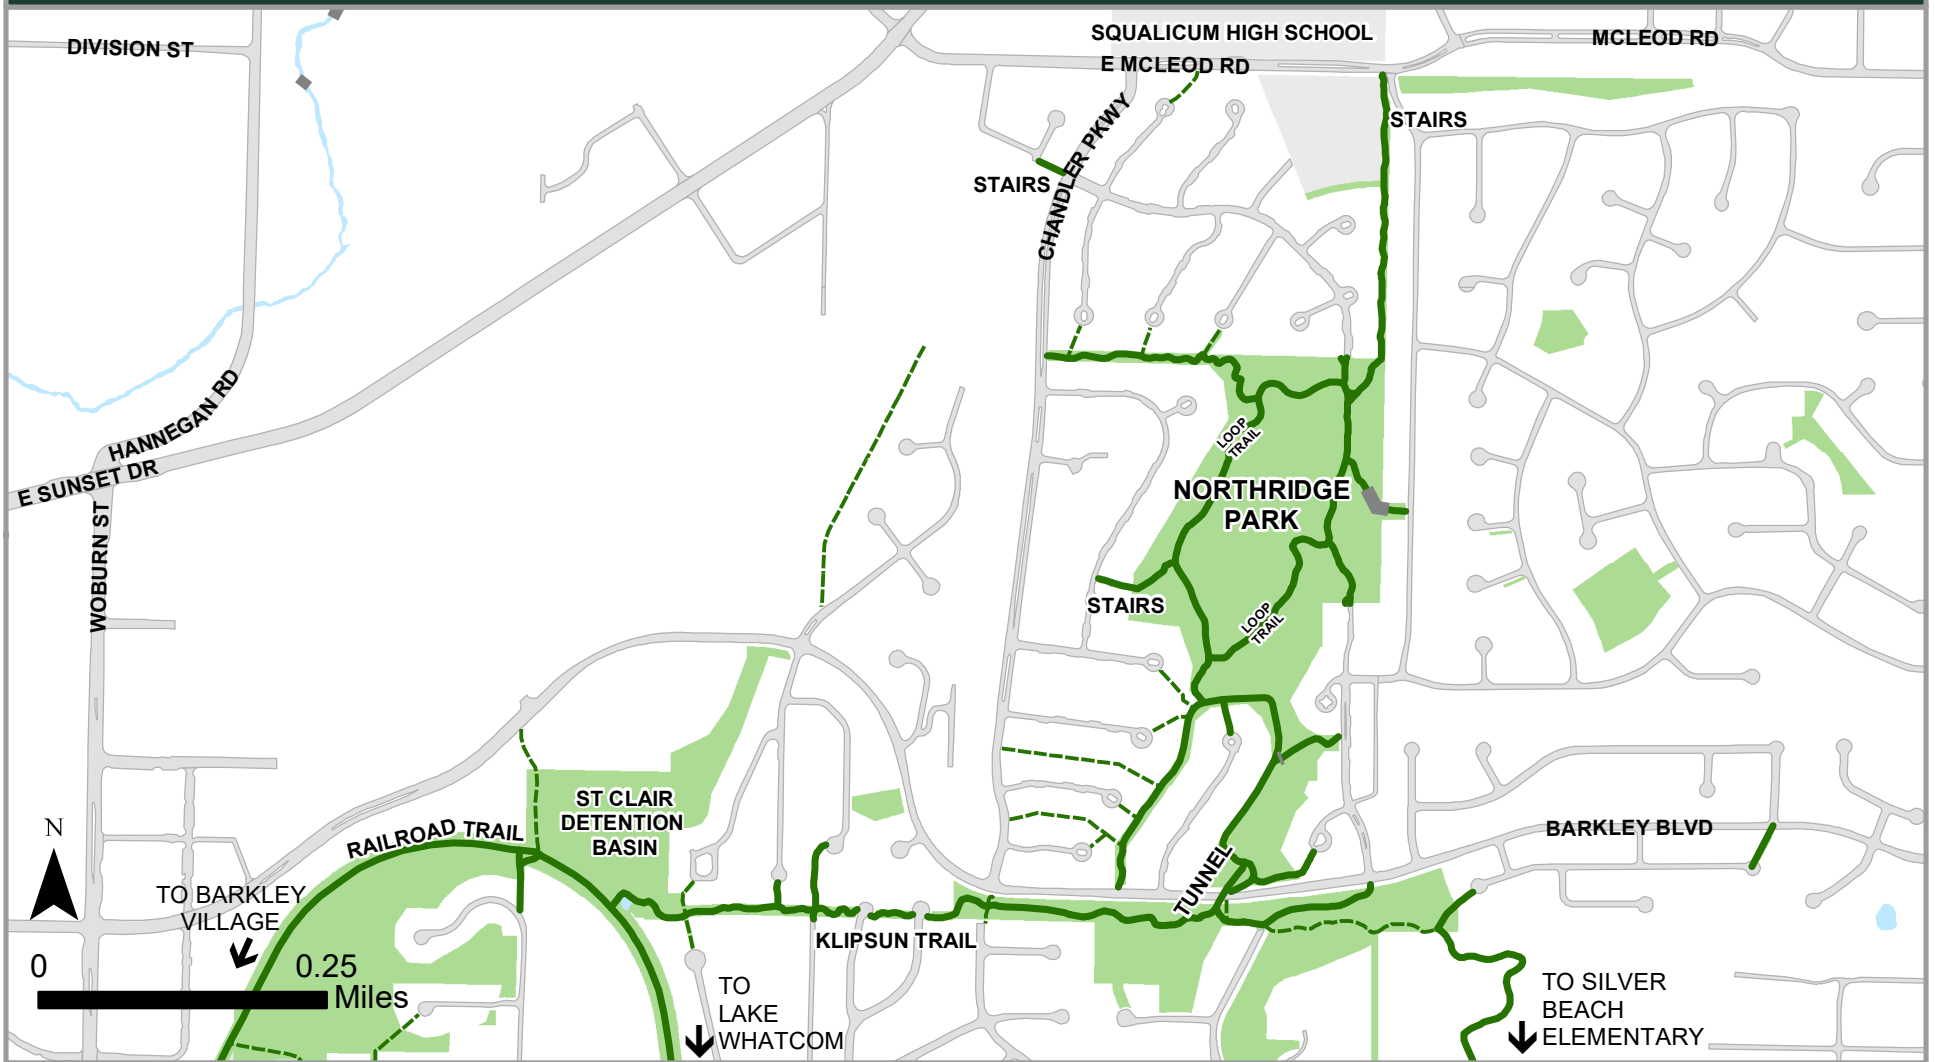

13. Northridge Park Trails

-  Primary Trail (6'-12' wide)
-  Minor Trail (1'-3' wide)
-  Bridges

Bellingham Parks and Recreation
 (360) 778-7000
 parks@cob.org
 www.cob.org