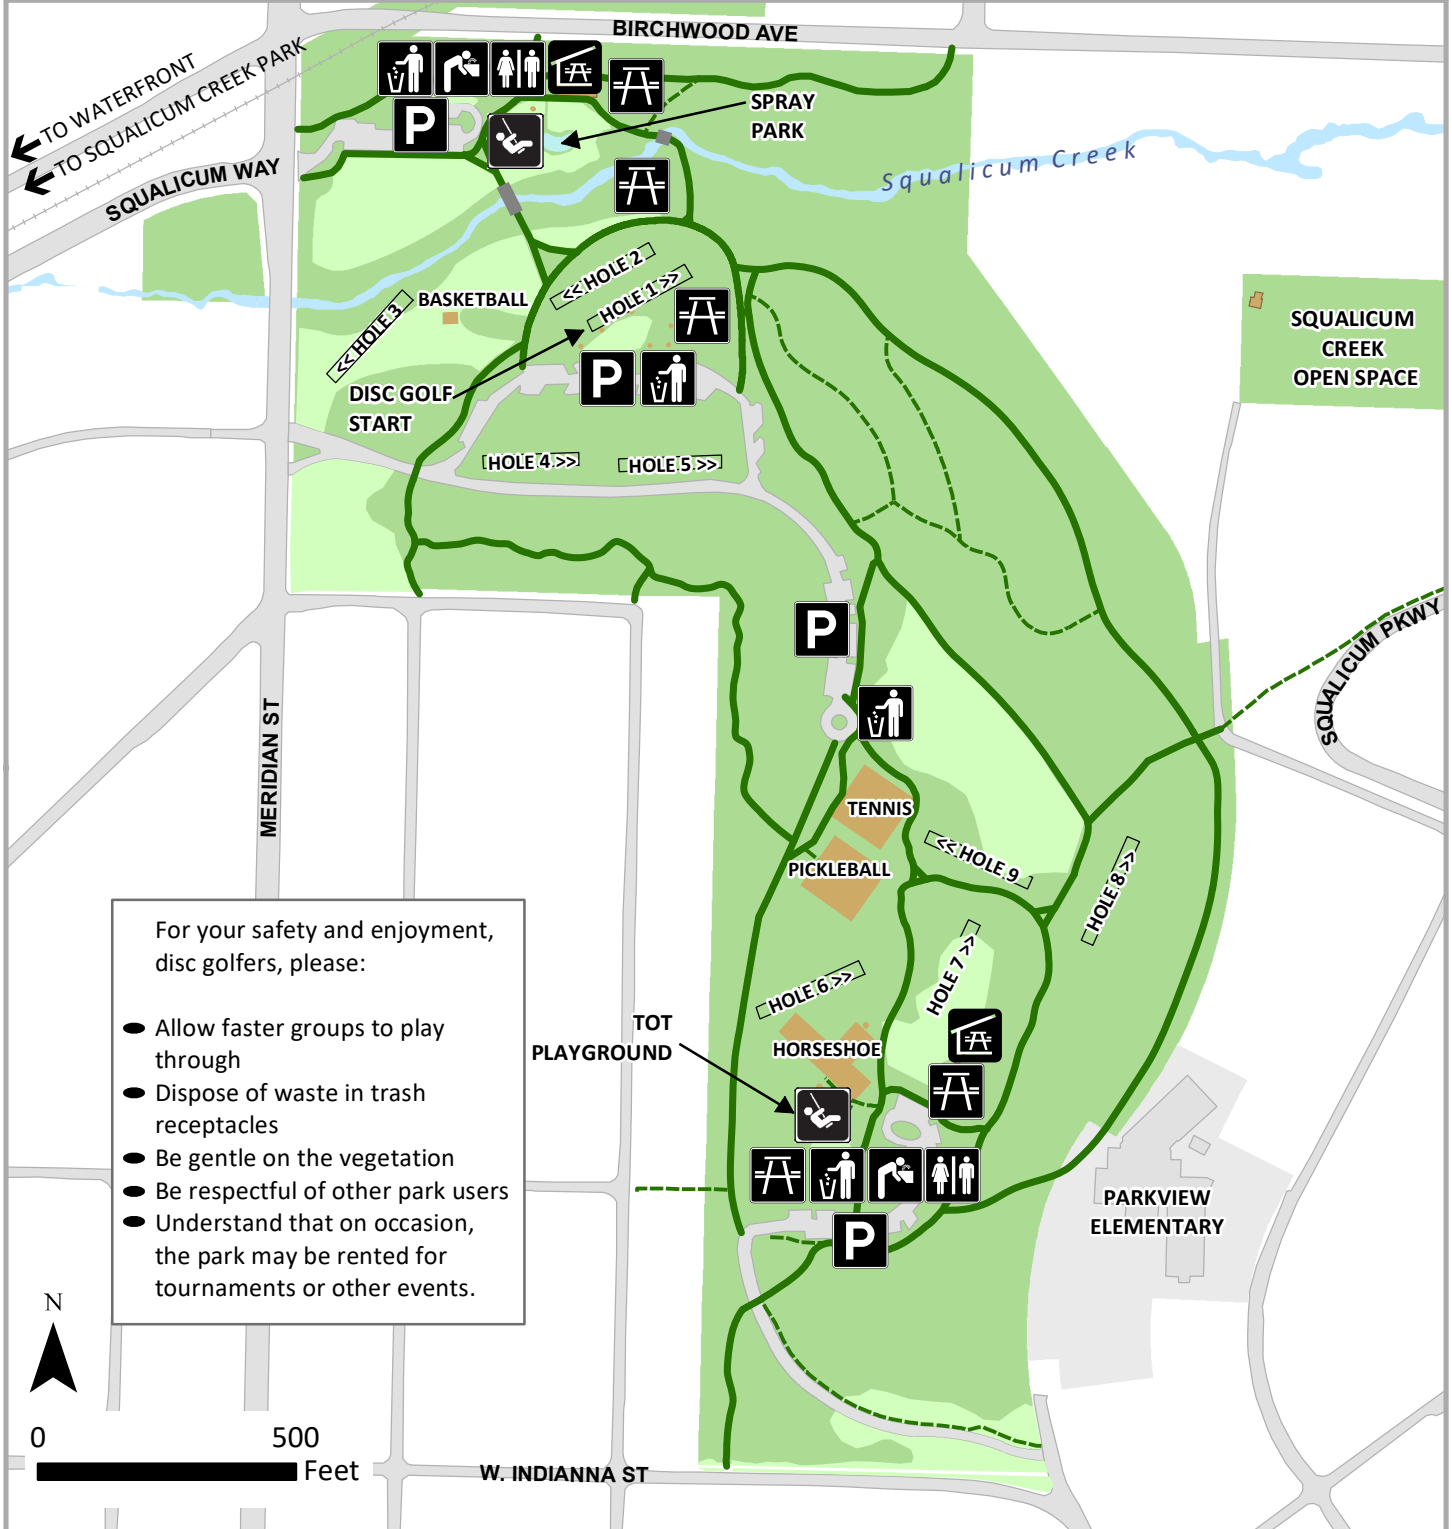

11 Cornwall Memorial Park, 3424 Meridian Street

For your safety and enjoyment, disc golfers, please:

- Allow faster groups to play through
- Dispose of waste in trash receptacles
- Be gentle on the vegetation
- Be respectful of other park users
- Understand that on occasion, the park may be rented for tournaments or other events.

	Primary Trail		Parking		Viewpoint		Drinking fountain
	Minor Trail		Playground		Picnic area		Dog off leash
	Bridges		Restroom		Picnic shelter		Trash receptacle

Hole # >> Disc golf direction of play

CITY OF BELLINGHAM WASHINGTON
 Parks and Recreation Department
 City of Bellingham
 (360) 778-7000
www.cob.org