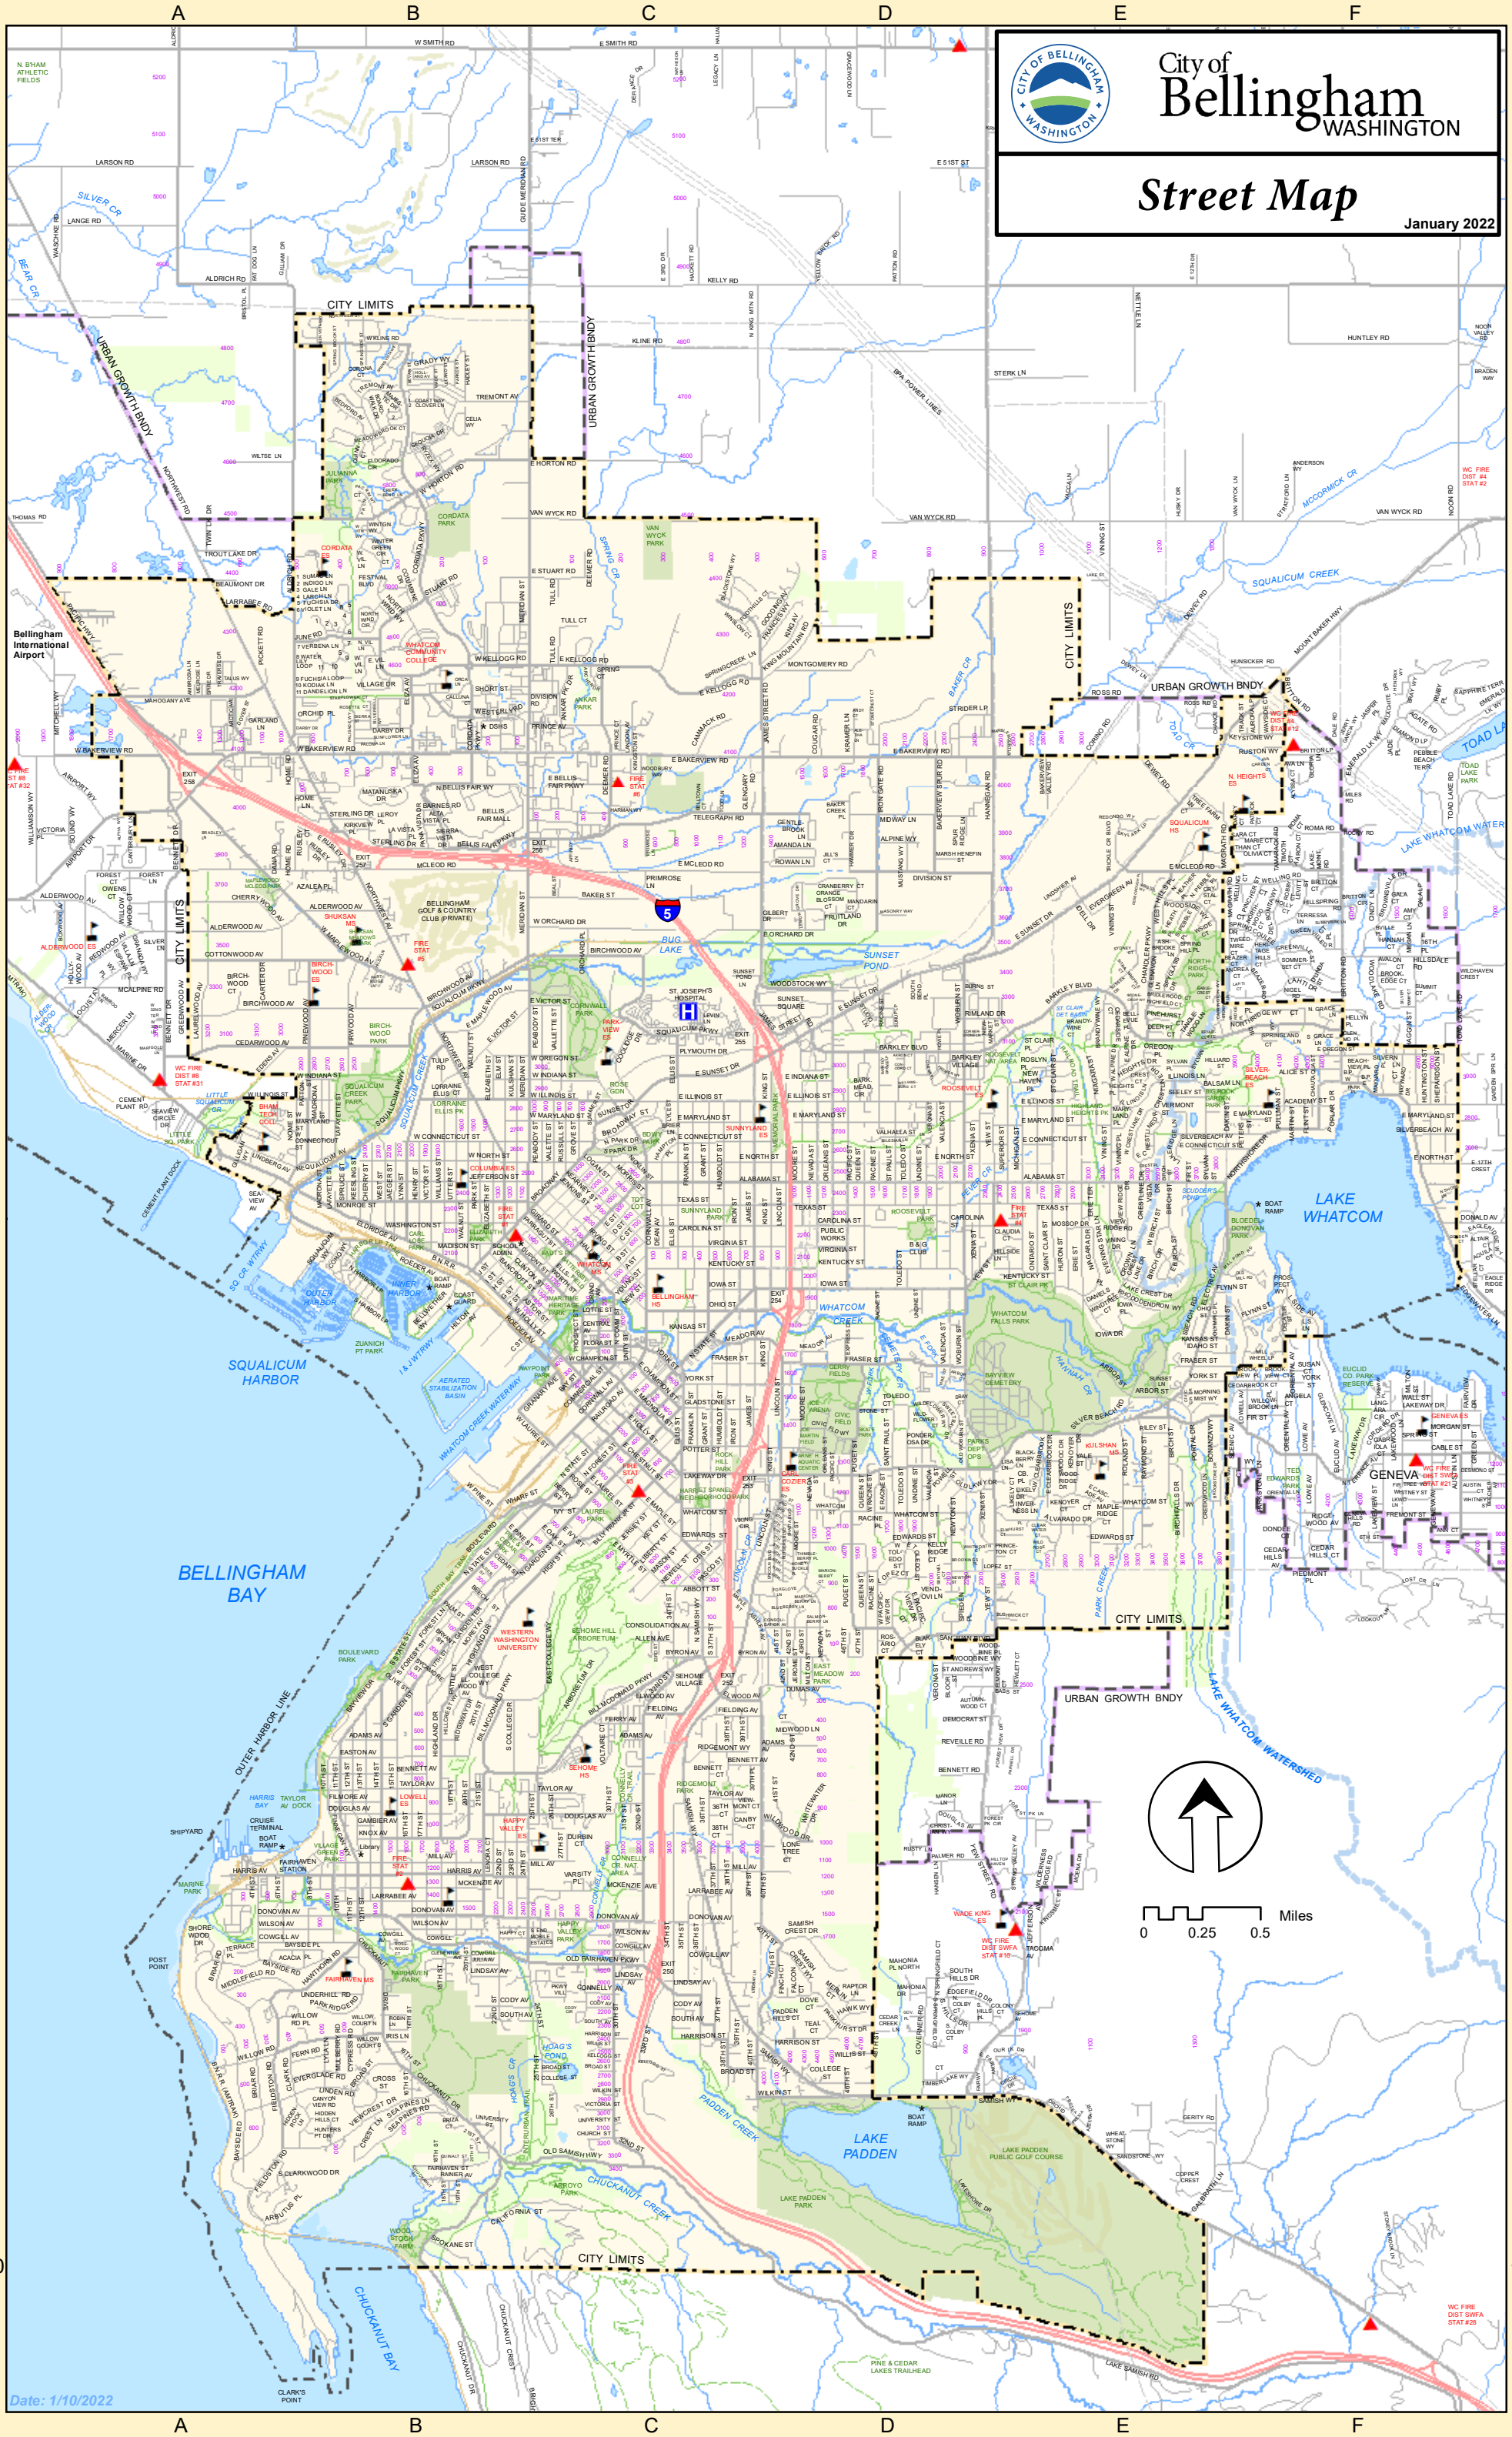

City of Bellingham WASHINGTON

# Street Map

January 2022

0 0.25 0.5 Miles

Date: 1/10/2022