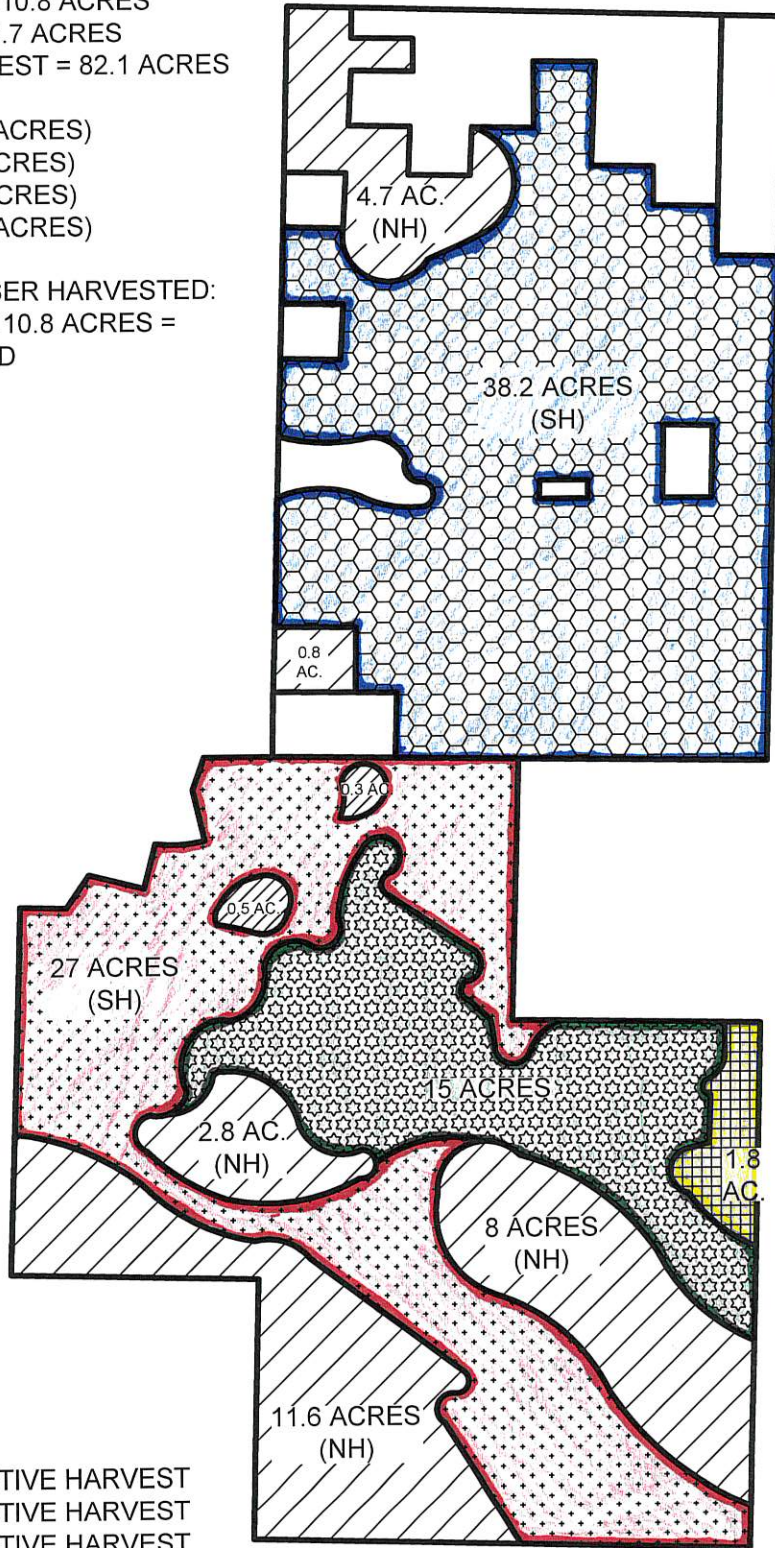

HARVEST EXHIBIT

SAMISH HEIGHTS

TOTAL ACRES = 110.8 ACRES
 NO HARVEST = 28.7 ACRES
 SELECTIVE HARVEST = 82.1 ACRES

-  60% (22.9 - ACRES)
-  10% (1.5 - ACRES)
-  30% (8.1 - ACRES)
-  25% (0.45 - ACRES)

TOTAL % OF TIMBER HARVESTED:
 32.95 ACRES OF 110.8 ACRES =
 29.7% HARVESTED

LEGEND:

-  SELECTIVE HARVEST
-  SELECTIVE HARVEST
-  SELECTIVE HARVEST
-  SELECTIVE HARVEST
-  NO HARVEST