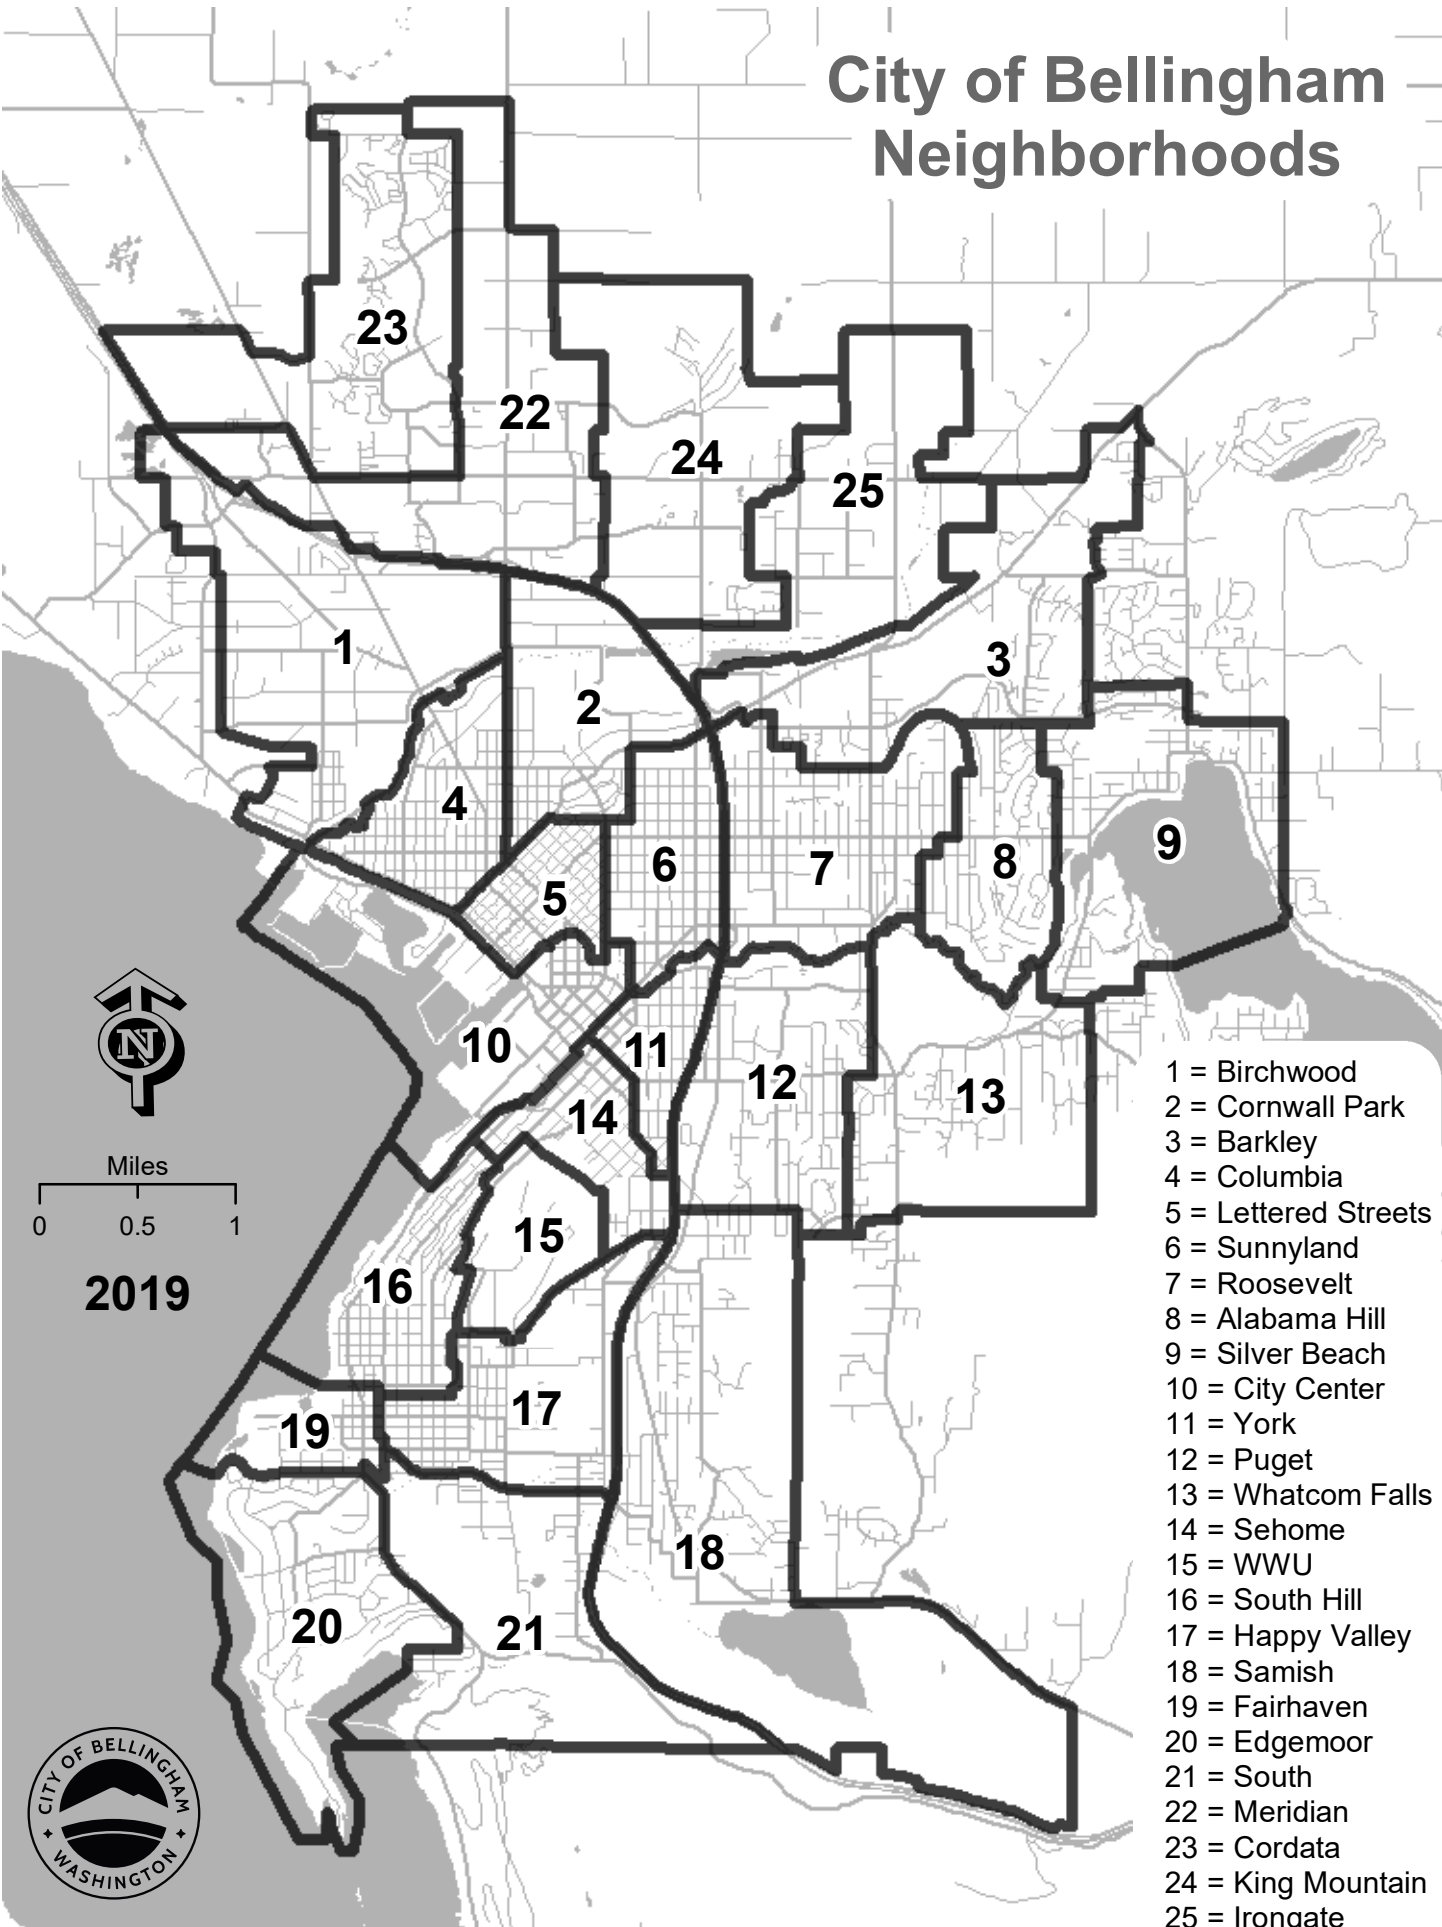

City of Bellingham Neighborhoods

- 1 = Birchwood
- 2 = Cornwall Park
- 3 = Barkley
- 4 = Columbia
- 5 = Lettered Streets
- 6 = Sunnyland
- 7 = Roosevelt
- 8 = Alabama Hill
- 9 = Silver Beach
- 10 = City Center
- 11 = York
- 12 = Puget
- 13 = Whatcom Falls
- 14 = Sehome
- 15 = WWU
- 16 = South Hill
- 17 = Happy Valley
- 18 = Samish
- 19 = Fairhaven
- 20 = Edgemoor
- 21 = South
- 22 = Meridian
- 23 = Cordata
- 24 = King Mountain
- 25 = Irongate

Miles

2019