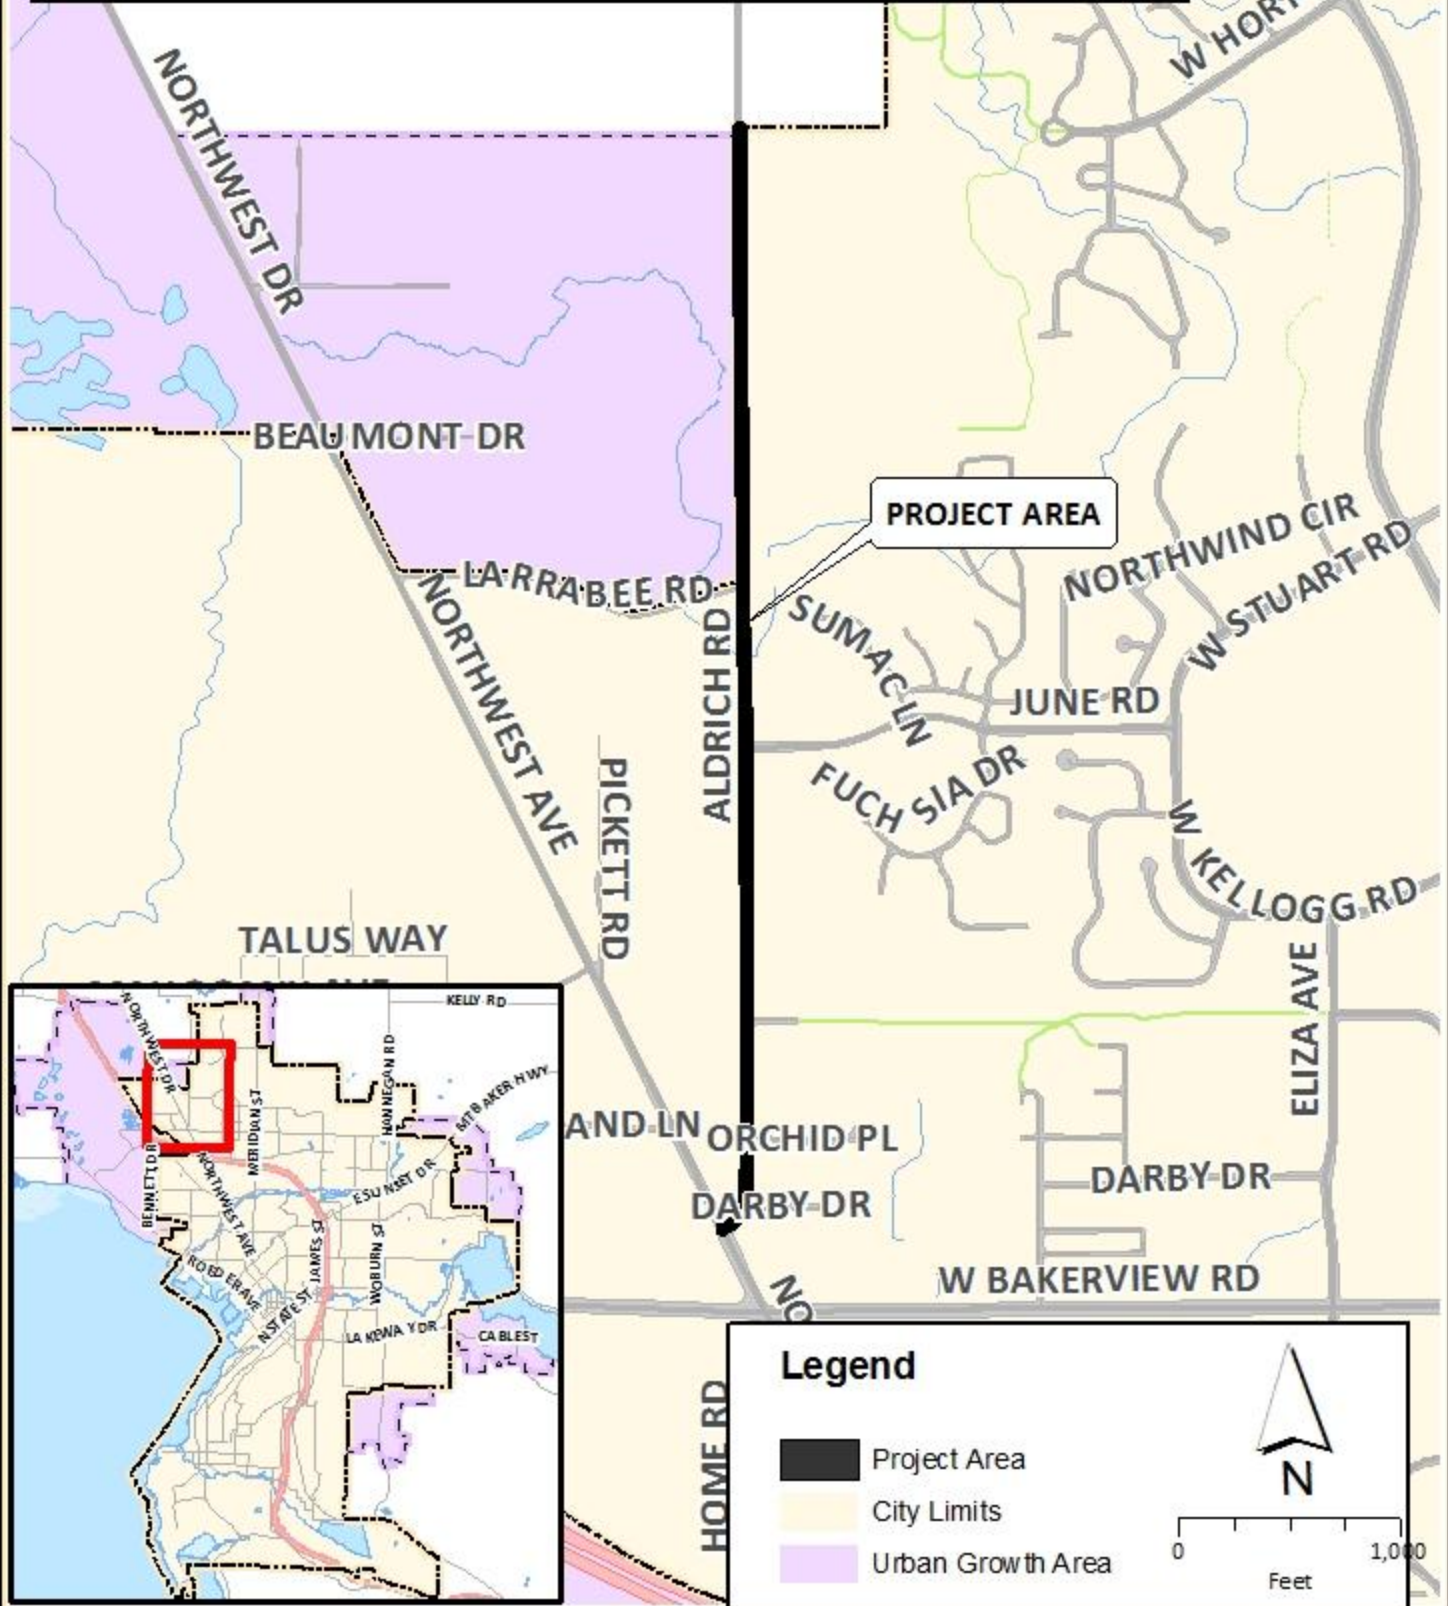

City of Bellingham ES-0551 Aldrich Road Overlay

PROJECT AREA

Legend

- Project Area
- City Limits
- Urban Growth Area