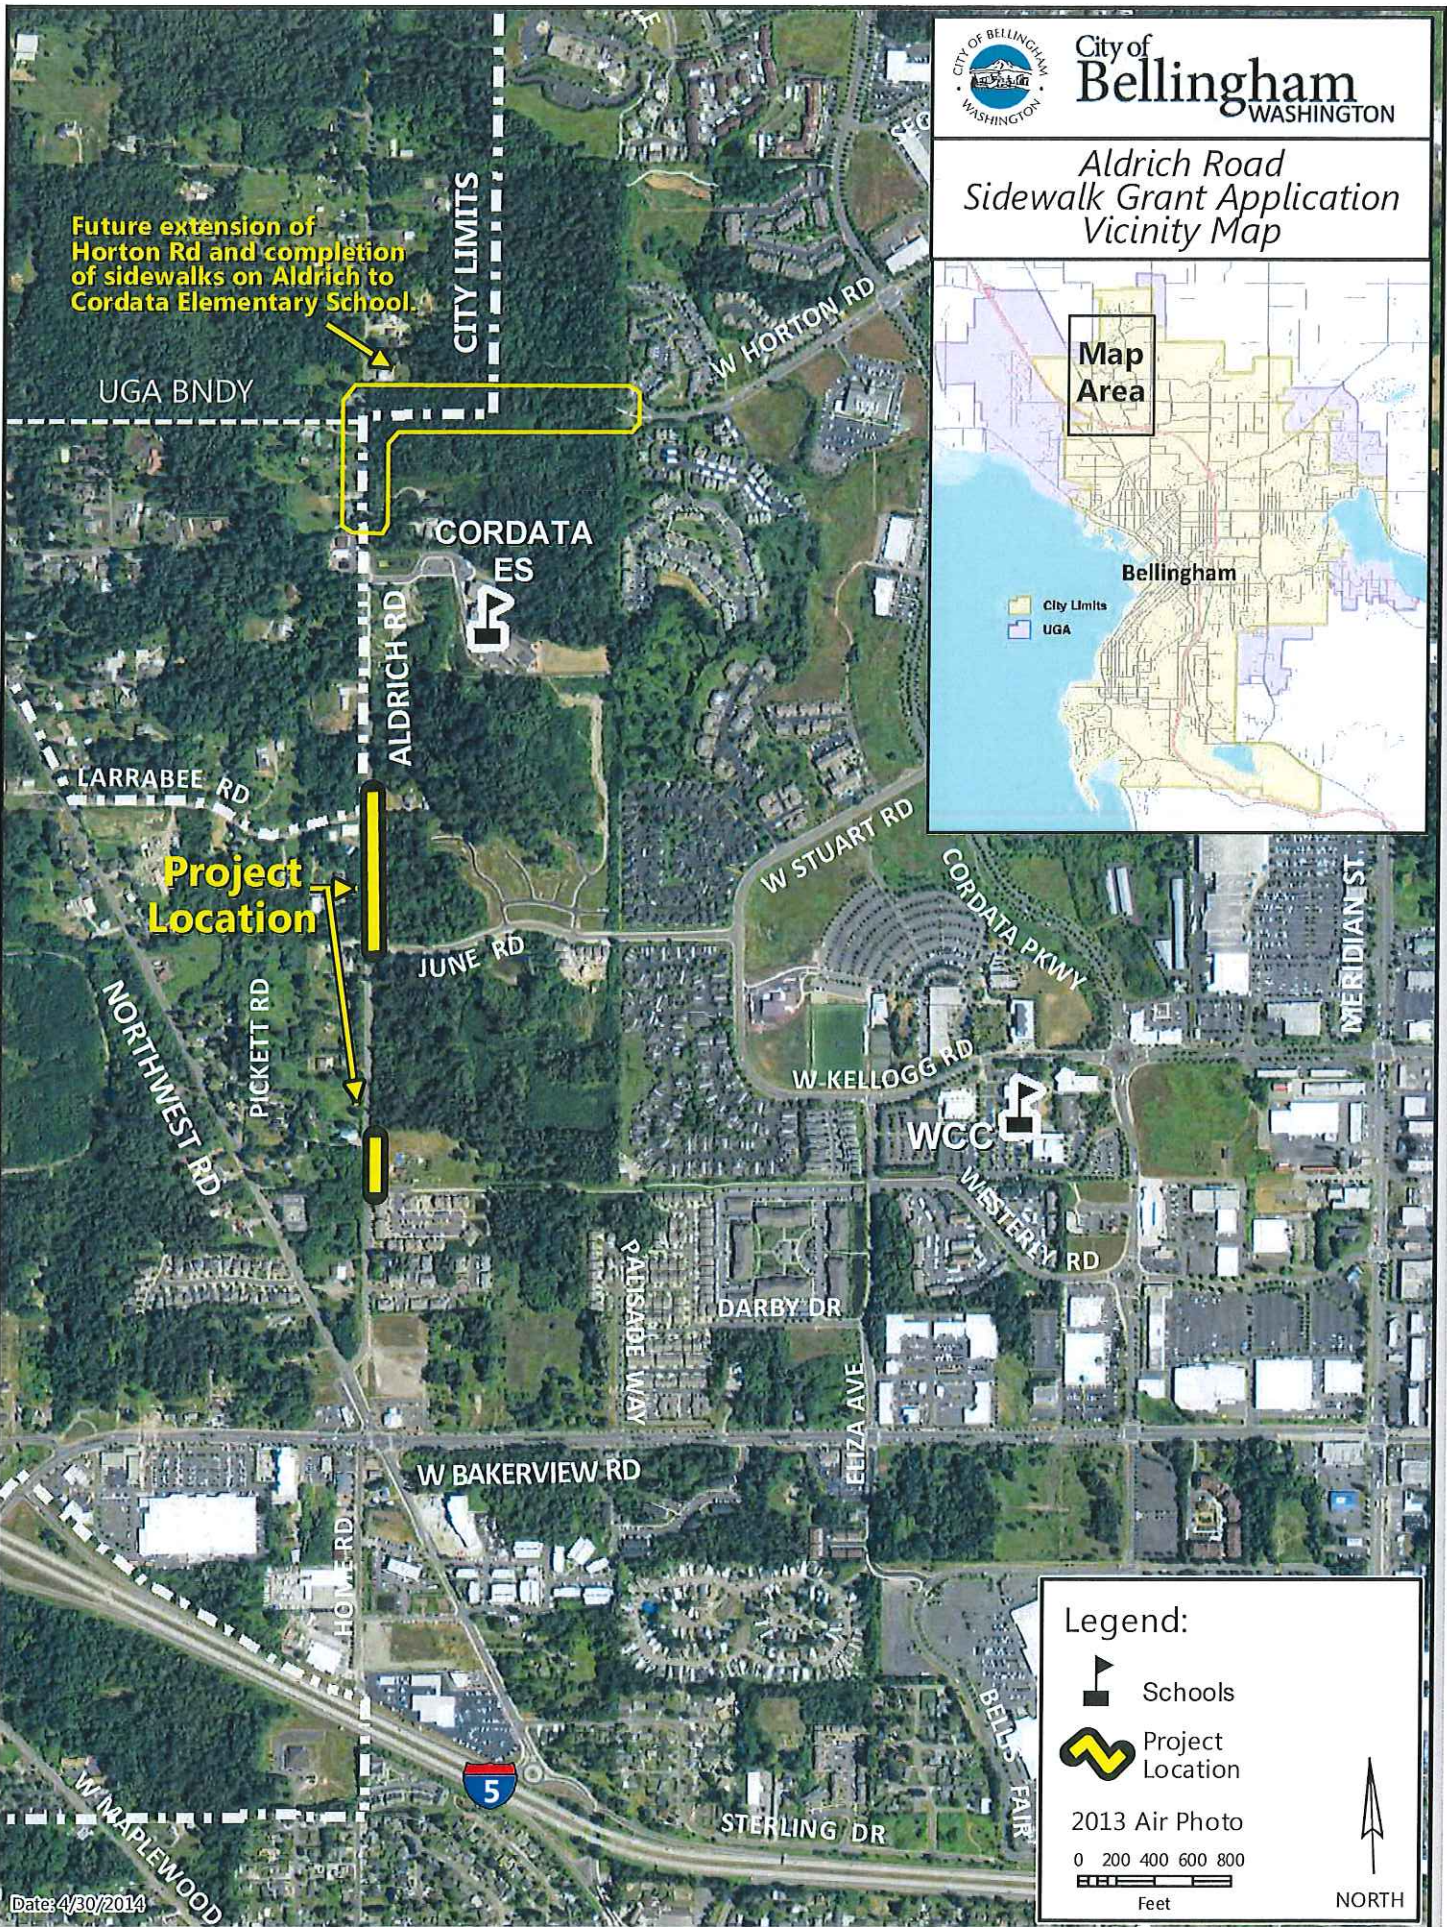

Aldrich Road Sidewalk Grant Application Vicinity Map

Future extension of Horton Rd and completion of sidewalks on Aldrich to Cordata Elementary School.

UGA BNDY

CITY LIMITS

Project Location

Map Area

Bellingham

City Limits

UGA

Legend:

Schools

Project Location

2013 Air Photo

0 200 400 600 800

Feet

NORTH