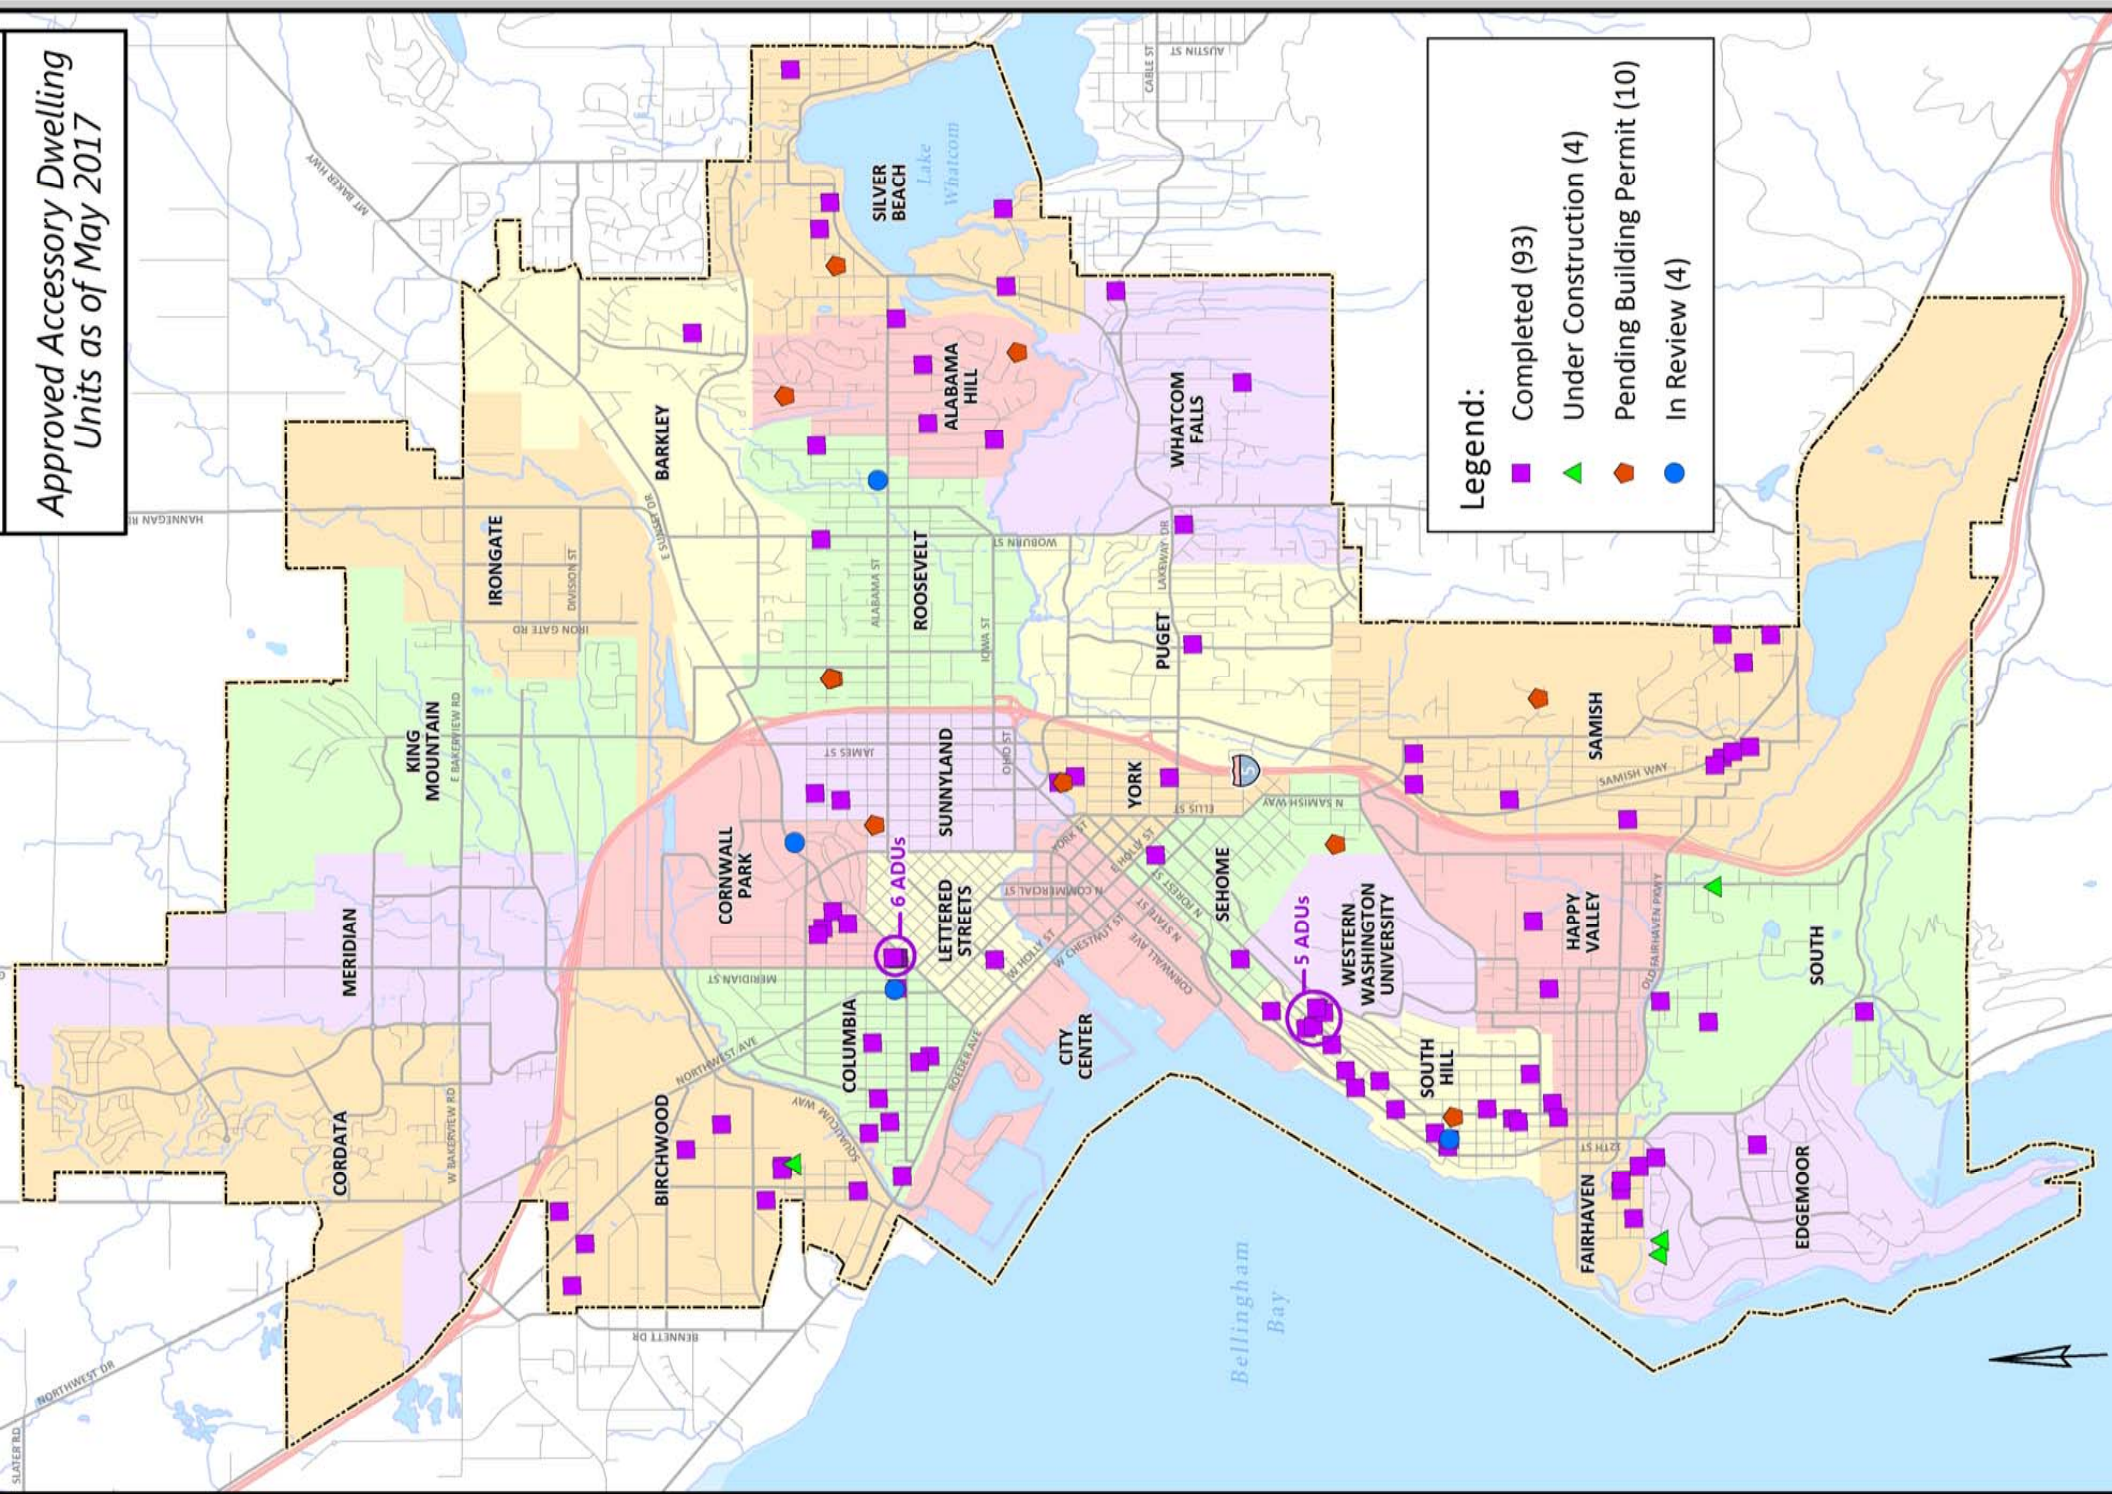

Approved Accessory Dwelling Units as of May 2017

Legend:

- Completed (93)
- Under Construction (4)
- Pending Building Permit (10)
- In Review (4)