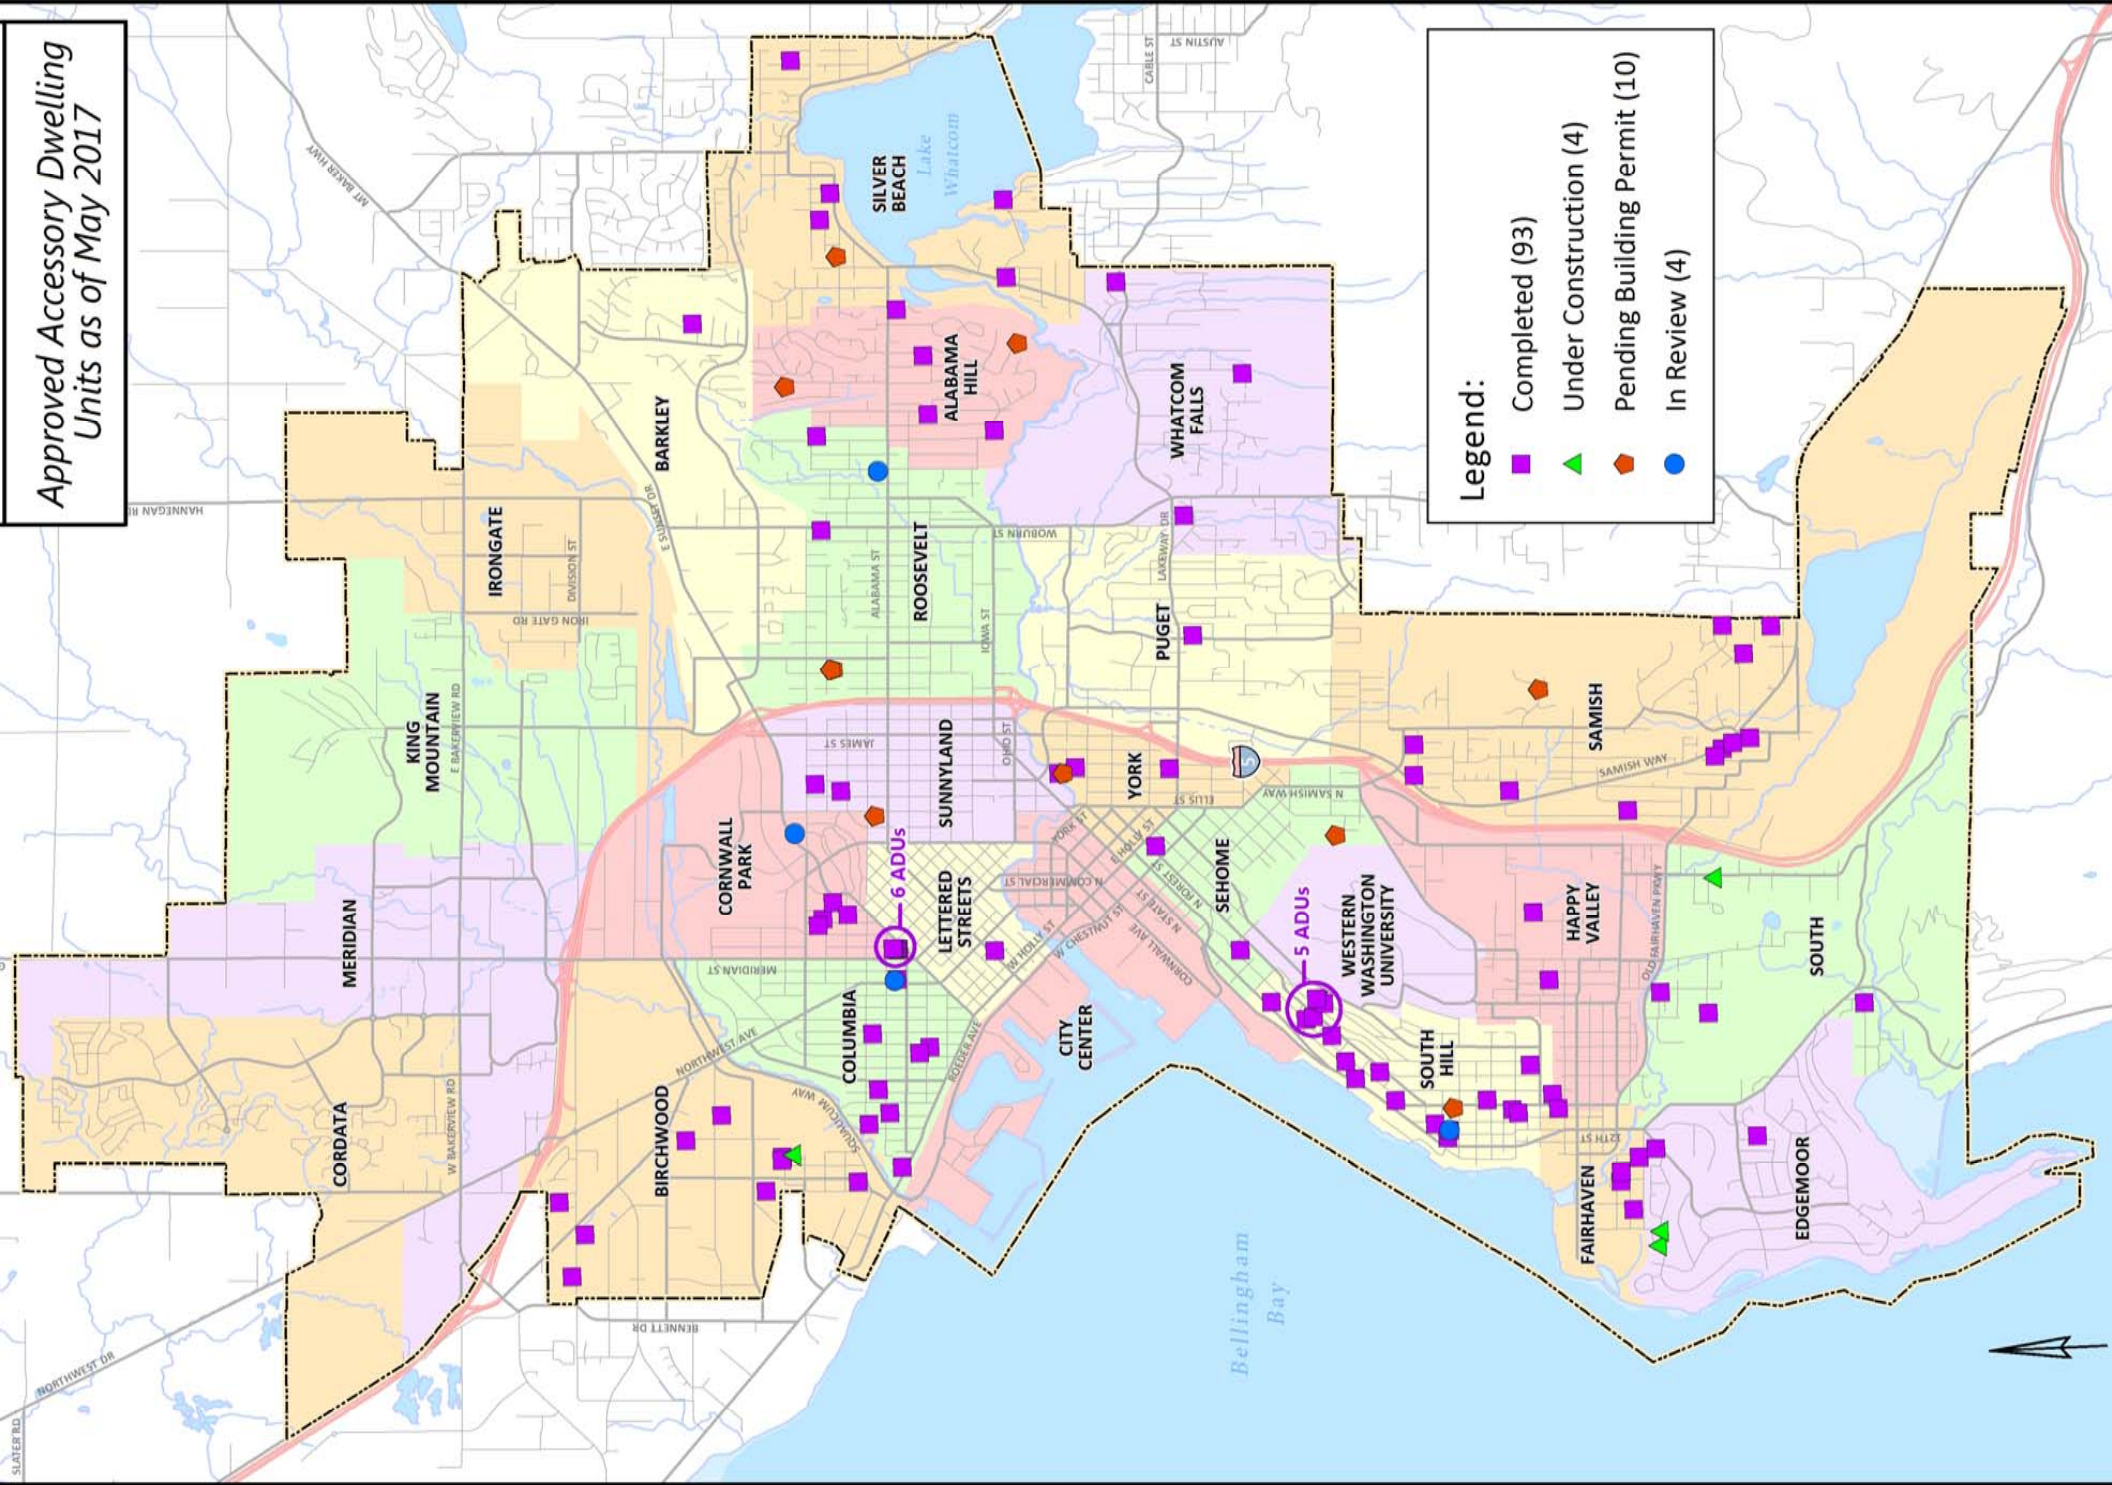

Approved Accessory Dwelling Units as of May 2017

Legend:

- Completed (93)
- Under Construction (4)
- Pending Building Permit (10)
- In Review (4)