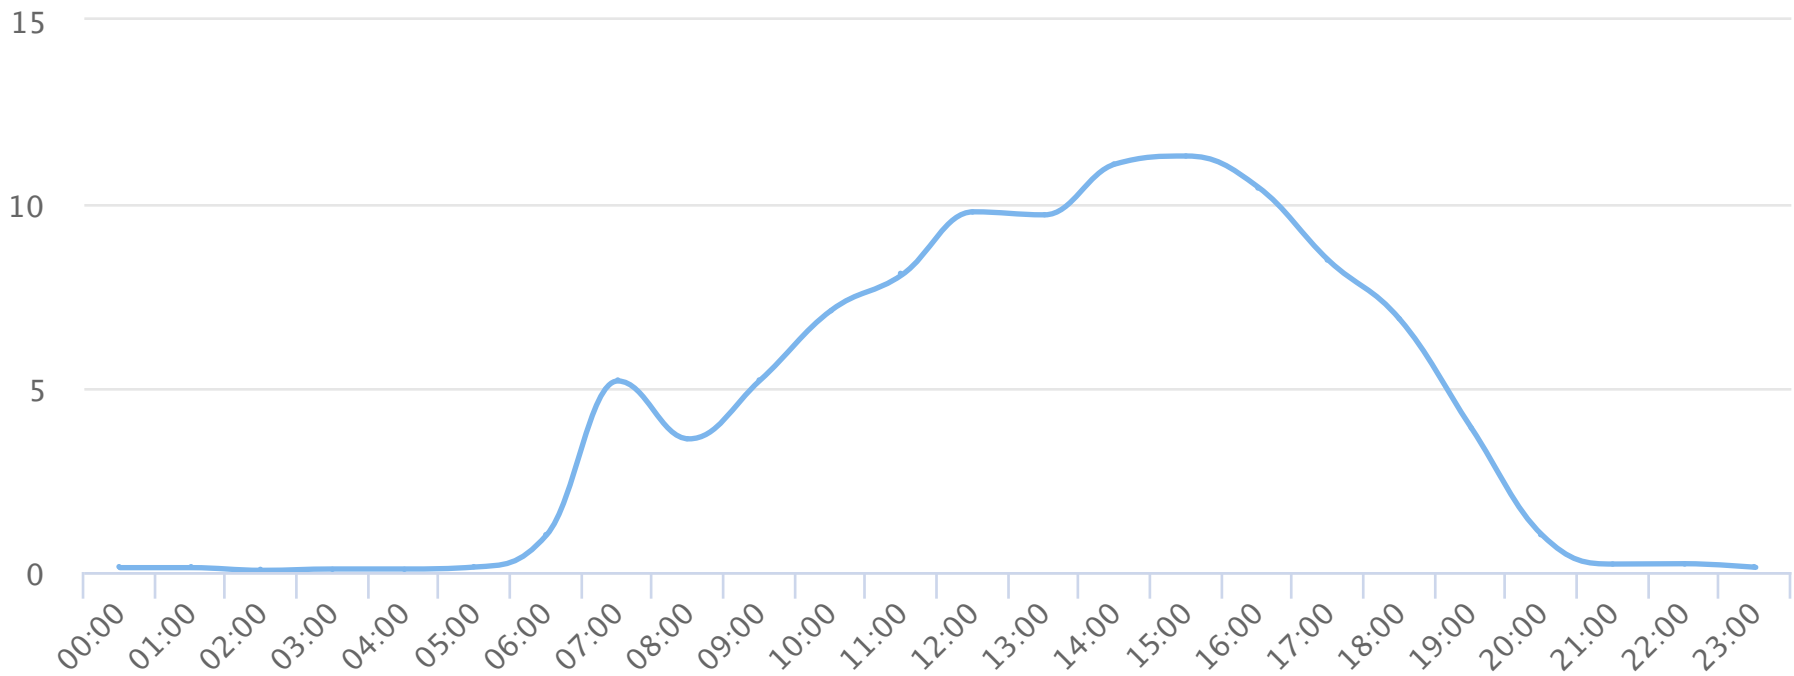

Months of the year

2018-08-29 to 2018-12-31

Monthly averages

Site Name	Average	Median	STDV	Min	Max
Silver Beach Bridge	9,194.7	1,045.0	11,494.3	580.0	29,853.0

Days of the week

2018-08-29 to 2018-12-31

Daily averages

Site Name	Average	Median	STDV	Min	Max
Silver Beach Bridge	96.6	87.8	44.5	20.1	159.8

Hours of the day

2018-08-29 to 2018-12-31

Hourly averages

Site Name	Average	Median	STDV	Min	Max
Silver Beach Bridge	4.3	3.8	4.2	0.0	11.3