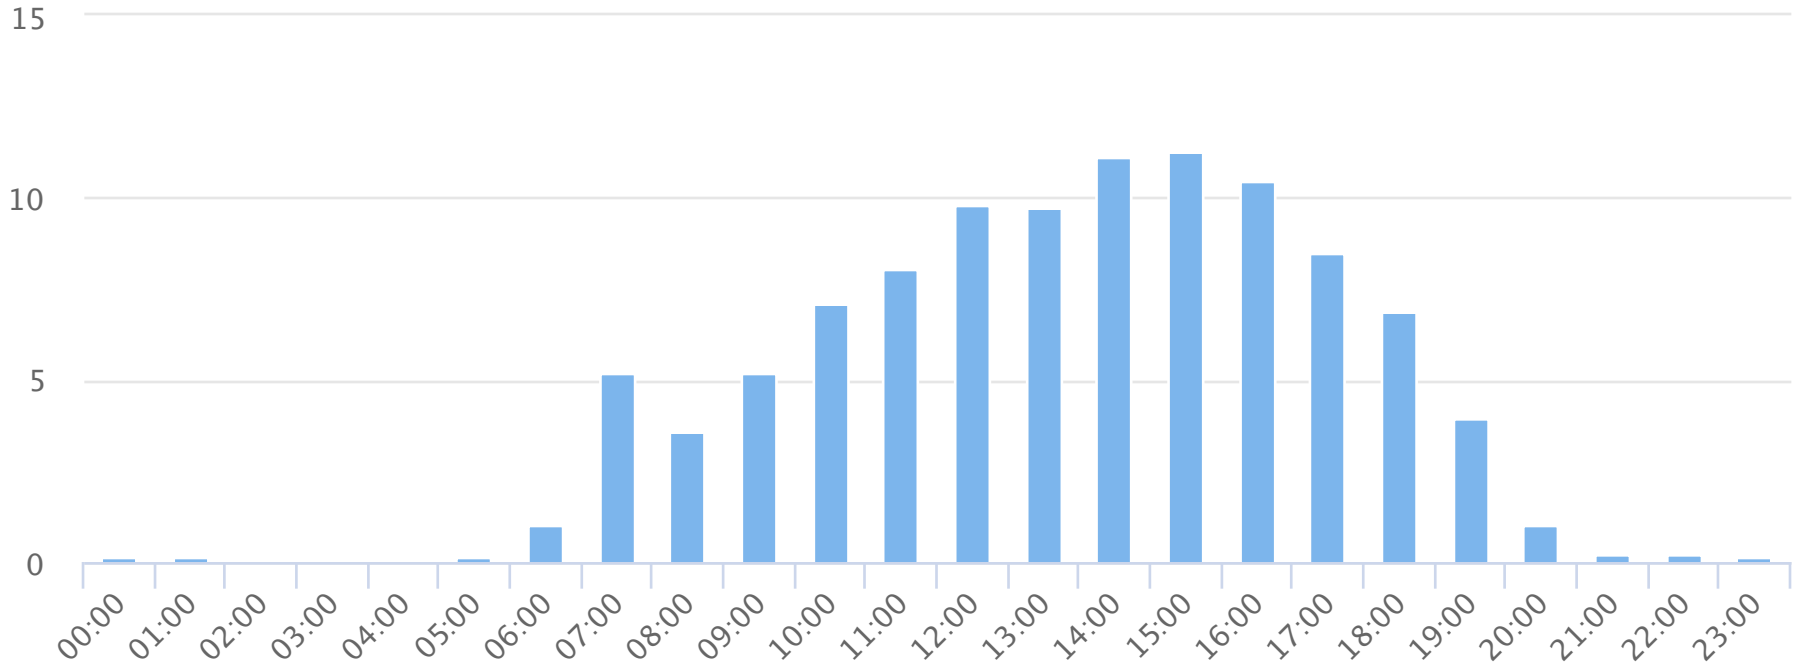

Months of the year

2018-08-29 to 2018-12-31

Monthly averages

Site Name	Average	Median	STDV	Min	Max
Silver Beach Bridge	9,194.7	1,045.0	11,494.3	580.0	29,853.0

Days of the week

2018-08-29 to 2018-12-31

Daily averages

Site Name	Average	Median	STDV	Min	Max
Silver Beach Bridge	96.6	87.8	44.5	20.1	159.8

Hours of the day

2018-08-29 to 2018-12-31

Hourly averages

Site Name	Average	Median	STDV	Min	Max
Silver Beach Bridge	4.3	3.8	4.2	0.0	11.3