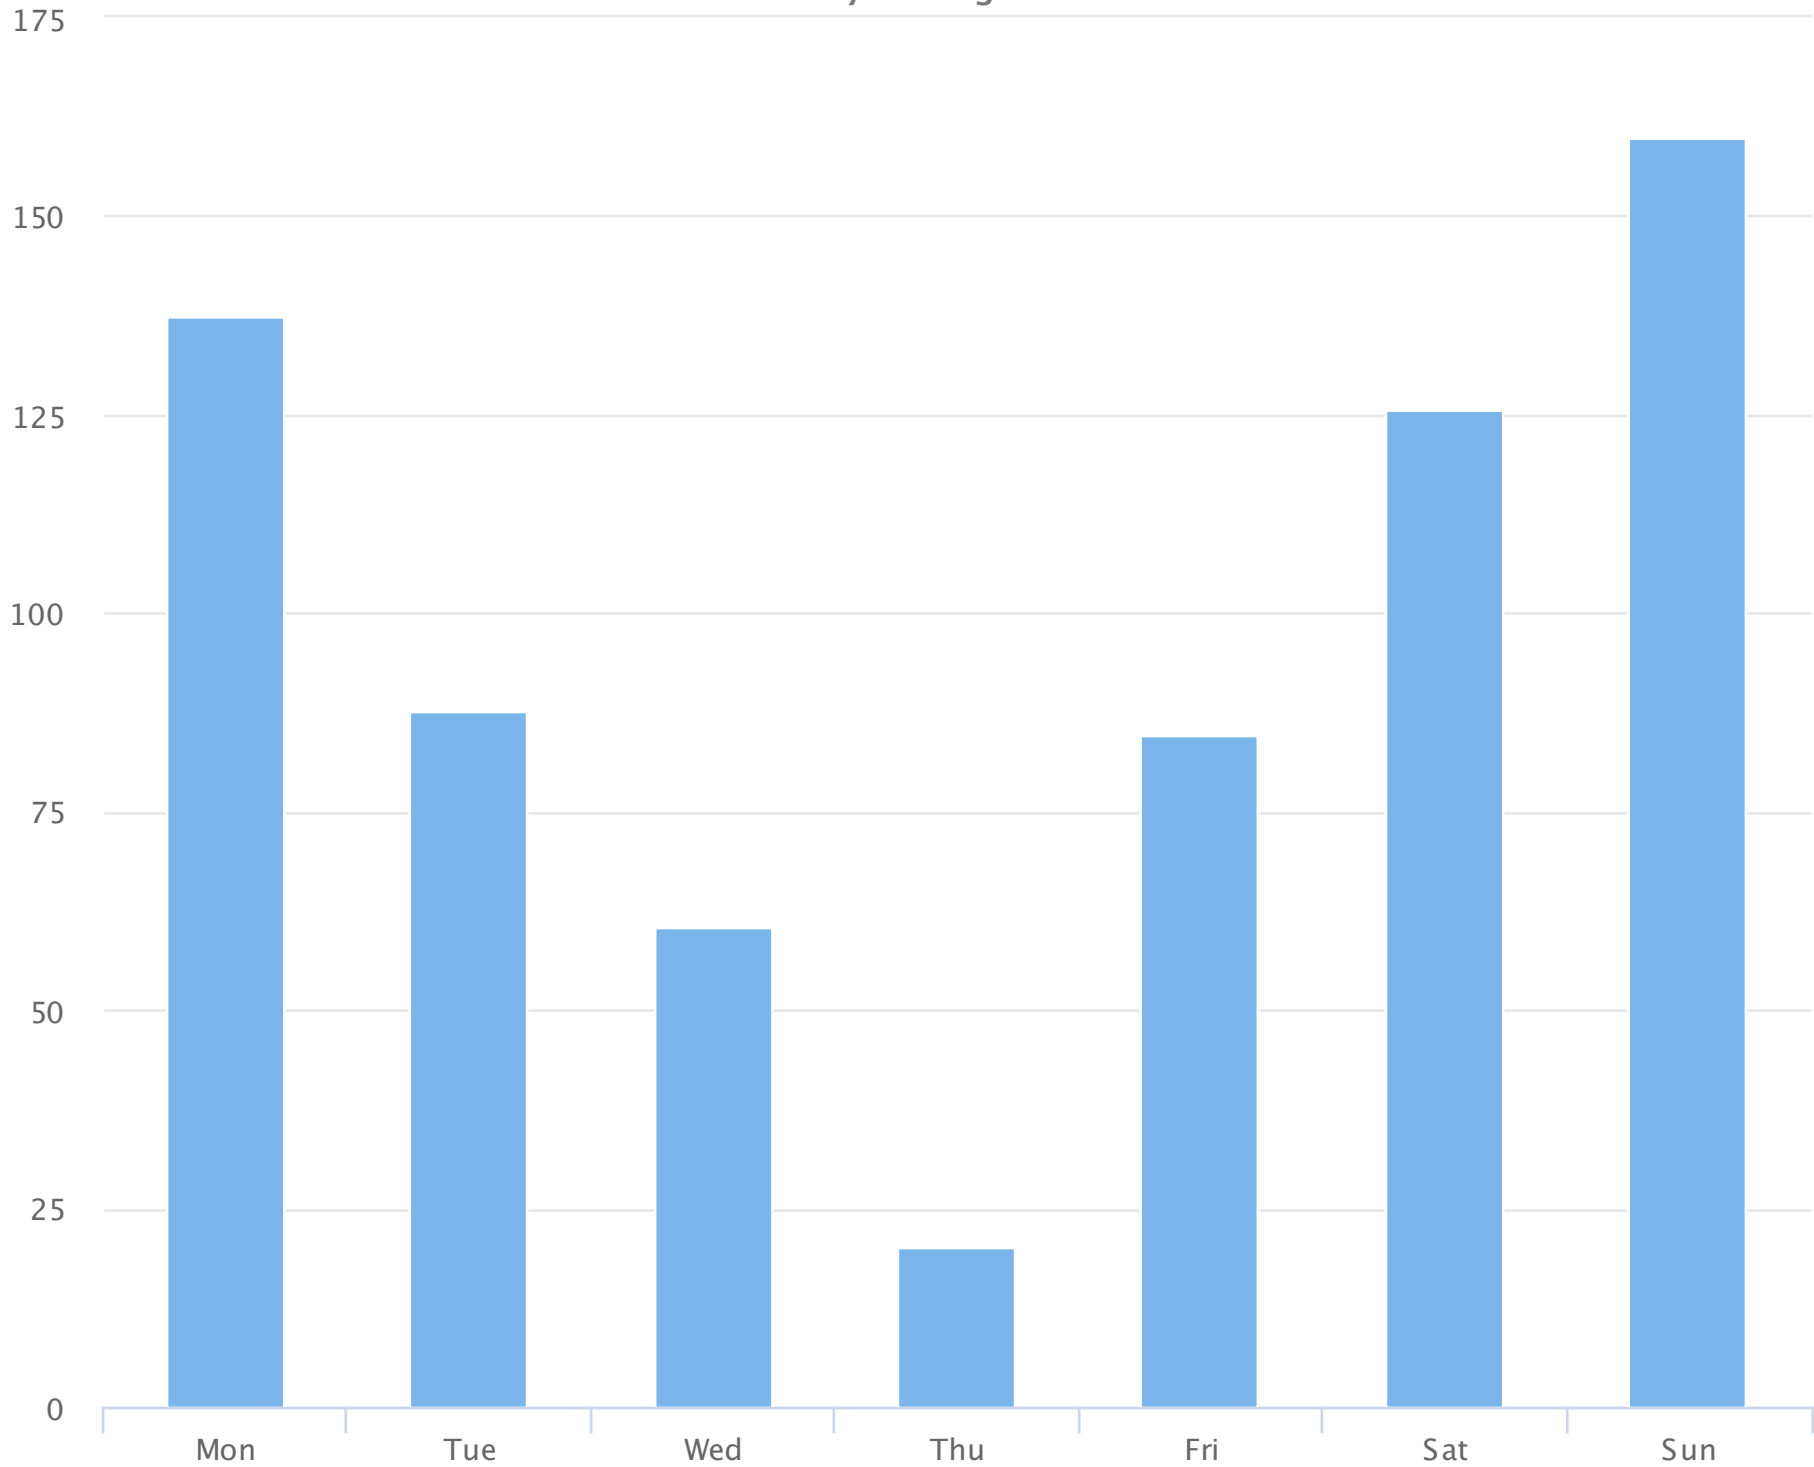

Months of the year

2018-08-29 to 2018-12-31

Monthly averages

Site Name	Average	Median	STDV	Min	Max
Silver Beach Bridge	9,194.7	1,045.0	11,494.3	580.0	29,853.0

Days of the week

2018-08-29 to 2018-12-31

Daily averages

Site Name	Average	Median	STDV	Min	Max
Silver Beach Bridge	96.6	87.8	44.5	20.1	159.8

Hours of the day

2018-08-29 to 2018-12-31

Hourly averages

Site Name	Average	Median	STDV	Min	Max
Silver Beach Bridge	4.3	3.8	4.2	0.0	11.3