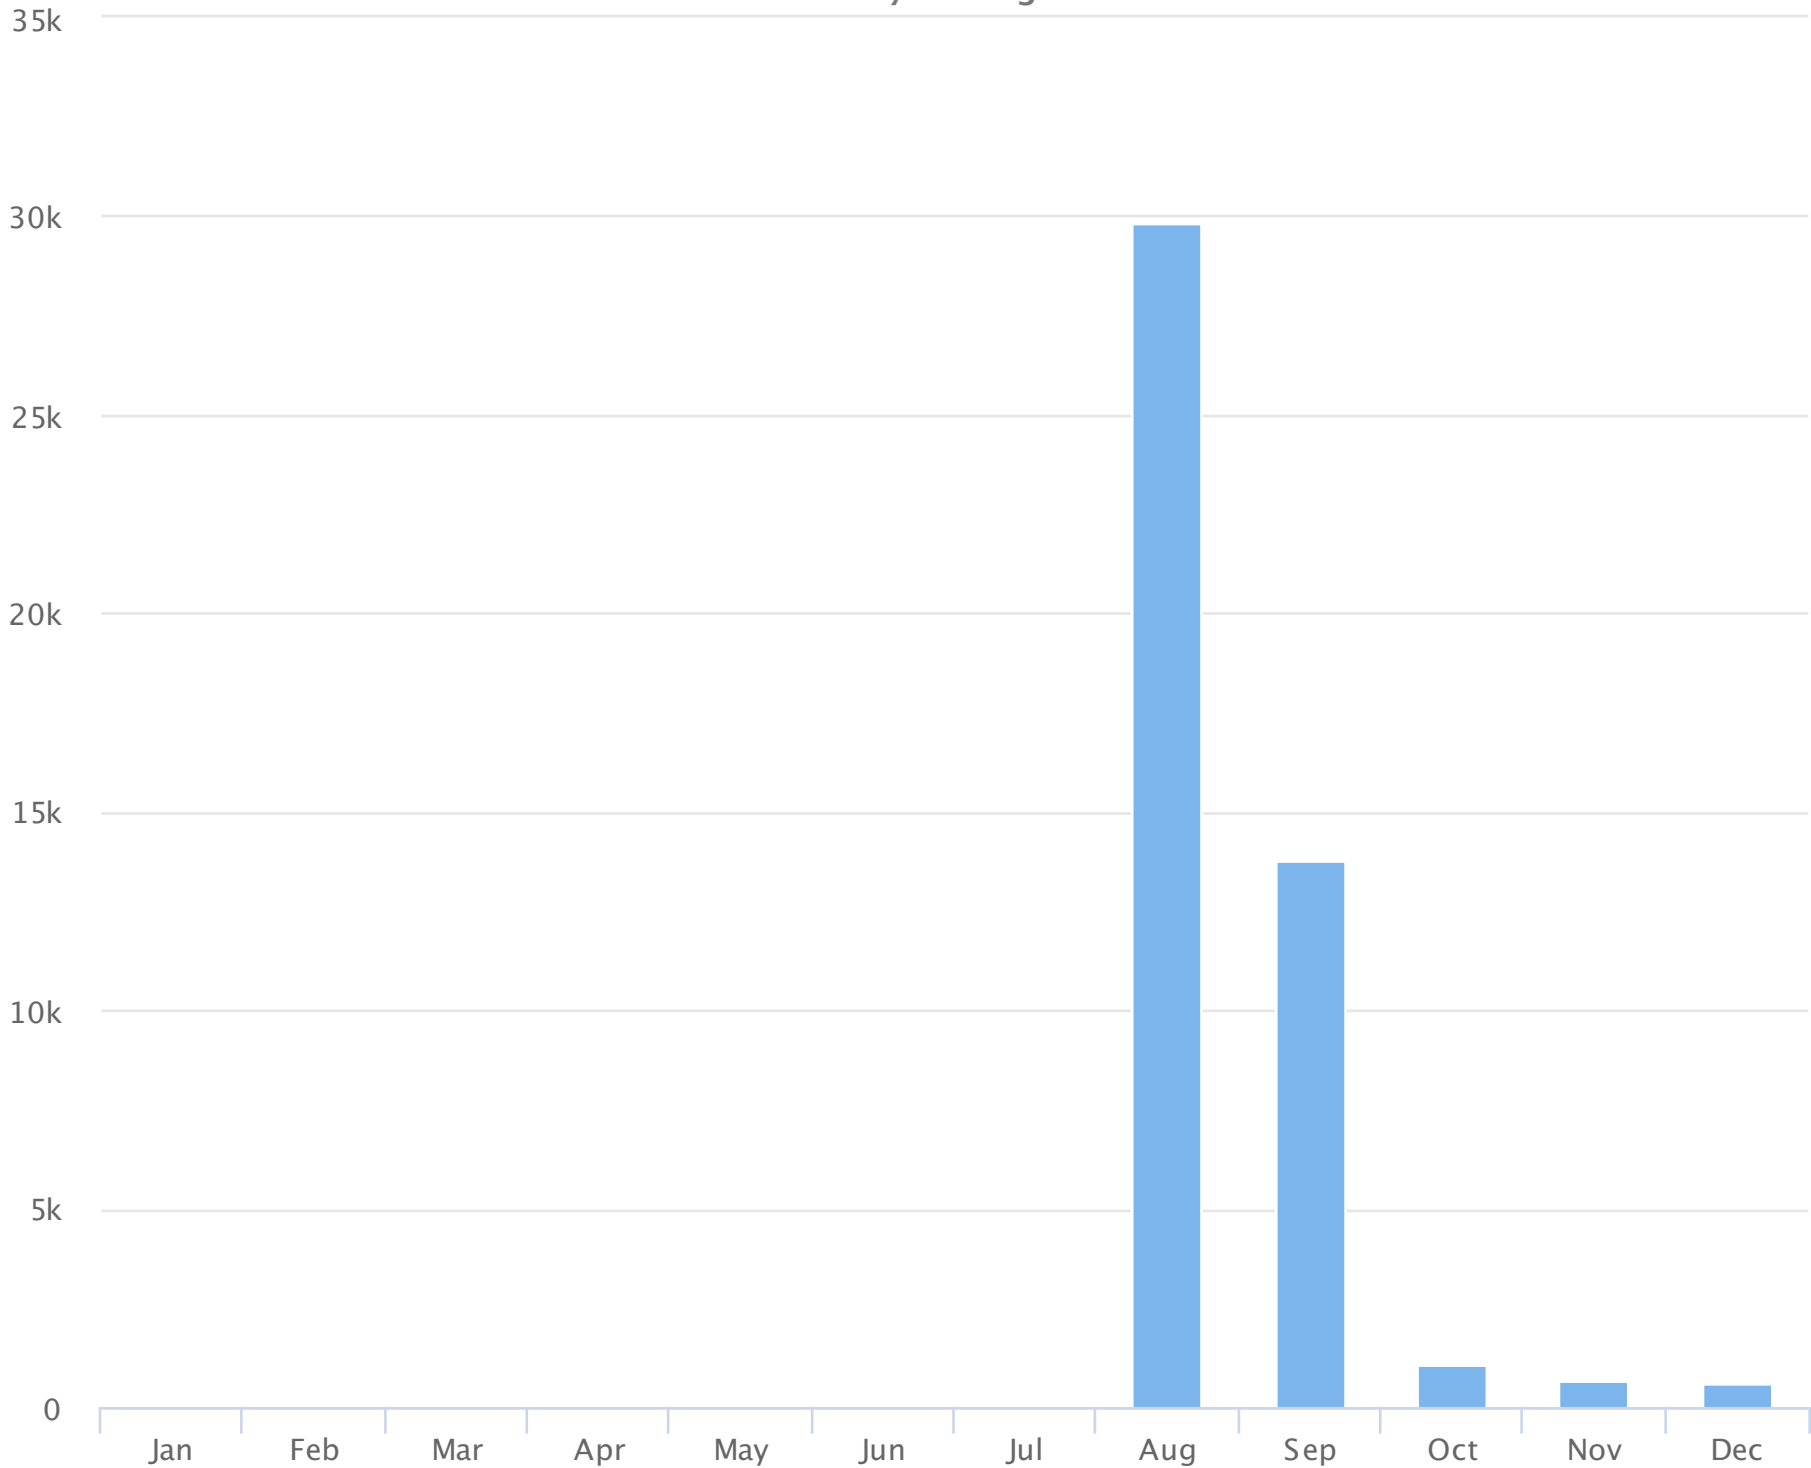

Months of the year

2018-08-29 to 2018-12-31

Monthly averages

Site Name	Average	Median	STDV	Min	Max
Silver Beach Bridge	9,194.7	1,045.0	11,494.3	580.0	29,853.0

Days of the week

2018-08-29 to 2018-12-31

Daily averages

Site Name	Average	Median	STDV	Min	Max
Silver Beach Bridge	96.6	87.8	44.5	20.1	159.8

Hours of the day

2018-08-29 to 2018-12-31

Hourly averages

Site Name	Average	Median	STDV	Min	Max
Silver Beach Bridge	4.3	3.8	4.2	0.0	11.3