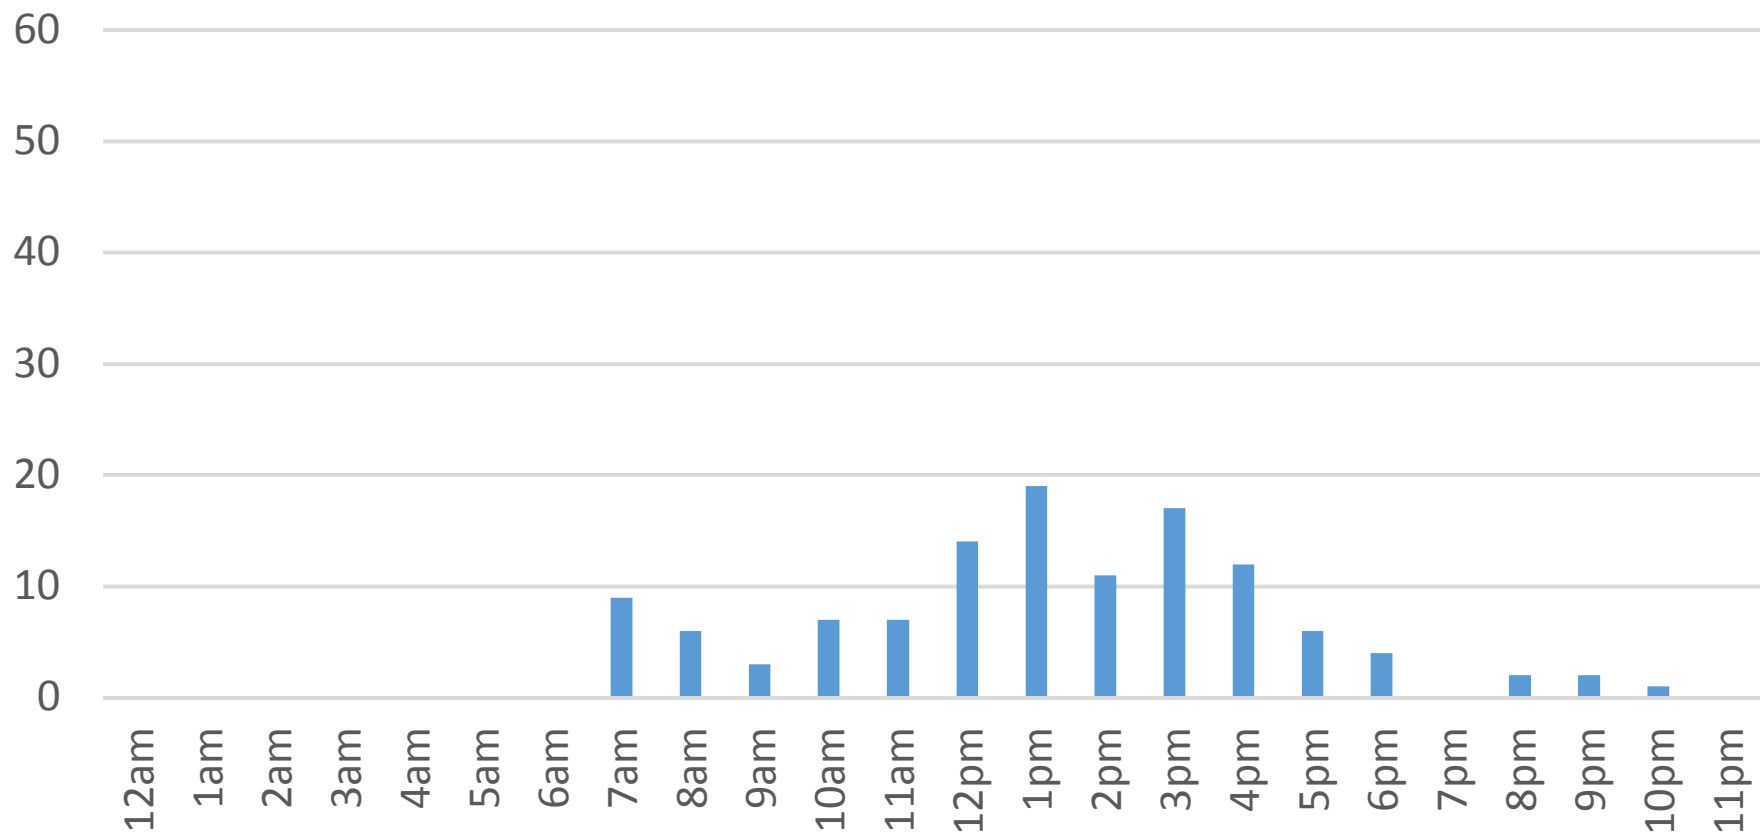

Locust Beach Trail June 1 to 15, 2016

Locust Beach Trail

Wednesday, June 01, 2016

Locust Beach Trail

Thursday, June 02, 2016

Locust Beach Trail

Friday, June 03, 2016

Locust Beach Trail