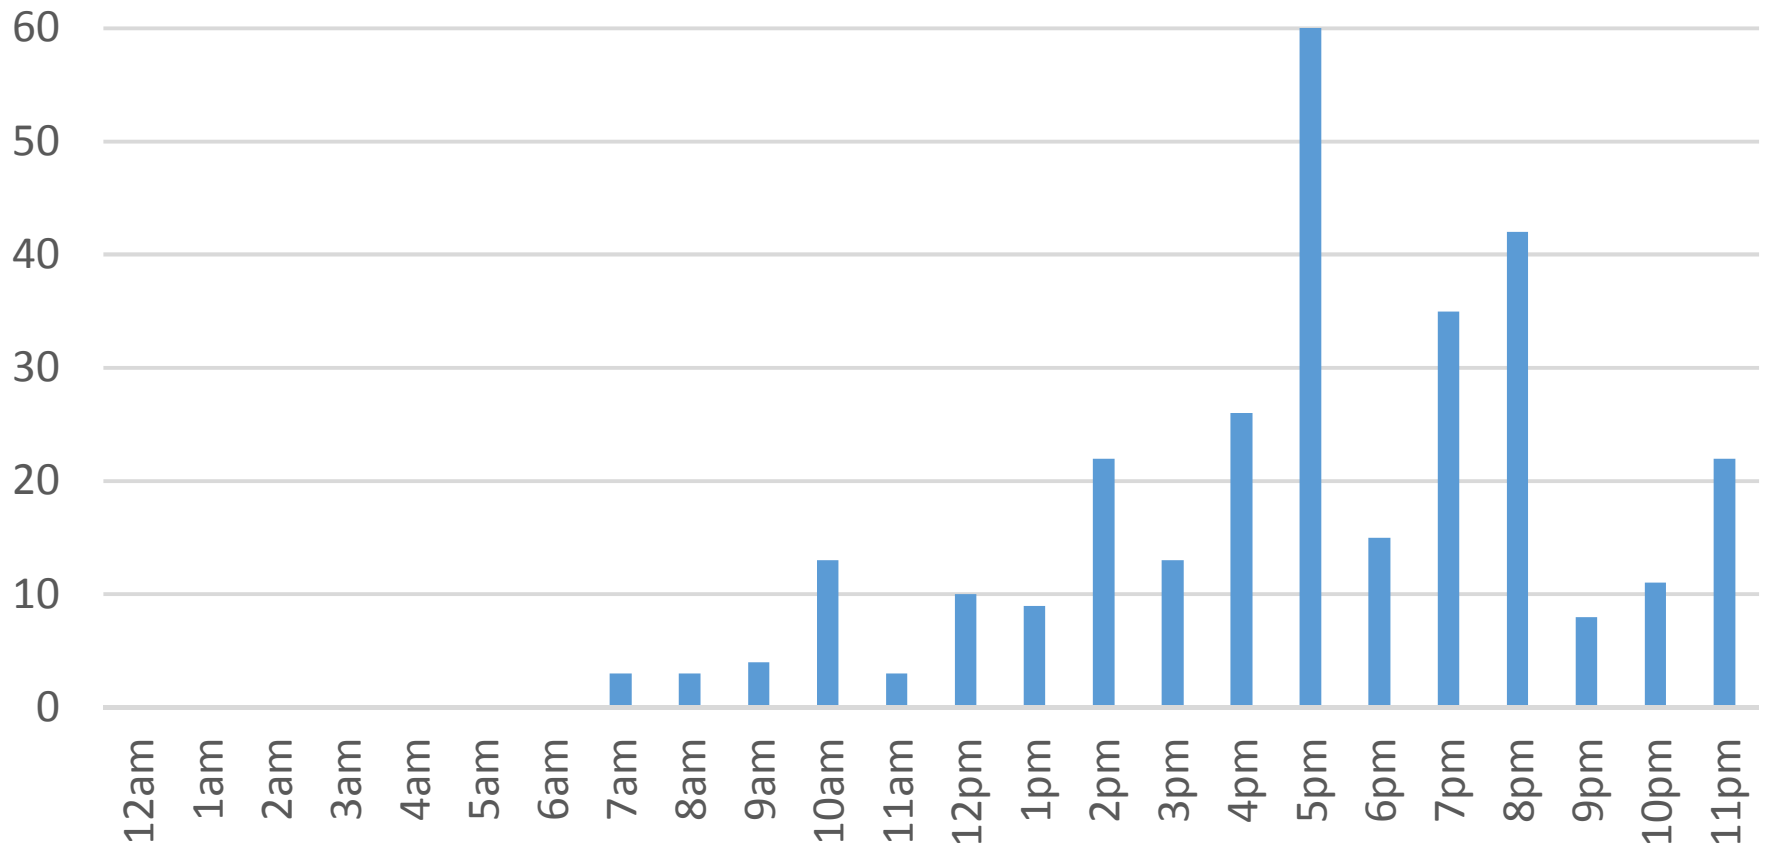

Locust Beach Trail

Thursday, June 09, 2016