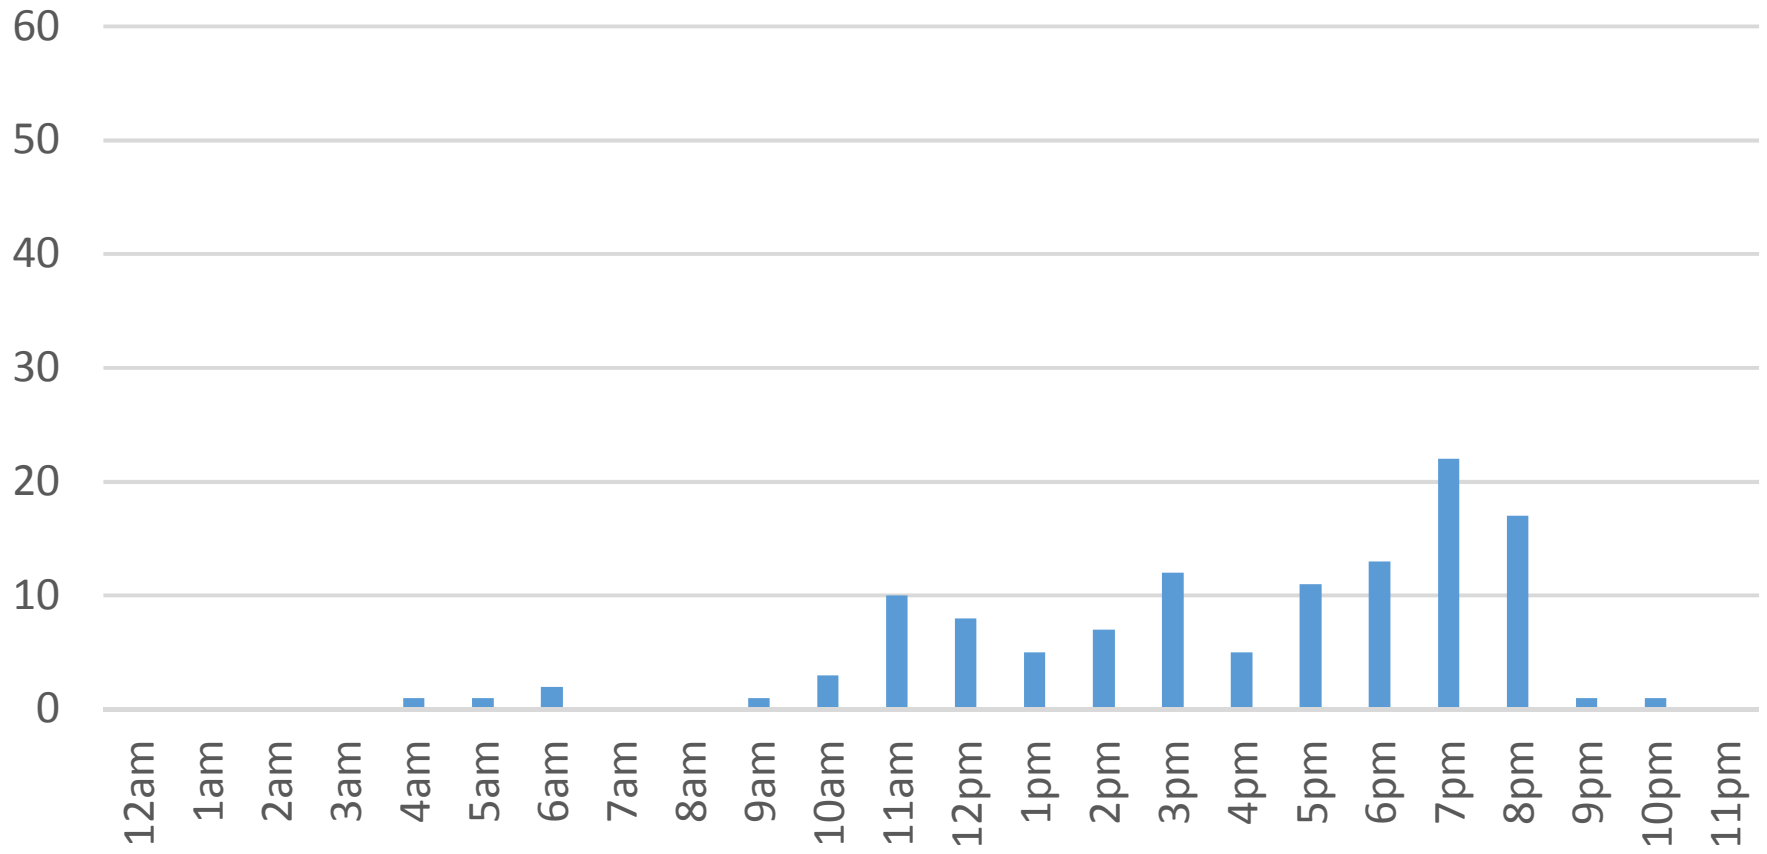

Locust Beach Trail

Tuesday, June 14, 2016