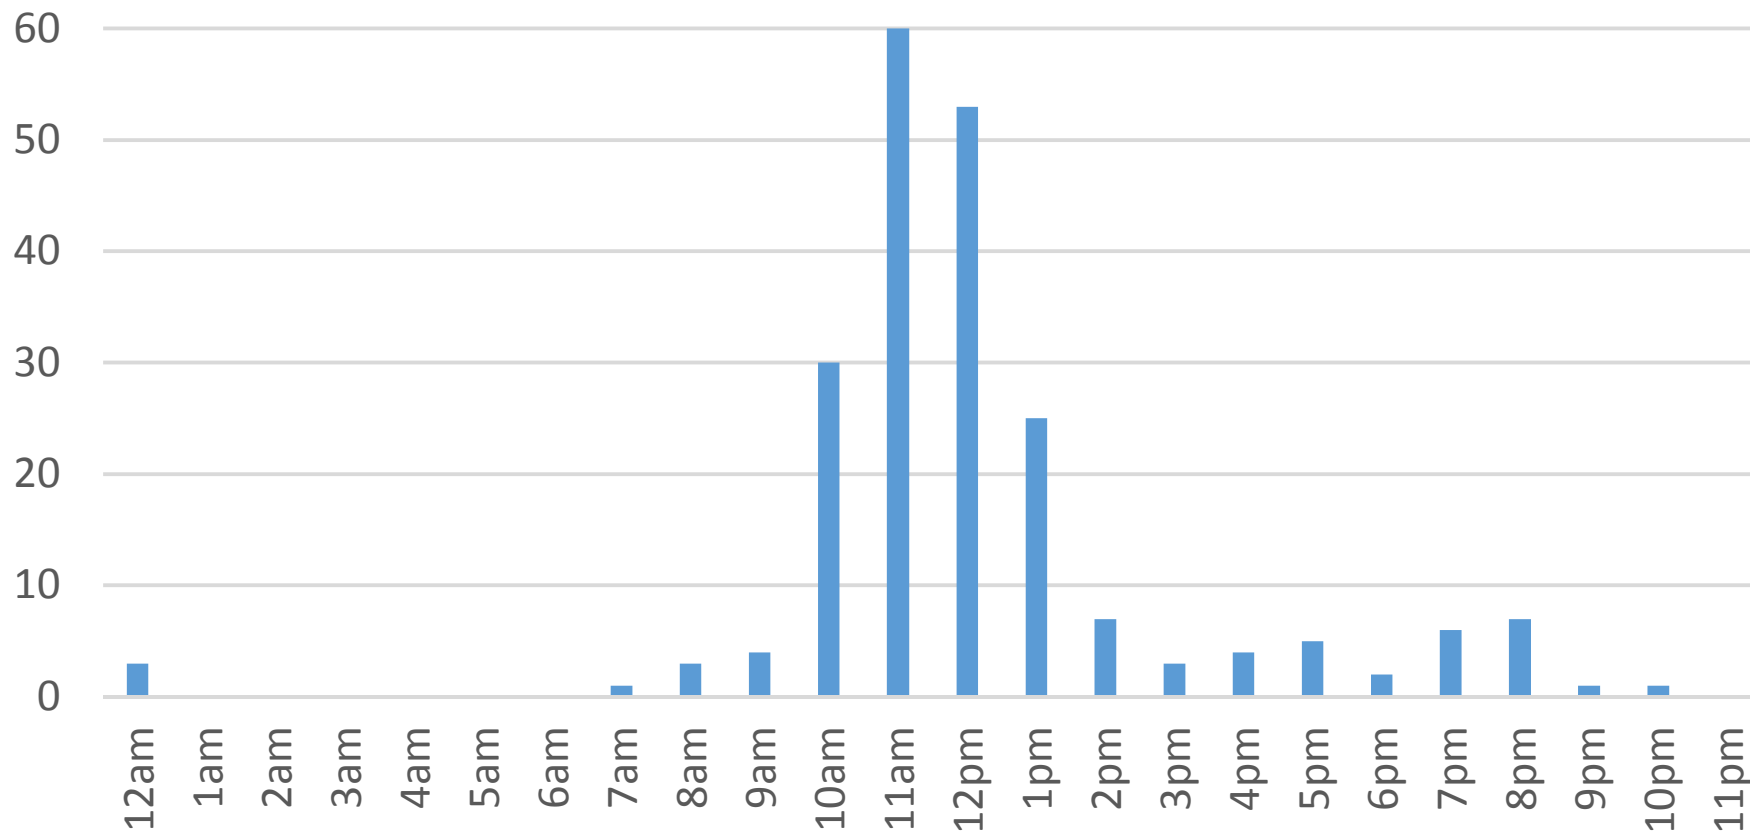

Saturday, June 04, 2016

Locust Beach Trail

Sunday, June 05, 2016

Locust Beach Trail

Monday, June 06, 2016

Locust Beach Trail

Tuesday, June 07, 2016

Locust Beach Trail