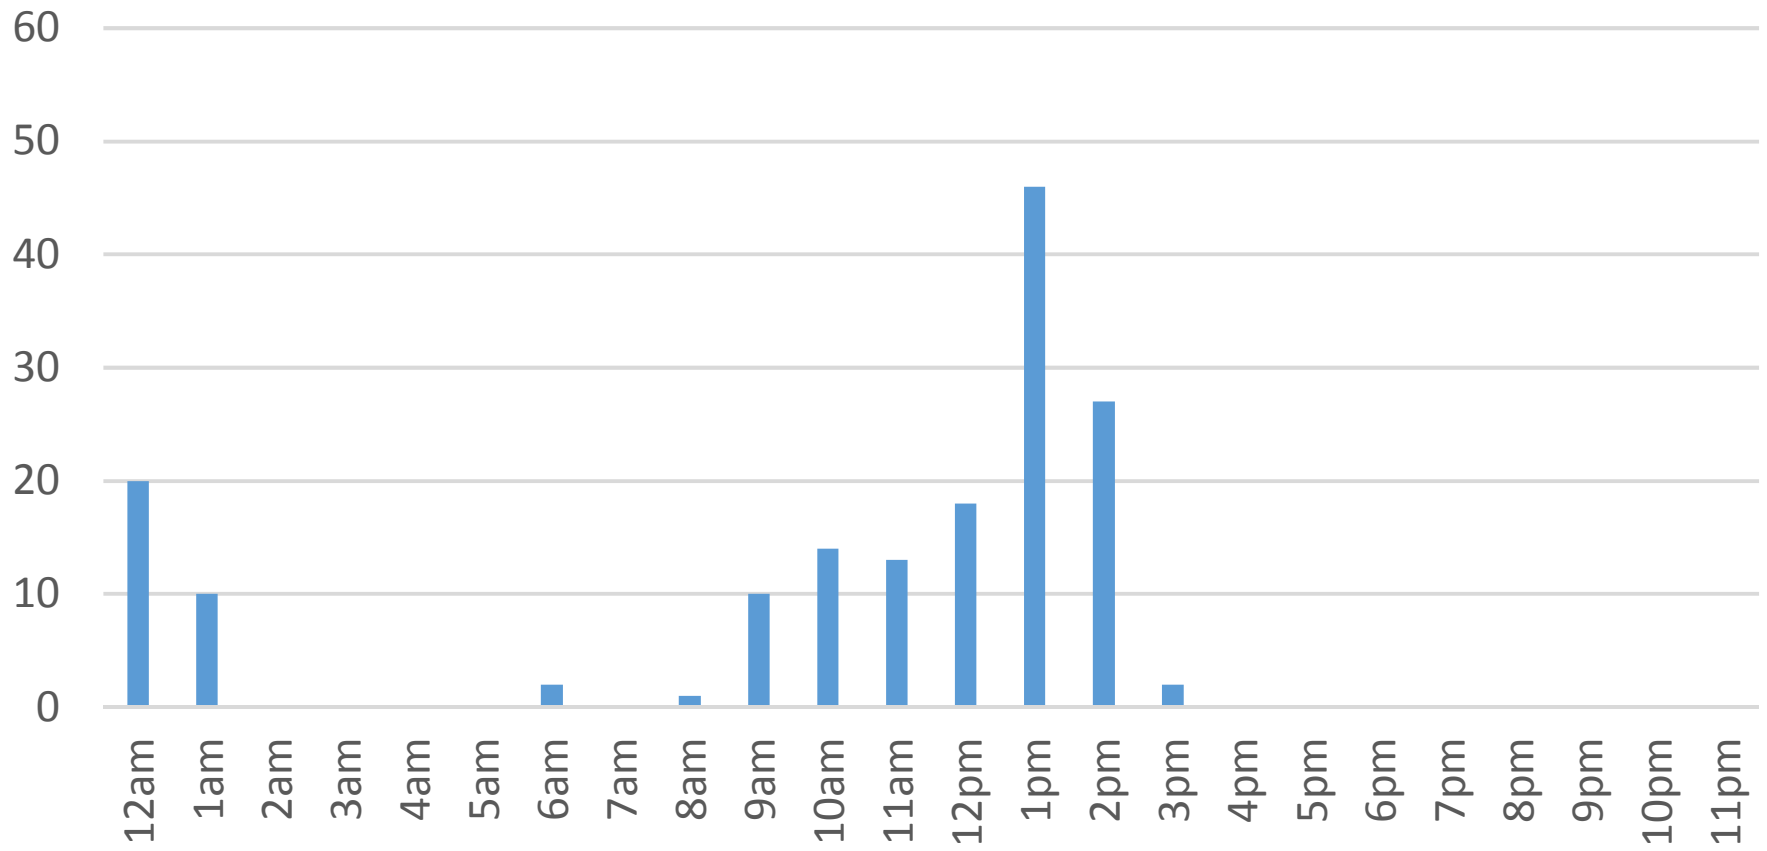

Sunday, June 12, 2016

Locust Beach Trail

Monday, June 13, 2016

Locust Beach Trail

Tuesday, June 14, 2016

Locust Beach Trail

Wednesday, June 15, 2016

Locust Beach Trail