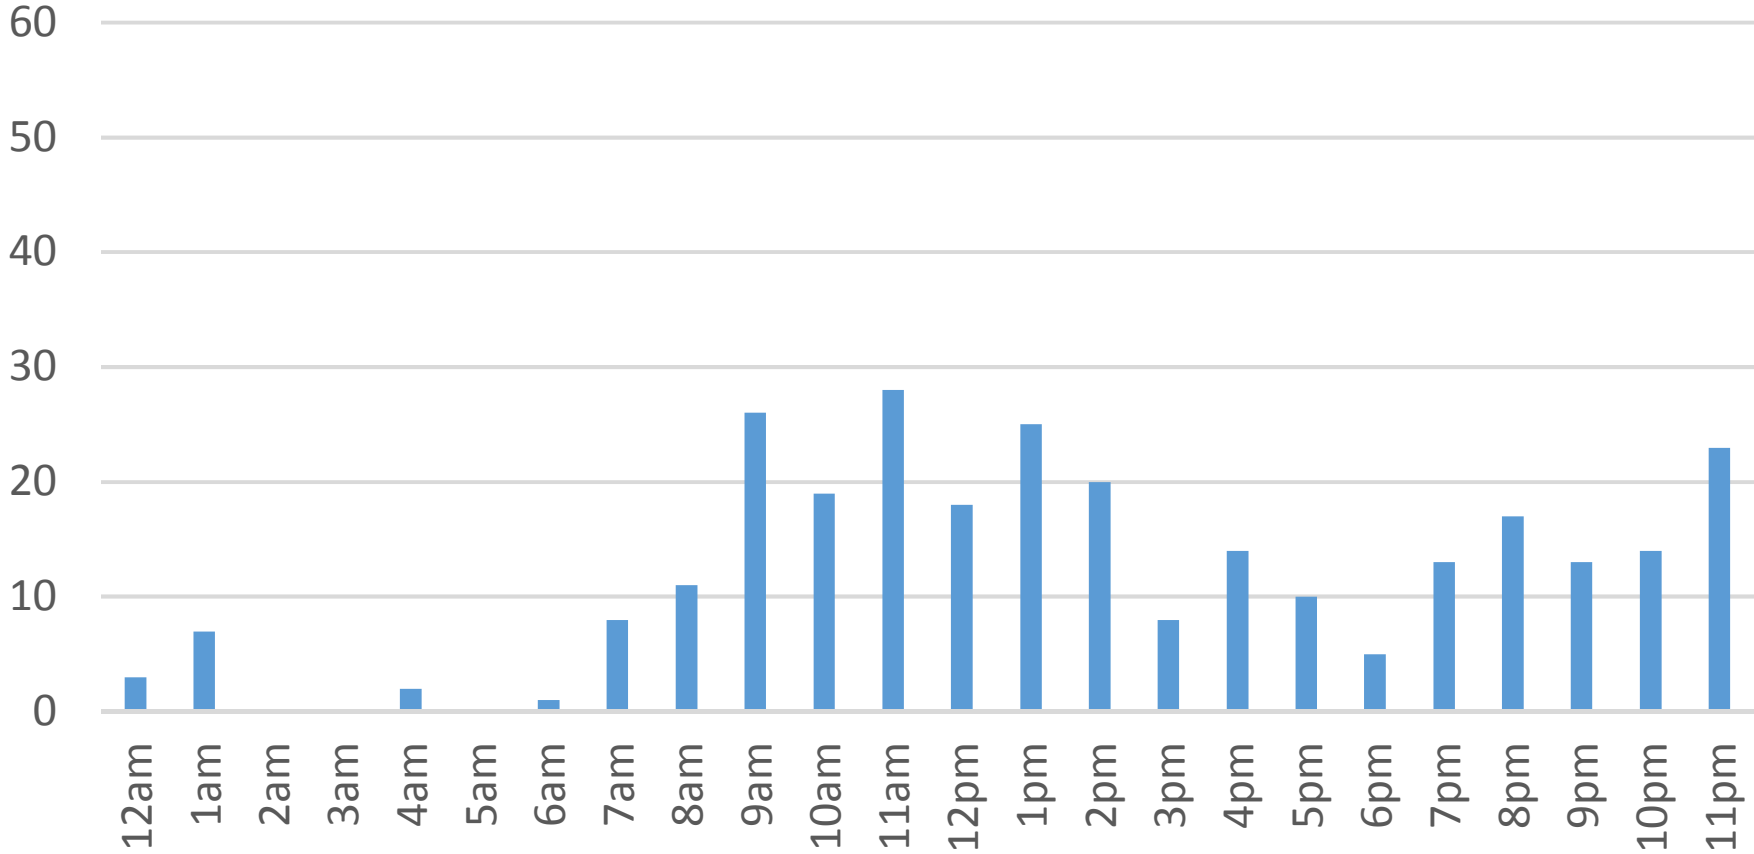

Wednesday, June 08, 2016

Locust Beach Trail

Thursday, June 09, 2016

Locust Beach Trail

Friday, June 10, 2016

Locust Beach Trail

Saturday, June 11, 2016

Locust Beach Trail