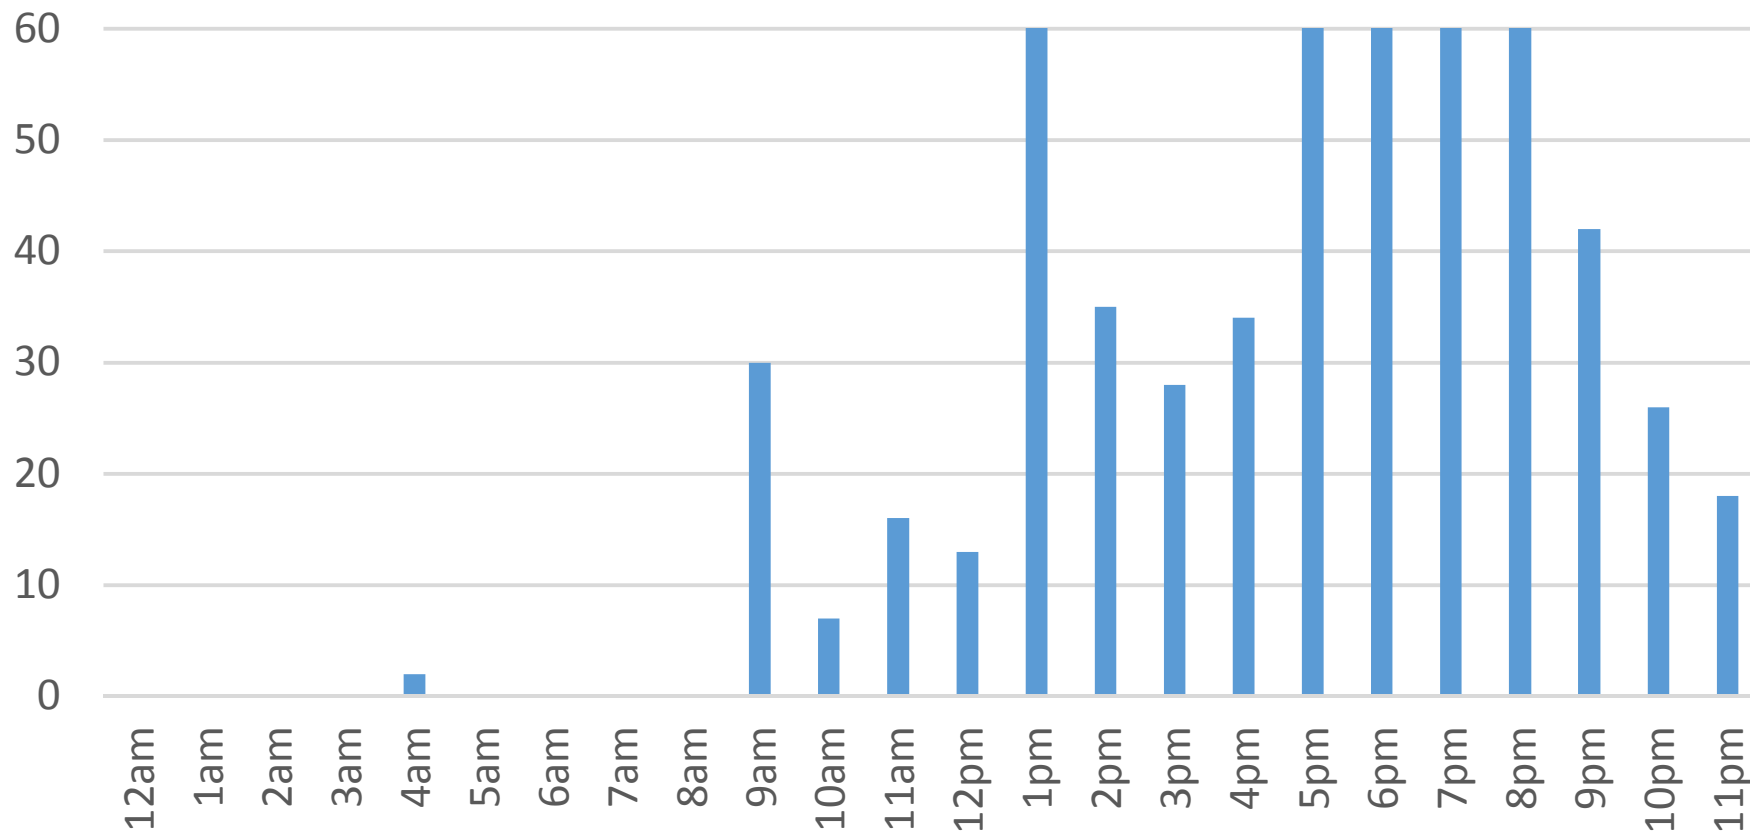

Locust Beach Trail June 1 to 15, 2016

Locust Beach Trail

Wednesday, June 01, 2016

Locust Beach Trail

Thursday, June 02, 2016

Locust Beach Trail

Friday, June 03, 2016

Locust Beach Trail