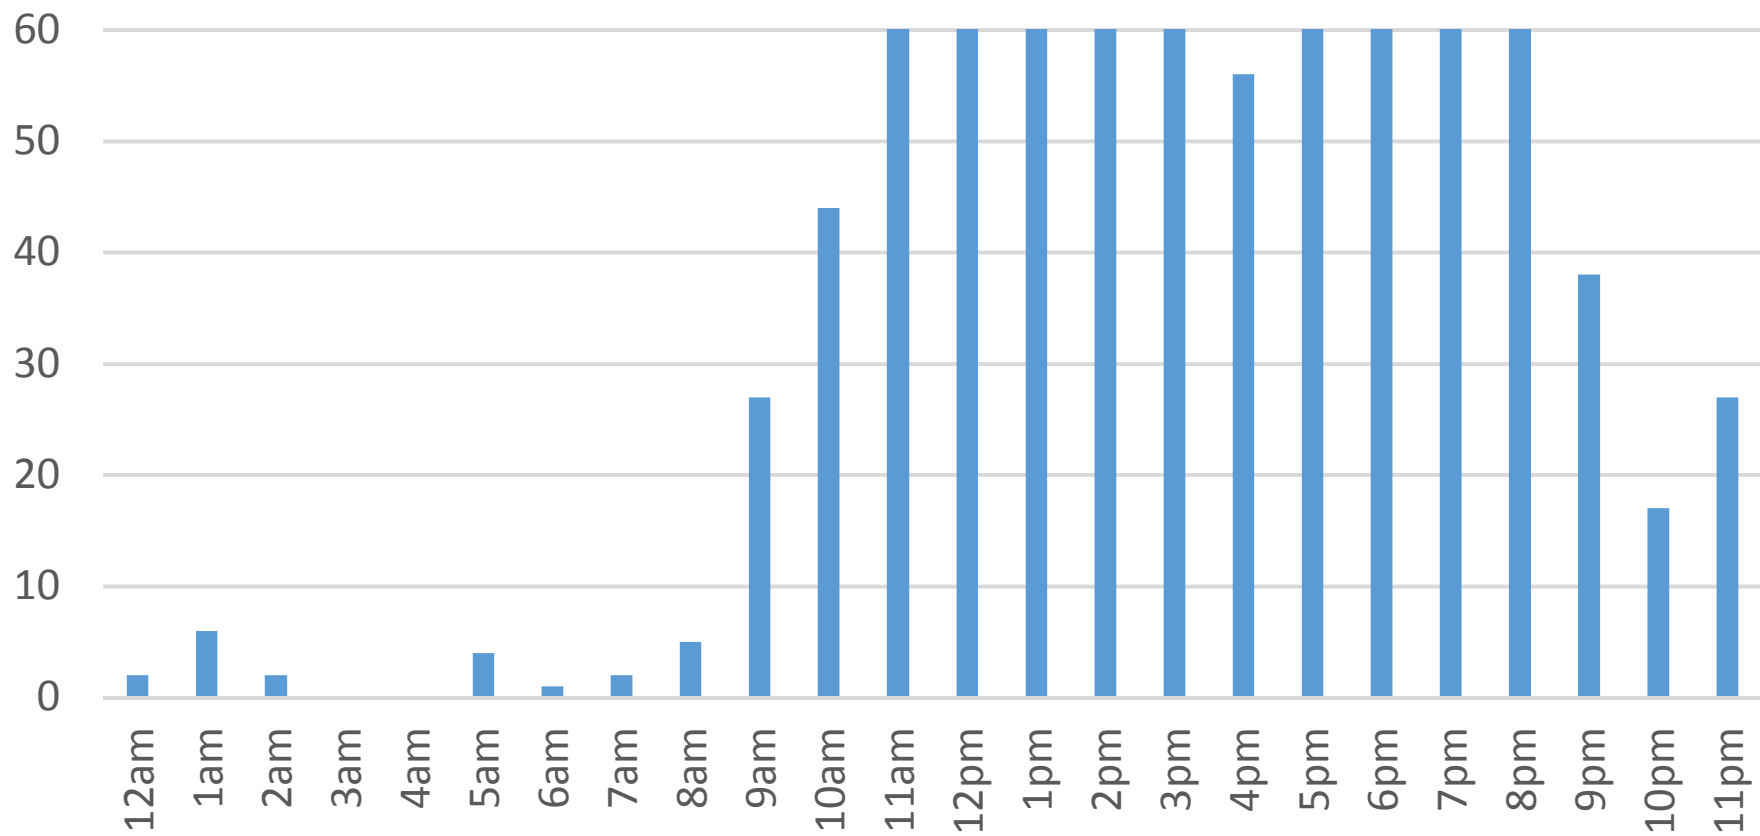

Locust Beach Trail June 1 to 15, 2016

Locust Beach Trail

Wednesday, June 01, 2016

Locust Beach Trail

Thursday, June 02, 2016

Locust Beach Trail

Friday, June 03, 2016

Locust Beach Trail