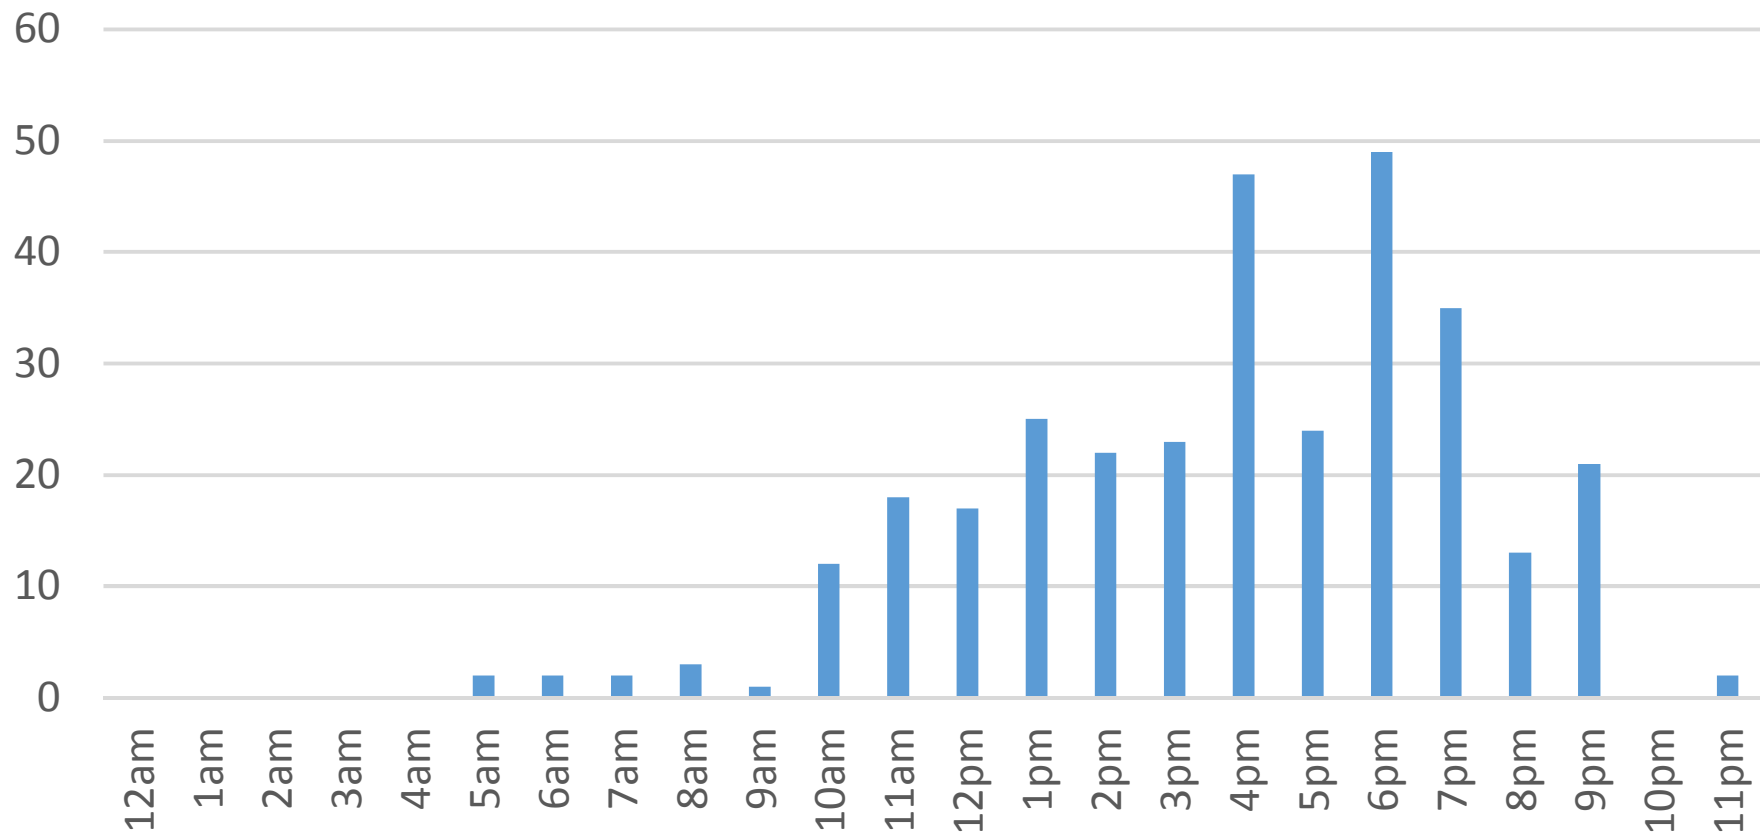

Locust Beach Trail

Monday, June 06, 2016