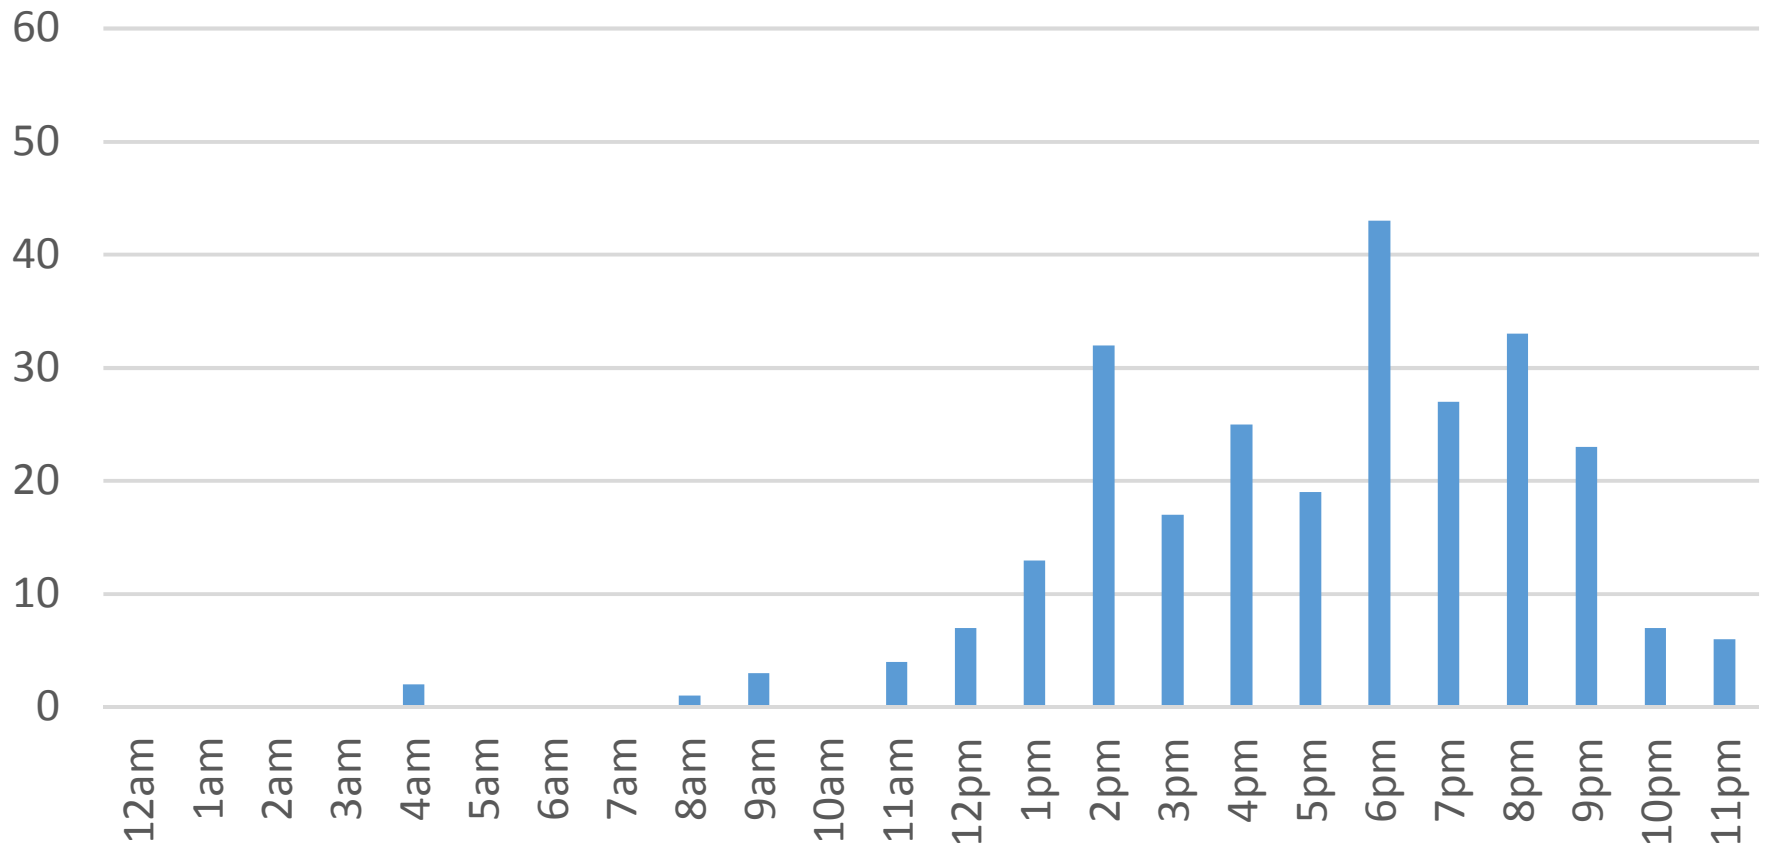

Locust Beach Trail

Friday, June 10, 2016