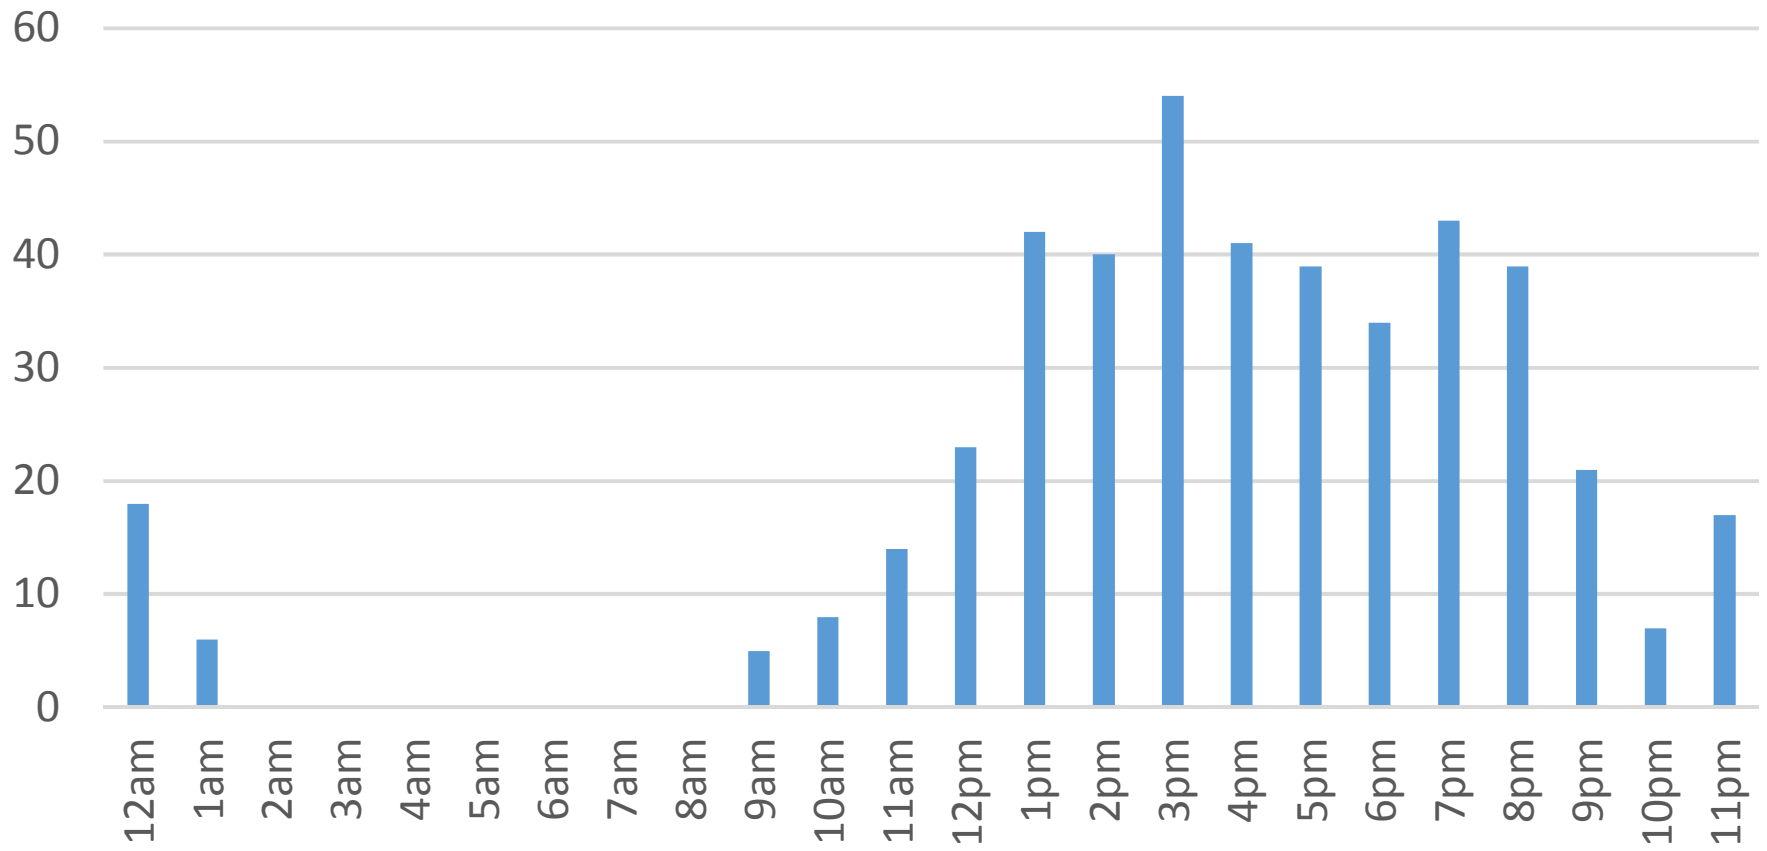

Wednesday, June 08, 2016

Locust Beach Trail

Thursday, June 09, 2016

Locust Beach Trail

Friday, June 10, 2016

Locust Beach Trail

Saturday, June 11, 2016

Locust Beach Trail