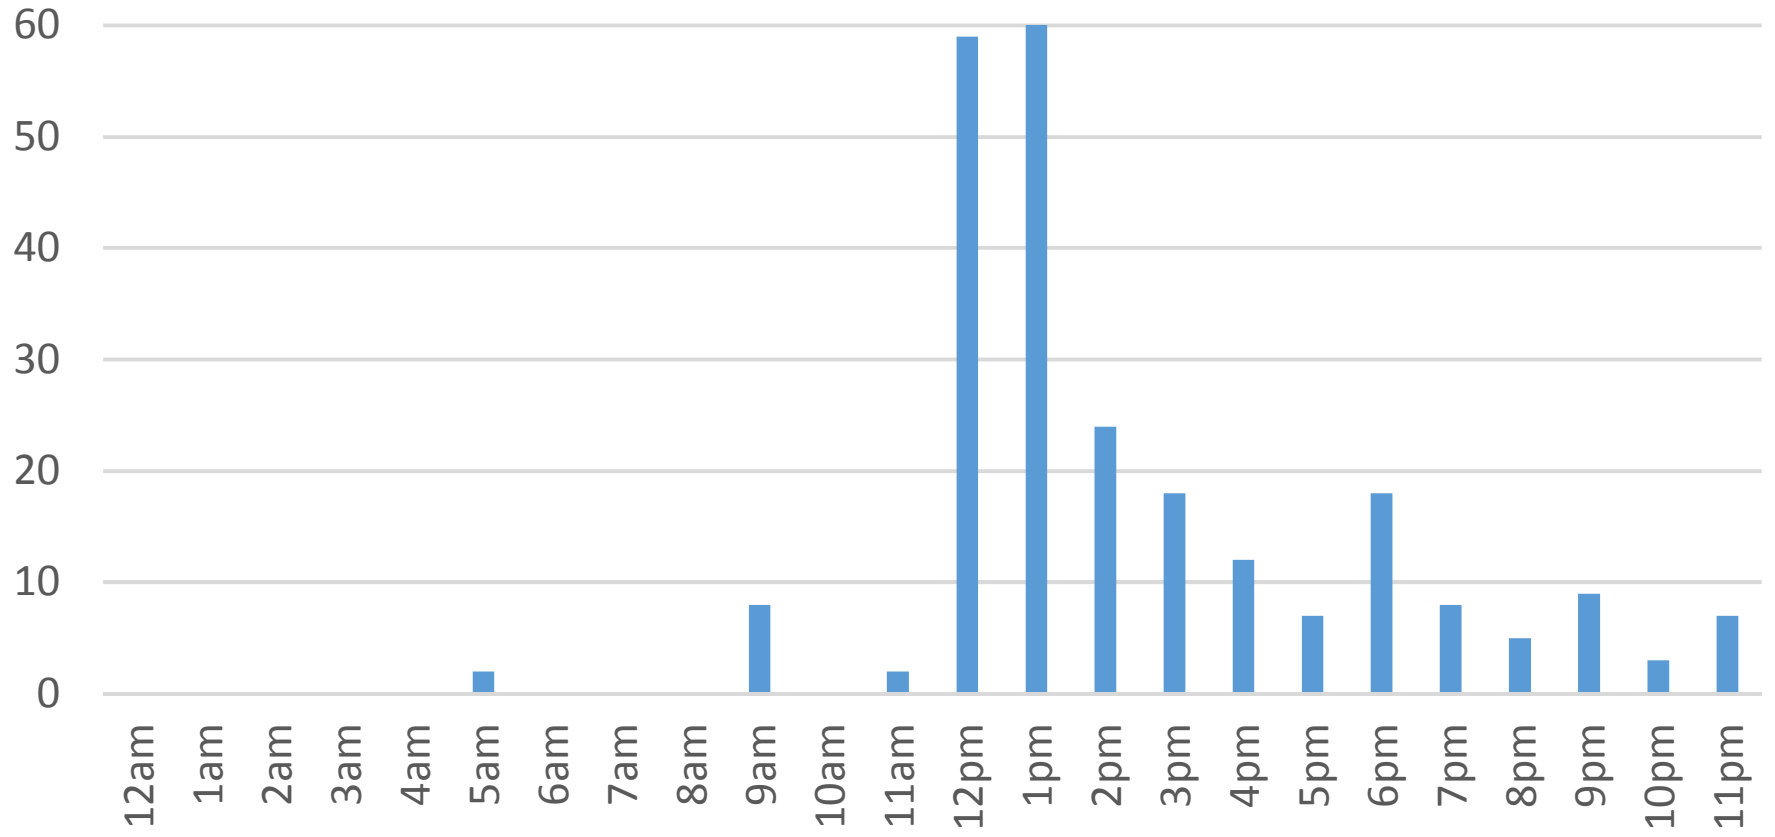

Locust Beach Trail June 1 to 15, 2016

Locust Beach Trail

Wednesday, June 01, 2016

Locust Beach Trail

Thursday, June 02, 2016

Locust Beach Trail

Friday, June 03, 2016

Locust Beach Trail