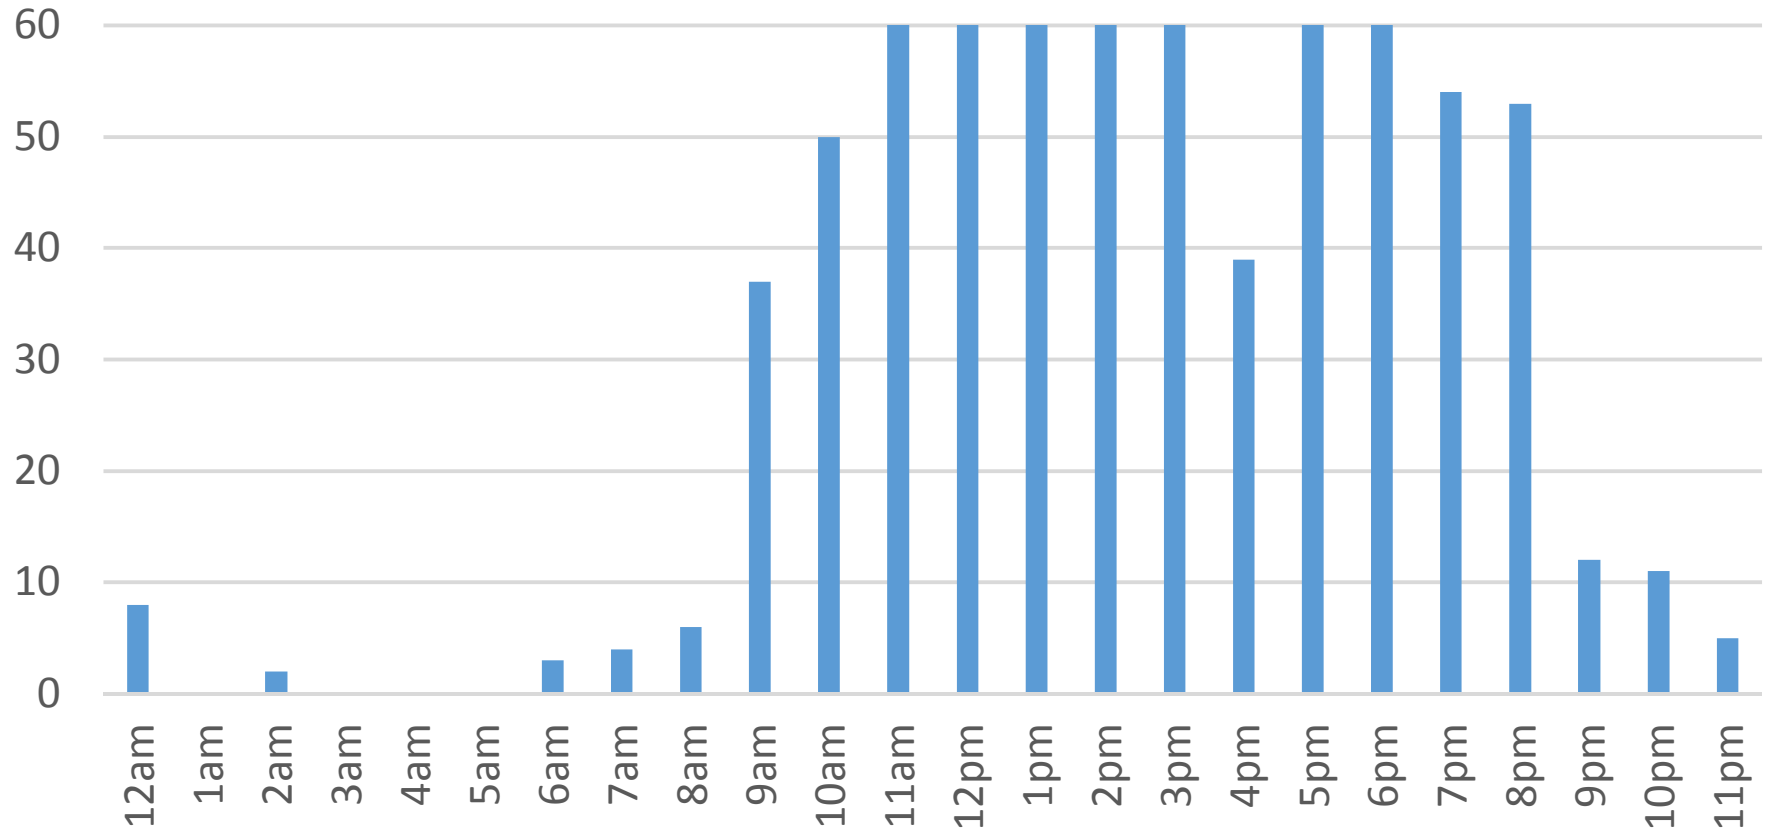

Locust Beach Trail

Sunday, June 05, 2016