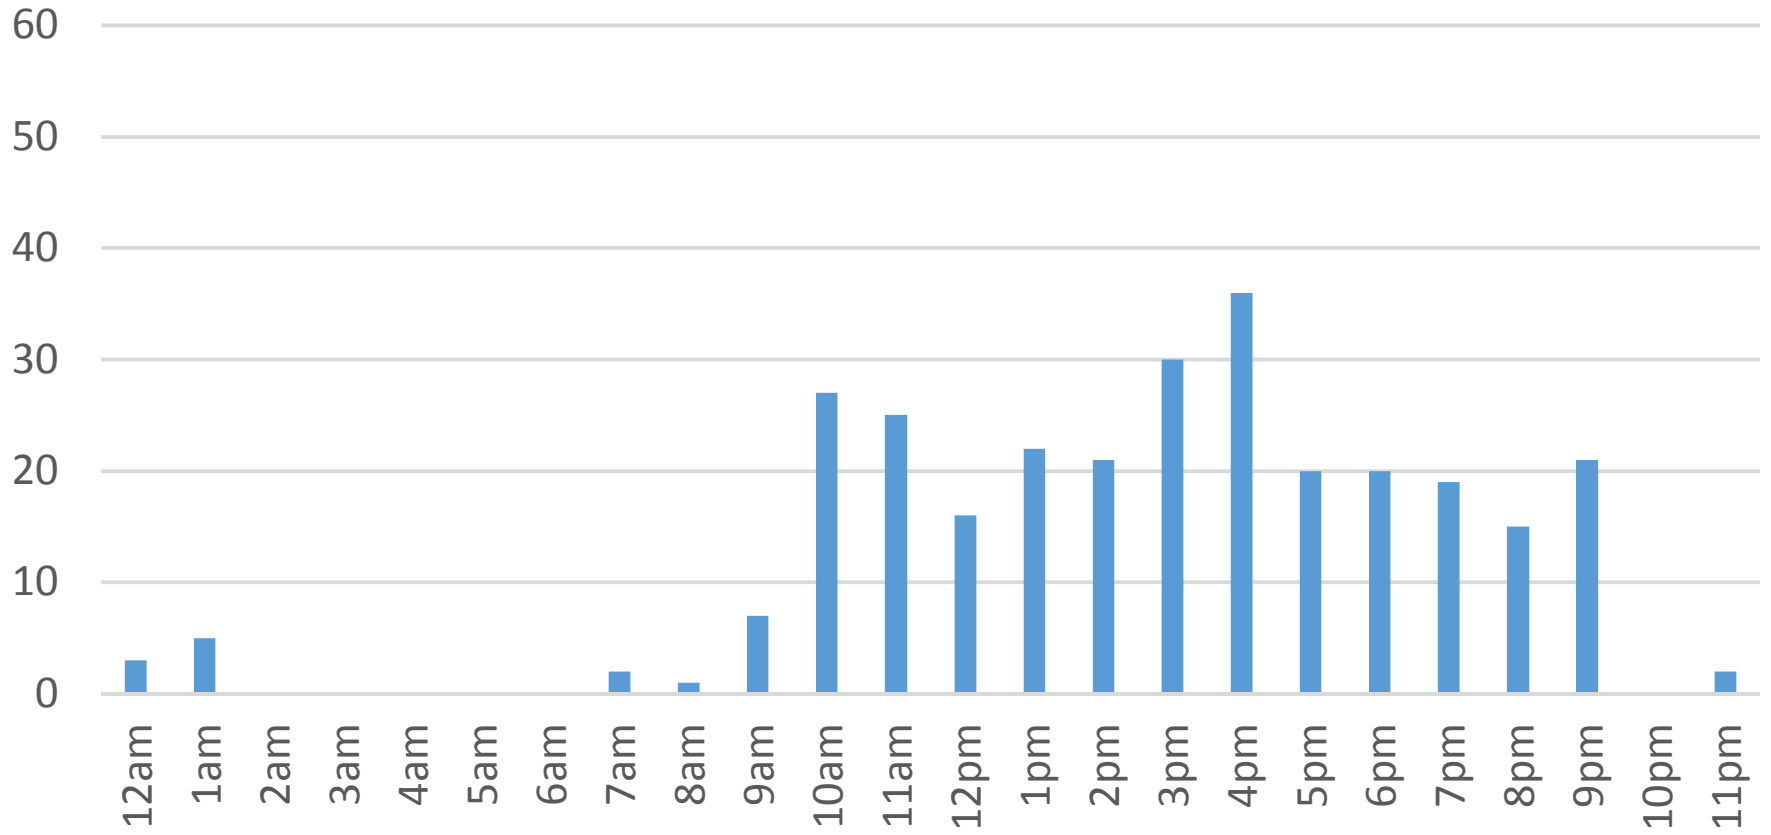

Saturday, June 04, 2016

Locust Beach Trail

Sunday, June 05, 2016

Locust Beach Trail

Monday, June 06, 2016

Locust Beach Trail

Tuesday, June 07, 2016

Locust Beach Trail