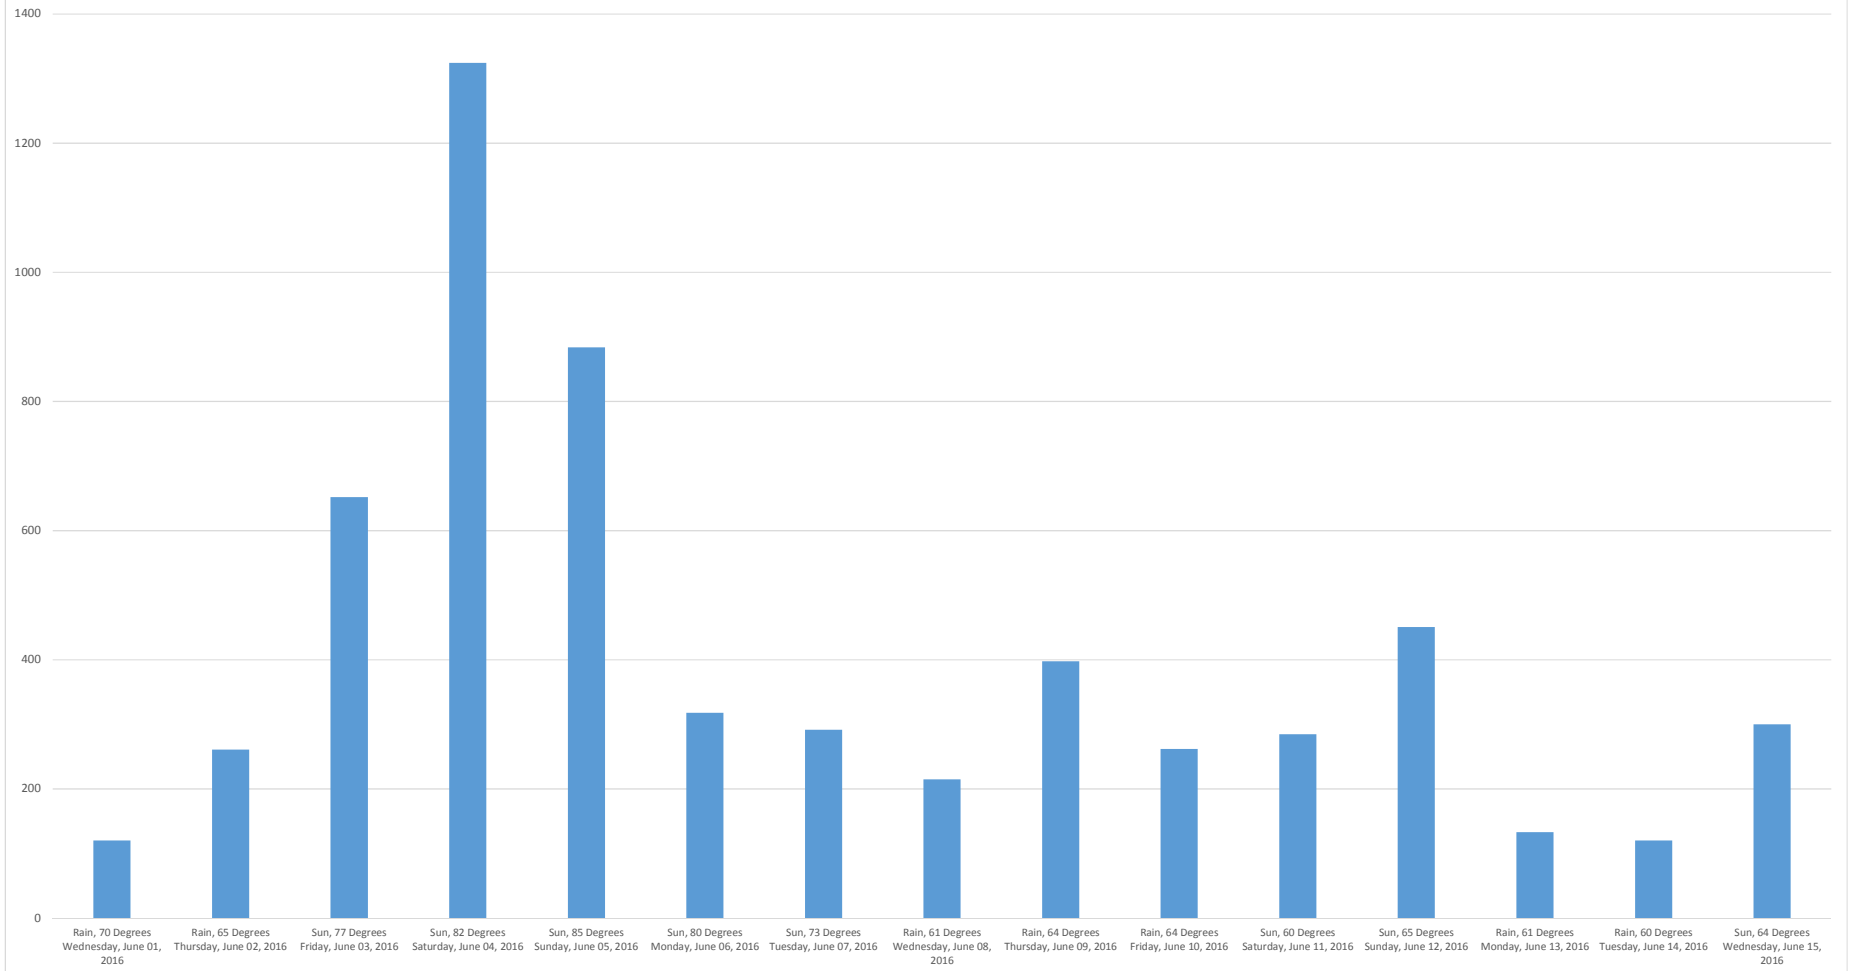

Locust Beach Trail June 1 to 15, 2016

Locust Beach Trail

Wednesday, June 01, 2016

Locust Beach Trail

Thursday, June 02, 2016

Locust Beach Trail

Friday, June 03, 2016

Locust Beach Trail

Saturday, June 04, 2016

Locust Beach Trail

Sunday, June 05, 2016

Locust Beach Trail

Monday, June 06, 2016

Locust Beach Trail

Tuesday, June 07, 2016

Locust Beach Trail

Wednesday, June 08, 2016

Locust Beach Trail

Thursday, June 09, 2016

Locust Beach Trail

Friday, June 10, 2016

Locust Beach Trail

Saturday, June 11, 2016

Locust Beach Trail

Sunday, June 12, 2016

Locust Beach Trail

Monday, June 13, 2016

Locust Beach Trail

Tuesday, June 14, 2016

Locust Beach Trail

Wednesday, June 15, 2016

Locust Beach Trail