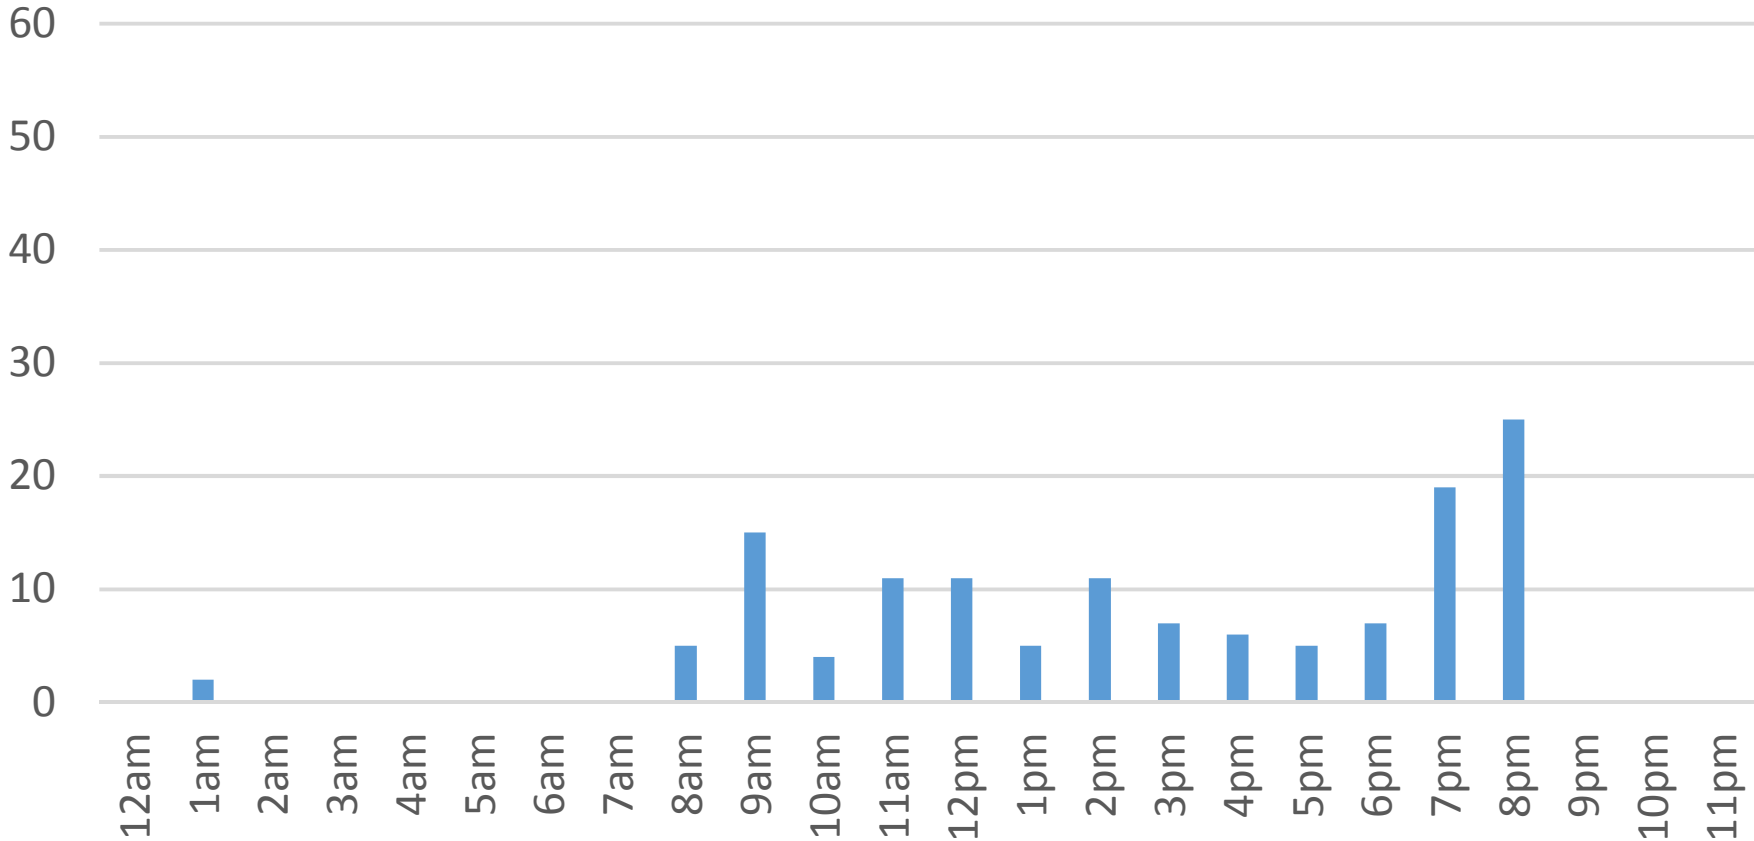

Locust Beach Trail

Monday, June 13, 2016