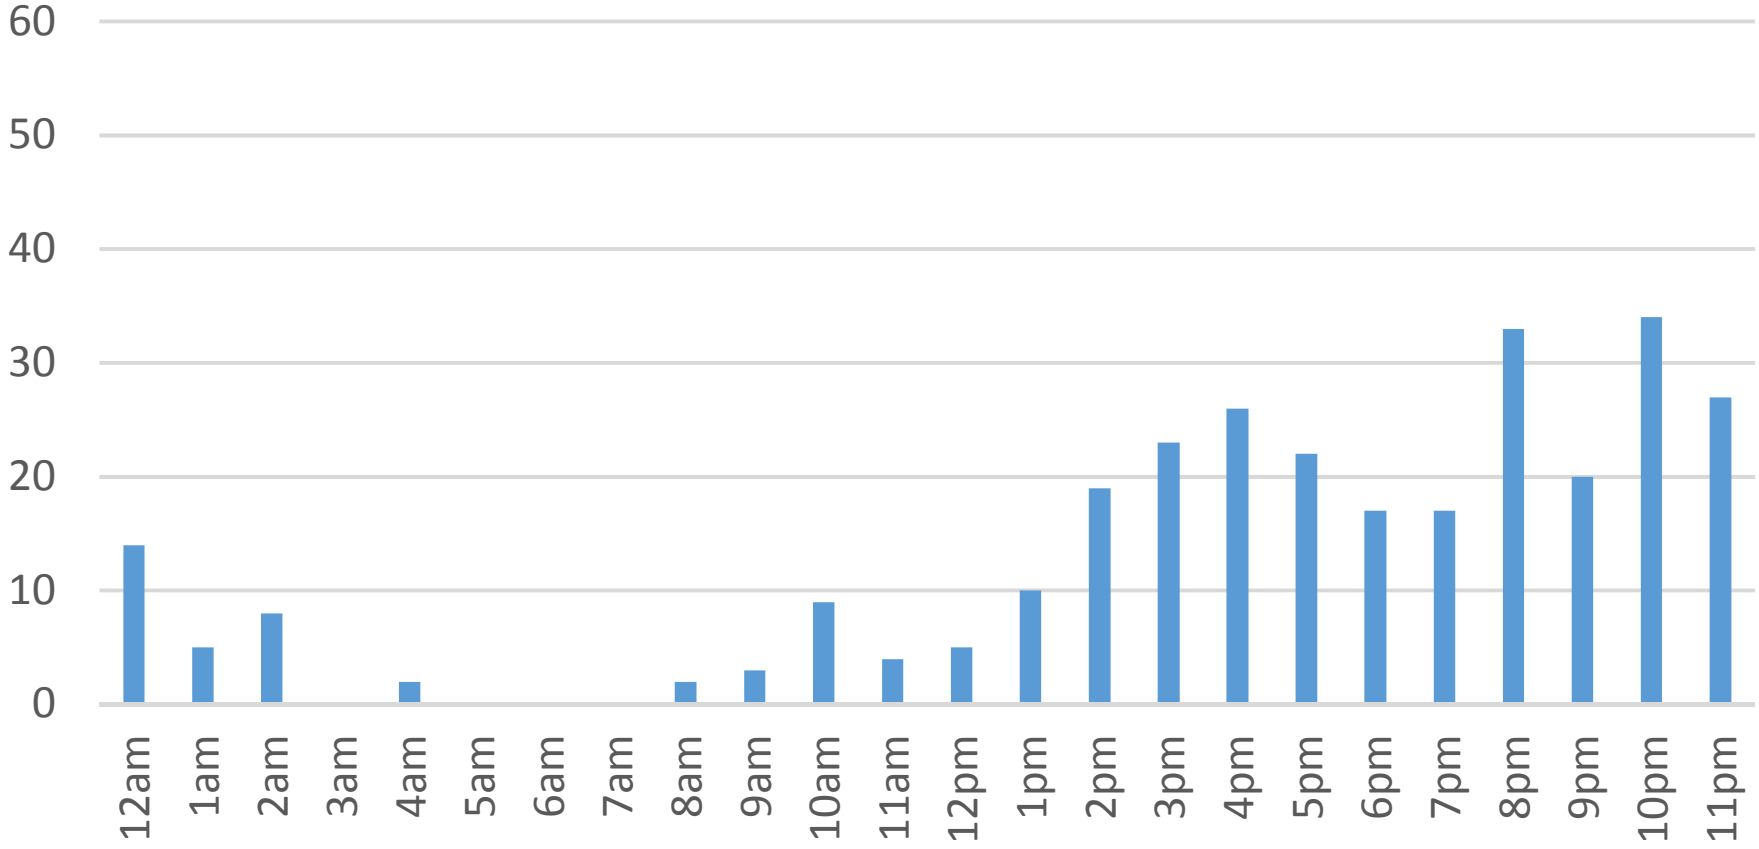

Sunday, June 12, 2016

Locust Beach Trail

Monday, June 13, 2016

Locust Beach Trail

Tuesday, June 14, 2016

Locust Beach Trail

Wednesday, June 15, 2016

Locust Beach Trail