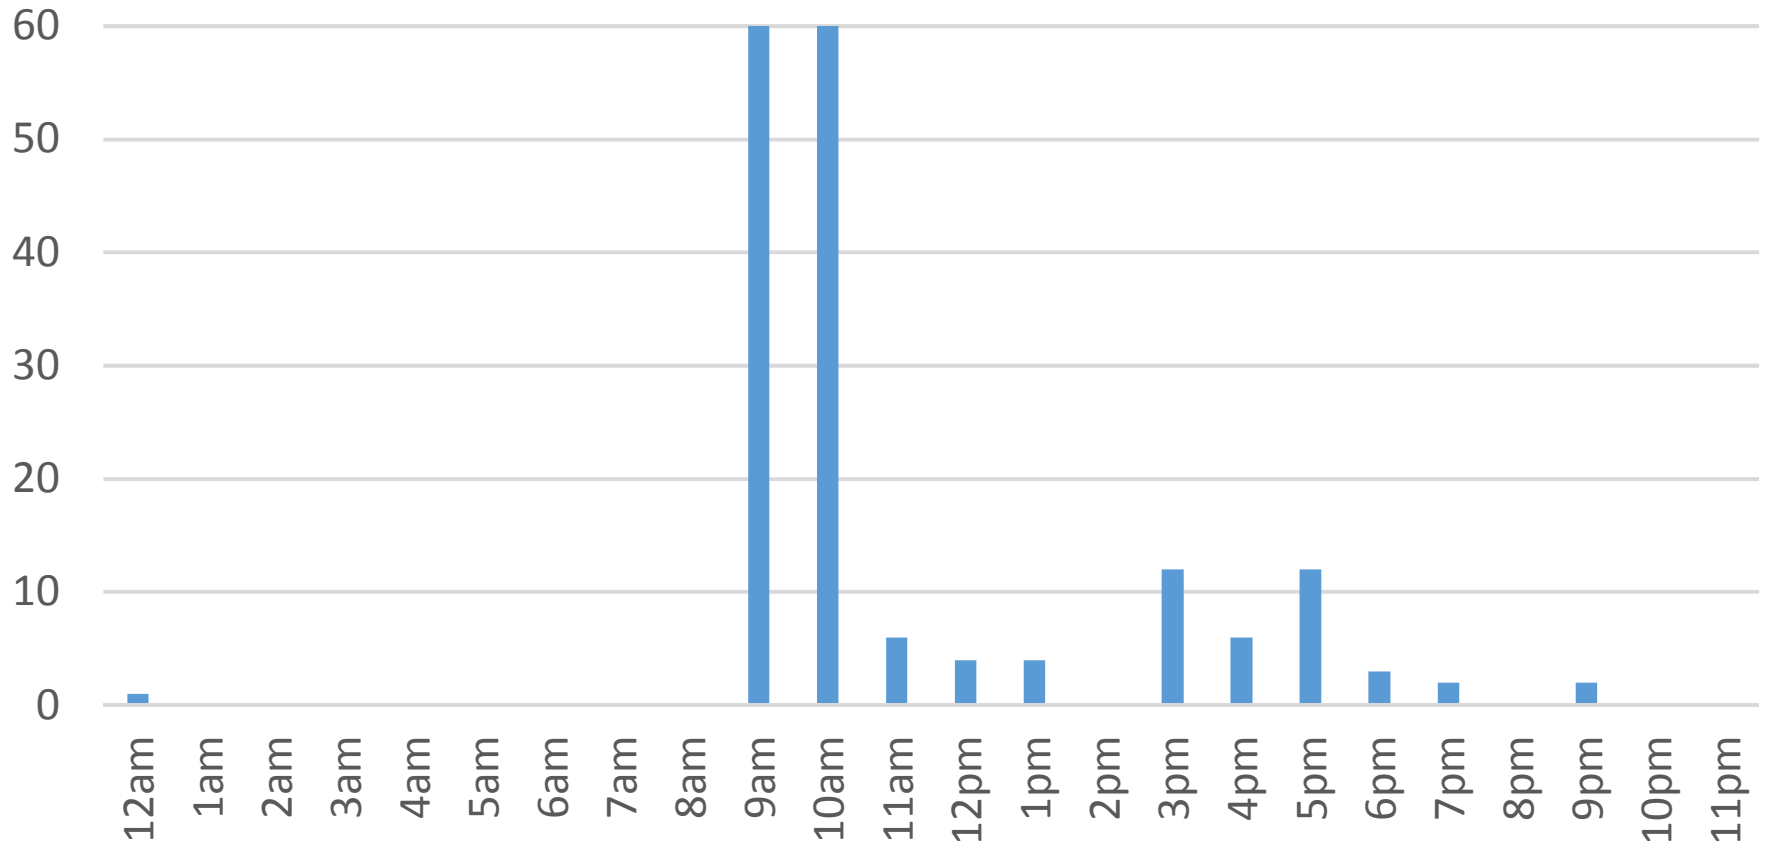

Waterfront Trail (ASB)

Wednesday, December 21, 2016