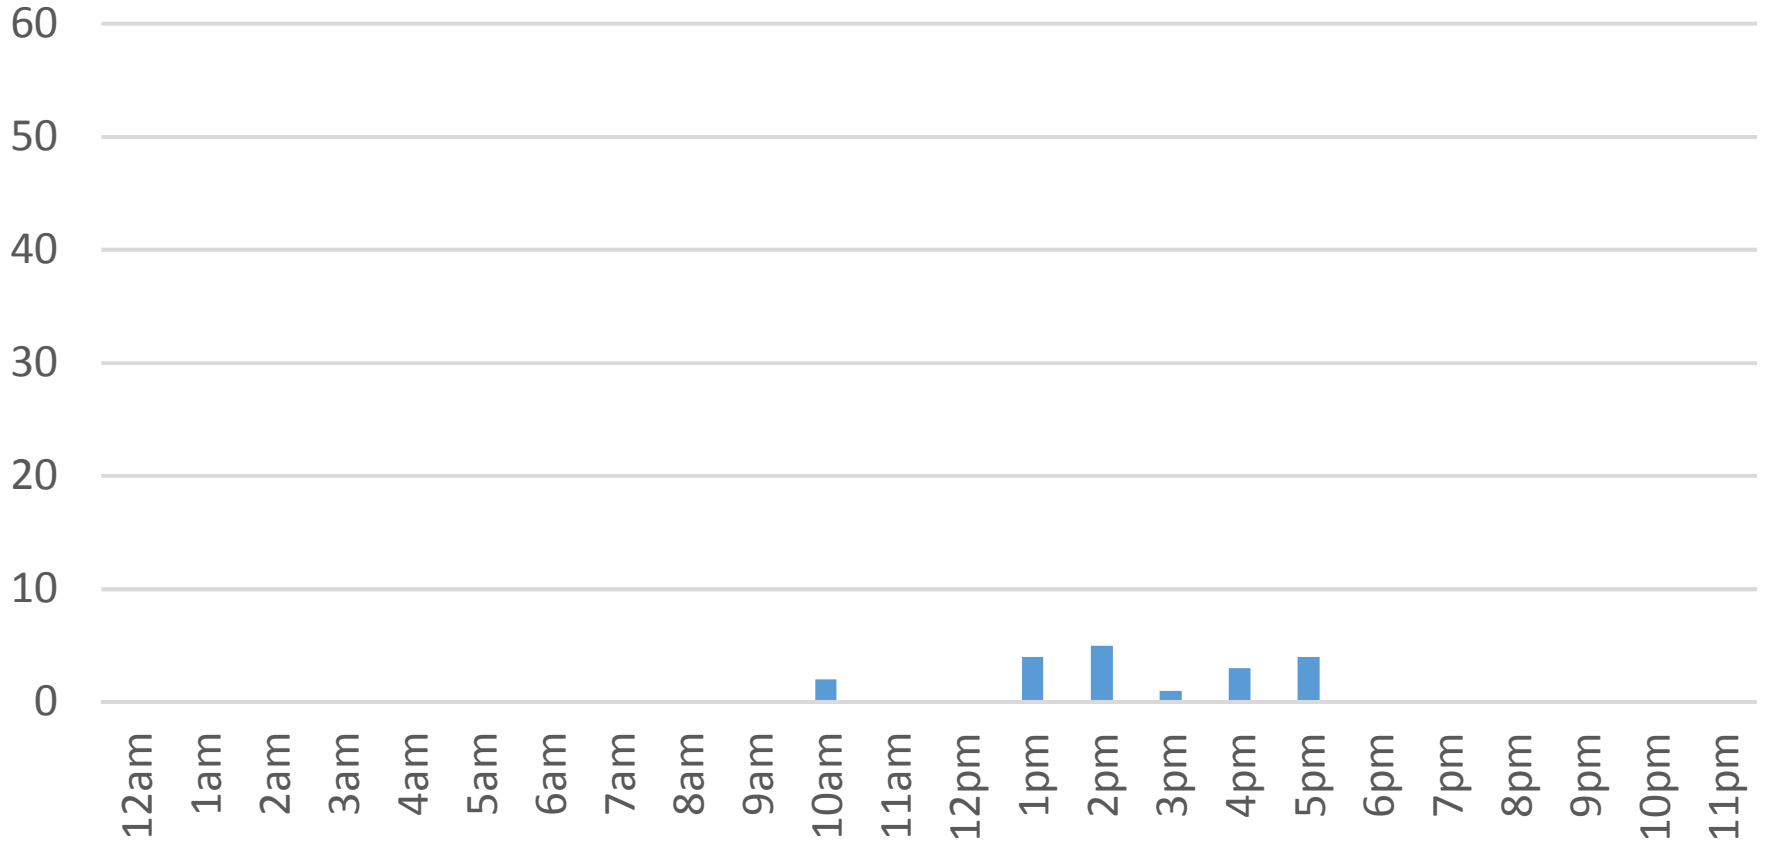

Waterfront Trail (ASB)

Monday, December 26, 2016