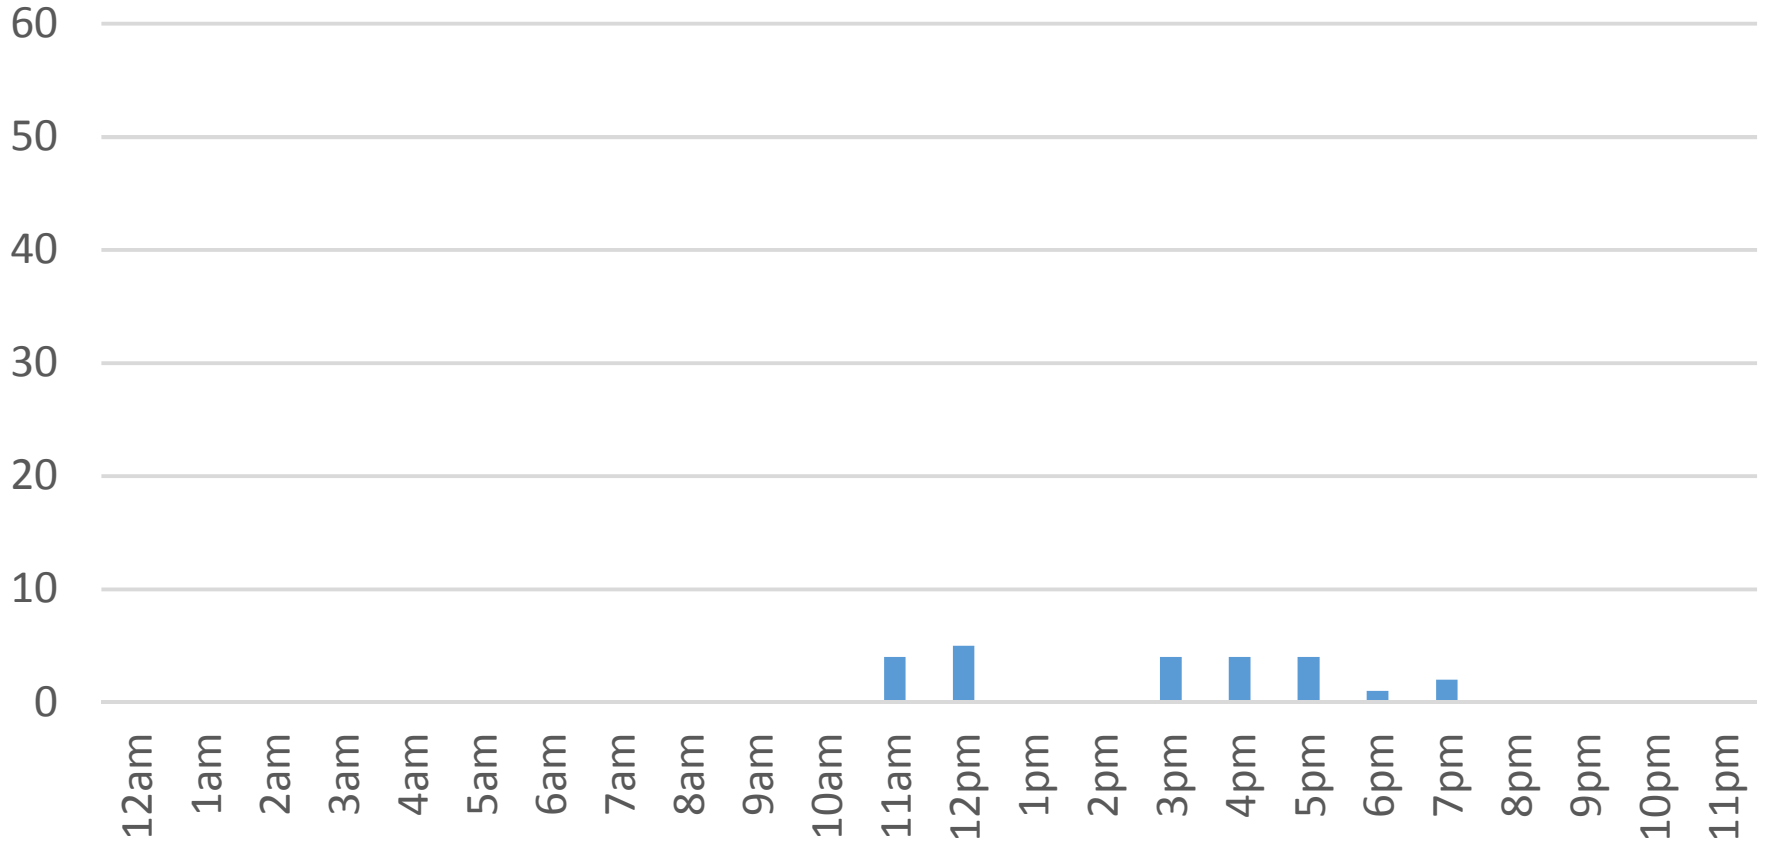

Waterfront Trail (ASB)

Tuesday, December 27, 2016