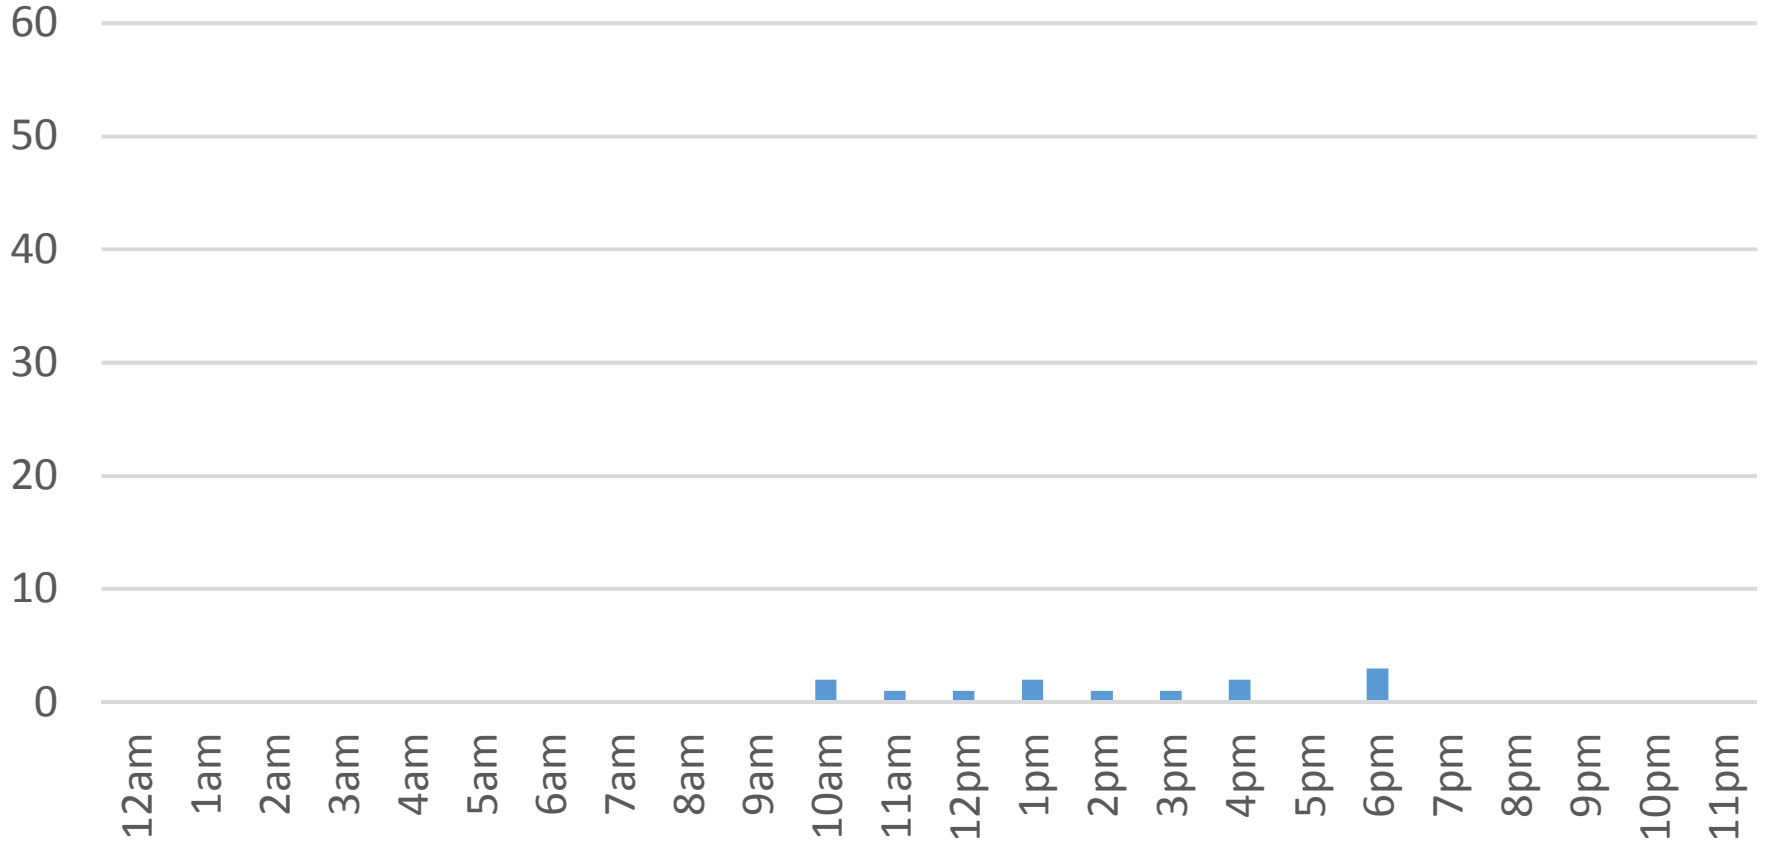

Waterfront Trail (ASB)

Friday, December 23, 2016