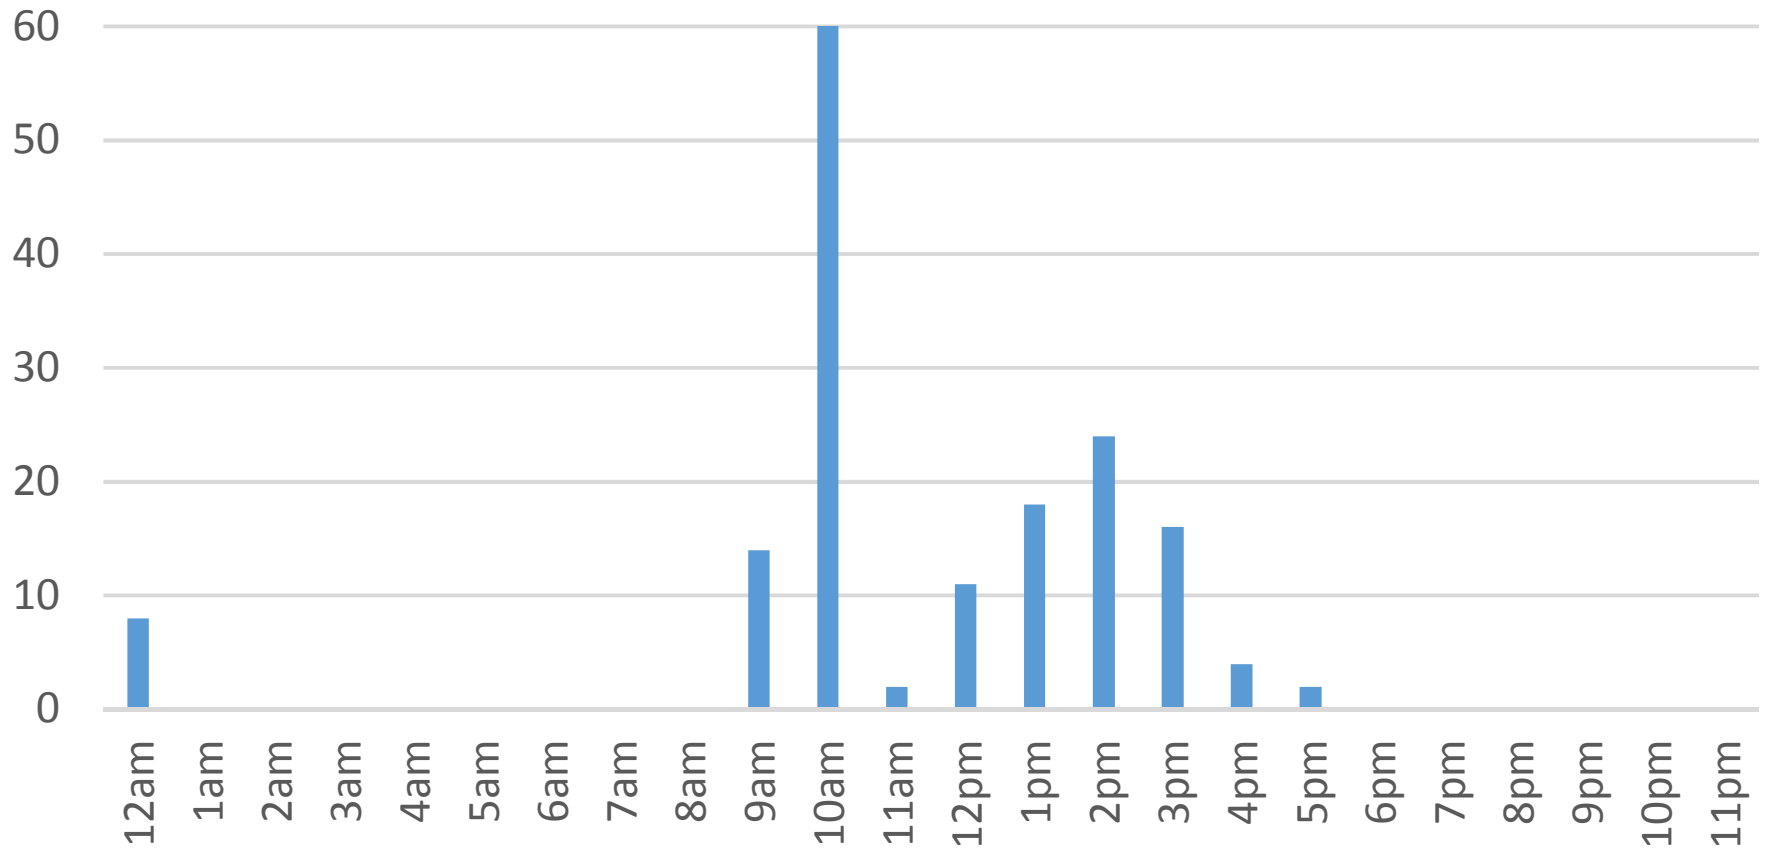

Waterfront Trail (ASB)

Sunday, December 25, 2016