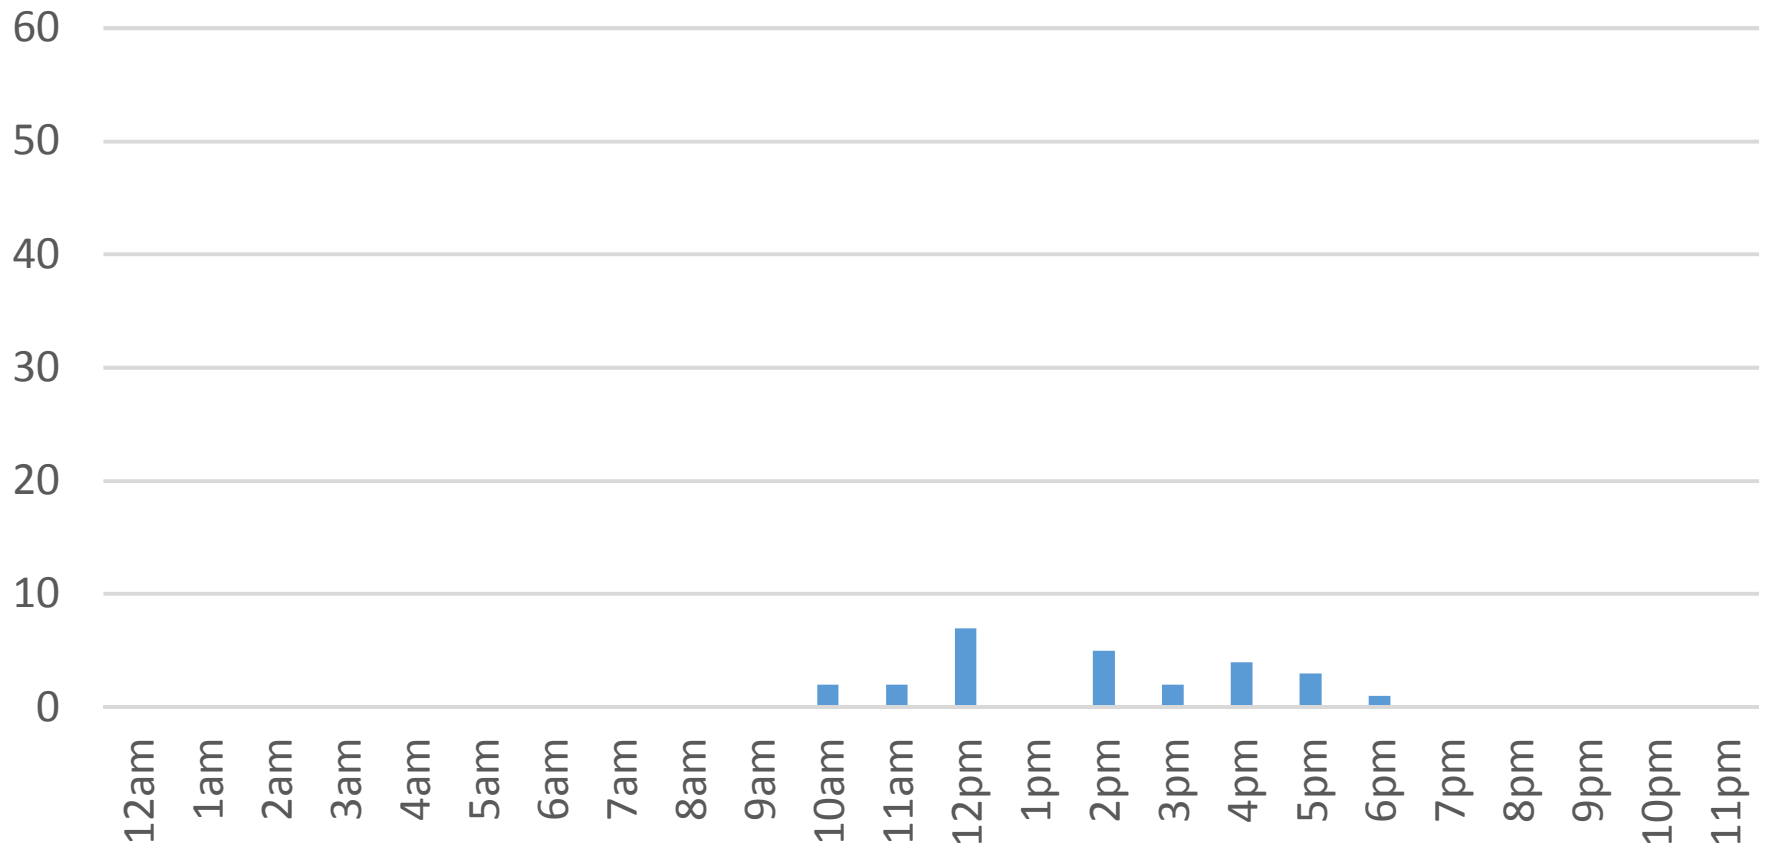

Waterfront Trail (ASB)

Monday, December 19, 2016