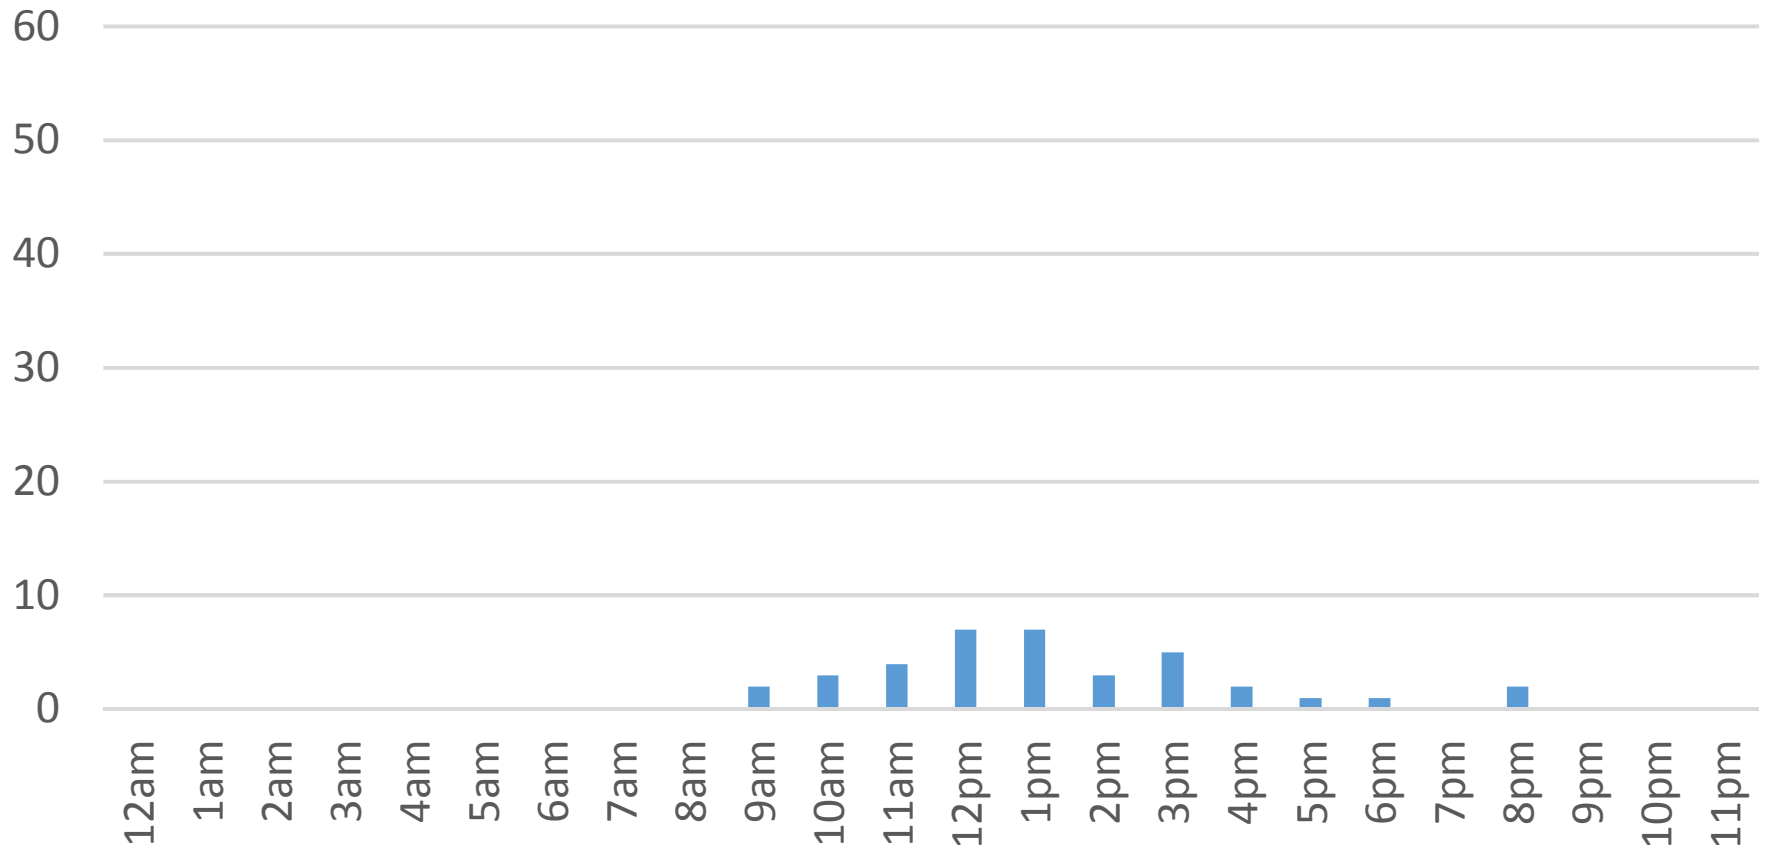

Waterfront Trail (ASB)

Wednesday, December 28, 2016