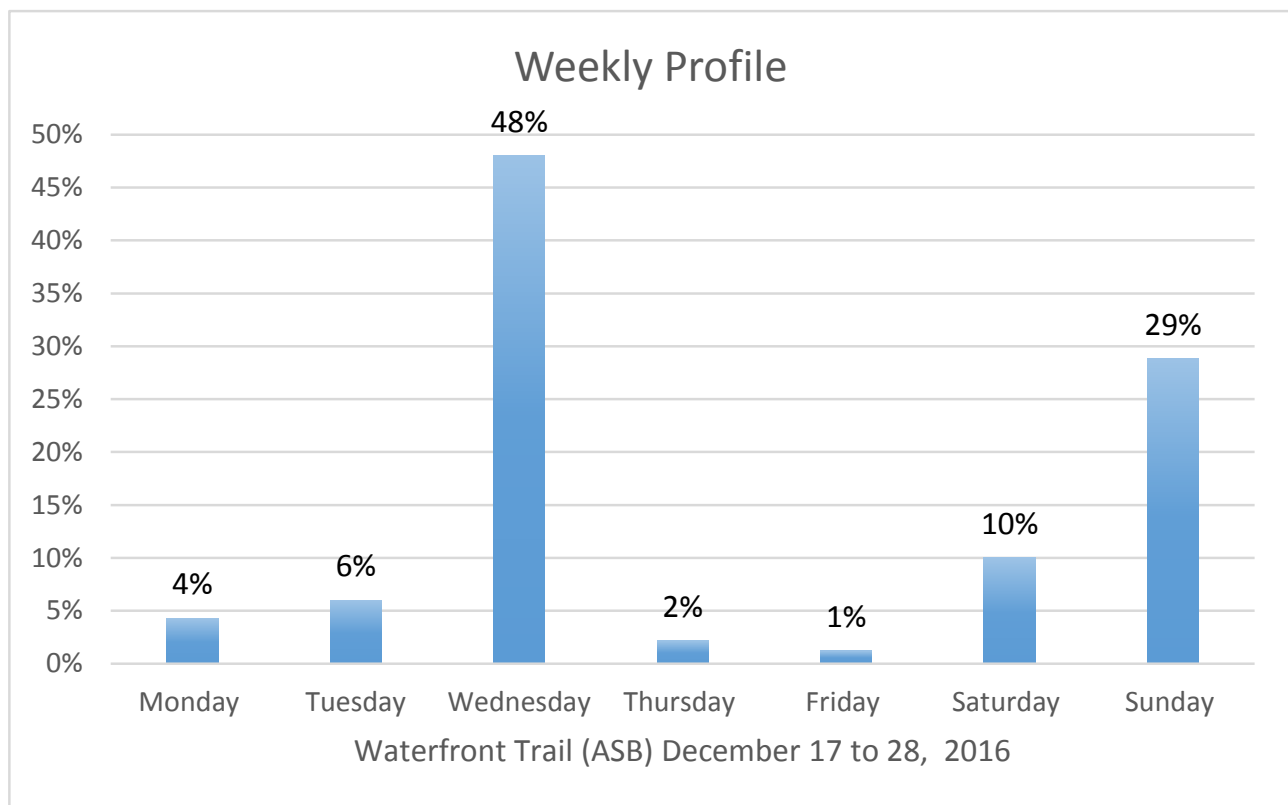

# Waterfront Trail (ASB) Data Figures

Daily Average	87
Average Weekend Day	102
Average Weekday	80

Highest Daily Count 466

Busiest Day of the Week Wednesday, December 21, 2016

## Weekly Profile

Monday	4%
Tuesday	6%
Wednesday	48%
Thursday	2%
Friday	1%
Saturday	10%
Sunday	29%

Total = 1,048 Counts