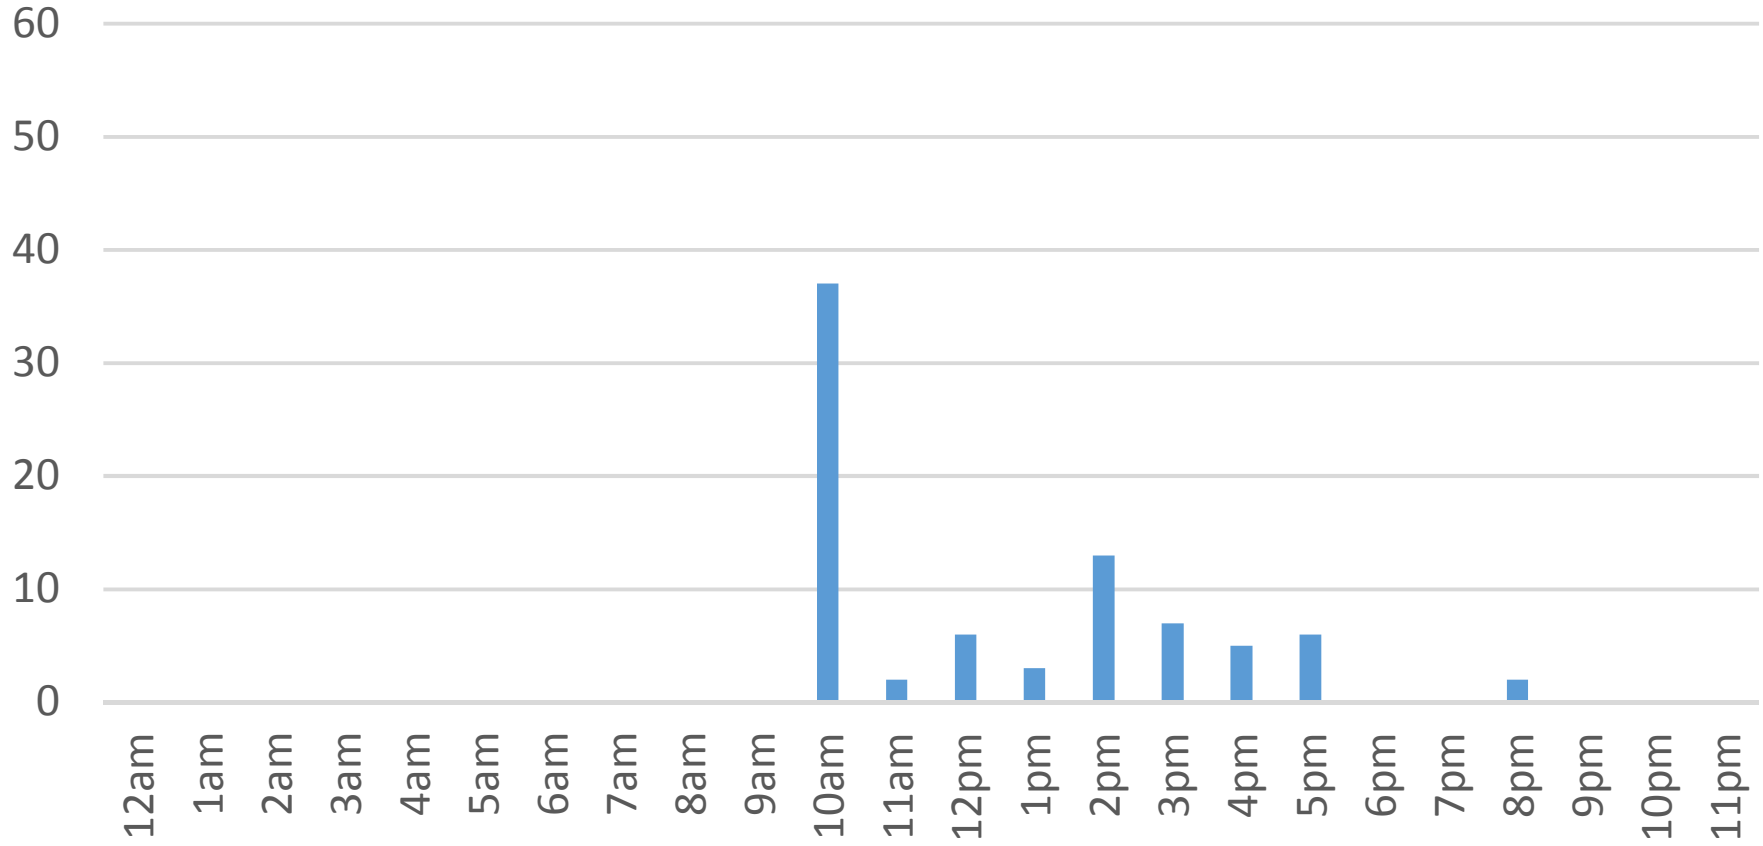

Waterfront Trail (ASB)

Saturday, December 24, 2016