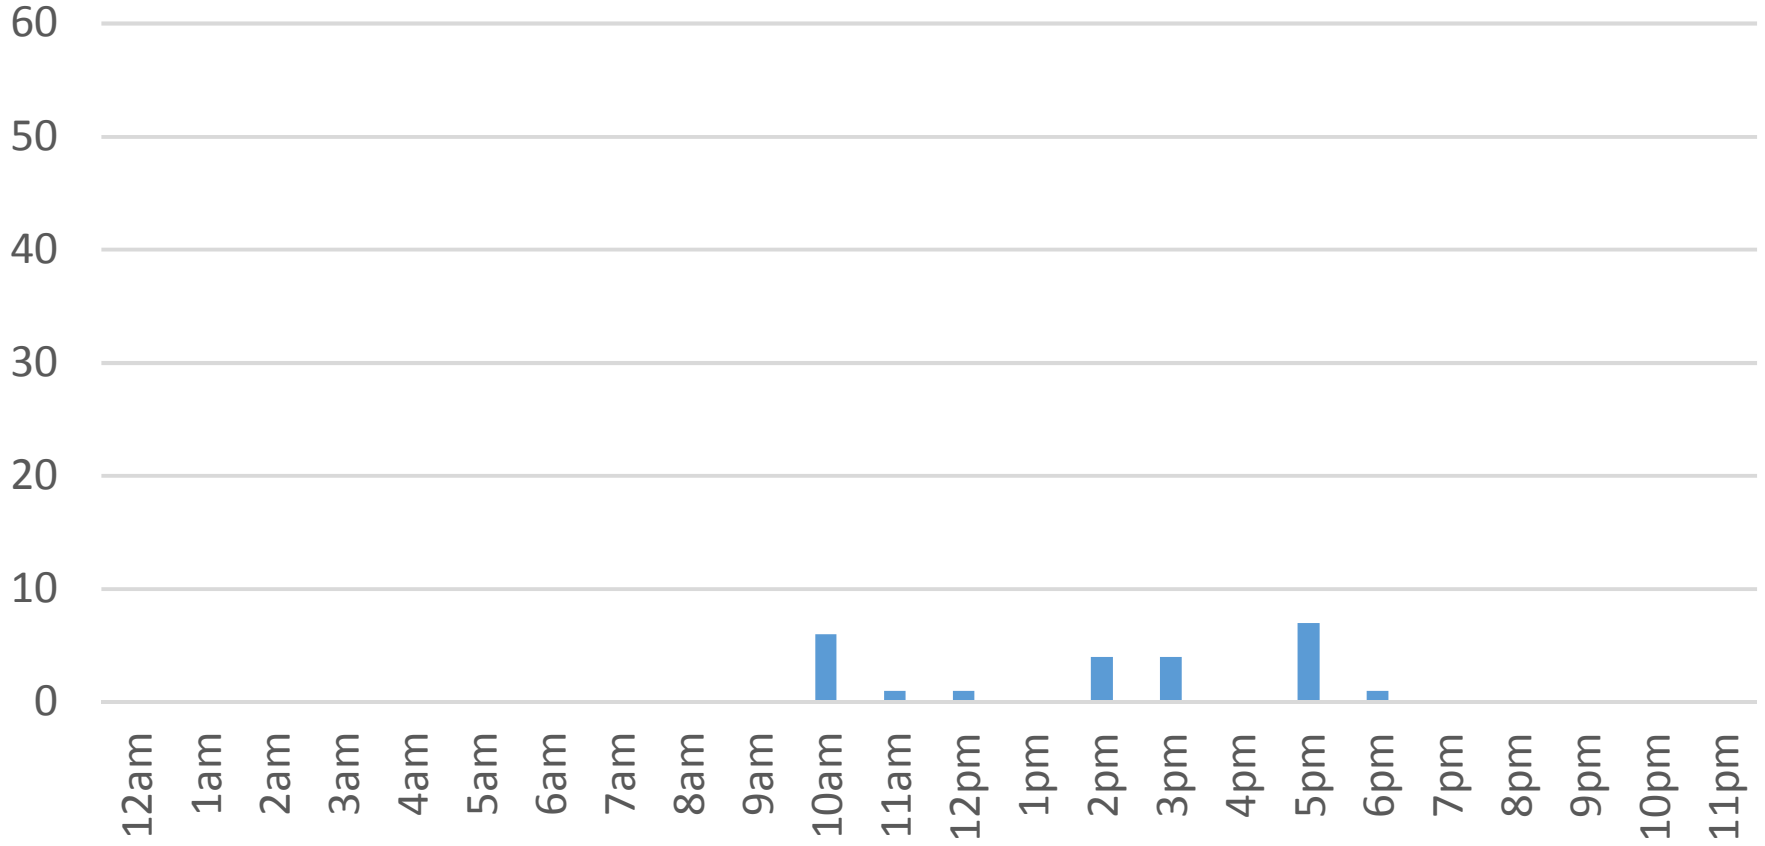

Waterfront Trail (ASB)

Saturday, December 17, 2016