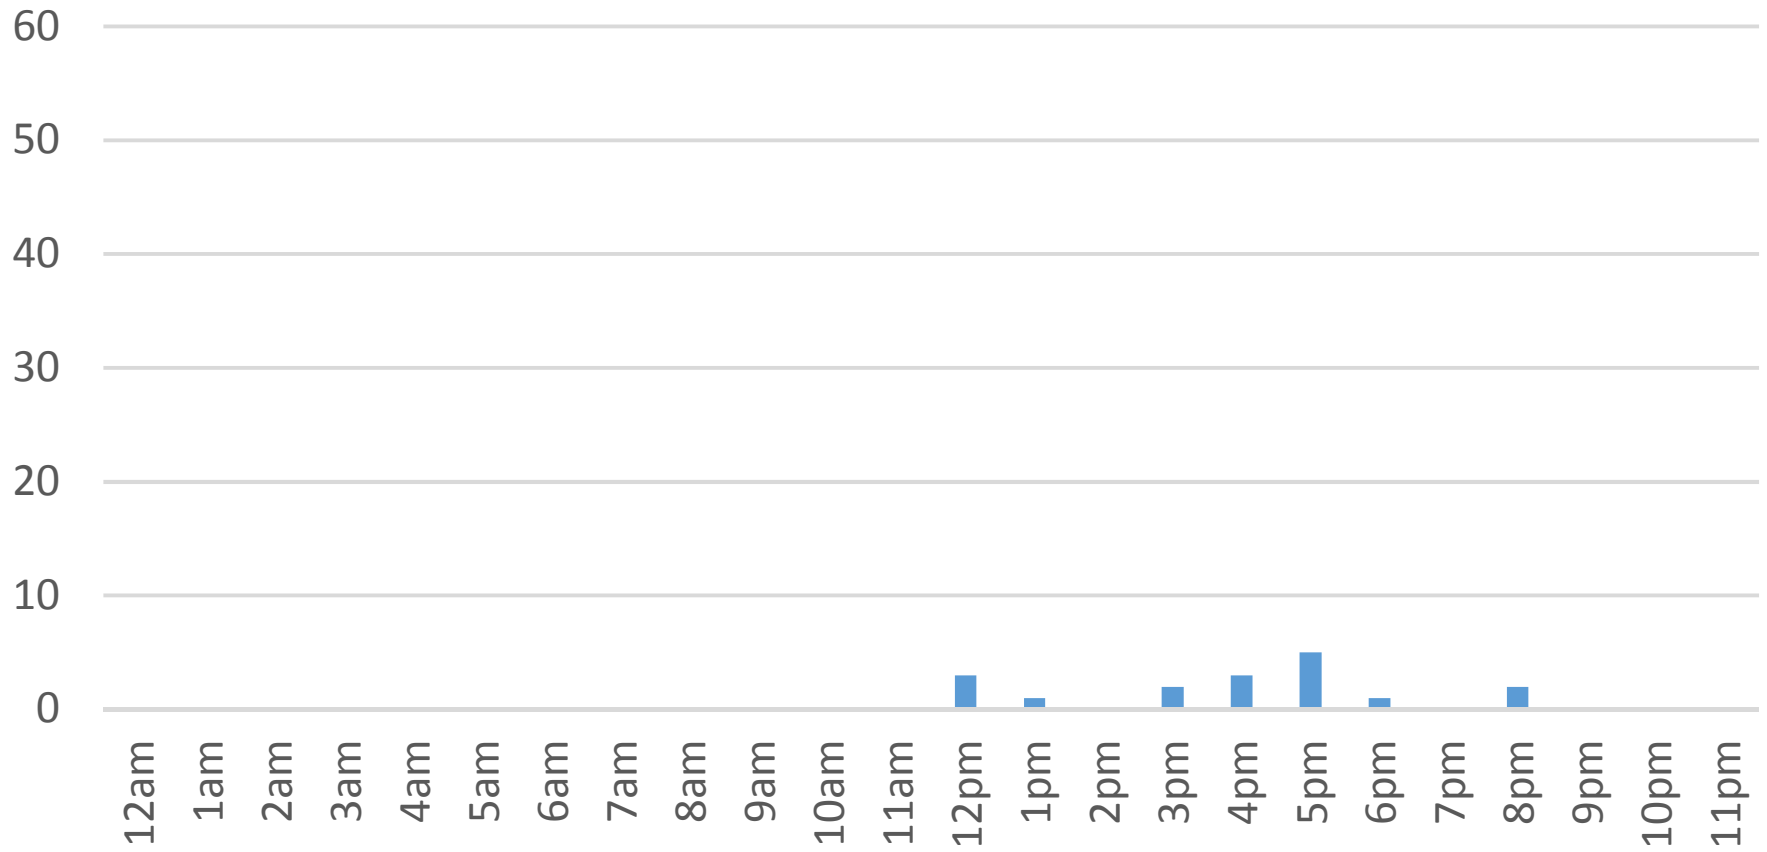

Waterfront Trail (ASB)

Thursday, December 22, 2016