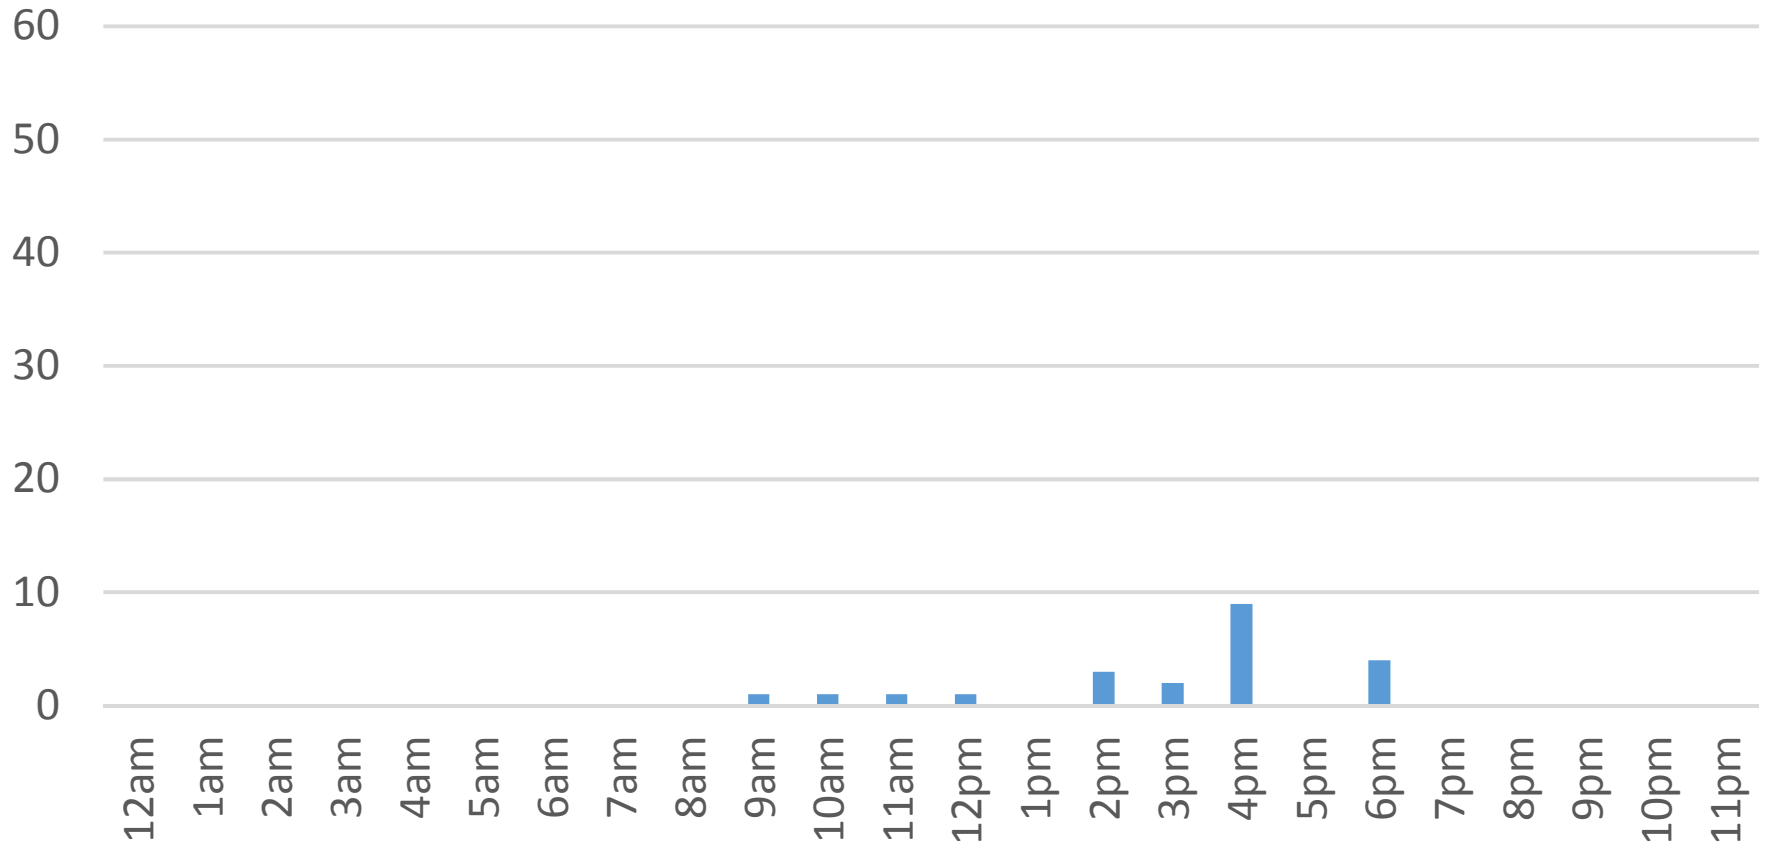

Waterfront Trail (ASB)

Sunday, December 18, 2016