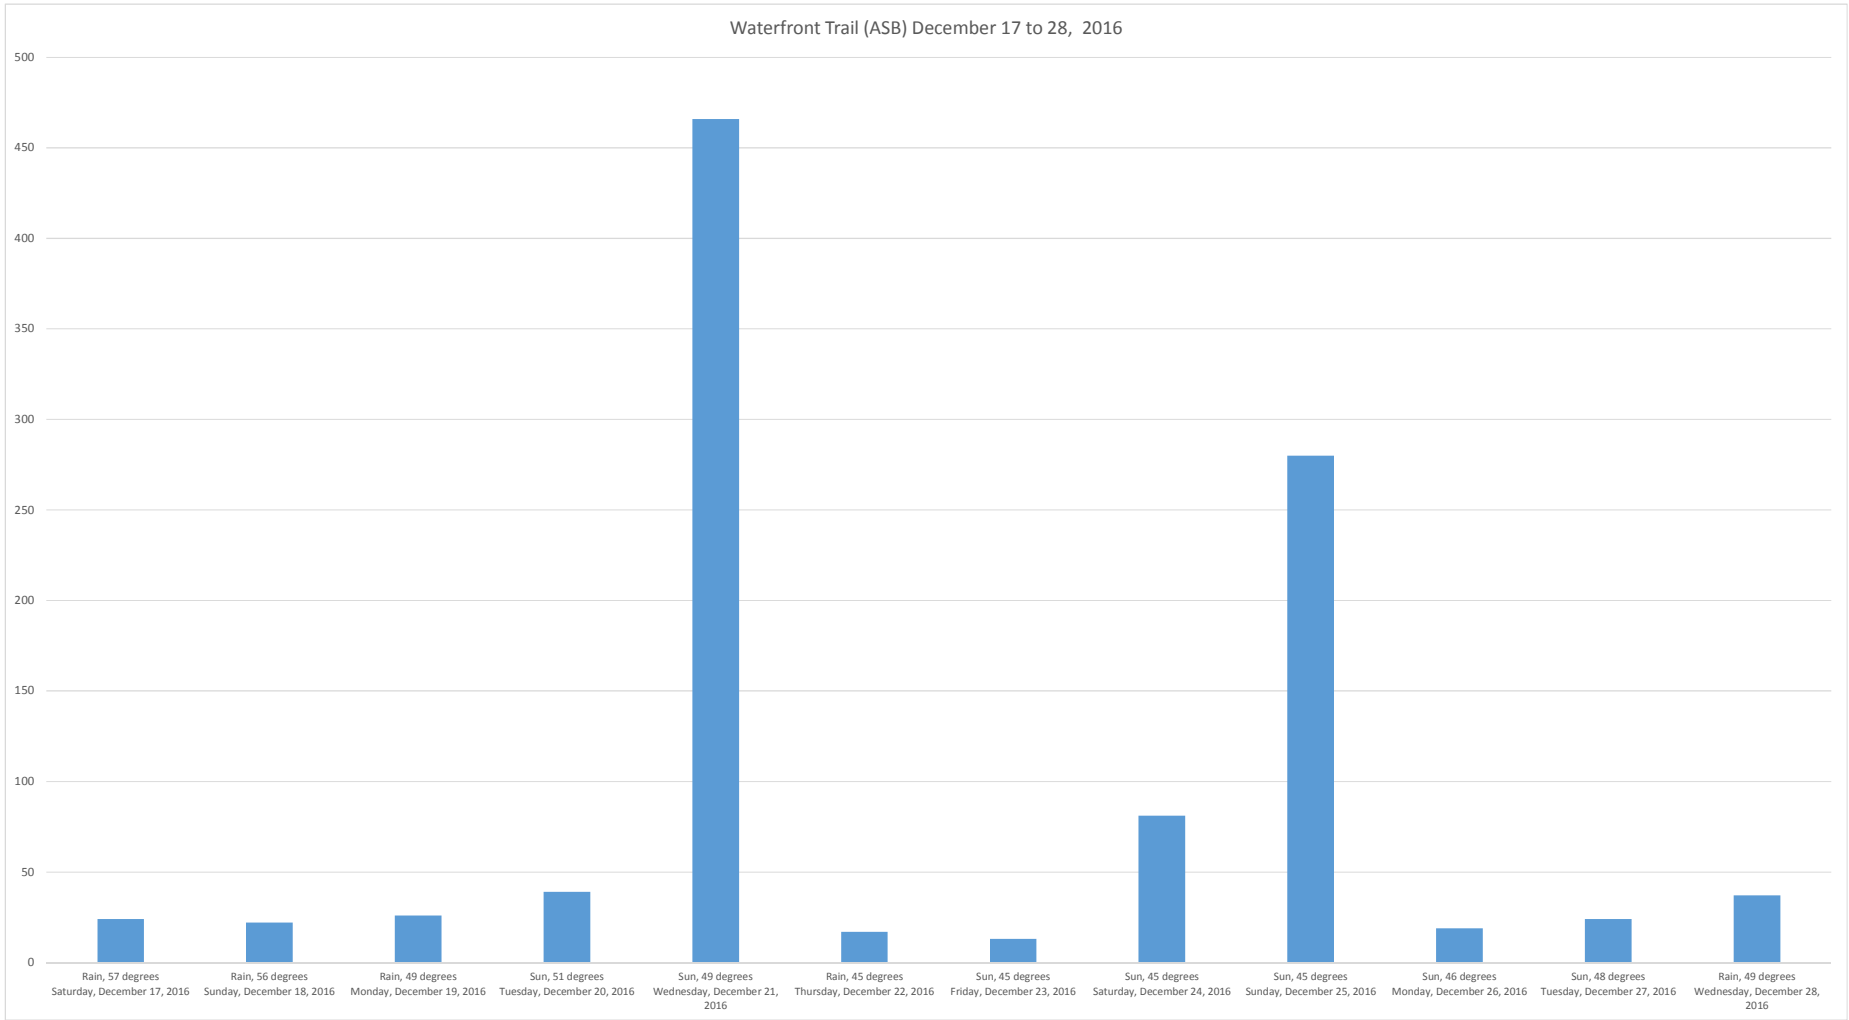

# Waterfront Trail (ASB) Data Figures

Daily Average	87
Average Weekend Day	102
Average Weekday	80

Highest Daily Count 466

Busiest Day of the Week Wednesday, December 21, 2016

## Weekly Profile

Monday	4%
Tuesday	6%
Wednesday	48%
Thursday	2%
Friday	1%
Saturday	10%
Sunday	29%

Total = 1,048 Counts