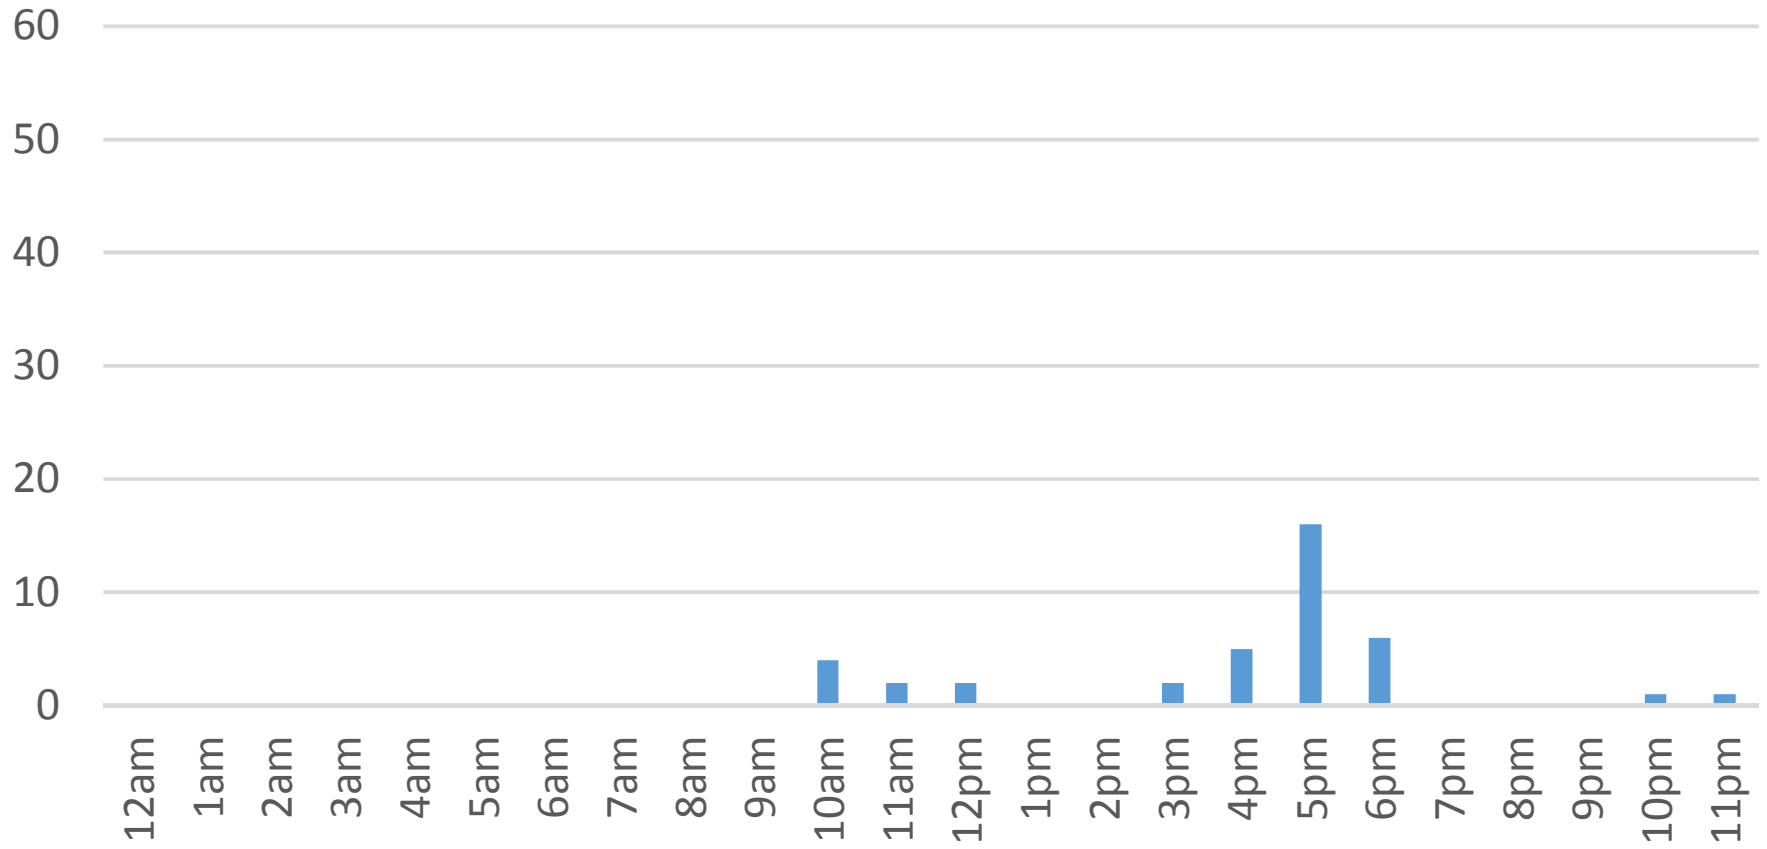

Waterfront Trail (ASB)

Tuesday, December 20, 2016