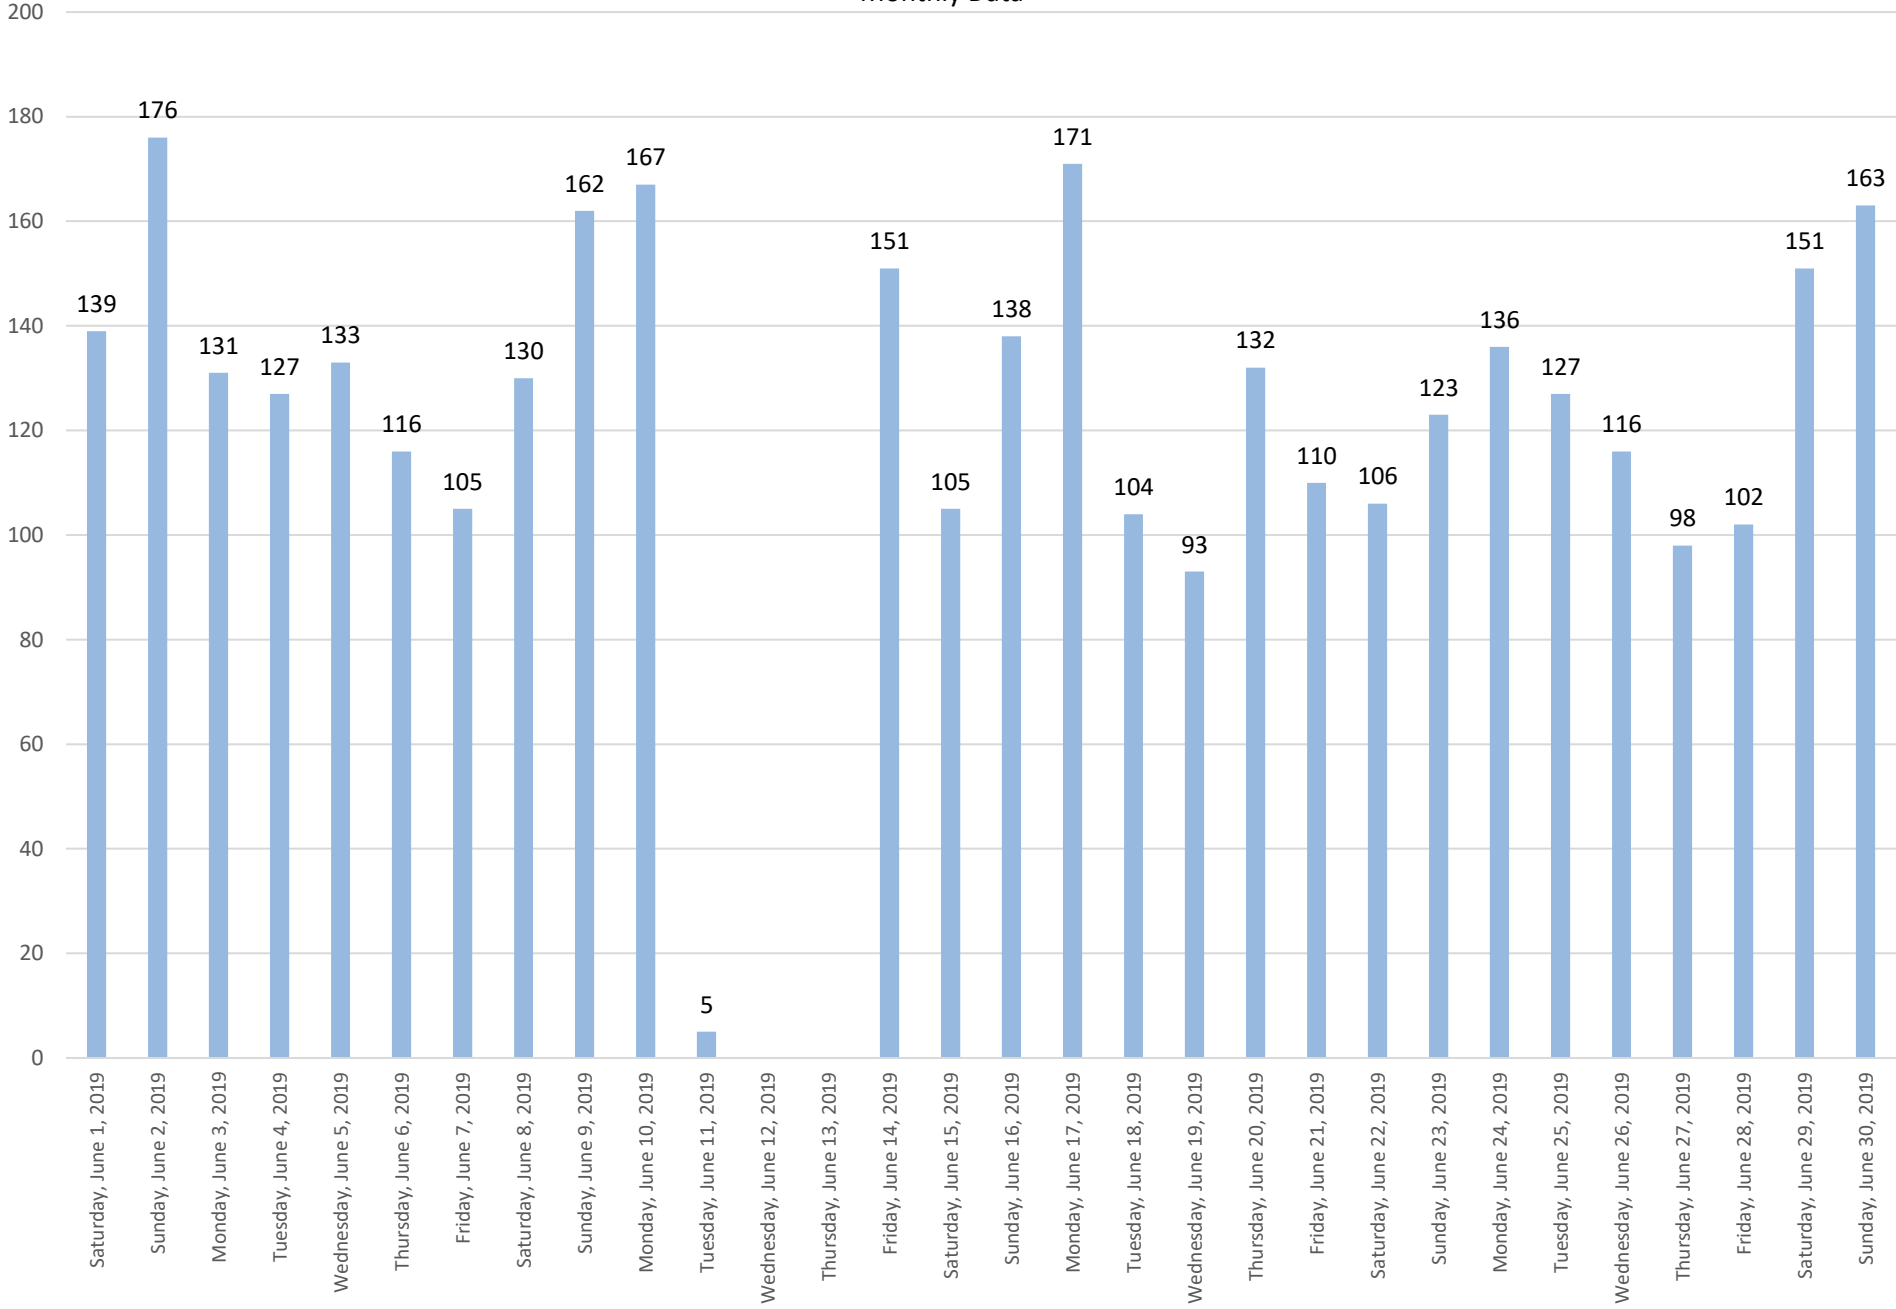

## Data Summary

Total Count 3,517

Daily Average 126

Average Weekend Day 139

Average Weekday 118

Highest Daily Count 176

Busiest Day of the Week Sunday, June 2, 2019

### Weekly Profile

Monday 17%

Tuesday 10%

Wednesday 10%

Thursday 10%

Friday 13%

Saturday 18%

Sunday 22%

# Sunset Pond Park - June 2019

Monthly Data

**Total Count = 3517**

## Data Summary

Total Count 2,978

Daily Average 129

Average Weekend Day 134

Average Weekday 128

Highest Daily Count 184

Busiest Day of the Week Wednesday, May 22, 2019