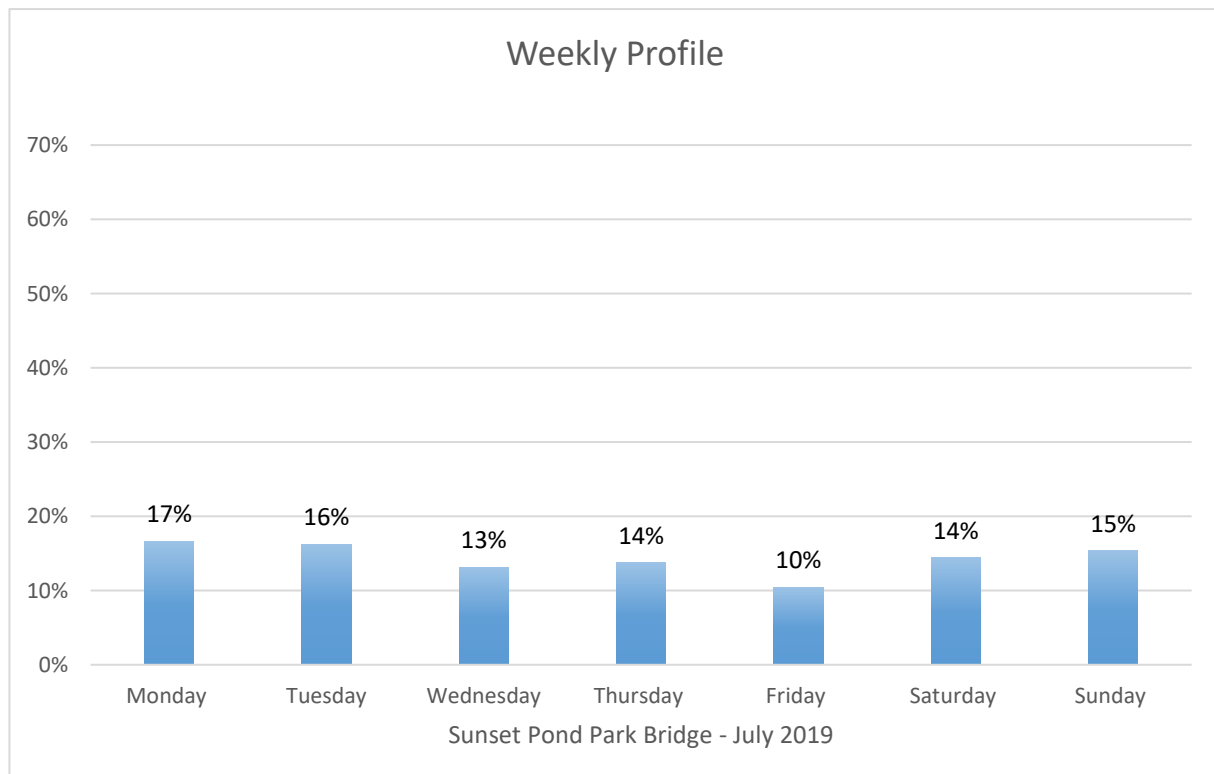

### Weekly Profile

Monday 17%

Tuesday 16%

Wednesday 13%

Thursday 14%

Friday 10%

Saturday 14%

Sunday 15%