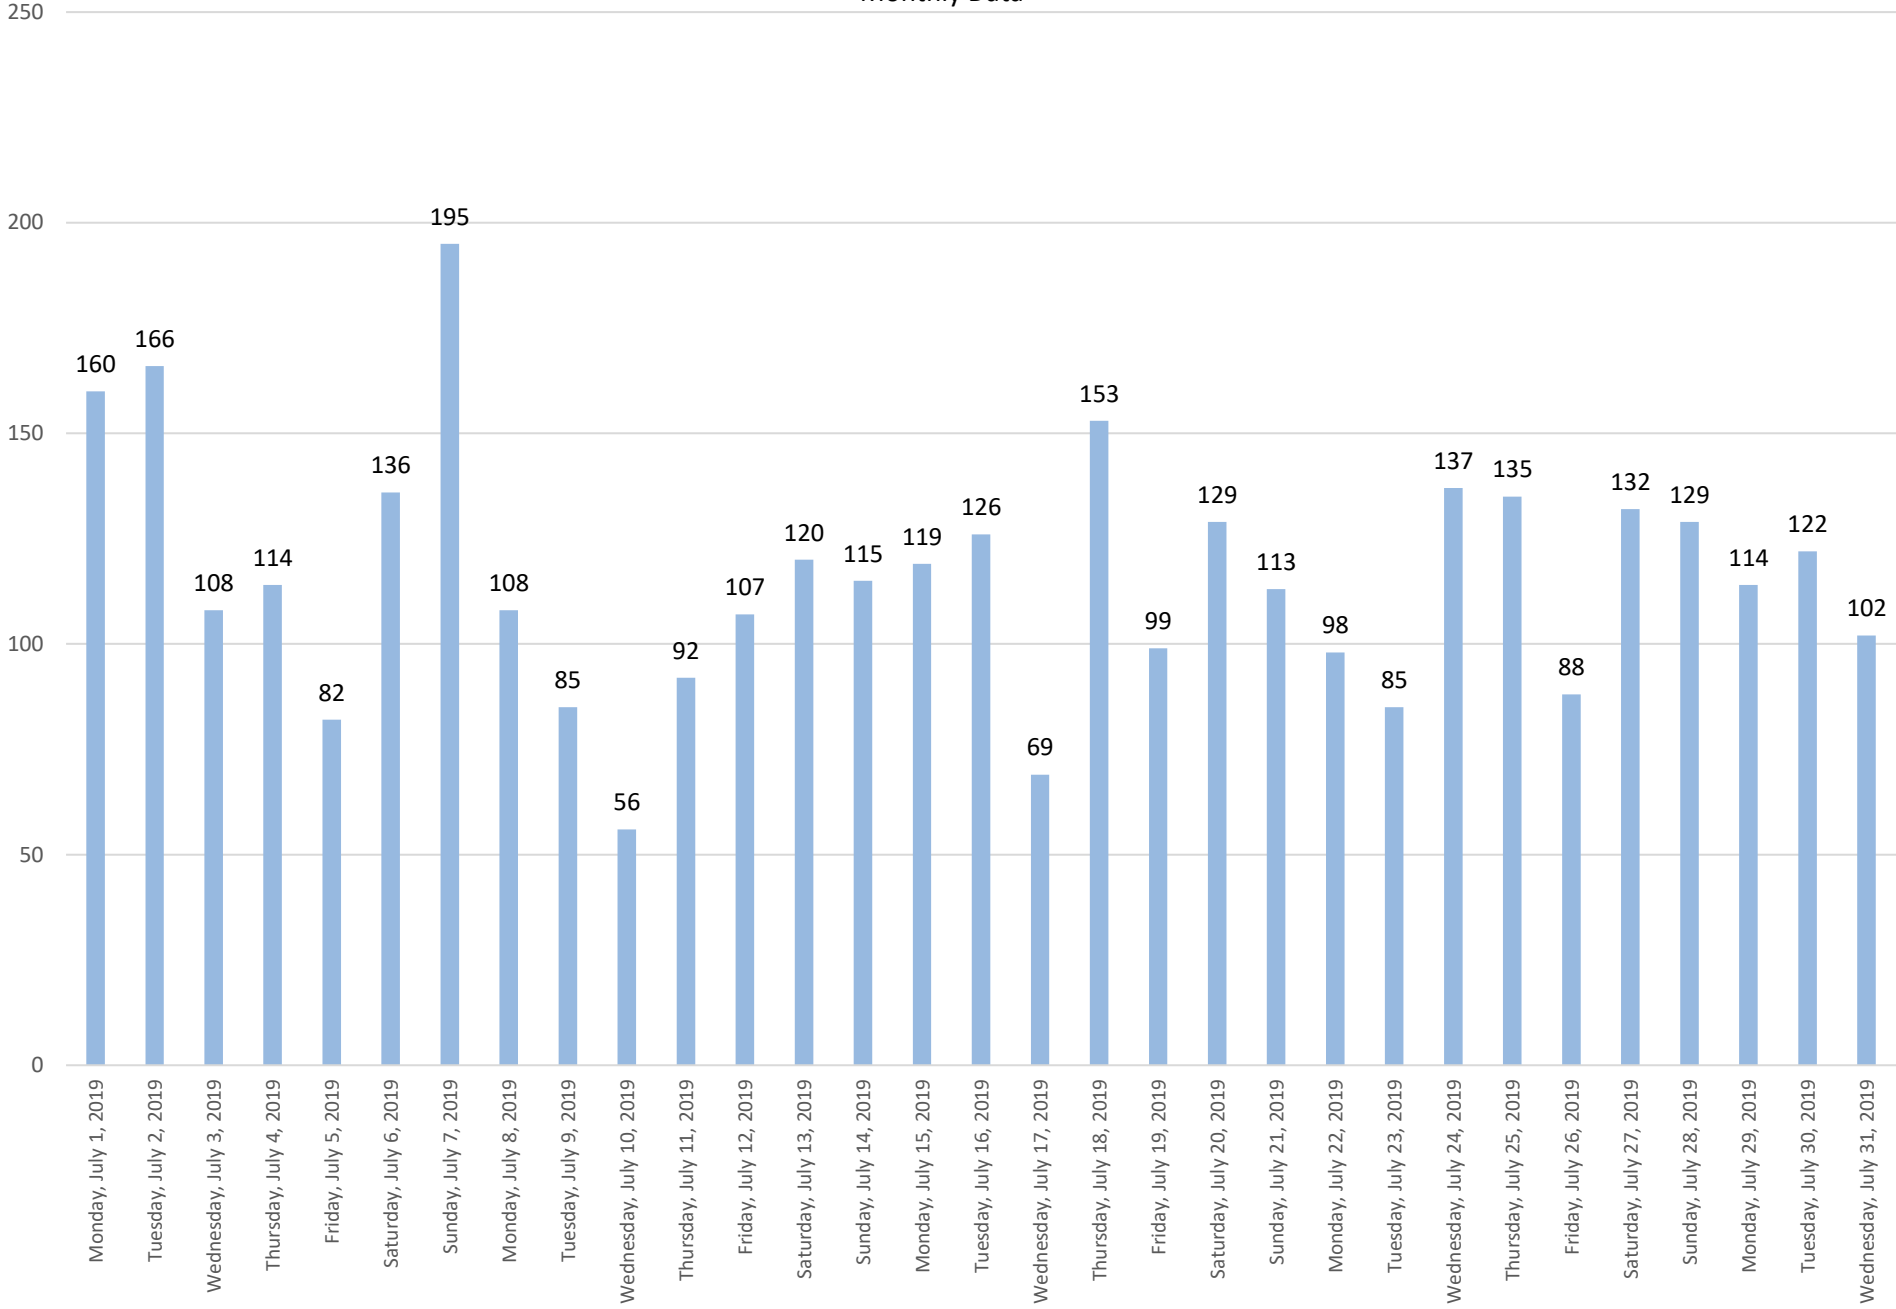

## Data Summary

Total Count 3,594

Daily Average 116

Average Weekend Day 134

Average Weekday 110

Highest Daily Count 195

Busiest Day of the Week Sunday, July 7, 2019

### Weekly Profile

Monday 17%

Tuesday 16%

Wednesday 13%

Thursday 14%

Friday 10%

Saturday 14%

Sunday 15%

# Sunset Pond Park Bridge - July 2019

Monthly Data

**Total Count = 3594**

## Data Summary

Total Count 3,517

Daily Average 126

Average Weekend Day 139

Average Weekday 118

Highest Daily Count 176

Busiest Day of the Week Sunday, June 2, 2019