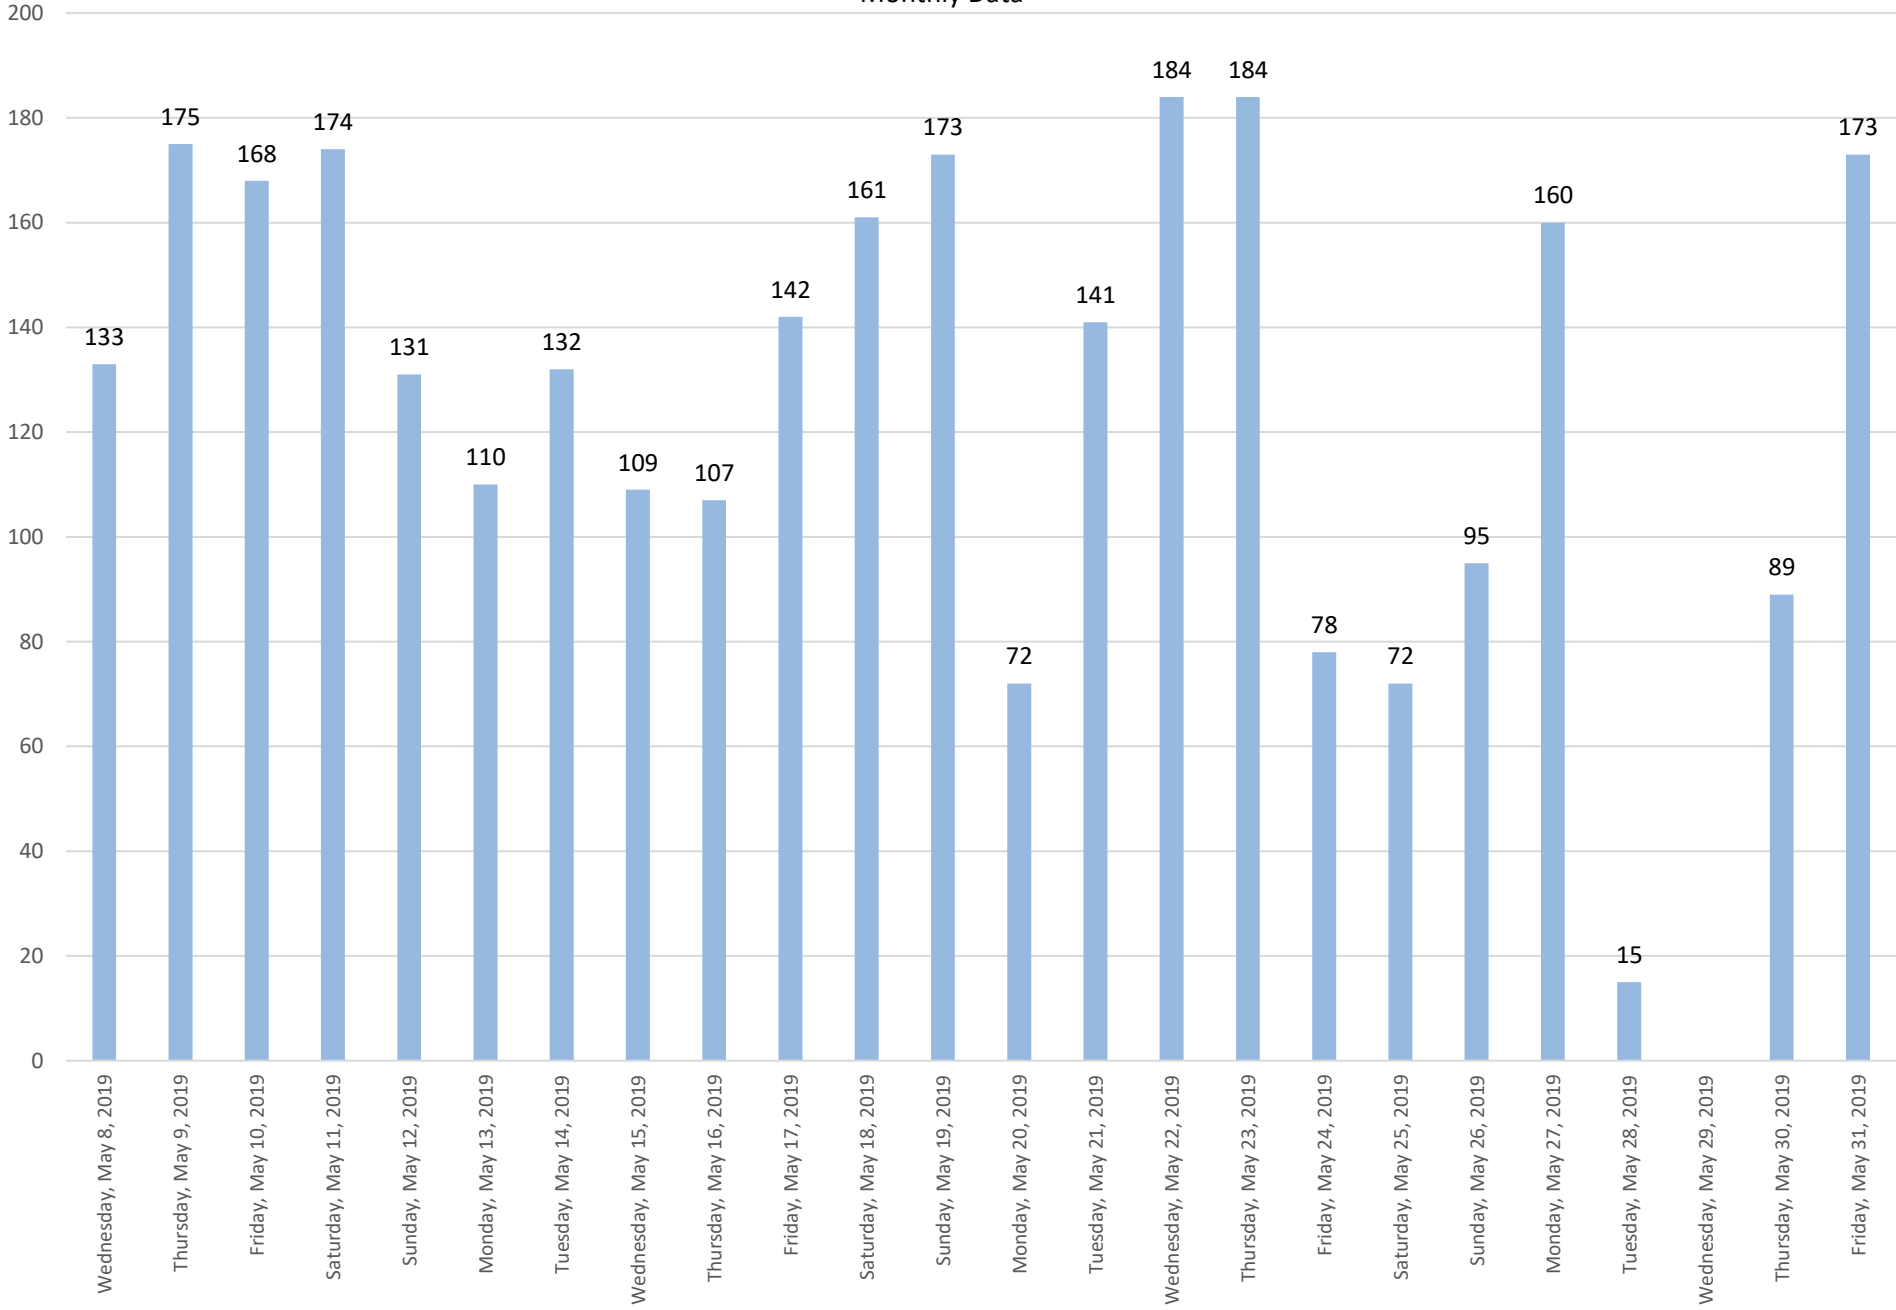

## Data Summary

Total Count 2,978

Daily Average 129

Average Weekend Day 134

Average Weekday 128

Highest Daily Count 184

Busiest Day of the Week Wednesday, May 22, 2019

### Weekly Profile

Monday 11%

Tuesday 10%

Wednesday 14%

Thursday 19%

Friday 19%

Saturday 14%

Sunday 13%

# Sunset Pond Park - May 2019 - Partial Month

Monthly Data

**Total Count = 2978**