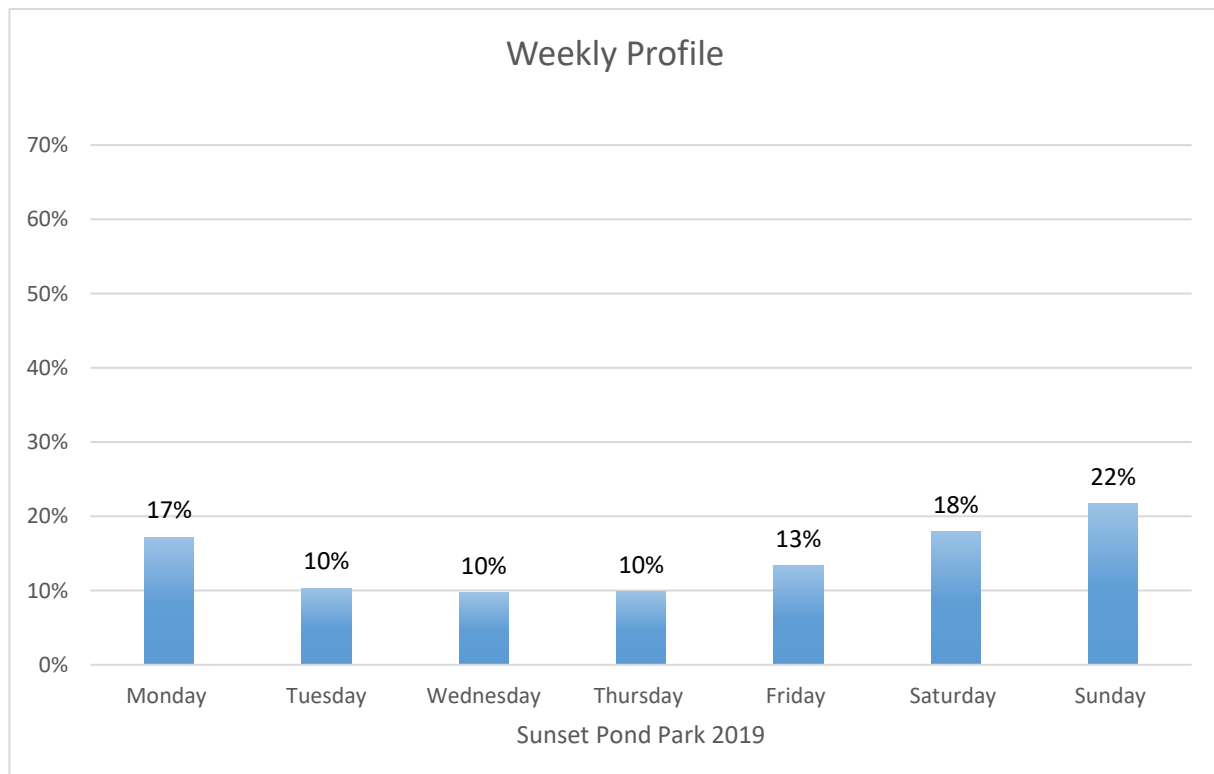

## Data Summary

Total Count 3,517

Daily Average 126

Average Weekend Day 139

Average Weekday 118

Highest Daily Count 176

Busiest Day of the Week Sunday, June 2, 2019

### Weekly Profile

Monday 17%

Tuesday 10%

Wednesday 10%

Thursday 10%

Friday 13%

Saturday 18%

Sunday 22%

# Sunset Pond Park - June 2019

Monthly Data

**Total Count = 3517**