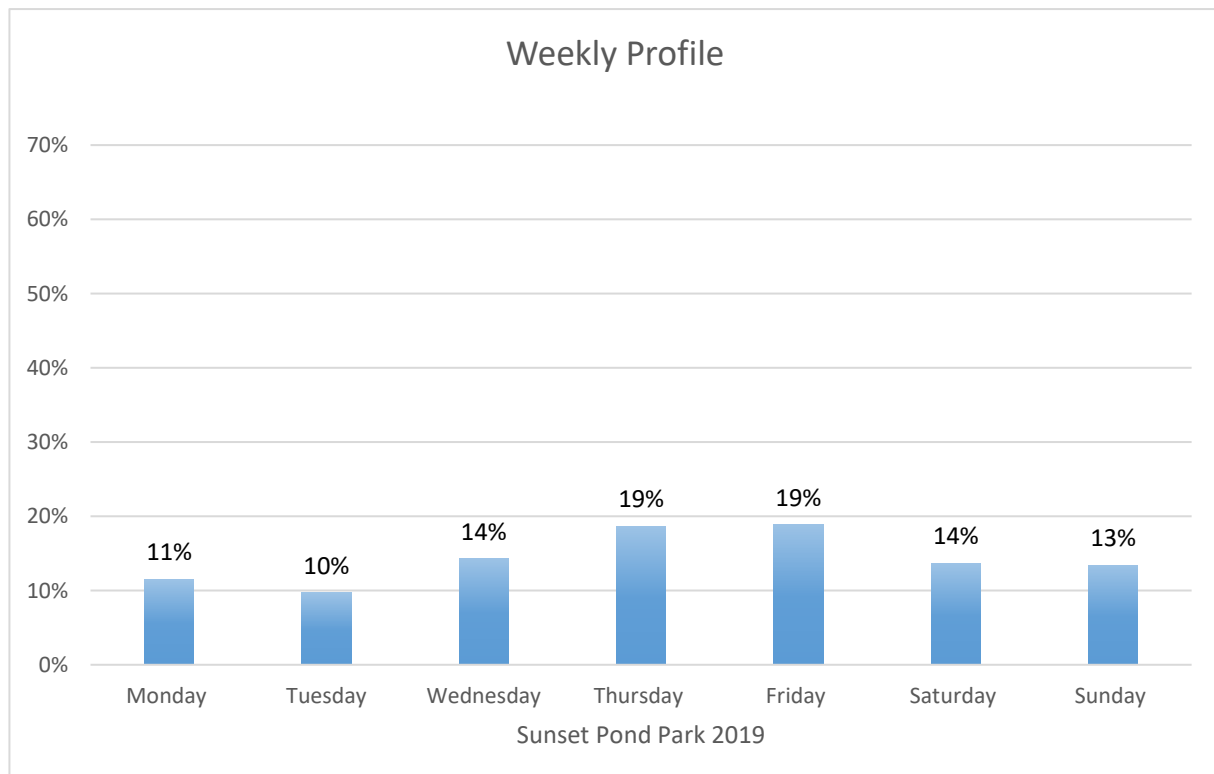

## Data Summary

Total Count 2,978

Daily Average 129

Average Weekend Day 134

Average Weekday 128

Highest Daily Count 184

Busiest Day of the Week Wednesday, May 22, 2019

### Weekly Profile

Monday 11%

Tuesday 10%

Wednesday 14%

Thursday 19%

Friday 19%

Saturday 14%

Sunday 13%

# Sunset Pond Park - May 2019 - Partial Month

Monthly Data

**Total Count = 2978**