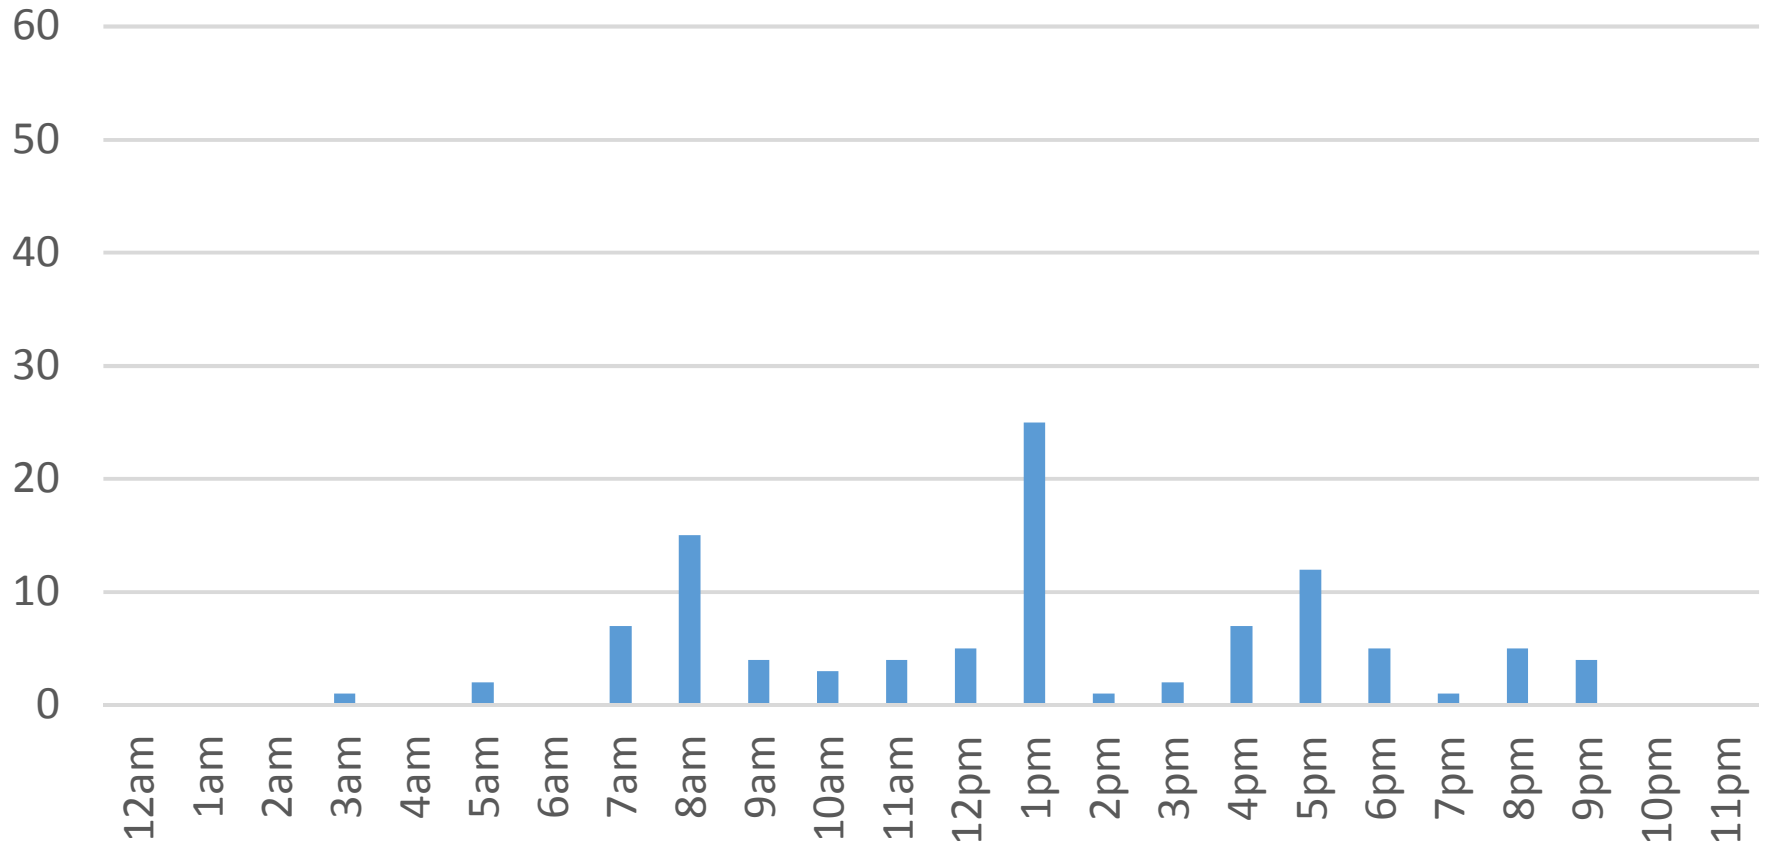

Friday, January 15, 2016

Fever Creek Bridge

Saturday, January 16, 2016

Fever Creek Bridge

Sunday, January 17, 2016

Fever Creek Bridge

Monday, January 18, 2016

Fever Creek Bridge

Tuesday, January 19, 2016

Fever Creek Bridge

Wednesday, January 20, 2016

Fever Creek Bridge

Thursday, January 21, 2016

Fever Creek Bridge

Friday, January 22, 2016

Fever Creek Bridge