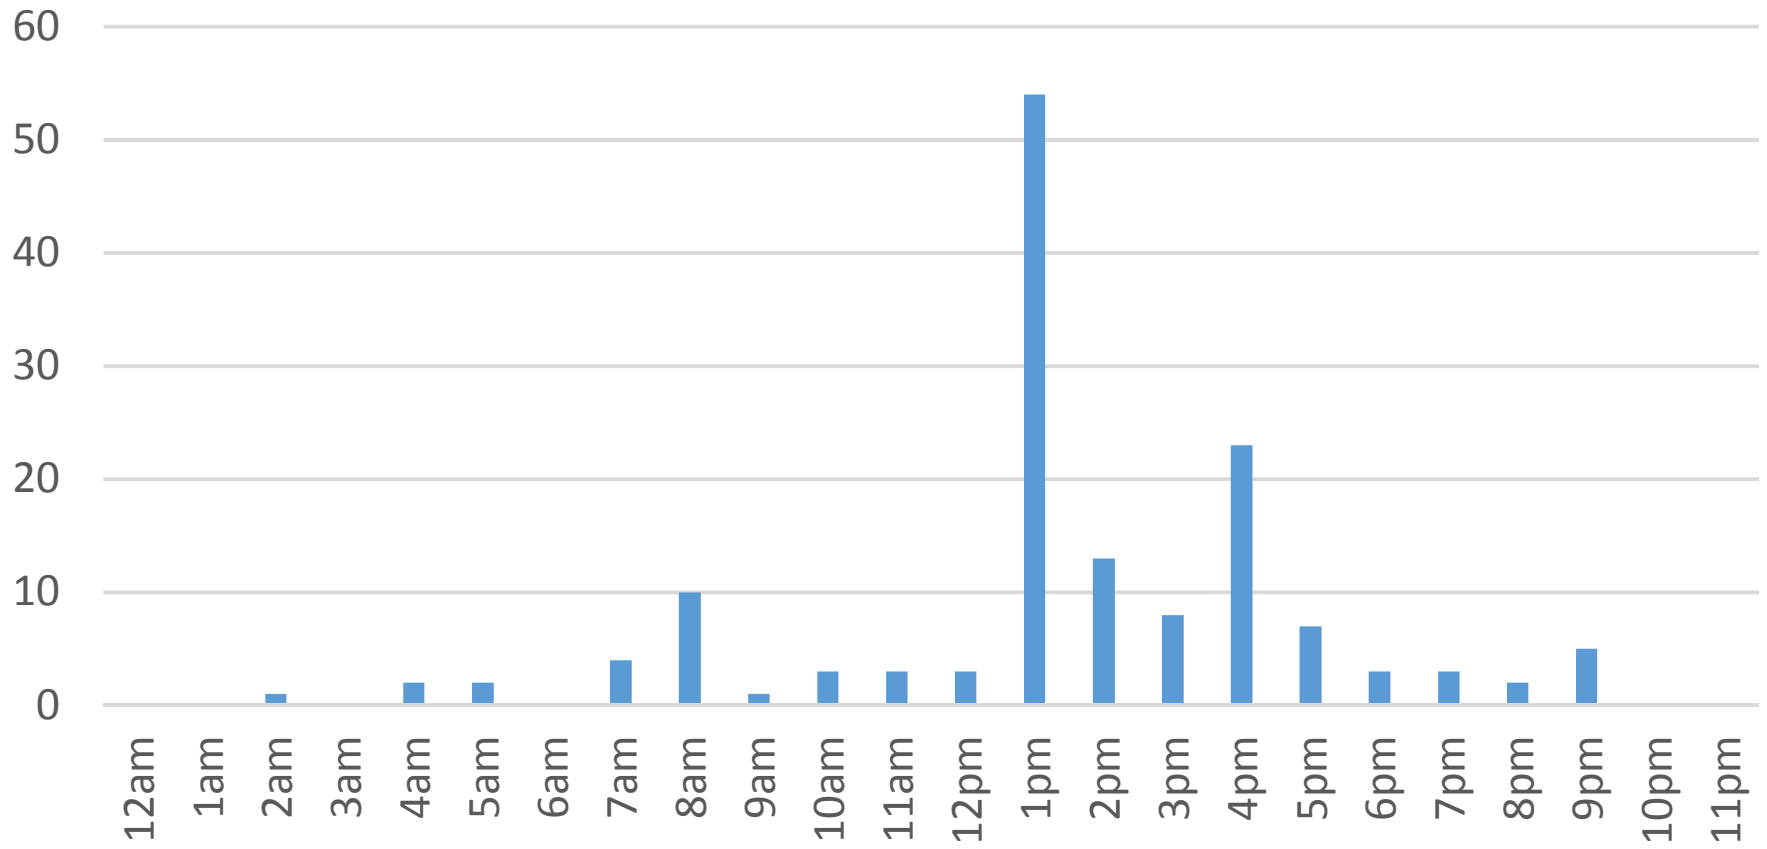

Sunday, January 24, 2016

Fever Creek Bridge

Monday, January 25, 2016

Fever Creek Bridge

Tuesday, January 26, 2016

Fever Creek Bridge

Wednesday, January 27, 2016

Fever Creek Bridge

Thursday, January 28, 2016

Fever Creek Bridge

Friday, January 29, 2016

Fever Creek Bridge

Saturday, January 30, 2016

Fever Creek Bridge

Sunday, January 31, 2016