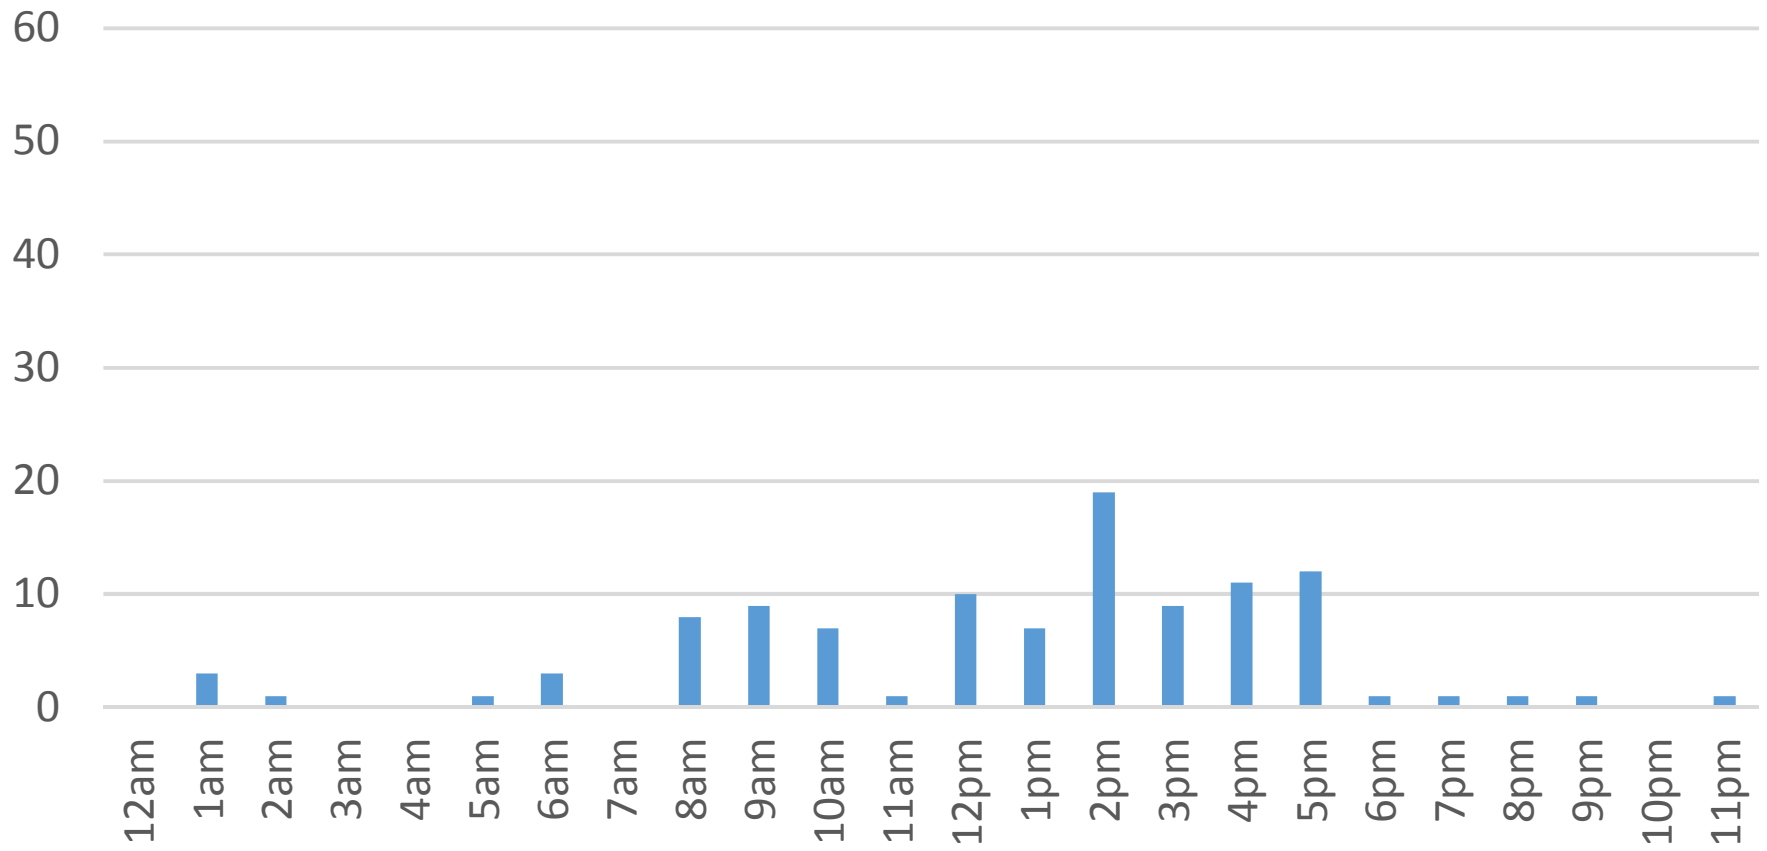

Sunday, January 24, 2016

Fever Creek Bridge

Monday, January 25, 2016

Fever Creek Bridge

Tuesday, January 26, 2016

Fever Creek Bridge

Wednesday, January 27, 2016

Fever Creek Bridge

Thursday, January 28, 2016

Fever Creek Bridge

Friday, January 29, 2016

Fever Creek Bridge

Saturday, January 30, 2016

Fever Creek Bridge

Sunday, January 31, 2016