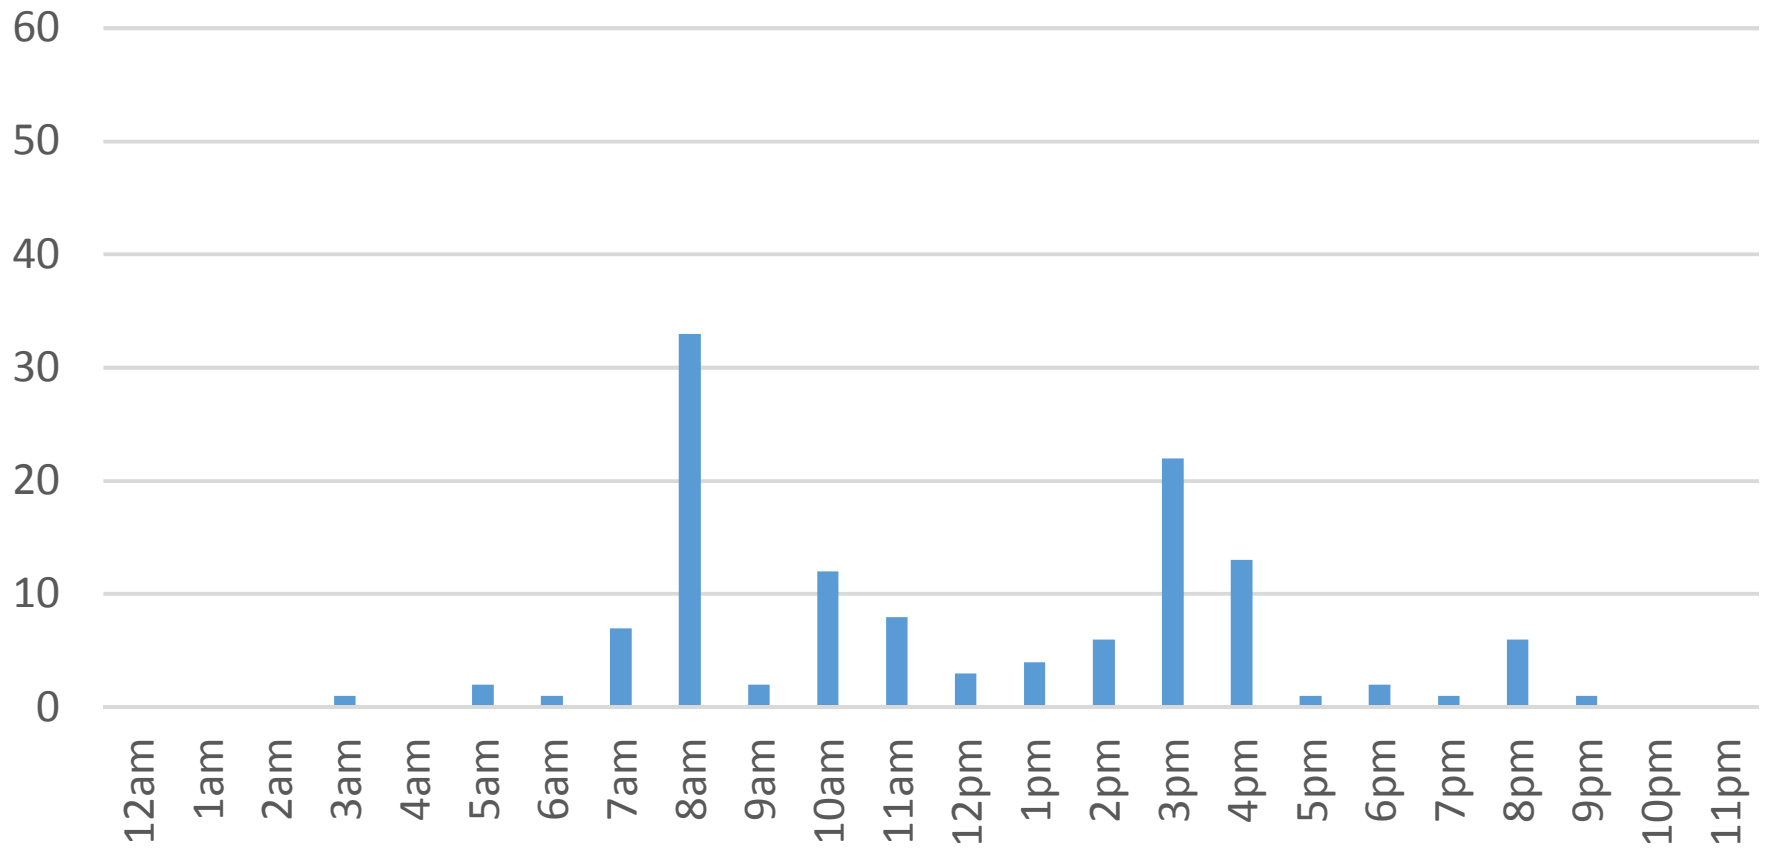

Tuesday, January 19, 2016

Fever Creek Bridge

Wednesday, January 20, 2016

Fever Creek Bridge

Thursday, January 21, 2016

Fever Creek Bridge

Friday, January 22, 2016

Fever Creek Bridge

Sunday, January 24, 2016

Fever Creek Bridge

Monday, January 25, 2016

Fever Creek Bridge

Tuesday, January 26, 2016

Fever Creek Bridge

Wednesday, January 27, 2016

Fever Creek Bridge

Thursday, January 28, 2016

Fever Creek Bridge

Friday, January 29, 2016

Fever Creek Bridge

Saturday, January 30, 2016

Fever Creek Bridge

Sunday, January 31, 2016