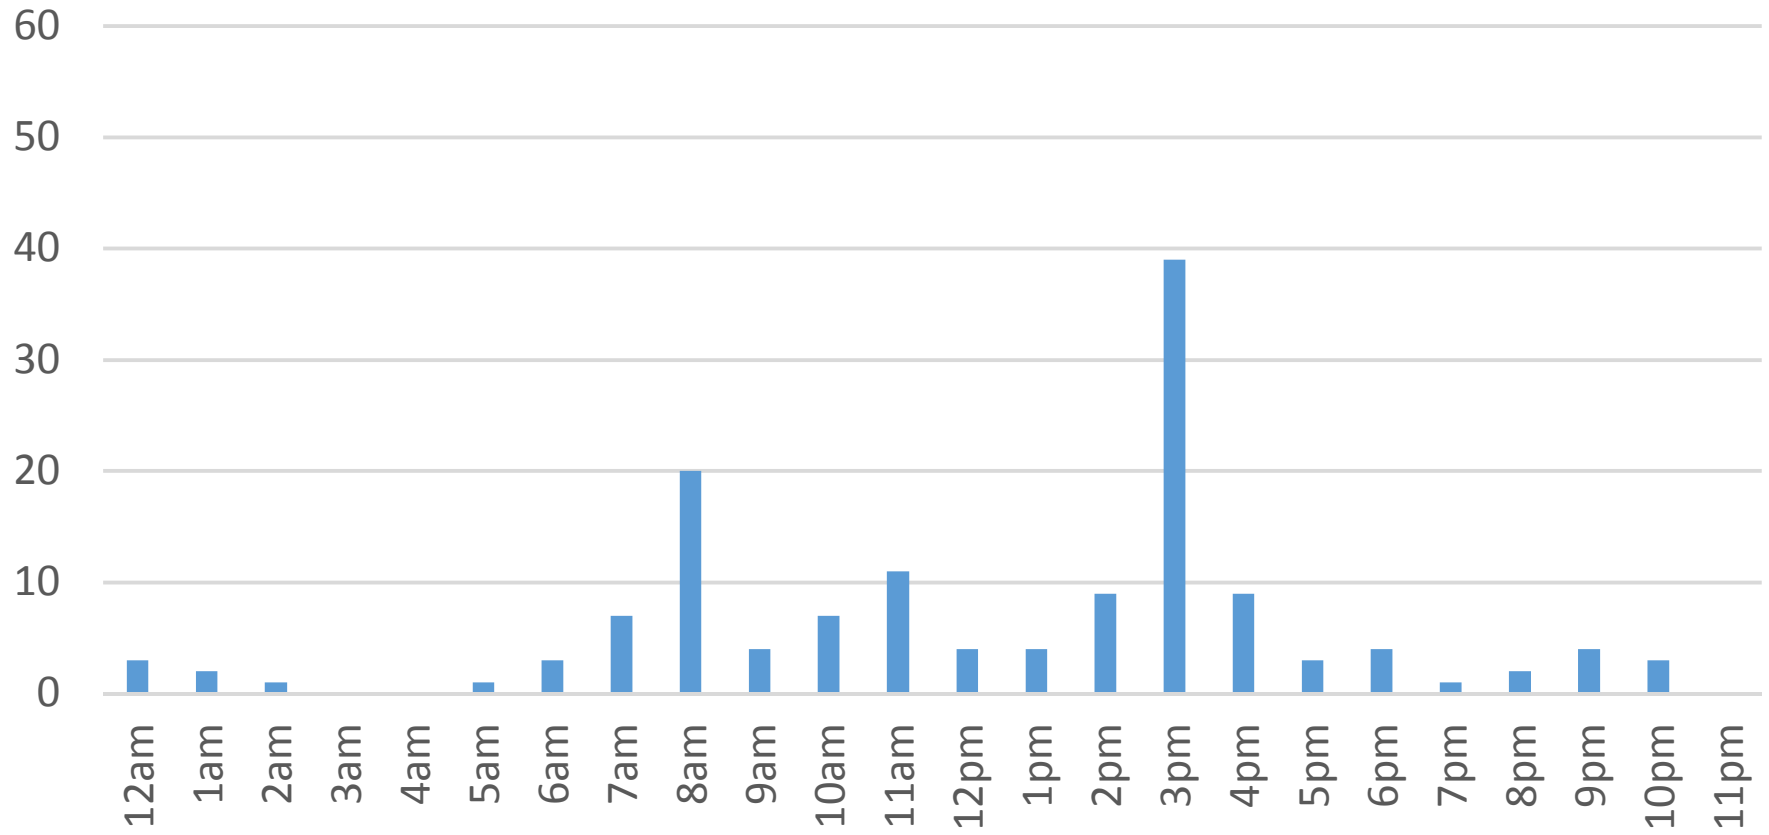

Total = 2,371 Counts

Fever Creek Bridge

Tuesday, January 12, 2016

Fever Creek Bridge

Wednesday, January 13, 2016

Fever Creek Bridge

Thursday, January 14, 2016

Fever Creek Bridge

Friday, January 15, 2016

Fever Creek Bridge

Saturday, January 16, 2016

Fever Creek Bridge

Sunday, January 17, 2016

Fever Creek Bridge

Monday, January 18, 2016

Fever Creek Bridge

Tuesday, January 19, 2016

Fever Creek Bridge

Wednesday, January 20, 2016

Fever Creek Bridge

Thursday, January 21, 2016

Fever Creek Bridge

Friday, January 22, 2016

Fever Creek Bridge