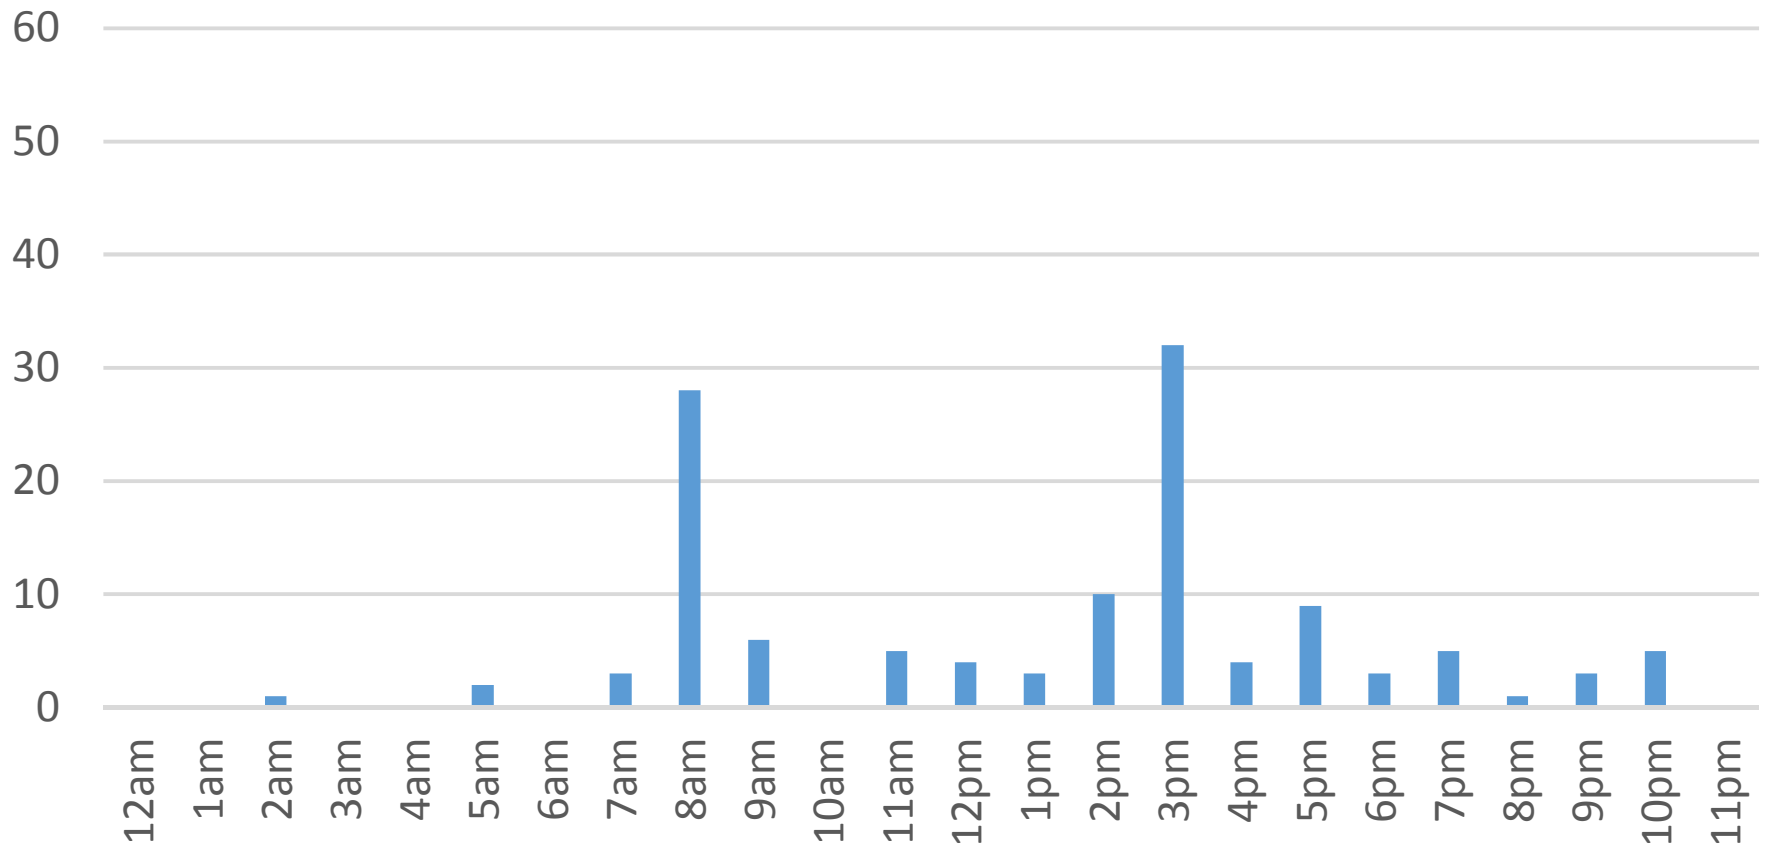

Tuesday, January 19, 2016

Fever Creek Bridge

Wednesday, January 20, 2016

Fever Creek Bridge

Thursday, January 21, 2016

Fever Creek Bridge

Friday, January 22, 2016

Fever Creek Bridge

Sunday, January 24, 2016

Fever Creek Bridge

Monday, January 25, 2016

Fever Creek Bridge

Tuesday, January 26, 2016

Fever Creek Bridge

Wednesday, January 27, 2016

Fever Creek Bridge

Thursday, January 28, 2016

Fever Creek Bridge

Friday, January 29, 2016

Fever Creek Bridge

Saturday, January 30, 2016

Fever Creek Bridge

Sunday, January 31, 2016