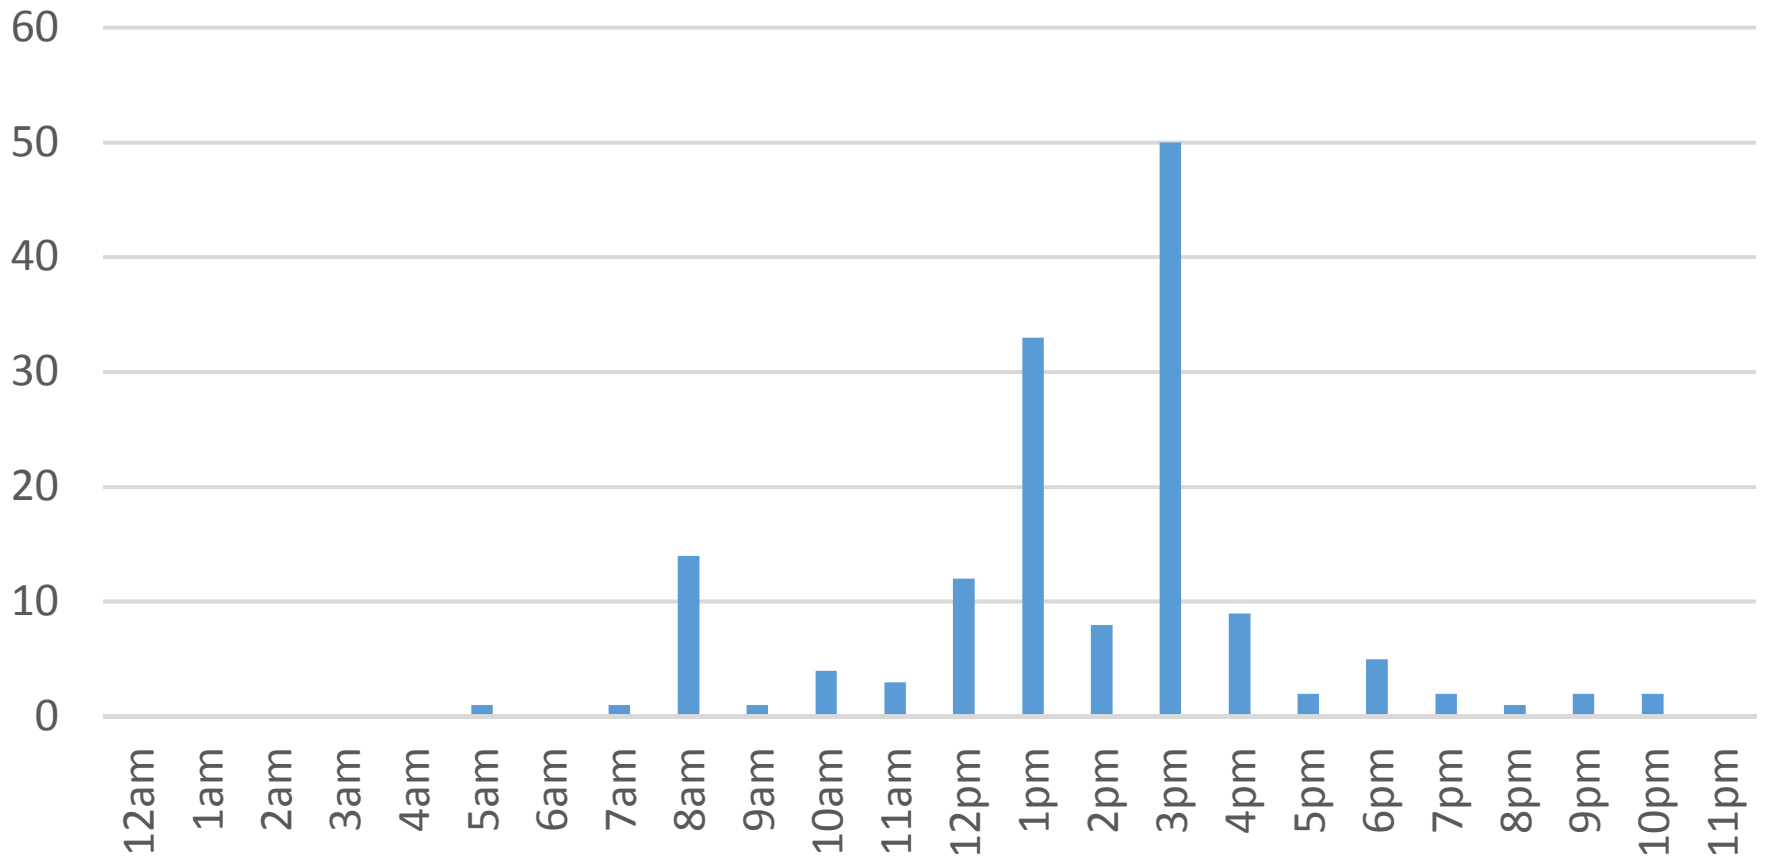

Tuesday, January 19, 2016

Fever Creek Bridge

Wednesday, January 20, 2016

Fever Creek Bridge

Thursday, January 21, 2016

Fever Creek Bridge

Friday, January 22, 2016

Fever Creek Bridge

Sunday, January 24, 2016

Fever Creek Bridge

Monday, January 25, 2016

Fever Creek Bridge

Tuesday, January 26, 2016

Fever Creek Bridge

Wednesday, January 27, 2016

Fever Creek Bridge

Thursday, January 28, 2016

Fever Creek Bridge

Friday, January 29, 2016

Fever Creek Bridge

Saturday, January 30, 2016

Fever Creek Bridge

Sunday, January 31, 2016