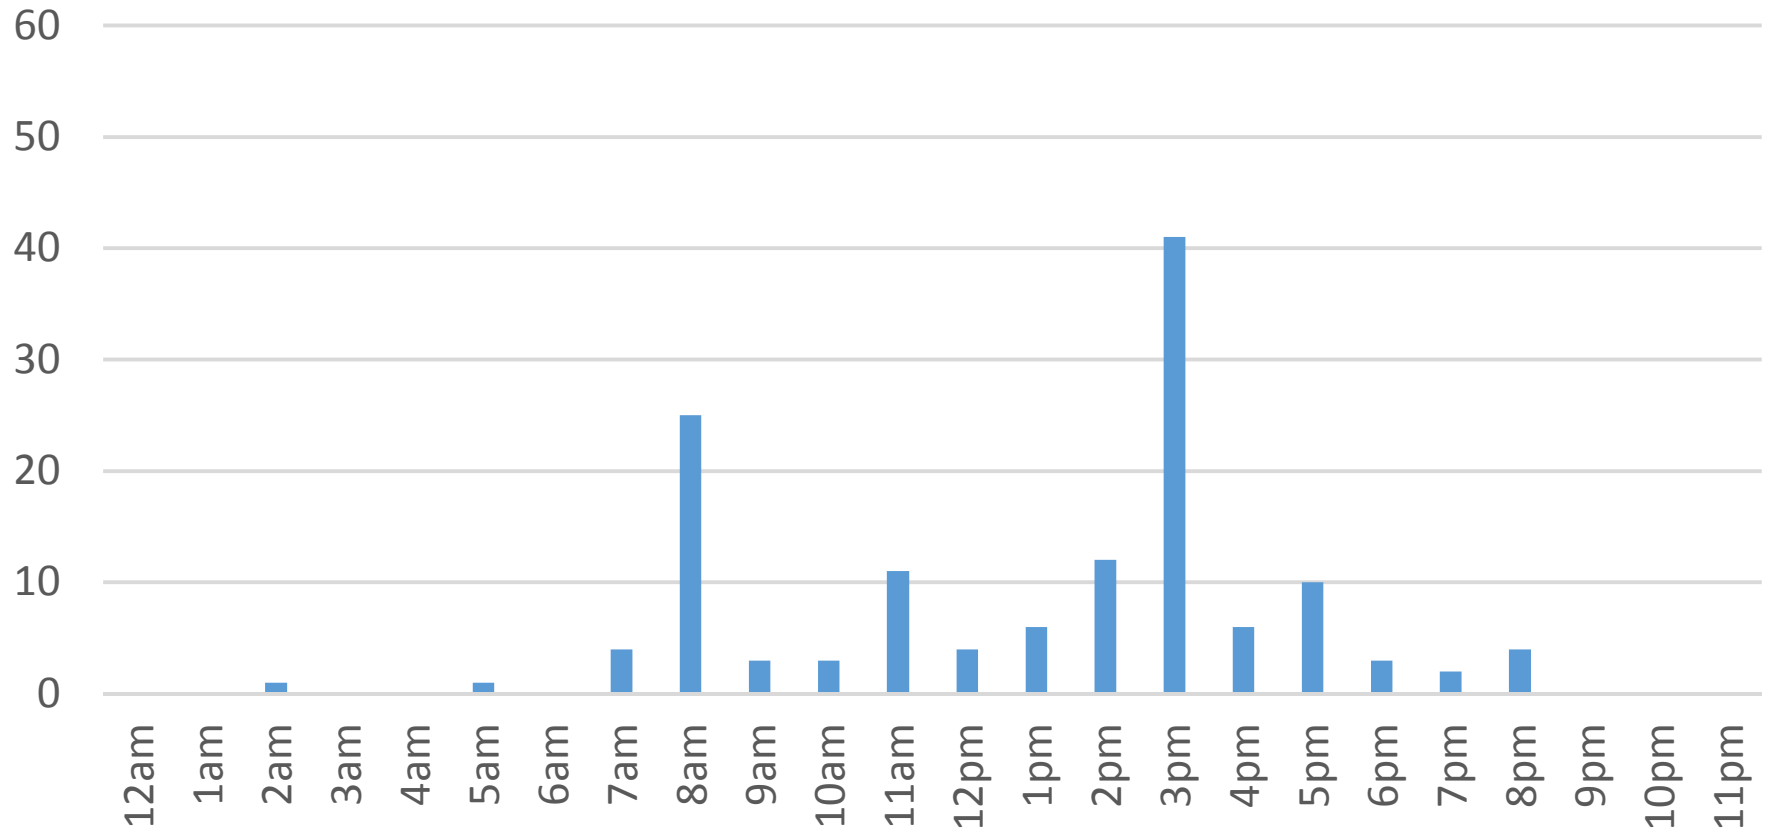

Total = 2,371 Counts

Fever Creek Bridge

Tuesday, January 12, 2016

Fever Creek Bridge

Wednesday, January 13, 2016

Fever Creek Bridge

Thursday, January 14, 2016

Fever Creek Bridge

Friday, January 15, 2016

Fever Creek Bridge

Saturday, January 16, 2016

Fever Creek Bridge

Sunday, January 17, 2016

Fever Creek Bridge

Monday, January 18, 2016

Fever Creek Bridge

Tuesday, January 19, 2016

Fever Creek Bridge

Wednesday, January 20, 2016

Fever Creek Bridge

Thursday, January 21, 2016

Fever Creek Bridge

Friday, January 22, 2016

Fever Creek Bridge