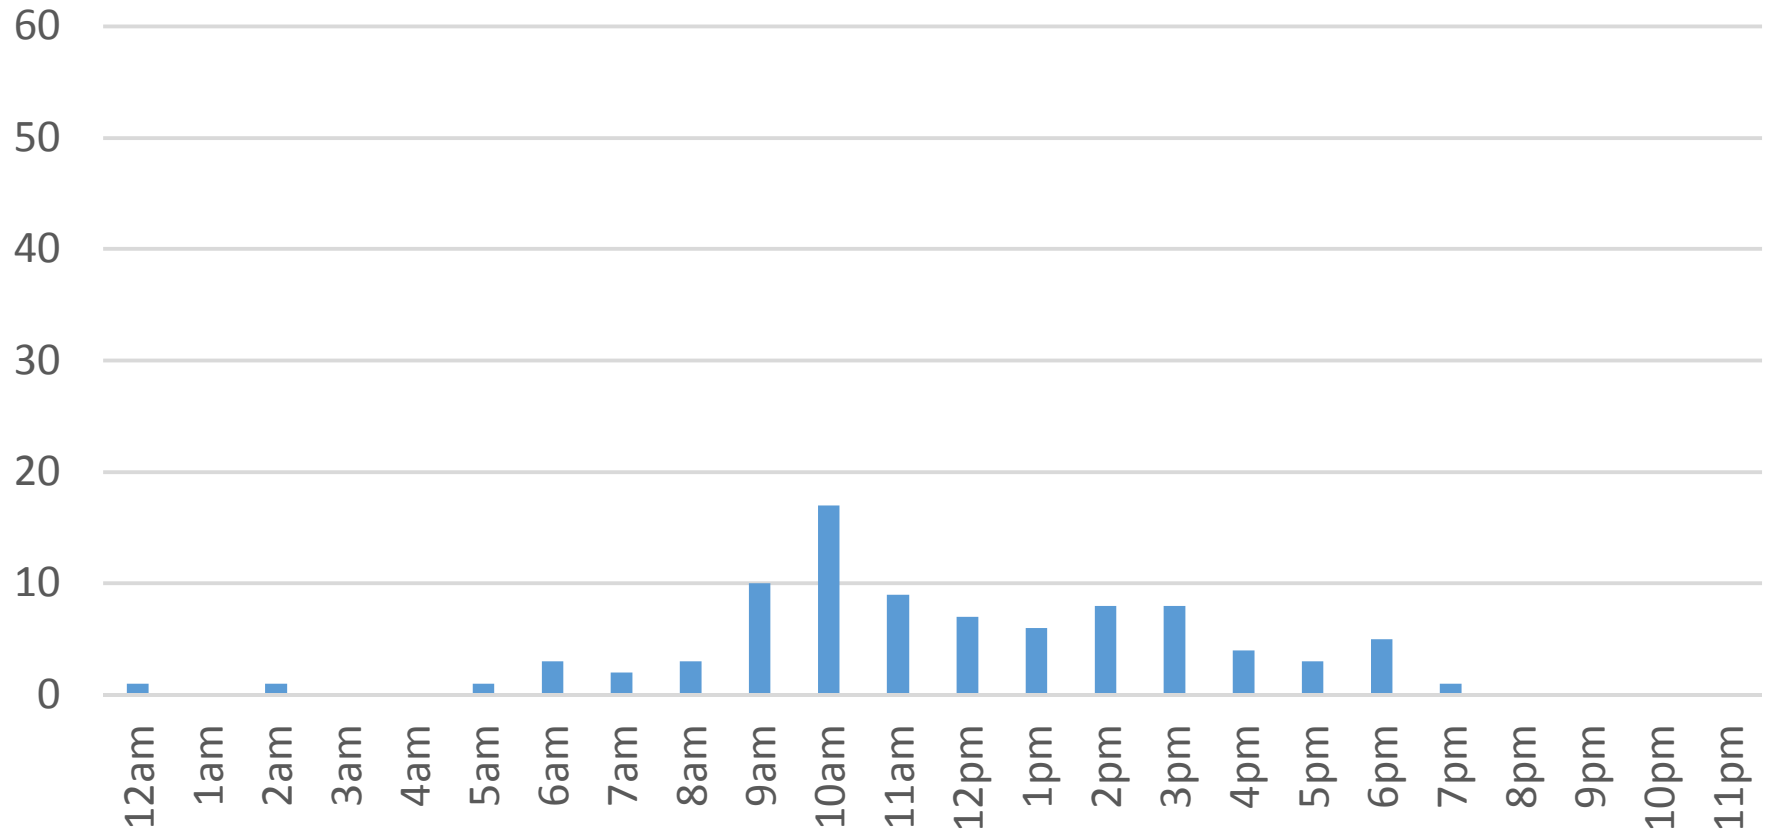

Friday, January 15, 2016

Fever Creek Bridge

Saturday, January 16, 2016

Fever Creek Bridge

Sunday, January 17, 2016

Fever Creek Bridge

Monday, January 18, 2016

Fever Creek Bridge

Tuesday, January 19, 2016

Fever Creek Bridge

Wednesday, January 20, 2016

Fever Creek Bridge

Thursday, January 21, 2016

Fever Creek Bridge

Friday, January 22, 2016

Fever Creek Bridge