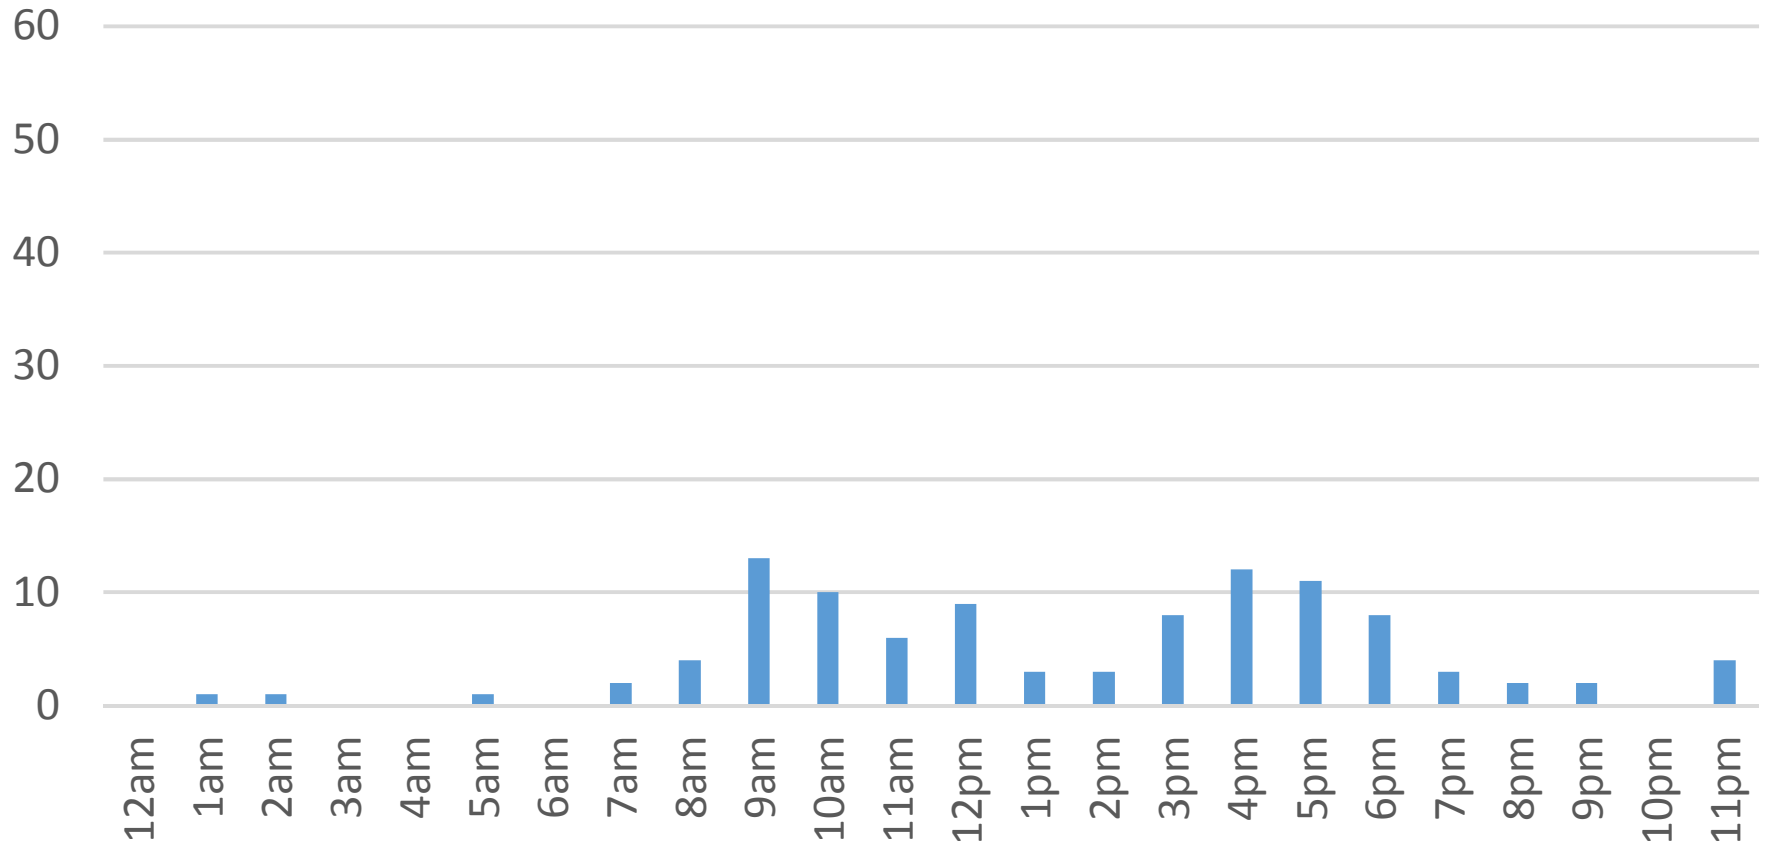

Tuesday, January 19, 2016

Fever Creek Bridge

Wednesday, January 20, 2016

Fever Creek Bridge

Thursday, January 21, 2016

Fever Creek Bridge

Friday, January 22, 2016

Fever Creek Bridge

Sunday, January 24, 2016

Fever Creek Bridge

Monday, January 25, 2016

Fever Creek Bridge

Tuesday, January 26, 2016

Fever Creek Bridge

Wednesday, January 27, 2016

Fever Creek Bridge

Thursday, January 28, 2016

Fever Creek Bridge

Friday, January 29, 2016

Fever Creek Bridge

Saturday, January 30, 2016

Fever Creek Bridge

Sunday, January 31, 2016