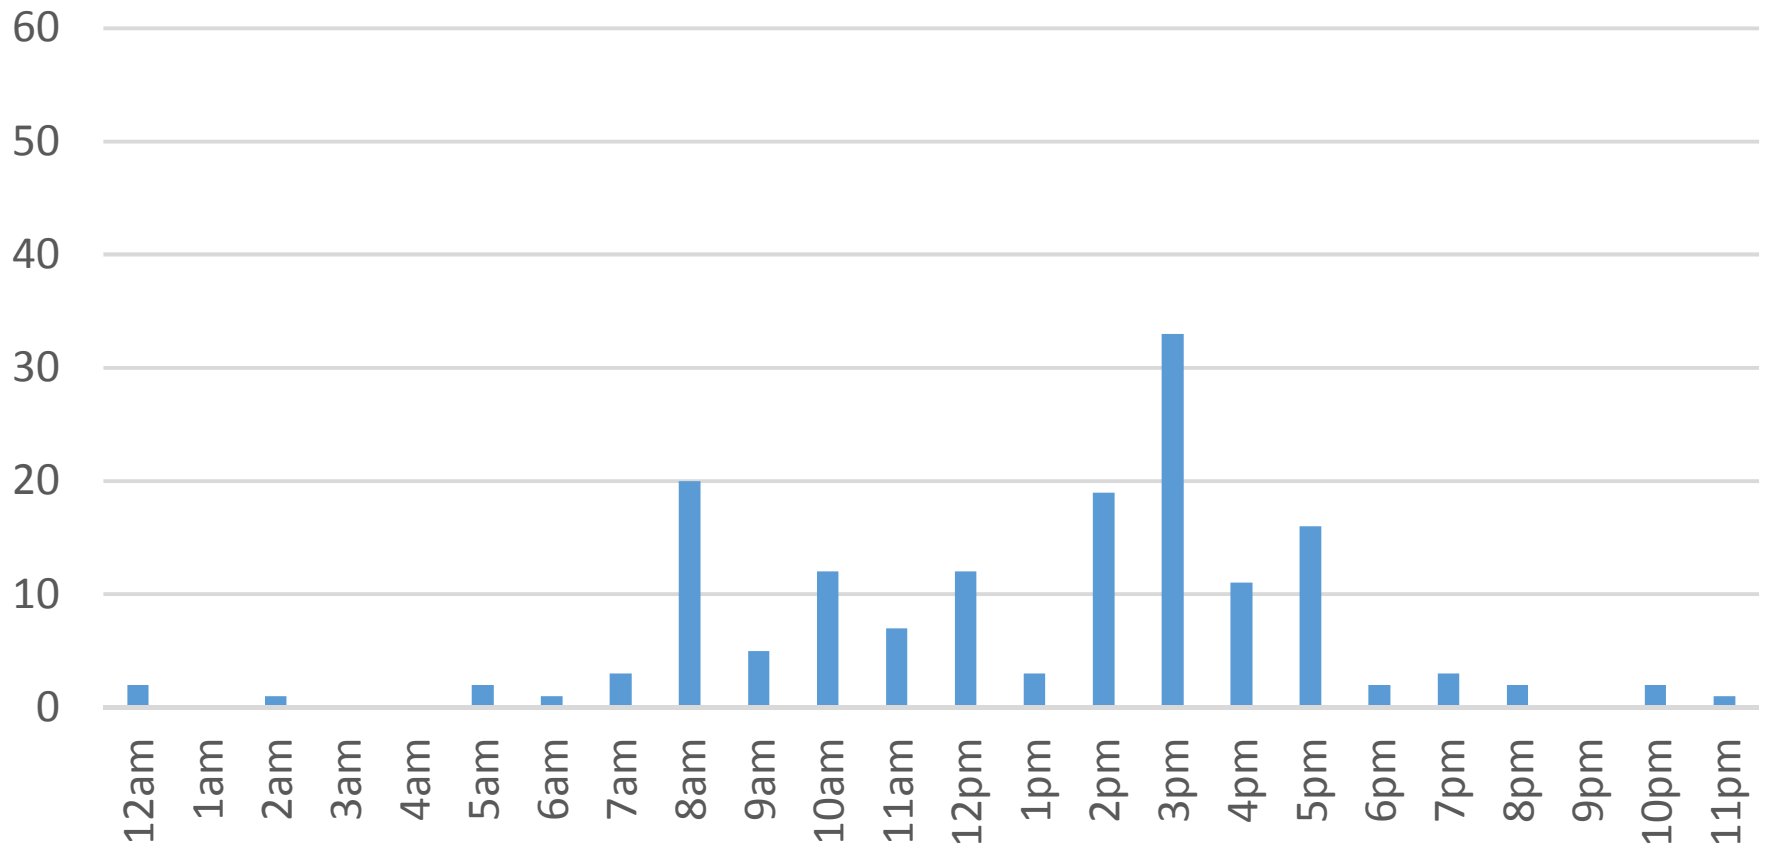

Total = 2,371 Counts

Fever Creek Bridge

Tuesday, January 12, 2016

Fever Creek Bridge

Wednesday, January 13, 2016

Fever Creek Bridge

Thursday, January 14, 2016

Fever Creek Bridge

Friday, January 15, 2016

Fever Creek Bridge

Saturday, January 16, 2016

Fever Creek Bridge

Sunday, January 17, 2016

Fever Creek Bridge

Monday, January 18, 2016

Fever Creek Bridge

Tuesday, January 19, 2016

Fever Creek Bridge

Wednesday, January 20, 2016

Fever Creek Bridge

Thursday, January 21, 2016

Fever Creek Bridge

Friday, January 22, 2016

Fever Creek Bridge