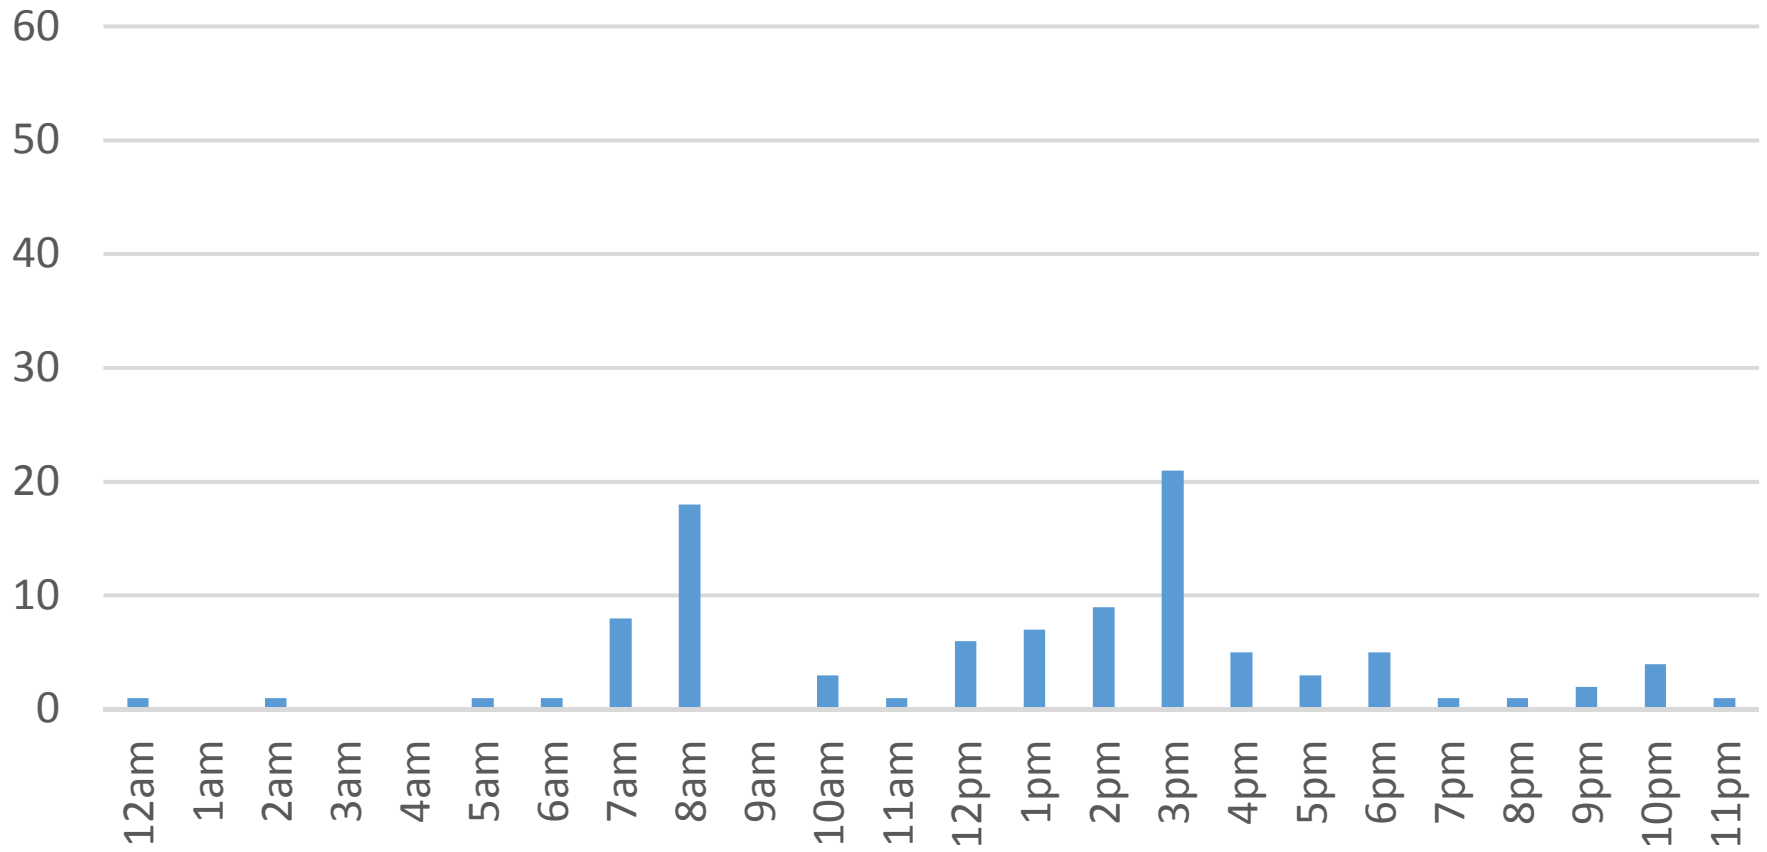

Tuesday, January 19, 2016

Fever Creek Bridge

Wednesday, January 20, 2016

Fever Creek Bridge

Thursday, January 21, 2016

Fever Creek Bridge

Friday, January 22, 2016

Fever Creek Bridge

Sunday, January 24, 2016

Fever Creek Bridge

Monday, January 25, 2016

Fever Creek Bridge

Tuesday, January 26, 2016

Fever Creek Bridge

Wednesday, January 27, 2016

Fever Creek Bridge

Thursday, January 28, 2016

Fever Creek Bridge

Friday, January 29, 2016

Fever Creek Bridge

Saturday, January 30, 2016

Fever Creek Bridge

Sunday, January 31, 2016