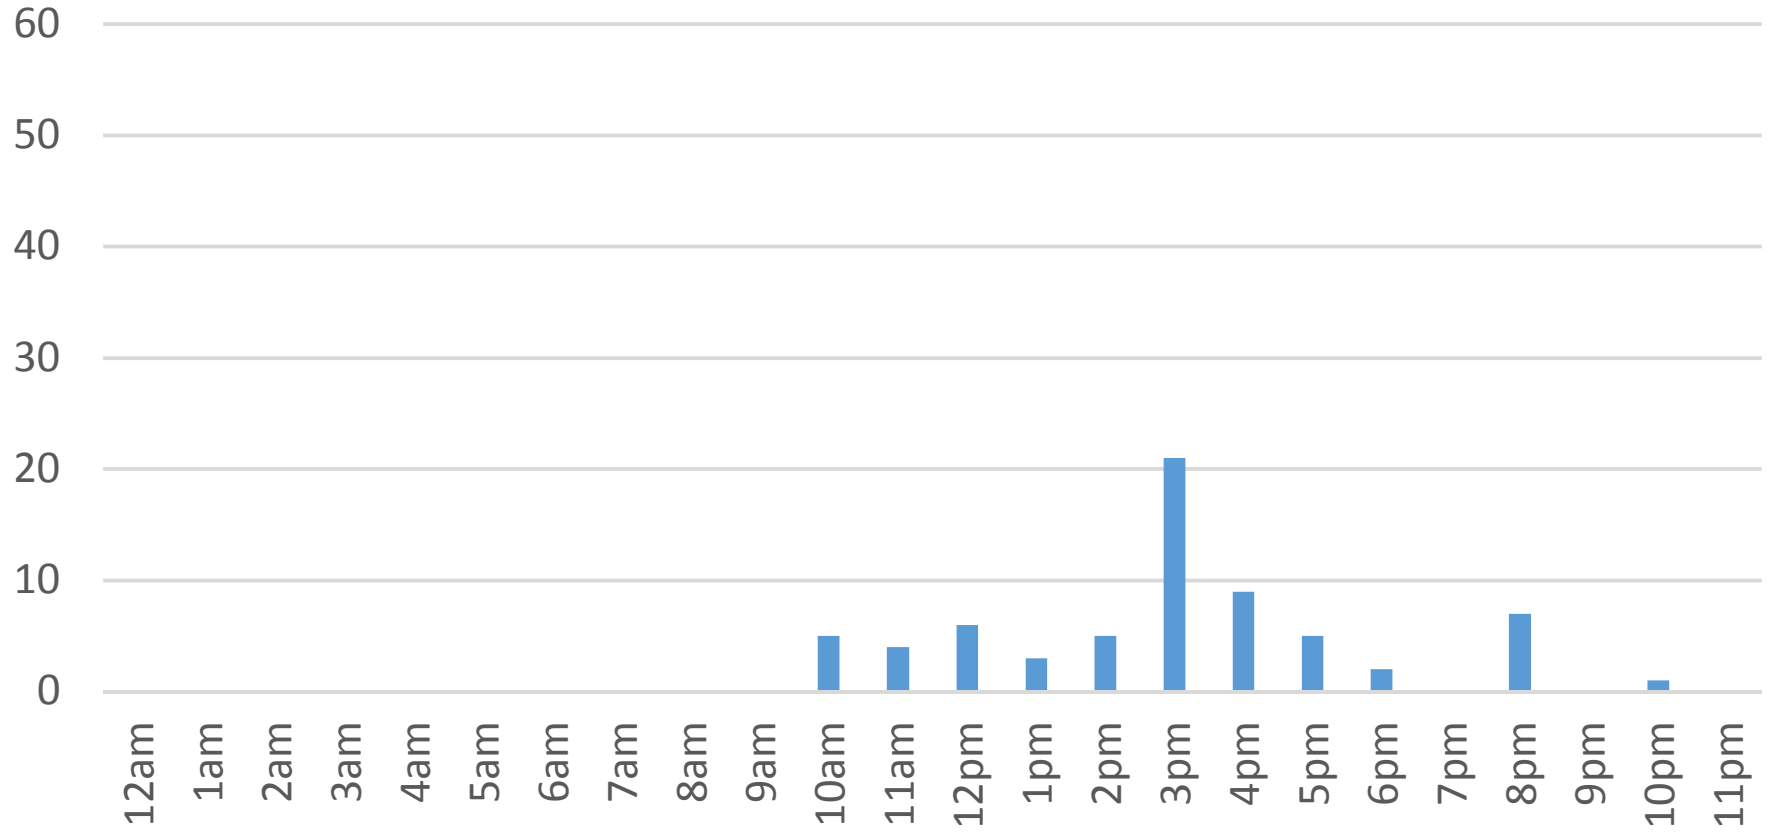

Total = 2,371 Counts

Fever Creek Bridge

Tuesday, January 12, 2016

Fever Creek Bridge

Wednesday, January 13, 2016

Fever Creek Bridge

Thursday, January 14, 2016

Fever Creek Bridge

Friday, January 15, 2016

Fever Creek Bridge

Saturday, January 16, 2016

Fever Creek Bridge

Sunday, January 17, 2016

Fever Creek Bridge

Monday, January 18, 2016

Fever Creek Bridge

Tuesday, January 19, 2016

Fever Creek Bridge

Wednesday, January 20, 2016

Fever Creek Bridge

Thursday, January 21, 2016

Fever Creek Bridge

Friday, January 22, 2016

Fever Creek Bridge