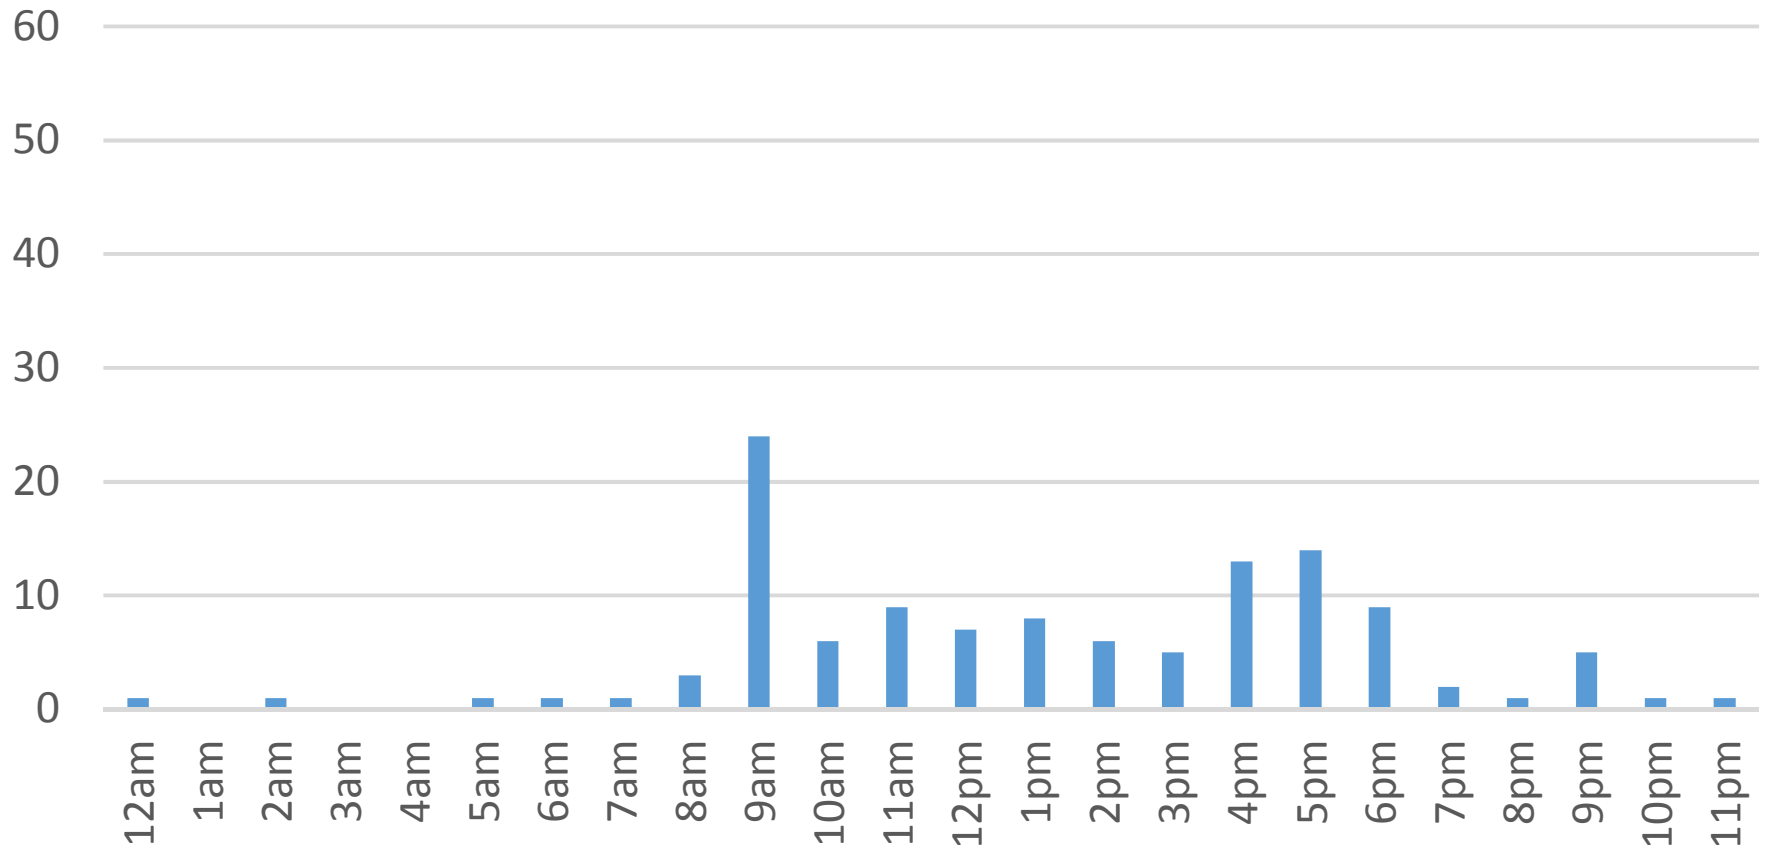

Tuesday, January 19, 2016

Fever Creek Bridge

Wednesday, January 20, 2016

Fever Creek Bridge

Thursday, January 21, 2016

Fever Creek Bridge

Friday, January 22, 2016

Fever Creek Bridge

Sunday, January 24, 2016

Fever Creek Bridge

Monday, January 25, 2016

Fever Creek Bridge

Tuesday, January 26, 2016

Fever Creek Bridge

Wednesday, January 27, 2016

Fever Creek Bridge

Thursday, January 28, 2016

Fever Creek Bridge

Friday, January 29, 2016

Fever Creek Bridge

Saturday, January 30, 2016

Fever Creek Bridge

Sunday, January 31, 2016