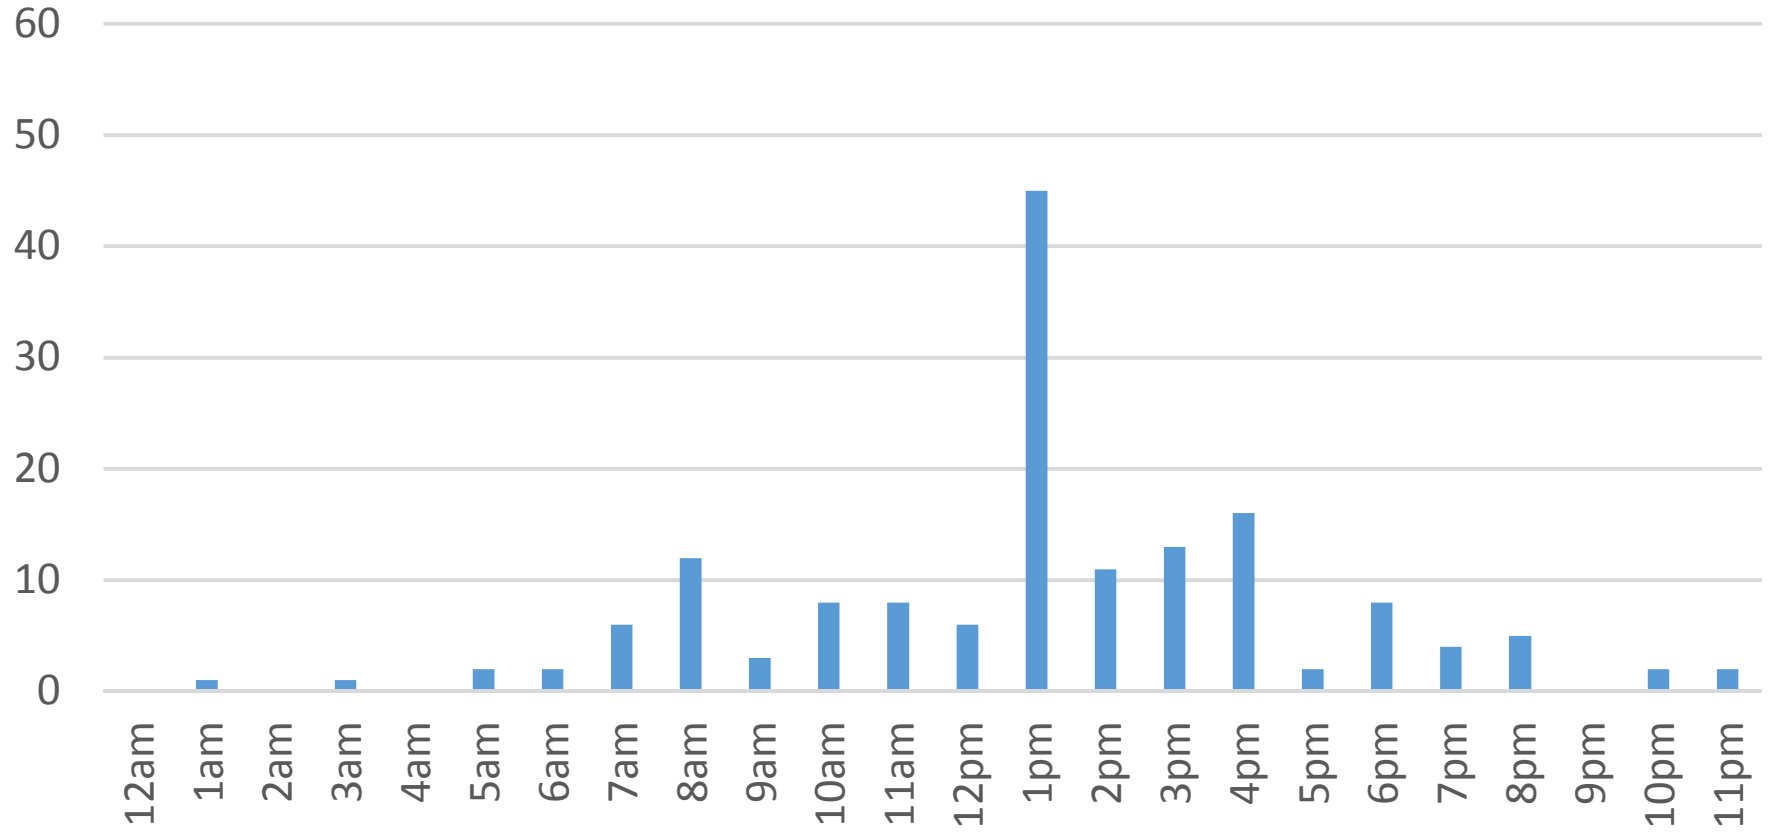

Total = 2,371 Counts

Fever Creek Bridge

Tuesday, January 12, 2016

Fever Creek Bridge

Wednesday, January 13, 2016

Fever Creek Bridge

Thursday, January 14, 2016

Fever Creek Bridge

Friday, January 15, 2016

Fever Creek Bridge

Saturday, January 16, 2016

Fever Creek Bridge

Sunday, January 17, 2016

Fever Creek Bridge

Monday, January 18, 2016

Fever Creek Bridge

Tuesday, January 19, 2016

Fever Creek Bridge

Wednesday, January 20, 2016

Fever Creek Bridge

Thursday, January 21, 2016

Fever Creek Bridge

Friday, January 22, 2016

Fever Creek Bridge