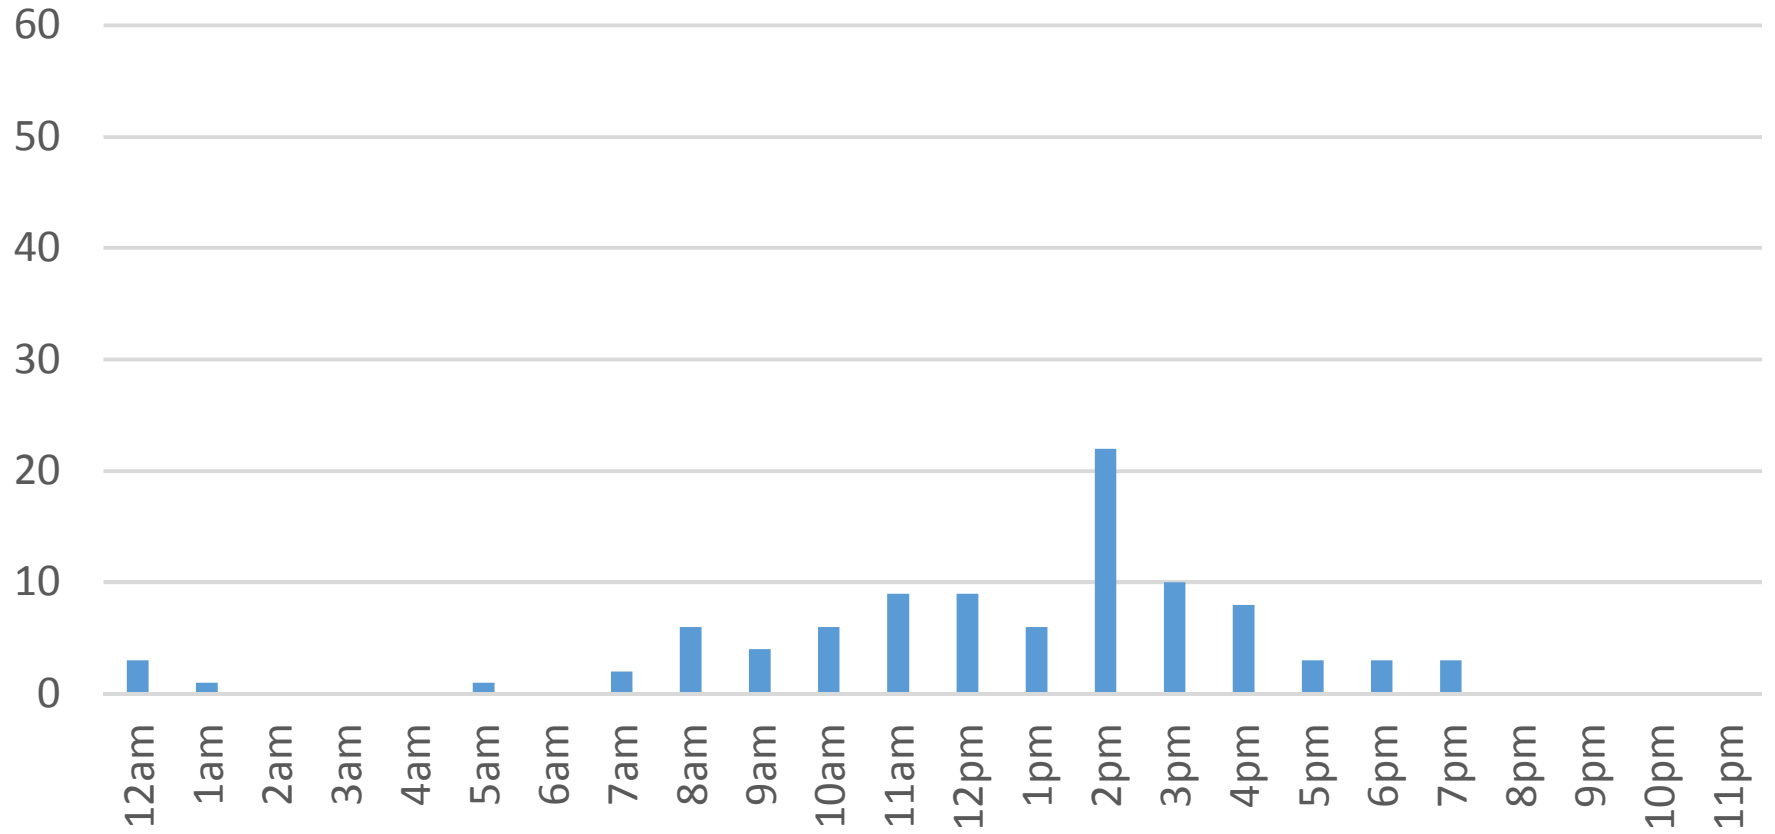

Total = 2,371 Counts

Fever Creek Bridge

Tuesday, January 12, 2016

Fever Creek Bridge

Wednesday, January 13, 2016

Fever Creek Bridge

Thursday, January 14, 2016

Fever Creek Bridge

Friday, January 15, 2016

Fever Creek Bridge

Saturday, January 16, 2016

Fever Creek Bridge

Sunday, January 17, 2016

Fever Creek Bridge

Monday, January 18, 2016

Fever Creek Bridge

Tuesday, January 19, 2016

Fever Creek Bridge

Wednesday, January 20, 2016

Fever Creek Bridge

Thursday, January 21, 2016

Fever Creek Bridge

Friday, January 22, 2016

Fever Creek Bridge