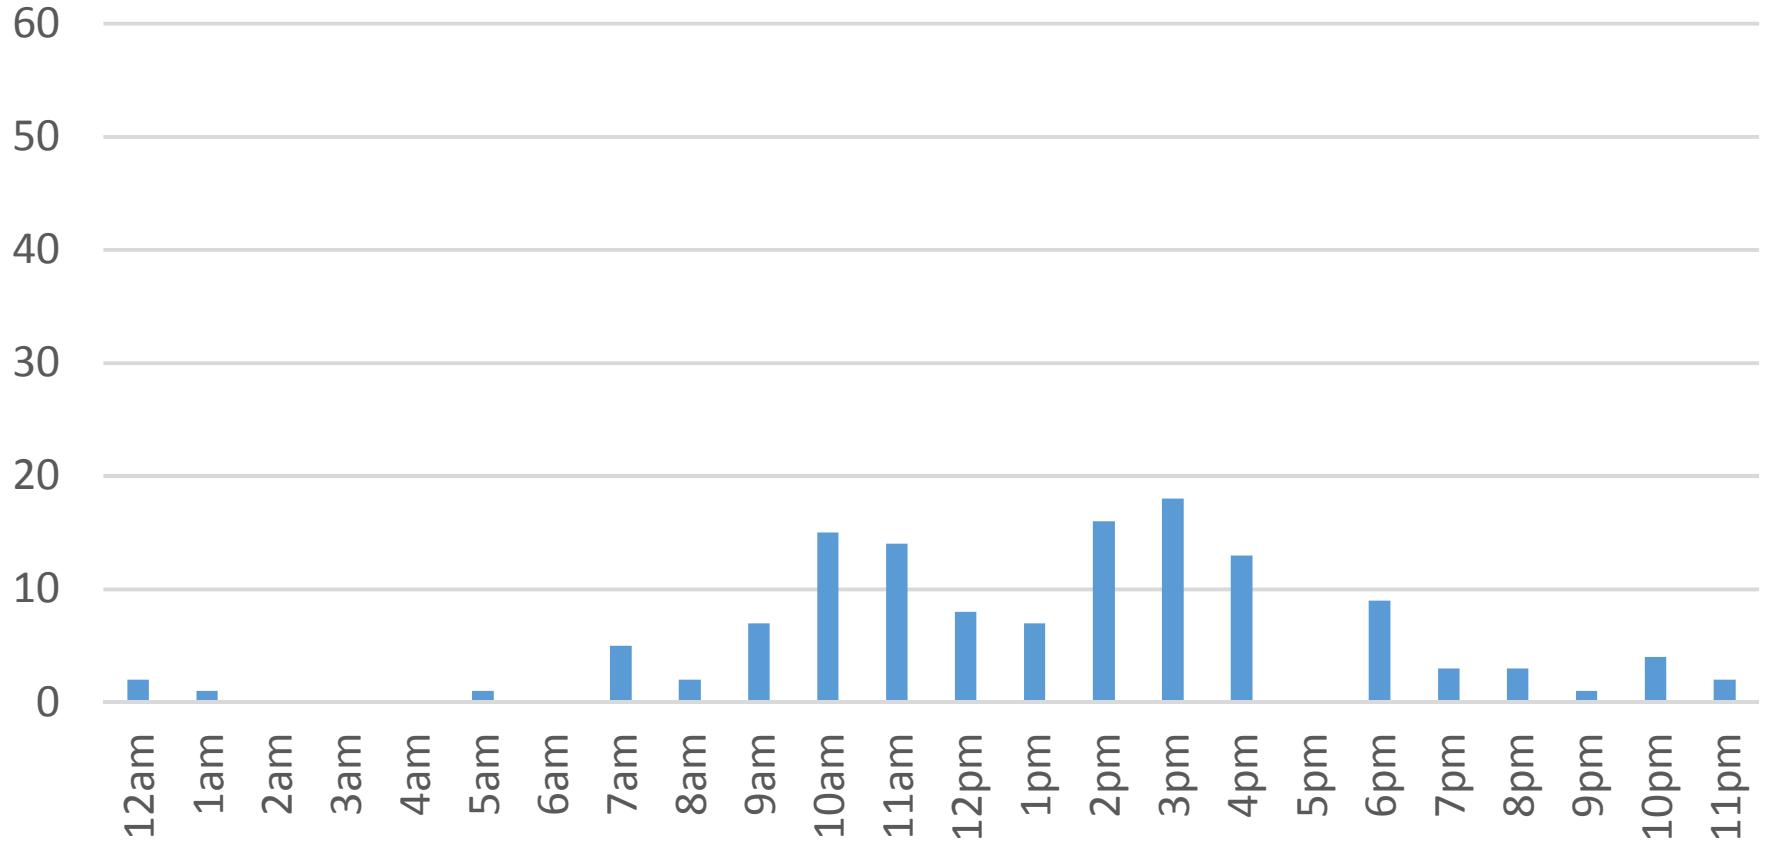

Tuesday, January 19, 2016

Fever Creek Bridge

Wednesday, January 20, 2016

Fever Creek Bridge

Thursday, January 21, 2016

Fever Creek Bridge

Friday, January 22, 2016

Fever Creek Bridge

Sunday, January 24, 2016

Fever Creek Bridge

Monday, January 25, 2016

Fever Creek Bridge

Tuesday, January 26, 2016

Fever Creek Bridge

Wednesday, January 27, 2016

Fever Creek Bridge

Thursday, January 28, 2016

Fever Creek Bridge

Friday, January 29, 2016

Fever Creek Bridge

Saturday, January 30, 2016

Fever Creek Bridge

Sunday, January 31, 2016