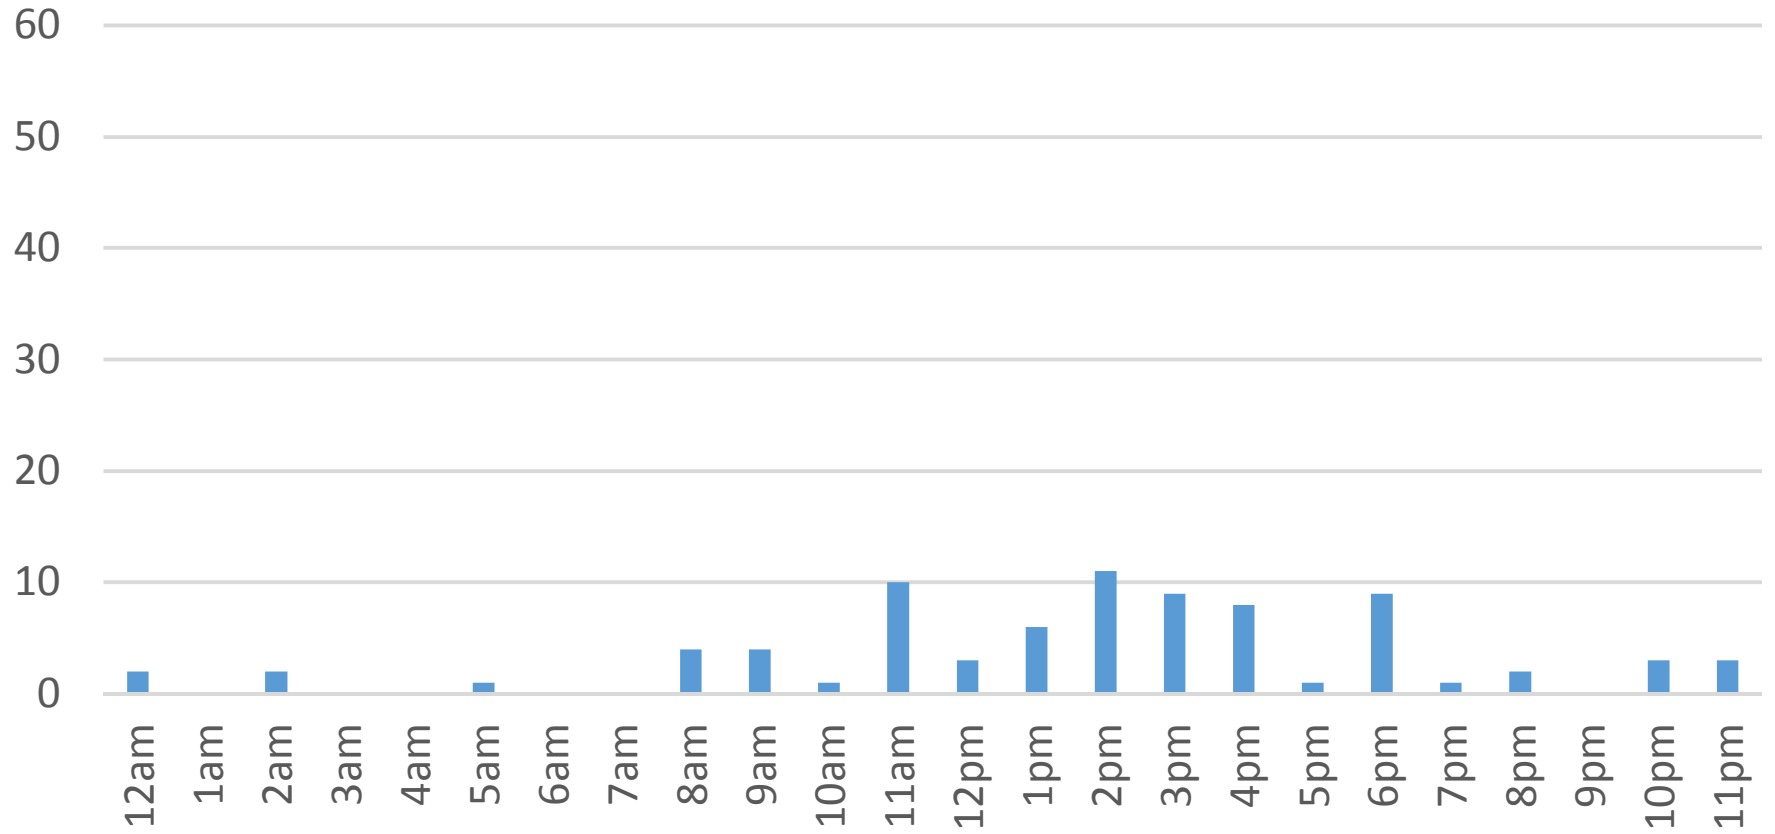

Total = 2,371 Counts

Fever Creek Bridge

Tuesday, January 12, 2016

Fever Creek Bridge

Wednesday, January 13, 2016

Fever Creek Bridge

Thursday, January 14, 2016

Fever Creek Bridge

Friday, January 15, 2016

Fever Creek Bridge

Saturday, January 16, 2016

Fever Creek Bridge

Sunday, January 17, 2016

Fever Creek Bridge

Monday, January 18, 2016

Fever Creek Bridge

Tuesday, January 19, 2016

Fever Creek Bridge

Wednesday, January 20, 2016

Fever Creek Bridge

Thursday, January 21, 2016

Fever Creek Bridge

Friday, January 22, 2016

Fever Creek Bridge