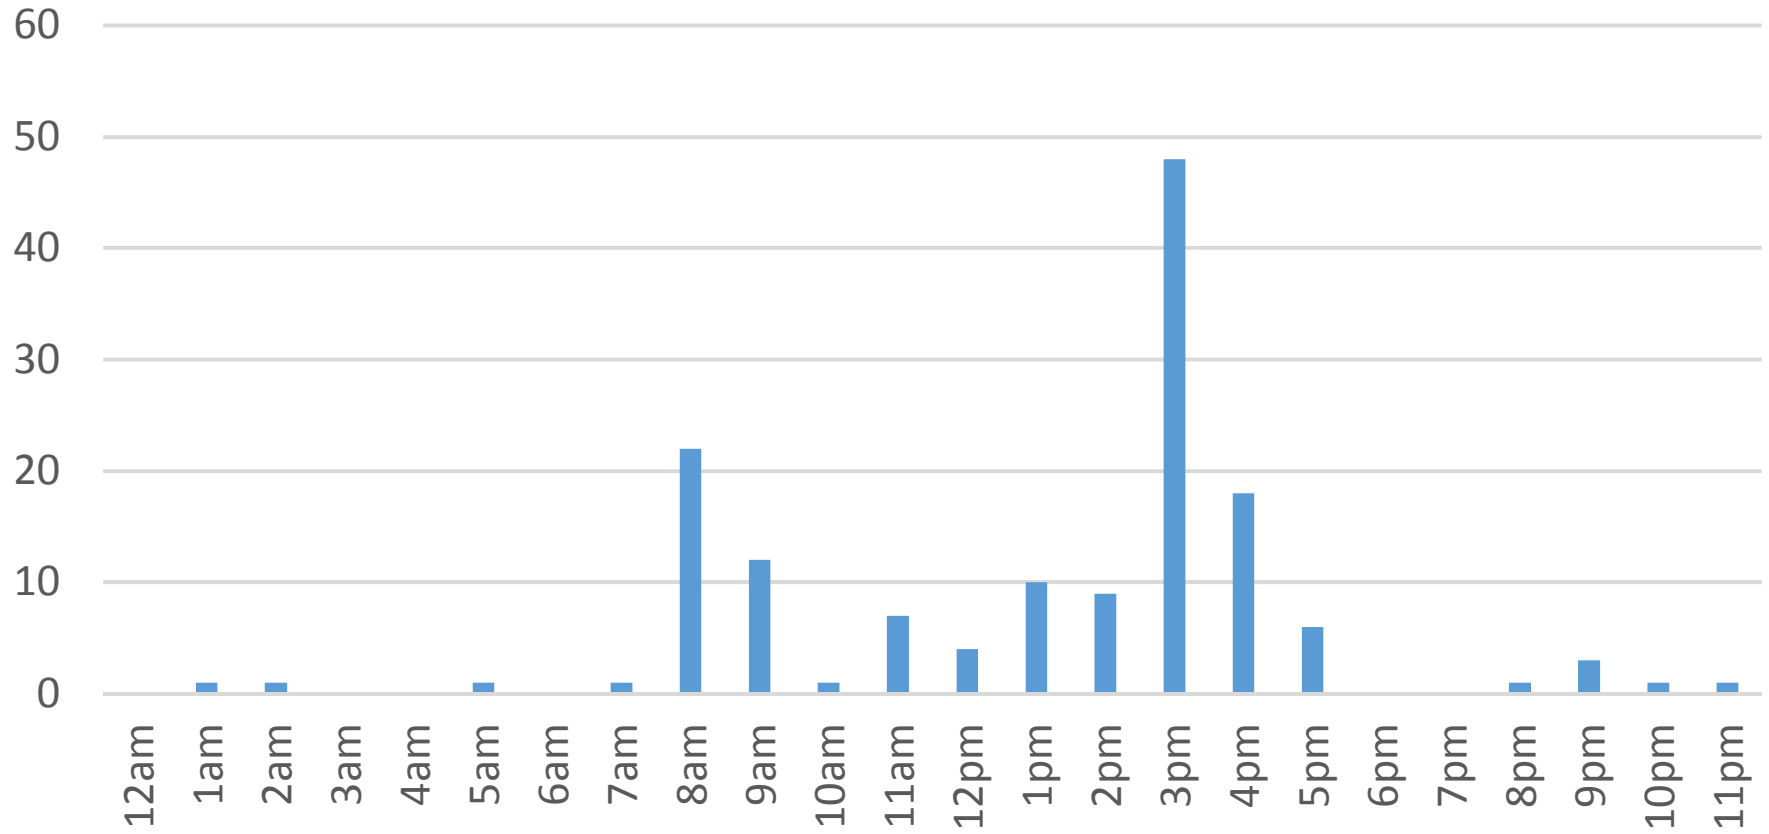

Total = 2,371 Counts

Fever Creek Bridge

Tuesday, January 12, 2016

Fever Creek Bridge

Wednesday, January 13, 2016

Fever Creek Bridge

Thursday, January 14, 2016

Fever Creek Bridge

Friday, January 15, 2016

Fever Creek Bridge

Saturday, January 16, 2016

Fever Creek Bridge

Sunday, January 17, 2016

Fever Creek Bridge

Monday, January 18, 2016

Fever Creek Bridge

Tuesday, January 19, 2016

Fever Creek Bridge

Wednesday, January 20, 2016

Fever Creek Bridge

Thursday, January 21, 2016

Fever Creek Bridge

Friday, January 22, 2016

Fever Creek Bridge