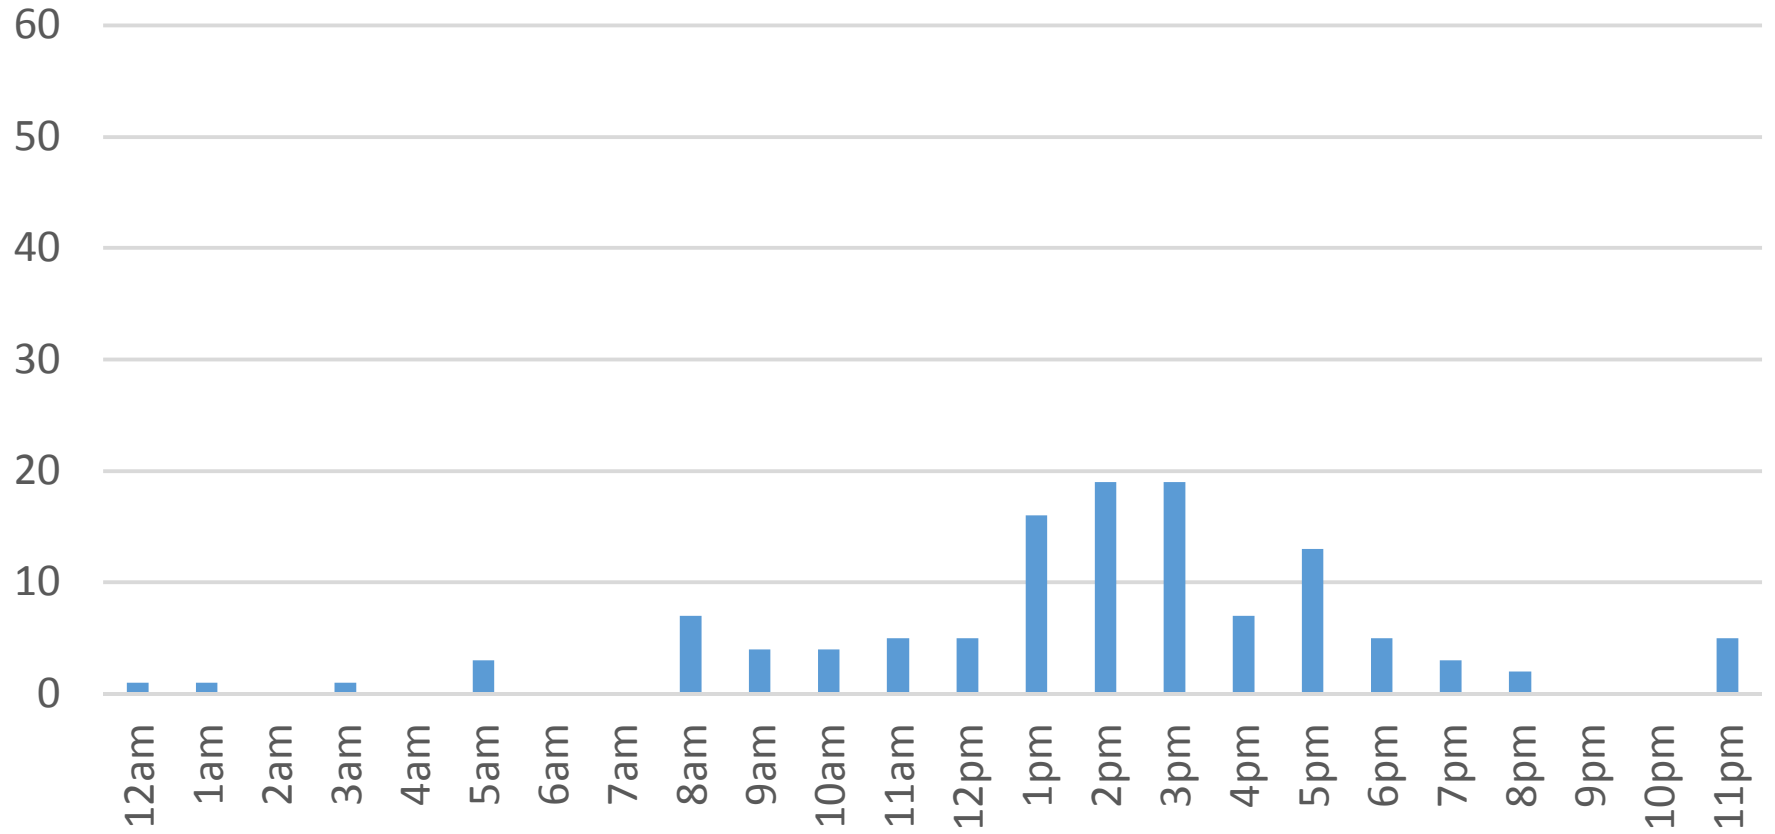

Fever Creek Bridge

Sunday, February 07, 2016