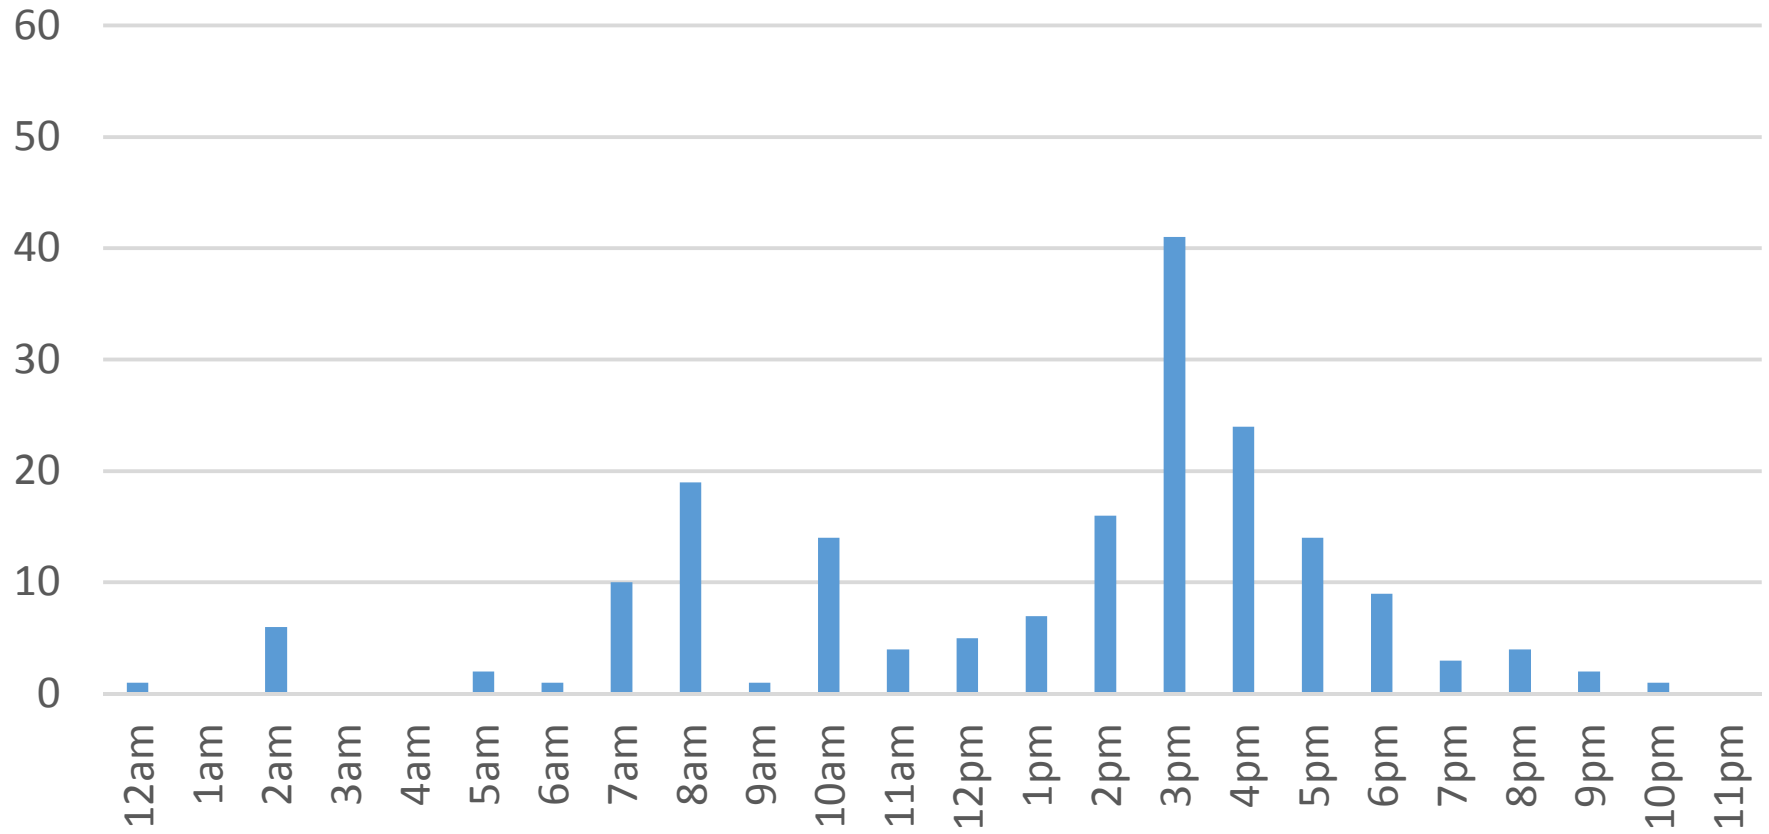

Fever Creek Bridge

Monday, February 08, 2016