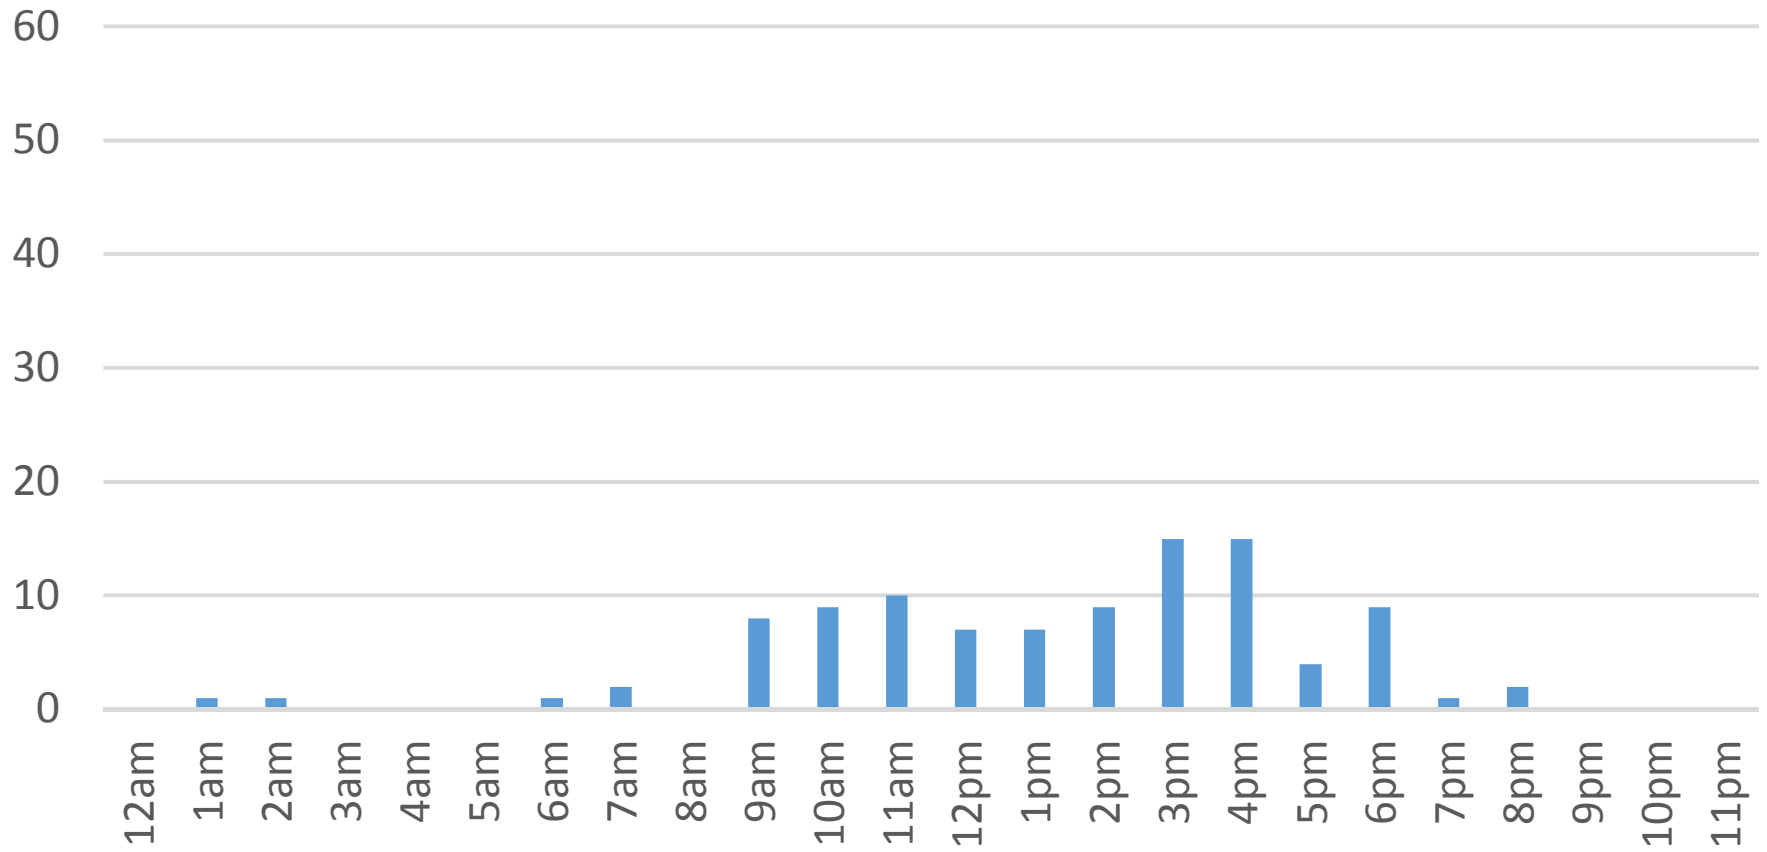

Fever Creek Bridge

Sunday, February 14, 2016