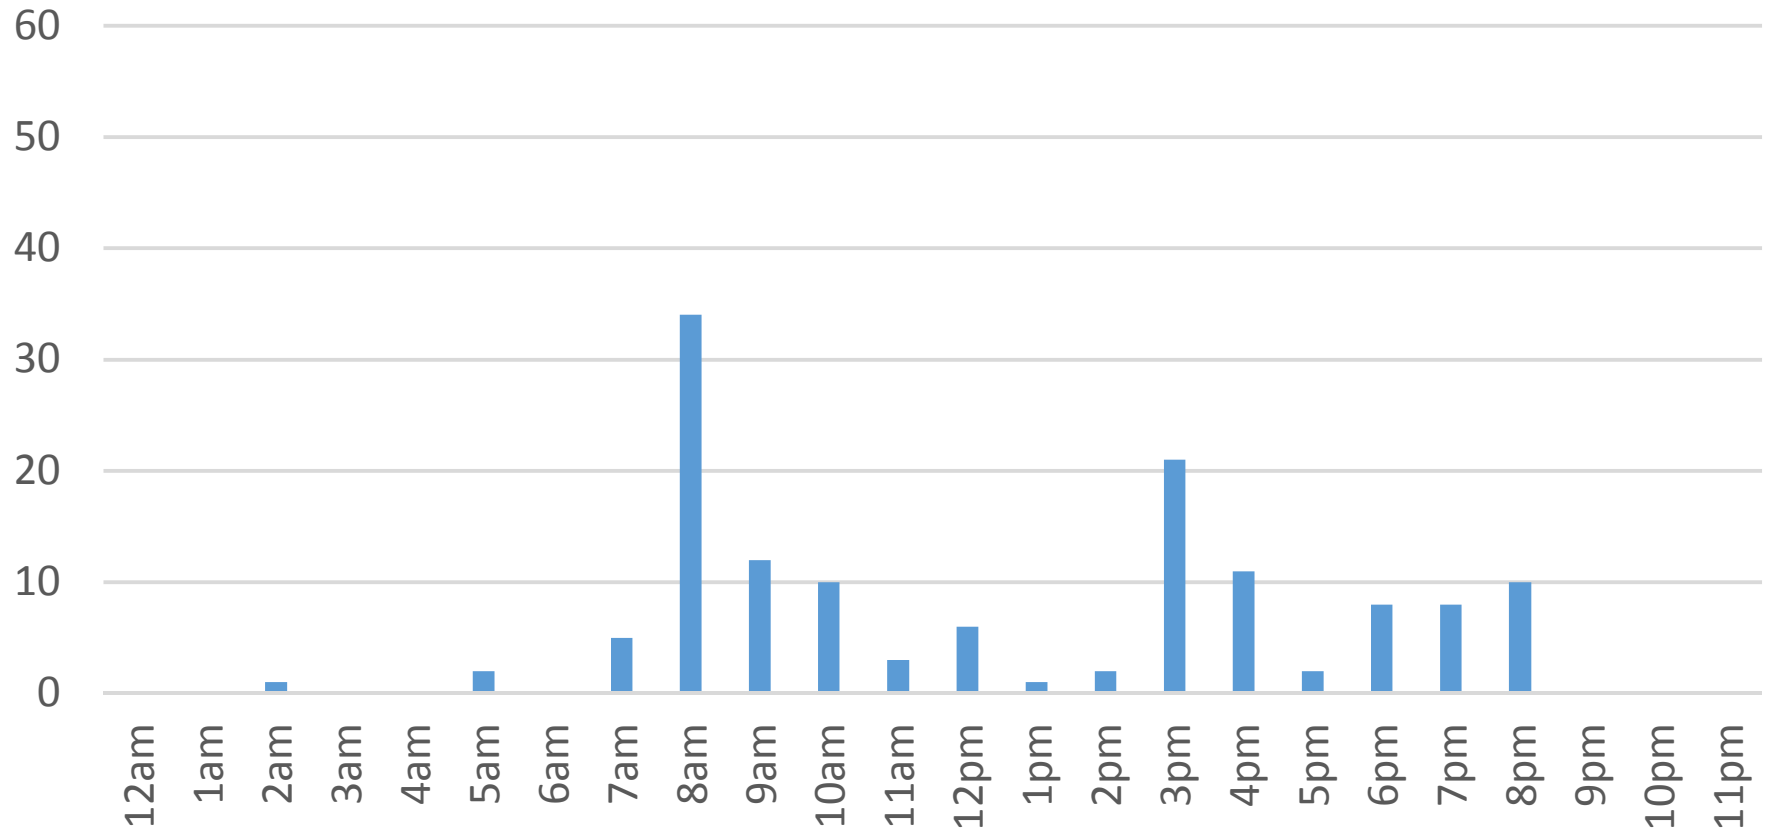

Fever Creek Bridge

Wednesday, February 03, 2016