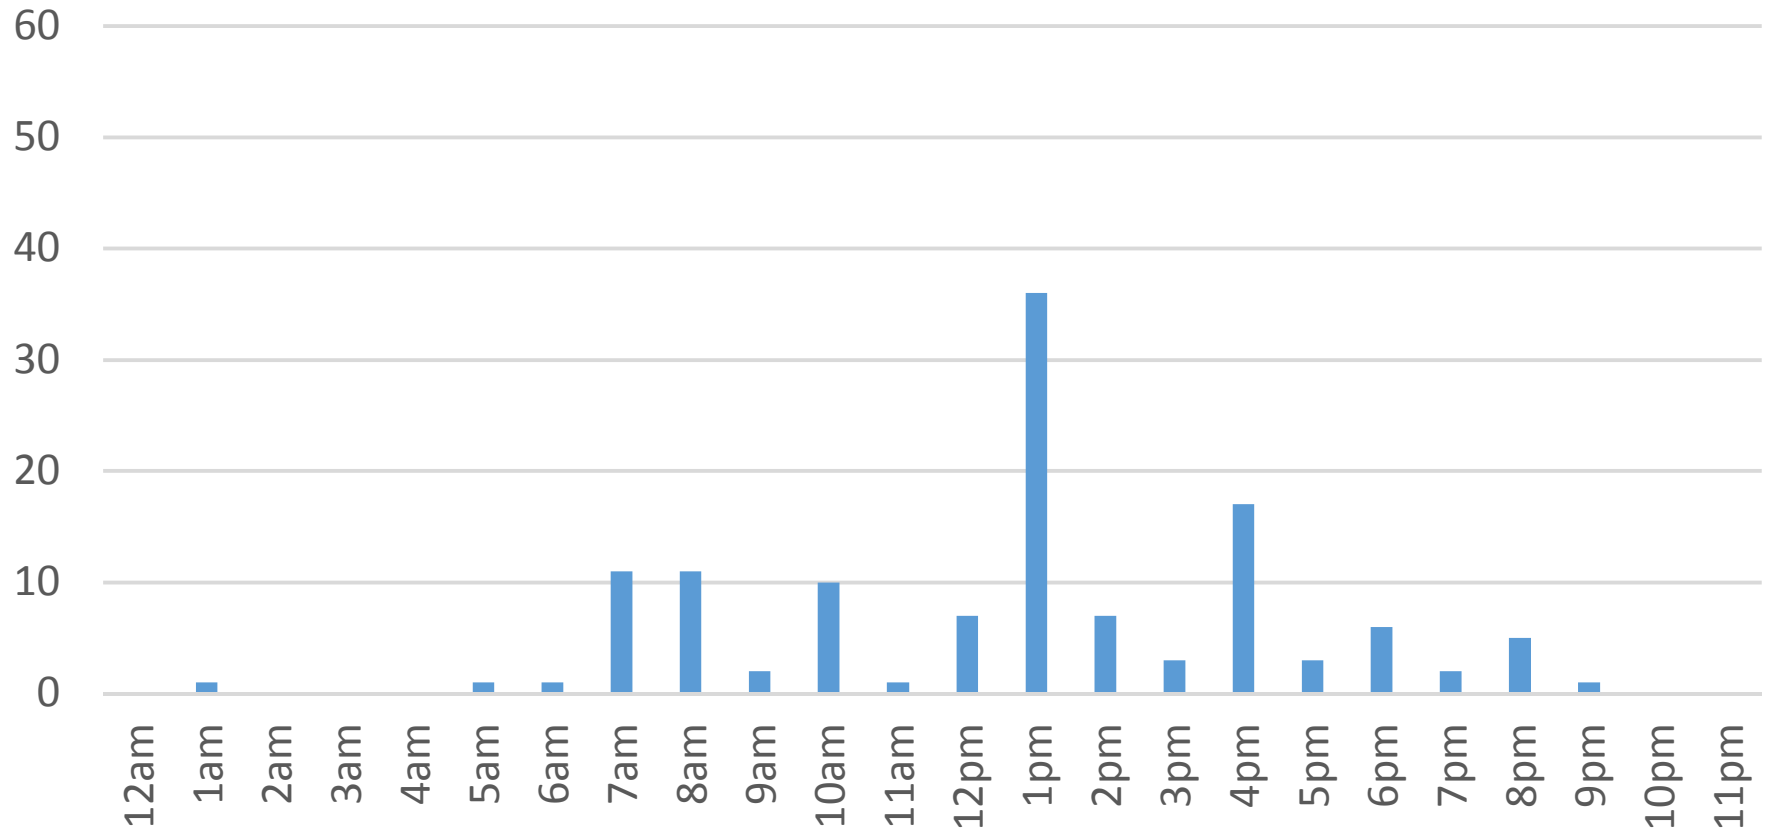

Fever Creek Bridge

Thursday, February 04, 2016