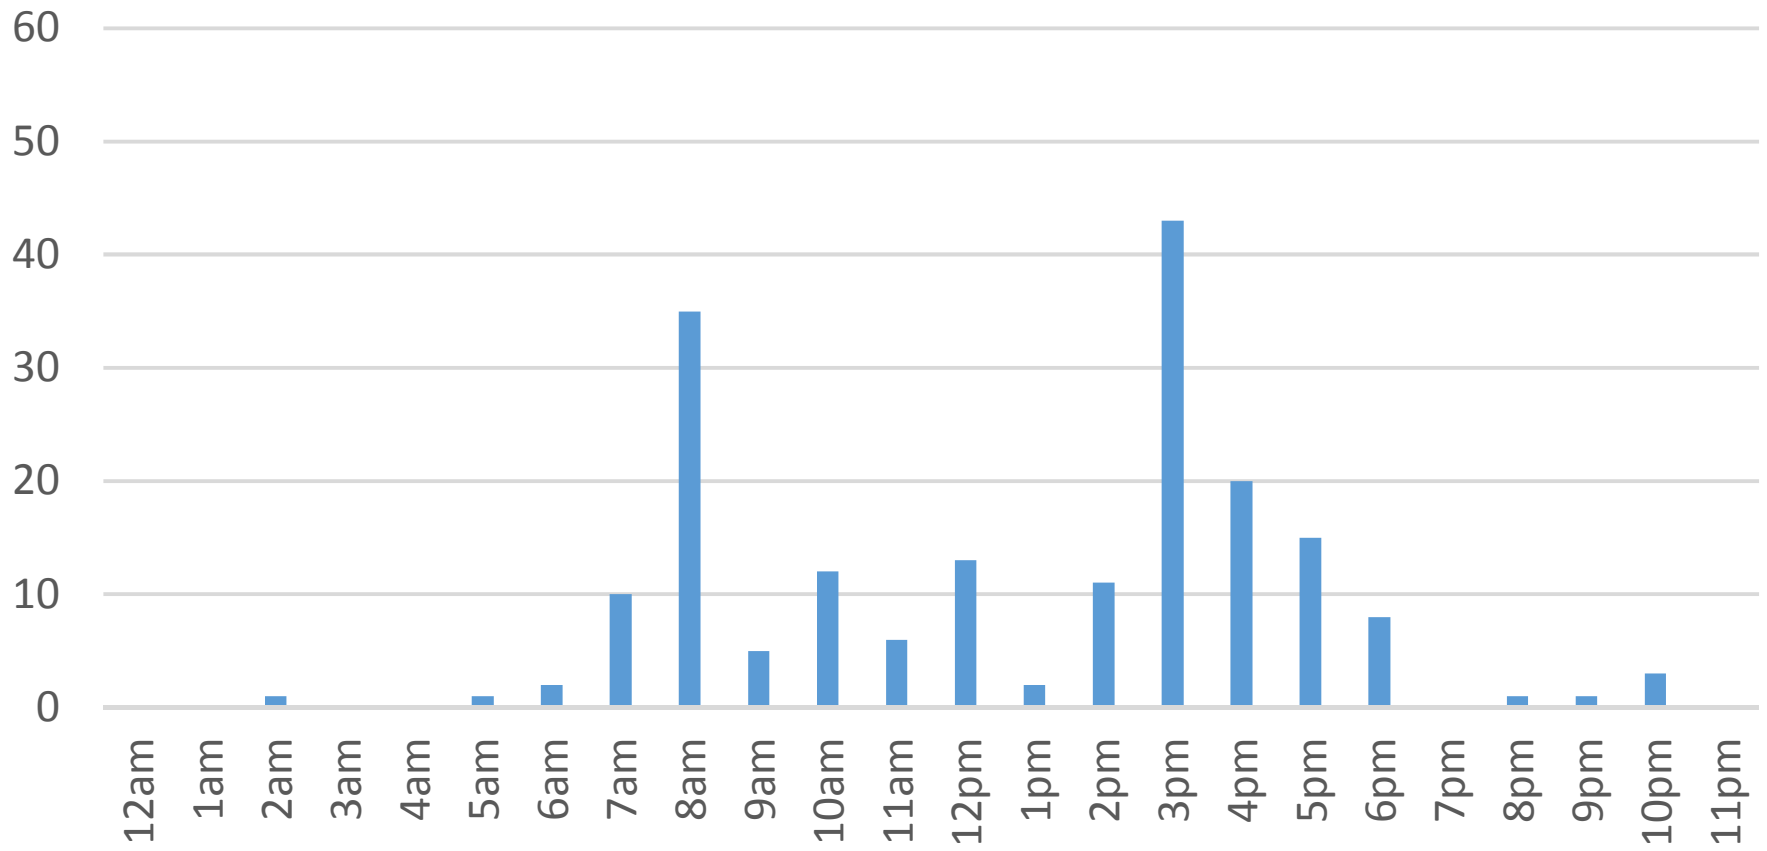

Fever Creek Bridge

Tuesday, February 09, 2016