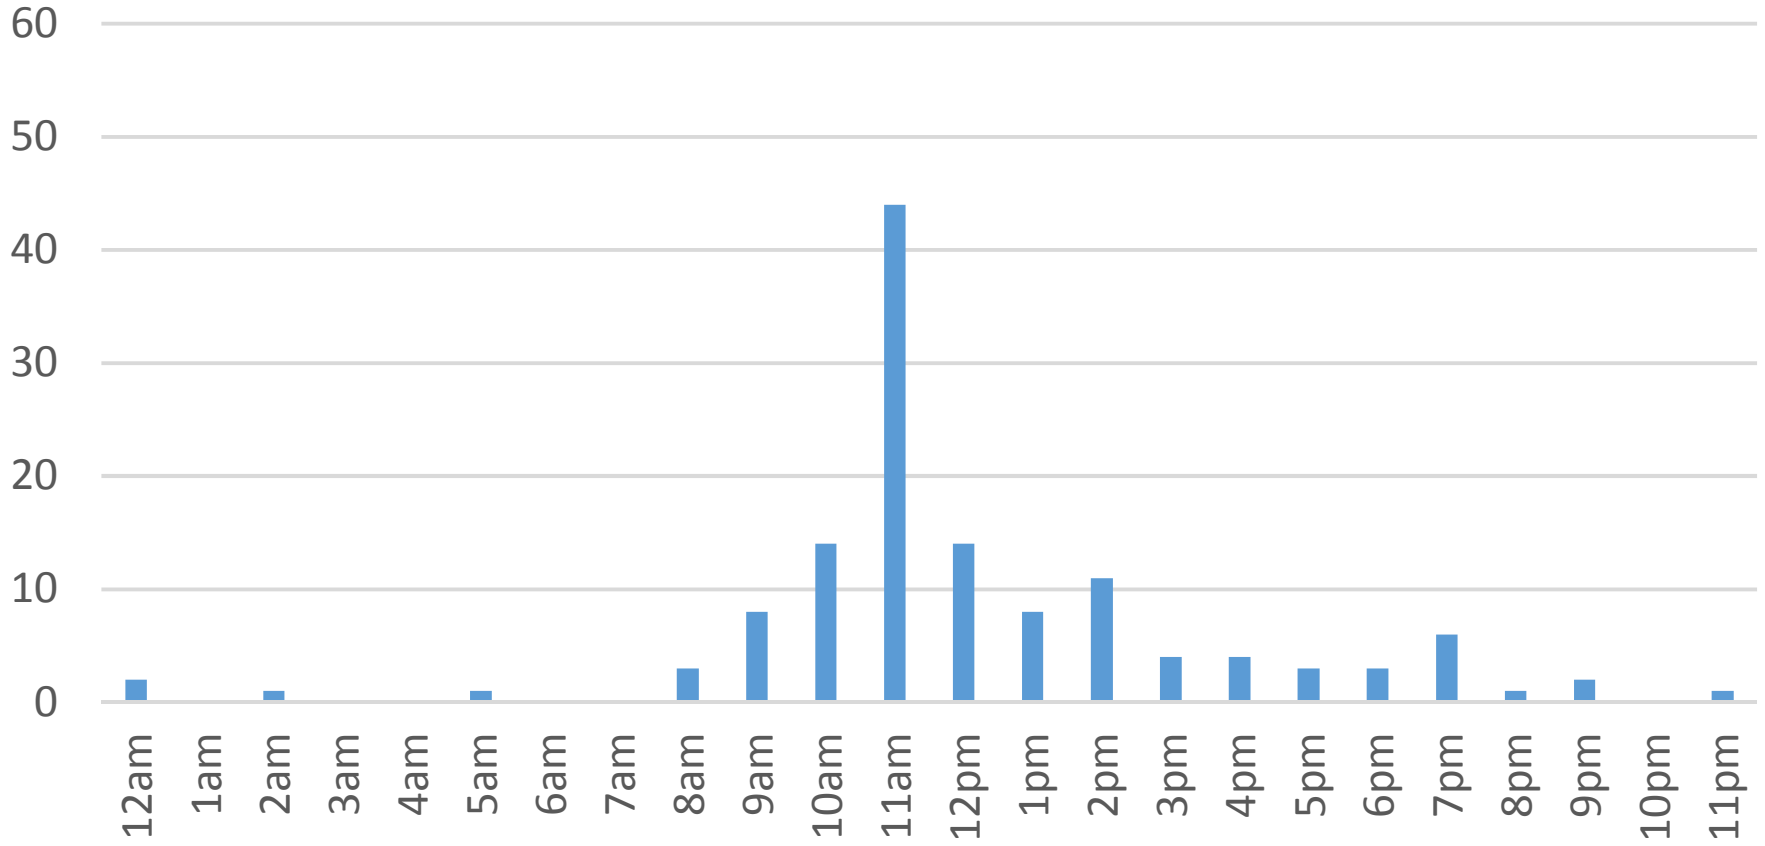

Fever Creek Bridge

Saturday, February 13, 2016