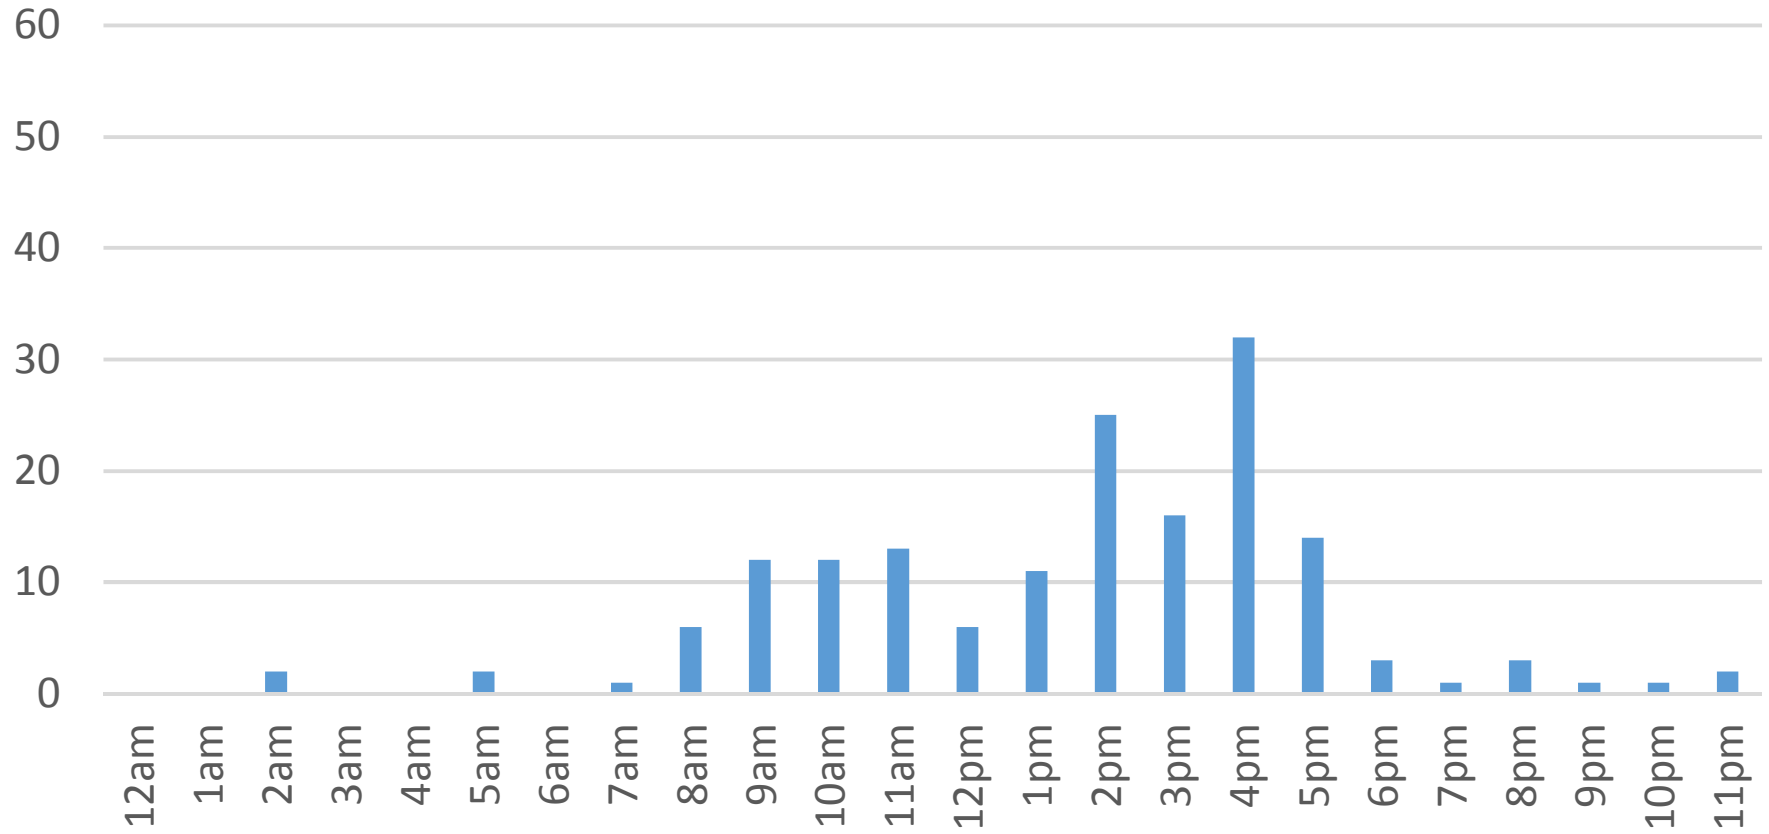

Fever Creek Bridge

Saturday, February 06, 2016