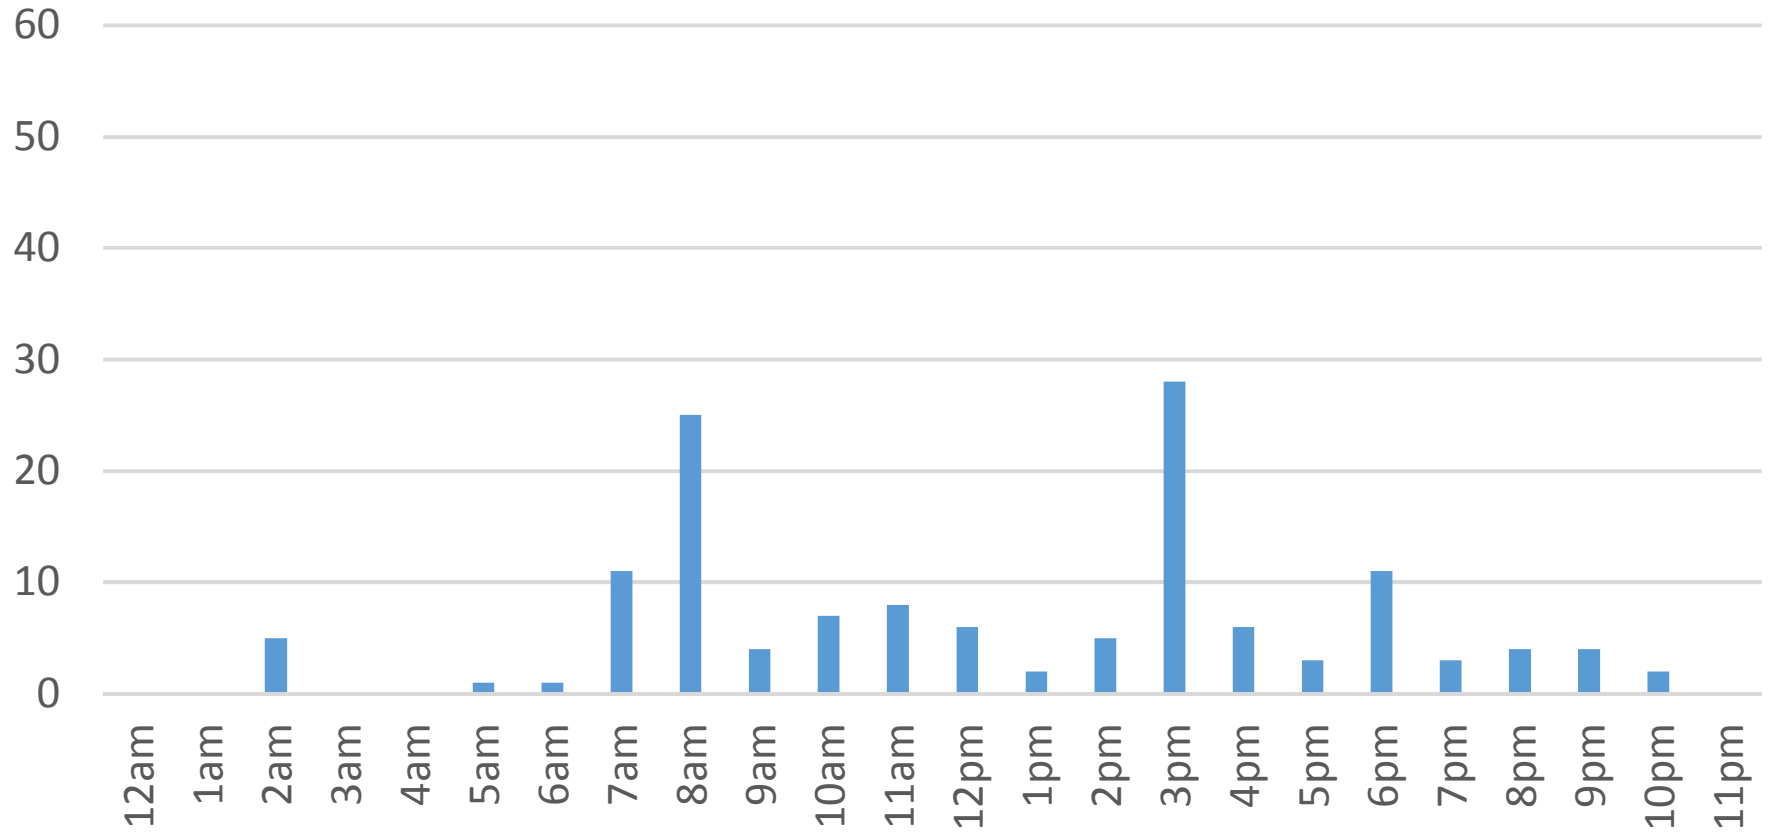

Fever Creek Bridge

Tuesday, February 02, 2016