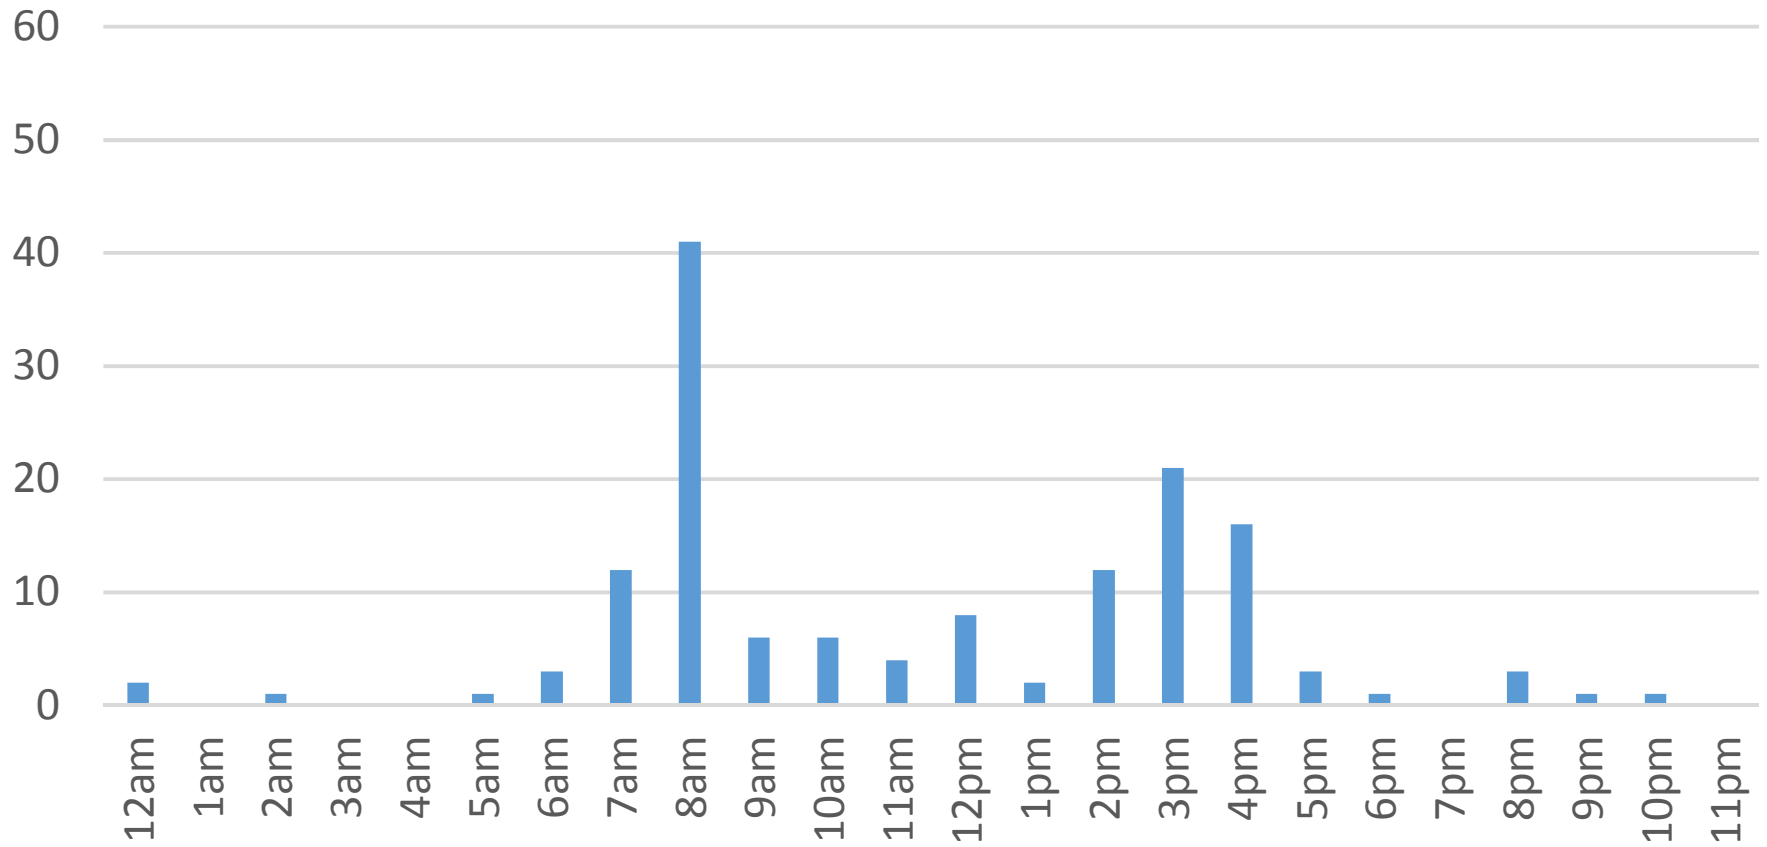

Fever Creek Bridge

Wednesday, February 17, 2016