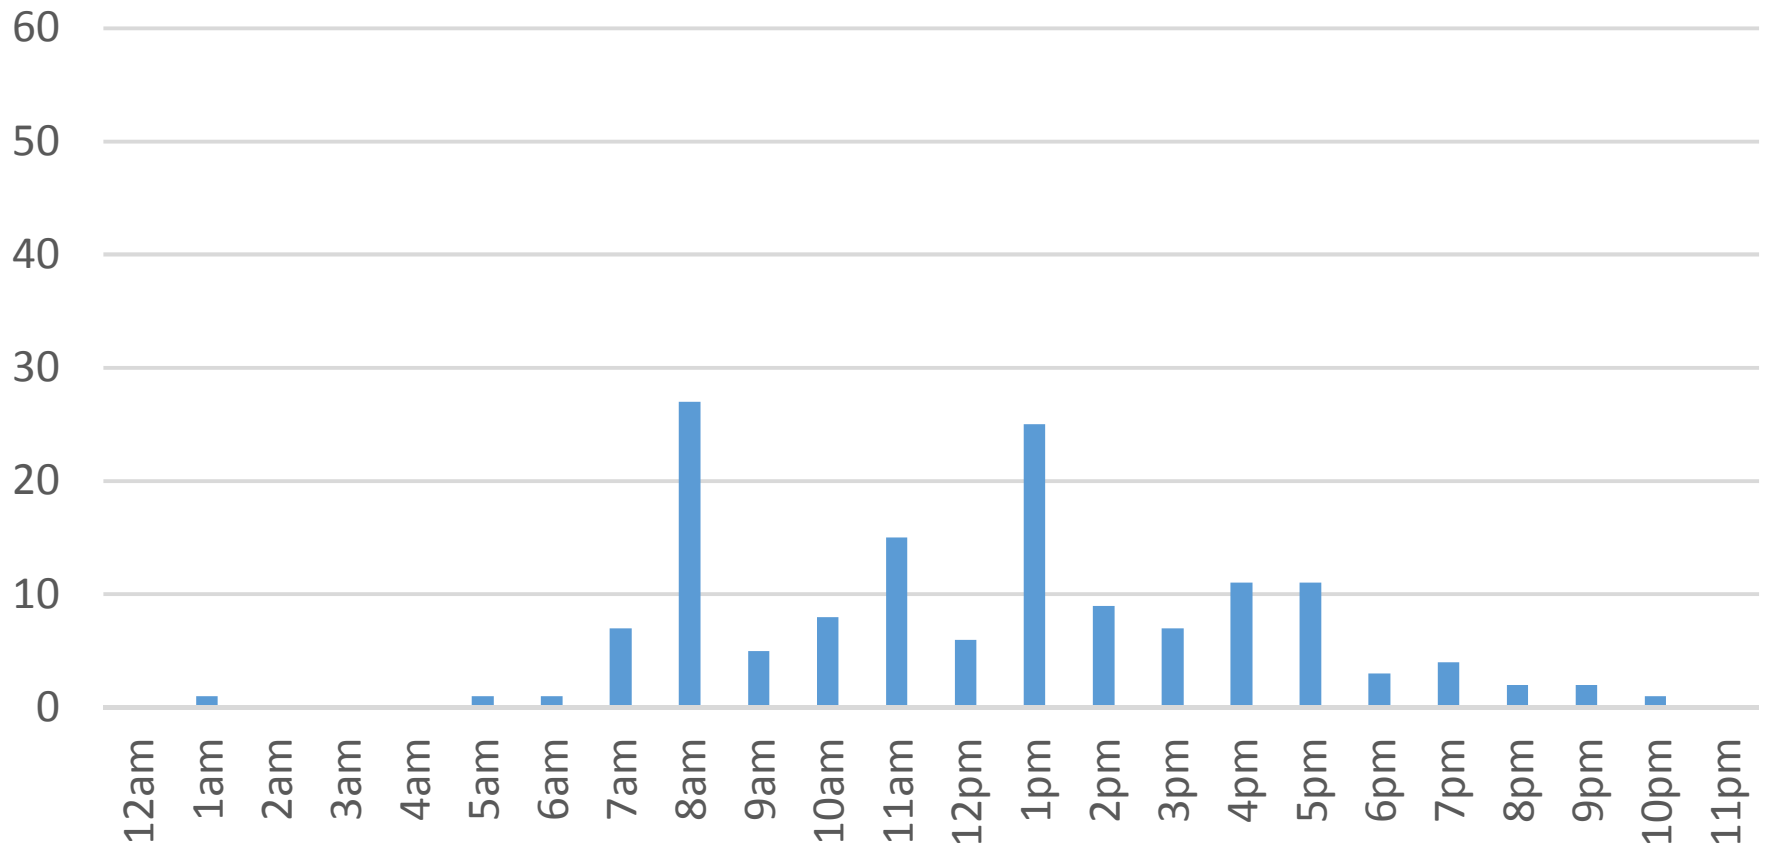

Fever Creek Bridge

Thursday, February 18, 2016