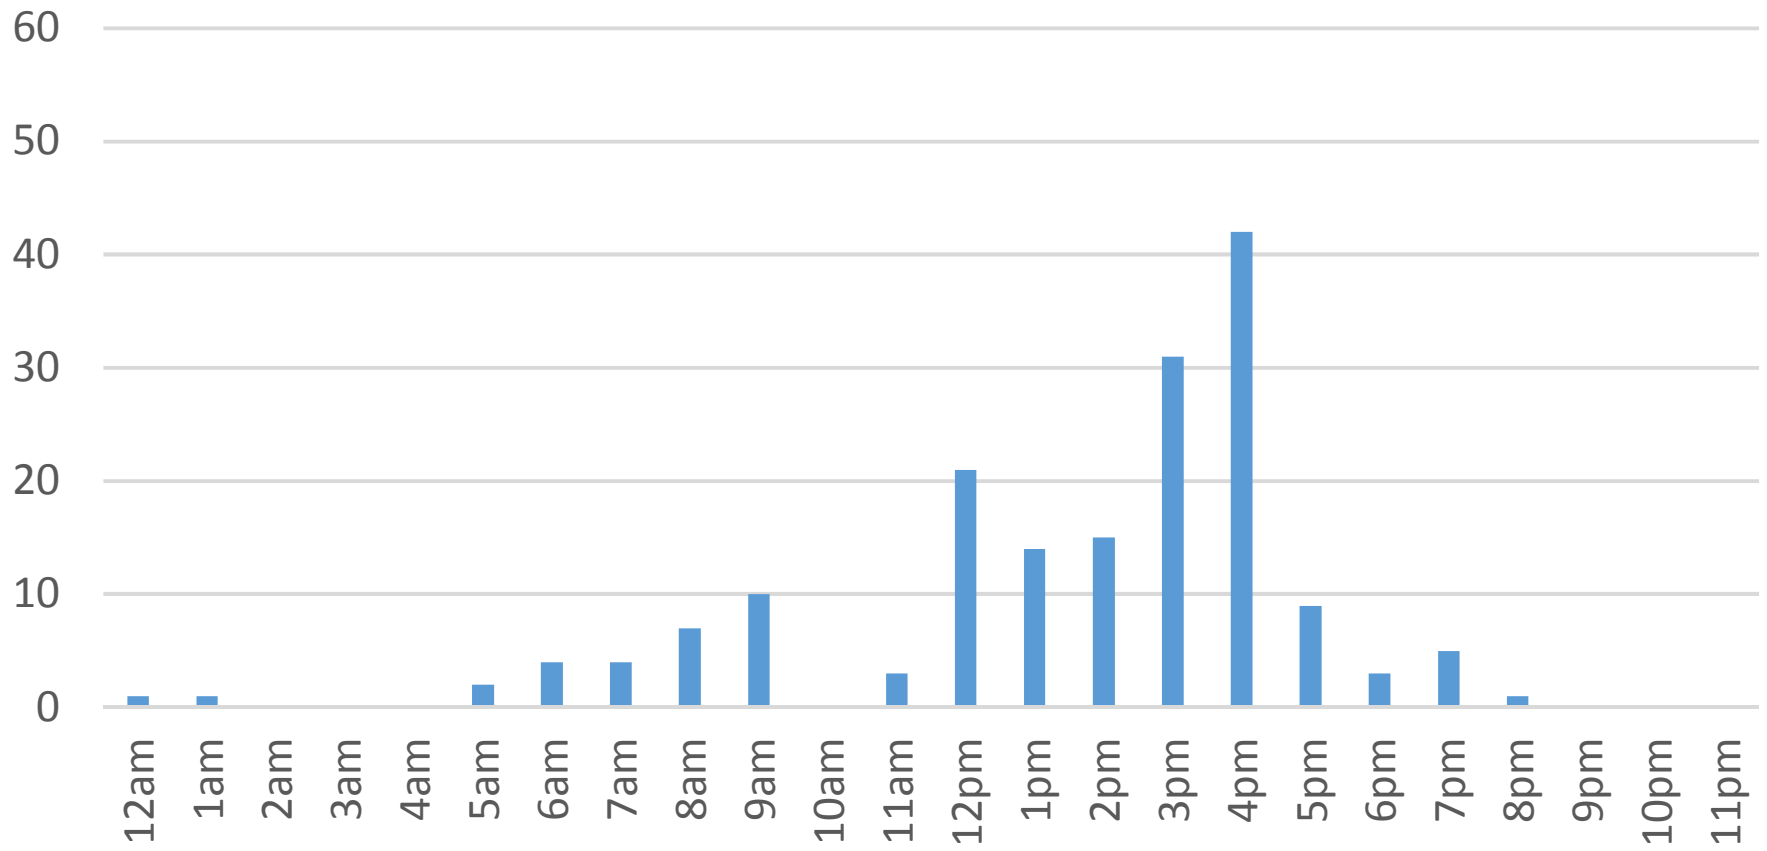

Fever Creek Bridge

Friday, February 12, 2016