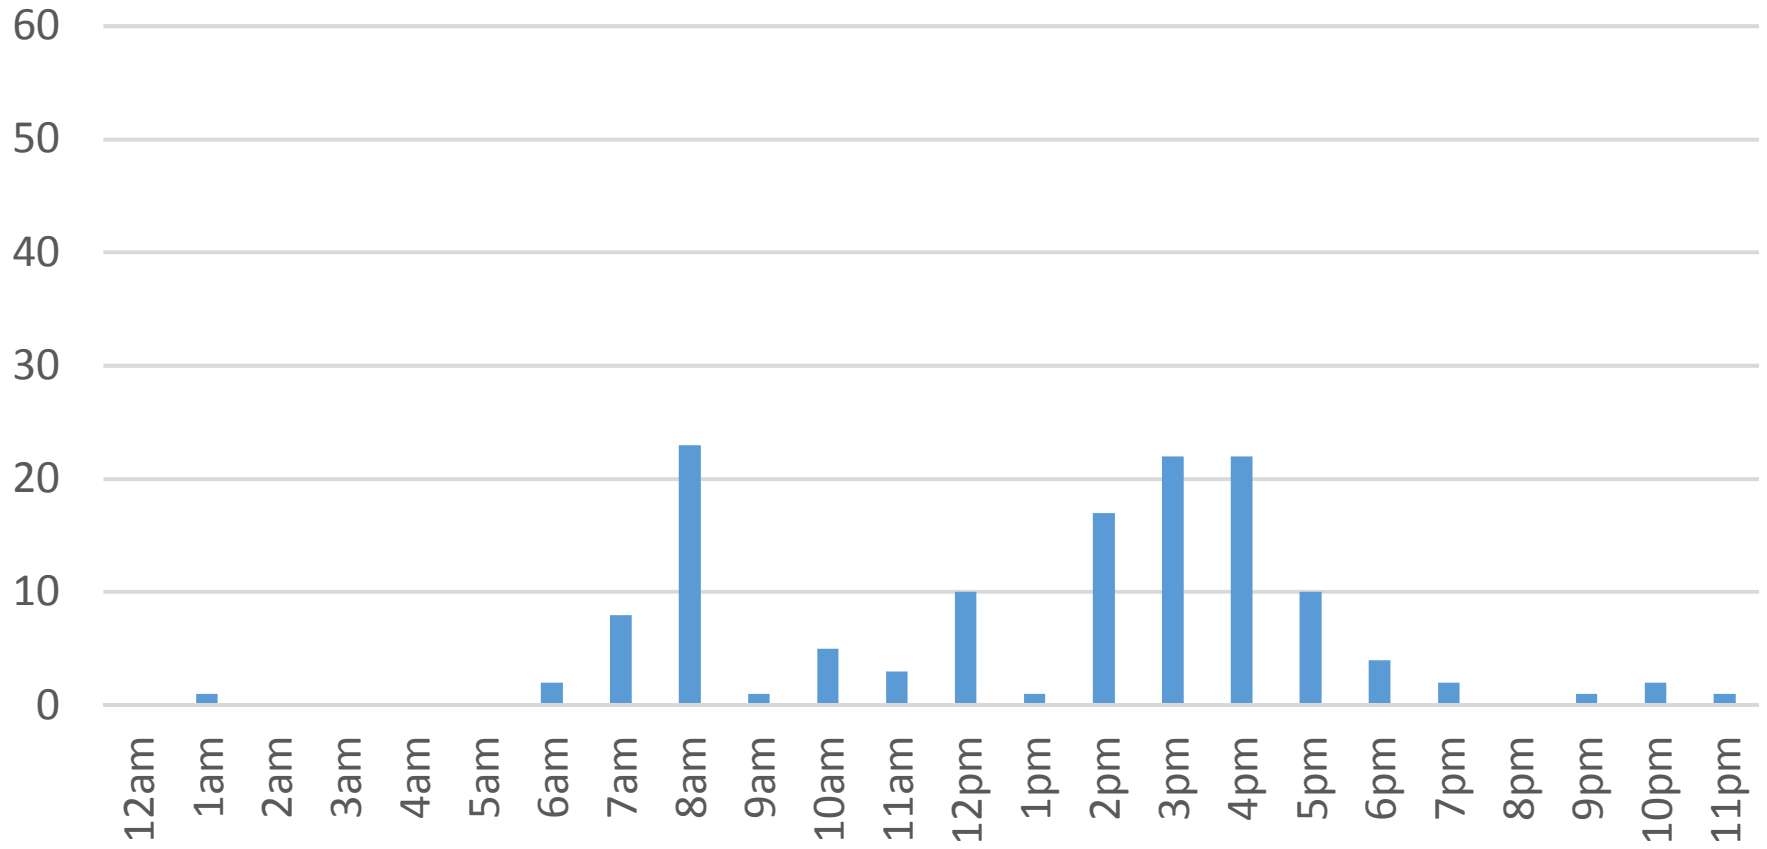

Fever Creek Bridge

Tuesday, February 16, 2016