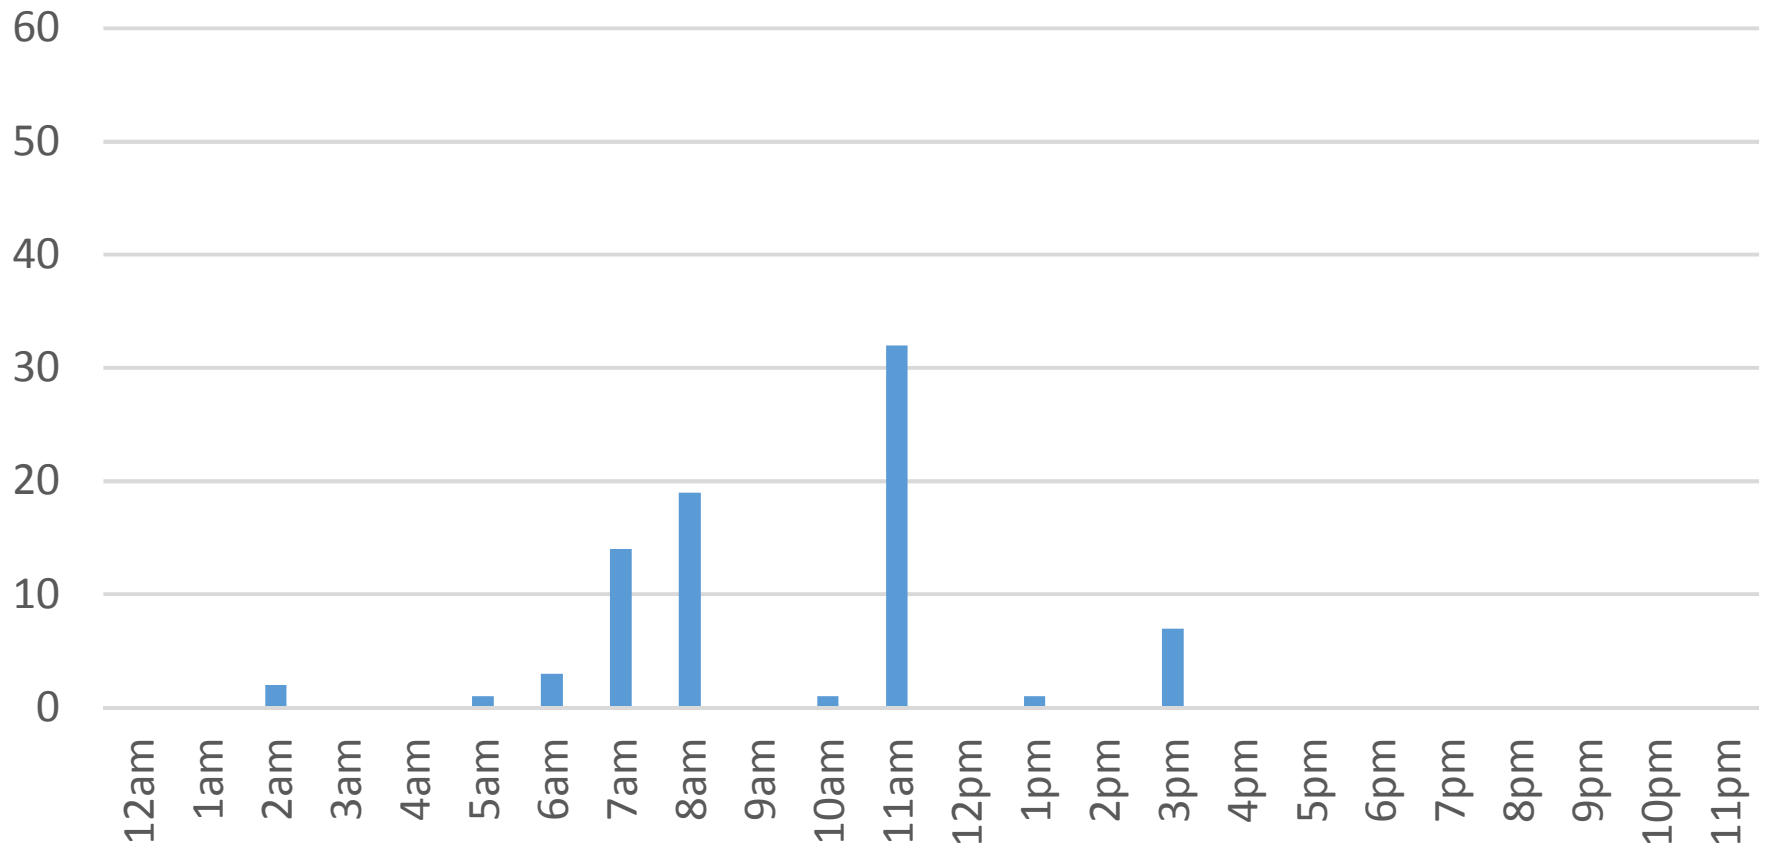

Fever Creek Bridge

Friday, February 19, 2016