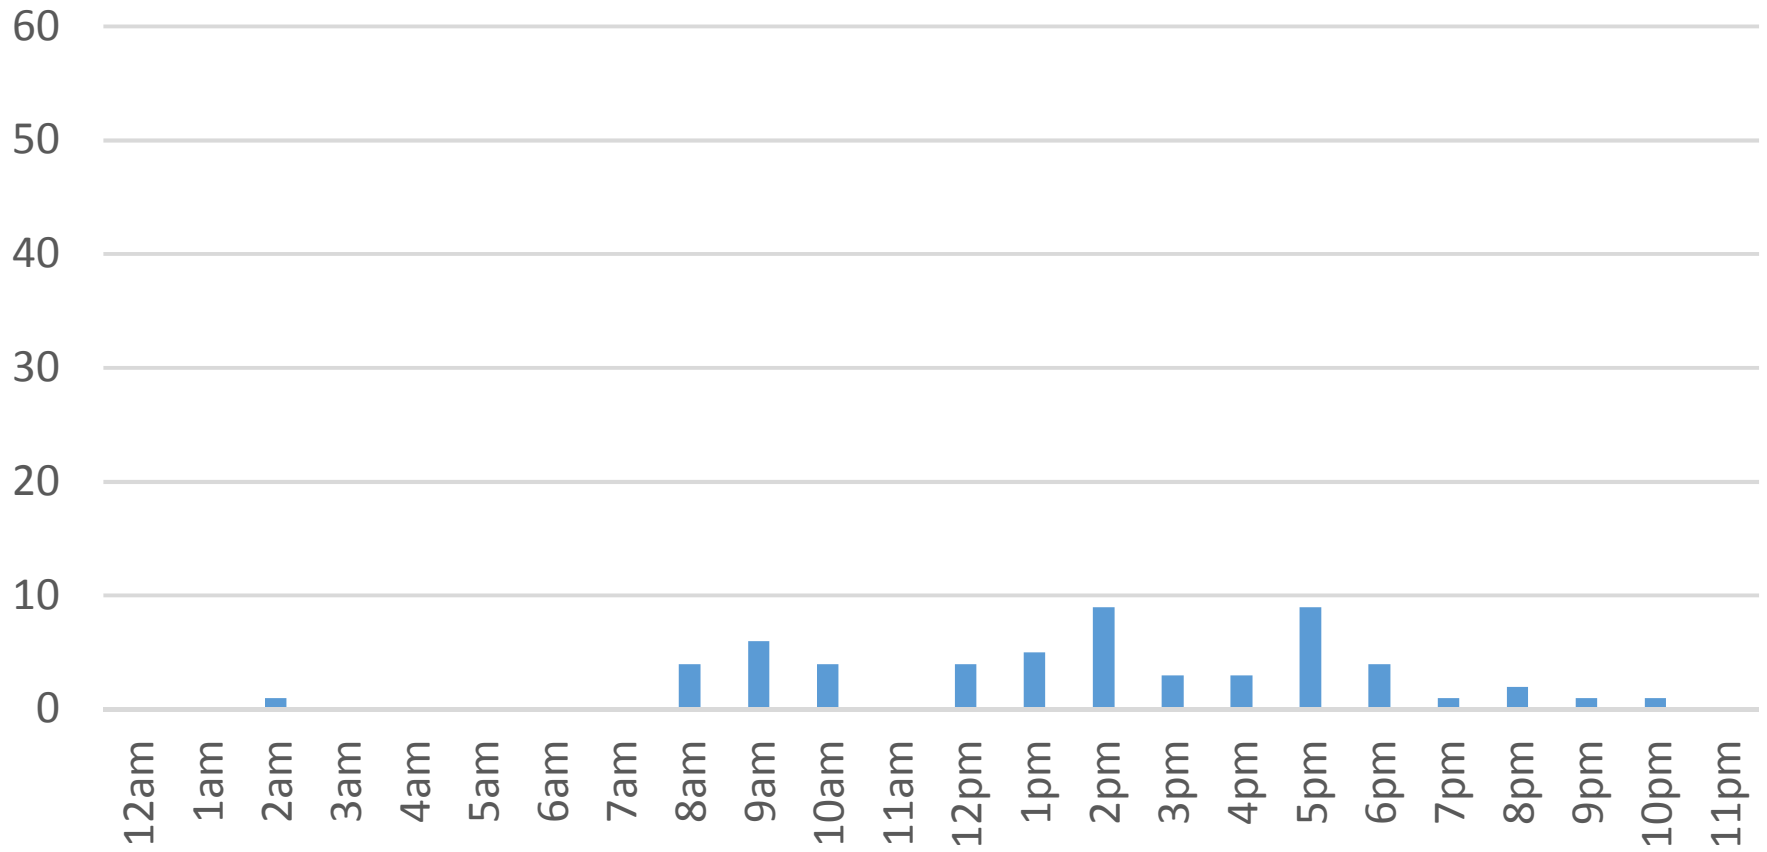

Fever Creek Bridge

Monday, February 15, 2016