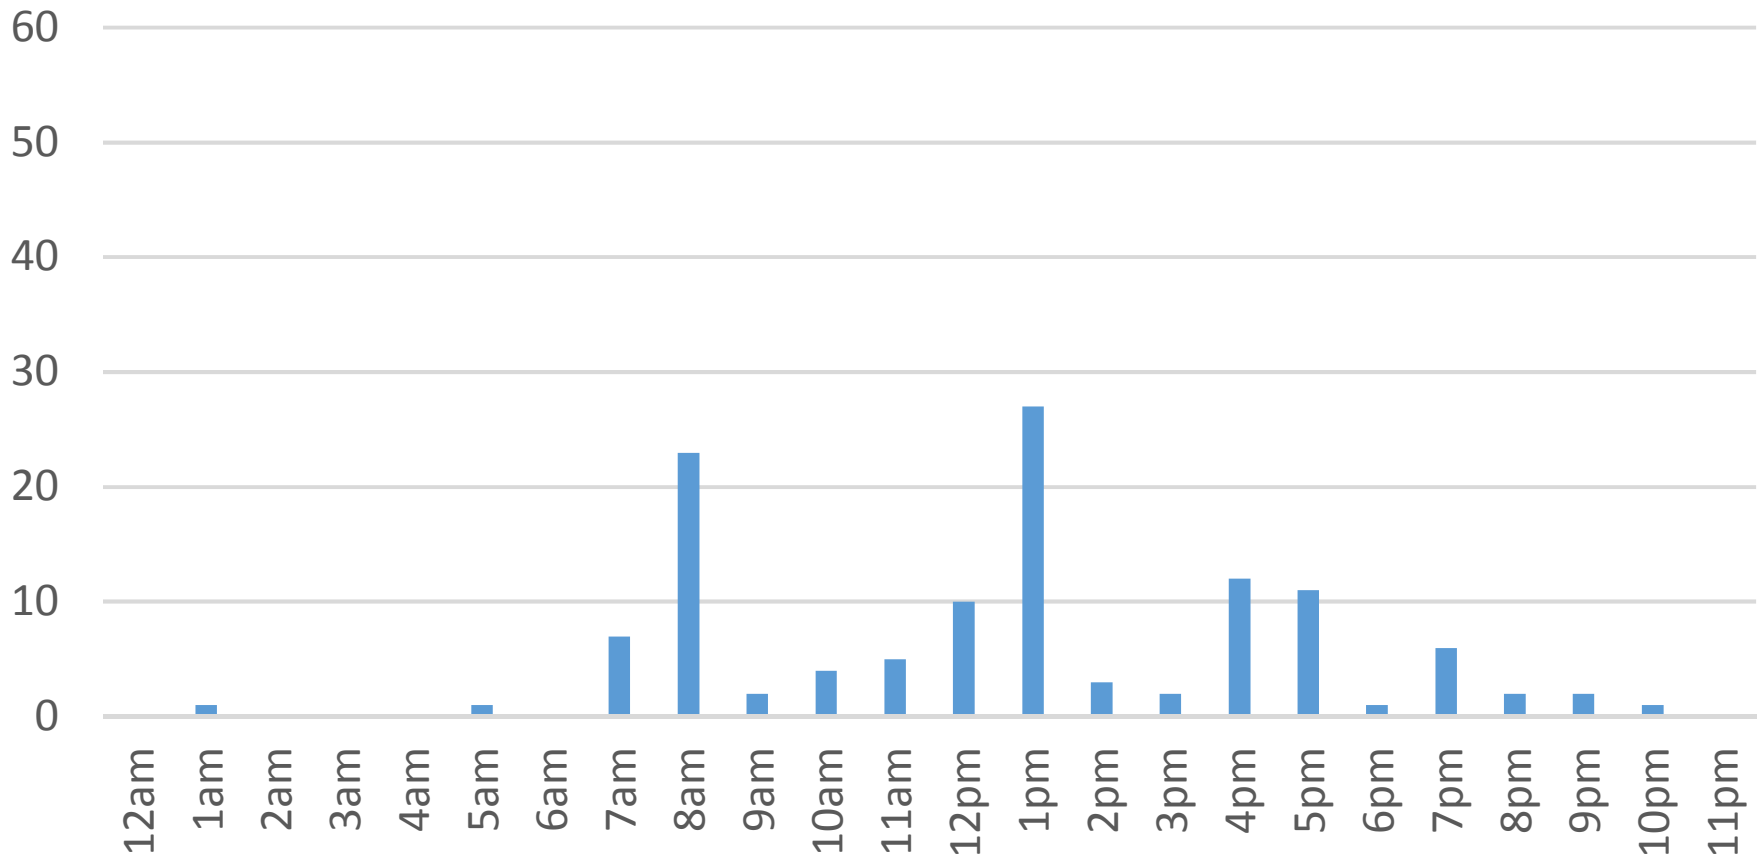

Fever Creek Bridge

Thursday, February 11, 2016