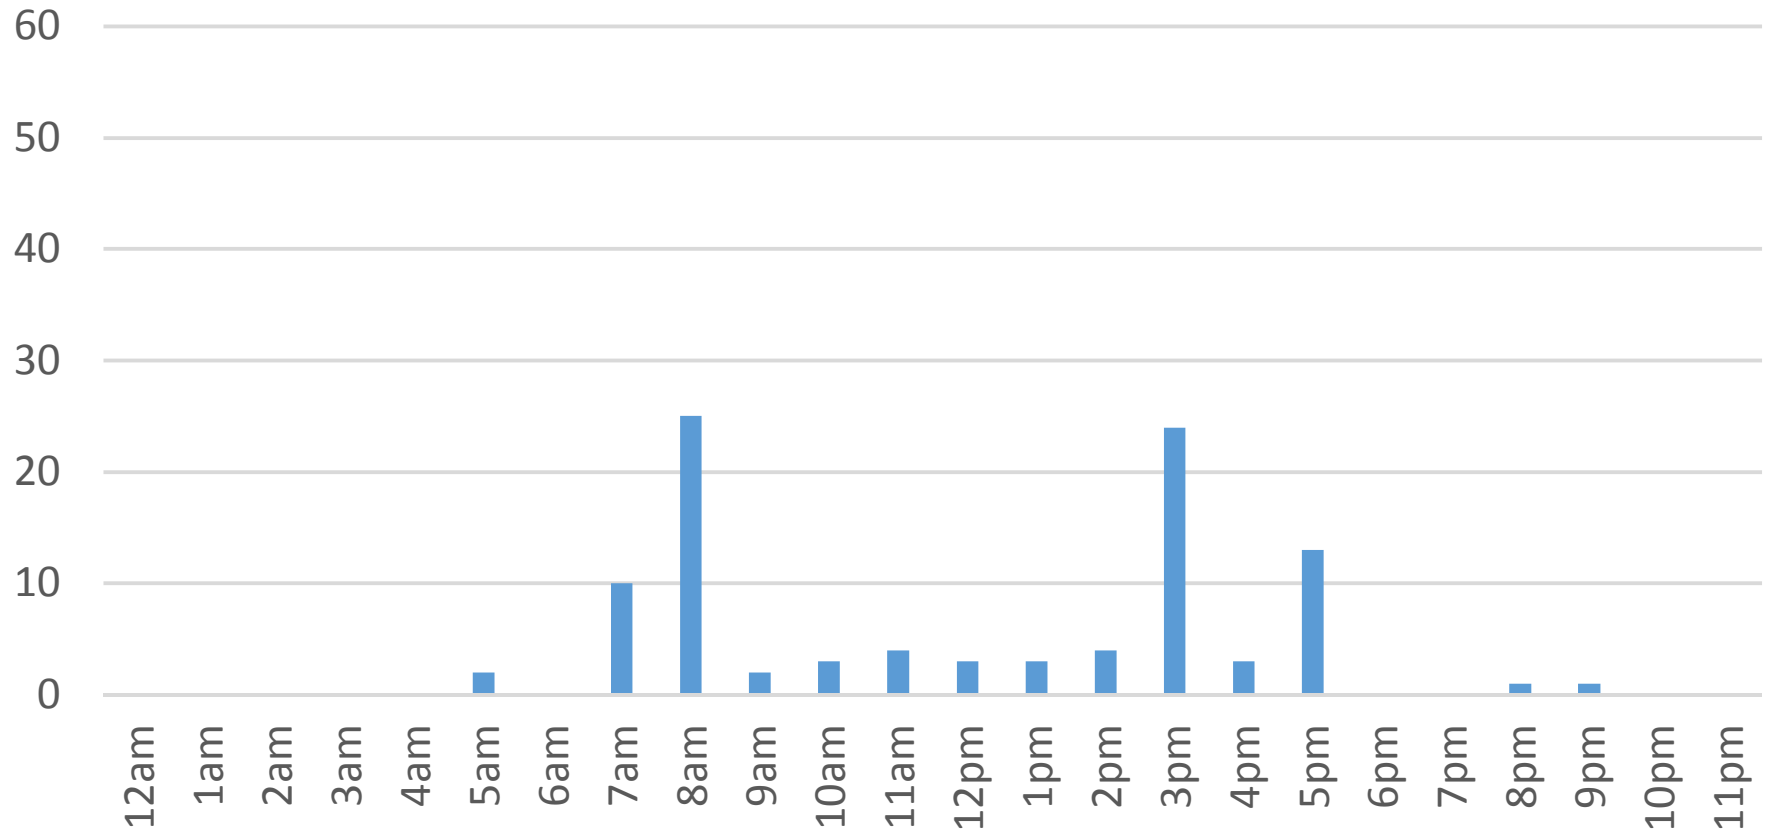

Fever Creek Bridge

Friday, February 05, 2016