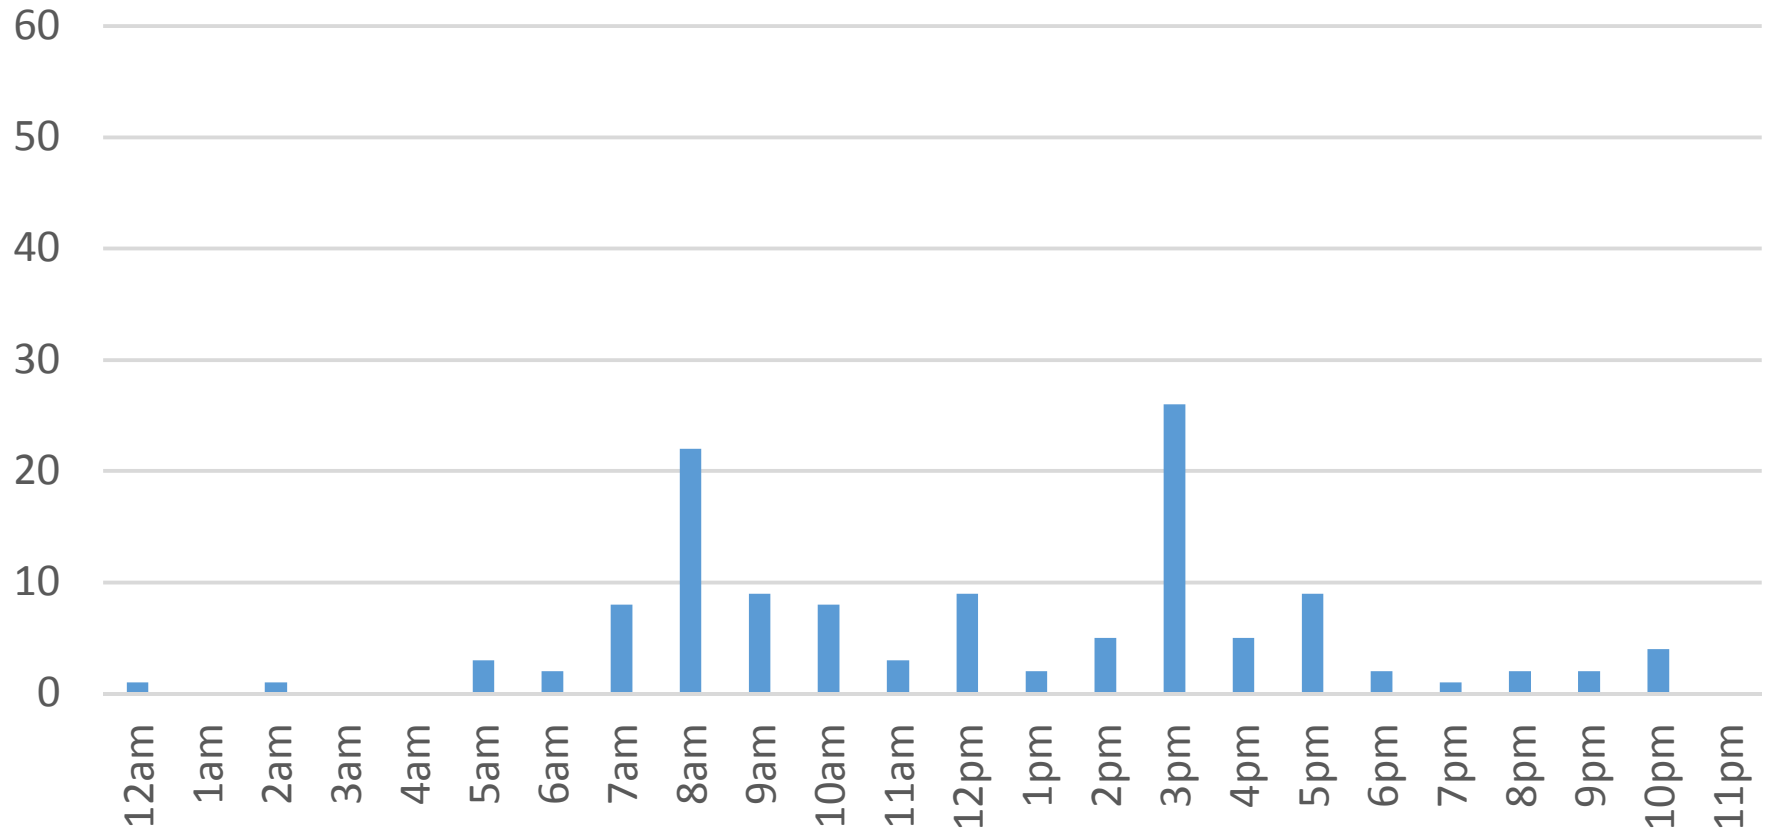

# Fever Creek Bridge

Monday, February 01, 2016