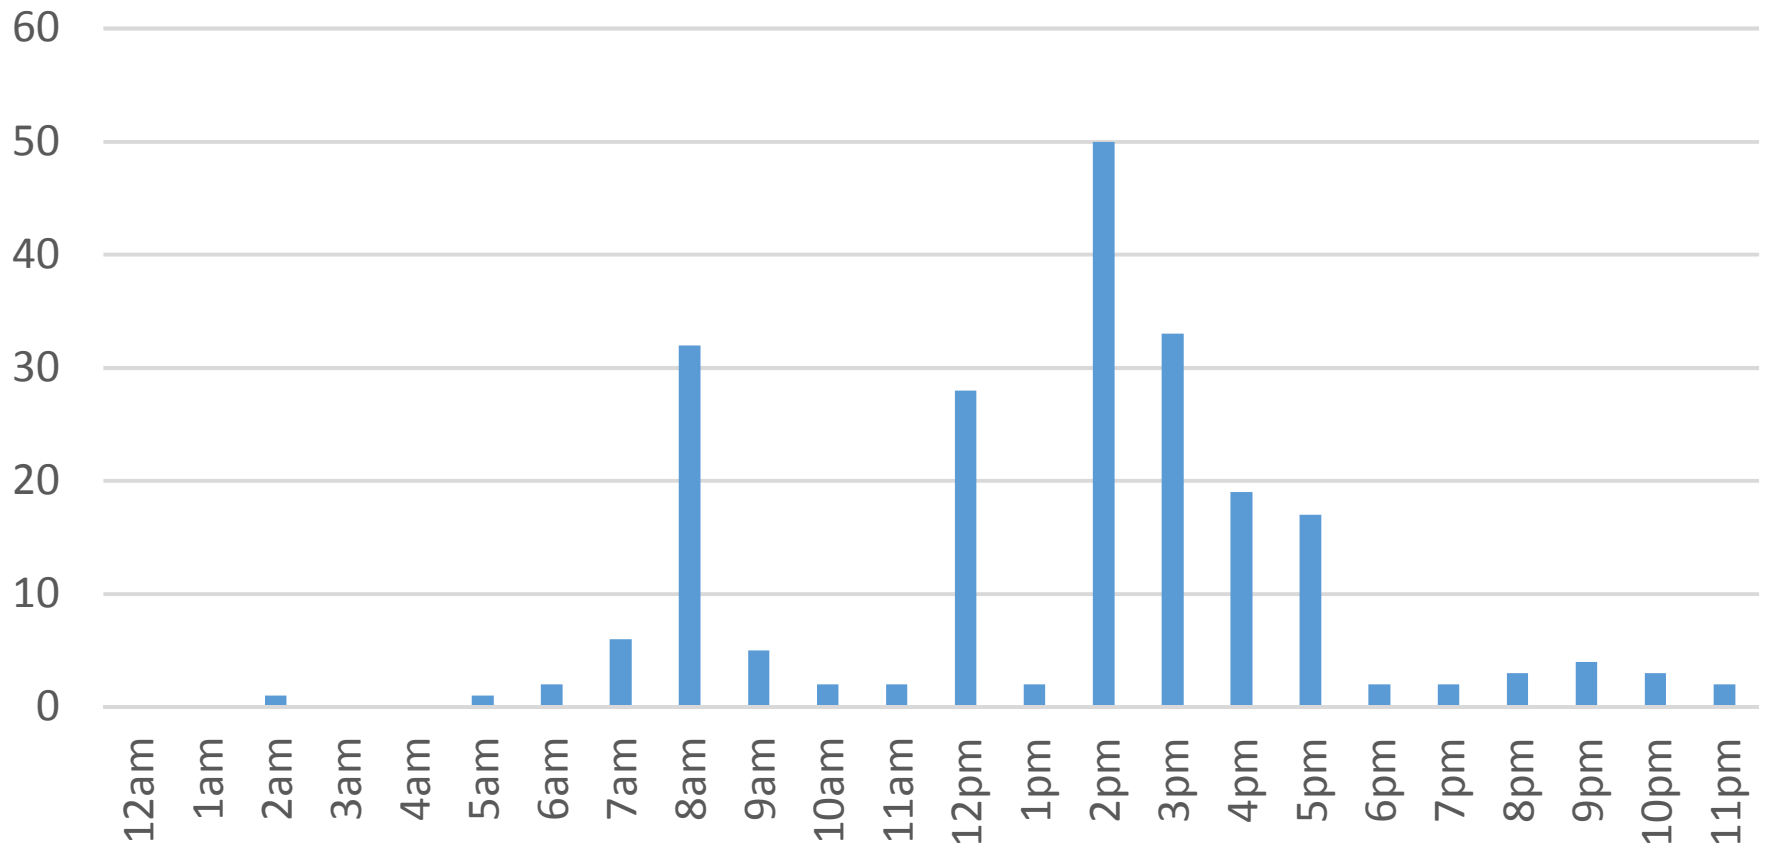

Fever Creek Bridge

Wednesday, February 10, 2016