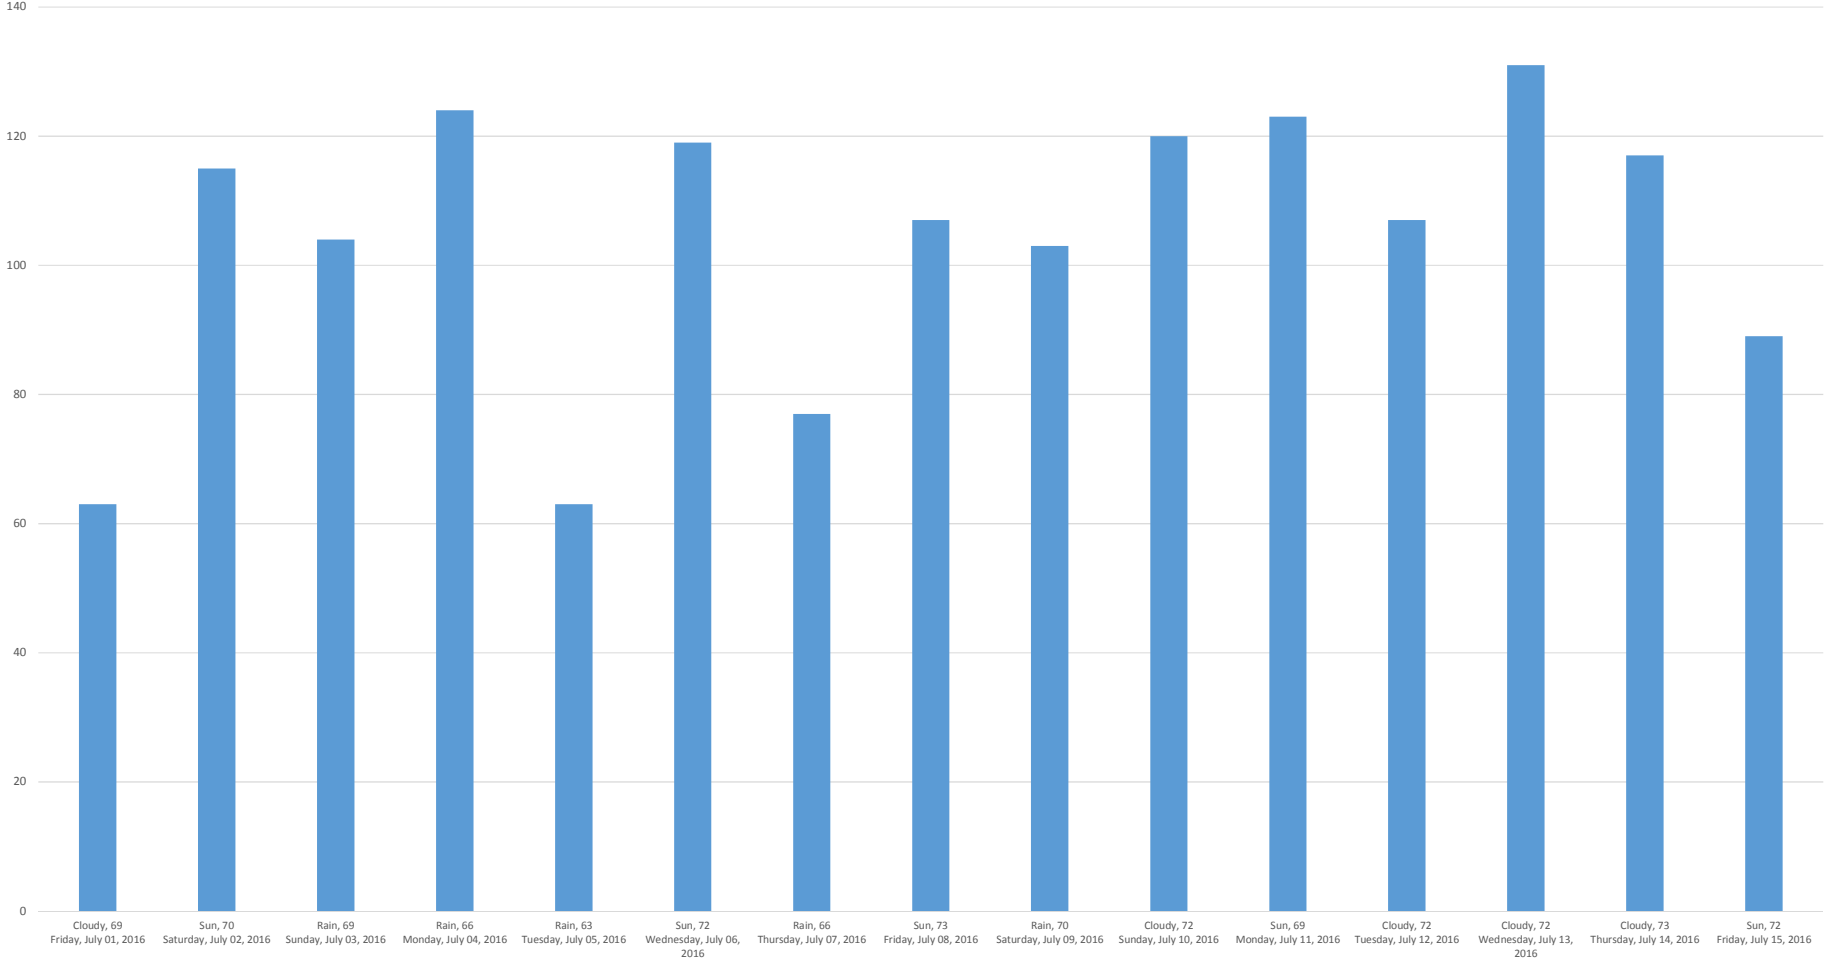

# Fairhaven Park Upper Pavilion Trail Entrance

Friday, July 01, 2016