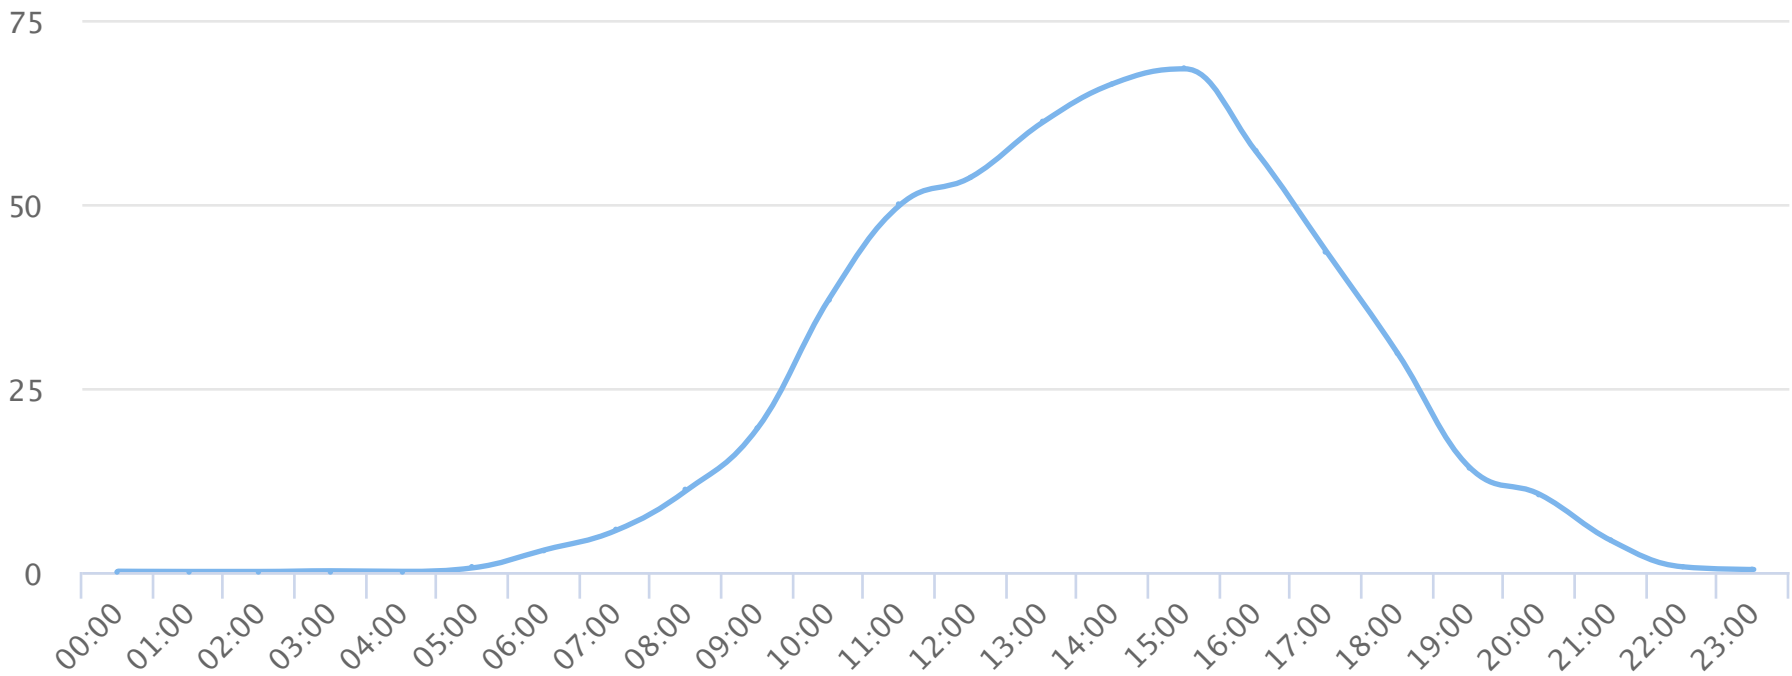

Months of the year

2018-09-26 to 2018-12-31

Monthly averages

Site Name	Average	Median	STDV	Min	Max
Blvd Park Restroom (D)	19,611.0	17,180.0	6,735.0	13,424.0	30,660.0

(D) = divide by 2 applied

Days of the week

2018-09-26 to 2018-12-31

Daily averages

Site Name	Average	Median	STDV	Min	Max
Blvd Park Restroom (D)	531.2	510.1	141.9	384.6	760.1

(D) = divide by 2 applied

Hours of the day

2018-09-26 to 2018-12-31

Hourly averages

Site Name	Average	Median	STDV	Min	Max
Blvd Park Restroom (D)	22.4	10.8	24.5	0.1	68.4

(D) = divide by 2 applied