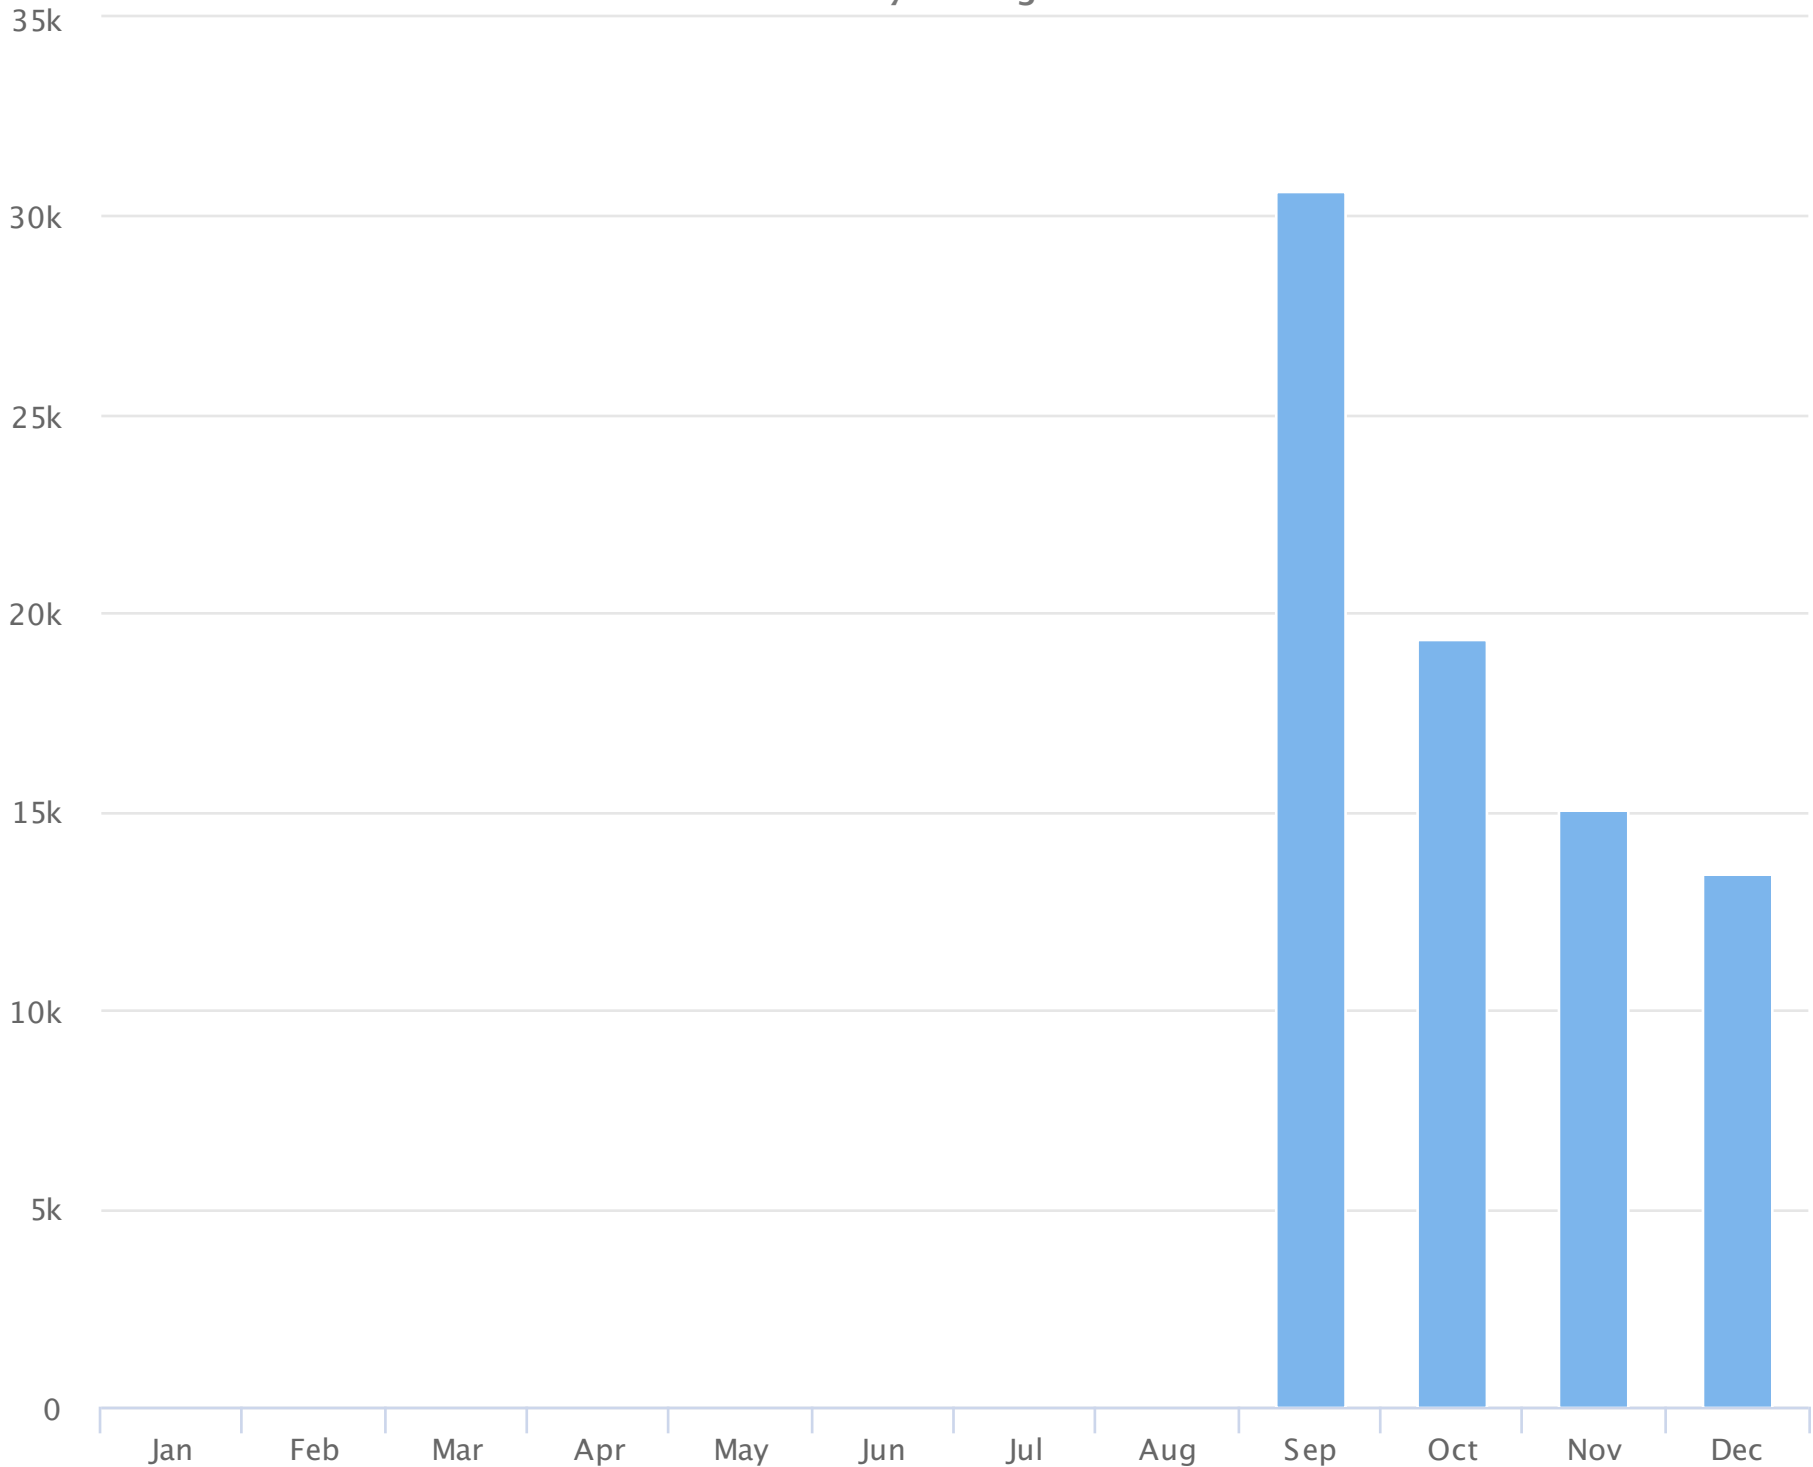

Months of the year

2018-09-26 to 2018-12-31

Monthly averages

Site Name	Average	Median	STDV	Min	Max
Blvd Park Restroom (D)	19,611.0	17,180.0	6,735.0	13,424.0	30,660.0

(D) = divide by 2 applied

Days of the week

2018-09-26 to 2018-12-31

Daily averages

Site Name	Average	Median	STDV	Min	Max
Blvd Park Restroom (D)	531.2	510.1	141.9	384.6	760.1

(D) = divide by 2 applied

Hours of the day

2018-09-26 to 2018-12-31

Hourly averages

Site Name	Average	Median	STDV	Min	Max
Blvd Park Restroom (D)	22.4	10.8	24.5	0.1	68.4

(D) = divide by 2 applied