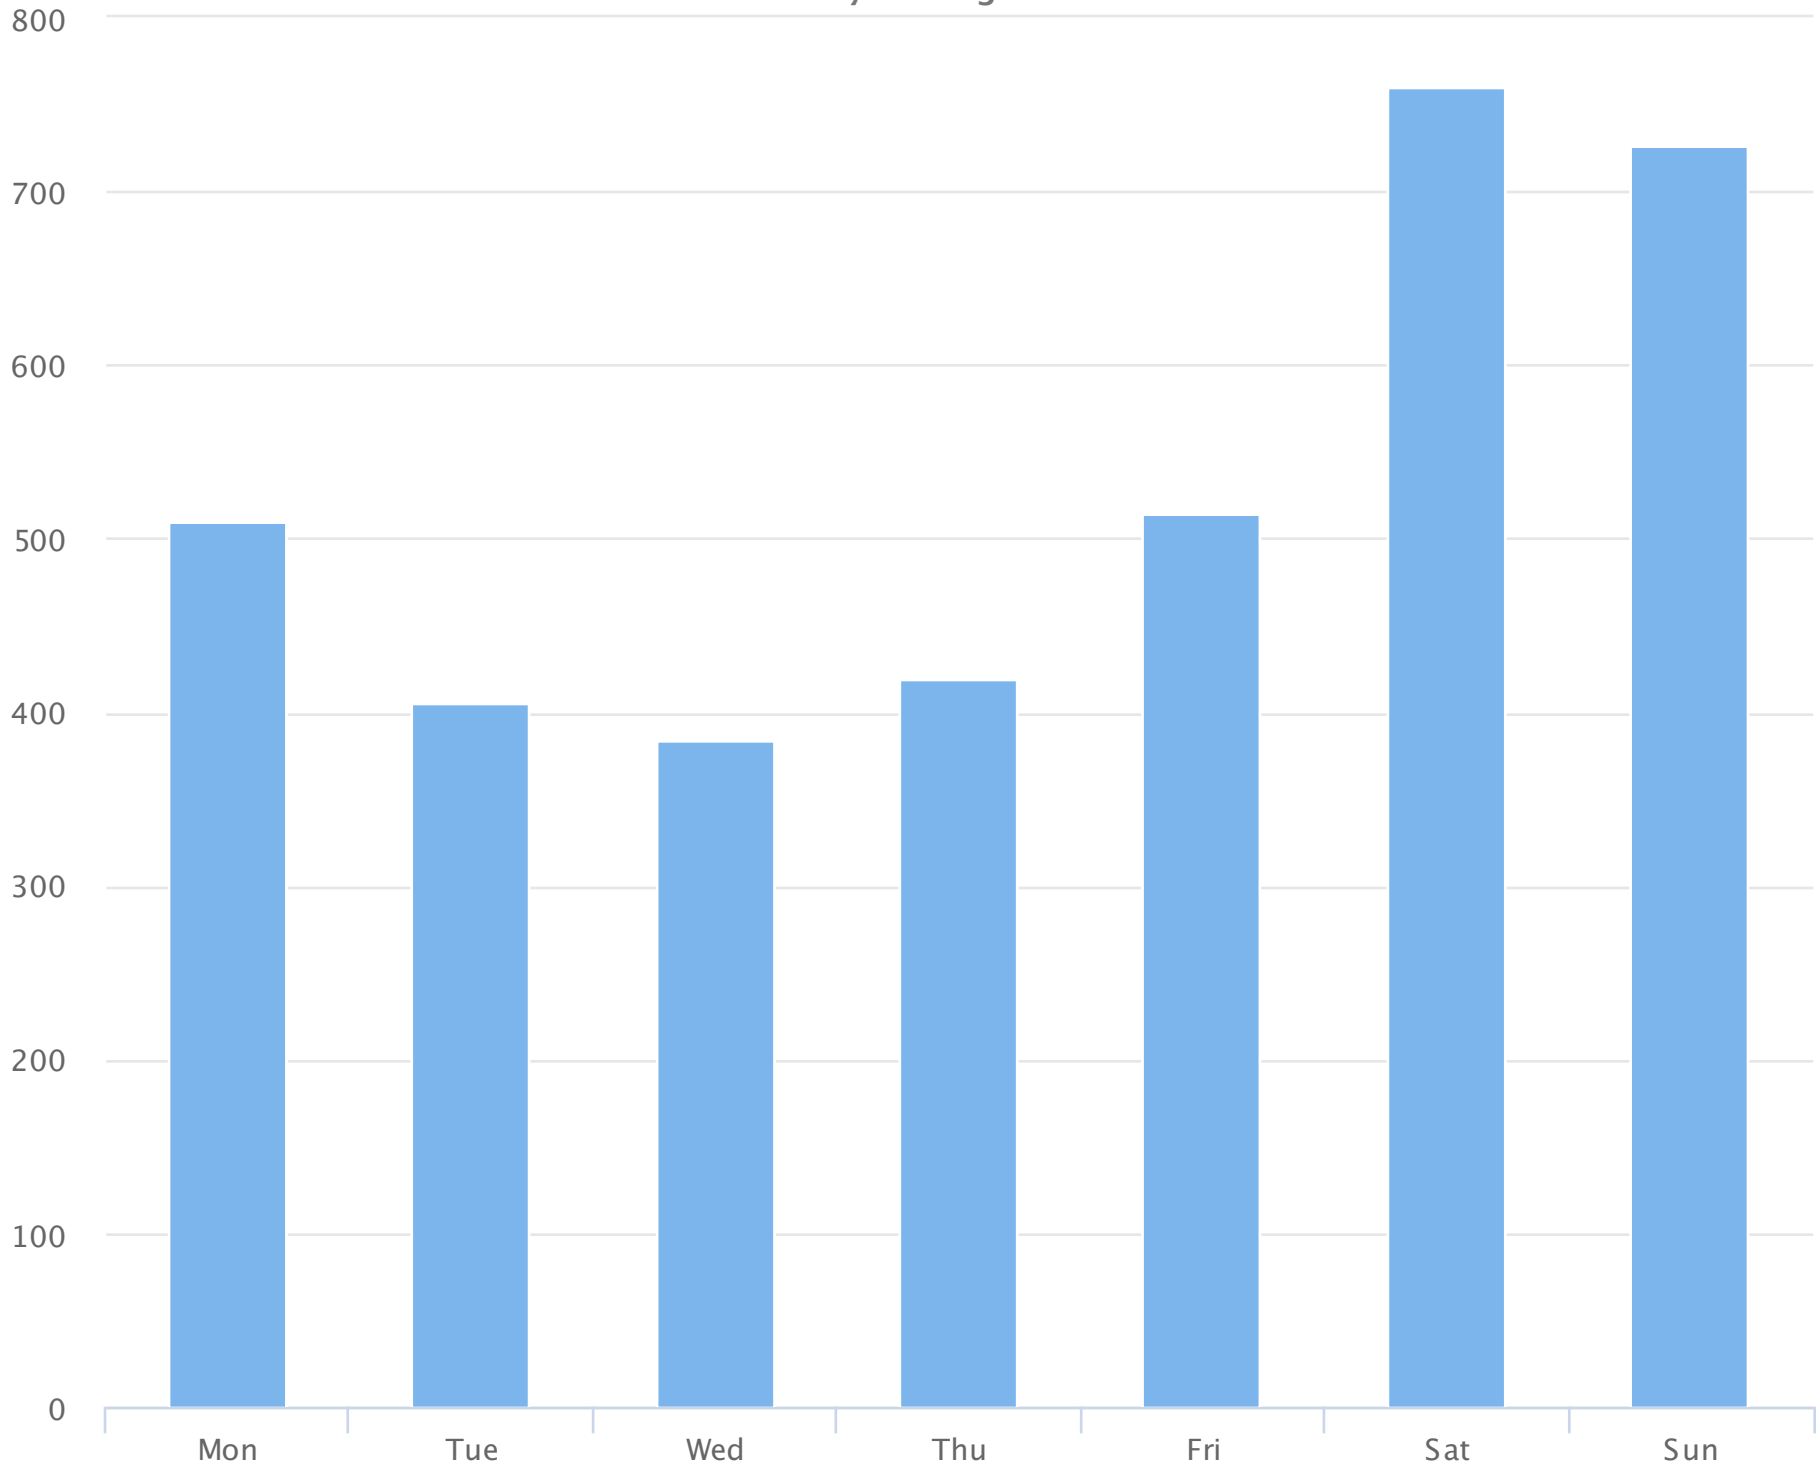

Months of the year

2018-09-26 to 2018-12-31

Monthly averages

Site Name	Average	Median	STDV	Min	Max
Blvd Park Restroom (D)	19,611.0	17,180.0	6,735.0	13,424.0	30,660.0

(D) = divide by 2 applied

Days of the week

2018-09-26 to 2018-12-31

Daily averages

Site Name	Average	Median	STDV	Min	Max
Blvd Park Restroom (D)	531.2	510.1	141.9	384.6	760.1

(D) = divide by 2 applied

Hours of the day

2018-09-26 to 2018-12-31

Hourly averages

Site Name	Average	Median	STDV	Min	Max
Blvd Park Restroom (D)	22.4	10.8	24.5	0.1	68.4

(D) = divide by 2 applied