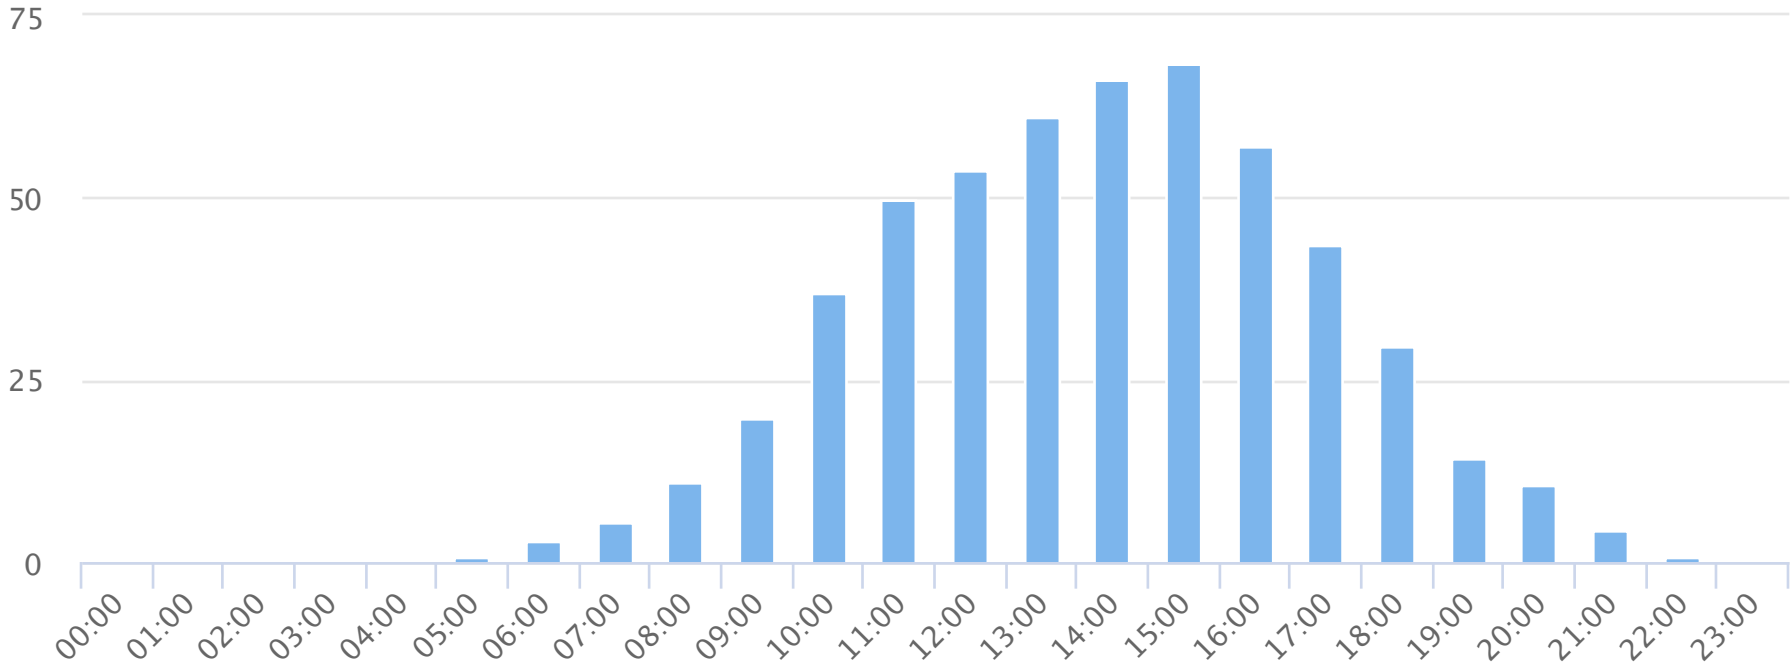

Months of the year

2018-09-26 to 2018-12-31

Monthly averages

Site Name	Average	Median	STDV	Min	Max
Blvd Park Restroom (D)	19,611.0	17,180.0	6,735.0	13,424.0	30,660.0

(D) = divide by 2 applied

Days of the week

2018-09-26 to 2018-12-31

Daily averages

Site Name	Average	Median	STDV	Min	Max
Blvd Park Restroom (D)	531.2	510.1	141.9	384.6	760.1

(D) = divide by 2 applied

Hours of the day

2018-09-26 to 2018-12-31

Hourly averages

Site Name	Average	Median	STDV	Min	Max
Blvd Park Restroom (D)	22.4	10.8	24.5	0.1	68.4

(D) = divide by 2 applied