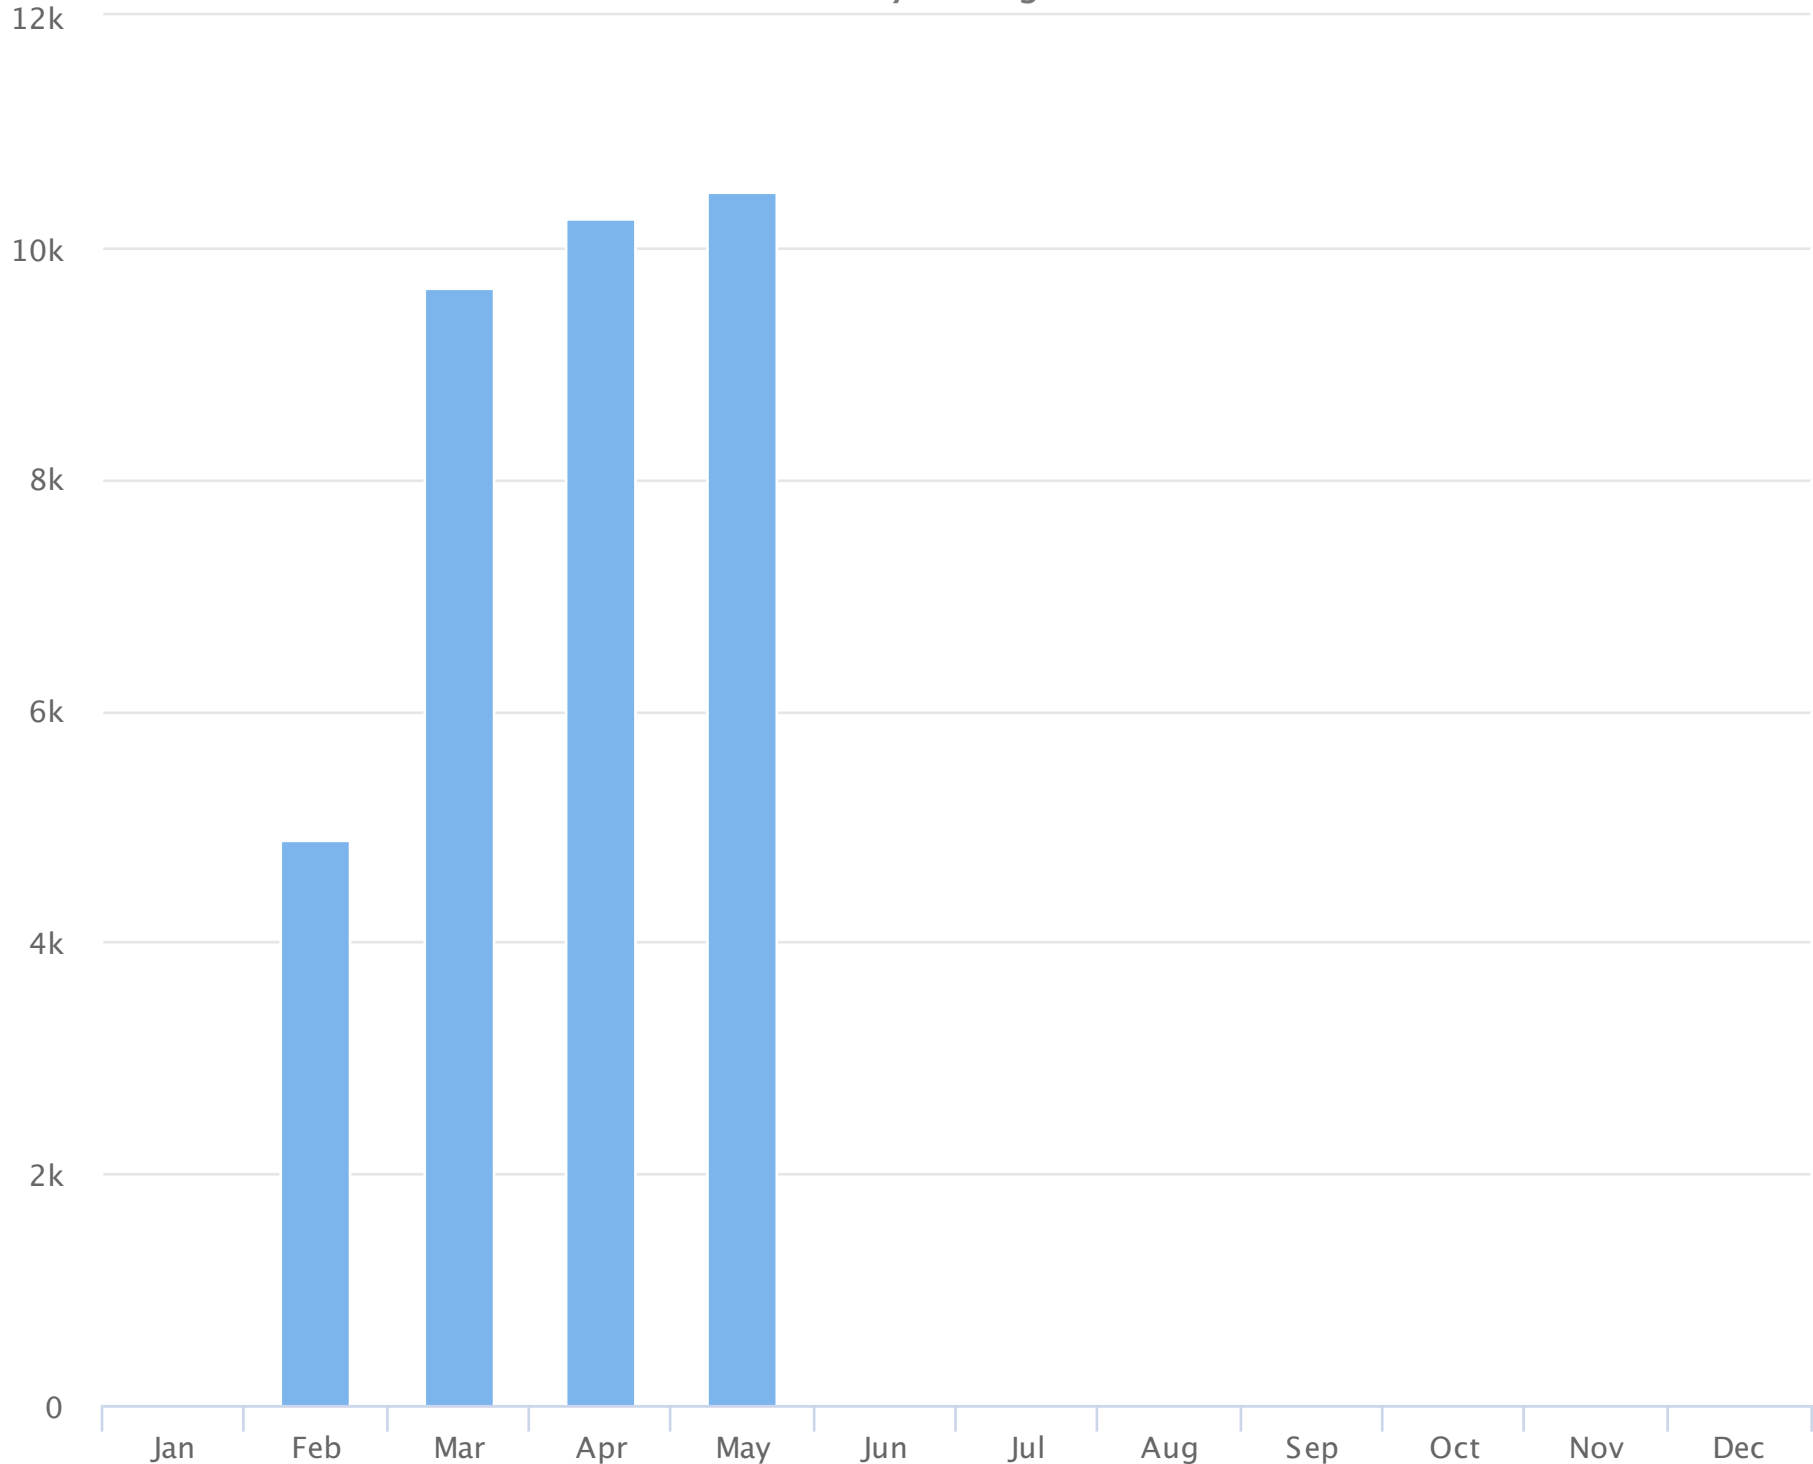

Months of the year

2019-01-01 to 2019-05-02

Monthly averages

| Site Name | Average | Median | STDV | Min | Max |
|-----------------------|---------|---------|---------|---------|----------|
| Cornwall Bridge North | 7,052.9 | 9,658.0 | 4,080.0 | 4,876.7 | 10,478.0 |

Days of the week

2019-01-01 to 2019-05-02

Daily averages

| Site Name | Average | Median | STDV | Min | Max |
|-----------------------|---------|--------|------|-------|-------|
| Cornwall Bridge North | 301.4 | 290.1 | 46.3 | 238.2 | 371.8 |

Hours of the day

2019-01-01 to 2019-05-02

Hourly averages

| Site Name | Average | Median | STDV | Min | Max |
|-----------------------|---------|--------|------|-----|------|
| Cornwall Bridge North | 12.6 | 6.9 | 13.3 | 0.1 | 34.9 |