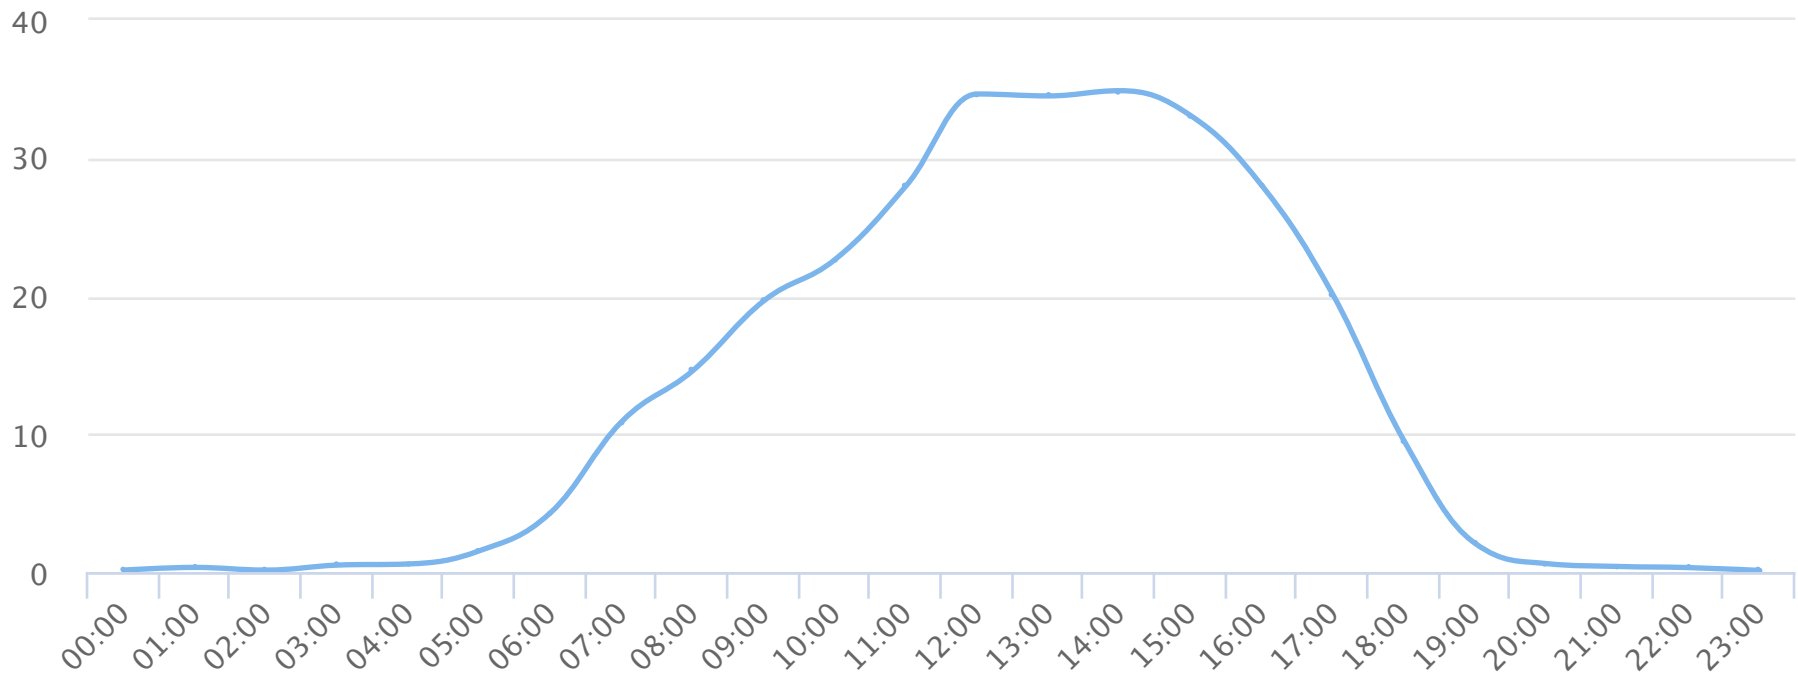

Days of the week

2019-01-01 to 2019-05-02

Daily averages

| Site Name | Average | Median | STDV | Min | Max |
|-----------------------|---------|--------|------|-------|-------|
| Cornwall Bridge North | 301.4 | 290.1 | 46.3 | 238.2 | 371.8 |

Hours of the day

2019-01-01 to 2019-05-02

Hourly averages

| Site Name | Average | Median | STDV | Min | Max |
|-----------------------|---------|--------|------|-----|------|
| Cornwall Bridge North | 12.6 | 6.9 | 13.3 | 0.1 | 34.9 |