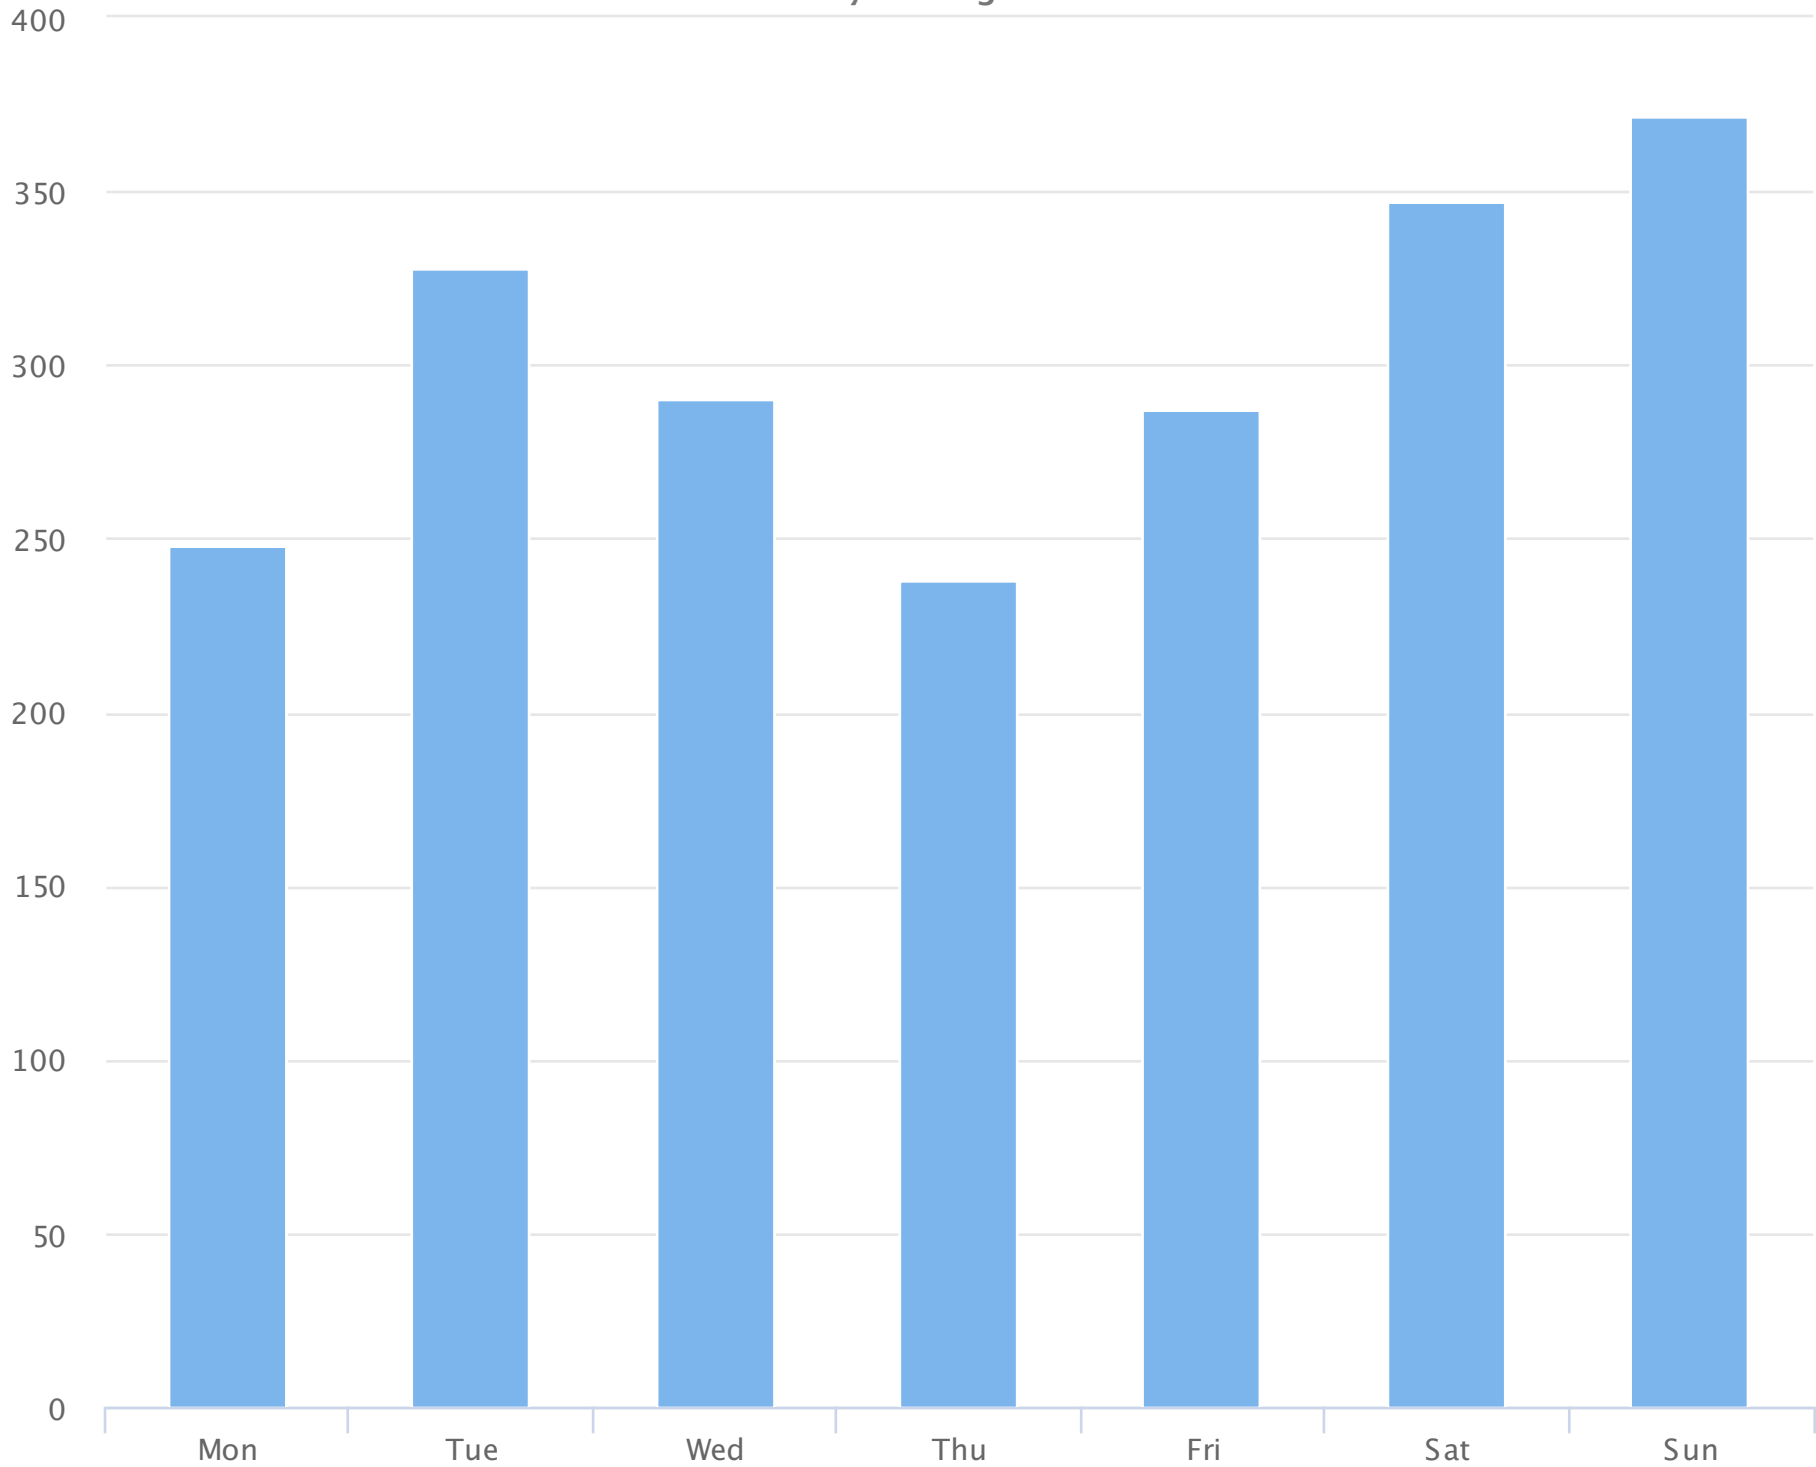

Months of the year

2019-01-01 to 2019-05-02

Monthly averages

| Site Name | Average | Median | STDV | Min | Max |
|-----------------------|---------|---------|---------|---------|----------|
| Cornwall Bridge North | 7,052.9 | 9,658.0 | 4,080.0 | 4,876.7 | 10,478.0 |

Days of the week

2019-01-01 to 2019-05-02

Daily averages

| Site Name | Average | Median | STDV | Min | Max |
|-----------------------|---------|--------|------|-------|-------|
| Cornwall Bridge North | 301.4 | 290.1 | 46.3 | 238.2 | 371.8 |

Hours of the day

2019-01-01 to 2019-05-02

Hourly averages

| Site Name | Average | Median | STDV | Min | Max |
|-----------------------|---------|--------|------|-----|------|
| Cornwall Bridge North | 12.6 | 6.9 | 13.3 | 0.1 | 34.9 |