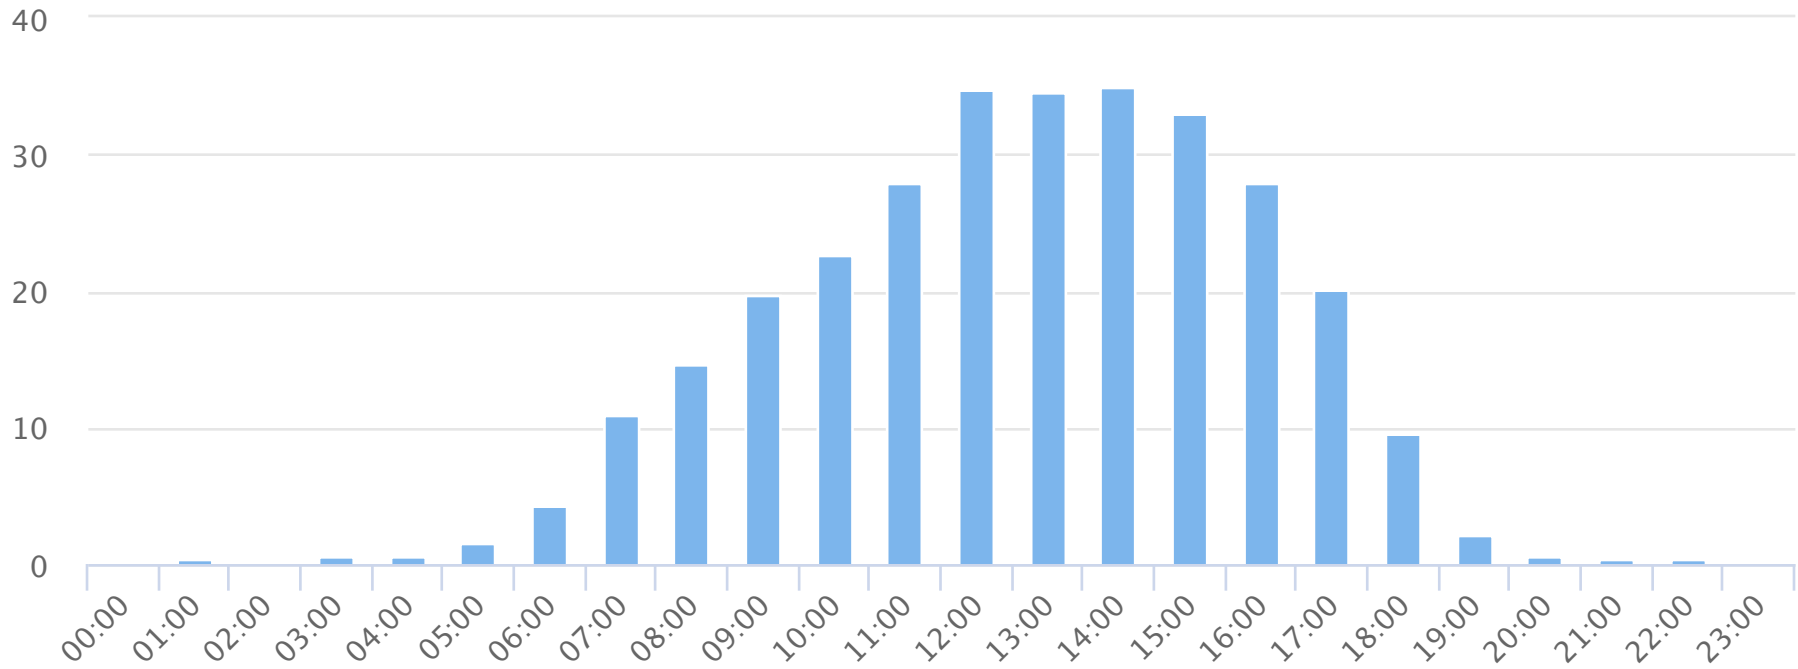

Days of the week

2019-01-01 to 2019-05-02

Daily averages

| Site Name | Average | Median | STDV | Min | Max |
|-----------------------|---------|--------|------|-------|-------|
| Cornwall Bridge North | 301.4 | 290.1 | 46.3 | 238.2 | 371.8 |

Hours of the day

2019-01-01 to 2019-05-02

Hourly averages

| Site Name | Average | Median | STDV | Min | Max |
|-----------------------|---------|--------|------|-----|------|
| Cornwall Bridge North | 12.6 | 6.9 | 13.3 | 0.1 | 34.9 |