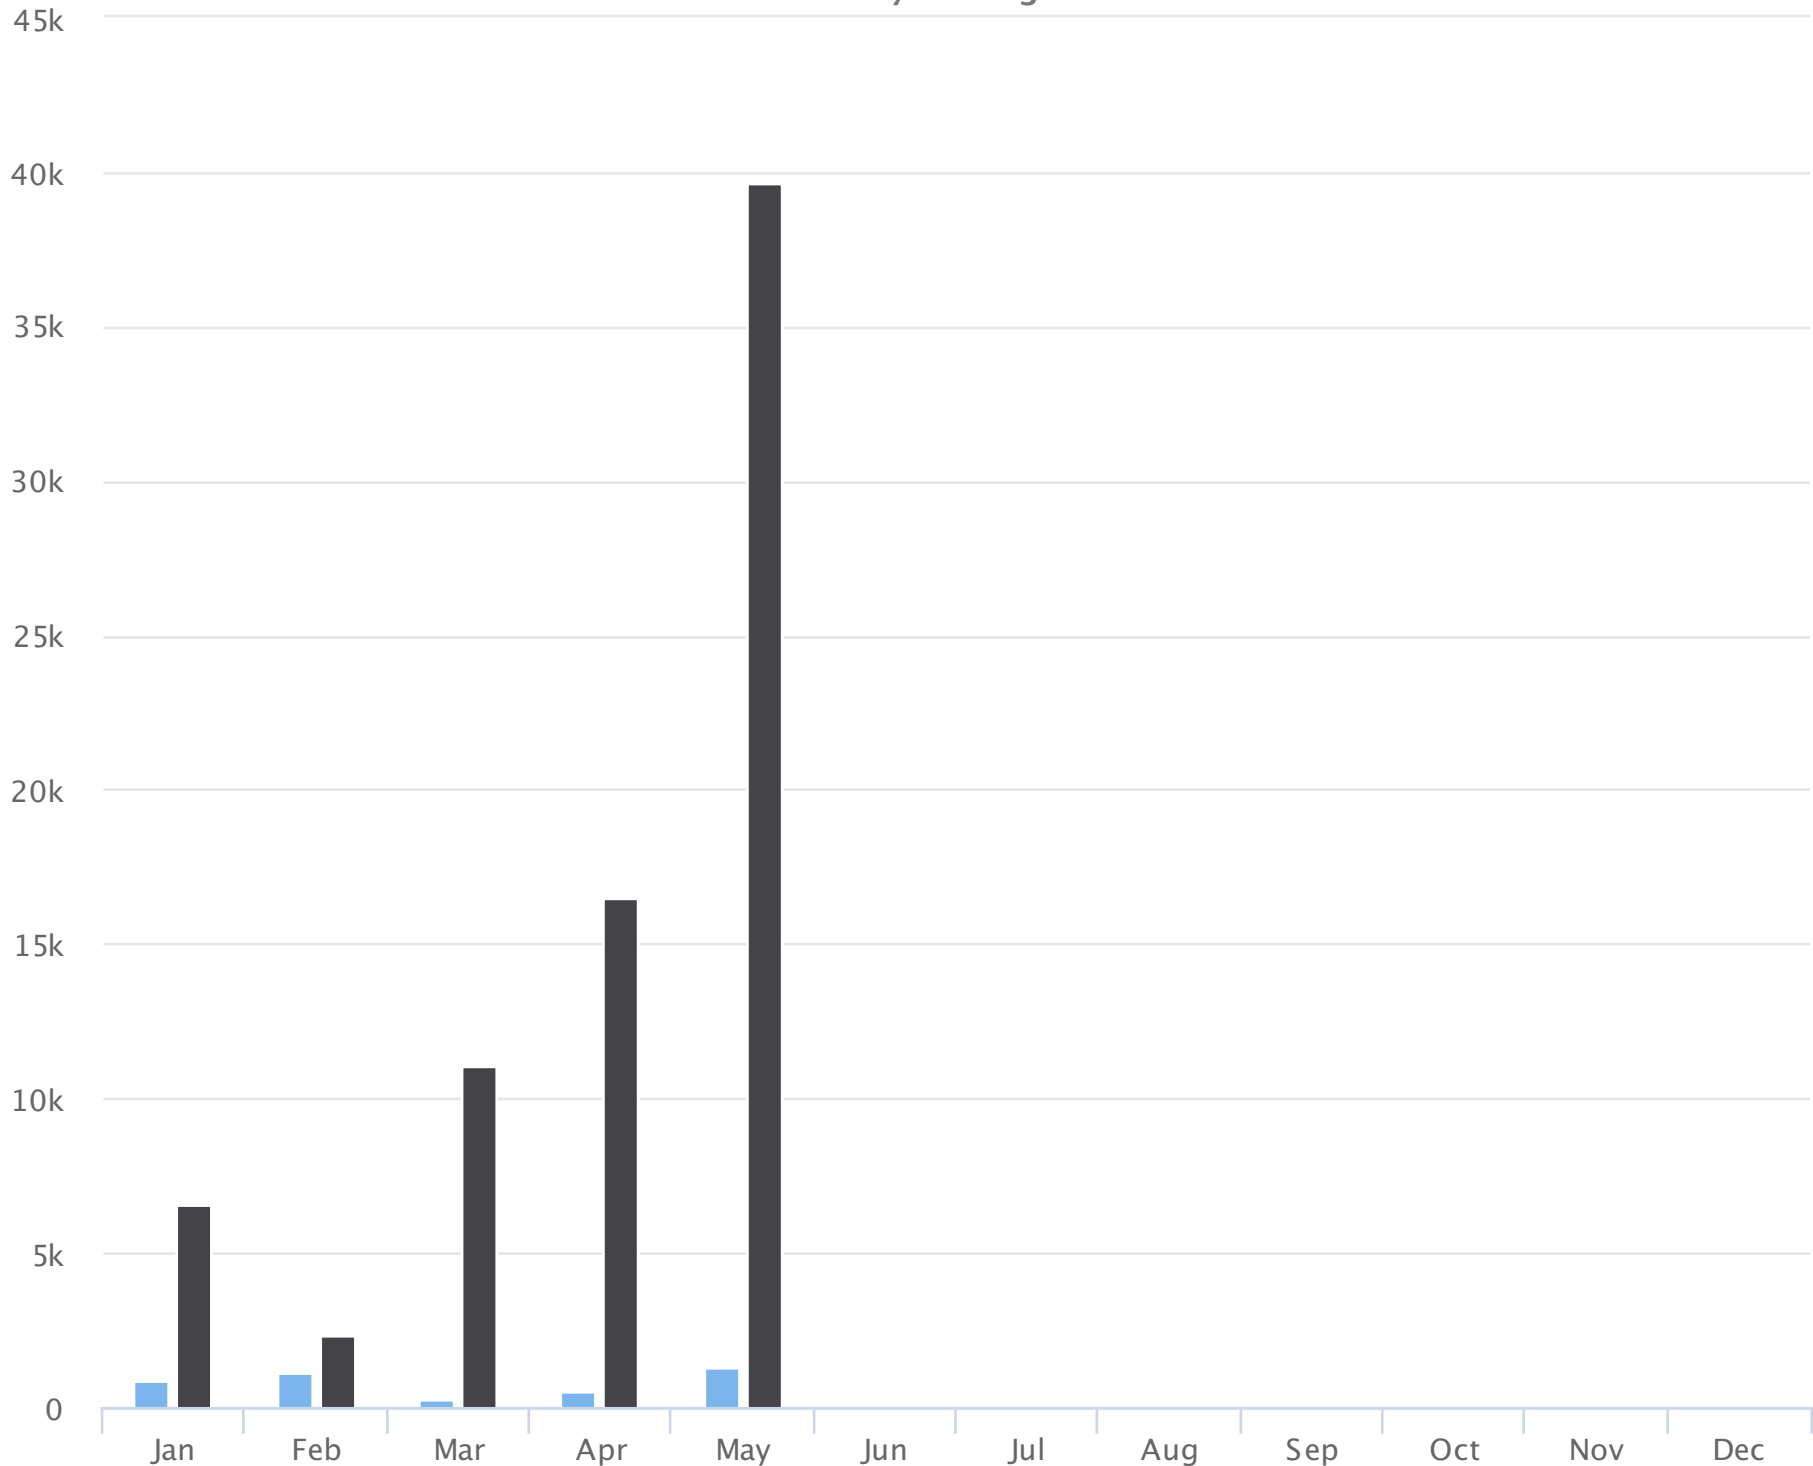

# Months of the year

2019-01-01 to 2019-05-02

Monthly averages

Site Name	Average	Median	STDV	Min	Max
Civic Field Main Gates	825.2	898.0	366.3	296.0	1,271.0
Civic Field West Gate	15,205.0	11,069.0	13,101.1	2,289.0	39,649.0

# Days of the week

2019-01-01 to 2019-05-02

Daily averages

Site Name	Average	Median	STDV	Min	Max
Civic Field Main Gates	23.8	26.9	8.3	8.6	33.8
Civic Field West Gate	331.8	273.3	153.9	156.7	617.6

# Hours of the day

2019-01-01 to 2019-05-02

Hourly averages

Site Name	Average	Median	STDV	Min	Max
Civic Field Main Gates	1.2	1.3	0.9	0.0	2.8
Civic Field West Gate	17.5	18.5	12.4	0.1	37.8