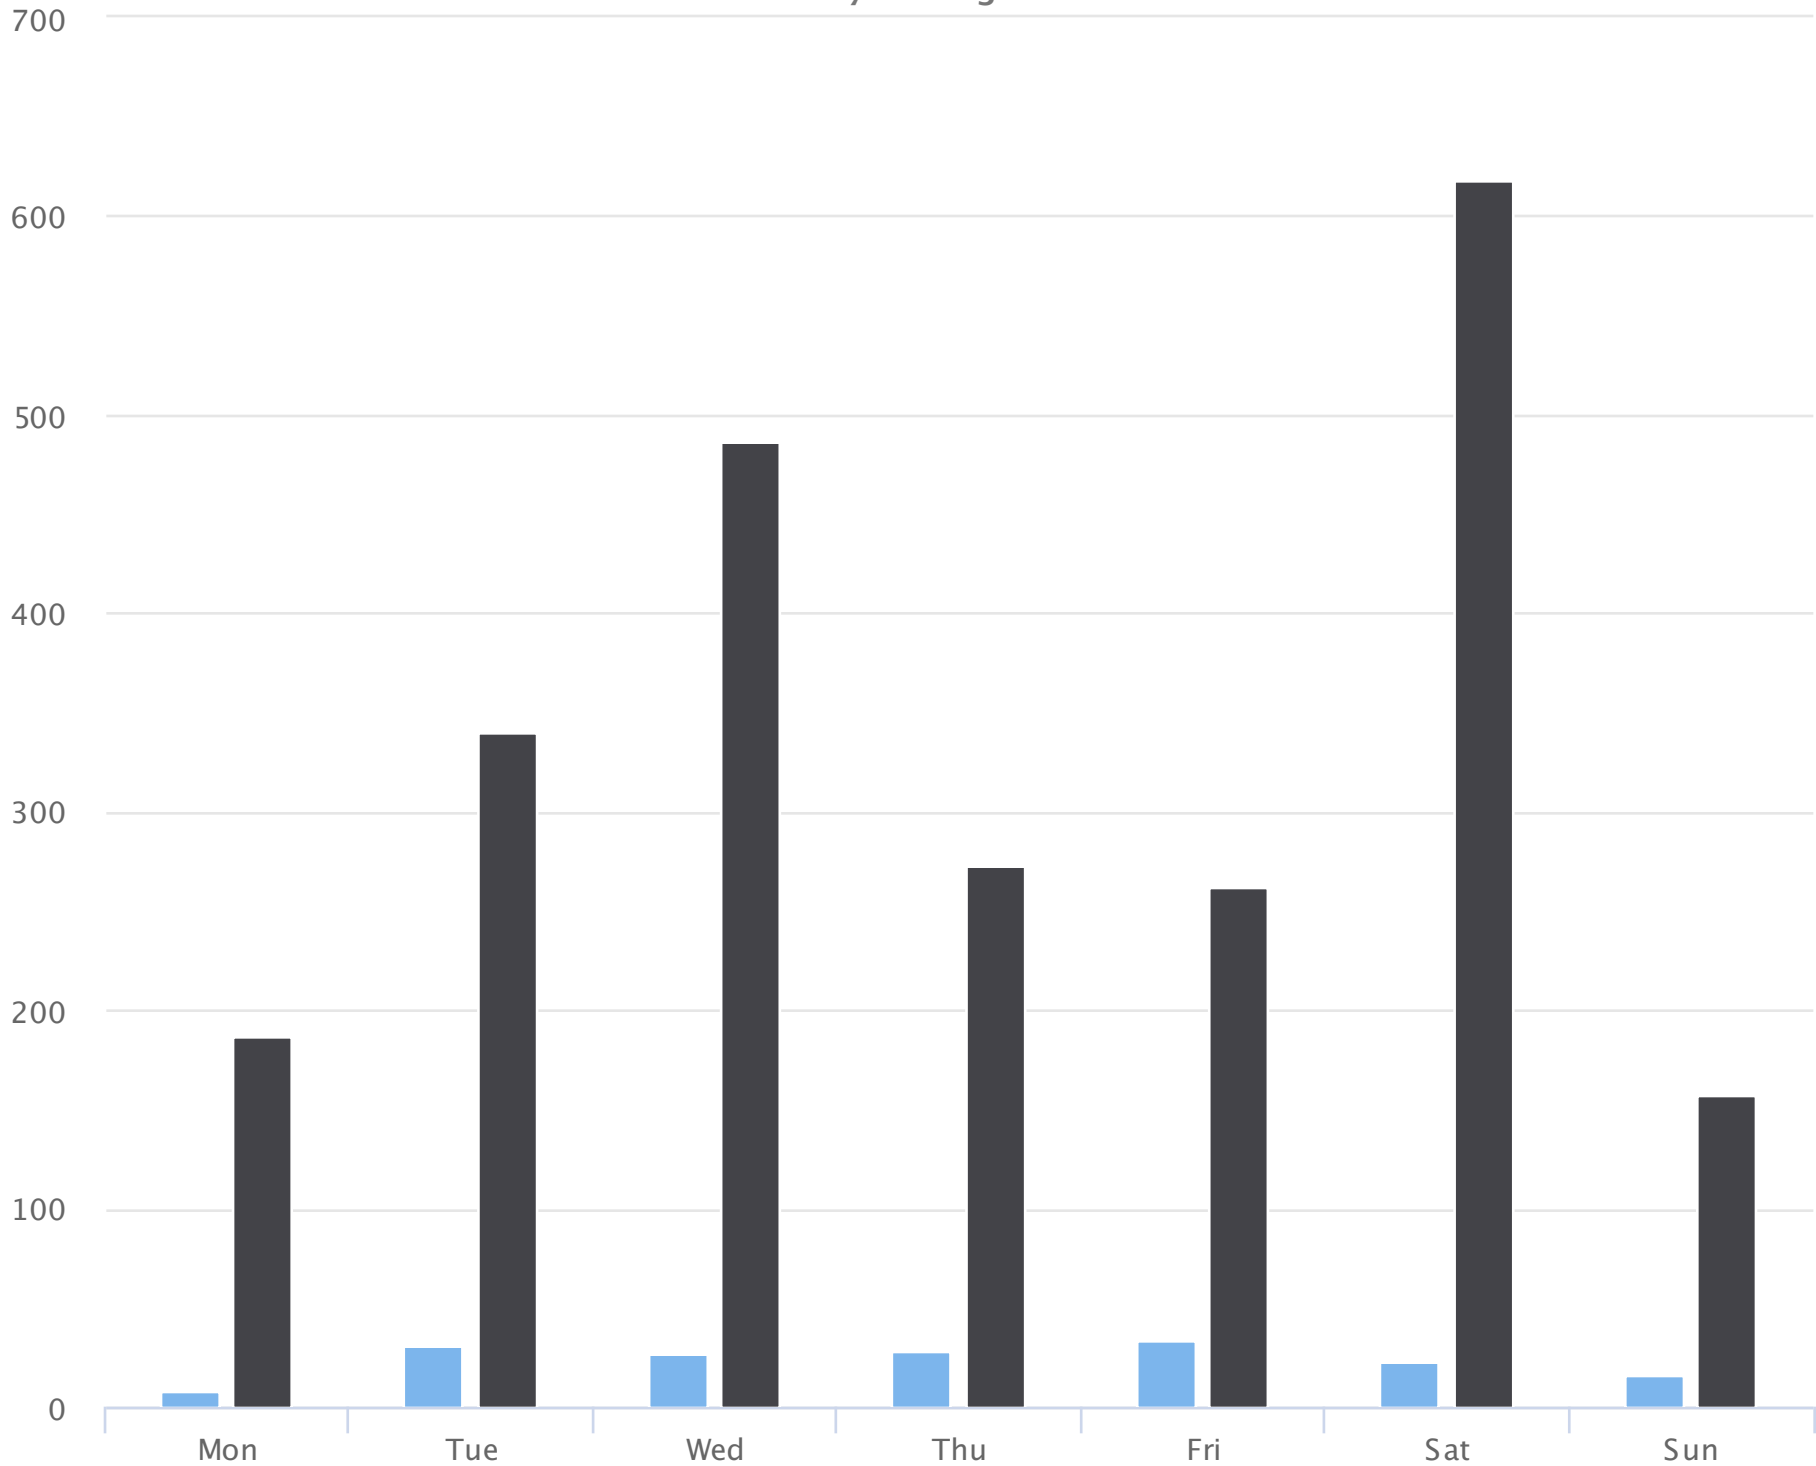

# Months of the year

2019-01-01 to 2019-05-02

Monthly averages

Site Name	Average	Median	STDV	Min	Max
Civic Field Main Gates	825.2	898.0	366.3	296.0	1,271.0
Civic Field West Gate	15,205.0	11,069.0	13,101.1	2,289.0	39,649.0

# Days of the week

2019-01-01 to 2019-05-02

Daily averages

Site Name	Average	Median	STDV	Min	Max
Civic Field Main Gates	23.8	26.9	8.3	8.6	33.8
Civic Field West Gate	331.8	273.3	153.9	156.7	617.6

# Hours of the day

2019-01-01 to 2019-05-02

Hourly averages

Site Name	Average	Median	STDV	Min	Max
Civic Field Main Gates	1.2	1.3	0.9	0.0	2.8
Civic Field West Gate	17.5	18.5	12.4	0.1	37.8