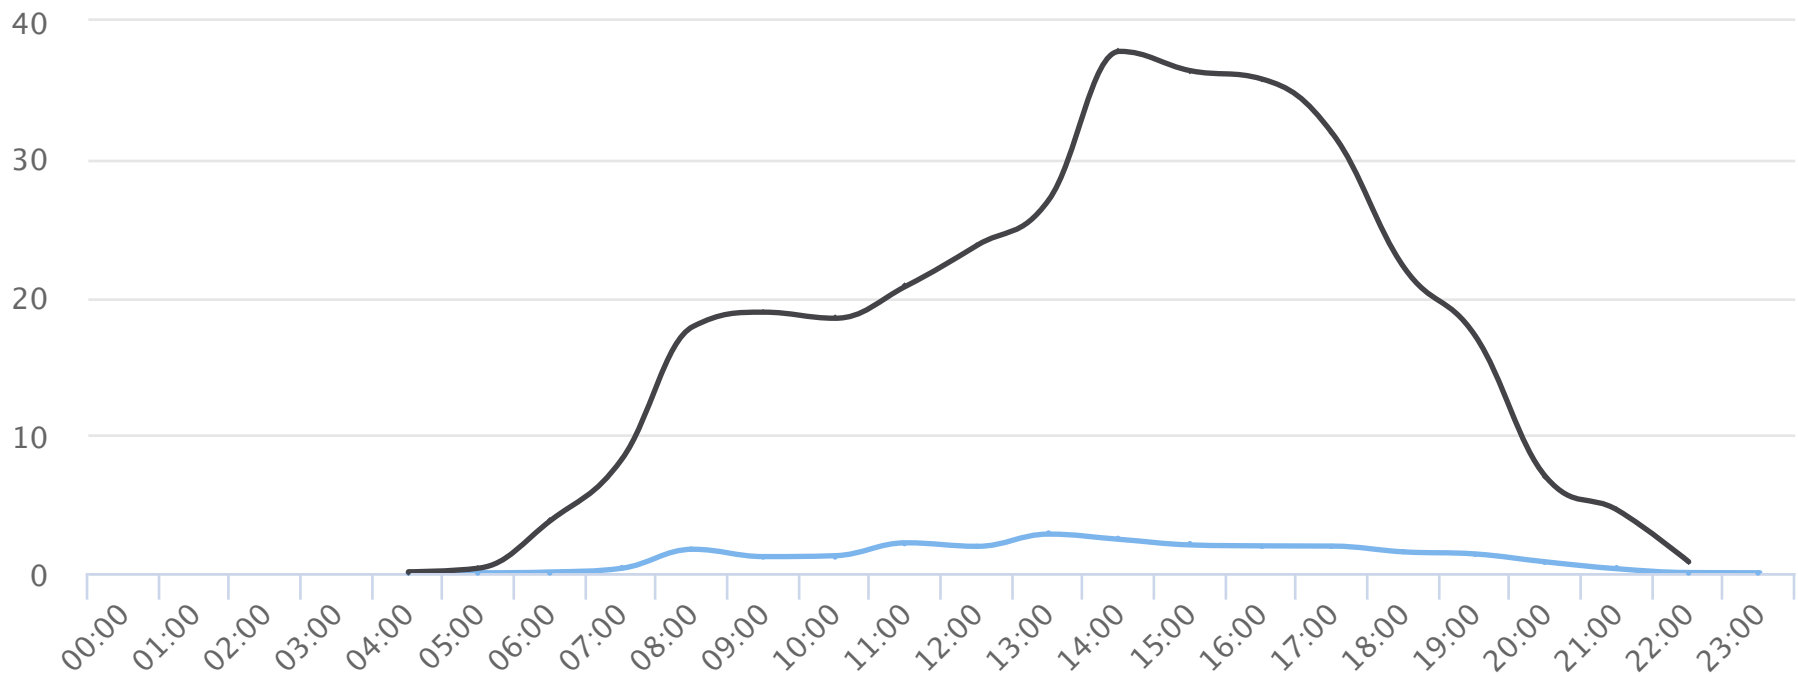

# Days of the week

2019-01-01 to 2019-05-02

Daily averages

Site Name	Average	Median	STDV	Min	Max
Civic Field Main Gates	23.8	26.9	8.3	8.6	33.8
Civic Field West Gate	331.8	273.3	153.9	156.7	617.6

# Hours of the day

2019-01-01 to 2019-05-02

Hourly averages

Site Name	Average	Median	STDV	Min	Max
Civic Field Main Gates	1.2	1.3	0.9	0.0	2.8
Civic Field West Gate	17.5	18.5	12.4	0.1	37.8