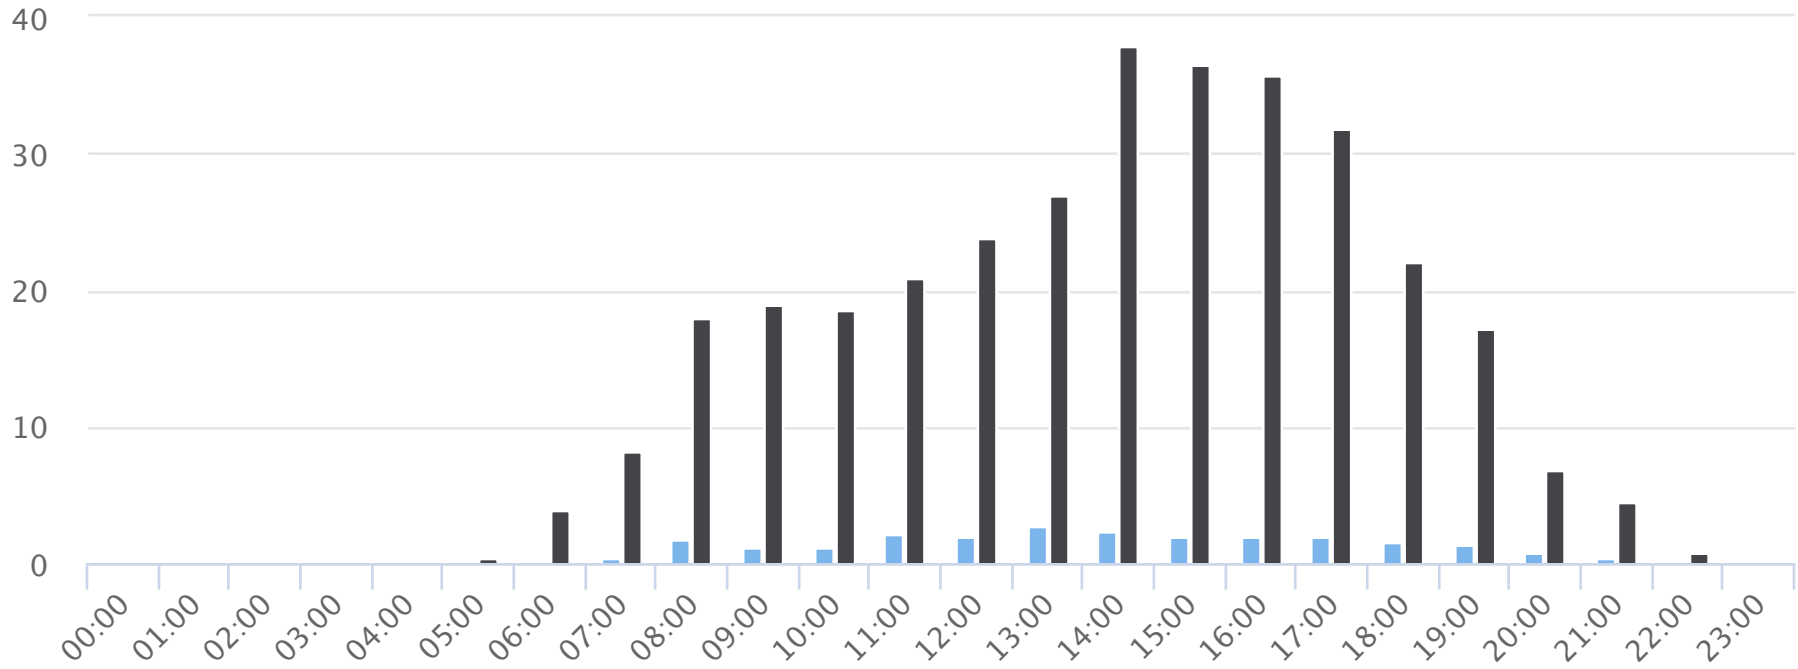

# Days of the week

2019-01-01 to 2019-05-02

Daily averages

Site Name	Average	Median	STDV	Min	Max
Civic Field Main Gates	23.8	26.9	8.3	8.6	33.8
Civic Field West Gate	331.8	273.3	153.9	156.7	617.6

# Hours of the day

2019-01-01 to 2019-05-02

Hourly averages

Site Name	Average	Median	STDV	Min	Max
Civic Field Main Gates	1.2	1.3	0.9	0.0	2.8
Civic Field West Gate	17.5	18.5	12.4	0.1	37.8