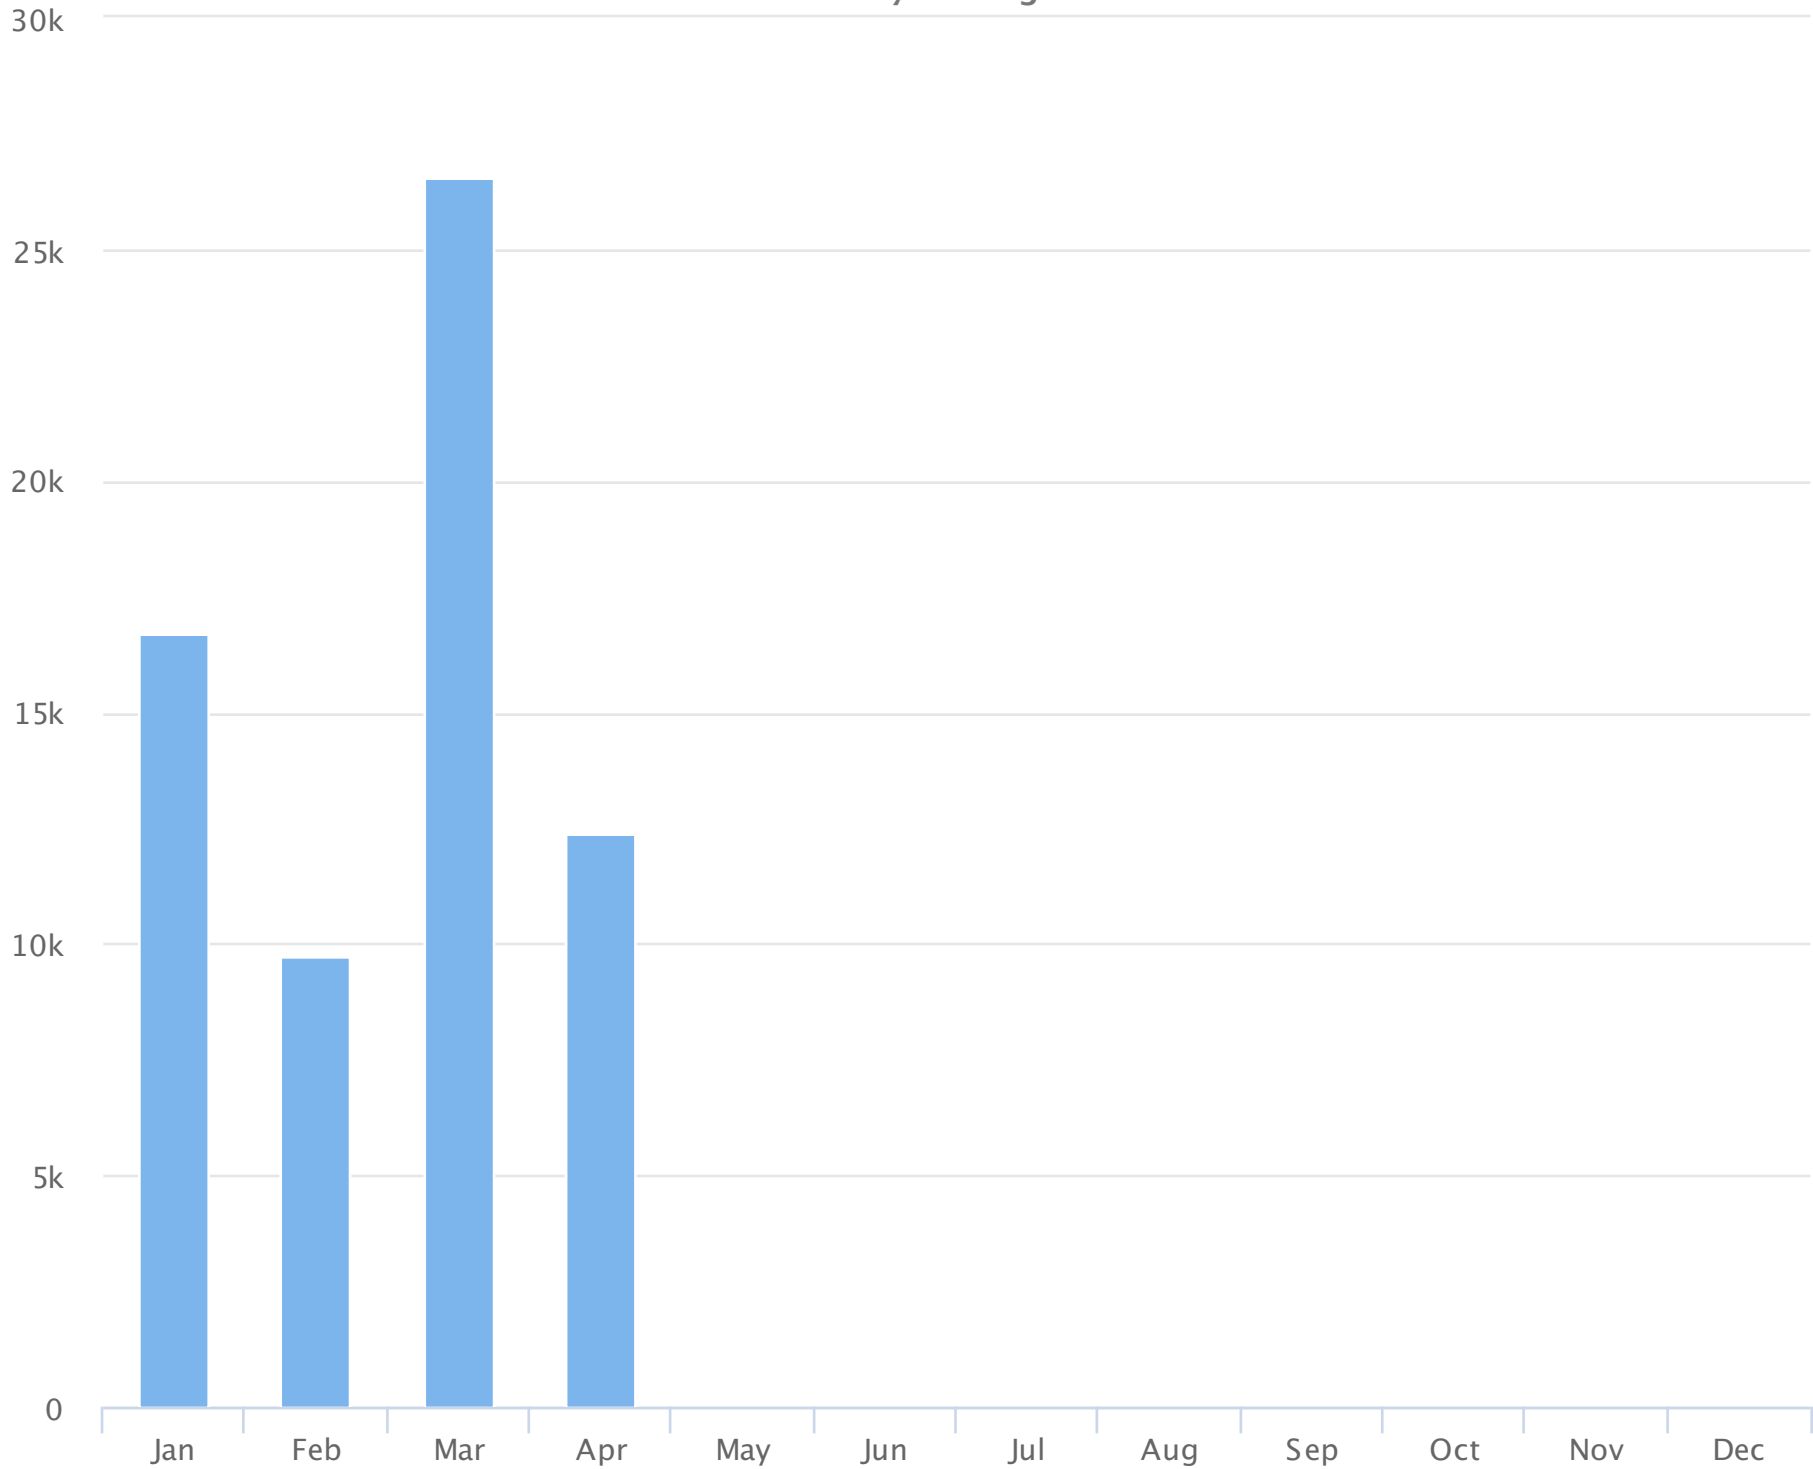

Months of the year

2019-01-01 to 2019-05-02

Monthly averages

Site Name	Average	Median	STDV	Min	Max
Blvd Park Restroom (D)	13,068.2	12,401.0	8,679.9	9,719.0	26,526.0

(D) = divide by 2 applied

Days of the week

2019-01-01 to 2019-05-02

Daily averages

Site Name	Average	Median	STDV	Min	Max
Blvd Park Restroom (D)	542.0	465.0	149.0	382.8	793.1

(D) = divide by 2 applied

Hours of the day

2019-01-01 to 2019-05-02

Hourly averages

Site Name	Average	Median	STDV	Min	Max
Blvd Park Restroom (D)	22.4	10.0	24.2	0.0	62.3

(D) = divide by 2 applied