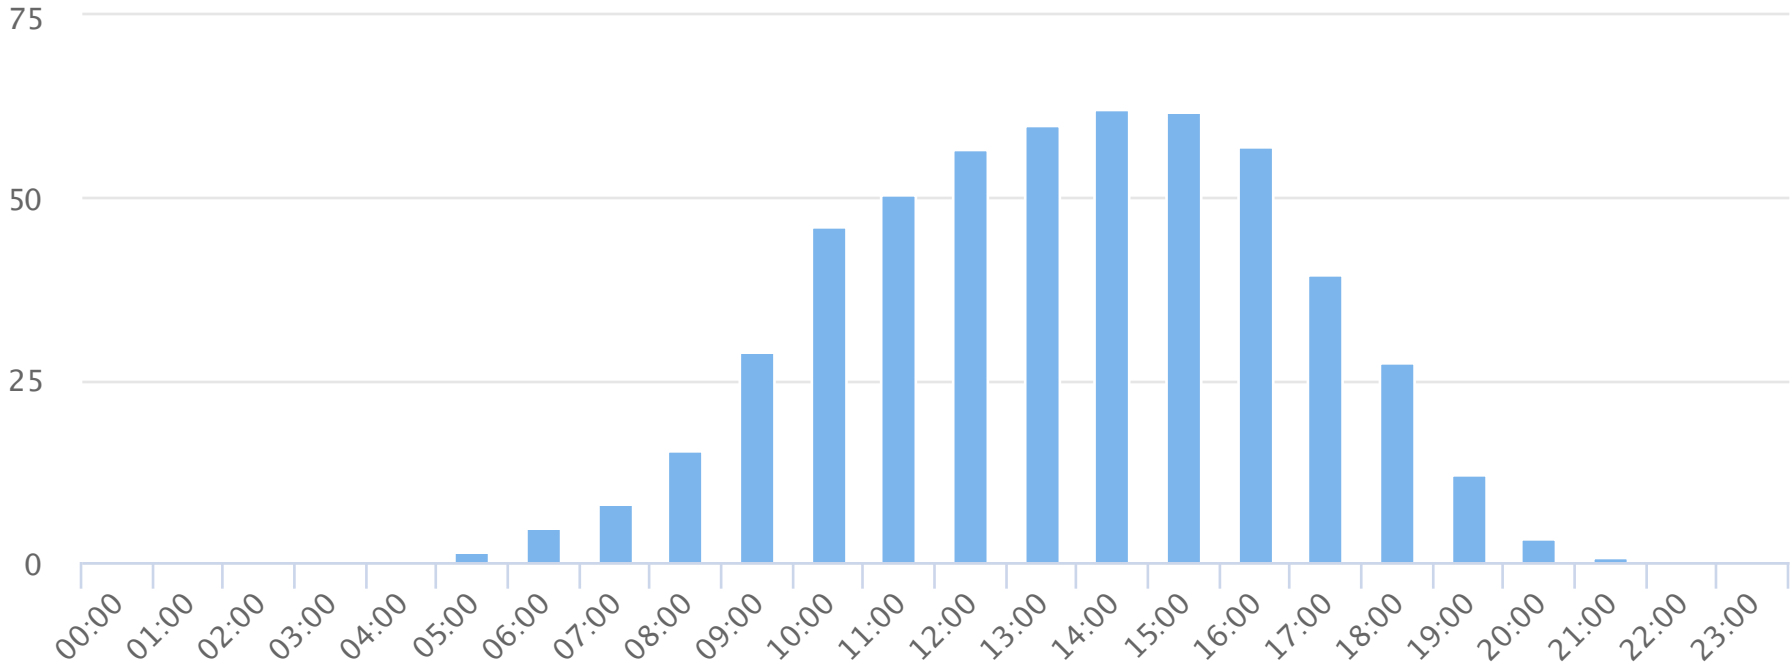

Months of the year

2019-01-01 to 2019-05-02

Monthly averages

Site Name	Average	Median	STDV	Min	Max
Blvd Park Restroom (D)	13,068.2	12,401.0	8,679.9	9,719.0	26,526.0

(D) = divide by 2 applied

Days of the week

2019-01-01 to 2019-05-02

Daily averages

Site Name	Average	Median	STDV	Min	Max
Blvd Park Restroom (D)	542.0	465.0	149.0	382.8	793.1

(D) = divide by 2 applied

Hours of the day

2019-01-01 to 2019-05-02

Hourly averages

Site Name	Average	Median	STDV	Min	Max
Blvd Park Restroom (D)	22.4	10.0	24.2	0.0	62.3

(D) = divide by 2 applied