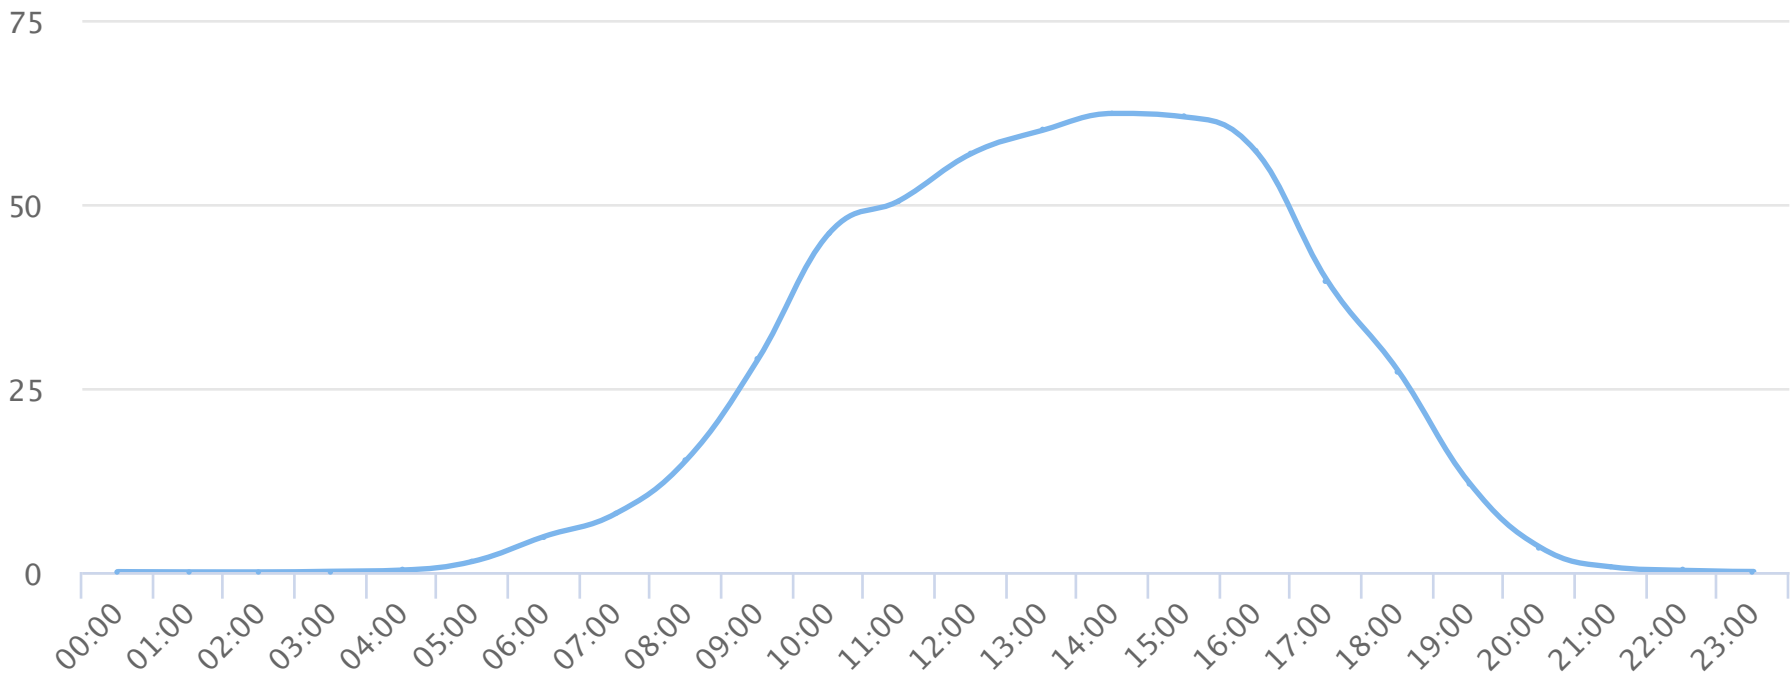

Months of the year

2019-01-01 to 2019-05-02

Monthly averages

Site Name	Average	Median	STDV	Min	Max
Blvd Park Restroom (D)	13,068.2	12,401.0	8,679.9	9,719.0	26,526.0

(D) = divide by 2 applied

Days of the week

2019-01-01 to 2019-05-02

Daily averages

Site Name	Average	Median	STDV	Min	Max
Blvd Park Restroom (D)	542.0	465.0	149.0	382.8	793.1

(D) = divide by 2 applied

Hours of the day

2019-01-01 to 2019-05-02

Hourly averages

Site Name	Average	Median	STDV	Min	Max
Blvd Park Restroom (D)	22.4	10.0	24.2	0.0	62.3

(D) = divide by 2 applied