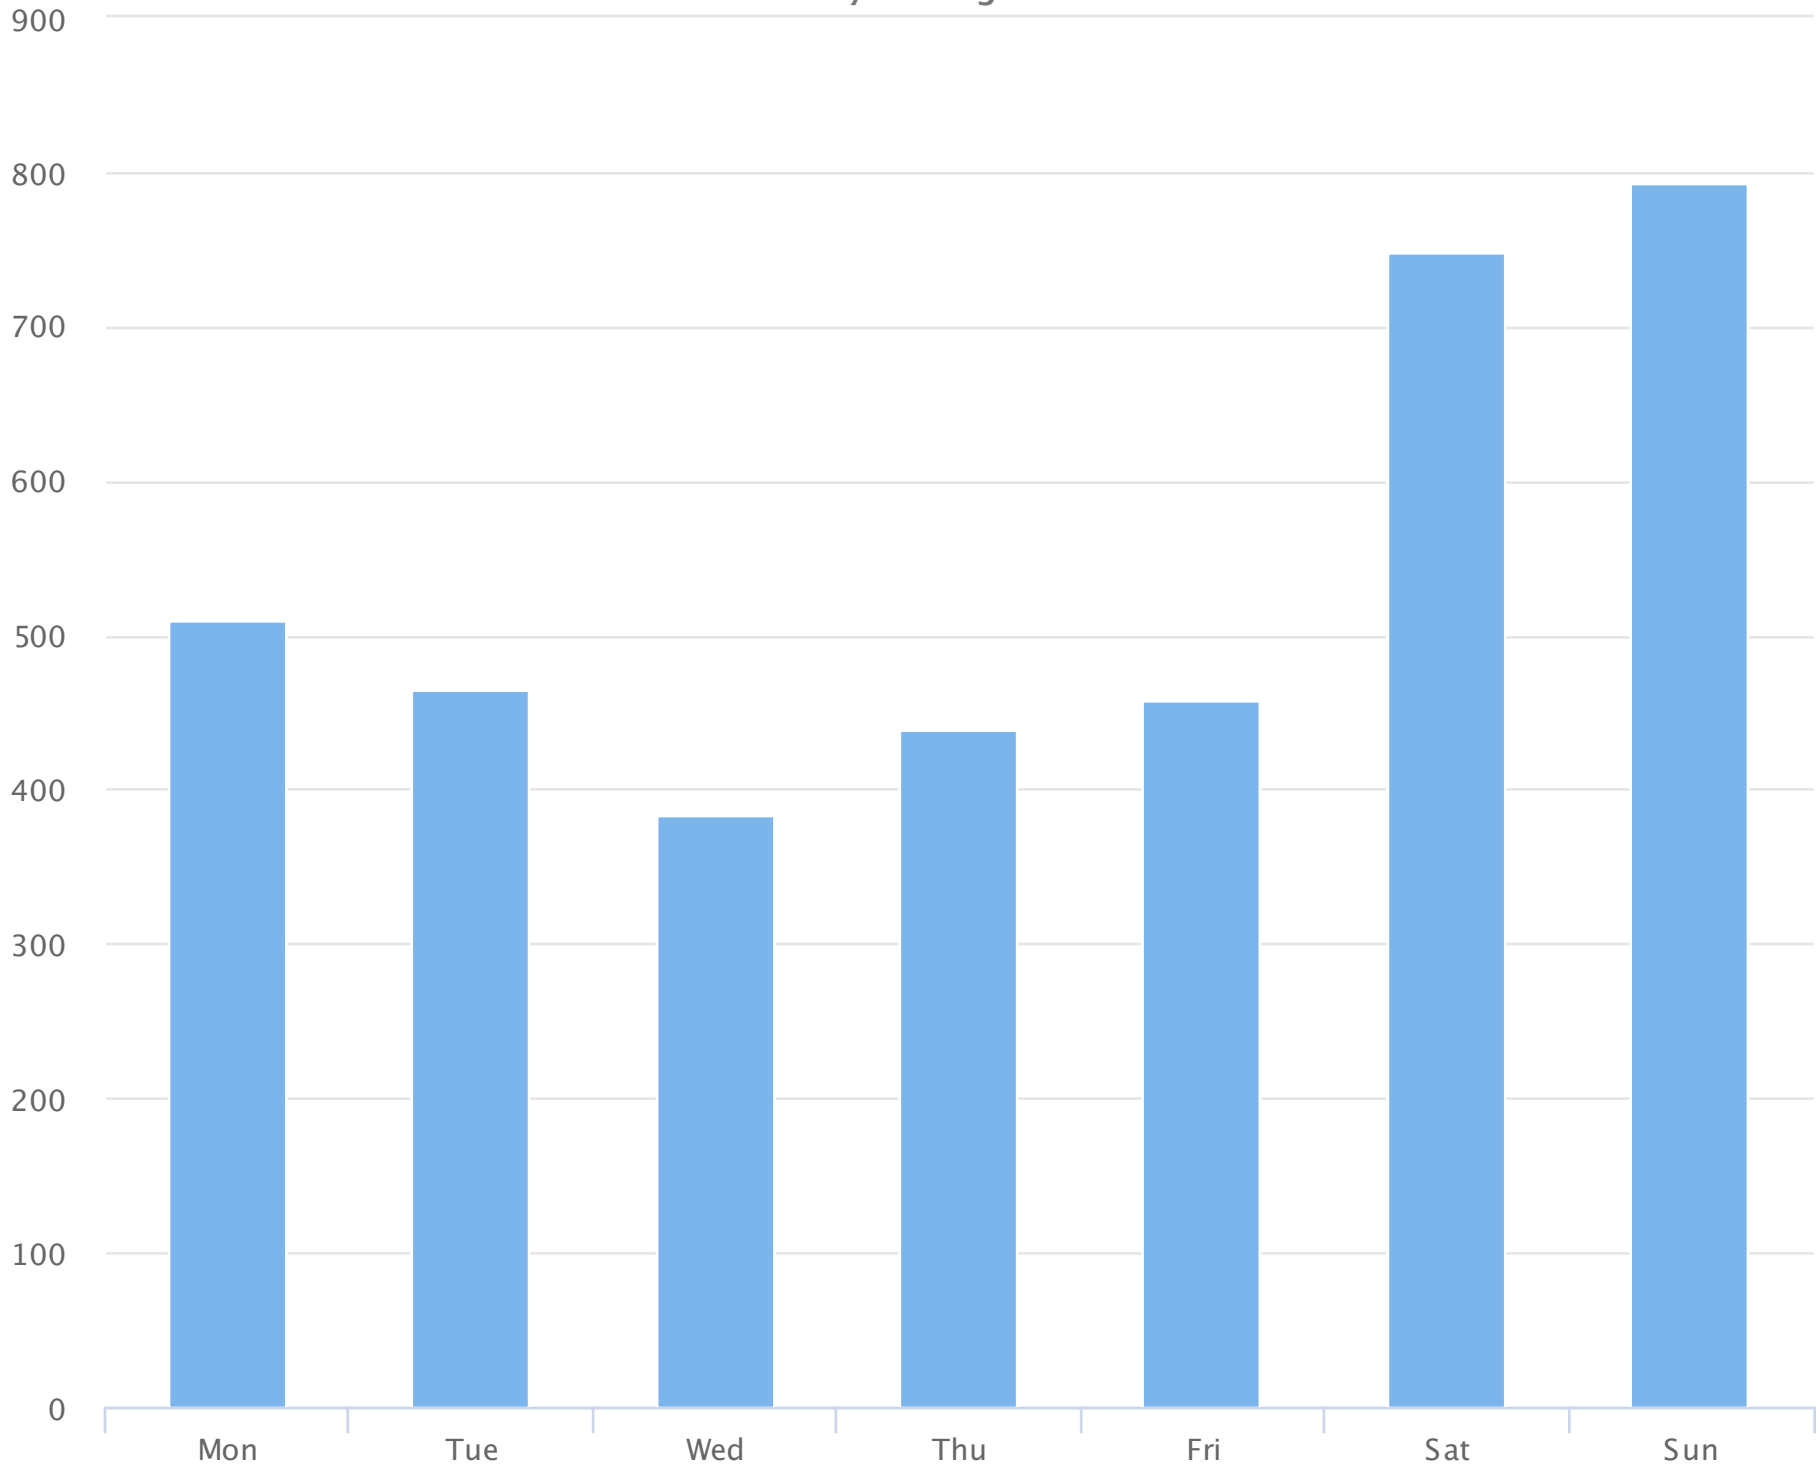

Months of the year

2019-01-01 to 2019-05-02

Monthly averages

Site Name	Average	Median	STDV	Min	Max
Blvd Park Restroom (D)	13,068.2	12,401.0	8,679.9	9,719.0	26,526.0

(D) = divide by 2 applied

Days of the week

2019-01-01 to 2019-05-02

Daily averages

Site Name	Average	Median	STDV	Min	Max
Blvd Park Restroom (D)	542.0	465.0	149.0	382.8	793.1

(D) = divide by 2 applied

Hours of the day

2019-01-01 to 2019-05-02

Hourly averages

Site Name	Average	Median	STDV	Min	Max
Blvd Park Restroom (D)	22.4	10.0	24.2	0.0	62.3

(D) = divide by 2 applied