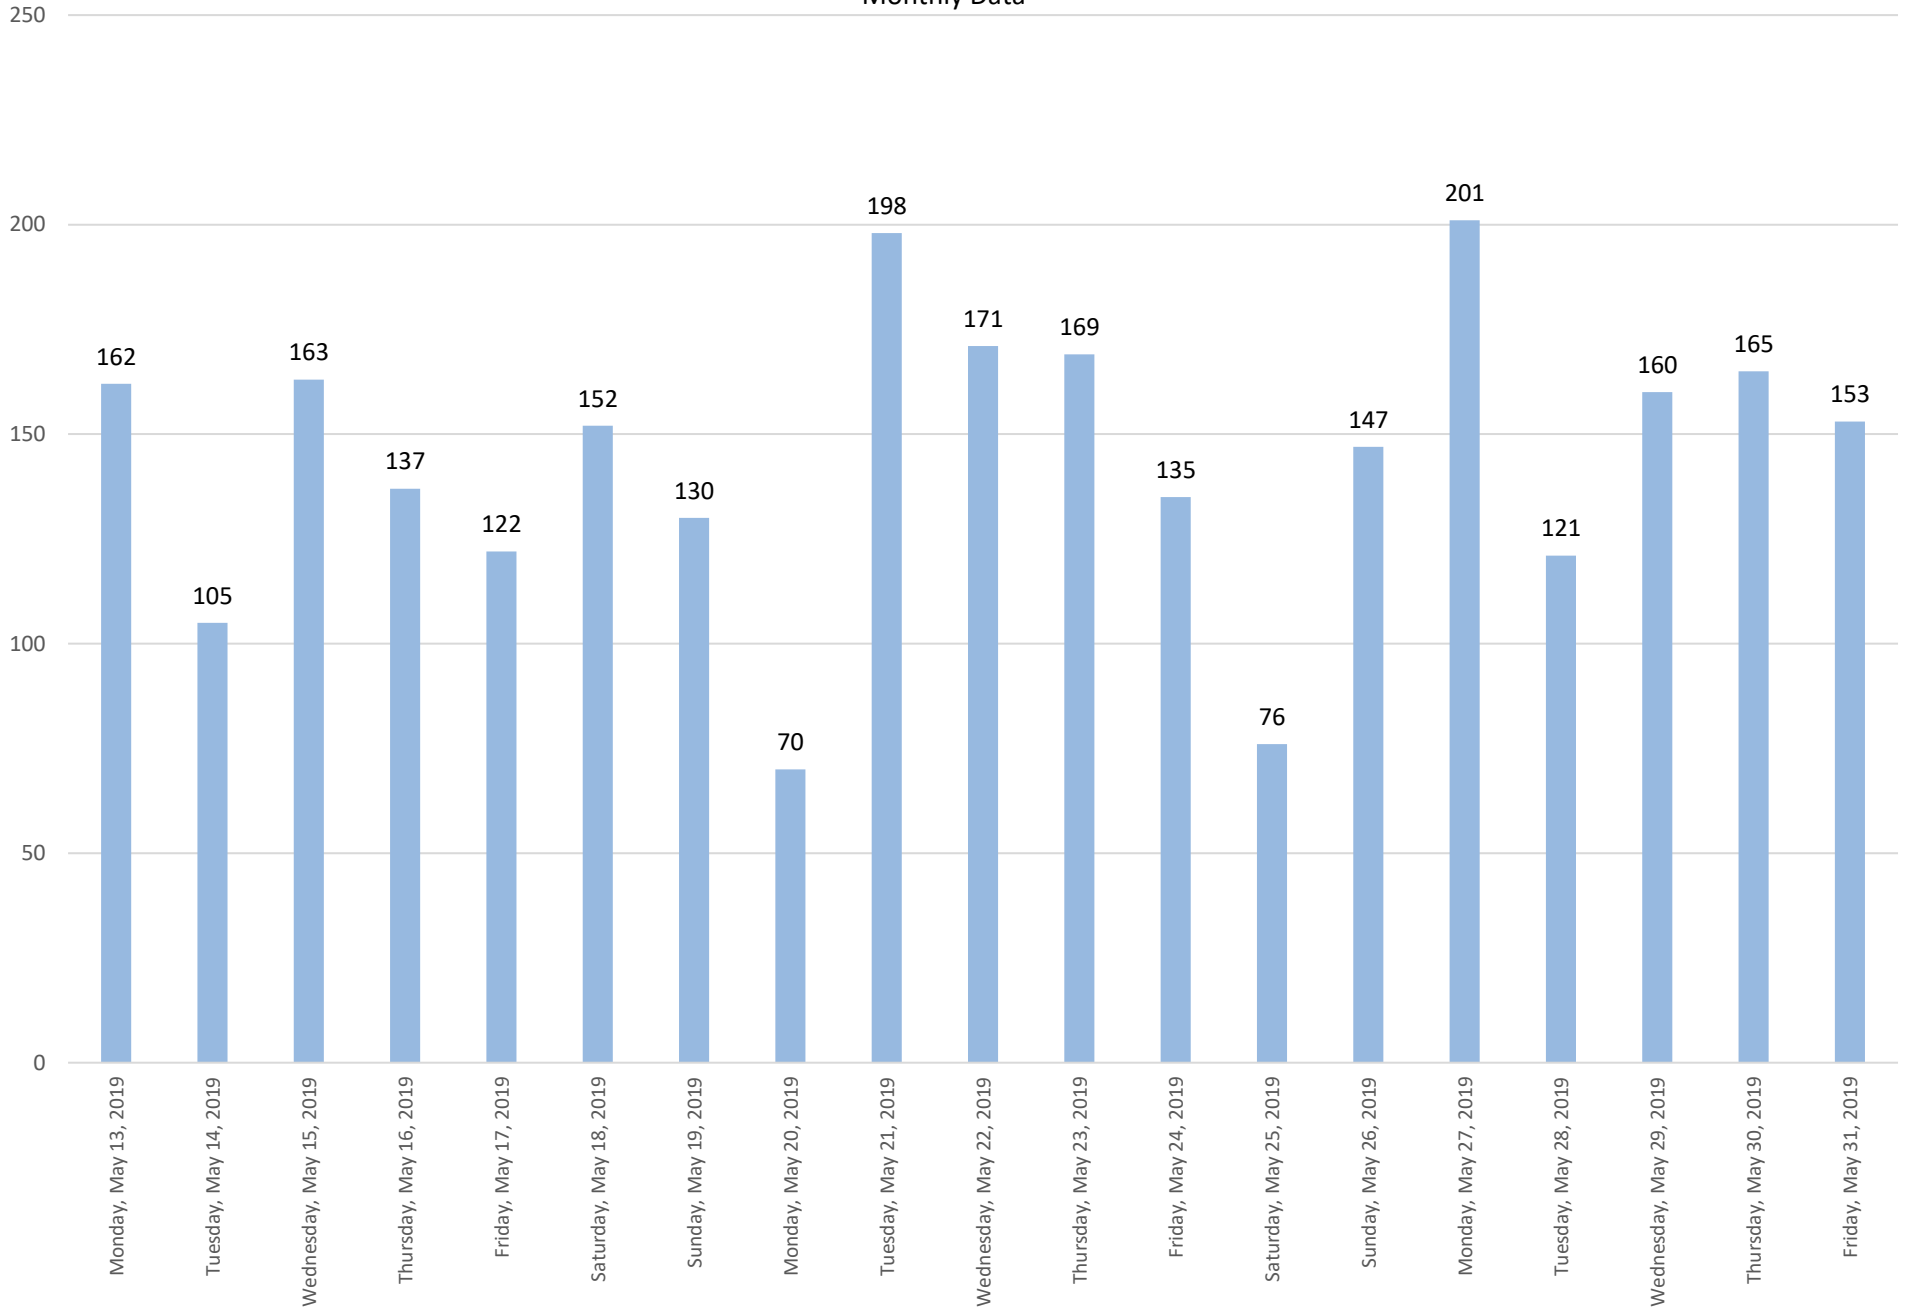

Weekly Profile

Monday	18%
Tuesday	18%
Wednesday	14%
Thursday	15%
Friday	12%
Saturday	12%
Sunday	11%

Cordata Trail at Julianna Park - July 2019

Monthly Data

Total Count = 3648

Cordata Trail at Julianna Park - June 2019

Data Summary

Total Count	4,655
Daily Average	155
Average Weekend Day	151
Average Weekday	157
Highest Daily Count	228
Busiest Day of the Week	Tuesday, June 18, 2019

Weekly Profile

Monday	15%
Tuesday	16%
Wednesday	12%
Thursday	13%
Friday	12%
Saturday	15%
Sunday	17%

Cordata Trail at Julianna Park - June 2019

Monthly Data

Total Count = 4655

Cordata Trail at Julianna Park - May 2019

Data Summary

Total Count	2,737
Daily Average	144
Average Weekend Day	126
Average Weekday	149
Highest Daily Count	201
Busiest Day of the Week	Monday, May 27, 2019

Weekly Profile

Monday	16%
Tuesday	15%
Wednesday	18%
Thursday	17%
Friday	15%
Saturday	8%
Sunday	10%

Cordata Trail at Julianna Park - May 2019

Monthly Data

Total Count = 2737