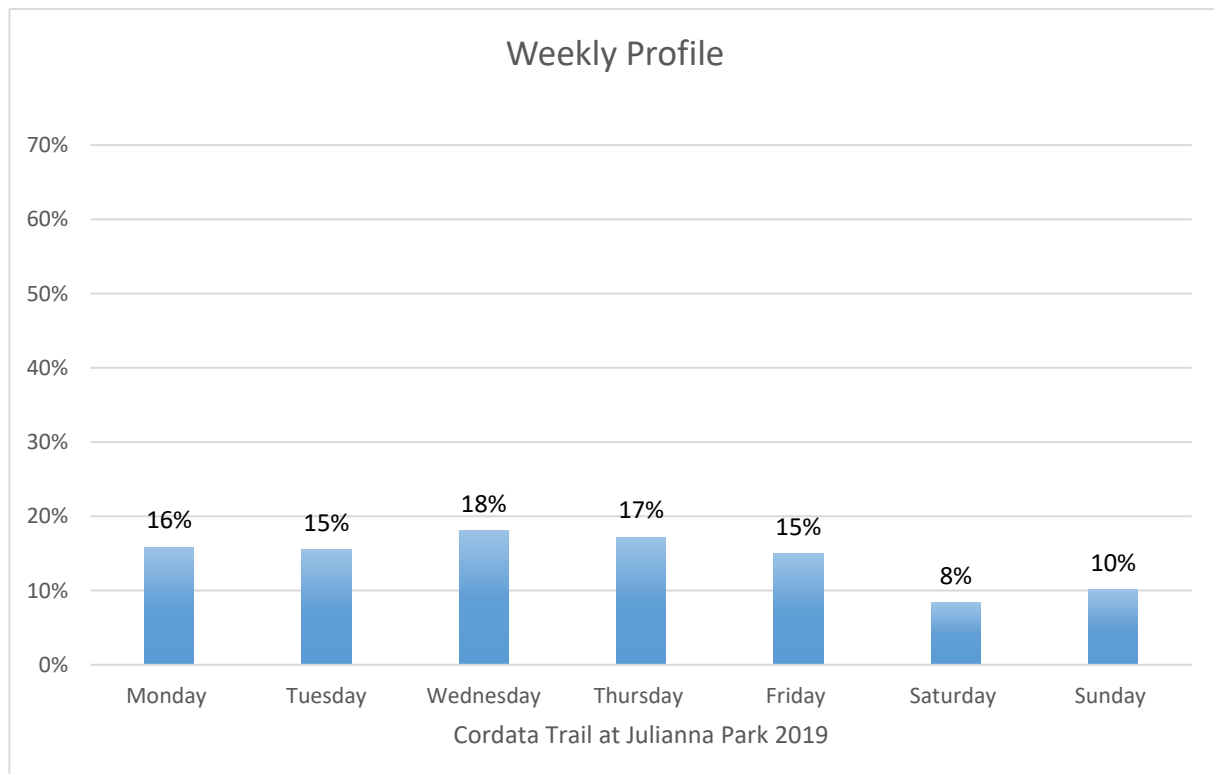

Data Summary

Total Count	4,655
Daily Average	155
Average Weekend Day	151
Average Weekday	157
Highest Daily Count	228
Busiest Day of the Week	Tuesday, June 18, 2019

Weekly Profile

Monday	15%
Tuesday	16%
Wednesday	12%
Thursday	13%
Friday	12%
Saturday	15%
Sunday	17%

Cordata Trail at Julianna Park - June 2019

Monthly Data

Total Count = 4655

Cordata Trail at Julianna Park - May 2019

Data Summary

Total Count	2,737
Daily Average	144
Average Weekend Day	126
Average Weekday	149
Highest Daily Count	201
Busiest Day of the Week	Monday, May 27, 2019

Weekly Profile

Monday	16%
Tuesday	15%
Wednesday	18%
Thursday	17%
Friday	15%
Saturday	8%
Sunday	10%

Cordata Trail at Julianna Park - May 2019

Monthly Data

Total Count = 2737