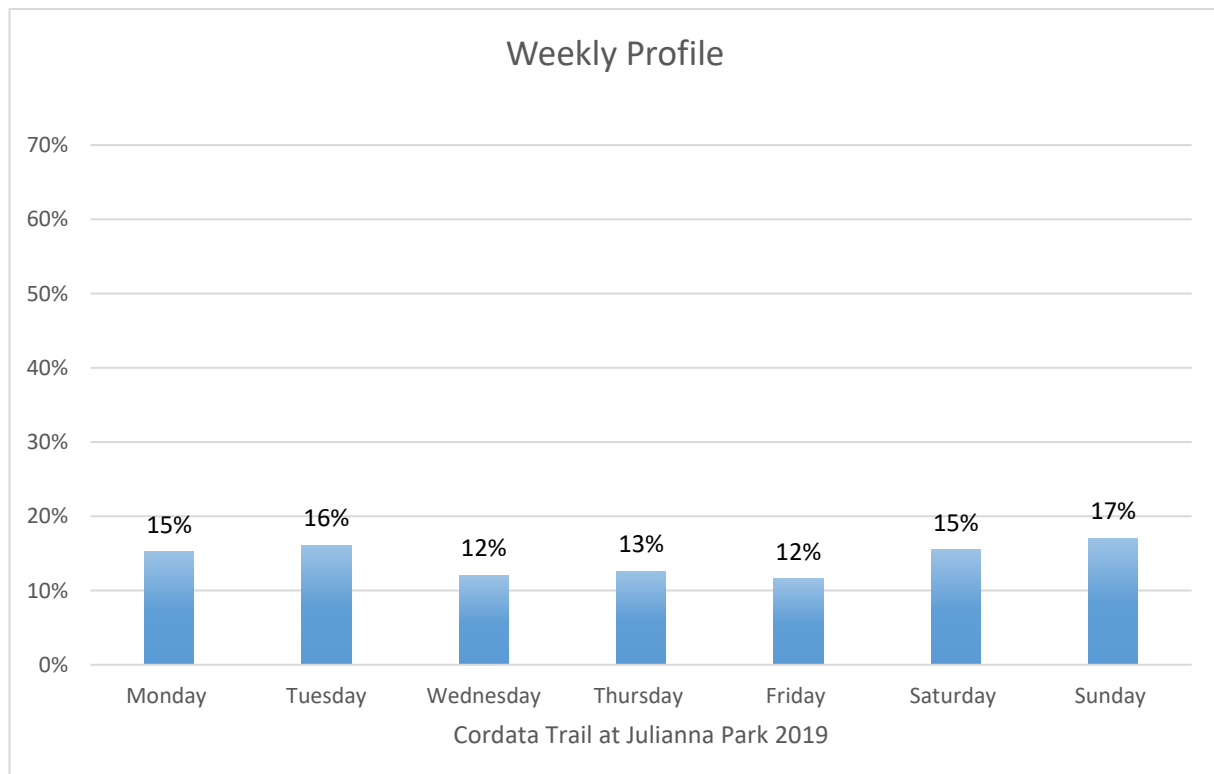

Cordata Trail at Julianna Park - July 2019

Data Summary

Total Count	3,648
Daily Average	140
Average Weekend Day	141
Average Weekday	140
Highest Daily Count	185
Busiest Day of the Week	Thursday, July 18, 2019

Weekly Profile

Monday	18%
Tuesday	18%
Wednesday	14%
Thursday	15%
Friday	12%
Saturday	12%
Sunday	11%

Cordata Trail at Julianna Park - July 2019

Monthly Data

Total Count = 3648

Cordata Trail at Julianna Park - June 2019

Data Summary

Total Count	4,655
Daily Average	155
Average Weekend Day	151
Average Weekday	157
Highest Daily Count	228
Busiest Day of the Week	Tuesday, June 18, 2019

Weekly Profile

Monday	15%
Tuesday	16%
Wednesday	12%
Thursday	13%
Friday	12%
Saturday	15%
Sunday	17%

Cordata Trail at Julianna Park - June 2019

Monthly Data

Total Count = 4655

Cordata Trail at Julianna Park - May 2019

Data Summary

Total Count	2,737
Daily Average	144
Average Weekend Day	126
Average Weekday	149
Highest Daily Count	201
Busiest Day of the Week	Monday, May 27, 2019