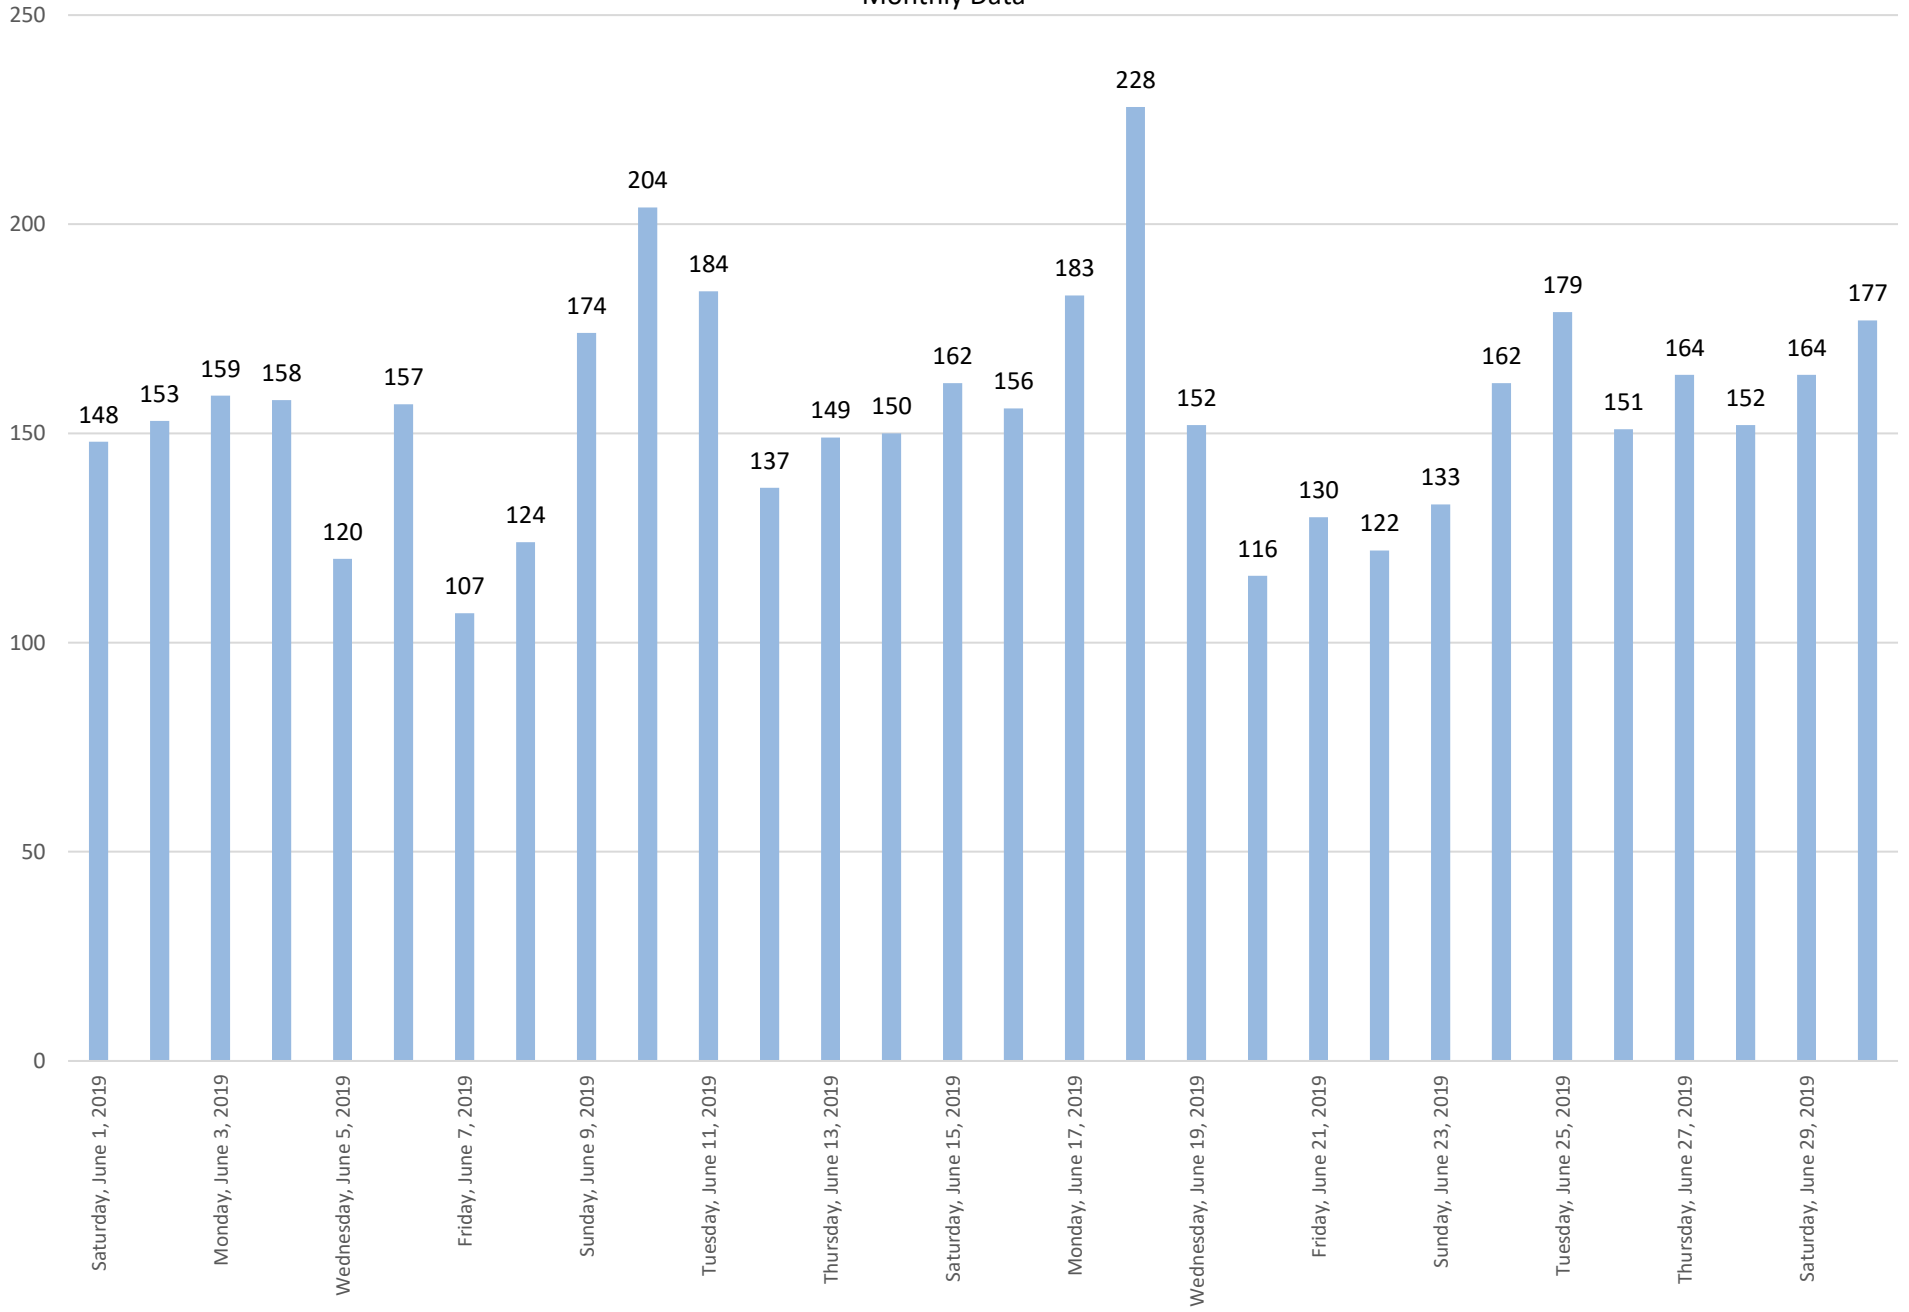

Weekly Profile

Monday	18%
Tuesday	18%
Wednesday	14%
Thursday	15%
Friday	12%
Saturday	12%
Sunday	11%

Cordata Trail at Julianna Park - July 2019

Monthly Data

Total Count = 3648

Cordata Trail at Julianna Park - June 2019

Data Summary

Total Count	4,655
Daily Average	155
Average Weekend Day	151
Average Weekday	157
Highest Daily Count	228
Busiest Day of the Week	Tuesday, June 18, 2019

Weekly Profile

Monday	15%
Tuesday	16%
Wednesday	12%
Thursday	13%
Friday	12%
Saturday	15%
Sunday	17%

Cordata Trail at Julianna Park - June 2019

Monthly Data

Total Count = 4655

Cordata Trail at Julianna Park - May 2019

Data Summary

Total Count	2,737
Daily Average	144
Average Weekend Day	126
Average Weekday	149
Highest Daily Count	201
Busiest Day of the Week	Monday, May 27, 2019

Weekly Profile

Monday	16%
Tuesday	15%
Wednesday	18%
Thursday	17%
Friday	15%
Saturday	8%
Sunday	10%

Cordata Trail at Julianna Park - May 2019

Monthly Data

Total Count = 2737