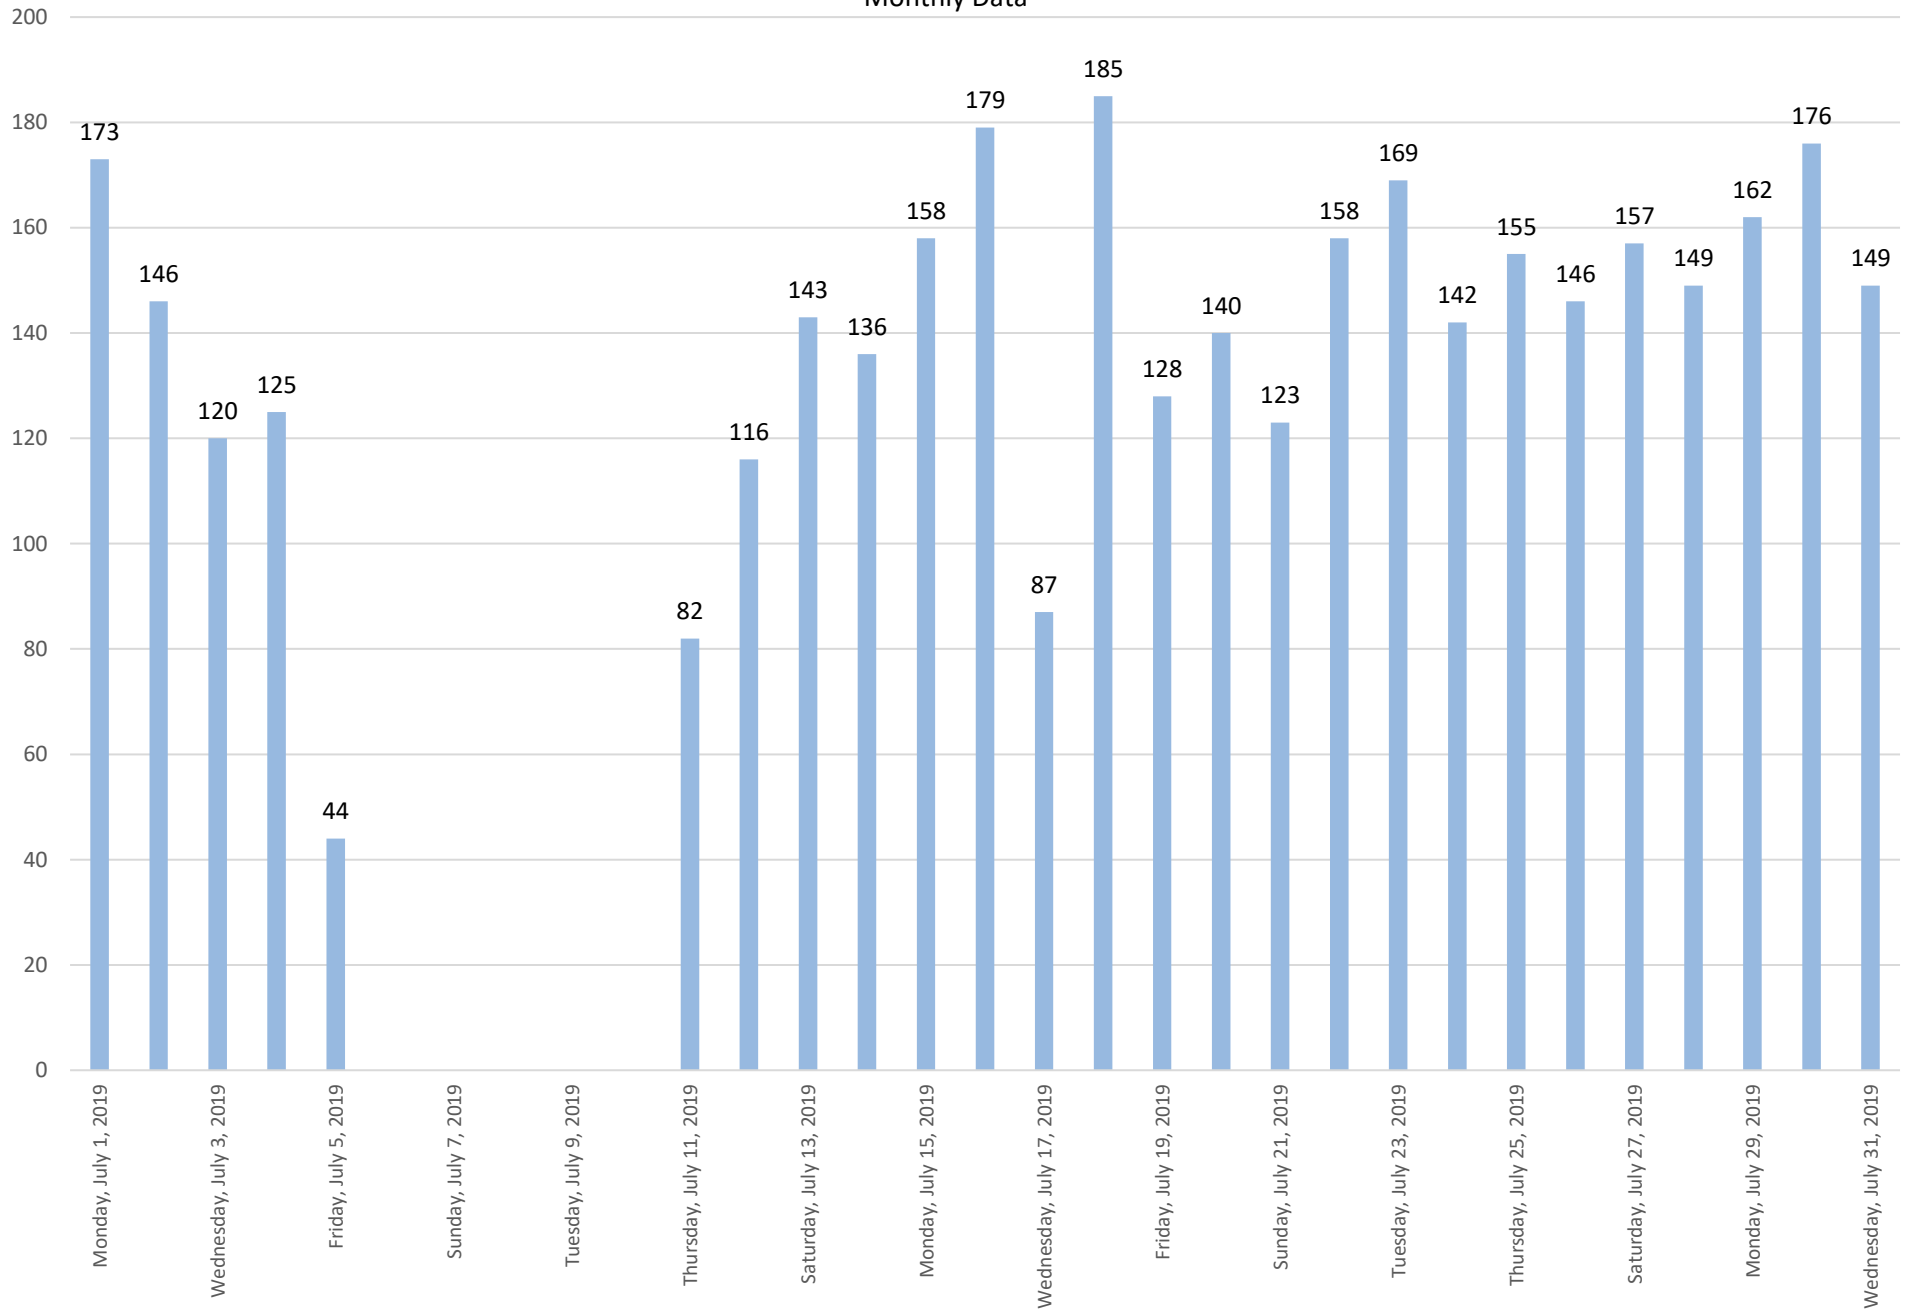

Cordata Trail at Julianna Park - July 2019

Data Summary

Total Count	3,648
Daily Average	140
Average Weekend Day	141
Average Weekday	140
Highest Daily Count	185
Busiest Day of the Week	Thursday, July 18, 2019

Weekly Profile

Monday	18%
Tuesday	18%
Wednesday	14%
Thursday	15%
Friday	12%
Saturday	12%
Sunday	11%

Cordata Trail at Julianna Park - July 2019

Monthly Data

Total Count = 3648

Cordata Trail at Julianna Park - June 2019

Data Summary

Total Count	4,655
Daily Average	155
Average Weekend Day	151
Average Weekday	157
Highest Daily Count	228
Busiest Day of the Week	Tuesday, June 18, 2019

Weekly Profile

Monday	15%
Tuesday	16%
Wednesday	12%
Thursday	13%
Friday	12%
Saturday	15%
Sunday	17%

Cordata Trail at Julianna Park - June 2019

Monthly Data

Total Count = 4655

Cordata Trail at Julianna Park - May 2019

Data Summary

Total Count	2,737
Daily Average	144
Average Weekend Day	126
Average Weekday	149
Highest Daily Count	201
Busiest Day of the Week	Monday, May 27, 2019