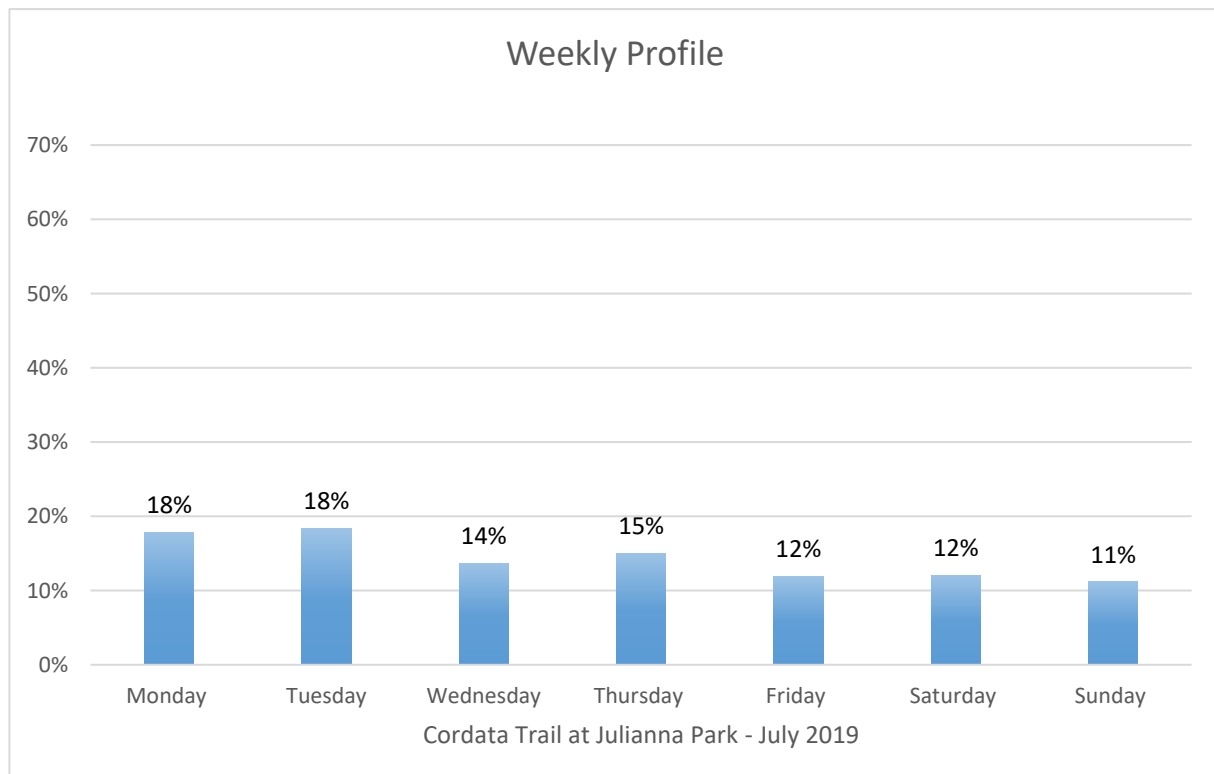

Cordata Trail at Julianna Park - July 2019

Data Summary

Total Count	3,648
Daily Average	140
Average Weekend Day	141
Average Weekday	140
Highest Daily Count	185
Busiest Day of the Week	Thursday, July 18, 2019

Weekly Profile

Monday	18%
Tuesday	18%
Wednesday	14%
Thursday	15%
Friday	12%
Saturday	12%
Sunday	11%

Cordata Trail at Julianna Park - July 2019

Monthly Data

Total Count = 3648

Cordata Trail at Julianna Park - June 2019

Data Summary

Total Count	4,655
Daily Average	155
Average Weekend Day	151
Average Weekday	157
Highest Daily Count	228
Busiest Day of the Week	Tuesday, June 18, 2019

Weekly Profile

Monday	15%
Tuesday	16%
Wednesday	12%
Thursday	13%
Friday	12%
Saturday	15%
Sunday	17%

Cordata Trail at Julianna Park - June 2019

Monthly Data

Total Count = 4655

Cordata Trail at Julianna Park - May 2019

Data Summary

Total Count	2,737
Daily Average	144
Average Weekend Day	126
Average Weekday	149
Highest Daily Count	201
Busiest Day of the Week	Monday, May 27, 2019