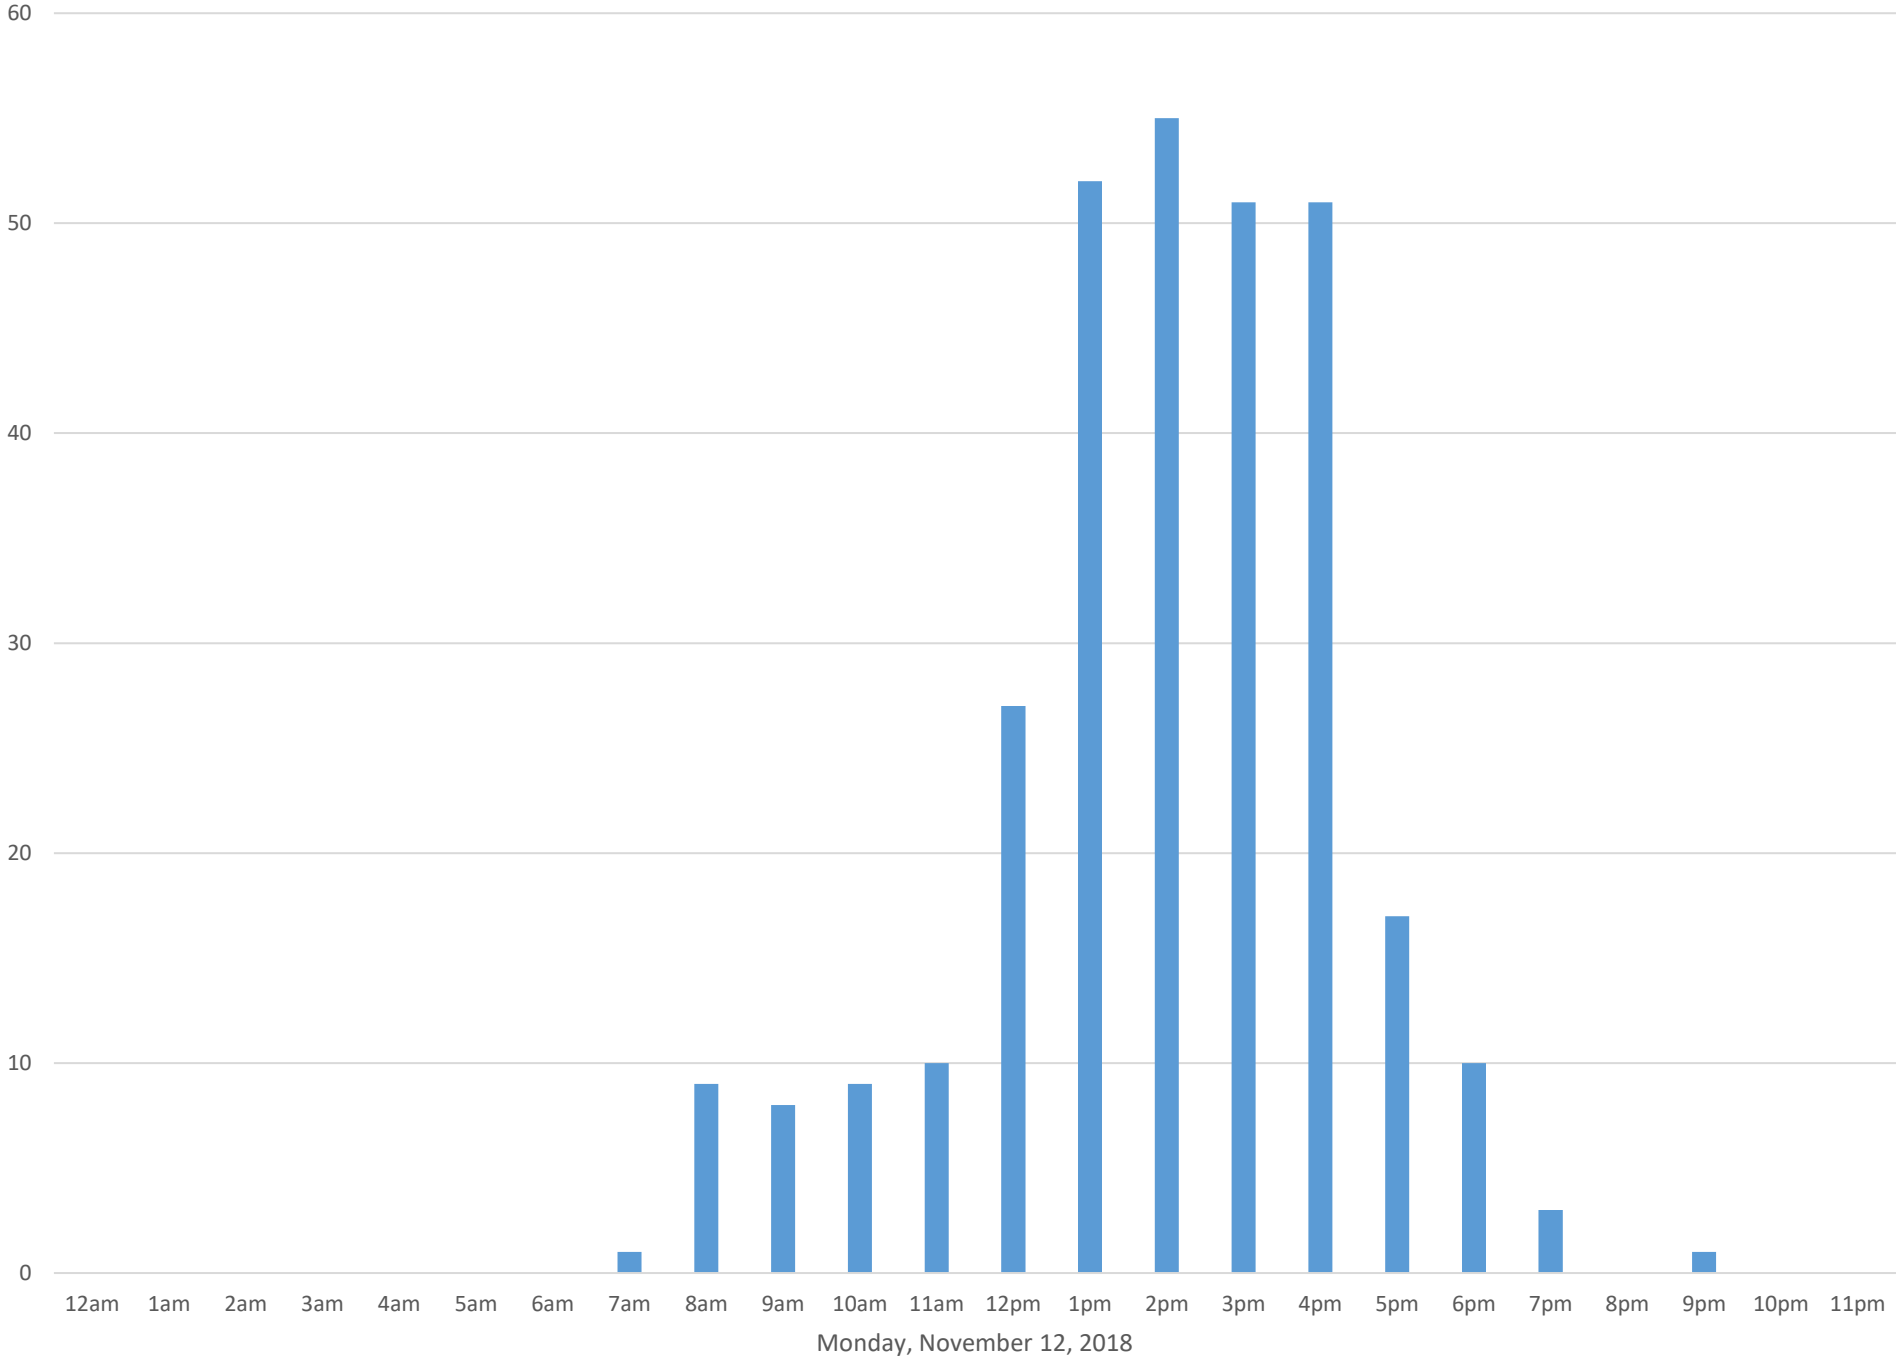

Cornwall Park Bridge North

Data Summary

Total Count 7,567

Daily Average 329

Average Weekend Day 314

Average Weekday 334

Highest Daily Count 2000

Busiest Day of the Week Wednesday, November 28, 2018

Weekly Profile

Monday 8%

Tuesday 10%

Wednesday 33%

Thursday 14%

Friday 9%

Saturday 13%

Sunday 12%

Cornwall Park Bridge North November 2018

Monthly Data

Total Count = 7567

Cornwall Park Bridge North

Thursday, November 8, 2018

Cornwall Park Bridge North

Cornwall Park Bridge North

Saturday, November 10, 2018

Cornwall Park Bridge North

Sunday, November 11, 2018

Cornwall Park Bridge North

Cornwall Park Bridge North

Cornwall Park Bridge North

Wednesday, November 14, 2018

Cornwall Park Bridge North

Thursday, November 15, 2018