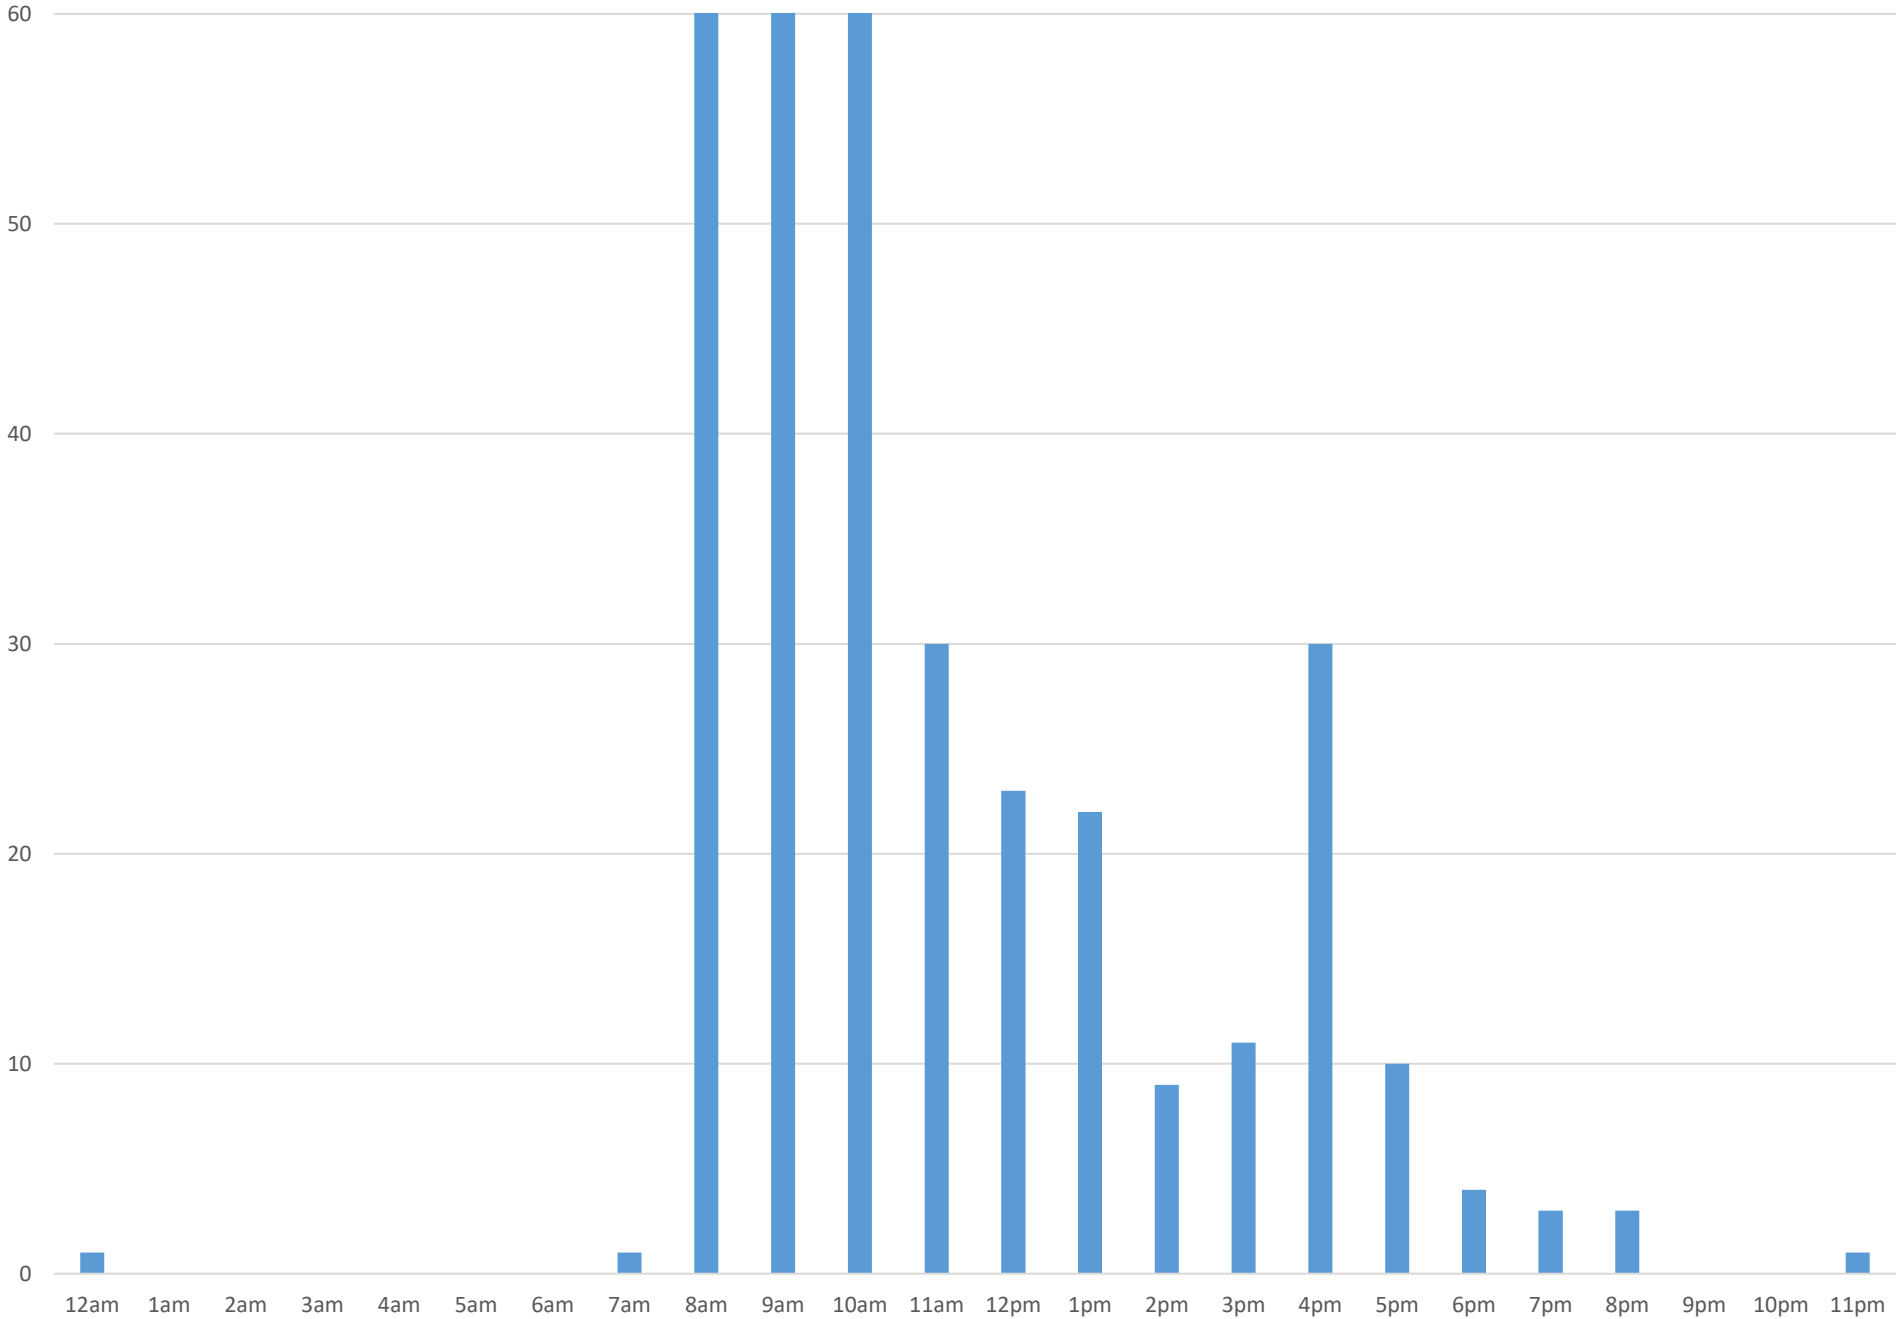

Cornwall Park Bridge North

Friday, November 16, 2018

Cornwall Park Bridge North

Saturday, November 17, 2018

Cornwall Park Bridge North

Sunday, November 18, 2018

Cornwall Park Bridge North

Monday, November 19, 2018

Cornwall Park Bridge North

Tuesday, November 20, 2018

Cornwall Park Bridge North

Cornwall Park Bridge North

Thursday, November 22, 2018

Cornwall Park Bridge North

Friday, November 23, 2018

Cornwall Park Bridge North

Saturday, November 24, 2018

Cornwall Park Bridge North

Sunday, November 25, 2018

Cornwall Park Bridge North

Cornwall Park Bridge North

Tuesday, November 27, 2018

Cornwall Park Bridge North

Wednesday, November 28, 2018

Cornwall Park Bridge North

Thursday, November 29, 2018

Cornwall Park Bridge North

Friday, November 30, 2018