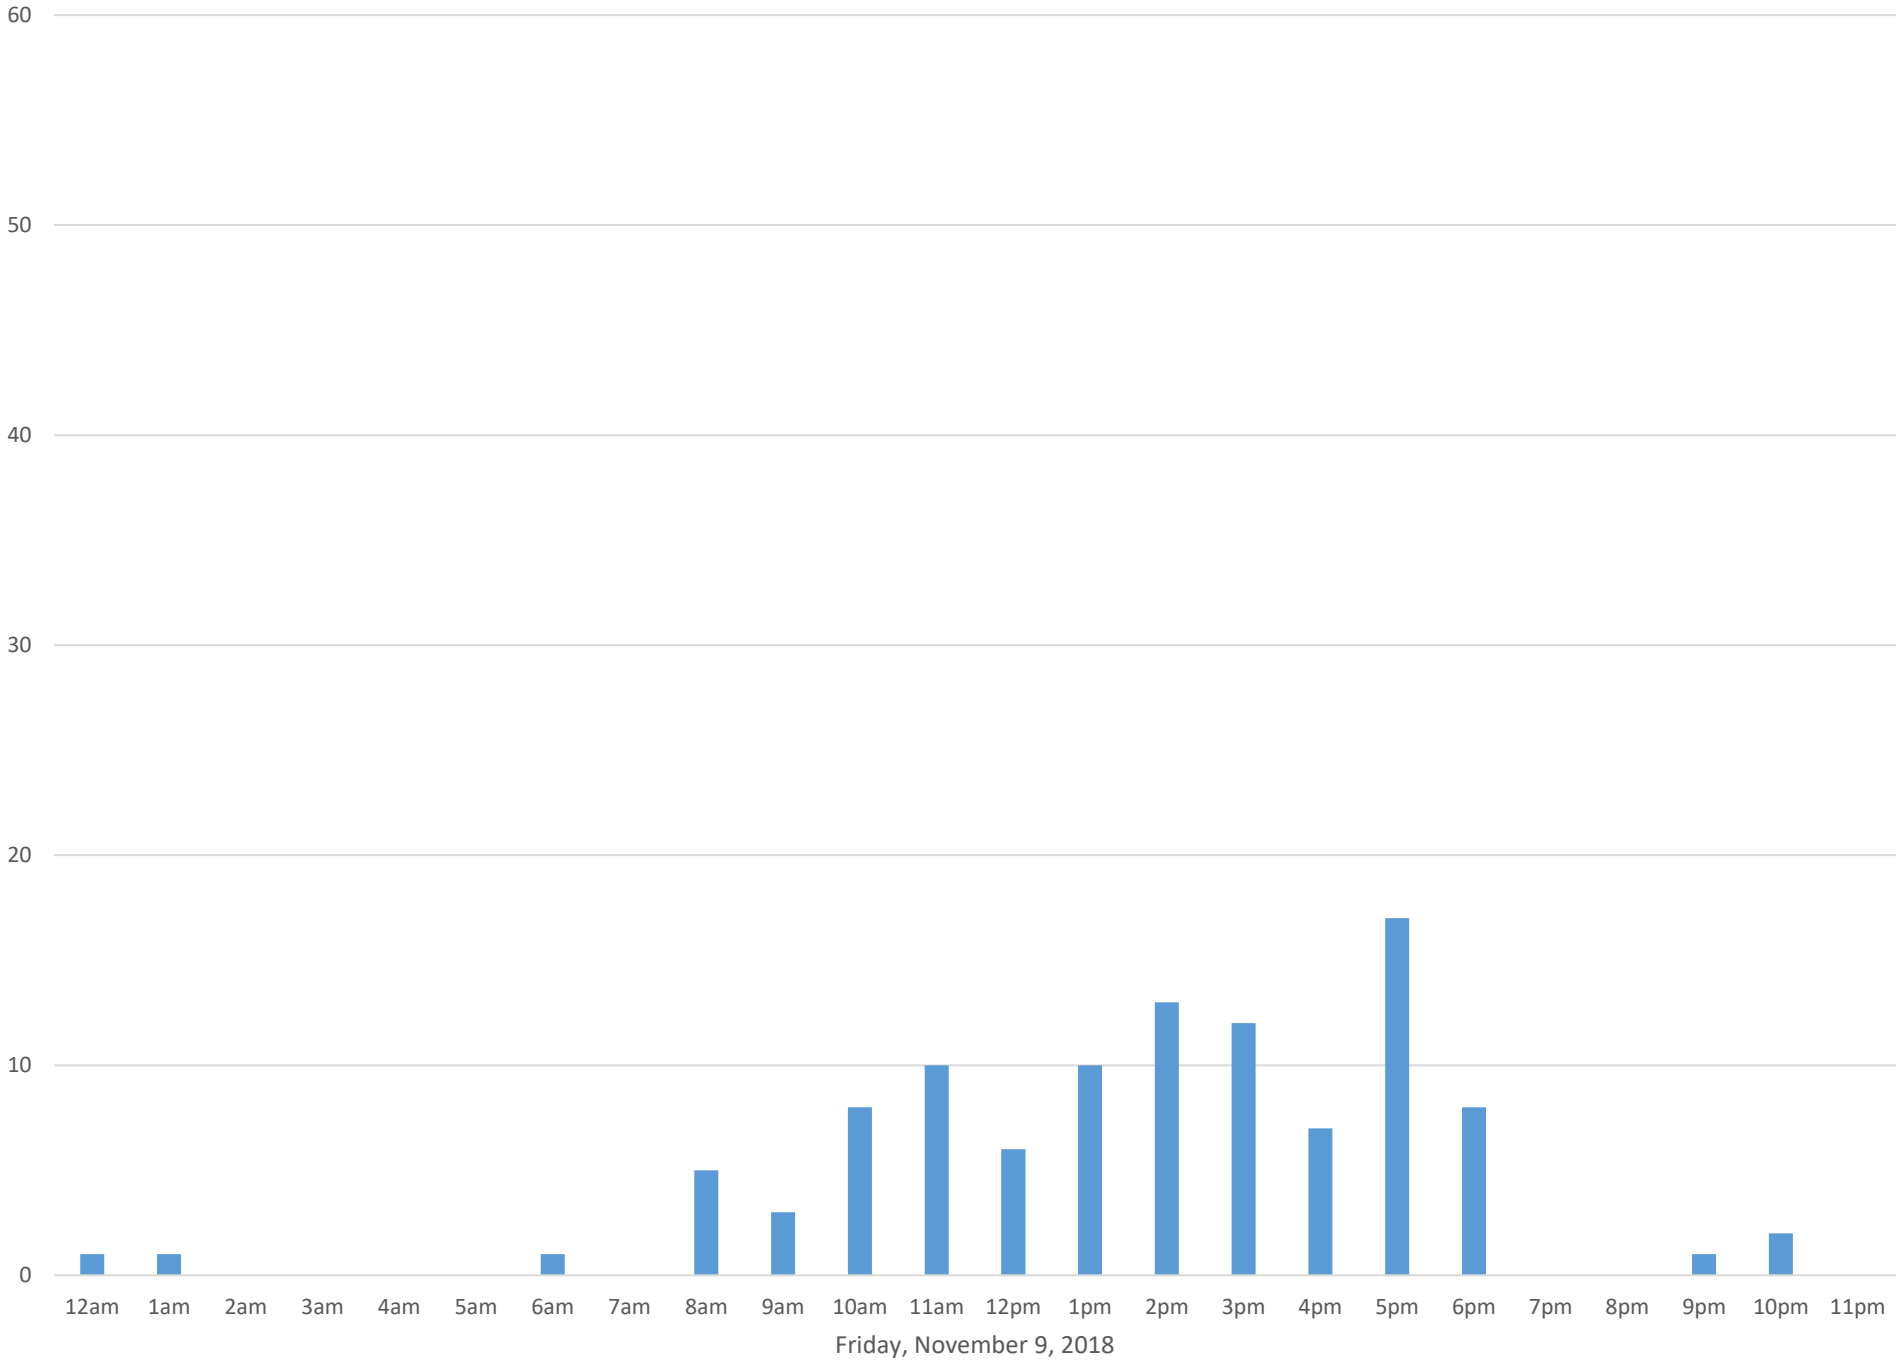

Weekly Profile

Monday 8%

Tuesday 10%

Wednesday 33%

Thursday 14%

Friday 9%

Saturday 13%

Sunday 12%

Cornwall Park Bridge North November 2018

Monthly Data

Total Count = 7567

Cornwall Park Bridge North

Thursday, November 8, 2018

Cornwall Park Bridge North

Cornwall Park Bridge North

Saturday, November 10, 2018

Cornwall Park Bridge North

Sunday, November 11, 2018

Cornwall Park Bridge North

Cornwall Park Bridge North

Cornwall Park Bridge North

Wednesday, November 14, 2018

Cornwall Park Bridge North

Thursday, November 15, 2018

Cornwall Park Bridge North

Friday, November 16, 2018

Cornwall Park Bridge North

Saturday, November 17, 2018

Cornwall Park Bridge North

Sunday, November 18, 2018

Cornwall Park Bridge North

Monday, November 19, 2018