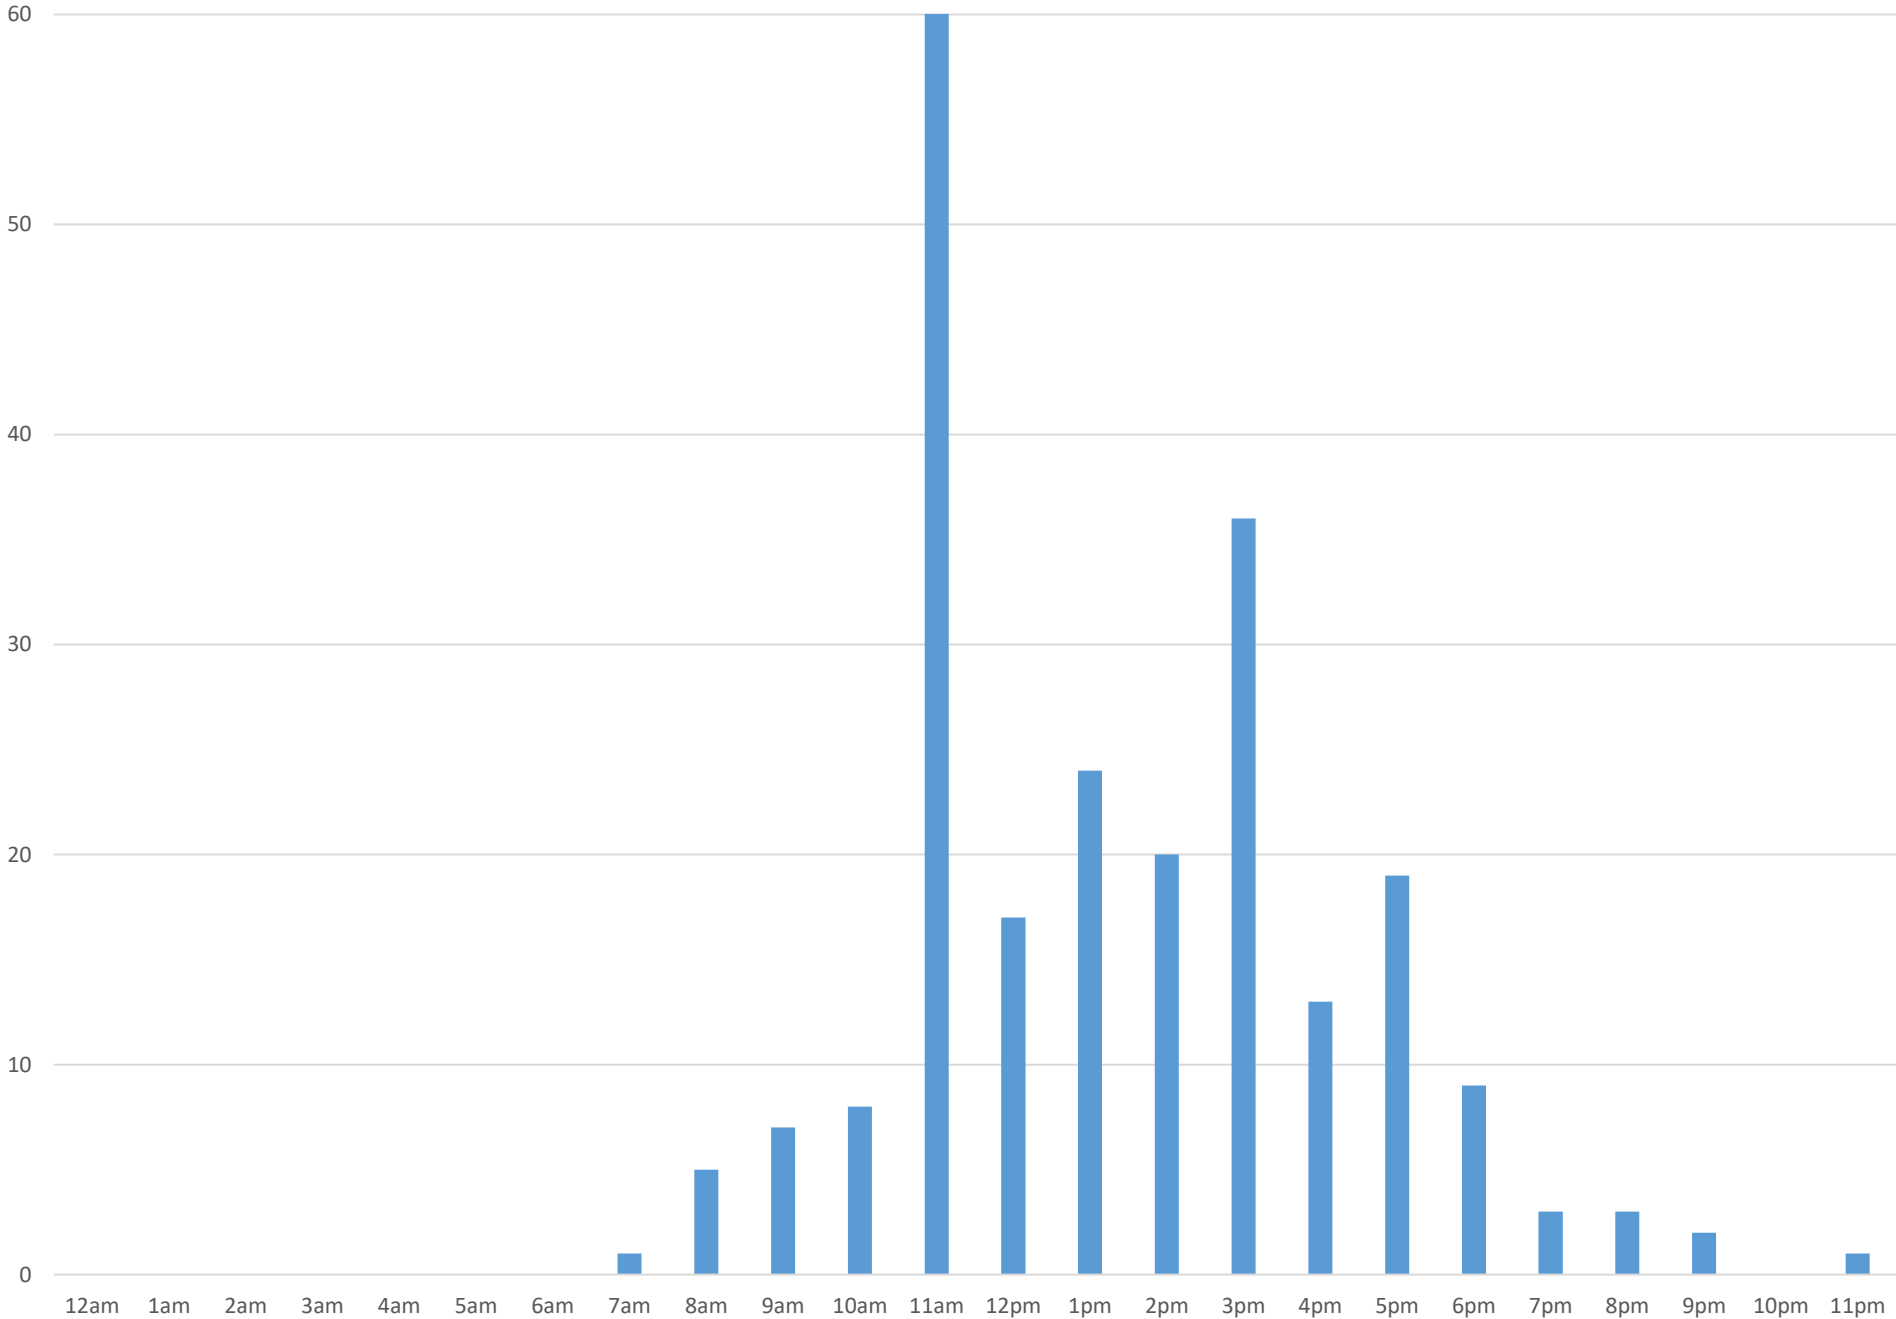

Cornwall Park Bridge North

Friday, November 16, 2018

Cornwall Park Bridge North

Saturday, November 17, 2018

Cornwall Park Bridge North

Sunday, November 18, 2018

Cornwall Park Bridge North

Monday, November 19, 2018

Cornwall Park Bridge North

Tuesday, November 20, 2018

Cornwall Park Bridge North

Cornwall Park Bridge North

Thursday, November 22, 2018

Cornwall Park Bridge North

Friday, November 23, 2018

Cornwall Park Bridge North

Saturday, November 24, 2018

Cornwall Park Bridge North

Sunday, November 25, 2018

Cornwall Park Bridge North

Cornwall Park Bridge North

Tuesday, November 27, 2018

Cornwall Park Bridge North

Wednesday, November 28, 2018