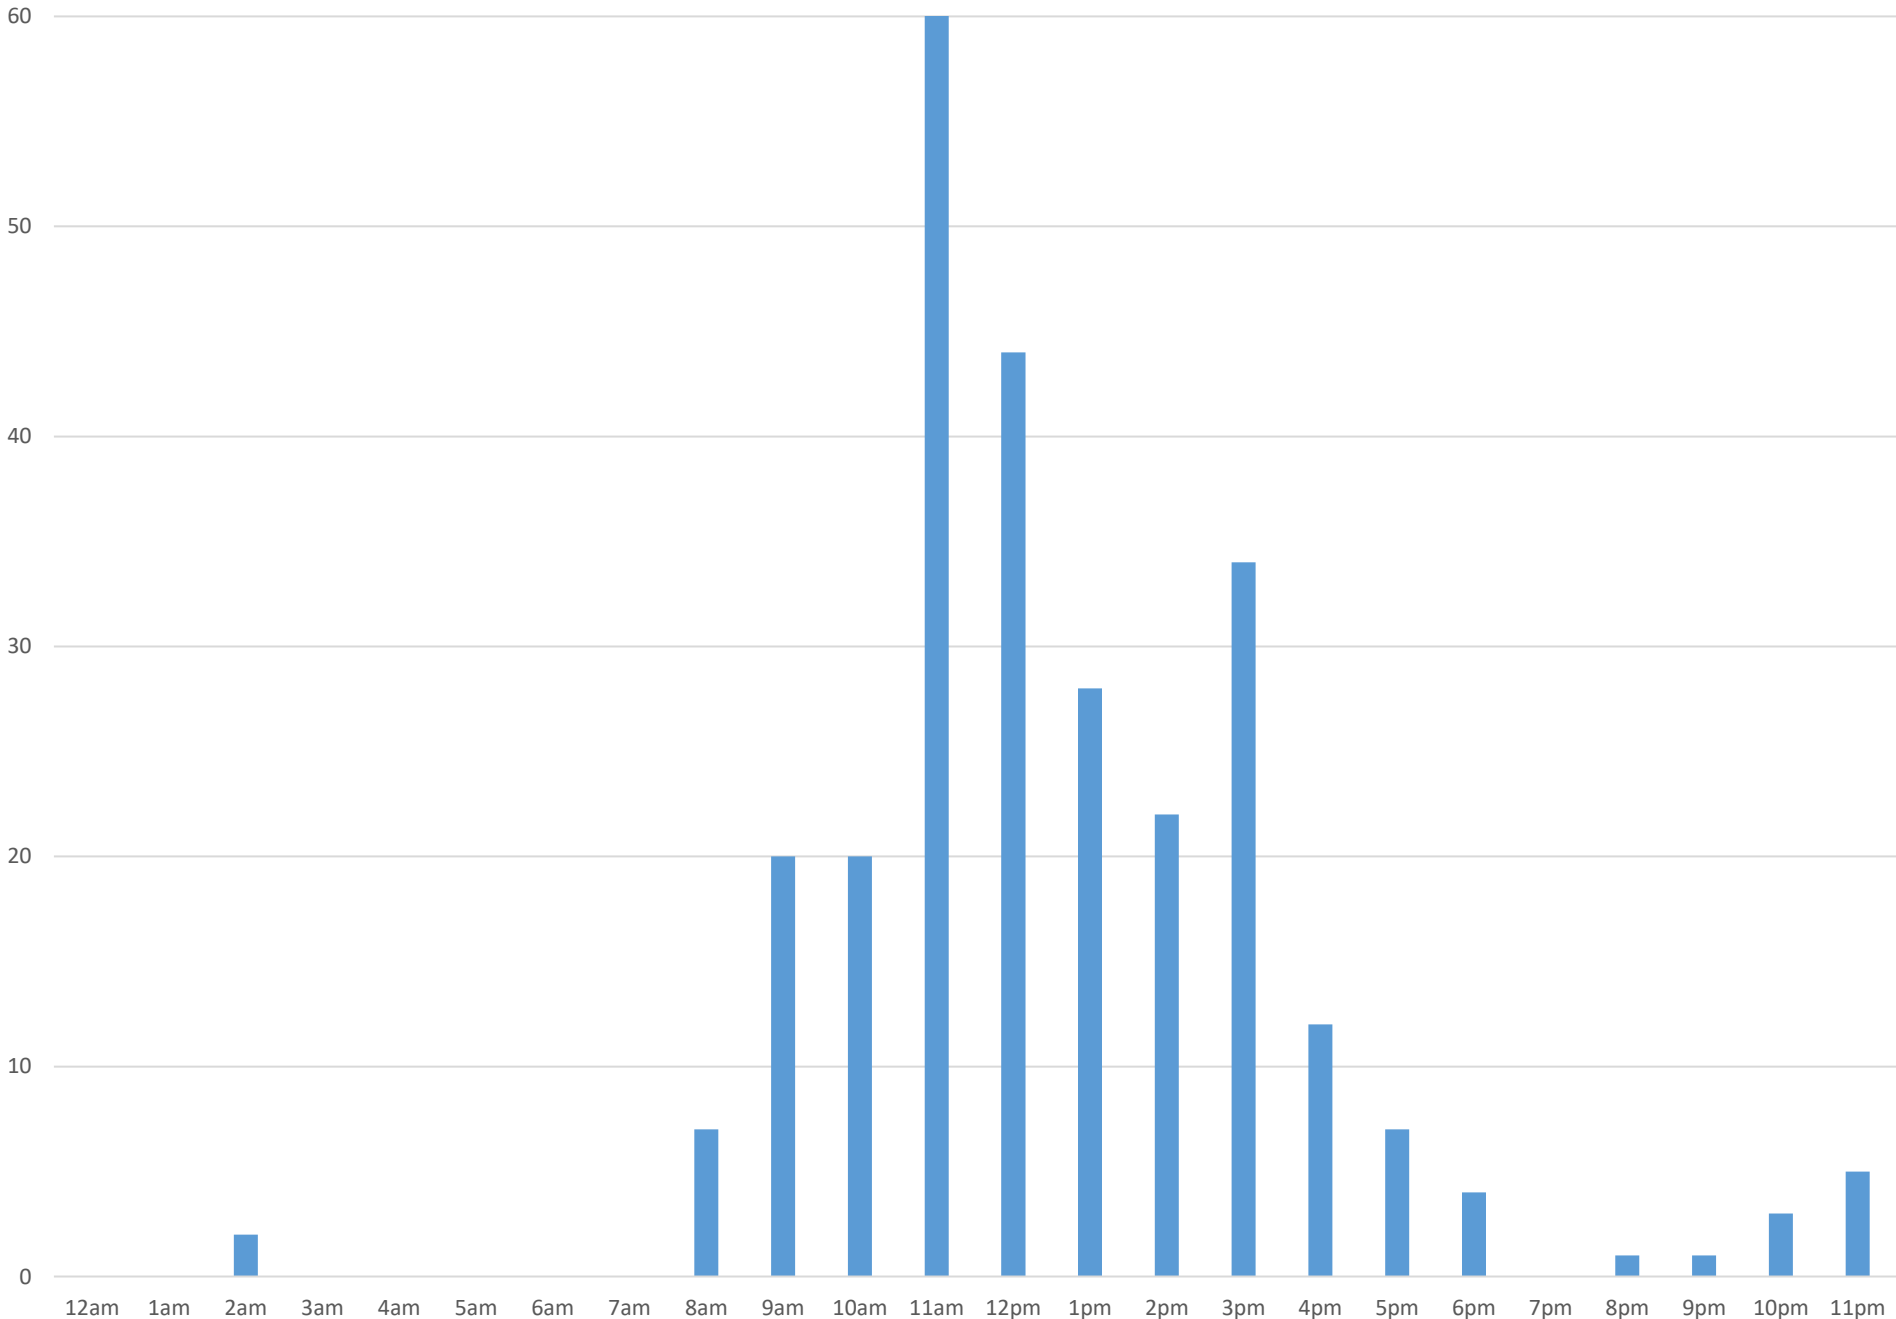

Cornwall Park Bridge North

Friday, November 16, 2018

Cornwall Park Bridge North

Saturday, November 17, 2018

Cornwall Park Bridge North

Sunday, November 18, 2018

Cornwall Park Bridge North

Monday, November 19, 2018

Cornwall Park Bridge North

Tuesday, November 20, 2018

Cornwall Park Bridge North

Cornwall Park Bridge North

Thursday, November 22, 2018

Cornwall Park Bridge North

Friday, November 23, 2018

Cornwall Park Bridge North

Saturday, November 24, 2018

Cornwall Park Bridge North

Sunday, November 25, 2018

Cornwall Park Bridge North

Cornwall Park Bridge North

Tuesday, November 27, 2018

Cornwall Park Bridge North

Wednesday, November 28, 2018

Cornwall Park Bridge North

Thursday, November 29, 2018

Cornwall Park Bridge North

Friday, November 30, 2018