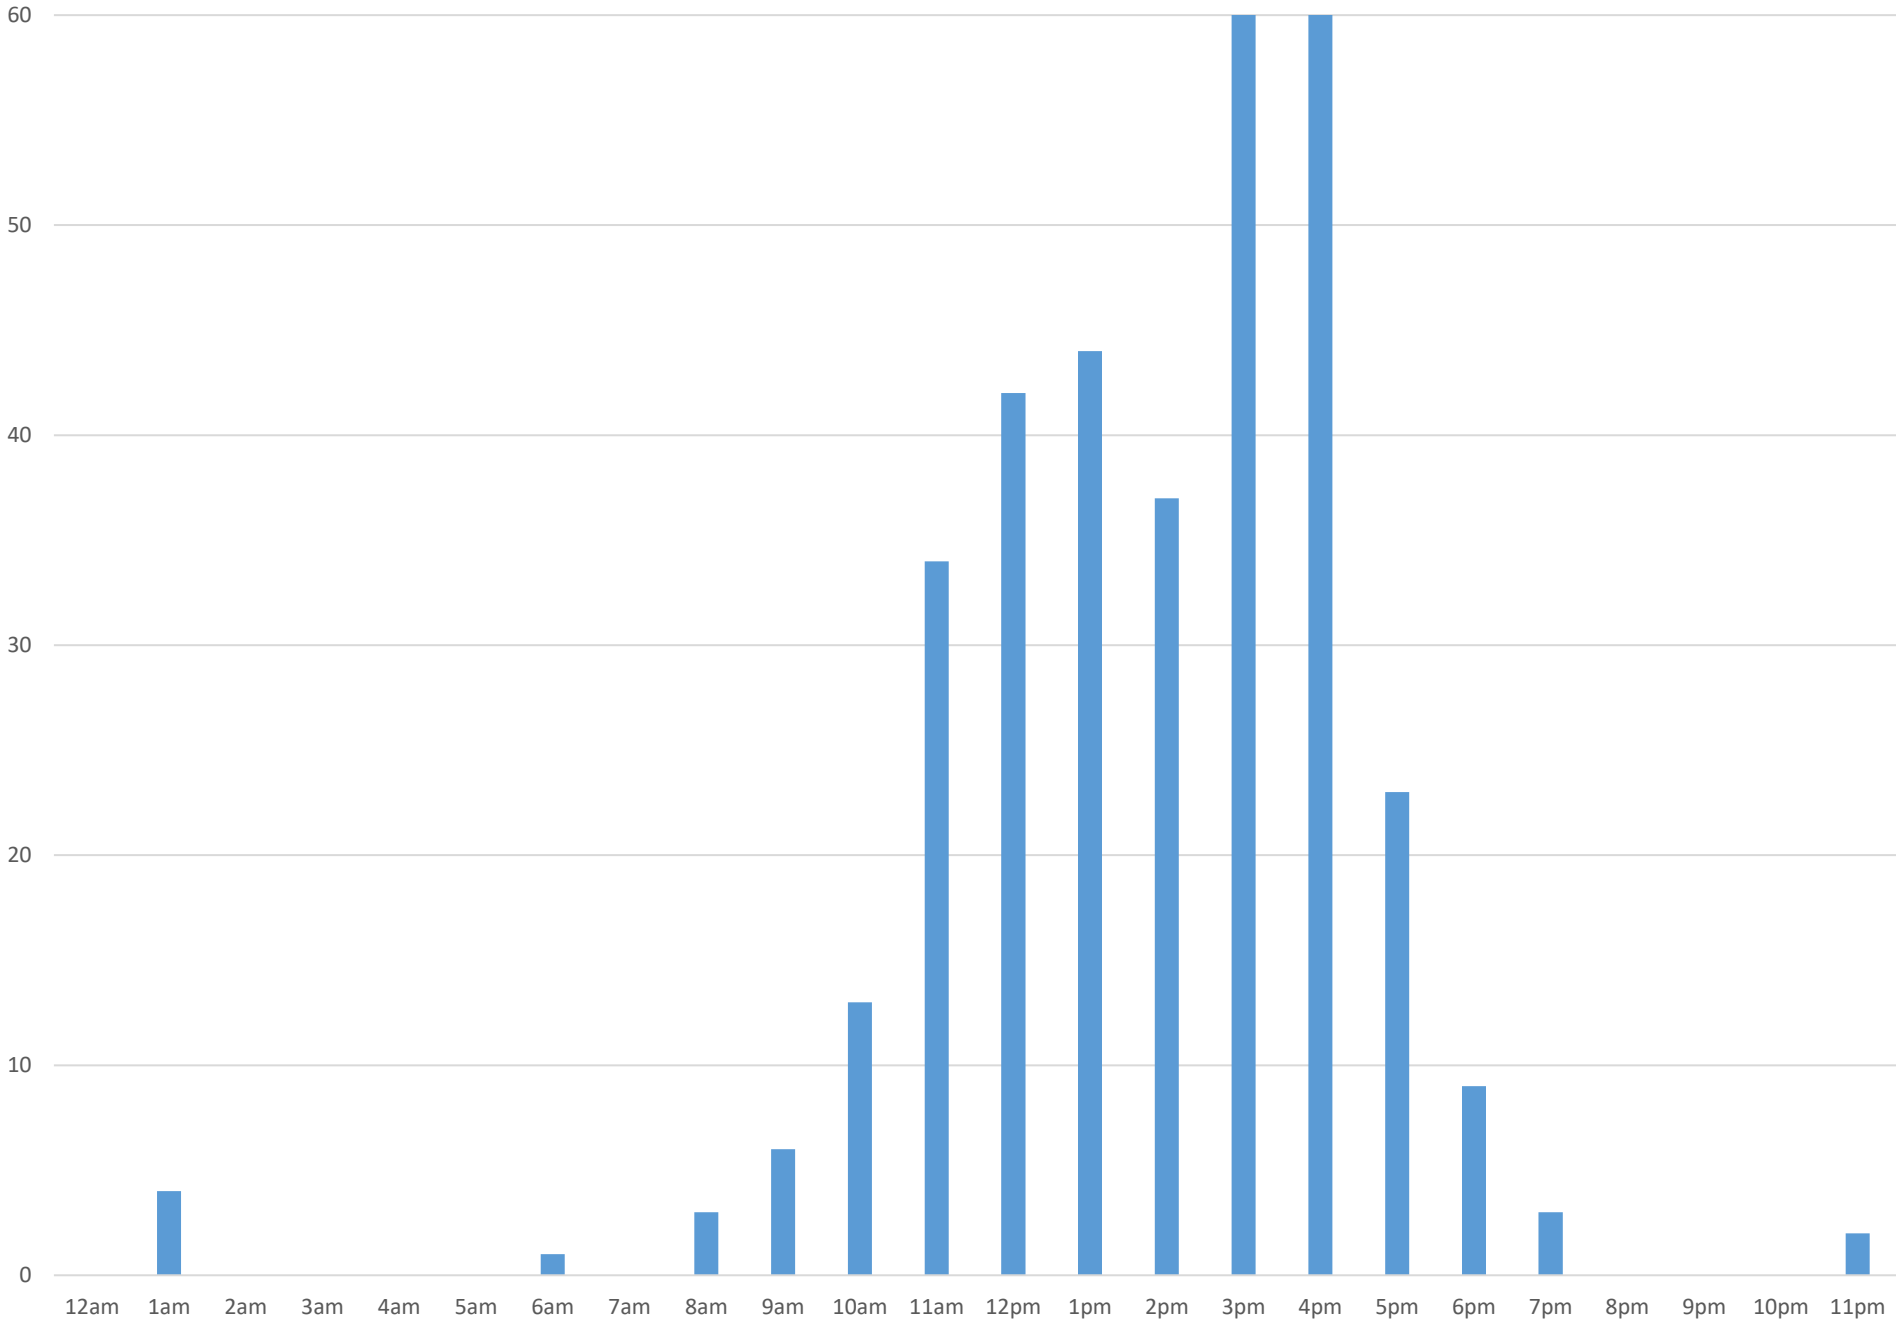

Cornwall Park Bridge North

Data Summary

Total Count 7,567

Daily Average 329

Average Weekend Day 314

Average Weekday 334

Highest Daily Count 2000

Busiest Day of the Week Wednesday, November 28, 2018

Weekly Profile

Monday 8%

Tuesday 10%

Wednesday 33%

Thursday 14%

Friday 9%

Saturday 13%

Sunday 12%

Cornwall Park Bridge North November 2018

Monthly Data

Total Count = 7567

Cornwall Park Bridge North

Thursday, November 8, 2018

Cornwall Park Bridge North

Cornwall Park Bridge North

Saturday, November 10, 2018

Cornwall Park Bridge North

Sunday, November 11, 2018

Cornwall Park Bridge North

Cornwall Park Bridge North

Cornwall Park Bridge North

Wednesday, November 14, 2018

Cornwall Park Bridge North

Thursday, November 15, 2018