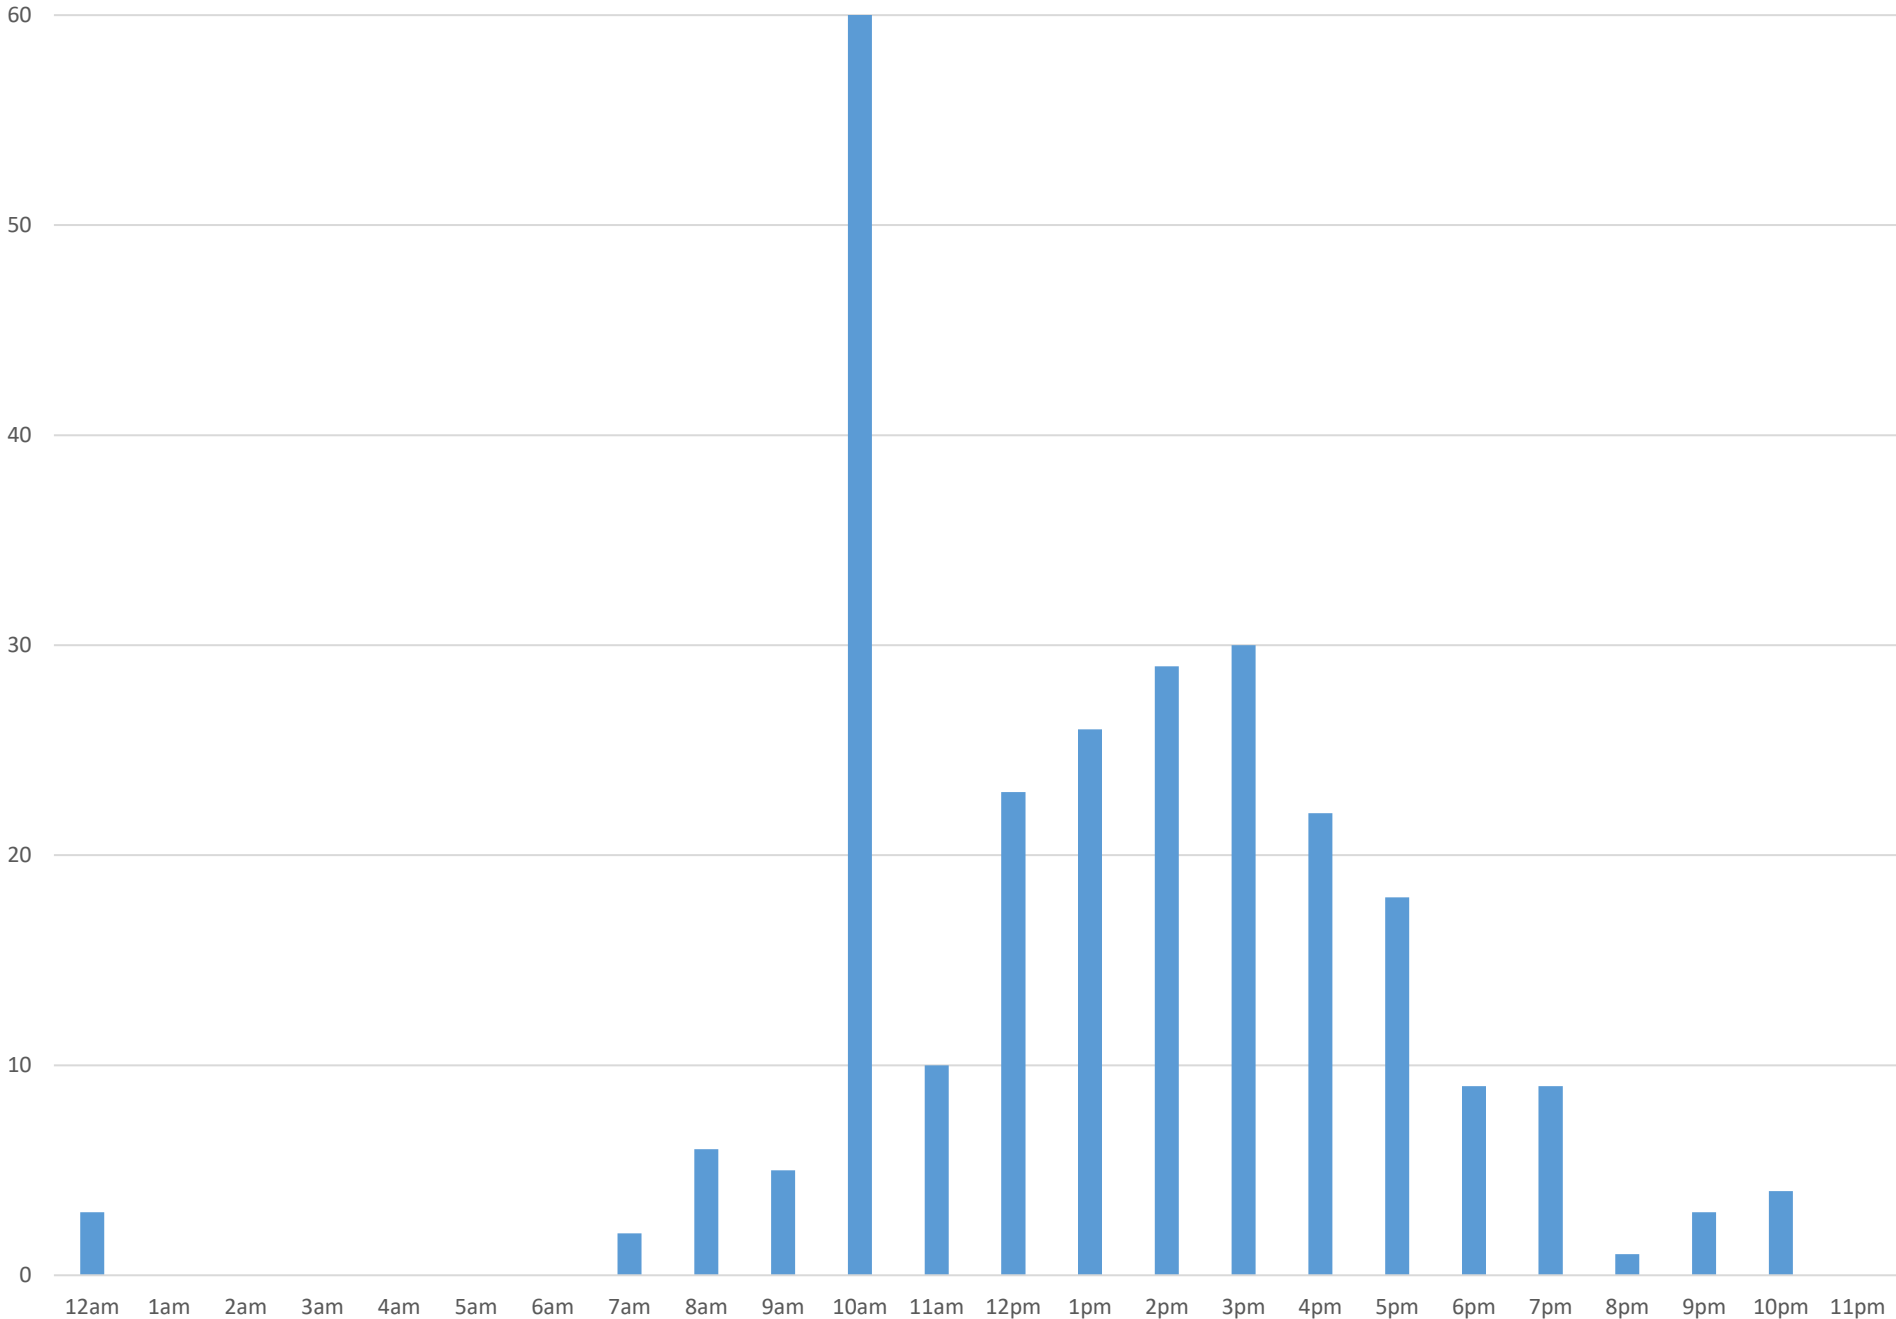

Cornwall Park Bridge North November 2018

Monthly Data

Total Count = 7567

Cornwall Park Bridge North

Thursday, November 8, 2018

Cornwall Park Bridge North

Cornwall Park Bridge North

Saturday, November 10, 2018

Cornwall Park Bridge North

Sunday, November 11, 2018

Cornwall Park Bridge North

Cornwall Park Bridge North

Cornwall Park Bridge North

Wednesday, November 14, 2018

Cornwall Park Bridge North

Thursday, November 15, 2018

Cornwall Park Bridge North

Friday, November 16, 2018

Cornwall Park Bridge North

Saturday, November 17, 2018

Cornwall Park Bridge North

Sunday, November 18, 2018

Cornwall Park Bridge North

Monday, November 19, 2018