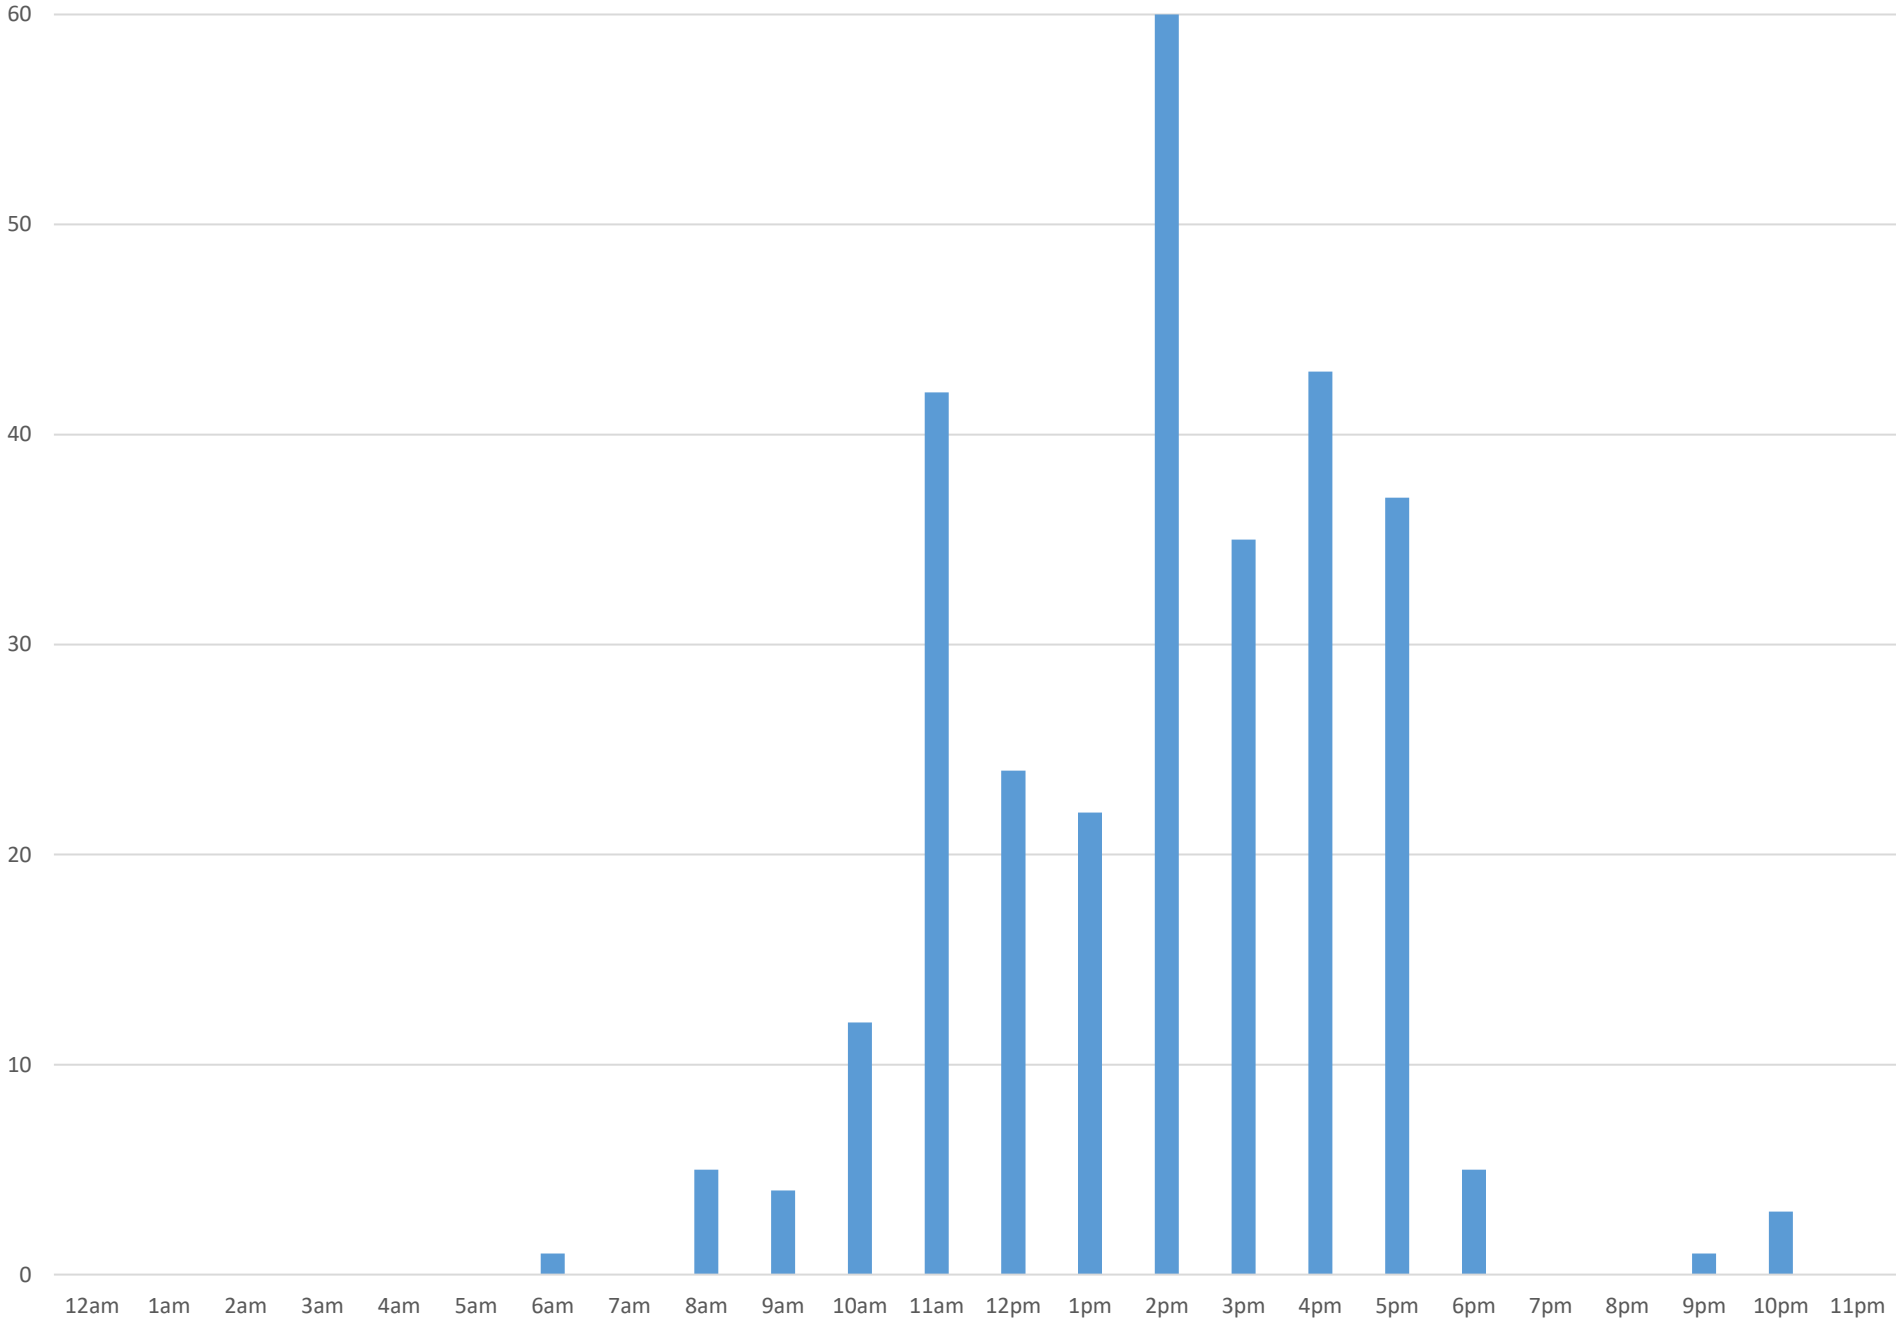

Cornwall Park Bridge North

Friday, November 16, 2018

Cornwall Park Bridge North

Saturday, November 17, 2018

Cornwall Park Bridge North

Sunday, November 18, 2018

Cornwall Park Bridge North

Monday, November 19, 2018

Cornwall Park Bridge North

Tuesday, November 20, 2018

Cornwall Park Bridge North

Cornwall Park Bridge North

Thursday, November 22, 2018

Cornwall Park Bridge North

Friday, November 23, 2018

Cornwall Park Bridge North

Saturday, November 24, 2018

Cornwall Park Bridge North

Sunday, November 25, 2018

Cornwall Park Bridge North

Cornwall Park Bridge North

Tuesday, November 27, 2018

Cornwall Park Bridge North

Wednesday, November 28, 2018