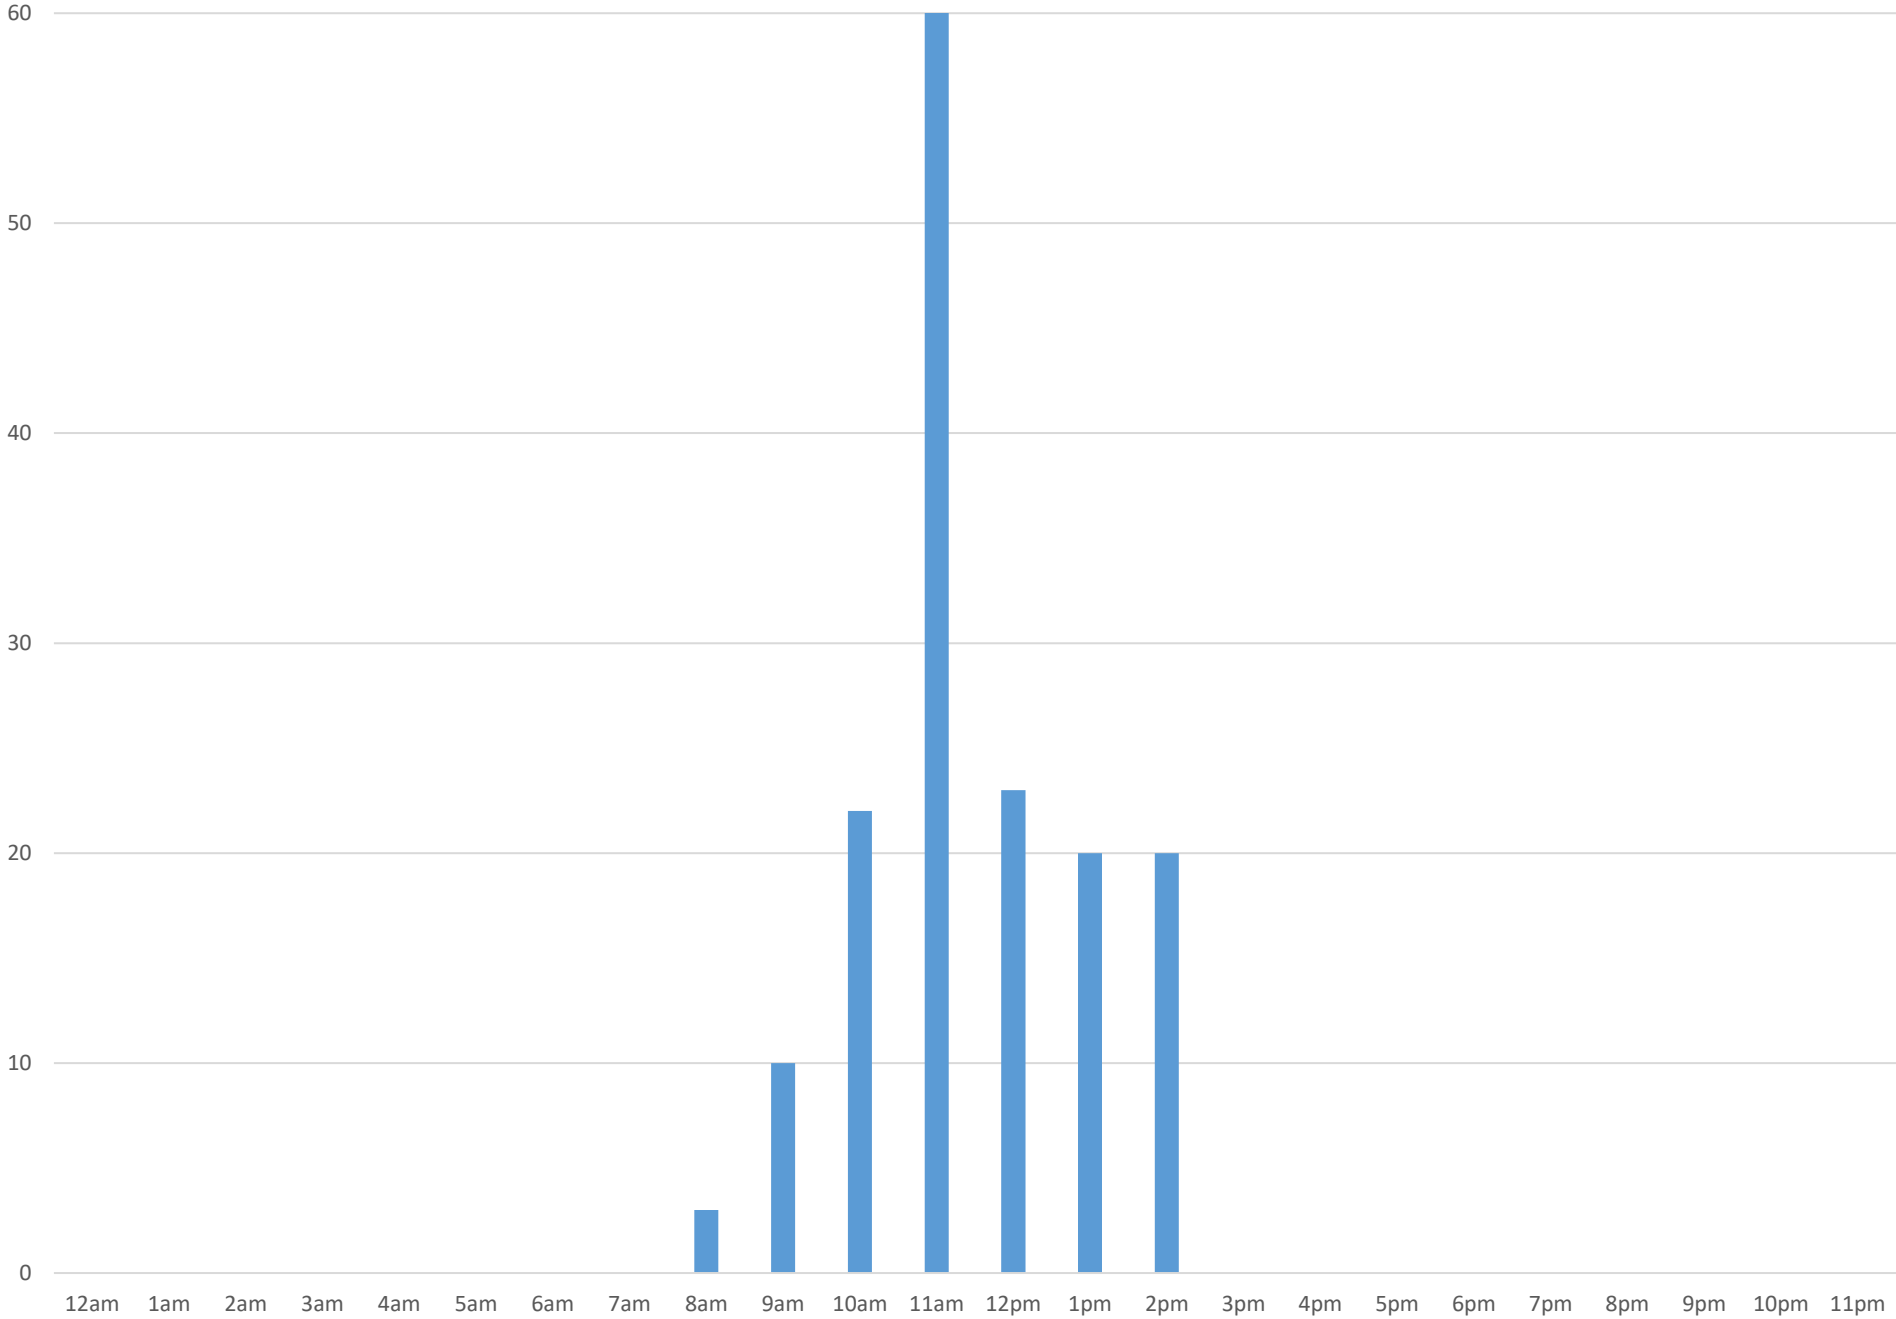

Cornwall Park Bridge North

Friday, November 16, 2018

Cornwall Park Bridge North

Saturday, November 17, 2018

Cornwall Park Bridge North

Sunday, November 18, 2018

Cornwall Park Bridge North

Monday, November 19, 2018

Cornwall Park Bridge North

Tuesday, November 20, 2018

Cornwall Park Bridge North

Cornwall Park Bridge North

Thursday, November 22, 2018

Cornwall Park Bridge North

Friday, November 23, 2018

Cornwall Park Bridge North

Saturday, November 24, 2018

Cornwall Park Bridge North

Sunday, November 25, 2018

Cornwall Park Bridge North

Cornwall Park Bridge North

Tuesday, November 27, 2018

Cornwall Park Bridge North

Wednesday, November 28, 2018

Cornwall Park Bridge North

Thursday, November 29, 2018

Cornwall Park Bridge North

Friday, November 30, 2018