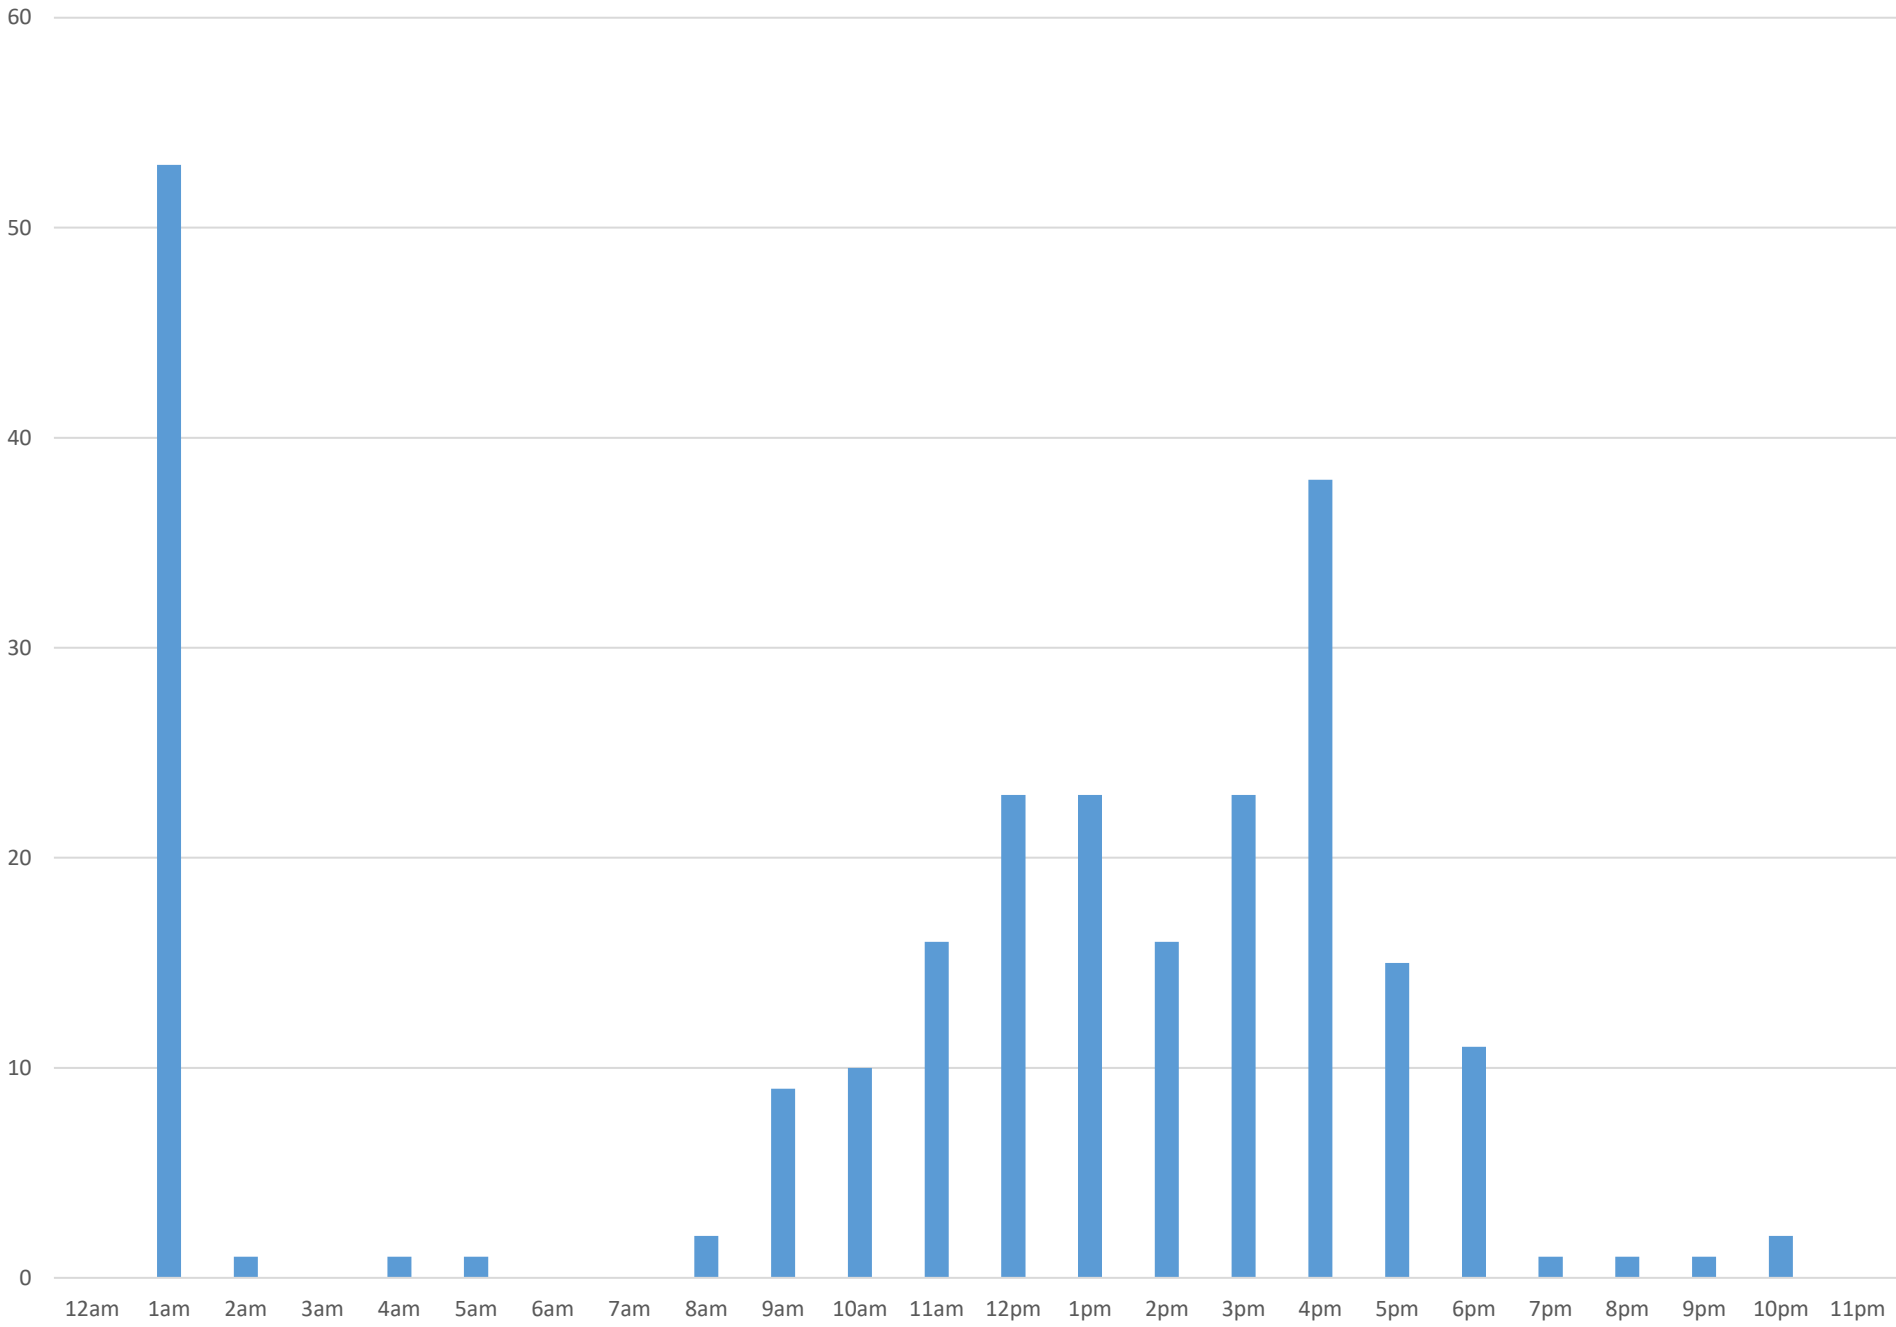

Cornwall Park Bridge North

Friday, November 16, 2018

Cornwall Park Bridge North

Saturday, November 17, 2018

Cornwall Park Bridge North

Sunday, November 18, 2018

Cornwall Park Bridge North

Monday, November 19, 2018

Cornwall Park Bridge North

Tuesday, November 20, 2018

Cornwall Park Bridge North

Cornwall Park Bridge North

Thursday, November 22, 2018

Cornwall Park Bridge North

Friday, November 23, 2018

Cornwall Park Bridge North

Saturday, November 24, 2018

Cornwall Park Bridge North

Sunday, November 25, 2018

Cornwall Park Bridge North

Cornwall Park Bridge North

Tuesday, November 27, 2018

Cornwall Park Bridge North

Wednesday, November 28, 2018

Cornwall Park Bridge North

Thursday, November 29, 2018

Cornwall Park Bridge North

Friday, November 30, 2018