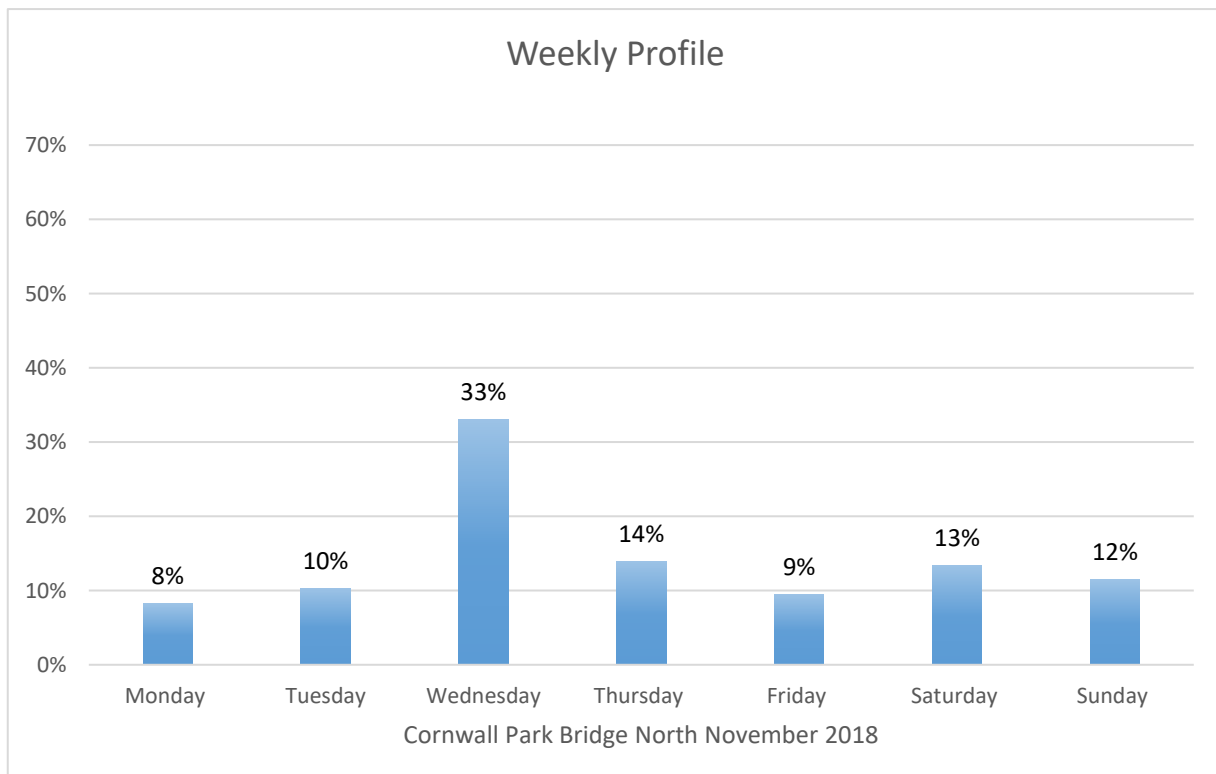

Weekly Profile

Monday 8%

Tuesday 10%

Wednesday 33%

Thursday 14%

Friday 9%

Saturday 13%

Sunday 12%