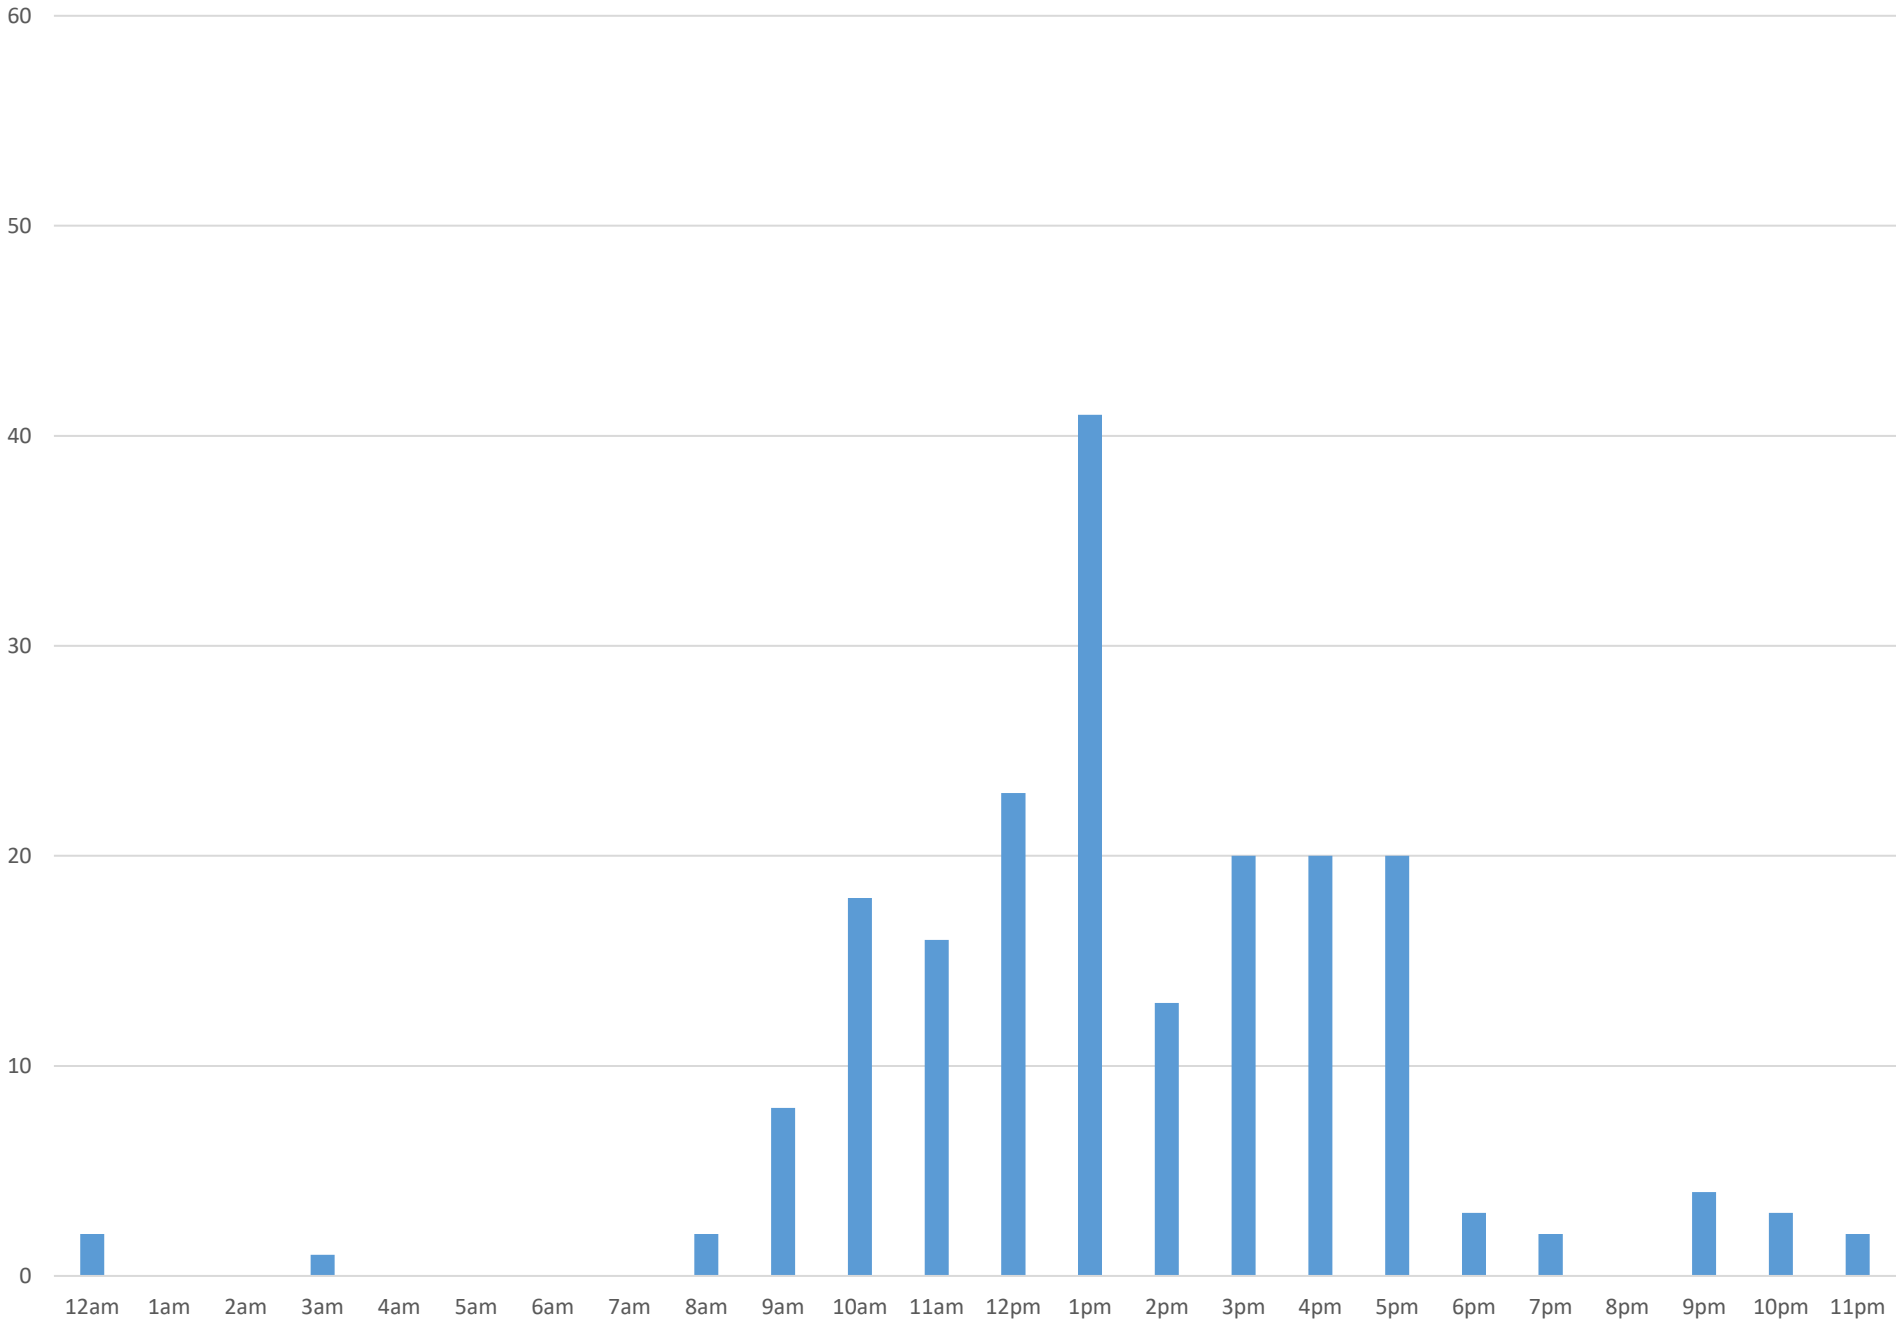

Cornwall Park Bridge North

Friday, November 16, 2018

Cornwall Park Bridge North

Saturday, November 17, 2018

Cornwall Park Bridge North

Sunday, November 18, 2018

Cornwall Park Bridge North

Monday, November 19, 2018

Cornwall Park Bridge North

Tuesday, November 20, 2018

Cornwall Park Bridge North

Cornwall Park Bridge North

Thursday, November 22, 2018

Cornwall Park Bridge North

Friday, November 23, 2018

Cornwall Park Bridge North

Saturday, November 24, 2018

Cornwall Park Bridge North

Sunday, November 25, 2018

Cornwall Park Bridge North

Cornwall Park Bridge North

Tuesday, November 27, 2018

Cornwall Park Bridge North

Wednesday, November 28, 2018

Cornwall Park Bridge North

Thursday, November 29, 2018

Cornwall Park Bridge North

Friday, November 30, 2018