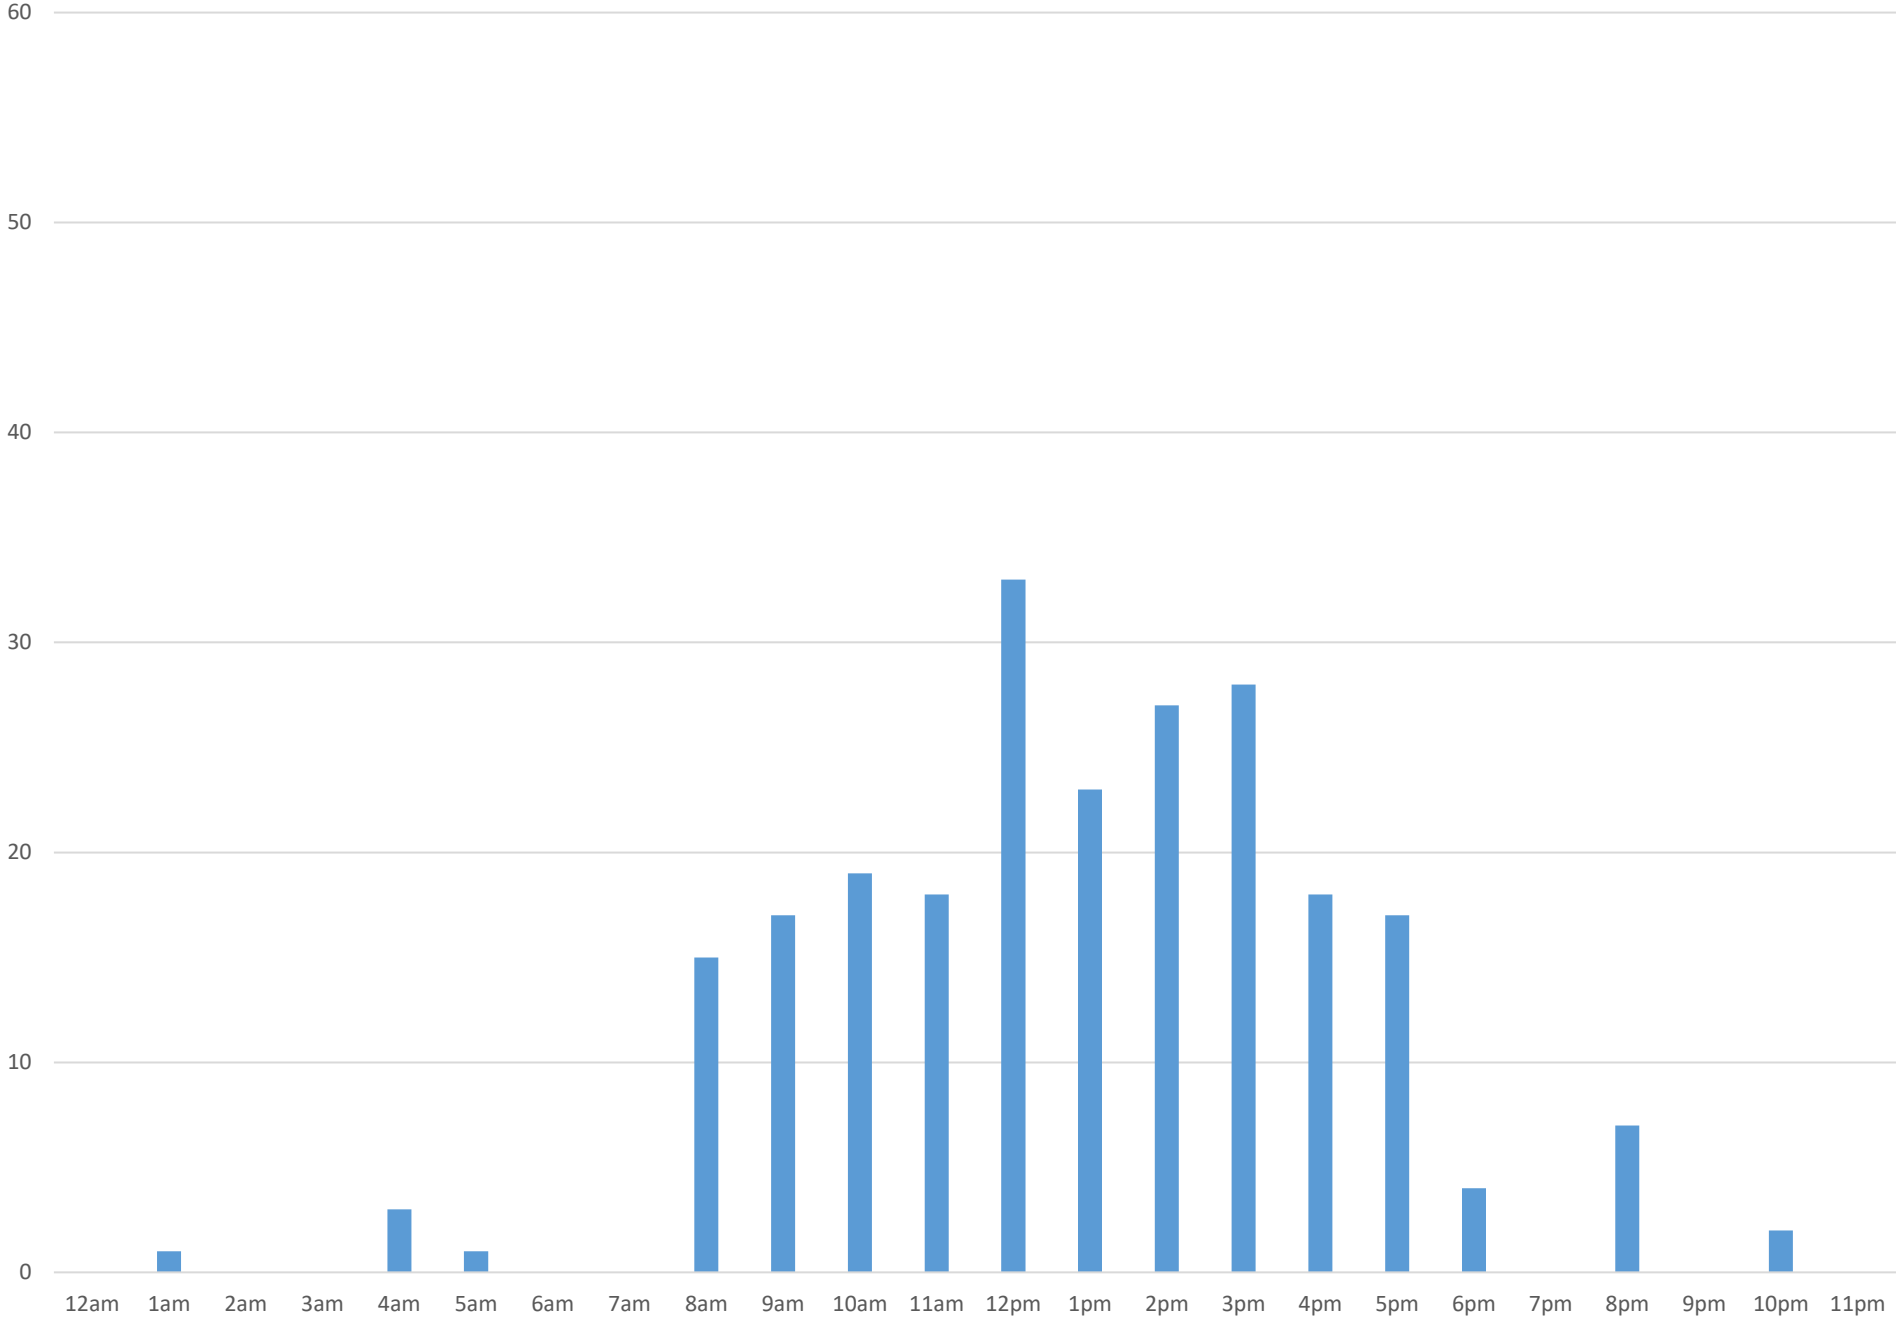

Weekly Profile

Monday 8%

Tuesday 10%

Wednesday 33%

Thursday 14%

Friday 9%

Saturday 13%

Sunday 12%

Cornwall Park Bridge North November 2018

Monthly Data

Total Count = 7567

Cornwall Park Bridge North

Thursday, November 8, 2018

Cornwall Park Bridge North

Cornwall Park Bridge North

Saturday, November 10, 2018

Cornwall Park Bridge North

Sunday, November 11, 2018

Cornwall Park Bridge North

Cornwall Park Bridge North

Cornwall Park Bridge North

Wednesday, November 14, 2018

Cornwall Park Bridge North

Thursday, November 15, 2018

Cornwall Park Bridge North

Friday, November 16, 2018

Cornwall Park Bridge North

Saturday, November 17, 2018

Cornwall Park Bridge North

Sunday, November 18, 2018

Cornwall Park Bridge North

Monday, November 19, 2018