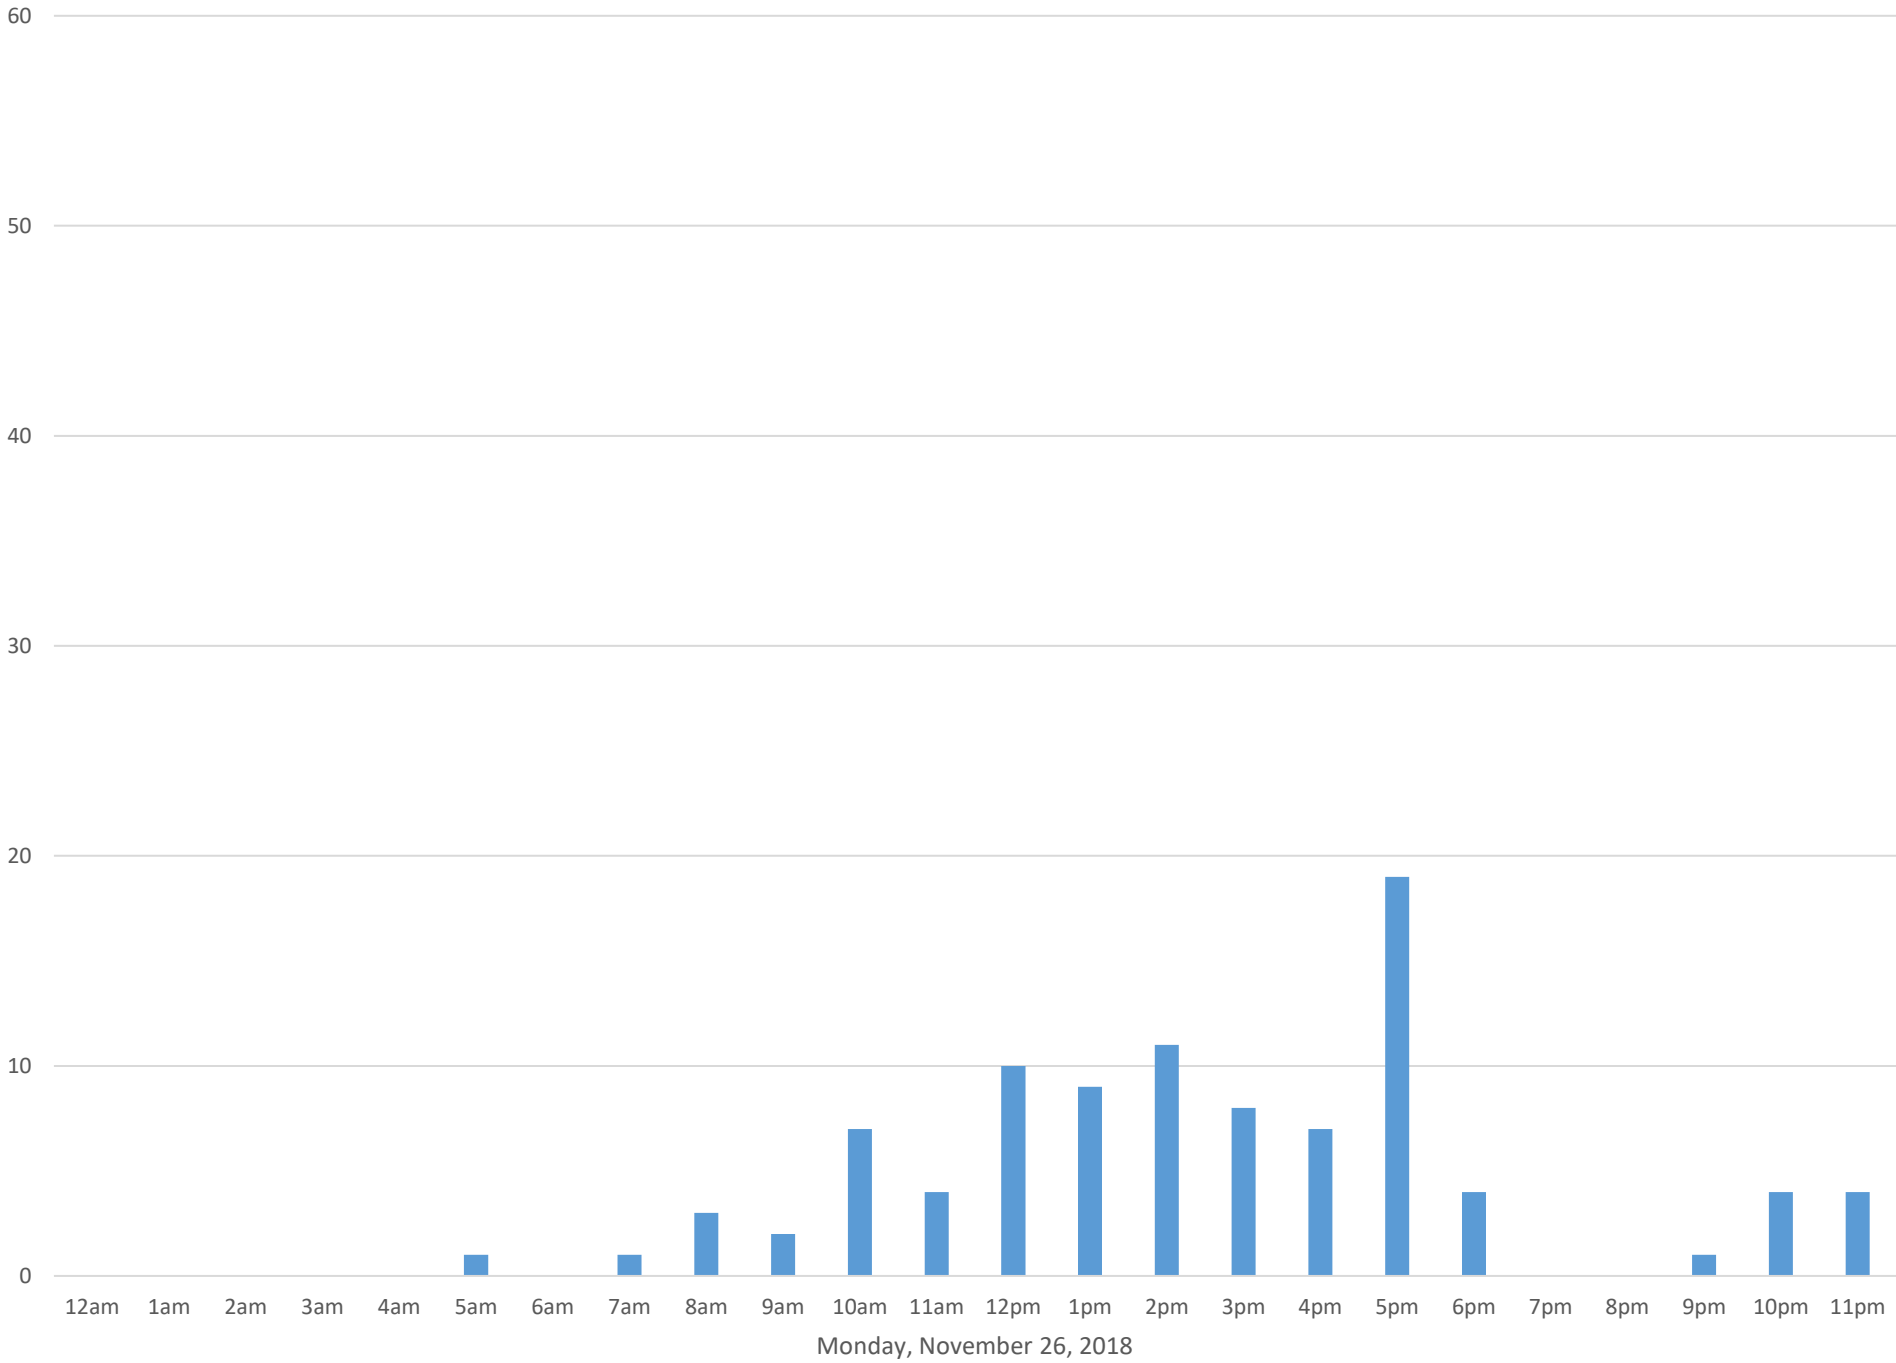

Cornwall Park Bridge North

Friday, November 16, 2018

Cornwall Park Bridge North

Saturday, November 17, 2018

Cornwall Park Bridge North

Sunday, November 18, 2018

Cornwall Park Bridge North

Monday, November 19, 2018

Cornwall Park Bridge North

Tuesday, November 20, 2018

Cornwall Park Bridge North

Cornwall Park Bridge North

Thursday, November 22, 2018

Cornwall Park Bridge North

Friday, November 23, 2018

Cornwall Park Bridge North

Saturday, November 24, 2018

Cornwall Park Bridge North

Sunday, November 25, 2018

Cornwall Park Bridge North

Cornwall Park Bridge North

Tuesday, November 27, 2018

Cornwall Park Bridge North

Wednesday, November 28, 2018

Cornwall Park Bridge North

Thursday, November 29, 2018

Cornwall Park Bridge North

Friday, November 30, 2018