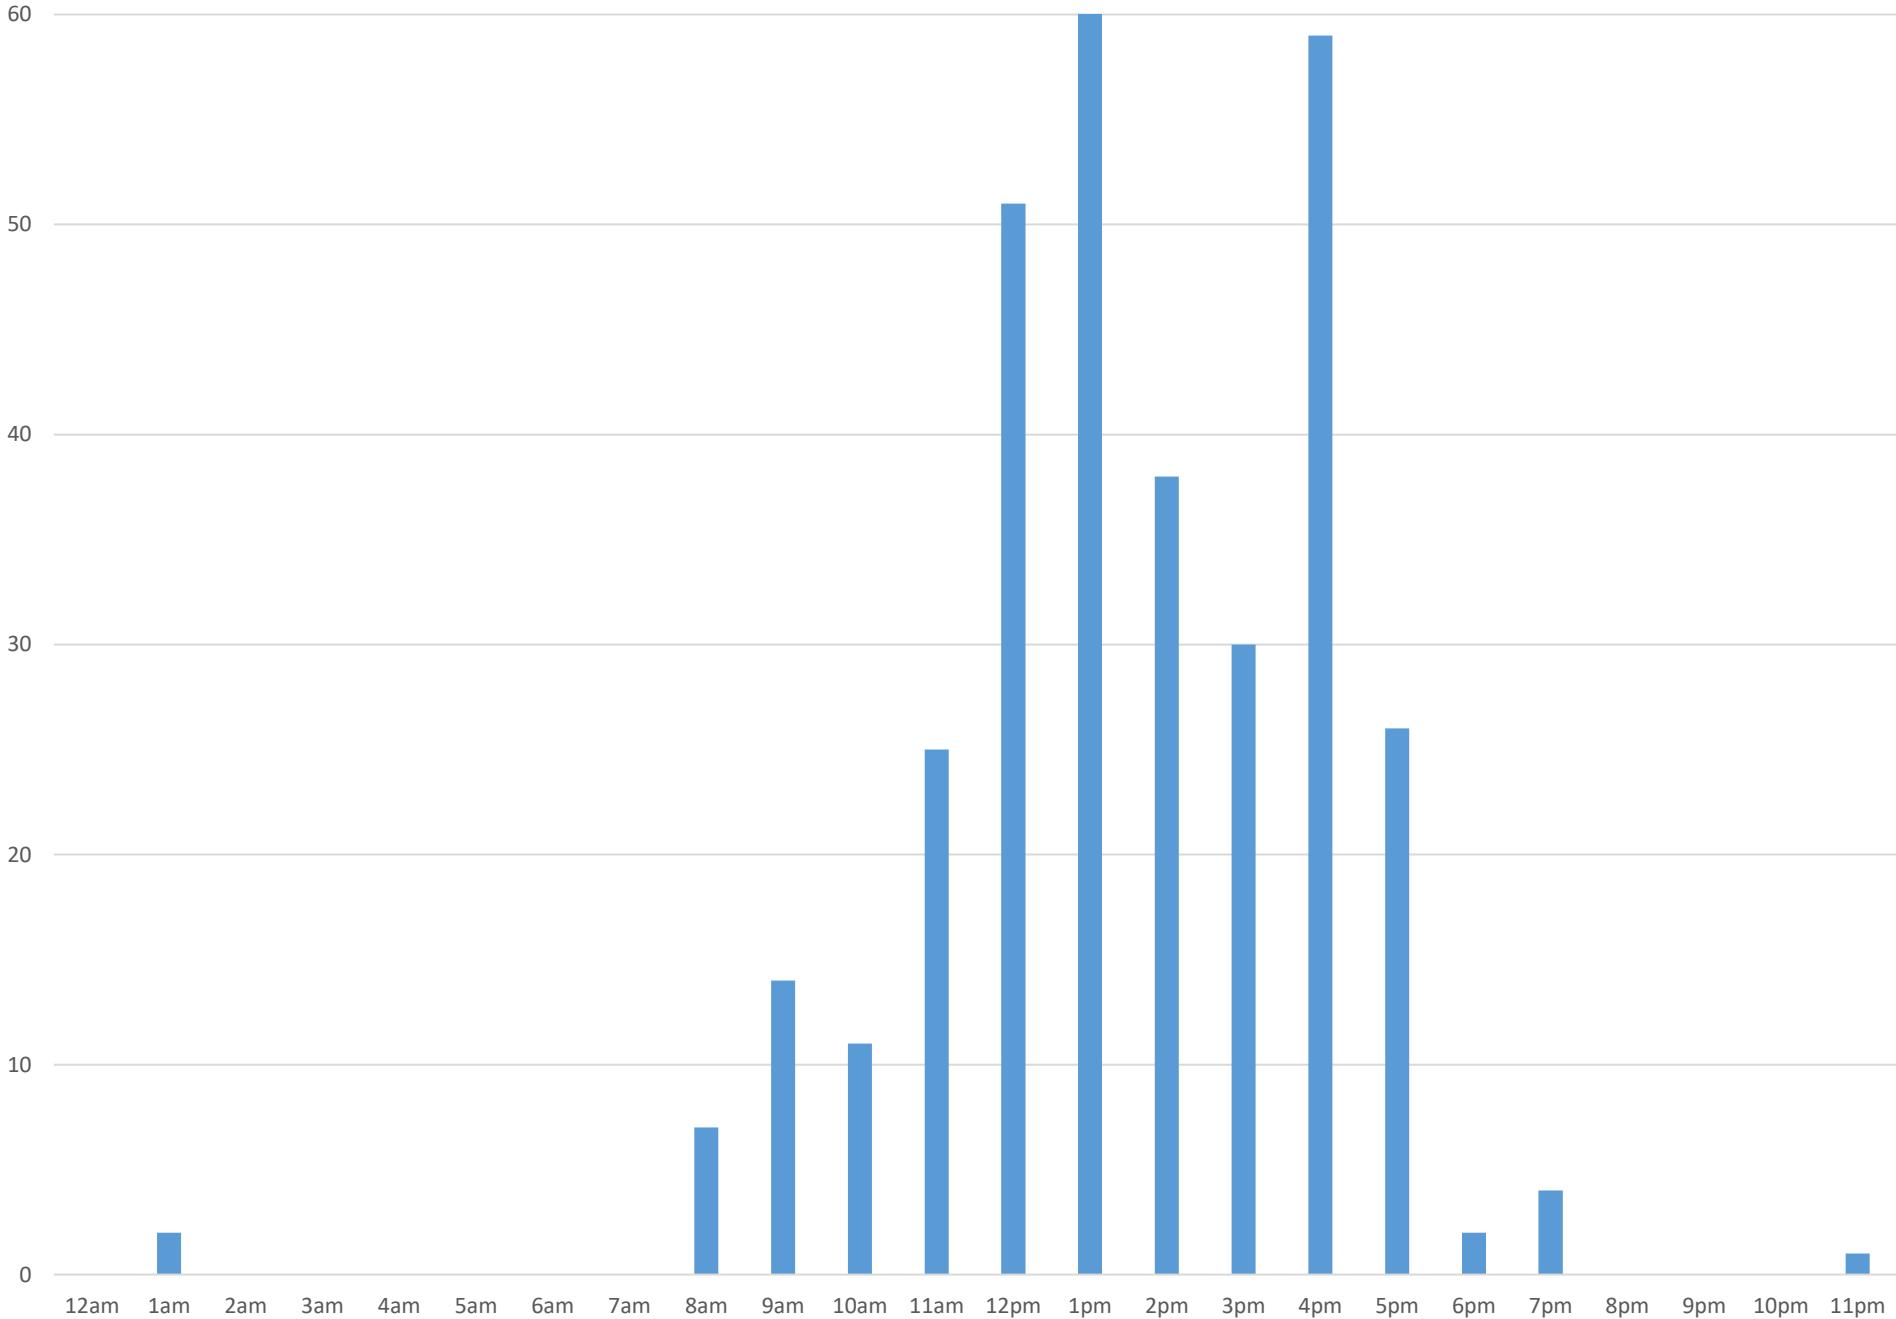

Cornwall Park Bridge North November 2018

Monthly Data

Total Count = 7567

Cornwall Park Bridge North

Thursday, November 8, 2018

Cornwall Park Bridge North

Cornwall Park Bridge North

Saturday, November 10, 2018

Cornwall Park Bridge North

Sunday, November 11, 2018

Cornwall Park Bridge North

Cornwall Park Bridge North

Cornwall Park Bridge North

Wednesday, November 14, 2018

Cornwall Park Bridge North

Thursday, November 15, 2018

Cornwall Park Bridge North

Friday, November 16, 2018

Cornwall Park Bridge North

Saturday, November 17, 2018

Cornwall Park Bridge North

Sunday, November 18, 2018

Cornwall Park Bridge North

Monday, November 19, 2018

Cornwall Park Bridge North

Tuesday, November 20, 2018

Cornwall Park Bridge North

Cornwall Park Bridge North

Thursday, November 22, 2018

Cornwall Park Bridge North

Friday, November 23, 2018

Cornwall Park Bridge North