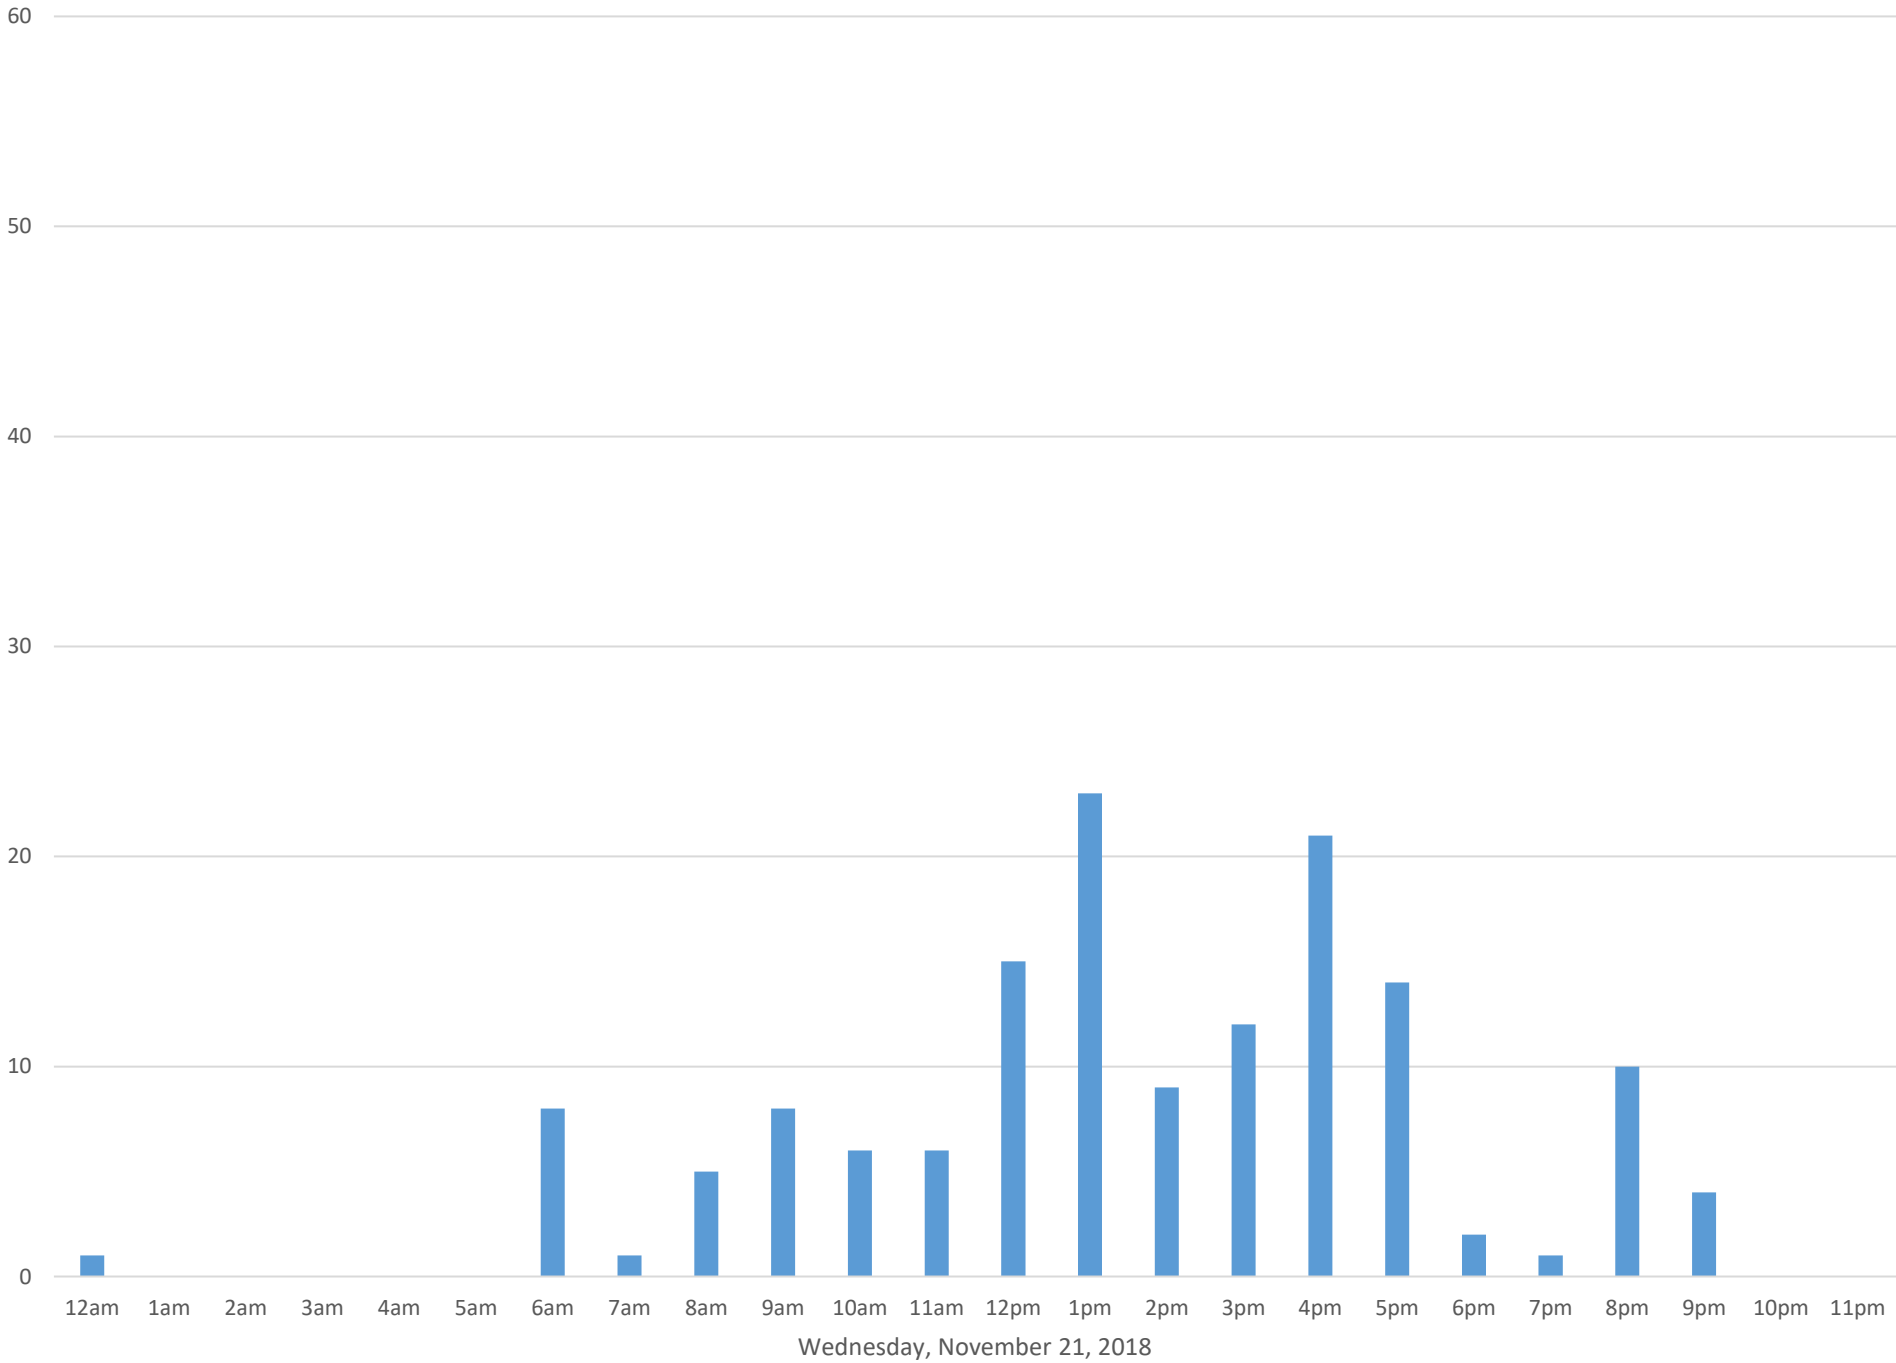

Cornwall Park Bridge North

Friday, November 16, 2018

Cornwall Park Bridge North

Saturday, November 17, 2018

Cornwall Park Bridge North

Sunday, November 18, 2018

Cornwall Park Bridge North

Monday, November 19, 2018

Cornwall Park Bridge North

Tuesday, November 20, 2018

Cornwall Park Bridge North

Cornwall Park Bridge North

Thursday, November 22, 2018

Cornwall Park Bridge North

Friday, November 23, 2018

Cornwall Park Bridge North

Saturday, November 24, 2018

Cornwall Park Bridge North

Sunday, November 25, 2018

Cornwall Park Bridge North

Cornwall Park Bridge North

Tuesday, November 27, 2018

Cornwall Park Bridge North

Wednesday, November 28, 2018