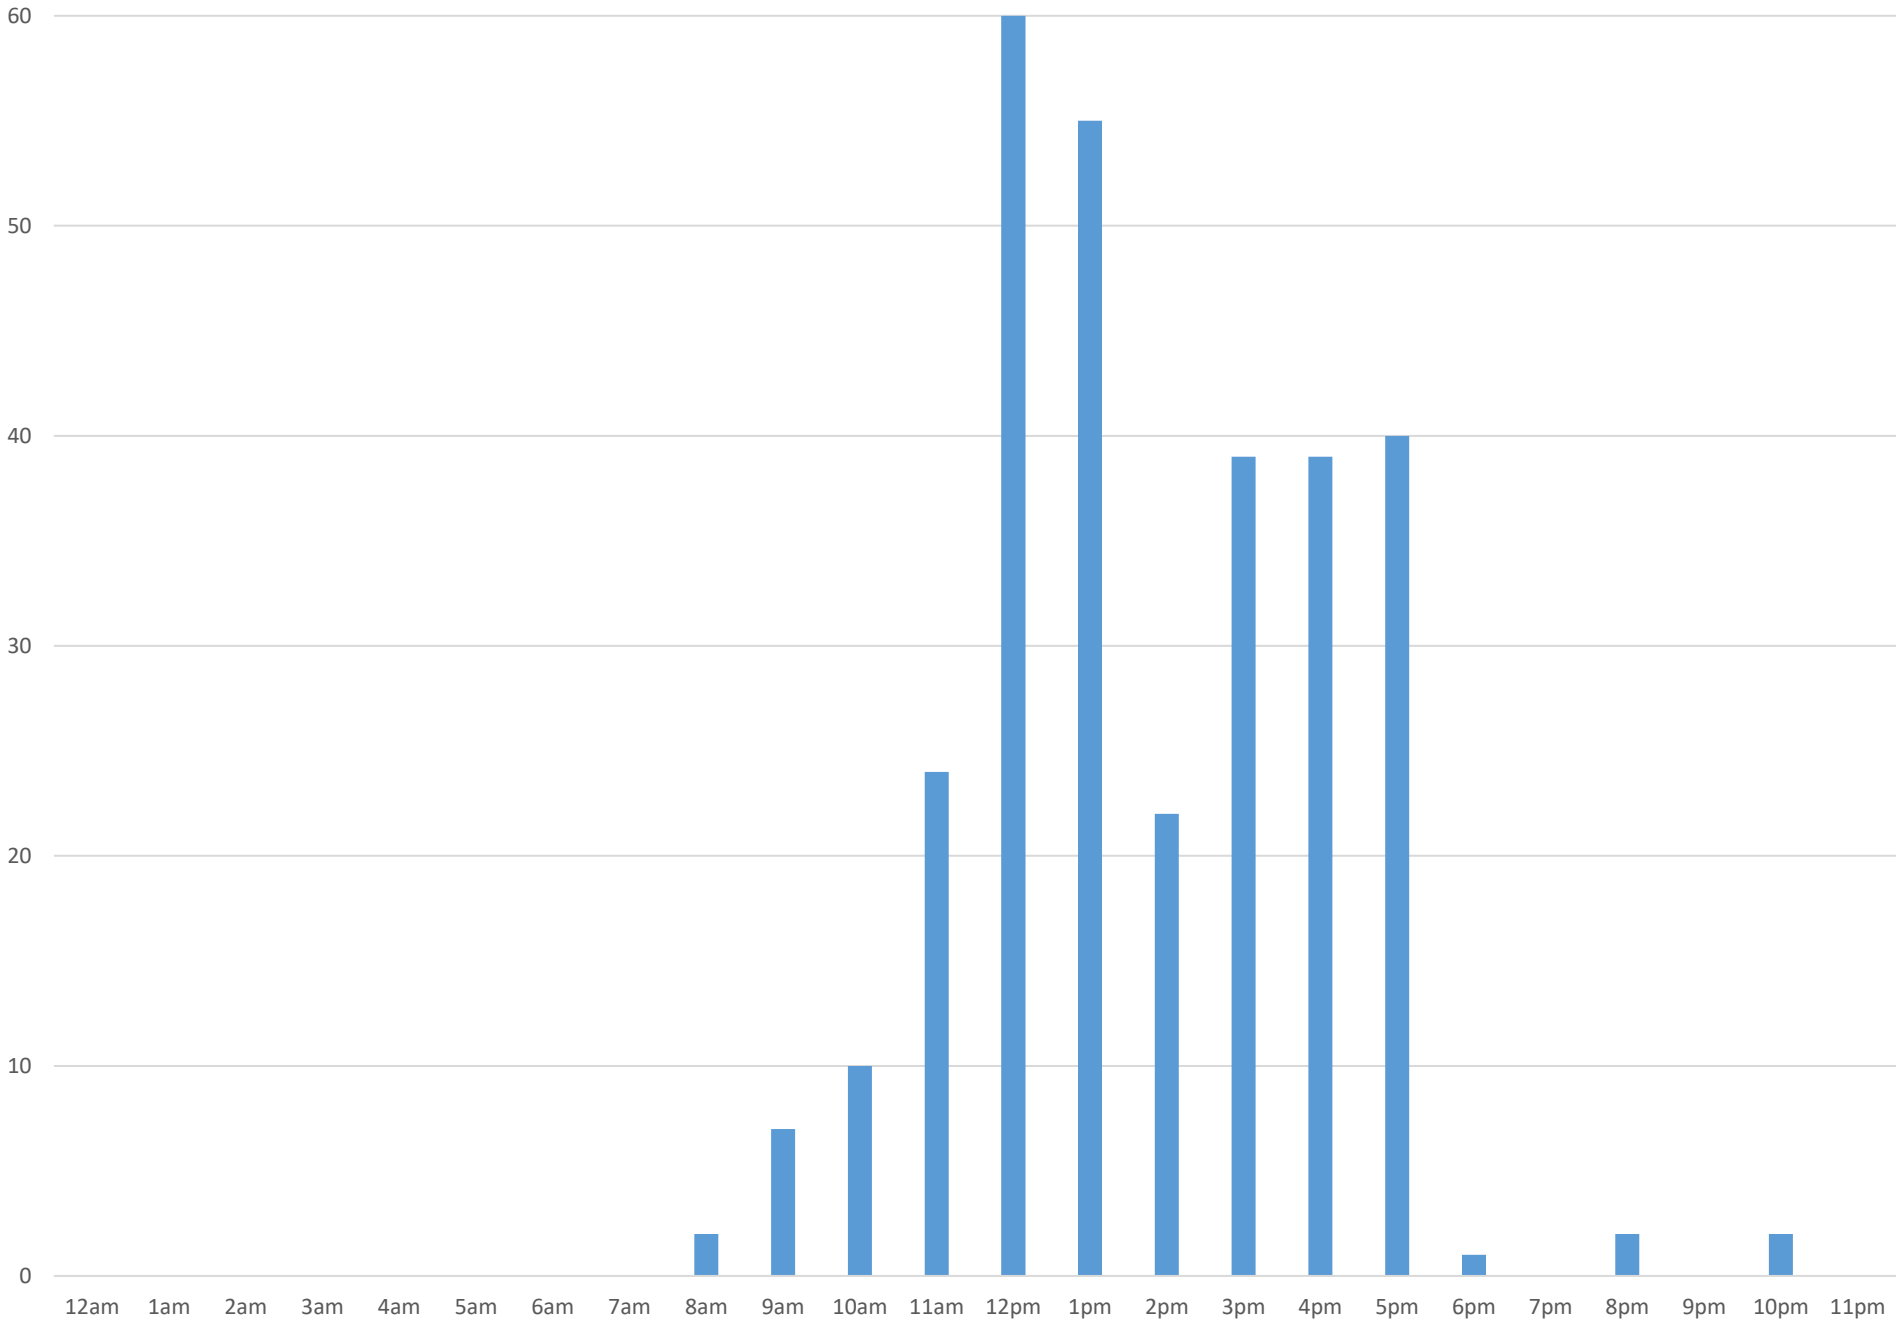

Cornwall Park Bridge North

Friday, November 16, 2018

Cornwall Park Bridge North

Saturday, November 17, 2018

Cornwall Park Bridge North

Sunday, November 18, 2018

Cornwall Park Bridge North

Monday, November 19, 2018

Cornwall Park Bridge North

Tuesday, November 20, 2018

Cornwall Park Bridge North

Cornwall Park Bridge North

Thursday, November 22, 2018

Cornwall Park Bridge North

Friday, November 23, 2018

Cornwall Park Bridge North

Saturday, November 24, 2018

Cornwall Park Bridge North

Sunday, November 25, 2018

Cornwall Park Bridge North

Cornwall Park Bridge North

Tuesday, November 27, 2018

Cornwall Park Bridge North

Wednesday, November 28, 2018

Cornwall Park Bridge North

Thursday, November 29, 2018

Cornwall Park Bridge North

Friday, November 30, 2018