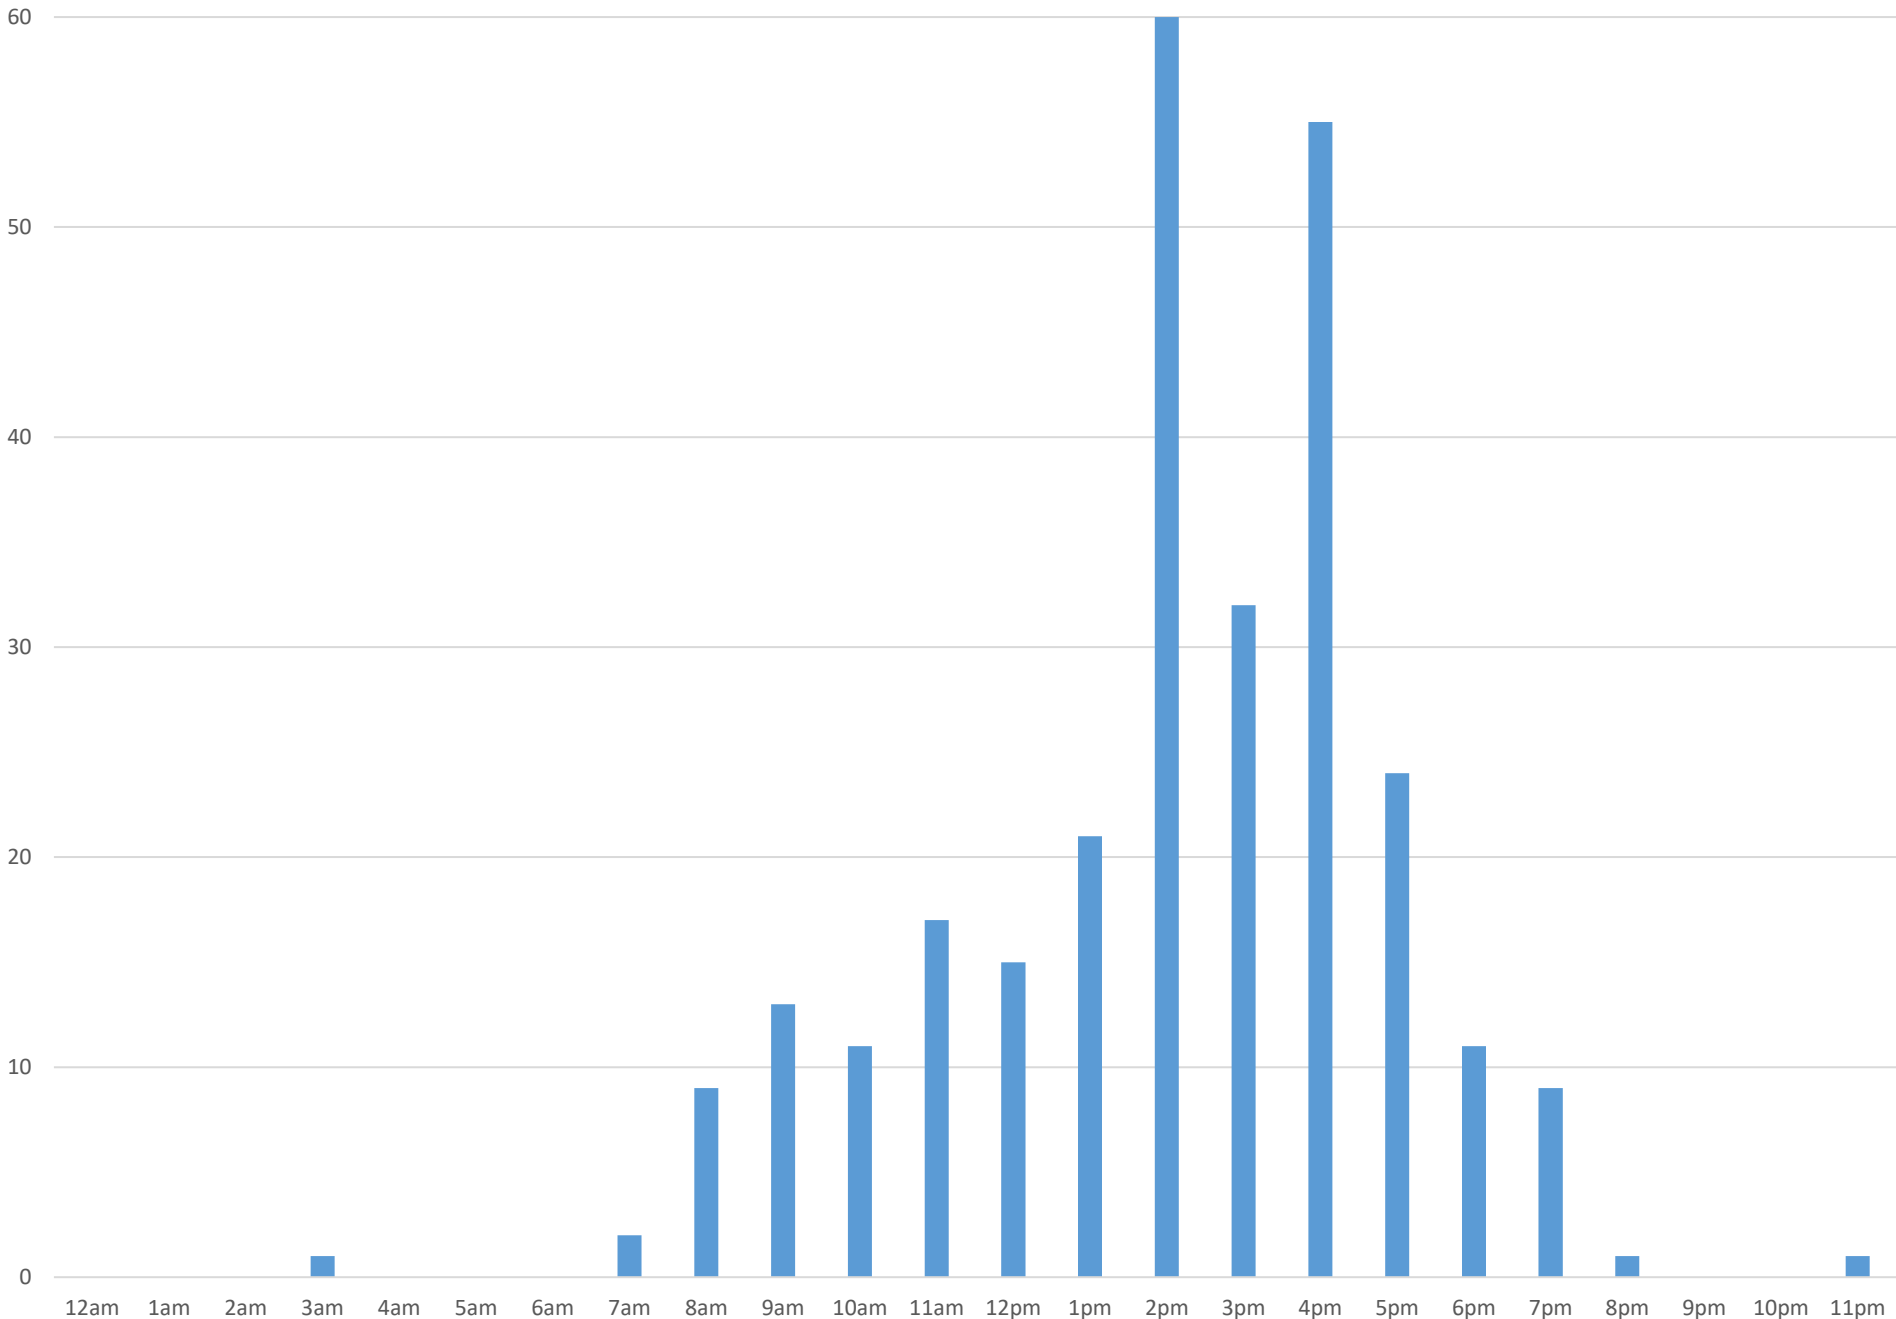

Cornwall Park Bridge North

Friday, November 16, 2018

Cornwall Park Bridge North

Saturday, November 17, 2018

Cornwall Park Bridge North

Sunday, November 18, 2018

Cornwall Park Bridge North

Monday, November 19, 2018

Cornwall Park Bridge North

Tuesday, November 20, 2018

Cornwall Park Bridge North

Cornwall Park Bridge North

Thursday, November 22, 2018

Cornwall Park Bridge North

Friday, November 23, 2018

Cornwall Park Bridge North

Saturday, November 24, 2018

Cornwall Park Bridge North

Sunday, November 25, 2018

Cornwall Park Bridge North

Cornwall Park Bridge North

Tuesday, November 27, 2018

Cornwall Park Bridge North

Wednesday, November 28, 2018

Cornwall Park Bridge North

Thursday, November 29, 2018

Cornwall Park Bridge North

Friday, November 30, 2018