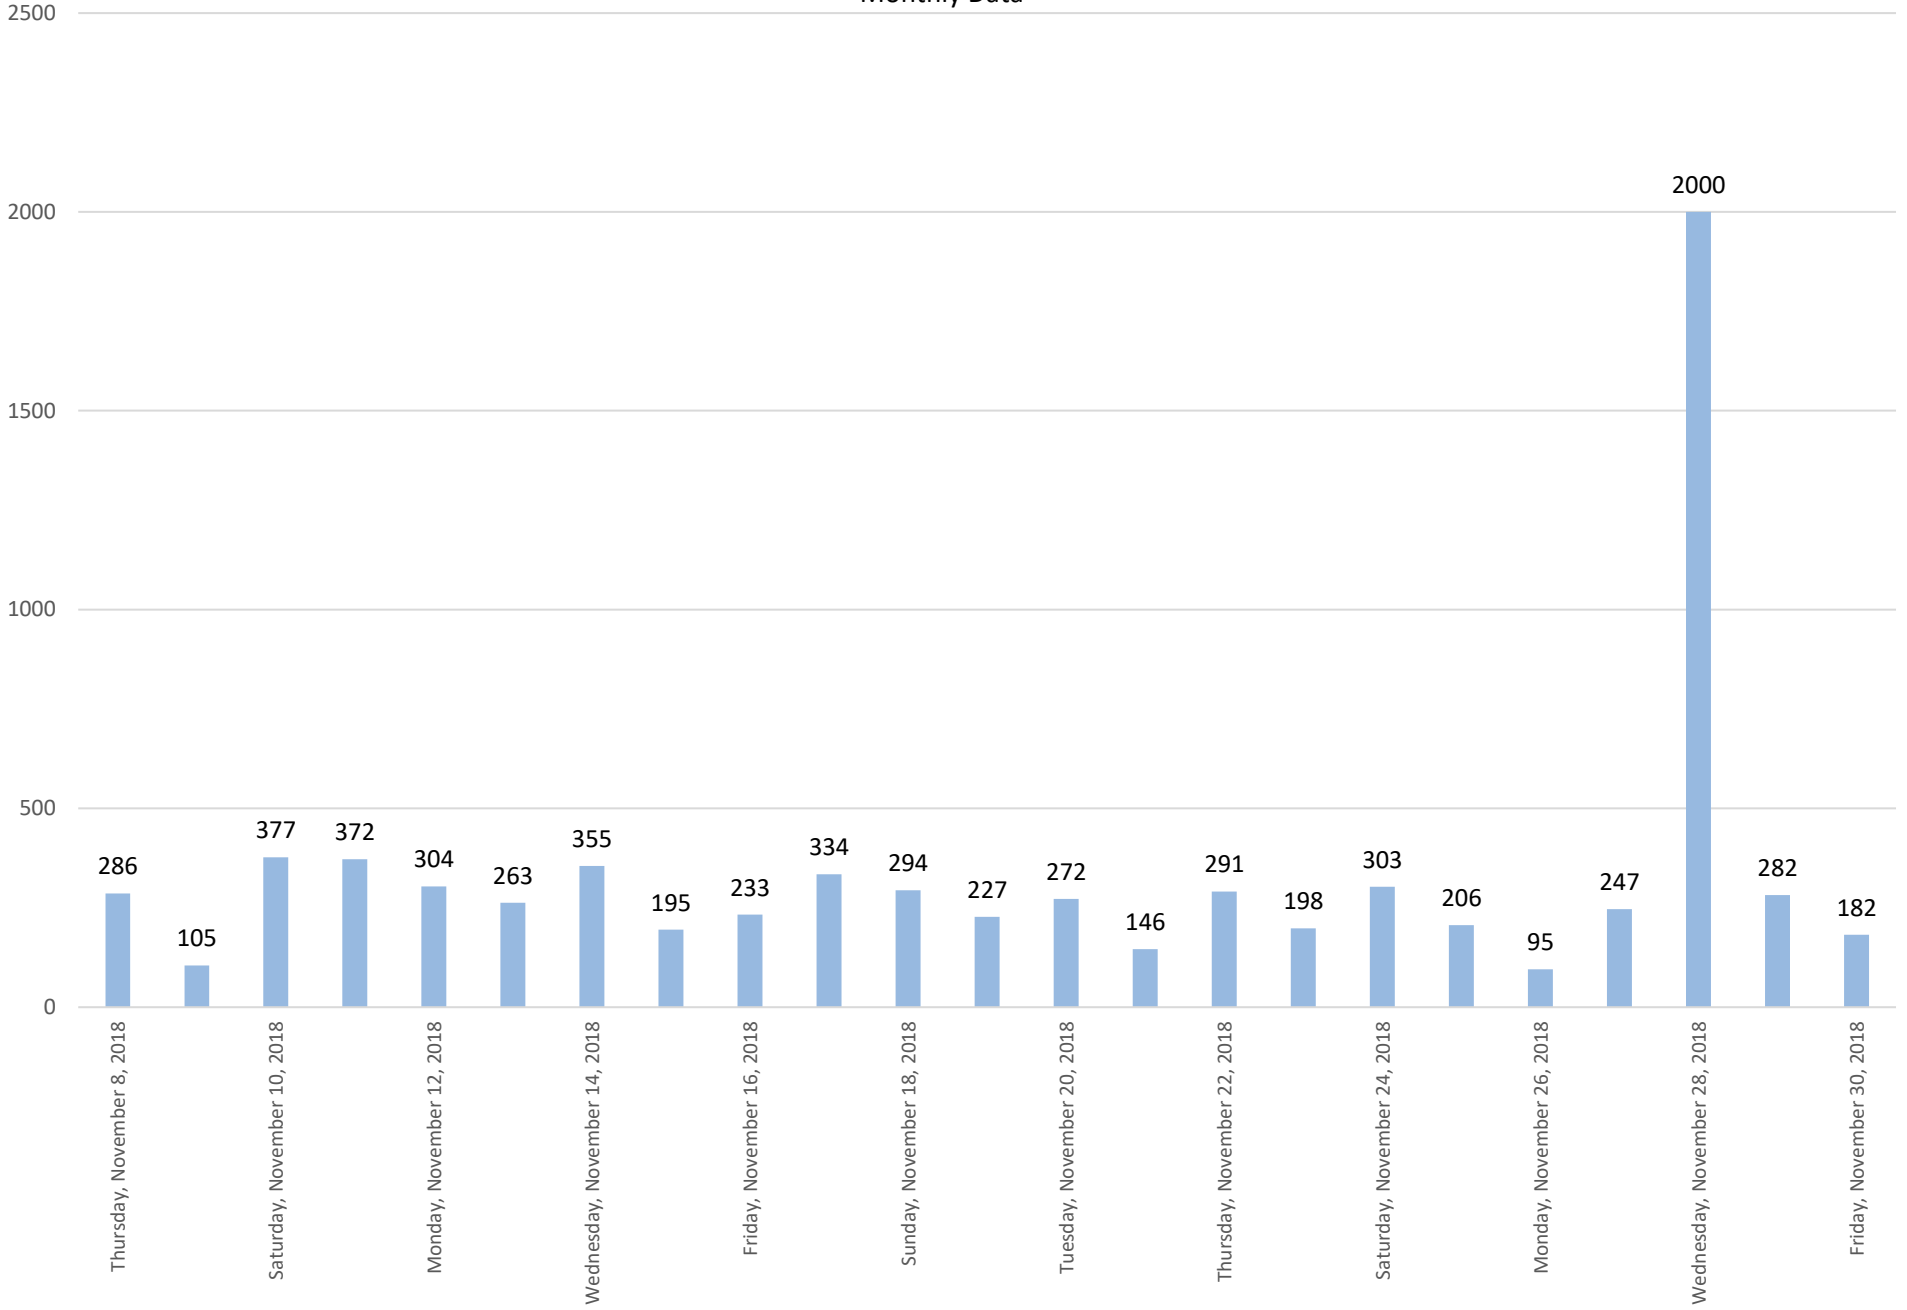

Cornwall Park Bridge North

Data Summary

Total Count 7,567

Daily Average 329

Average Weekend Day 314

Average Weekday 334

Highest Daily Count 2000

Busiest Day of the Week Wednesday, November 28, 2018

Weekly Profile

Monday 8%

Tuesday 10%

Wednesday 33%

Thursday 14%

Friday 9%

Saturday 13%

Sunday 12%

Cornwall Park Bridge North November 2018

Monthly Data

Total Count = 7567

Cornwall Park Bridge North

Thursday, November 8, 2018

Cornwall Park Bridge North

Cornwall Park Bridge North

Saturday, November 10, 2018