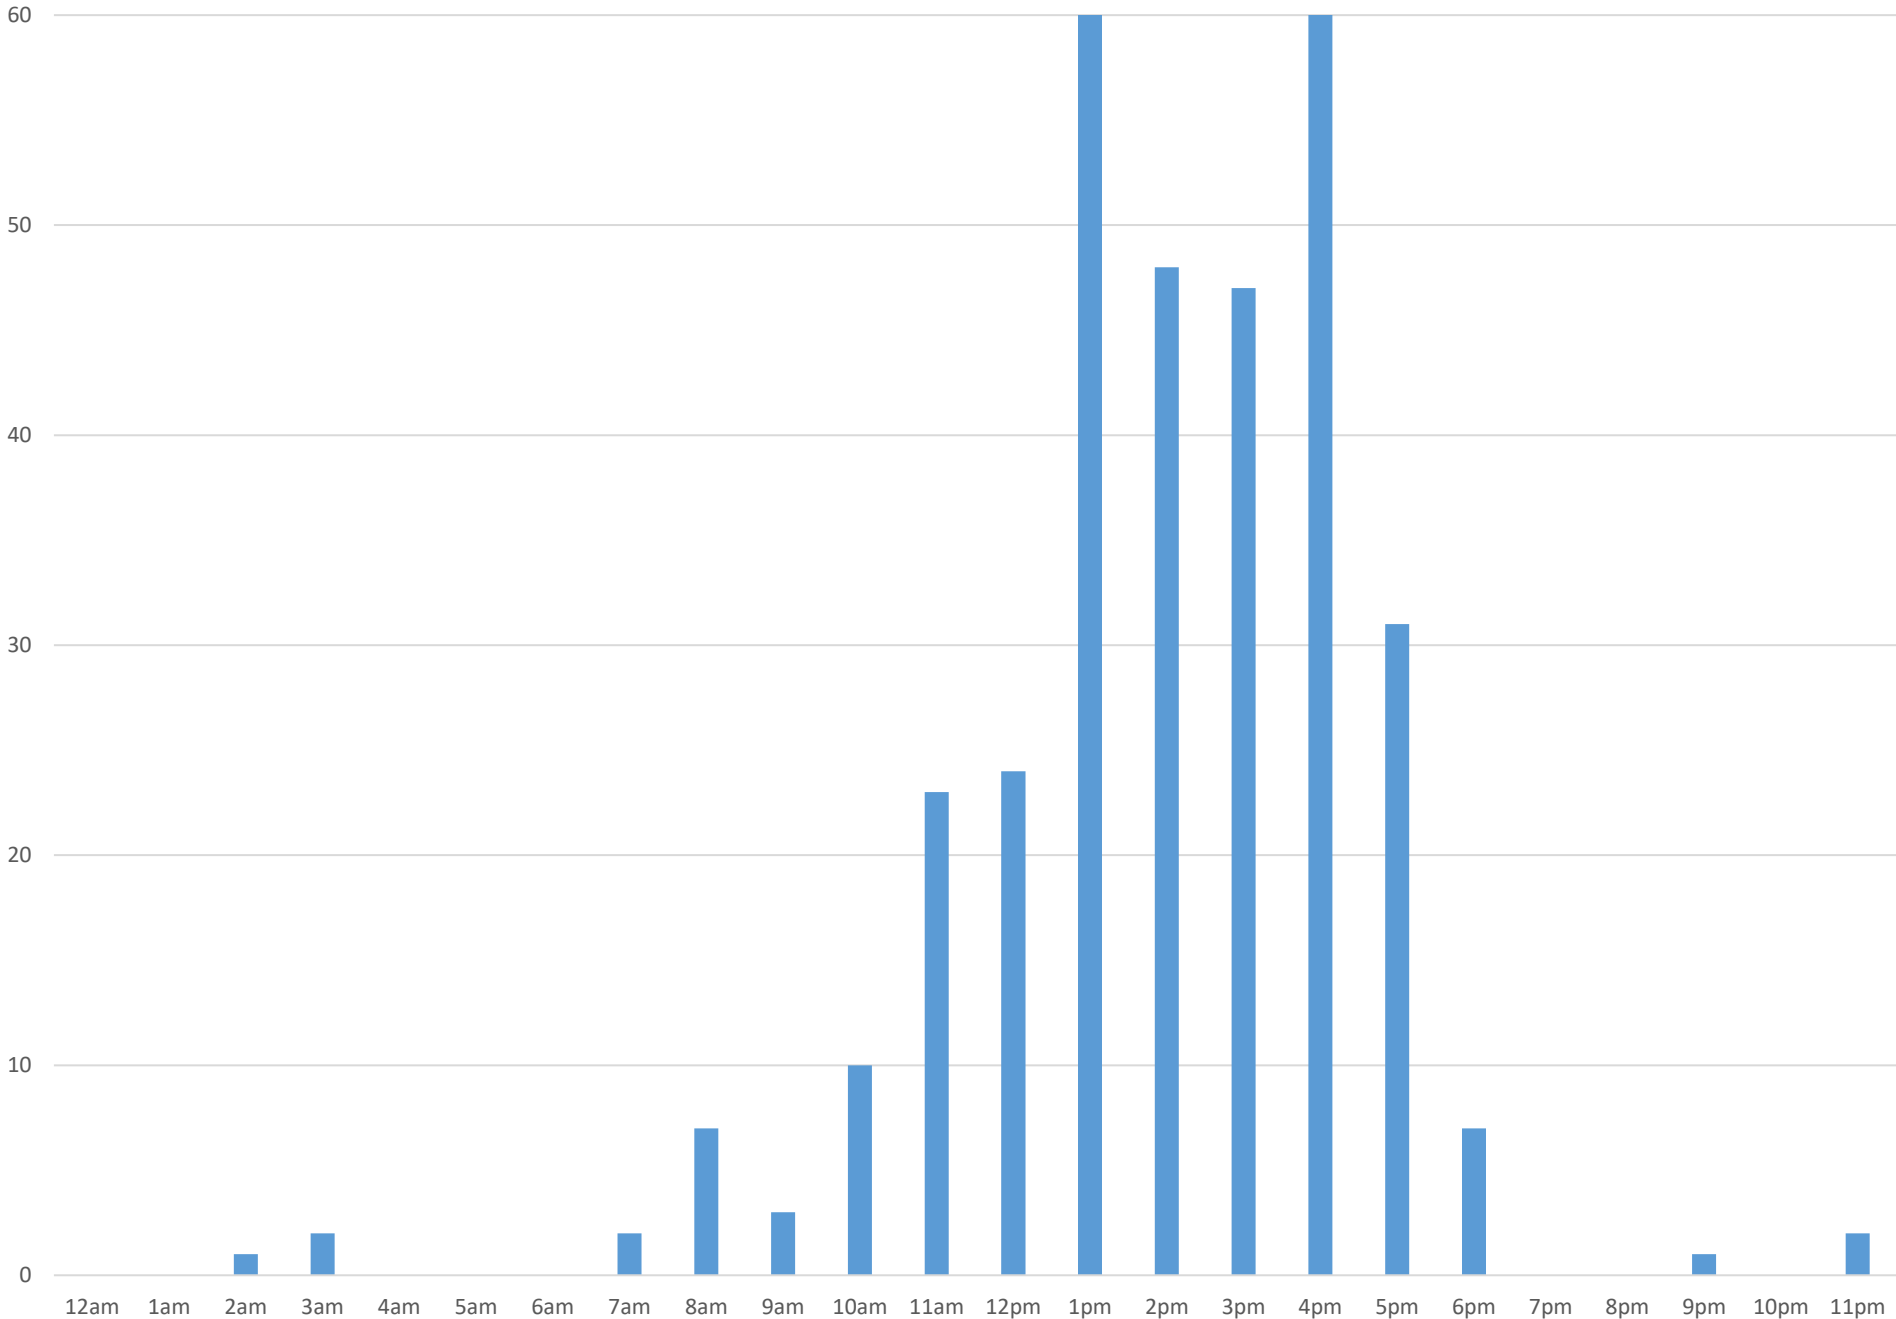

Cornwall Park Bridge North

Data Summary

Total Count 7,567

Daily Average 329

Average Weekend Day 314

Average Weekday 334

Highest Daily Count 2000

Busiest Day of the Week Wednesday, November 28, 2018

Weekly Profile

Monday 8%

Tuesday 10%

Wednesday 33%

Thursday 14%

Friday 9%

Saturday 13%

Sunday 12%

Cornwall Park Bridge North November 2018

Monthly Data

Total Count = 7567

Cornwall Park Bridge North

Thursday, November 8, 2018

Cornwall Park Bridge North

Cornwall Park Bridge North

Saturday, November 10, 2018

Cornwall Park Bridge North

Sunday, November 11, 2018

Cornwall Park Bridge North

Cornwall Park Bridge North

Cornwall Park Bridge North

Wednesday, November 14, 2018

Cornwall Park Bridge North

Thursday, November 15, 2018