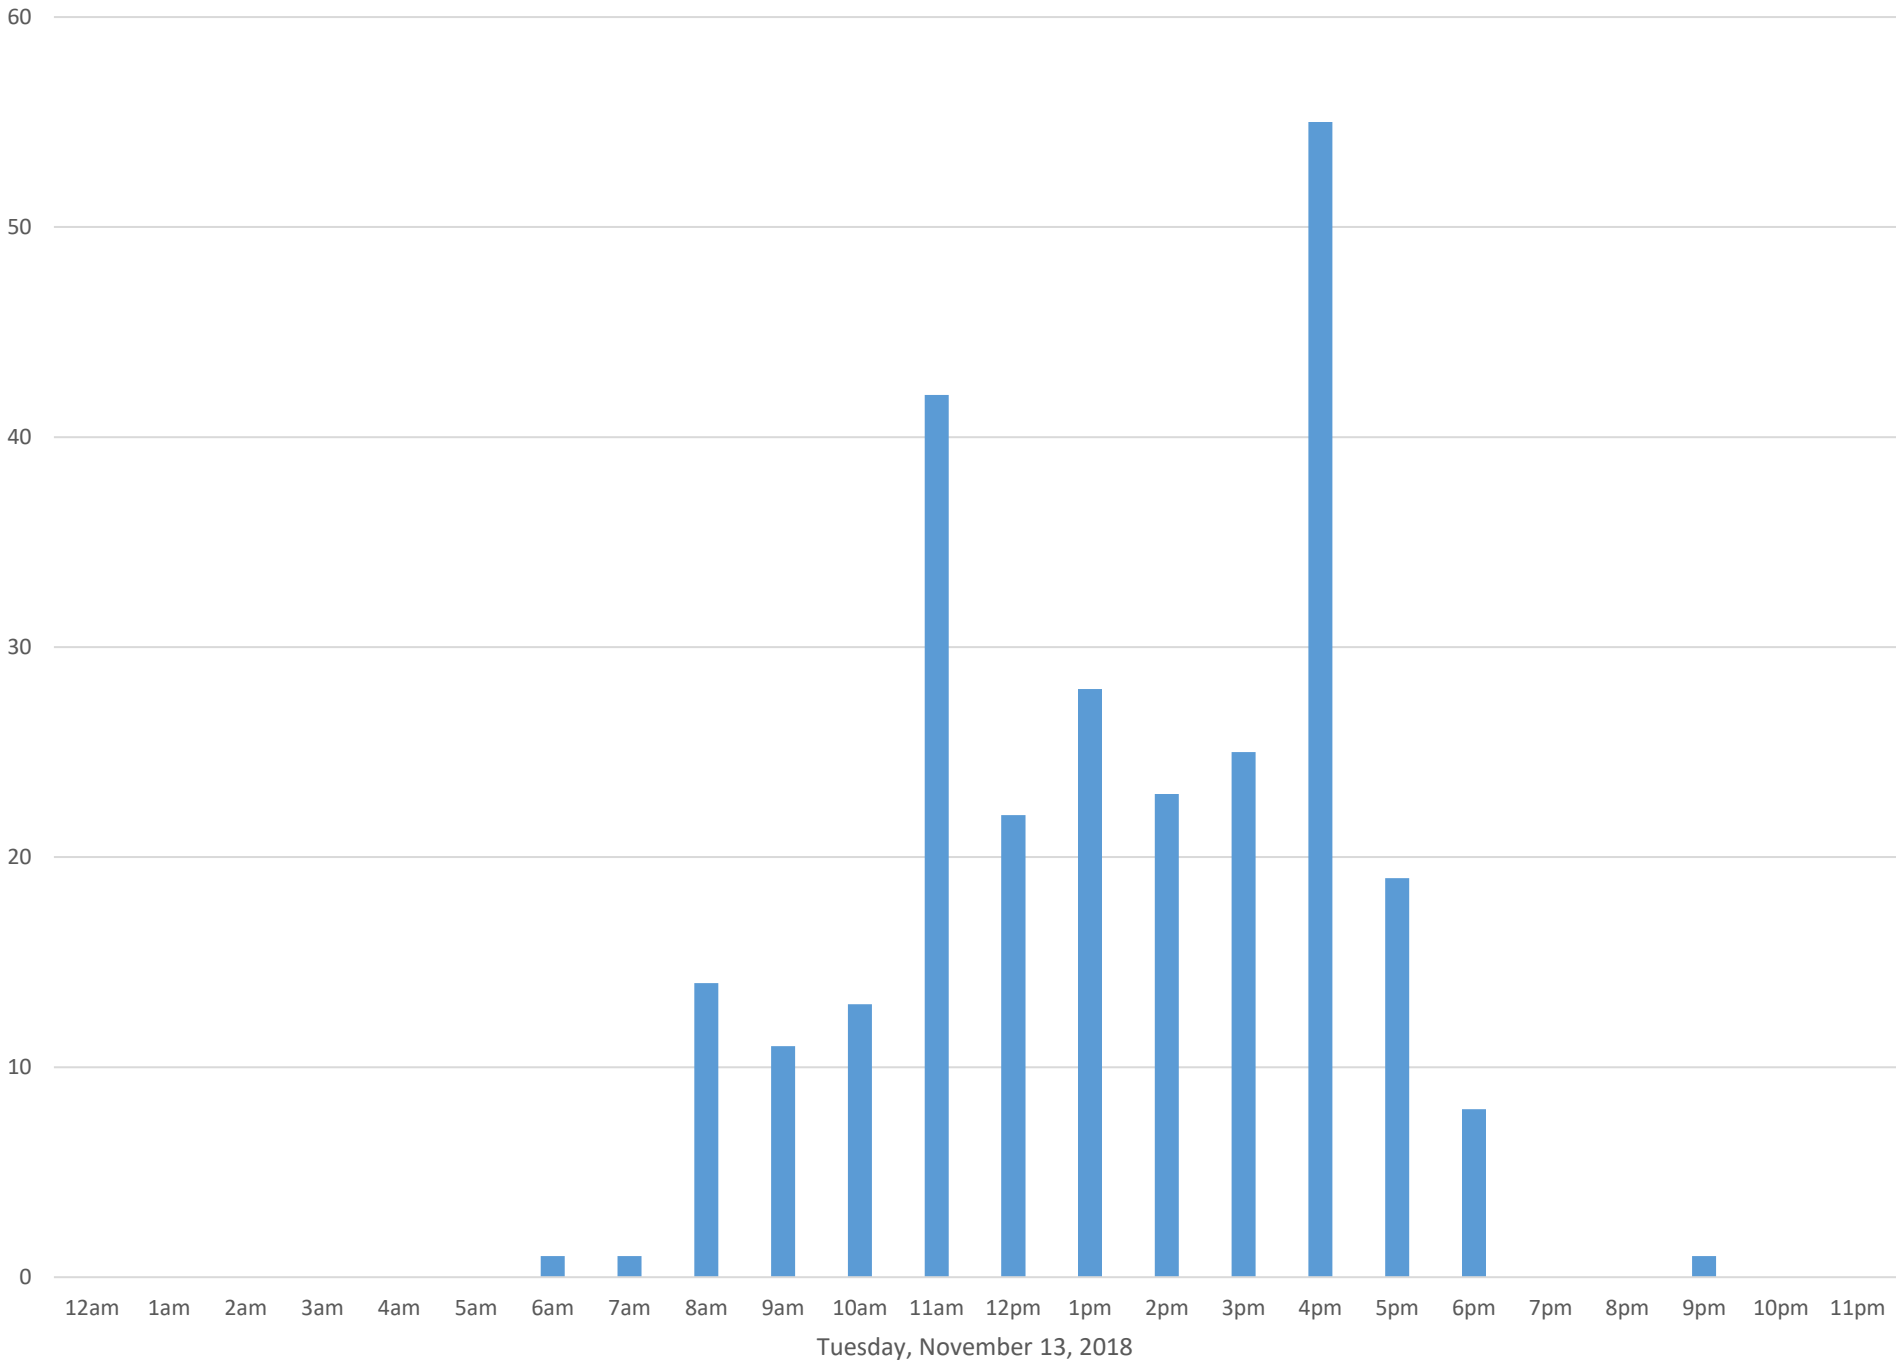

Weekly Profile

Monday 8%

Tuesday 10%

Wednesday 33%

Thursday 14%

Friday 9%

Saturday 13%

Sunday 12%

Cornwall Park Bridge North November 2018

Monthly Data

Total Count = 7567

Cornwall Park Bridge North

Thursday, November 8, 2018

Cornwall Park Bridge North

Cornwall Park Bridge North

Saturday, November 10, 2018

Cornwall Park Bridge North

Sunday, November 11, 2018

Cornwall Park Bridge North

Cornwall Park Bridge North

Cornwall Park Bridge North

Wednesday, November 14, 2018

Cornwall Park Bridge North

Thursday, November 15, 2018

Cornwall Park Bridge North

Friday, November 16, 2018

Cornwall Park Bridge North

Saturday, November 17, 2018

Cornwall Park Bridge North

Sunday, November 18, 2018

Cornwall Park Bridge North

Monday, November 19, 2018