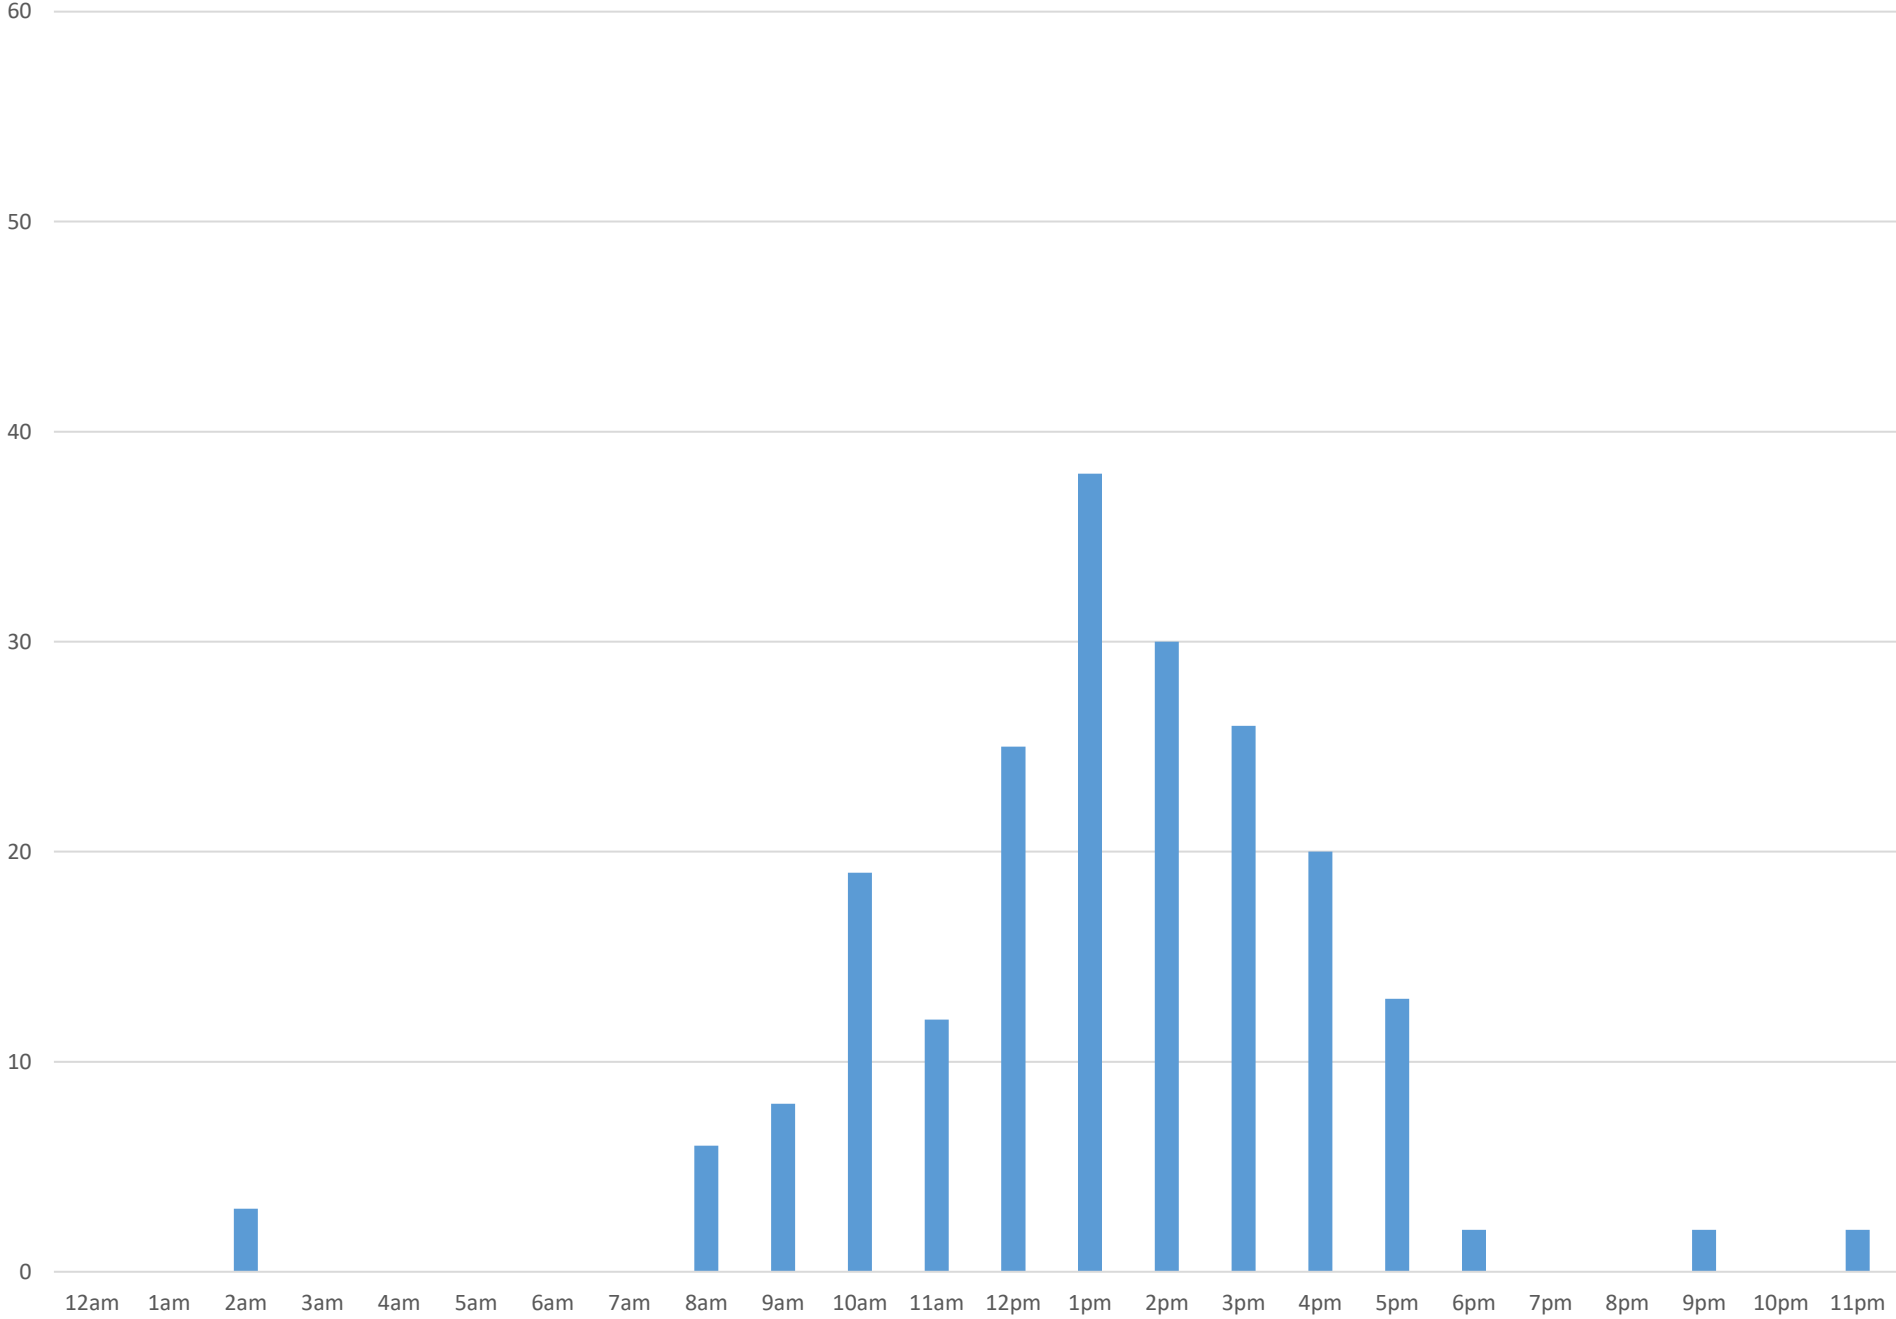

Cornwall Park Bridge North

Friday, November 16, 2018

Cornwall Park Bridge North

Saturday, November 17, 2018

Cornwall Park Bridge North

Sunday, November 18, 2018

Cornwall Park Bridge North

Monday, November 19, 2018

Cornwall Park Bridge North

Tuesday, November 20, 2018

Cornwall Park Bridge North

Cornwall Park Bridge North

Thursday, November 22, 2018

Cornwall Park Bridge North

Friday, November 23, 2018

Cornwall Park Bridge North

Saturday, November 24, 2018

Cornwall Park Bridge North

Sunday, November 25, 2018

Cornwall Park Bridge North

Cornwall Park Bridge North

Tuesday, November 27, 2018

Cornwall Park Bridge North

Wednesday, November 28, 2018

Cornwall Park Bridge North

Thursday, November 29, 2018

Cornwall Park Bridge North

Friday, November 30, 2018