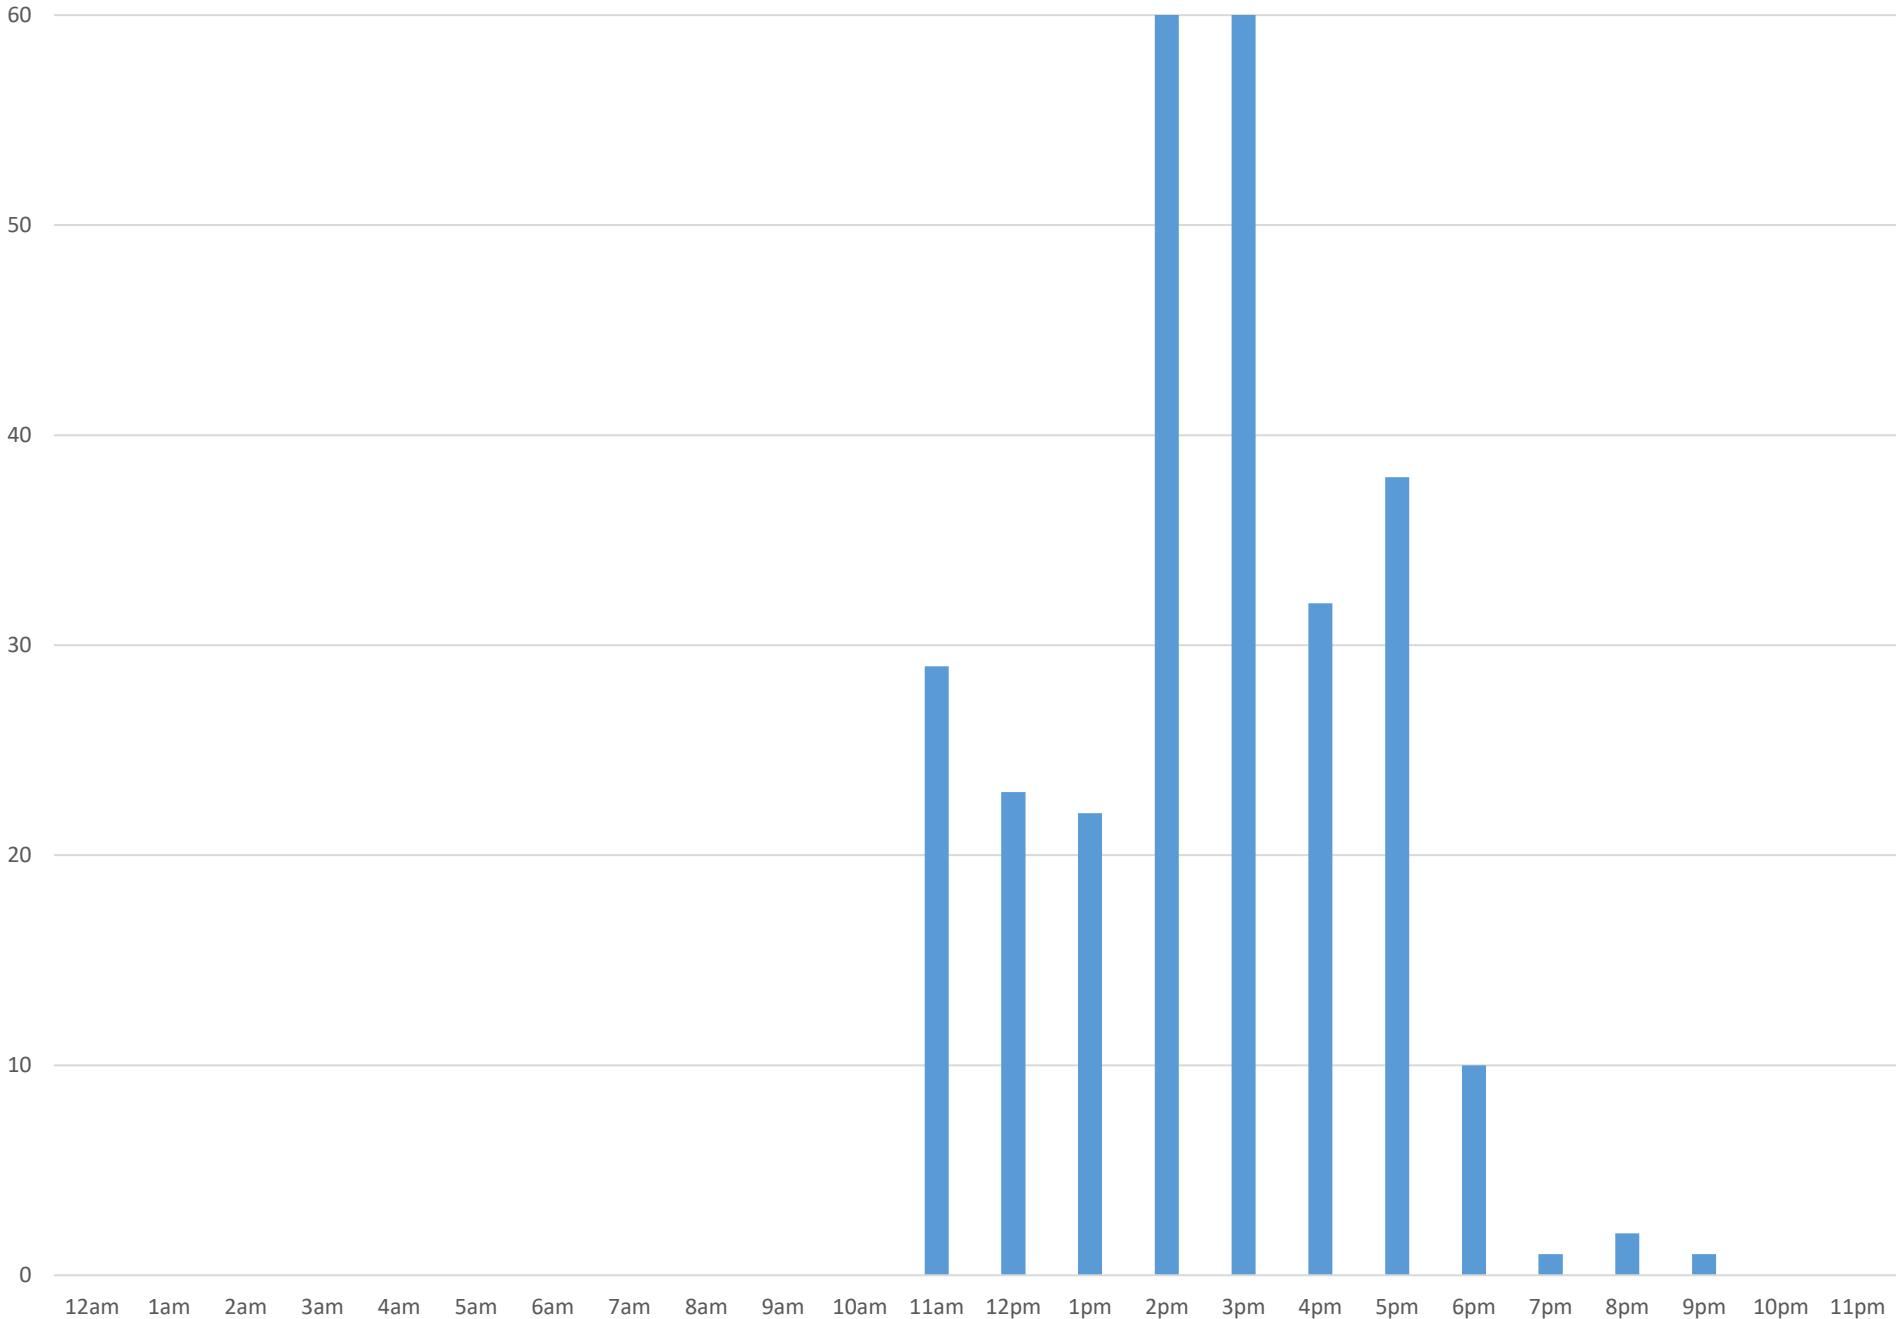

Cornwall Park Bridge North

Data Summary

Total Count 7,567

Daily Average 329

Average Weekend Day 314

Average Weekday 334

Highest Daily Count 2000

Busiest Day of the Week Wednesday, November 28, 2018

Weekly Profile

Monday 8%

Tuesday 10%

Wednesday 33%

Thursday 14%

Friday 9%

Saturday 13%

Sunday 12%

Cornwall Park Bridge North November 2018

Monthly Data

Total Count = 7567

Cornwall Park Bridge North

Thursday, November 8, 2018

Cornwall Park Bridge North

Cornwall Park Bridge North

Saturday, November 10, 2018