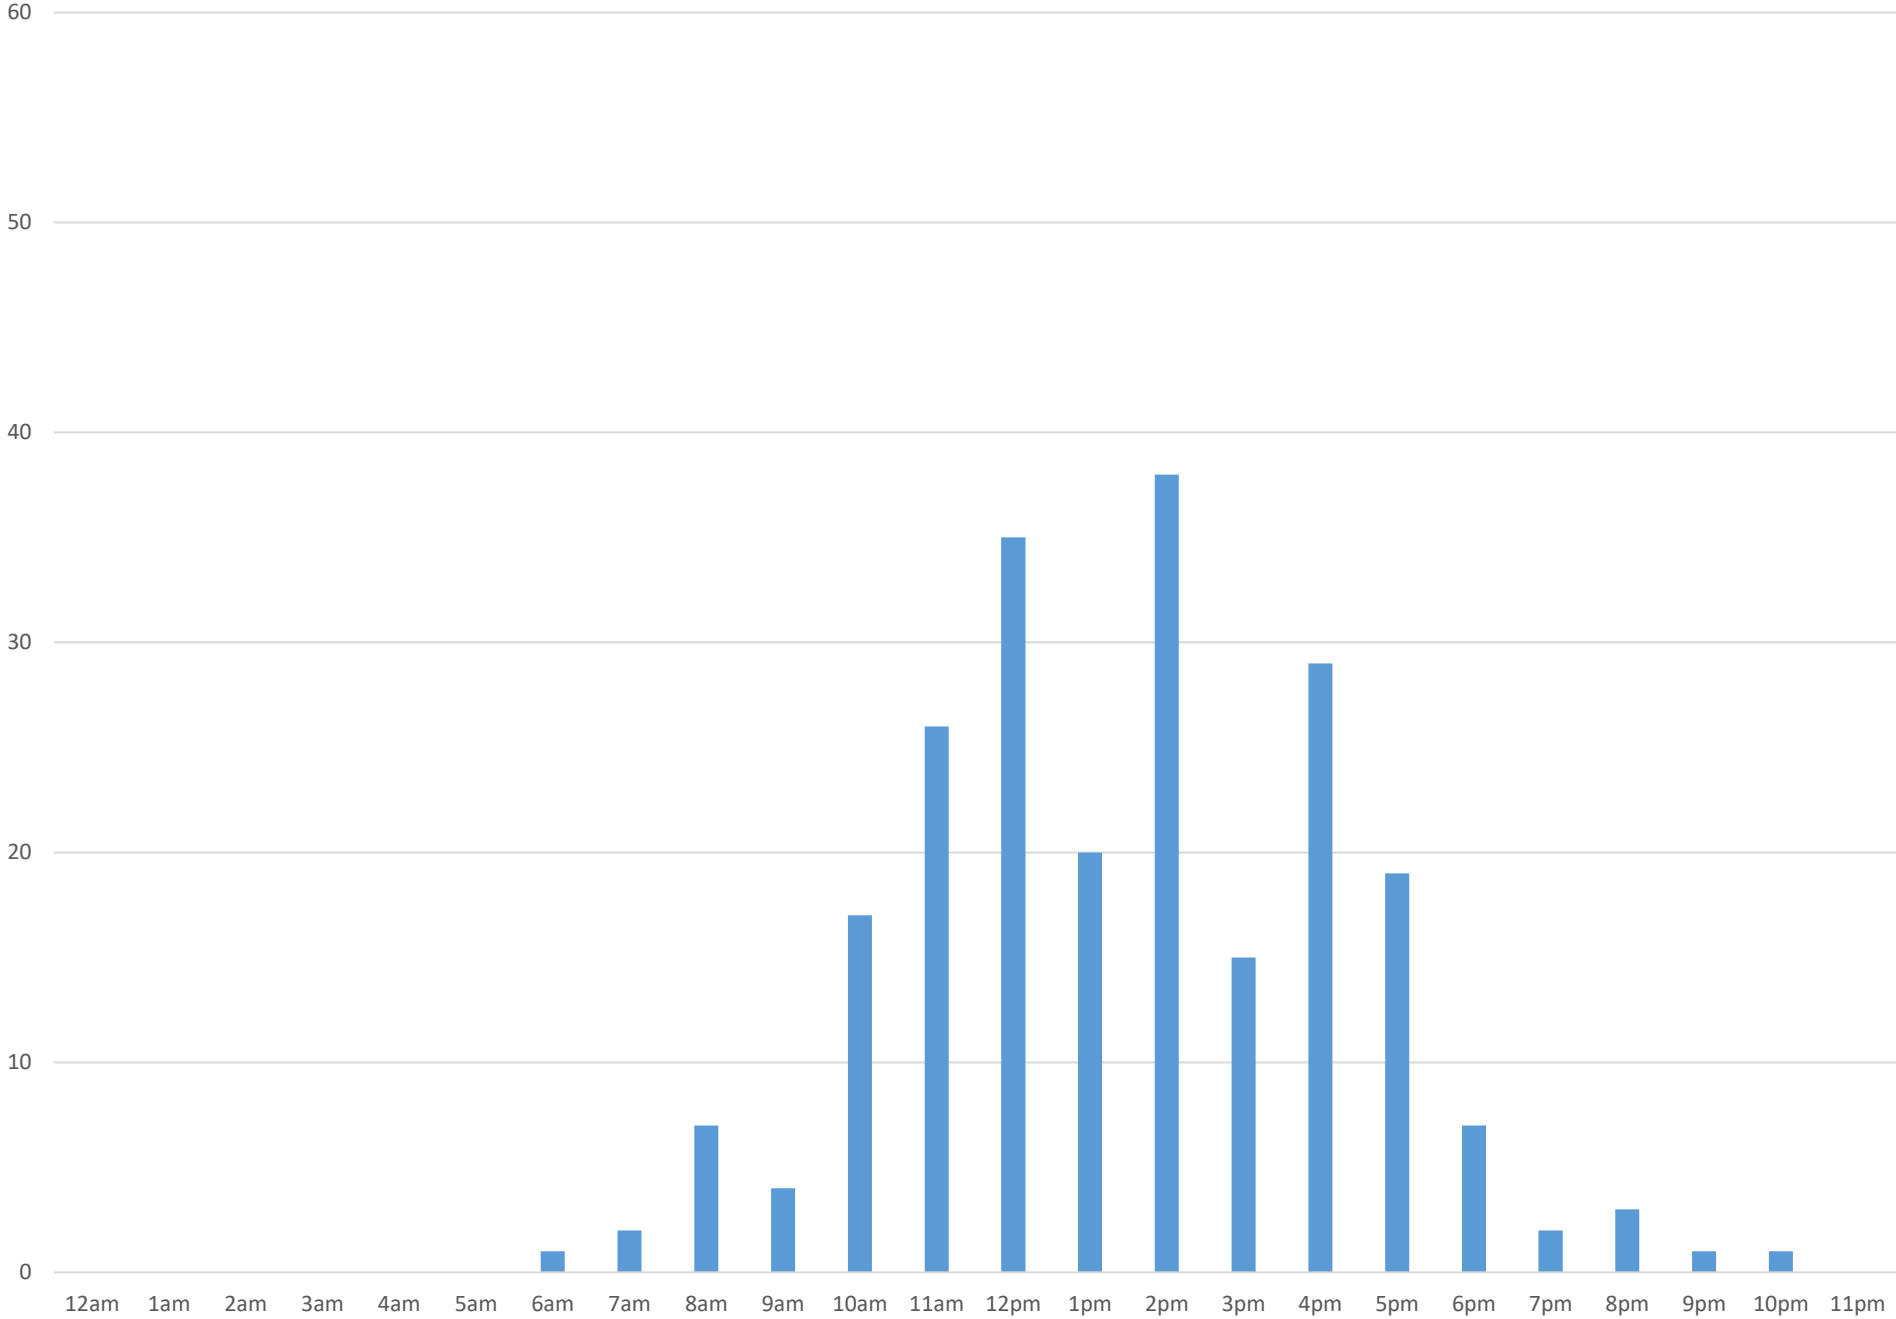

Cornwall Park Bridge North

Friday, November 16, 2018

Cornwall Park Bridge North

Saturday, November 17, 2018

Cornwall Park Bridge North

Sunday, November 18, 2018

Cornwall Park Bridge North

Monday, November 19, 2018

Cornwall Park Bridge North

Tuesday, November 20, 2018

Cornwall Park Bridge North

Cornwall Park Bridge North

Thursday, November 22, 2018

Cornwall Park Bridge North

Friday, November 23, 2018

Cornwall Park Bridge North

Saturday, November 24, 2018

Cornwall Park Bridge North

Sunday, November 25, 2018

Cornwall Park Bridge North

Cornwall Park Bridge North

Tuesday, November 27, 2018

Cornwall Park Bridge North

Wednesday, November 28, 2018