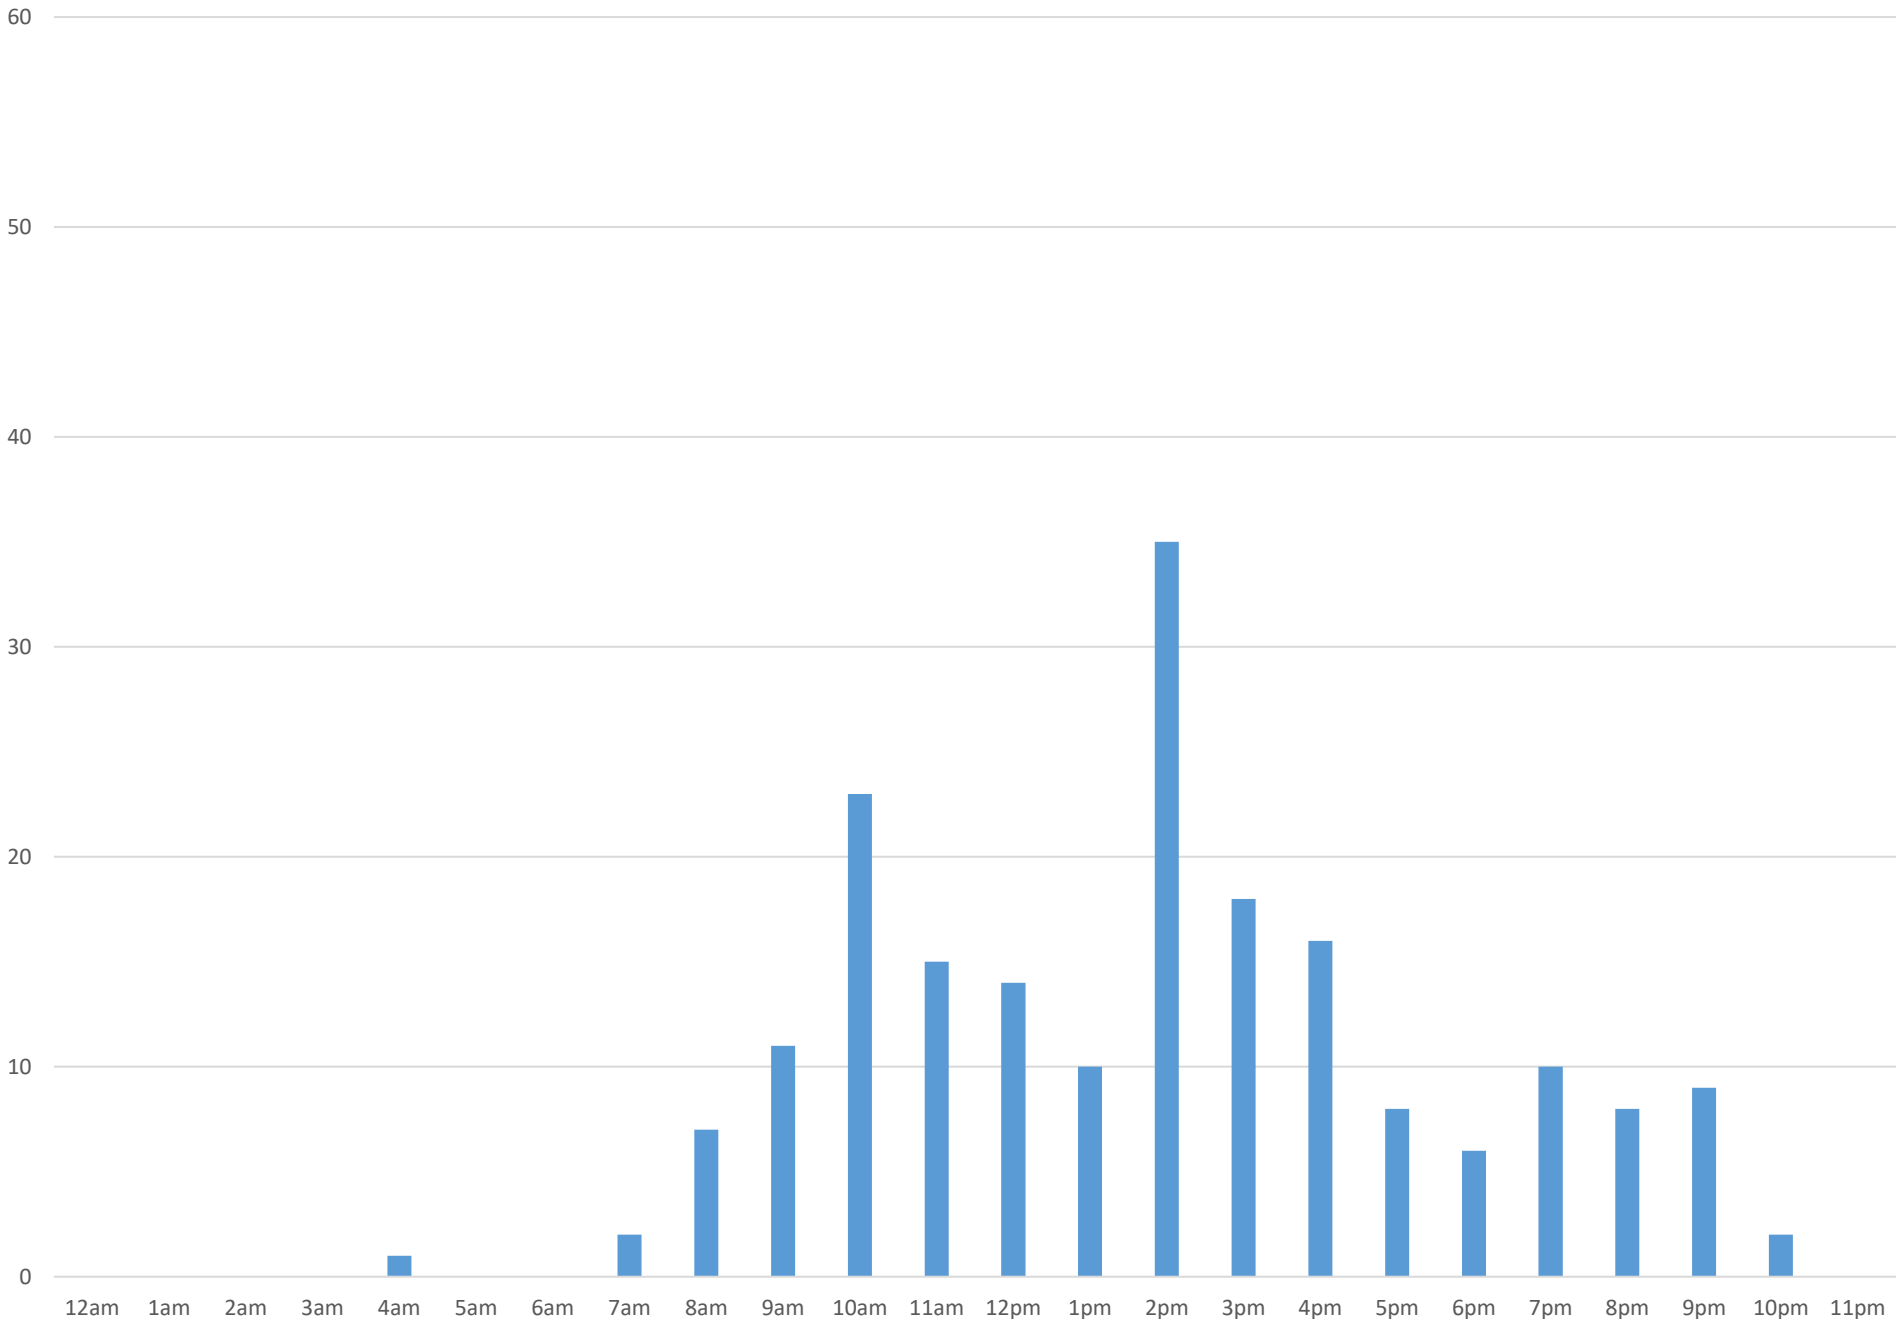

Weekly Profile

Monday 8%

Tuesday 10%

Wednesday 33%

Thursday 14%

Friday 9%

Saturday 13%

Sunday 12%

Cornwall Park Bridge North November 2018

Monthly Data

Total Count = 7567

Cornwall Park Bridge North

Thursday, November 8, 2018

Cornwall Park Bridge North

Cornwall Park Bridge North

Saturday, November 10, 2018

Cornwall Park Bridge North

Sunday, November 11, 2018

Cornwall Park Bridge North

Cornwall Park Bridge North

Cornwall Park Bridge North

Wednesday, November 14, 2018

Cornwall Park Bridge North

Thursday, November 15, 2018

Cornwall Park Bridge North

Friday, November 16, 2018

Cornwall Park Bridge North

Saturday, November 17, 2018

Cornwall Park Bridge North

Sunday, November 18, 2018

Cornwall Park Bridge North

Monday, November 19, 2018