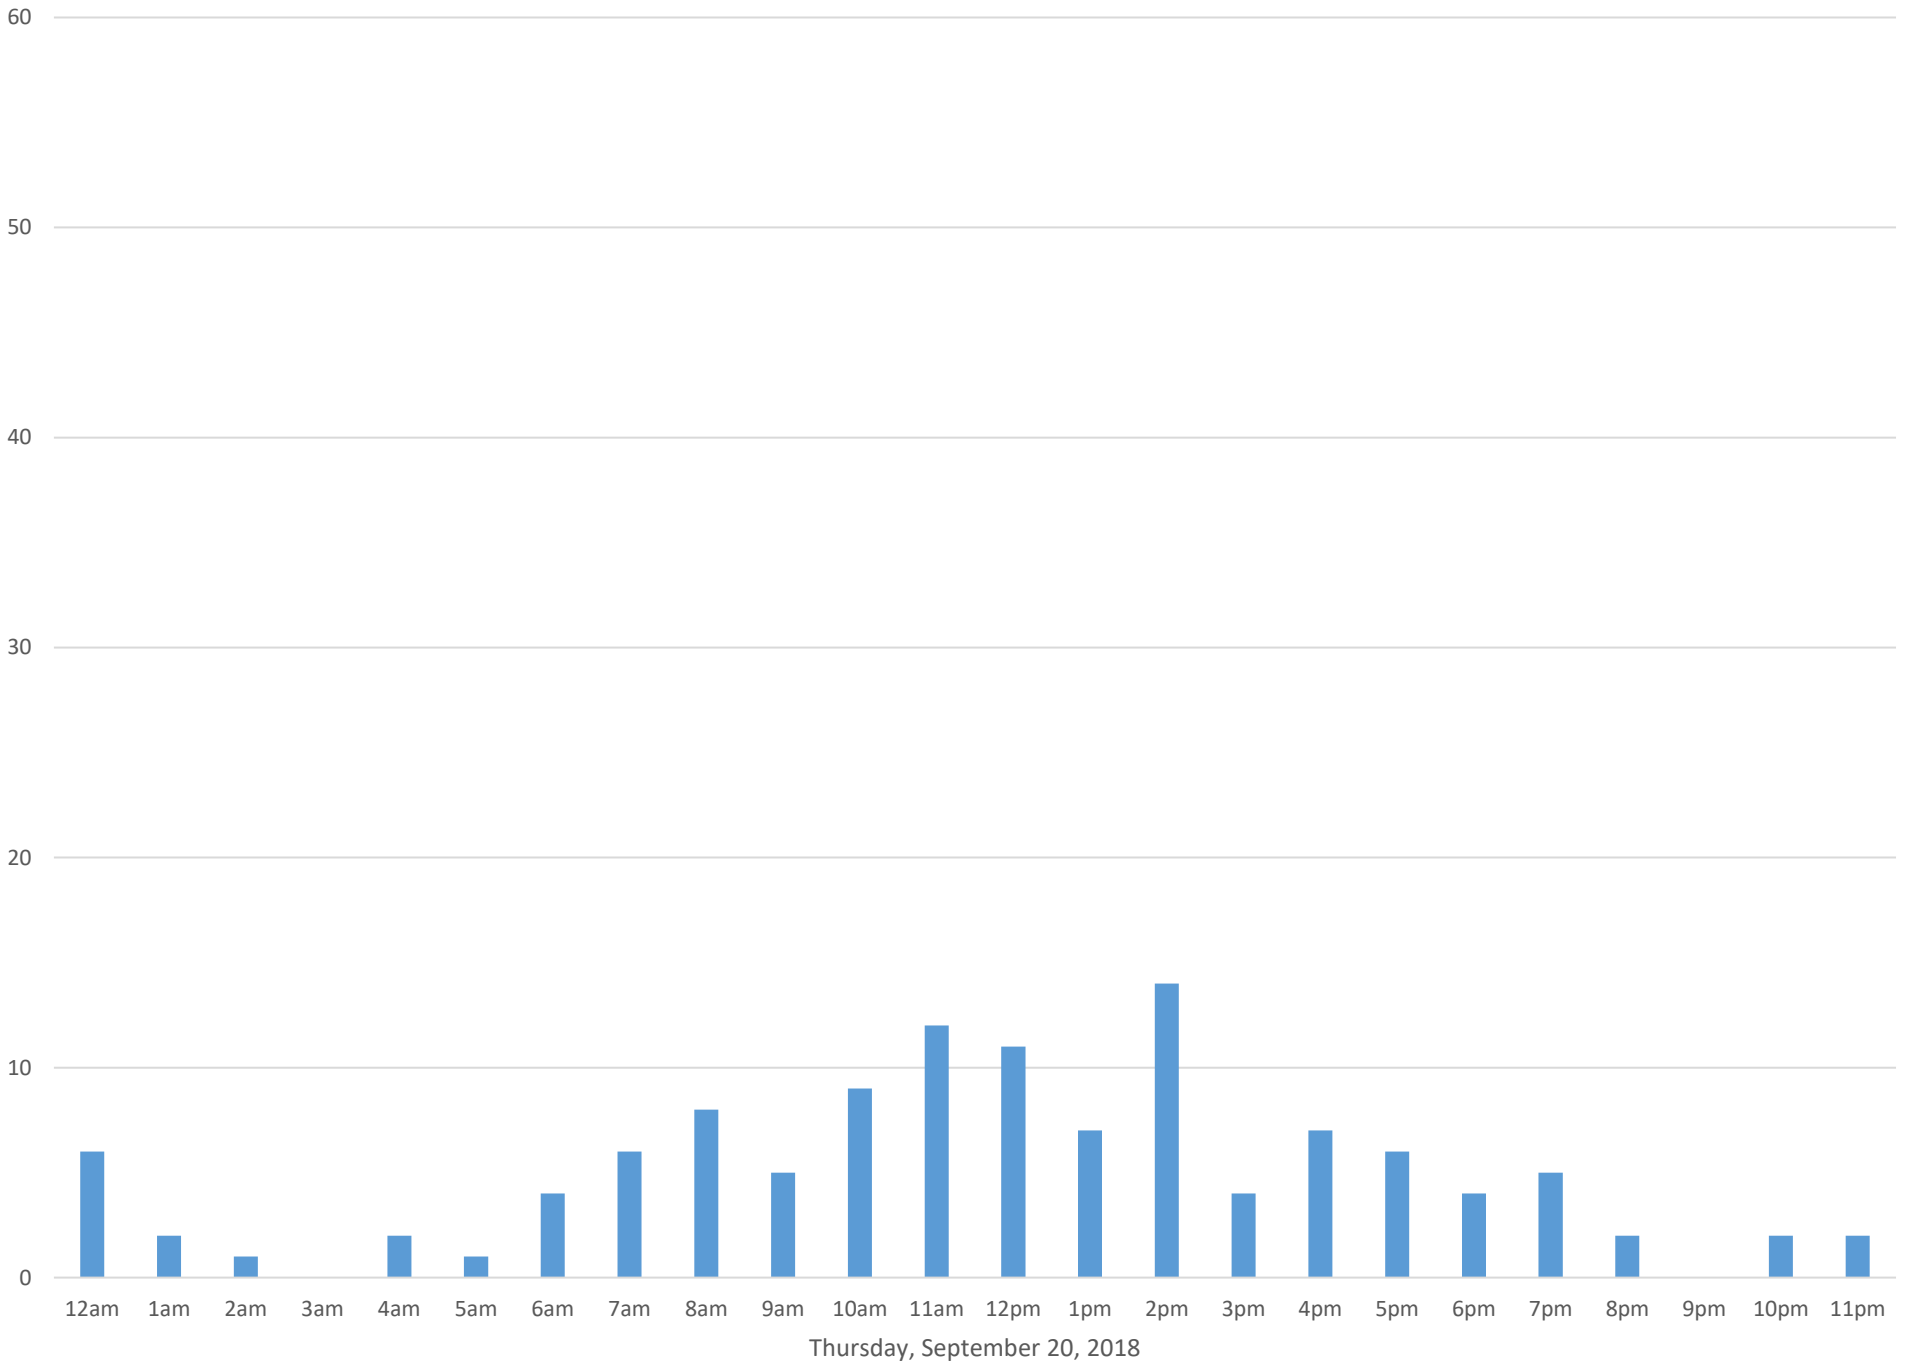

Squalicum Creek Trail