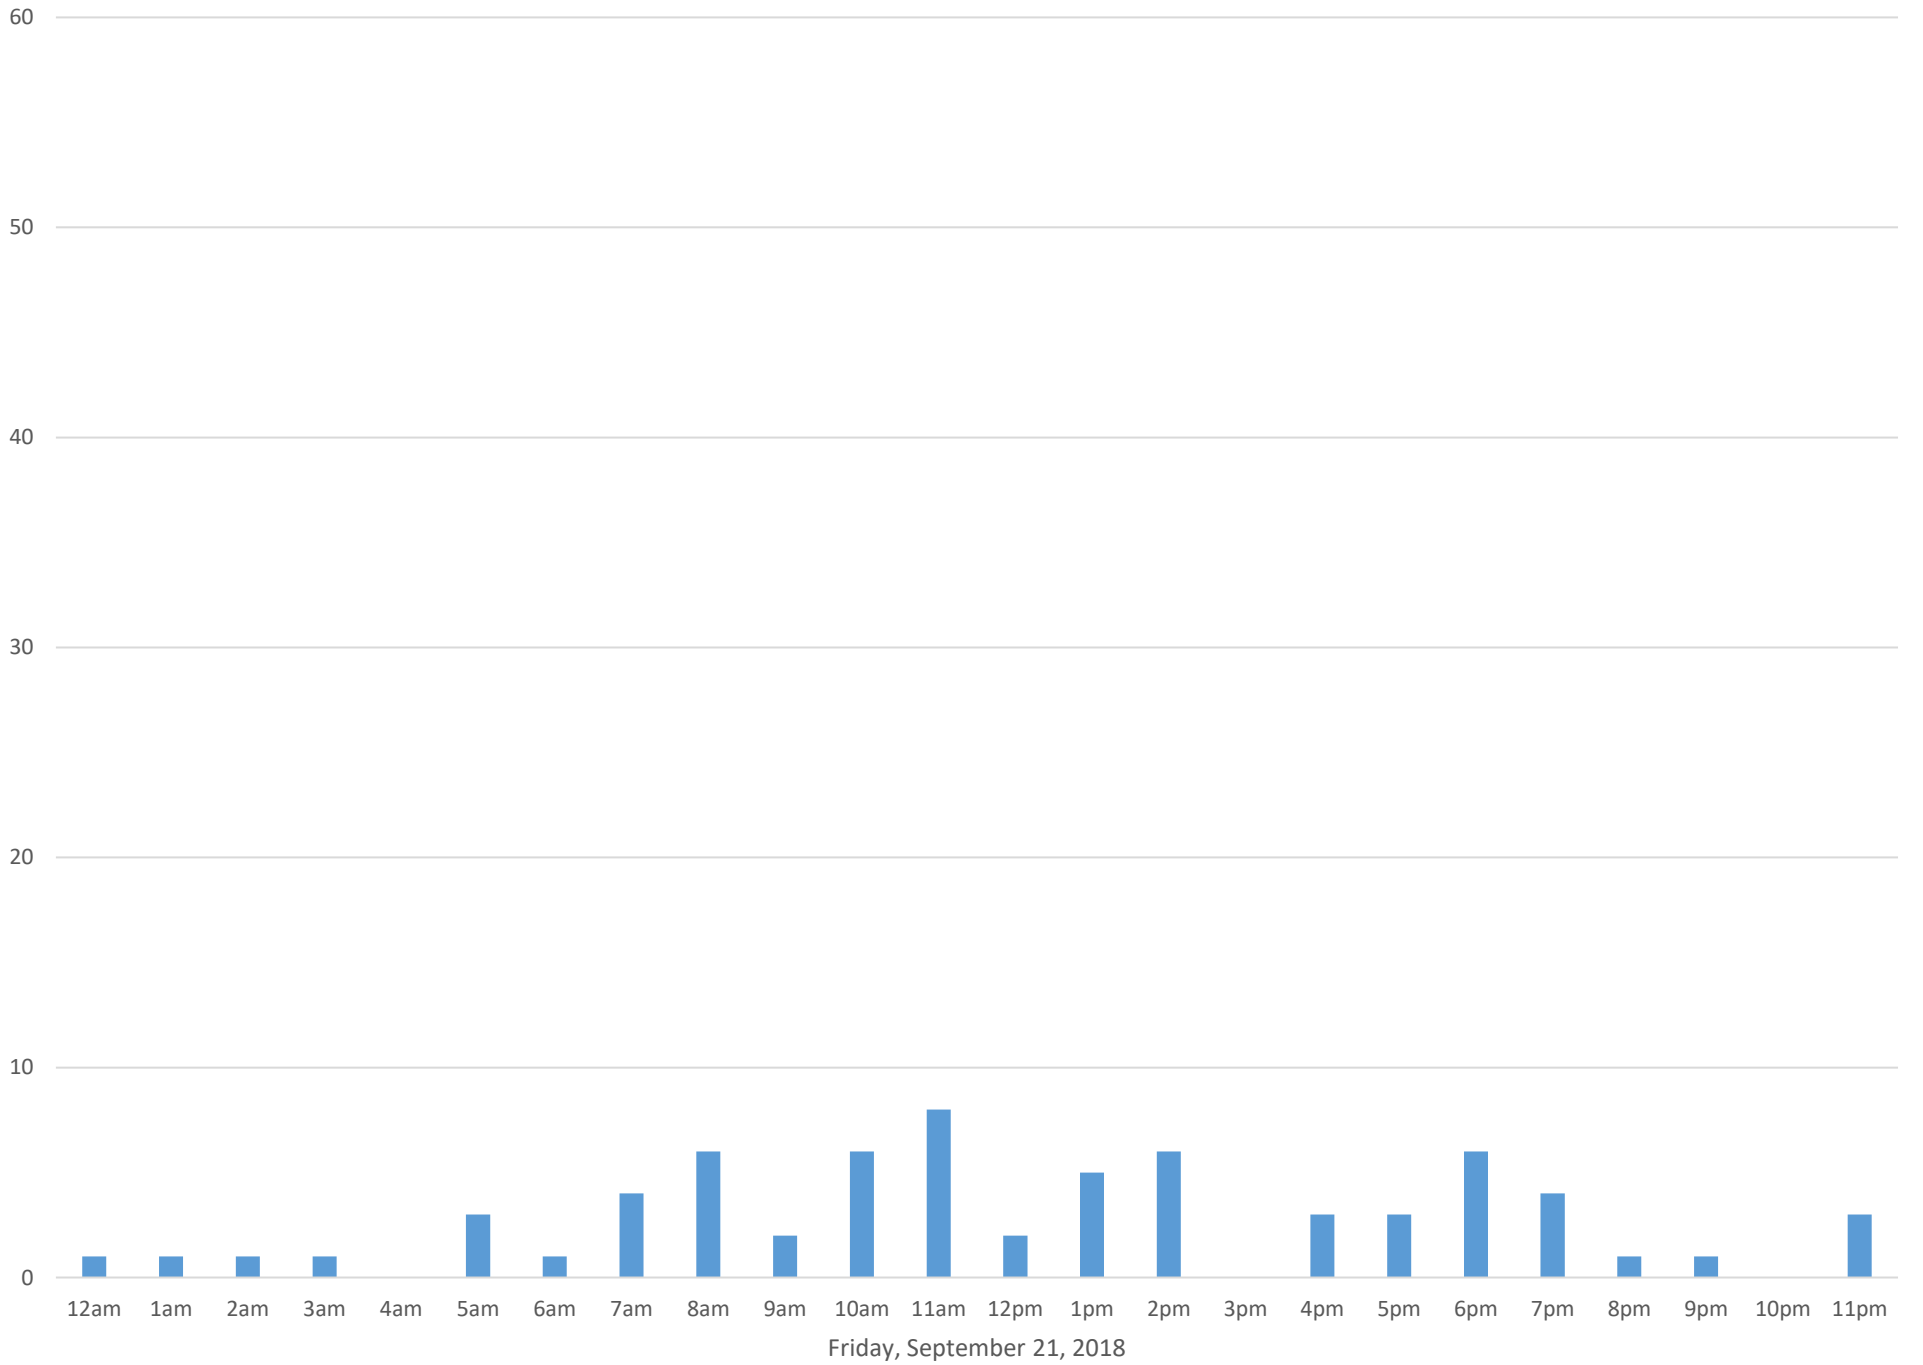

Squalicum Creek Trail