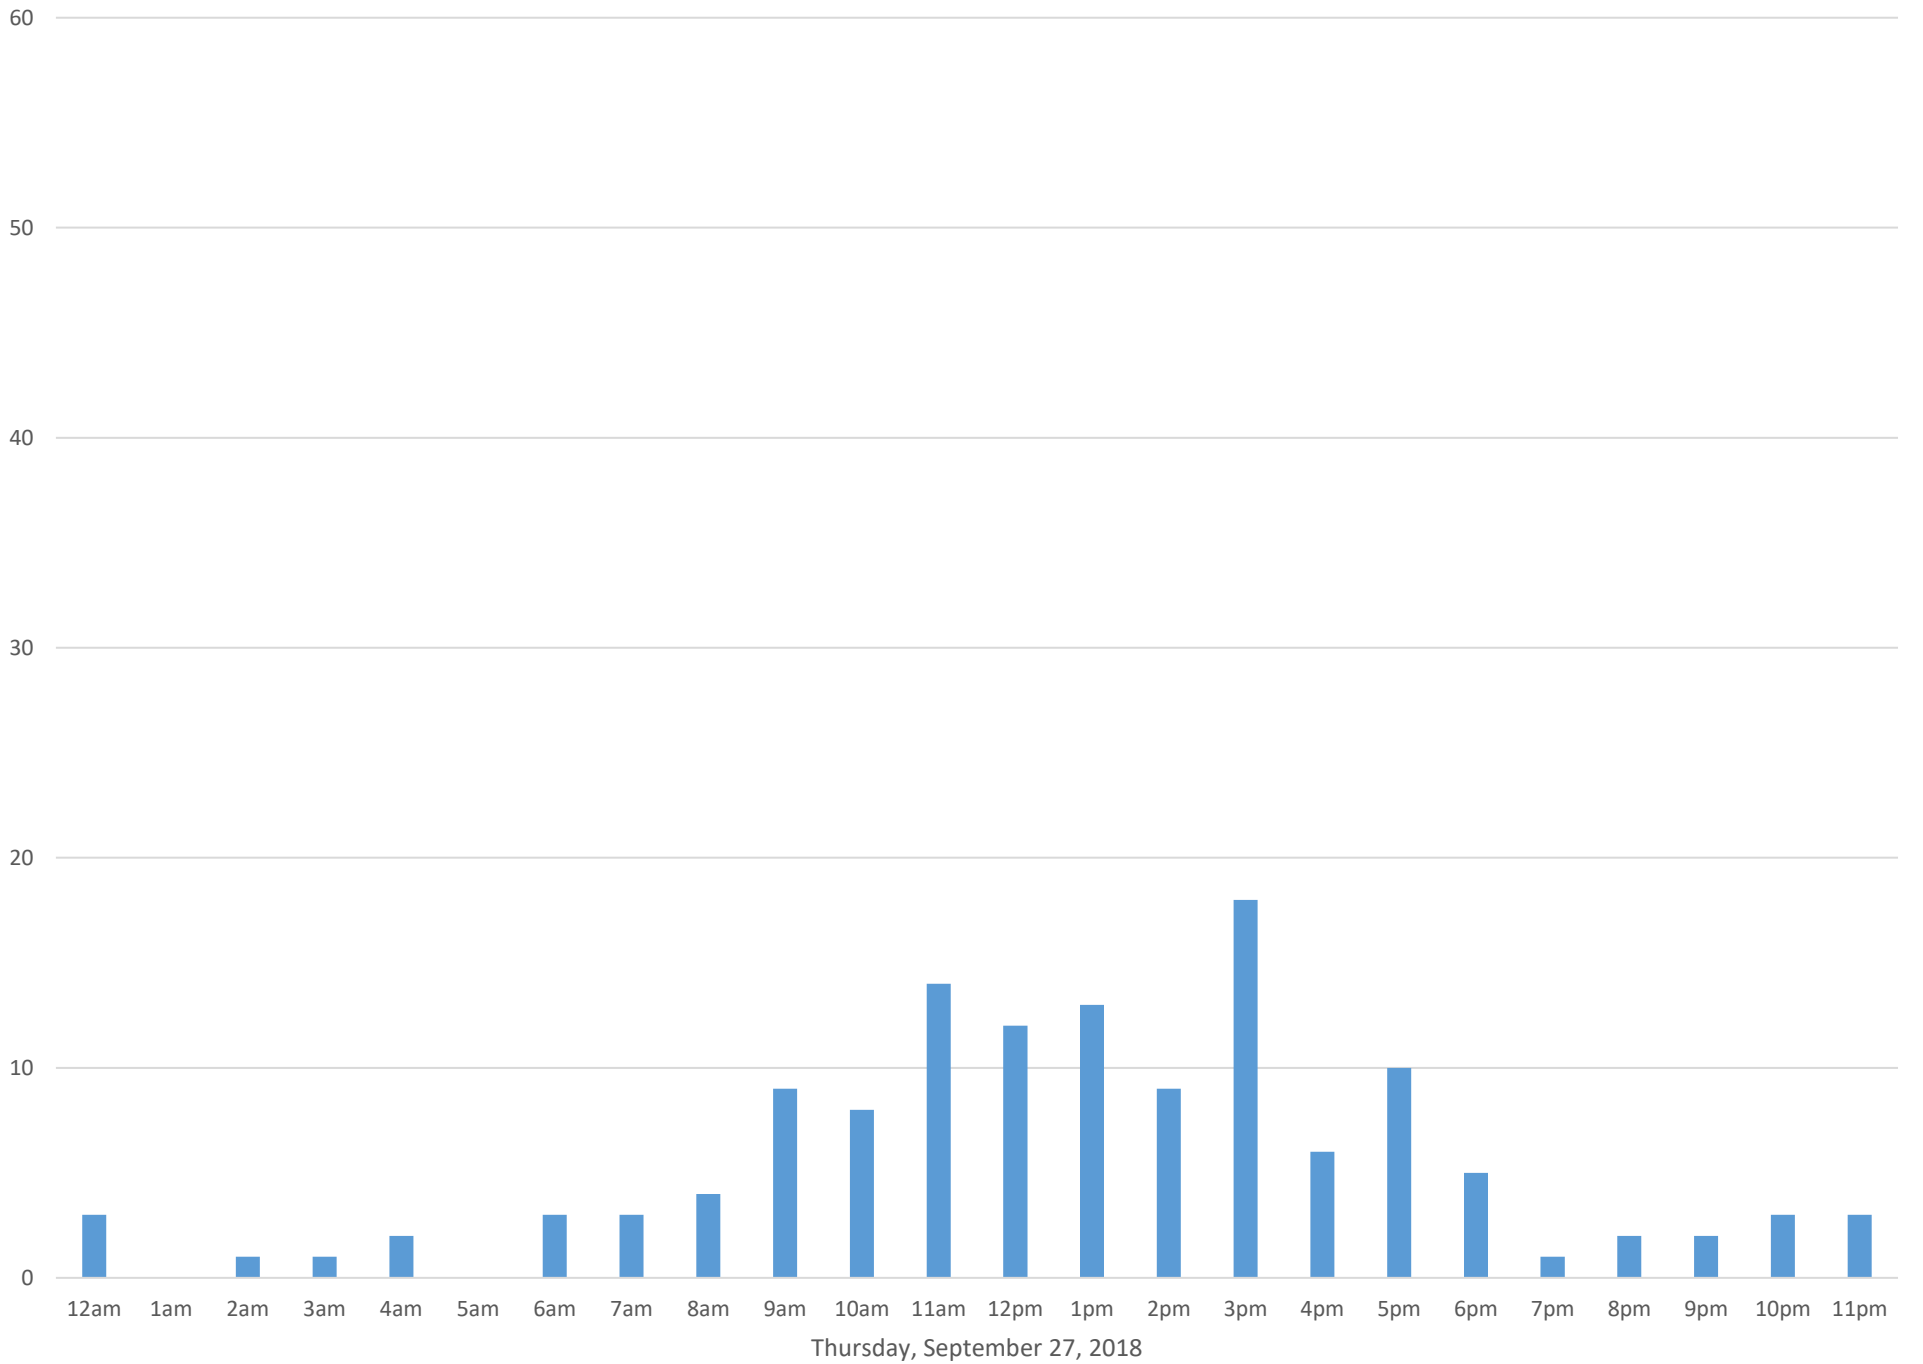

Squalicum Creek Trail