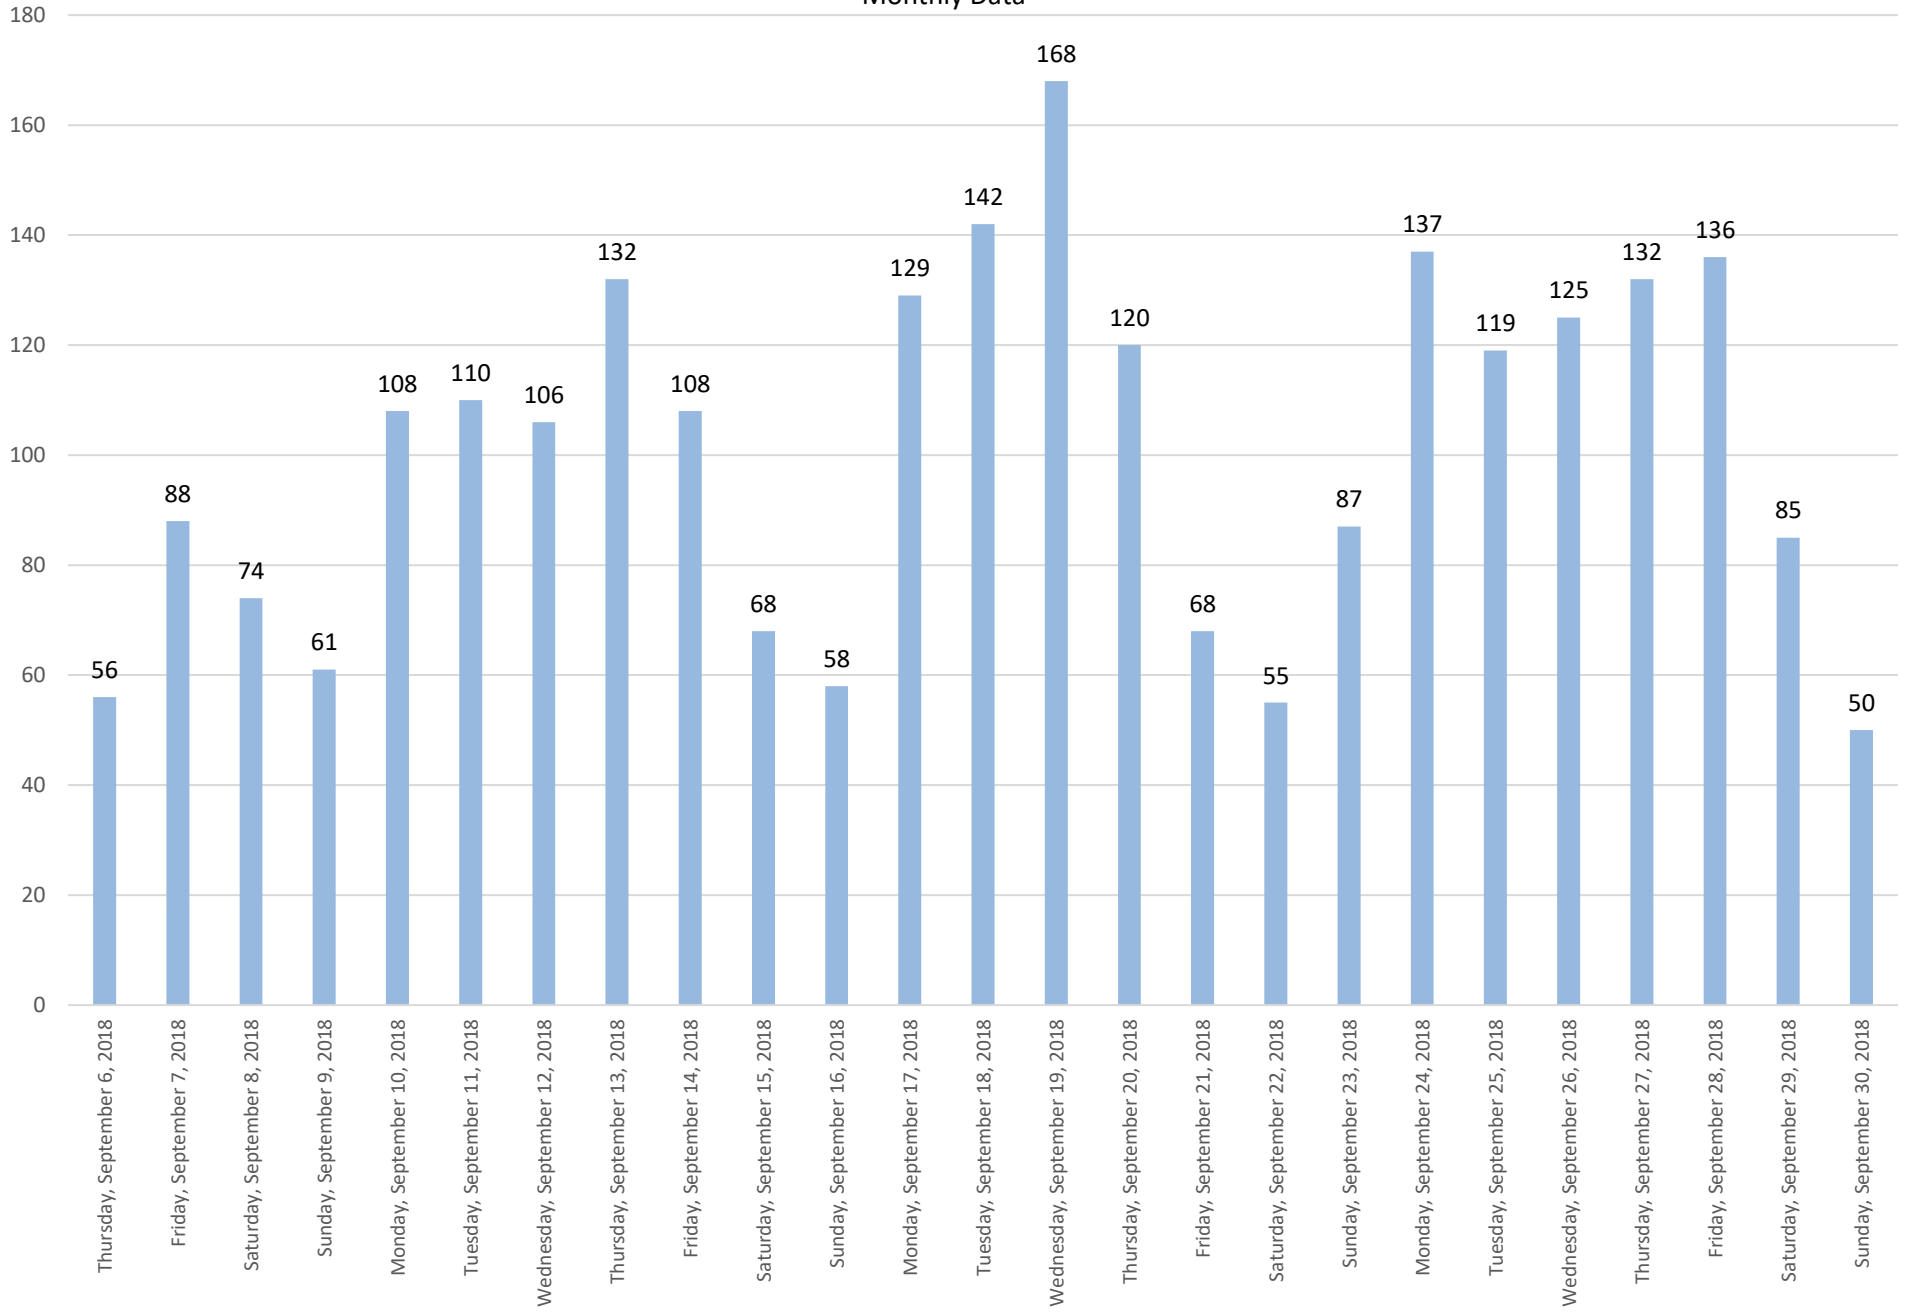

Squalicum Creek Trail

Data Summary

Total Count 2,522

Daily Average 101

Average Weekend Day 67

Average Weekday 117

Highest Daily Count 168

Busiest Day of the Week Wednesday, September 19, 2018

Weekly Profile

Monday 15%

Tuesday 15%

Wednesday 16%

Thursday 17%

Friday 16%

Saturday 11%

Sunday 10%

Squalicum Creek Trail September 2018

Monthly Data

Total Count = 2522

Squalicum Creek Trail

Squalicum Creek Trail

Squalicum Creek Trail

Squalicum Creek Trail

Squalicum Creek Trail