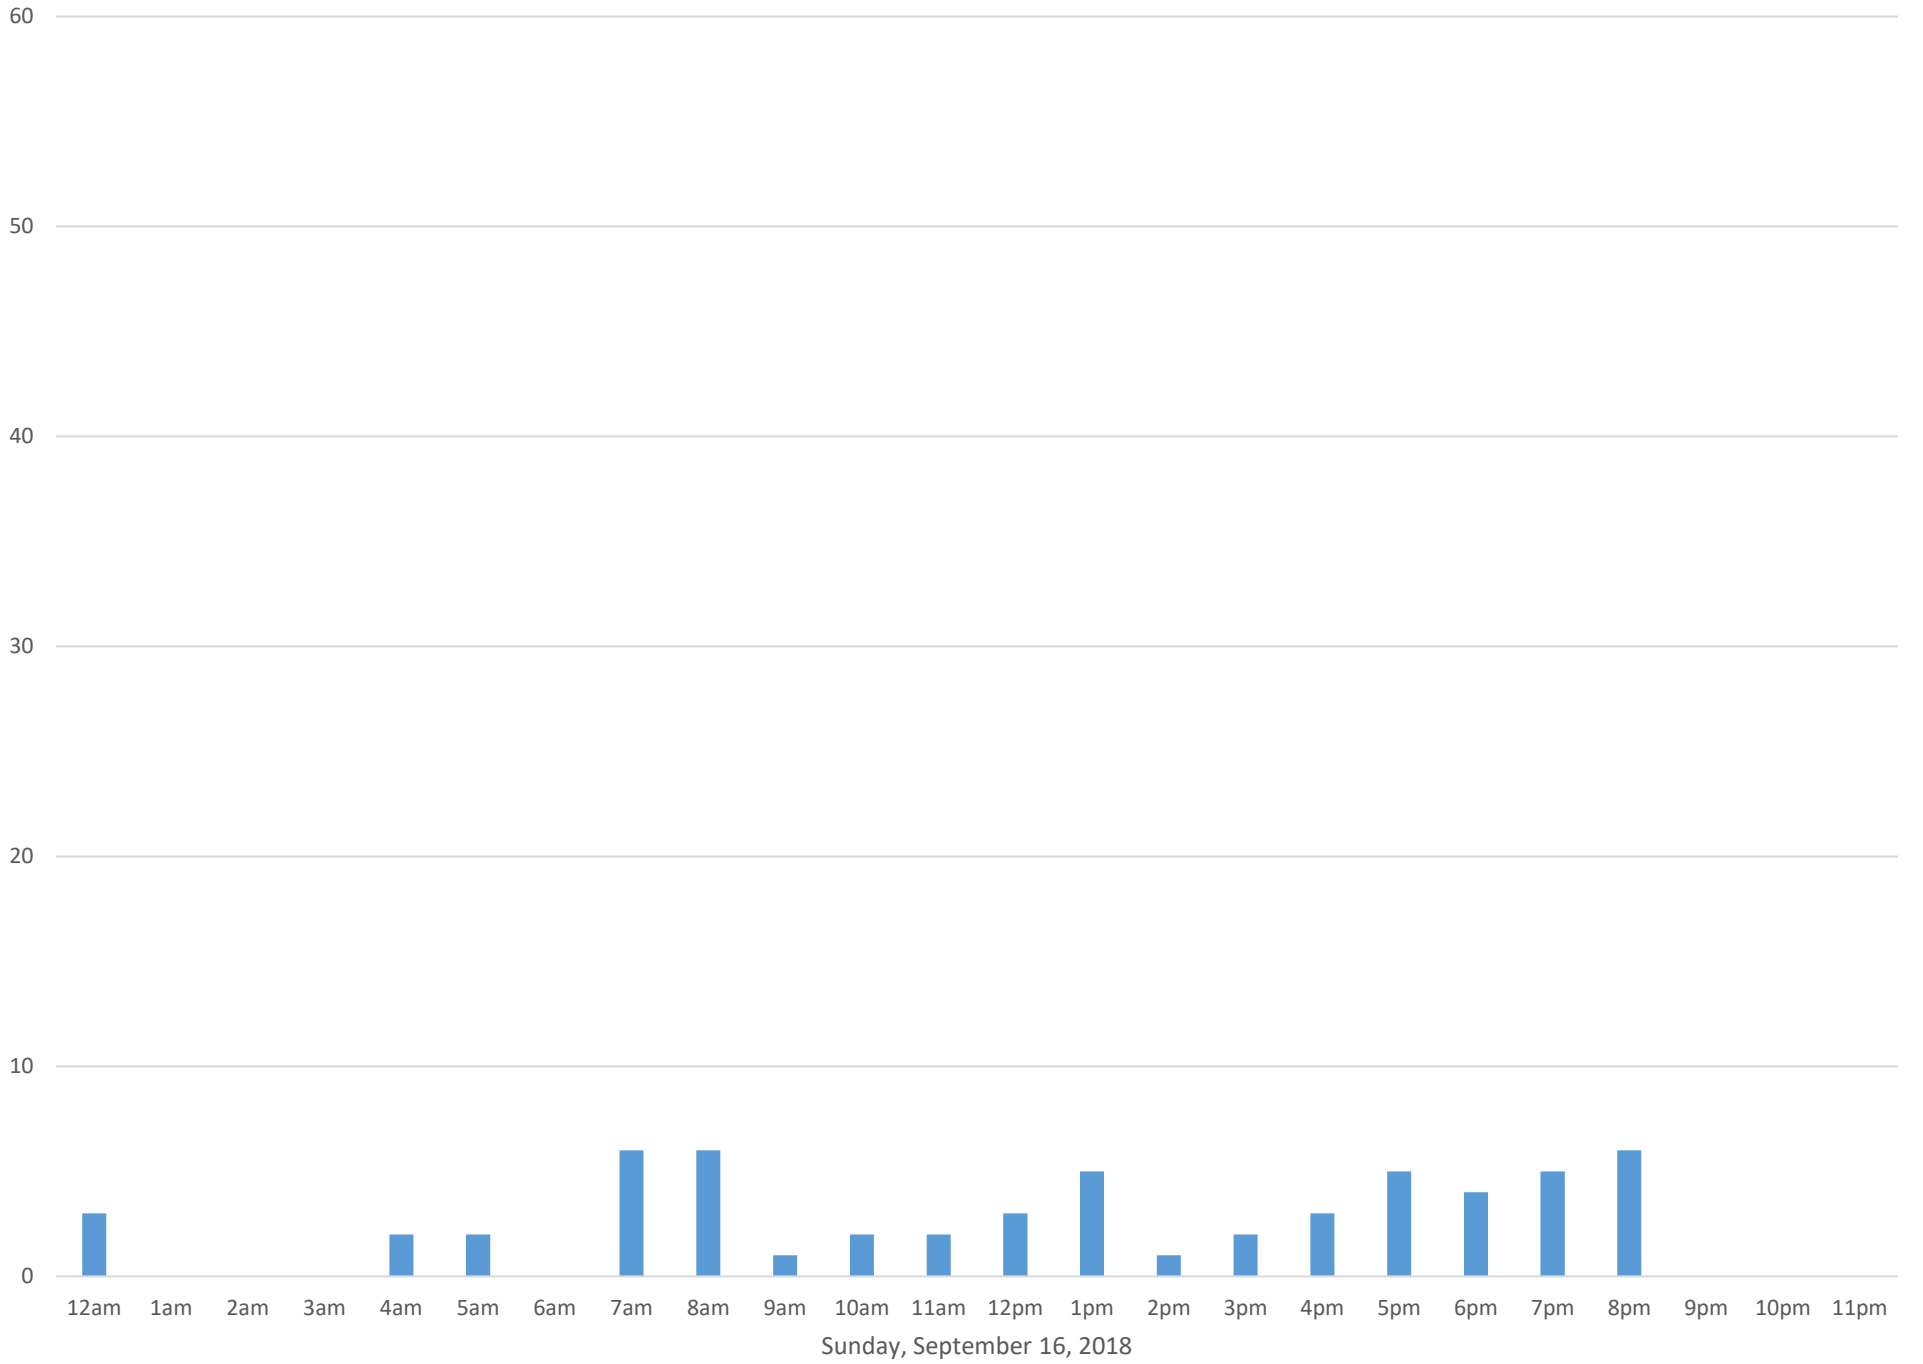

Squalicum Creek Trail

Data Summary

Total Count 2,522

Daily Average 101

Average Weekend Day 67

Average Weekday 117

Highest Daily Count 168

Busiest Day of the Week Wednesday, September 19, 2018

Weekly Profile

Monday 15%

Tuesday 15%

Wednesday 16%

Thursday 17%

Friday 16%

Saturday 11%

Sunday 10%

Squalicum Creek Trail September 2018

Monthly Data

Total Count = 2522

Squalicum Creek Trail

Squalicum Creek Trail

Squalicum Creek Trail

Squalicum Creek Trail

Squalicum Creek Trail

Squalicum Creek Trail

Squalicum Creek Trail

Wednesday, September 12, 2018

Squalicum Creek Trail

Squalicum Creek Trail

Squalicum Creek Trail

Squalicum Creek Trail

Squalicum Creek Trail