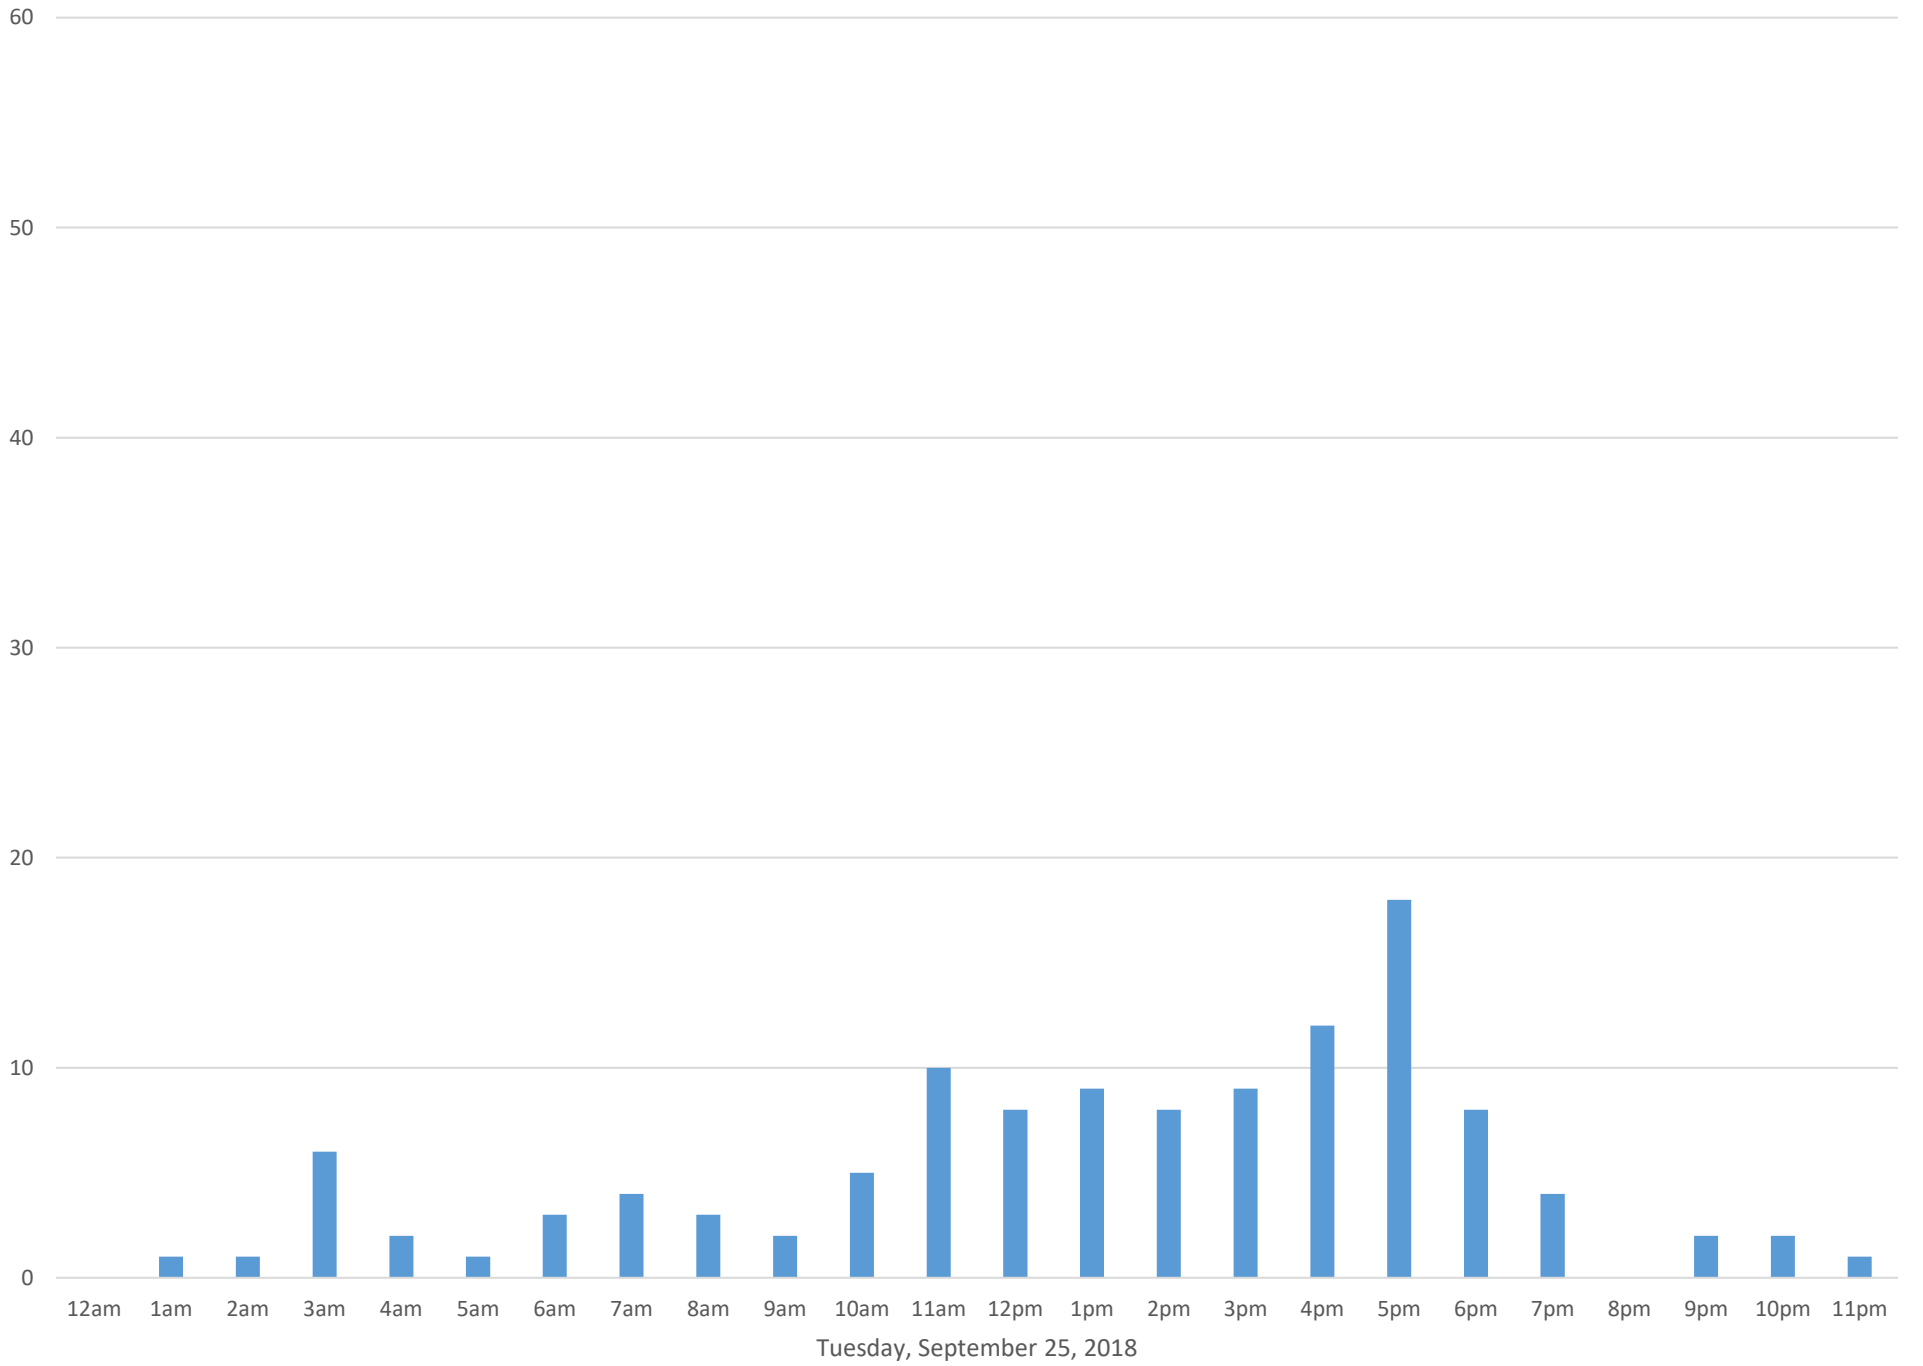

Squalicum Creek Trail