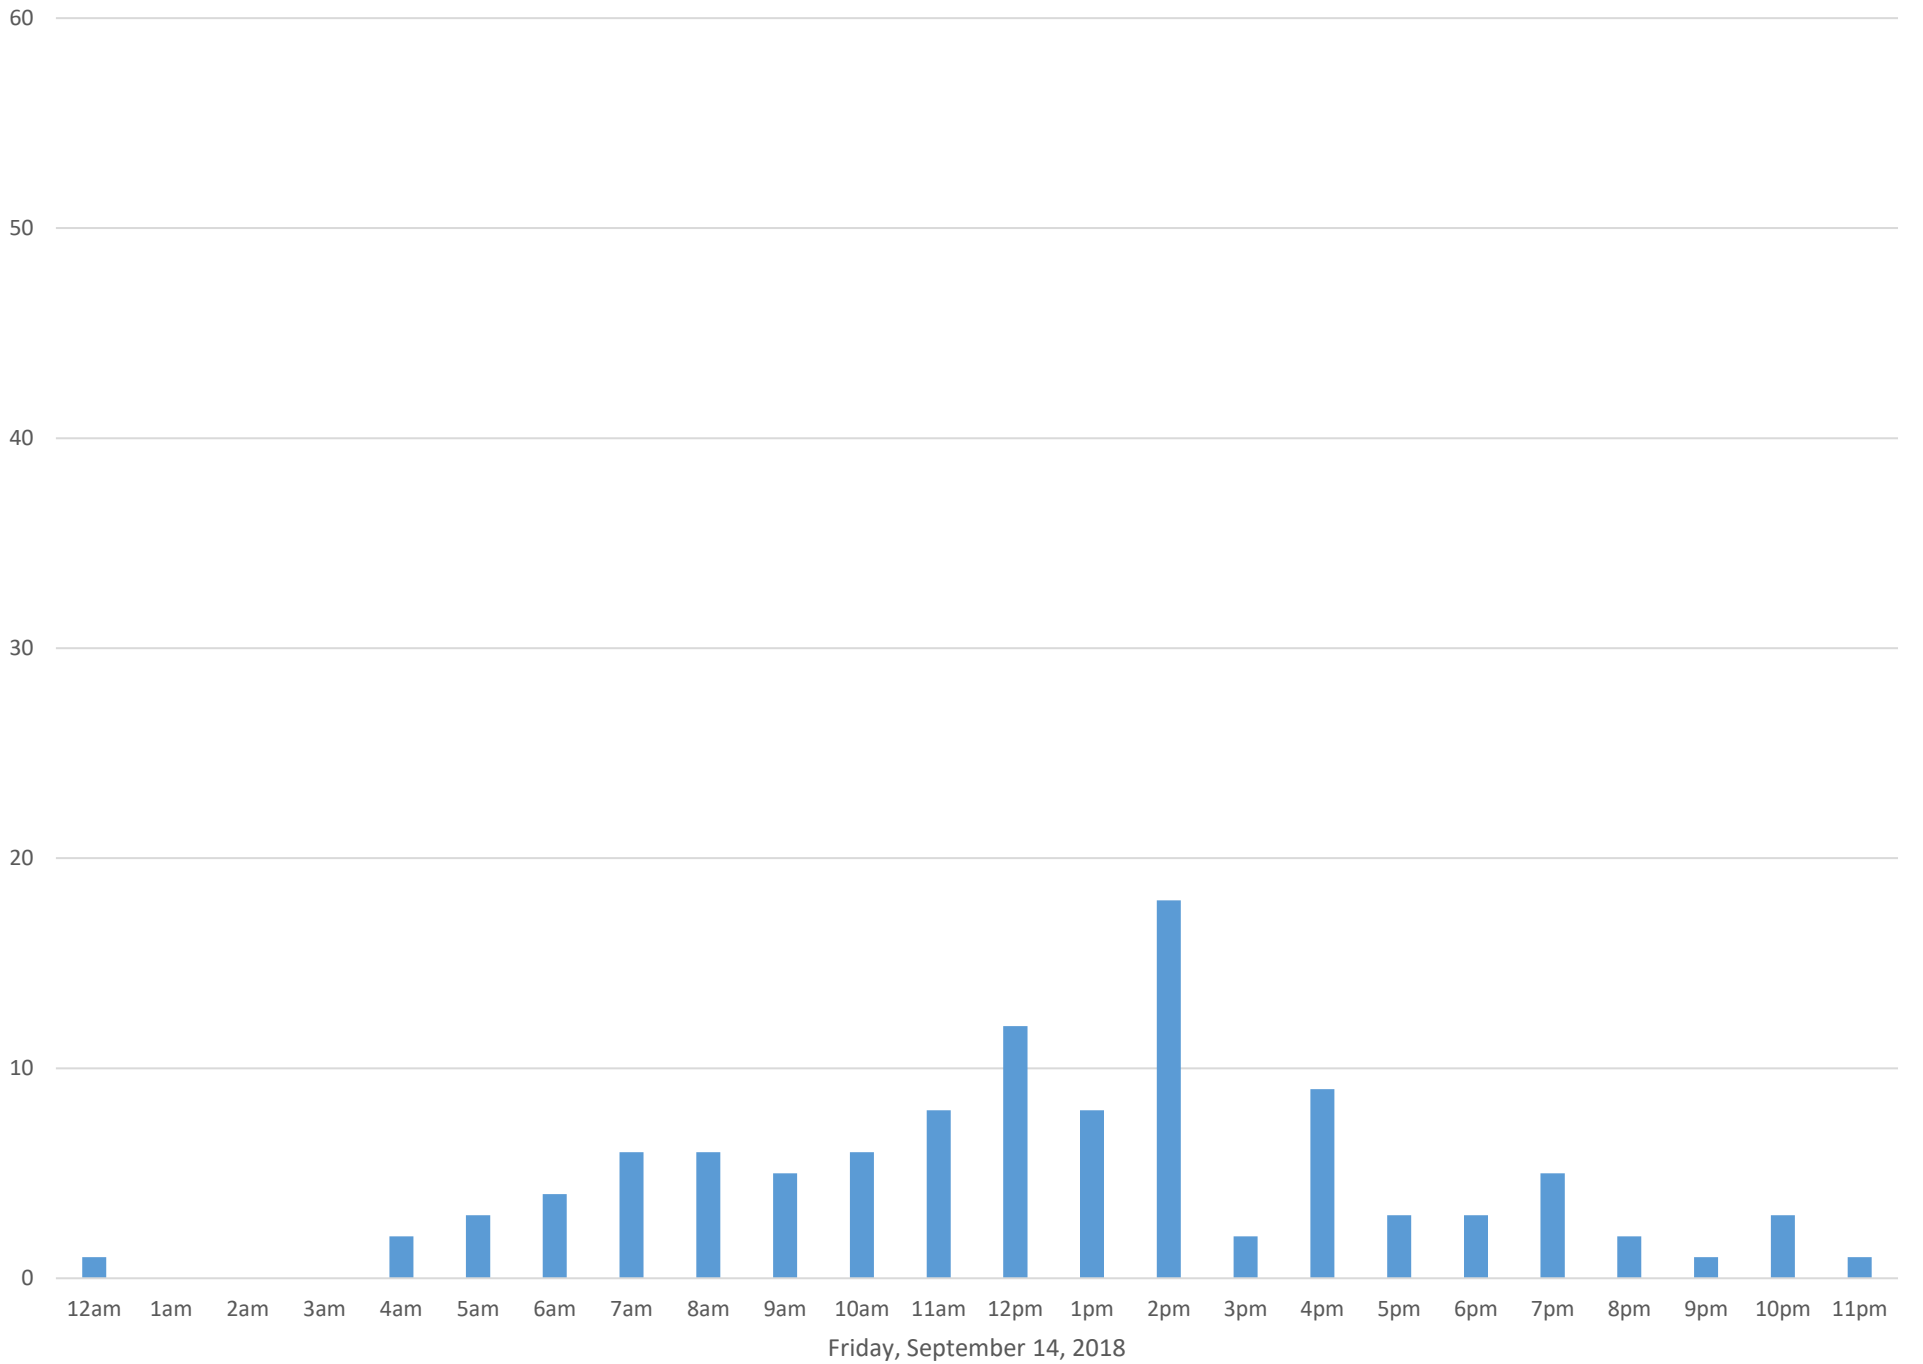

Squalicum Creek Trail

Data Summary

Total Count 2,522

Daily Average 101

Average Weekend Day 67

Average Weekday 117

Highest Daily Count 168

Busiest Day of the Week Wednesday, September 19, 2018

Weekly Profile

Monday 15%

Tuesday 15%

Wednesday 16%

Thursday 17%

Friday 16%

Saturday 11%

Sunday 10%

Squalicum Creek Trail September 2018

Monthly Data

Total Count = 2522

Squalicum Creek Trail

Squalicum Creek Trail

Squalicum Creek Trail

Squalicum Creek Trail

Squalicum Creek Trail

Squalicum Creek Trail

Squalicum Creek Trail

Wednesday, September 12, 2018

Squalicum Creek Trail

Squalicum Creek Trail

Squalicum Creek Trail

Squalicum Creek Trail

Squalicum Creek Trail