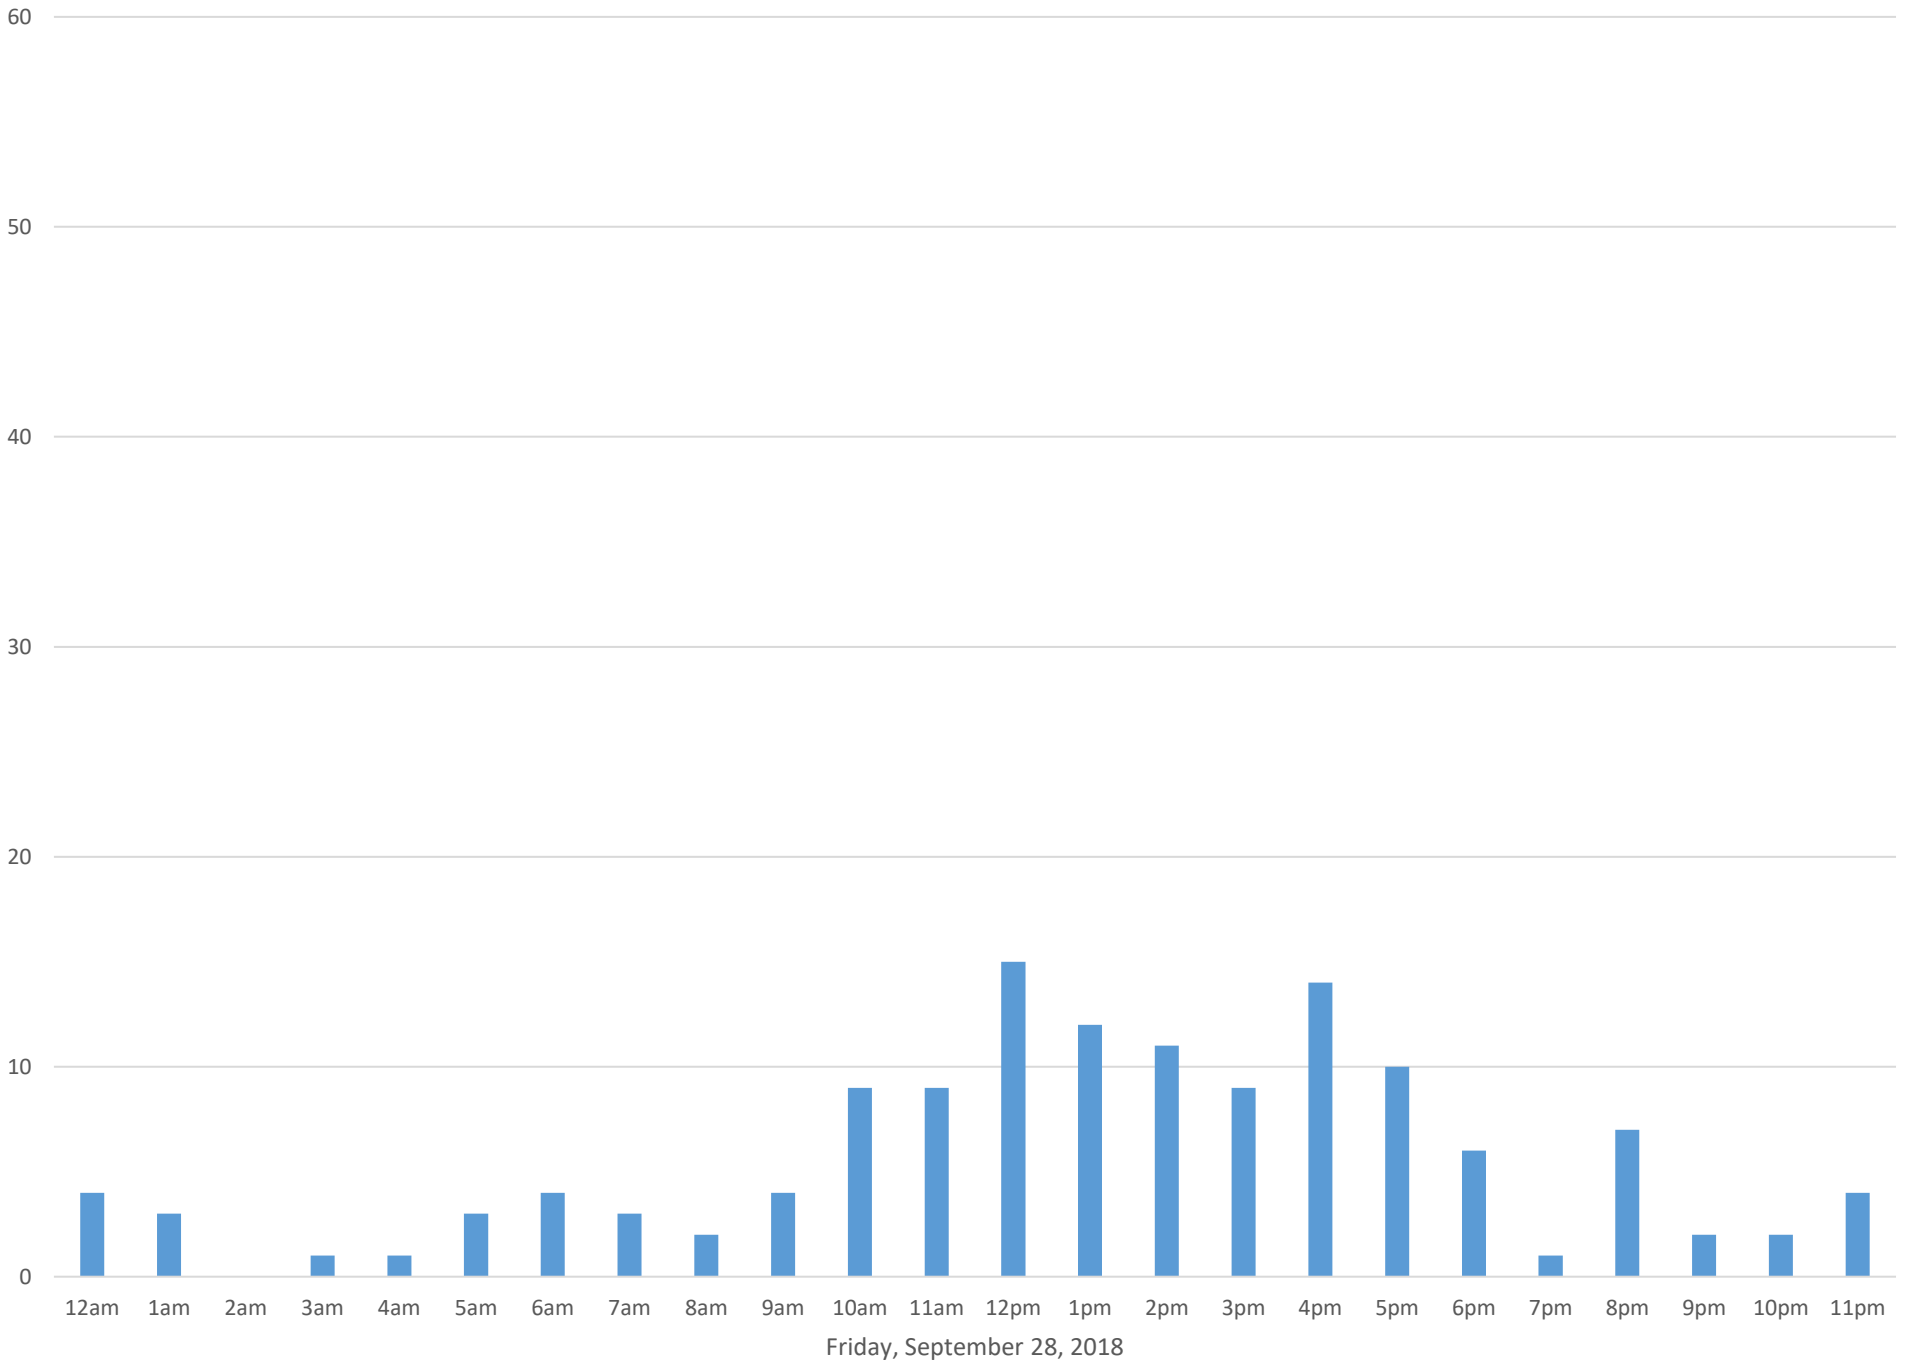

Squalicum Creek Trail