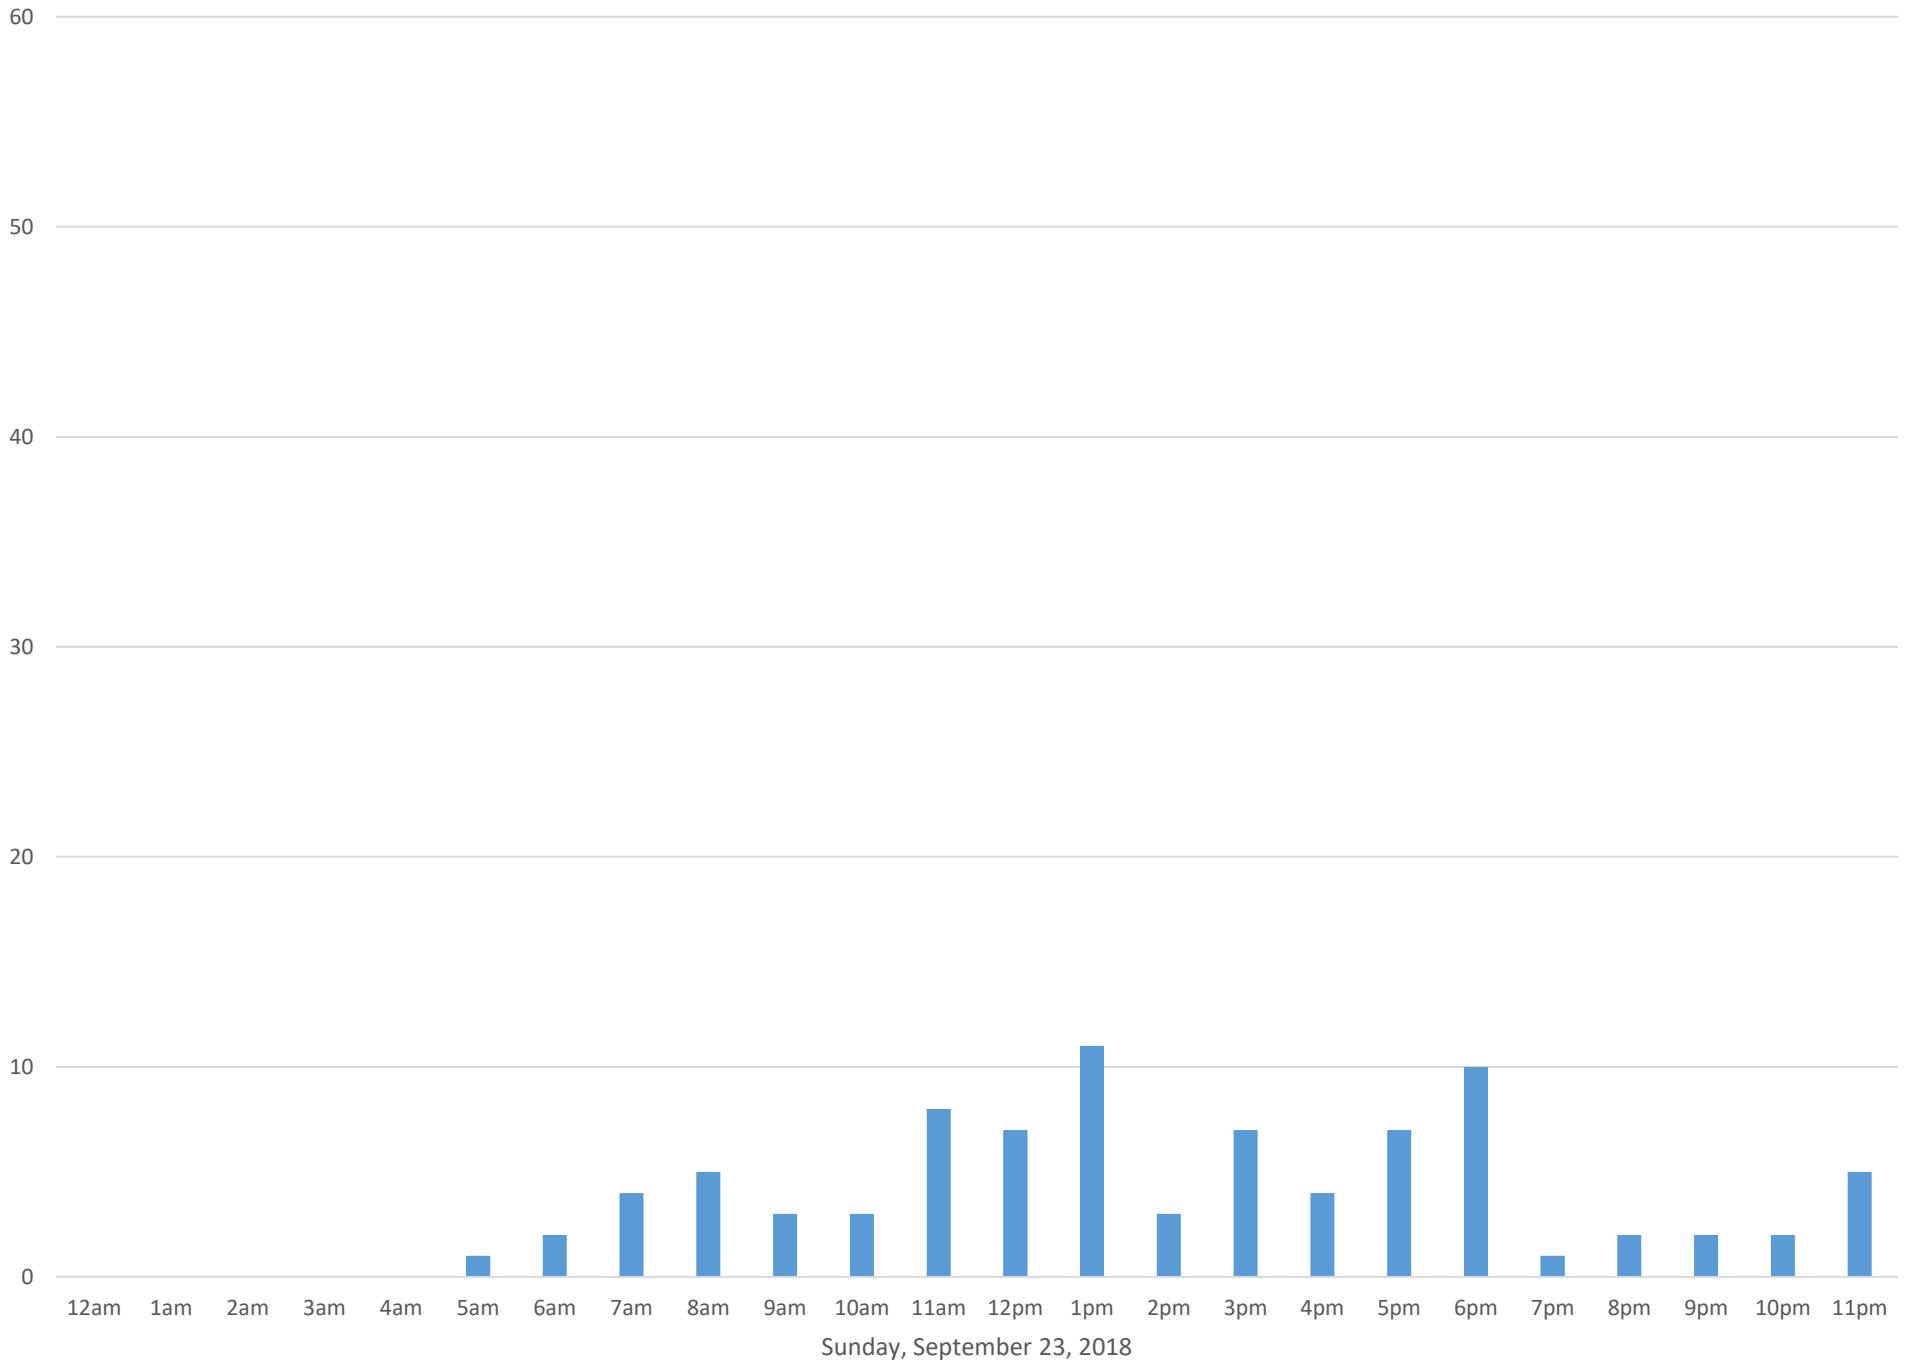

Squalicum Creek Trail