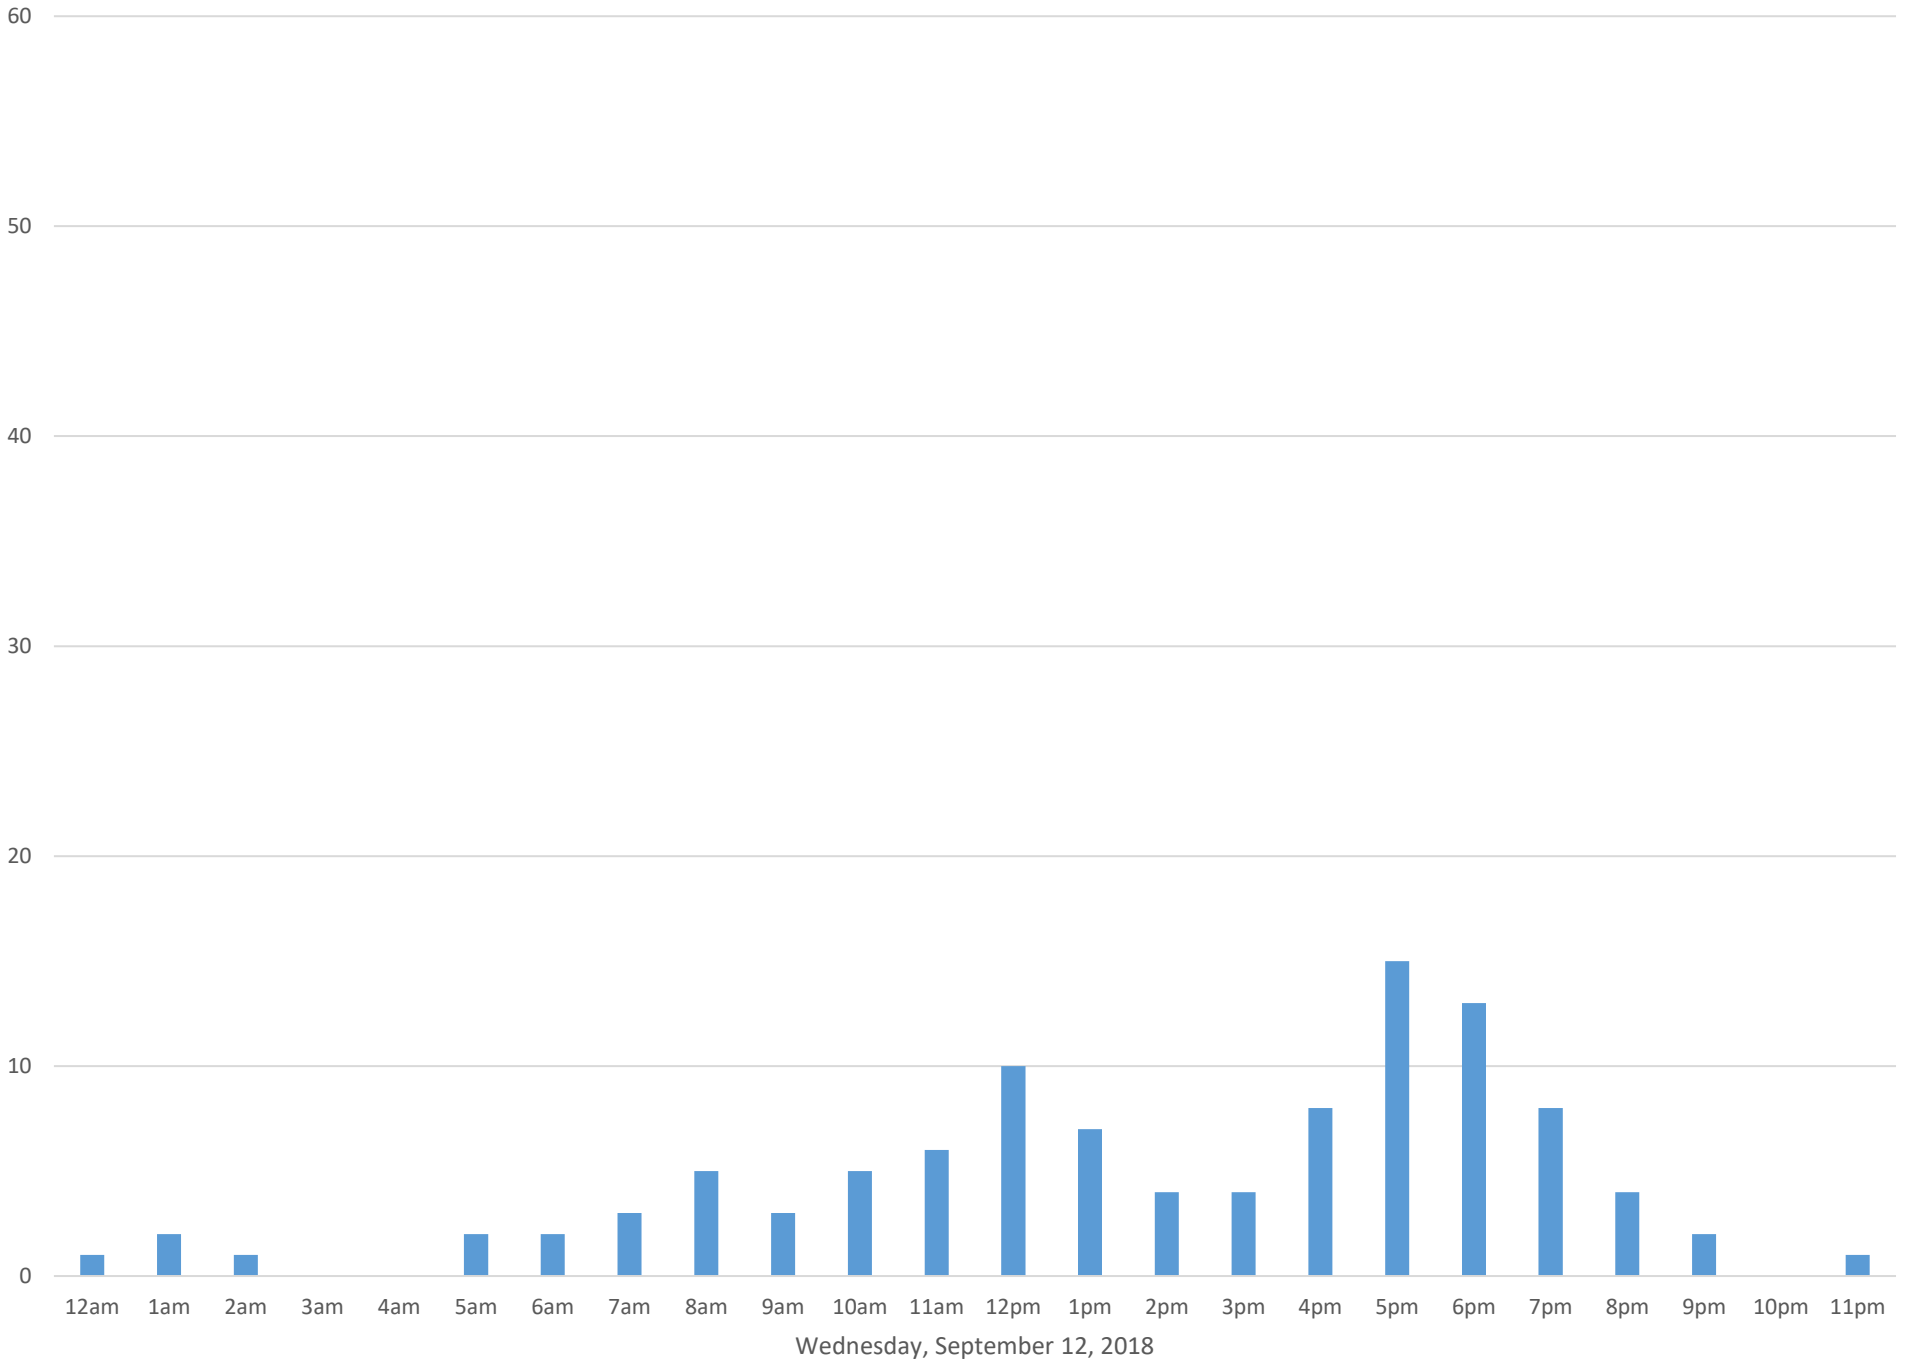

Squalicum Creek Trail

Data Summary

Total Count 2,522

Daily Average 101

Average Weekend Day 67

Average Weekday 117

Highest Daily Count 168

Busiest Day of the Week Wednesday, September 19, 2018

Weekly Profile

Monday 15%

Tuesday 15%

Wednesday 16%

Thursday 17%

Friday 16%

Saturday 11%

Sunday 10%

Squalicum Creek Trail September 2018

Monthly Data

Total Count = 2522

Squalicum Creek Trail

Squalicum Creek Trail

Squalicum Creek Trail

Squalicum Creek Trail

Squalicum Creek Trail

Squalicum Creek Trail

Squalicum Creek Trail

Wednesday, September 12, 2018

Squalicum Creek Trail

Squalicum Creek Trail

Squalicum Creek Trail

Squalicum Creek Trail

Squalicum Creek Trail