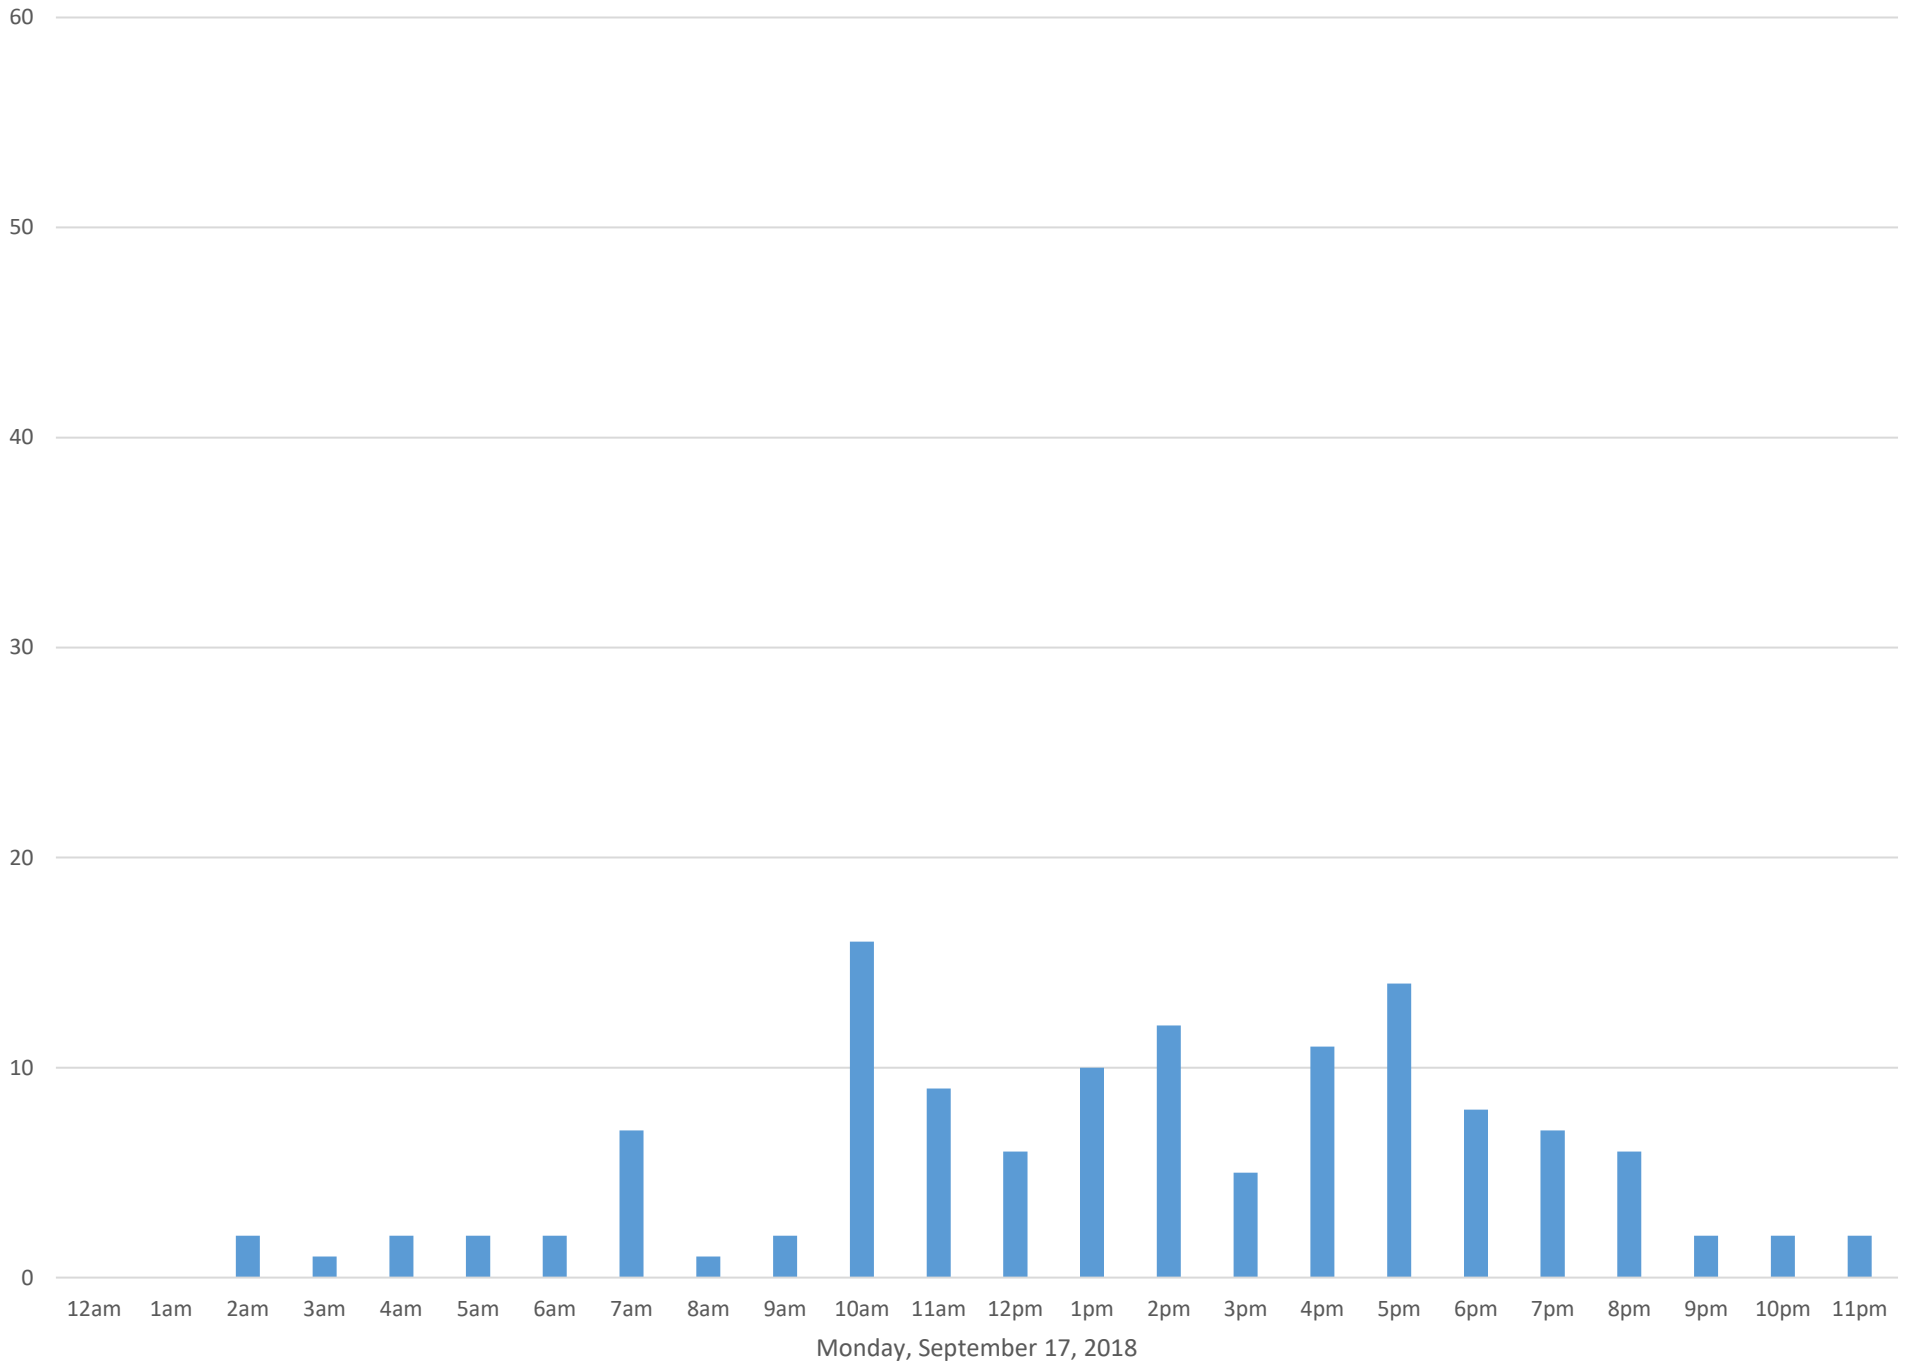

Squalicum Creek Trail

Data Summary

Total Count 2,522

Daily Average 101

Average Weekend Day 67

Average Weekday 117

Highest Daily Count 168

Busiest Day of the Week Wednesday, September 19, 2018

Weekly Profile

Monday 15%

Tuesday 15%

Wednesday 16%

Thursday 17%

Friday 16%

Saturday 11%

Sunday 10%

Squalicum Creek Trail September 2018

Monthly Data

Total Count = 2522

Squalicum Creek Trail

Squalicum Creek Trail

Squalicum Creek Trail

Squalicum Creek Trail

Squalicum Creek Trail

Squalicum Creek Trail

Squalicum Creek Trail

Wednesday, September 12, 2018

Squalicum Creek Trail

Squalicum Creek Trail

Squalicum Creek Trail

Squalicum Creek Trail

Squalicum Creek Trail