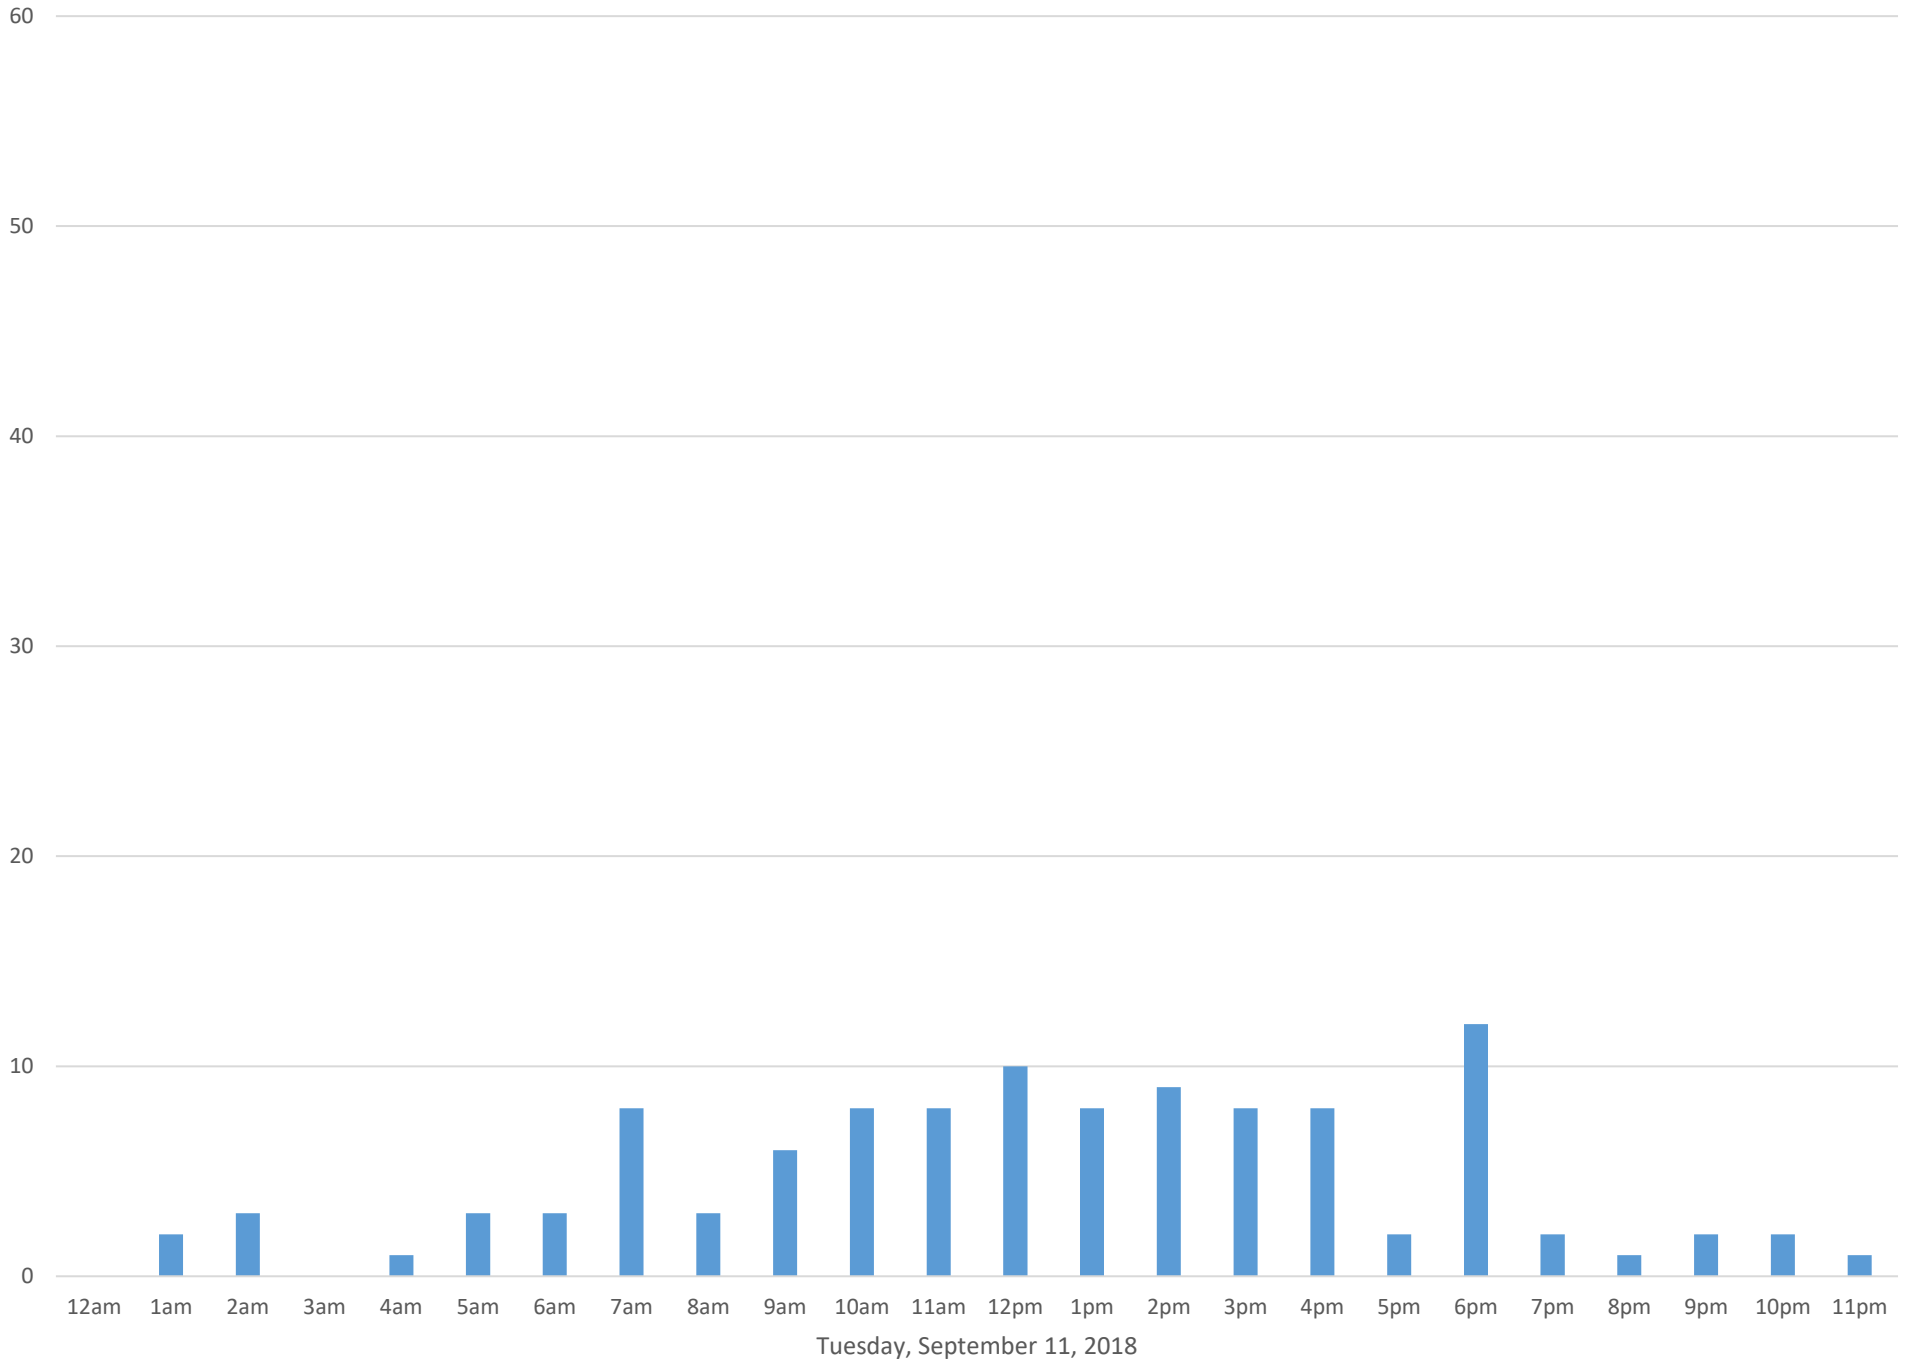

Squalicum Creek Trail

Data Summary

Total Count 2,522

Daily Average 101

Average Weekend Day 67

Average Weekday 117

Highest Daily Count 168

Busiest Day of the Week Wednesday, September 19, 2018

Weekly Profile

Monday 15%

Tuesday 15%

Wednesday 16%

Thursday 17%

Friday 16%

Saturday 11%

Sunday 10%

Squalicum Creek Trail September 2018

Monthly Data

Total Count = 2522

Squalicum Creek Trail

Squalicum Creek Trail

Squalicum Creek Trail

Squalicum Creek Trail

Squalicum Creek Trail

Squalicum Creek Trail

Squalicum Creek Trail

Wednesday, September 12, 2018

Squalicum Creek Trail

Squalicum Creek Trail

Squalicum Creek Trail

Squalicum Creek Trail

Squalicum Creek Trail