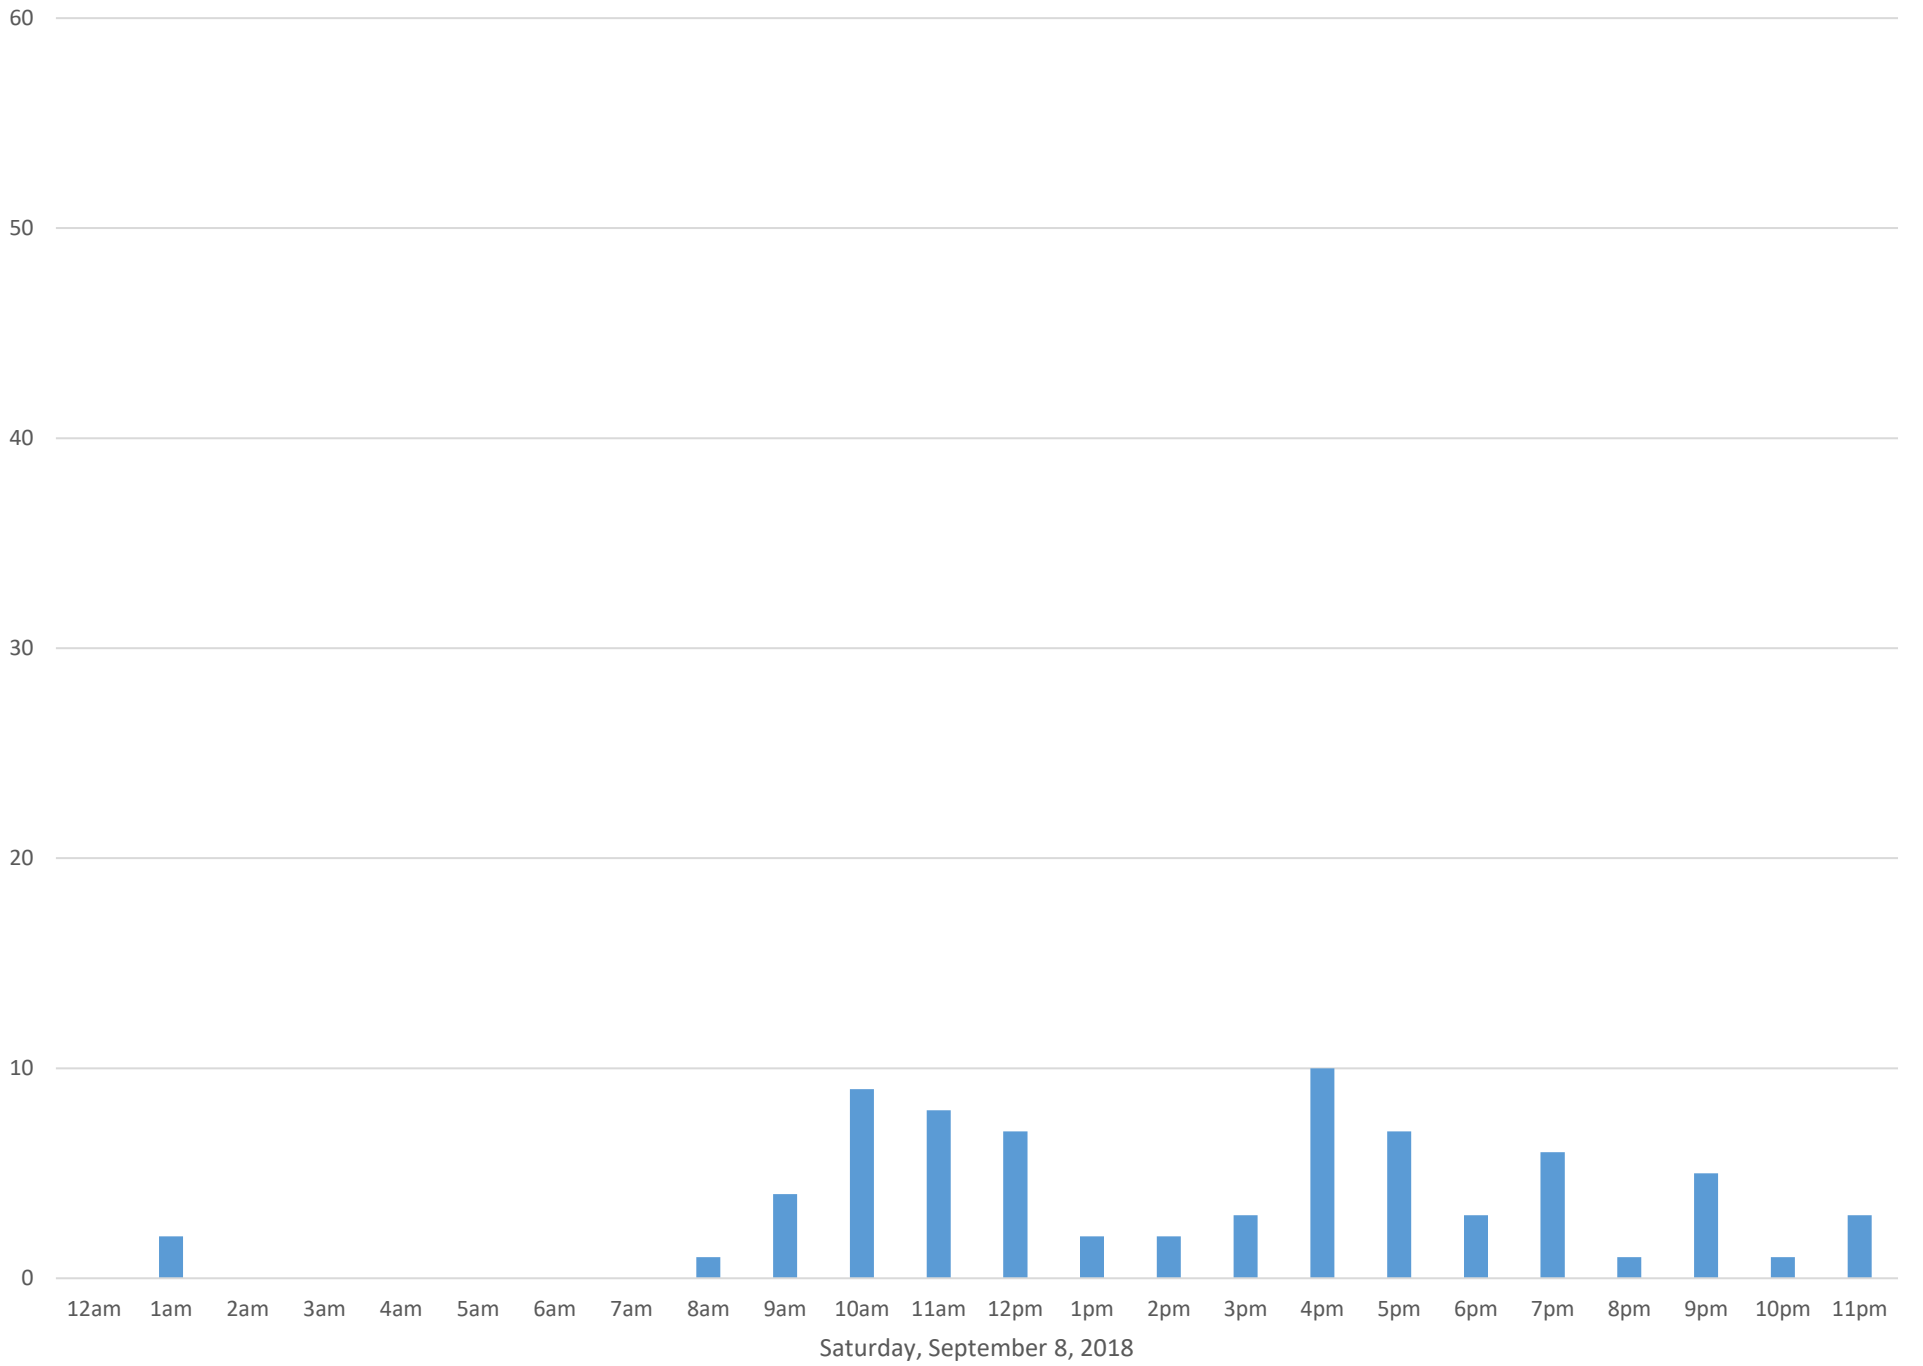

Squalicum Creek Trail

Data Summary

Total Count 2,522

Daily Average 101

Average Weekend Day 67

Average Weekday 117

Highest Daily Count 168

Busiest Day of the Week Wednesday, September 19, 2018

Weekly Profile

Monday 15%

Tuesday 15%

Wednesday 16%

Thursday 17%

Friday 16%

Saturday 11%

Sunday 10%

Squalicum Creek Trail September 2018

Monthly Data

Total Count = 2522

Squalicum Creek Trail

Squalicum Creek Trail

Squalicum Creek Trail

Squalicum Creek Trail

Squalicum Creek Trail

Squalicum Creek Trail

Squalicum Creek Trail

Wednesday, September 12, 2018

Squalicum Creek Trail

Squalicum Creek Trail

Squalicum Creek Trail

Squalicum Creek Trail

Squalicum Creek Trail