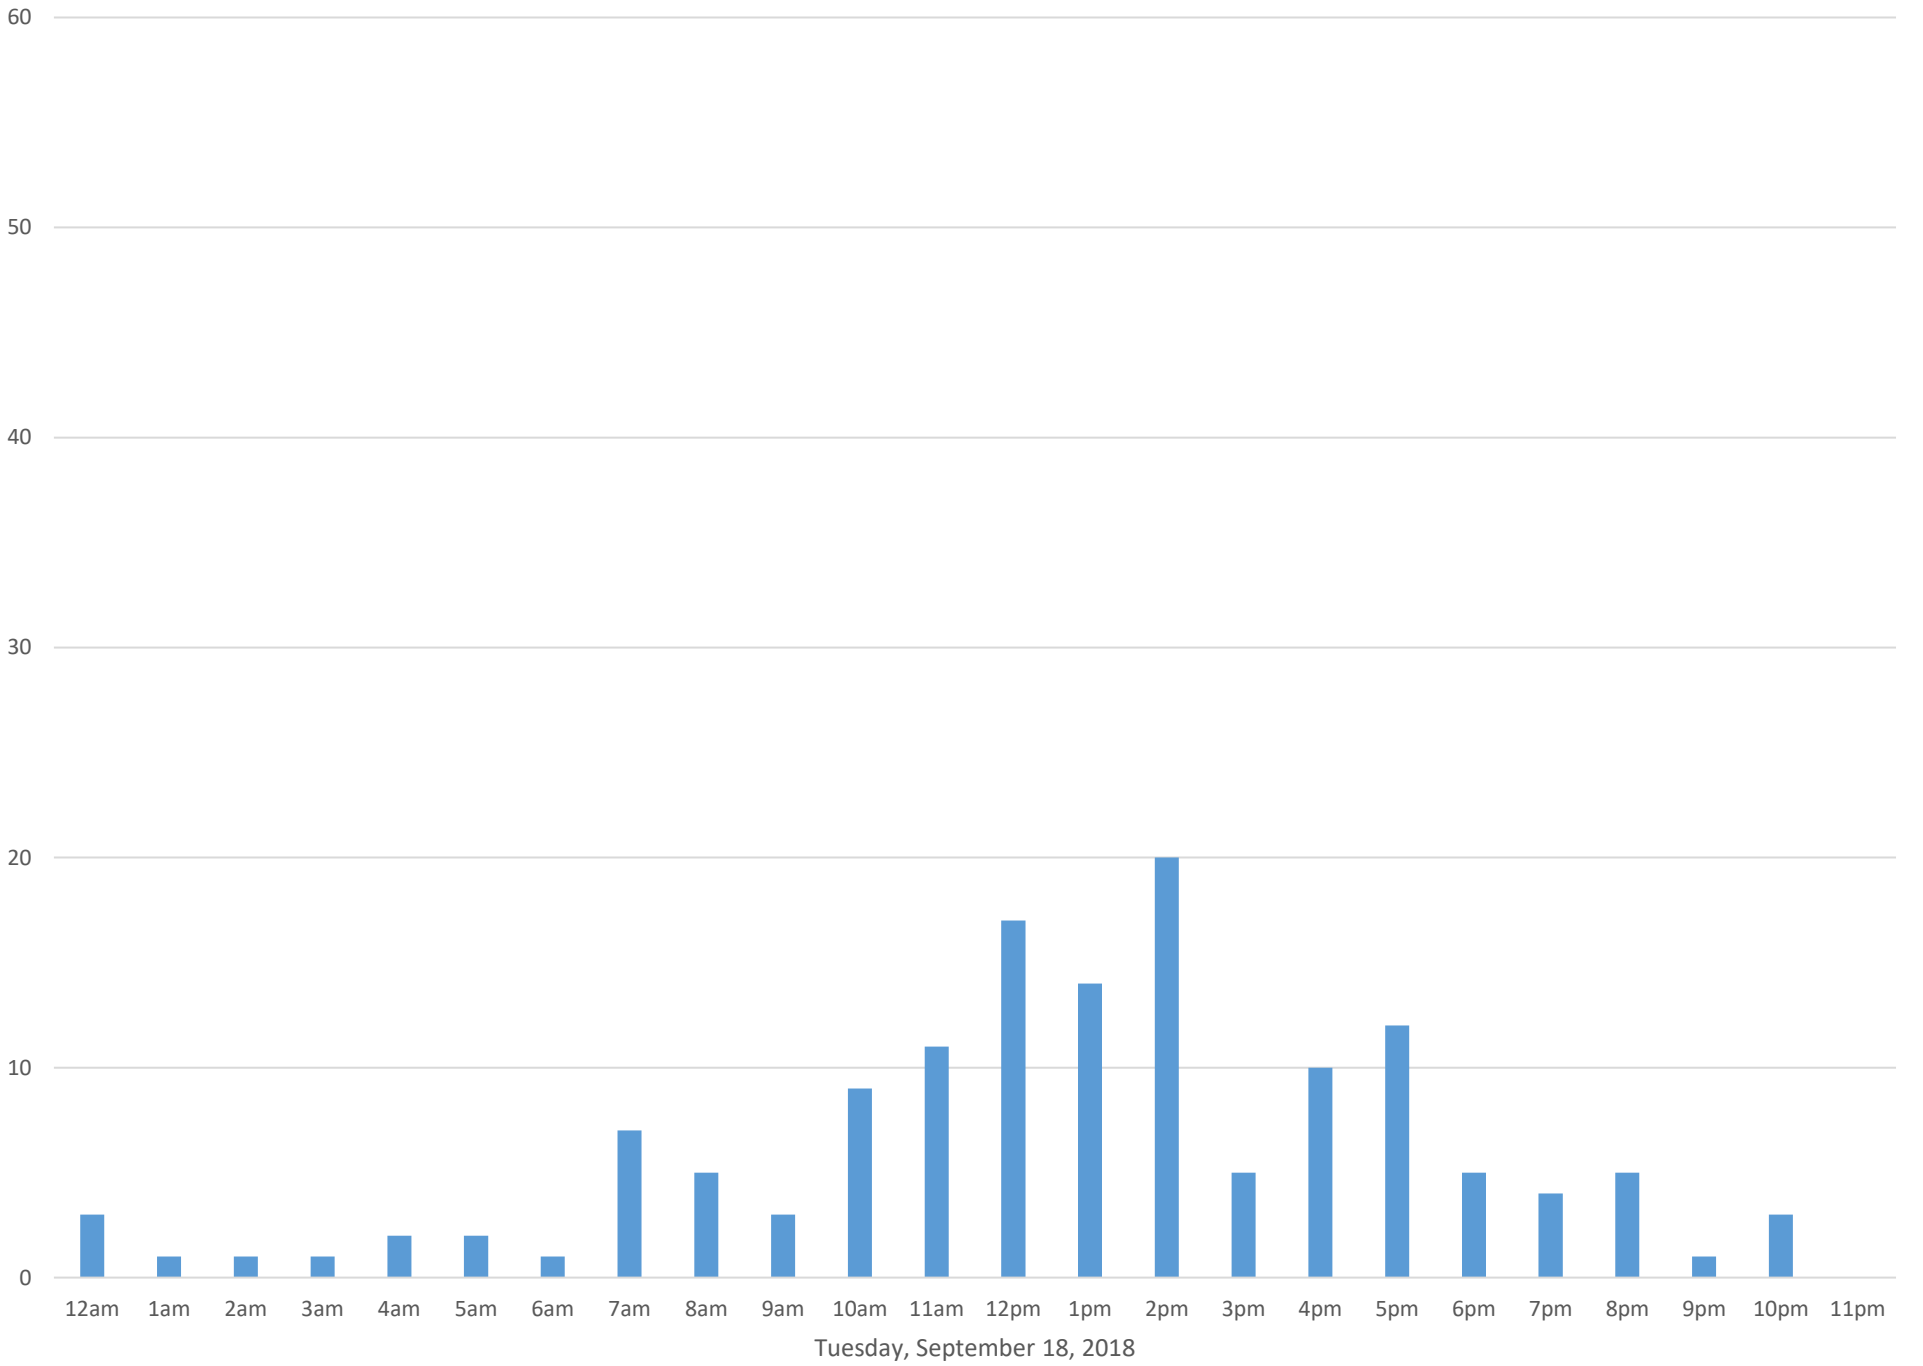

Squalicum Creek Trail