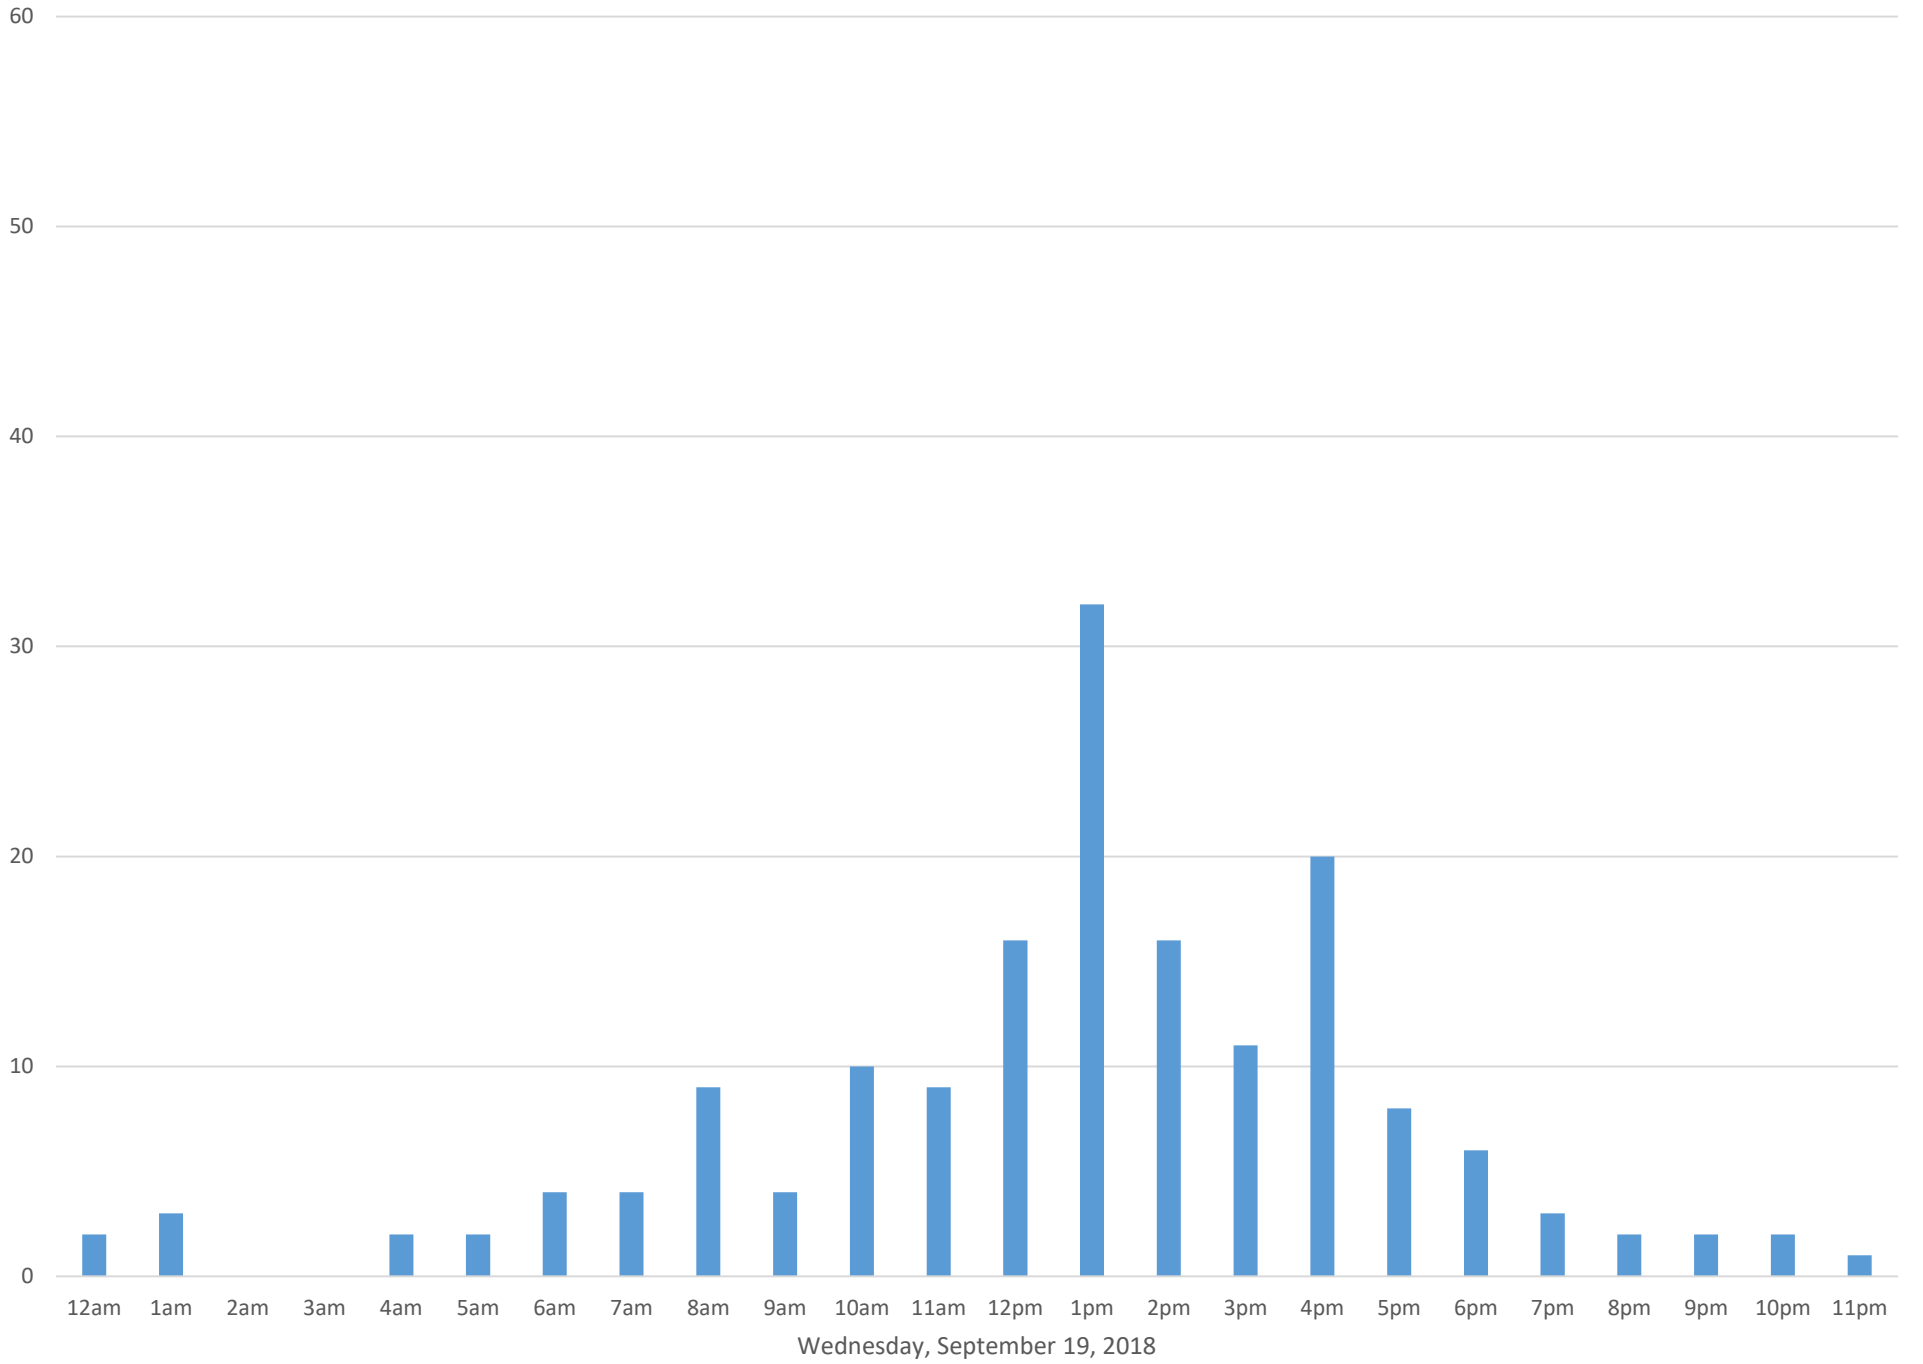

Squalicum Creek Trail