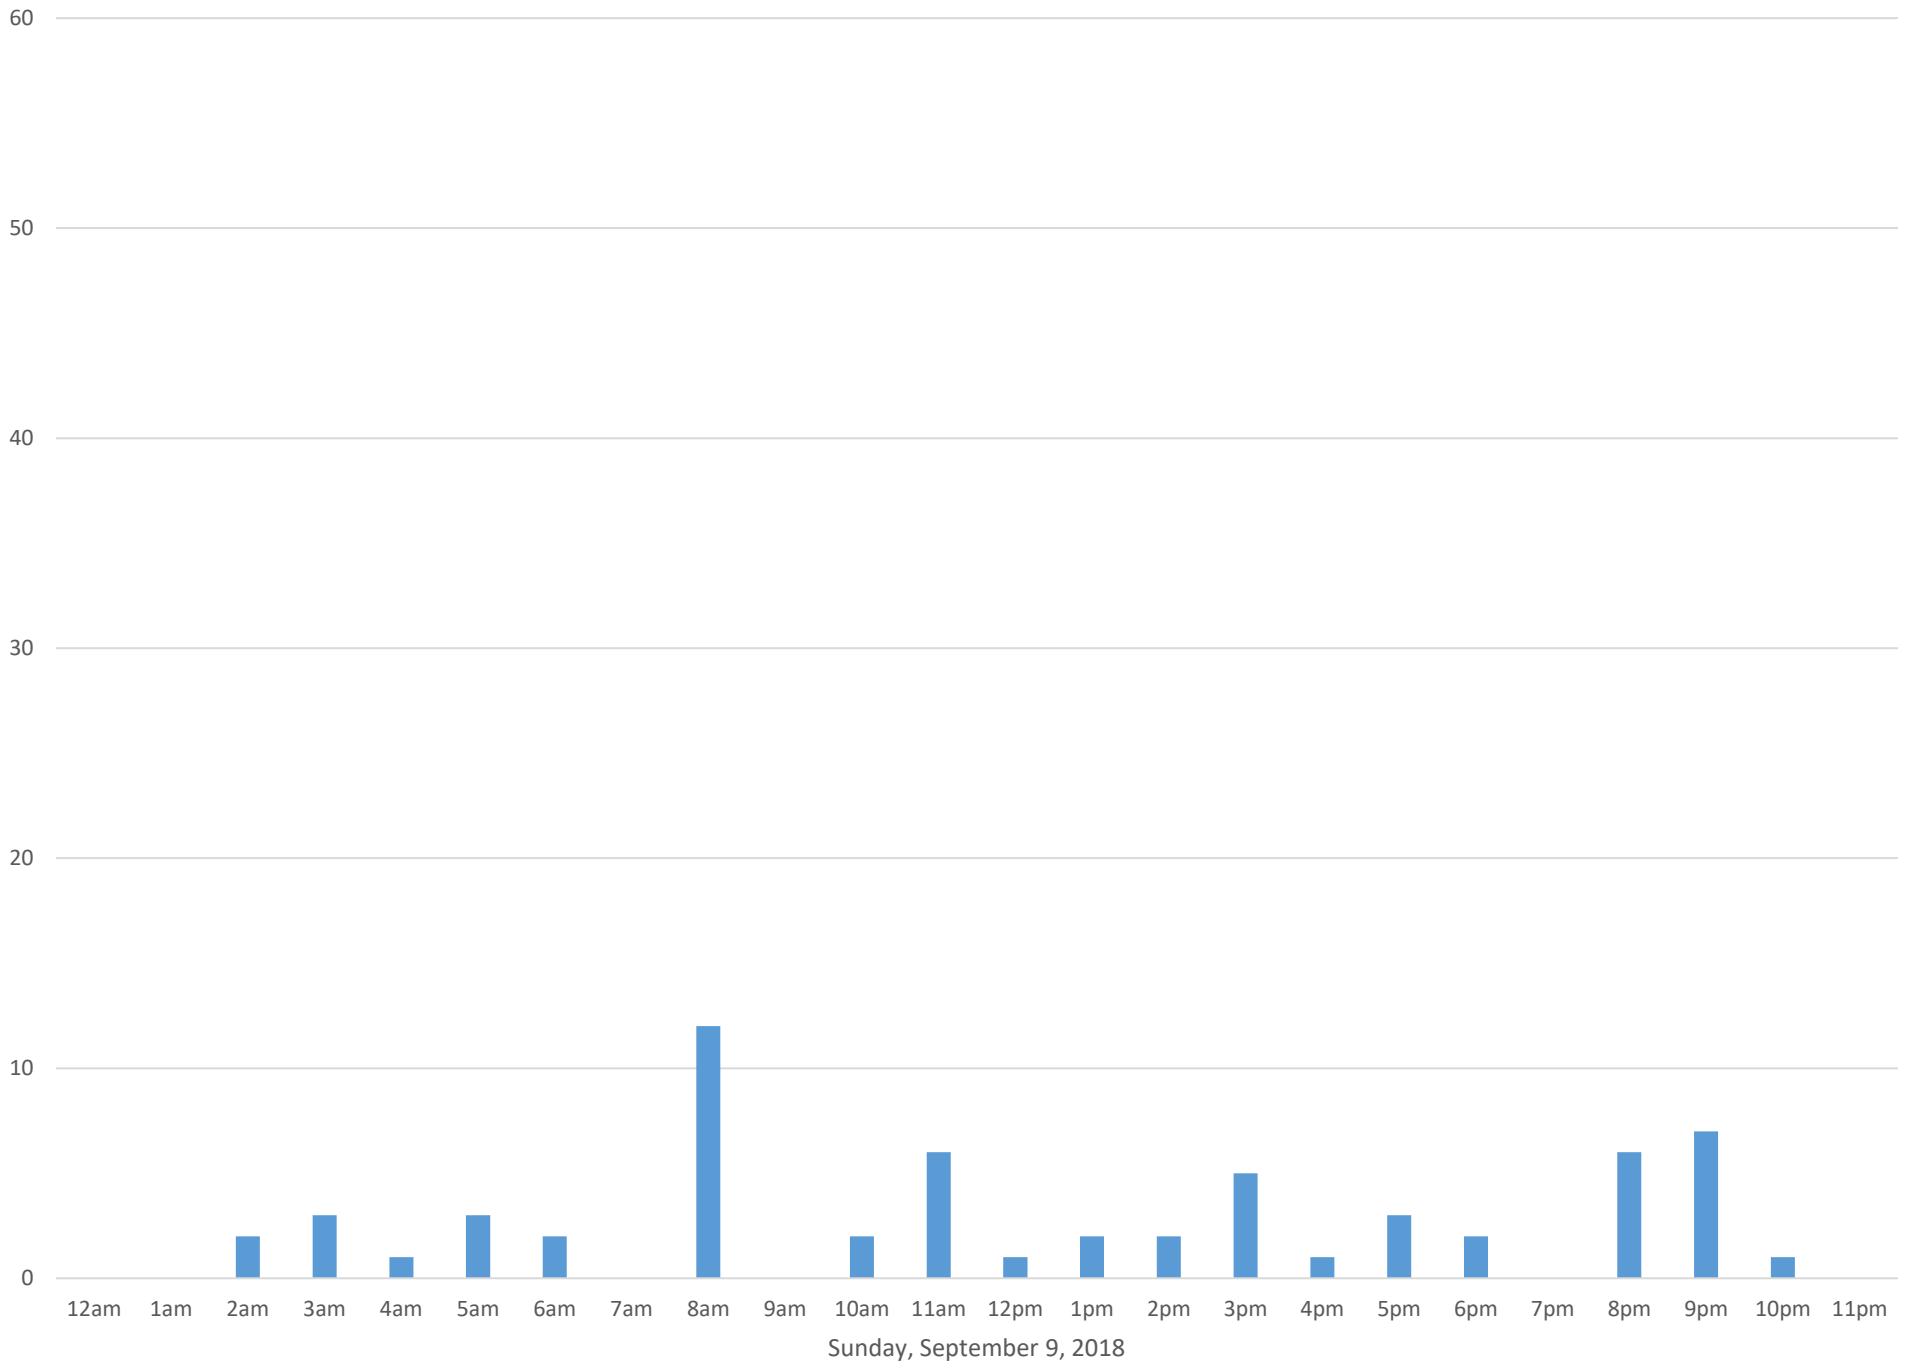

Squalicum Creek Trail

Data Summary

Total Count 2,522

Daily Average 101

Average Weekend Day 67

Average Weekday 117

Highest Daily Count 168

Busiest Day of the Week Wednesday, September 19, 2018

Weekly Profile

Monday 15%

Tuesday 15%

Wednesday 16%

Thursday 17%

Friday 16%

Saturday 11%

Sunday 10%

Squalicum Creek Trail September 2018

Monthly Data

Total Count = 2522

Squalicum Creek Trail

Squalicum Creek Trail

Squalicum Creek Trail

Squalicum Creek Trail

Squalicum Creek Trail

Squalicum Creek Trail

Squalicum Creek Trail

Wednesday, September 12, 2018

Squalicum Creek Trail

Squalicum Creek Trail

Squalicum Creek Trail

Squalicum Creek Trail

Squalicum Creek Trail