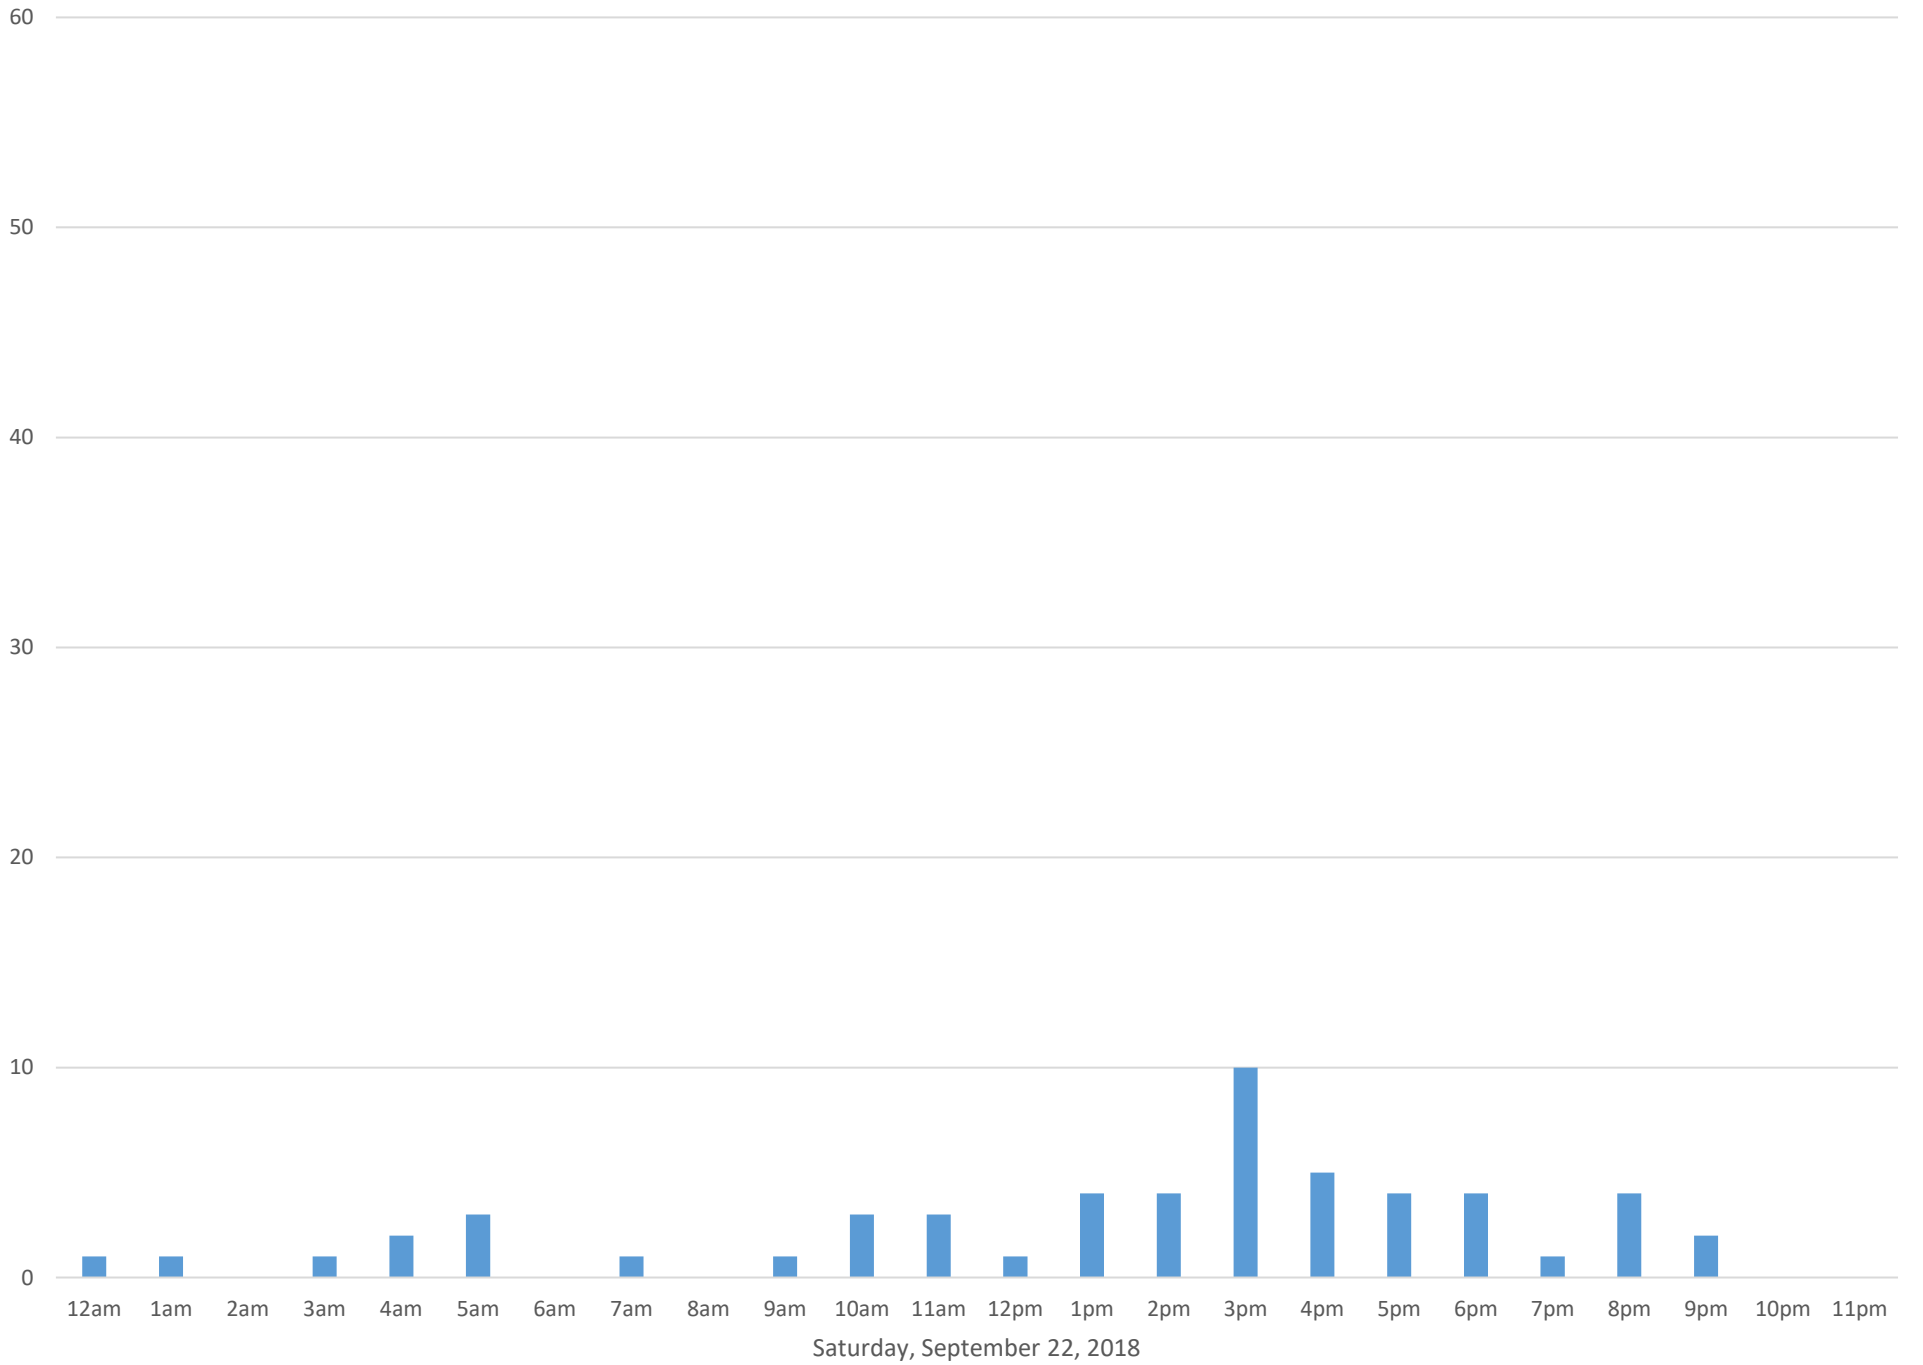

Squalicum Creek Trail