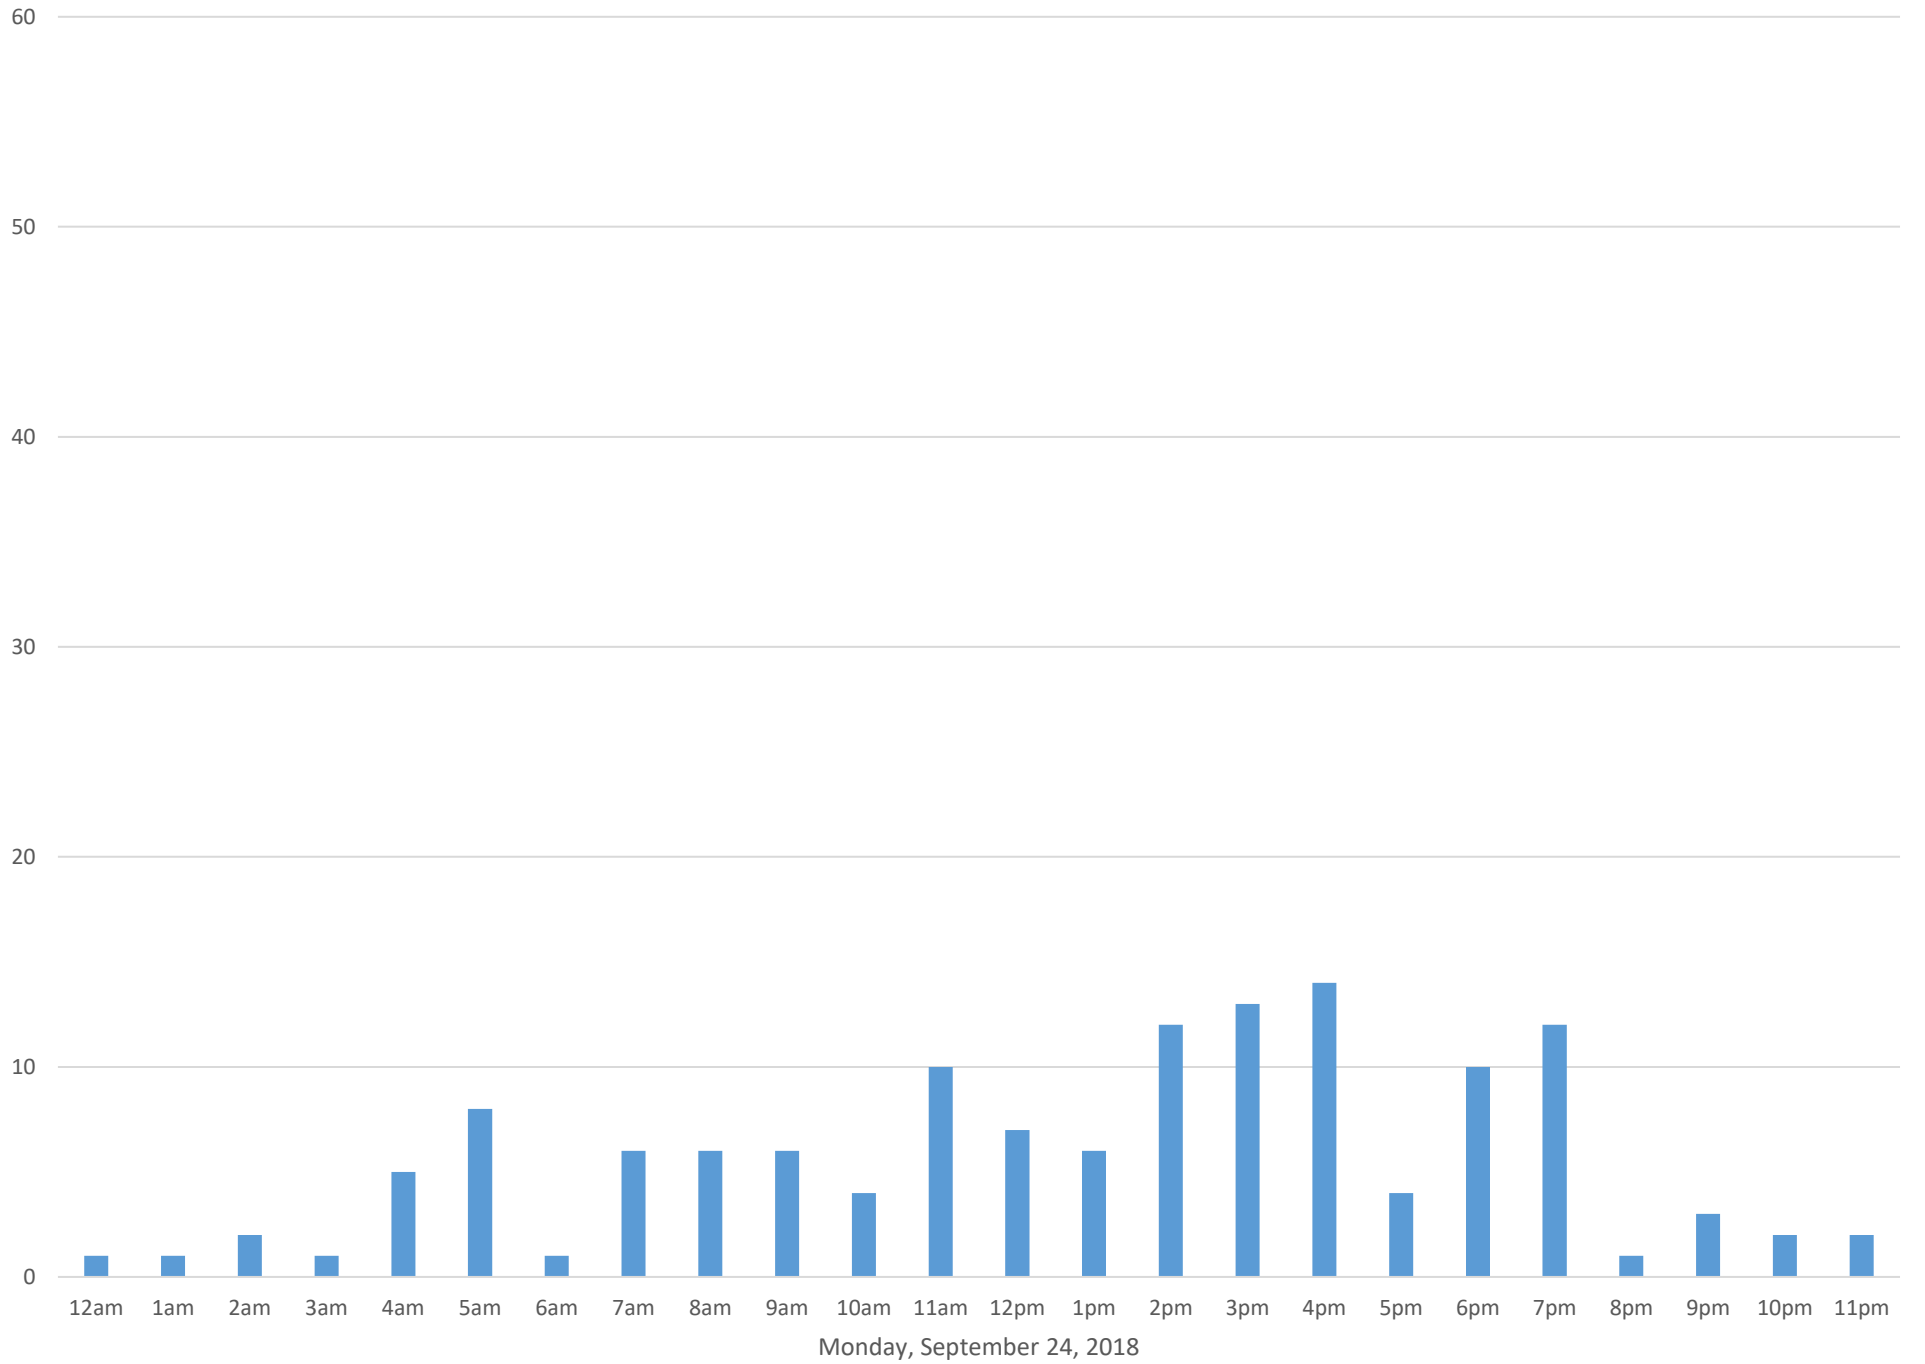

Squalicum Creek Trail