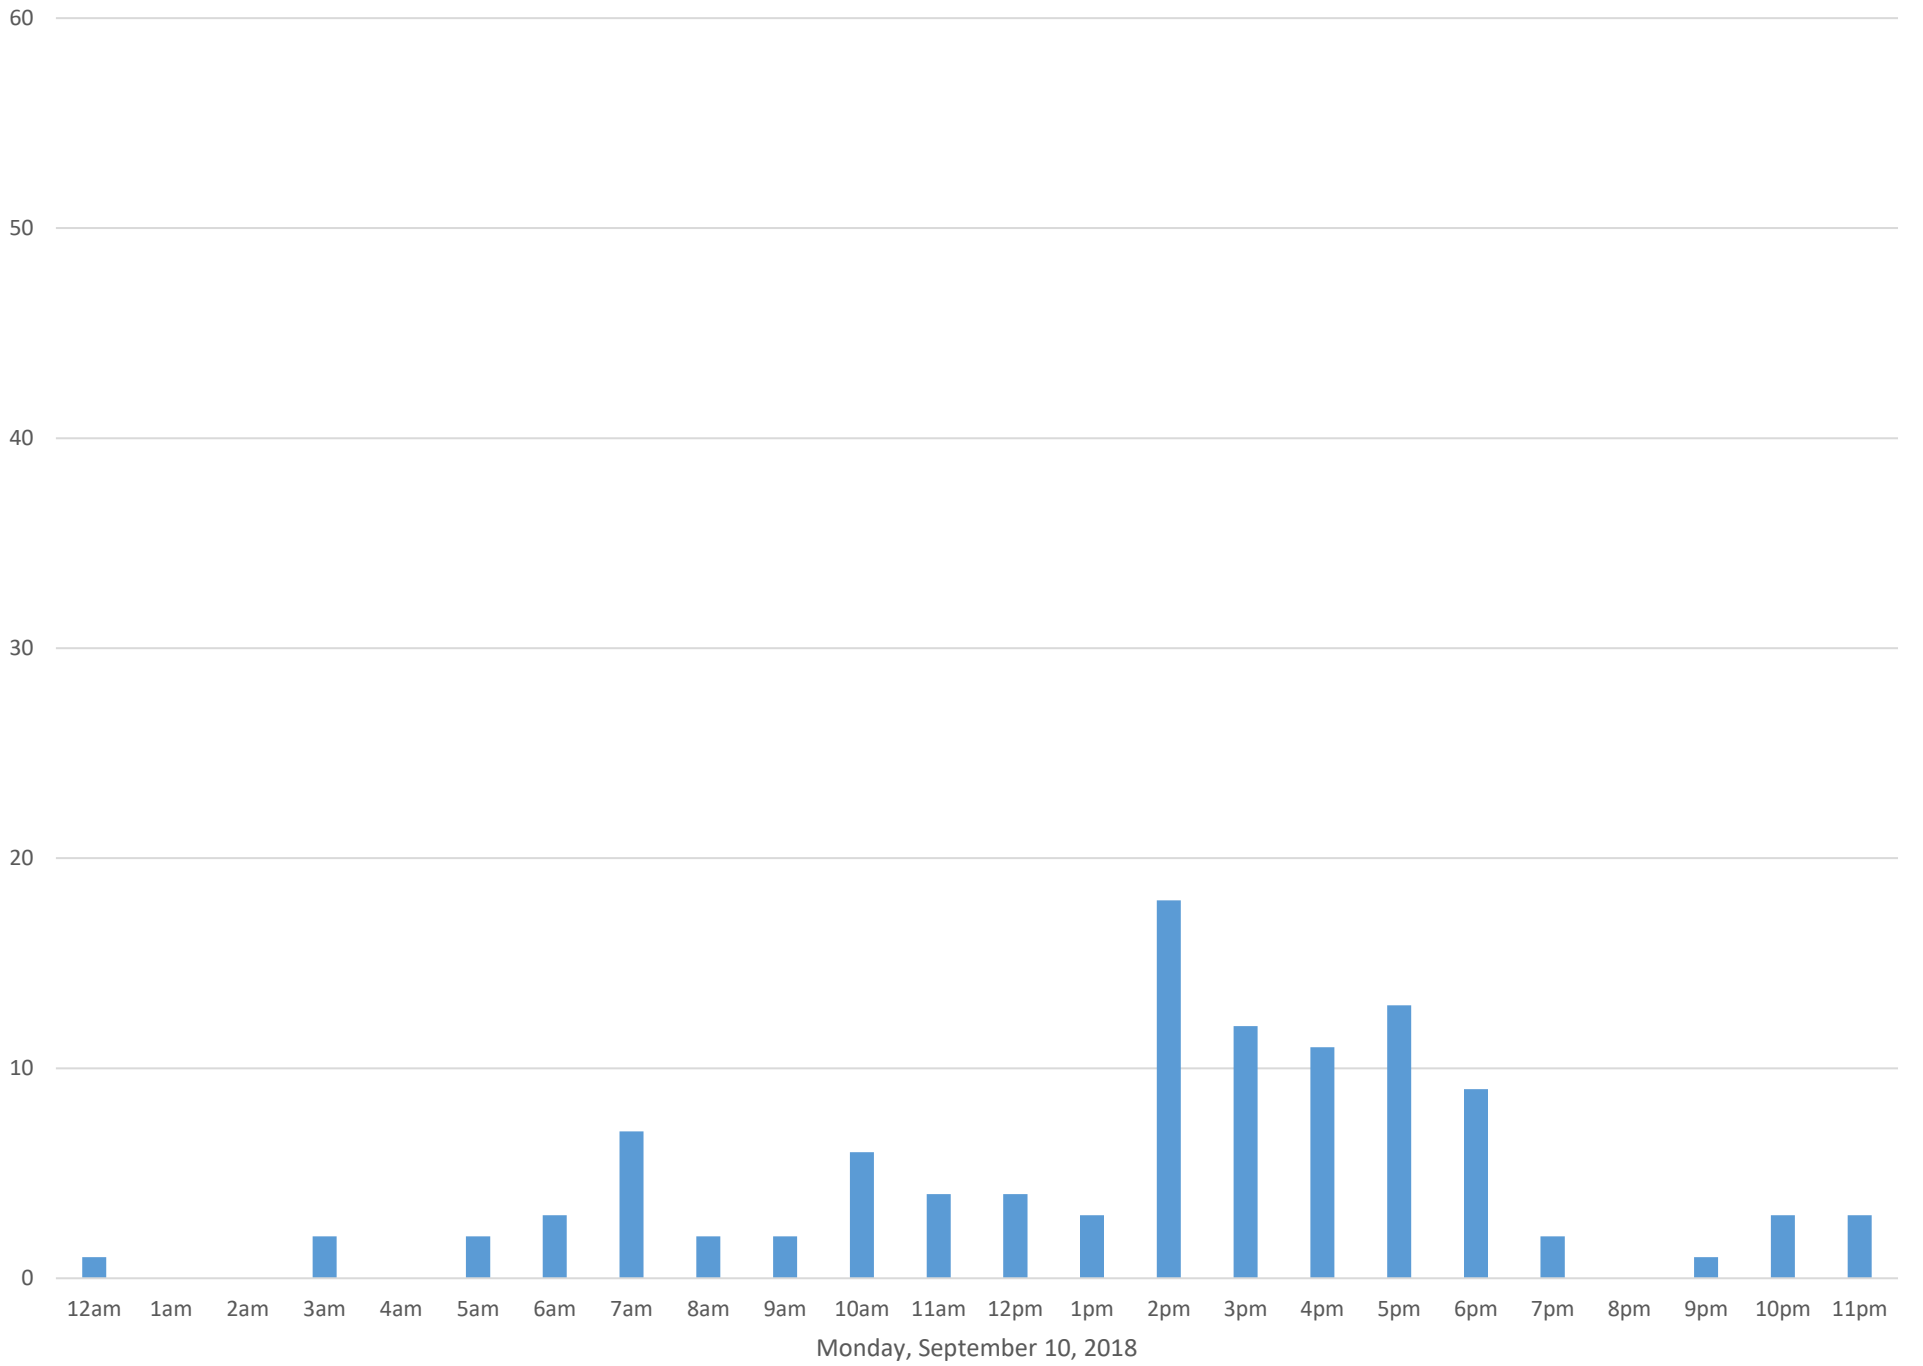

Squalicum Creek Trail

Data Summary

Total Count 2,522

Daily Average 101

Average Weekend Day 67

Average Weekday 117

Highest Daily Count 168

Busiest Day of the Week Wednesday, September 19, 2018

Weekly Profile

Monday 15%

Tuesday 15%

Wednesday 16%

Thursday 17%

Friday 16%

Saturday 11%

Sunday 10%

Squalicum Creek Trail September 2018

Monthly Data

Total Count = 2522

Squalicum Creek Trail

Squalicum Creek Trail

Squalicum Creek Trail

Squalicum Creek Trail

Squalicum Creek Trail

Squalicum Creek Trail

Squalicum Creek Trail

Wednesday, September 12, 2018

Squalicum Creek Trail

Squalicum Creek Trail

Squalicum Creek Trail

Squalicum Creek Trail

Squalicum Creek Trail