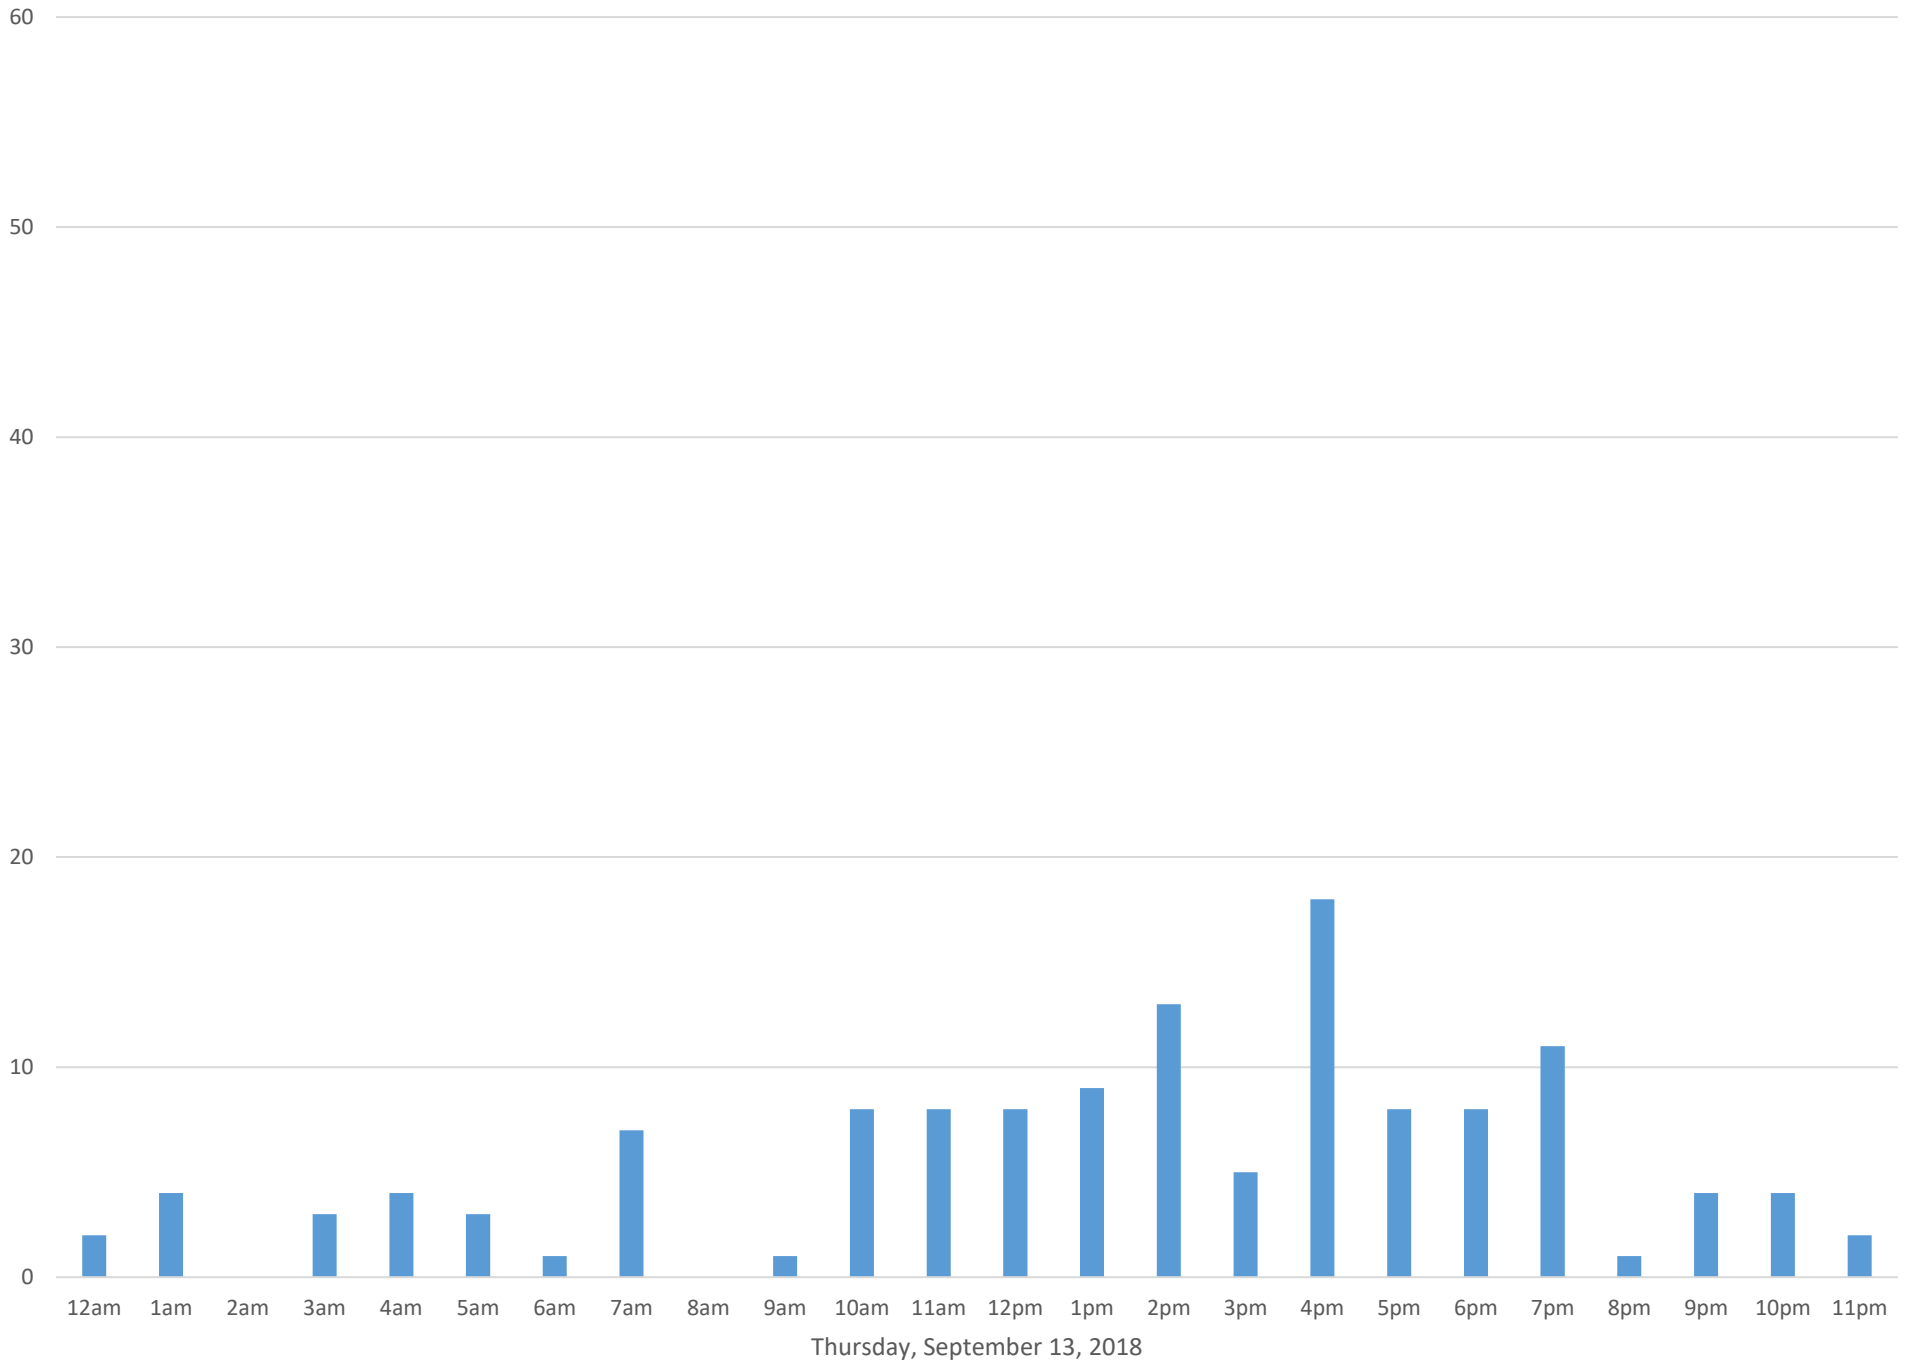

Squalicum Creek Trail

Data Summary

Total Count 2,522

Daily Average 101

Average Weekend Day 67

Average Weekday 117

Highest Daily Count 168

Busiest Day of the Week Wednesday, September 19, 2018

Weekly Profile

Monday 15%

Tuesday 15%

Wednesday 16%

Thursday 17%

Friday 16%

Saturday 11%

Sunday 10%

Squalicum Creek Trail September 2018

Monthly Data

Total Count = 2522

Squalicum Creek Trail

Squalicum Creek Trail

Squalicum Creek Trail

Squalicum Creek Trail

Squalicum Creek Trail

Squalicum Creek Trail

Squalicum Creek Trail

Wednesday, September 12, 2018

Squalicum Creek Trail

Squalicum Creek Trail

Squalicum Creek Trail

Squalicum Creek Trail

Squalicum Creek Trail