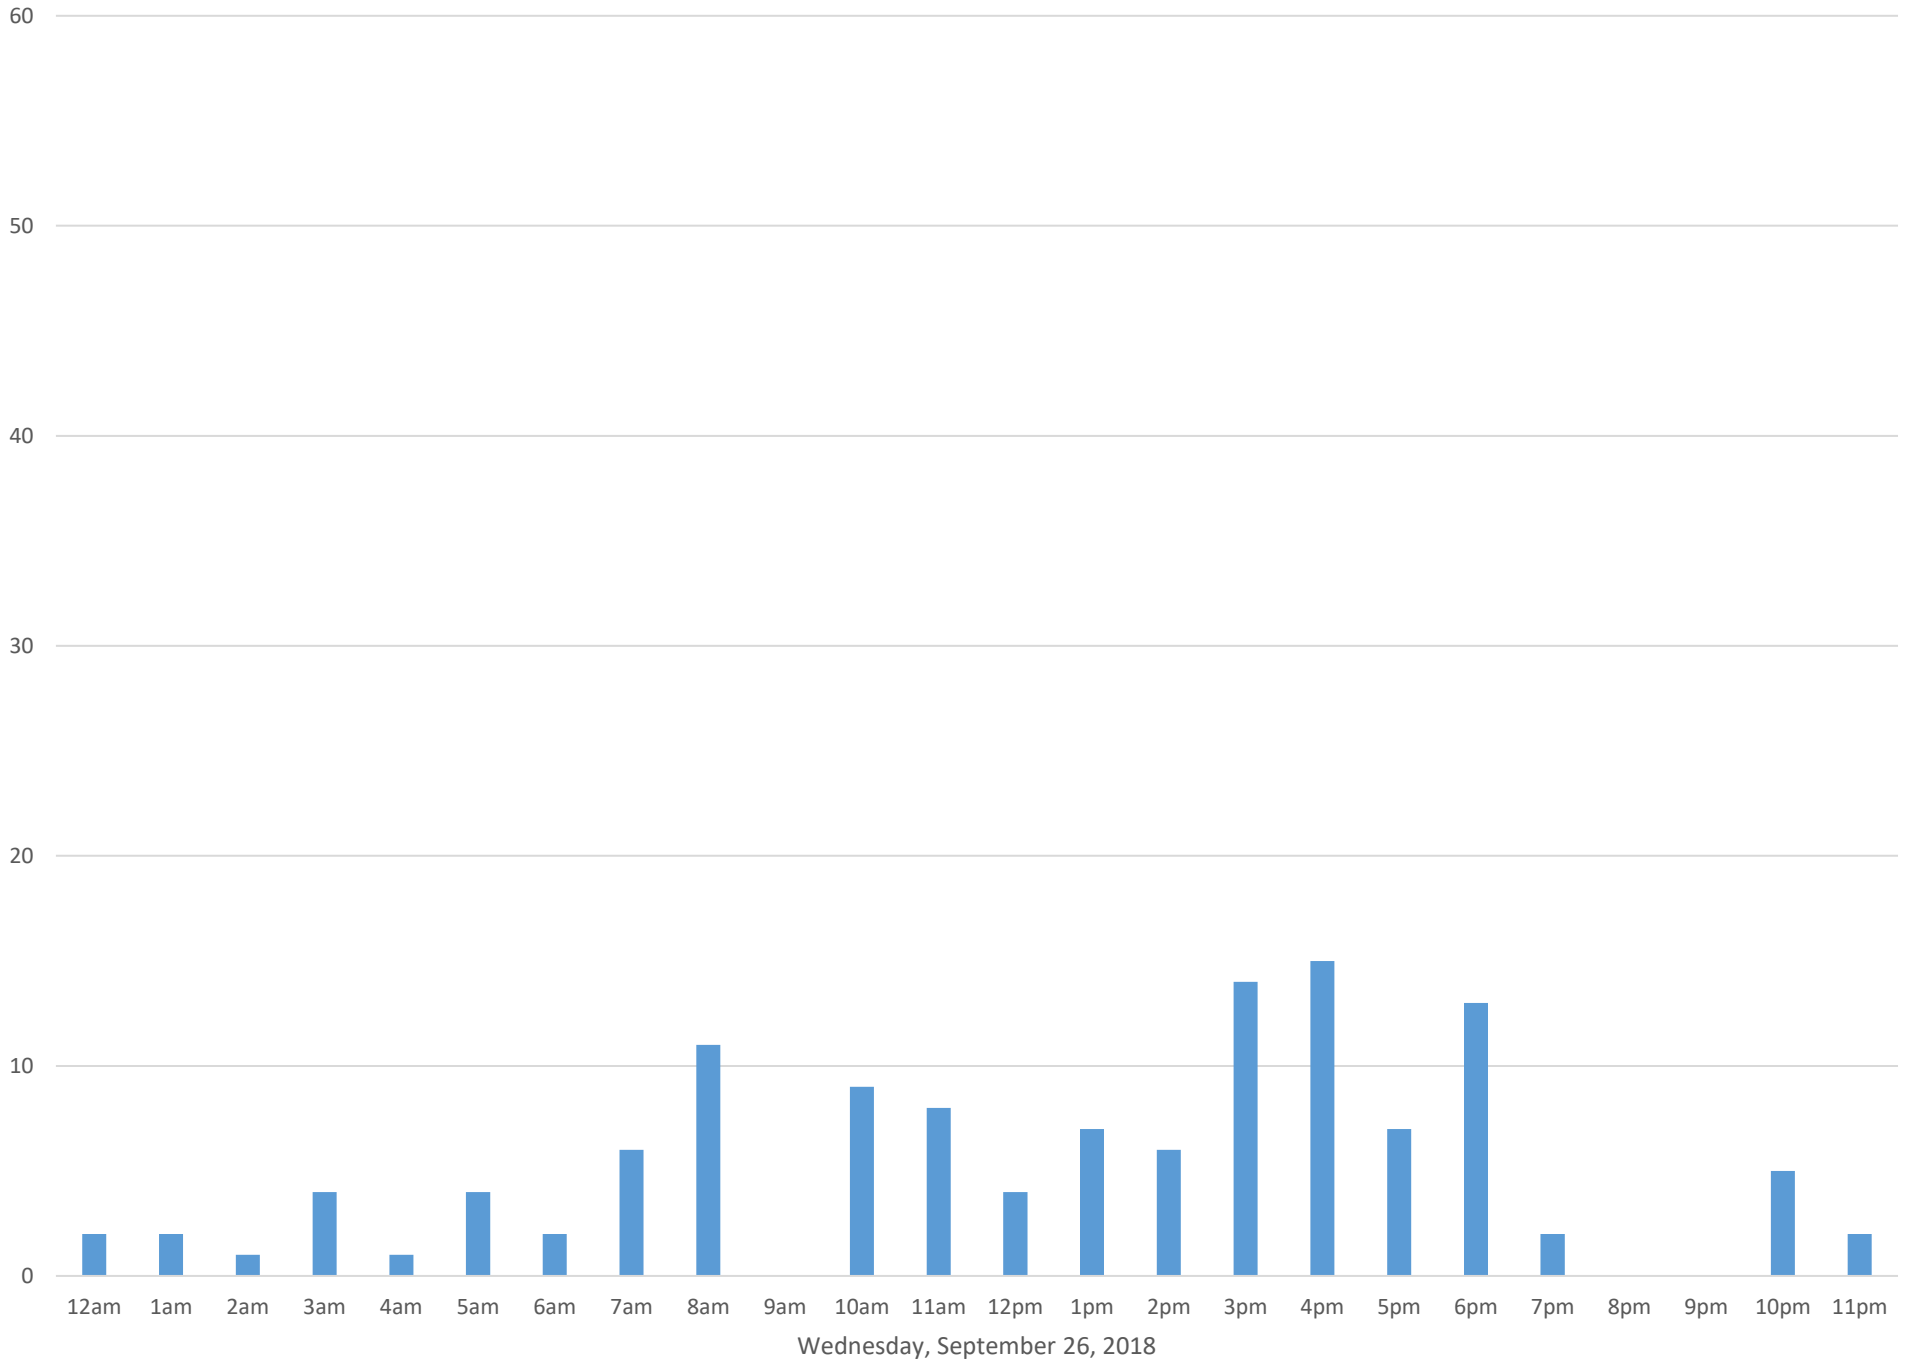

Squalicum Creek Trail