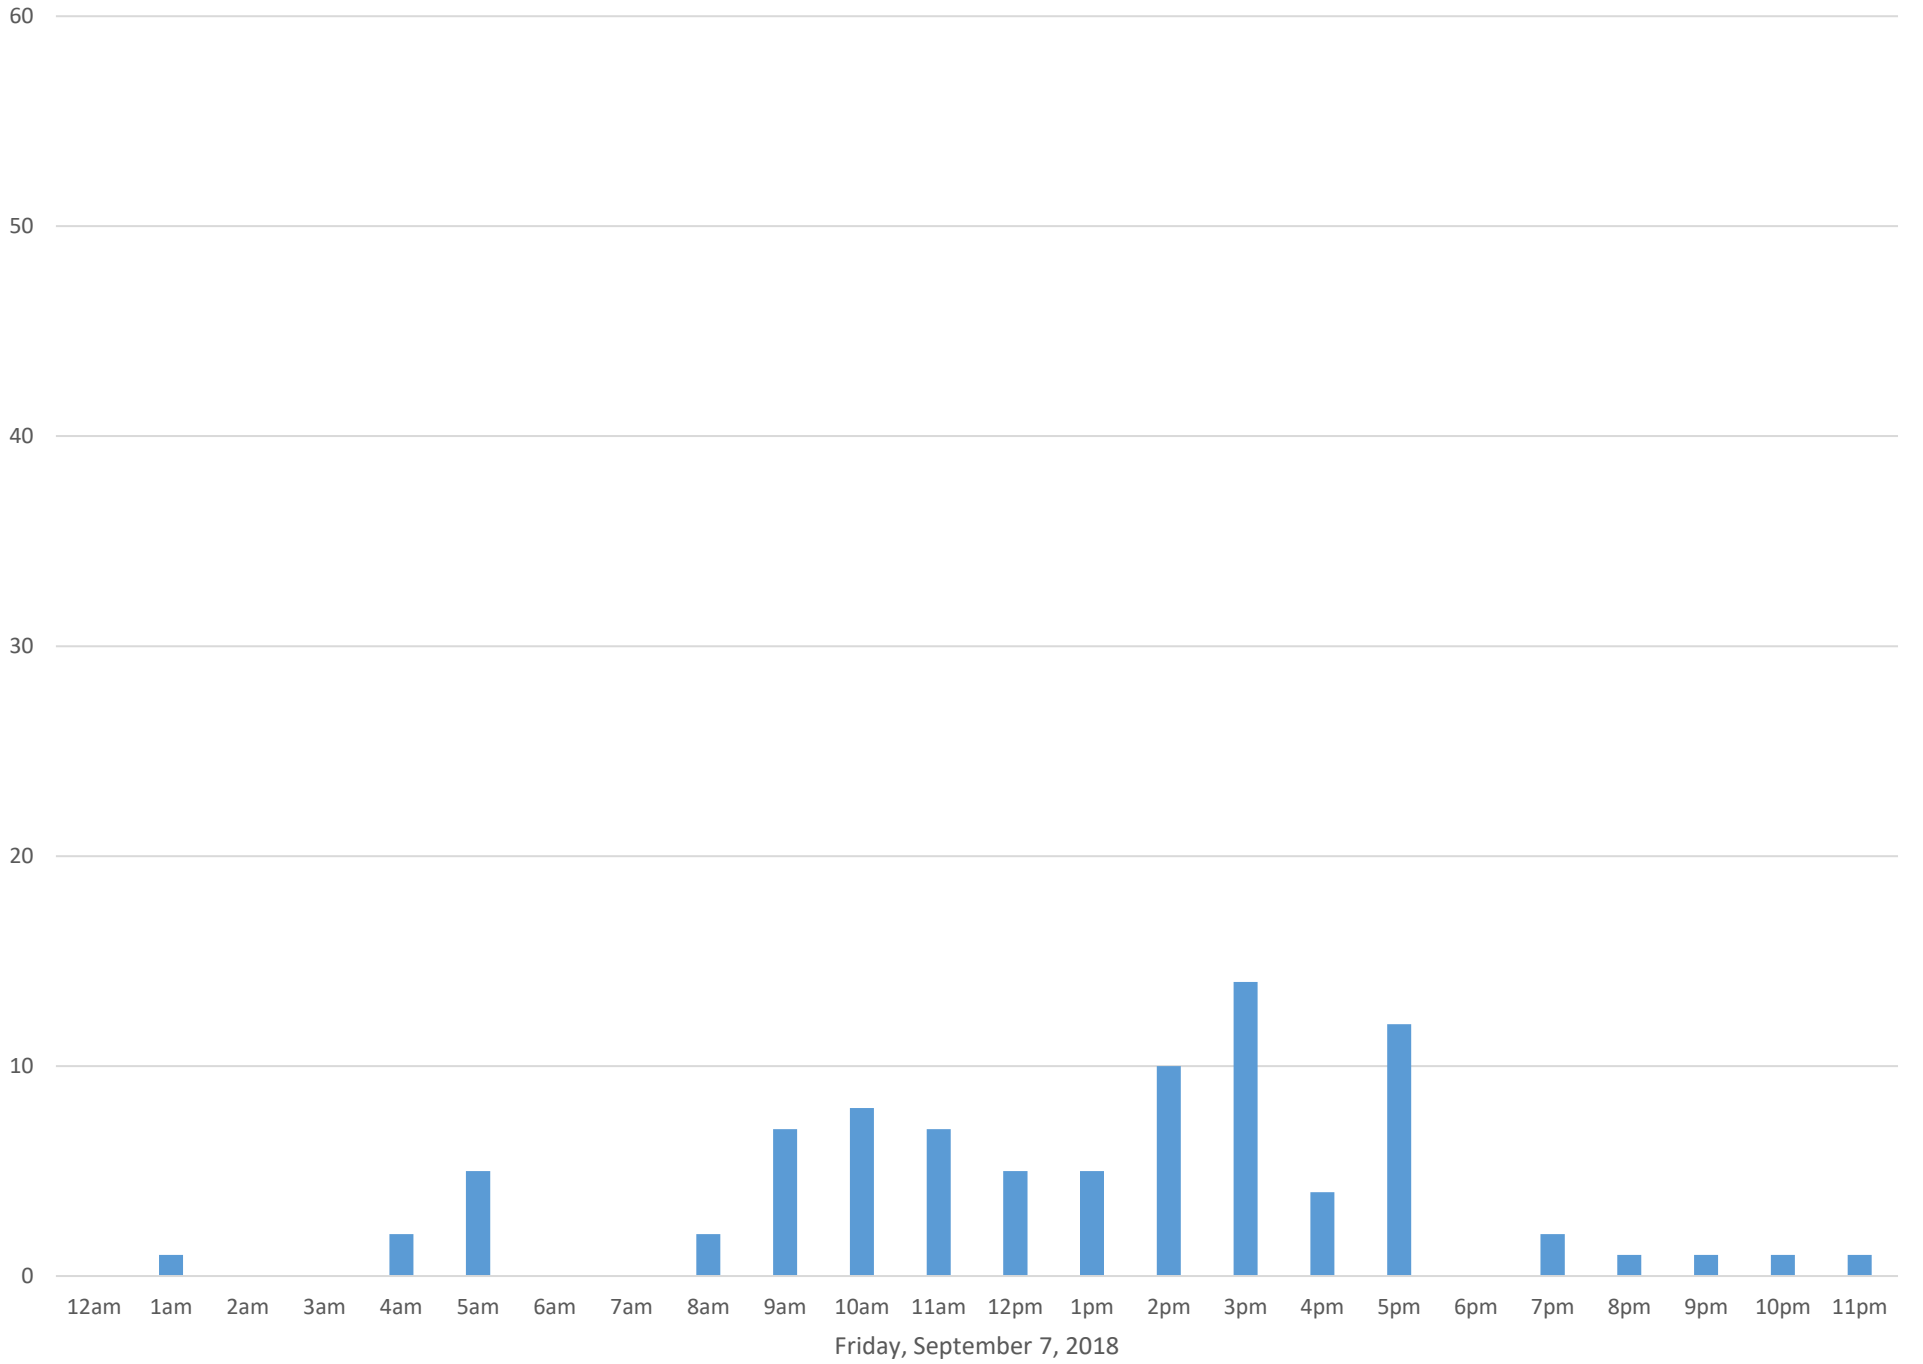

Squalicum Creek Trail

Data Summary

Total Count 2,522

Daily Average 101

Average Weekend Day 67

Average Weekday 117

Highest Daily Count 168

Busiest Day of the Week Wednesday, September 19, 2018

Weekly Profile

Monday 15%

Tuesday 15%

Wednesday 16%

Thursday 17%

Friday 16%

Saturday 11%

Sunday 10%

Squalicum Creek Trail September 2018

Monthly Data

Total Count = 2522

Squalicum Creek Trail

Squalicum Creek Trail

Squalicum Creek Trail

Squalicum Creek Trail

Squalicum Creek Trail

Squalicum Creek Trail

Squalicum Creek Trail

Wednesday, September 12, 2018

Squalicum Creek Trail

Squalicum Creek Trail

Squalicum Creek Trail

Squalicum Creek Trail

Squalicum Creek Trail