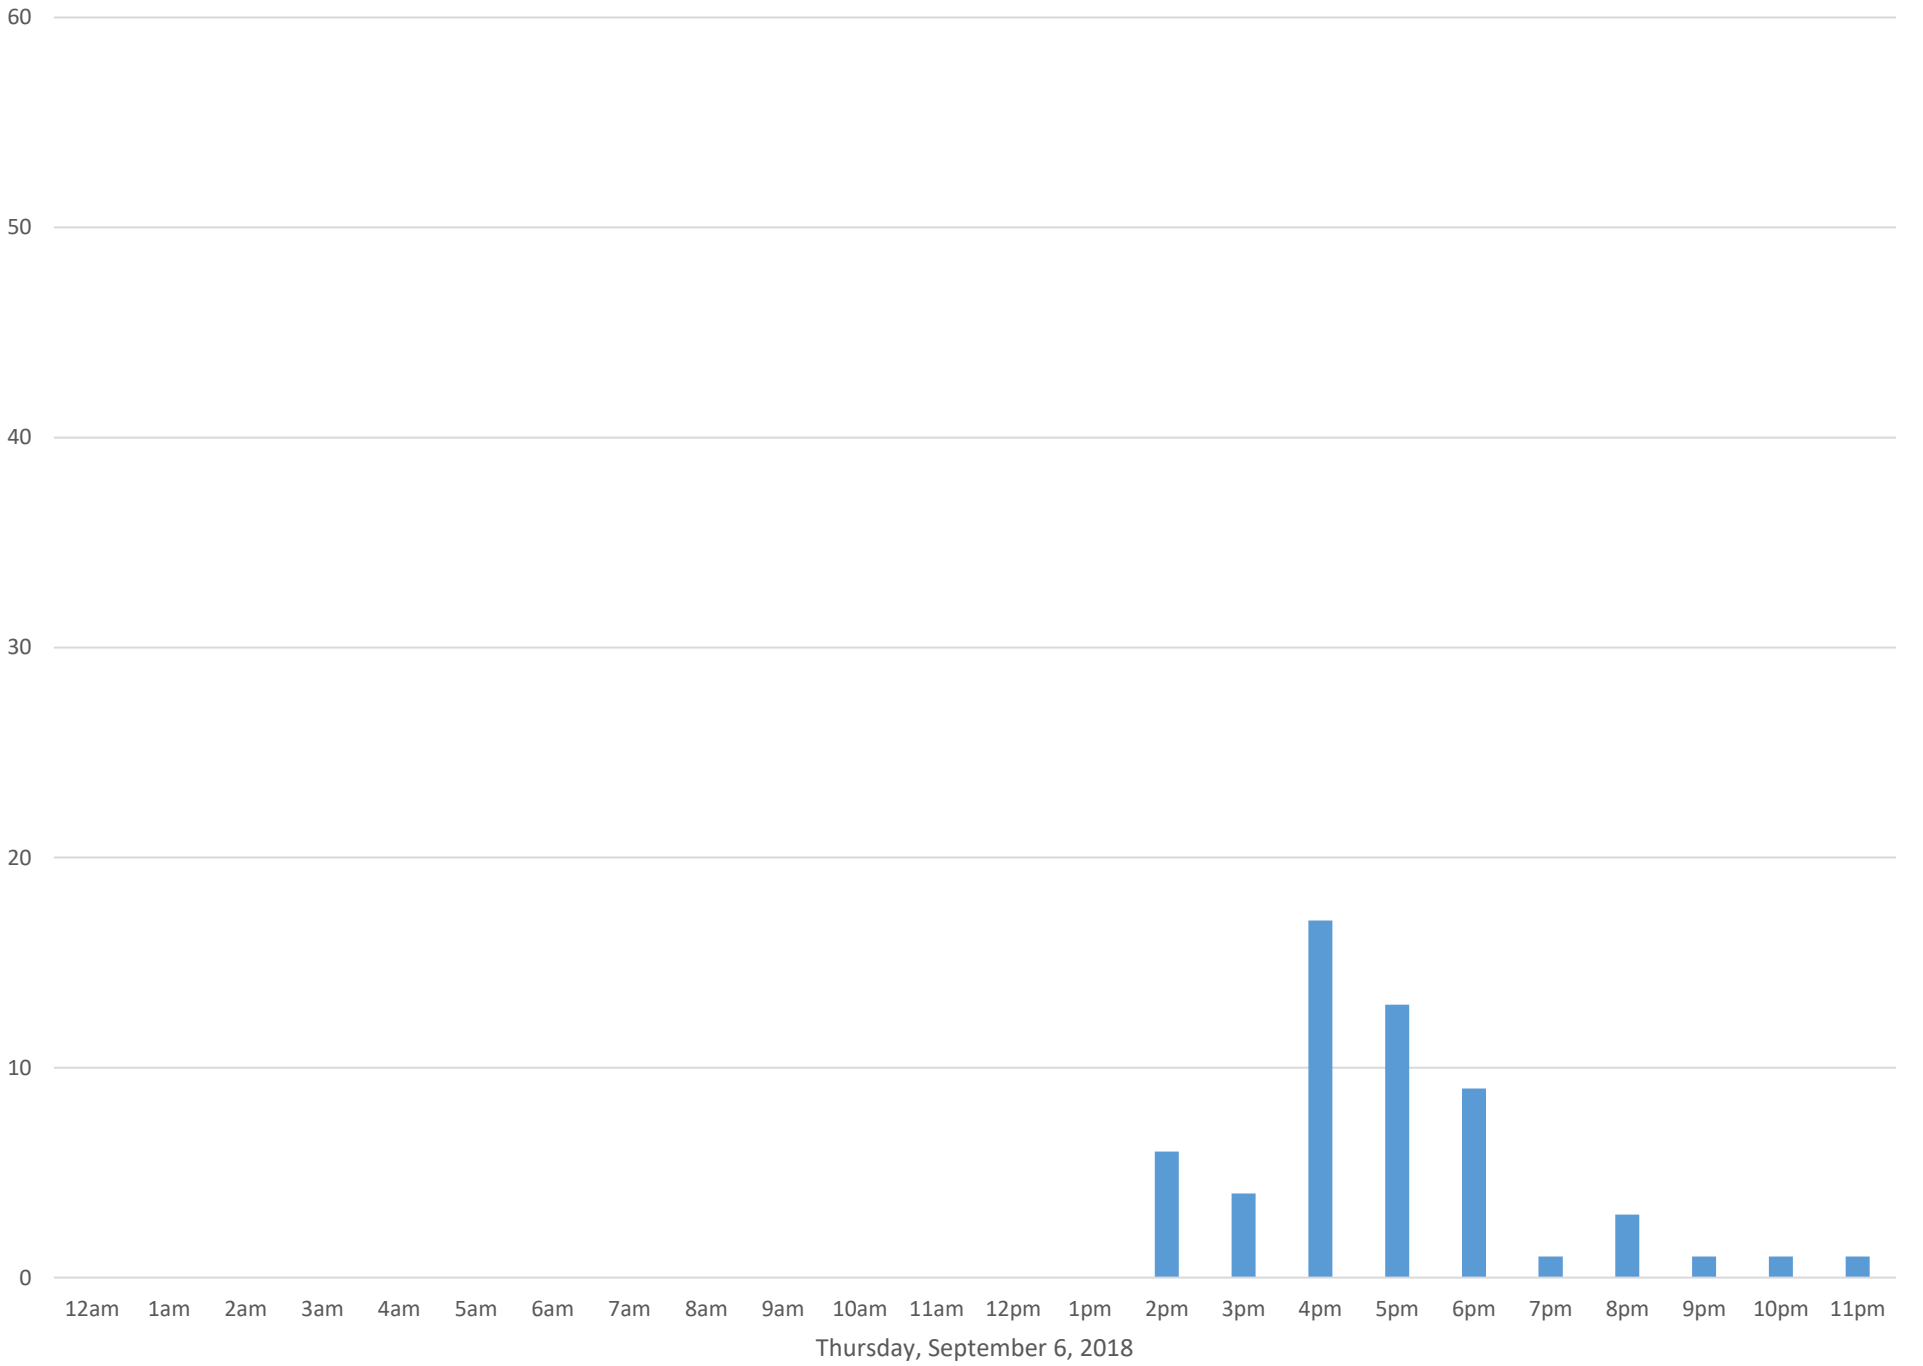

Squalicum Creek Trail

Data Summary

Total Count 2,522

Daily Average 101

Average Weekend Day 67

Average Weekday 117

Highest Daily Count 168

Busiest Day of the Week Wednesday, September 19, 2018

Weekly Profile

Monday 15%

Tuesday 15%

Wednesday 16%

Thursday 17%

Friday 16%

Saturday 11%

Sunday 10%

Squalicum Creek Trail September 2018

Monthly Data

Total Count = 2522

Squalicum Creek Trail

Squalicum Creek Trail

Squalicum Creek Trail

Squalicum Creek Trail

Squalicum Creek Trail