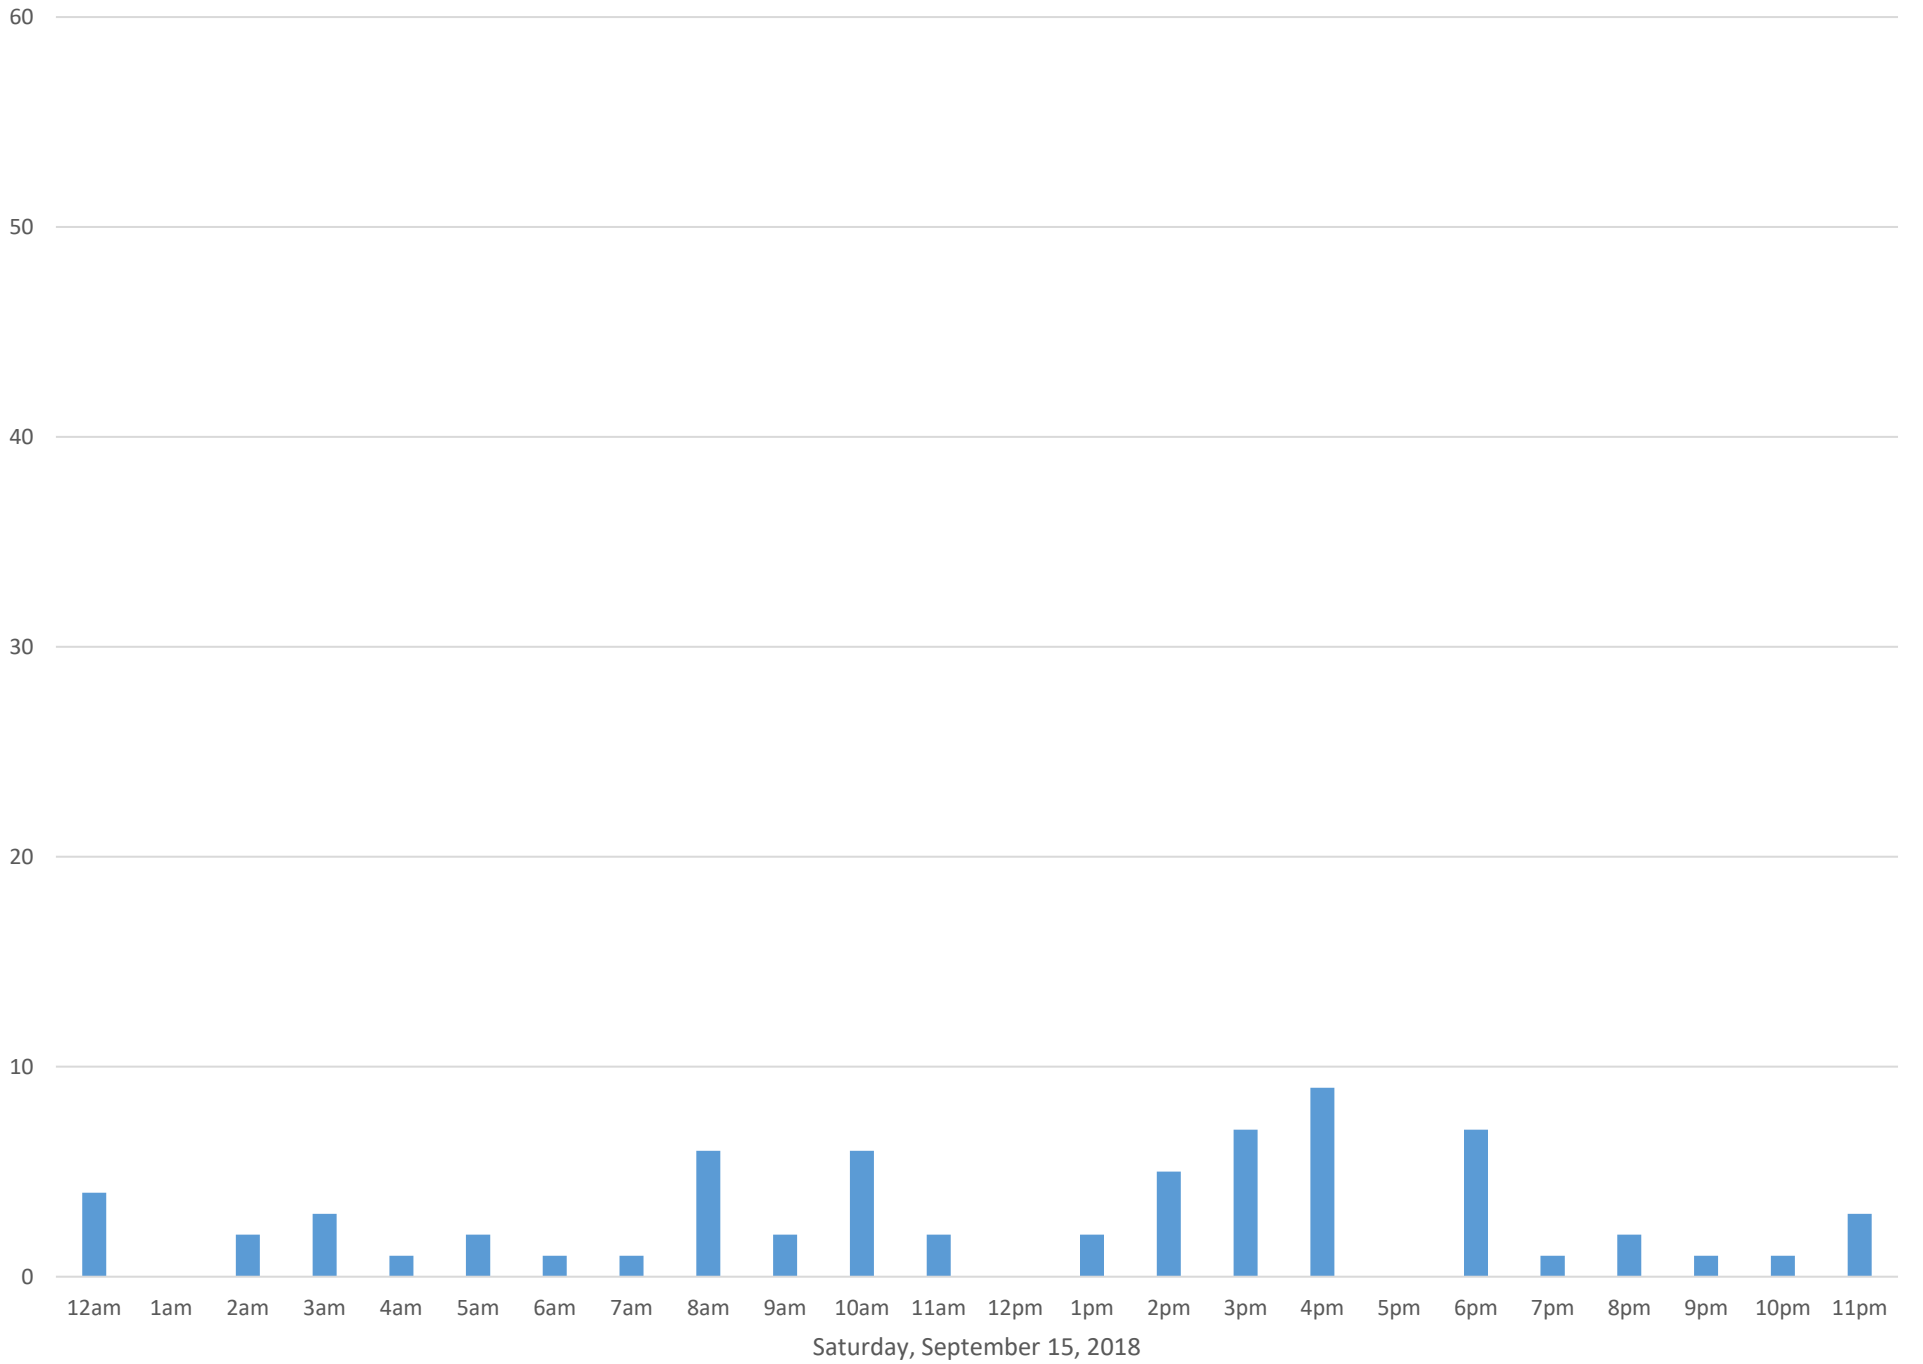

Squalicum Creek Trail

Data Summary

Total Count 2,522

Daily Average 101

Average Weekend Day 67

Average Weekday 117

Highest Daily Count 168

Busiest Day of the Week Wednesday, September 19, 2018

Weekly Profile

Monday 15%

Tuesday 15%

Wednesday 16%

Thursday 17%

Friday 16%

Saturday 11%

Sunday 10%

Squalicum Creek Trail September 2018

Monthly Data

Total Count = 2522

Squalicum Creek Trail

Squalicum Creek Trail

Squalicum Creek Trail

Squalicum Creek Trail

Squalicum Creek Trail

Squalicum Creek Trail

Squalicum Creek Trail

Wednesday, September 12, 2018

Squalicum Creek Trail

Squalicum Creek Trail

Squalicum Creek Trail

Squalicum Creek Trail

Squalicum Creek Trail