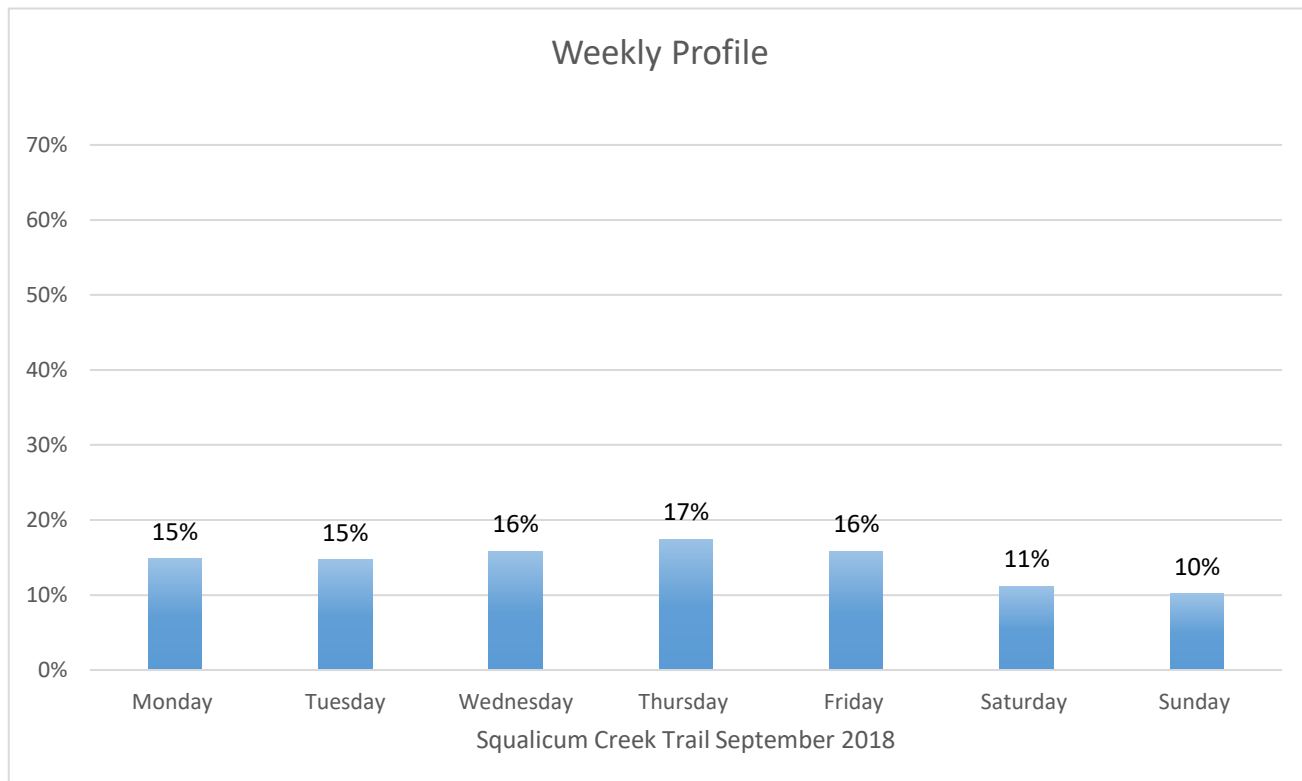

Squalicum Creek Trail

Data Summary

Total Count 2,522

Daily Average 101

Average Weekend Day 67

Average Weekday 117

Highest Daily Count 168

Busiest Day of the Week Wednesday, September 19, 2018

Weekly Profile

Monday 15%

Tuesday 15%

Wednesday 16%

Thursday 17%

Friday 16%

Saturday 11%

Sunday 10%