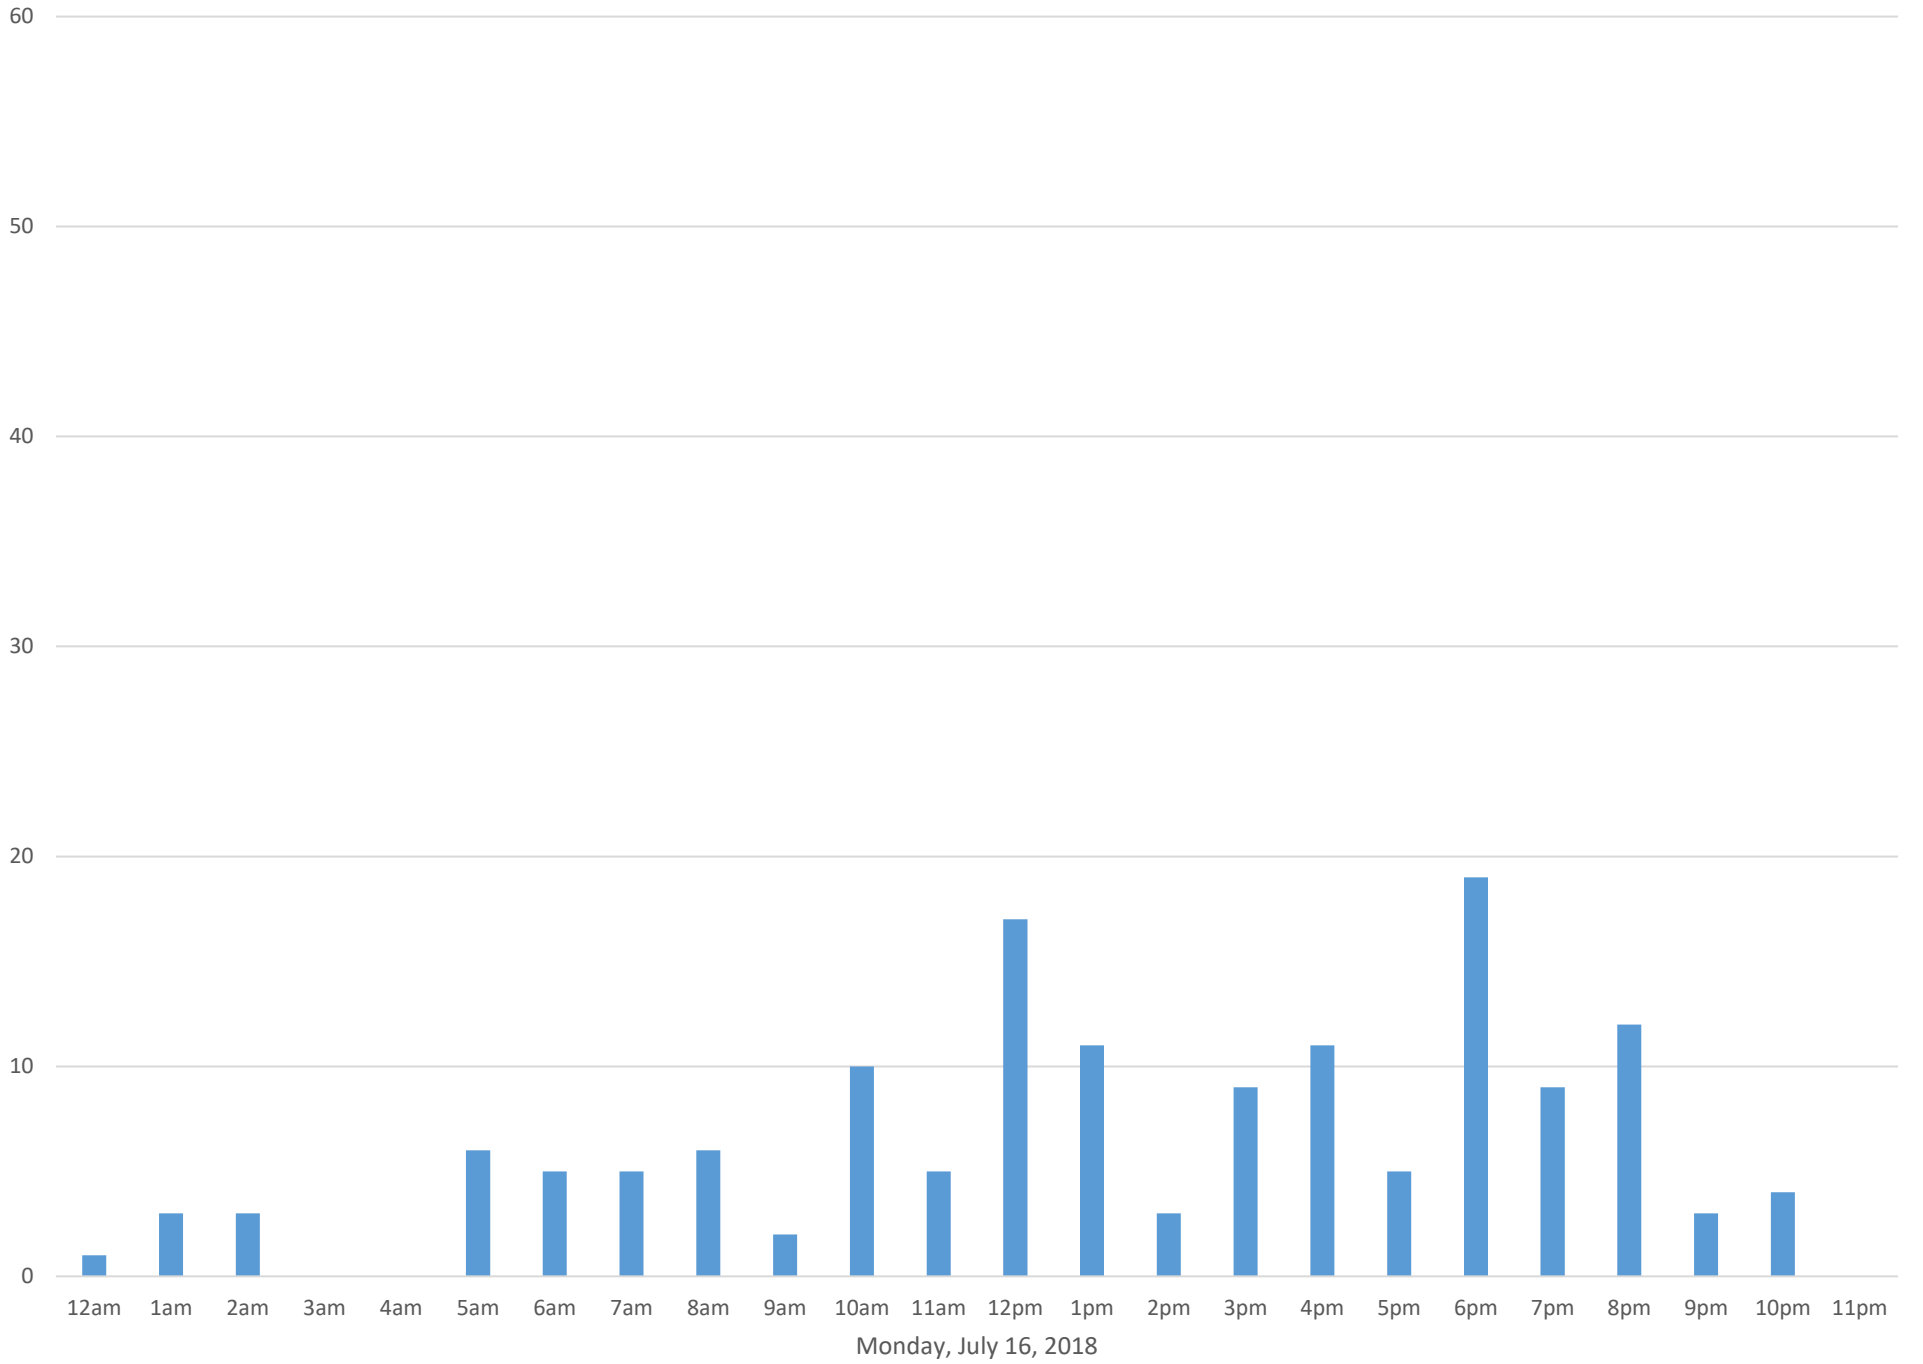

Squalicum Creek Trail

Data Summary

Total Count 3,728

Daily Average 120

Average Weekend Day 106

Average Weekday 126

Highest Daily Count 163

Busiest Day of the Week Thursday, July 26, 2018

Squalicum Creek Trail July 2018

Monthly Data

Total Count = 3728

Squalicum Creek Trail

Squalicum Creek Trail

Squalicum Creek Trail

Squalicum Creek Trail

Squalicum Creek Trail

Squalicum Creek Trail

Squalicum Creek Trail

Squalicum Creek Trail

Squalicum Creek Trail

Tuesday, July 17, 2018

Squalicum Creek Trail

Squalicum Creek Trail

Squalicum Creek Trail