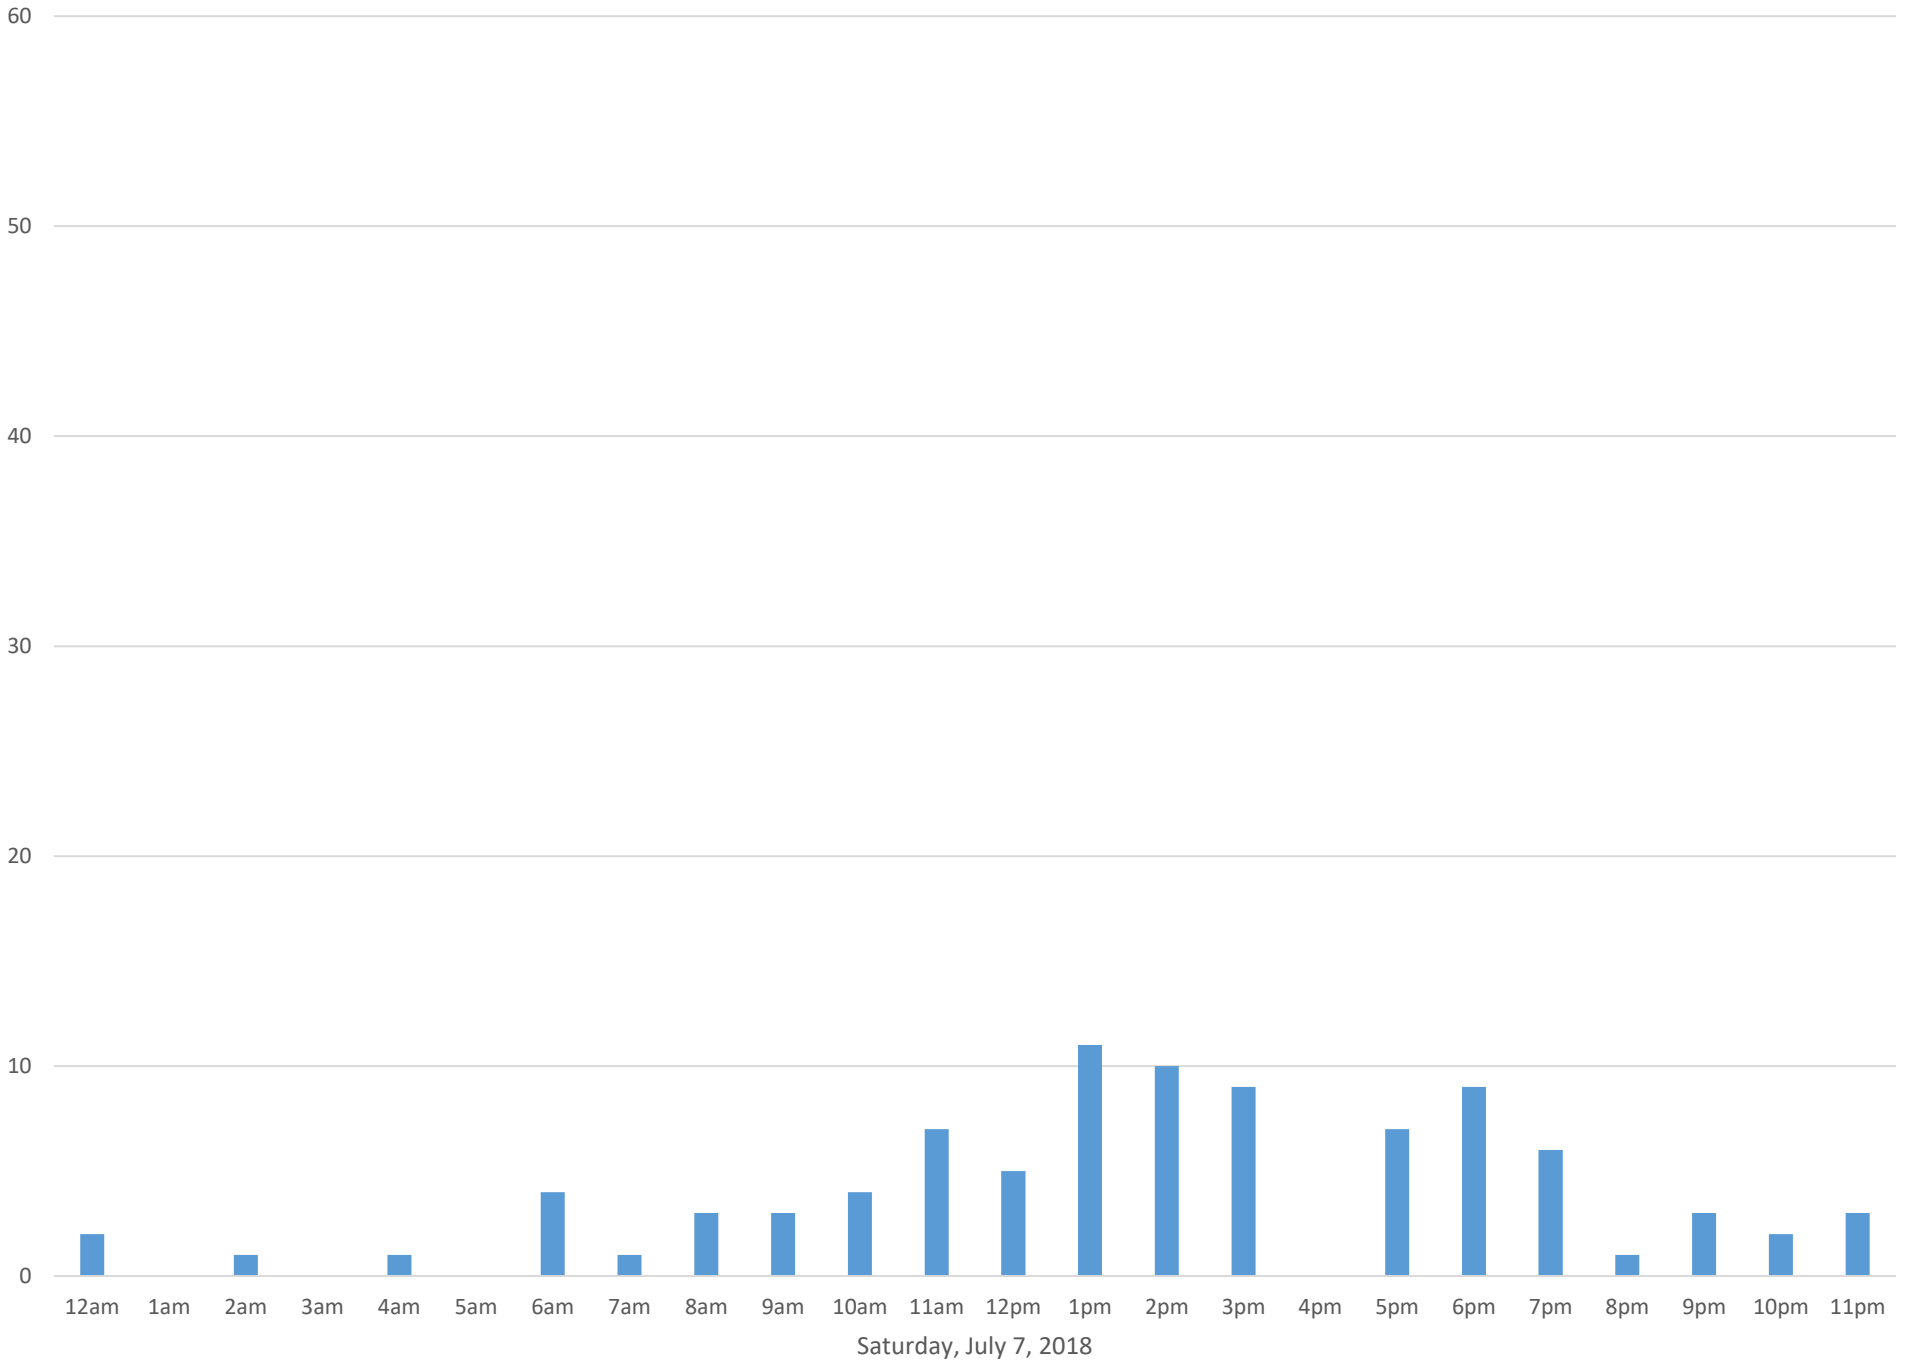

Squalicum Creek Trail