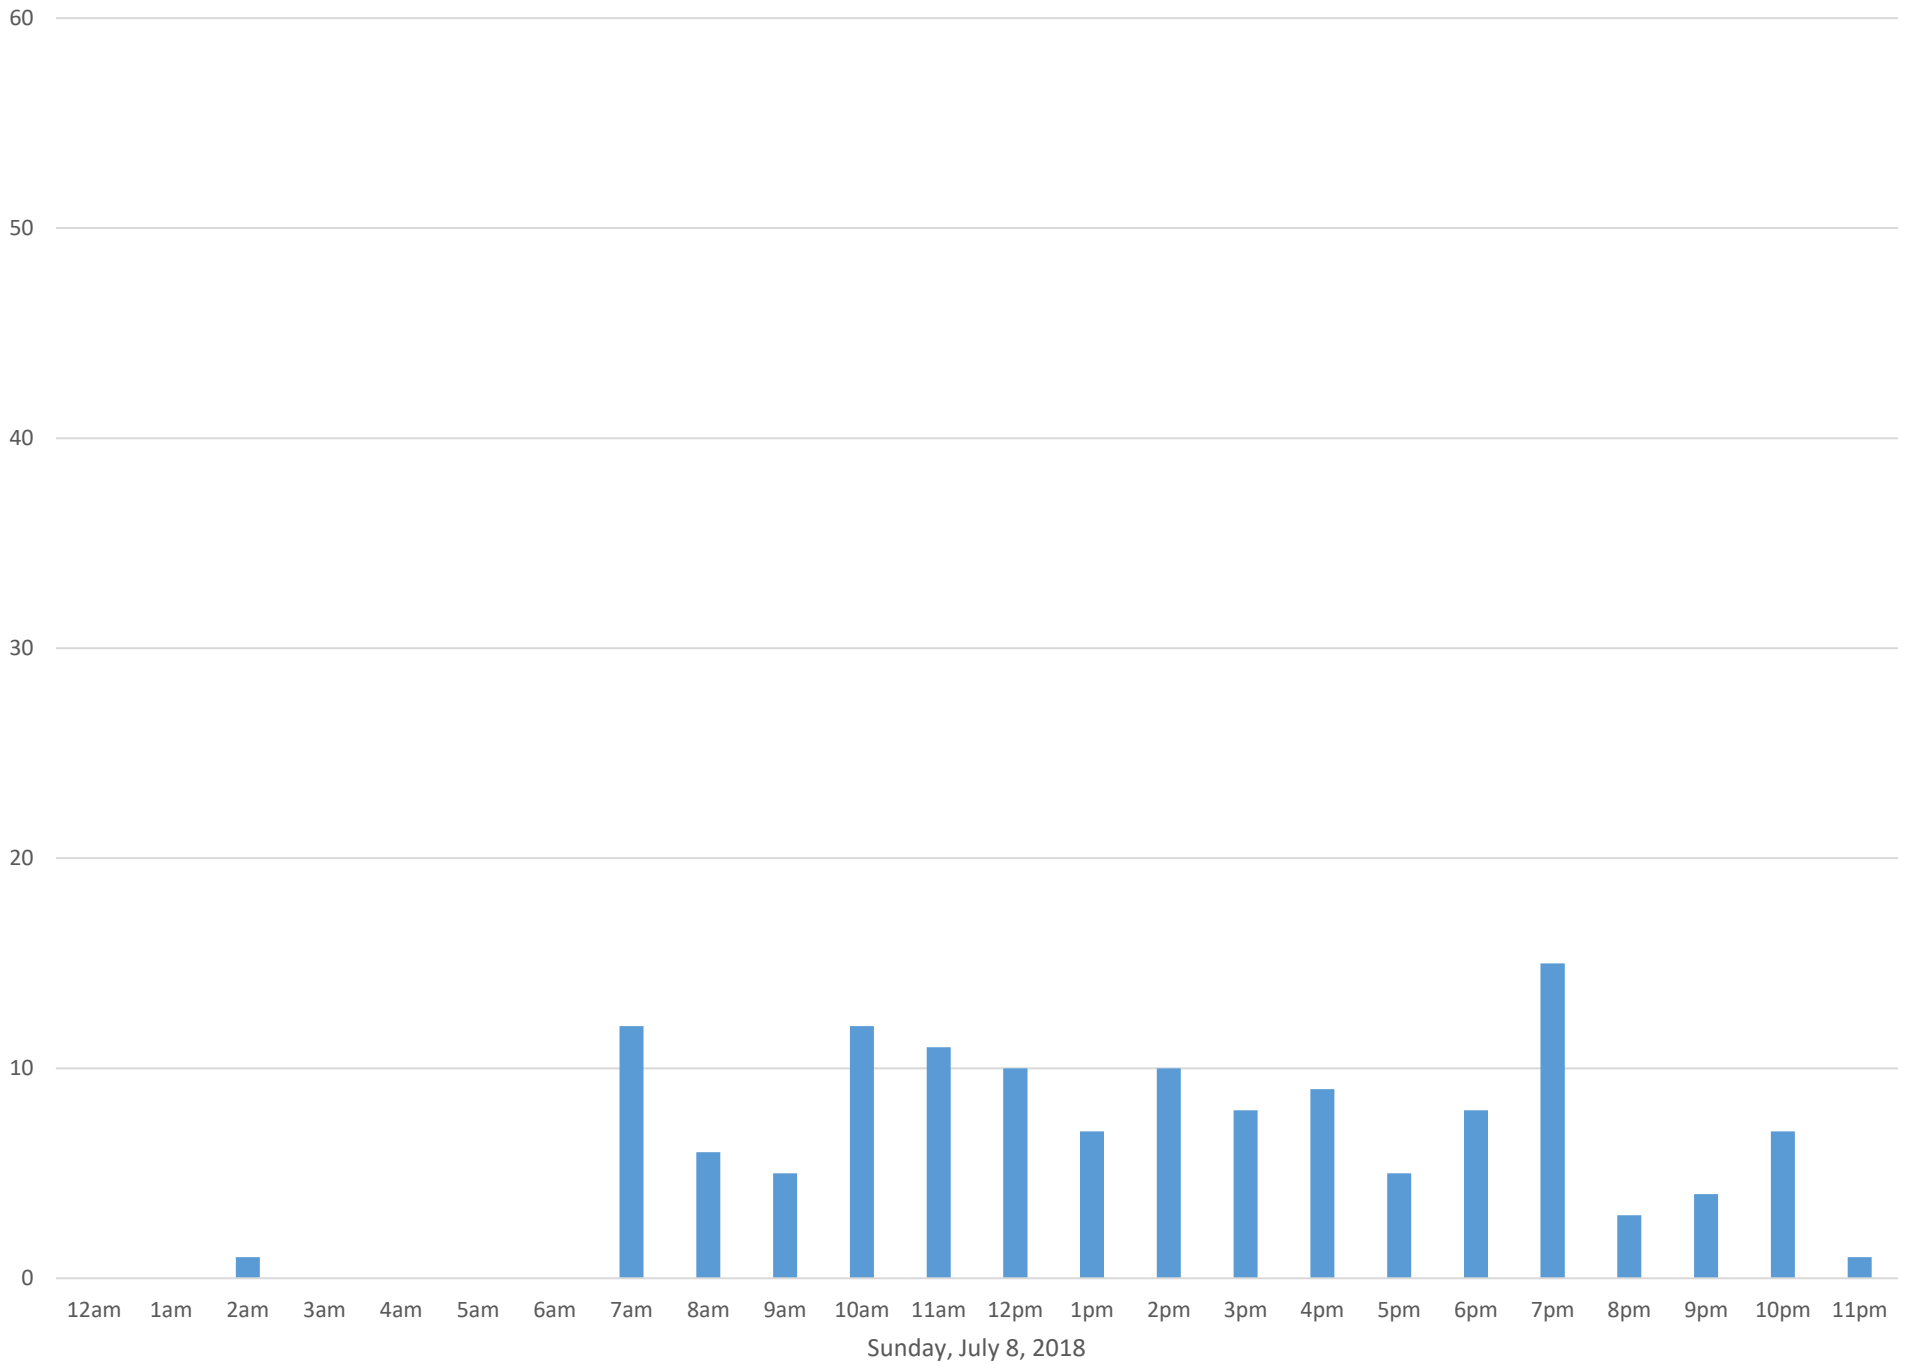

Squalicum Creek Trail