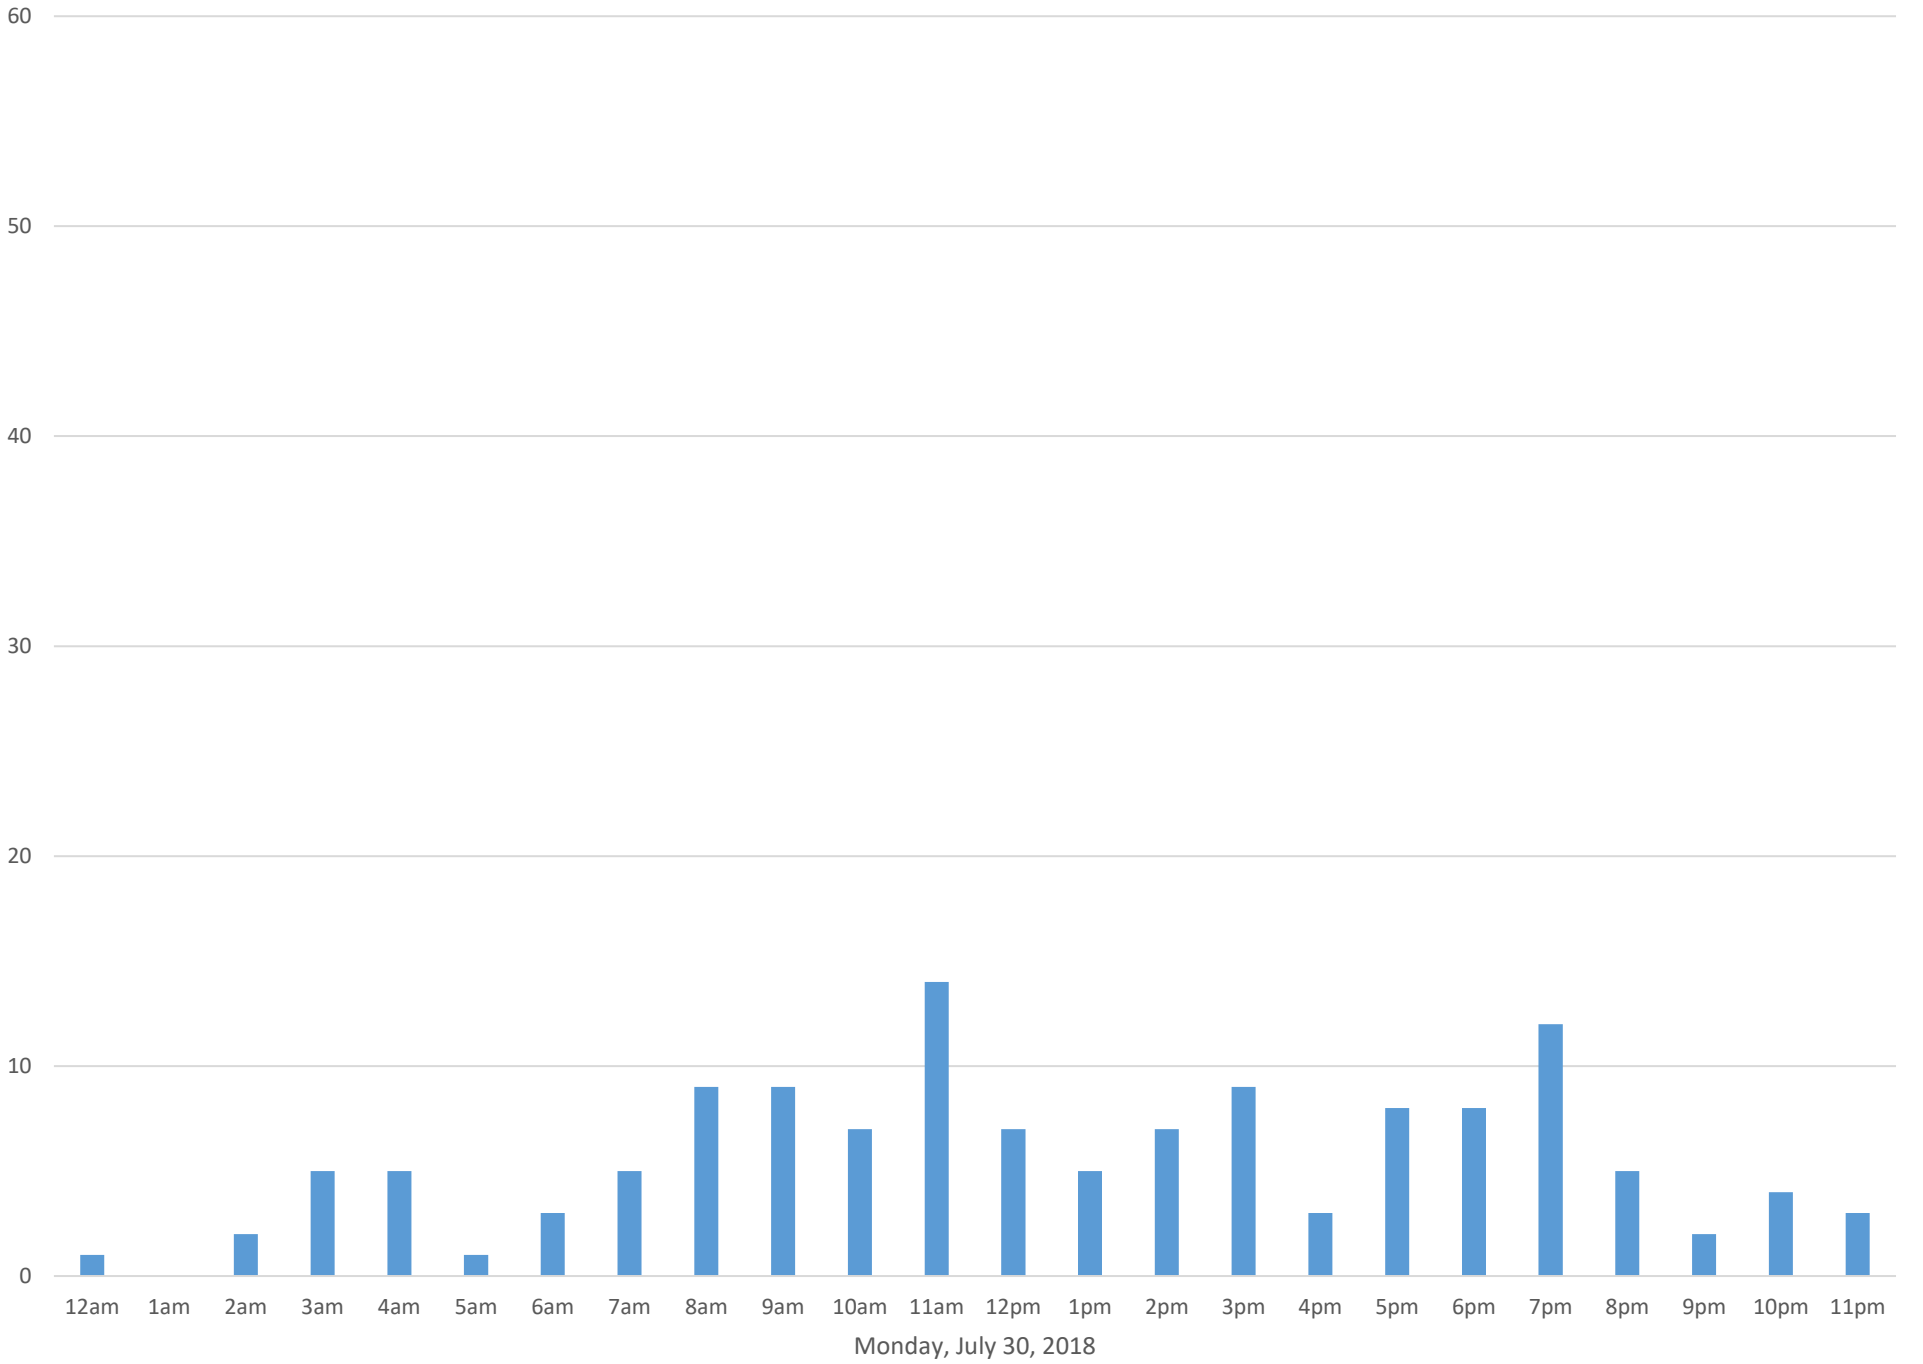

Squalicum Creek Trail

Squalicum Creek Trail

Saturday, July 28, 2018

Squalicum Creek Trail

Squalicum Creek Trail

Squalicum Creek Trail