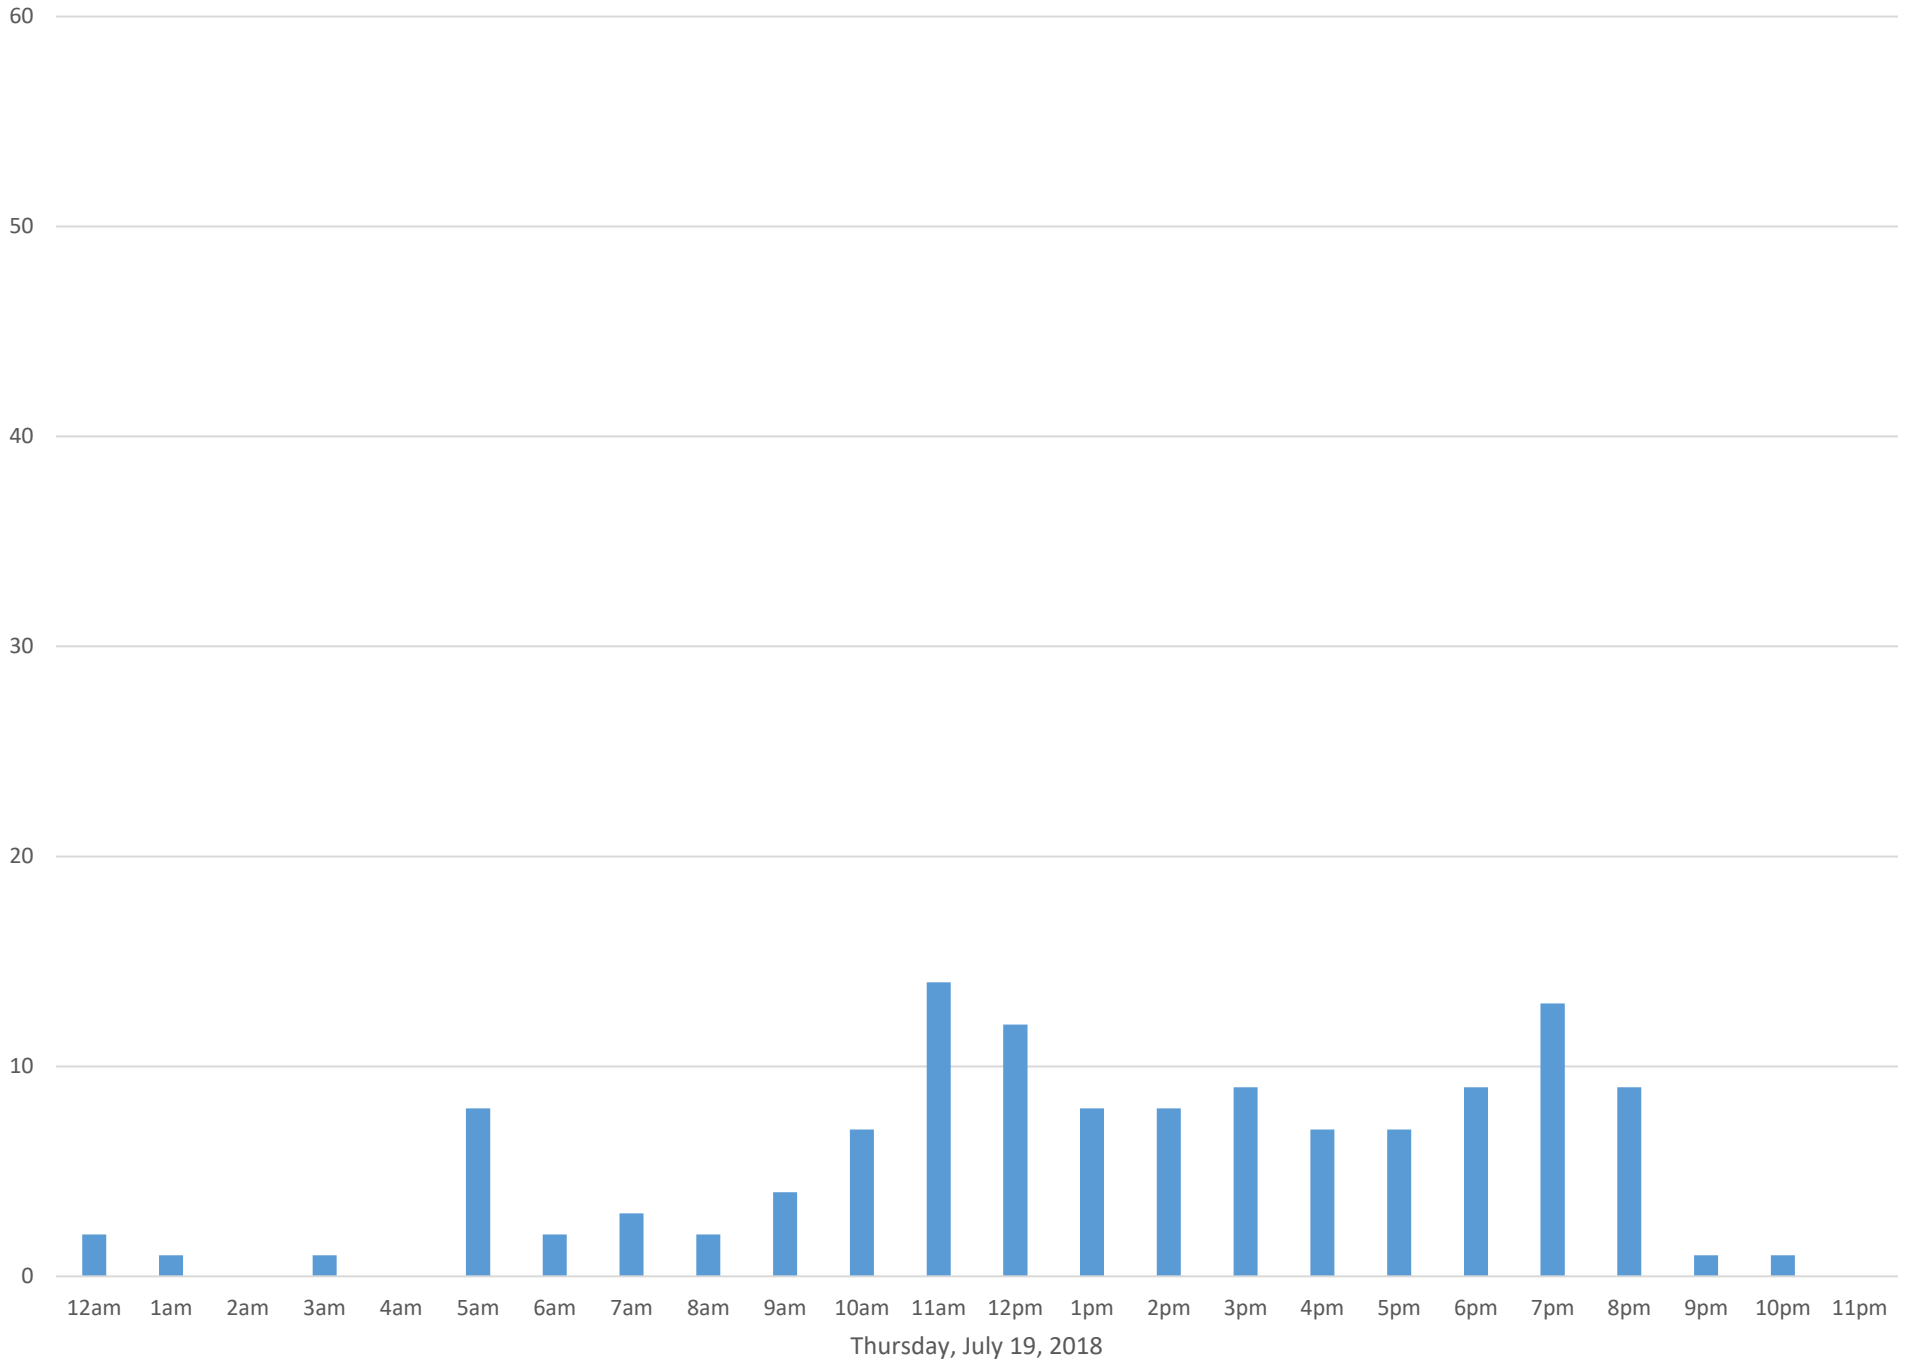

Squalicum Creek Trail

Squalicum Creek Trail

Squalicum Creek Trail

Squalicum Creek Trail

Tuesday, July 17, 2018

Squalicum Creek Trail

Squalicum Creek Trail

Squalicum Creek Trail

Squalicum Creek Trail

Squalicum Creek Trail

Squalicum Creek Trail

Squalicum Creek Trail

Tuesday, July 24, 2018

Squalicum Creek Trail

Wednesday, July 25, 2018

Squalicum Creek Trail