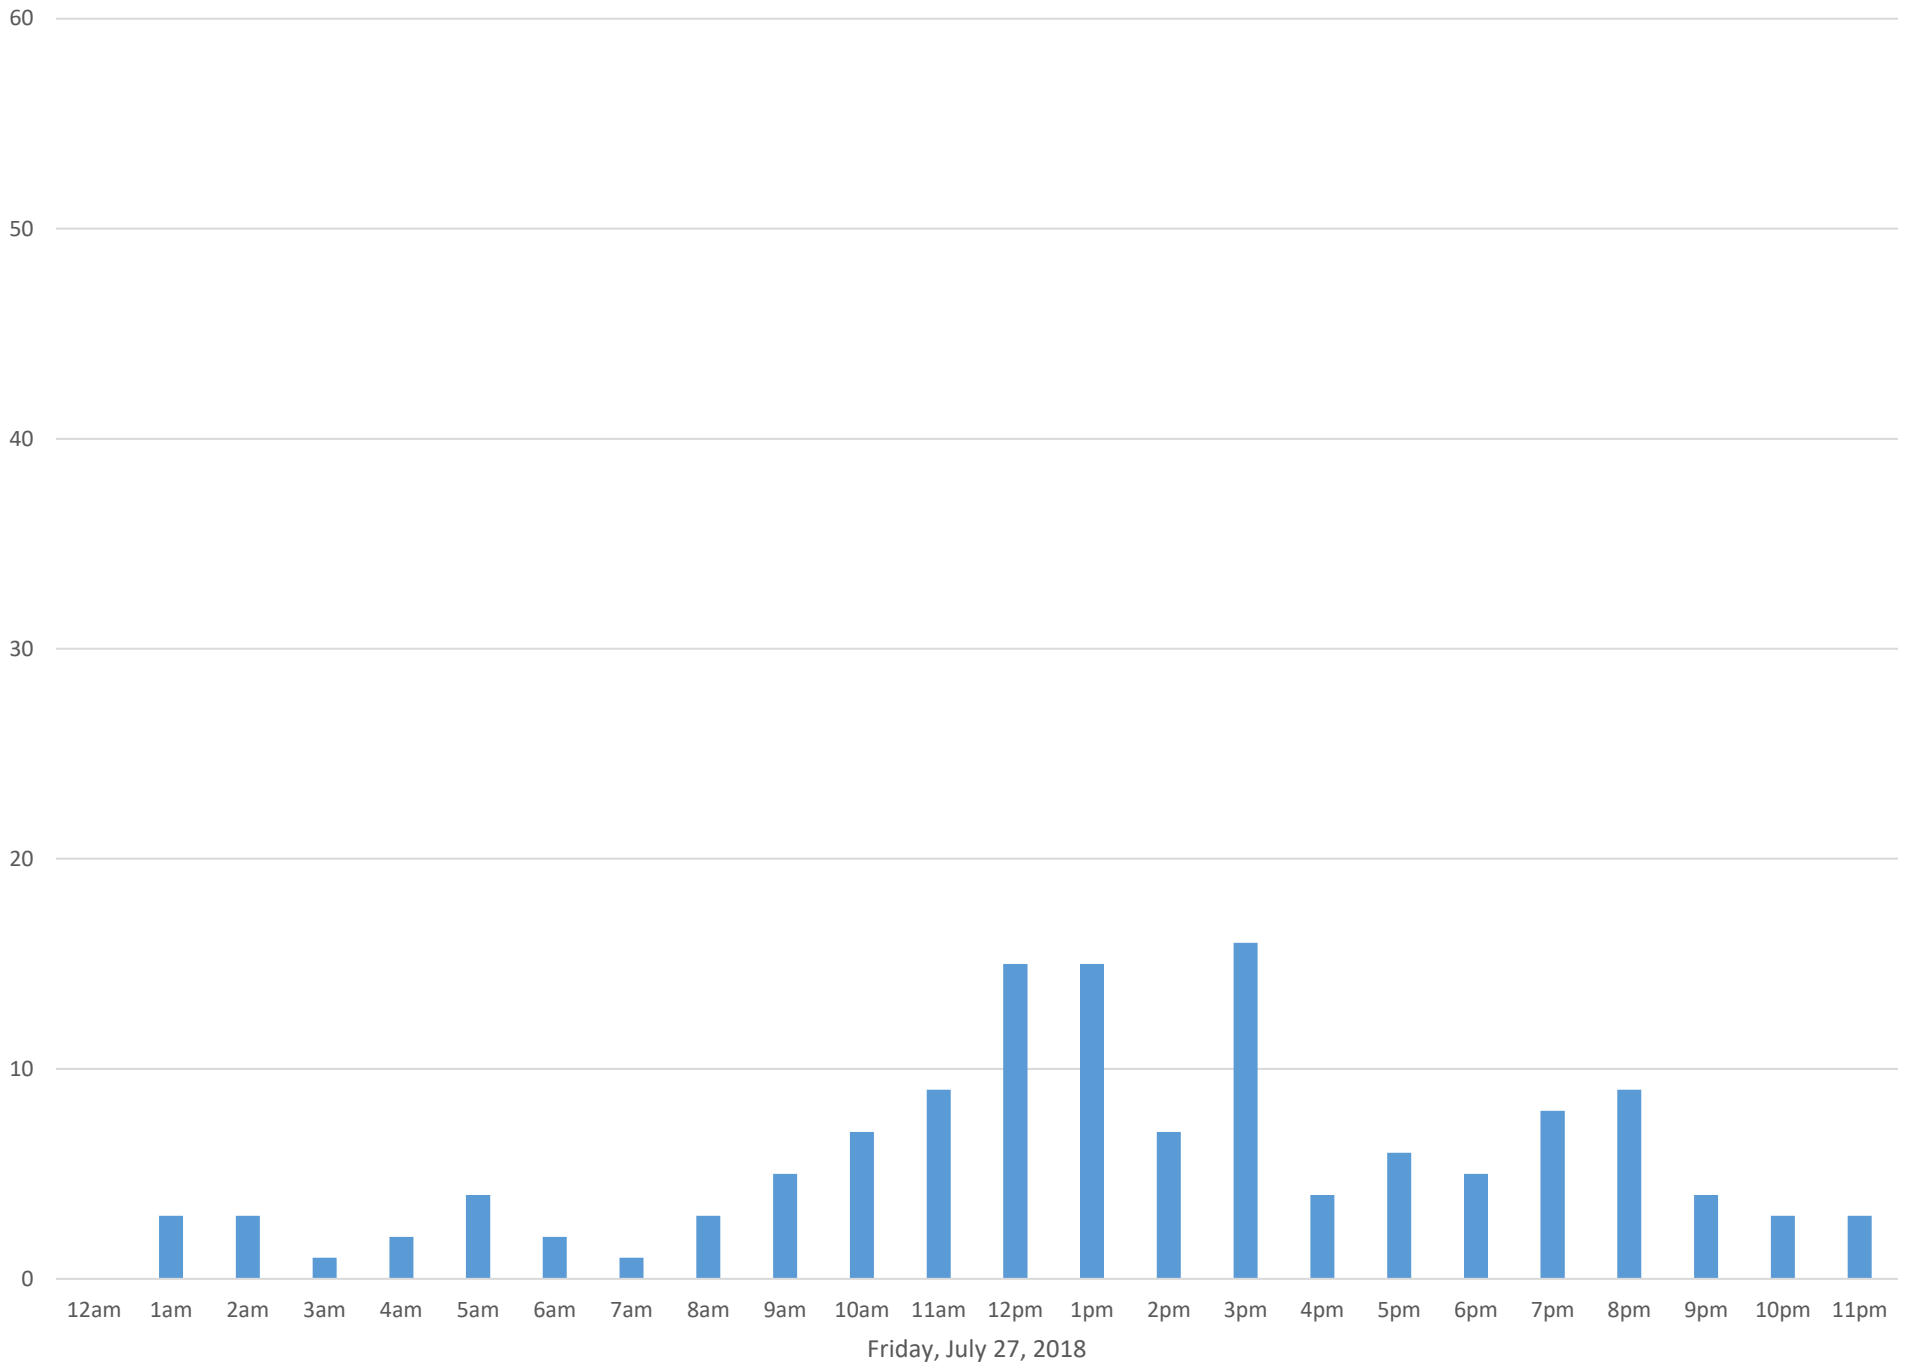

Squalicum Creek Trail

Squalicum Creek Trail

Squalicum Creek Trail

Squalicum Creek Trail

Tuesday, July 24, 2018

Squalicum Creek Trail

Wednesday, July 25, 2018

Squalicum Creek Trail

Squalicum Creek Trail

Squalicum Creek Trail

Saturday, July 28, 2018

Squalicum Creek Trail

Squalicum Creek Trail

Squalicum Creek Trail