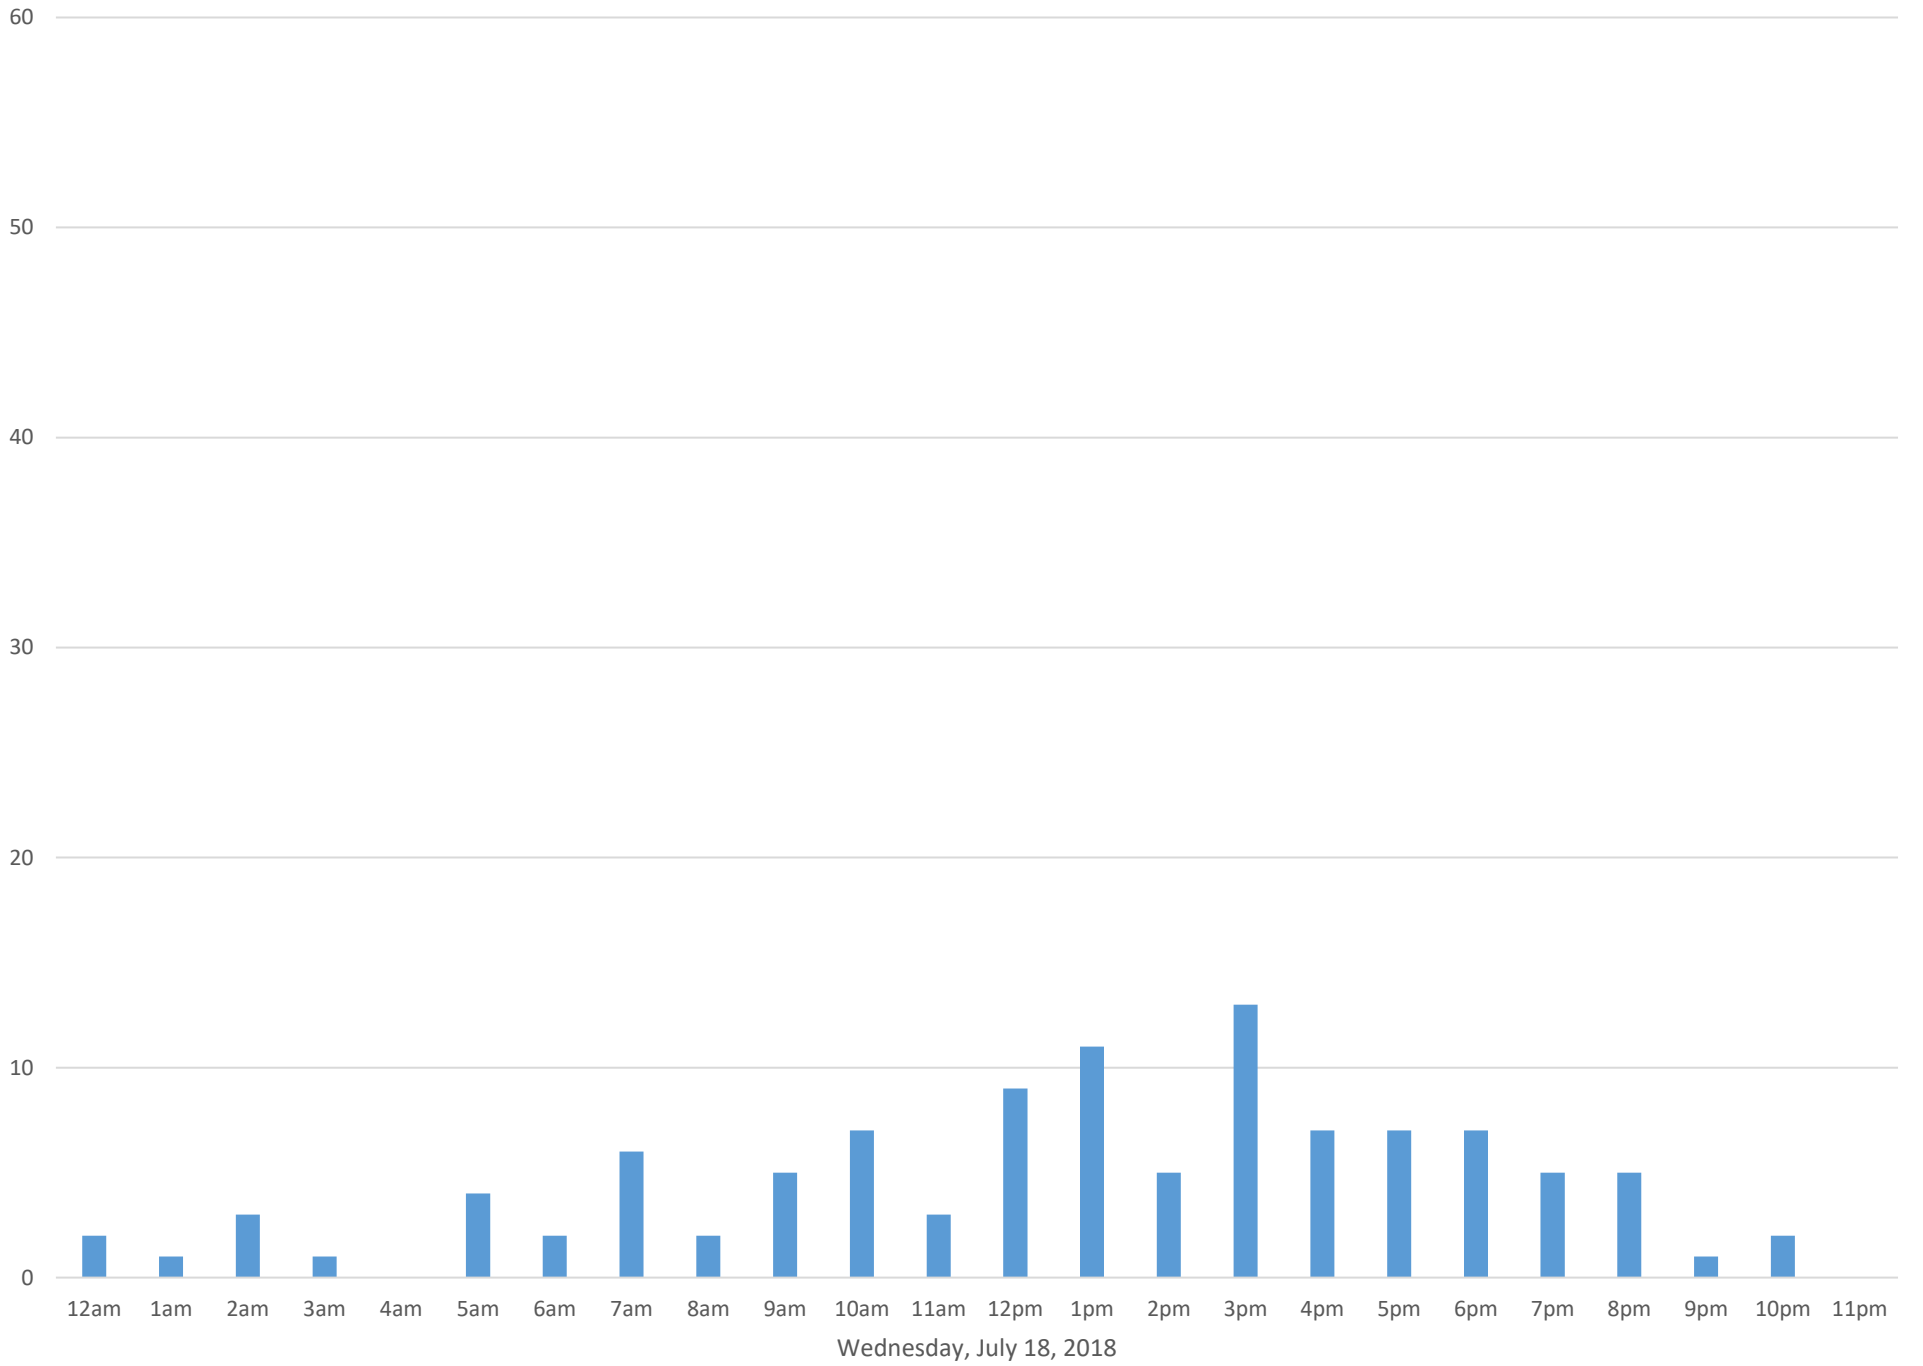

Squalicum Creek Trail

Squalicum Creek Trail

Squalicum Creek Trail

Squalicum Creek Trail

Tuesday, July 17, 2018

Squalicum Creek Trail

Squalicum Creek Trail

Squalicum Creek Trail

Squalicum Creek Trail

Squalicum Creek Trail

Squalicum Creek Trail

Squalicum Creek Trail

Tuesday, July 24, 2018

Squalicum Creek Trail

Wednesday, July 25, 2018

Squalicum Creek Trail