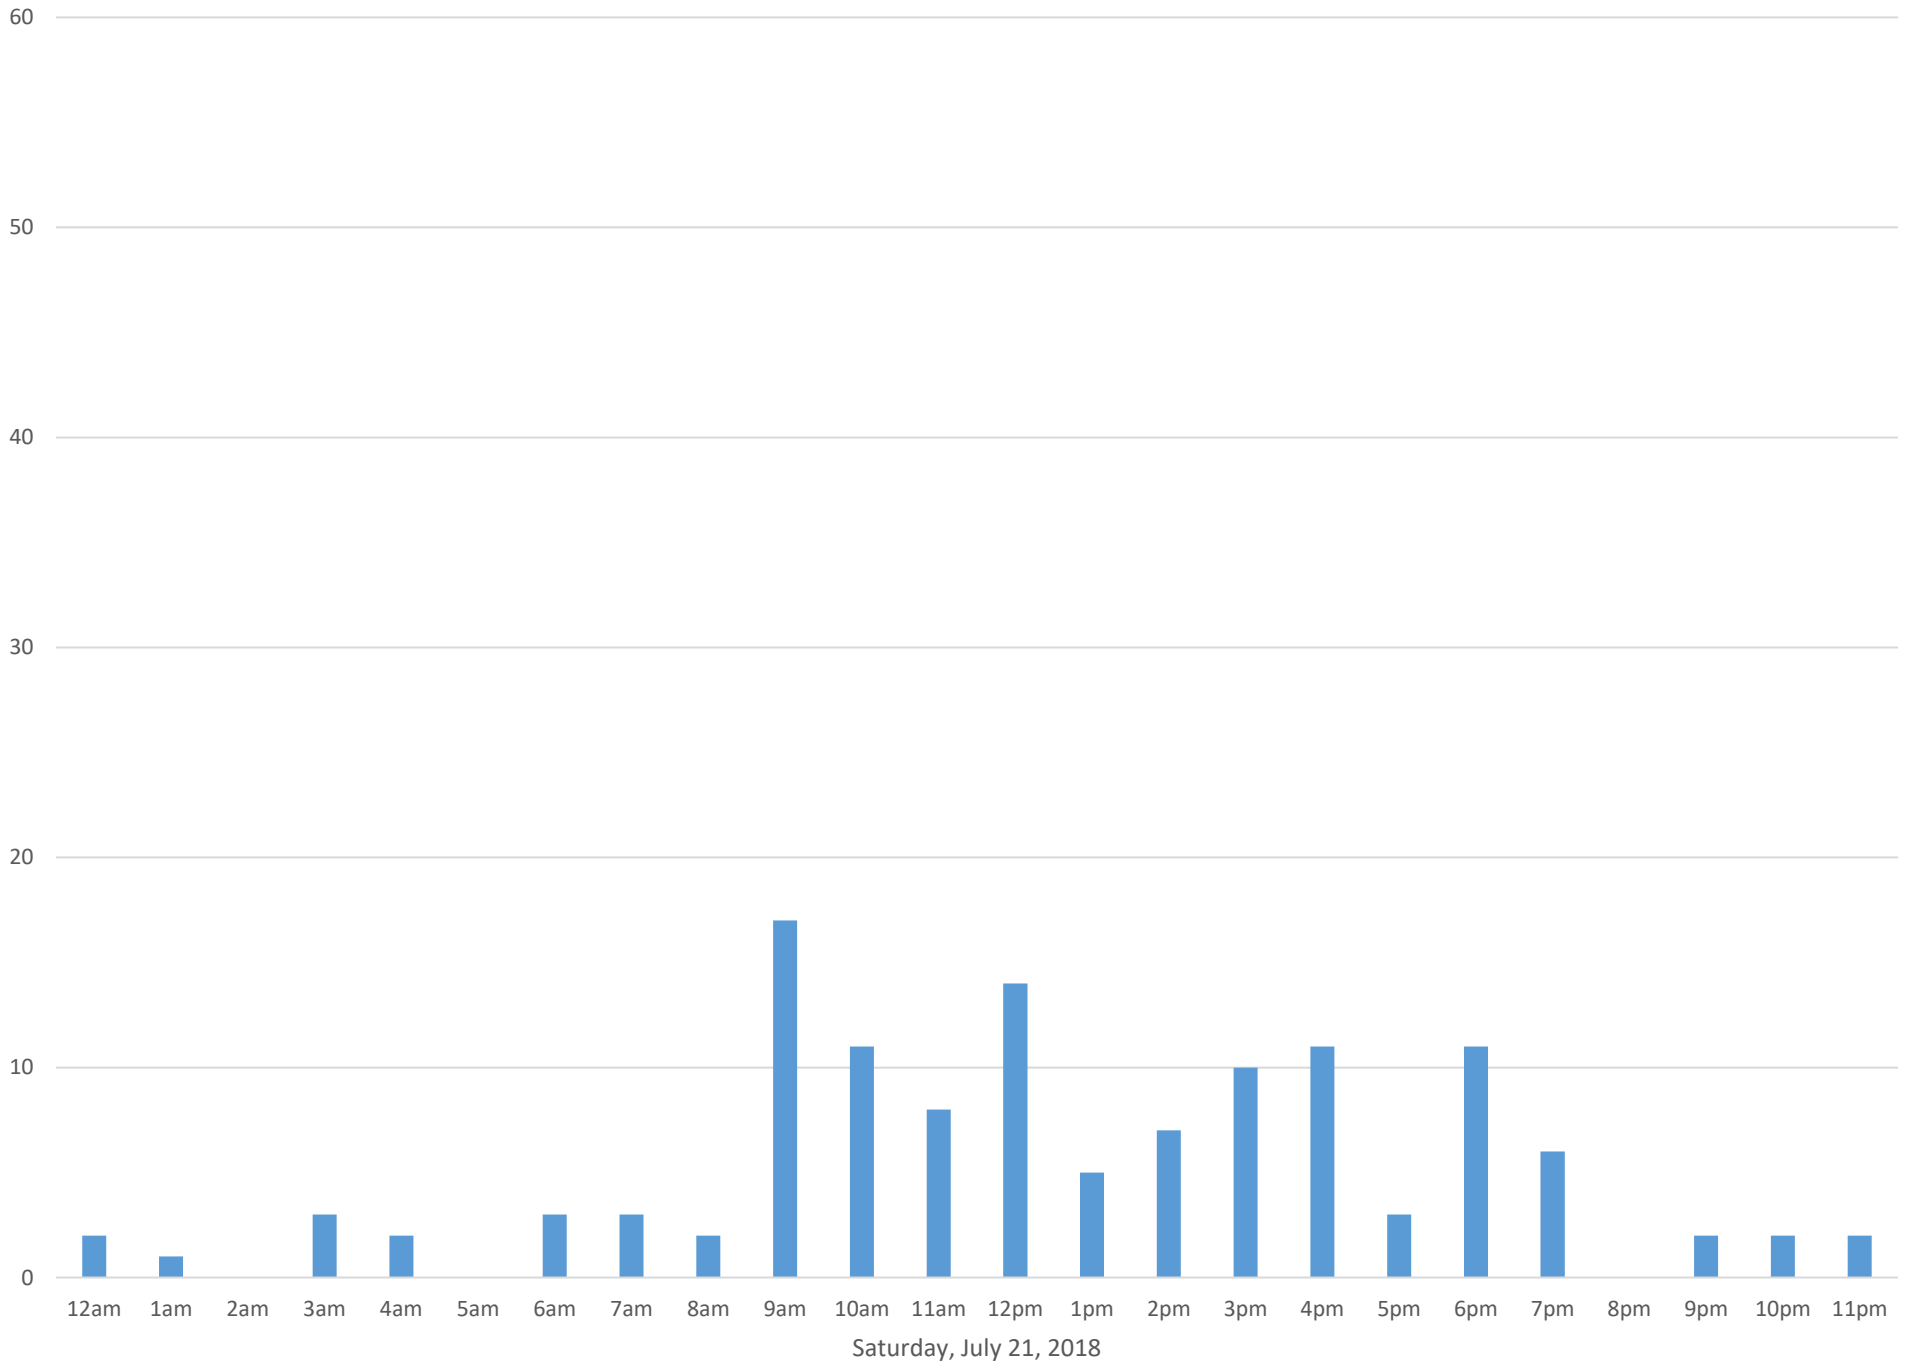

Squalicum Creek Trail

Data Summary

Total Count 3,728

Daily Average 120

Average Weekend Day 106

Average Weekday 126

Highest Daily Count 163

Busiest Day of the Week Thursday, July 26, 2018

Squalicum Creek Trail

Squalicum Creek Trail

Squalicum Creek Trail

Squalicum Creek Trail

Tuesday, July 17, 2018

Squalicum Creek Trail

Squalicum Creek Trail

Squalicum Creek Trail

Squalicum Creek Trail

Squalicum Creek Trail

Squalicum Creek Trail

Squalicum Creek Trail

Tuesday, July 24, 2018

Squalicum Creek Trail

Wednesday, July 25, 2018

Squalicum Creek Trail