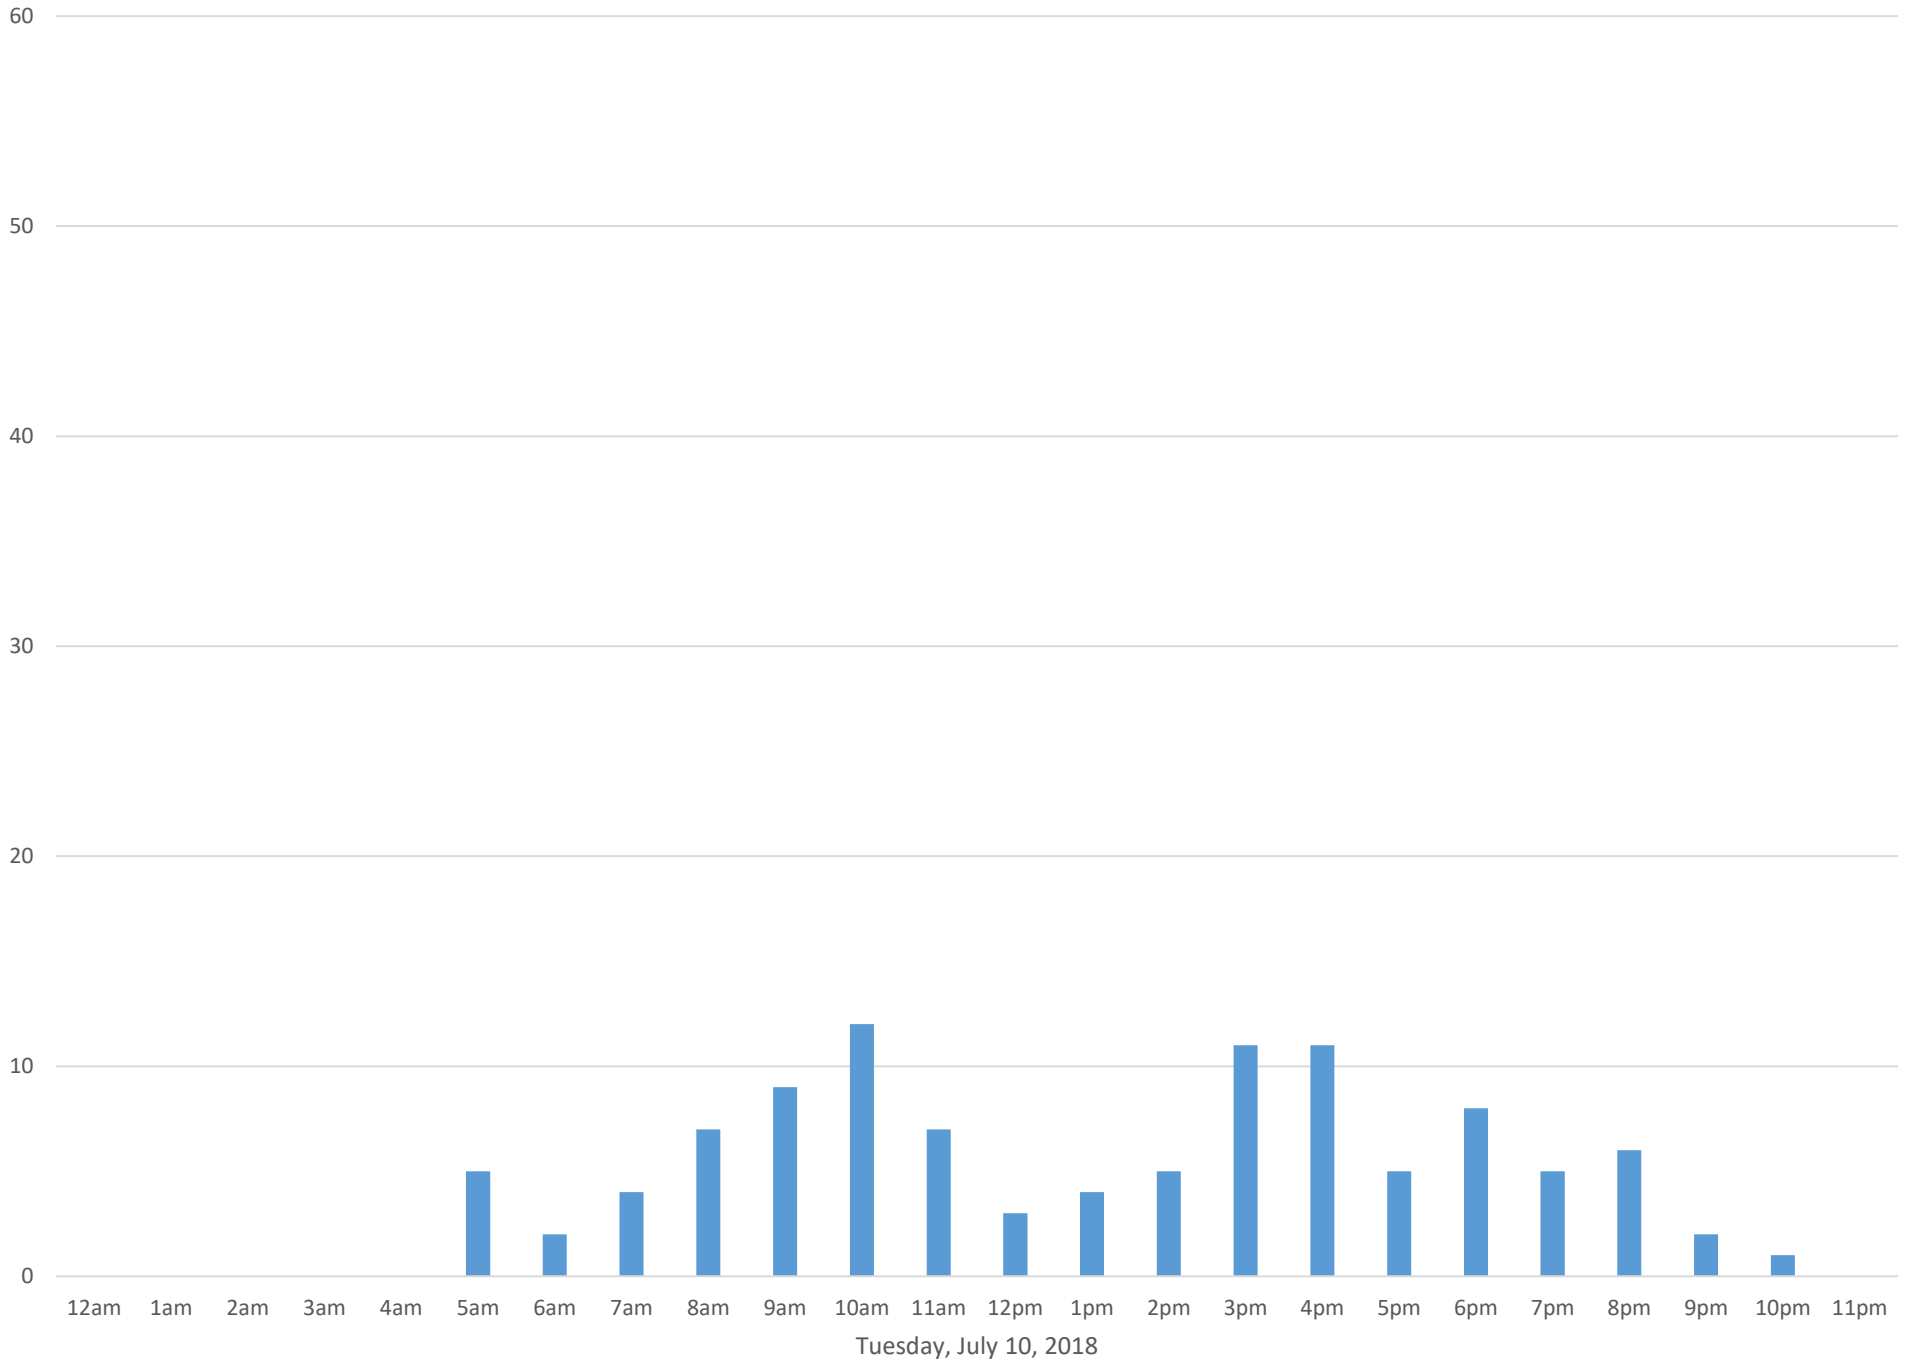

Squalicum Creek Trail