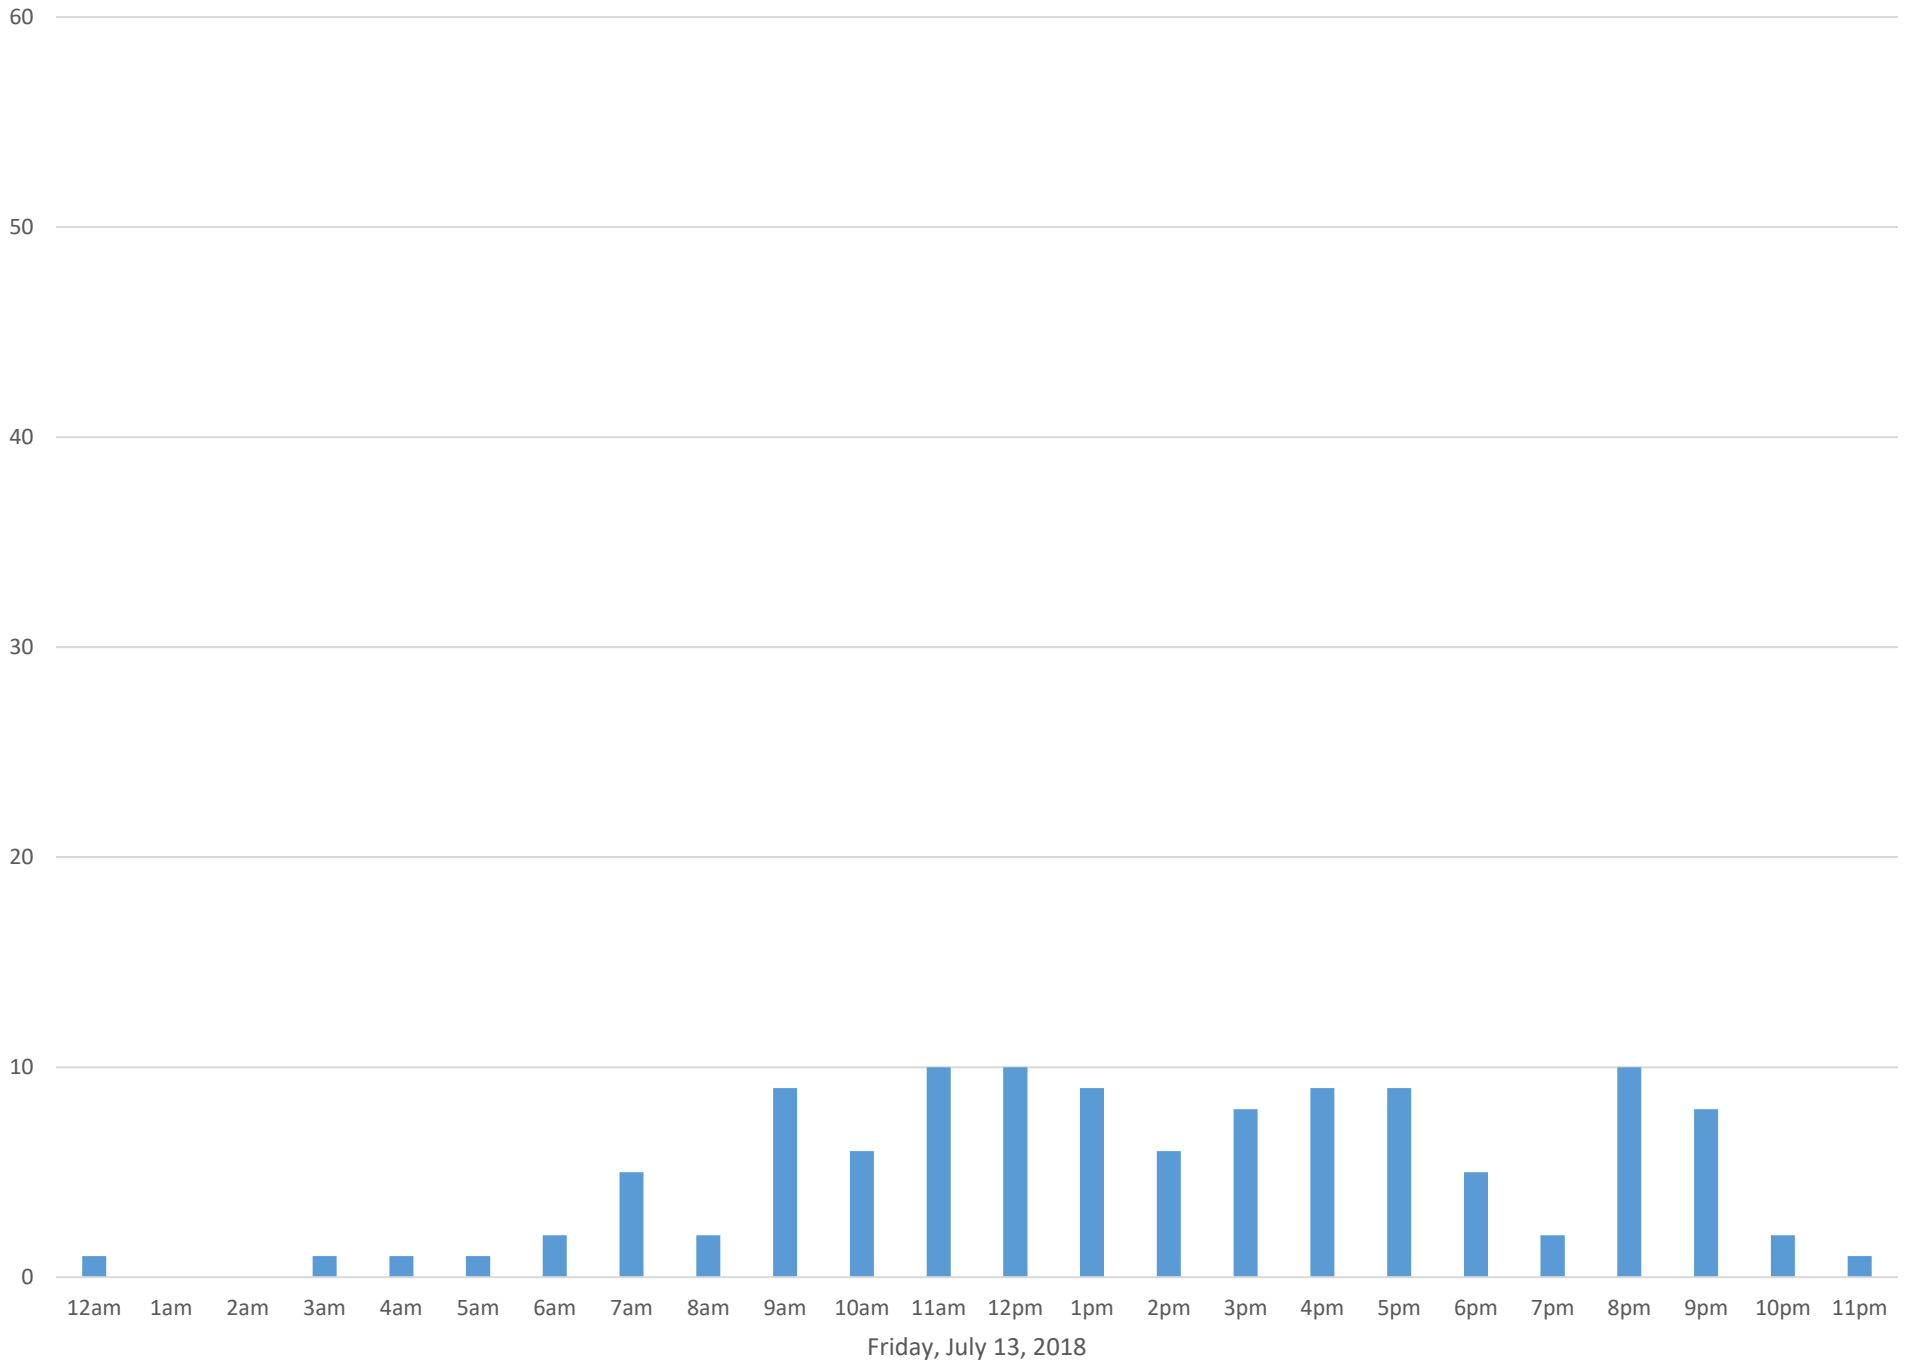

Squalicum Creek Trail