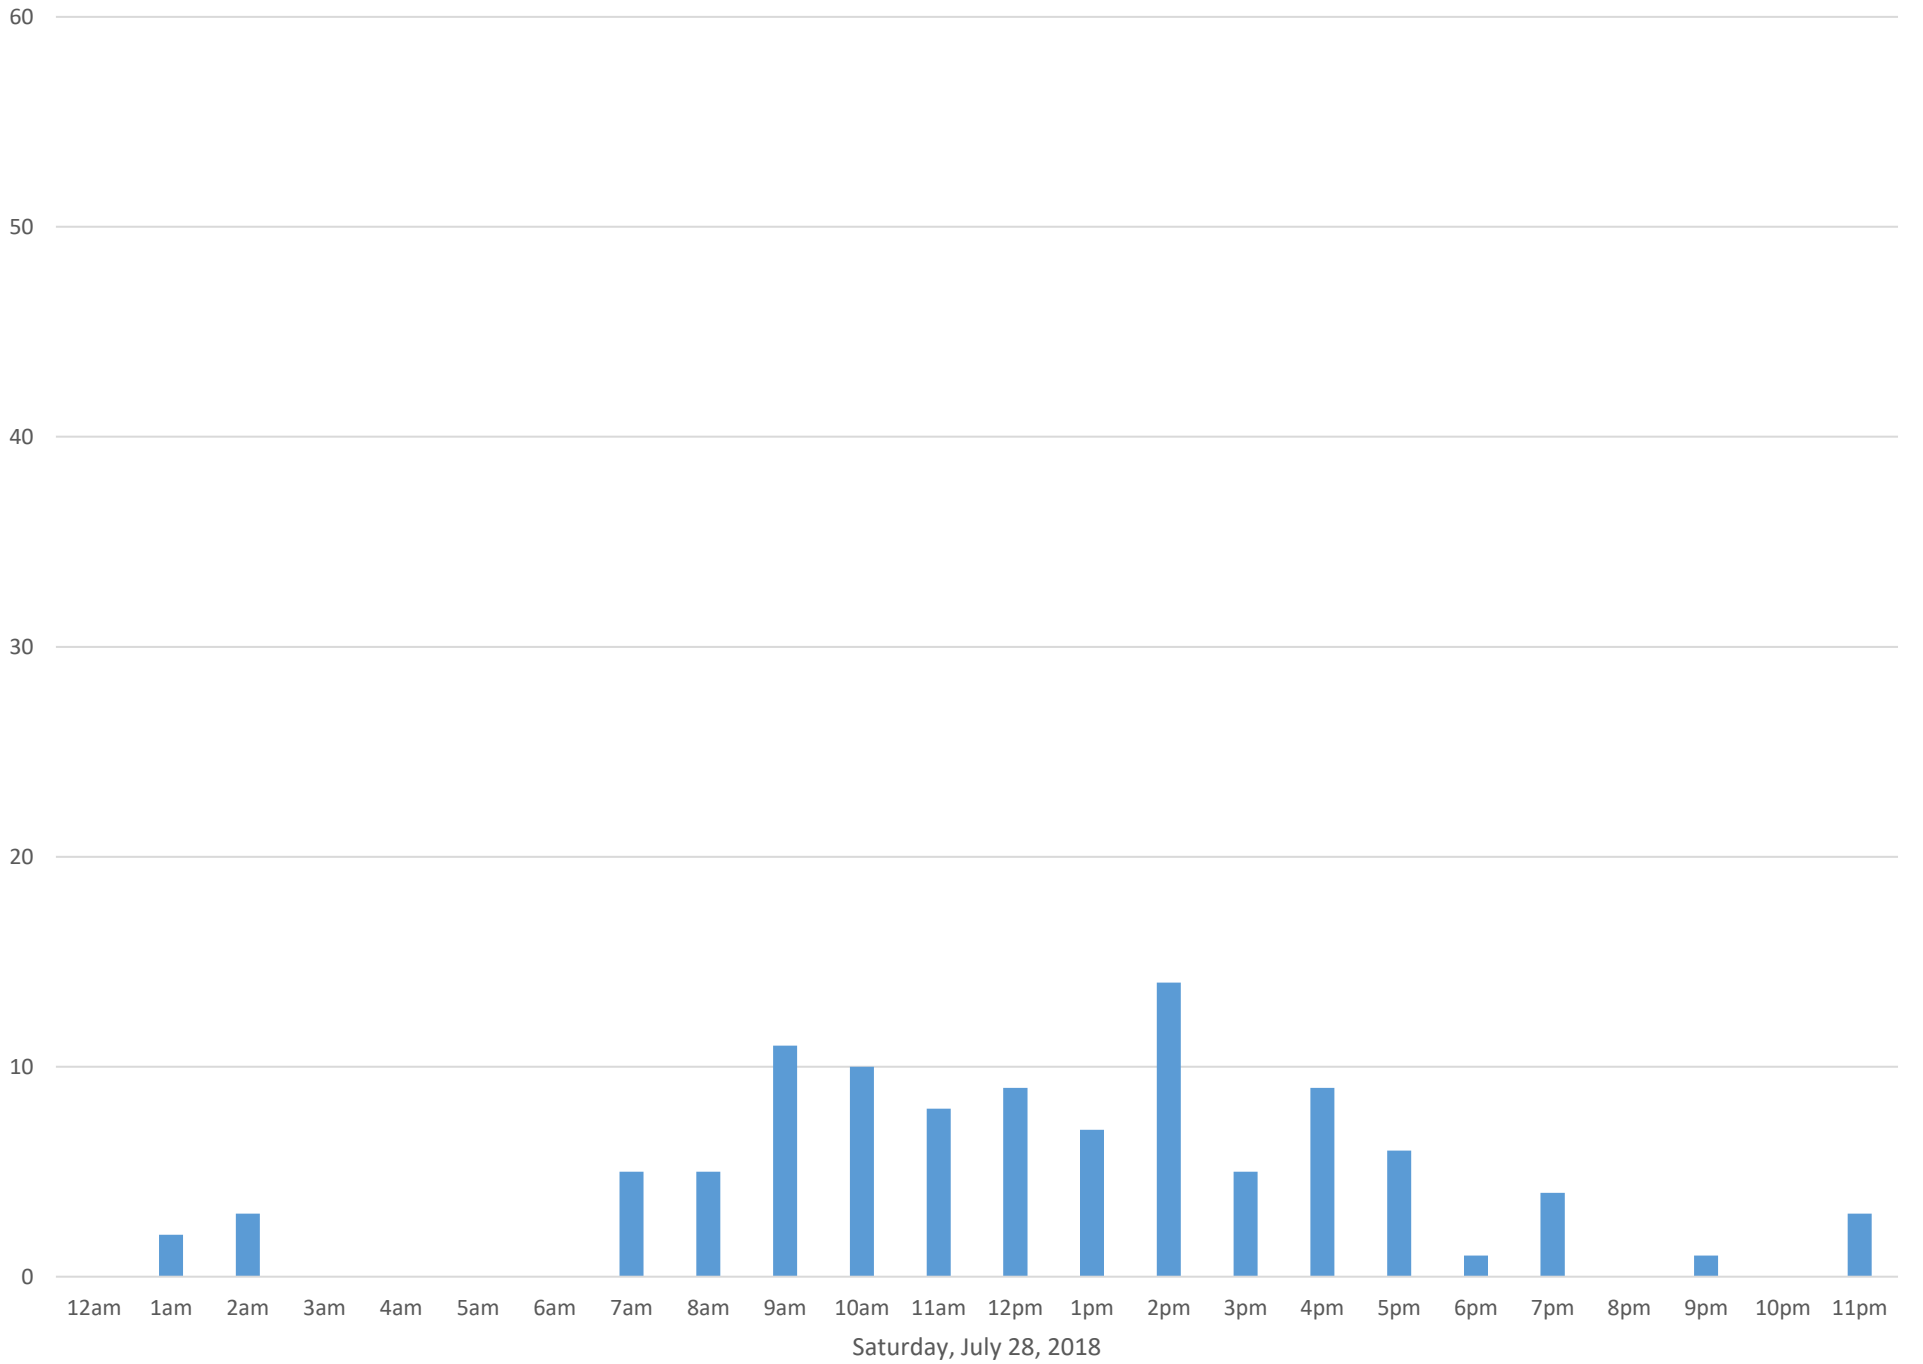

Squalicum Creek Trail

Squalicum Creek Trail

Squalicum Creek Trail

Squalicum Creek Trail

Tuesday, July 24, 2018

Squalicum Creek Trail

Wednesday, July 25, 2018

Squalicum Creek Trail

Squalicum Creek Trail

Squalicum Creek Trail

Saturday, July 28, 2018

Squalicum Creek Trail

Squalicum Creek Trail

Squalicum Creek Trail