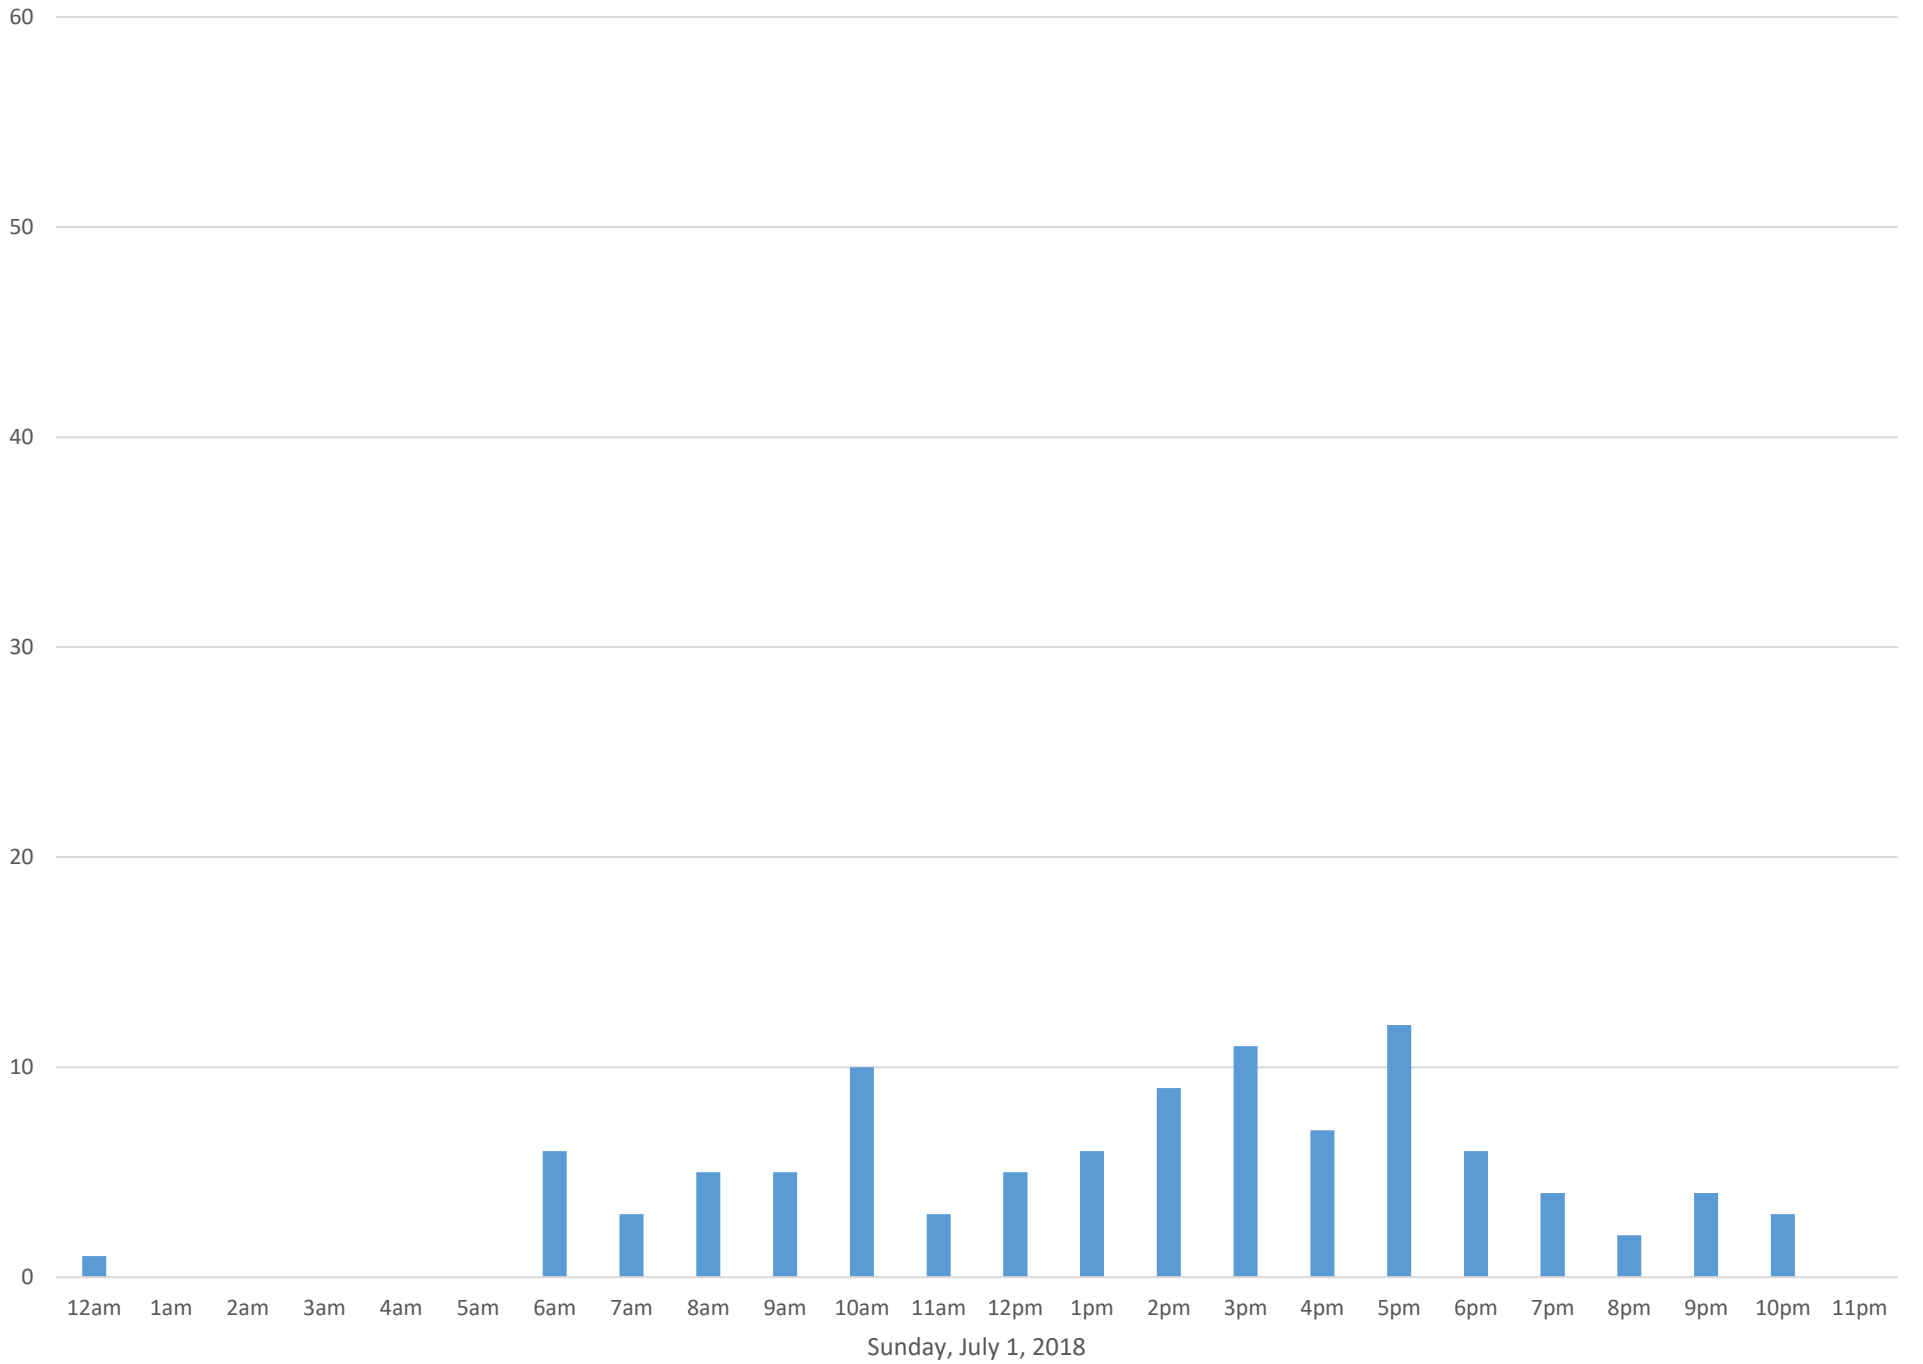

Squalicum Creek Trail

Data Summary

Total Count 3,728

Daily Average 120

Average Weekend Day 106

Average Weekday 126

Highest Daily Count 163

Busiest Day of the Week Thursday, July 26, 2018

Weekly Profile

Monday 16%

Tuesday 17%

Wednesday 13%

Thursday 14%

Friday 13%

Saturday 12%

Sunday 14%

Squalicum Creek Trail July 2018

Monthly Data

Total Count = 3728

Squalicum Creek Trail

Squalicum Creek Trail

Squalicum Creek Trail

Squalicum Creek Trail

Squalicum Creek Trail