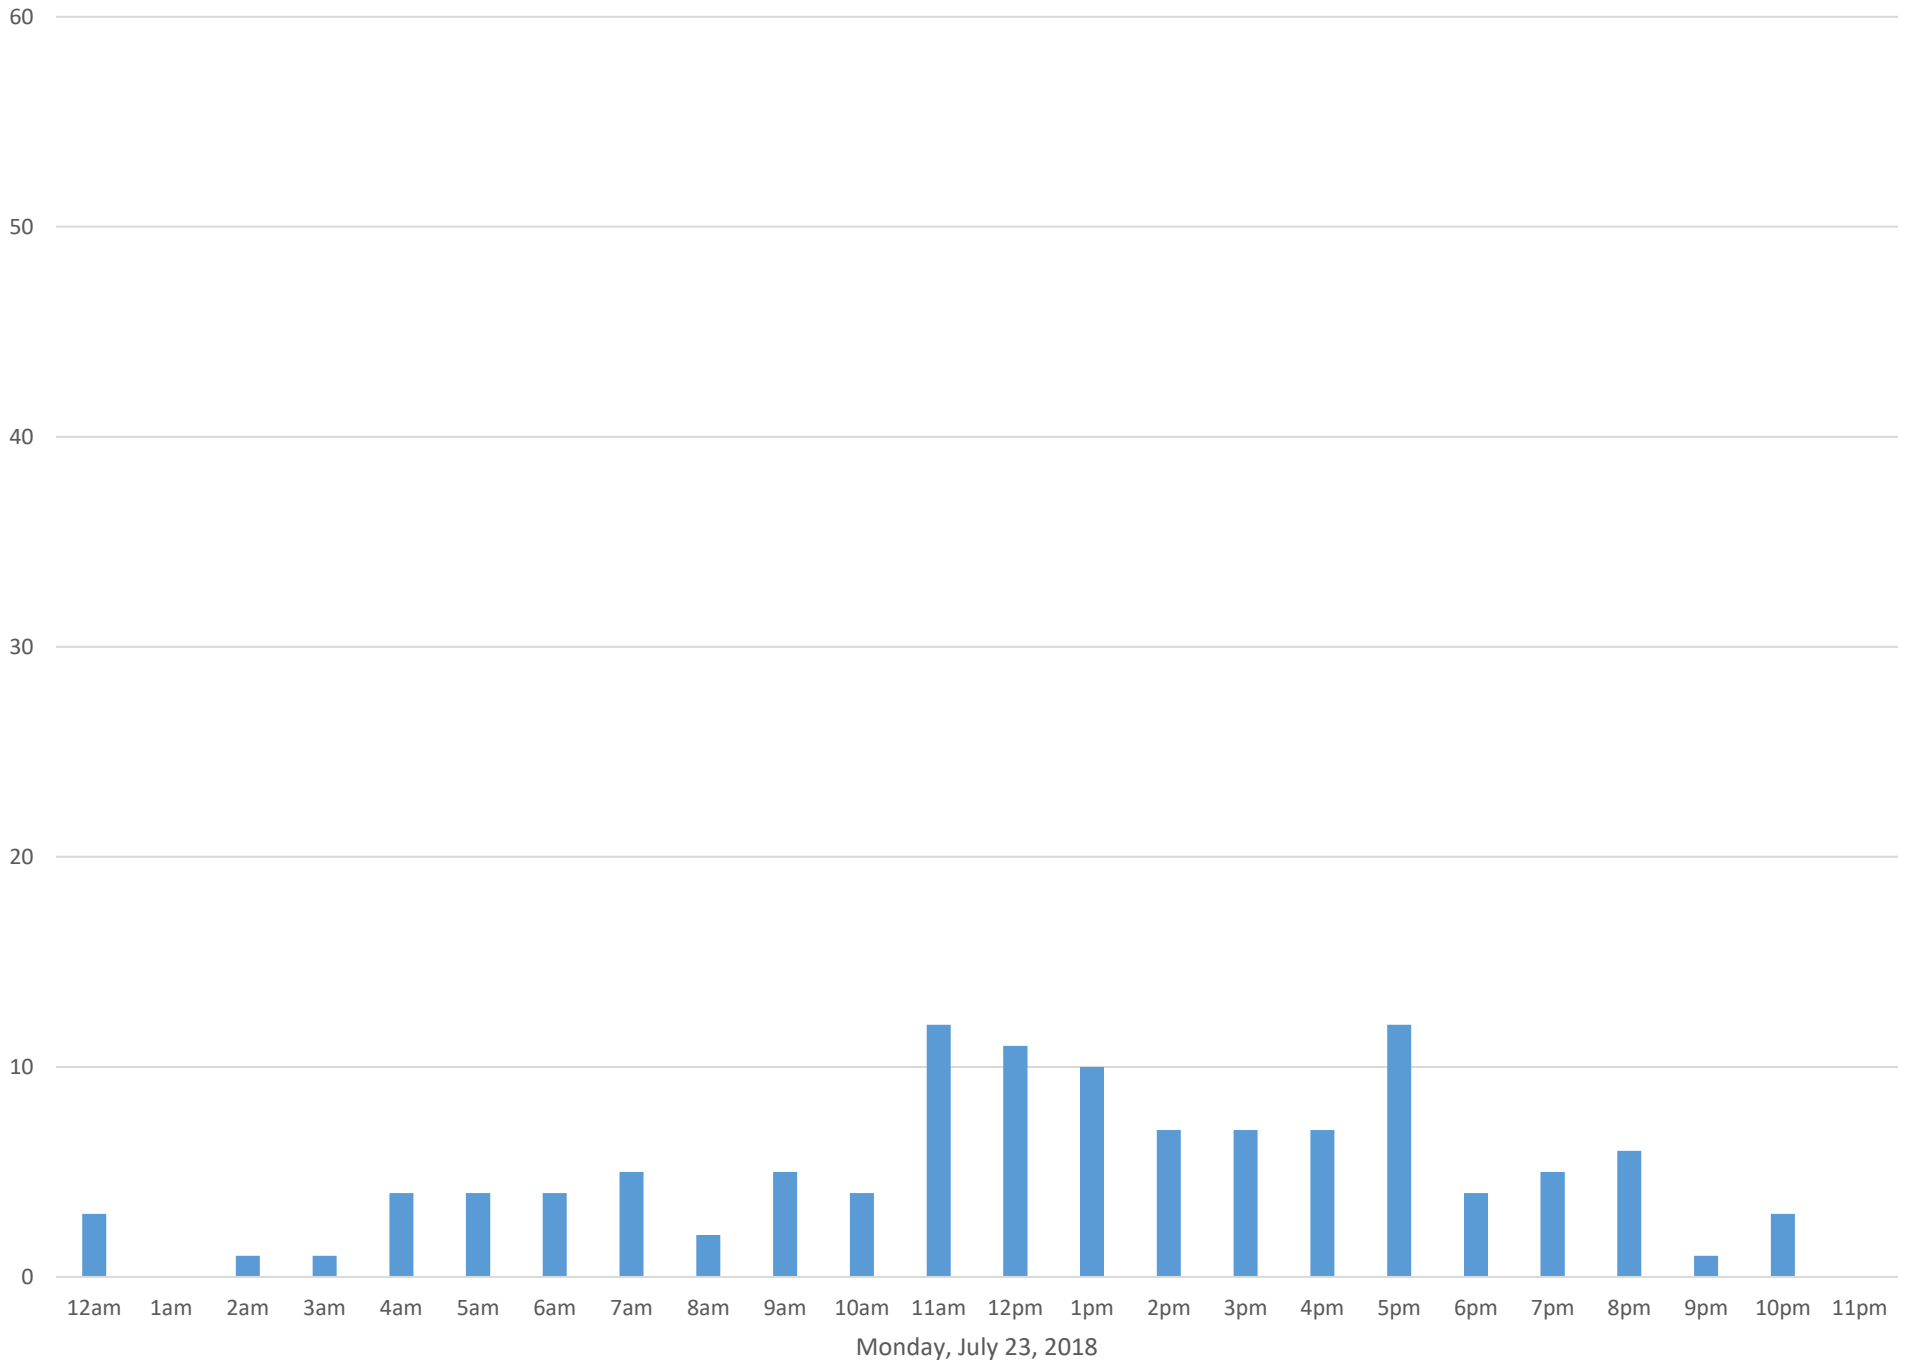

Squalicum Creek Trail

Squalicum Creek Trail

Squalicum Creek Trail

Squalicum Creek Trail

Tuesday, July 17, 2018

Squalicum Creek Trail

Squalicum Creek Trail

Squalicum Creek Trail

Squalicum Creek Trail

Squalicum Creek Trail

Squalicum Creek Trail

Squalicum Creek Trail

Tuesday, July 24, 2018

Squalicum Creek Trail

Wednesday, July 25, 2018

Squalicum Creek Trail