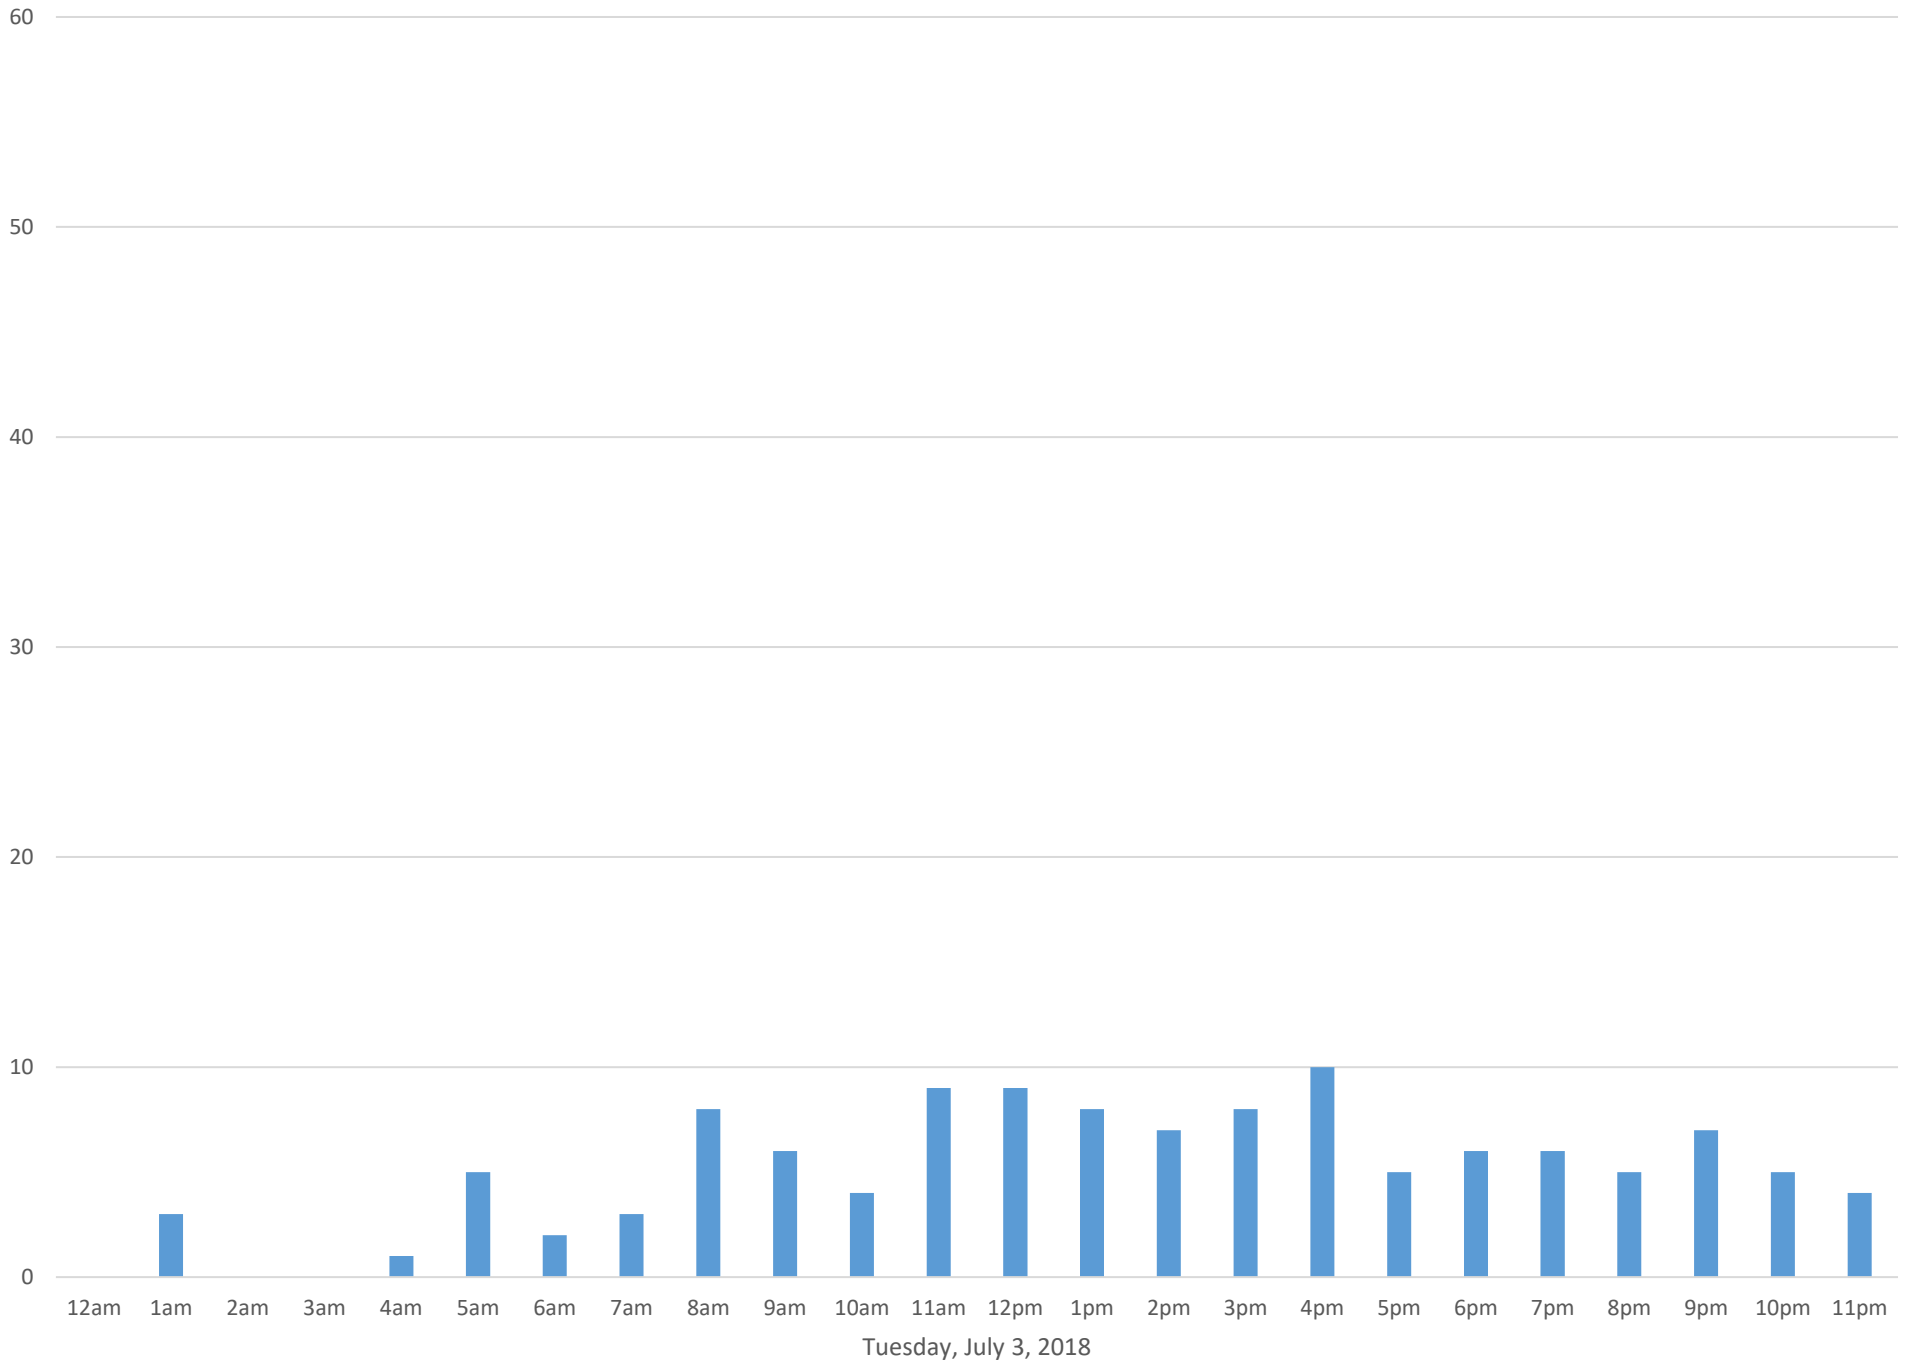

Squalicum Creek Trail

Data Summary

Total Count 3,728

Daily Average 120

Average Weekend Day 106

Average Weekday 126

Highest Daily Count 163

Busiest Day of the Week Thursday, July 26, 2018

Weekly Profile

Monday 16%

Tuesday 17%

Wednesday 13%

Thursday 14%

Friday 13%

Saturday 12%

Sunday 14%

Squalicum Creek Trail July 2018

Monthly Data

Total Count = 3728

Squalicum Creek Trail

Squalicum Creek Trail

Squalicum Creek Trail

Squalicum Creek Trail

Squalicum Creek Trail