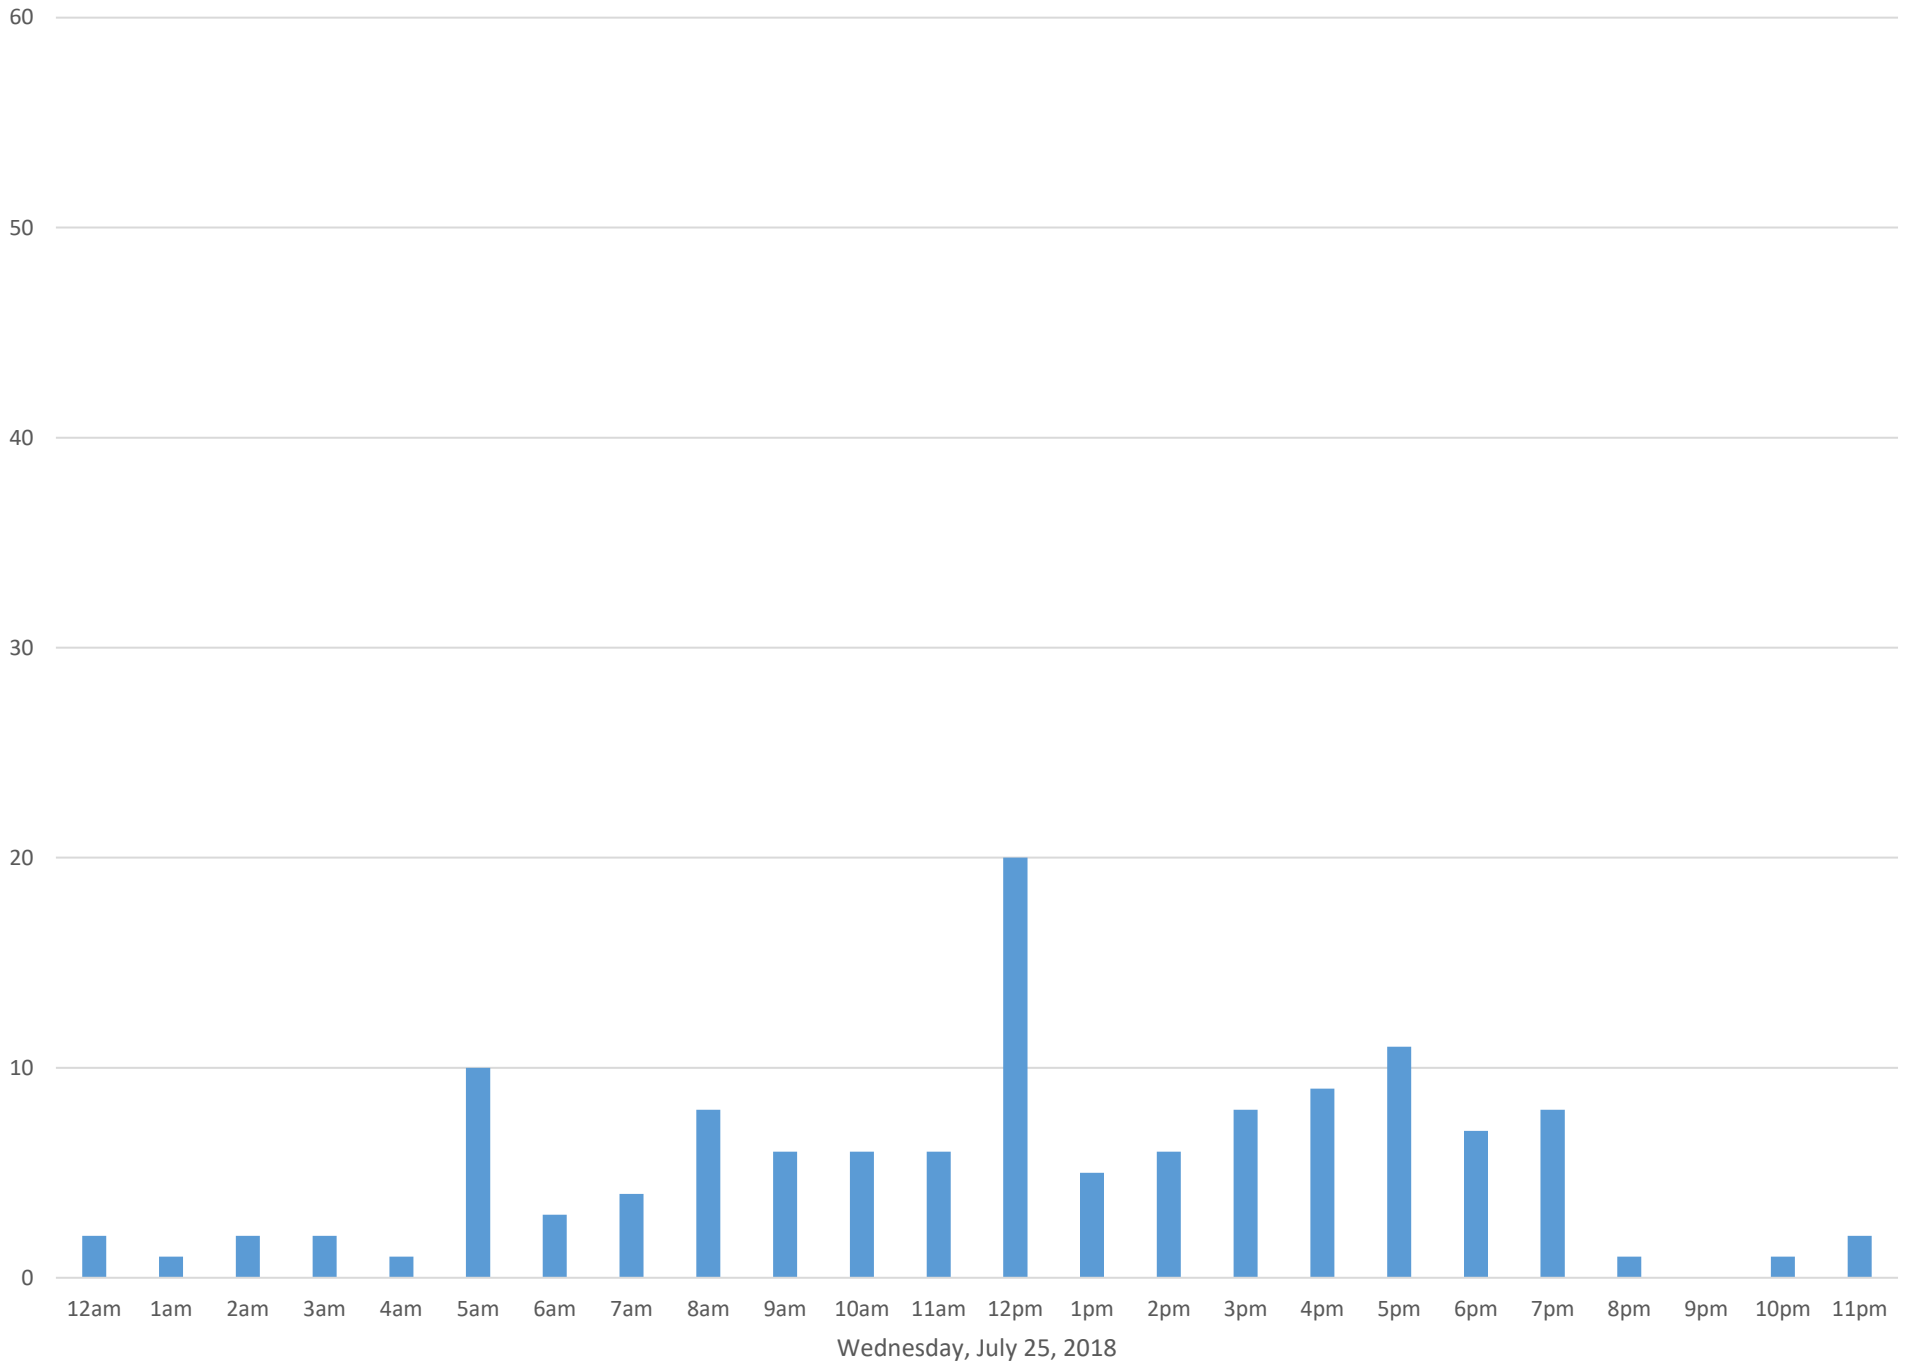

Squalicum Creek Trail

Squalicum Creek Trail

Squalicum Creek Trail

Squalicum Creek Trail

Tuesday, July 24, 2018

Squalicum Creek Trail

Wednesday, July 25, 2018

Squalicum Creek Trail

Squalicum Creek Trail

Squalicum Creek Trail

Saturday, July 28, 2018

Squalicum Creek Trail

Squalicum Creek Trail

Squalicum Creek Trail