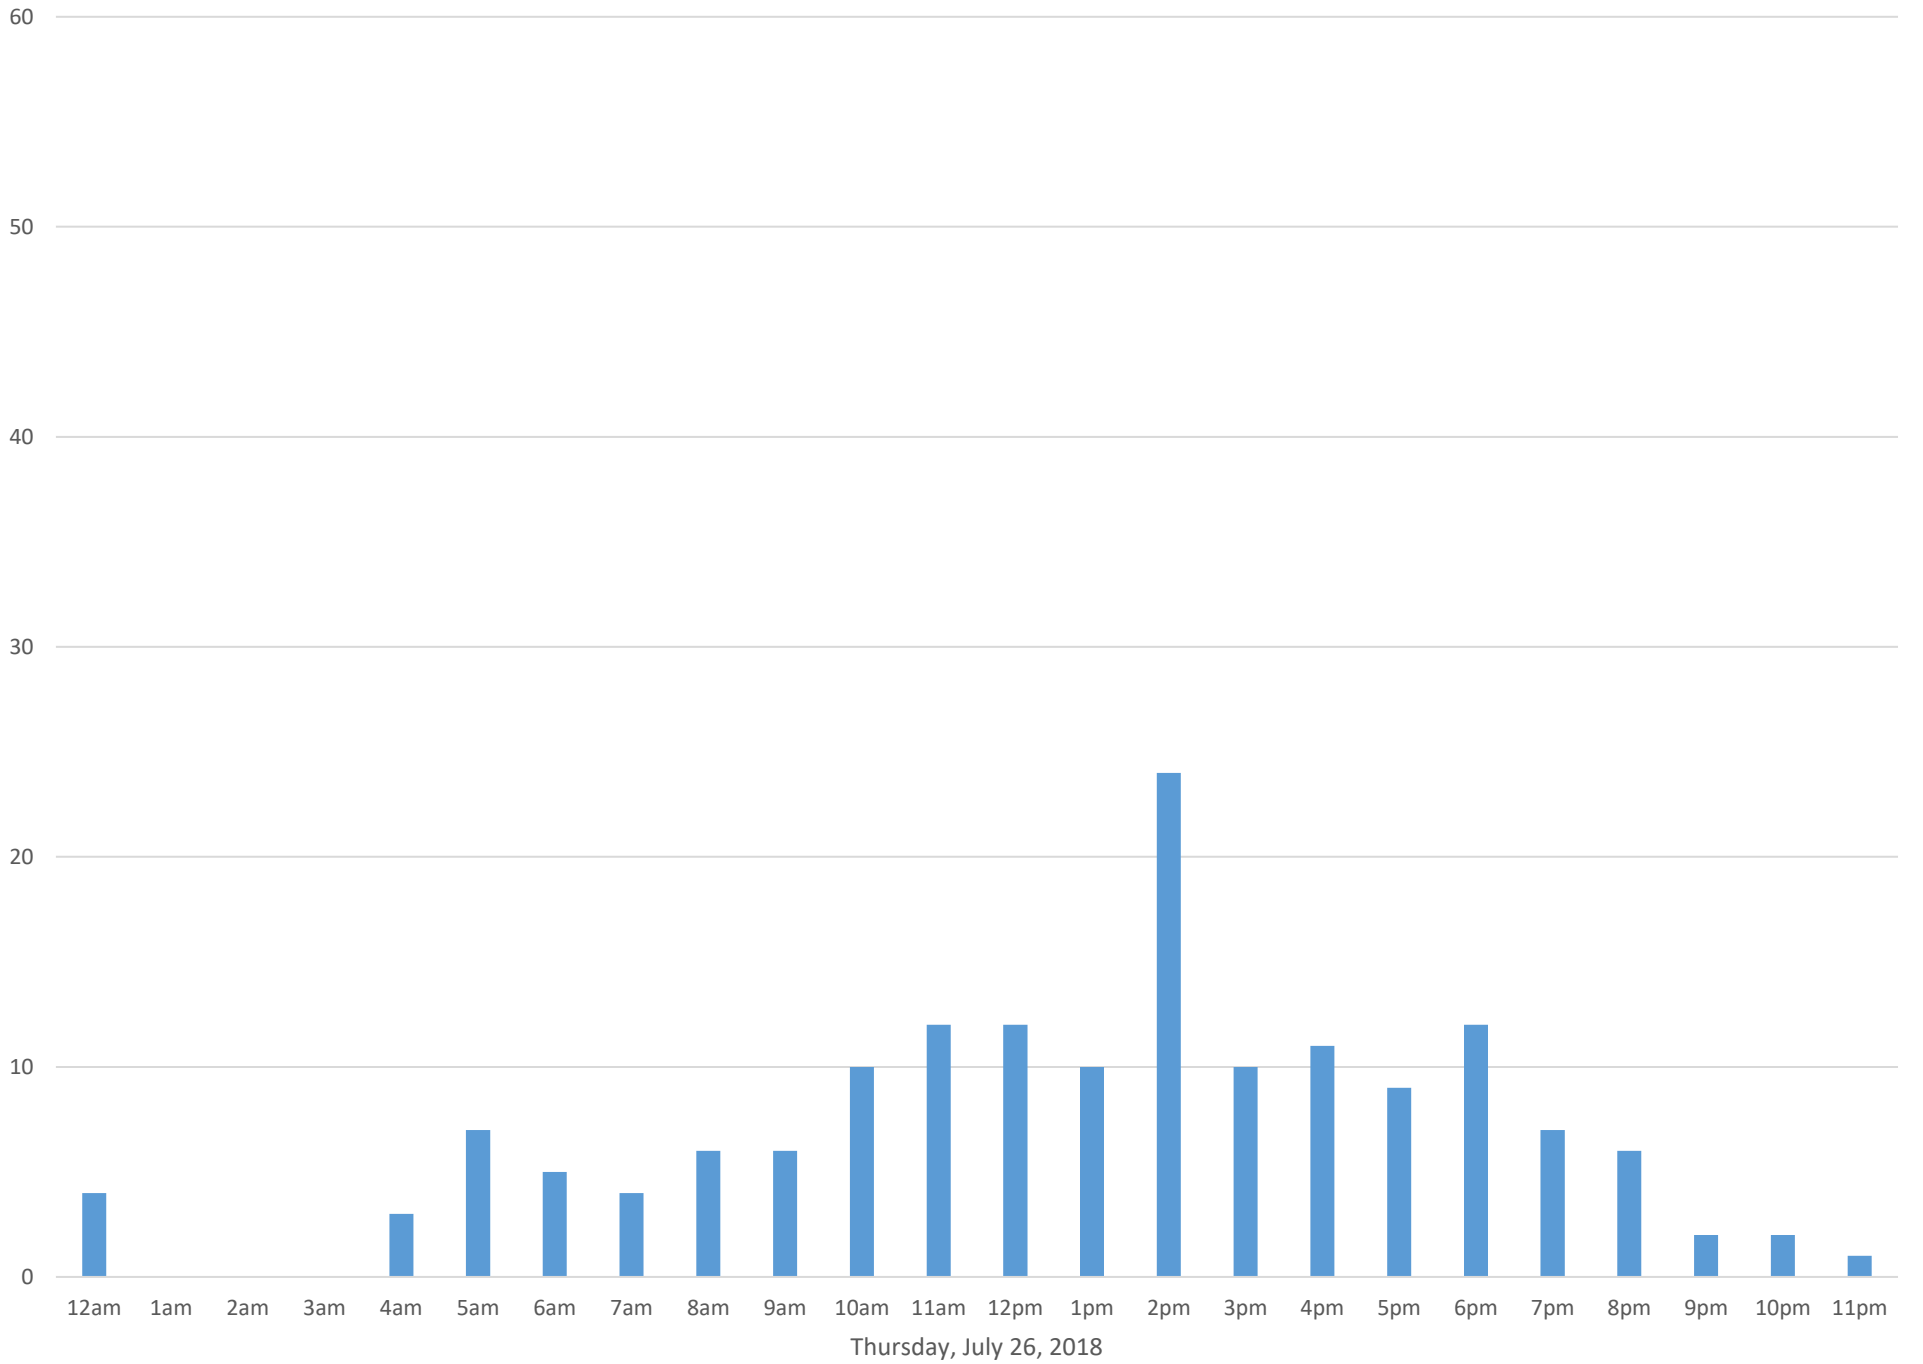

Squalicum Creek Trail

Squalicum Creek Trail

Squalicum Creek Trail

Squalicum Creek Trail

Tuesday, July 24, 2018

Squalicum Creek Trail

Wednesday, July 25, 2018

Squalicum Creek Trail

Squalicum Creek Trail

Squalicum Creek Trail

Saturday, July 28, 2018

Squalicum Creek Trail

Squalicum Creek Trail

Squalicum Creek Trail