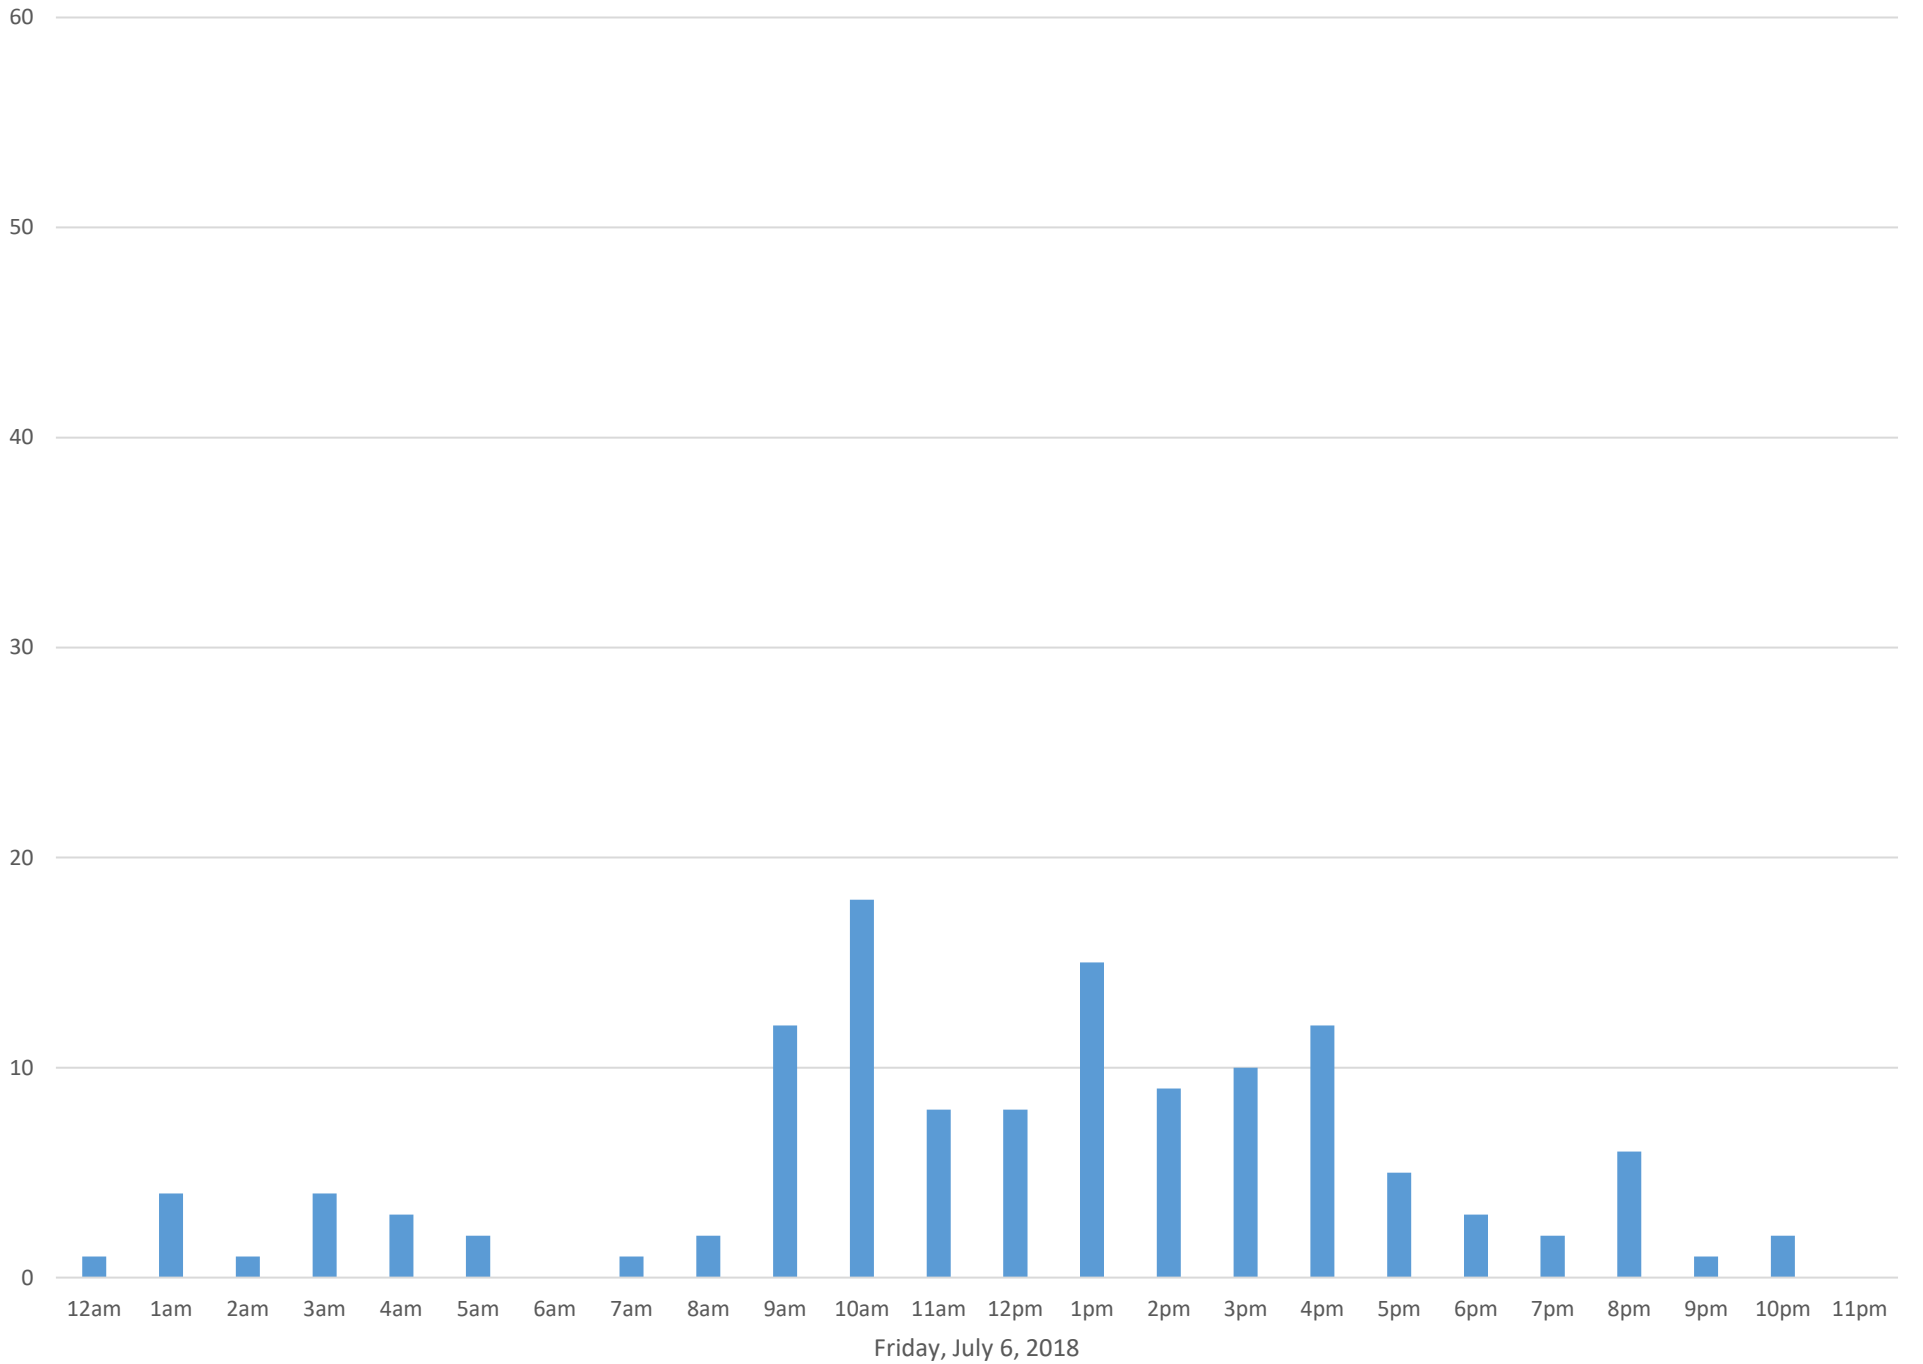

Squalicum Creek Trail