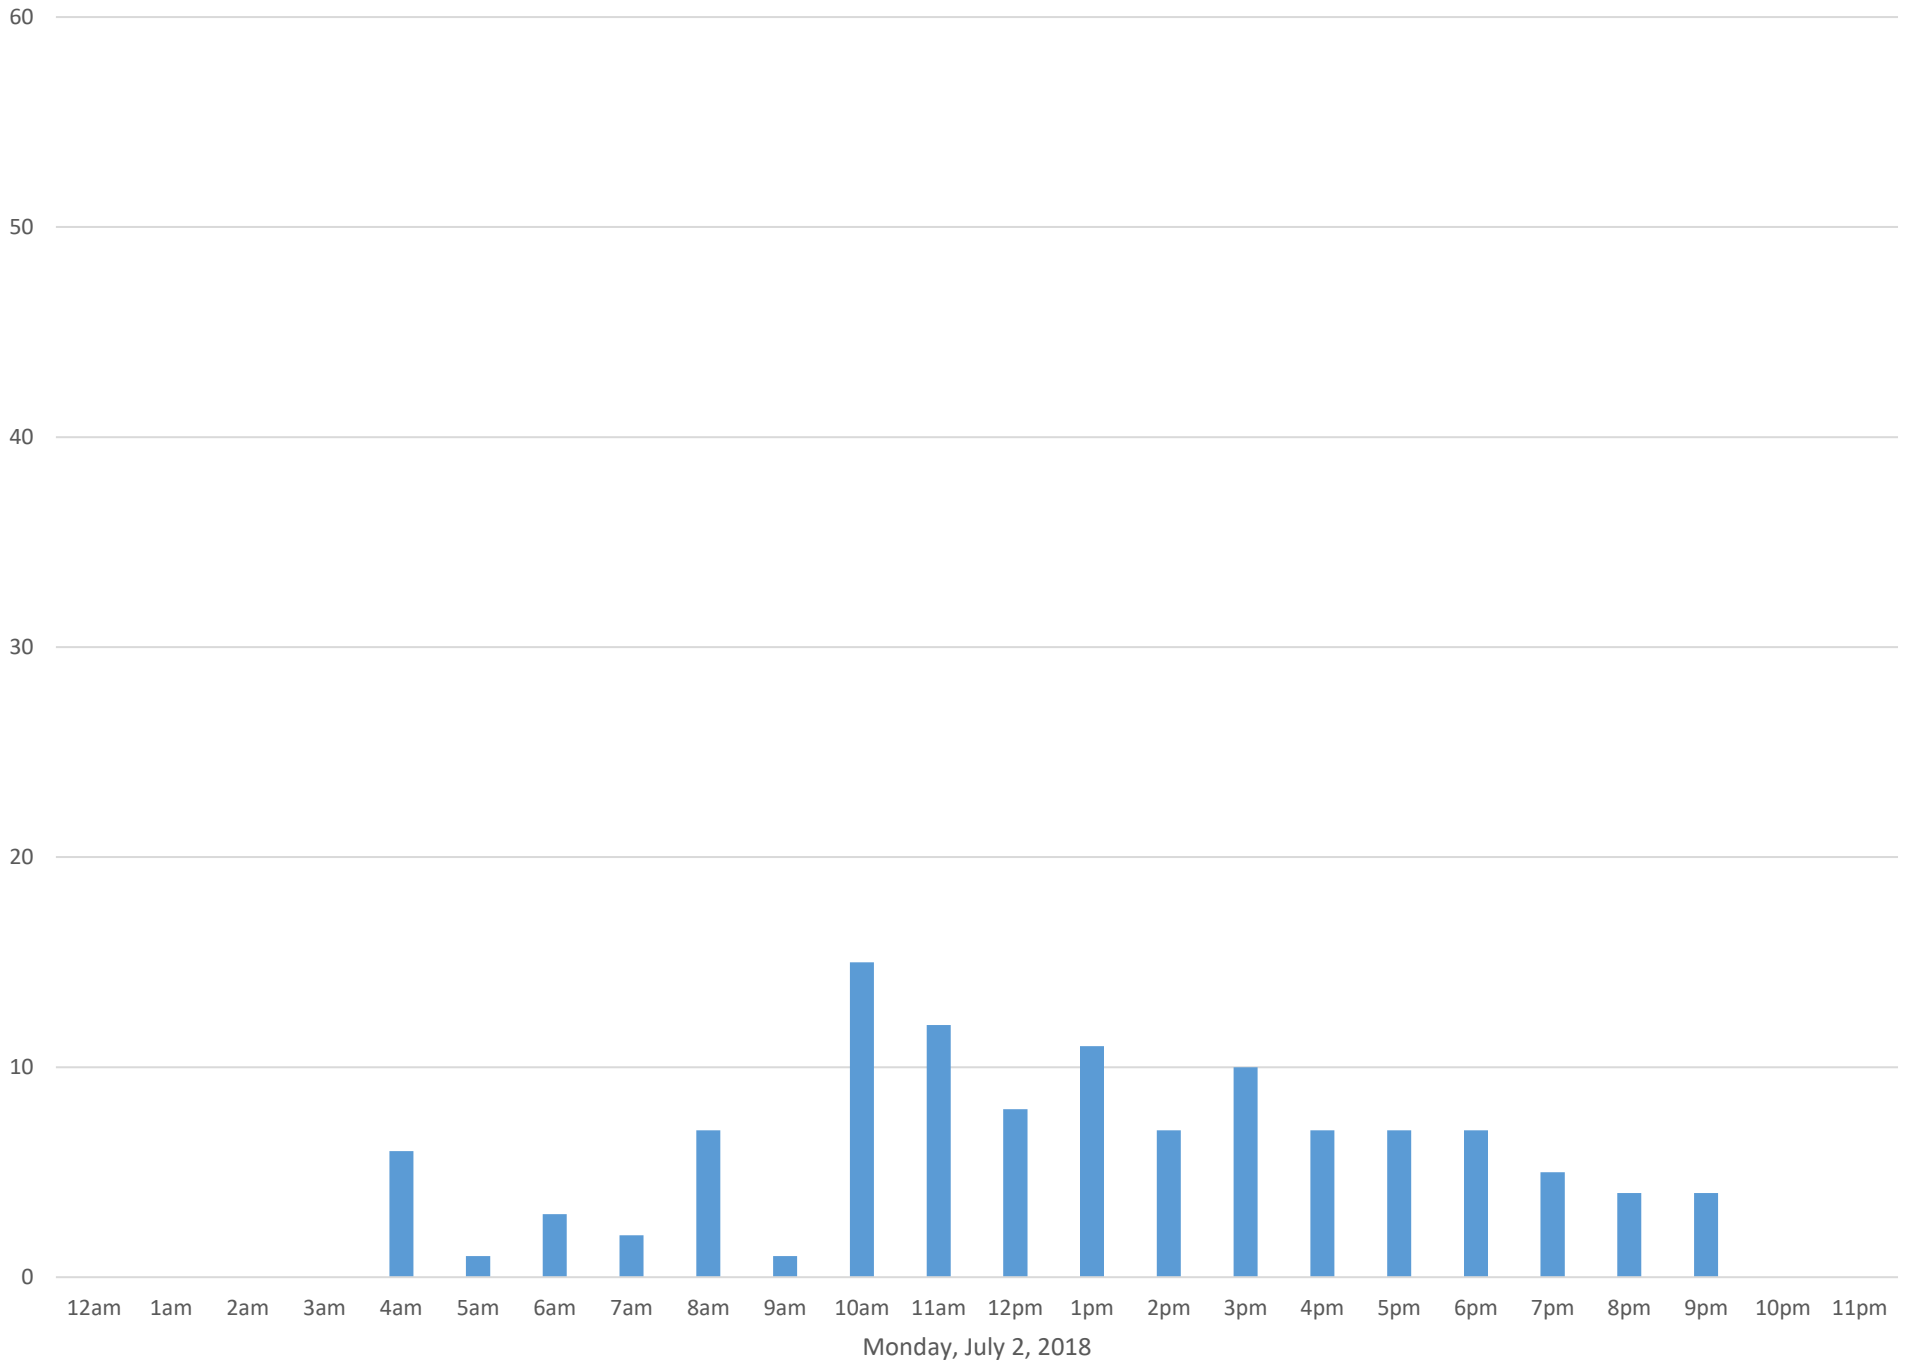

Squalicum Creek Trail

Data Summary

Total Count 3,728

Daily Average 120

Average Weekend Day 106

Average Weekday 126

Highest Daily Count 163

Busiest Day of the Week Thursday, July 26, 2018

Weekly Profile

Monday 16%

Tuesday 17%

Wednesday 13%

Thursday 14%

Friday 13%

Saturday 12%

Sunday 14%

Squalicum Creek Trail July 2018

Monthly Data

Total Count = 3728

Squalicum Creek Trail

Squalicum Creek Trail

Squalicum Creek Trail

Squalicum Creek Trail

Squalicum Creek Trail