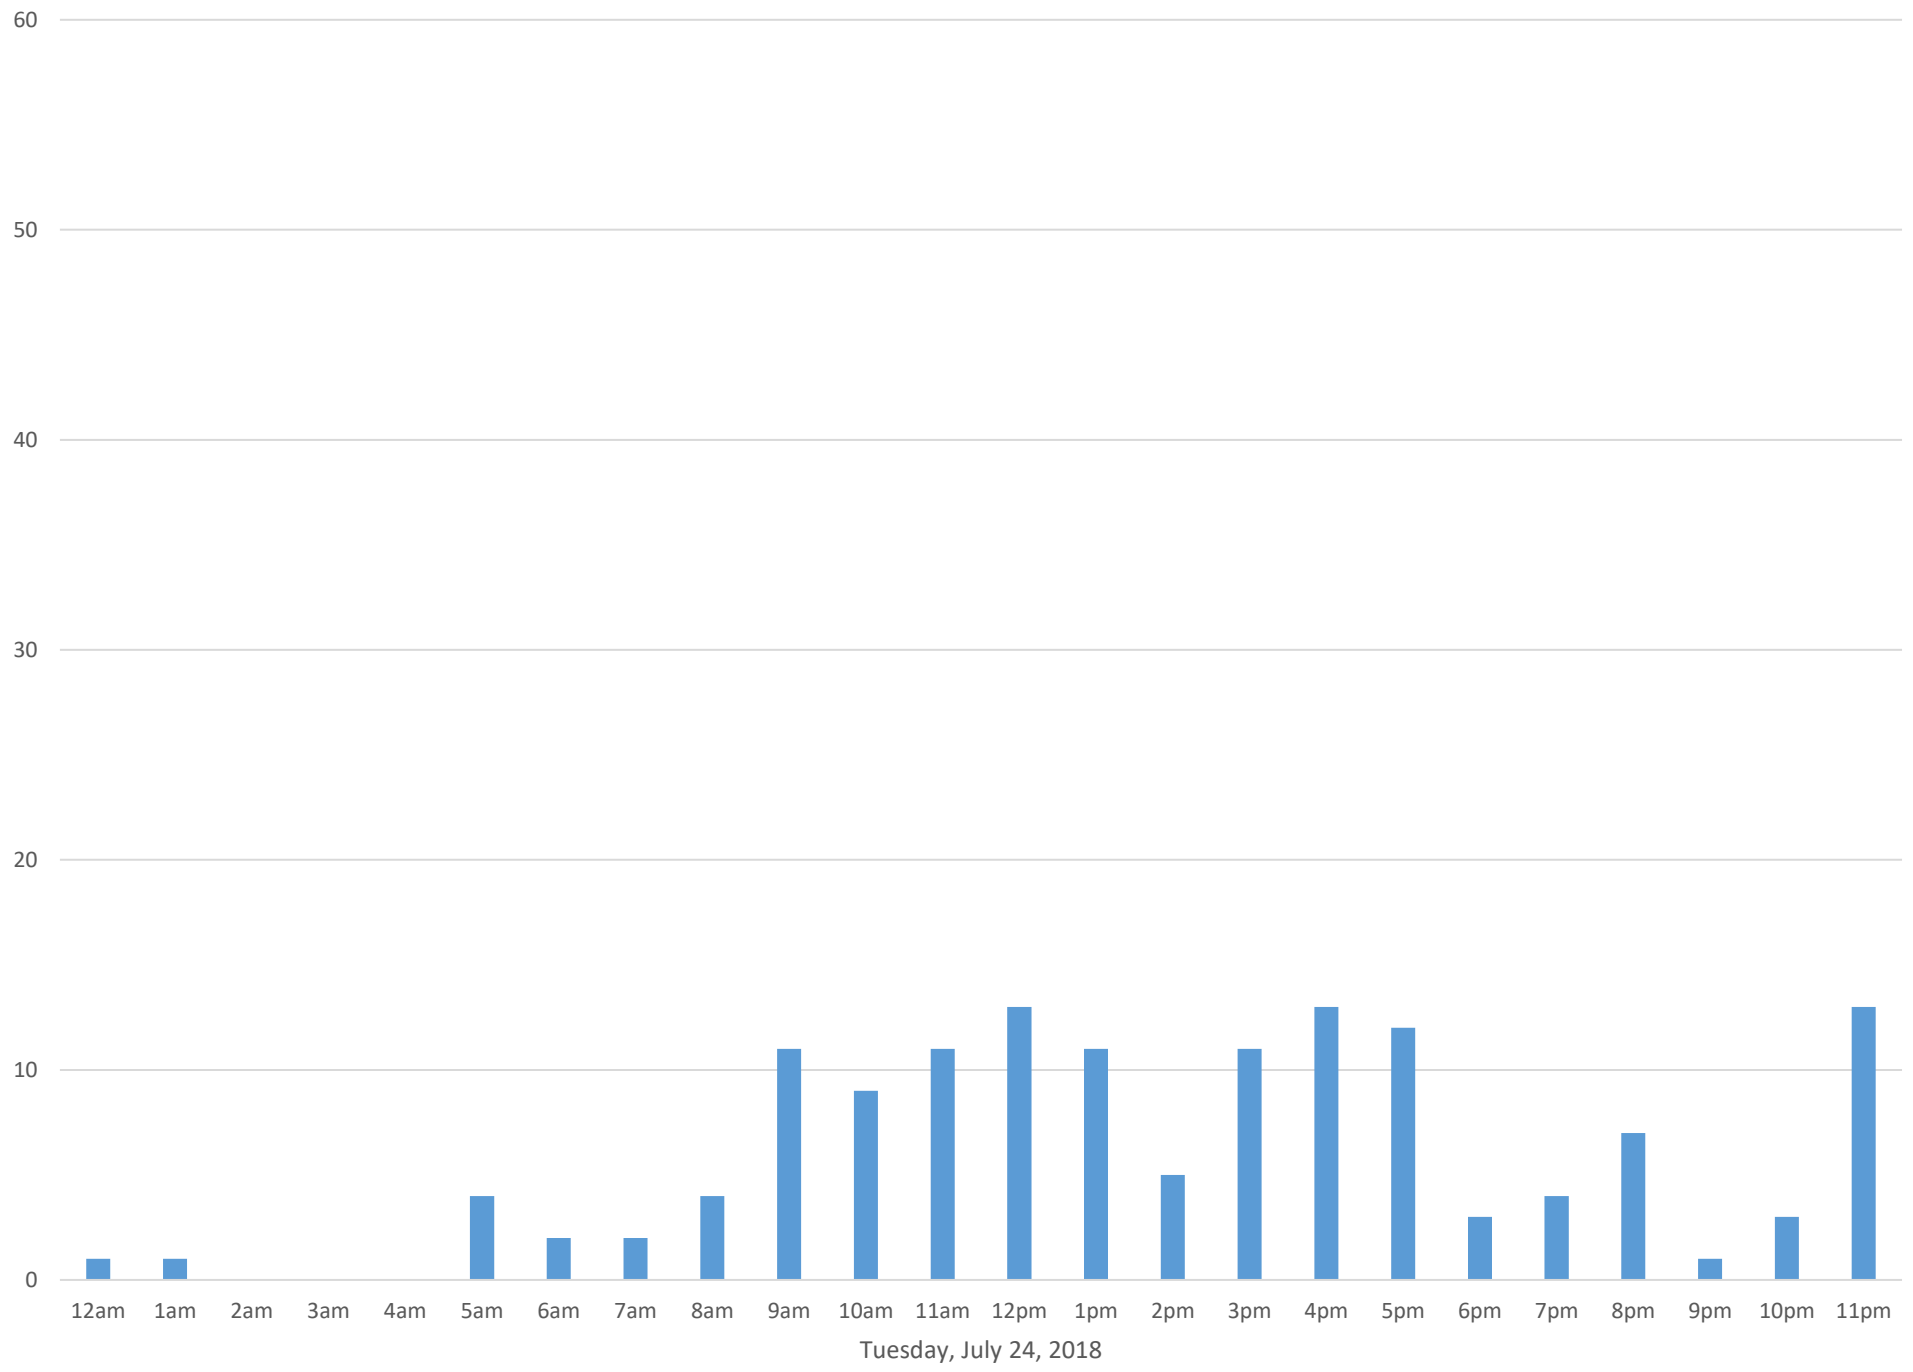

Squalicum Creek Trail

Squalicum Creek Trail

Squalicum Creek Trail

Squalicum Creek Trail

Tuesday, July 24, 2018

Squalicum Creek Trail

Wednesday, July 25, 2018

Squalicum Creek Trail

Squalicum Creek Trail

Squalicum Creek Trail

Saturday, July 28, 2018

Squalicum Creek Trail

Squalicum Creek Trail

Squalicum Creek Trail