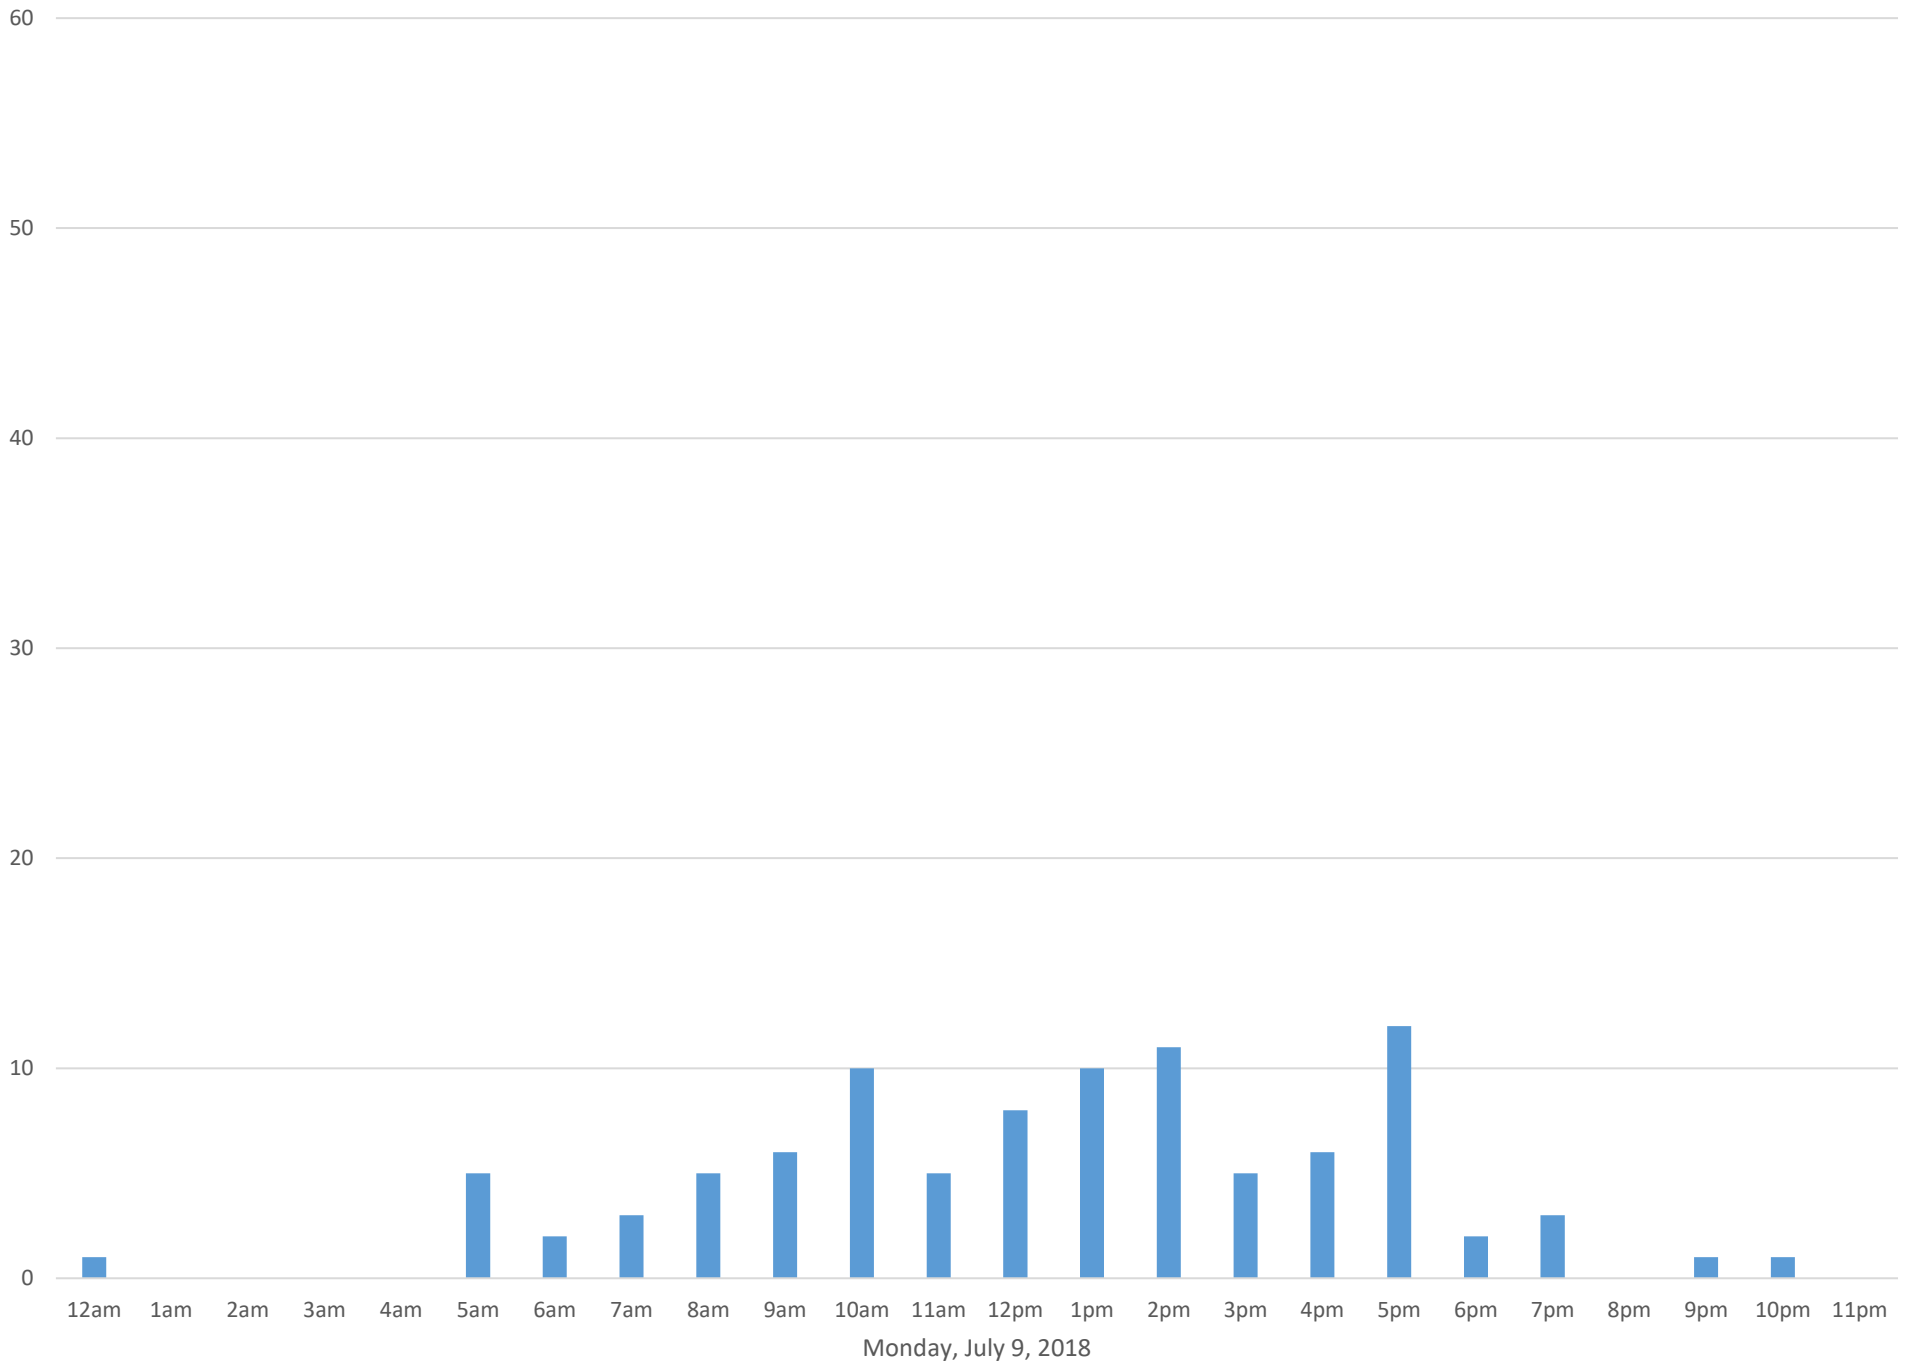

Squalicum Creek Trail