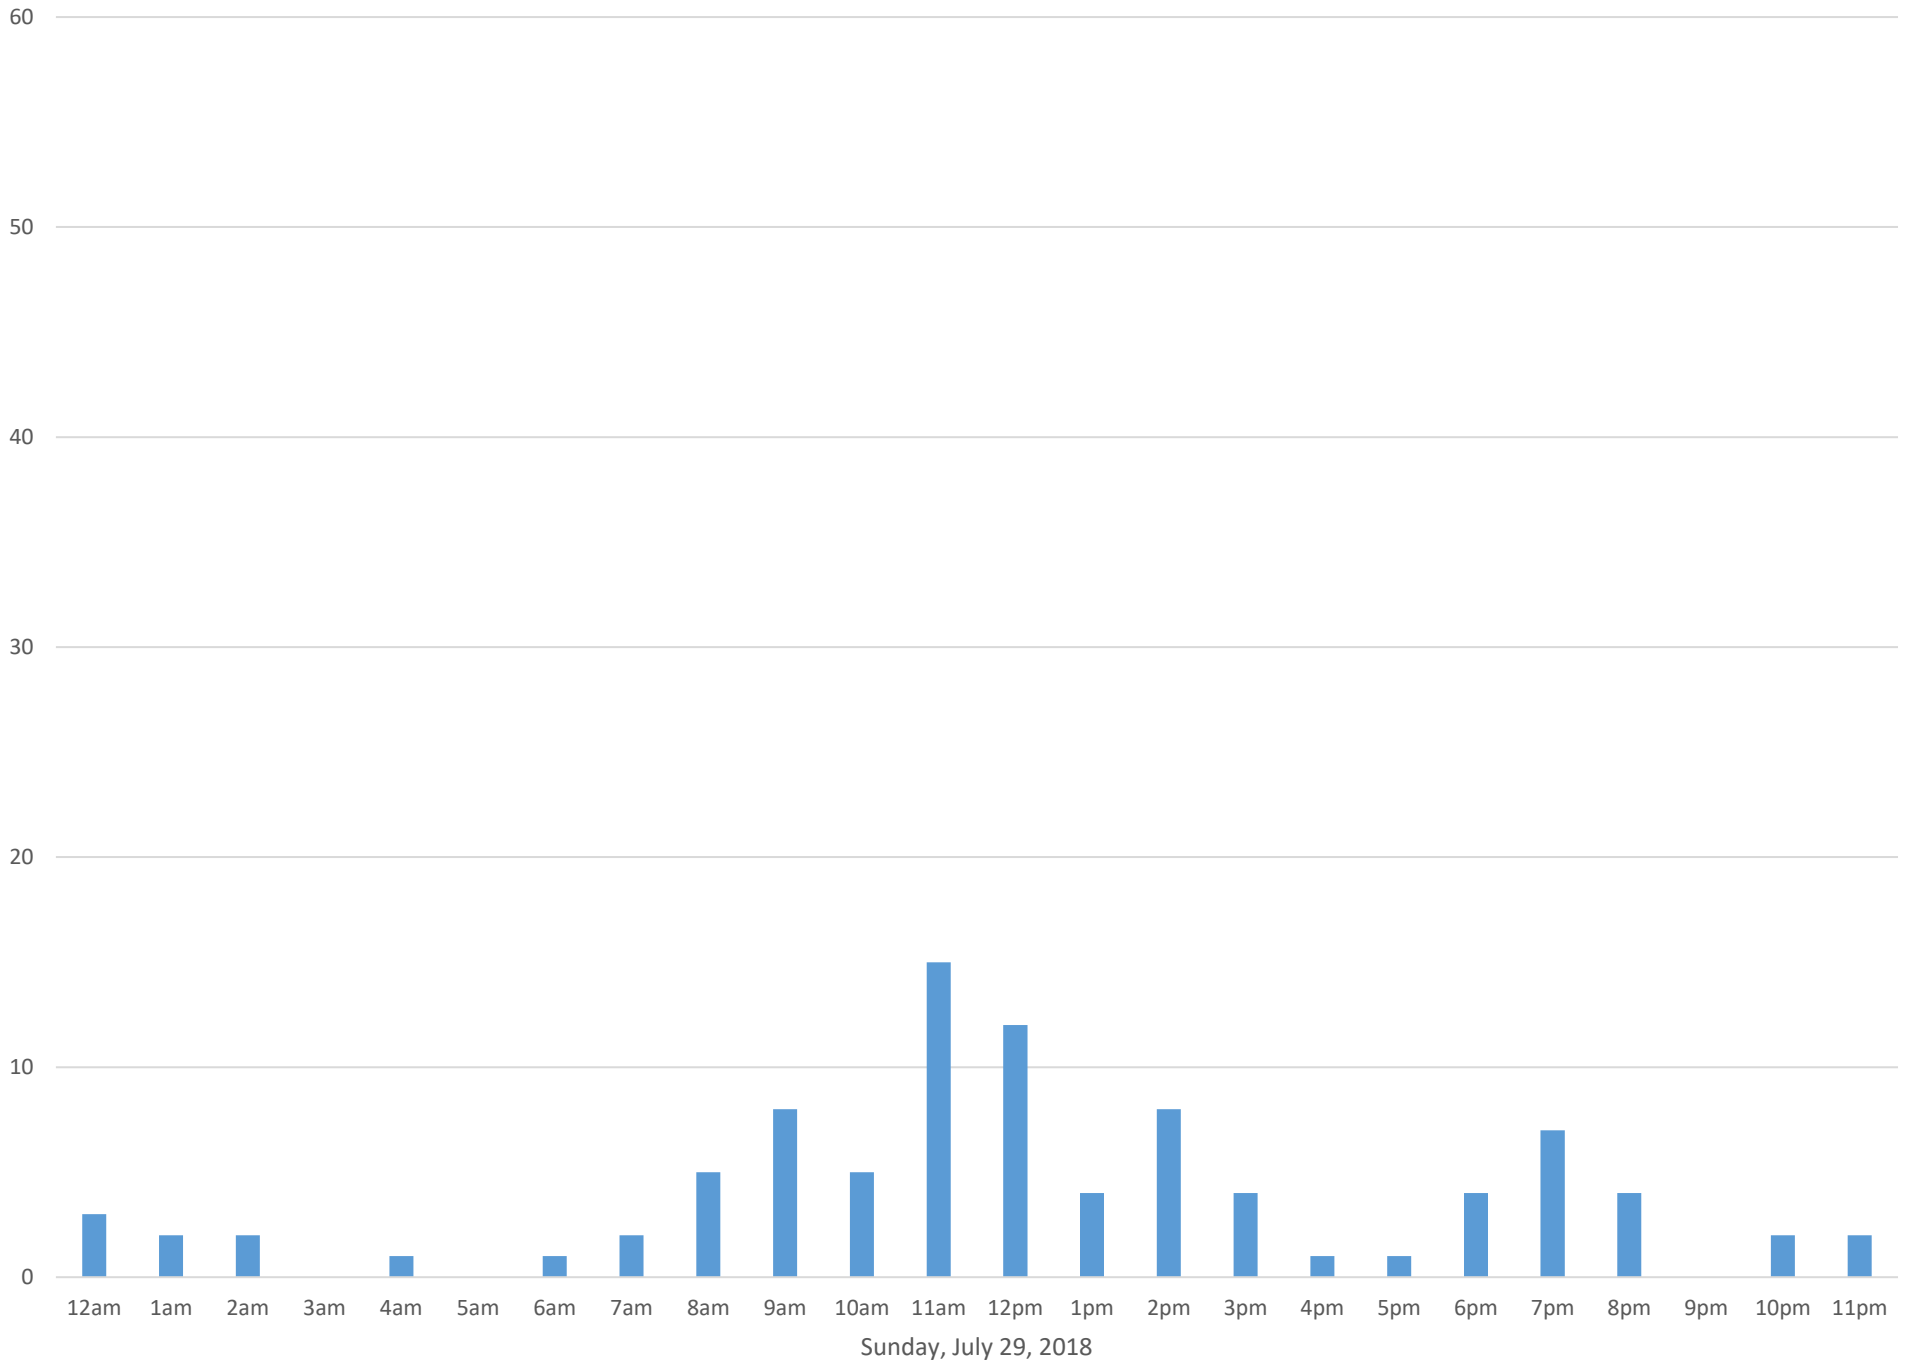

Squalicum Creek Trail

Squalicum Creek Trail

Saturday, July 28, 2018

Squalicum Creek Trail

Squalicum Creek Trail

Squalicum Creek Trail