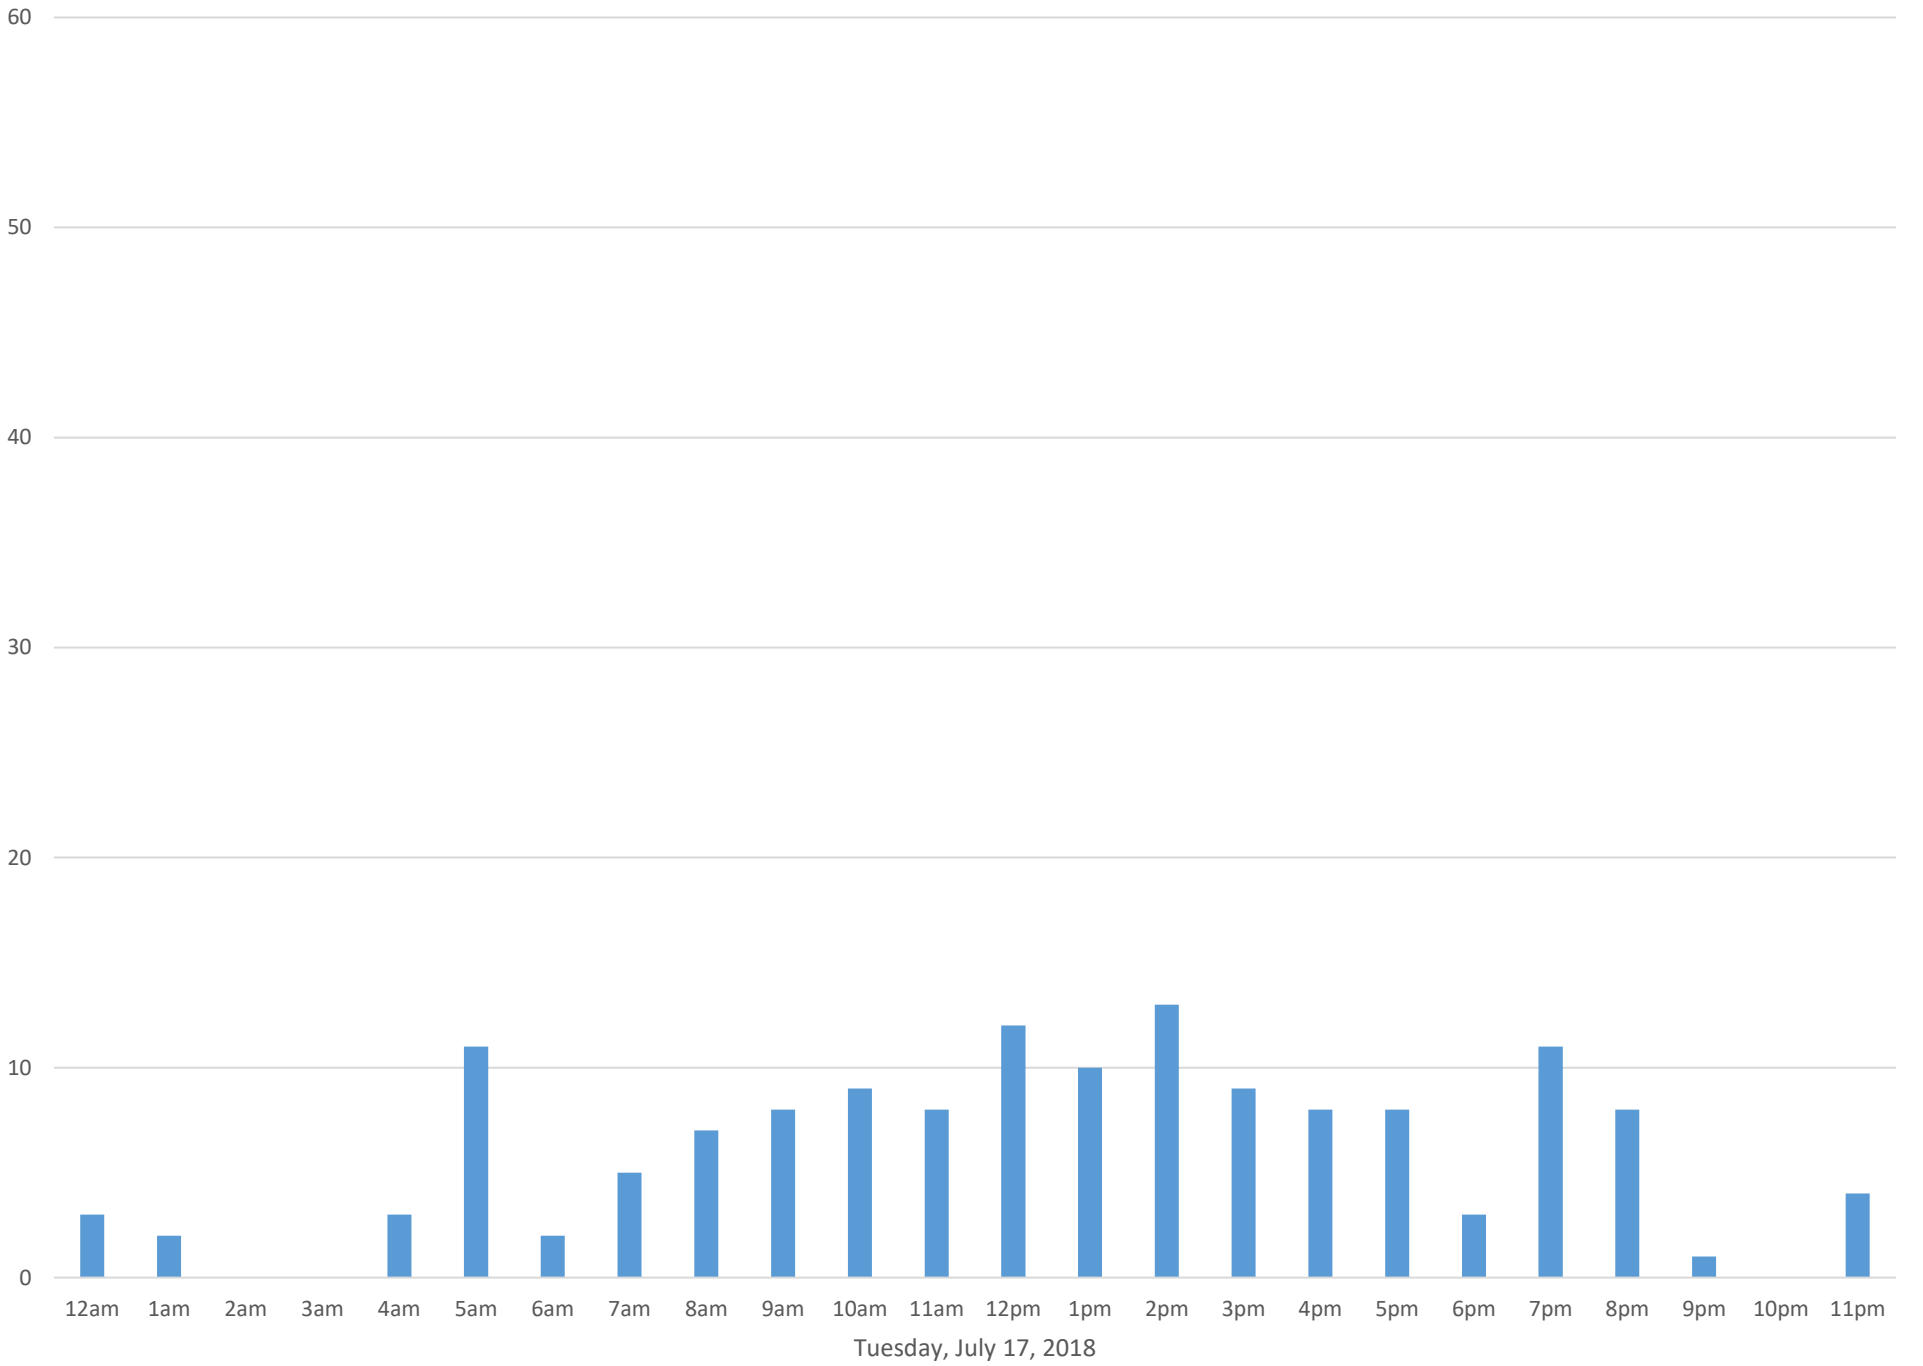

Squalicum Creek Trail

Data Summary

Total Count 3,728

Daily Average 120

Average Weekend Day 106

Average Weekday 126

Highest Daily Count 163

Busiest Day of the Week Thursday, July 26, 2018

Squalicum Creek Trail

Squalicum Creek Trail

Squalicum Creek Trail

Squalicum Creek Trail

Tuesday, July 17, 2018

Squalicum Creek Trail

Squalicum Creek Trail

Squalicum Creek Trail

Squalicum Creek Trail

Squalicum Creek Trail

Squalicum Creek Trail

Squalicum Creek Trail

Tuesday, July 24, 2018

Squalicum Creek Trail

Wednesday, July 25, 2018

Squalicum Creek Trail