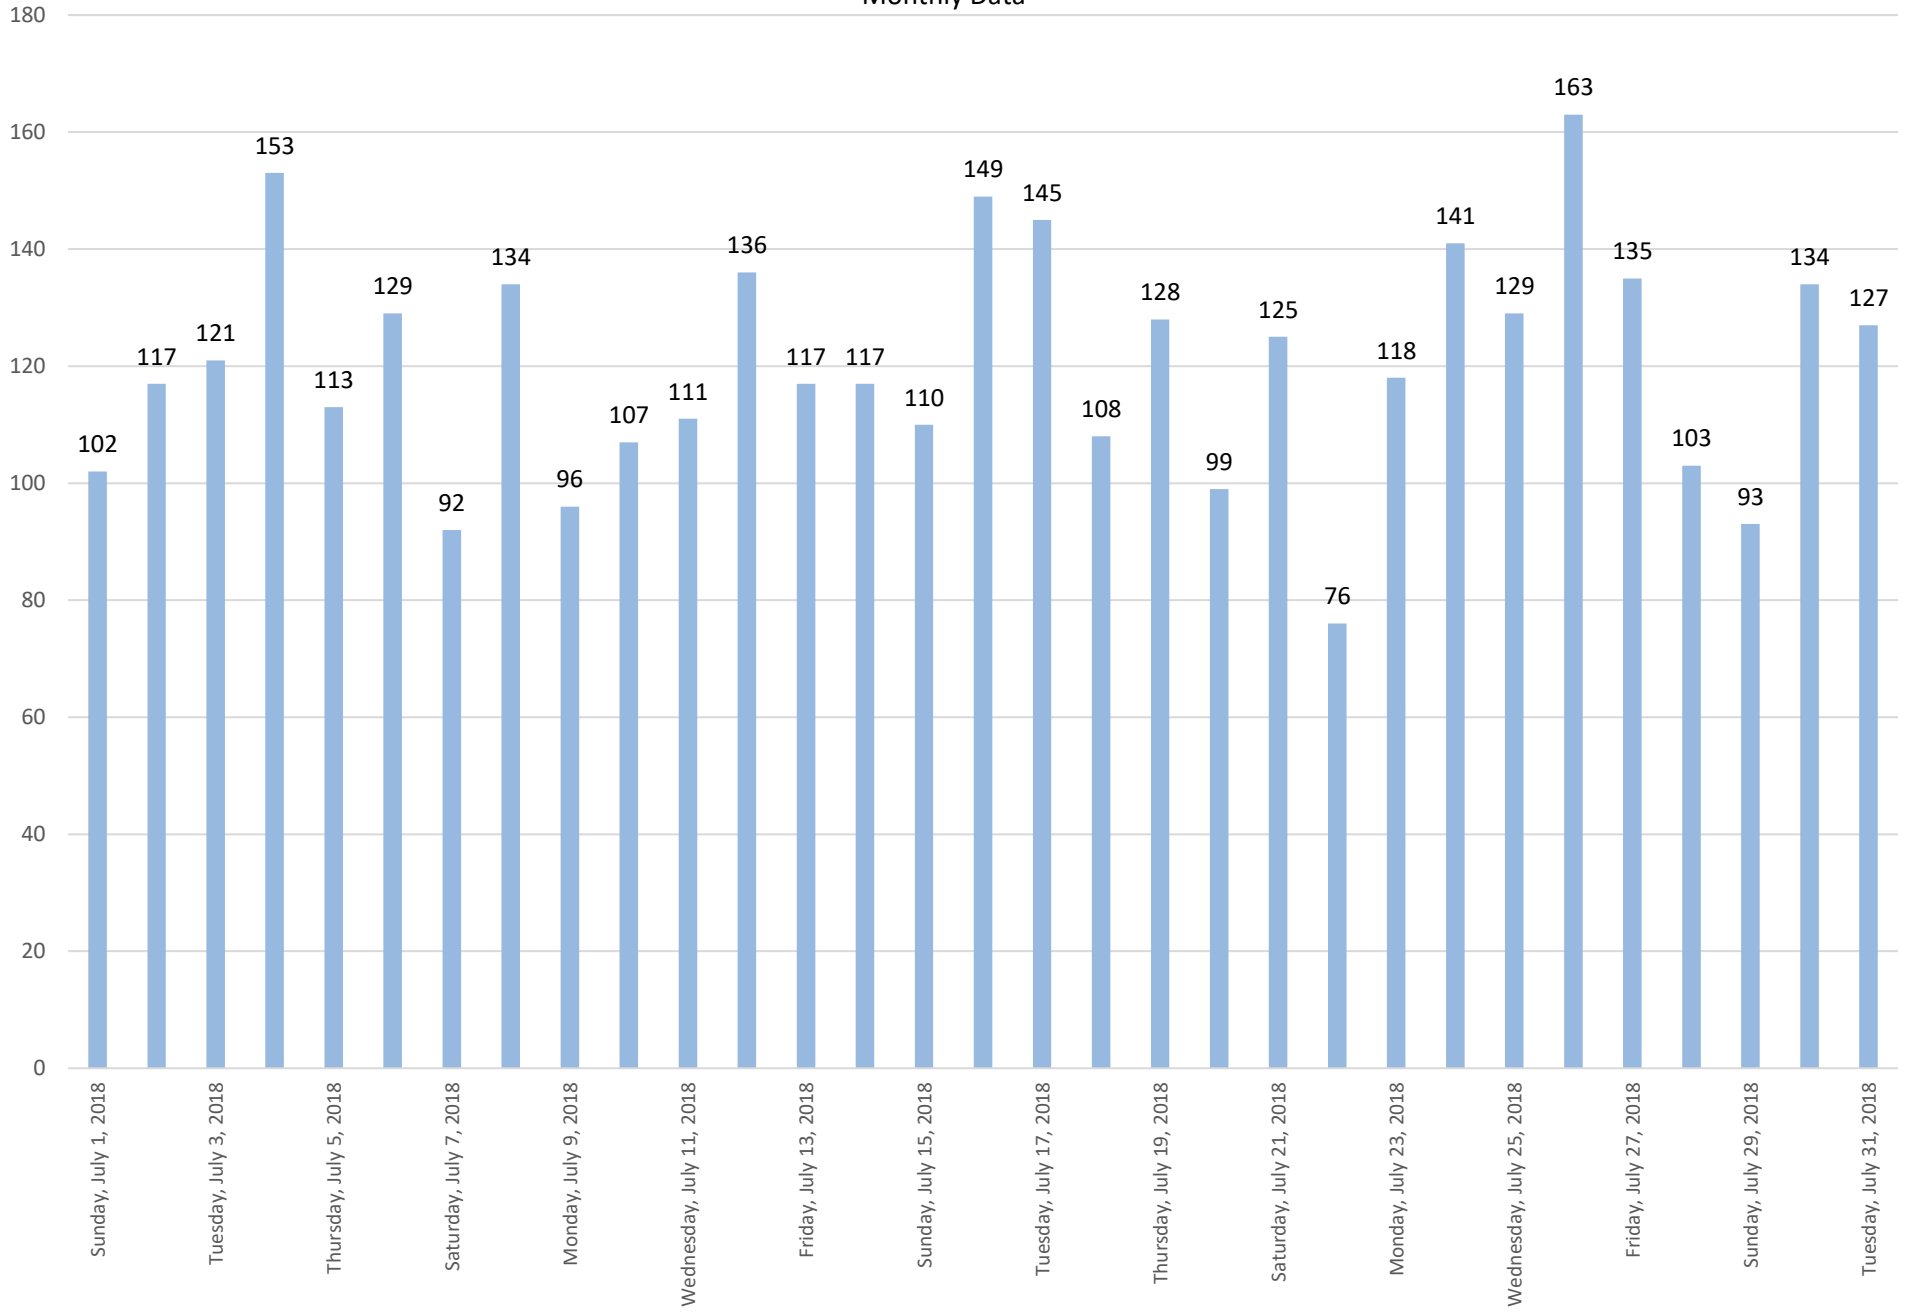

Squalicum Creek Trail

Data Summary

Total Count 3,728

Daily Average 120

Average Weekend Day 106

Average Weekday 126

Highest Daily Count 163

Busiest Day of the Week Thursday, July 26, 2018

Weekly Profile

Monday 16%

Tuesday 17%

Wednesday 13%

Thursday 14%

Friday 13%

Saturday 12%

Sunday 14%

Squalicum Creek Trail July 2018

Monthly Data

Total Count = 3728

Squalicum Creek Trail

Squalicum Creek Trail

Squalicum Creek Trail

Squalicum Creek Trail

Squalicum Creek Trail