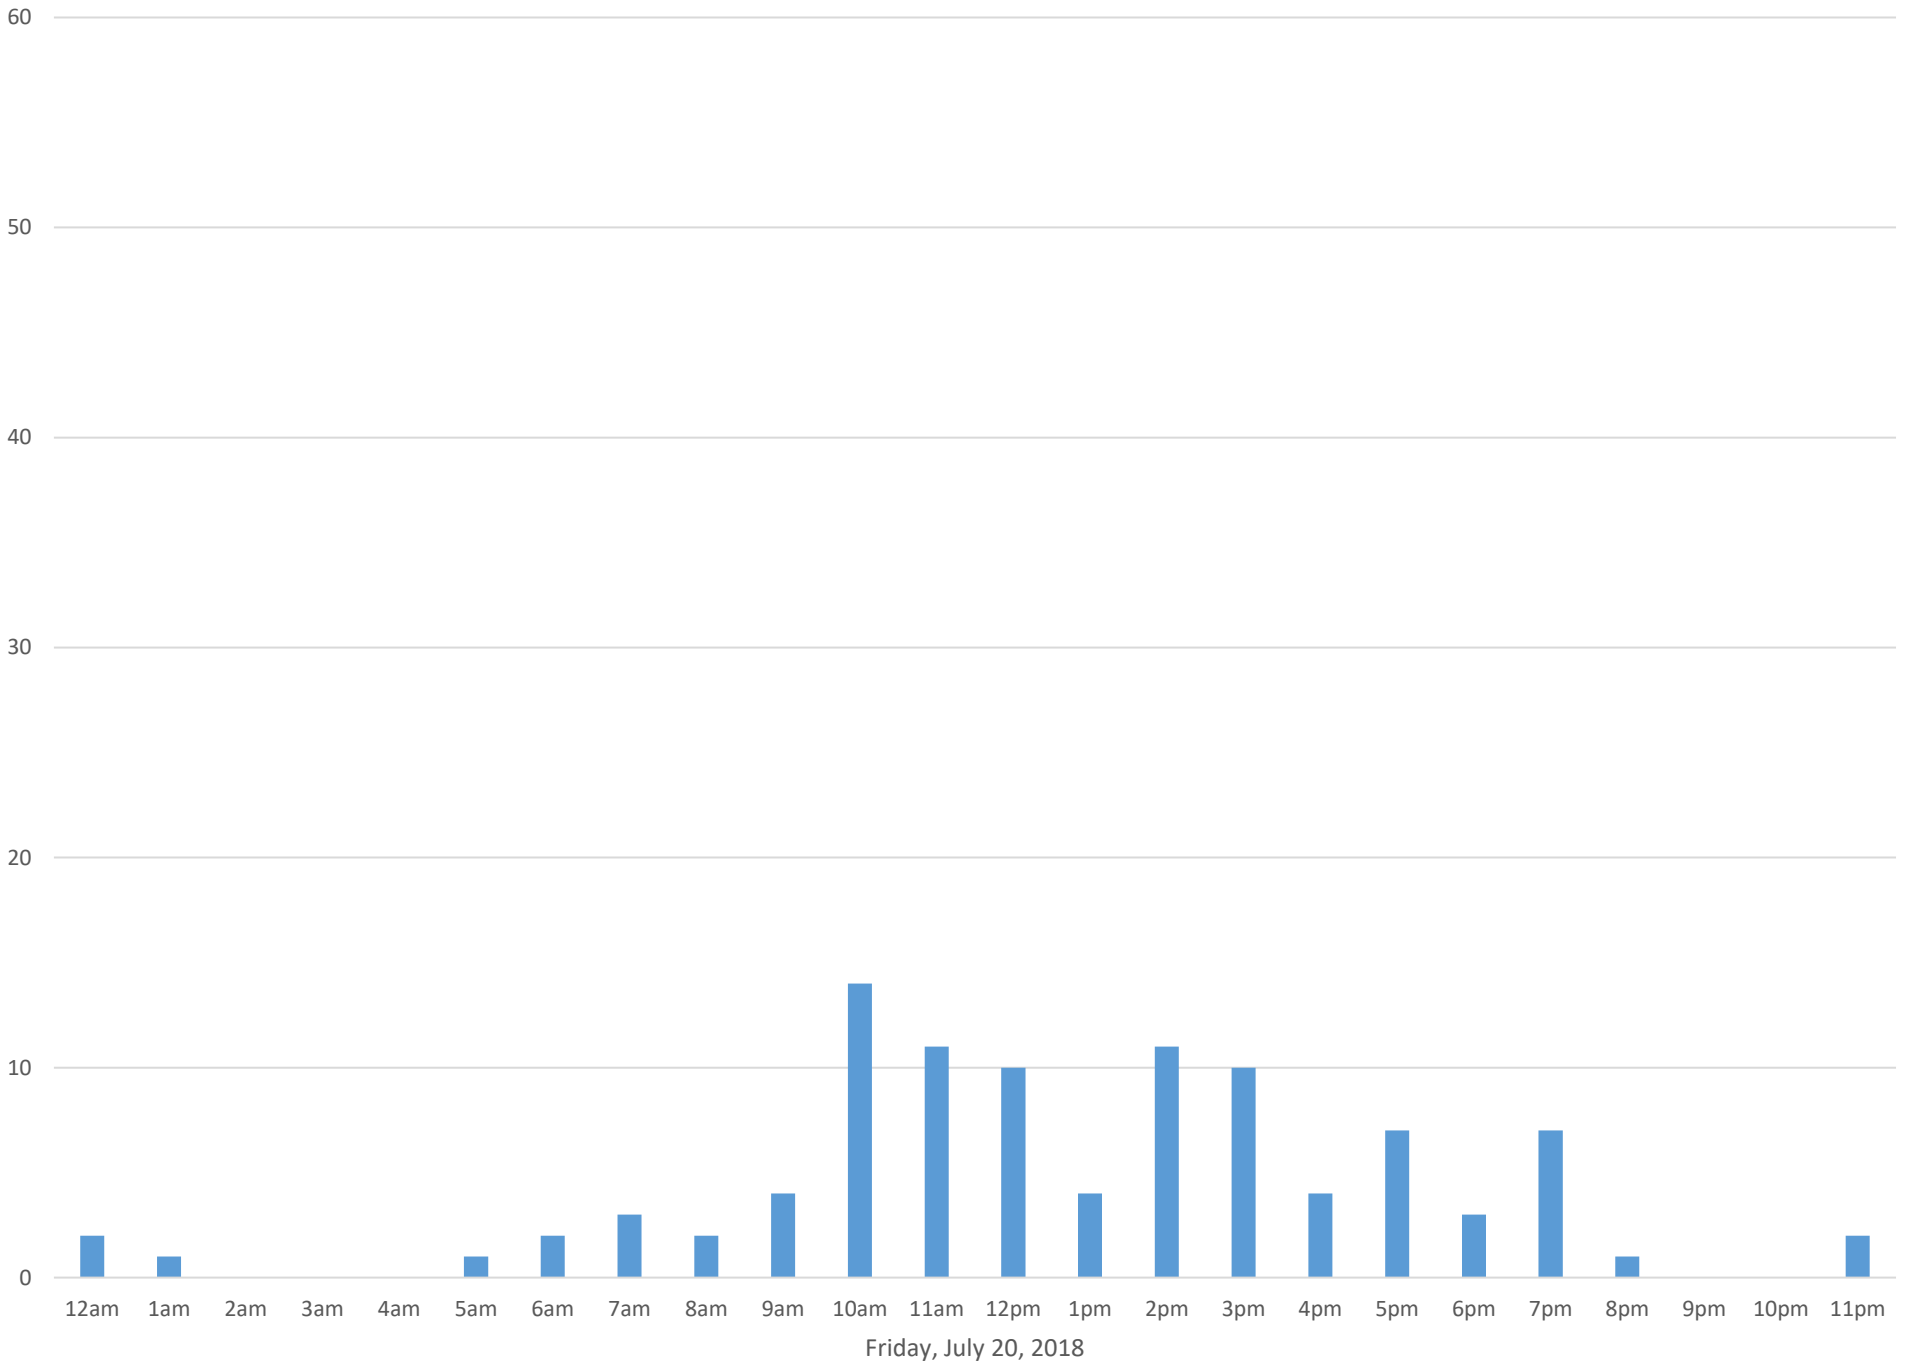

Squalicum Creek Trail

Squalicum Creek Trail

Squalicum Creek Trail

Squalicum Creek Trail

Tuesday, July 17, 2018

Squalicum Creek Trail

Squalicum Creek Trail

Squalicum Creek Trail

Squalicum Creek Trail

Squalicum Creek Trail

Squalicum Creek Trail

Squalicum Creek Trail

Tuesday, July 24, 2018

Squalicum Creek Trail

Wednesday, July 25, 2018

Squalicum Creek Trail