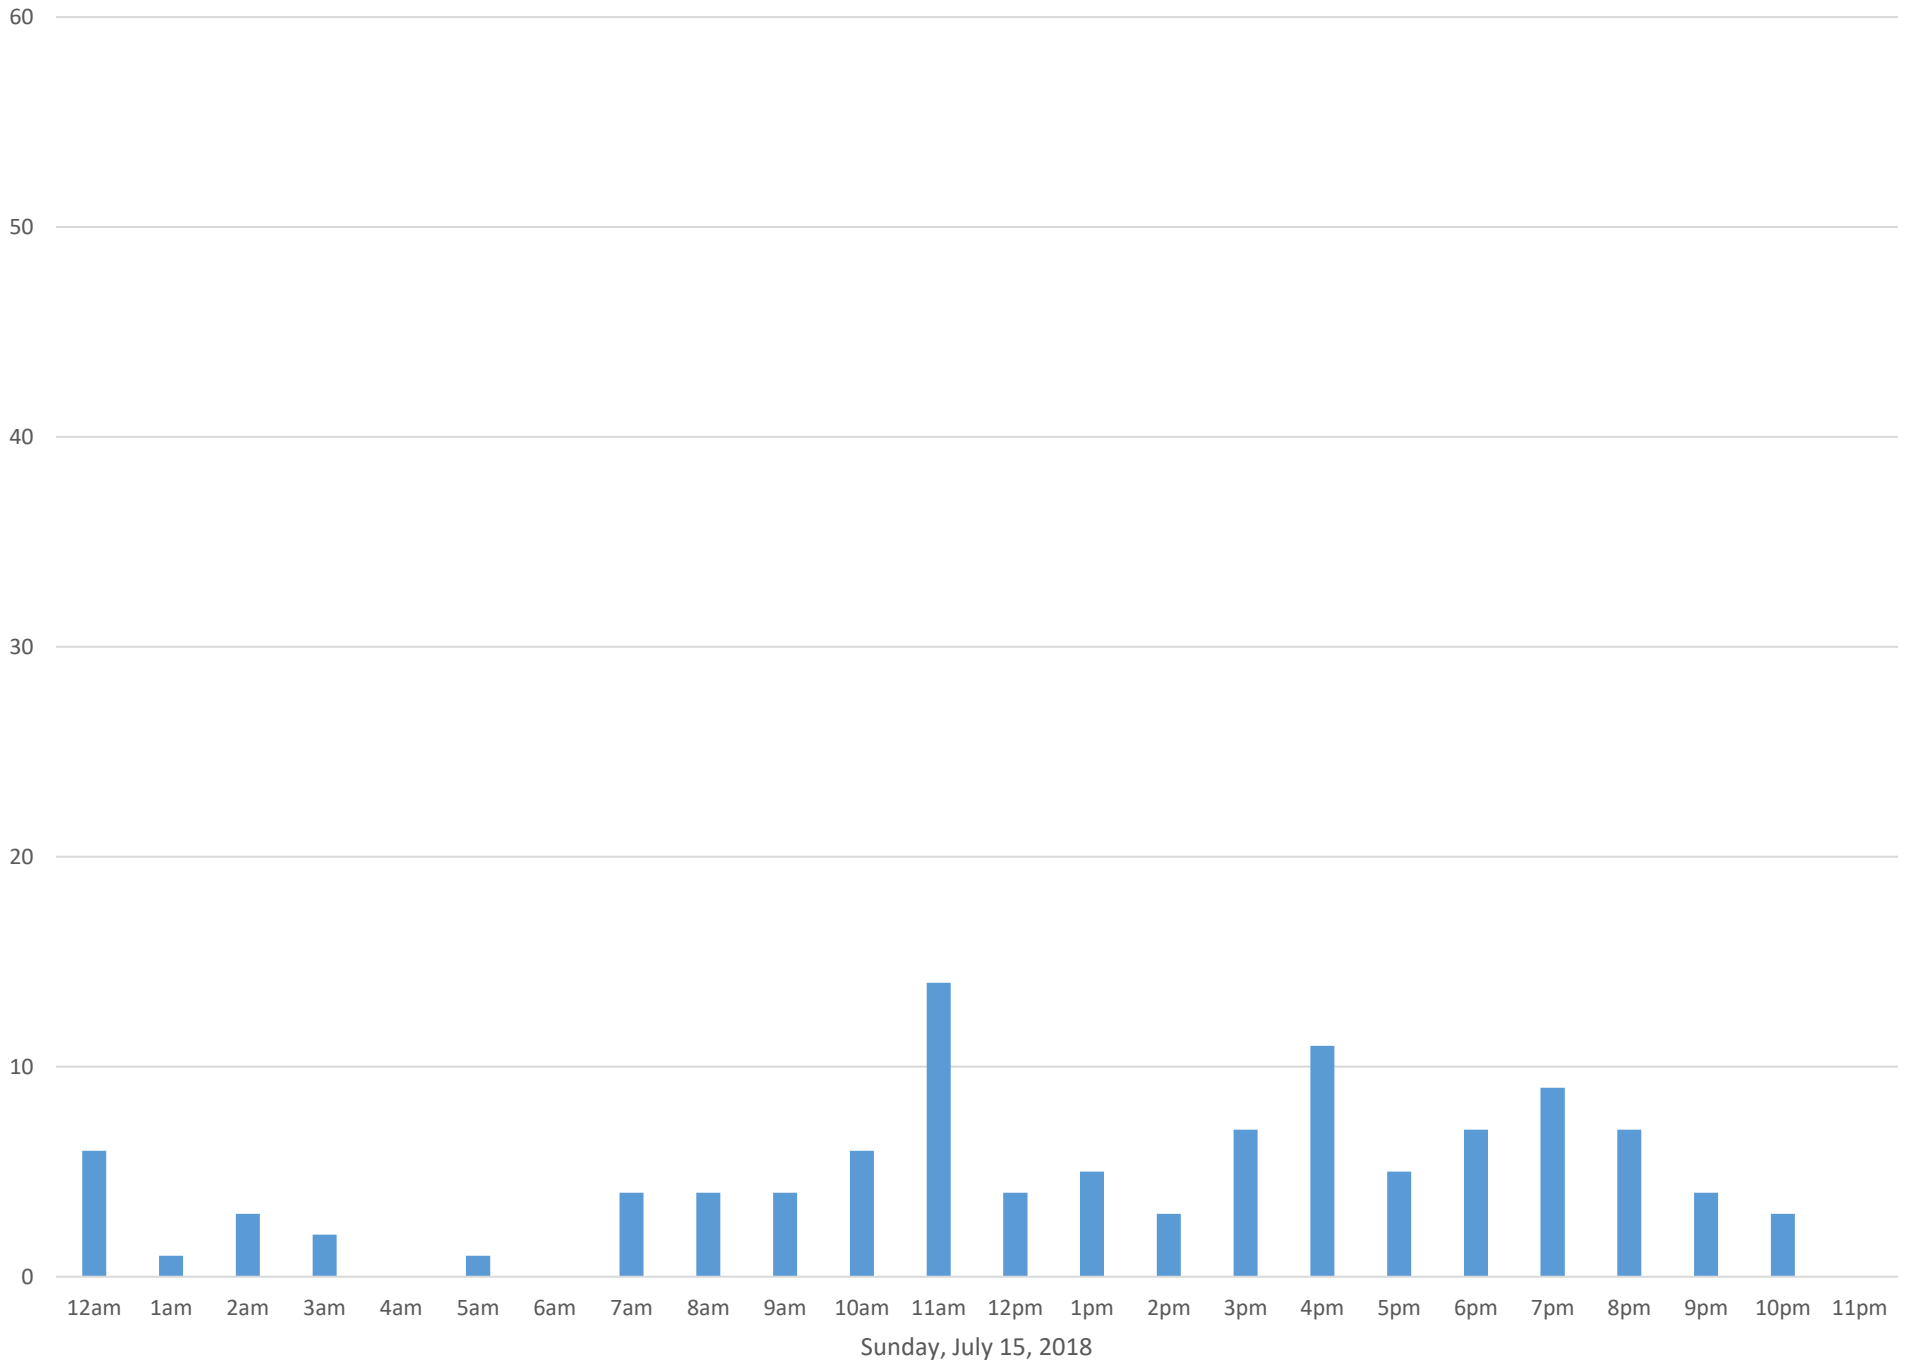

Squalicum Creek Trail

Data Summary

Total Count 3,728

Daily Average 120

Average Weekend Day 106

Average Weekday 126

Highest Daily Count 163

Busiest Day of the Week Thursday, July 26, 2018

Squalicum Creek Trail July 2018

Monthly Data

Total Count = 3728

Squalicum Creek Trail

Squalicum Creek Trail

Squalicum Creek Trail

Squalicum Creek Trail

Squalicum Creek Trail

Squalicum Creek Trail

Squalicum Creek Trail

Squalicum Creek Trail

Squalicum Creek Trail

Tuesday, July 17, 2018

Squalicum Creek Trail

Squalicum Creek Trail

Squalicum Creek Trail