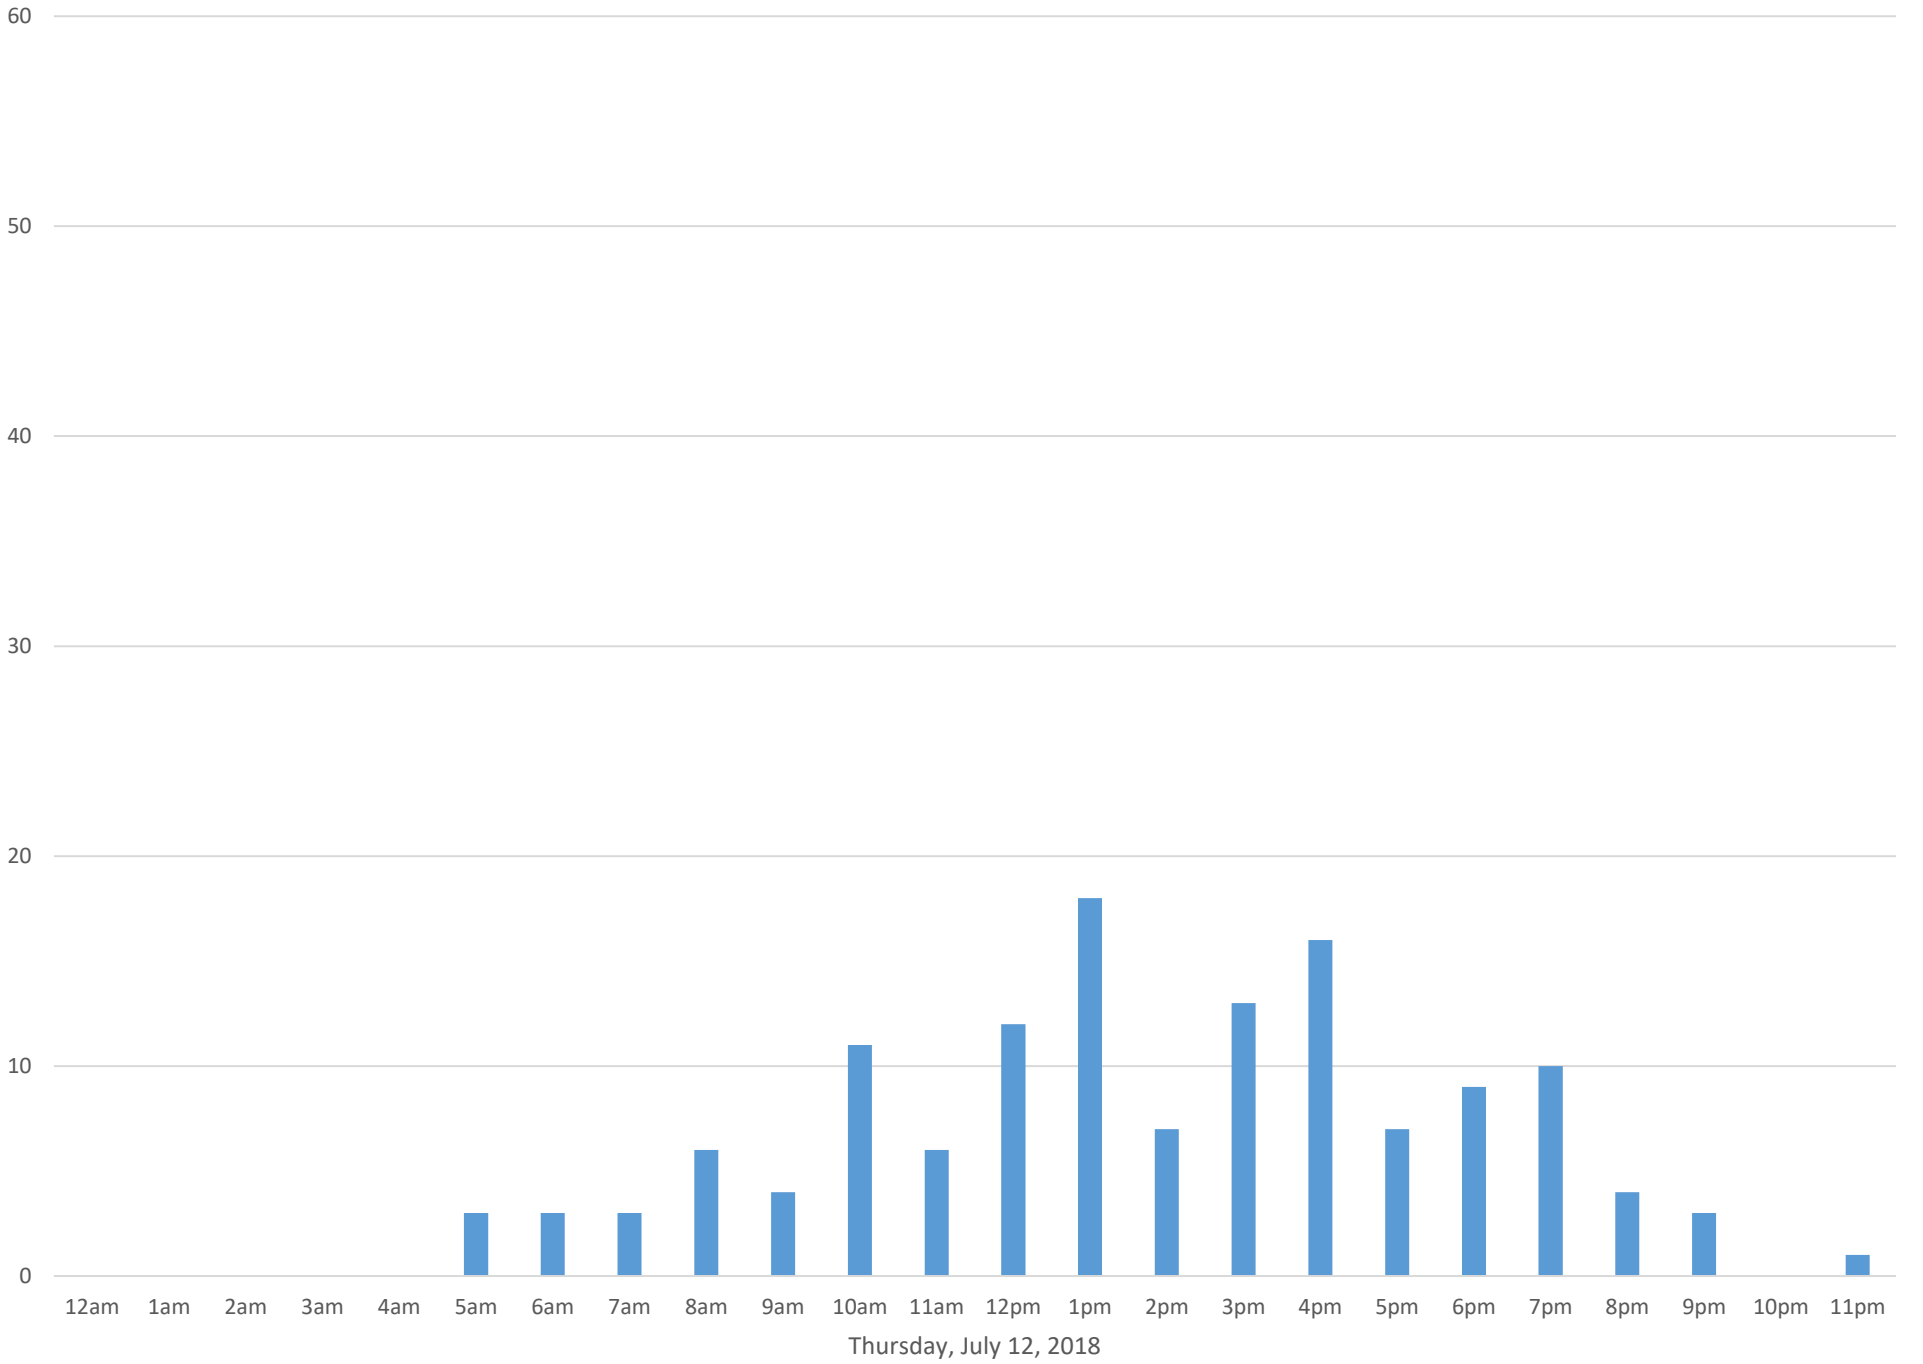

Squalicum Creek Trail