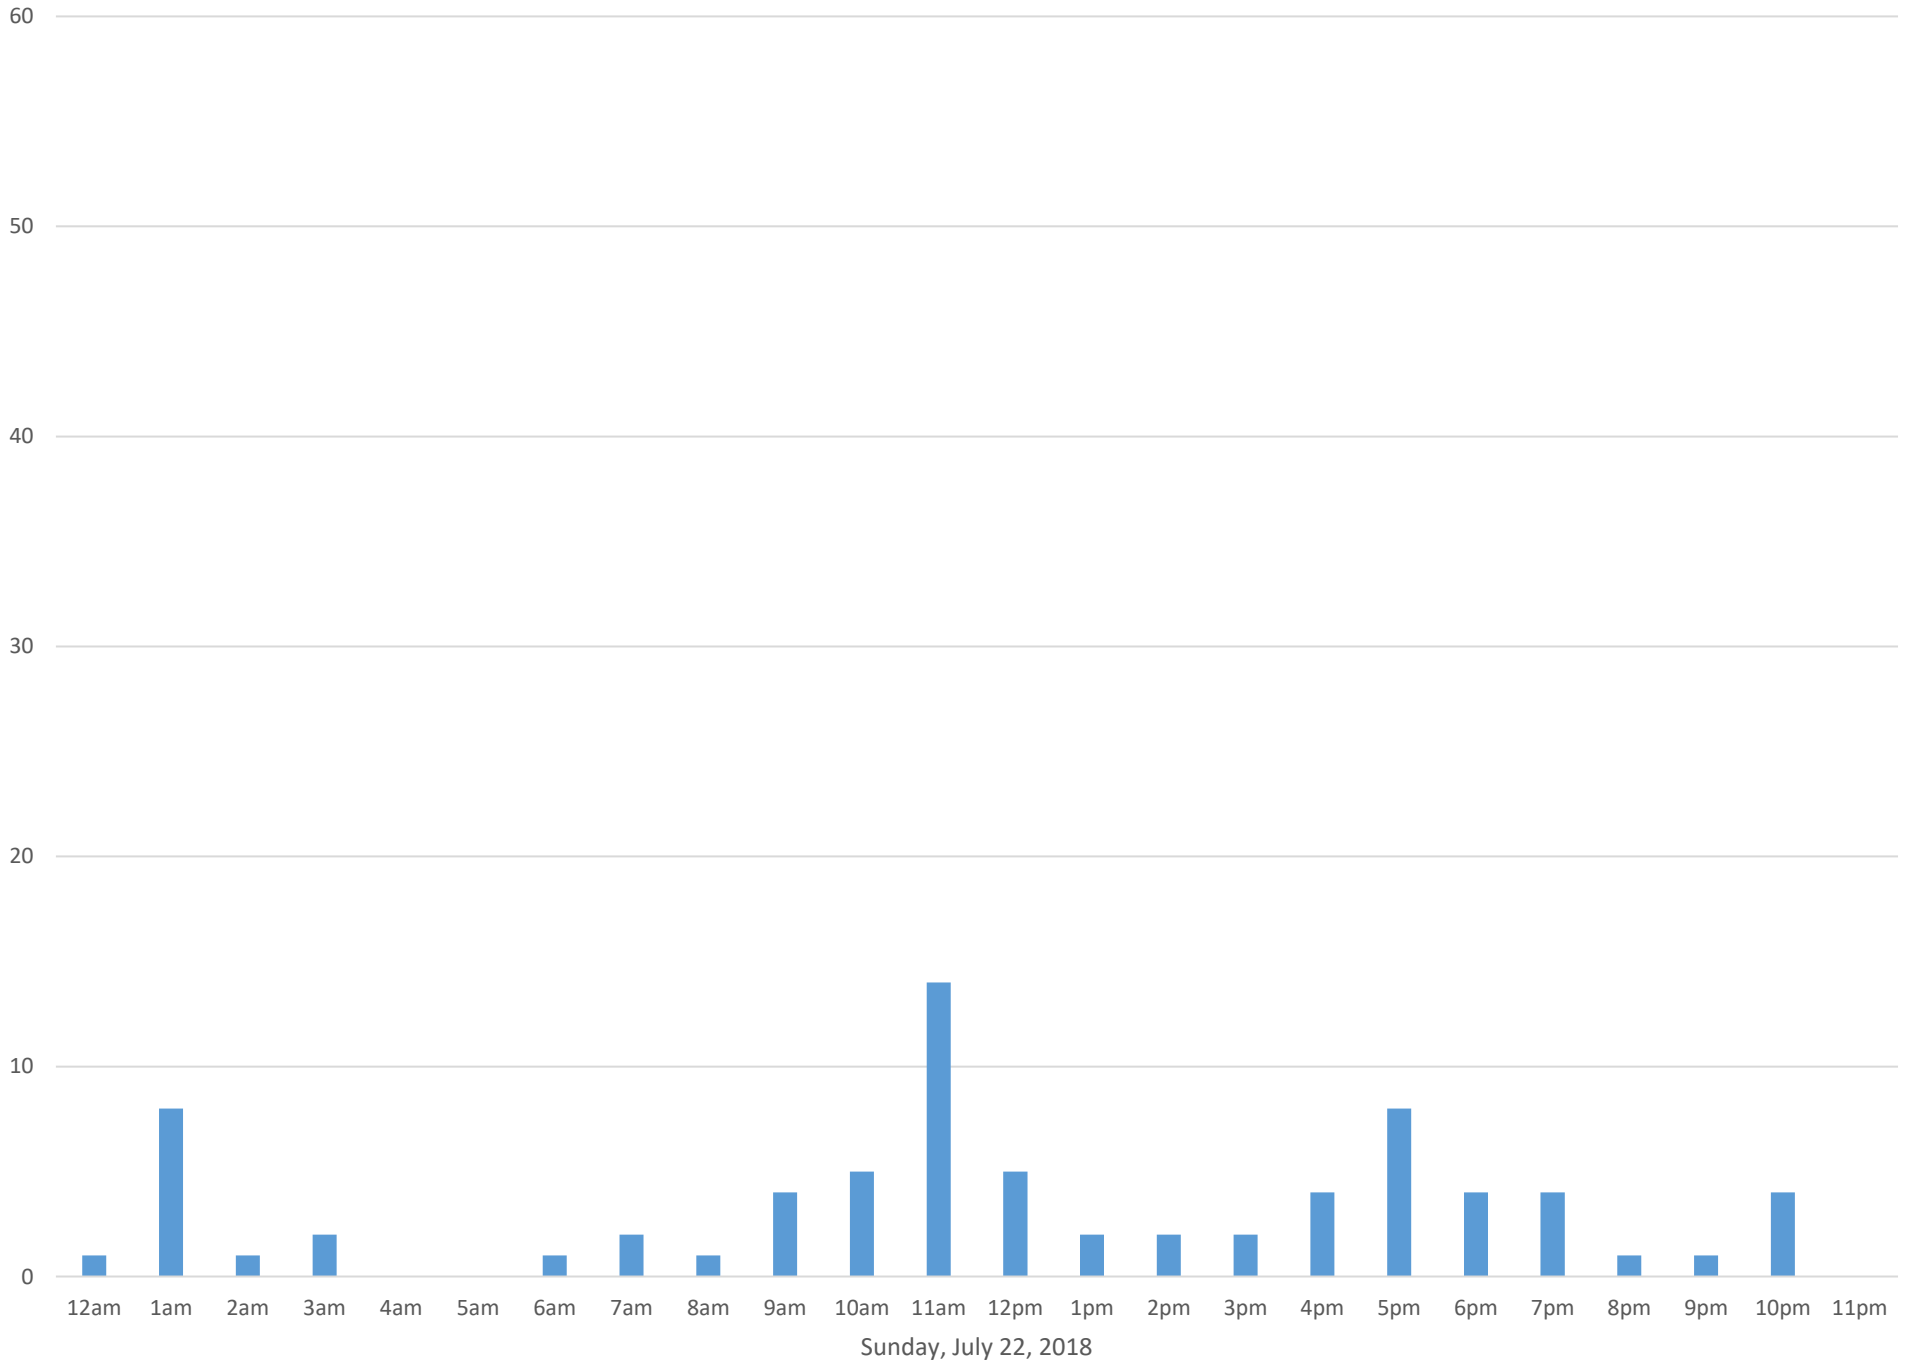

Squalicum Creek Trail

Squalicum Creek Trail

Squalicum Creek Trail

Squalicum Creek Trail

Tuesday, July 17, 2018

Squalicum Creek Trail

Squalicum Creek Trail

Squalicum Creek Trail

Squalicum Creek Trail

Squalicum Creek Trail

Squalicum Creek Trail

Squalicum Creek Trail

Tuesday, July 24, 2018

Squalicum Creek Trail

Wednesday, July 25, 2018

Squalicum Creek Trail