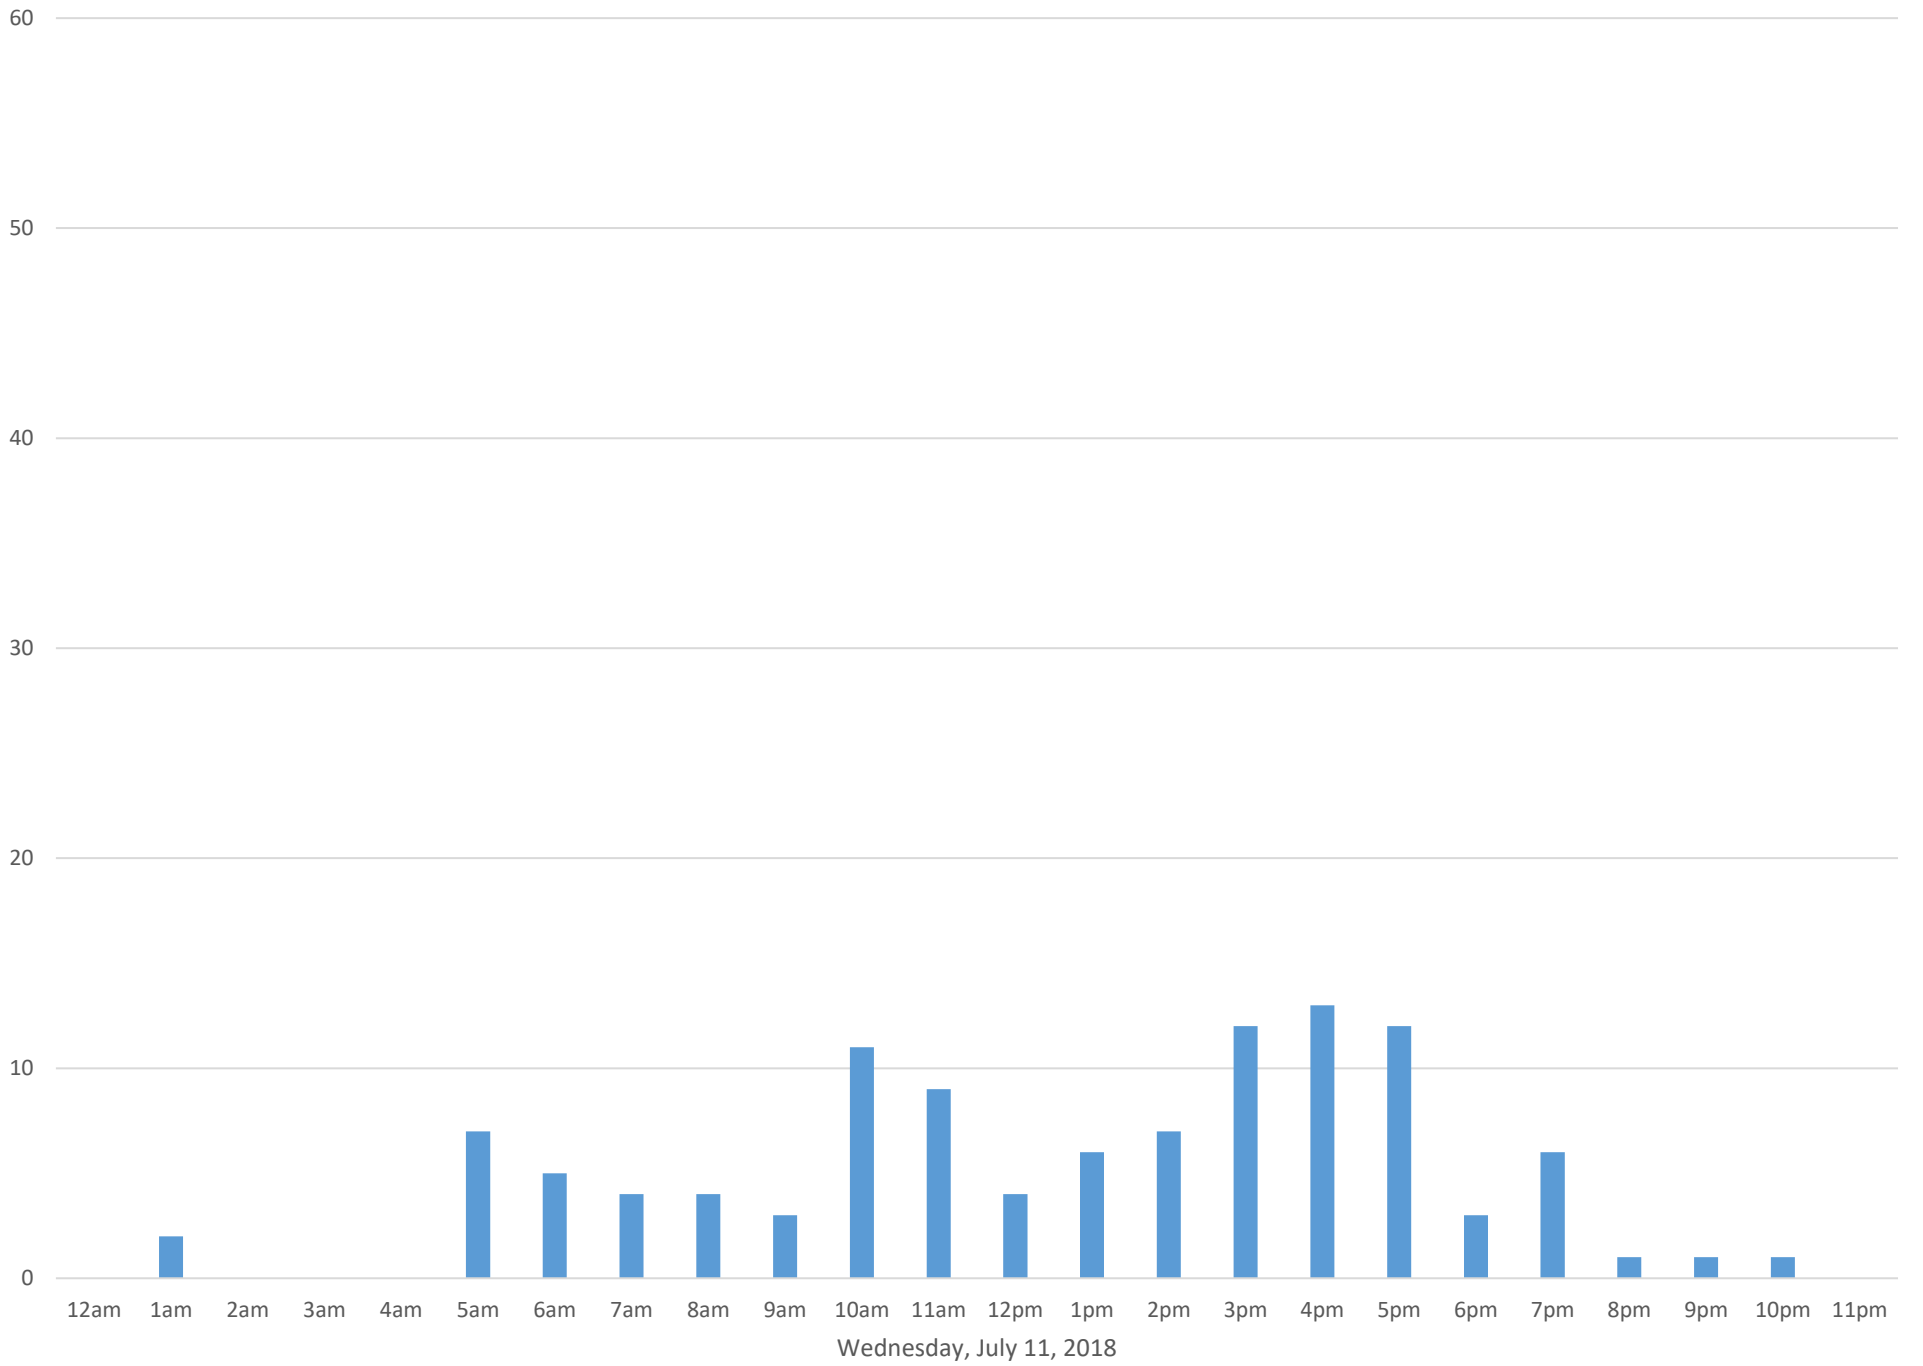

Squalicum Creek Trail