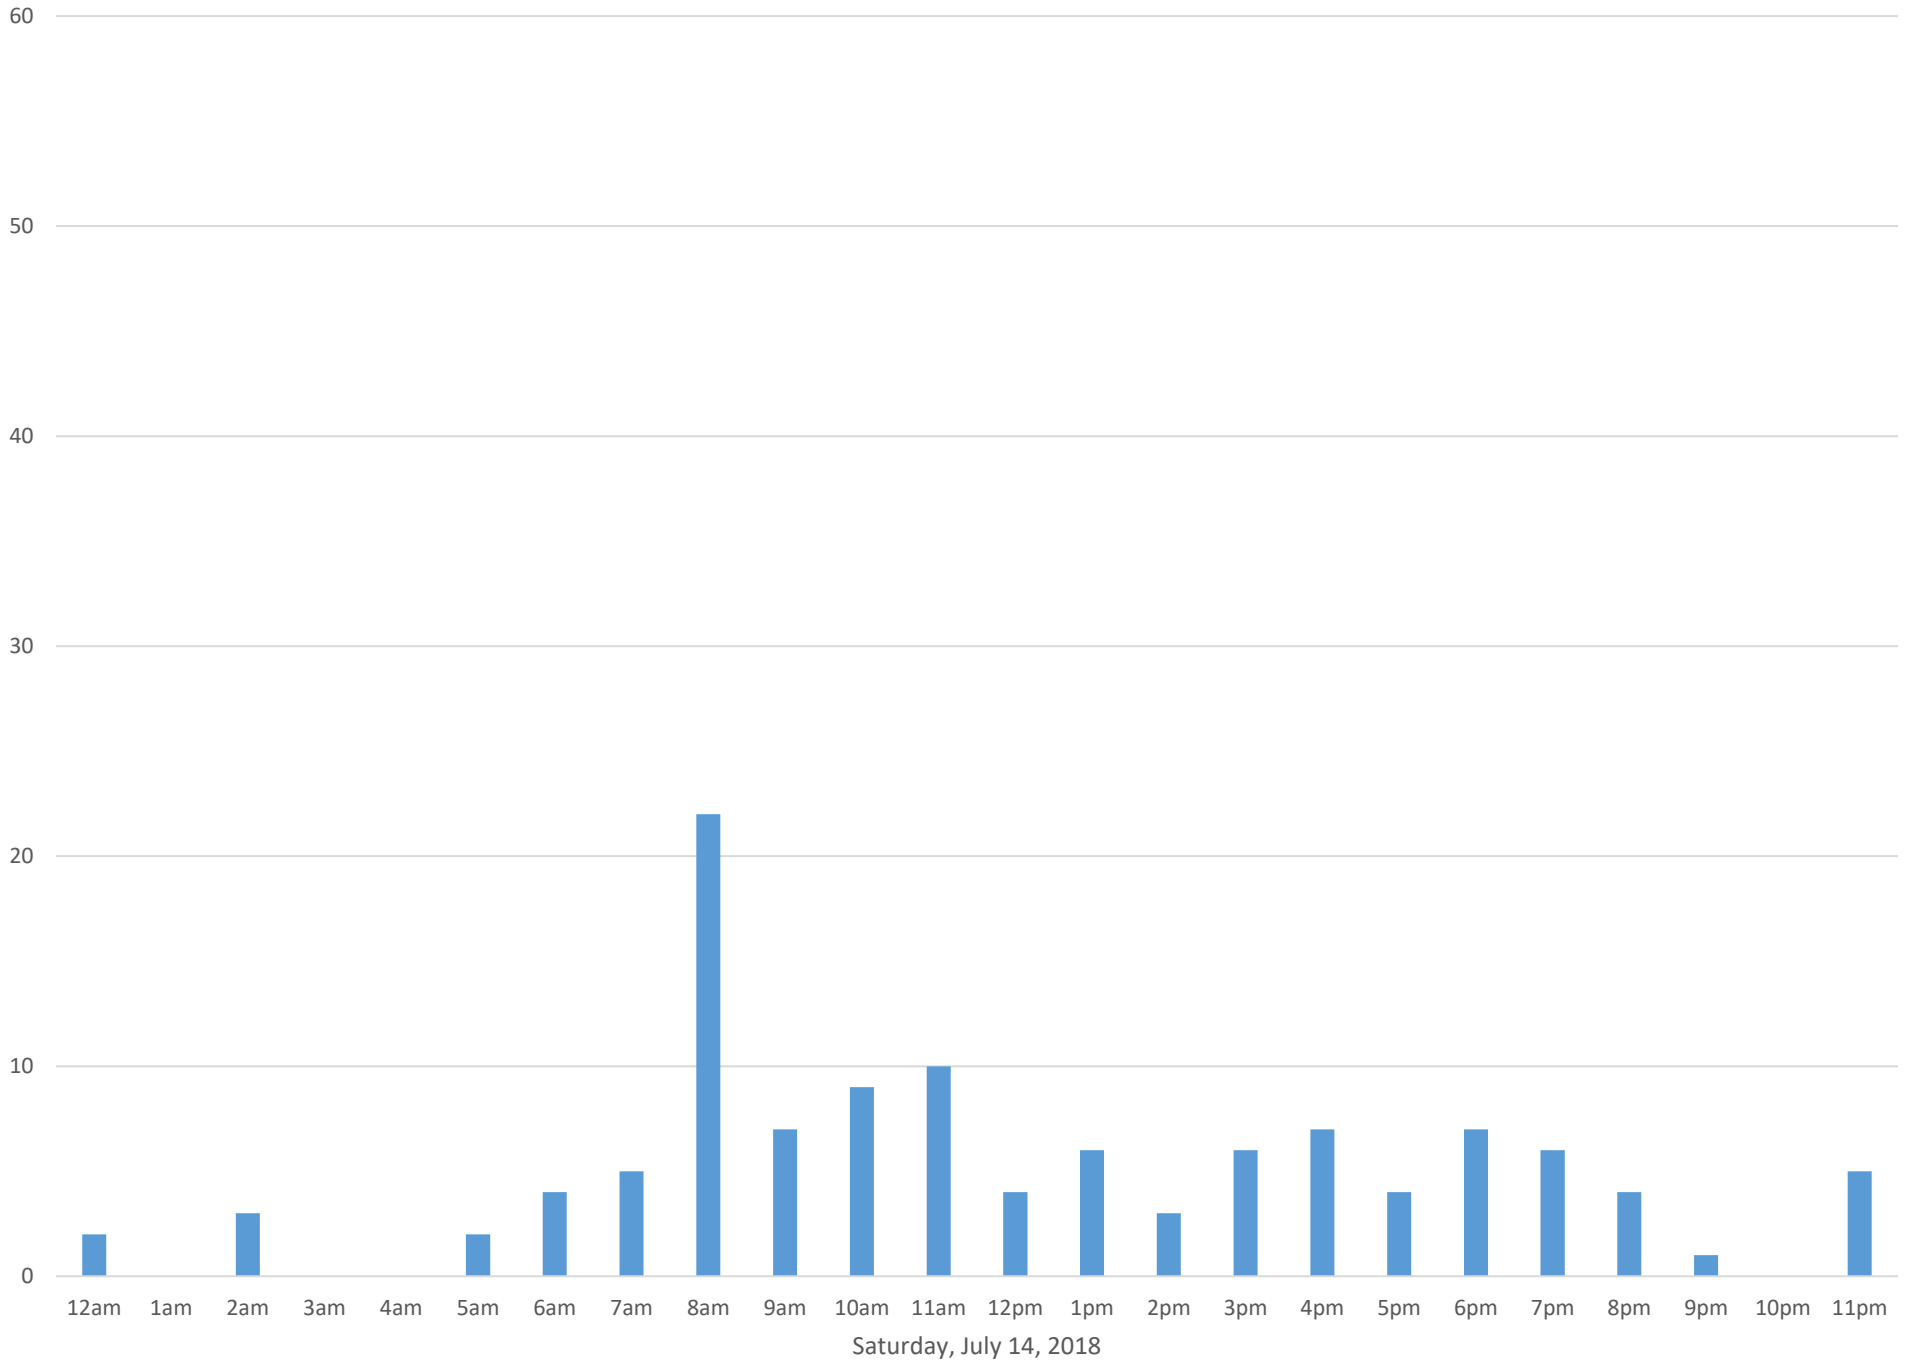

Squalicum Creek Trail

Data Summary

Total Count 3,728

Daily Average 120

Average Weekend Day 106

Average Weekday 126

Highest Daily Count 163

Busiest Day of the Week Thursday, July 26, 2018

Squalicum Creek Trail July 2018

Monthly Data

Total Count = 3728

Squalicum Creek Trail

Squalicum Creek Trail

Squalicum Creek Trail

Squalicum Creek Trail

Squalicum Creek Trail

Squalicum Creek Trail

Squalicum Creek Trail

Squalicum Creek Trail

Squalicum Creek Trail

Tuesday, July 17, 2018

Squalicum Creek Trail

Squalicum Creek Trail

Squalicum Creek Trail