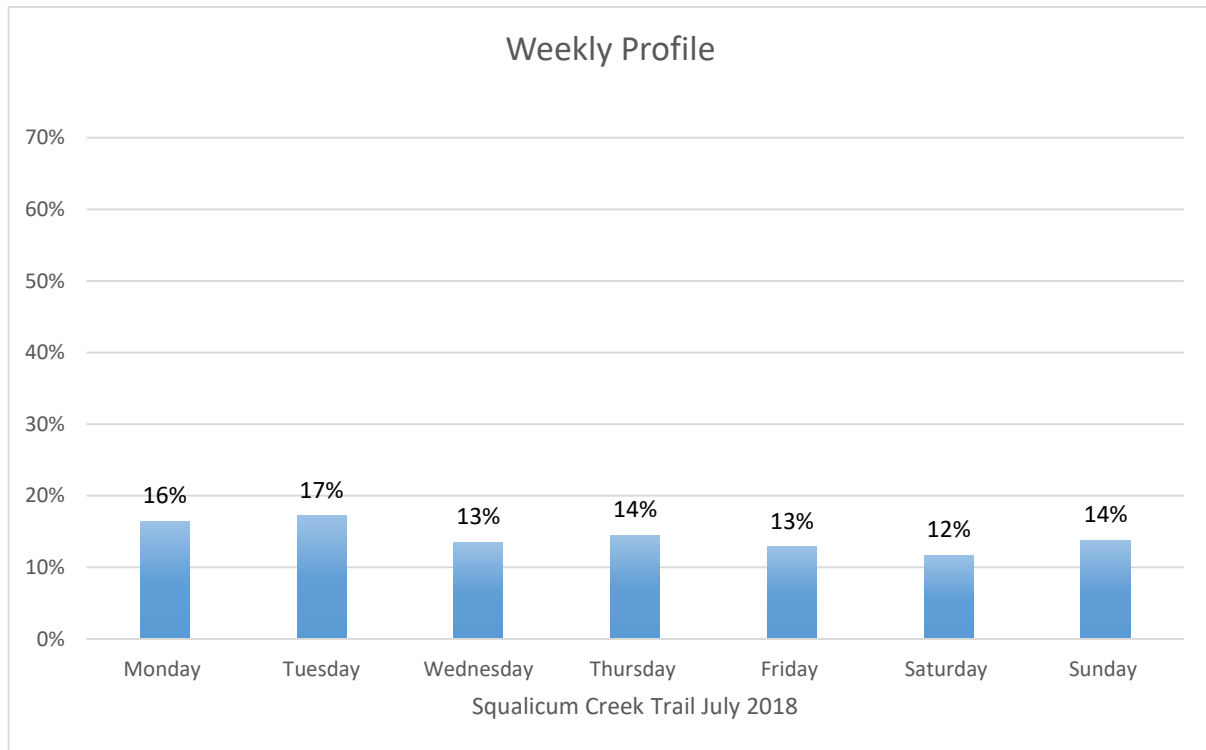

Squalicum Creek Trail

Data Summary

Total Count 3,728

Daily Average 120

Average Weekend Day 106

Average Weekday 126

Highest Daily Count 163

Busiest Day of the Week Thursday, July 26, 2018

Weekly Profile

Monday 16%

Tuesday 17%

Wednesday 13%

Thursday 14%

Friday 13%

Saturday 12%

Sunday 14%