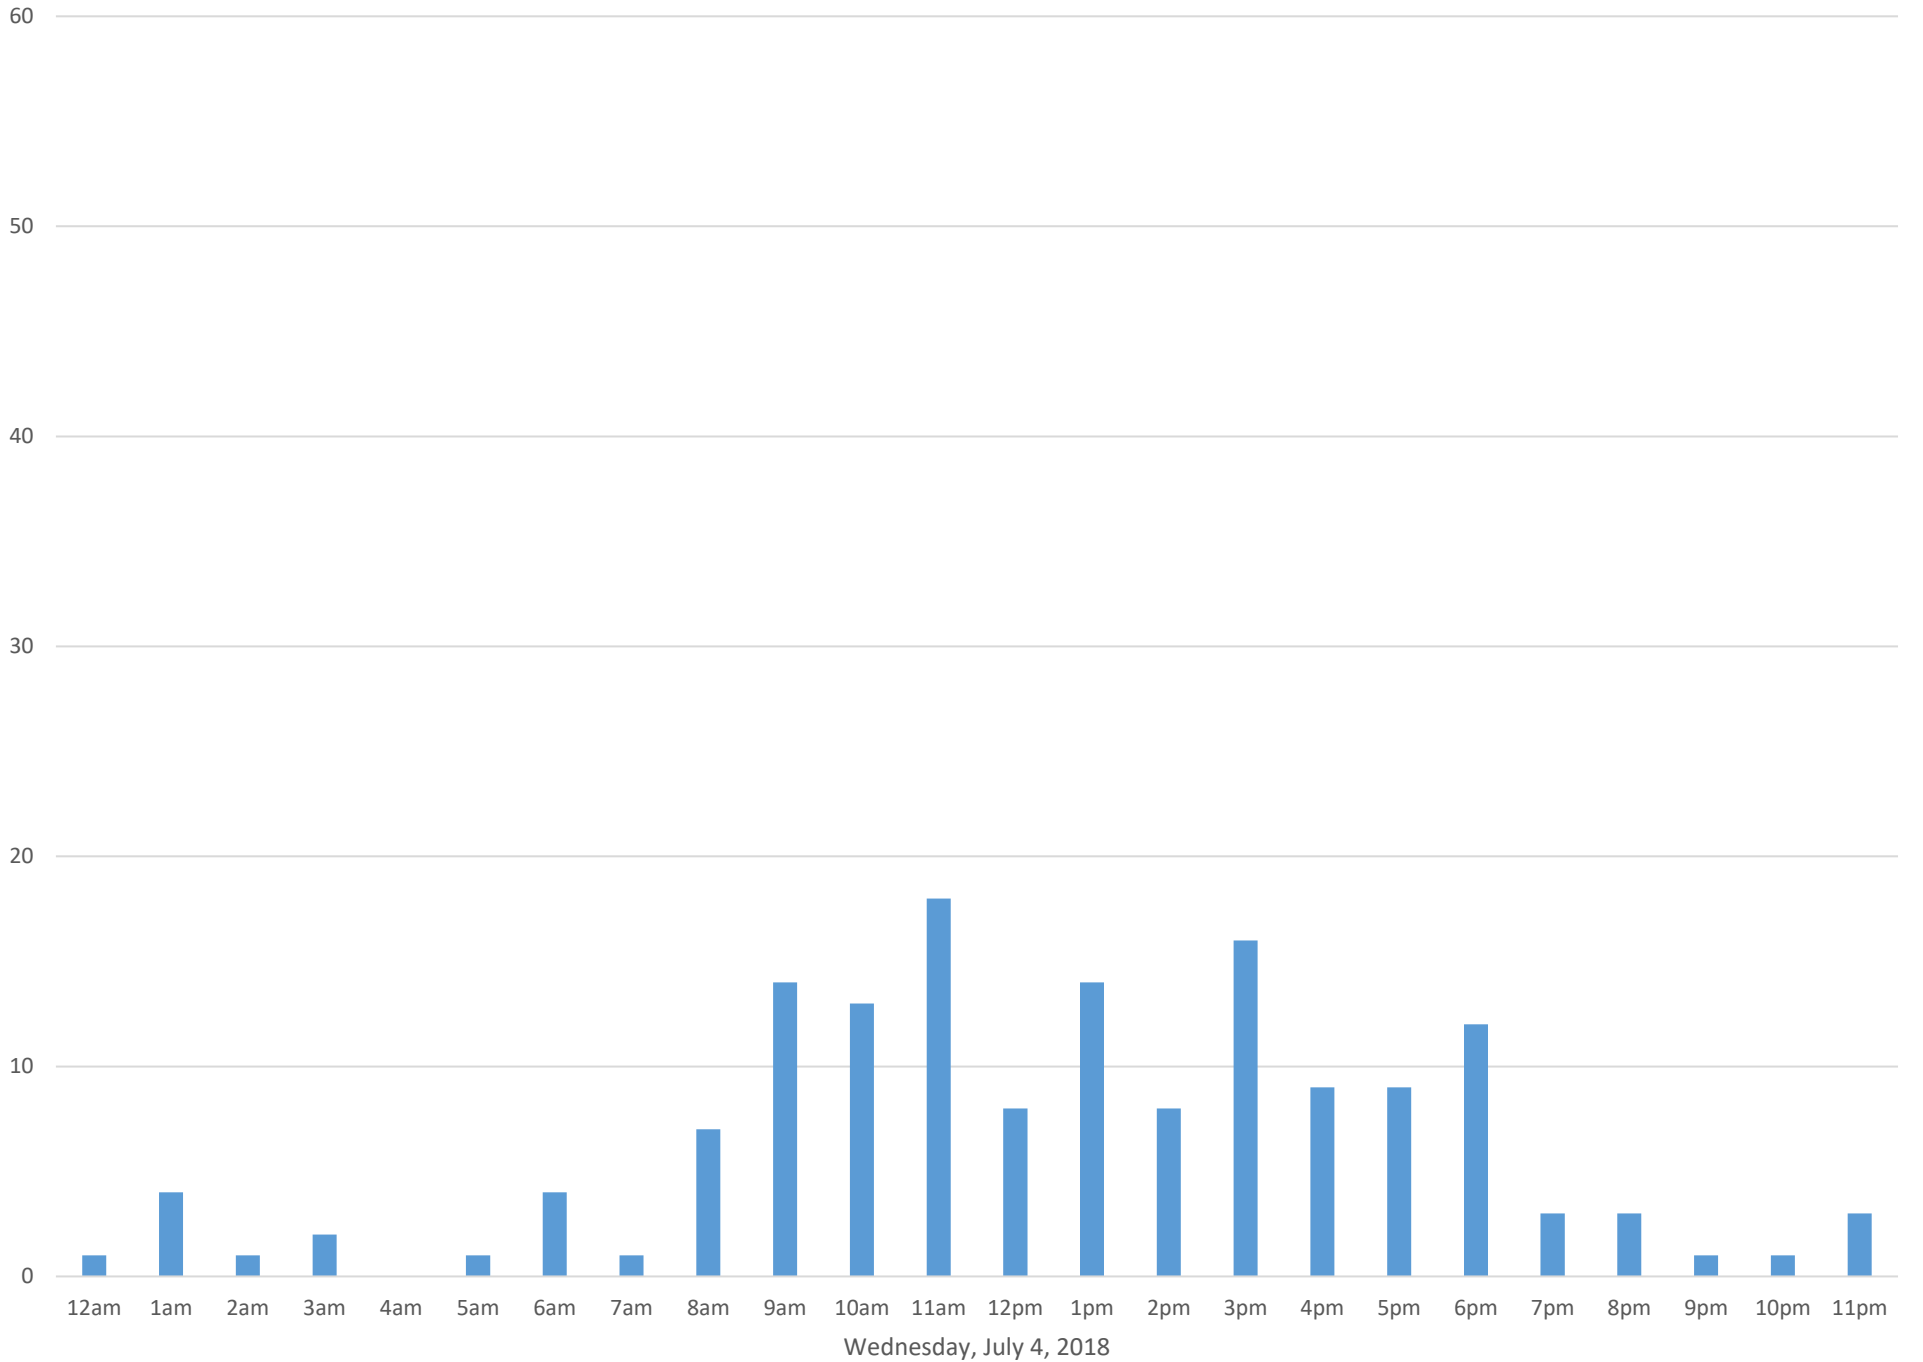

Squalicum Creek Trail

Data Summary

Total Count 3,728

Daily Average 120

Average Weekend Day 106

Average Weekday 126

Highest Daily Count 163

Busiest Day of the Week Thursday, July 26, 2018

Weekly Profile

Monday 16%

Tuesday 17%

Wednesday 13%

Thursday 14%

Friday 13%

Saturday 12%

Sunday 14%

Squalicum Creek Trail July 2018

Monthly Data

Total Count = 3728

Squalicum Creek Trail

Squalicum Creek Trail

Squalicum Creek Trail

Squalicum Creek Trail

Squalicum Creek Trail