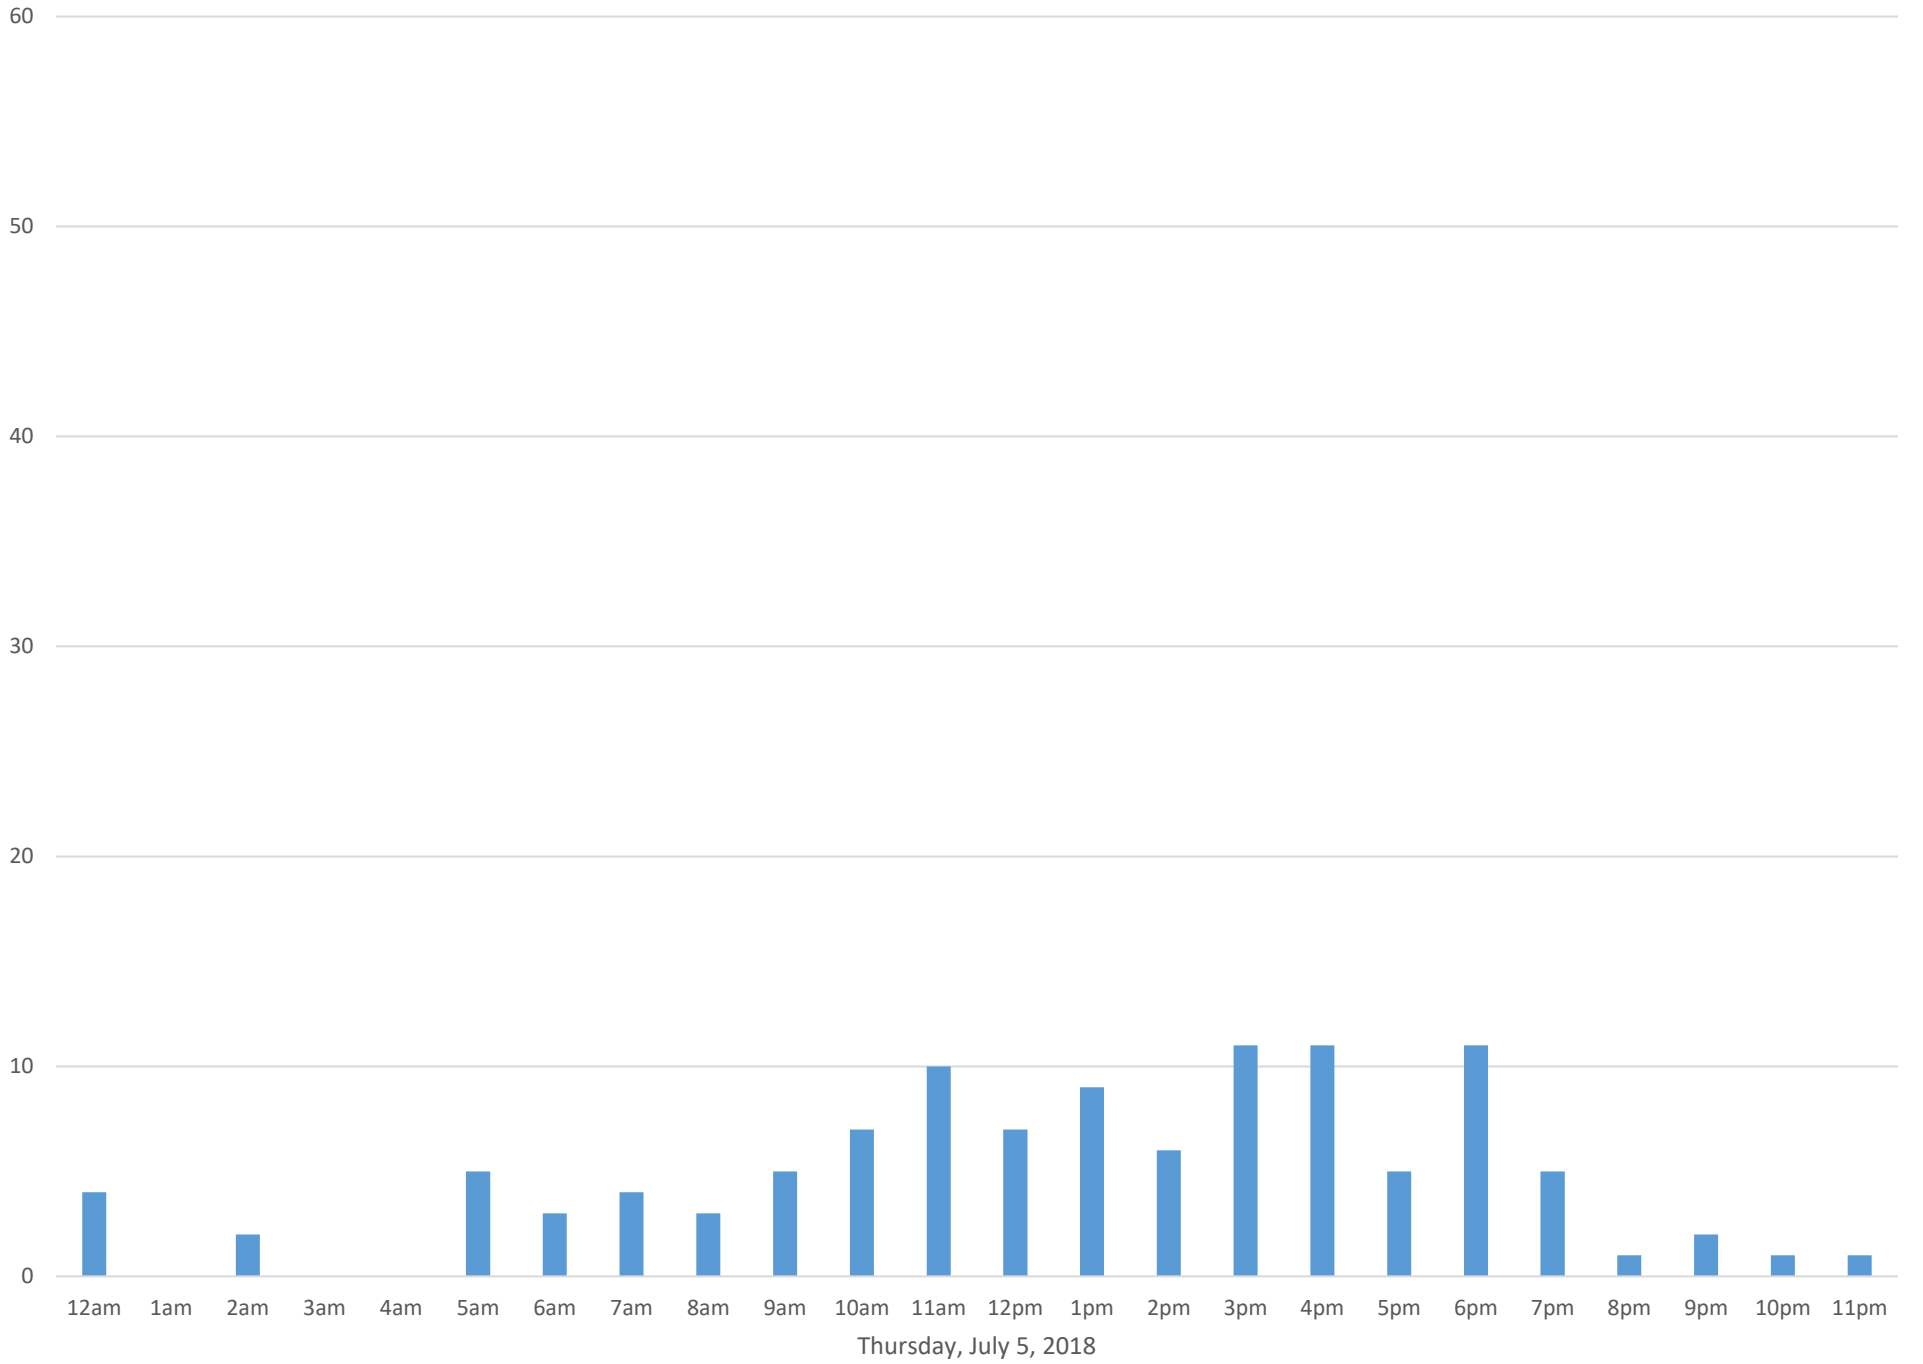

Squalicum Creek Trail

Data Summary

Total Count 3,728

Daily Average 120

Average Weekend Day 106

Average Weekday 126

Highest Daily Count 163

Busiest Day of the Week Thursday, July 26, 2018

Weekly Profile

Monday 16%

Tuesday 17%

Wednesday 13%

Thursday 14%

Friday 13%

Saturday 12%

Sunday 14%

Squalicum Creek Trail July 2018

Monthly Data

Total Count = 3728

Squalicum Creek Trail

Squalicum Creek Trail

Squalicum Creek Trail

Squalicum Creek Trail

Squalicum Creek Trail