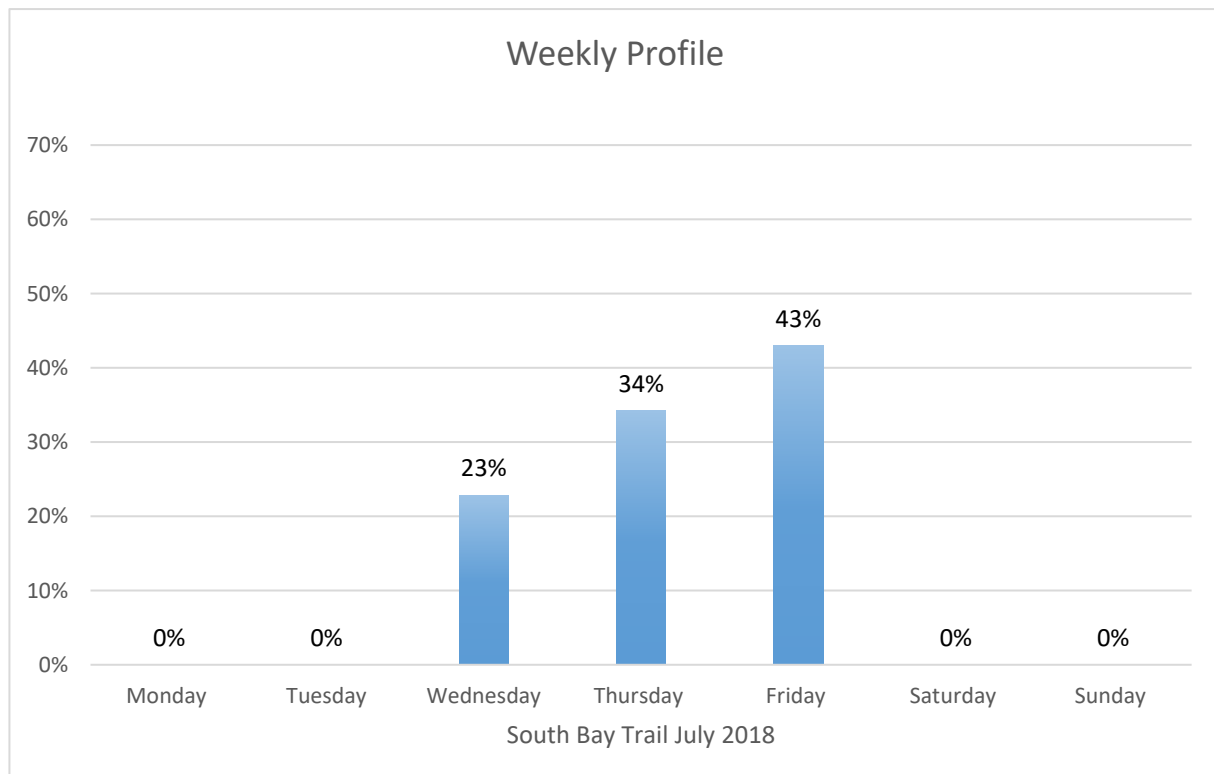

South Bay Trail

Data Summary

Total Count	1,000	
Daily Average	333	
Average Weekend Day	#DIV/0!	(No Data)
Average Weekday	333	
Highest Daily Count	430	
Busiest Day of the Week	Friday, July 13, 2018	
Weekly Profile		
Monday	0%	(No Data)
Tuesday	0%	(No Data)
Wednesday	23%	
Thursday	34%	
Friday	43%	
Saturday	0%	(No Data)
Sunday	0%	(No Data)

South Bay Trail July 2018

Monthly Data

Total Count = 1000

South Bay Trail

Wednesday, July 11, 2018

South Bay Trail

South Bay Trail