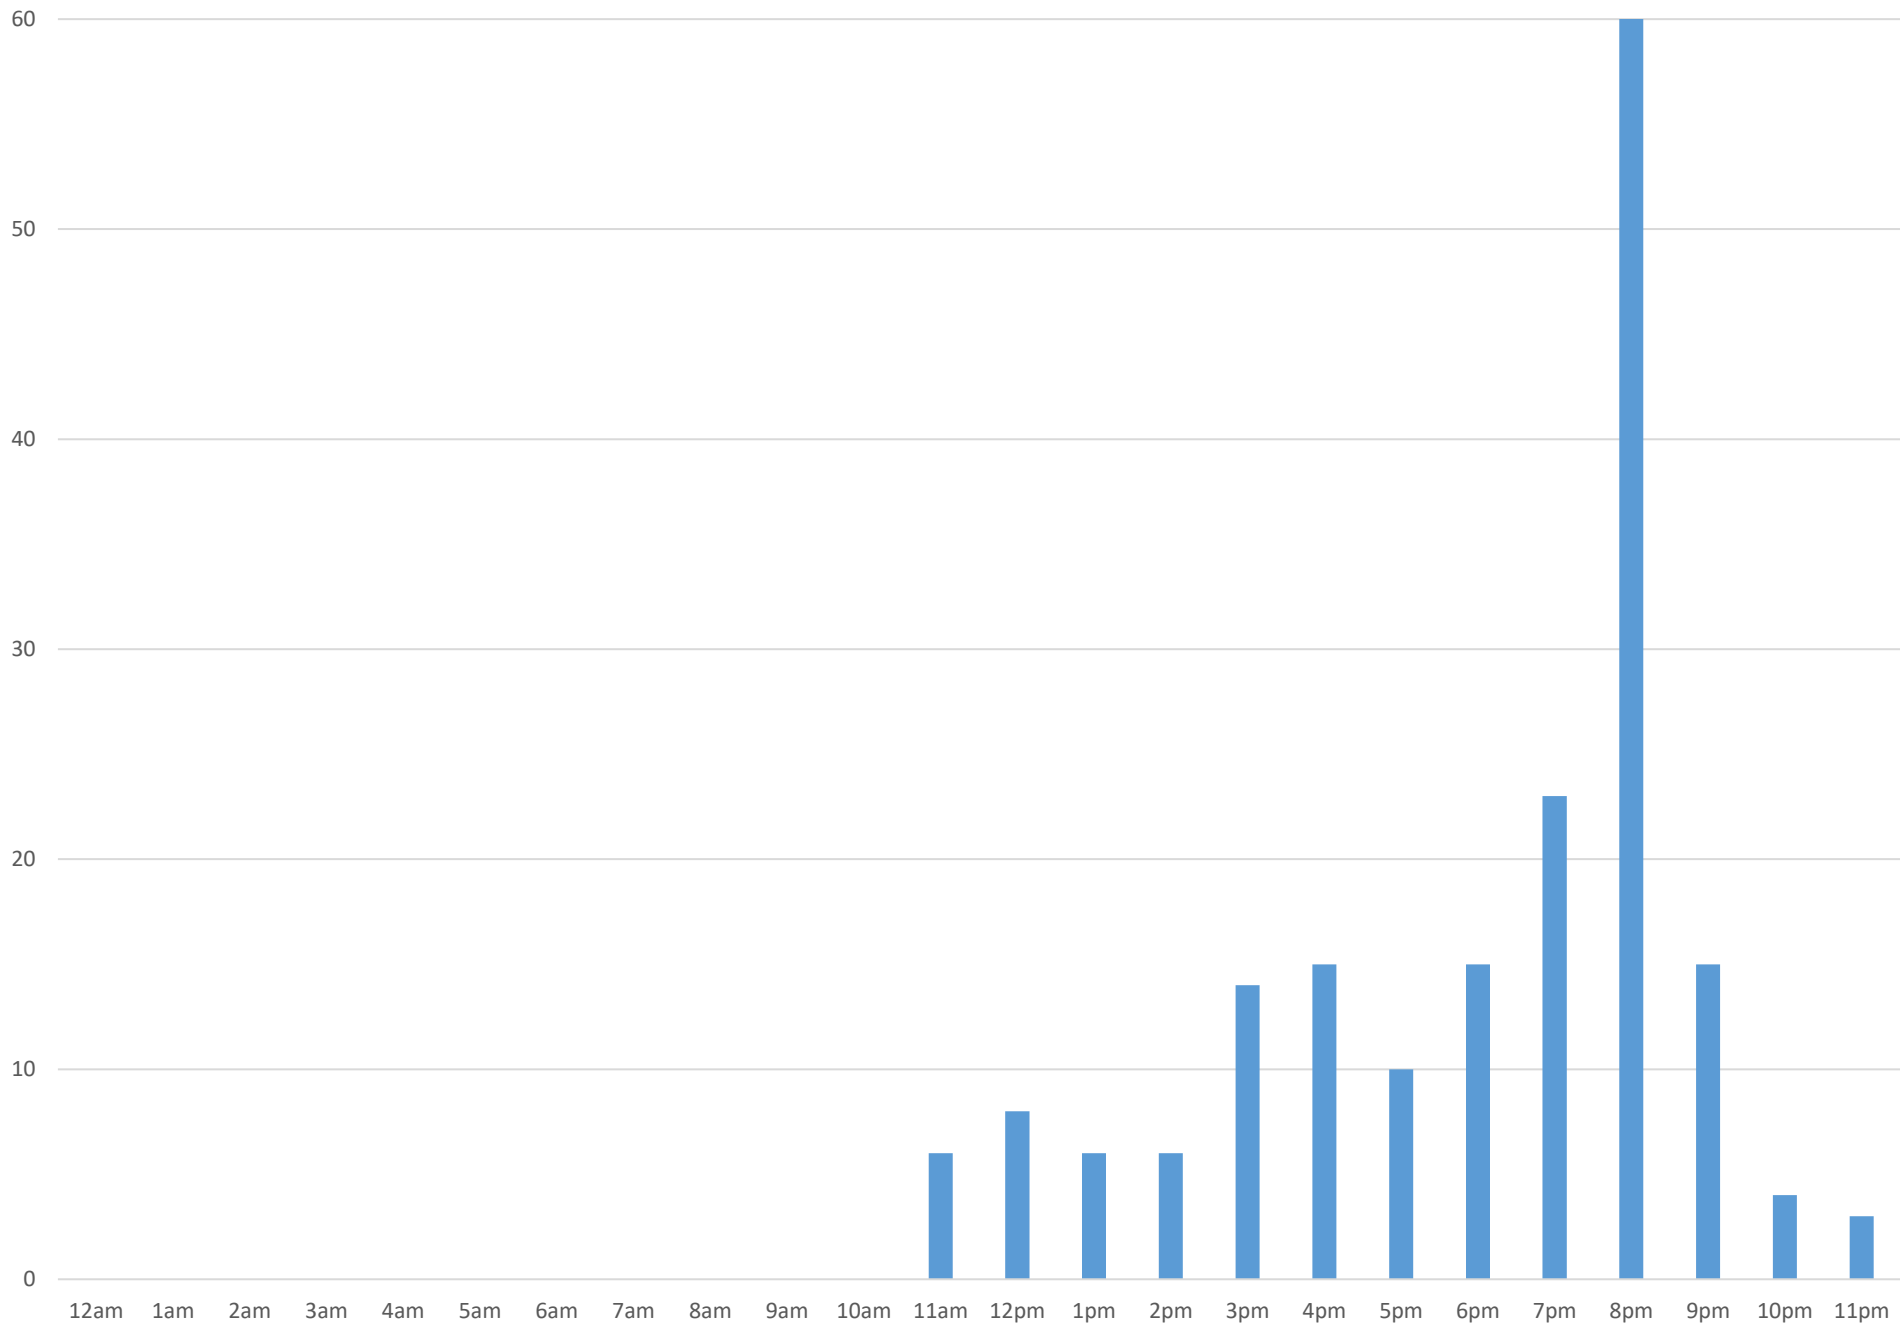

South Bay Trail

Data Summary

Total Count	1,000	
Daily Average	333	
Average Weekend Day	#DIV/0!	(No Data)
Average Weekday	333	
Highest Daily Count	430	
Busiest Day of the Week	Friday, July 13, 2018	
Weekly Profile		
Monday	0%	(No Data)
Tuesday	0%	(No Data)
Wednesday	23%	
Thursday	34%	
Friday	43%	
Saturday	0%	(No Data)
Sunday	0%	(No Data)

South Bay Trail July 2018

Monthly Data

Total Count = 1000

South Bay Trail

Wednesday, July 11, 2018

South Bay Trail

South Bay Trail