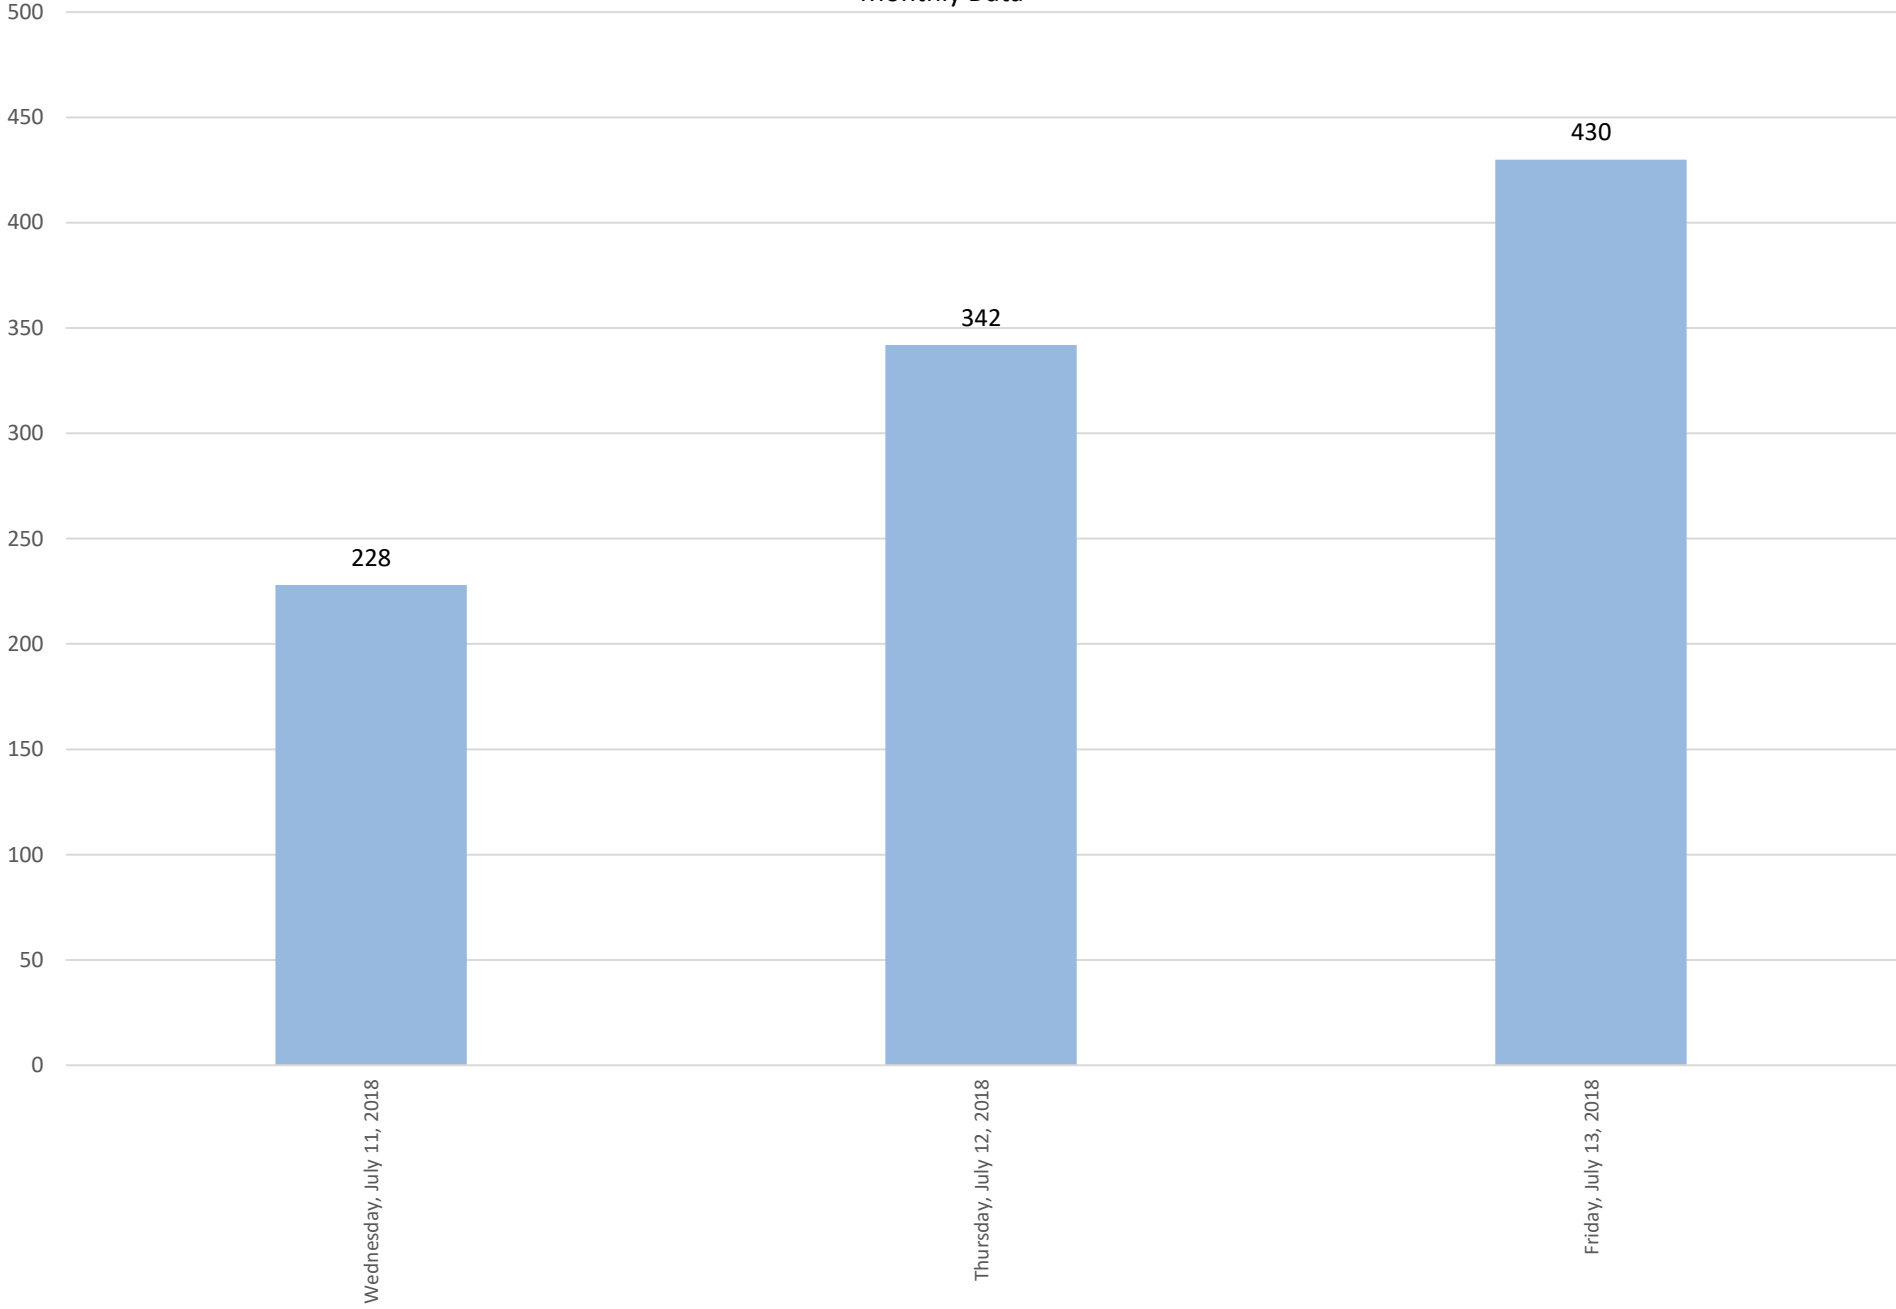

South Bay Trail

Data Summary

Total Count	1,000	
Daily Average	333	
Average Weekend Day	#DIV/0!	(No Data)
Average Weekday	333	
Highest Daily Count	430	
Busiest Day of the Week	Friday, July 13, 2018	
Weekly Profile		
Monday	0%	(No Data)
Tuesday	0%	(No Data)
Wednesday	23%	
Thursday	34%	
Friday	43%	
Saturday	0%	(No Data)
Sunday	0%	(No Data)

South Bay Trail July 2018

Monthly Data

Total Count = 1000

South Bay Trail

Wednesday, July 11, 2018

South Bay Trail

South Bay Trail