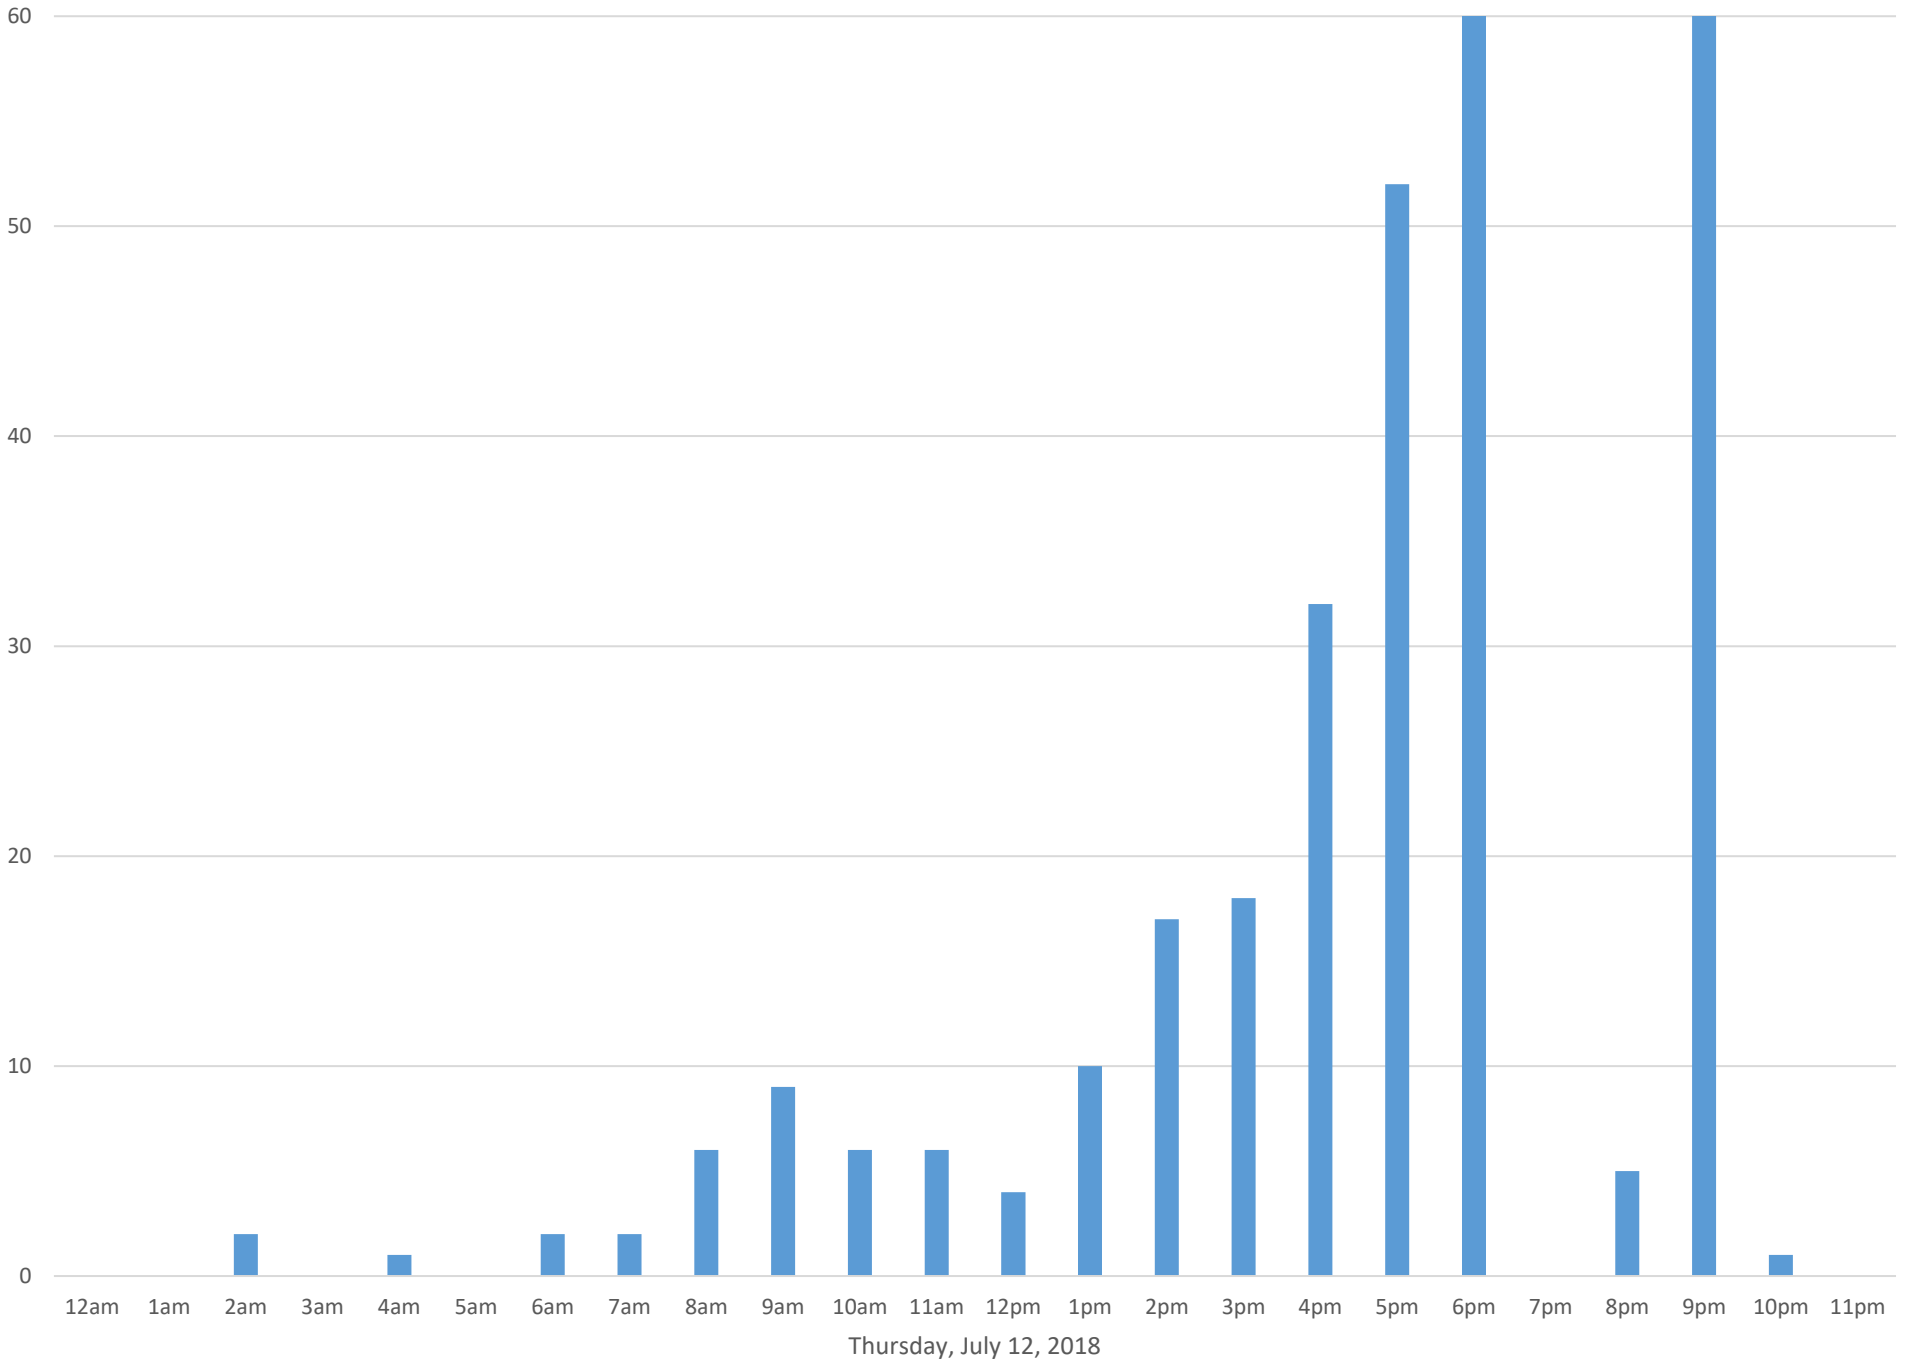

South Bay Trail

Data Summary

Total Count	1,000	
Daily Average	333	
Average Weekend Day	#DIV/0!	(No Data)
Average Weekday	333	
Highest Daily Count	430	
Busiest Day of the Week	Friday, July 13, 2018	
Weekly Profile		
Monday	0%	(No Data)
Tuesday	0%	(No Data)
Wednesday	23%	
Thursday	34%	
Friday	43%	
Saturday	0%	(No Data)
Sunday	0%	(No Data)

South Bay Trail July 2018

Monthly Data

Total Count = 1000

South Bay Trail

Wednesday, July 11, 2018

South Bay Trail

South Bay Trail