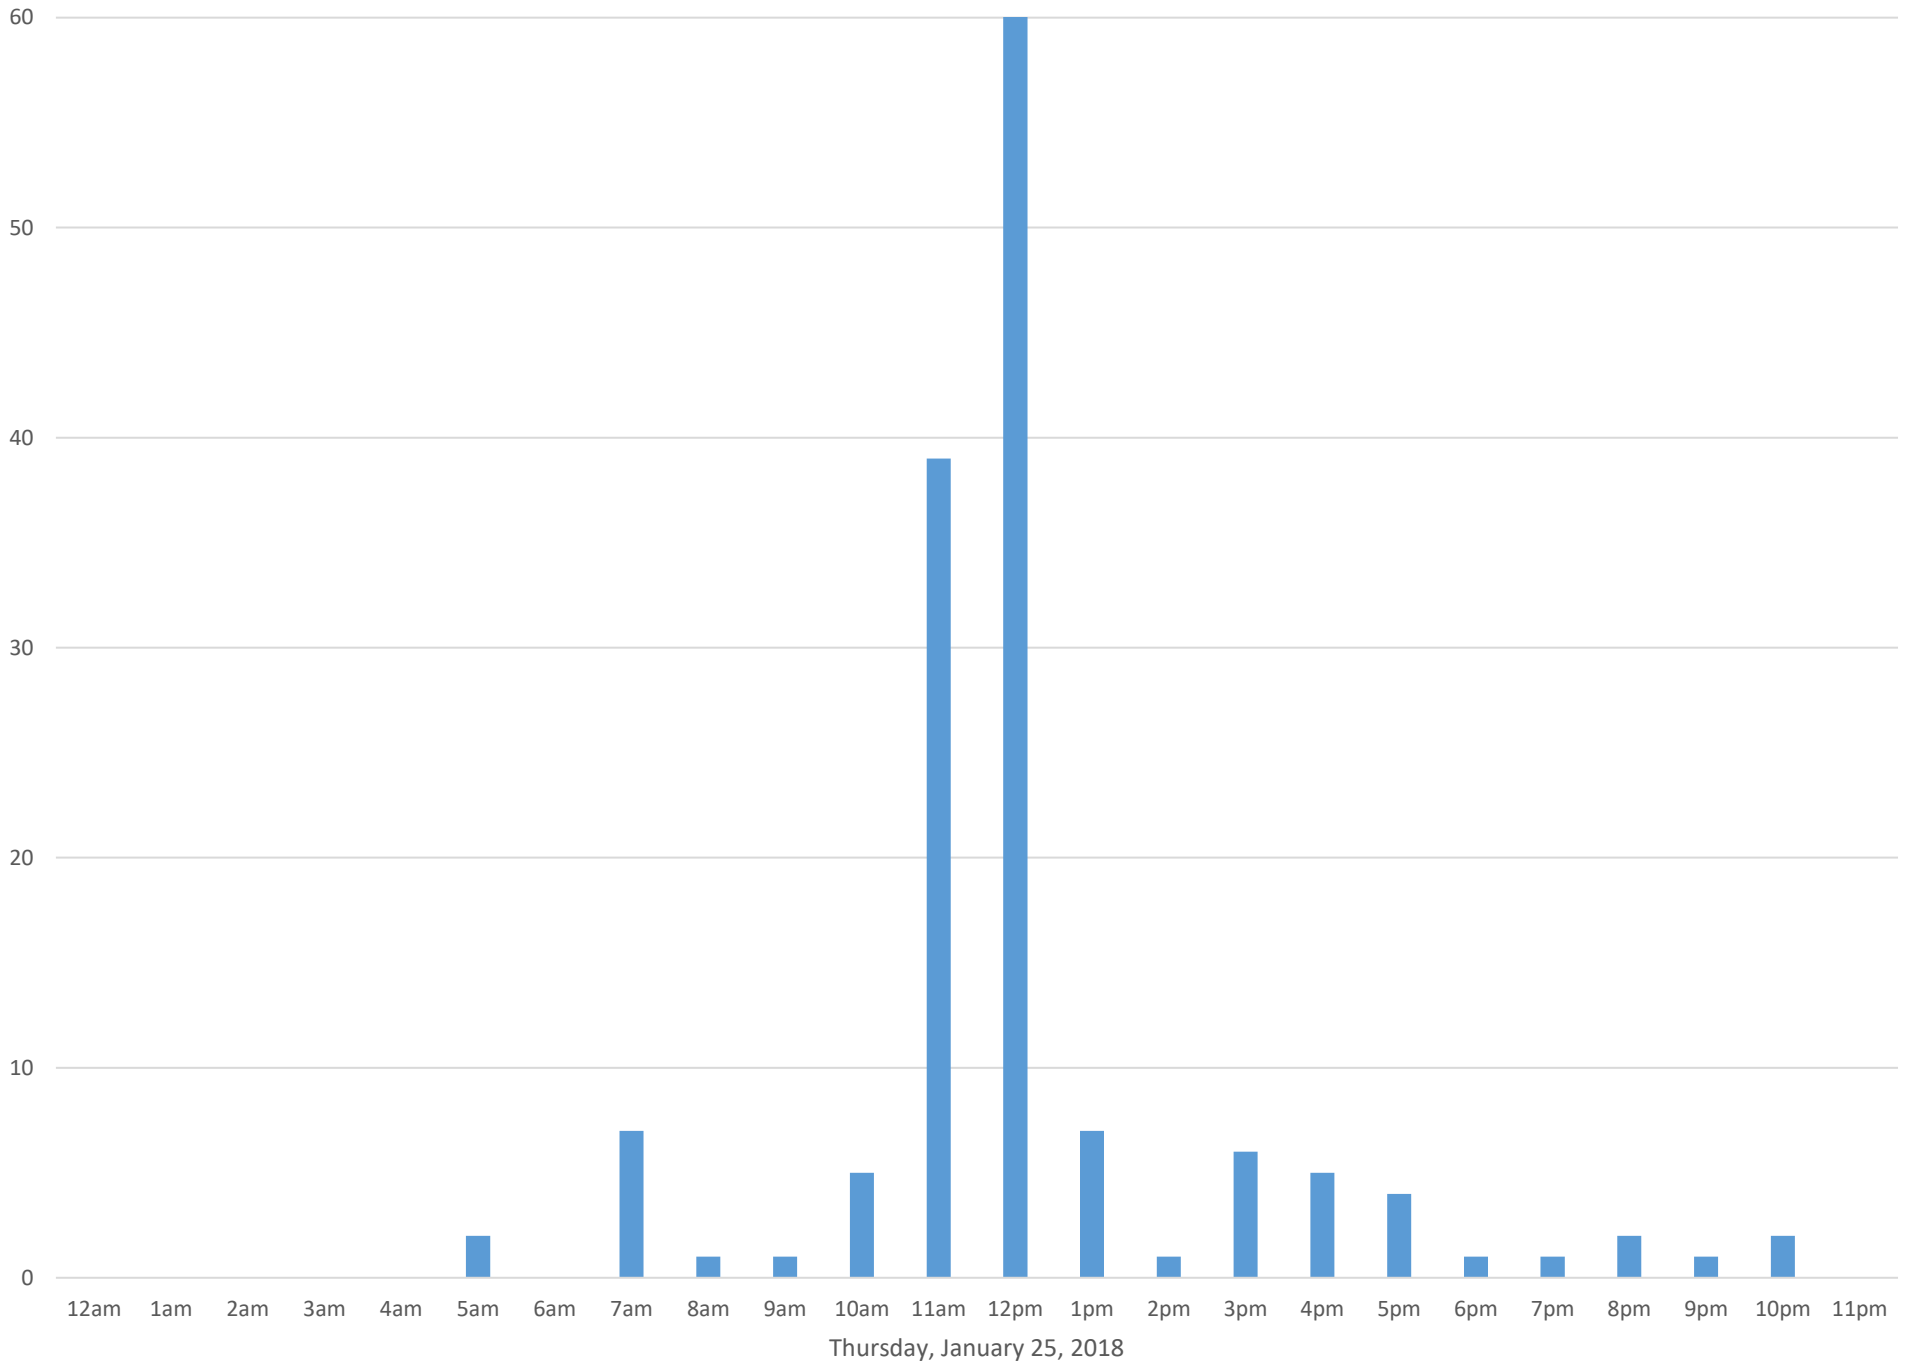

Squalicum Creek Trail

Data Summary

Total Count 831

Daily Average 92

Average Weekend Day 80

Average Weekday 96

Highest Daily Count 284

Busiest Day of the Week Thursday, January 25, 2018

Weekly Profile

Monday 6%

Tuesday 13%

Wednesday 18%

Thursday 34%

Friday 9%

Saturday 10%

Sunday 9%

Squalicum Creek Trail January 2018

Monthly Data

Total Count = 831

Squalicum Creek Trail

Squalicum Creek Trail

Squalicum Creek Trail

Thursday, January 25, 2018

Squalicum Creek Trail

Squalicum Creek Trail

Squalicum Creek Trail

Squalicum Creek Trail

Squalicum Creek Trail

Tuesday, January 30, 2018

Squalicum Creek Trail