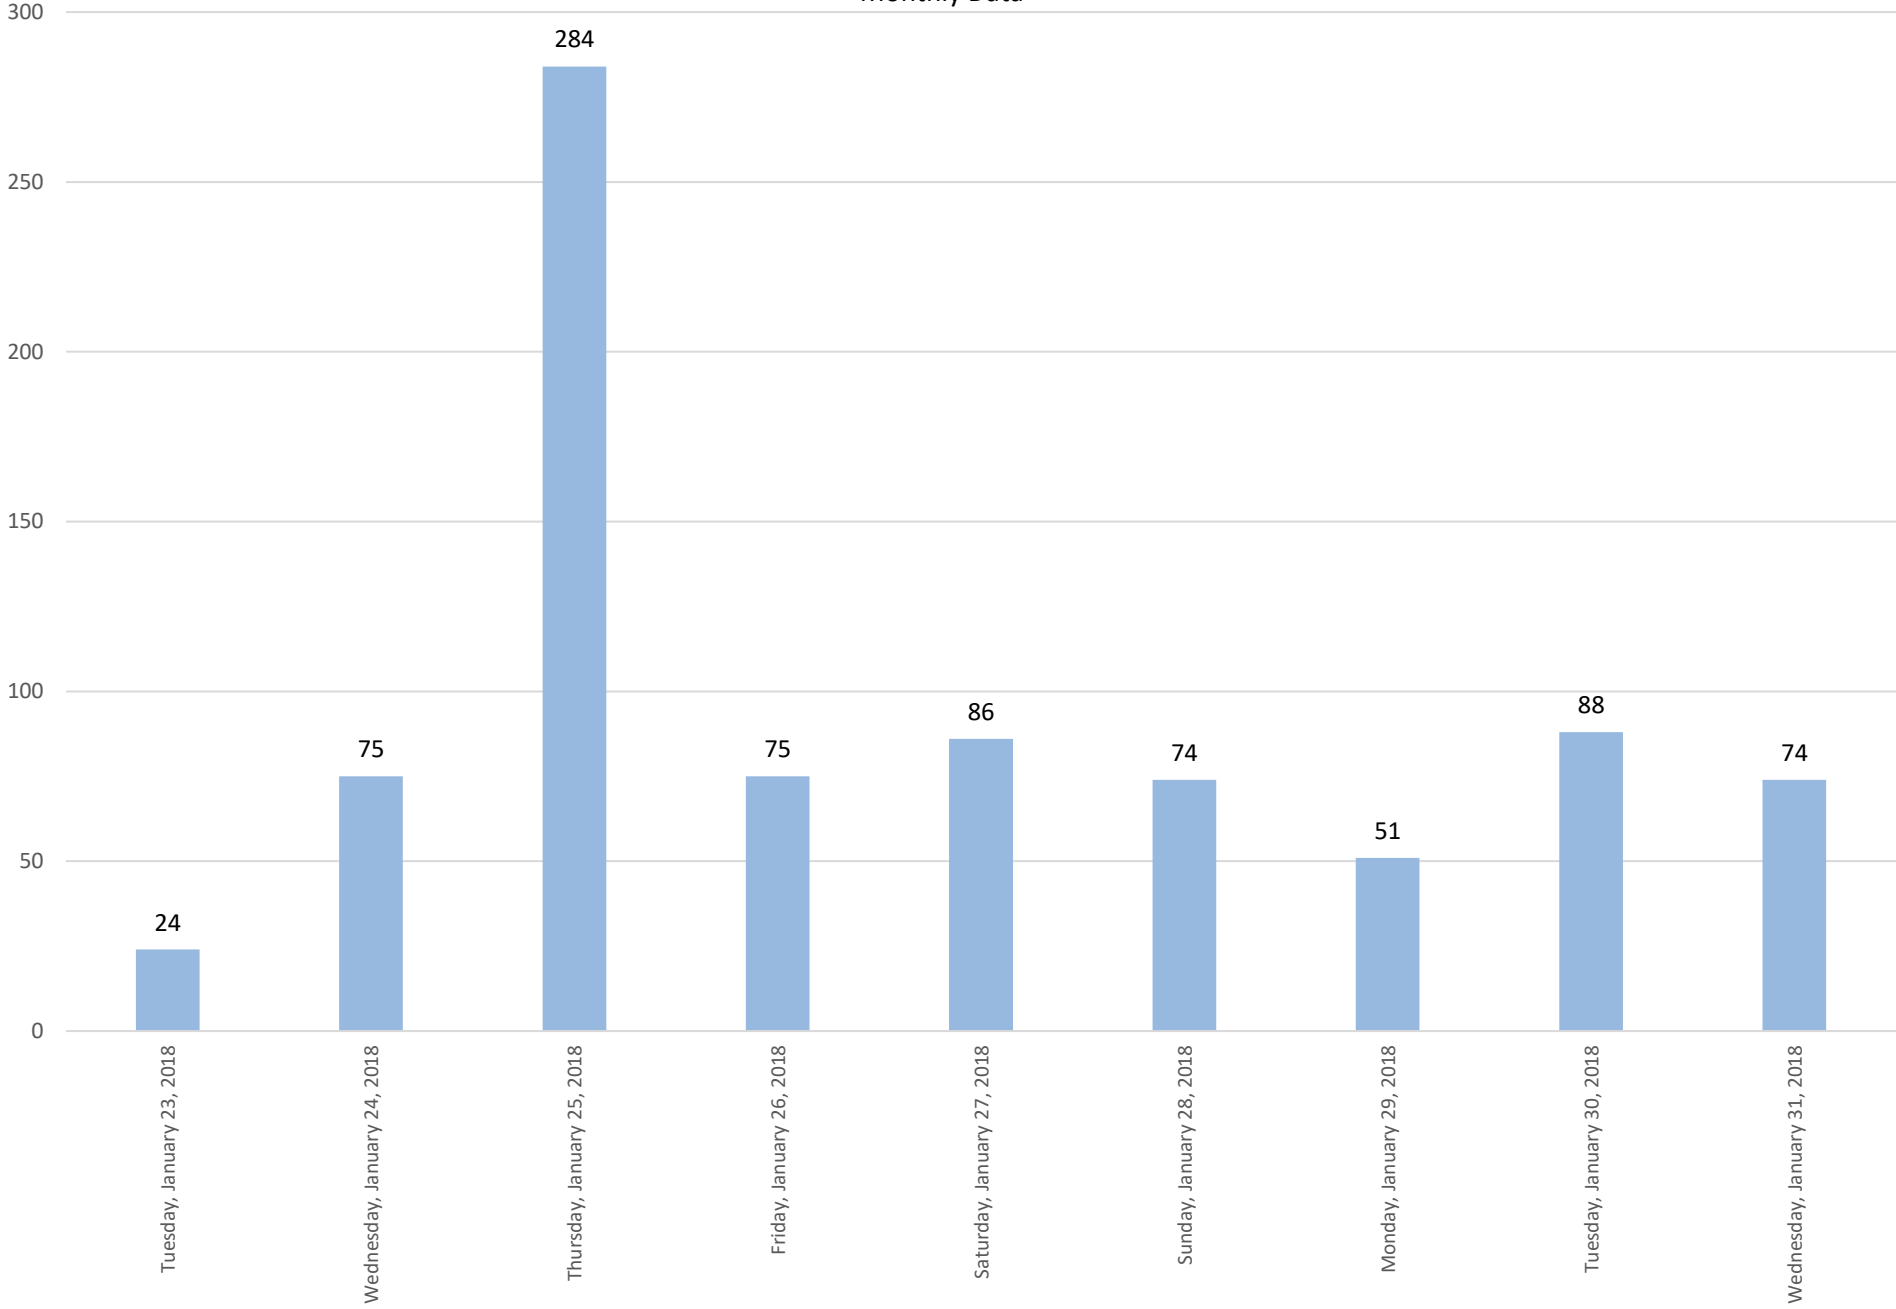

Squalicum Creek Trail

Data Summary

Total Count 831

Daily Average 92

Average Weekend Day 80

Average Weekday 96

Highest Daily Count 284

Busiest Day of the Week Thursday, January 25, 2018

Weekly Profile

Monday 6%

Tuesday 13%

Wednesday 18%

Thursday 34%

Friday 9%

Saturday 10%

Sunday 9%

Squalicum Creek Trail January 2018

Monthly Data

Total Count = 831

Squalicum Creek Trail

Squalicum Creek Trail

Squalicum Creek Trail

Thursday, January 25, 2018

Squalicum Creek Trail