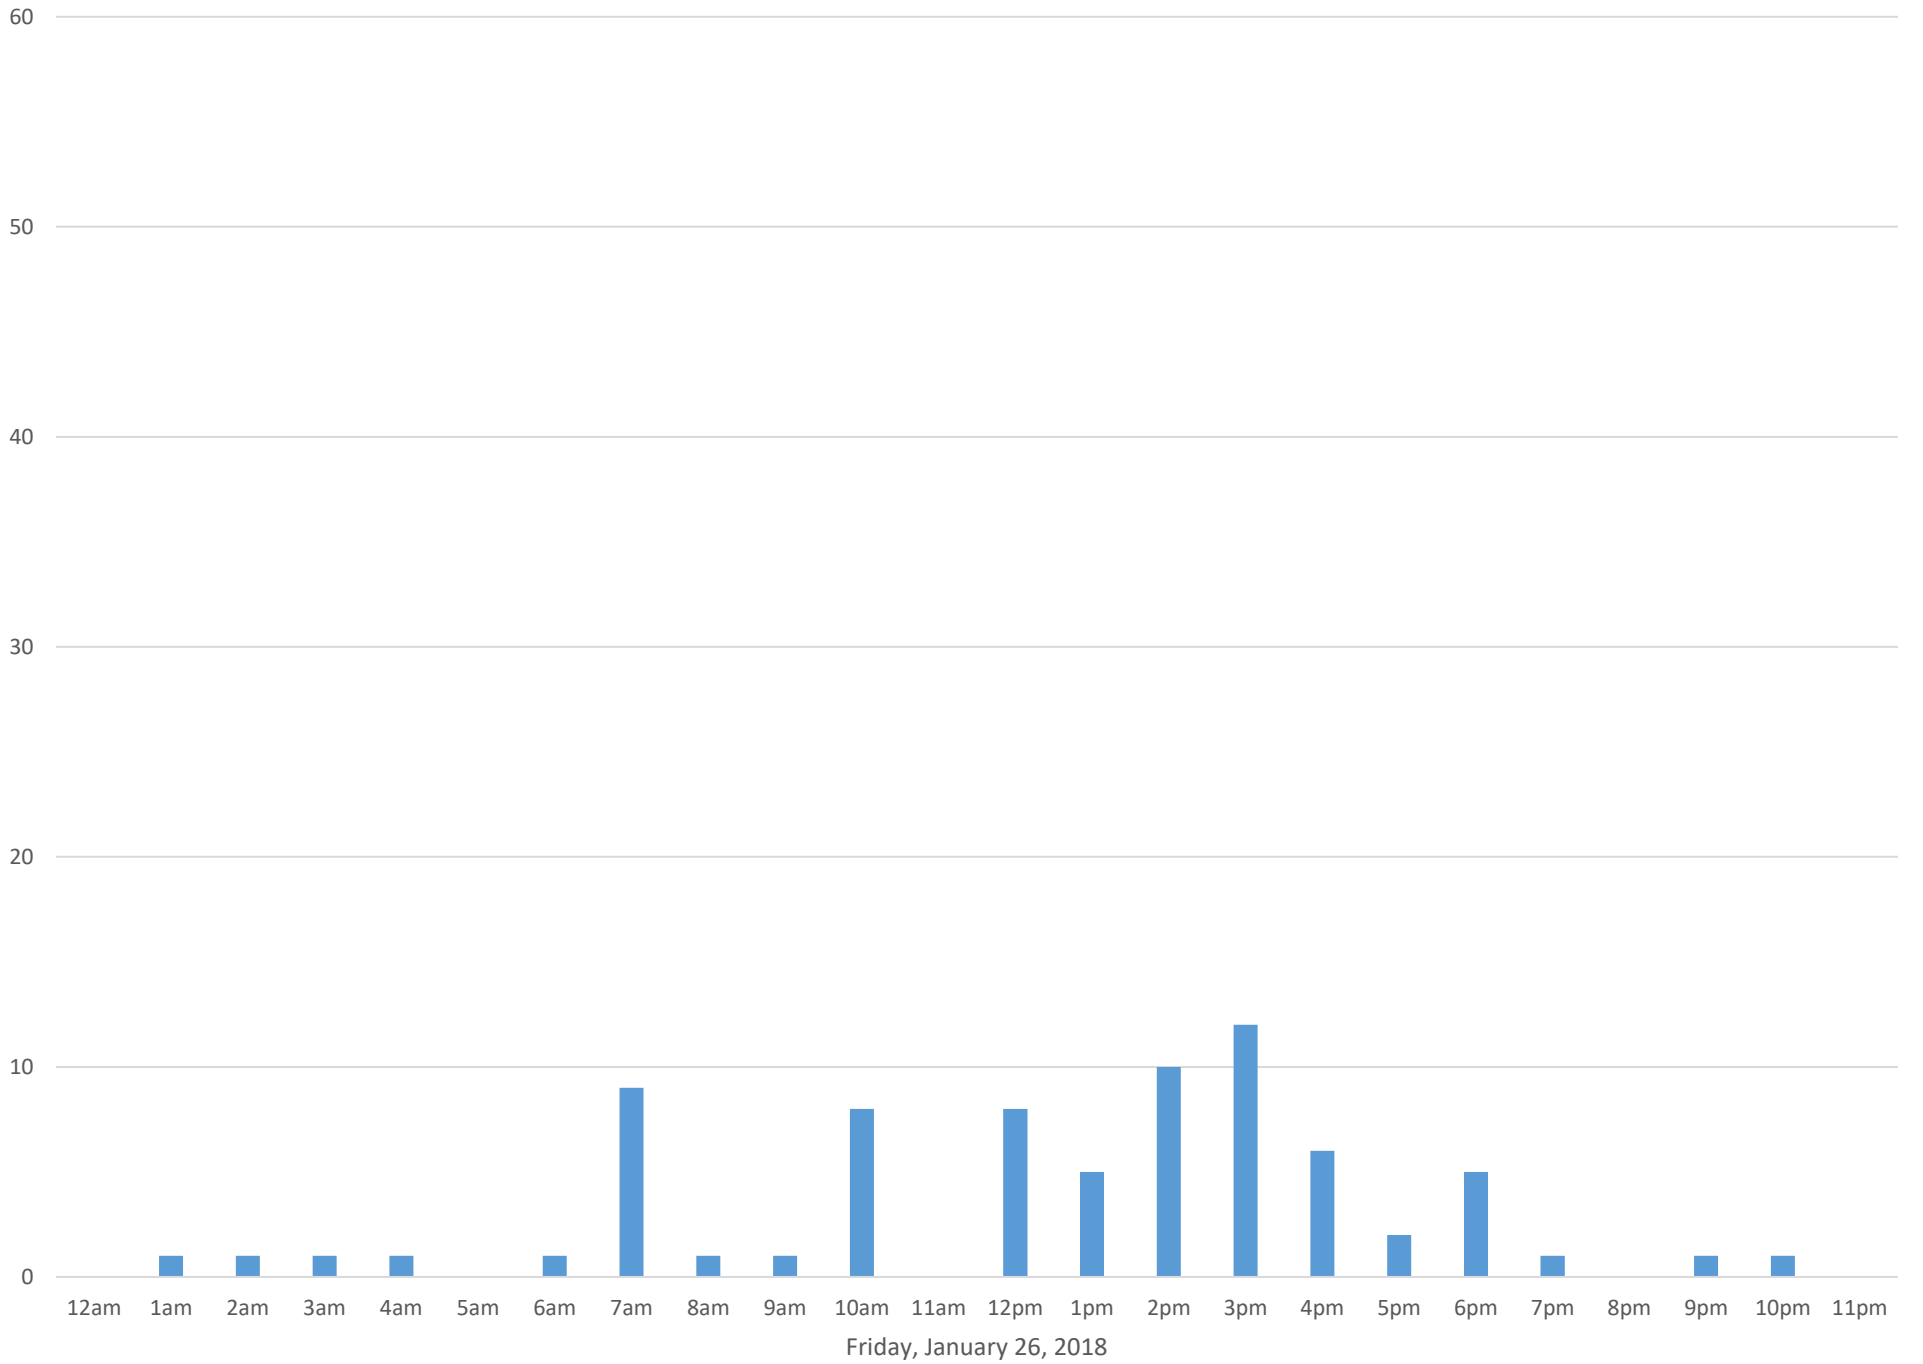

Squalicum Creek Trail

Data Summary

Total Count 831

Daily Average 92

Average Weekend Day 80

Average Weekday 96

Highest Daily Count 284

Busiest Day of the Week Thursday, January 25, 2018

Weekly Profile

Monday 6%

Tuesday 13%

Wednesday 18%

Thursday 34%

Friday 9%

Saturday 10%

Sunday 9%

Squalicum Creek Trail January 2018

Monthly Data

Total Count = 831

Squalicum Creek Trail

Squalicum Creek Trail

Squalicum Creek Trail

Thursday, January 25, 2018

Squalicum Creek Trail

Squalicum Creek Trail

Squalicum Creek Trail

Squalicum Creek Trail

Squalicum Creek Trail

Tuesday, January 30, 2018

Squalicum Creek Trail