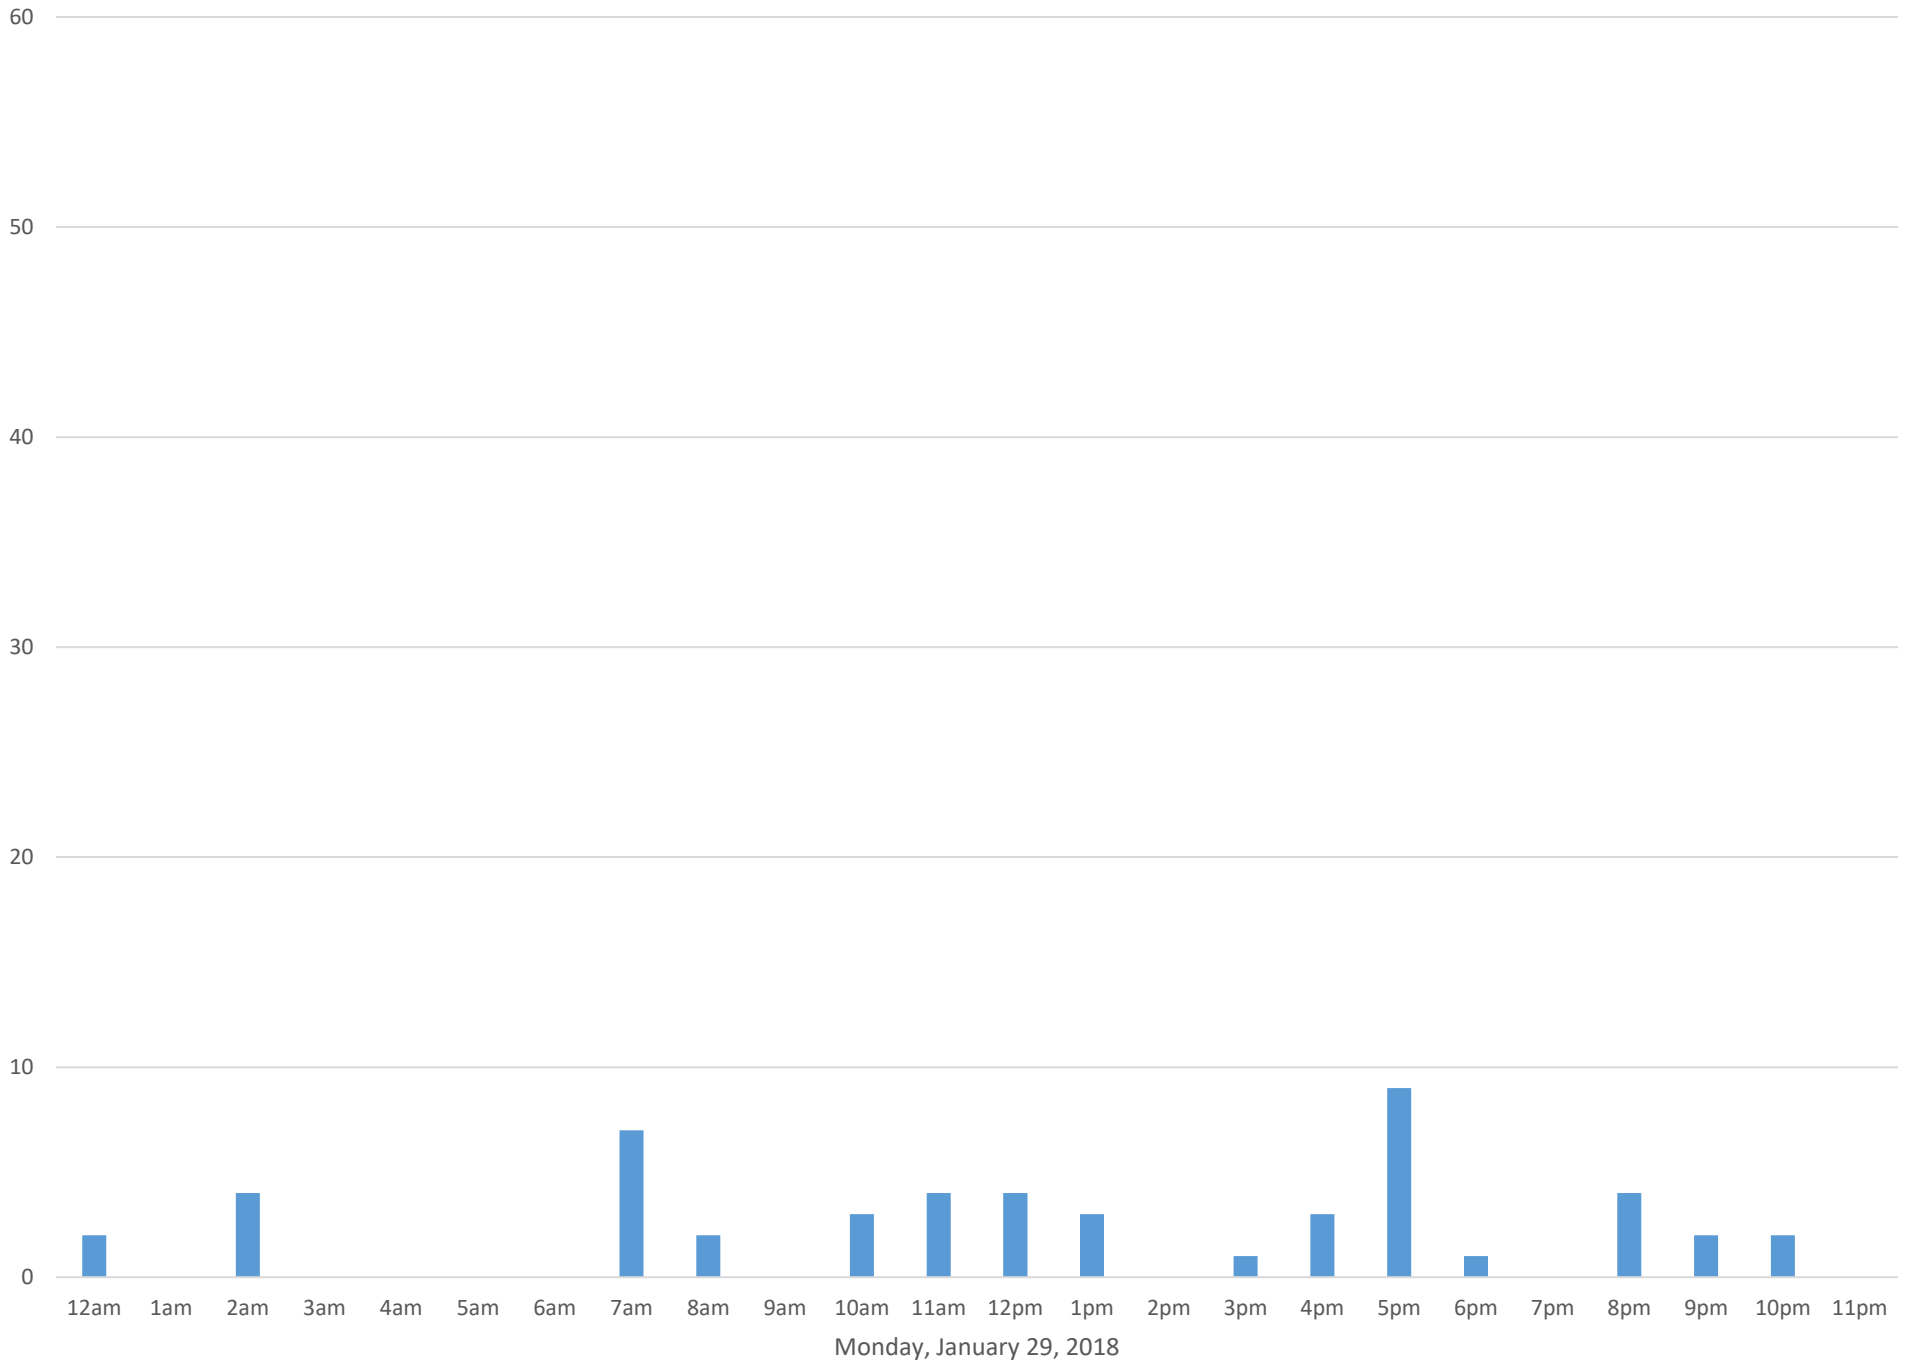

Squalicum Creek Trail

Data Summary

Total Count 831

Daily Average 92

Average Weekend Day 80

Average Weekday 96

Highest Daily Count 284

Busiest Day of the Week Thursday, January 25, 2018

Weekly Profile

Monday 6%

Tuesday 13%

Wednesday 18%

Thursday 34%

Friday 9%

Saturday 10%

Sunday 9%

Squalicum Creek Trail January 2018

Monthly Data

Total Count = 831

Squalicum Creek Trail

Squalicum Creek Trail

Squalicum Creek Trail

Thursday, January 25, 2018

Squalicum Creek Trail

Squalicum Creek Trail

Squalicum Creek Trail

Squalicum Creek Trail

Squalicum Creek Trail

Tuesday, January 30, 2018

Squalicum Creek Trail