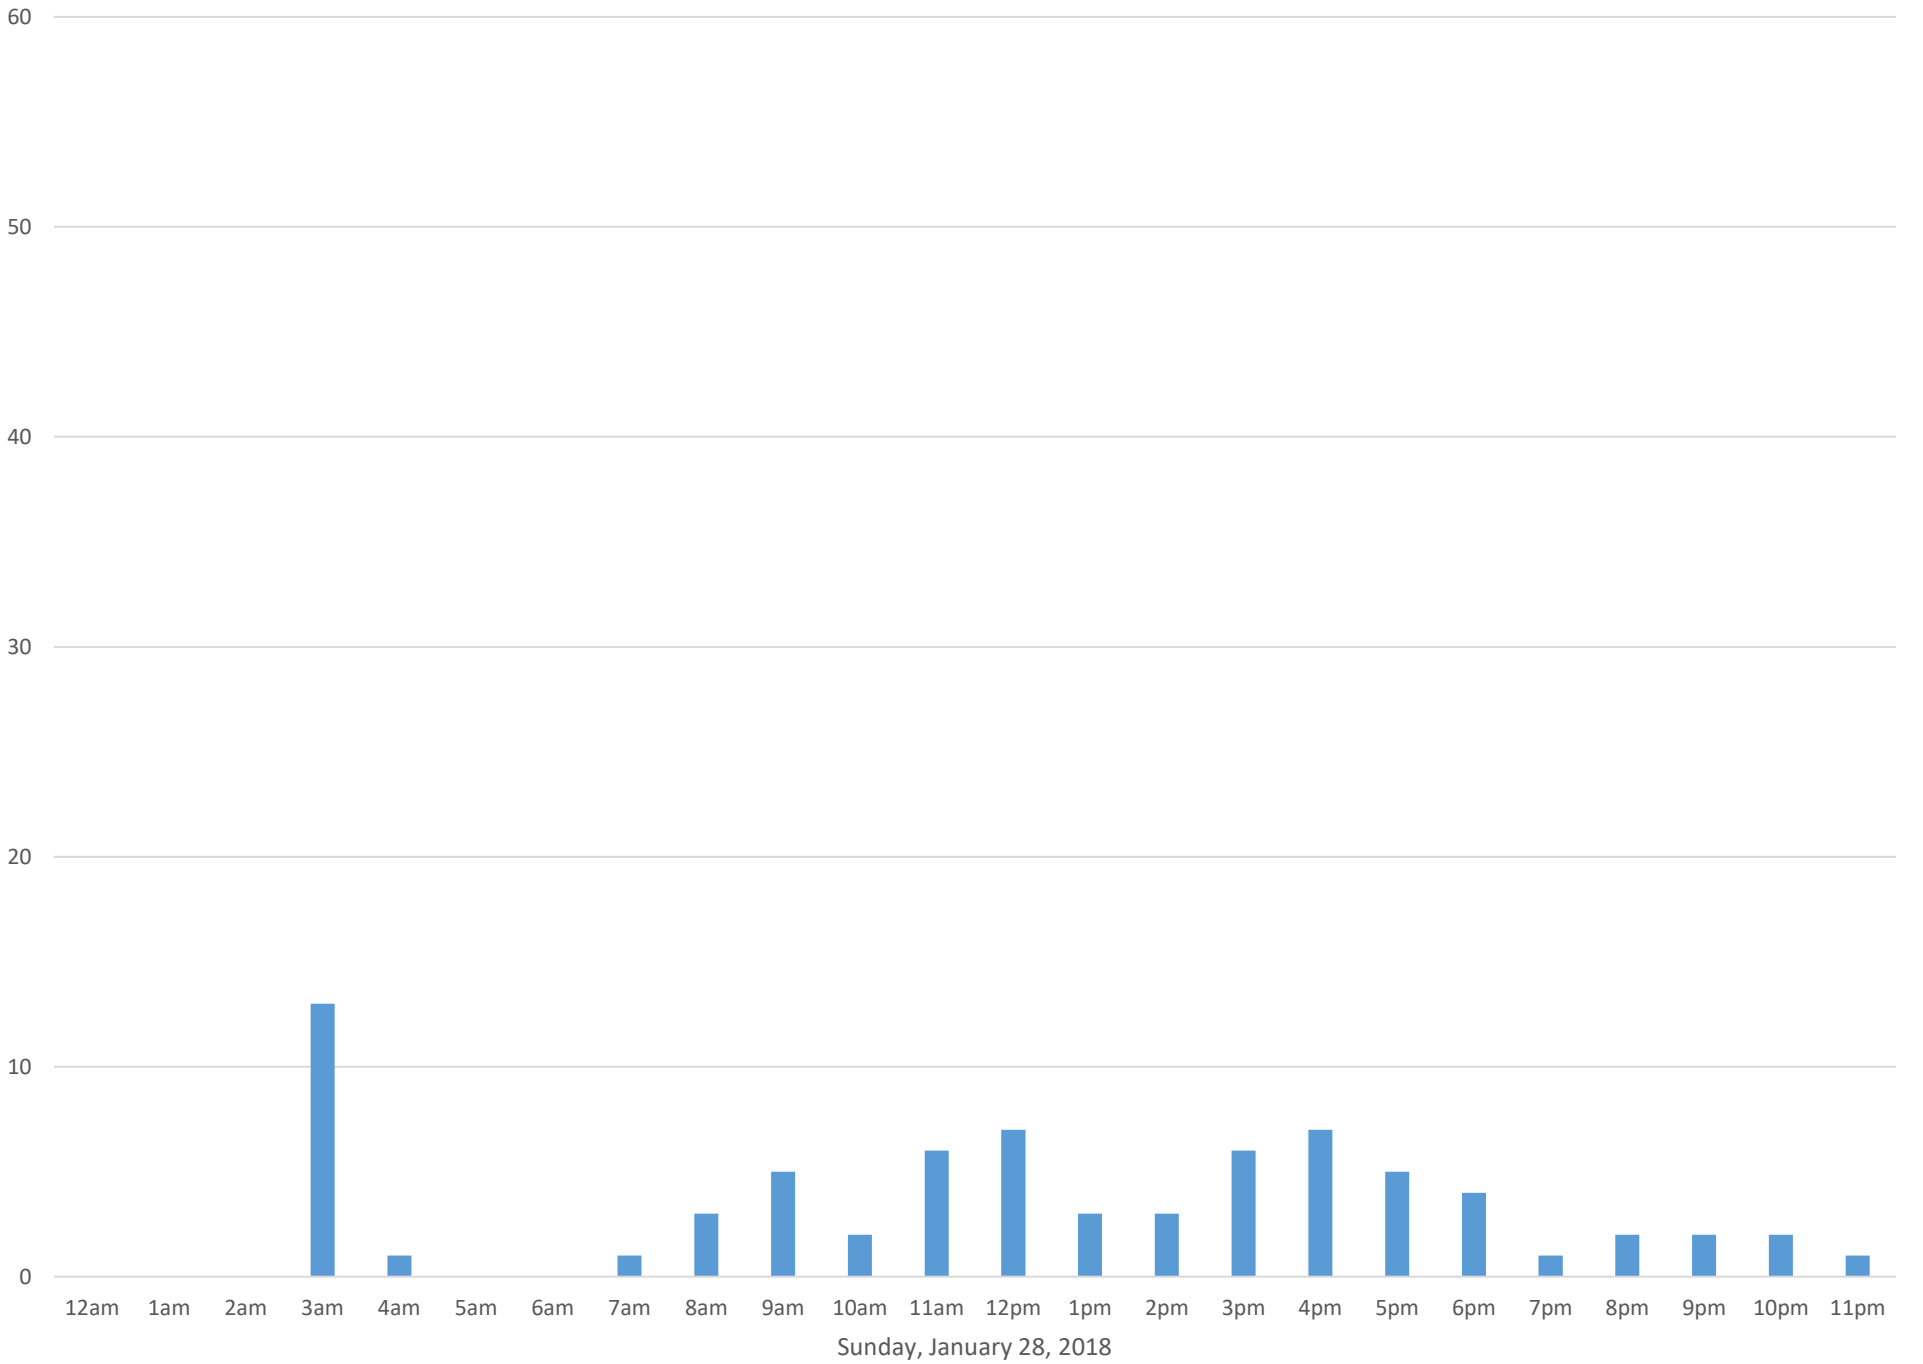

Squalicum Creek Trail

Data Summary

Total Count 831

Daily Average 92

Average Weekend Day 80

Average Weekday 96

Highest Daily Count 284

Busiest Day of the Week Thursday, January 25, 2018

Weekly Profile

Monday 6%

Tuesday 13%

Wednesday 18%

Thursday 34%

Friday 9%

Saturday 10%

Sunday 9%

Squalicum Creek Trail January 2018

Monthly Data

Total Count = 831

Squalicum Creek Trail

Squalicum Creek Trail

Squalicum Creek Trail

Thursday, January 25, 2018

Squalicum Creek Trail

Squalicum Creek Trail

Squalicum Creek Trail

Squalicum Creek Trail

Squalicum Creek Trail

Tuesday, January 30, 2018

Squalicum Creek Trail