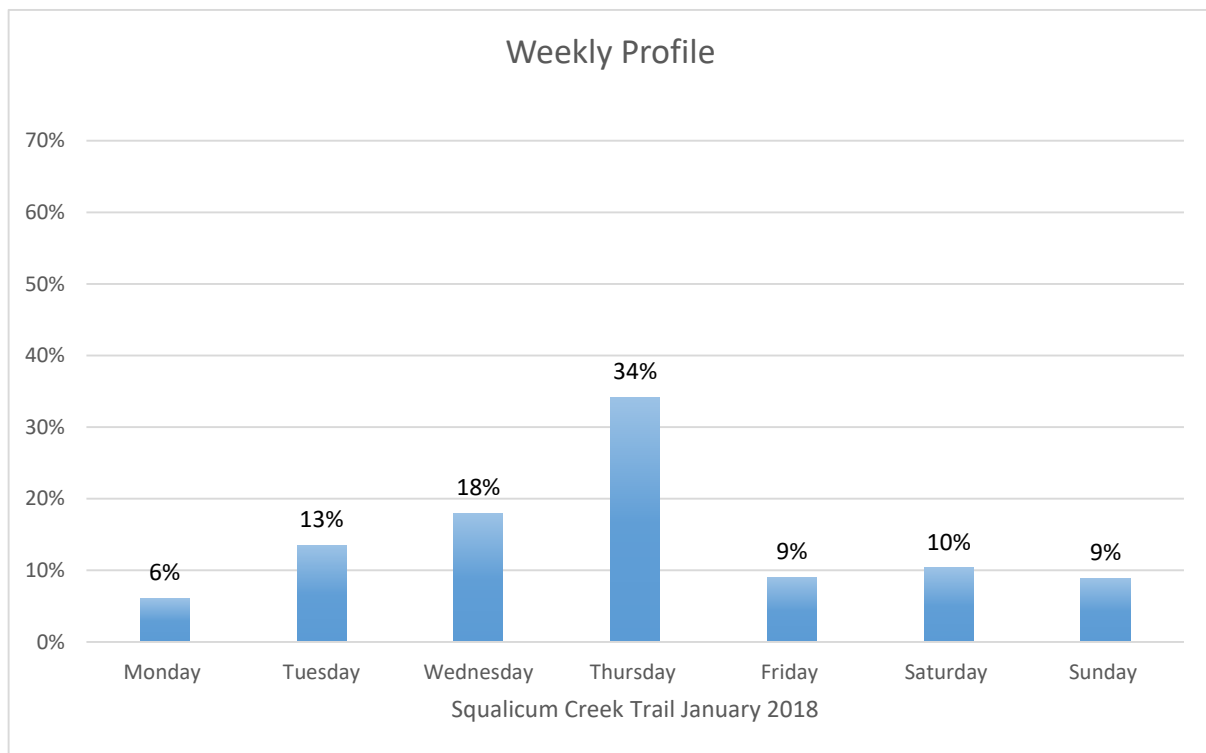

Squalicum Creek Trail

Data Summary

Total Count 831

Daily Average 92

Average Weekend Day 80

Average Weekday 96

Highest Daily Count 284

Busiest Day of the Week Thursday, January 25, 2018

Weekly Profile

Monday 6%

Tuesday 13%

Wednesday 18%

Thursday 34%

Friday 9%

Saturday 10%

Sunday 9%

Squalicum Creek Trail January 2018

Monthly Data

Total Count = 831

Squalicum Creek Trail

Squalicum Creek Trail

Squalicum Creek Trail

Thursday, January 25, 2018

Squalicum Creek Trail