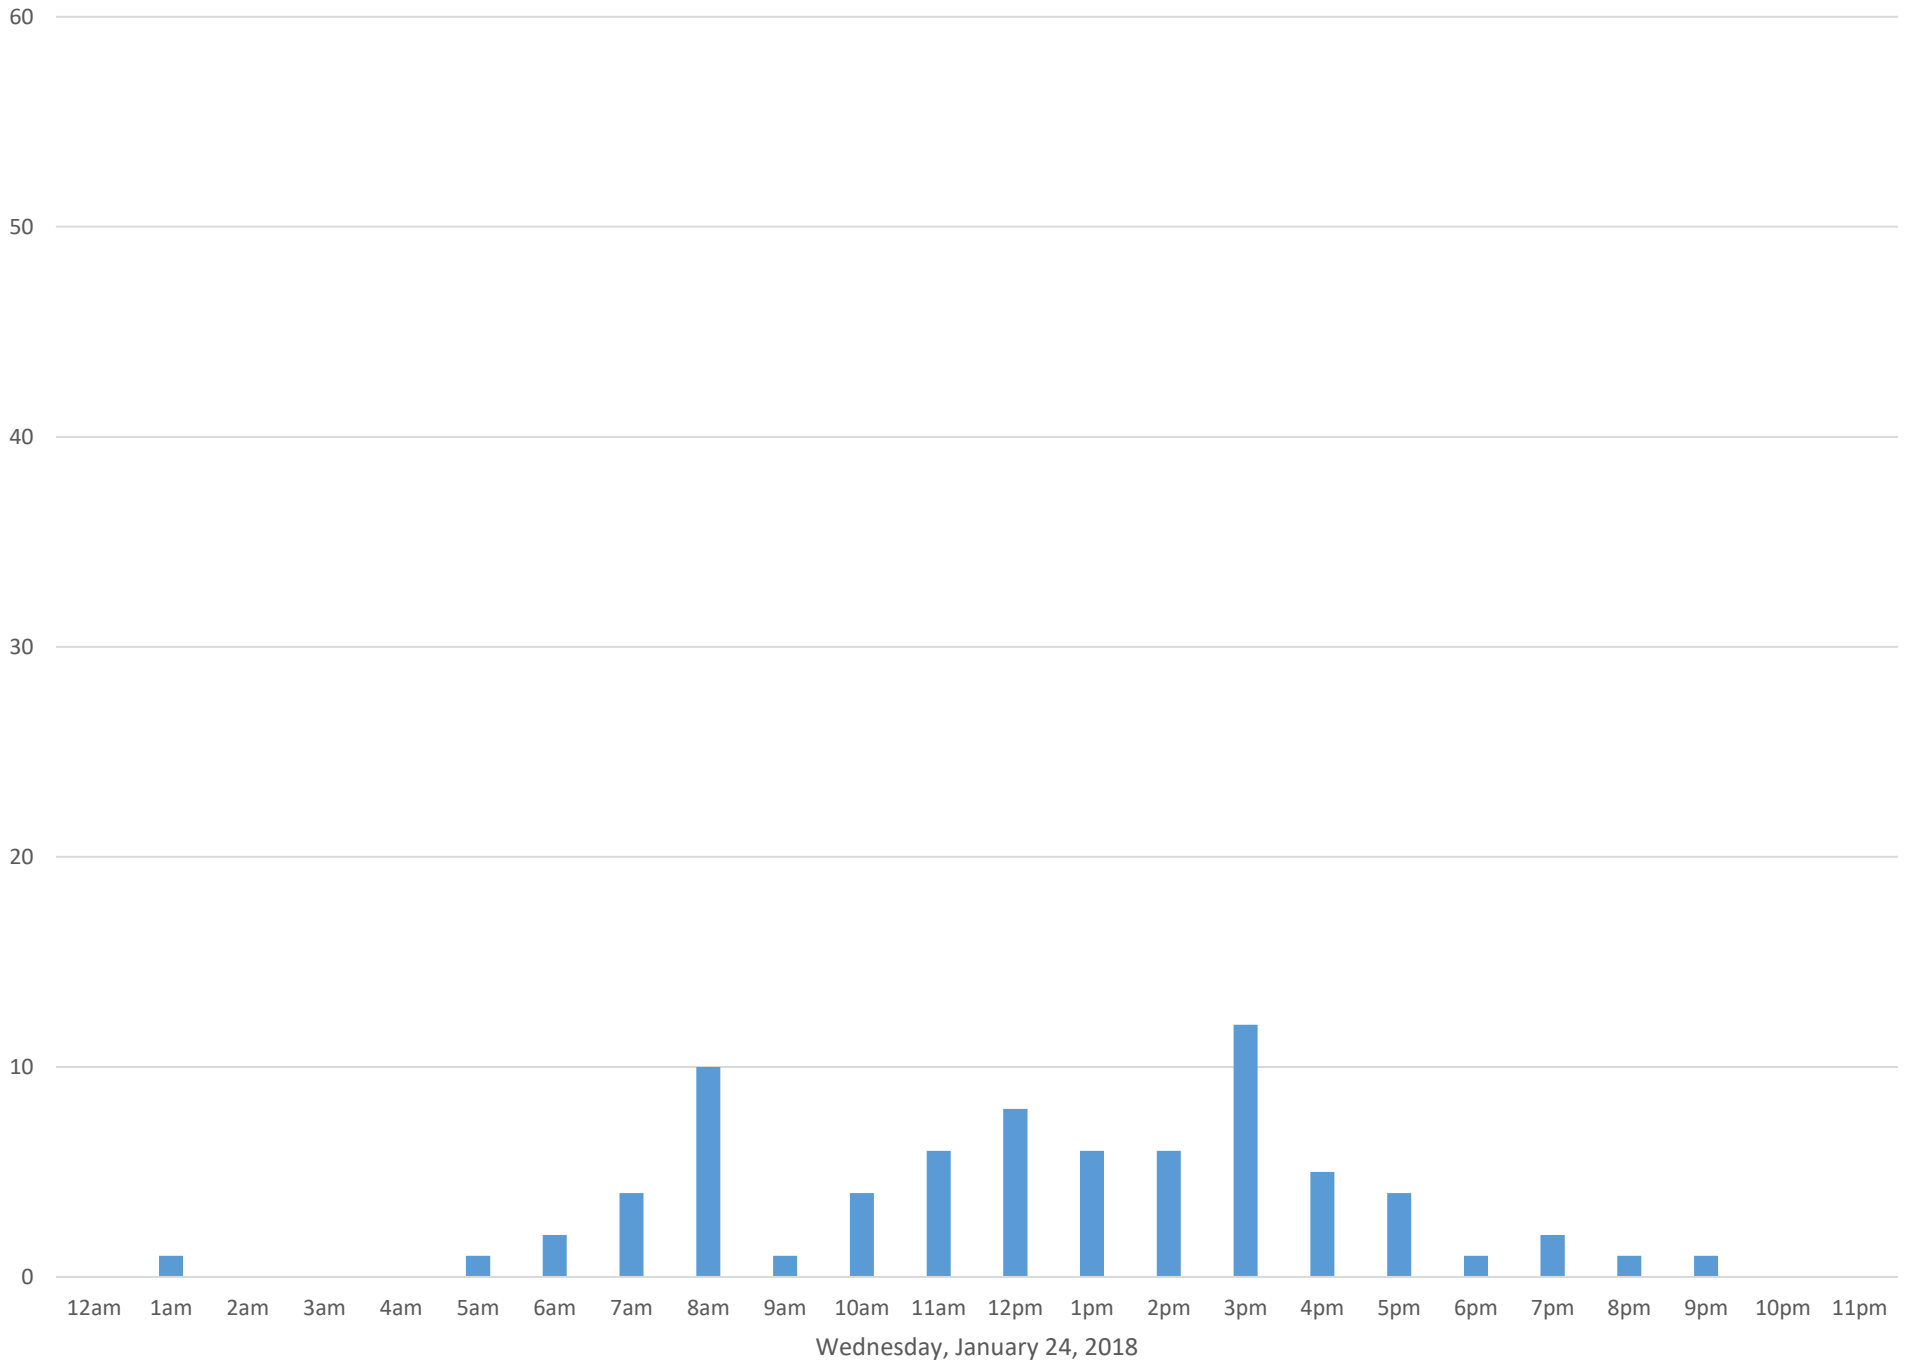

Squalicum Creek Trail

Data Summary

Total Count 831

Daily Average 92

Average Weekend Day 80

Average Weekday 96

Highest Daily Count 284

Busiest Day of the Week Thursday, January 25, 2018

Weekly Profile

Monday 6%

Tuesday 13%

Wednesday 18%

Thursday 34%

Friday 9%

Saturday 10%

Sunday 9%

Squalicum Creek Trail January 2018

Monthly Data

Total Count = 831

Squalicum Creek Trail

Squalicum Creek Trail

Squalicum Creek Trail

Thursday, January 25, 2018

Squalicum Creek Trail

Squalicum Creek Trail

Squalicum Creek Trail

Squalicum Creek Trail

Squalicum Creek Trail

Tuesday, January 30, 2018

Squalicum Creek Trail