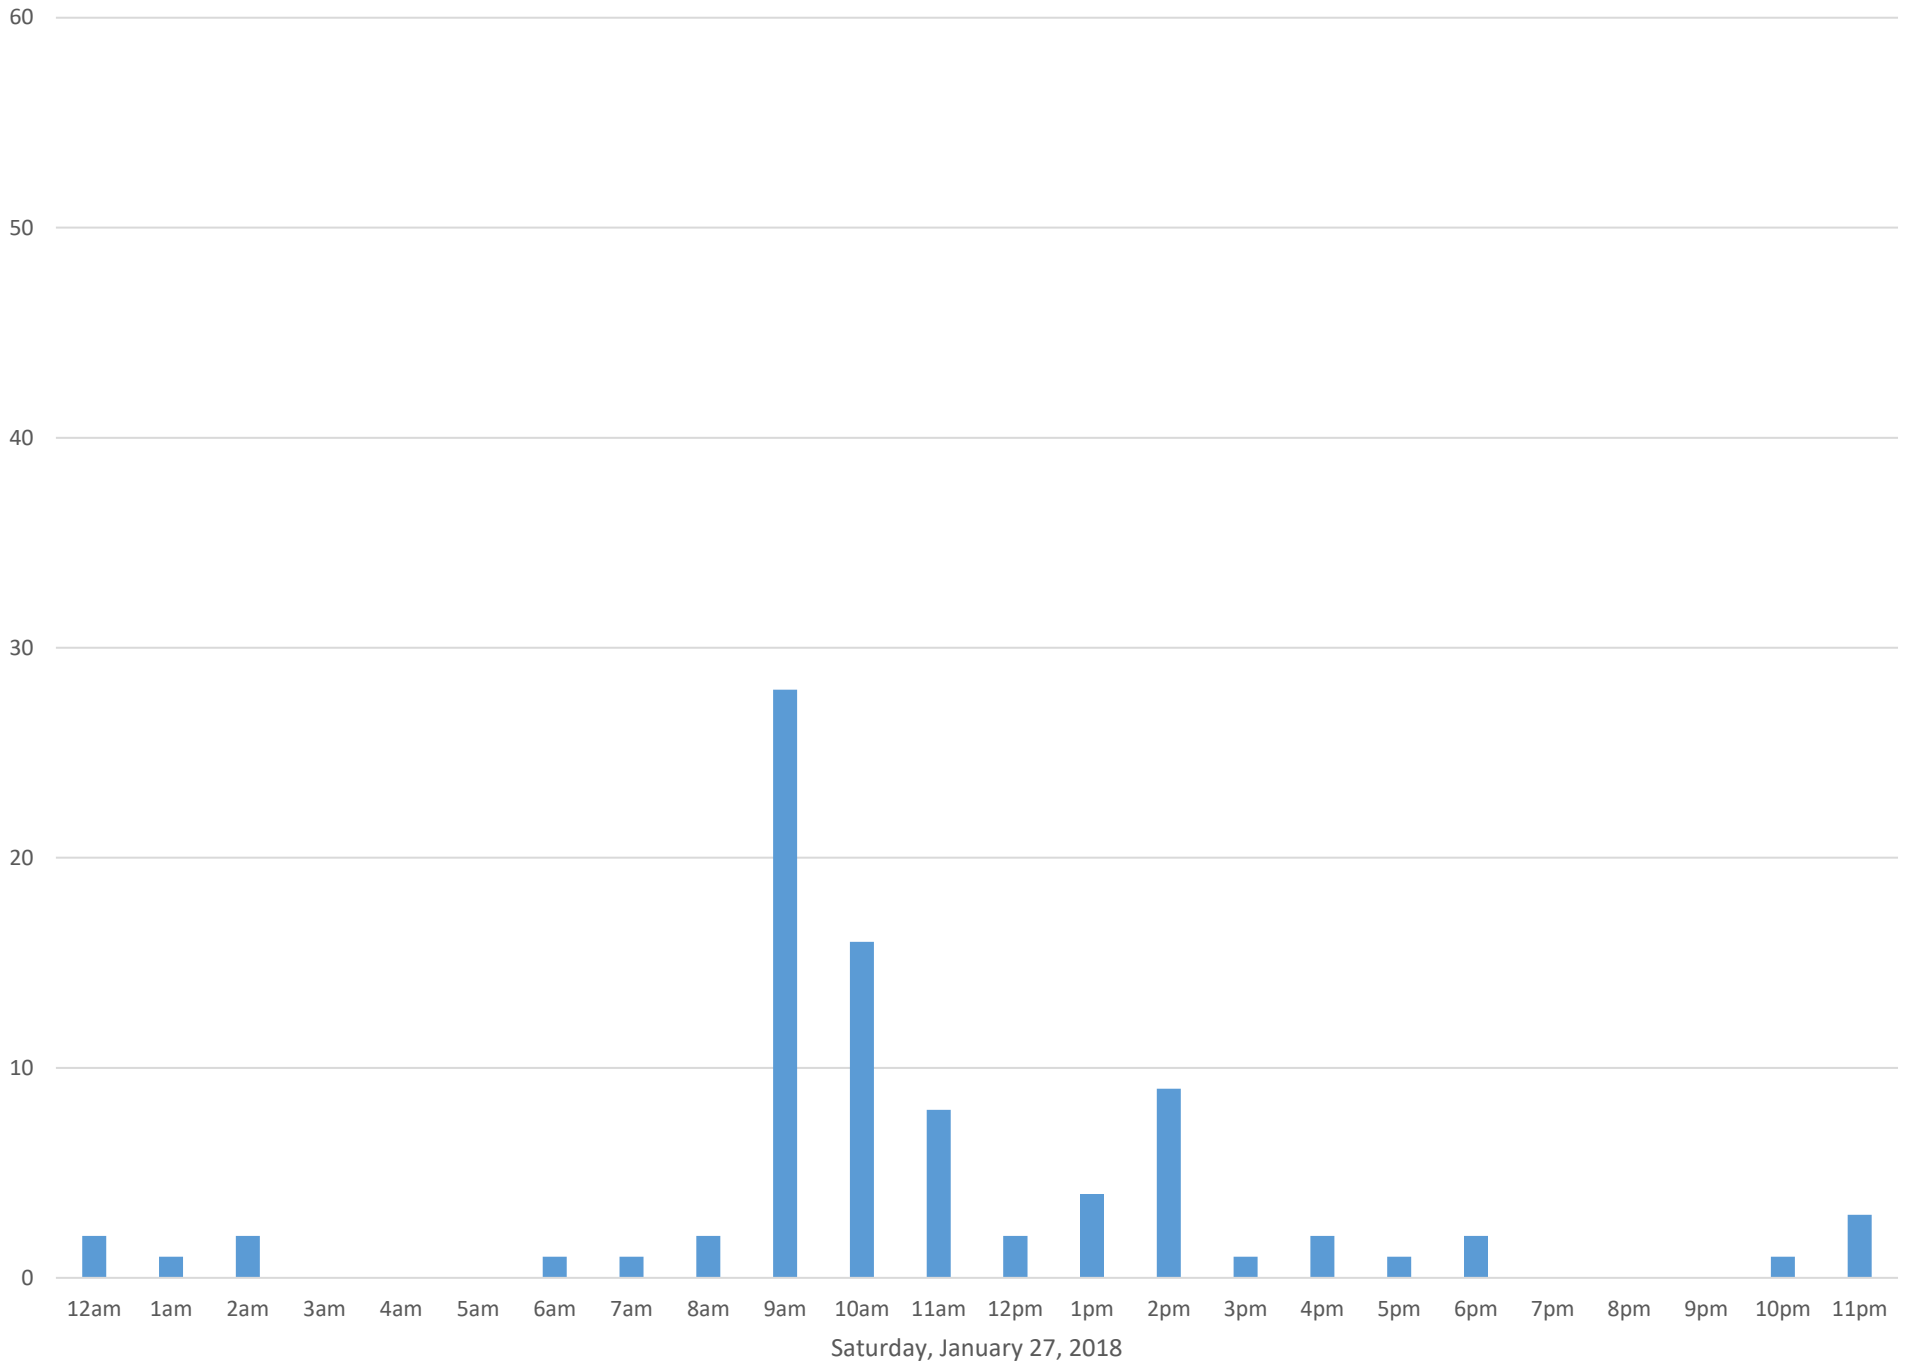

Squalicum Creek Trail

Data Summary

Total Count 831

Daily Average 92

Average Weekend Day 80

Average Weekday 96

Highest Daily Count 284

Busiest Day of the Week Thursday, January 25, 2018

Weekly Profile

Monday 6%

Tuesday 13%

Wednesday 18%

Thursday 34%

Friday 9%

Saturday 10%

Sunday 9%

Squalicum Creek Trail January 2018

Monthly Data

Total Count = 831

Squalicum Creek Trail

Squalicum Creek Trail

Squalicum Creek Trail

Thursday, January 25, 2018

Squalicum Creek Trail

Squalicum Creek Trail

Squalicum Creek Trail

Squalicum Creek Trail

Squalicum Creek Trail

Tuesday, January 30, 2018

Squalicum Creek Trail