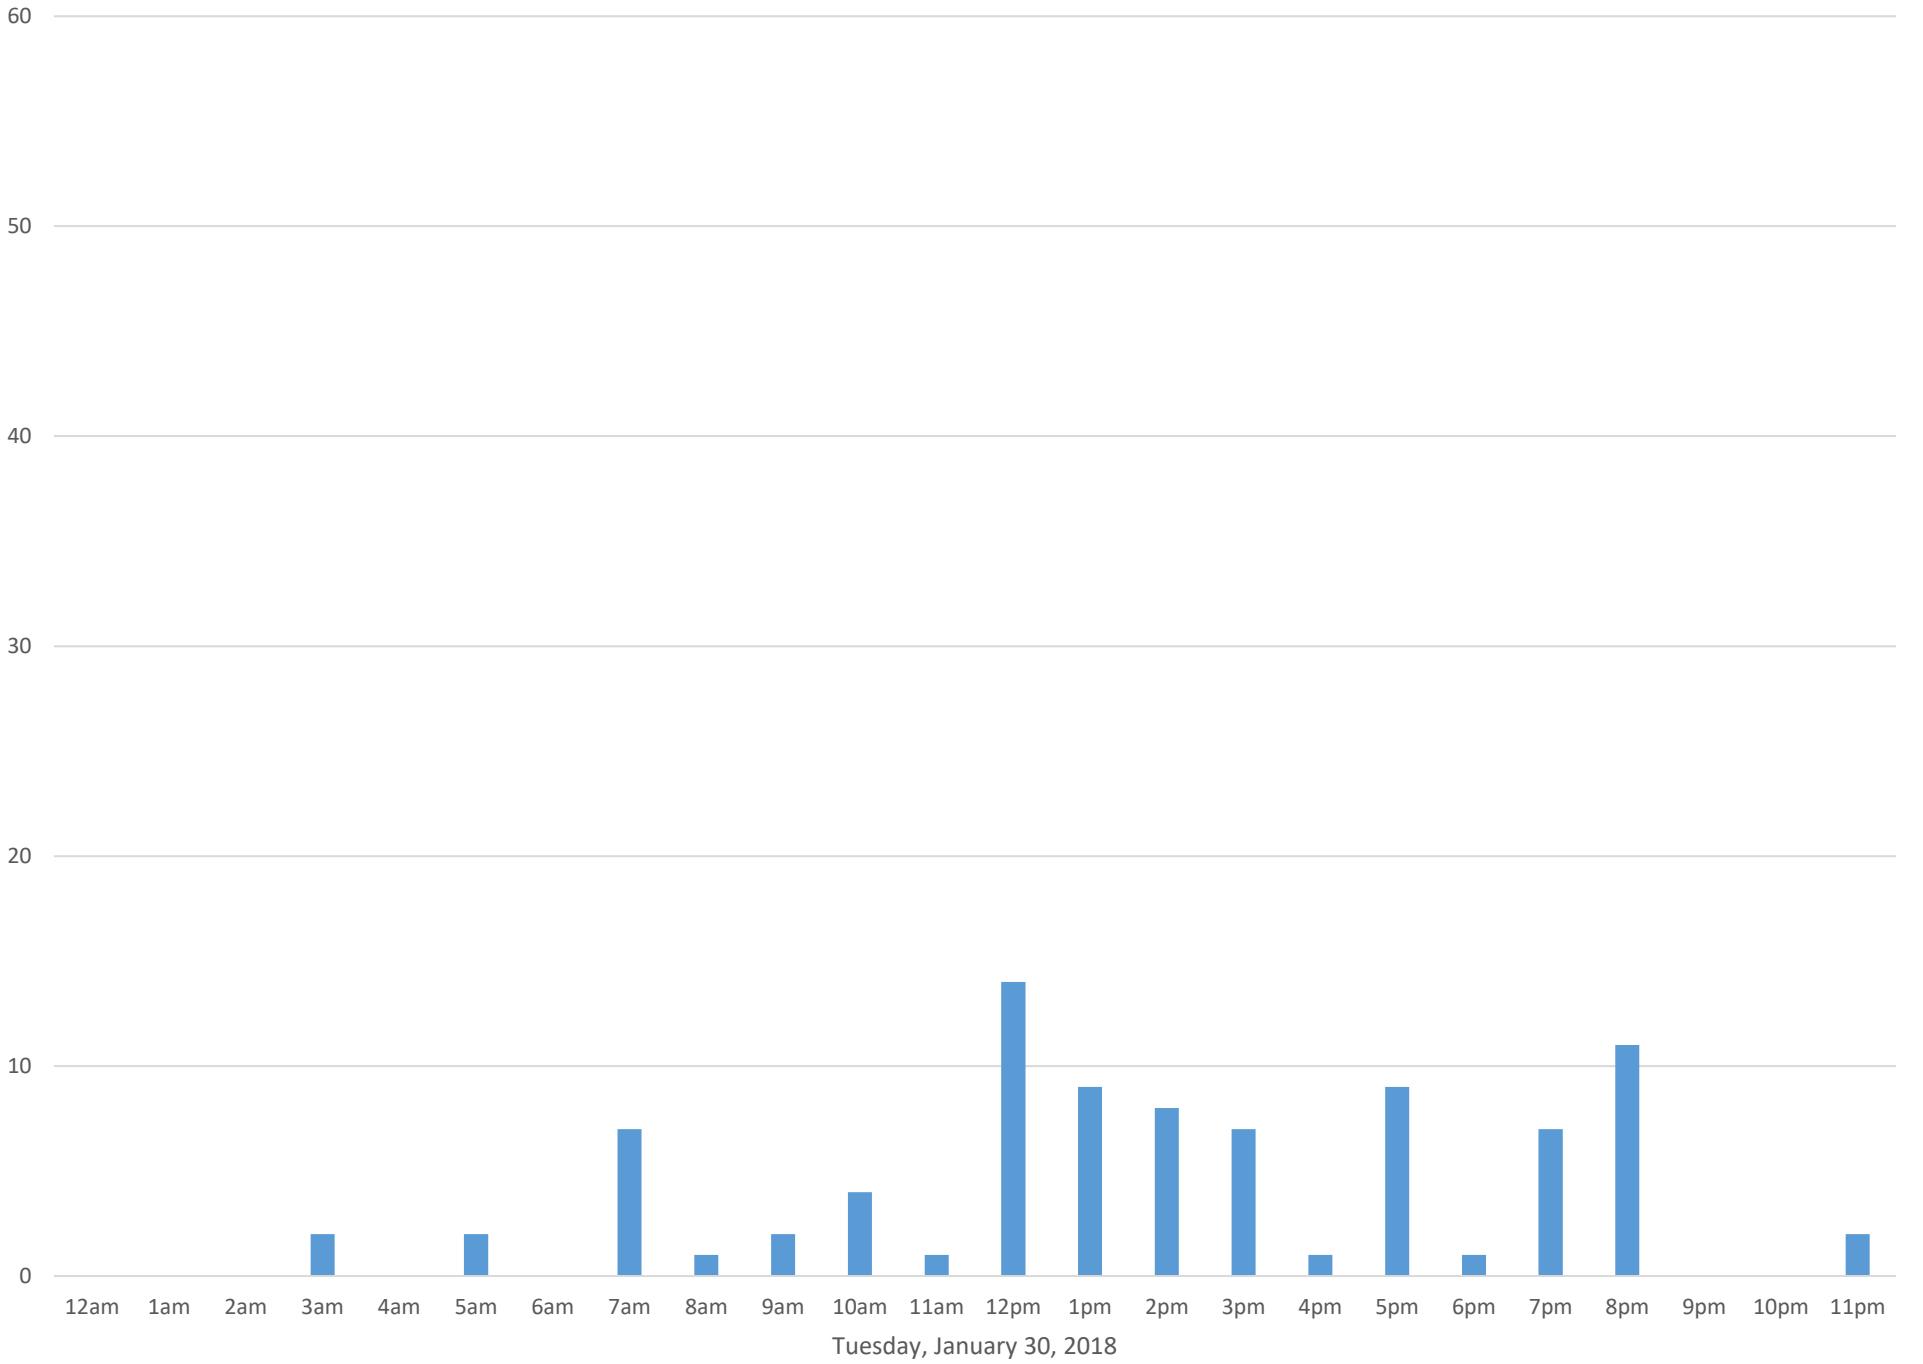

Squalicum Creek Trail

Data Summary

Total Count 831

Daily Average 92

Average Weekend Day 80

Average Weekday 96

Highest Daily Count 284

Busiest Day of the Week Thursday, January 25, 2018

Weekly Profile

Monday 6%

Tuesday 13%

Wednesday 18%

Thursday 34%

Friday 9%

Saturday 10%

Sunday 9%

Squalicum Creek Trail January 2018

Monthly Data

Total Count = 831

Squalicum Creek Trail

Squalicum Creek Trail

Squalicum Creek Trail

Thursday, January 25, 2018

Squalicum Creek Trail

Squalicum Creek Trail

Squalicum Creek Trail

Squalicum Creek Trail

Squalicum Creek Trail

Tuesday, January 30, 2018

Squalicum Creek Trail