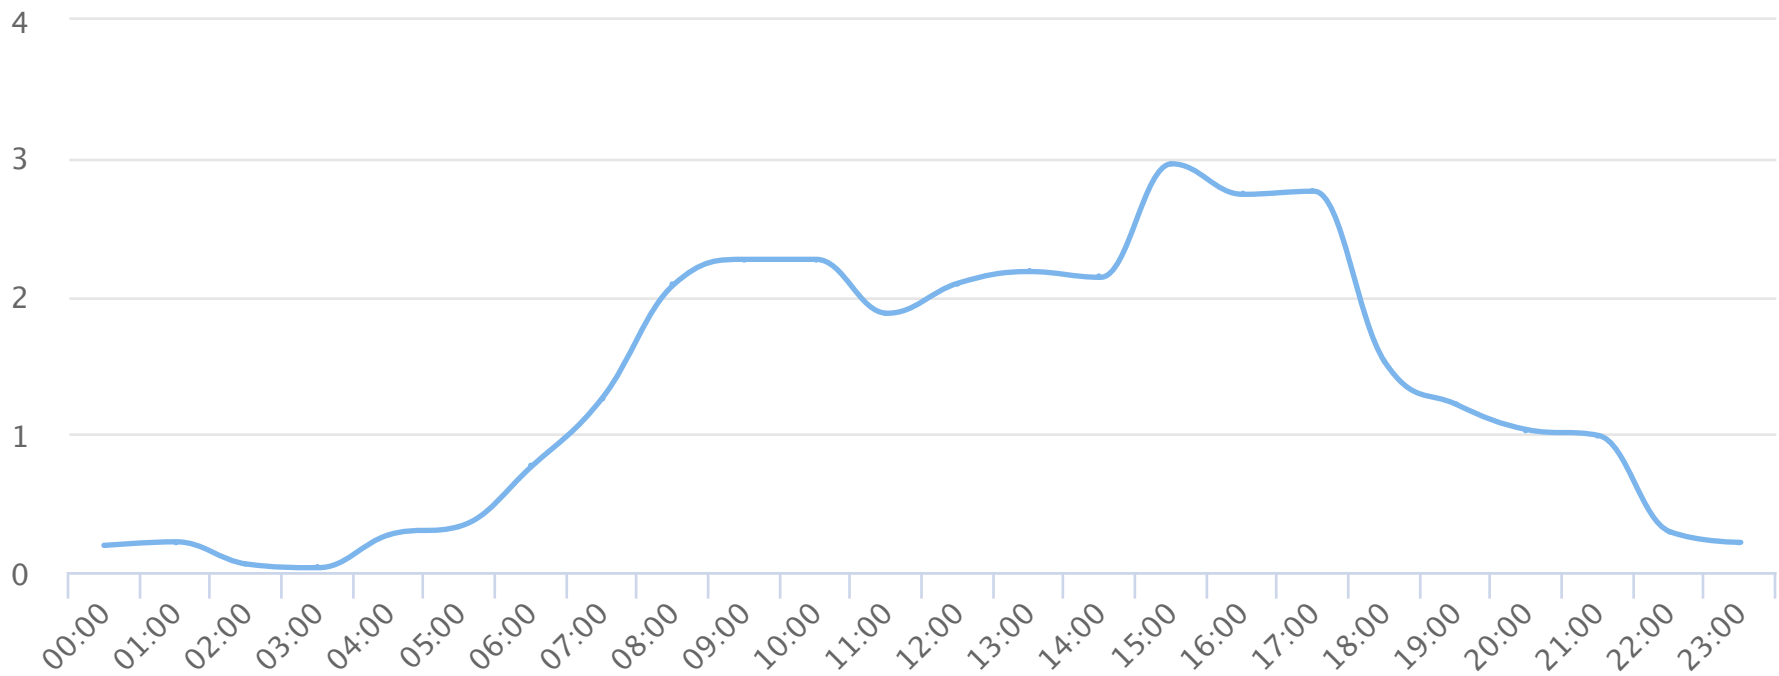

# Days of the week

2019-01-01 to 2019-07-12

Daily averages

**Site Name**

Silver Beach Bridge

**Average**

31.8

**Median**

29.6

**STDV**

5.2

**Min**

26.5

**Max**

42.3

# Hours of the day

2019-01-01 to 2019-07-12

Hourly averages

**Site Name**

Silver Beach Bridge

**Average**

1.3

**Median**