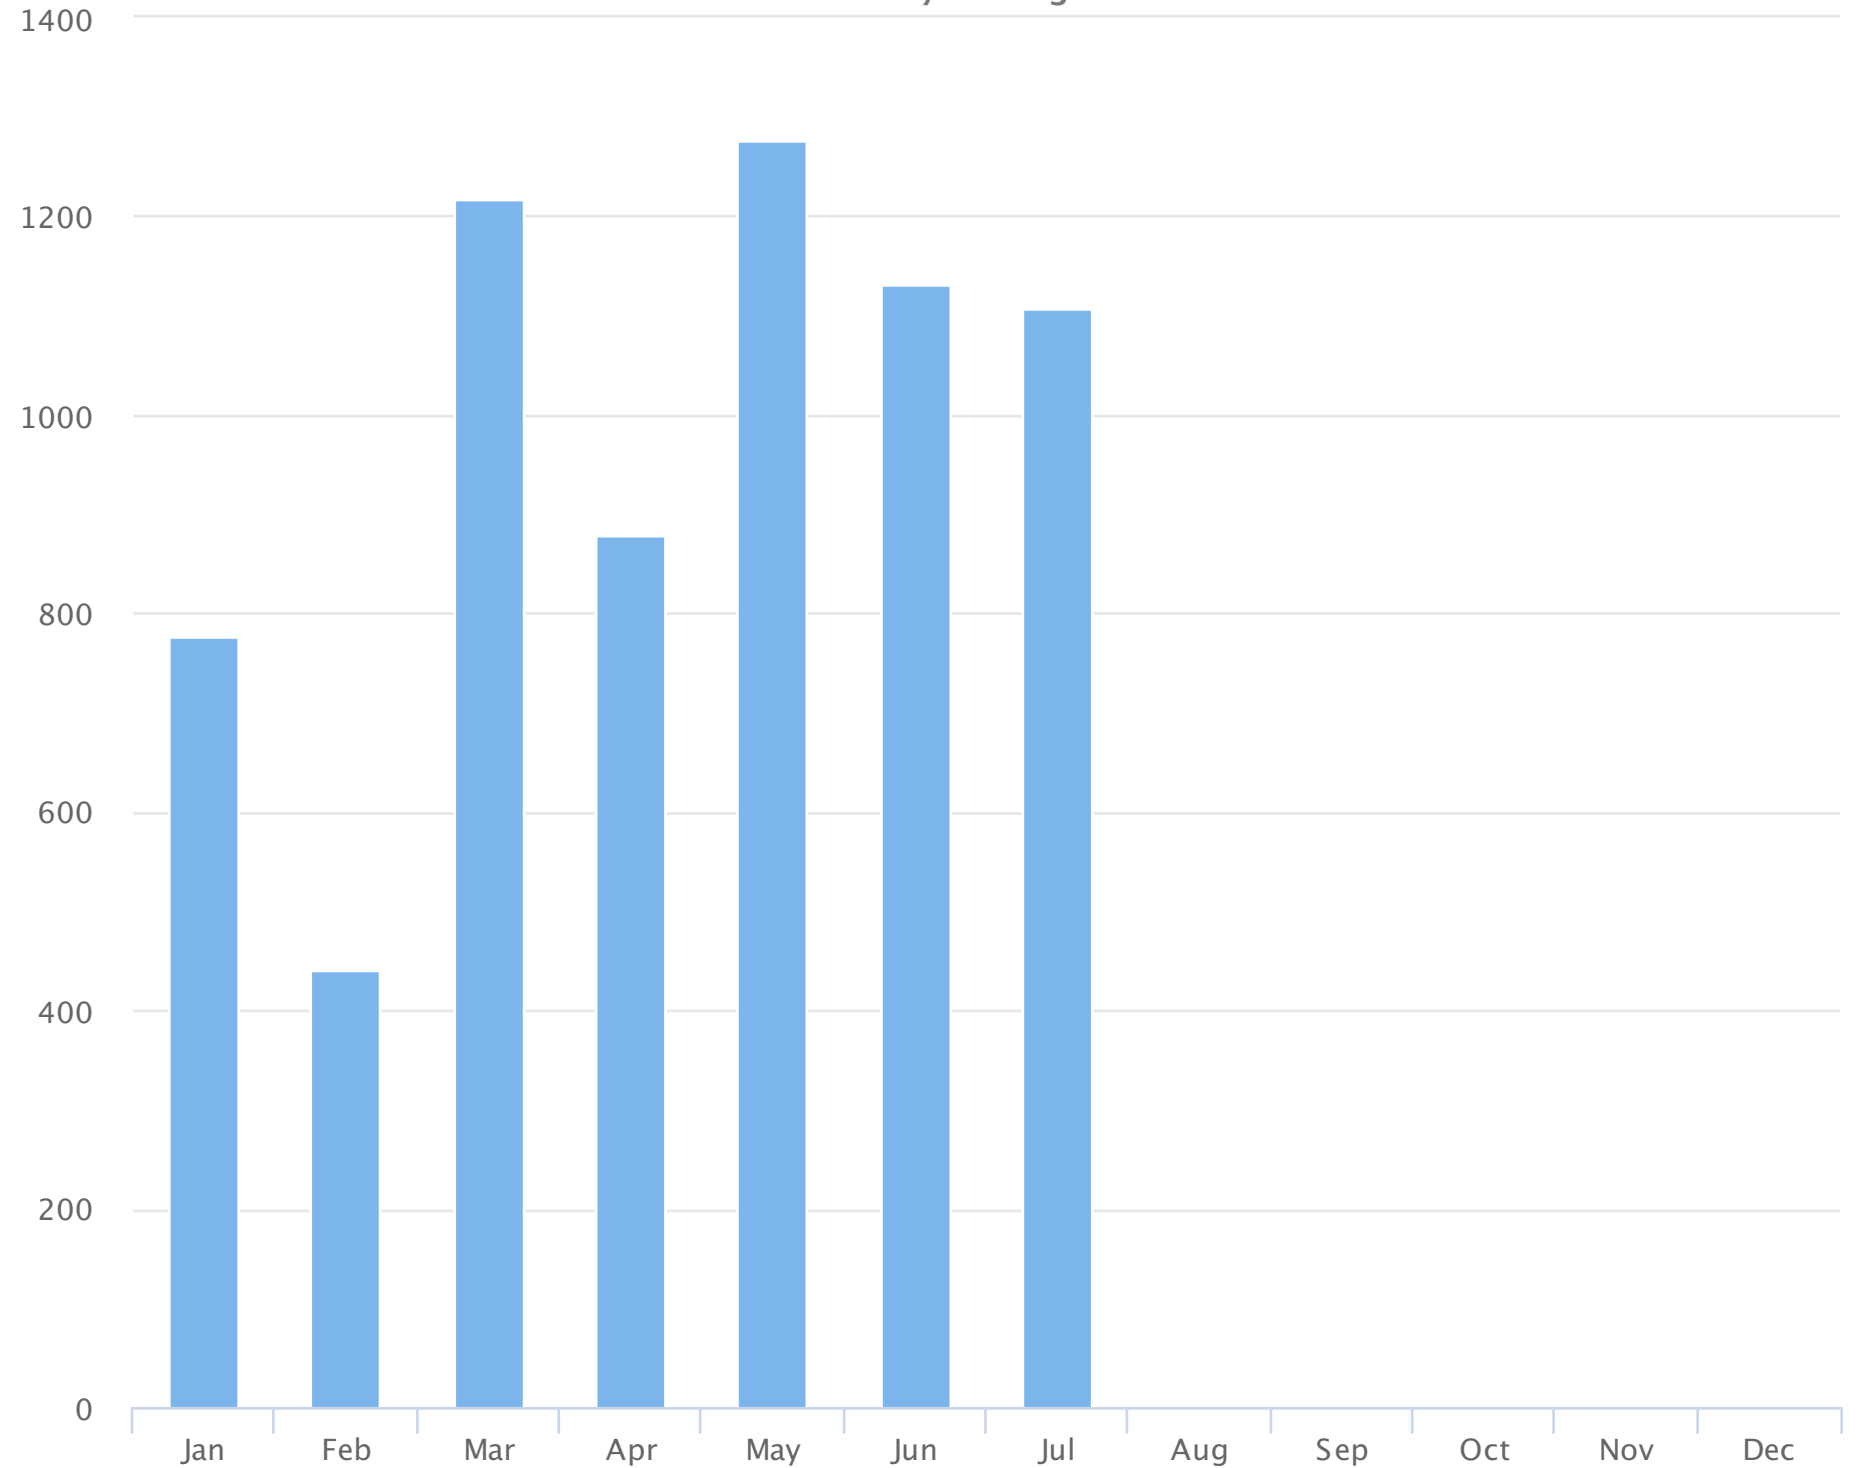

# Months of the year

2019-01-01 to 2019-07-12

Monthly averages

Site Name	Average	Median	STDV	Min	Max
Silver Beach Bridge	975.2	1,106.7	274.1	440.0	1,277.0

# Days of the week

2019-01-01 to 2019-07-12

Daily averages

**Site Name**

Silver Beach Bridge

**Average**

31.8

**Median**

29.6

**STDV**

5.2

**Min**

26.5

**Max**

42.3

# Hours of the day

2019-01-01 to 2019-07-12

Hourly averages

**Site Name**

Silver Beach Bridge

**Average**

1.3

**Median**