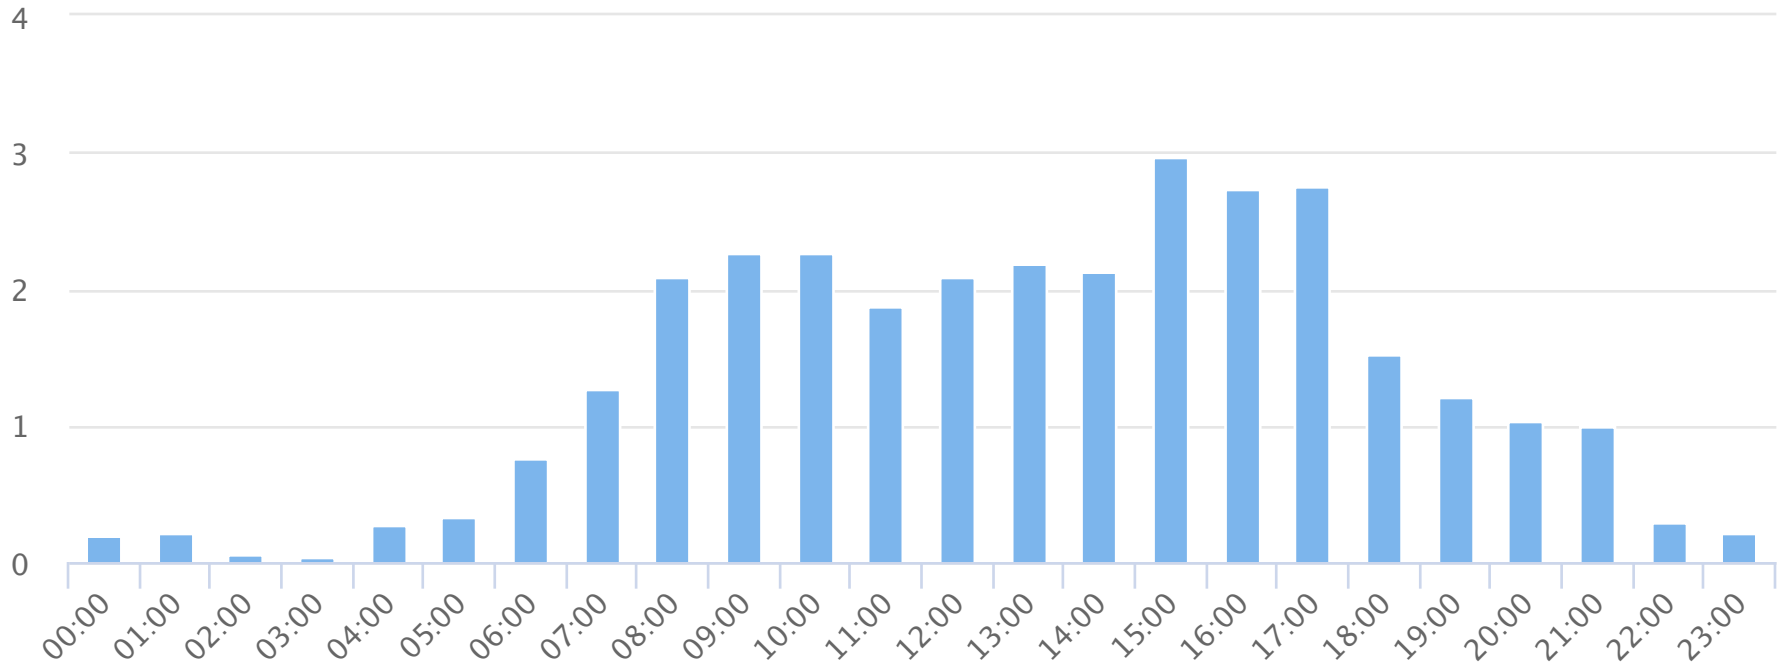

# Days of the week

2019-01-01 to 2019-07-12

Daily averages

**Site Name**

Silver Beach Bridge

**Average**

31.8

**Median**

29.6

**STDV**

5.2

**Min**

26.5

**Max**

42.3

# Hours of the day

2019-01-01 to 2019-07-12

Hourly averages

**Site Name**

Silver Beach Bridge

**Average**

1.3

**Median**