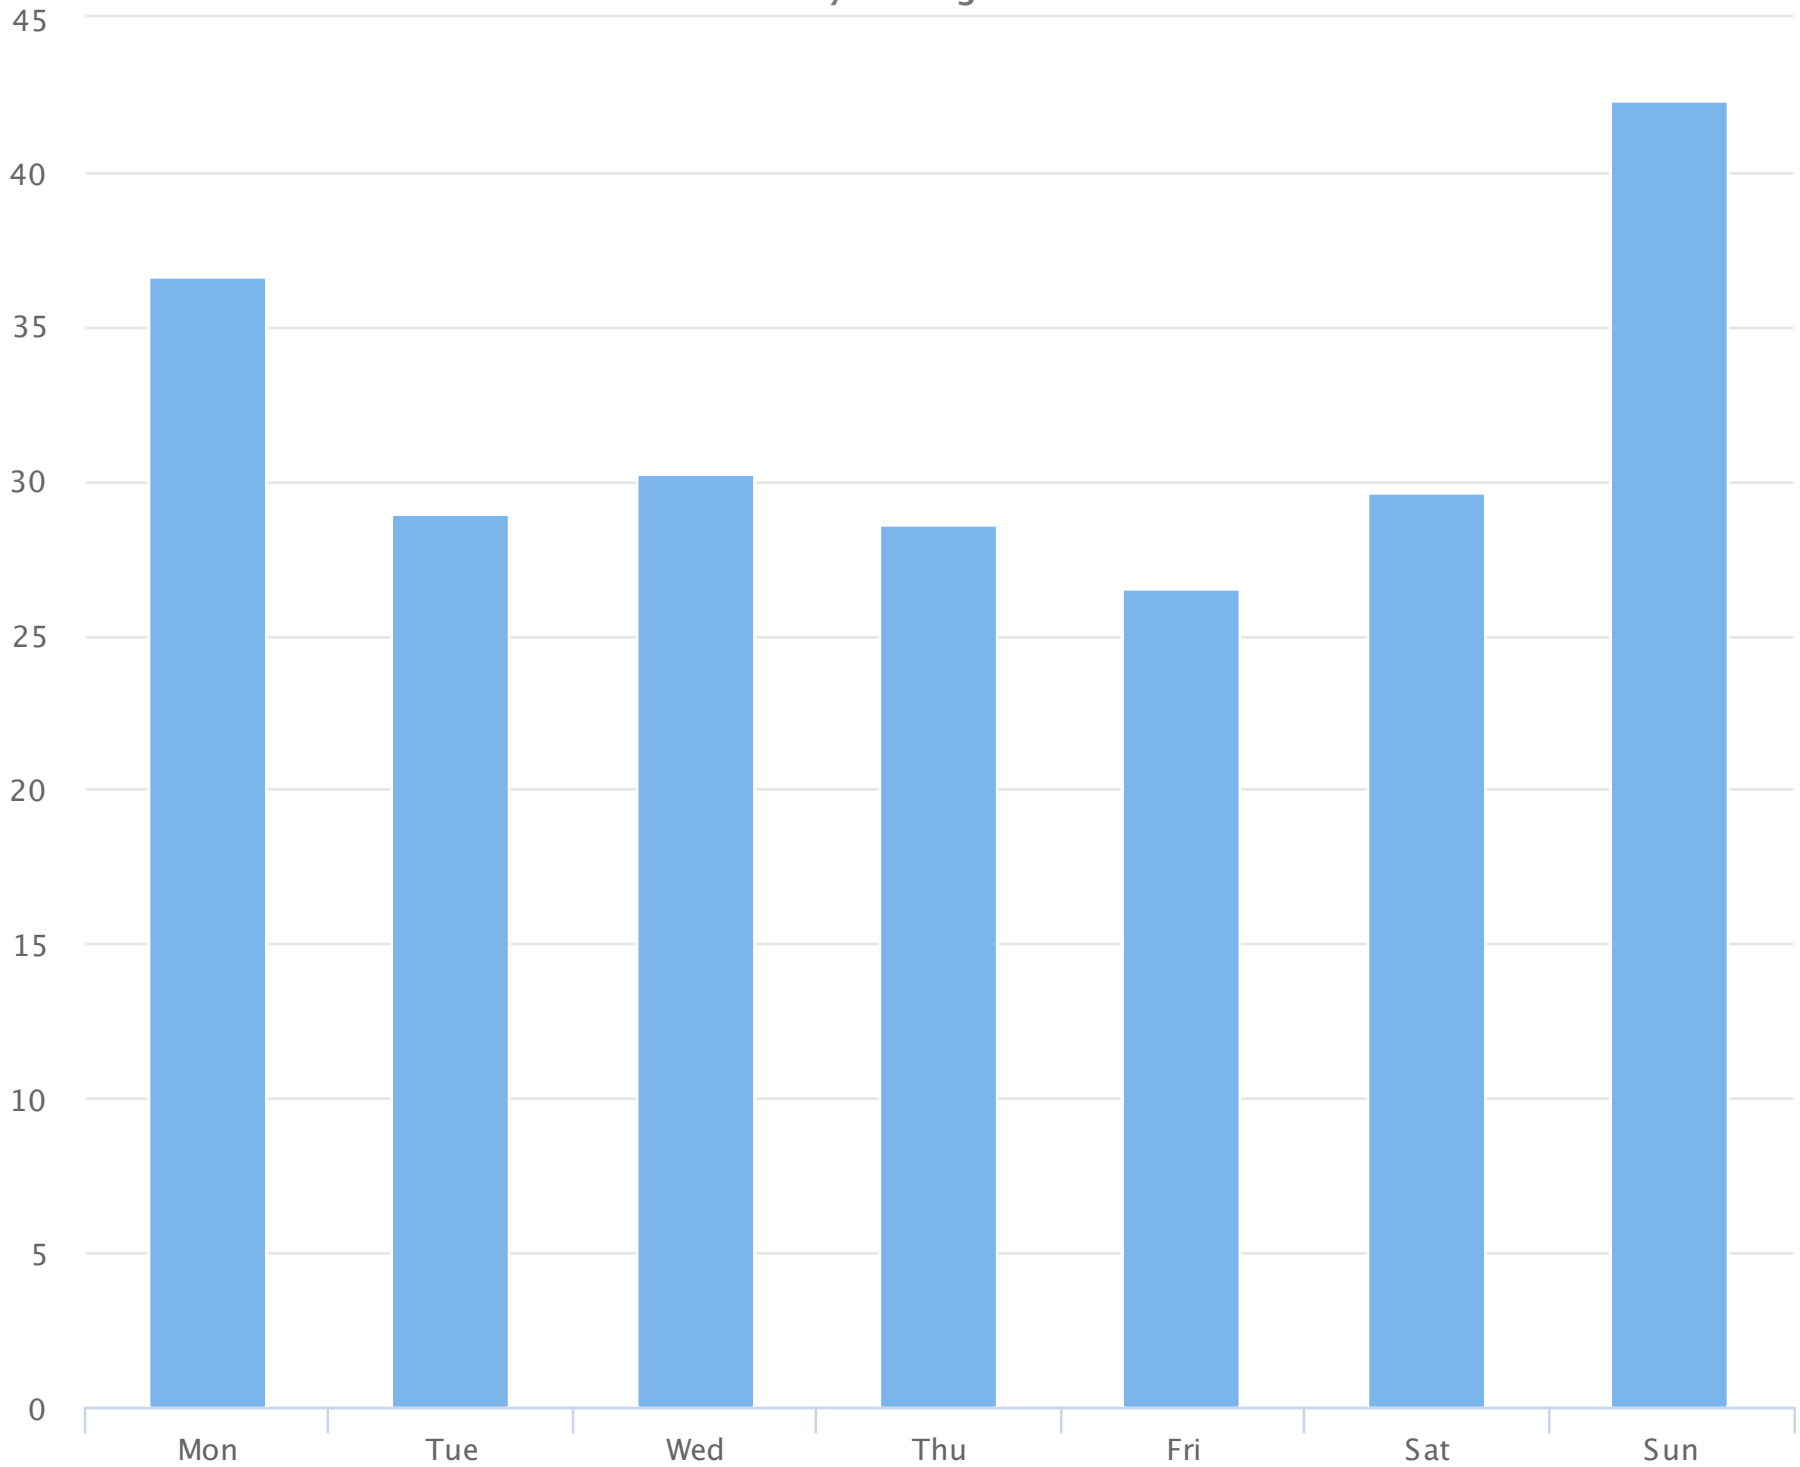

# Months of the year

2019-01-01 to 2019-07-12

Monthly averages

Site Name	Average	Median	STDV	Min	Max
Silver Beach Bridge	975.2	1,106.7	274.1	440.0	1,277.0

# Days of the week

2019-01-01 to 2019-07-12

Daily averages

**Site Name**

Silver Beach Bridge

**Average**

31.8

**Median**

29.6

**STDV**

5.2

**Min**

26.5

**Max**

42.3

# Hours of the day

2019-01-01 to 2019-07-12

Hourly averages

**Site Name**

Silver Beach Bridge

**Average**

1.3

**Median**