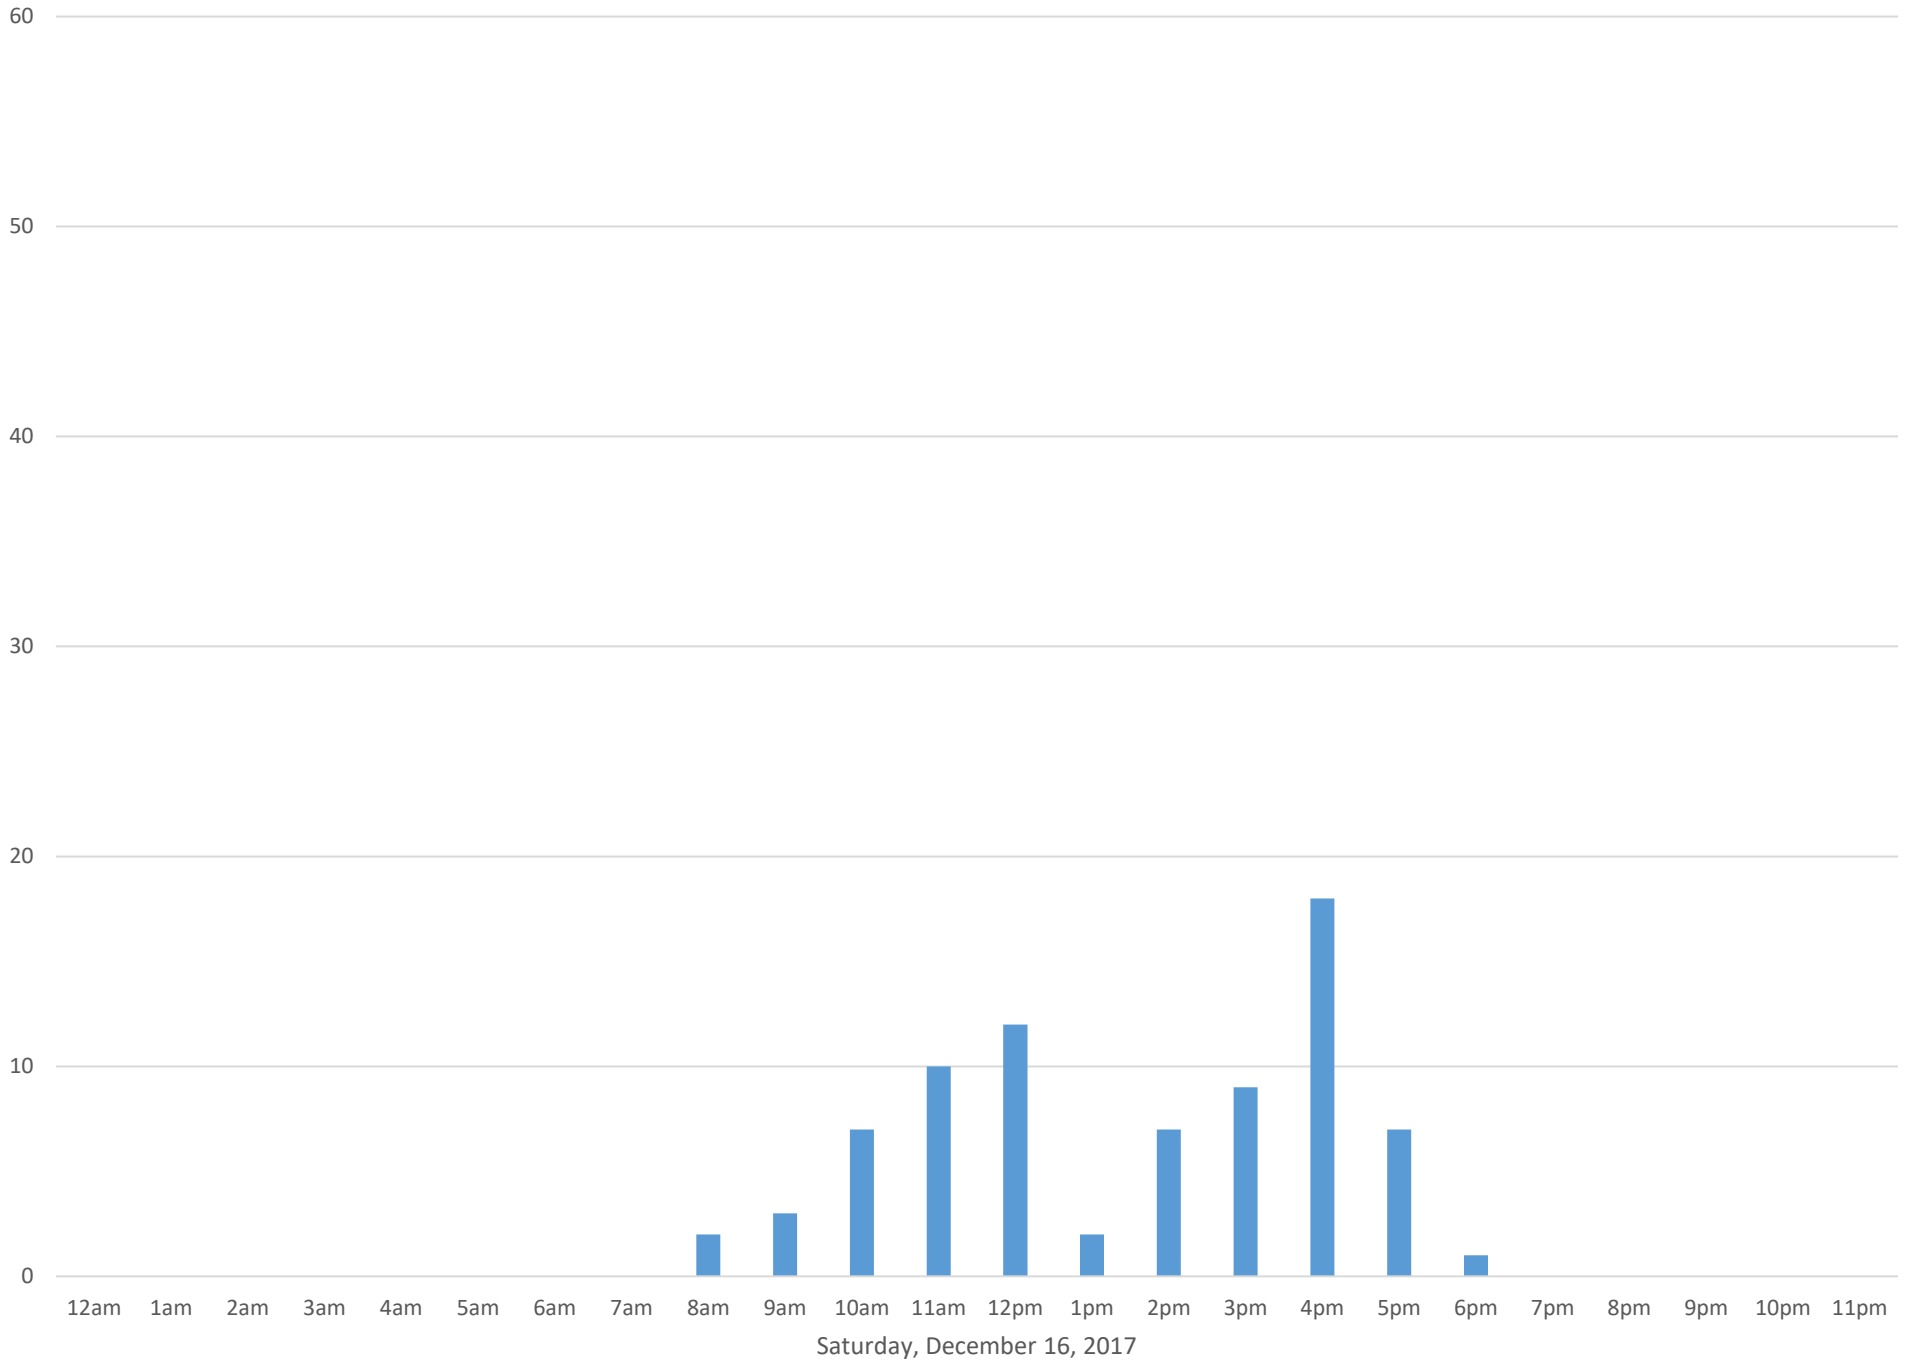

South Bay Trail