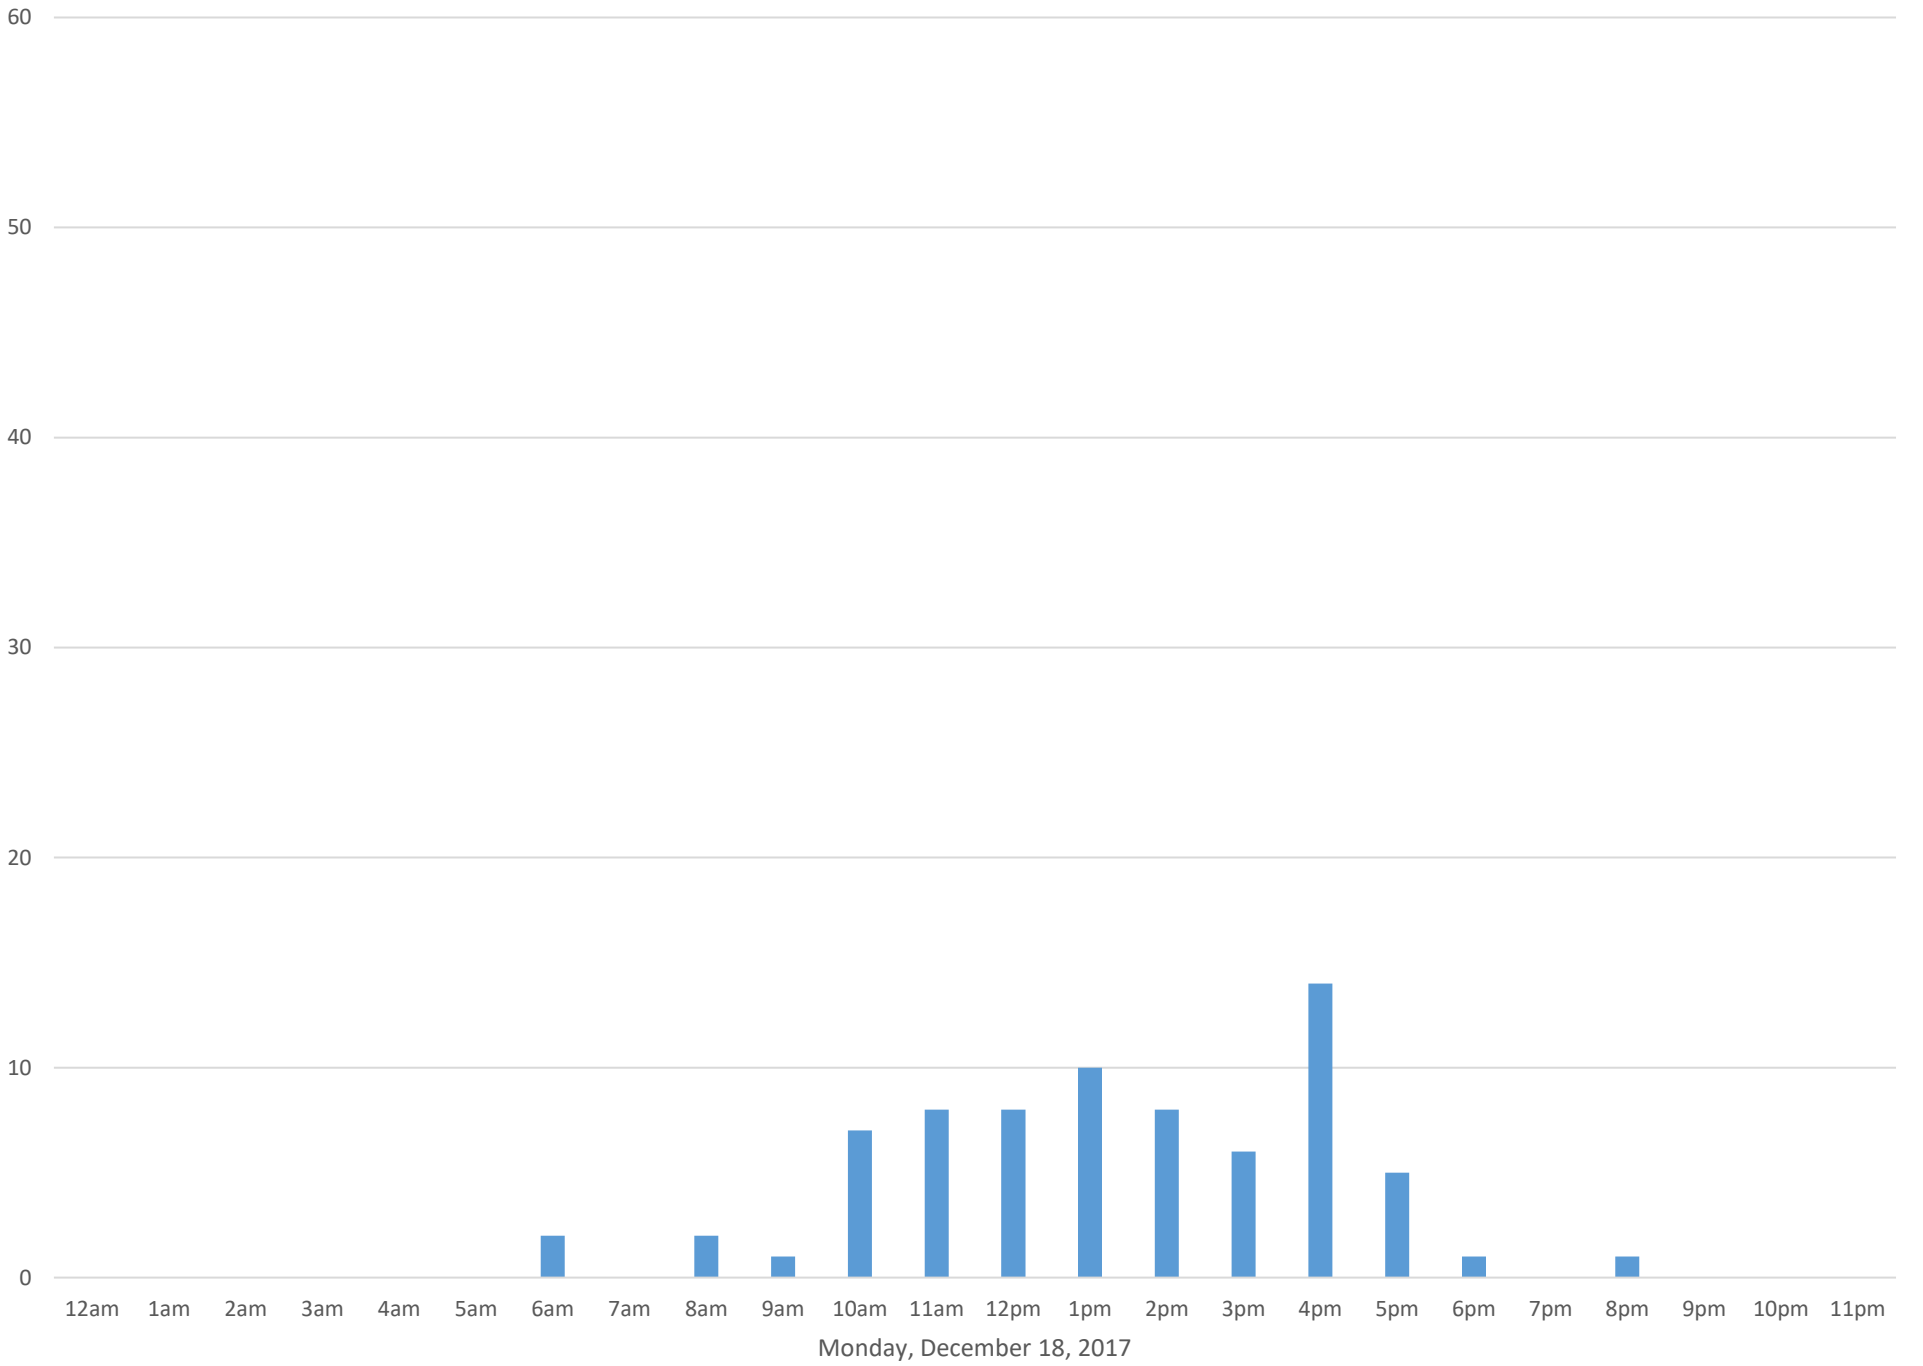

South Bay Trail