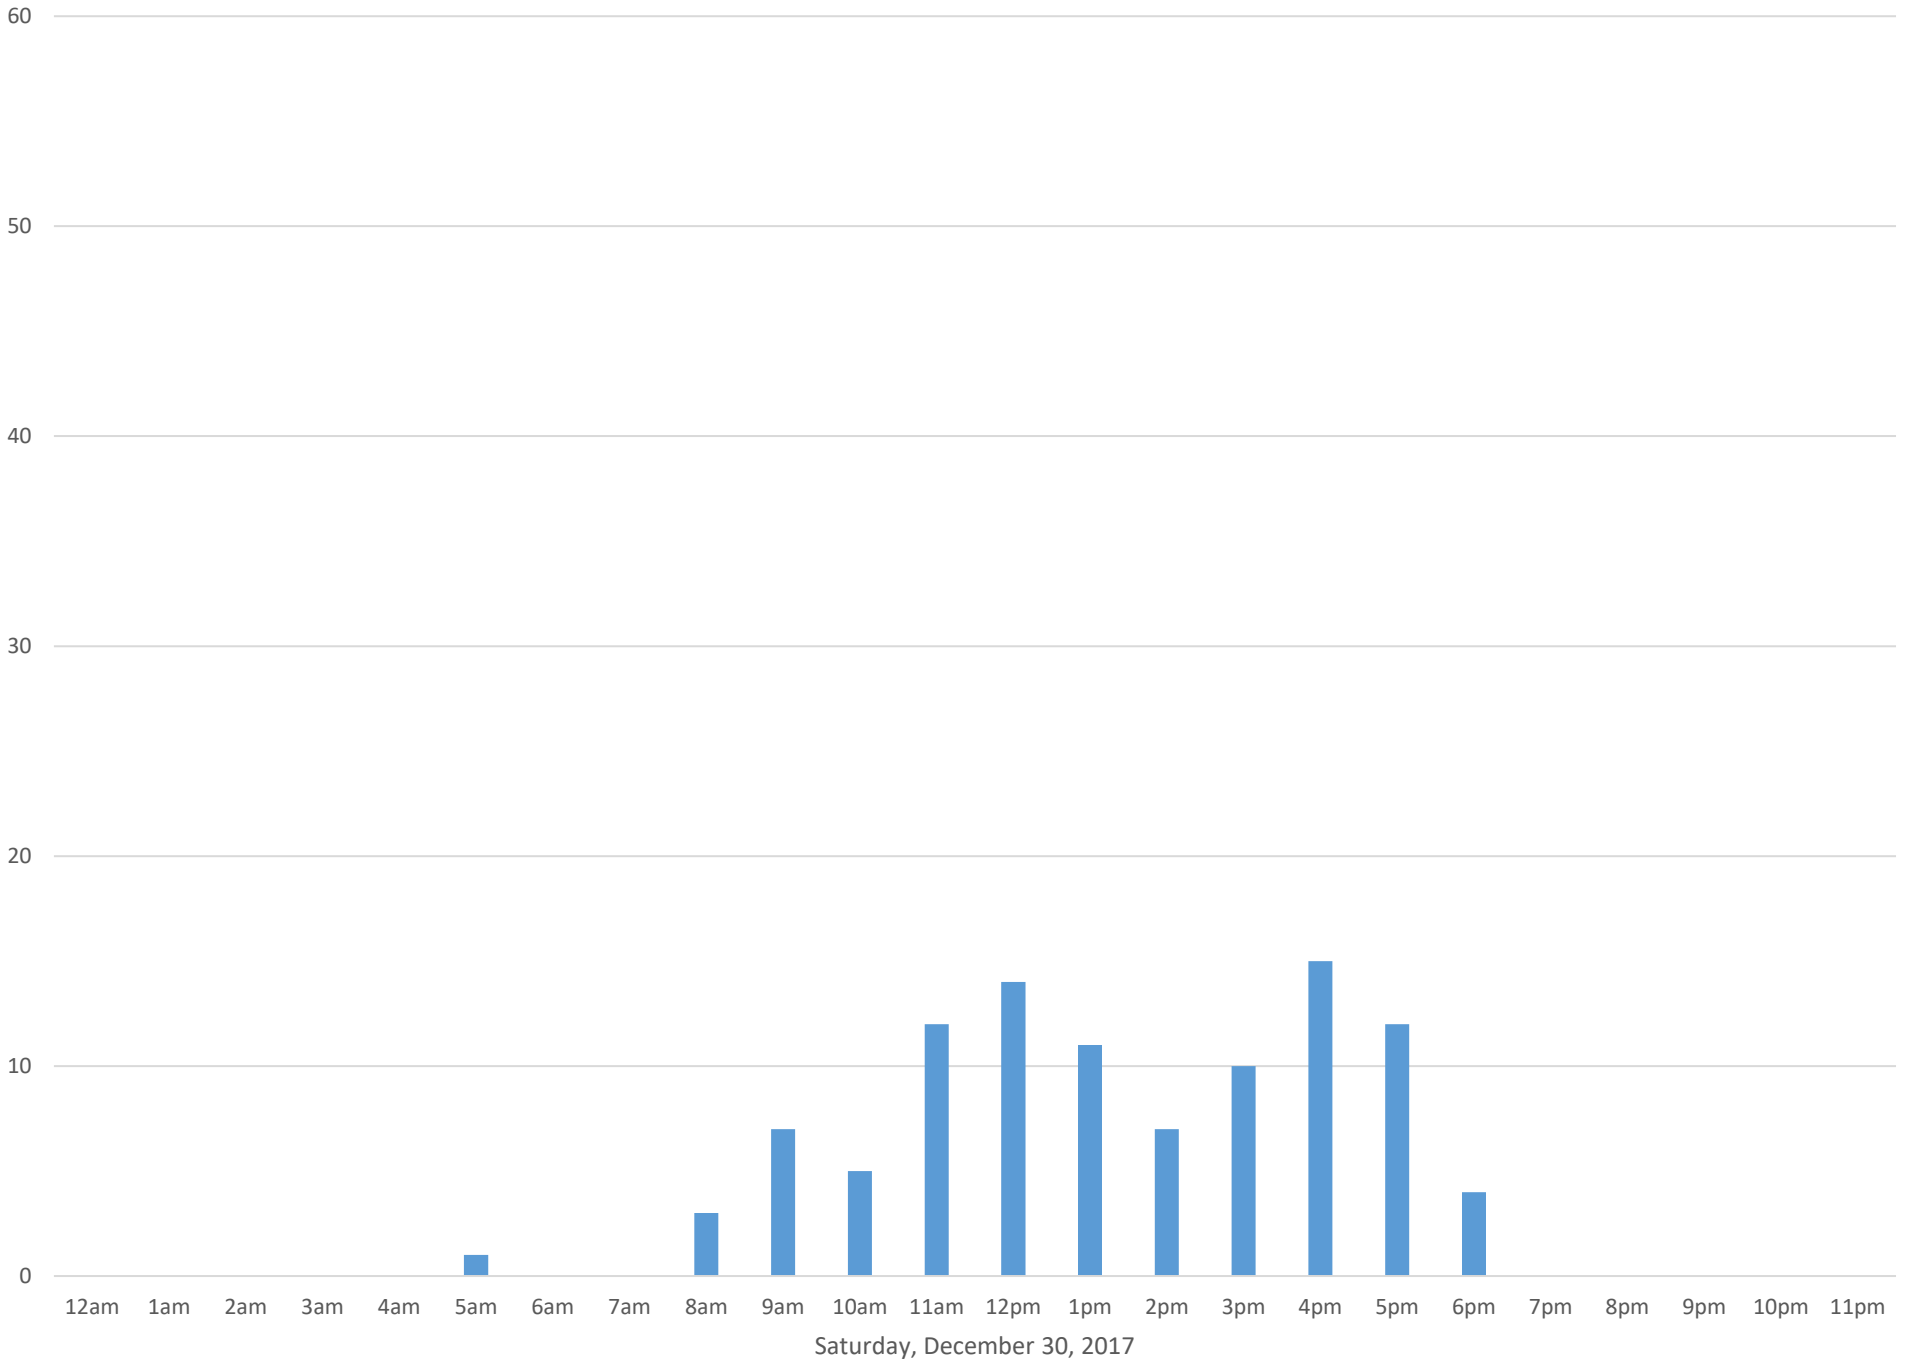

South Bay Trail