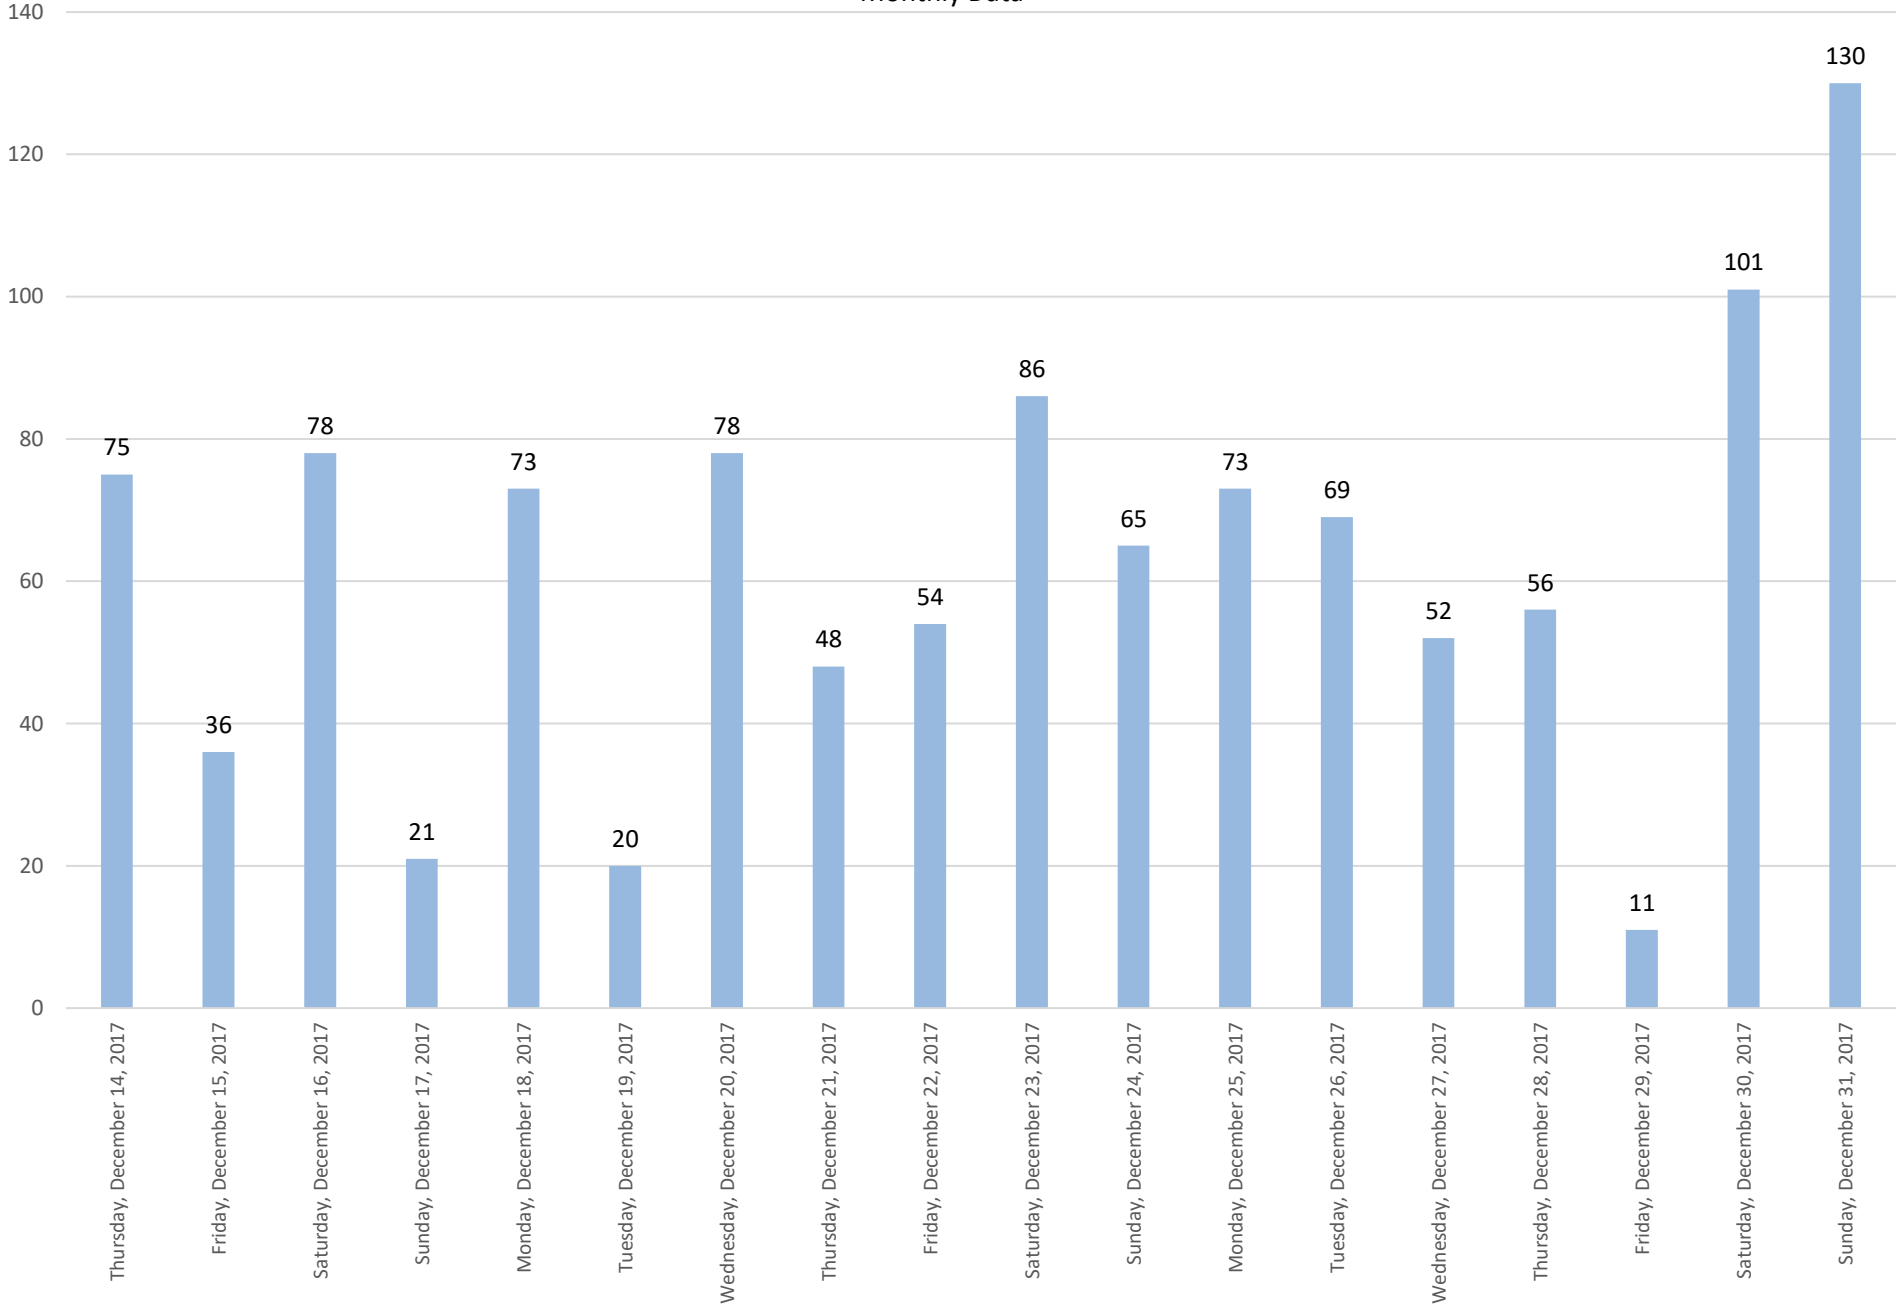

## Data Summary

Total Count 1,126

Daily Average 63

Average Weekend Day 80

Average Weekday 54

Highest Daily Count 130

Busiest Day of the Week Sunday, December 31, 2017

### Weekly Profile

Monday 13%

Tuesday 8%

Wednesday 12%

Thursday 16%

Friday 9%

Saturday 24%

Sunday 19%

# South Bay Trail December 2017

Monthly Data

**Total Count = 1126**

# South Bay Trail

Thursday, December 14, 2017