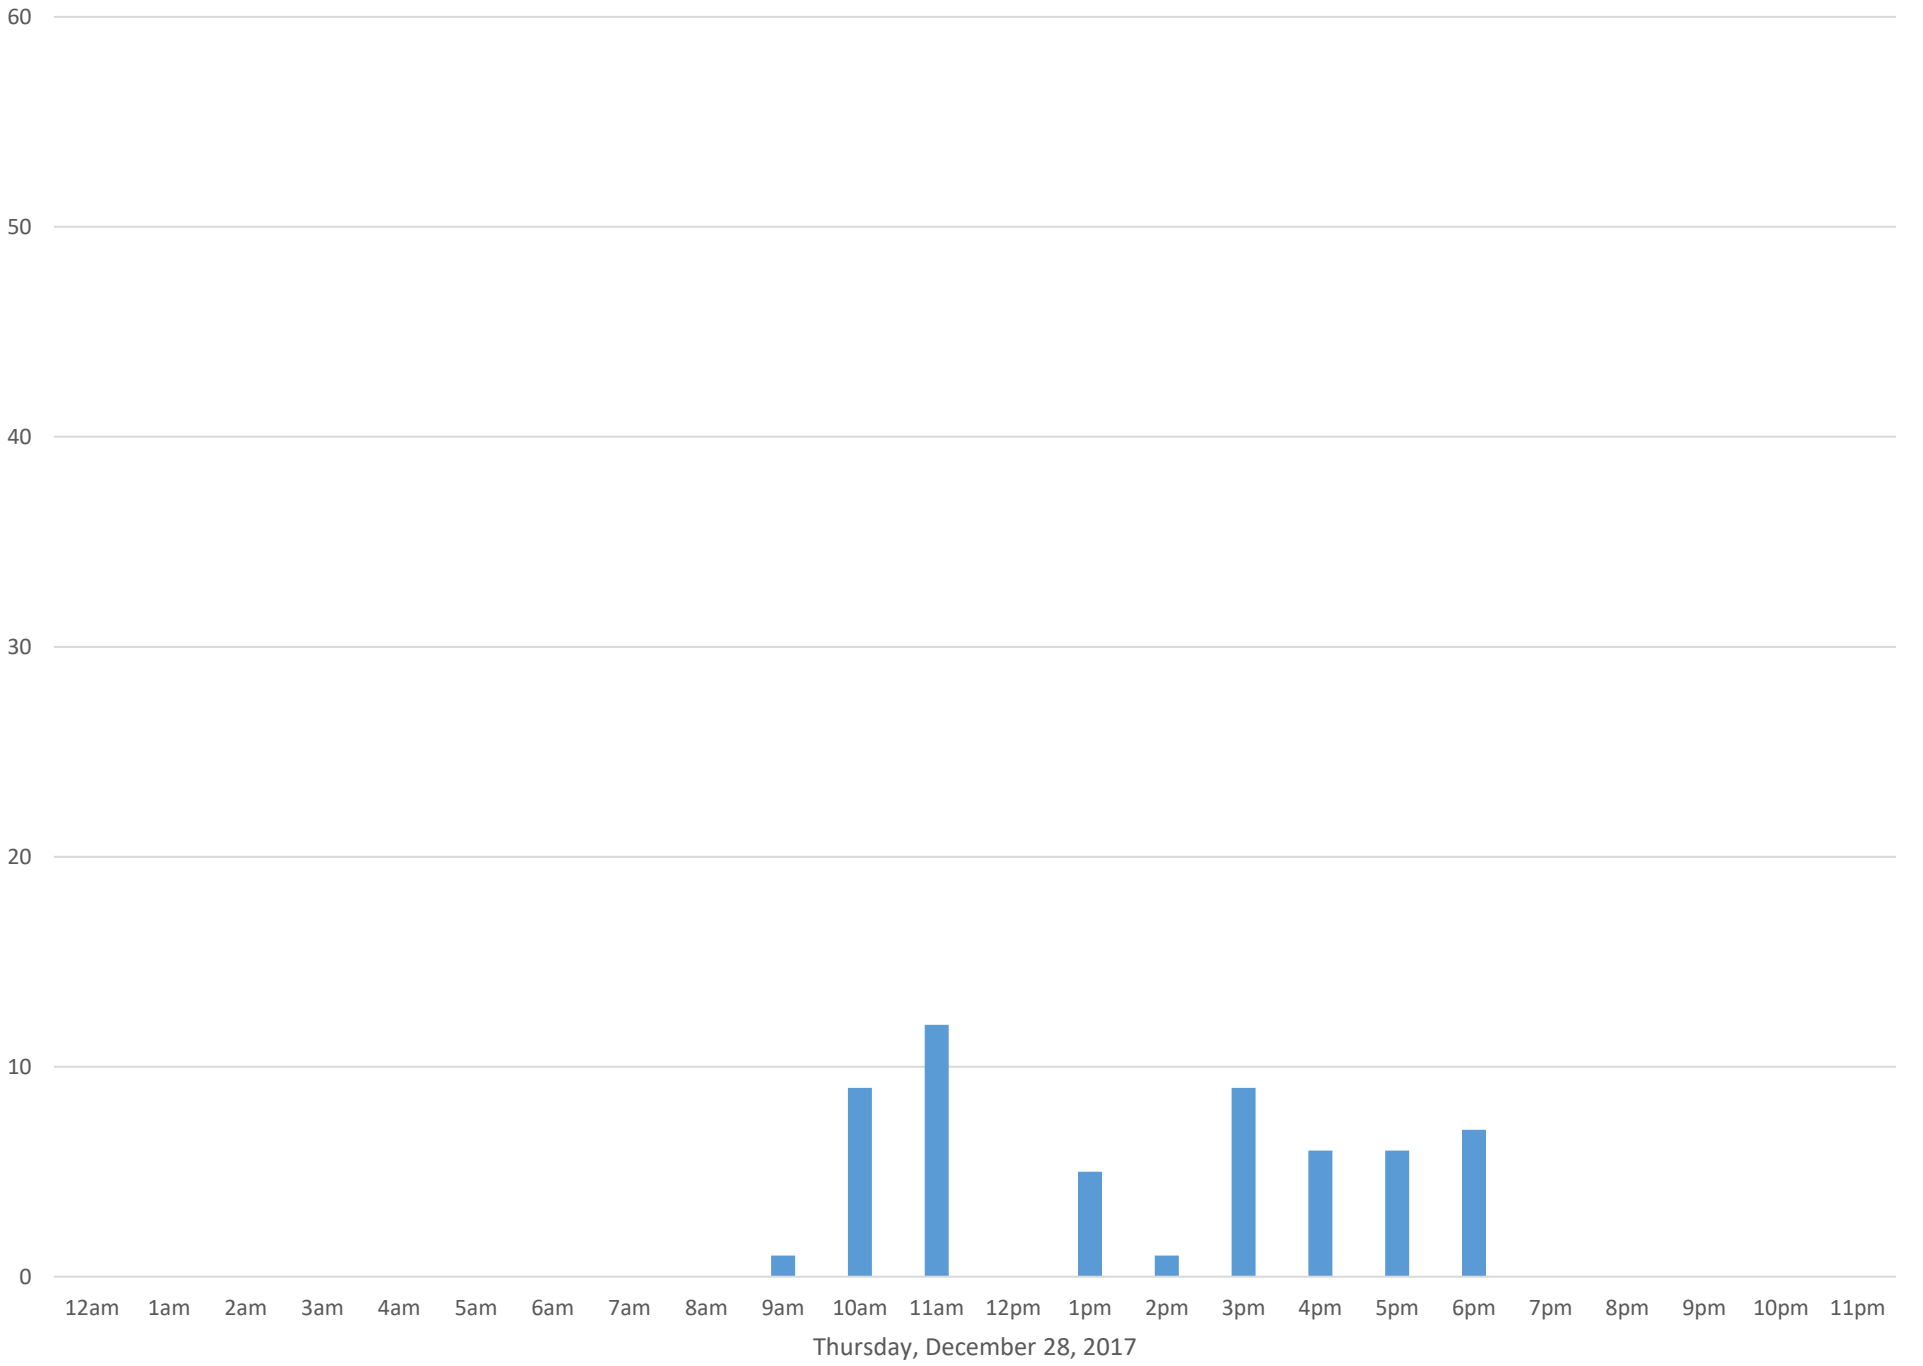

South Bay Trail