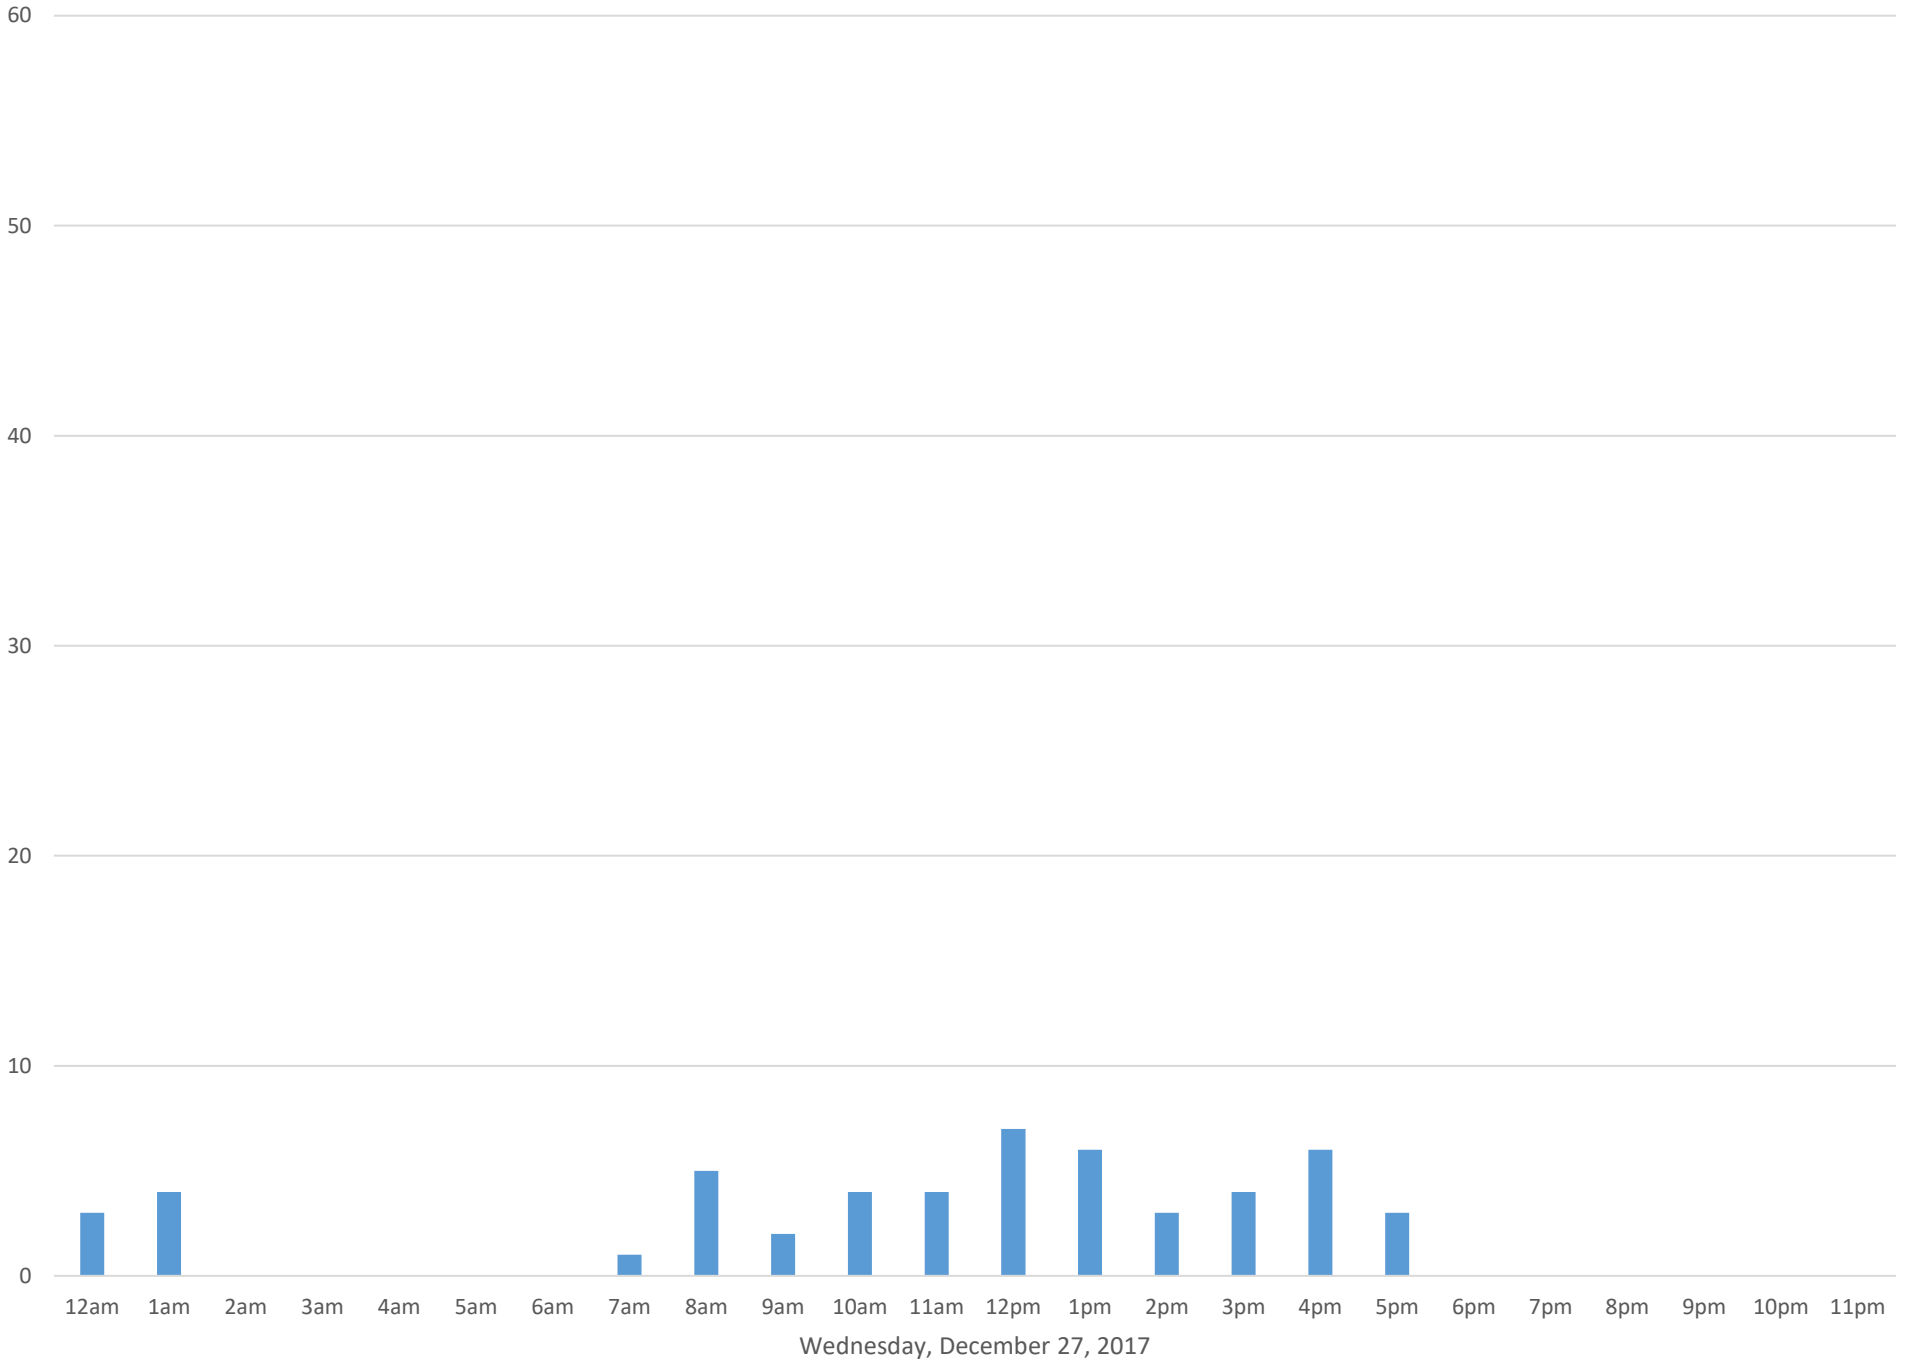

South Bay Trail