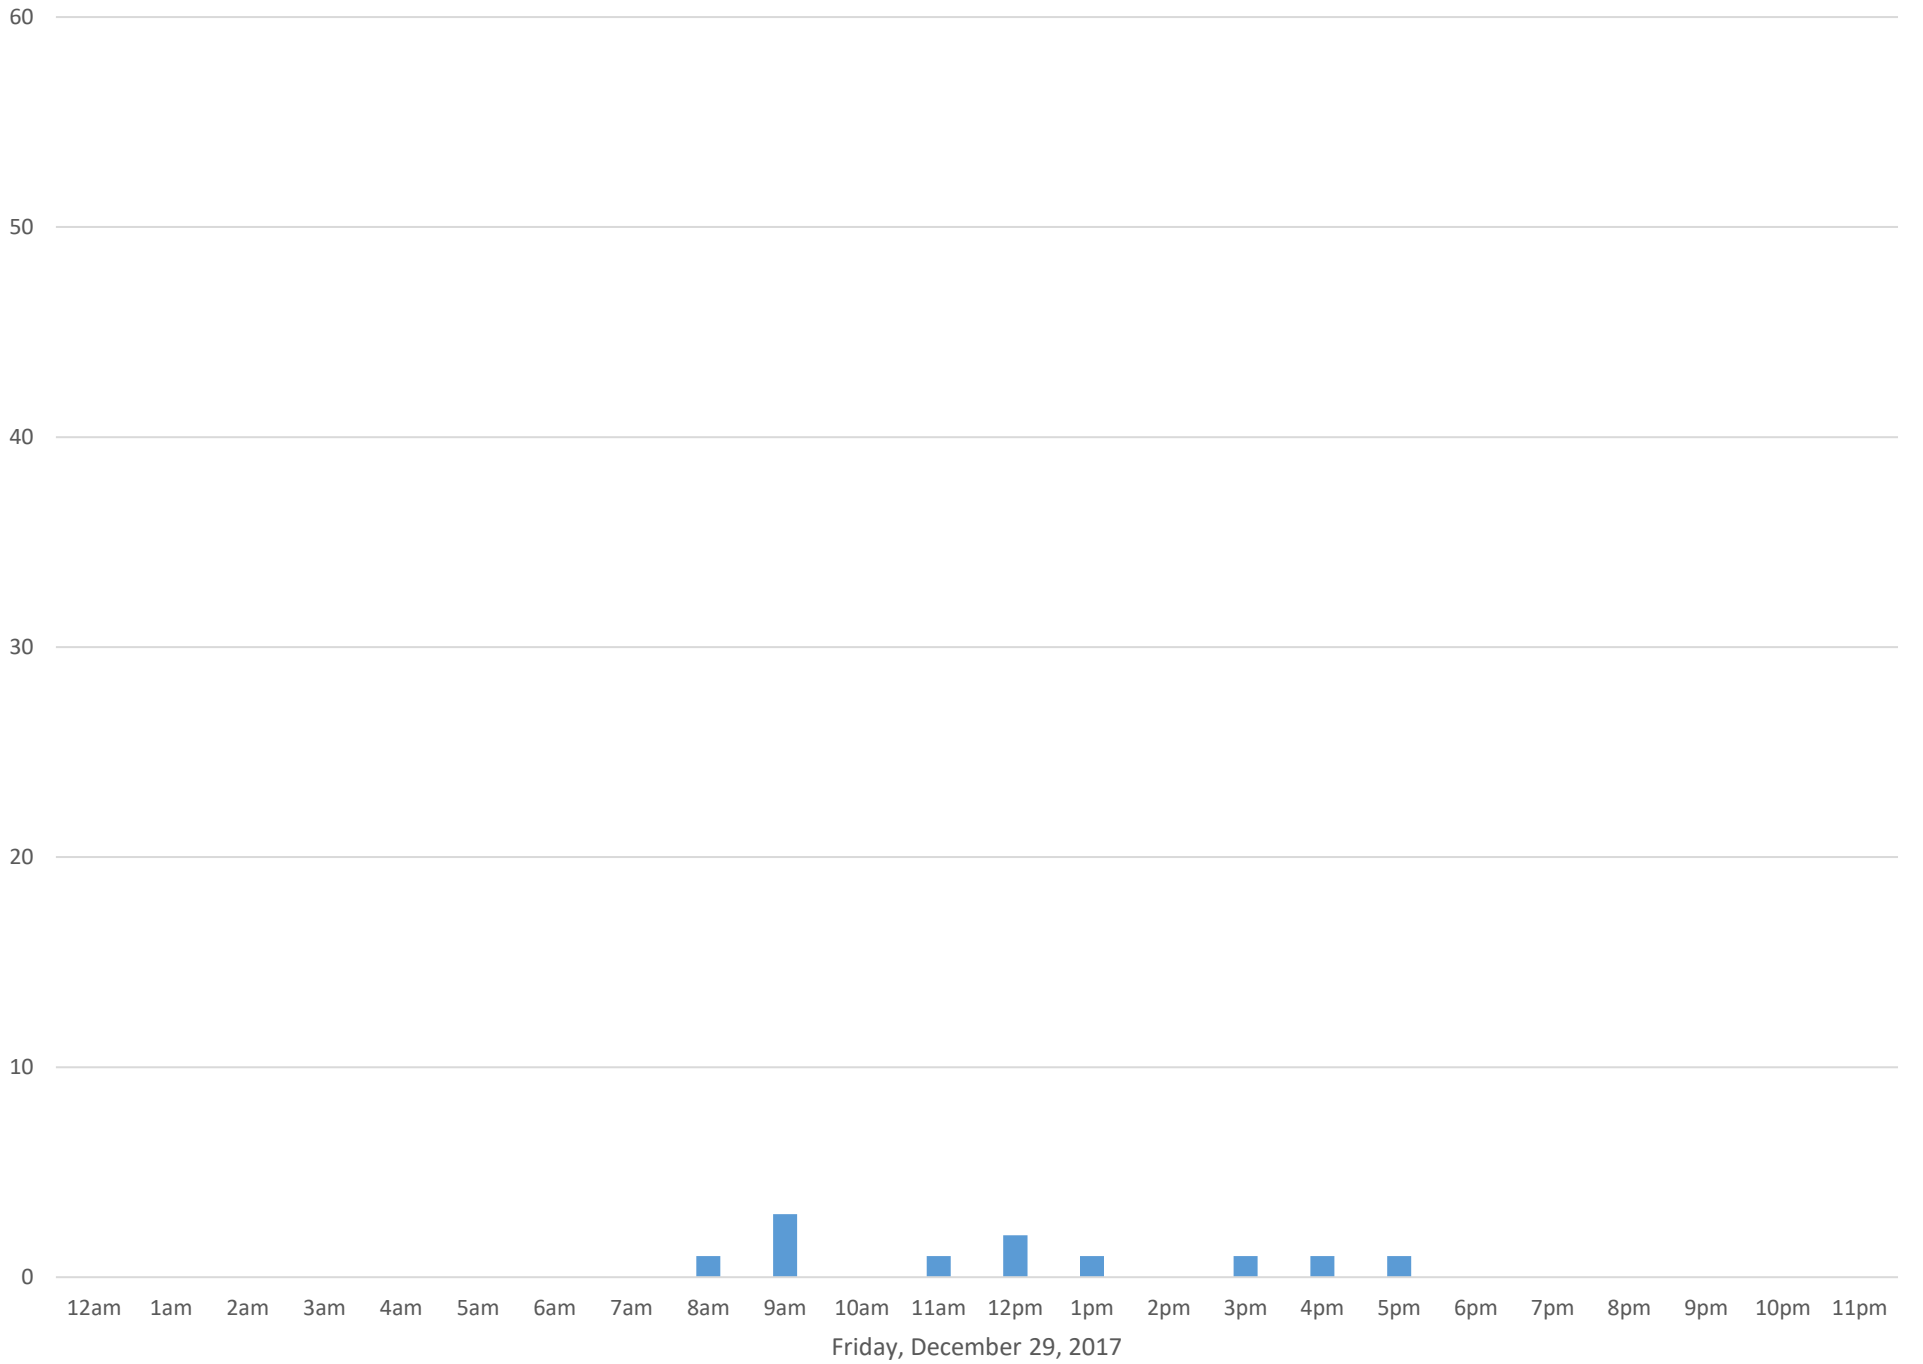

South Bay Trail