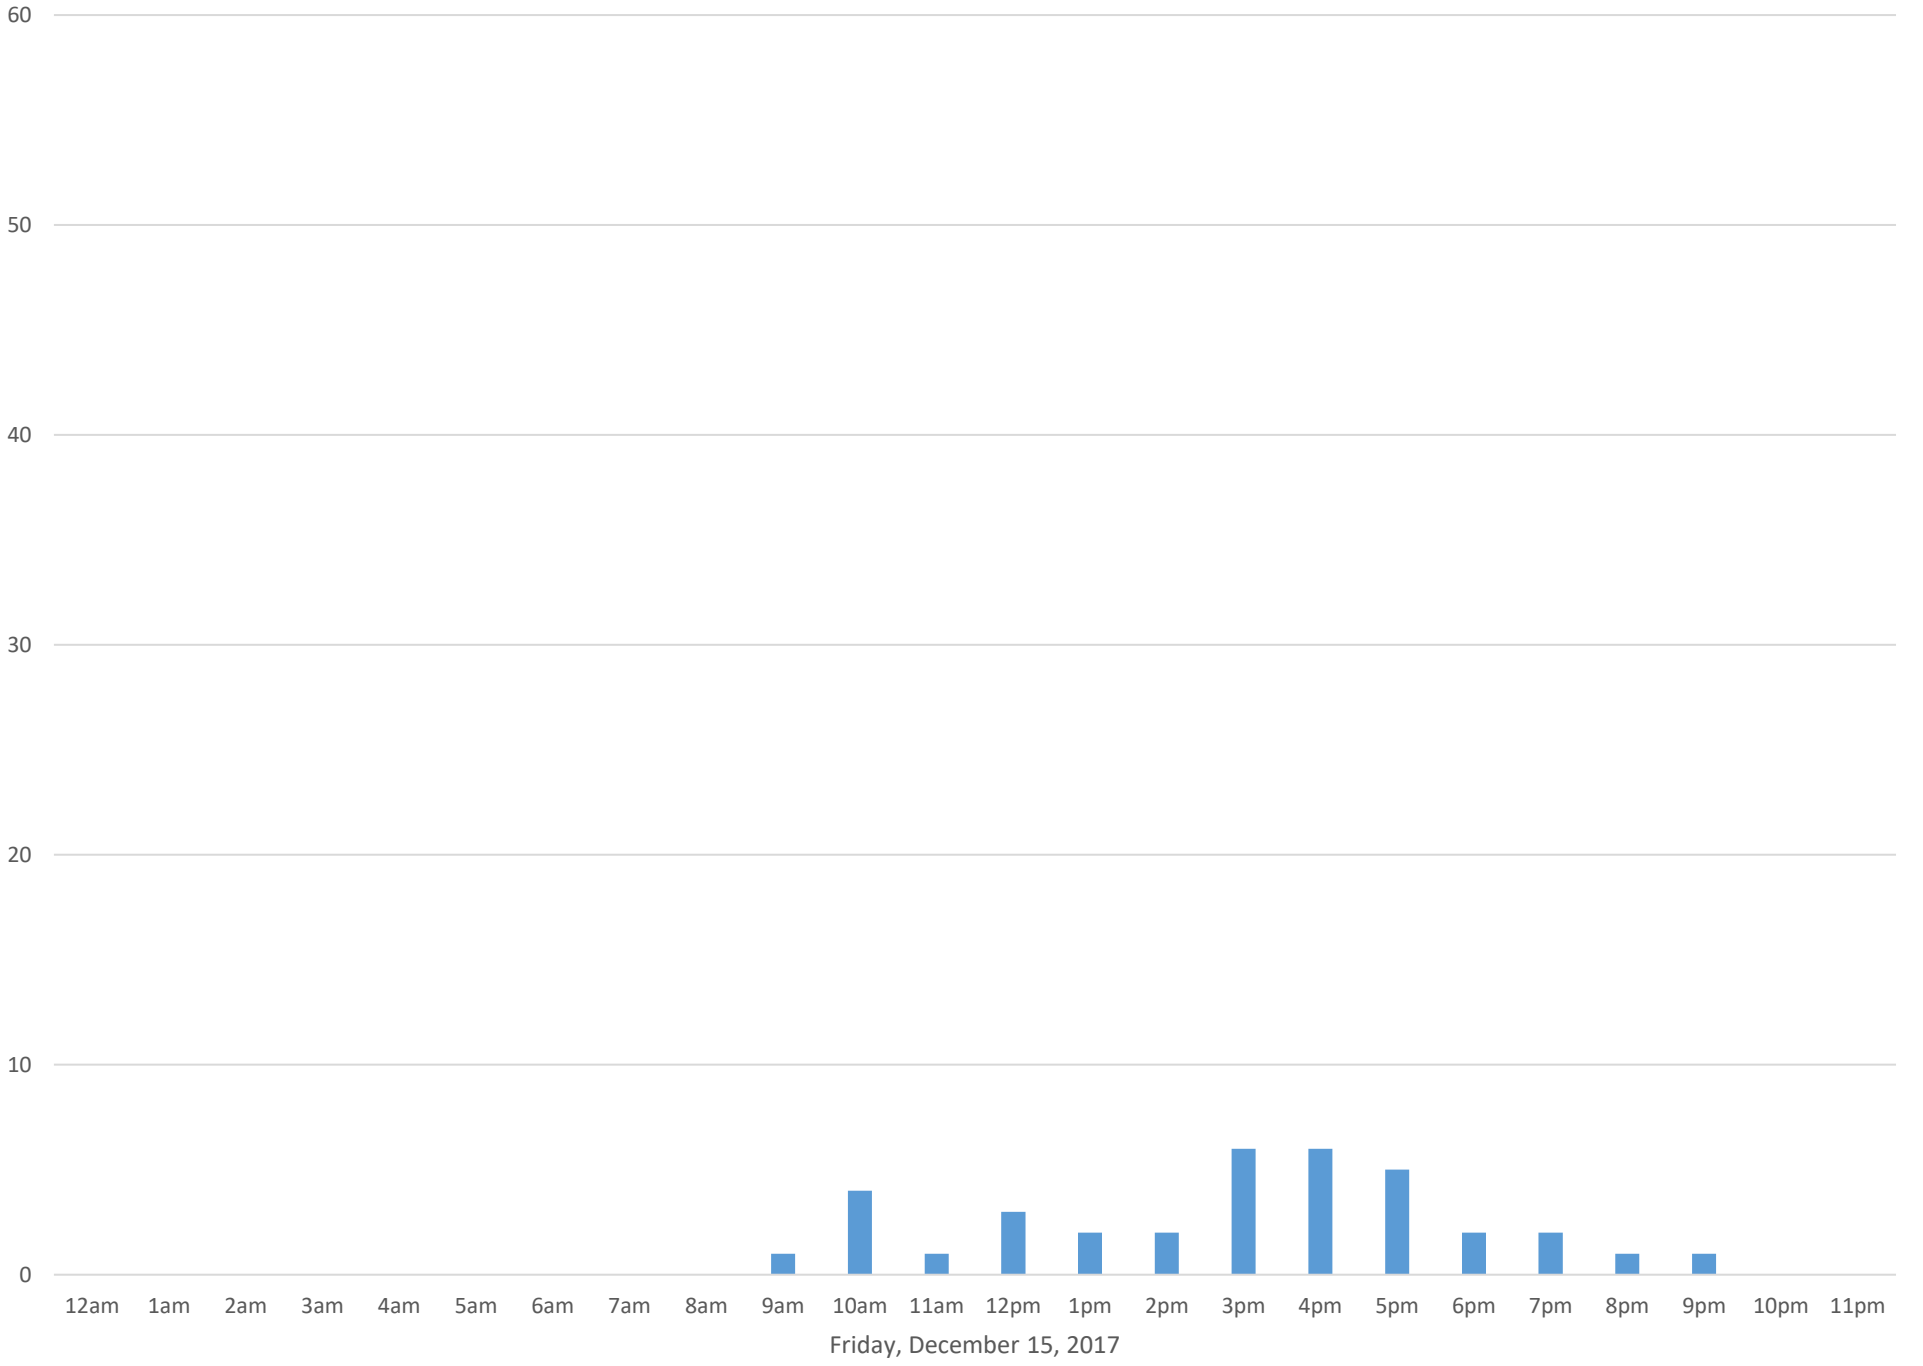

South Bay Trail