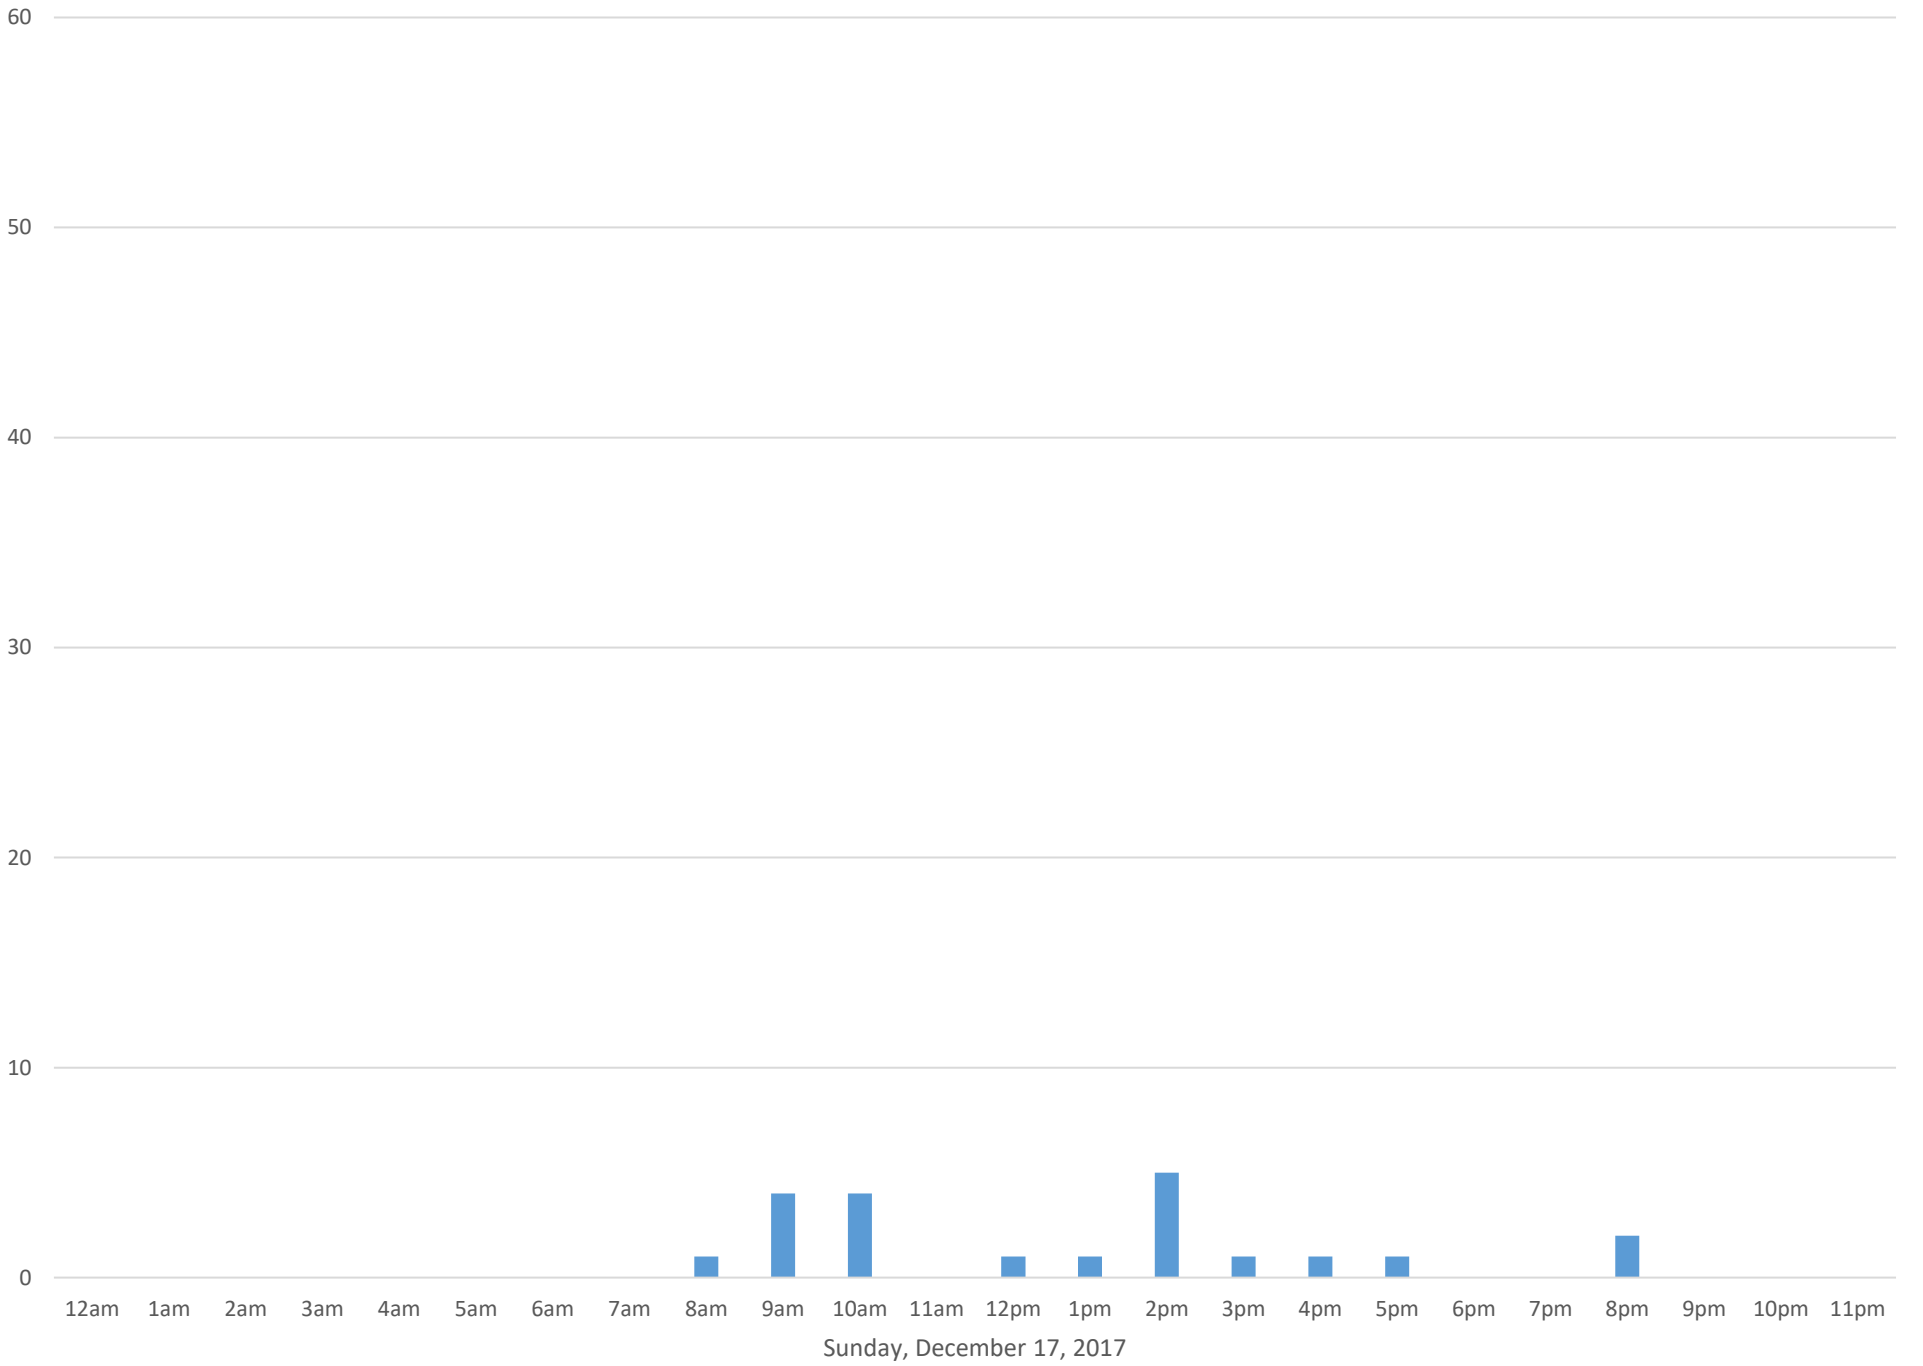

South Bay Trail