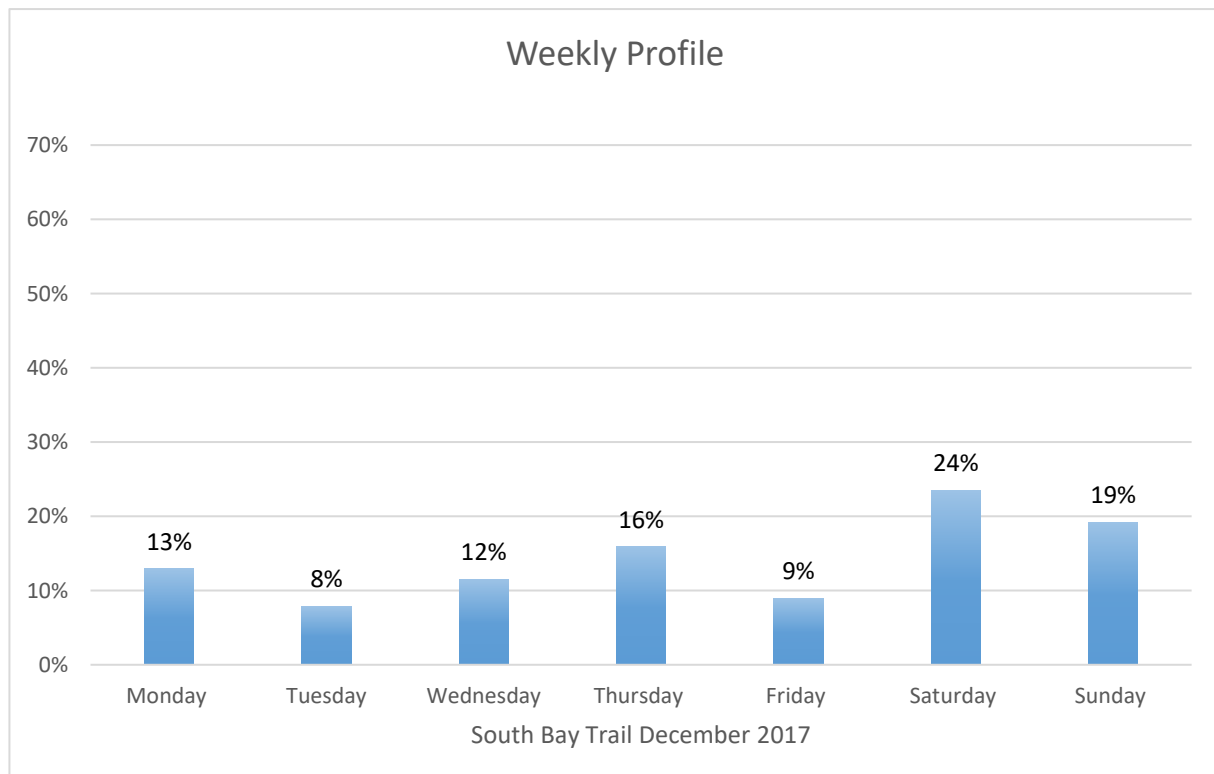

## Data Summary

Total Count 1,126

Daily Average 63

Average Weekend Day 80

Average Weekday 54

Highest Daily Count 130

Busiest Day of the Week Sunday, December 31, 2017

### Weekly Profile

Monday 13%

Tuesday 8%

Wednesday 12%

Thursday 16%

Friday 9%

Saturday 24%

Sunday 19%

# South Bay Trail December 2017

Monthly Data

**Total Count = 1126**