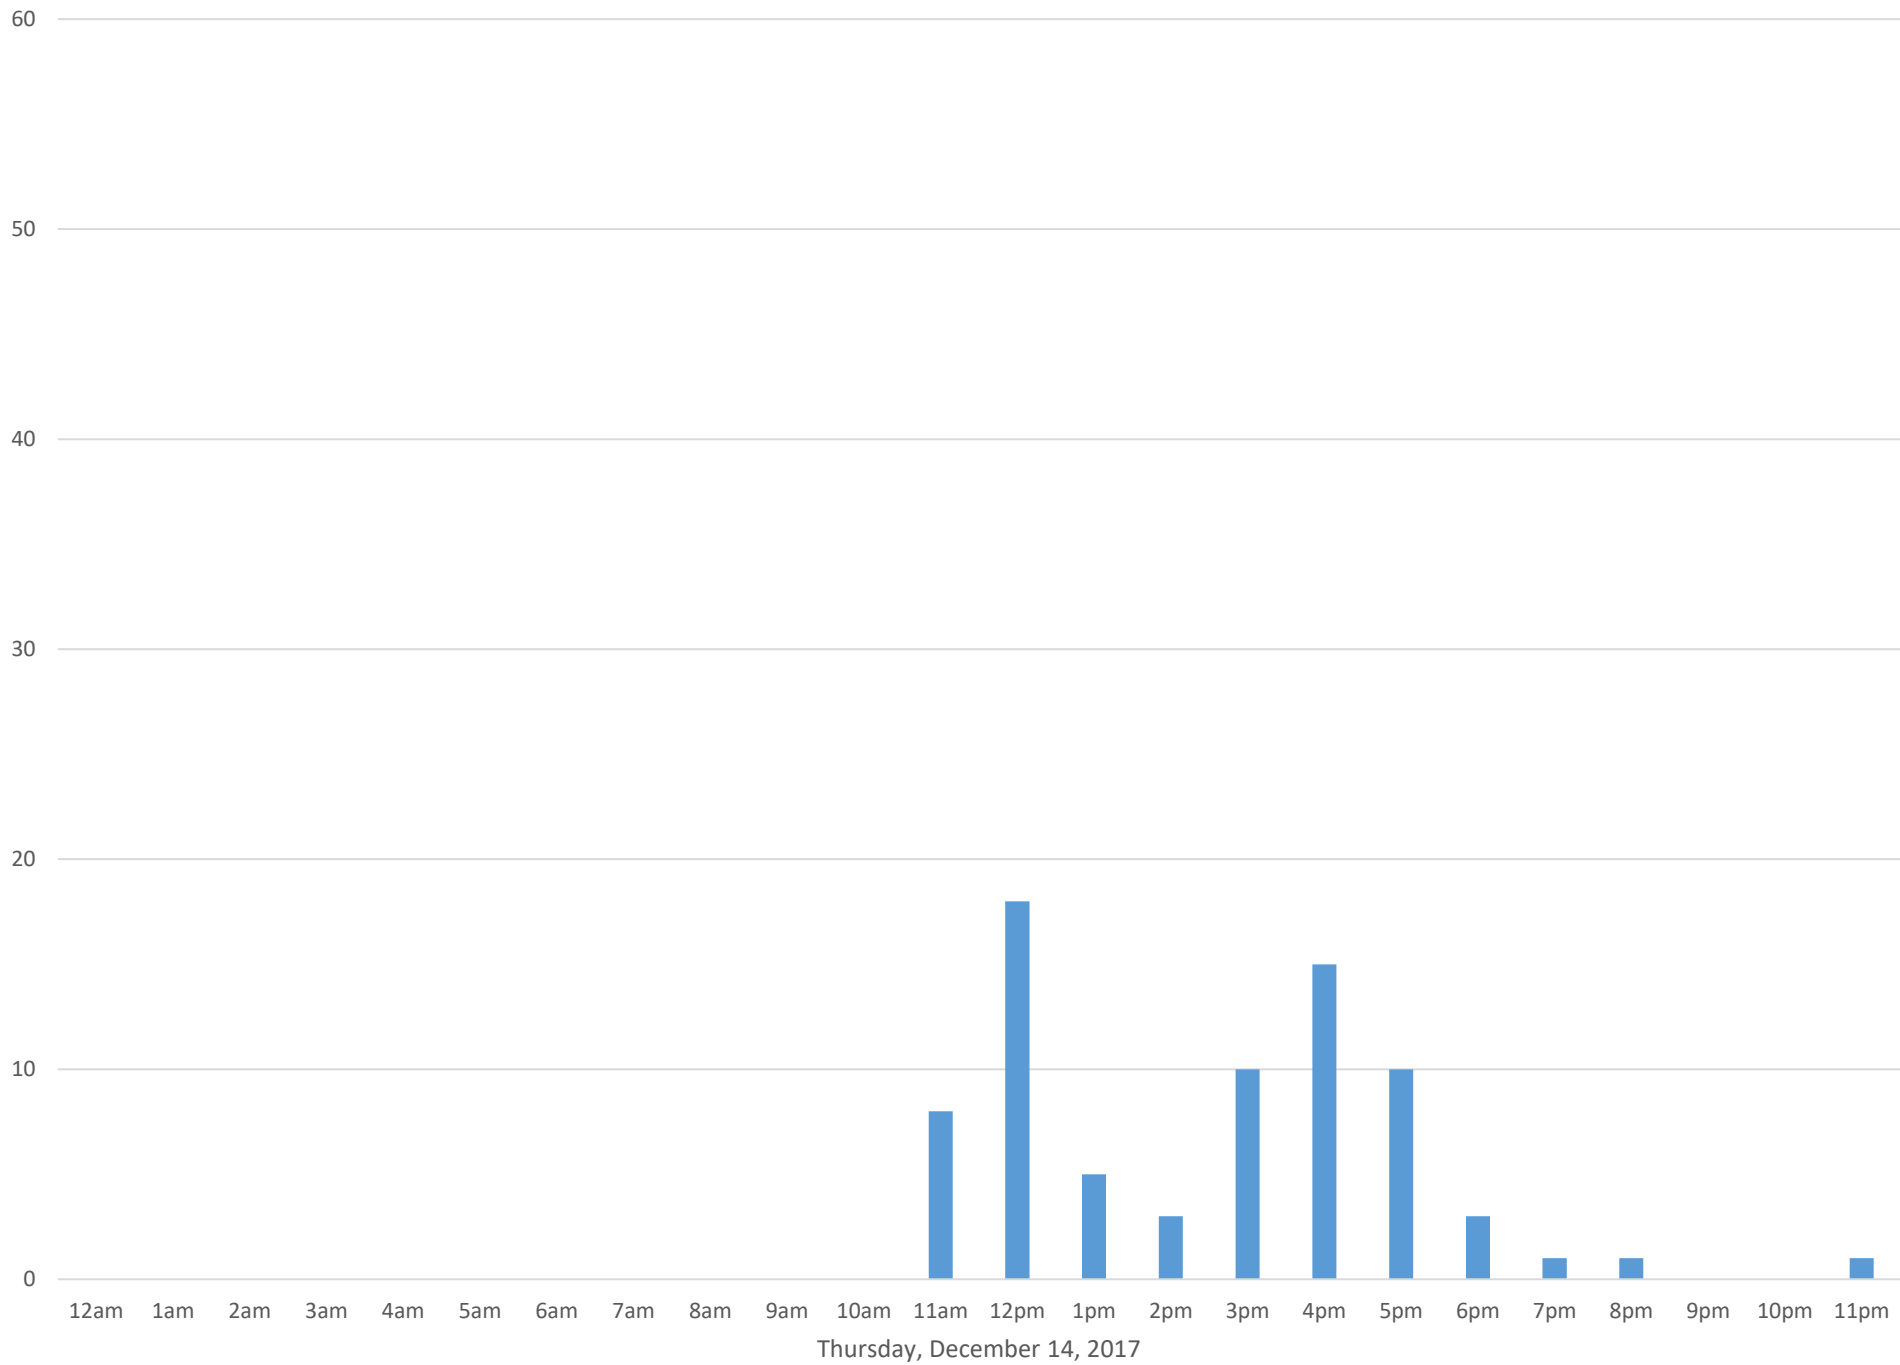

South Bay Trail

Thursday, December 14, 2017