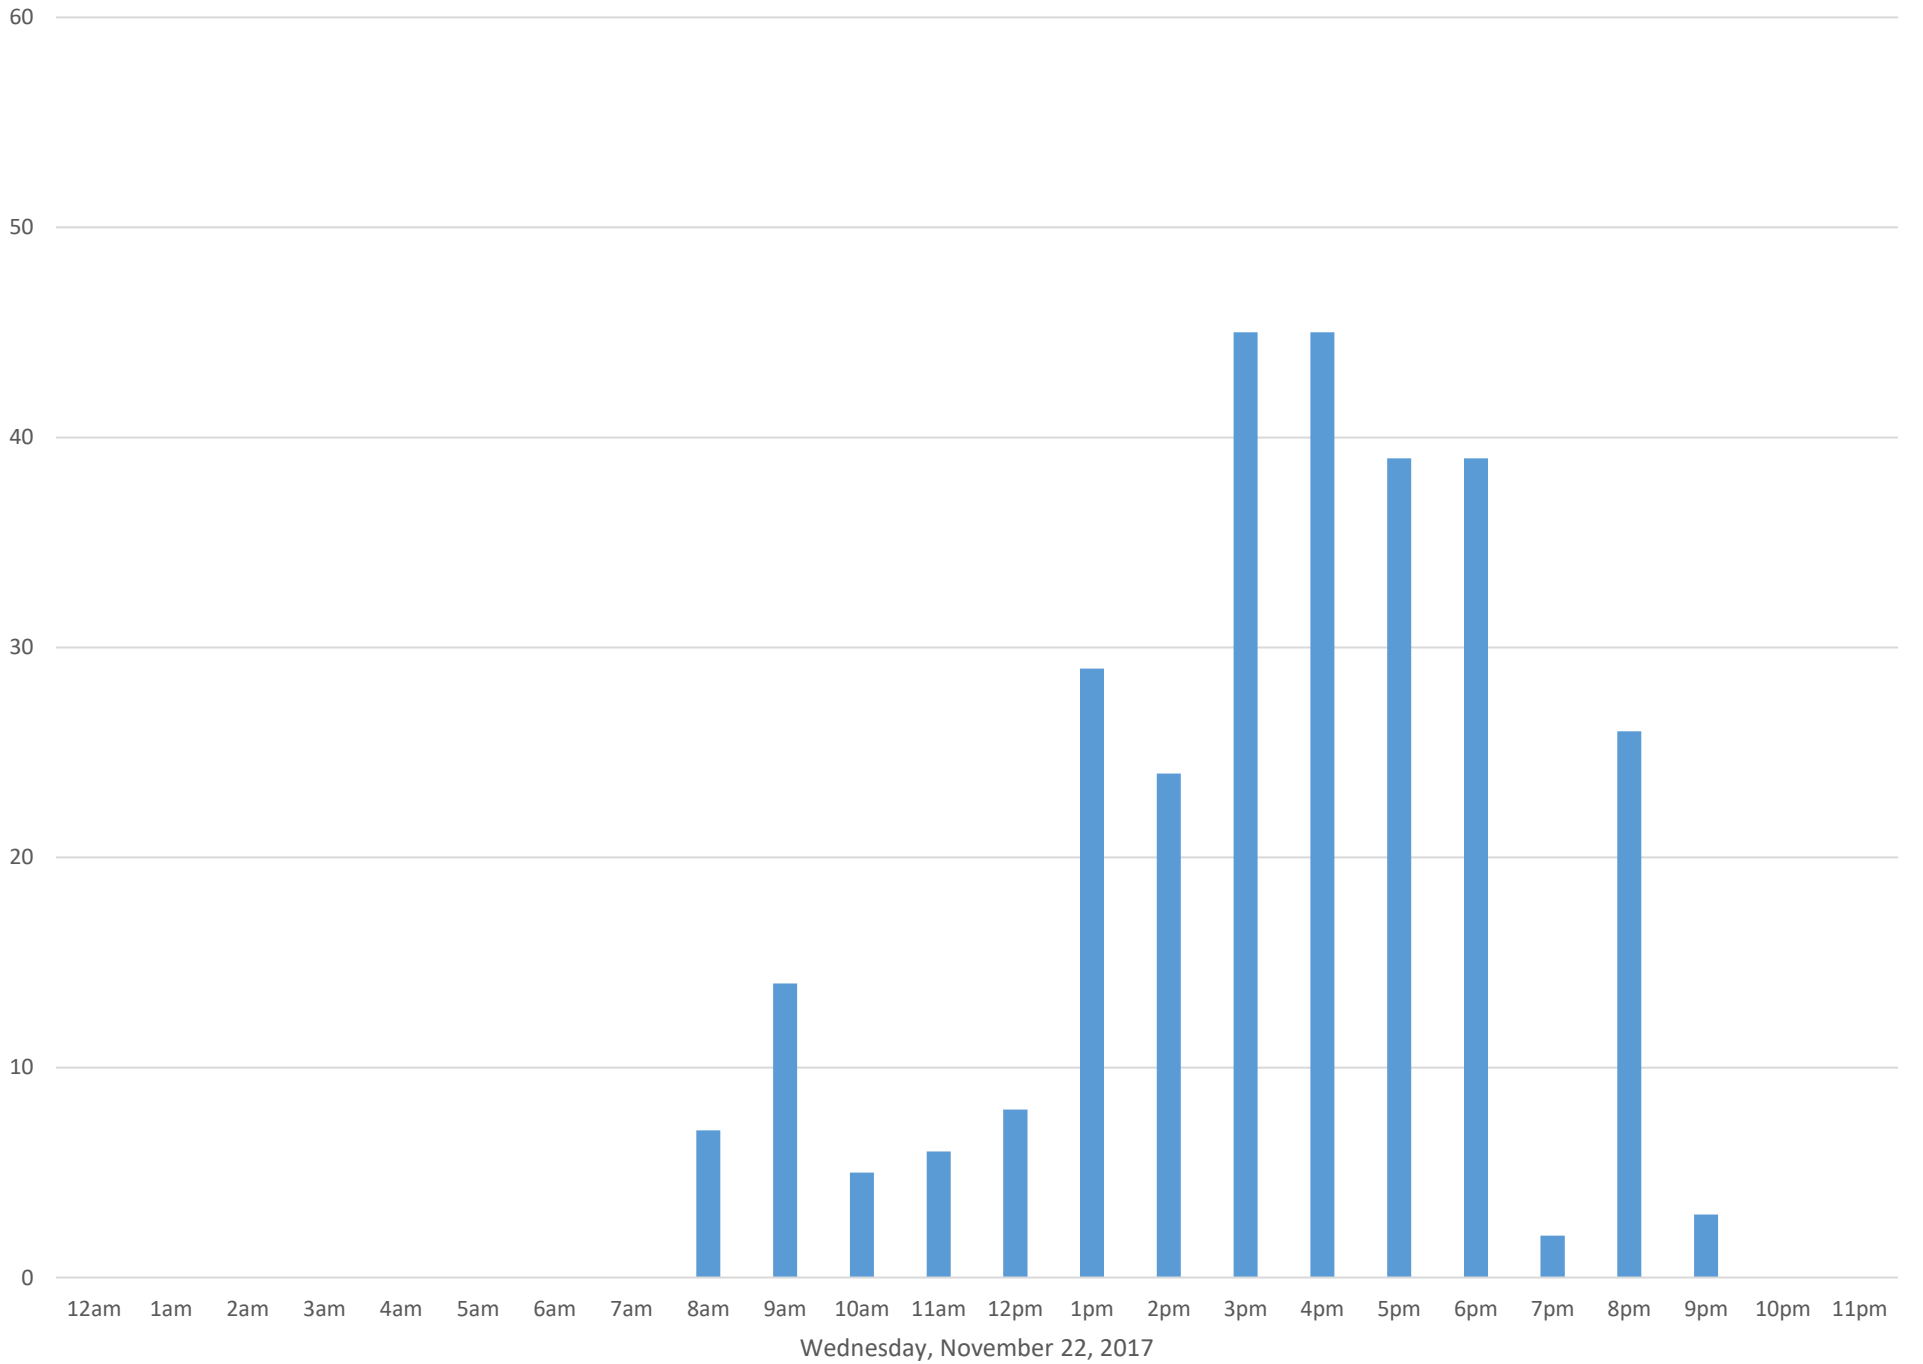

Civic Stadium Ticket Booth Entrance

Data Summary

Total Count 16,000

Daily Average 727

Average Weekend Day 1160

Average Weekday 525

Highest Daily Count 2392

Busiest Day of the Week Saturday, November 18, 2017

Civic Stadium Ticket Booth Entrance

Civic Stadium Ticket Booth Entrance

Civic Stadium Ticket Booth Entrance

Civic Stadium Ticket Booth Entrance

Civic Stadium Ticket Booth Entrance

60

50

40

30

20

10

0

12am 1am 2am 3am 4am 5am 6am 7am 8am 9am 10am 11am 12pm 1pm 2pm 3pm 4pm 5pm 6pm 7pm 8pm 9pm 10pm 11pm

Thursday, November 23, 2017

Civic Stadium Ticket Booth Entrance

Civic Stadium Ticket Booth Entrance