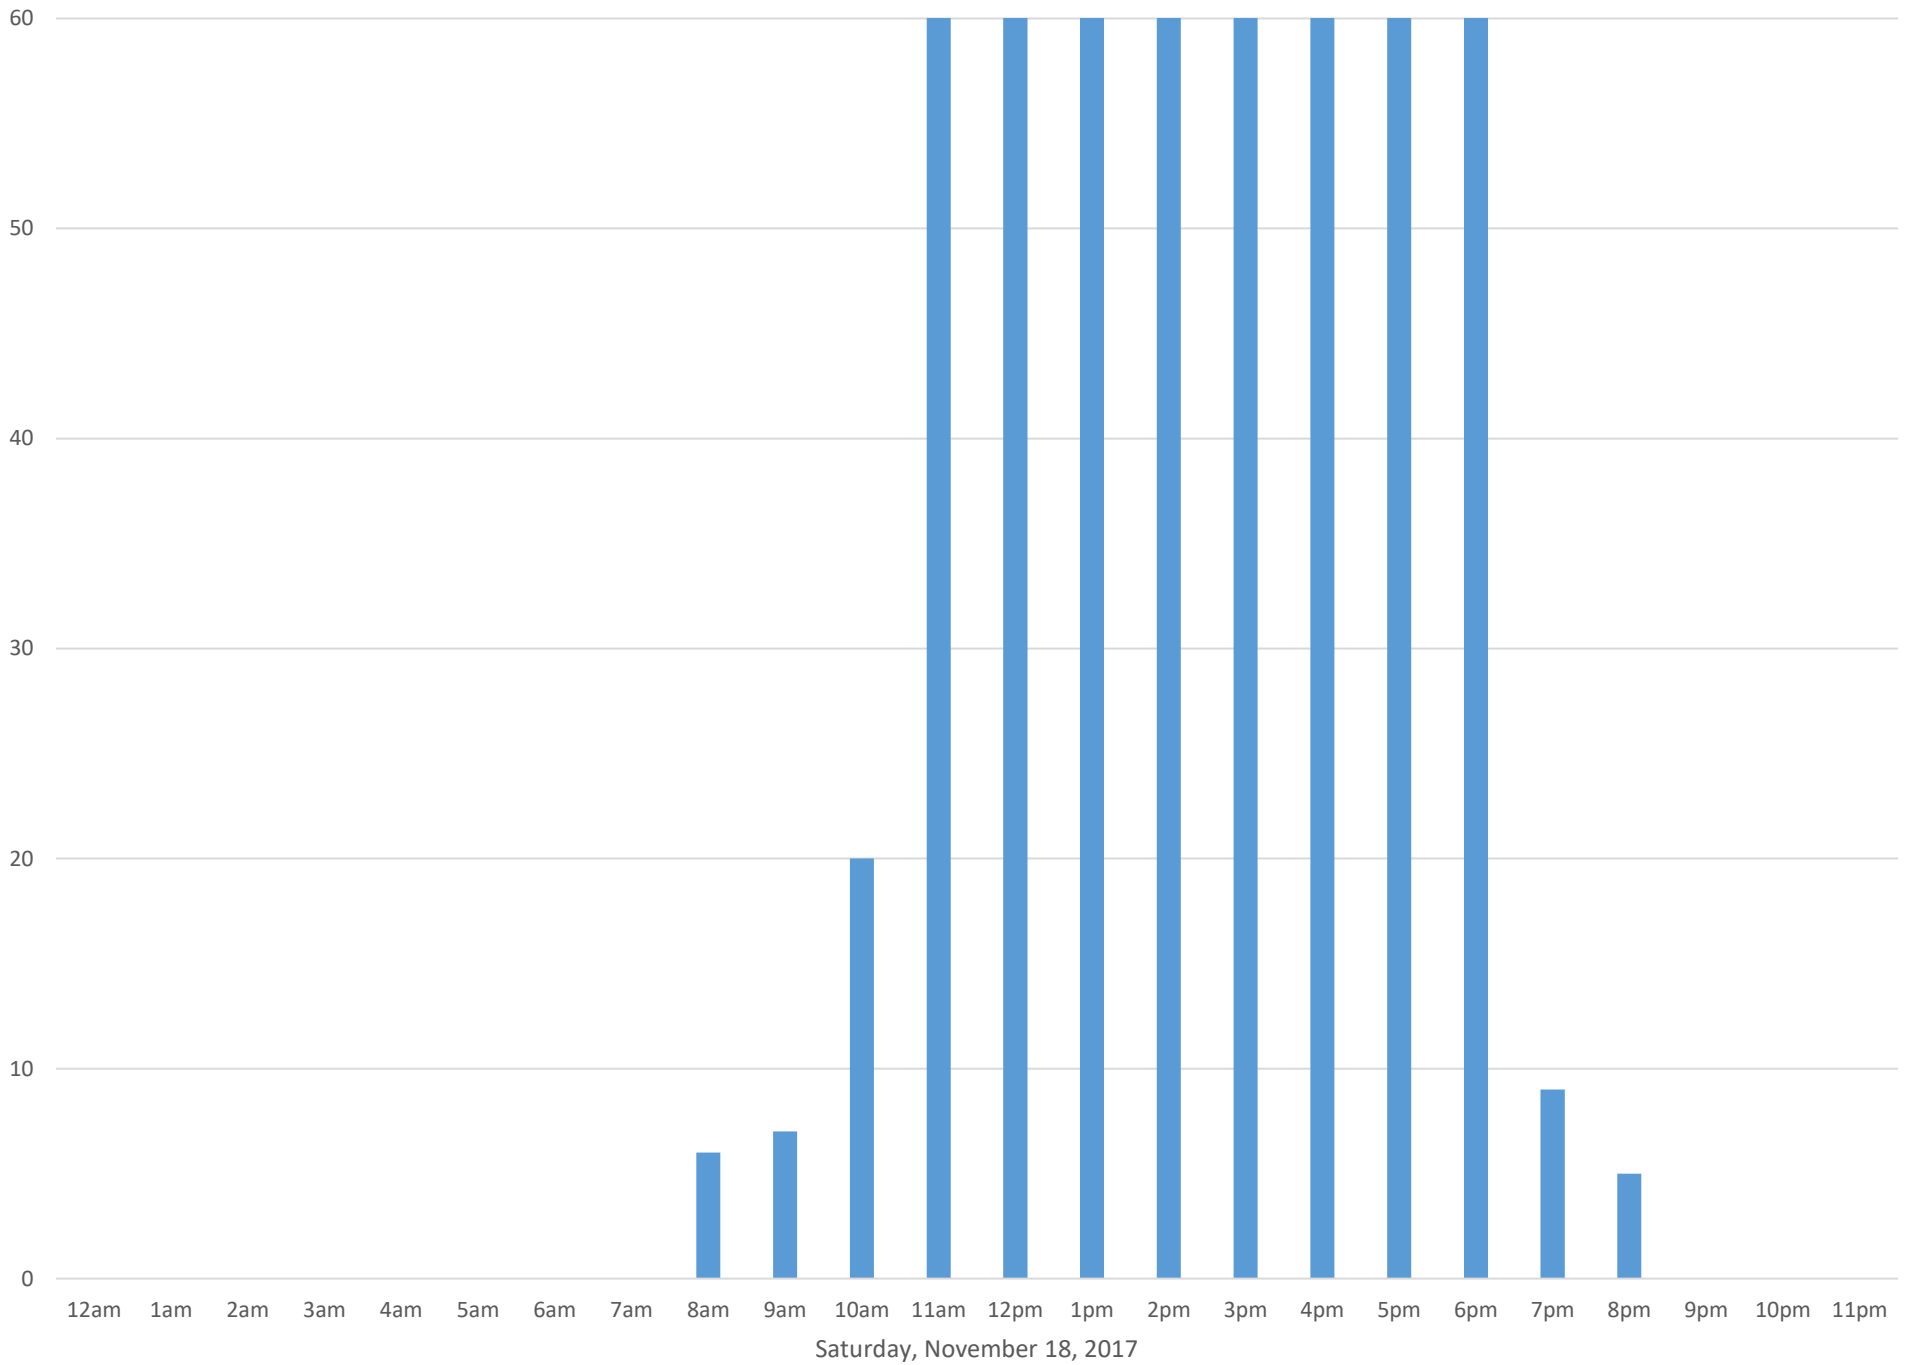

Civic Stadium Ticket Booth Entrance

Data Summary

Total Count 16,000

Daily Average 727

Average Weekend Day 1160

Average Weekday 525

Highest Daily Count 2392

Busiest Day of the Week Saturday, November 18, 2017

Civic Stadium Ticket Booth Entrance

Civic Stadium Ticket Booth Entrance

Civic Stadium Ticket Booth Entrance

Civic Stadium Ticket Booth Entrance

Civic Stadium Ticket Booth Entrance

Civic Stadium Ticket Booth Entrance