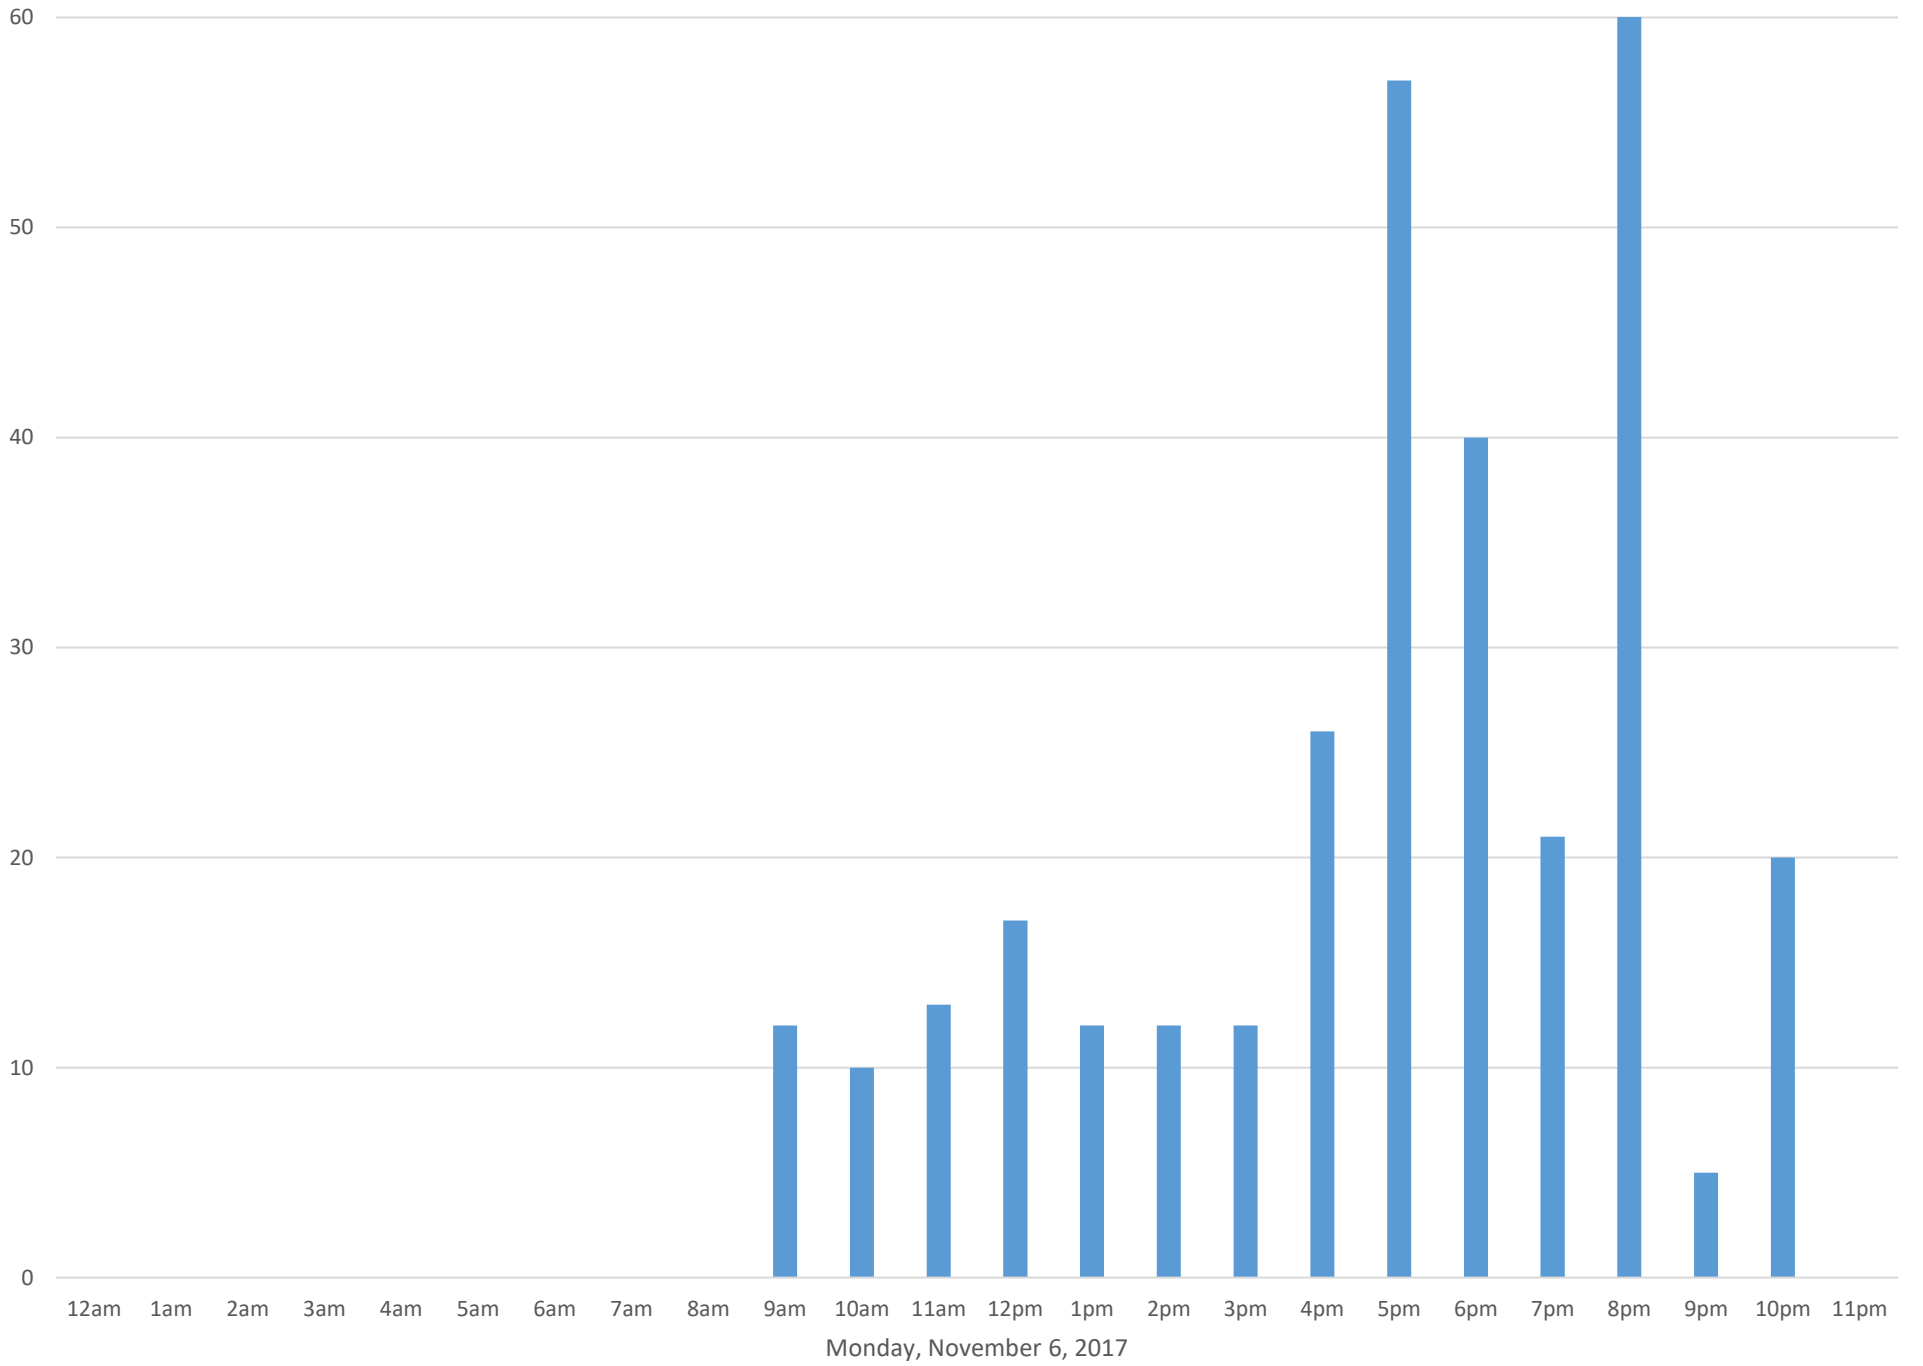

Civic Stadium Ticket Booth Entrance

Data Summary

Total Count 16,000

Daily Average 727

Average Weekend Day 1160

Average Weekday 525

Highest Daily Count 2392

Busiest Day of the Week Saturday, November 18, 2017

Weekly Profile

Monday 4%

Tuesday 8%

Wednesday 6%

Thursday 2%

Friday 30%

Saturday 46%

Sunday 5%

Civic Stadium Ticket Booth Entrance November 2017

Monthly Data

Total Count = 16000

Civic Stadium Ticket Booth Entrance

Civic Stadium Ticket Booth Entrance

Civic Stadium Ticket Booth Entrance

Civic Stadium Ticket Booth Entrance