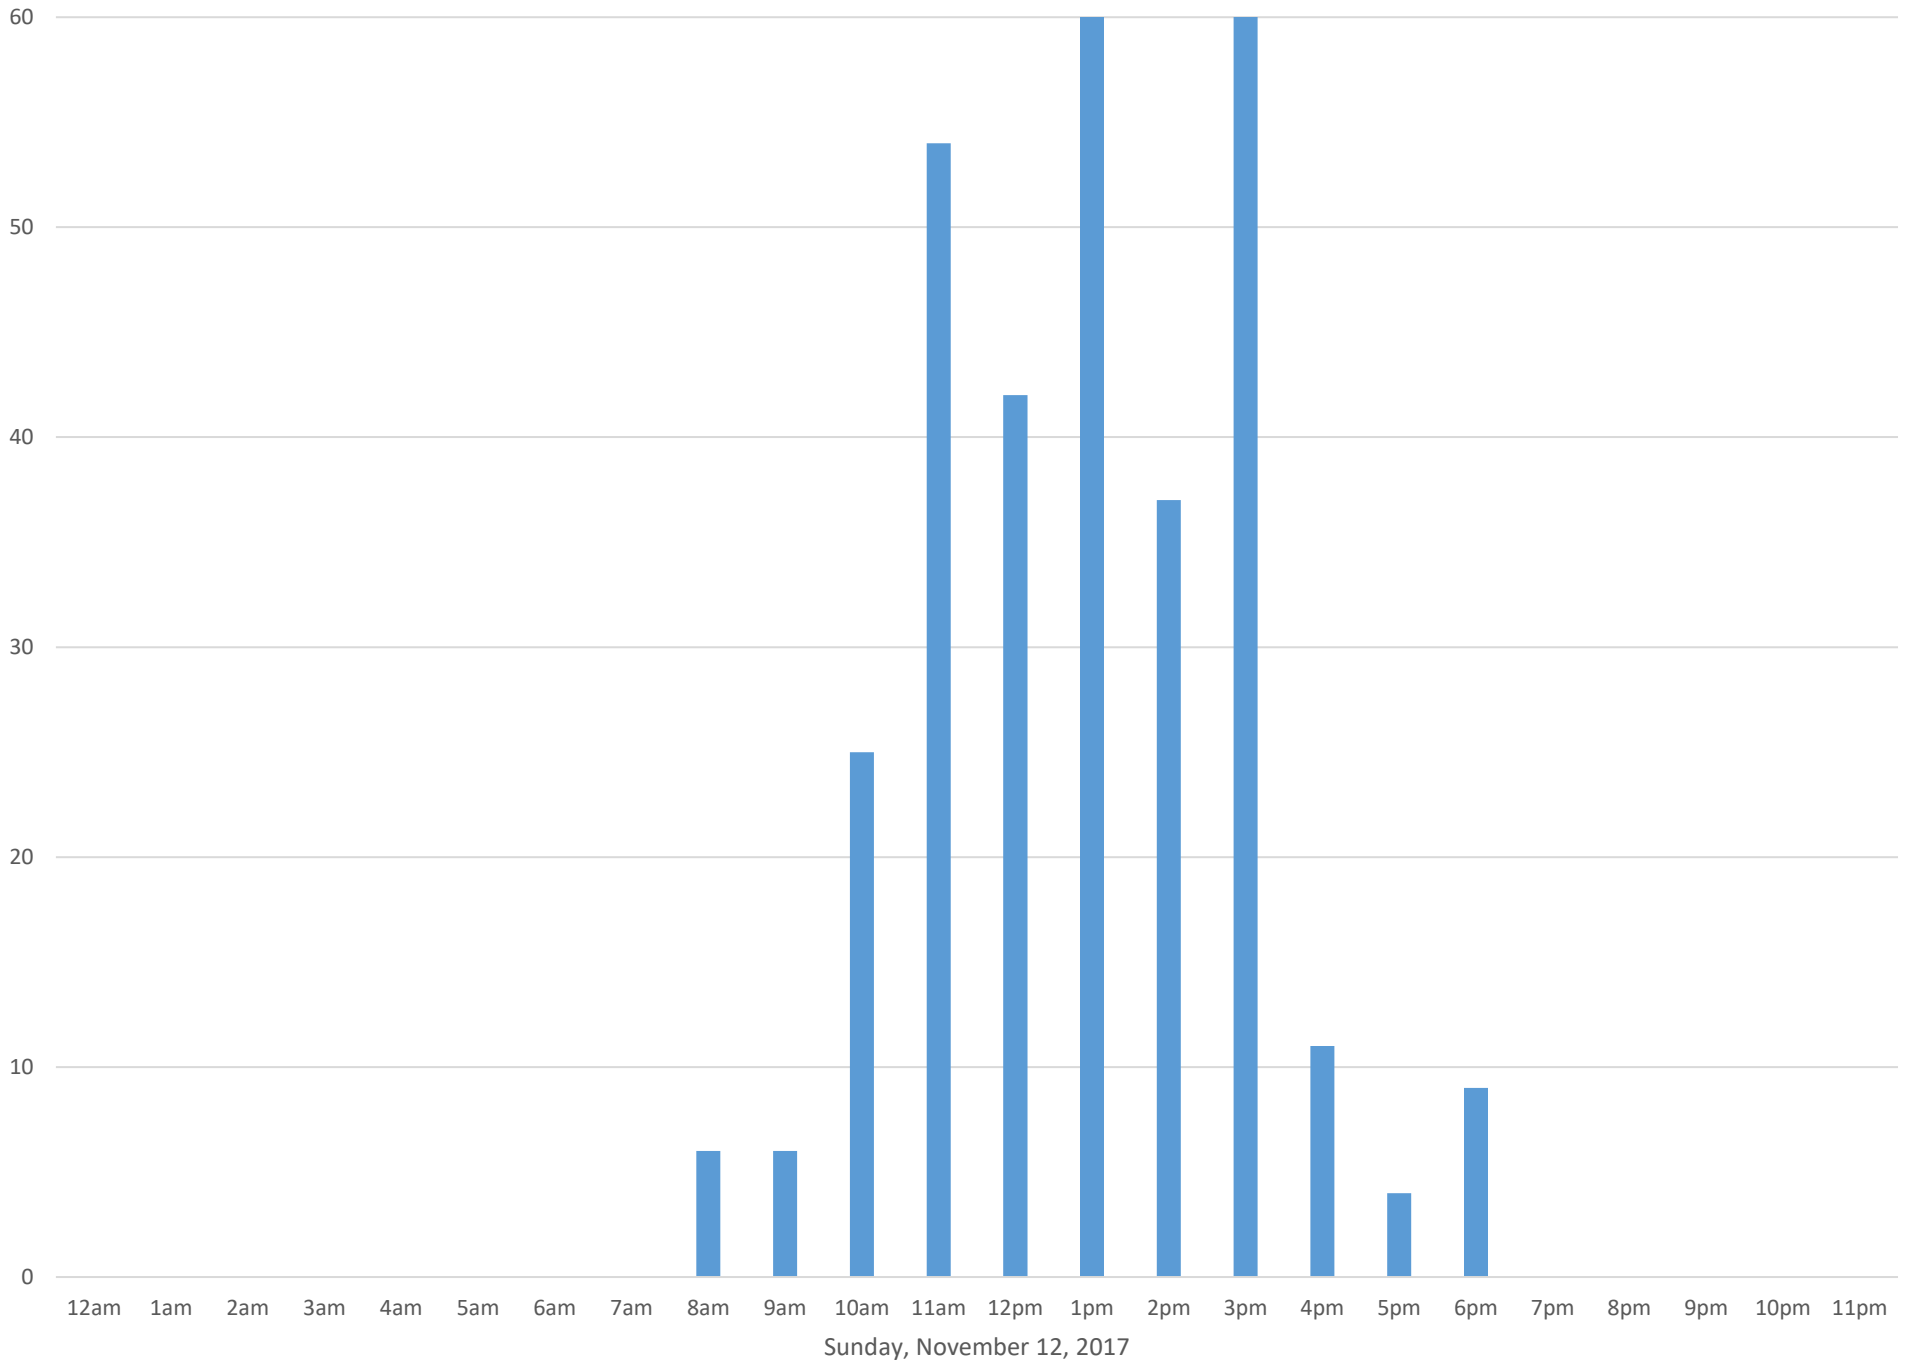

Civic Stadium Ticket Booth Entrance