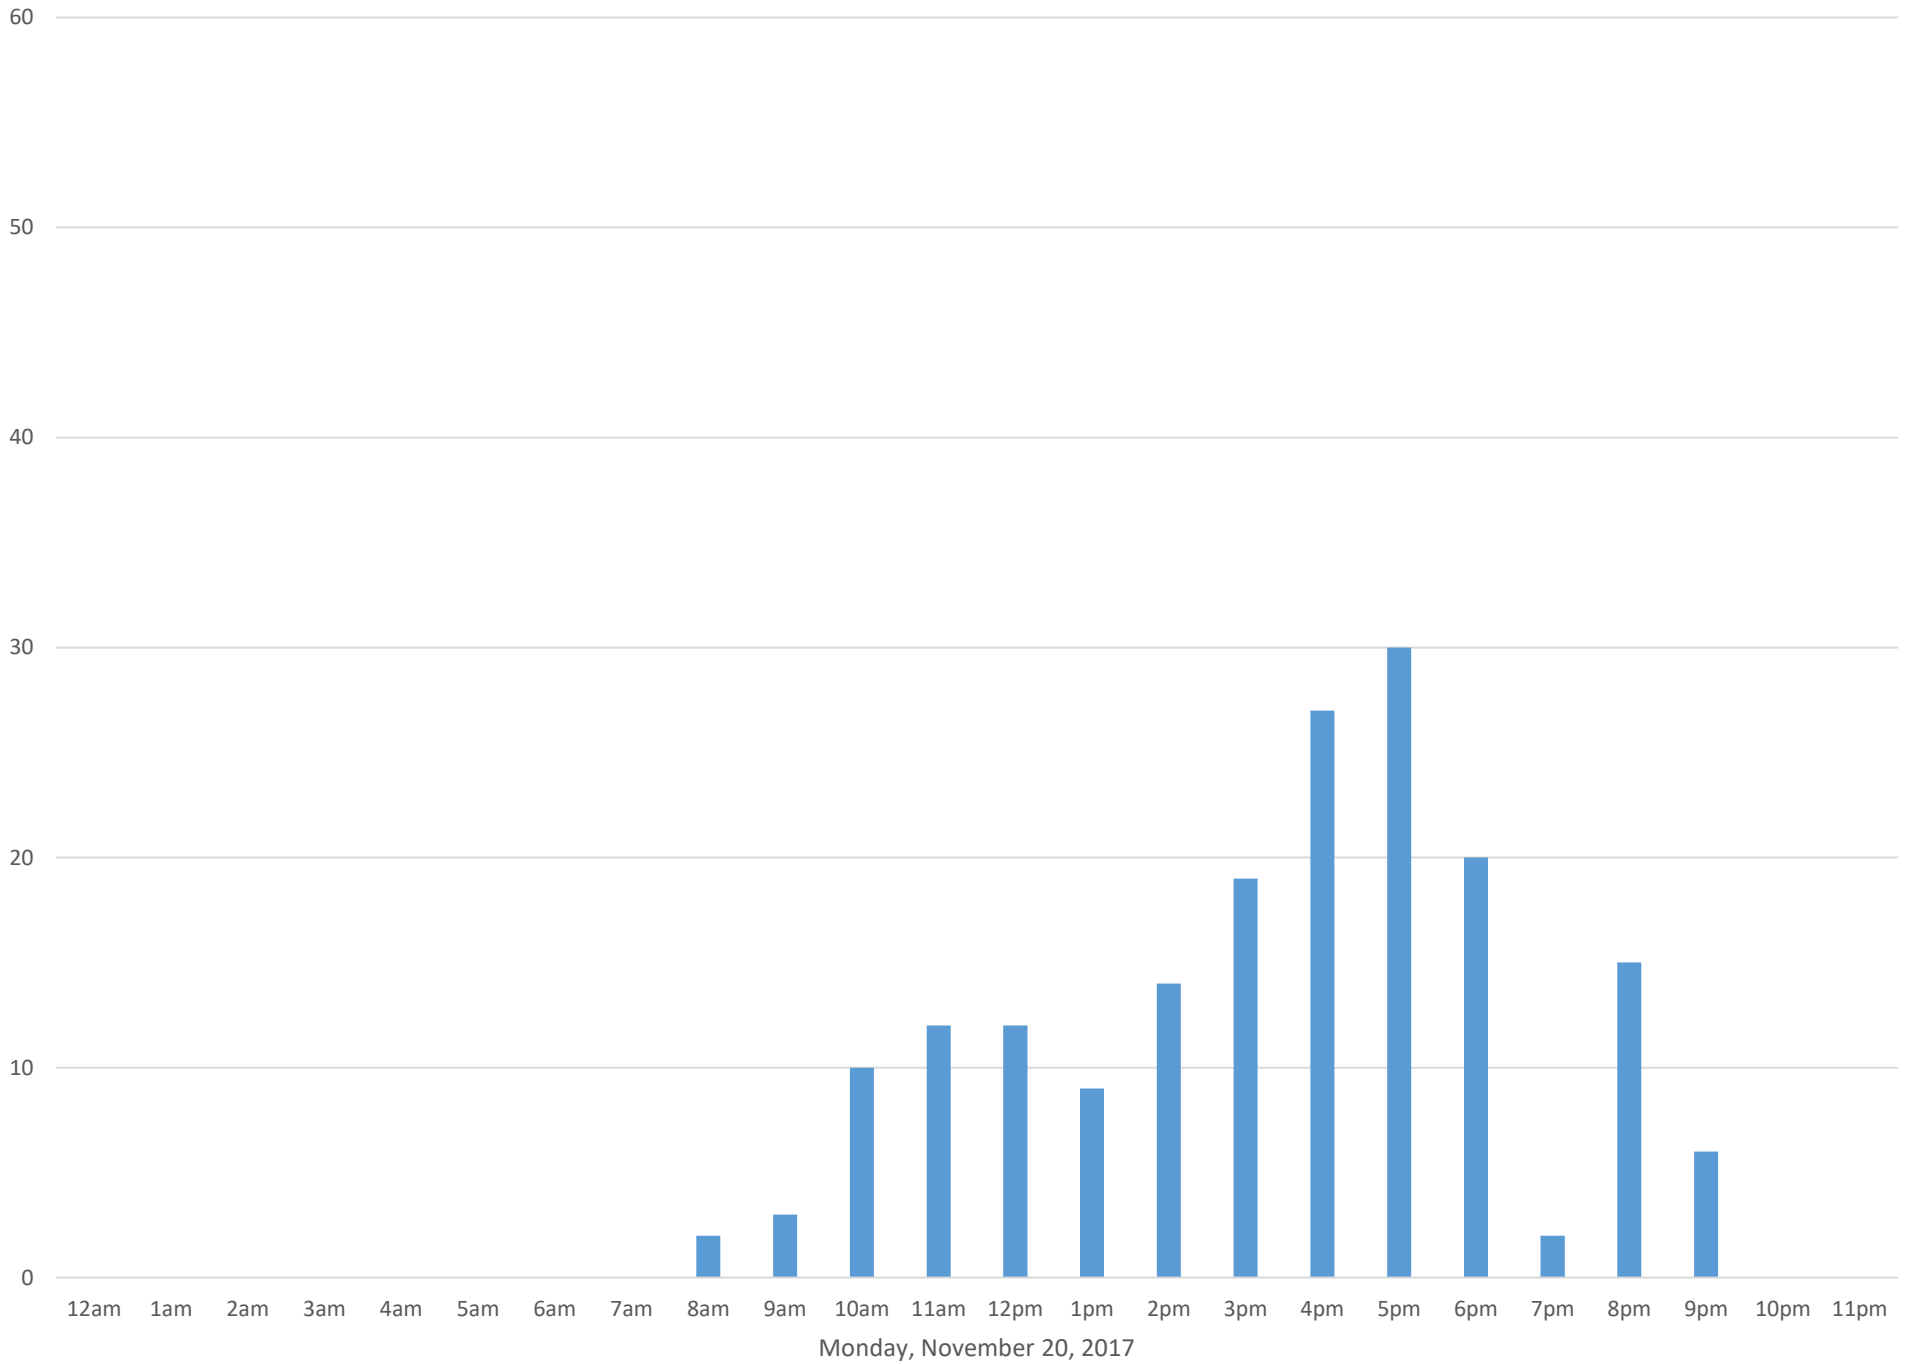

Civic Stadium Ticket Booth Entrance