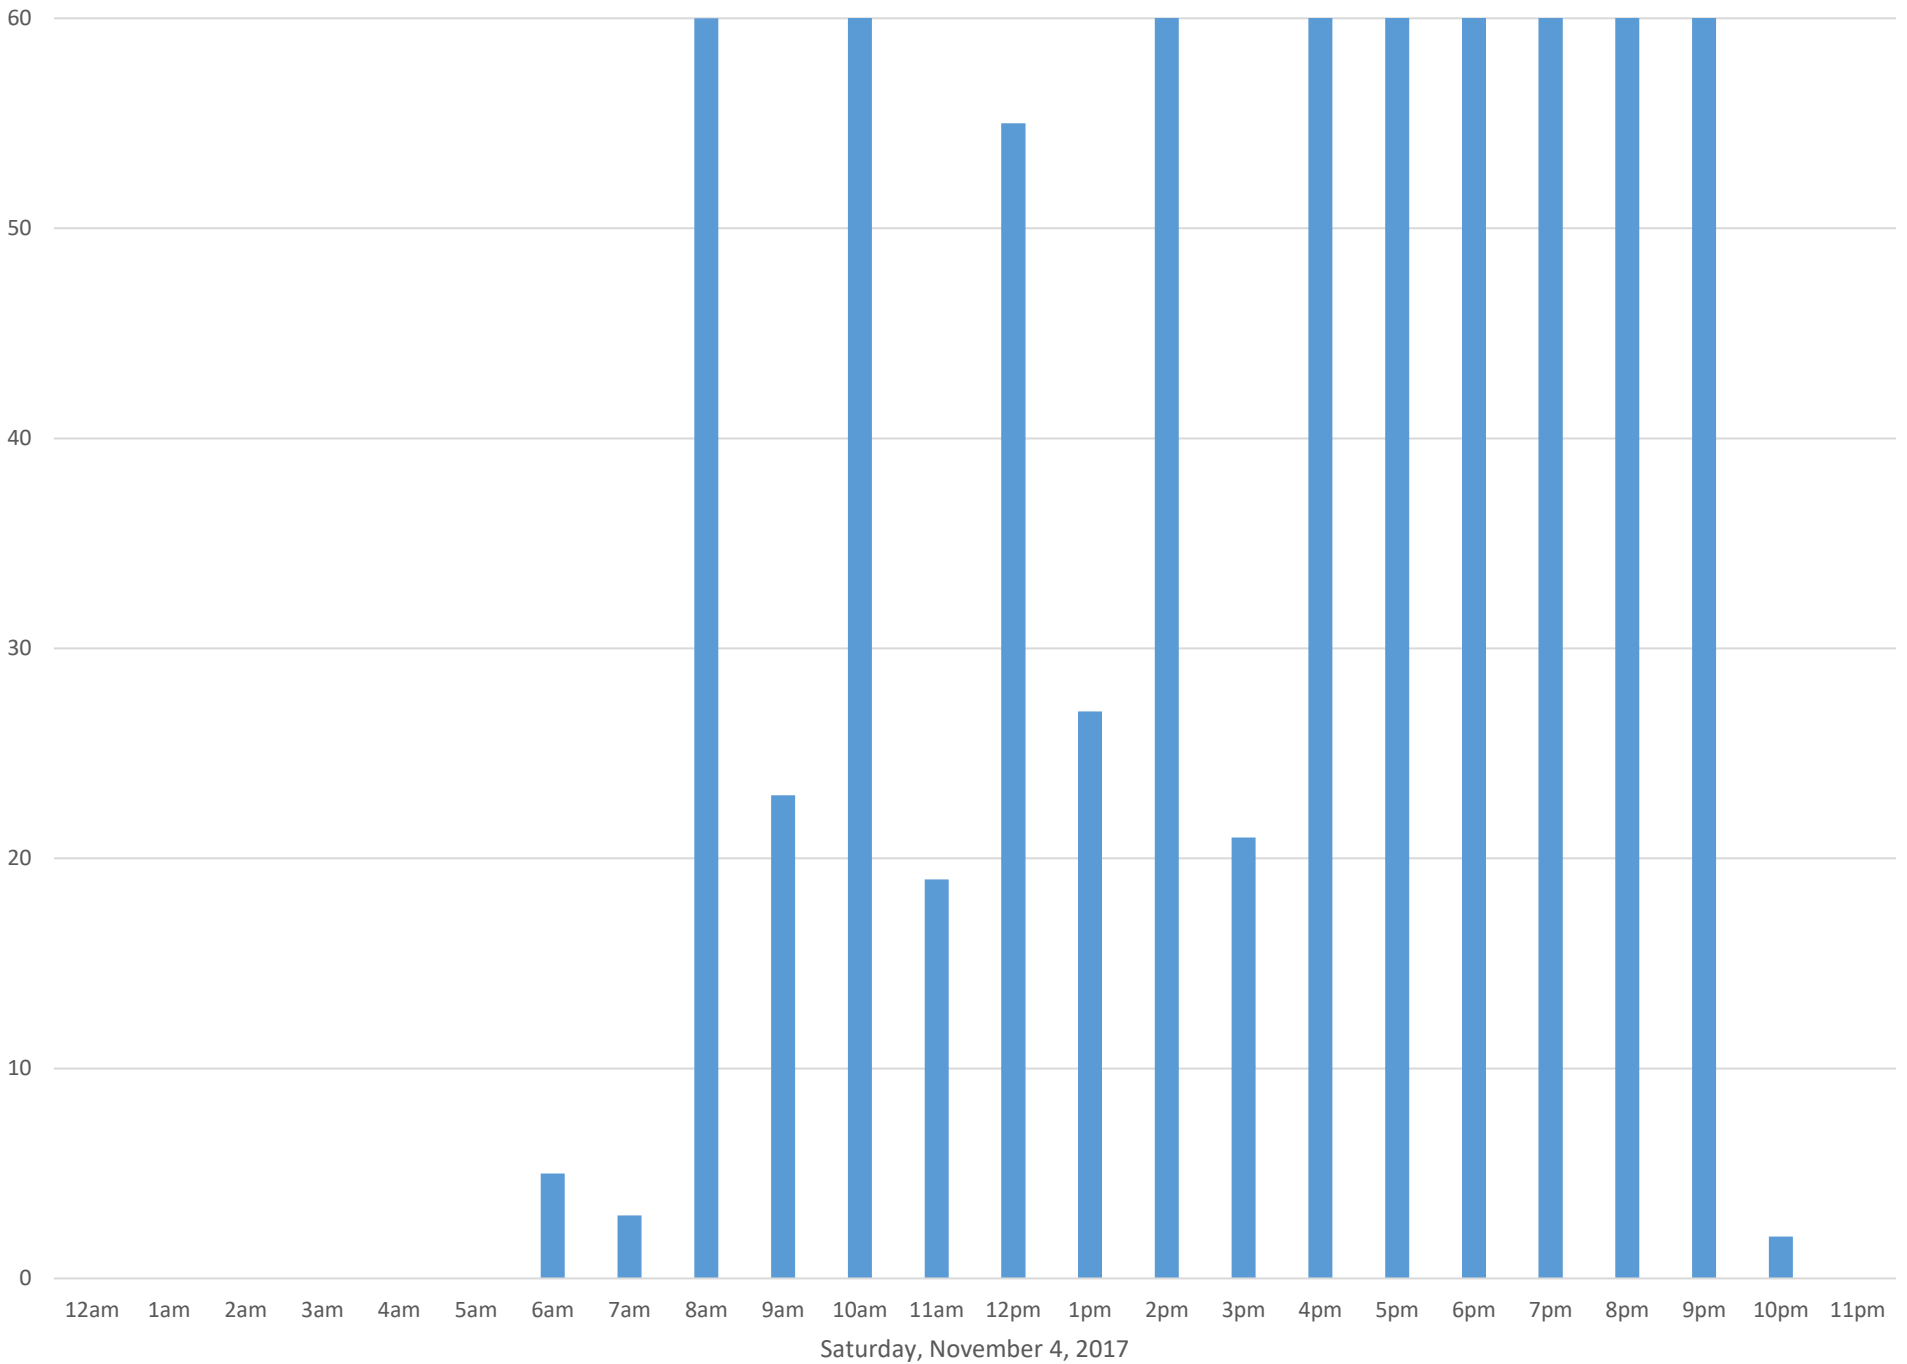

Civic Stadium Ticket Booth Entrance

Data Summary

Total Count 16,000

Daily Average 727

Average Weekend Day 1160

Average Weekday 525

Highest Daily Count 2392

Busiest Day of the Week Saturday, November 18, 2017

Weekly Profile

Monday 4%

Tuesday 8%

Wednesday 6%

Thursday 2%

Friday 30%

Saturday 46%

Sunday 5%

Civic Stadium Ticket Booth Entrance November 2017

Monthly Data

Total Count = 16000

Civic Stadium Ticket Booth Entrance

Civic Stadium Ticket Booth Entrance

Civic Stadium Ticket Booth Entrance

Civic Stadium Ticket Booth Entrance