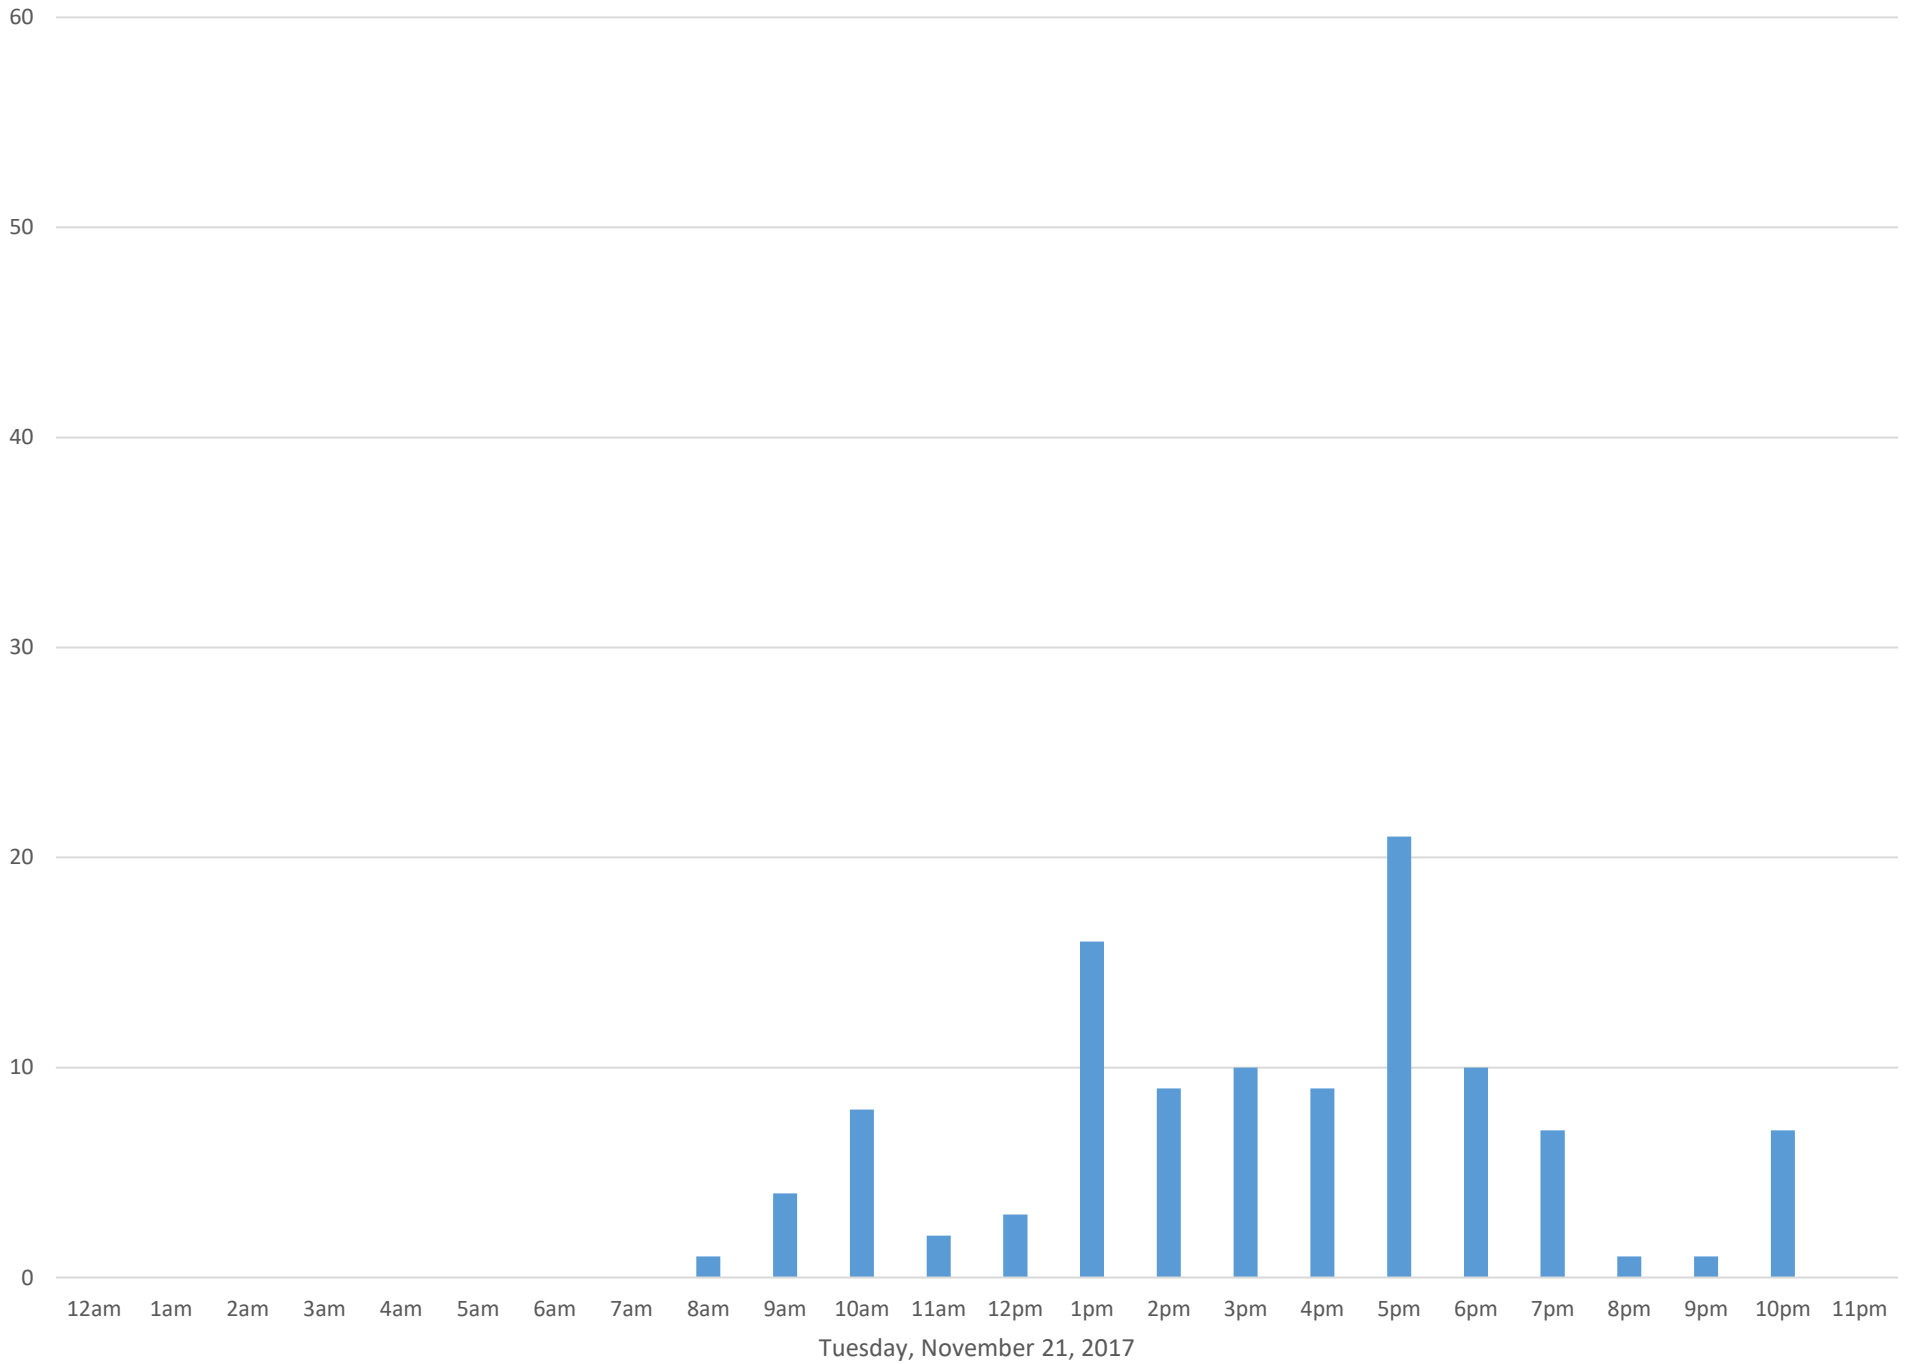

Civic Stadium Ticket Booth Entrance