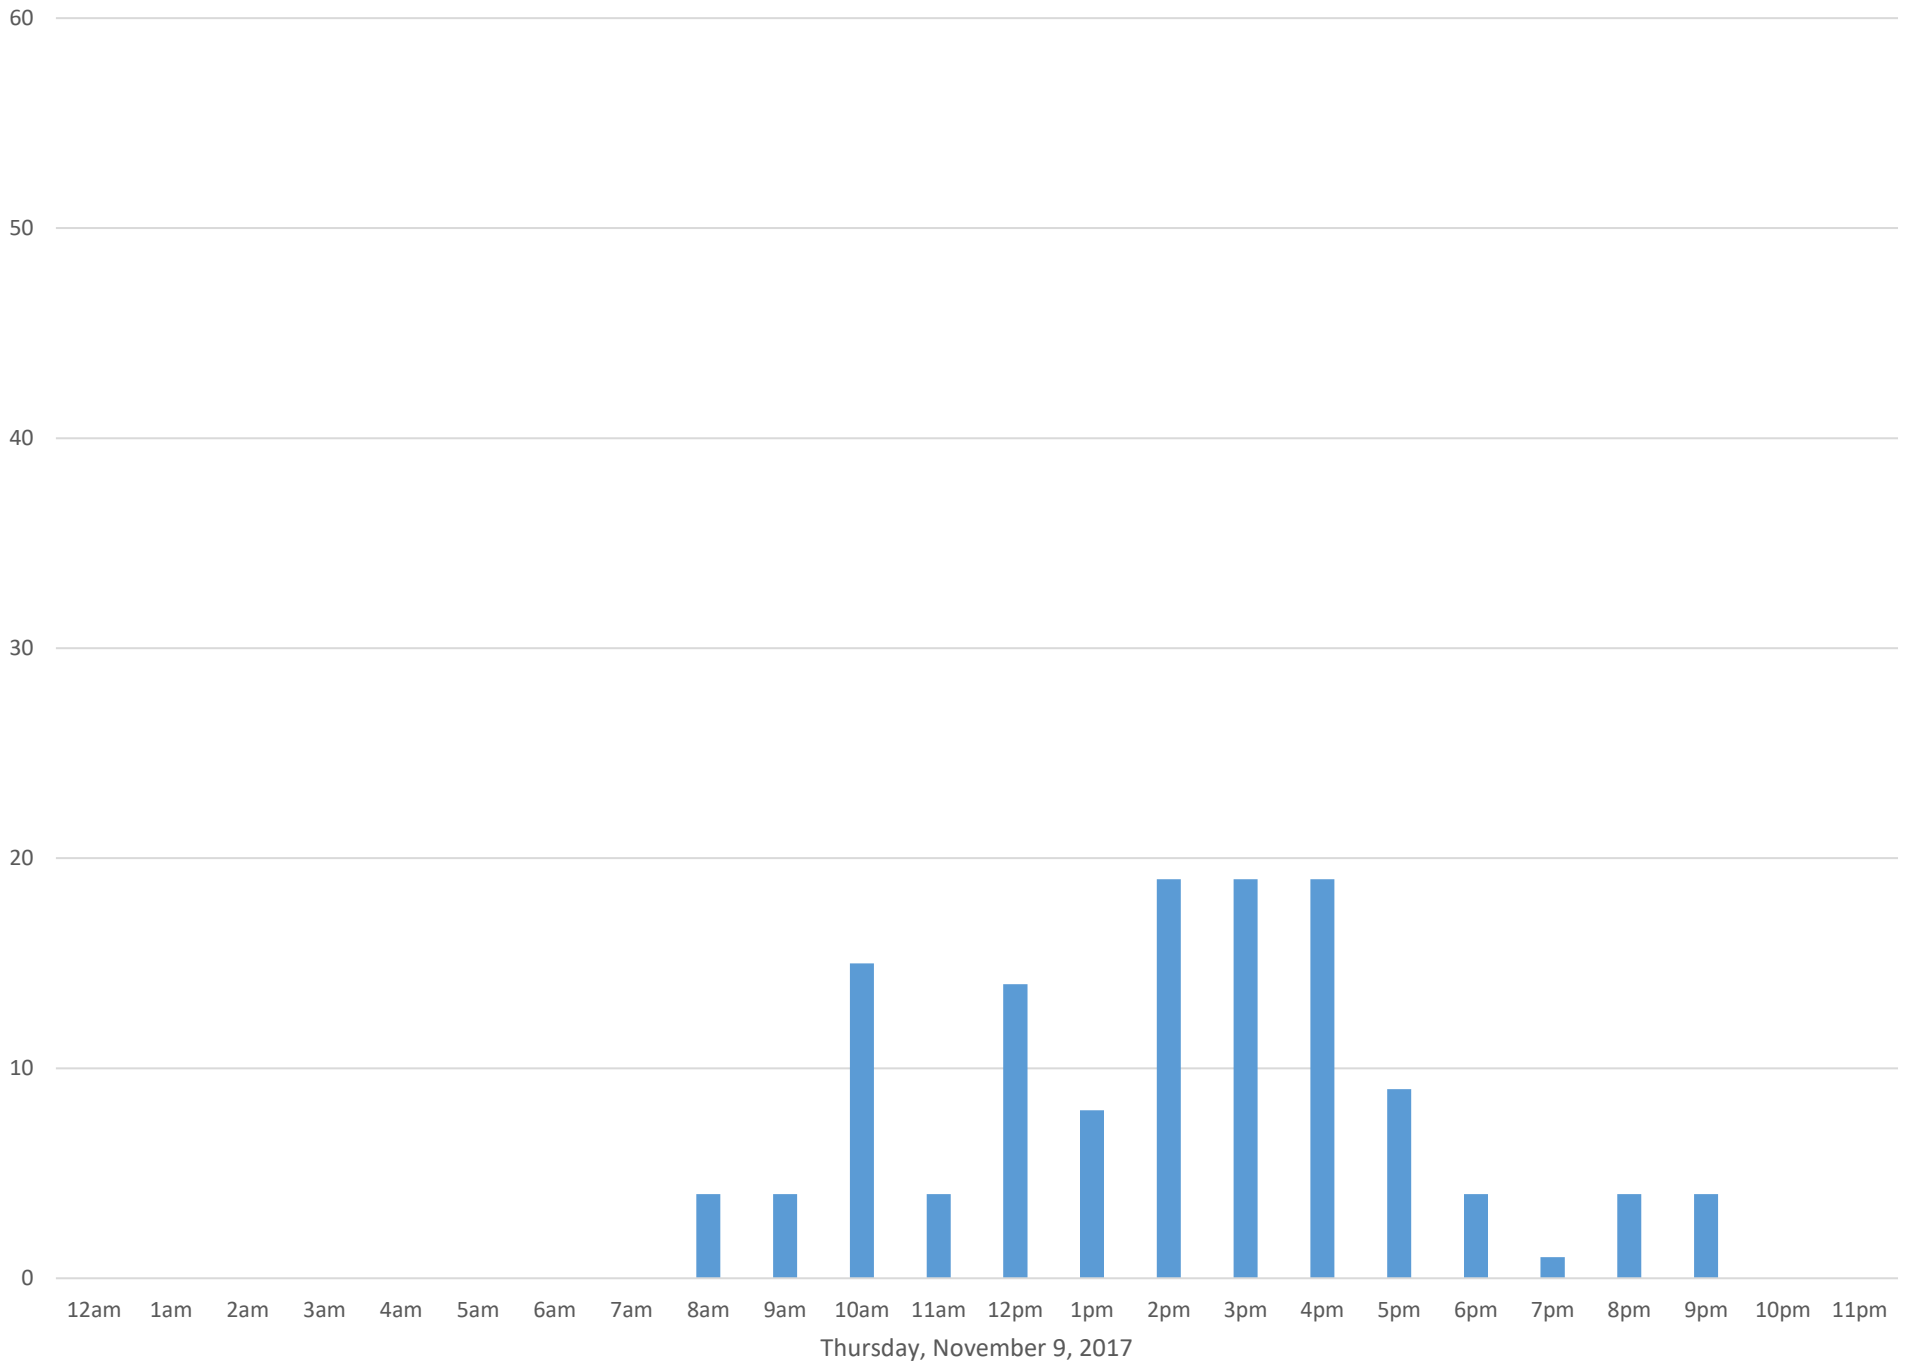

Civic Stadium Ticket Booth Entrance