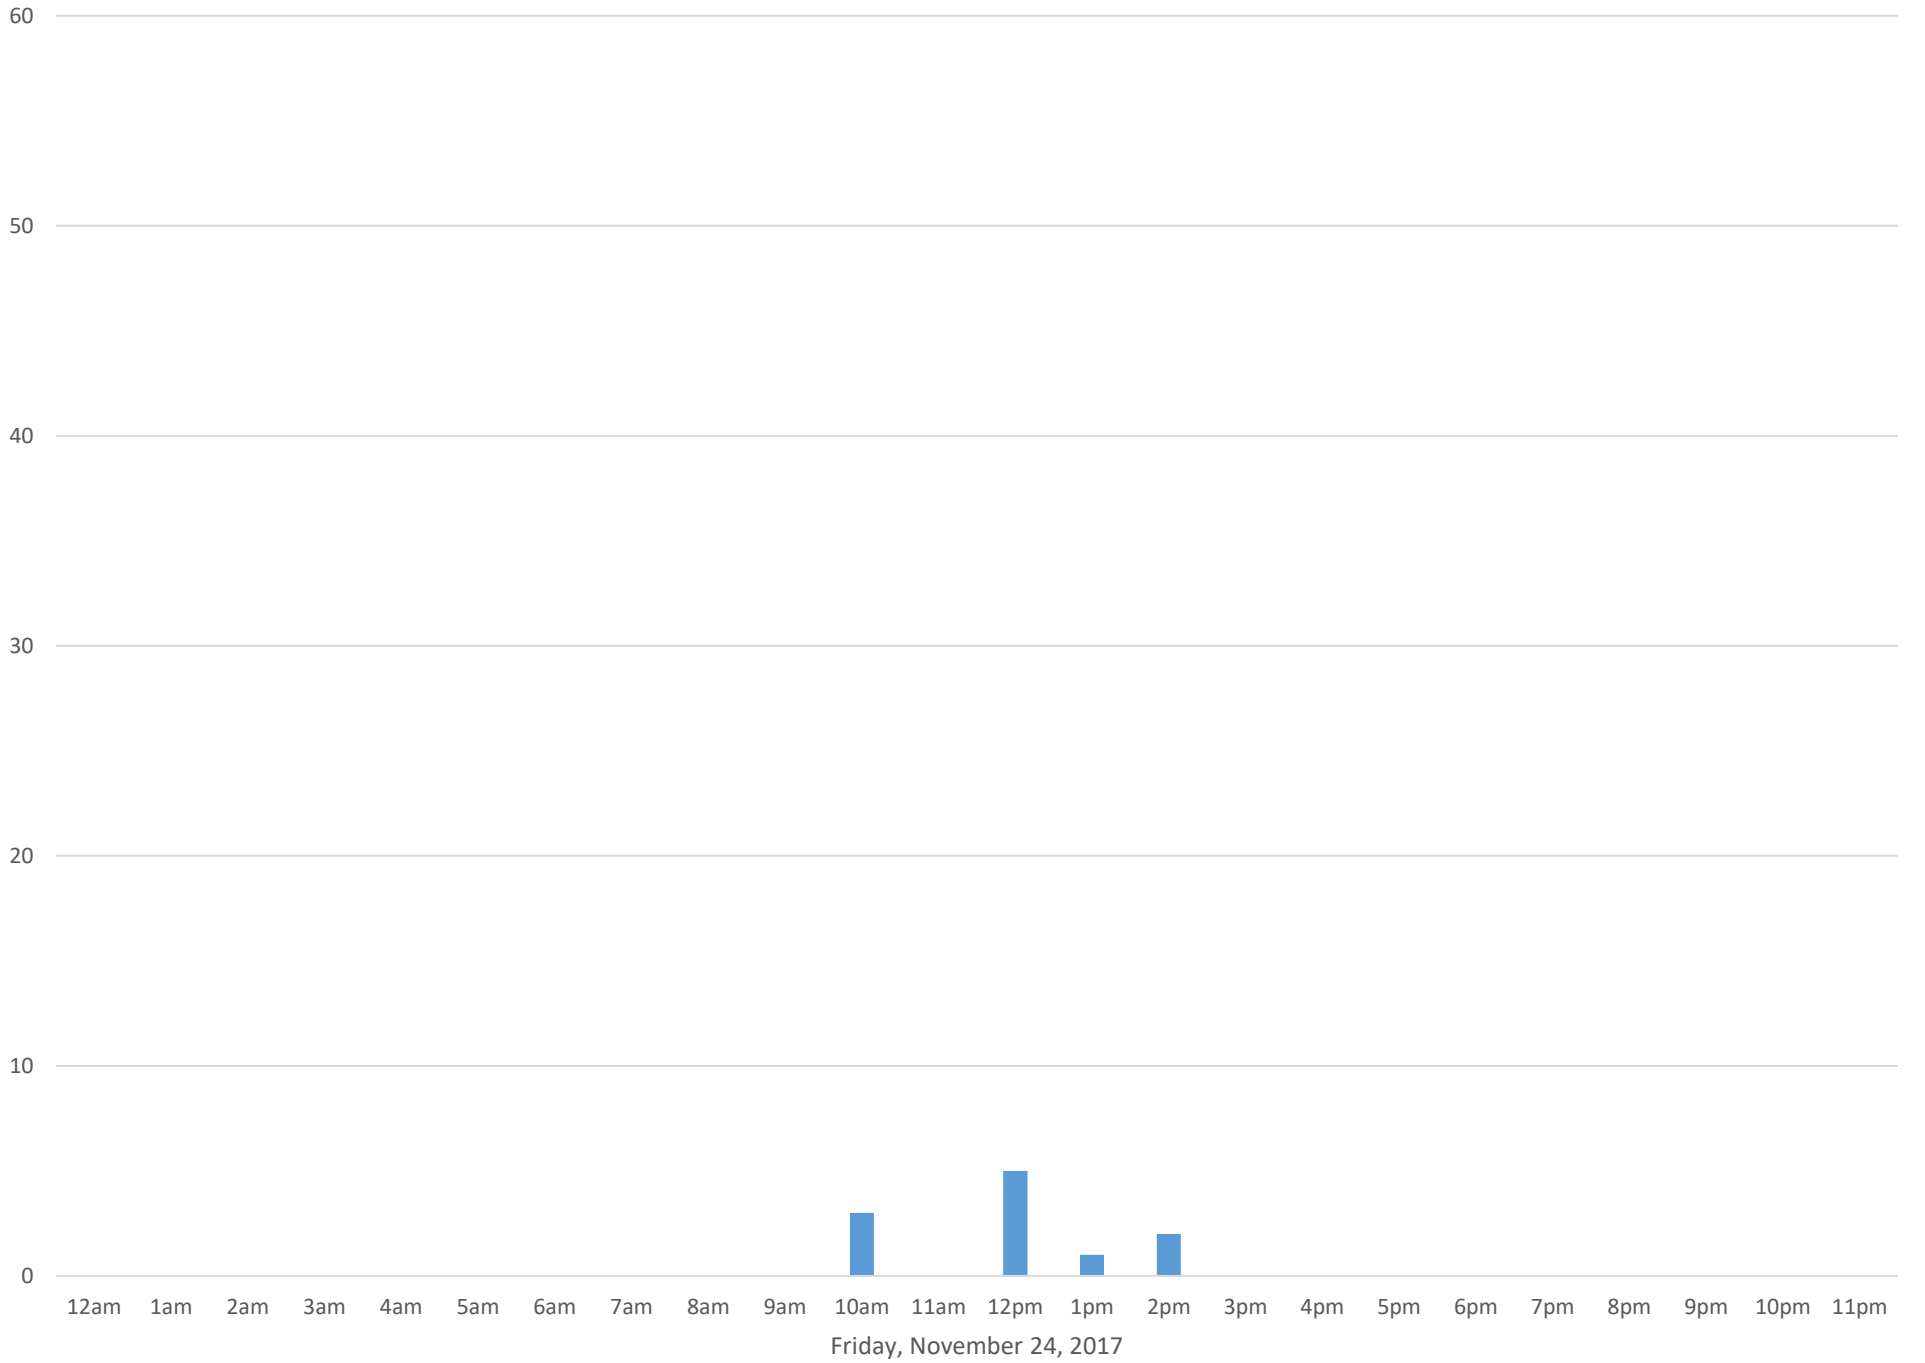

Civic Stadium Ticket Booth Entrance

Data Summary

Total Count 16,000

Daily Average 727

Average Weekend Day 1160

Average Weekday 525

Highest Daily Count 2392

Busiest Day of the Week Saturday, November 18, 2017

30

20

10

0

12am 1am 2am 3am 4am 5am 6am 7am 8am 9am 10am 11am 12pm 1pm 2pm 3pm 4pm 5pm 6pm 7pm 8pm 9pm 10pm 11pm

Thursday, November 23, 2017

Civic Stadium Ticket Booth Entrance

Civic Stadium Ticket Booth Entrance