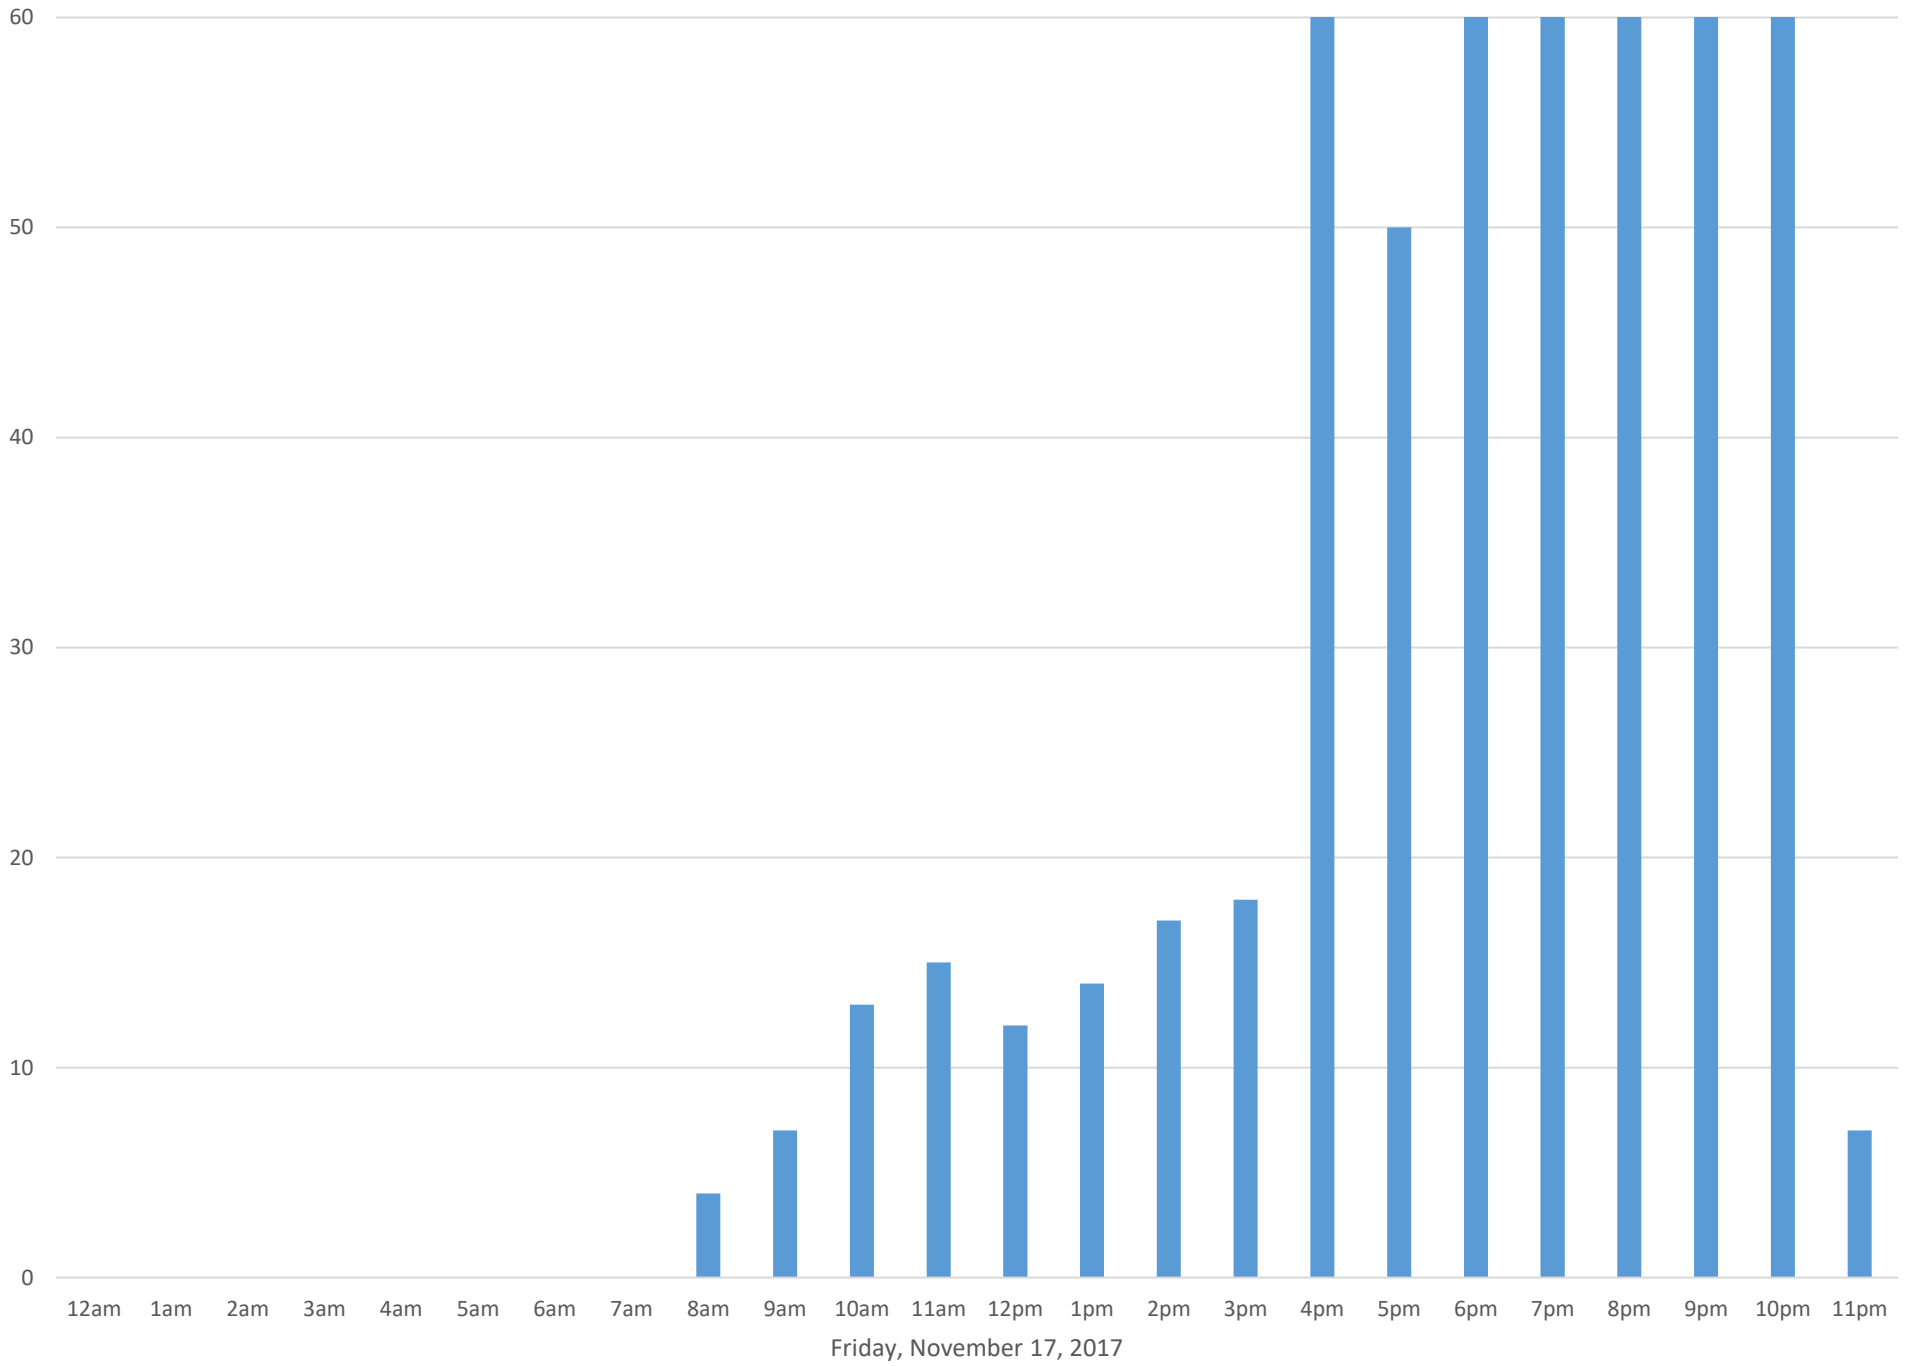

Civic Stadium Ticket Booth Entrance

Data Summary

Total Count 16,000

Daily Average 727

Average Weekend Day 1160

Average Weekday 525

Highest Daily Count 2392

Busiest Day of the Week Saturday, November 18, 2017

Civic Stadium Ticket Booth Entrance

Civic Stadium Ticket Booth Entrance

Civic Stadium Ticket Booth Entrance

Civic Stadium Ticket Booth Entrance

Civic Stadium Ticket Booth Entrance

Civic Stadium Ticket Booth Entrance