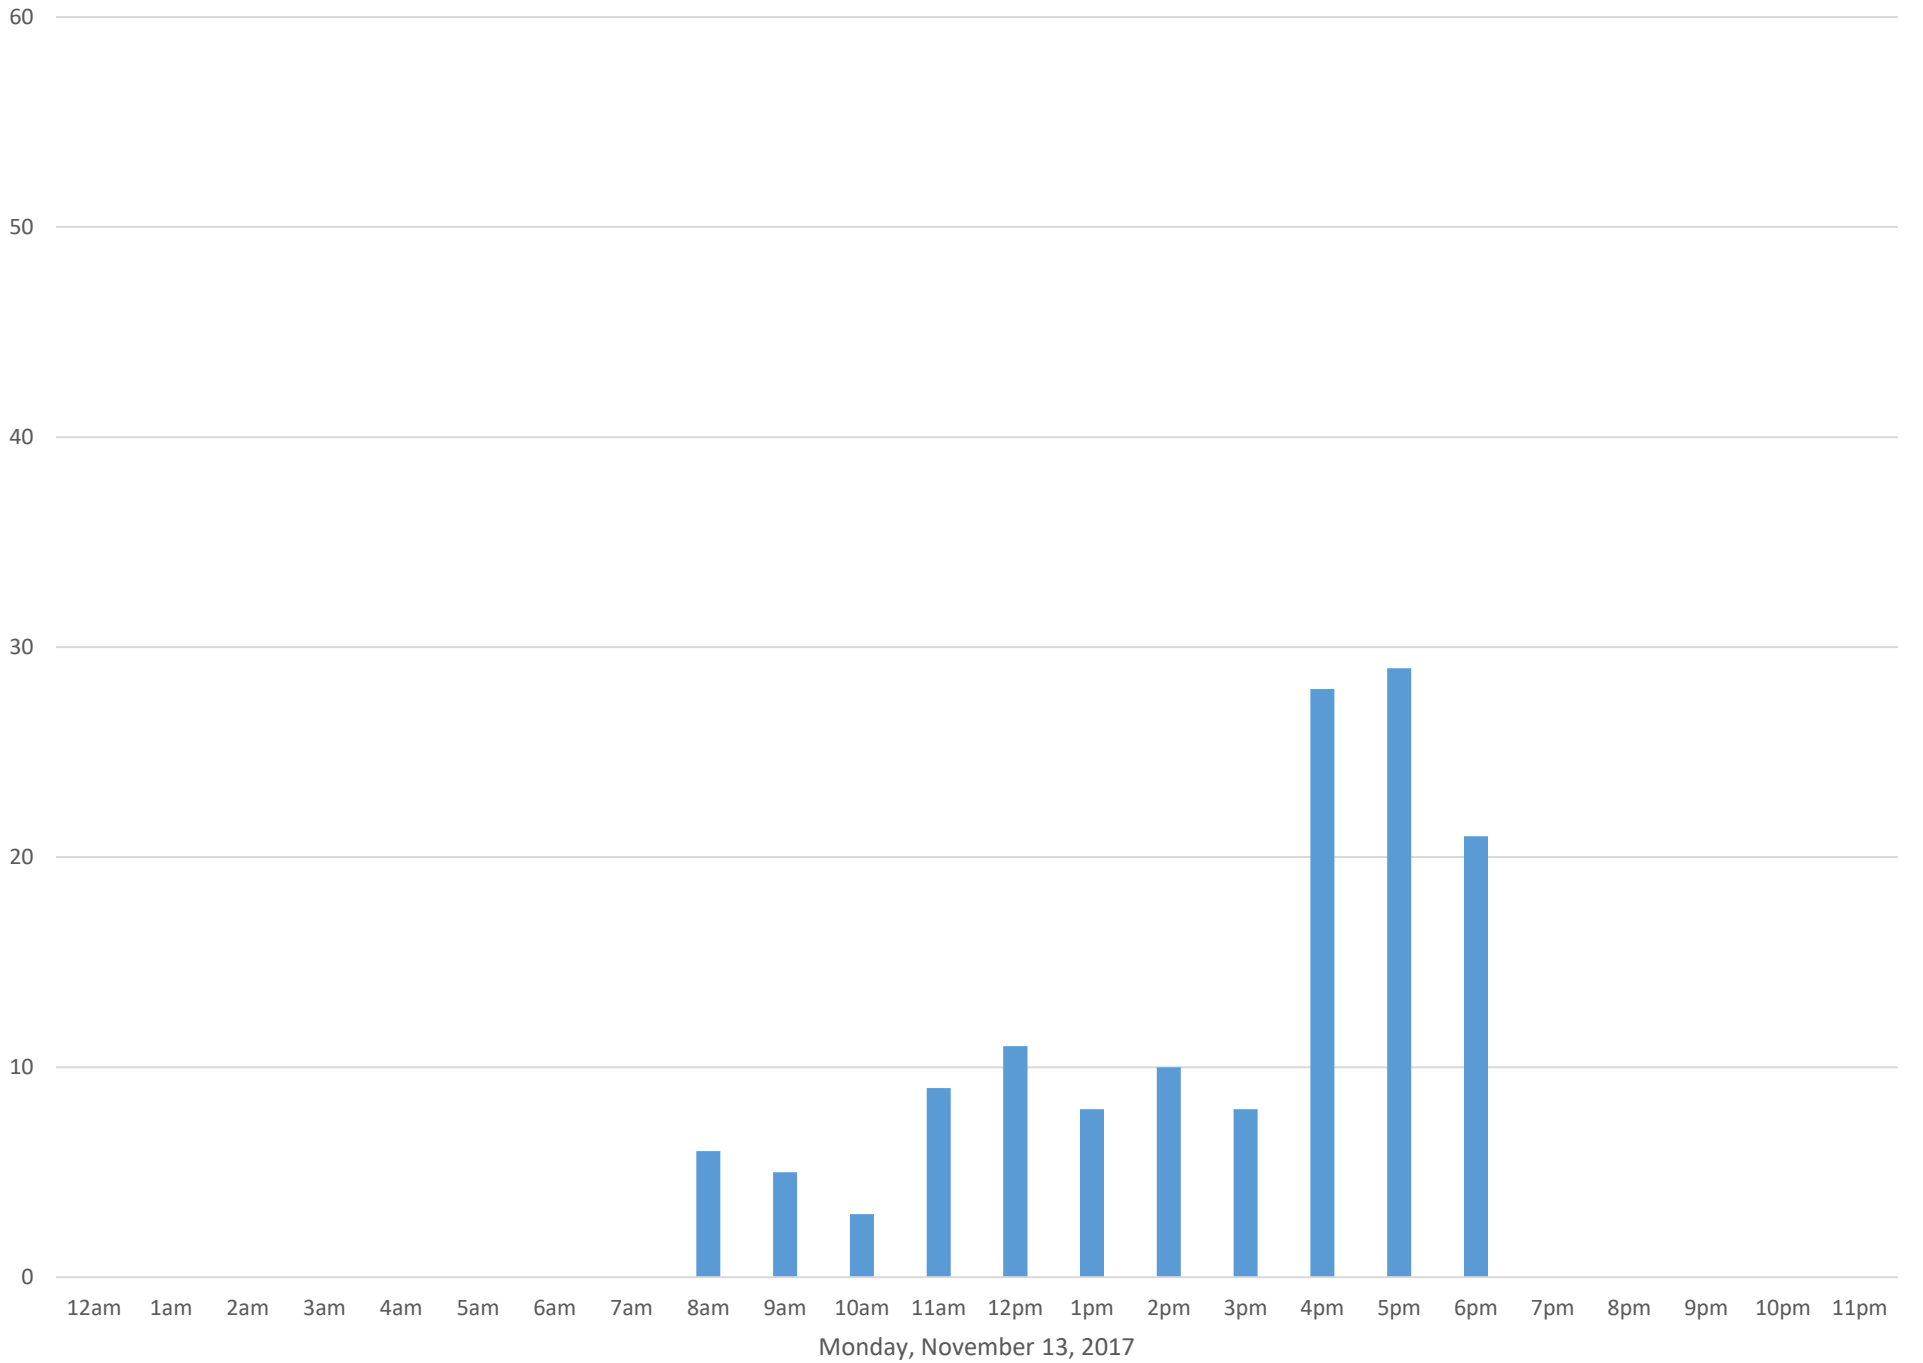

Civic Stadium Ticket Booth Entrance