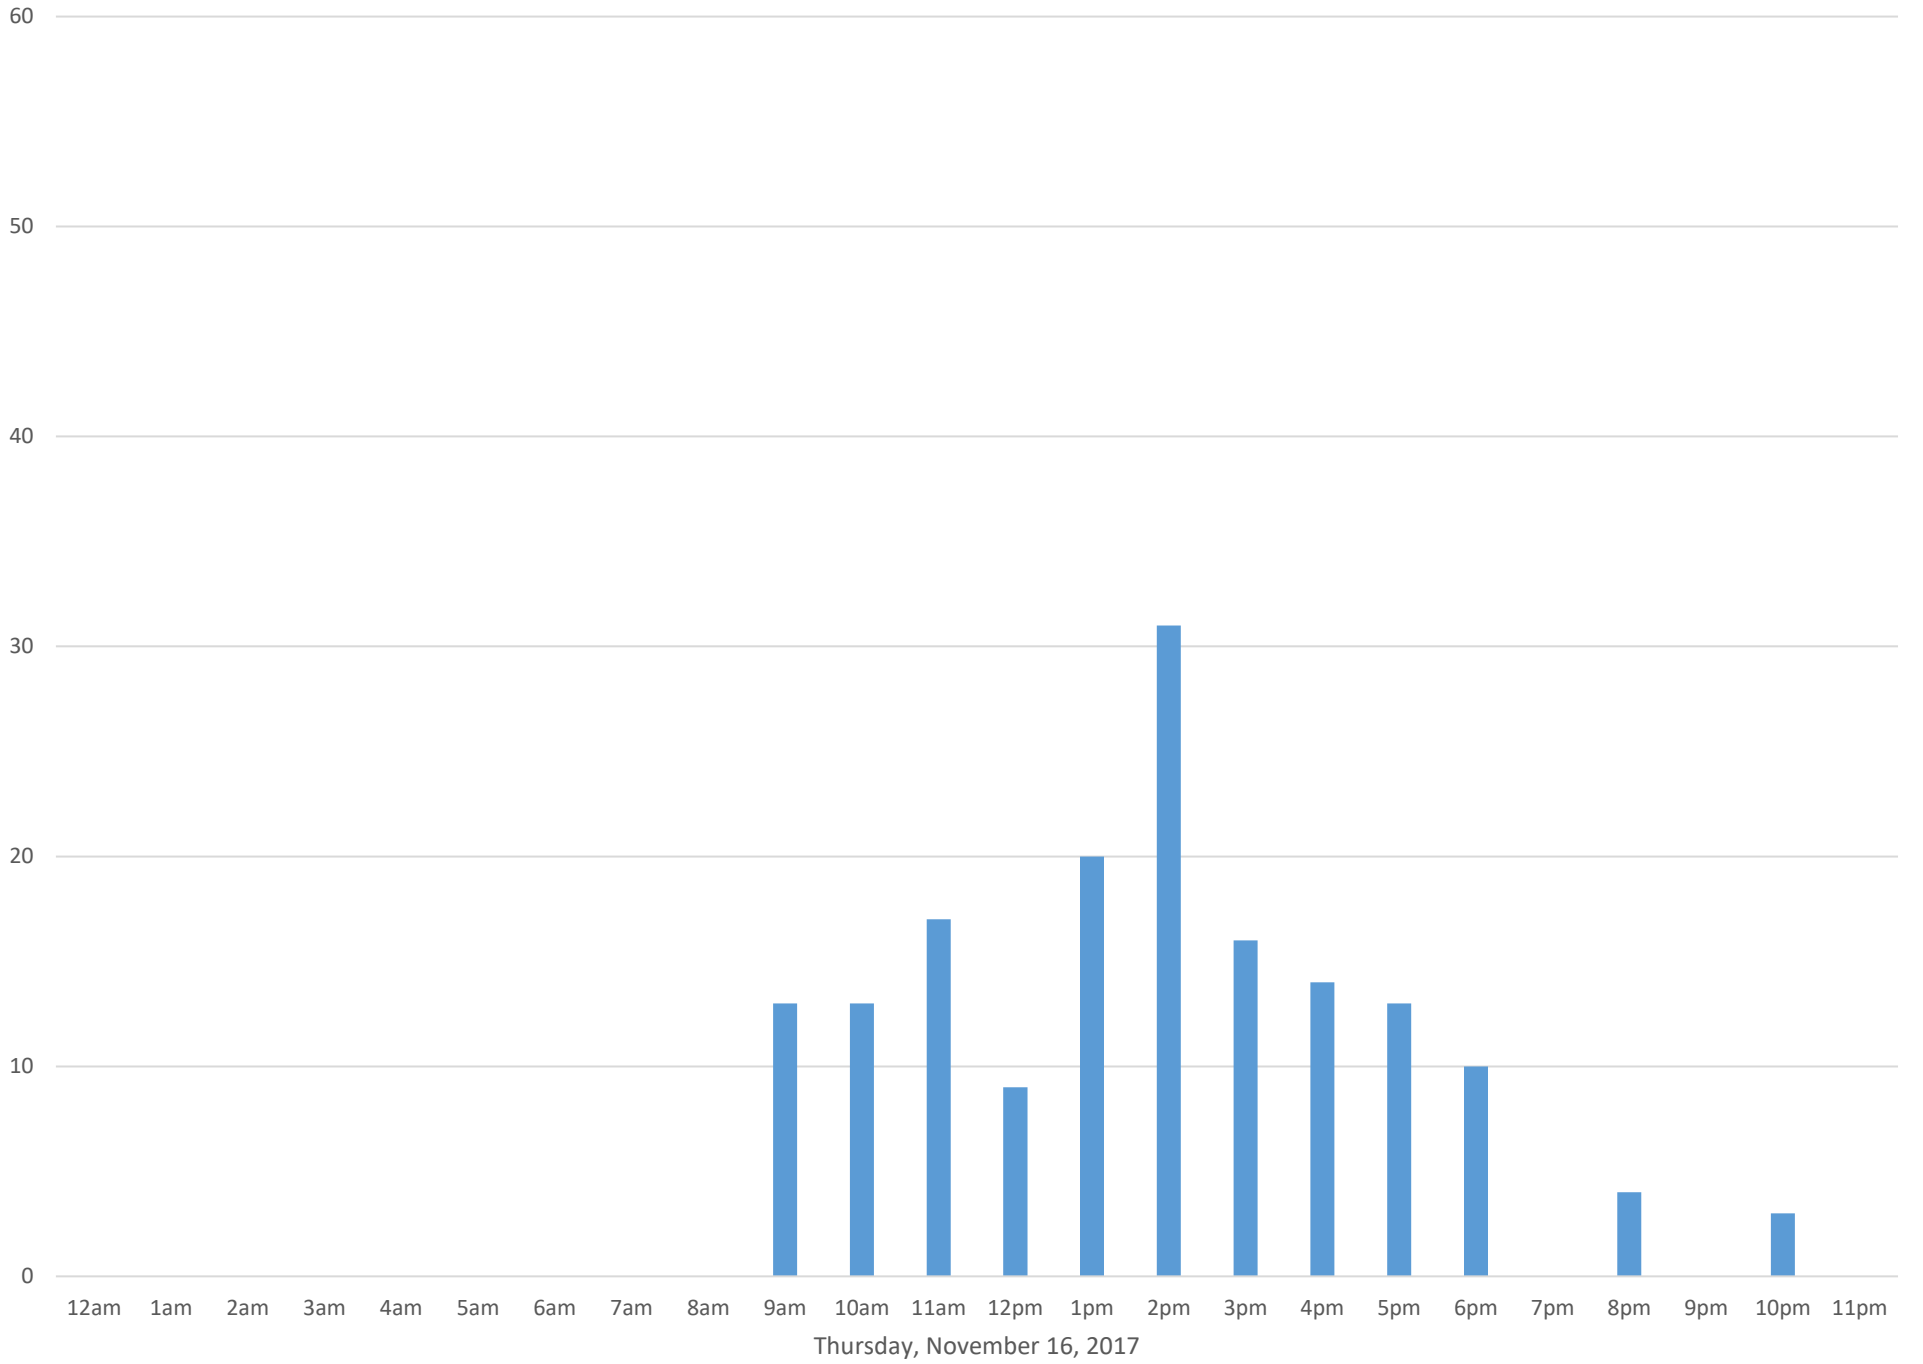

Civic Stadium Ticket Booth Entrance

Data Summary

Total Count 16,000

Daily Average 727

Average Weekend Day 1160

Average Weekday 525

Highest Daily Count 2392

Busiest Day of the Week Saturday, November 18, 2017

Civic Stadium Ticket Booth Entrance

Civic Stadium Ticket Booth Entrance

Civic Stadium Ticket Booth Entrance

Civic Stadium Ticket Booth Entrance

Civic Stadium Ticket Booth Entrance

Civic Stadium Ticket Booth Entrance