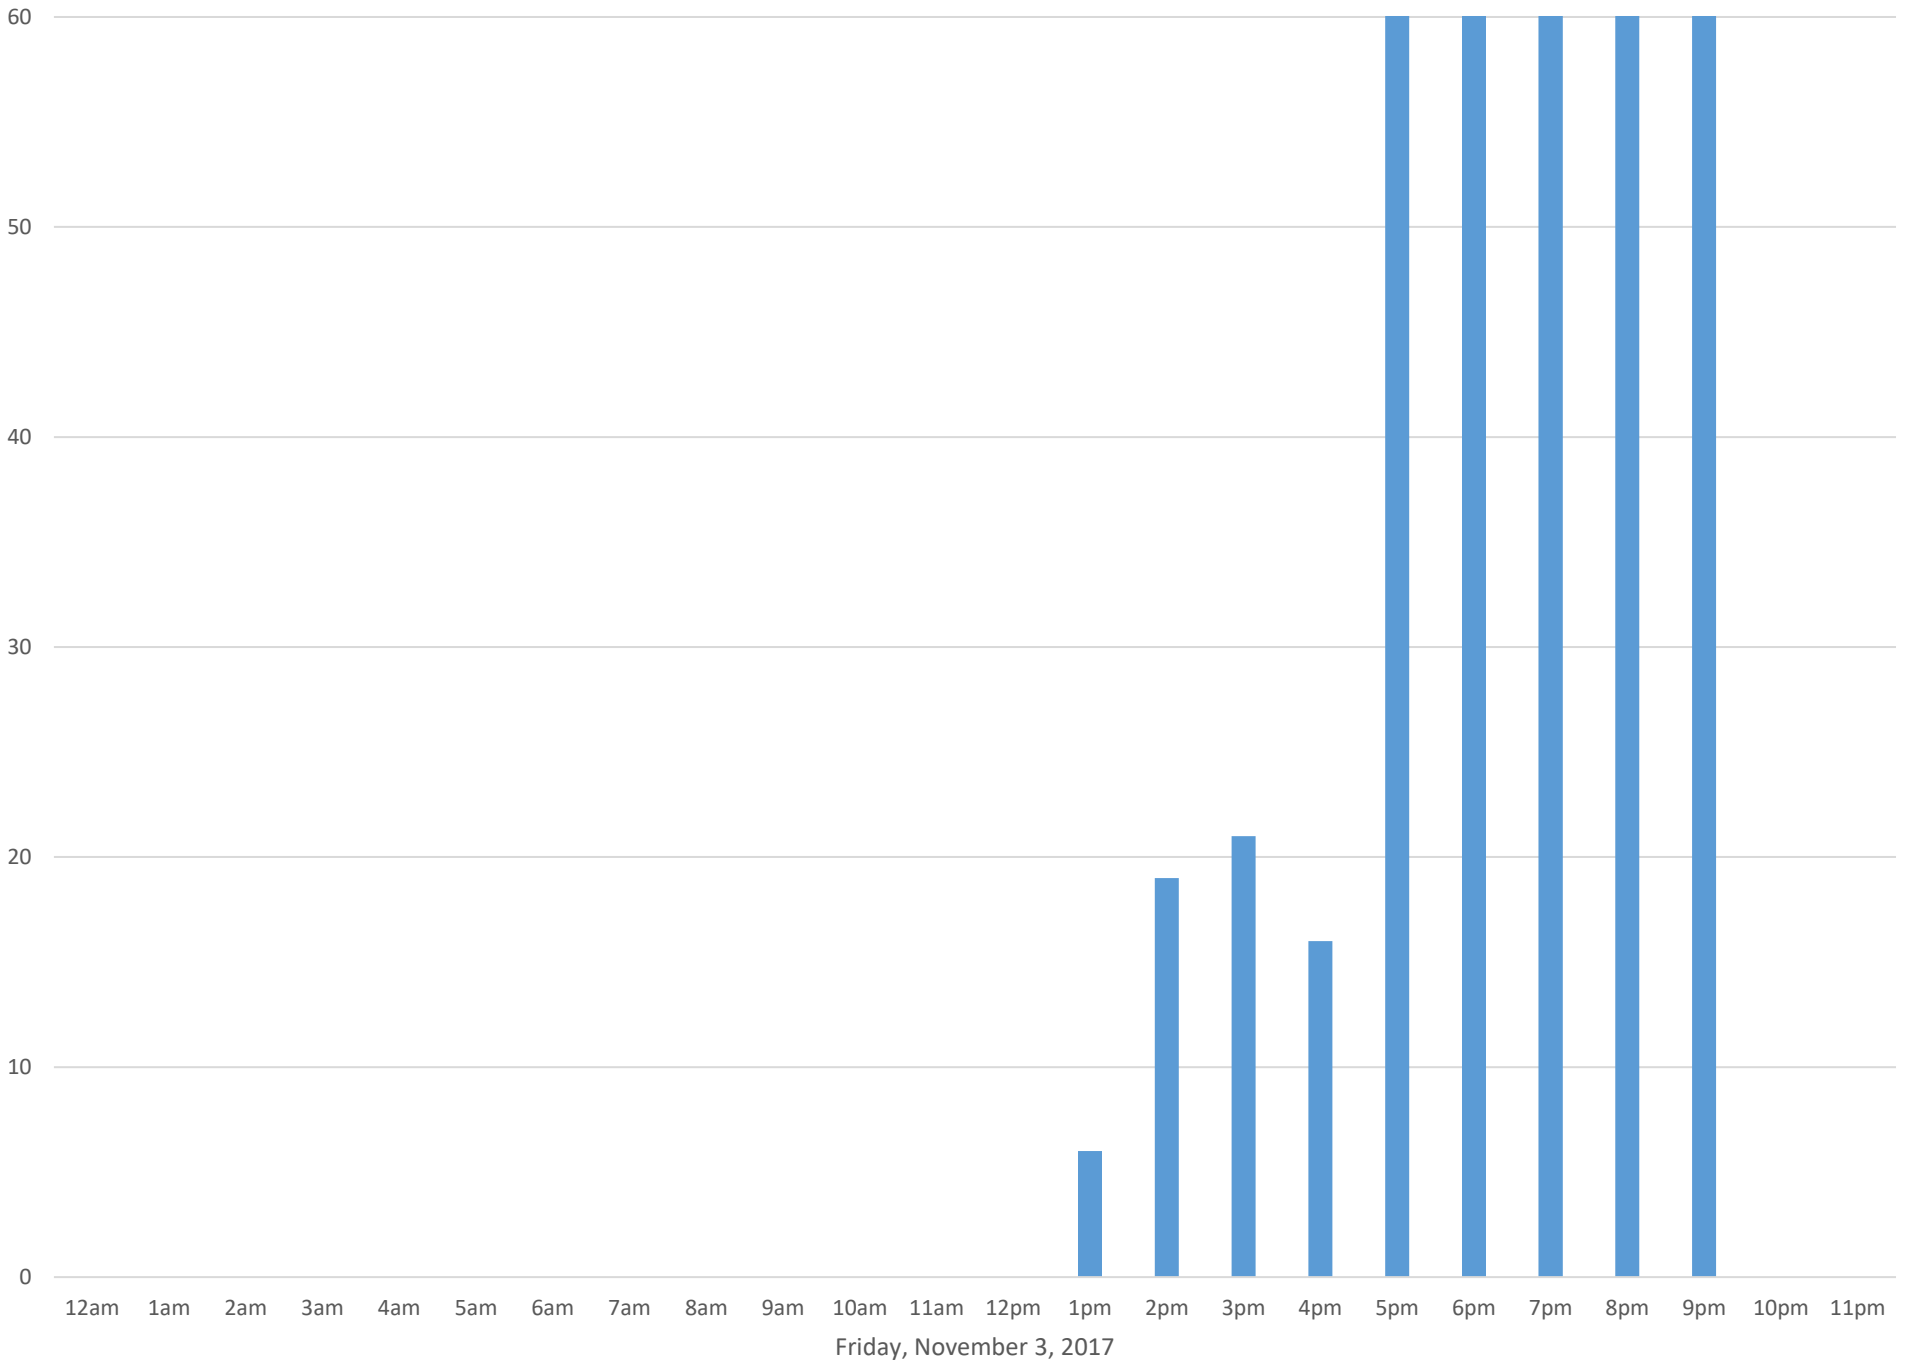

Civic Stadium Ticket Booth Entrance

Data Summary

Total Count 16,000

Daily Average 727

Average Weekend Day 1160

Average Weekday 525

Highest Daily Count 2392

Busiest Day of the Week Saturday, November 18, 2017

Weekly Profile

Monday 4%

Tuesday 8%

Wednesday 6%

Thursday 2%

Friday 30%

Saturday 46%

Sunday 5%

Civic Stadium Ticket Booth Entrance November 2017

Monthly Data

Total Count = 16000

Civic Stadium Ticket Booth Entrance

Civic Stadium Ticket Booth Entrance

Civic Stadium Ticket Booth Entrance

Civic Stadium Ticket Booth Entrance