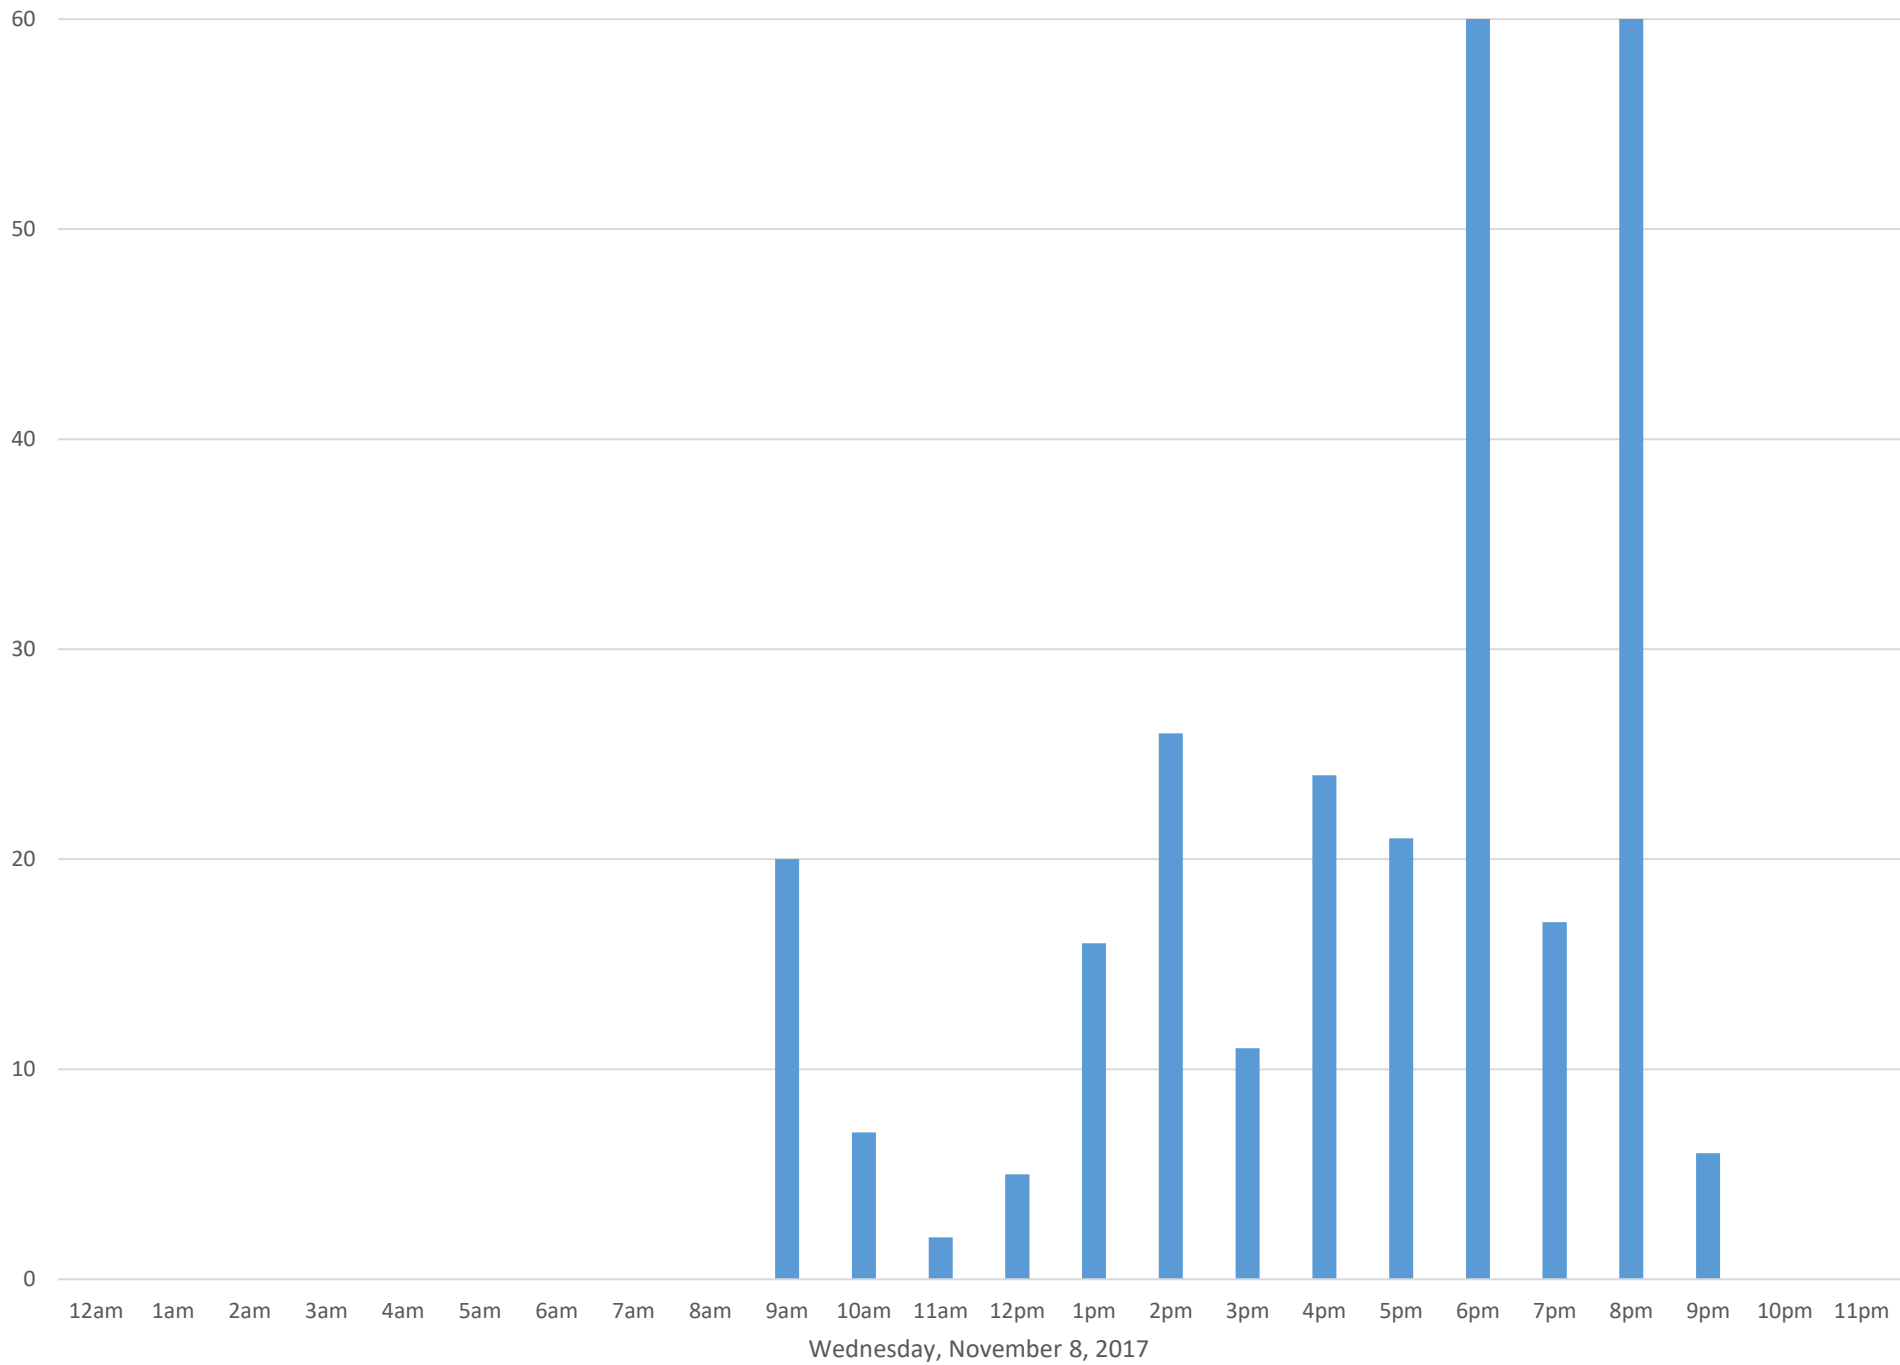

Civic Stadium Ticket Booth Entrance