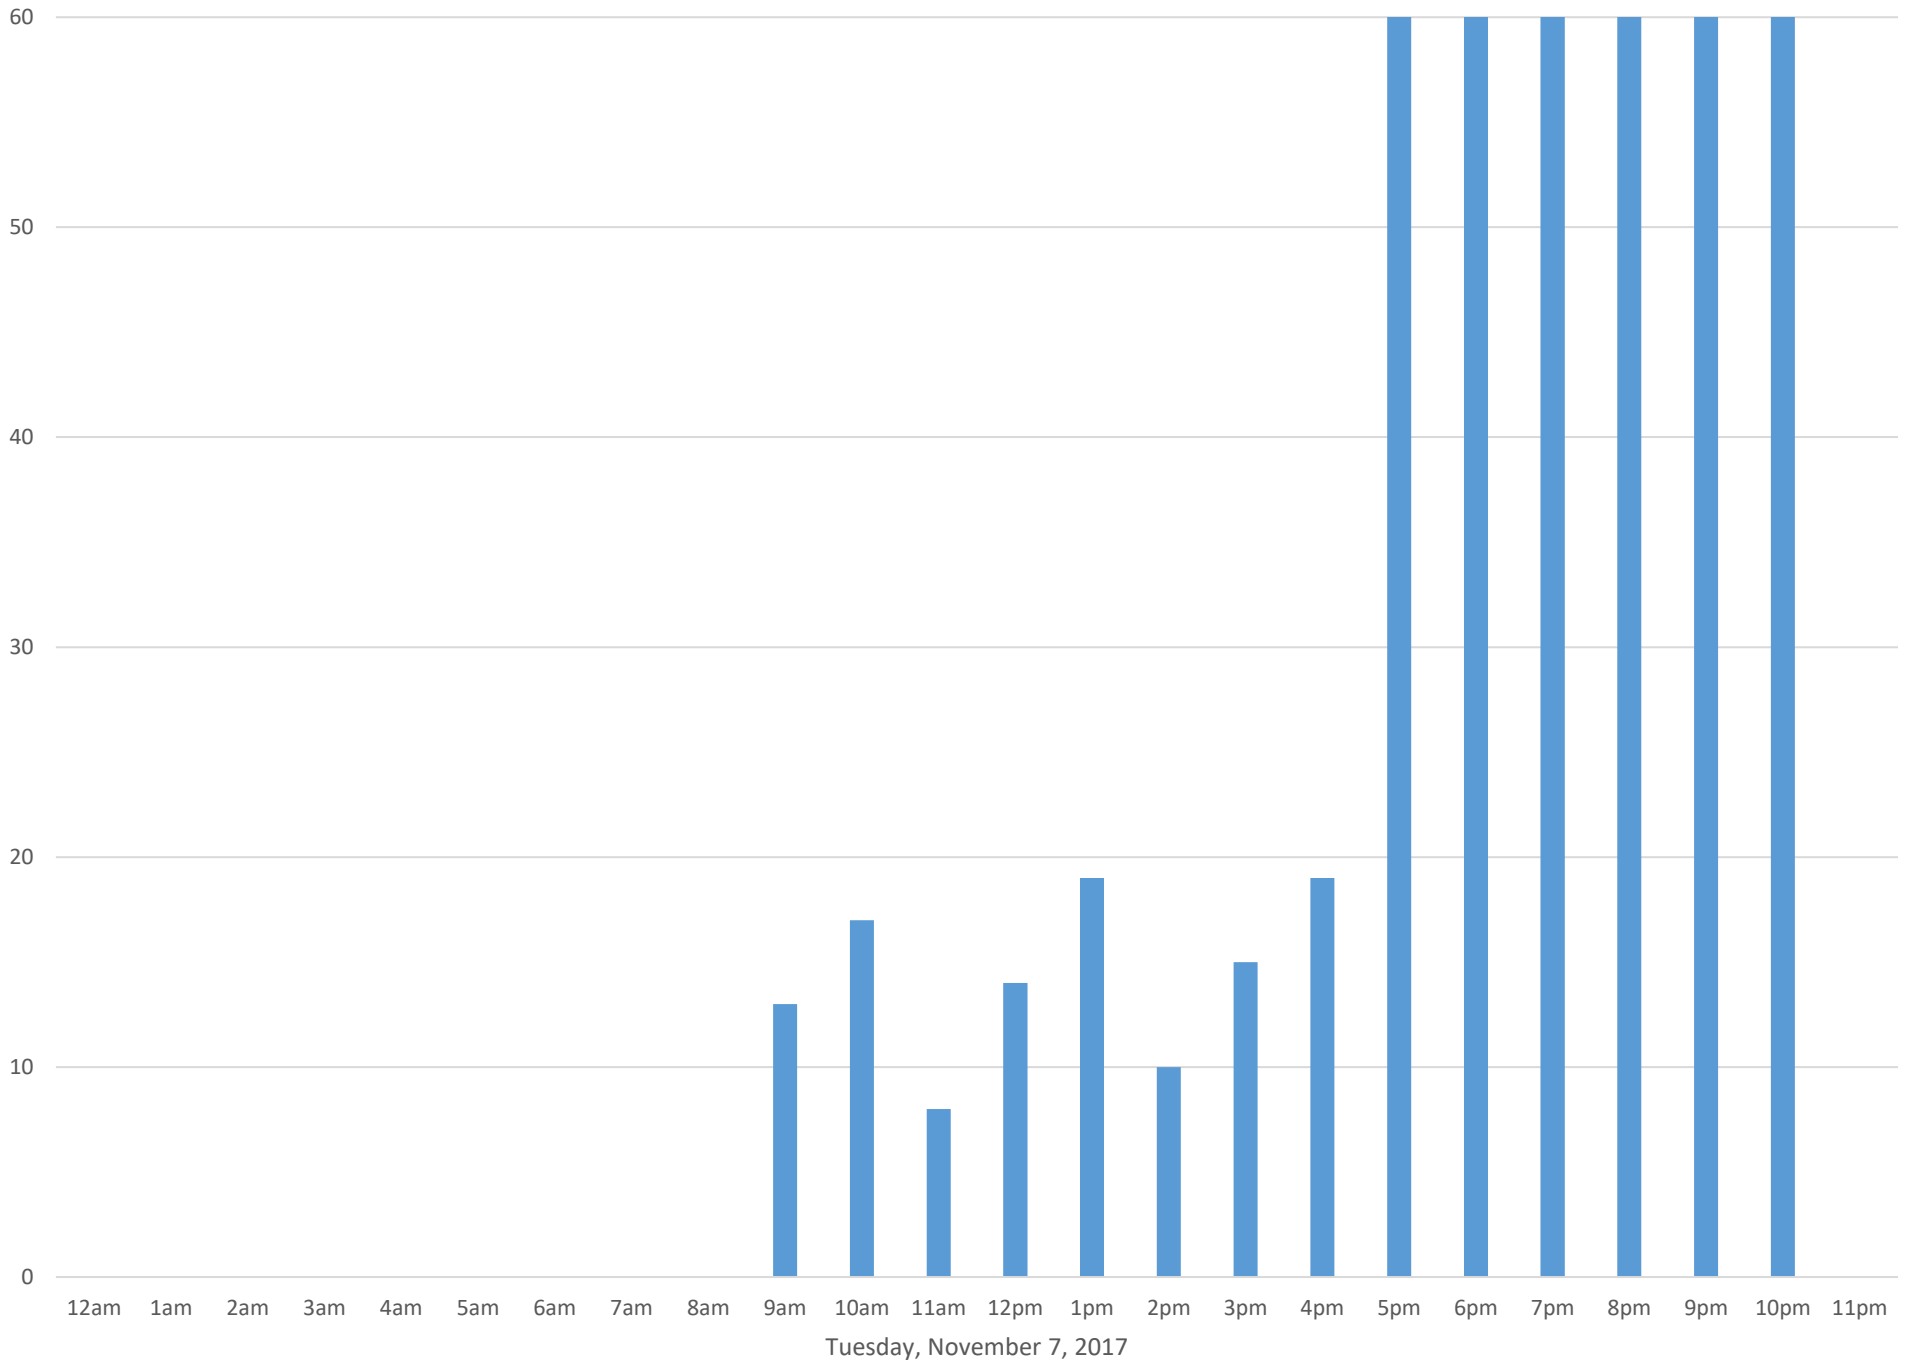

Civic Stadium Ticket Booth Entrance