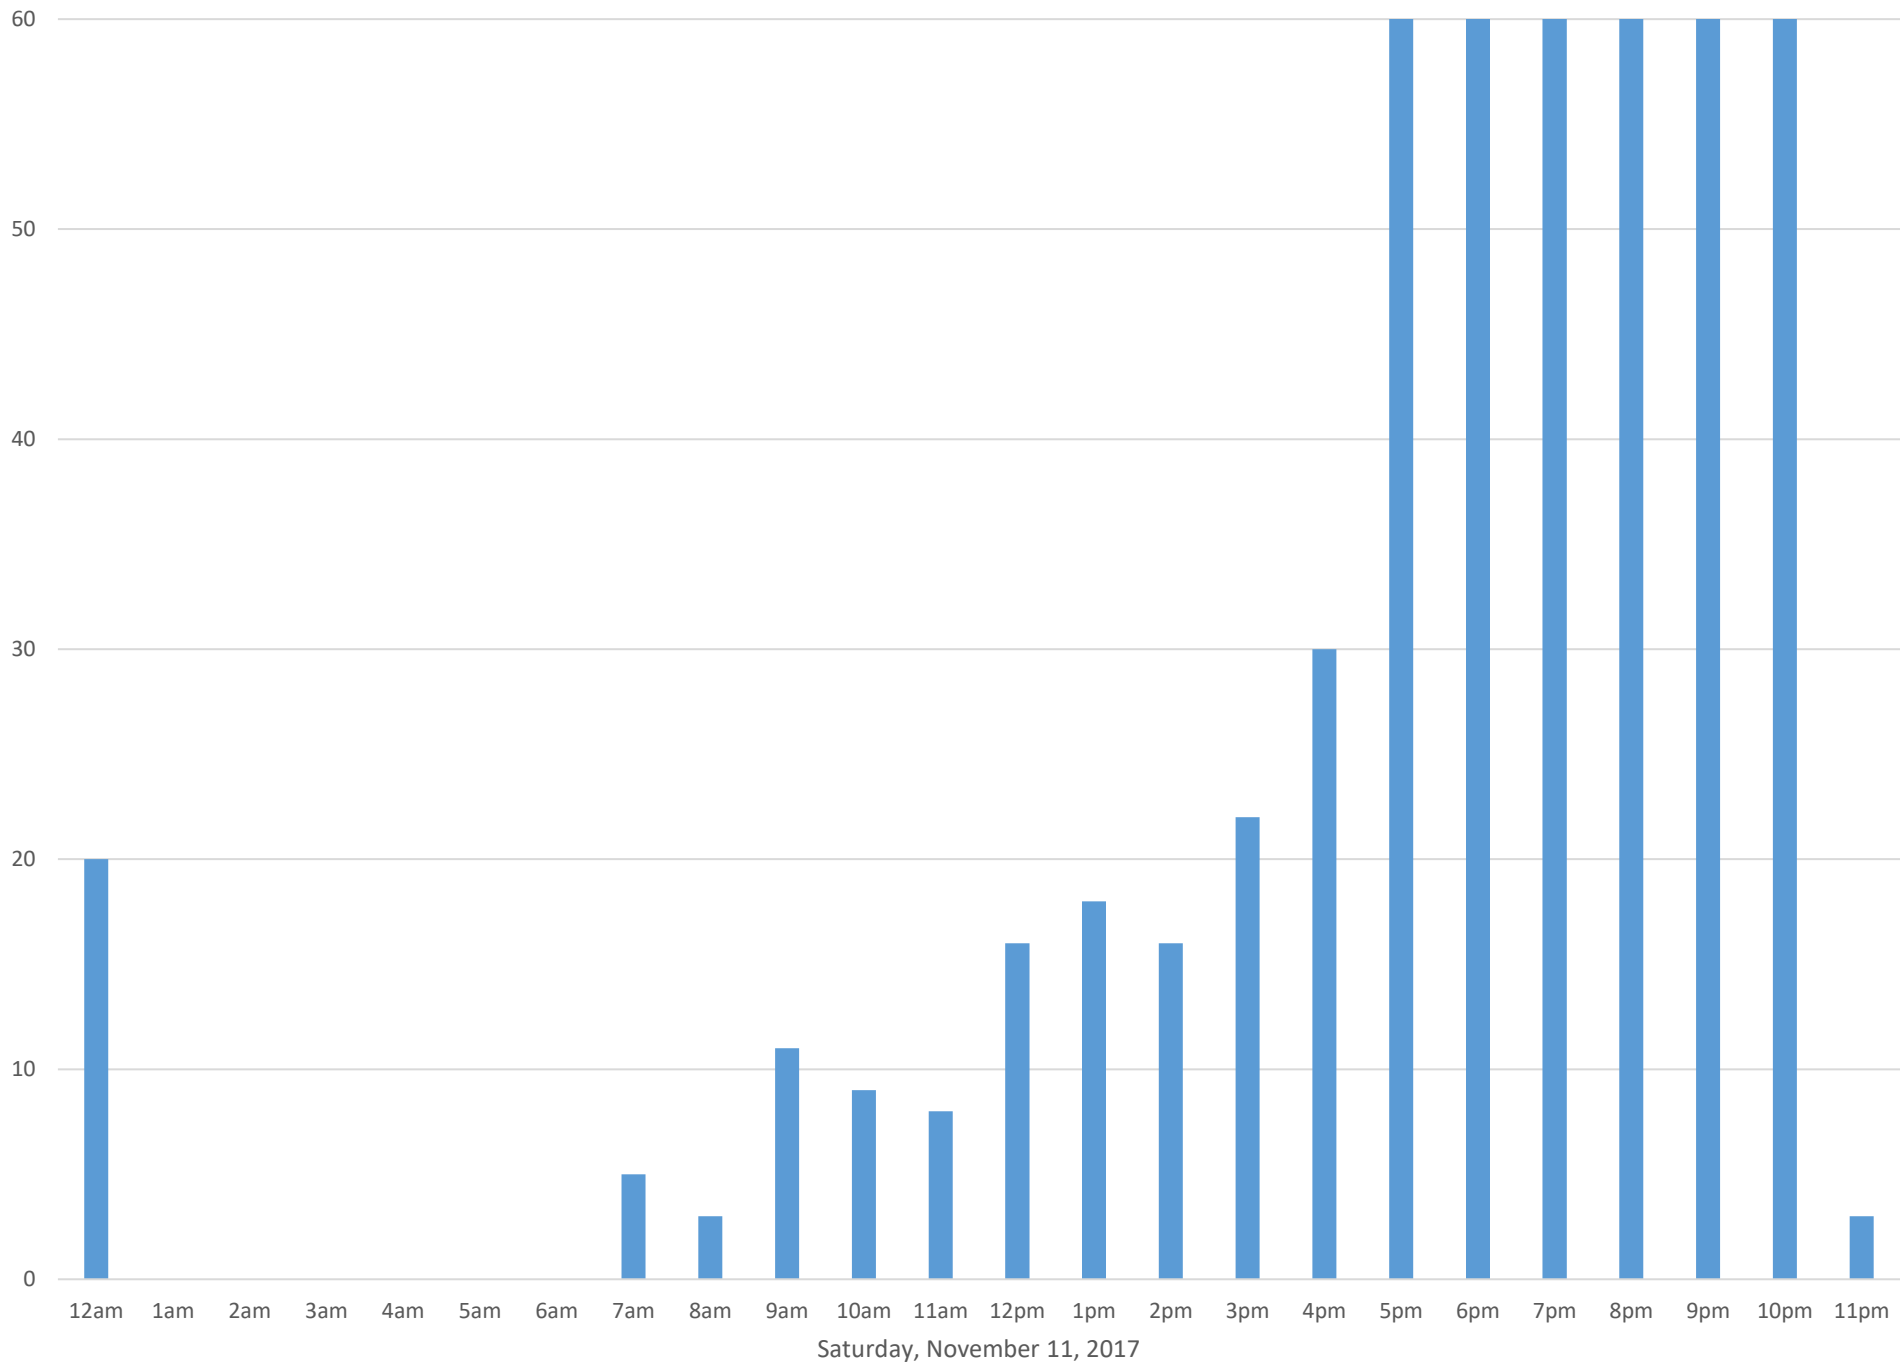

Civic Stadium Ticket Booth Entrance

Data Summary

Total Count 16,000

Daily Average 727

Average Weekend Day 1160

Average Weekday 525

Highest Daily Count 2392

Busiest Day of the Week Saturday, November 18, 2017

Weekly Profile

Monday 4%

Tuesday 8%

Wednesday 6%

Thursday 2%

Friday 30%

Saturday 46%

Sunday 5%

Civic Stadium Ticket Booth Entrance

Civic Stadium Ticket Booth Entrance

Civic Stadium Ticket Booth Entrance

Civic Stadium Ticket Booth Entrance

Civic Stadium Ticket Booth Entrance

Civic Stadium Ticket Booth Entrance