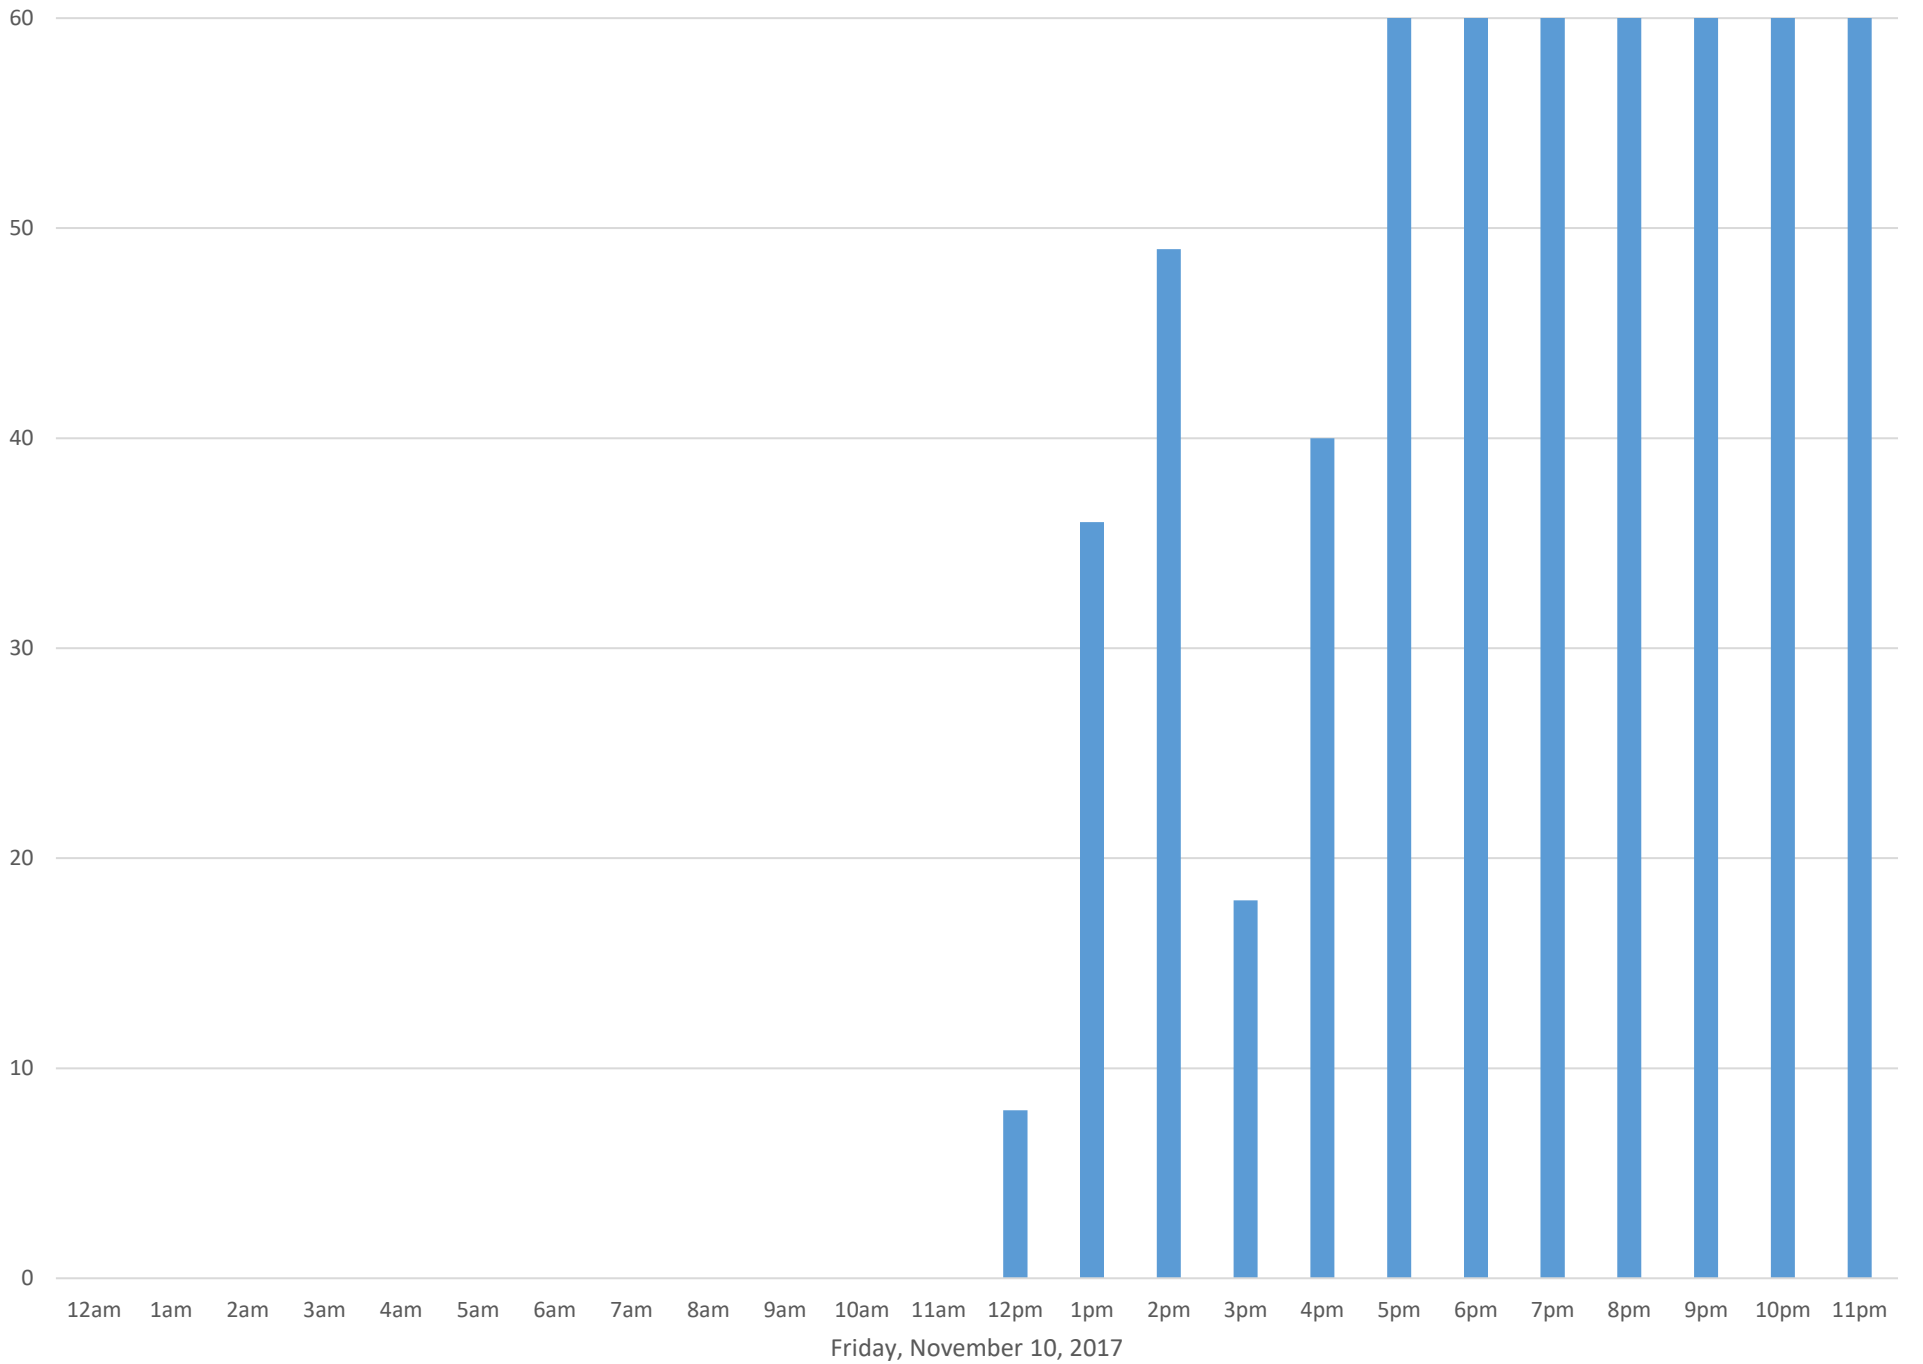

Civic Stadium Ticket Booth Entrance

Data Summary

Total Count 16,000

Daily Average 727

Average Weekend Day 1160

Average Weekday 525

Highest Daily Count 2392

Busiest Day of the Week Saturday, November 18, 2017

Weekly Profile

Monday 4%

Tuesday 8%

Wednesday 6%

Thursday 2%

Friday 30%

Saturday 46%

Sunday 5%

Civic Stadium Ticket Booth Entrance

Civic Stadium Ticket Booth Entrance

Civic Stadium Ticket Booth Entrance

Civic Stadium Ticket Booth Entrance

Civic Stadium Ticket Booth Entrance

Civic Stadium Ticket Booth Entrance