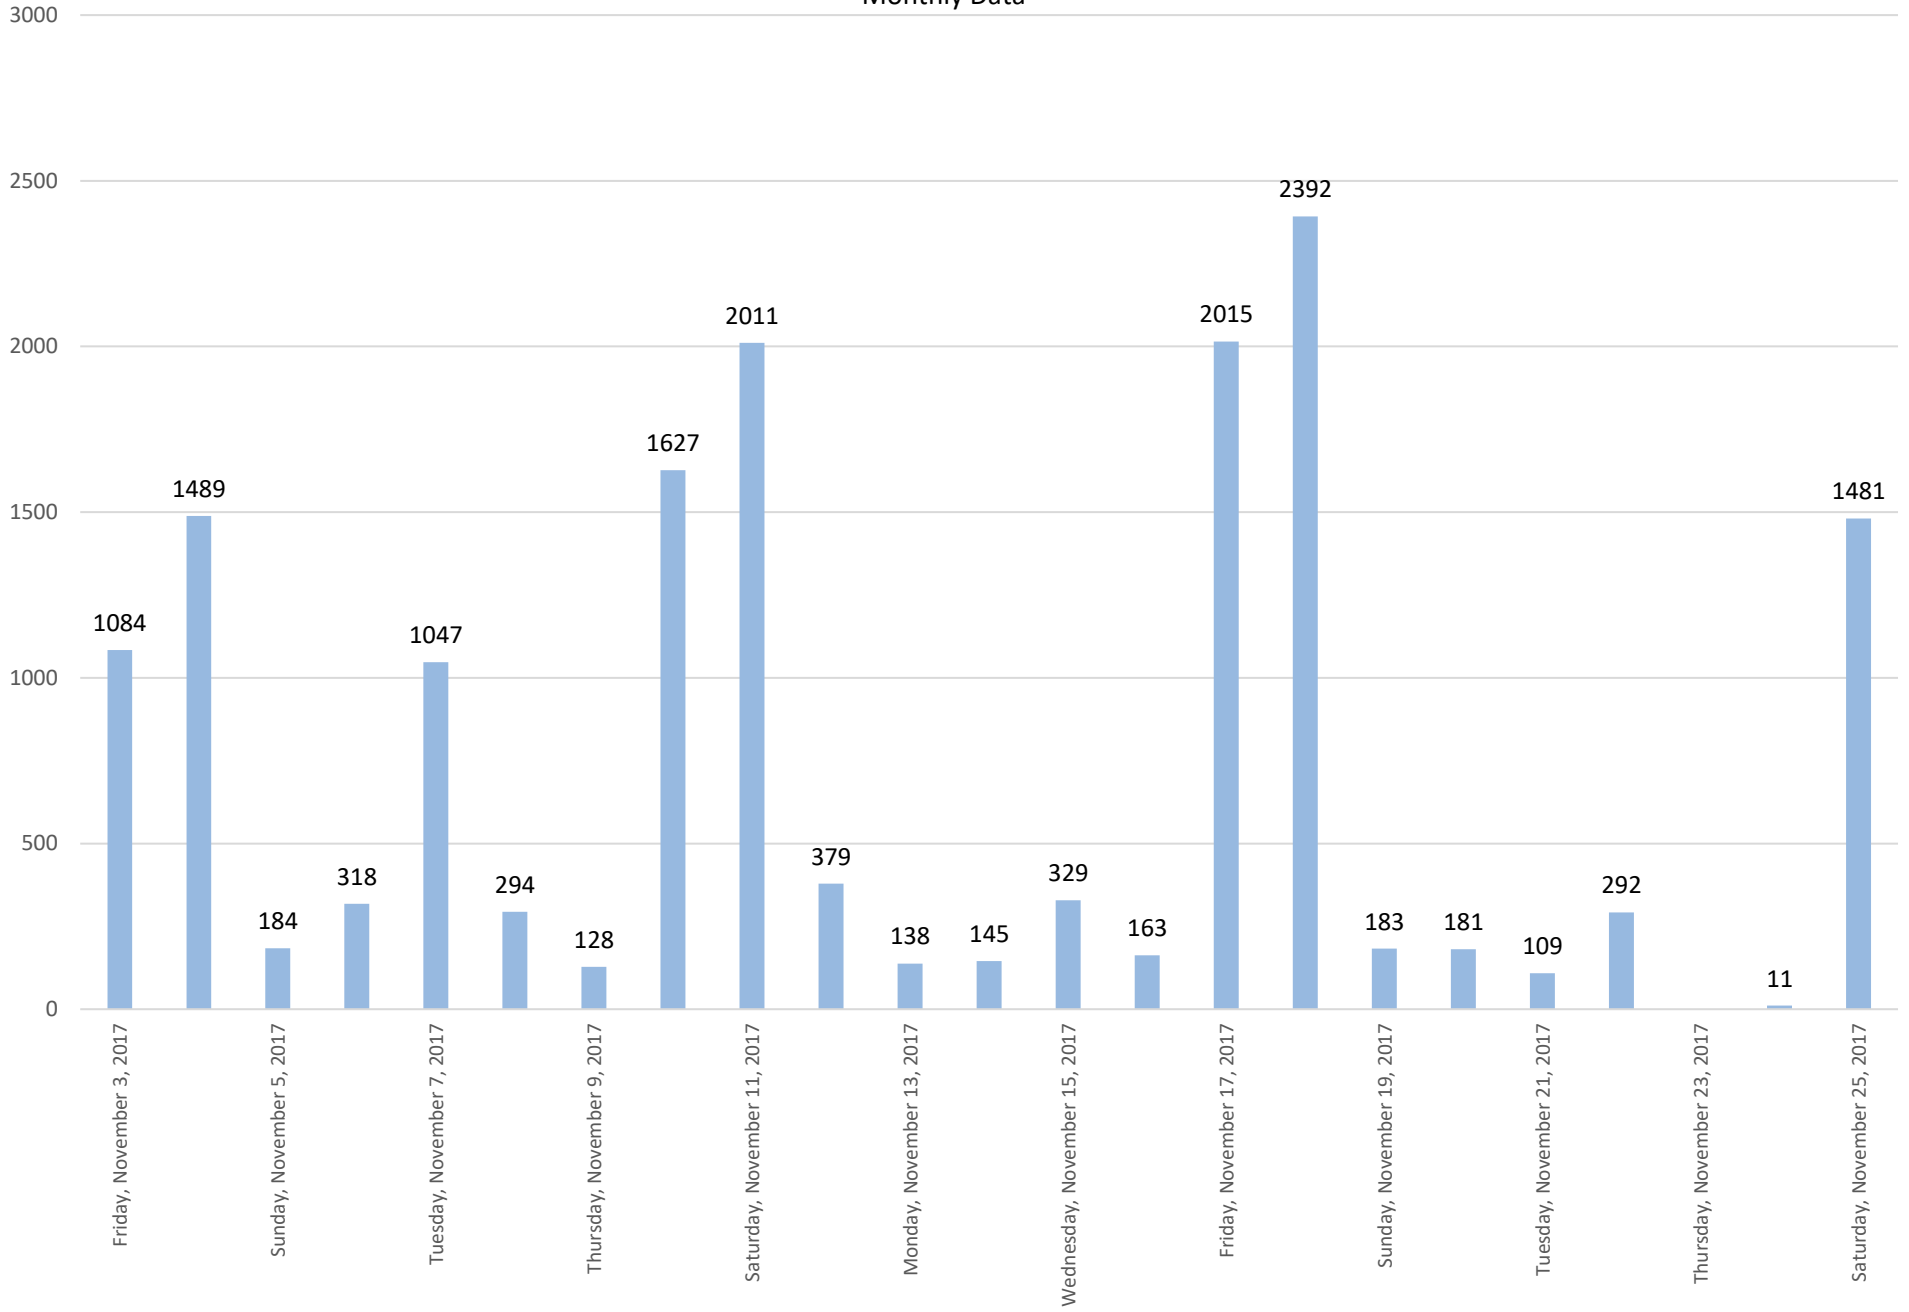

Civic Stadium Ticket Booth Entrance

Data Summary

Total Count 16,000

Daily Average 727

Average Weekend Day 1160

Average Weekday 525

Highest Daily Count 2392

Busiest Day of the Week Saturday, November 18, 2017

Weekly Profile

Monday 4%

Tuesday 8%

Wednesday 6%

Thursday 2%

Friday 30%

Saturday 46%

Sunday 5%

Civic Stadium Ticket Booth Entrance November 2017

Monthly Data

Total Count = 16000

Civic Stadium Ticket Booth Entrance

Civic Stadium Ticket Booth Entrance

Civic Stadium Ticket Booth Entrance

Civic Stadium Ticket Booth Entrance