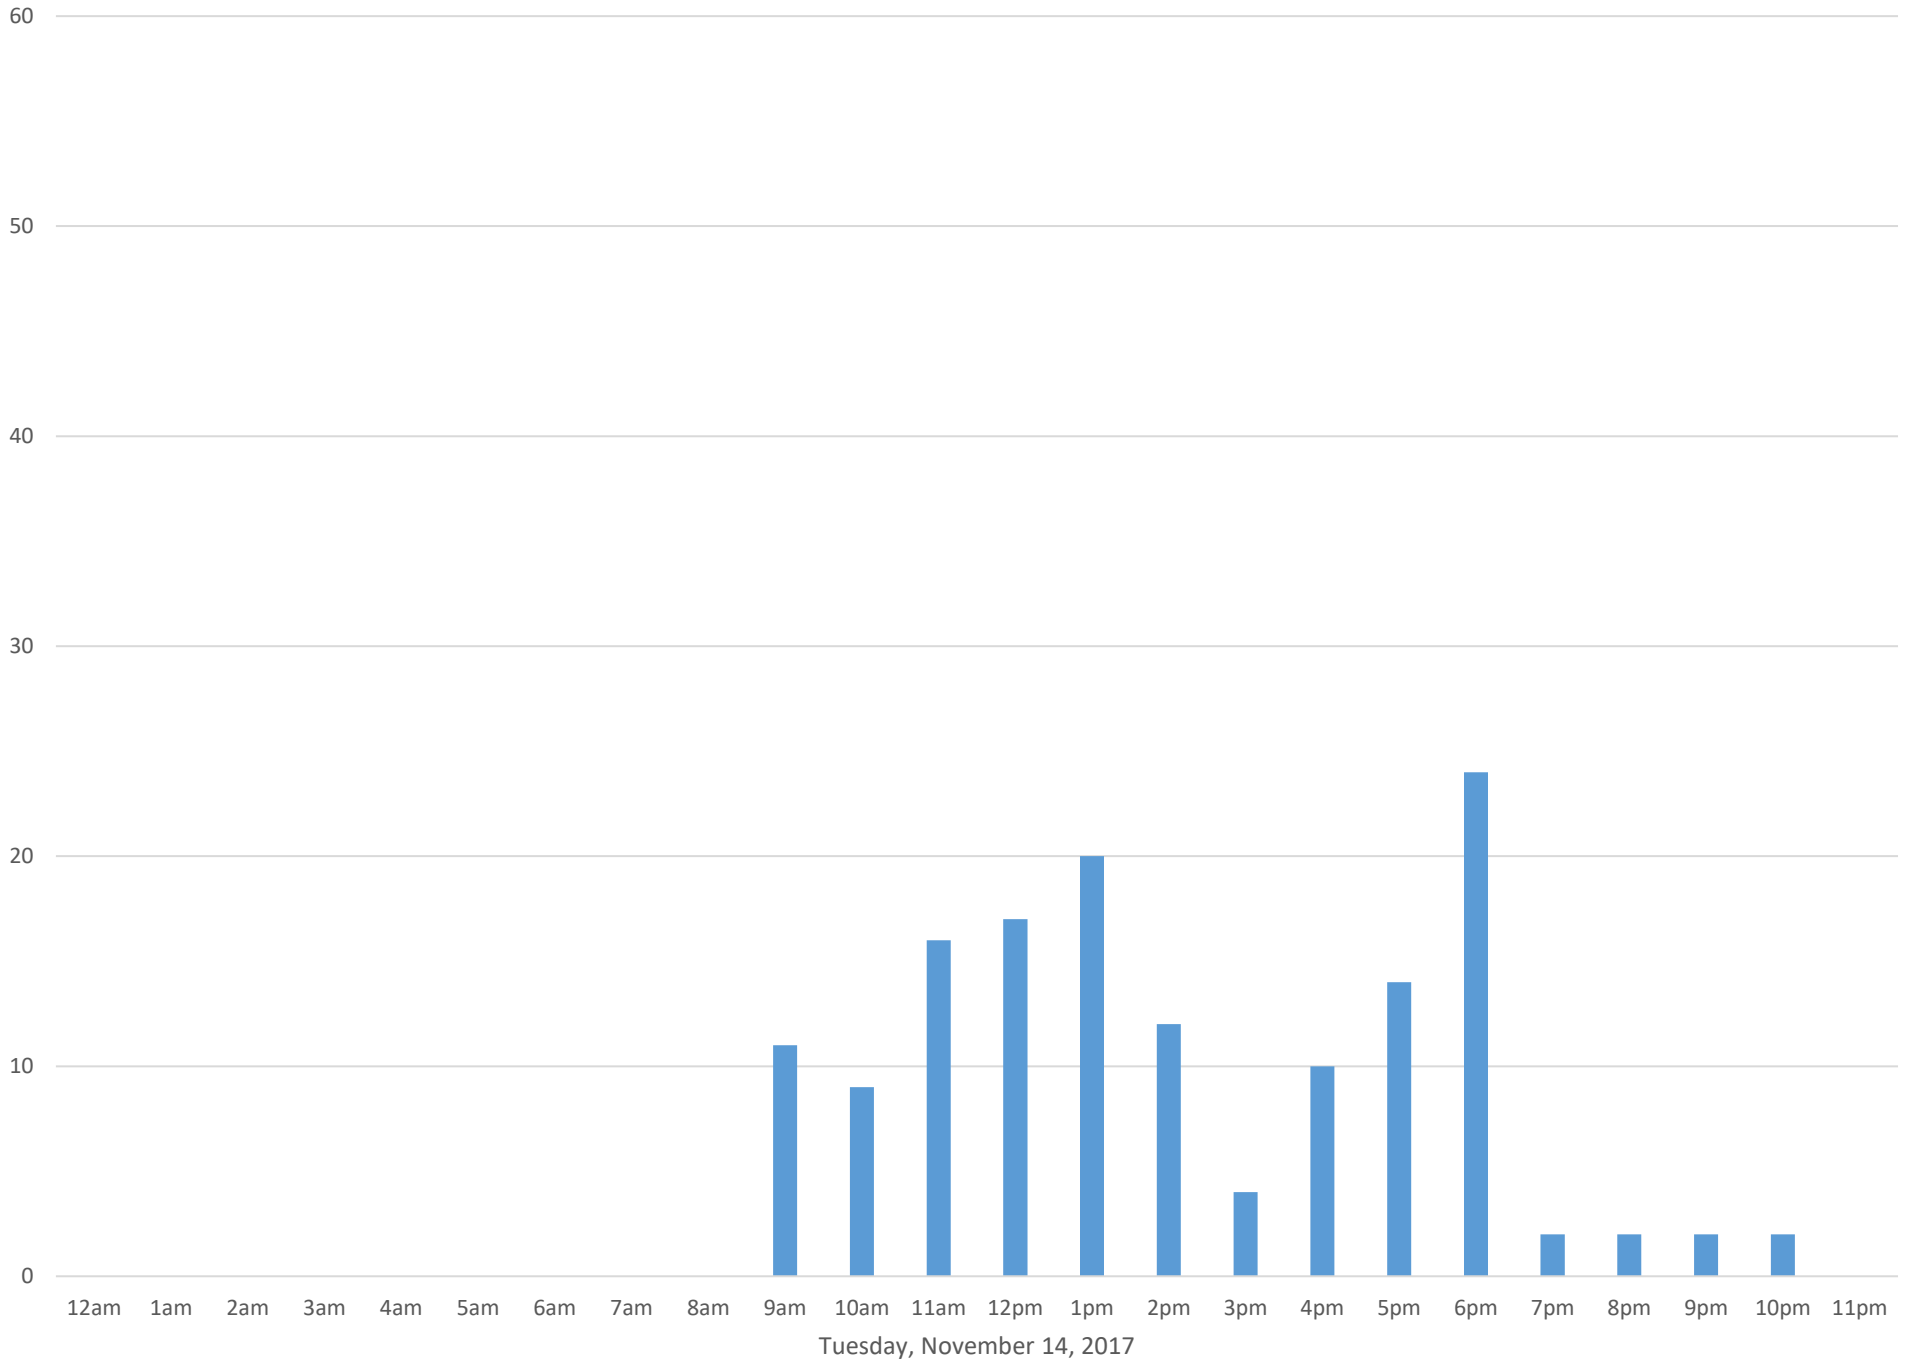

Civic Stadium Ticket Booth Entrance