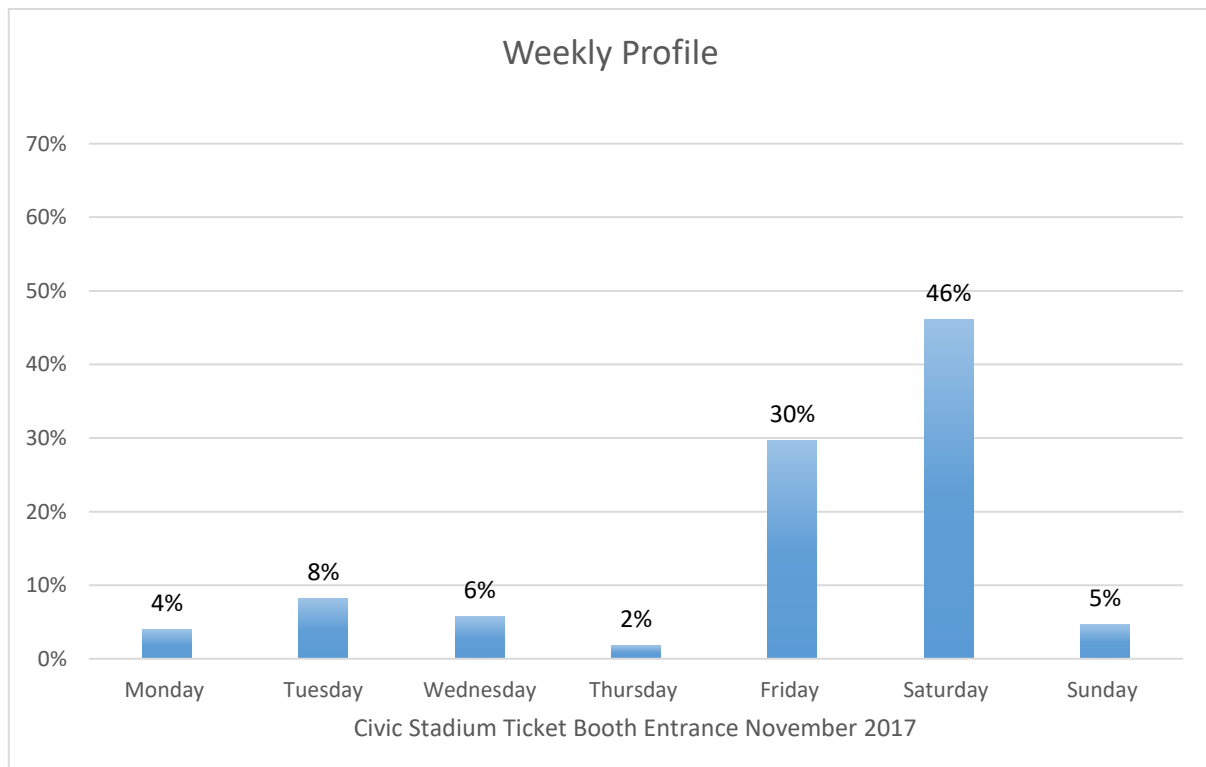

Civic Stadium Ticket Booth Entrance

Data Summary

Total Count 16,000

Daily Average 727

Average Weekend Day 1160

Average Weekday 525

Highest Daily Count 2392

Busiest Day of the Week Saturday, November 18, 2017

Weekly Profile

Monday 4%

Tuesday 8%

Wednesday 6%

Thursday 2%

Friday 30%

Saturday 46%

Sunday 5%

Civic Stadium Ticket Booth Entrance November 2017

Monthly Data

Total Count = 16000

Civic Stadium Ticket Booth Entrance

Civic Stadium Ticket Booth Entrance

Civic Stadium Ticket Booth Entrance

Civic Stadium Ticket Booth Entrance