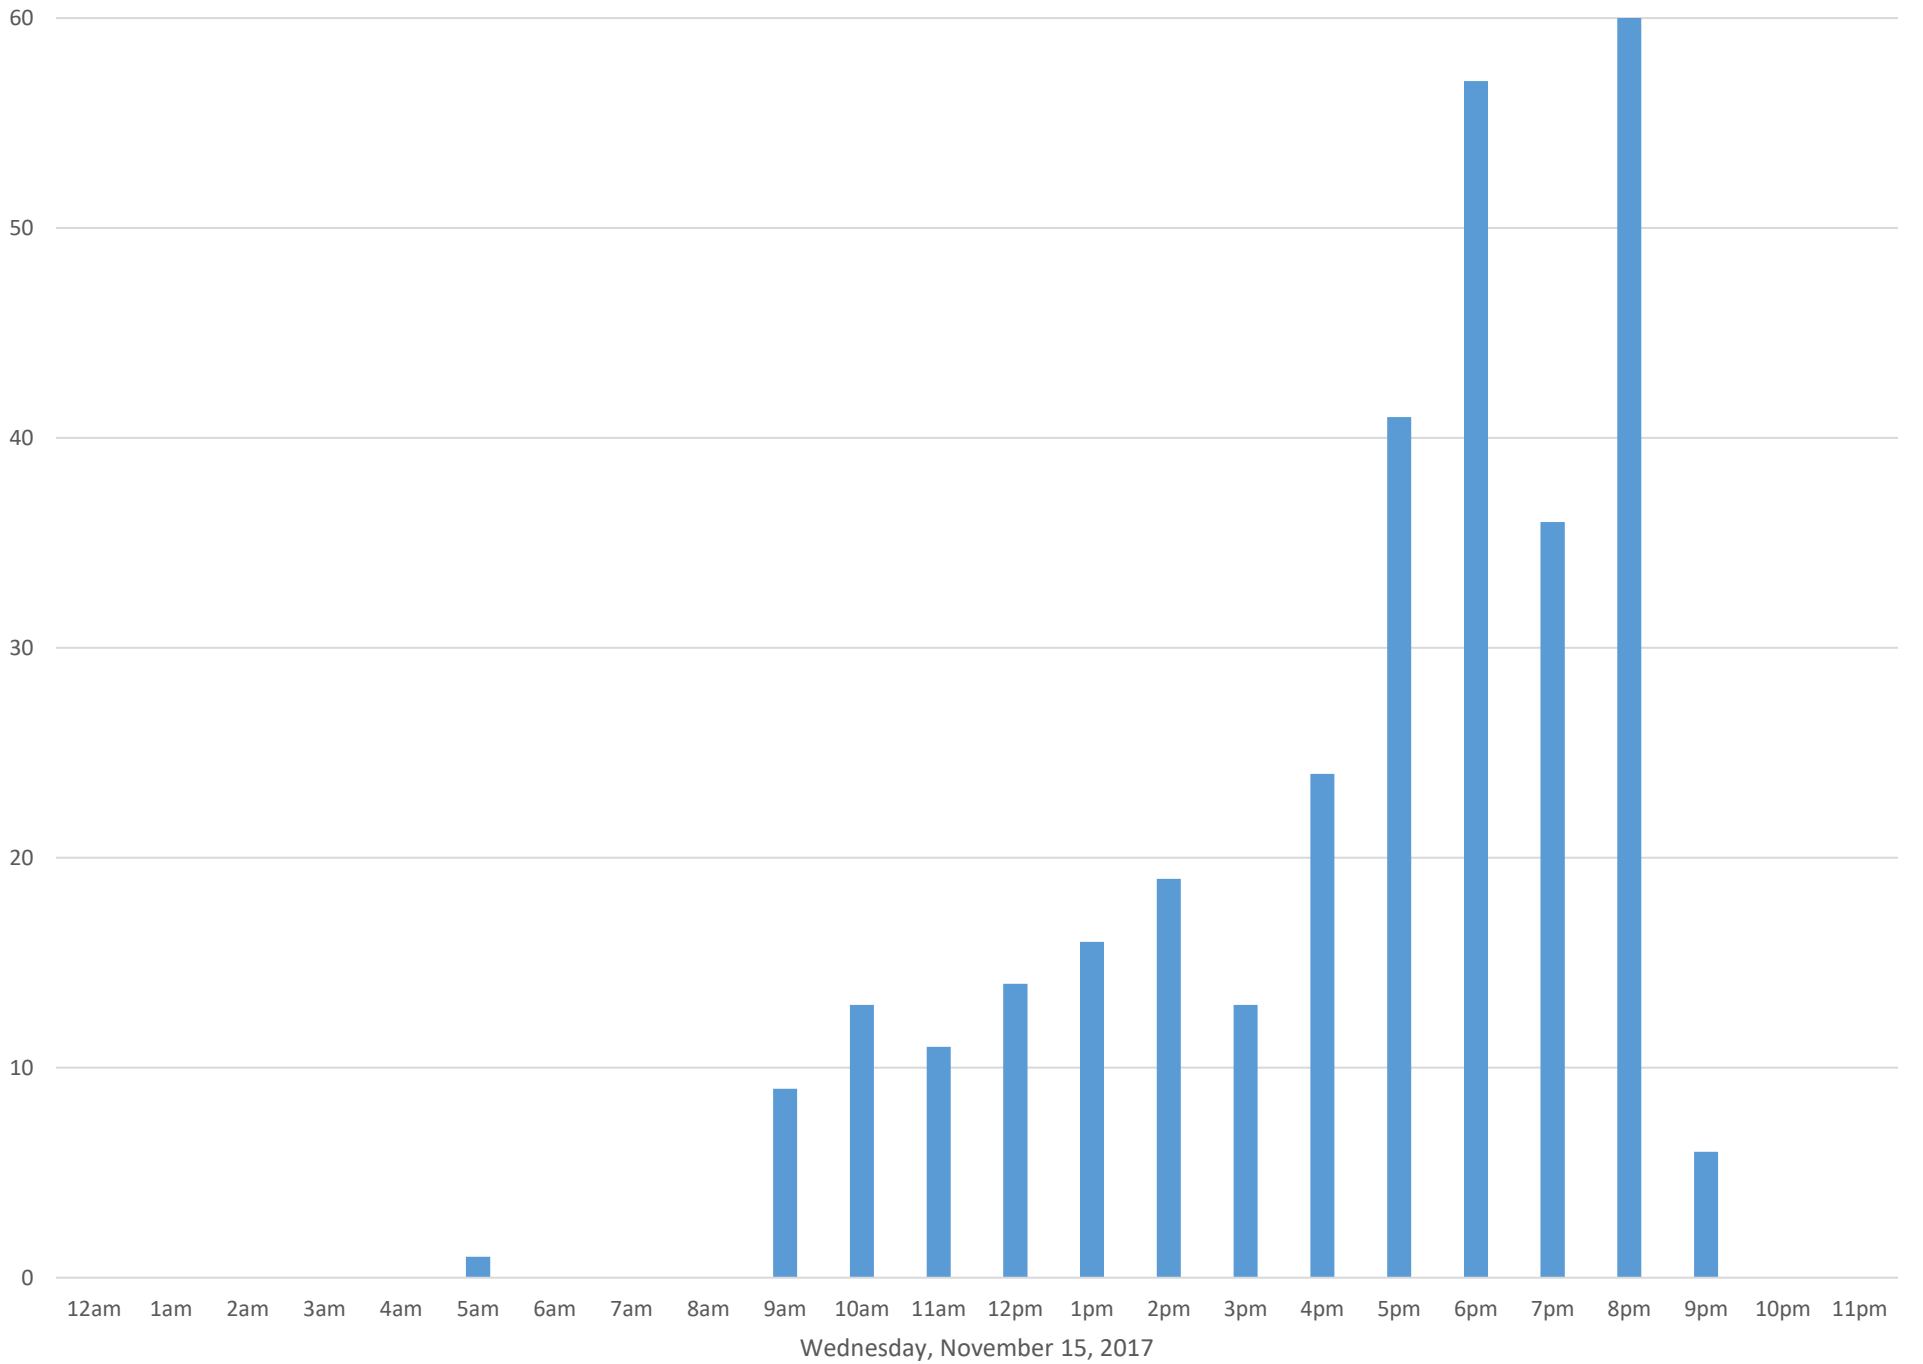

Civic Stadium Ticket Booth Entrance