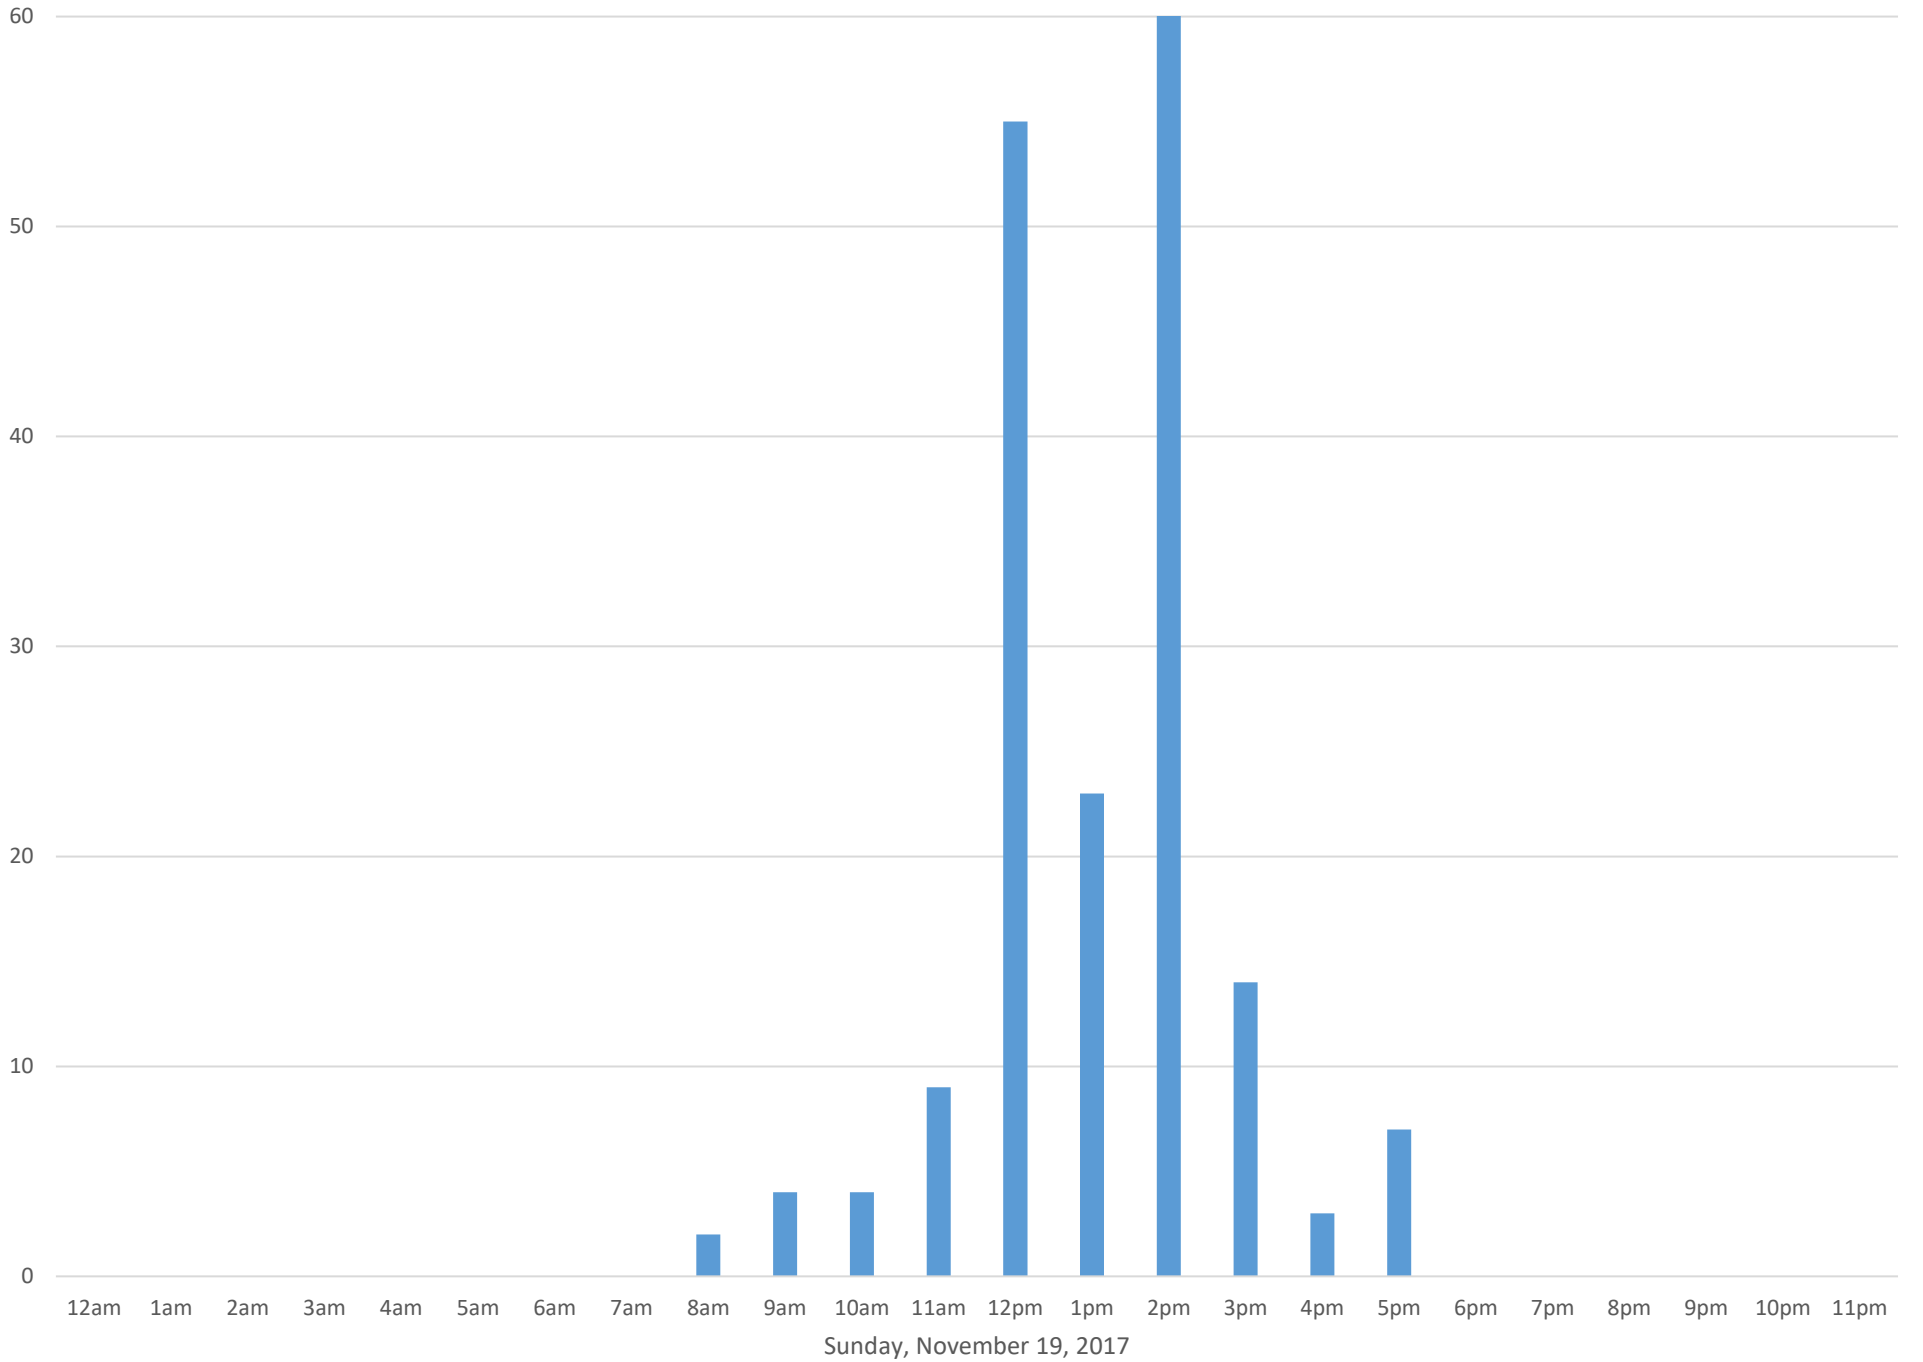

Civic Stadium Ticket Booth Entrance