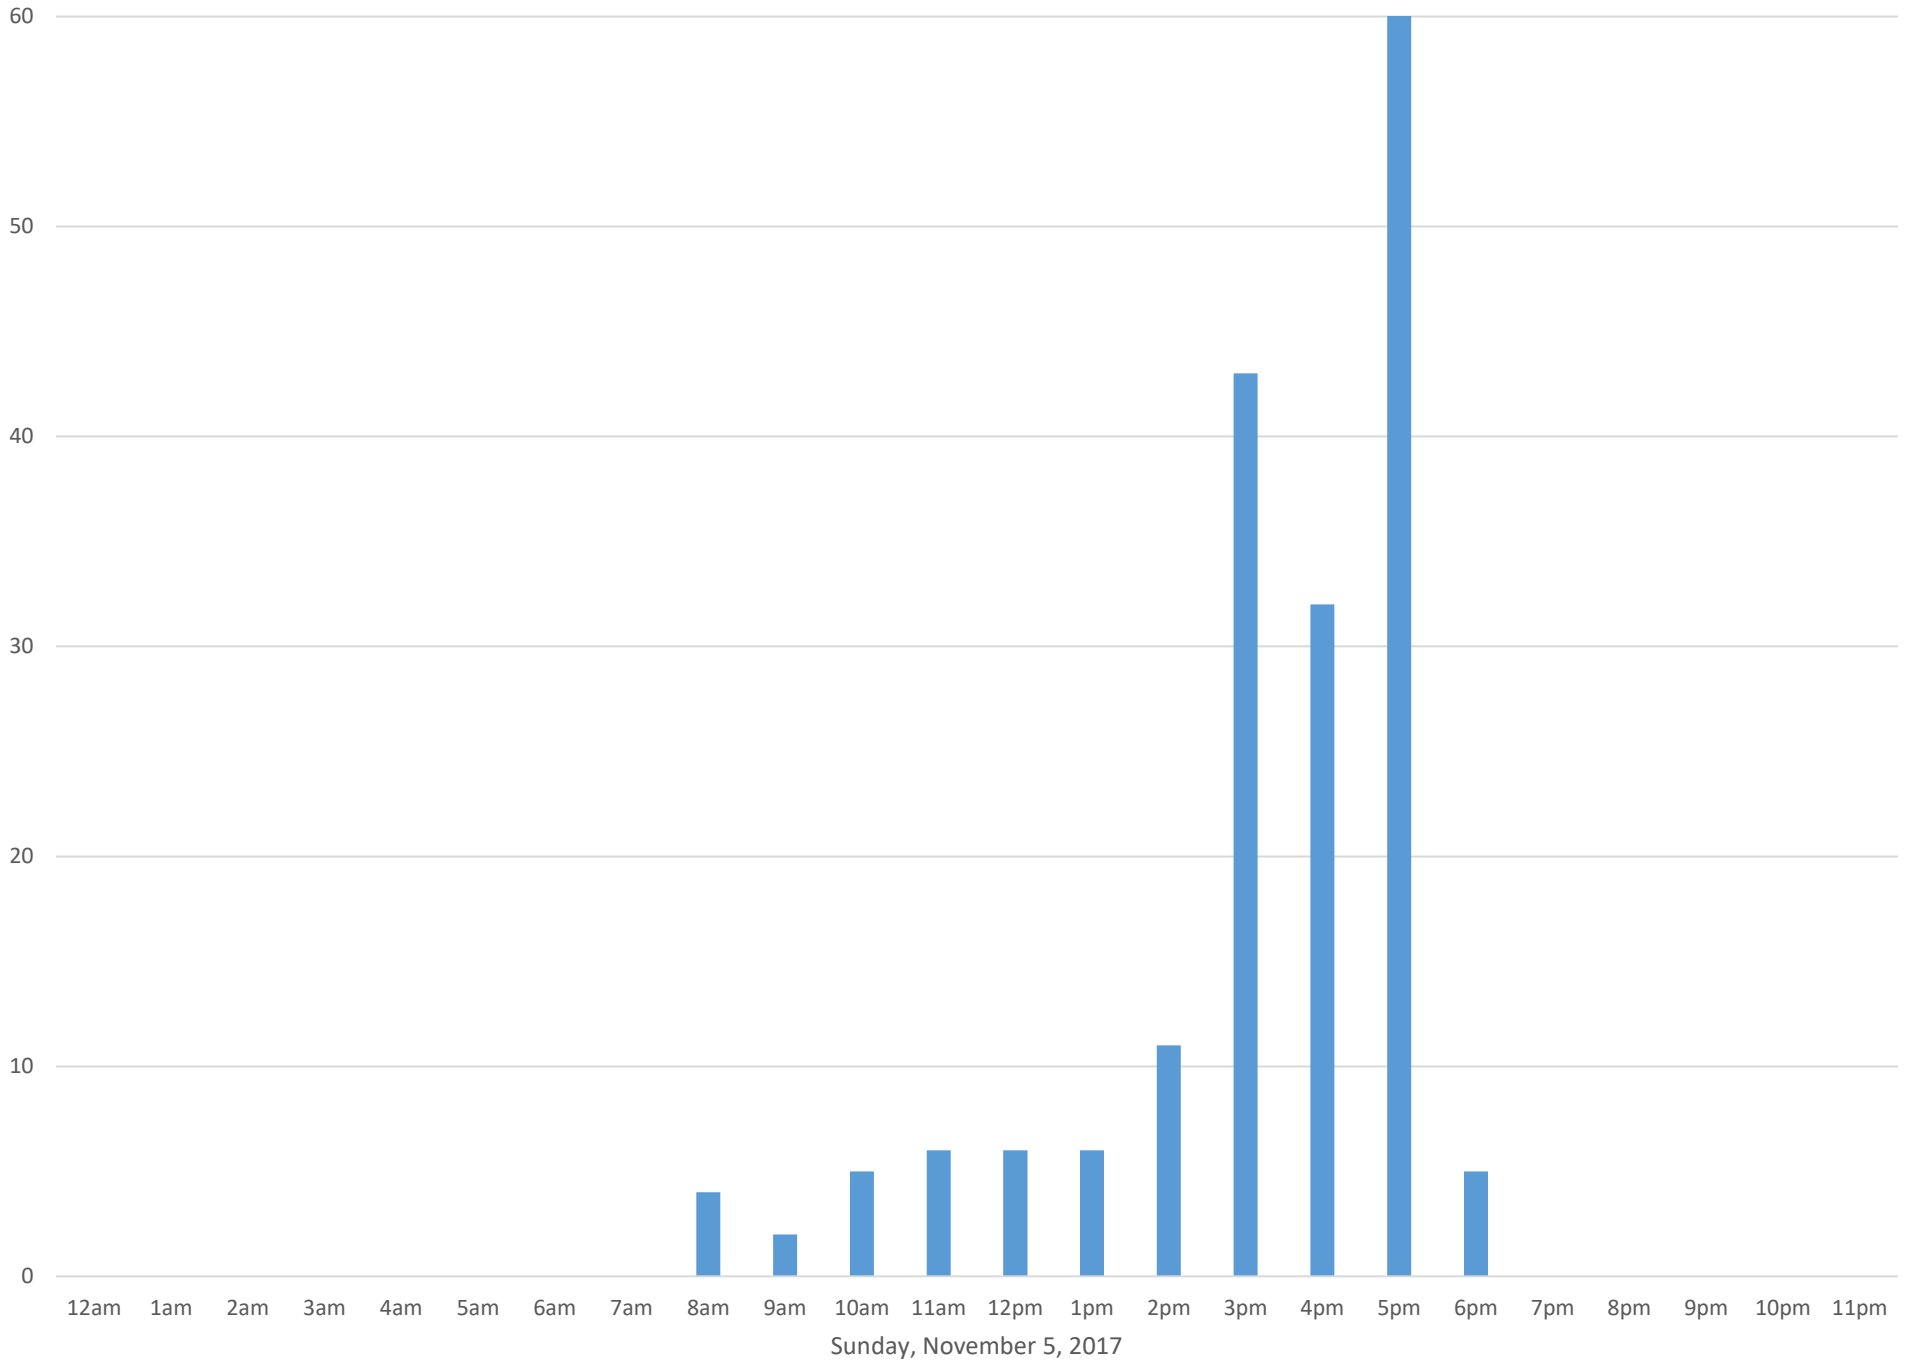

Civic Stadium Ticket Booth Entrance

Data Summary

Total Count 16,000

Daily Average 727

Average Weekend Day 1160

Average Weekday 525

Highest Daily Count 2392

Busiest Day of the Week Saturday, November 18, 2017

Weekly Profile

Monday 4%

Tuesday 8%

Wednesday 6%

Thursday 2%

Friday 30%

Saturday 46%

Sunday 5%

Civic Stadium Ticket Booth Entrance November 2017

Monthly Data

Total Count = 16000

Civic Stadium Ticket Booth Entrance

Civic Stadium Ticket Booth Entrance

Civic Stadium Ticket Booth Entrance

Civic Stadium Ticket Booth Entrance