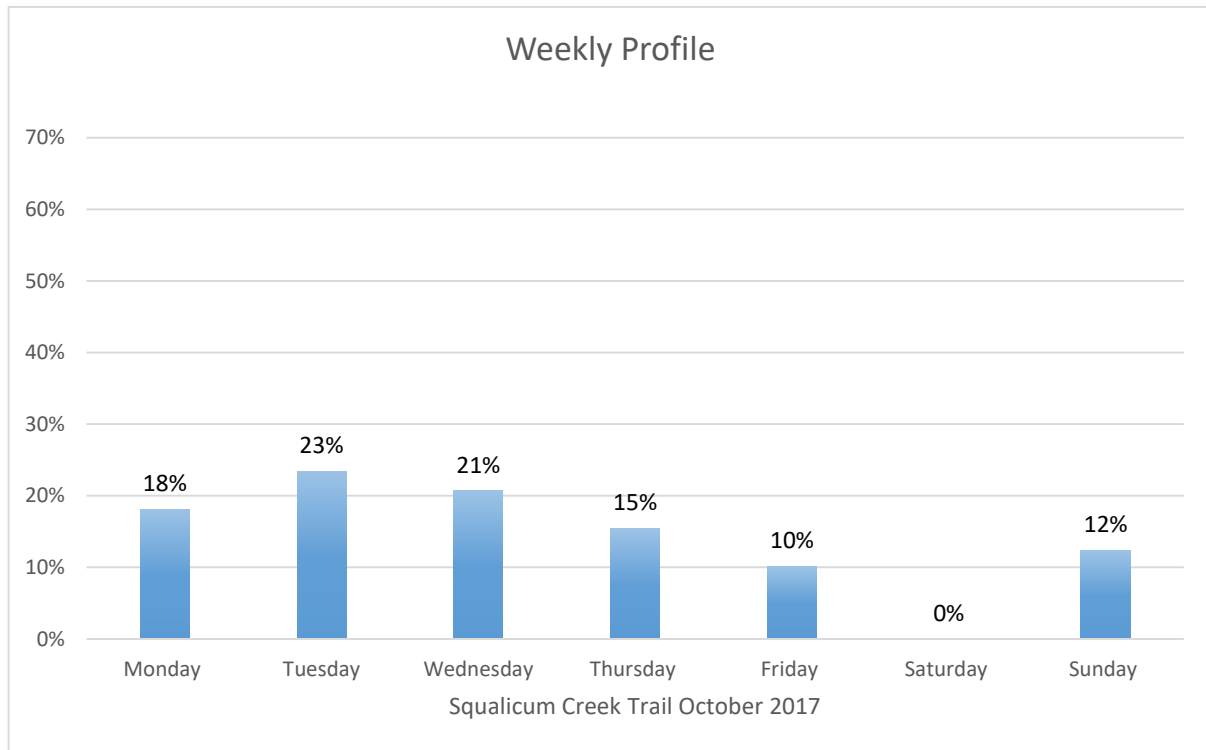

## Data Summary

Total Count 779

Daily Average 130

Average Weekend Day 96

Average Weekday 137

Highest Daily Count 182

Busiest Day of the Week Tuesday, October 3, 2017

### Weekly Profile

Monday 18%

Tuesday 23%

Wednesday 21%

Thursday 15%

Friday 10%

Saturday 0%

Sunday 12%