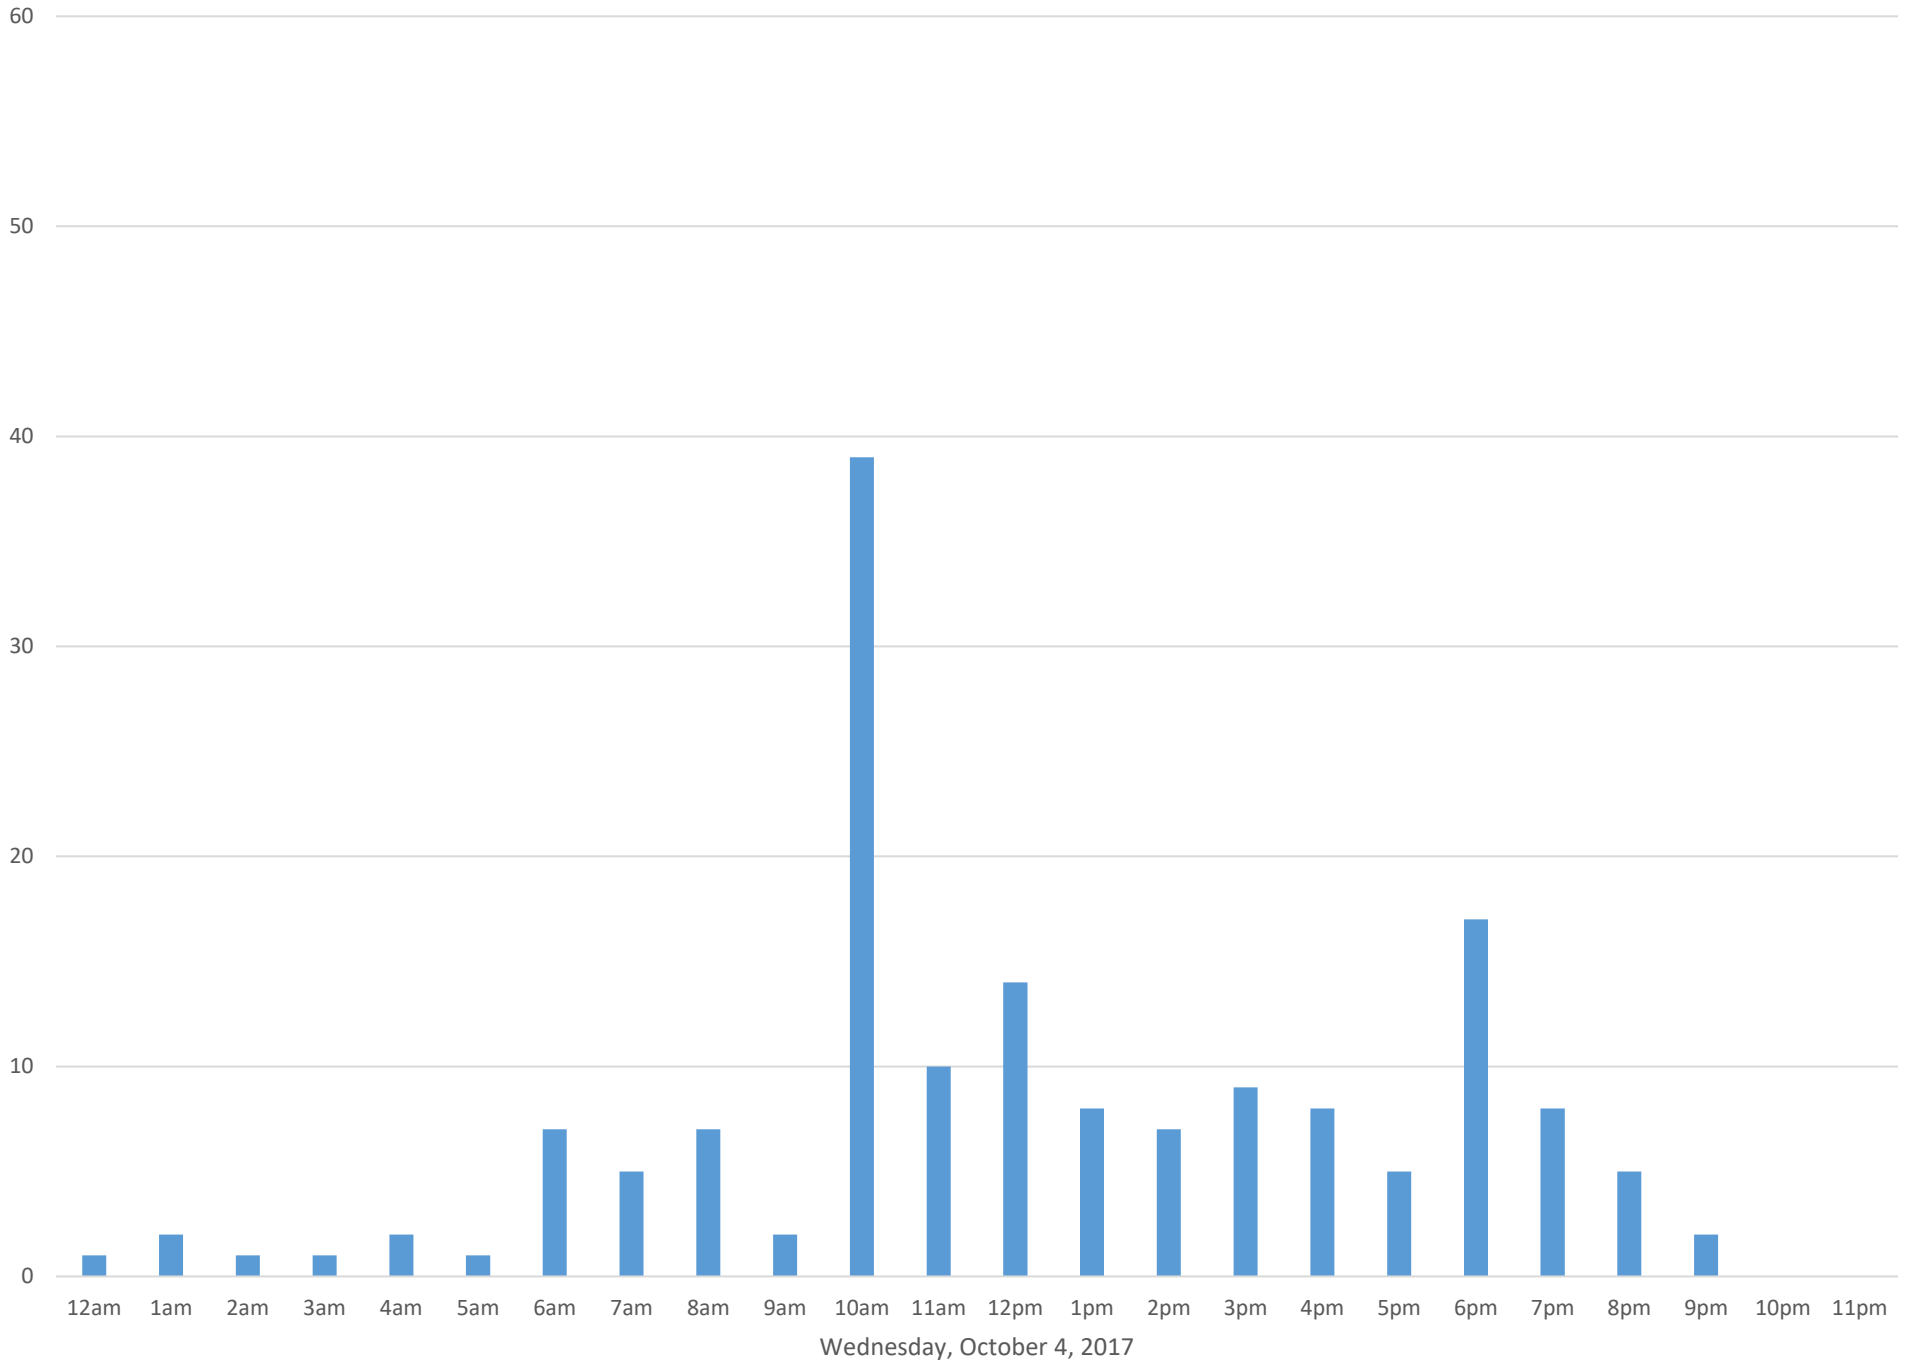

Squalicum Creek Trail