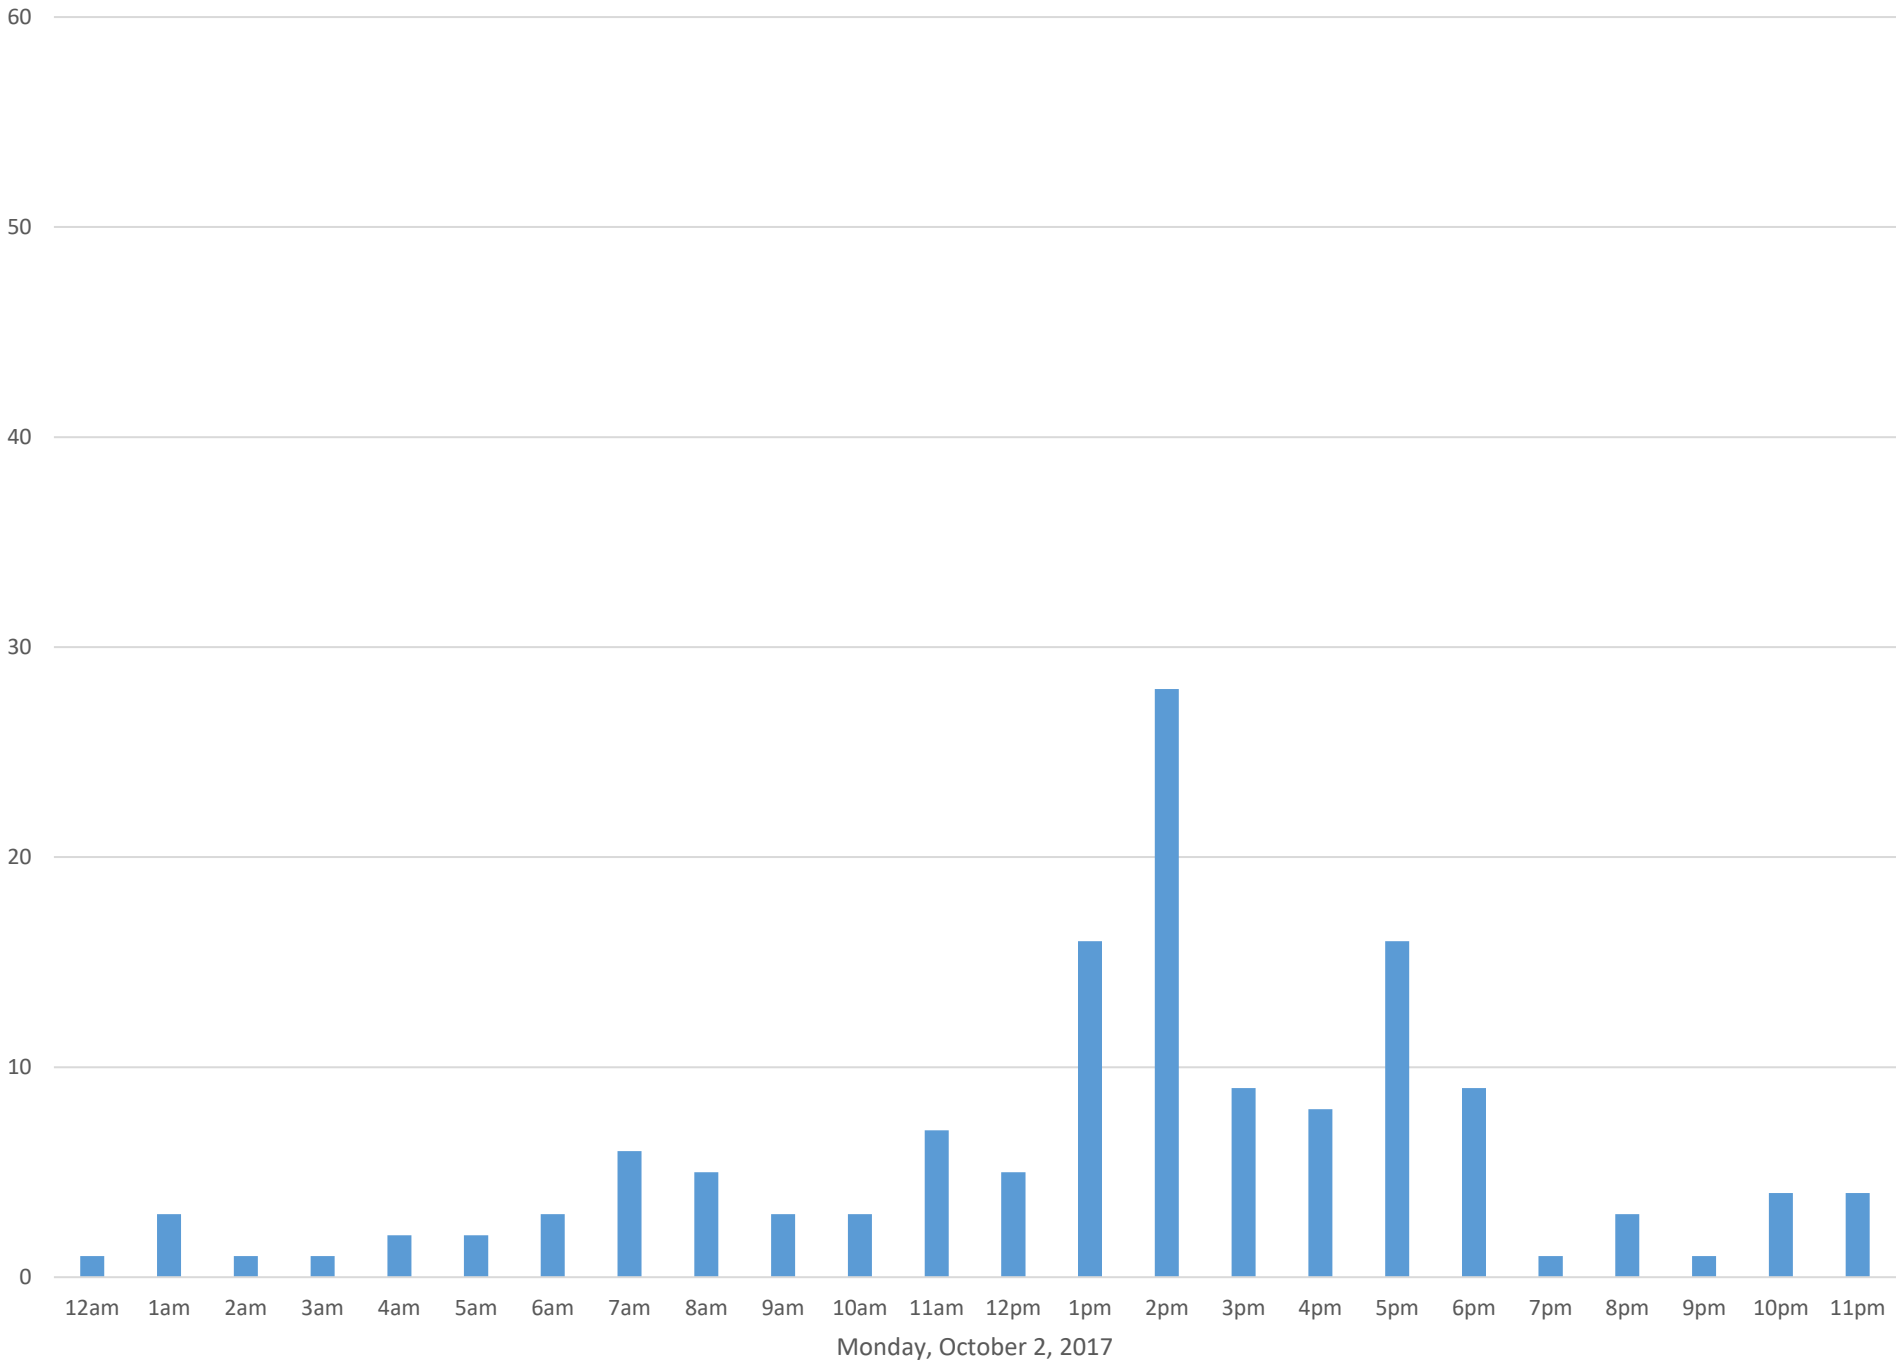

Squalicum Creek Trail