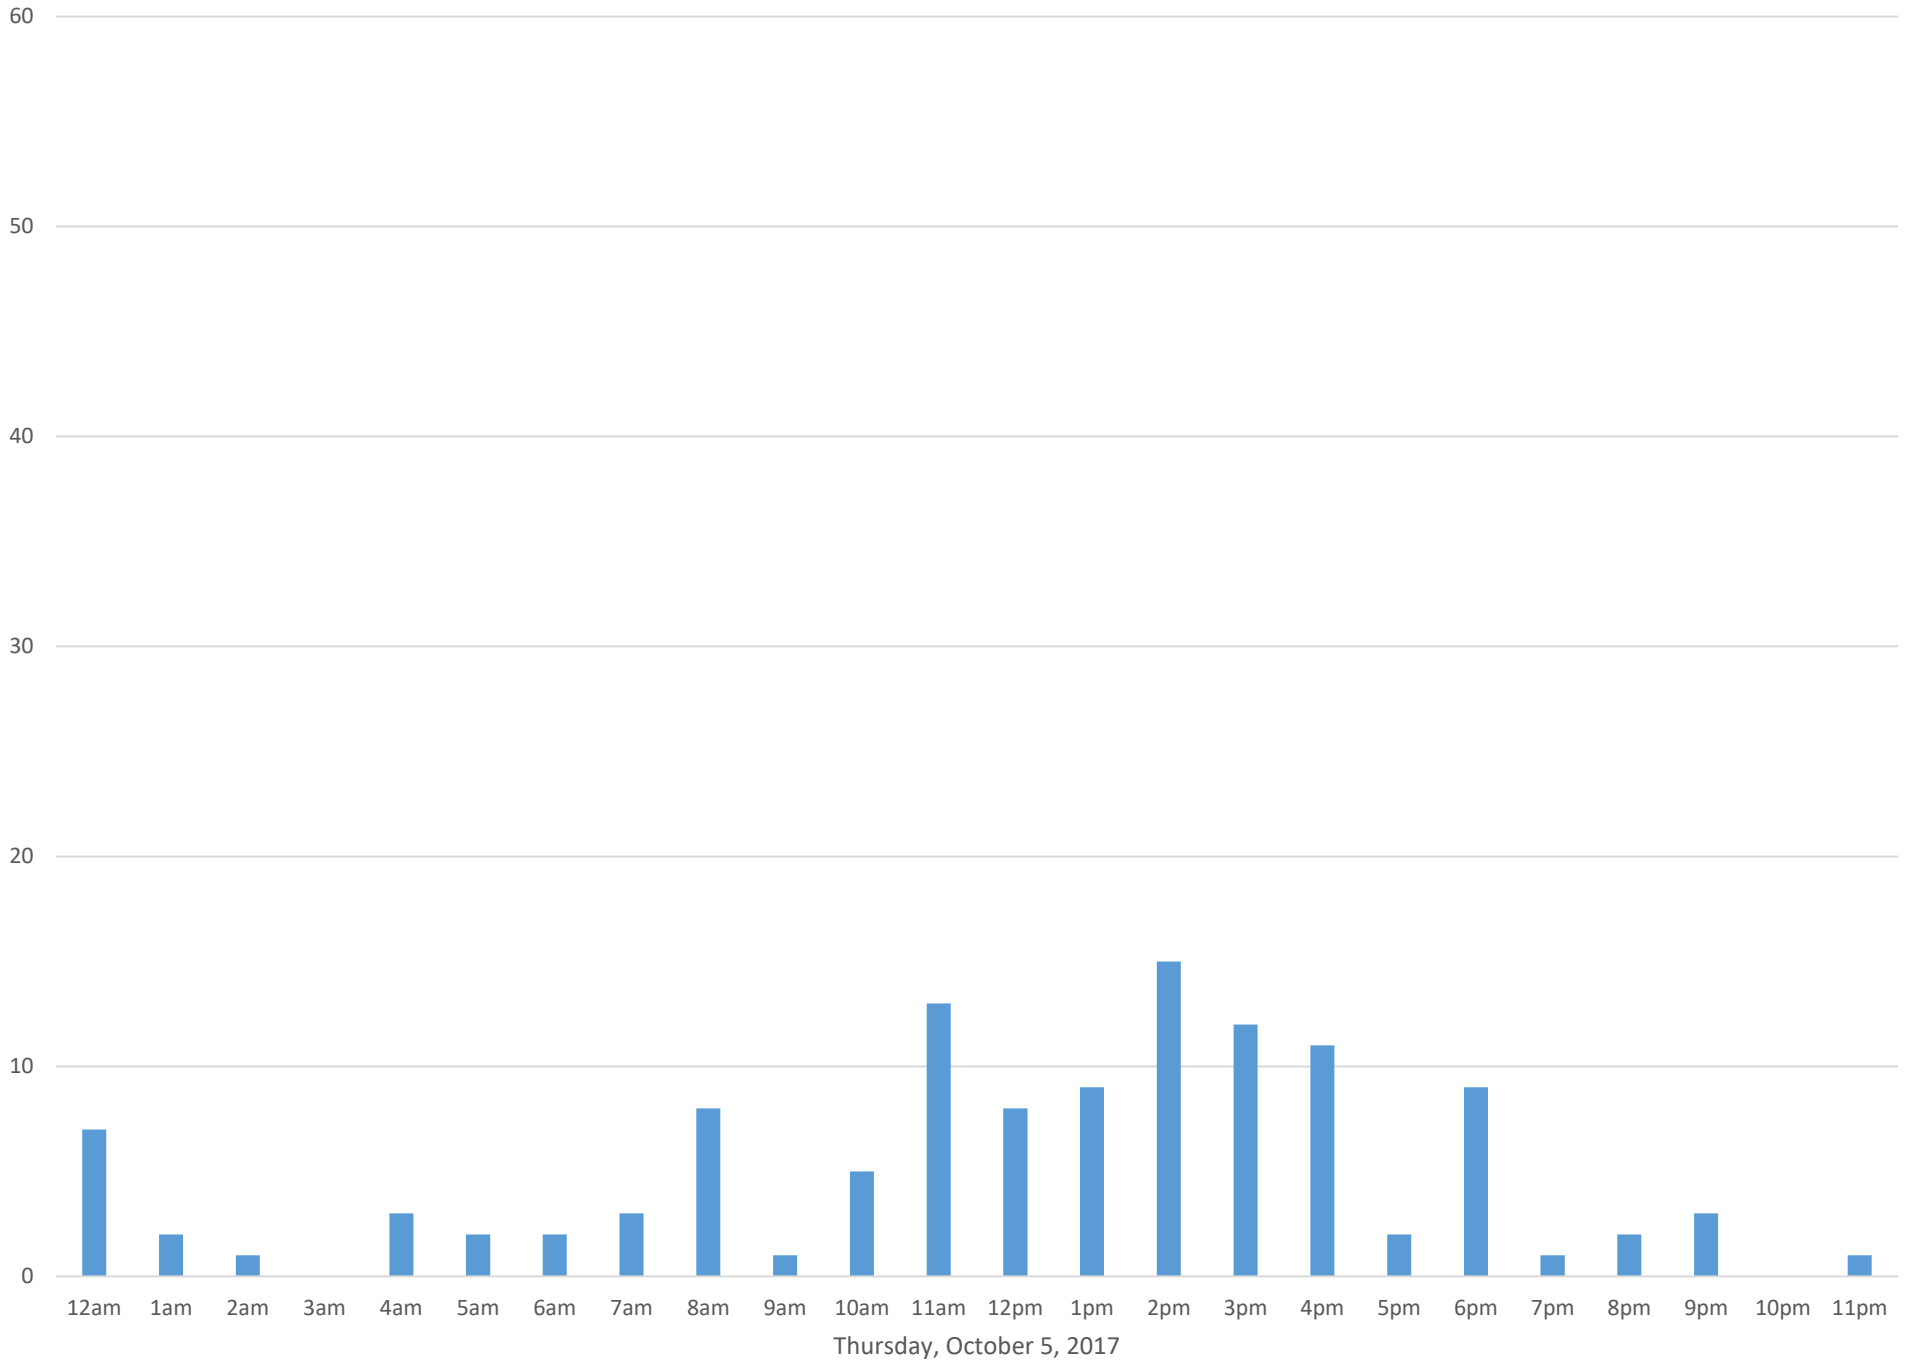

Squalicum Creek Trail

Thursday, October 5, 2017