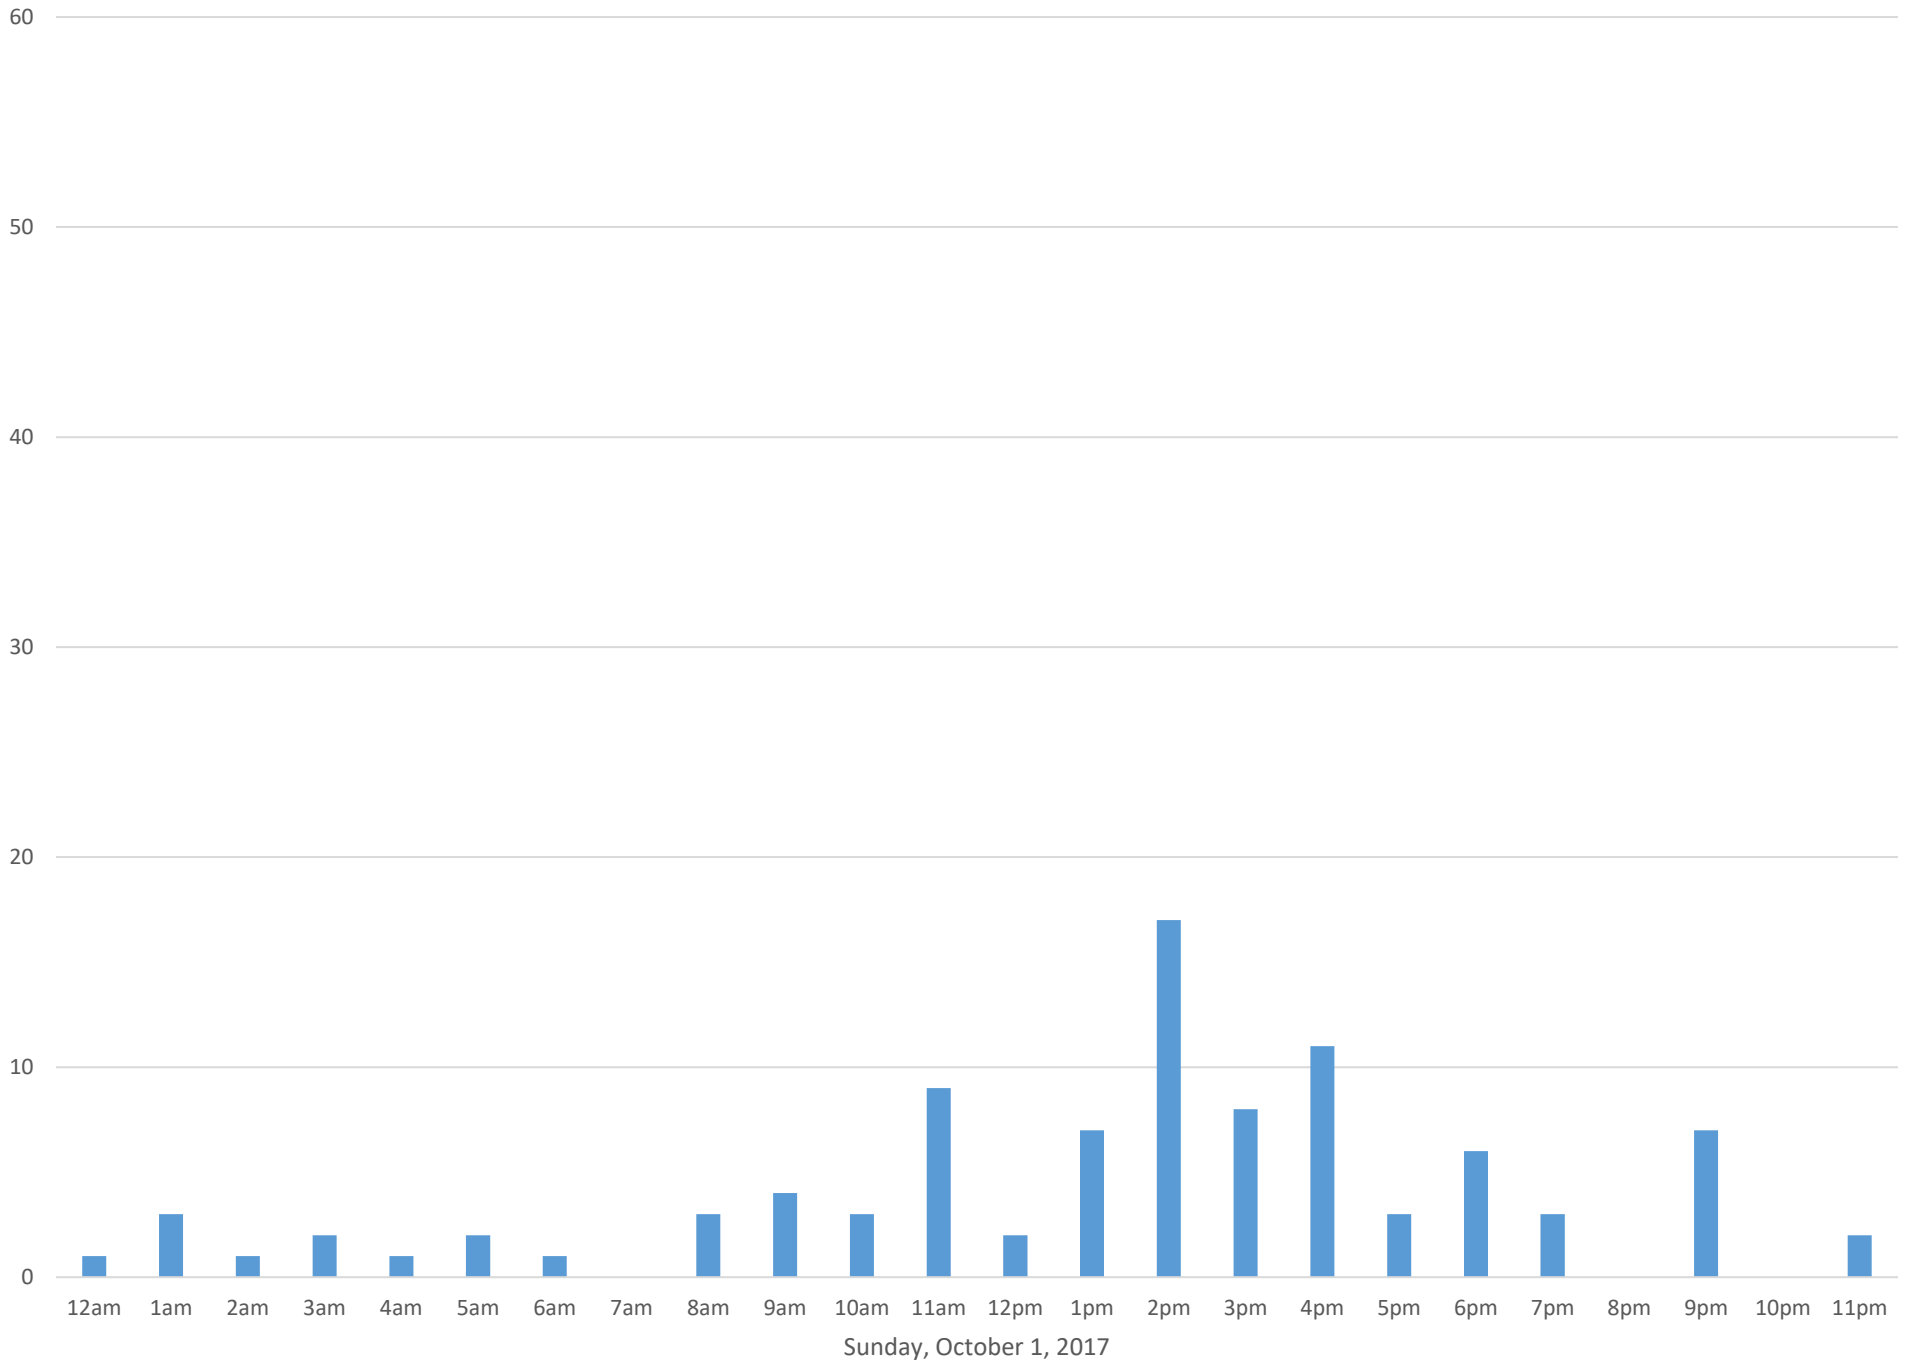

Squalicum Creek Trail