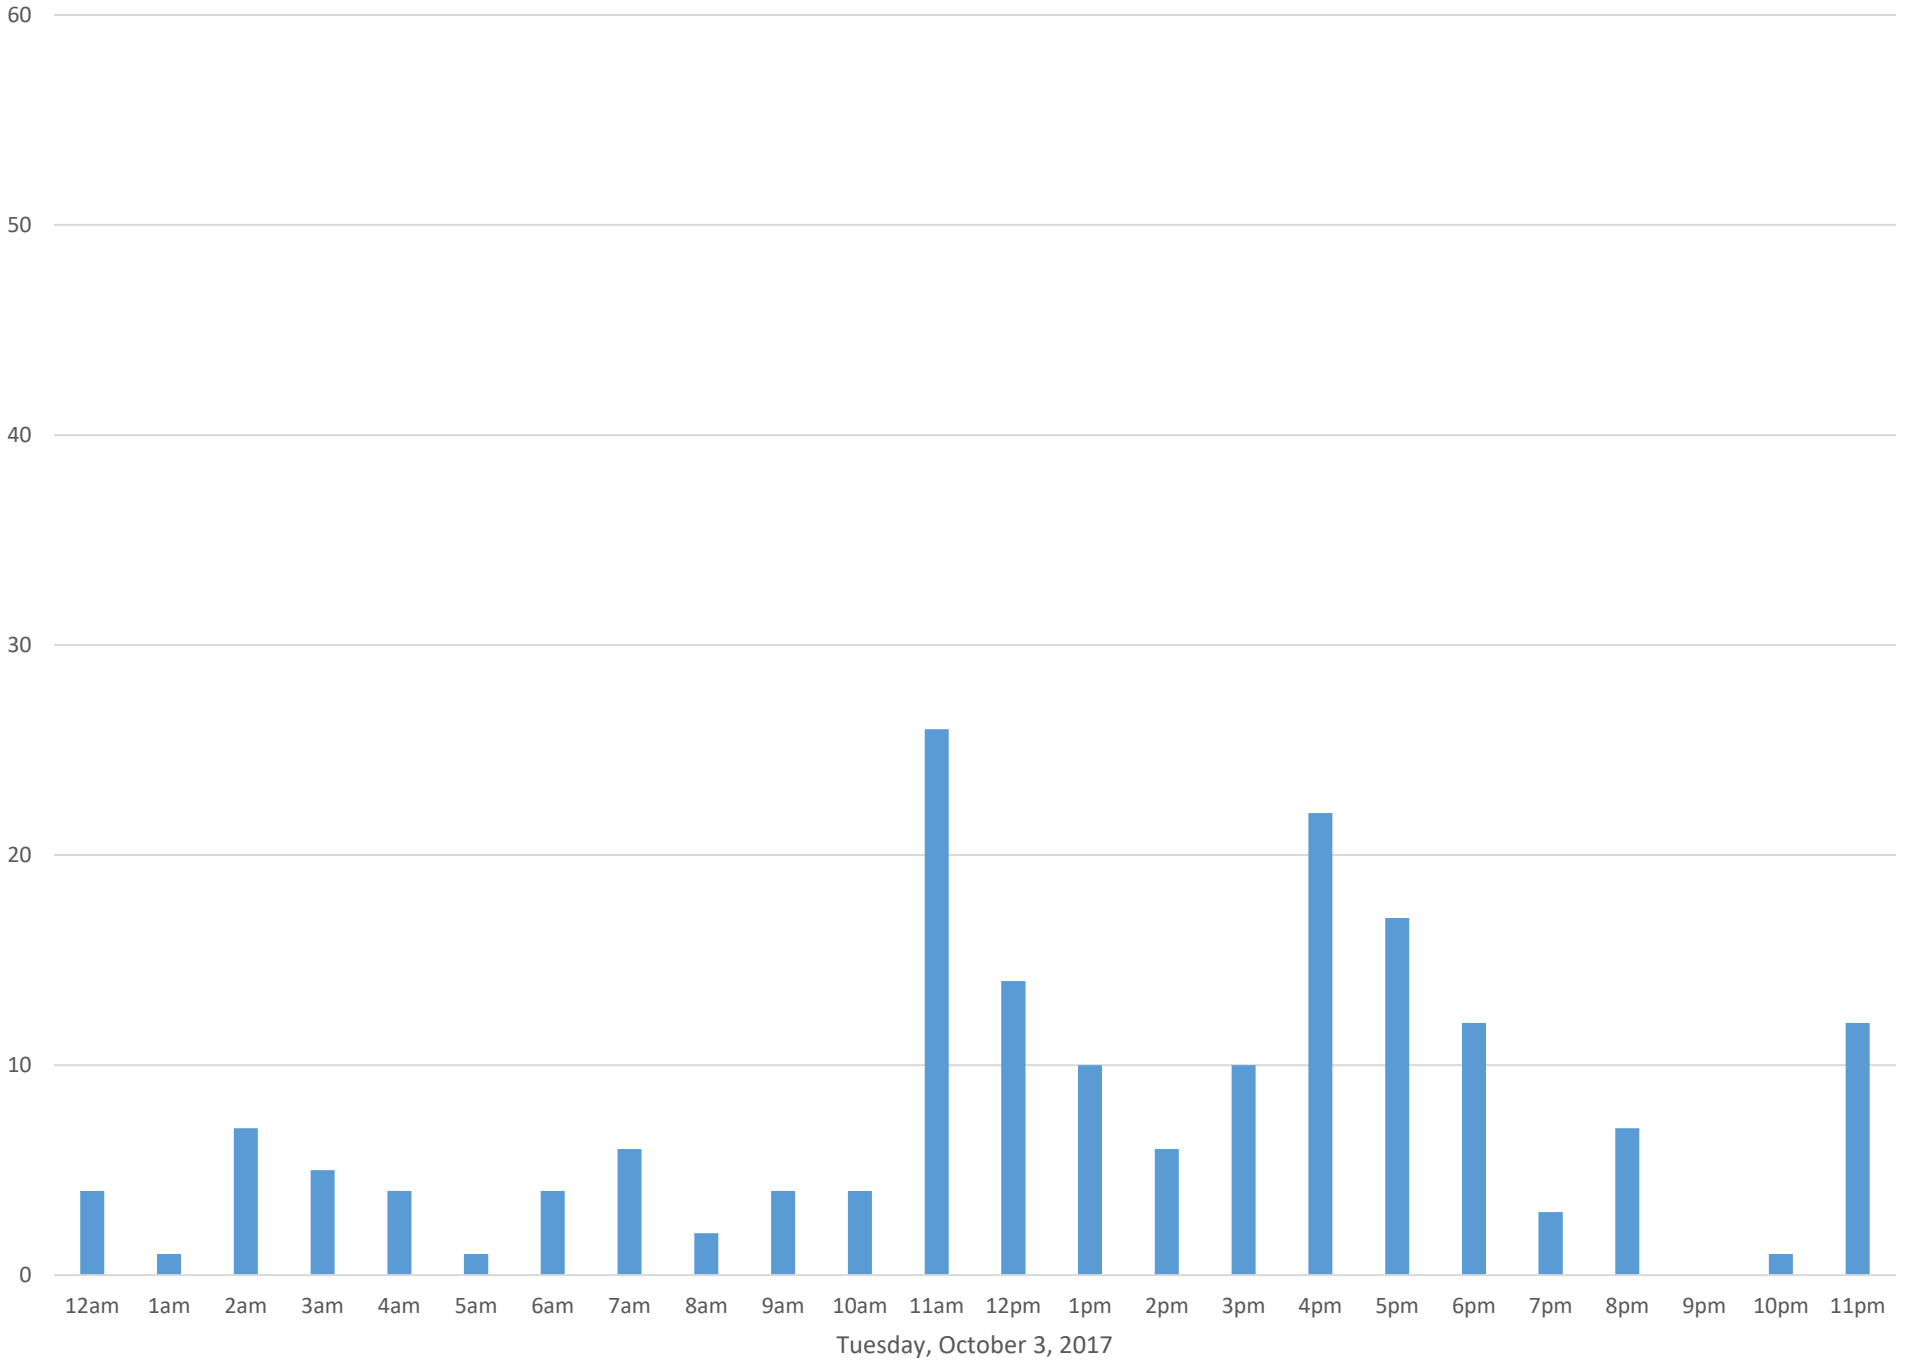

Squalicum Creek Trail

Tuesday, October 3, 2017