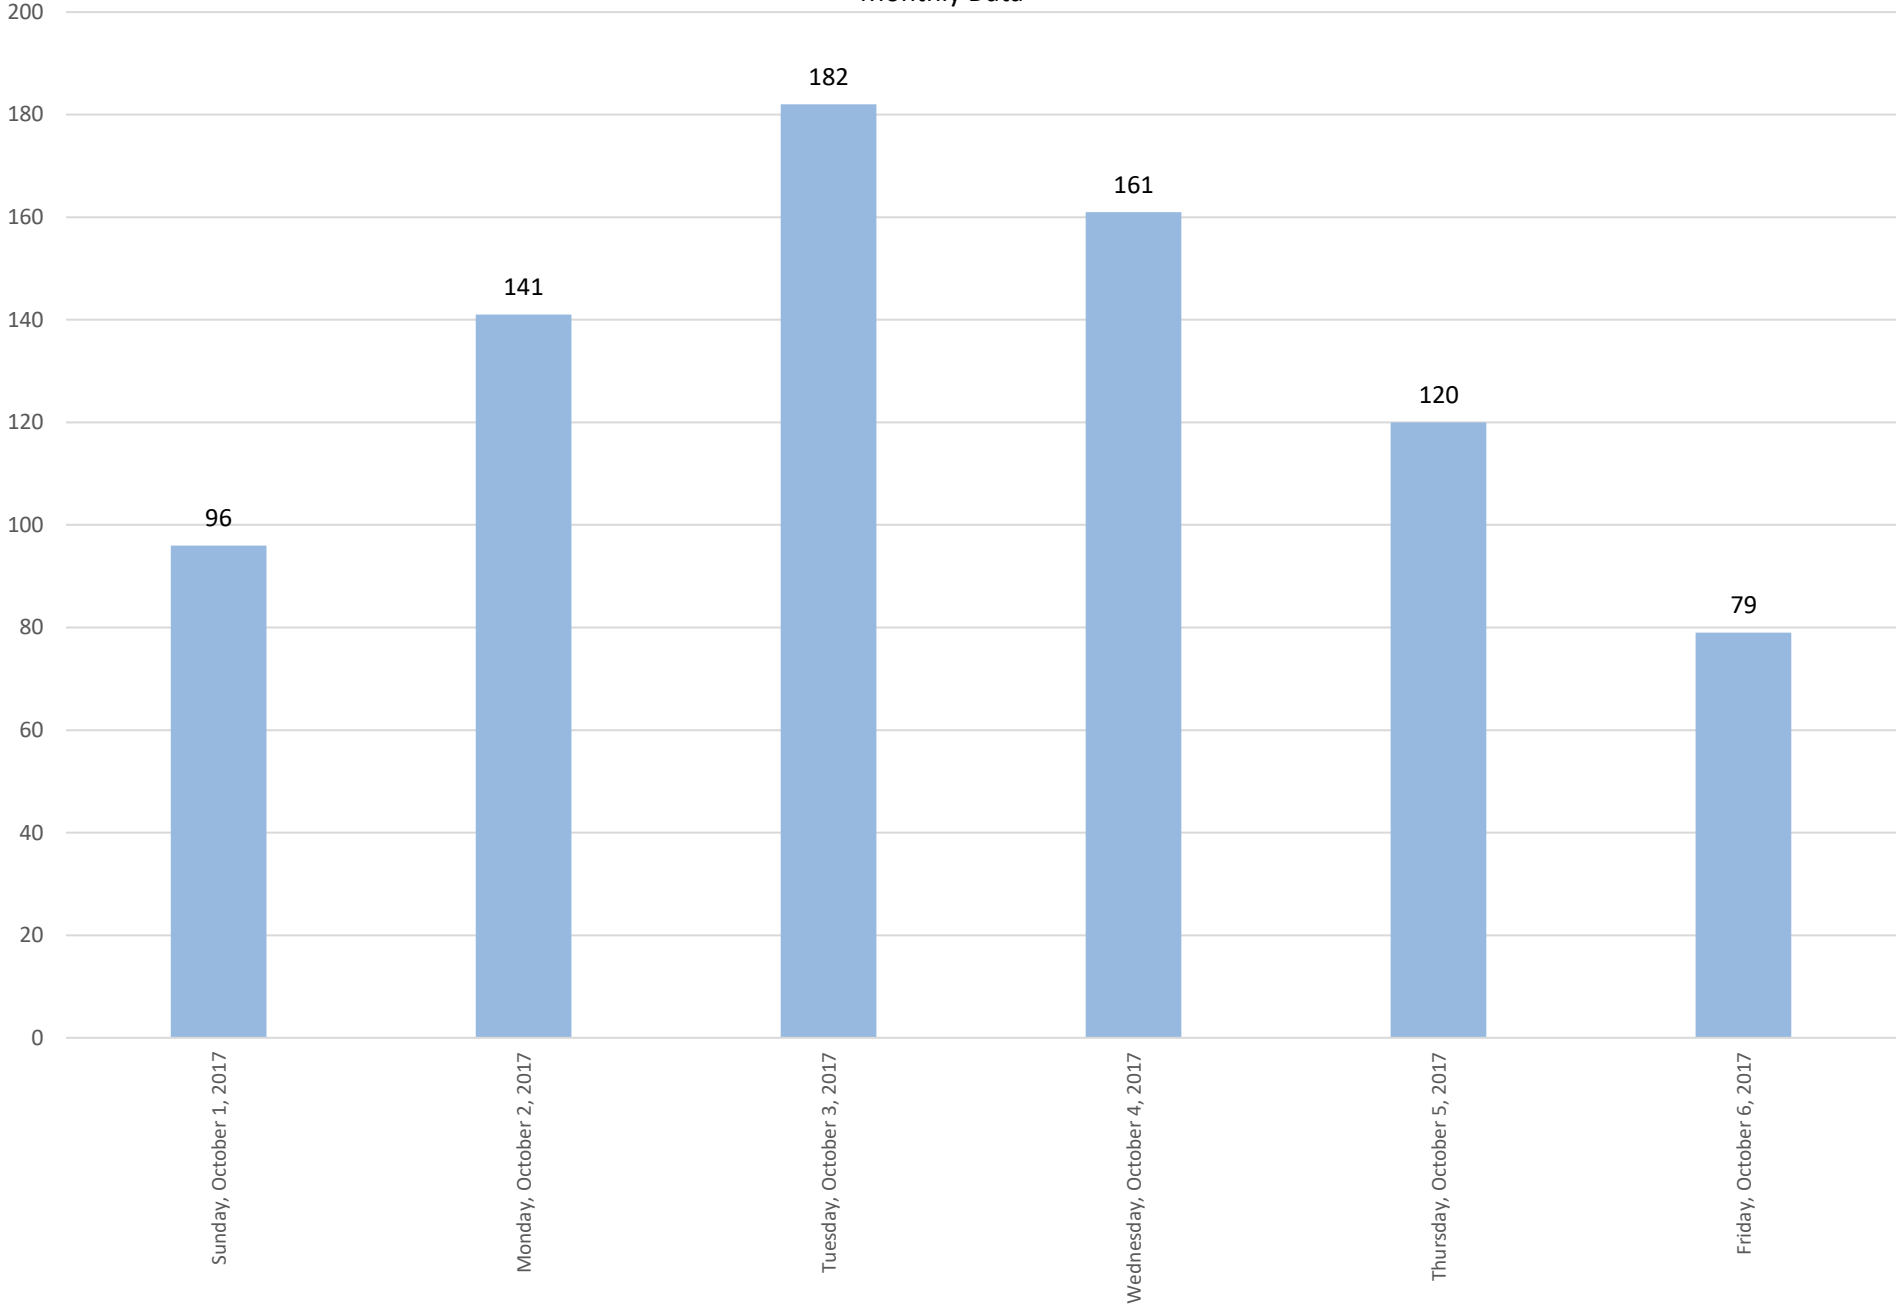

## Data Summary

Total Count 779

Daily Average 130

Average Weekend Day 96

Average Weekday 137

Highest Daily Count 182

Busiest Day of the Week Tuesday, October 3, 2017

### Weekly Profile

Monday 18%

Tuesday 23%

Wednesday 21%

Thursday 15%

Friday 10%

Saturday 0%

Sunday 12%

# Squalicum Creek Trail October 2017

Monthly Data

**Total Count = 779**