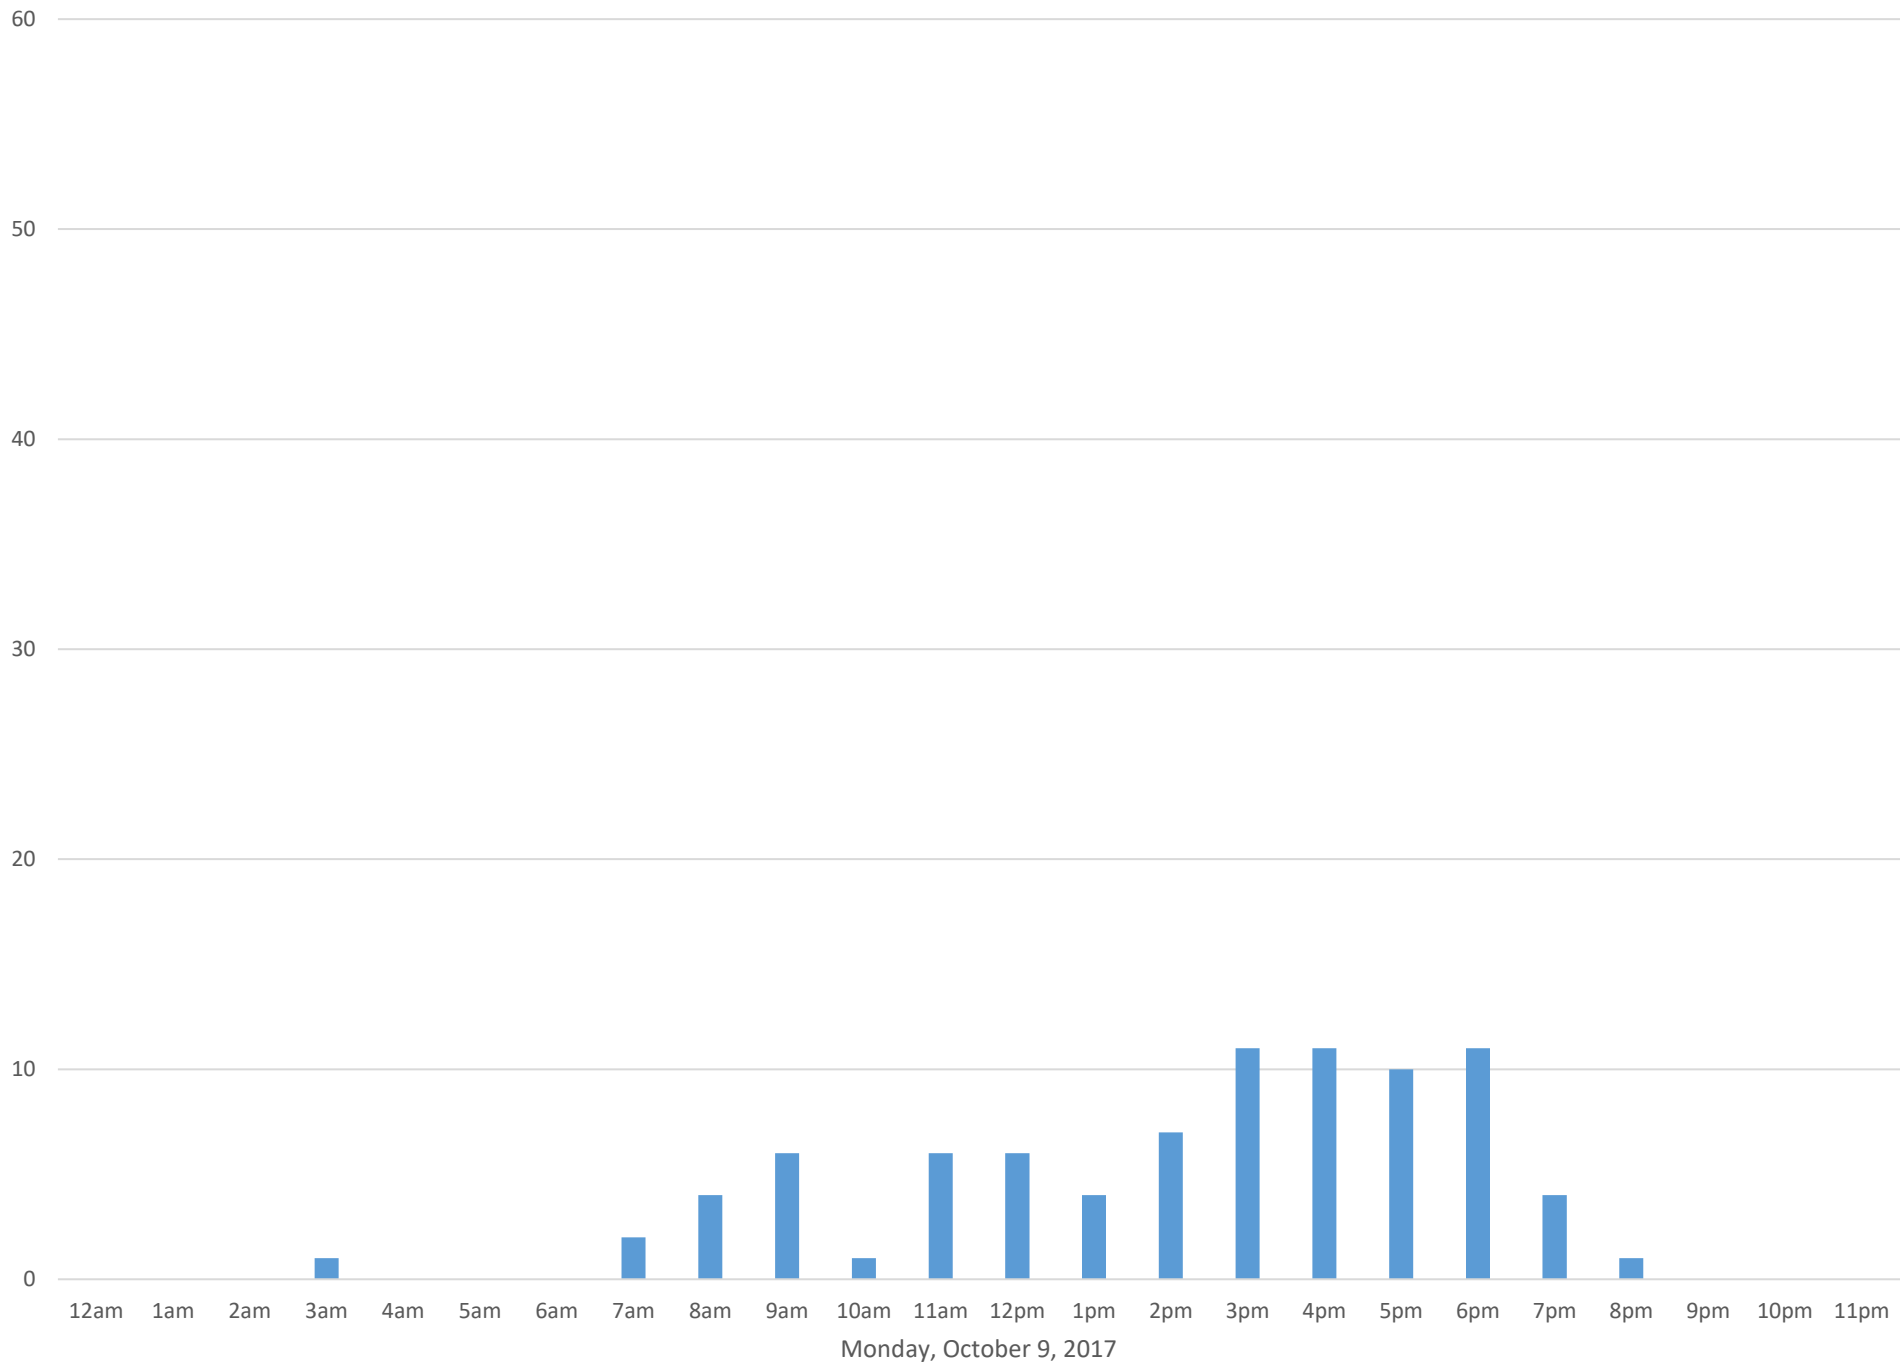

South Bay Trail