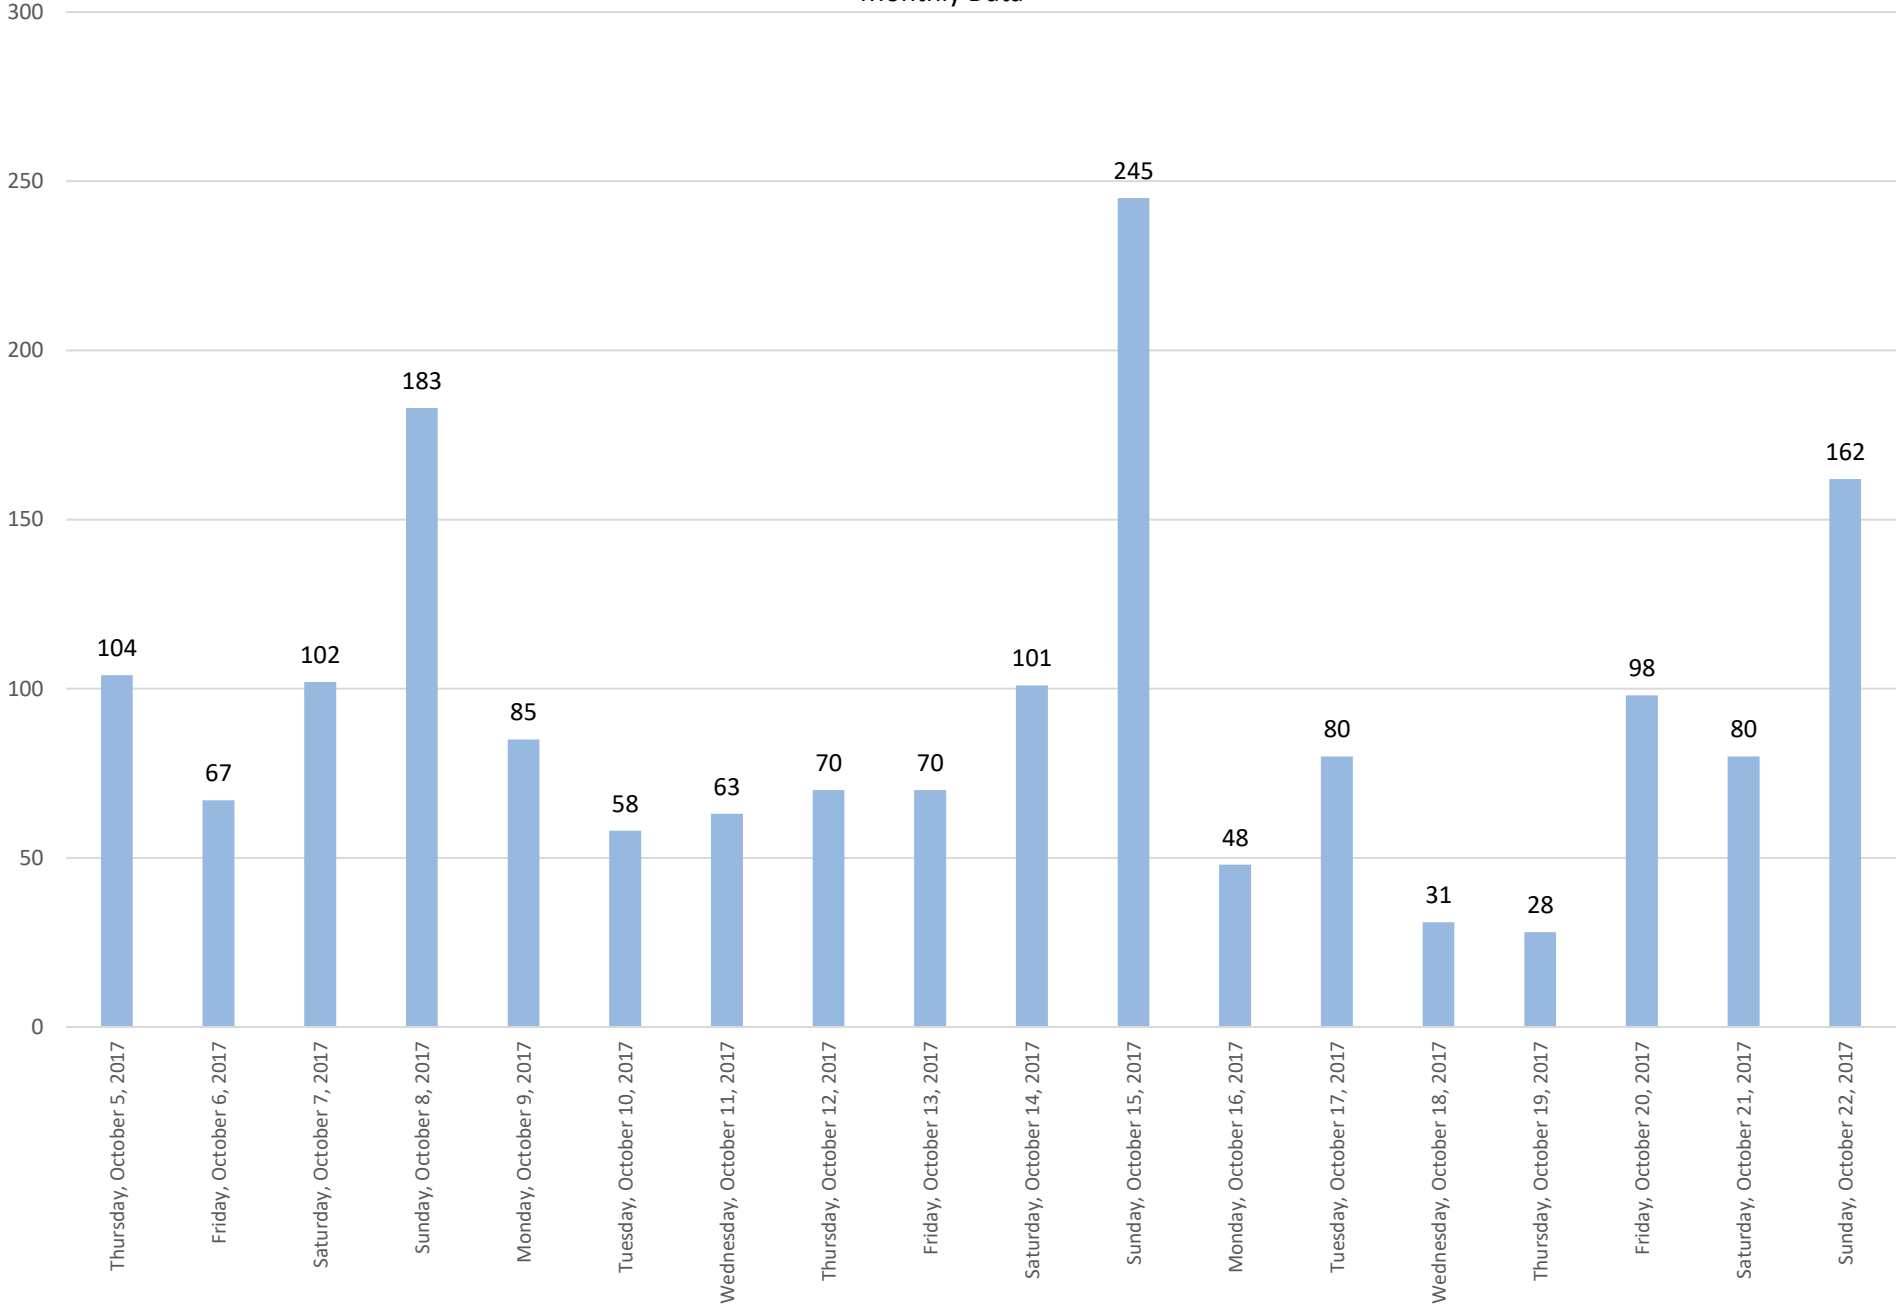

## Data Summary

Total Count 1,675

Daily Average 93

Average Weekend Day 146

Average Weekday 67

Highest Daily Count 245

Busiest Day of the Week Sunday, October 15, 2017

### Weekly Profile

Monday 8%

Tuesday 8%

Wednesday 6%

Thursday 12%

Friday 14%

Saturday 17%

Sunday 35%

# South Bay Trail October 2017

Monthly Data

**Total Count = 1675**