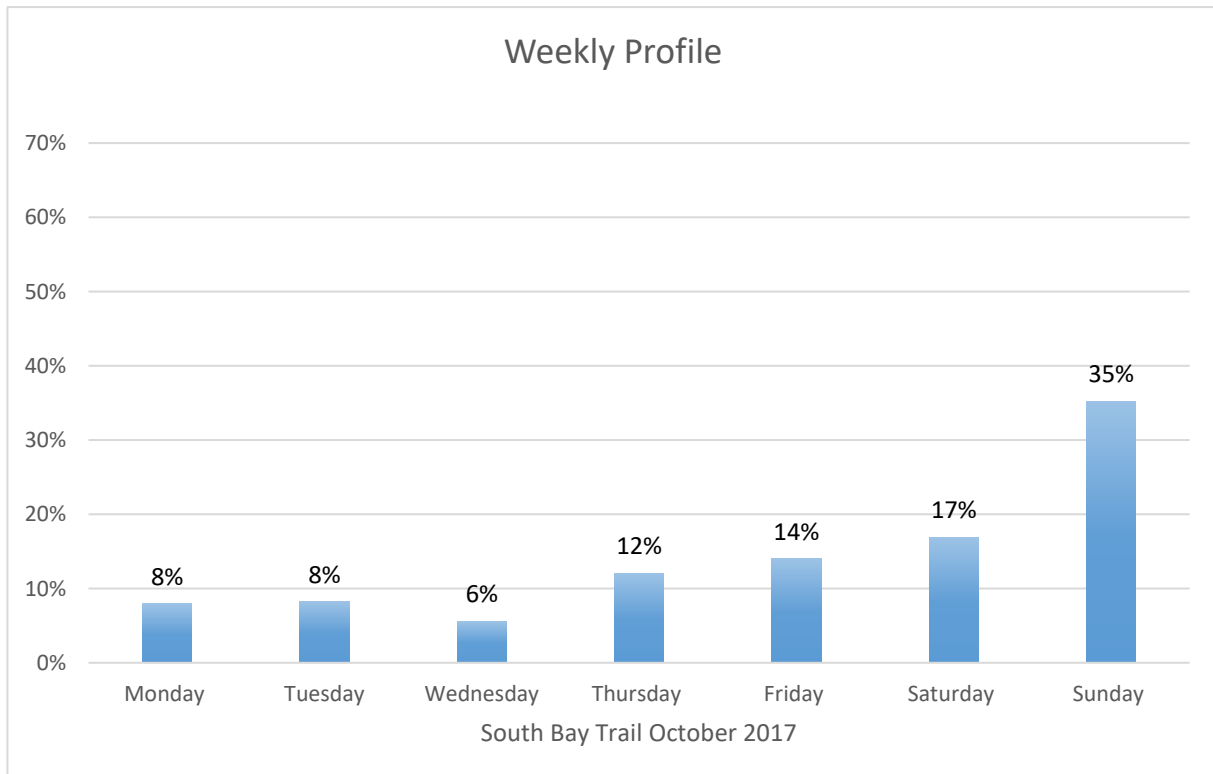

## Data Summary

Total Count 1,675

Daily Average 93

Average Weekend Day 146

Average Weekday 67

Highest Daily Count 245

Busiest Day of the Week Sunday, October 15, 2017

### Weekly Profile

Monday 8%

Tuesday 8%

Wednesday 6%

Thursday 12%

Friday 14%

Saturday 17%

Sunday 35%

# South Bay Trail October 2017

Monthly Data

**Total Count = 1675**