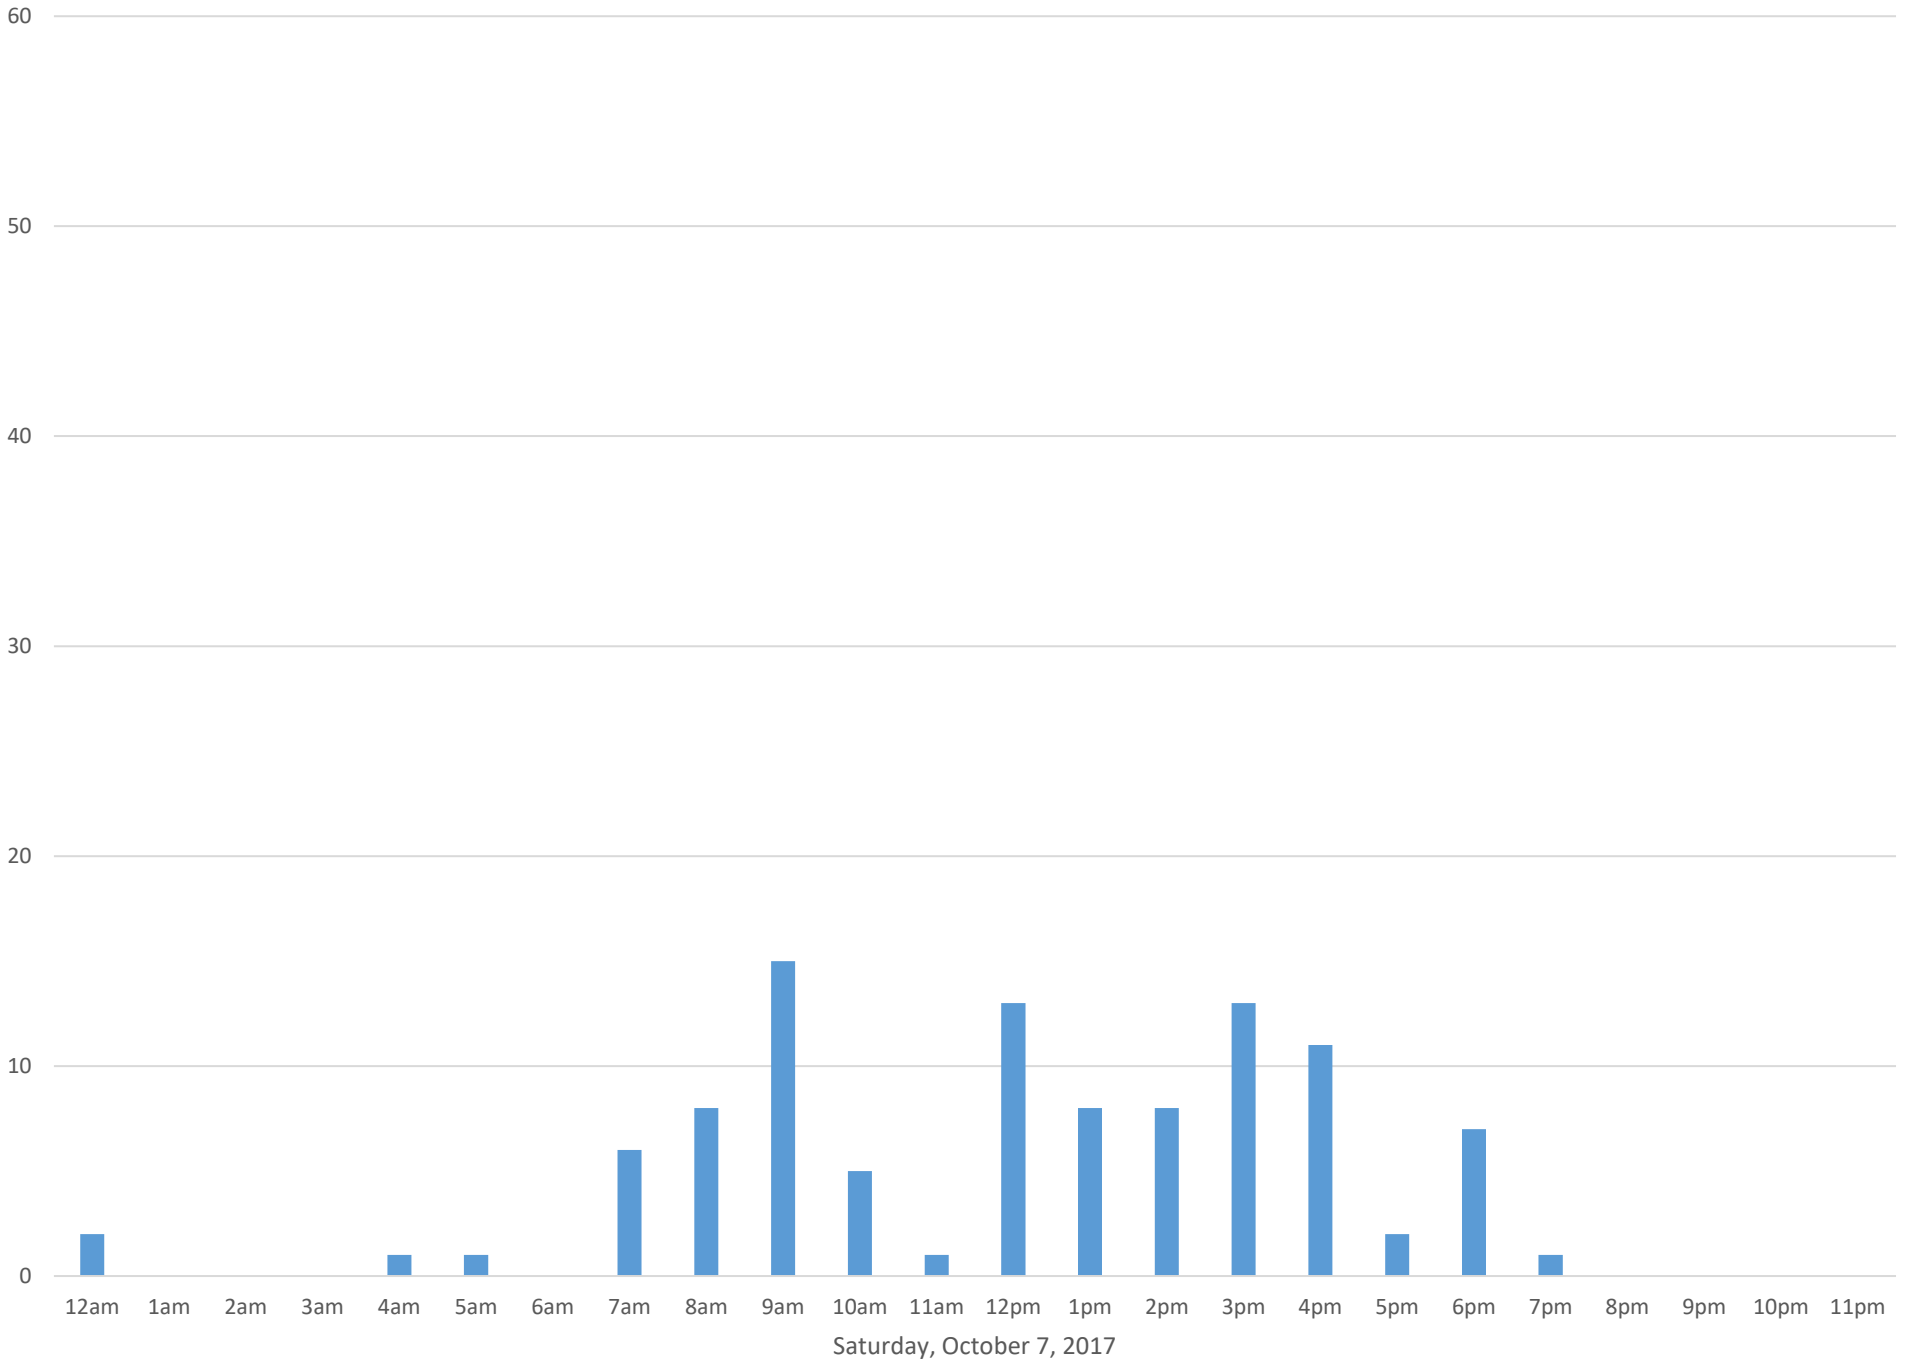

South Bay Trail