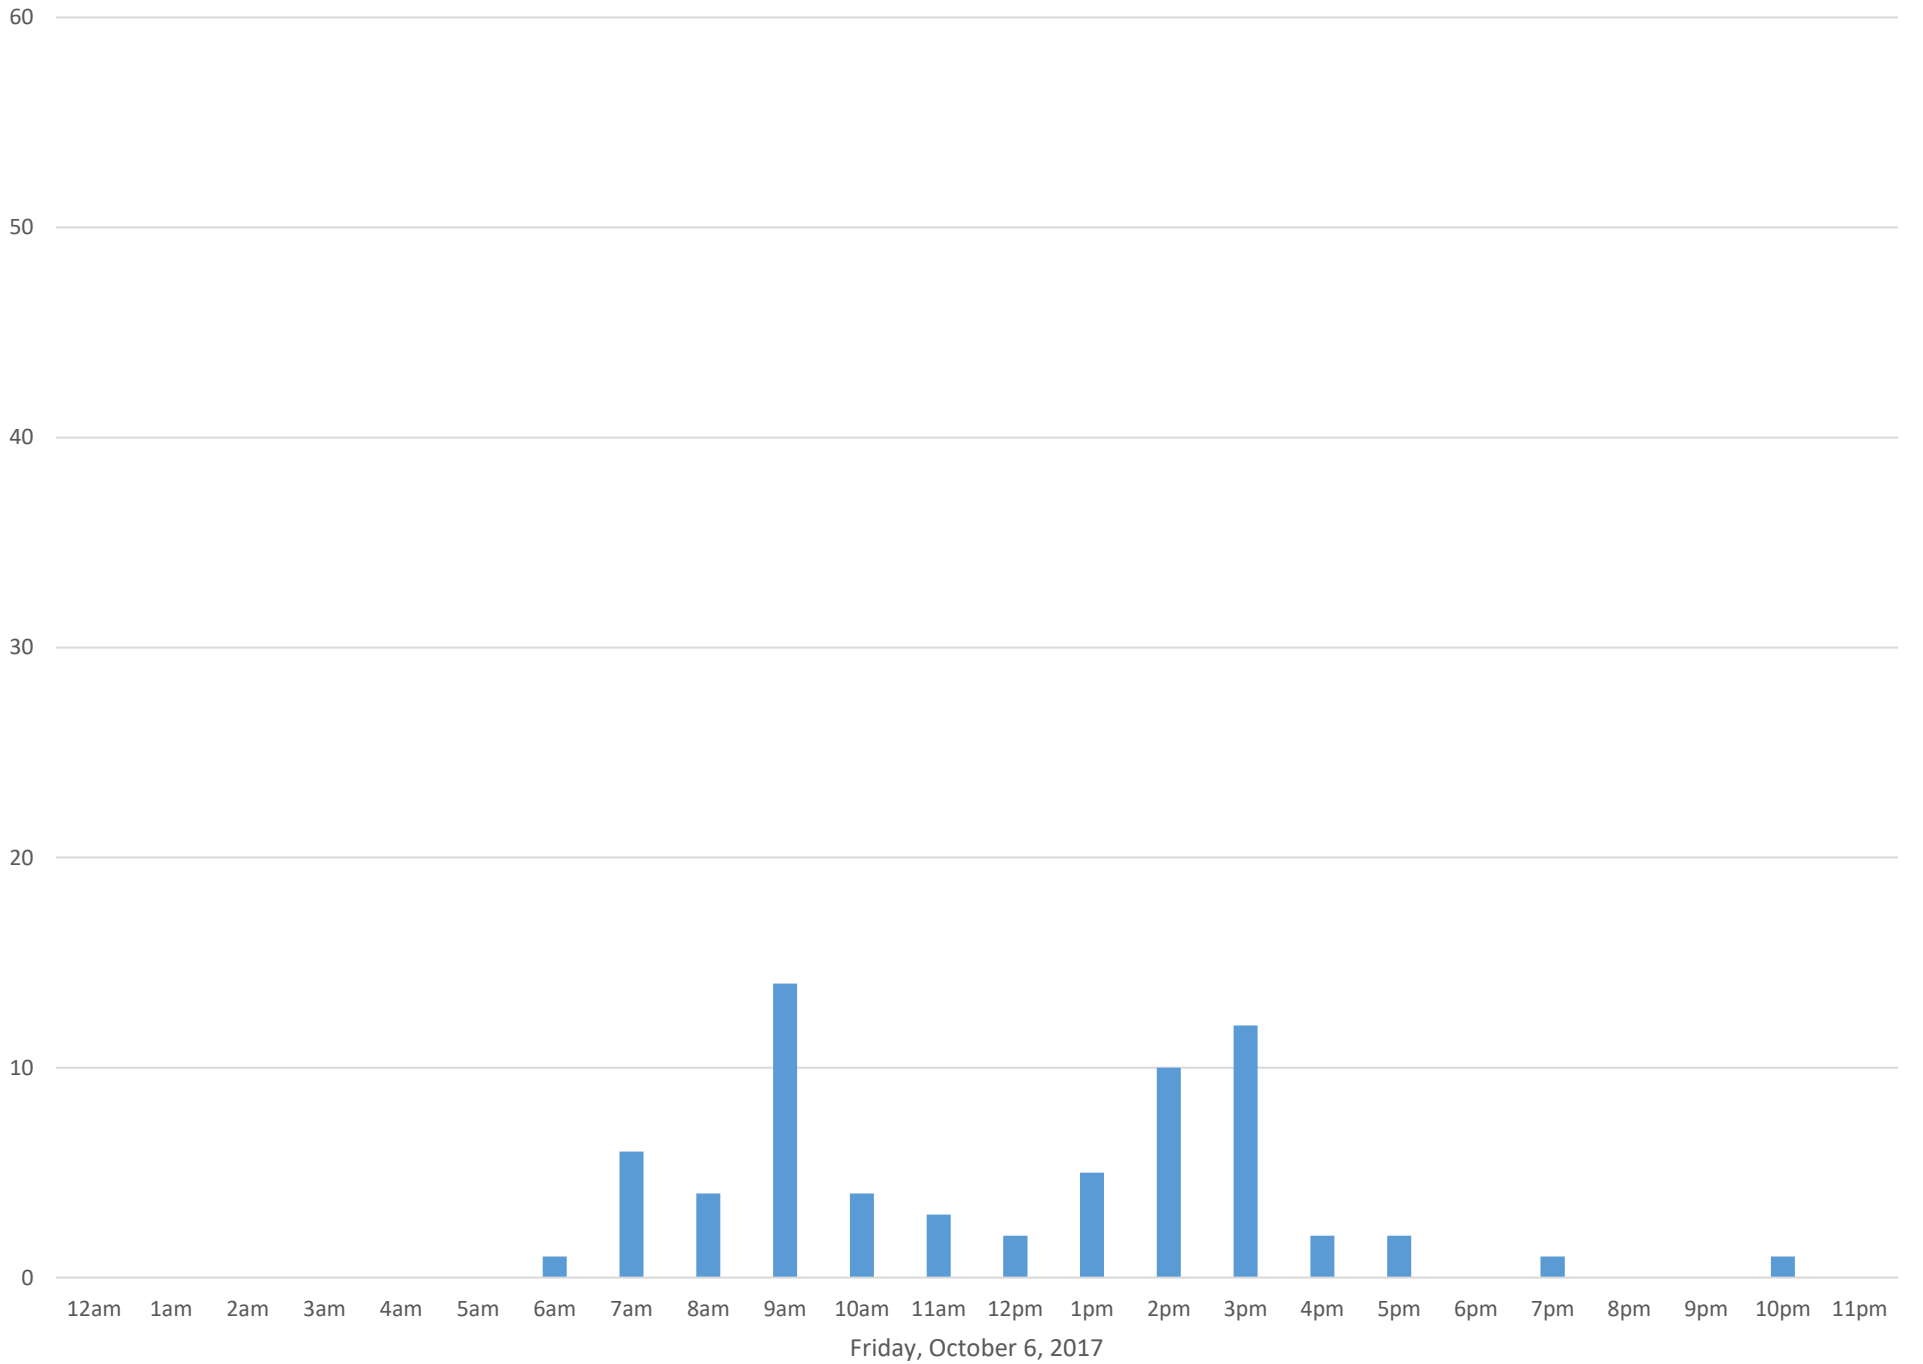

South Bay Trail

Friday, October 6, 2017