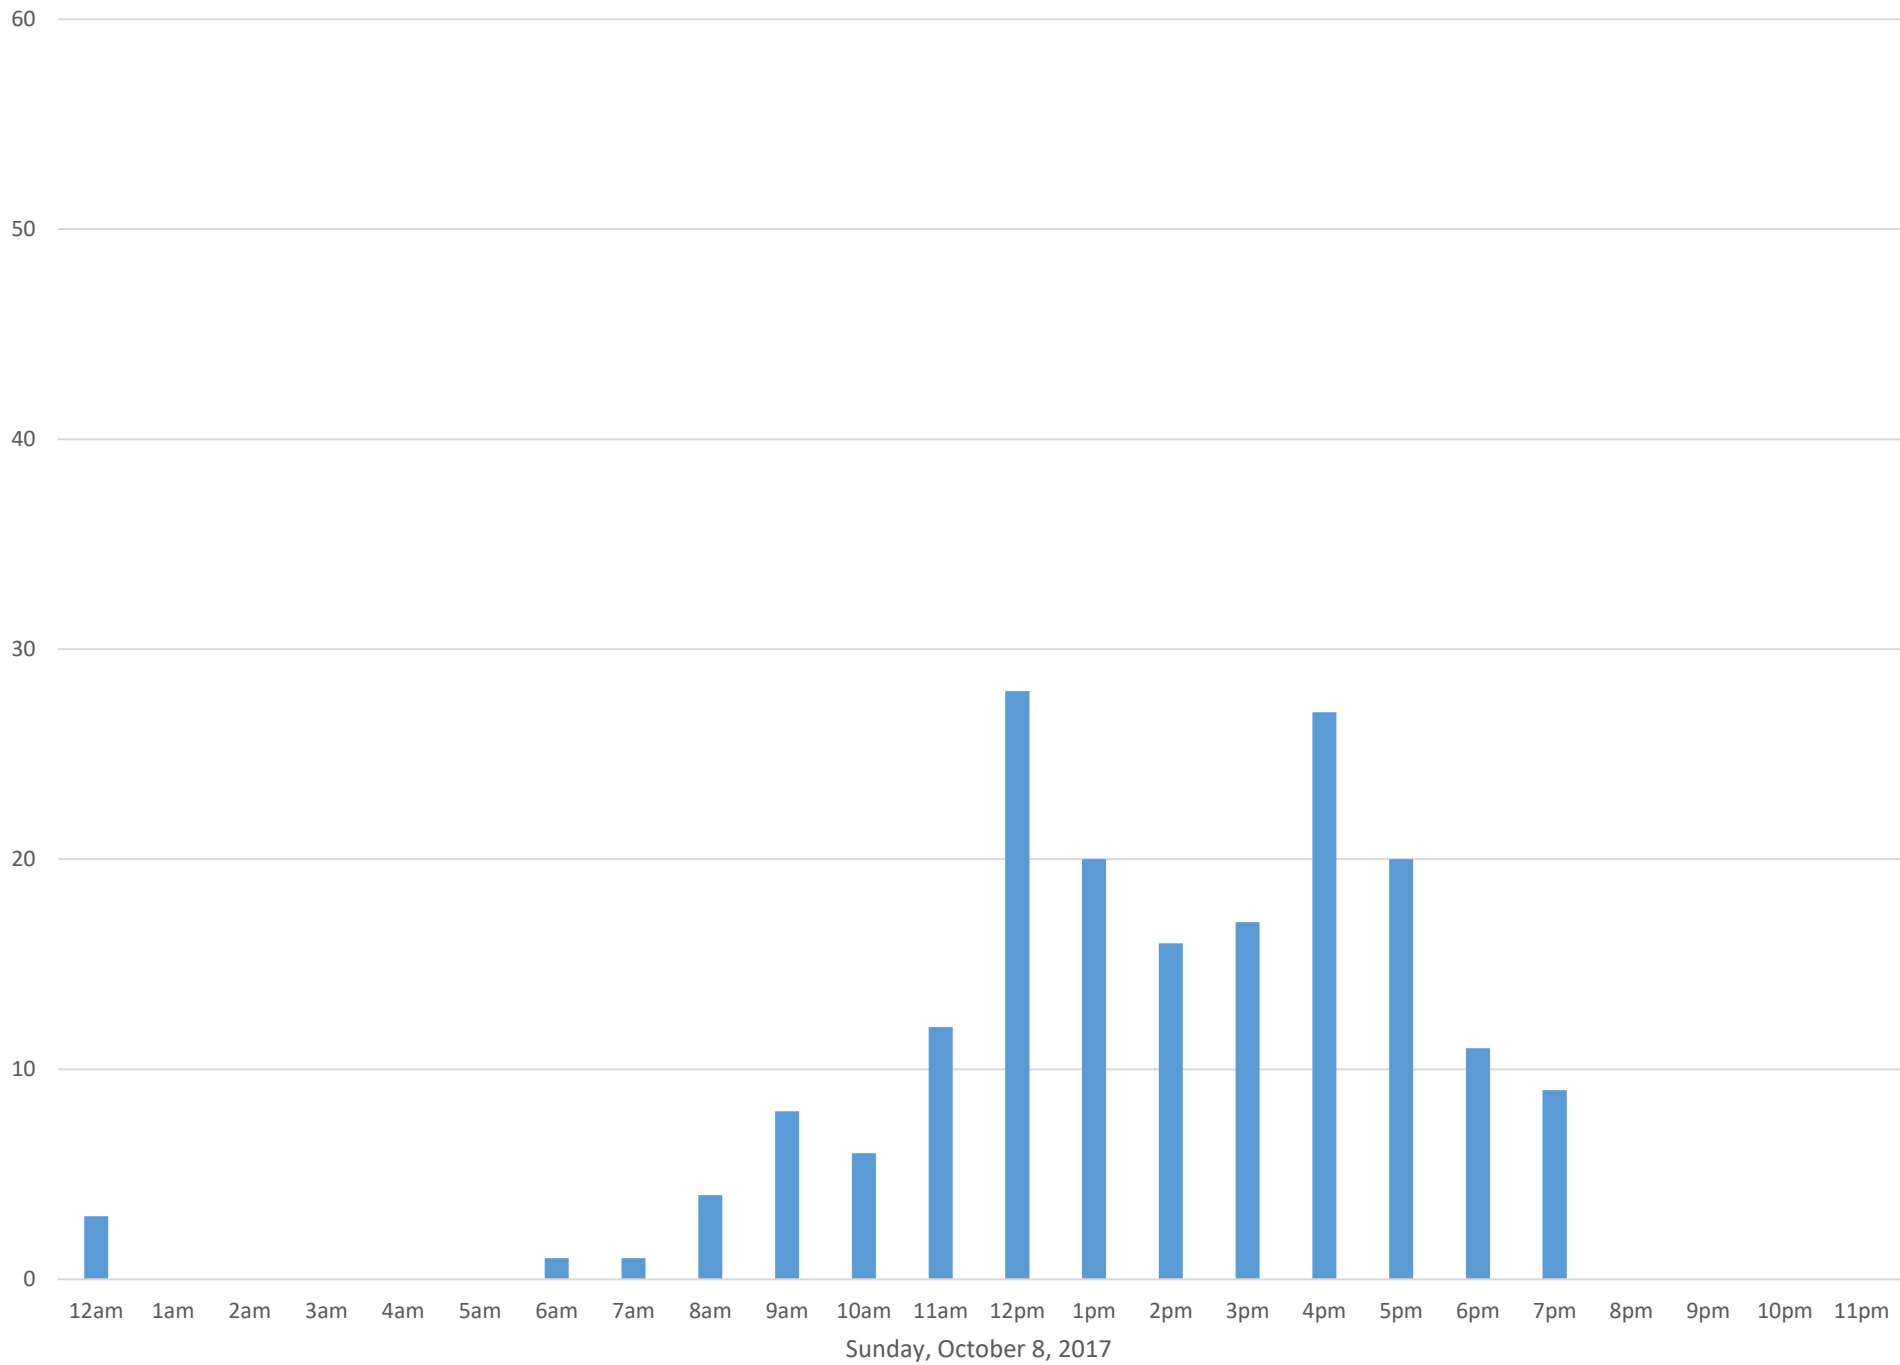

South Bay Trail