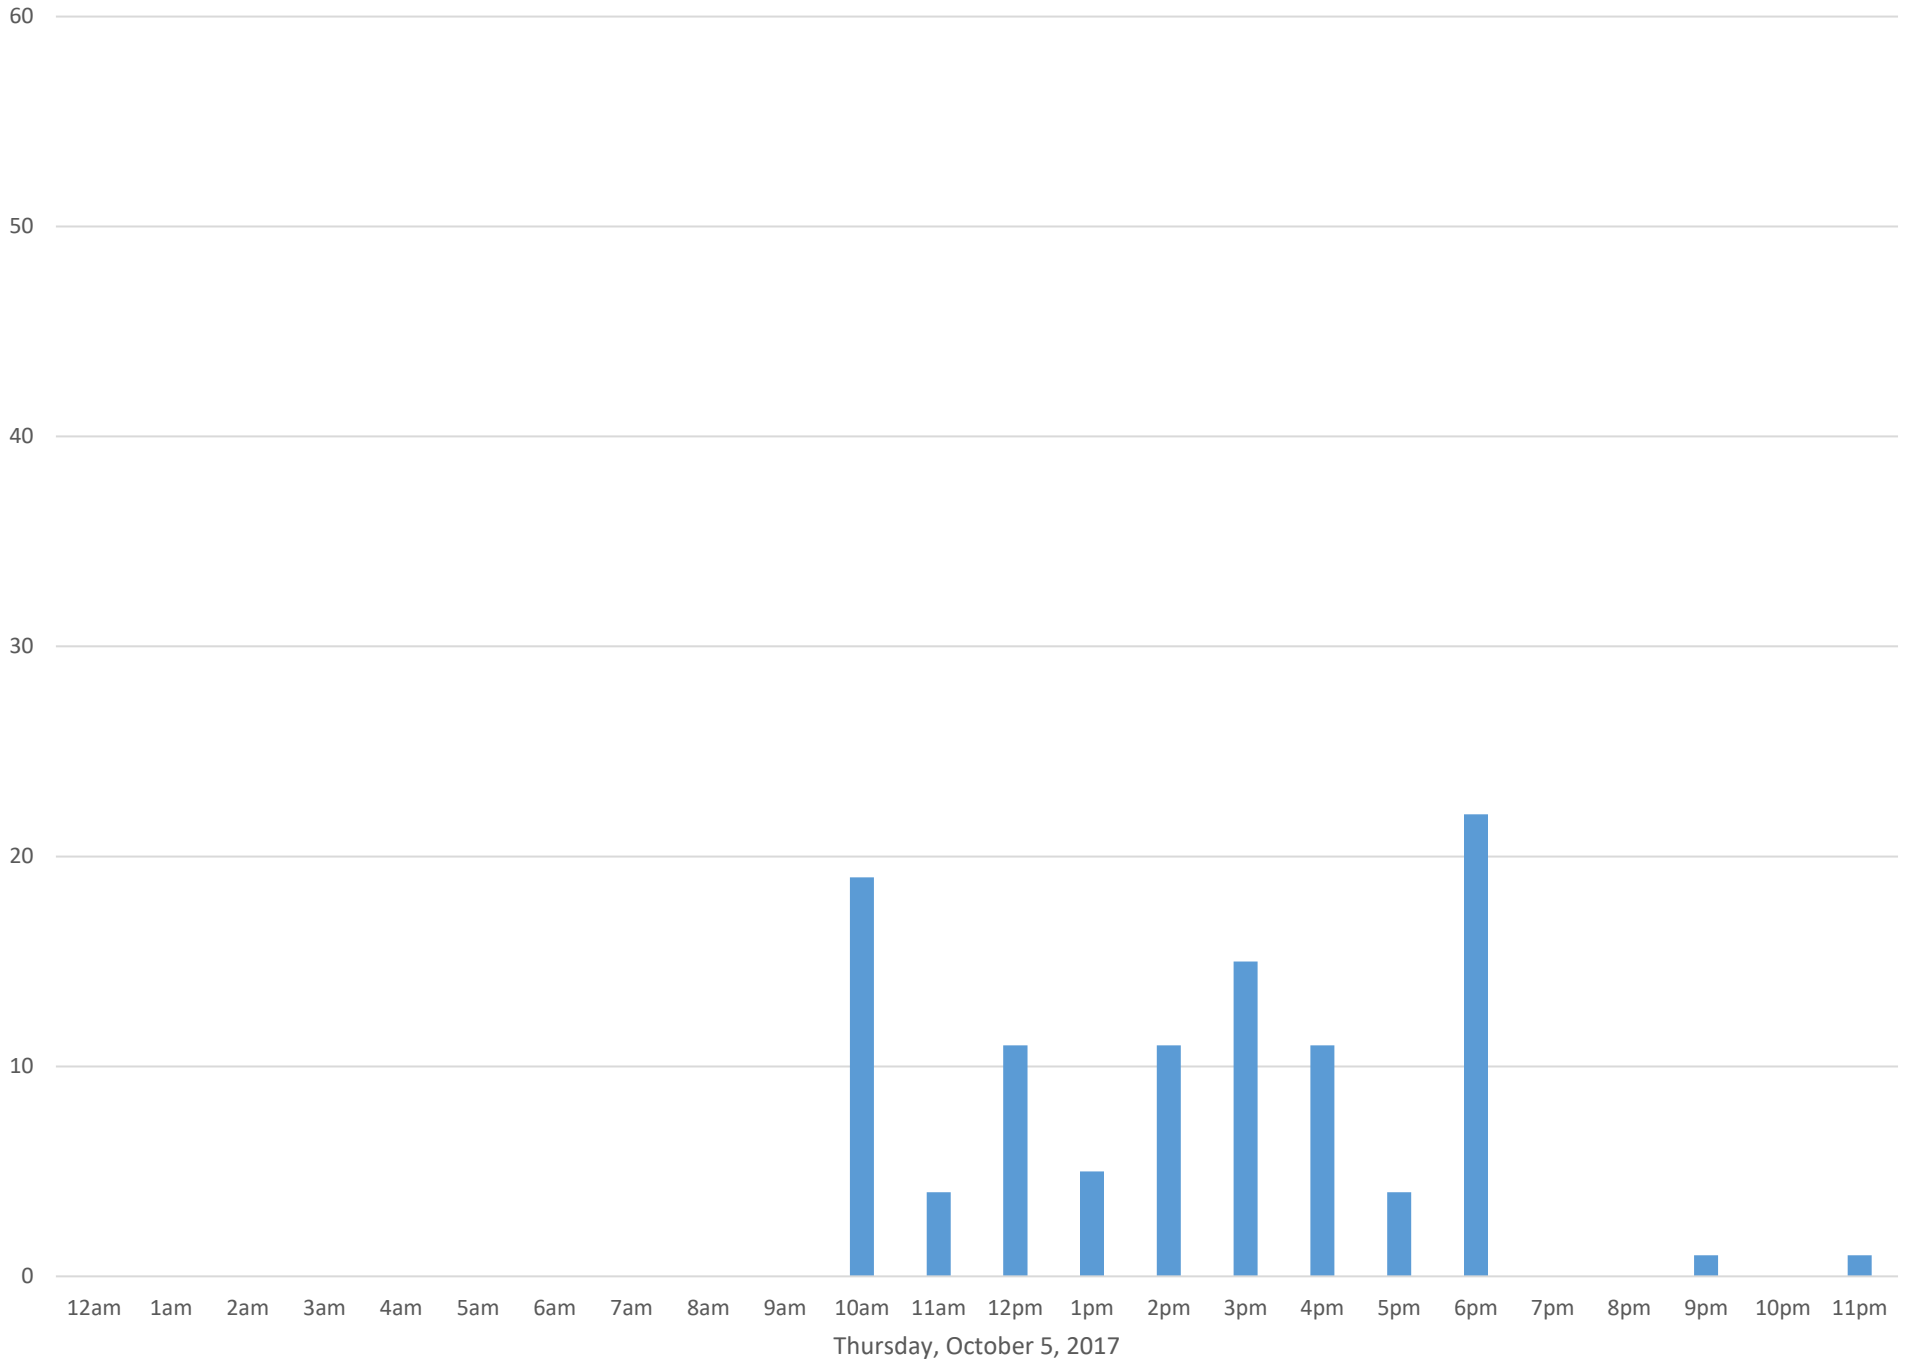

South Bay Trail

Thursday, October 5, 2017