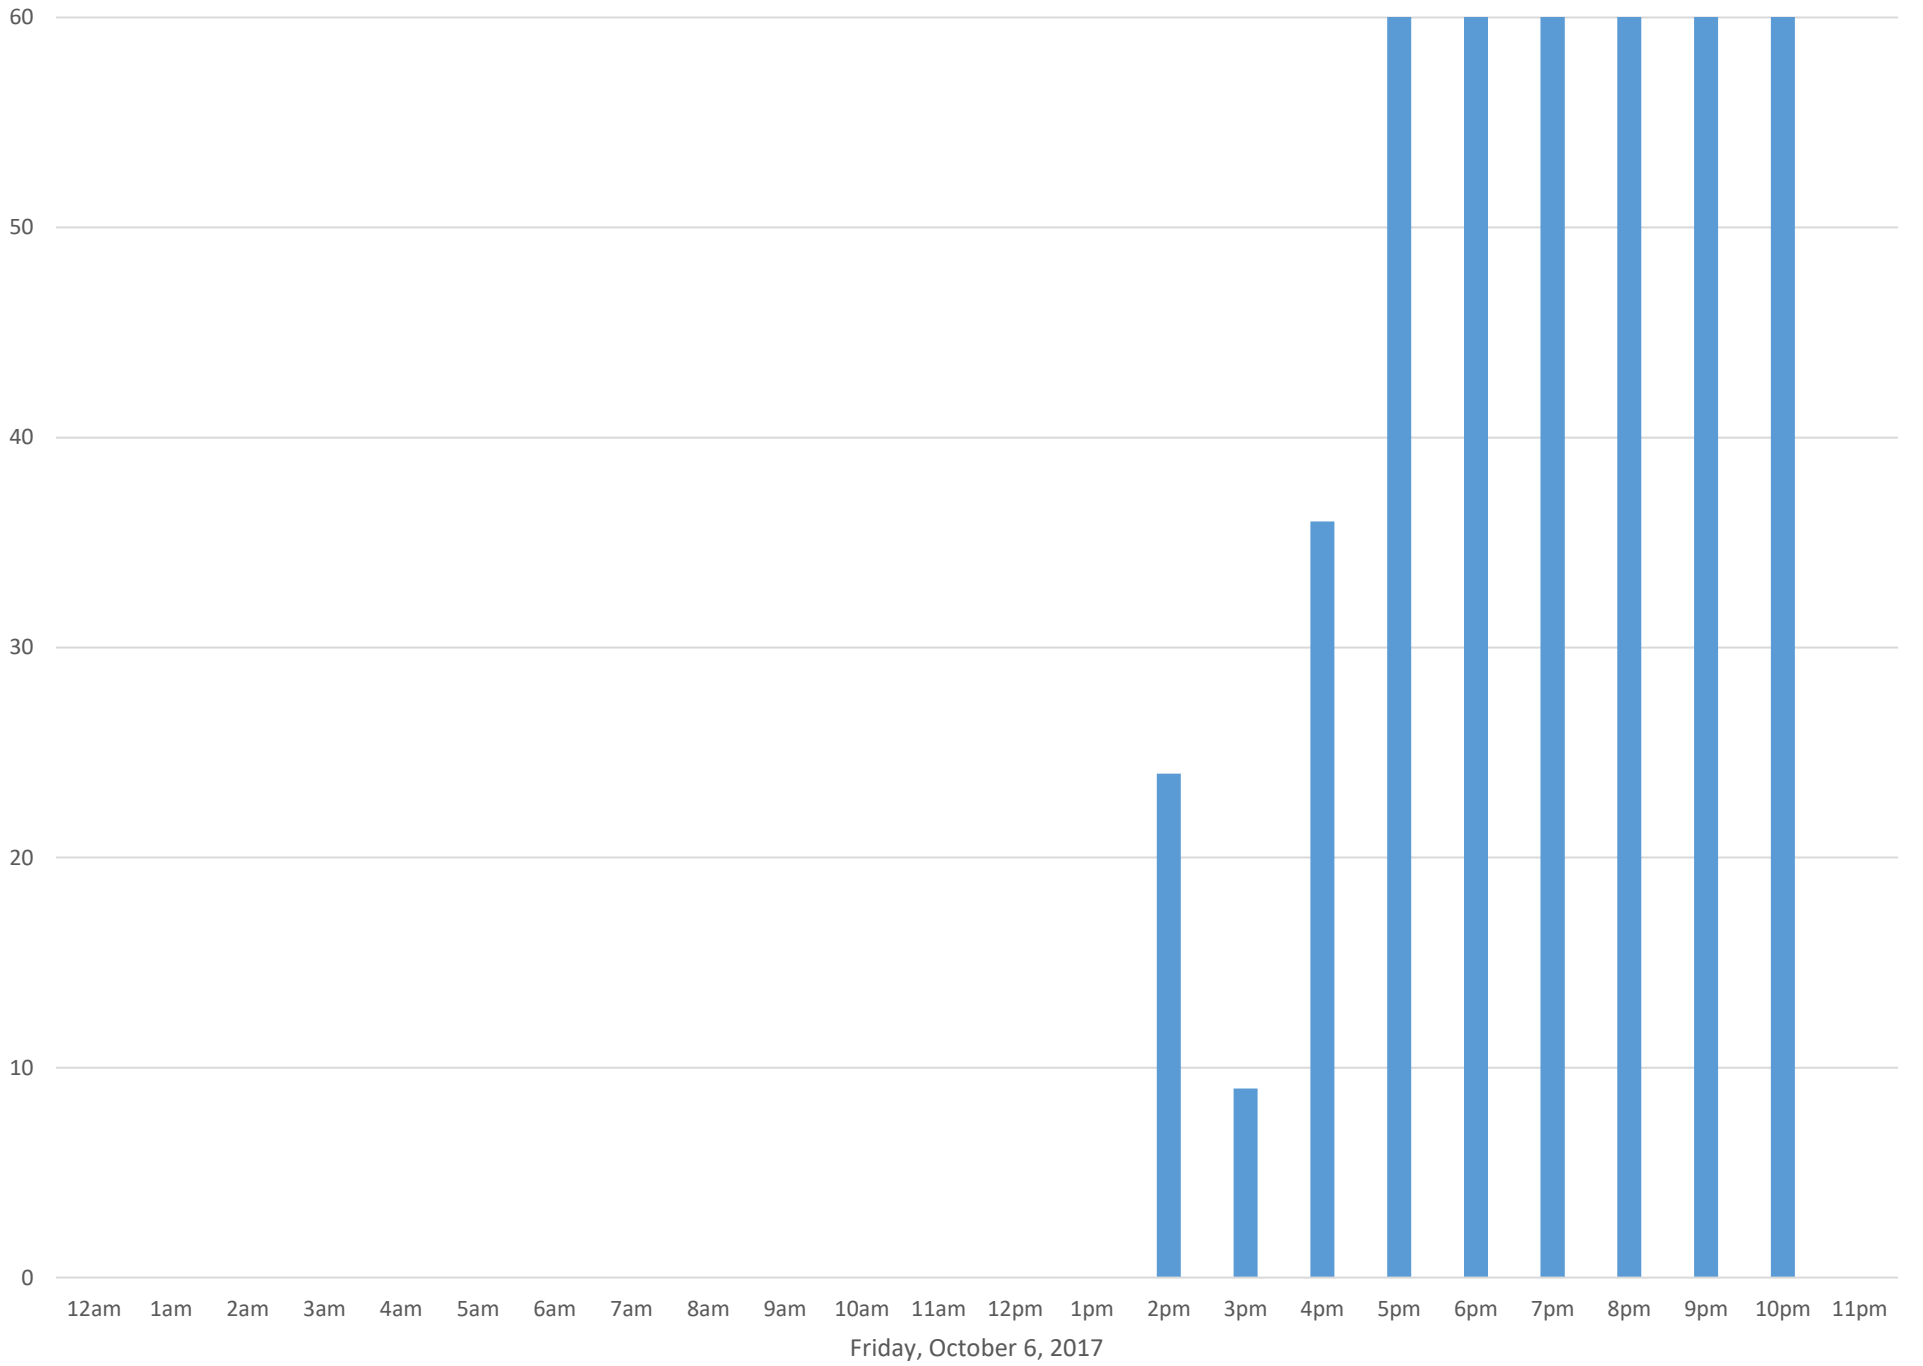

Civic Stadium Ticket Booth Entrance

Data Summary

Total Count 16,000

Daily Average 1333

Average Weekend Day 1276

Average Weekday 1362

Highest Daily Count 2919

Busiest Day of the Week Saturday, October 7, 2017

Weekly Profile

Monday 9%

Tuesday 12%

Wednesday 6%

Thursday 7%

Friday 35%

Saturday 29%

Sunday 3%

Civic Stadium Ticket Booth Entrance October 2017

Monthly Data

Total Count = 16000

Civic Stadium Ticket Booth Entrance

Civic Stadium Ticket Booth Entrance

Civic Stadium Ticket Booth Entrance

Civic Stadium Ticket Booth Entrance