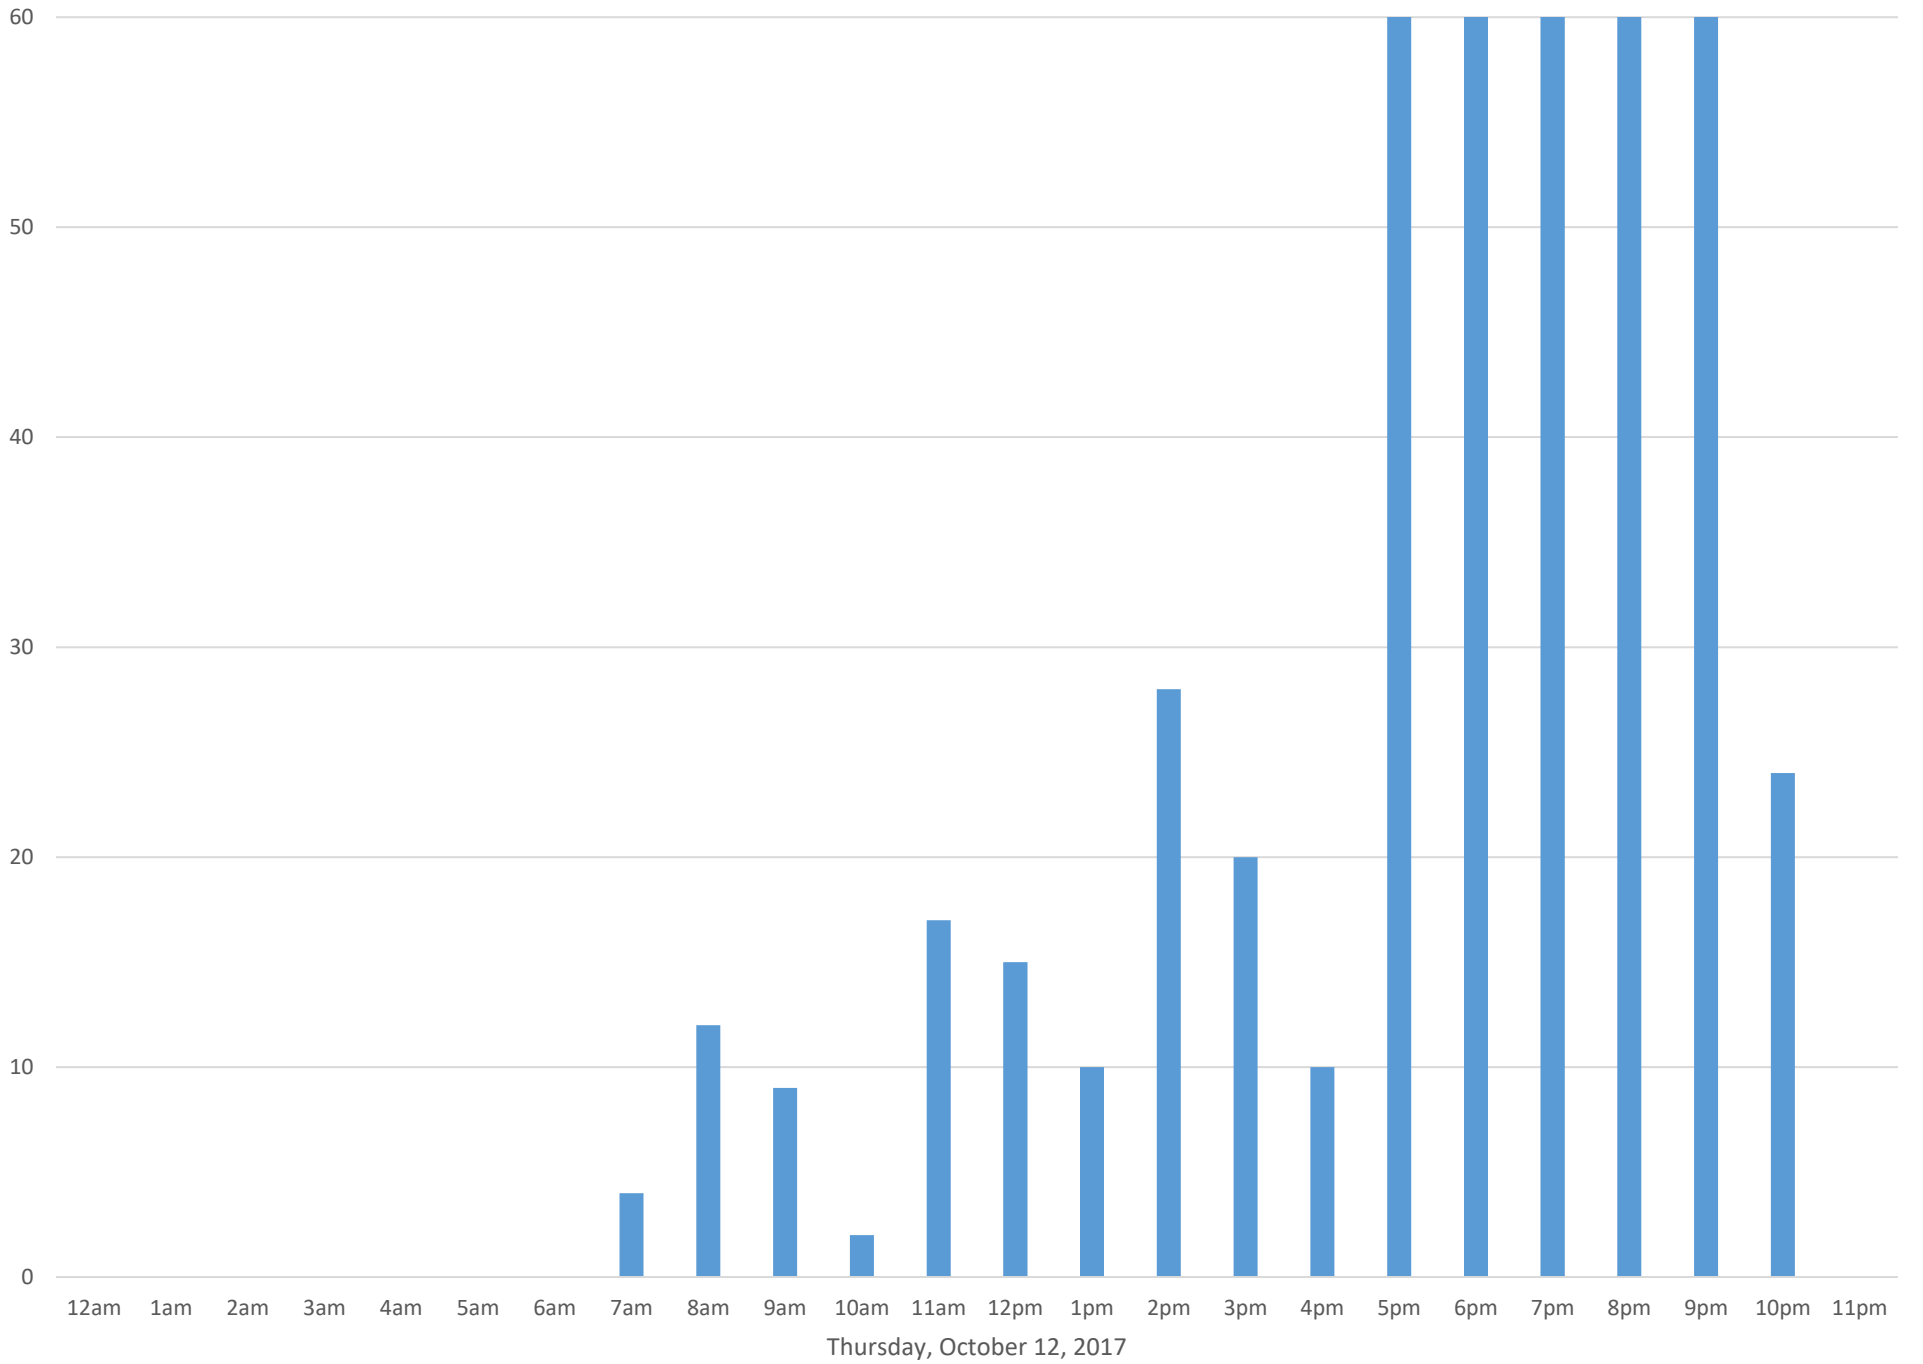

Civic Stadium Ticket Booth Entrance