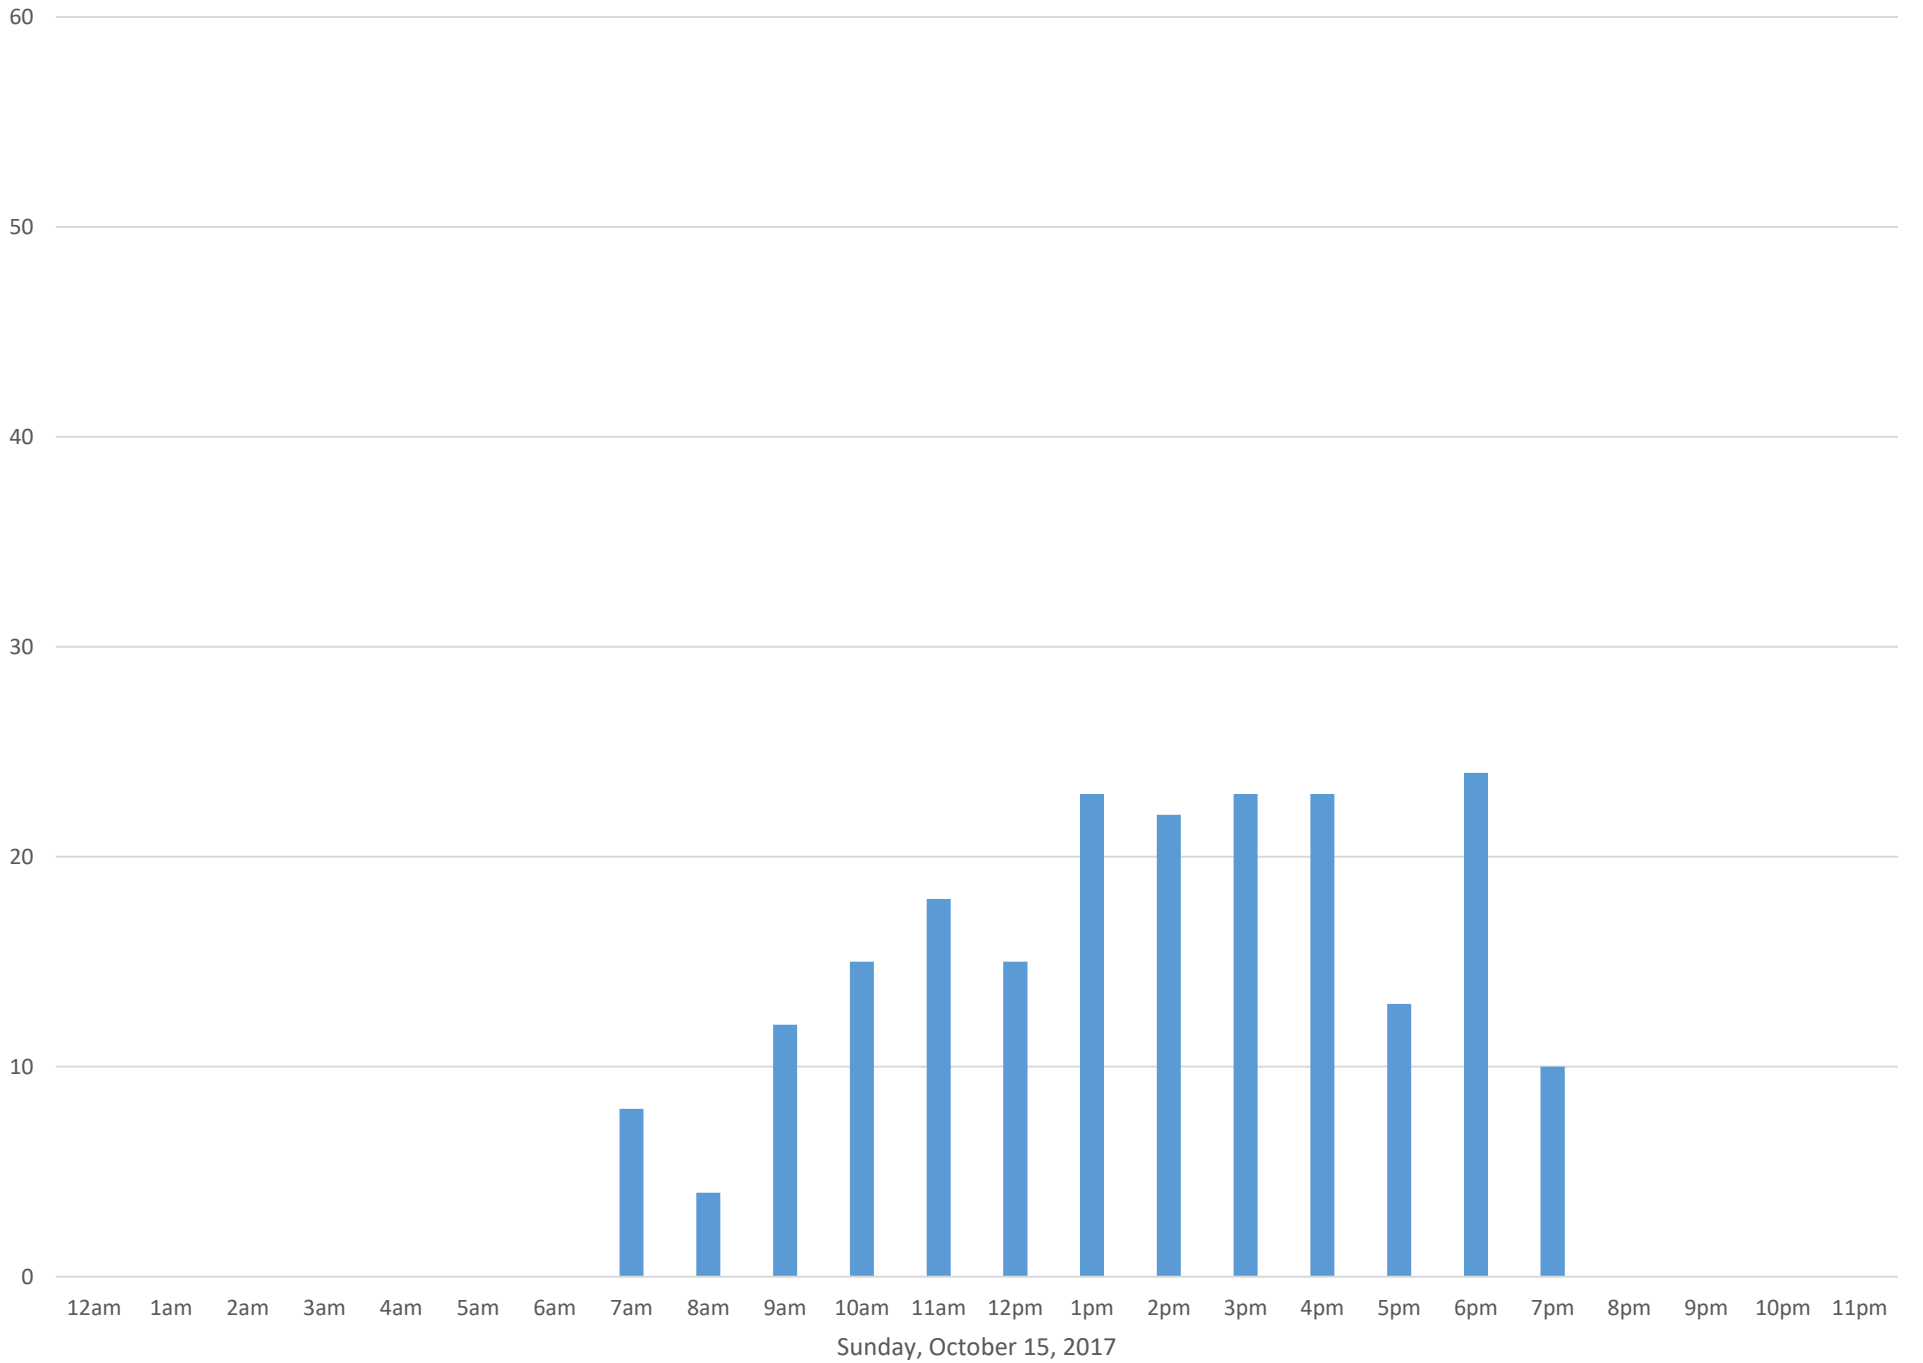

Civic Stadium Ticket Booth Entrance

Data Summary

Total Count 16,000

Daily Average 1333

Average Weekend Day 1276

Average Weekday 1362

Highest Daily Count 2919

Busiest Day of the Week Saturday, October 7, 2017

Weekly Profile

Monday 9%

Tuesday 12%

Wednesday 6%

Thursday 7%

Friday 35%

Saturday 29%

Sunday 3%

Civic Stadium Ticket Booth Entrance

Civic Stadium Ticket Booth Entrance

Civic Stadium Ticket Booth Entrance

Civic Stadium Ticket Booth Entrance

Civic Stadium Ticket Booth Entrance

Civic Stadium Ticket Booth Entrance