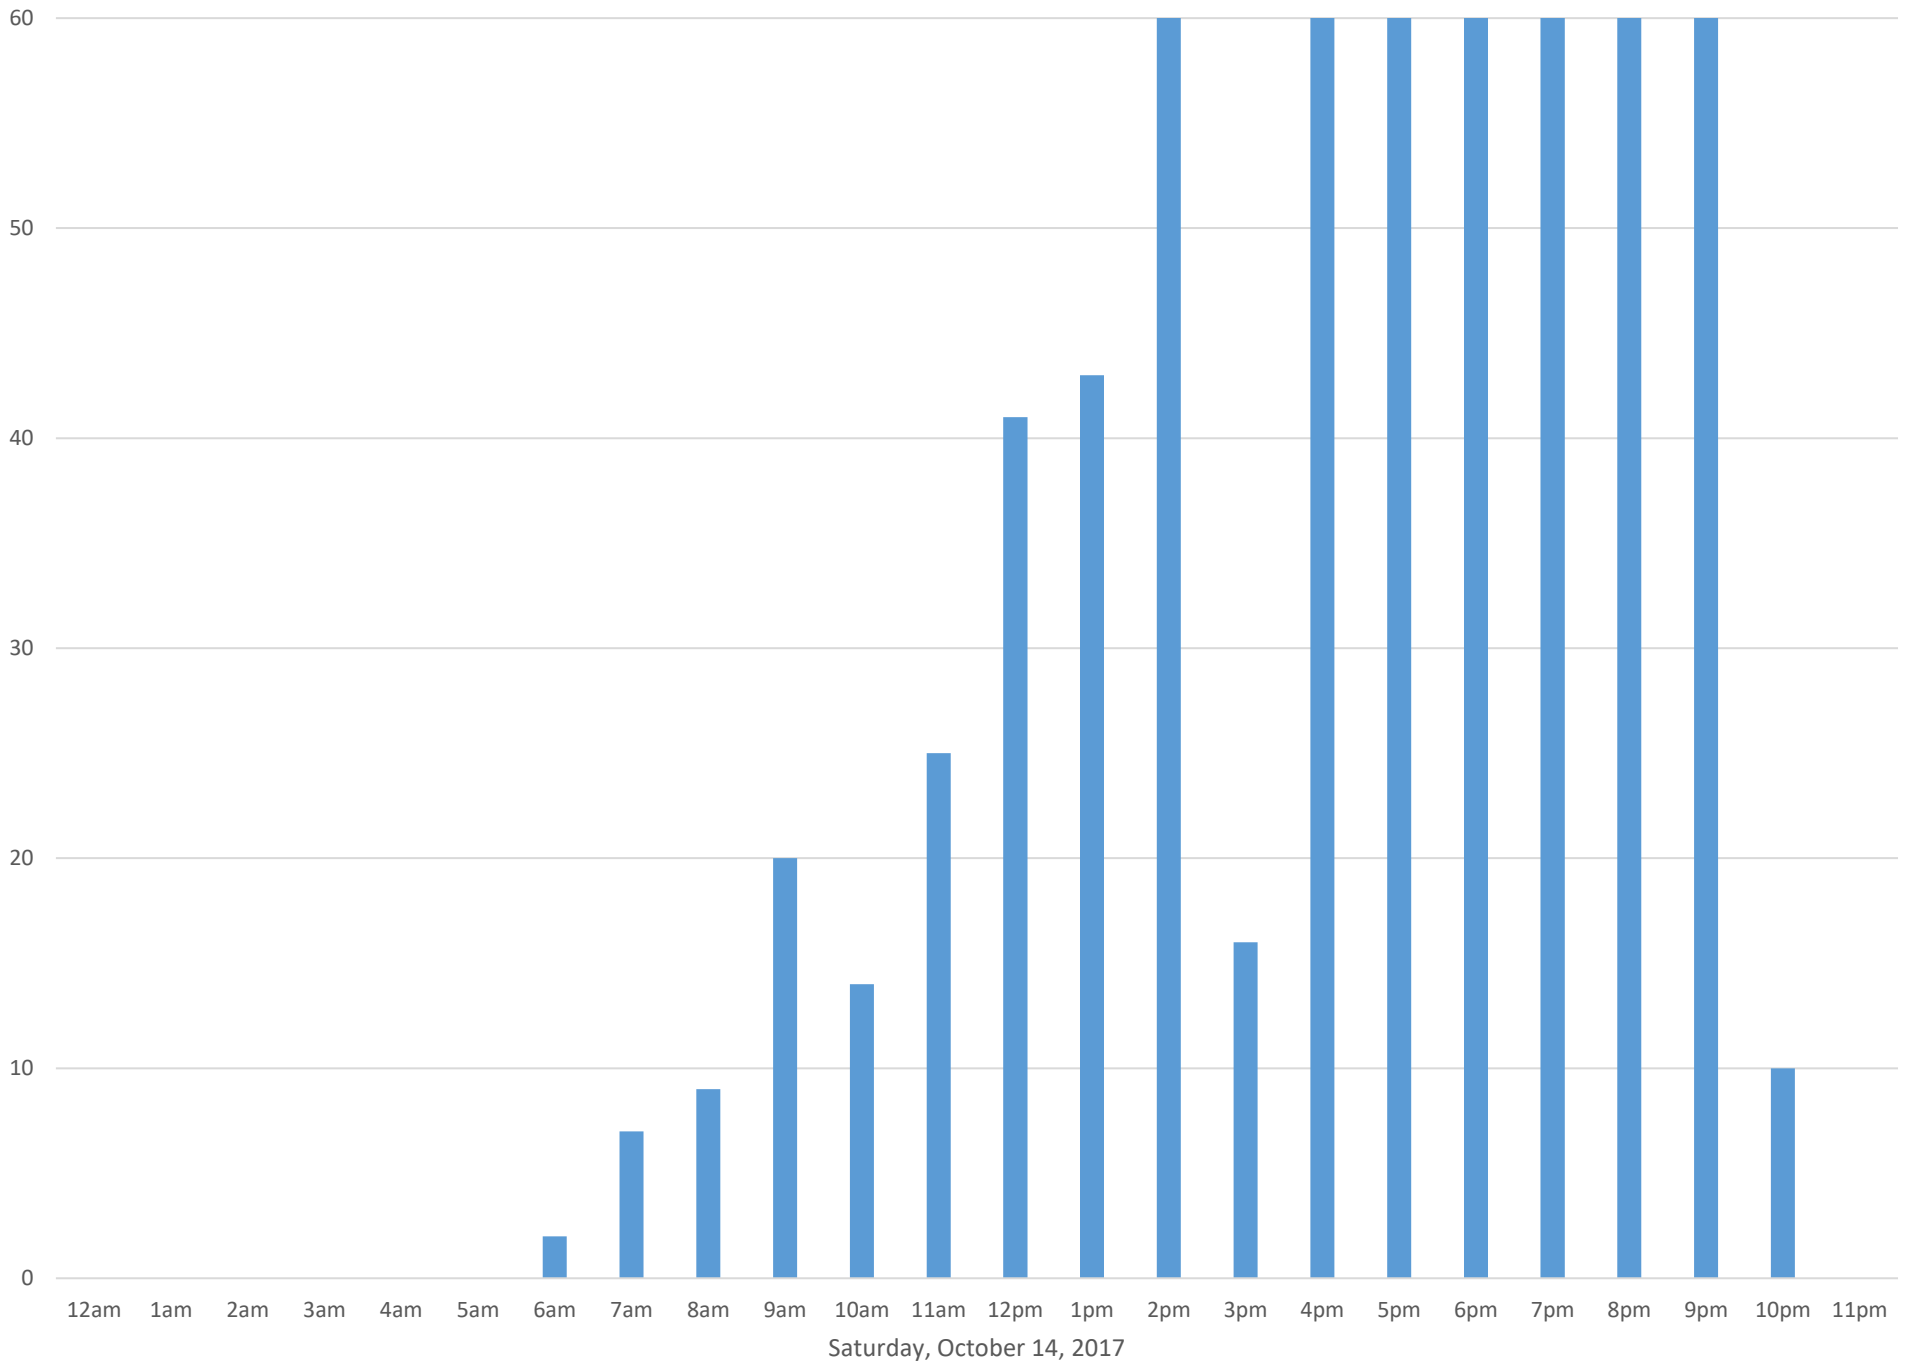

Civic Stadium Ticket Booth Entrance

Data Summary

Total Count 16,000

Daily Average 1333

Average Weekend Day 1276

Average Weekday 1362

Highest Daily Count 2919

Busiest Day of the Week Saturday, October 7, 2017

Weekly Profile

Monday 9%

Tuesday 12%

Wednesday 6%

Thursday 7%

Friday 35%

Saturday 29%

Sunday 3%

Civic Stadium Ticket Booth Entrance

Civic Stadium Ticket Booth Entrance

Civic Stadium Ticket Booth Entrance

Civic Stadium Ticket Booth Entrance

Civic Stadium Ticket Booth Entrance

Civic Stadium Ticket Booth Entrance