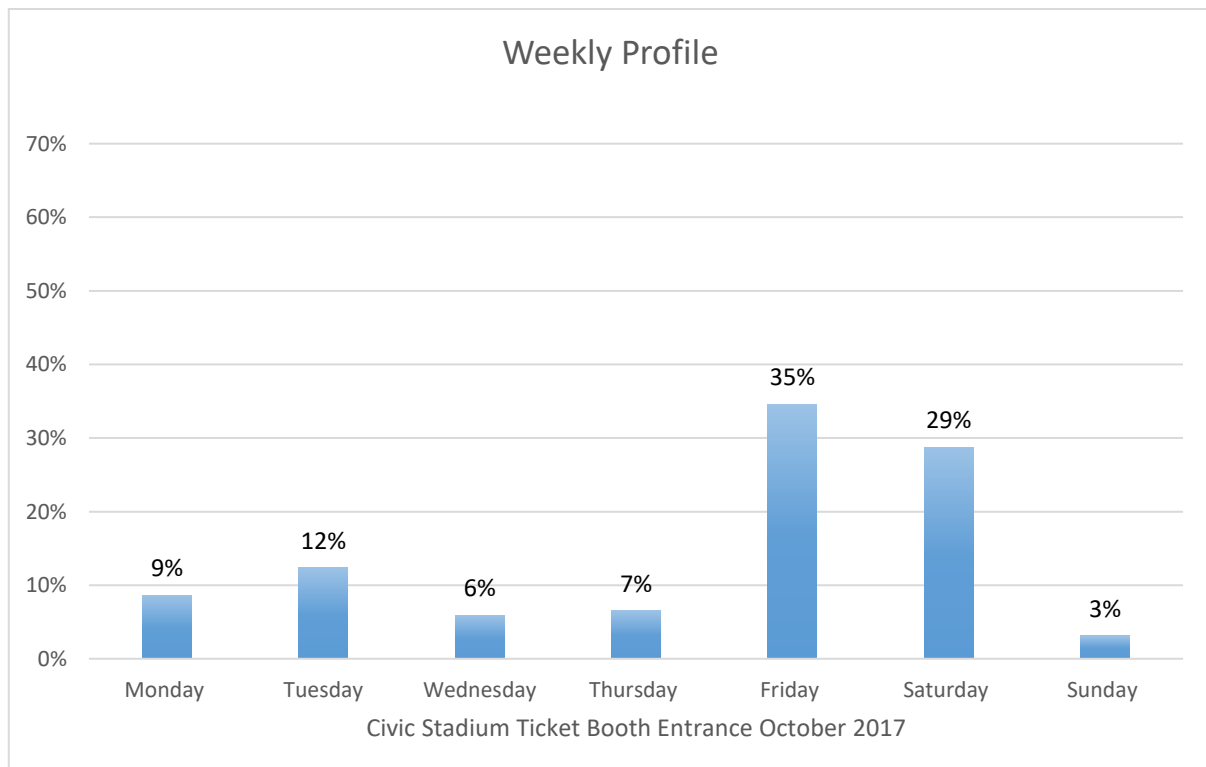

Civic Stadium Ticket Booth Entrance

Data Summary

Total Count 16,000

Daily Average 1333

Average Weekend Day 1276

Average Weekday 1362

Highest Daily Count 2919

Busiest Day of the Week Saturday, October 7, 2017

Weekly Profile

Monday 9%

Tuesday 12%

Wednesday 6%

Thursday 7%

Friday 35%

Saturday 29%

Sunday 3%

Civic Stadium Ticket Booth Entrance October 2017

Monthly Data

Total Count = 16000

Civic Stadium Ticket Booth Entrance

Civic Stadium Ticket Booth Entrance

Civic Stadium Ticket Booth Entrance

Civic Stadium Ticket Booth Entrance

Civic Stadium Ticket Booth Entrance

Civic Stadium Ticket Booth Entrance

Civic Stadium Ticket Booth Entrance

Civic Stadium Ticket Booth Entrance

Civic Stadium Ticket Booth Entrance

Civic Stadium Ticket Booth Entrance