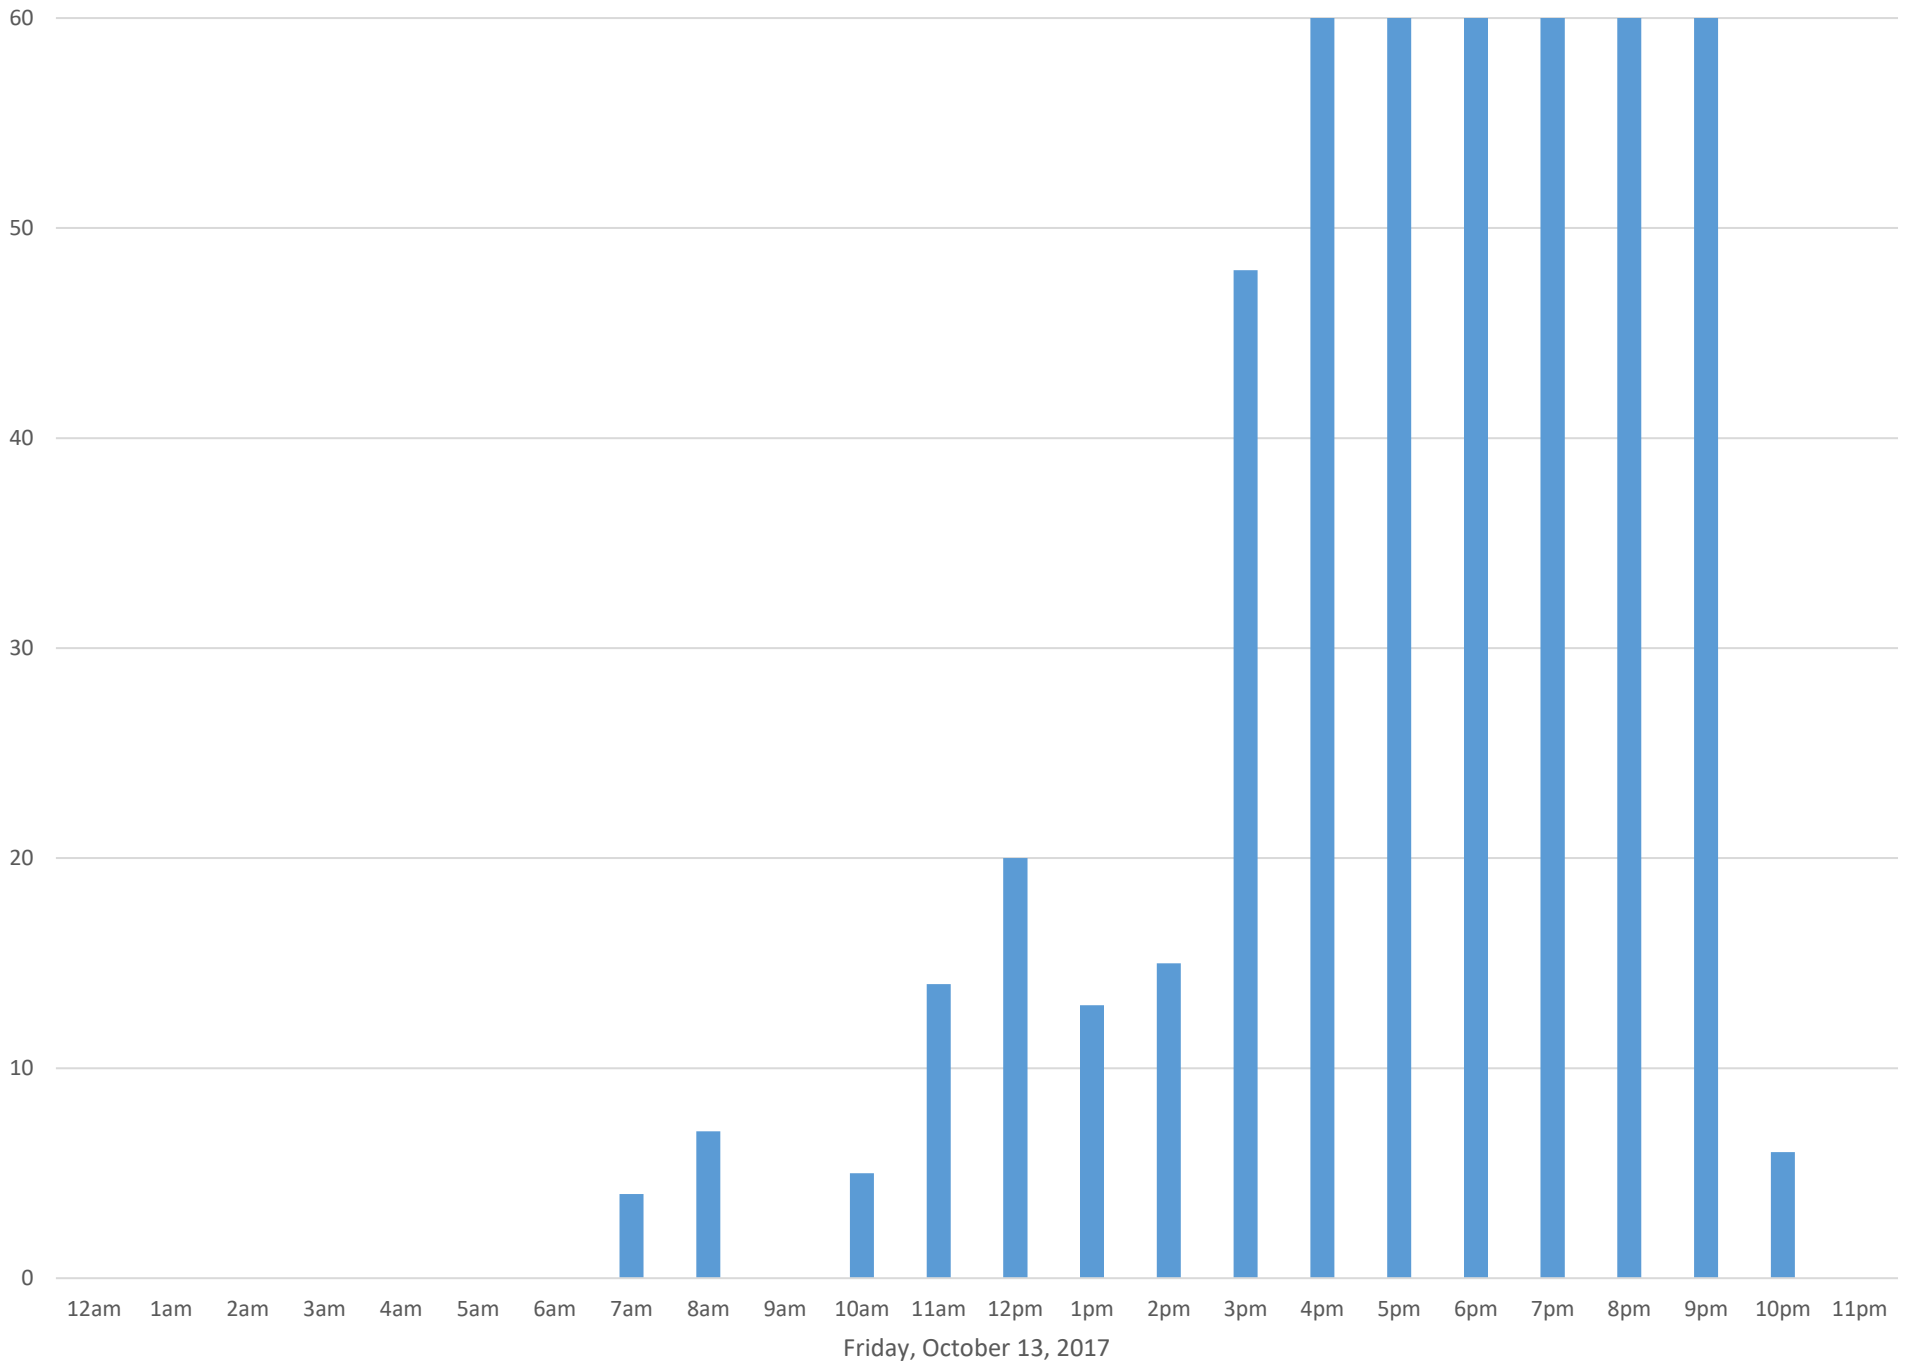

Civic Stadium Ticket Booth Entrance

Data Summary

Total Count 16,000

Daily Average 1333

Average Weekend Day 1276

Average Weekday 1362

Highest Daily Count 2919

Busiest Day of the Week Saturday, October 7, 2017

Weekly Profile

Monday 9%

Tuesday 12%

Wednesday 6%

Thursday 7%

Friday 35%

Saturday 29%

Sunday 3%

Civic Stadium Ticket Booth Entrance

Civic Stadium Ticket Booth Entrance

Civic Stadium Ticket Booth Entrance

Civic Stadium Ticket Booth Entrance

Civic Stadium Ticket Booth Entrance

Civic Stadium Ticket Booth Entrance