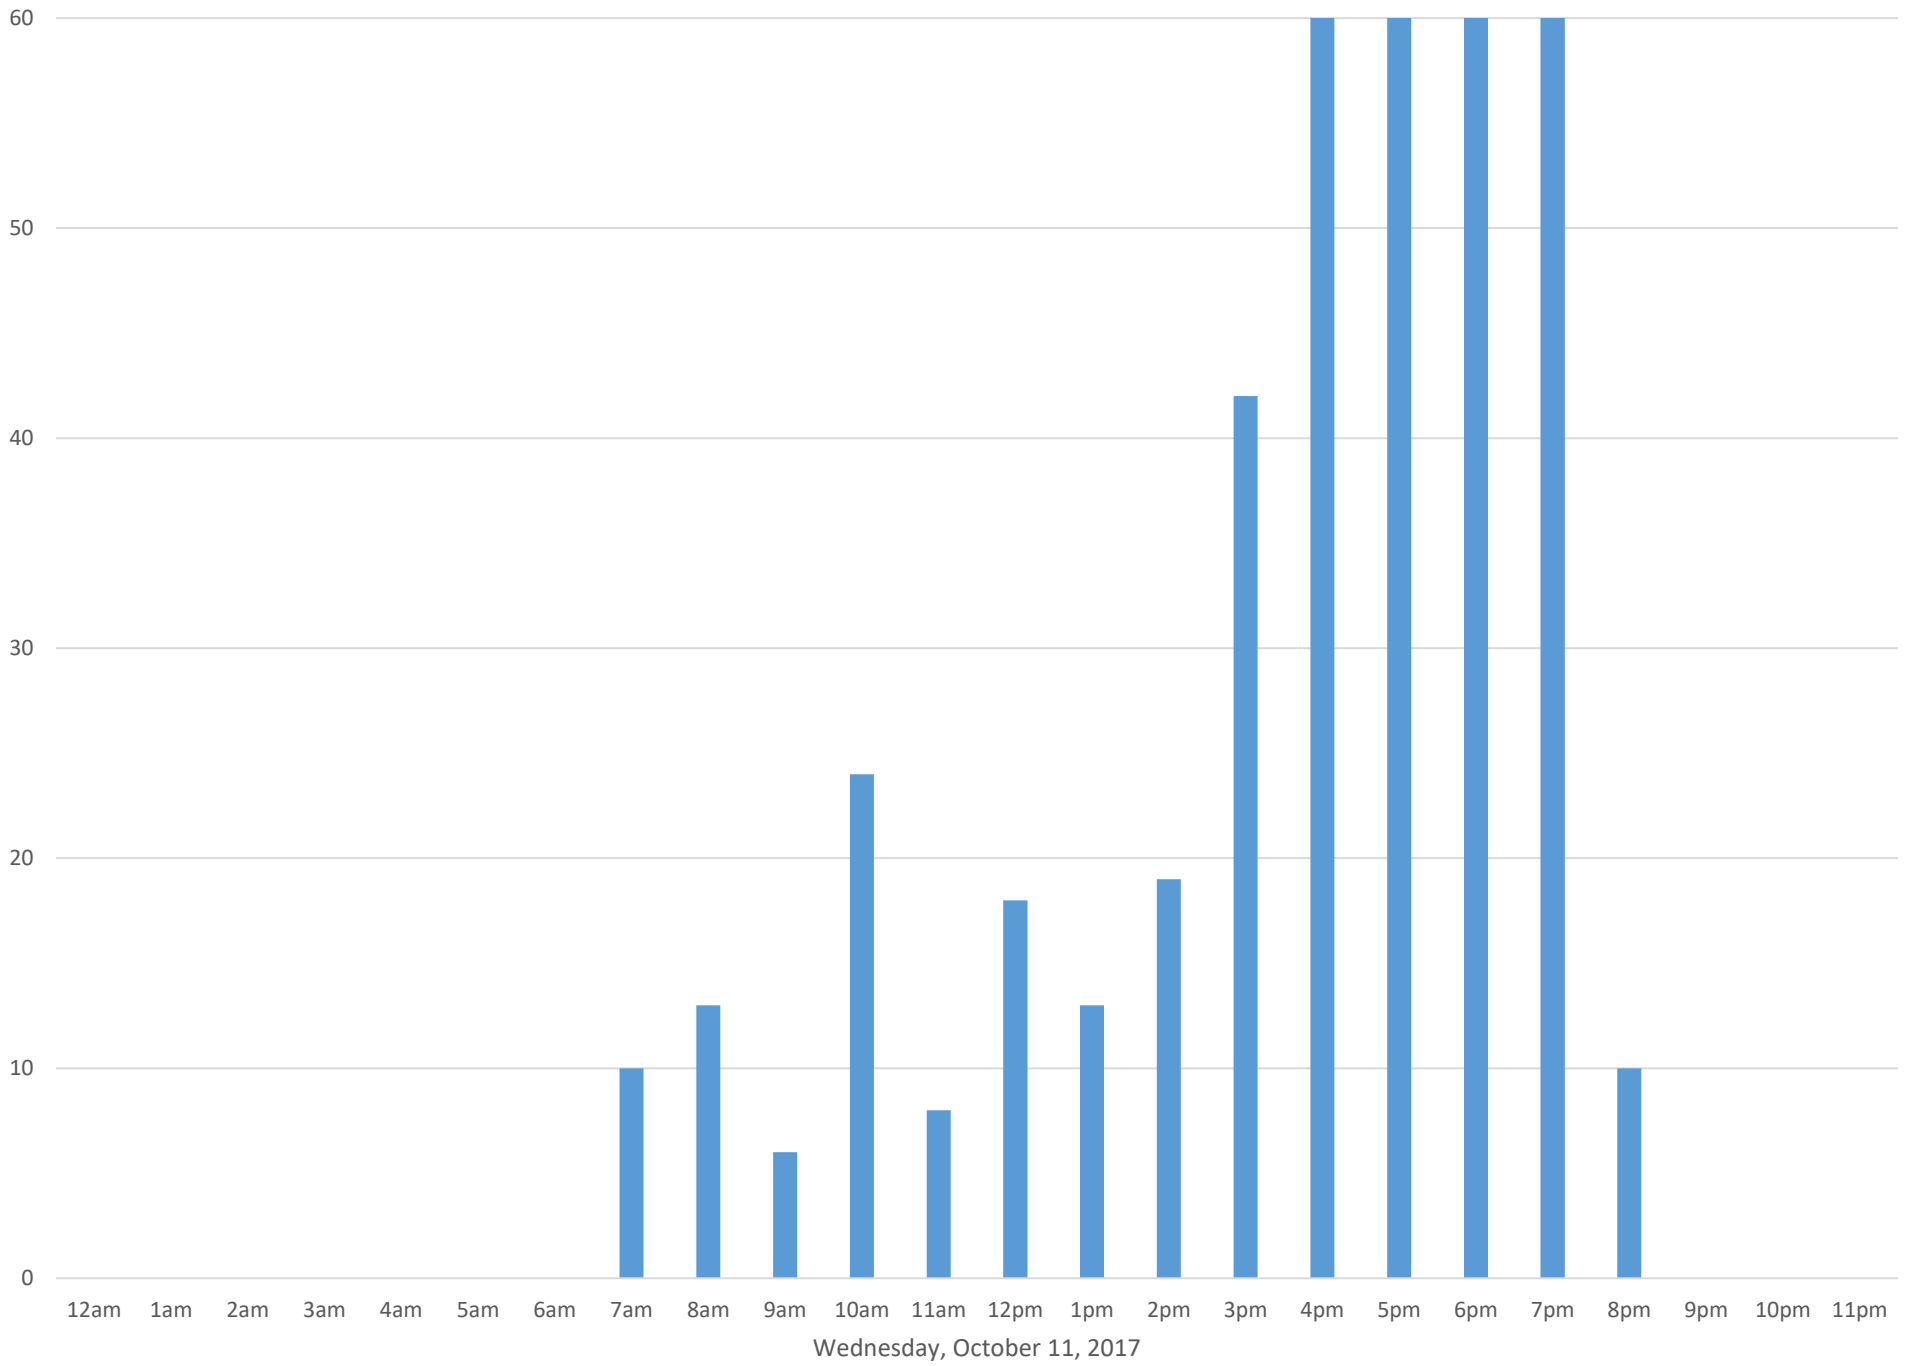

Civic Stadium Ticket Booth Entrance