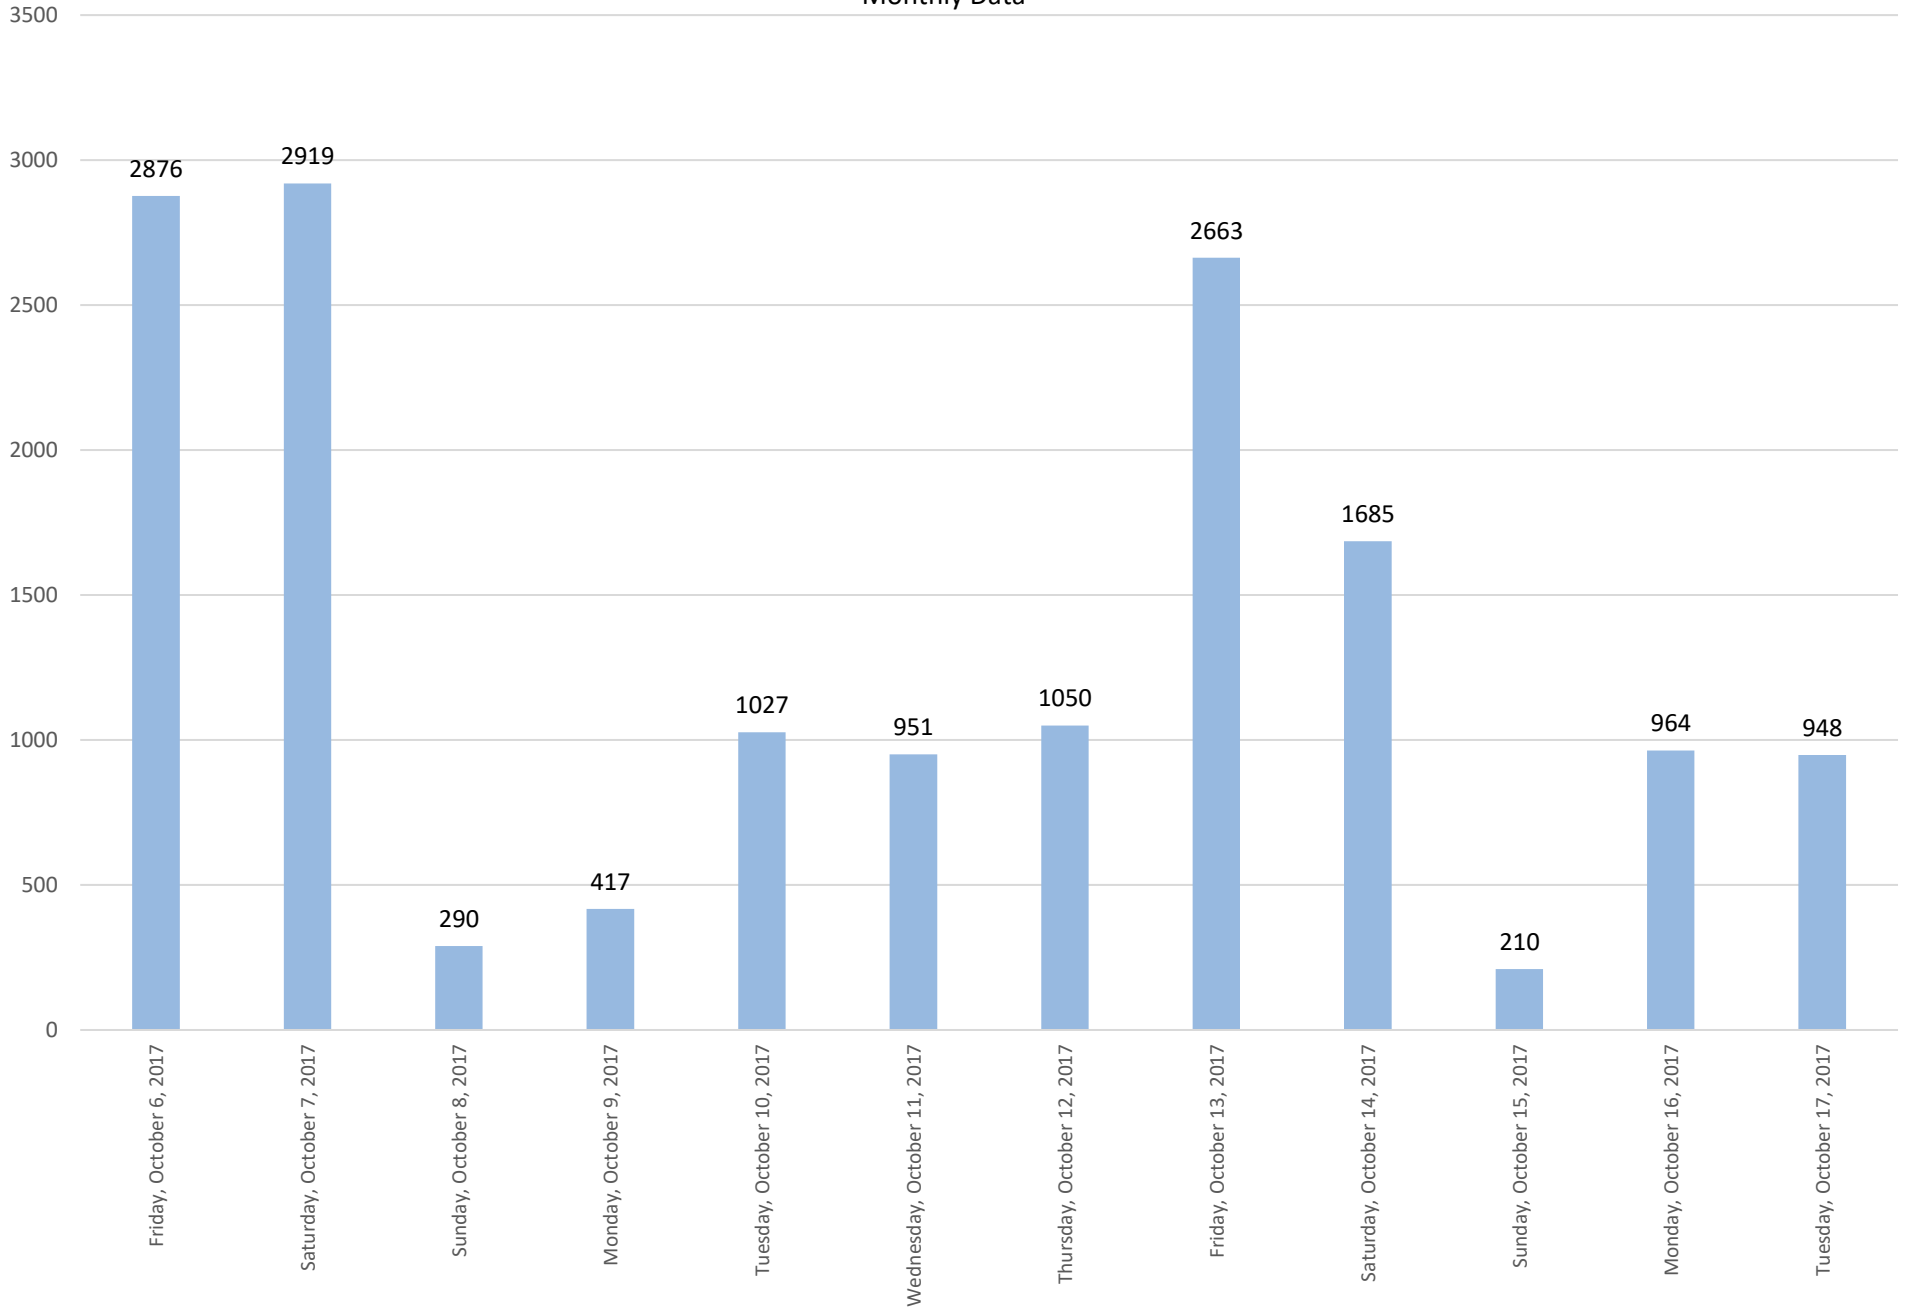

Civic Stadium Ticket Booth Entrance

Data Summary

Total Count 16,000

Daily Average 1333

Average Weekend Day 1276

Average Weekday 1362

Highest Daily Count 2919

Busiest Day of the Week Saturday, October 7, 2017

Weekly Profile

Monday 9%

Tuesday 12%

Wednesday 6%

Thursday 7%

Friday 35%

Saturday 29%

Sunday 3%

Civic Stadium Ticket Booth Entrance October 2017

Monthly Data

Total Count = 16000

Civic Stadium Ticket Booth Entrance

Civic Stadium Ticket Booth Entrance

Civic Stadium Ticket Booth Entrance

Civic Stadium Ticket Booth Entrance