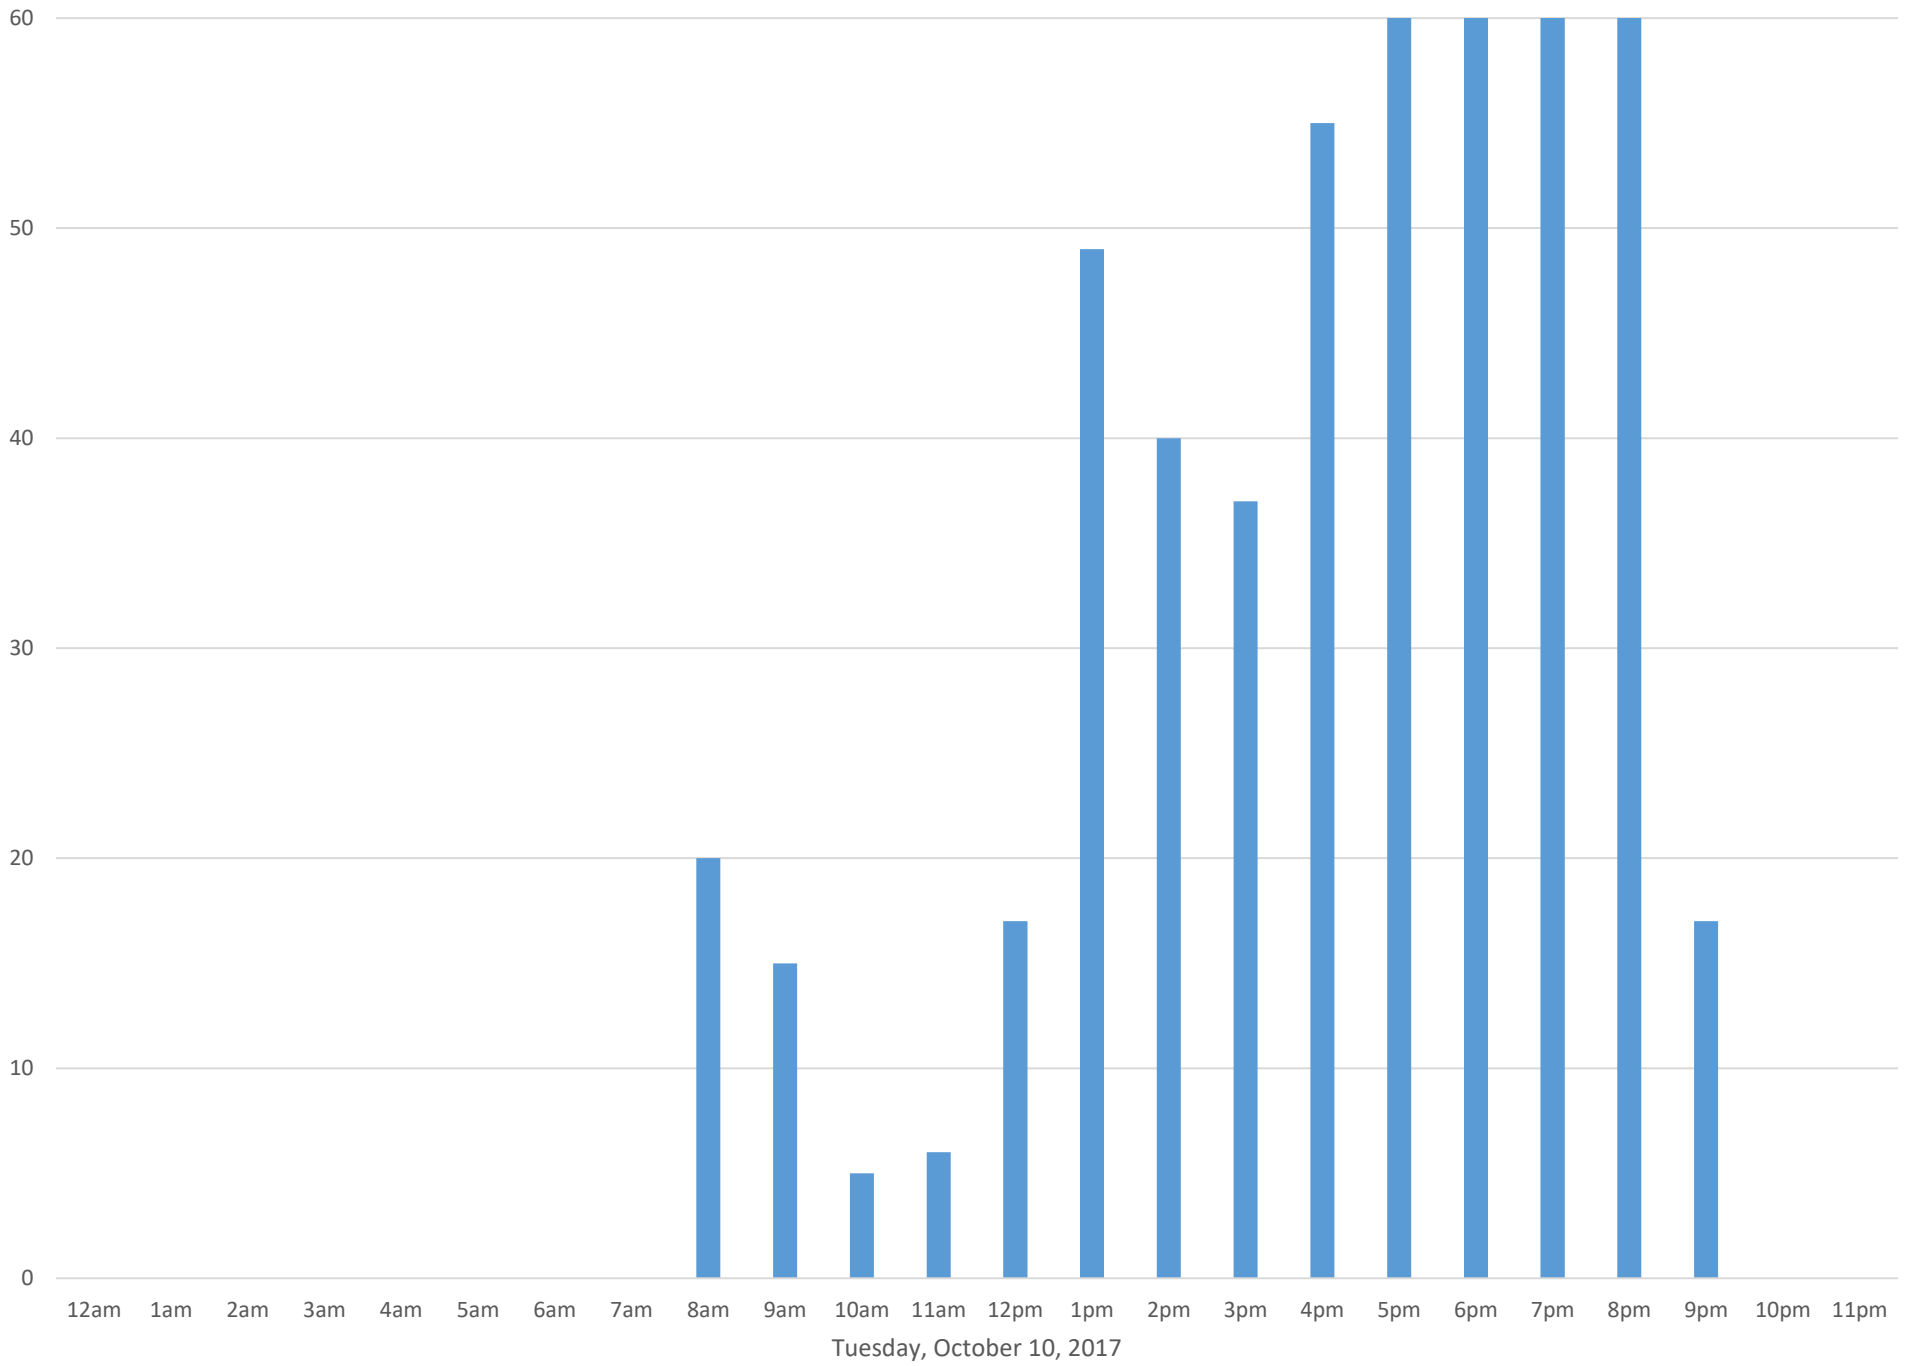

Civic Stadium Ticket Booth Entrance