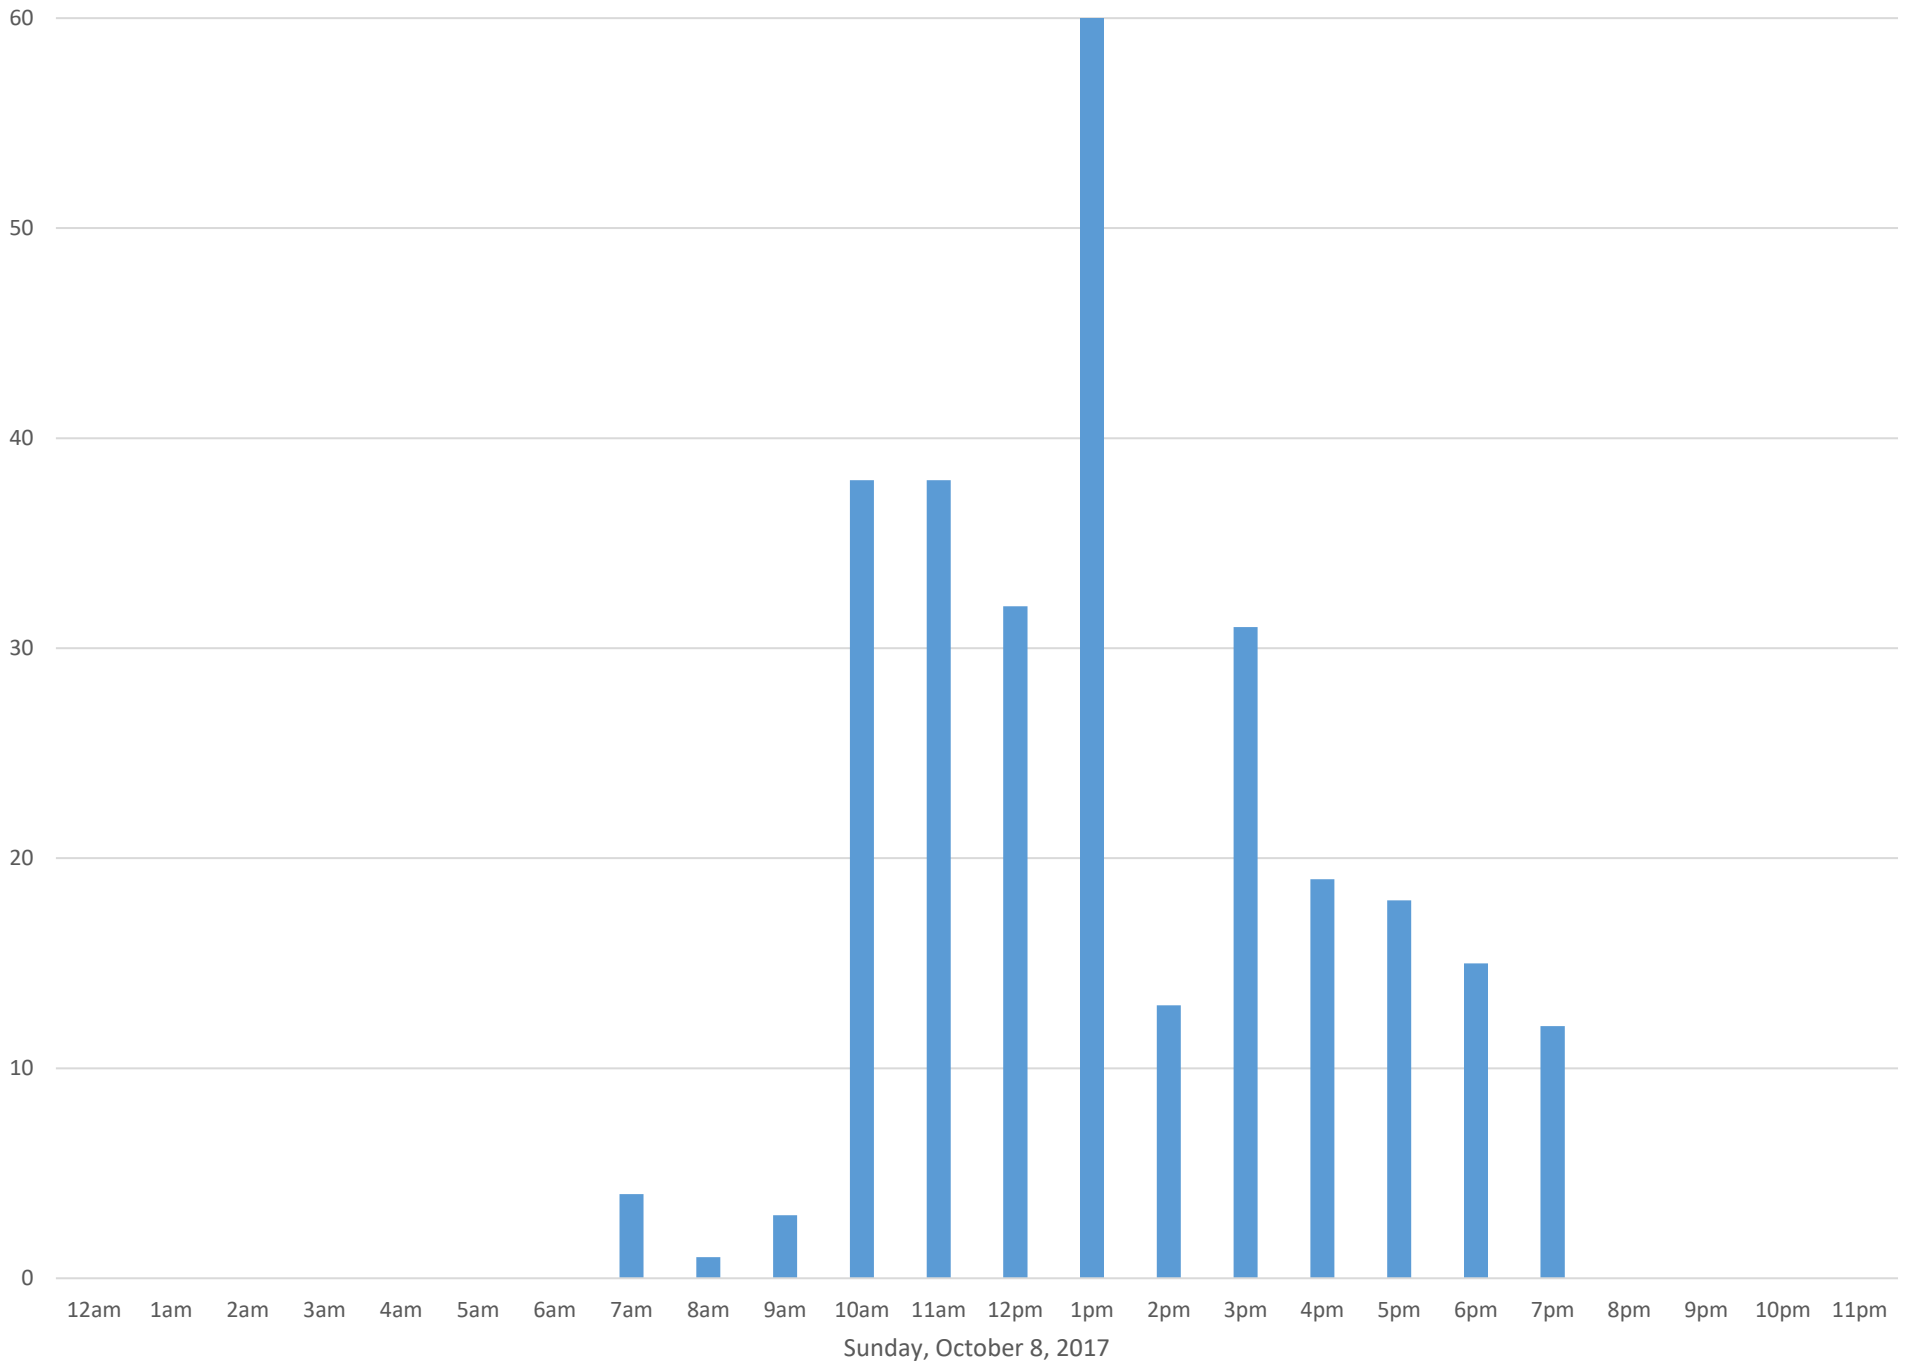

Civic Stadium Ticket Booth Entrance

Data Summary

Total Count 16,000

Daily Average 1333

Average Weekend Day 1276

Average Weekday 1362

Highest Daily Count 2919

Busiest Day of the Week Saturday, October 7, 2017

Weekly Profile

Monday 9%

Tuesday 12%

Wednesday 6%

Thursday 7%

Friday 35%

Saturday 29%

Sunday 3%

Civic Stadium Ticket Booth Entrance October 2017

Monthly Data

Total Count = 16000

Civic Stadium Ticket Booth Entrance

Civic Stadium Ticket Booth Entrance

Civic Stadium Ticket Booth Entrance

Civic Stadium Ticket Booth Entrance