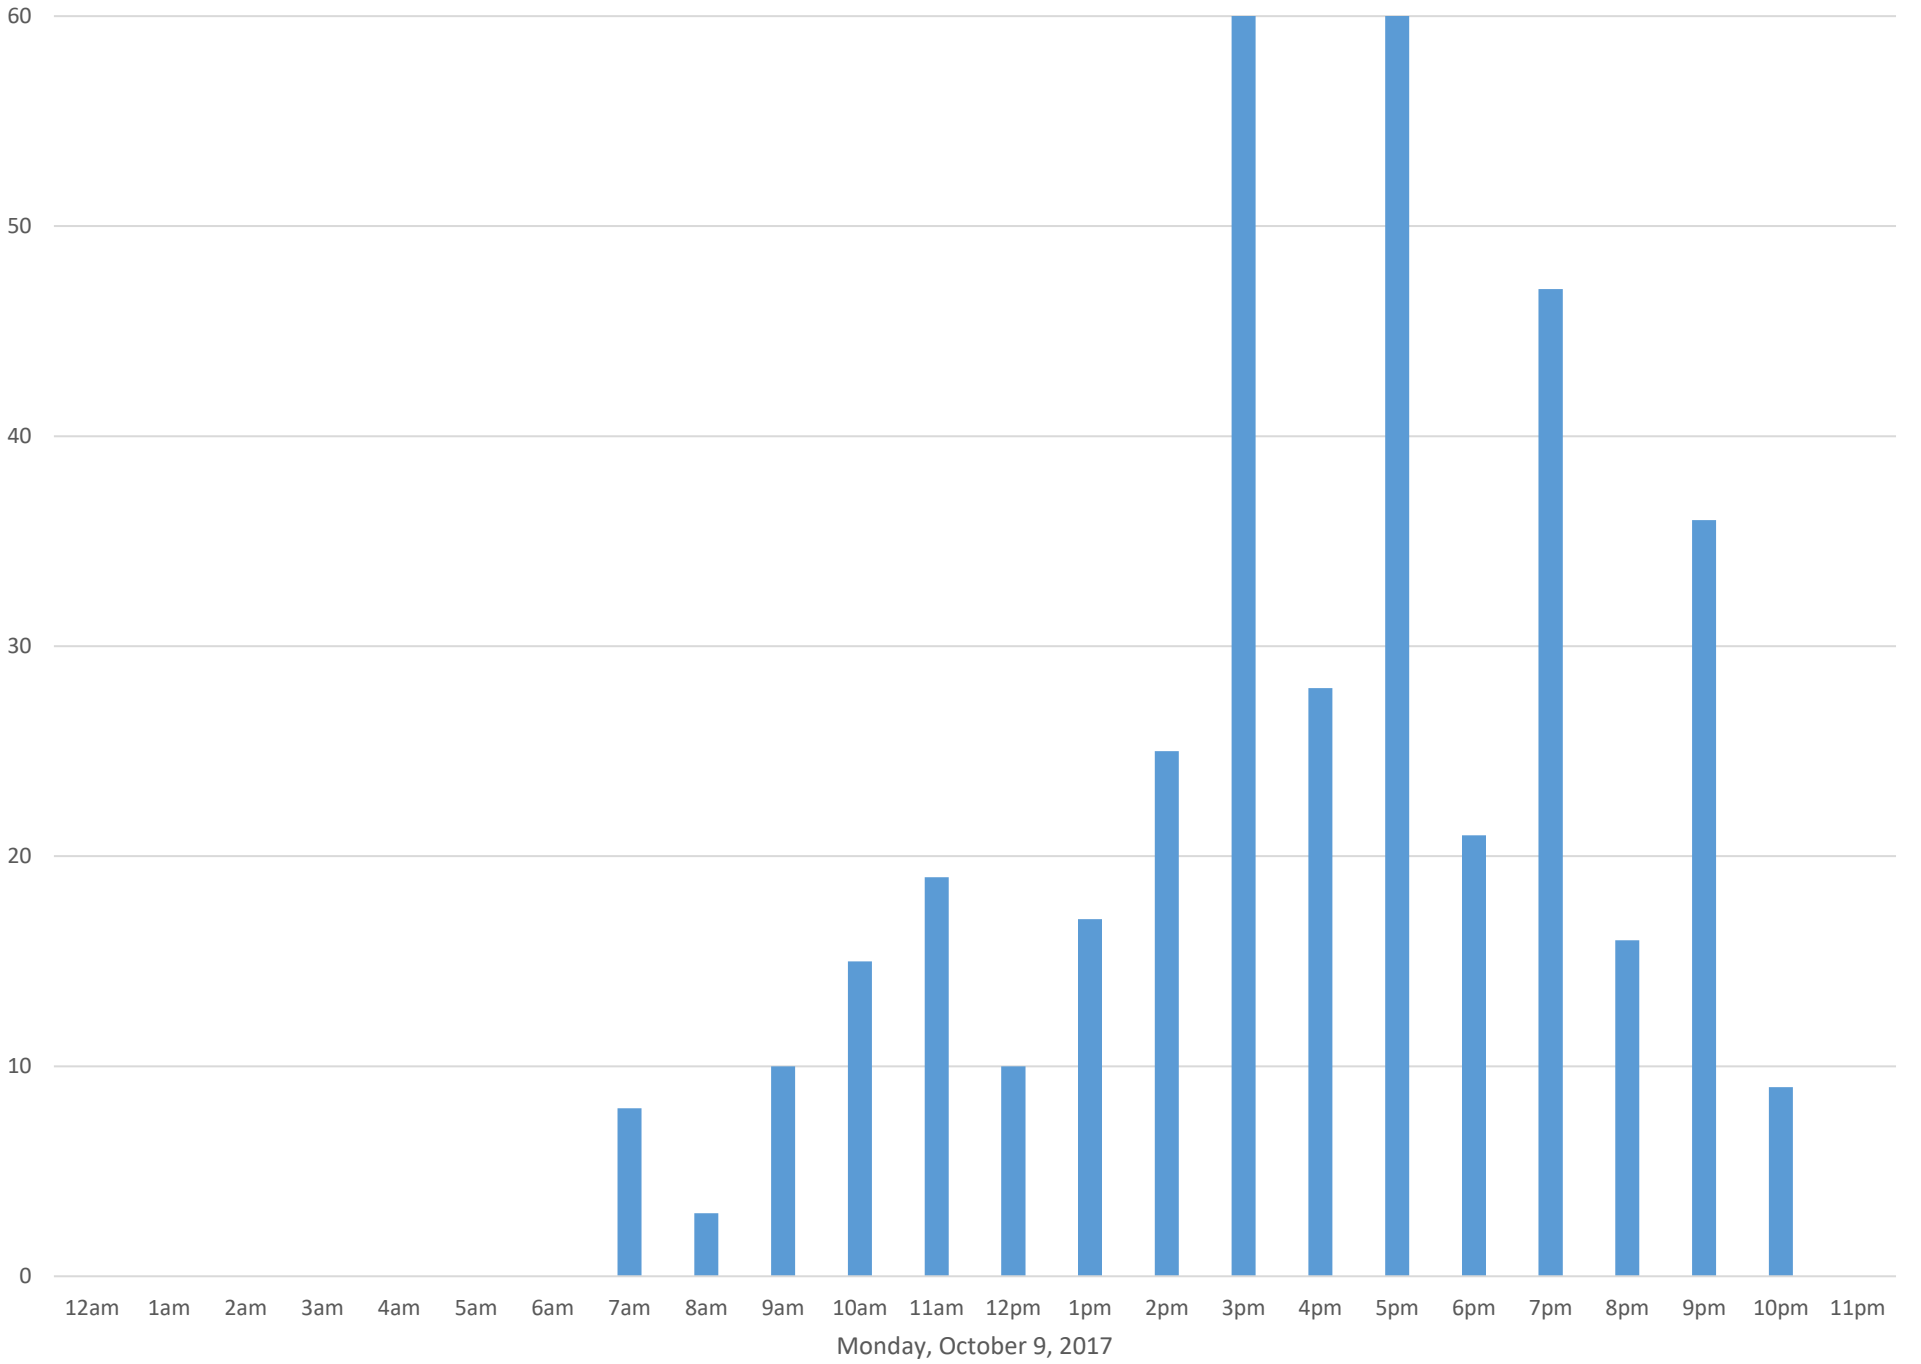

Civic Stadium Ticket Booth Entrance

Data Summary

Total Count 16,000

Daily Average 1333

Average Weekend Day 1276

Average Weekday 1362

Highest Daily Count 2919

Busiest Day of the Week Saturday, October 7, 2017

Weekly Profile

Monday 9%

Tuesday 12%

Wednesday 6%

Thursday 7%

Friday 35%

Saturday 29%

Sunday 3%

Civic Stadium Ticket Booth Entrance October 2017

Monthly Data

Total Count = 16000

Civic Stadium Ticket Booth Entrance

Civic Stadium Ticket Booth Entrance

Civic Stadium Ticket Booth Entrance

Civic Stadium Ticket Booth Entrance