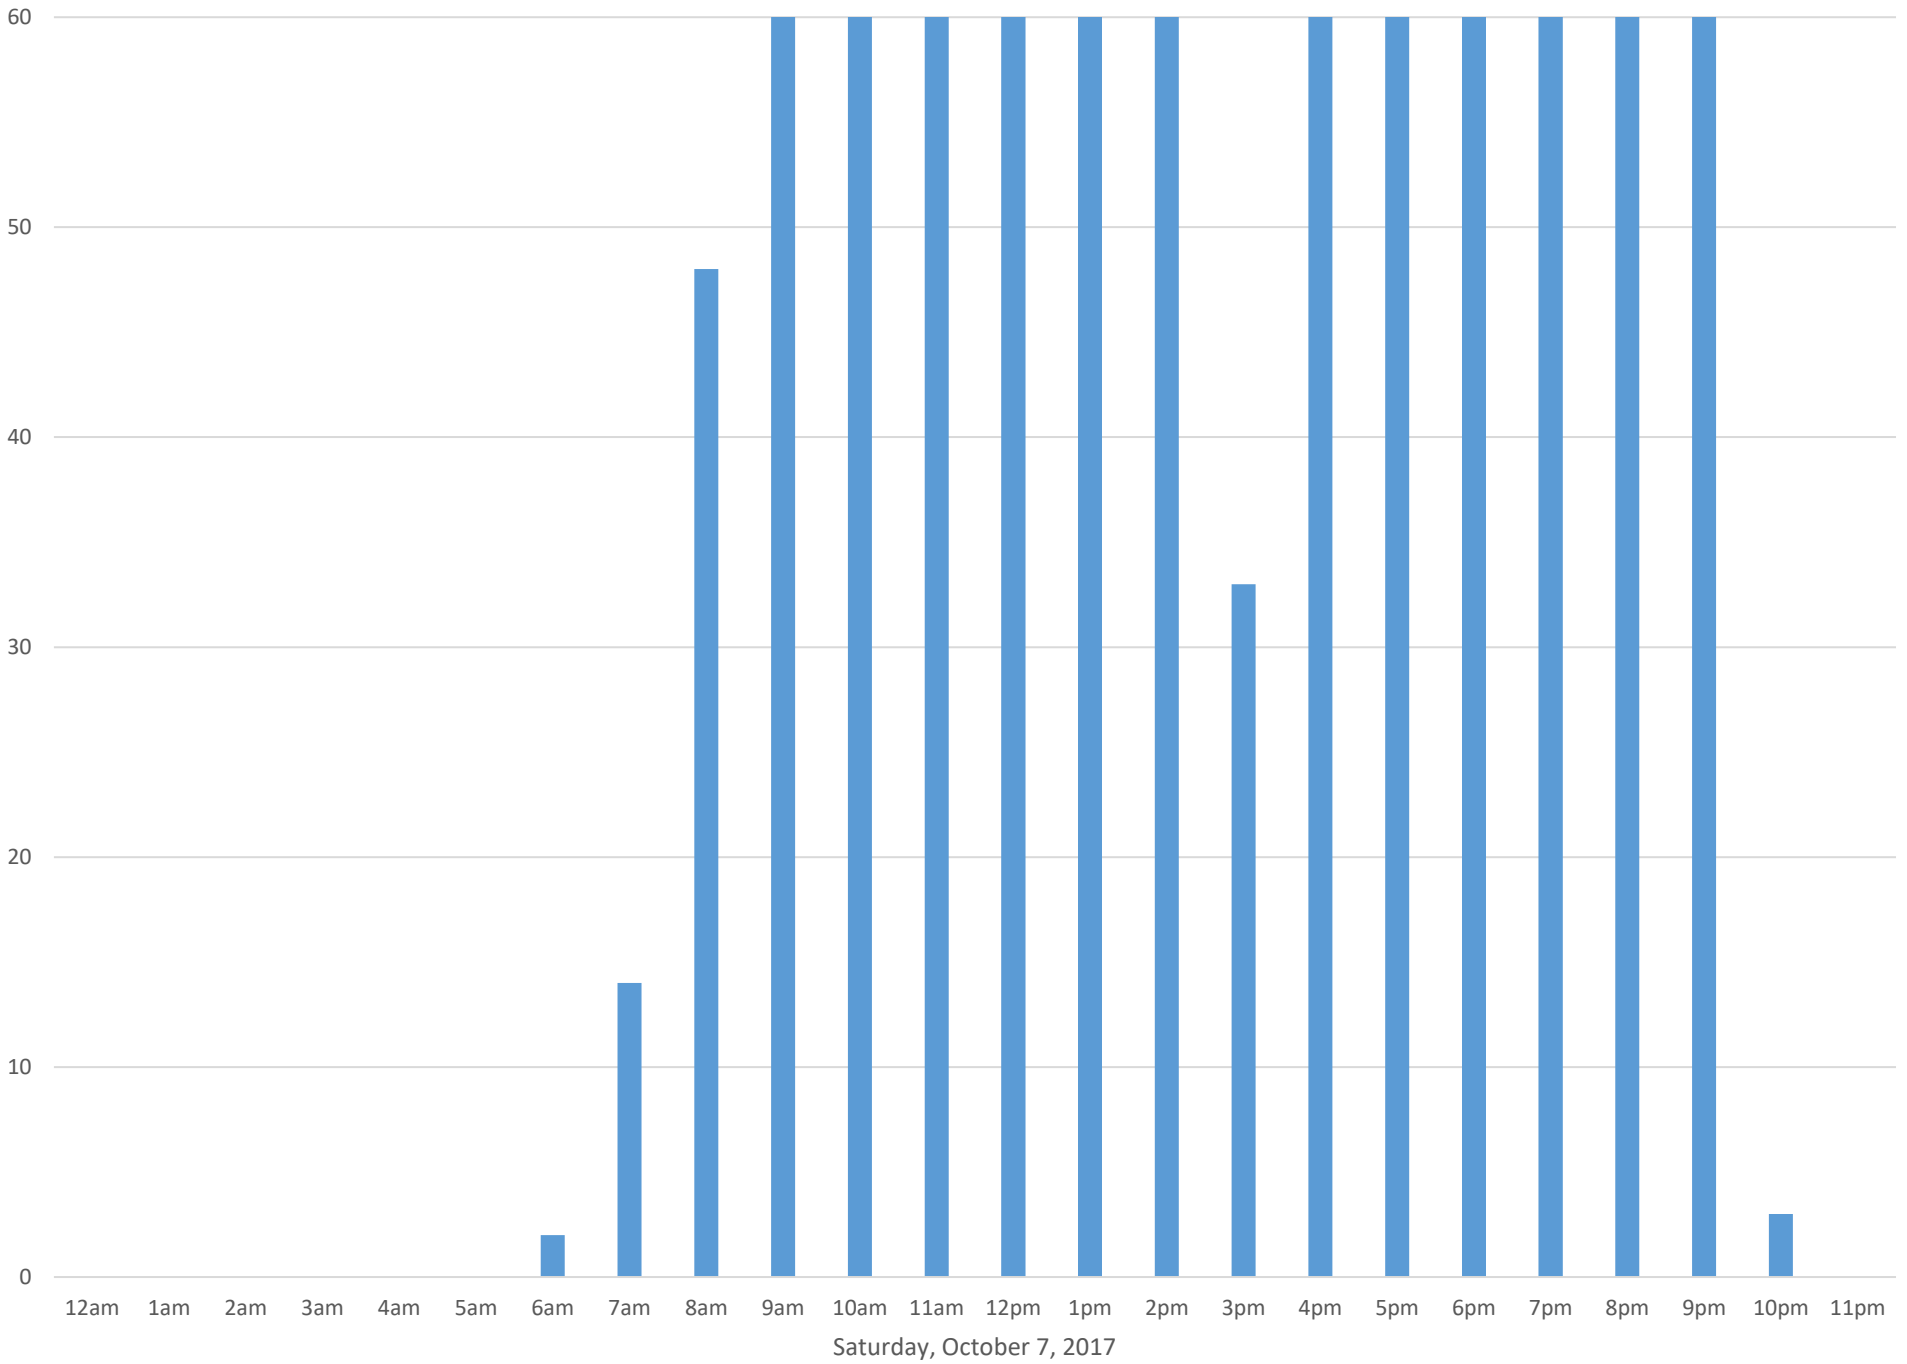

Civic Stadium Ticket Booth Entrance

Data Summary

Total Count 16,000

Daily Average 1333

Average Weekend Day 1276

Average Weekday 1362

Highest Daily Count 2919

Busiest Day of the Week Saturday, October 7, 2017

Weekly Profile

Monday 9%

Tuesday 12%

Wednesday 6%

Thursday 7%

Friday 35%

Saturday 29%

Sunday 3%

Civic Stadium Ticket Booth Entrance October 2017

Monthly Data

Total Count = 16000

Civic Stadium Ticket Booth Entrance

Civic Stadium Ticket Booth Entrance

Civic Stadium Ticket Booth Entrance

Civic Stadium Ticket Booth Entrance