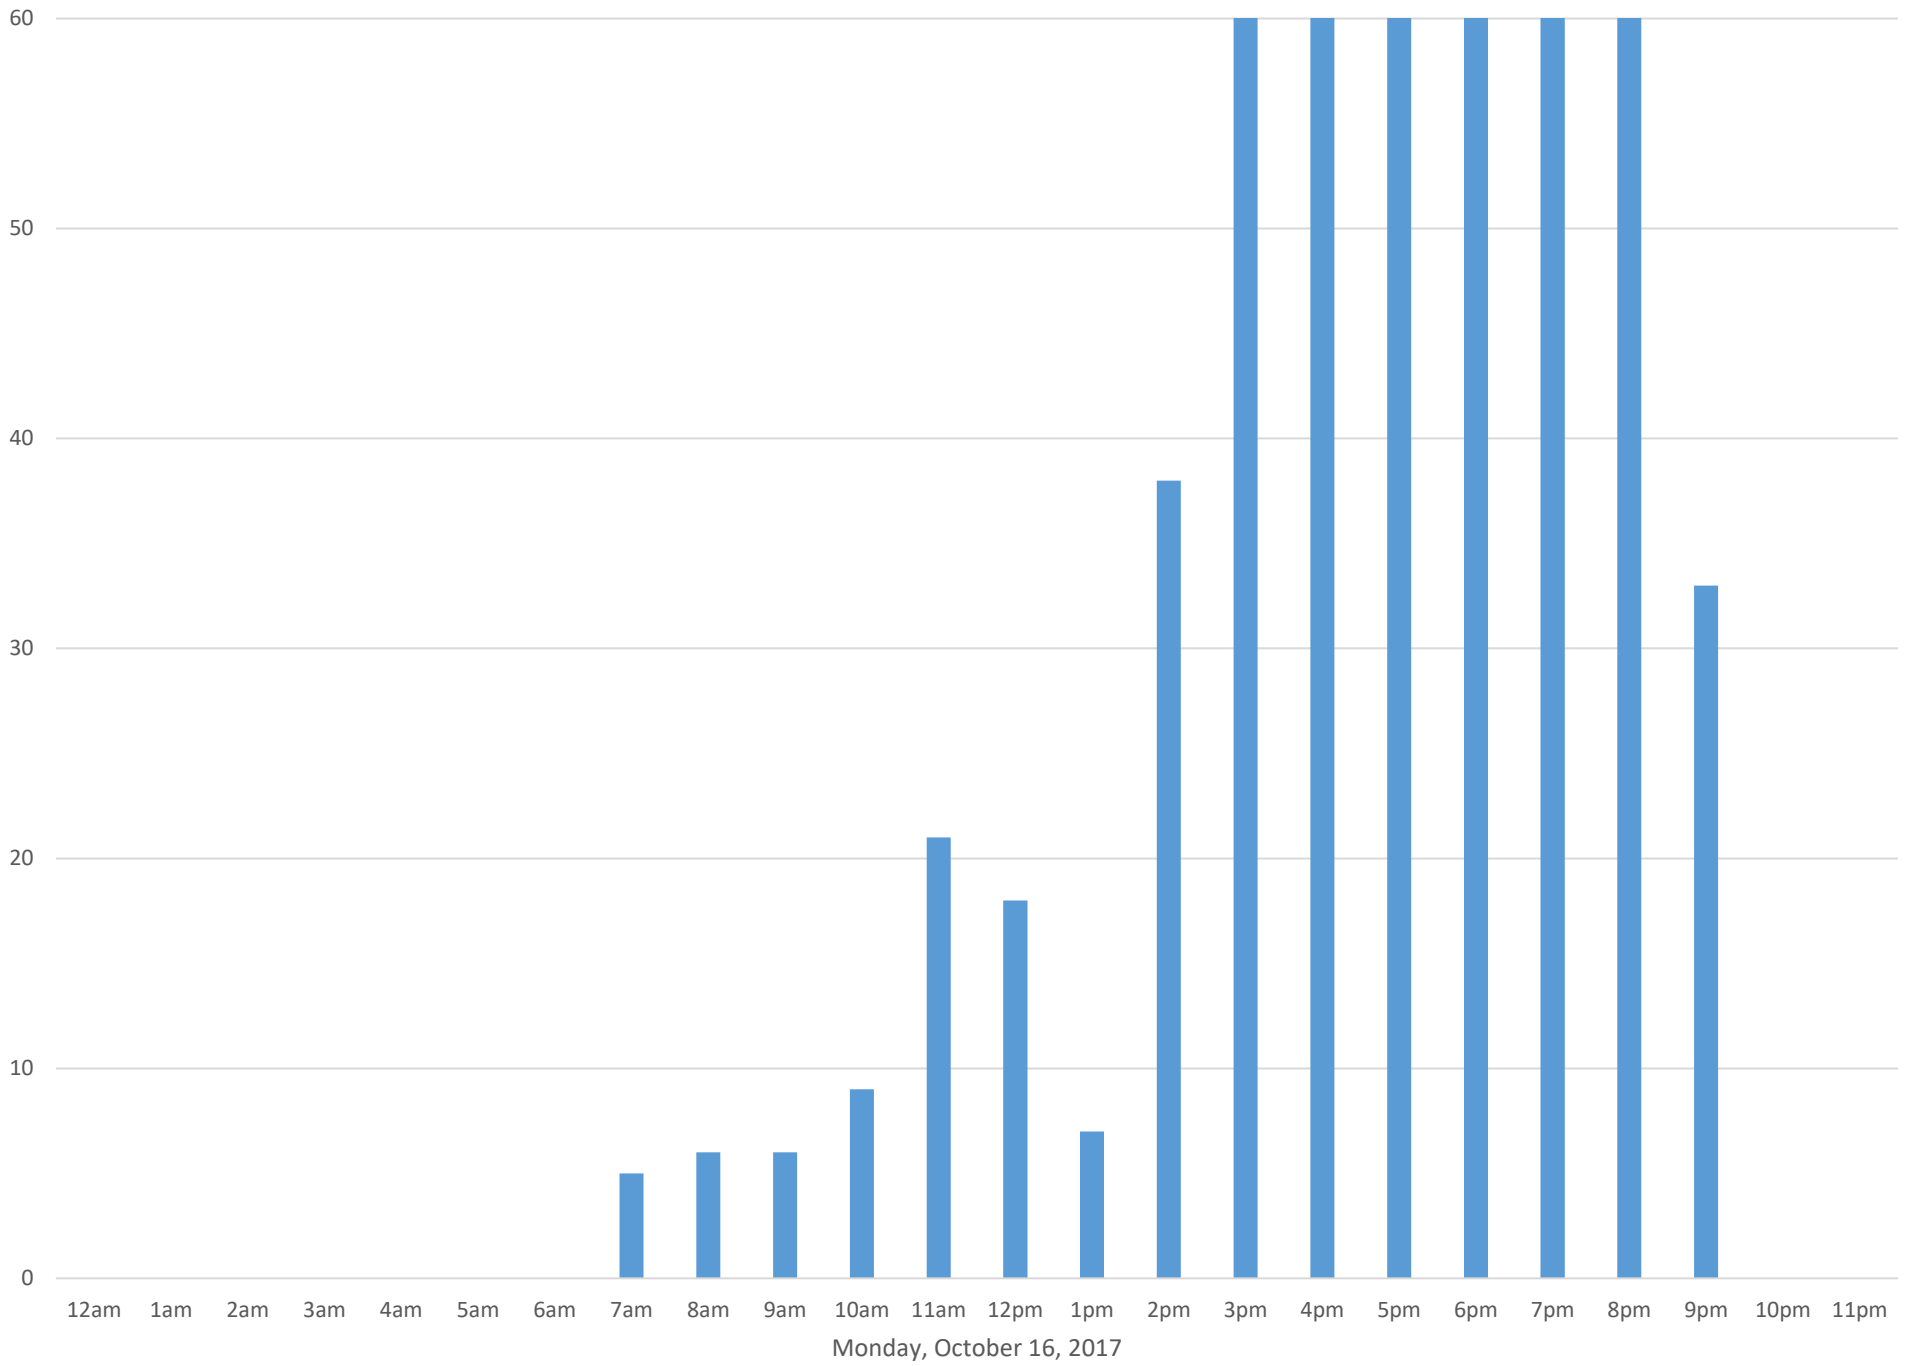

Civic Stadium Ticket Booth Entrance