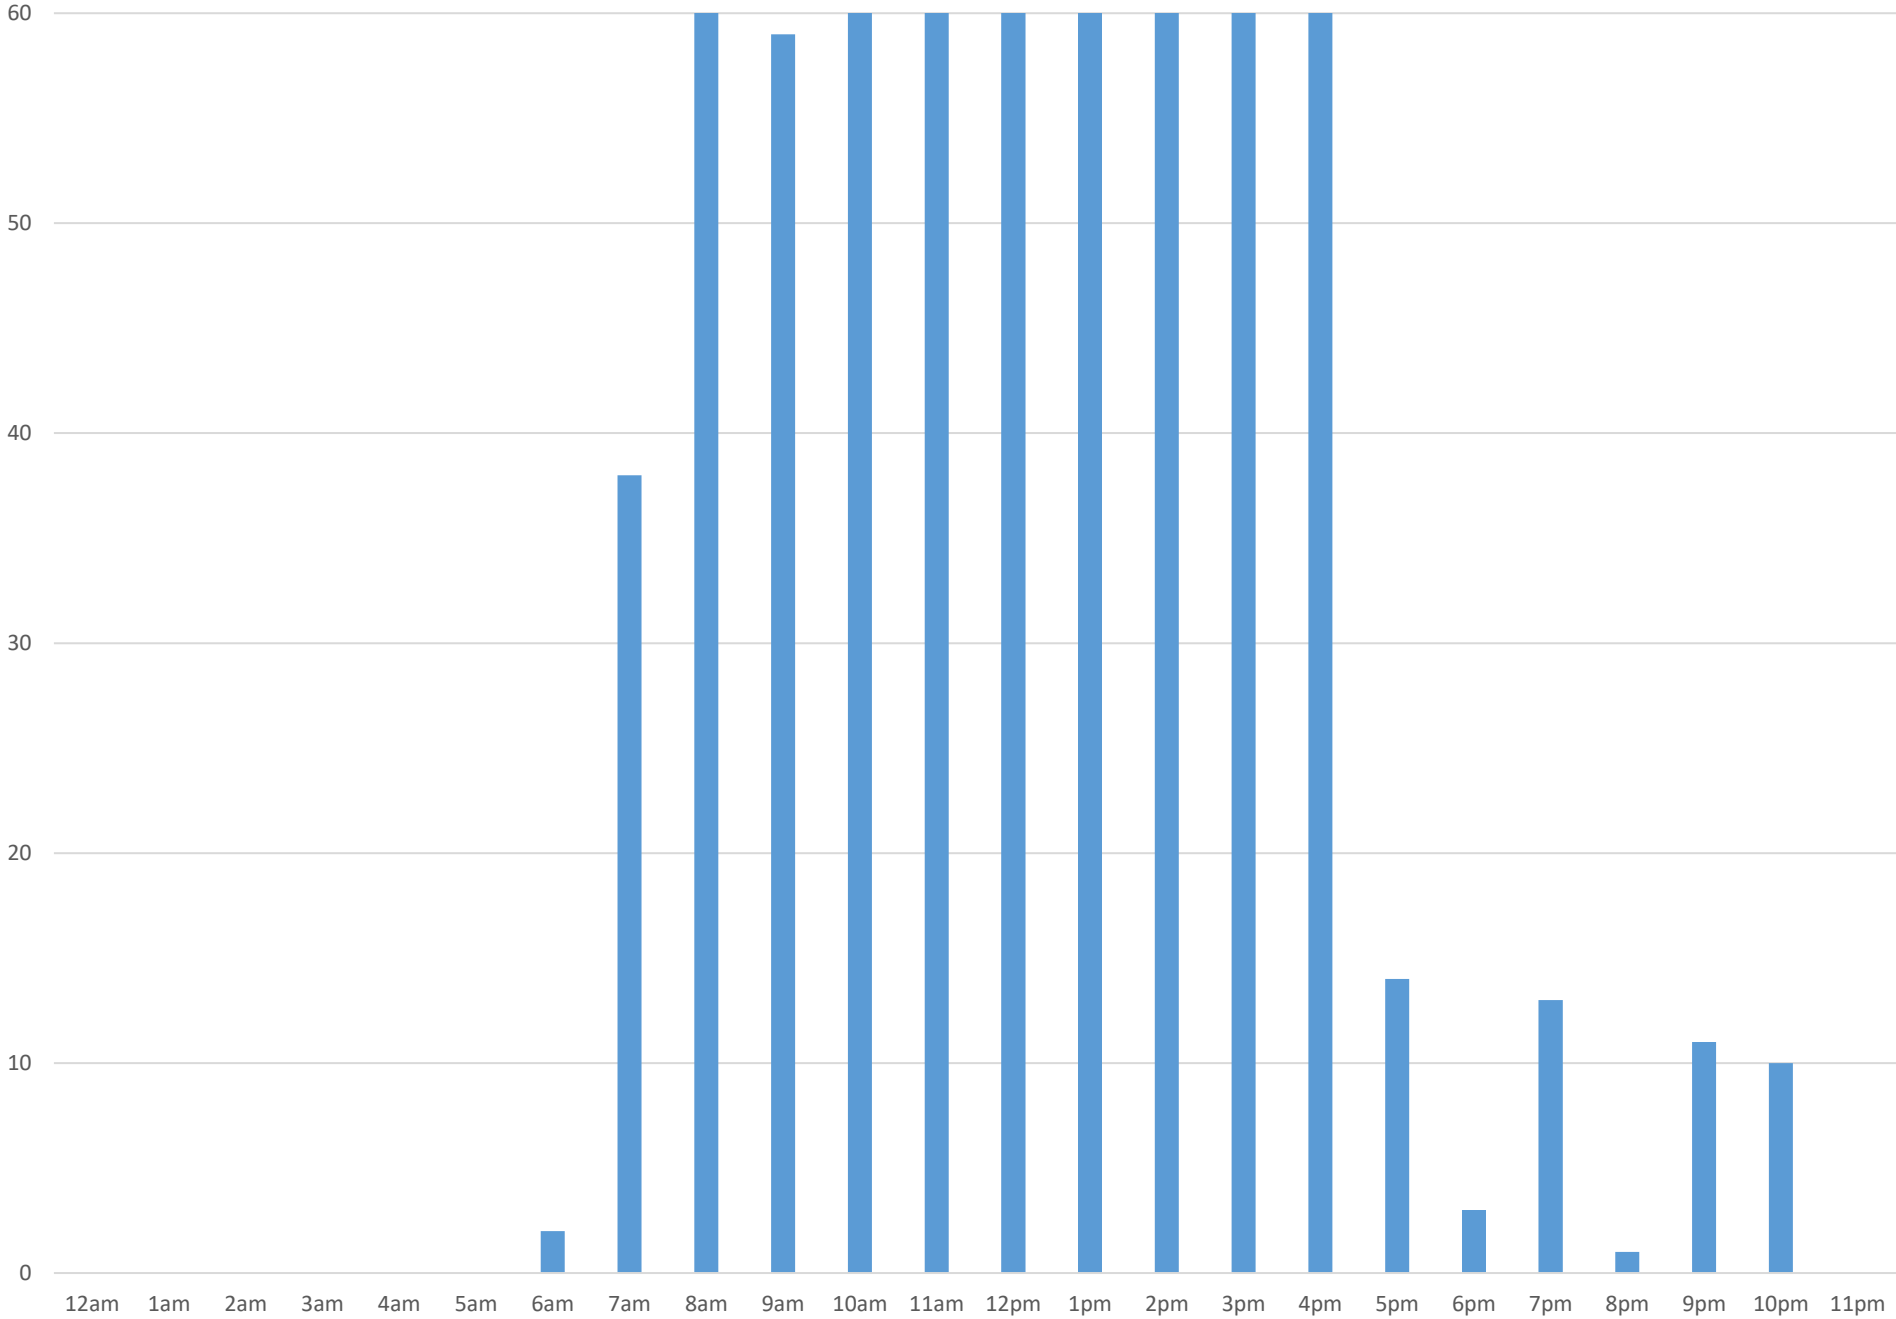

Civic Stadium Main Gate

Data Summary

Total Count 7,556

Daily Average 945
Average Weekend Day 440
Average Weekday 1247

Highest Daily Count 3435

Busiest Day of the Week Wednesday, October 4, 2017

Weekly Profile

Monday 8%
Tuesday 14%
Wednesday 45%
Thursday 2%
Friday 13%
Saturday 12%
Sunday 5%

Civic Stadium Main Gate October 2017

Monthly Data

Total Count = 7556

Civic Stadium Main Gate

Civic Stadium Main Gate

Civic Stadium Main Gate

Tuesday, October 3, 2017

Civic Stadium Main Gate

Wednesday, October 4, 2017

Civic Stadium Main Gate

Civic Stadium Main Gate

Friday, October 6, 2017

Civic Stadium Main Gate

Saturday, October 7, 2017