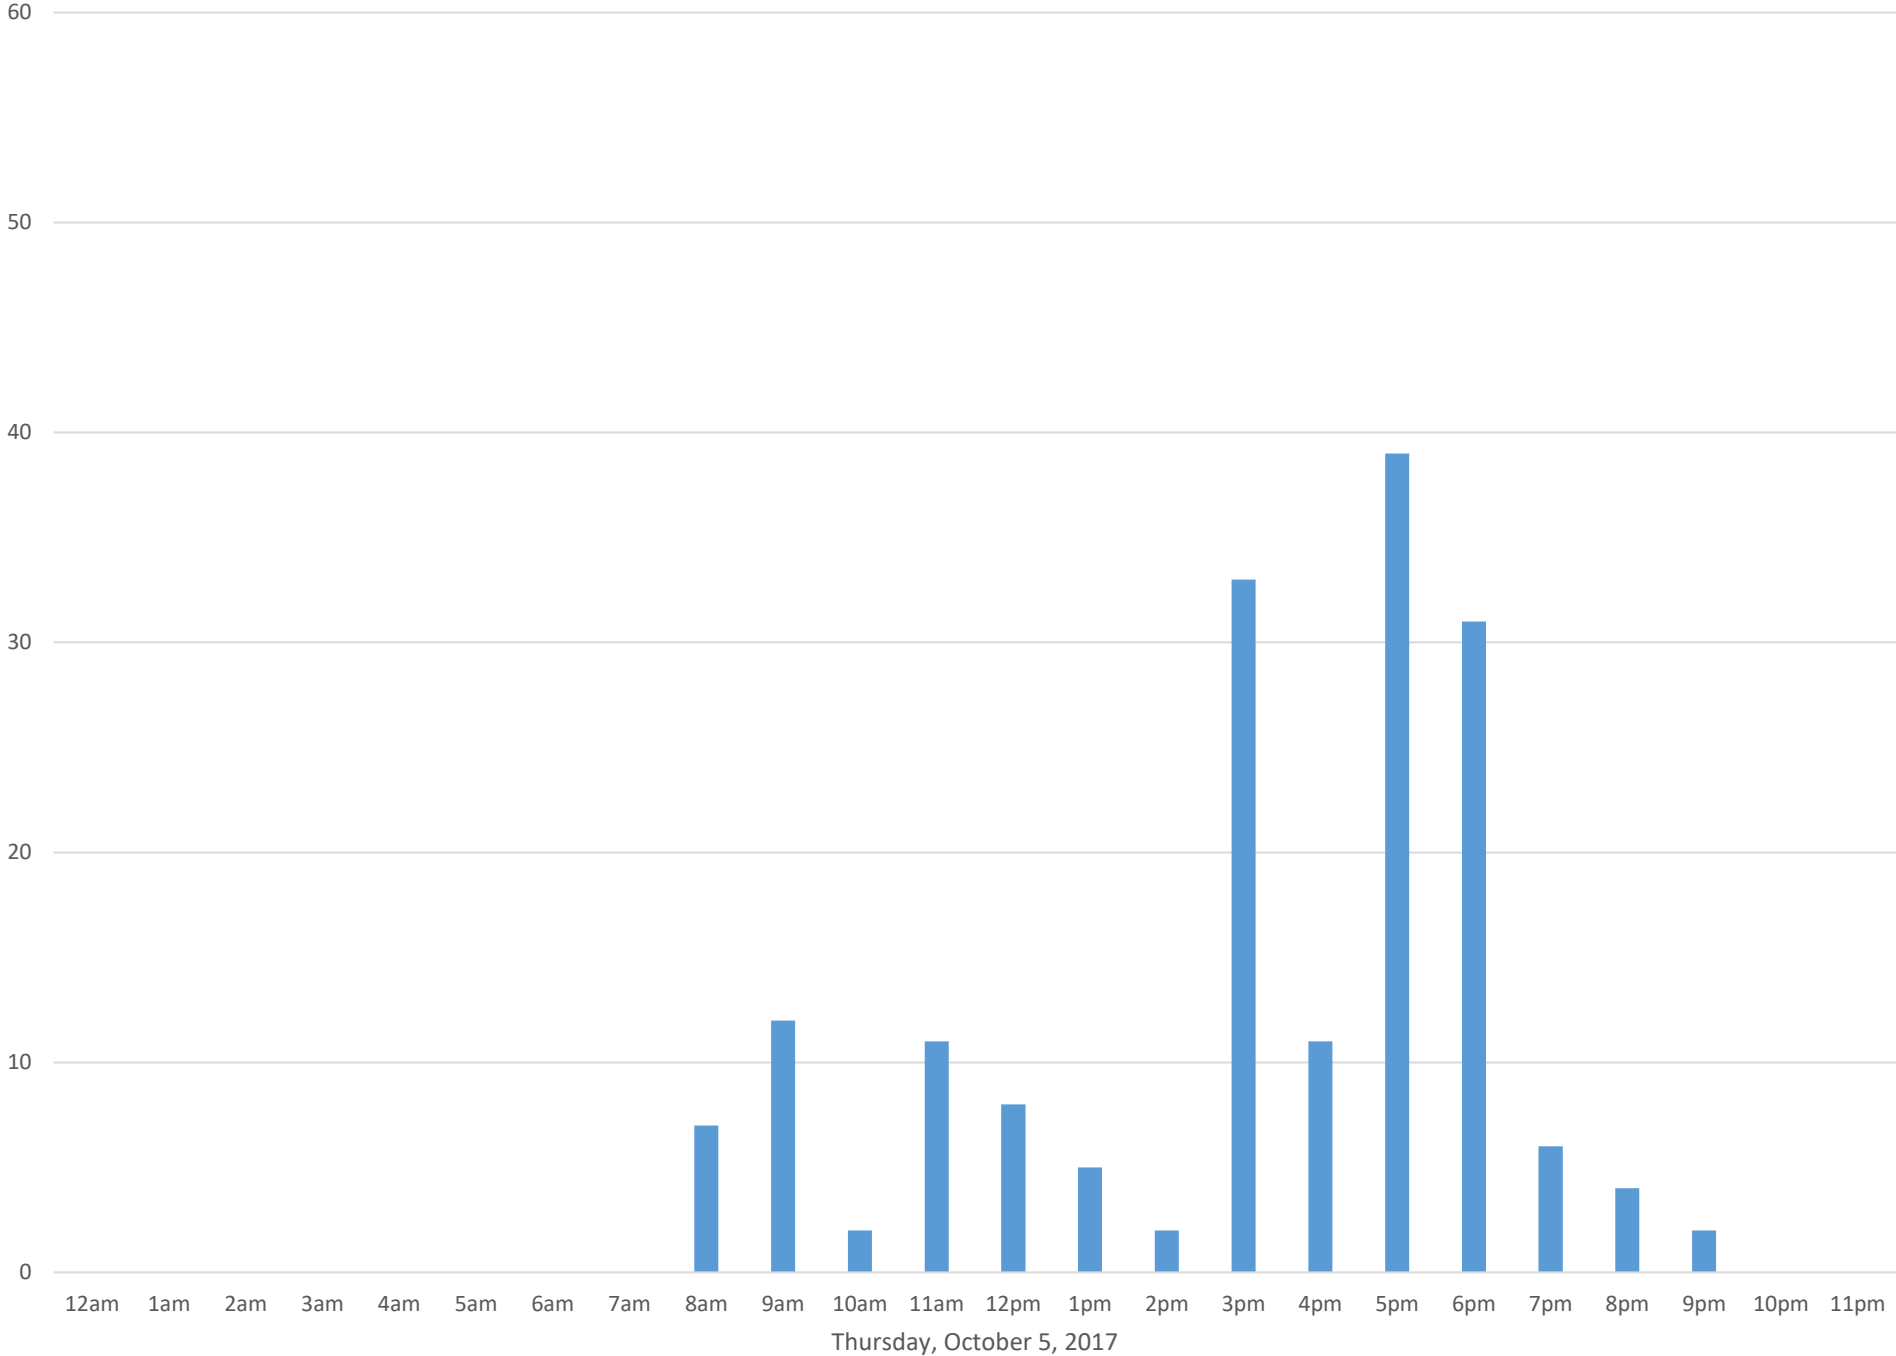

Civic Stadium Main Gate

Data Summary

Total Count 7,556

Daily Average 945
Average Weekend Day 440
Average Weekday 1247

Highest Daily Count 3435

Busiest Day of the Week Wednesday, October 4, 2017

Weekly Profile

Monday 8%
Tuesday 14%
Wednesday 45%
Thursday 2%
Friday 13%
Saturday 12%
Sunday 5%

Civic Stadium Main Gate October 2017

Monthly Data

Total Count = 7556

Civic Stadium Main Gate

Civic Stadium Main Gate

Civic Stadium Main Gate

Tuesday, October 3, 2017

Civic Stadium Main Gate

Wednesday, October 4, 2017

Civic Stadium Main Gate

Civic Stadium Main Gate

Friday, October 6, 2017

Civic Stadium Main Gate

Saturday, October 7, 2017