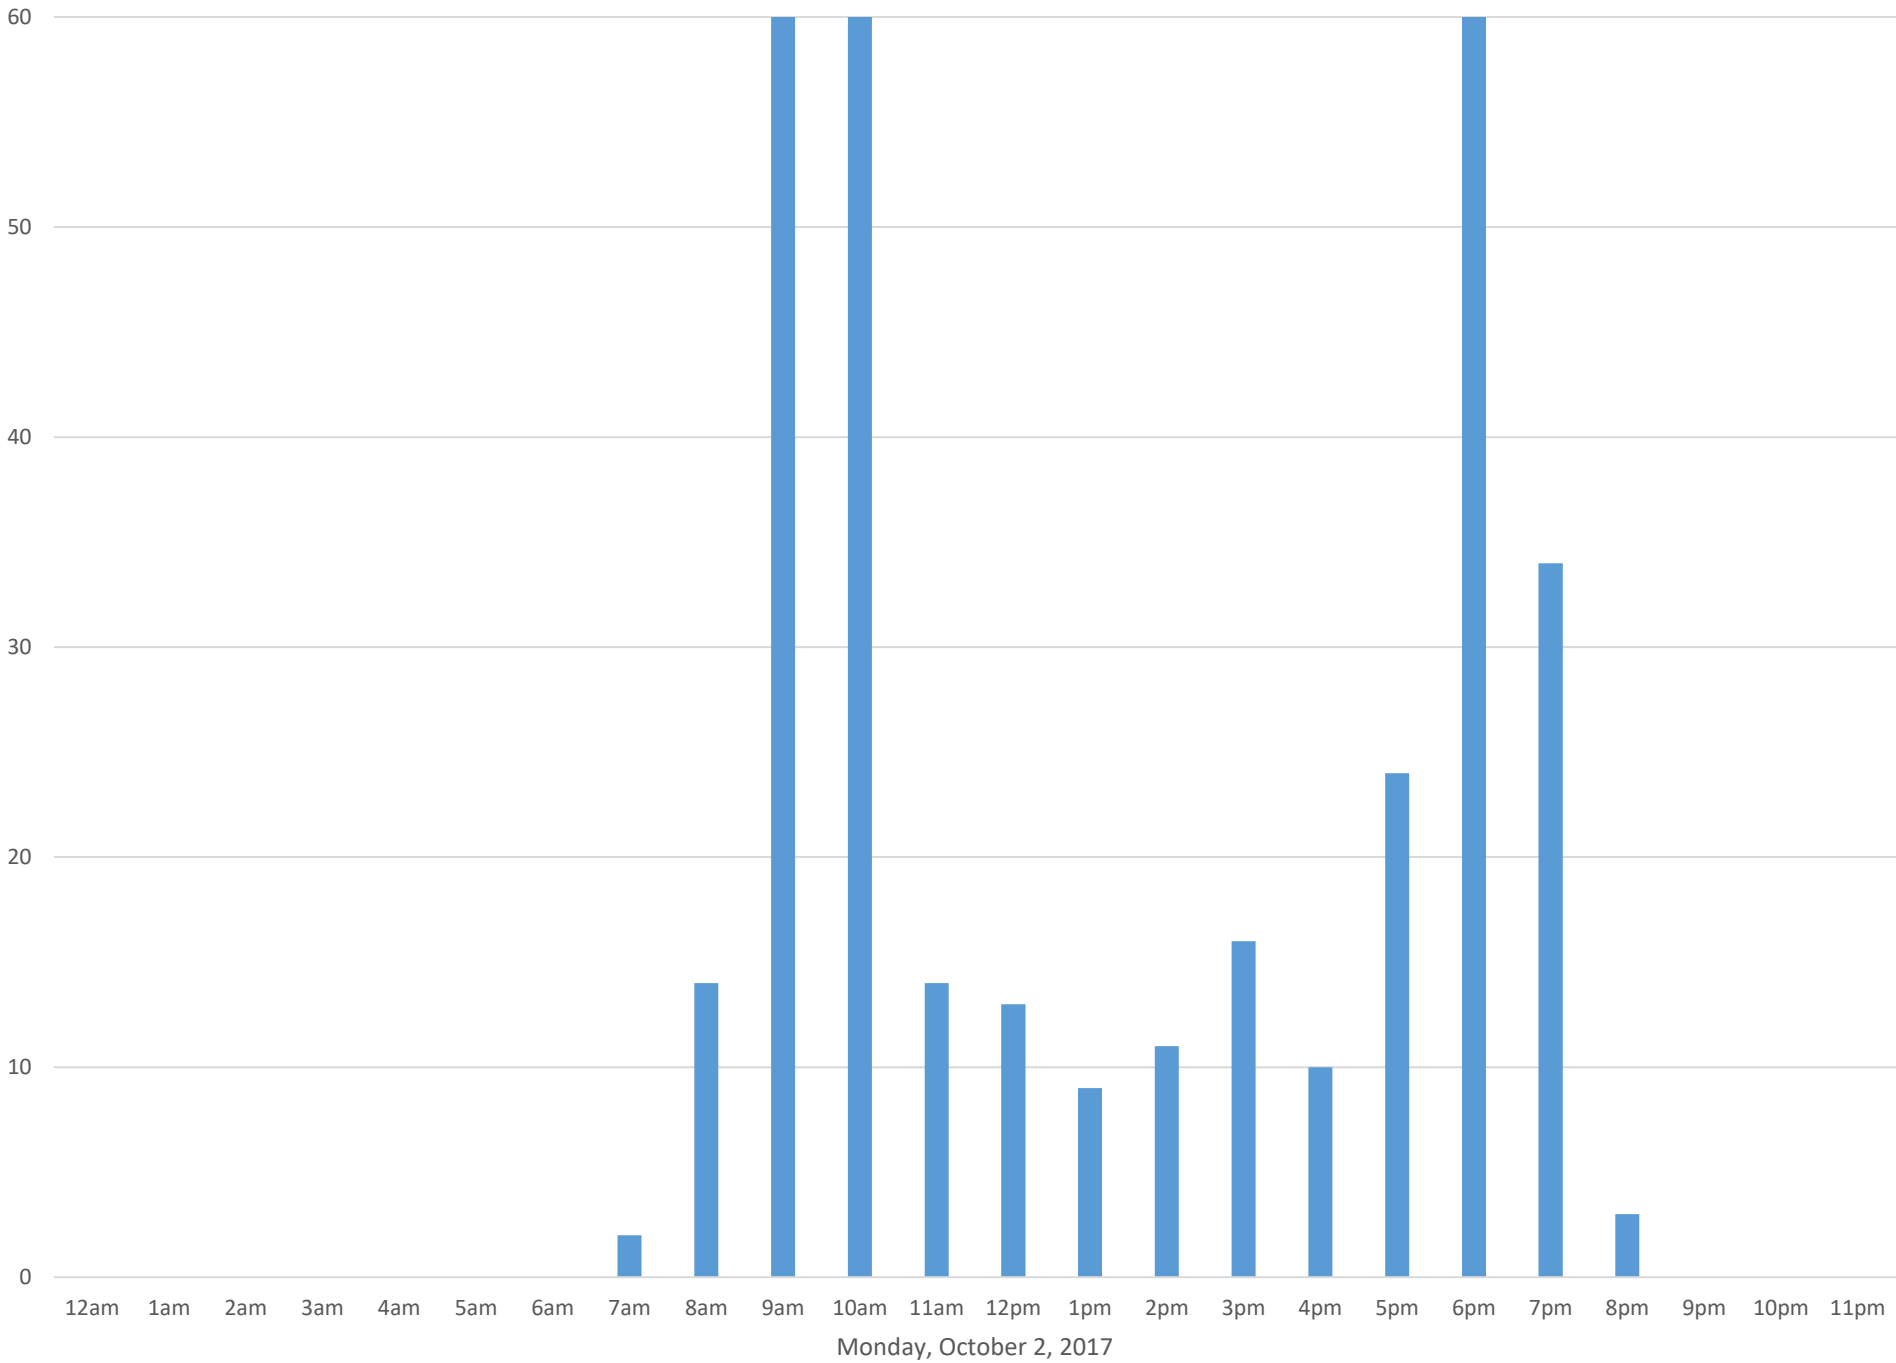

Civic Stadium Main Gate

Data Summary

Total Count 7,556

Daily Average 945
Average Weekend Day 440
Average Weekday 1247

Highest Daily Count 3435

Busiest Day of the Week Wednesday, October 4, 2017

Weekly Profile

Monday 8%
Tuesday 14%
Wednesday 45%
Thursday 2%
Friday 13%
Saturday 12%
Sunday 5%

Civic Stadium Main Gate October 2017

Monthly Data

Total Count = 7556

Civic Stadium Main Gate

Civic Stadium Main Gate

Civic Stadium Main Gate

Tuesday, October 3, 2017

Civic Stadium Main Gate

Wednesday, October 4, 2017

Civic Stadium Main Gate

Civic Stadium Main Gate

Friday, October 6, 2017

Civic Stadium Main Gate

Saturday, October 7, 2017