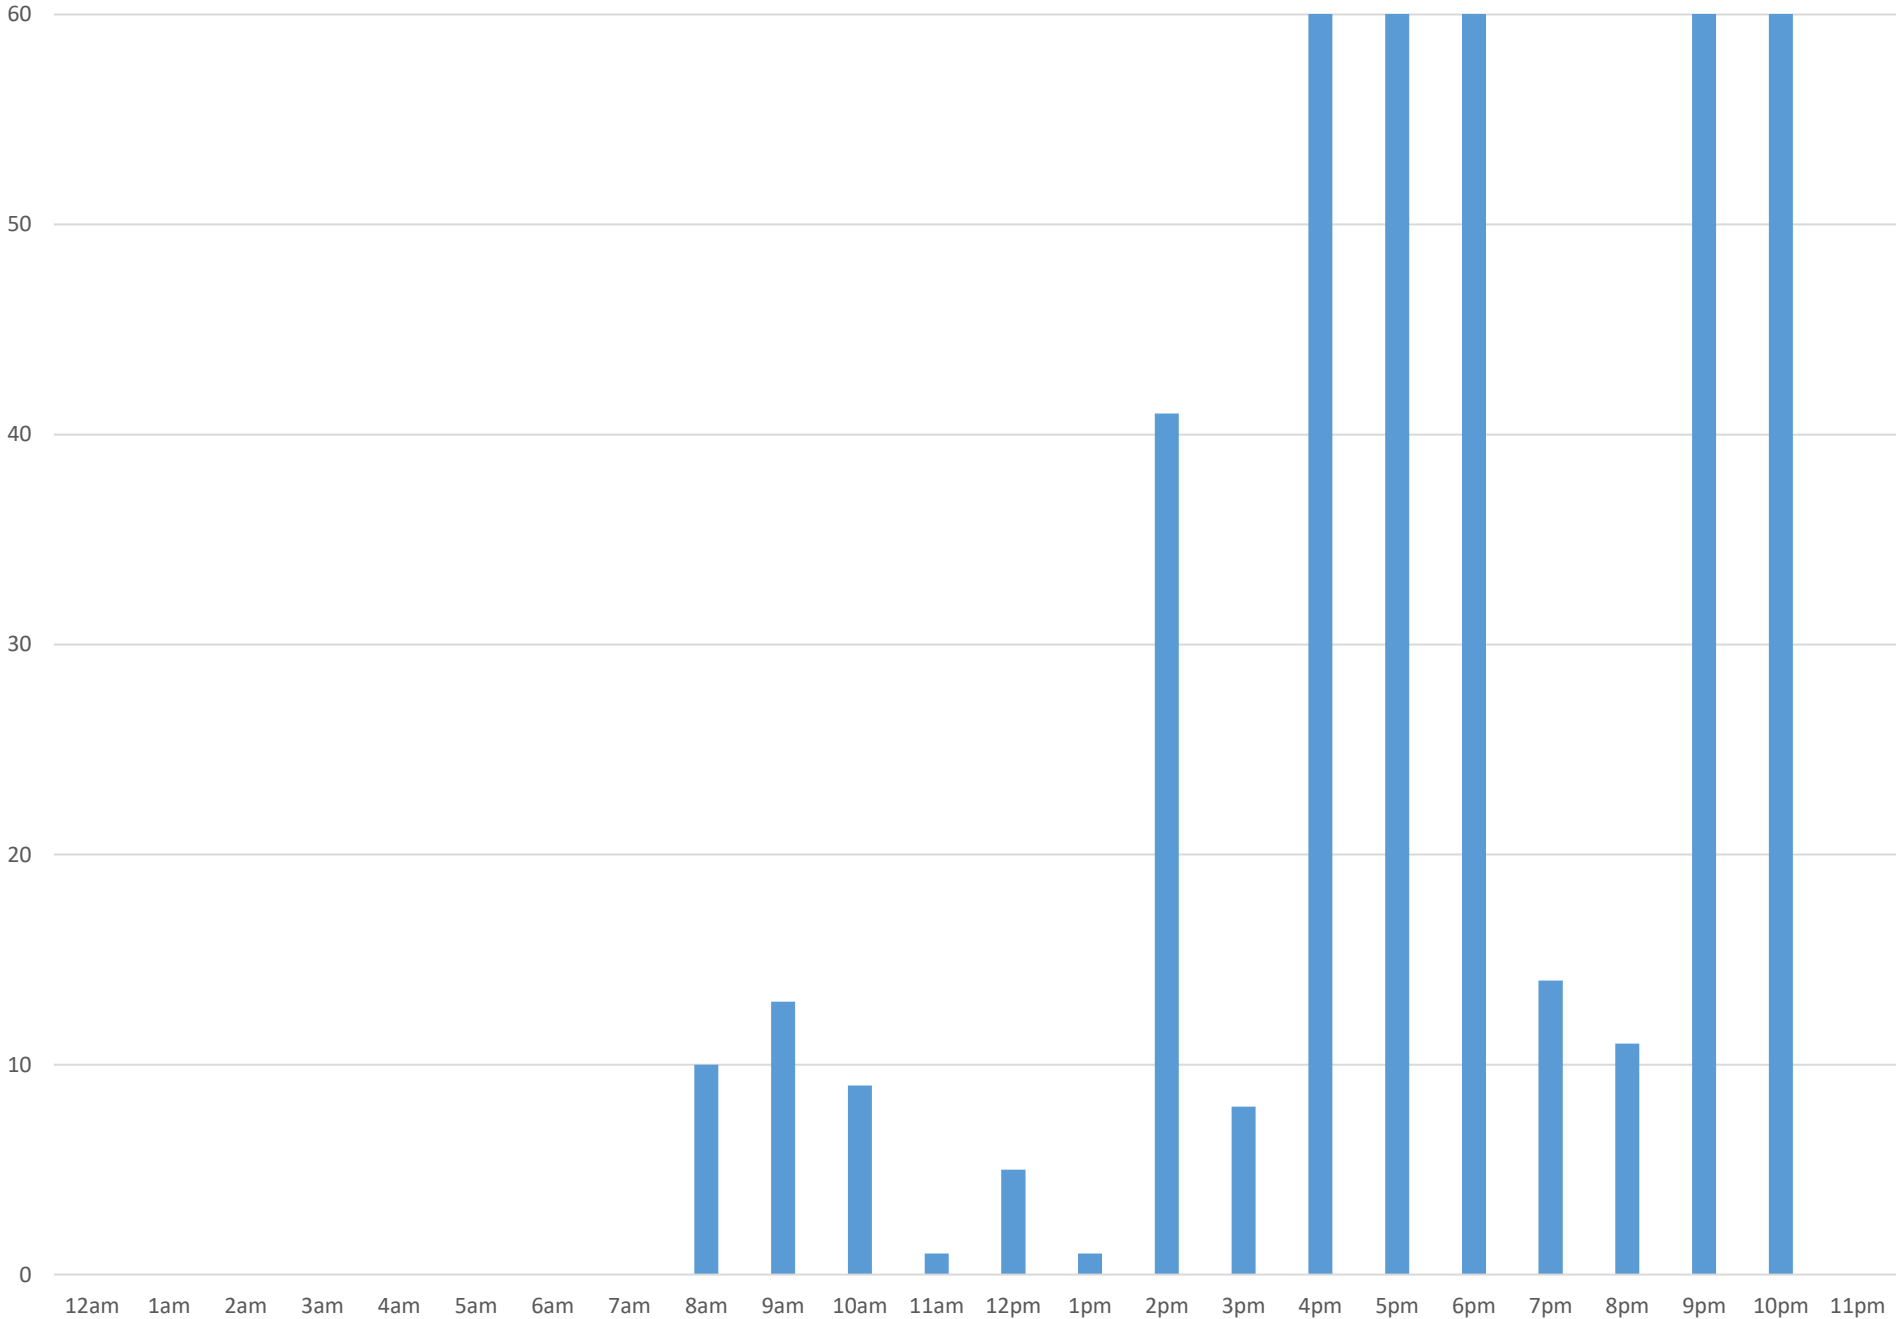

Civic Stadium Main Gate

Data Summary

Total Count 7,556

Daily Average 945
Average Weekend Day 440
Average Weekday 1247

Highest Daily Count 3435

Busiest Day of the Week Wednesday, October 4, 2017

Weekly Profile

Monday 8%
Tuesday 14%
Wednesday 45%
Thursday 2%
Friday 13%
Saturday 12%
Sunday 5%

Civic Stadium Main Gate October 2017

Monthly Data

Total Count = 7556

Civic Stadium Main Gate

Civic Stadium Main Gate

Civic Stadium Main Gate

Tuesday, October 3, 2017

Civic Stadium Main Gate

Wednesday, October 4, 2017

Civic Stadium Main Gate

Civic Stadium Main Gate

Friday, October 6, 2017

Civic Stadium Main Gate

Saturday, October 7, 2017