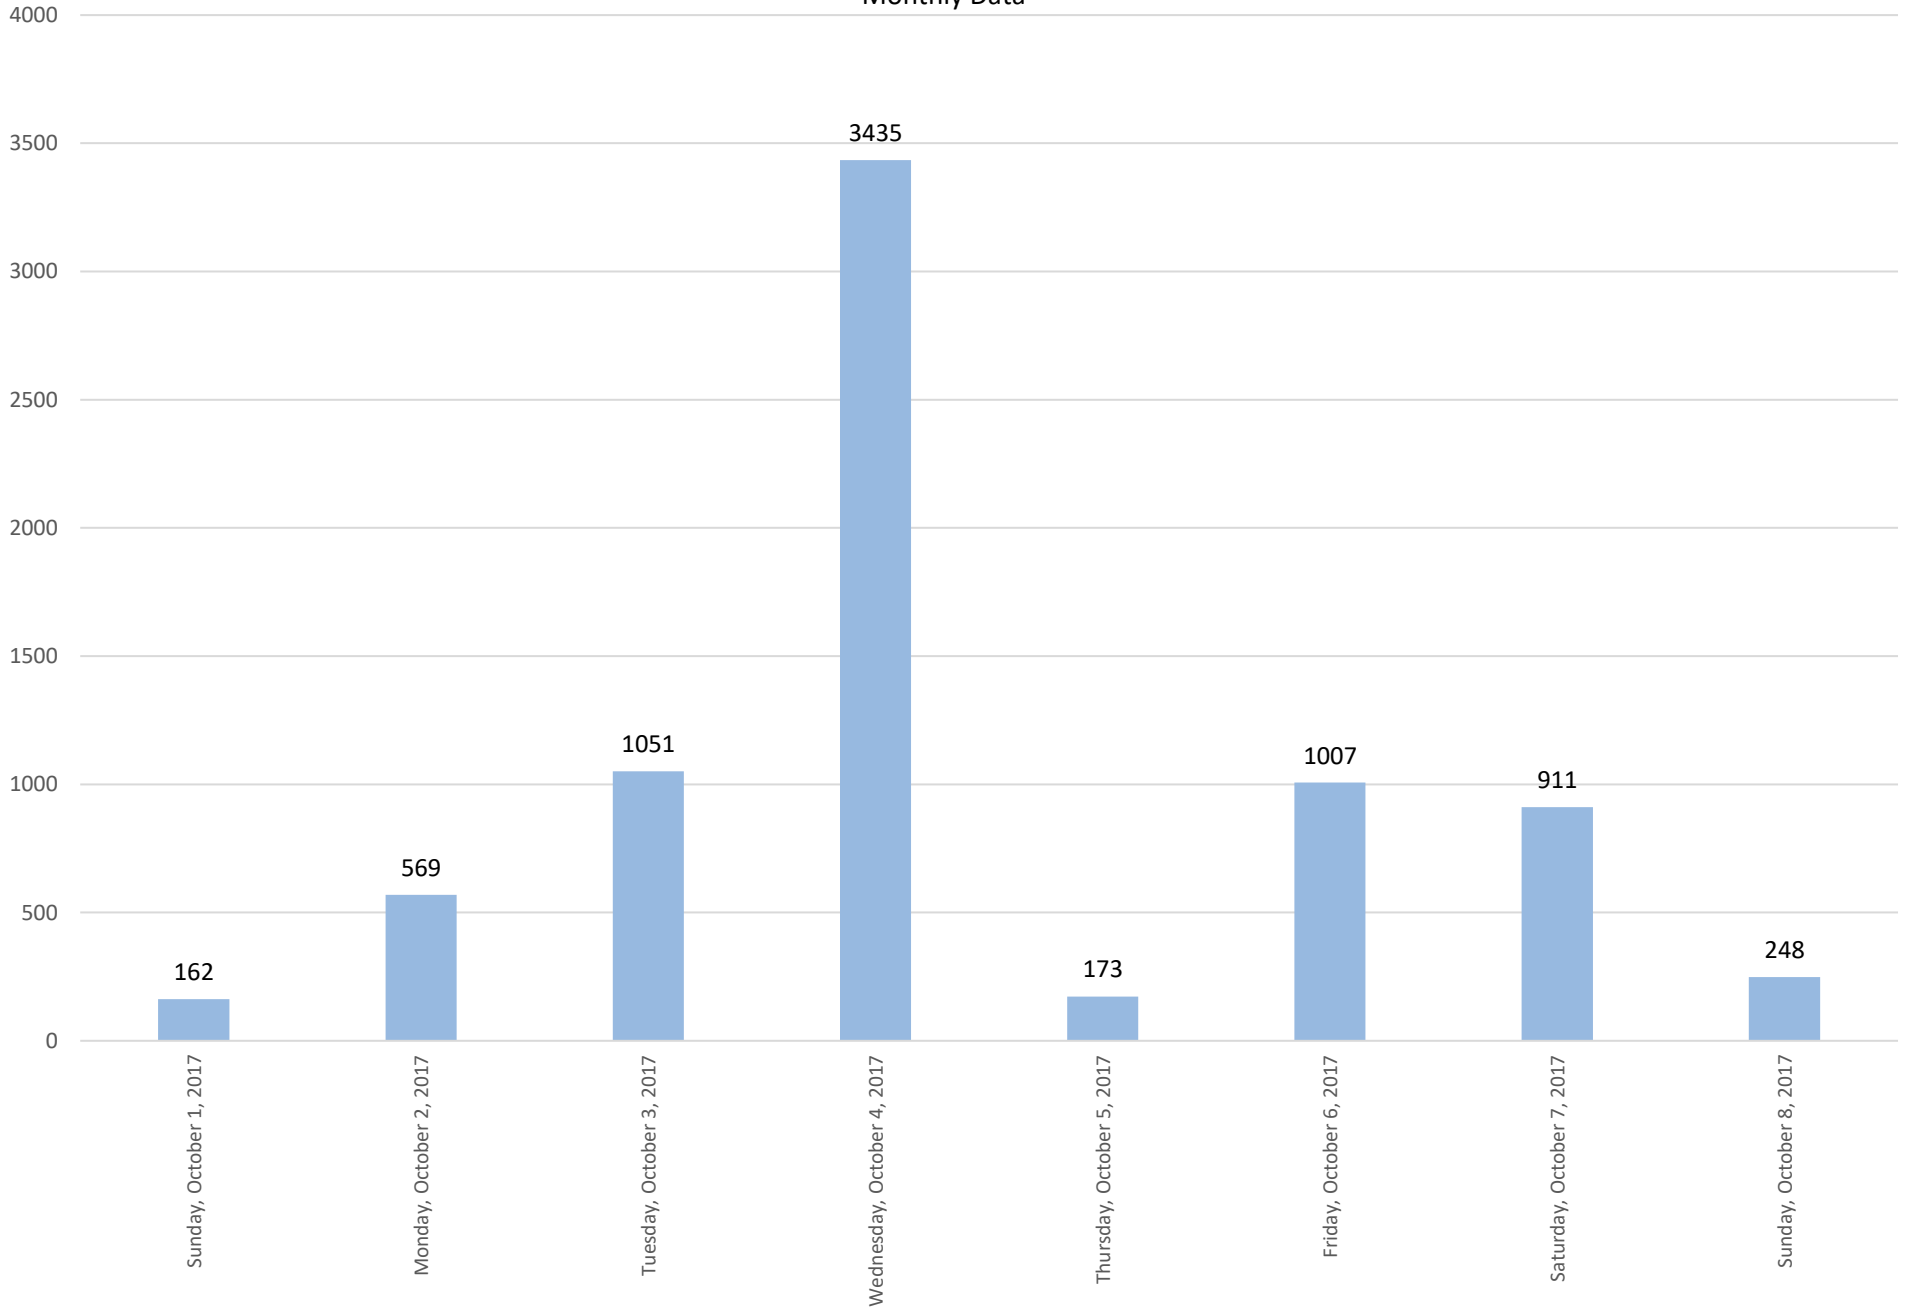

Civic Stadium Main Gate

Data Summary

Total Count 7,556

Daily Average 945
Average Weekend Day 440
Average Weekday 1247

Highest Daily Count 3435

Busiest Day of the Week Wednesday, October 4, 2017

Weekly Profile

Monday 8%
Tuesday 14%
Wednesday 45%
Thursday 2%
Friday 13%
Saturday 12%
Sunday 5%

Civic Stadium Main Gate October 2017

Monthly Data

Total Count = 7556

Civic Stadium Main Gate

Civic Stadium Main Gate

Civic Stadium Main Gate

Tuesday, October 3, 2017

Civic Stadium Main Gate

Wednesday, October 4, 2017

Civic Stadium Main Gate

Civic Stadium Main Gate

Friday, October 6, 2017

Civic Stadium Main Gate

Saturday, October 7, 2017