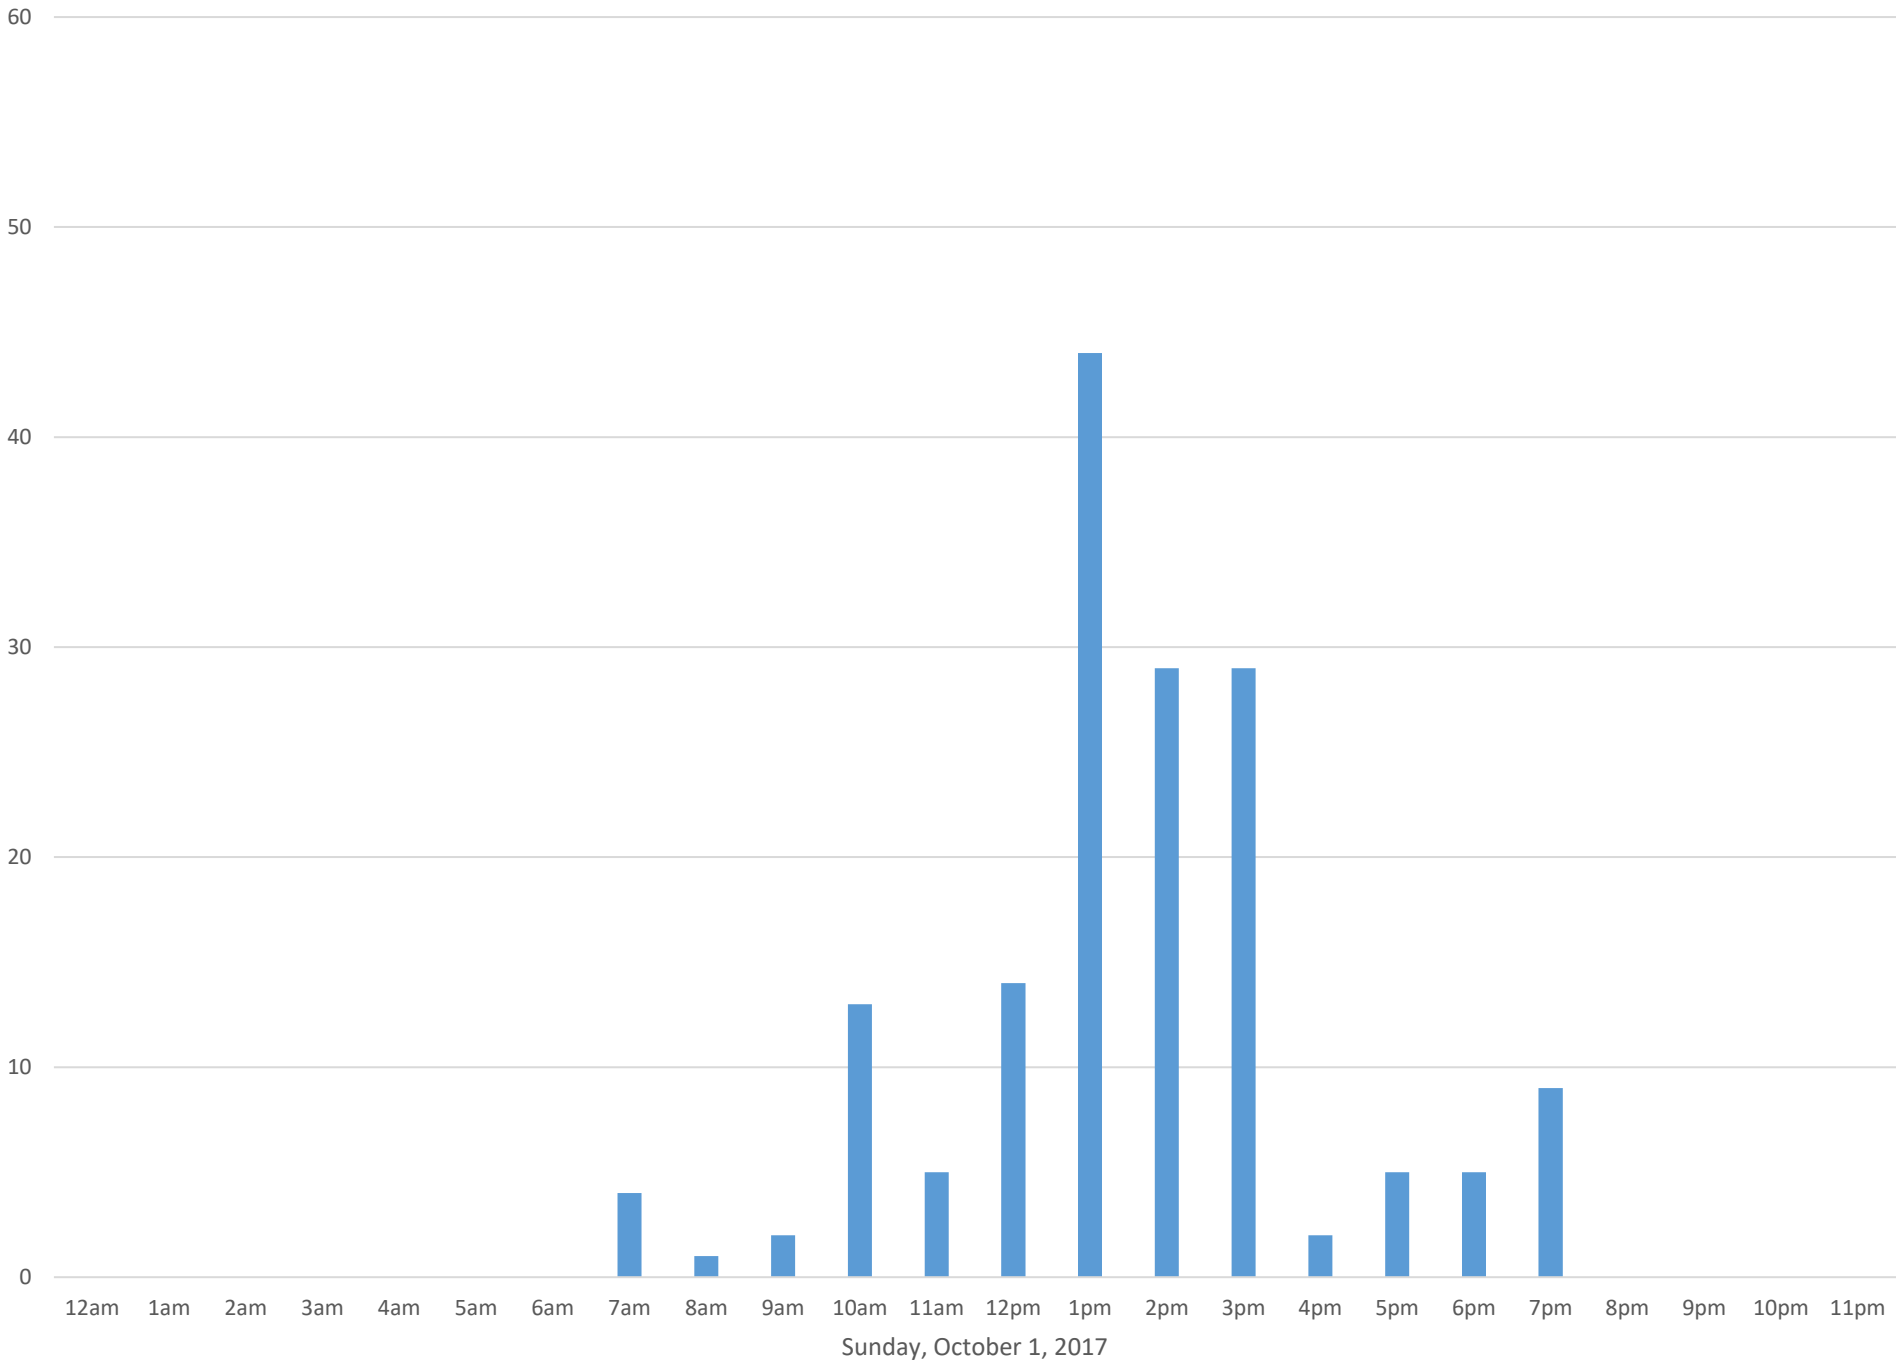

Civic Stadium Main Gate

Data Summary

Total Count 7,556

Daily Average 945
Average Weekend Day 440
Average Weekday 1247

Highest Daily Count 3435

Busiest Day of the Week Wednesday, October 4, 2017

Weekly Profile

Monday 8%
Tuesday 14%
Wednesday 45%
Thursday 2%
Friday 13%
Saturday 12%
Sunday 5%

Civic Stadium Main Gate October 2017

Monthly Data

Total Count = 7556

Civic Stadium Main Gate

Civic Stadium Main Gate

Civic Stadium Main Gate

Tuesday, October 3, 2017

Civic Stadium Main Gate

Wednesday, October 4, 2017

Civic Stadium Main Gate

Civic Stadium Main Gate

Friday, October 6, 2017

Civic Stadium Main Gate

Saturday, October 7, 2017