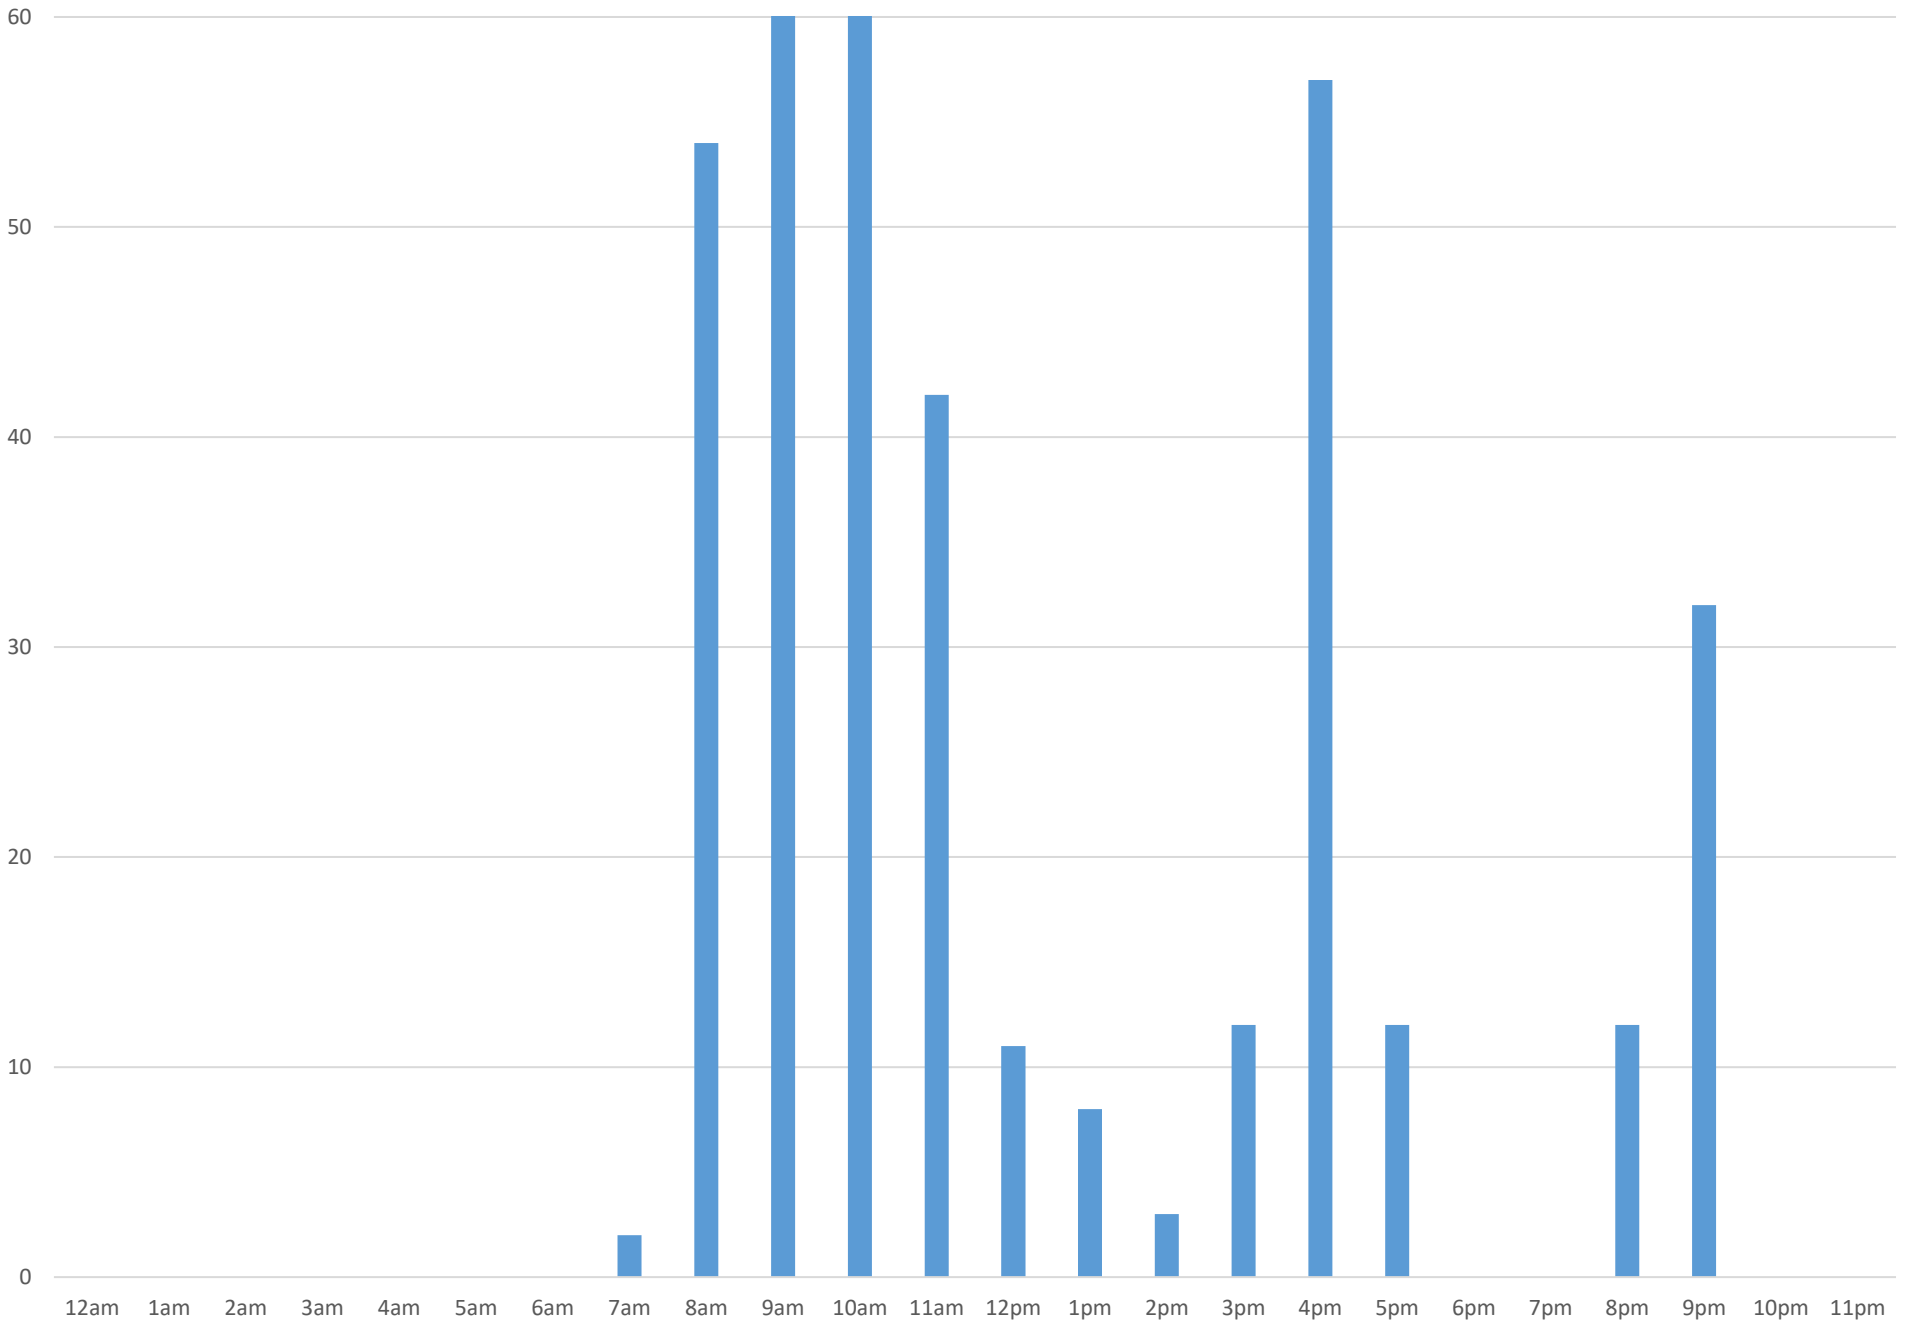

Civic Stadium Main Gate

Data Summary

Total Count 7,556

Daily Average 945
Average Weekend Day 440
Average Weekday 1247

Highest Daily Count 3435

Busiest Day of the Week Wednesday, October 4, 2017

Weekly Profile

Monday 8%
Tuesday 14%
Wednesday 45%
Thursday 2%
Friday 13%
Saturday 12%
Sunday 5%

Civic Stadium Main Gate October 2017

Monthly Data

Total Count = 7556

Civic Stadium Main Gate

Civic Stadium Main Gate

Civic Stadium Main Gate

Tuesday, October 3, 2017

Civic Stadium Main Gate

Wednesday, October 4, 2017

Civic Stadium Main Gate

Civic Stadium Main Gate

Friday, October 6, 2017

Civic Stadium Main Gate

Saturday, October 7, 2017