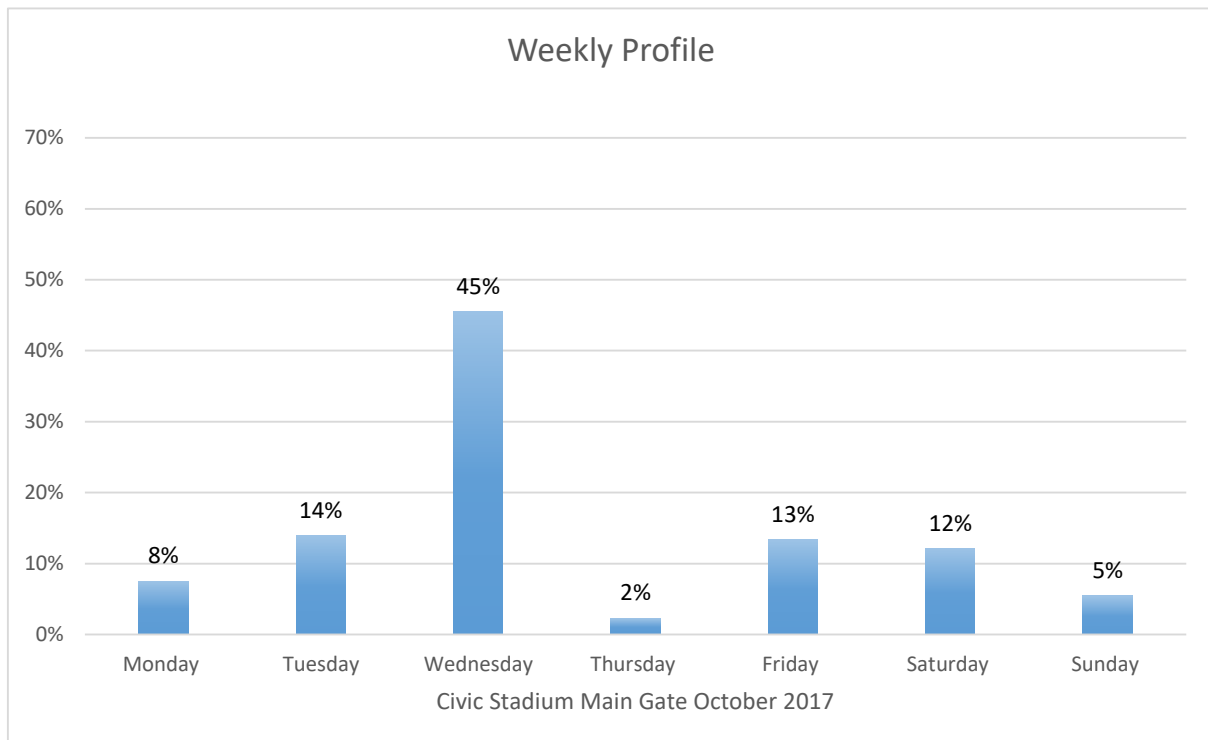

Civic Stadium Main Gate

Data Summary

Total Count 7,556

Daily Average 945
Average Weekend Day 440
Average Weekday 1247

Highest Daily Count 3435

Busiest Day of the Week Wednesday, October 4, 2017

Weekly Profile

Monday 8%
Tuesday 14%
Wednesday 45%
Thursday 2%
Friday 13%
Saturday 12%
Sunday 5%

Civic Stadium Main Gate October 2017

Monthly Data

Total Count = 7556

Civic Stadium Main Gate

Civic Stadium Main Gate

Civic Stadium Main Gate

Tuesday, October 3, 2017

Civic Stadium Main Gate

Wednesday, October 4, 2017

Civic Stadium Main Gate

Civic Stadium Main Gate

Friday, October 6, 2017

Civic Stadium Main Gate

Saturday, October 7, 2017