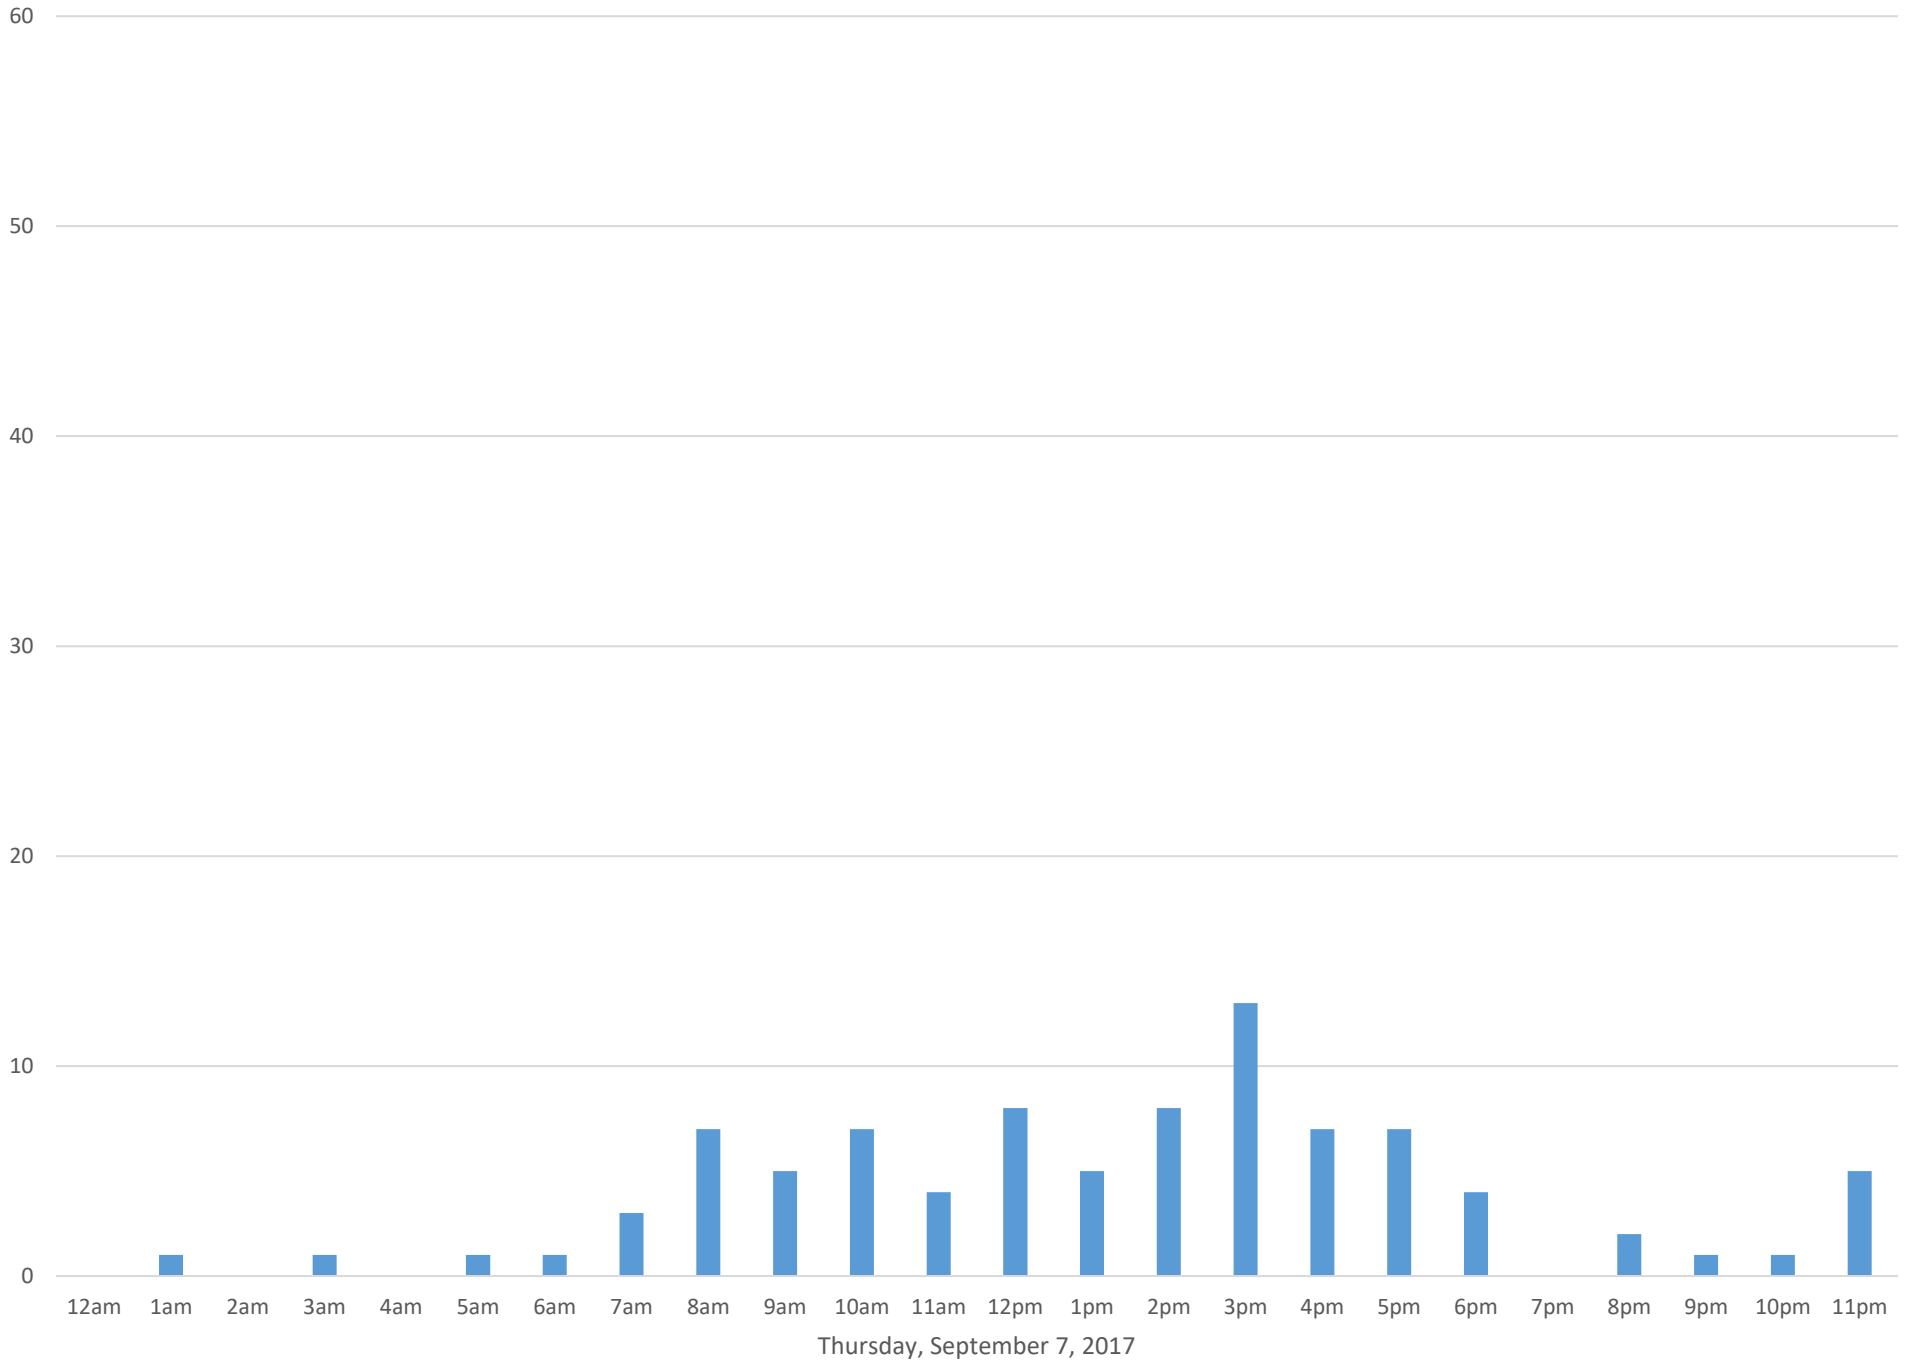

Squalicum Creek Trail

Data Summary

Total Count	3,961
Daily Average	132
Average Weekend Day	97
Average Weekday	147
Highest Daily Count	418
Busiest Day of the Week	Monday, September 25, 2017

Weekly Profile

Monday	20%
Tuesday	13%
Wednesday	12%
Thursday	12%
Friday	20%
Saturday	9%
Sunday	13%

Squalicum Creek Trail Sept 2017

Monthly Data

Total Count = 3961

Squalicum Creek Trail

Squalicum Creek Trail

Squalicum Creek Trail

Squalicum Creek Trail

Squalicum Creek Trail

Squalicum Creek Trail

Squalicum Creek Trail

Squalicum Creek Trail

Squalicum Creek Trail

Squalicum Creek Trail

Squalicum Creek Trail