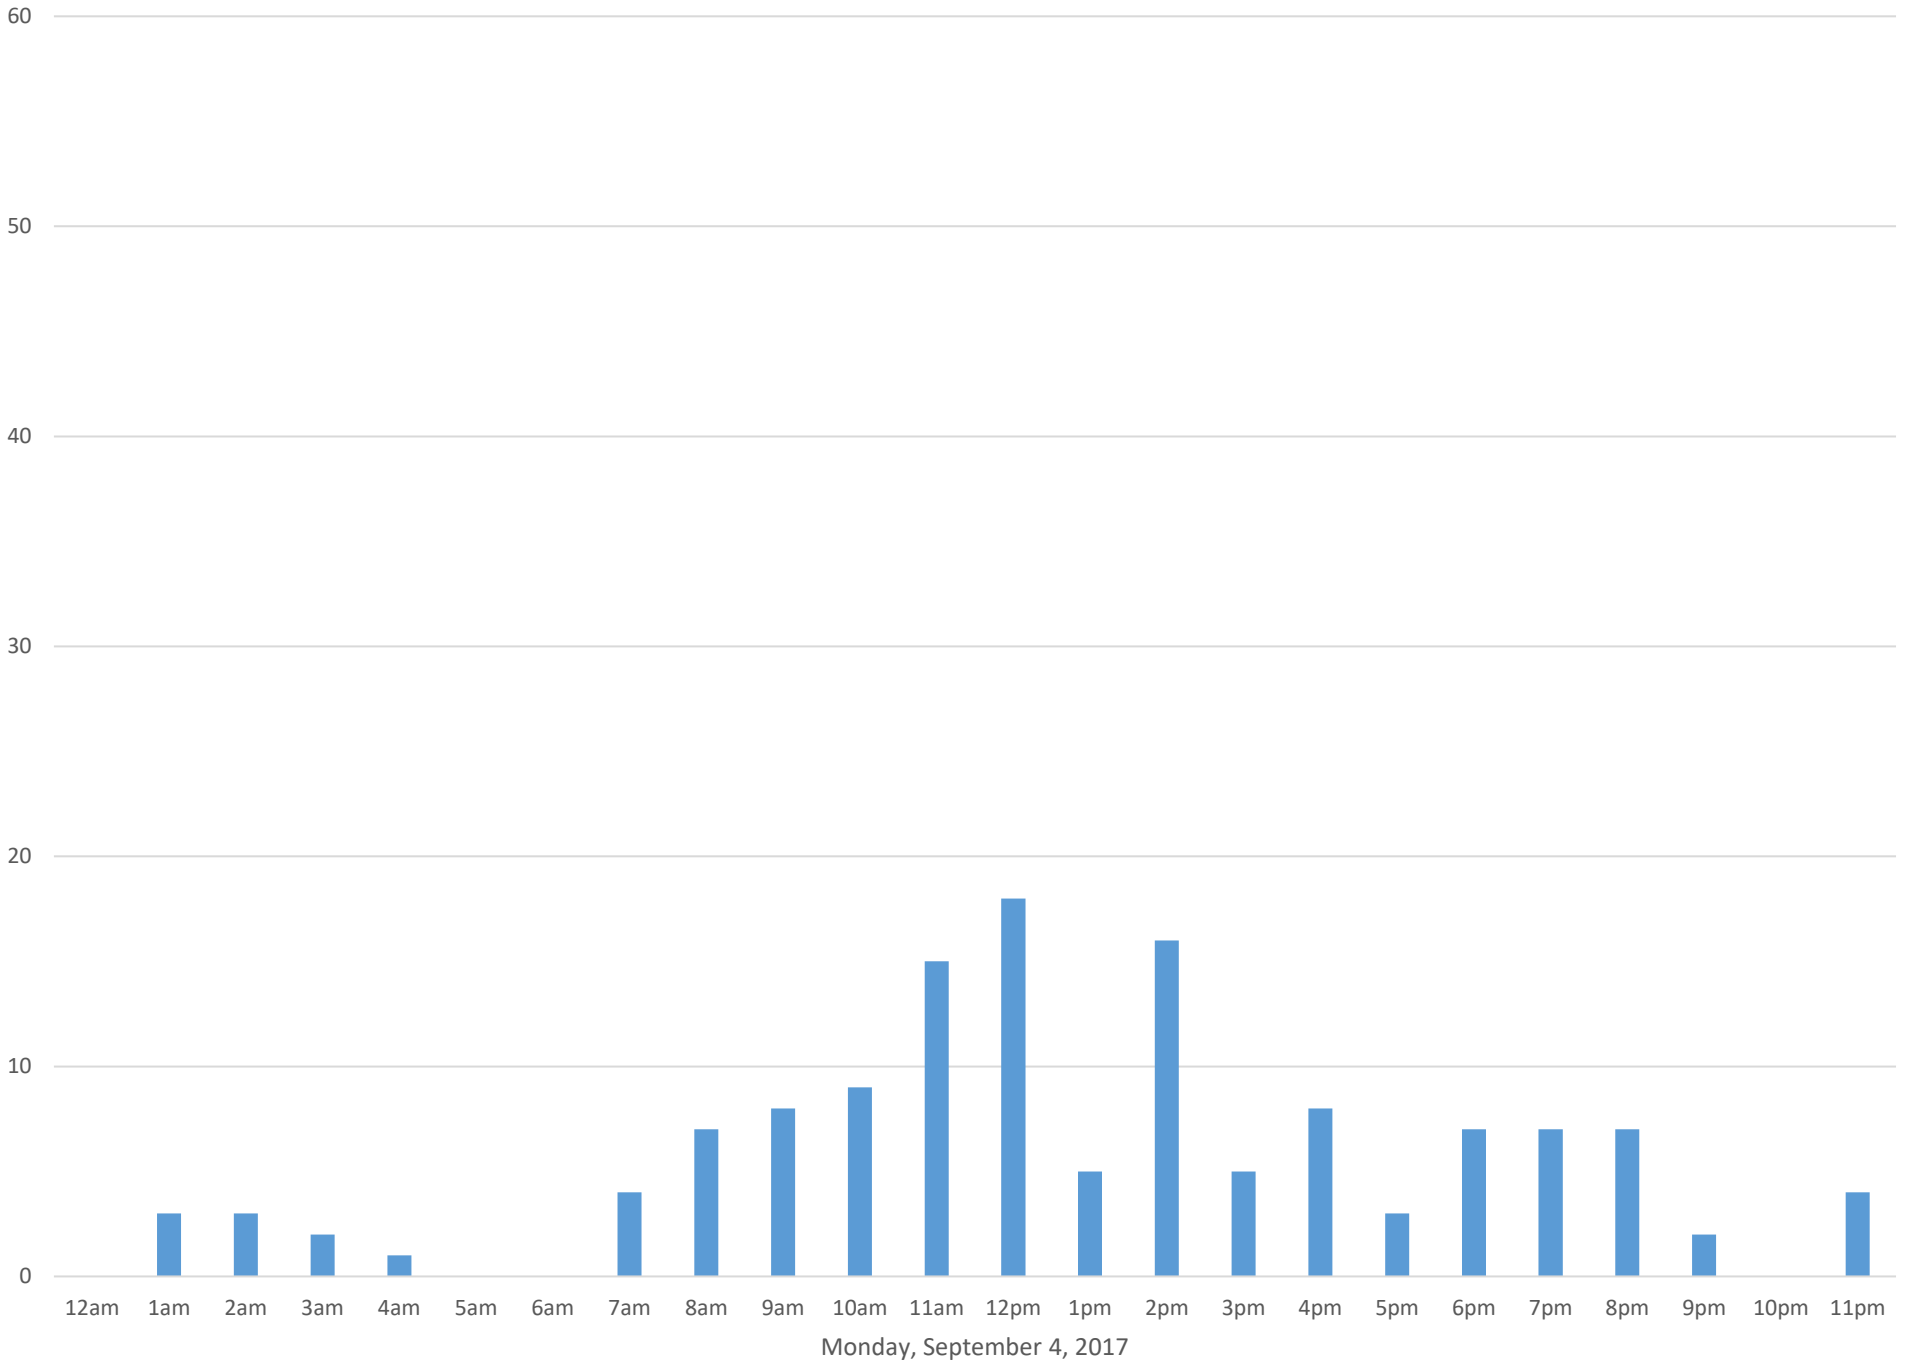

Squalicum Creek Trail