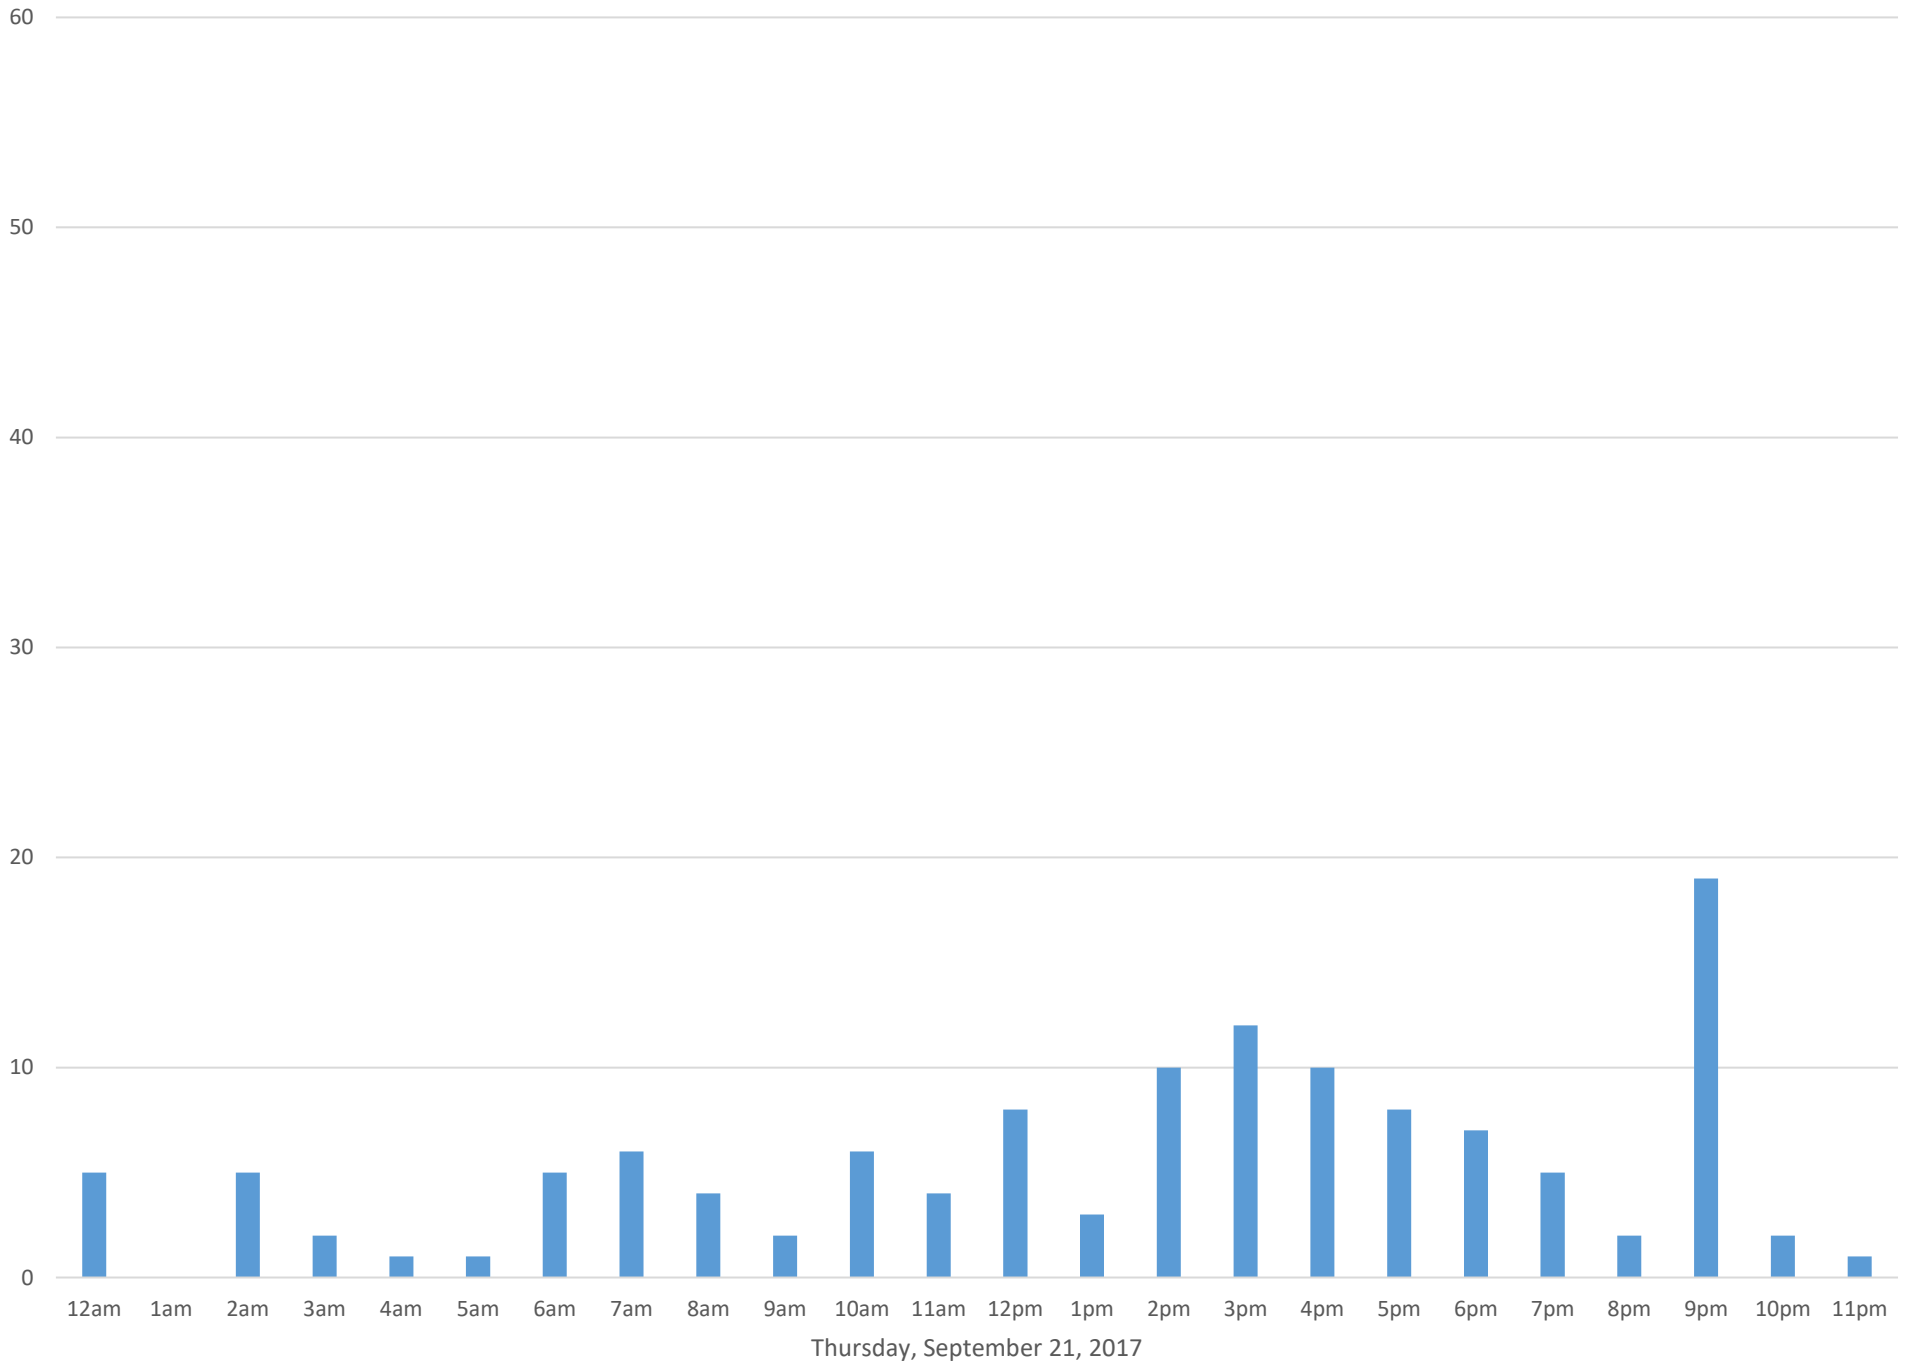

Squalicum Creek Trail