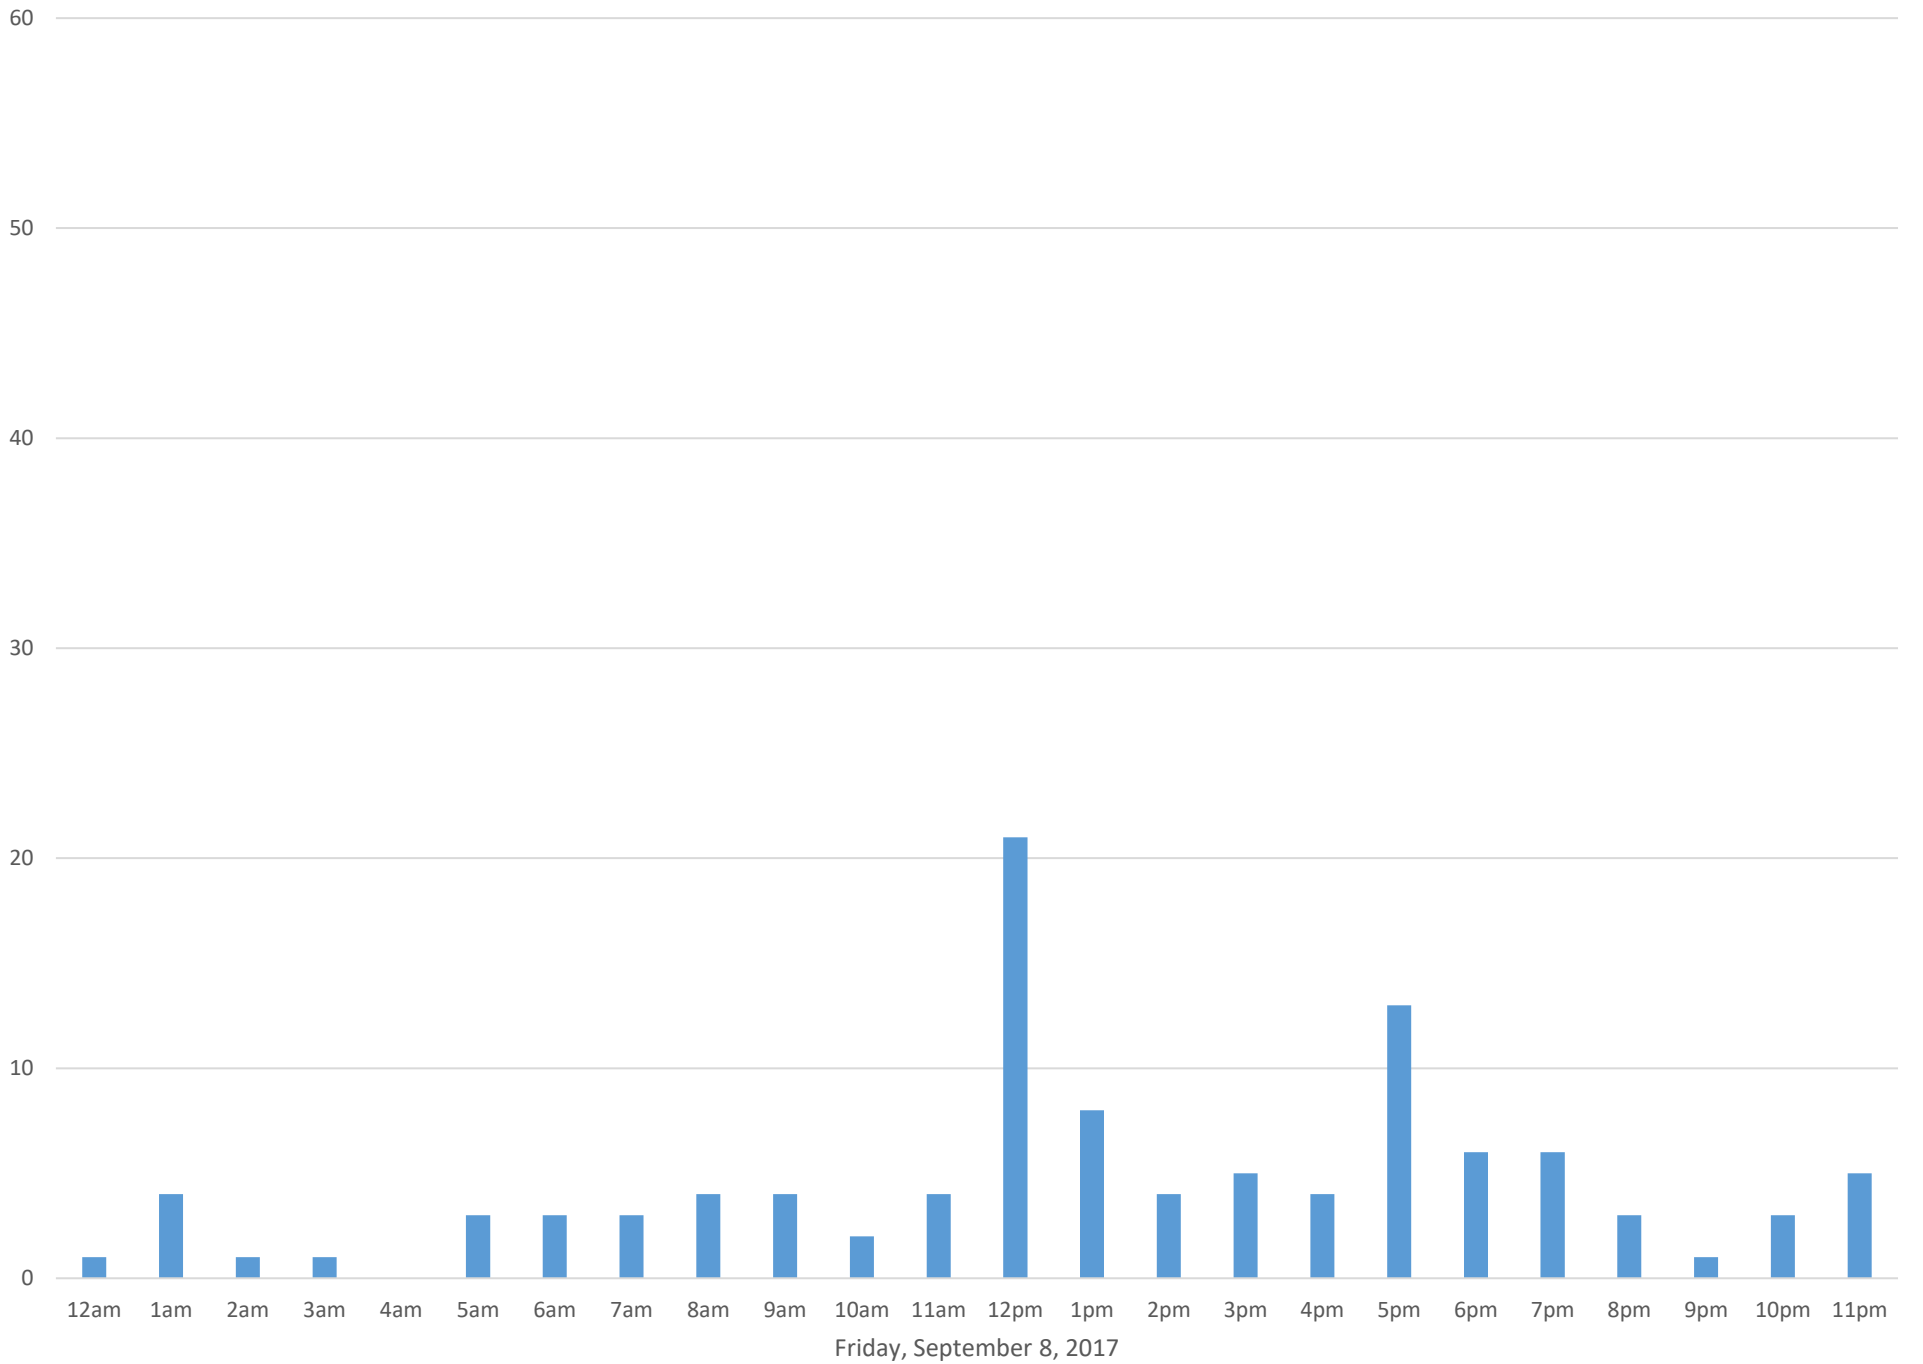

Squalicum Creek Trail

Data Summary

Total Count	3,961
Daily Average	132
Average Weekend Day	97
Average Weekday	147
Highest Daily Count	418
Busiest Day of the Week	Monday, September 25, 2017

Weekly Profile

Monday	20%
Tuesday	13%
Wednesday	12%
Thursday	12%
Friday	20%
Saturday	9%
Sunday	13%

Squalicum Creek Trail Sept 2017

Monthly Data

Total Count = 3961

Squalicum Creek Trail

Squalicum Creek Trail

Squalicum Creek Trail

Squalicum Creek Trail

Squalicum Creek Trail

Squalicum Creek Trail

Squalicum Creek Trail

Squalicum Creek Trail

Squalicum Creek Trail

Squalicum Creek Trail

Squalicum Creek Trail