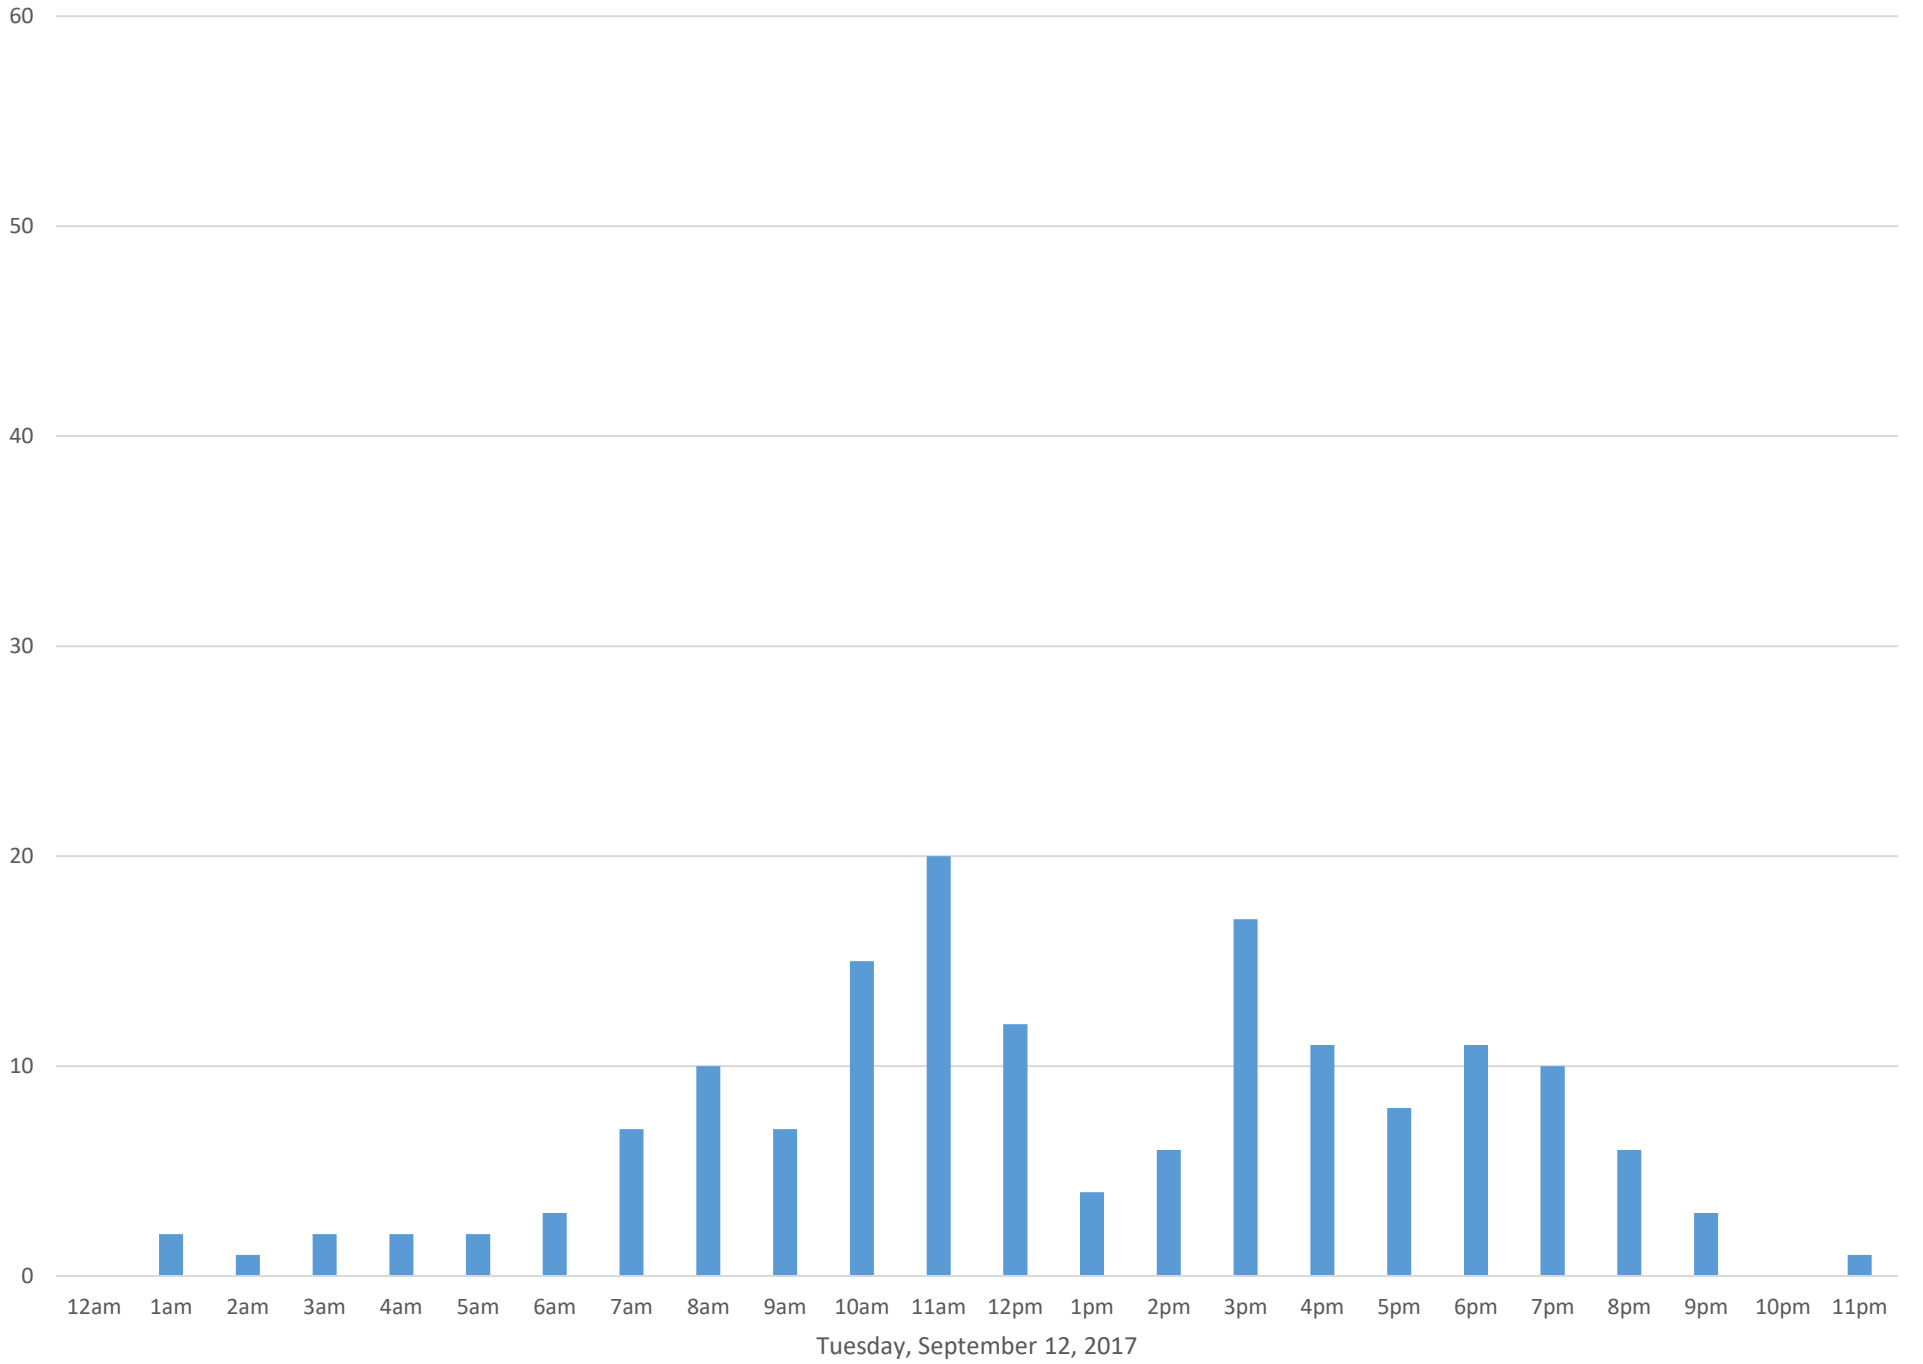

Squalicum Creek Trail