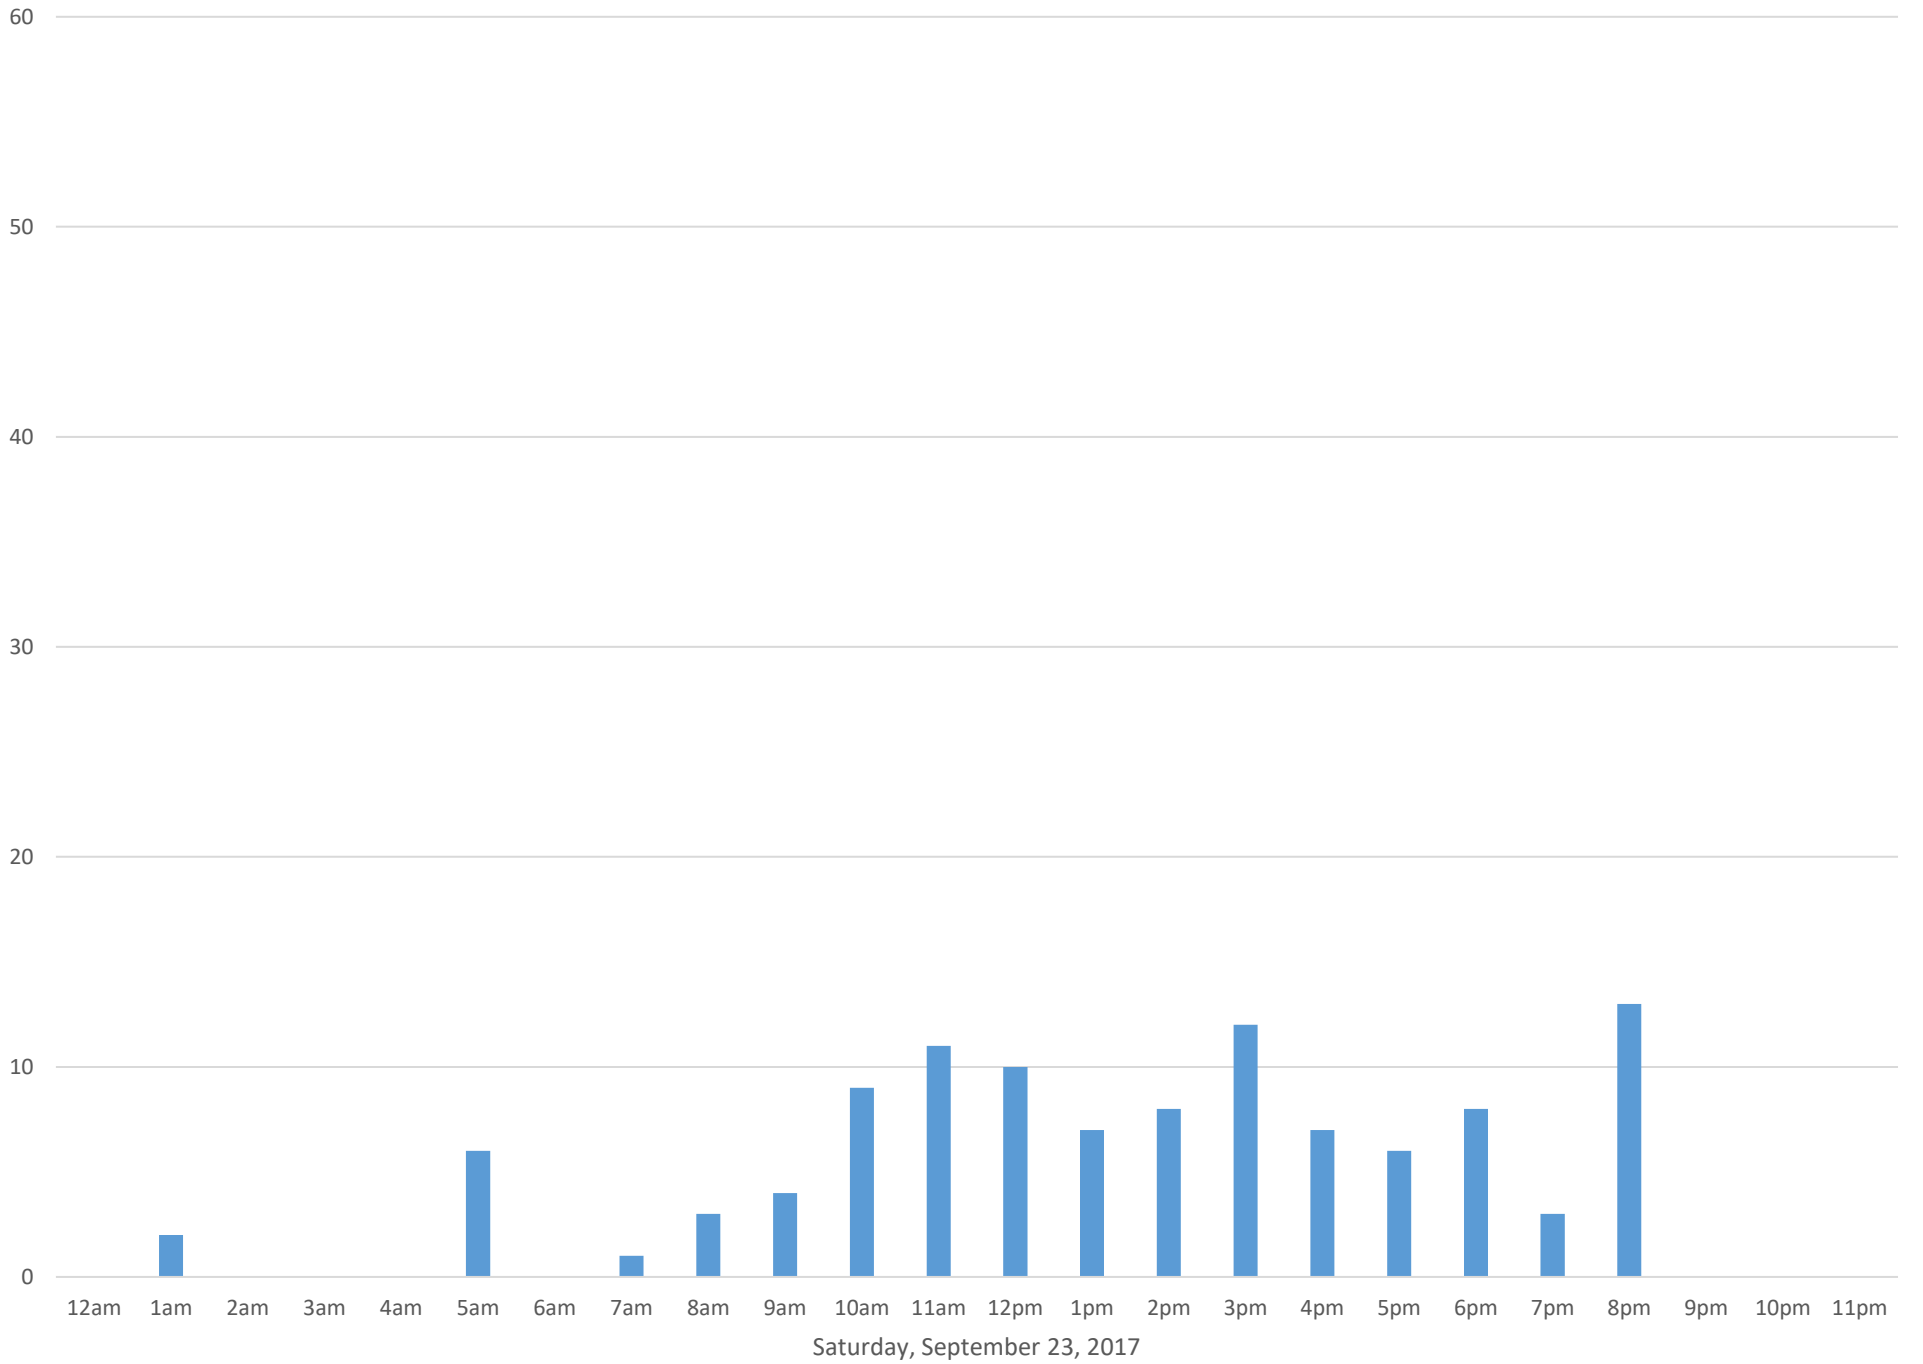

Squalicum Creek Trail