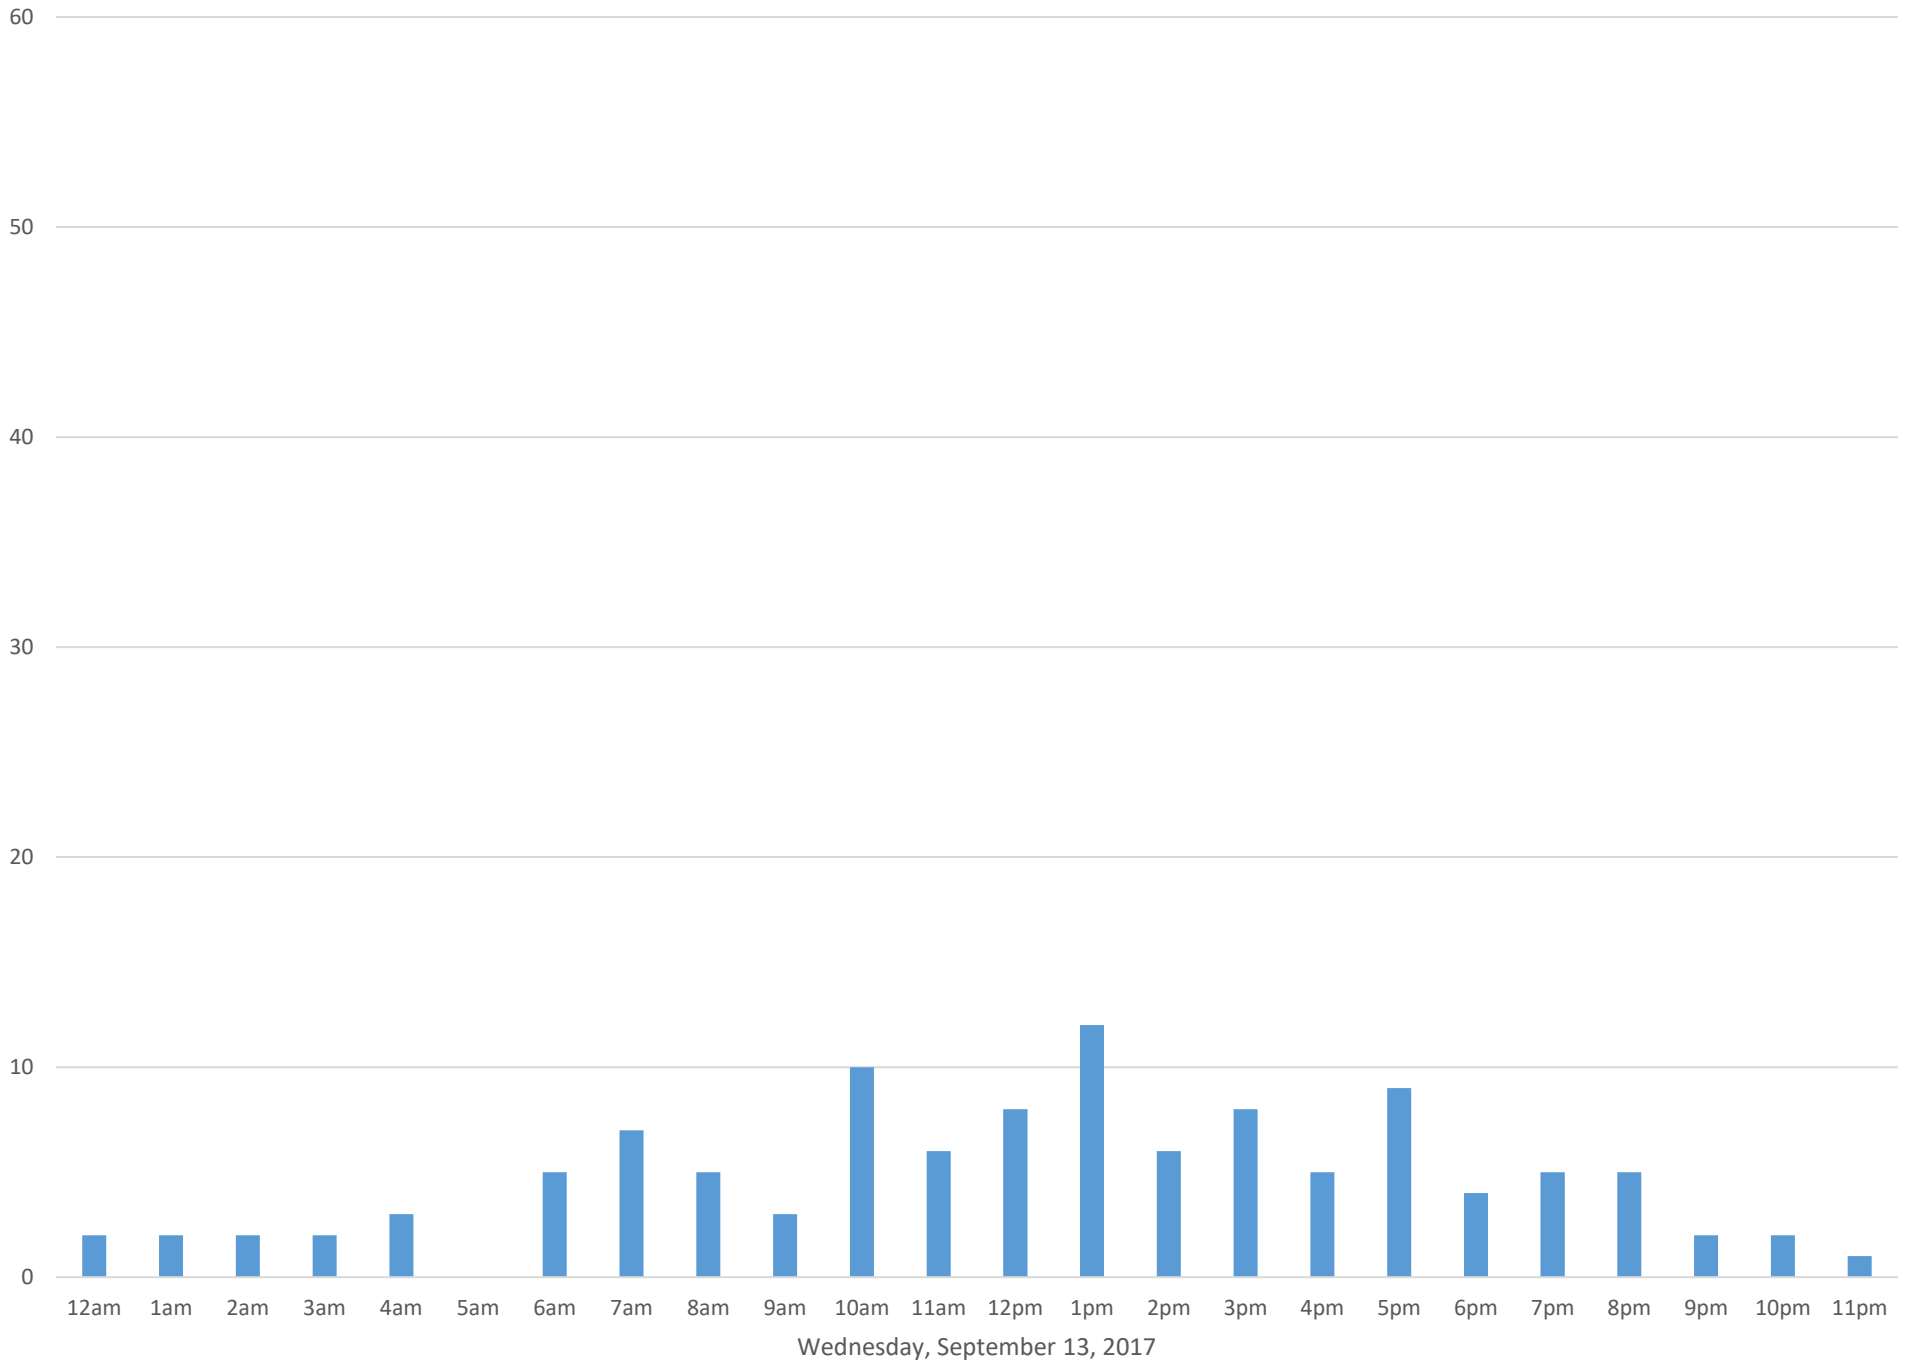

Squalicum Creek Trail