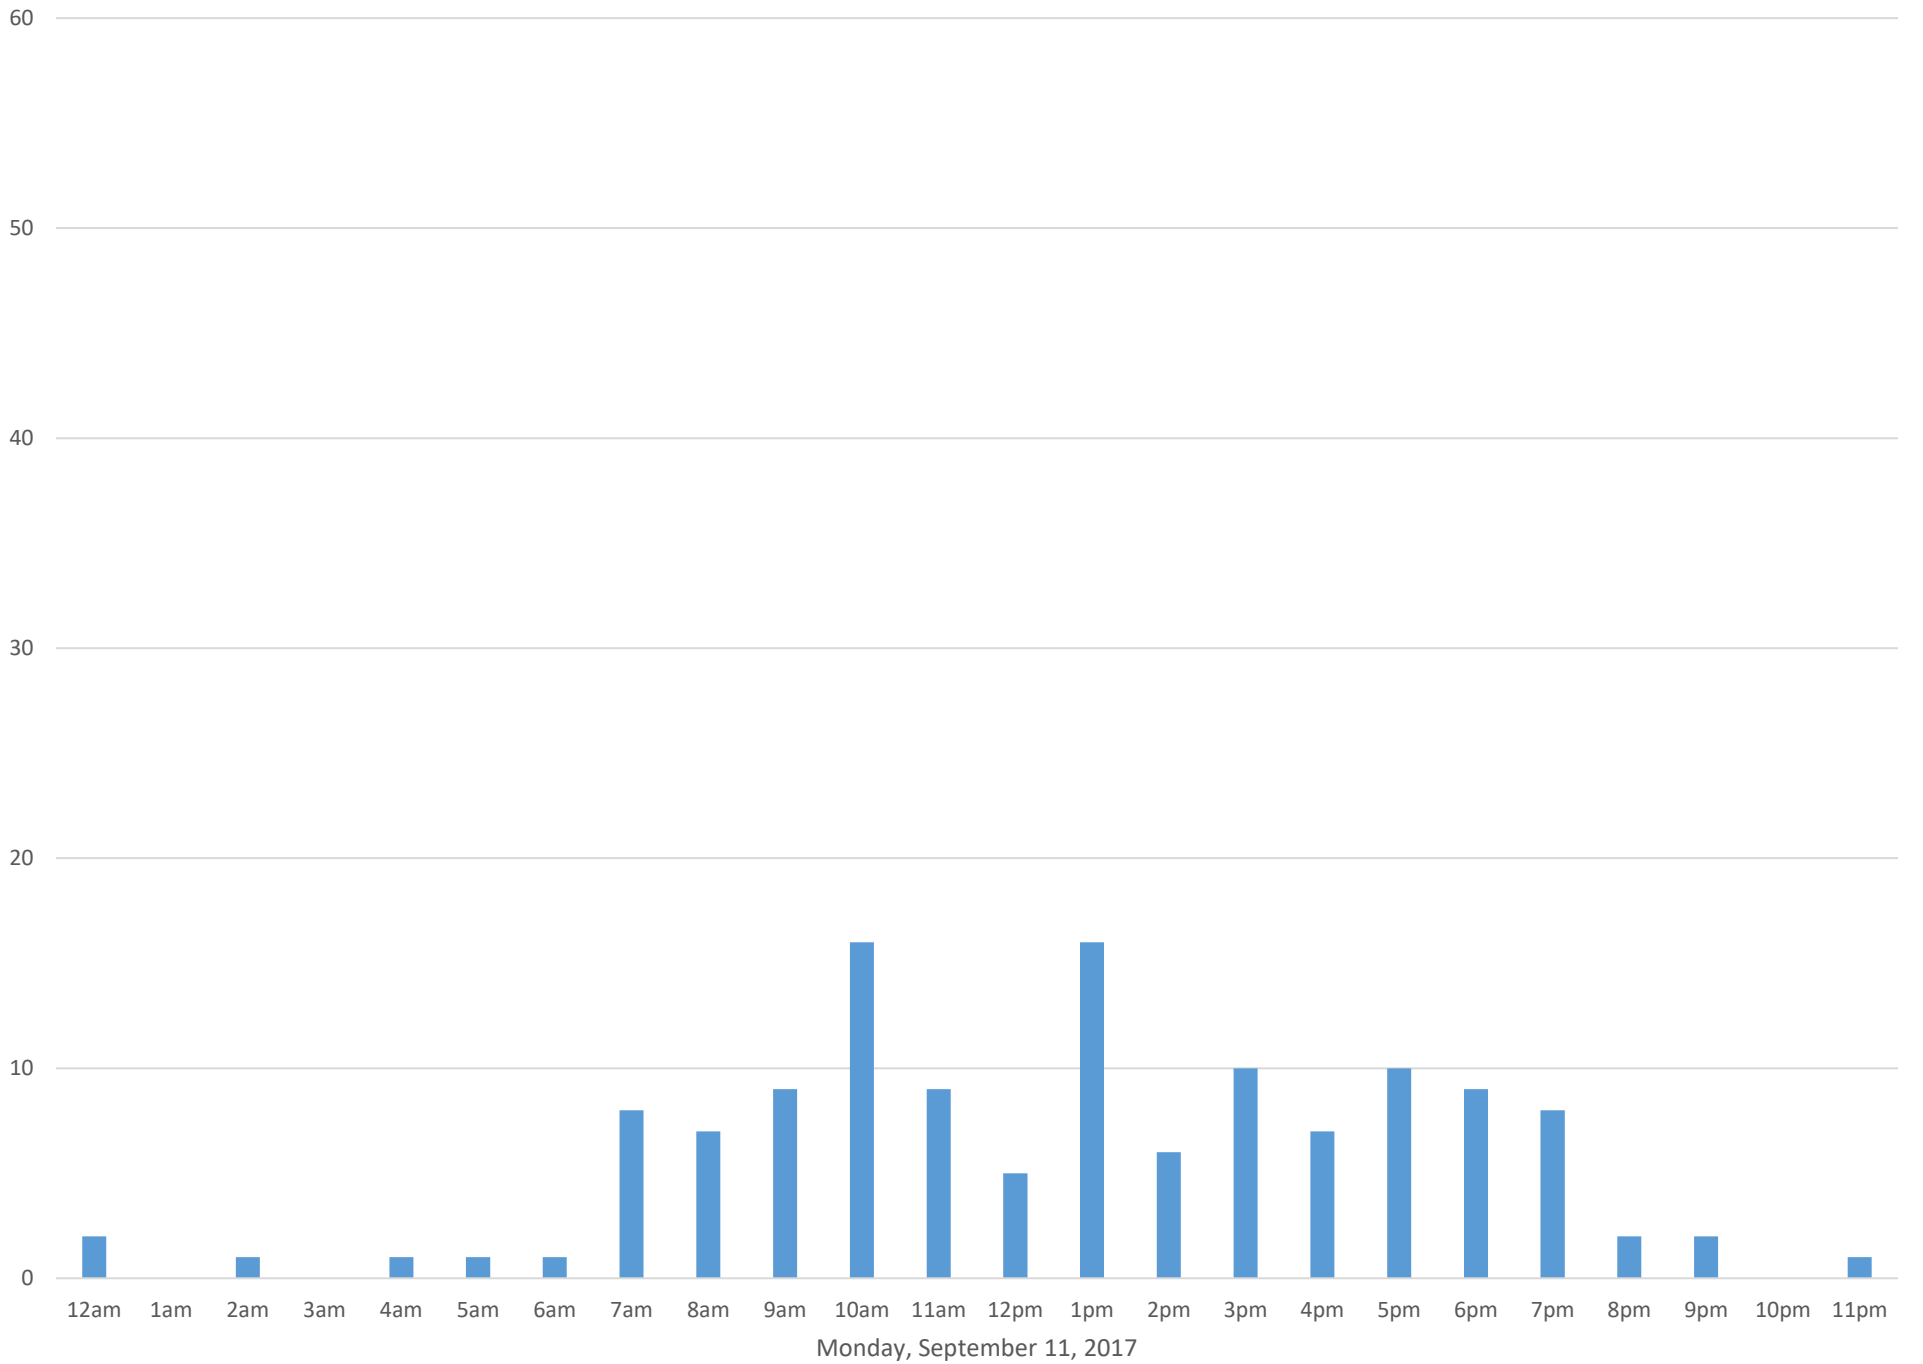

Squalicum Creek Trail