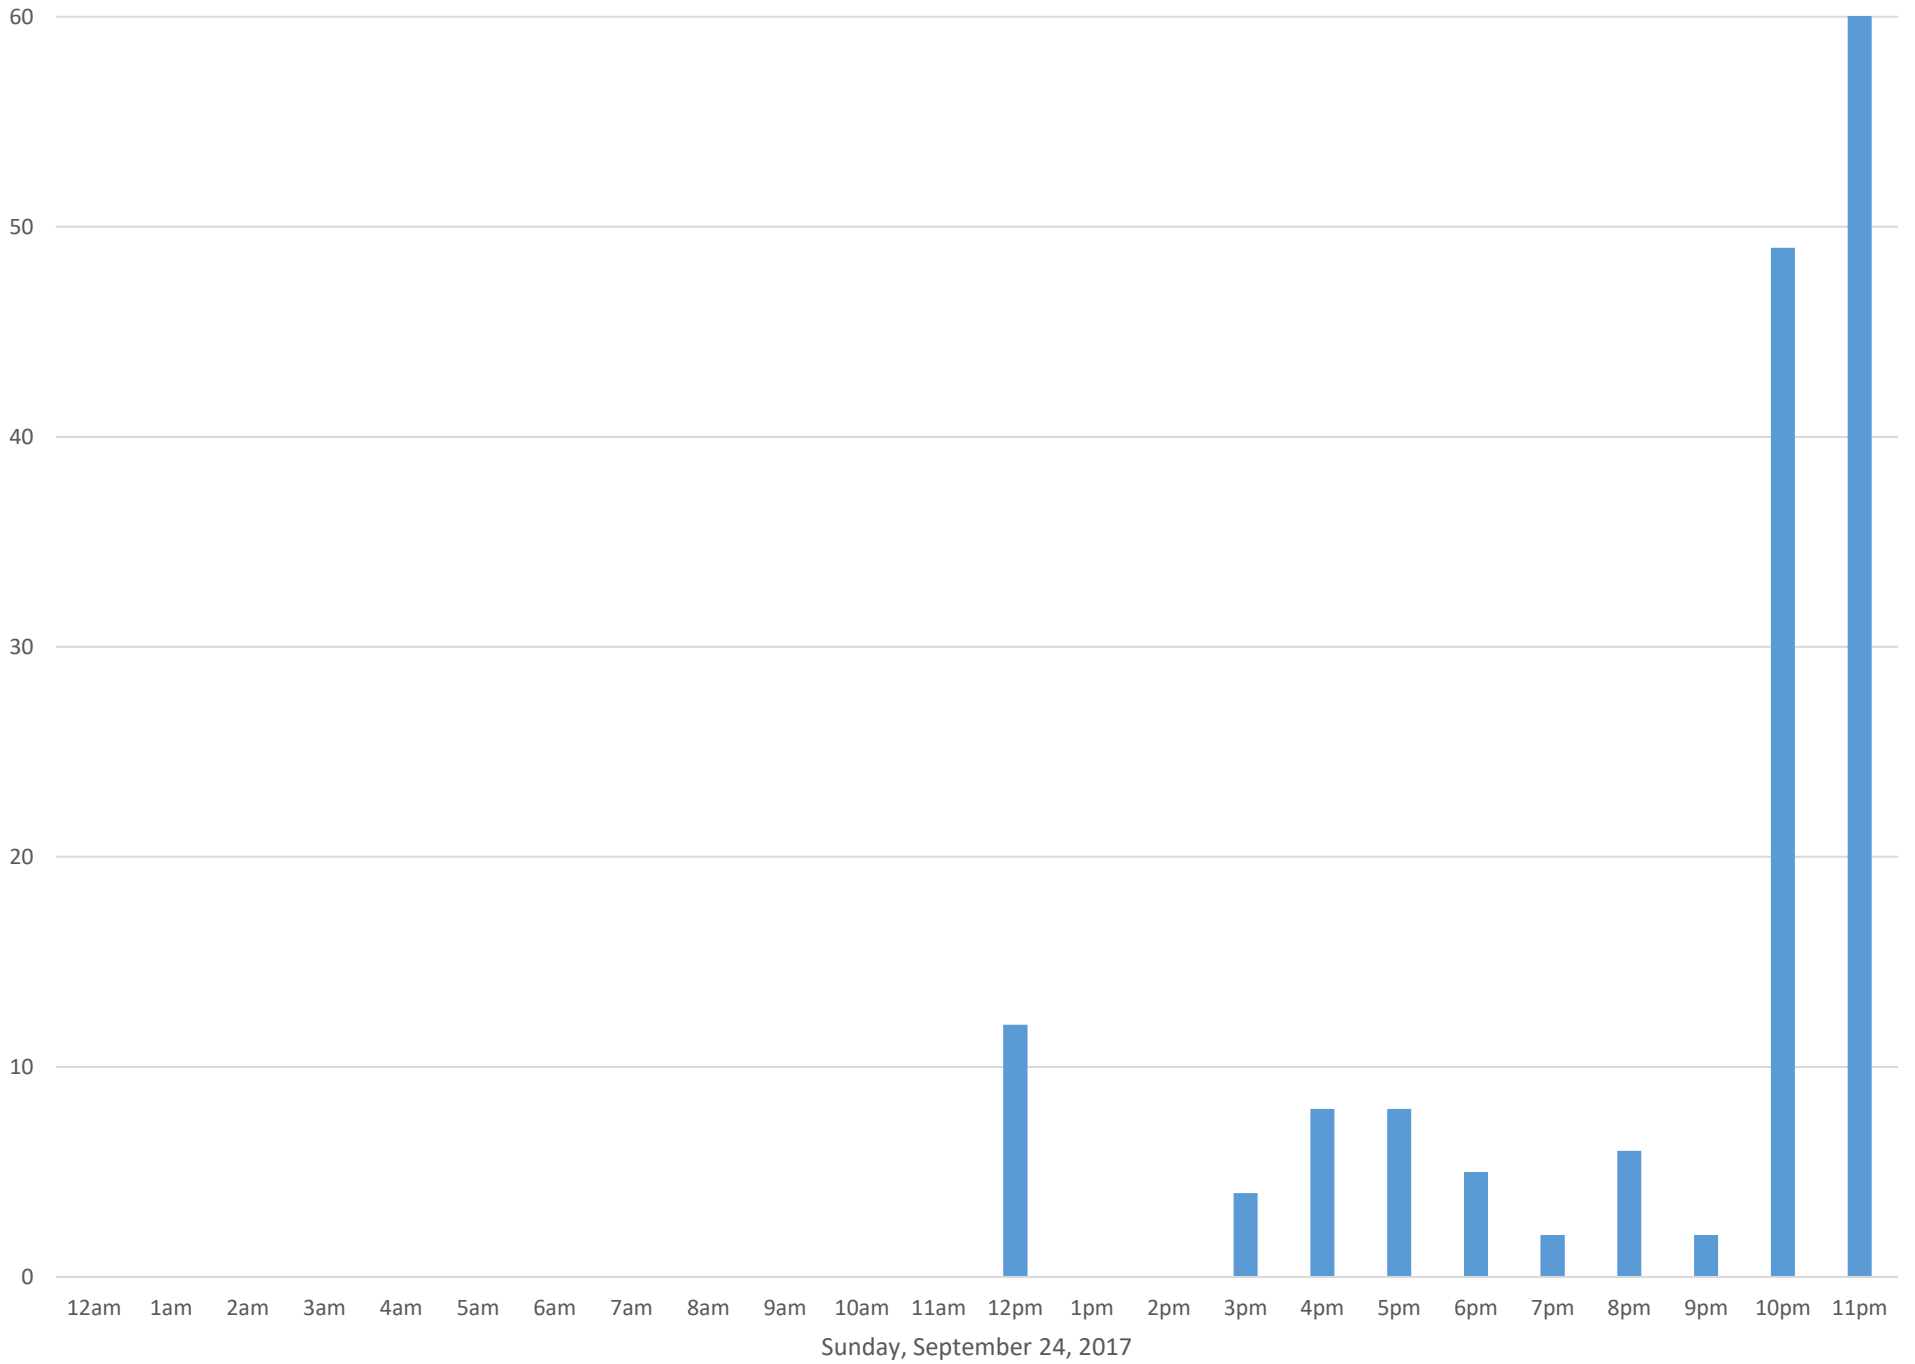

Squalicum Creek Trail