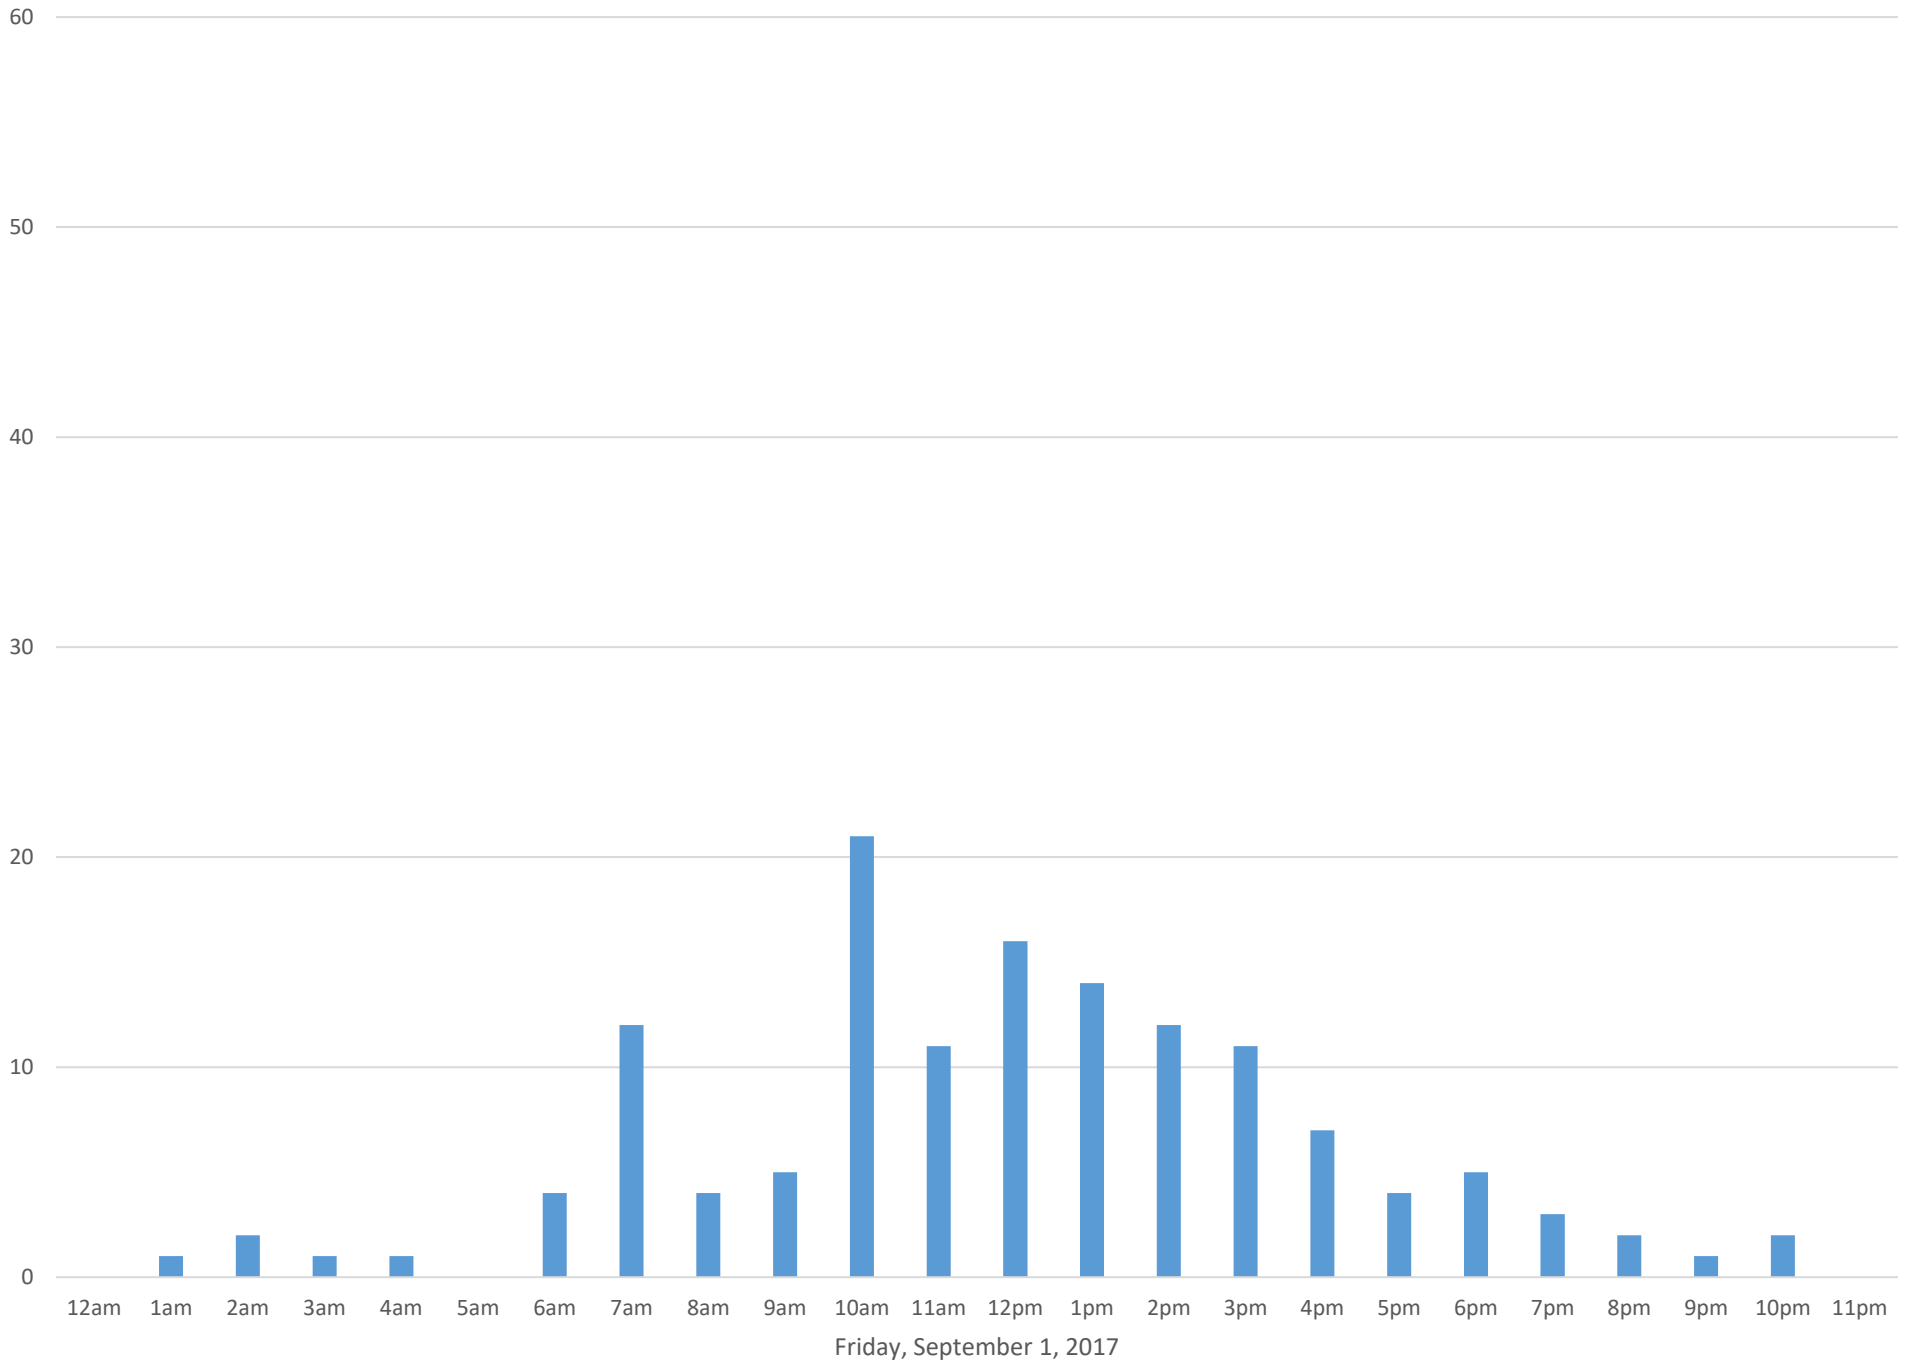

Squalicum Creek Trail

Data Summary

Total Count	3,961
Daily Average	132
Average Weekend Day	97
Average Weekday	147
Highest Daily Count	418
Busiest Day of the Week	Monday, September 25, 2017

Weekly Profile

Monday	20%
Tuesday	13%
Wednesday	12%
Thursday	12%
Friday	20%
Saturday	9%
Sunday	13%

Squalicum Creek Trail Sept 2017

Monthly Data

Total Count = 3961

Squalicum Creek Trail

Squalicum Creek Trail

Squalicum Creek Trail