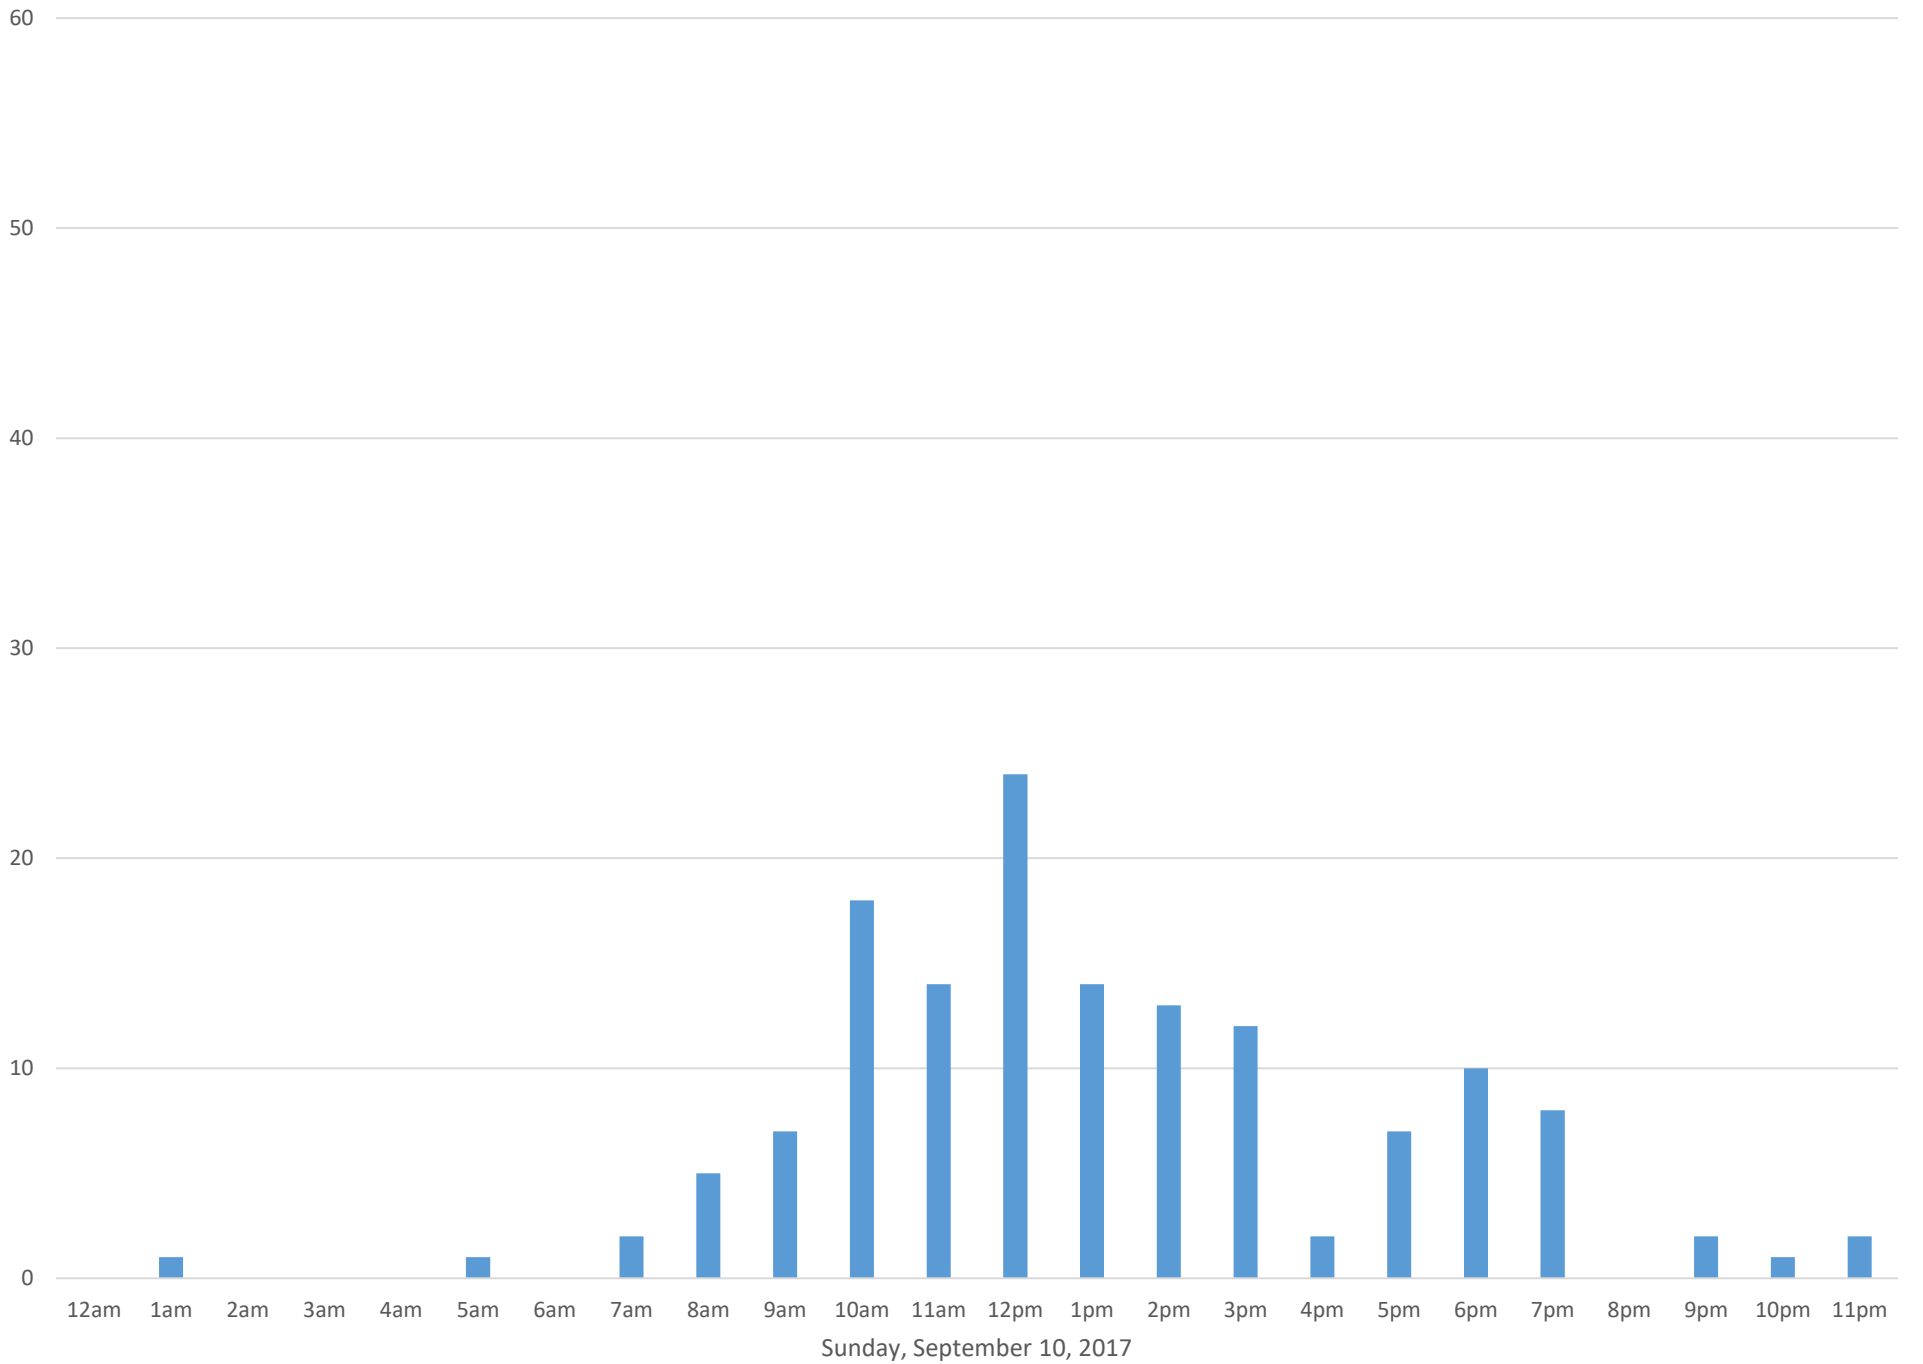

Squalicum Creek Trail

Data Summary

Total Count	3,961
Daily Average	132
Average Weekend Day	97
Average Weekday	147
Highest Daily Count	418
Busiest Day of the Week	Monday, September 25, 2017

Weekly Profile

Monday	20%
Tuesday	13%
Wednesday	12%
Thursday	12%
Friday	20%
Saturday	9%
Sunday	13%

Squalicum Creek Trail Sept 2017

Monthly Data

Total Count = 3961

Squalicum Creek Trail

Squalicum Creek Trail

Squalicum Creek Trail

Squalicum Creek Trail

Squalicum Creek Trail

Squalicum Creek Trail

Squalicum Creek Trail

Squalicum Creek Trail

Squalicum Creek Trail

Squalicum Creek Trail

Squalicum Creek Trail