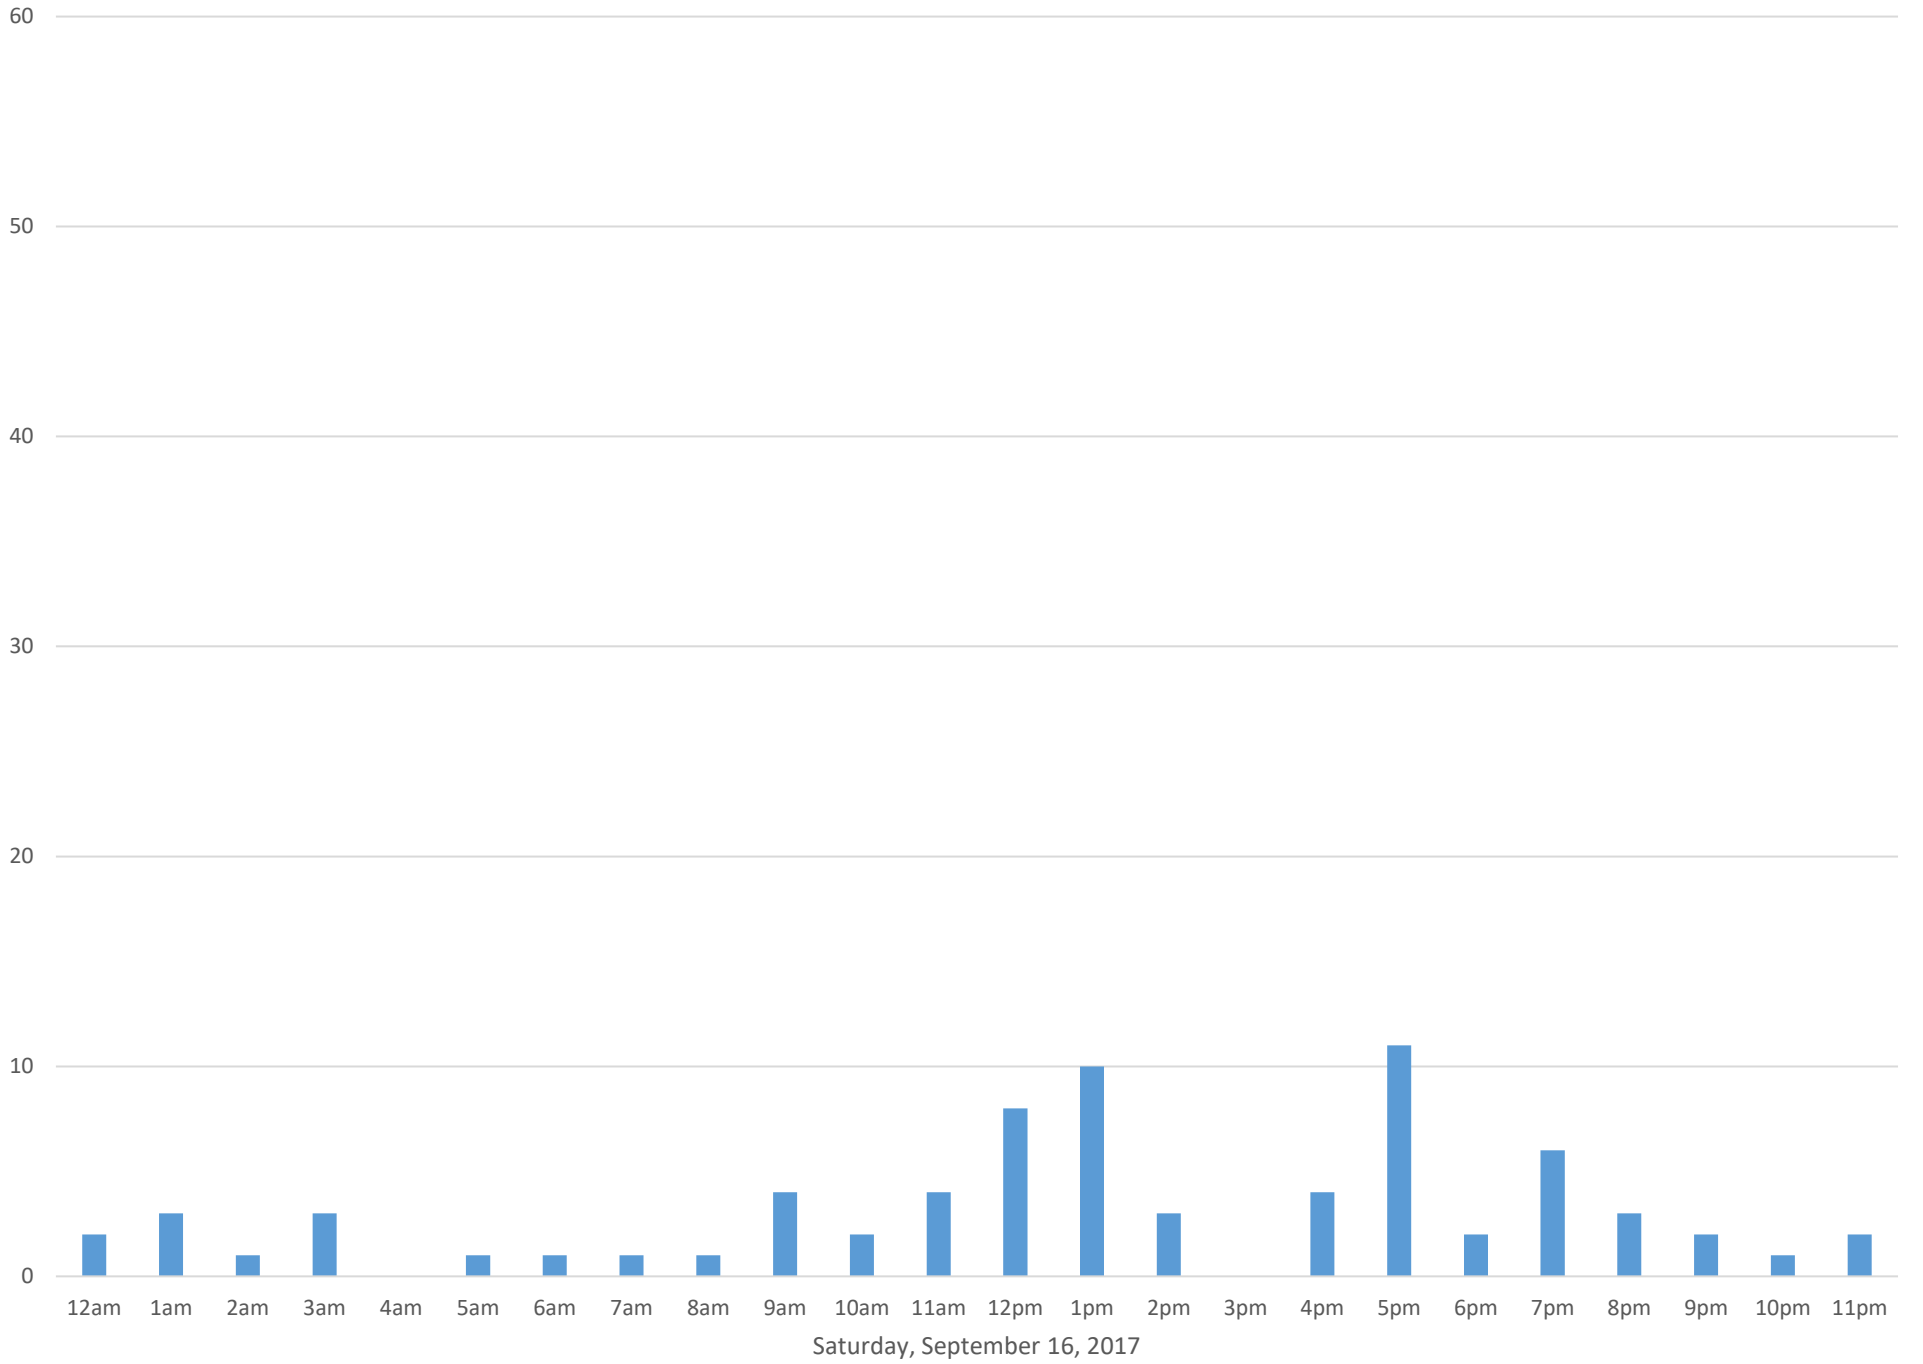

Squalicum Creek Trail