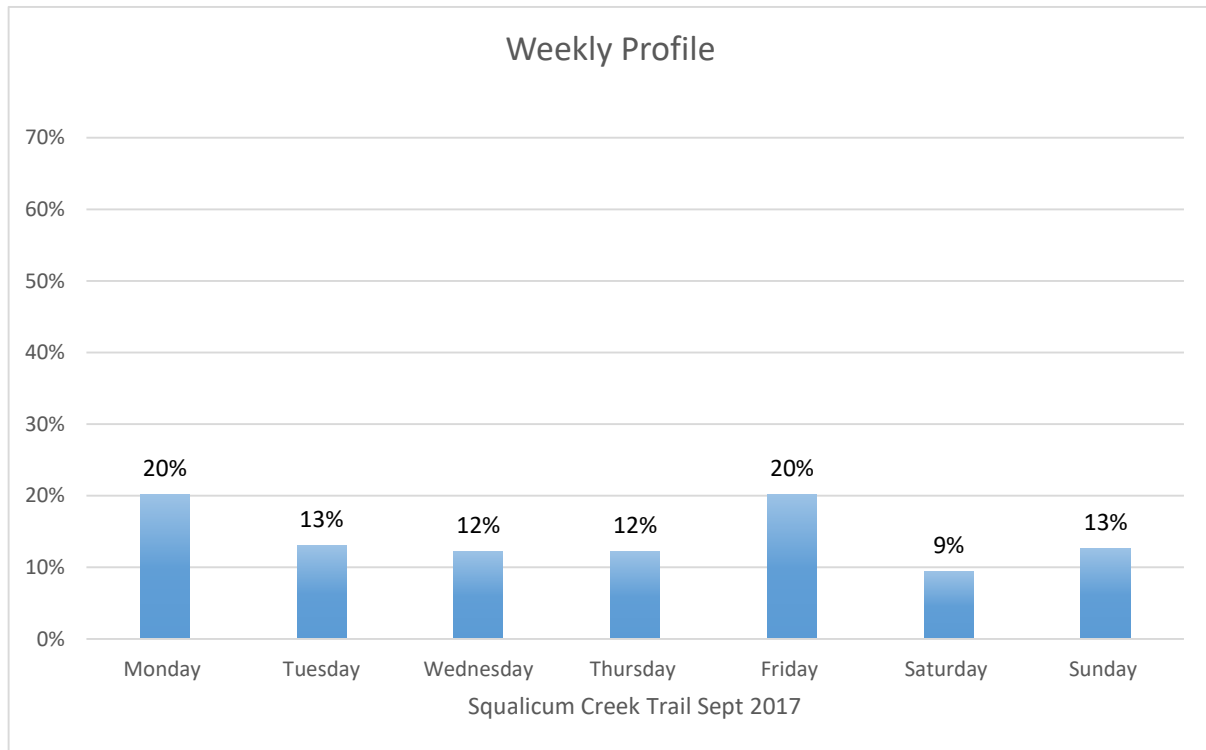

Squalicum Creek Trail

Data Summary

Total Count	3,961
Daily Average	132
Average Weekend Day	97
Average Weekday	147
Highest Daily Count	418
Busiest Day of the Week	Monday, September 25, 2017

Weekly Profile

Monday	20%
Tuesday	13%
Wednesday	12%
Thursday	12%
Friday	20%
Saturday	9%
Sunday	13%

Squalicum Creek Trail Sept 2017

Monthly Data

Total Count = 3961

Squalicum Creek Trail

Squalicum Creek Trail

Squalicum Creek Trail