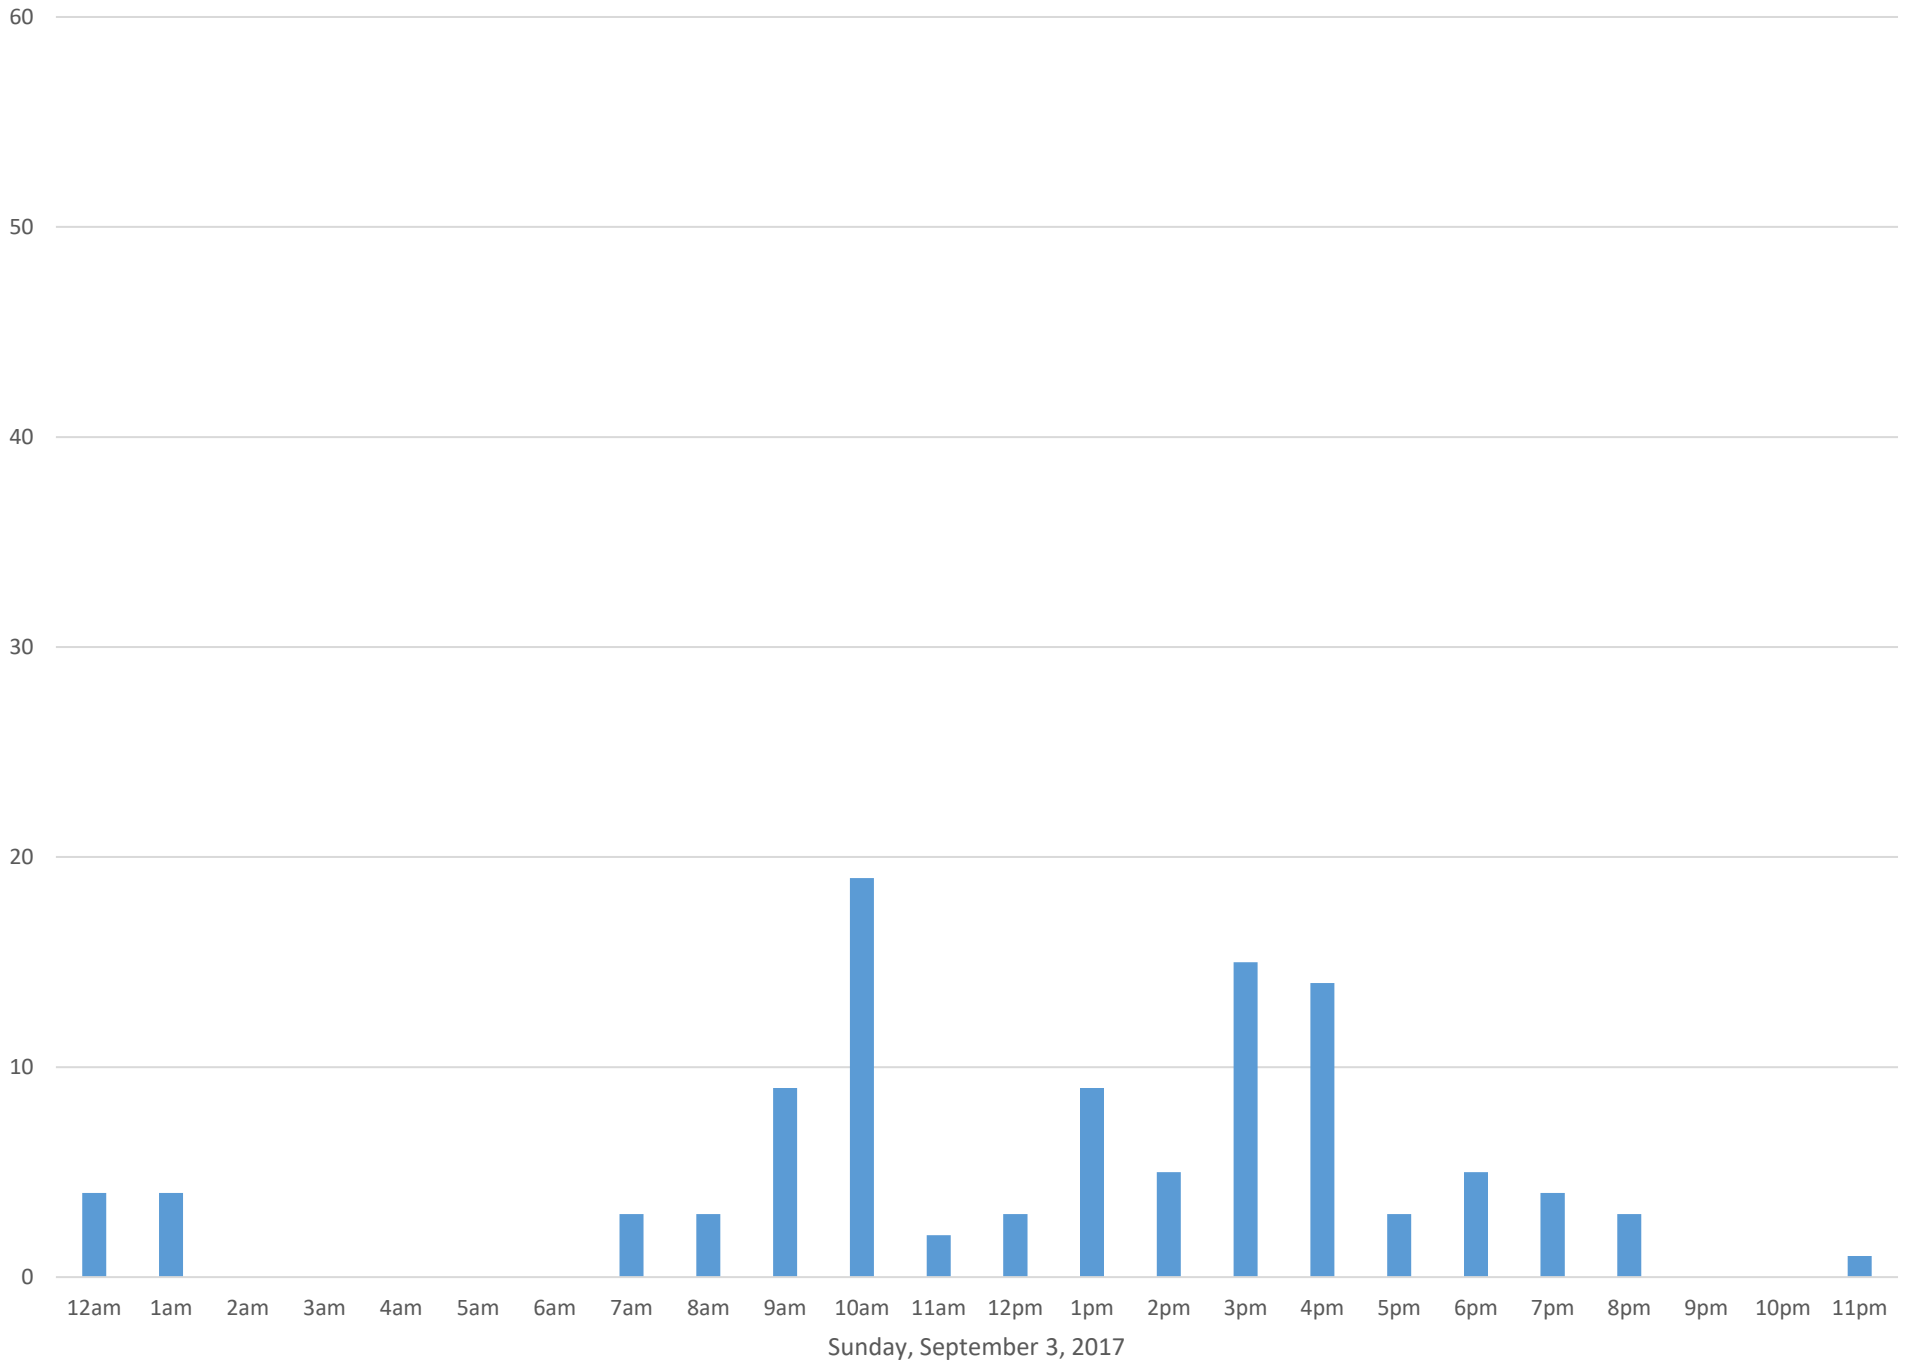

Squalicum Creek Trail

Data Summary

Total Count	3,961
Daily Average	132
Average Weekend Day	97
Average Weekday	147
Highest Daily Count	418
Busiest Day of the Week	Monday, September 25, 2017

Weekly Profile

Monday	20%
Tuesday	13%
Wednesday	12%
Thursday	12%
Friday	20%
Saturday	9%
Sunday	13%

Squalicum Creek Trail Sept 2017

Monthly Data

Total Count = 3961

Squalicum Creek Trail

Squalicum Creek Trail

Squalicum Creek Trail