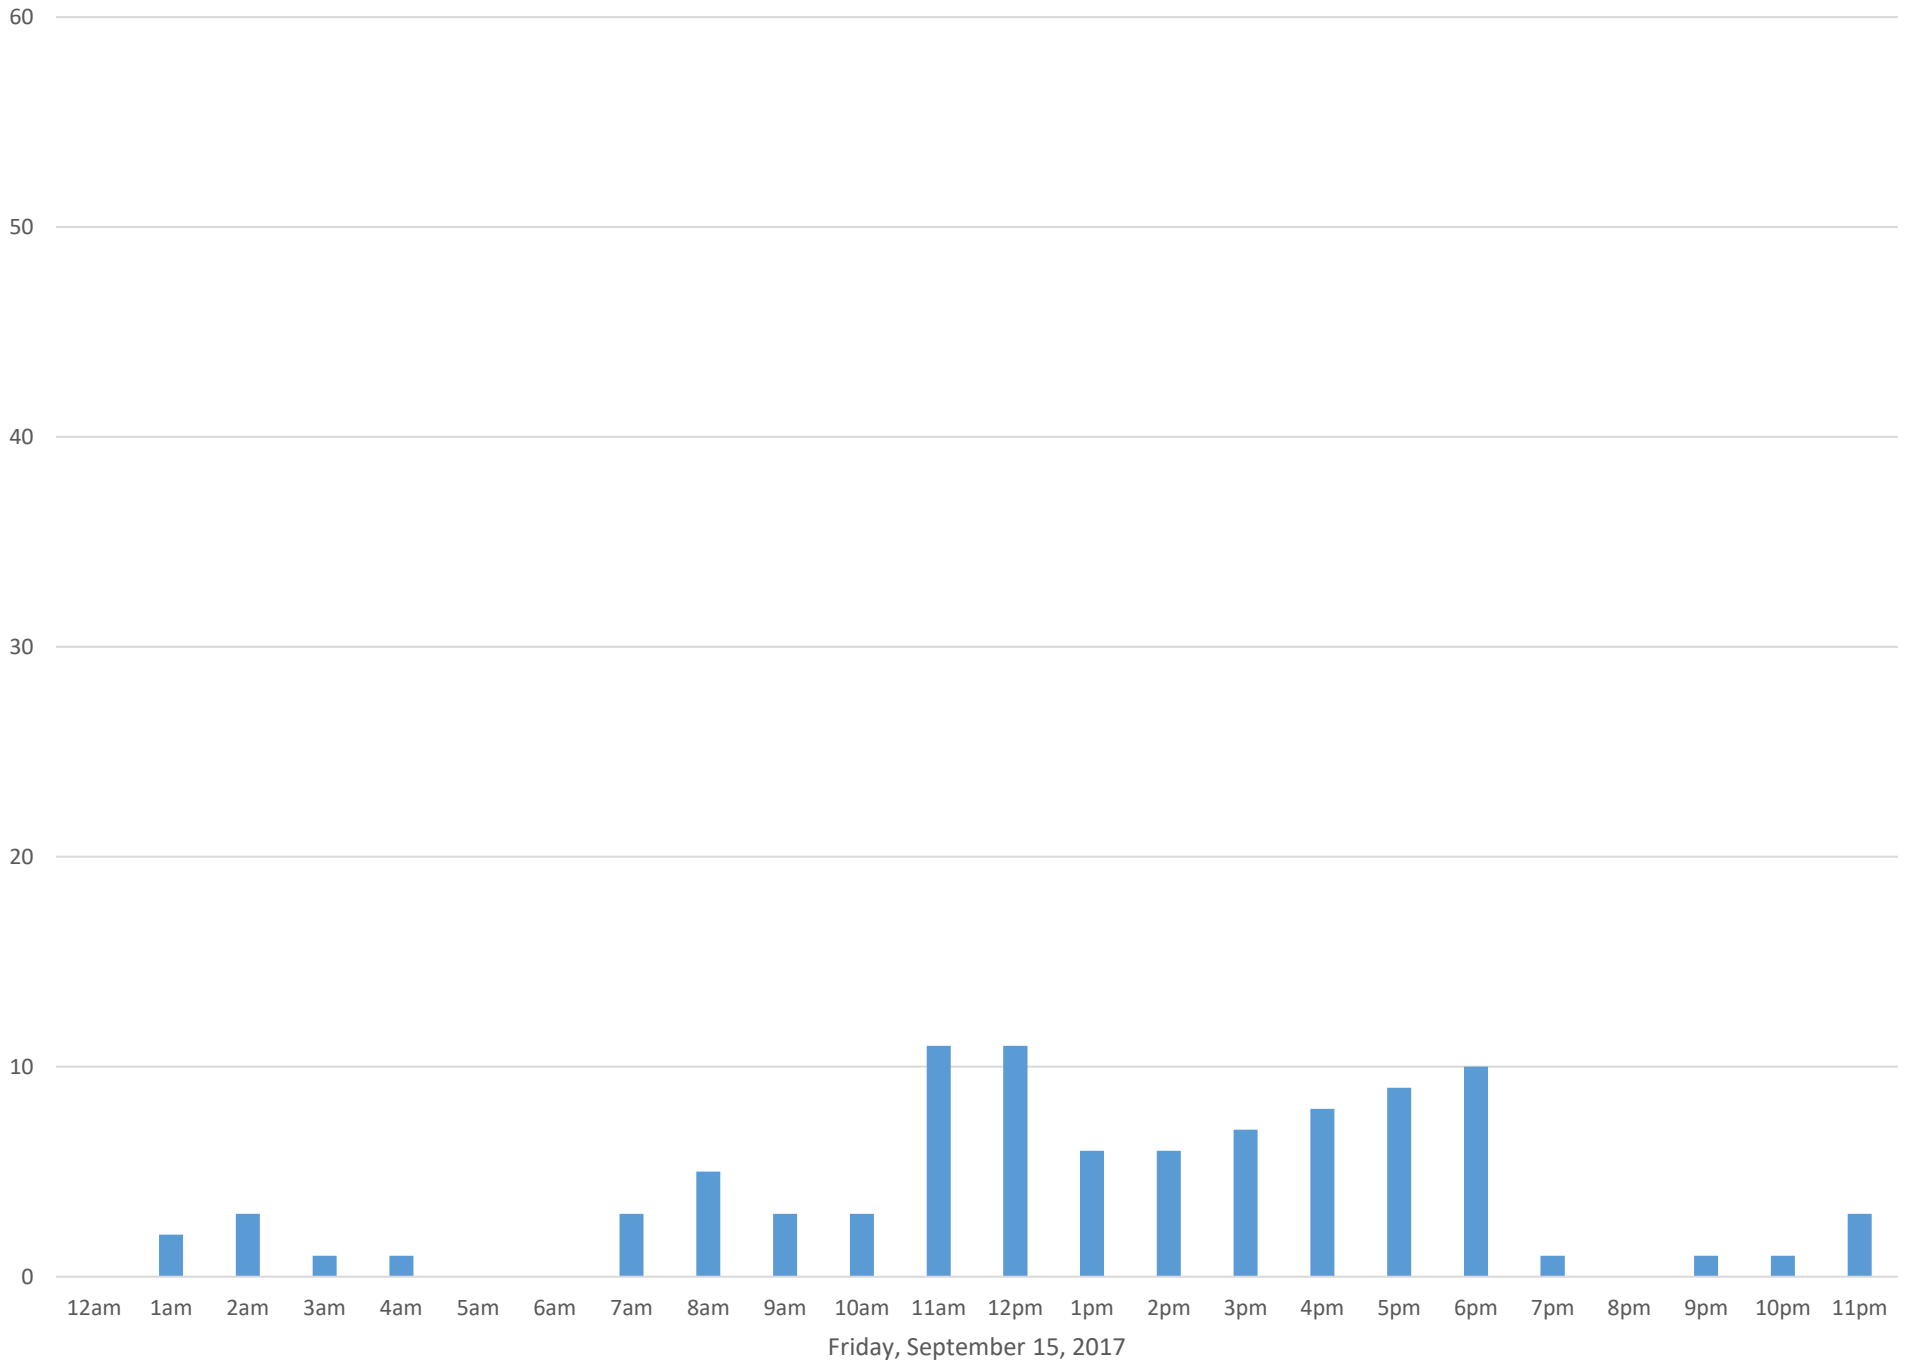

Squalicum Creek Trail