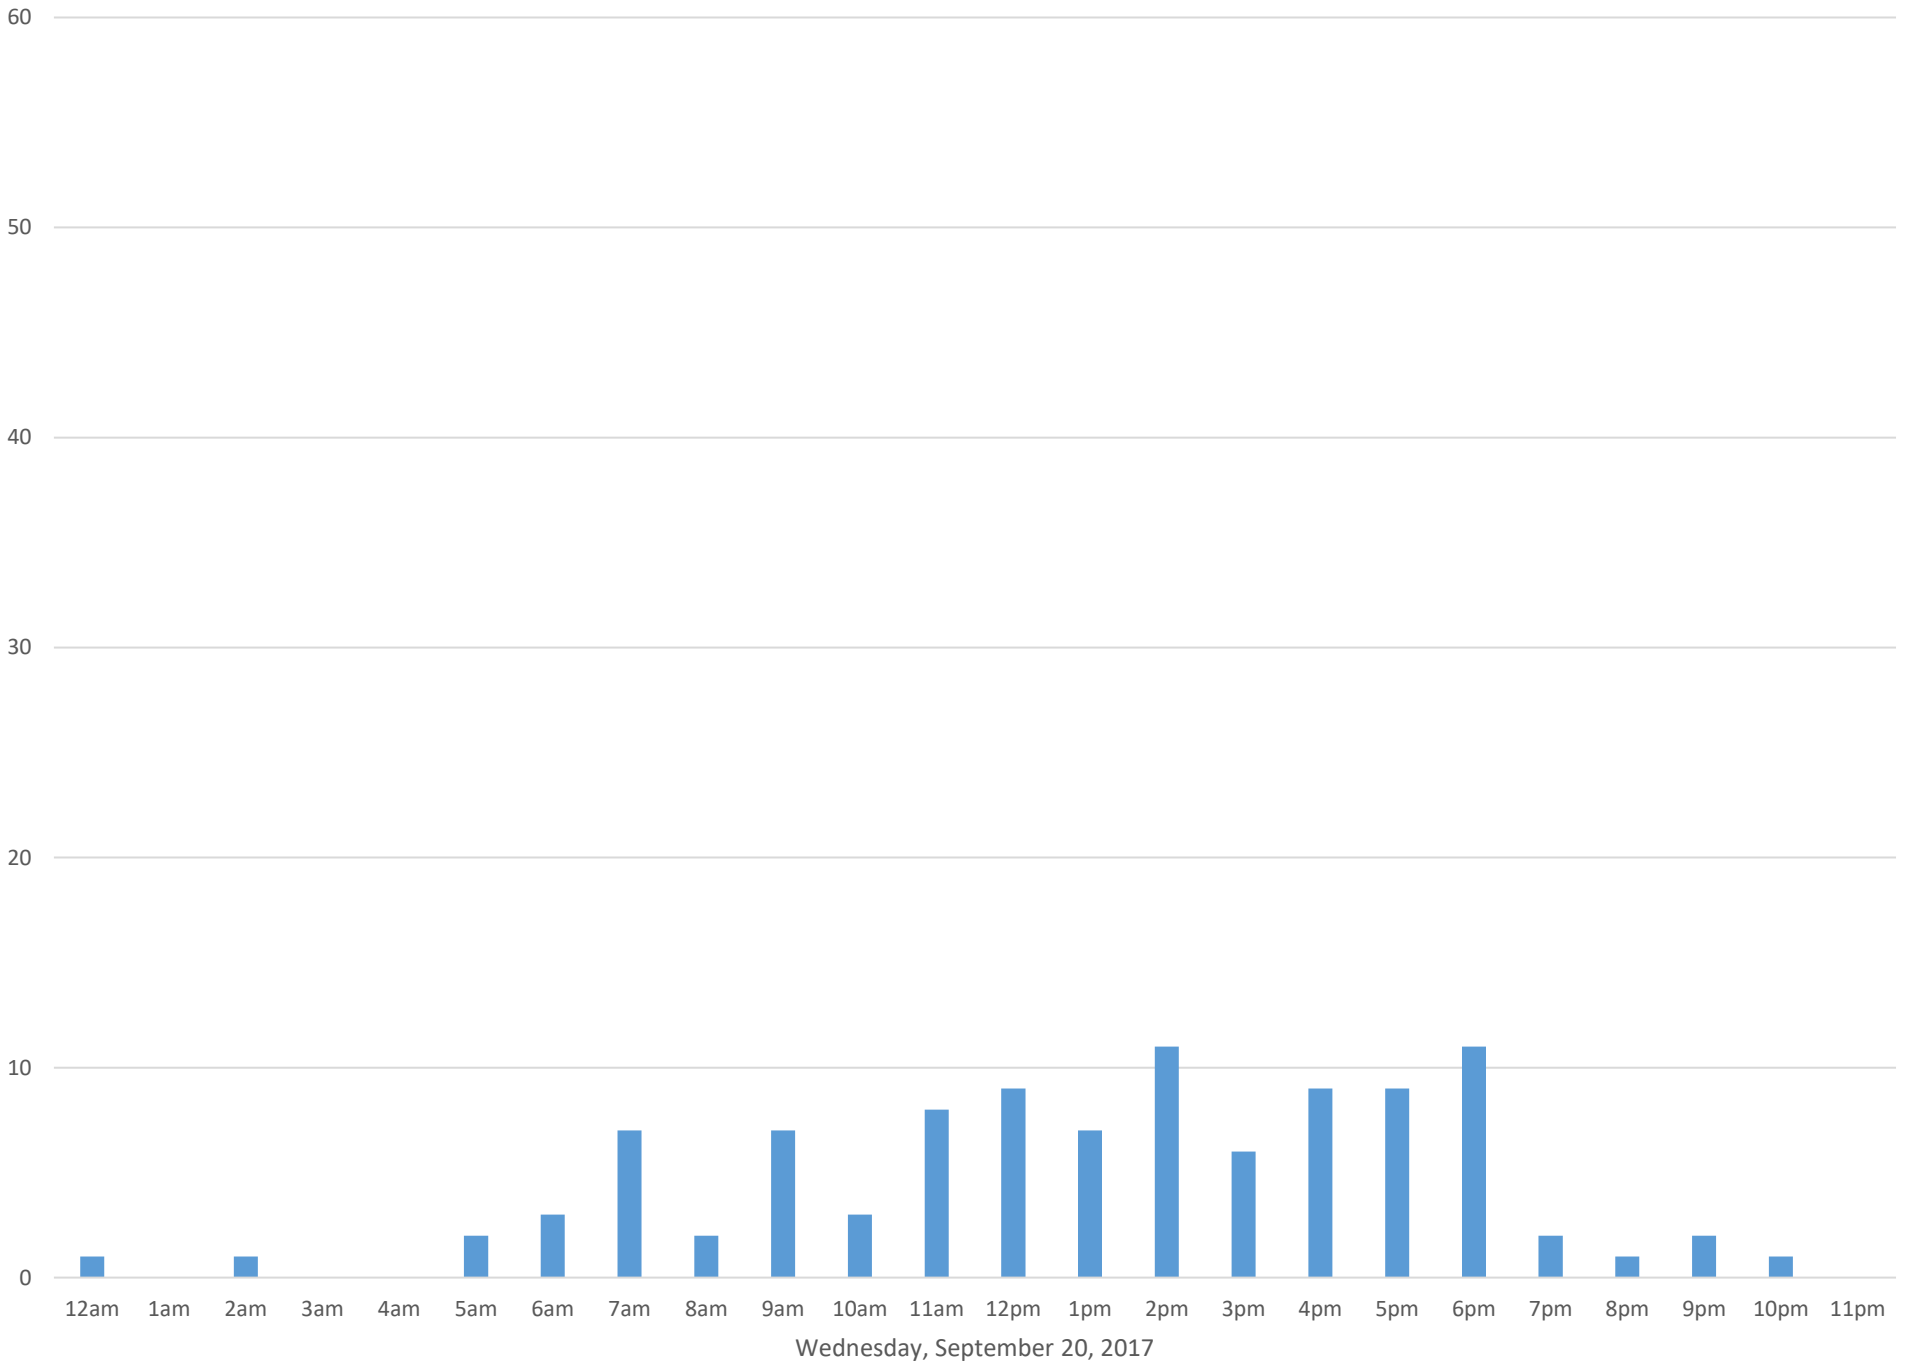

Squalicum Creek Trail