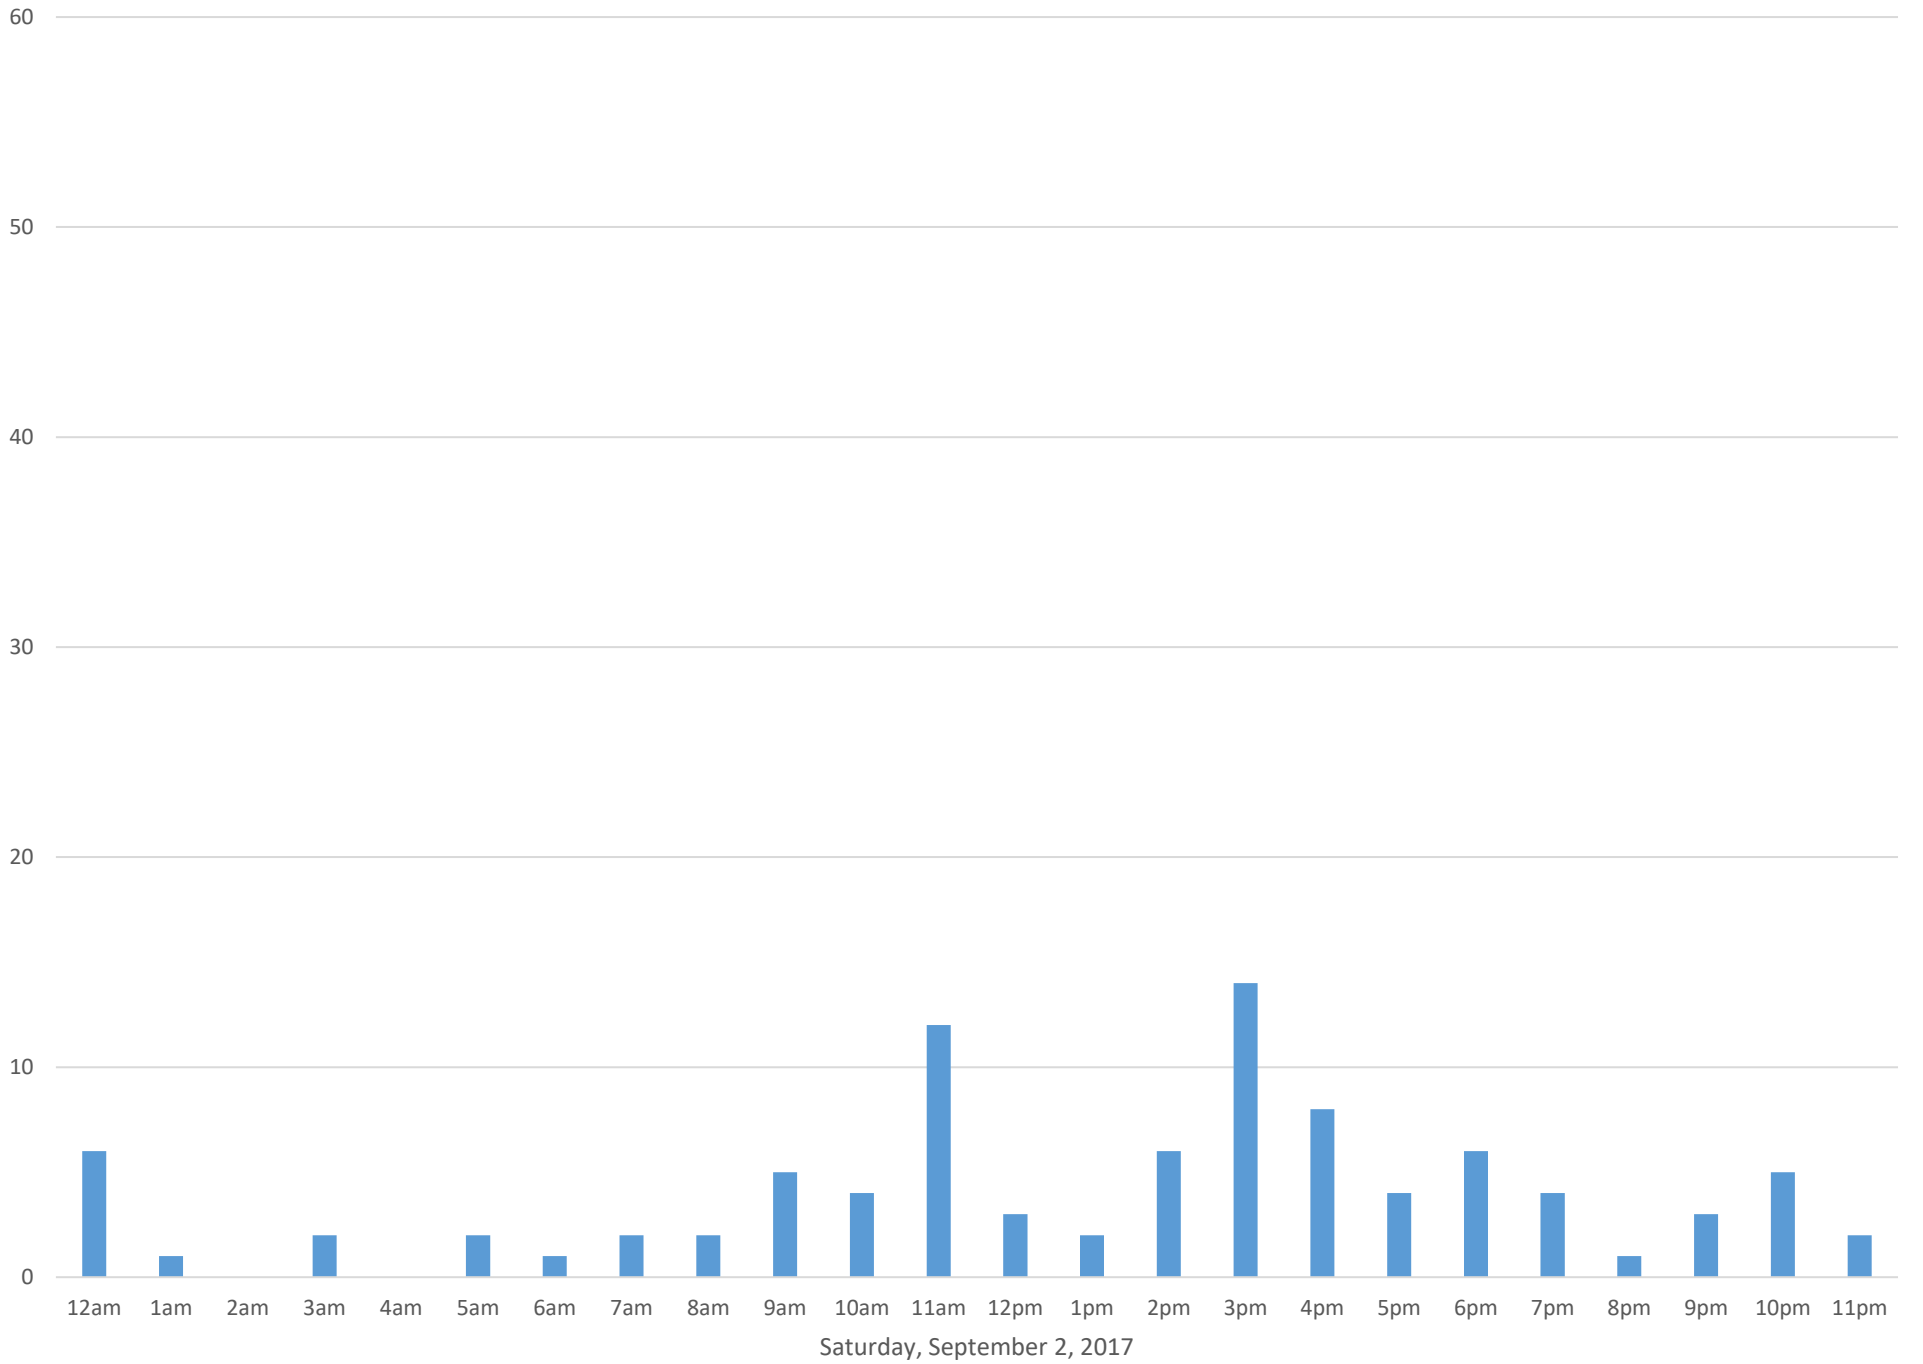

Squalicum Creek Trail

Data Summary

Total Count	3,961
Daily Average	132
Average Weekend Day	97
Average Weekday	147
Highest Daily Count	418
Busiest Day of the Week	Monday, September 25, 2017

Weekly Profile

Monday	20%
Tuesday	13%
Wednesday	12%
Thursday	12%
Friday	20%
Saturday	9%
Sunday	13%

Squalicum Creek Trail Sept 2017

Monthly Data

Total Count = 3961

Squalicum Creek Trail

Squalicum Creek Trail

Squalicum Creek Trail