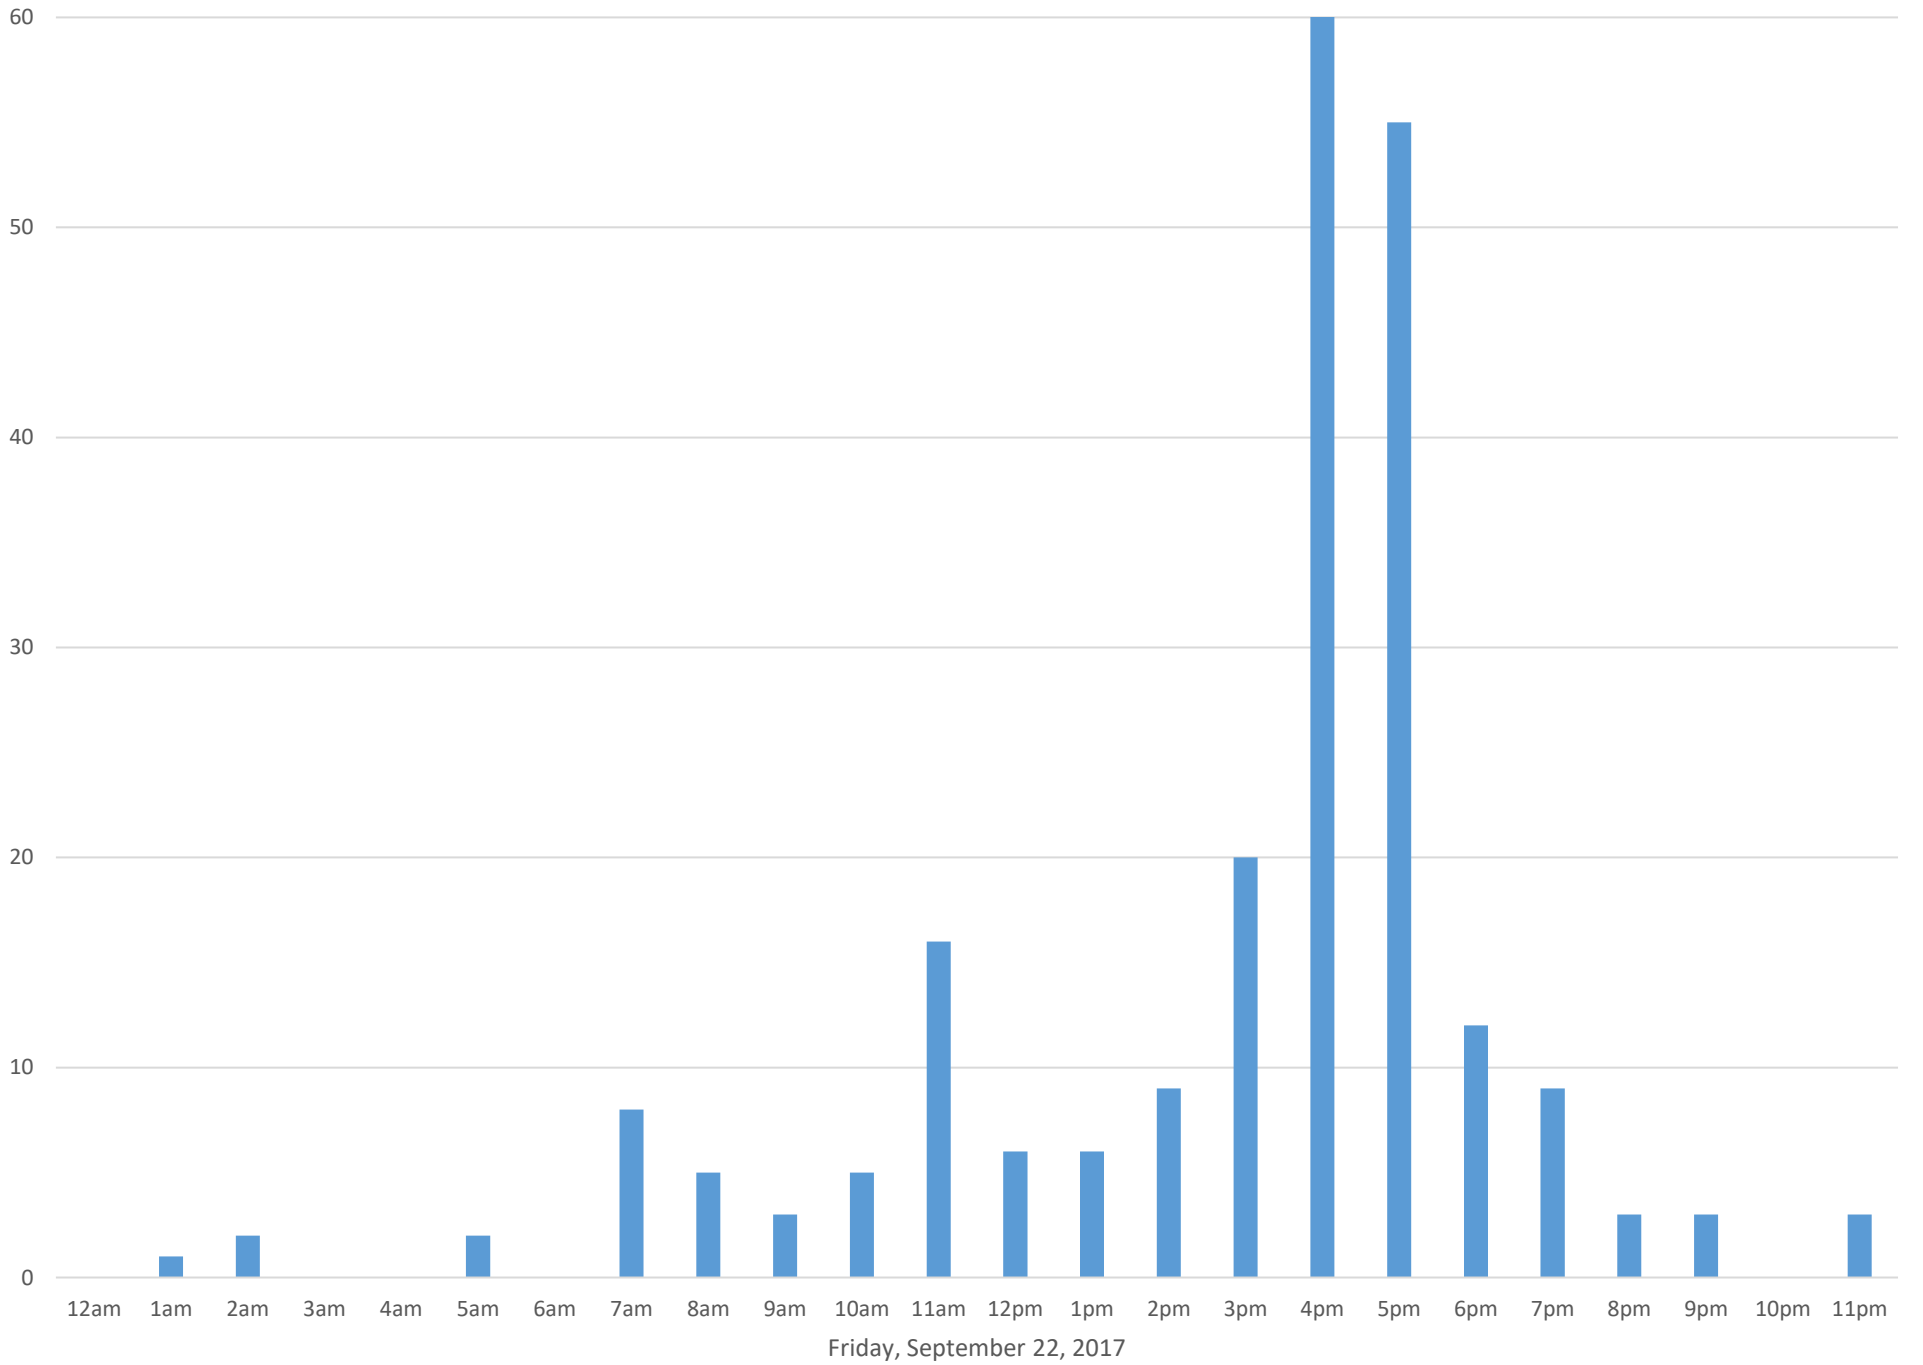

Squalicum Creek Trail