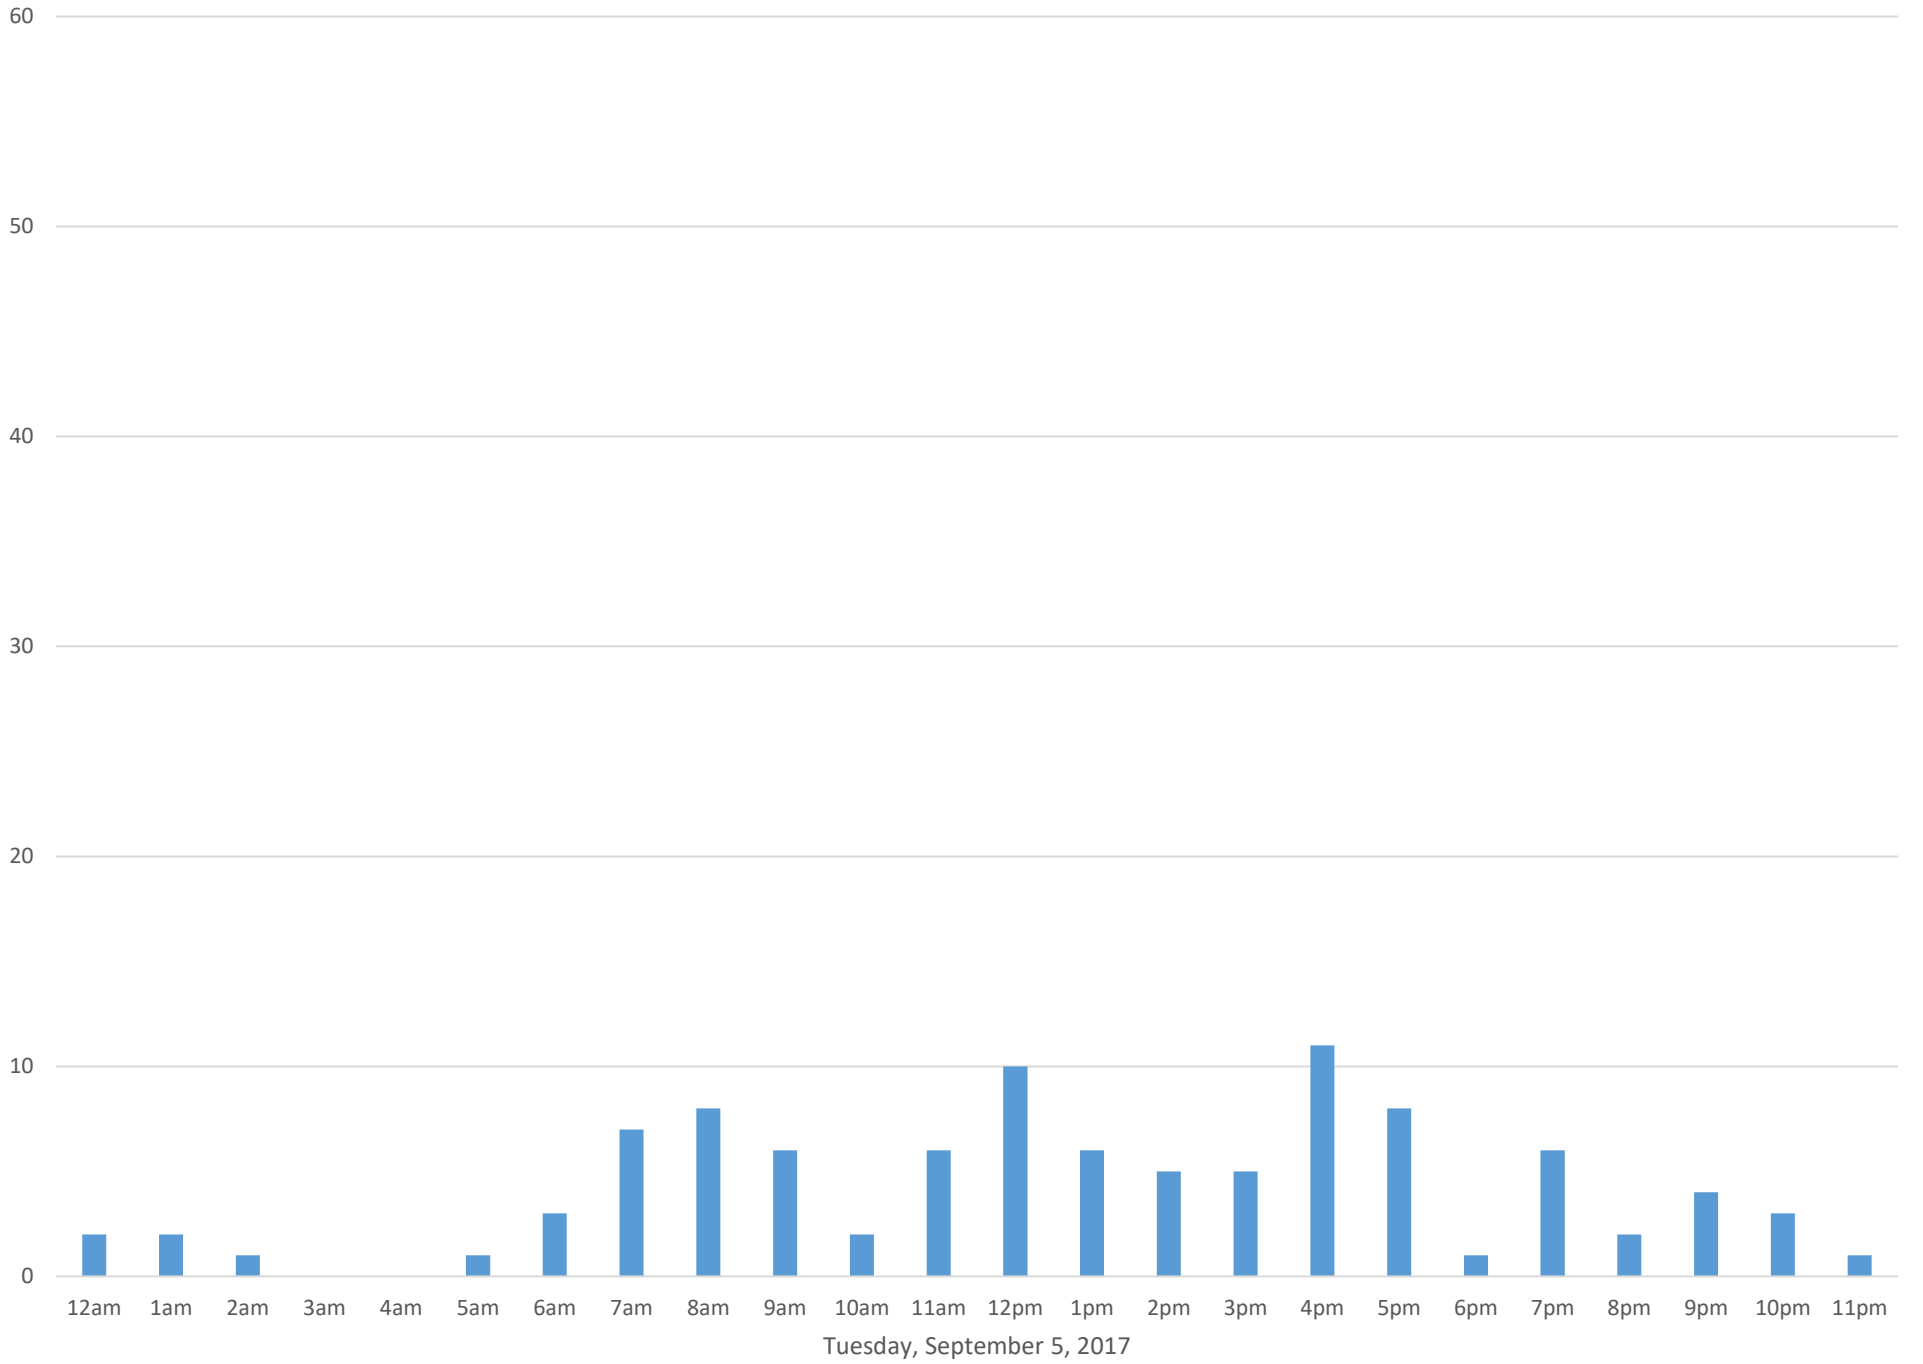

Squalicum Creek Trail