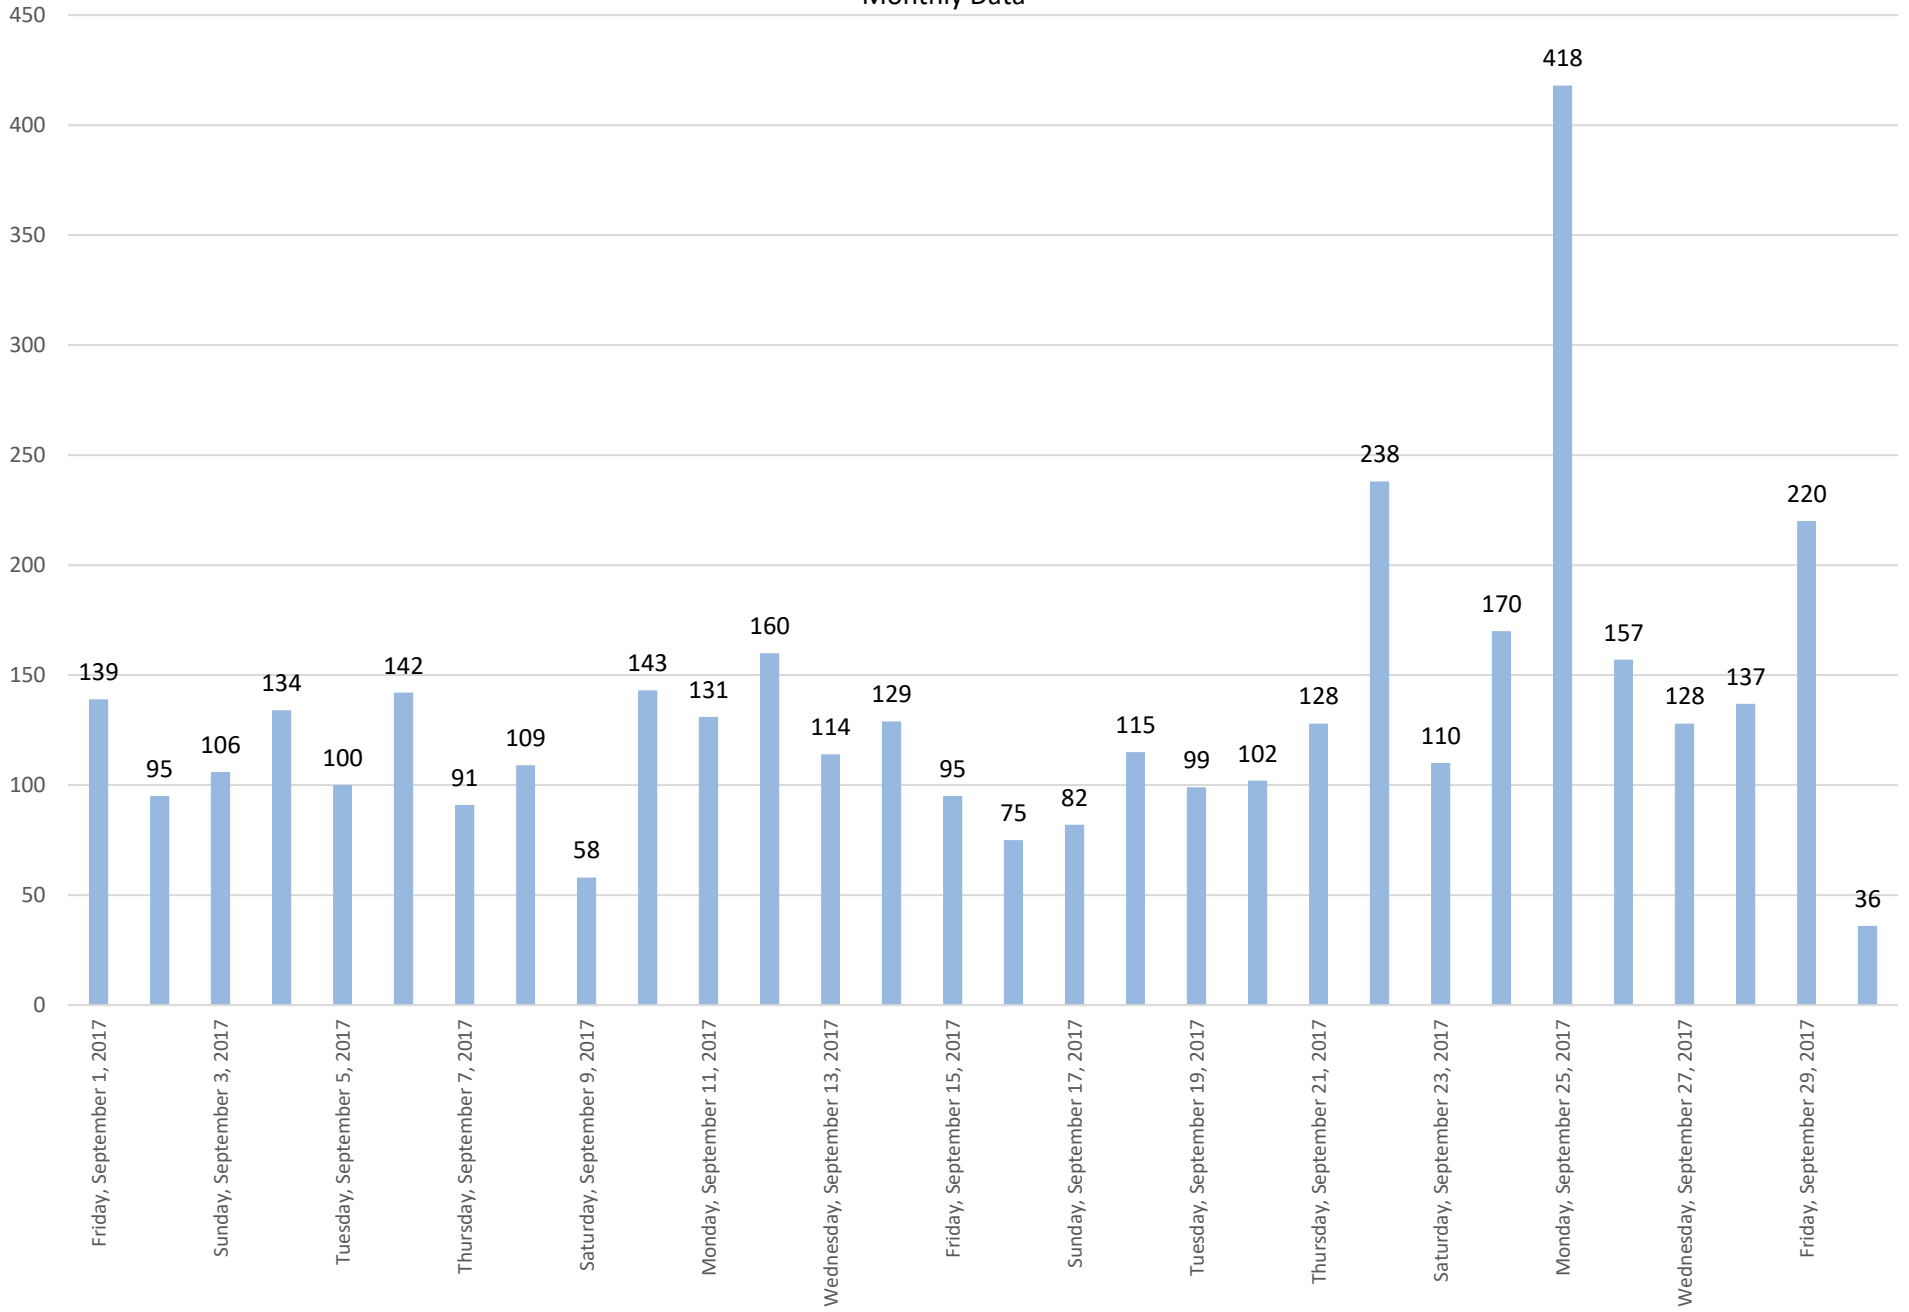

Squalicum Creek Trail

Data Summary

Total Count	3,961
Daily Average	132
Average Weekend Day	97
Average Weekday	147
Highest Daily Count	418
Busiest Day of the Week	Monday, September 25, 2017

Weekly Profile

Monday	20%
Tuesday	13%
Wednesday	12%
Thursday	12%
Friday	20%
Saturday	9%
Sunday	13%

Squalicum Creek Trail Sept 2017

Monthly Data

Total Count = 3961

Squalicum Creek Trail

Squalicum Creek Trail

Squalicum Creek Trail