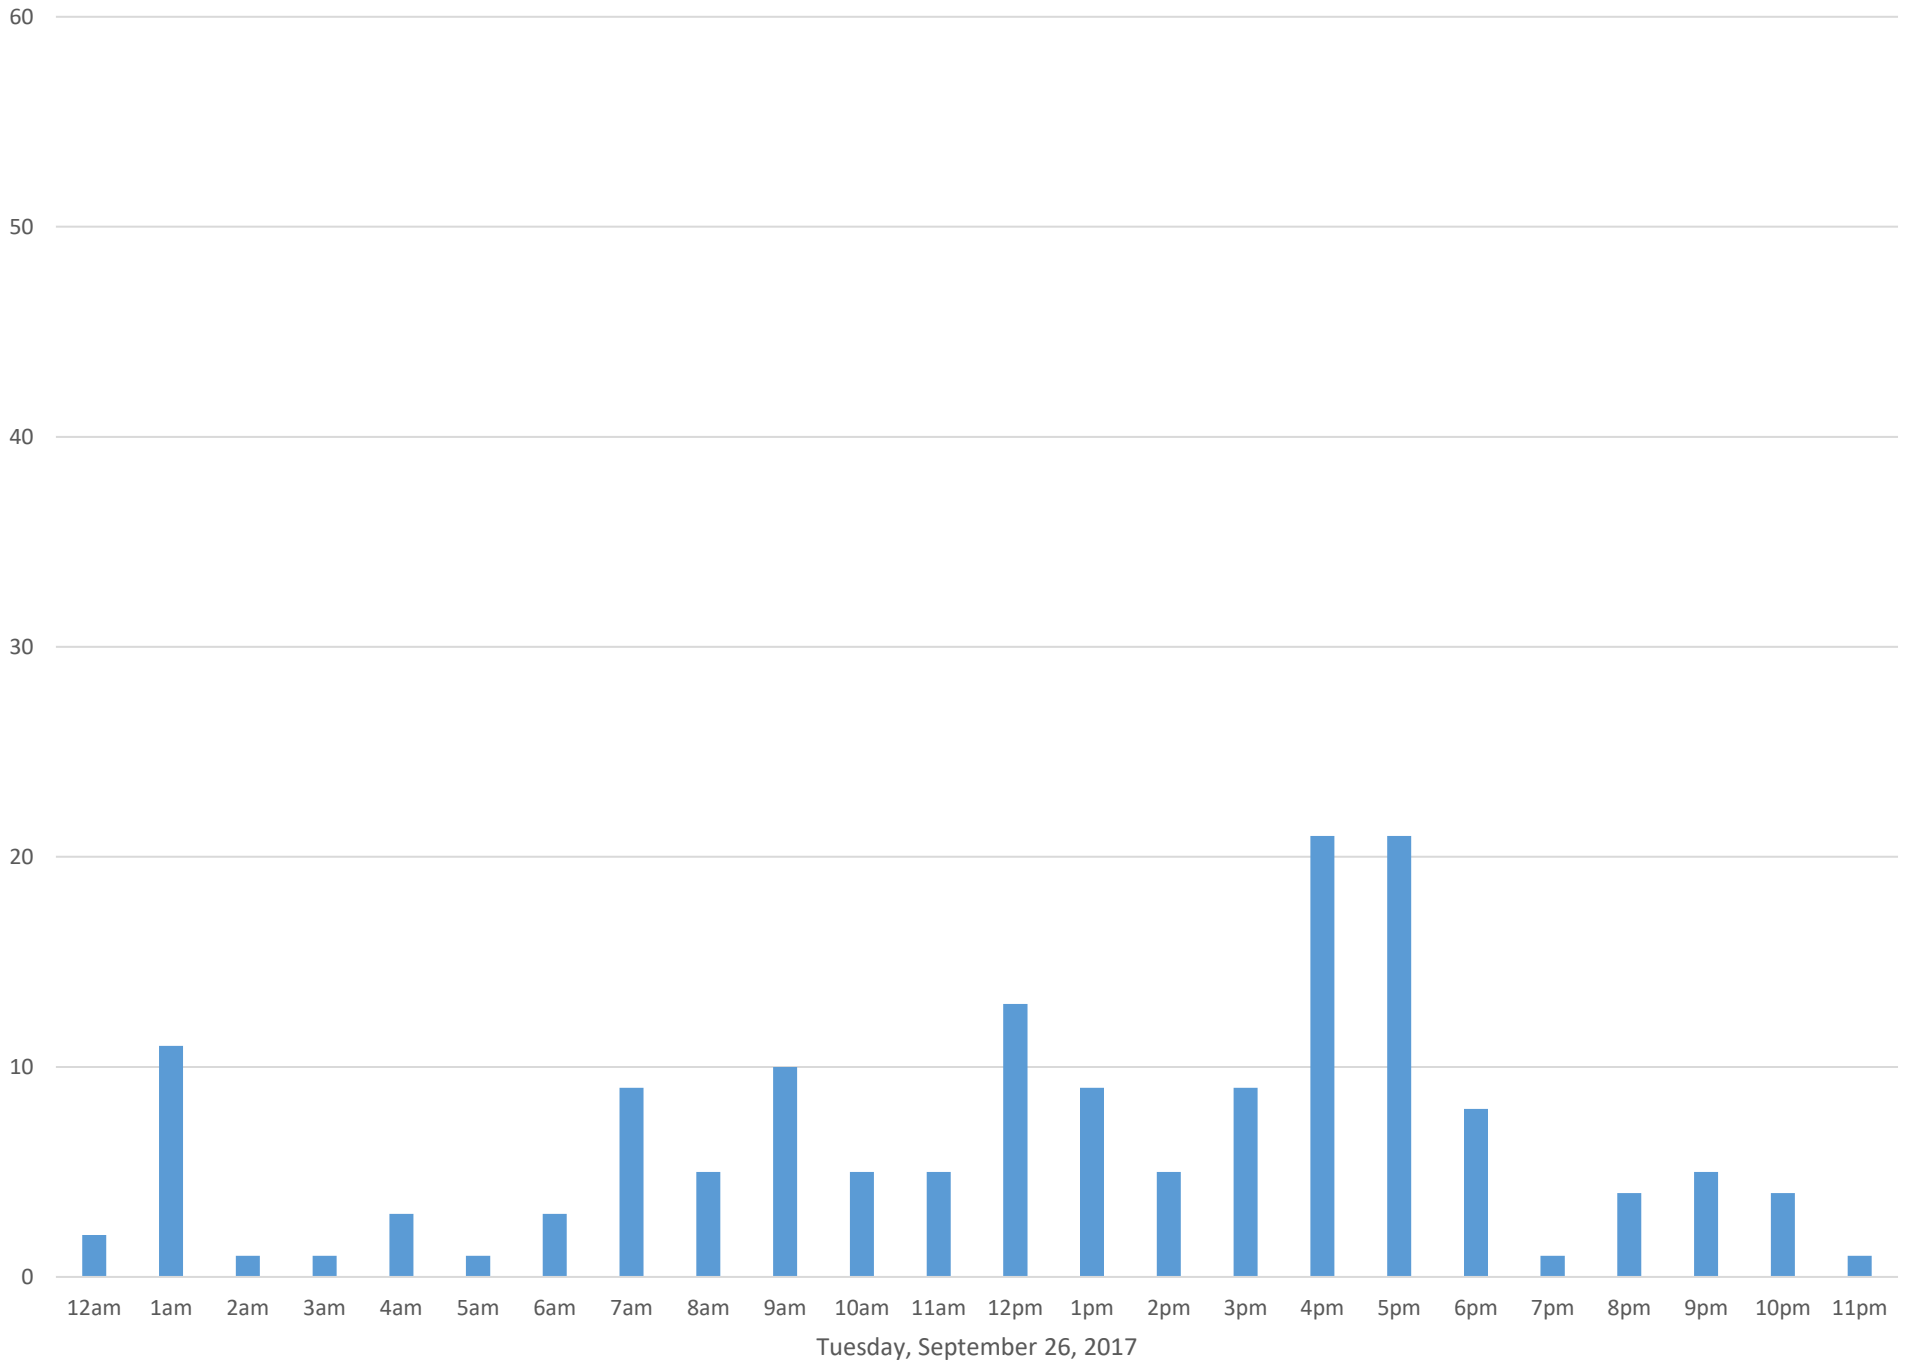

Squalicum Creek Trail