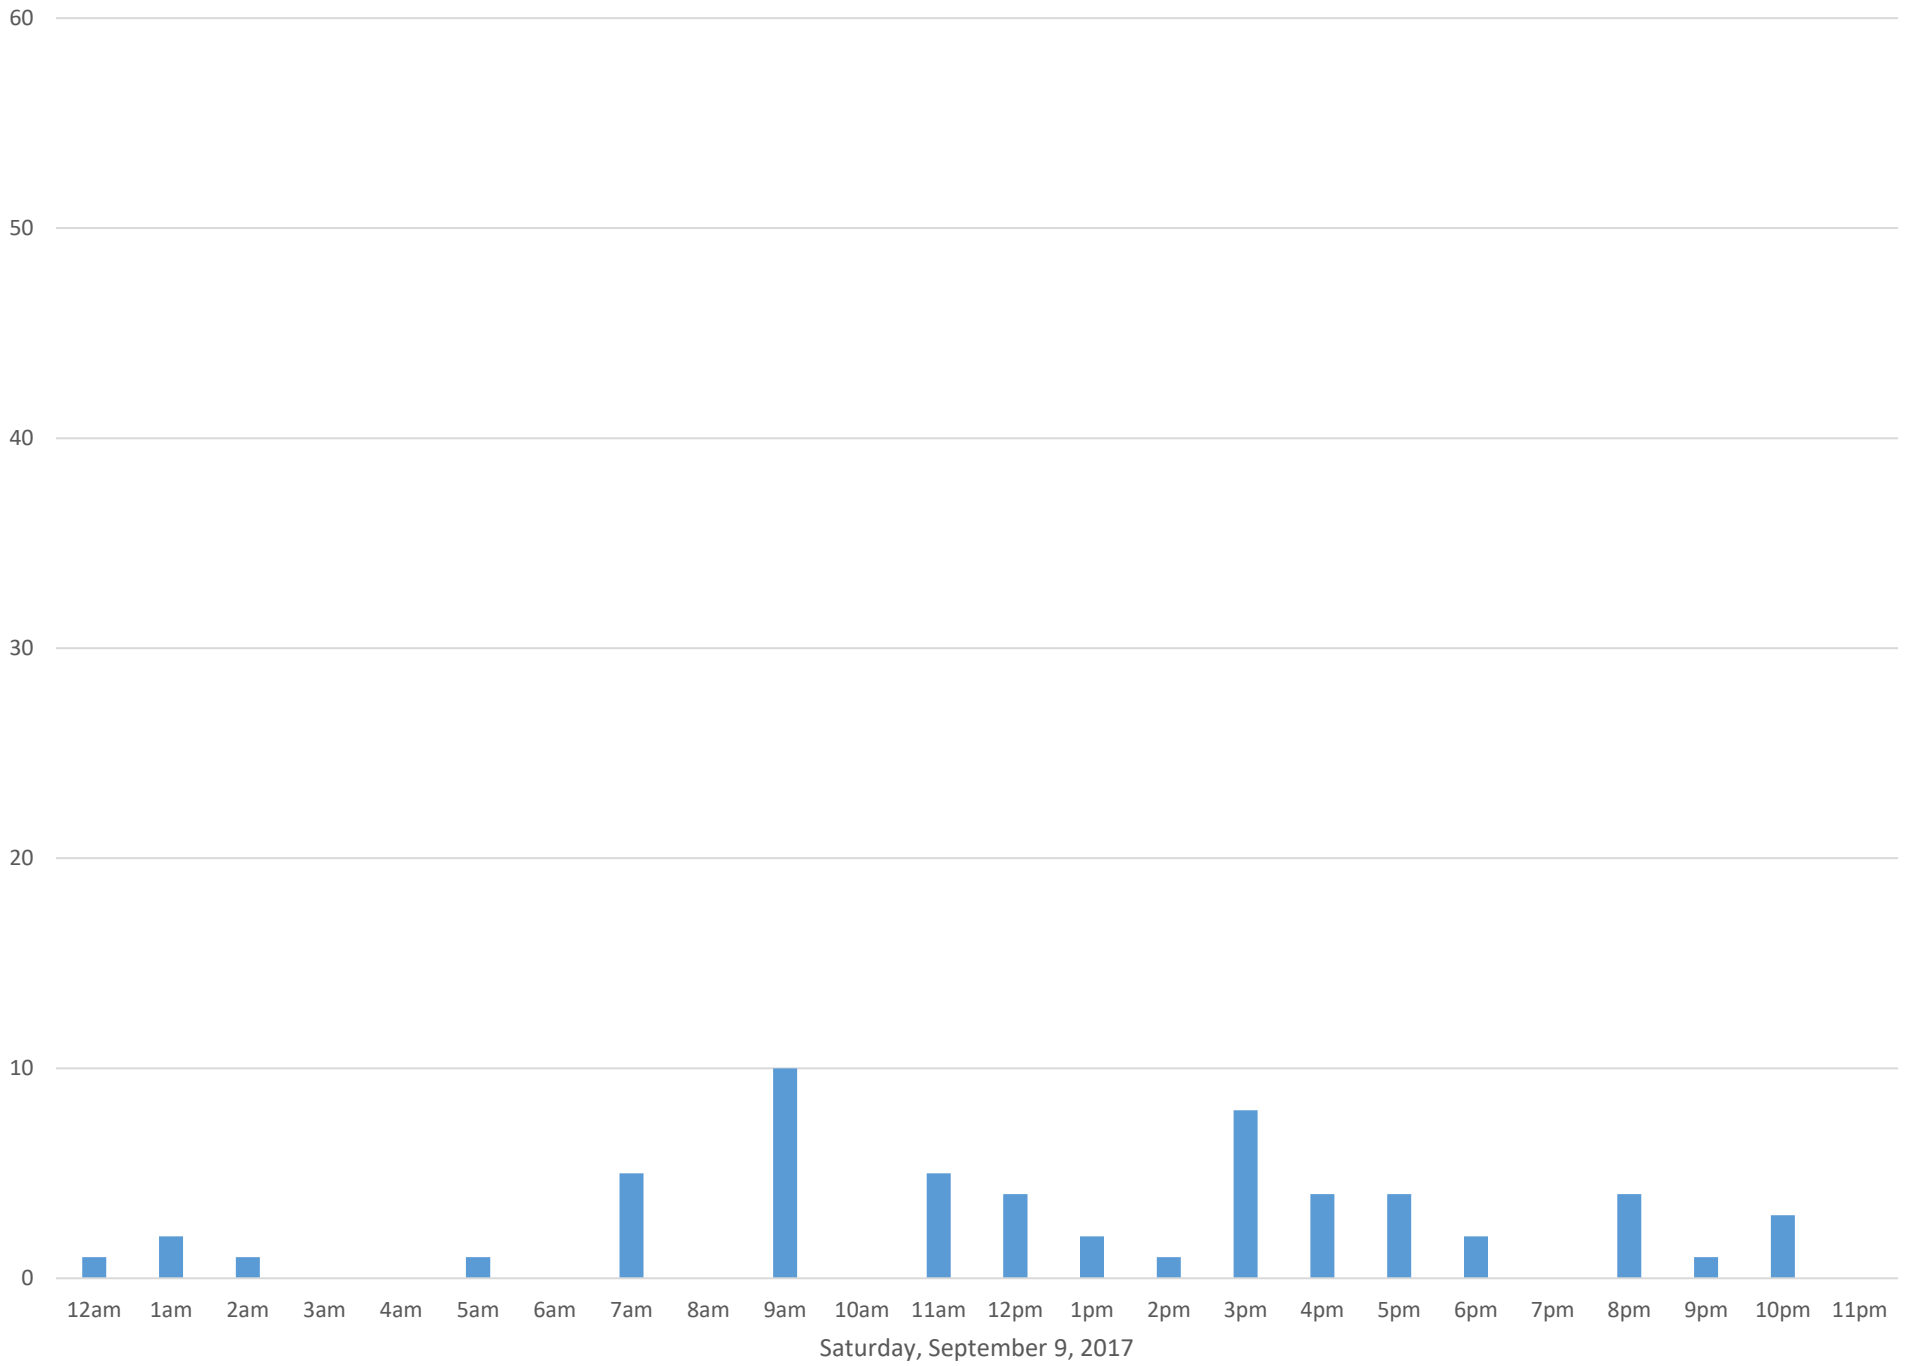

Squalicum Creek Trail

Data Summary

Total Count	3,961
Daily Average	132
Average Weekend Day	97
Average Weekday	147
Highest Daily Count	418
Busiest Day of the Week	Monday, September 25, 2017

Weekly Profile

Monday	20%
Tuesday	13%
Wednesday	12%
Thursday	12%
Friday	20%
Saturday	9%
Sunday	13%

Squalicum Creek Trail Sept 2017

Monthly Data

Total Count = 3961

Squalicum Creek Trail

Squalicum Creek Trail

Squalicum Creek Trail

Squalicum Creek Trail

Squalicum Creek Trail

Squalicum Creek Trail

Squalicum Creek Trail

Squalicum Creek Trail

Squalicum Creek Trail

Squalicum Creek Trail

Squalicum Creek Trail