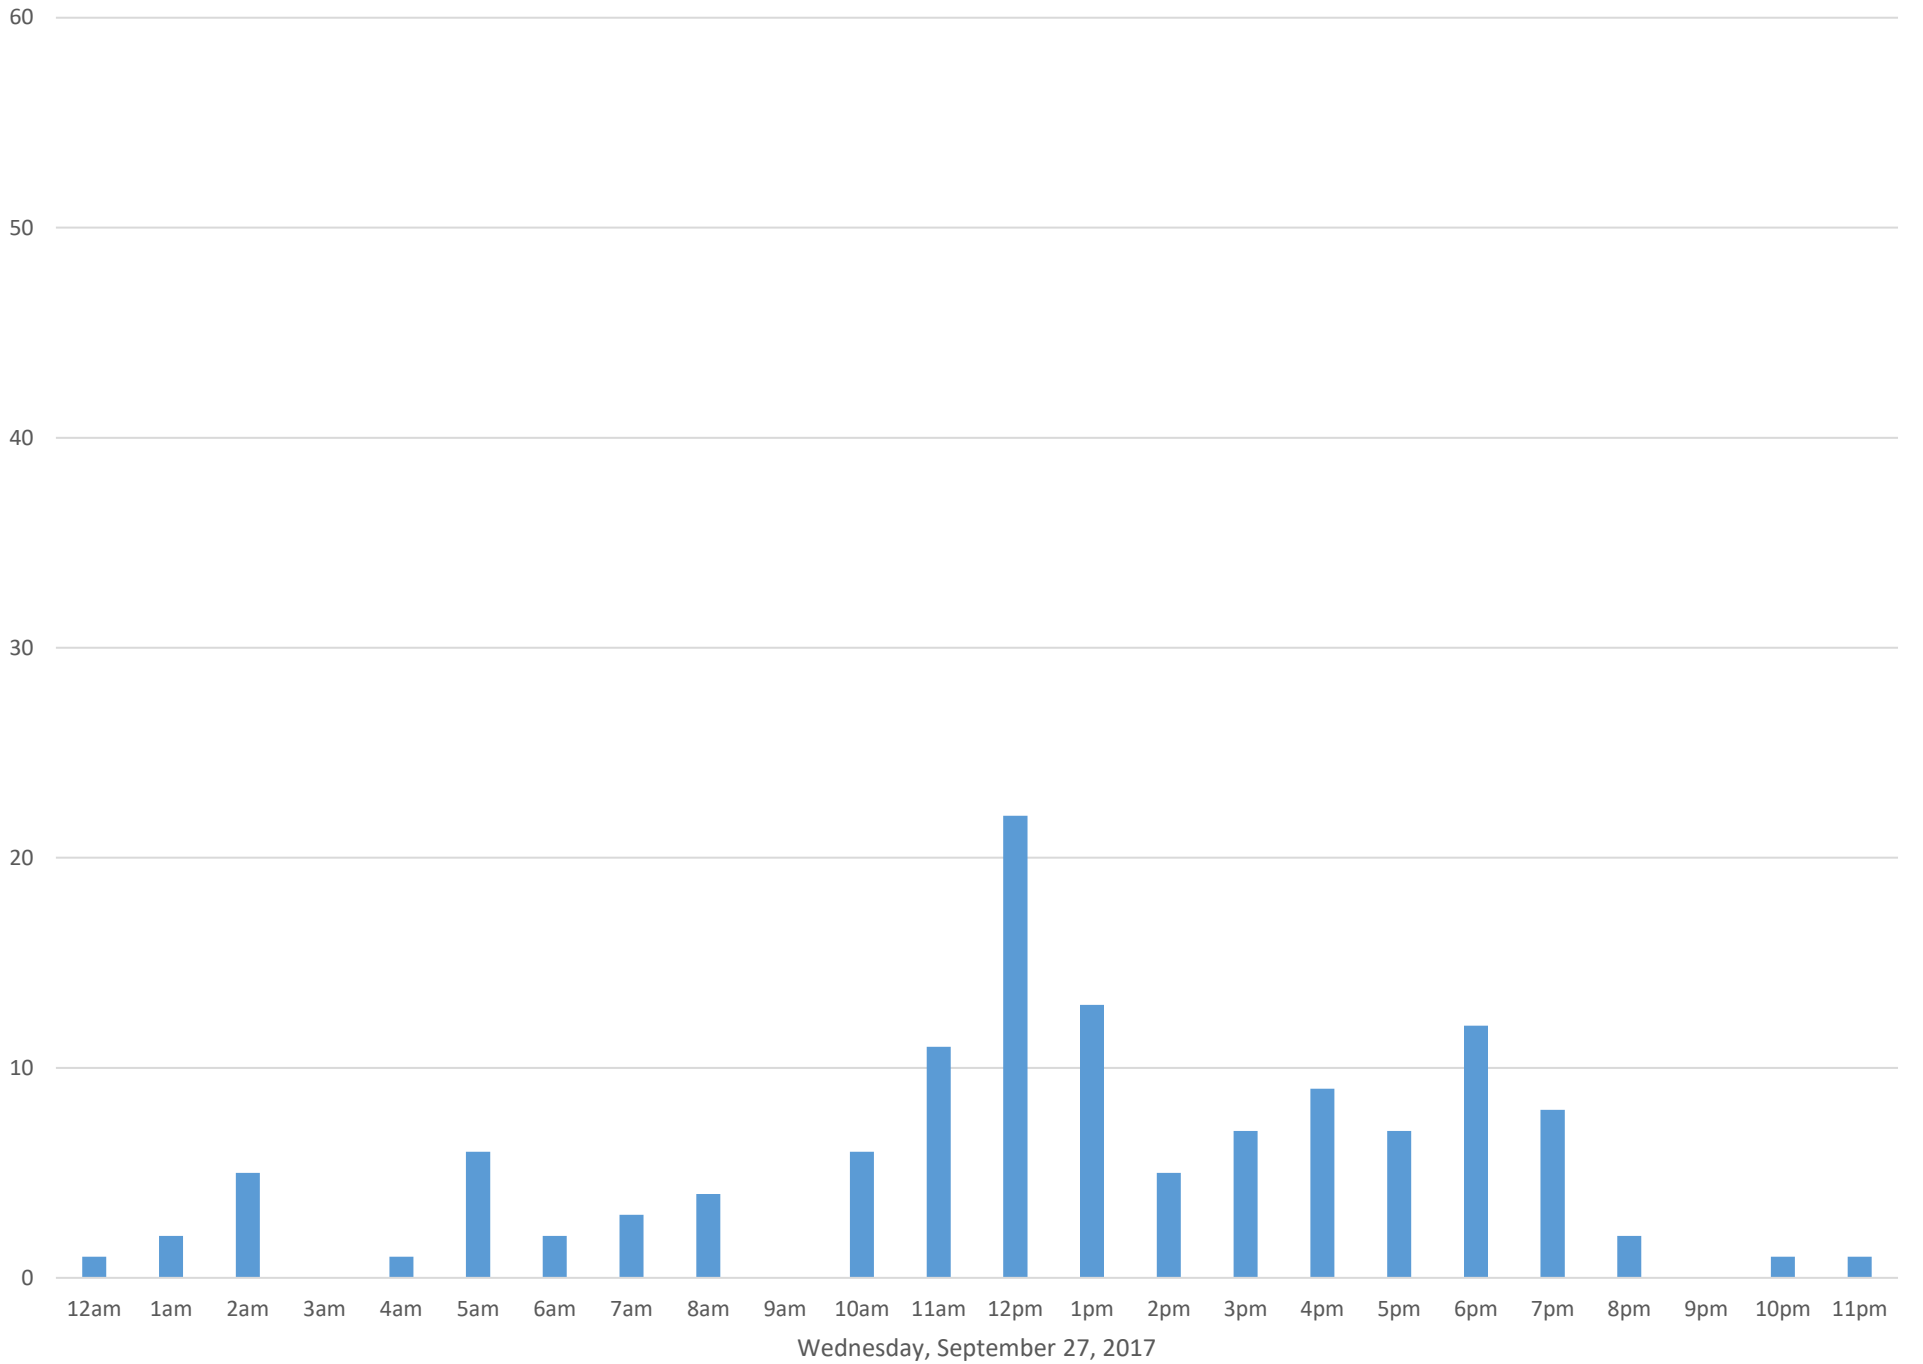

Squalicum Creek Trail