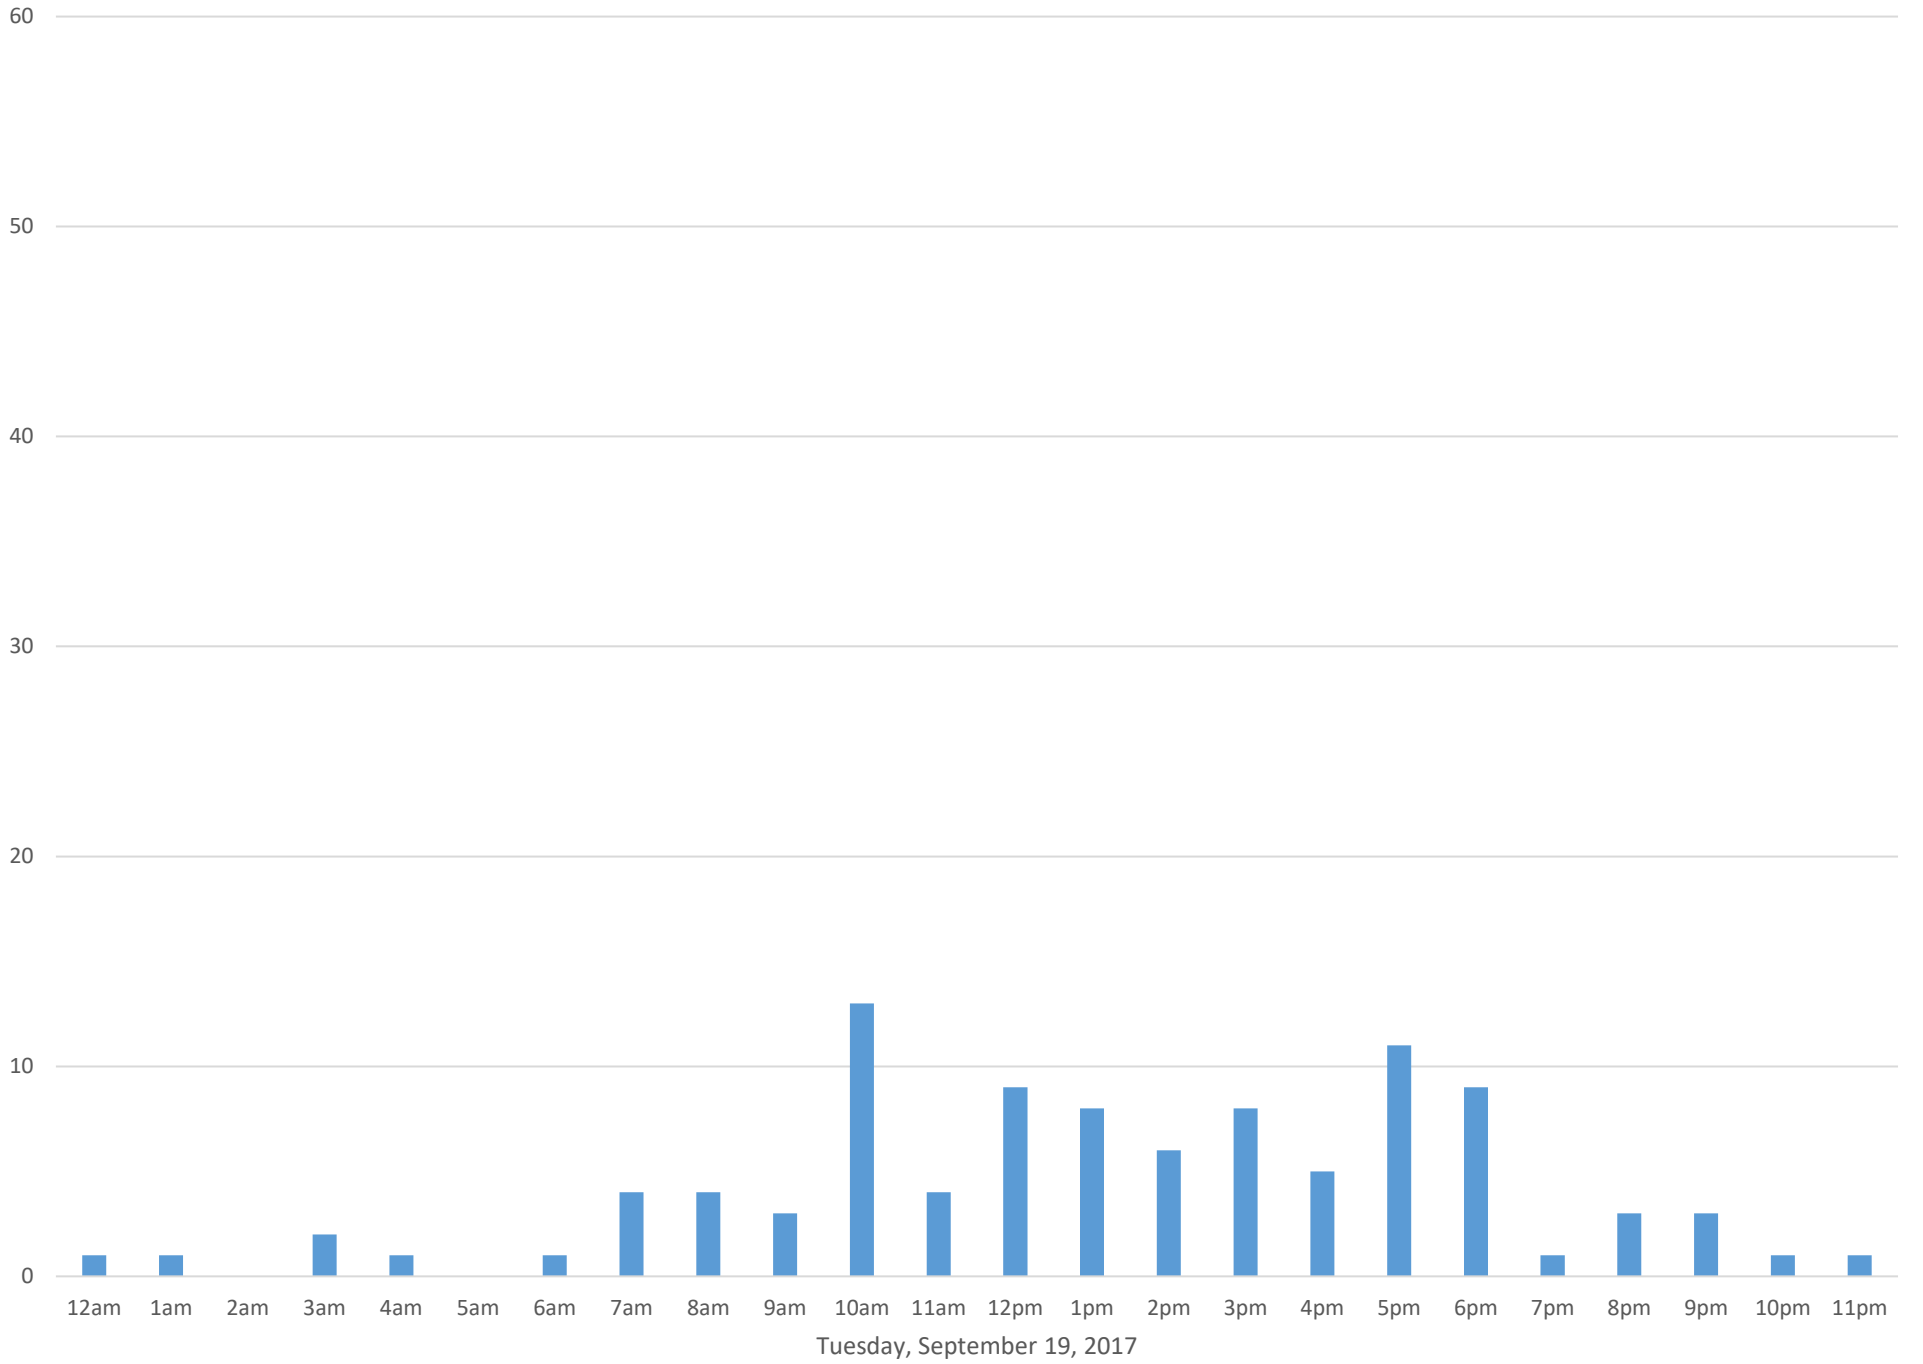

Squalicum Creek Trail