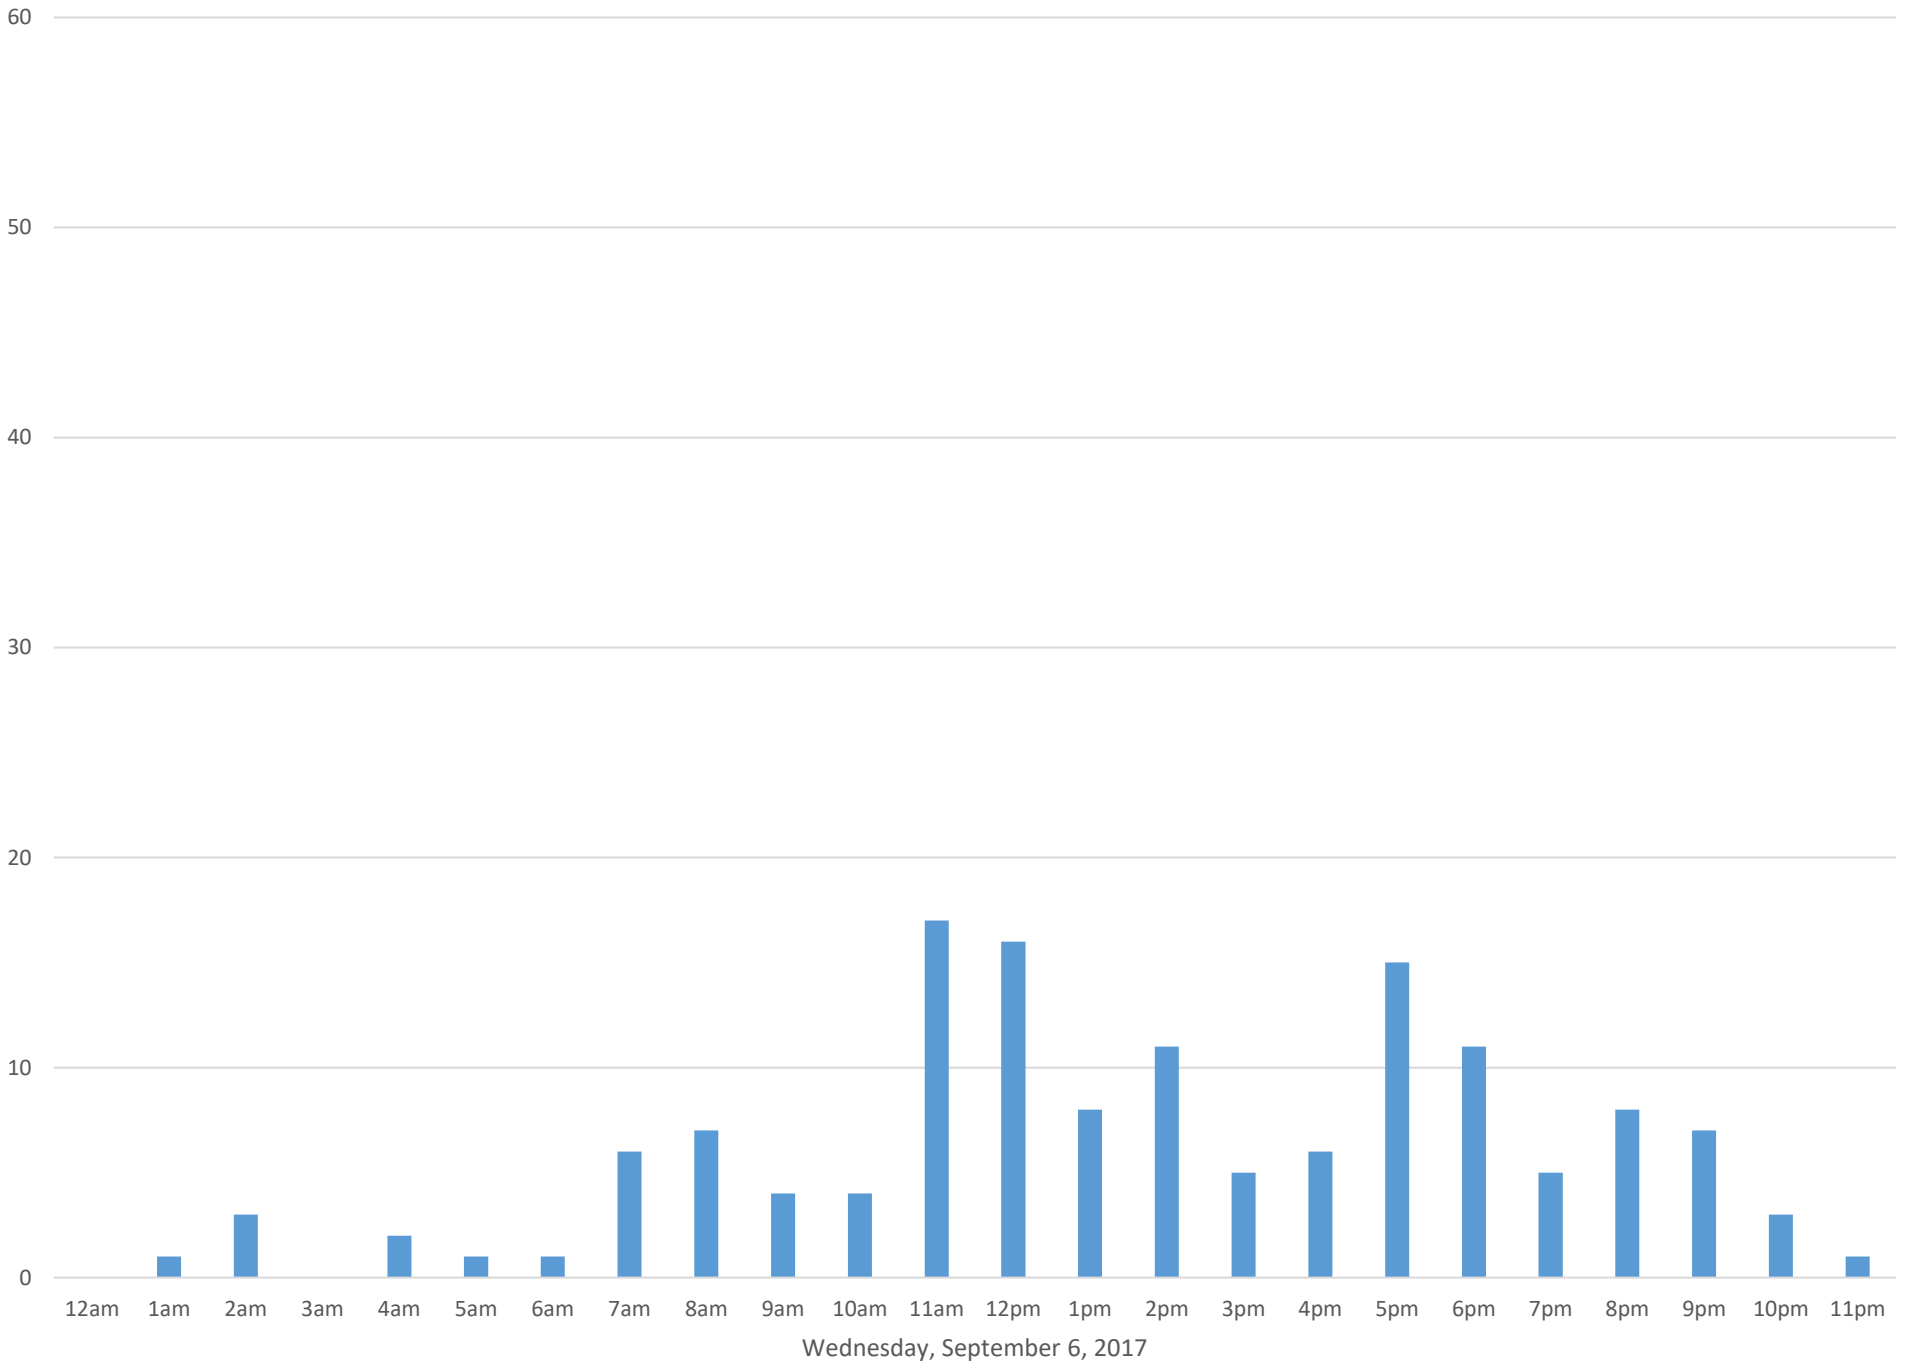

Squalicum Creek Trail