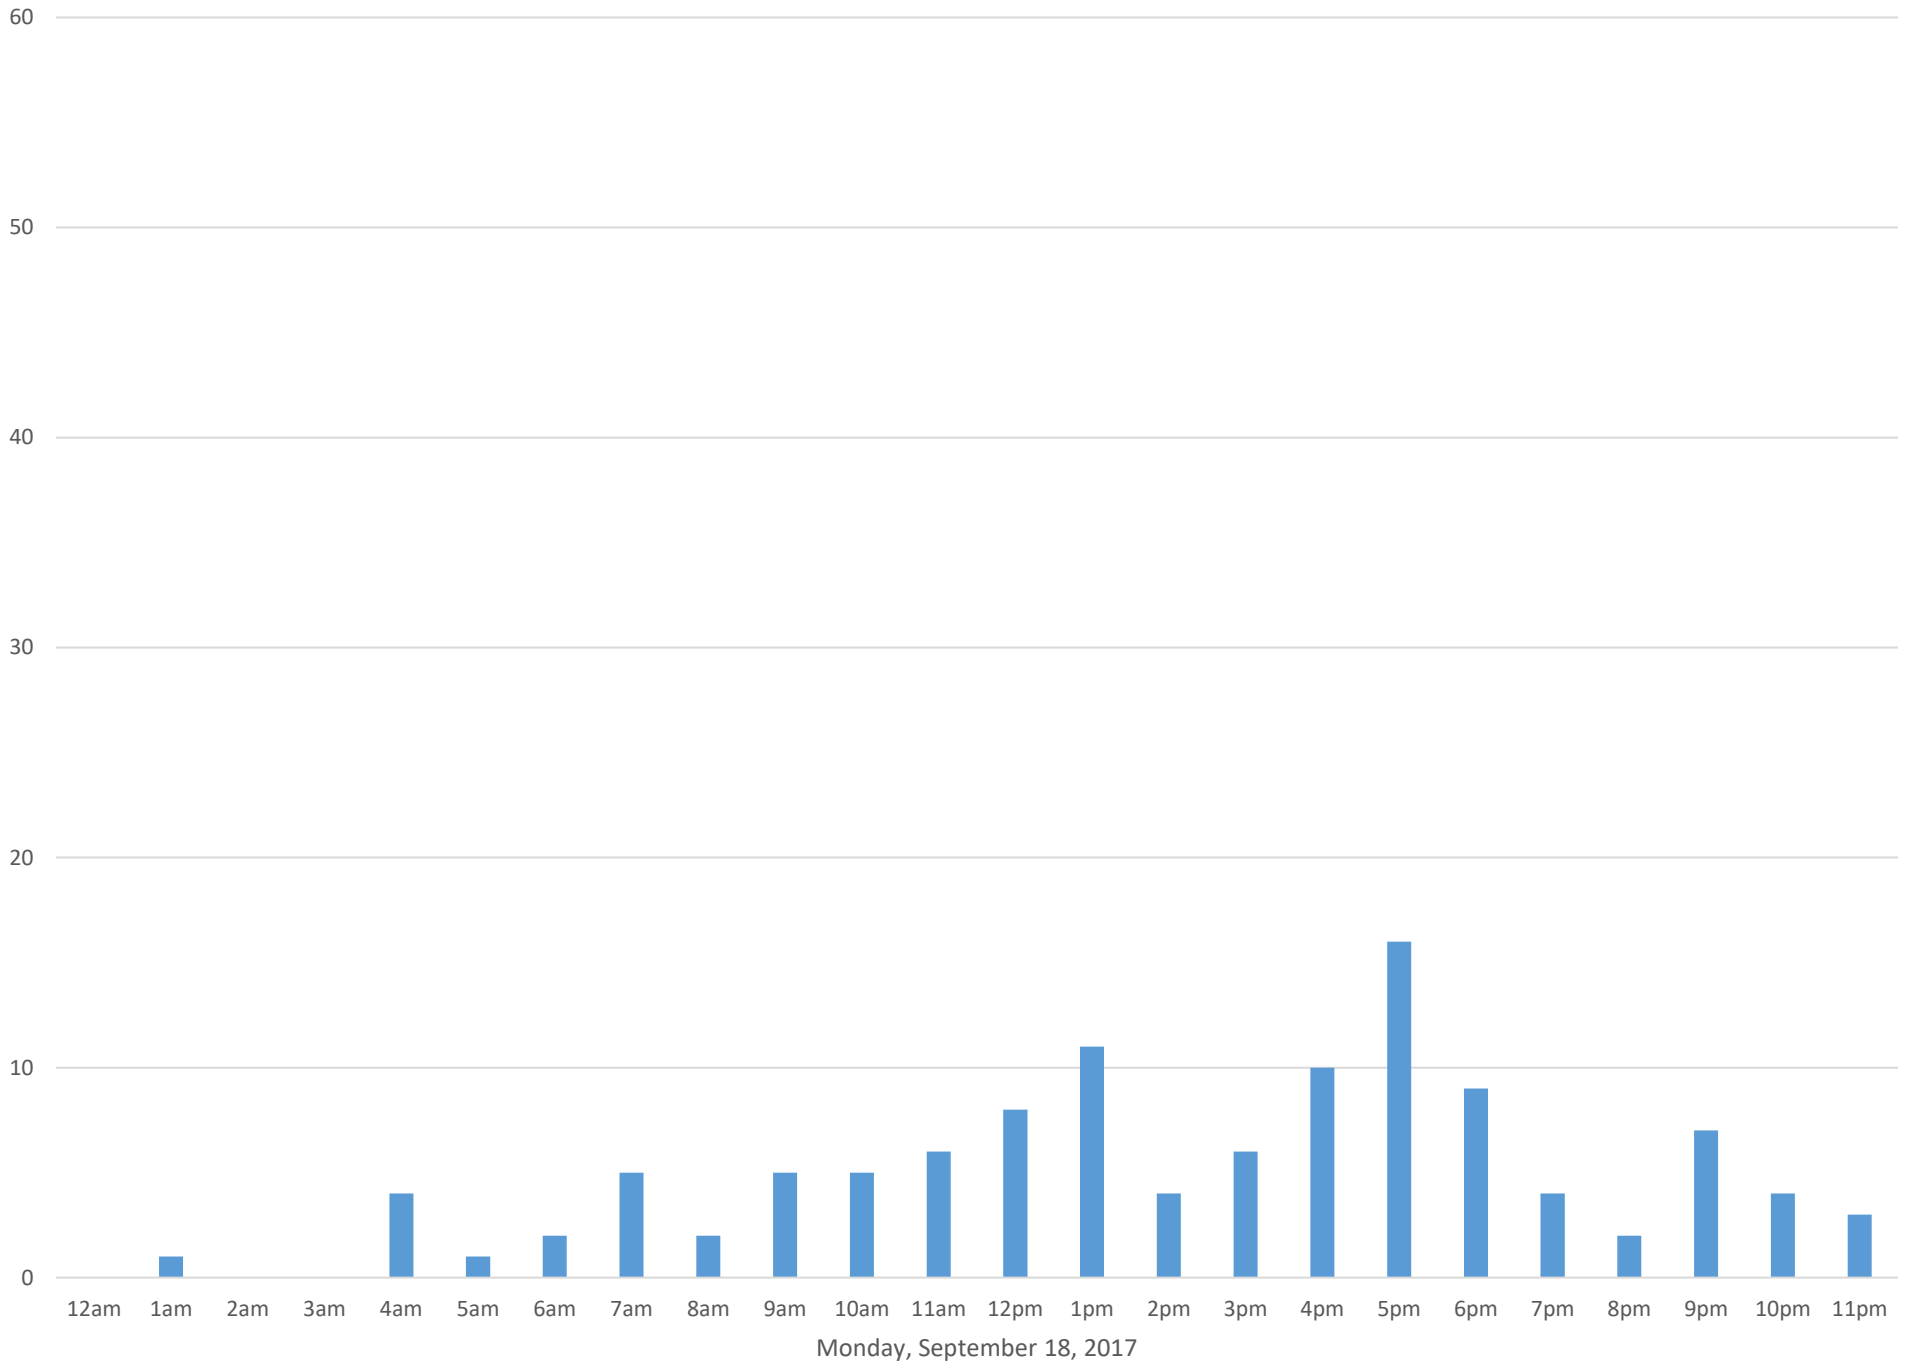

Squalicum Creek Trail