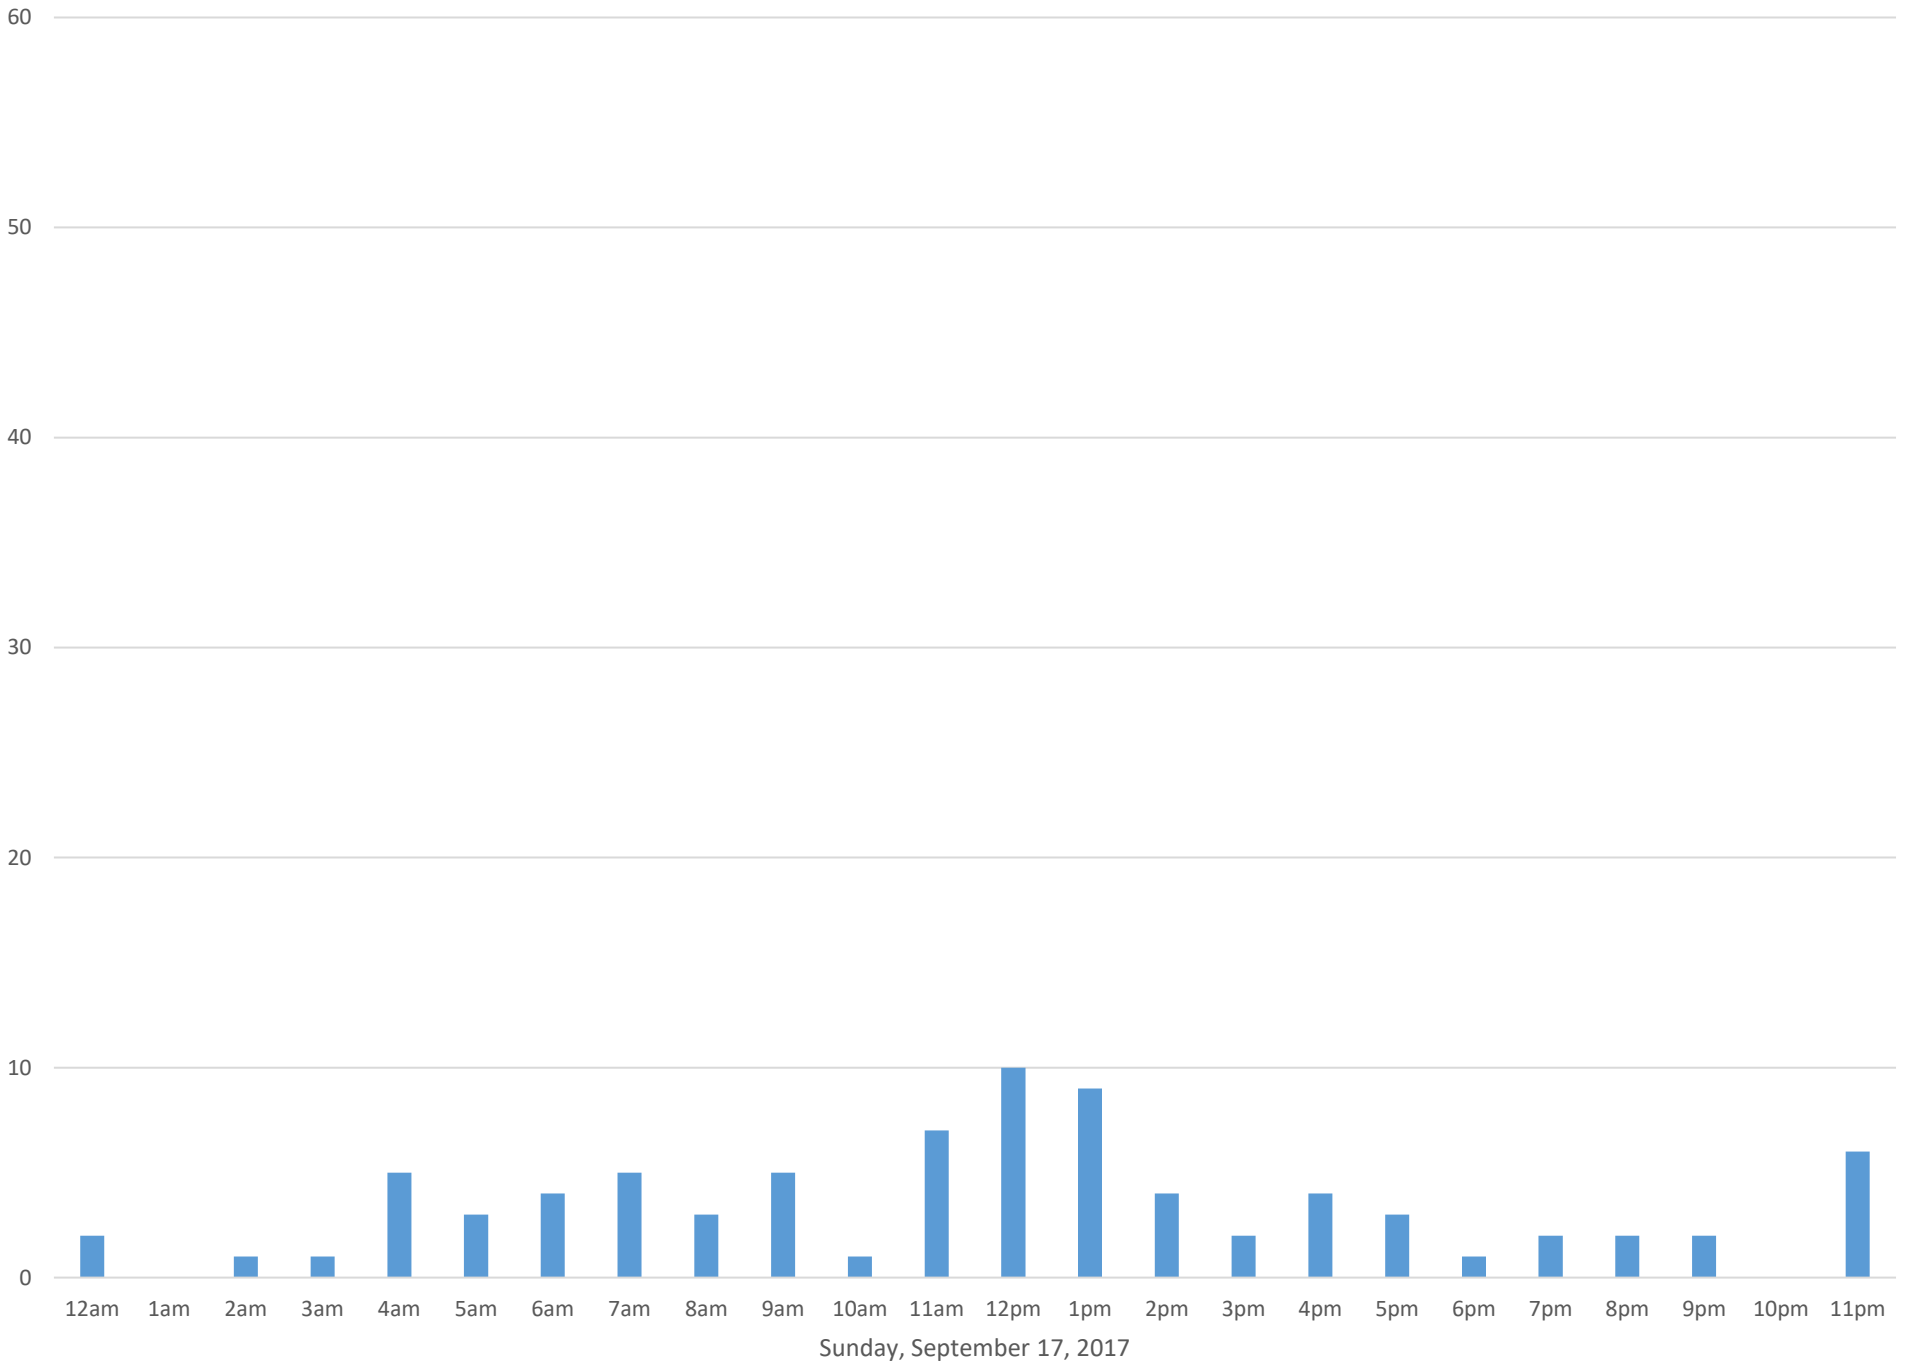

Squalicum Creek Trail