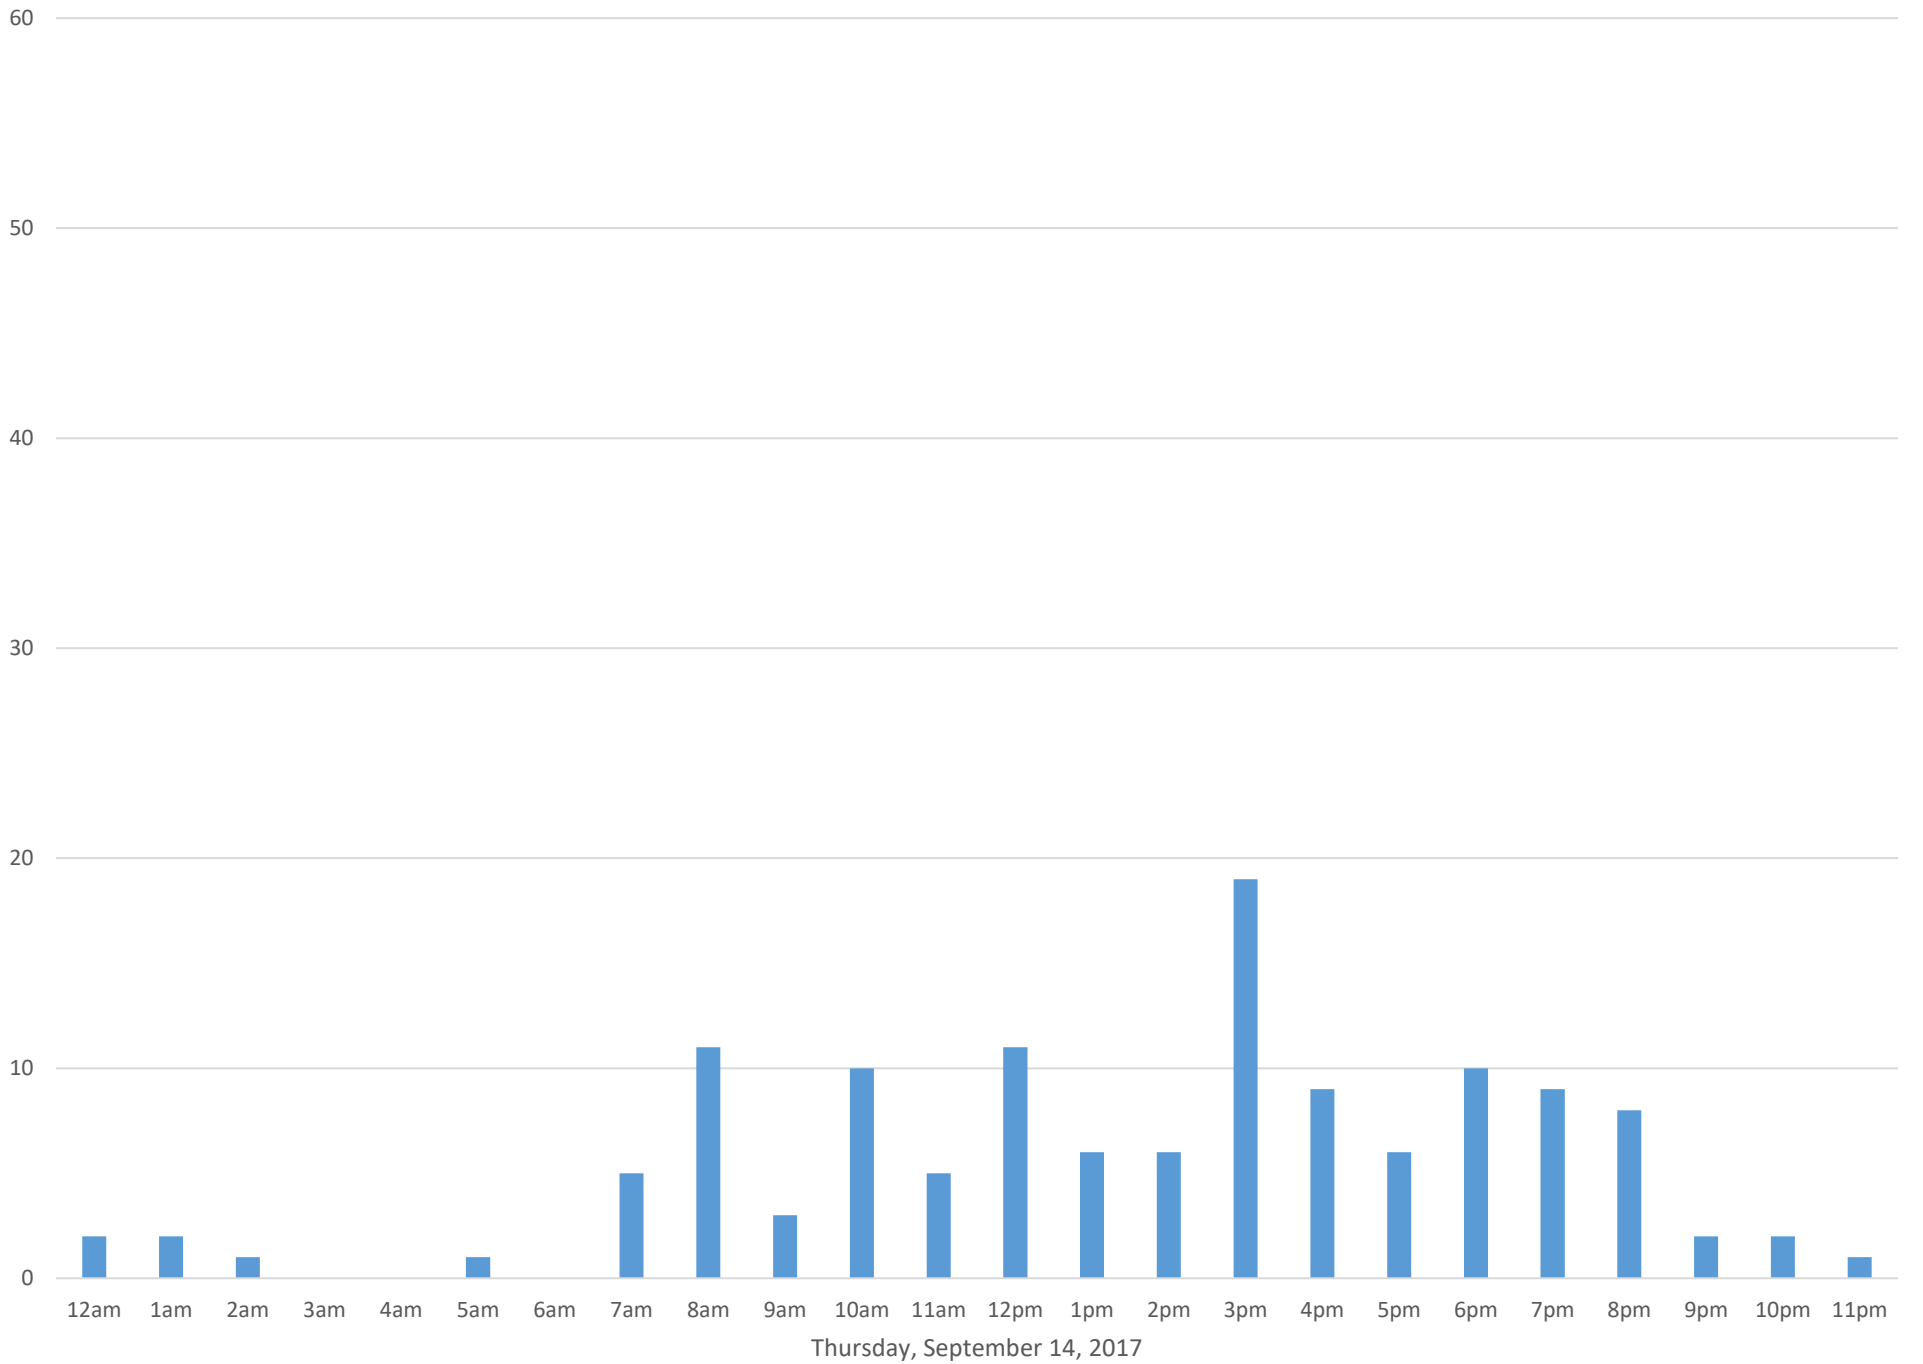

Squalicum Creek Trail