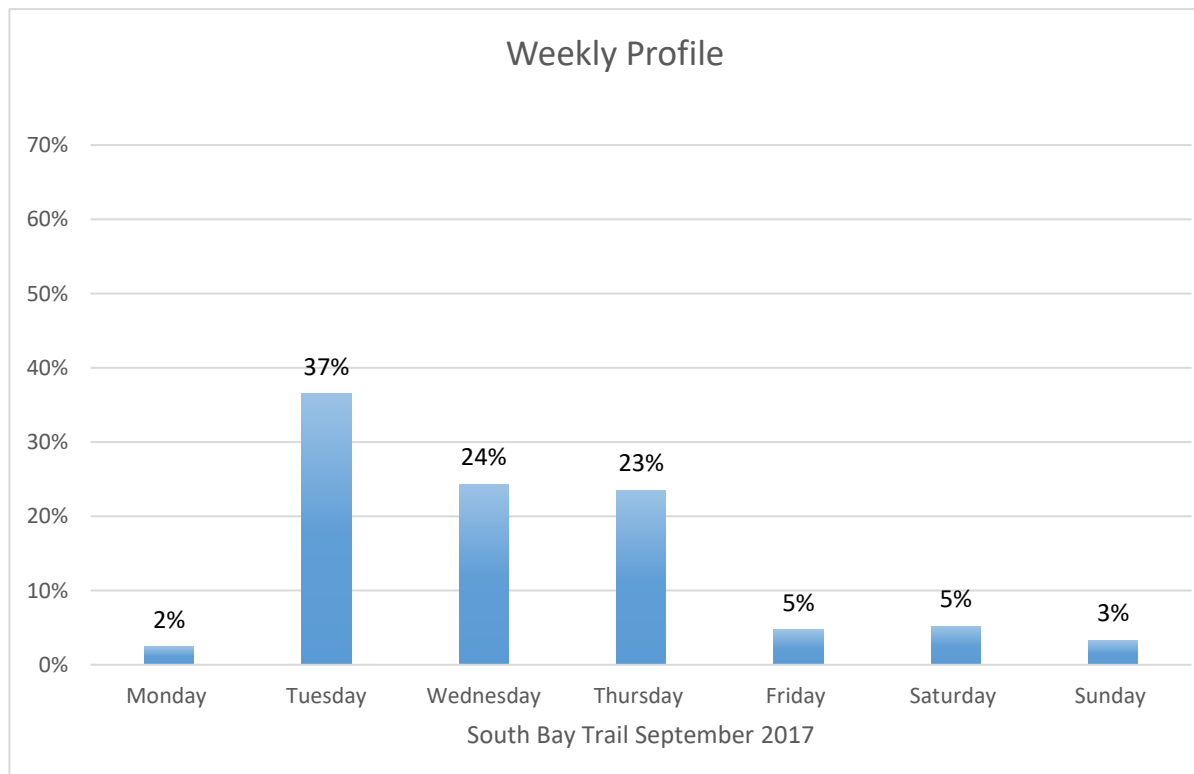

South Bay Trail

Data Summary

Total Count 8,876

Daily Average 807

Average Weekend Day 252

Average Weekday 1015

Highest Daily Count 3168

Busiest Day of the Week Tuesday, September 26, 2017

Weekly Profile

Monday 2%

Tuesday 37%

Wednesday 24%

Thursday 23%

Friday 5%

Saturday 5%

Sunday 3%

South Bay Trail September 2017

Monthly Data

Total Count = 8876

South Bay Trail

South Bay Trail

South Bay Trail

South Bay Trail

Monday, September 4, 2017