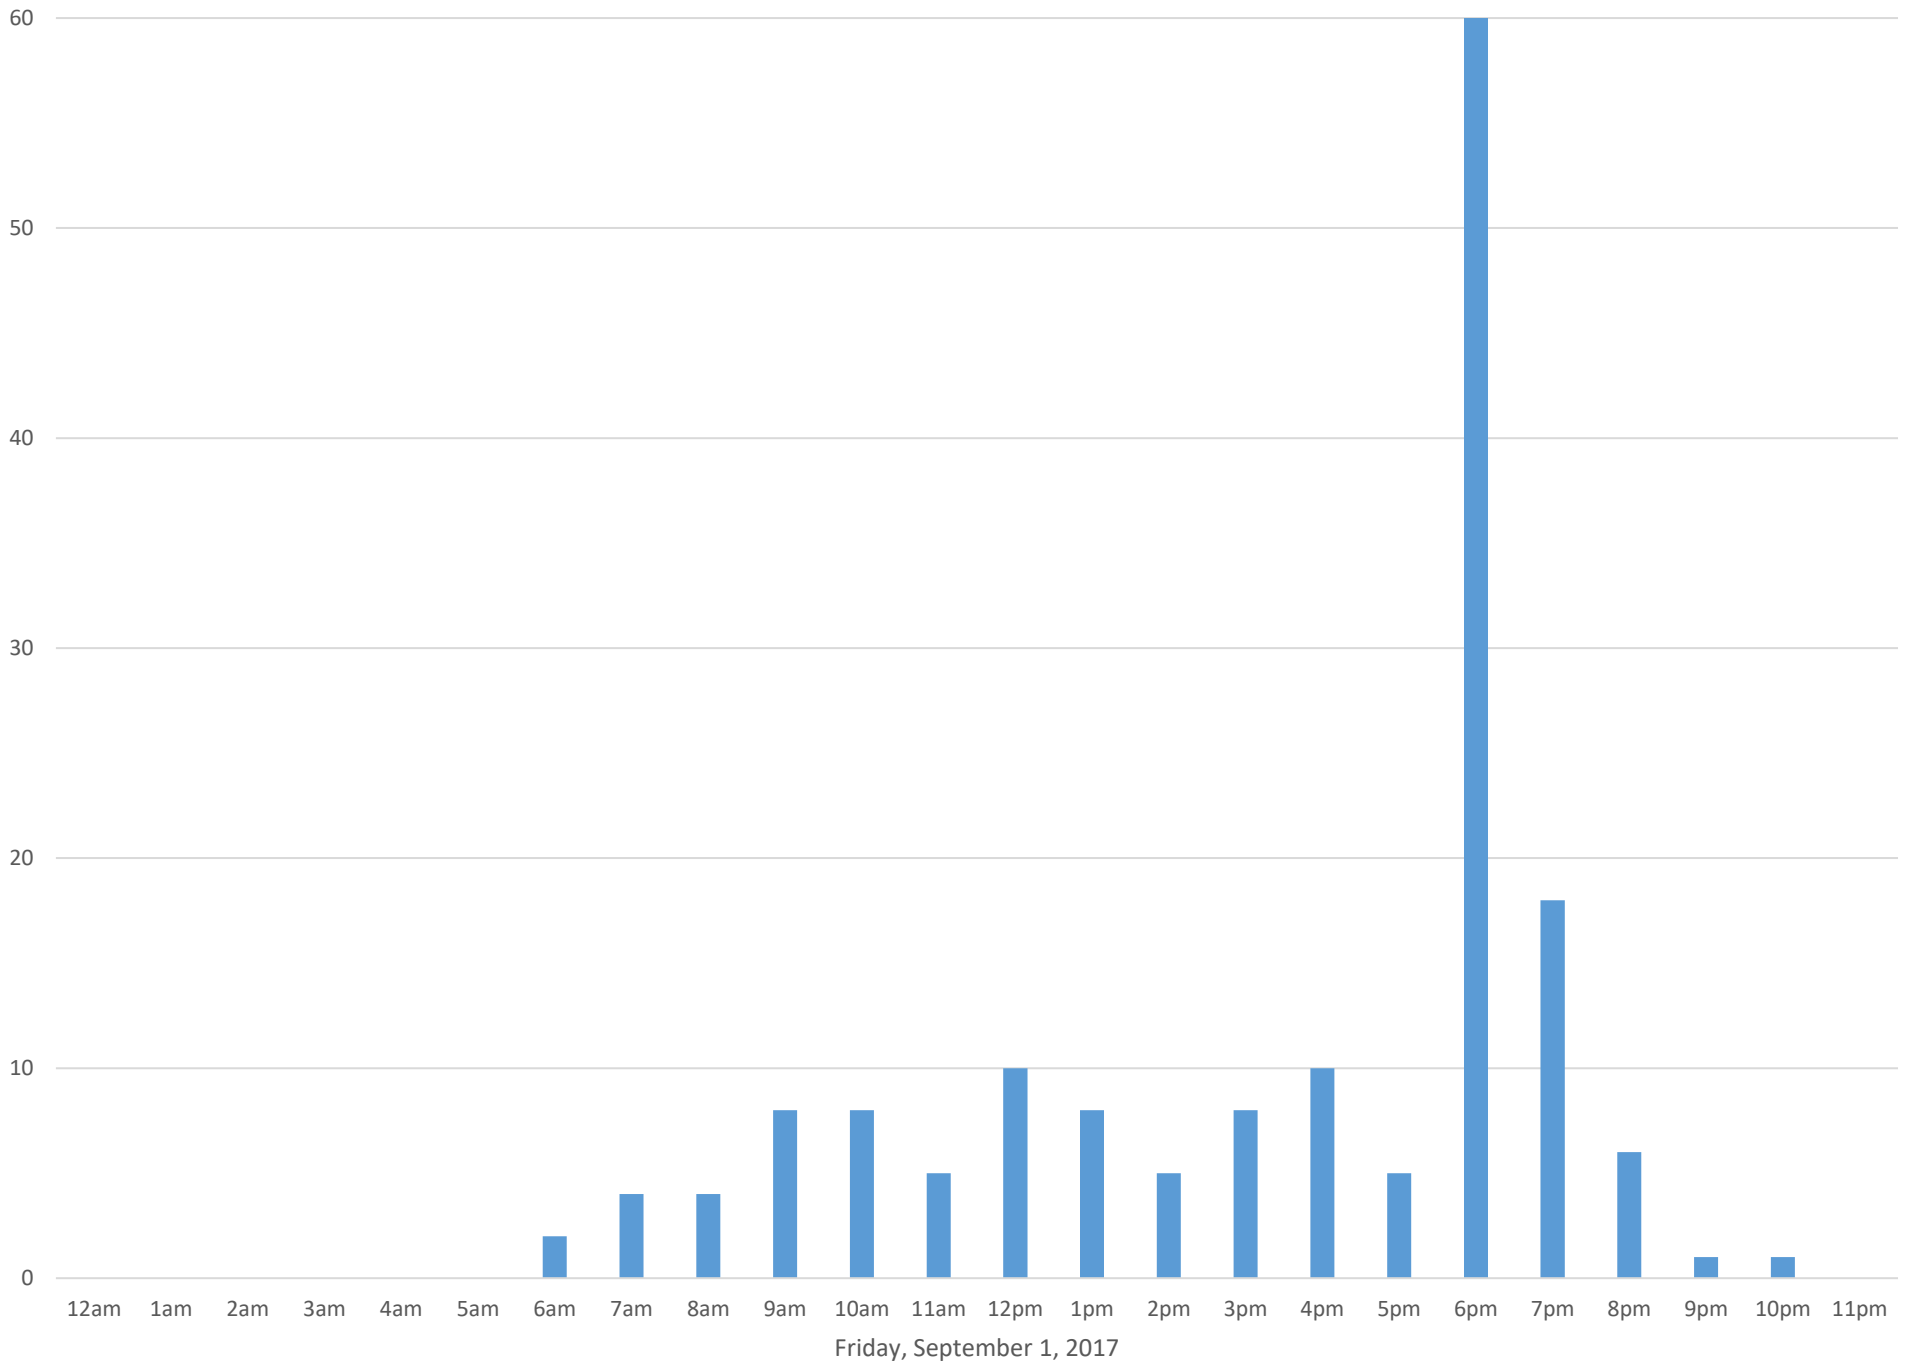

South Bay Trail

Data Summary

Total Count 8,876

Daily Average 807

Average Weekend Day 252

Average Weekday 1015

Highest Daily Count 3168

Busiest Day of the Week Tuesday, September 26, 2017

Weekly Profile

Monday 2%

Tuesday 37%

Wednesday 24%

Thursday 23%

Friday 5%

Saturday 5%

Sunday 3%

South Bay Trail September 2017

Monthly Data

Total Count = 8876

South Bay Trail

South Bay Trail

South Bay Trail

South Bay Trail

Monday, September 4, 2017