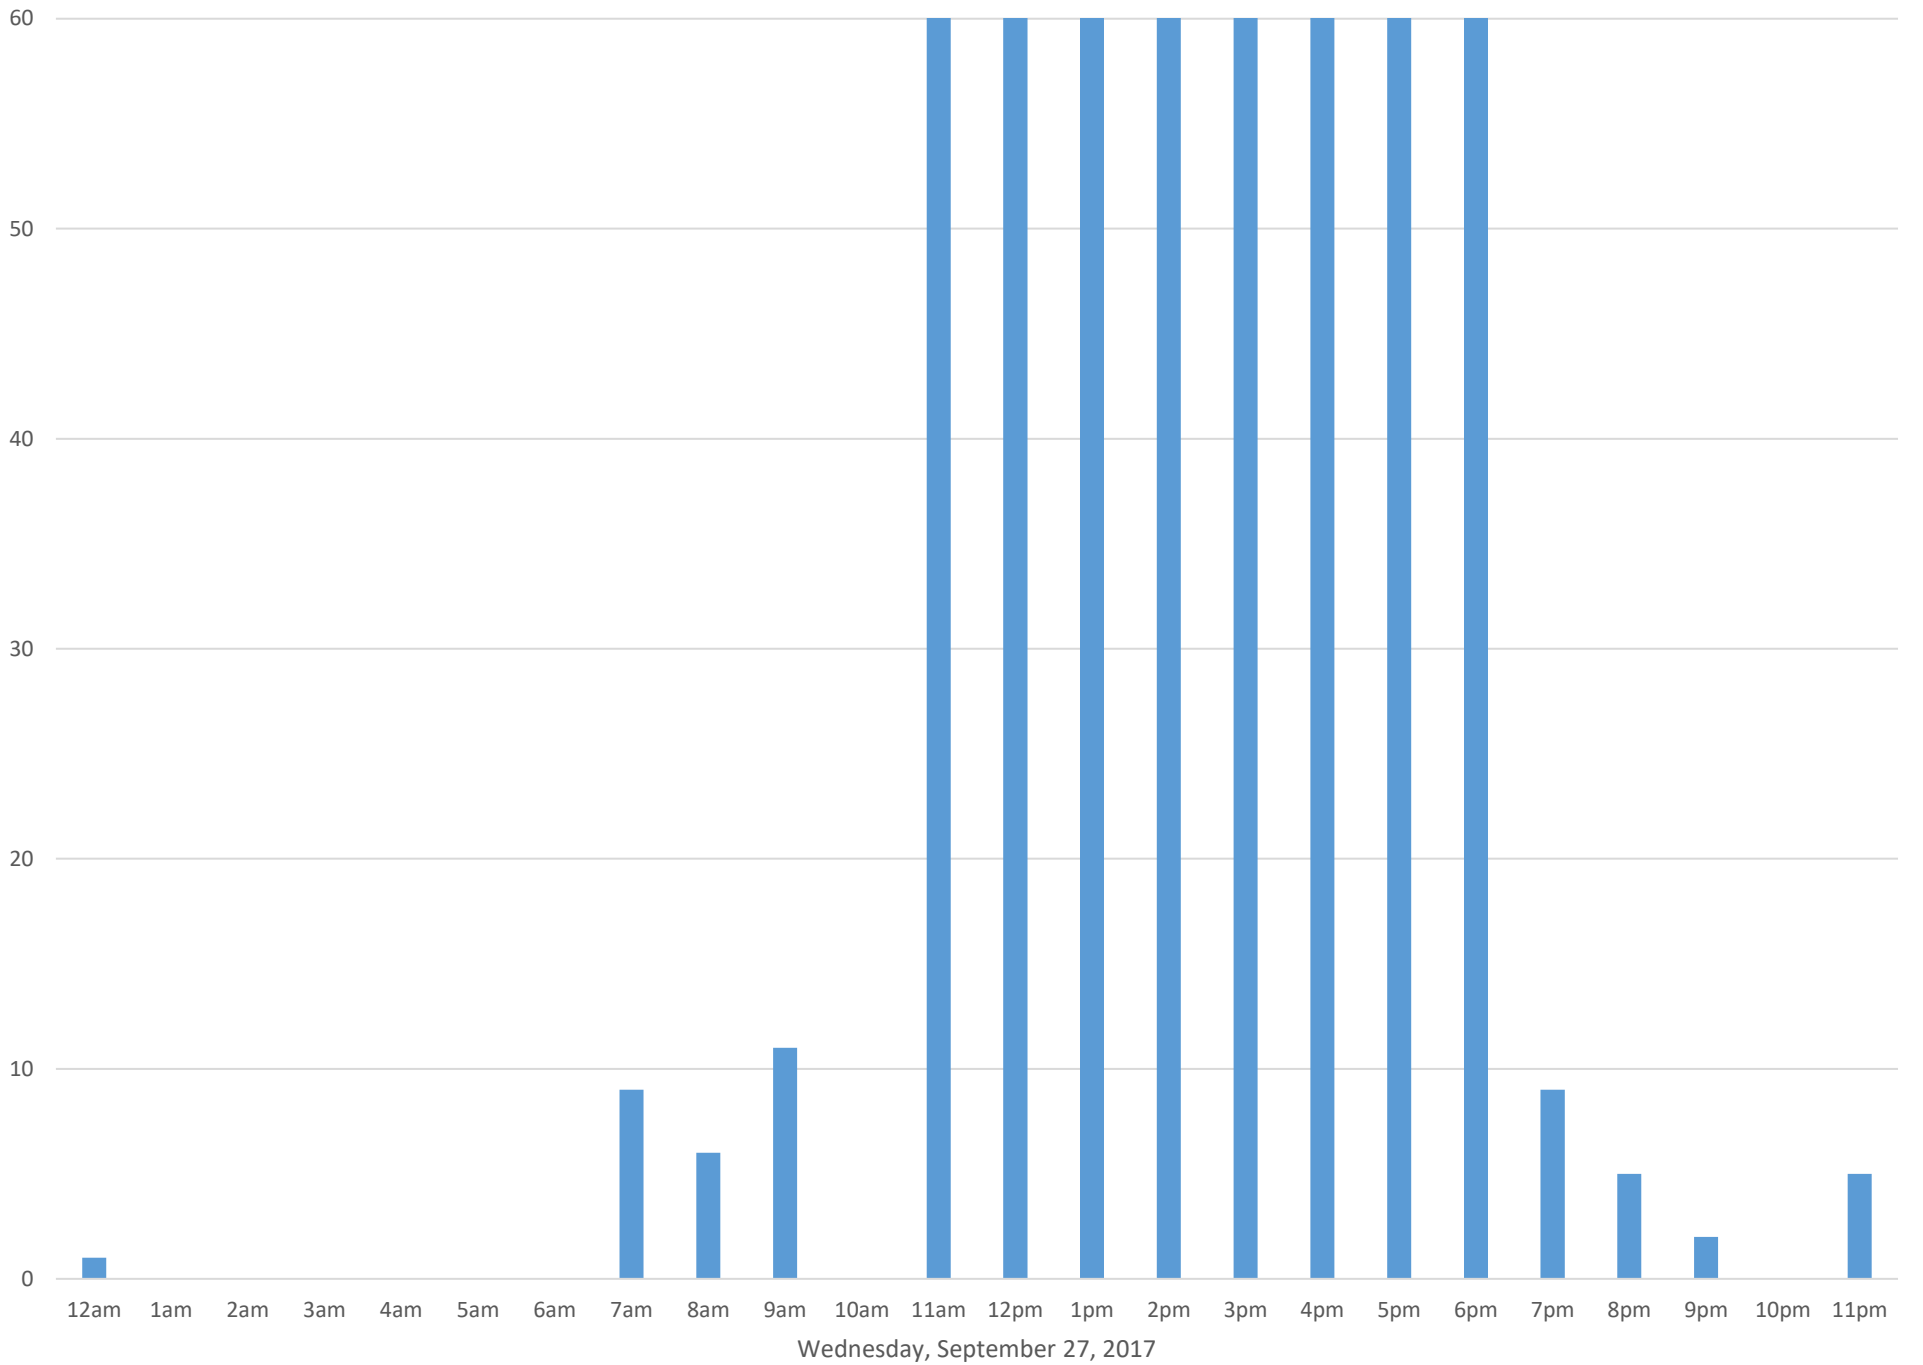

South Bay Trail

Data Summary

Total Count 8,876

Daily Average 807

Average Weekend Day 252

Average Weekday 1015

Highest Daily Count 3168

Busiest Day of the Week Tuesday, September 26, 2017

Weekly Profile

Monday 2%

Tuesday 37%

Wednesday 24%

Thursday 23%

Friday 5%

Saturday 5%

Sunday 3%

South Bay Trail September 2017

Monthly Data

Total Count = 8876

South Bay Trail

South Bay Trail

South Bay Trail

South Bay Trail

Monday, September 4, 2017

South Bay Trail

South Bay Trail

Monday, September 25, 2017

South Bay Trail

South Bay Trail

South Bay Trail

South Bay Trail

South Bay Trail