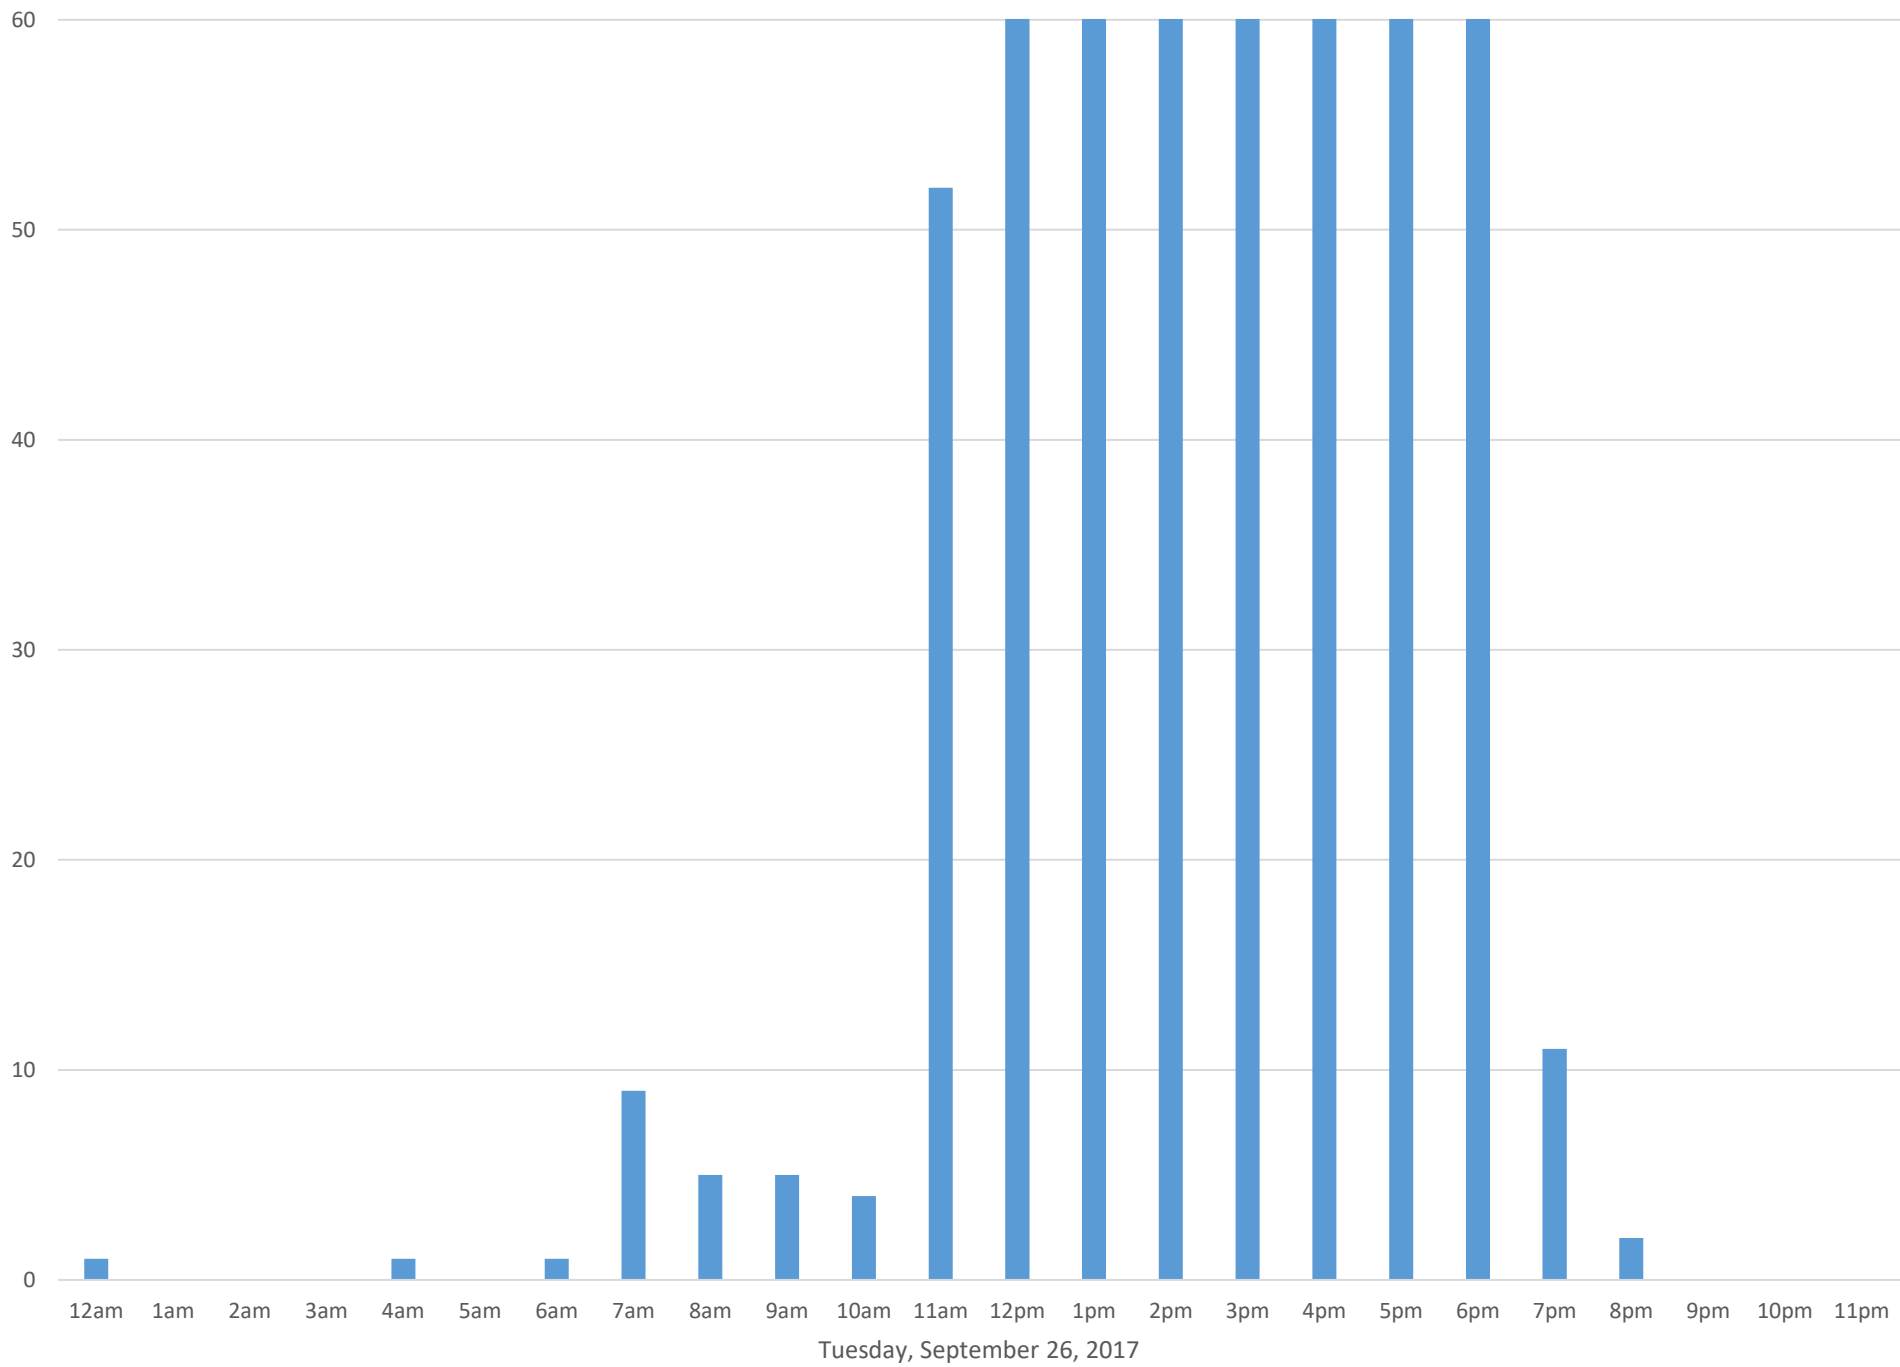

South Bay Trail

Data Summary

Total Count 8,876

Daily Average 807

Average Weekend Day 252

Average Weekday 1015

Highest Daily Count 3168

Busiest Day of the Week Tuesday, September 26, 2017

Weekly Profile

Monday 2%

Tuesday 37%

Wednesday 24%

Thursday 23%

Friday 5%

Saturday 5%

Sunday 3%

South Bay Trail September 2017

Monthly Data

Total Count = 8876

South Bay Trail

South Bay Trail

South Bay Trail

South Bay Trail

Monday, September 4, 2017

South Bay Trail

South Bay Trail

Monday, September 25, 2017

South Bay Trail

South Bay Trail

South Bay Trail

South Bay Trail

South Bay Trail