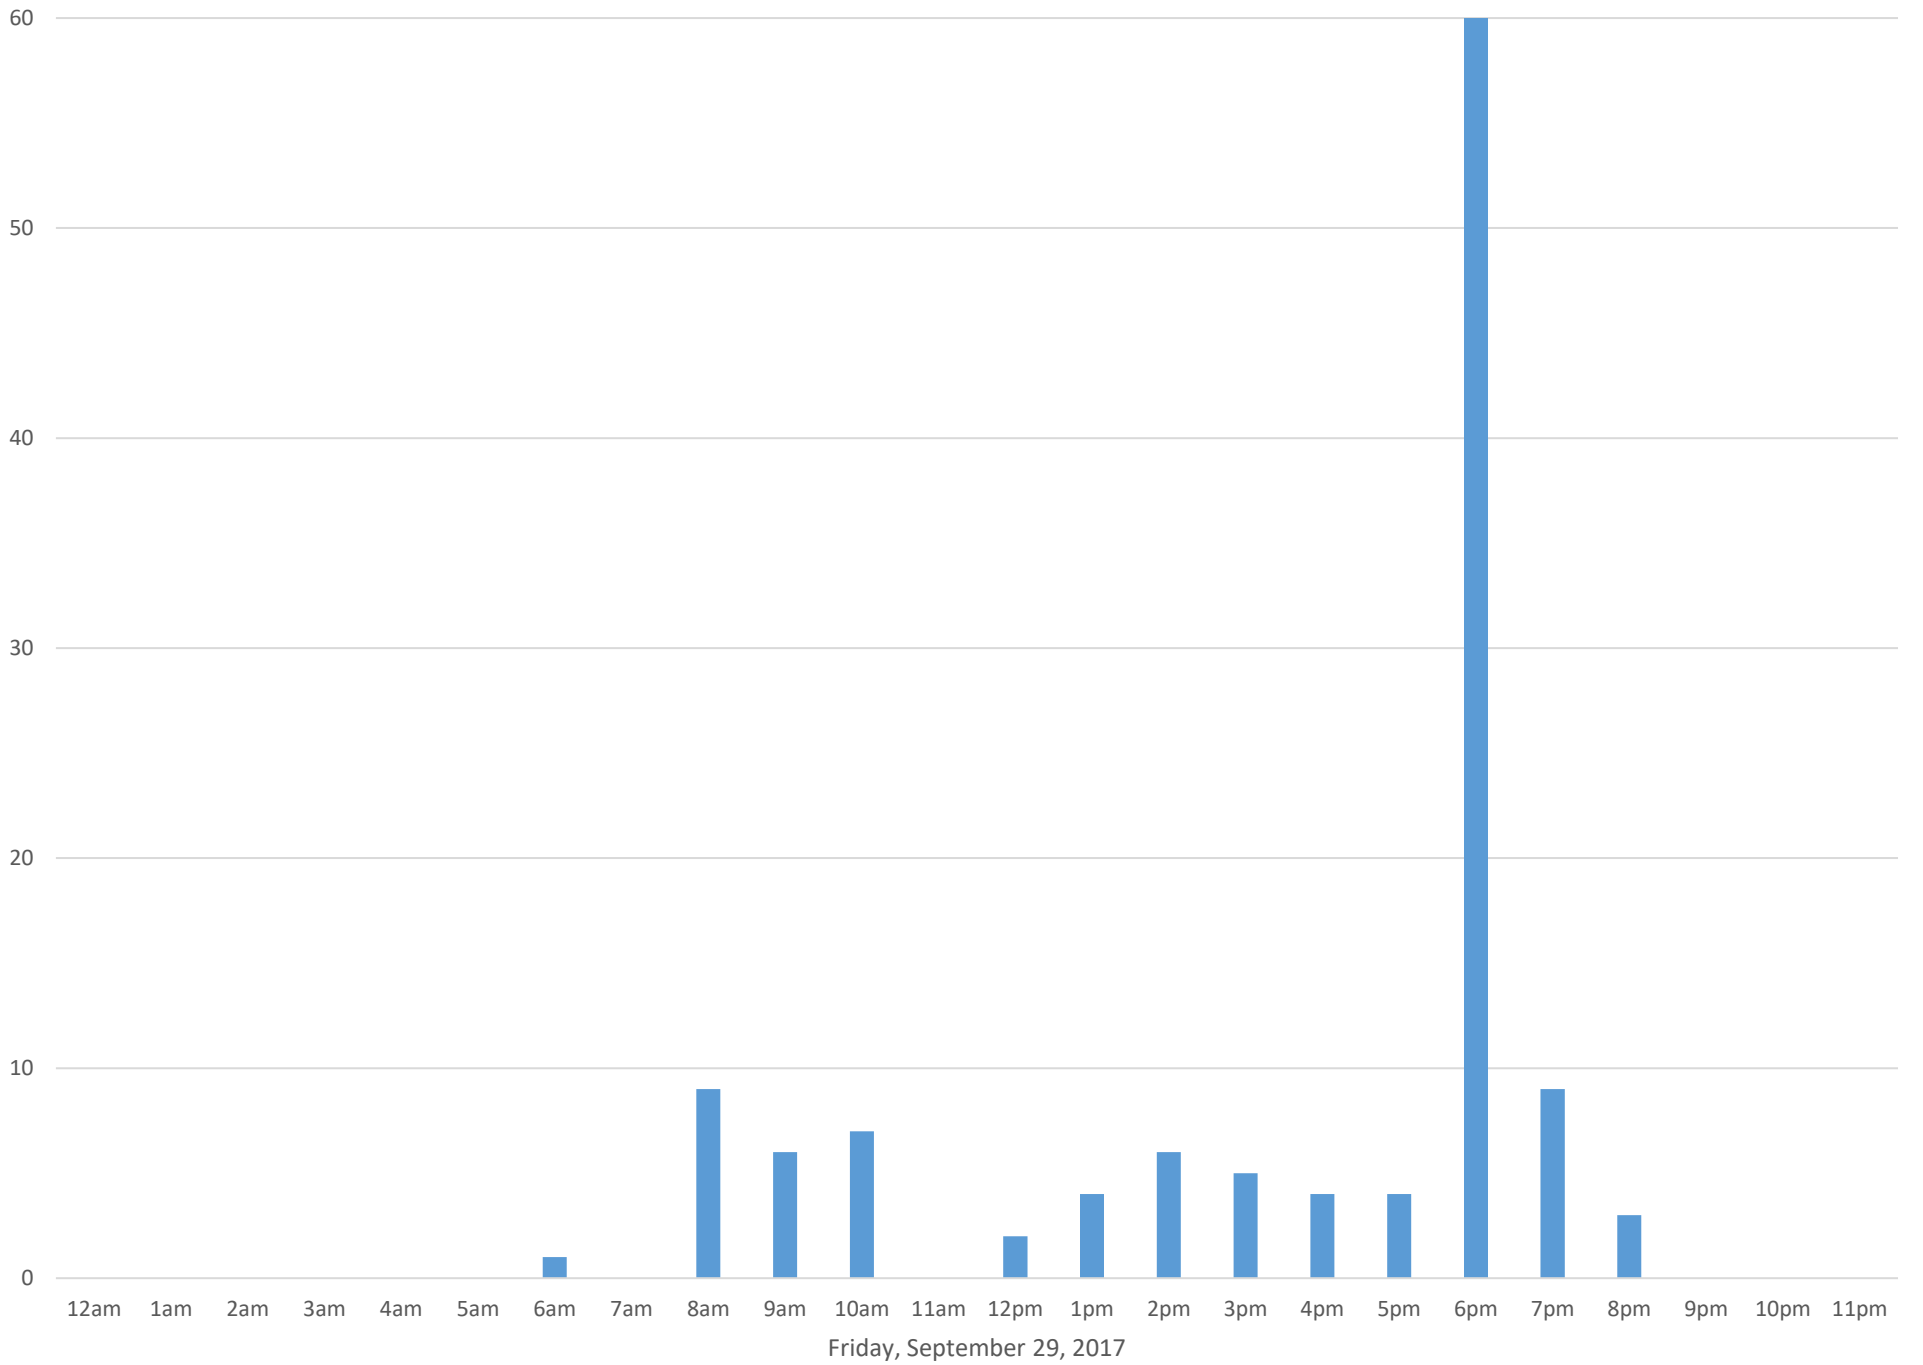

South Bay Trail

Data Summary

Total Count 8,876

Daily Average 807

Average Weekend Day 252

Average Weekday 1015

Highest Daily Count 3168

Busiest Day of the Week Tuesday, September 26, 2017

Weekly Profile

Monday 2%

Tuesday 37%

Wednesday 24%

Thursday 23%

Friday 5%

Saturday 5%

Sunday 3%

South Bay Trail September 2017

Monthly Data

Total Count = 8876

South Bay Trail

South Bay Trail

South Bay Trail

South Bay Trail

Monday, September 4, 2017

South Bay Trail

South Bay Trail

Monday, September 25, 2017

South Bay Trail

South Bay Trail

South Bay Trail

South Bay Trail

South Bay Trail