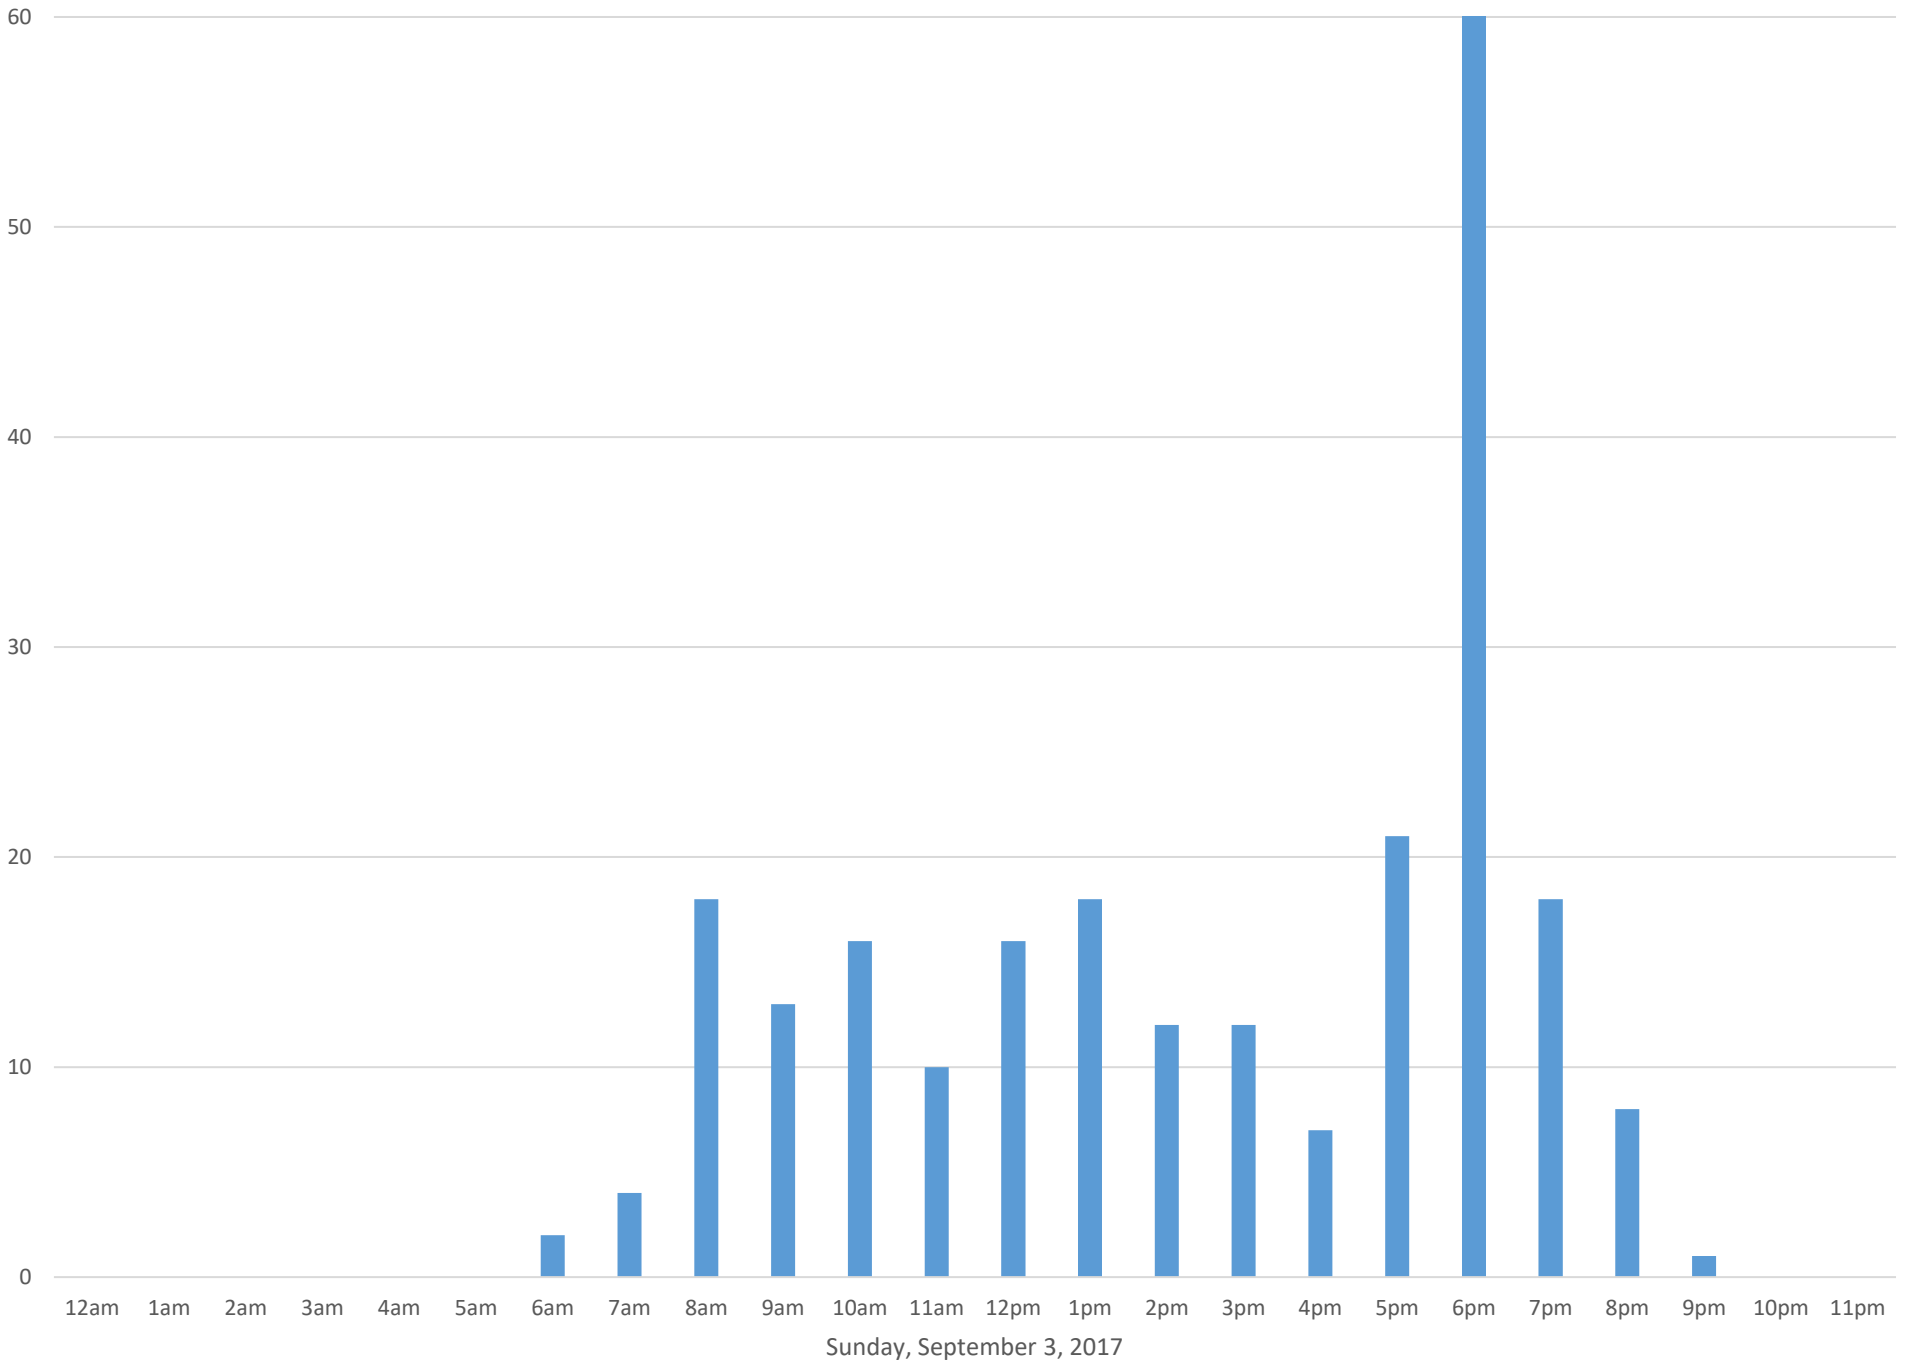

South Bay Trail

Data Summary

Total Count 8,876

Daily Average 807

Average Weekend Day 252

Average Weekday 1015

Highest Daily Count 3168

Busiest Day of the Week Tuesday, September 26, 2017

Weekly Profile

Monday 2%

Tuesday 37%

Wednesday 24%

Thursday 23%

Friday 5%

Saturday 5%

Sunday 3%

South Bay Trail September 2017

Monthly Data

Total Count = 8876

South Bay Trail

South Bay Trail

South Bay Trail

South Bay Trail

Monday, September 4, 2017

South Bay Trail

South Bay Trail

Monday, September 25, 2017

South Bay Trail

South Bay Trail

South Bay Trail

South Bay Trail

South Bay Trail