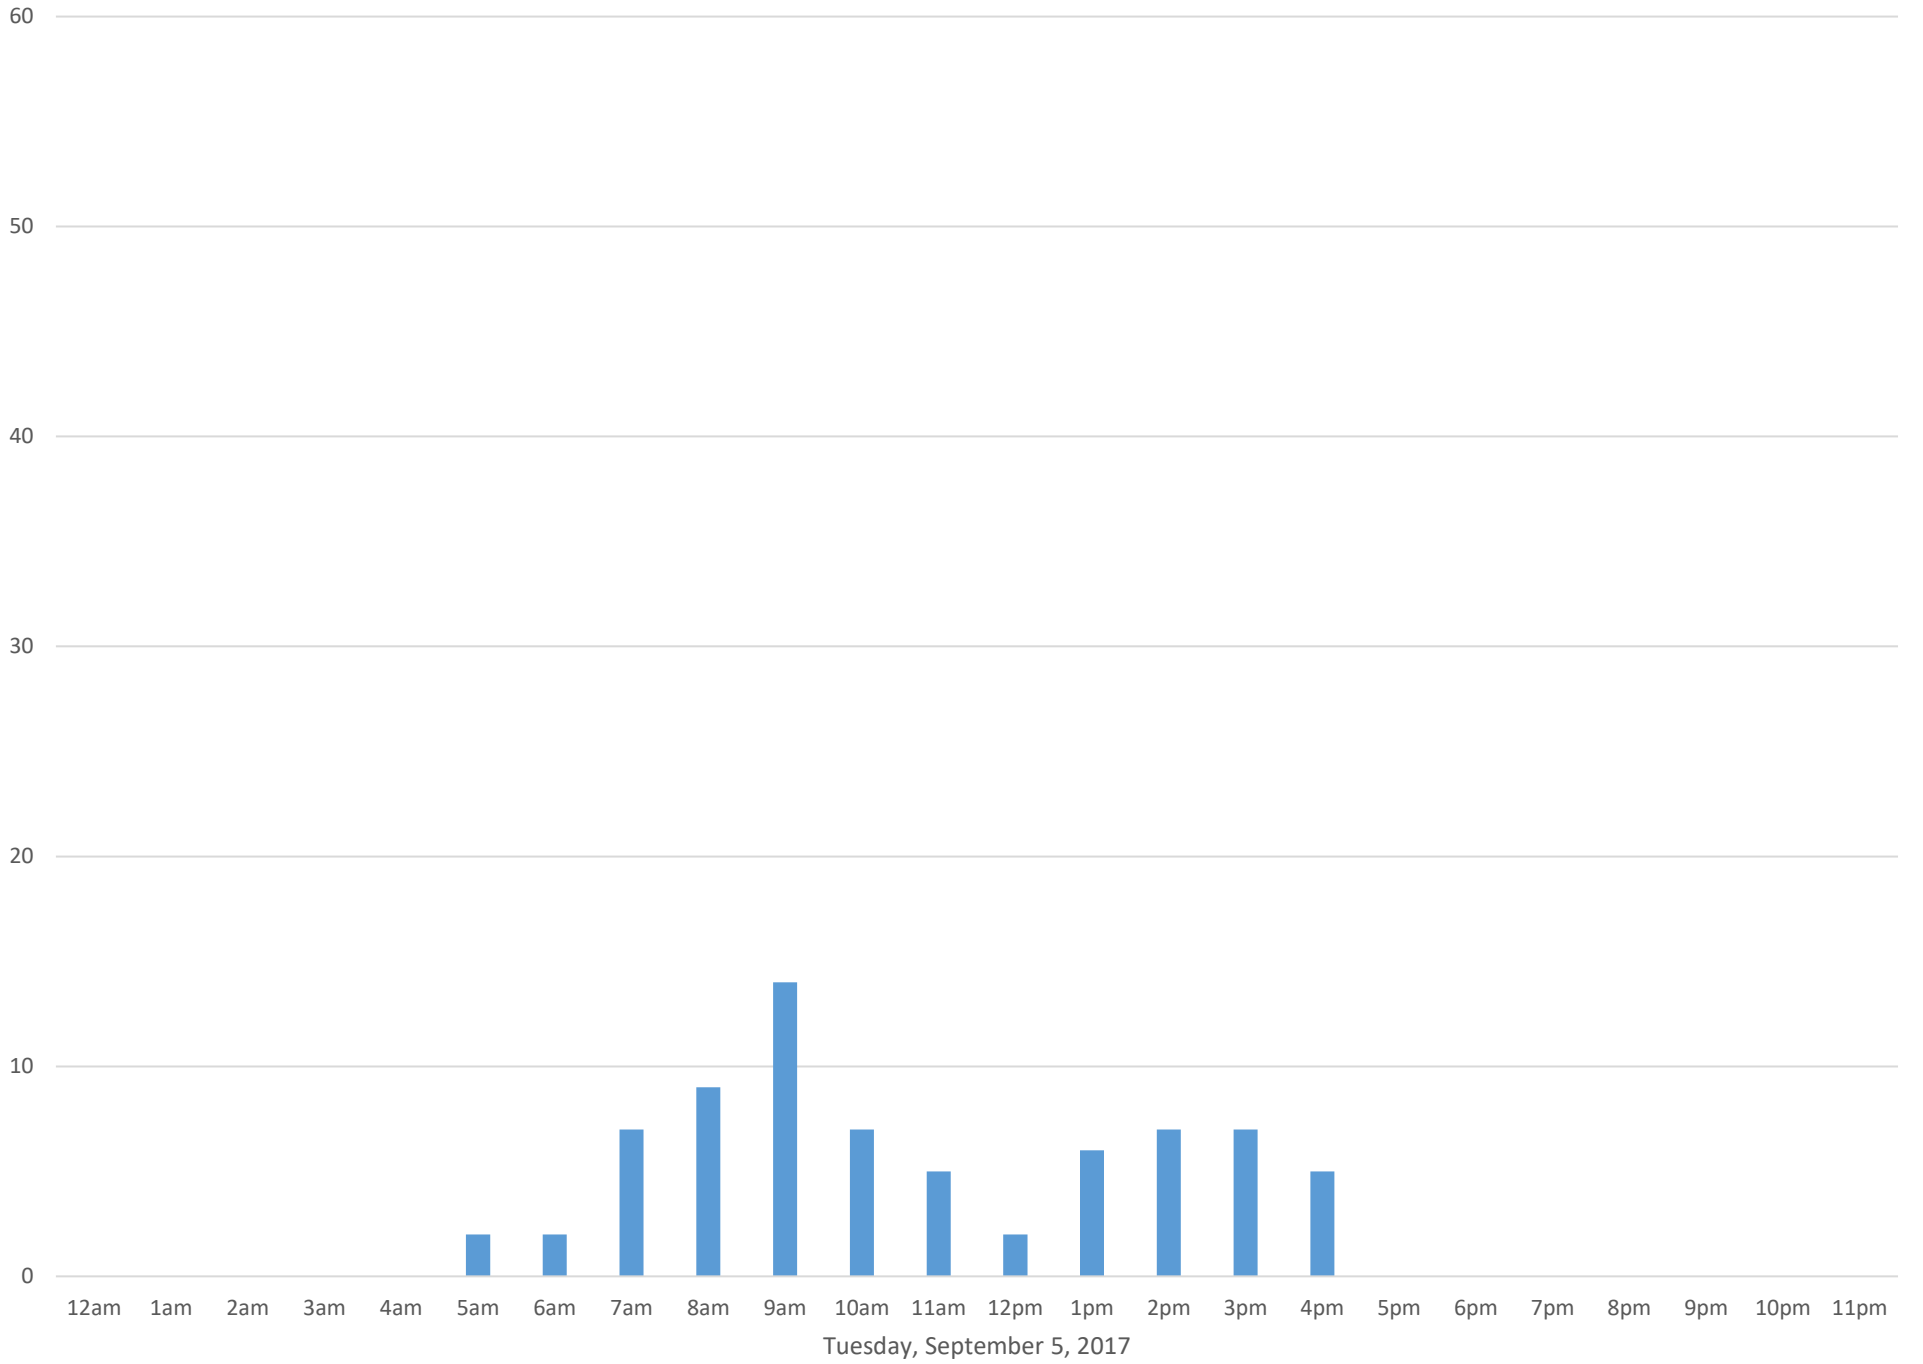

South Bay Trail

Data Summary

Total Count 8,876

Daily Average 807

Average Weekend Day 252

Average Weekday 1015

Highest Daily Count 3168

Busiest Day of the Week Tuesday, September 26, 2017

Weekly Profile

Monday 2%

Tuesday 37%

Wednesday 24%

Thursday 23%

Friday 5%

Saturday 5%

Sunday 3%

South Bay Trail September 2017

Monthly Data

Total Count = 8876

South Bay Trail

South Bay Trail

South Bay Trail

South Bay Trail

Monday, September 4, 2017

South Bay Trail

South Bay Trail

Monday, September 25, 2017

South Bay Trail

South Bay Trail

South Bay Trail

South Bay Trail

South Bay Trail