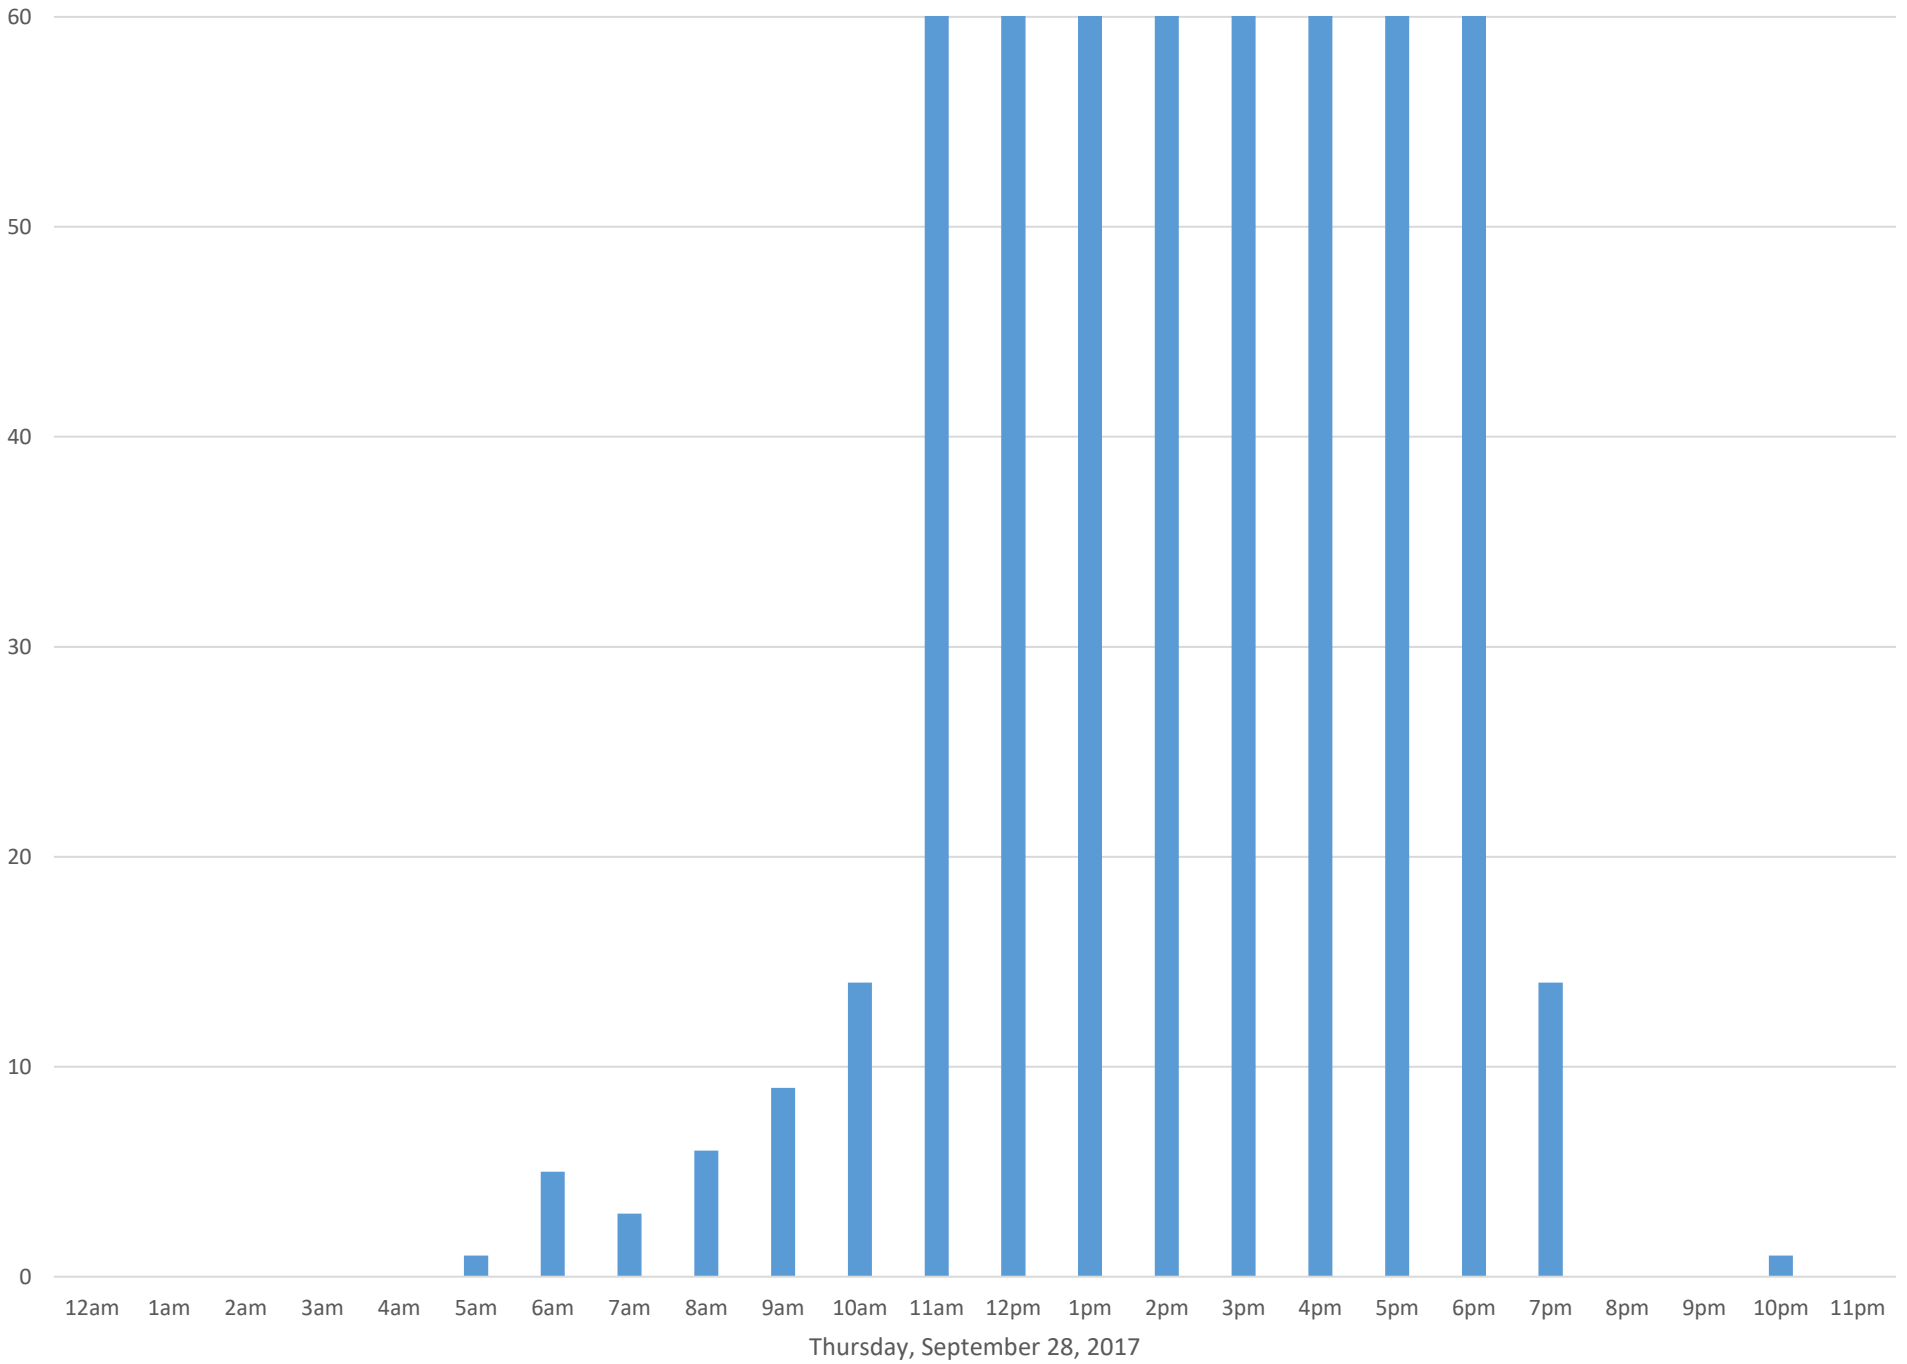

South Bay Trail

Data Summary

Total Count 8,876

Daily Average 807

Average Weekend Day 252

Average Weekday 1015

Highest Daily Count 3168

Busiest Day of the Week Tuesday, September 26, 2017

Weekly Profile

Monday 2%

Tuesday 37%

Wednesday 24%

Thursday 23%

Friday 5%

Saturday 5%

Sunday 3%

South Bay Trail September 2017

Monthly Data

Total Count = 8876

South Bay Trail

South Bay Trail

South Bay Trail

South Bay Trail

Monday, September 4, 2017

South Bay Trail

South Bay Trail

Monday, September 25, 2017

South Bay Trail

South Bay Trail

South Bay Trail

South Bay Trail

South Bay Trail