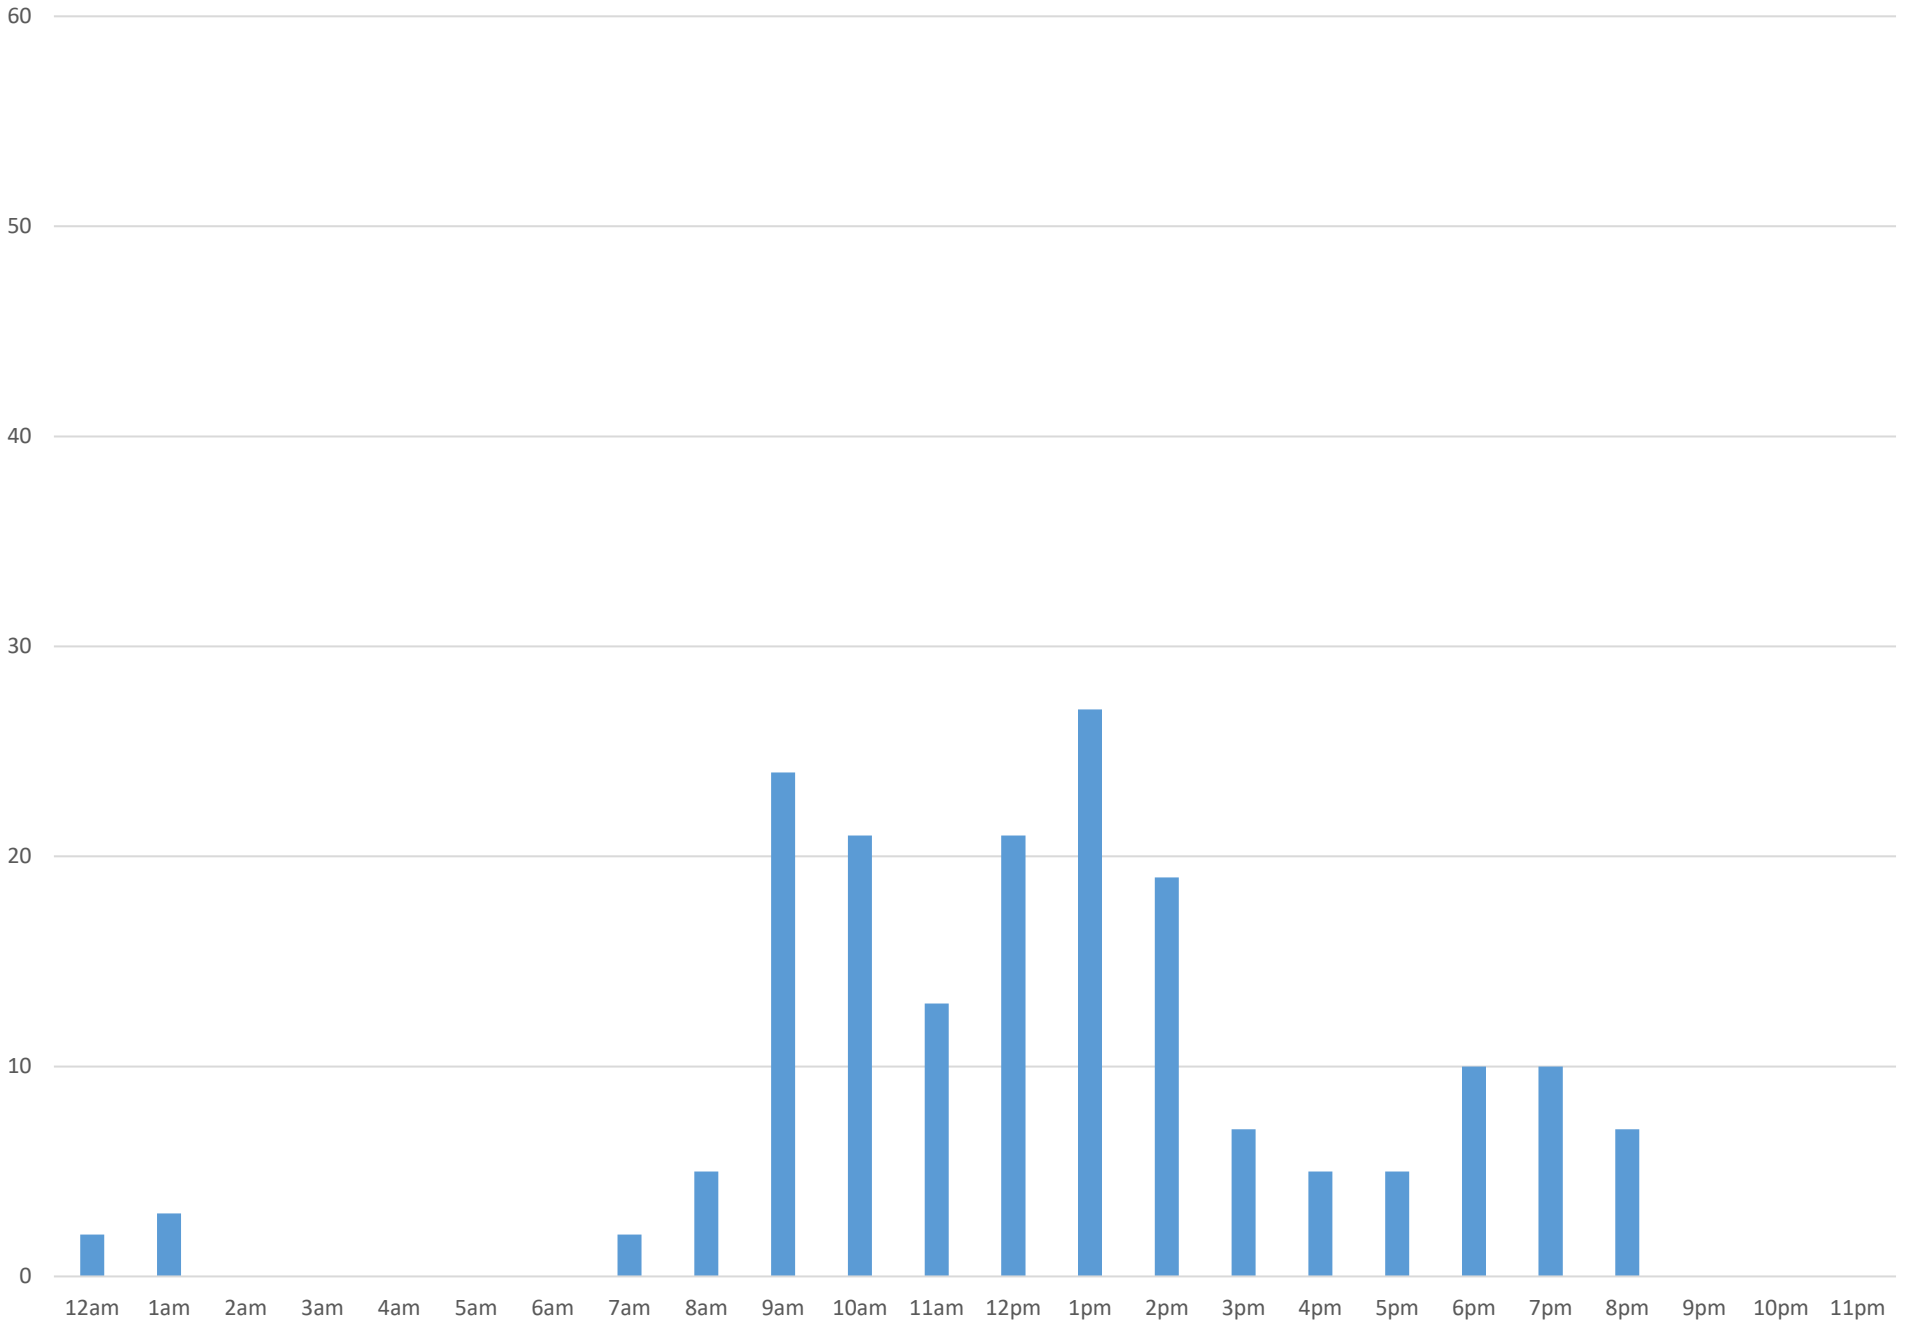

South Bay Trail

Data Summary

Total Count 8,876

Daily Average 807

Average Weekend Day 252

Average Weekday 1015

Highest Daily Count 3168

Busiest Day of the Week Tuesday, September 26, 2017

Weekly Profile

Monday 2%

Tuesday 37%

Wednesday 24%

Thursday 23%

Friday 5%

Saturday 5%

Sunday 3%

South Bay Trail September 2017

Monthly Data

Total Count = 8876

South Bay Trail

South Bay Trail

South Bay Trail

South Bay Trail

Monday, September 4, 2017

South Bay Trail

South Bay Trail

Monday, September 25, 2017

South Bay Trail

South Bay Trail

South Bay Trail

South Bay Trail

South Bay Trail