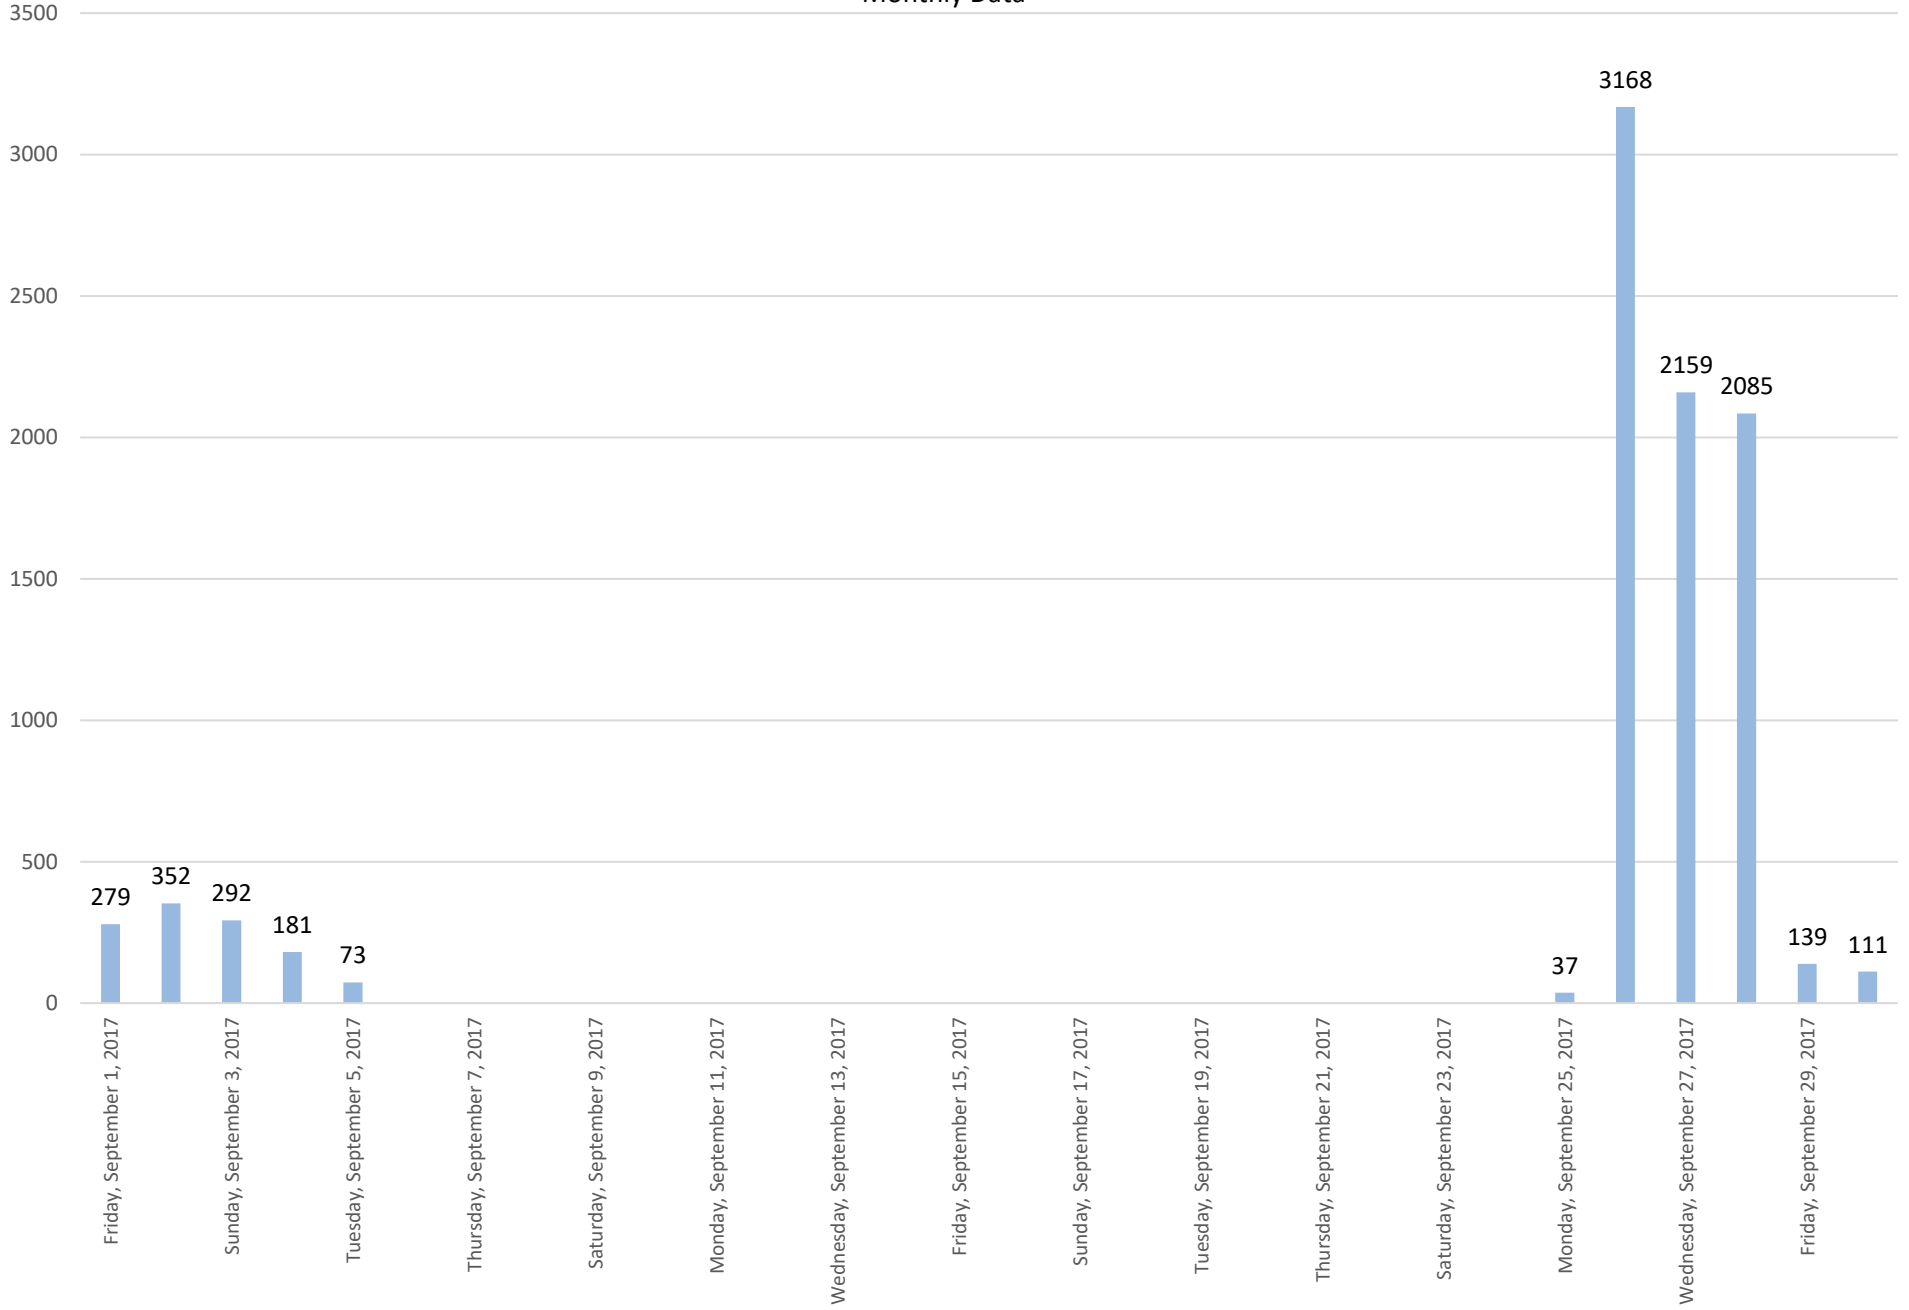

South Bay Trail

Data Summary

Total Count 8,876

Daily Average 807

Average Weekend Day 252

Average Weekday 1015

Highest Daily Count 3168

Busiest Day of the Week Tuesday, September 26, 2017

Weekly Profile

Monday 2%

Tuesday 37%

Wednesday 24%

Thursday 23%

Friday 5%

Saturday 5%

Sunday 3%

South Bay Trail September 2017

Monthly Data

Total Count = 8876

South Bay Trail

South Bay Trail

South Bay Trail

South Bay Trail

Monday, September 4, 2017