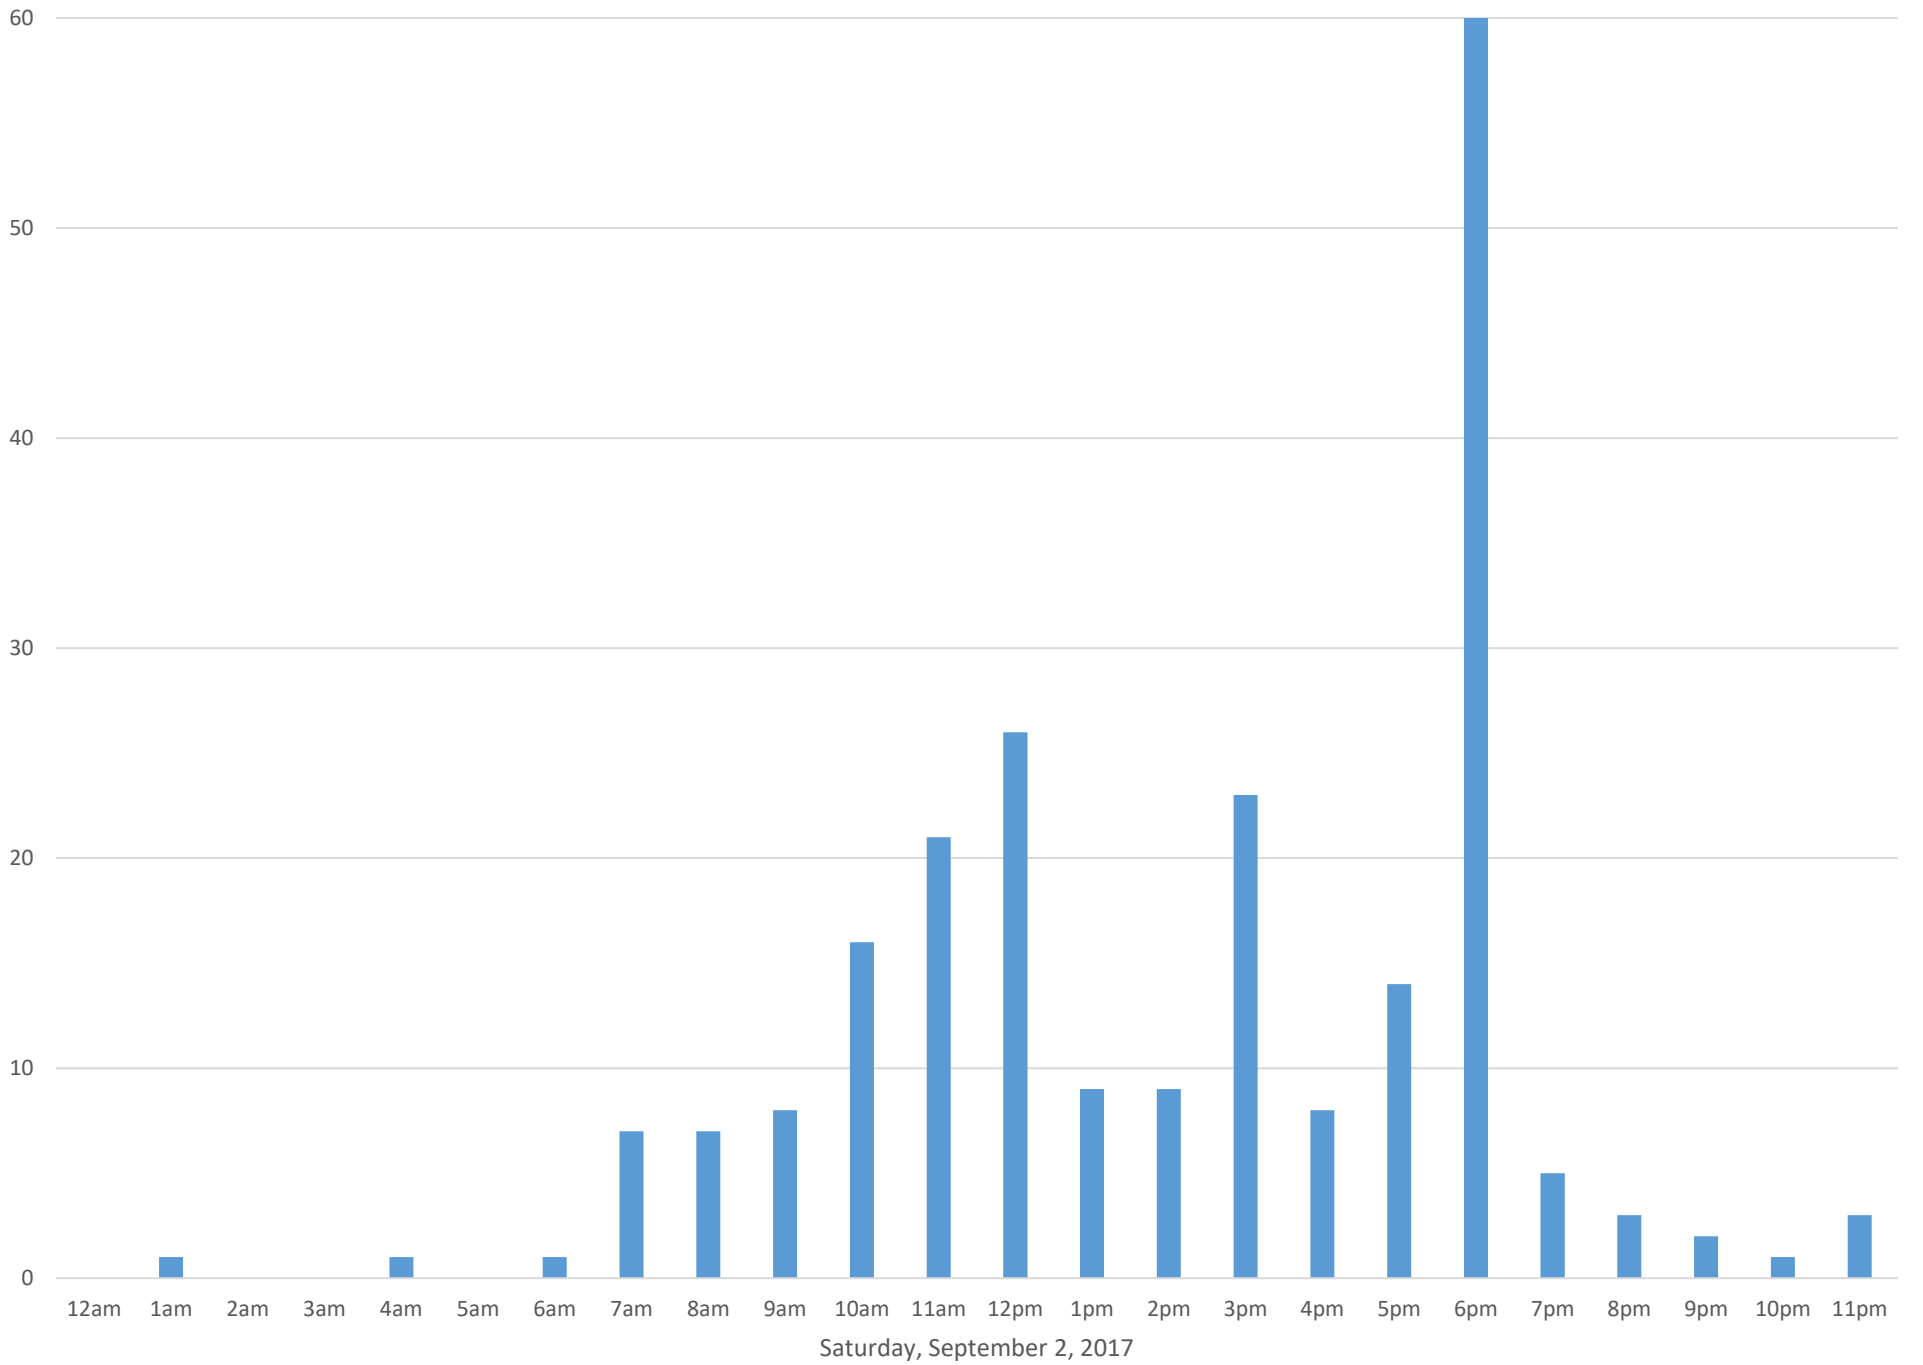

South Bay Trail

Data Summary

Total Count 8,876

Daily Average 807

Average Weekend Day 252

Average Weekday 1015

Highest Daily Count 3168

Busiest Day of the Week Tuesday, September 26, 2017

Weekly Profile

Monday 2%

Tuesday 37%

Wednesday 24%

Thursday 23%

Friday 5%

Saturday 5%

Sunday 3%

South Bay Trail September 2017

Monthly Data

Total Count = 8876

South Bay Trail

South Bay Trail

South Bay Trail

South Bay Trail

Monday, September 4, 2017

South Bay Trail

South Bay Trail

Monday, September 25, 2017

South Bay Trail

South Bay Trail

South Bay Trail

South Bay Trail

South Bay Trail