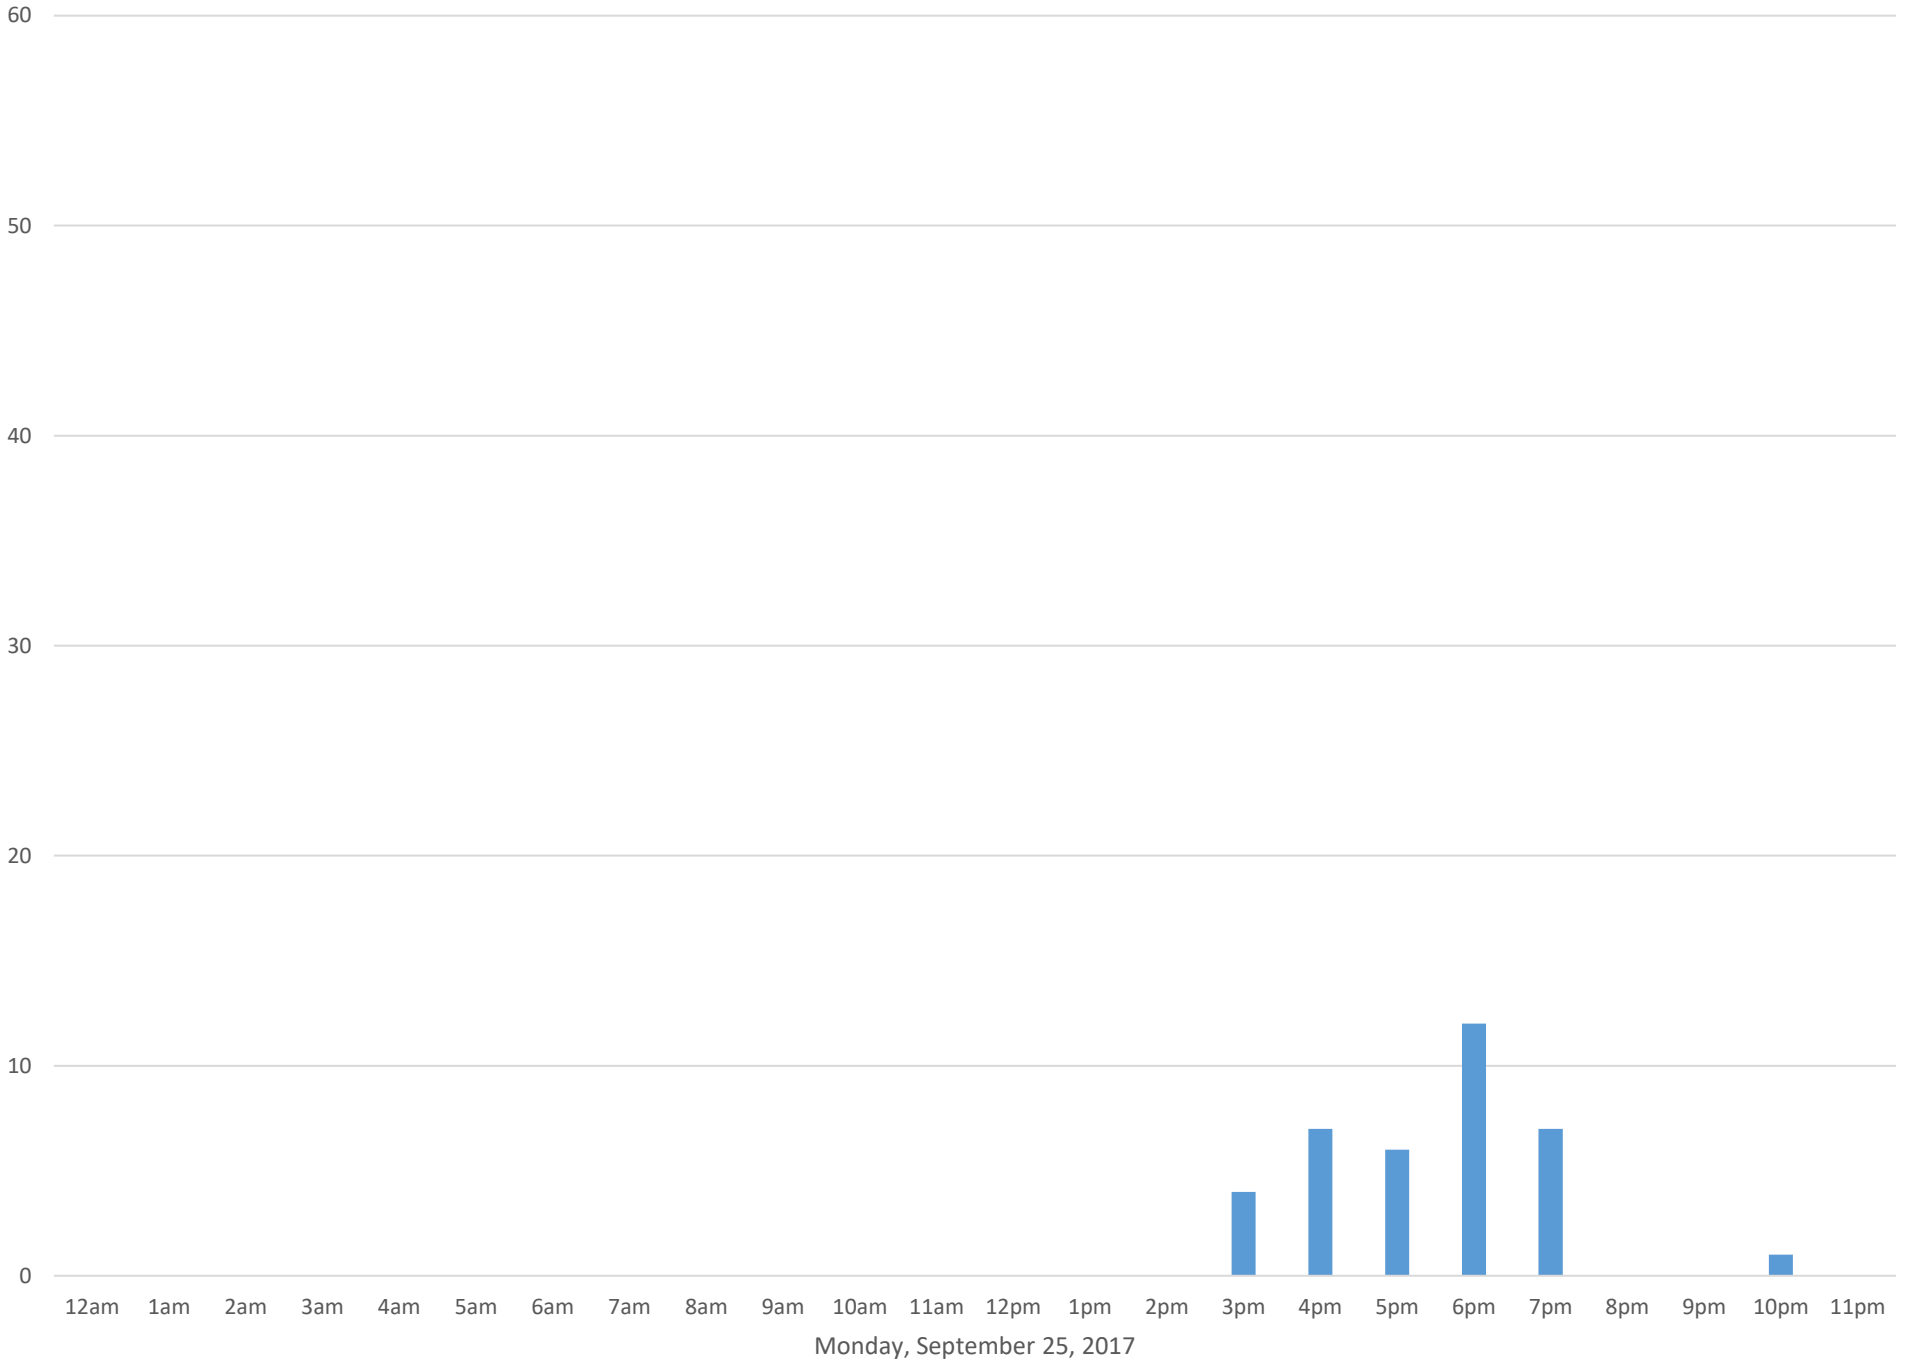

South Bay Trail

Data Summary

Total Count 8,876

Daily Average 807

Average Weekend Day 252

Average Weekday 1015

Highest Daily Count 3168

Busiest Day of the Week Tuesday, September 26, 2017

Weekly Profile

Monday 2%

Tuesday 37%

Wednesday 24%

Thursday 23%

Friday 5%

Saturday 5%

Sunday 3%

South Bay Trail September 2017

Monthly Data

Total Count = 8876

South Bay Trail

South Bay Trail

South Bay Trail

South Bay Trail

Monday, September 4, 2017

South Bay Trail

South Bay Trail

Monday, September 25, 2017

South Bay Trail

South Bay Trail

South Bay Trail

South Bay Trail

South Bay Trail