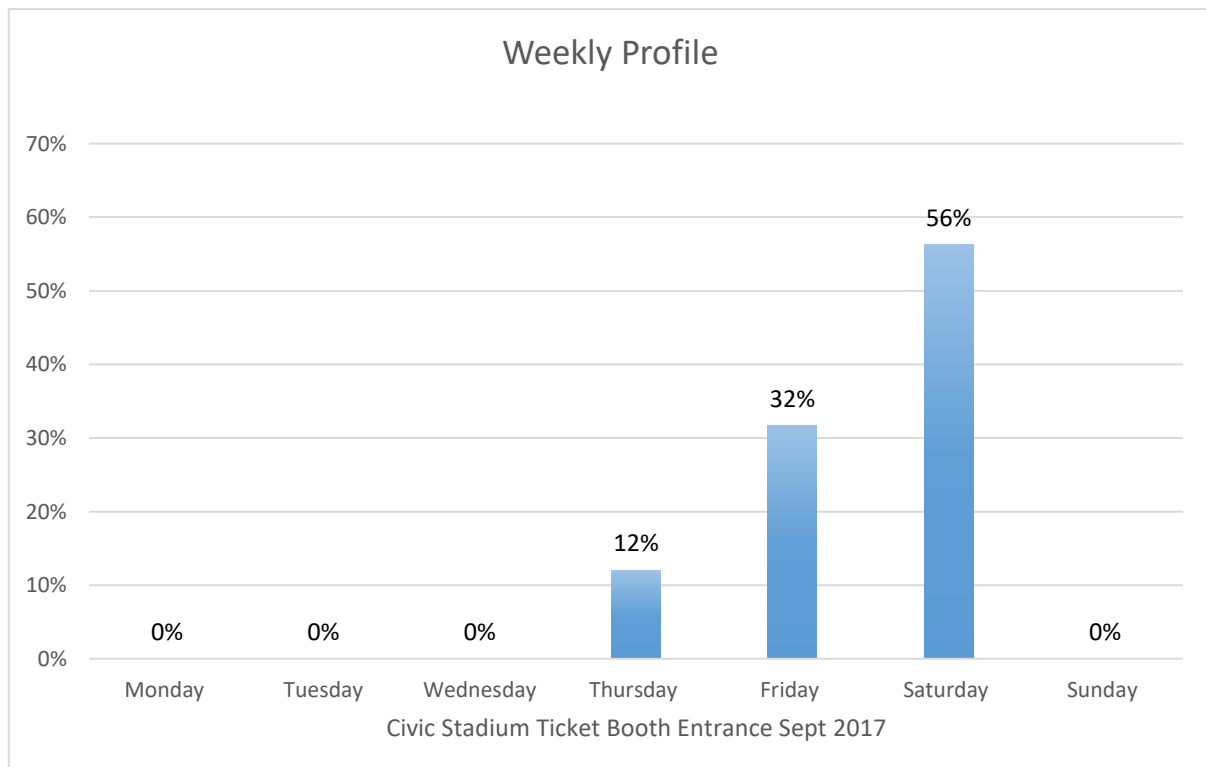

Civic Stadium Ticket Booth Entrance

Data Summary

Total Count 9,706

Daily Average 3235

Average Weekend Day 5460

Average Weekday 2123

Highest Daily Count 5460

Busiest Day of the Week Saturday, September 9, 2017

Weekly Profile

Monday 0%

Tuesday 0%

Wednesday 0%

Thursday 12%

Friday 32%

Saturday 56%

Sunday 0%

Civic Stadium Ticket Booth Entrance Sept 2017

Monthly Data

Civic Stadium Ticket Booth Entrance

Civic Stadium Ticket Booth Entrance

Civic Stadium Ticket Booth Entrance