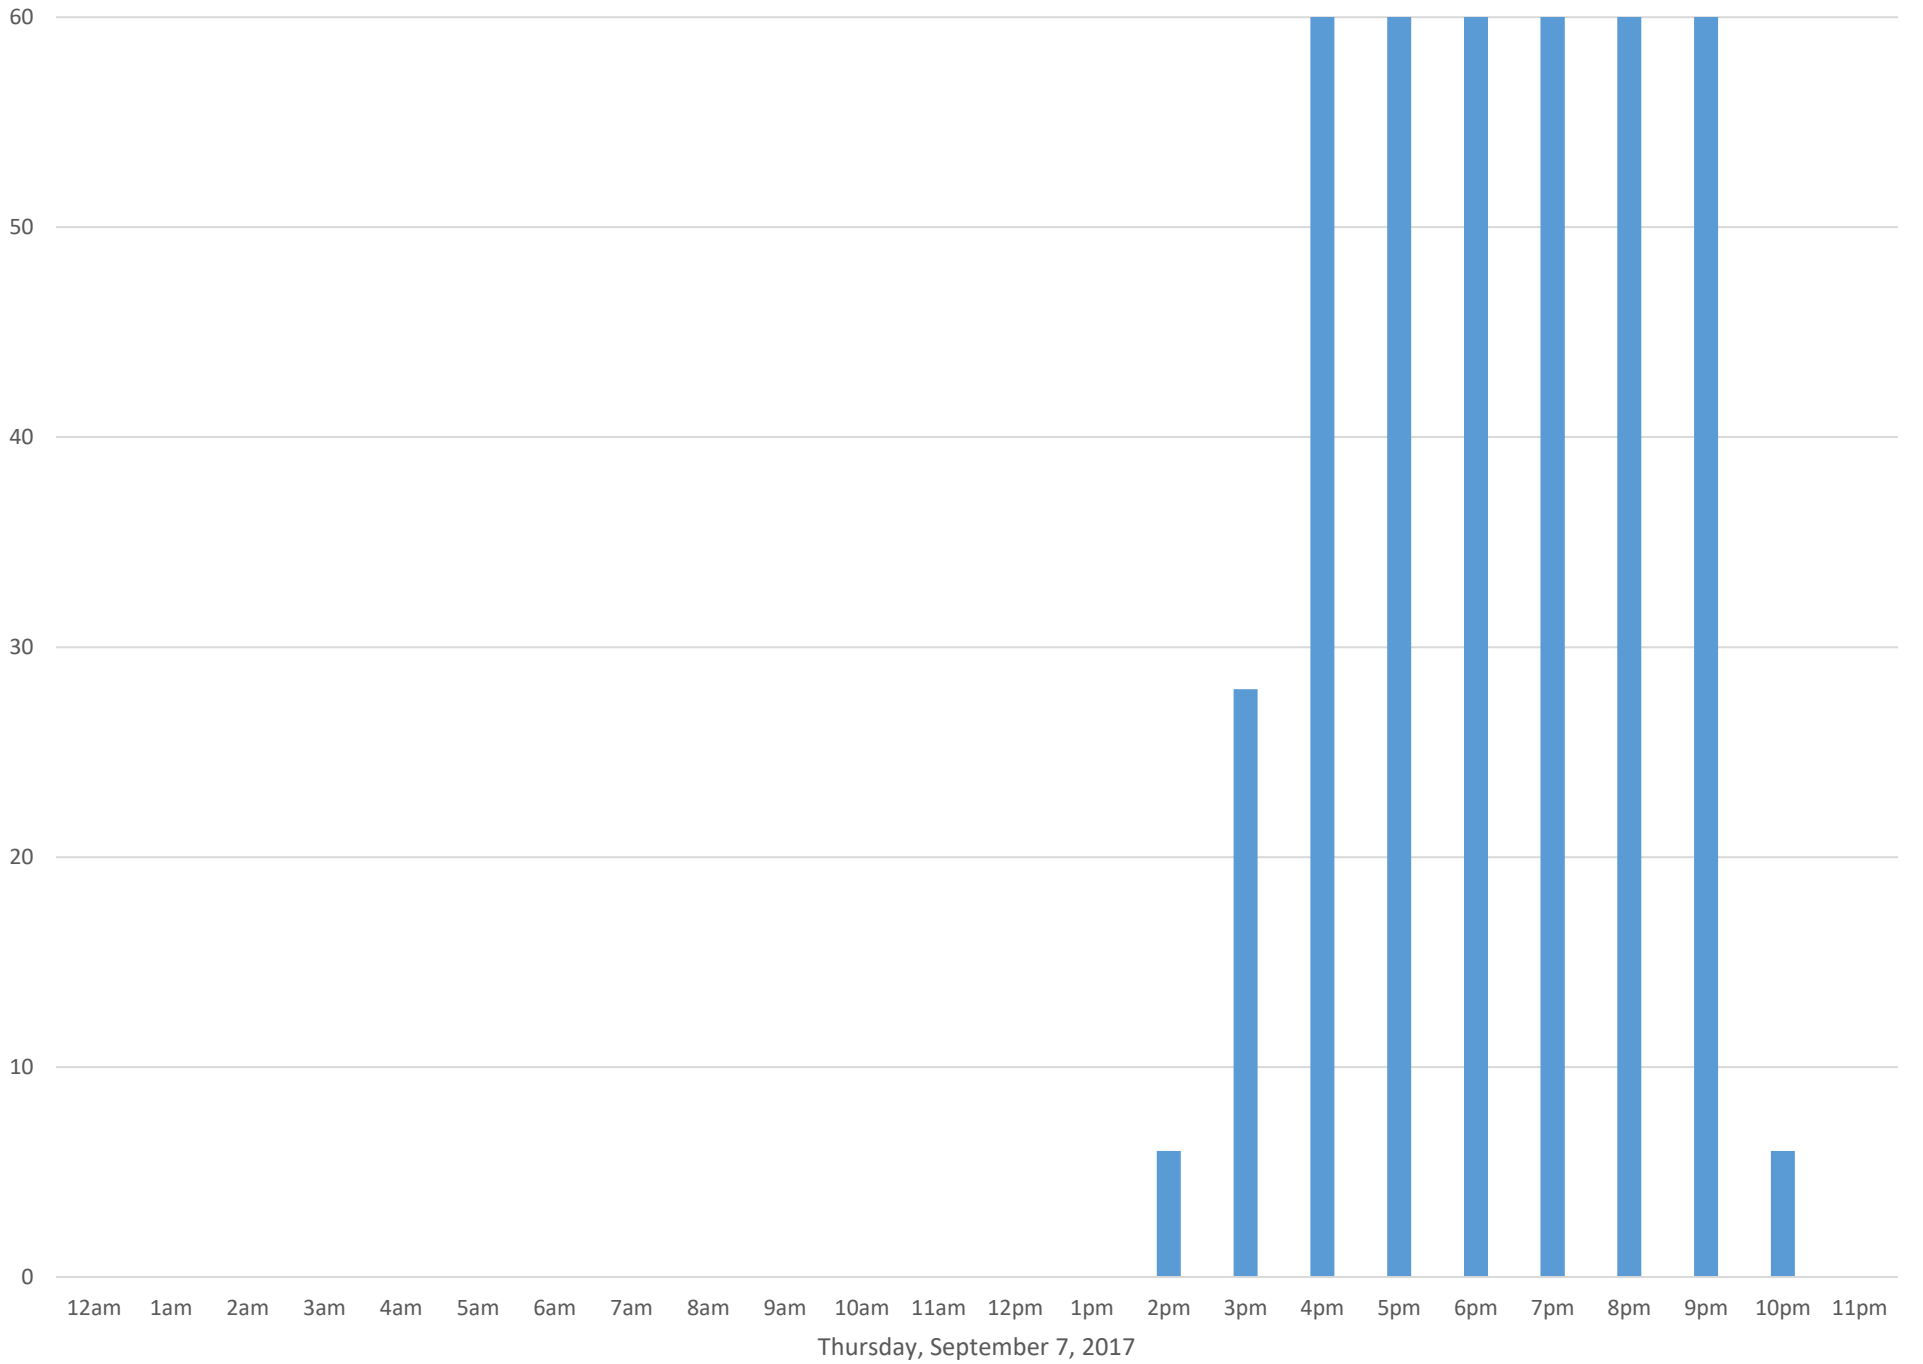

Civic Stadium Ticket Booth Entrance