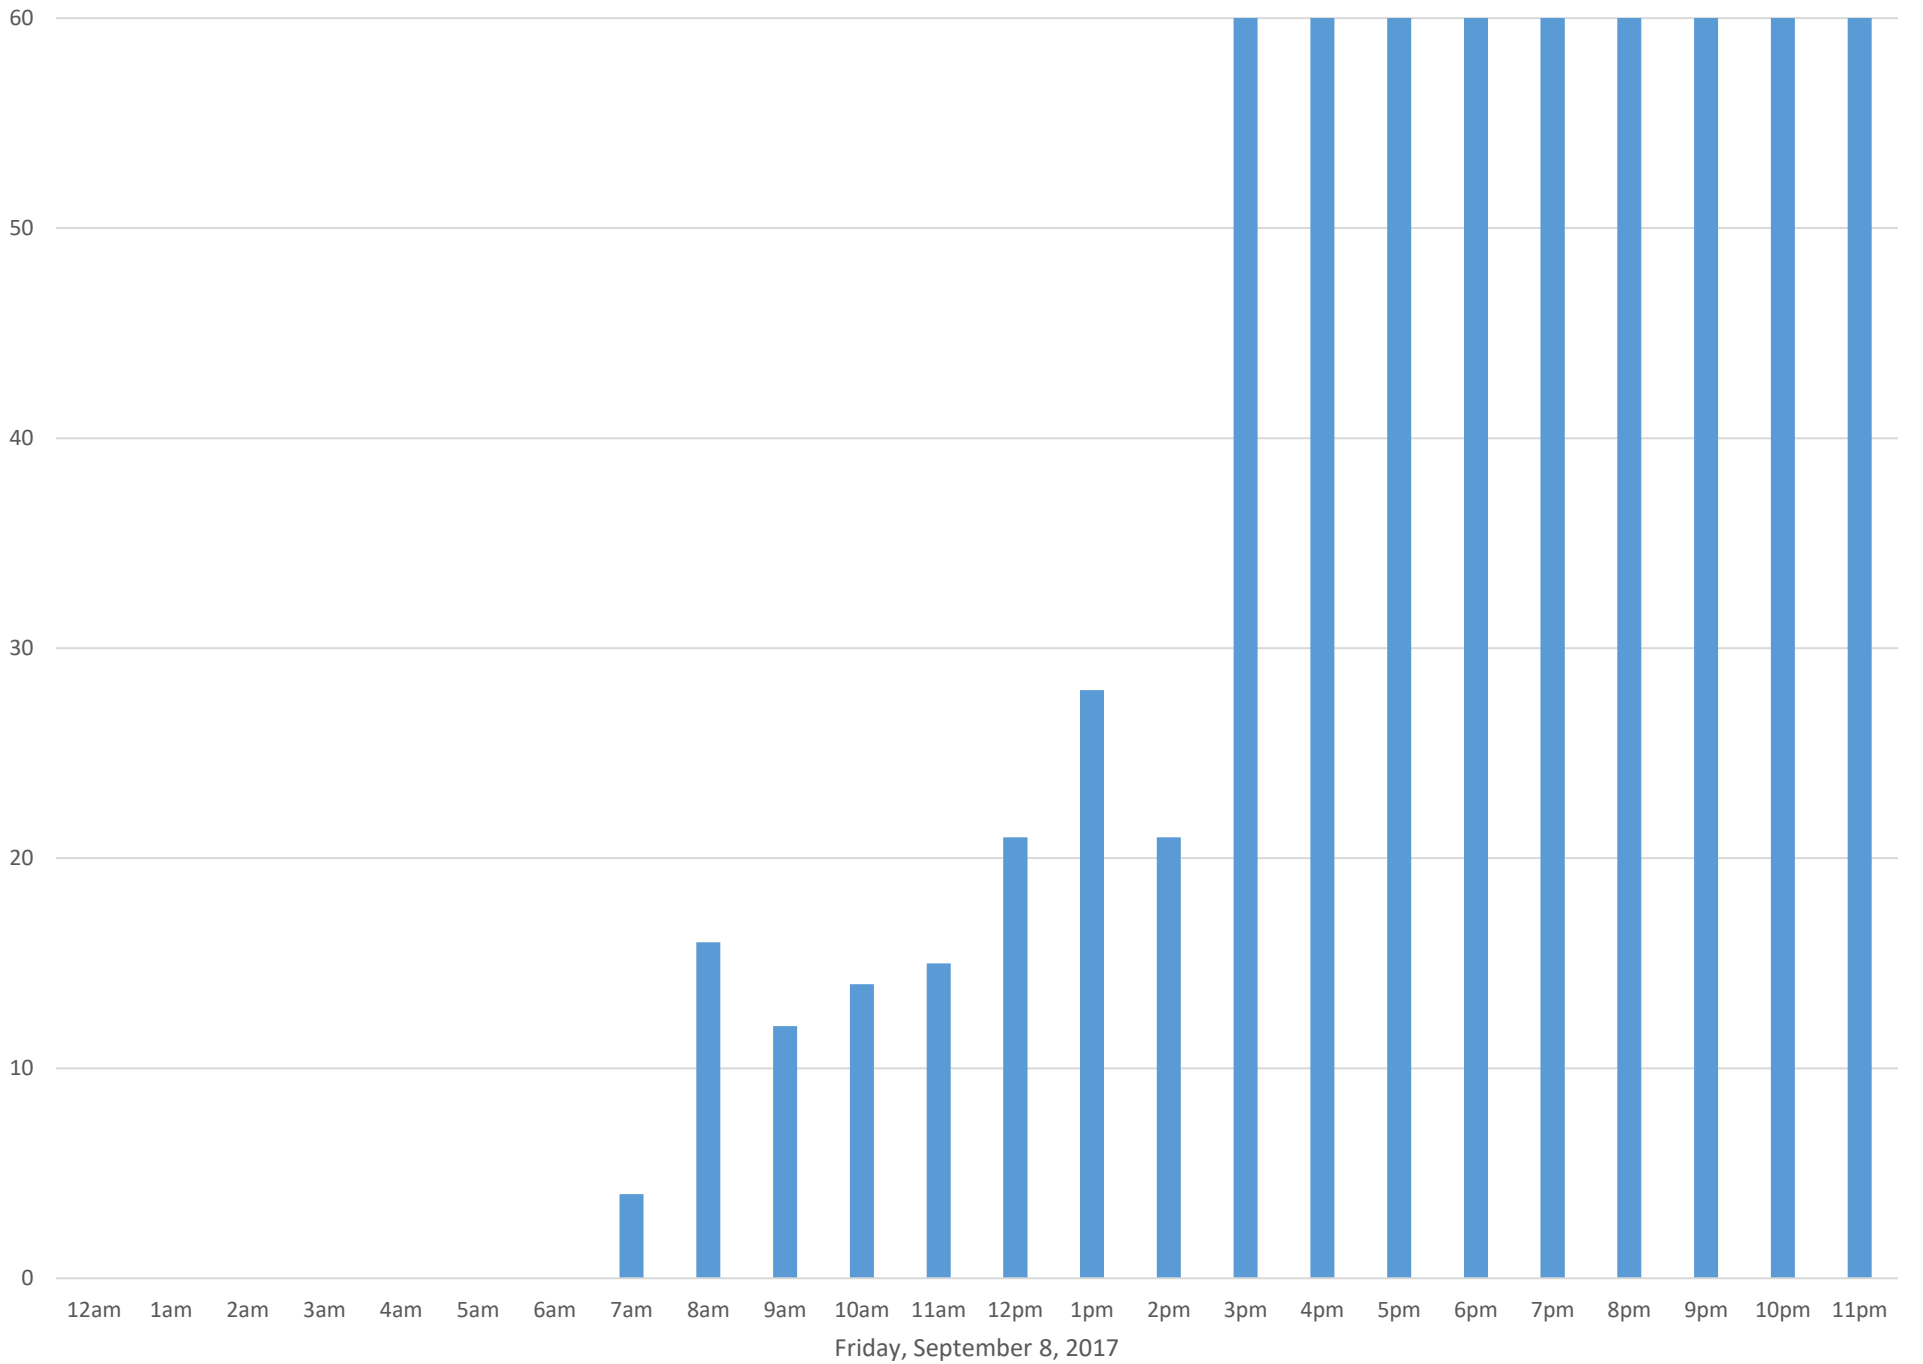

Civic Stadium Ticket Booth Entrance

Data Summary

Total Count 9,706

Daily Average 3235

Average Weekend Day 5460

Average Weekday 2123

Highest Daily Count 5460

Busiest Day of the Week Saturday, September 9, 2017

Weekly Profile

Monday 0%

Tuesday 0%

Wednesday 0%

Thursday 12%

Friday 32%

Saturday 56%

Sunday 0%

Civic Stadium Ticket Booth Entrance Sept 2017

Monthly Data

Civic Stadium Ticket Booth Entrance

Civic Stadium Ticket Booth Entrance

Civic Stadium Ticket Booth Entrance