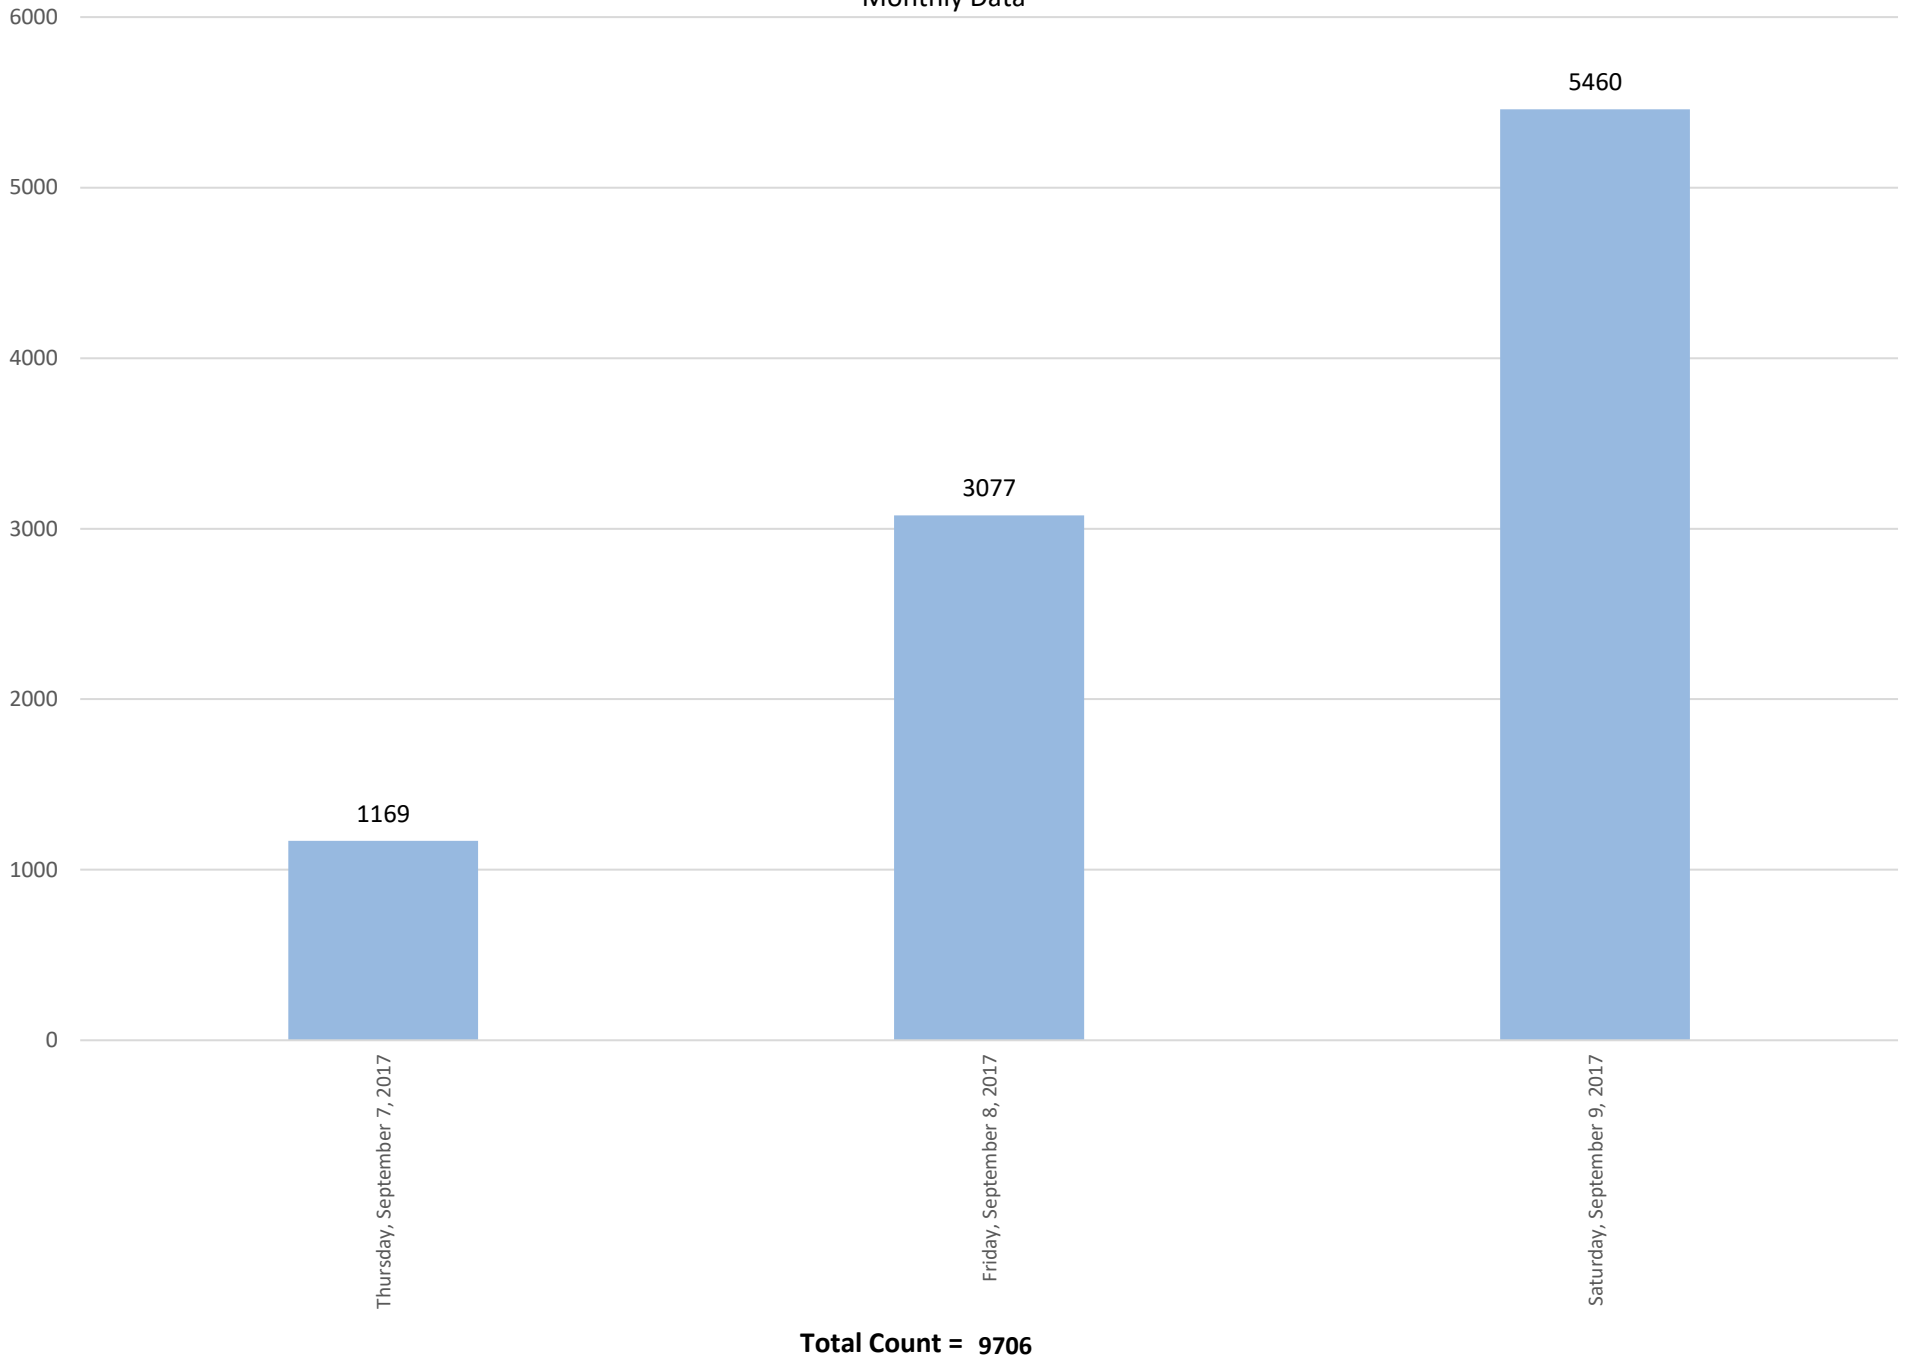

Civic Stadium Ticket Booth Entrance Sept 2017

Monthly Data