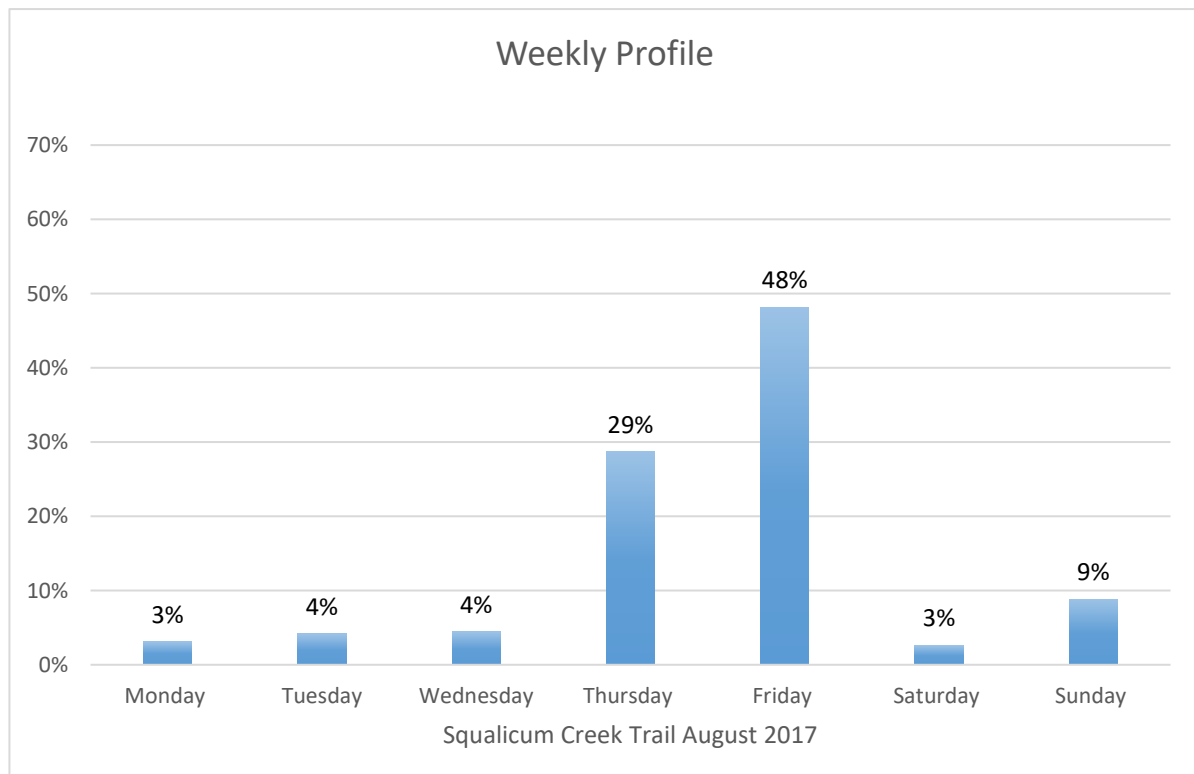

Squalicum Creek Trail

Data Summary

Total Count 11,357

Daily Average 454

Average Weekend Day 217

Average Weekday 529

Highest Daily Count 5150

Busiest Day of the Week Friday, August 25, 2017

Weekly Profile

Monday 3%

Tuesday 4%

Wednesday 4%

Thursday 29%

Friday 48%

Saturday 3%

Sunday 9%