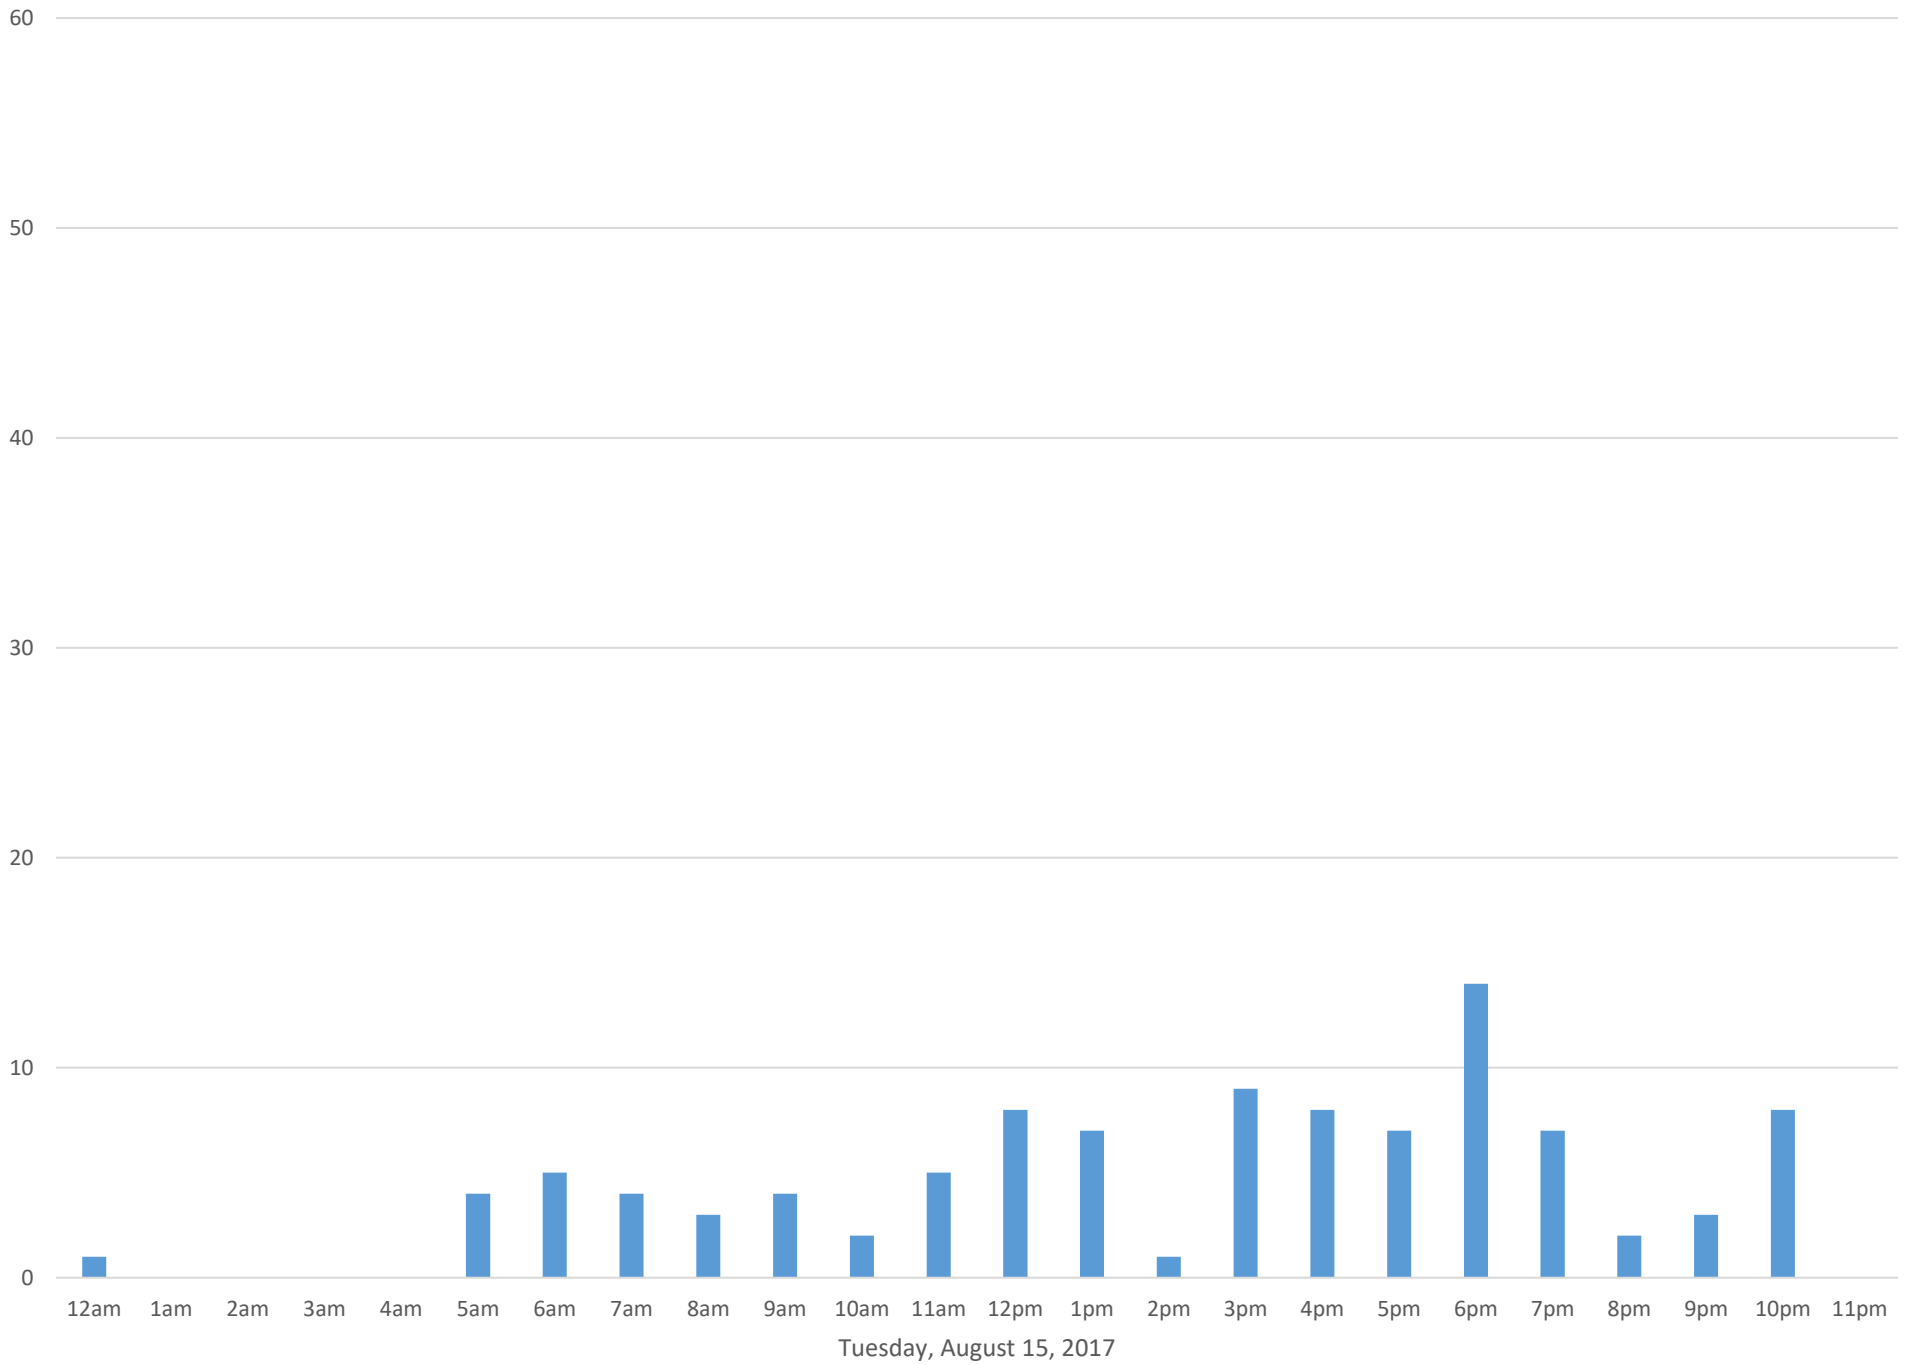

Squalicum Creek Trail