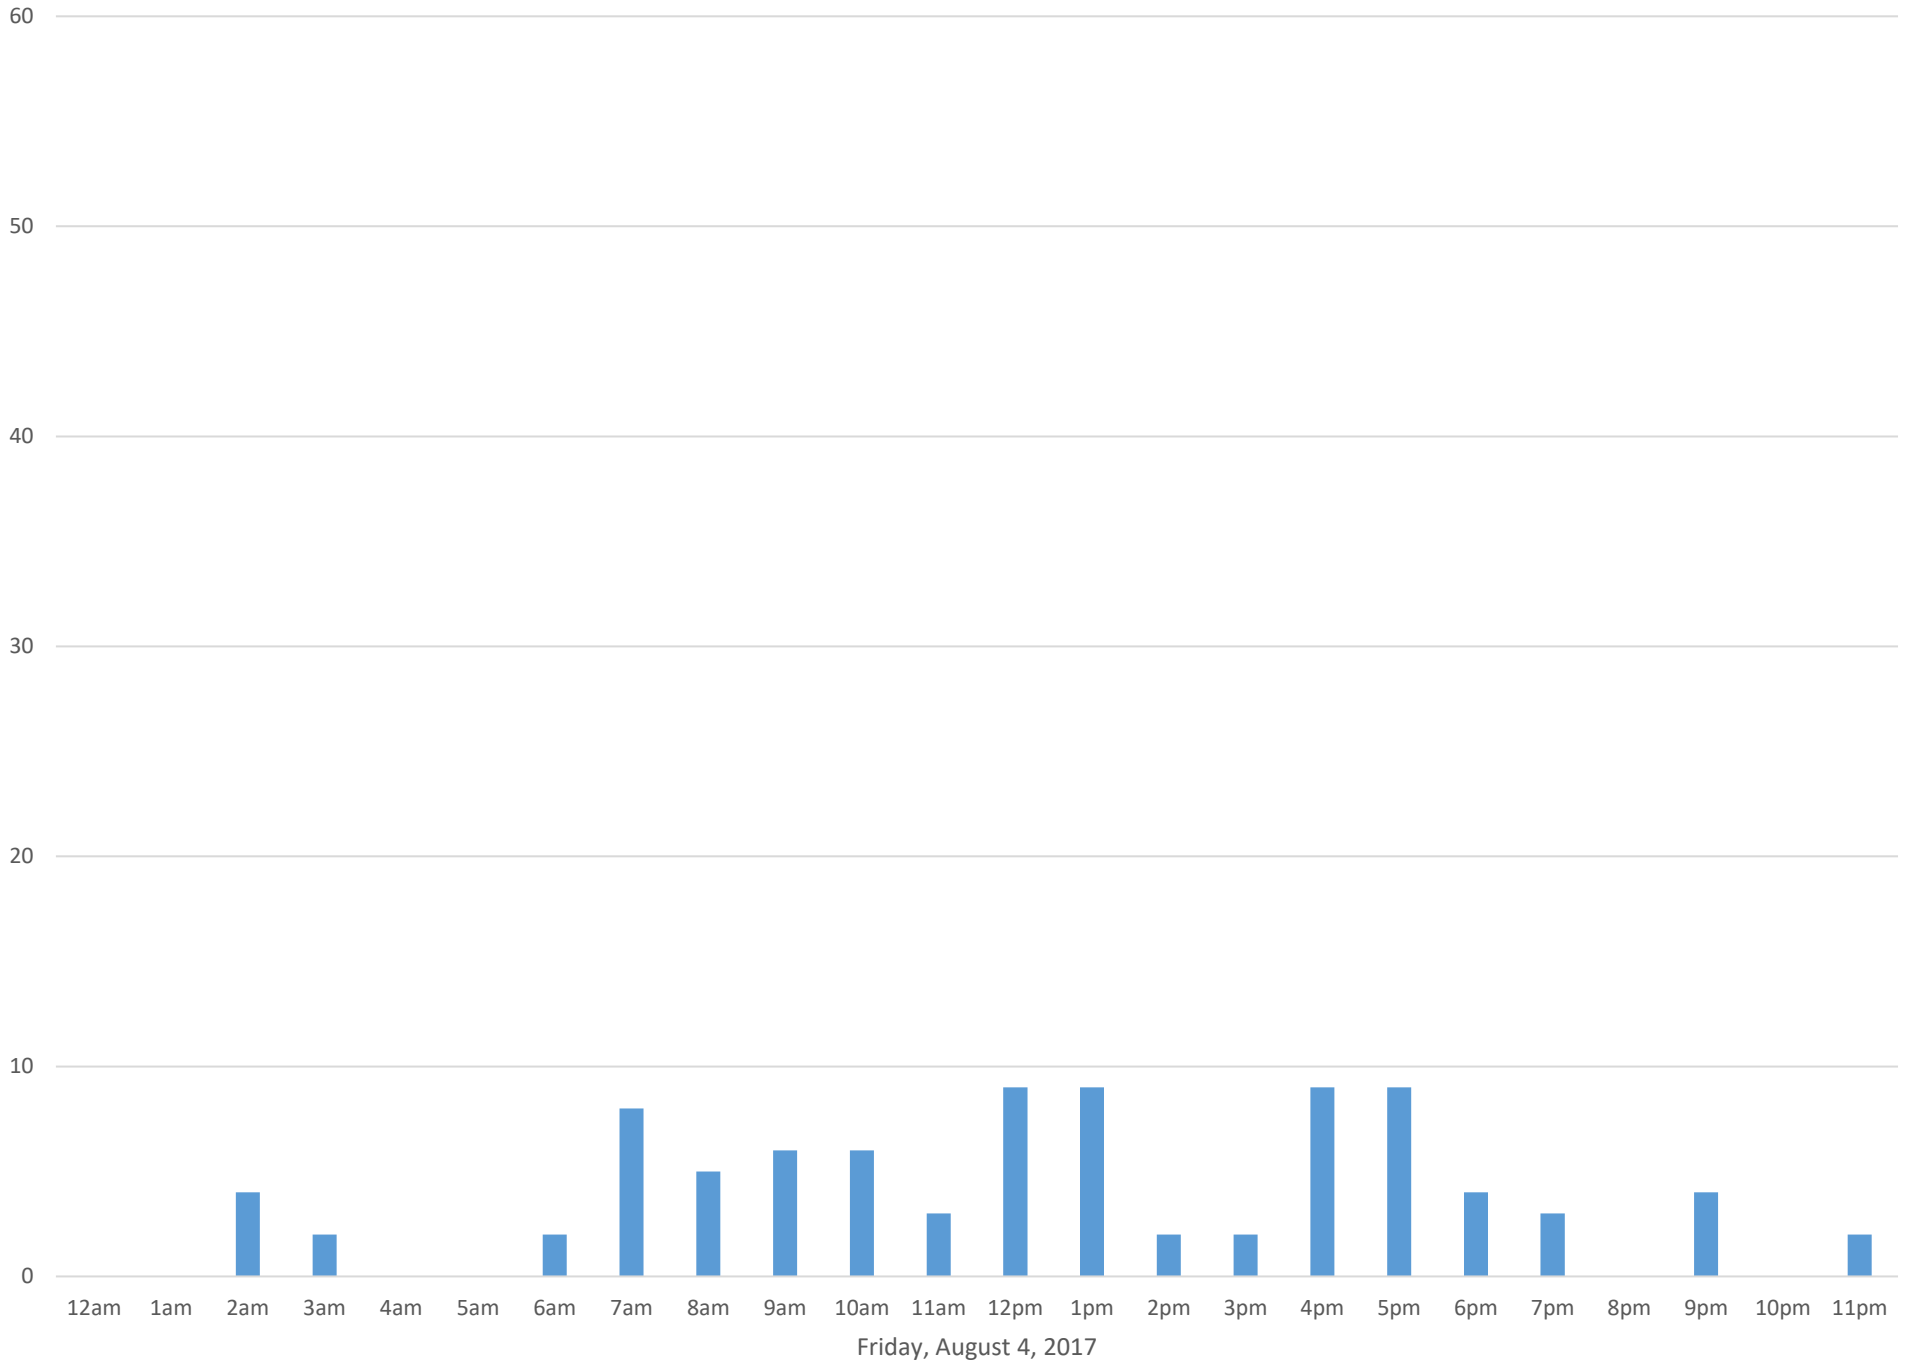

Squalicum Creek Trail

Data Summary

Total Count 11,357

Daily Average 454

Average Weekend Day 217

Average Weekday 529

Highest Daily Count 5150

Busiest Day of the Week Friday, August 25, 2017

Weekly Profile

Monday 3%

Tuesday 4%

Wednesday 4%

Thursday 29%

Friday 48%

Saturday 3%

Sunday 9%

Squalicum Creek Trail August 2017

Monthly Data

Total Count = 11357

Squalicum Creek Trail

Squalicum Creek Trail

Squalicum Creek Trail

Squalicum Creek Trail

Squalicum Creek Trail