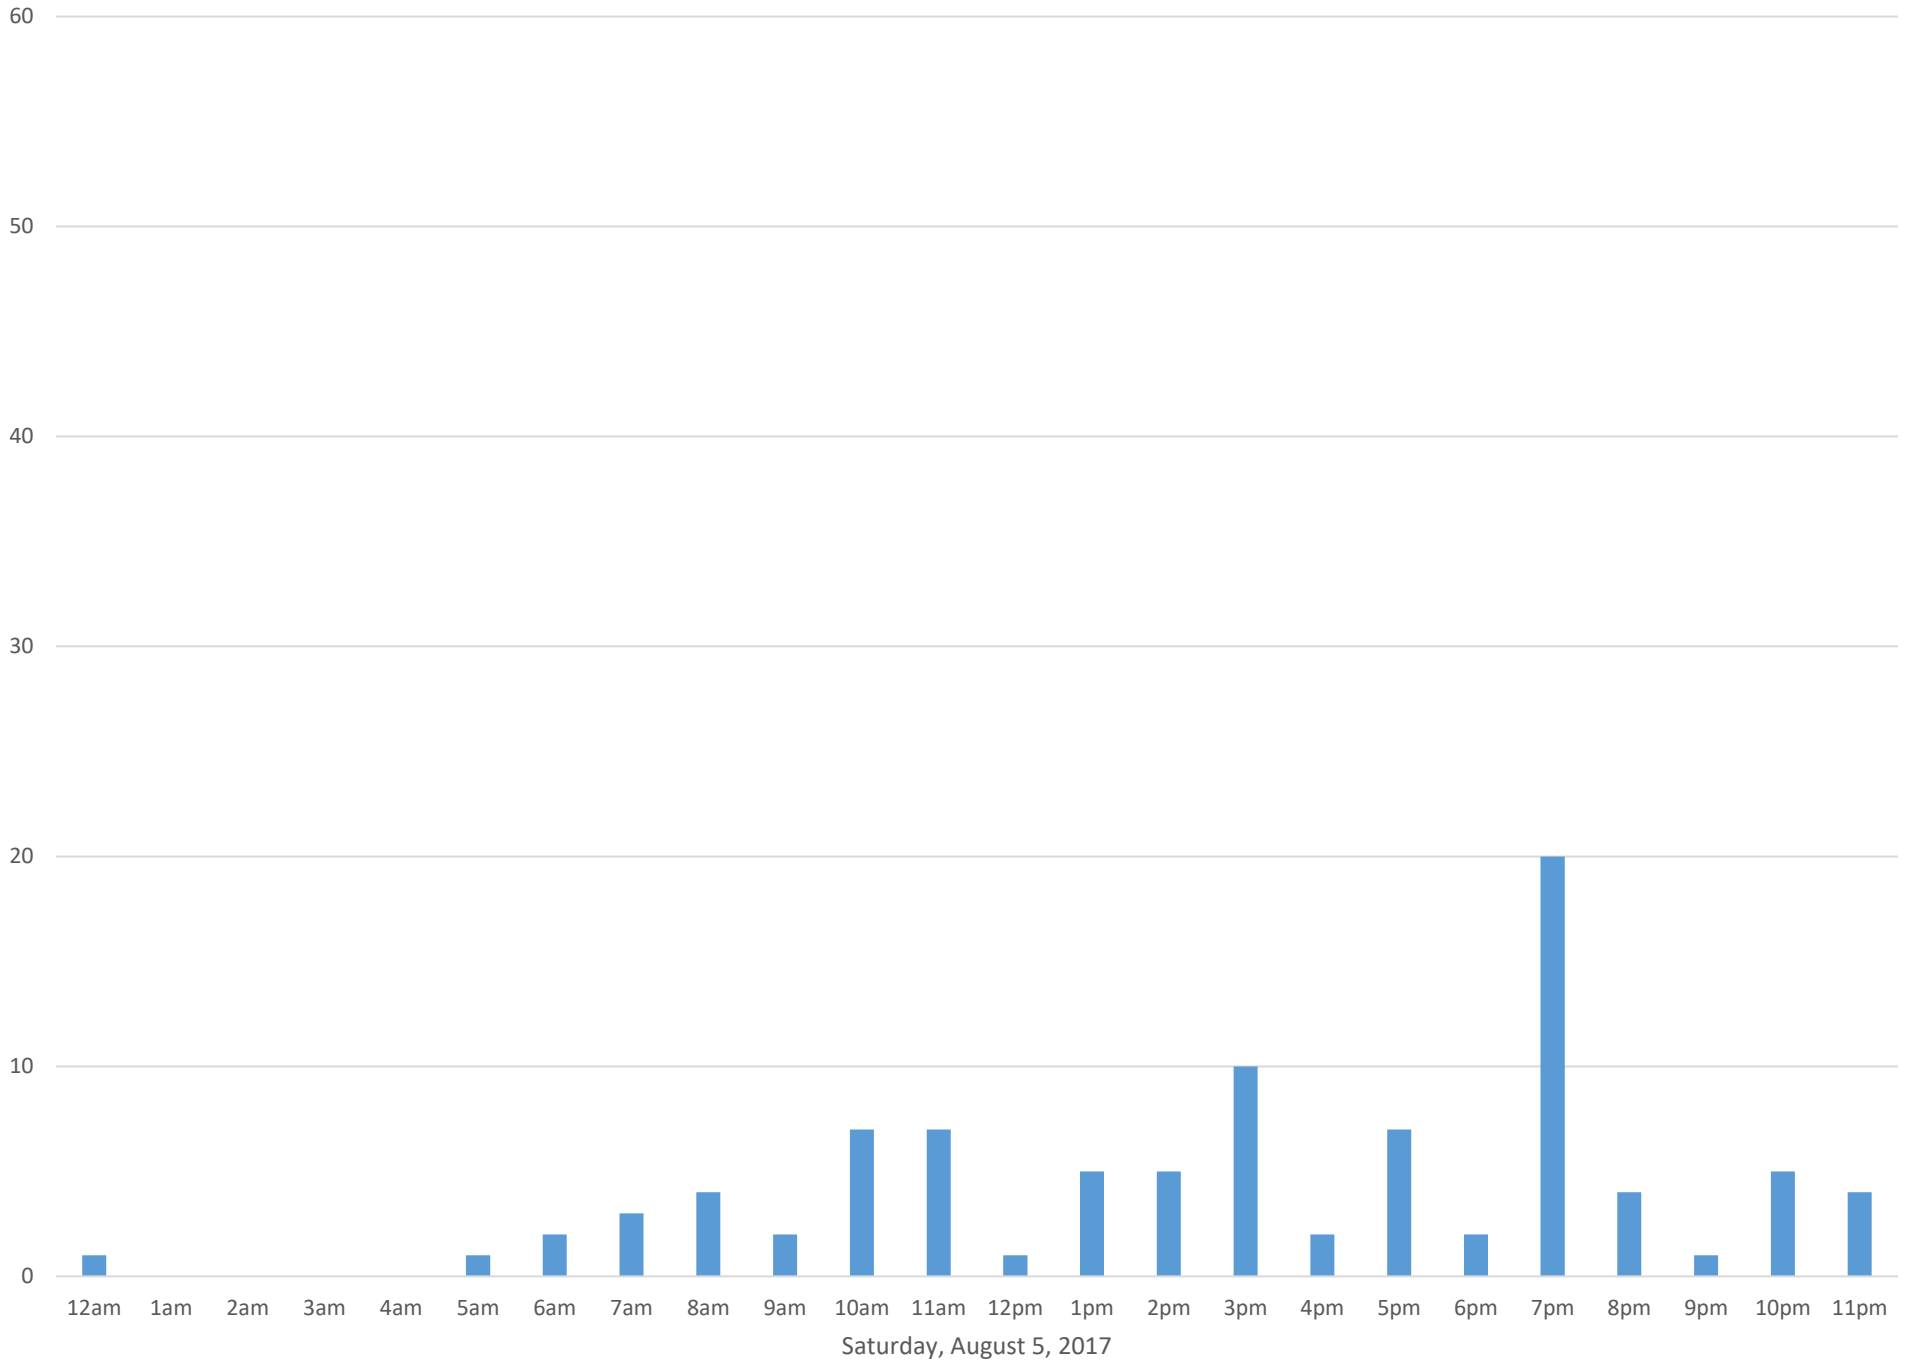

Squalicum Creek Trail

Data Summary

Total Count 11,357

Daily Average 454

Average Weekend Day 217

Average Weekday 529

Highest Daily Count 5150

Busiest Day of the Week Friday, August 25, 2017

Weekly Profile

Monday 3%

Tuesday 4%

Wednesday 4%

Thursday 29%

Friday 48%

Saturday 3%

Sunday 9%

Squalicum Creek Trail August 2017

Monthly Data

Total Count = 11357

Squalicum Creek Trail

Squalicum Creek Trail

Squalicum Creek Trail

Squalicum Creek Trail

Squalicum Creek Trail