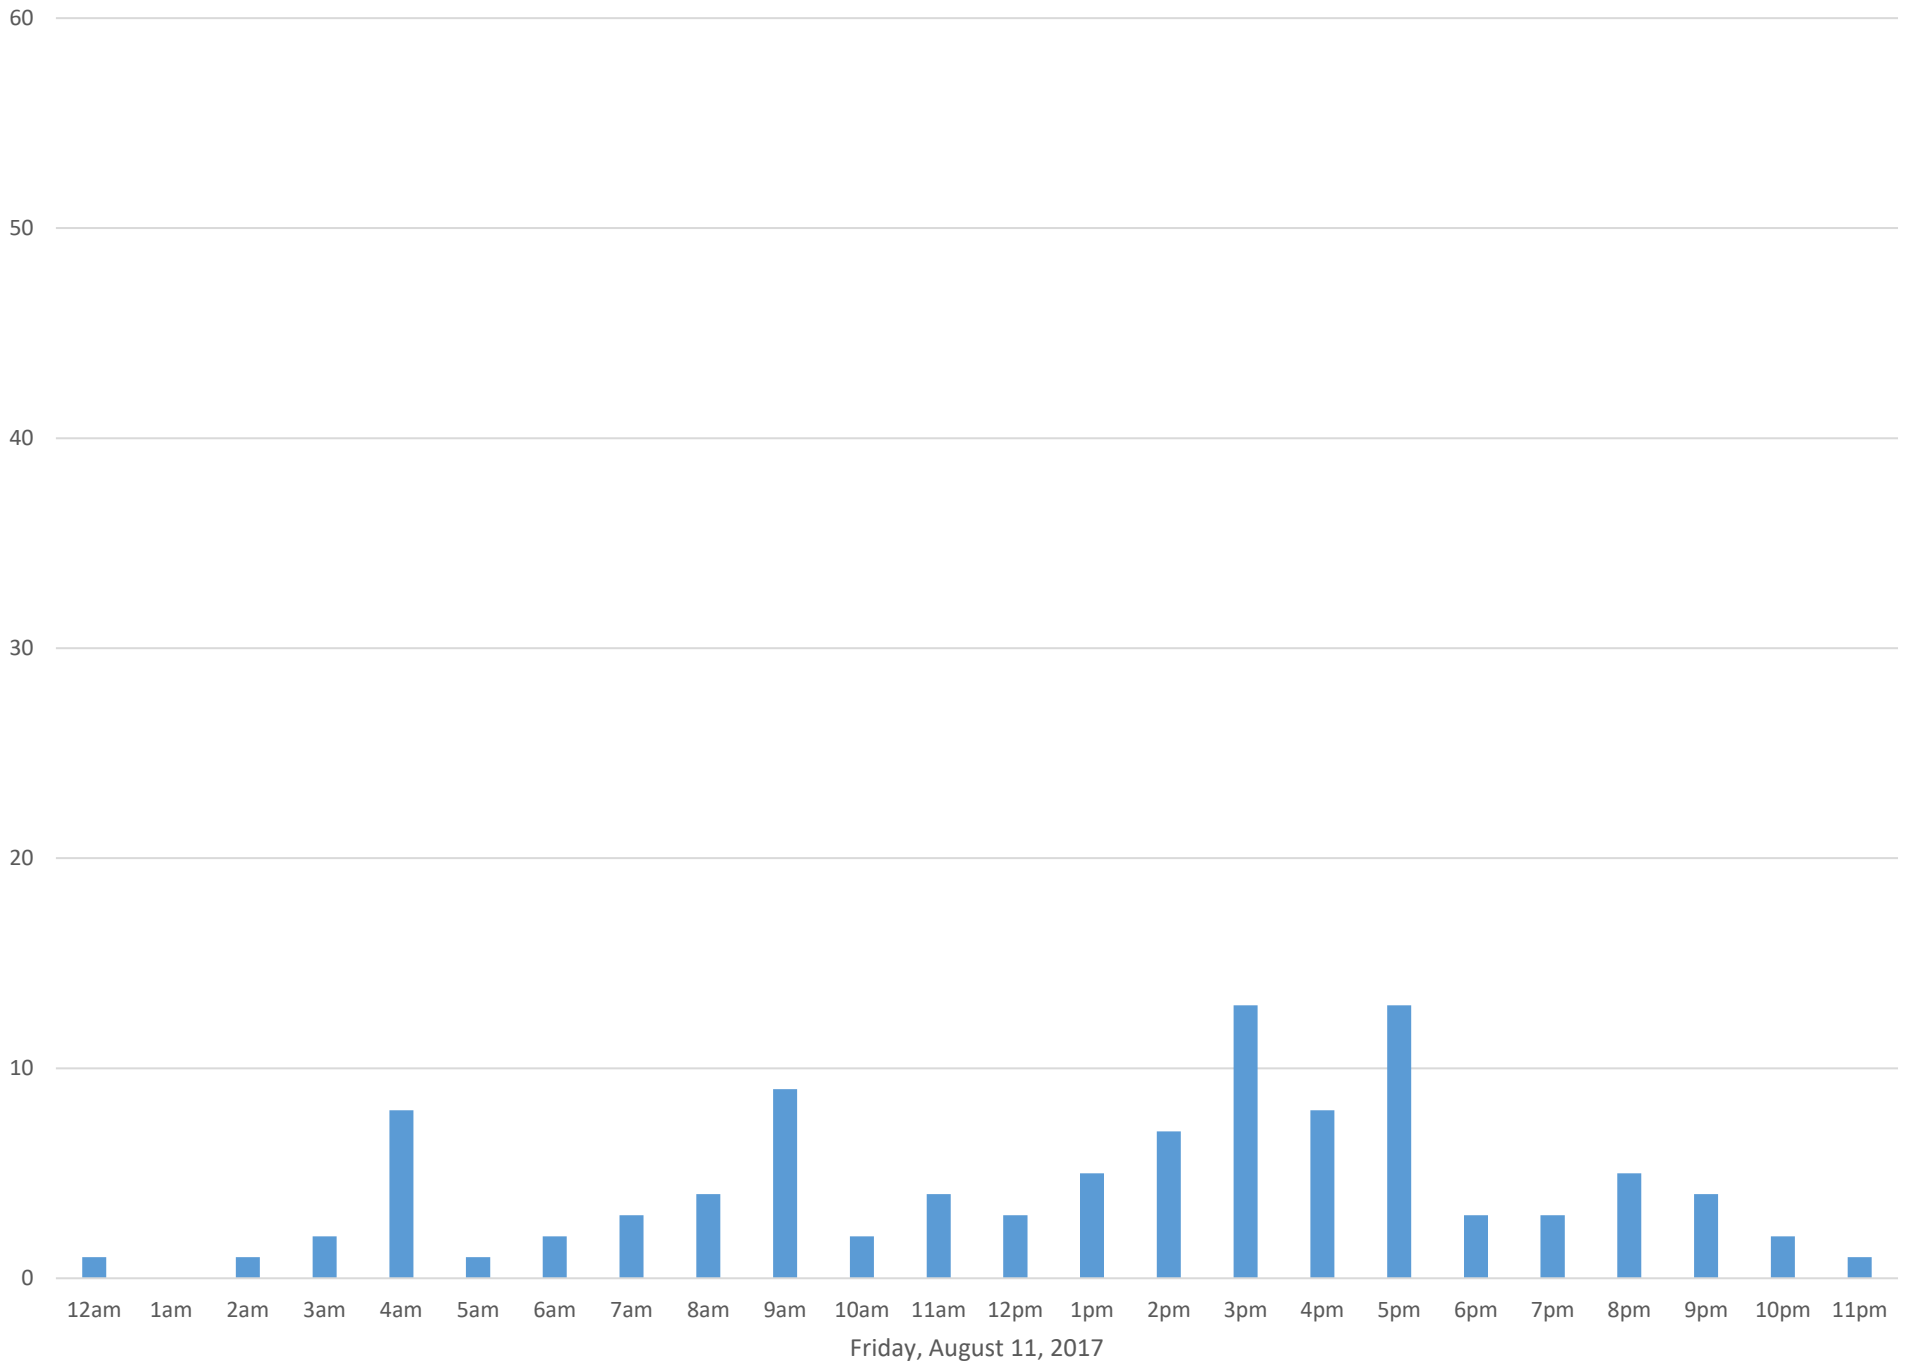

Squalicum Creek Trail