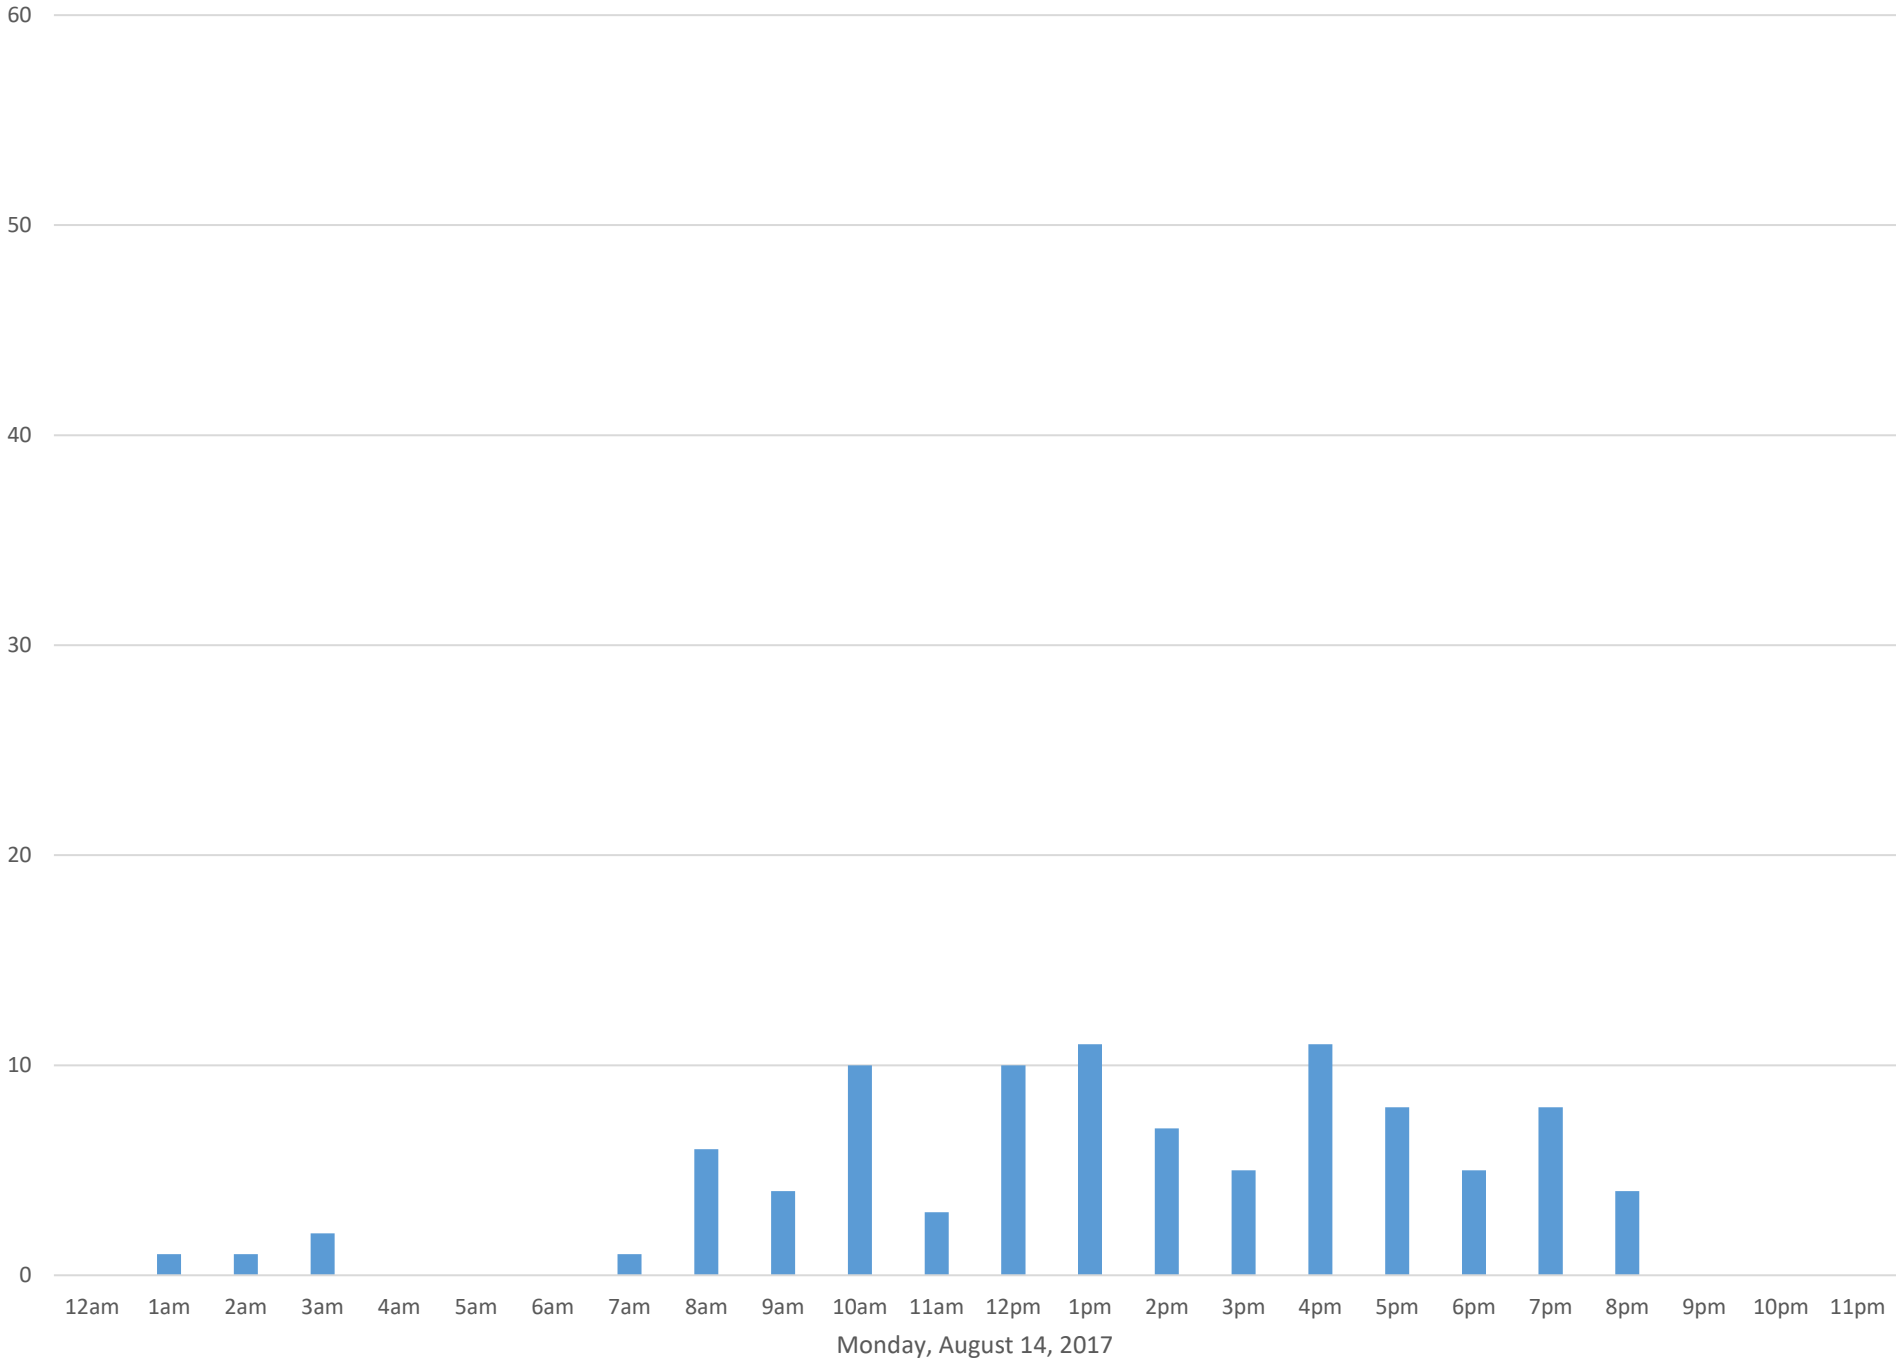

Squalicum Creek Trail