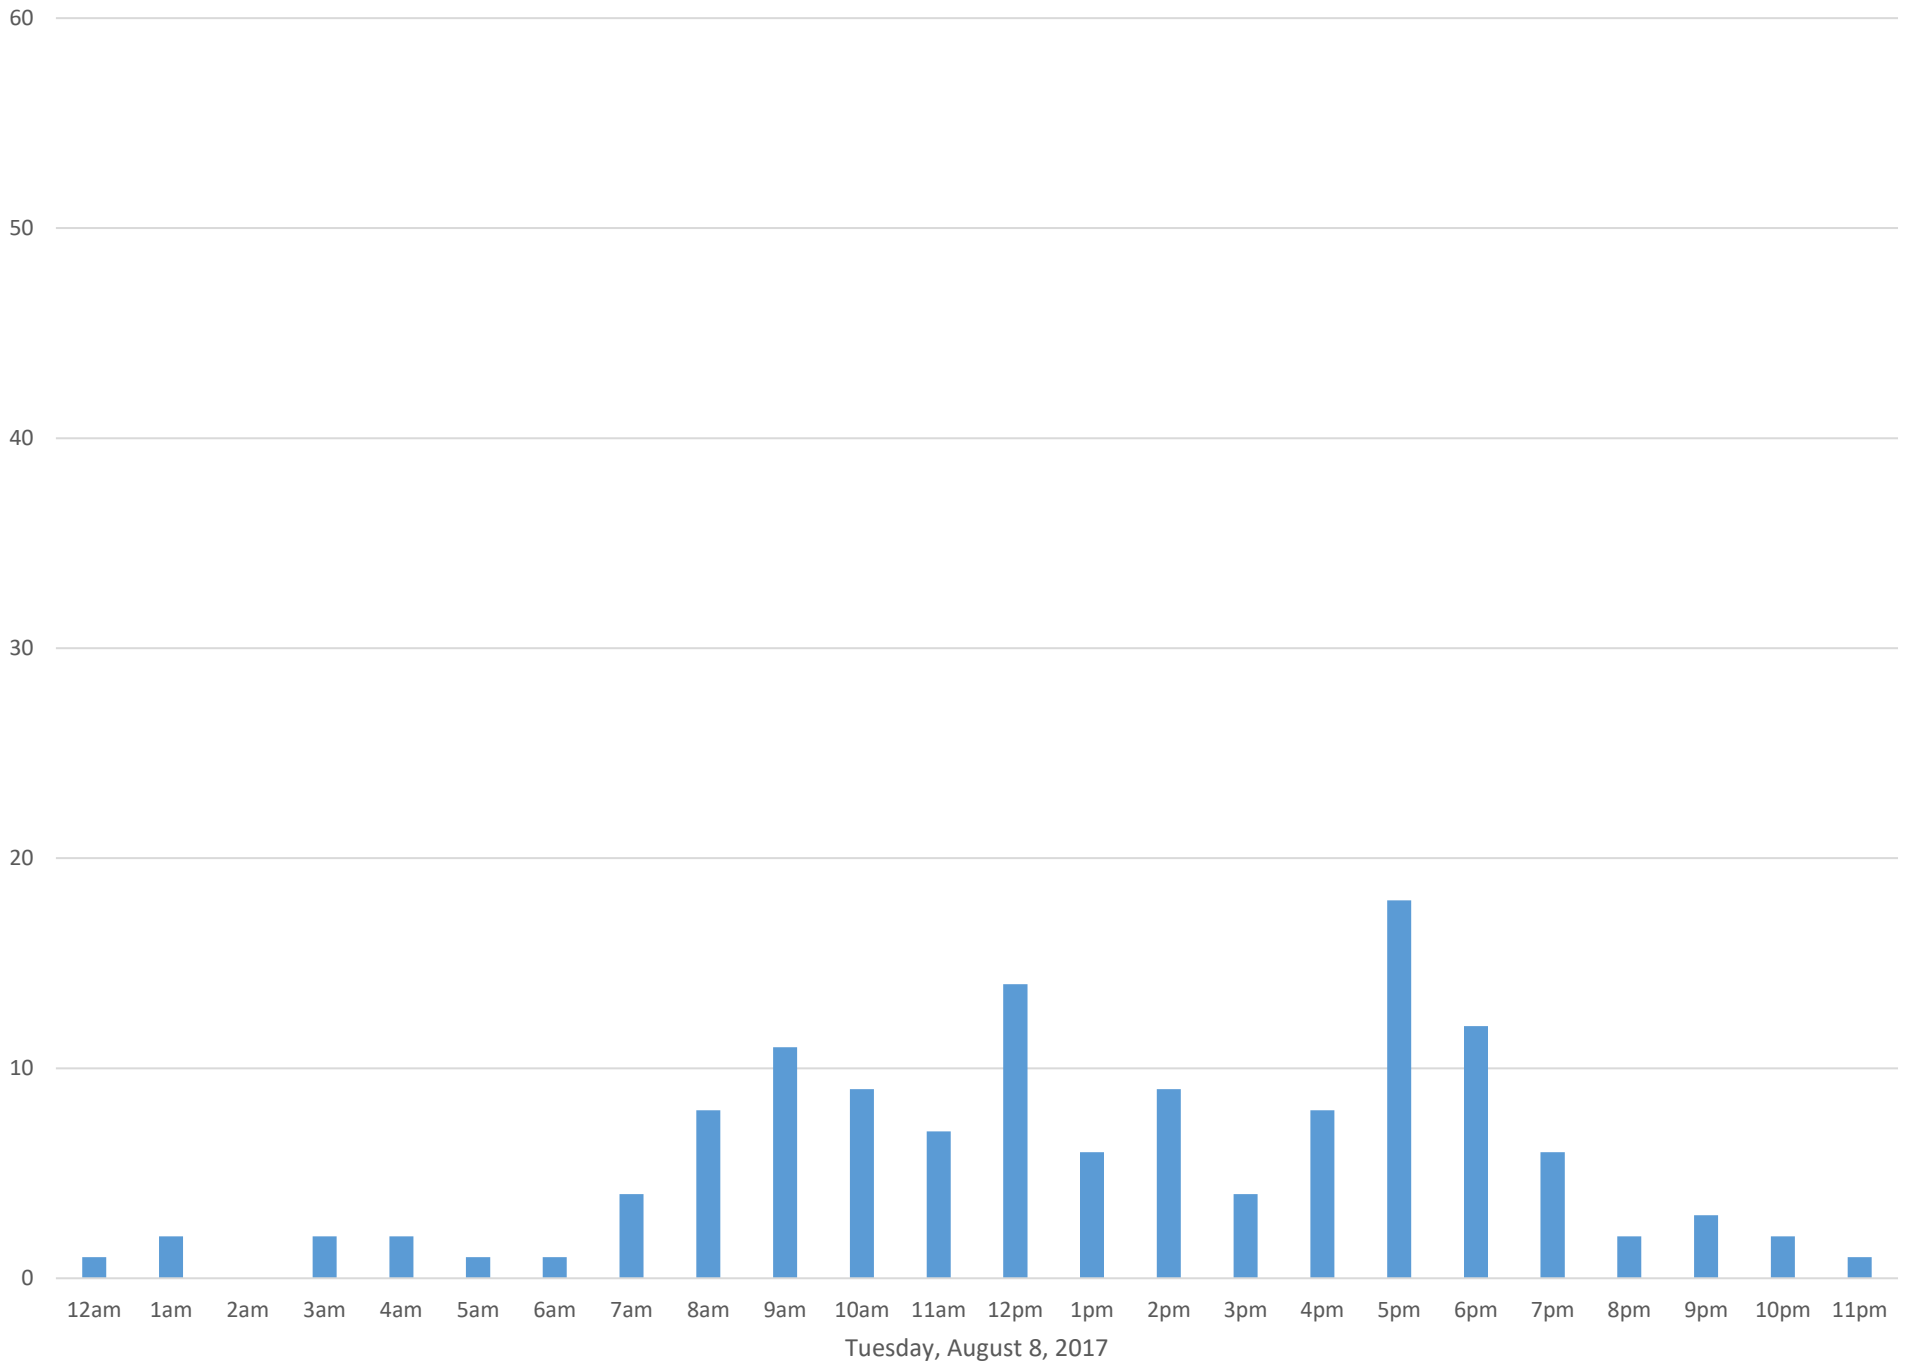

Squalicum Creek Trail