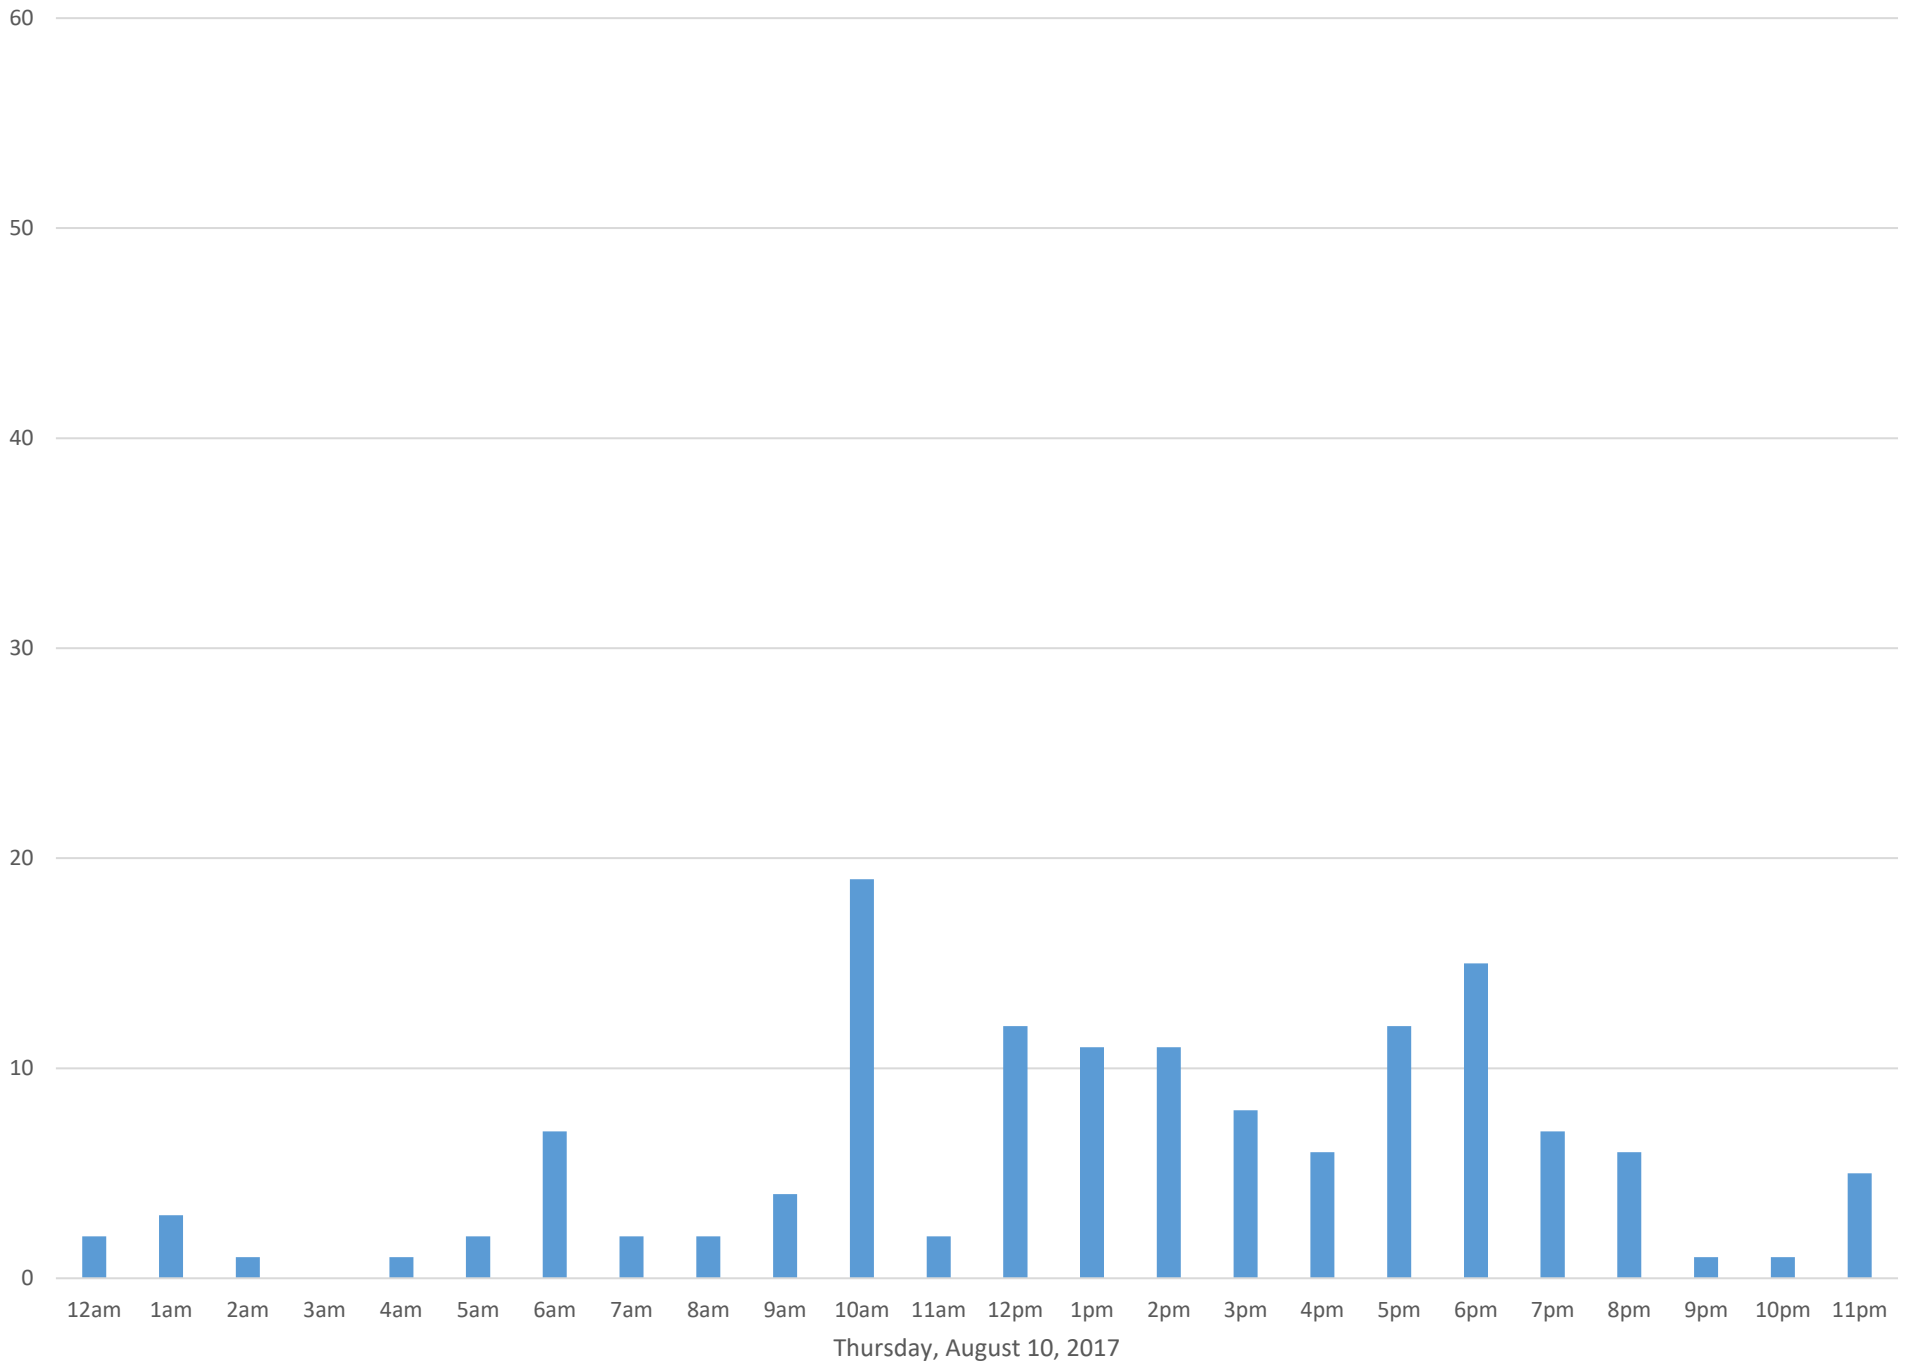

Squalicum Creek Trail