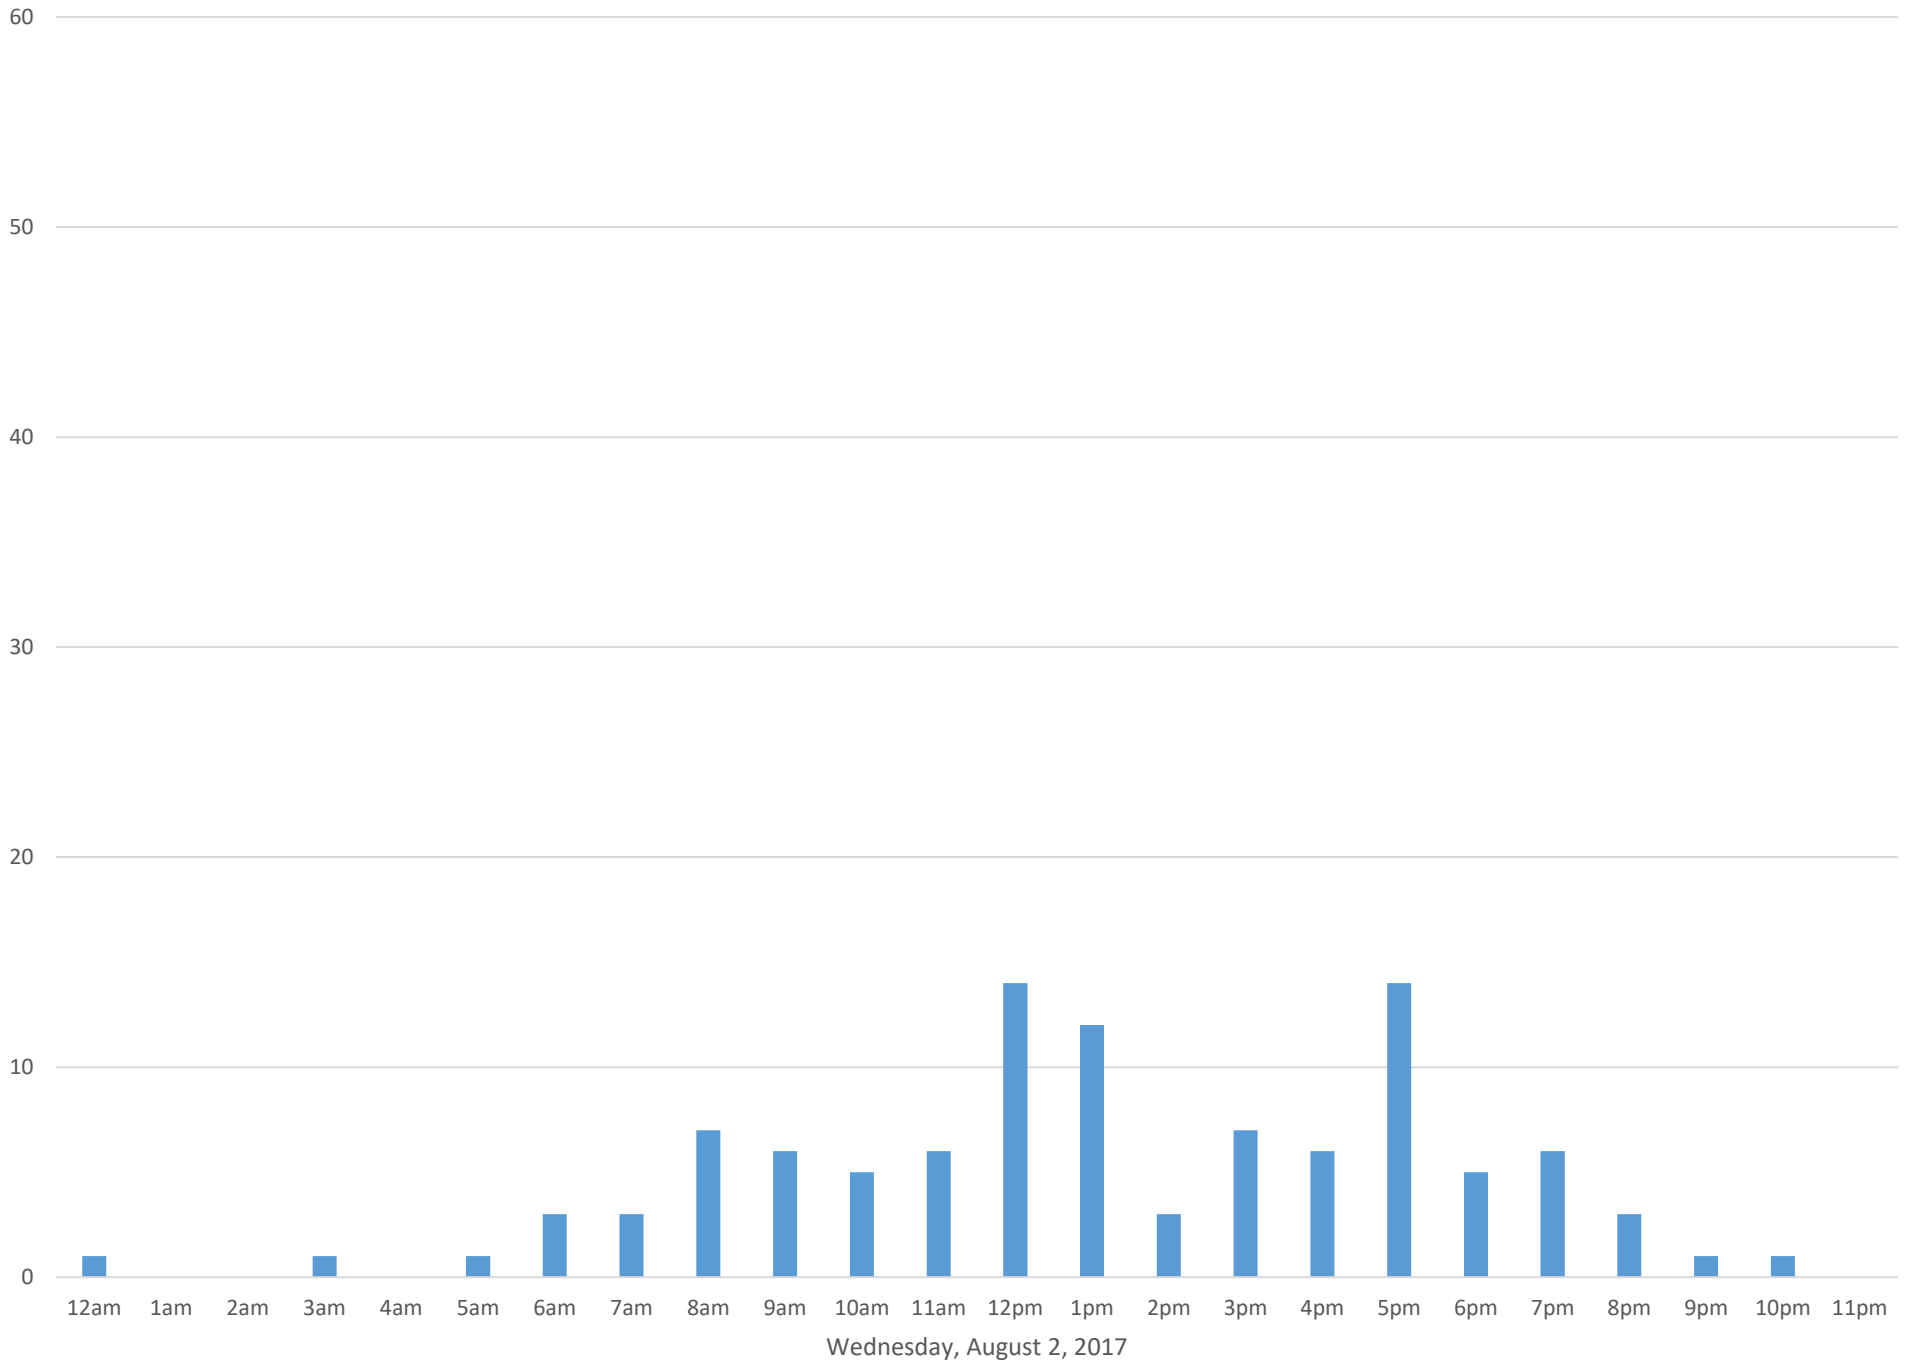

Squalicum Creek Trail

Data Summary

Total Count 11,357

Daily Average 454

Average Weekend Day 217

Average Weekday 529

Highest Daily Count 5150

Busiest Day of the Week Friday, August 25, 2017

Weekly Profile

Monday 3%

Tuesday 4%

Wednesday 4%

Thursday 29%

Friday 48%

Saturday 3%

Sunday 9%

Squalicum Creek Trail August 2017

Monthly Data

Total Count = 11357

Squalicum Creek Trail

Squalicum Creek Trail

Squalicum Creek Trail

Squalicum Creek Trail

Squalicum Creek Trail