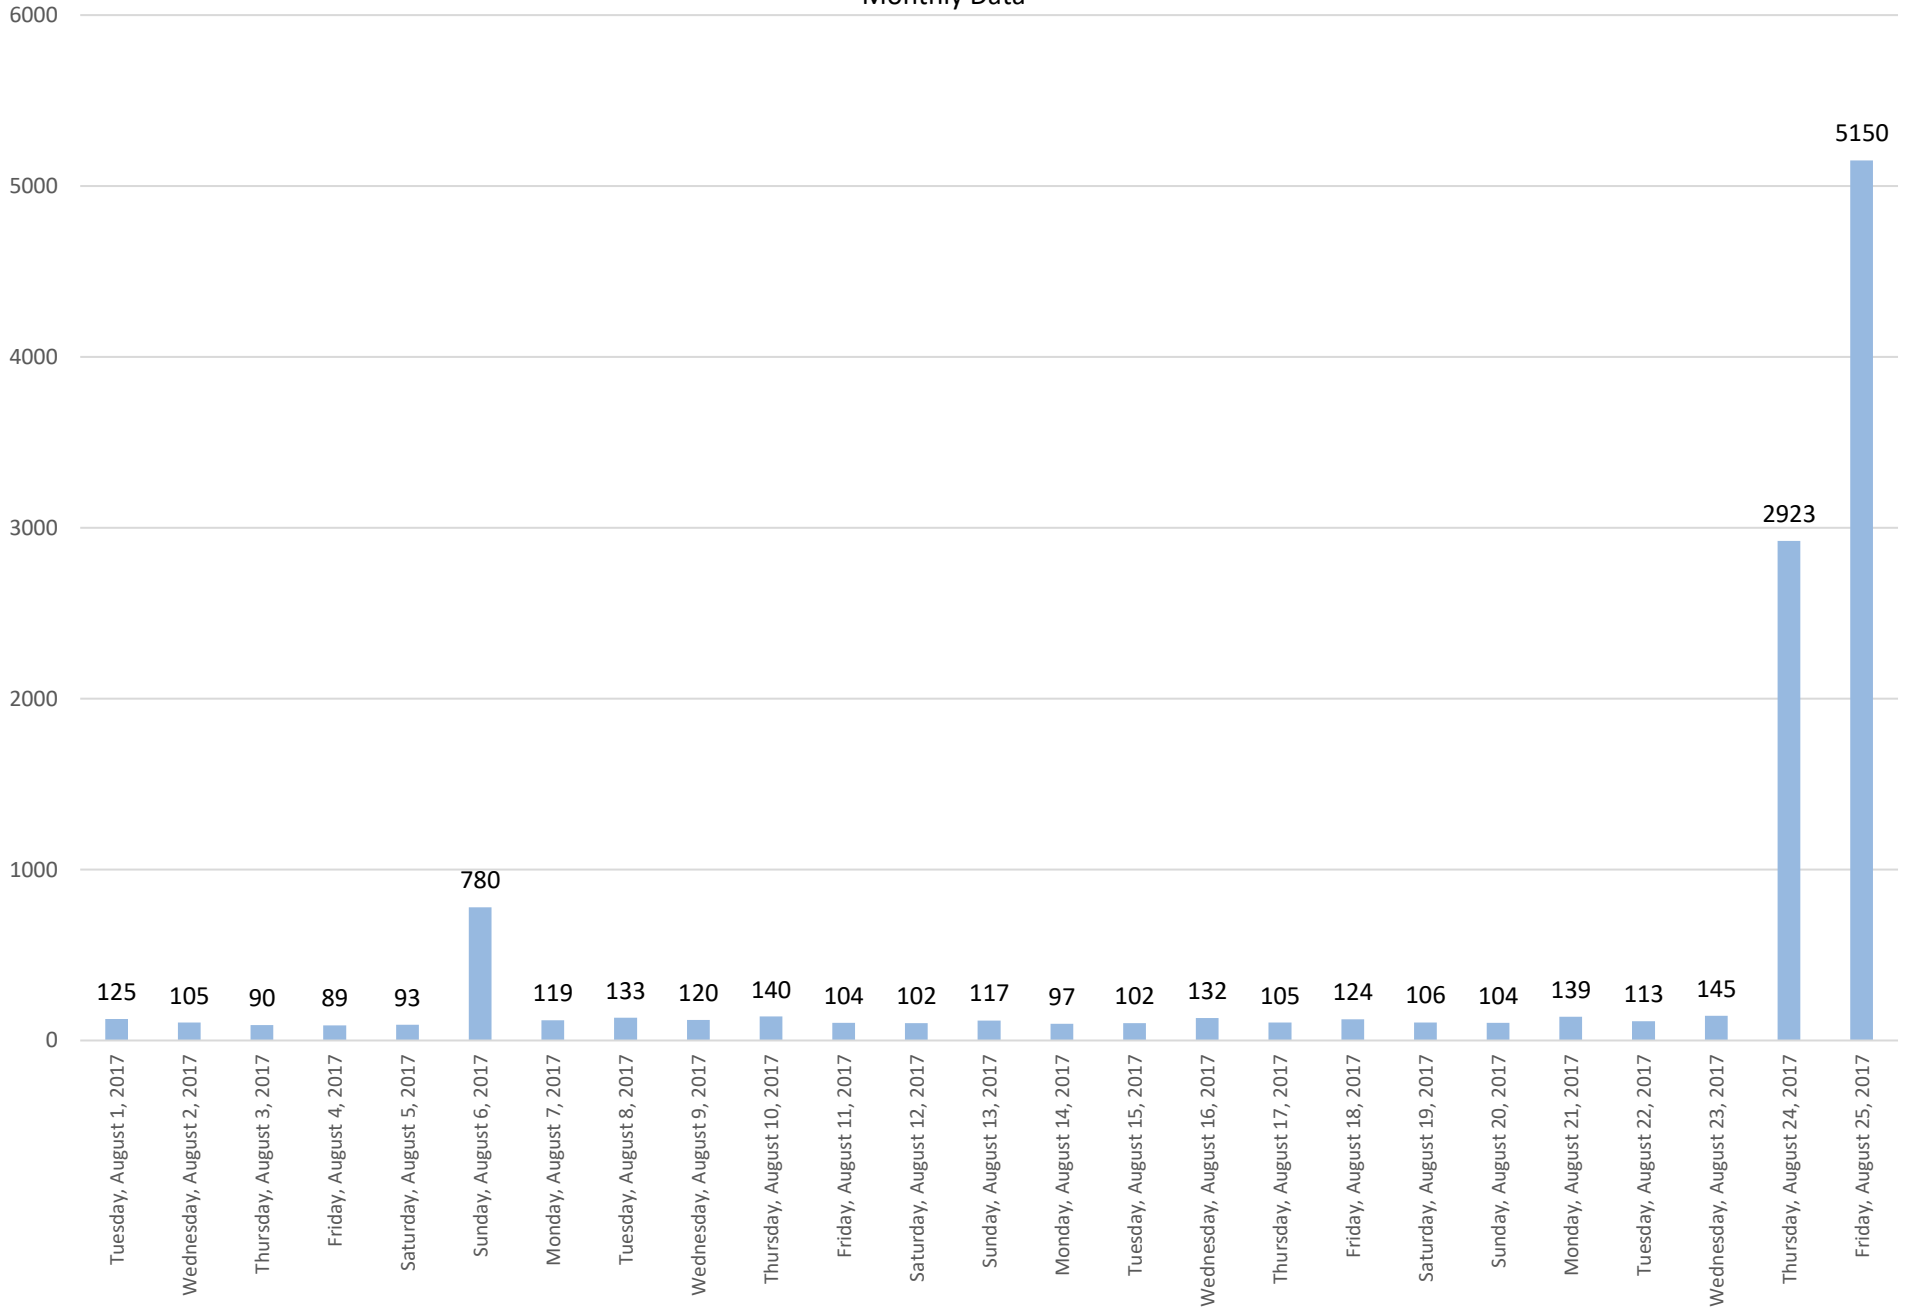

Squalicum Creek Trail

Data Summary

Total Count 11,357

Daily Average 454

Average Weekend Day 217

Average Weekday 529

Highest Daily Count 5150

Busiest Day of the Week Friday, August 25, 2017

Weekly Profile

Monday 3%

Tuesday 4%

Wednesday 4%

Thursday 29%

Friday 48%

Saturday 3%

Sunday 9%

Squalicum Creek Trail August 2017

Monthly Data

Total Count = 11357

Squalicum Creek Trail

Squalicum Creek Trail

Squalicum Creek Trail

Squalicum Creek Trail

Squalicum Creek Trail