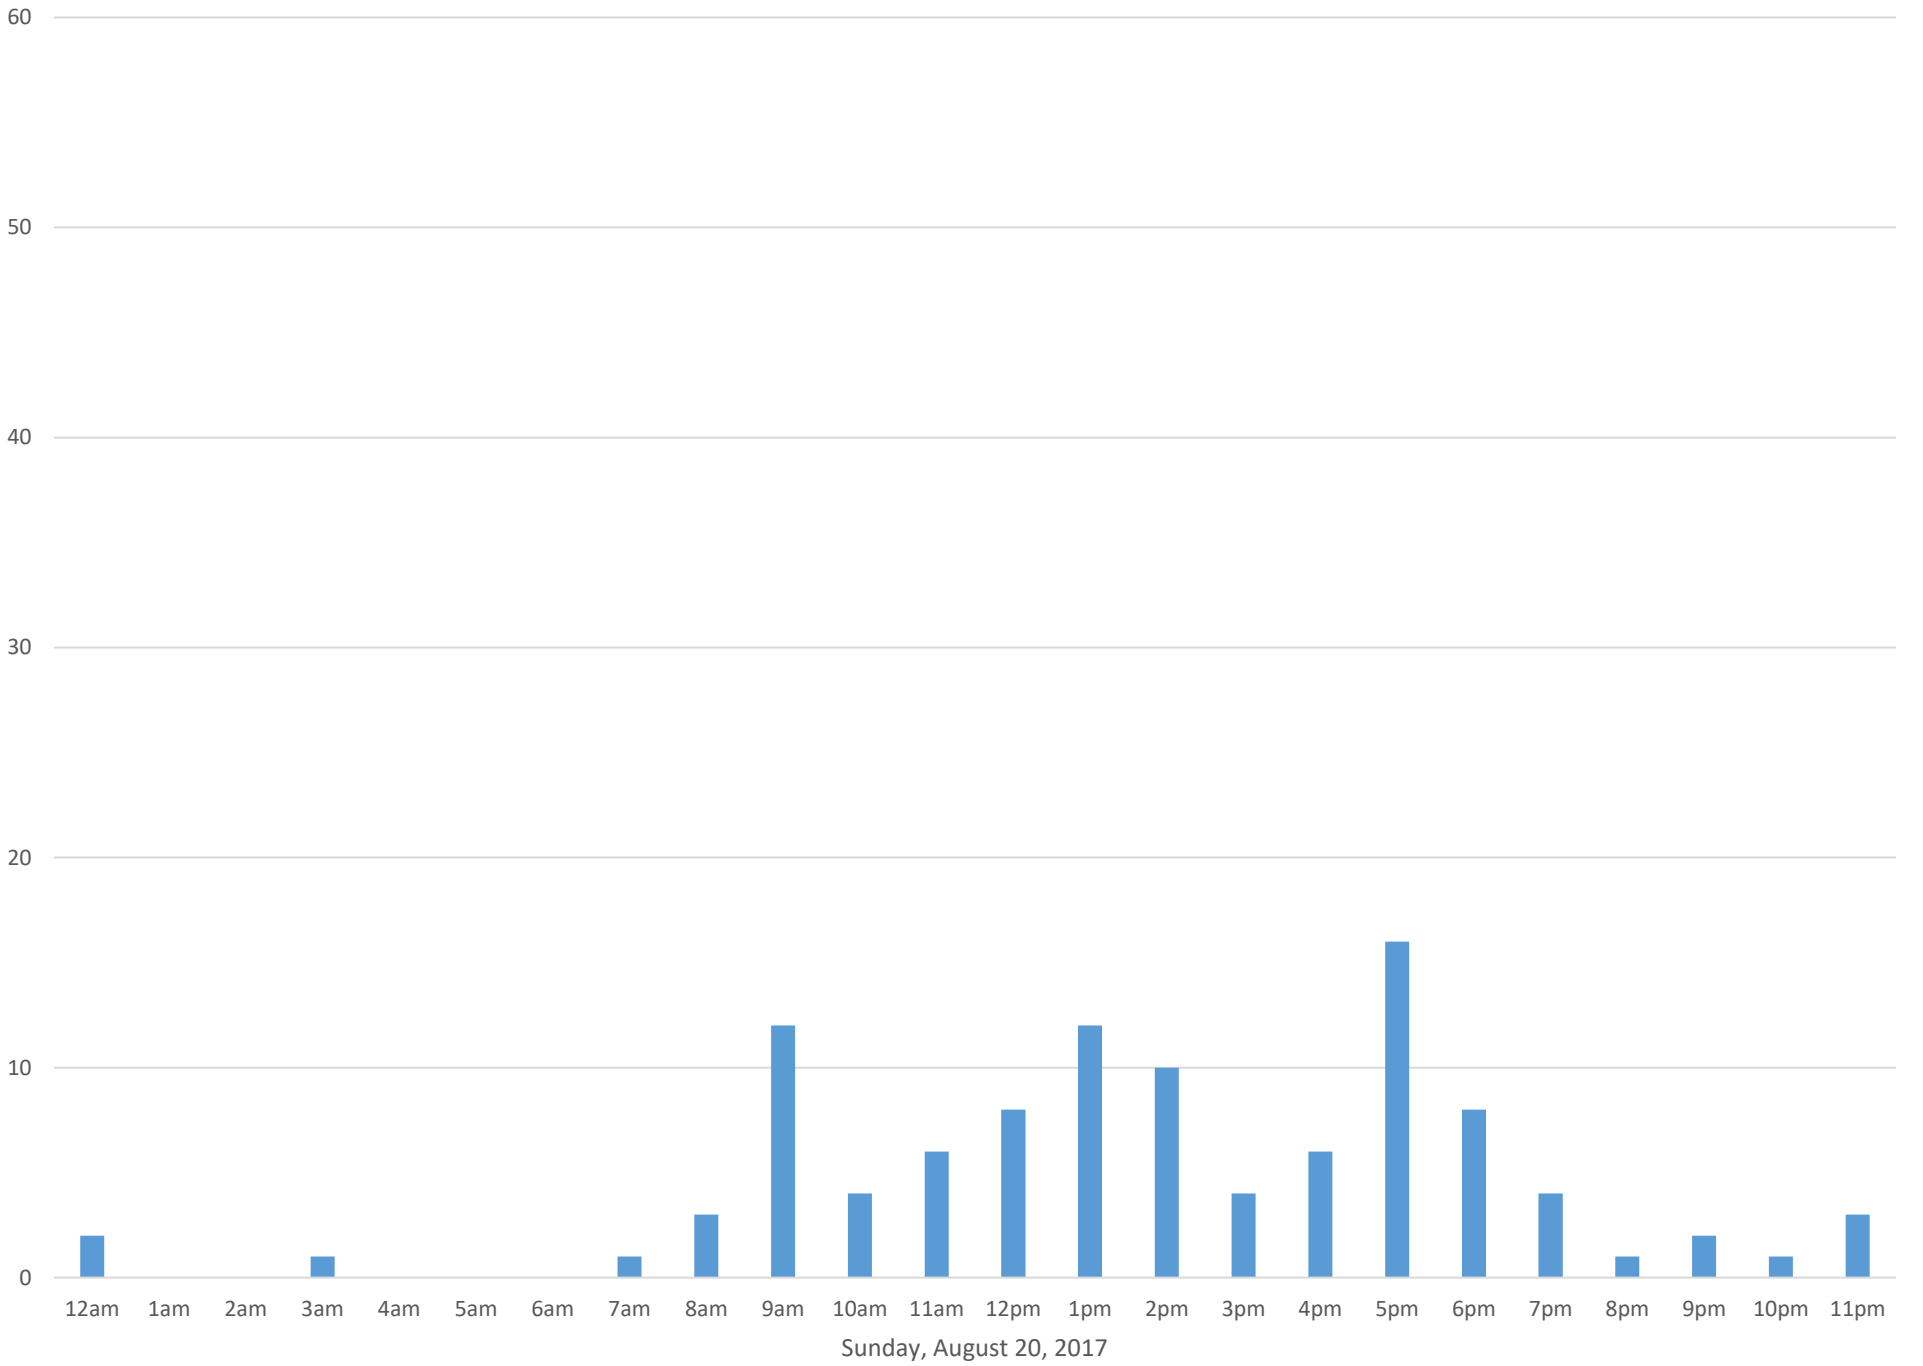

Squalicum Creek Trail