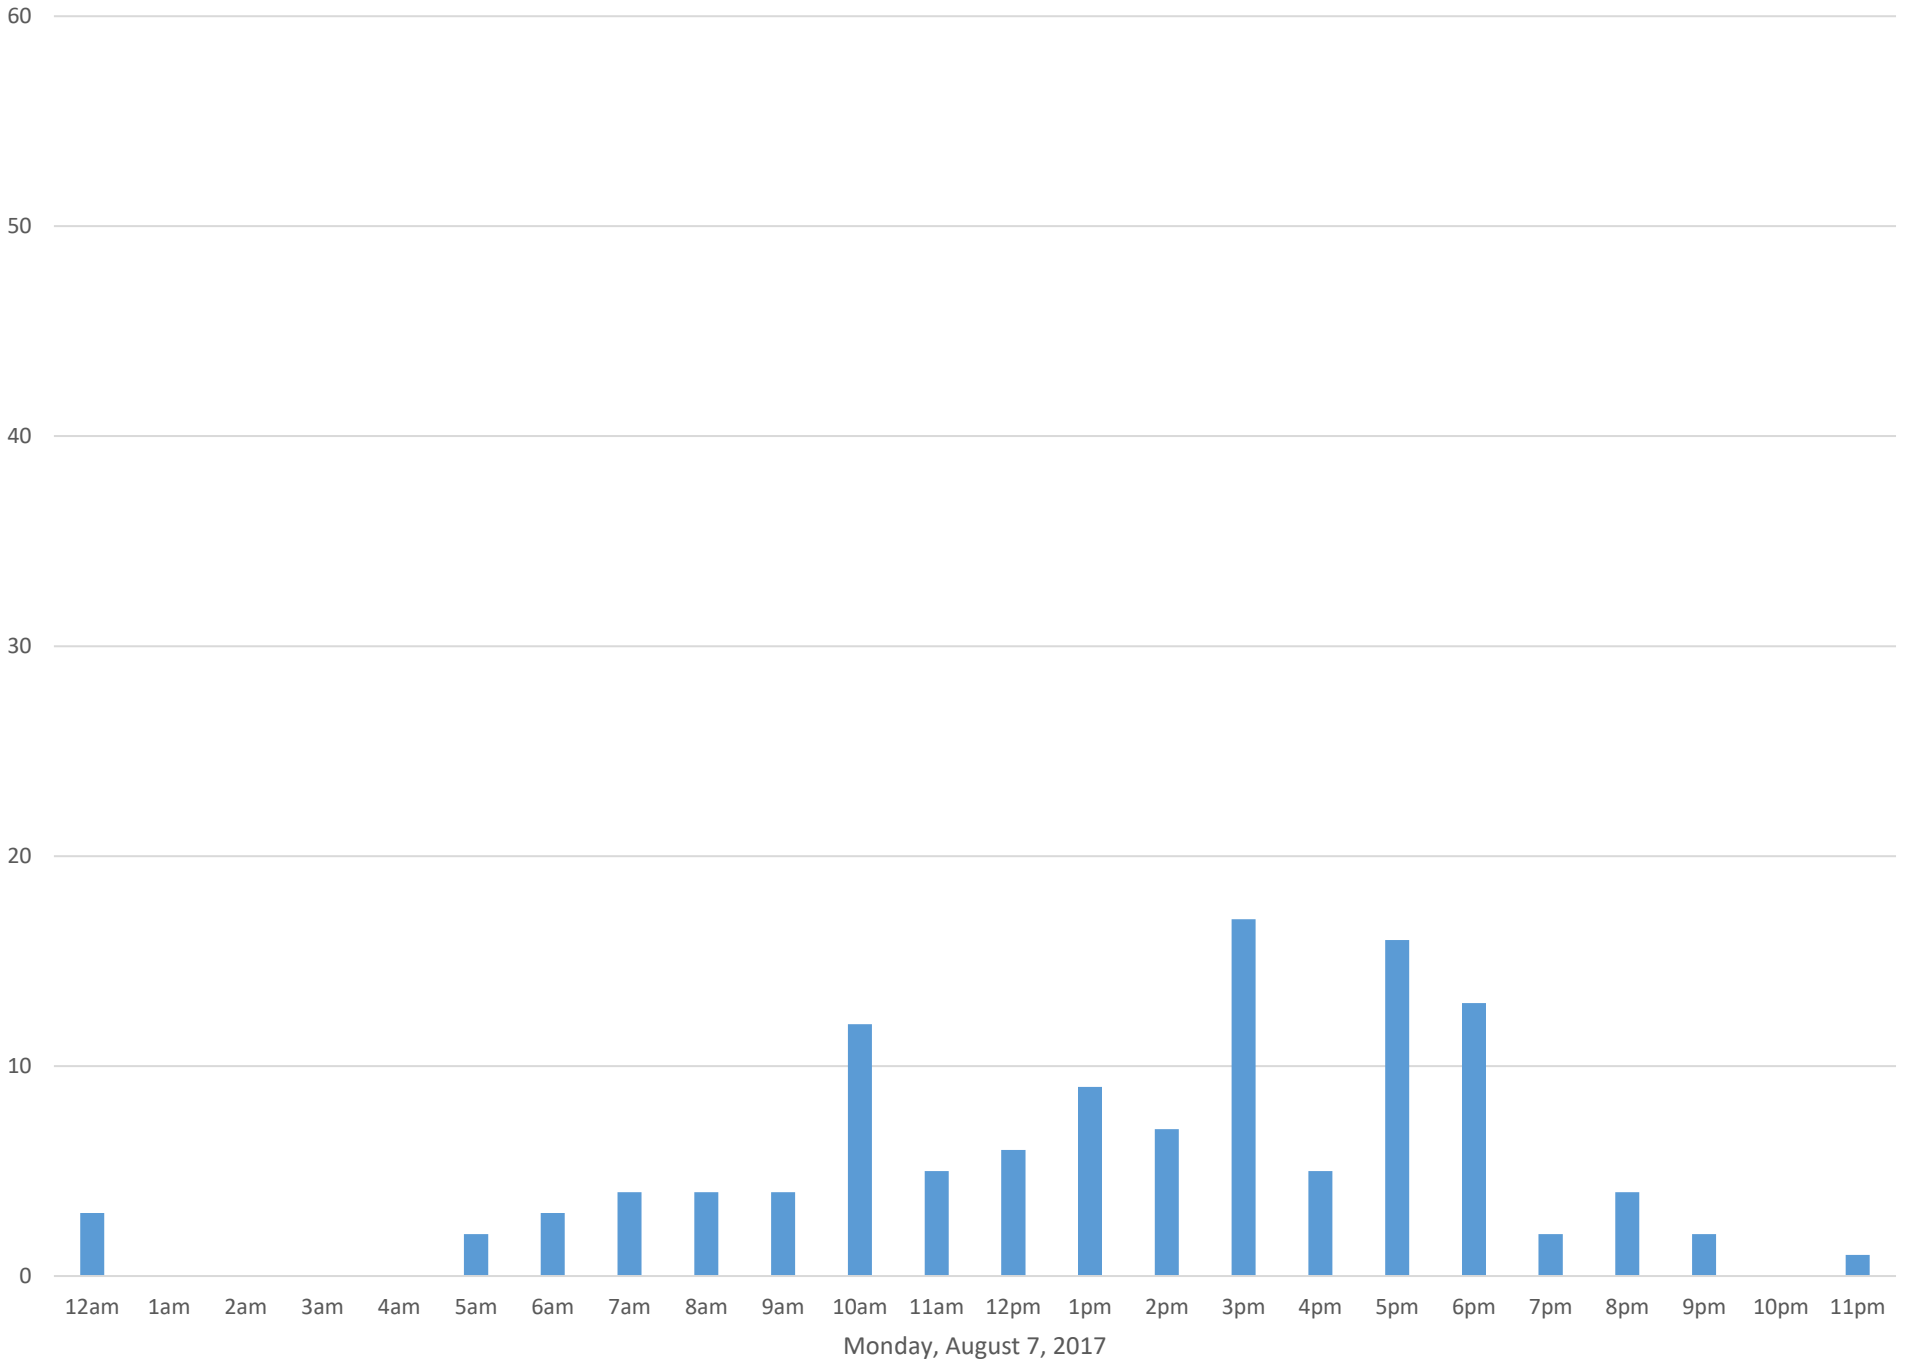

Squalicum Creek Trail