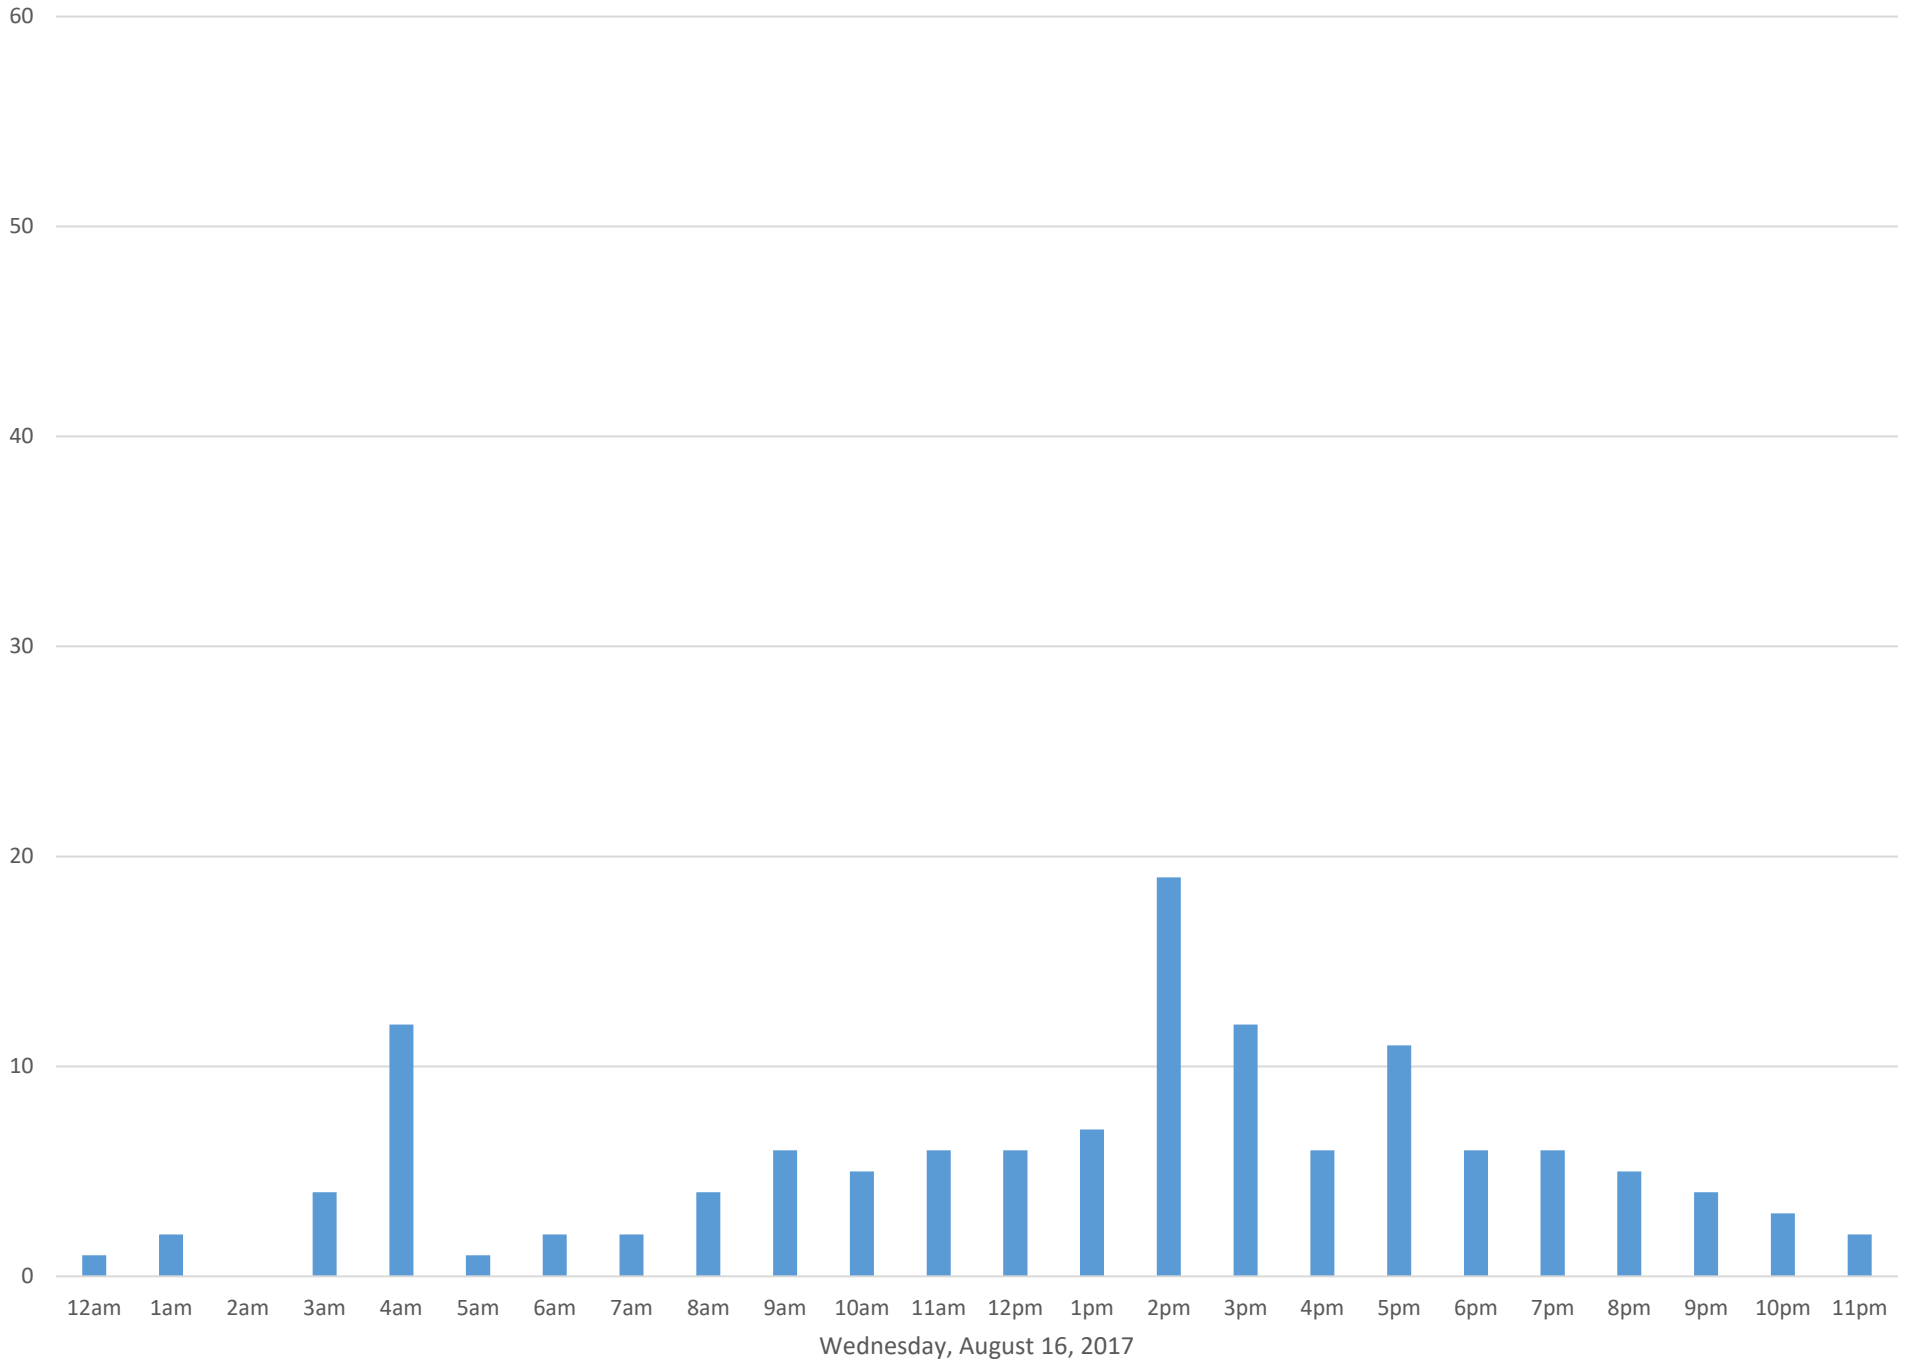

Squalicum Creek Trail