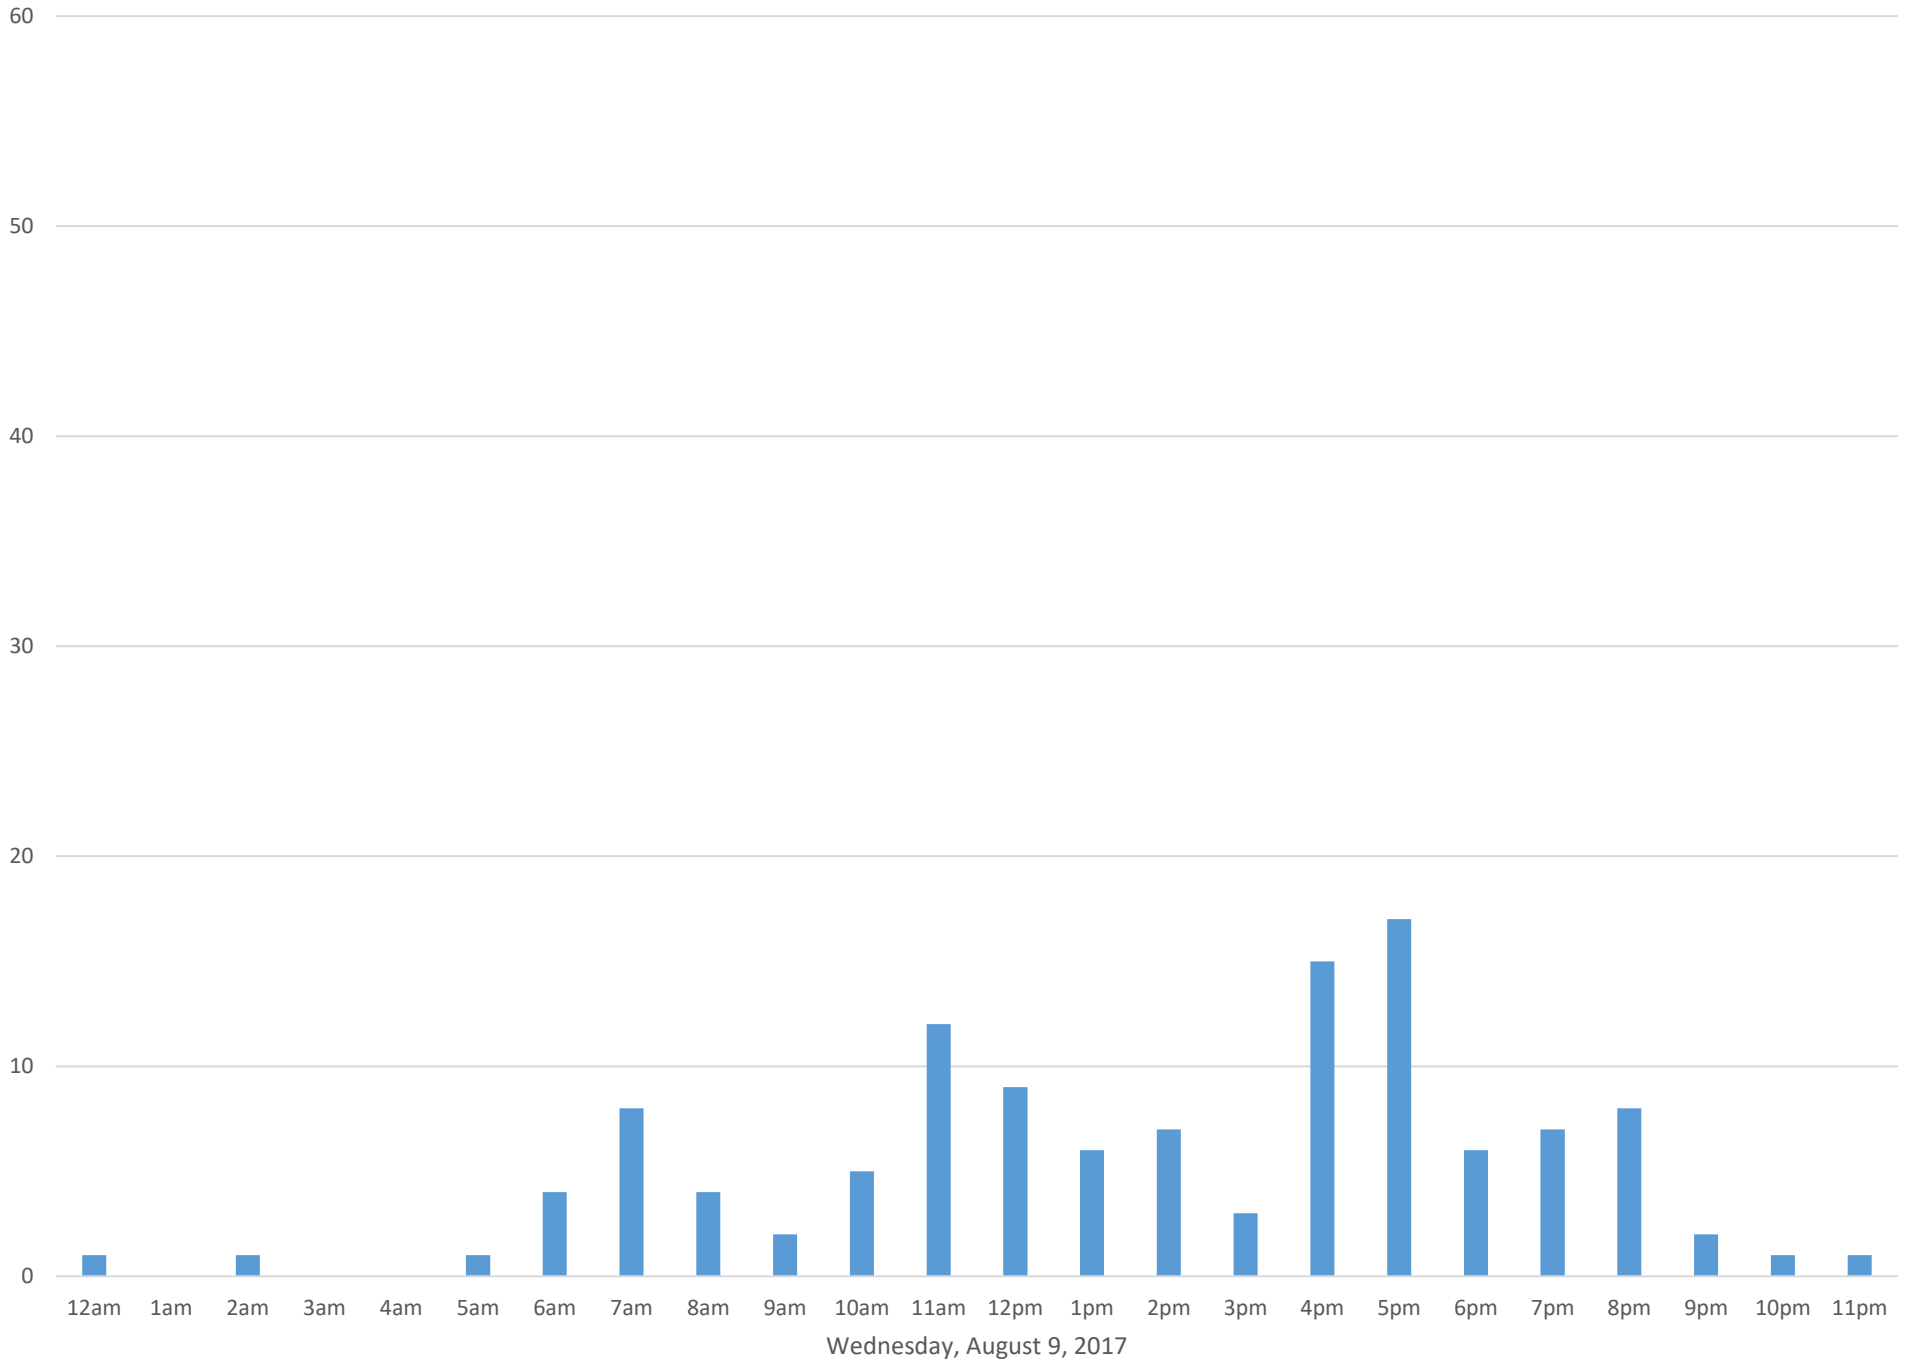

Squalicum Creek Trail