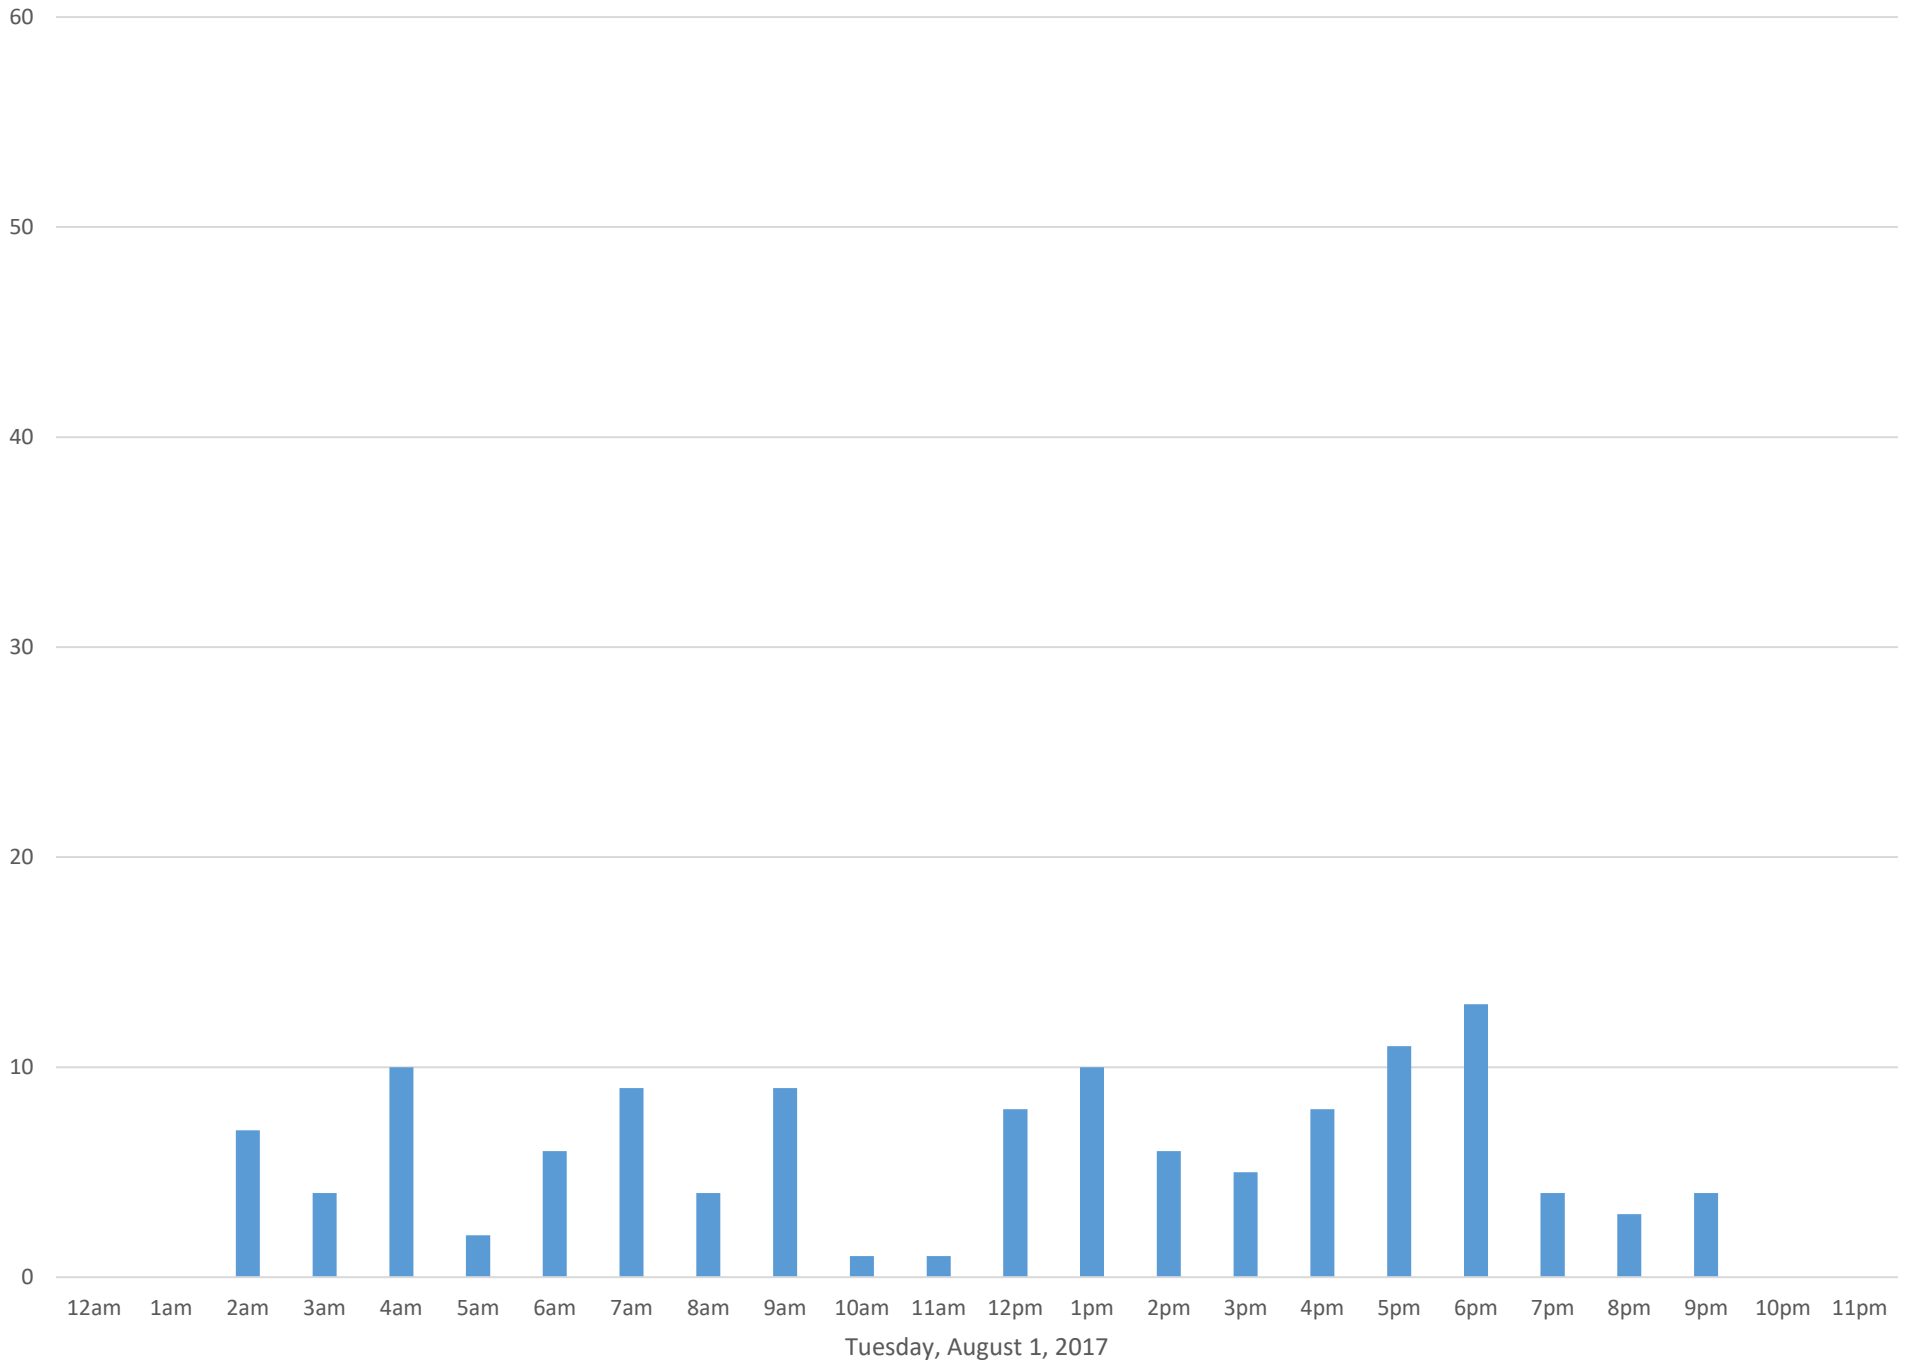

Squalicum Creek Trail

Data Summary

Total Count 11,357

Daily Average 454

Average Weekend Day 217

Average Weekday 529

Highest Daily Count 5150

Busiest Day of the Week Friday, August 25, 2017

Weekly Profile

Monday 3%

Tuesday 4%

Wednesday 4%

Thursday 29%

Friday 48%

Saturday 3%

Sunday 9%

Squalicum Creek Trail August 2017

Monthly Data

Total Count = 11357

Squalicum Creek Trail

Squalicum Creek Trail

Squalicum Creek Trail

Squalicum Creek Trail

Squalicum Creek Trail