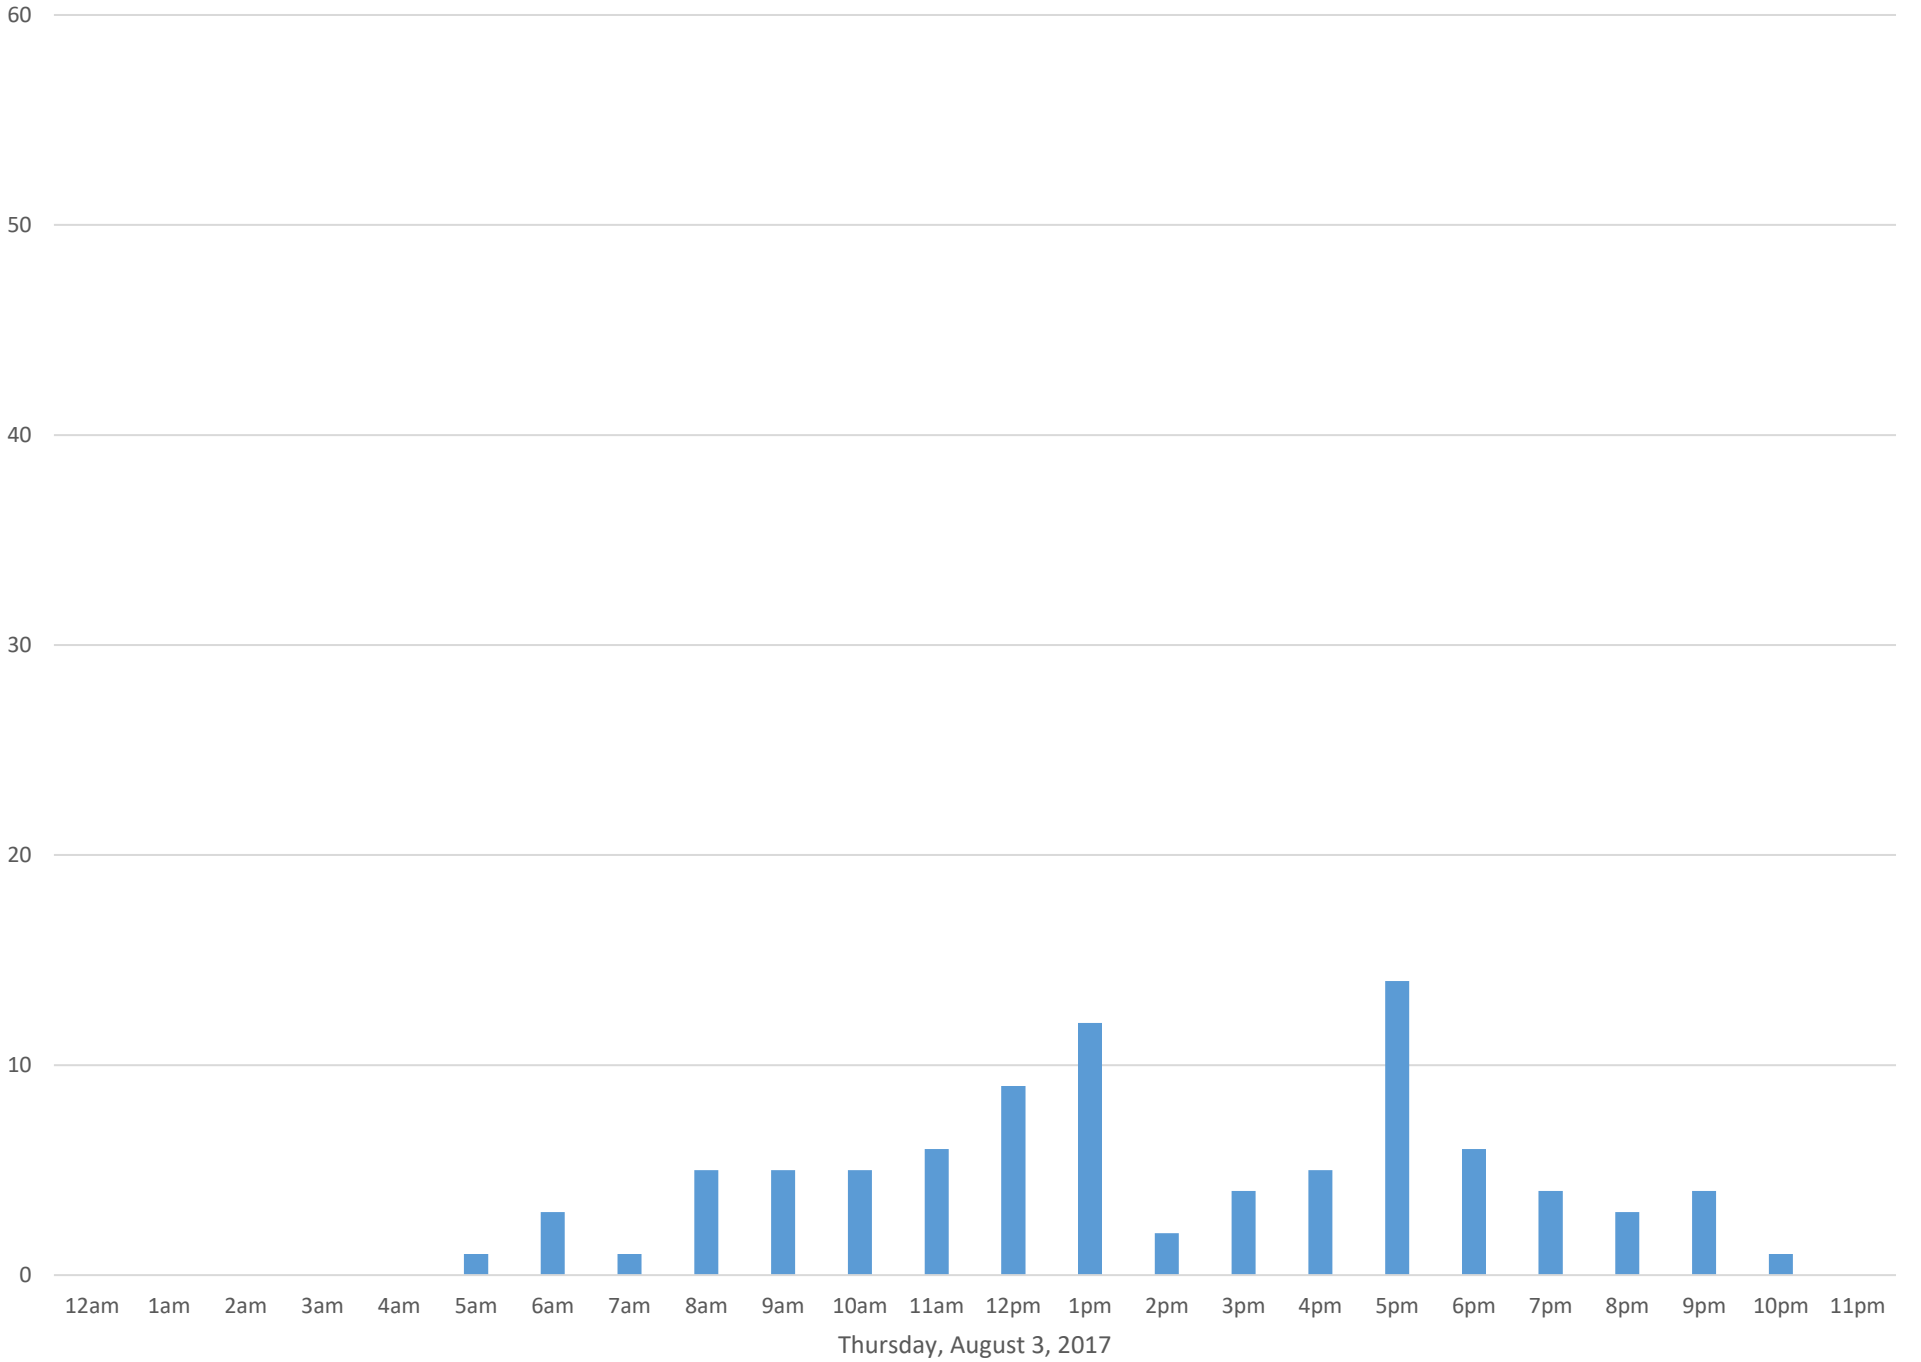

Squalicum Creek Trail

Data Summary

Total Count 11,357

Daily Average 454

Average Weekend Day 217

Average Weekday 529

Highest Daily Count 5150

Busiest Day of the Week Friday, August 25, 2017

Weekly Profile

Monday 3%

Tuesday 4%

Wednesday 4%

Thursday 29%

Friday 48%

Saturday 3%

Sunday 9%

Squalicum Creek Trail August 2017

Monthly Data

Total Count = 11357

Squalicum Creek Trail

Squalicum Creek Trail

Squalicum Creek Trail

Squalicum Creek Trail

Squalicum Creek Trail