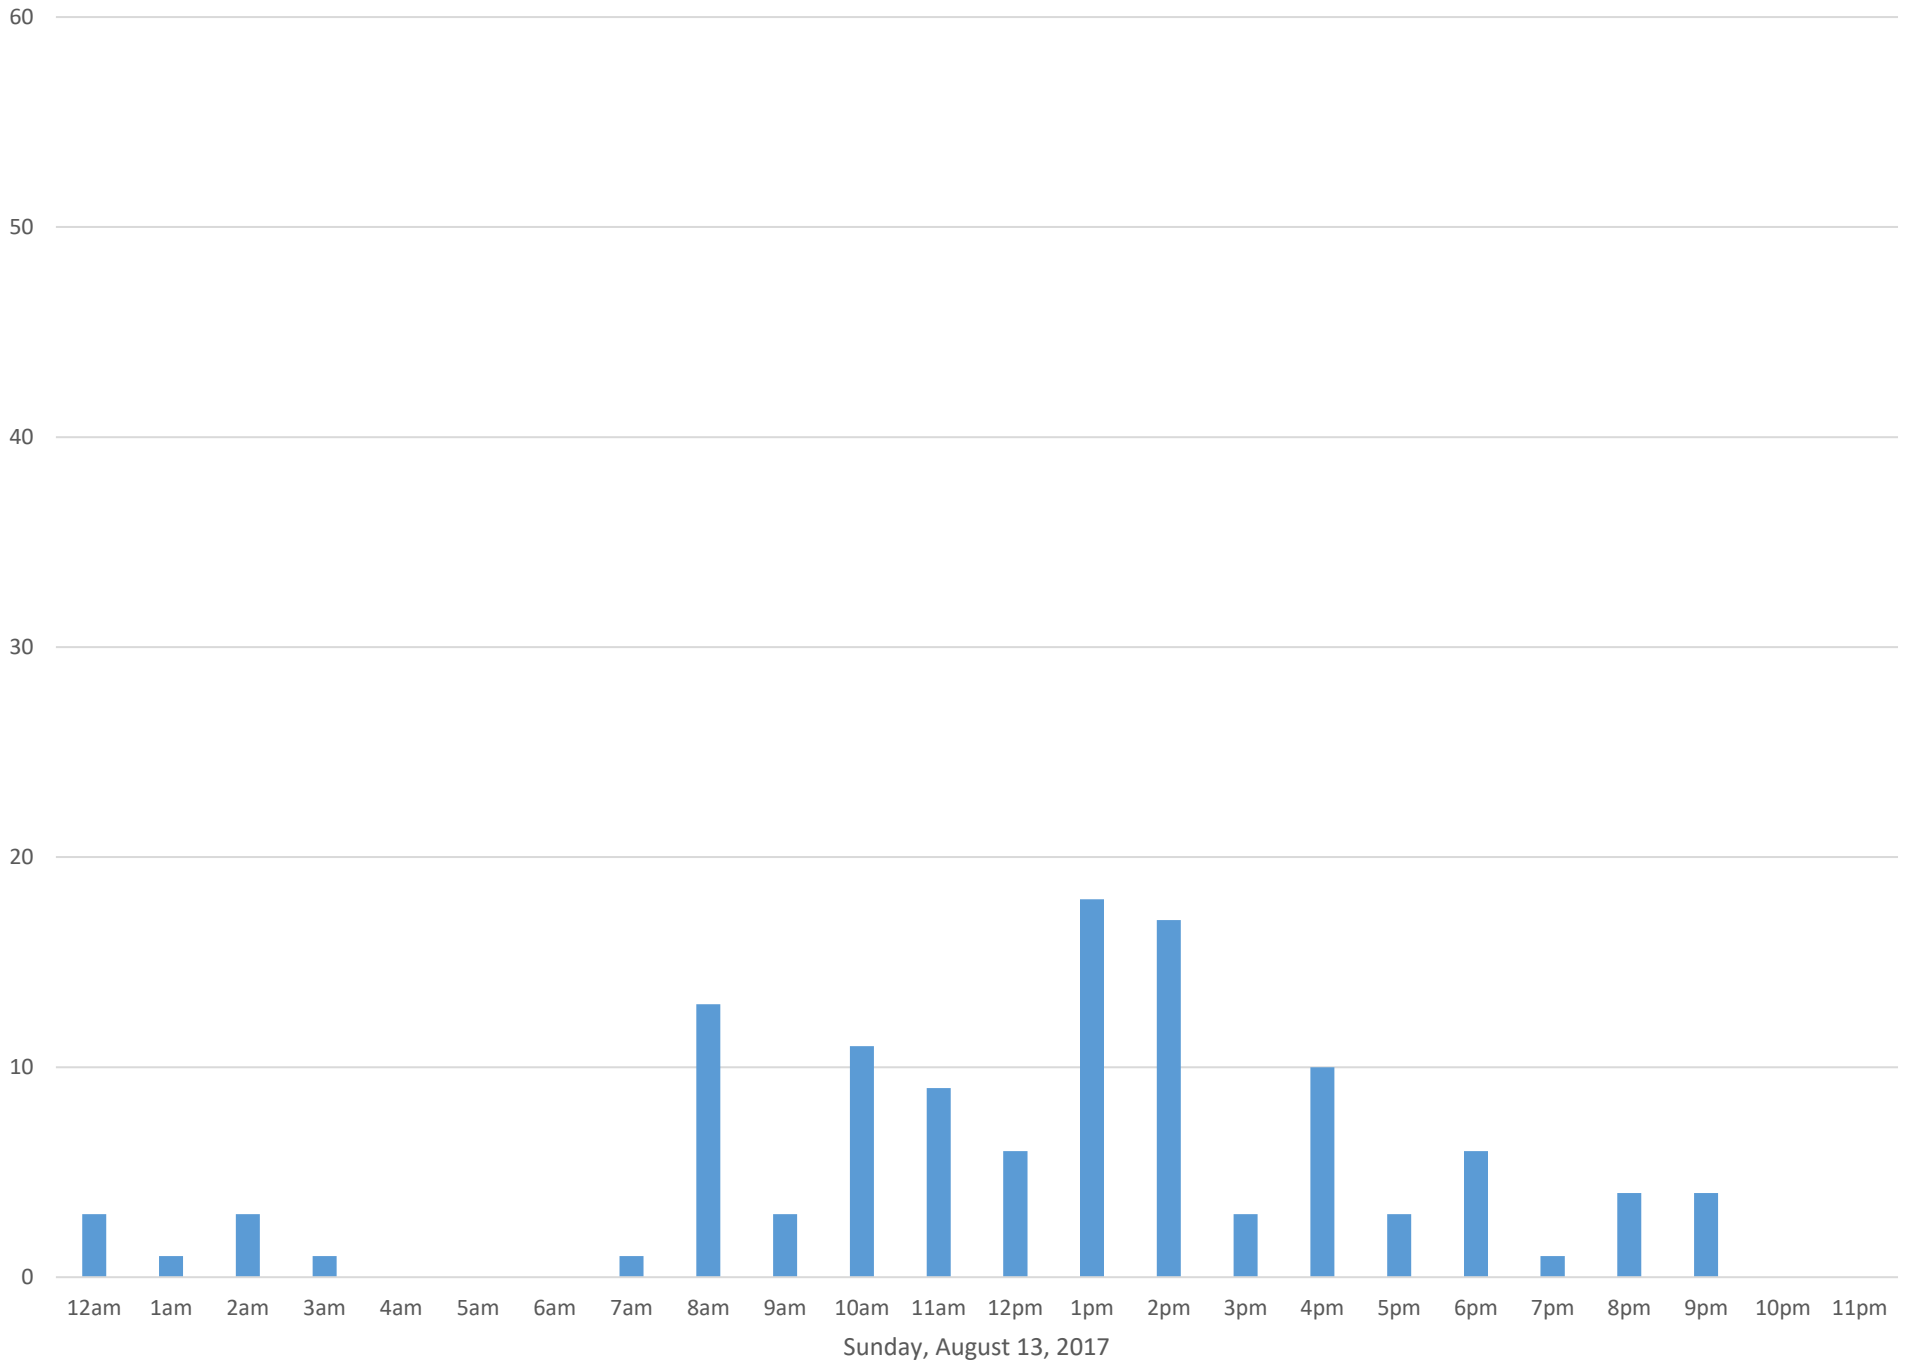

Squalicum Creek Trail