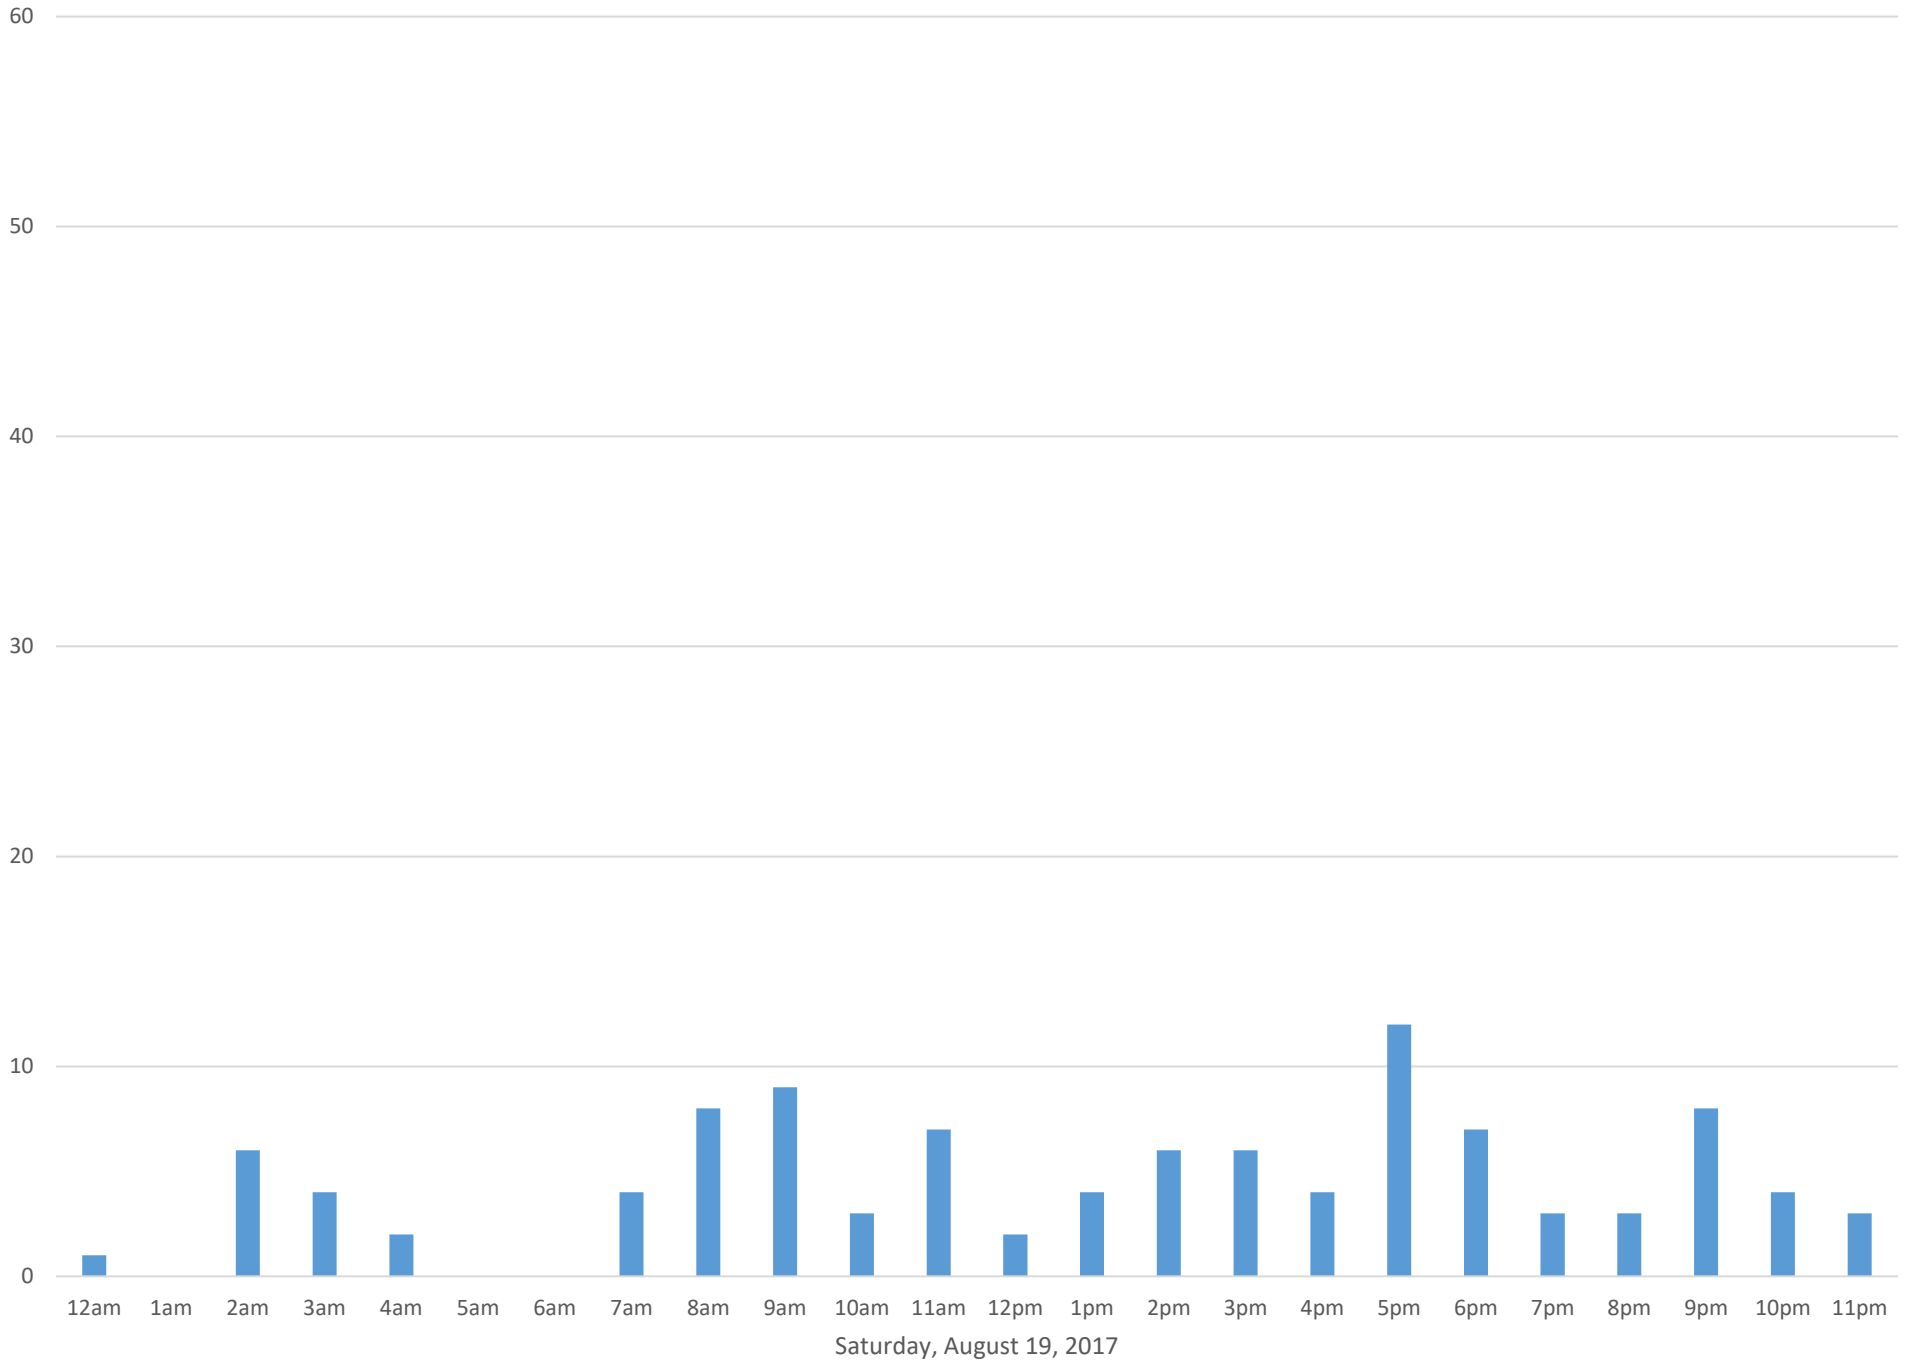

Squalicum Creek Trail