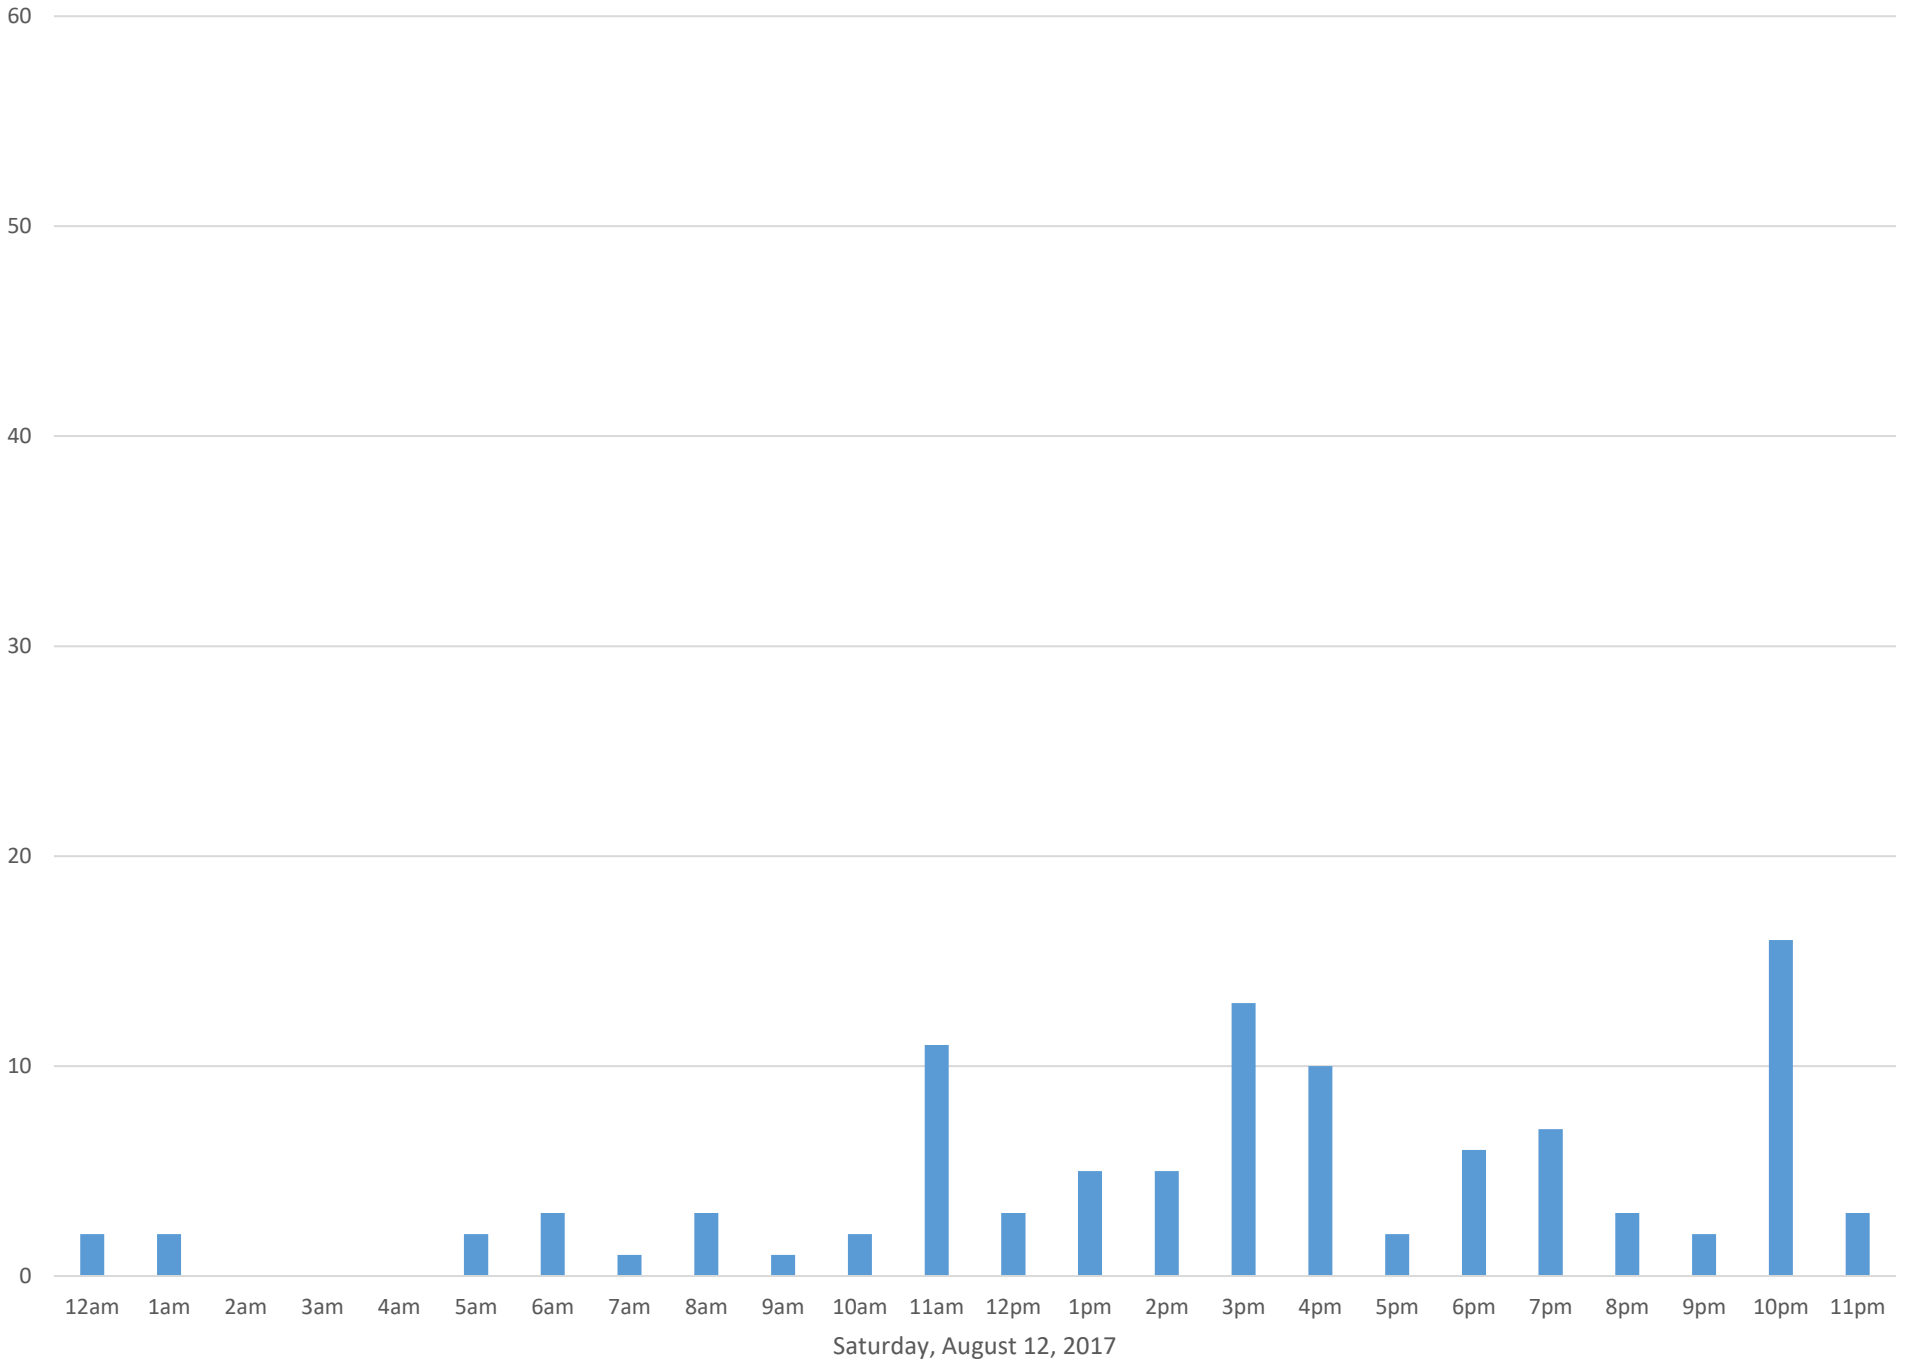

Squalicum Creek Trail