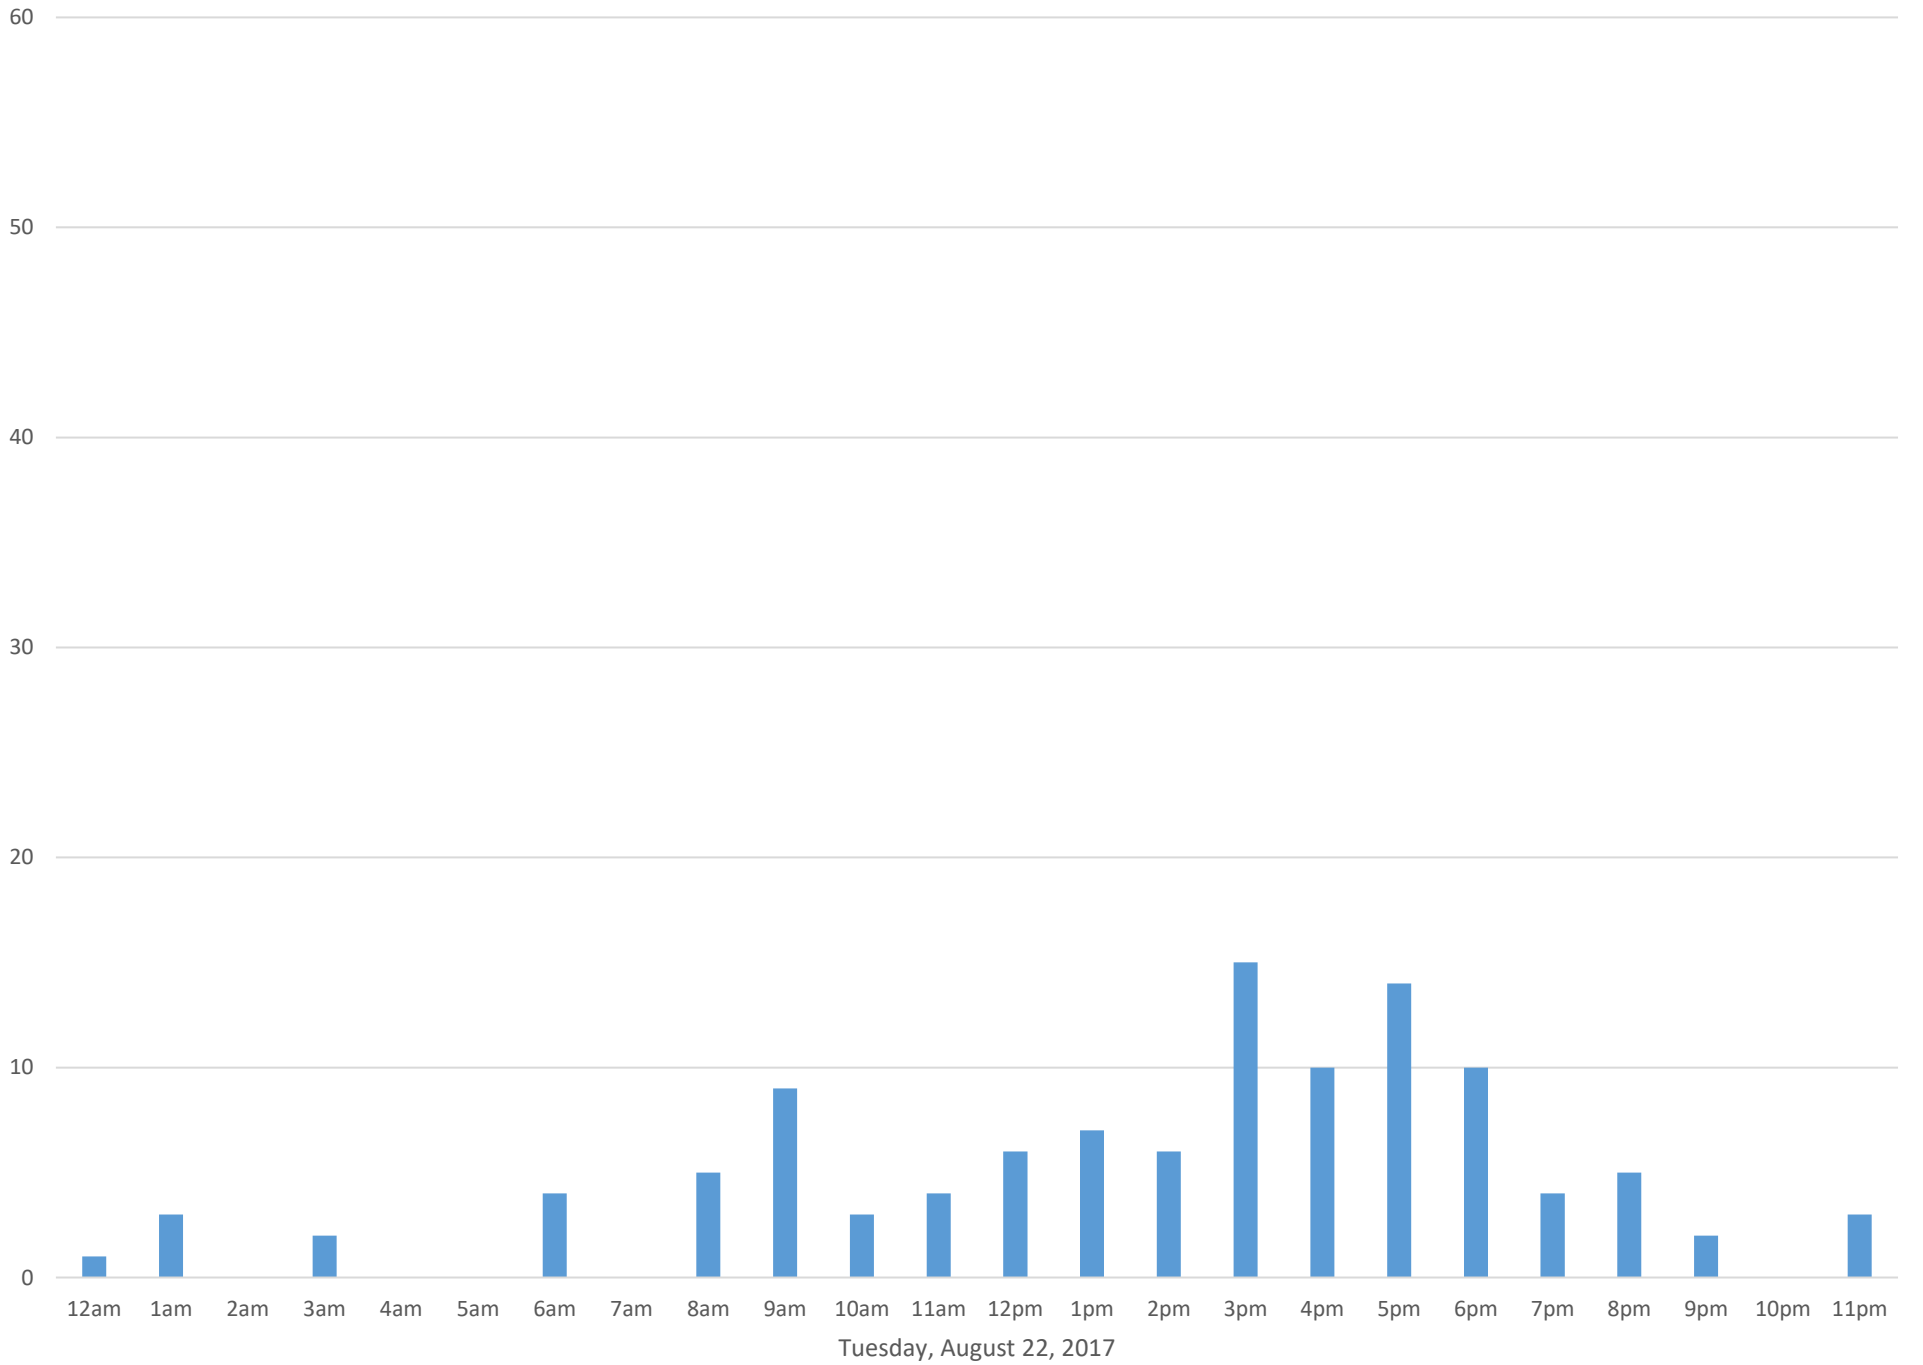

Squalicum Creek Trail