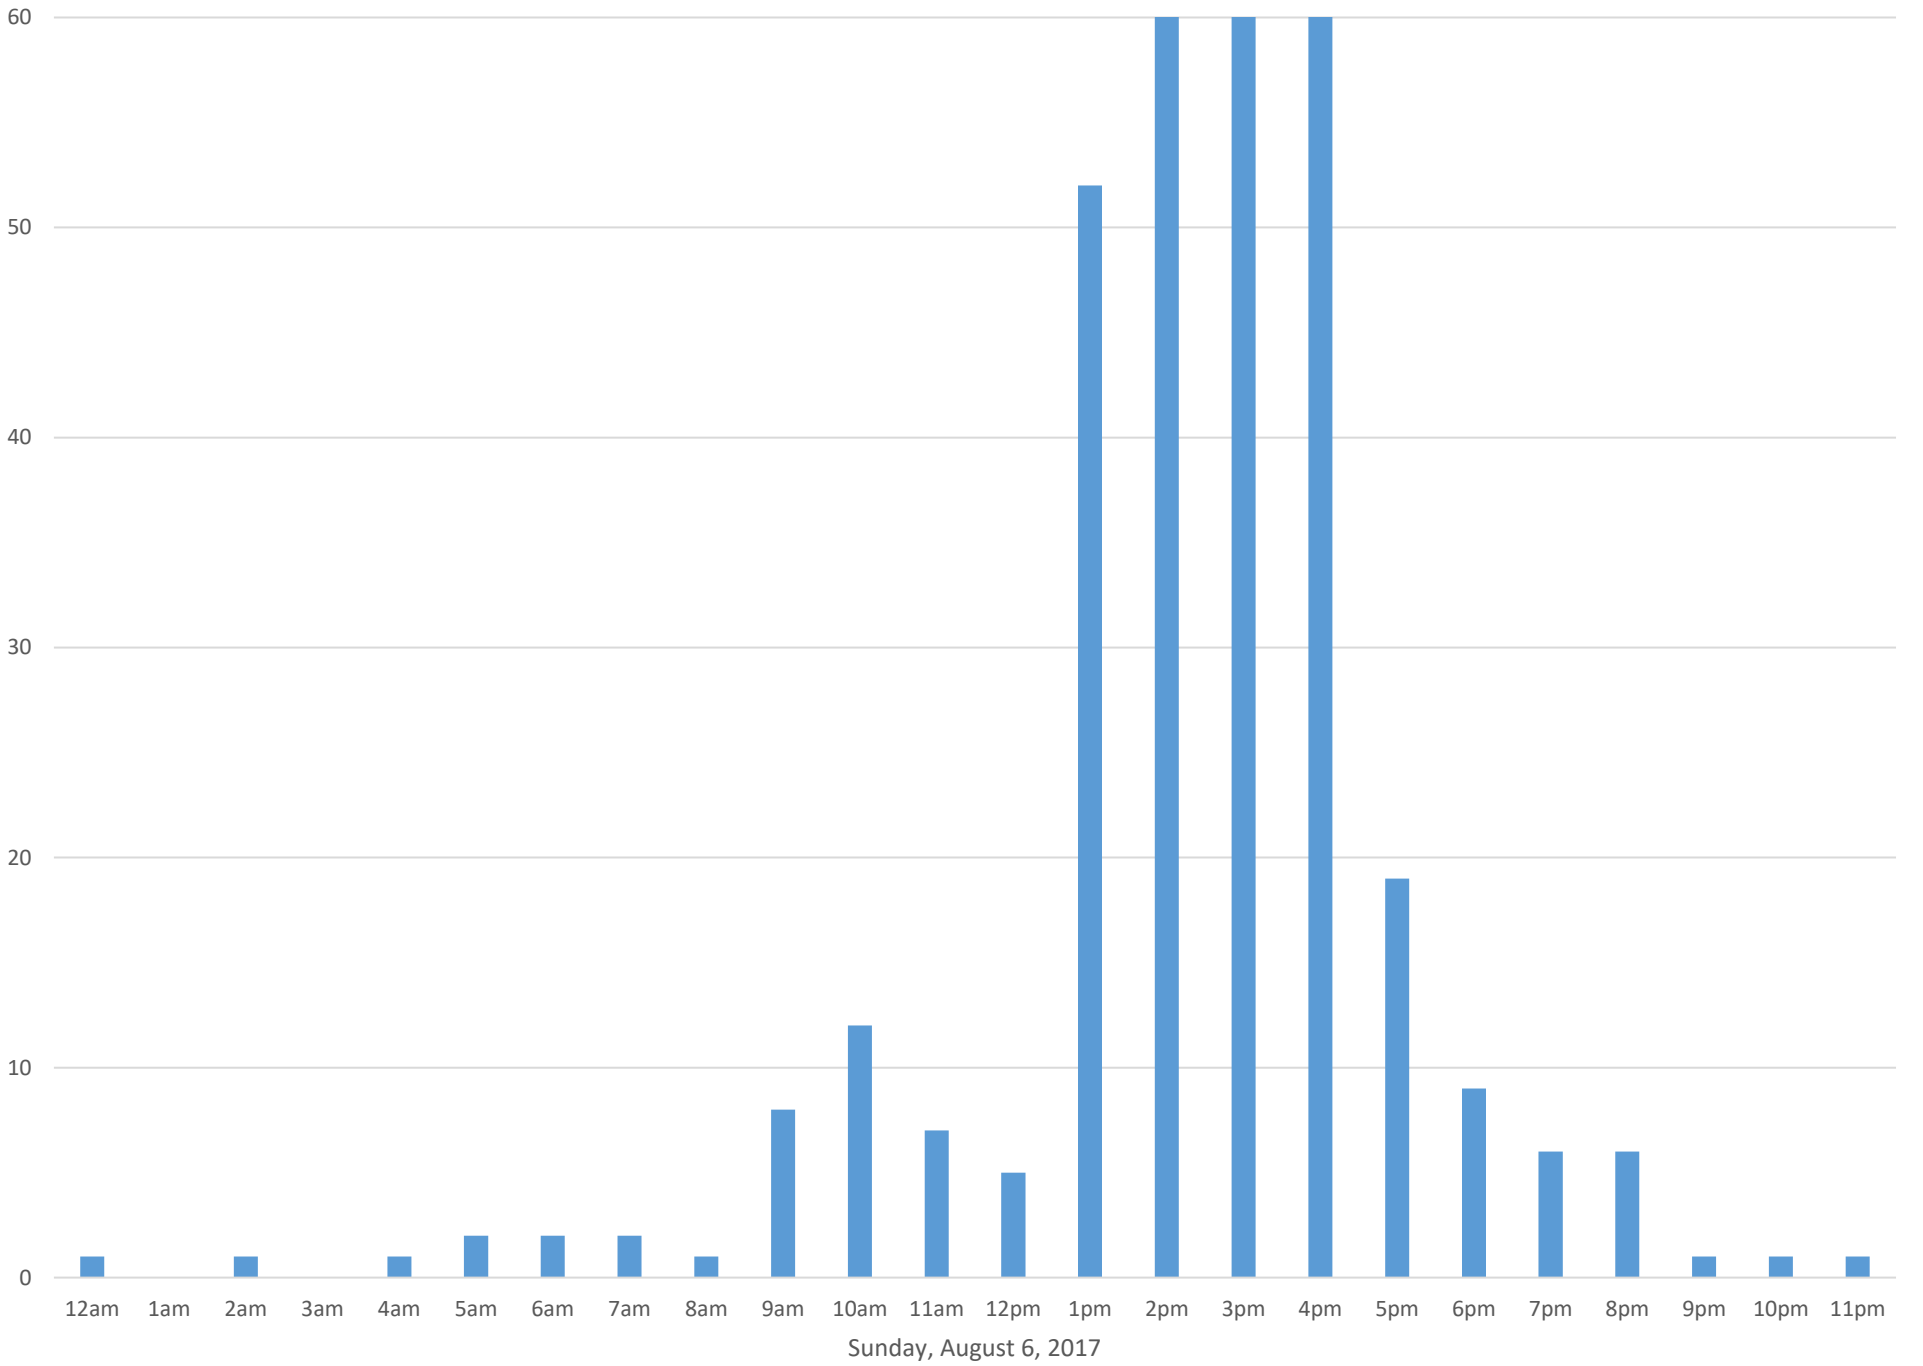

Squalicum Creek Trail