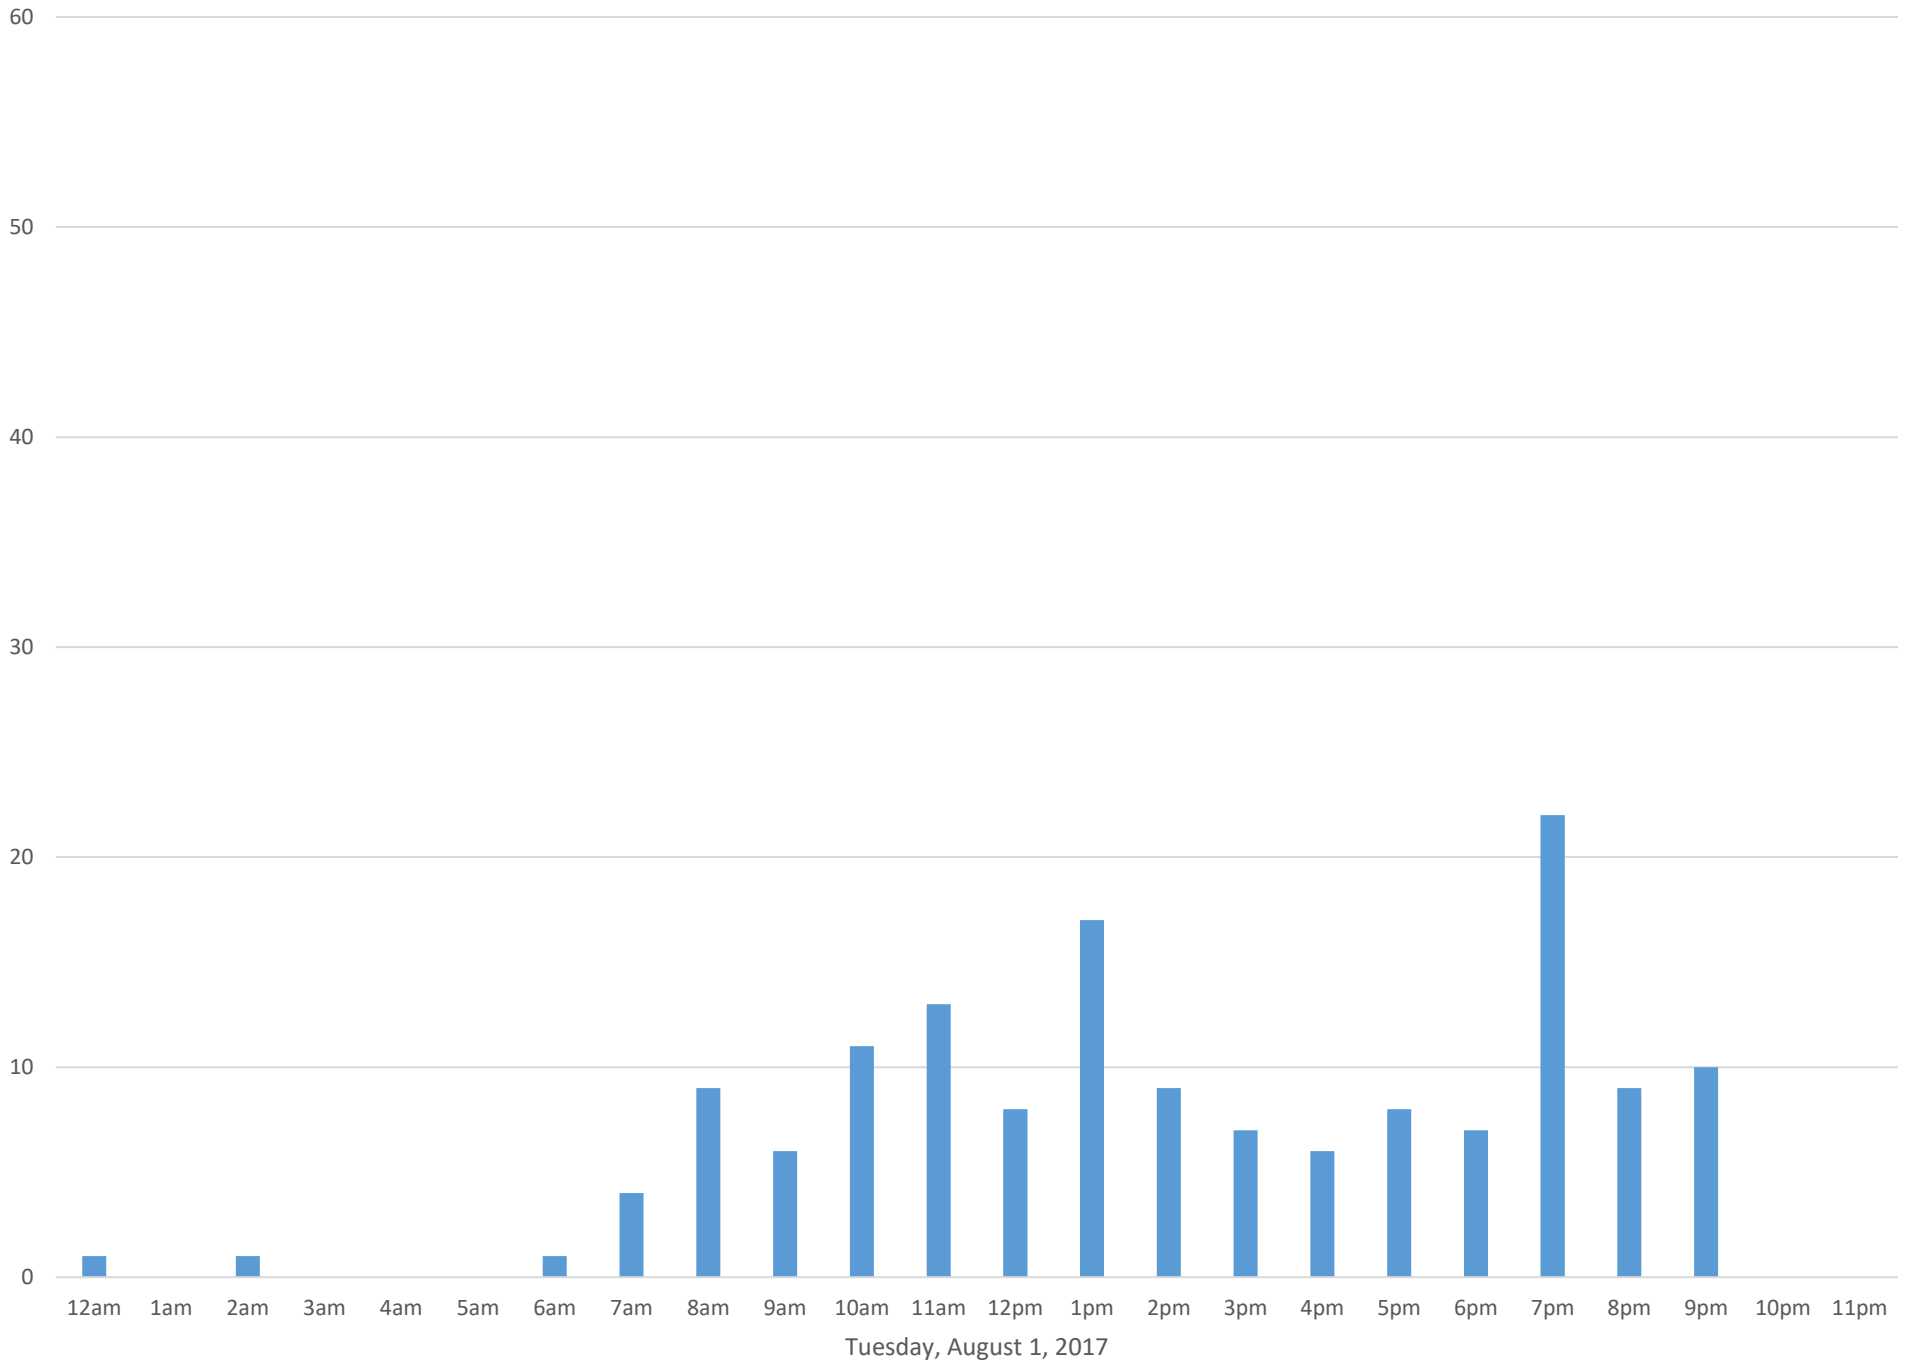

South Bay Trail

Data Summary

Total Count 4,538

Daily Average 413

Average Weekend Day 87

Average Weekday 485

Highest Daily Count 1706

Busiest Day of the Week Wednesday, August 30, 2017

Weekly Profile

Monday 5%

Tuesday 19%

Wednesday 41%

Thursday 29%

Friday 2%

Saturday 4%

Sunday 0%

South Bay Trail August 2017

Monthly Data

Total Count = 4538

South Bay Trail

South Bay Trail

South Bay Trail

South Bay Trail

South Bay Trail