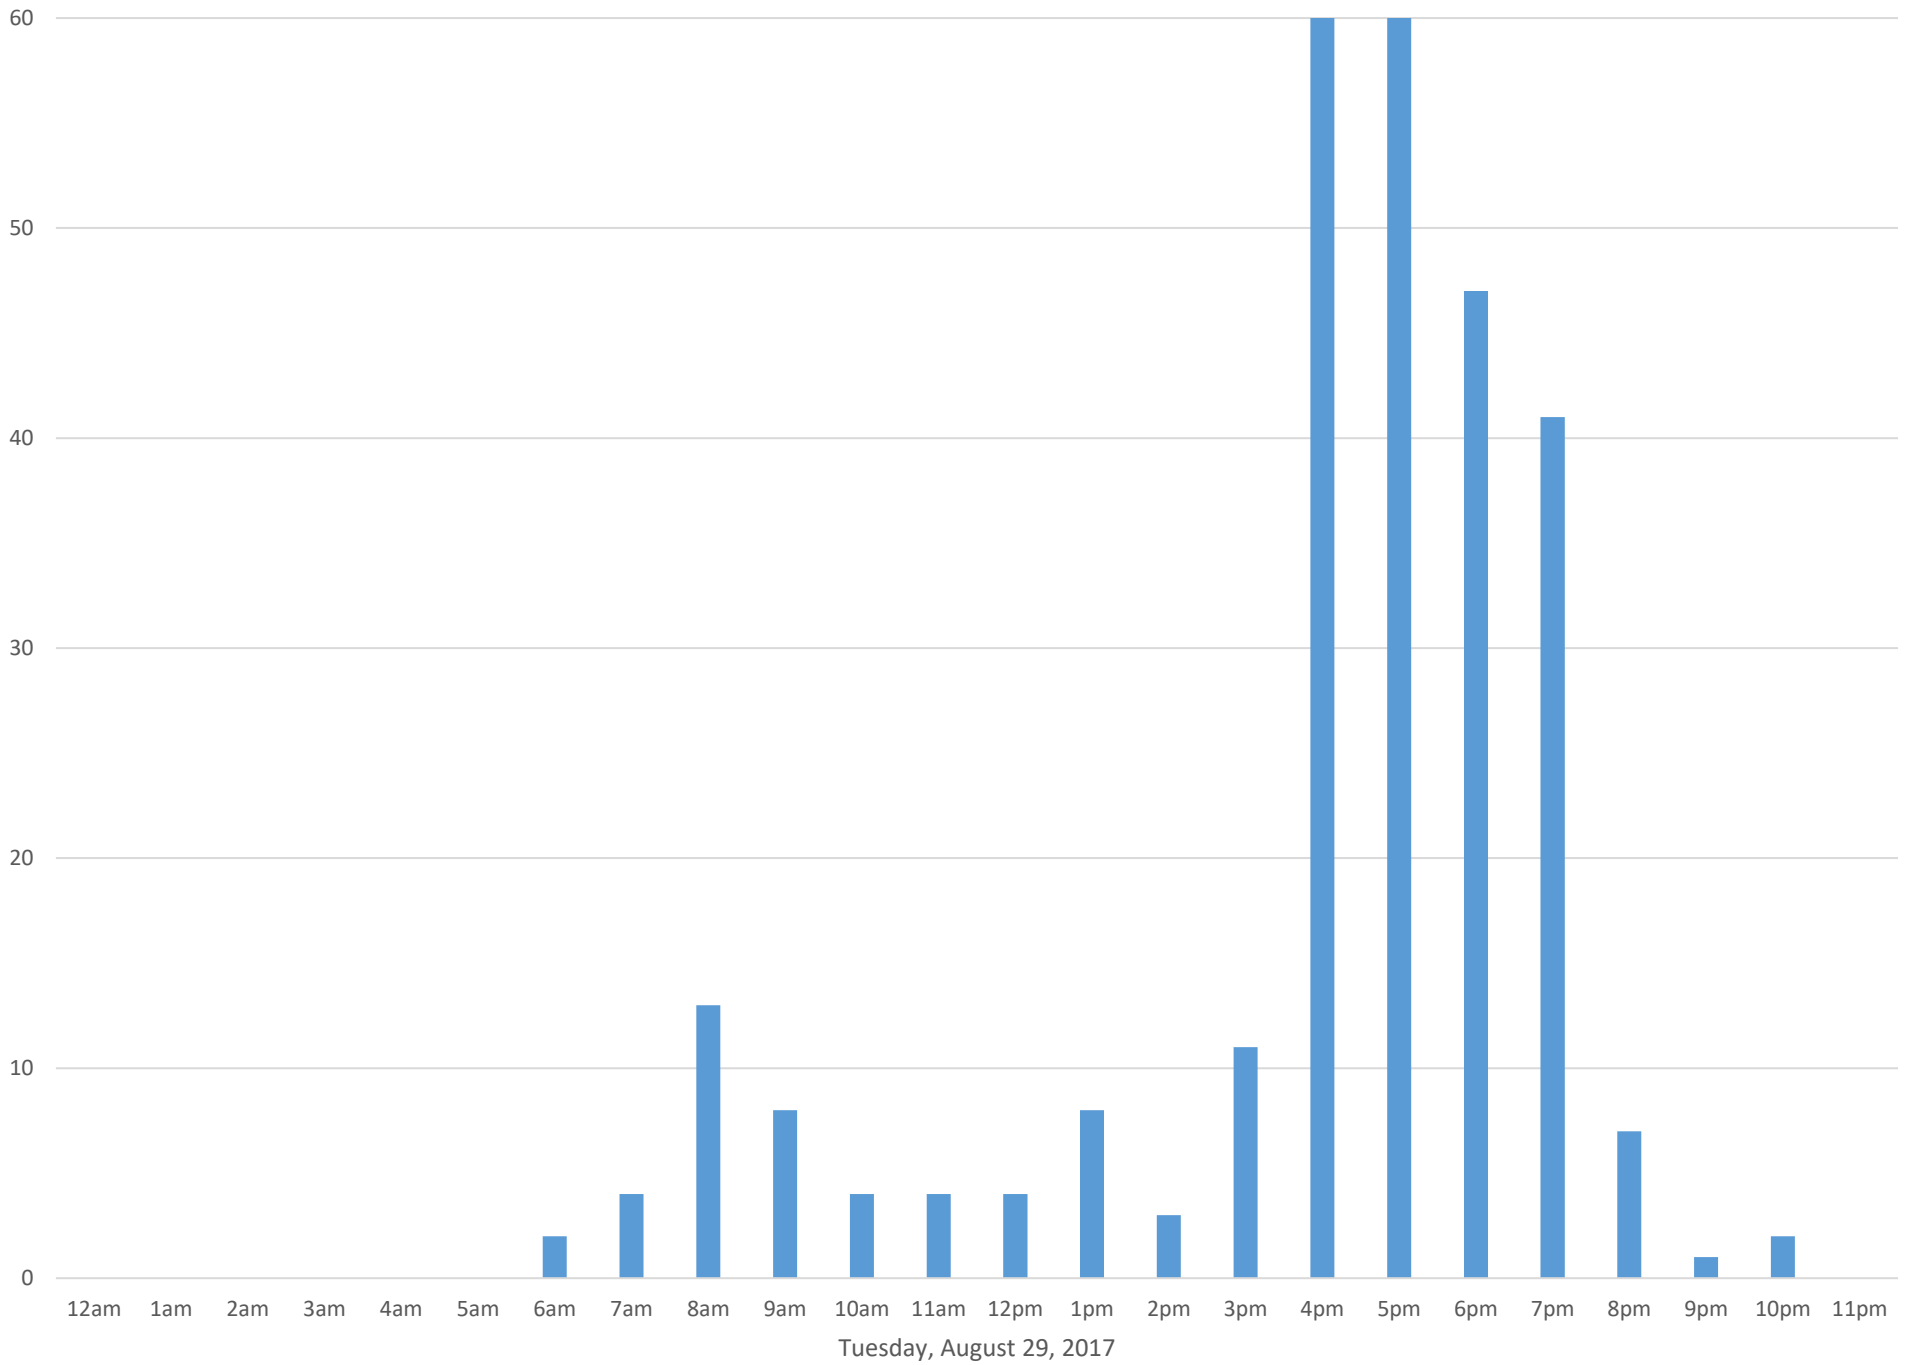

South Bay Trail

Data Summary

Total Count 4,538

Daily Average 413

Average Weekend Day 87

Average Weekday 485

Highest Daily Count 1706

Busiest Day of the Week Wednesday, August 30, 2017

Weekly Profile

Monday 5%

Tuesday 19%

Wednesday 41%

Thursday 29%

Friday 2%

Saturday 4%

Sunday 0%

South Bay Trail August 2017

Monthly Data

Total Count = 4538

South Bay Trail

South Bay Trail

South Bay Trail

South Bay Trail

South Bay Trail

South Bay Trail

Thursday, August 24, 2017

South Bay Trail

South Bay Trail

South Bay Trail

South Bay Trail