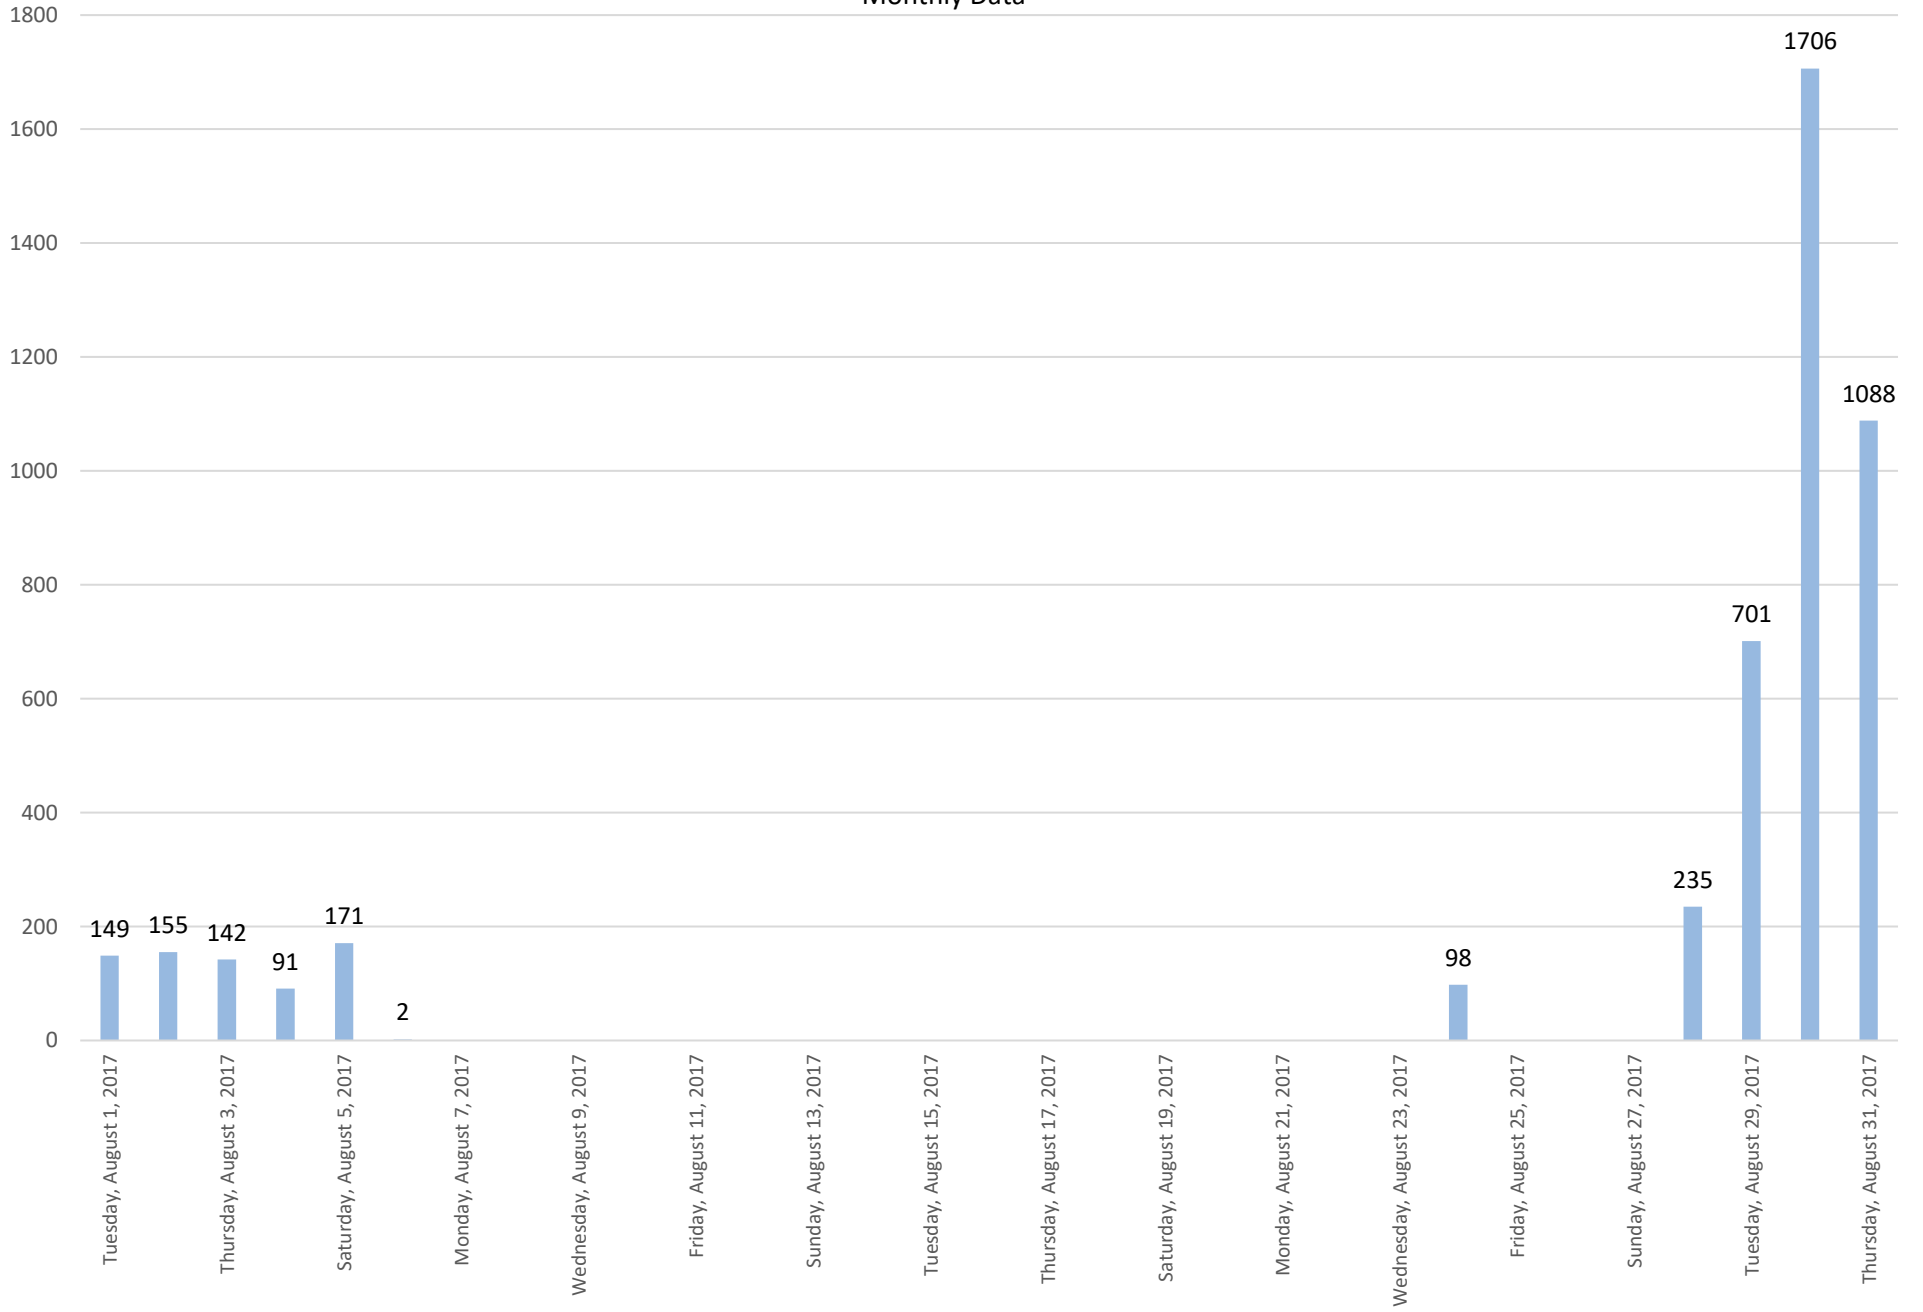

South Bay Trail

Data Summary

Total Count 4,538

Daily Average 413

Average Weekend Day 87

Average Weekday 485

Highest Daily Count 1706

Busiest Day of the Week Wednesday, August 30, 2017

Weekly Profile

Monday 5%

Tuesday 19%

Wednesday 41%

Thursday 29%

Friday 2%

Saturday 4%

Sunday 0%

South Bay Trail August 2017

Monthly Data

Total Count = 4538

South Bay Trail

South Bay Trail

South Bay Trail

South Bay Trail

South Bay Trail