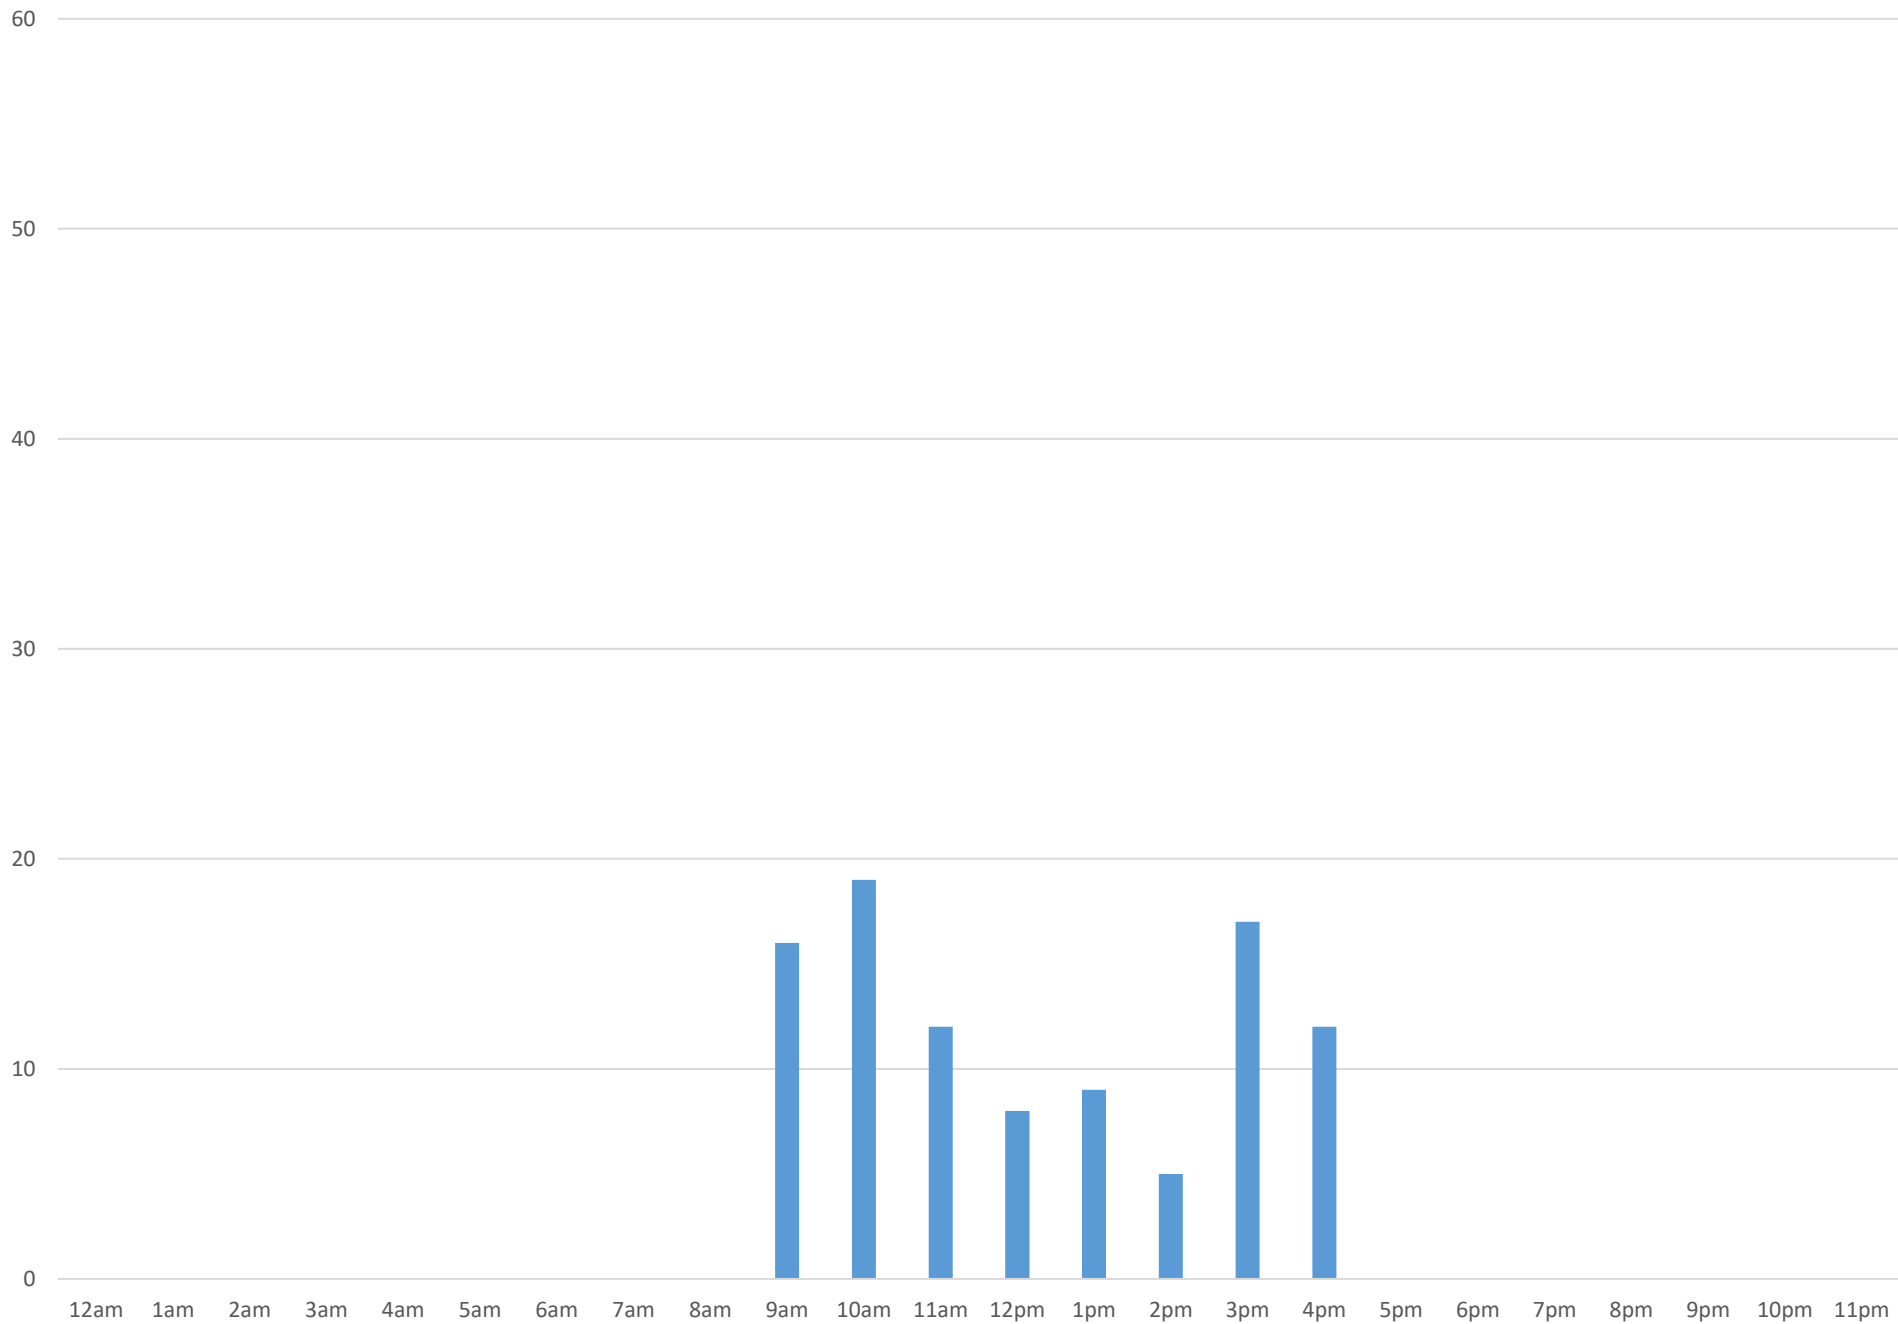

South Bay Trail

Data Summary

Total Count 4,538

Daily Average 413

Average Weekend Day 87

Average Weekday 485

Highest Daily Count 1706

Busiest Day of the Week Wednesday, August 30, 2017

Weekly Profile

Monday 5%

Tuesday 19%

Wednesday 41%

Thursday 29%

Friday 2%

Saturday 4%

Sunday 0%

South Bay Trail August 2017

Monthly Data

Total Count = 4538

South Bay Trail

South Bay Trail

South Bay Trail

South Bay Trail

South Bay Trail

South Bay Trail

Thursday, August 24, 2017

South Bay Trail

South Bay Trail

South Bay Trail

South Bay Trail