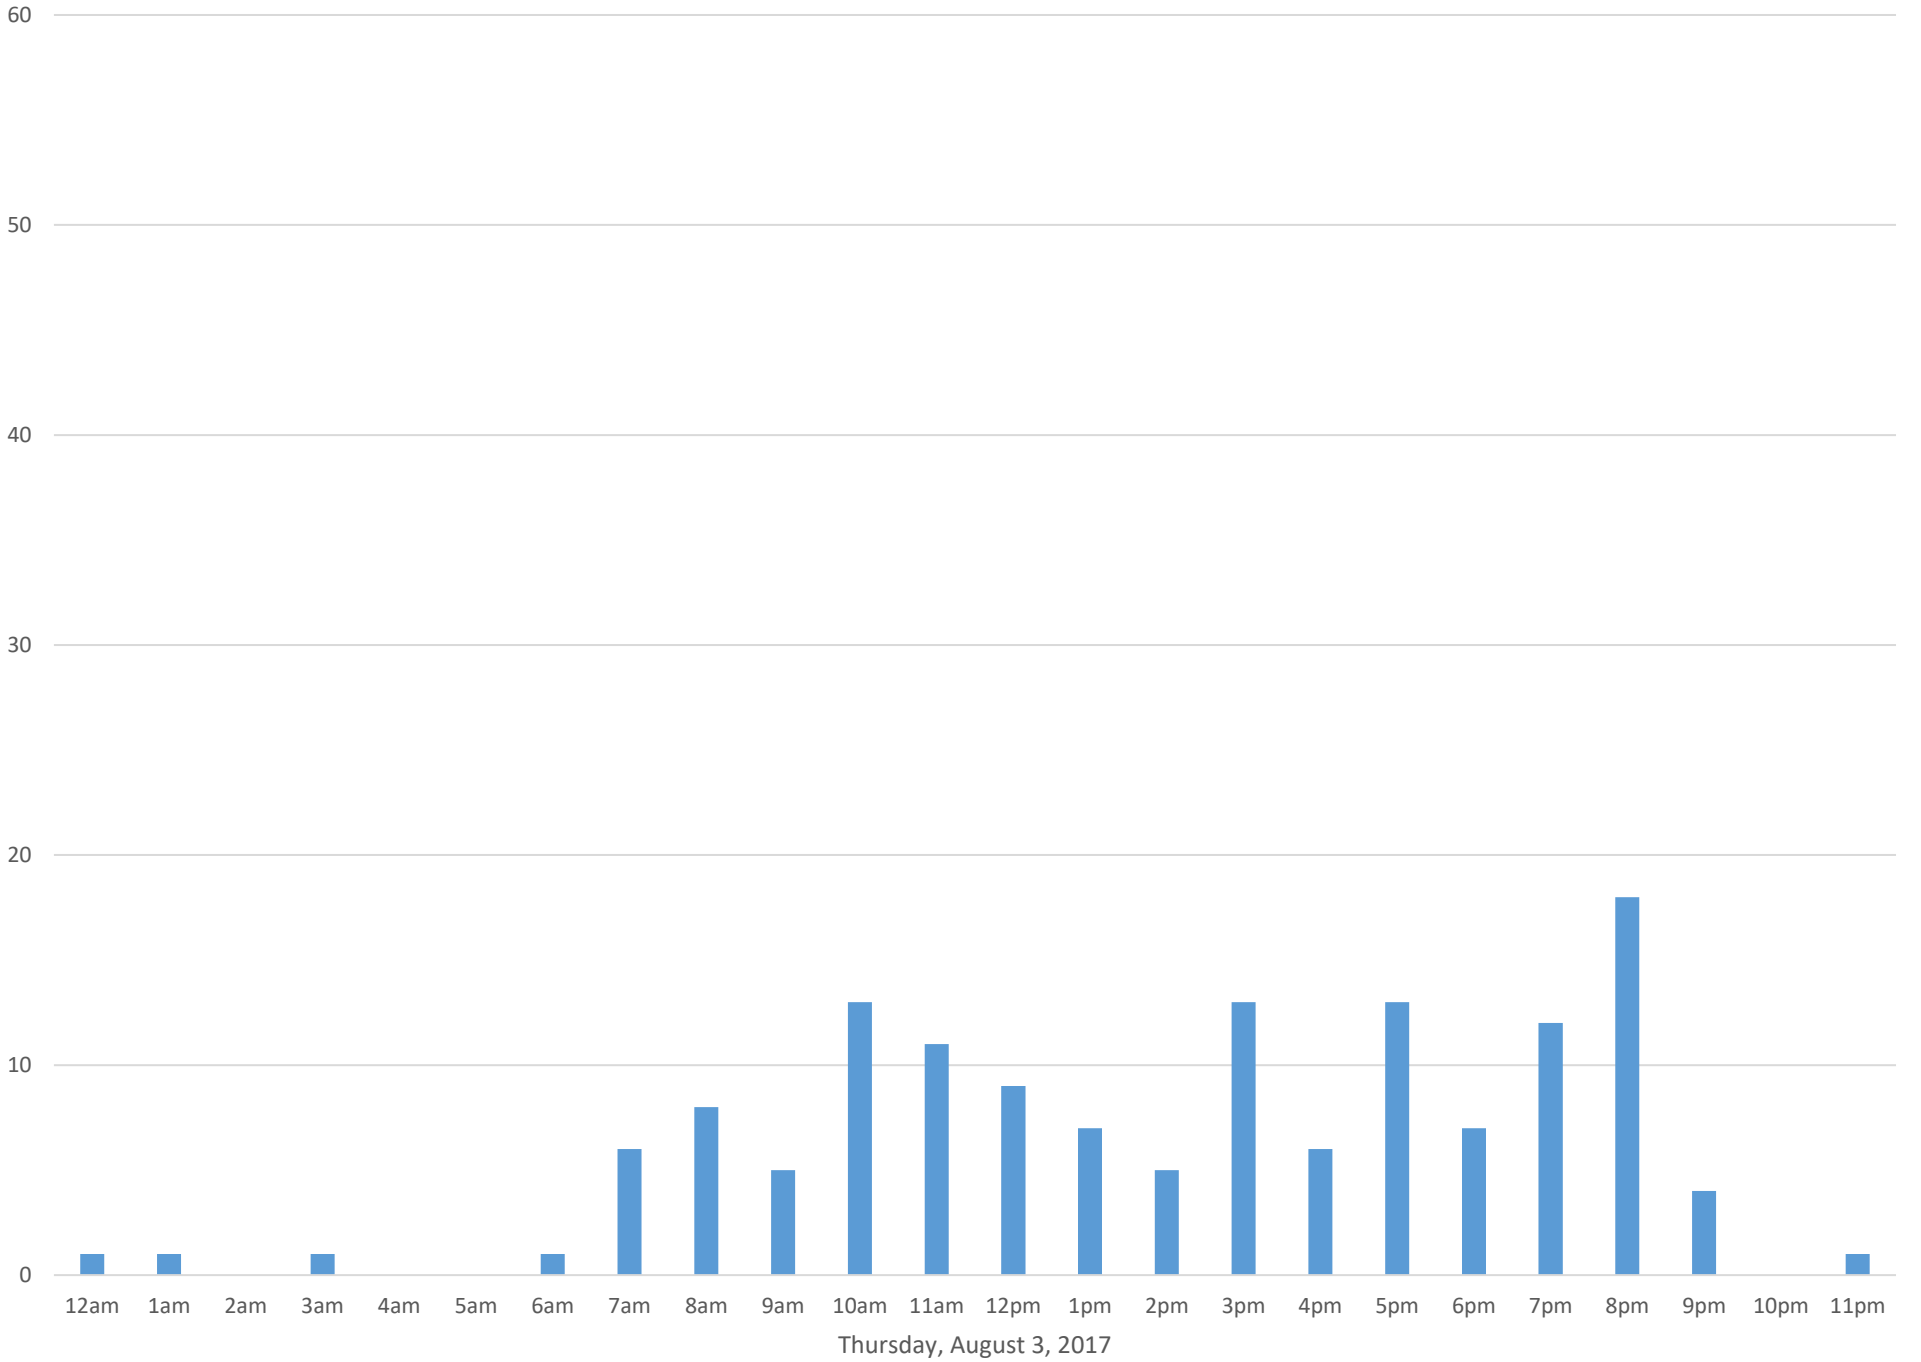

South Bay Trail

Data Summary

Total Count 4,538

Daily Average 413

Average Weekend Day 87

Average Weekday 485

Highest Daily Count 1706

Busiest Day of the Week Wednesday, August 30, 2017

Weekly Profile

Monday 5%

Tuesday 19%

Wednesday 41%

Thursday 29%

Friday 2%

Saturday 4%

Sunday 0%

South Bay Trail August 2017

Monthly Data

Total Count = 4538

South Bay Trail

South Bay Trail

South Bay Trail

South Bay Trail

South Bay Trail

South Bay Trail

Thursday, August 24, 2017

South Bay Trail

South Bay Trail

South Bay Trail

South Bay Trail