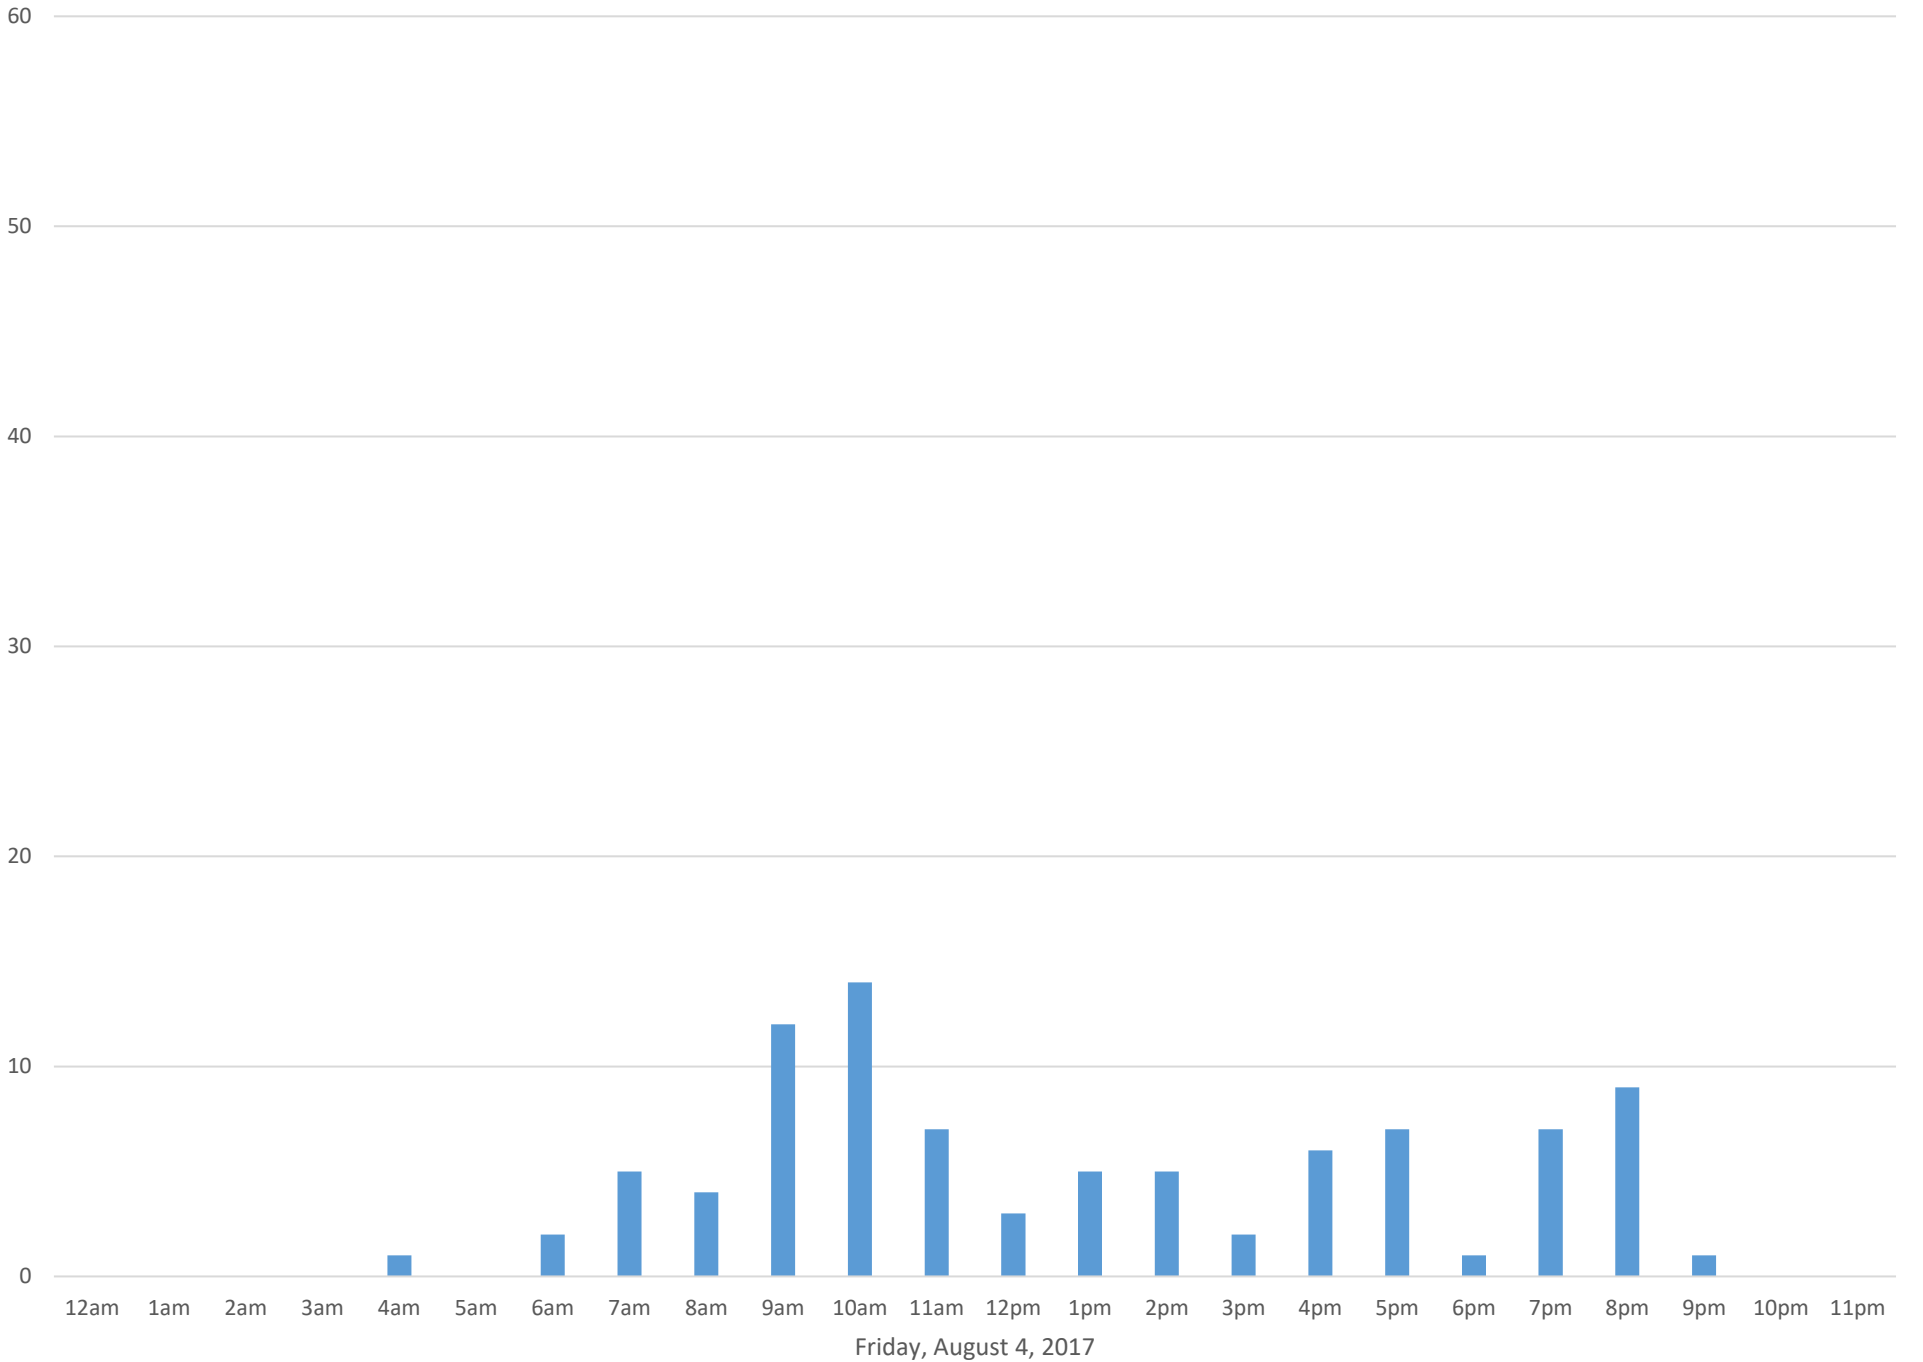

South Bay Trail

Data Summary

Total Count 4,538

Daily Average 413

Average Weekend Day 87

Average Weekday 485

Highest Daily Count 1706

Busiest Day of the Week Wednesday, August 30, 2017

Weekly Profile

Monday 5%

Tuesday 19%

Wednesday 41%

Thursday 29%

Friday 2%

Saturday 4%

Sunday 0%

South Bay Trail August 2017

Monthly Data

Total Count = 4538

South Bay Trail

South Bay Trail

South Bay Trail

South Bay Trail

South Bay Trail

South Bay Trail

Thursday, August 24, 2017

South Bay Trail

South Bay Trail

South Bay Trail

South Bay Trail