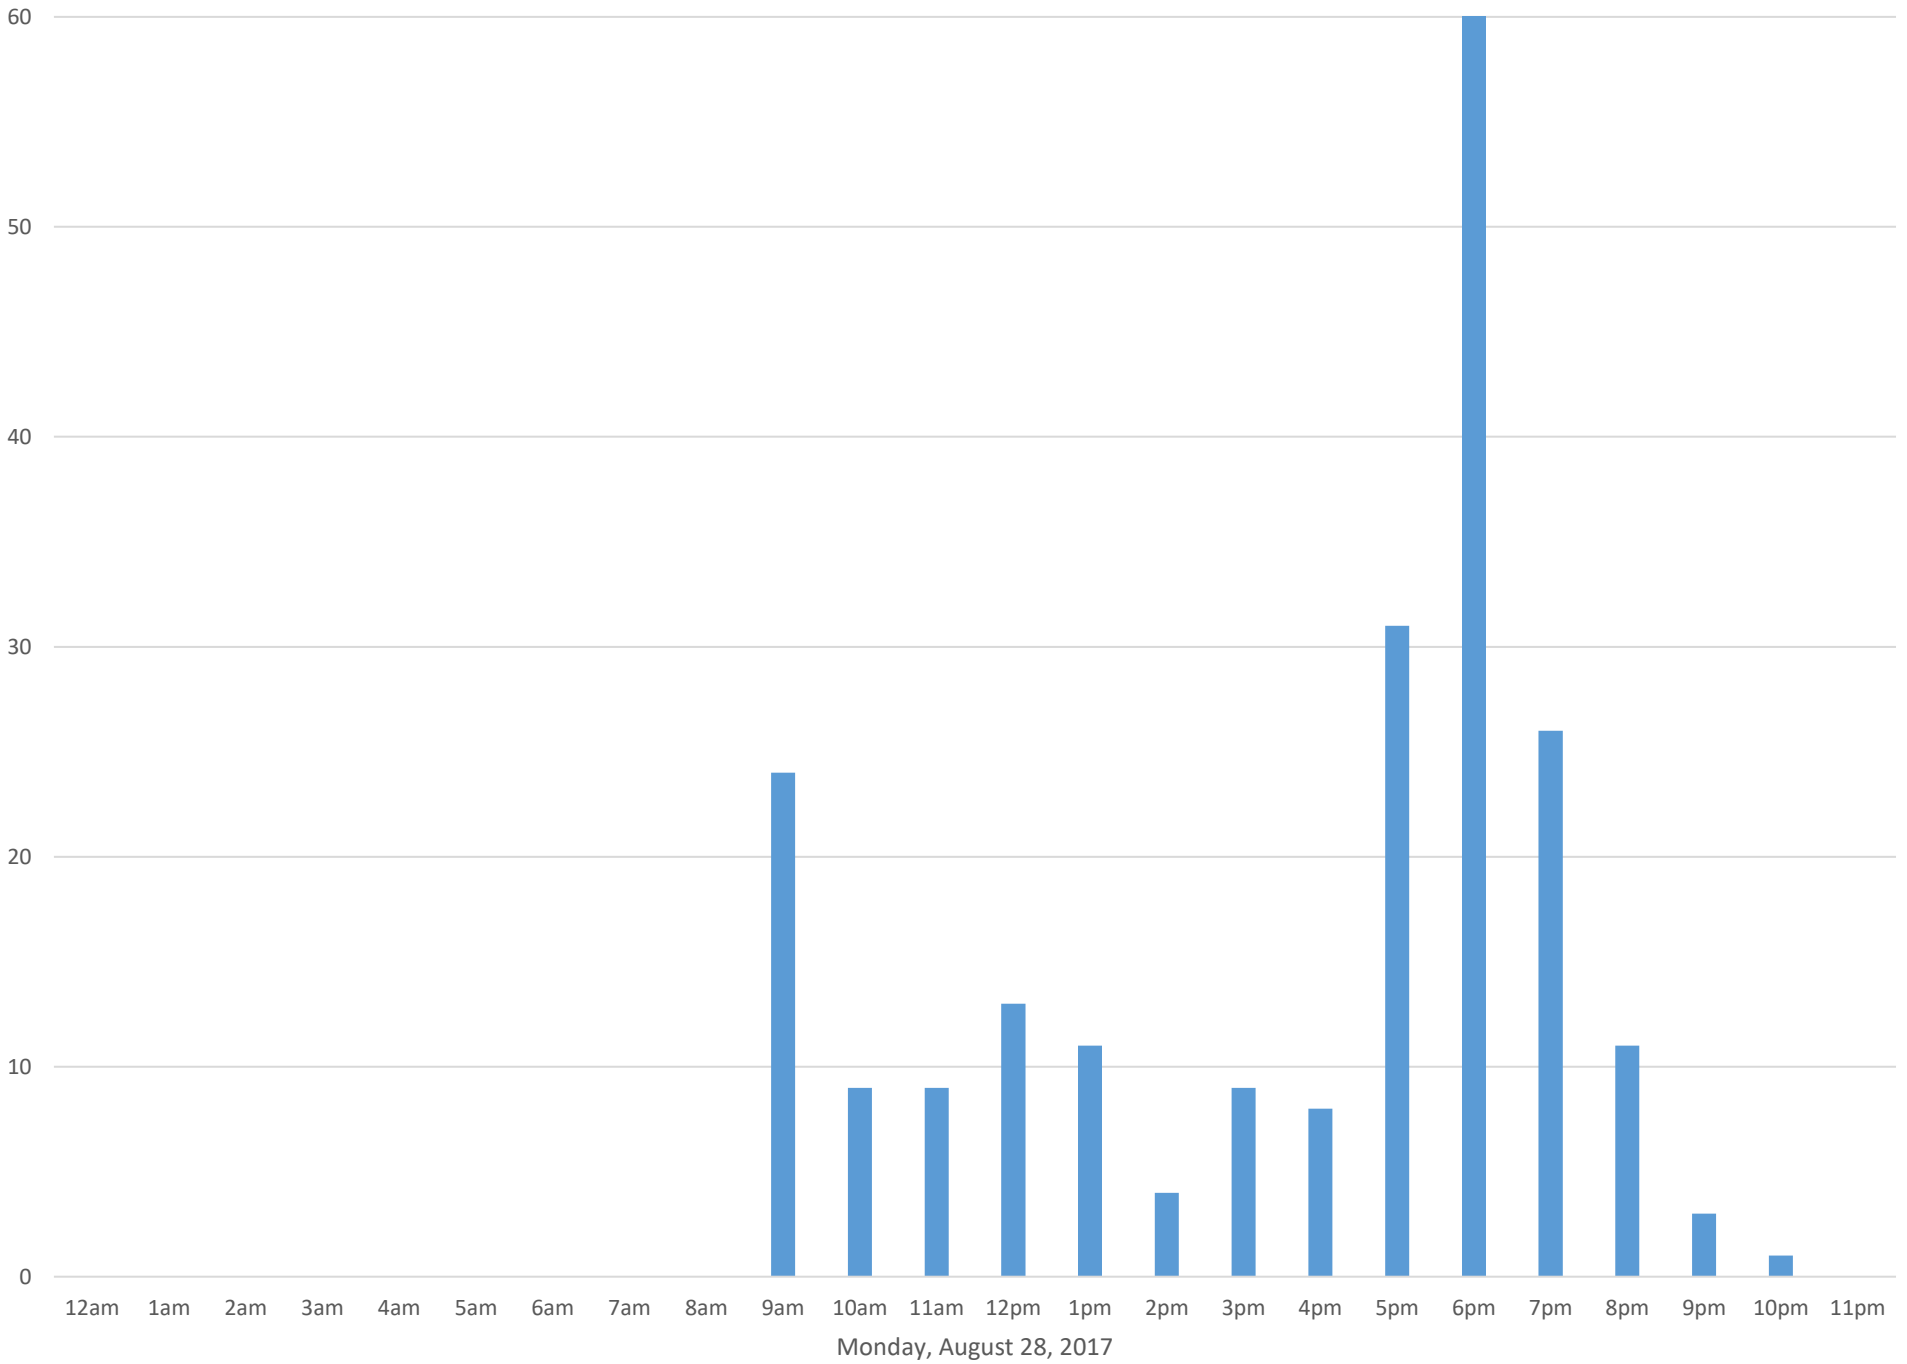

South Bay Trail

Data Summary

Total Count 4,538

Daily Average 413

Average Weekend Day 87

Average Weekday 485

Highest Daily Count 1706

Busiest Day of the Week Wednesday, August 30, 2017

Weekly Profile

Monday 5%

Tuesday 19%

Wednesday 41%

Thursday 29%

Friday 2%

Saturday 4%

Sunday 0%

South Bay Trail August 2017

Monthly Data

Total Count = 4538

South Bay Trail

South Bay Trail

South Bay Trail

South Bay Trail

South Bay Trail

South Bay Trail

Thursday, August 24, 2017

South Bay Trail

South Bay Trail

South Bay Trail

South Bay Trail