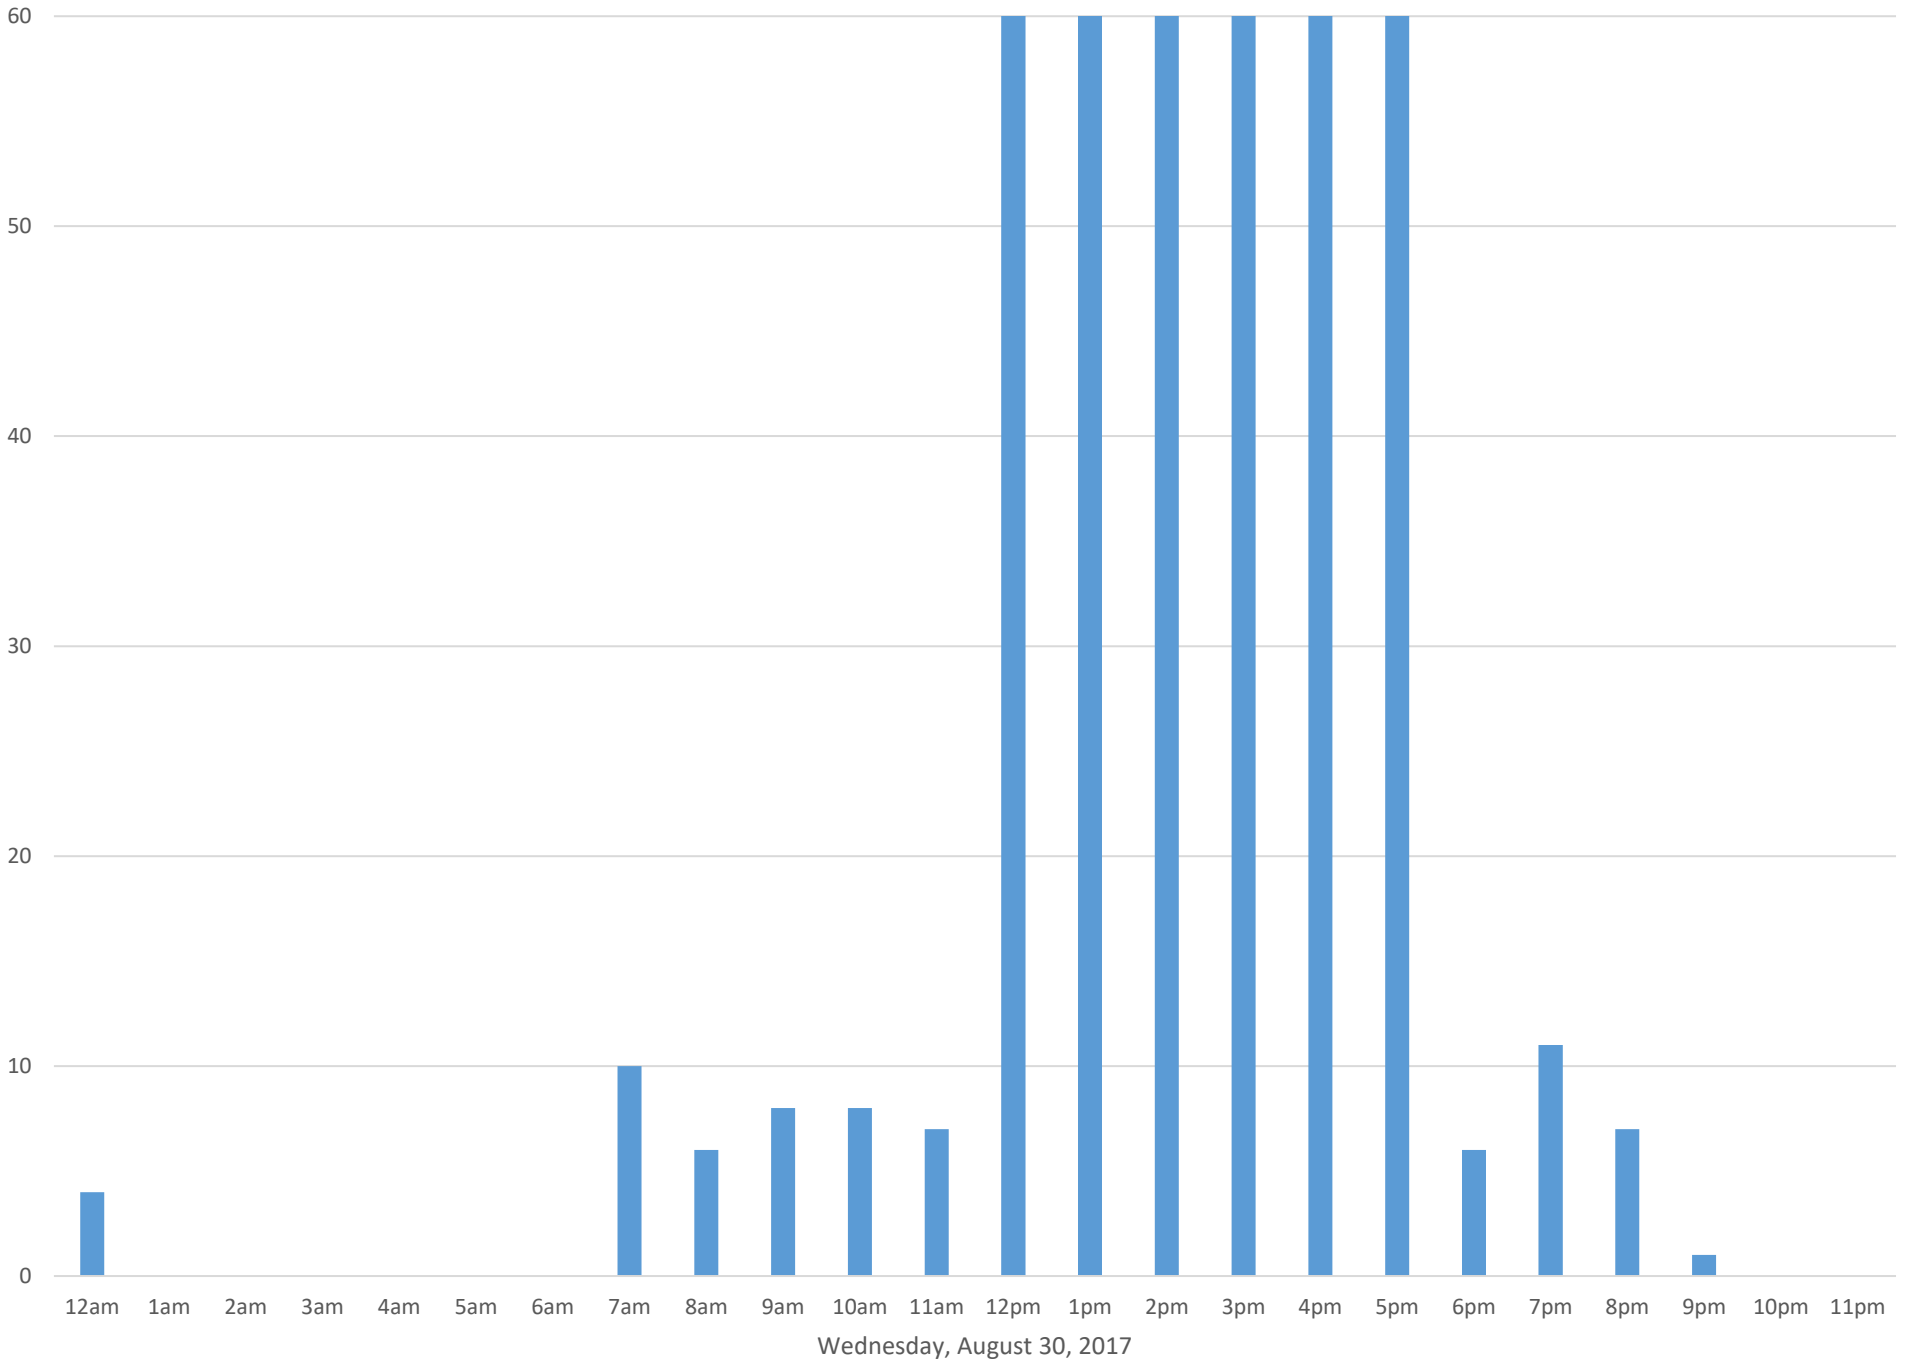

South Bay Trail

Data Summary

Total Count 4,538

Daily Average 413

Average Weekend Day 87

Average Weekday 485

Highest Daily Count 1706

Busiest Day of the Week Wednesday, August 30, 2017

Weekly Profile

Monday 5%

Tuesday 19%

Wednesday 41%

Thursday 29%

Friday 2%

Saturday 4%

Sunday 0%

South Bay Trail August 2017

Monthly Data

Total Count = 4538

South Bay Trail

South Bay Trail

South Bay Trail

South Bay Trail

South Bay Trail

South Bay Trail

Thursday, August 24, 2017

South Bay Trail

South Bay Trail

South Bay Trail

South Bay Trail