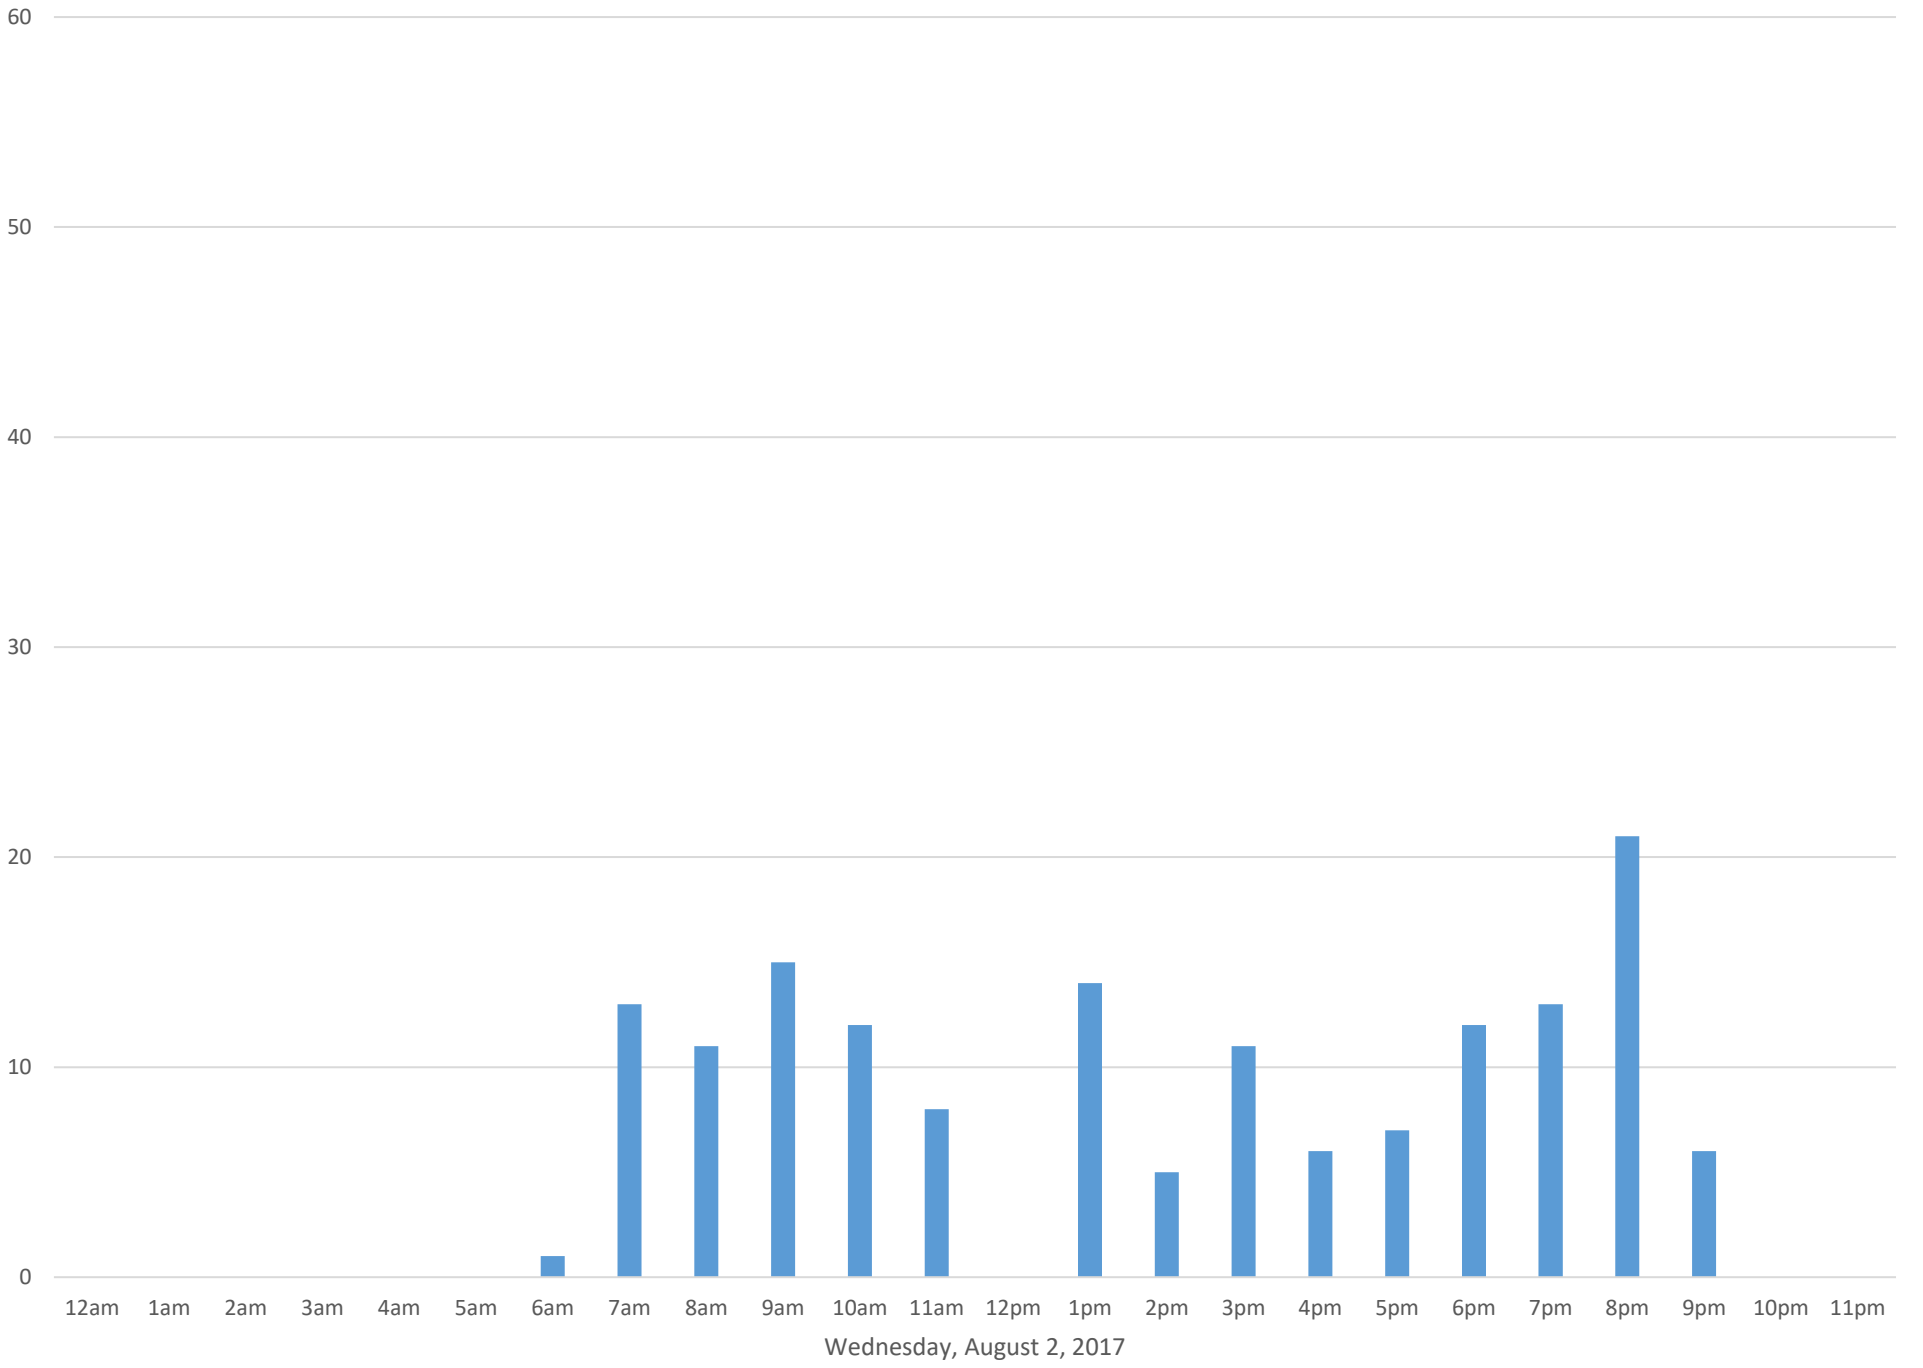

South Bay Trail

Data Summary

Total Count 4,538

Daily Average 413

Average Weekend Day 87

Average Weekday 485

Highest Daily Count 1706

Busiest Day of the Week Wednesday, August 30, 2017

Weekly Profile

Monday 5%

Tuesday 19%

Wednesday 41%

Thursday 29%

Friday 2%

Saturday 4%

Sunday 0%

South Bay Trail August 2017

Monthly Data

Total Count = 4538

South Bay Trail

South Bay Trail

South Bay Trail

South Bay Trail

South Bay Trail

South Bay Trail

Thursday, August 24, 2017

South Bay Trail

South Bay Trail

South Bay Trail

South Bay Trail