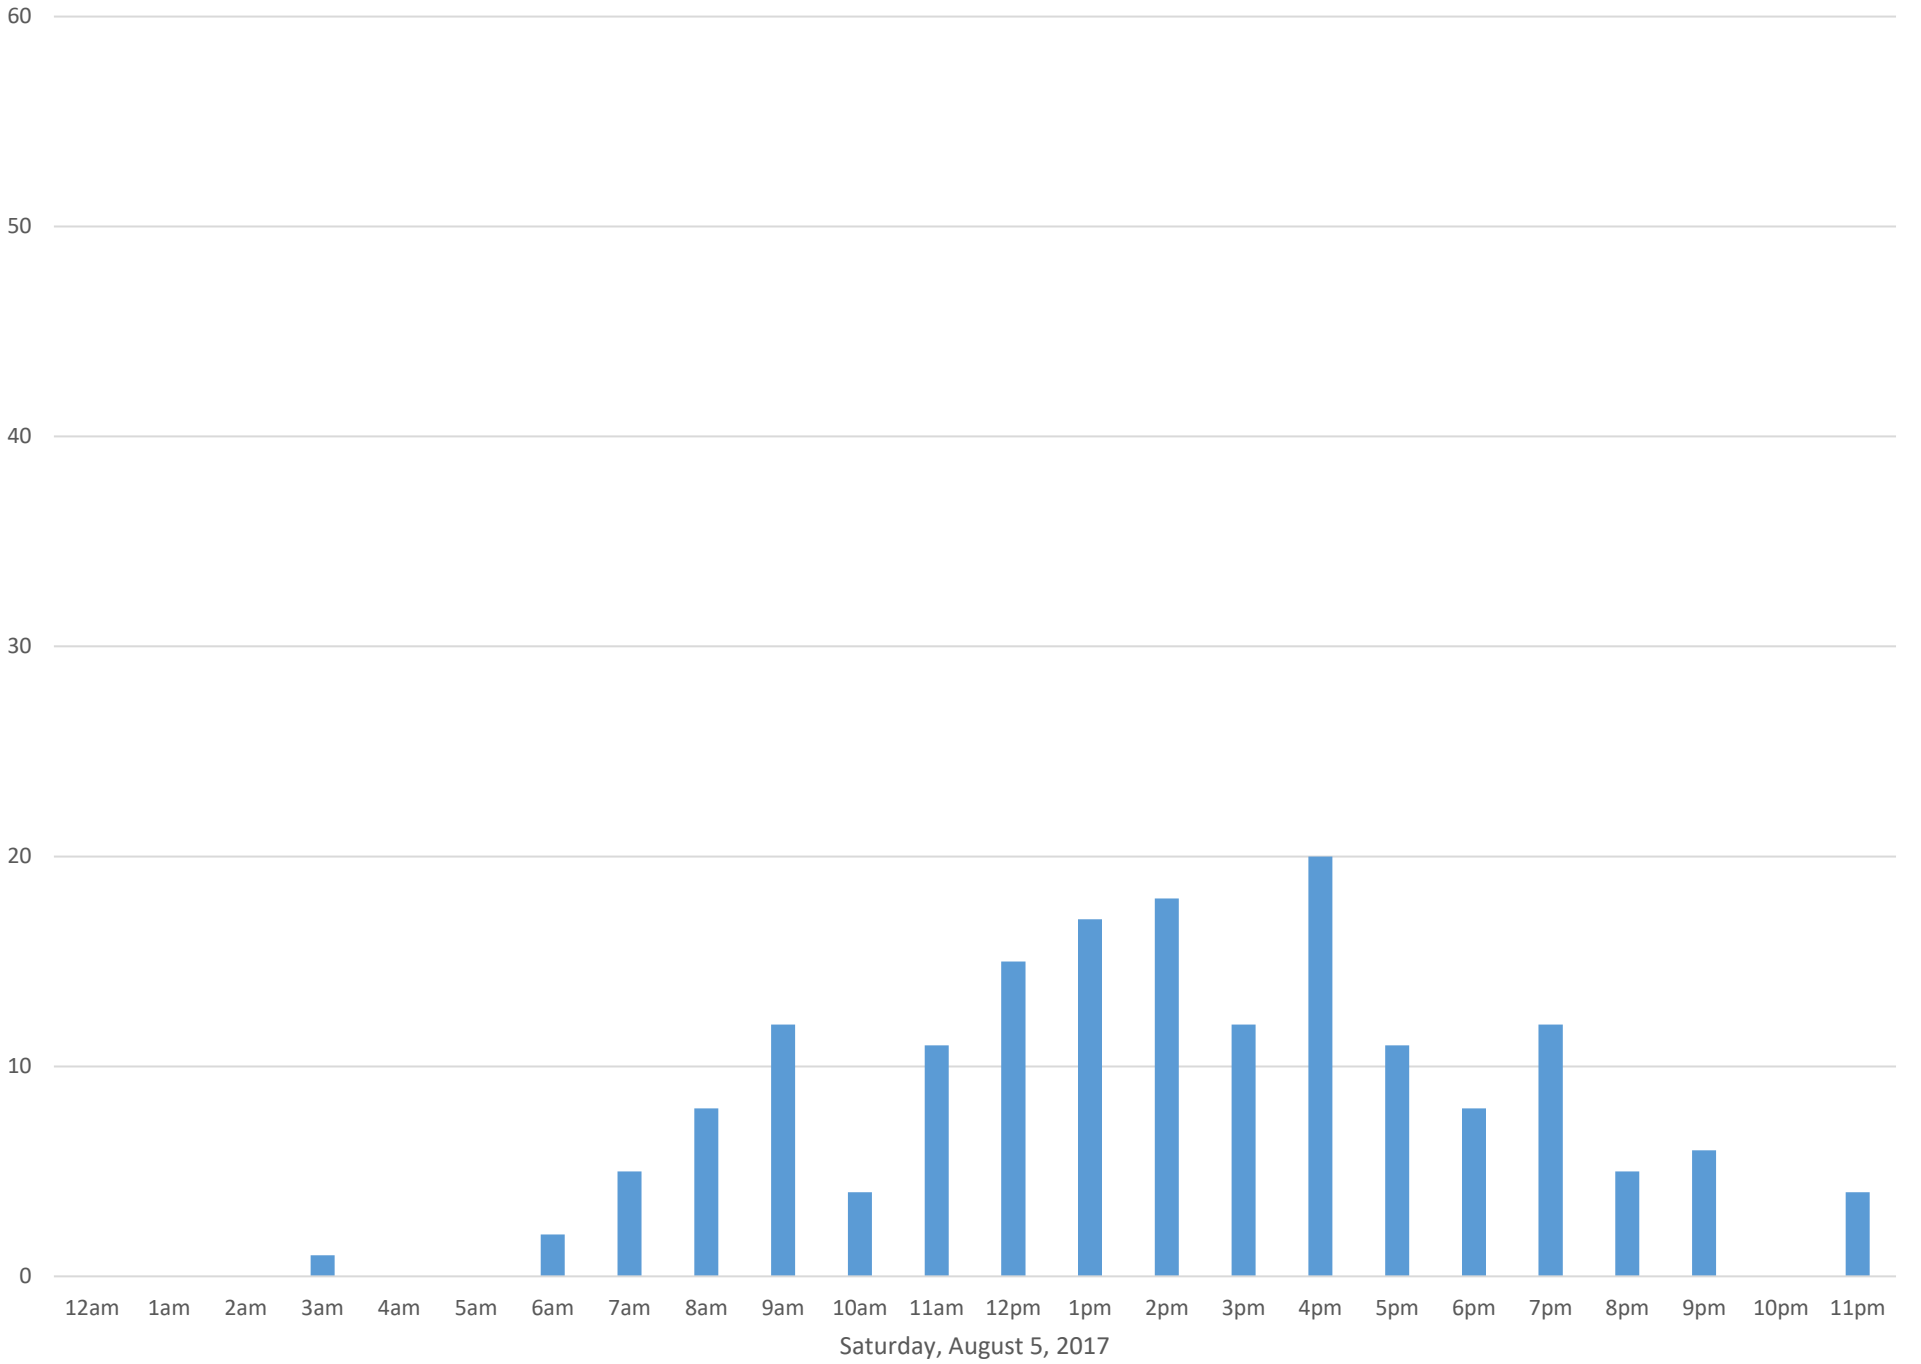

South Bay Trail

Data Summary

Total Count 4,538

Daily Average 413

Average Weekend Day 87

Average Weekday 485

Highest Daily Count 1706

Busiest Day of the Week Wednesday, August 30, 2017

Weekly Profile

Monday 5%

Tuesday 19%

Wednesday 41%

Thursday 29%

Friday 2%

Saturday 4%

Sunday 0%

South Bay Trail August 2017

Monthly Data

Total Count = 4538

South Bay Trail

South Bay Trail

South Bay Trail

South Bay Trail

South Bay Trail

South Bay Trail

Thursday, August 24, 2017

South Bay Trail

South Bay Trail

South Bay Trail

South Bay Trail