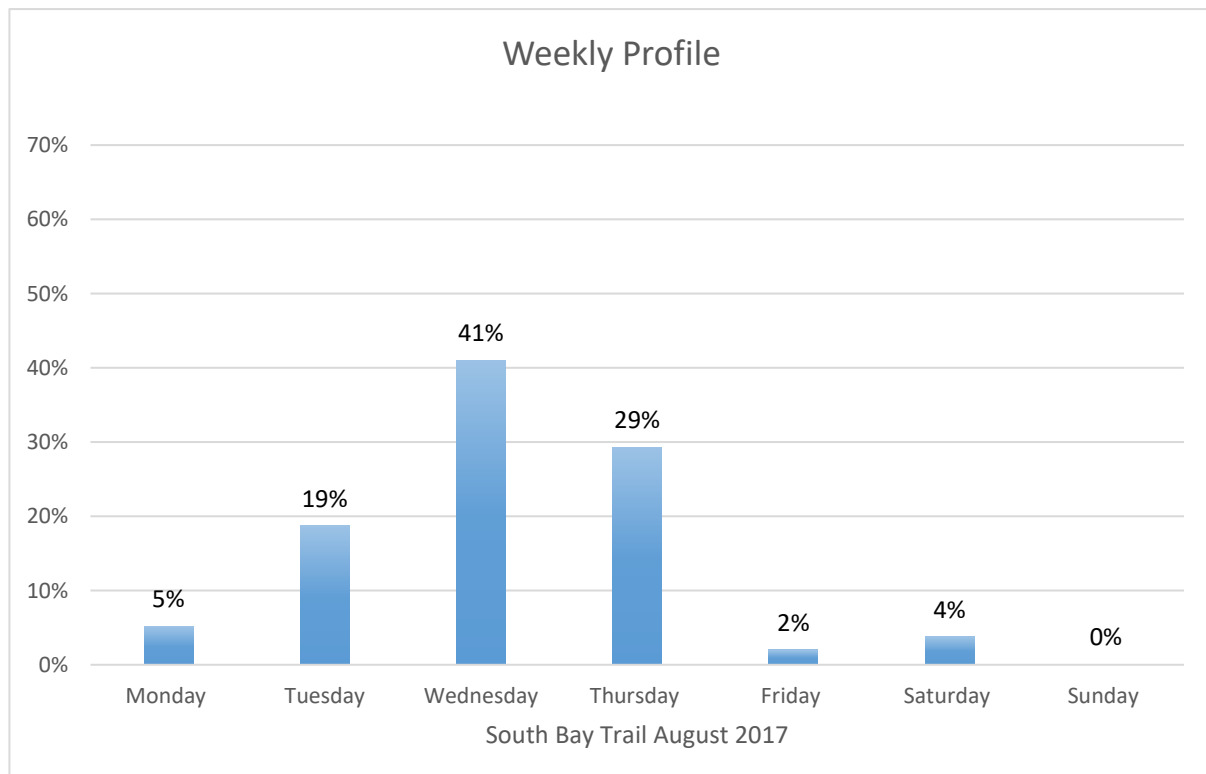

South Bay Trail

Data Summary

Total Count 4,538

Daily Average 413

Average Weekend Day 87

Average Weekday 485

Highest Daily Count 1706

Busiest Day of the Week Wednesday, August 30, 2017

Weekly Profile

Monday 5%

Tuesday 19%

Wednesday 41%

Thursday 29%

Friday 2%

Saturday 4%

Sunday 0%

South Bay Trail August 2017

Monthly Data

Total Count = 4538

South Bay Trail

South Bay Trail

South Bay Trail

South Bay Trail

South Bay Trail