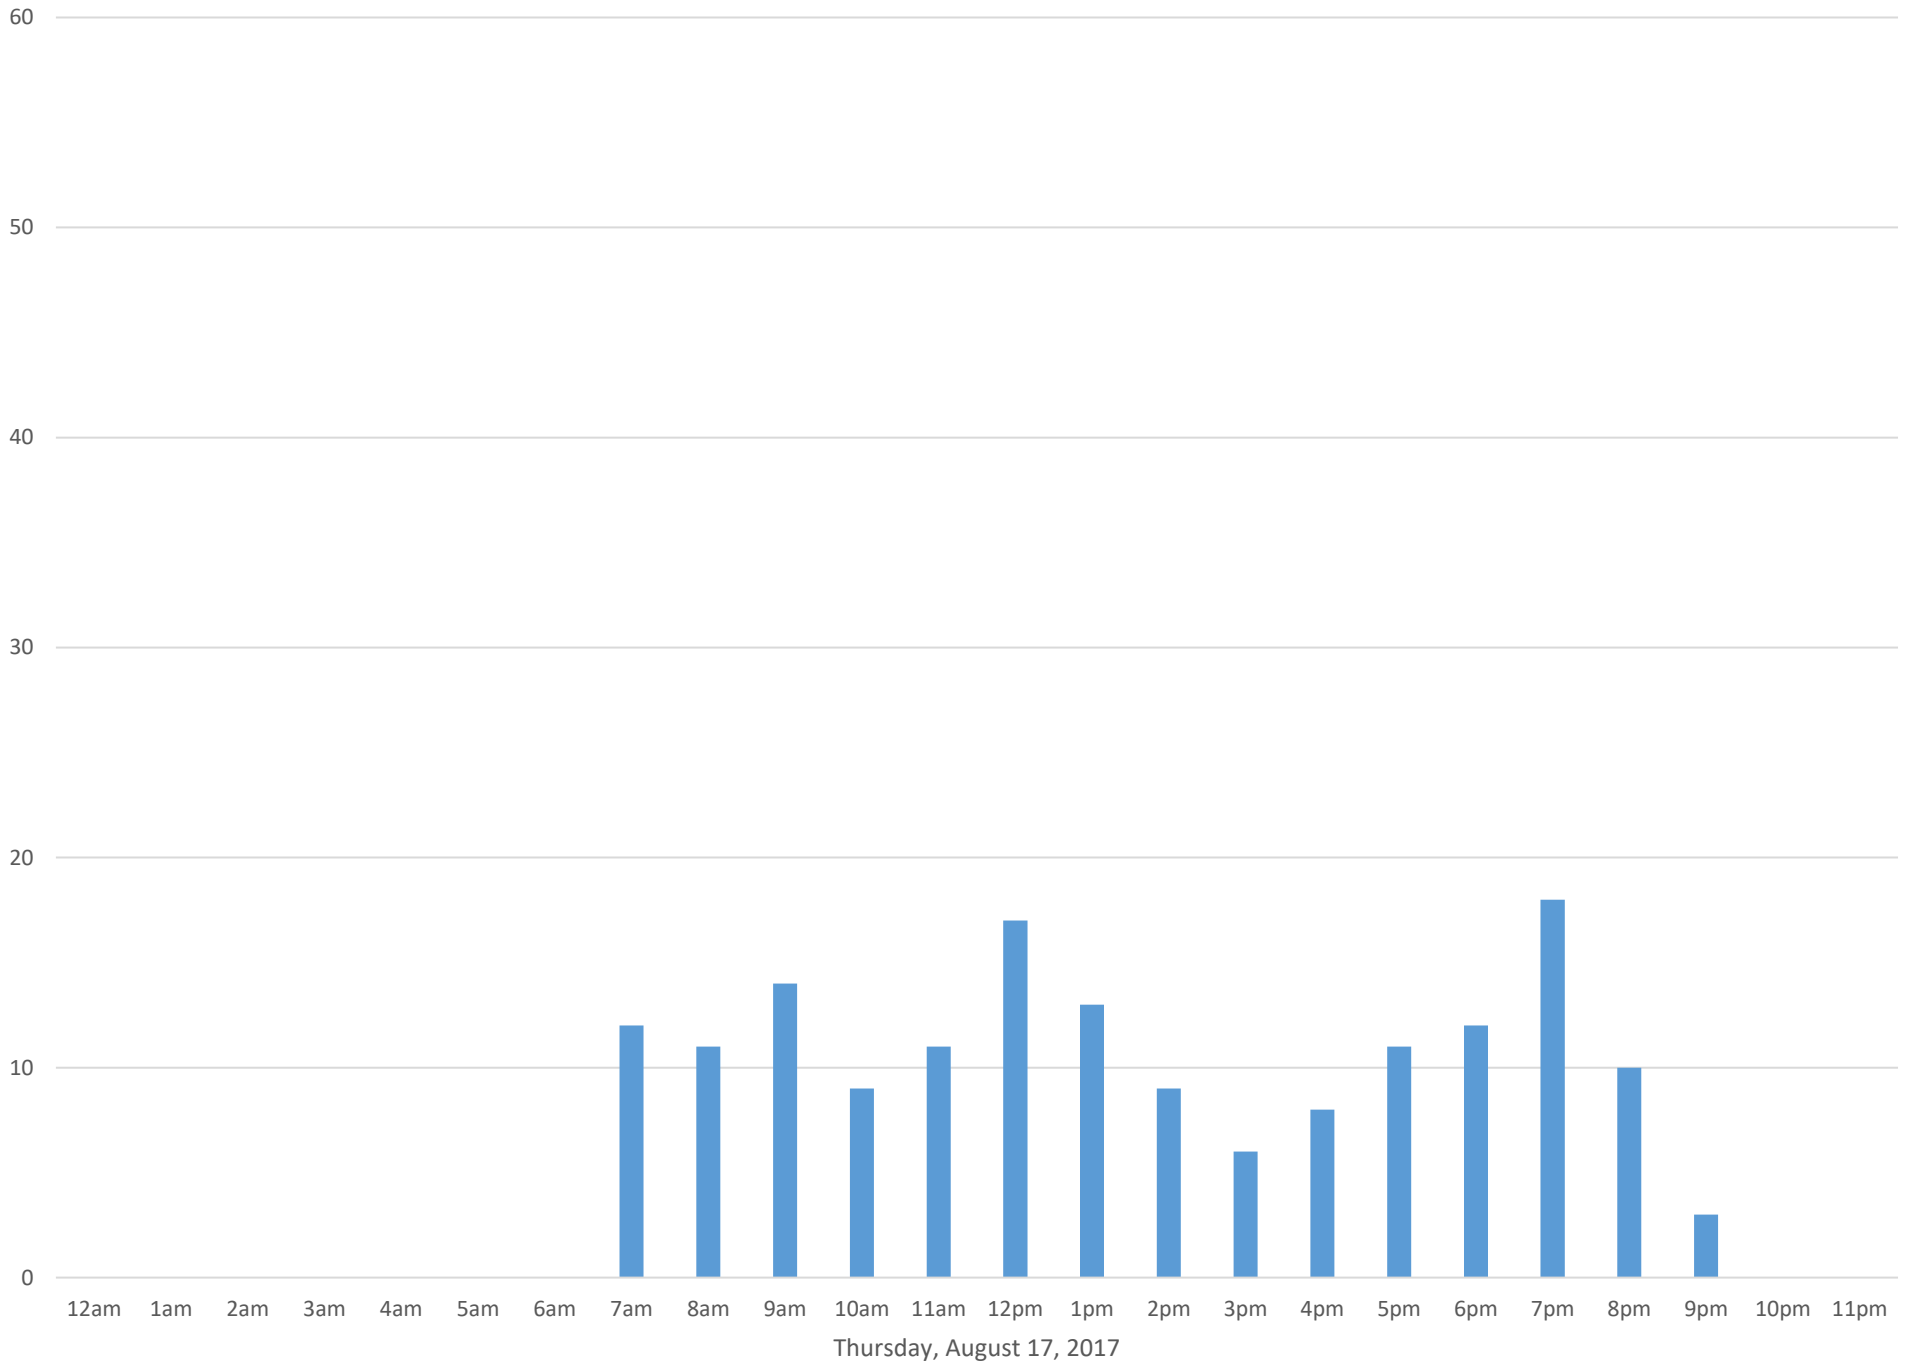

Civic Stadium Ticket Booth Entrance

Data Summary

Total Count 1,305

Daily Average 261

Average Weekend Day No Data

Average Weekday 261

Highest Daily Count 645

Busiest Day of the Week Monday, August 14, 2017

Weekly Profile

Monday 49%

Tuesday 17%

Wednesday 20%

Thursday 13%

Friday 1%

Saturday 0%

Sunday 0%

Civic Stadium Ticket Booth Entrance August 2017

Monthly Data

Total Count = 1305

Civic Stadium Ticket Booth Entrance

Civic Stadium Ticket Booth Entrance

Civic Stadium Ticket Booth Entrance

Civic Stadium Ticket Booth Entrance