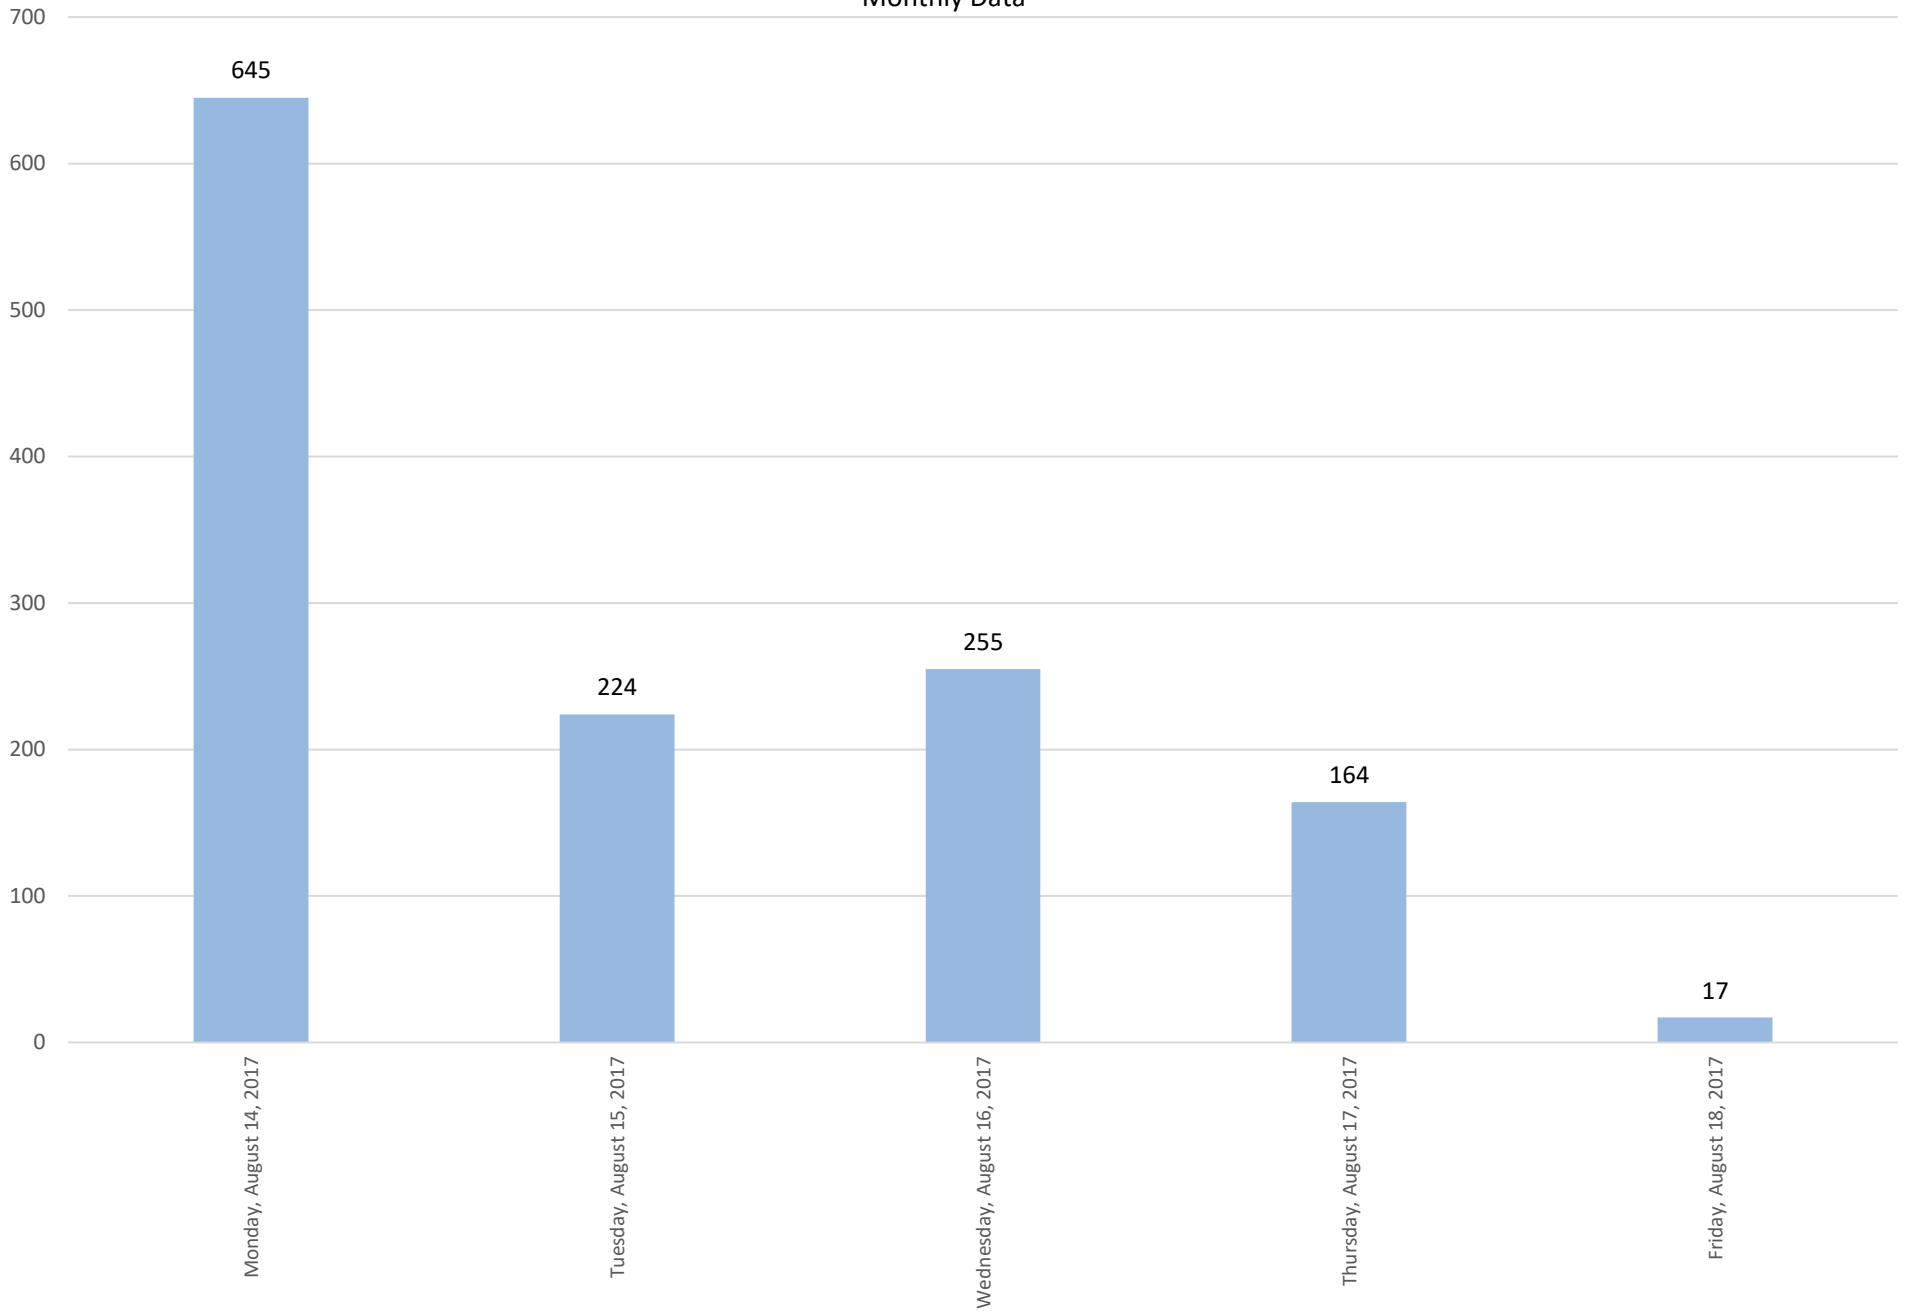

Civic Stadium Ticket Booth Entrance August 2017

Monthly Data

Total Count = 1305