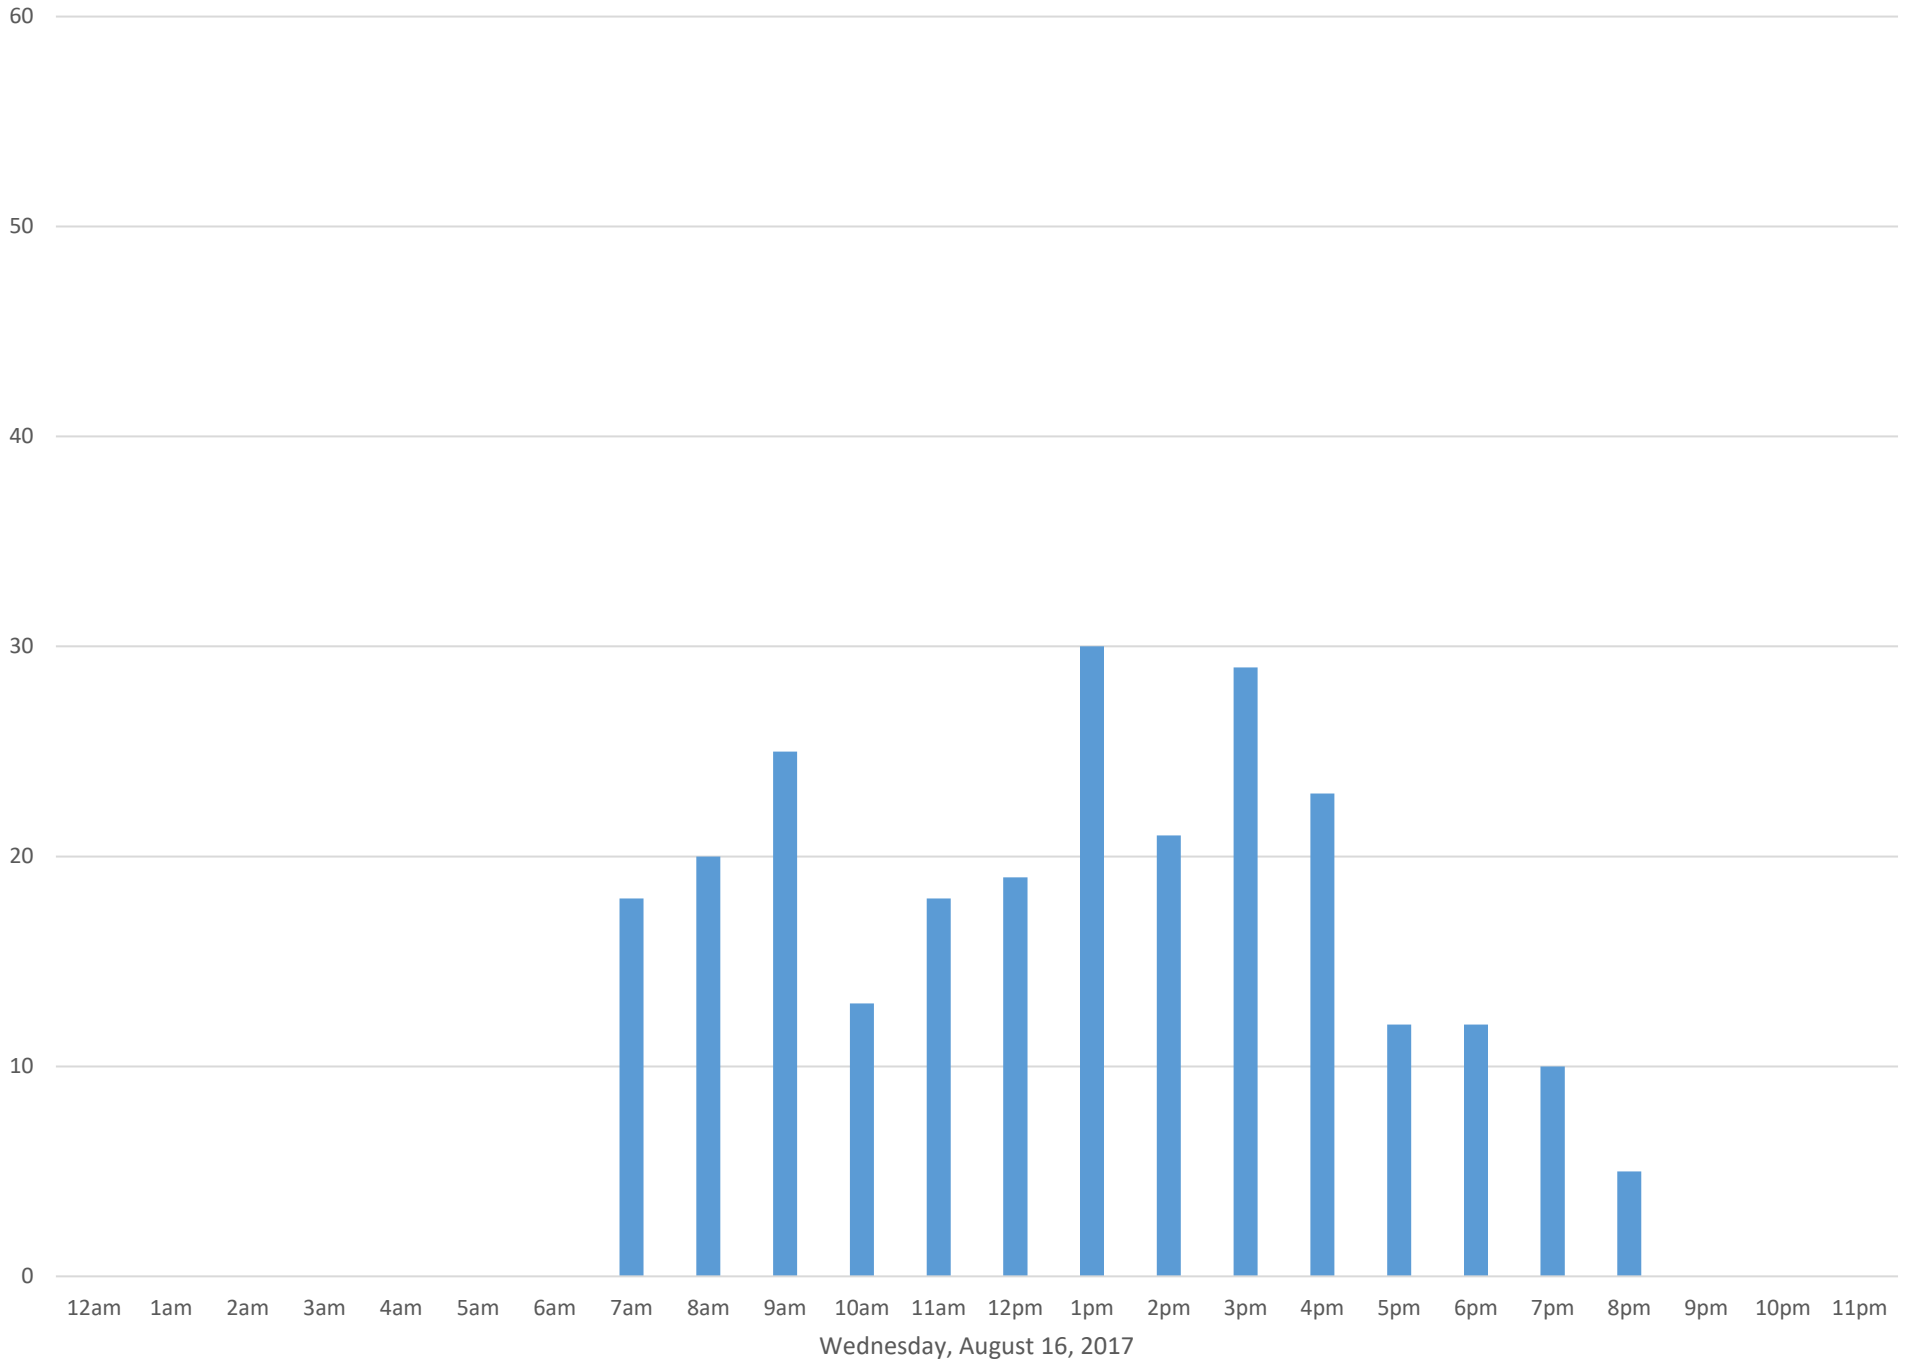

Civic Stadium Ticket Booth Entrance

Data Summary

Total Count 1,305

Daily Average 261

Average Weekend Day No Data

Average Weekday 261

Highest Daily Count 645

Busiest Day of the Week Monday, August 14, 2017

Weekly Profile

Monday 49%

Tuesday 17%

Wednesday 20%

Thursday 13%

Friday 1%

Saturday 0%

Sunday 0%

Civic Stadium Ticket Booth Entrance August 2017

Monthly Data

Total Count = 1305

Civic Stadium Ticket Booth Entrance

Civic Stadium Ticket Booth Entrance

Civic Stadium Ticket Booth Entrance

Civic Stadium Ticket Booth Entrance