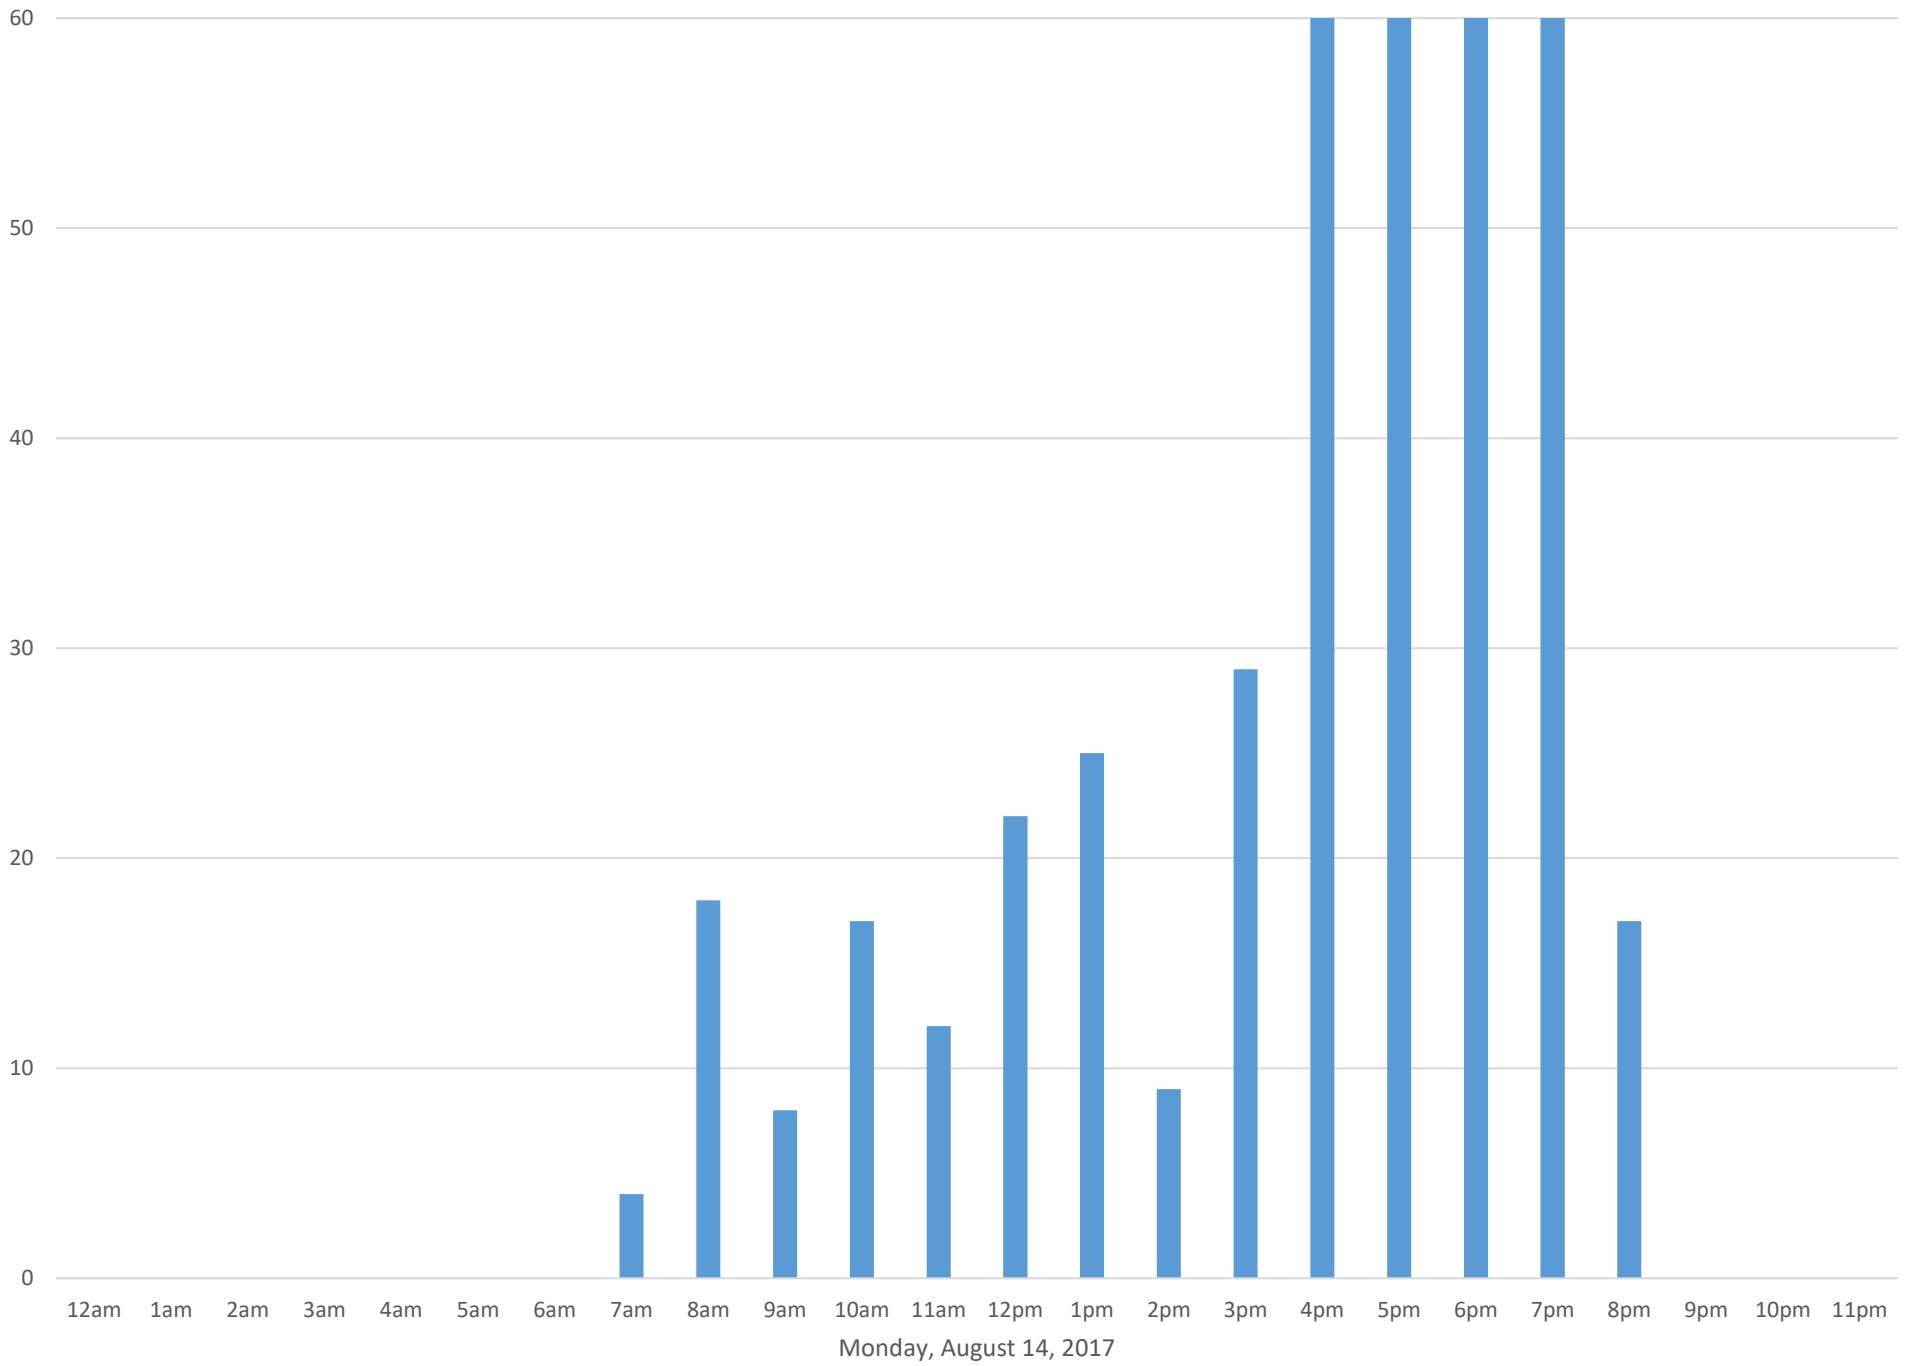

Civic Stadium Ticket Booth Entrance