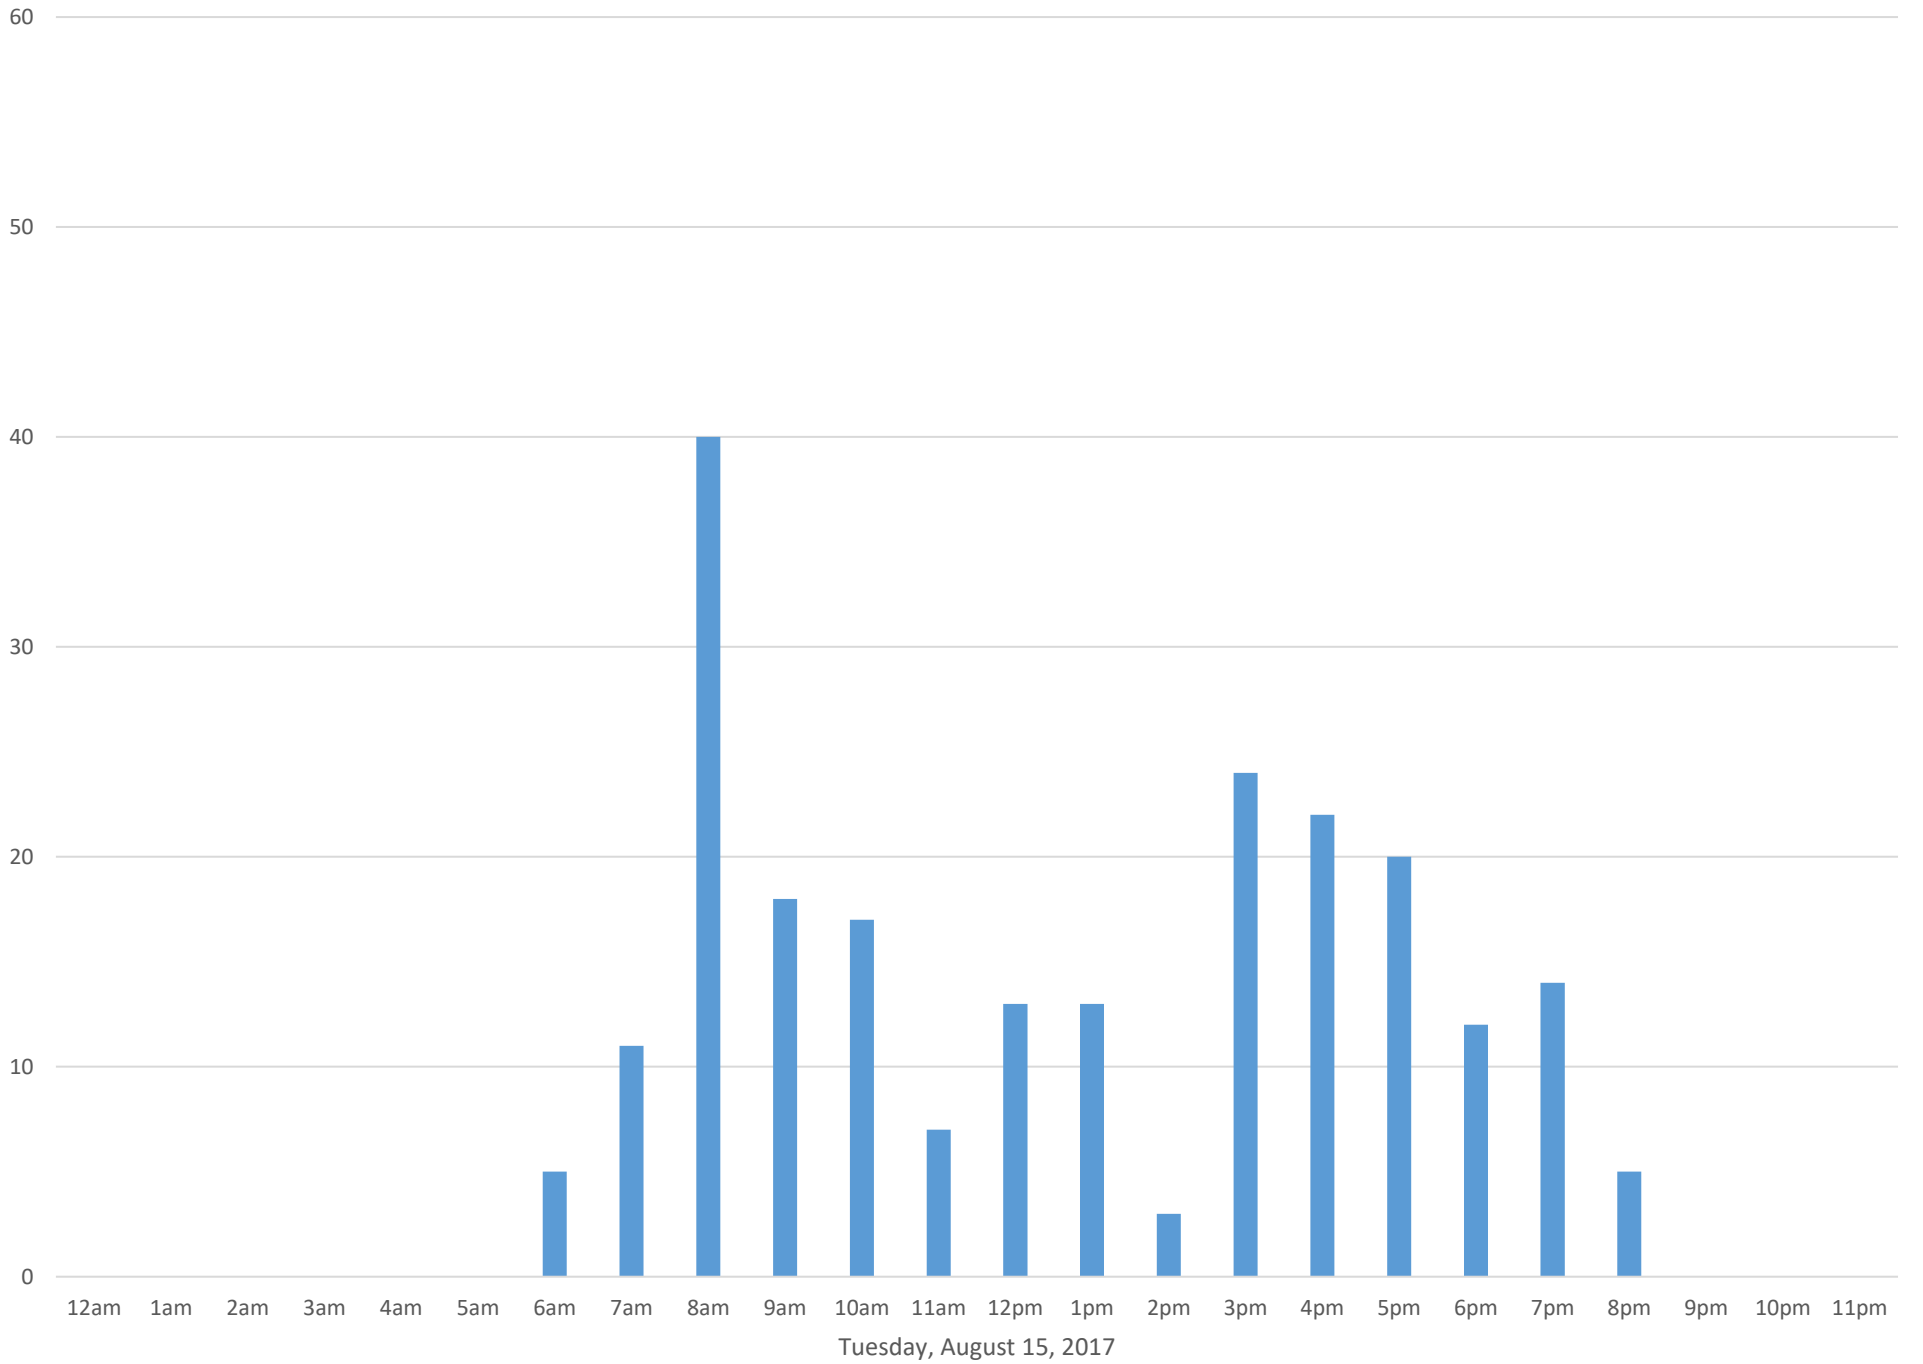

Civic Stadium Ticket Booth Entrance

Data Summary

Total Count 1,305

Daily Average 261

Average Weekend Day No Data

Average Weekday 261

Highest Daily Count 645

Busiest Day of the Week Monday, August 14, 2017

Weekly Profile

Monday 49%

Tuesday 17%

Wednesday 20%

Thursday 13%

Friday 1%

Saturday 0%

Sunday 0%

Civic Stadium Ticket Booth Entrance August 2017

Monthly Data

Total Count = 1305

Civic Stadium Ticket Booth Entrance

Civic Stadium Ticket Booth Entrance

Civic Stadium Ticket Booth Entrance

Civic Stadium Ticket Booth Entrance