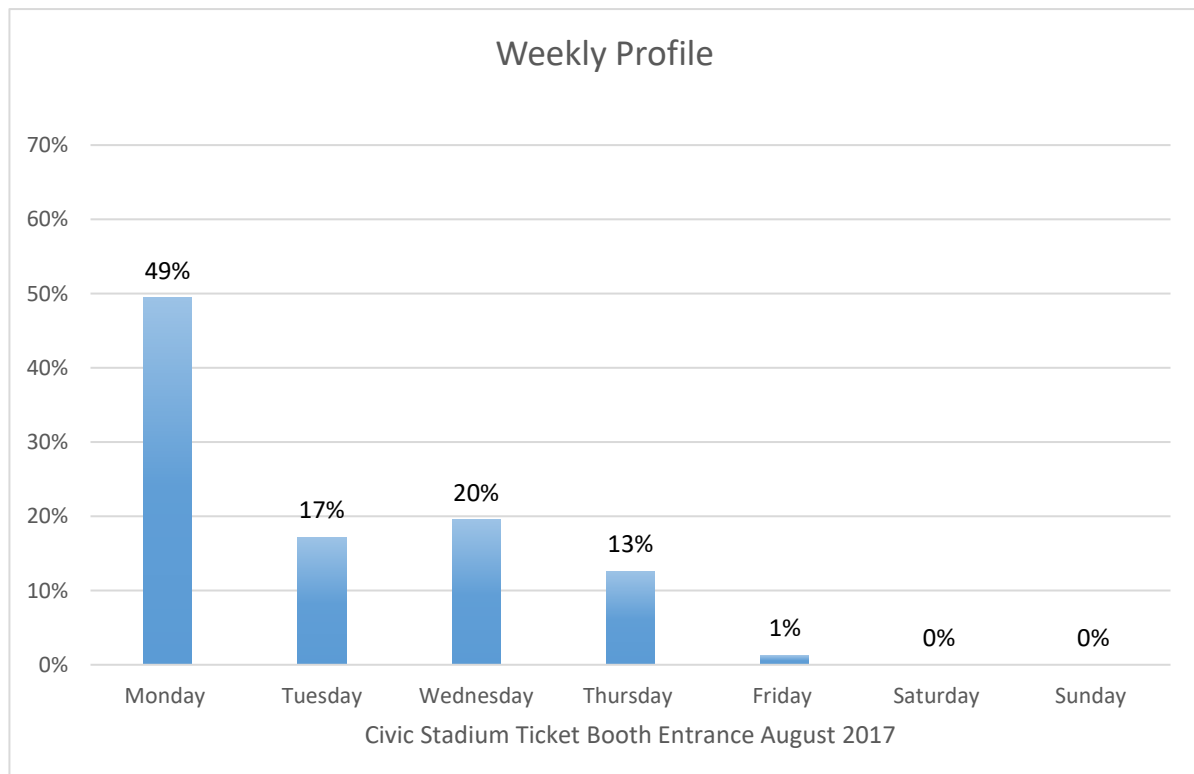

Civic Stadium Ticket Booth Entrance

Data Summary

Total Count 1,305

Daily Average 261

Average Weekend Day No Data

Average Weekday 261

Highest Daily Count 645

Busiest Day of the Week Monday, August 14, 2017

Weekly Profile

Monday 49%

Tuesday 17%

Wednesday 20%

Thursday 13%

Friday 1%

Saturday 0%

Sunday 0%

Civic Stadium Ticket Booth Entrance August 2017

Monthly Data

Total Count = 1305

Civic Stadium Ticket Booth Entrance

Civic Stadium Ticket Booth Entrance

Civic Stadium Ticket Booth Entrance

Civic Stadium Ticket Booth Entrance