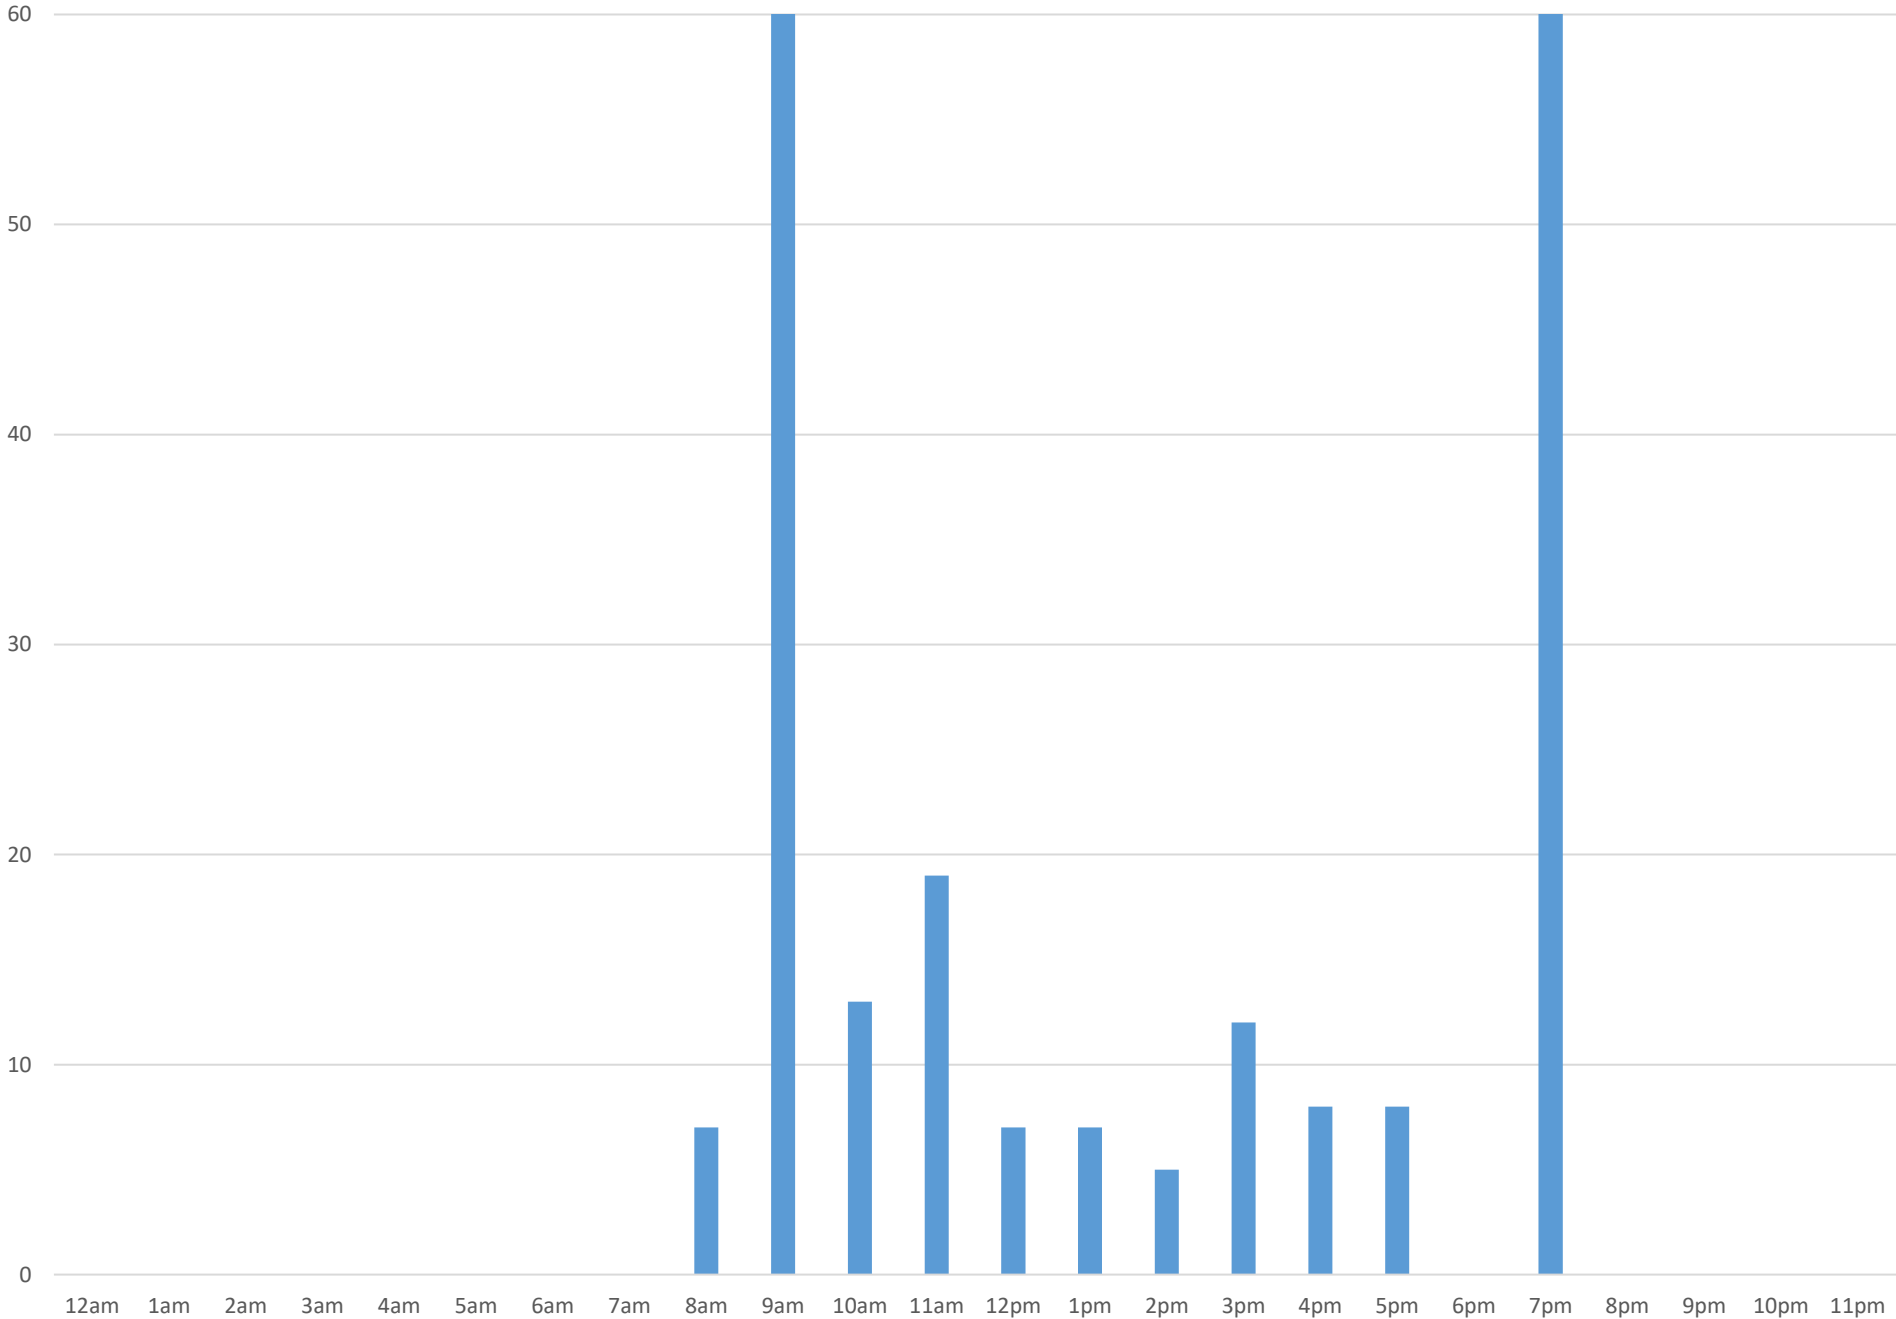

Civic Stadium Main Gate

Friday, August 18, 2017