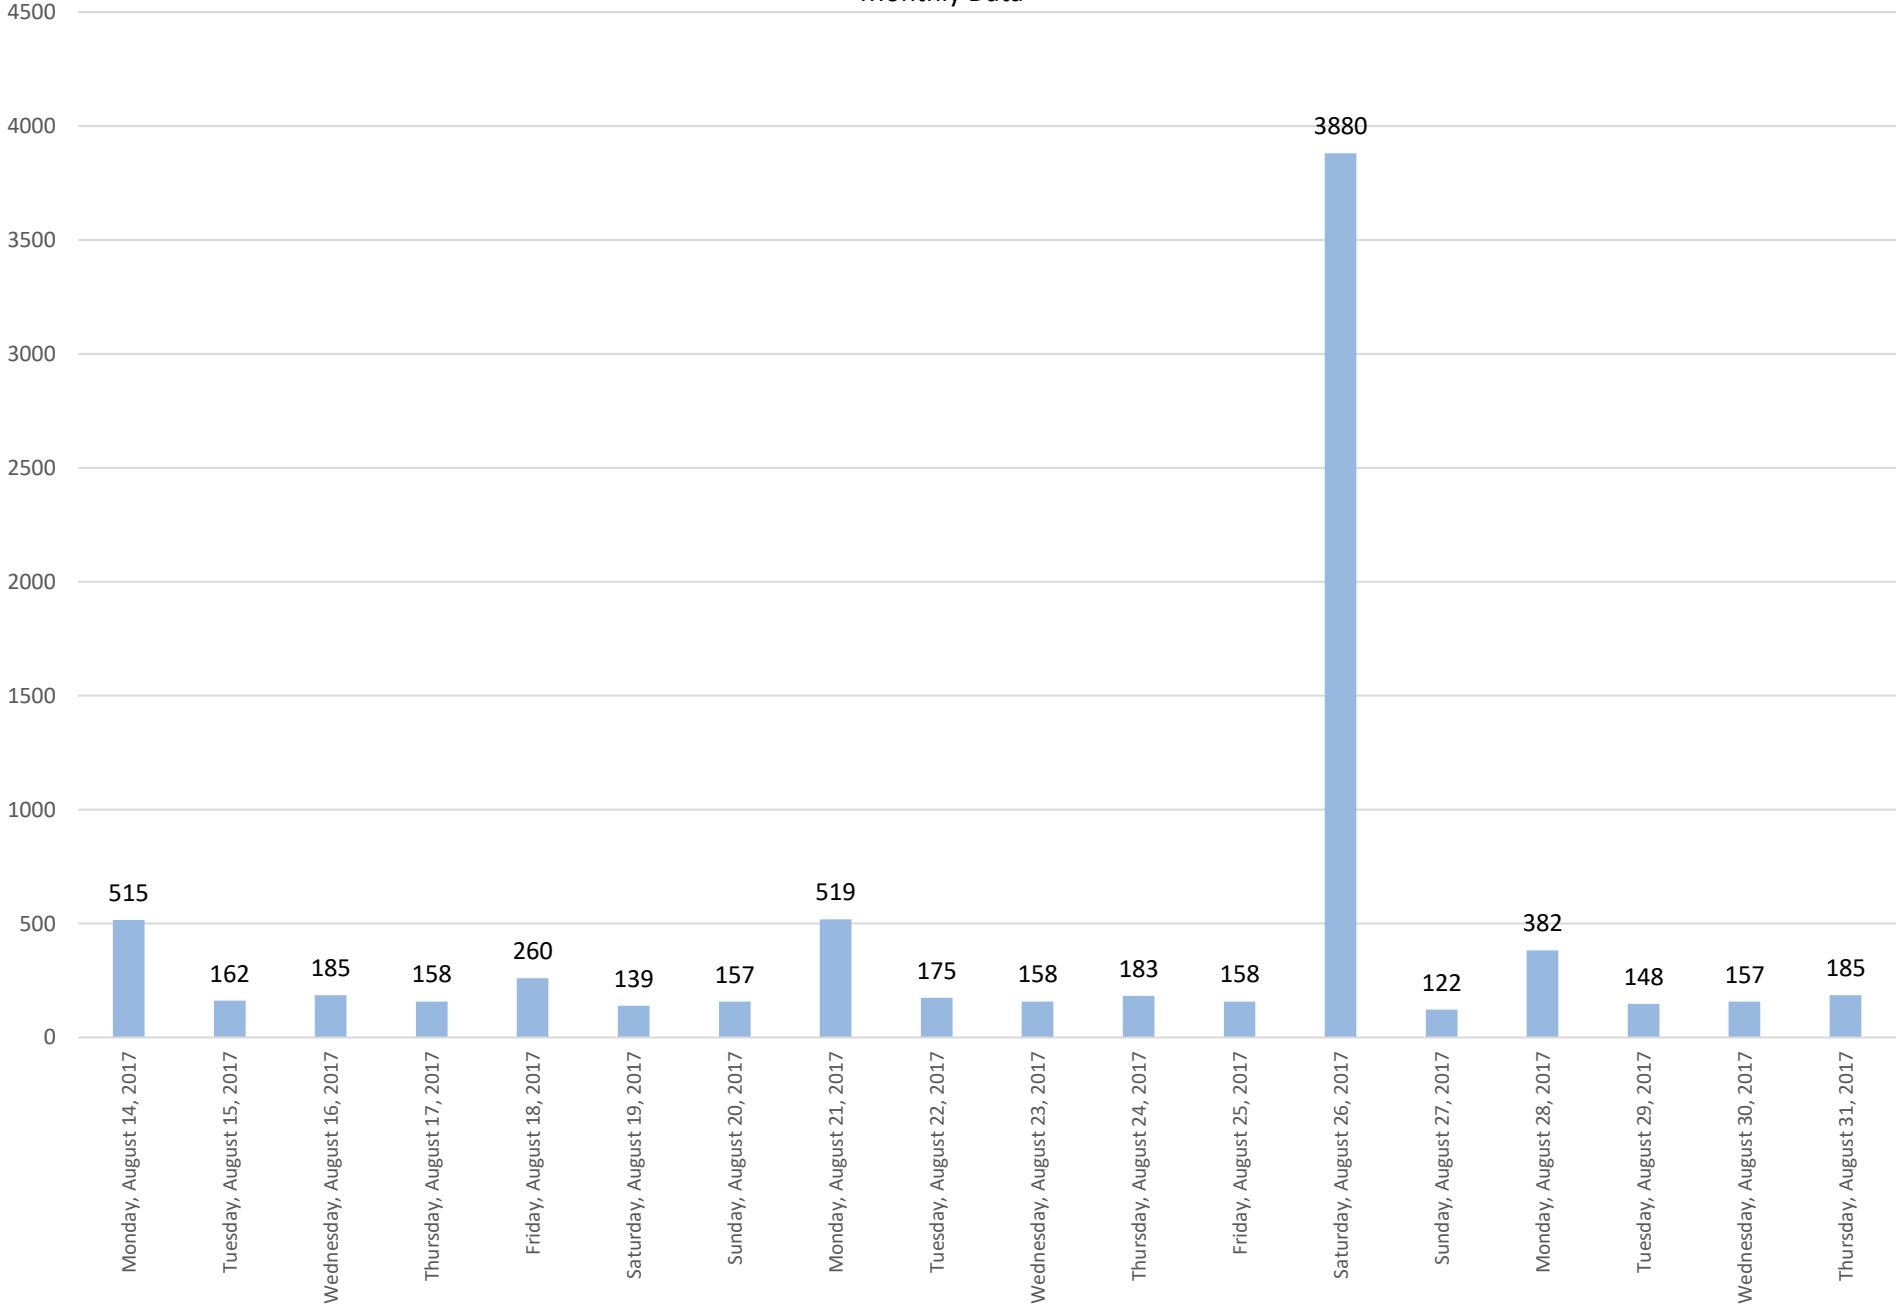

Civic Stadium Main Gate August 2017

Monthly Data

Total Count = 7643