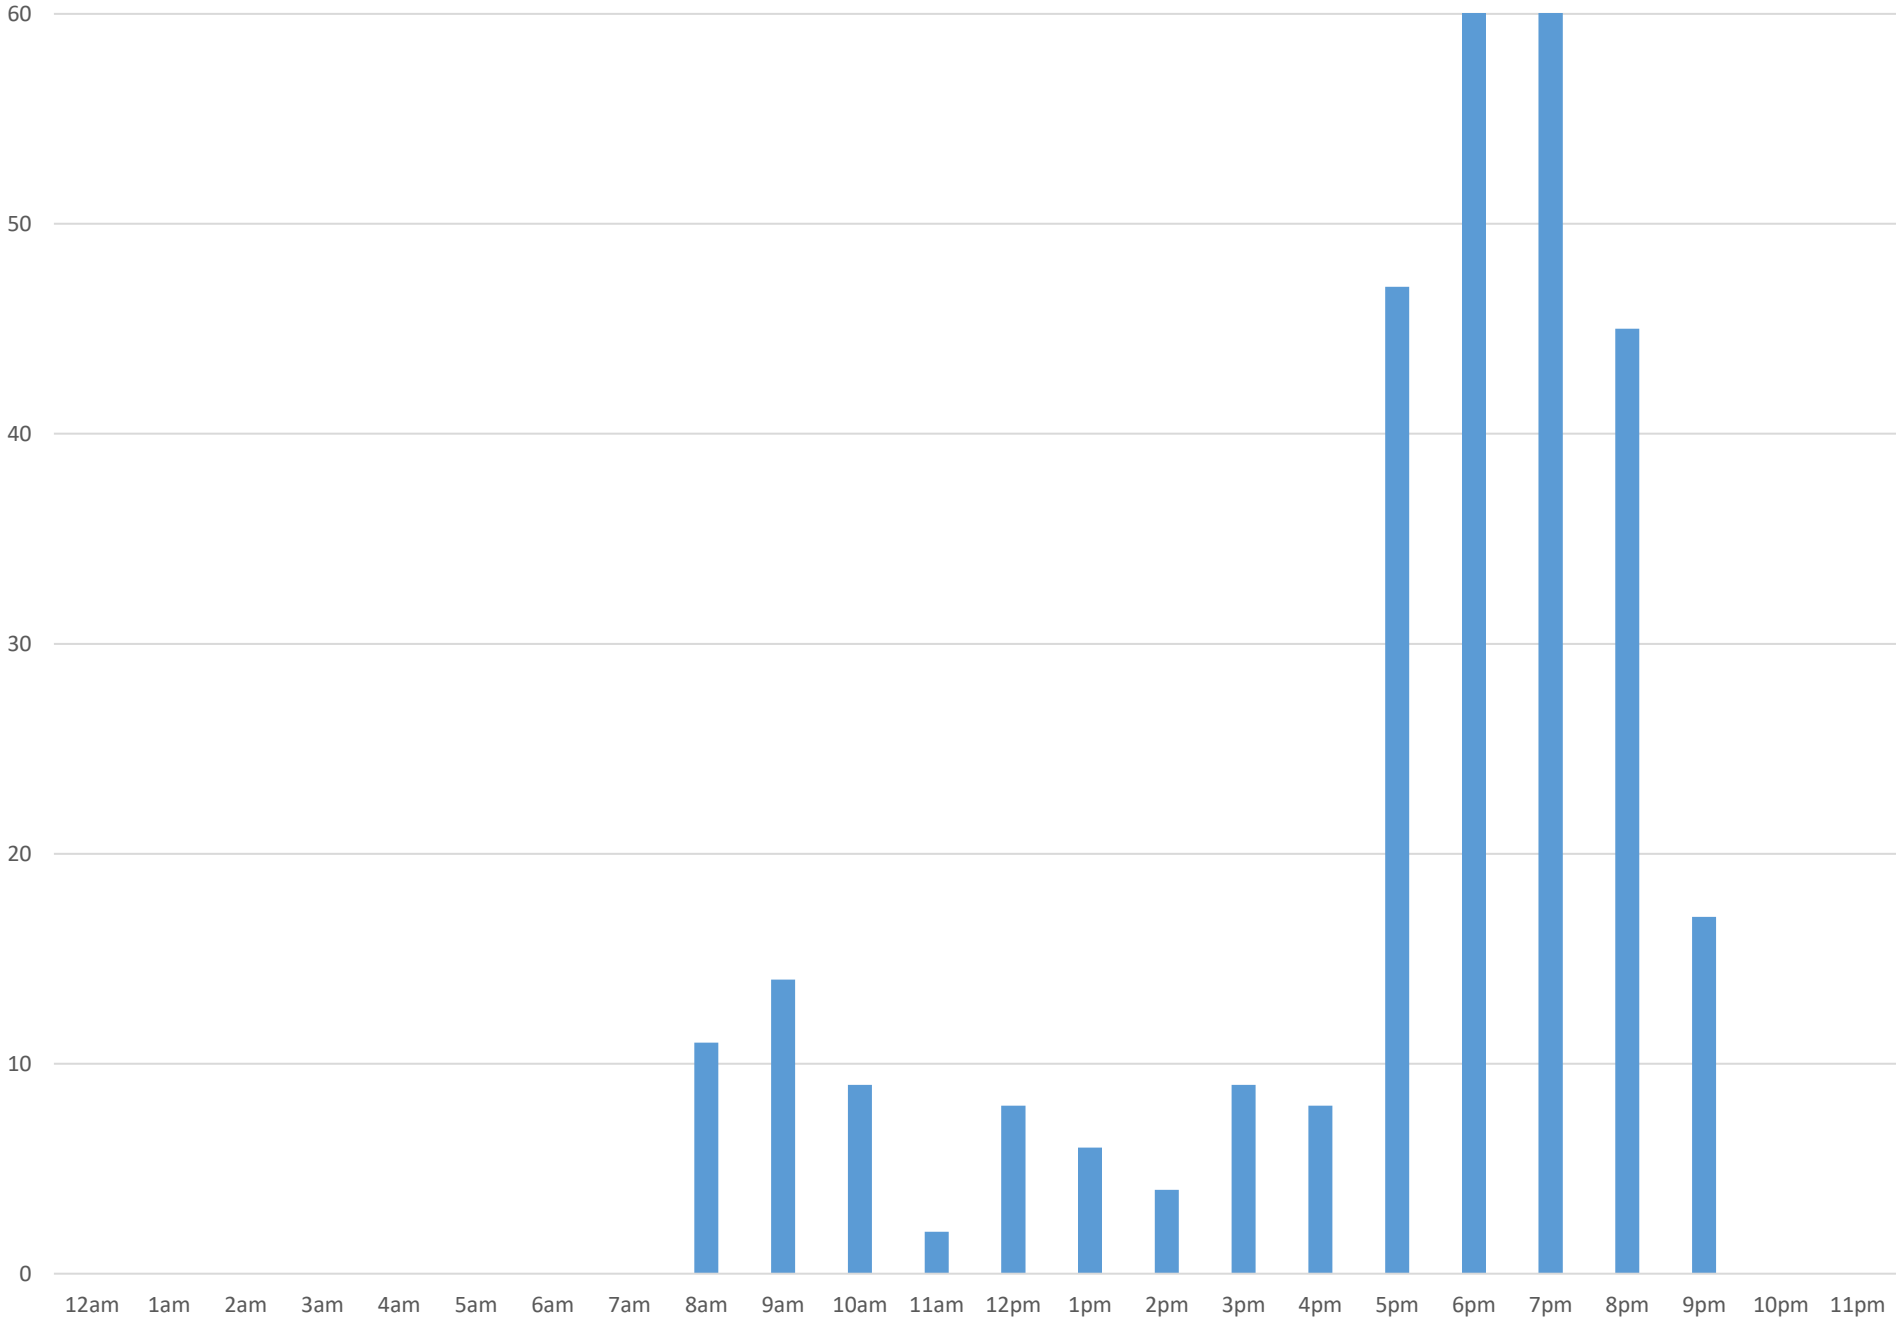

Civic Stadium Main Gate

Monday, August 28, 2017