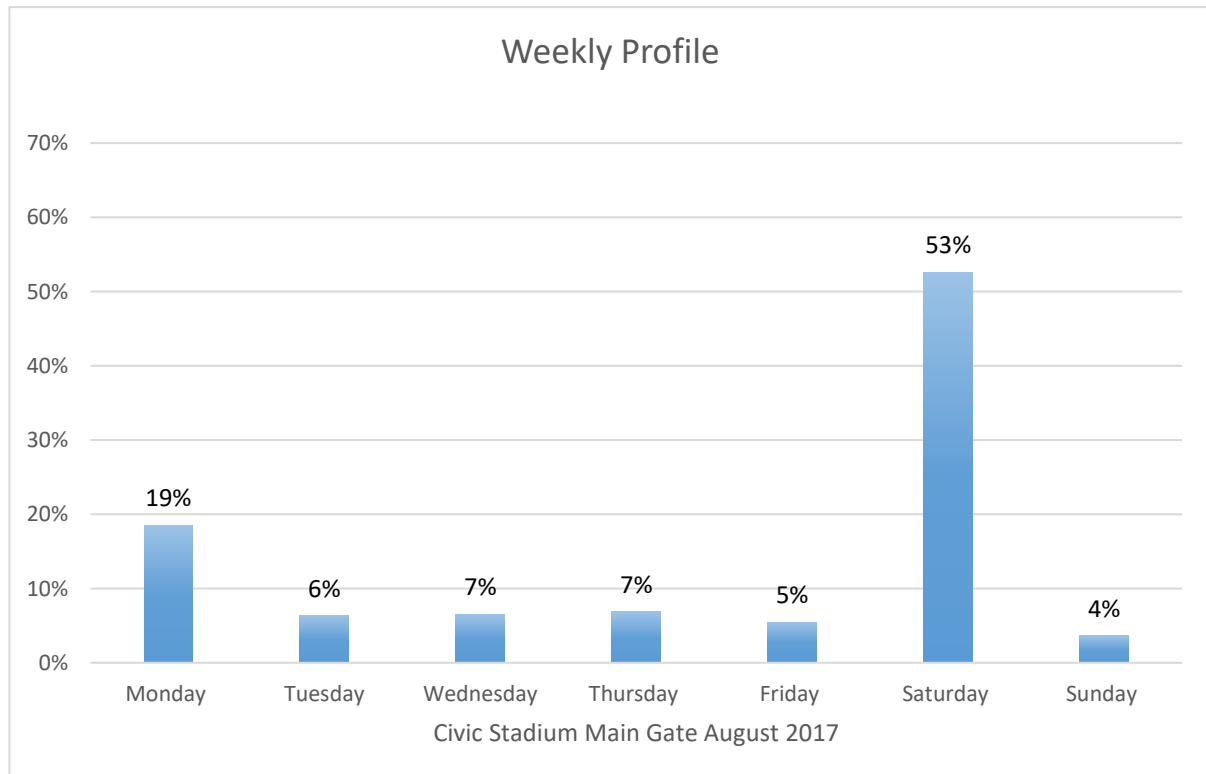

## Data Summary

Total Count 7,643

Daily Average 425

Average Weekend Day 1075

Average Weekday 239

Highest Daily Count 3880

Busiest Day of the Week Saturday, August 26, 2017

### Weekly Profile

Monday 19%

Tuesday 6%

Wednesday 7%

Thursday 7%

Friday 5%

Saturday 53%

Sunday 4%