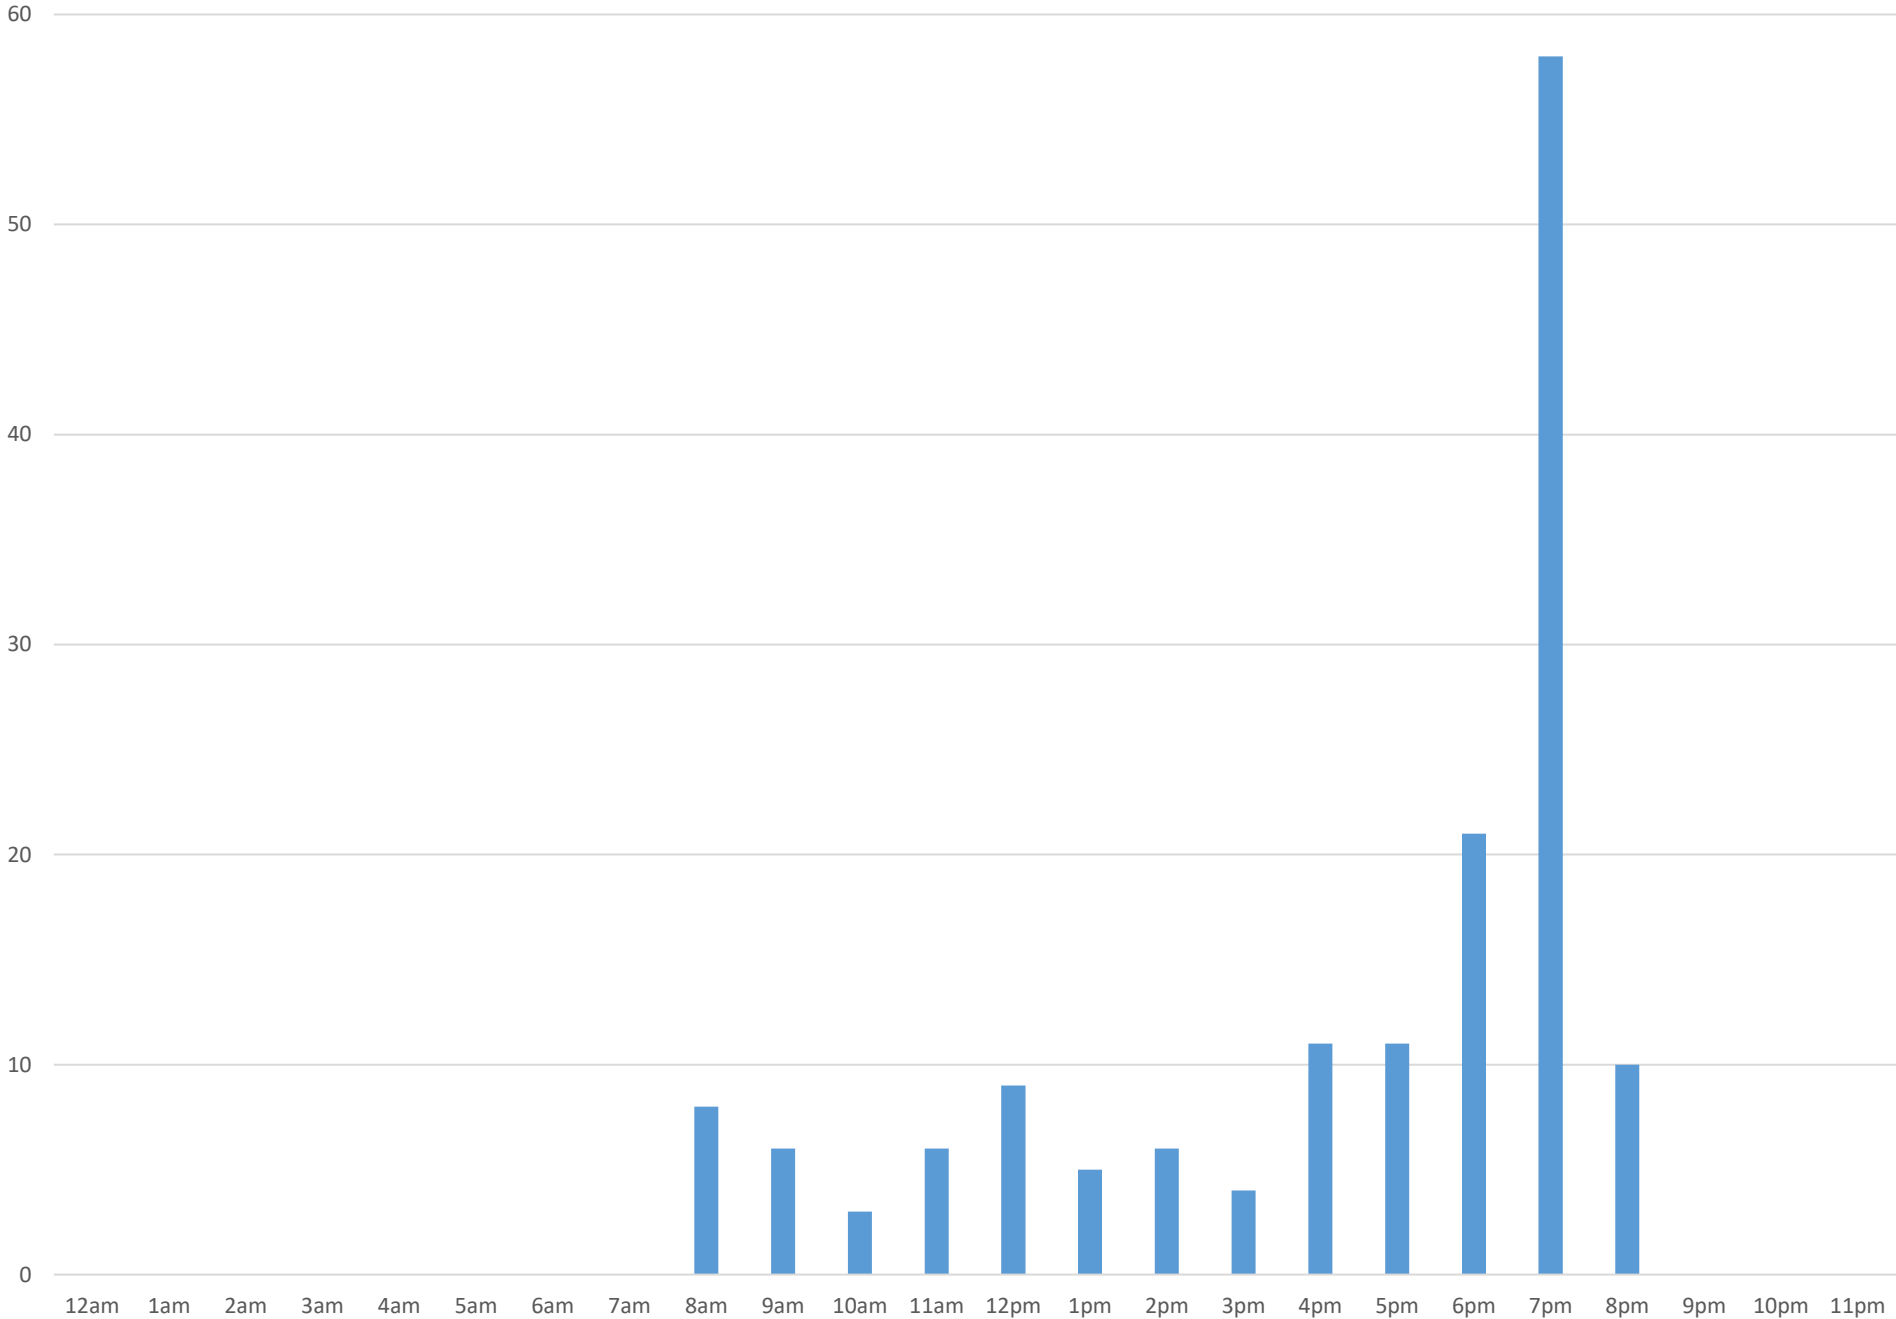

Civic Stadium Main Gate

Thursday, August 17, 2017