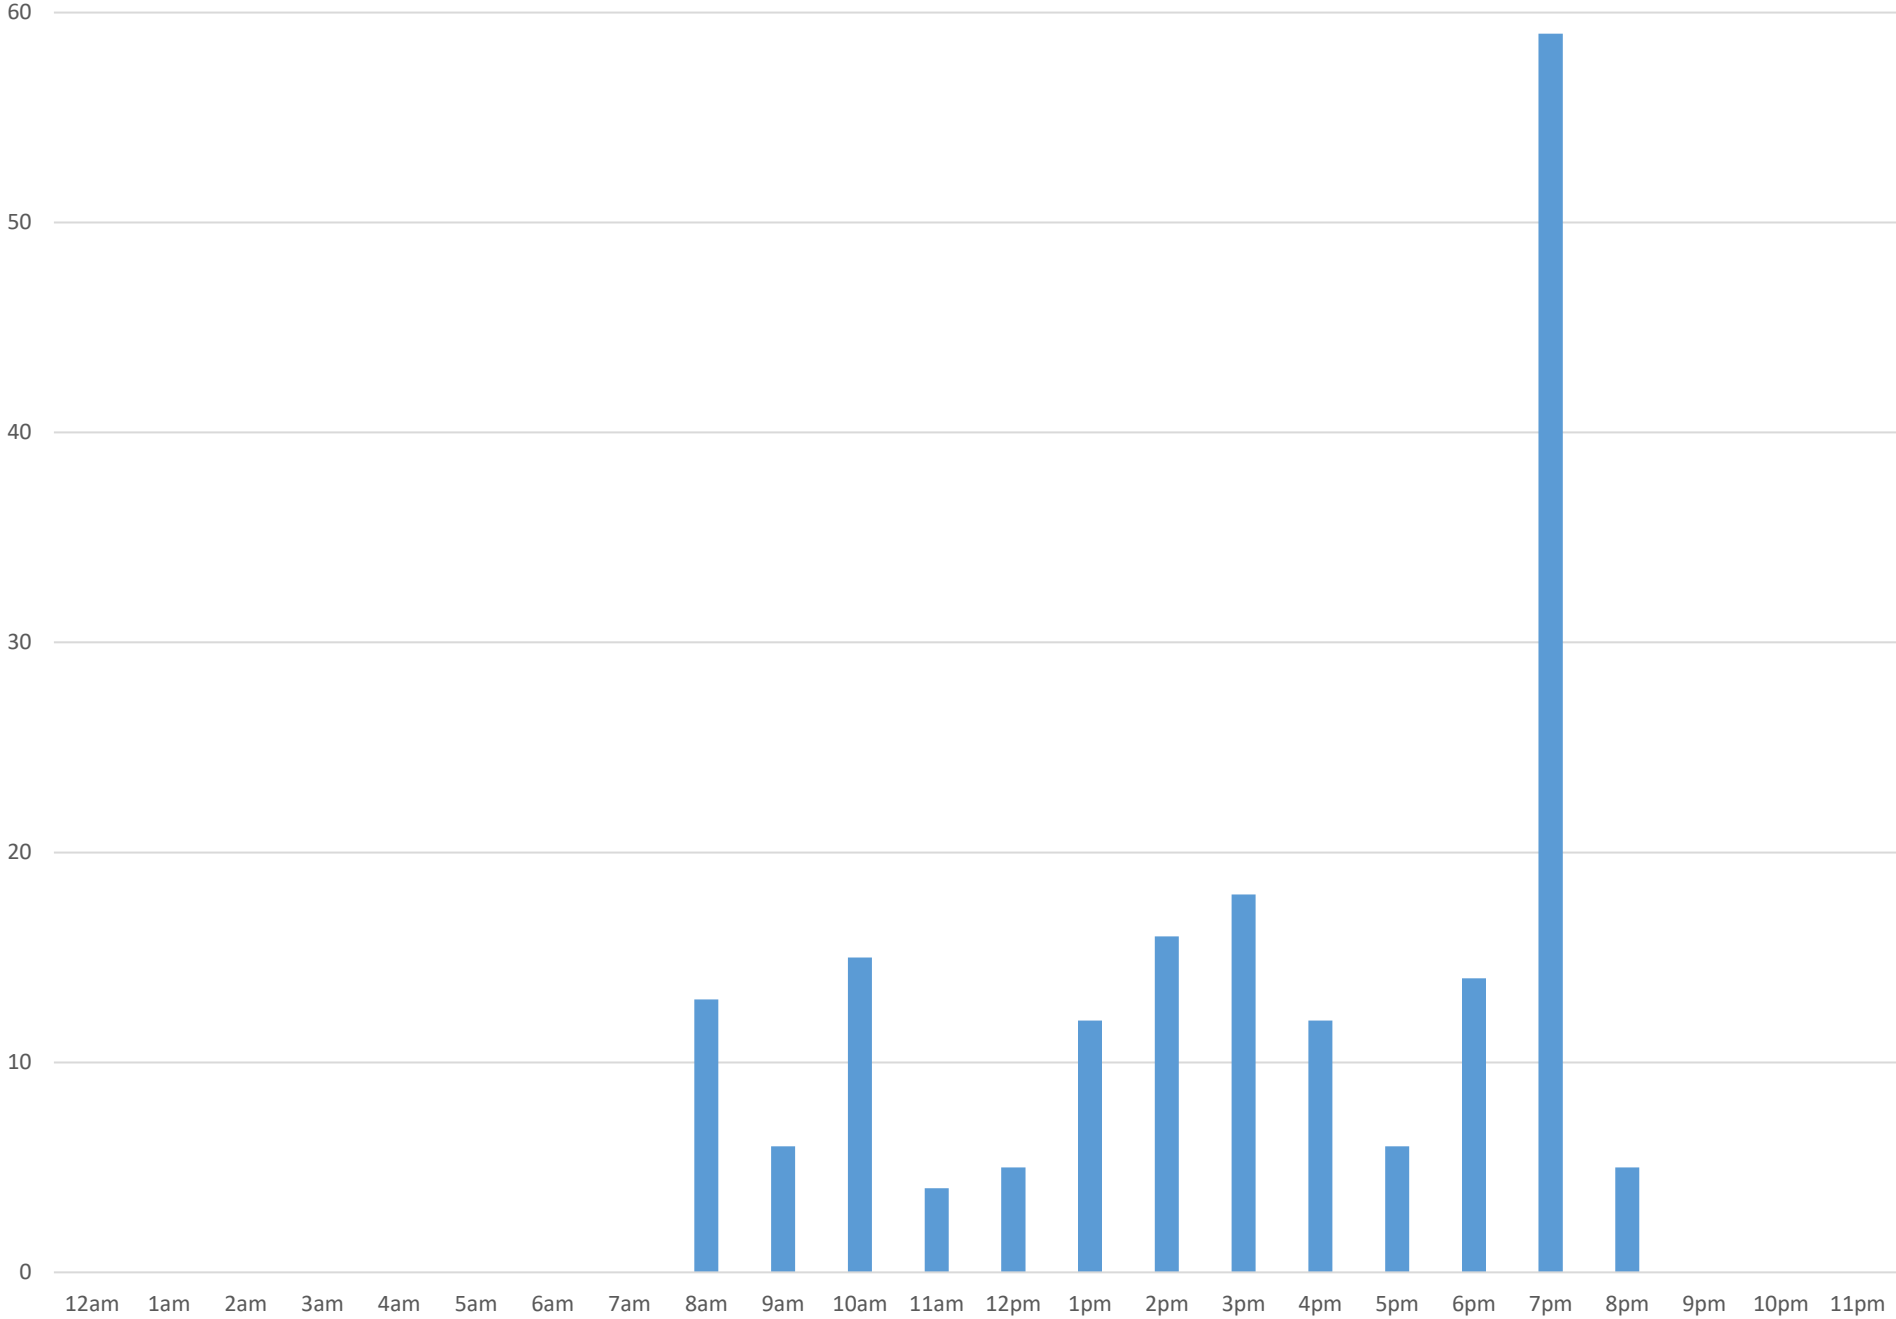

Civic Stadium Main Gate

Wednesday, August 16, 2017