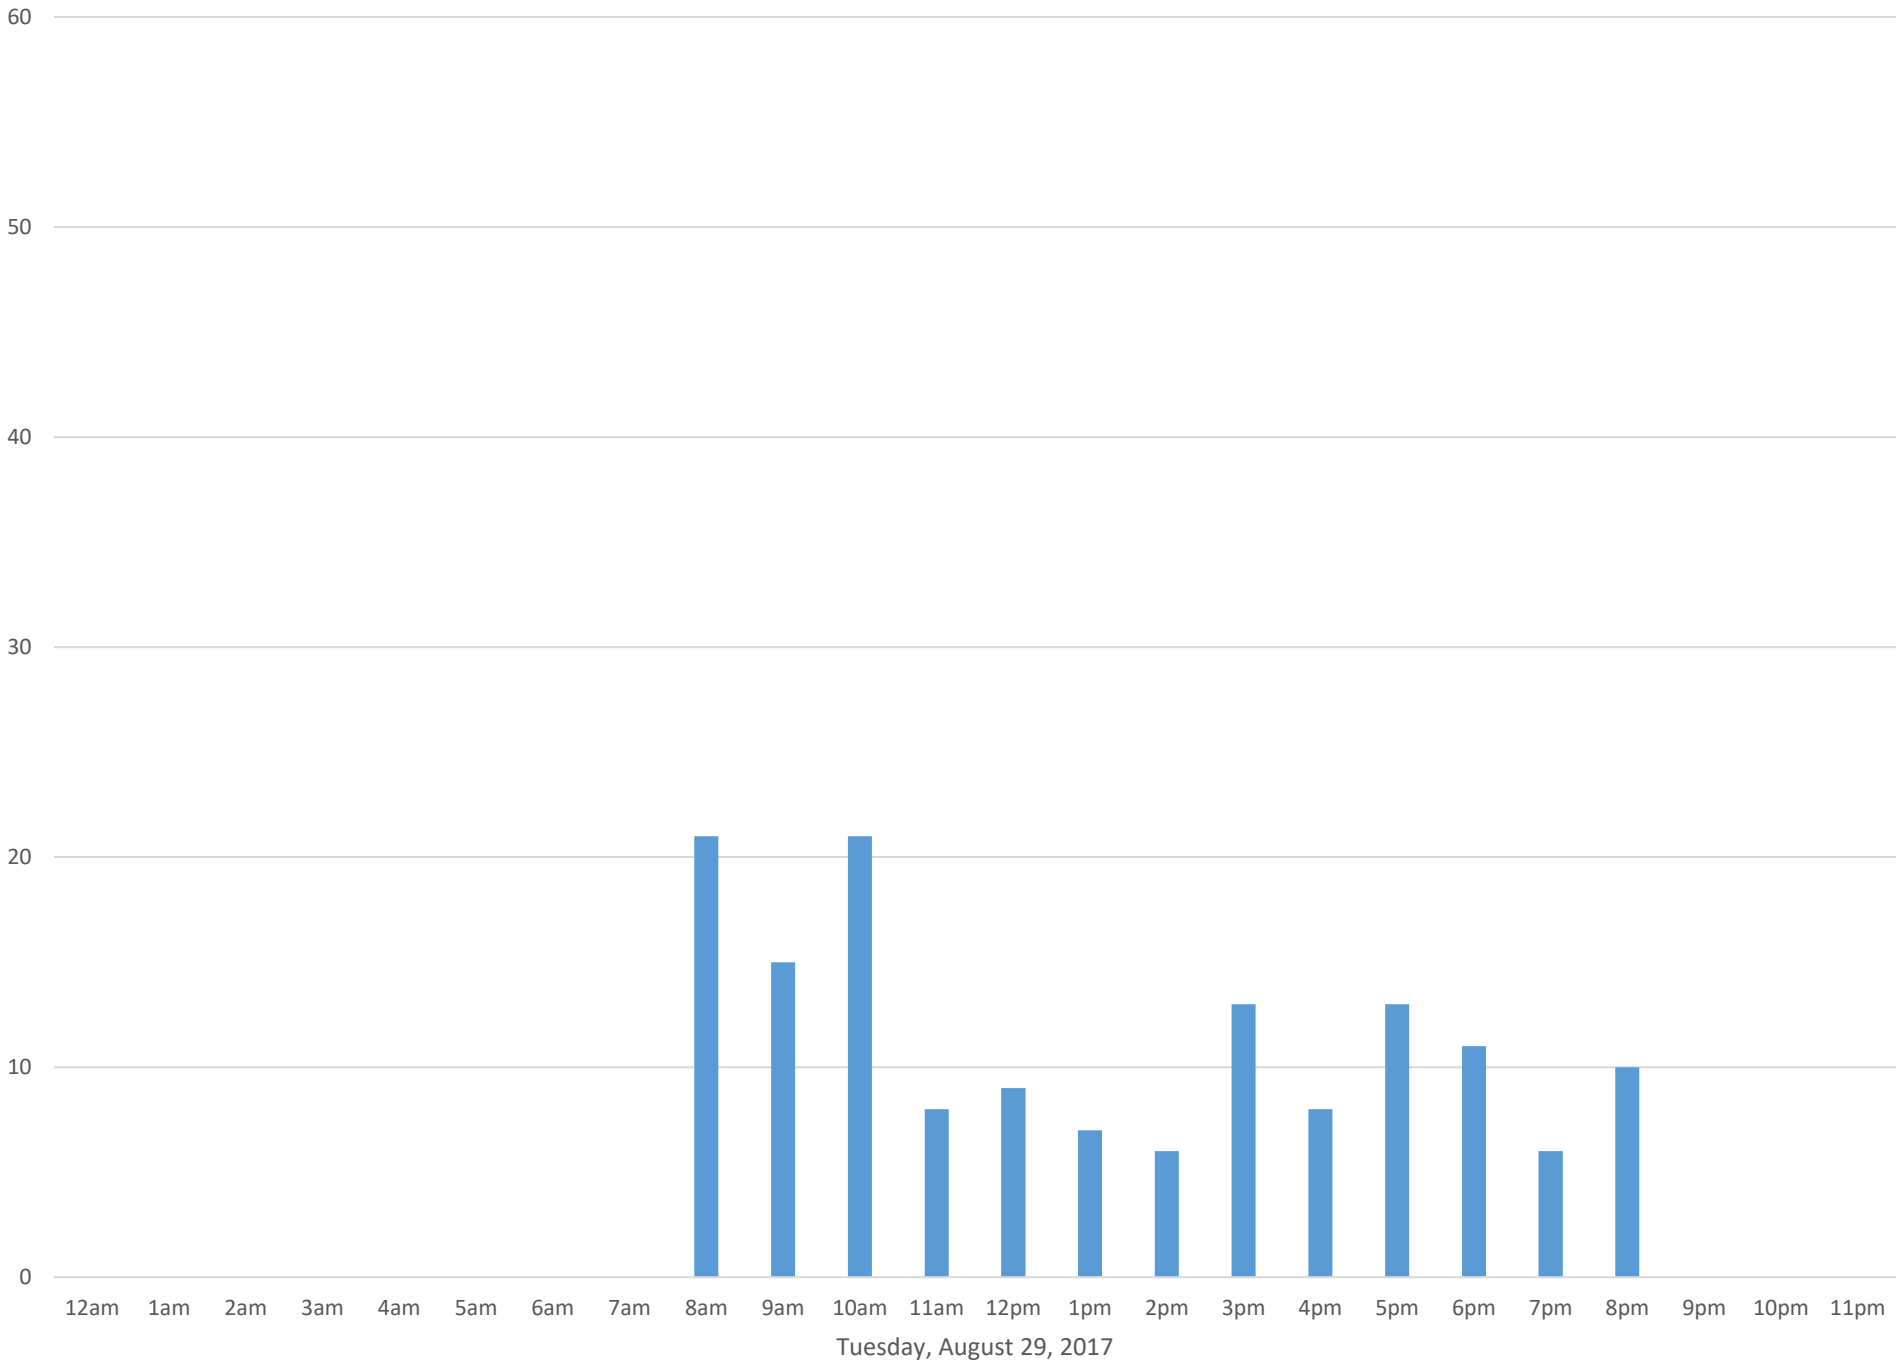

Civic Stadium Main Gate