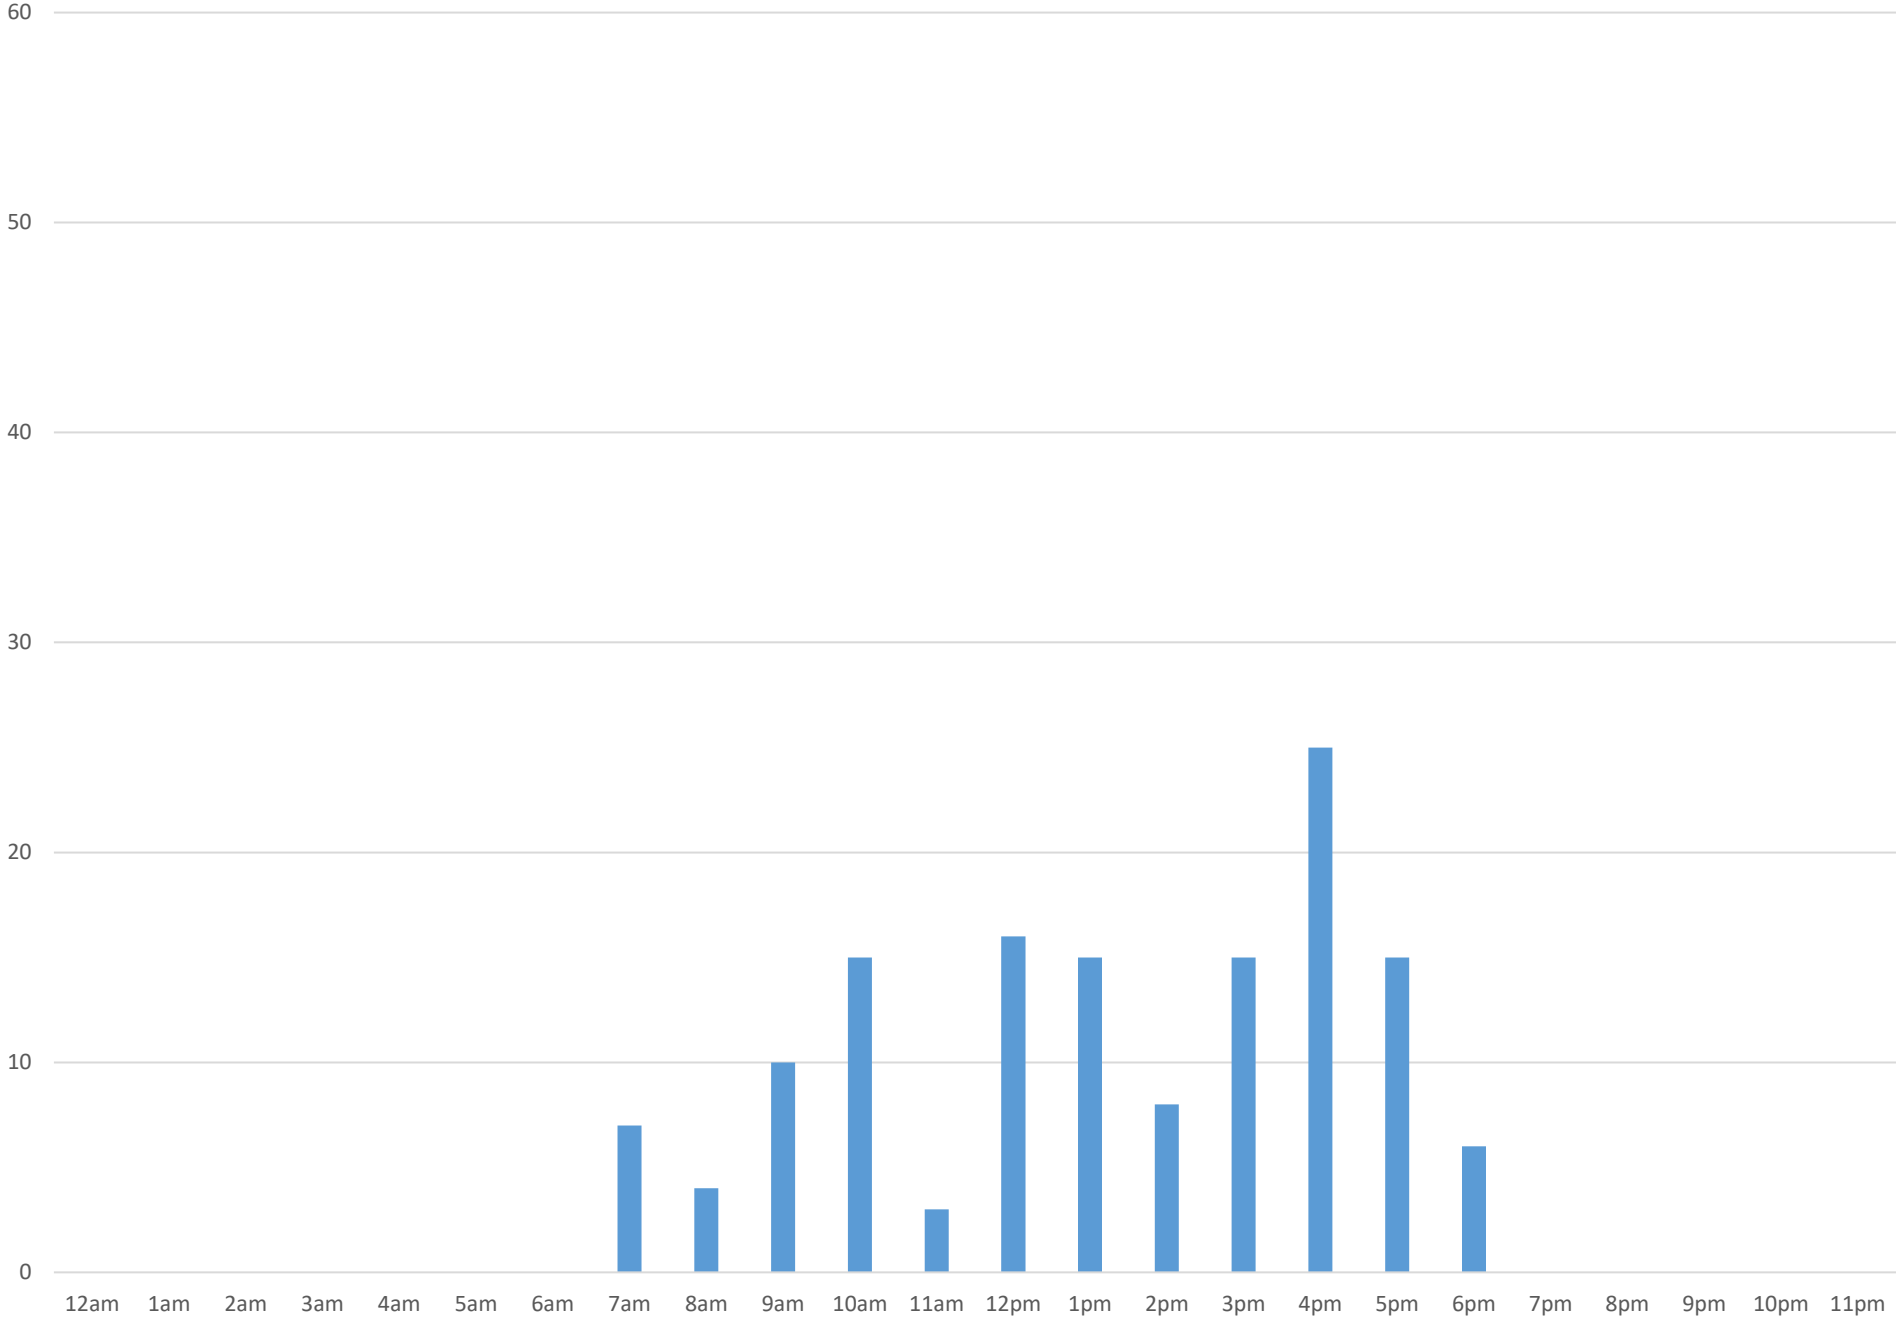

Civic Stadium Main Gate

Saturday, August 19, 2017