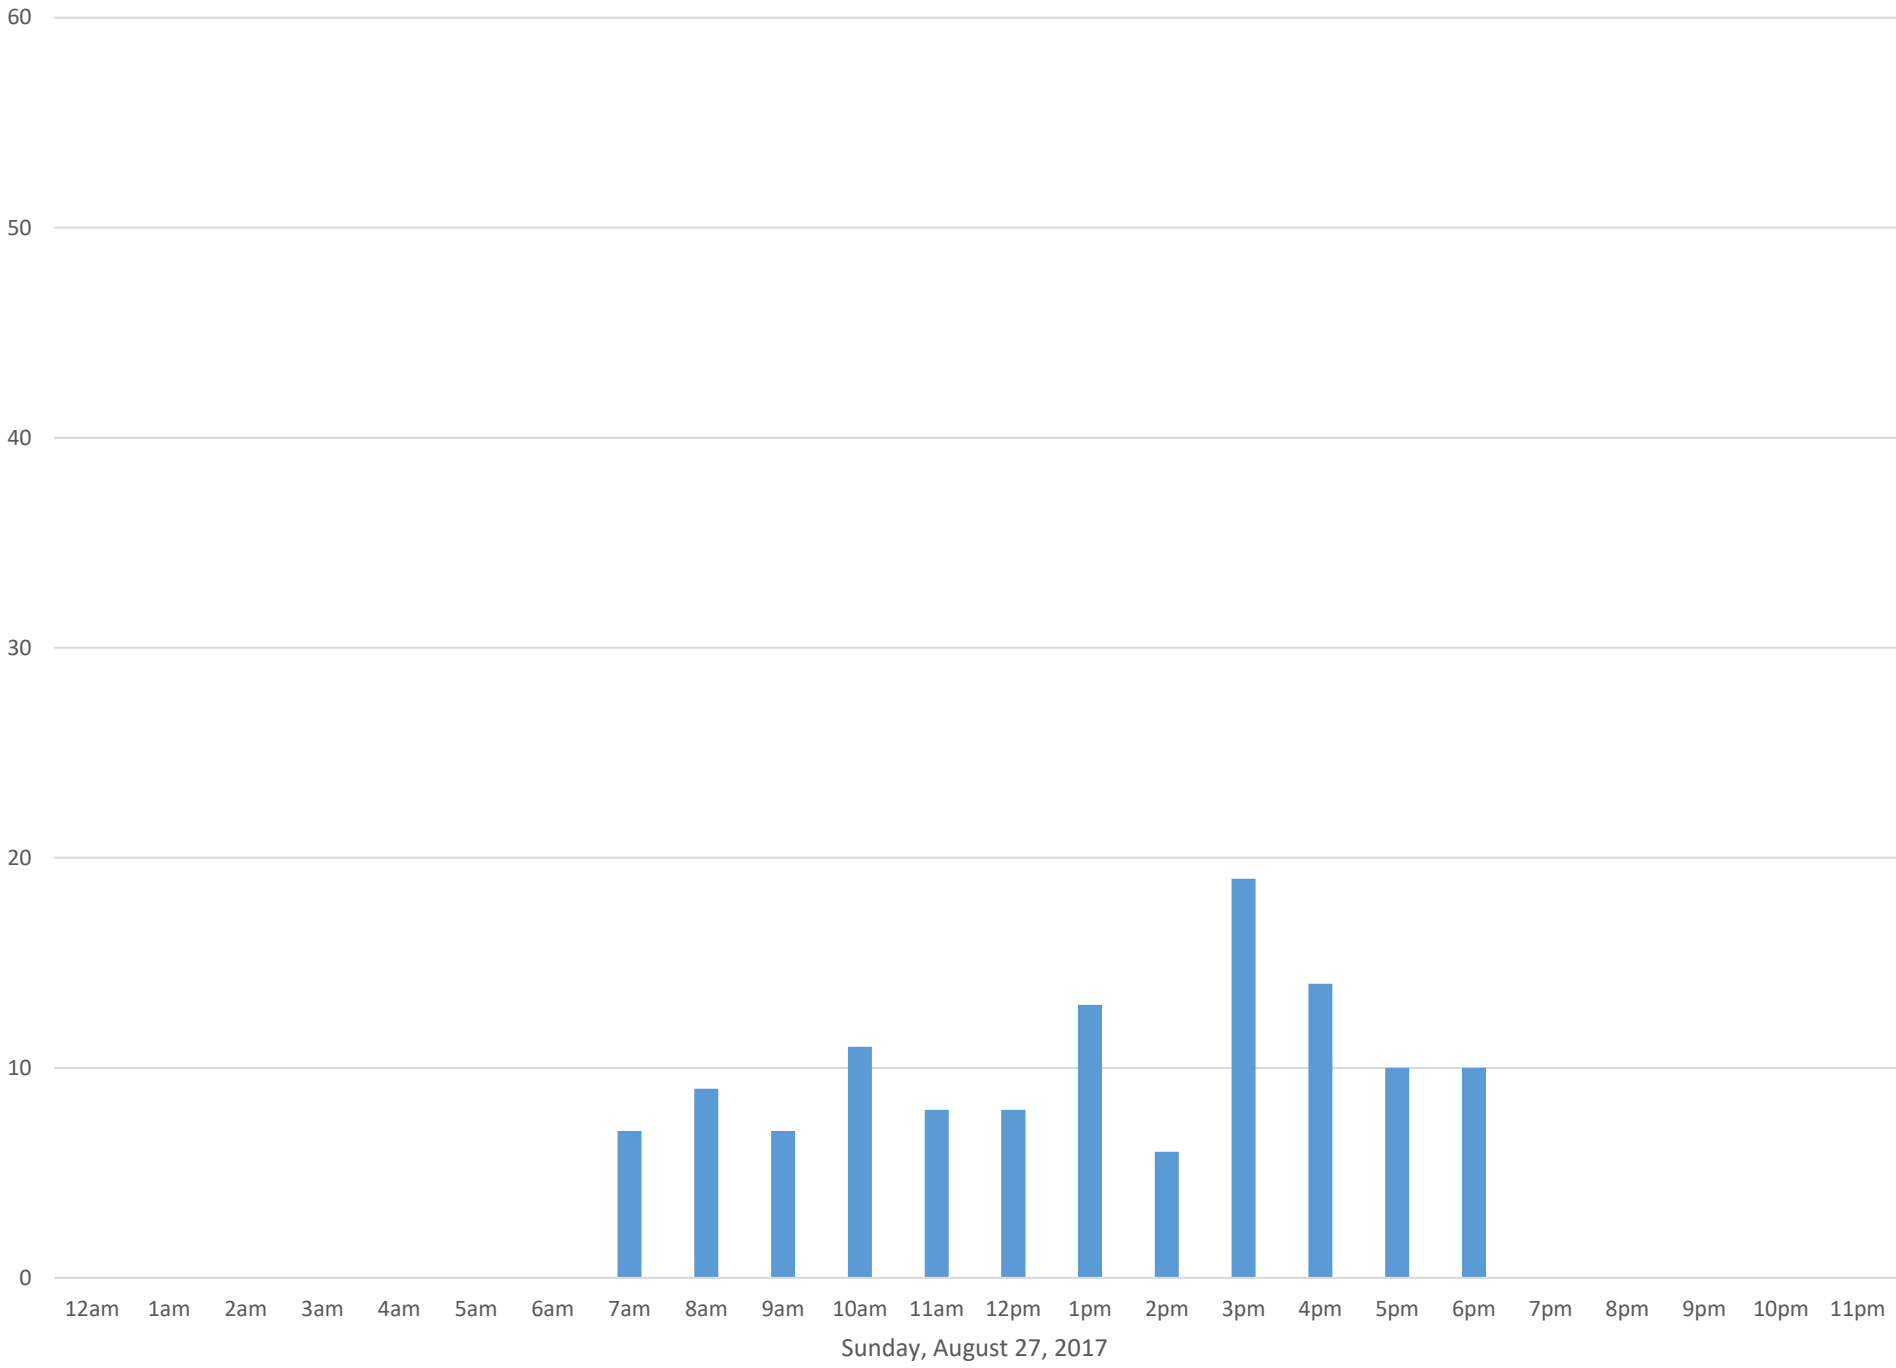

Civic Stadium Main Gate