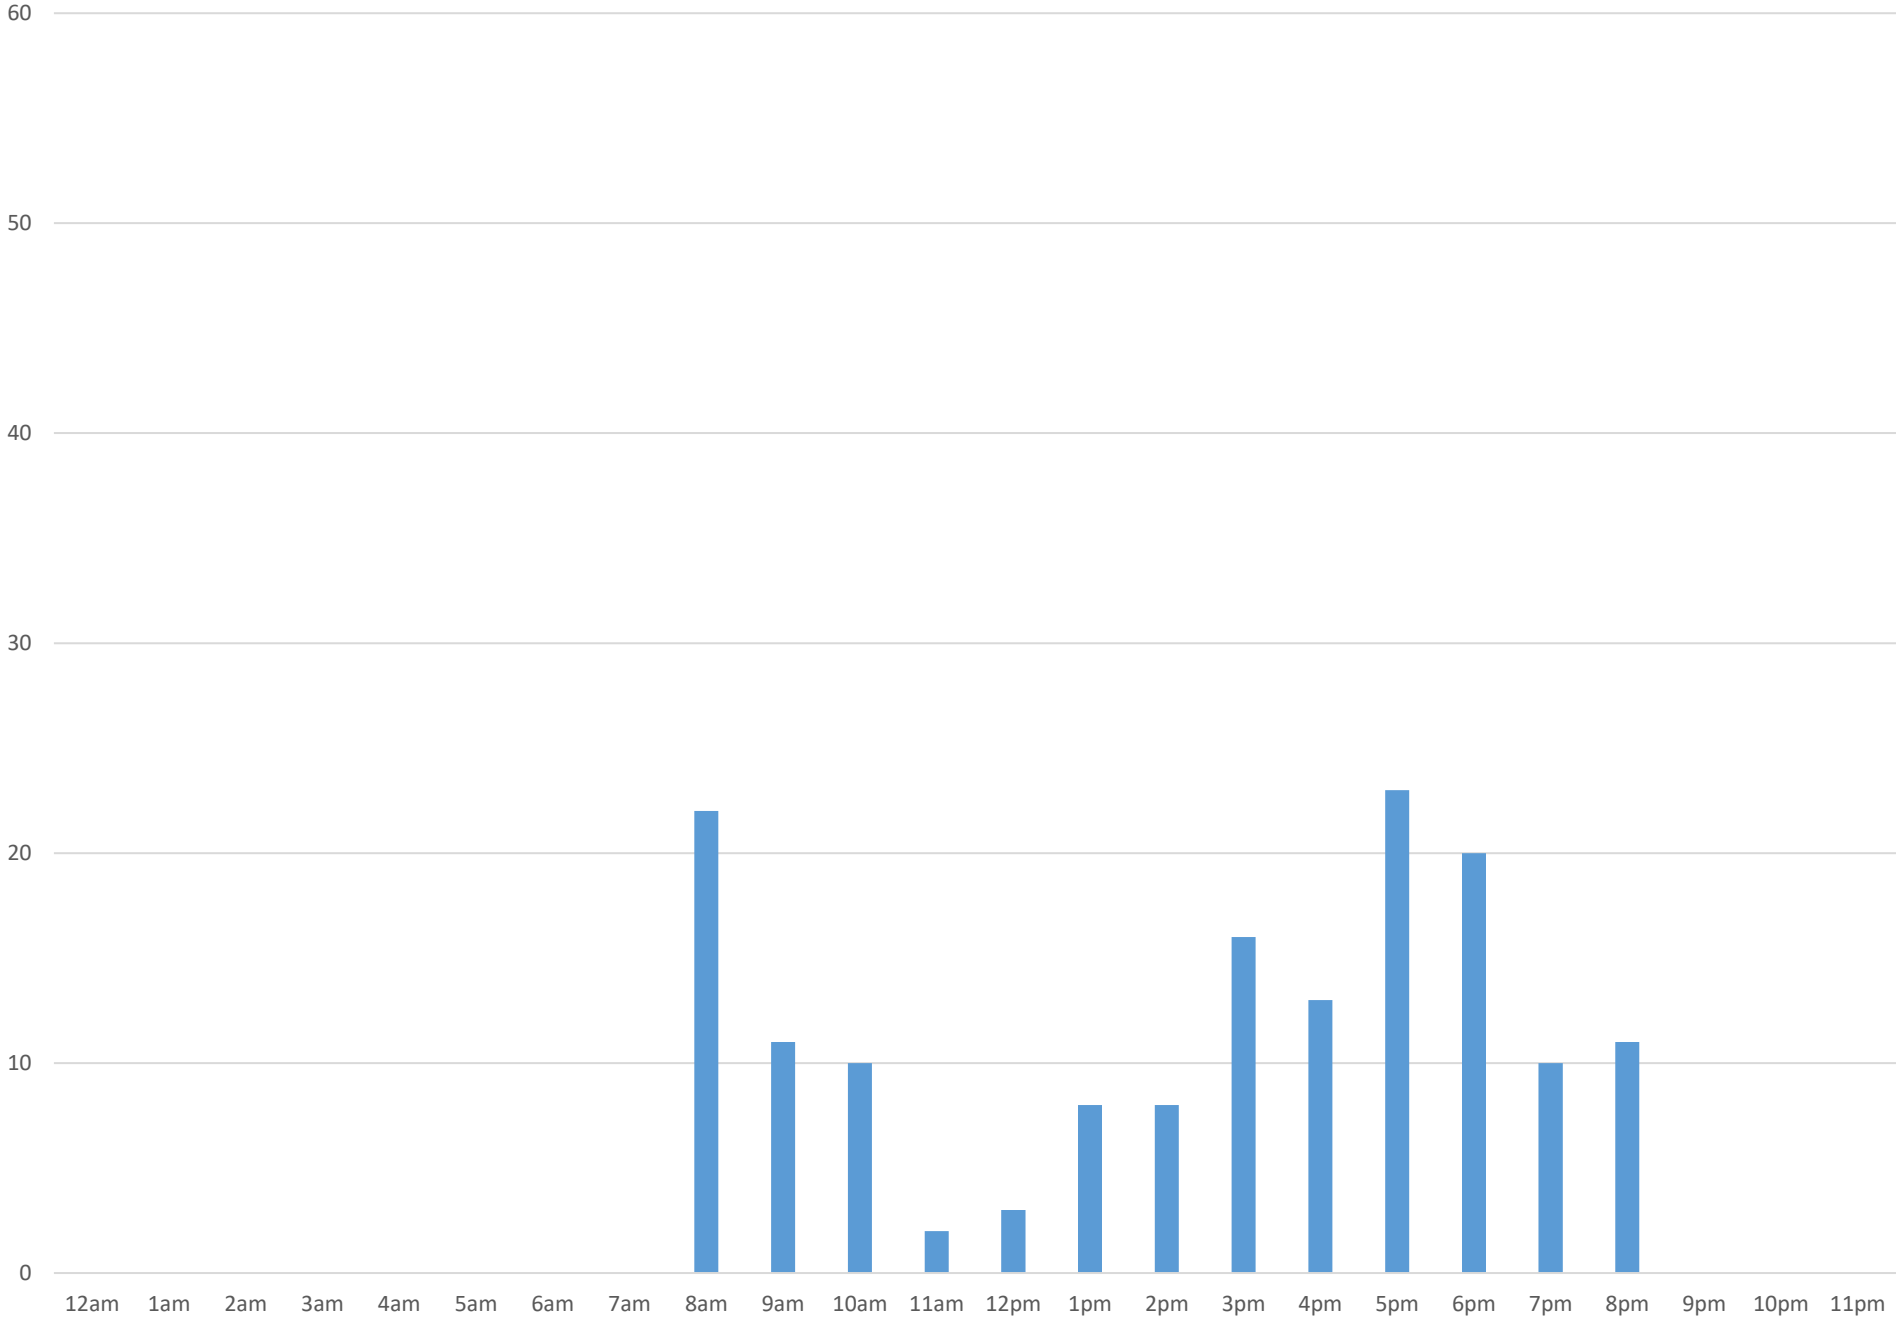

Civic Stadium Main Gate

Wednesday, August 30, 2017