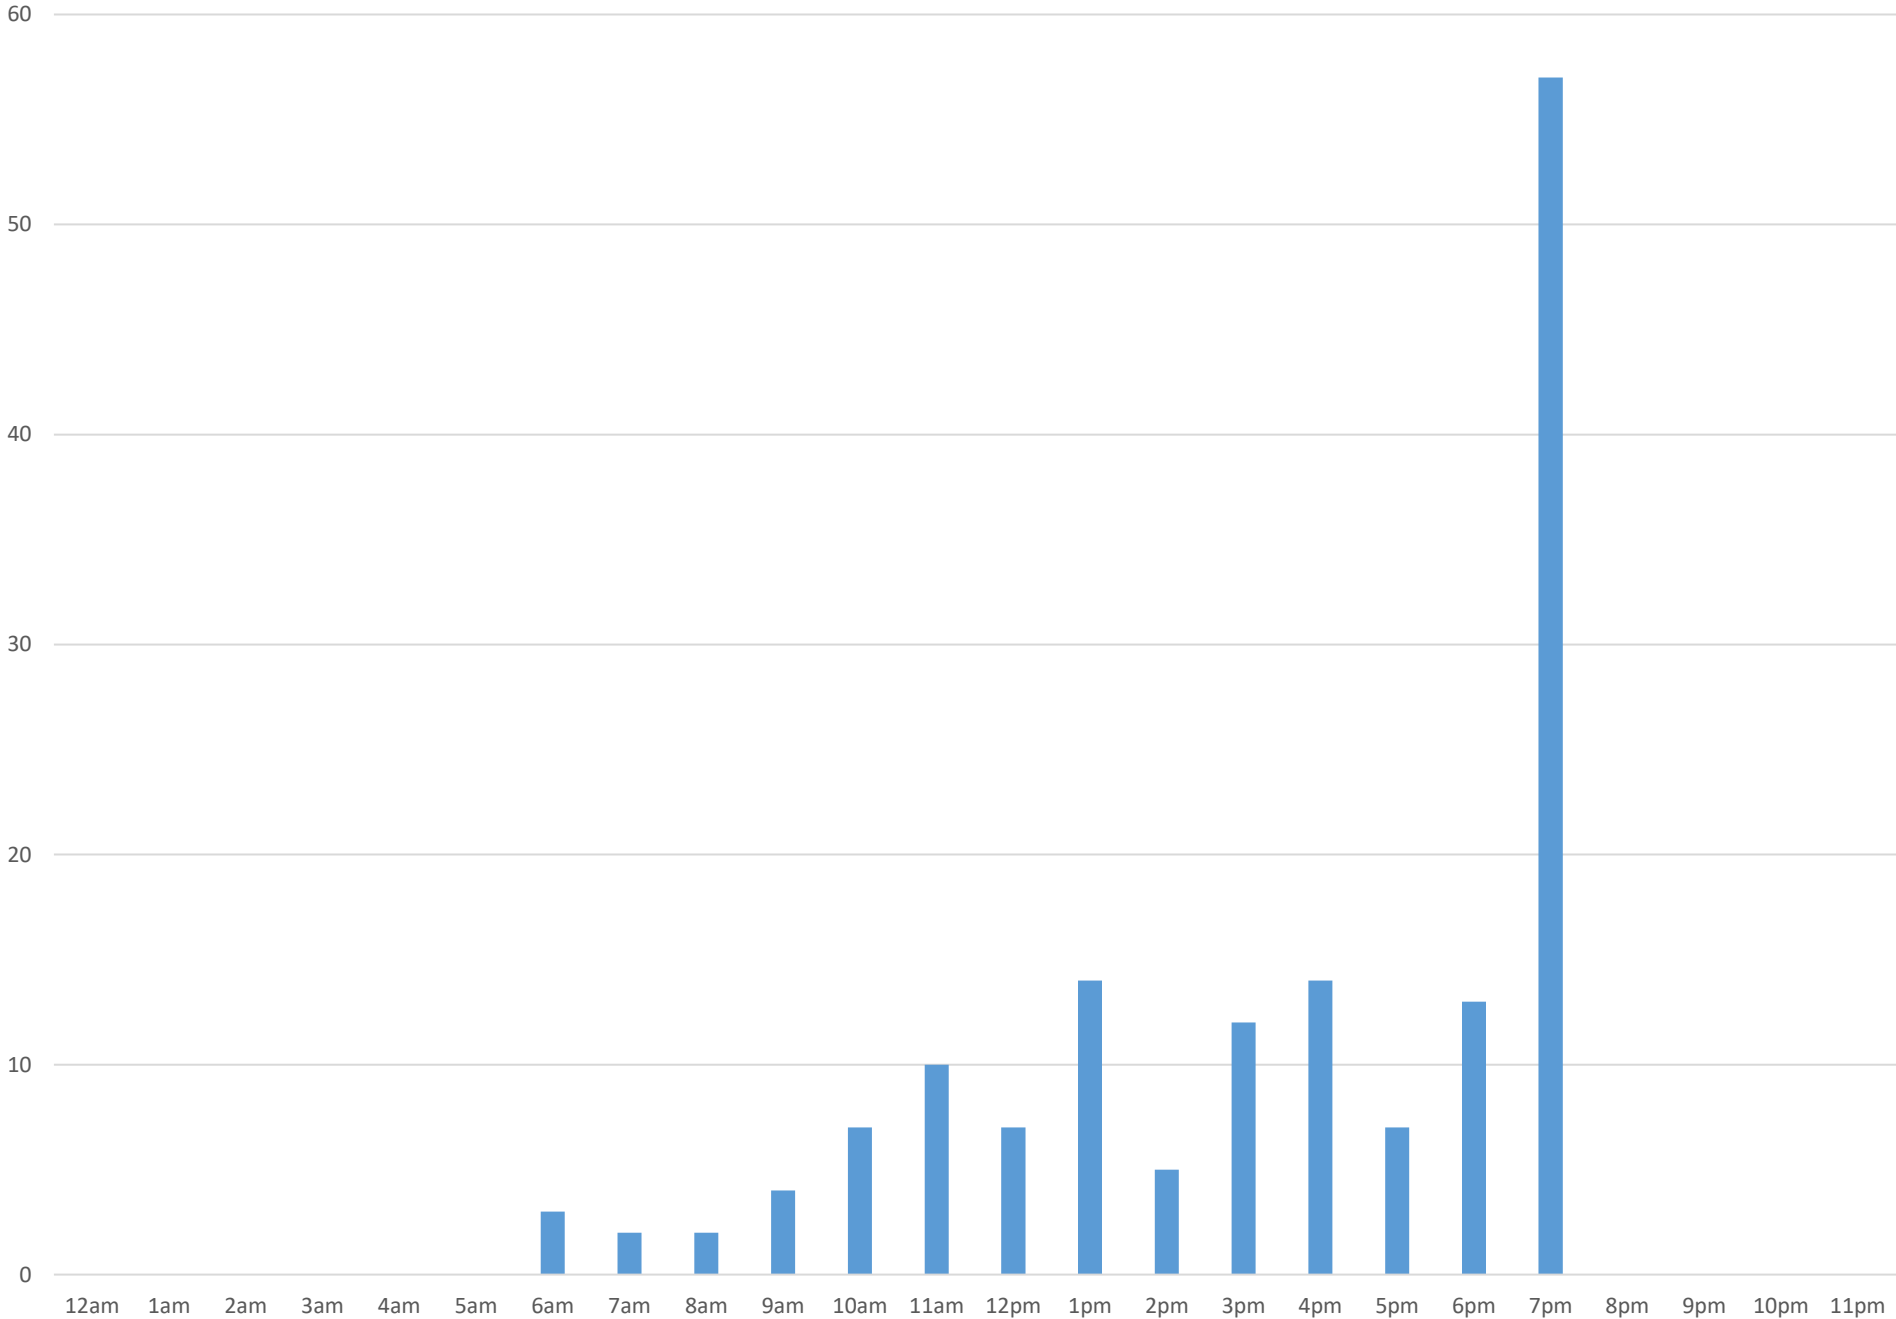

Civic Stadium Main Gate

Sunday, August 20, 2017