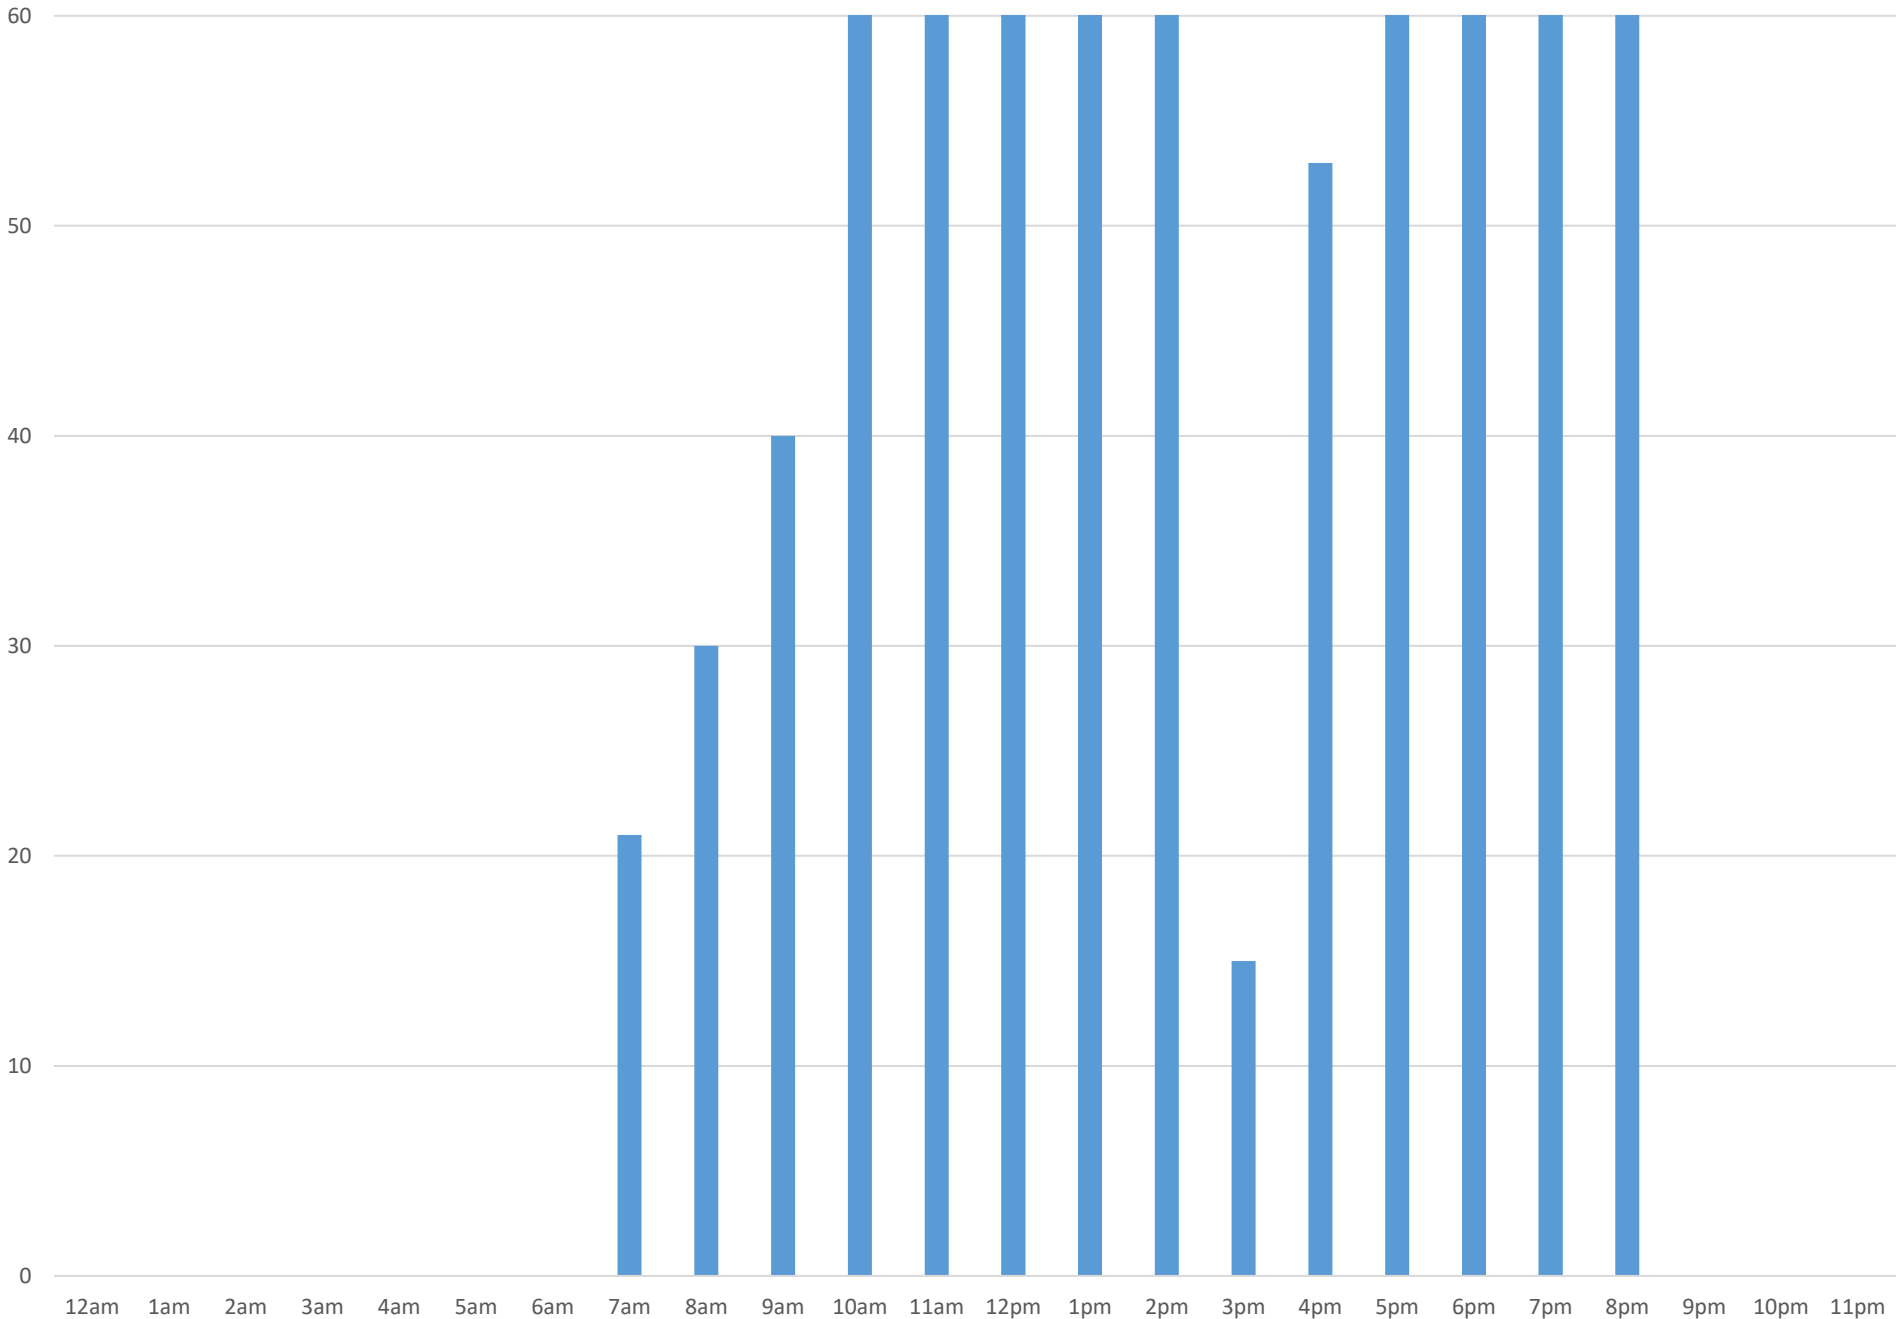

Civic Stadium Main Gate

Saturday, August 26, 2017