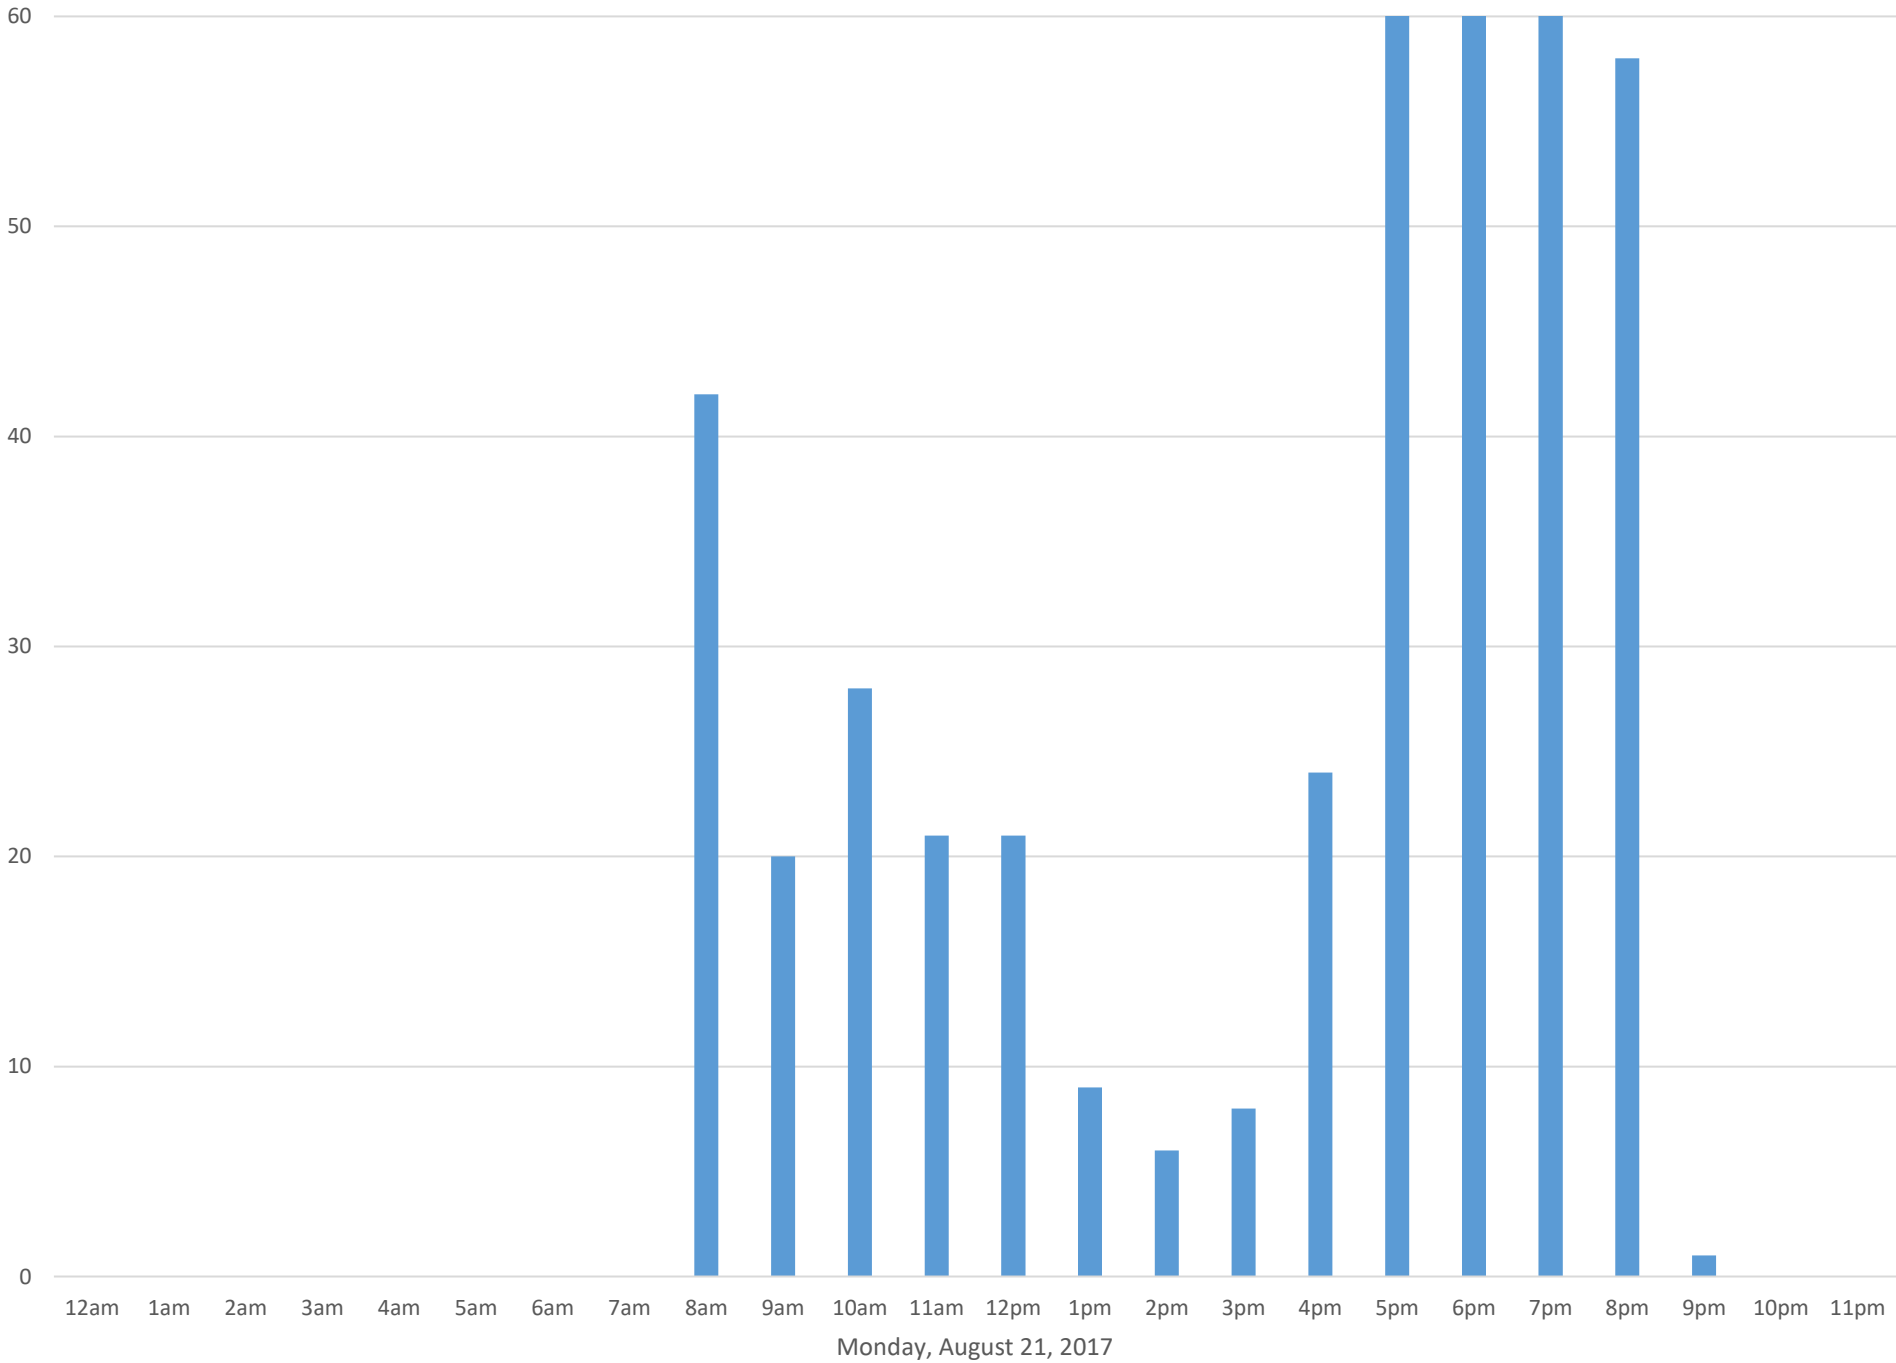

Civic Stadium Main Gate