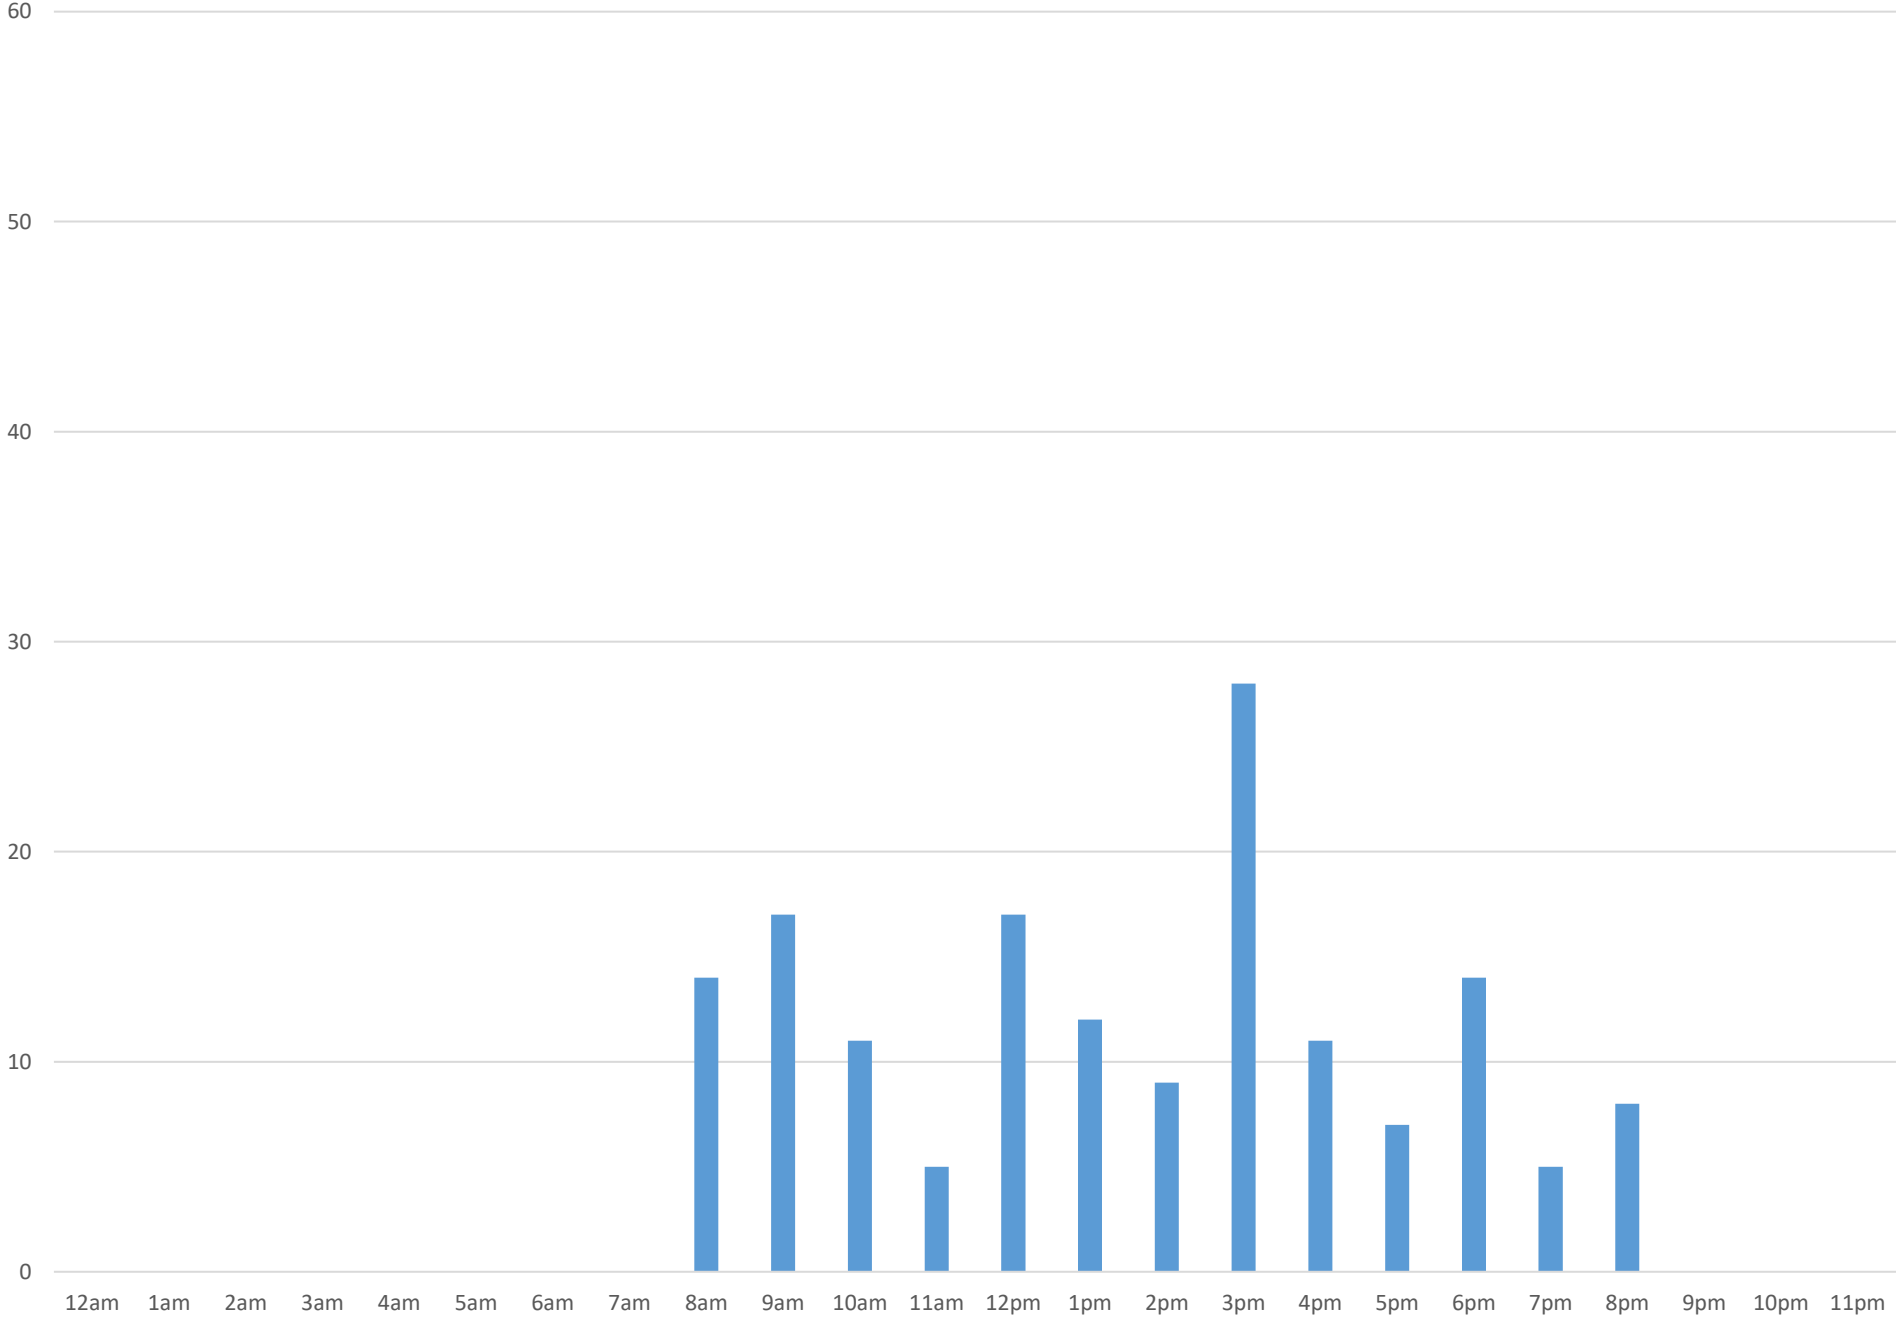

Civic Stadium Main Gate

Friday, August 25, 2017