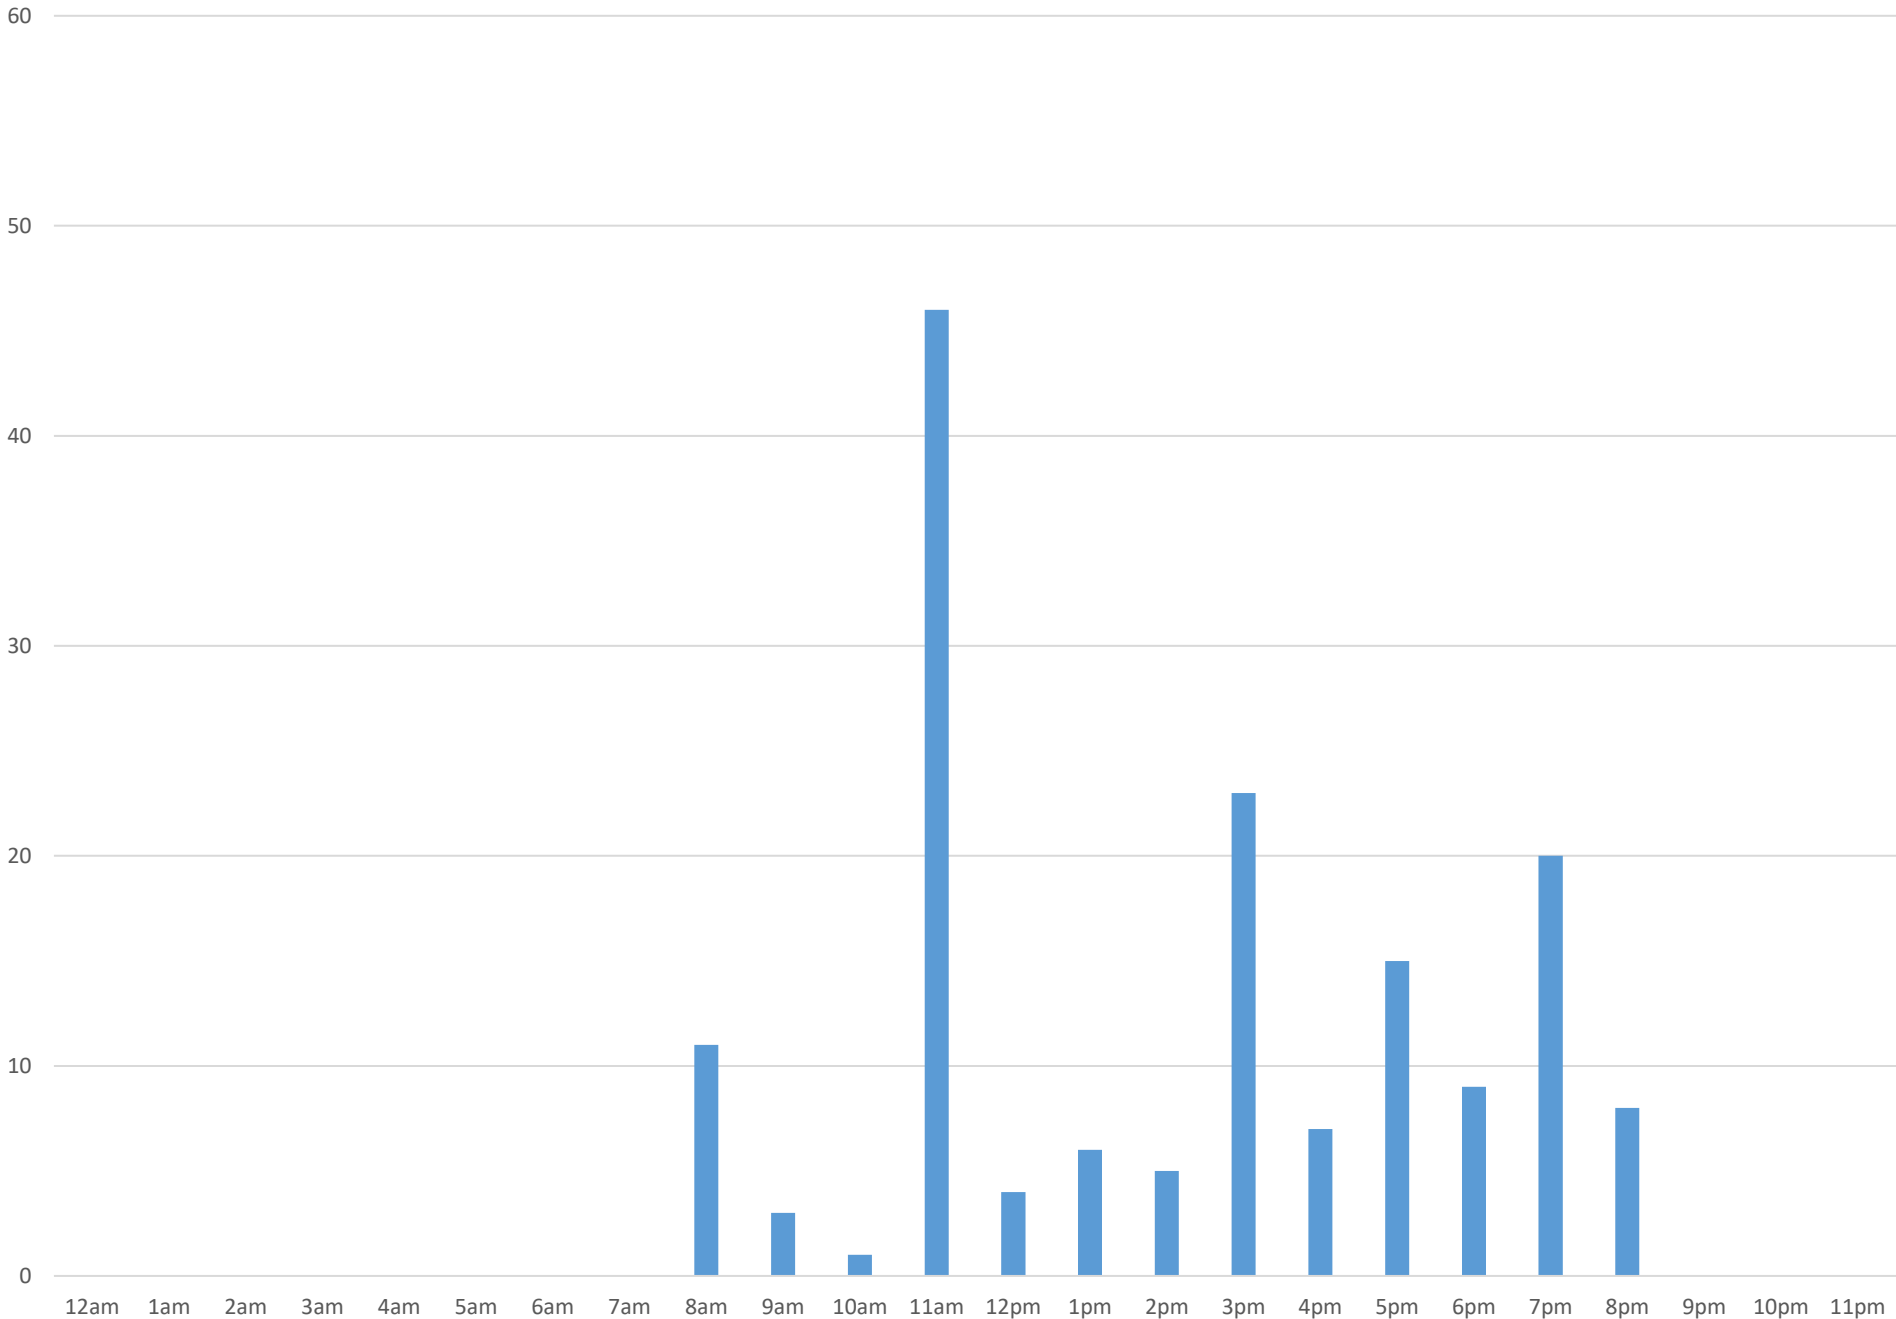

Civic Stadium Main Gate

Wednesday, August 23, 2017