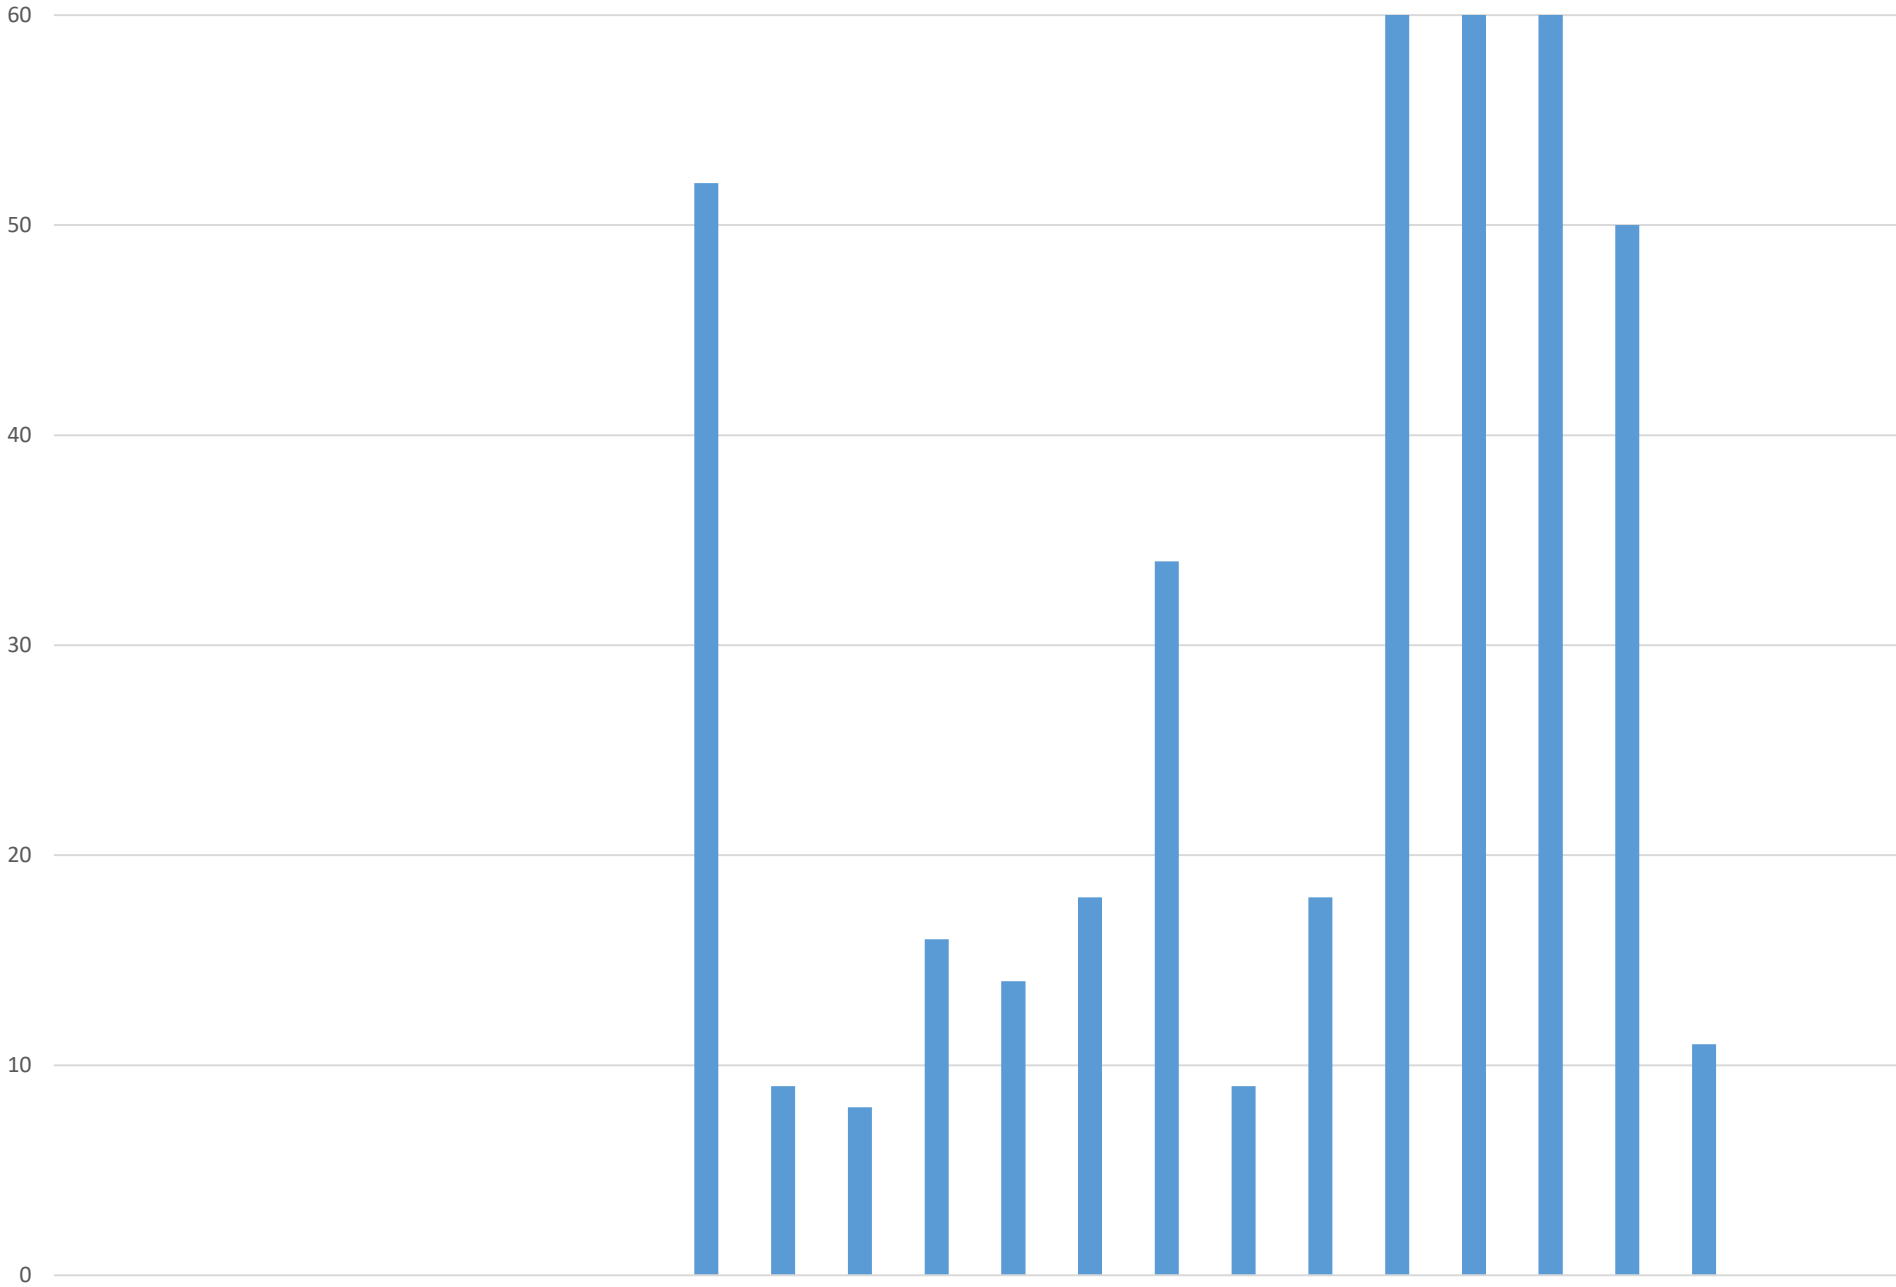

Civic Stadium Main Gate

Monday, August 14, 2017