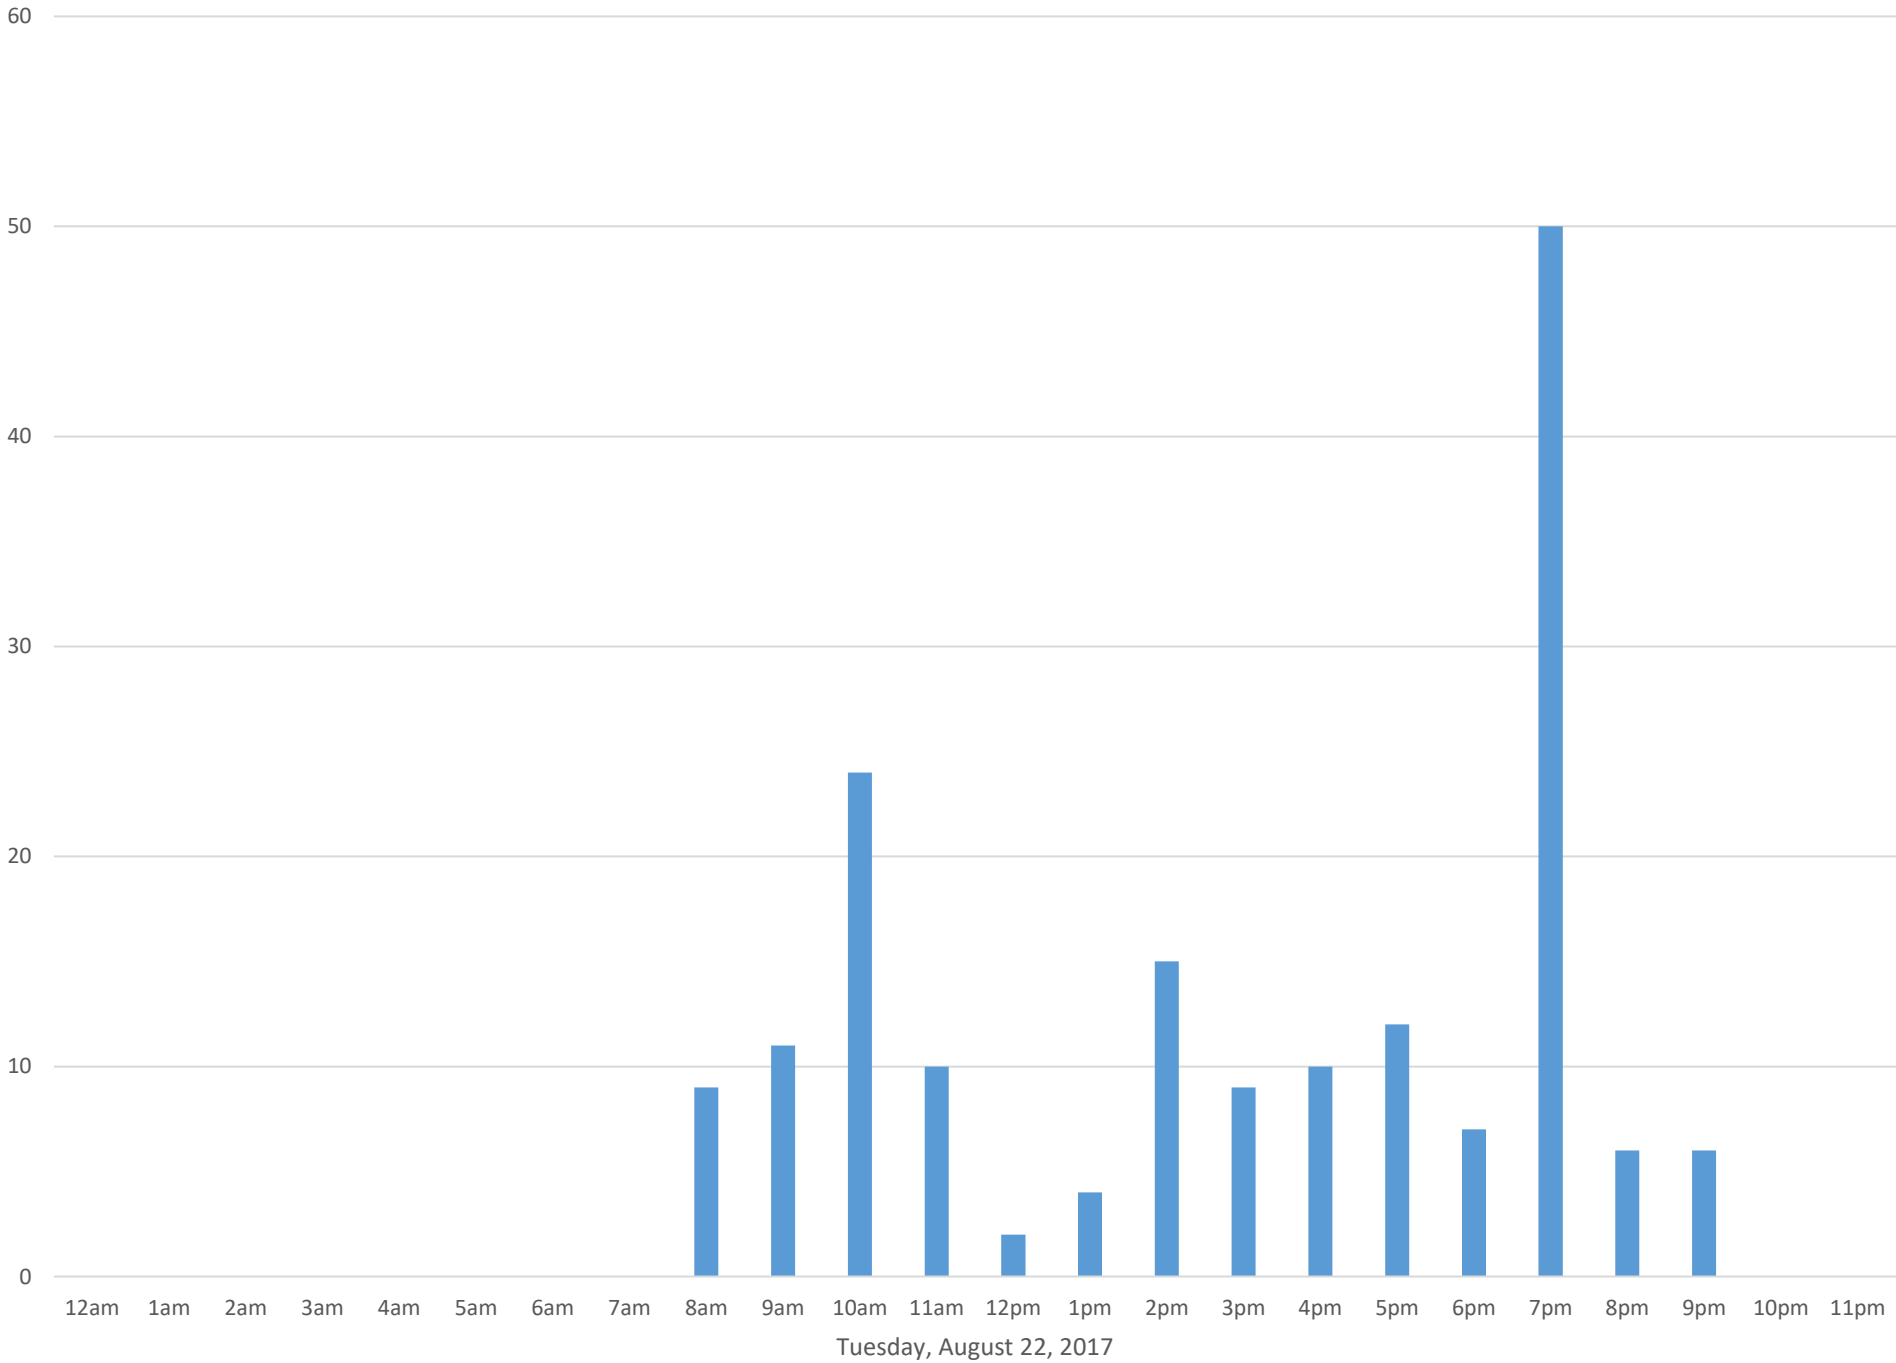

Civic Stadium Main Gate