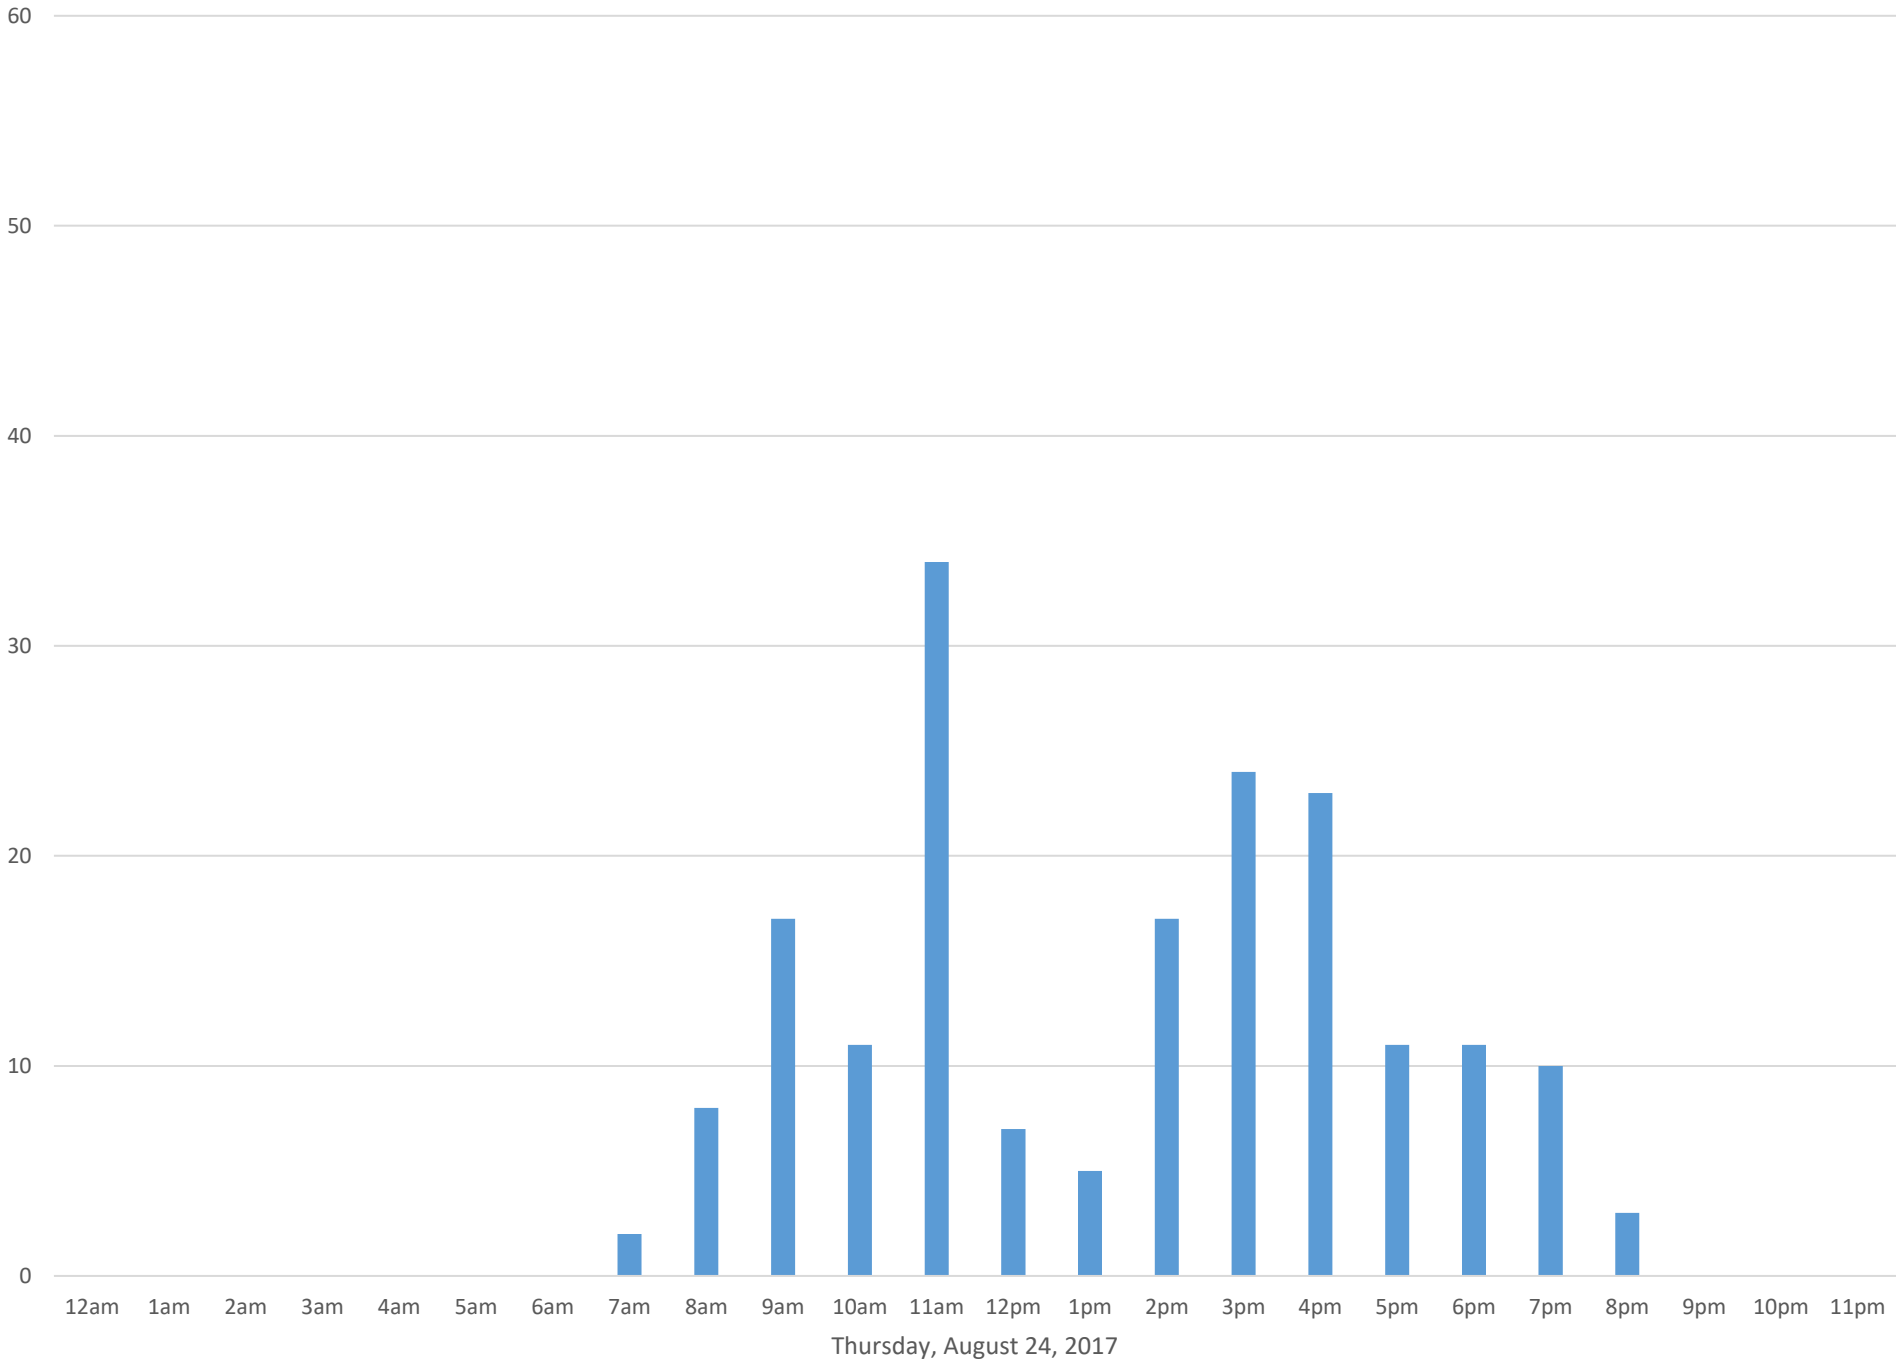

Civic Stadium Main Gate