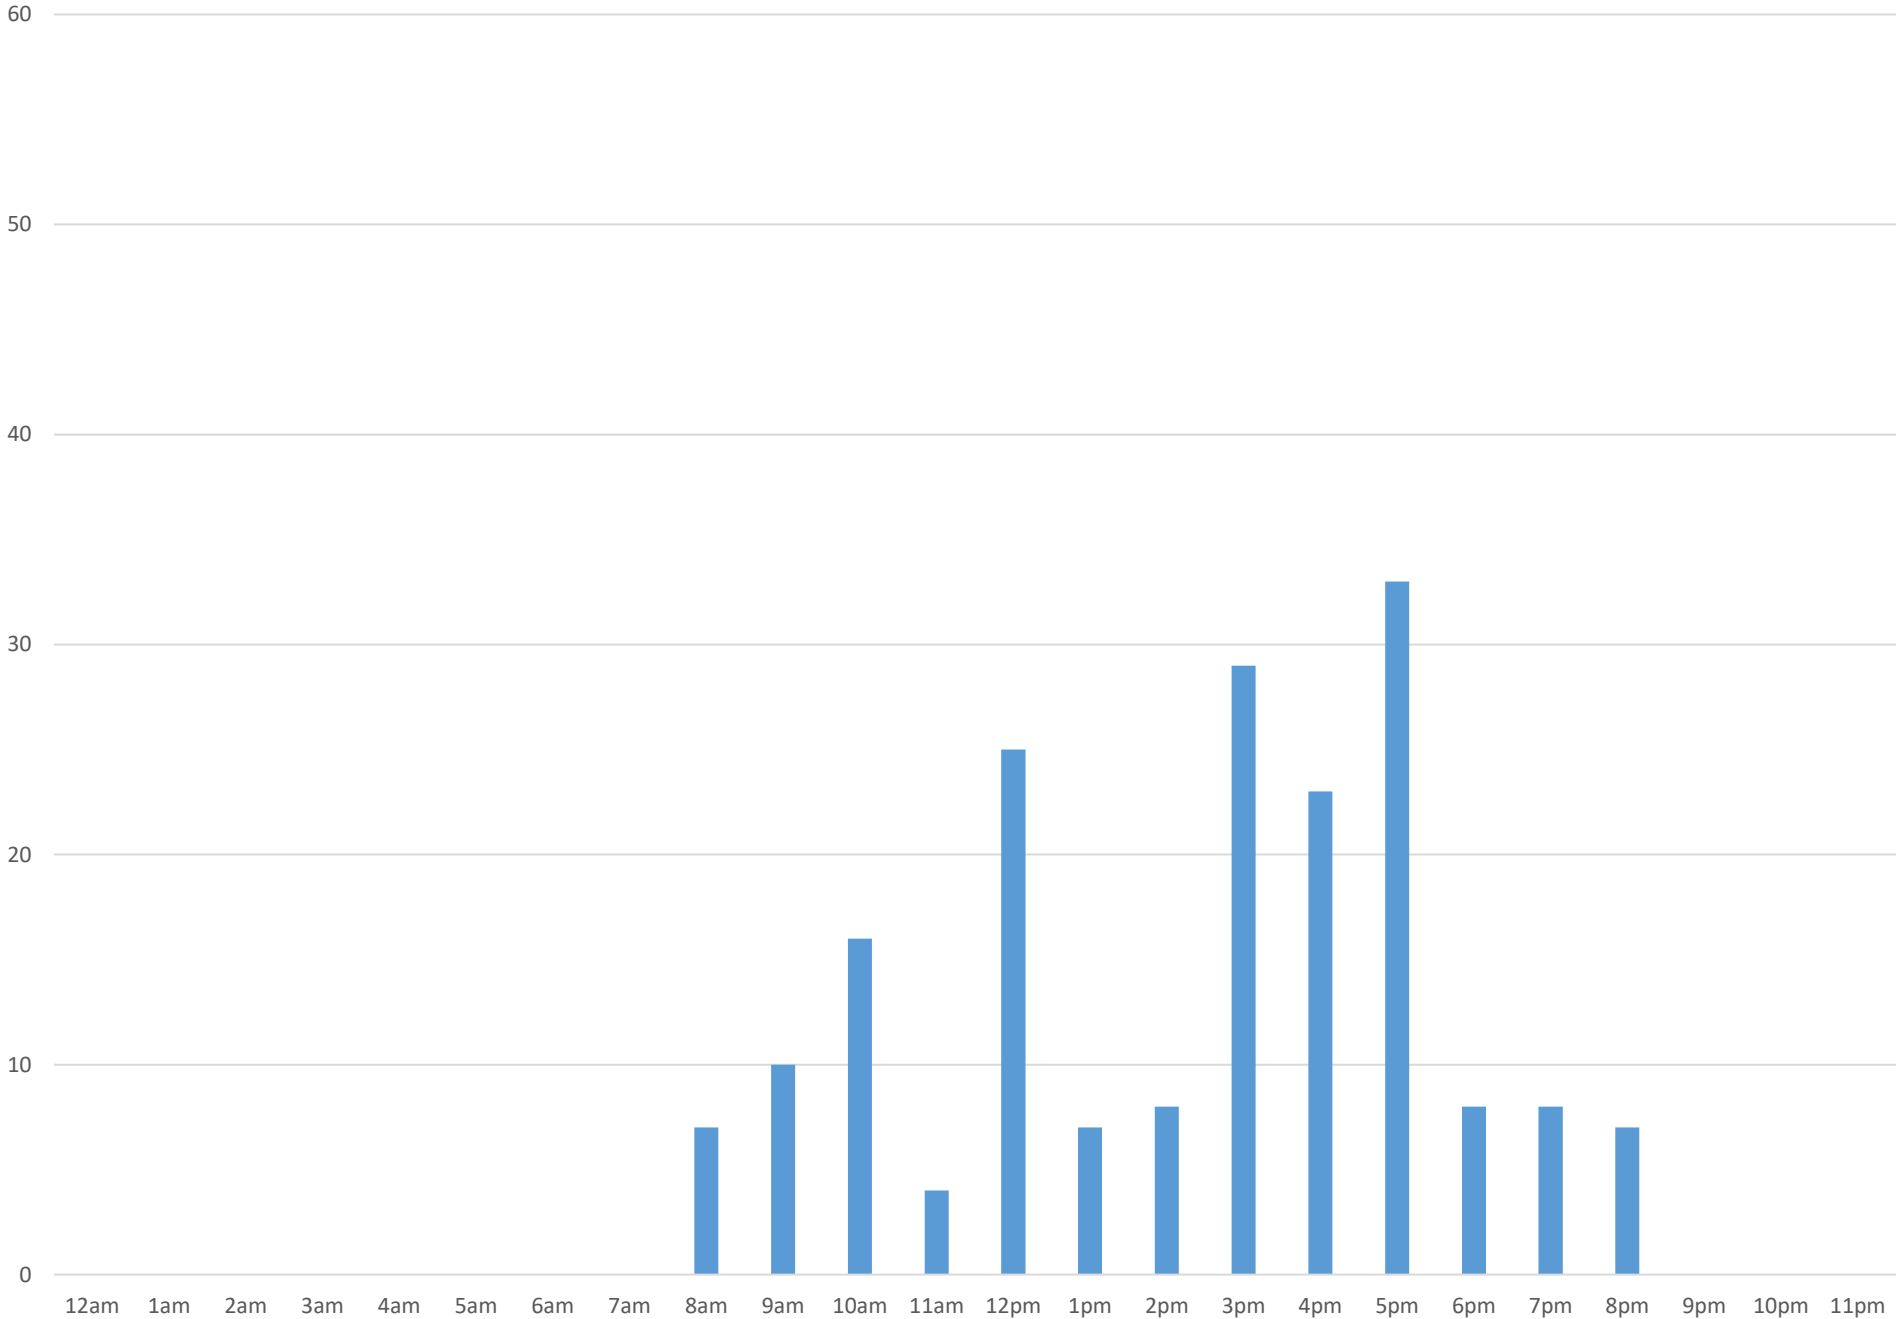

Civic Stadium Main Gate

Thursday, August 31, 2017