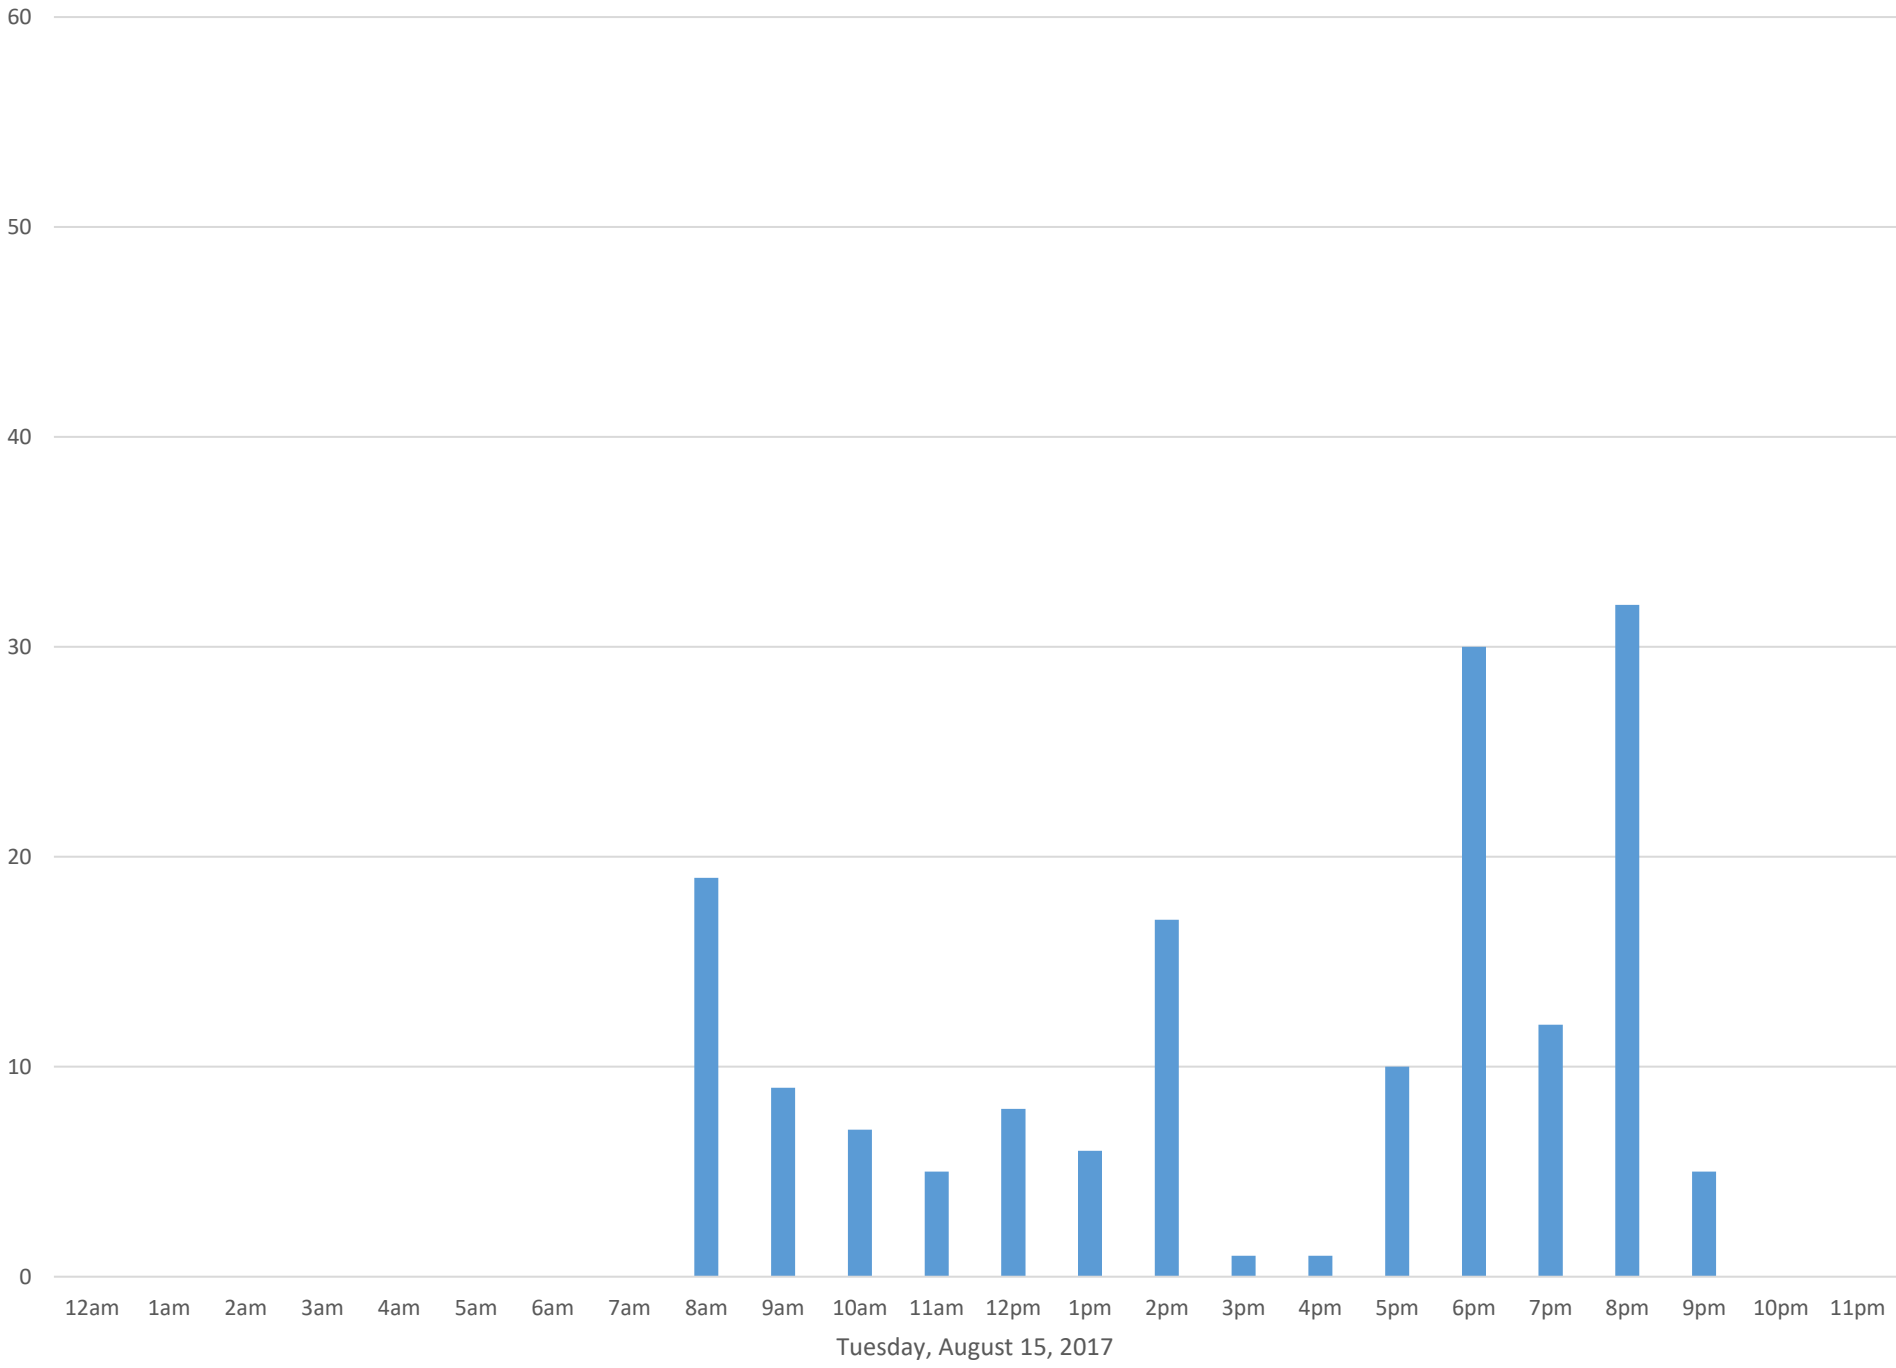

Civic Stadium Main Gate