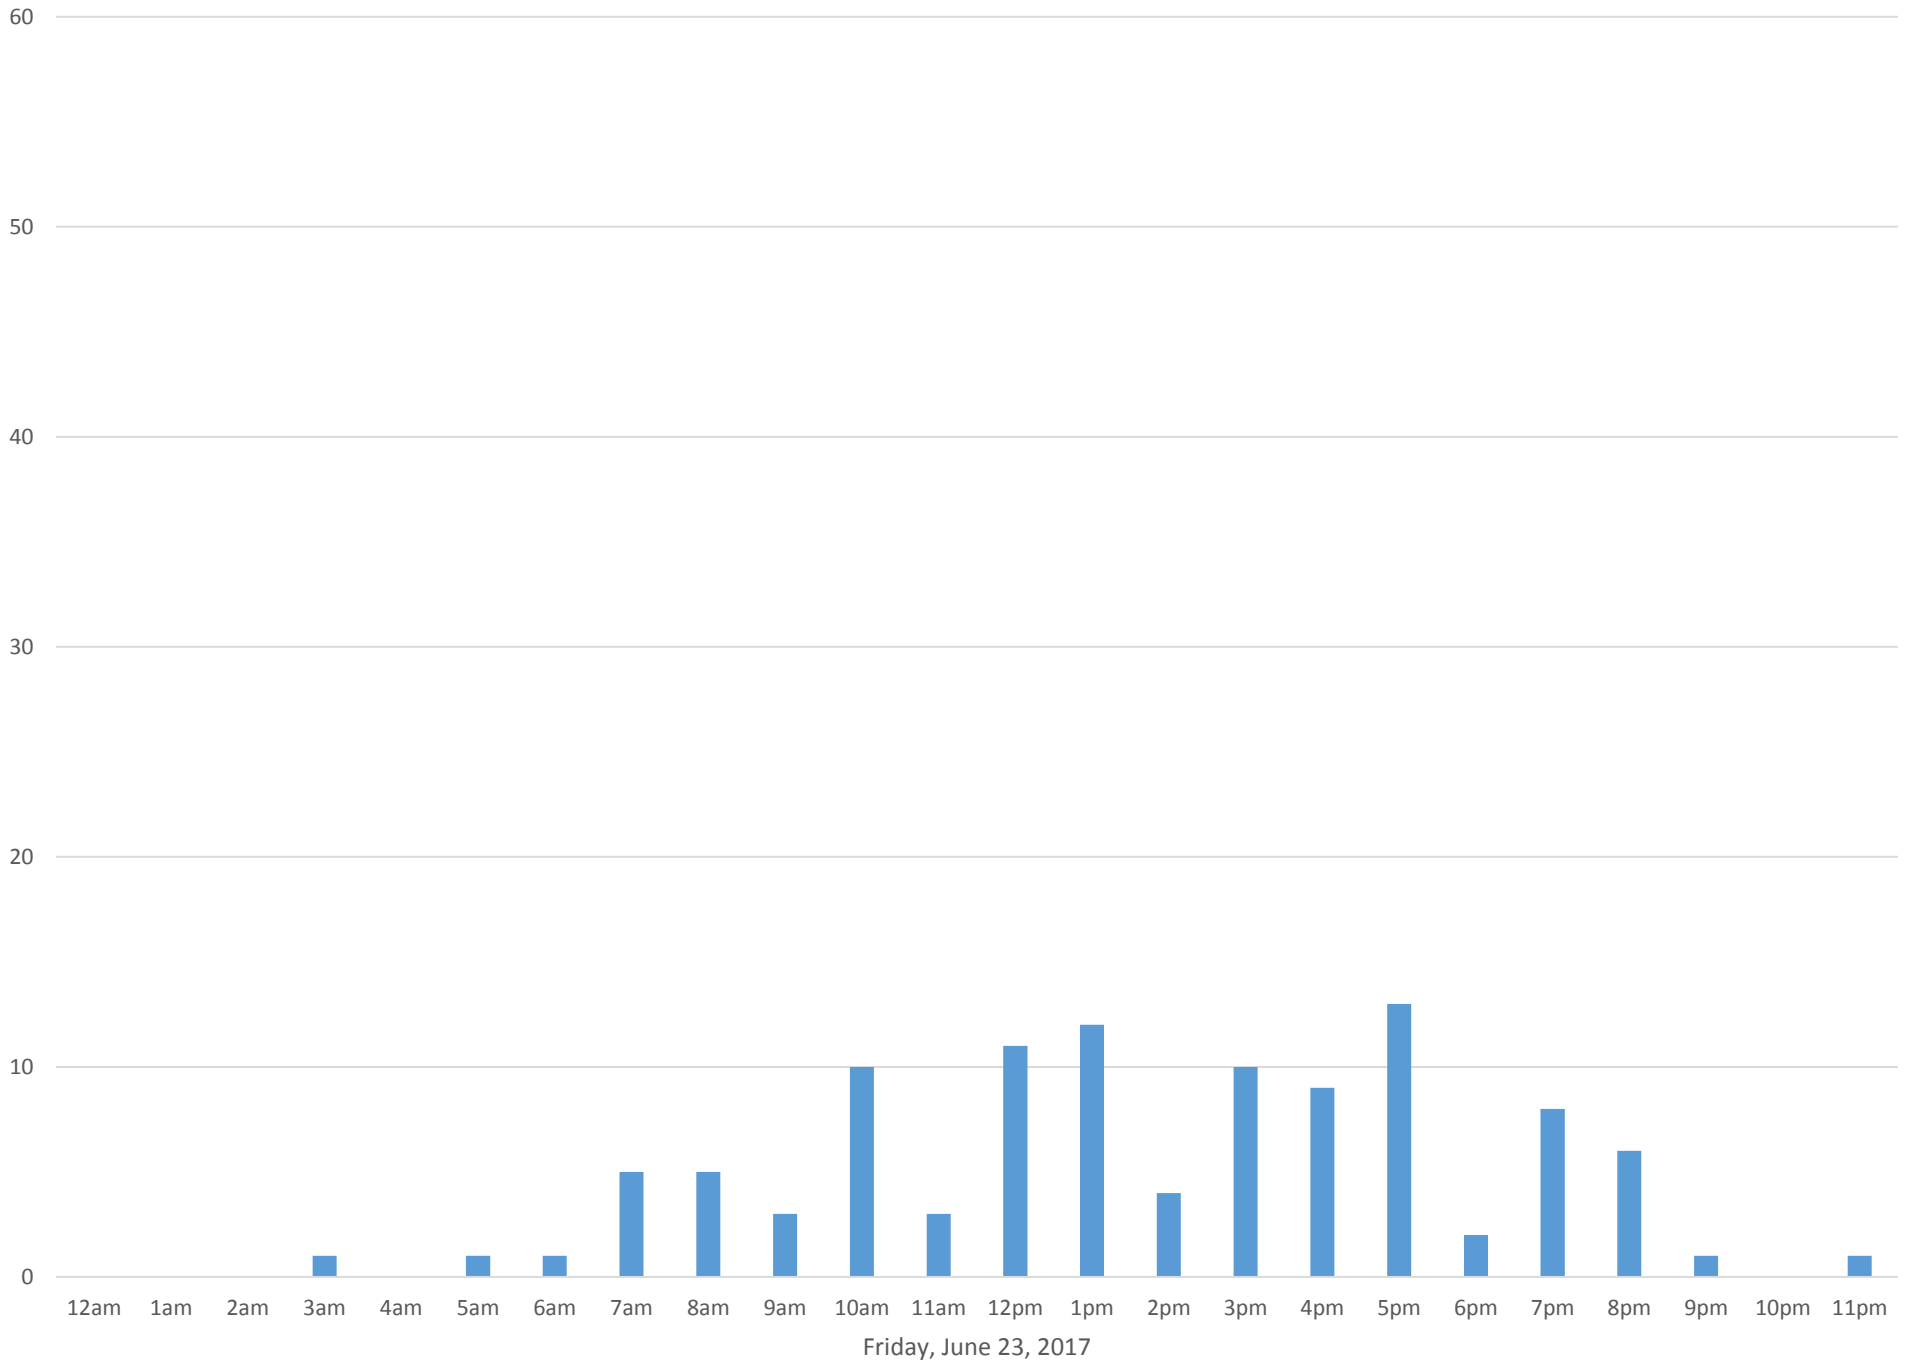

Squalicum Creek Trail