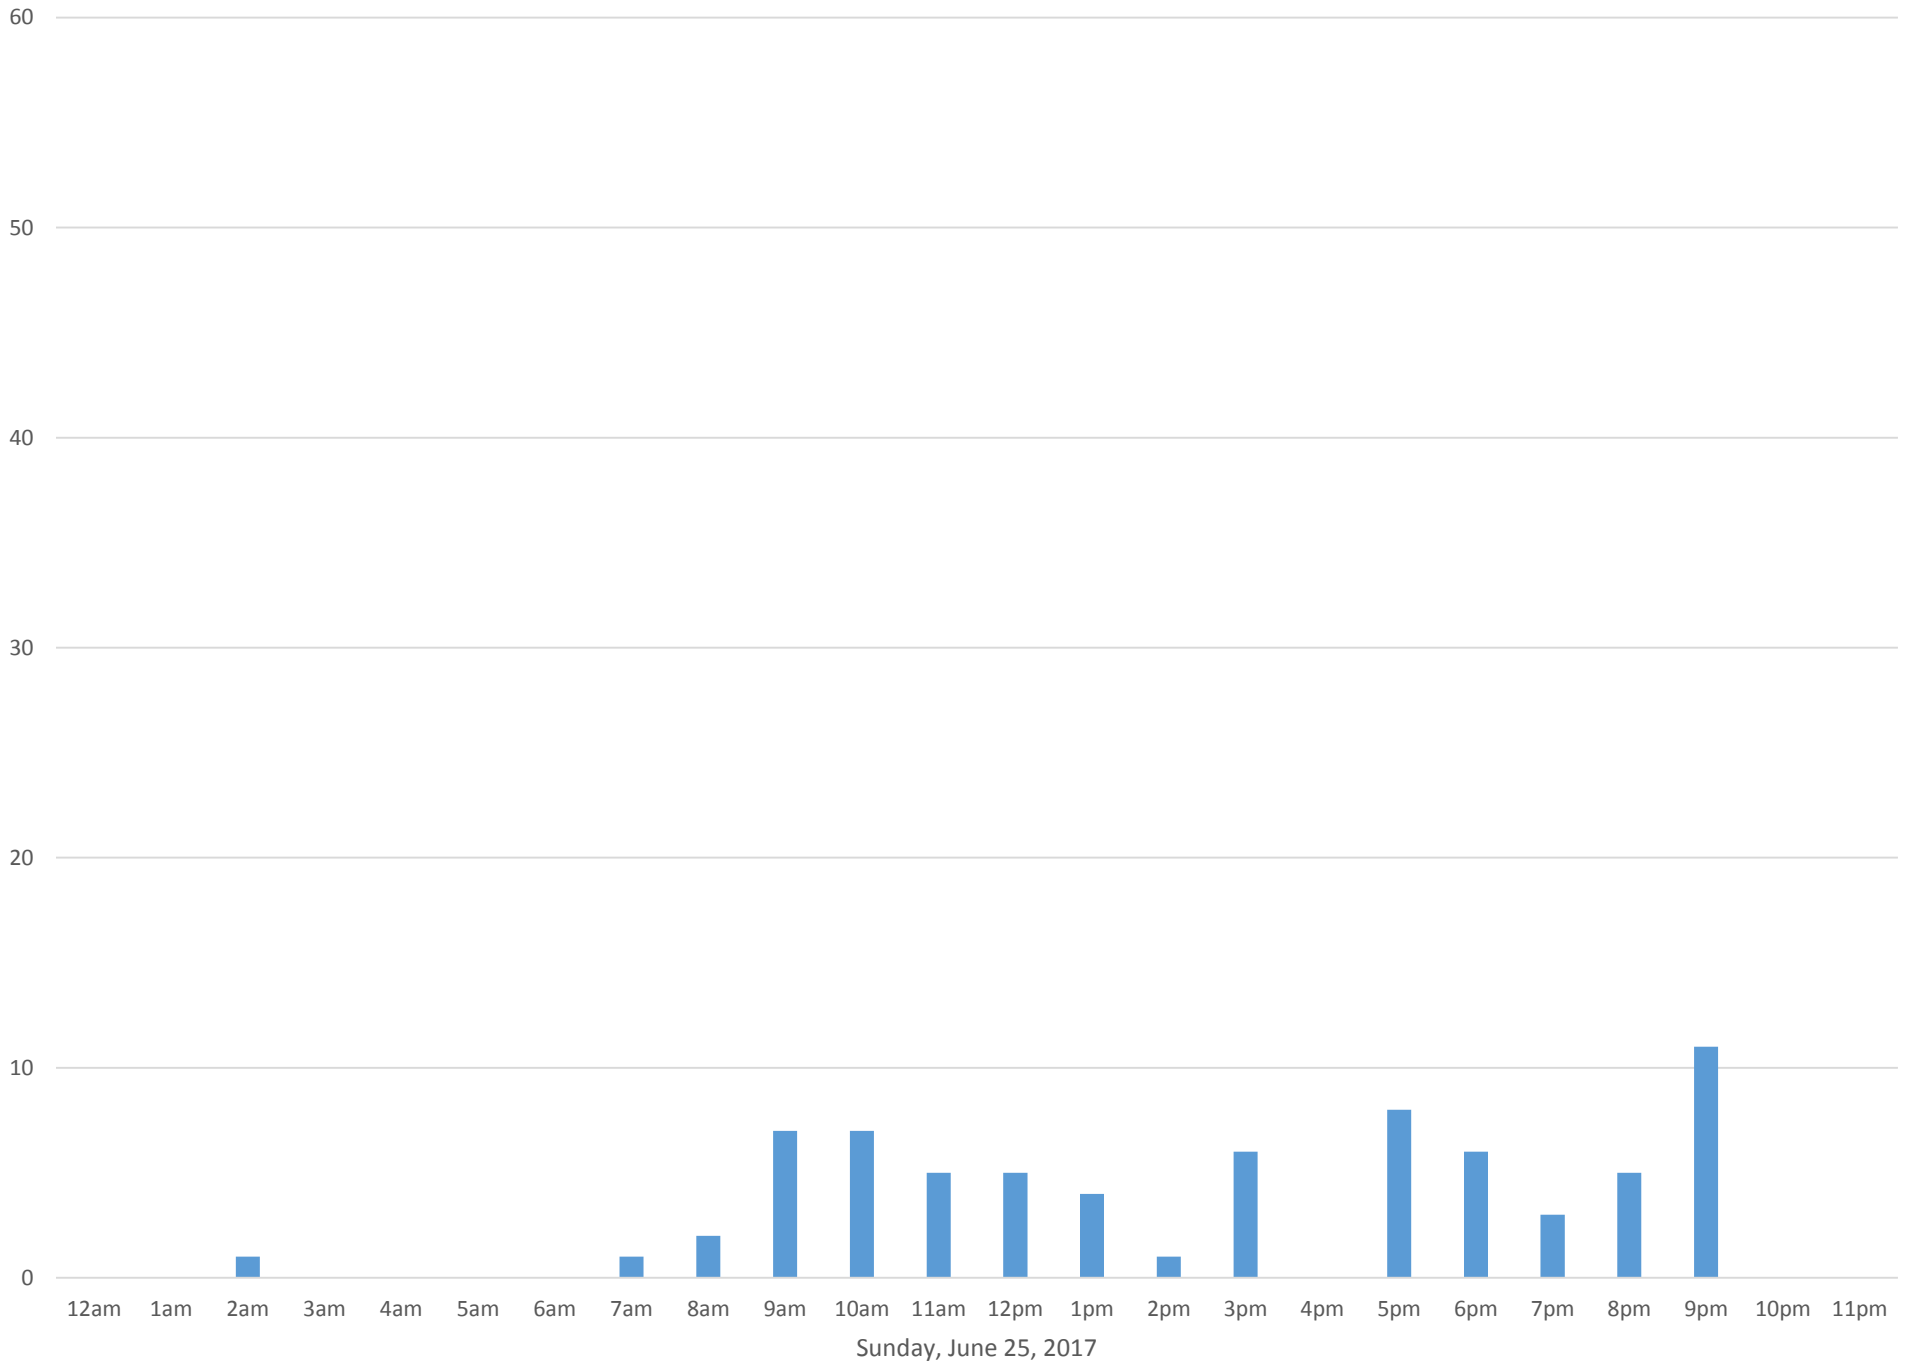

Squalicum Creek Trail