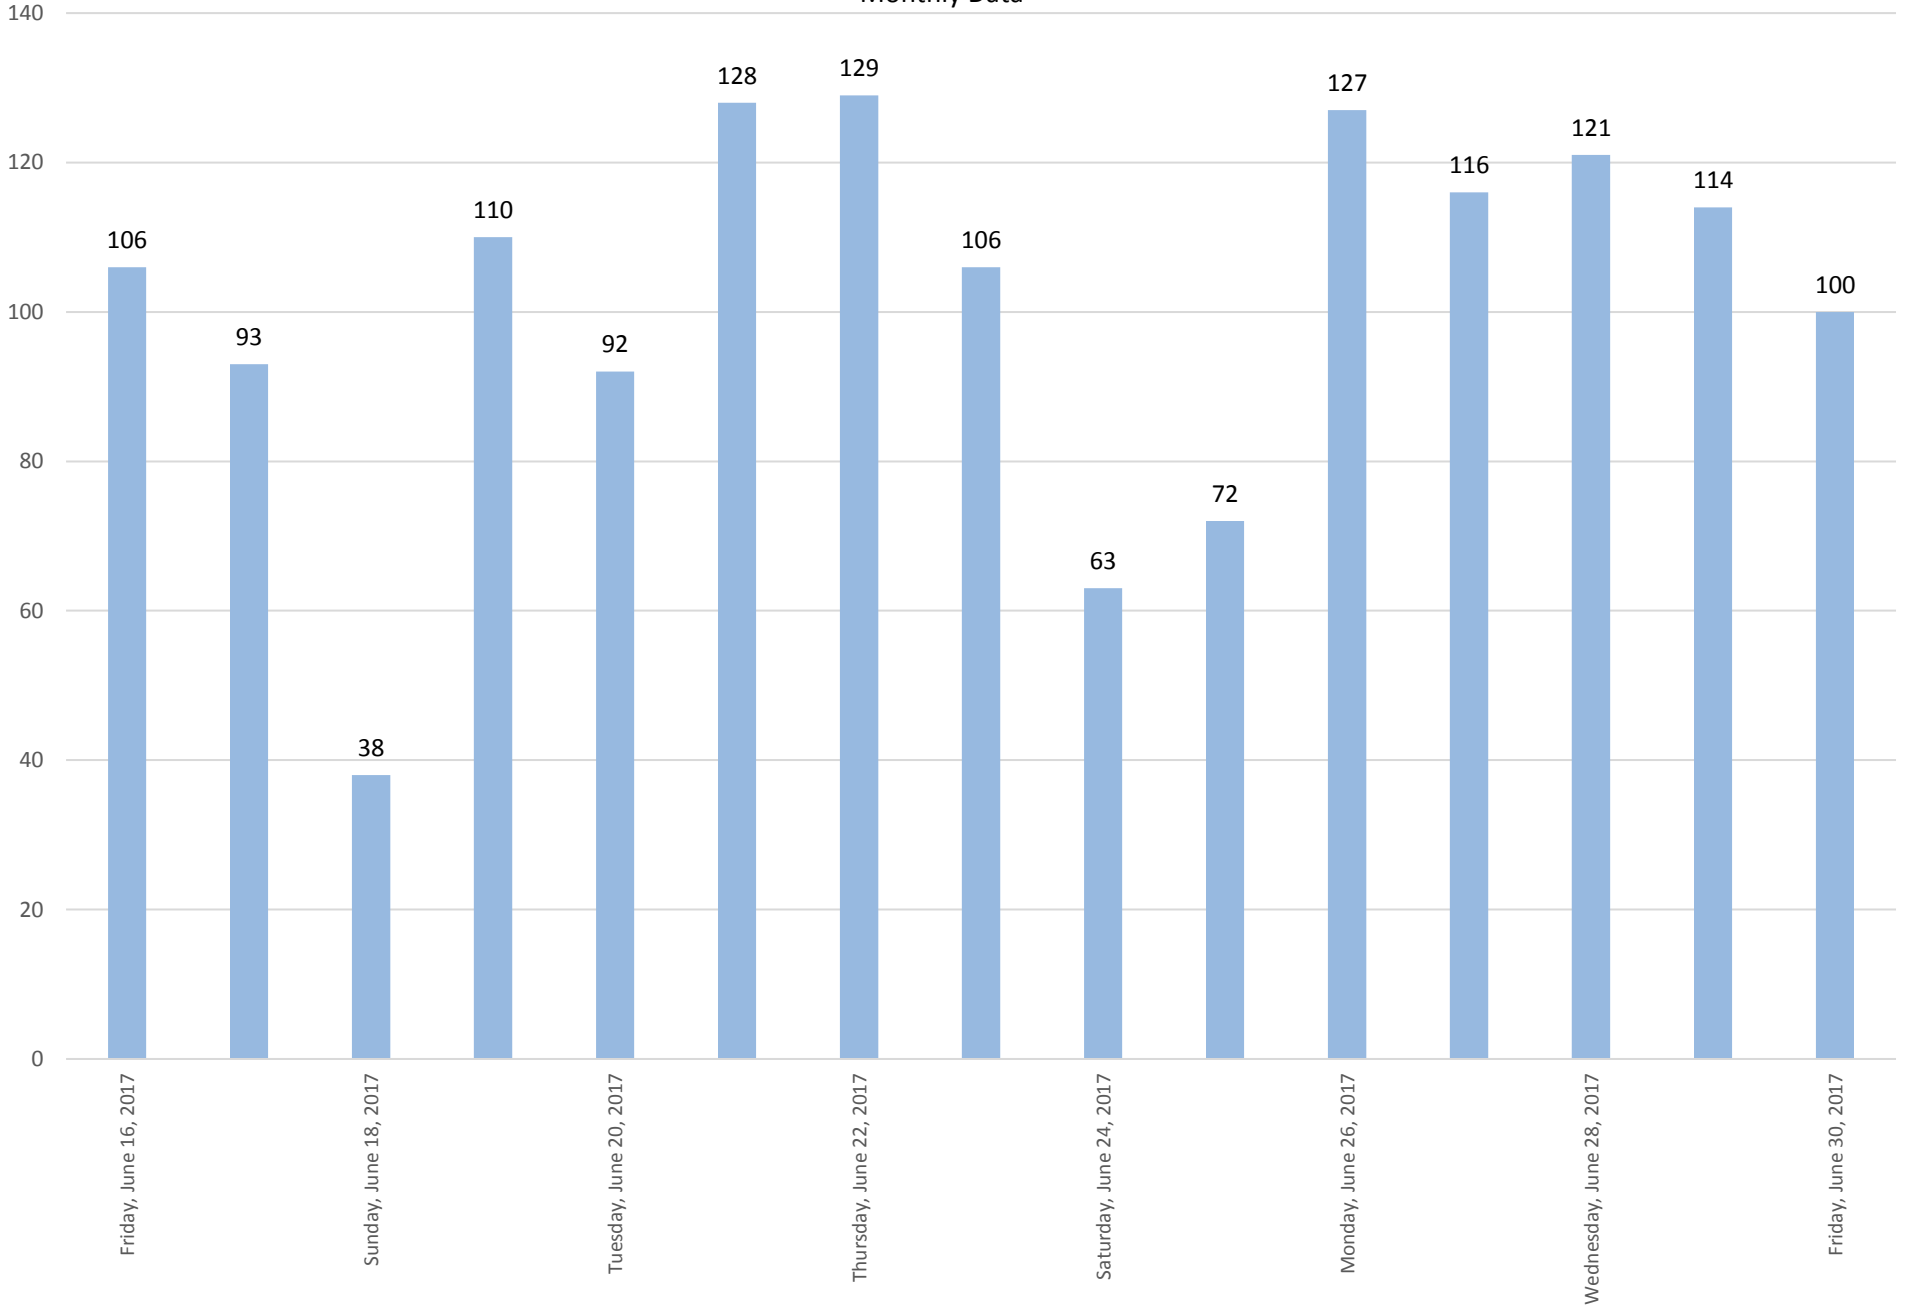

Squalicum Creek Trail

Data Summary

Total Count 1,515

Daily Average 101

Average Weekend Day 67

Average Weekday 114

Highest Daily Count 129

Busiest Day of the Week Thursday, June 22, 2017

Weekly Profile

Monday 16%

Tuesday 14%

Wednesday 16%

Thursday 16%

Friday 21%

Saturday 10%

Sunday 7%

Squalicum Creek Trail June 2017

Monthly Data

Total Count = 1515

Squalicum Creek Trail

Squalicum Creek Trail

Squalicum Creek Trail

Squalicum Creek Trail

Squalicum Creek Trail