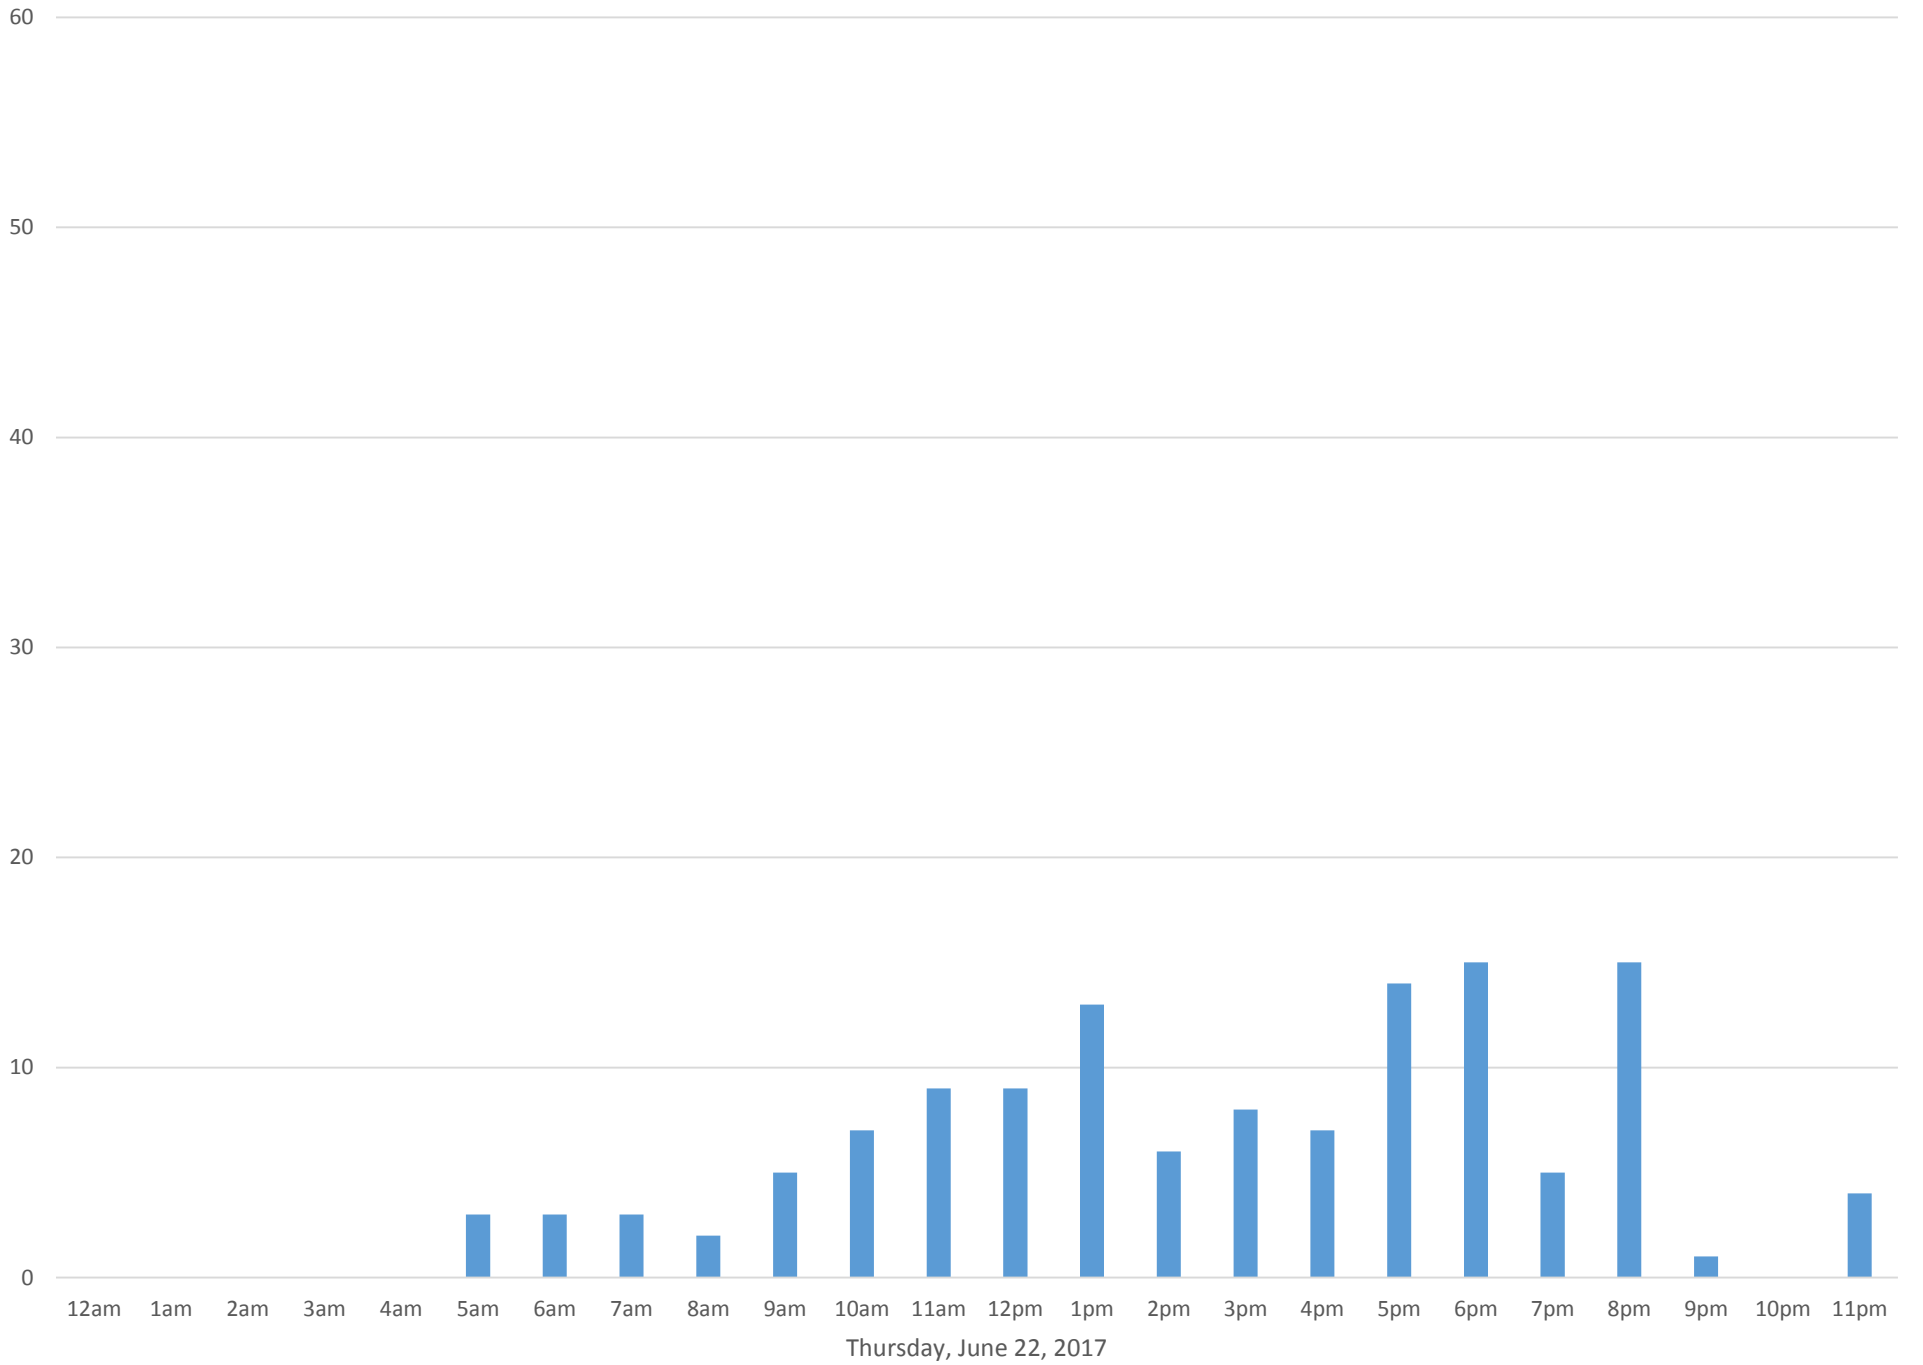

Squalicum Creek Trail