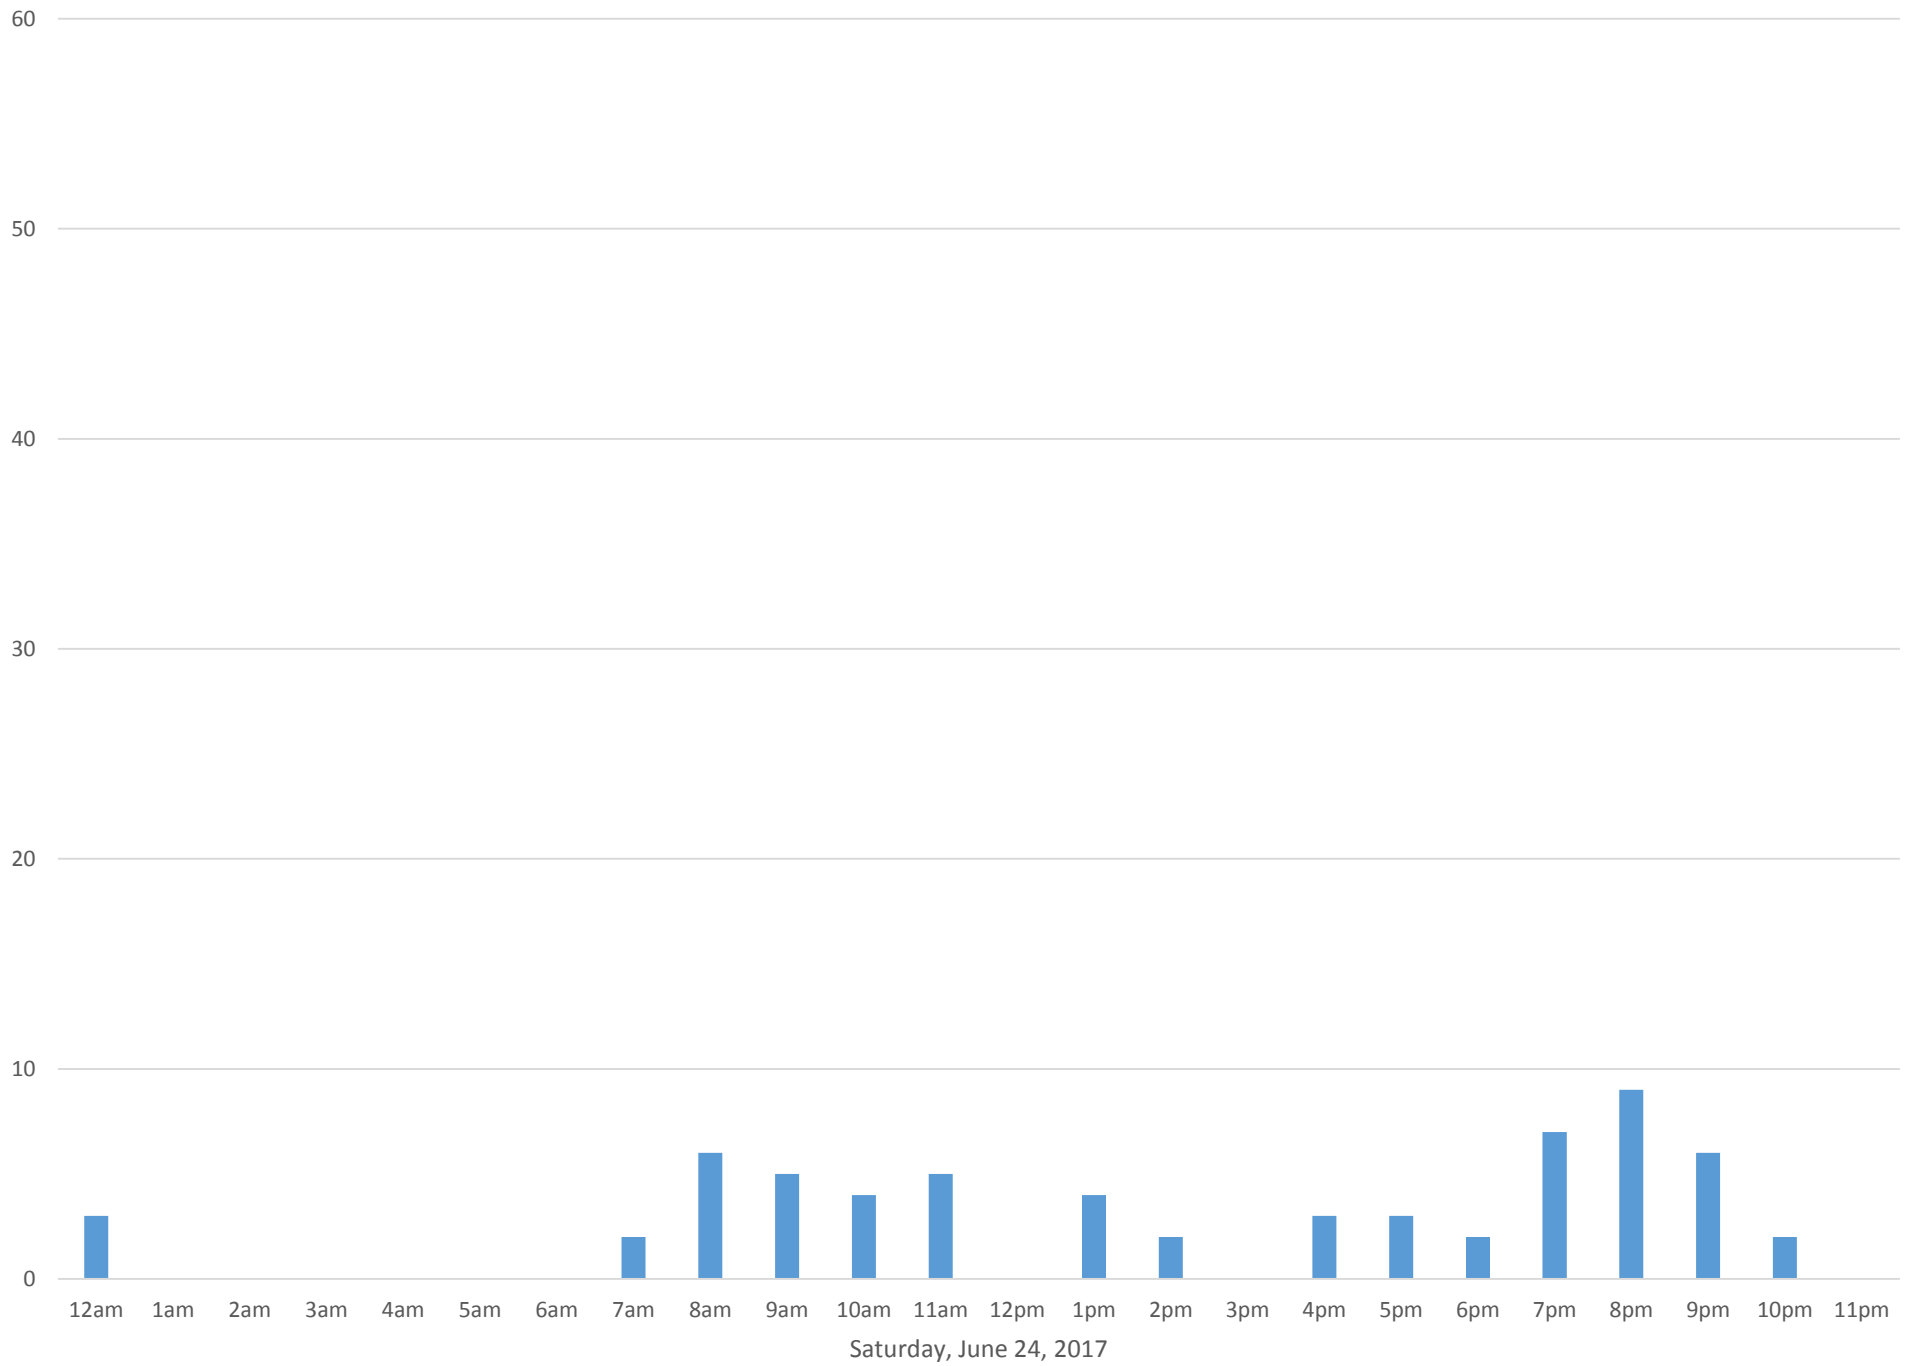

Squalicum Creek Trail