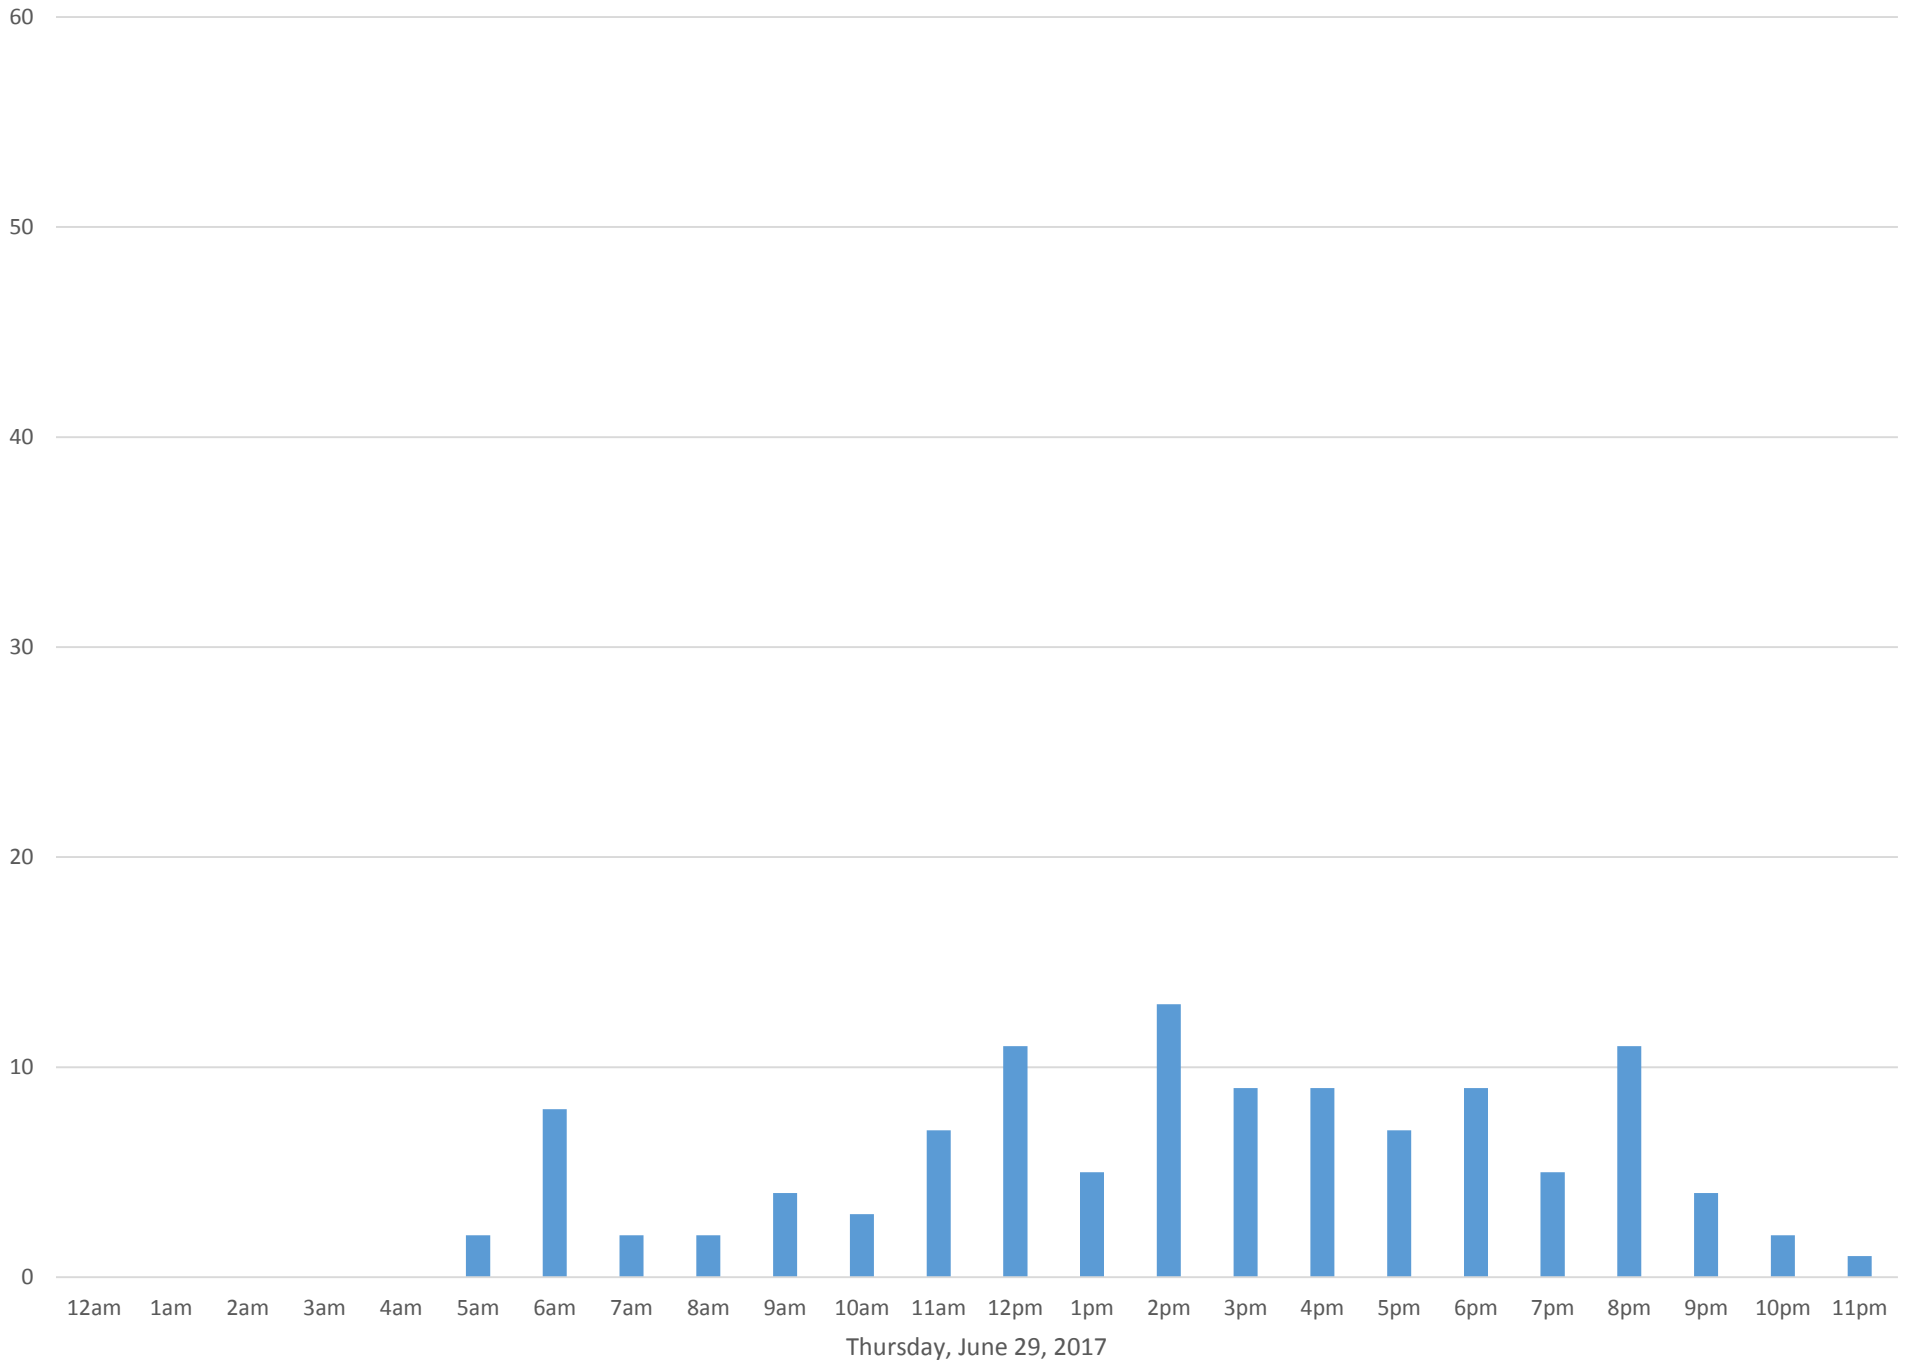

Squalicum Creek Trail