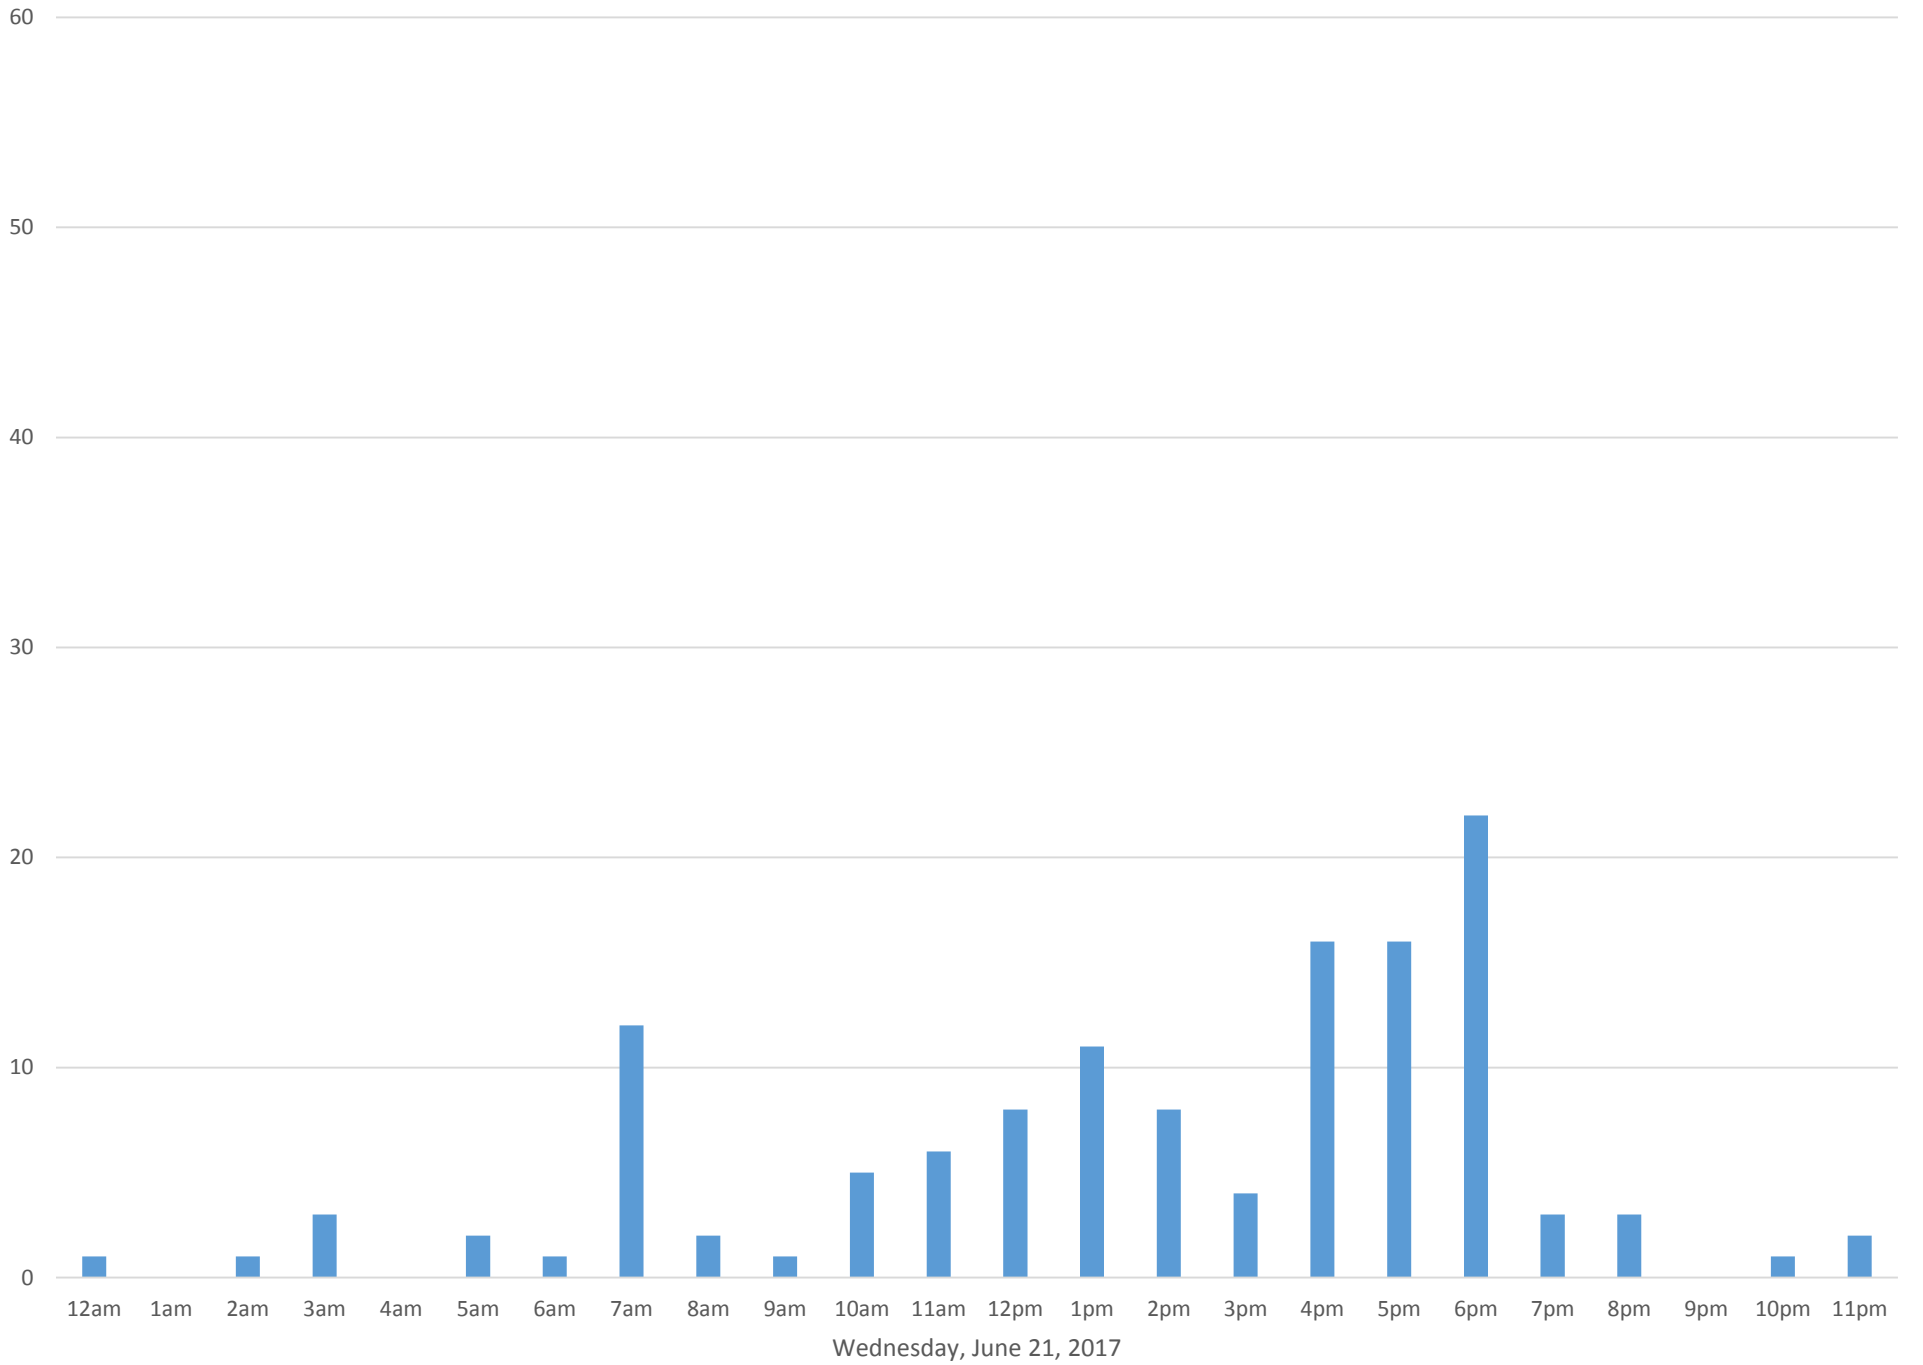

Squalicum Creek Trail