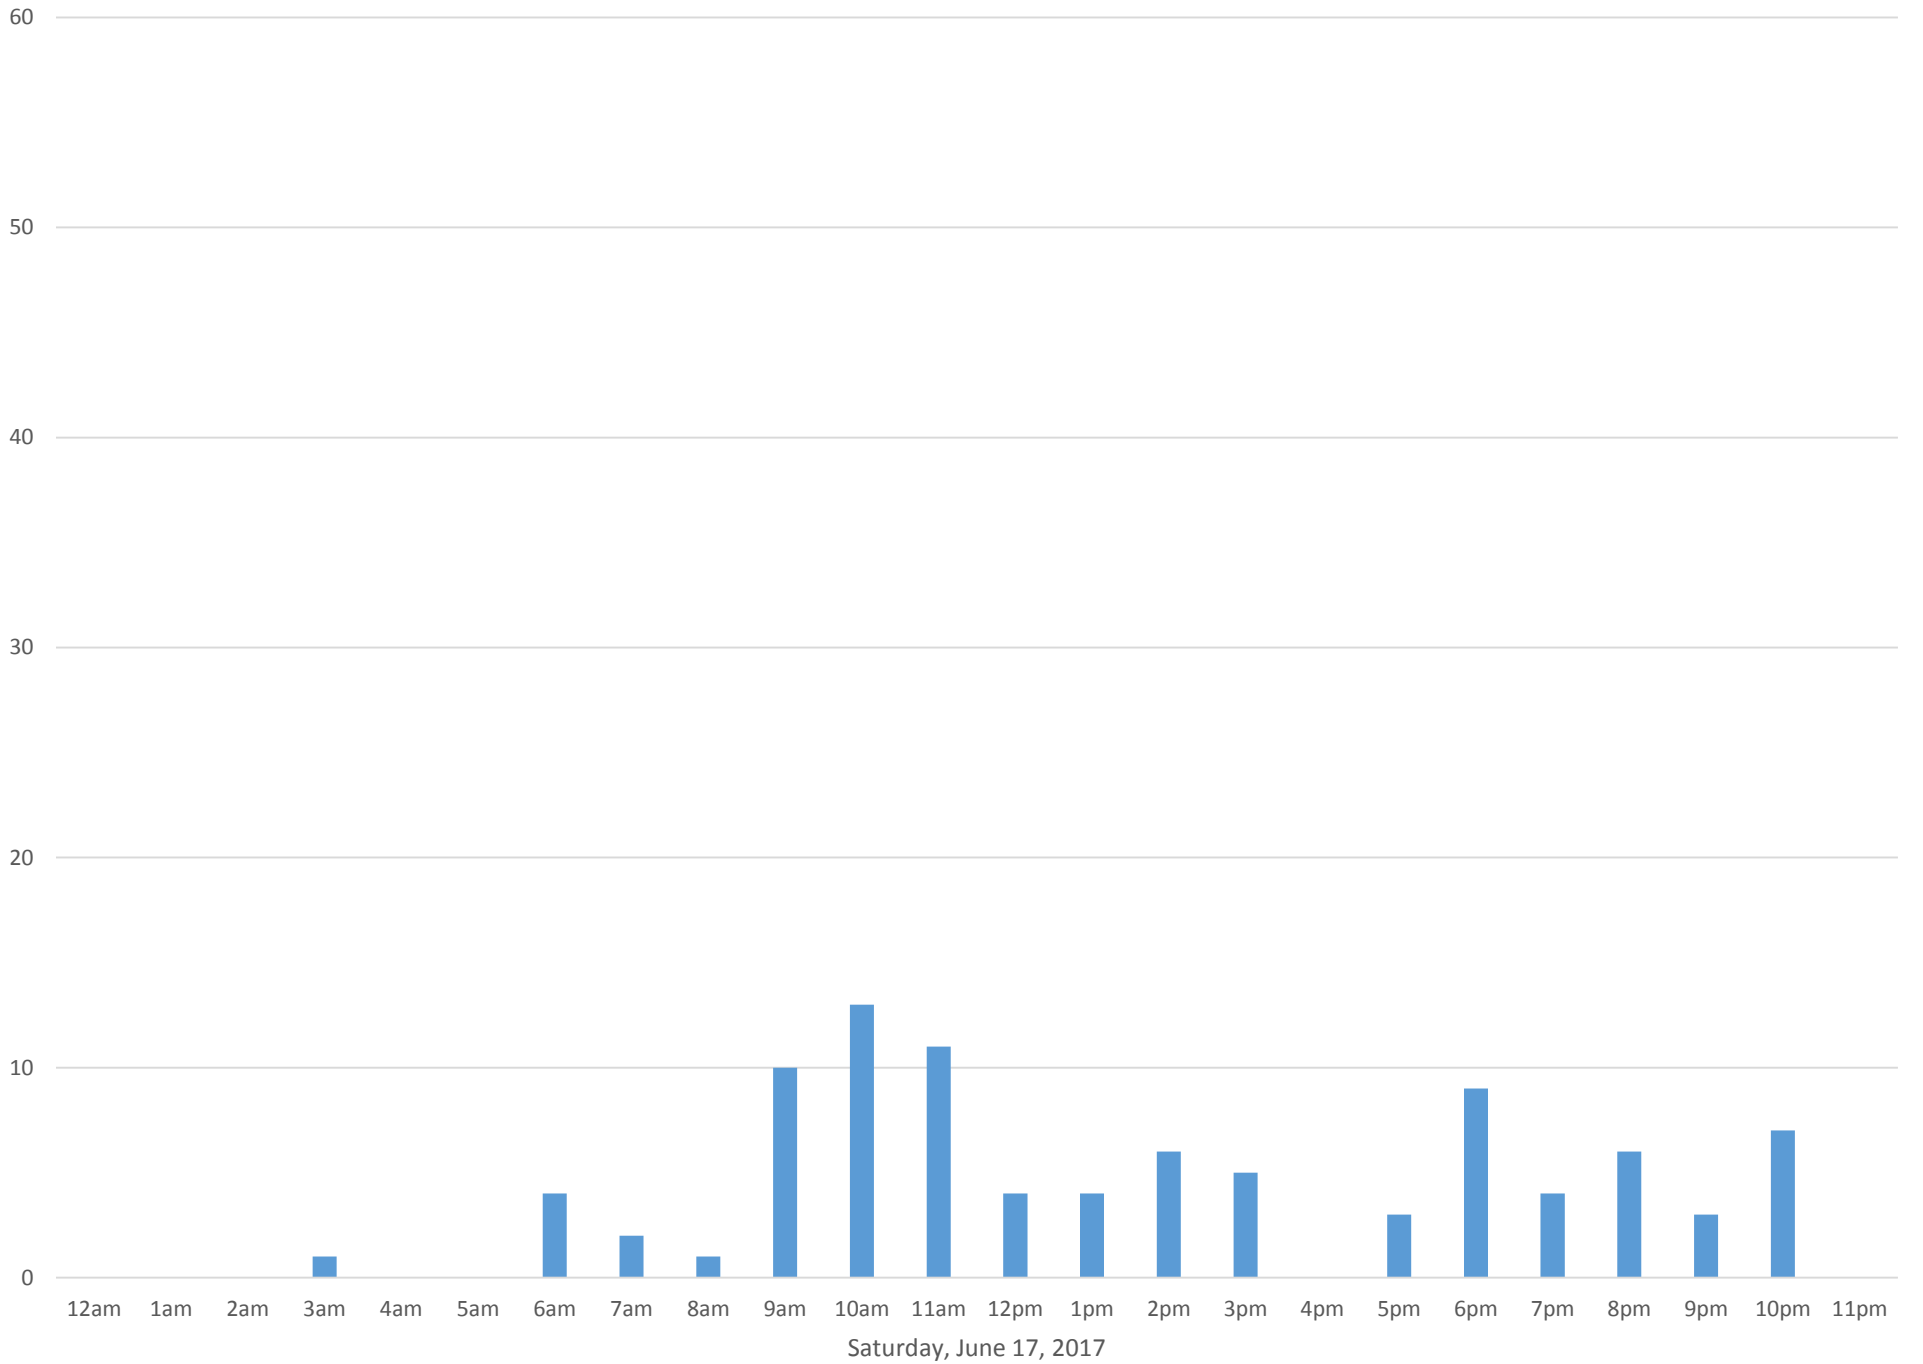

Squalicum Creek Trail

Data Summary

Total Count 1,515

Daily Average 101

Average Weekend Day 67

Average Weekday 114

Highest Daily Count 129

Busiest Day of the Week Thursday, June 22, 2017

Weekly Profile

Monday 16%

Tuesday 14%

Wednesday 16%

Thursday 16%

Friday 21%

Saturday 10%

Sunday 7%

Squalicum Creek Trail June 2017

Monthly Data

Total Count = 1515

Squalicum Creek Trail

Squalicum Creek Trail

Squalicum Creek Trail

Squalicum Creek Trail

Squalicum Creek Trail