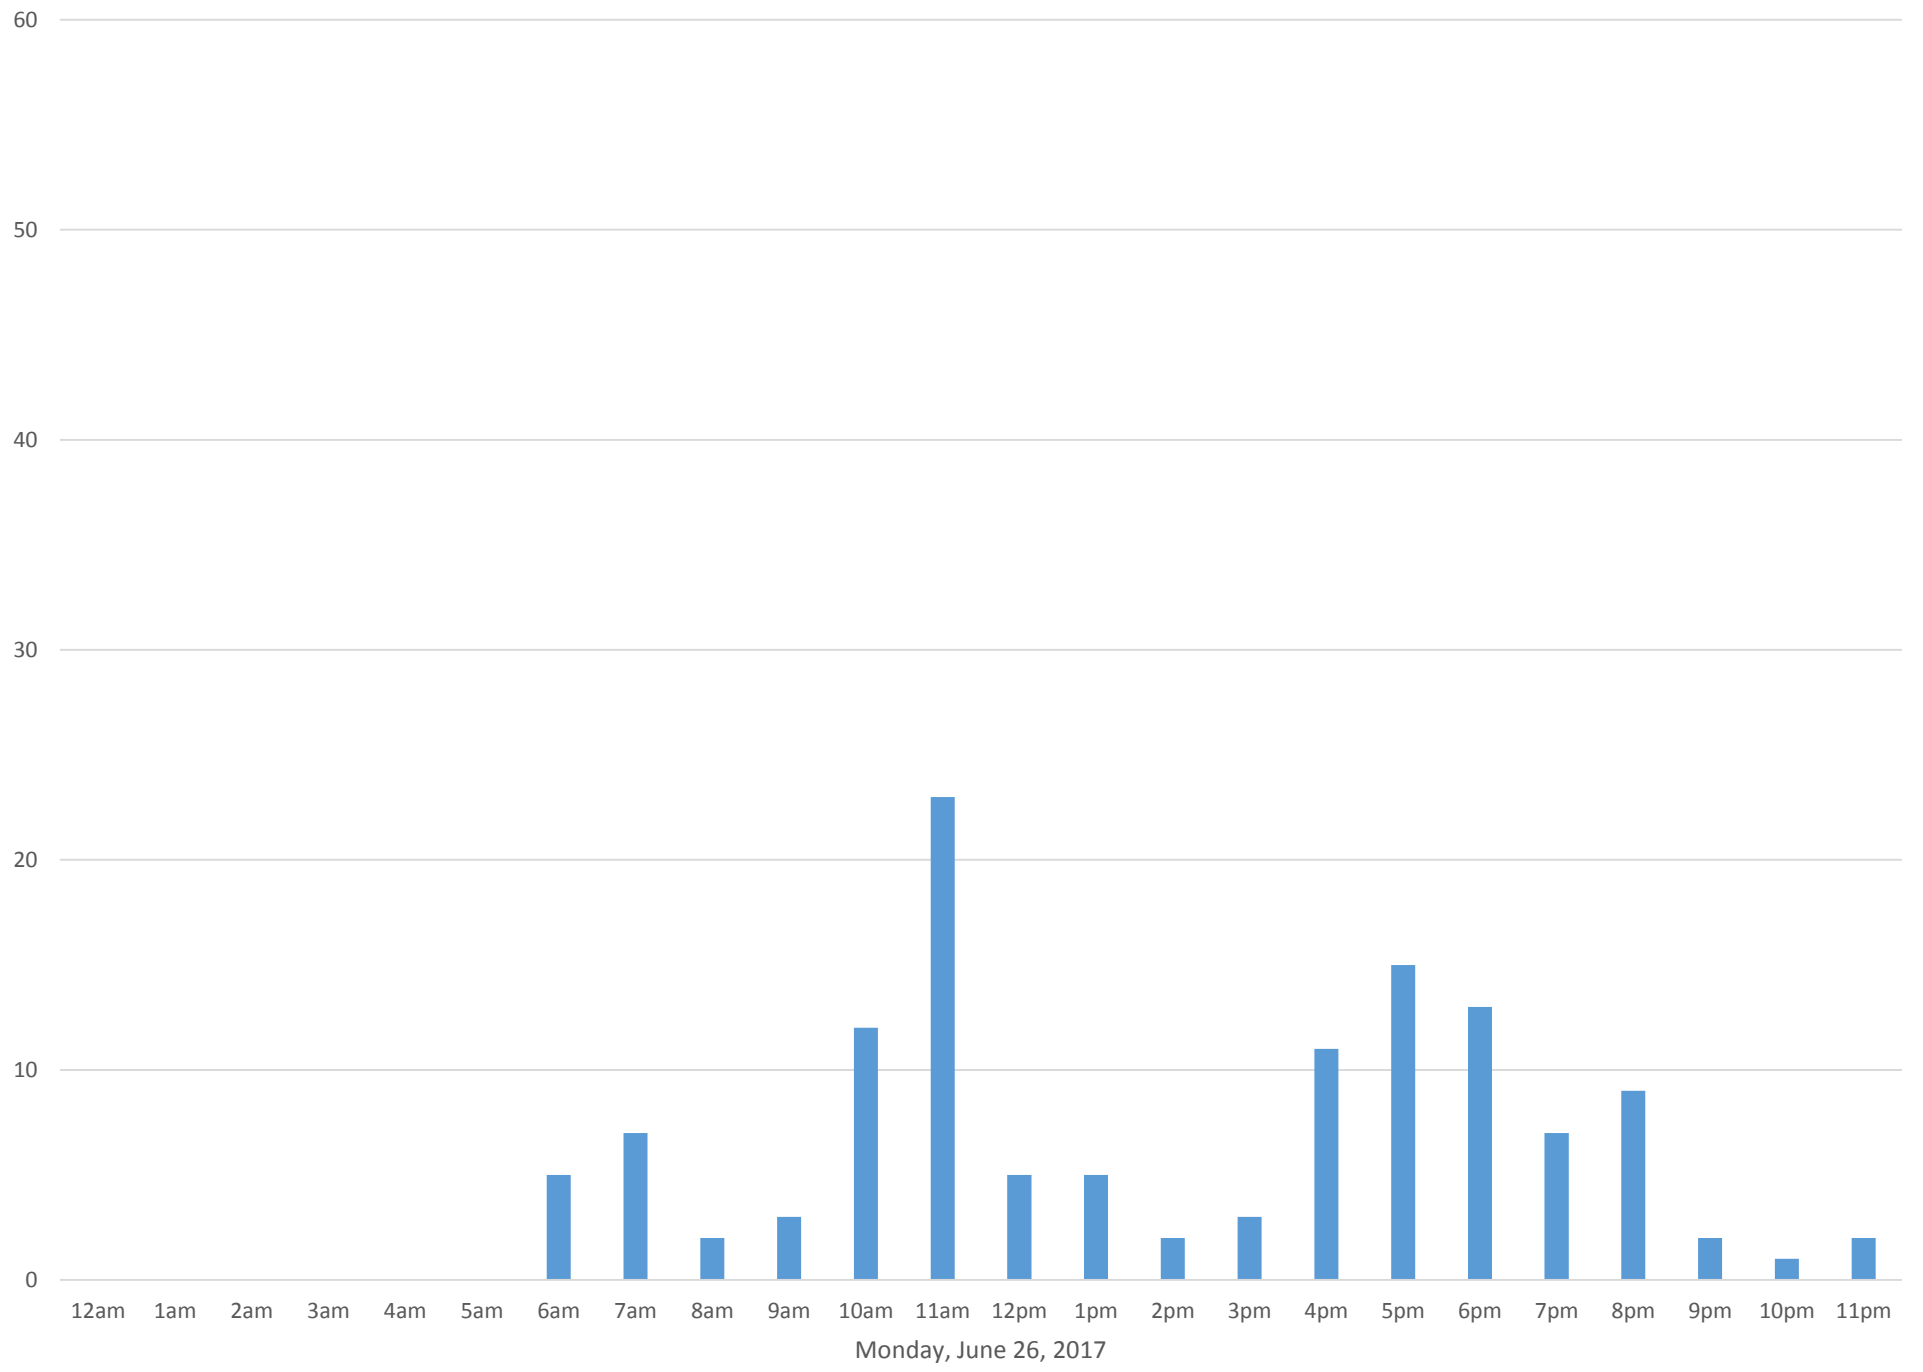

Squalicum Creek Trail