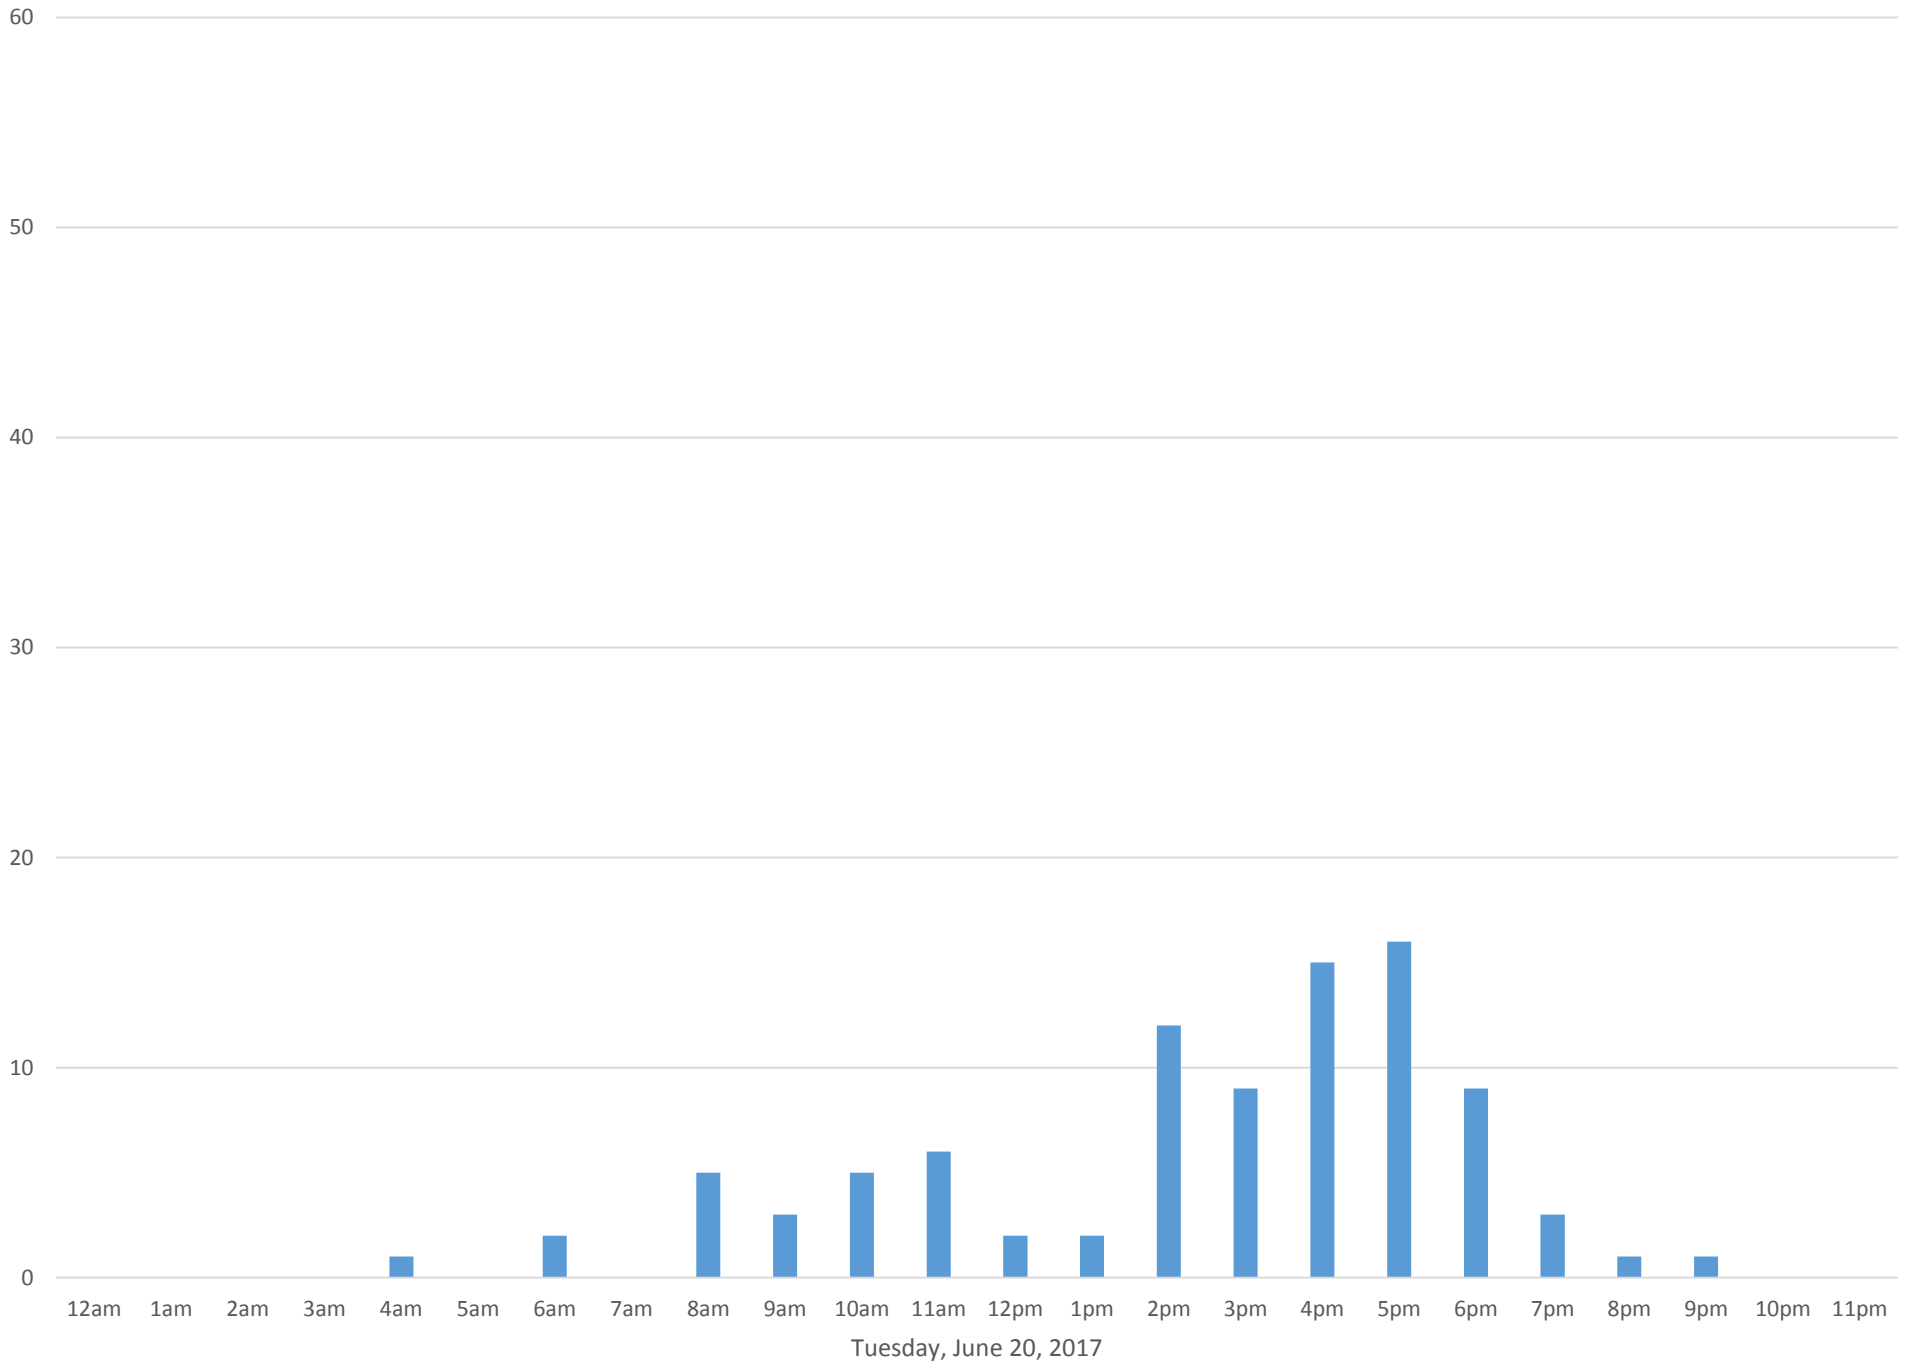

Squalicum Creek Trail

Data Summary

Total Count 1,515

Daily Average 101

Average Weekend Day 67

Average Weekday 114

Highest Daily Count 129

Busiest Day of the Week Thursday, June 22, 2017

Weekly Profile

Monday 16%

Tuesday 14%

Wednesday 16%

Thursday 16%

Friday 21%

Saturday 10%

Sunday 7%

Squalicum Creek Trail June 2017

Monthly Data

Total Count = 1515

Squalicum Creek Trail

Squalicum Creek Trail

Squalicum Creek Trail

Squalicum Creek Trail

Squalicum Creek Trail