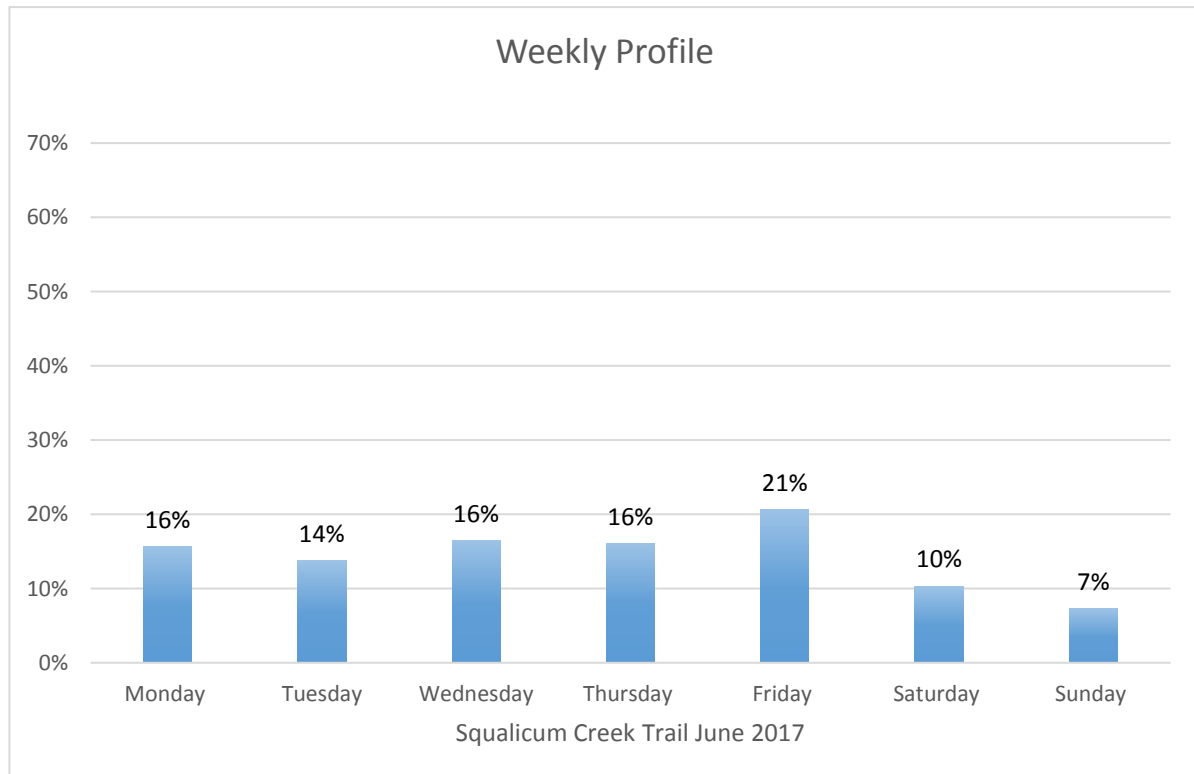

Squalicum Creek Trail

Data Summary

Total Count 1,515

Daily Average 101

Average Weekend Day 67

Average Weekday 114

Highest Daily Count 129

Busiest Day of the Week Thursday, June 22, 2017

Weekly Profile

Monday 16%

Tuesday 14%

Wednesday 16%

Thursday 16%

Friday 21%

Saturday 10%

Sunday 7%