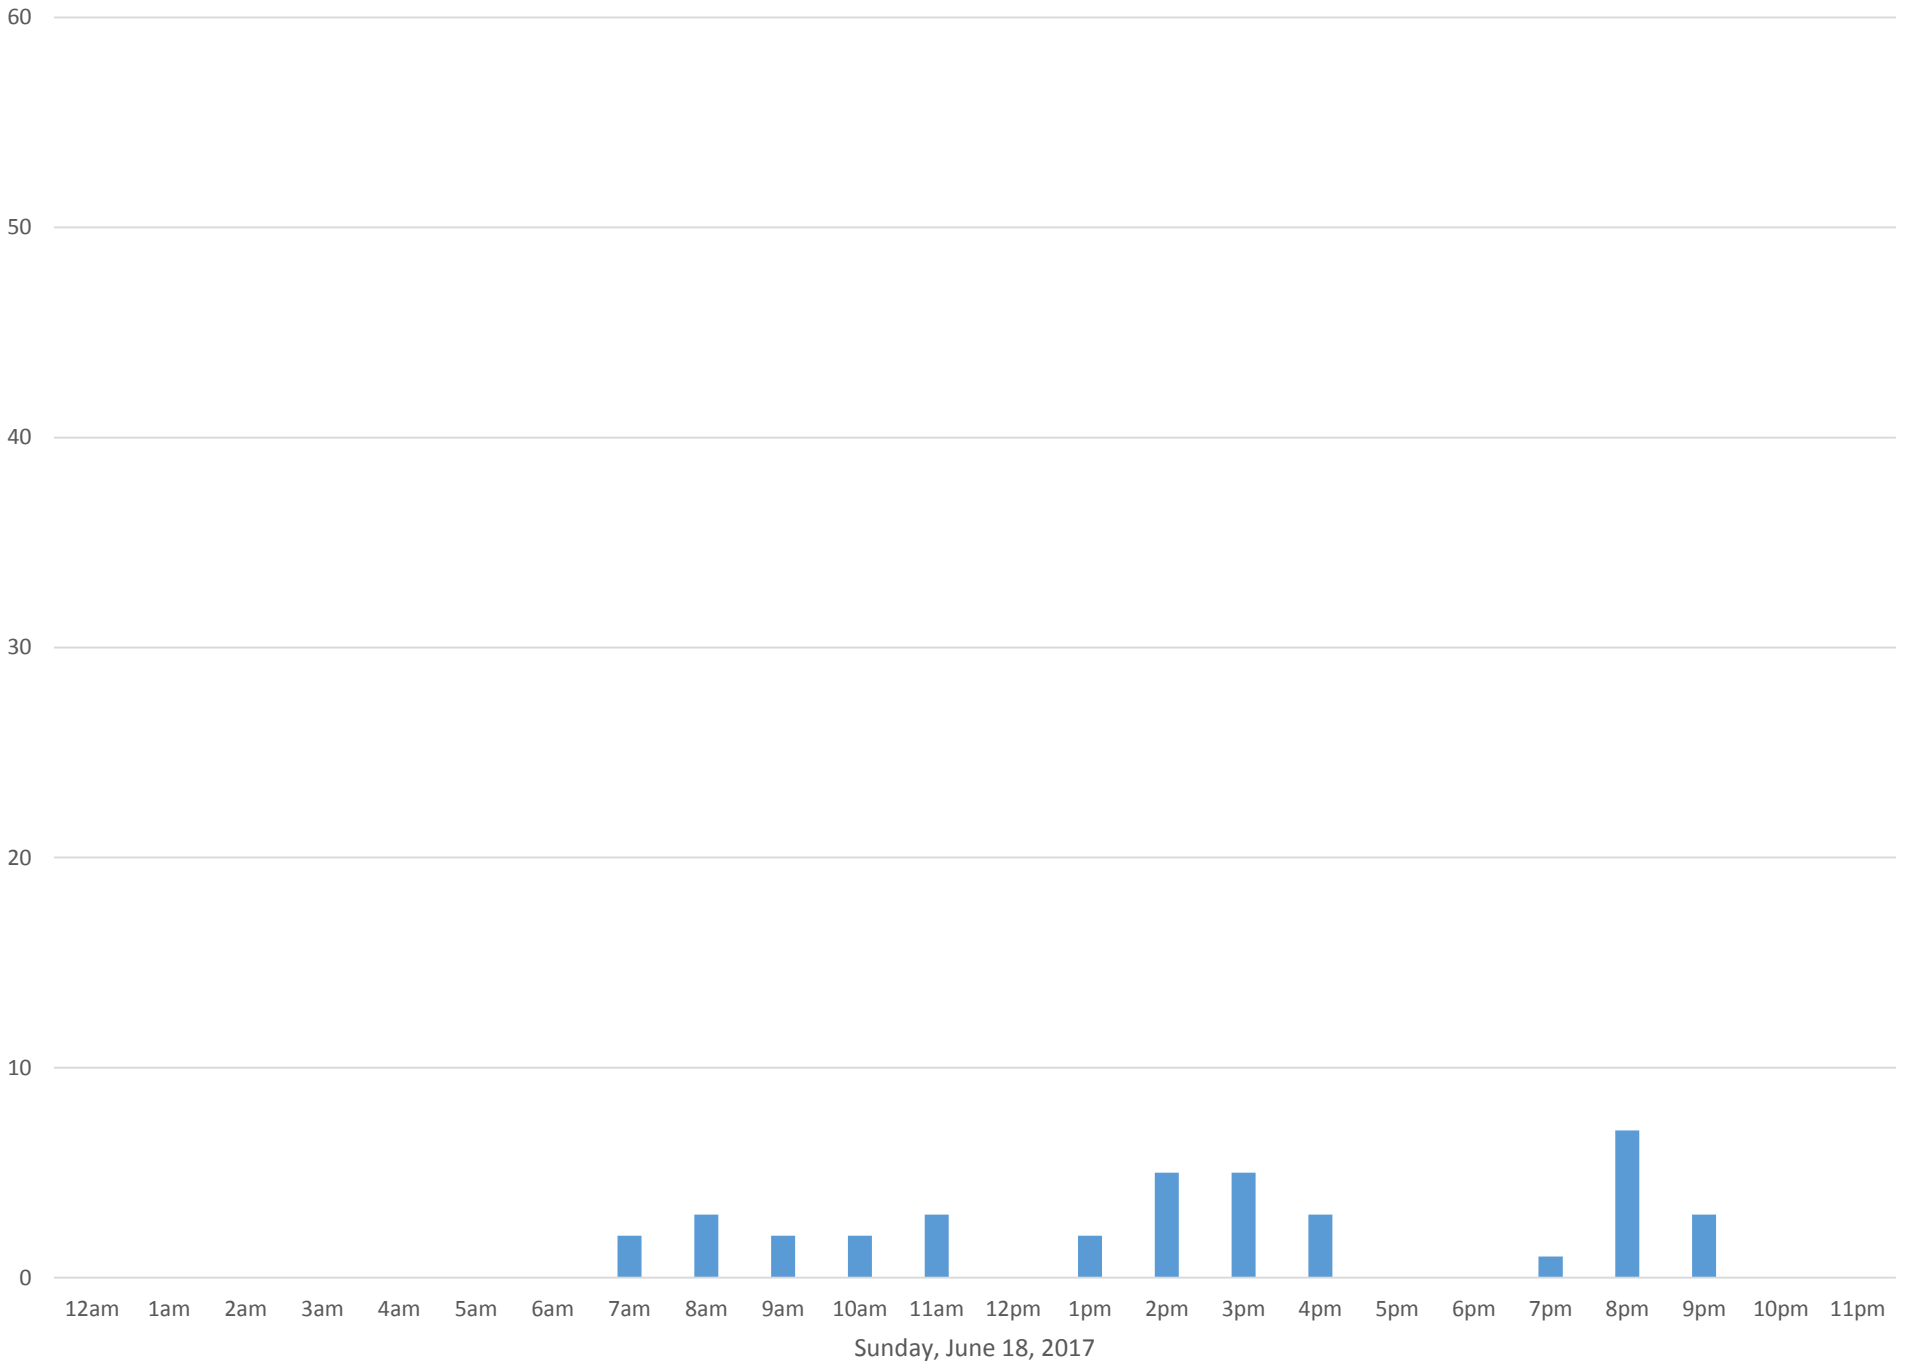

Squalicum Creek Trail

Data Summary

Total Count 1,515

Daily Average 101

Average Weekend Day 67

Average Weekday 114

Highest Daily Count 129

Busiest Day of the Week Thursday, June 22, 2017

Weekly Profile

Monday 16%

Tuesday 14%

Wednesday 16%

Thursday 16%

Friday 21%

Saturday 10%

Sunday 7%

Squalicum Creek Trail June 2017

Monthly Data

Total Count = 1515

Squalicum Creek Trail

Squalicum Creek Trail

Squalicum Creek Trail

Squalicum Creek Trail

Squalicum Creek Trail