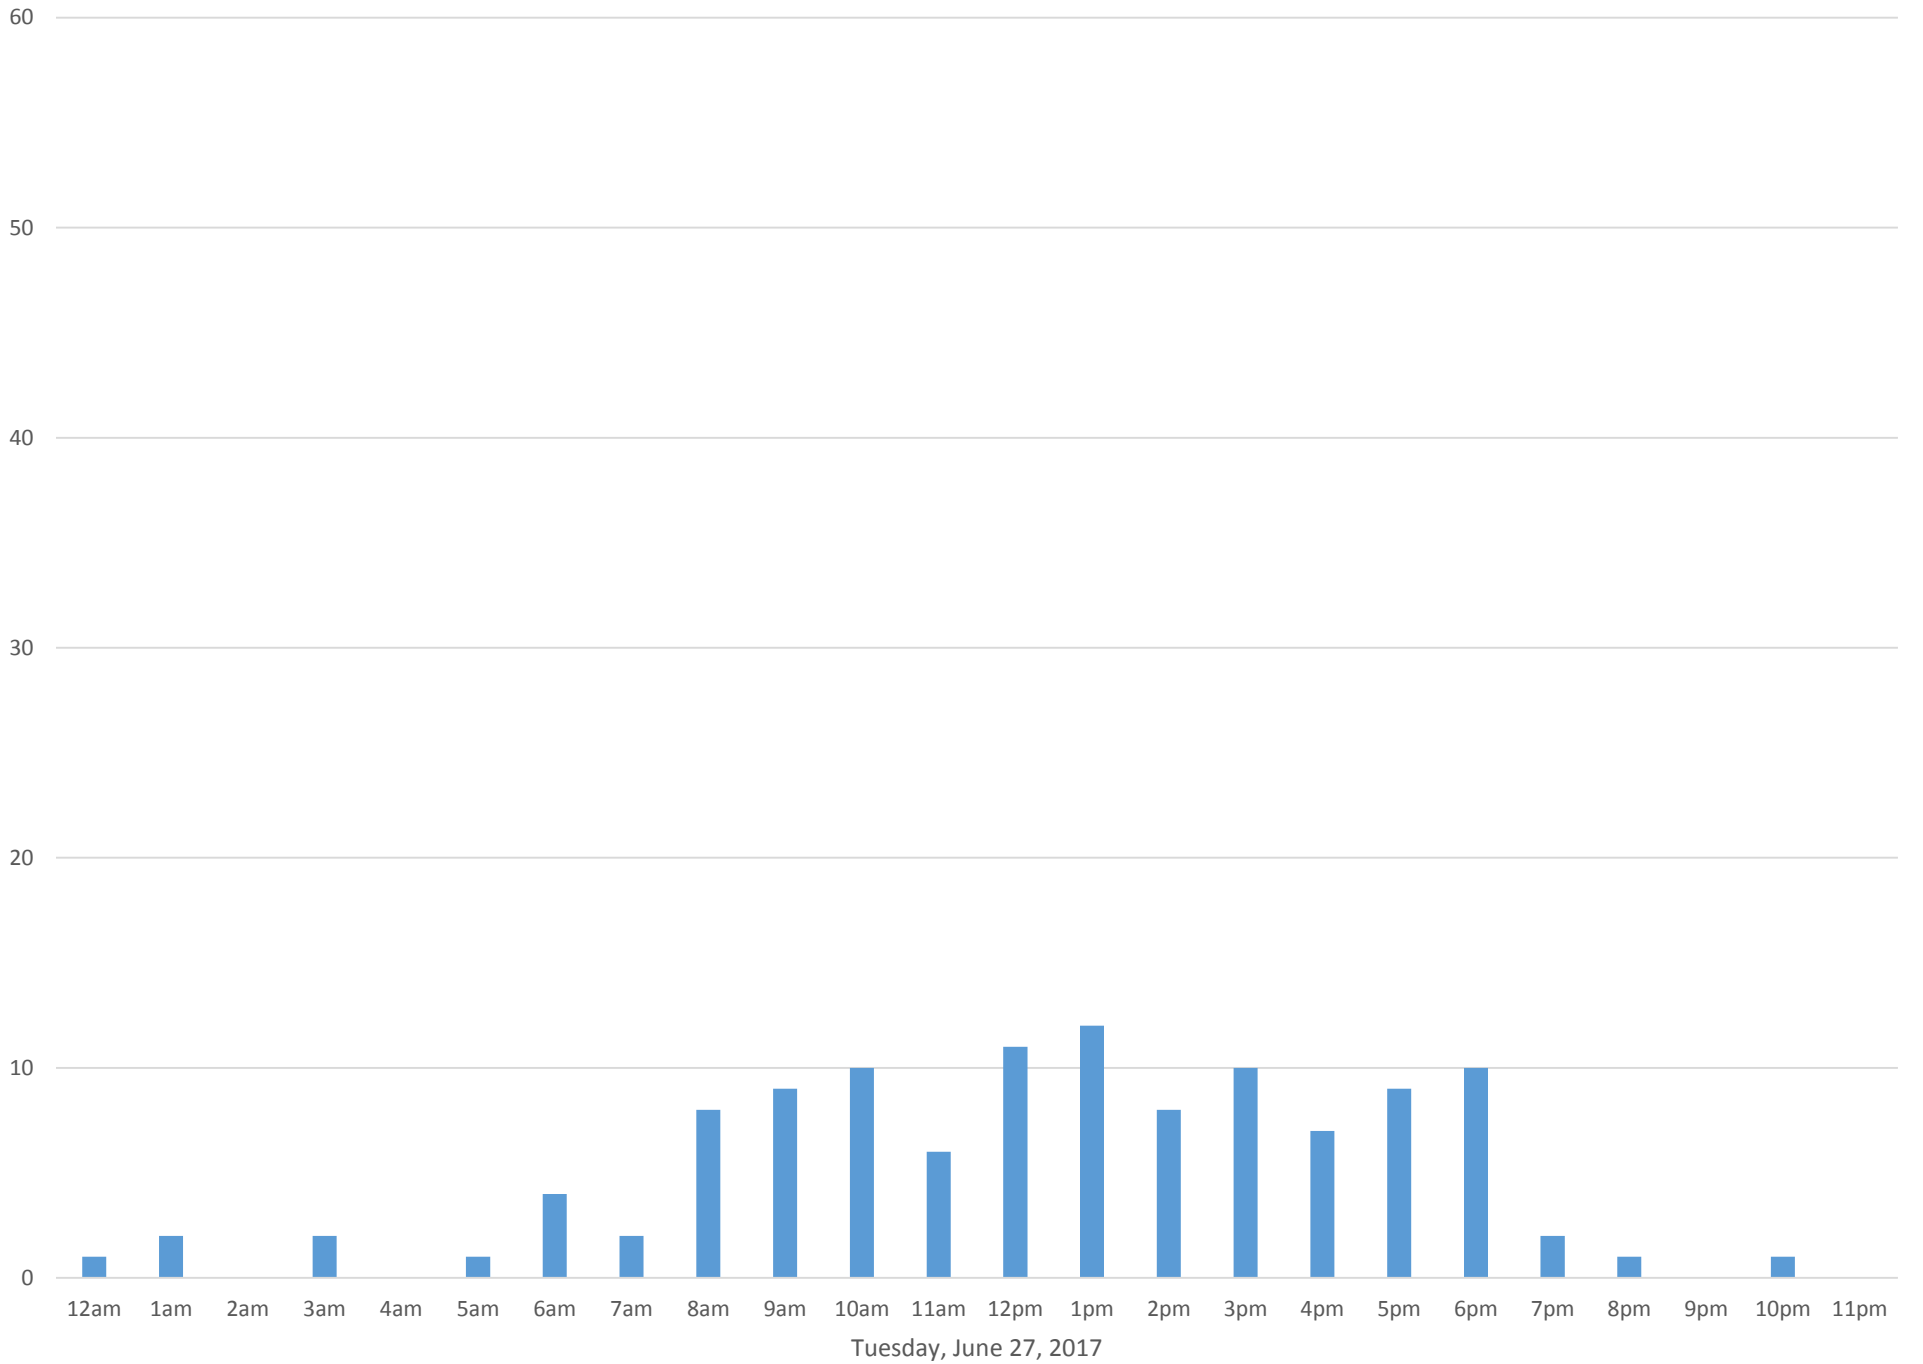

Squalicum Creek Trail