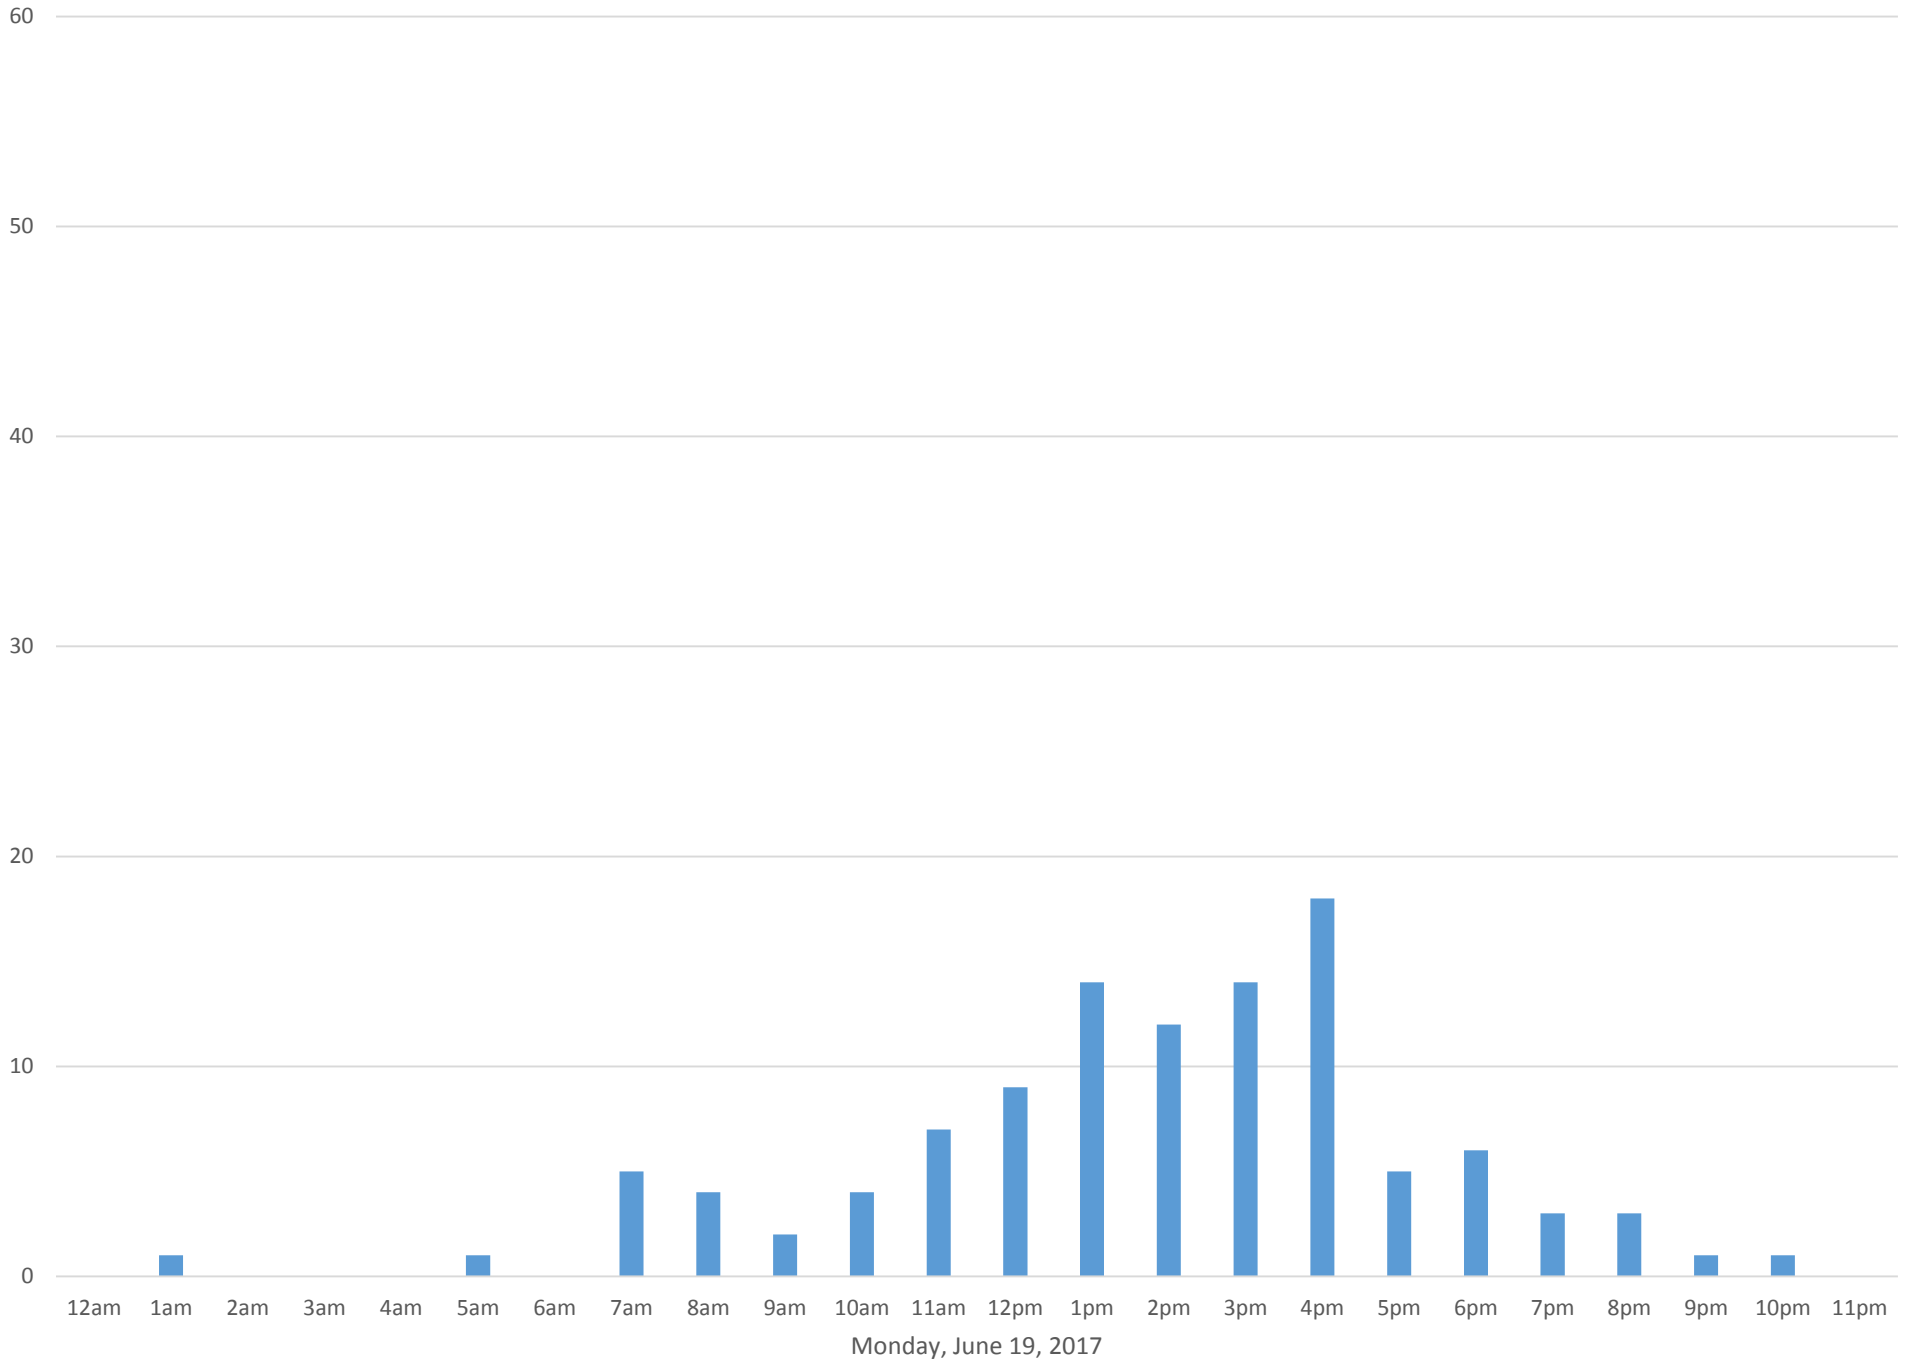

Squalicum Creek Trail

Data Summary

Total Count 1,515

Daily Average 101

Average Weekend Day 67

Average Weekday 114

Highest Daily Count 129

Busiest Day of the Week Thursday, June 22, 2017

Weekly Profile

Monday 16%

Tuesday 14%

Wednesday 16%

Thursday 16%

Friday 21%

Saturday 10%

Sunday 7%

Squalicum Creek Trail June 2017

Monthly Data

Total Count = 1515

Squalicum Creek Trail

Squalicum Creek Trail

Squalicum Creek Trail

Squalicum Creek Trail

Squalicum Creek Trail