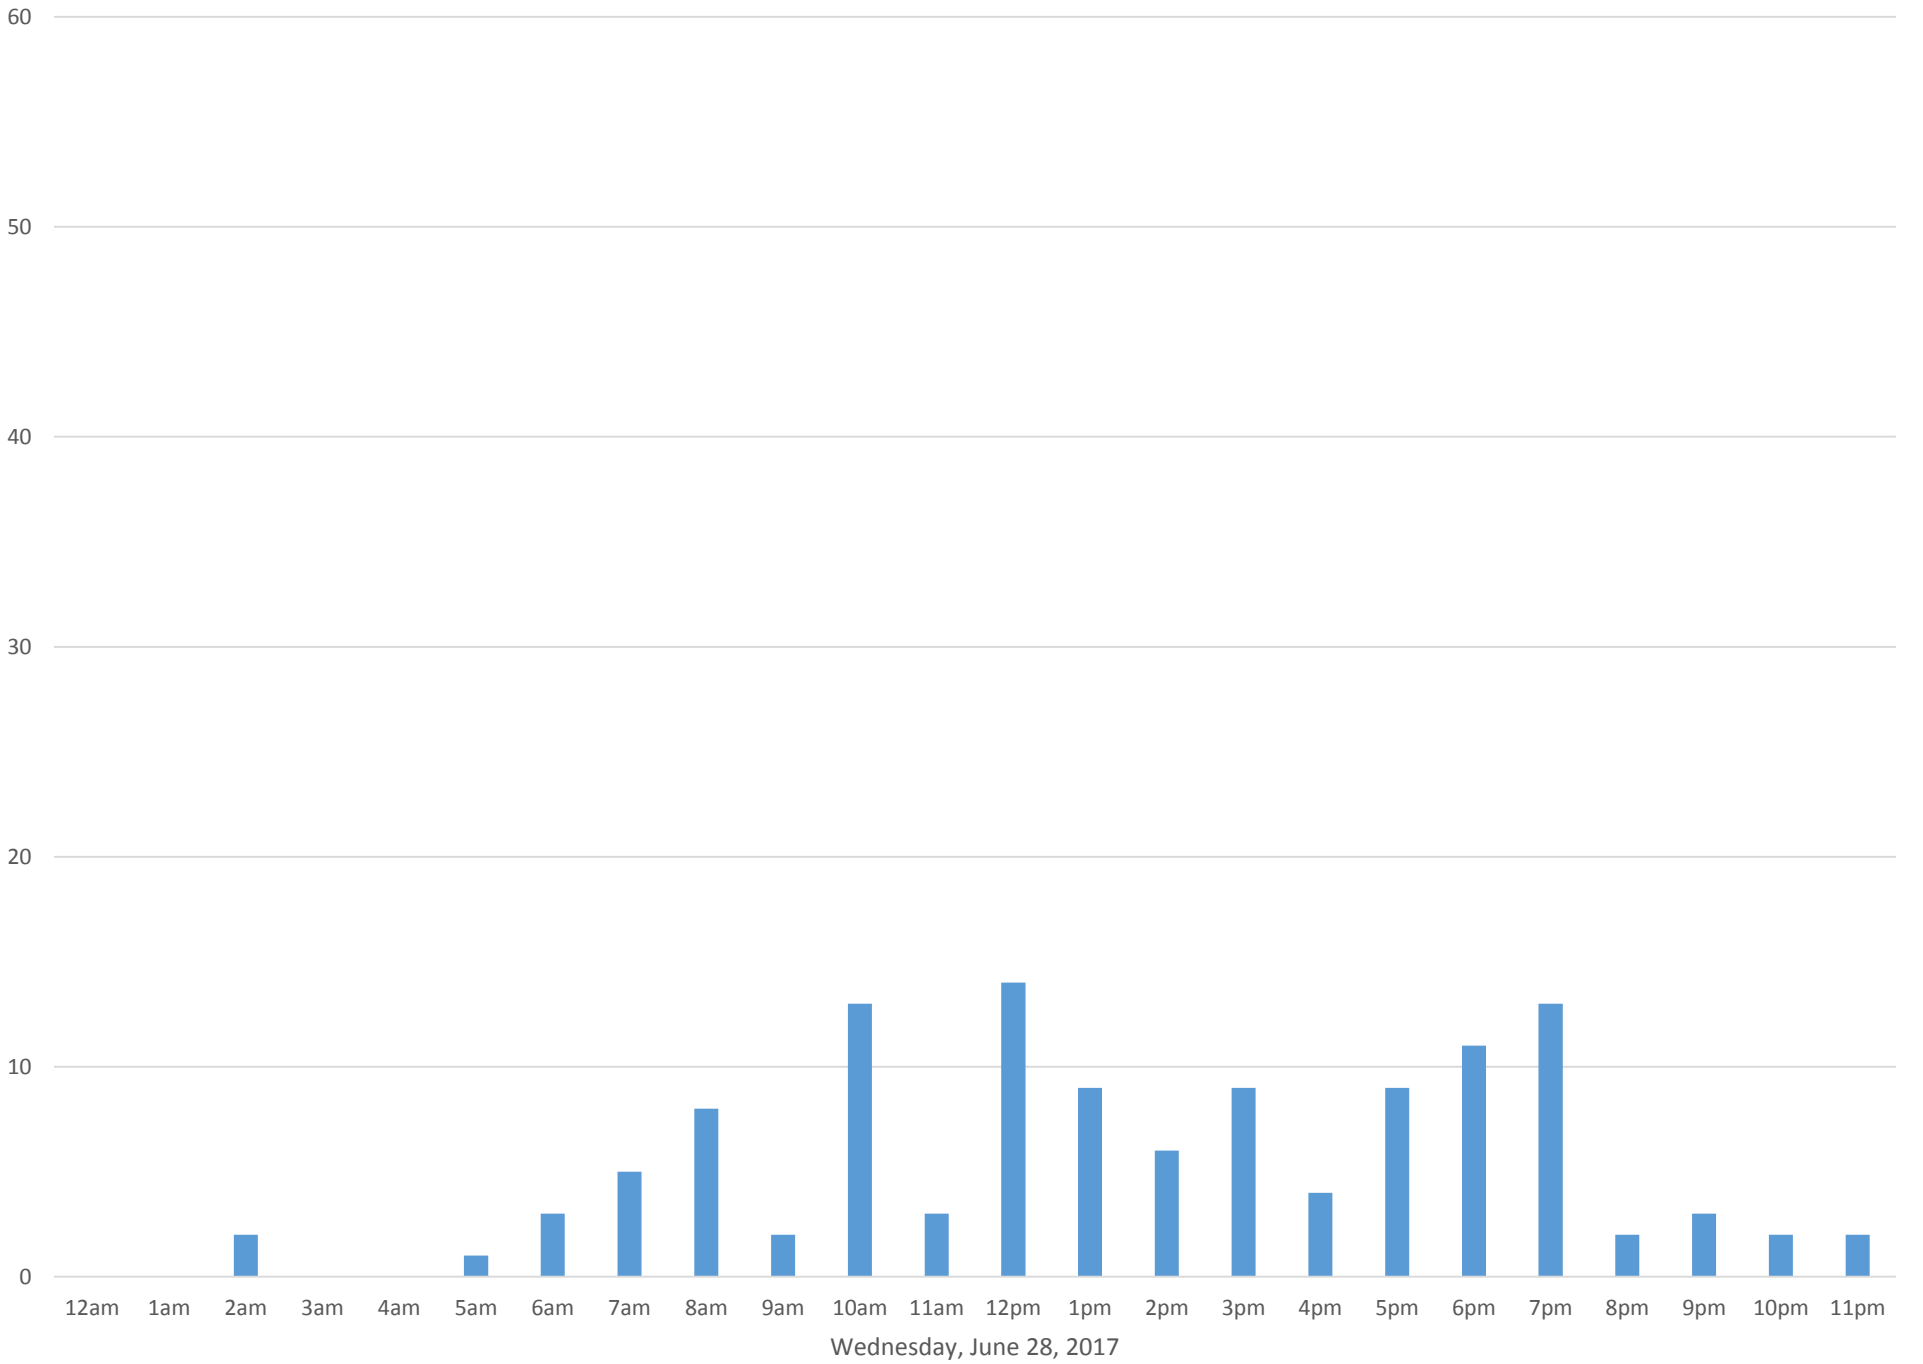

Squalicum Creek Trail