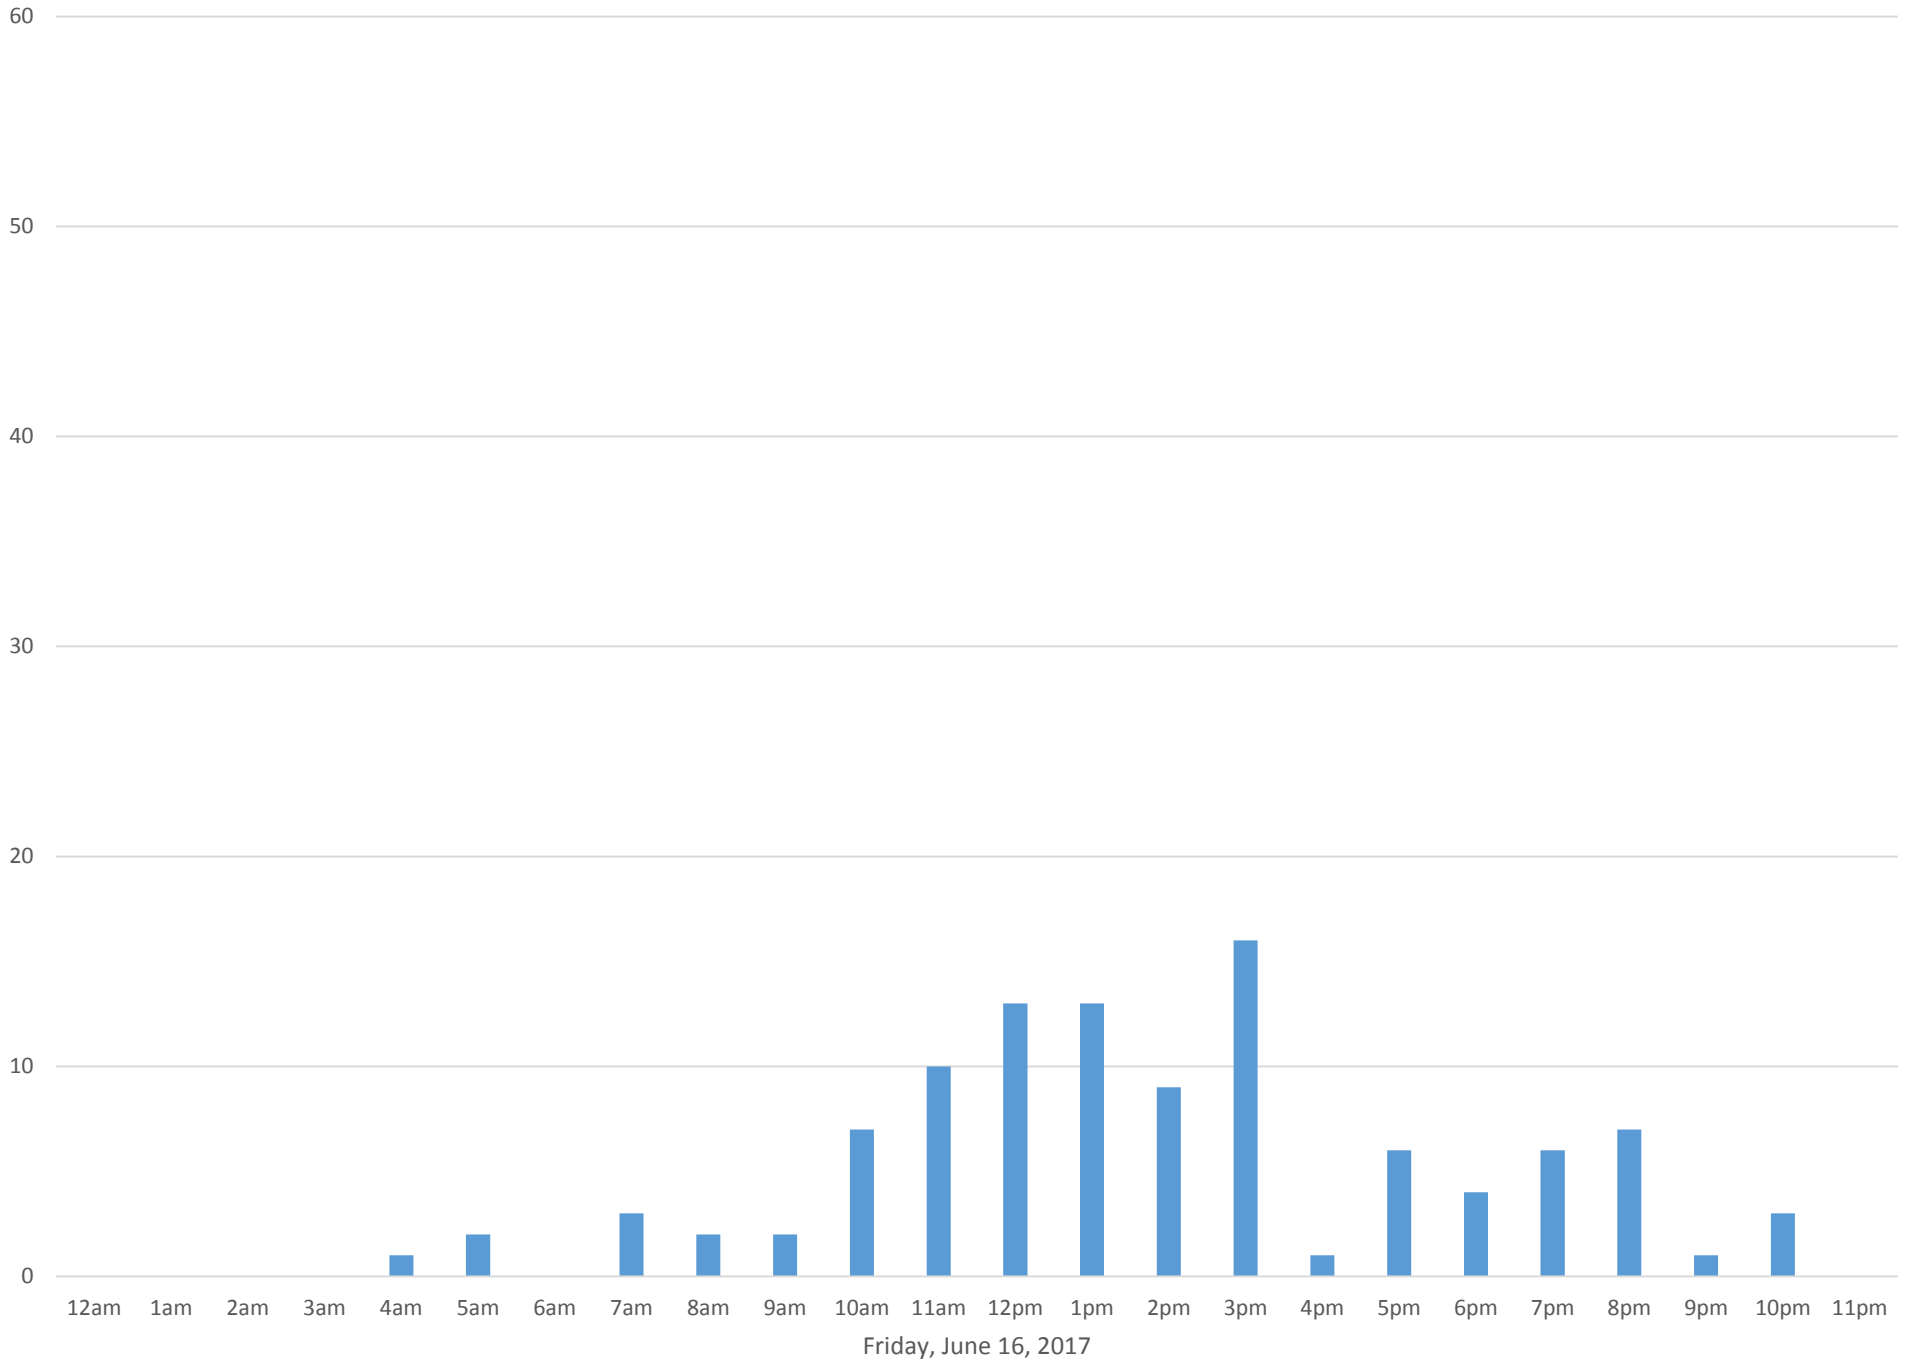

Squalicum Creek Trail

Data Summary

Total Count 1,515

Daily Average 101

Average Weekend Day 67

Average Weekday 114

Highest Daily Count 129

Busiest Day of the Week Thursday, June 22, 2017

Weekly Profile

Monday 16%

Tuesday 14%

Wednesday 16%

Thursday 16%

Friday 21%

Saturday 10%

Sunday 7%

Squalicum Creek Trail June 2017

Monthly Data

Total Count = 1515

Squalicum Creek Trail

Squalicum Creek Trail

Squalicum Creek Trail

Squalicum Creek Trail

Squalicum Creek Trail