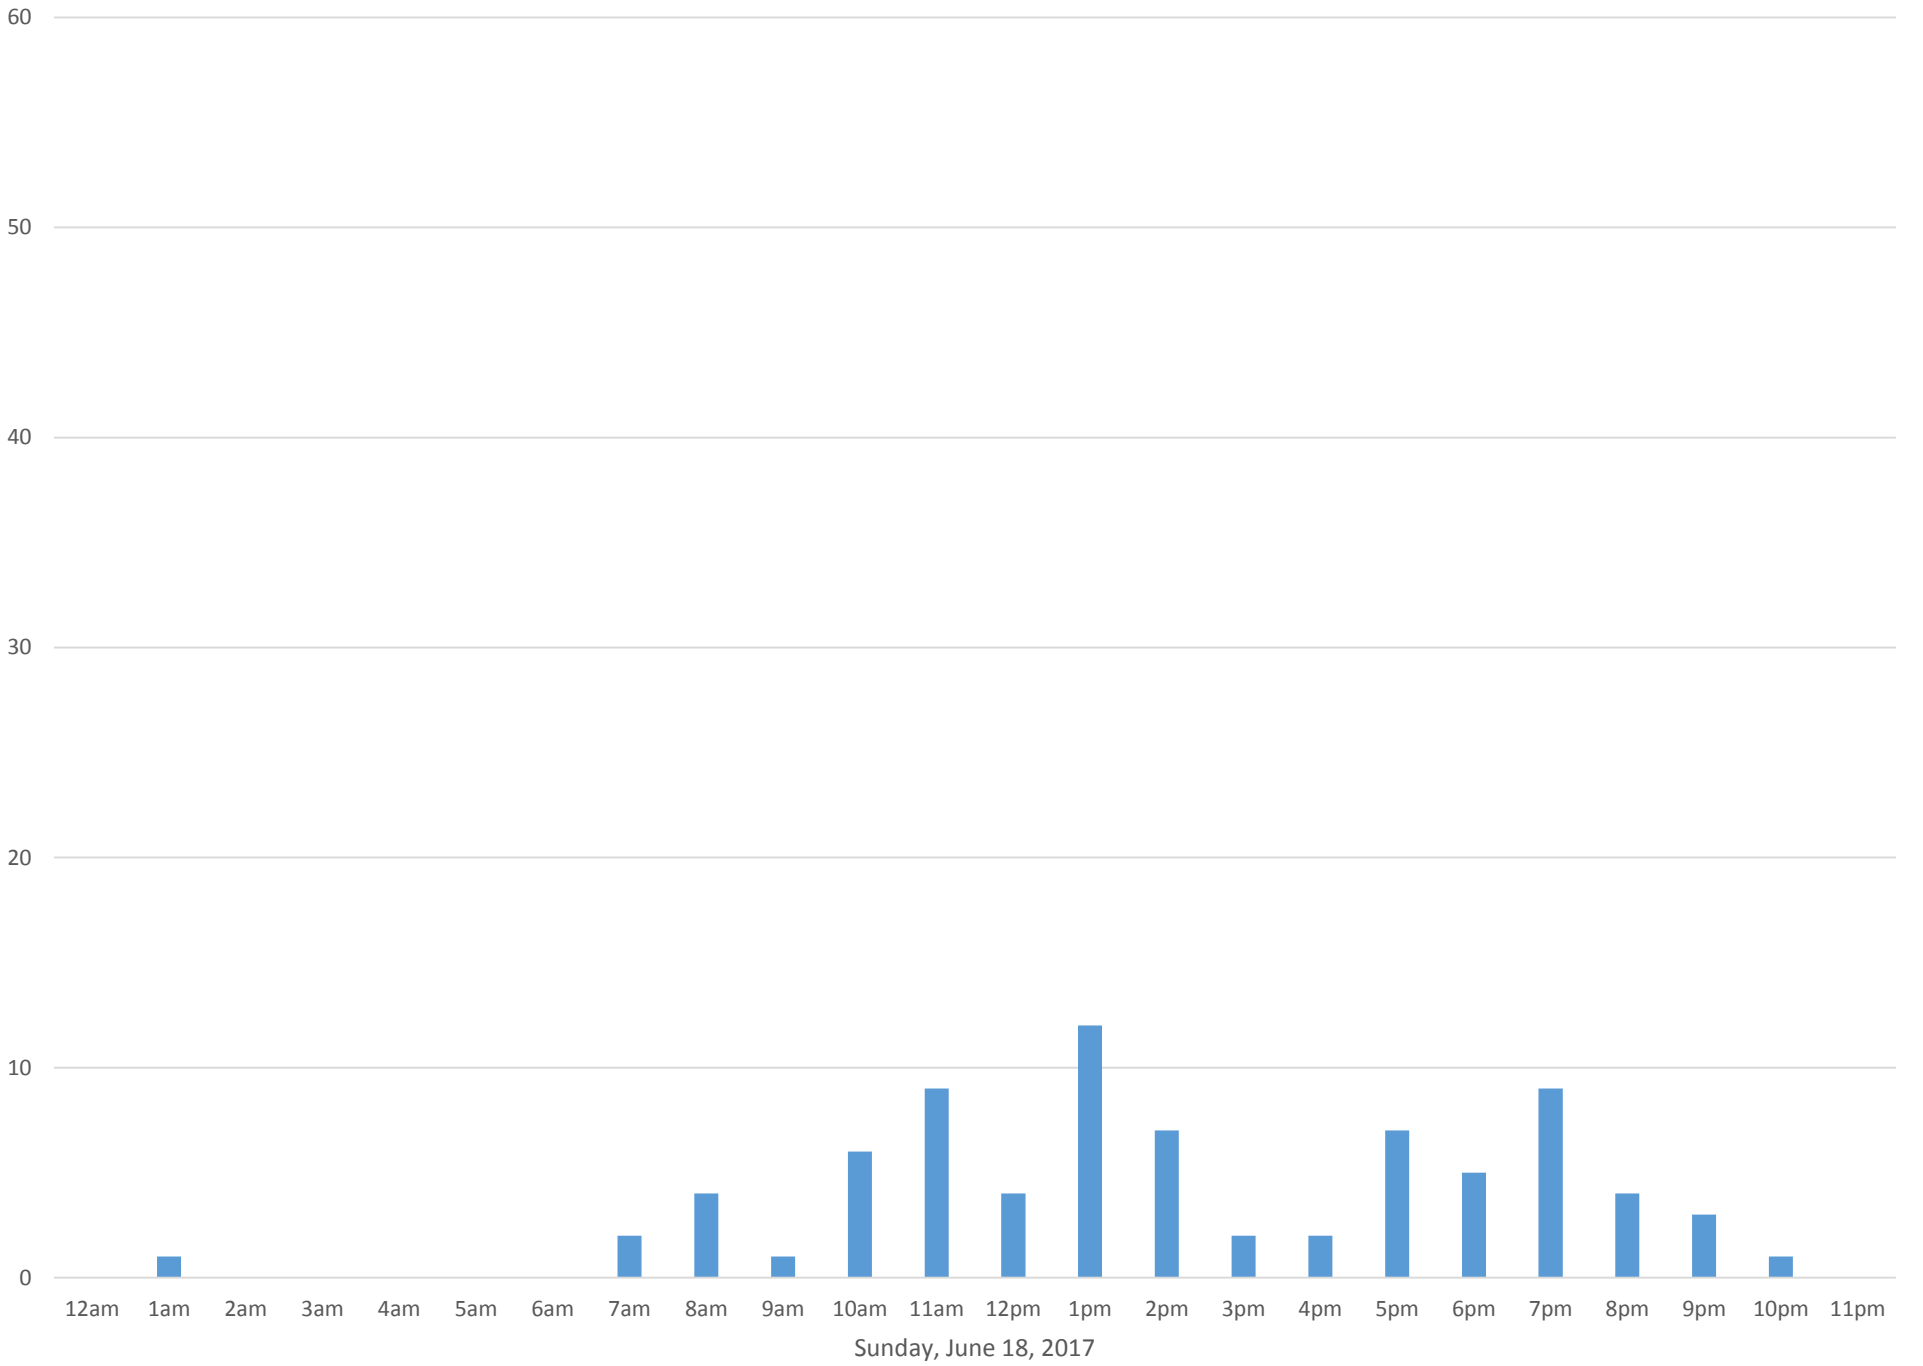

South Bay Trail

Data Summary

Total Count 3,555

Daily Average 237

Average Weekend Day 303

Average Weekday 213

Highest Daily Count 717

Busiest Day of the Week Saturday, June 24, 2017

Weekly Profile

Monday 15%

Tuesday 11%

Wednesday 11%

Thursday 8%

Friday 20%

Saturday 24%

Sunday 10%

South Bay Trail June 2017

Monthly Data

Total Count = 3555

South Bay Trail

Friday, June 16, 2017

South Bay Trail

South Bay Trail

South Bay Trail

South Bay Trail

South Bay Trail

South Bay Trail

South Bay Trail

South Bay Trail

South Bay Trail

South Bay Trail

South Bay Trail