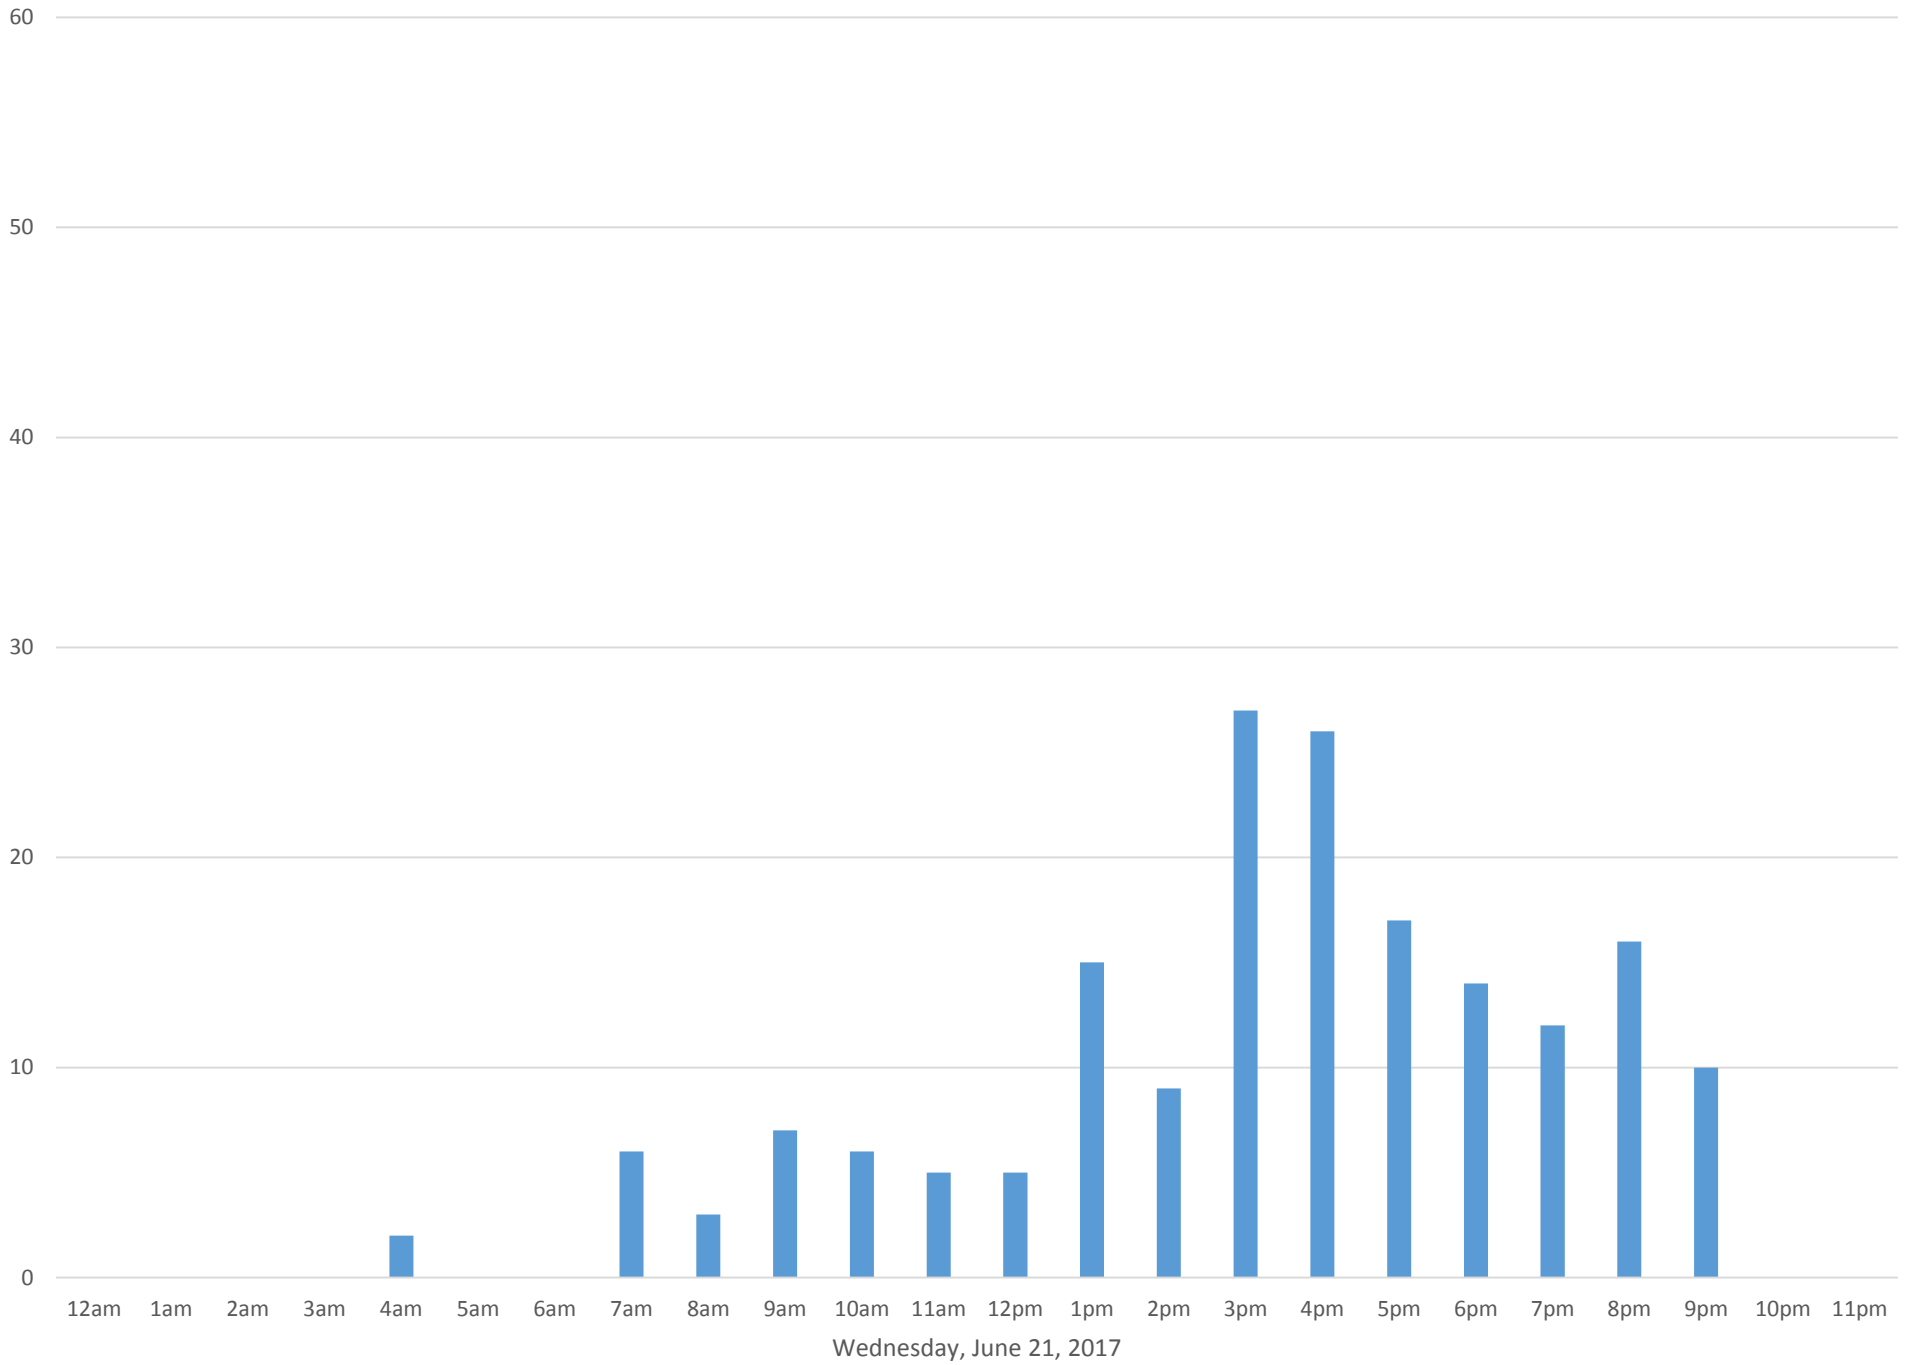

South Bay Trail

Data Summary

Total Count 3,555

Daily Average 237

Average Weekend Day 303

Average Weekday 213

Highest Daily Count 717

Busiest Day of the Week Saturday, June 24, 2017

Weekly Profile

Monday 15%

Tuesday 11%

Wednesday 11%

Thursday 8%

Friday 20%

Saturday 24%

Sunday 10%

South Bay Trail June 2017

Monthly Data

Total Count = 3555

South Bay Trail

Friday, June 16, 2017

South Bay Trail

South Bay Trail

South Bay Trail

South Bay Trail

South Bay Trail

South Bay Trail

South Bay Trail

South Bay Trail

South Bay Trail

South Bay Trail

South Bay Trail