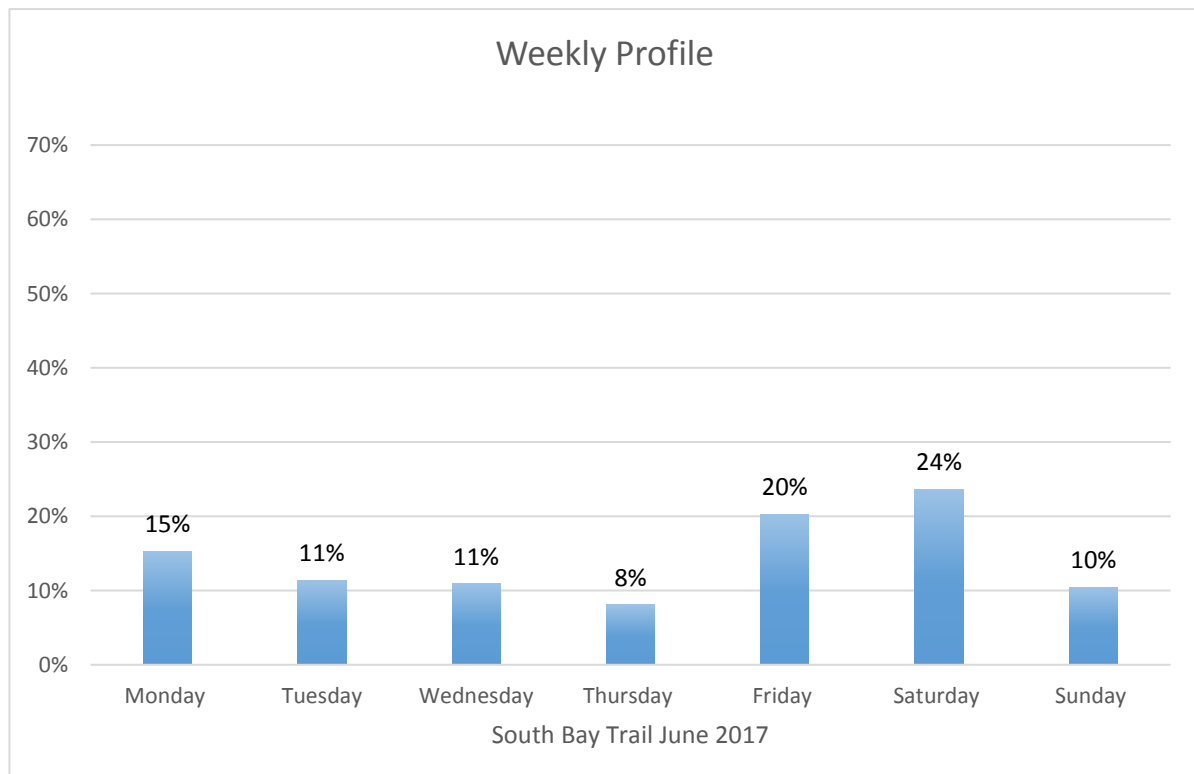

South Bay Trail

Data Summary

Total Count 3,555

Daily Average 237

Average Weekend Day 303

Average Weekday 213

Highest Daily Count 717

Busiest Day of the Week Saturday, June 24, 2017

Weekly Profile

Monday 15%

Tuesday 11%

Wednesday 11%

Thursday 8%

Friday 20%

Saturday 24%

Sunday 10%

South Bay Trail June 2017

Monthly Data

Total Count = 3555

South Bay Trail

Friday, June 16, 2017

South Bay Trail

South Bay Trail

South Bay Trail