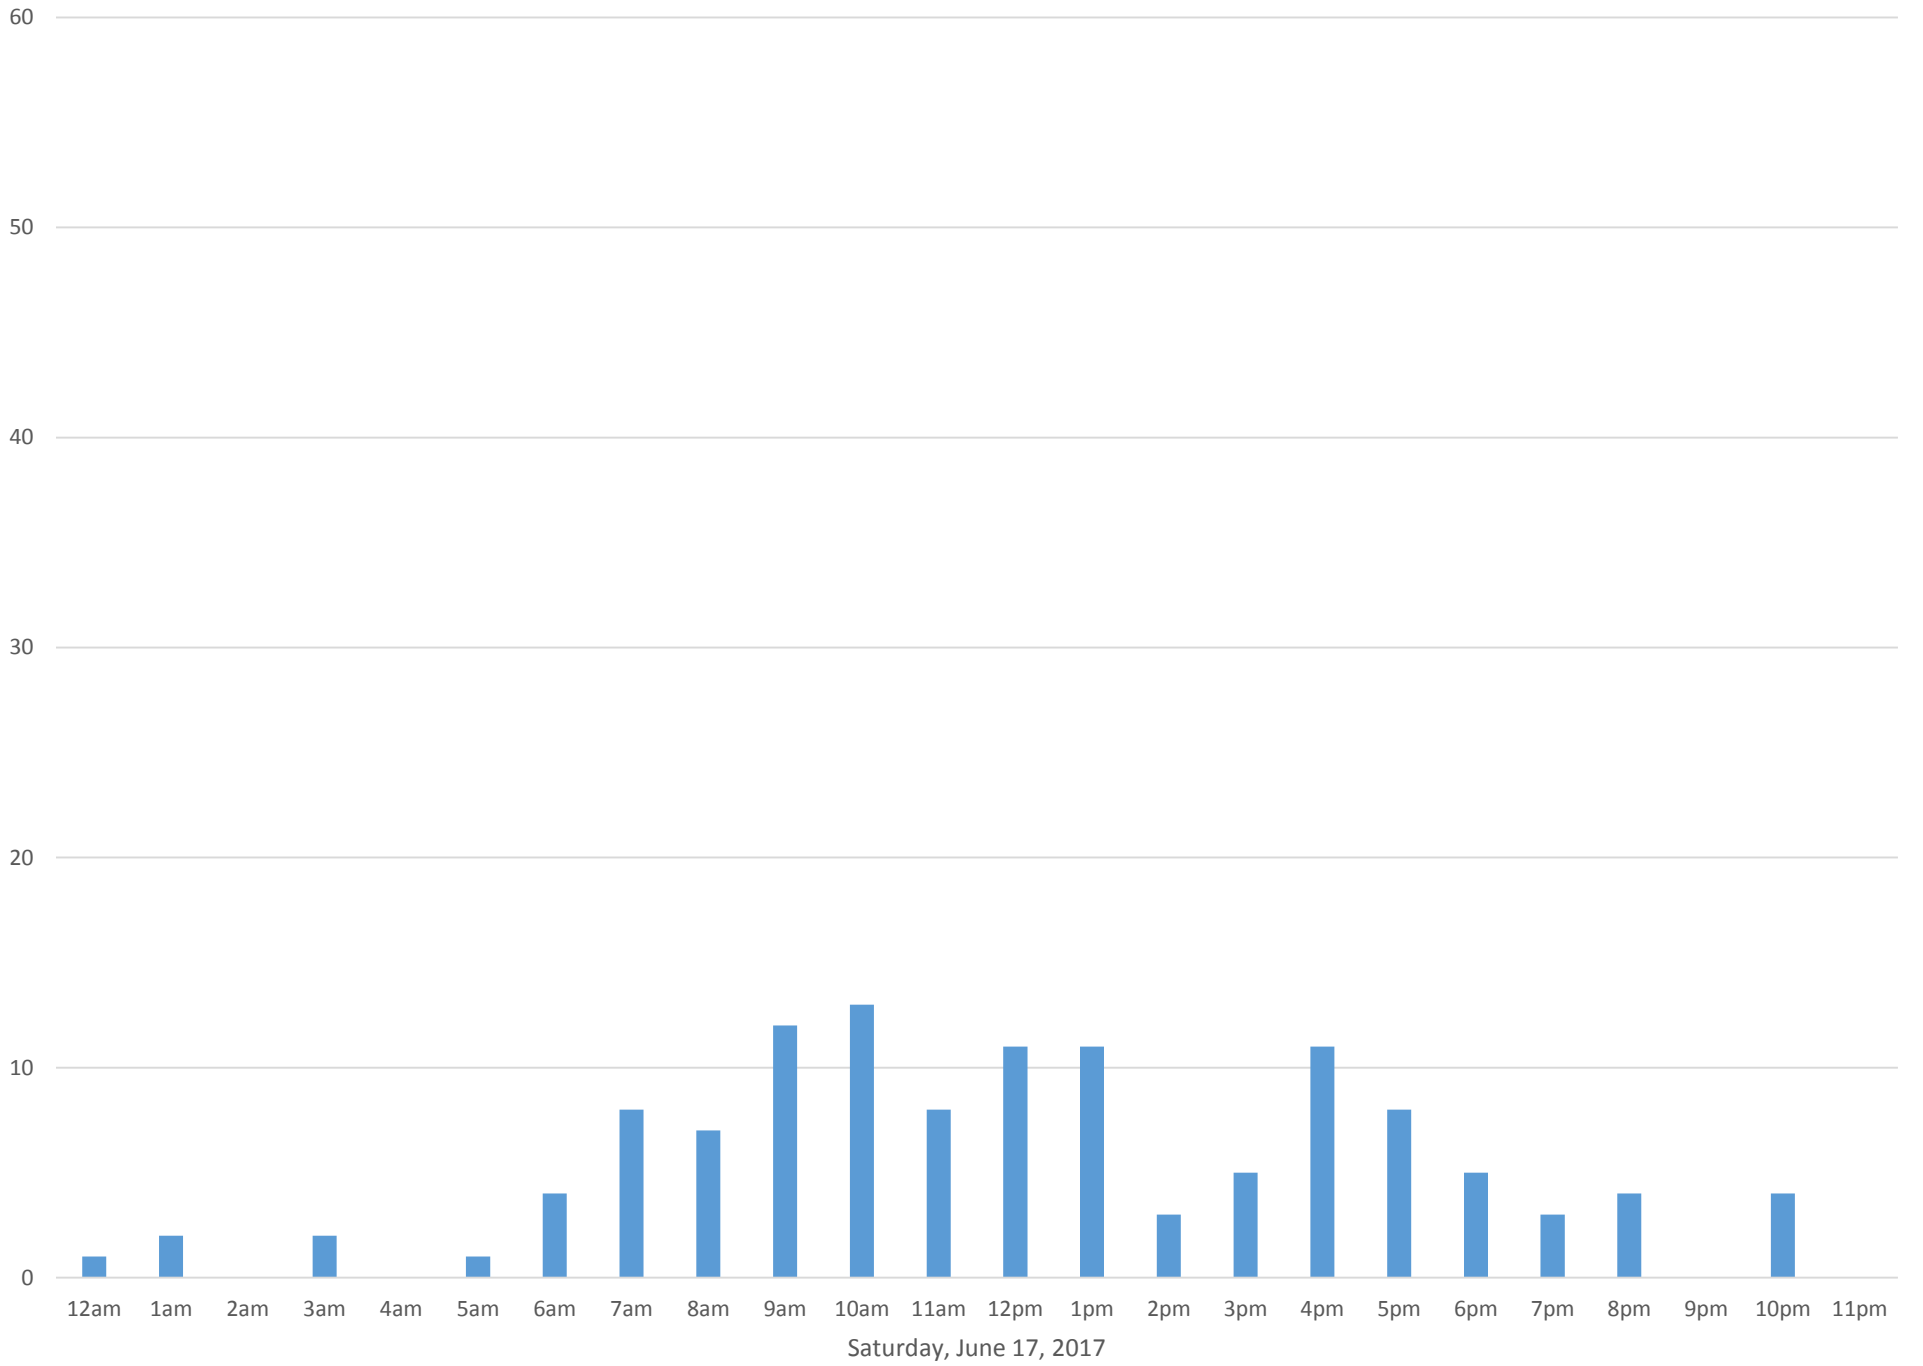

South Bay Trail

Data Summary

Total Count 3,555

Daily Average 237

Average Weekend Day 303

Average Weekday 213

Highest Daily Count 717

Busiest Day of the Week Saturday, June 24, 2017

Weekly Profile

Monday 15%

Tuesday 11%

Wednesday 11%

Thursday 8%

Friday 20%

Saturday 24%

Sunday 10%

South Bay Trail June 2017

Monthly Data

Total Count = 3555

South Bay Trail

Friday, June 16, 2017

South Bay Trail

South Bay Trail

South Bay Trail

South Bay Trail

South Bay Trail

South Bay Trail

South Bay Trail

South Bay Trail

South Bay Trail

South Bay Trail

South Bay Trail