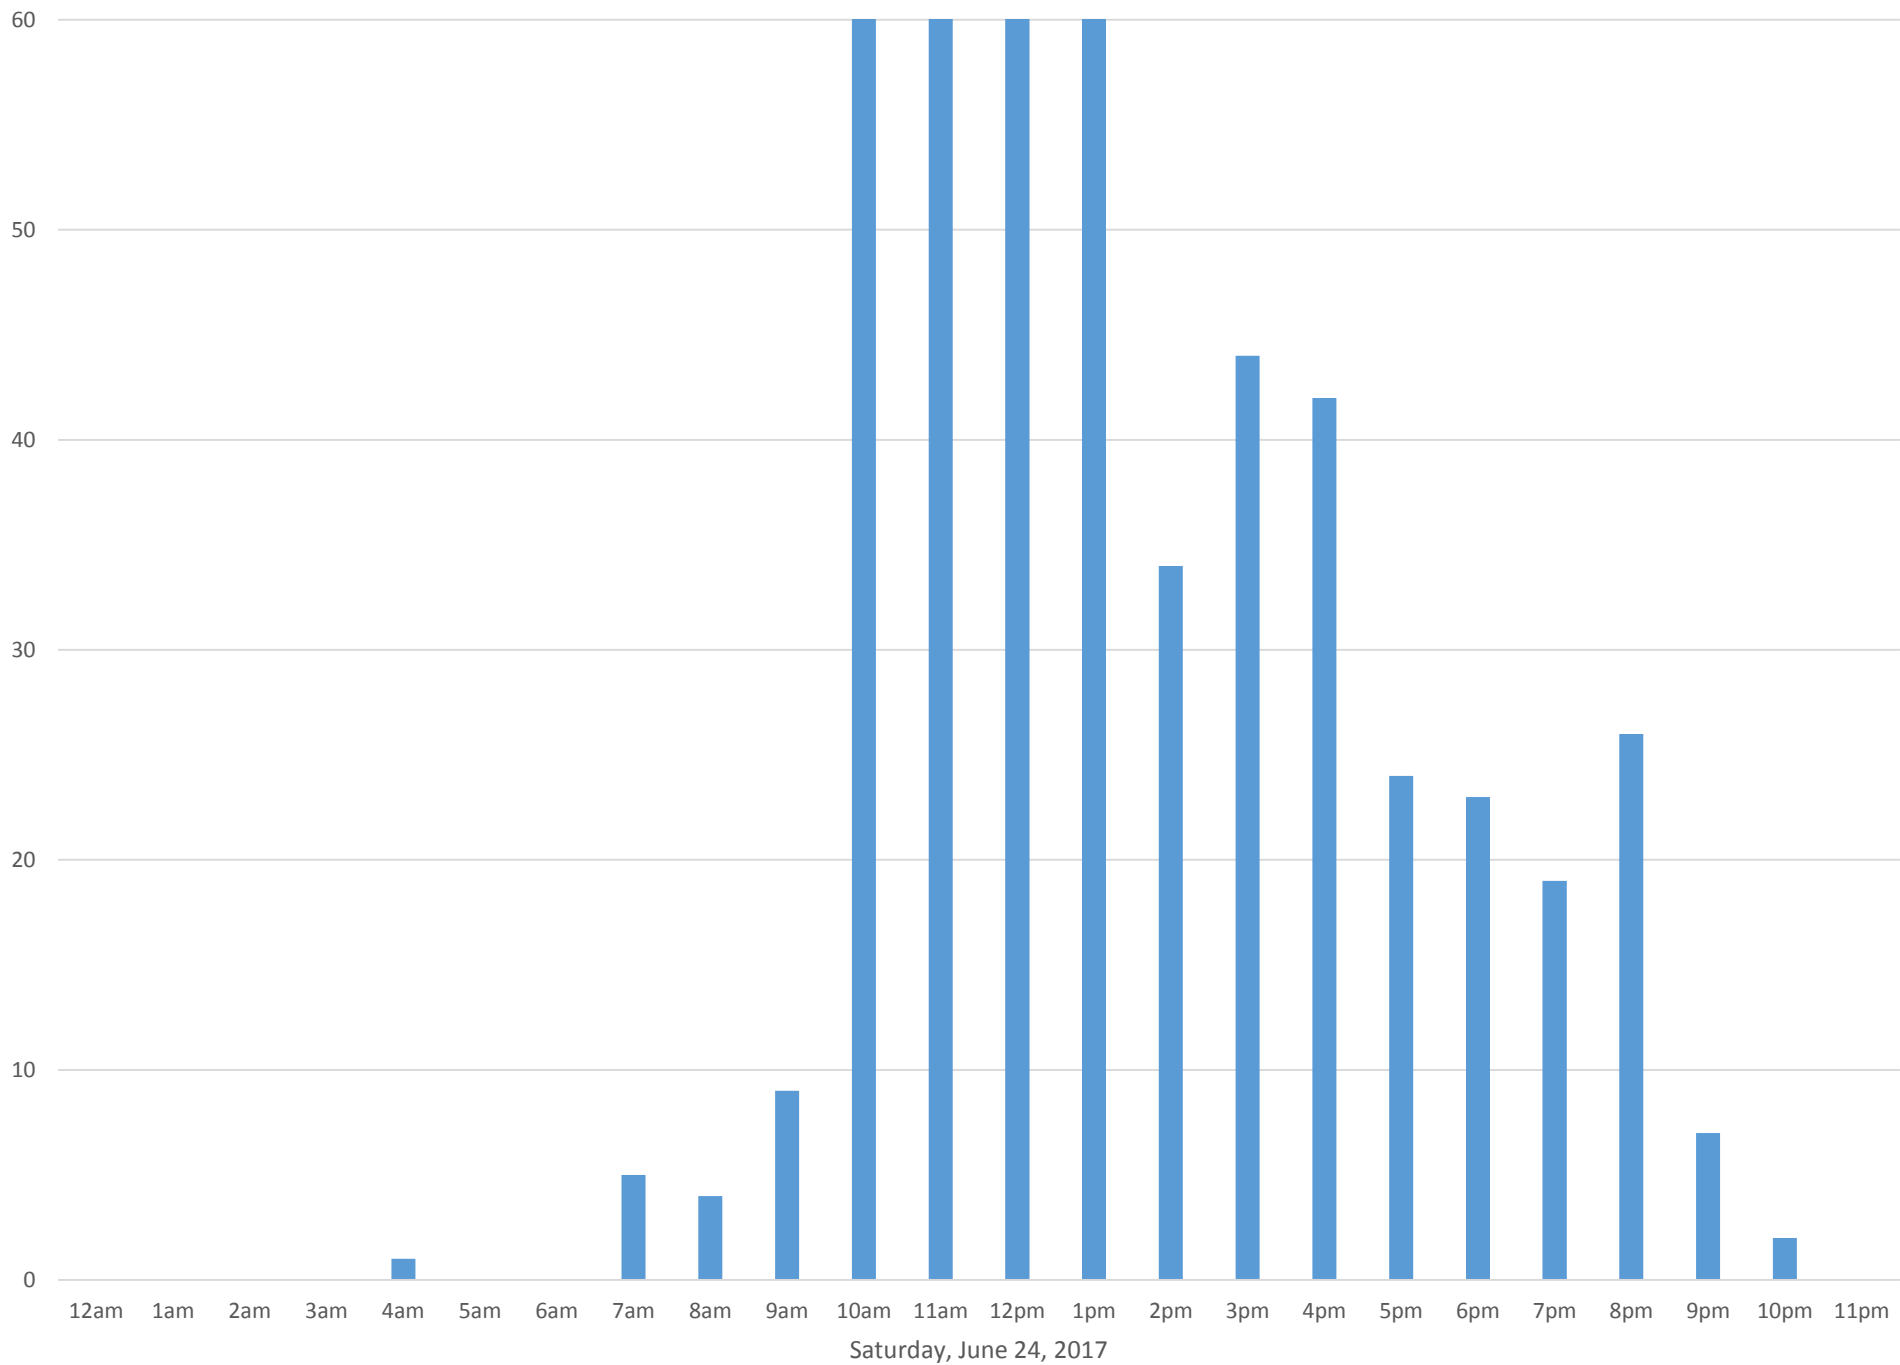

South Bay Trail

Data Summary

Total Count 3,555

Daily Average 237

Average Weekend Day 303

Average Weekday 213

Highest Daily Count 717

Busiest Day of the Week Saturday, June 24, 2017

Weekly Profile

Monday 15%

Tuesday 11%

Wednesday 11%

Thursday 8%

Friday 20%

Saturday 24%

Sunday 10%

South Bay Trail June 2017

Monthly Data

Total Count = 3555

South Bay Trail

Friday, June 16, 2017

South Bay Trail

South Bay Trail

South Bay Trail

South Bay Trail

South Bay Trail

South Bay Trail

South Bay Trail

South Bay Trail

South Bay Trail

South Bay Trail

South Bay Trail