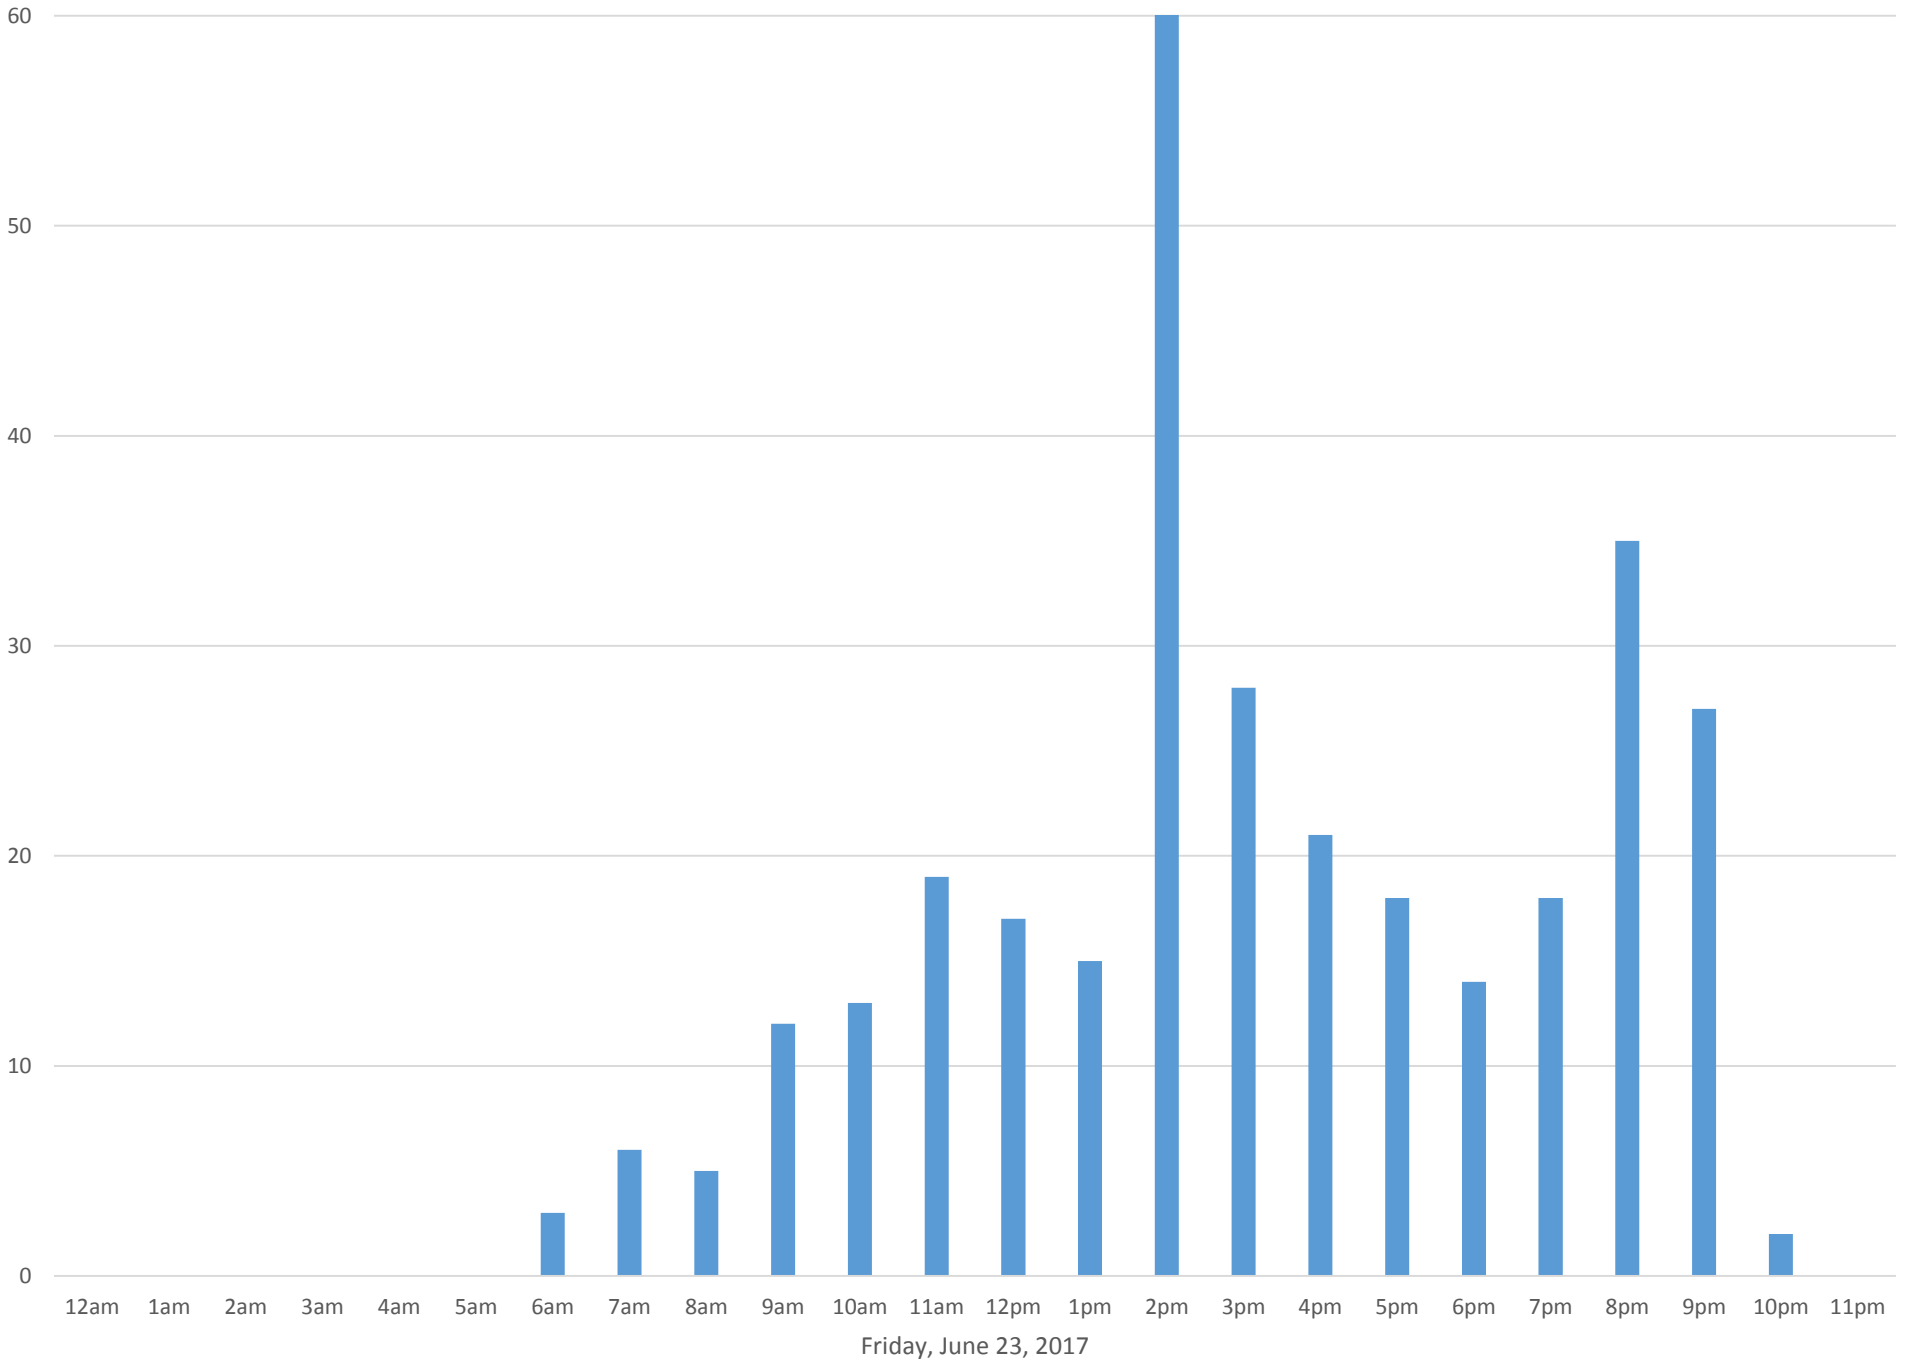

South Bay Trail

Data Summary

Total Count 3,555

Daily Average 237

Average Weekend Day 303

Average Weekday 213

Highest Daily Count 717

Busiest Day of the Week Saturday, June 24, 2017

Weekly Profile

Monday 15%

Tuesday 11%

Wednesday 11%

Thursday 8%

Friday 20%

Saturday 24%

Sunday 10%

South Bay Trail June 2017

Monthly Data

Total Count = 3555

South Bay Trail

Friday, June 16, 2017

South Bay Trail

South Bay Trail

South Bay Trail

South Bay Trail

South Bay Trail

South Bay Trail

South Bay Trail

South Bay Trail

South Bay Trail

South Bay Trail

South Bay Trail