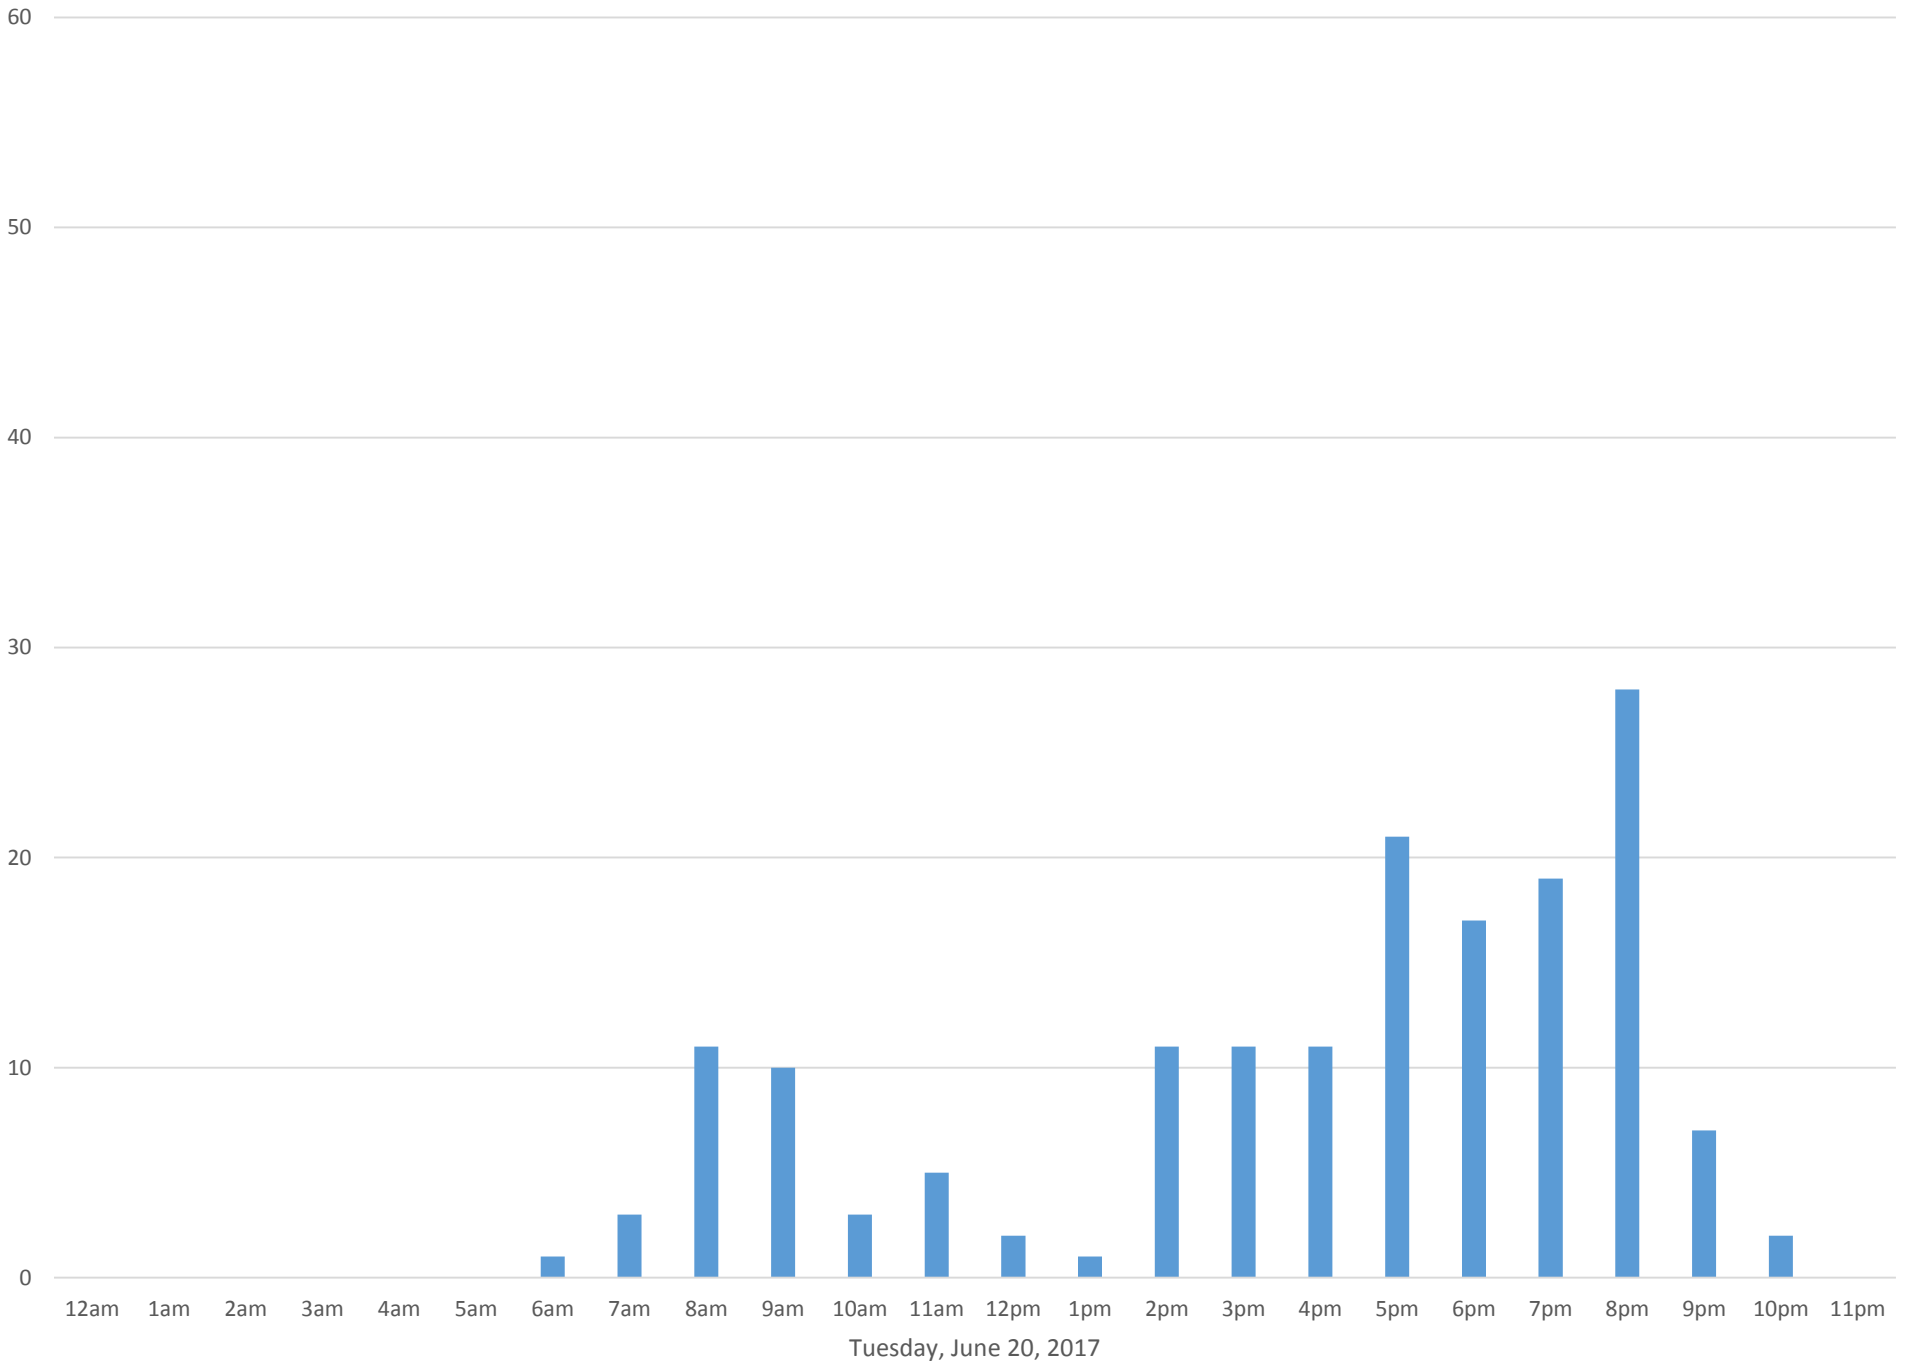

South Bay Trail

Data Summary

Total Count 3,555

Daily Average 237

Average Weekend Day 303

Average Weekday 213

Highest Daily Count 717

Busiest Day of the Week Saturday, June 24, 2017

Weekly Profile

Monday 15%

Tuesday 11%

Wednesday 11%

Thursday 8%

Friday 20%

Saturday 24%

Sunday 10%

South Bay Trail June 2017

Monthly Data

Total Count = 3555

South Bay Trail

Friday, June 16, 2017

South Bay Trail

South Bay Trail

South Bay Trail

South Bay Trail

South Bay Trail

South Bay Trail

South Bay Trail

South Bay Trail

South Bay Trail

South Bay Trail

South Bay Trail