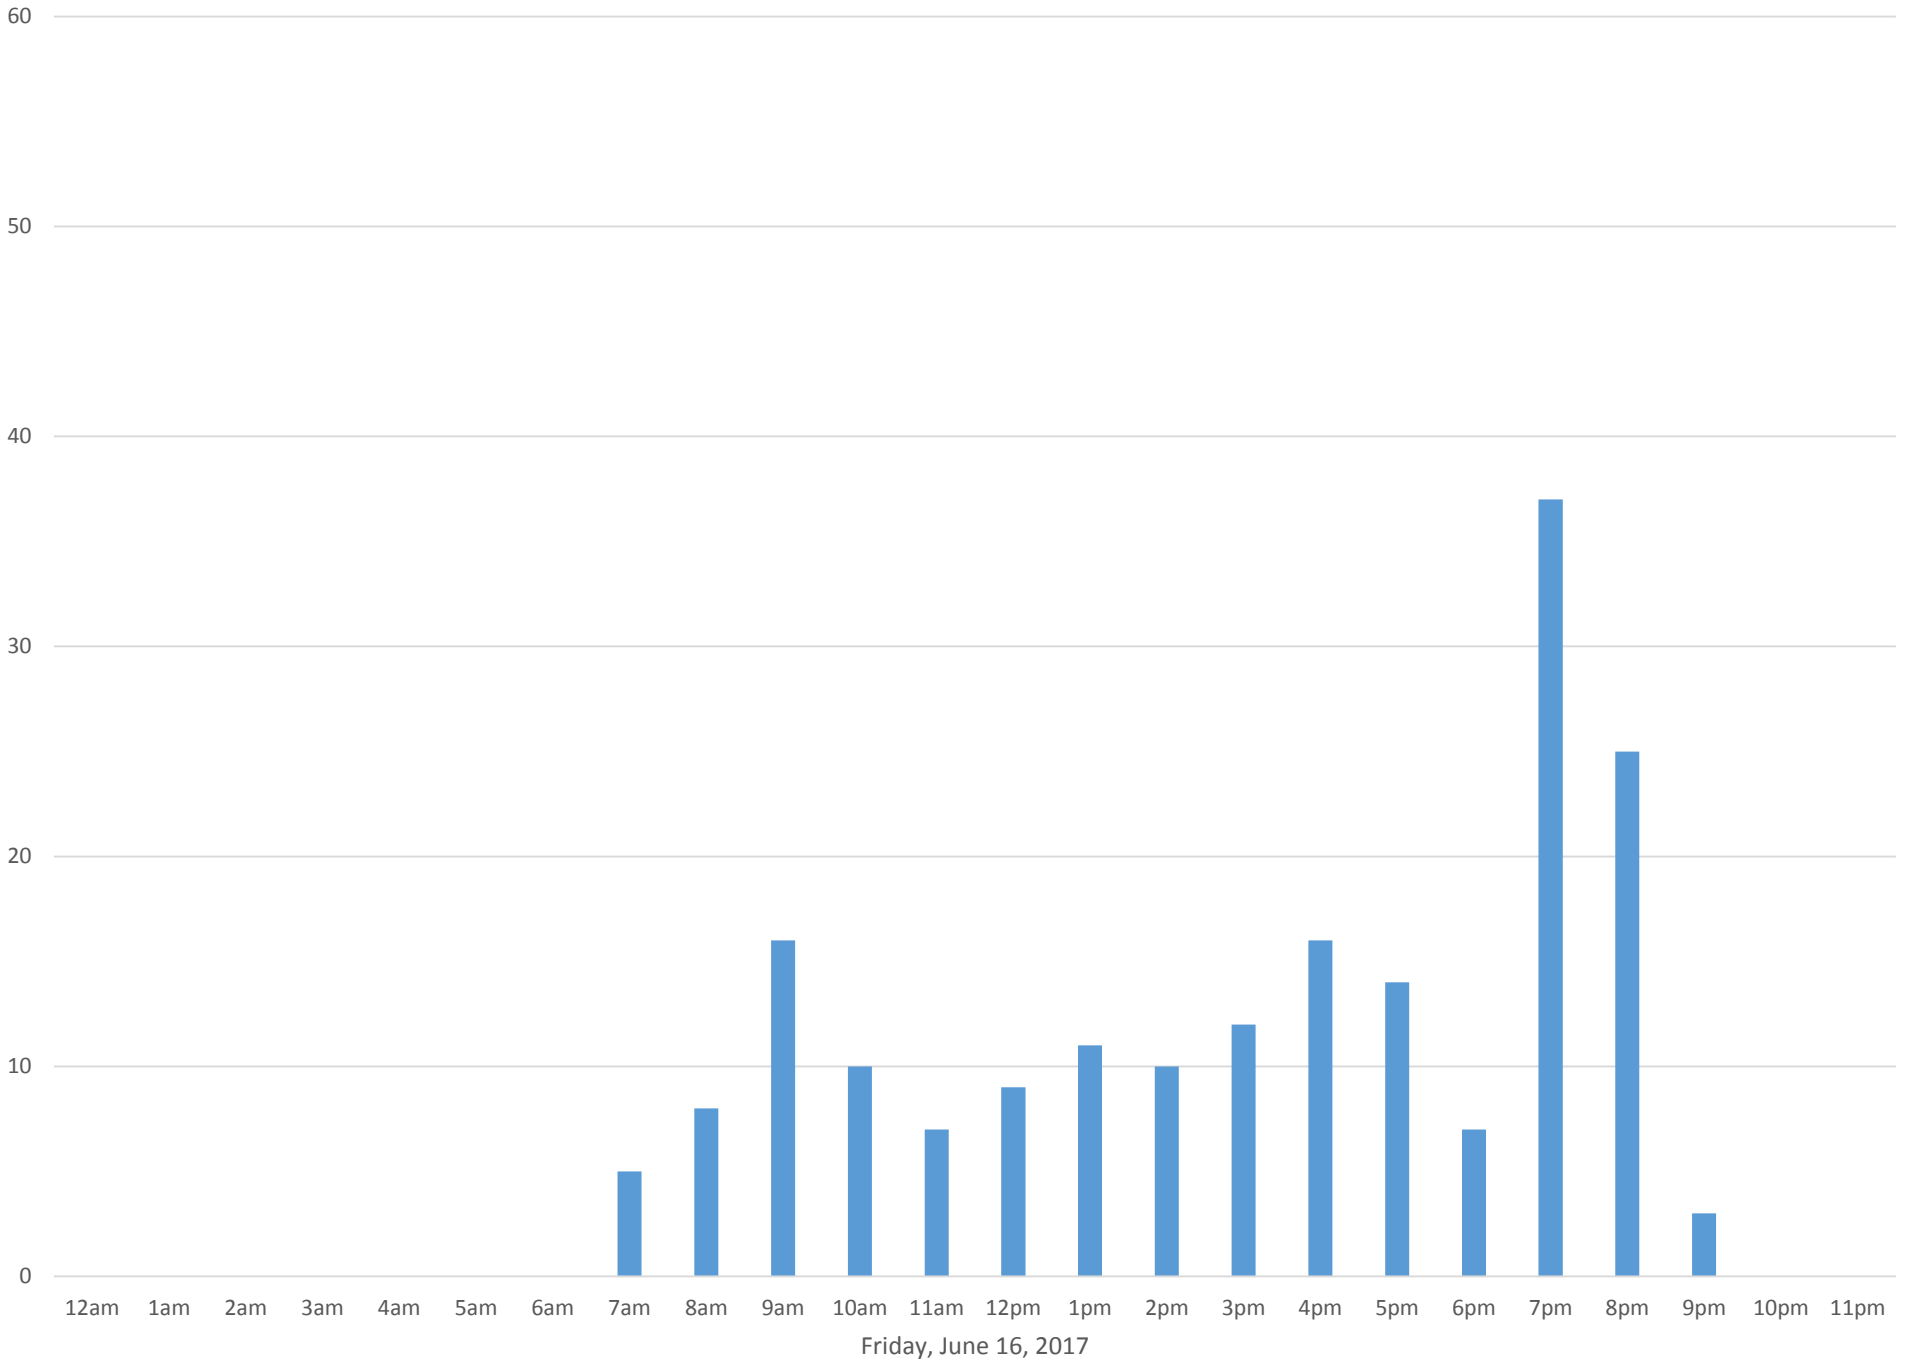

South Bay Trail

Data Summary

Total Count 3,555

Daily Average 237

Average Weekend Day 303

Average Weekday 213

Highest Daily Count 717

Busiest Day of the Week Saturday, June 24, 2017

Weekly Profile

Monday 15%

Tuesday 11%

Wednesday 11%

Thursday 8%

Friday 20%

Saturday 24%

Sunday 10%

South Bay Trail June 2017

Monthly Data

Total Count = 3555

South Bay Trail

Friday, June 16, 2017

South Bay Trail

South Bay Trail

South Bay Trail