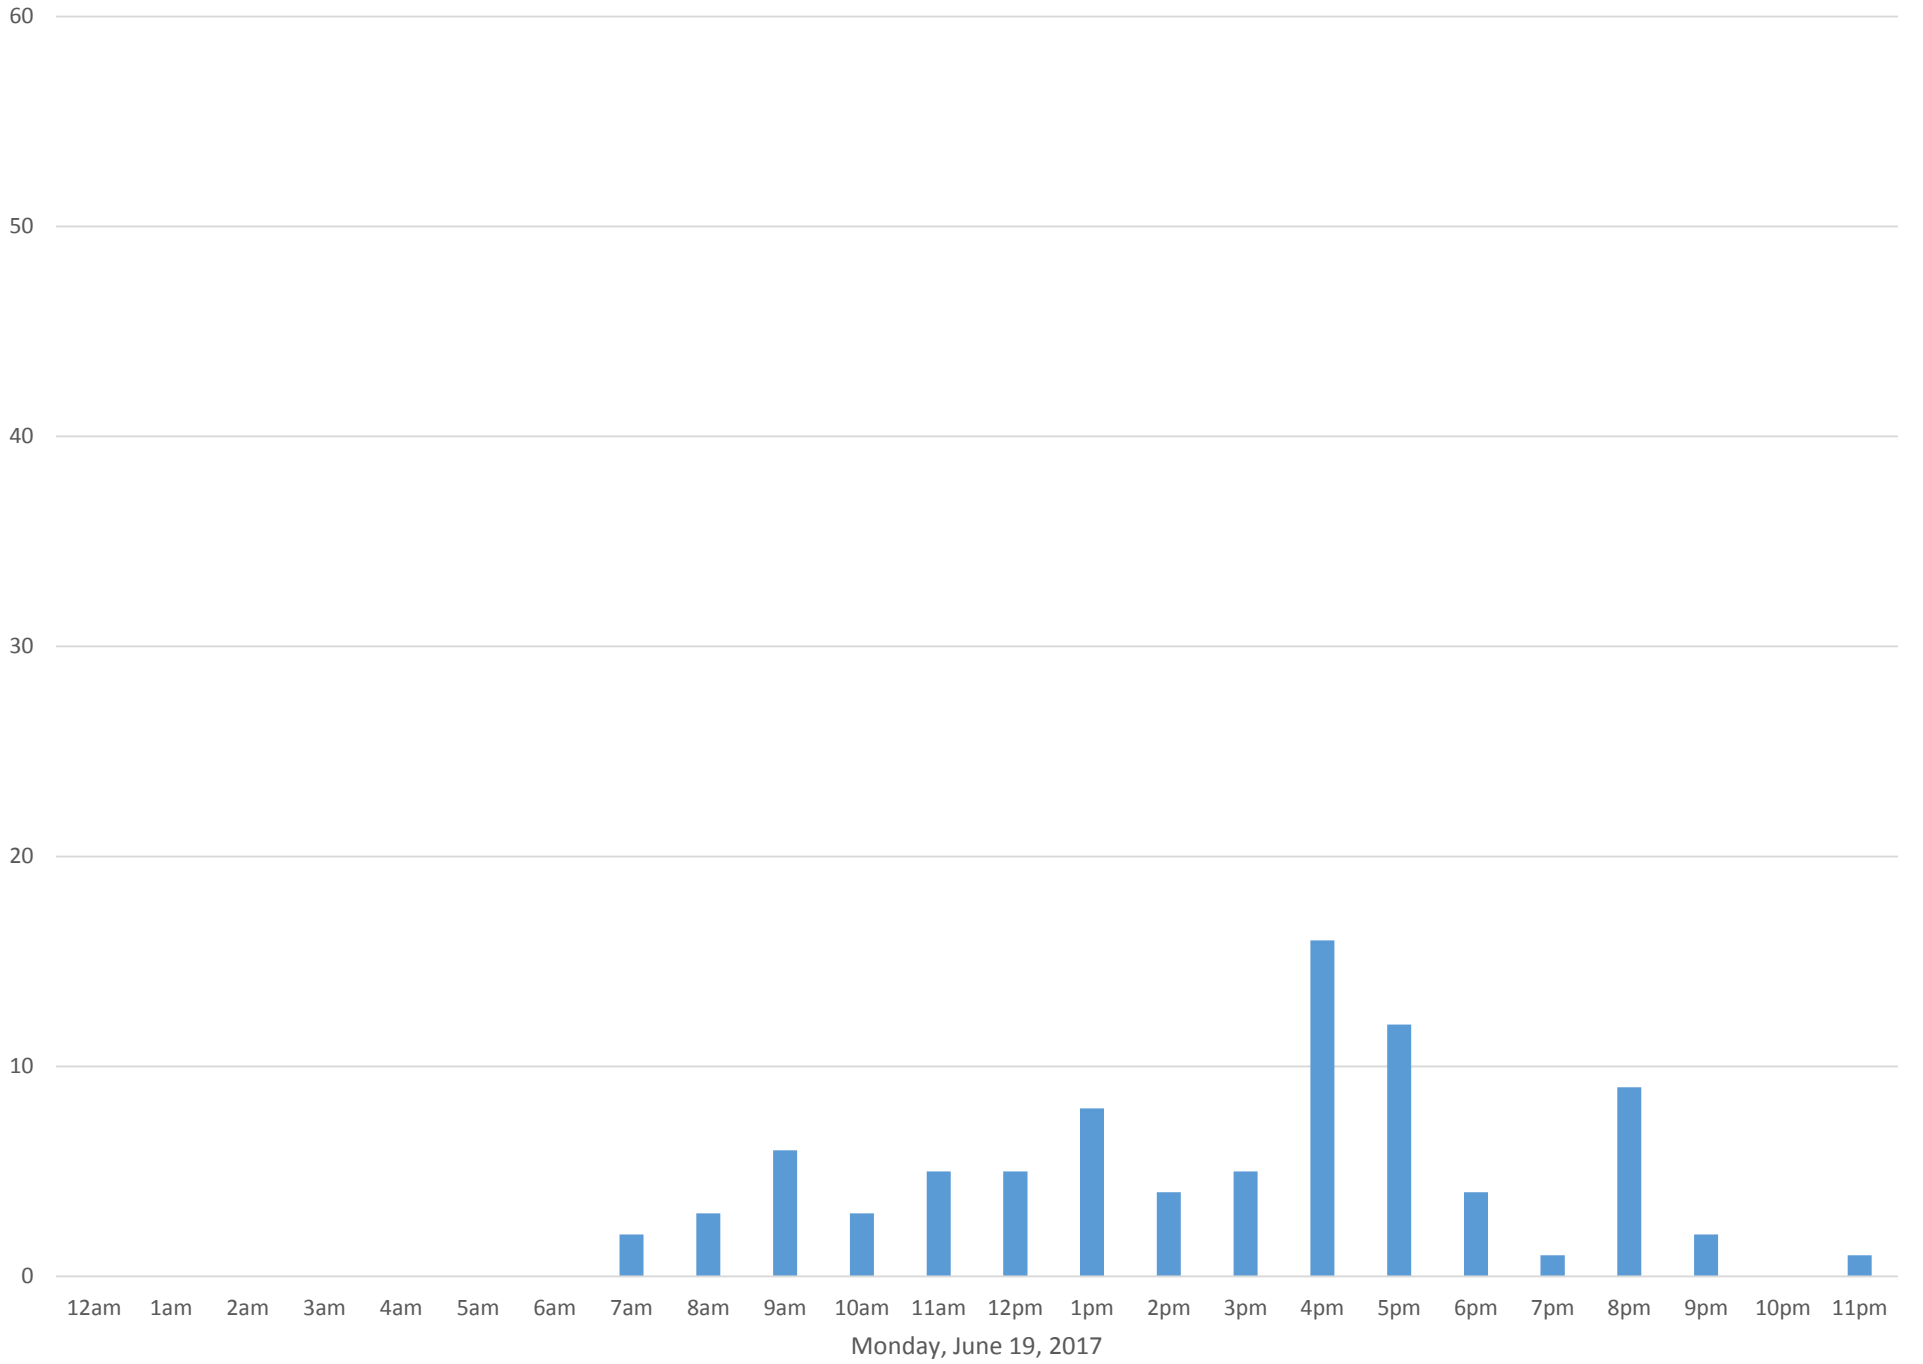

South Bay Trail

Data Summary

Total Count 3,555

Daily Average 237

Average Weekend Day 303

Average Weekday 213

Highest Daily Count 717

Busiest Day of the Week Saturday, June 24, 2017

Weekly Profile

Monday 15%

Tuesday 11%

Wednesday 11%

Thursday 8%

Friday 20%

Saturday 24%

Sunday 10%

South Bay Trail June 2017

Monthly Data

Total Count = 3555

South Bay Trail

Friday, June 16, 2017

South Bay Trail

South Bay Trail

South Bay Trail

South Bay Trail

South Bay Trail

South Bay Trail

South Bay Trail

South Bay Trail

South Bay Trail

South Bay Trail

South Bay Trail