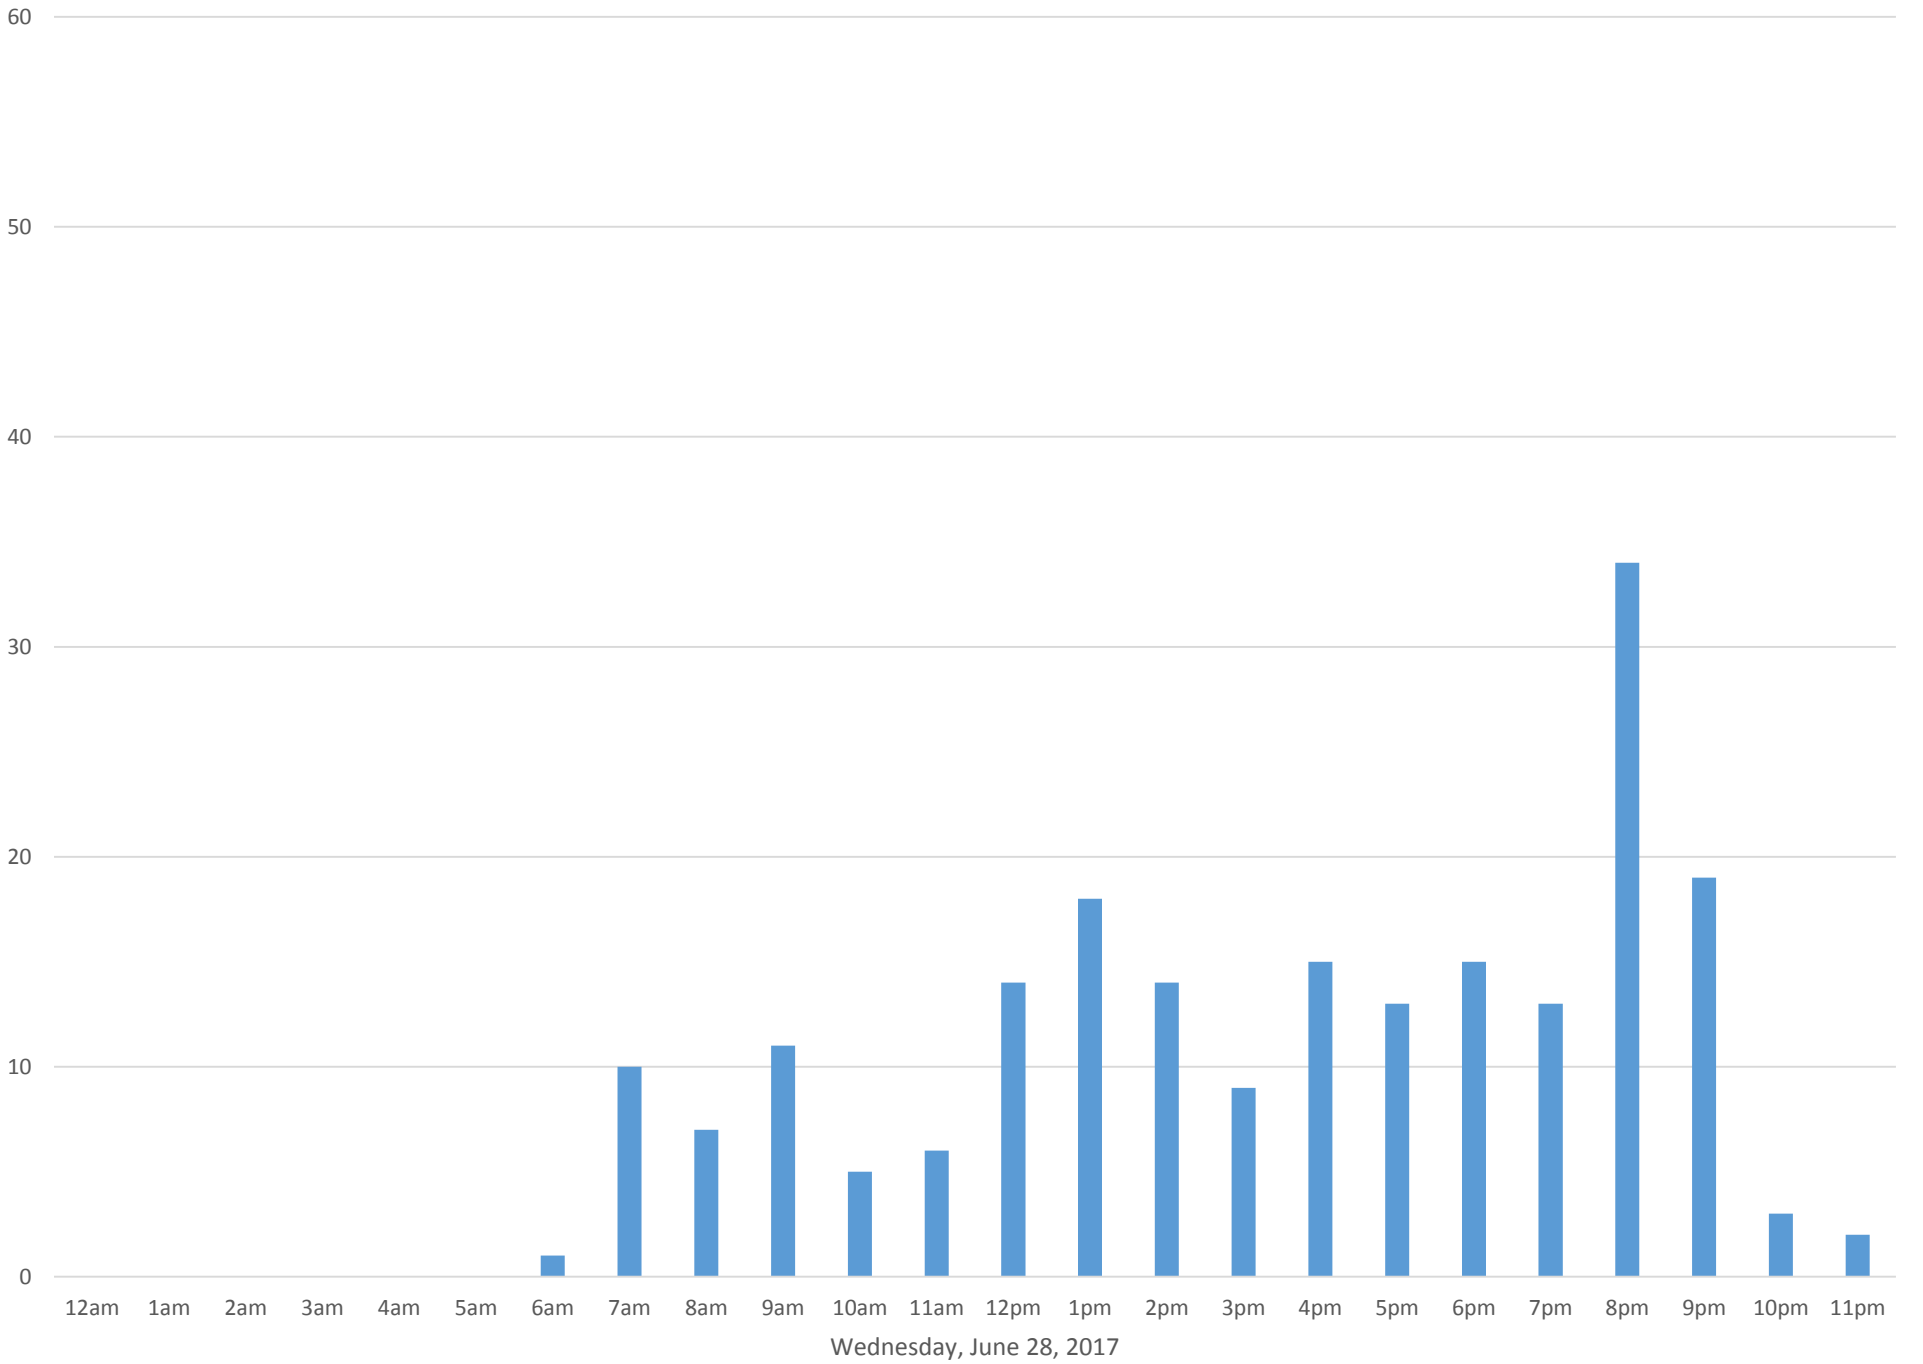

South Bay Trail