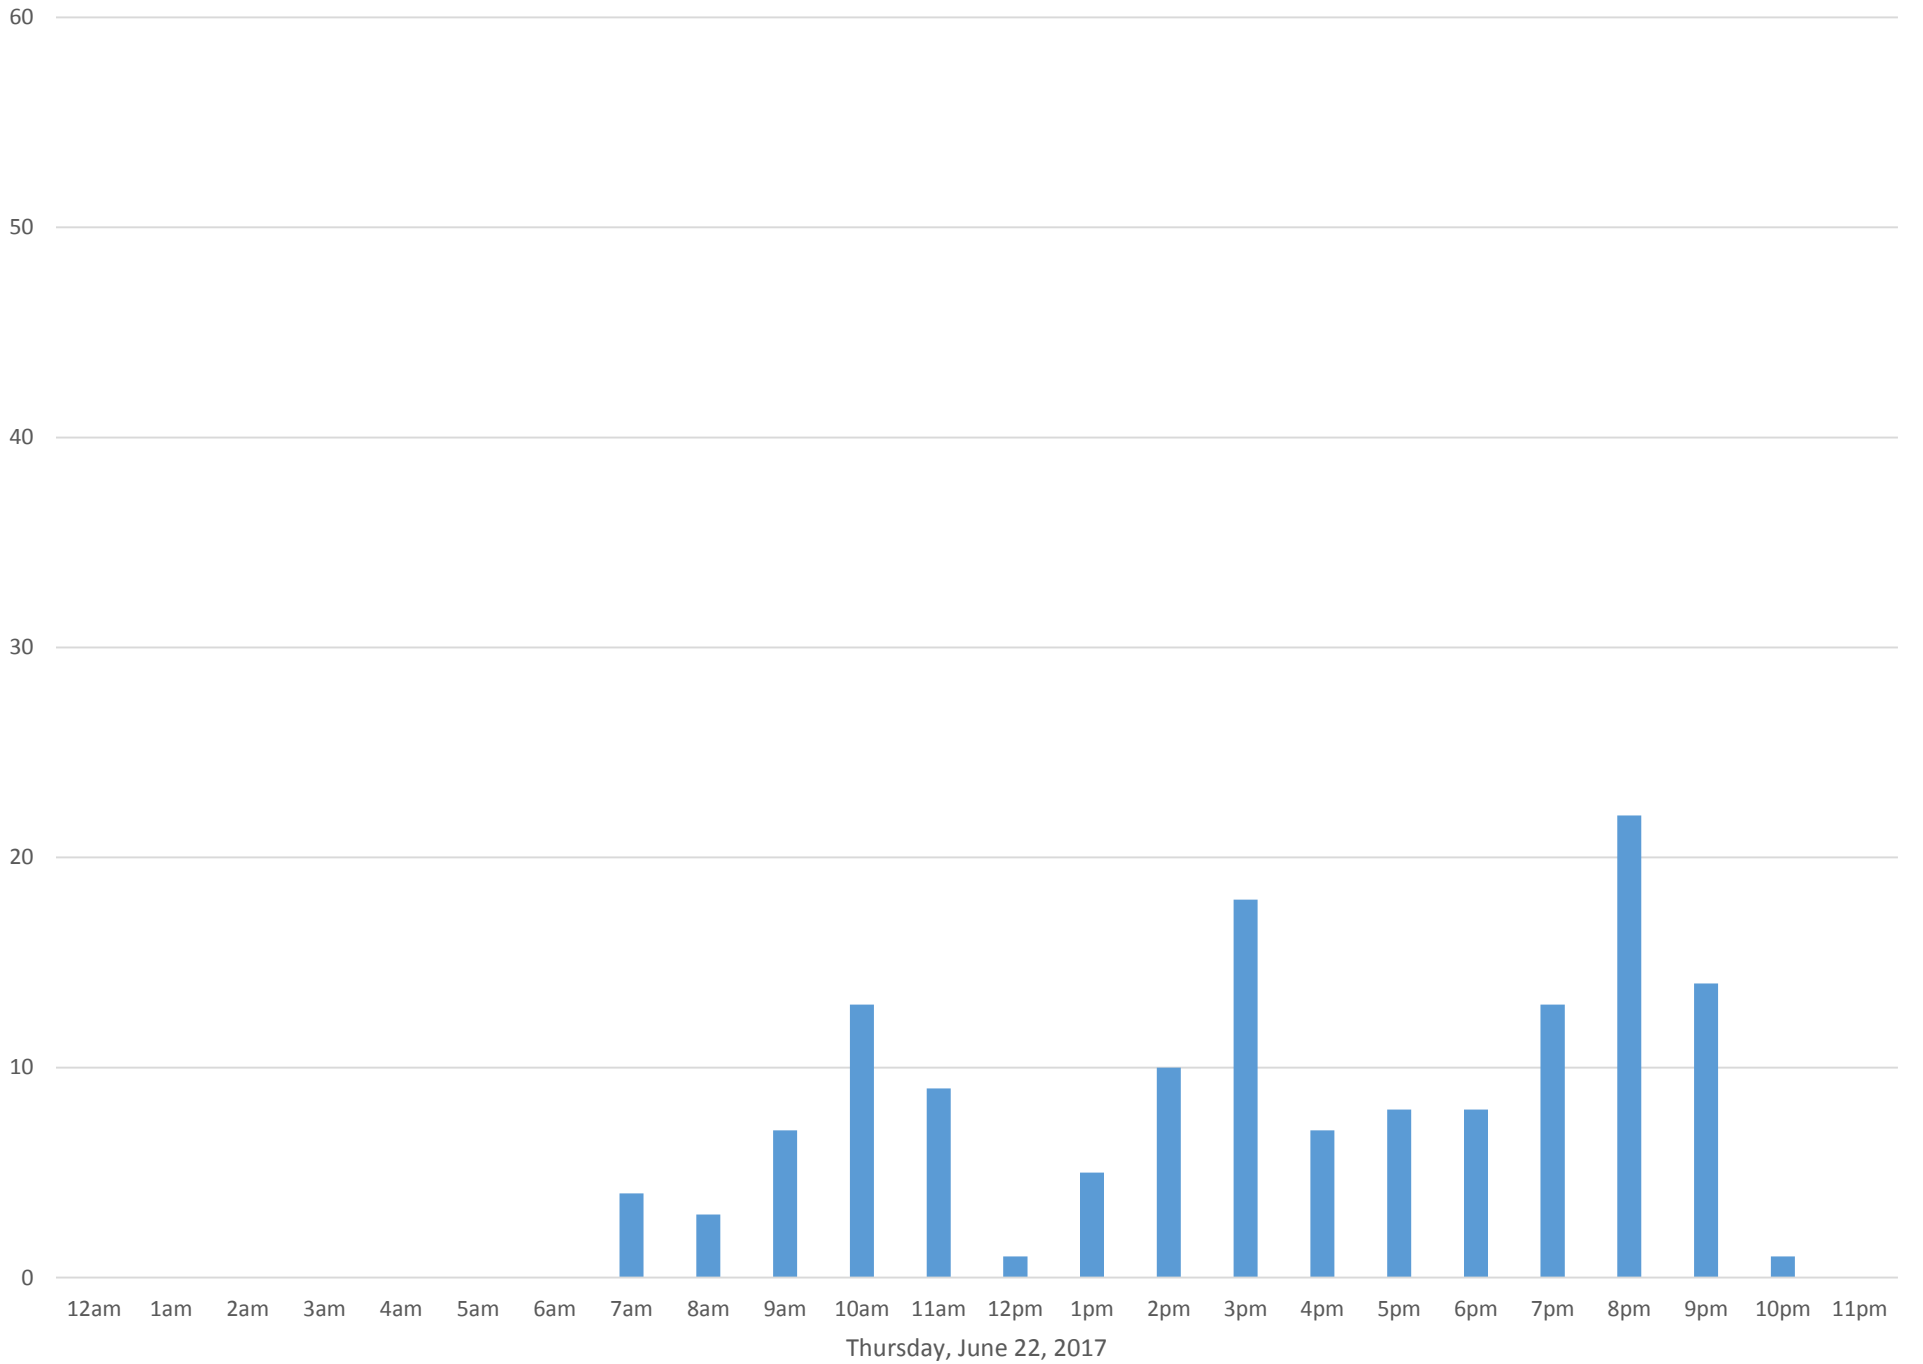

South Bay Trail

Data Summary

Total Count 3,555

Daily Average 237

Average Weekend Day 303

Average Weekday 213

Highest Daily Count 717

Busiest Day of the Week Saturday, June 24, 2017

Weekly Profile

Monday 15%

Tuesday 11%

Wednesday 11%

Thursday 8%

Friday 20%

Saturday 24%

Sunday 10%

South Bay Trail June 2017

Monthly Data

Total Count = 3555

South Bay Trail

Friday, June 16, 2017

South Bay Trail

South Bay Trail

South Bay Trail

South Bay Trail

South Bay Trail

South Bay Trail

South Bay Trail

South Bay Trail

South Bay Trail

South Bay Trail

South Bay Trail