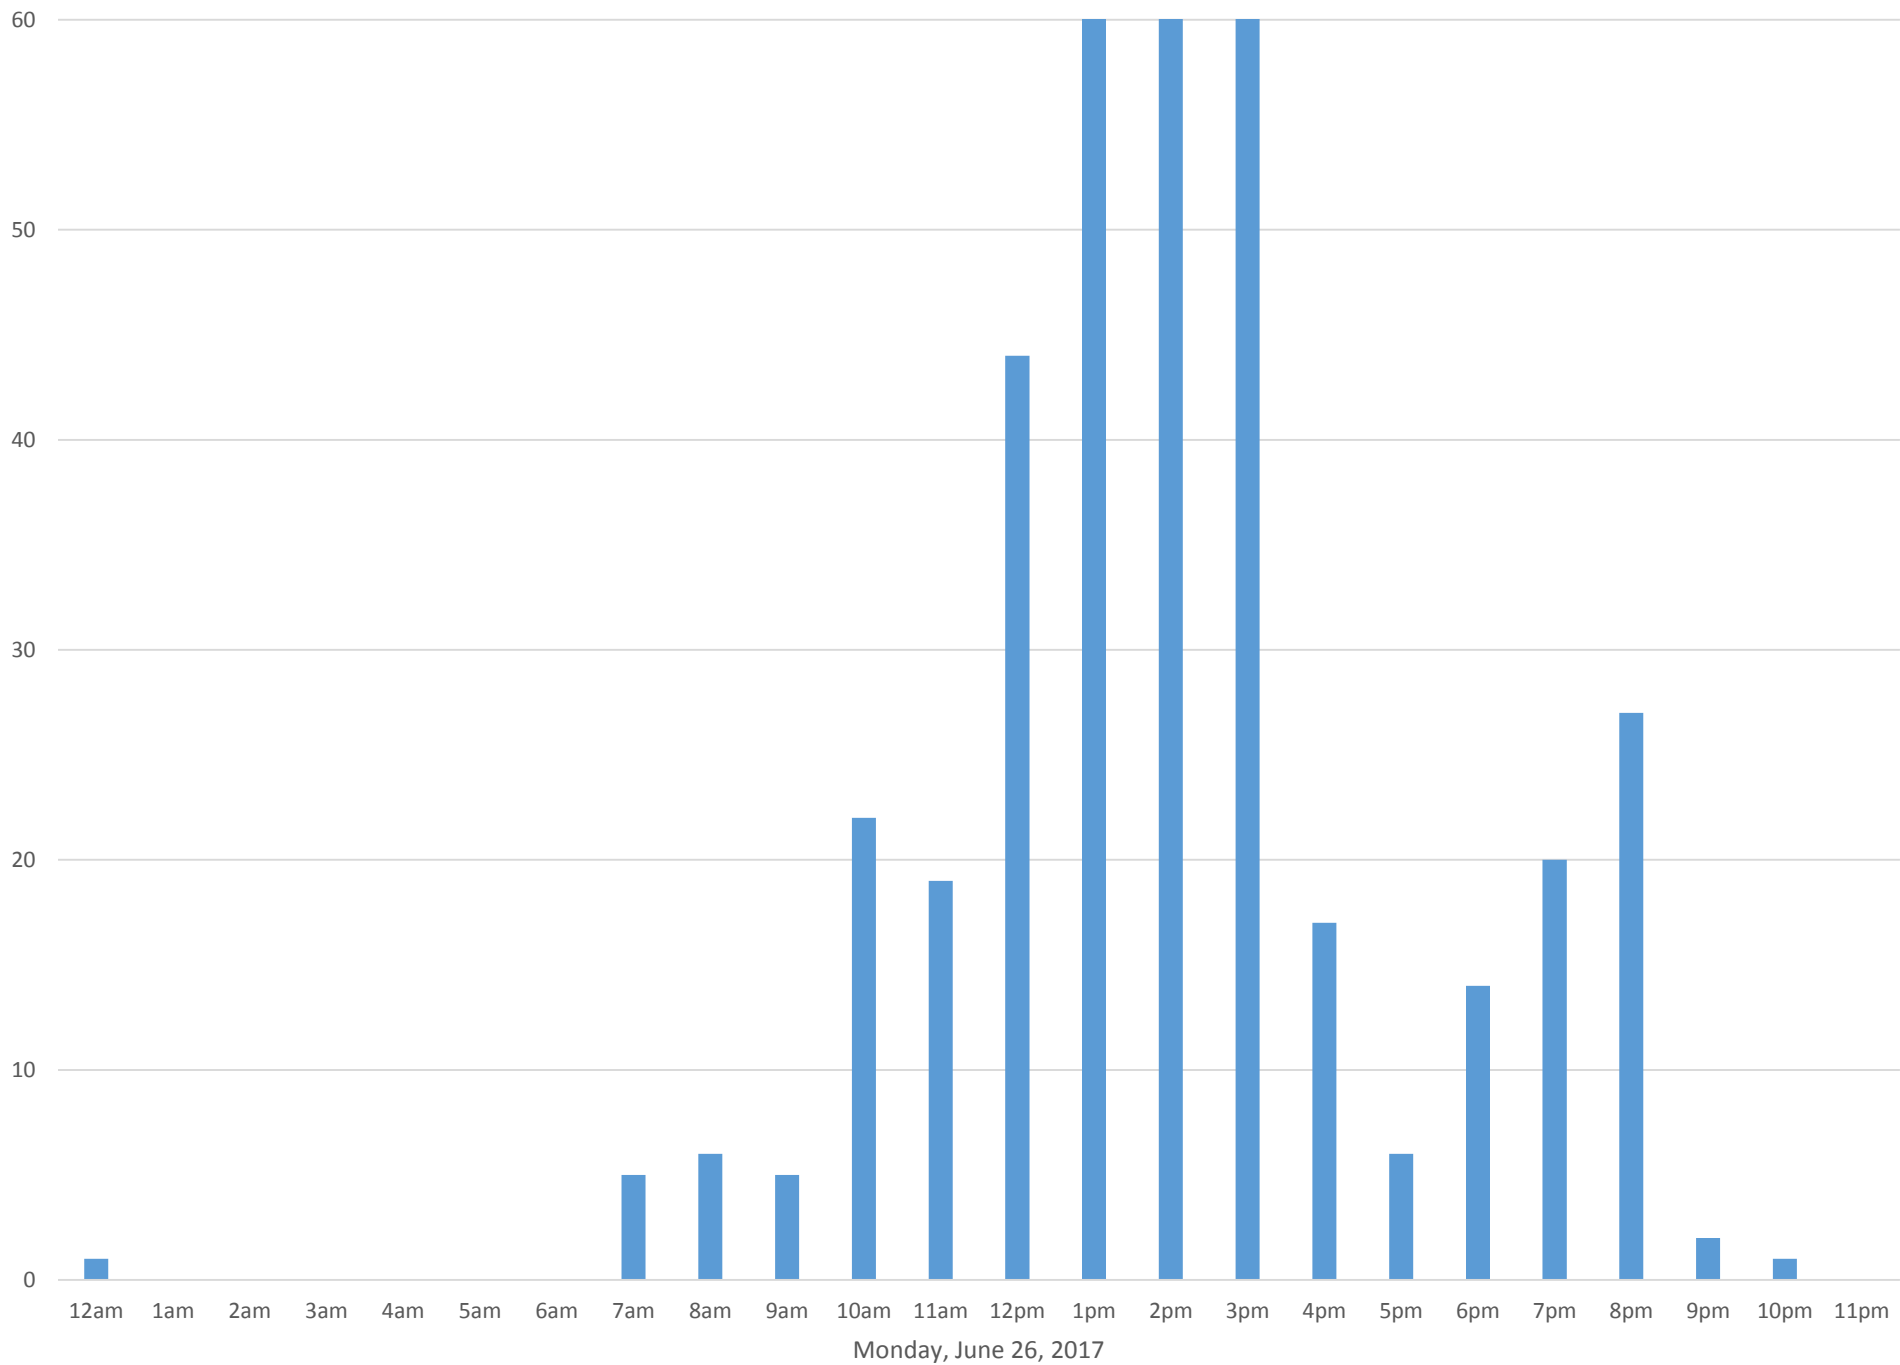

South Bay Trail

Data Summary

Total Count 3,555

Daily Average 237

Average Weekend Day 303

Average Weekday 213

Highest Daily Count 717

Busiest Day of the Week Saturday, June 24, 2017

Weekly Profile

Monday 15%

Tuesday 11%

Wednesday 11%

Thursday 8%

Friday 20%

Saturday 24%

Sunday 10%

South Bay Trail June 2017

Monthly Data

Total Count = 3555

South Bay Trail

Friday, June 16, 2017

South Bay Trail

South Bay Trail

South Bay Trail

South Bay Trail

South Bay Trail

South Bay Trail

South Bay Trail

South Bay Trail

South Bay Trail

South Bay Trail

South Bay Trail