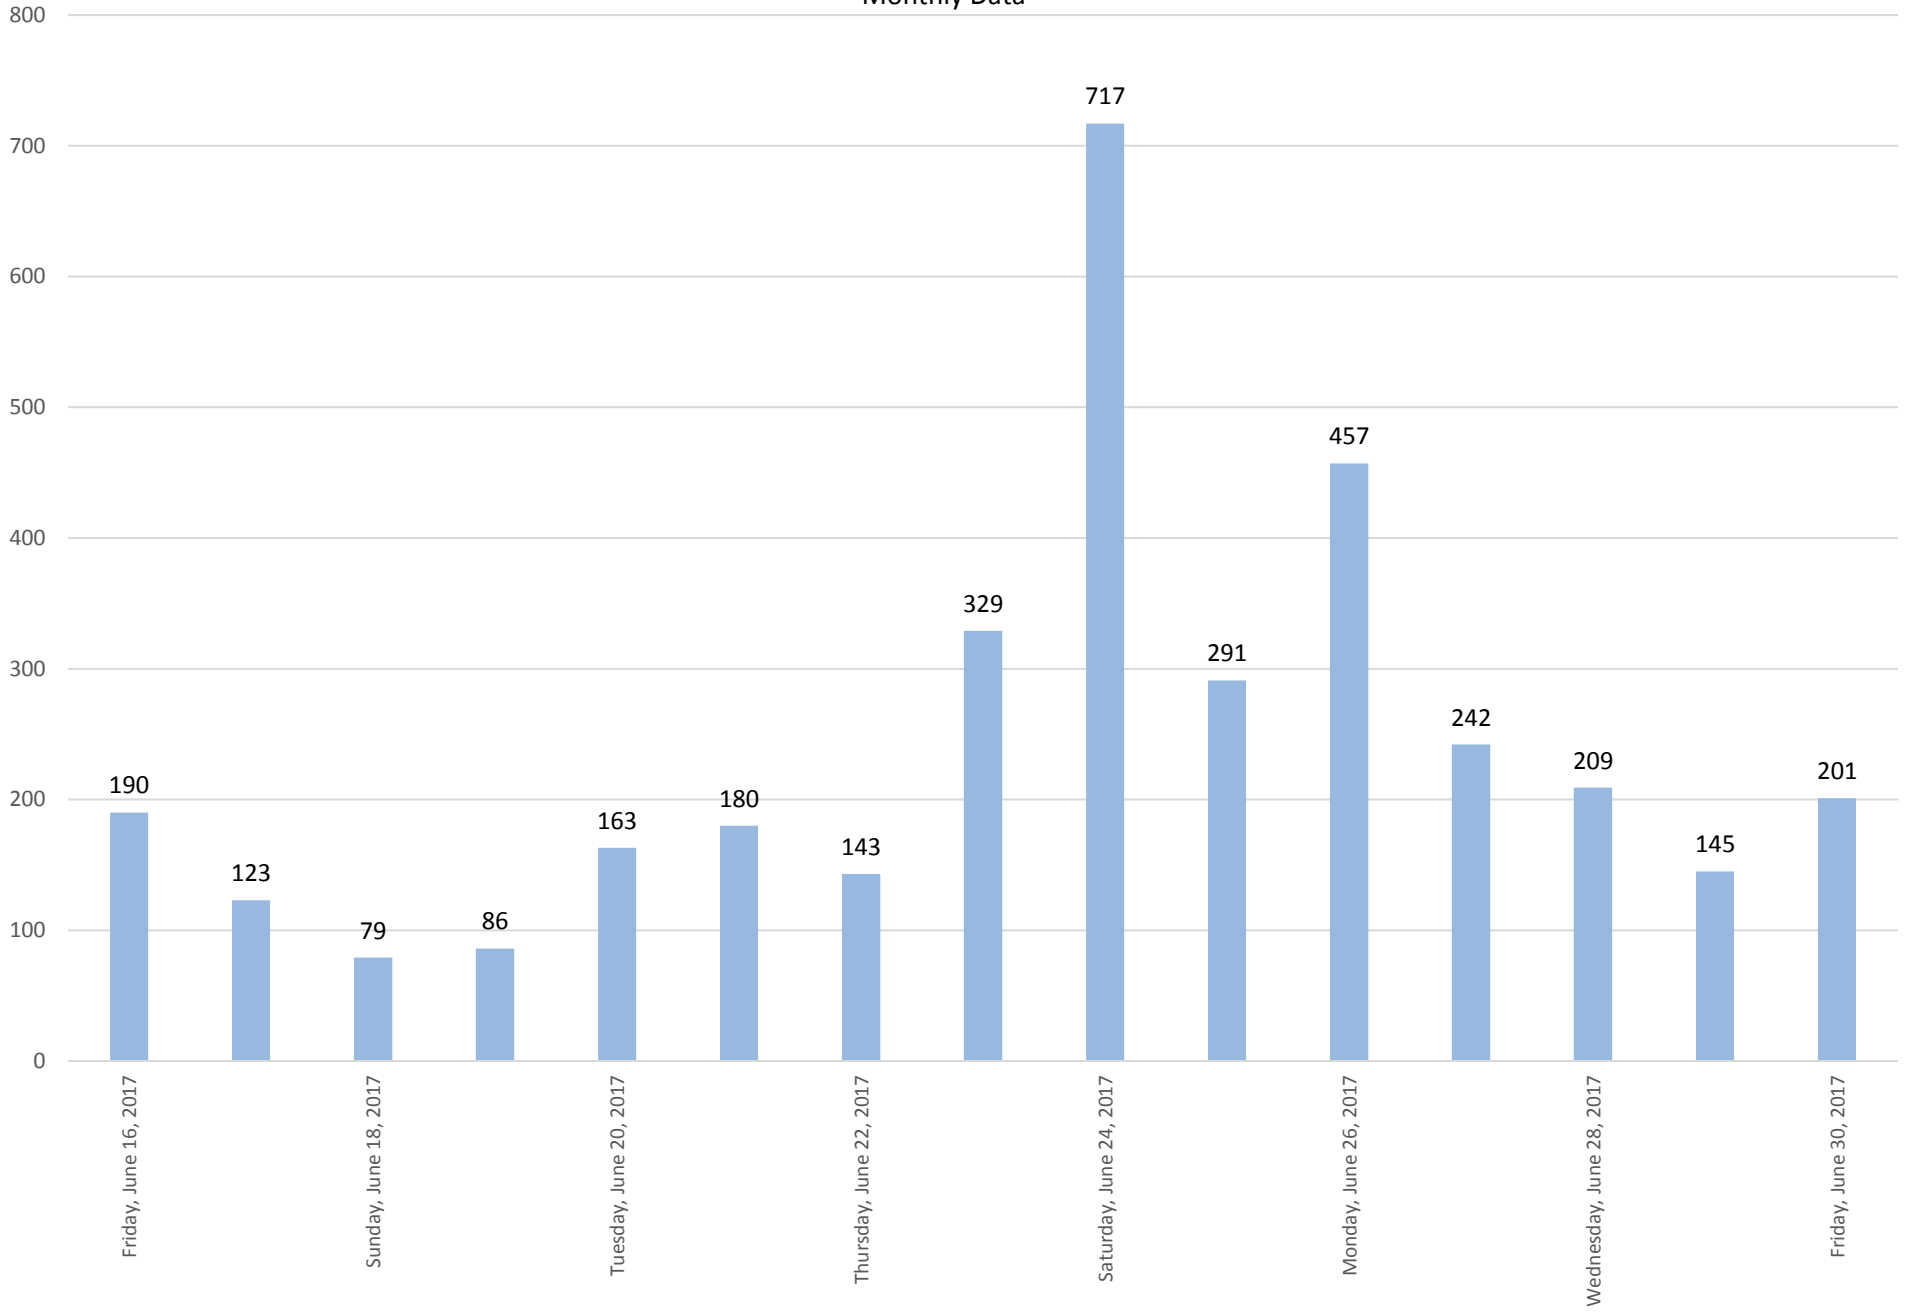

South Bay Trail

Data Summary

Total Count 3,555

Daily Average 237

Average Weekend Day 303

Average Weekday 213

Highest Daily Count 717

Busiest Day of the Week Saturday, June 24, 2017

Weekly Profile

Monday 15%

Tuesday 11%

Wednesday 11%

Thursday 8%

Friday 20%

Saturday 24%

Sunday 10%

South Bay Trail June 2017

Monthly Data

Total Count = 3555

South Bay Trail

Friday, June 16, 2017

South Bay Trail

South Bay Trail

South Bay Trail