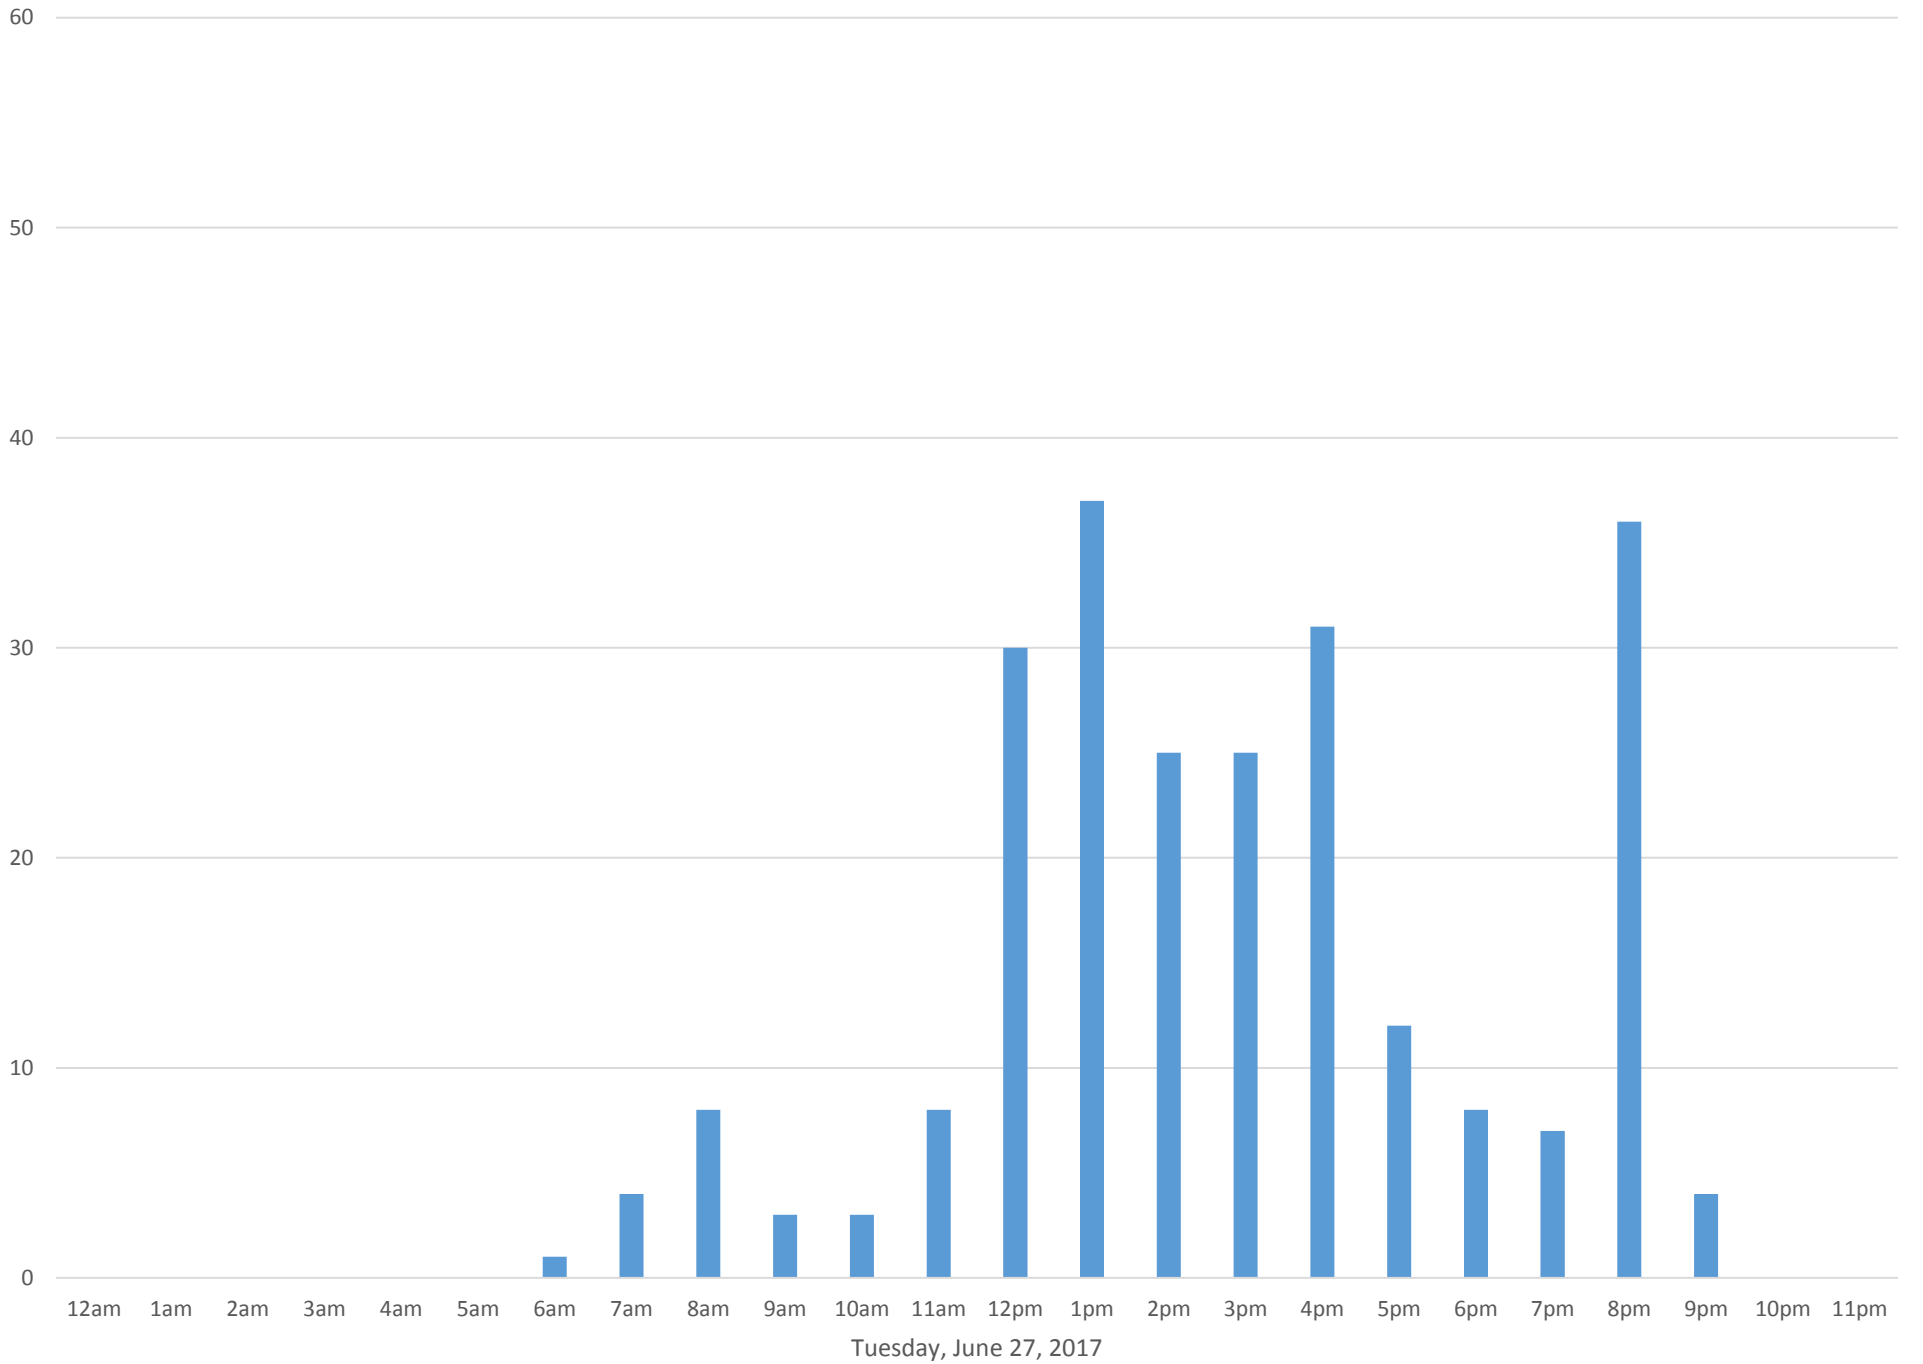

South Bay Trail

Data Summary

Total Count 3,555

Daily Average 237

Average Weekend Day 303

Average Weekday 213

Highest Daily Count 717

Busiest Day of the Week Saturday, June 24, 2017

Weekly Profile

Monday 15%

Tuesday 11%

Wednesday 11%

Thursday 8%

Friday 20%

Saturday 24%

Sunday 10%

South Bay Trail June 2017

Monthly Data

Total Count = 3555

South Bay Trail

Friday, June 16, 2017

South Bay Trail

South Bay Trail

South Bay Trail

South Bay Trail

South Bay Trail

South Bay Trail

South Bay Trail

South Bay Trail

South Bay Trail

South Bay Trail

South Bay Trail