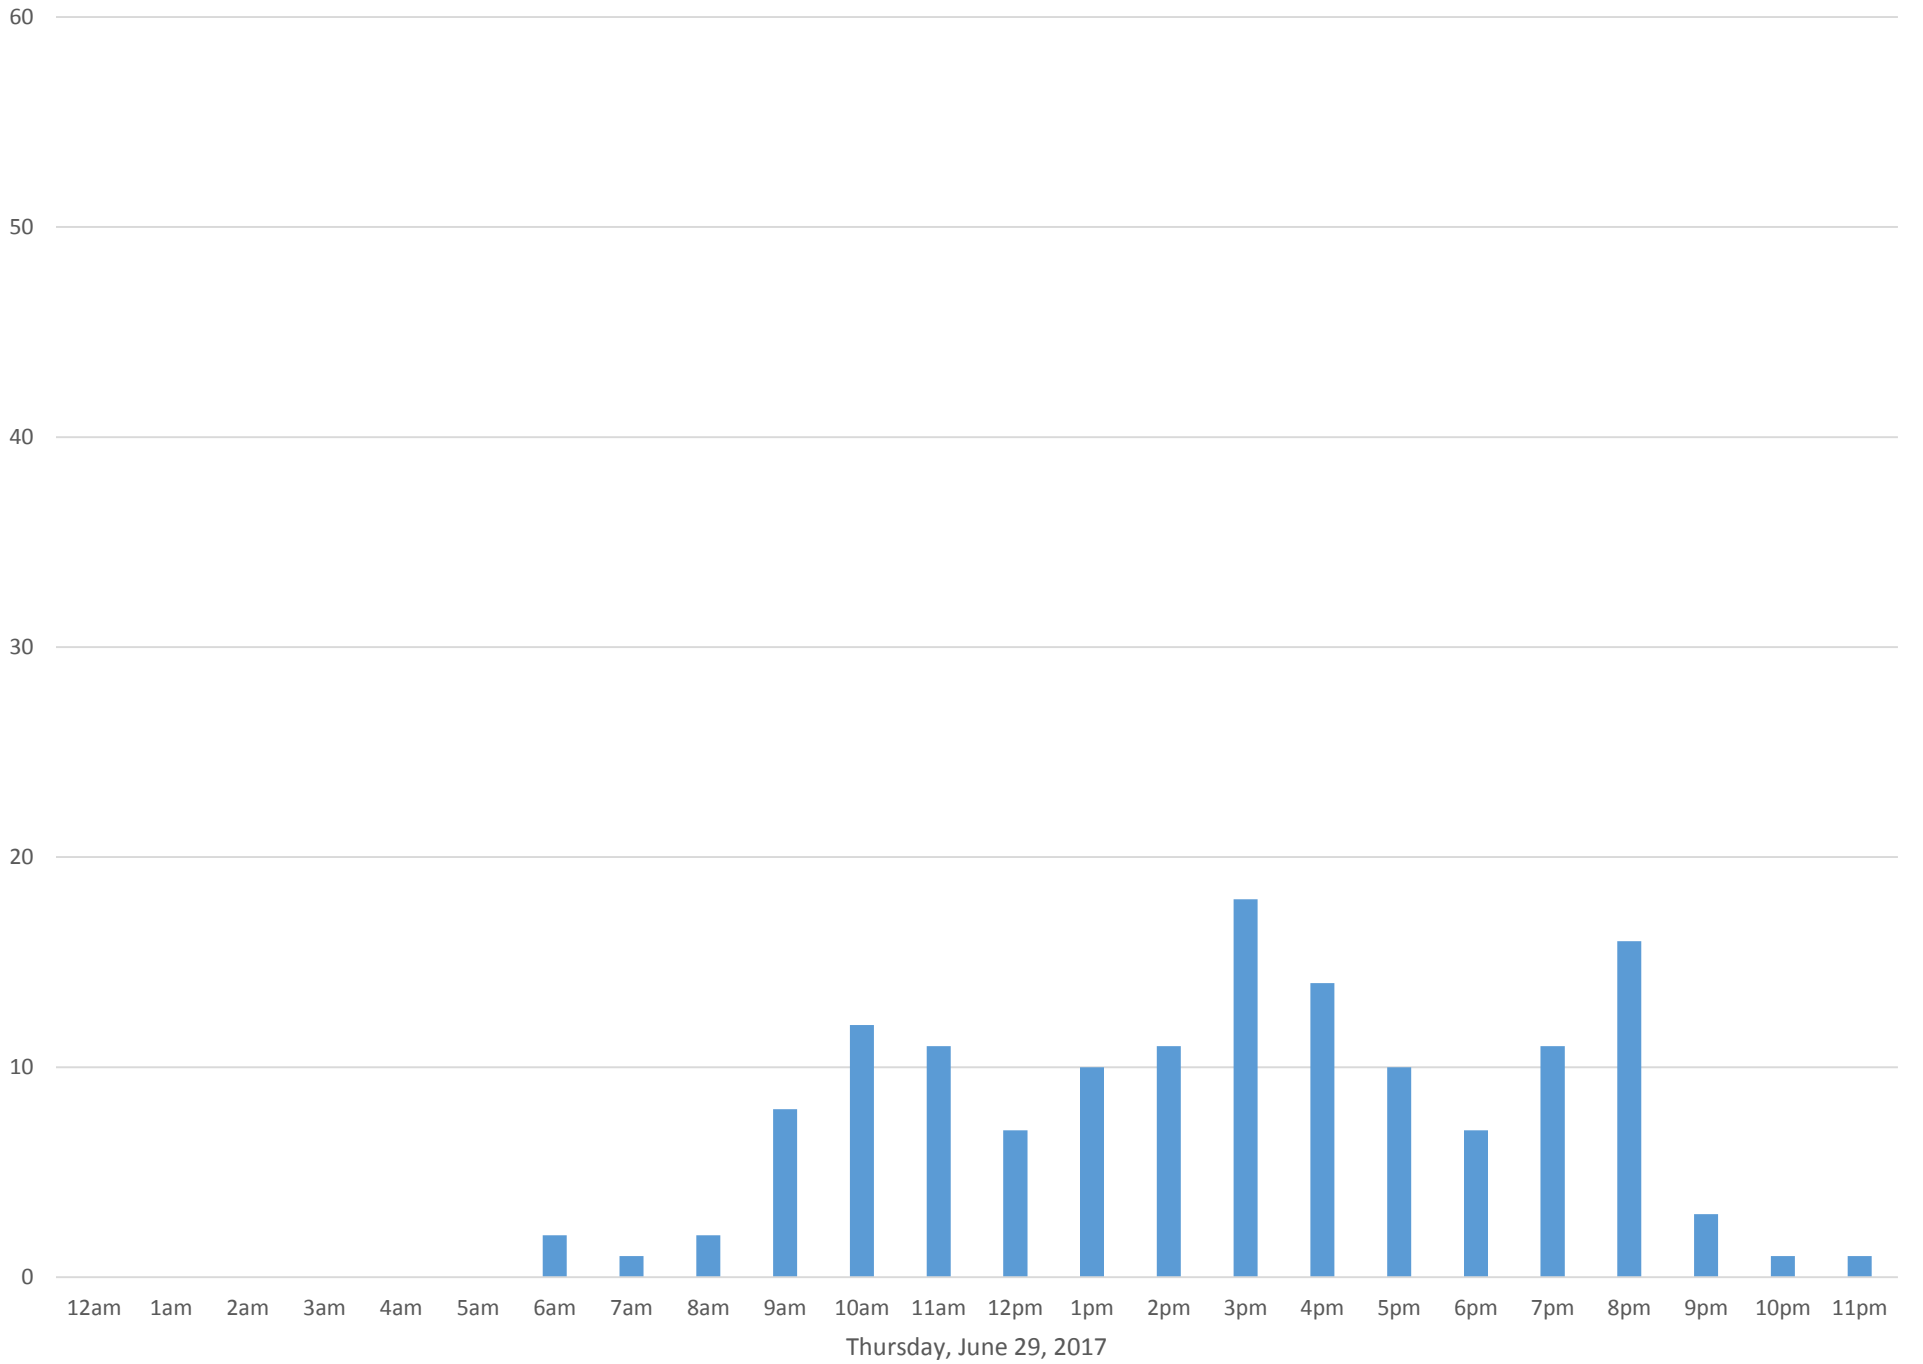

South Bay Trail