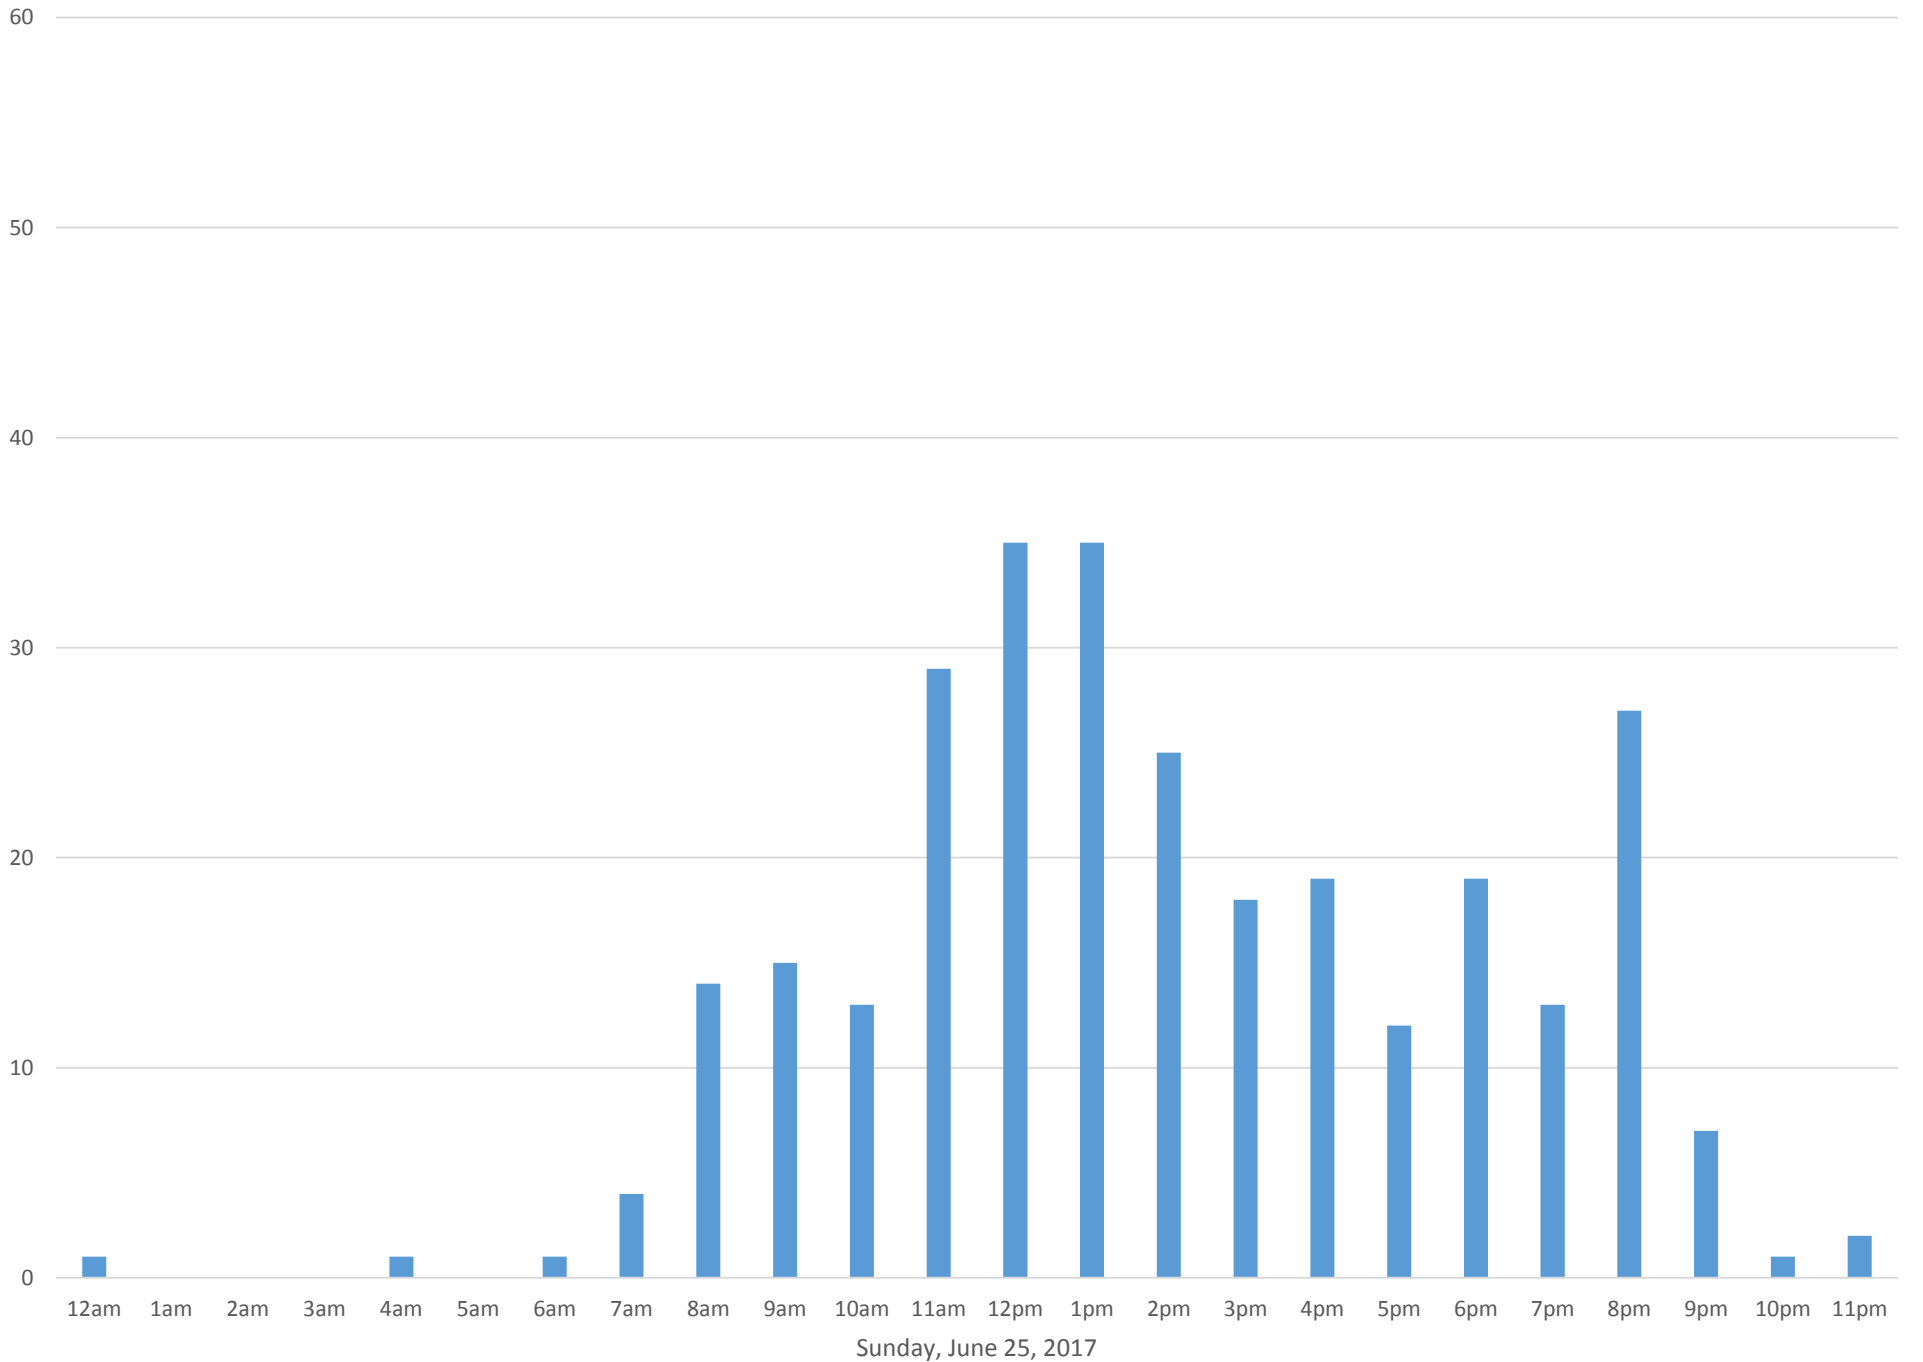

South Bay Trail

Data Summary

Total Count 3,555

Daily Average 237

Average Weekend Day 303

Average Weekday 213

Highest Daily Count 717

Busiest Day of the Week Saturday, June 24, 2017

Weekly Profile

Monday 15%

Tuesday 11%

Wednesday 11%

Thursday 8%

Friday 20%

Saturday 24%

Sunday 10%

South Bay Trail June 2017

Monthly Data

Total Count = 3555

South Bay Trail

Friday, June 16, 2017

South Bay Trail

South Bay Trail

South Bay Trail

South Bay Trail

South Bay Trail

South Bay Trail

South Bay Trail

South Bay Trail

South Bay Trail

South Bay Trail

South Bay Trail