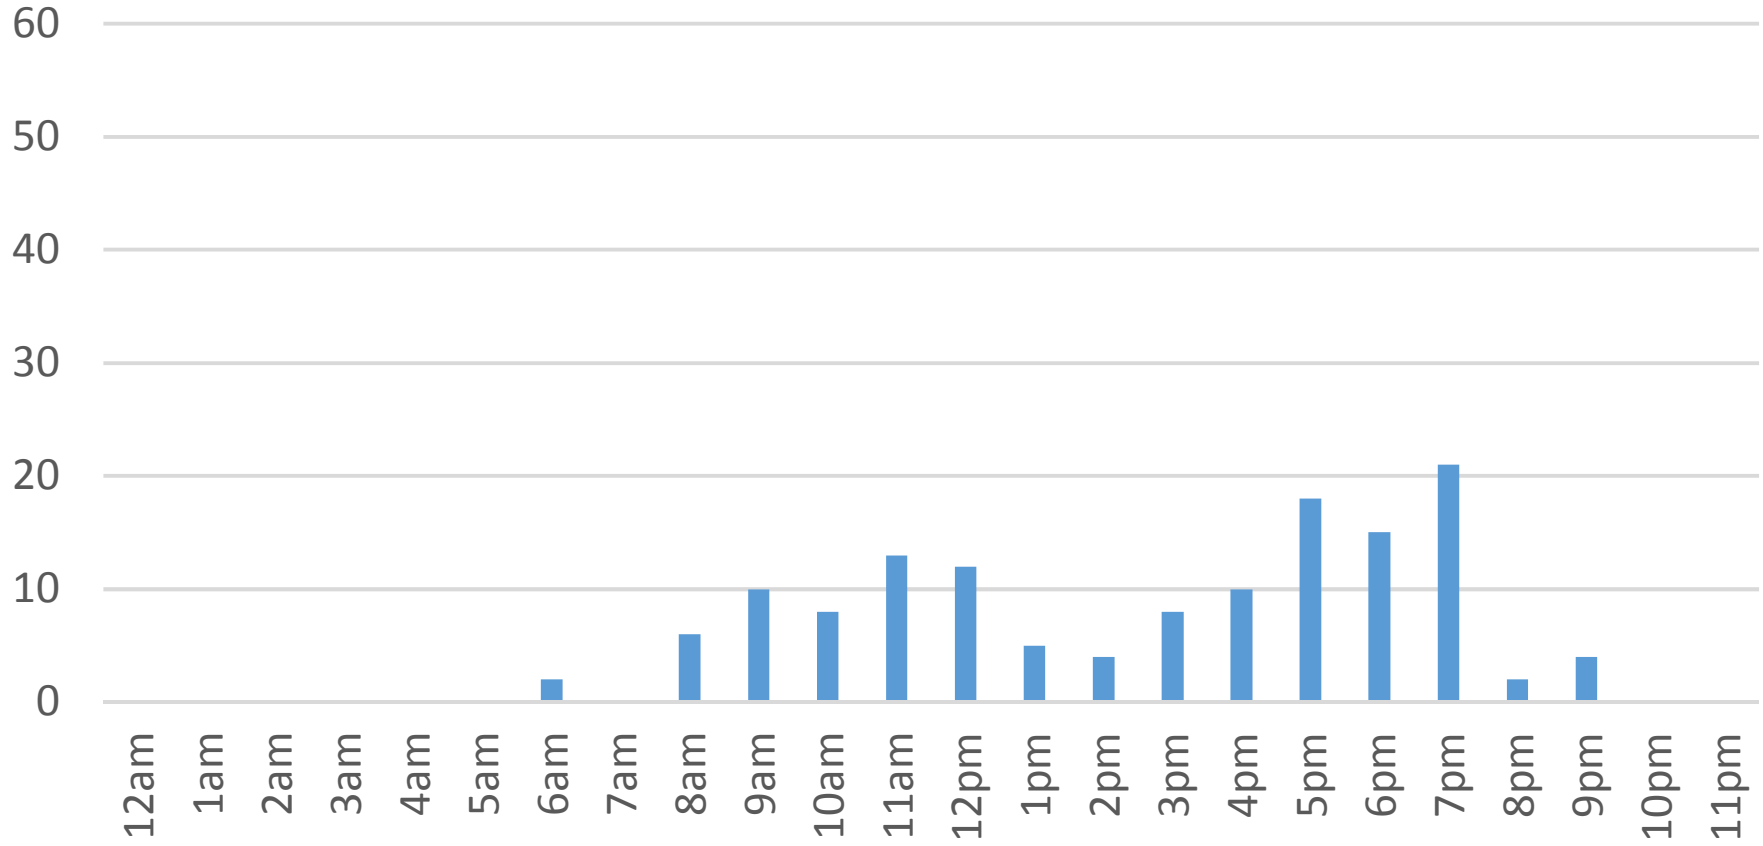

Sunday, April 16, 2017

Waterfront Trail (ASB)

Monday, April 17, 2017

Waterfront Trail (ASB)

Tuesday, April 18, 2017

Waterfront Trail (ASB)

Wednesday, April 19, 2017

Waterfront Trail (ASB)

Thursday, April 20, 2017

Waterfront Trail (ASB)

Friday, April 21, 2017

Waterfront Trail (ASB)

Saturday, April 22, 2017

Waterfront Trail (ASB)

Sunday, April 23, 2017

Waterfront Trail (ASB)

Monday, April 24, 2017

Waterfront Trail (ASB)

Tuesday, April 25, 2017

Waterfront Trail (ASB)

Wednesday, April 26, 2017

Waterfront Trail (ASB)

Thursday, April 27, 2017