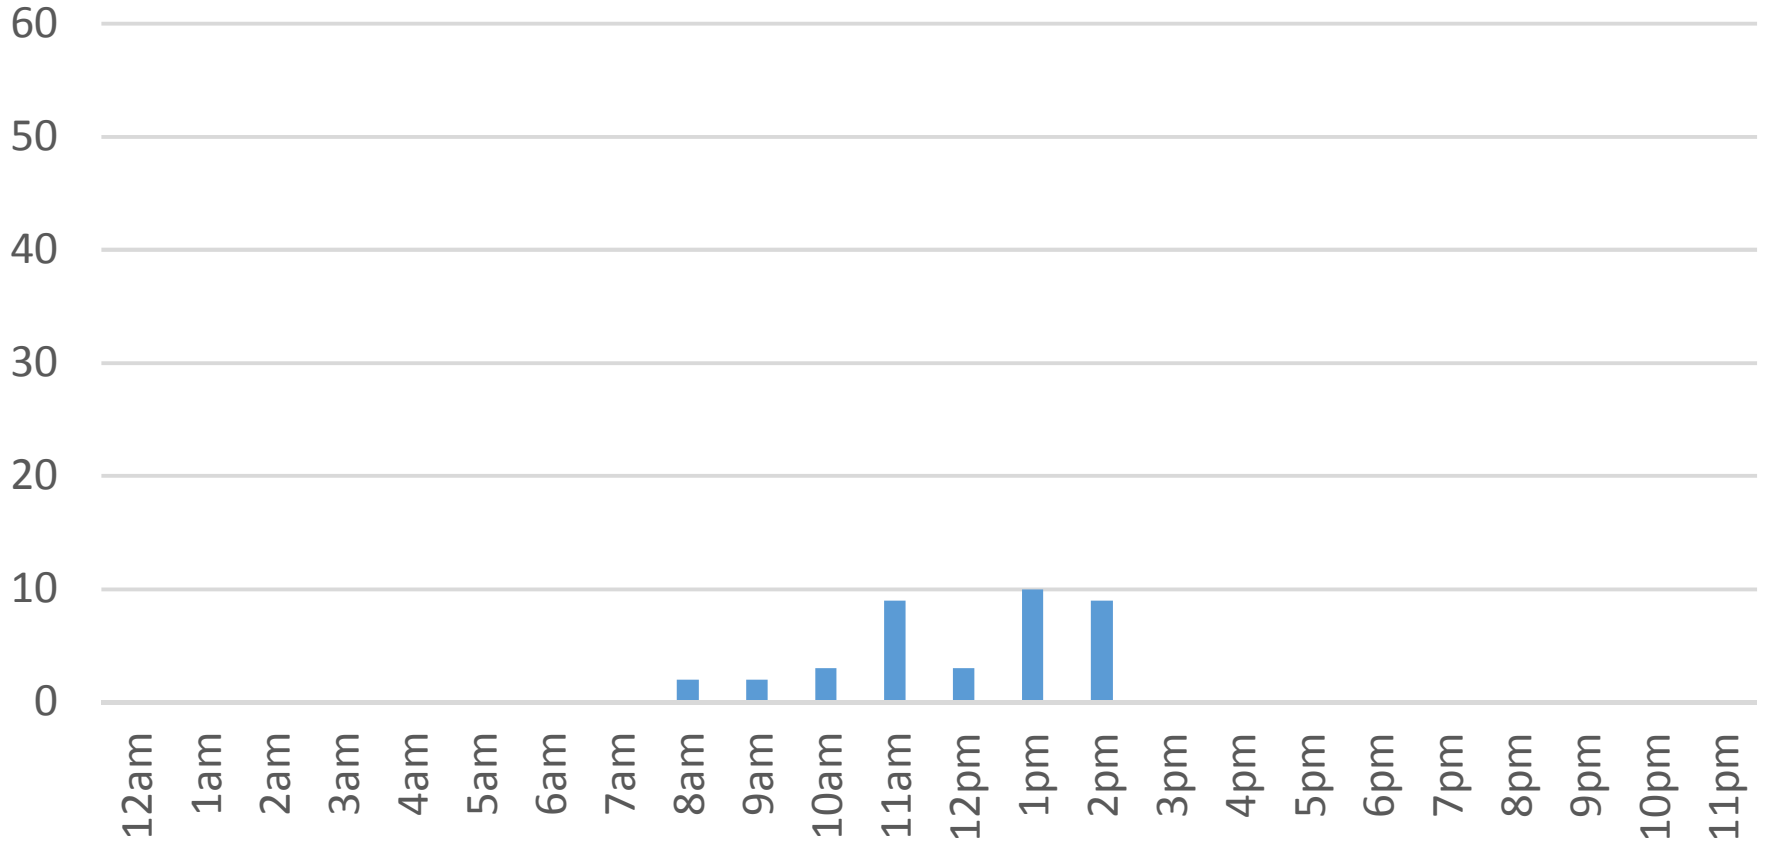

Thursday, April 20, 2017

Waterfront Trail (ASB)

Friday, April 21, 2017

Waterfront Trail (ASB)

Saturday, April 22, 2017

Waterfront Trail (ASB)

Sunday, April 23, 2017

Waterfront Trail (ASB)

Monday, April 24, 2017

Waterfront Trail (ASB)

Tuesday, April 25, 2017

Waterfront Trail (ASB)

Wednesday, April 26, 2017

Waterfront Trail (ASB)

Thursday, April 27, 2017