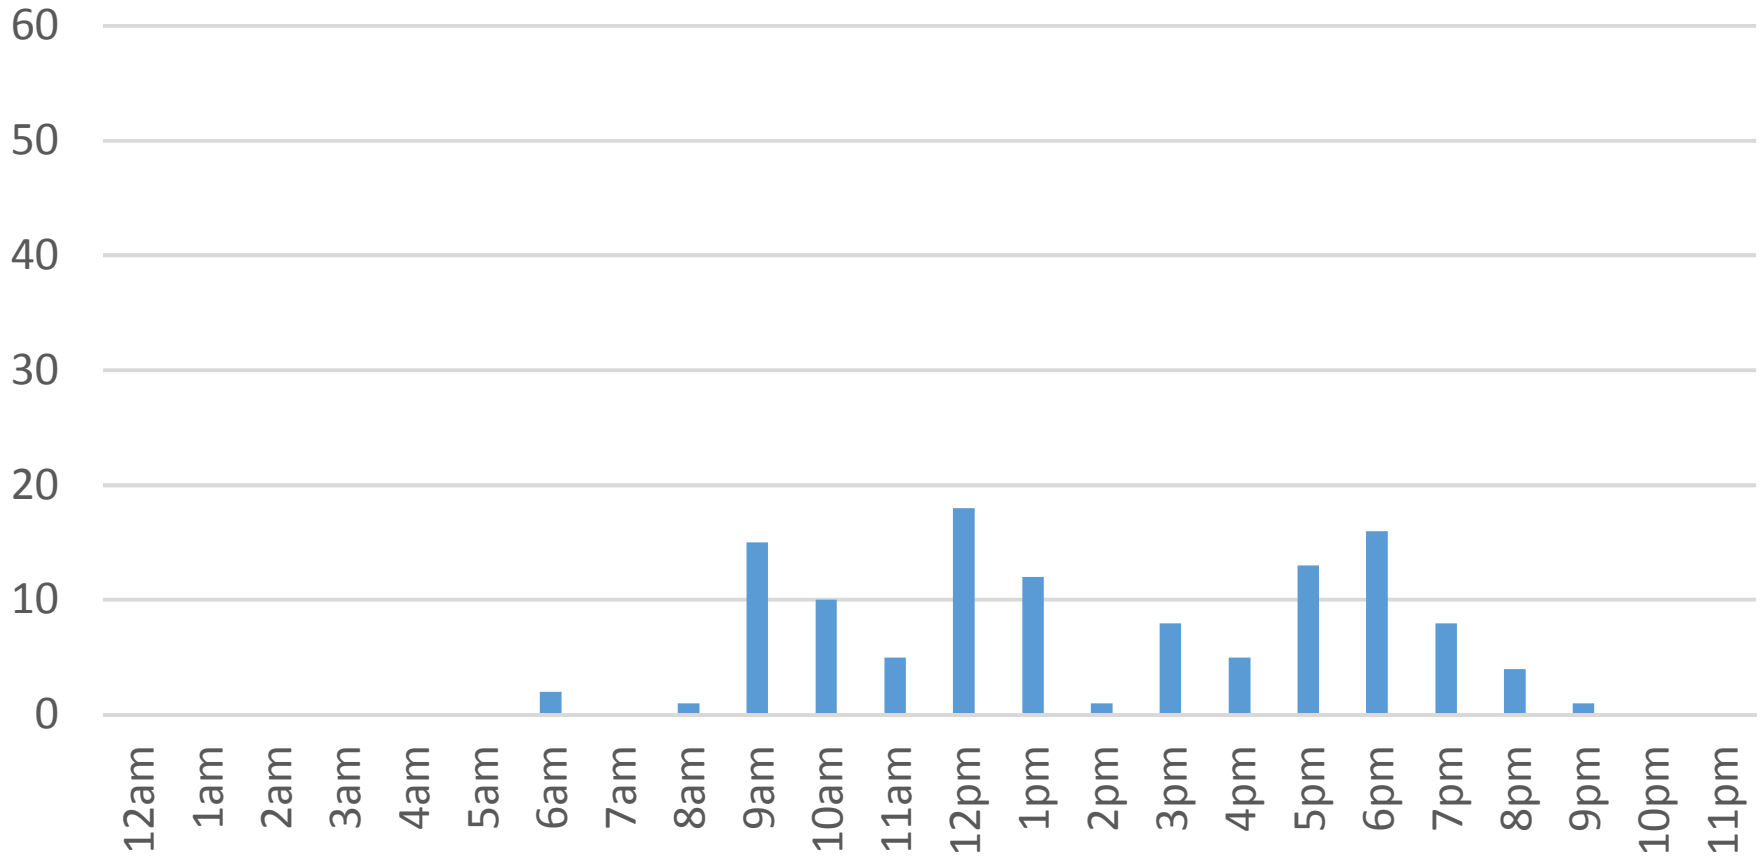

Saturday, April 08, 2017

Waterfront Trail (ASB)

Sunday, April 09, 2017

Waterfront Trail (ASB)

Monday, April 10, 2017

Waterfront Trail (ASB)

Tuesday, April 11, 2017

Waterfront Trail (ASB)

Wednesday, April 12, 2017

Waterfront Trail (ASB)

Thursday, April 13, 2017

Waterfront Trail (ASB)

Friday, April 14, 2017

Waterfront Trail (ASB)

Saturday, April 15, 2017

Waterfront Trail (ASB)