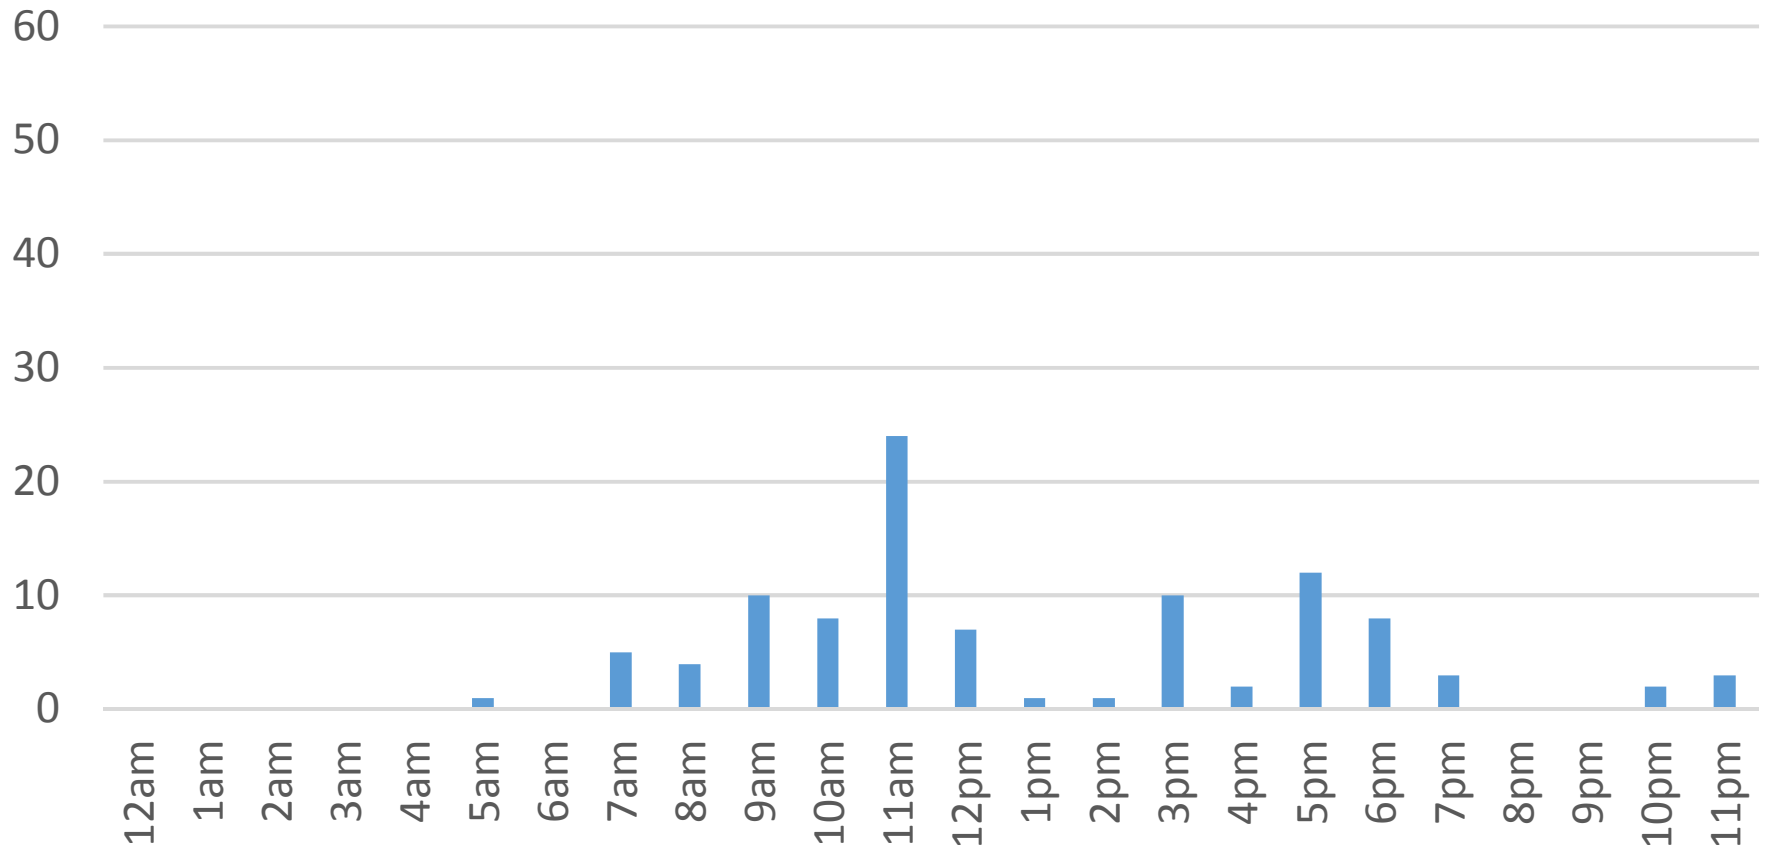

Wednesday, April 12, 2017

Waterfront Trail (ASB)

Thursday, April 13, 2017

Waterfront Trail (ASB)

Friday, April 14, 2017

Waterfront Trail (ASB)

Saturday, April 15, 2017

Waterfront Trail (ASB)

Sunday, April 16, 2017

Waterfront Trail (ASB)

Monday, April 17, 2017

Waterfront Trail (ASB)

Tuesday, April 18, 2017

Waterfront Trail (ASB)

Wednesday, April 19, 2017

Waterfront Trail (ASB)

Thursday, April 20, 2017

Waterfront Trail (ASB)

Friday, April 21, 2017

Waterfront Trail (ASB)

Saturday, April 22, 2017

Waterfront Trail (ASB)

Sunday, April 23, 2017

Waterfront Trail (ASB)