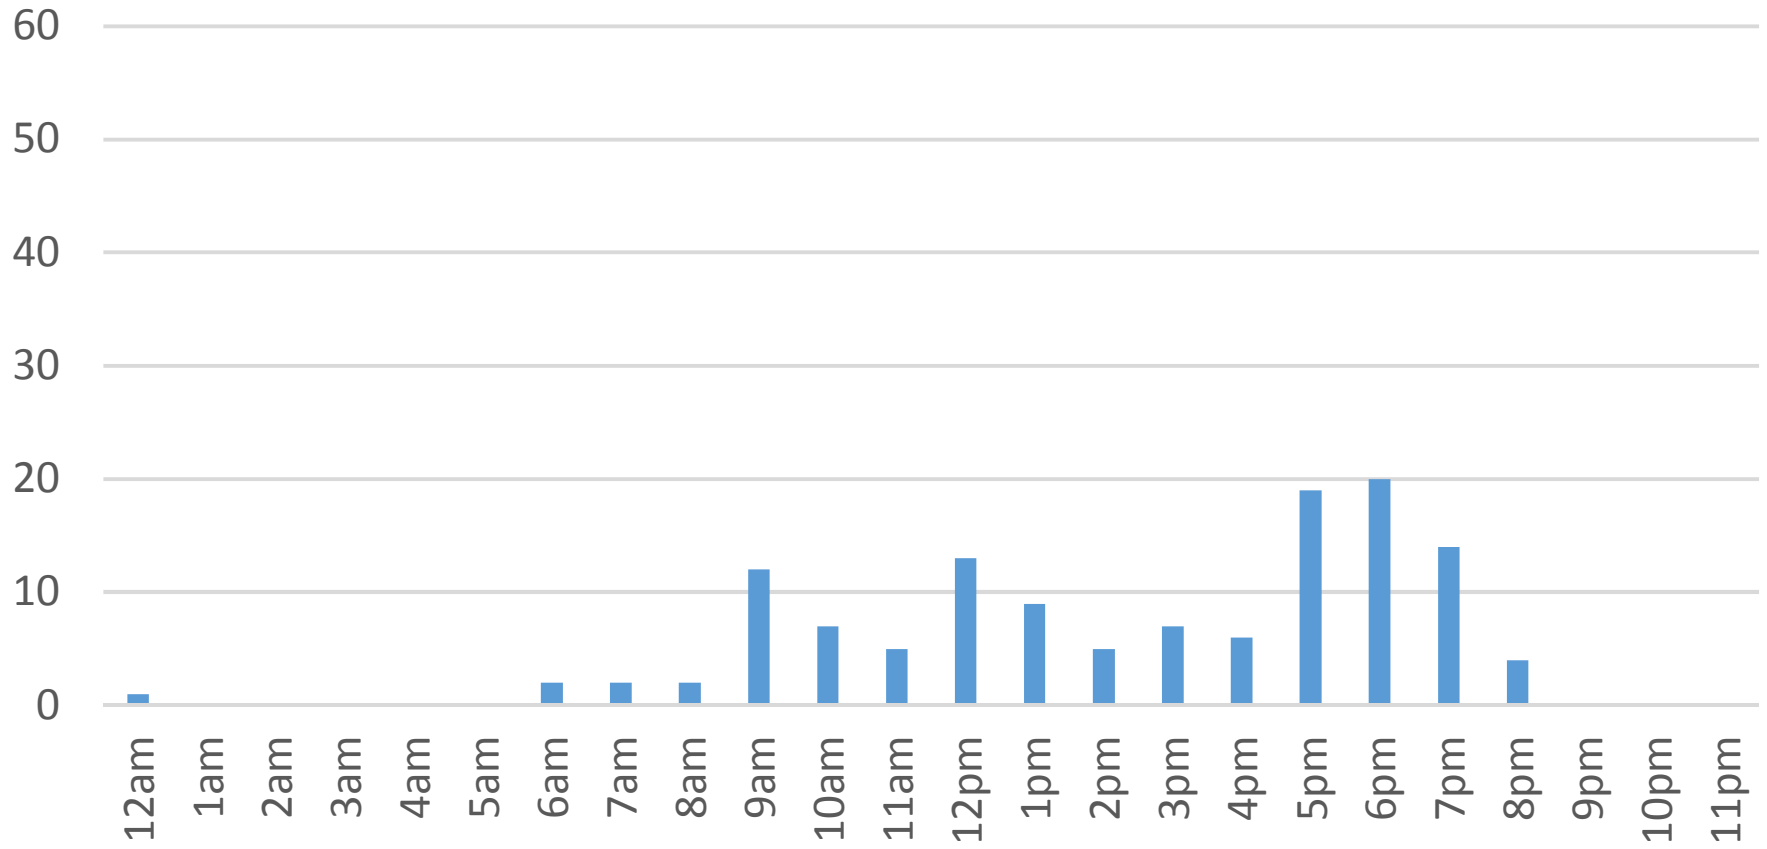

Wednesday, April 12, 2017

Waterfront Trail (ASB)

Thursday, April 13, 2017

Waterfront Trail (ASB)

Friday, April 14, 2017

Waterfront Trail (ASB)

Saturday, April 15, 2017

Waterfront Trail (ASB)

Sunday, April 16, 2017

Waterfront Trail (ASB)

Monday, April 17, 2017

Waterfront Trail (ASB)

Tuesday, April 18, 2017

Waterfront Trail (ASB)

Wednesday, April 19, 2017

Waterfront Trail (ASB)

Thursday, April 20, 2017

Waterfront Trail (ASB)

Friday, April 21, 2017

Waterfront Trail (ASB)

Saturday, April 22, 2017

Waterfront Trail (ASB)

Sunday, April 23, 2017

Waterfront Trail (ASB)