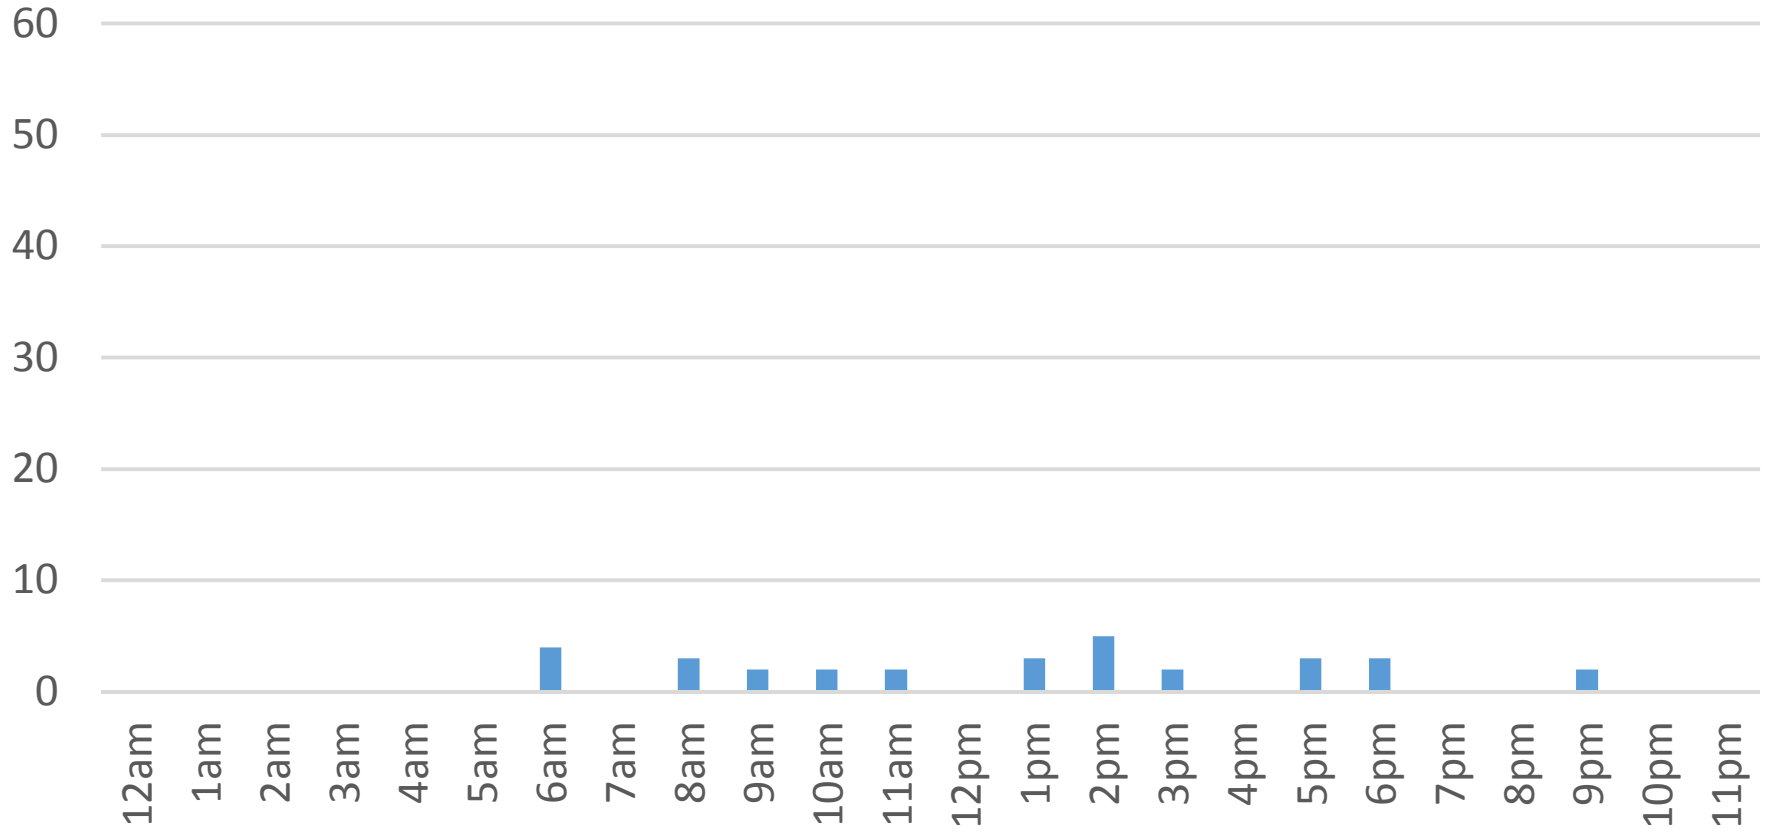

Tuesday, April 04, 2017

Waterfront Trail (ASB)

Wednesday, April 05, 2017

Waterfront Trail (ASB)

Thursday, April 06, 2017

Waterfront Trail (ASB)

Friday, April 07, 2017

Waterfront Trail (ASB)

Saturday, April 08, 2017

Waterfront Trail (ASB)

Sunday, April 09, 2017

Waterfront Trail (ASB)

Monday, April 10, 2017

Waterfront Trail (ASB)

Tuesday, April 11, 2017

Waterfront Trail (ASB)