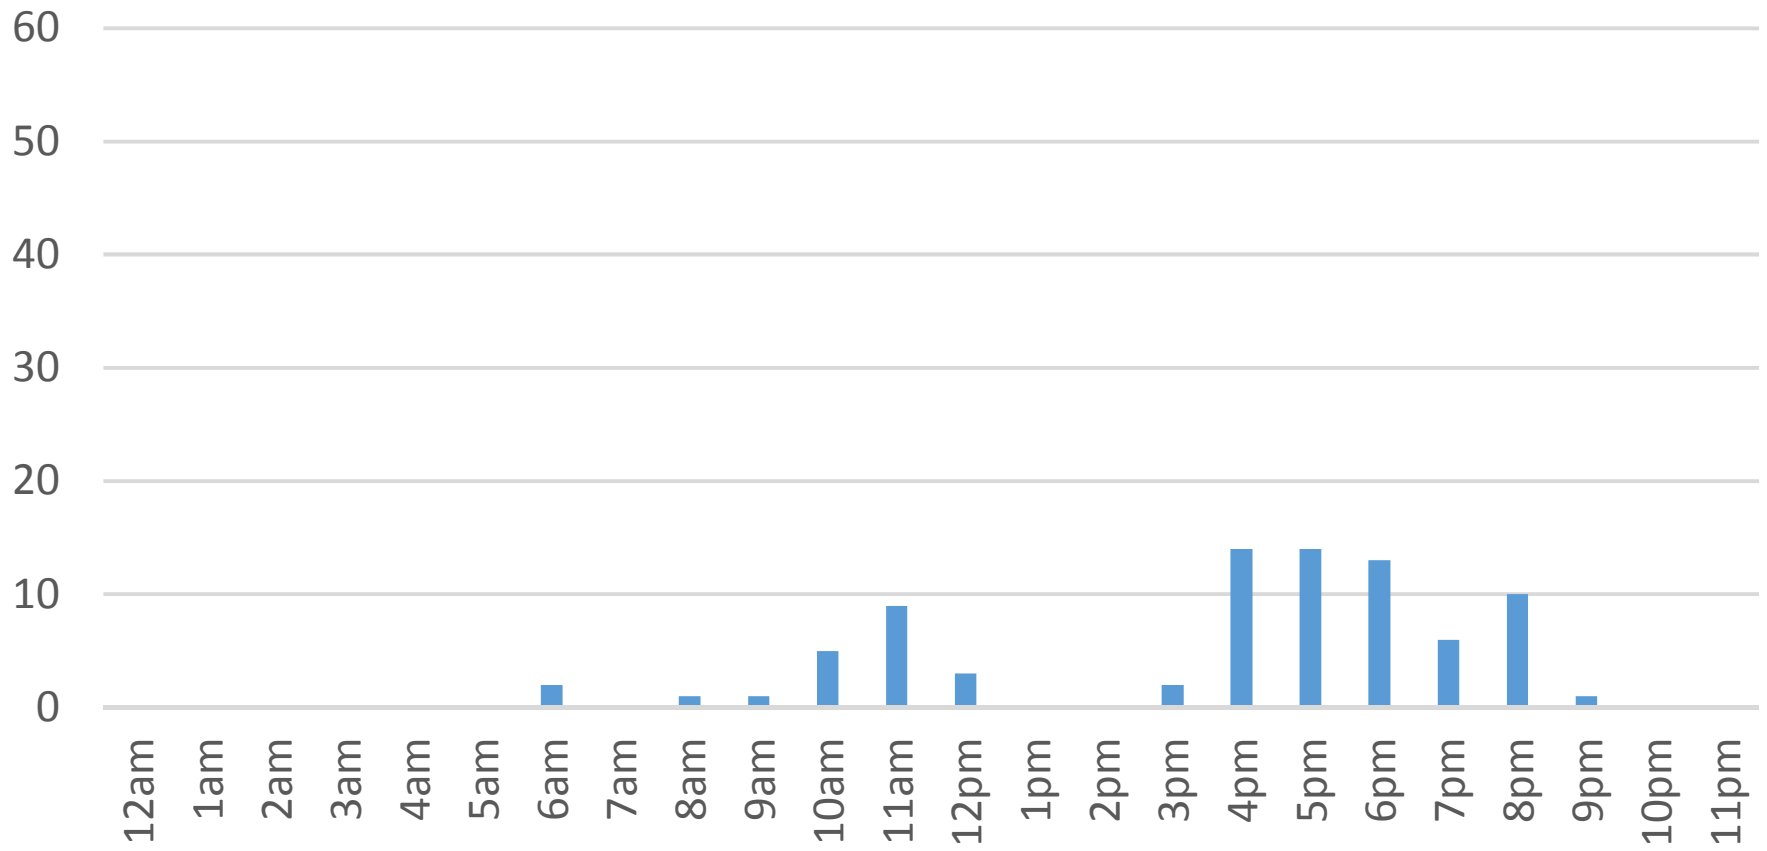

Wednesday, April 12, 2017

Waterfront Trail (ASB)

Thursday, April 13, 2017

Waterfront Trail (ASB)

Friday, April 14, 2017

Waterfront Trail (ASB)

Saturday, April 15, 2017

Waterfront Trail (ASB)

Sunday, April 16, 2017

Waterfront Trail (ASB)

Monday, April 17, 2017

Waterfront Trail (ASB)

Tuesday, April 18, 2017

Waterfront Trail (ASB)

Wednesday, April 19, 2017

Waterfront Trail (ASB)

Thursday, April 20, 2017

Waterfront Trail (ASB)

Friday, April 21, 2017

Waterfront Trail (ASB)

Saturday, April 22, 2017

Waterfront Trail (ASB)

Sunday, April 23, 2017

Waterfront Trail (ASB)