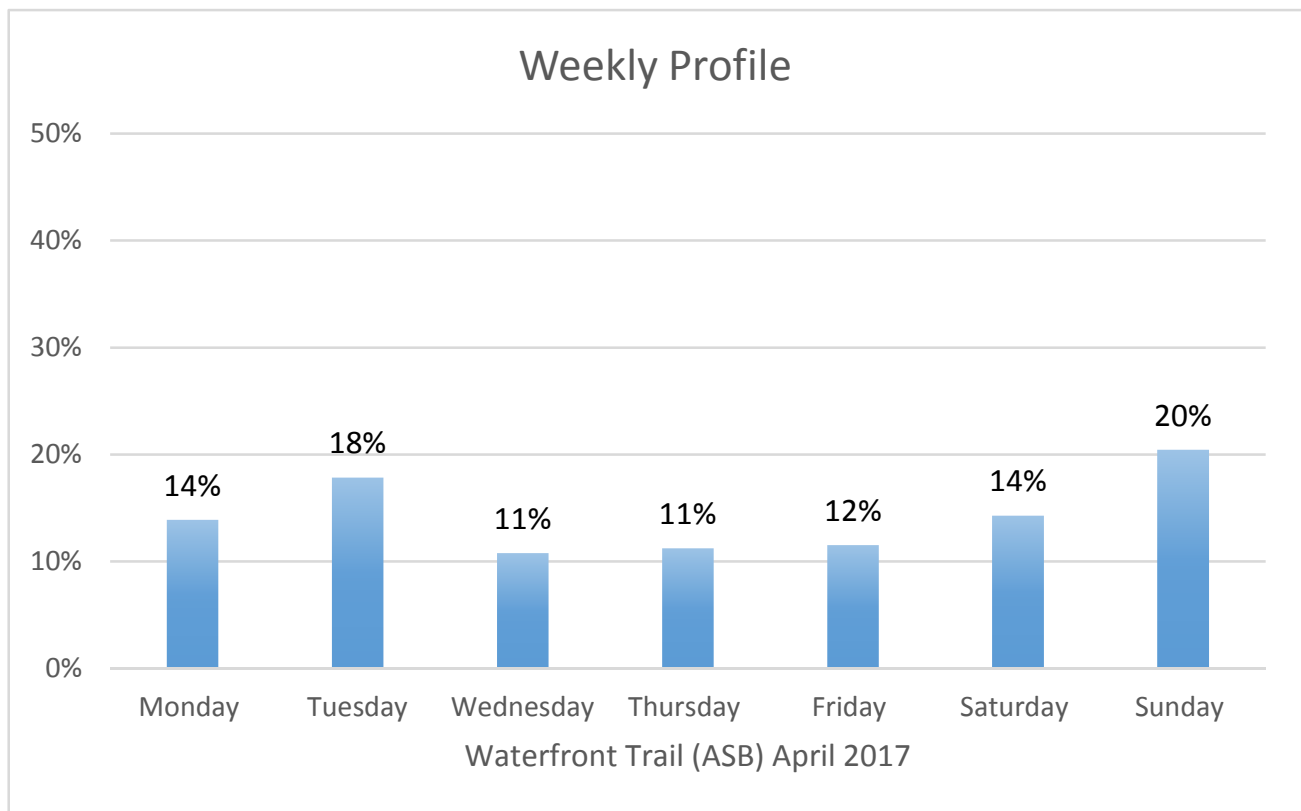

Waterfront Trail (ASB) Data Figures

Daily Average	99
Average Weekend Day	116
Average Weekday	92
Highest Daily Count	204
Busiest Day of the Week	Tuesday, April 25, 2017
Weekly Profile	
Monday	14%
Tuesday	18%
Wednesday	11%
Thursday	11%
Friday	12%
Saturday	14%
Sunday	20%

Total = 2,672 Counts

Waterfront Trail (ASB)

Saturday, April 01, 2017

Waterfront Trail (ASB)

Sunday, April 02, 2017

Waterfront Trail (ASB)

Monday, April 03, 2017

Waterfront Trail (ASB)