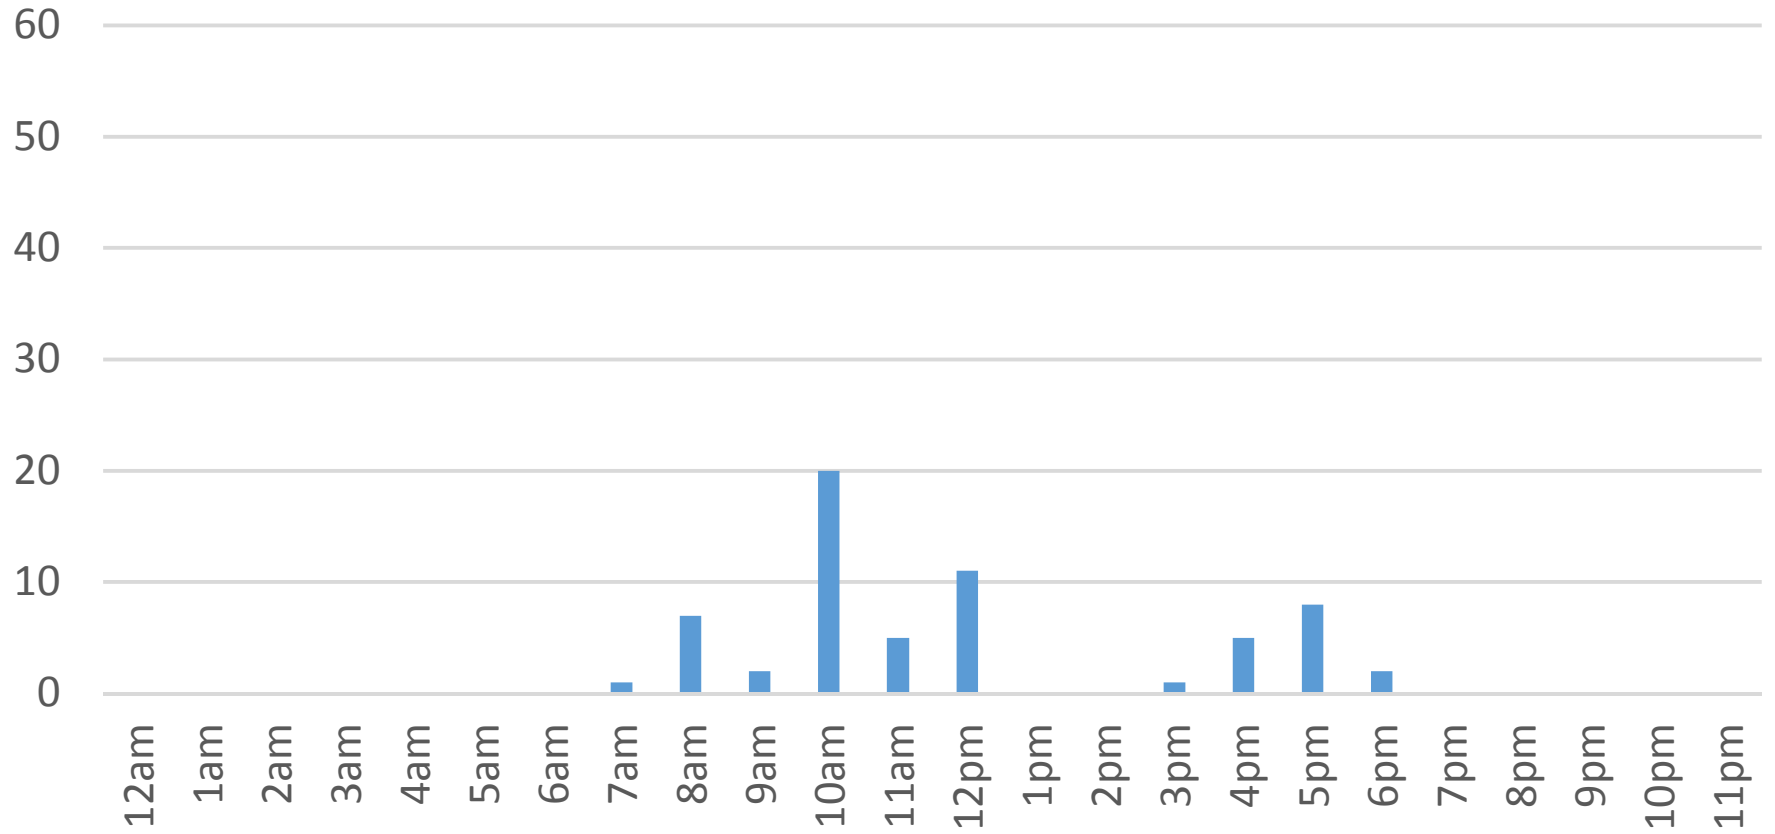

Waterfront Trail (ASB) Data Figures

Daily Average	99
Average Weekend Day	116
Average Weekday	92
Highest Daily Count	204
Busiest Day of the Week	Tuesday, April 25, 2017
Weekly Profile	
Monday	14%
Tuesday	18%
Wednesday	11%
Thursday	11%
Friday	12%
Saturday	14%
Sunday	20%

Tuesday, April 04, 2017

Waterfront Trail (ASB)

Wednesday, April 05, 2017

Waterfront Trail (ASB)

Thursday, April 06, 2017

Waterfront Trail (ASB)

Friday, April 07, 2017

Waterfront Trail (ASB)

Saturday, April 08, 2017

Waterfront Trail (ASB)

Sunday, April 09, 2017

Waterfront Trail (ASB)

Monday, April 10, 2017

Waterfront Trail (ASB)

Tuesday, April 11, 2017

Waterfront Trail (ASB)