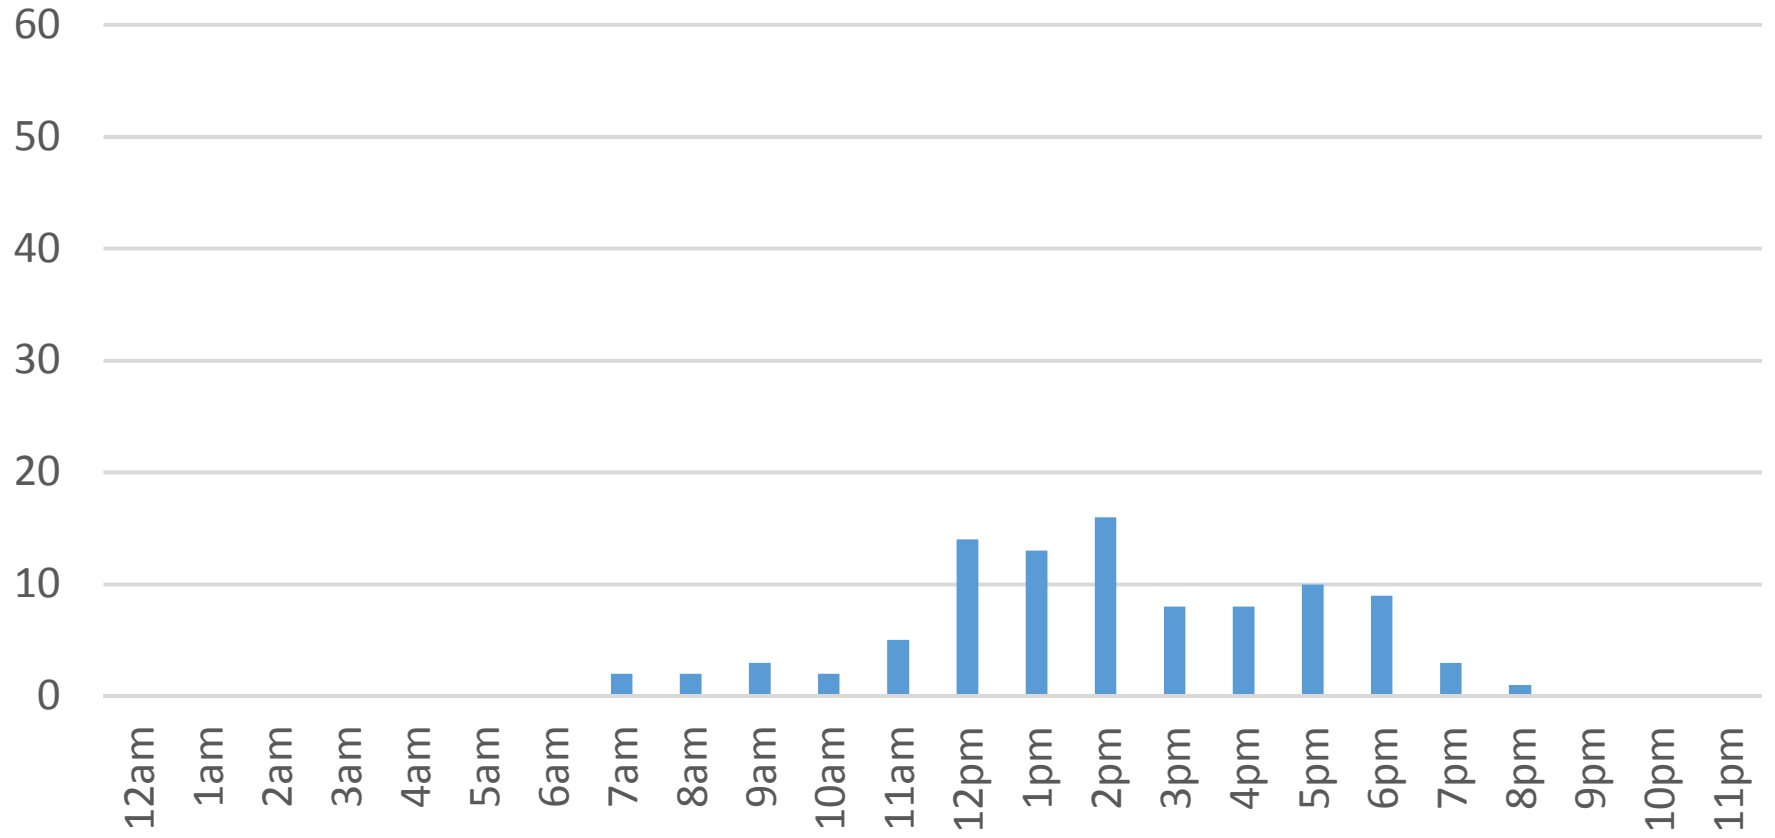

Waterfront Trail (ASB) Data Figures

Daily Average	99
Average Weekend Day	116
Average Weekday	92
Highest Daily Count	204
Busiest Day of the Week	Tuesday, April 25, 2017
Weekly Profile	
Monday	14%
Tuesday	18%
Wednesday	11%
Thursday	11%
Friday	12%
Saturday	14%
Sunday	20%

Total = 2,672 Counts

Waterfront Trail (ASB)

Saturday, April 01, 2017

Waterfront Trail (ASB)

Sunday, April 02, 2017

Waterfront Trail (ASB)

Monday, April 03, 2017

Waterfront Trail (ASB)

Tuesday, April 04, 2017

Waterfront Trail (ASB)

Wednesday, April 05, 2017

Waterfront Trail (ASB)

Thursday, April 06, 2017

Waterfront Trail (ASB)

Friday, April 07, 2017

Waterfront Trail (ASB)