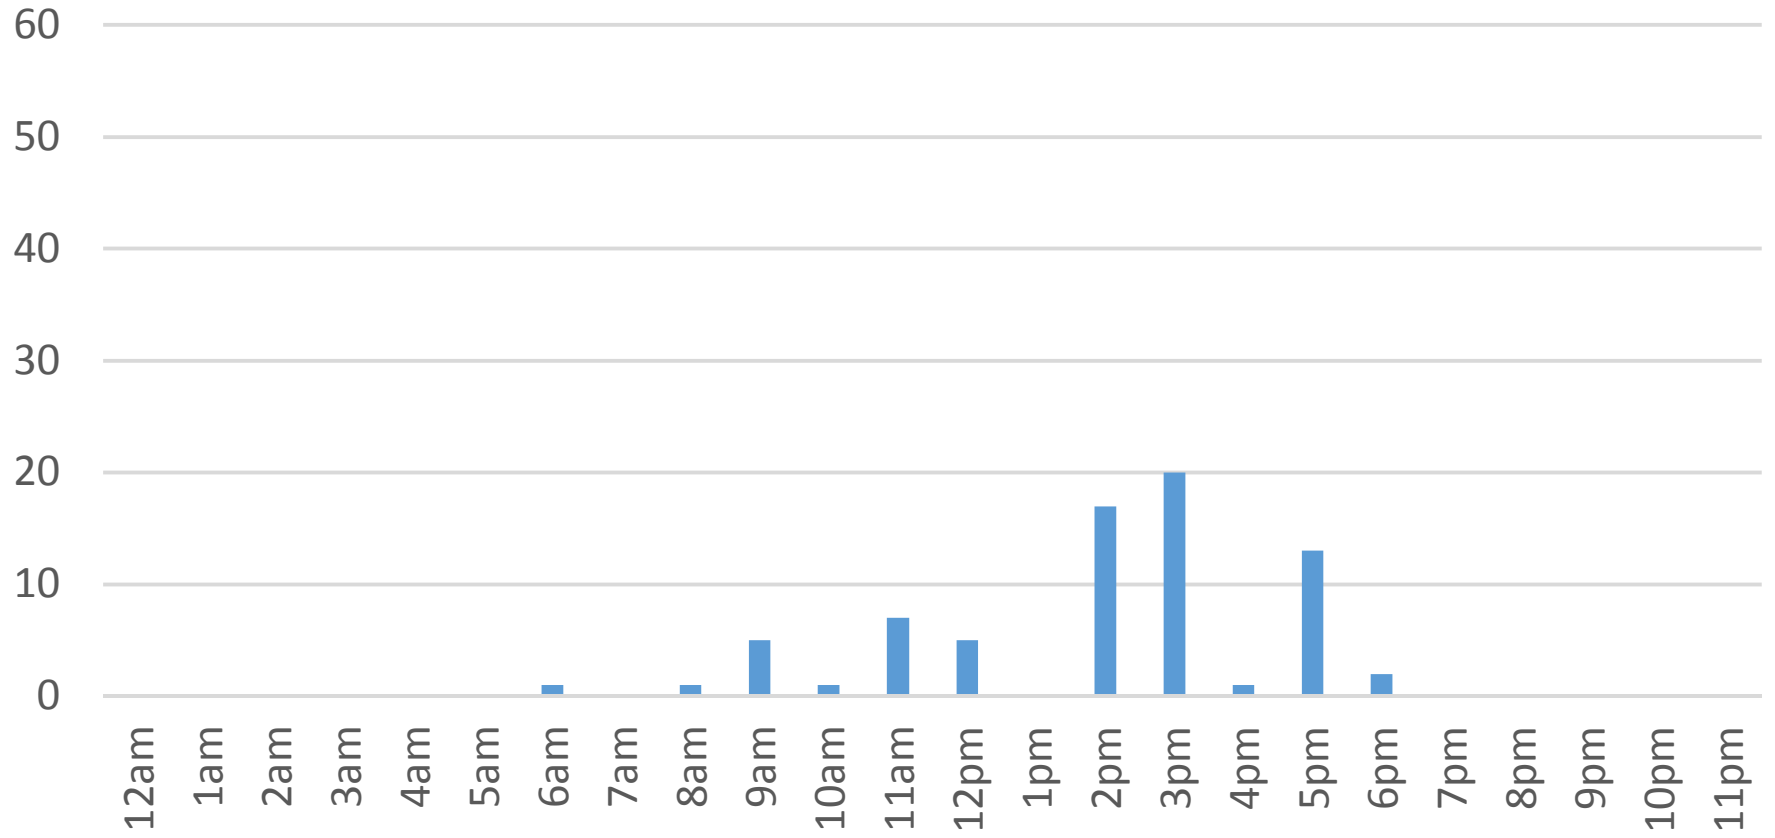

Waterfront Trail (ASB) Data Figures

Daily Average	99
Average Weekend Day	116
Average Weekday	92
Highest Daily Count	204
Busiest Day of the Week	Tuesday, April 25, 2017
Weekly Profile	
Monday	14%
Tuesday	18%
Wednesday	11%
Thursday	11%
Friday	12%
Saturday	14%
Sunday	20%

Total = 2,672 Counts

Waterfront Trail (ASB)

Saturday, April 01, 2017

Waterfront Trail (ASB)

Sunday, April 02, 2017

Waterfront Trail (ASB)

Monday, April 03, 2017

Waterfront Trail (ASB)

Tuesday, April 04, 2017

Waterfront Trail (ASB)

Wednesday, April 05, 2017

Waterfront Trail (ASB)

Thursday, April 06, 2017

Waterfront Trail (ASB)

Friday, April 07, 2017

Waterfront Trail (ASB)