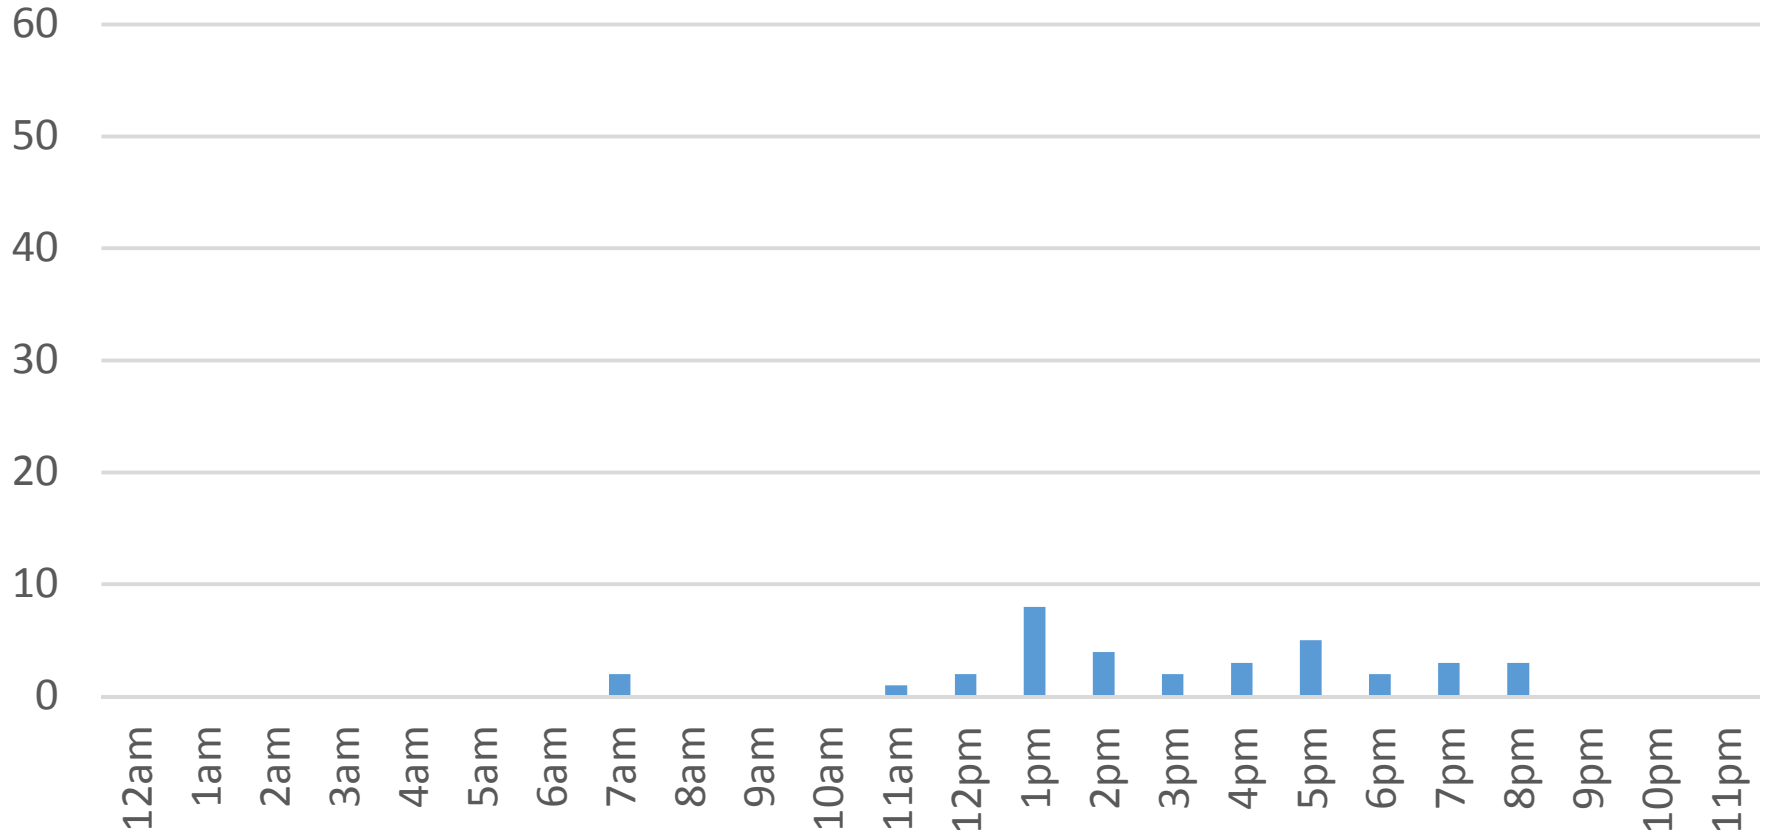

Waterfront Trail (ASB) Data Figures

Daily Average	99
Average Weekend Day	116
Average Weekday	92
Highest Daily Count	204
Busiest Day of the Week	Tuesday, April 25, 2017
Weekly Profile	
Monday	14%
Tuesday	18%
Wednesday	11%
Thursday	11%
Friday	12%
Saturday	14%
Sunday	20%

Total = 2,672 Counts

Waterfront Trail (ASB)

Saturday, April 01, 2017

Waterfront Trail (ASB)

Sunday, April 02, 2017

Waterfront Trail (ASB)

Monday, April 03, 2017

Waterfront Trail (ASB)

Tuesday, April 04, 2017

Waterfront Trail (ASB)

Wednesday, April 05, 2017

Waterfront Trail (ASB)

Thursday, April 06, 2017

Waterfront Trail (ASB)

Friday, April 07, 2017

Waterfront Trail (ASB)