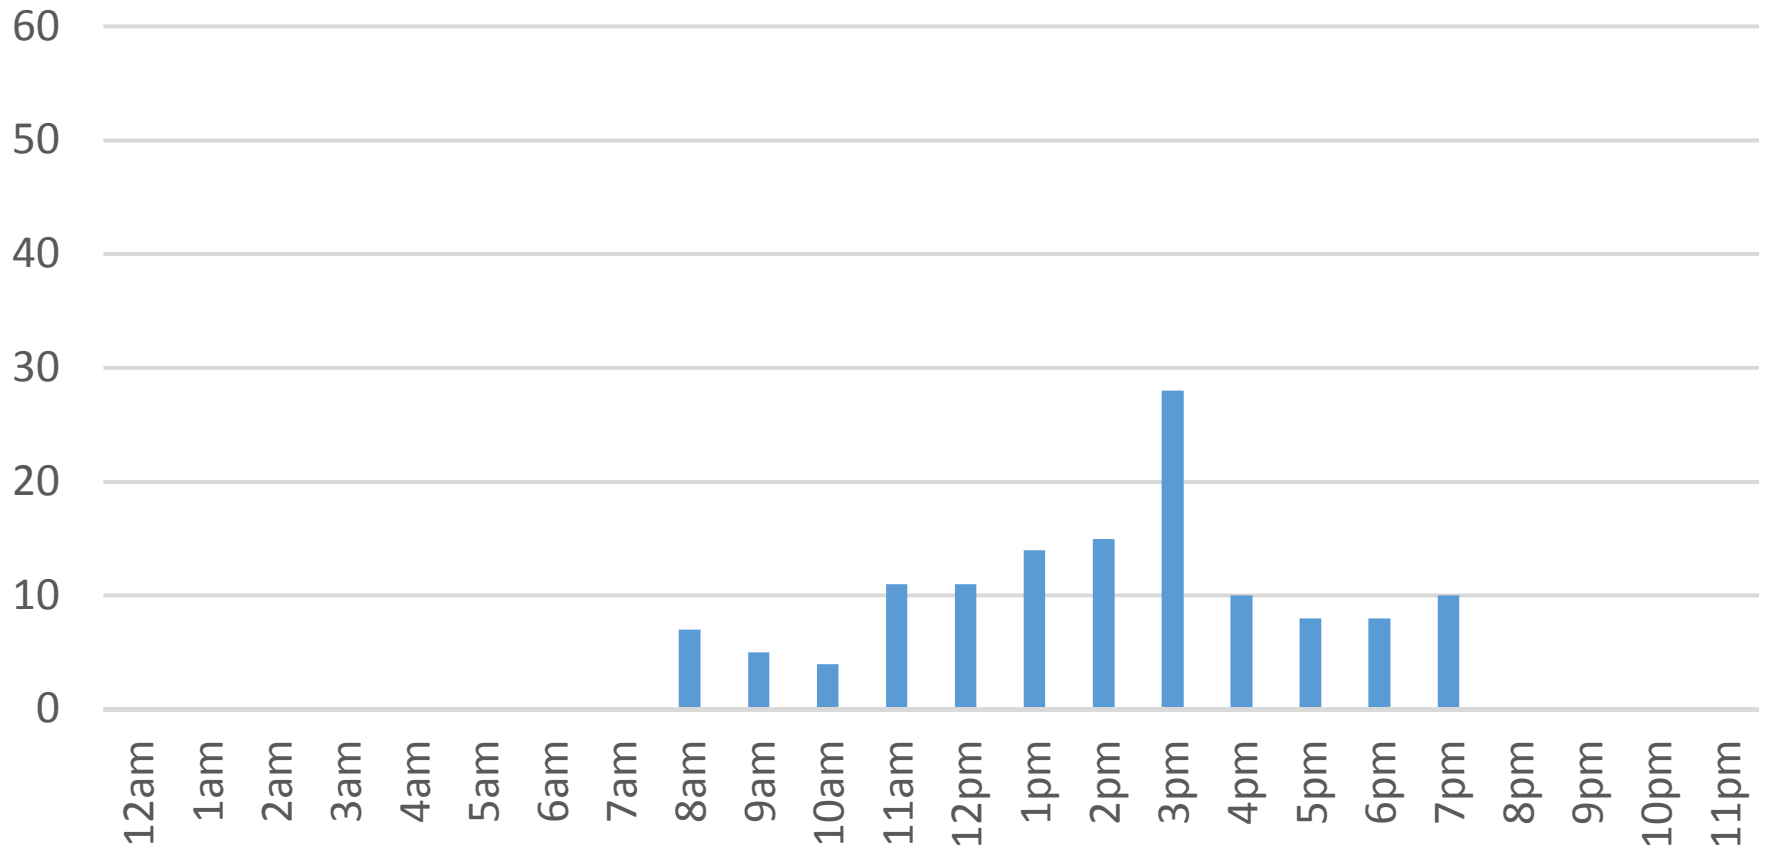

Wednesday, April 12, 2017

Waterfront Trail (ASB)

Thursday, April 13, 2017

Waterfront Trail (ASB)

Friday, April 14, 2017

Waterfront Trail (ASB)

Saturday, April 15, 2017

Waterfront Trail (ASB)

Sunday, April 16, 2017

Waterfront Trail (ASB)

Monday, April 17, 2017

Waterfront Trail (ASB)

Tuesday, April 18, 2017

Waterfront Trail (ASB)

Wednesday, April 19, 2017

Waterfront Trail (ASB)