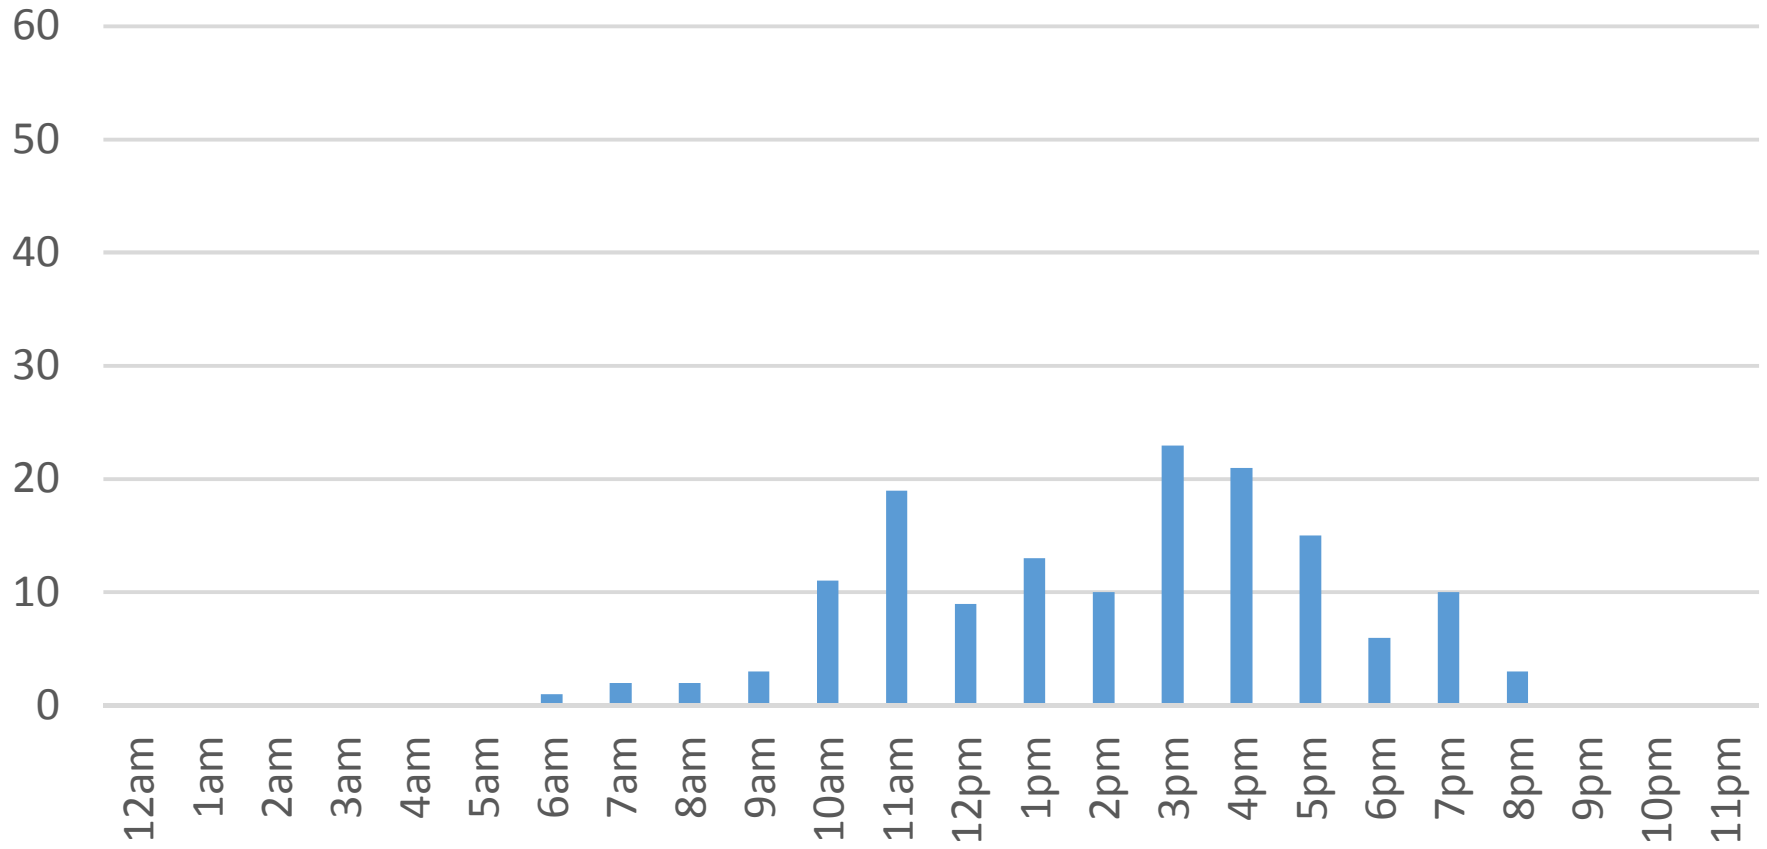

Waterfront Trail (ASB) Data Figures

Daily Average	99
Average Weekend Day	116
Average Weekday	92
Highest Daily Count	204
Busiest Day of the Week	Tuesday, April 25, 2017
Weekly Profile	
Monday	14%
Tuesday	18%
Wednesday	11%
Thursday	11%
Friday	12%
Saturday	14%
Sunday	20%

Tuesday, April 04, 2017

Waterfront Trail (ASB)

Wednesday, April 05, 2017

Waterfront Trail (ASB)

Thursday, April 06, 2017

Waterfront Trail (ASB)

Friday, April 07, 2017

Waterfront Trail (ASB)

Saturday, April 08, 2017

Waterfront Trail (ASB)

Sunday, April 09, 2017

Waterfront Trail (ASB)

Monday, April 10, 2017

Waterfront Trail (ASB)

Tuesday, April 11, 2017

Waterfront Trail (ASB)