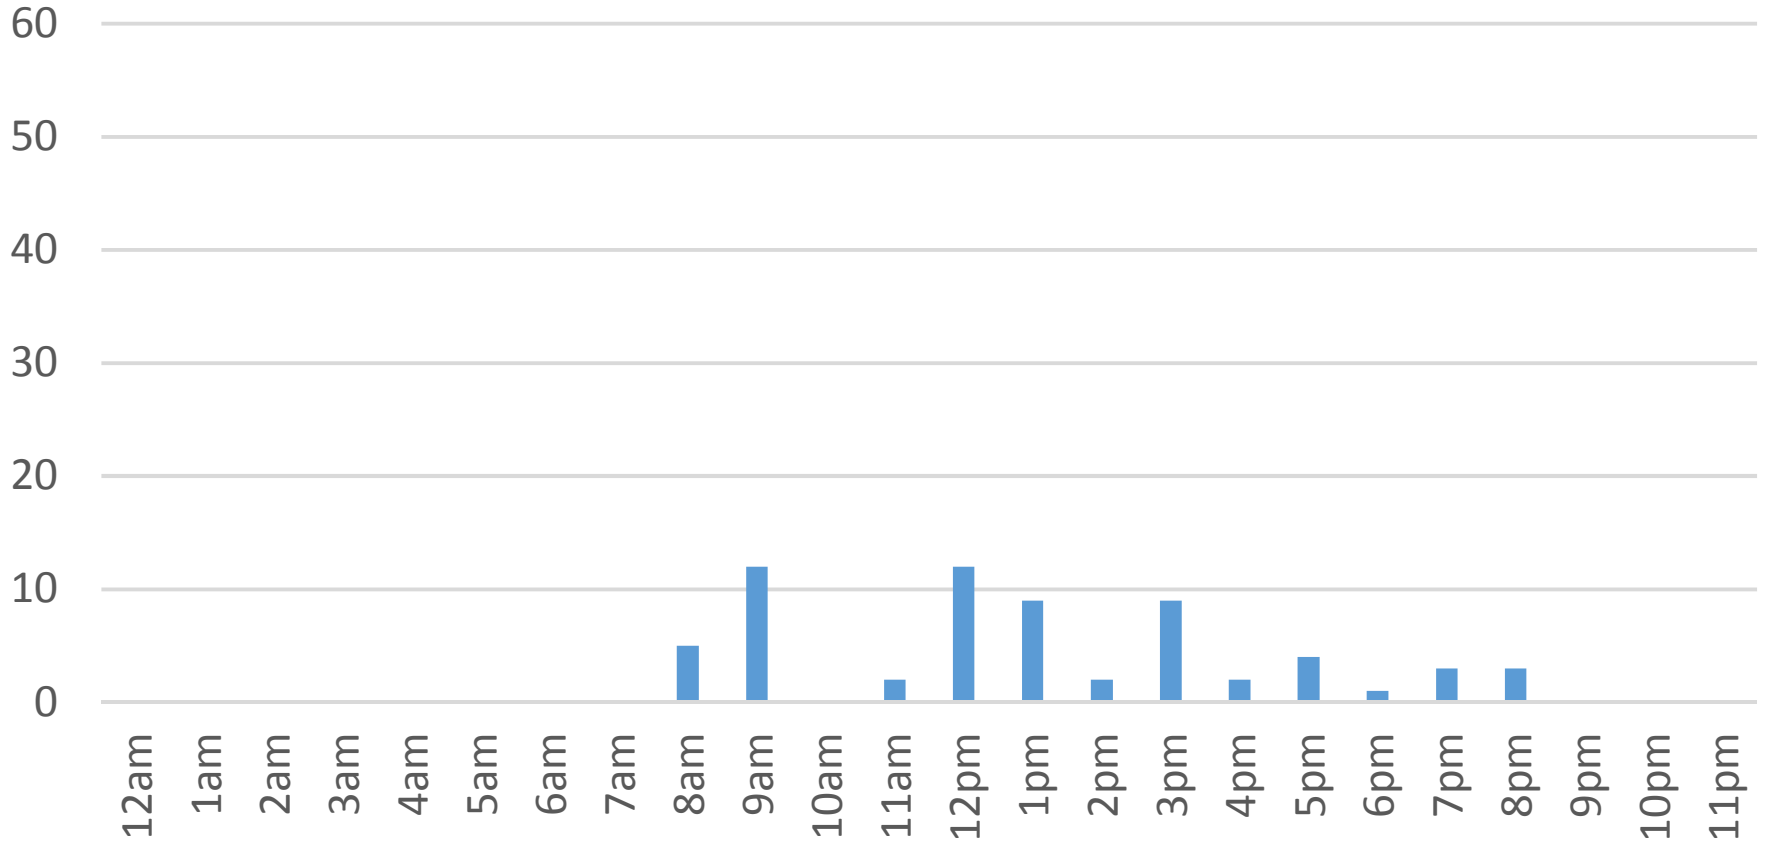

Saturday, April 08, 2017

Waterfront Trail (ASB)

Sunday, April 09, 2017

Waterfront Trail (ASB)

Monday, April 10, 2017

Waterfront Trail (ASB)

Tuesday, April 11, 2017

Waterfront Trail (ASB)

Wednesday, April 12, 2017

Waterfront Trail (ASB)

Thursday, April 13, 2017

Waterfront Trail (ASB)

Friday, April 14, 2017

Waterfront Trail (ASB)

Saturday, April 15, 2017

Waterfront Trail (ASB)