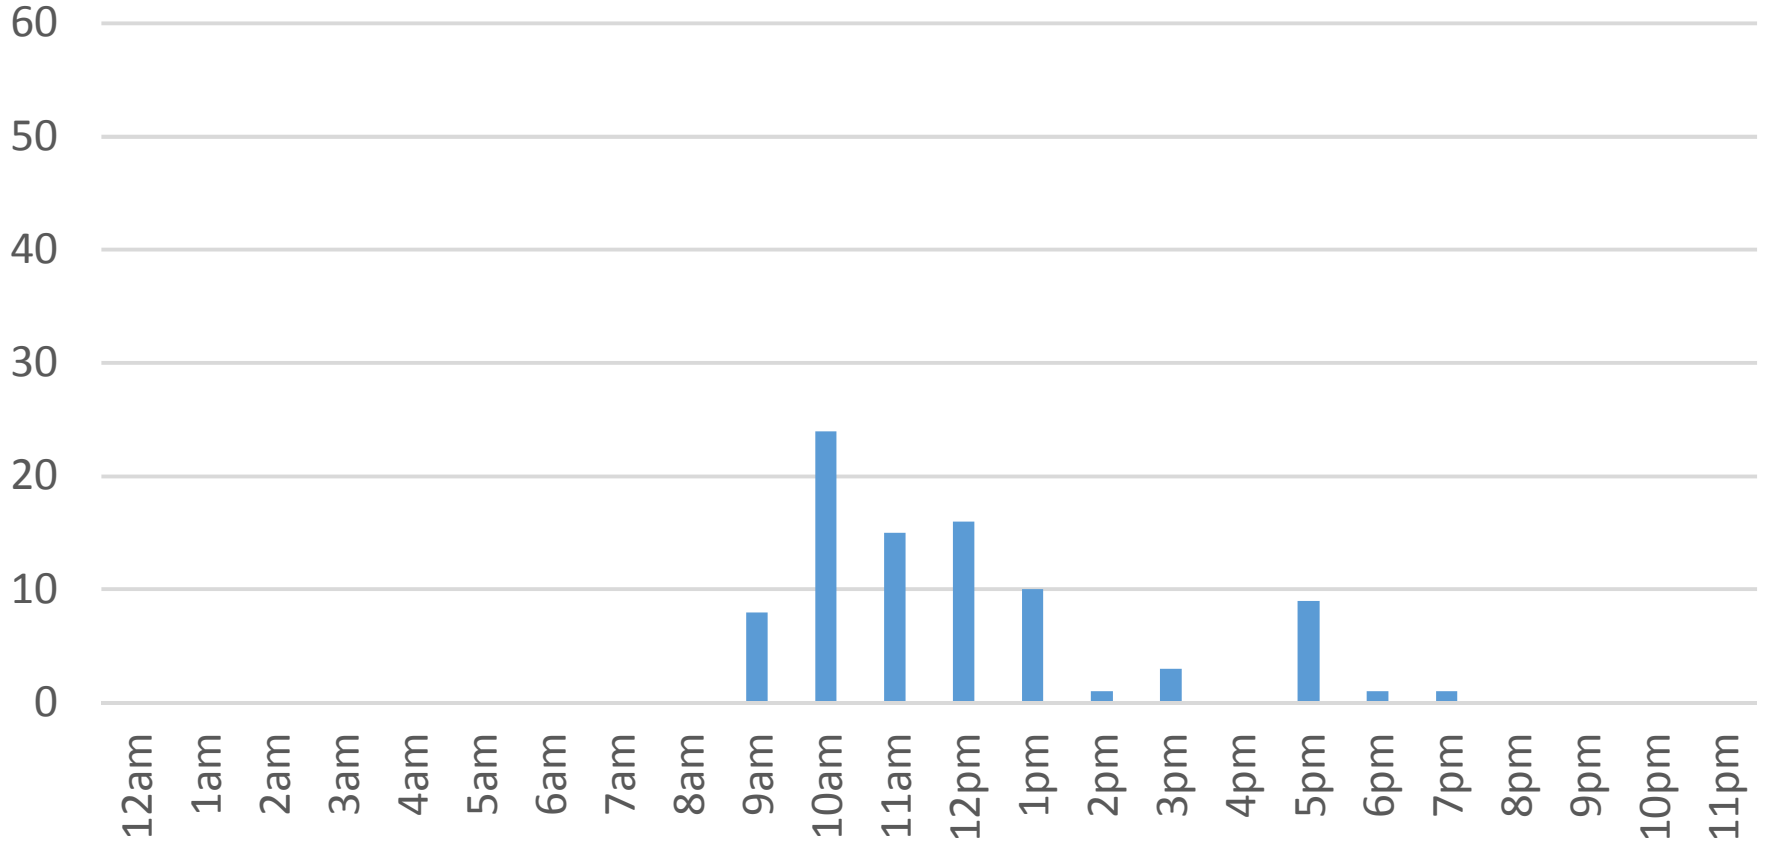

Sunday, April 16, 2017

Waterfront Trail (ASB)

Monday, April 17, 2017

Waterfront Trail (ASB)

Tuesday, April 18, 2017

Waterfront Trail (ASB)

Wednesday, April 19, 2017

Waterfront Trail (ASB)

Thursday, April 20, 2017

Waterfront Trail (ASB)

Friday, April 21, 2017

Waterfront Trail (ASB)

Saturday, April 22, 2017

Waterfront Trail (ASB)

Sunday, April 23, 2017

Waterfront Trail (ASB)

Monday, April 24, 2017

Waterfront Trail (ASB)

Tuesday, April 25, 2017

Waterfront Trail (ASB)

Wednesday, April 26, 2017

Waterfront Trail (ASB)

Thursday, April 27, 2017