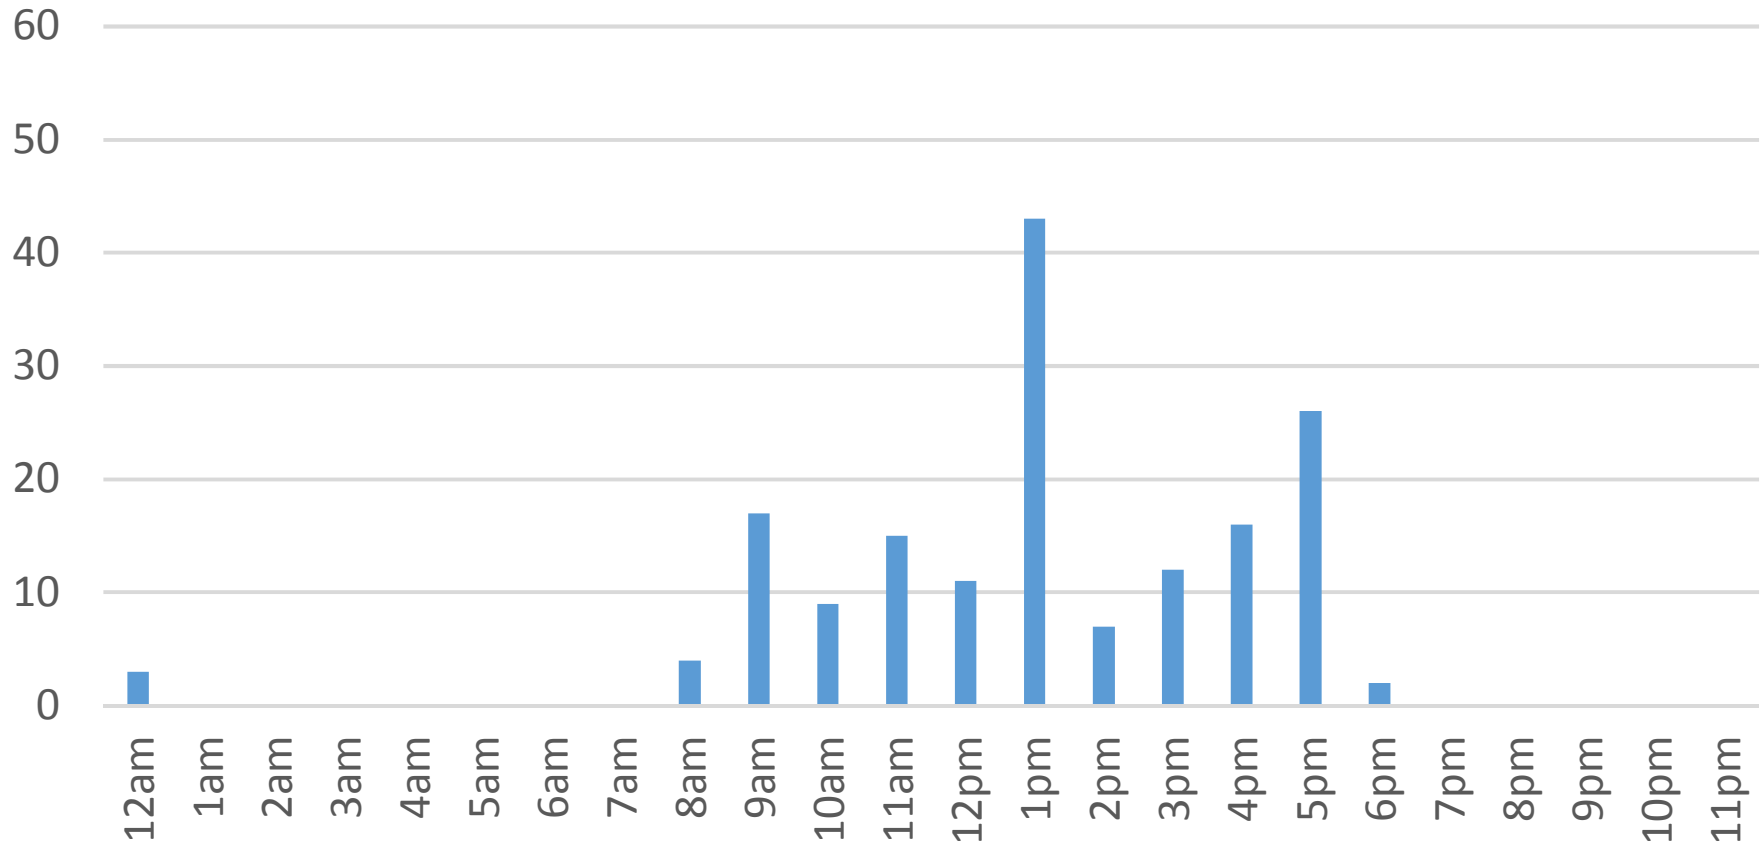

Wednesday, April 12, 2017

Waterfront Trail (ASB)

Thursday, April 13, 2017

Waterfront Trail (ASB)

Friday, April 14, 2017

Waterfront Trail (ASB)

Saturday, April 15, 2017

Waterfront Trail (ASB)

Sunday, April 16, 2017

Waterfront Trail (ASB)

Monday, April 17, 2017

Waterfront Trail (ASB)

Tuesday, April 18, 2017

Waterfront Trail (ASB)

Wednesday, April 19, 2017

Waterfront Trail (ASB)