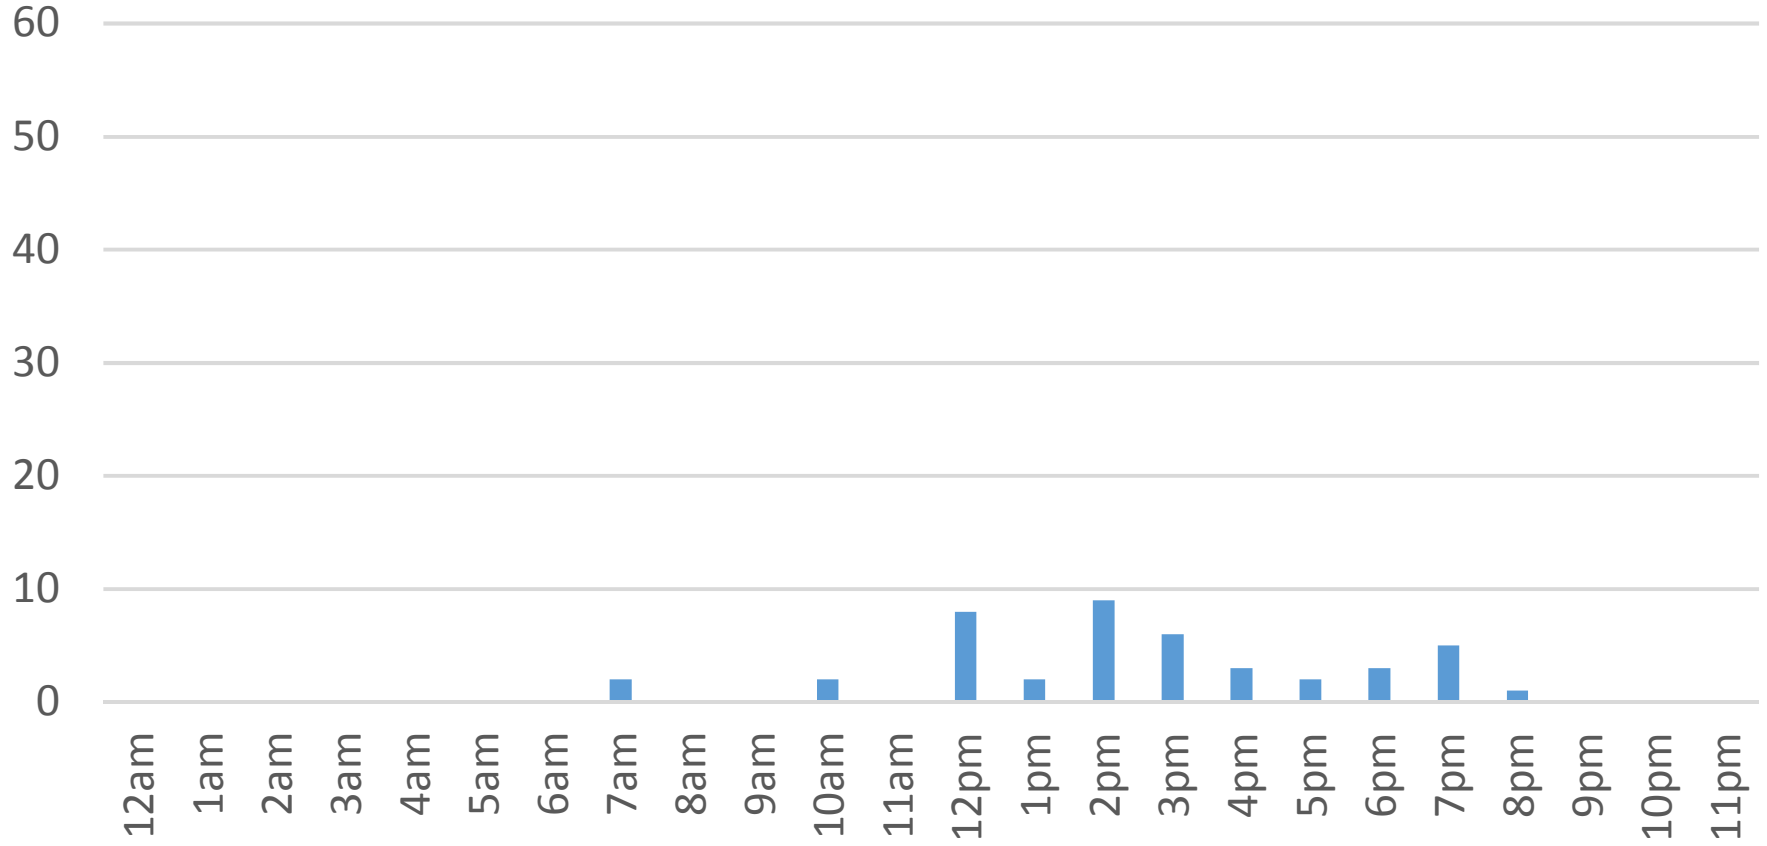

Tuesday, April 04, 2017

Waterfront Trail (ASB)

Wednesday, April 05, 2017

Waterfront Trail (ASB)

Thursday, April 06, 2017

Waterfront Trail (ASB)

Friday, April 07, 2017

Waterfront Trail (ASB)

Saturday, April 08, 2017

Waterfront Trail (ASB)

Sunday, April 09, 2017

Waterfront Trail (ASB)

Monday, April 10, 2017

Waterfront Trail (ASB)

Tuesday, April 11, 2017

Waterfront Trail (ASB)