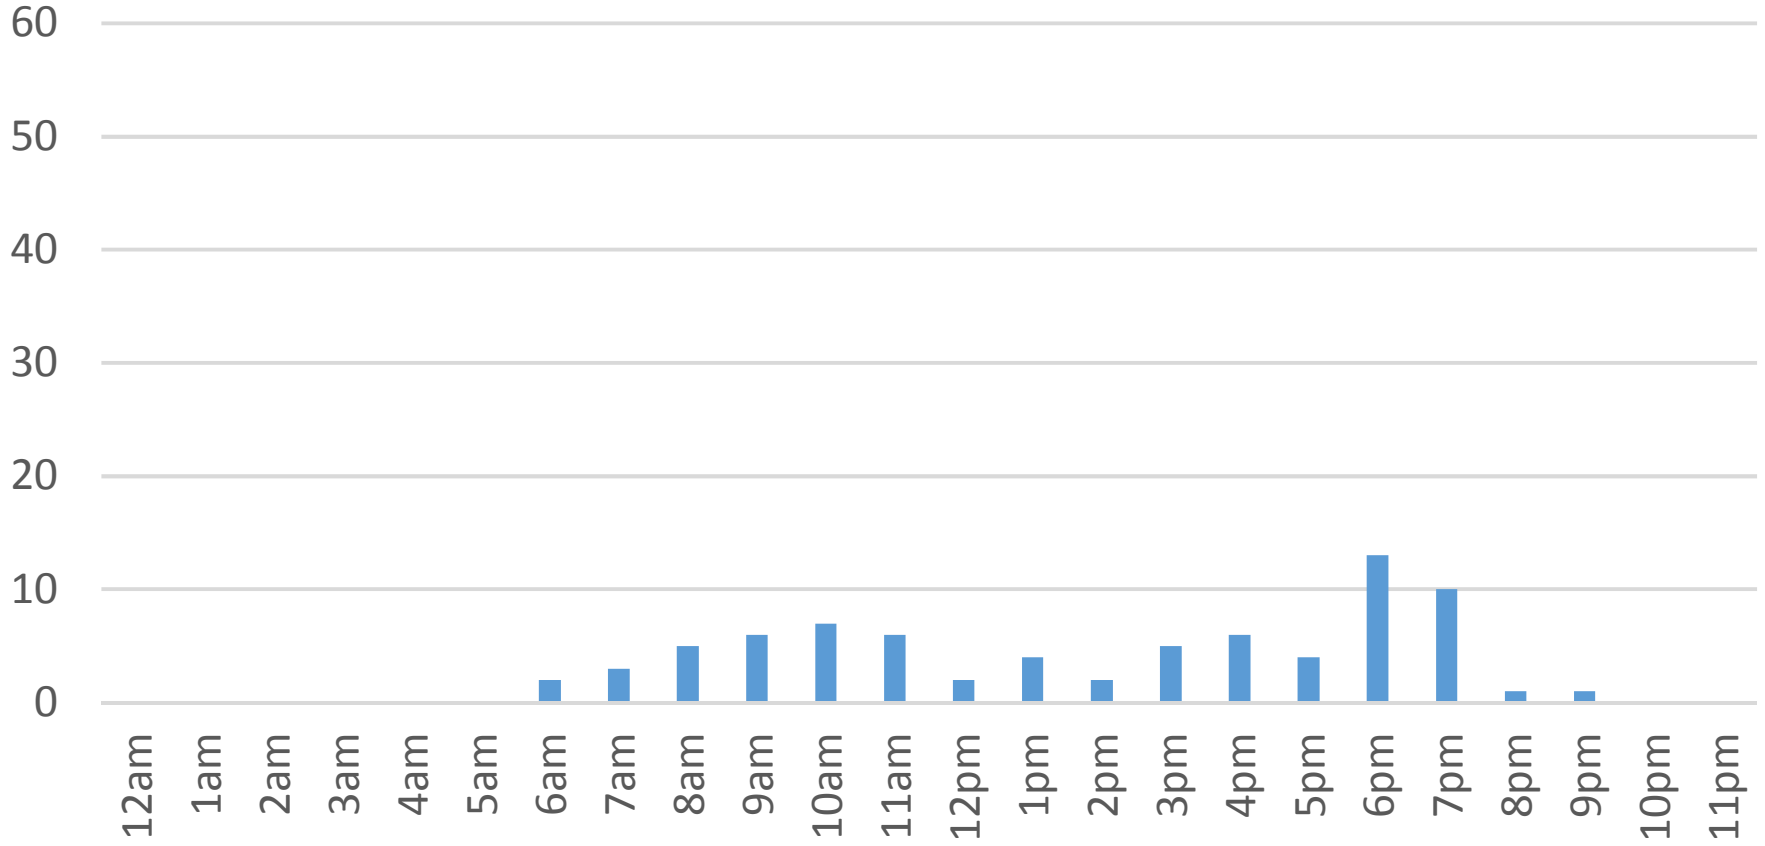

Wednesday, April 12, 2017

Waterfront Trail (ASB)

Thursday, April 13, 2017

Waterfront Trail (ASB)

Friday, April 14, 2017

Waterfront Trail (ASB)

Saturday, April 15, 2017

Waterfront Trail (ASB)

Sunday, April 16, 2017

Waterfront Trail (ASB)

Monday, April 17, 2017

Waterfront Trail (ASB)

Tuesday, April 18, 2017

Waterfront Trail (ASB)

Wednesday, April 19, 2017

Waterfront Trail (ASB)

Thursday, April 20, 2017

Waterfront Trail (ASB)

Friday, April 21, 2017

Waterfront Trail (ASB)

Saturday, April 22, 2017

Waterfront Trail (ASB)

Sunday, April 23, 2017

Waterfront Trail (ASB)