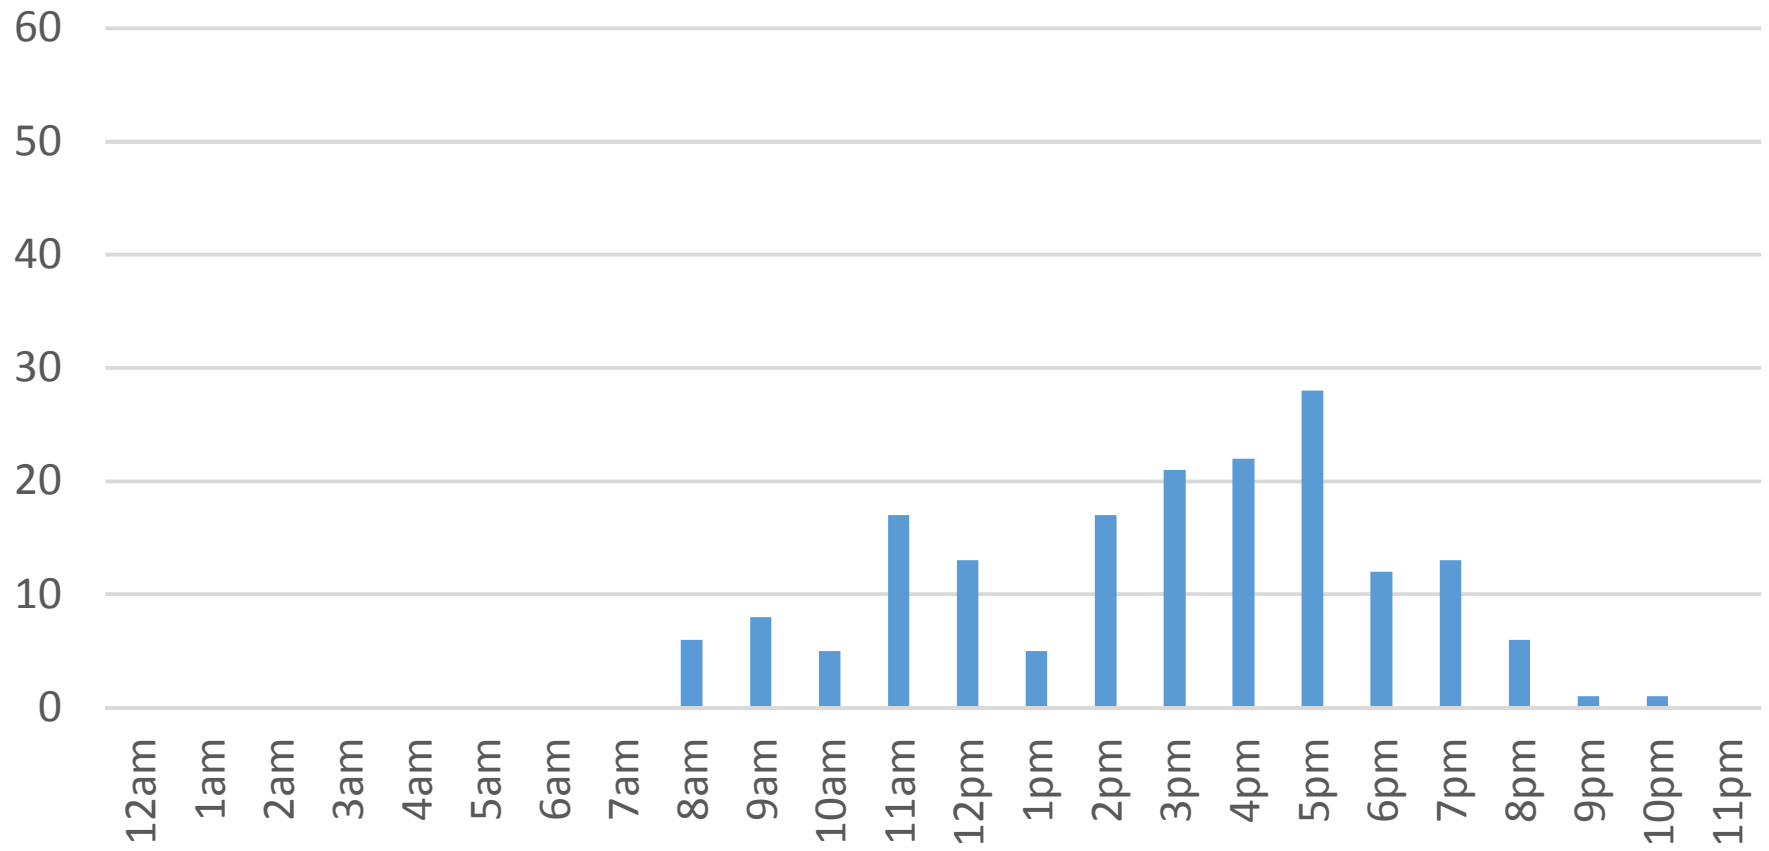

Wednesday, April 12, 2017

Waterfront Trail (ASB)

Thursday, April 13, 2017

Waterfront Trail (ASB)

Friday, April 14, 2017

Waterfront Trail (ASB)

Saturday, April 15, 2017

Waterfront Trail (ASB)

Sunday, April 16, 2017

Waterfront Trail (ASB)

Monday, April 17, 2017

Waterfront Trail (ASB)

Tuesday, April 18, 2017

Waterfront Trail (ASB)

Wednesday, April 19, 2017

Waterfront Trail (ASB)

Thursday, April 20, 2017

Waterfront Trail (ASB)

Friday, April 21, 2017

Waterfront Trail (ASB)

Saturday, April 22, 2017

Waterfront Trail (ASB)

Sunday, April 23, 2017

Waterfront Trail (ASB)