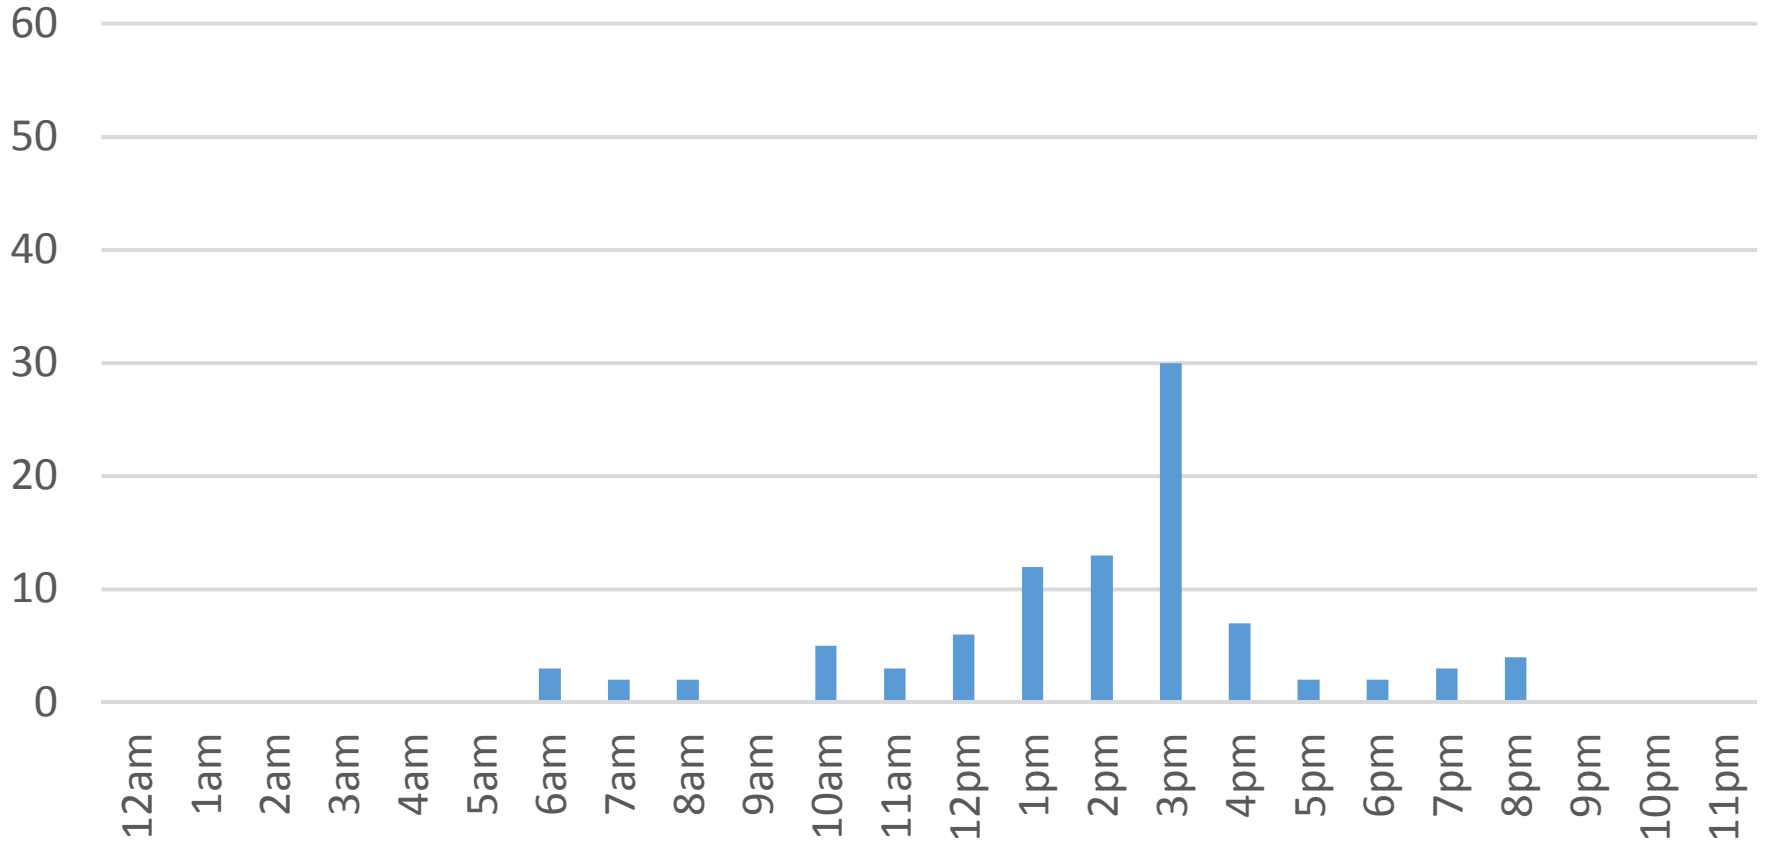

Wednesday, April 12, 2017

Waterfront Trail (ASB)

Thursday, April 13, 2017

Waterfront Trail (ASB)

Friday, April 14, 2017

Waterfront Trail (ASB)

Saturday, April 15, 2017

Waterfront Trail (ASB)

Sunday, April 16, 2017

Waterfront Trail (ASB)

Monday, April 17, 2017

Waterfront Trail (ASB)

Tuesday, April 18, 2017

Waterfront Trail (ASB)

Wednesday, April 19, 2017

Waterfront Trail (ASB)