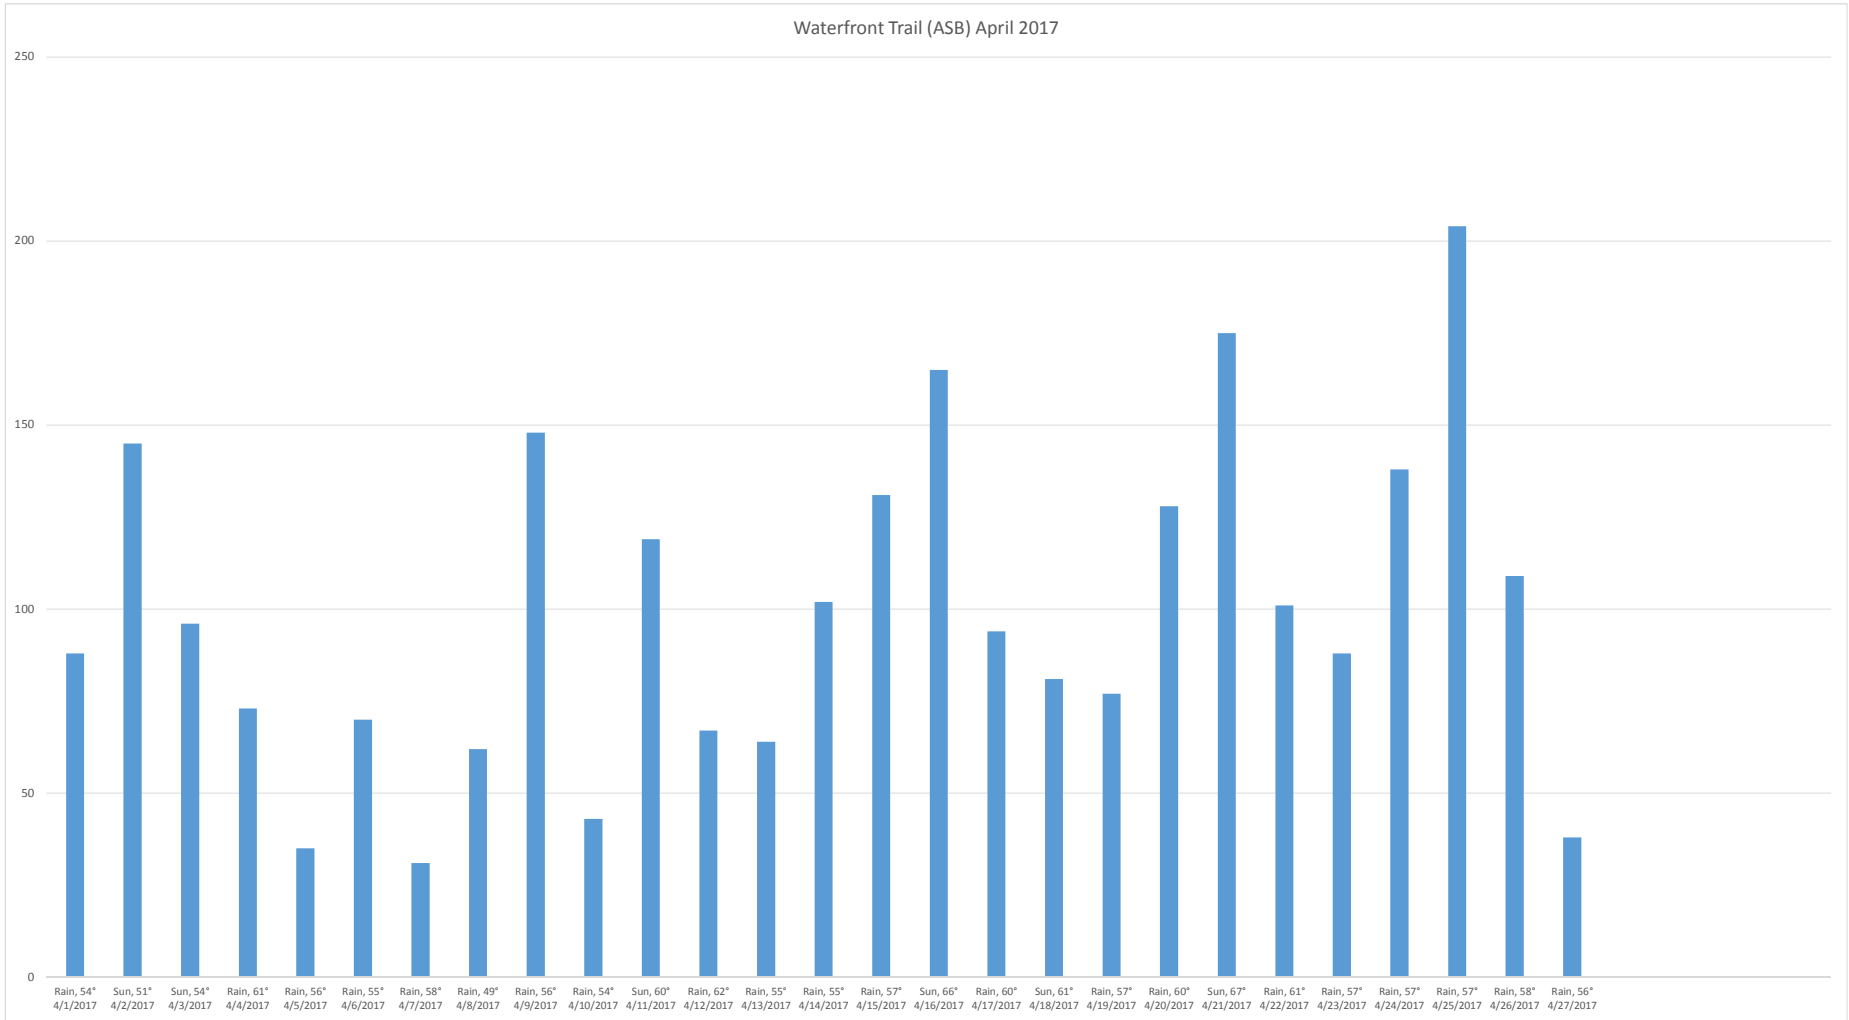

Waterfront Trail (ASB) Data Figures

Daily Average	99
Average Weekend Day	116
Average Weekday	92
Highest Daily Count	204
Busiest Day of the Week	Tuesday, April 25, 2017
Weekly Profile	
Monday	14%
Tuesday	18%
Wednesday	11%
Thursday	11%
Friday	12%
Saturday	14%
Sunday	20%

Total = 2,672 Counts

Waterfront Trail (ASB)

Saturday, April 01, 2017

Waterfront Trail (ASB)

Sunday, April 02, 2017

Waterfront Trail (ASB)

Monday, April 03, 2017

Waterfront Trail (ASB)

Tuesday, April 04, 2017

Waterfront Trail (ASB)

Wednesday, April 05, 2017

Waterfront Trail (ASB)

Thursday, April 06, 2017

Waterfront Trail (ASB)

Friday, April 07, 2017

Waterfront Trail (ASB)

Thursday, April 20, 2017

Waterfront Trail (ASB)

Friday, April 21, 2017

Waterfront Trail (ASB)

Saturday, April 22, 2017

Waterfront Trail (ASB)

Sunday, April 23, 2017

Waterfront Trail (ASB)