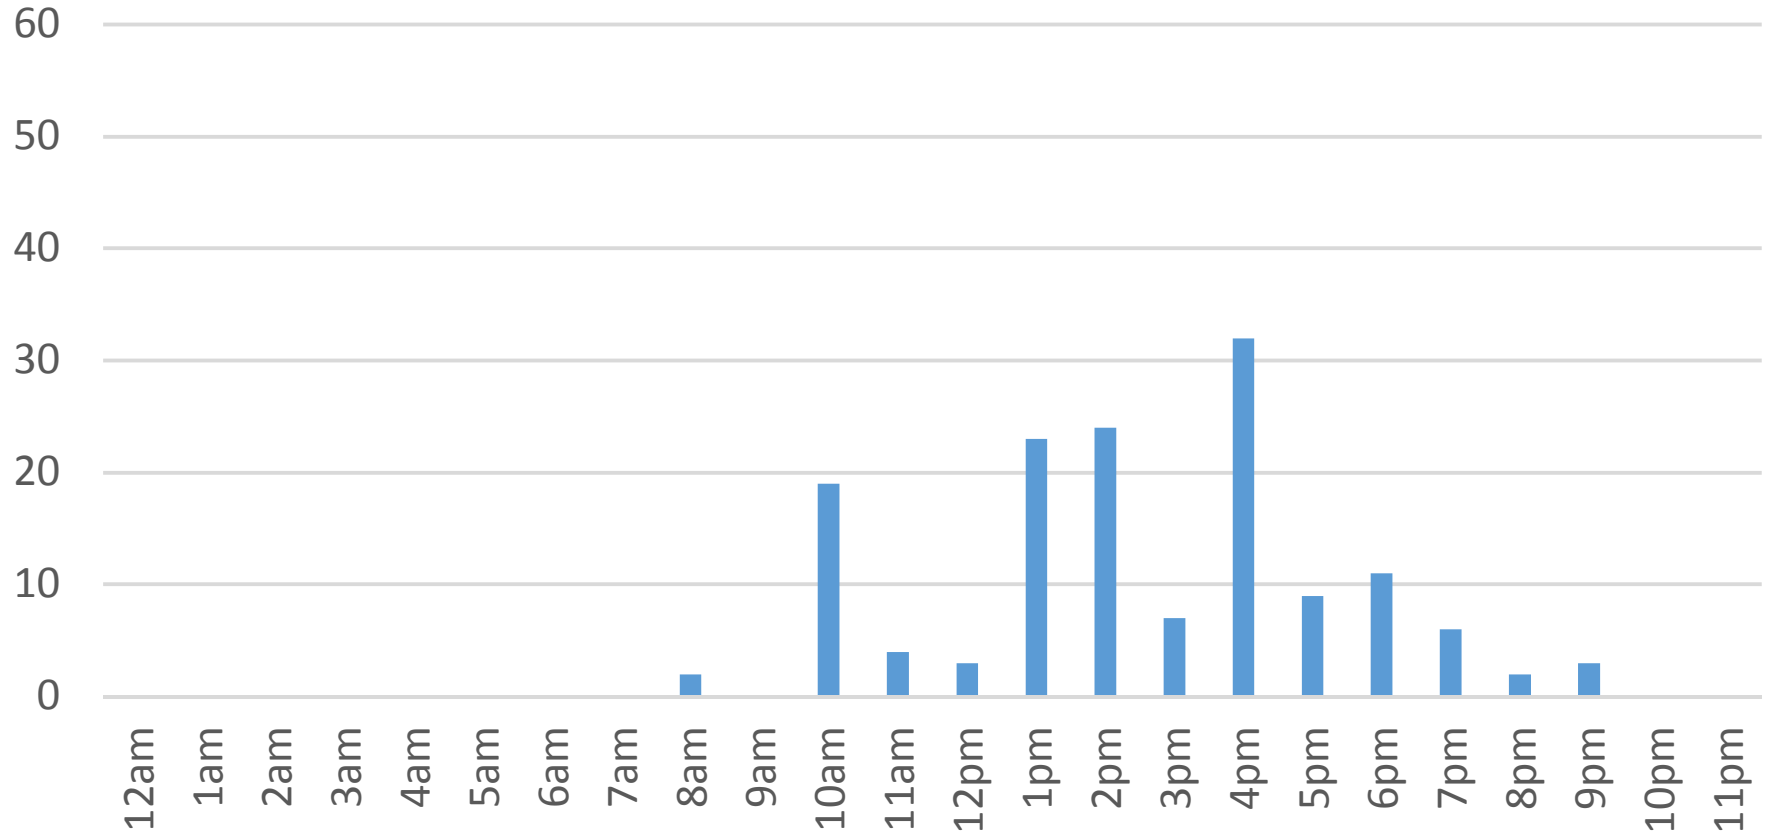

Waterfront Trail (ASB) Data Figures

Daily Average	99
Average Weekend Day	116
Average Weekday	92
Highest Daily Count	204
Busiest Day of the Week	Tuesday, April 25, 2017
Weekly Profile	
Monday	14%
Tuesday	18%
Wednesday	11%
Thursday	11%
Friday	12%
Saturday	14%
Sunday	20%

Total = 2,672 Counts

Waterfront Trail (ASB)

Saturday, April 01, 2017

Waterfront Trail (ASB)

Sunday, April 02, 2017

Waterfront Trail (ASB)

Monday, April 03, 2017

Waterfront Trail (ASB)

Thursday, April 20, 2017

Waterfront Trail (ASB)

Friday, April 21, 2017

Waterfront Trail (ASB)

Saturday, April 22, 2017

Waterfront Trail (ASB)

Sunday, April 23, 2017

Waterfront Trail (ASB)

Monday, April 24, 2017

Waterfront Trail (ASB)

Tuesday, April 25, 2017

Waterfront Trail (ASB)

Wednesday, April 26, 2017

Waterfront Trail (ASB)

Thursday, April 27, 2017