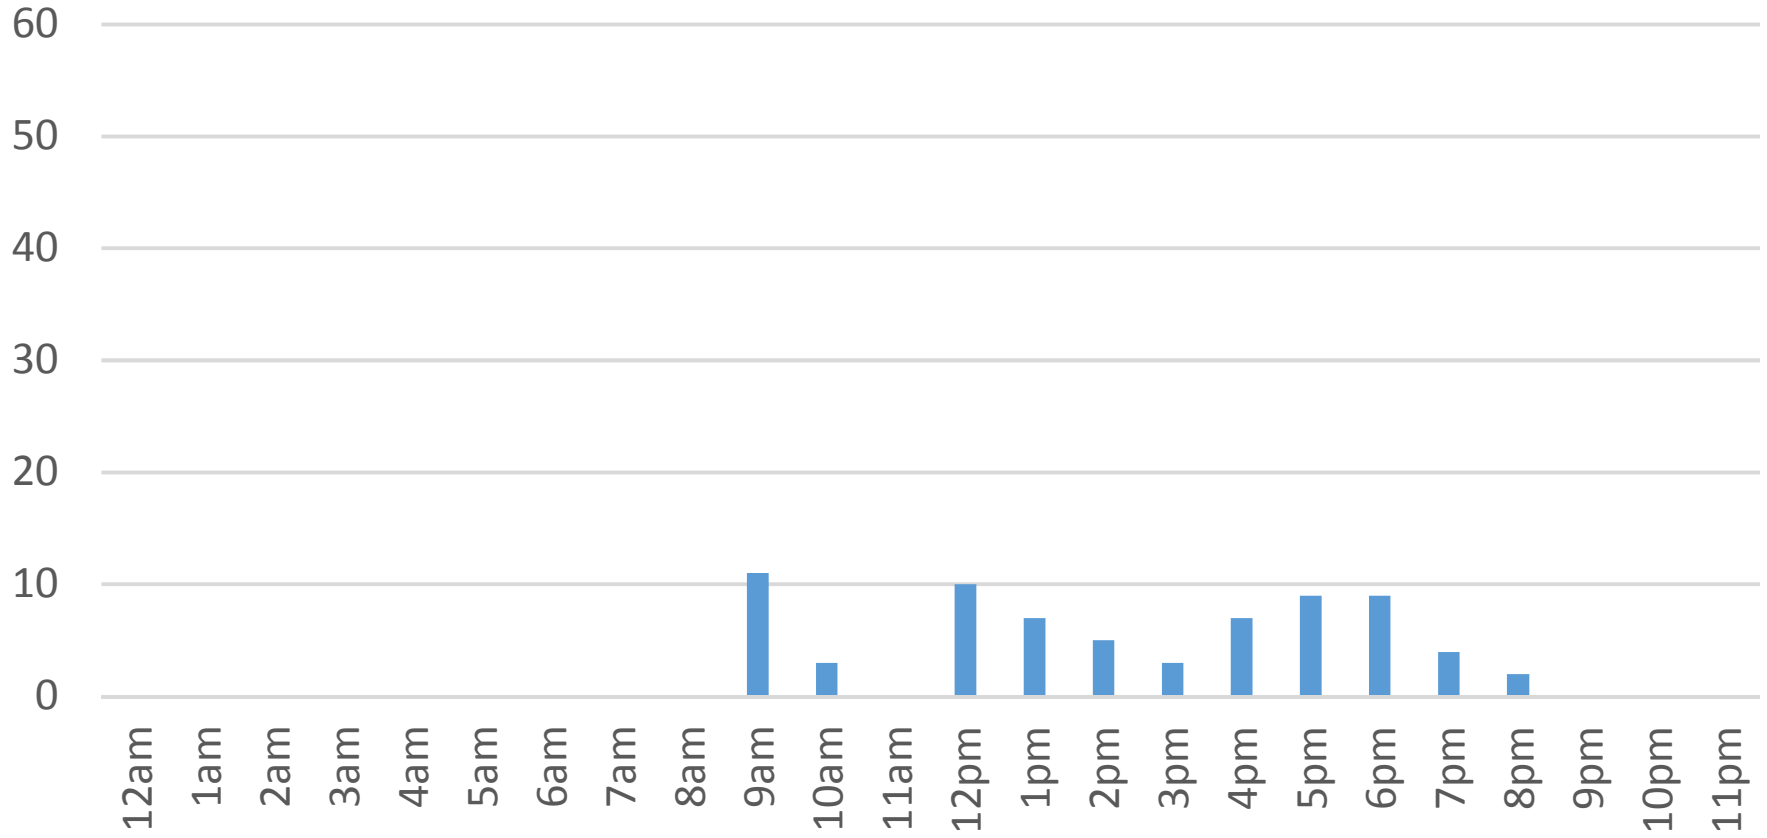

Waterfront Trail (ASB) Data Figures

Daily Average	99
Average Weekend Day	116
Average Weekday	92
Highest Daily Count	204
Busiest Day of the Week	Tuesday, April 25, 2017
Weekly Profile	
Monday	14%
Tuesday	18%
Wednesday	11%
Thursday	11%
Friday	12%
Saturday	14%
Sunday	20%

Total = 2,672 Counts

Waterfront Trail (ASB)

Saturday, April 01, 2017

Waterfront Trail (ASB)

Sunday, April 02, 2017

Waterfront Trail (ASB)

Monday, April 03, 2017

Waterfront Trail (ASB)

Tuesday, April 04, 2017

Waterfront Trail (ASB)

Wednesday, April 05, 2017

Waterfront Trail (ASB)

Thursday, April 06, 2017

Waterfront Trail (ASB)

Friday, April 07, 2017

Waterfront Trail (ASB)