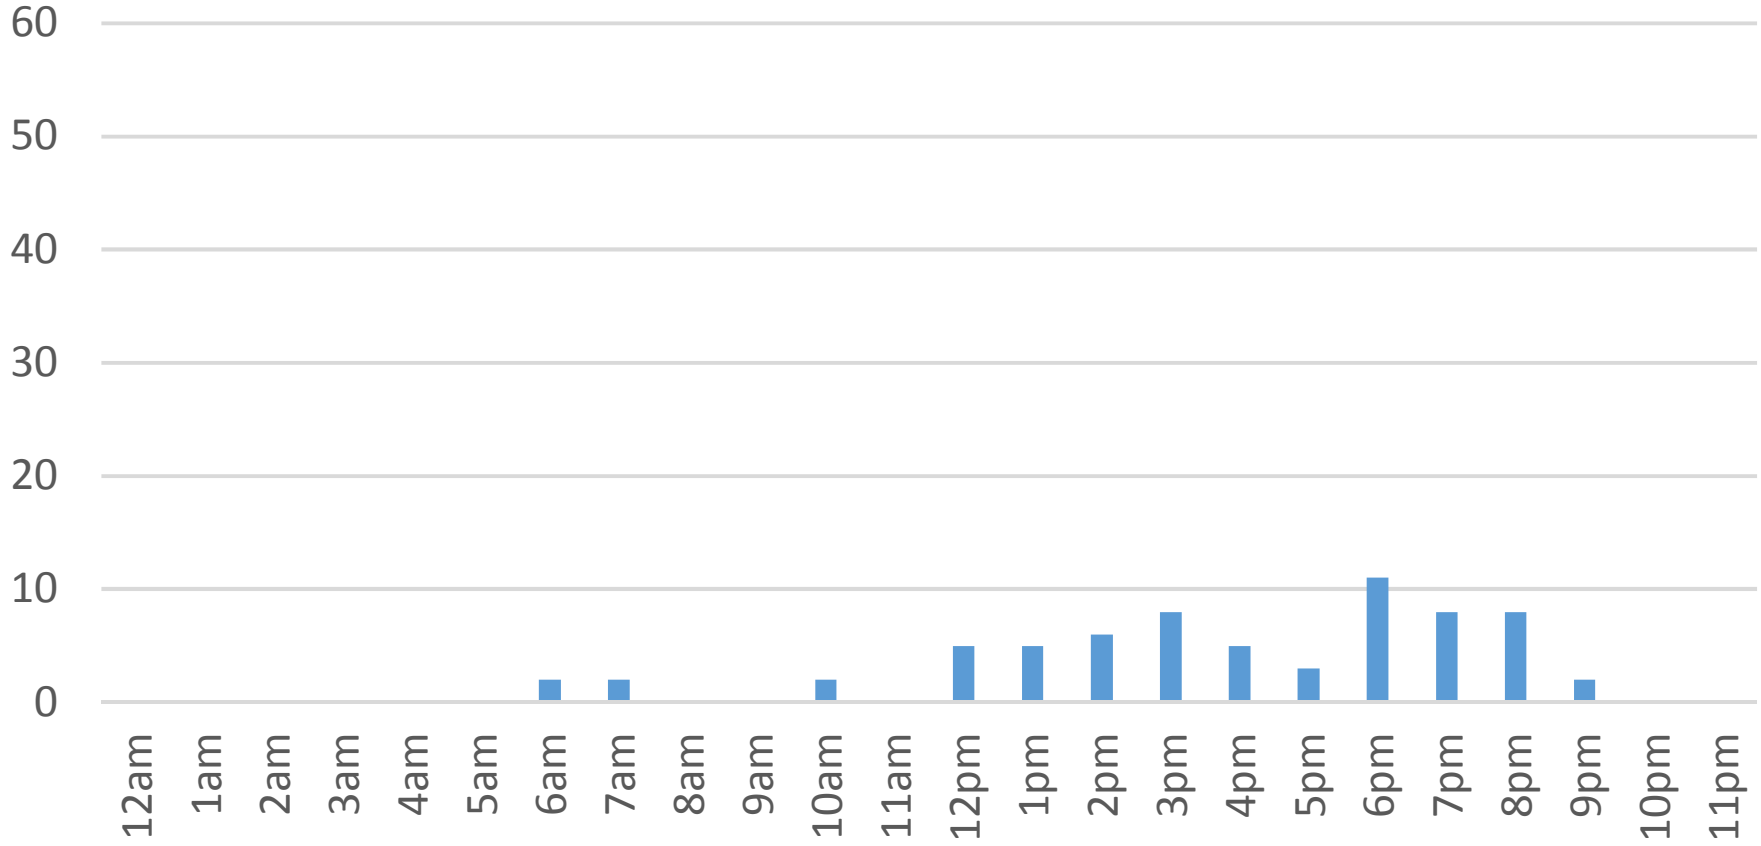

Saturday, April 08, 2017

Waterfront Trail (ASB)

Sunday, April 09, 2017

Waterfront Trail (ASB)

Monday, April 10, 2017

Waterfront Trail (ASB)

Tuesday, April 11, 2017

Waterfront Trail (ASB)

Wednesday, April 12, 2017

Waterfront Trail (ASB)

Thursday, April 13, 2017

Waterfront Trail (ASB)

Friday, April 14, 2017

Waterfront Trail (ASB)

Saturday, April 15, 2017

Waterfront Trail (ASB)