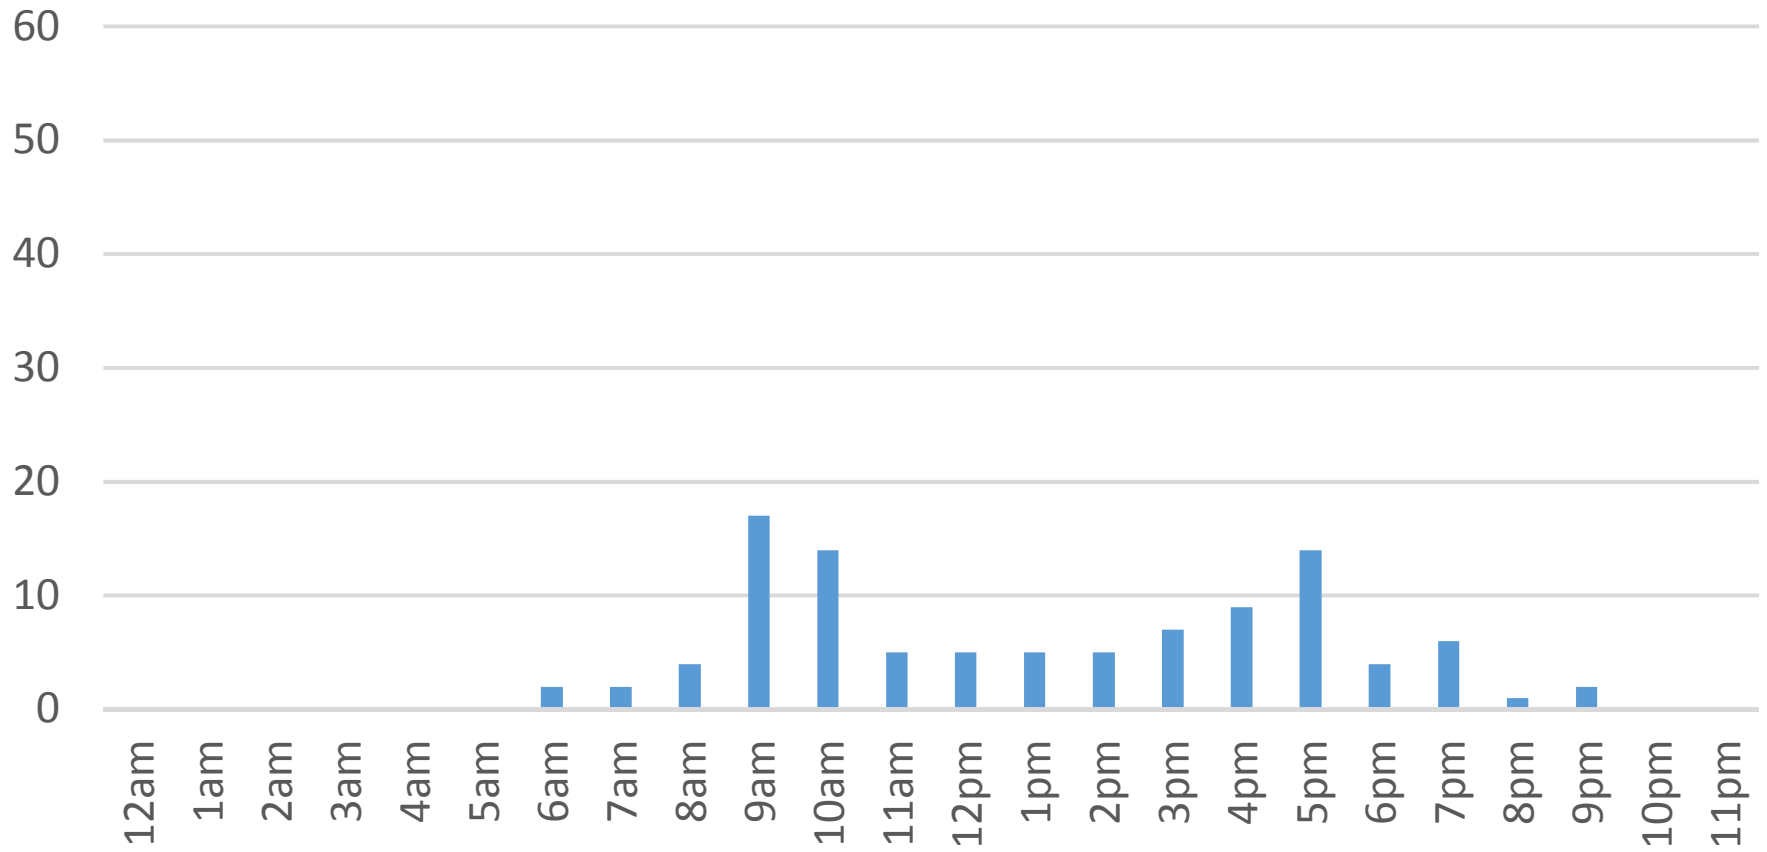

Saturday, April 08, 2017

Waterfront Trail (ASB)

Sunday, April 09, 2017

Waterfront Trail (ASB)

Monday, April 10, 2017

Waterfront Trail (ASB)

Tuesday, April 11, 2017

Waterfront Trail (ASB)

Wednesday, April 12, 2017

Waterfront Trail (ASB)

Thursday, April 13, 2017

Waterfront Trail (ASB)

Friday, April 14, 2017

Waterfront Trail (ASB)

Saturday, April 15, 2017

Waterfront Trail (ASB)