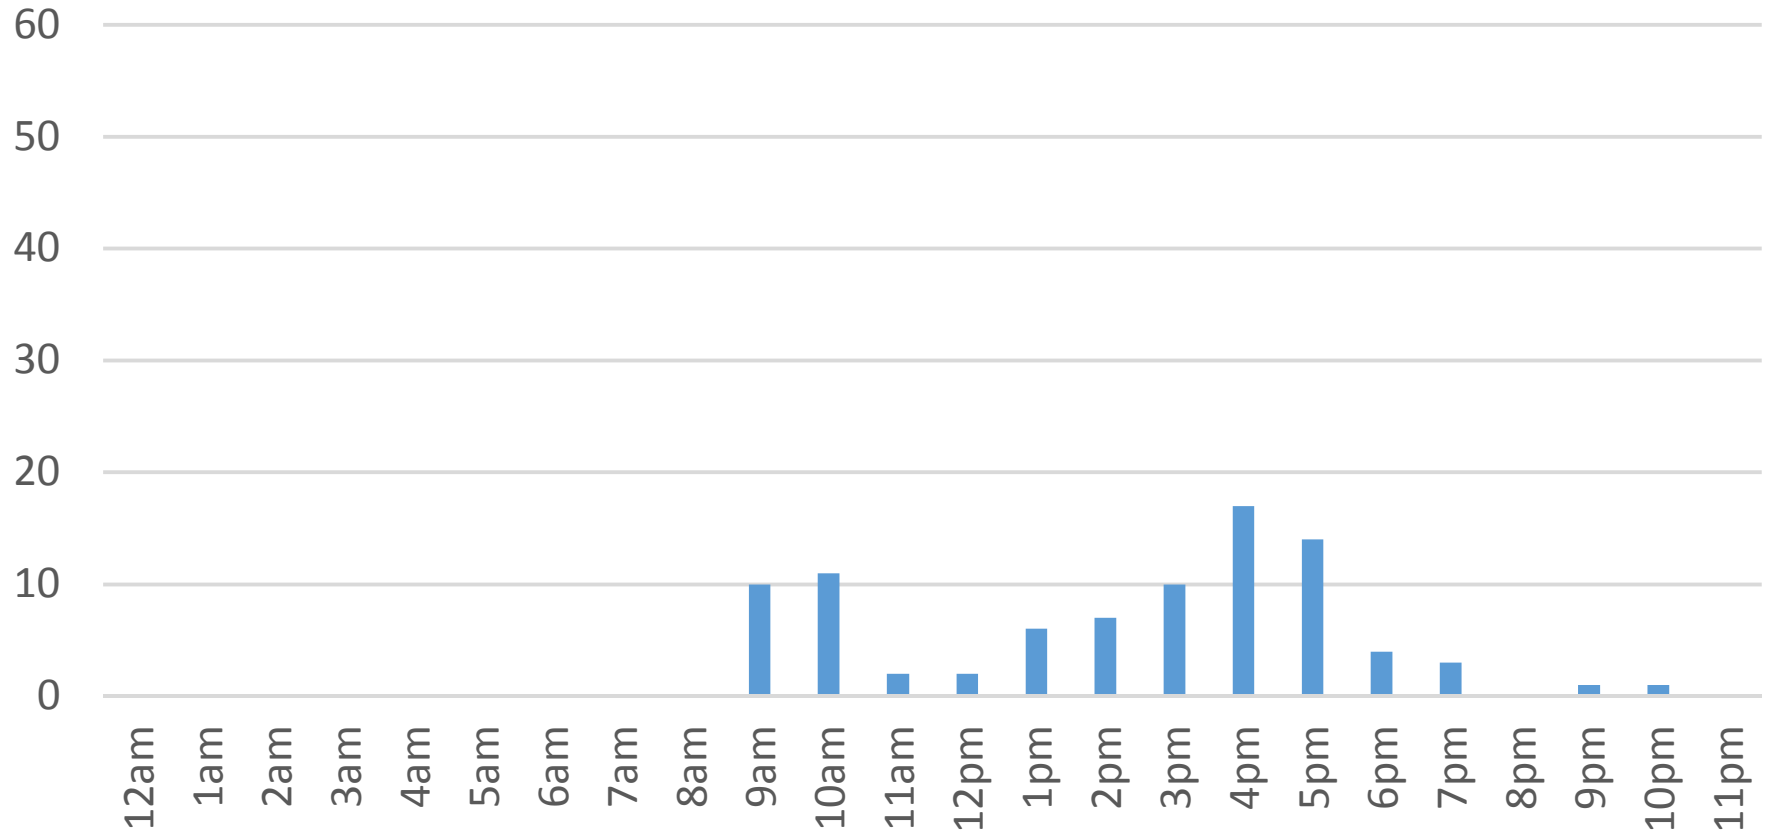

Waterfront Trail (ASB) Data Figures

Daily Average	99
Average Weekend Day	116
Average Weekday	92
Highest Daily Count	204
Busiest Day of the Week	Tuesday, April 25, 2017
Weekly Profile	
Monday	14%
Tuesday	18%
Wednesday	11%
Thursday	11%
Friday	12%
Saturday	14%
Sunday	20%

Total = 2,672 Counts

Waterfront Trail (ASB)

Saturday, April 01, 2017

Waterfront Trail (ASB)

Sunday, April 02, 2017

Waterfront Trail (ASB)

Monday, April 03, 2017

Waterfront Trail (ASB)

Thursday, April 20, 2017

Waterfront Trail (ASB)

Friday, April 21, 2017

Waterfront Trail (ASB)

Saturday, April 22, 2017

Waterfront Trail (ASB)

Sunday, April 23, 2017

Waterfront Trail (ASB)

Monday, April 24, 2017

Waterfront Trail (ASB)

Tuesday, April 25, 2017

Waterfront Trail (ASB)

Wednesday, April 26, 2017

Waterfront Trail (ASB)

Thursday, April 27, 2017