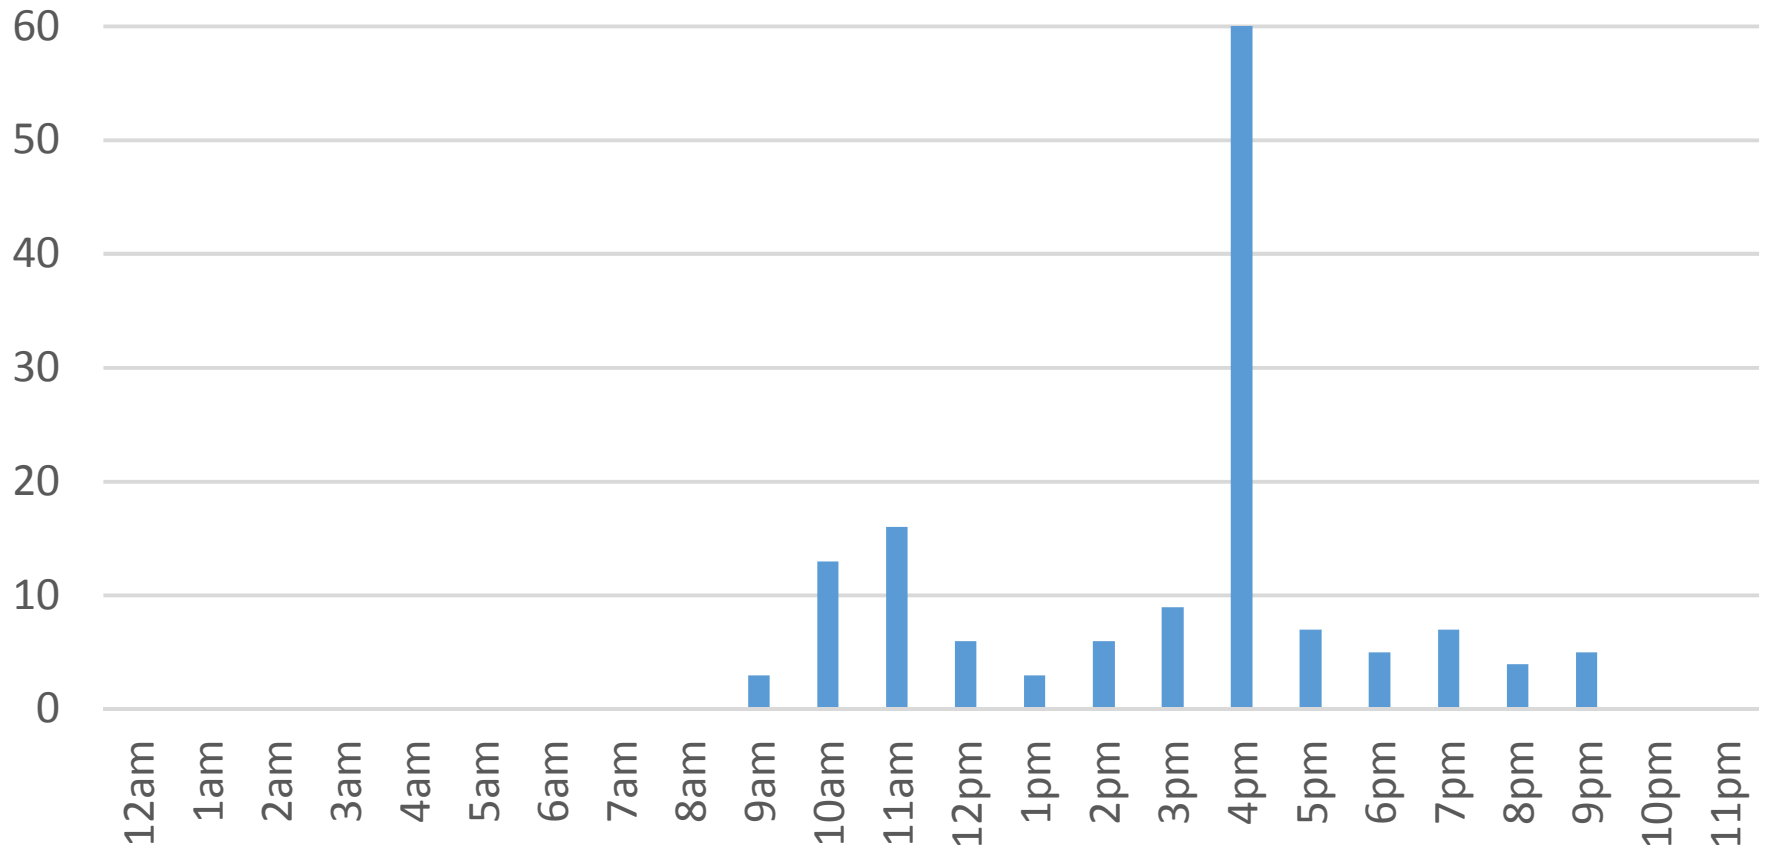

Sunday, April 16, 2017

Waterfront Trail (ASB)

Monday, April 17, 2017

Waterfront Trail (ASB)

Tuesday, April 18, 2017

Waterfront Trail (ASB)

Wednesday, April 19, 2017

Waterfront Trail (ASB)

Thursday, April 20, 2017

Waterfront Trail (ASB)

Friday, April 21, 2017

Waterfront Trail (ASB)

Saturday, April 22, 2017

Waterfront Trail (ASB)

Sunday, April 23, 2017

Waterfront Trail (ASB)

Monday, April 24, 2017

Waterfront Trail (ASB)

Tuesday, April 25, 2017

Waterfront Trail (ASB)

Wednesday, April 26, 2017

Waterfront Trail (ASB)

Thursday, April 27, 2017