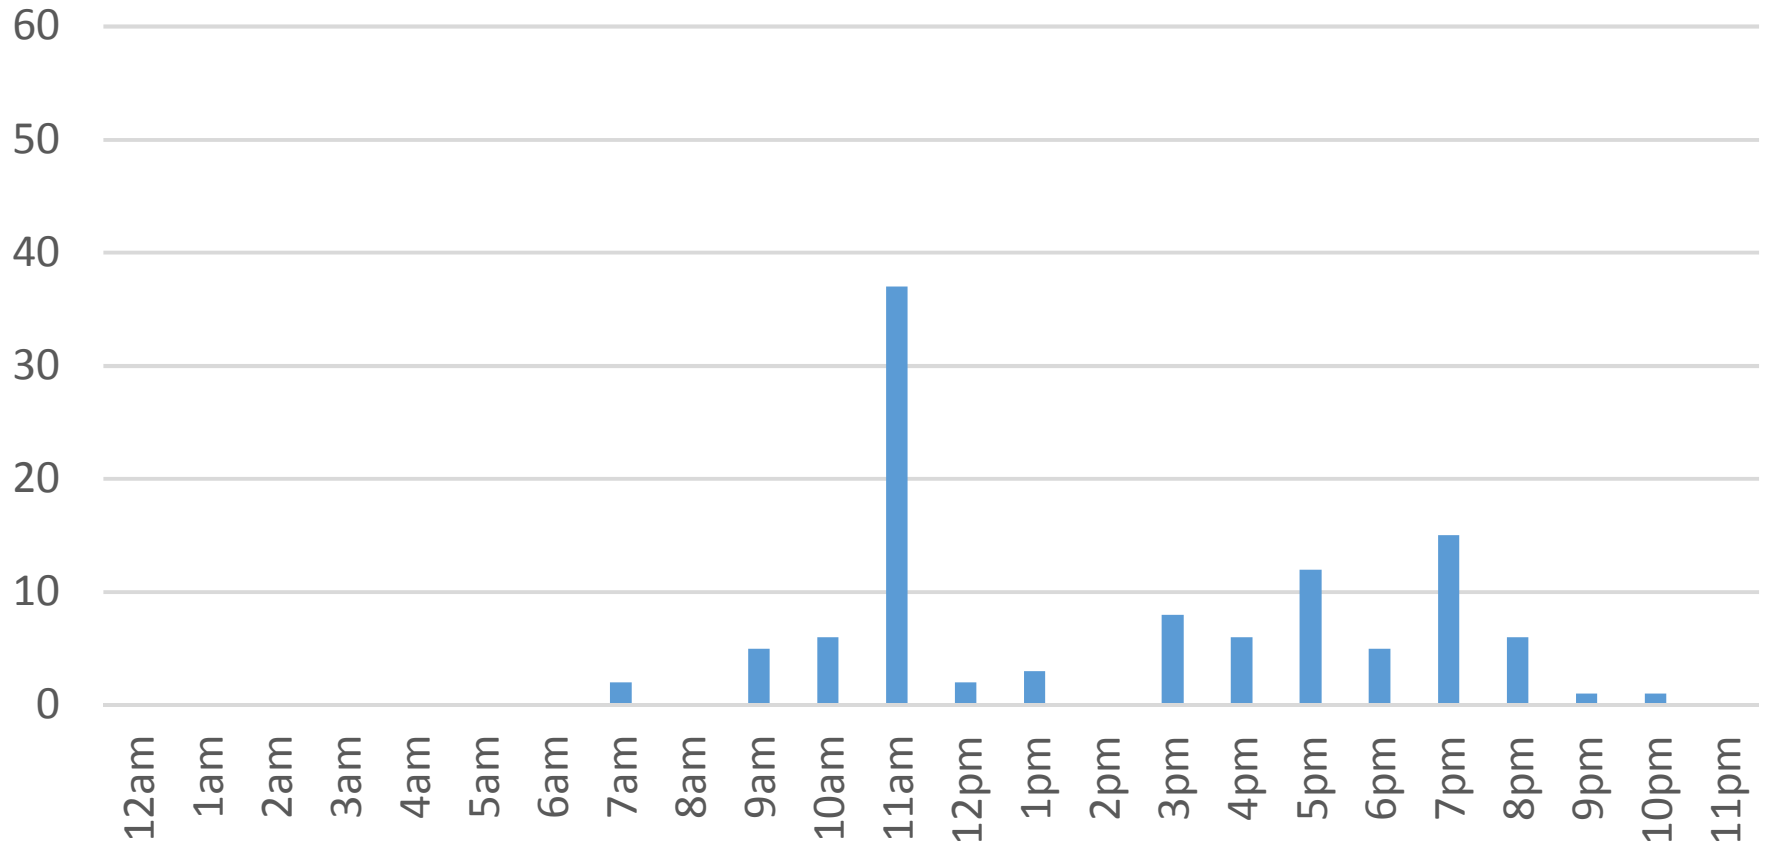

Sunday, April 16, 2017

Waterfront Trail (ASB)

Monday, April 17, 2017

Waterfront Trail (ASB)

Tuesday, April 18, 2017

Waterfront Trail (ASB)

Wednesday, April 19, 2017

Waterfront Trail (ASB)

Thursday, April 20, 2017

Waterfront Trail (ASB)

Friday, April 21, 2017

Waterfront Trail (ASB)

Saturday, April 22, 2017

Waterfront Trail (ASB)

Sunday, April 23, 2017

Waterfront Trail (ASB)

Monday, April 24, 2017

Waterfront Trail (ASB)

Tuesday, April 25, 2017

Waterfront Trail (ASB)

Wednesday, April 26, 2017

Waterfront Trail (ASB)

Thursday, April 27, 2017