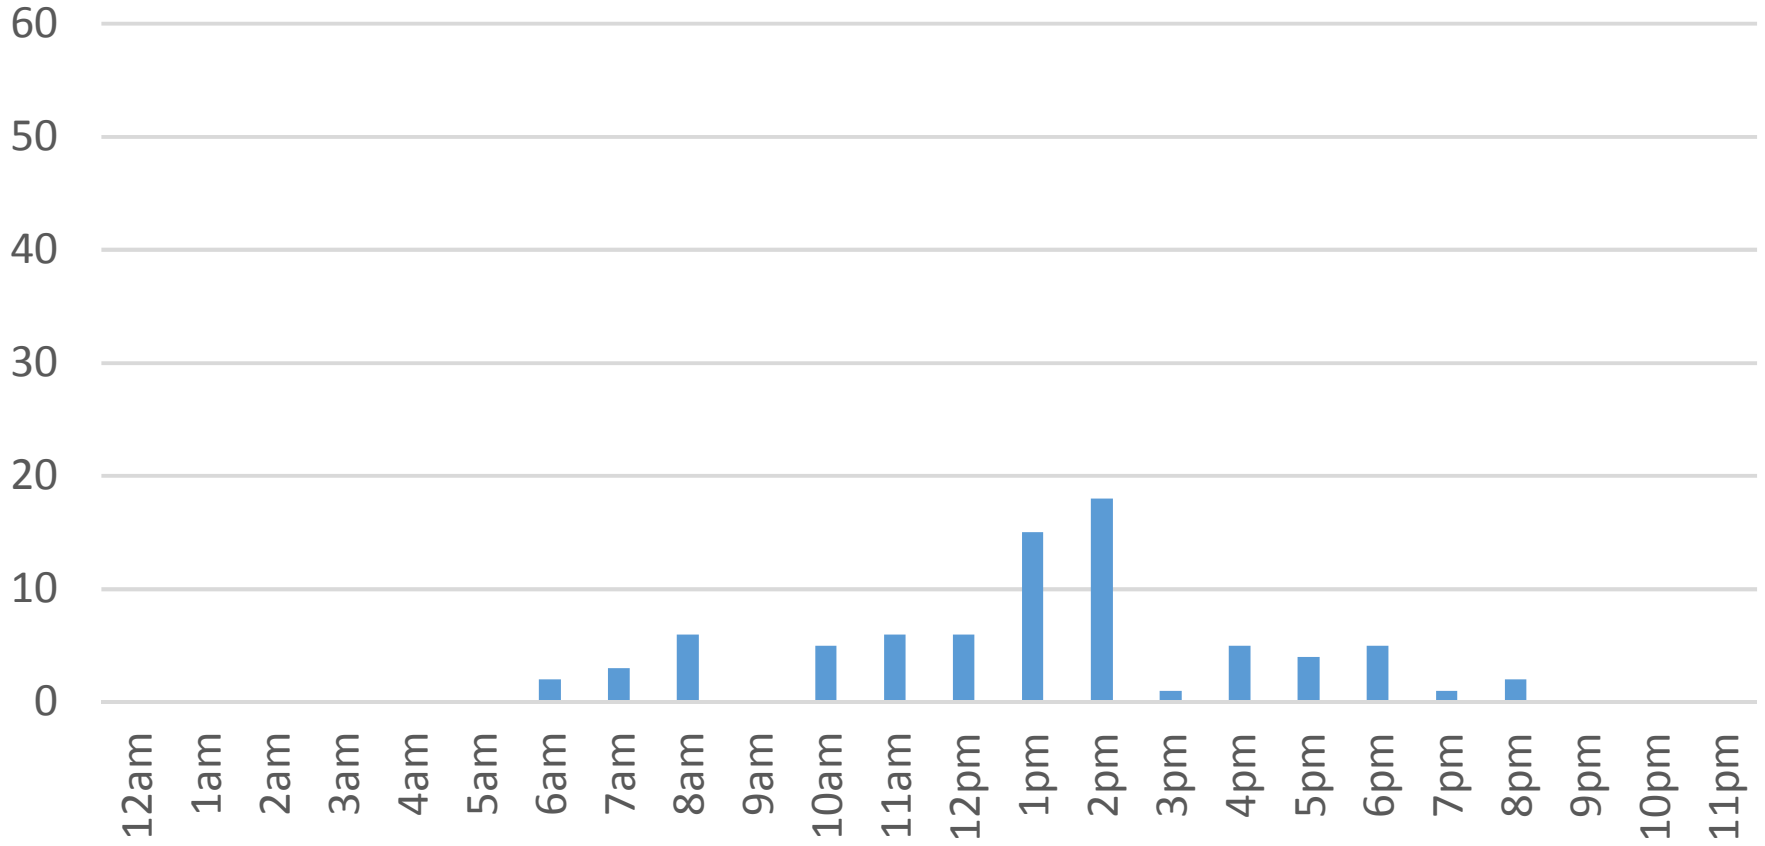

Thursday, March 16, 2017

Waterfront Trail (ASB)

Friday, March 17, 2017

Waterfront Trail (ASB)

Saturday, March 18, 2017

Waterfront Trail (ASB)

Sunday, March 19, 2017

Waterfront Trail (ASB)

Monday, March 20, 2017

Waterfront Trail (ASB)

Tuesday, March 21, 2017

Waterfront Trail (ASB)

Wednesday, March 22, 2017

Waterfront Trail (ASB)

Thursday, March 23, 2017

Waterfront Trail (ASB)

Friday, March 24, 2017

Waterfront Trail (ASB)

Saturday, March 25, 2017

Waterfront Trail (ASB)

Sunday, March 26, 2017

Waterfront Trail (ASB)

Monday, March 27, 2017

Waterfront Trail (ASB)