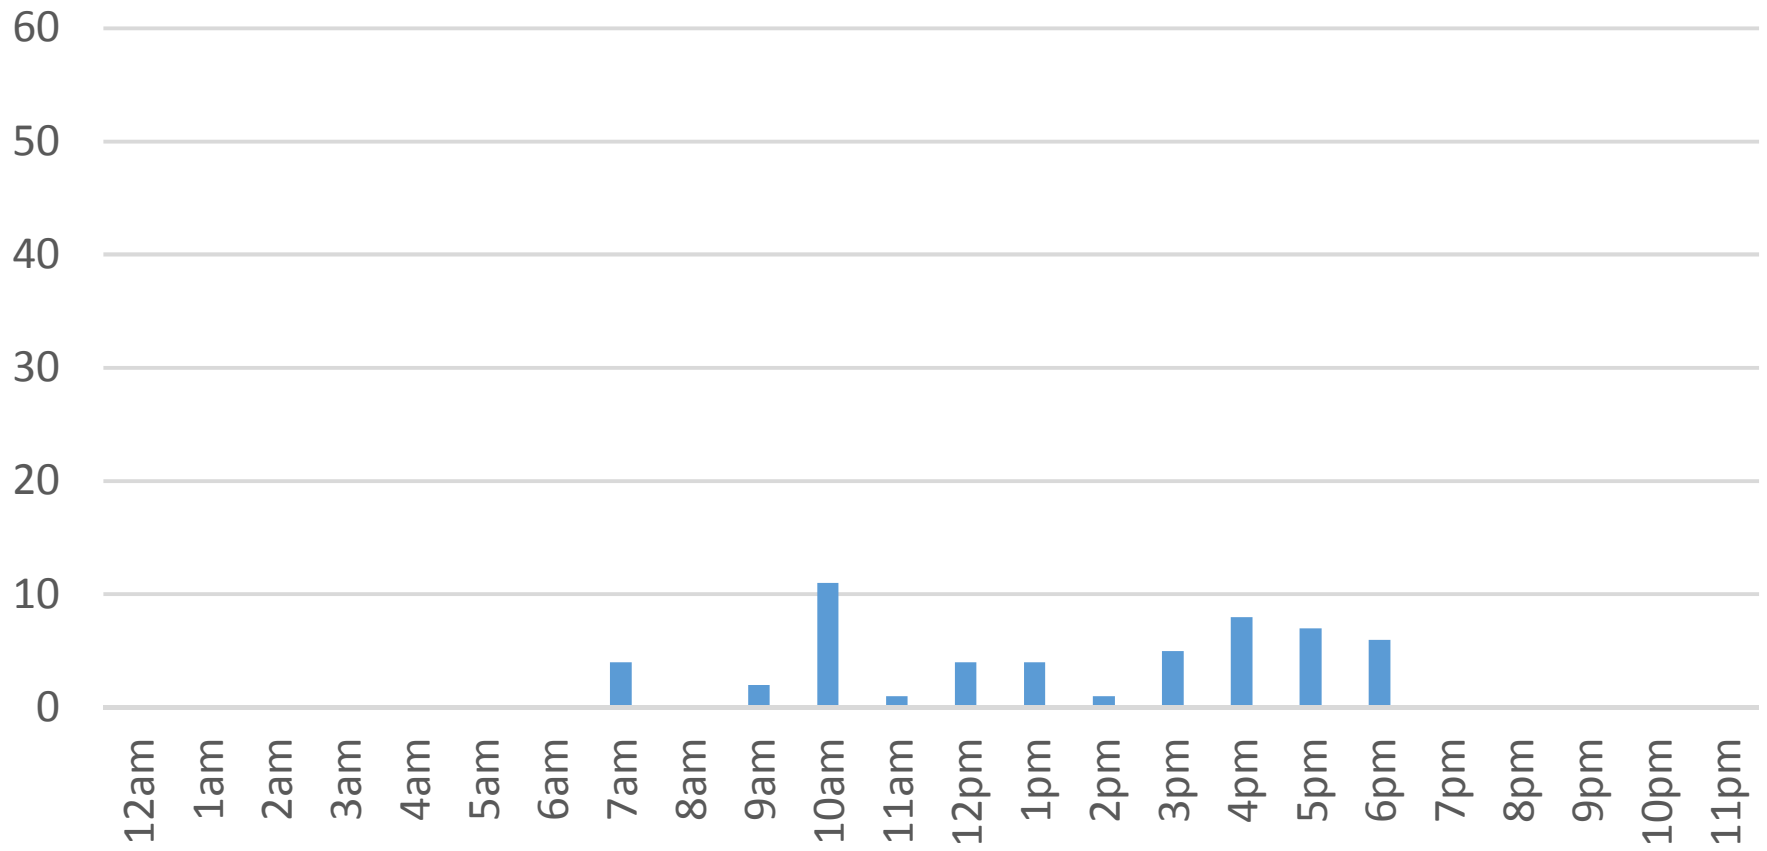

Thursday, March 16, 2017

Waterfront Trail (ASB)

Friday, March 17, 2017

Waterfront Trail (ASB)

Saturday, March 18, 2017

Waterfront Trail (ASB)

Sunday, March 19, 2017

Waterfront Trail (ASB)

Monday, March 20, 2017

Waterfront Trail (ASB)

Tuesday, March 21, 2017

Waterfront Trail (ASB)

Wednesday, March 22, 2017

Waterfront Trail (ASB)

Thursday, March 23, 2017

Waterfront Trail (ASB)