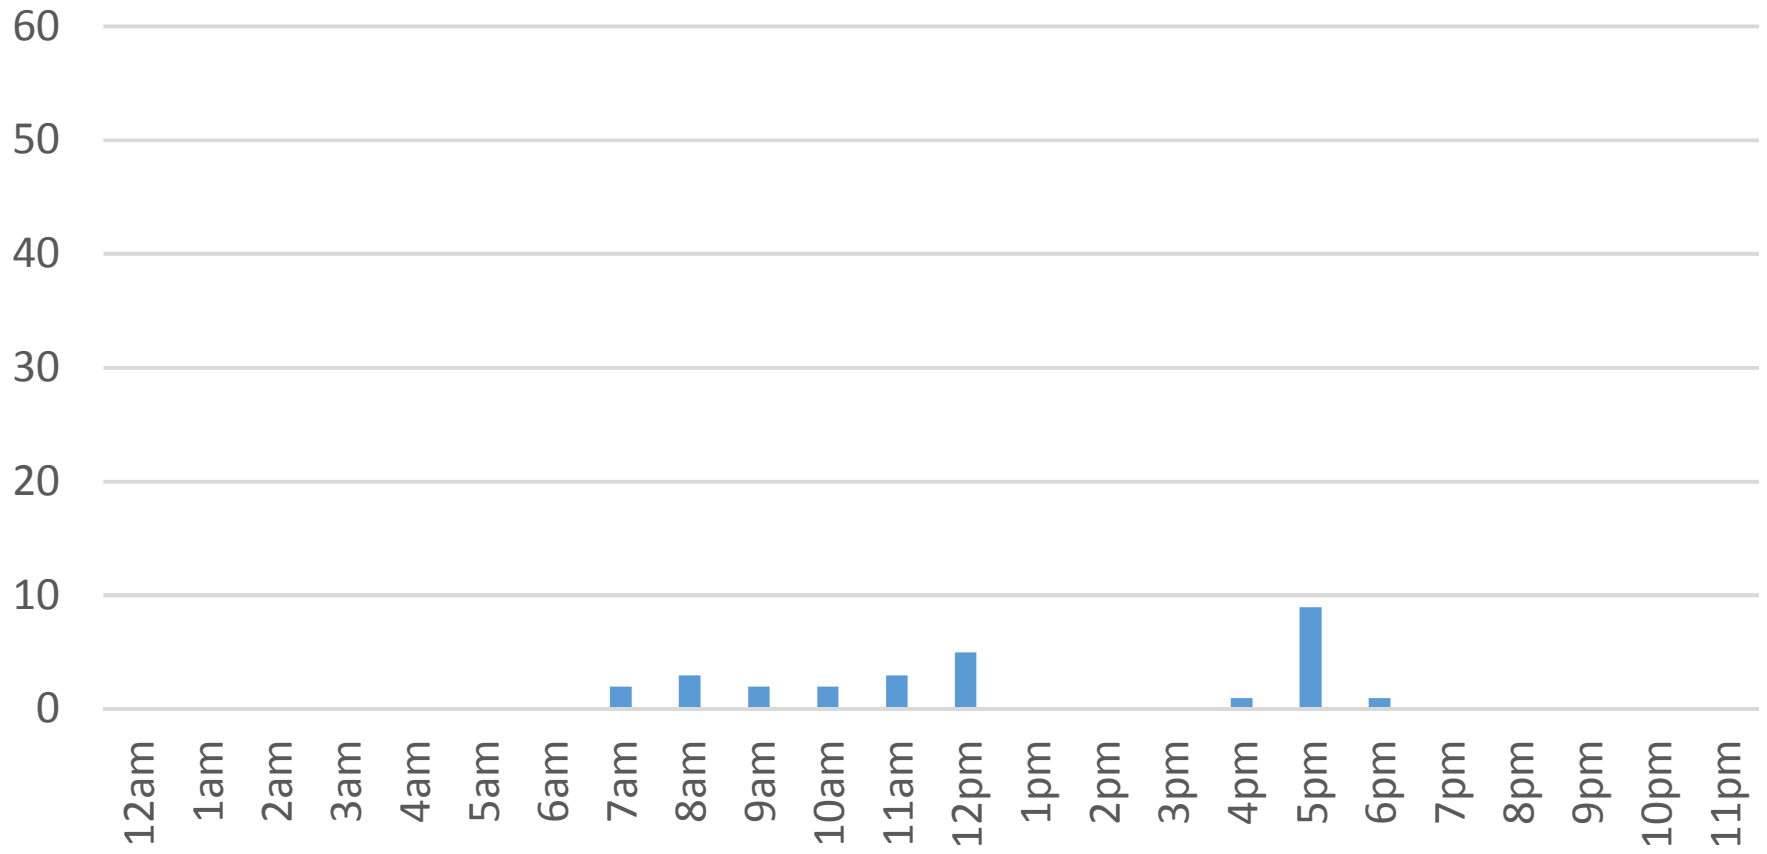

Monday, March 20, 2017

Waterfront Trail (ASB)

Tuesday, March 21, 2017

Waterfront Trail (ASB)

Wednesday, March 22, 2017

Waterfront Trail (ASB)

Thursday, March 23, 2017

Waterfront Trail (ASB)

Friday, March 24, 2017

Waterfront Trail (ASB)

Saturday, March 25, 2017

Waterfront Trail (ASB)

Sunday, March 26, 2017

Waterfront Trail (ASB)

Monday, March 27, 2017

Waterfront Trail (ASB)

Tuesday, March 28, 2017

Waterfront Trail (ASB)

Wednesday, March 29, 2017

Waterfront Trail (ASB)

Thursday, March 30, 2017

Waterfront Trail (ASB)

Friday, March 31, 2017