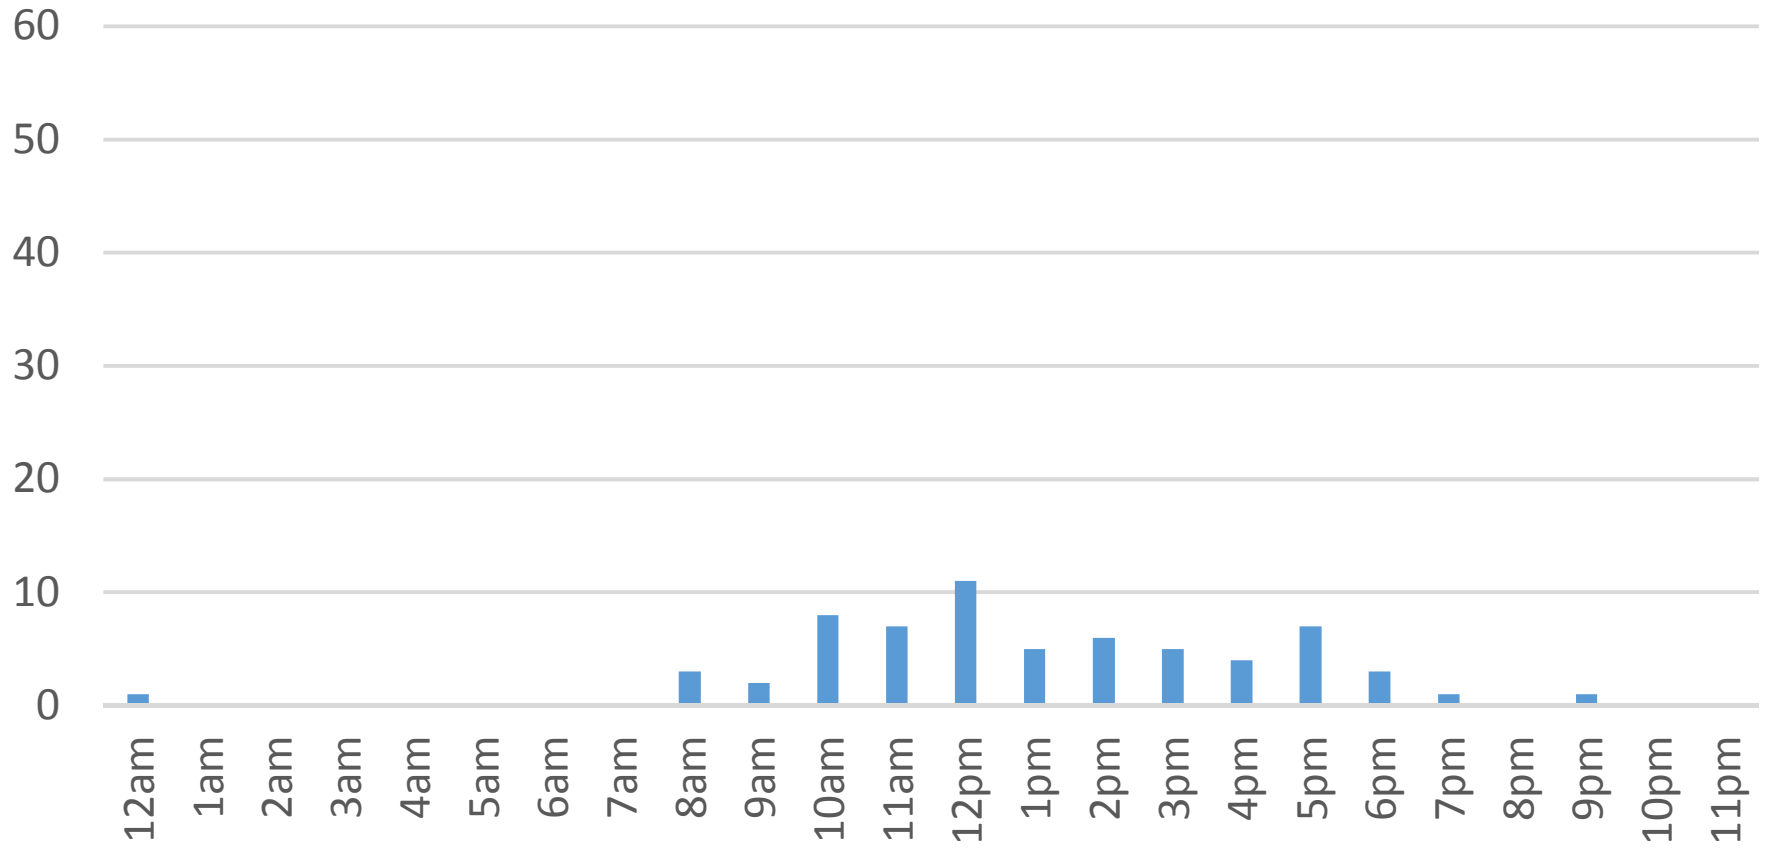

Wednesday, March 08, 2017

Waterfront Trail (ASB)

Thursday, March 09, 2017

Waterfront Trail (ASB)

Friday, March 10, 2017

Waterfront Trail (ASB)

Saturday, March 11, 2017

Waterfront Trail (ASB)

Sunday, March 12, 2017

Waterfront Trail (ASB)

Monday, March 13, 2017

Waterfront Trail (ASB)

Tuesday, March 14, 2017

Waterfront Trail (ASB)

Wednesday, March 15, 2017

Waterfront Trail (ASB)