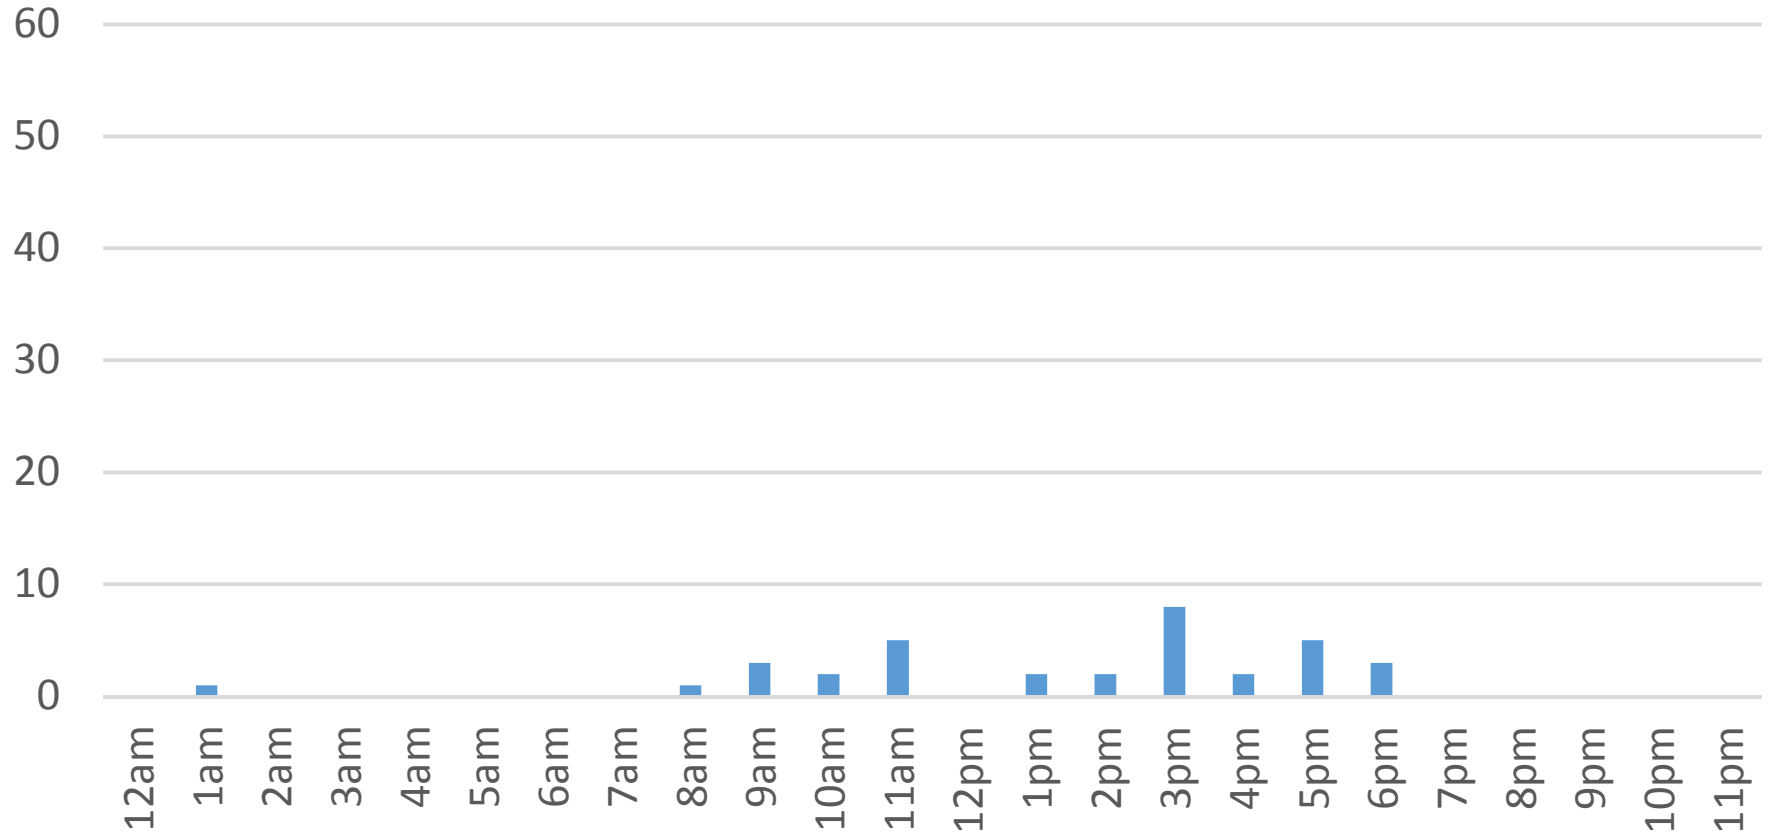

Waterfront Trail (ASB) Data Figures

Daily Average	65
Average Weekend Day	93
Average Weekday	55

Highest Daily Count 150

Busiest Day of the Week Sunday, March 19, 2017

Weekly Profile

Monday	12%
Tuesday	8%
Wednesday	13%
Thursday	18%
Friday	12%
Saturday	20%
Sunday	18%

Total = 2,000 Counts

Waterfront Trail (ASB)

Wednesday, March 01, 2017

Waterfront Trail (ASB)

Thursday, March 02, 2017

Waterfront Trail (ASB)

Friday, March 03, 2017

Waterfront Trail (ASB)

Tuesday, March 28, 2017

Waterfront Trail (ASB)

Wednesday, March 29, 2017

Waterfront Trail (ASB)

Thursday, March 30, 2017

Waterfront Trail (ASB)

Friday, March 31, 2017