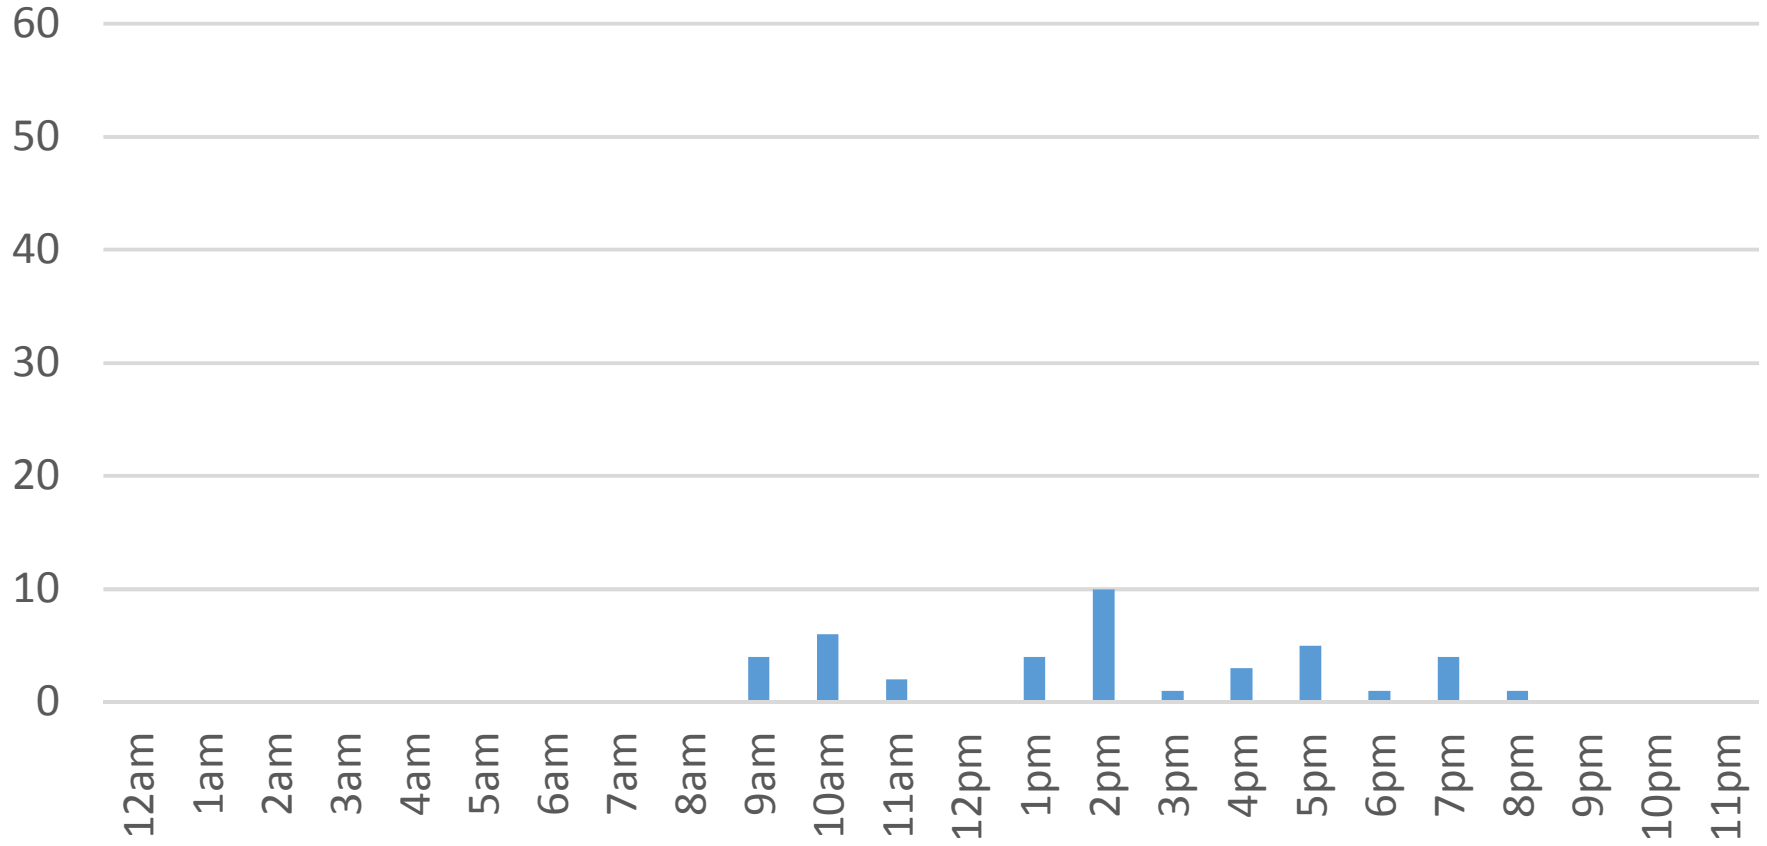

Saturday, March 04, 2017

Waterfront Trail (ASB)

Sunday, March 05, 2017

Waterfront Trail (ASB)

Monday, March 06, 2017

Waterfront Trail (ASB)

Tuesday, March 07, 2017

Waterfront Trail (ASB)

Wednesday, March 08, 2017

Waterfront Trail (ASB)

Thursday, March 09, 2017

Waterfront Trail (ASB)

Friday, March 10, 2017

Waterfront Trail (ASB)

Saturday, March 11, 2017

Waterfront Trail (ASB)