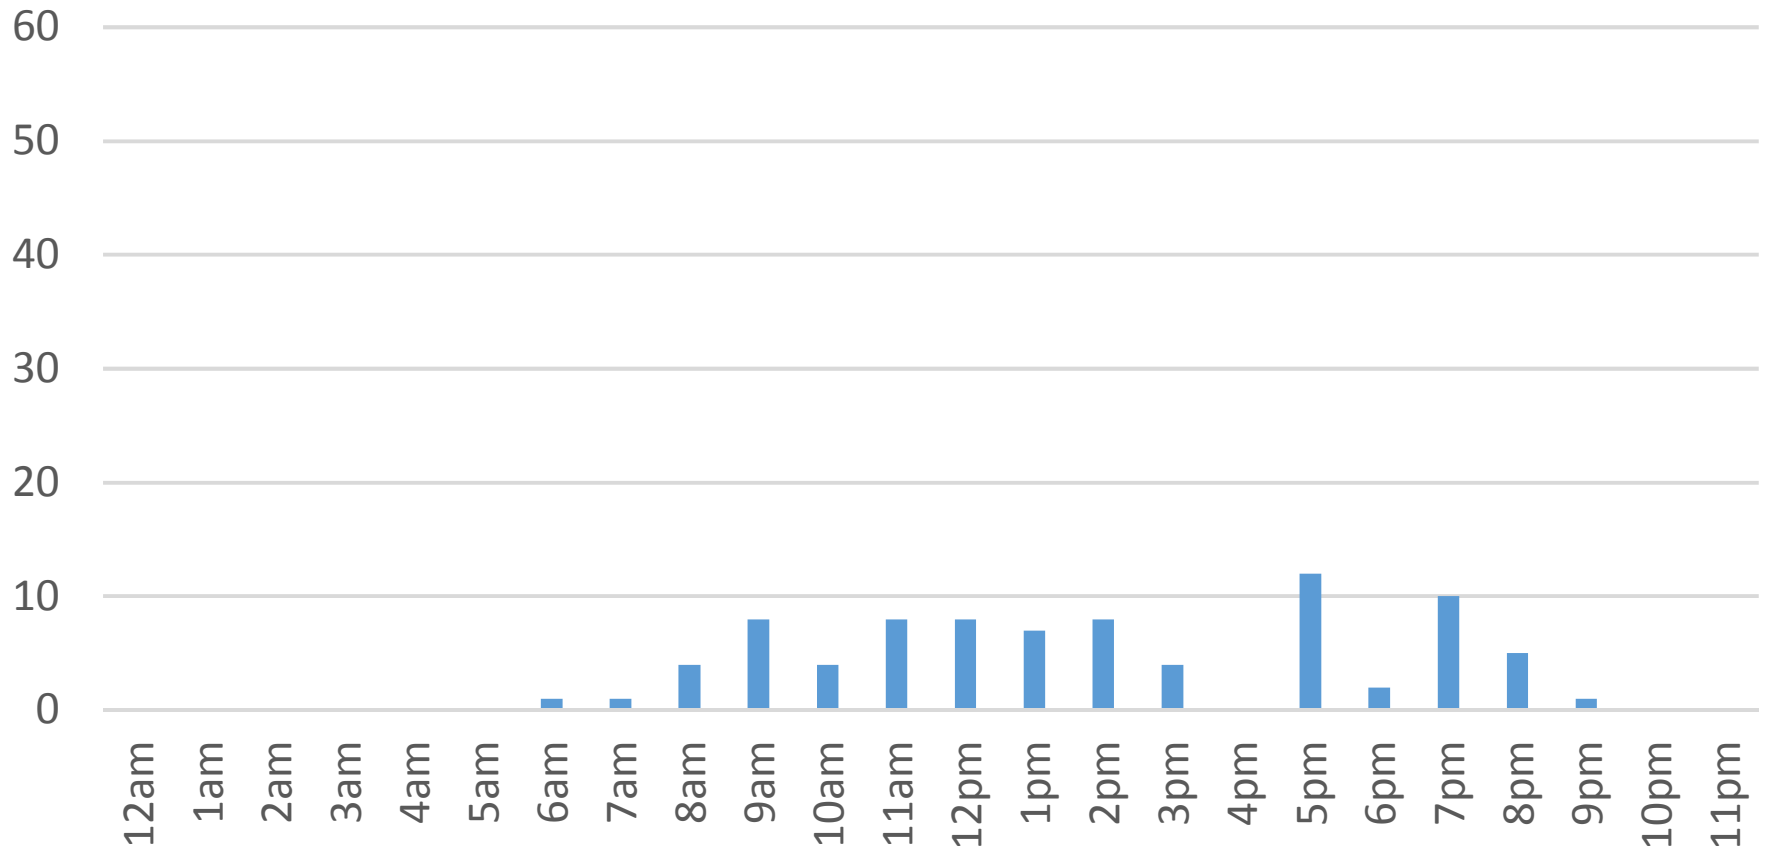

Friday, March 24, 2017

Waterfront Trail (ASB)

Saturday, March 25, 2017

Waterfront Trail (ASB)

Sunday, March 26, 2017

Waterfront Trail (ASB)

Monday, March 27, 2017

Waterfront Trail (ASB)

Tuesday, March 28, 2017

Waterfront Trail (ASB)

Wednesday, March 29, 2017

Waterfront Trail (ASB)

Thursday, March 30, 2017

Waterfront Trail (ASB)

Friday, March 31, 2017