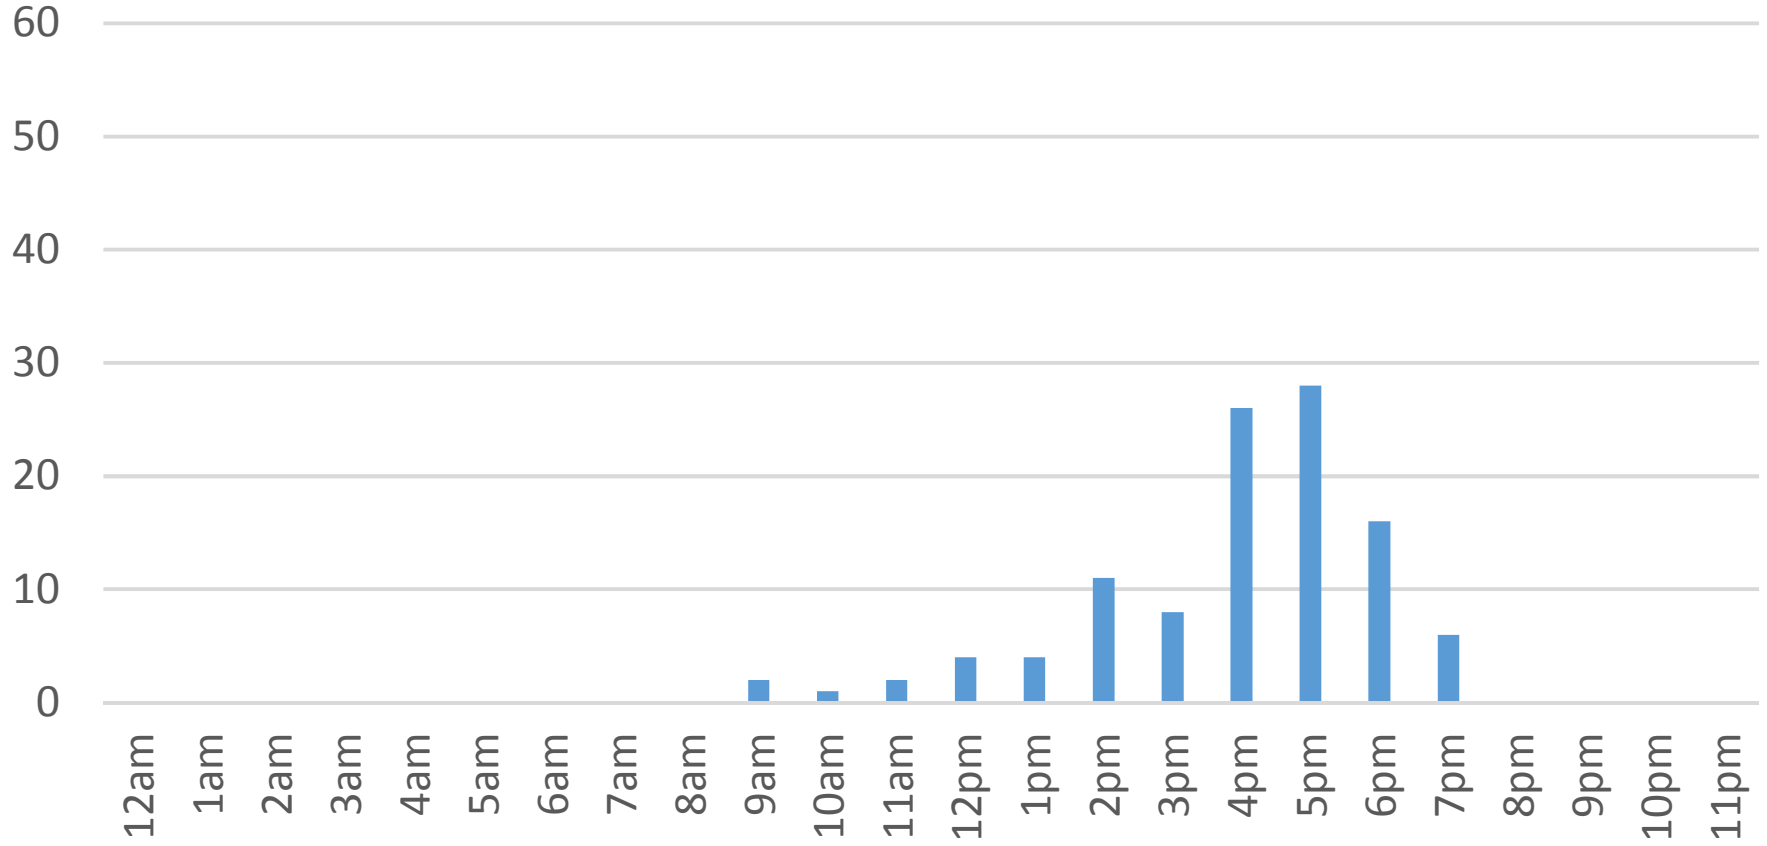

Sunday, March 12, 2017

Waterfront Trail (ASB)

Monday, March 13, 2017

Waterfront Trail (ASB)

Tuesday, March 14, 2017

Waterfront Trail (ASB)

Wednesday, March 15, 2017

Waterfront Trail (ASB)

Thursday, March 16, 2017

Waterfront Trail (ASB)

Friday, March 17, 2017

Waterfront Trail (ASB)

Saturday, March 18, 2017

Waterfront Trail (ASB)

Sunday, March 19, 2017

Waterfront Trail (ASB)