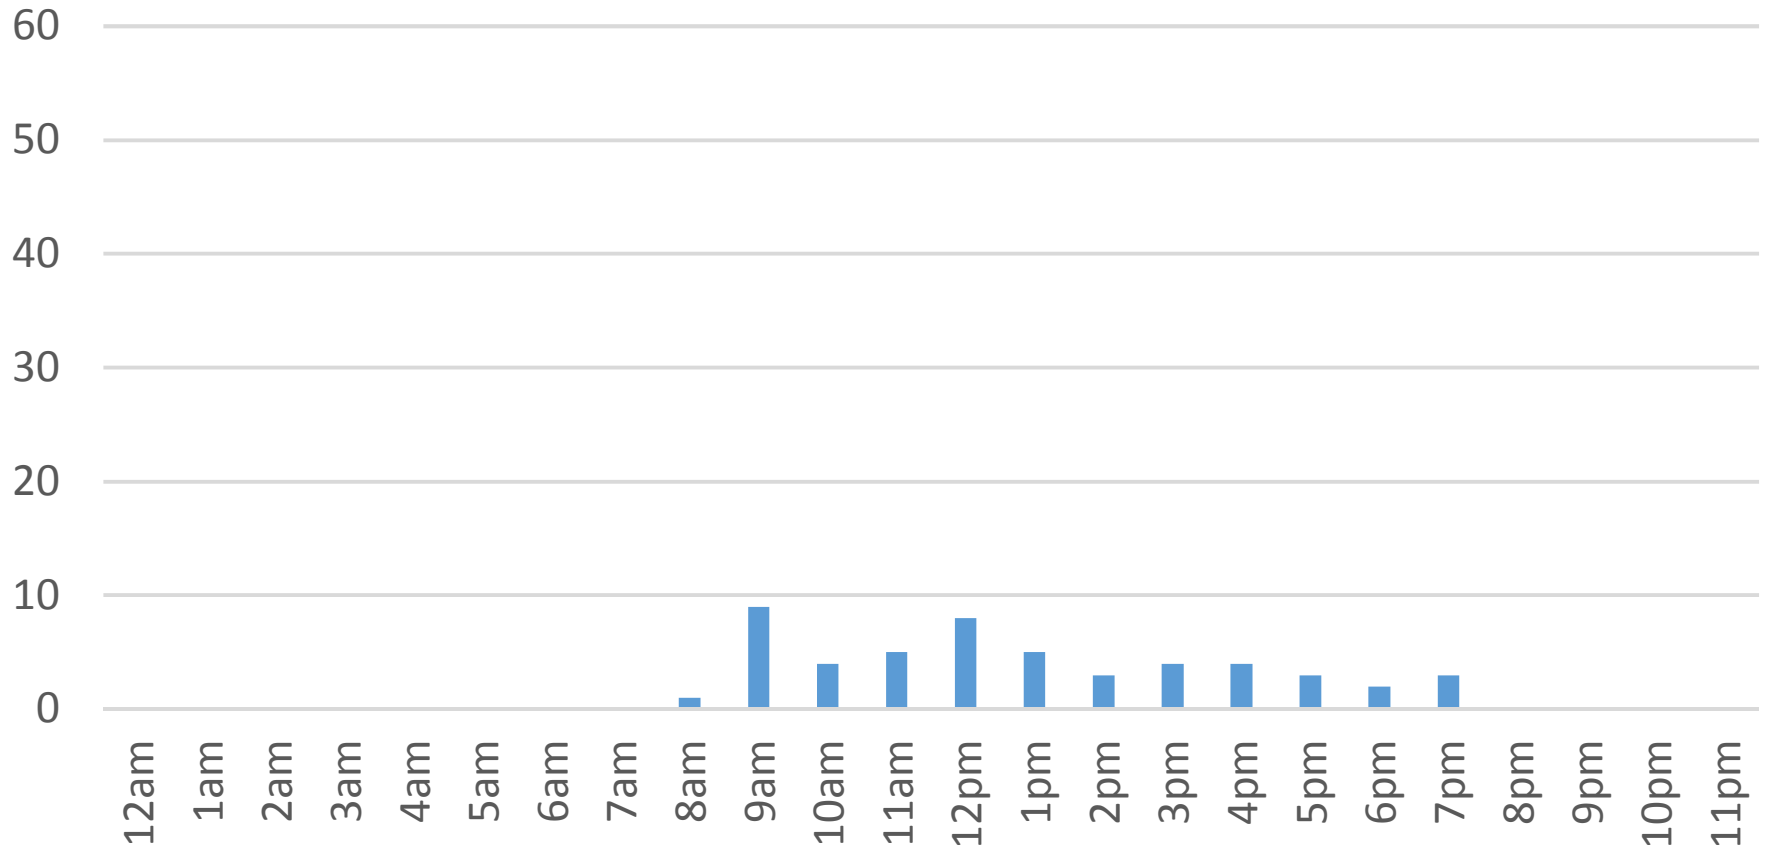

Sunday, March 12, 2017

Waterfront Trail (ASB)

Monday, March 13, 2017

Waterfront Trail (ASB)

Tuesday, March 14, 2017

Waterfront Trail (ASB)

Wednesday, March 15, 2017

Waterfront Trail (ASB)

Thursday, March 16, 2017

Waterfront Trail (ASB)

Friday, March 17, 2017

Waterfront Trail (ASB)

Saturday, March 18, 2017

Waterfront Trail (ASB)

Sunday, March 19, 2017

Waterfront Trail (ASB)