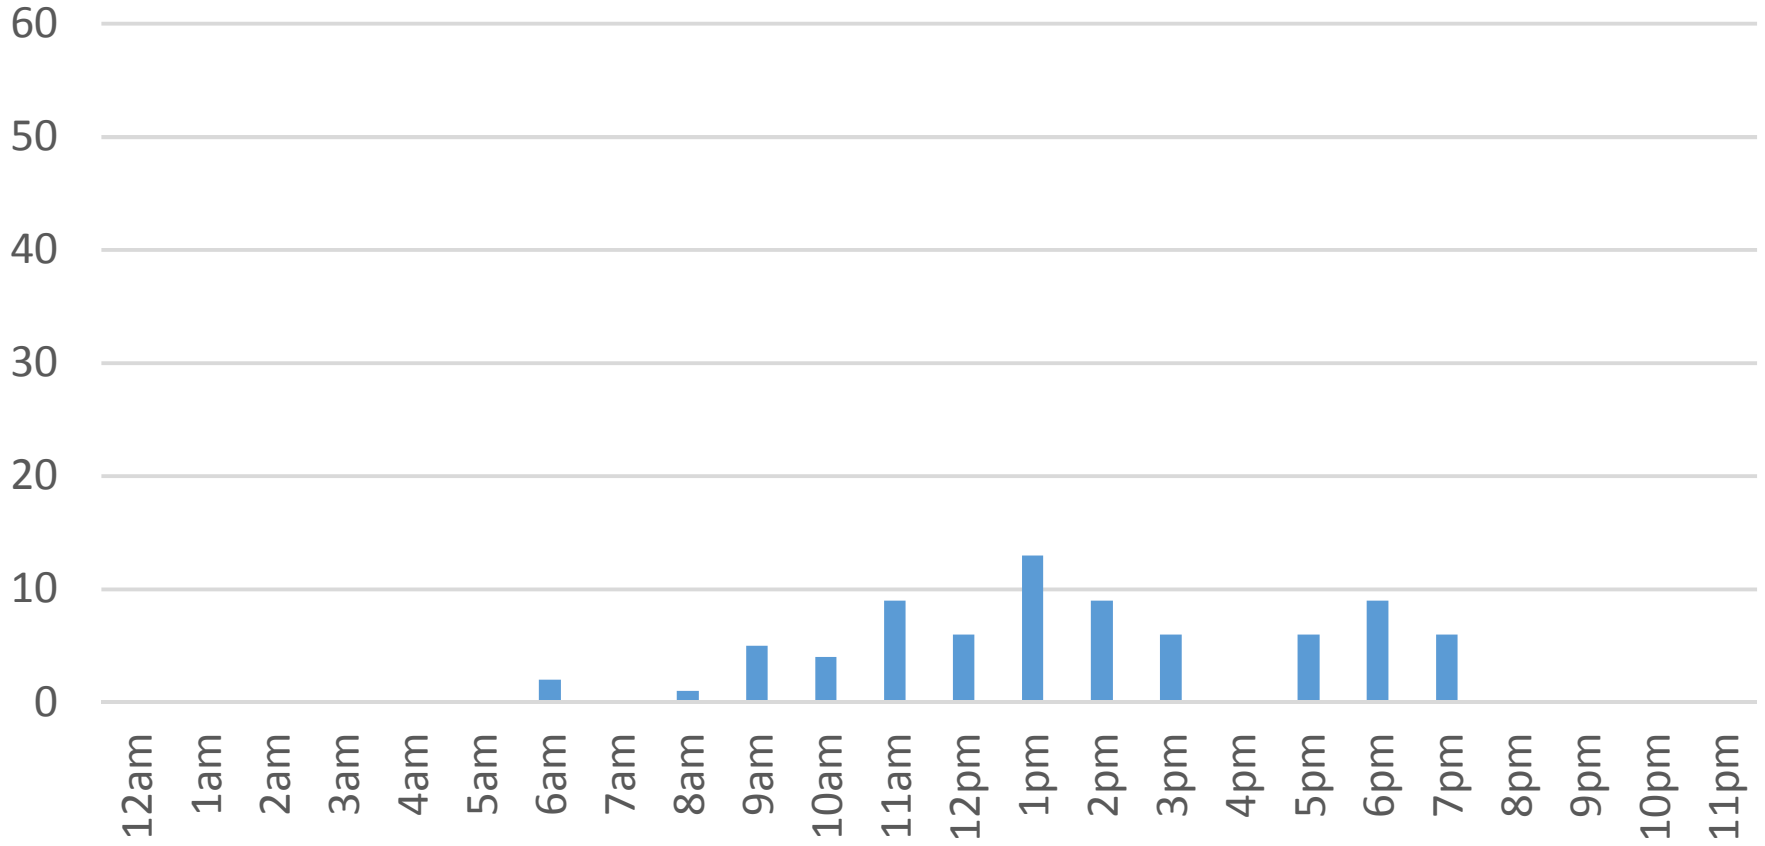

Monday, March 20, 2017

Waterfront Trail (ASB)

Tuesday, March 21, 2017

Waterfront Trail (ASB)

Wednesday, March 22, 2017

Waterfront Trail (ASB)

Thursday, March 23, 2017

Waterfront Trail (ASB)

Friday, March 24, 2017

Waterfront Trail (ASB)

Saturday, March 25, 2017

Waterfront Trail (ASB)

Sunday, March 26, 2017

Waterfront Trail (ASB)

Monday, March 27, 2017

Waterfront Trail (ASB)

Tuesday, March 28, 2017

Waterfront Trail (ASB)

Wednesday, March 29, 2017

Waterfront Trail (ASB)

Thursday, March 30, 2017

Waterfront Trail (ASB)

Friday, March 31, 2017