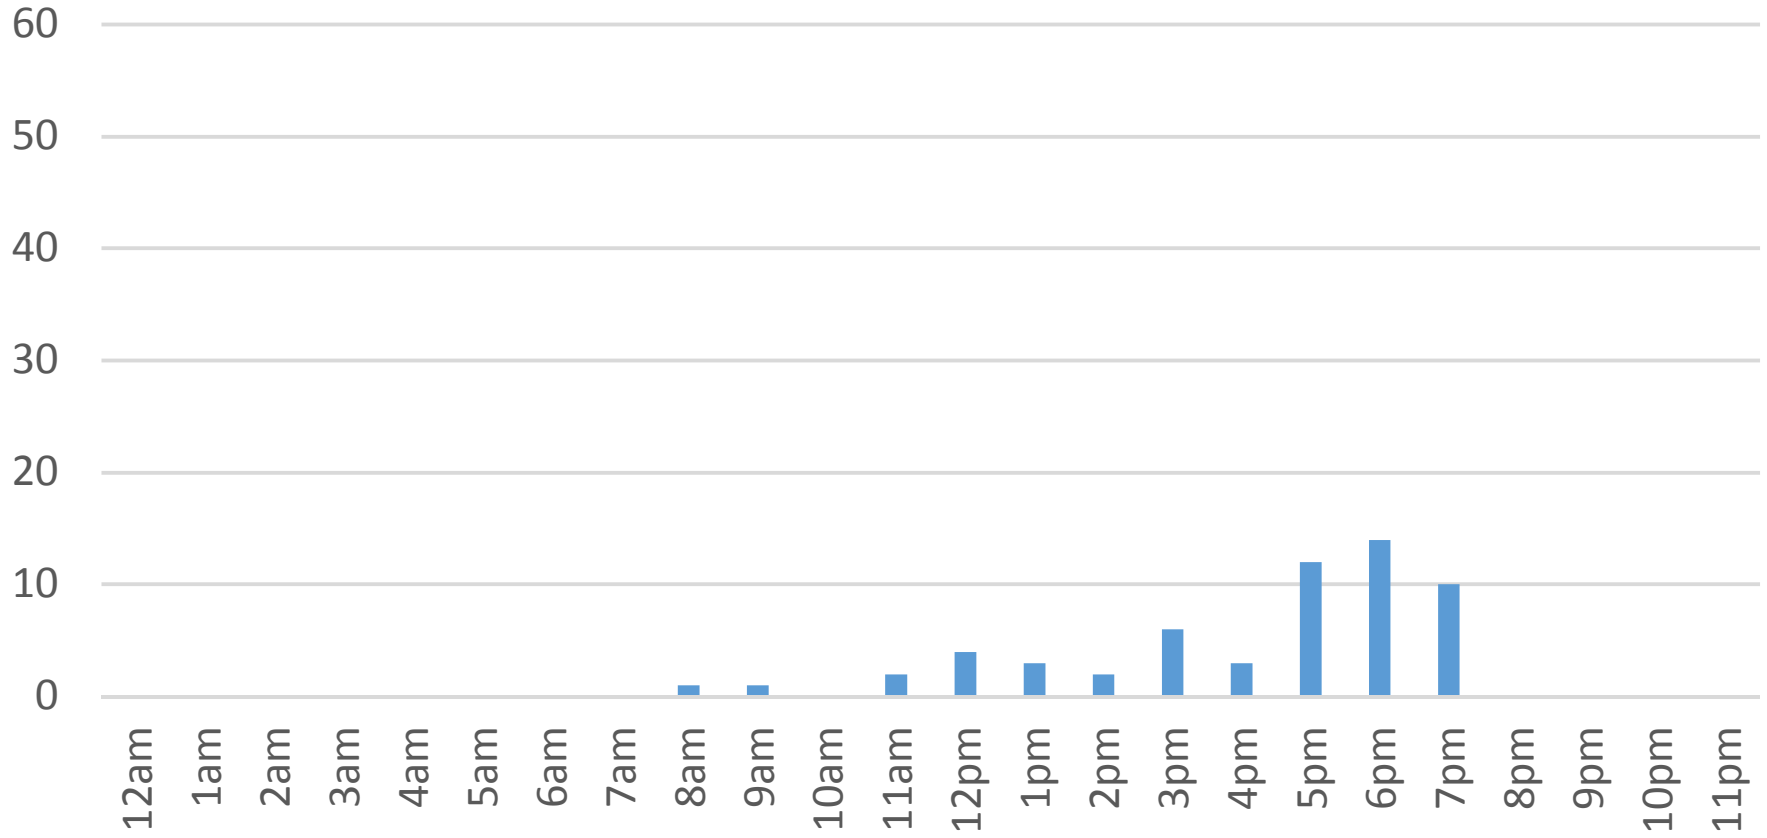

Waterfront Trail (ASB) Data Figures

Daily Average	65
Average Weekend Day	93
Average Weekday	55

Highest Daily Count 150

Busiest Day of the Week Sunday, March 19, 2017

Weekly Profile

Monday	12%
Tuesday	8%
Wednesday	13%
Thursday	18%
Friday	12%
Saturday	20%
Sunday	18%

Total = 2,000 Counts

Waterfront Trail (ASB)

Wednesday, March 01, 2017

Waterfront Trail (ASB)

Thursday, March 02, 2017

Waterfront Trail (ASB)

Friday, March 03, 2017

Waterfront Trail (ASB)

Saturday, March 04, 2017

Waterfront Trail (ASB)

Sunday, March 05, 2017

Waterfront Trail (ASB)

Monday, March 06, 2017

Waterfront Trail (ASB)

Tuesday, March 07, 2017

Waterfront Trail (ASB)