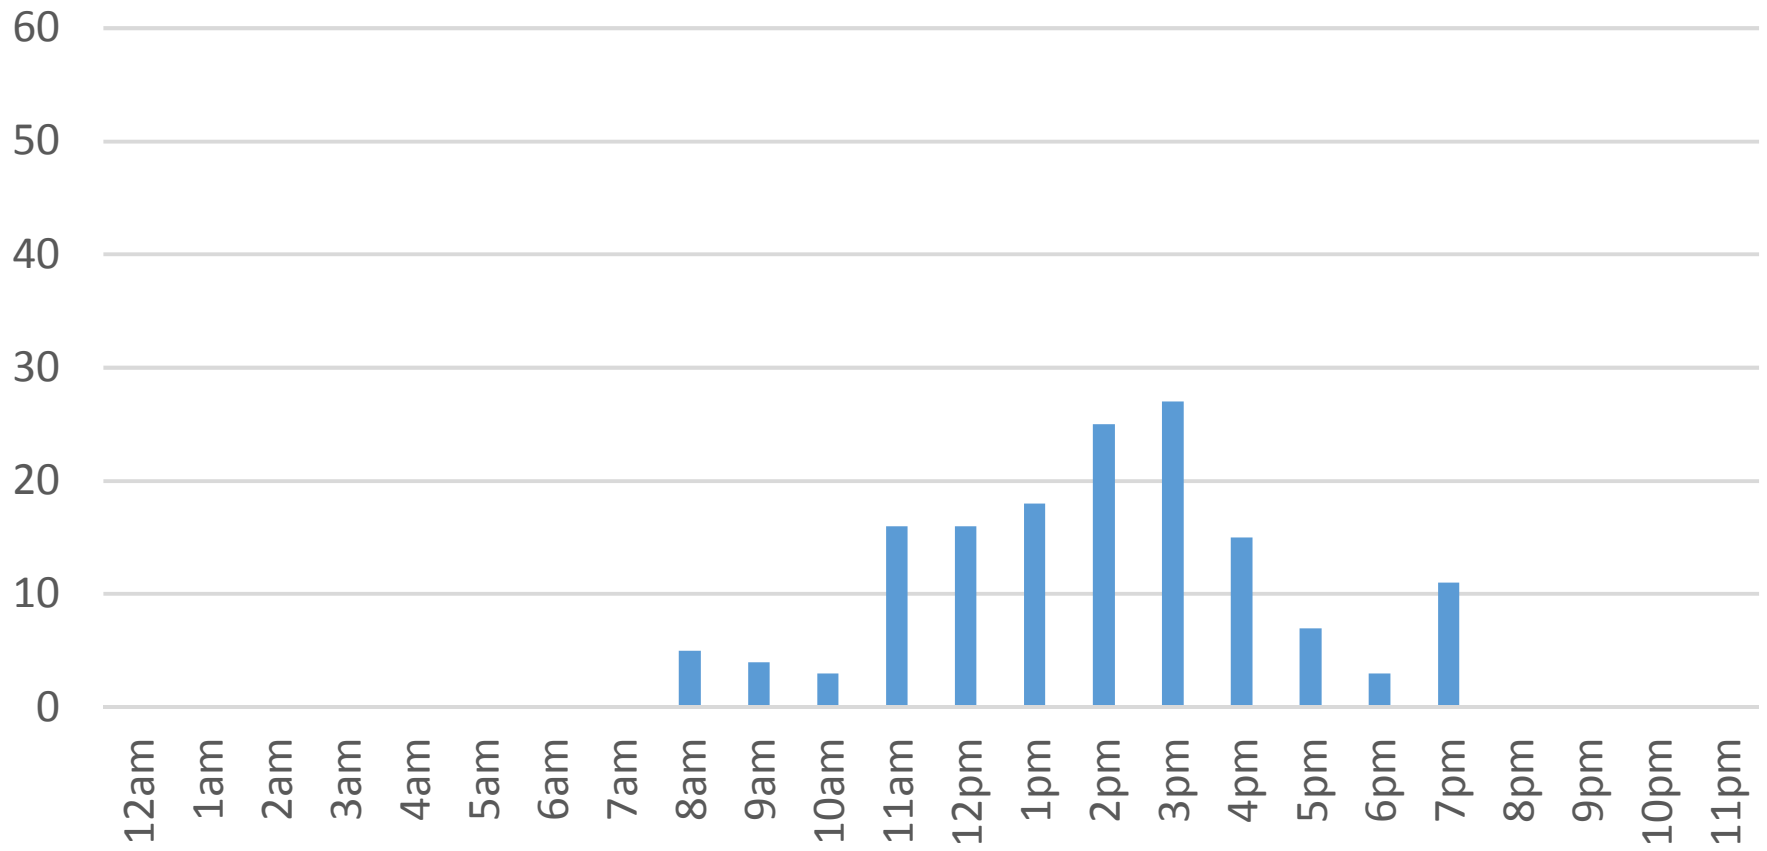

Thursday, March 16, 2017

Waterfront Trail (ASB)

Friday, March 17, 2017

Waterfront Trail (ASB)

Saturday, March 18, 2017

Waterfront Trail (ASB)

Sunday, March 19, 2017

Waterfront Trail (ASB)

Monday, March 20, 2017

Waterfront Trail (ASB)

Tuesday, March 21, 2017

Waterfront Trail (ASB)

Wednesday, March 22, 2017

Waterfront Trail (ASB)

Thursday, March 23, 2017

Waterfront Trail (ASB)