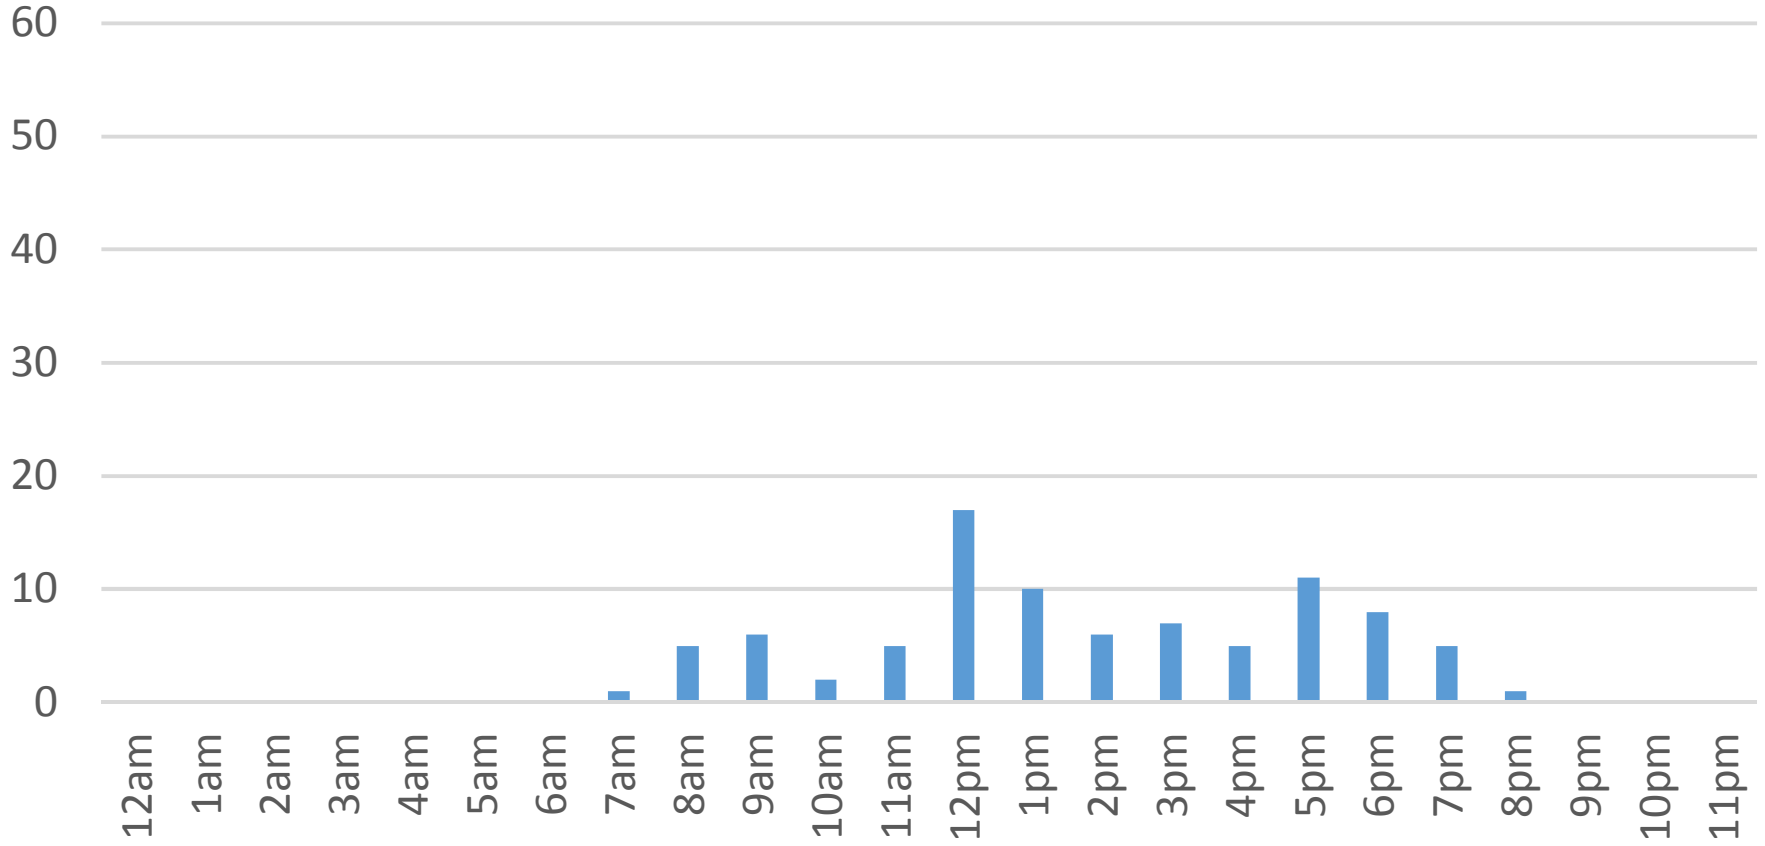

Sunday, March 12, 2017

Waterfront Trail (ASB)

Monday, March 13, 2017

Waterfront Trail (ASB)

Tuesday, March 14, 2017

Waterfront Trail (ASB)

Wednesday, March 15, 2017

Waterfront Trail (ASB)

Thursday, March 16, 2017

Waterfront Trail (ASB)

Friday, March 17, 2017

Waterfront Trail (ASB)

Saturday, March 18, 2017

Waterfront Trail (ASB)

Sunday, March 19, 2017

Waterfront Trail (ASB)