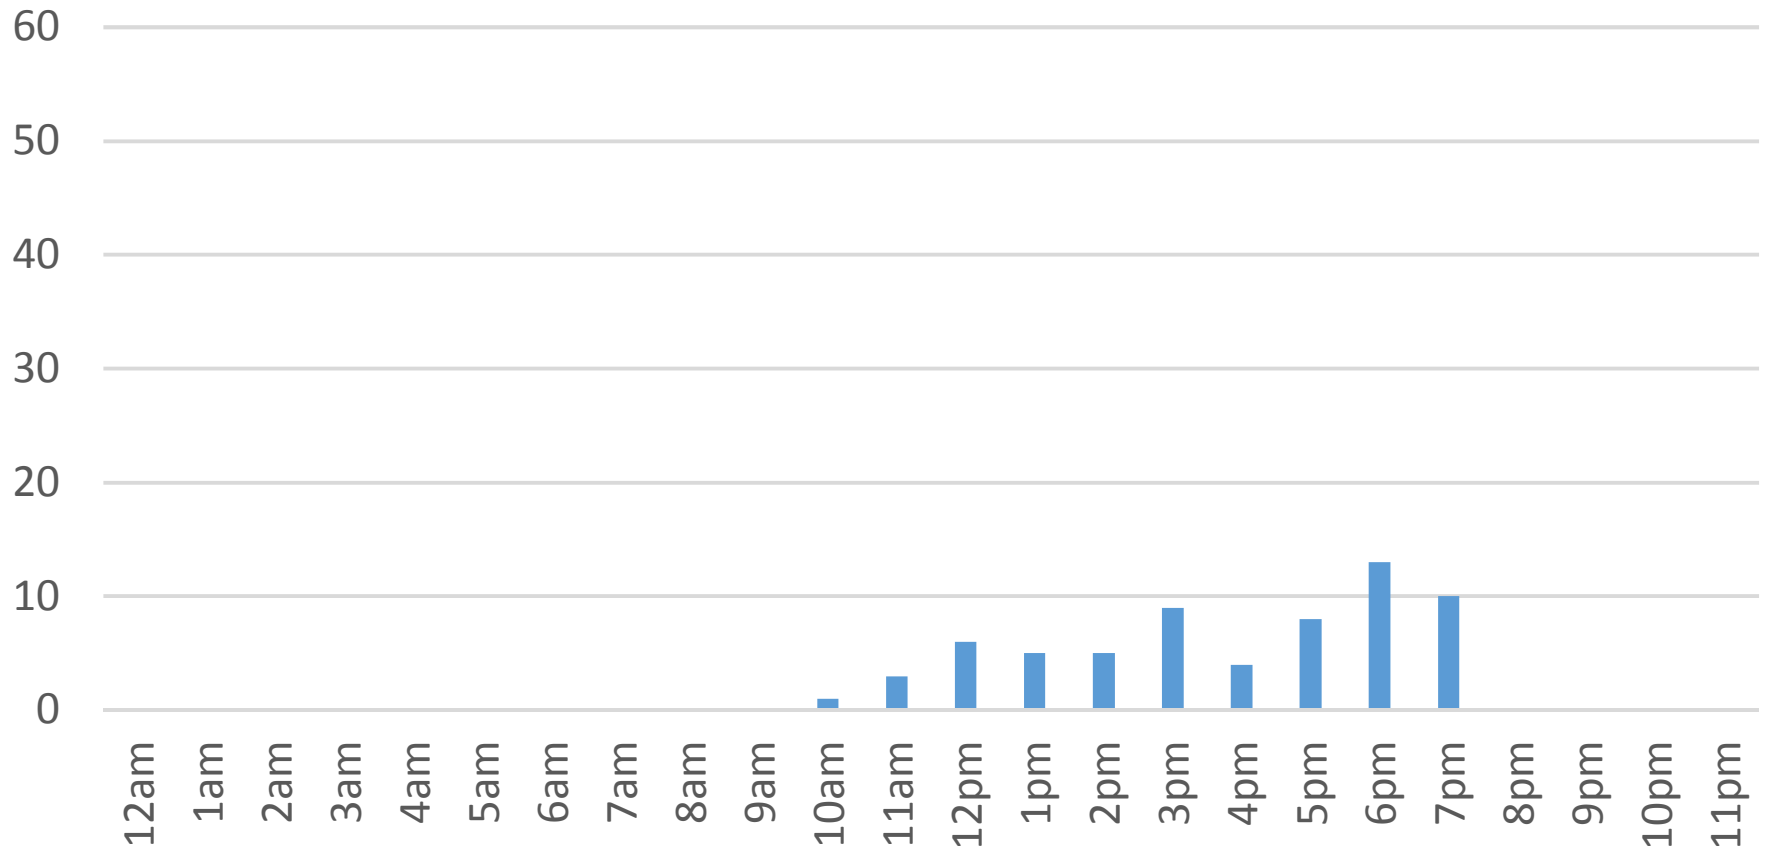

Wednesday, March 08, 2017

Waterfront Trail (ASB)

Thursday, March 09, 2017

Waterfront Trail (ASB)

Friday, March 10, 2017

Waterfront Trail (ASB)

Saturday, March 11, 2017

Waterfront Trail (ASB)

Sunday, March 12, 2017

Waterfront Trail (ASB)

Monday, March 13, 2017

Waterfront Trail (ASB)

Tuesday, March 14, 2017

Waterfront Trail (ASB)

Wednesday, March 15, 2017

Waterfront Trail (ASB)