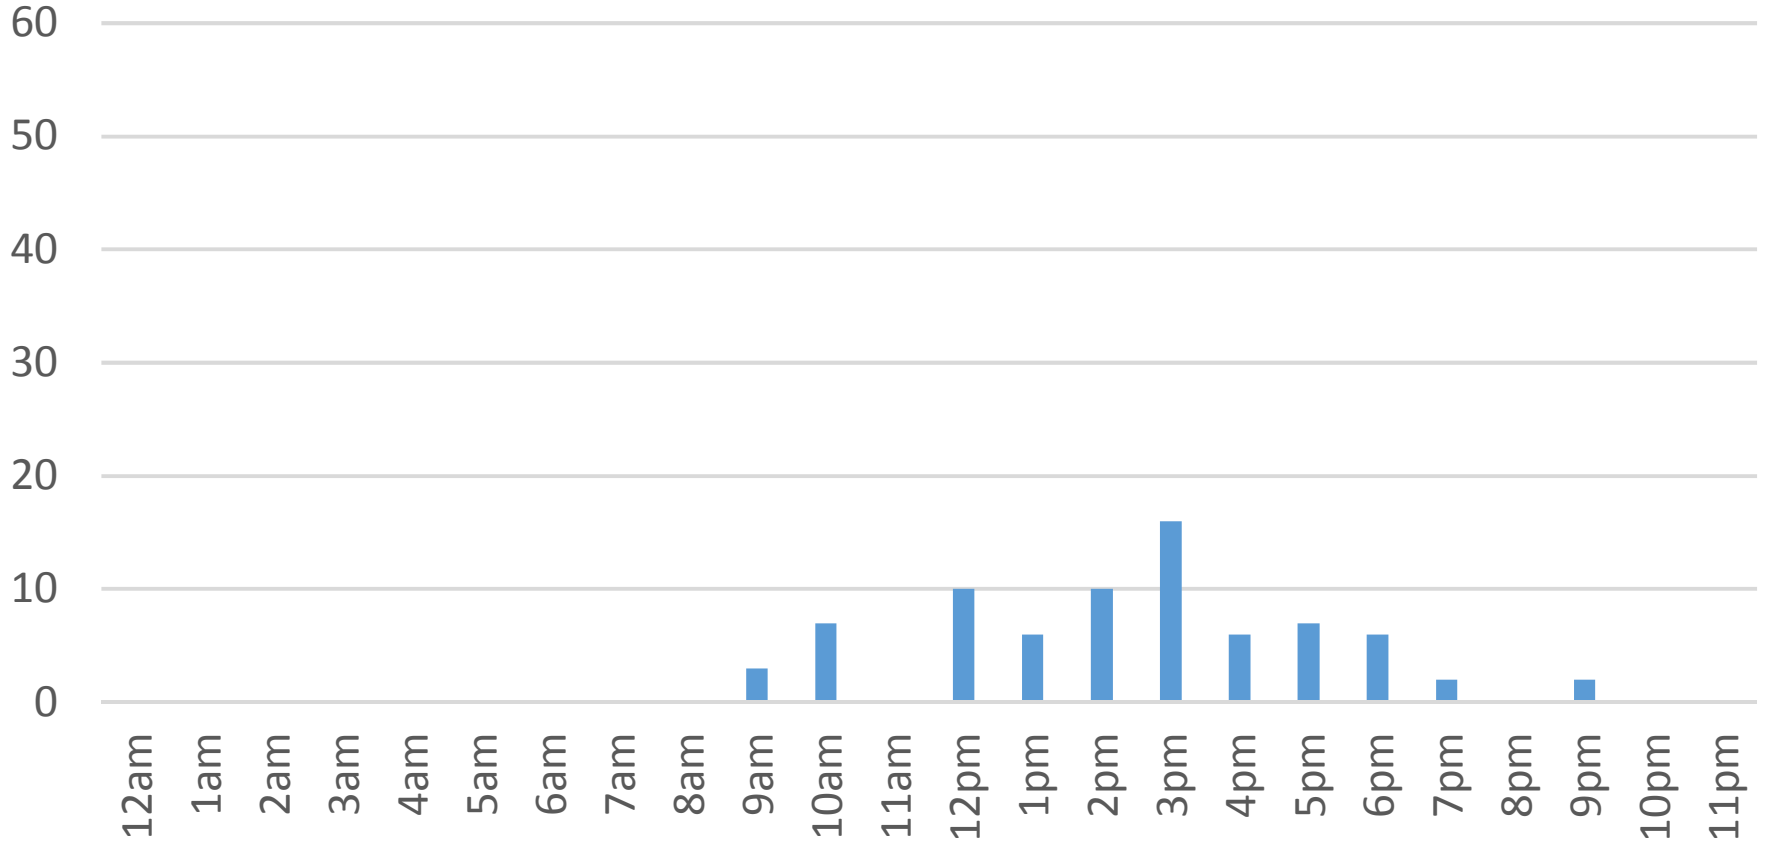

Thursday, March 16, 2017

Waterfront Trail (ASB)

Friday, March 17, 2017

Waterfront Trail (ASB)

Saturday, March 18, 2017

Waterfront Trail (ASB)

Sunday, March 19, 2017

Waterfront Trail (ASB)

Monday, March 20, 2017

Waterfront Trail (ASB)

Tuesday, March 21, 2017

Waterfront Trail (ASB)

Wednesday, March 22, 2017

Waterfront Trail (ASB)

Thursday, March 23, 2017

Waterfront Trail (ASB)

Friday, March 24, 2017

Waterfront Trail (ASB)

Saturday, March 25, 2017

Waterfront Trail (ASB)

Sunday, March 26, 2017

Waterfront Trail (ASB)

Monday, March 27, 2017

Waterfront Trail (ASB)