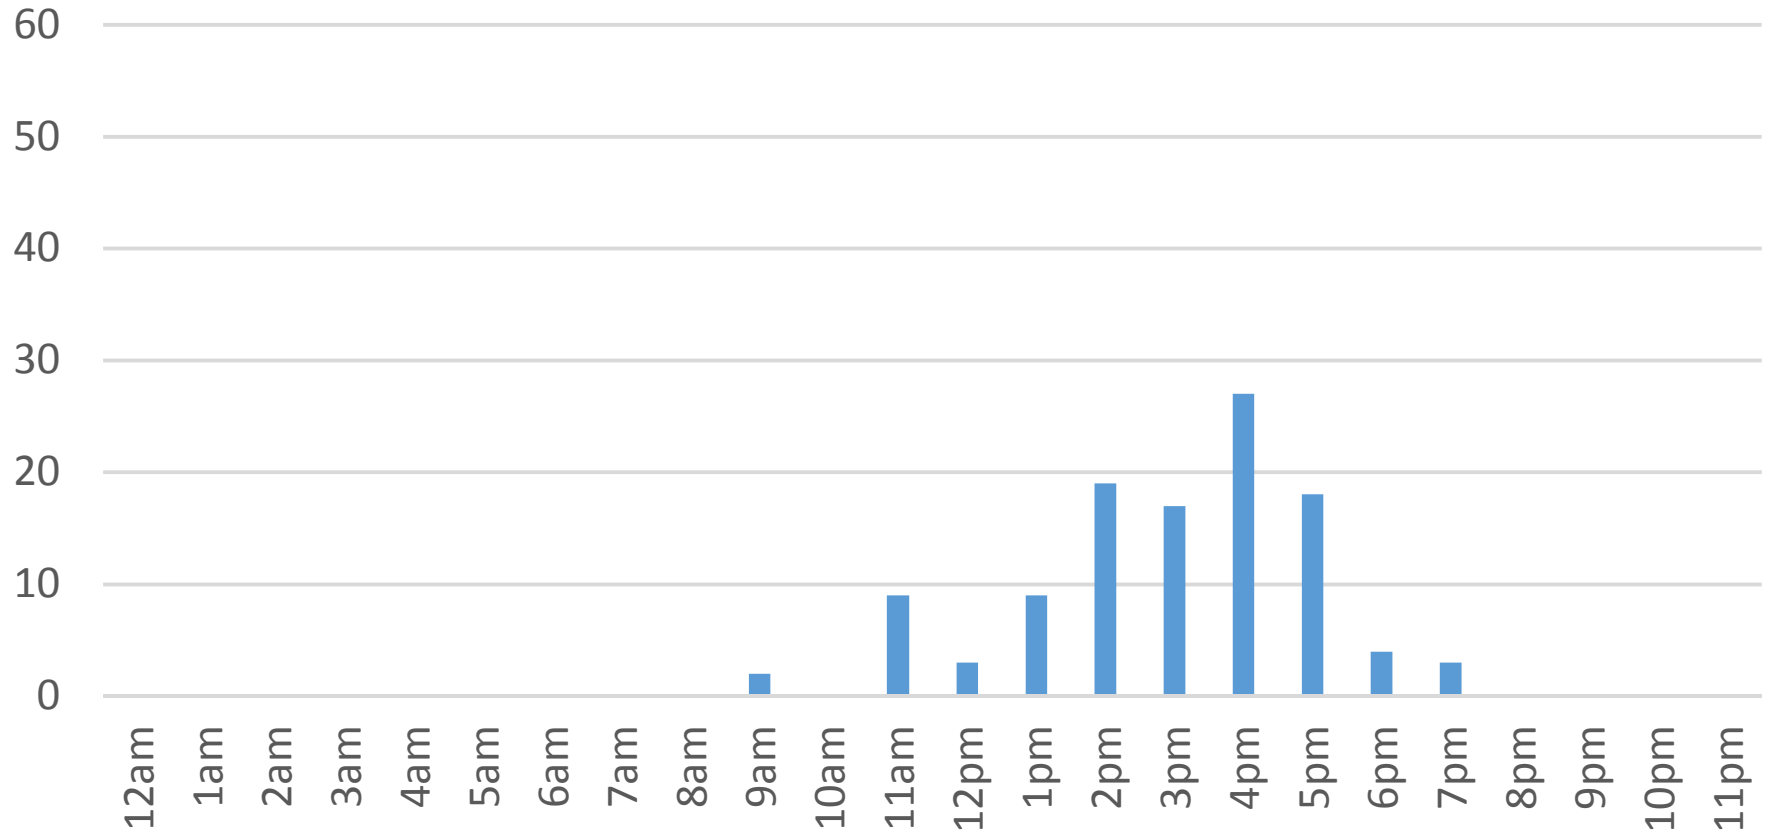

Waterfront Trail (ASB) Data Figures

Daily Average	65
Average Weekend Day	93
Average Weekday	55

Highest Daily Count 150

Busiest Day of the Week Sunday, March 19, 2017

Weekly Profile

Monday	12%
Tuesday	8%
Wednesday	13%
Thursday	18%
Friday	12%
Saturday	20%
Sunday	18%

Total = 2,000 Counts

Waterfront Trail (ASB)

Wednesday, March 01, 2017

Waterfront Trail (ASB)

Thursday, March 02, 2017

Waterfront Trail (ASB)

Friday, March 03, 2017

Waterfront Trail (ASB)

Saturday, March 04, 2017

Waterfront Trail (ASB)

Sunday, March 05, 2017

Waterfront Trail (ASB)

Monday, March 06, 2017

Waterfront Trail (ASB)

Tuesday, March 07, 2017

Waterfront Trail (ASB)