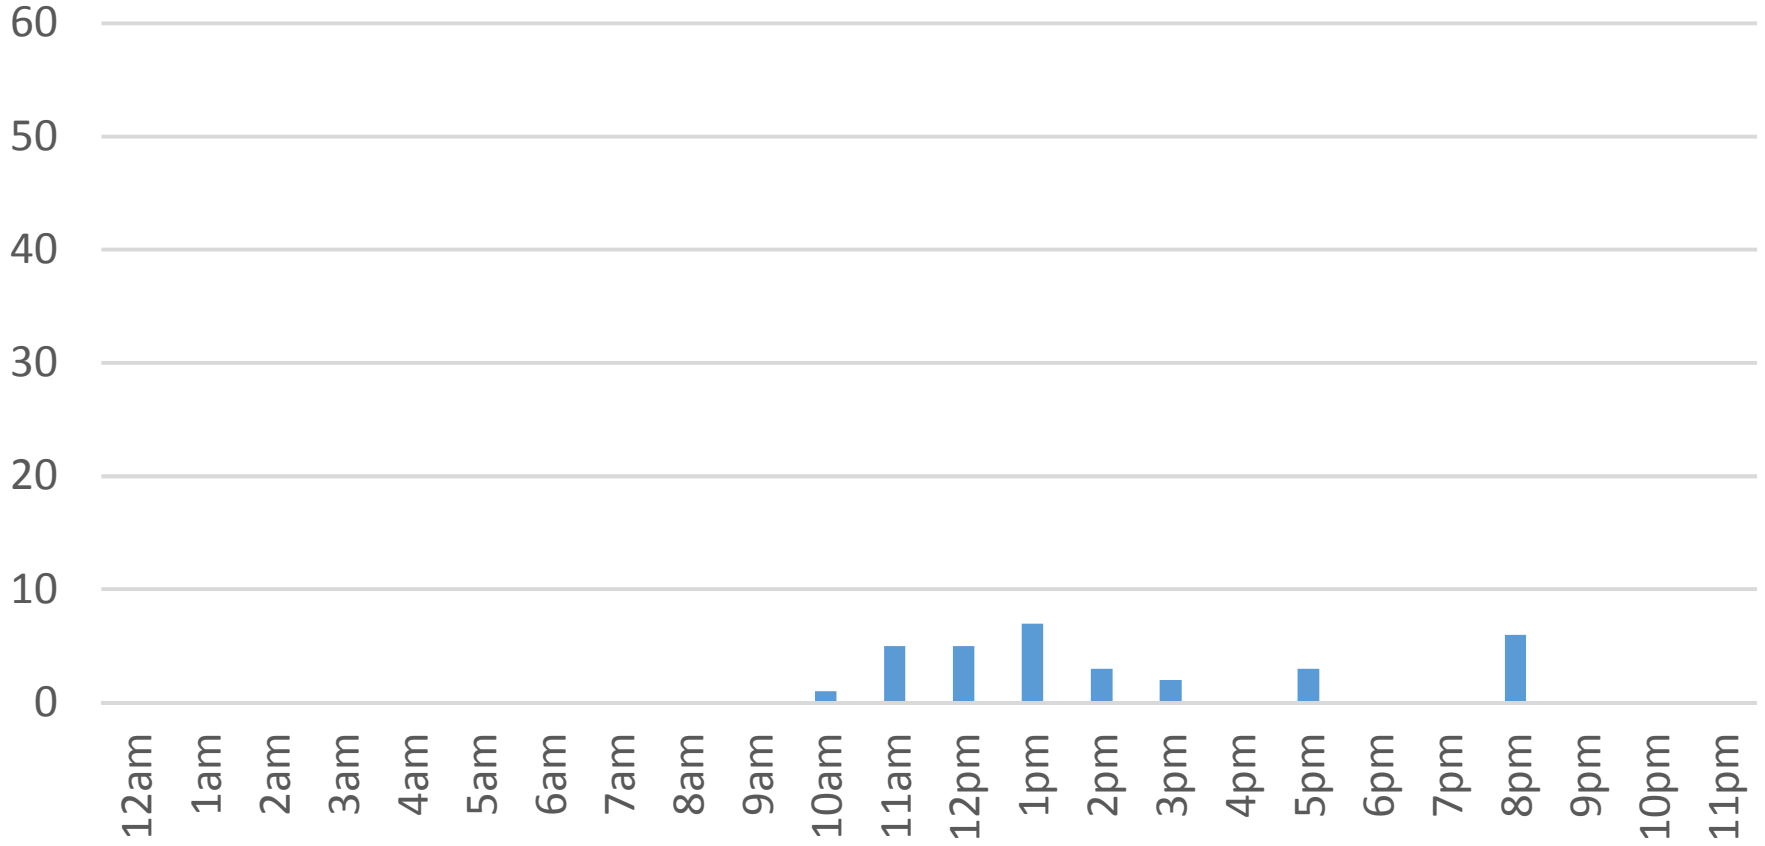

Saturday, March 04, 2017

Waterfront Trail (ASB)

Sunday, March 05, 2017

Waterfront Trail (ASB)

Monday, March 06, 2017

Waterfront Trail (ASB)

Tuesday, March 07, 2017

Waterfront Trail (ASB)

Wednesday, March 08, 2017

Waterfront Trail (ASB)

Thursday, March 09, 2017

Waterfront Trail (ASB)

Friday, March 10, 2017

Waterfront Trail (ASB)

Saturday, March 11, 2017

Waterfront Trail (ASB)