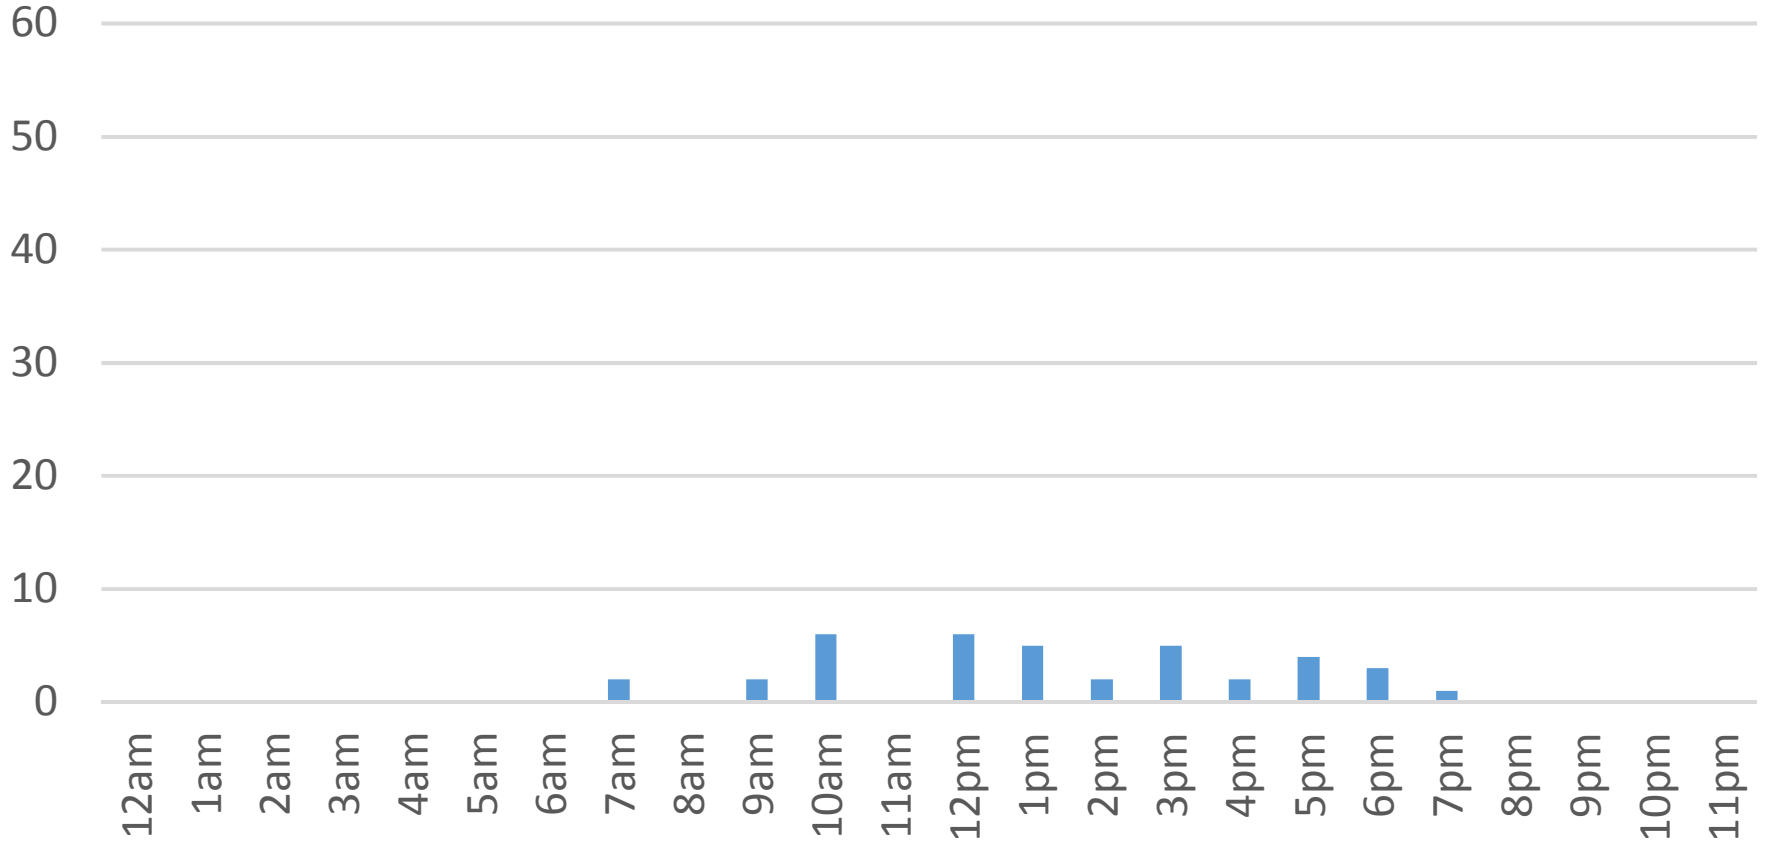

Sunday, March 12, 2017

Waterfront Trail (ASB)

Monday, March 13, 2017

Waterfront Trail (ASB)

Tuesday, March 14, 2017

Waterfront Trail (ASB)

Wednesday, March 15, 2017

Waterfront Trail (ASB)

Thursday, March 16, 2017

Waterfront Trail (ASB)

Friday, March 17, 2017

Waterfront Trail (ASB)

Saturday, March 18, 2017

Waterfront Trail (ASB)

Sunday, March 19, 2017

Waterfront Trail (ASB)