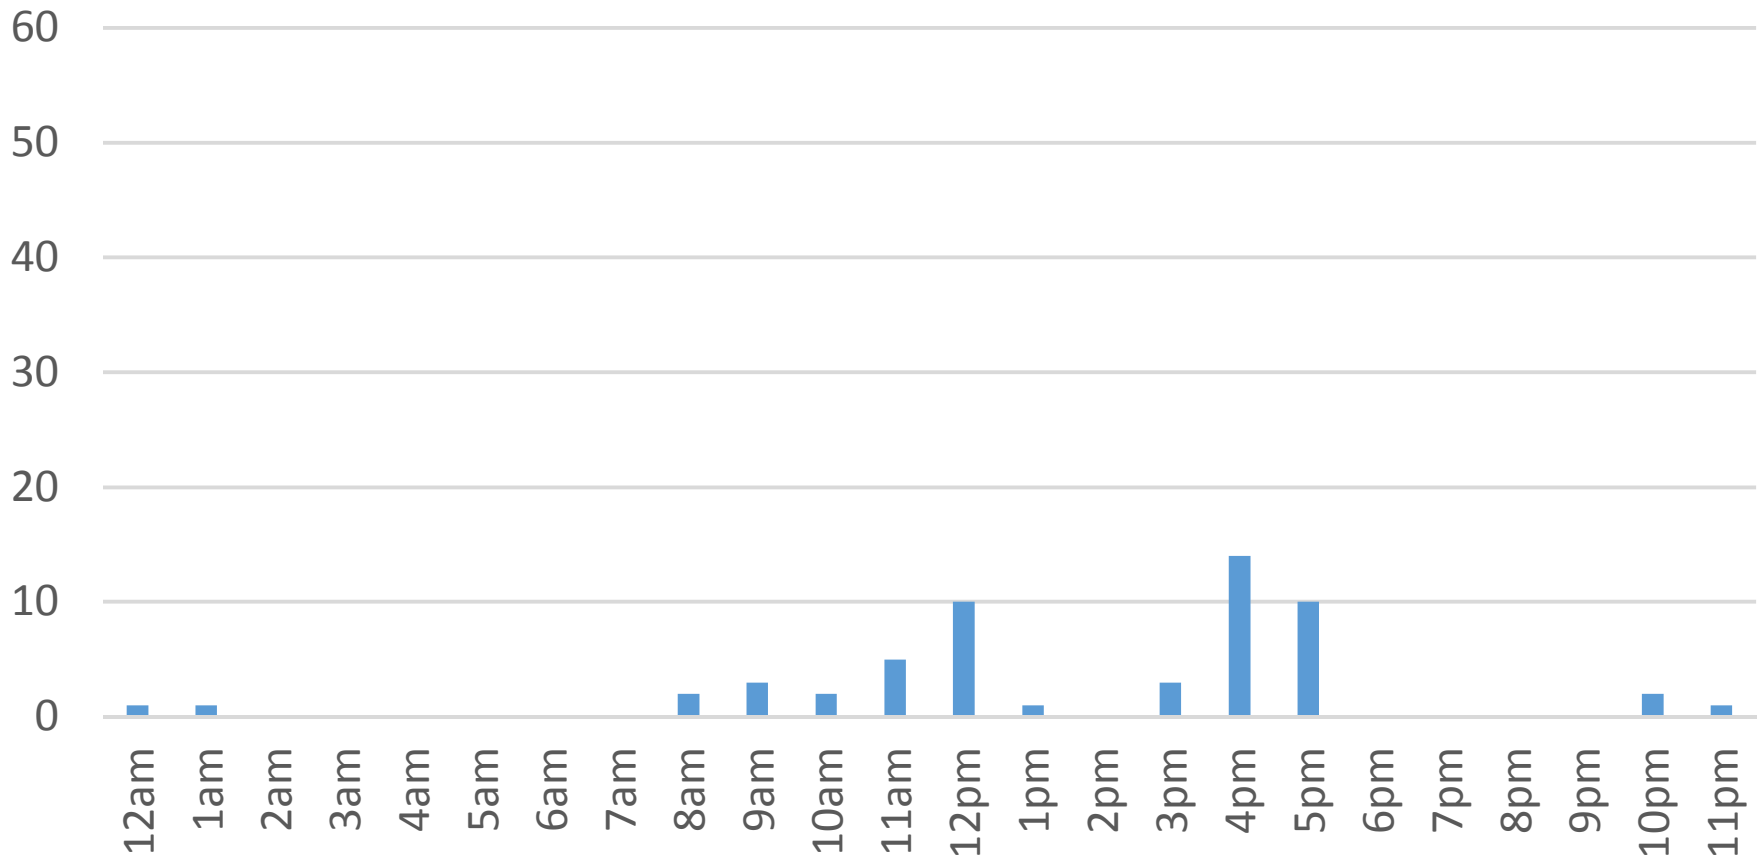

Wednesday, March 08, 2017

Waterfront Trail (ASB)

Thursday, March 09, 2017

Waterfront Trail (ASB)

Friday, March 10, 2017

Waterfront Trail (ASB)

Saturday, March 11, 2017

Waterfront Trail (ASB)

Sunday, March 12, 2017

Waterfront Trail (ASB)

Monday, March 13, 2017

Waterfront Trail (ASB)

Tuesday, March 14, 2017

Waterfront Trail (ASB)

Wednesday, March 15, 2017

Waterfront Trail (ASB)