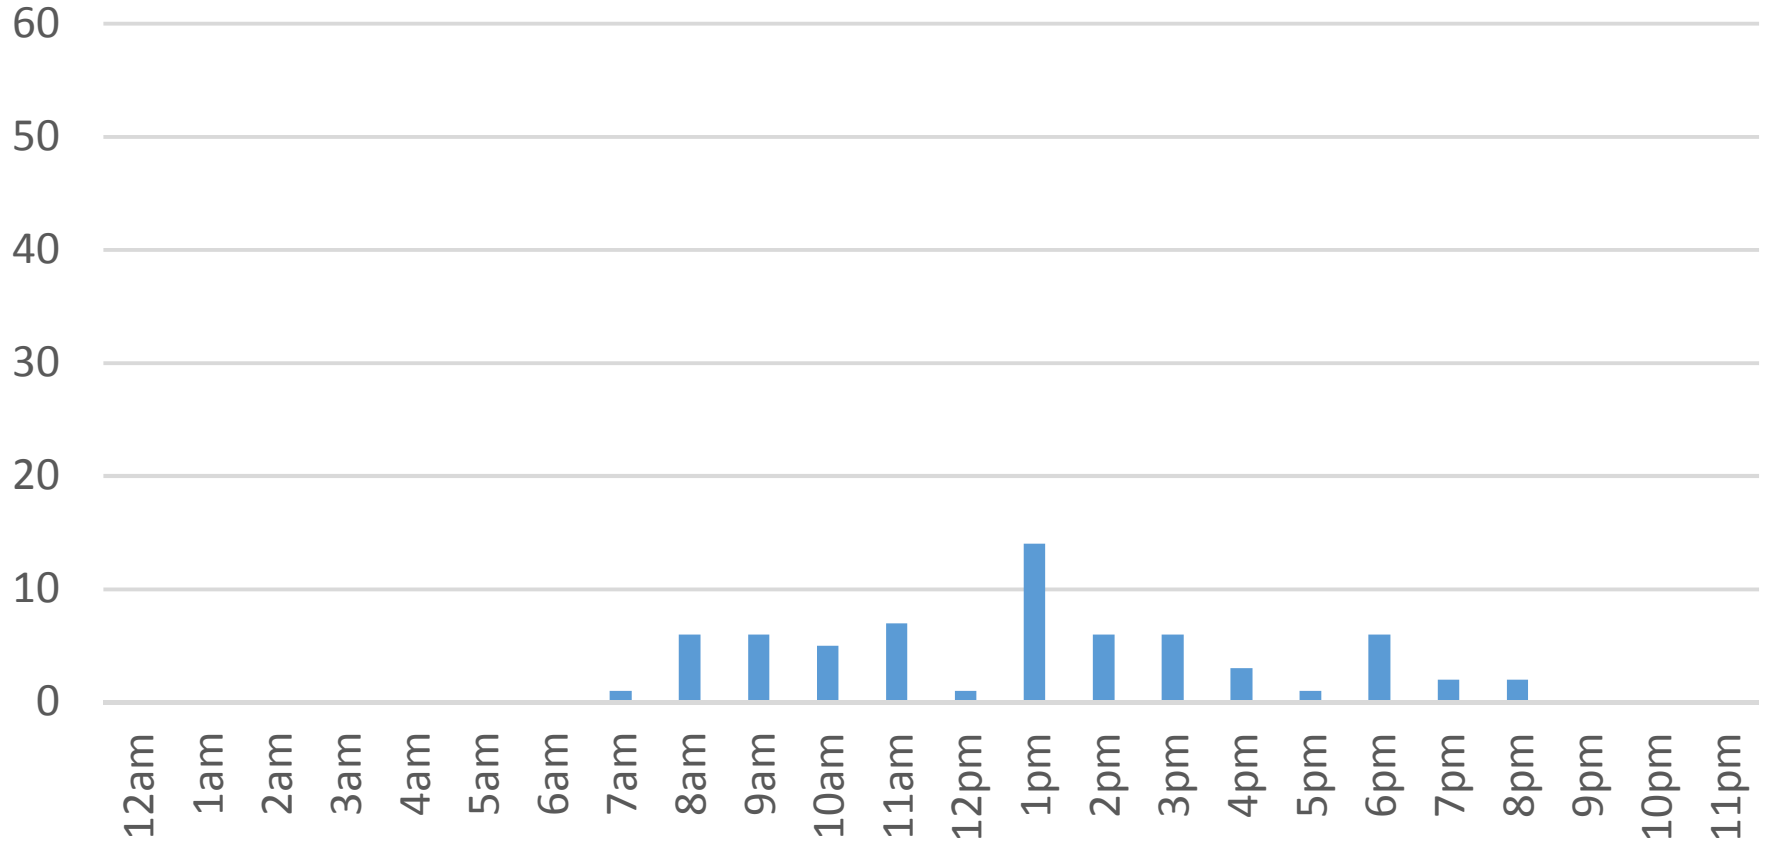

Thursday, March 16, 2017

Waterfront Trail (ASB)

Friday, March 17, 2017

Waterfront Trail (ASB)

Saturday, March 18, 2017

Waterfront Trail (ASB)

Sunday, March 19, 2017

Waterfront Trail (ASB)

Monday, March 20, 2017

Waterfront Trail (ASB)

Tuesday, March 21, 2017

Waterfront Trail (ASB)

Wednesday, March 22, 2017

Waterfront Trail (ASB)

Thursday, March 23, 2017

Waterfront Trail (ASB)

Friday, March 24, 2017

Waterfront Trail (ASB)

Saturday, March 25, 2017

Waterfront Trail (ASB)

Sunday, March 26, 2017

Waterfront Trail (ASB)

Monday, March 27, 2017

Waterfront Trail (ASB)

Tuesday, March 28, 2017

Waterfront Trail (ASB)

Wednesday, March 29, 2017

Waterfront Trail (ASB)

Thursday, March 30, 2017

Waterfront Trail (ASB)

Friday, March 31, 2017