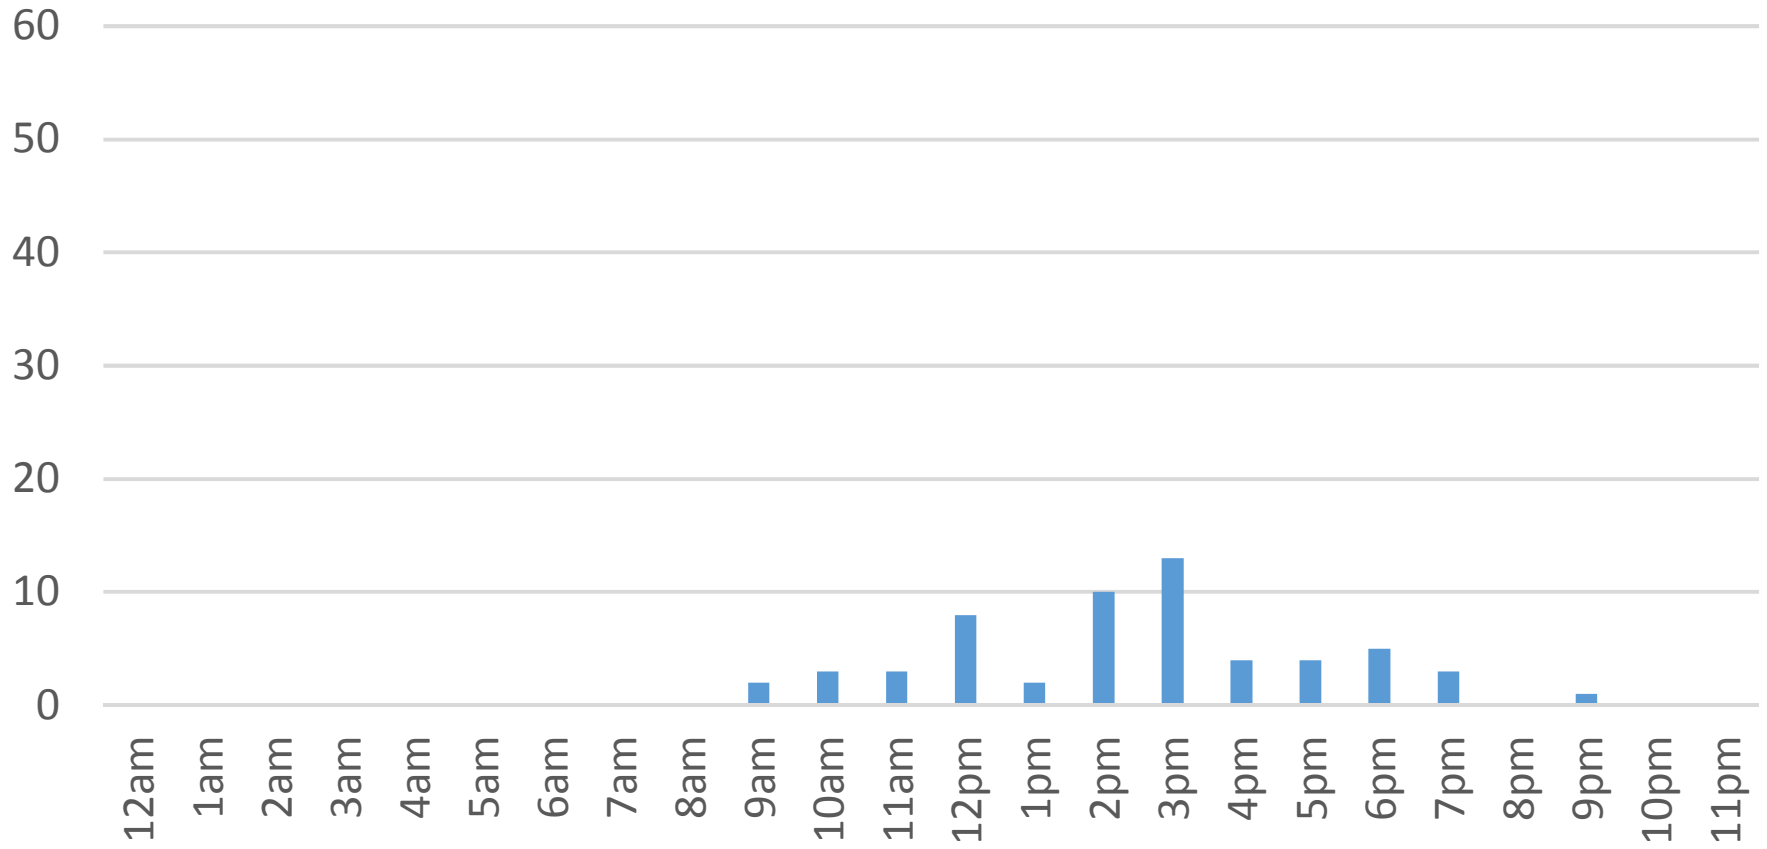

Thursday, March 16, 2017

Waterfront Trail (ASB)

Friday, March 17, 2017

Waterfront Trail (ASB)

Saturday, March 18, 2017

Waterfront Trail (ASB)

Sunday, March 19, 2017

Waterfront Trail (ASB)

Monday, March 20, 2017

Waterfront Trail (ASB)

Tuesday, March 21, 2017

Waterfront Trail (ASB)

Wednesday, March 22, 2017

Waterfront Trail (ASB)

Thursday, March 23, 2017

Waterfront Trail (ASB)