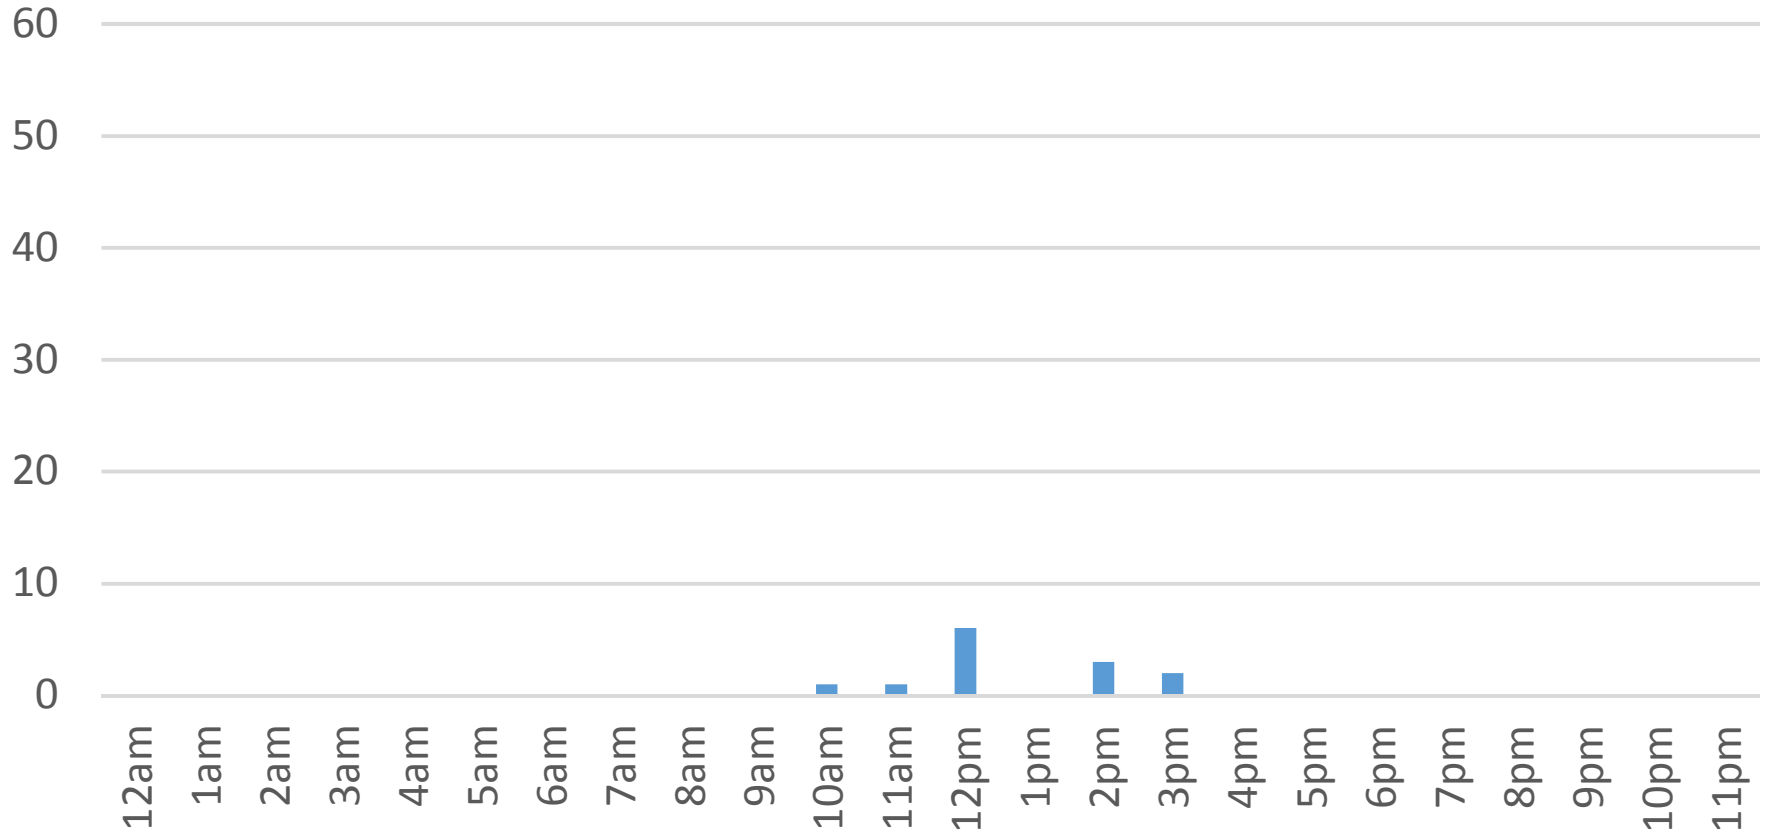

Waterfront Trail (ASB) Data Figures

Daily Average	65
Average Weekend Day	93
Average Weekday	55

Highest Daily Count 150

Busiest Day of the Week Sunday, March 19, 2017

Weekly Profile

Monday	12%
Tuesday	8%
Wednesday	13%
Thursday	18%
Friday	12%
Saturday	20%
Sunday	18%

Total = 2,000 Counts

Waterfront Trail (ASB)

Wednesday, March 01, 2017

Waterfront Trail (ASB)

Thursday, March 02, 2017

Waterfront Trail (ASB)

Friday, March 03, 2017

Waterfront Trail (ASB)

Saturday, March 04, 2017

Waterfront Trail (ASB)

Sunday, March 05, 2017

Waterfront Trail (ASB)

Monday, March 06, 2017

Waterfront Trail (ASB)

Tuesday, March 07, 2017

Waterfront Trail (ASB)