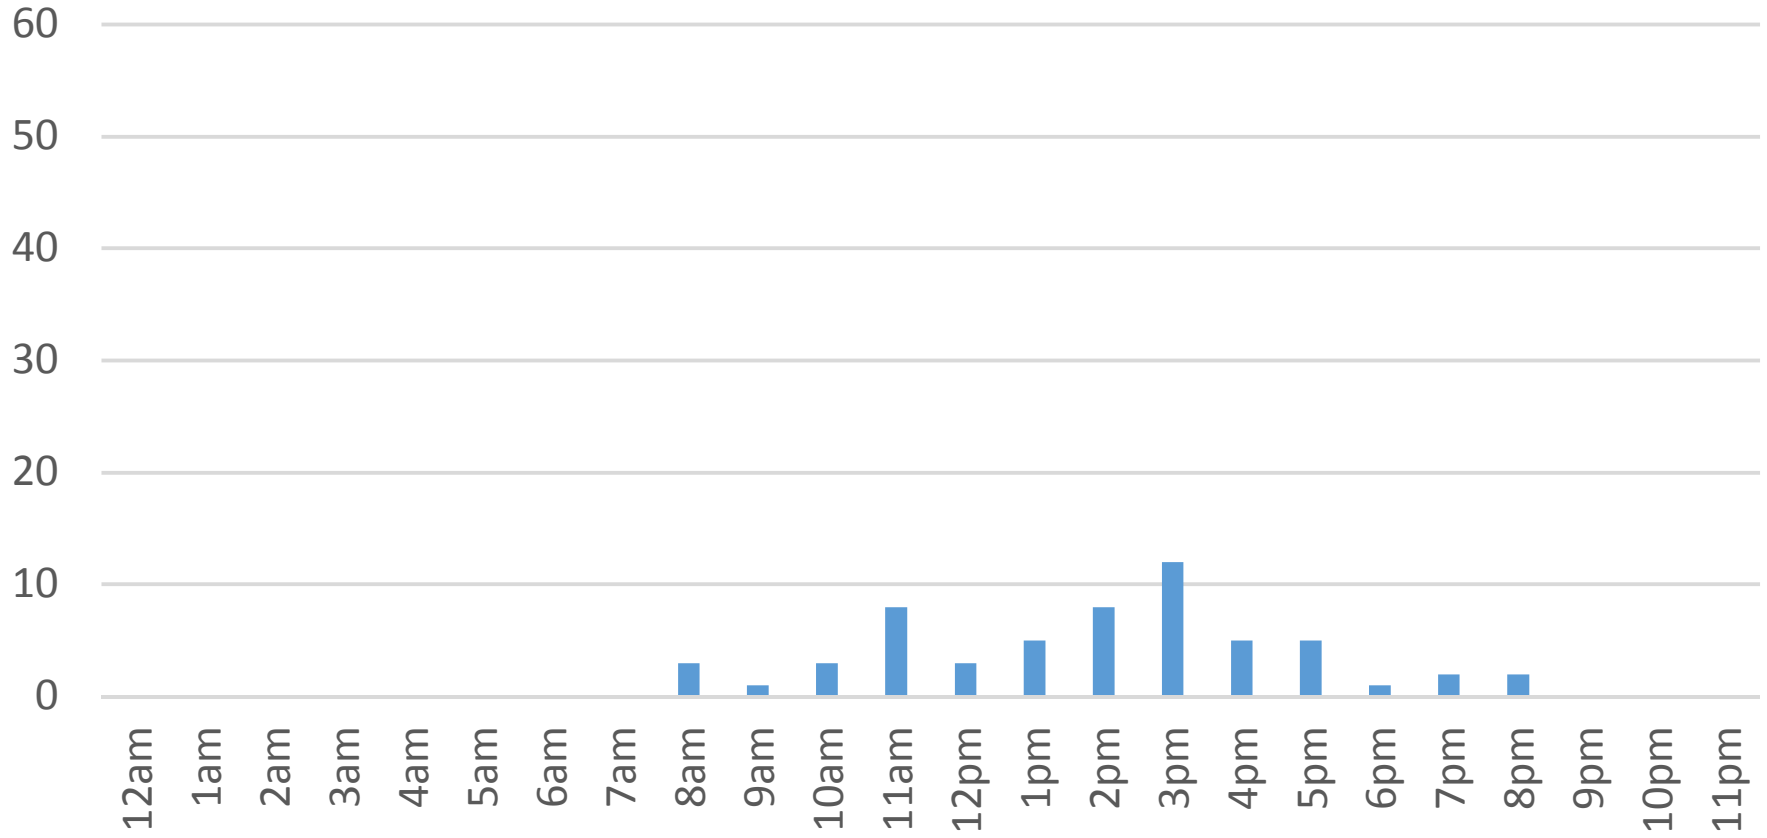

Waterfront Trail (ASB) Data Figures

Daily Average	65
Average Weekend Day	93
Average Weekday	55

Highest Daily Count 150

Busiest Day of the Week Sunday, March 19, 2017

Weekly Profile

Monday	12%
Tuesday	8%
Wednesday	13%
Thursday	18%
Friday	12%
Saturday	20%
Sunday	18%

Total = 2,000 Counts

Waterfront Trail (ASB)

Wednesday, March 01, 2017

Waterfront Trail (ASB)

Thursday, March 02, 2017

Waterfront Trail (ASB)

Friday, March 03, 2017

Waterfront Trail (ASB)

Saturday, March 04, 2017

Waterfront Trail (ASB)

Sunday, March 05, 2017

Waterfront Trail (ASB)

Monday, March 06, 2017

Waterfront Trail (ASB)

Tuesday, March 07, 2017

Waterfront Trail (ASB)