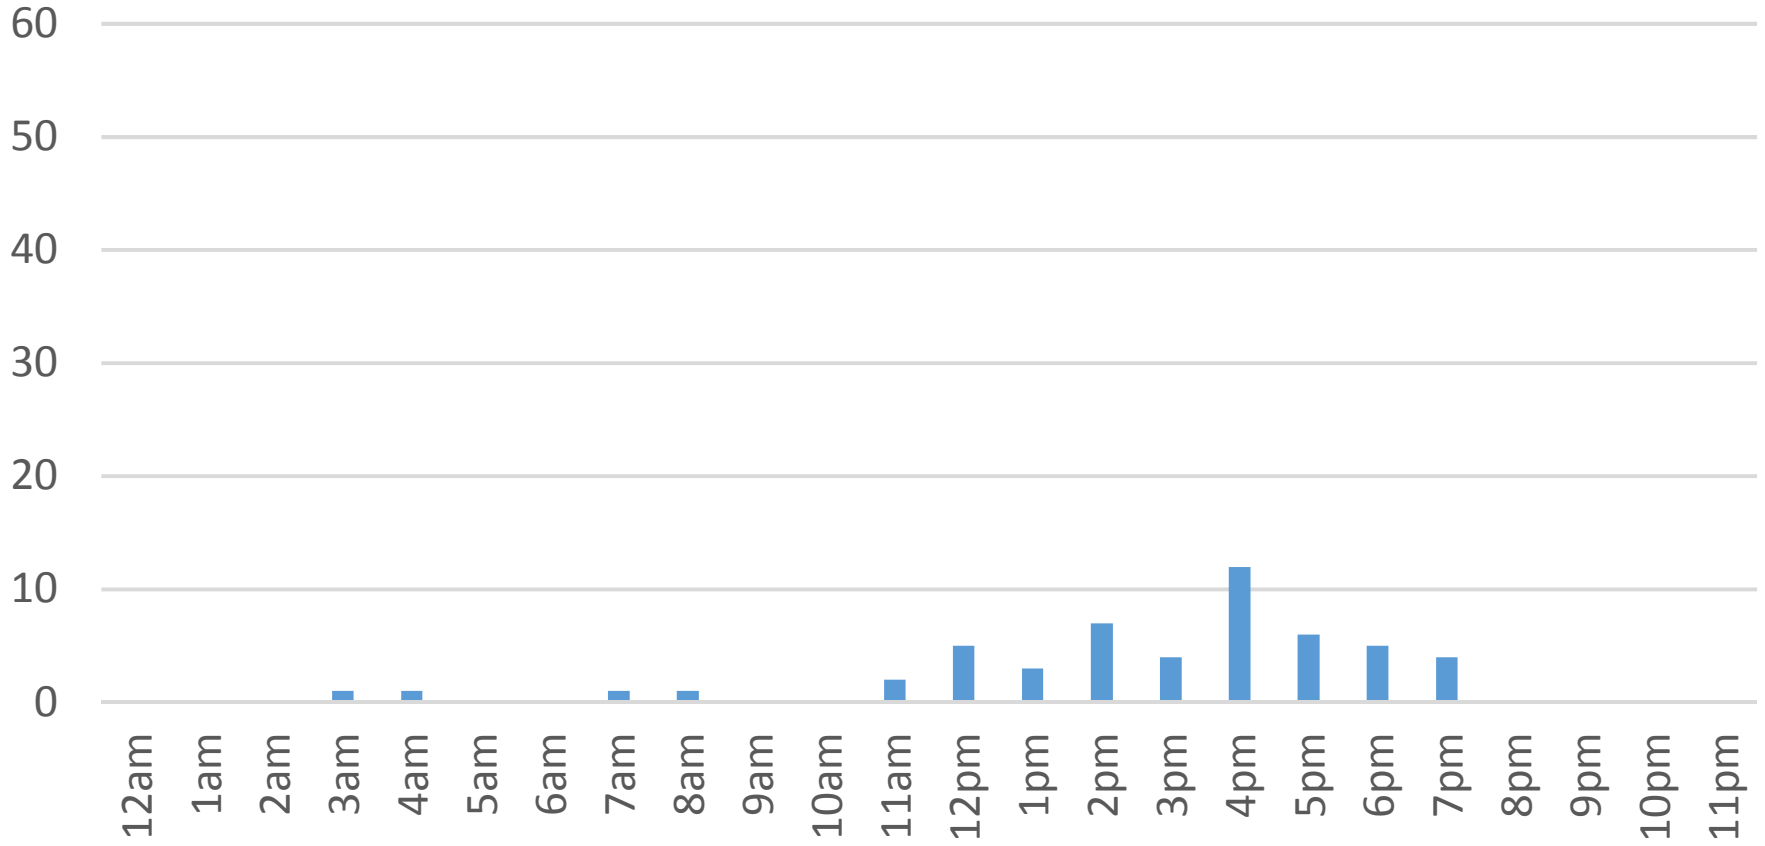

Wednesday, March 08, 2017

Waterfront Trail (ASB)

Thursday, March 09, 2017

Waterfront Trail (ASB)

Friday, March 10, 2017

Waterfront Trail (ASB)

Saturday, March 11, 2017

Waterfront Trail (ASB)

Sunday, March 12, 2017

Waterfront Trail (ASB)

Monday, March 13, 2017

Waterfront Trail (ASB)

Tuesday, March 14, 2017

Waterfront Trail (ASB)

Wednesday, March 15, 2017

Waterfront Trail (ASB)