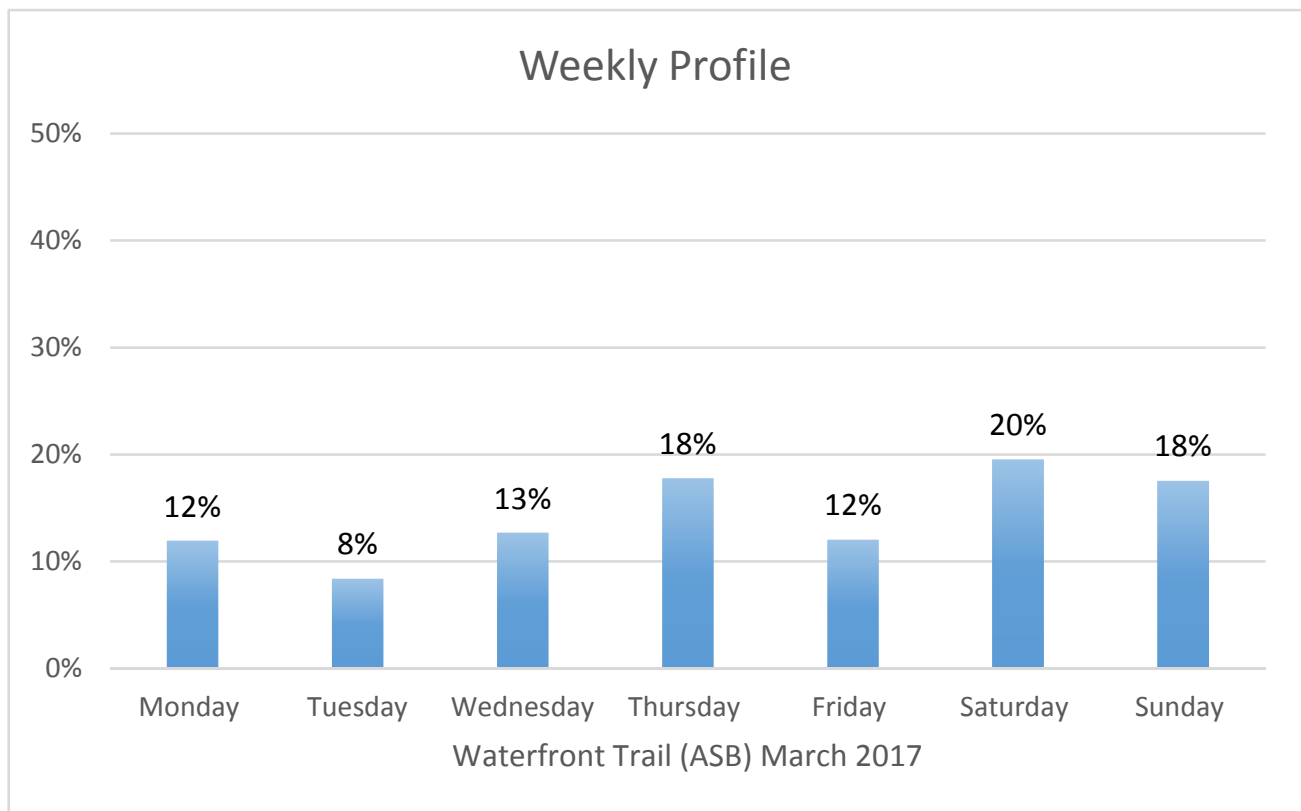

Waterfront Trail (ASB) Data Figures

Daily Average	65
Average Weekend Day	93
Average Weekday	55

Highest Daily Count 150

Busiest Day of the Week Sunday, March 19, 2017

Weekly Profile

Monday	12%
Tuesday	8%
Wednesday	13%
Thursday	18%
Friday	12%
Saturday	20%
Sunday	18%

Total = 2,000 Counts

Waterfront Trail (ASB)

Wednesday, March 01, 2017

Waterfront Trail (ASB)

Thursday, March 02, 2017

Waterfront Trail (ASB)

Friday, March 03, 2017

Waterfront Trail (ASB)