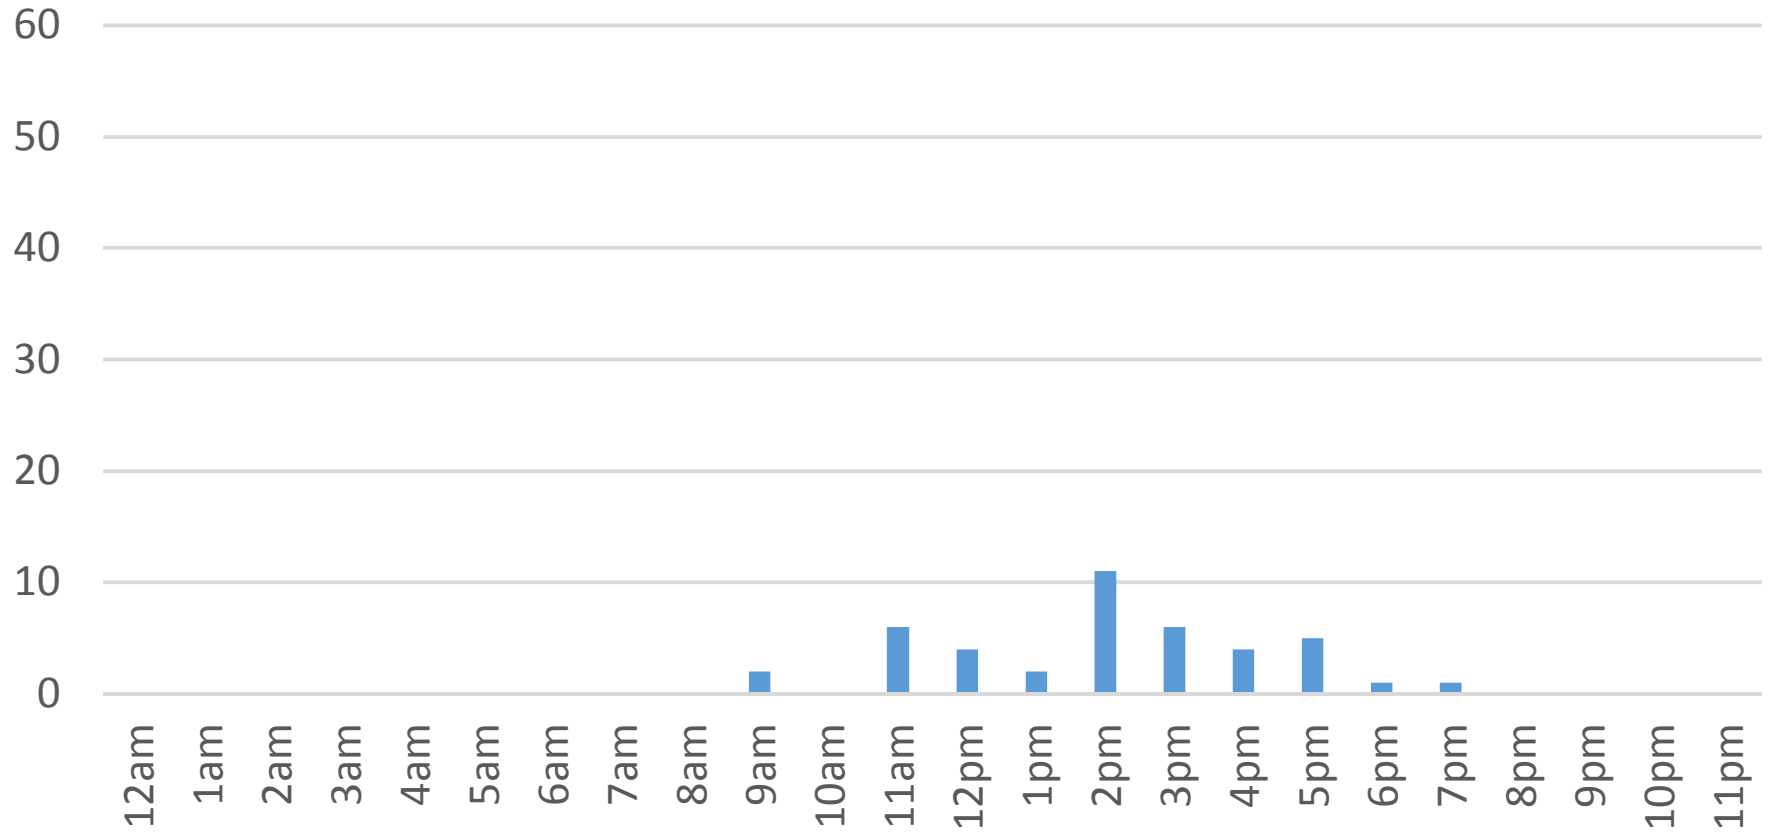

Saturday, March 04, 2017

Waterfront Trail (ASB)

Sunday, March 05, 2017

Waterfront Trail (ASB)

Monday, March 06, 2017

Waterfront Trail (ASB)

Tuesday, March 07, 2017

Waterfront Trail (ASB)

Wednesday, March 08, 2017

Waterfront Trail (ASB)

Thursday, March 09, 2017

Waterfront Trail (ASB)

Friday, March 10, 2017

Waterfront Trail (ASB)

Saturday, March 11, 2017

Waterfront Trail (ASB)