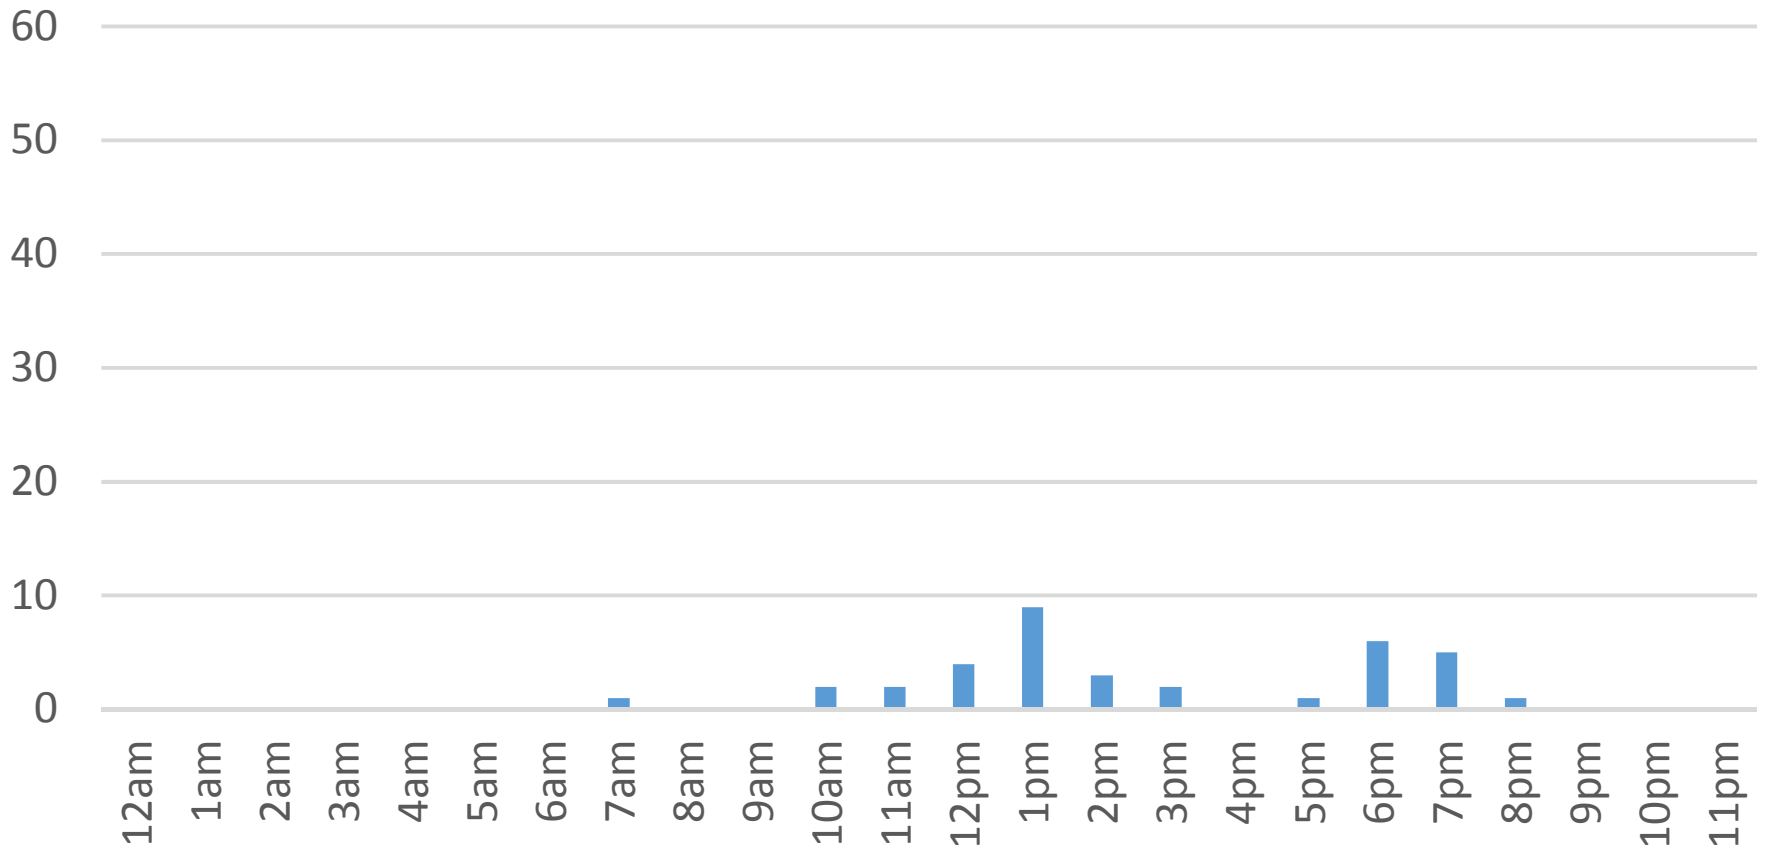

Thursday, March 16, 2017

Waterfront Trail (ASB)

Friday, March 17, 2017

Waterfront Trail (ASB)

Saturday, March 18, 2017

Waterfront Trail (ASB)

Sunday, March 19, 2017

Waterfront Trail (ASB)

Monday, March 20, 2017

Waterfront Trail (ASB)

Tuesday, March 21, 2017

Waterfront Trail (ASB)

Wednesday, March 22, 2017

Waterfront Trail (ASB)

Thursday, March 23, 2017

Waterfront Trail (ASB)