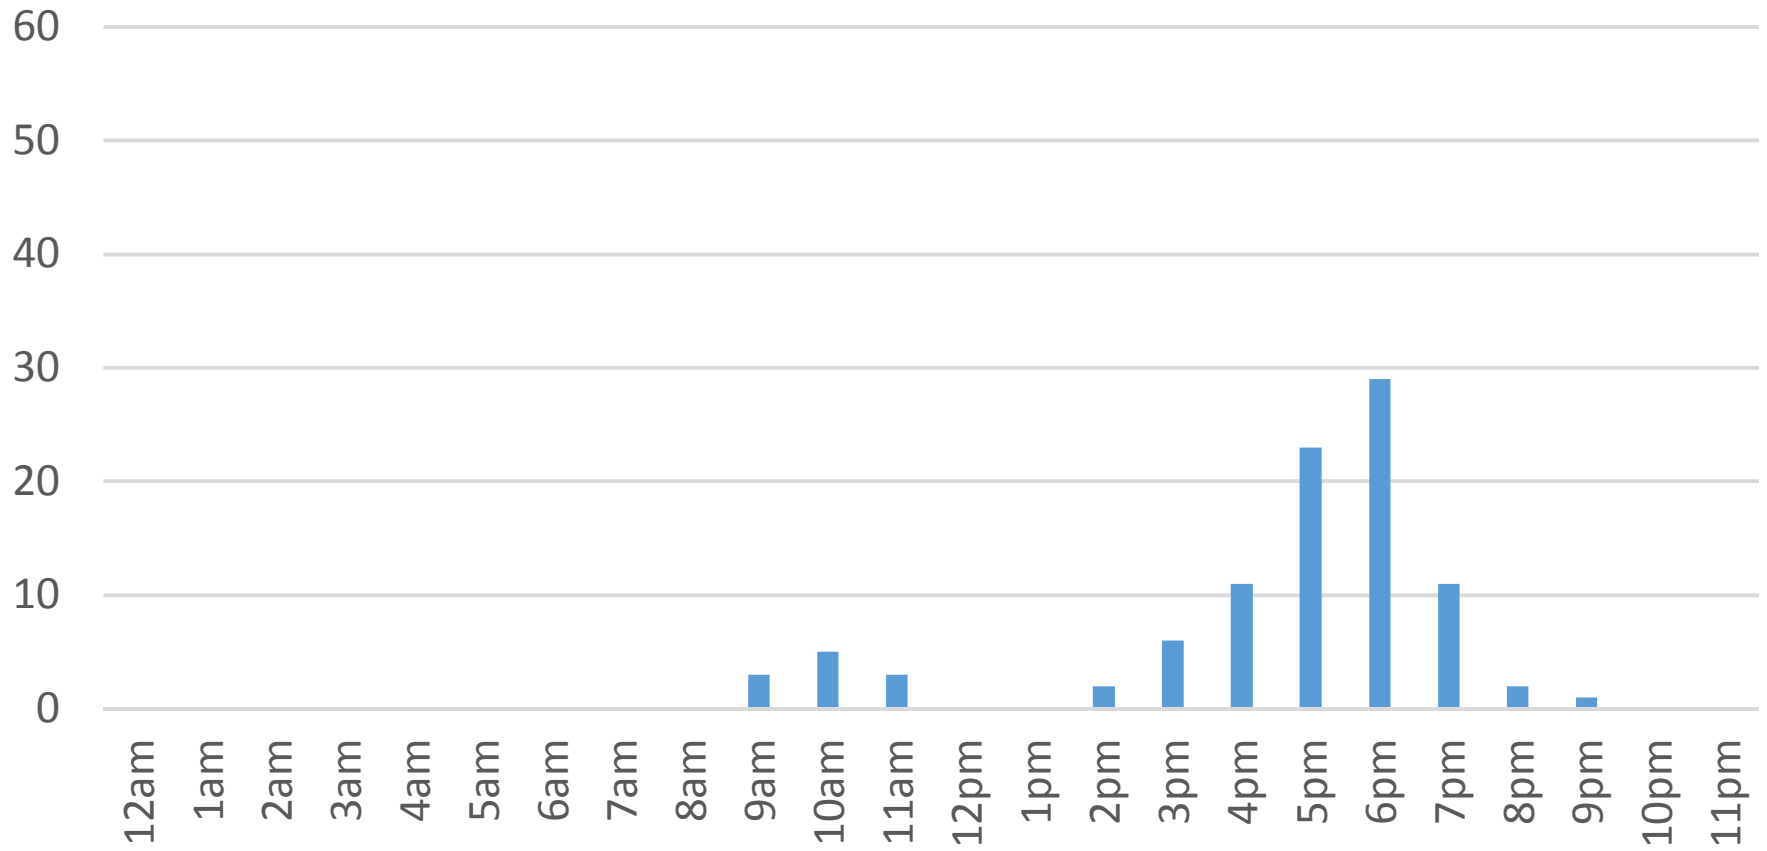

Monday, March 20, 2017

Waterfront Trail (ASB)

Tuesday, March 21, 2017

Waterfront Trail (ASB)

Wednesday, March 22, 2017

Waterfront Trail (ASB)

Thursday, March 23, 2017

Waterfront Trail (ASB)

Friday, March 24, 2017

Waterfront Trail (ASB)

Saturday, March 25, 2017

Waterfront Trail (ASB)

Sunday, March 26, 2017

Waterfront Trail (ASB)

Monday, March 27, 2017

Waterfront Trail (ASB)

Tuesday, March 28, 2017

Waterfront Trail (ASB)

Wednesday, March 29, 2017

Waterfront Trail (ASB)

Thursday, March 30, 2017

Waterfront Trail (ASB)

Friday, March 31, 2017