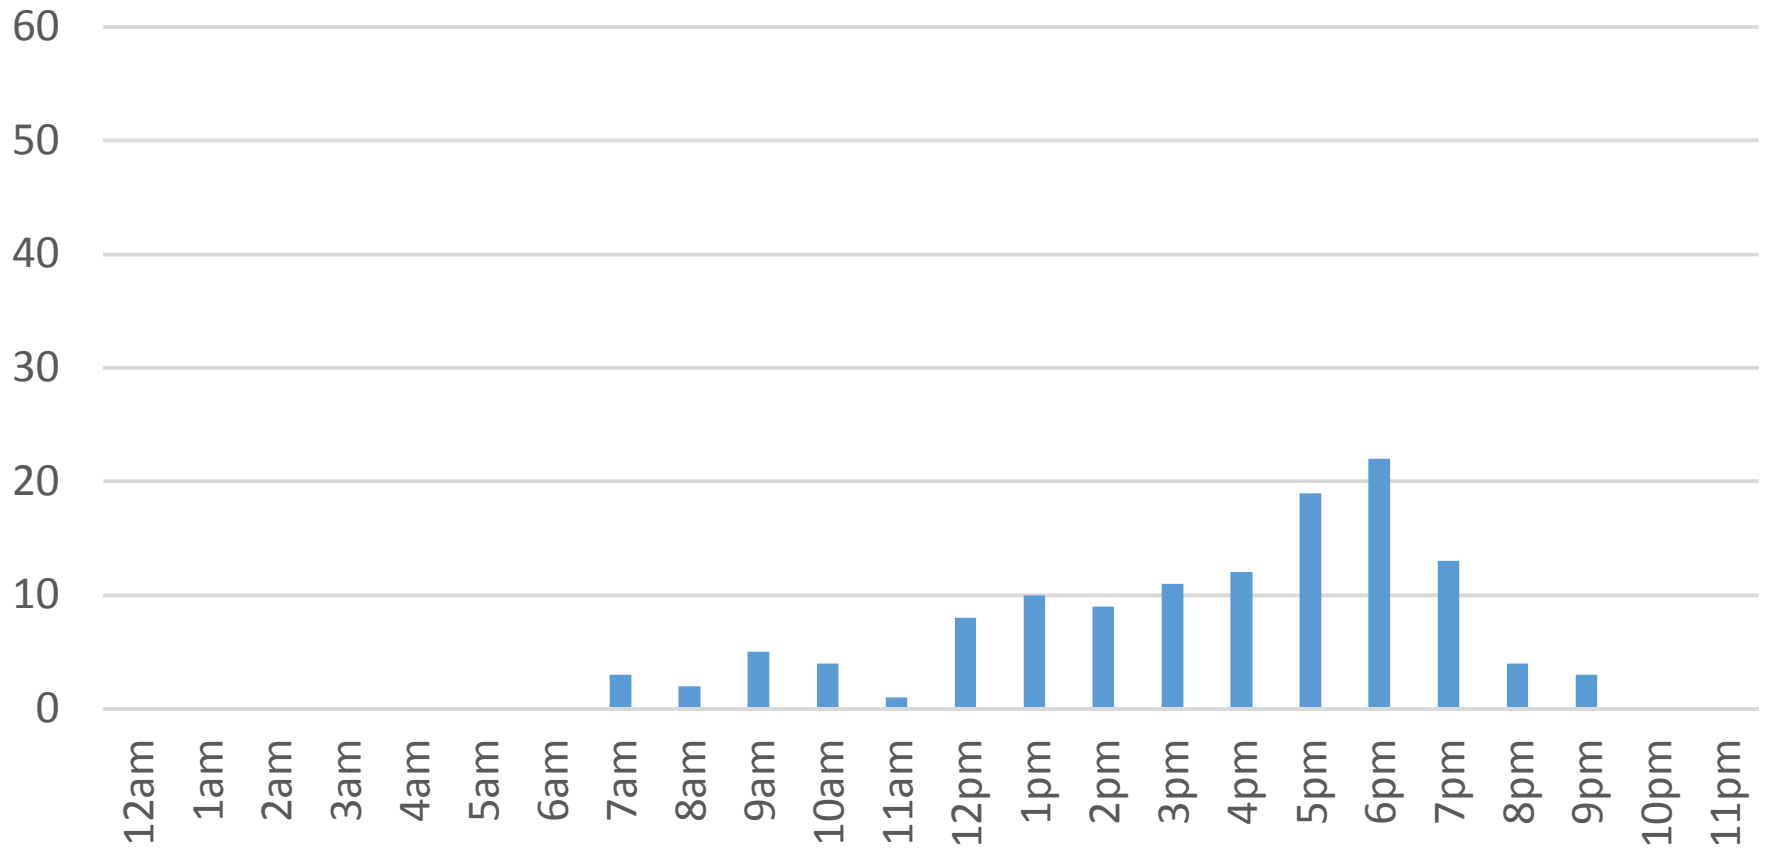

Monday, March 20, 2017

Waterfront Trail (ASB)

Tuesday, March 21, 2017

Waterfront Trail (ASB)

Wednesday, March 22, 2017

Waterfront Trail (ASB)

Thursday, March 23, 2017

Waterfront Trail (ASB)

Friday, March 24, 2017

Waterfront Trail (ASB)

Saturday, March 25, 2017

Waterfront Trail (ASB)

Sunday, March 26, 2017

Waterfront Trail (ASB)

Monday, March 27, 2017

Waterfront Trail (ASB)

Tuesday, March 28, 2017

Waterfront Trail (ASB)

Wednesday, March 29, 2017

Waterfront Trail (ASB)

Thursday, March 30, 2017

Waterfront Trail (ASB)

Friday, March 31, 2017