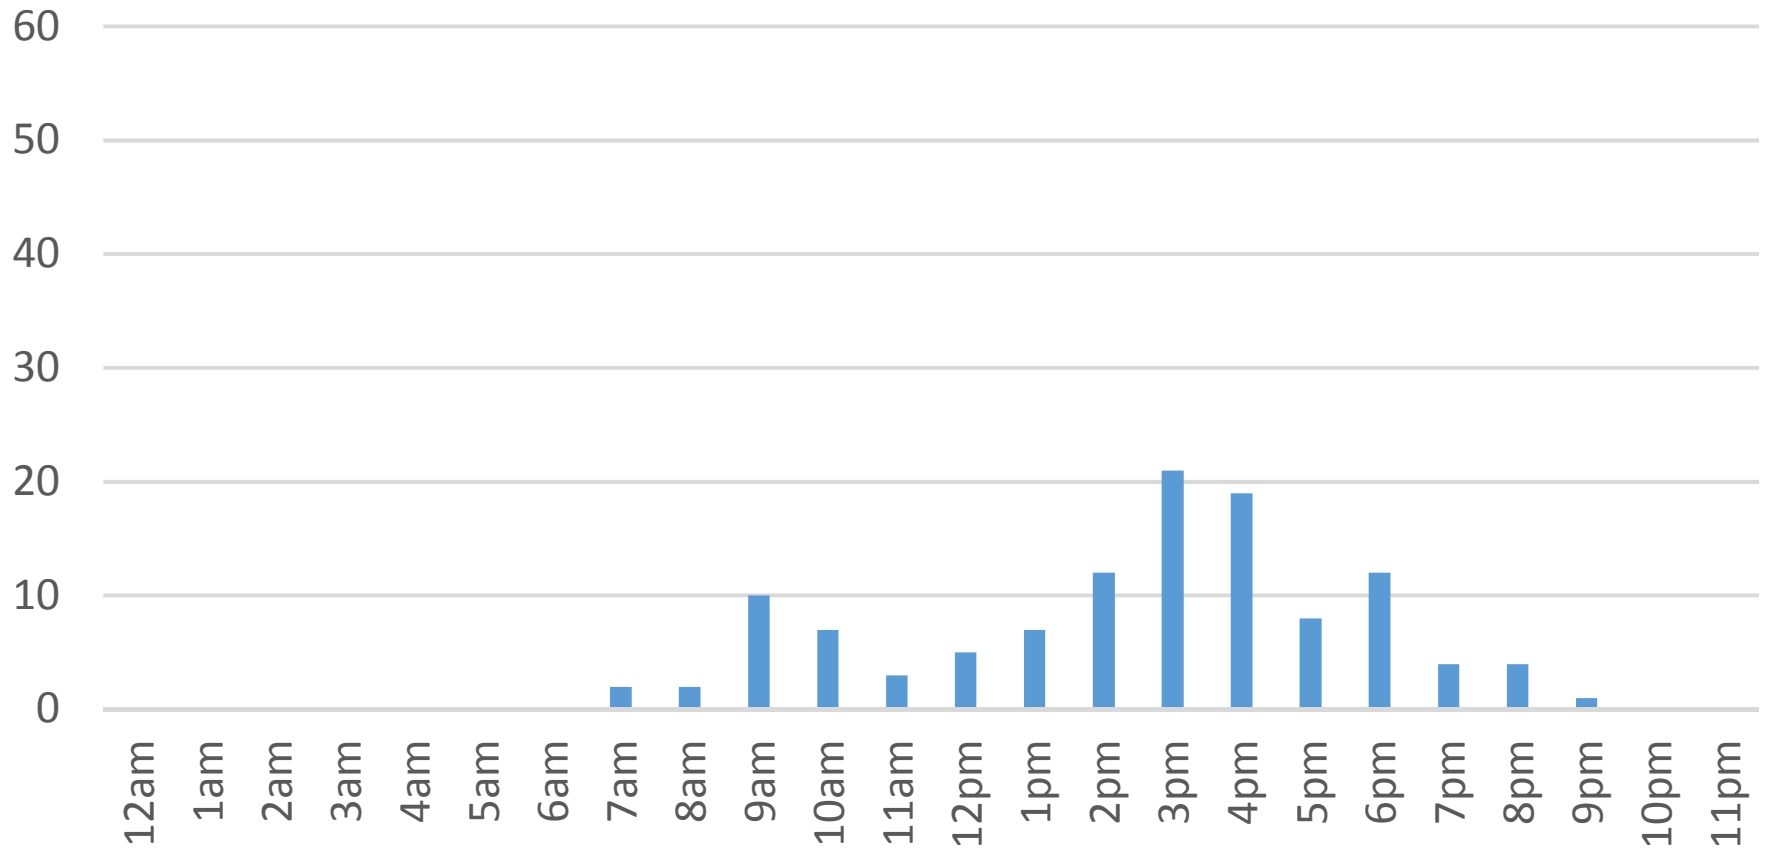

Thursday, March 16, 2017

Waterfront Trail (ASB)

Friday, March 17, 2017

Waterfront Trail (ASB)

Saturday, March 18, 2017

Waterfront Trail (ASB)

Sunday, March 19, 2017

Waterfront Trail (ASB)

Monday, March 20, 2017

Waterfront Trail (ASB)

Tuesday, March 21, 2017

Waterfront Trail (ASB)

Wednesday, March 22, 2017

Waterfront Trail (ASB)

Thursday, March 23, 2017

Waterfront Trail (ASB)

Friday, March 24, 2017

Waterfront Trail (ASB)

Saturday, March 25, 2017

Waterfront Trail (ASB)

Sunday, March 26, 2017

Waterfront Trail (ASB)

Monday, March 27, 2017

Waterfront Trail (ASB)

Tuesday, March 28, 2017

Waterfront Trail (ASB)

Wednesday, March 29, 2017

Waterfront Trail (ASB)

Thursday, March 30, 2017

Waterfront Trail (ASB)

Friday, March 31, 2017