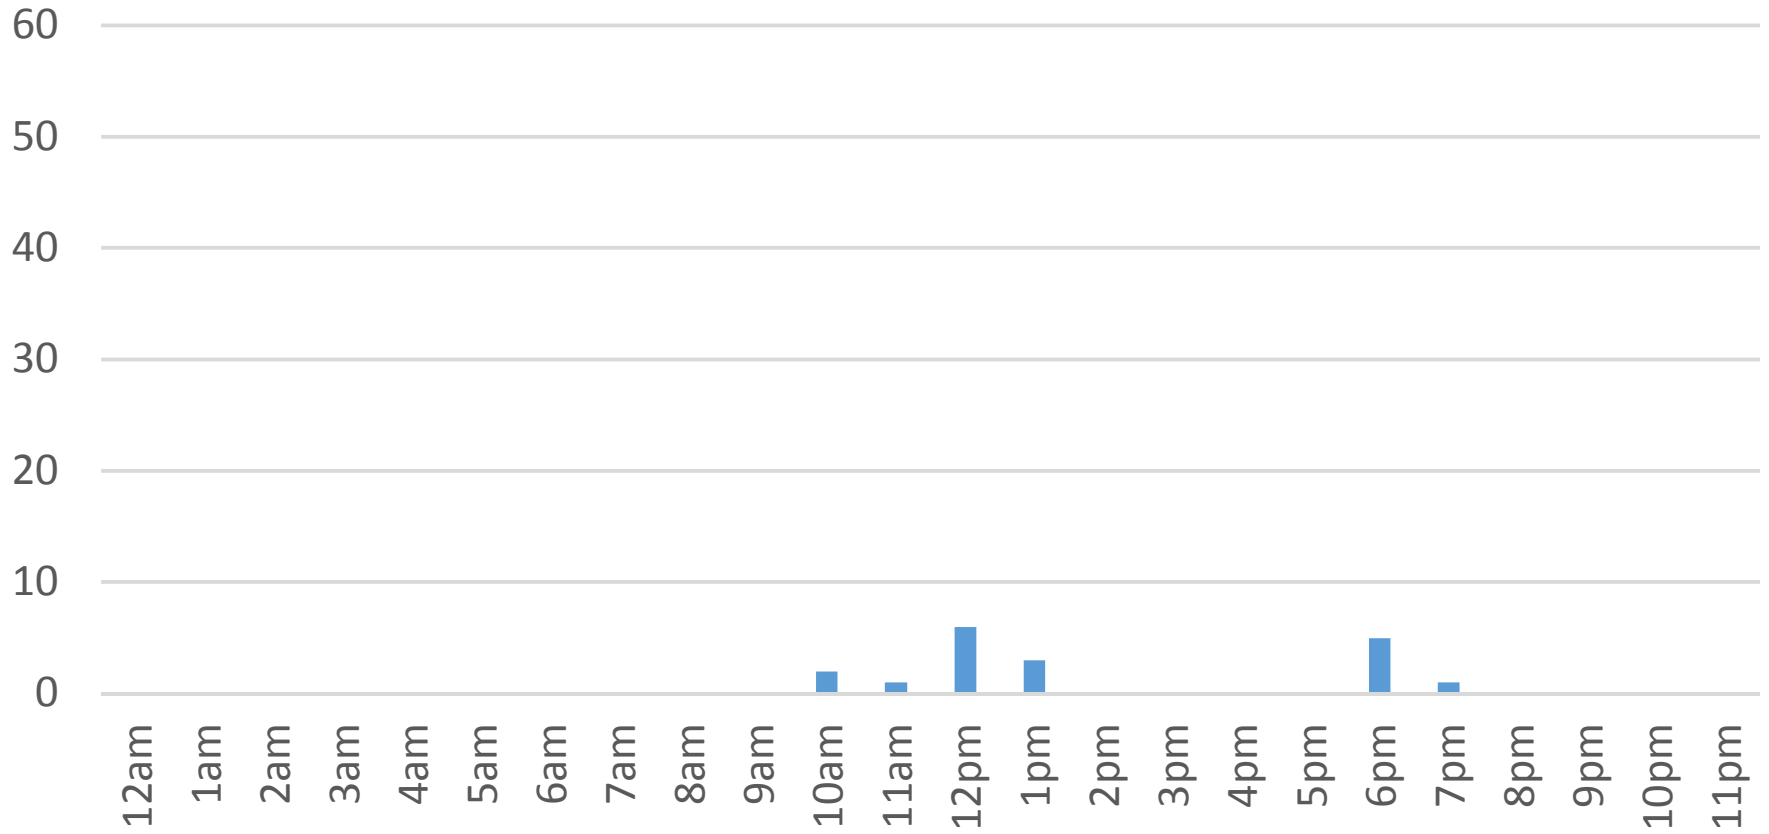

Saturday, March 04, 2017

Waterfront Trail (ASB)

Sunday, March 05, 2017

Waterfront Trail (ASB)

Monday, March 06, 2017

Waterfront Trail (ASB)

Tuesday, March 07, 2017

Waterfront Trail (ASB)

Wednesday, March 08, 2017

Waterfront Trail (ASB)

Thursday, March 09, 2017

Waterfront Trail (ASB)

Friday, March 10, 2017

Waterfront Trail (ASB)

Saturday, March 11, 2017

Waterfront Trail (ASB)