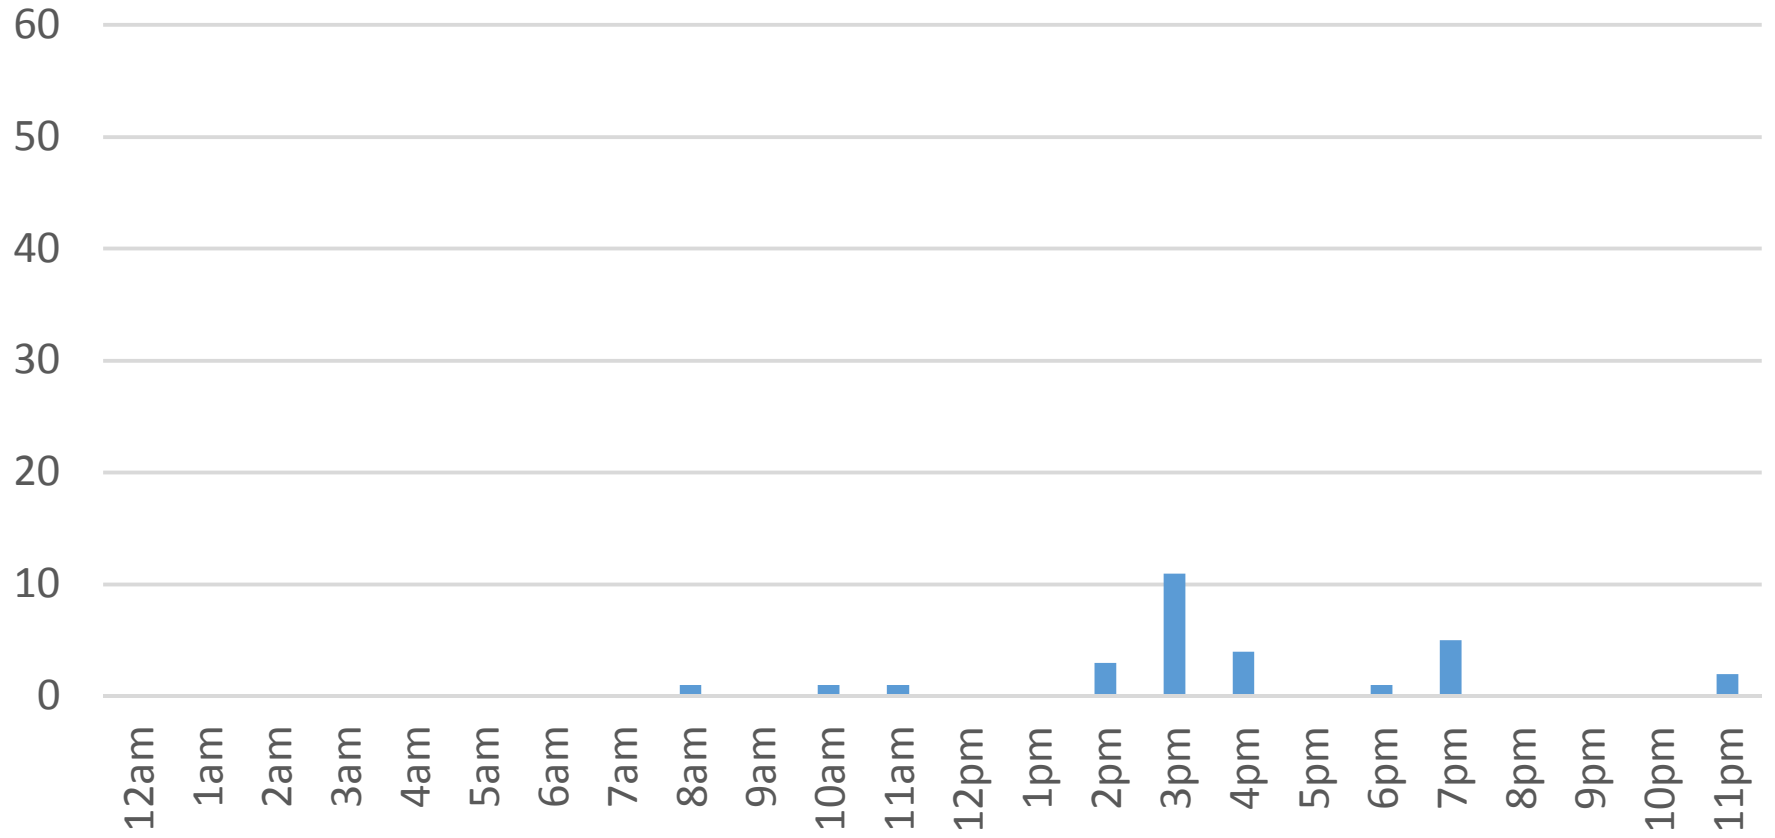

Waterfront Trail (ASB) Data Figures

Daily Average	65
Average Weekend Day	93
Average Weekday	55

Highest Daily Count 150

Busiest Day of the Week Sunday, March 19, 2017

Weekly Profile

Monday	12%
Tuesday	8%
Wednesday	13%
Thursday	18%
Friday	12%
Saturday	20%
Sunday	18%

Total = 2,000 Counts

Waterfront Trail (ASB)

Wednesday, March 01, 2017

Waterfront Trail (ASB)

Thursday, March 02, 2017

Waterfront Trail (ASB)

Friday, March 03, 2017

Waterfront Trail (ASB)

Tuesday, March 28, 2017

Waterfront Trail (ASB)

Wednesday, March 29, 2017

Waterfront Trail (ASB)

Thursday, March 30, 2017

Waterfront Trail (ASB)

Friday, March 31, 2017