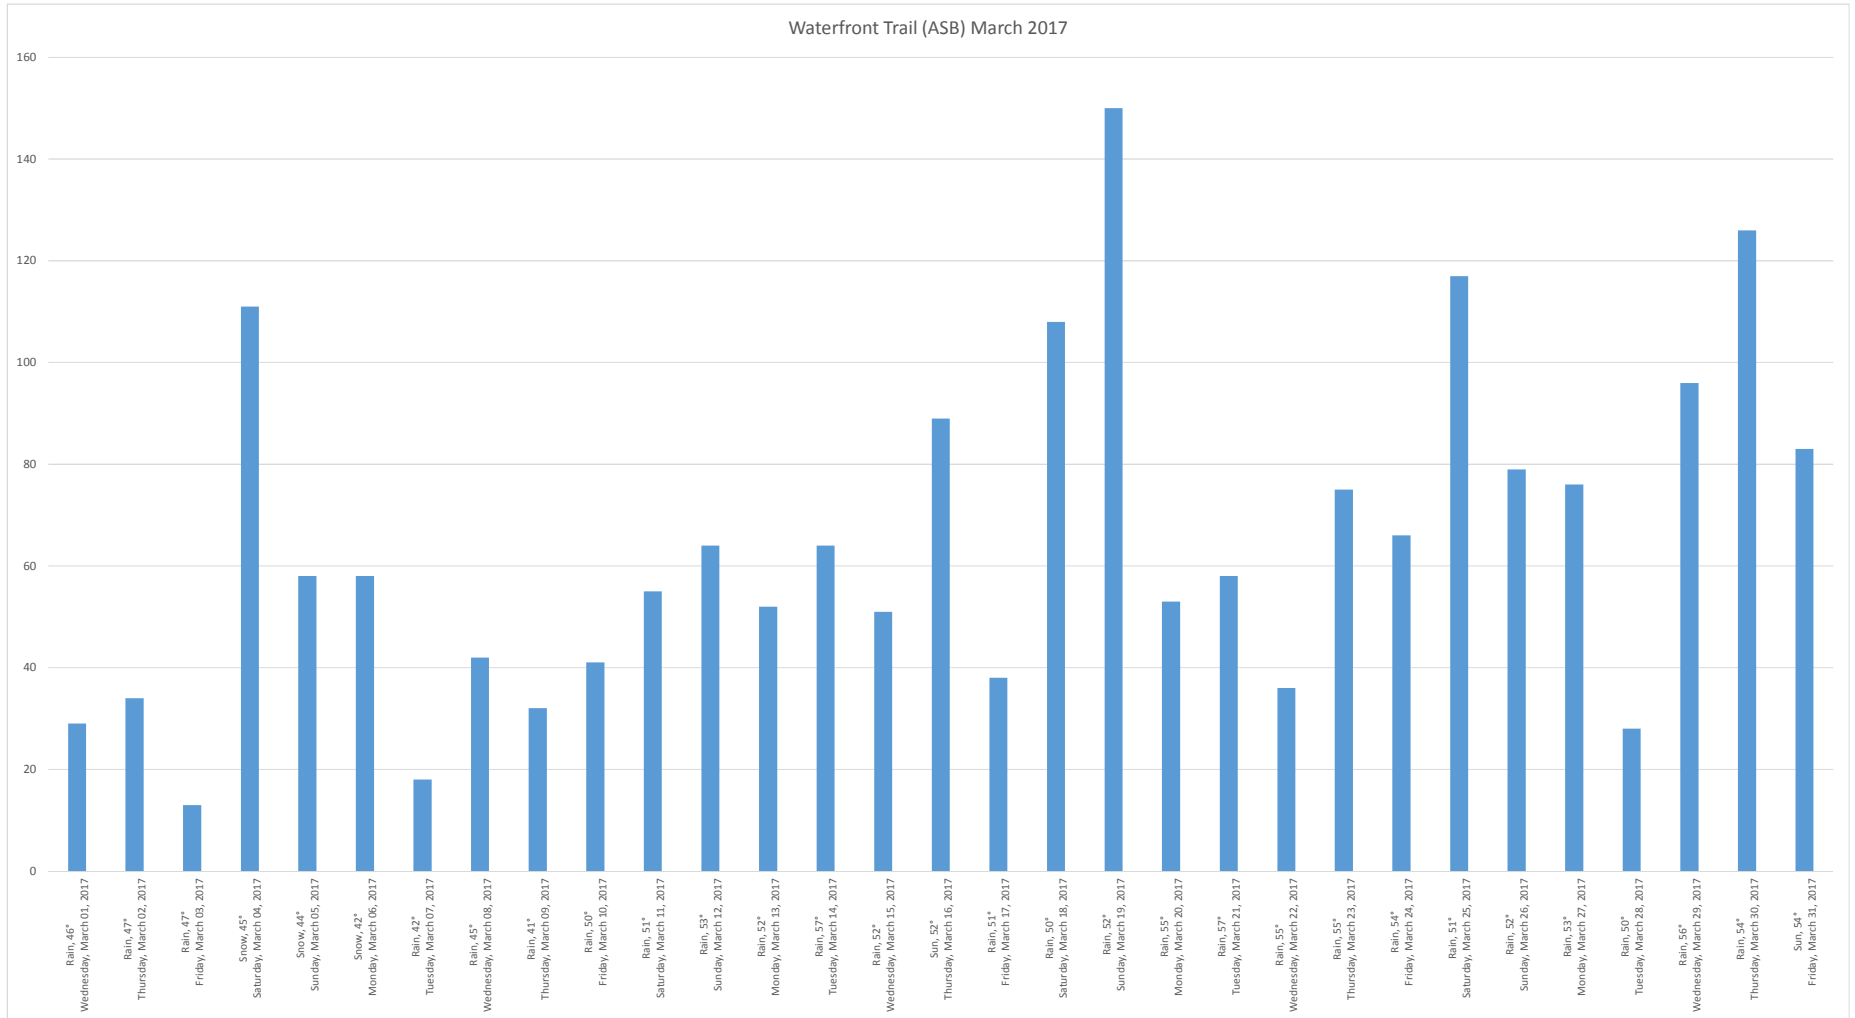

Waterfront Trail (ASB) Data Figures

Daily Average	65
Average Weekend Day	93
Average Weekday	55

Highest Daily Count 150

Busiest Day of the Week Sunday, March 19, 2017

Weekly Profile

Monday	12%
Tuesday	8%
Wednesday	13%
Thursday	18%
Friday	12%
Saturday	20%
Sunday	18%

Total = 2,000 Counts

Waterfront Trail (ASB)

Wednesday, March 01, 2017

Waterfront Trail (ASB)

Thursday, March 02, 2017

Waterfront Trail (ASB)

Friday, March 03, 2017

Waterfront Trail (ASB)

Saturday, March 04, 2017

Waterfront Trail (ASB)

Sunday, March 05, 2017

Waterfront Trail (ASB)

Monday, March 06, 2017

Waterfront Trail (ASB)

Tuesday, March 07, 2017

Waterfront Trail (ASB)

Tuesday, March 28, 2017

Waterfront Trail (ASB)

Wednesday, March 29, 2017

Waterfront Trail (ASB)

Thursday, March 30, 2017

Waterfront Trail (ASB)

Friday, March 31, 2017