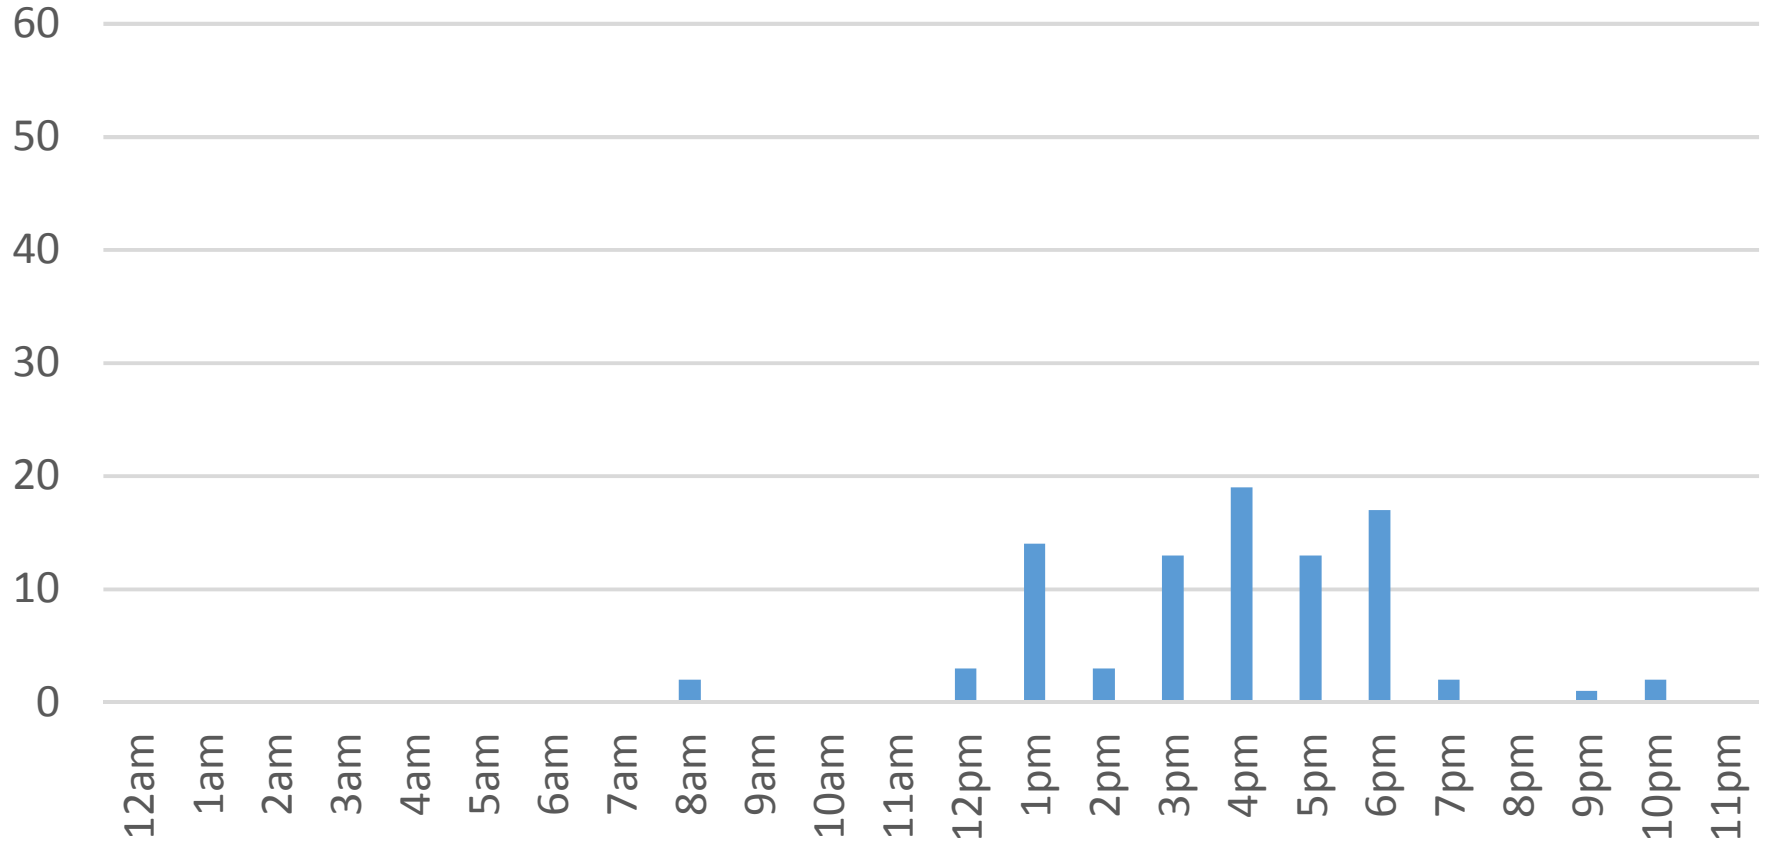

Wednesday, February 08, 2017

Waterfront Trail (ASB)

Thursday, February 09, 2017

Waterfront Trail (ASB)

Friday, February 10, 2017

Waterfront Trail (ASB)

Saturday, February 11, 2017

Waterfront Trail (ASB)

Sunday, February 12, 2017

Waterfront Trail (ASB)

Monday, February 13, 2017

Waterfront Trail (ASB)

Tuesday, February 14, 2017

Waterfront Trail (ASB)

Wednesday, February 15, 2017

Waterfront Trail (ASB)

Thursday, February 16, 2017

Waterfront Trail (ASB)

Friday, February 17, 2017

Waterfront Trail (ASB)

Saturday, February 18, 2017

Waterfront Trail (ASB)

Sunday, February 19, 2017

Waterfront Trail (ASB)