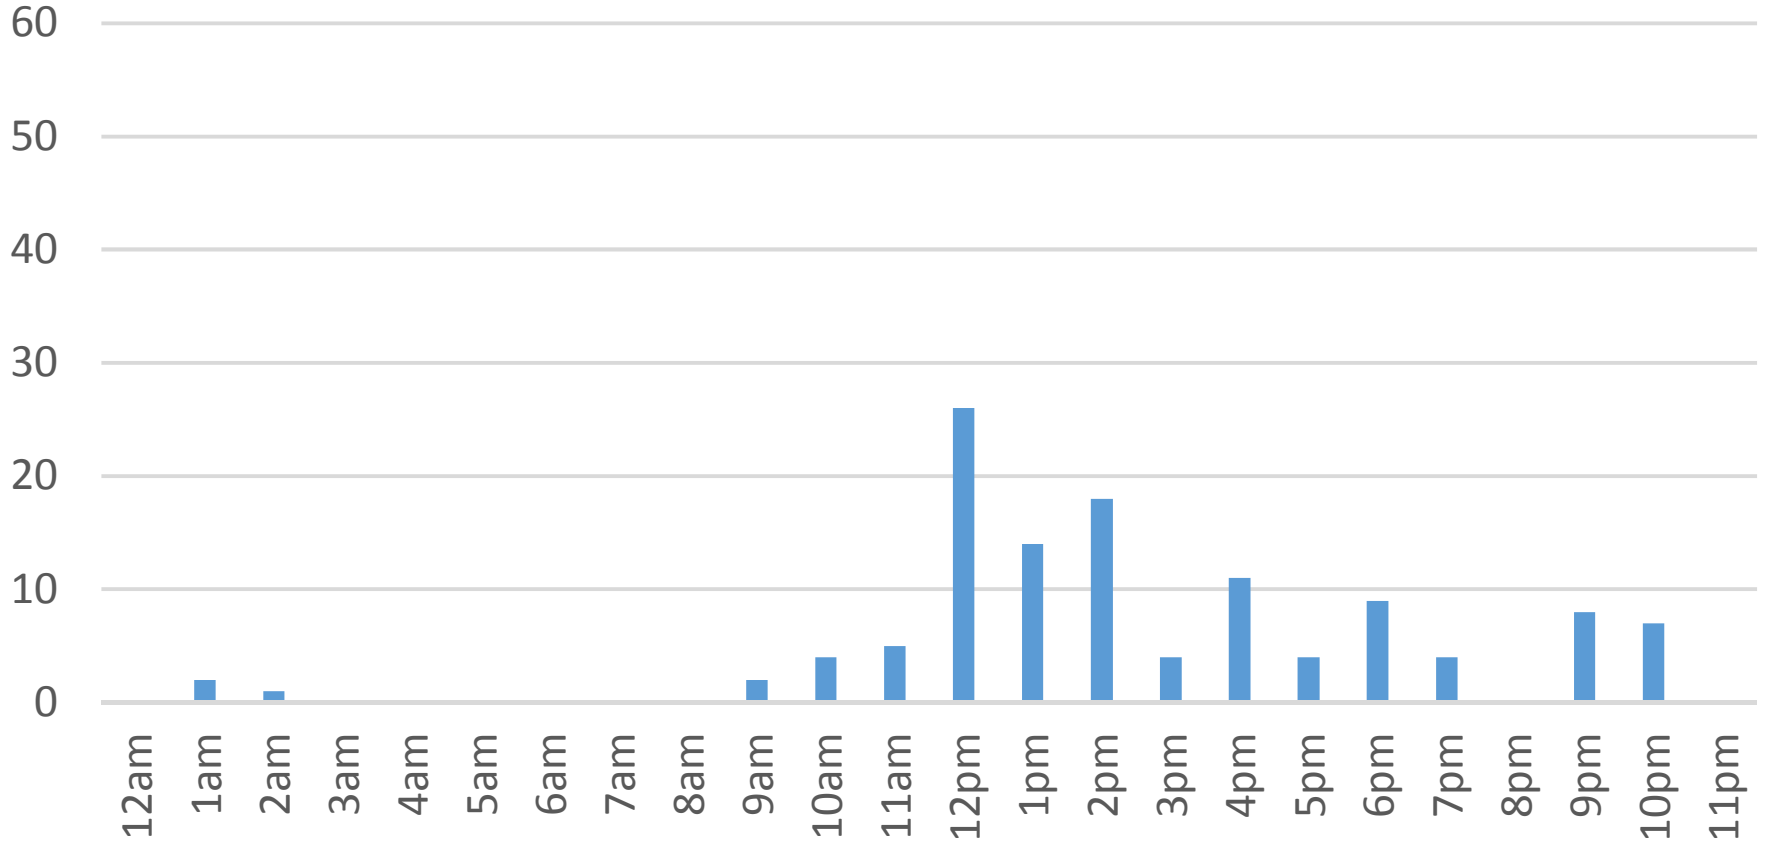

Sunday, February 12, 2017

Waterfront Trail (ASB)

Monday, February 13, 2017

Waterfront Trail (ASB)

Tuesday, February 14, 2017

Waterfront Trail (ASB)

Wednesday, February 15, 2017

Waterfront Trail (ASB)

Thursday, February 16, 2017

Waterfront Trail (ASB)

Friday, February 17, 2017

Waterfront Trail (ASB)

Saturday, February 18, 2017

Waterfront Trail (ASB)

Sunday, February 19, 2017

Waterfront Trail (ASB)

Monday, February 20, 2017

Waterfront Trail (ASB)

Tuesday, February 21, 2017

Waterfront Trail (ASB)

Wednesday, February 22, 2017

Waterfront Trail (ASB)

Thursday, February 23, 2017

Waterfront Trail (ASB)