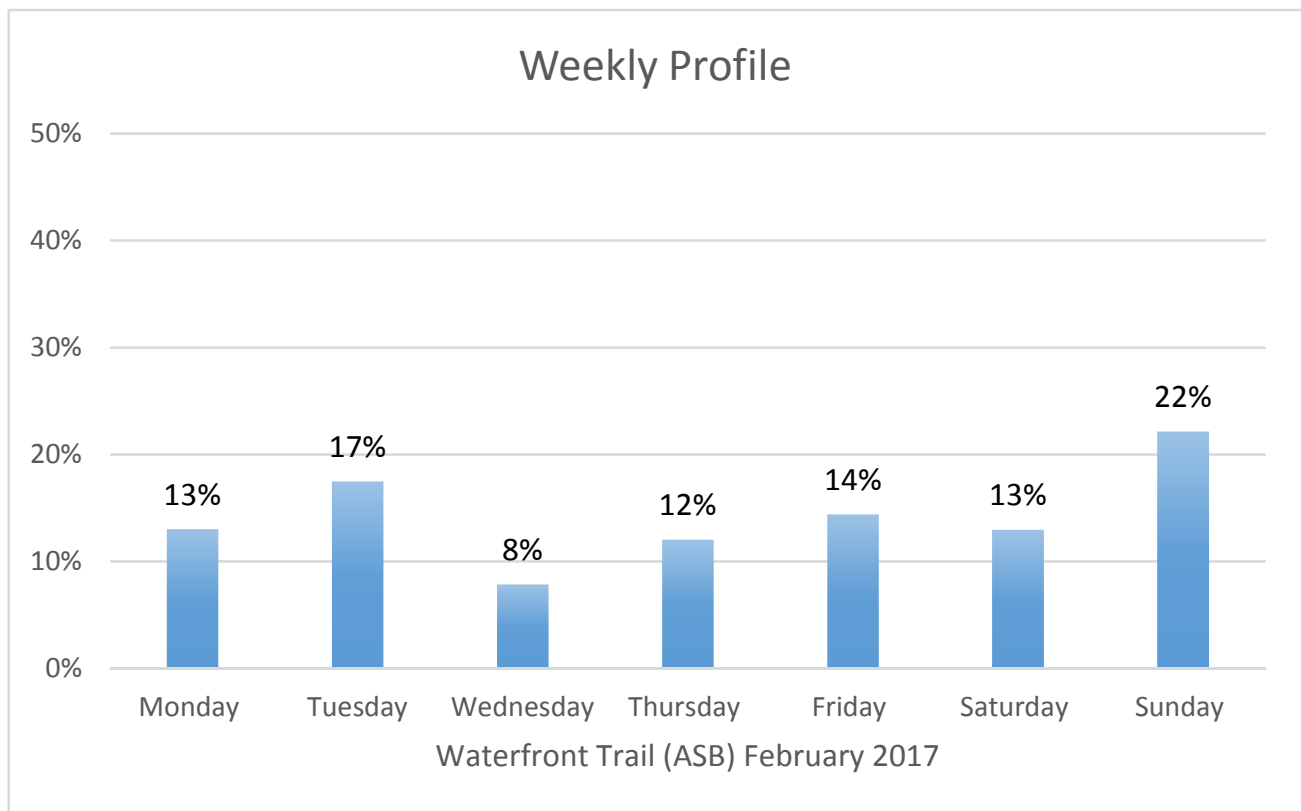

Waterfront Trail (ASB) Data Figures

Daily Average	65
Average Weekend Day	80
Average Weekday	59

Highest Daily Count 167

Busiest Day of the Week Sunday, February 12, 2017

Weekly Profile

Monday	13%
Tuesday	17%
Wednesday	8%
Thursday	12%
Friday	14%
Saturday	13%
Sunday	22%

Total = 1,818 Counts

Waterfront Trail (ASB)

Wednesday, February 01, 2017

Waterfront Trail (ASB)

Thursday, February 02, 2017

Waterfront Trail (ASB)

Friday, February 03, 2017

Waterfront Trail (ASB)