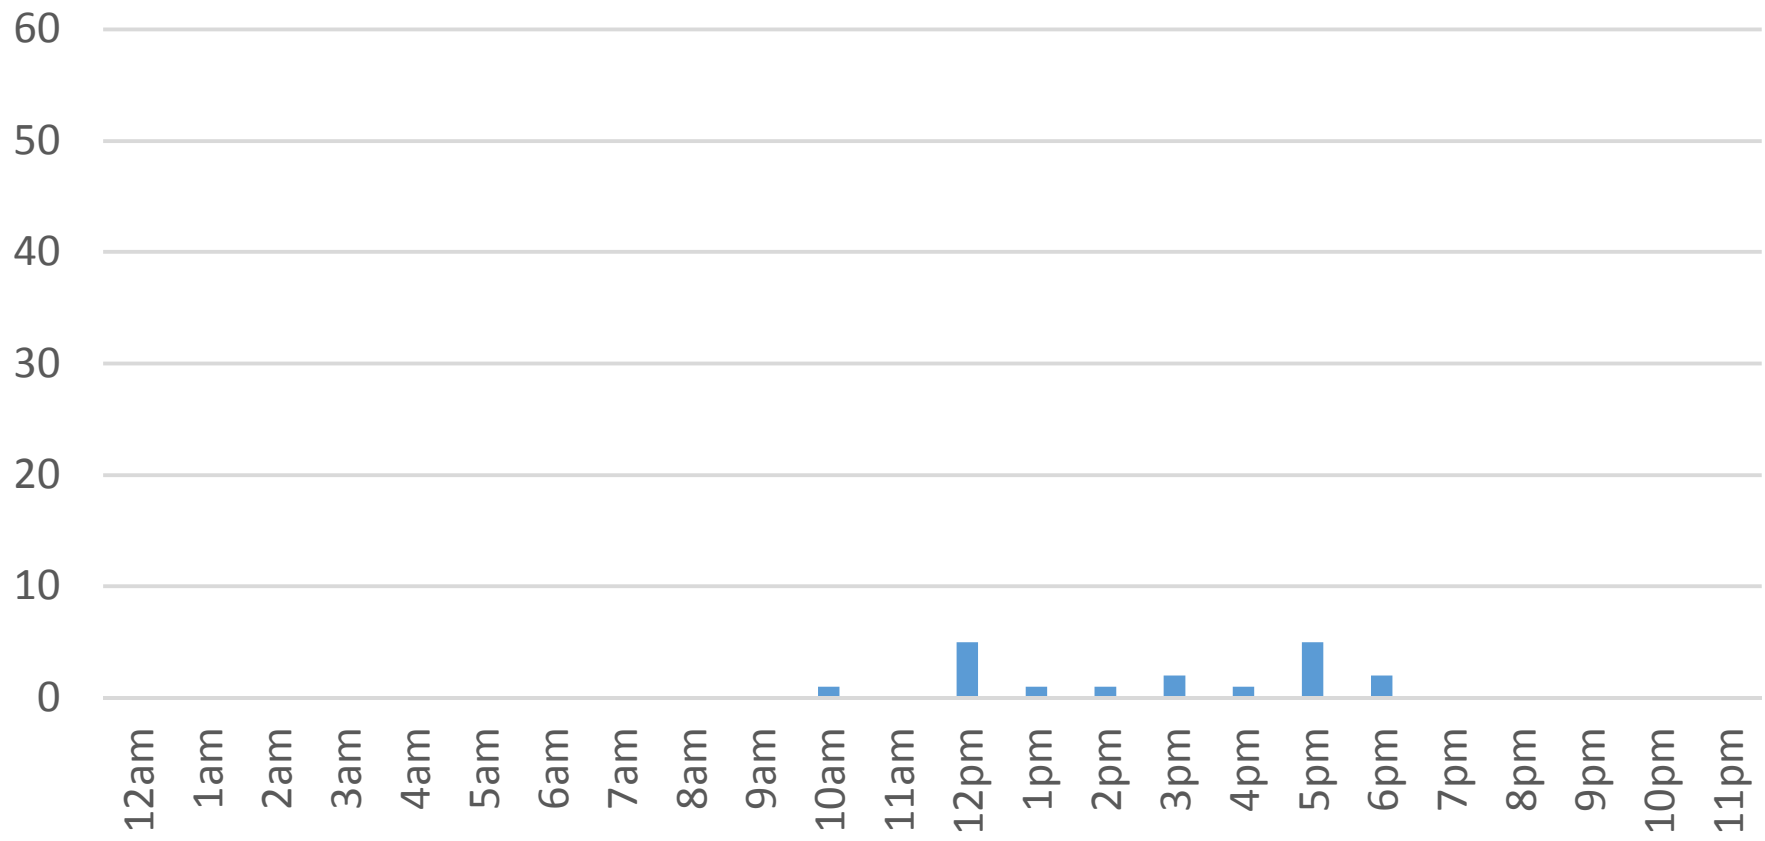

Saturday, February 04, 2017

Waterfront Trail (ASB)

Sunday, February 05, 2017

Waterfront Trail (ASB)

Monday, February 06, 2017

Waterfront Trail (ASB)

Tuesday, February 07, 2017

Waterfront Trail (ASB)

Wednesday, February 08, 2017

Waterfront Trail (ASB)

Thursday, February 09, 2017

Waterfront Trail (ASB)

Friday, February 10, 2017

Waterfront Trail (ASB)

Saturday, February 11, 2017

Waterfront Trail (ASB)