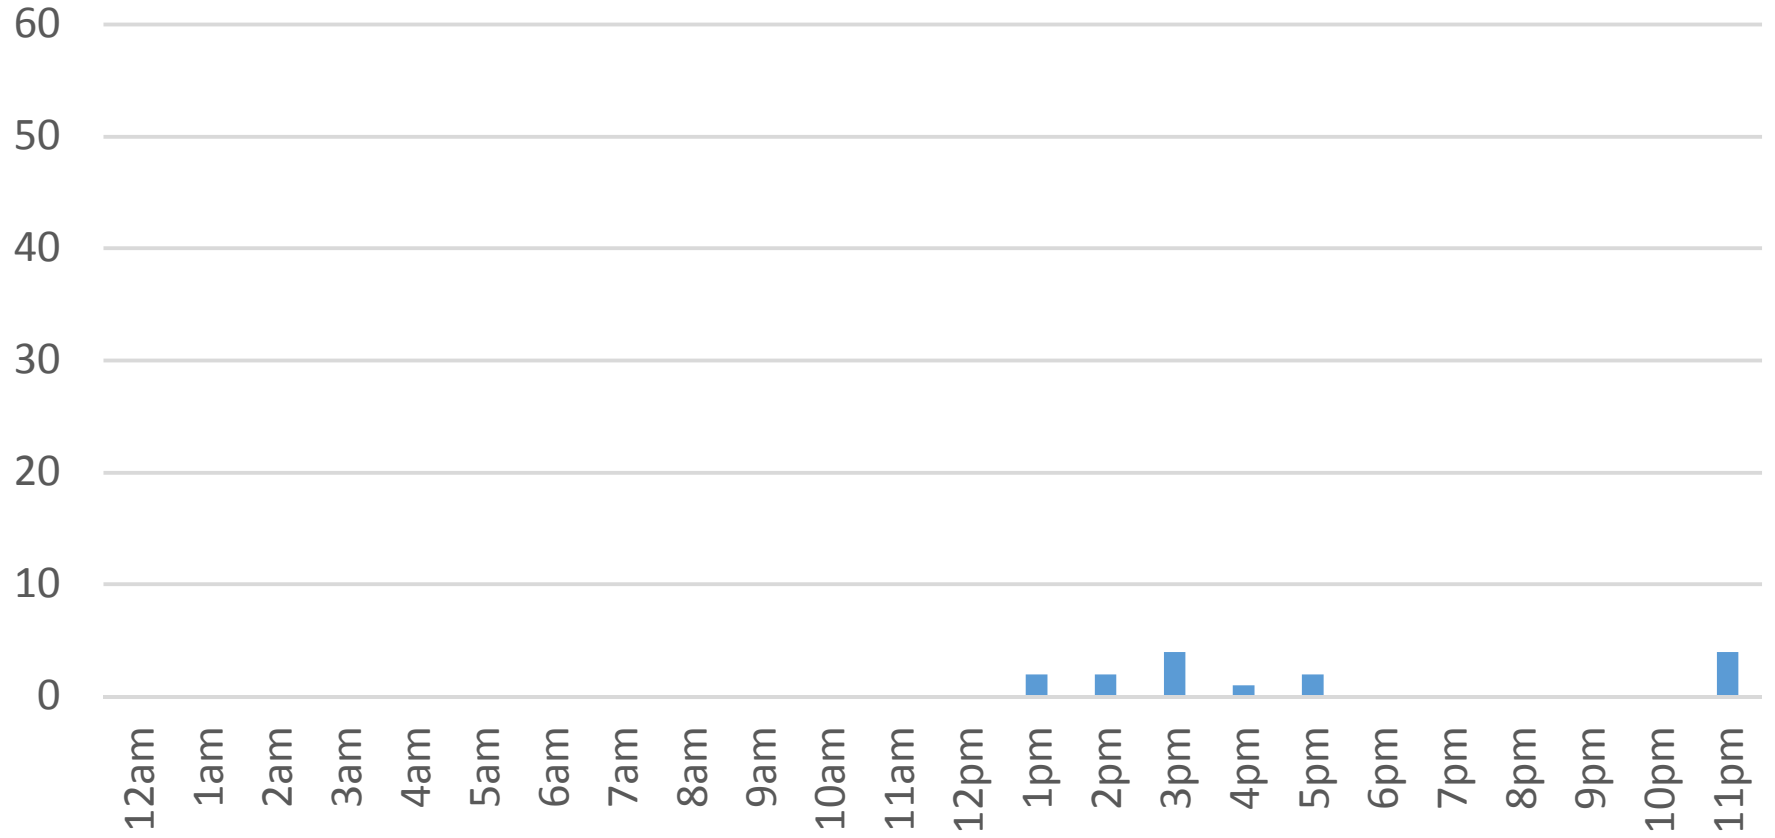

Waterfront Trail (ASB) Data Figures

Daily Average	65
Average Weekend Day	80
Average Weekday	59

Highest Daily Count 167

Busiest Day of the Week Sunday, February 12, 2017

Weekly Profile

Monday	13%
Tuesday	17%
Wednesday	8%
Thursday	12%
Friday	14%
Saturday	13%
Sunday	22%

Total = 1,818 Counts

Waterfront Trail (ASB)

Wednesday, February 01, 2017

Waterfront Trail (ASB)

Thursday, February 02, 2017

Waterfront Trail (ASB)

Friday, February 03, 2017

Waterfront Trail (ASB)

Saturday, February 04, 2017

Waterfront Trail (ASB)

Sunday, February 05, 2017

Waterfront Trail (ASB)

Monday, February 06, 2017

Waterfront Trail (ASB)

Tuesday, February 07, 2017

Waterfront Trail (ASB)