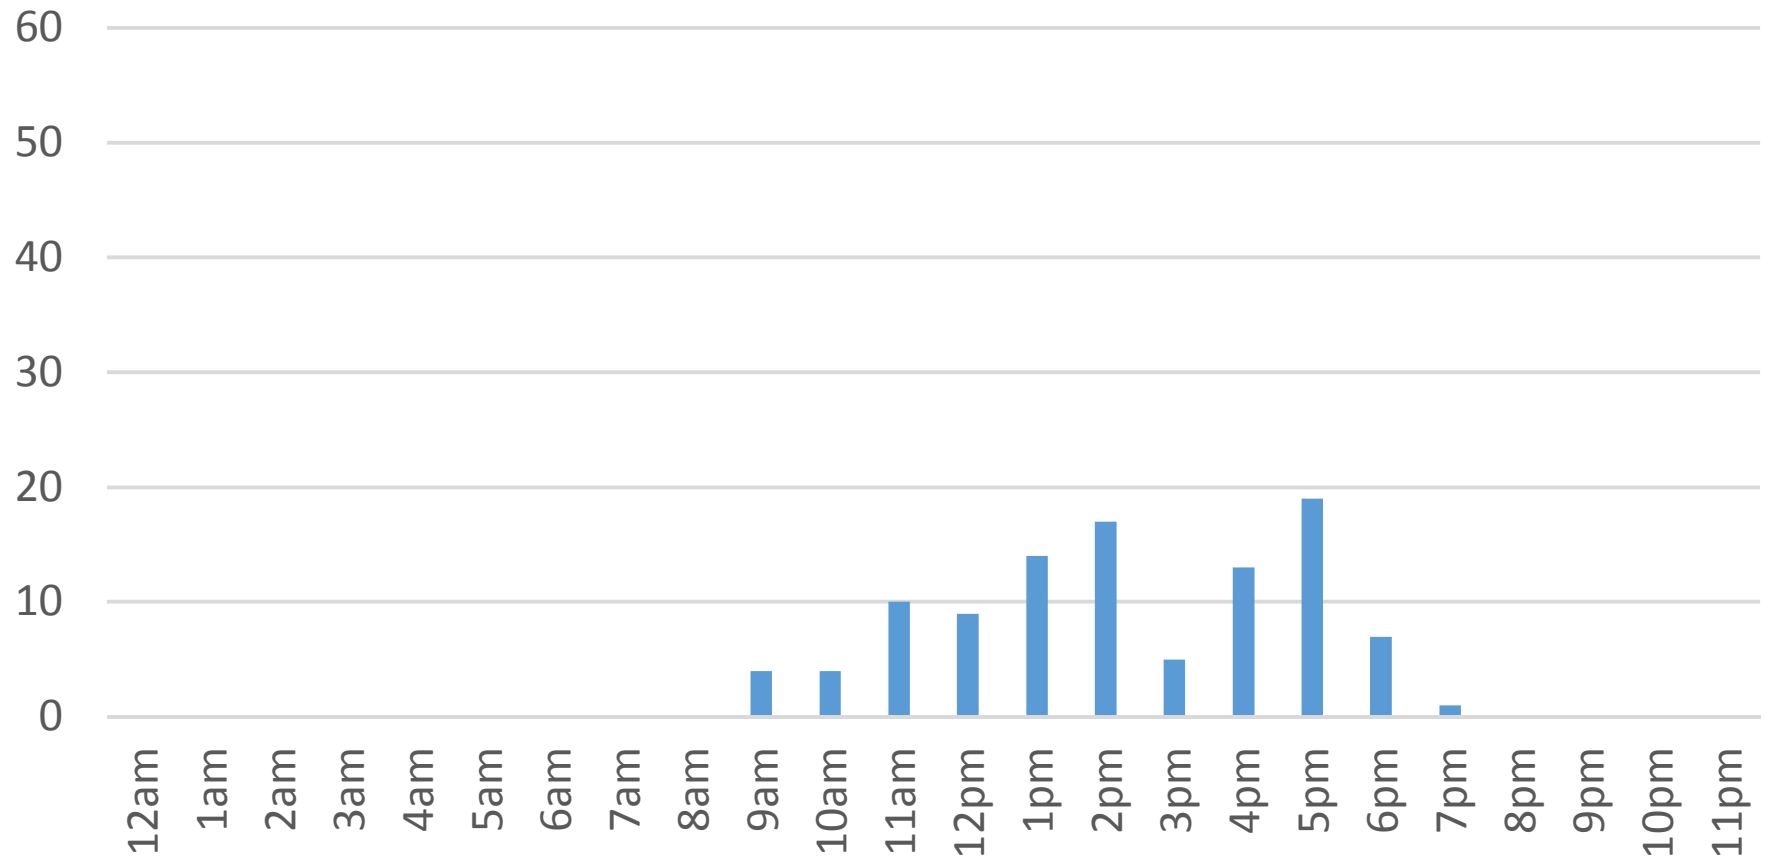

Wednesday, February 08, 2017

Waterfront Trail (ASB)

Thursday, February 09, 2017

Waterfront Trail (ASB)

Friday, February 10, 2017

Waterfront Trail (ASB)

Saturday, February 11, 2017

Waterfront Trail (ASB)

Sunday, February 12, 2017

Waterfront Trail (ASB)

Monday, February 13, 2017

Waterfront Trail (ASB)

Tuesday, February 14, 2017

Waterfront Trail (ASB)

Wednesday, February 15, 2017

Waterfront Trail (ASB)

Thursday, February 16, 2017

Waterfront Trail (ASB)

Friday, February 17, 2017

Waterfront Trail (ASB)

Saturday, February 18, 2017

Waterfront Trail (ASB)

Sunday, February 19, 2017

Waterfront Trail (ASB)