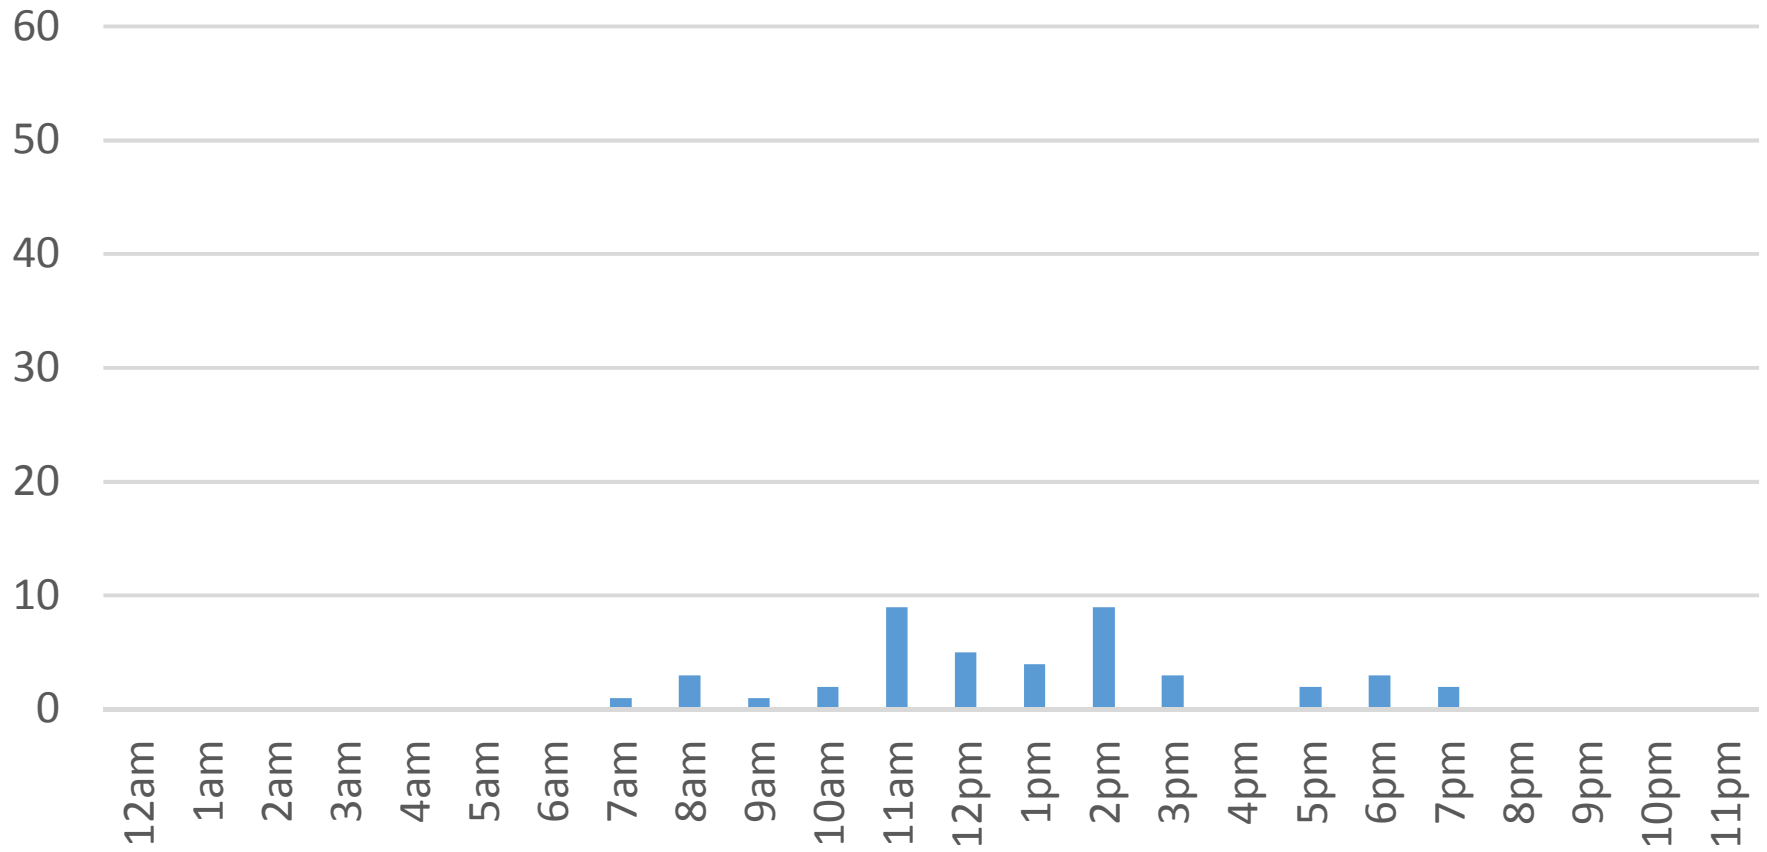

Thursday, February 16, 2017

Waterfront Trail (ASB)

Friday, February 17, 2017

Waterfront Trail (ASB)

Saturday, February 18, 2017

Waterfront Trail (ASB)

Sunday, February 19, 2017

Waterfront Trail (ASB)

Monday, February 20, 2017

Waterfront Trail (ASB)

Tuesday, February 21, 2017

Waterfront Trail (ASB)

Wednesday, February 22, 2017

Waterfront Trail (ASB)

Thursday, February 23, 2017

Waterfront Trail (ASB)

Friday, February 24, 2017

Waterfront Trail (ASB)

Saturday, February 25, 2017

Waterfront Trail (ASB)

Sunday, February 26, 2017

Waterfront Trail (ASB)

Monday, February 27, 2017

Waterfront Trail (ASB)