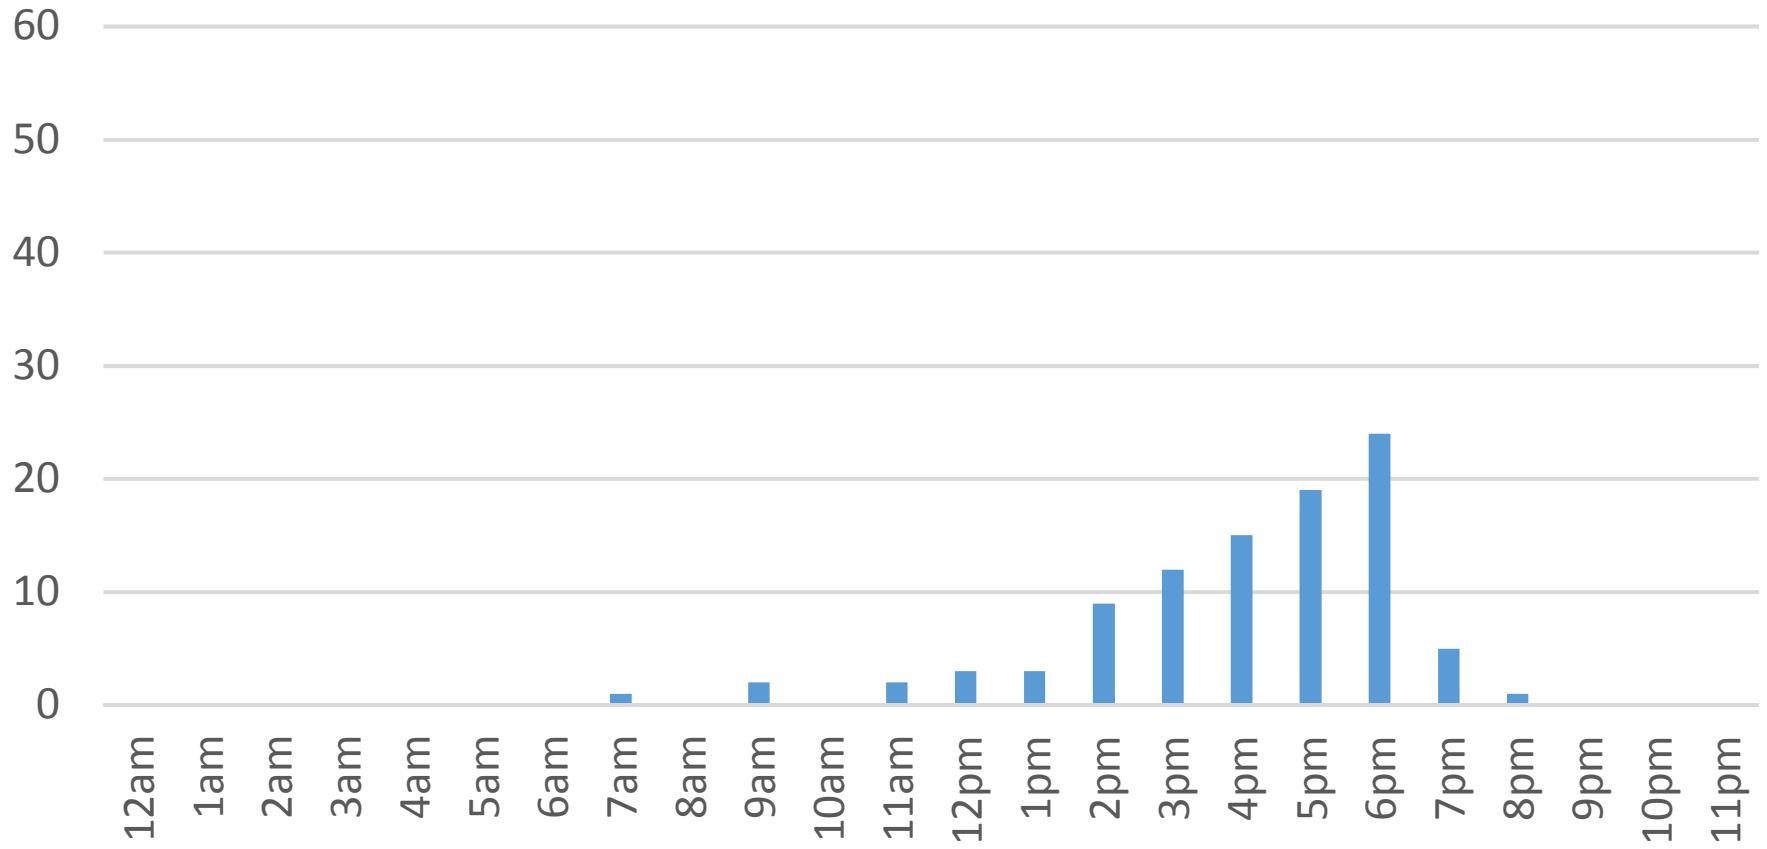

Sunday, February 12, 2017

Waterfront Trail (ASB)

Monday, February 13, 2017

Waterfront Trail (ASB)

Tuesday, February 14, 2017

Waterfront Trail (ASB)

Wednesday, February 15, 2017

Waterfront Trail (ASB)

Thursday, February 16, 2017

Waterfront Trail (ASB)

Friday, February 17, 2017

Waterfront Trail (ASB)

Saturday, February 18, 2017

Waterfront Trail (ASB)

Sunday, February 19, 2017

Waterfront Trail (ASB)

Monday, February 20, 2017

Waterfront Trail (ASB)

Tuesday, February 21, 2017

Waterfront Trail (ASB)

Wednesday, February 22, 2017

Waterfront Trail (ASB)

Thursday, February 23, 2017

Waterfront Trail (ASB)