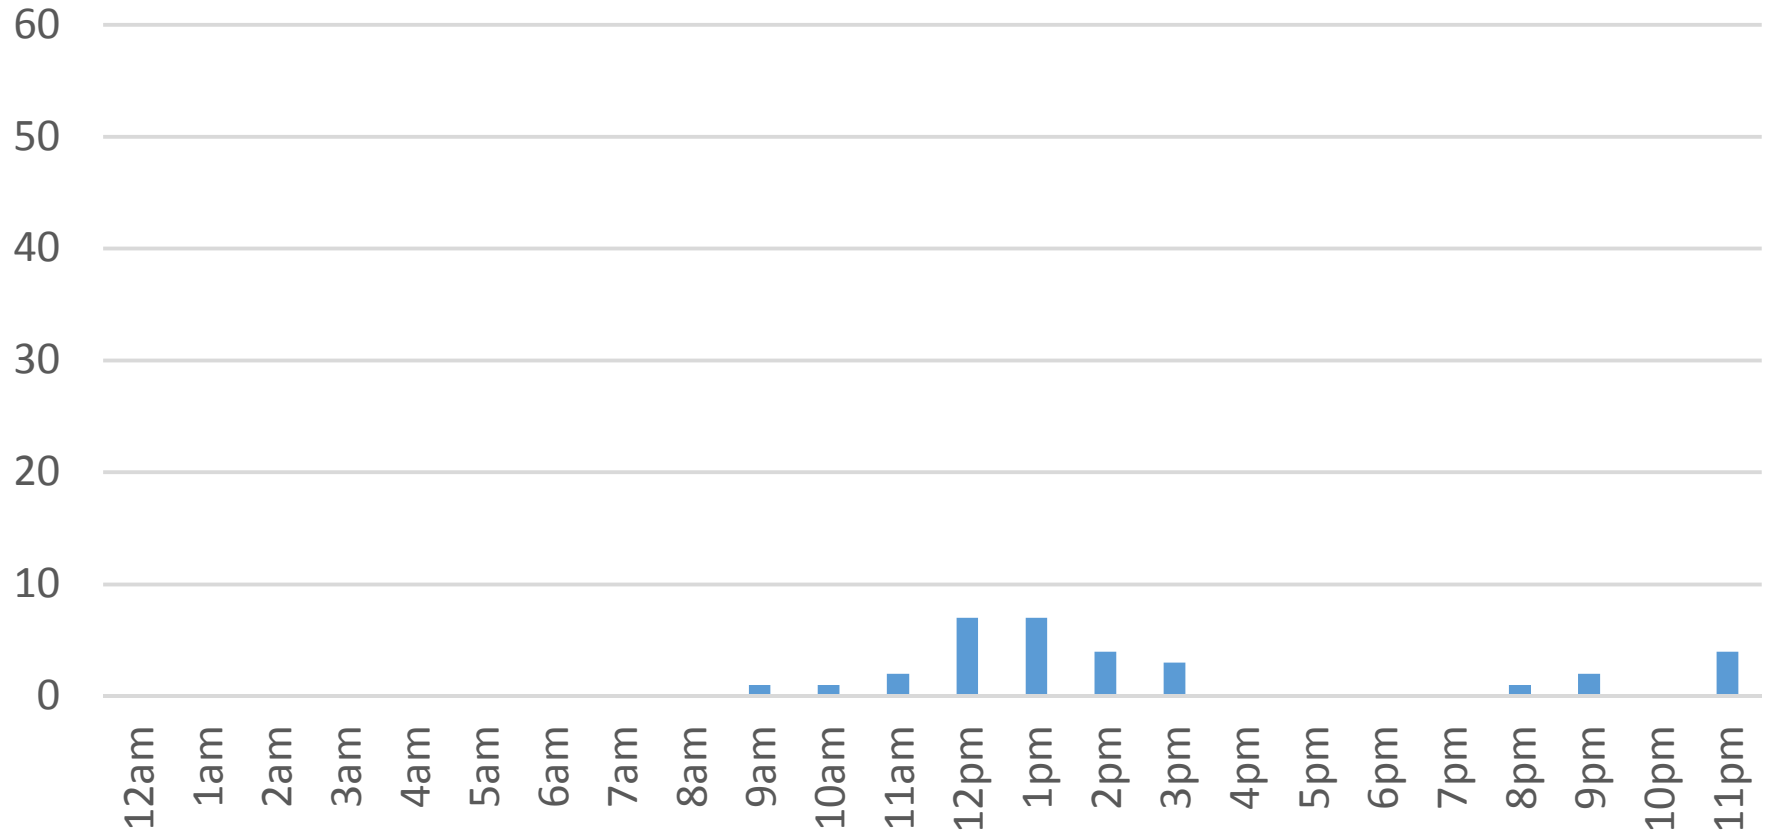

Waterfront Trail (ASB) Data Figures

Daily Average	65
Average Weekend Day	80
Average Weekday	59

Highest Daily Count 167

Busiest Day of the Week Sunday, February 12, 2017

Weekly Profile

Monday	13%
Tuesday	17%
Wednesday	8%
Thursday	12%
Friday	14%
Saturday	13%
Sunday	22%

Total = 1,818 Counts

Waterfront Trail (ASB)

Wednesday, February 01, 2017

Waterfront Trail (ASB)

Thursday, February 02, 2017

Waterfront Trail (ASB)

Friday, February 03, 2017

Waterfront Trail (ASB)

Saturday, February 04, 2017

Waterfront Trail (ASB)

Sunday, February 05, 2017

Waterfront Trail (ASB)

Monday, February 06, 2017

Waterfront Trail (ASB)

Tuesday, February 07, 2017

Waterfront Trail (ASB)