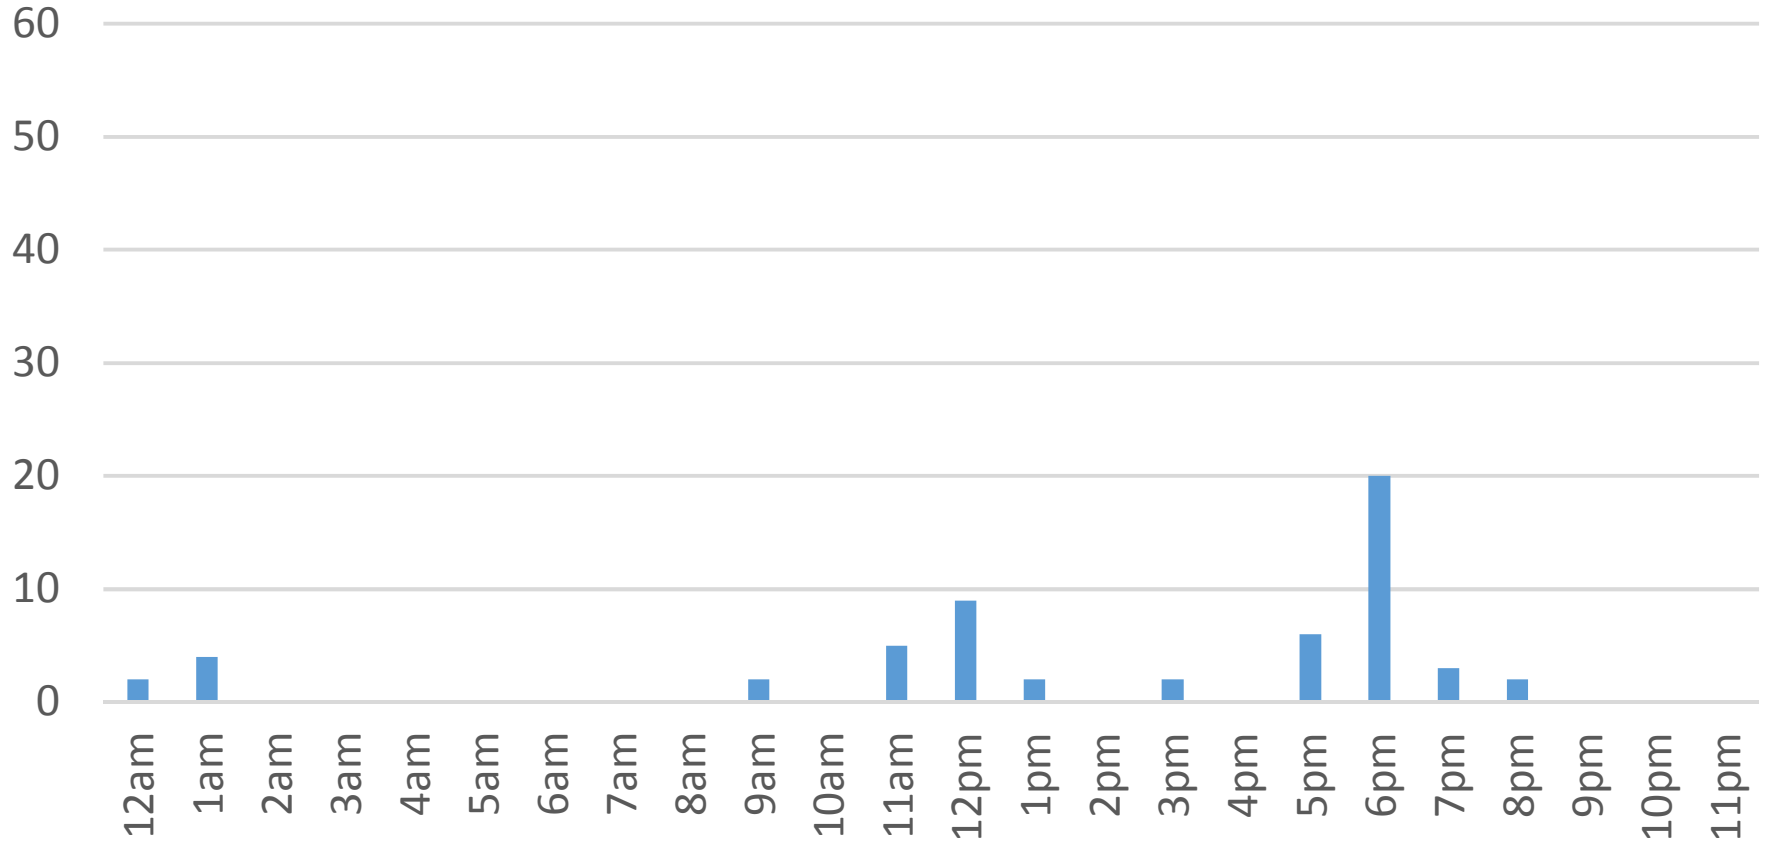

Saturday, February 04, 2017

Waterfront Trail (ASB)

Sunday, February 05, 2017

Waterfront Trail (ASB)

Monday, February 06, 2017

Waterfront Trail (ASB)

Tuesday, February 07, 2017

Waterfront Trail (ASB)

Wednesday, February 08, 2017

Waterfront Trail (ASB)

Thursday, February 09, 2017

Waterfront Trail (ASB)

Friday, February 10, 2017

Waterfront Trail (ASB)

Saturday, February 11, 2017

Waterfront Trail (ASB)

Sunday, February 12, 2017

Waterfront Trail (ASB)

Monday, February 13, 2017

Waterfront Trail (ASB)

Tuesday, February 14, 2017

Waterfront Trail (ASB)

Wednesday, February 15, 2017

Waterfront Trail (ASB)