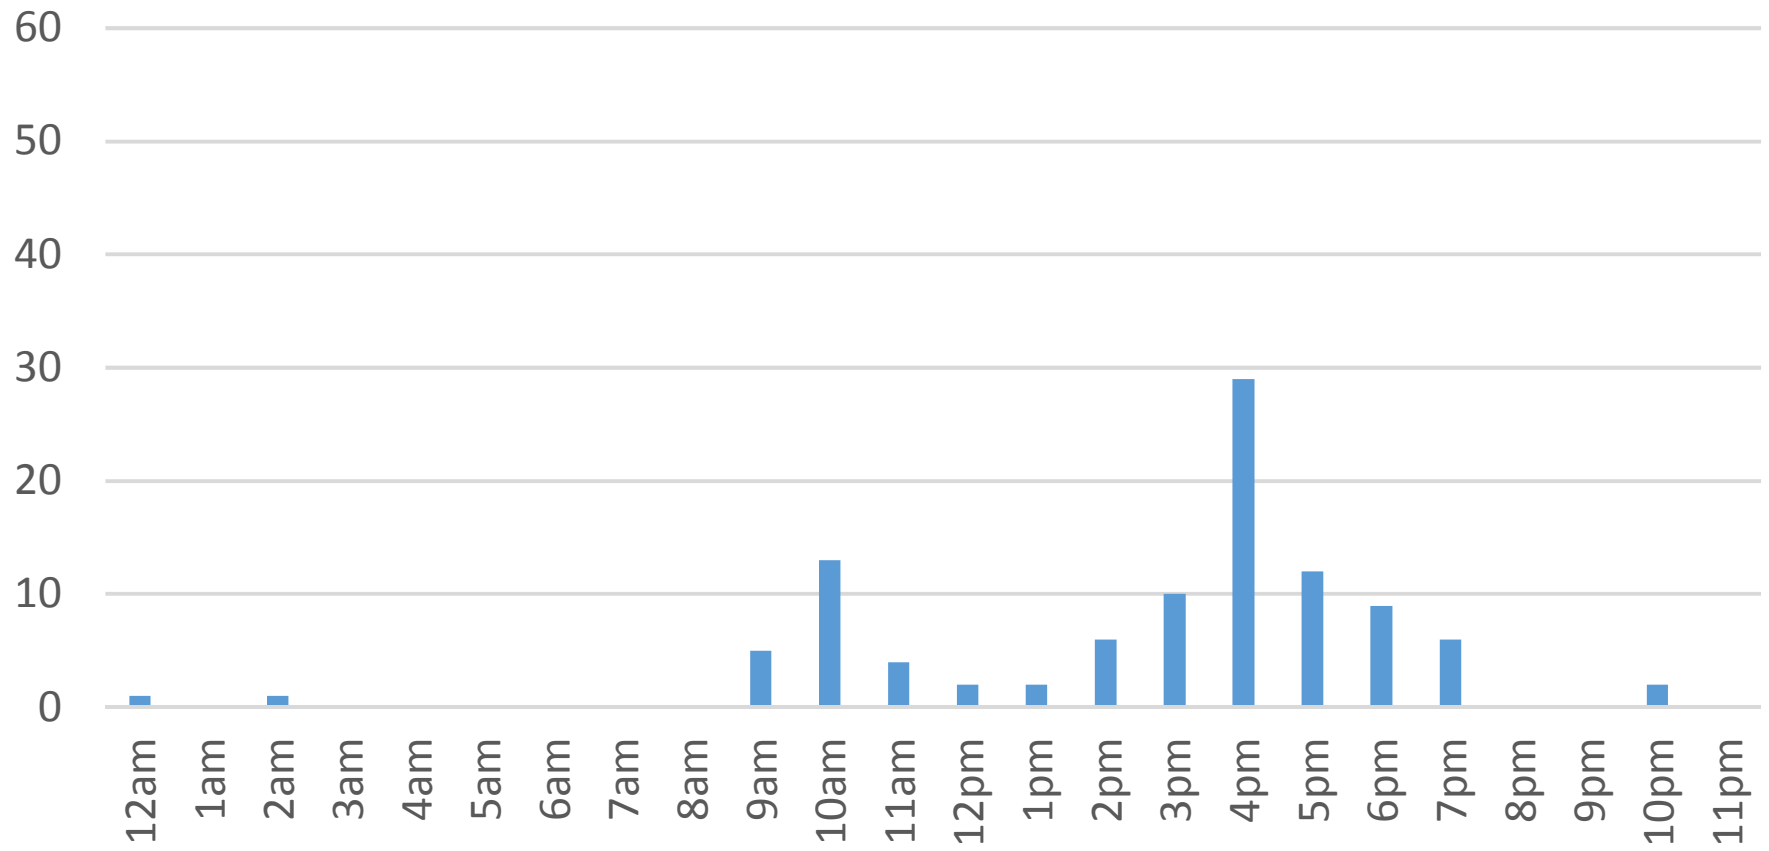

Sunday, February 12, 2017

Waterfront Trail (ASB)

Monday, February 13, 2017

Waterfront Trail (ASB)

Tuesday, February 14, 2017

Waterfront Trail (ASB)

Wednesday, February 15, 2017

Waterfront Trail (ASB)

Thursday, February 16, 2017

Waterfront Trail (ASB)

Friday, February 17, 2017

Waterfront Trail (ASB)

Saturday, February 18, 2017

Waterfront Trail (ASB)

Sunday, February 19, 2017

Waterfront Trail (ASB)

Monday, February 20, 2017

Waterfront Trail (ASB)

Tuesday, February 21, 2017

Waterfront Trail (ASB)

Wednesday, February 22, 2017

Waterfront Trail (ASB)

Thursday, February 23, 2017

Waterfront Trail (ASB)

Friday, February 24, 2017

Waterfront Trail (ASB)

Saturday, February 25, 2017

Waterfront Trail (ASB)

Sunday, February 26, 2017

Waterfront Trail (ASB)

Monday, February 27, 2017

Waterfront Trail (ASB)