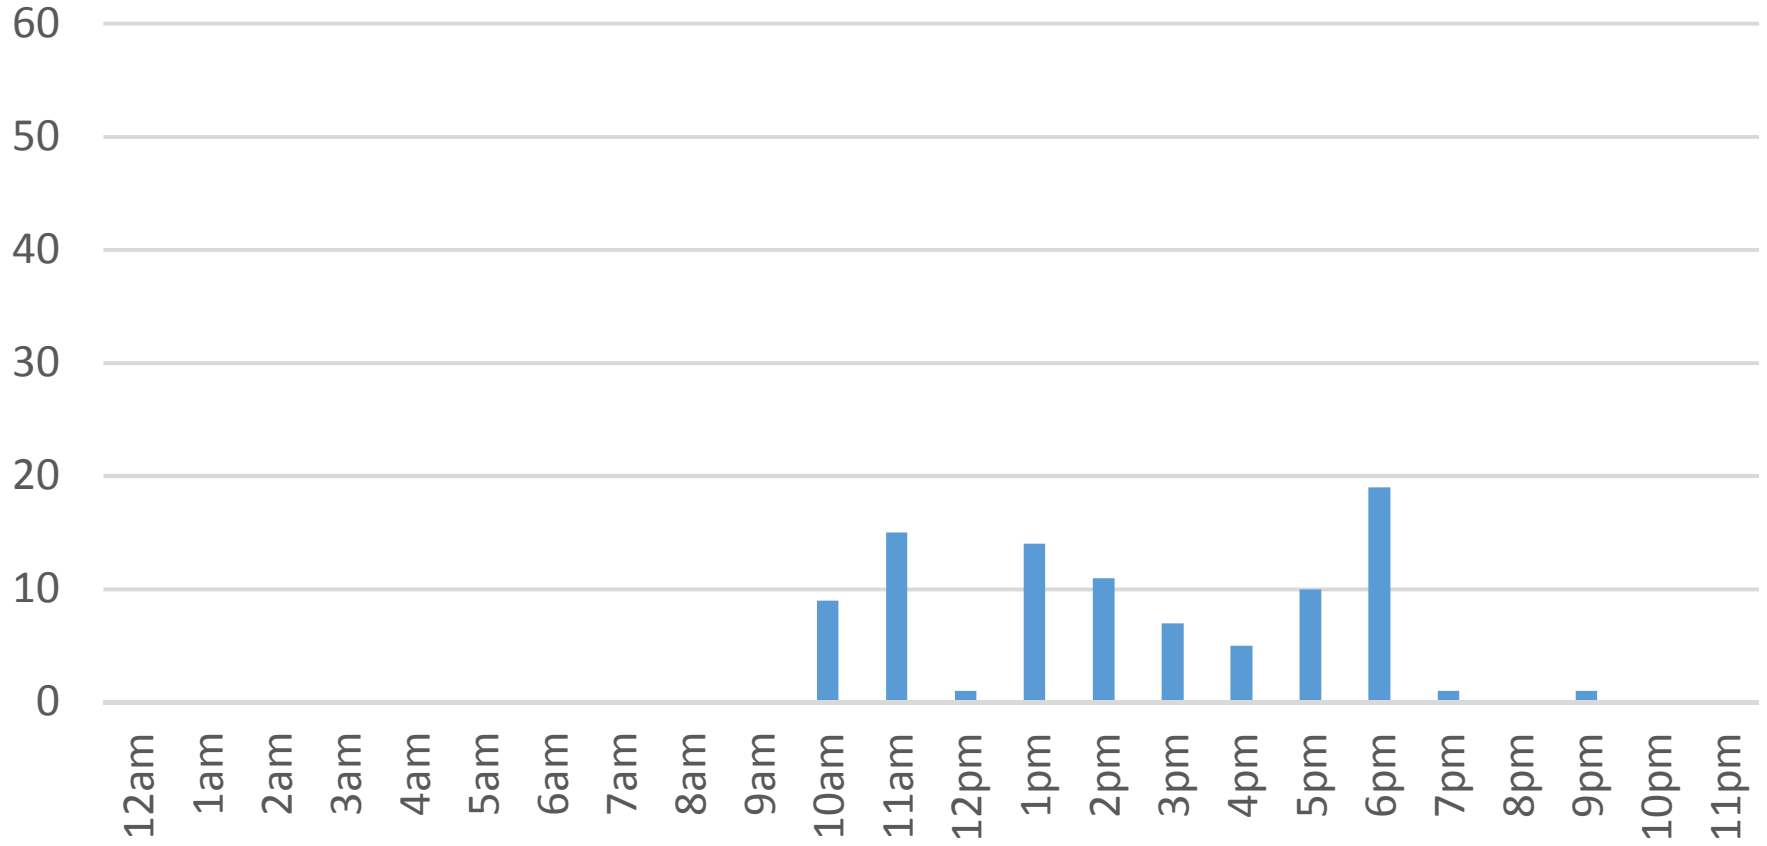

Thursday, February 16, 2017

Waterfront Trail (ASB)

Friday, February 17, 2017

Waterfront Trail (ASB)

Saturday, February 18, 2017

Waterfront Trail (ASB)

Sunday, February 19, 2017

Waterfront Trail (ASB)

Monday, February 20, 2017

Waterfront Trail (ASB)

Tuesday, February 21, 2017

Waterfront Trail (ASB)

Wednesday, February 22, 2017

Waterfront Trail (ASB)

Thursday, February 23, 2017

Waterfront Trail (ASB)

Friday, February 24, 2017

Waterfront Trail (ASB)

Saturday, February 25, 2017

Waterfront Trail (ASB)

Sunday, February 26, 2017

Waterfront Trail (ASB)

Monday, February 27, 2017

Waterfront Trail (ASB)