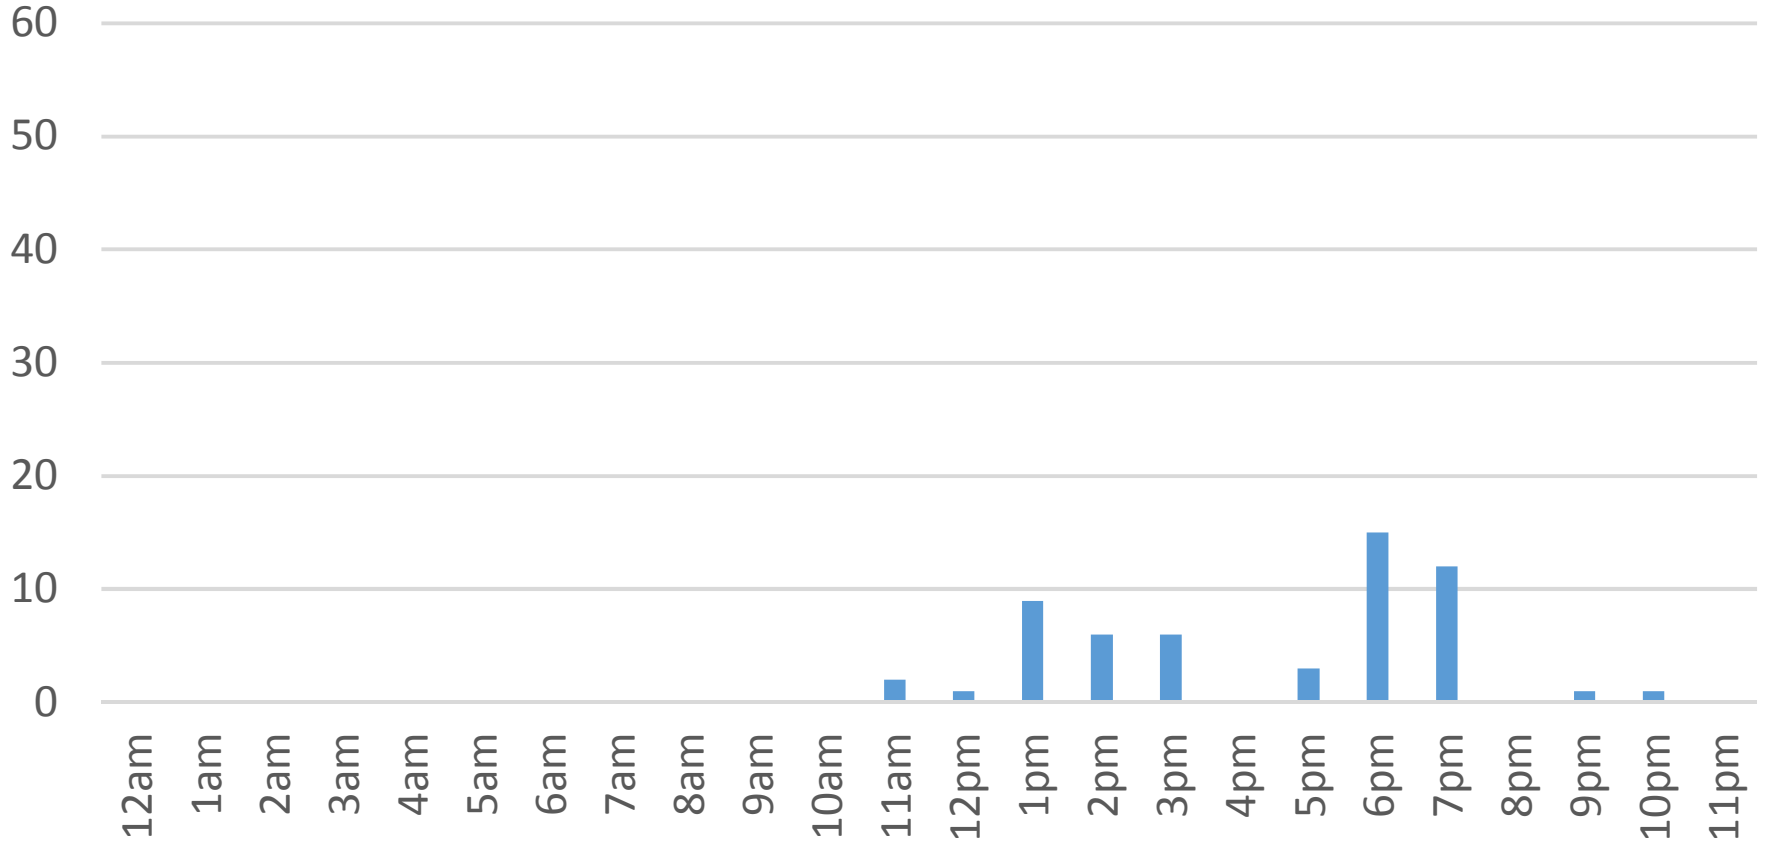

Sunday, February 12, 2017

Waterfront Trail (ASB)

Monday, February 13, 2017

Waterfront Trail (ASB)

Tuesday, February 14, 2017

Waterfront Trail (ASB)

Wednesday, February 15, 2017

Waterfront Trail (ASB)

Thursday, February 16, 2017

Waterfront Trail (ASB)

Friday, February 17, 2017

Waterfront Trail (ASB)

Saturday, February 18, 2017

Waterfront Trail (ASB)

Sunday, February 19, 2017

Waterfront Trail (ASB)

Monday, February 20, 2017

Waterfront Trail (ASB)

Tuesday, February 21, 2017

Waterfront Trail (ASB)

Wednesday, February 22, 2017

Waterfront Trail (ASB)

Thursday, February 23, 2017

Waterfront Trail (ASB)