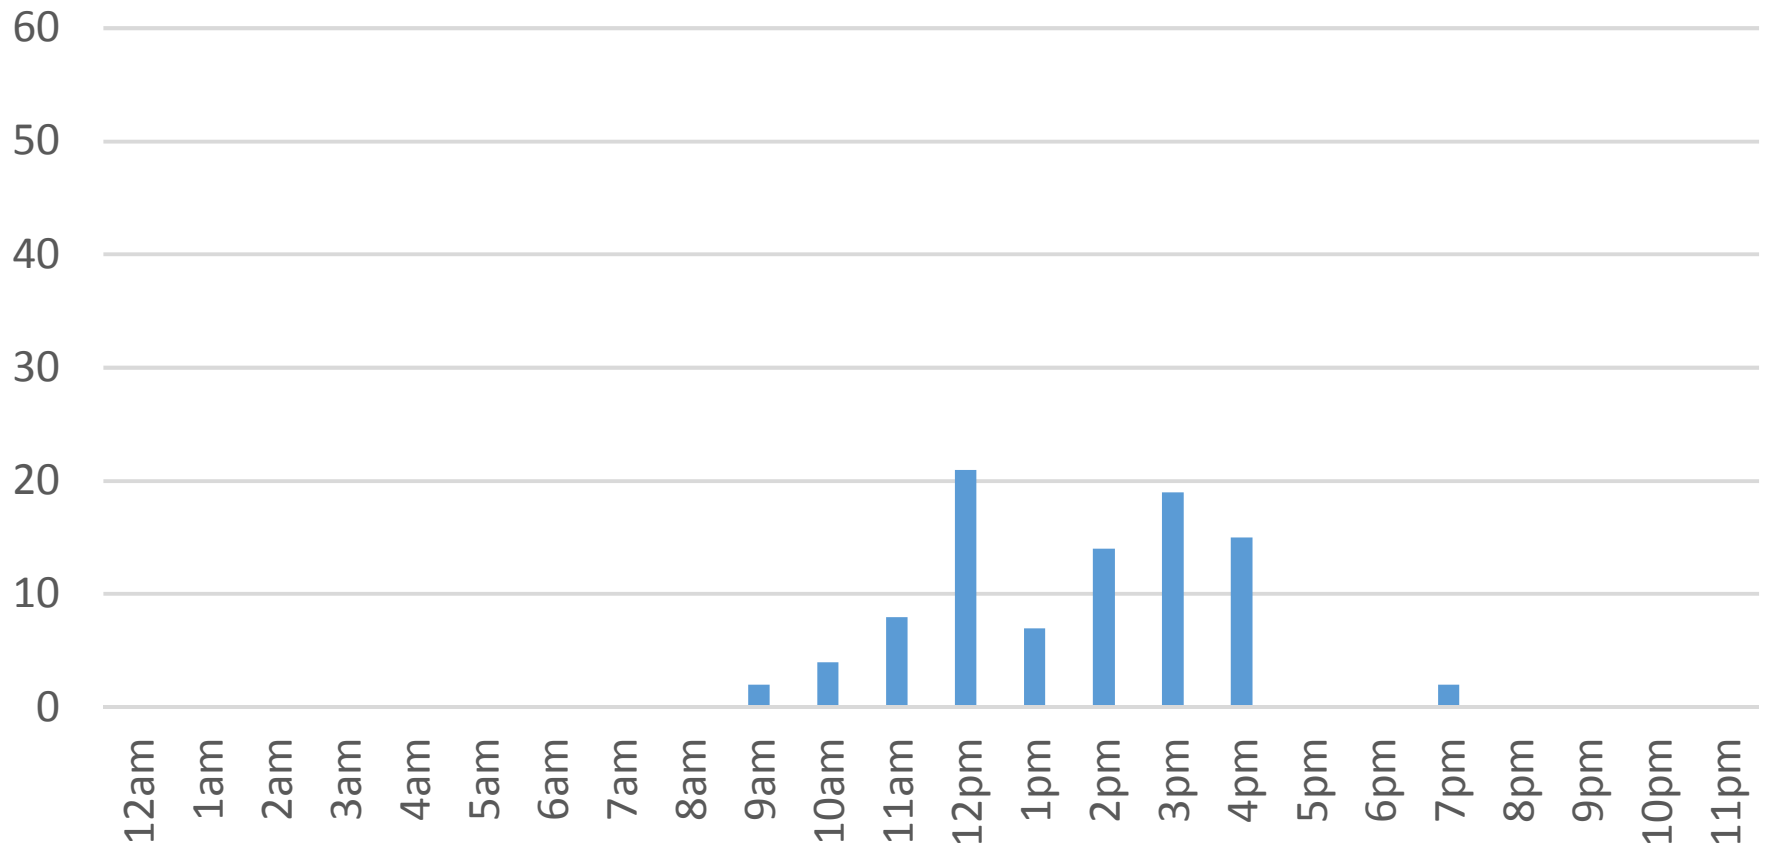

Sunday, February 12, 2017

Waterfront Trail (ASB)

Monday, February 13, 2017

Waterfront Trail (ASB)

Tuesday, February 14, 2017

Waterfront Trail (ASB)

Wednesday, February 15, 2017

Waterfront Trail (ASB)

Thursday, February 16, 2017

Waterfront Trail (ASB)

Friday, February 17, 2017

Waterfront Trail (ASB)

Saturday, February 18, 2017

Waterfront Trail (ASB)

Sunday, February 19, 2017

Waterfront Trail (ASB)

Monday, February 20, 2017

Waterfront Trail (ASB)

Tuesday, February 21, 2017

Waterfront Trail (ASB)

Wednesday, February 22, 2017

Waterfront Trail (ASB)

Thursday, February 23, 2017

Waterfront Trail (ASB)