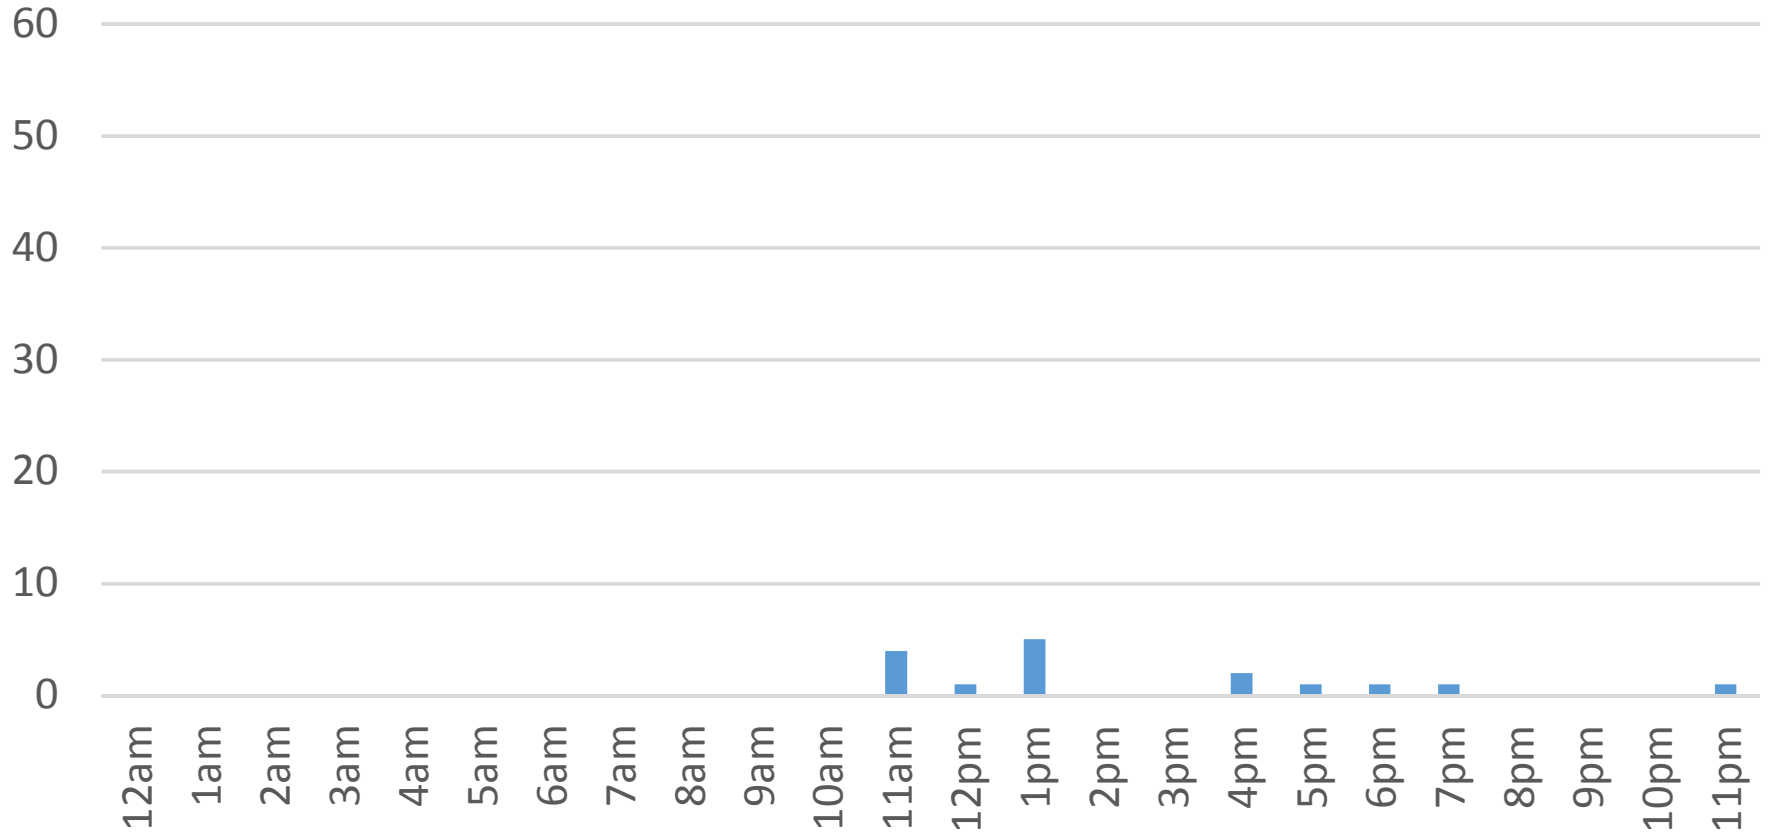

Waterfront Trail (ASB) Data Figures

Daily Average	65
Average Weekend Day	80
Average Weekday	59

Highest Daily Count 167

Busiest Day of the Week Sunday, February 12, 2017

Weekly Profile

Monday	13%
Tuesday	17%
Wednesday	8%
Thursday	12%
Friday	14%
Saturday	13%
Sunday	22%

Total = 1,818 Counts

Waterfront Trail (ASB)

Wednesday, February 01, 2017

Waterfront Trail (ASB)

Thursday, February 02, 2017

Waterfront Trail (ASB)

Friday, February 03, 2017

Waterfront Trail (ASB)

Saturday, February 04, 2017

Waterfront Trail (ASB)

Sunday, February 05, 2017

Waterfront Trail (ASB)

Monday, February 06, 2017

Waterfront Trail (ASB)

Tuesday, February 07, 2017

Waterfront Trail (ASB)