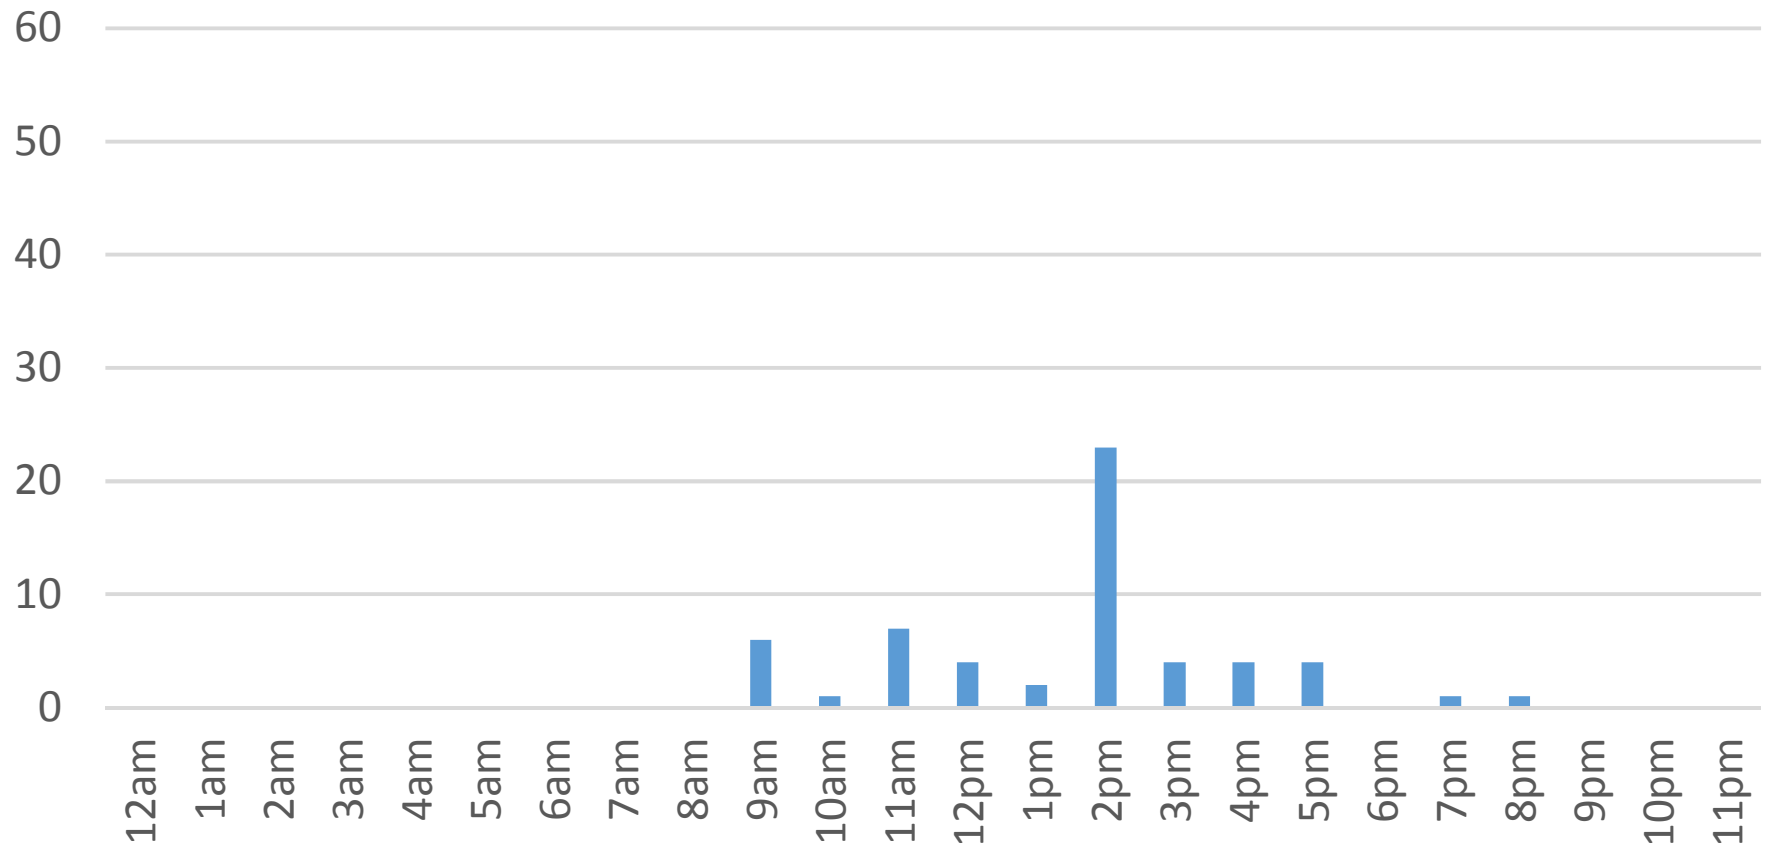

Sunday, February 12, 2017

Waterfront Trail (ASB)

Monday, February 13, 2017

Waterfront Trail (ASB)

Tuesday, February 14, 2017

Waterfront Trail (ASB)

Wednesday, February 15, 2017

Waterfront Trail (ASB)

Thursday, February 16, 2017

Waterfront Trail (ASB)

Friday, February 17, 2017

Waterfront Trail (ASB)

Saturday, February 18, 2017

Waterfront Trail (ASB)

Sunday, February 19, 2017

Waterfront Trail (ASB)

Monday, February 20, 2017

Waterfront Trail (ASB)

Tuesday, February 21, 2017

Waterfront Trail (ASB)

Wednesday, February 22, 2017

Waterfront Trail (ASB)

Thursday, February 23, 2017

Waterfront Trail (ASB)