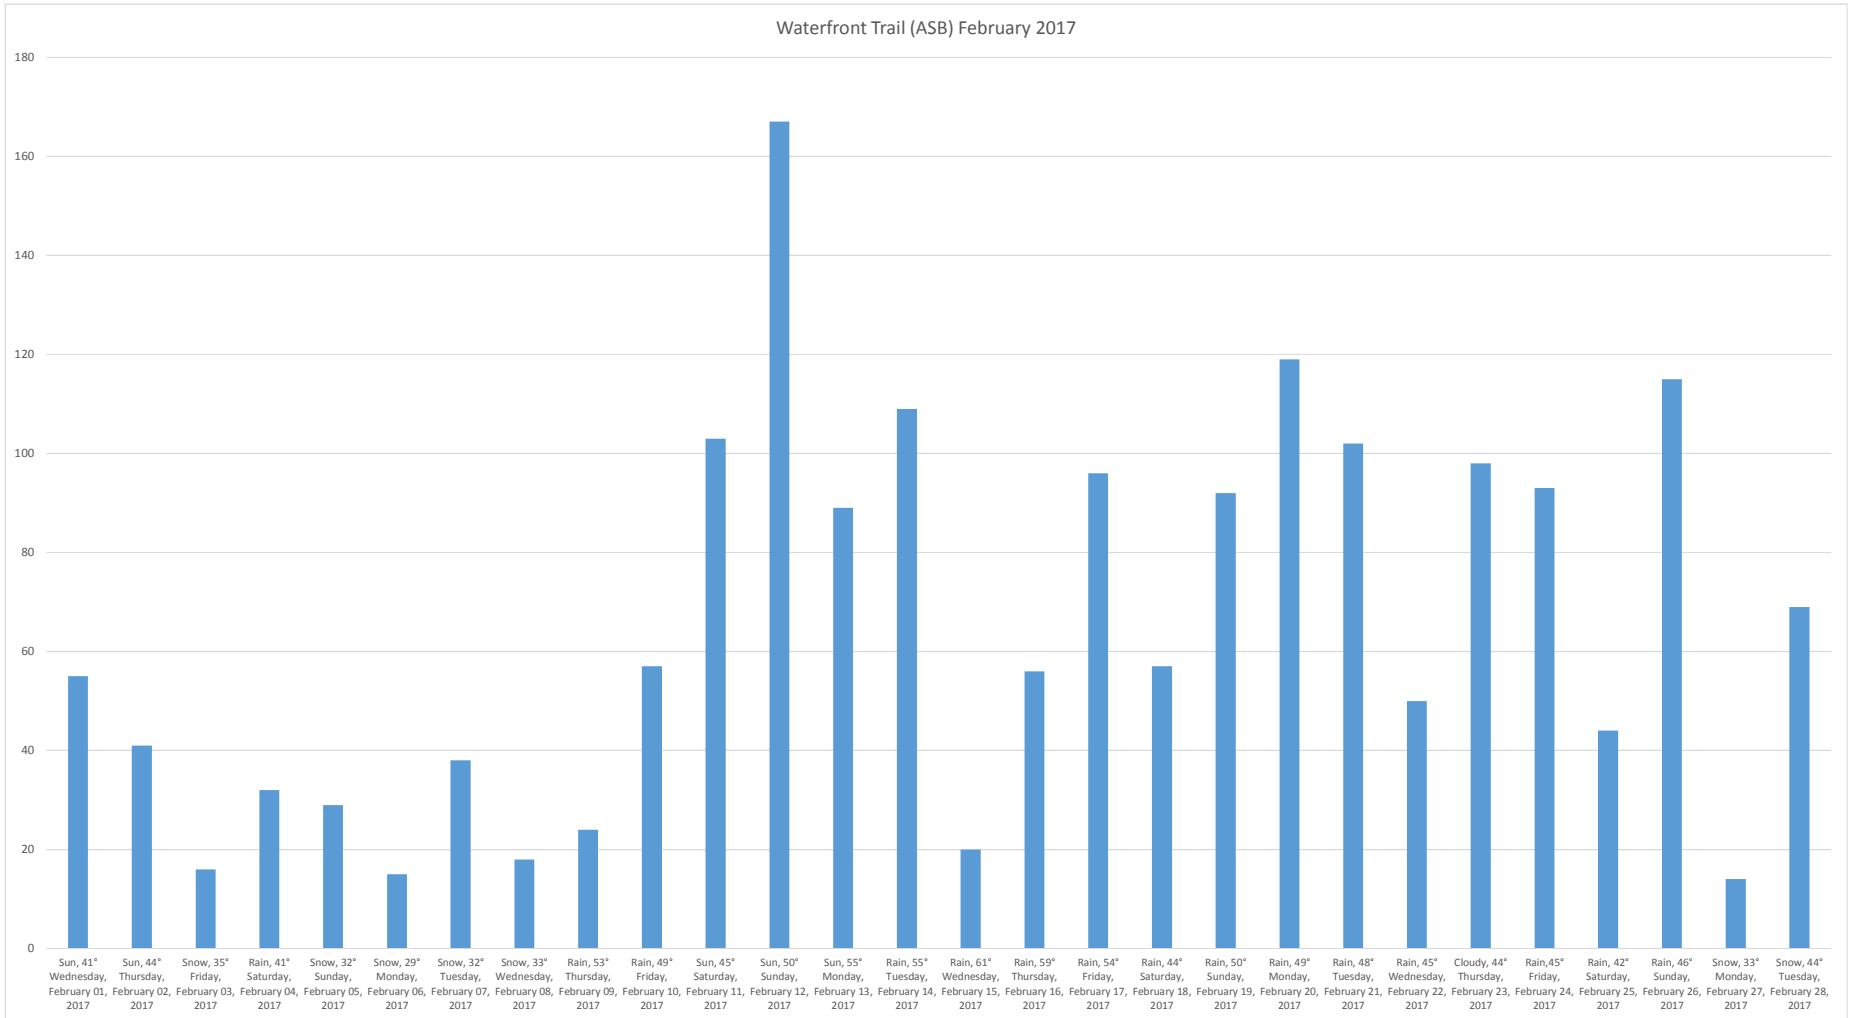

Waterfront Trail (ASB) Data Figures

Daily Average	65
Average Weekend Day	80
Average Weekday	59

Highest Daily Count 167

Busiest Day of the Week Sunday, February 12, 2017

Weekly Profile

Monday	13%
Tuesday	17%
Wednesday	8%
Thursday	12%
Friday	14%
Saturday	13%
Sunday	22%

Total = 1,818 Counts

Waterfront Trail (ASB)

Wednesday, February 01, 2017

Waterfront Trail (ASB)

Thursday, February 02, 2017

Waterfront Trail (ASB)

Friday, February 03, 2017

Waterfront Trail (ASB)

Saturday, February 04, 2017

Waterfront Trail (ASB)

Sunday, February 05, 2017

Waterfront Trail (ASB)

Monday, February 06, 2017

Waterfront Trail (ASB)

Tuesday, February 07, 2017

Waterfront Trail (ASB)

Friday, February 24, 2017

Waterfront Trail (ASB)

Saturday, February 25, 2017

Waterfront Trail (ASB)

Sunday, February 26, 2017

Waterfront Trail (ASB)

Monday, February 27, 2017

Waterfront Trail (ASB)