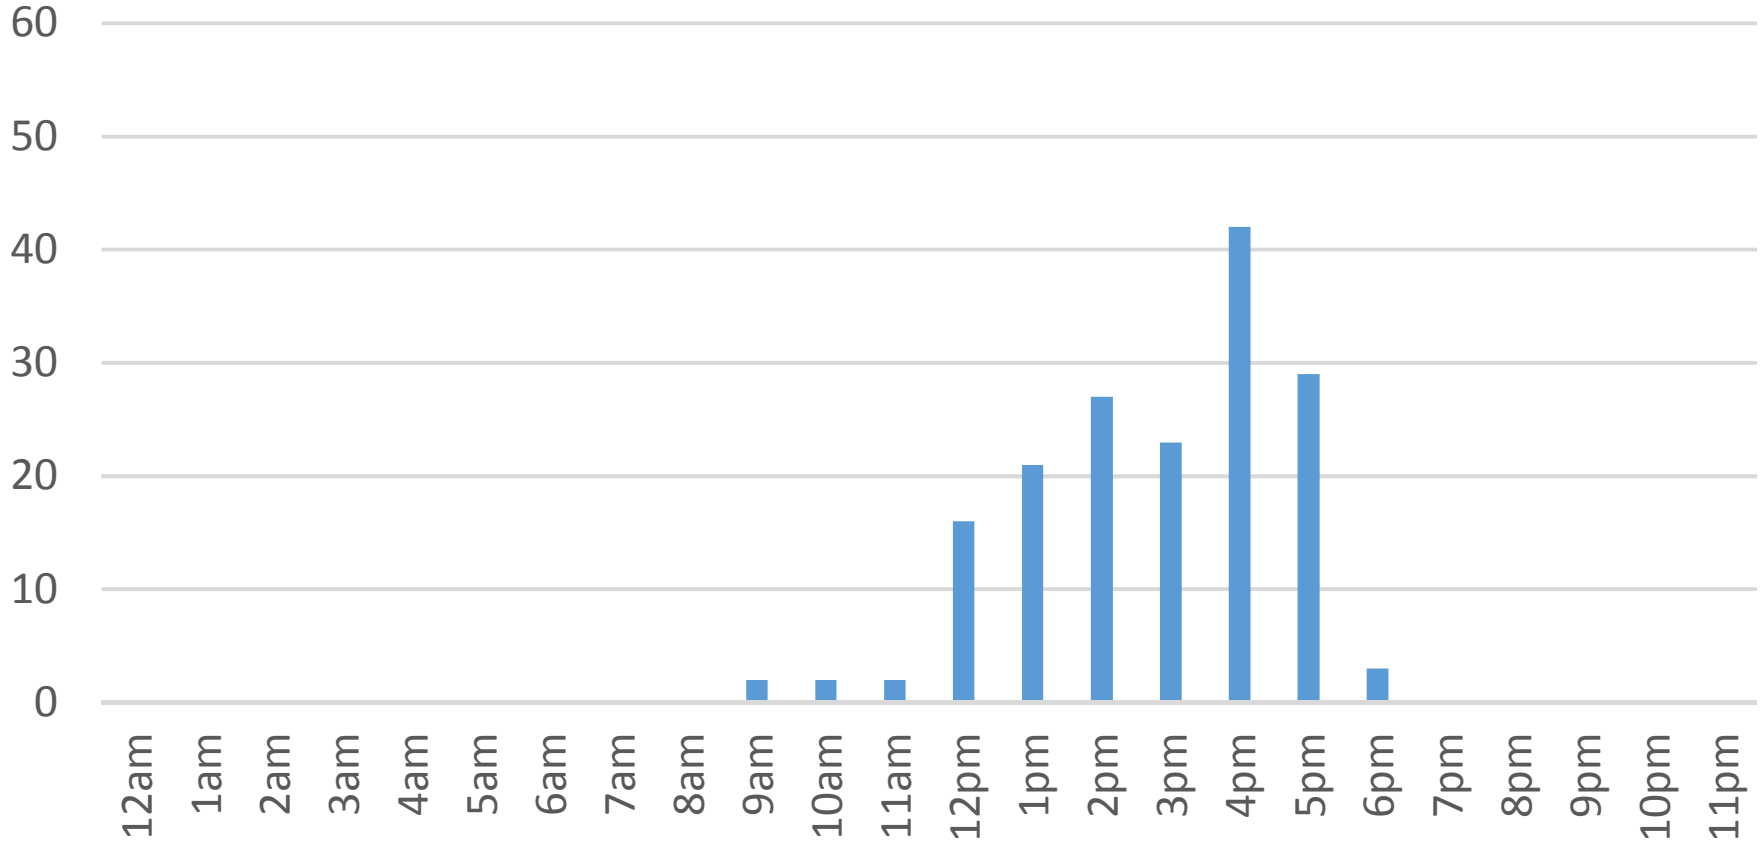

Wednesday, February 08, 2017

Waterfront Trail (ASB)

Thursday, February 09, 2017

Waterfront Trail (ASB)

Friday, February 10, 2017

Waterfront Trail (ASB)

Saturday, February 11, 2017

Waterfront Trail (ASB)

Sunday, February 12, 2017

Waterfront Trail (ASB)

Monday, February 13, 2017

Waterfront Trail (ASB)

Tuesday, February 14, 2017

Waterfront Trail (ASB)

Wednesday, February 15, 2017

Waterfront Trail (ASB)

Thursday, February 16, 2017

Waterfront Trail (ASB)

Friday, February 17, 2017

Waterfront Trail (ASB)

Saturday, February 18, 2017

Waterfront Trail (ASB)

Sunday, February 19, 2017

Waterfront Trail (ASB)