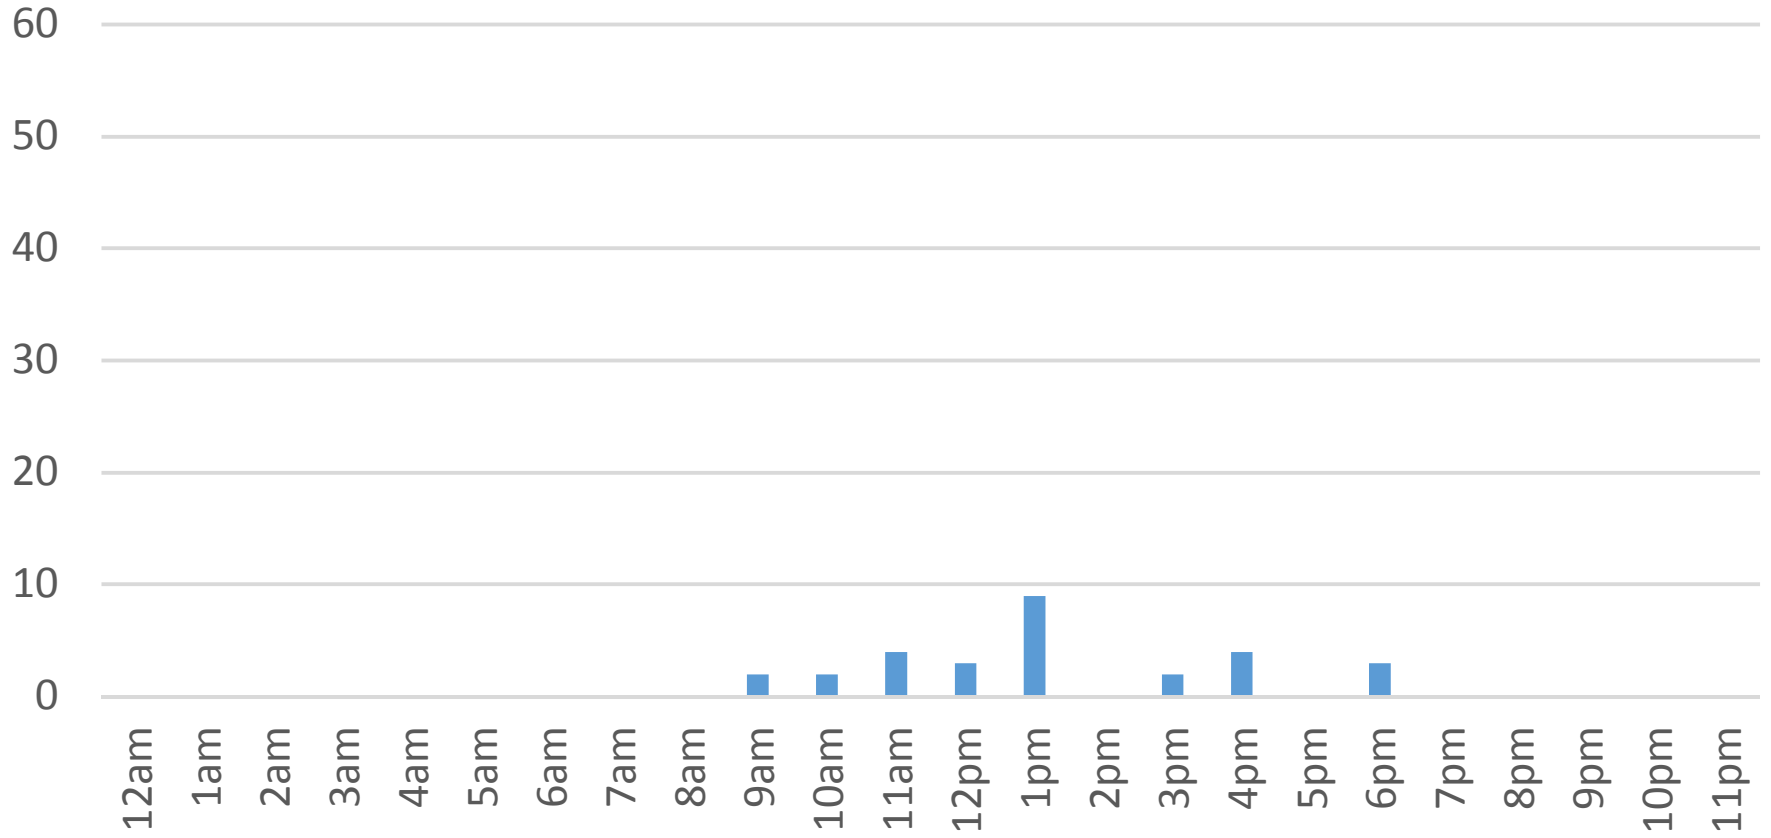

Waterfront Trail (ASB) Data Figures

Daily Average	65
Average Weekend Day	80
Average Weekday	59

Highest Daily Count 167

Busiest Day of the Week Sunday, February 12, 2017

Weekly Profile

Monday	13%
Tuesday	17%
Wednesday	8%
Thursday	12%
Friday	14%
Saturday	13%
Sunday	22%

Total = 1,818 Counts

Waterfront Trail (ASB)

Wednesday, February 01, 2017

Waterfront Trail (ASB)

Thursday, February 02, 2017

Waterfront Trail (ASB)

Friday, February 03, 2017

Waterfront Trail (ASB)

Saturday, February 04, 2017

Waterfront Trail (ASB)

Sunday, February 05, 2017

Waterfront Trail (ASB)

Monday, February 06, 2017

Waterfront Trail (ASB)

Tuesday, February 07, 2017

Waterfront Trail (ASB)