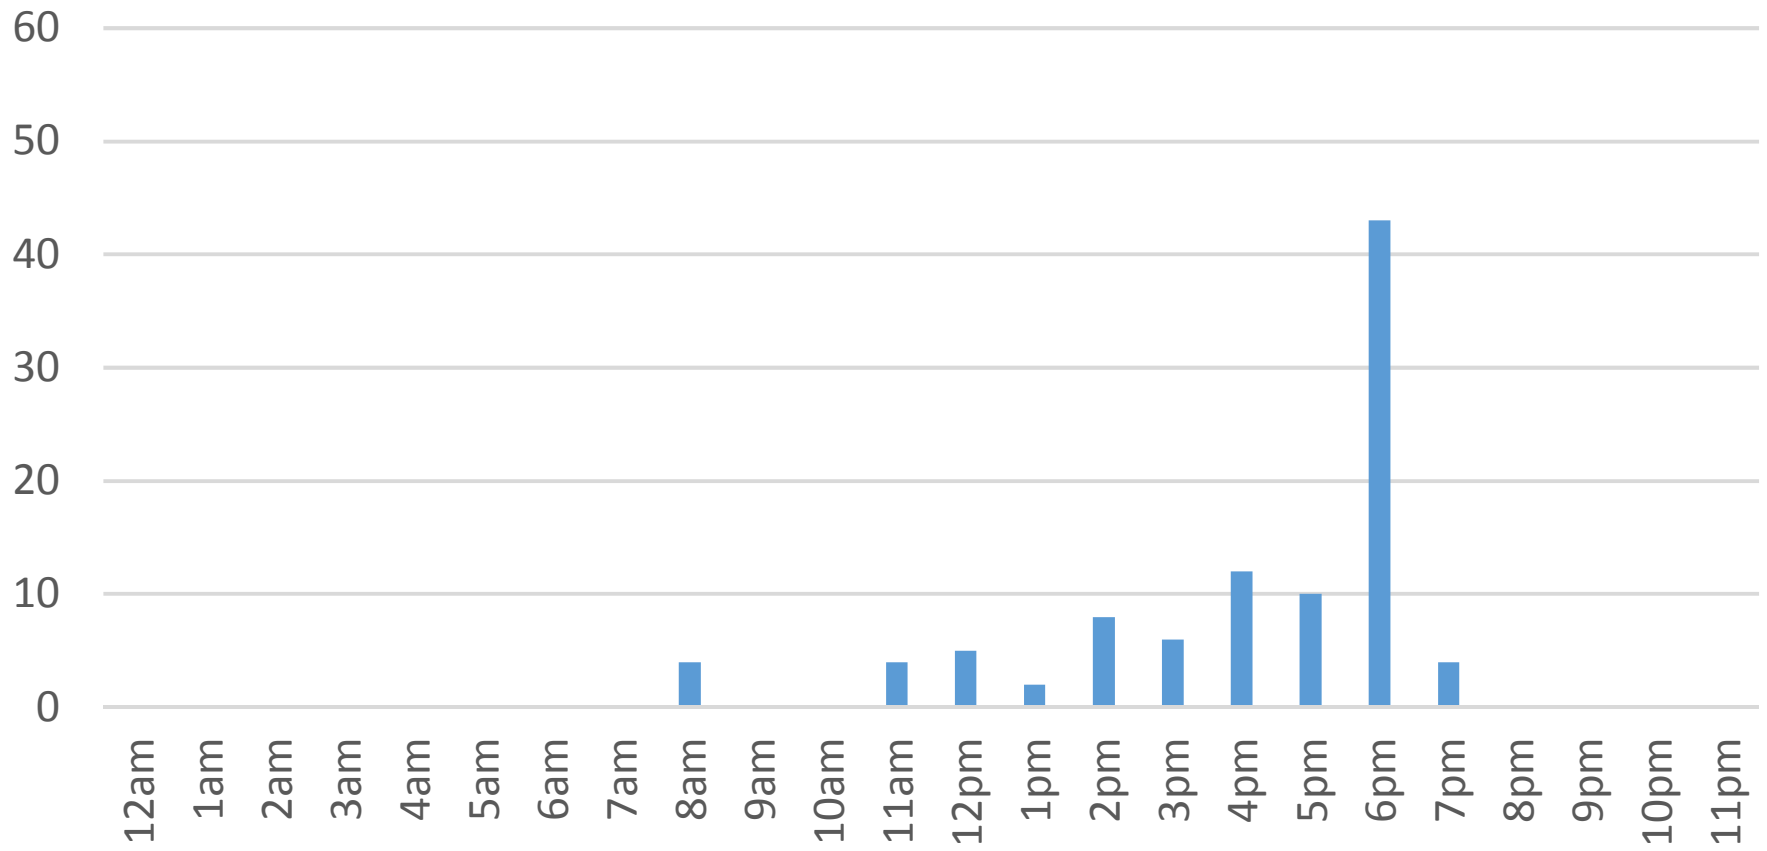

Thursday, February 16, 2017

Waterfront Trail (ASB)

Friday, February 17, 2017

Waterfront Trail (ASB)

Saturday, February 18, 2017

Waterfront Trail (ASB)

Sunday, February 19, 2017

Waterfront Trail (ASB)

Monday, February 20, 2017

Waterfront Trail (ASB)

Tuesday, February 21, 2017

Waterfront Trail (ASB)

Wednesday, February 22, 2017

Waterfront Trail (ASB)

Thursday, February 23, 2017

Waterfront Trail (ASB)

Friday, February 24, 2017

Waterfront Trail (ASB)

Saturday, February 25, 2017

Waterfront Trail (ASB)

Sunday, February 26, 2017

Waterfront Trail (ASB)

Monday, February 27, 2017

Waterfront Trail (ASB)