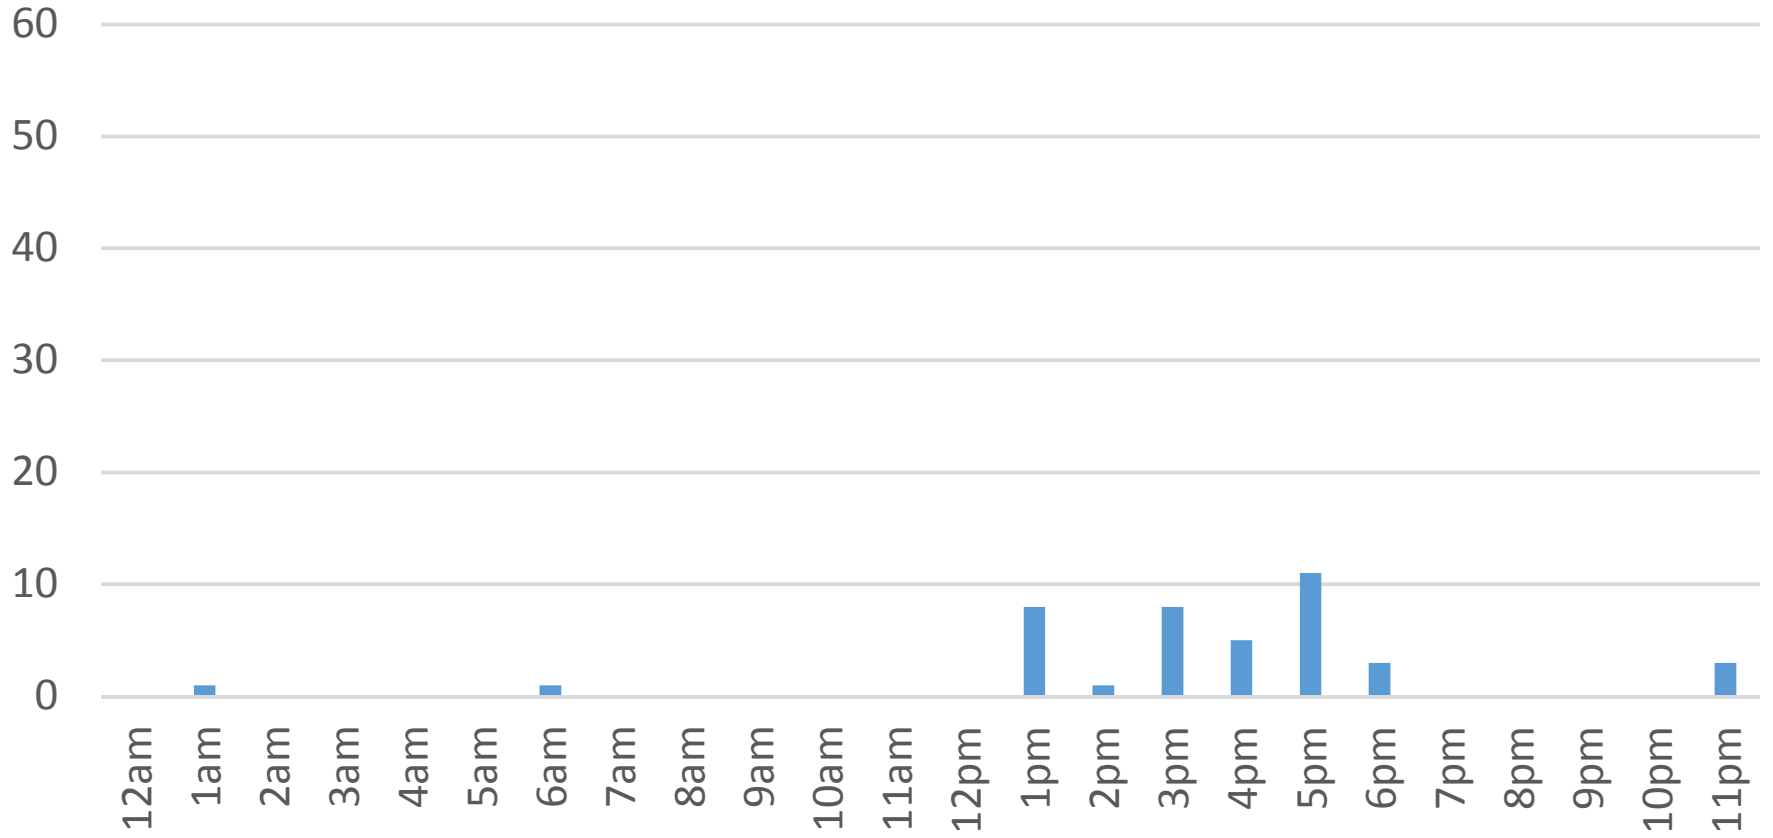

Waterfront Trail (ASB) Data Figures

Daily Average	65
Average Weekend Day	80
Average Weekday	59

Highest Daily Count 167

Busiest Day of the Week Sunday, February 12, 2017

Weekly Profile

Monday	13%
Tuesday	17%
Wednesday	8%
Thursday	12%
Friday	14%
Saturday	13%
Sunday	22%

Total = 1,818 Counts

Waterfront Trail (ASB)

Wednesday, February 01, 2017

Waterfront Trail (ASB)

Thursday, February 02, 2017

Waterfront Trail (ASB)

Friday, February 03, 2017

Waterfront Trail (ASB)

Saturday, February 04, 2017

Waterfront Trail (ASB)

Sunday, February 05, 2017

Waterfront Trail (ASB)

Monday, February 06, 2017

Waterfront Trail (ASB)

Tuesday, February 07, 2017

Waterfront Trail (ASB)