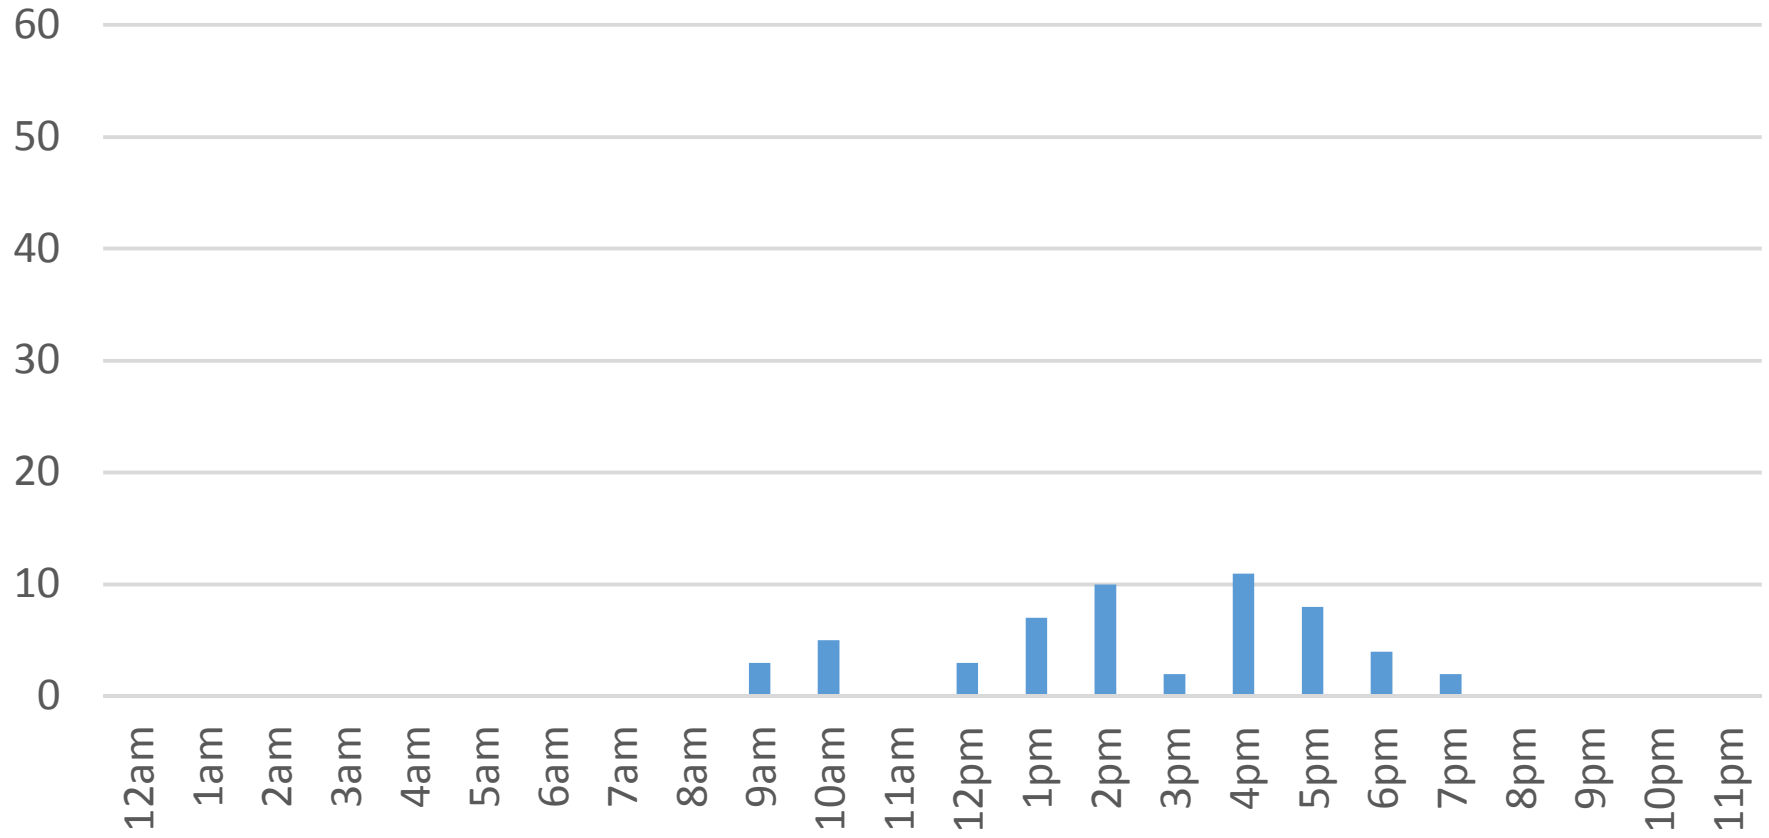

Waterfront Trail (ASB) Data Figures

Daily Average	65
Average Weekend Day	80
Average Weekday	59

Highest Daily Count 167

Busiest Day of the Week Sunday, February 12, 2017

Weekly Profile

Monday	13%
Tuesday	17%
Wednesday	8%
Thursday	12%
Friday	14%
Saturday	13%
Sunday	22%

Total = 1,818 Counts

Waterfront Trail (ASB)

Wednesday, February 01, 2017

Waterfront Trail (ASB)

Thursday, February 02, 2017

Waterfront Trail (ASB)

Friday, February 03, 2017

Waterfront Trail (ASB)