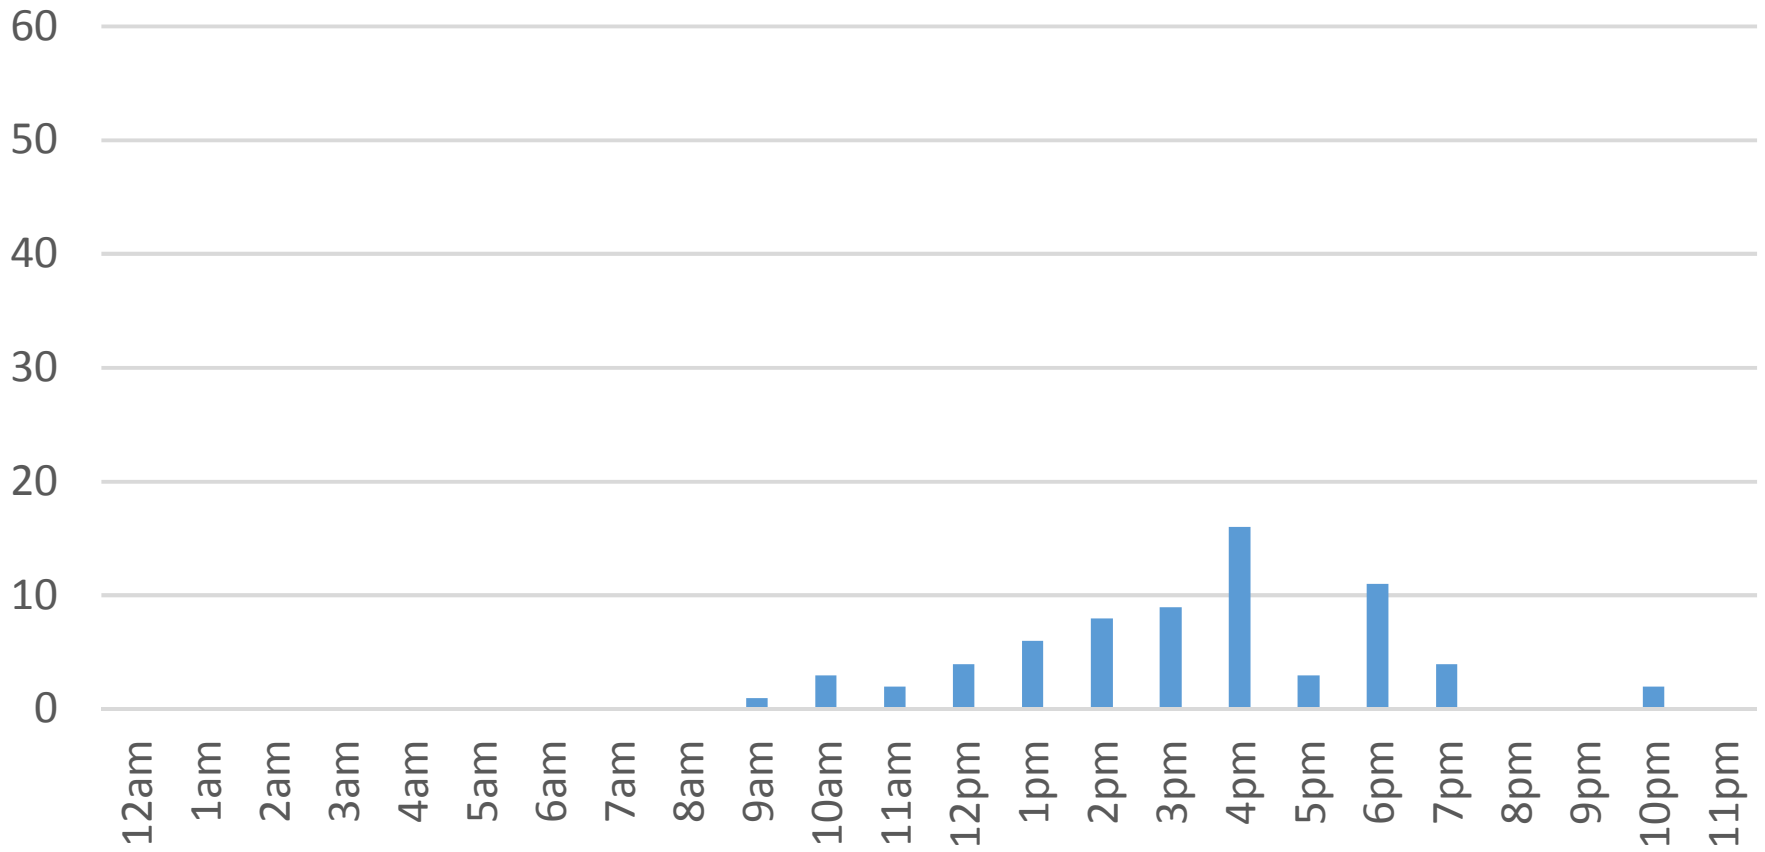

Thursday, February 16, 2017

Waterfront Trail (ASB)

Friday, February 17, 2017

Waterfront Trail (ASB)

Saturday, February 18, 2017

Waterfront Trail (ASB)

Sunday, February 19, 2017

Waterfront Trail (ASB)

Monday, February 20, 2017

Waterfront Trail (ASB)

Tuesday, February 21, 2017

Waterfront Trail (ASB)

Wednesday, February 22, 2017

Waterfront Trail (ASB)

Thursday, February 23, 2017

Waterfront Trail (ASB)

Friday, February 24, 2017

Waterfront Trail (ASB)

Saturday, February 25, 2017

Waterfront Trail (ASB)

Sunday, February 26, 2017

Waterfront Trail (ASB)

Monday, February 27, 2017

Waterfront Trail (ASB)