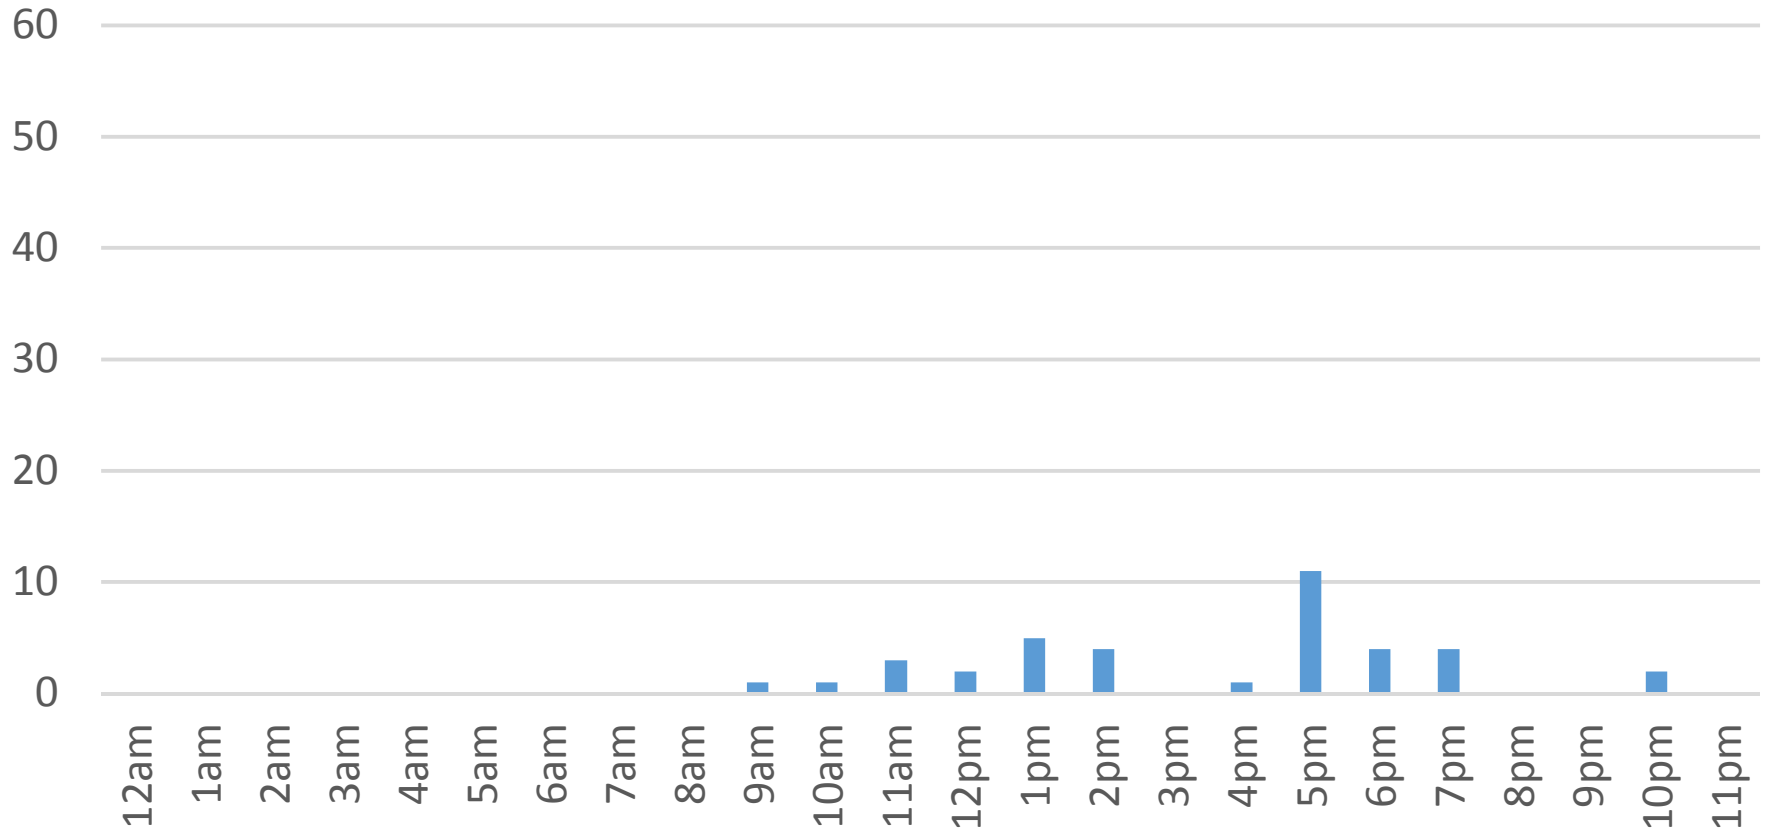

Saturday, February 04, 2017

Waterfront Trail (ASB)

Sunday, February 05, 2017

Waterfront Trail (ASB)

Monday, February 06, 2017

Waterfront Trail (ASB)

Tuesday, February 07, 2017

Waterfront Trail (ASB)

Wednesday, February 08, 2017

Waterfront Trail (ASB)

Thursday, February 09, 2017

Waterfront Trail (ASB)

Friday, February 10, 2017

Waterfront Trail (ASB)

Saturday, February 11, 2017

Waterfront Trail (ASB)

Sunday, February 12, 2017

Waterfront Trail (ASB)

Monday, February 13, 2017

Waterfront Trail (ASB)

Tuesday, February 14, 2017

Waterfront Trail (ASB)

Wednesday, February 15, 2017

Waterfront Trail (ASB)