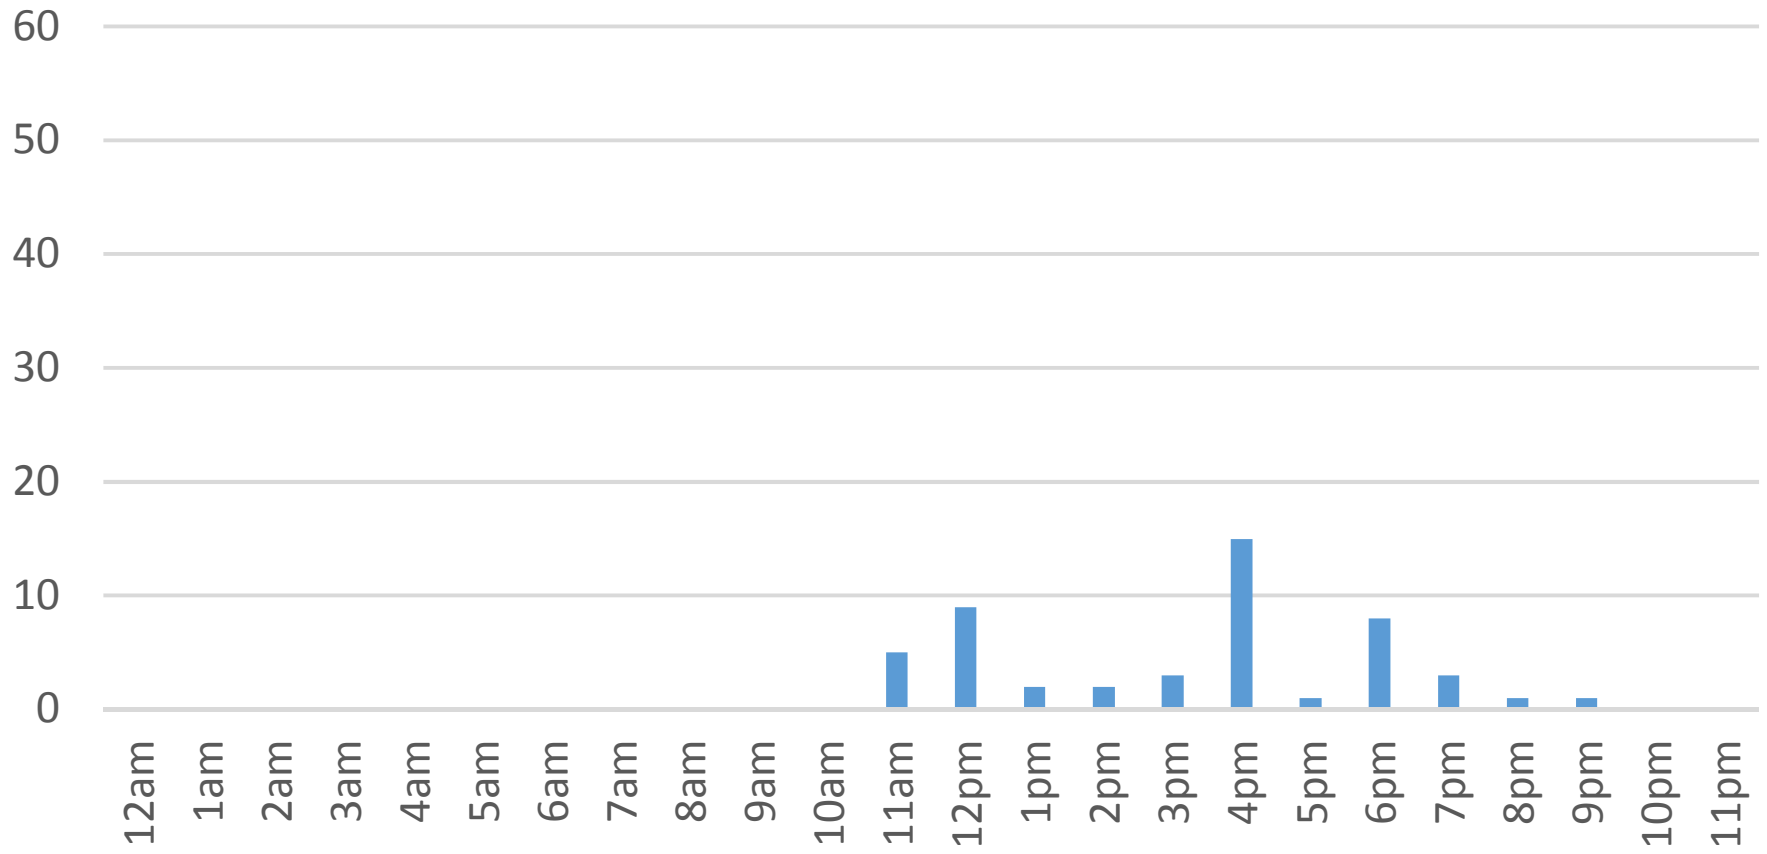

Thursday, February 16, 2017

Waterfront Trail (ASB)

Friday, February 17, 2017

Waterfront Trail (ASB)

Saturday, February 18, 2017

Waterfront Trail (ASB)

Sunday, February 19, 2017

Waterfront Trail (ASB)

Monday, February 20, 2017

Waterfront Trail (ASB)

Tuesday, February 21, 2017

Waterfront Trail (ASB)

Wednesday, February 22, 2017

Waterfront Trail (ASB)

Thursday, February 23, 2017

Waterfront Trail (ASB)