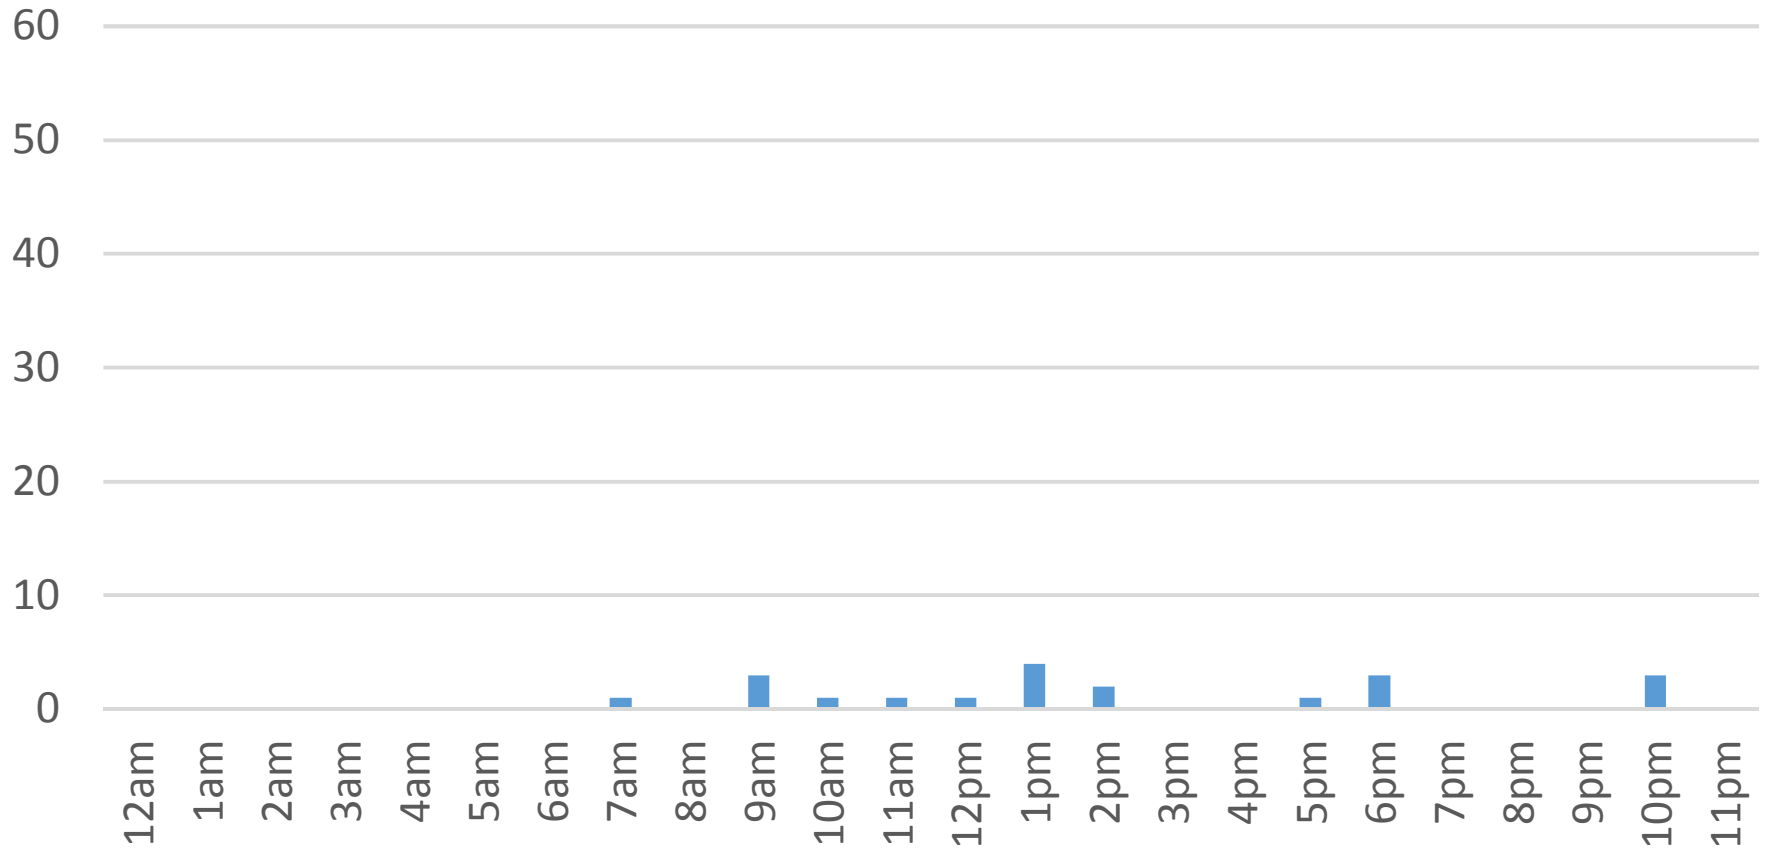

Sunday, February 12, 2017

Waterfront Trail (ASB)

Monday, February 13, 2017

Waterfront Trail (ASB)

Tuesday, February 14, 2017

Waterfront Trail (ASB)

Wednesday, February 15, 2017

Waterfront Trail (ASB)

Thursday, February 16, 2017

Waterfront Trail (ASB)

Friday, February 17, 2017

Waterfront Trail (ASB)

Saturday, February 18, 2017

Waterfront Trail (ASB)

Sunday, February 19, 2017

Waterfront Trail (ASB)

Monday, February 20, 2017

Waterfront Trail (ASB)

Tuesday, February 21, 2017

Waterfront Trail (ASB)

Wednesday, February 22, 2017

Waterfront Trail (ASB)

Thursday, February 23, 2017

Waterfront Trail (ASB)