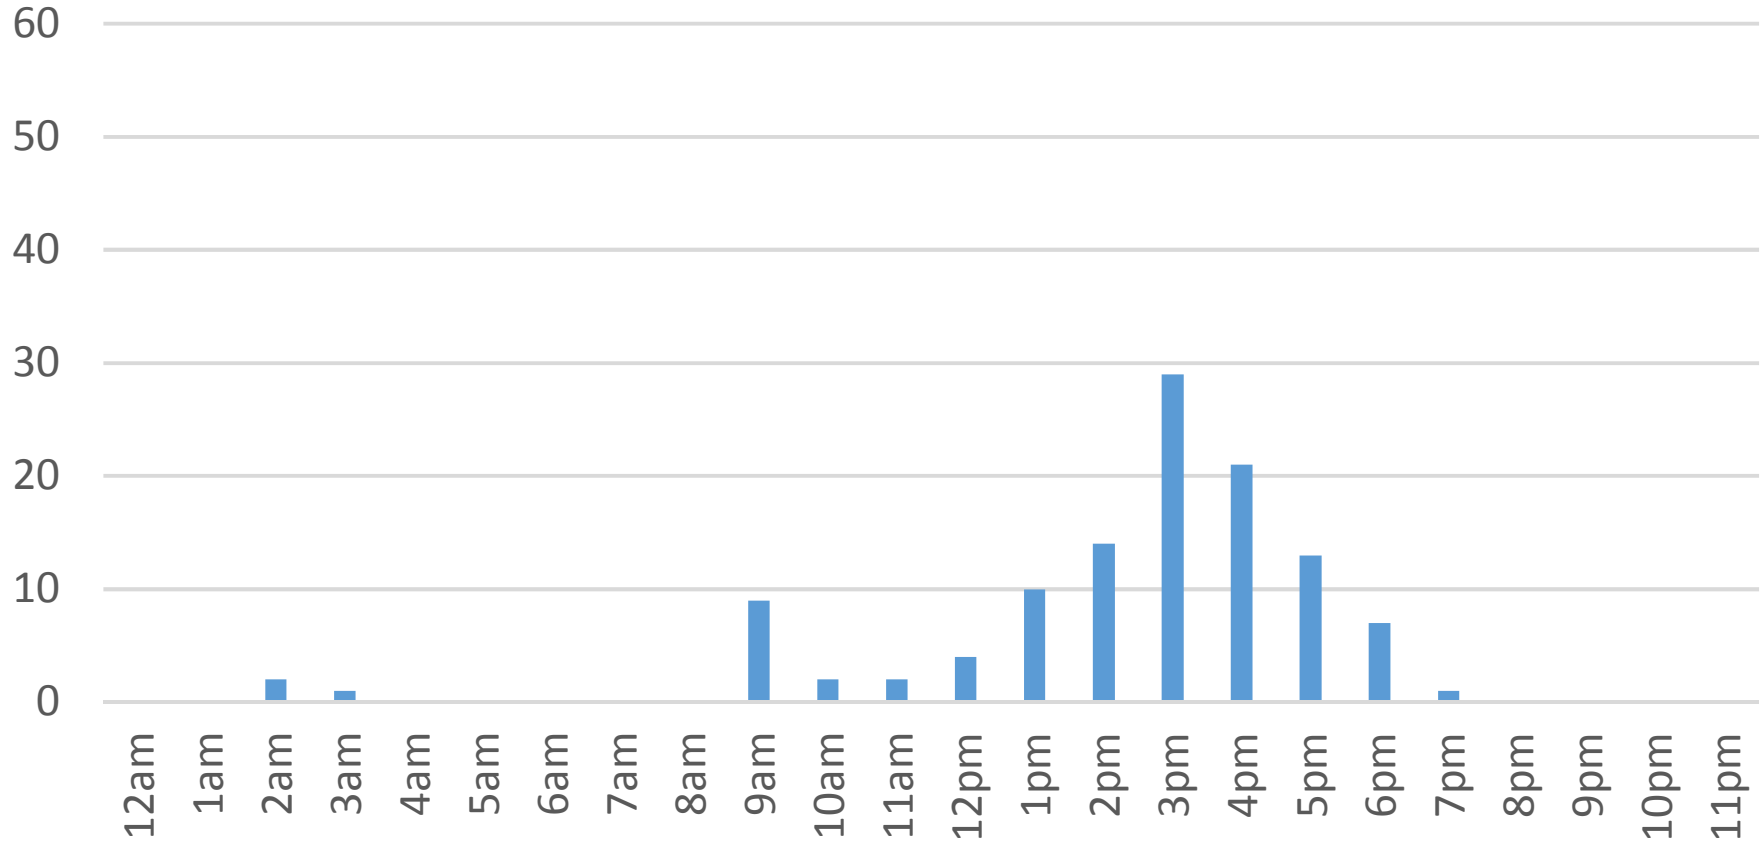

Thursday, February 16, 2017

Waterfront Trail (ASB)

Friday, February 17, 2017

Waterfront Trail (ASB)

Saturday, February 18, 2017

Waterfront Trail (ASB)

Sunday, February 19, 2017

Waterfront Trail (ASB)

Monday, February 20, 2017

Waterfront Trail (ASB)

Tuesday, February 21, 2017

Waterfront Trail (ASB)

Wednesday, February 22, 2017

Waterfront Trail (ASB)

Thursday, February 23, 2017

Waterfront Trail (ASB)

Friday, February 24, 2017

Waterfront Trail (ASB)

Saturday, February 25, 2017

Waterfront Trail (ASB)

Sunday, February 26, 2017

Waterfront Trail (ASB)

Monday, February 27, 2017

Waterfront Trail (ASB)