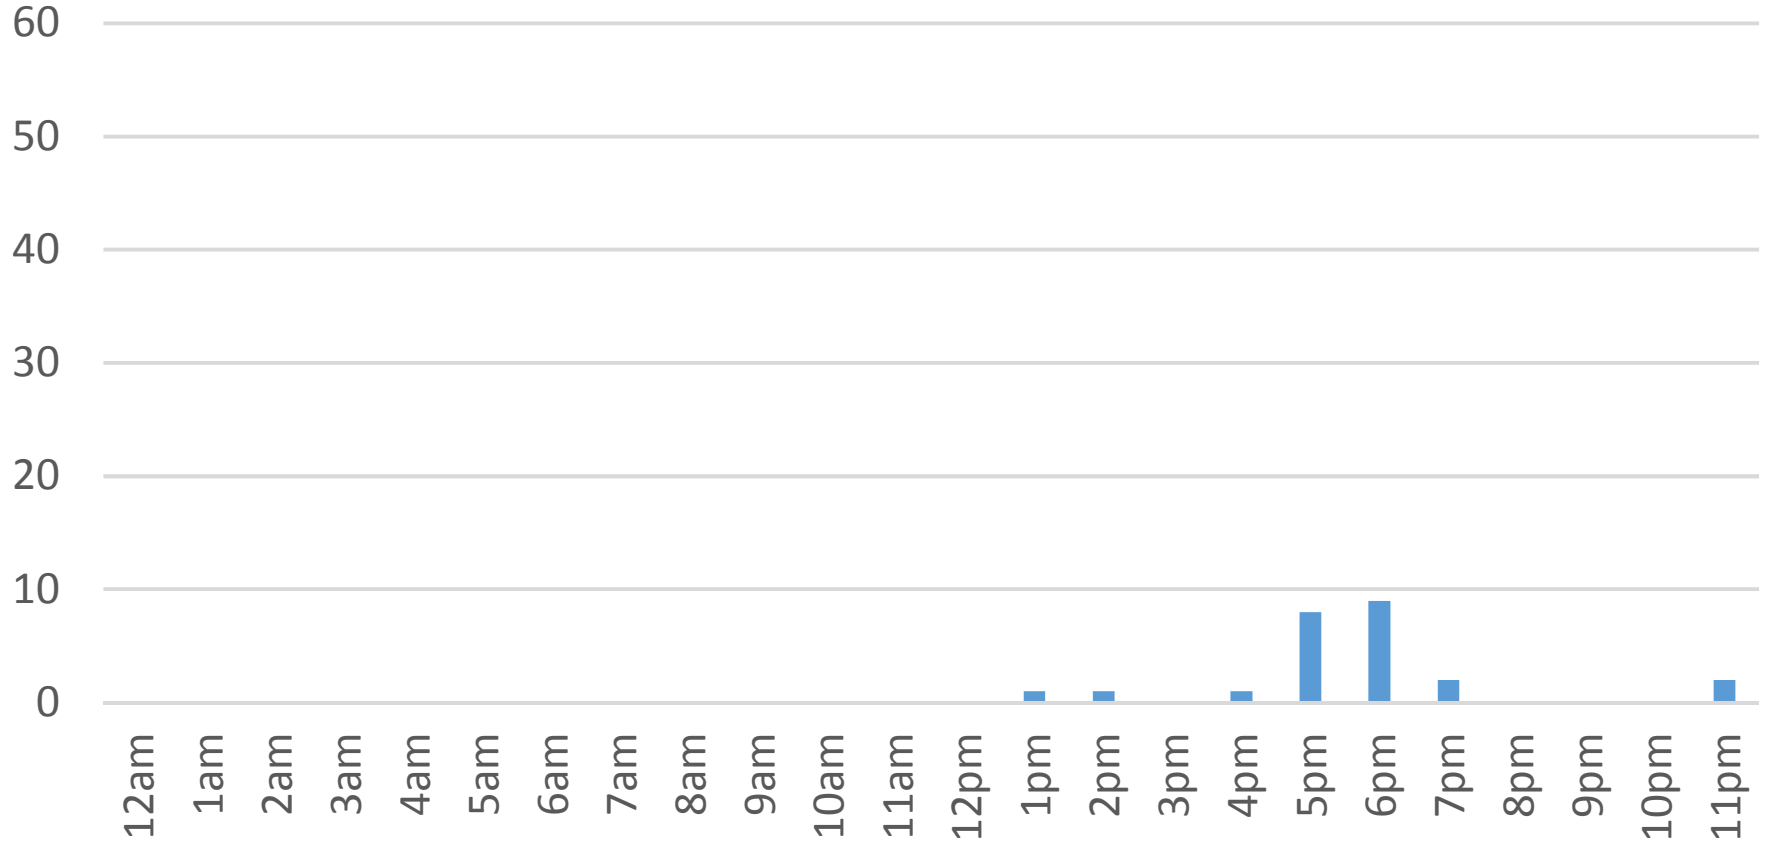

Saturday, February 04, 2017

Waterfront Trail (ASB)

Sunday, February 05, 2017

Waterfront Trail (ASB)

Monday, February 06, 2017

Waterfront Trail (ASB)

Tuesday, February 07, 2017

Waterfront Trail (ASB)

Wednesday, February 08, 2017

Waterfront Trail (ASB)

Thursday, February 09, 2017

Waterfront Trail (ASB)

Friday, February 10, 2017

Waterfront Trail (ASB)

Saturday, February 11, 2017

Waterfront Trail (ASB)