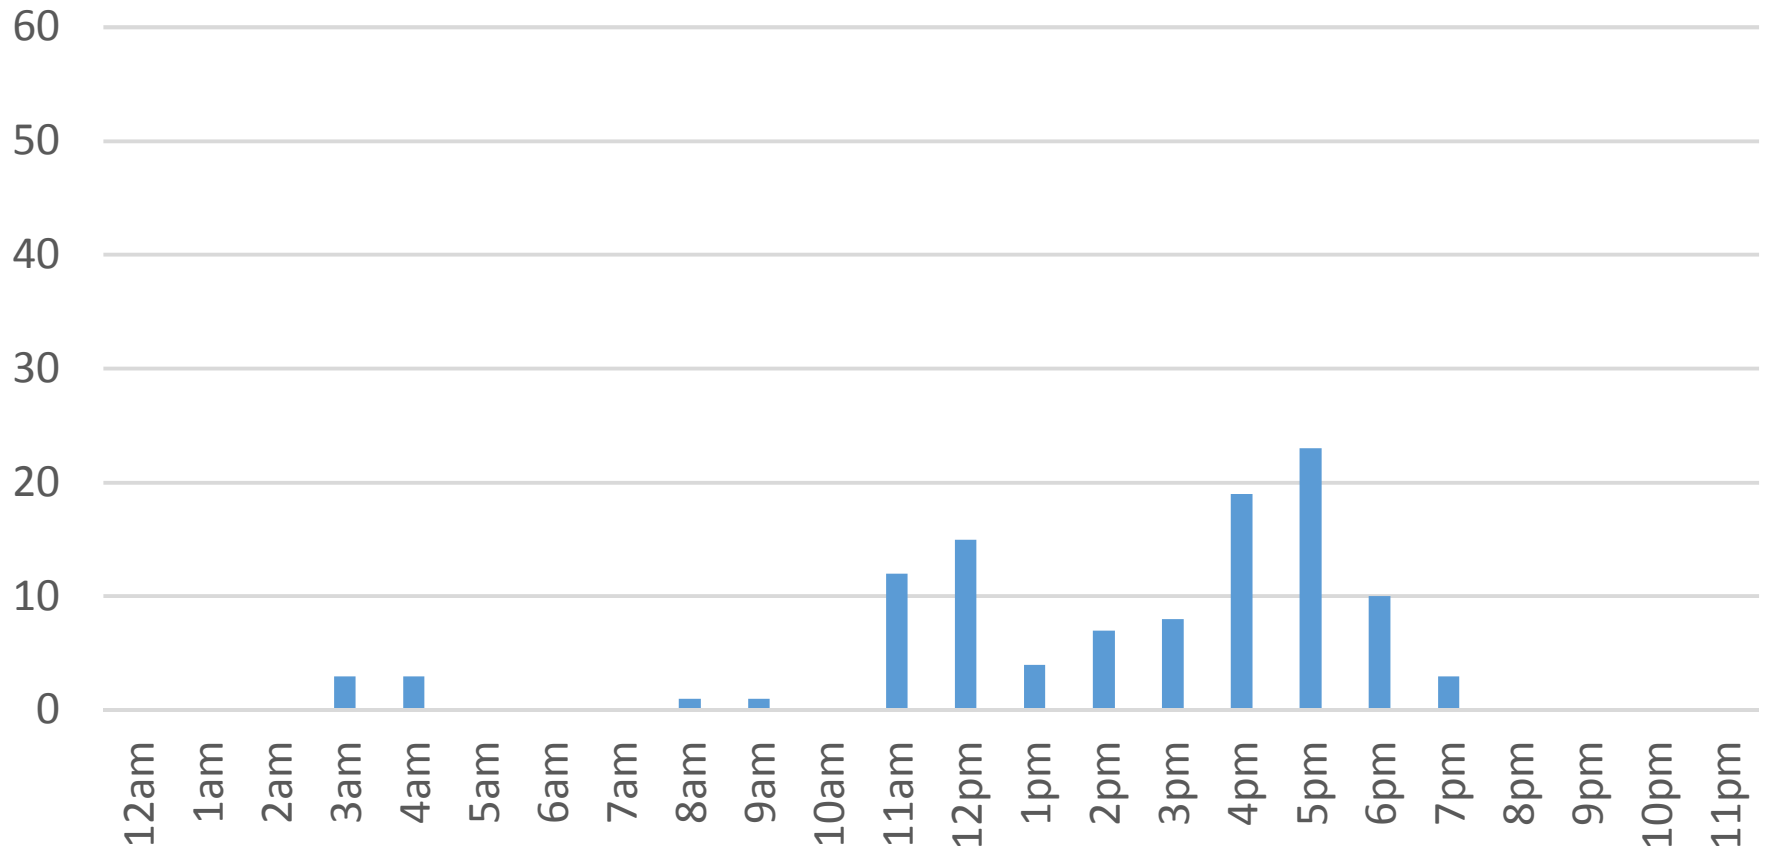

Wednesday, February 08, 2017

Waterfront Trail (ASB)

Thursday, February 09, 2017

Waterfront Trail (ASB)

Friday, February 10, 2017

Waterfront Trail (ASB)

Saturday, February 11, 2017

Waterfront Trail (ASB)

Sunday, February 12, 2017

Waterfront Trail (ASB)

Monday, February 13, 2017

Waterfront Trail (ASB)

Tuesday, February 14, 2017

Waterfront Trail (ASB)

Wednesday, February 15, 2017

Waterfront Trail (ASB)

Thursday, February 16, 2017

Waterfront Trail (ASB)

Friday, February 17, 2017

Waterfront Trail (ASB)

Saturday, February 18, 2017

Waterfront Trail (ASB)

Sunday, February 19, 2017

Waterfront Trail (ASB)