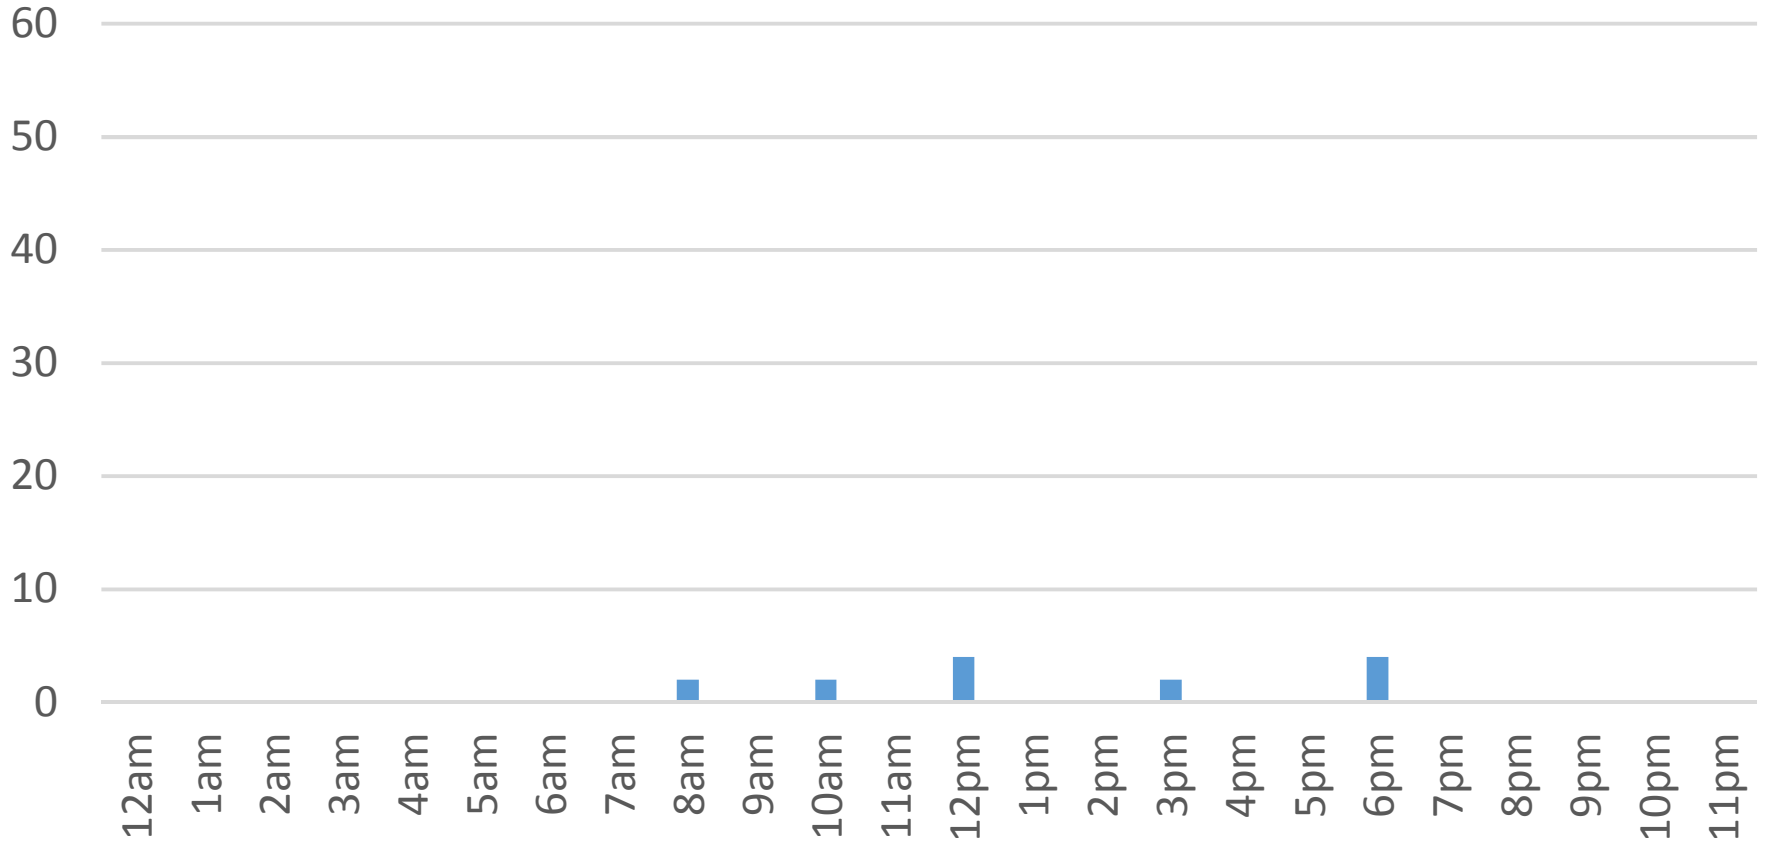

Thursday, February 16, 2017

Waterfront Trail (ASB)

Friday, February 17, 2017

Waterfront Trail (ASB)

Saturday, February 18, 2017

Waterfront Trail (ASB)

Sunday, February 19, 2017

Waterfront Trail (ASB)

Monday, February 20, 2017

Waterfront Trail (ASB)

Tuesday, February 21, 2017

Waterfront Trail (ASB)

Wednesday, February 22, 2017

Waterfront Trail (ASB)

Thursday, February 23, 2017

Waterfront Trail (ASB)

Friday, February 24, 2017

Waterfront Trail (ASB)

Saturday, February 25, 2017

Waterfront Trail (ASB)

Sunday, February 26, 2017

Waterfront Trail (ASB)

Monday, February 27, 2017

Waterfront Trail (ASB)