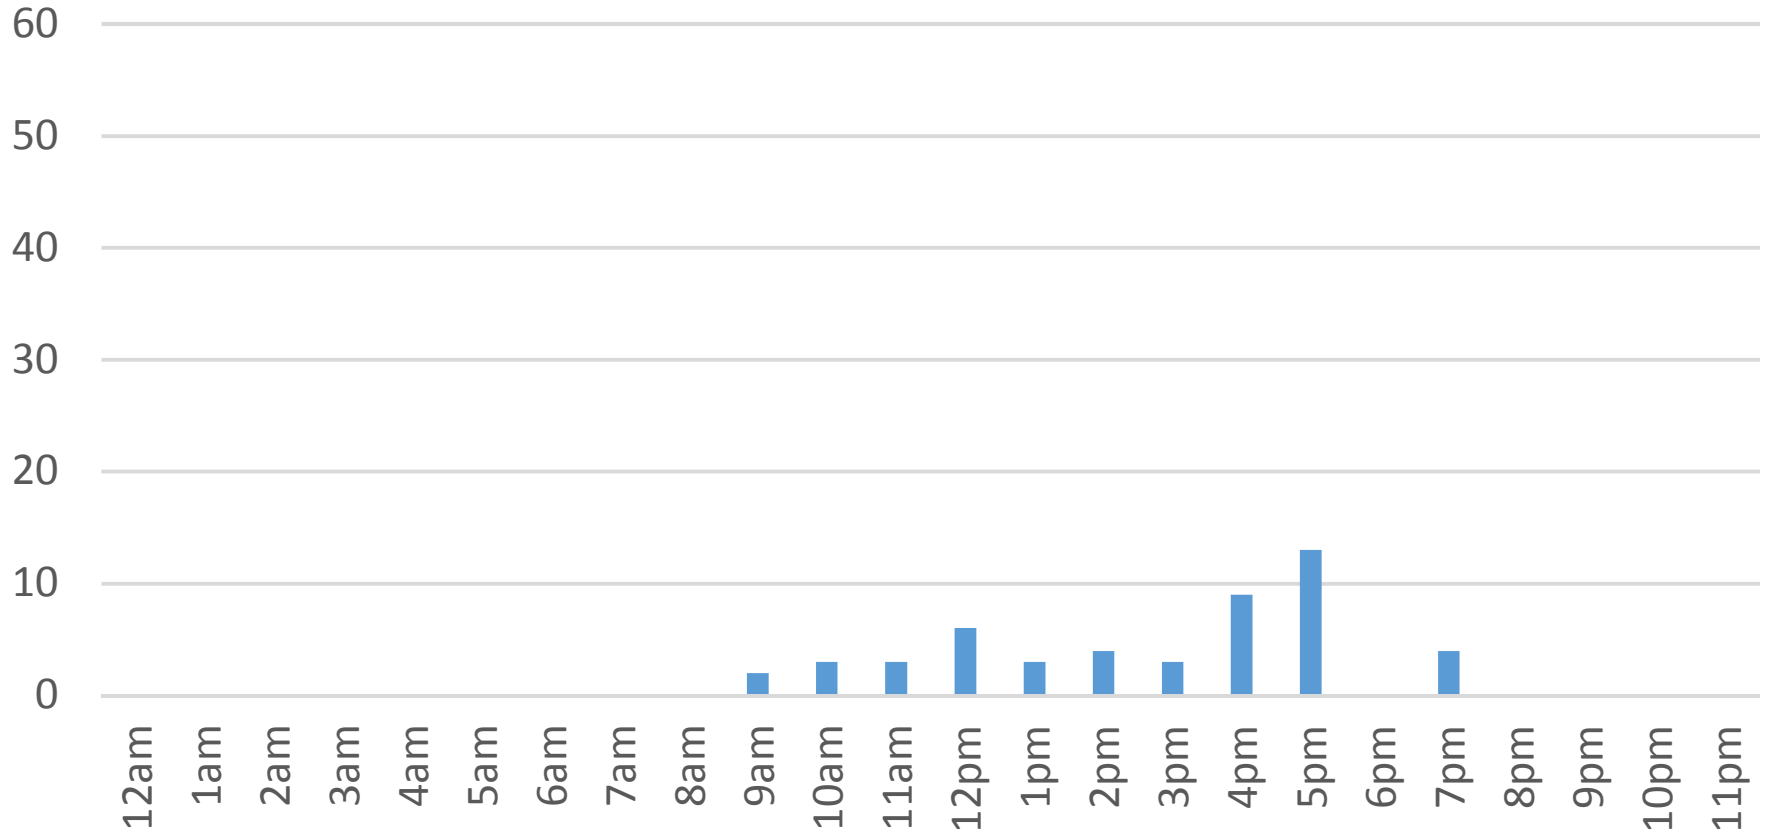

Waterfront Trail (ASB) Data Figures

Daily Average	63
Average Weekend Day	86
Average Weekday	51

Highest Daily Count 130

Busiest Day of the Week Sunday, January 15, 2017

Weekly Profile

Monday	17%
Tuesday	11%
Wednesday	5%
Thursday	8%
Friday	13%
Saturday	24%
Sunday	22%

Total = 1,128 Counts

Waterfront Trail (ASB)

Saturday, January 14, 2017

Waterfront Trail (ASB)

Sunday, January 15, 2017

Waterfront Trail (ASB)

Monday, January 16, 2017

Waterfront Trail (ASB)

Tuesday, January 17, 2017

Waterfront Trail (ASB)

Wednesday, January 18, 2017

Waterfront Trail (ASB)

Thursday, January 19, 2017

Waterfront Trail (ASB)

Friday, January 20, 2017

Waterfront Trail (ASB)

Saturday, January 21, 2017

Waterfront Trail (ASB)

Sunday, January 22, 2017

Waterfront Trail (ASB)

Monday, January 23, 2017

Waterfront Trail (ASB)

Tuesday, January 24, 2017

Waterfront Trail (ASB)