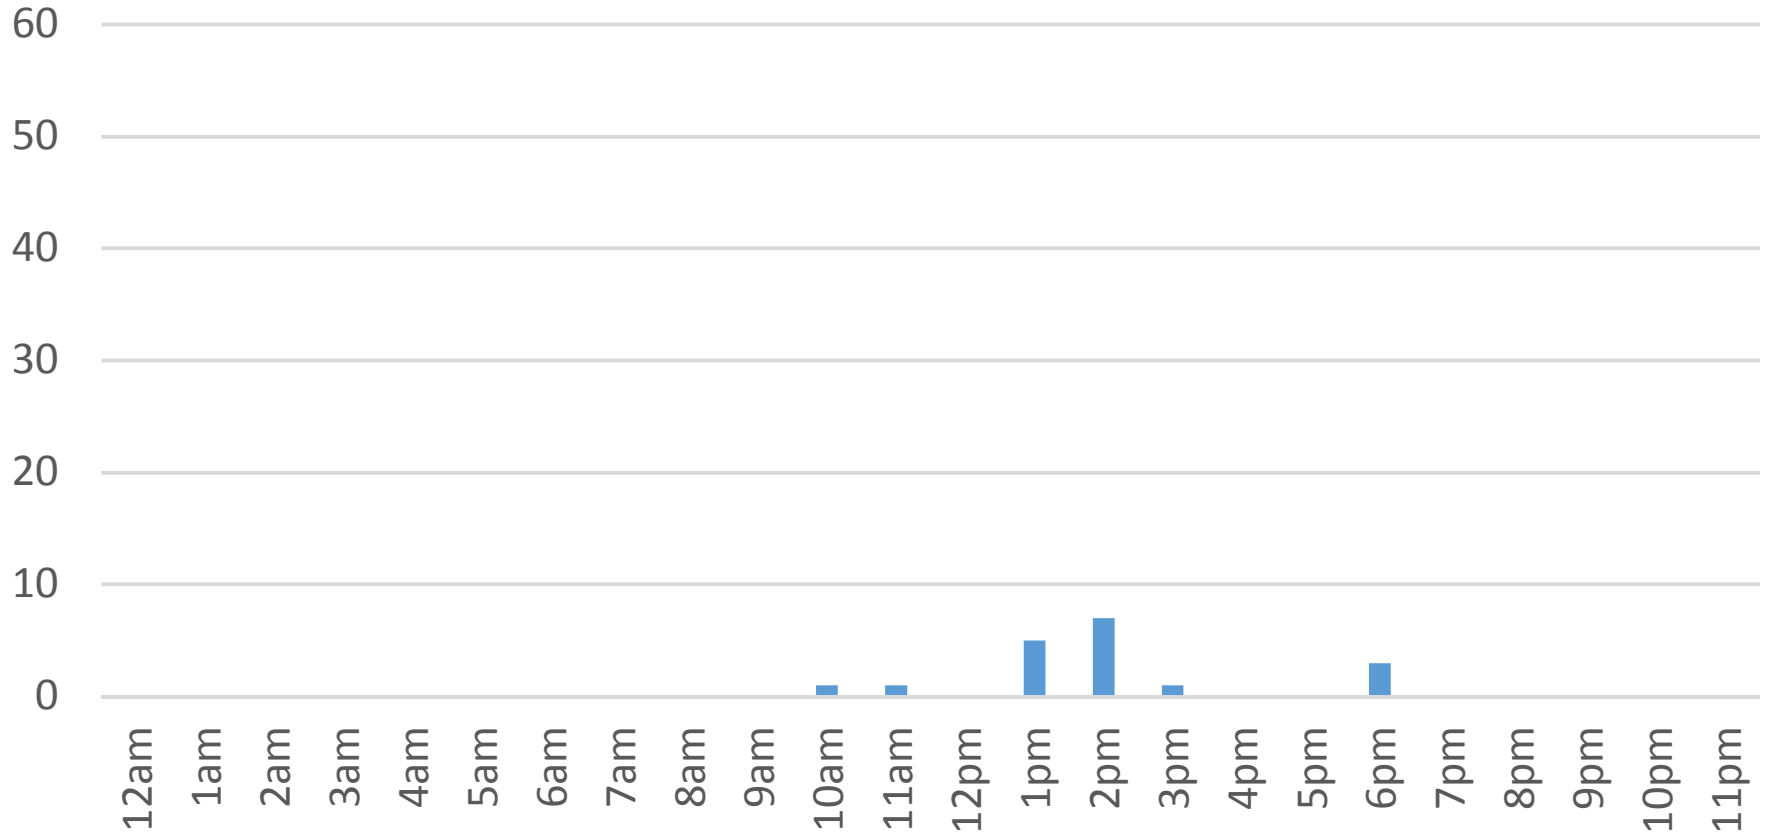

Waterfront Trail (ASB) Data Figures

Daily Average	63
Average Weekend Day	86
Average Weekday	51

Highest Daily Count 130

Busiest Day of the Week Sunday, January 15, 2017

Weekly Profile

Monday	17%
Tuesday	11%
Wednesday	5%
Thursday	8%
Friday	13%
Saturday	24%
Sunday	22%

Total = 1,128 Counts

Waterfront Trail (ASB)

Saturday, January 14, 2017

Waterfront Trail (ASB)

Sunday, January 15, 2017

Waterfront Trail (ASB)

Monday, January 16, 2017

Waterfront Trail (ASB)

Tuesday, January 17, 2017

Waterfront Trail (ASB)

Wednesday, January 18, 2017

Waterfront Trail (ASB)

Thursday, January 19, 2017

Waterfront Trail (ASB)

Friday, January 20, 2017

Waterfront Trail (ASB)

Saturday, January 21, 2017

Waterfront Trail (ASB)

Sunday, January 22, 2017

Waterfront Trail (ASB)

Monday, January 23, 2017

Waterfront Trail (ASB)

Tuesday, January 24, 2017

Waterfront Trail (ASB)