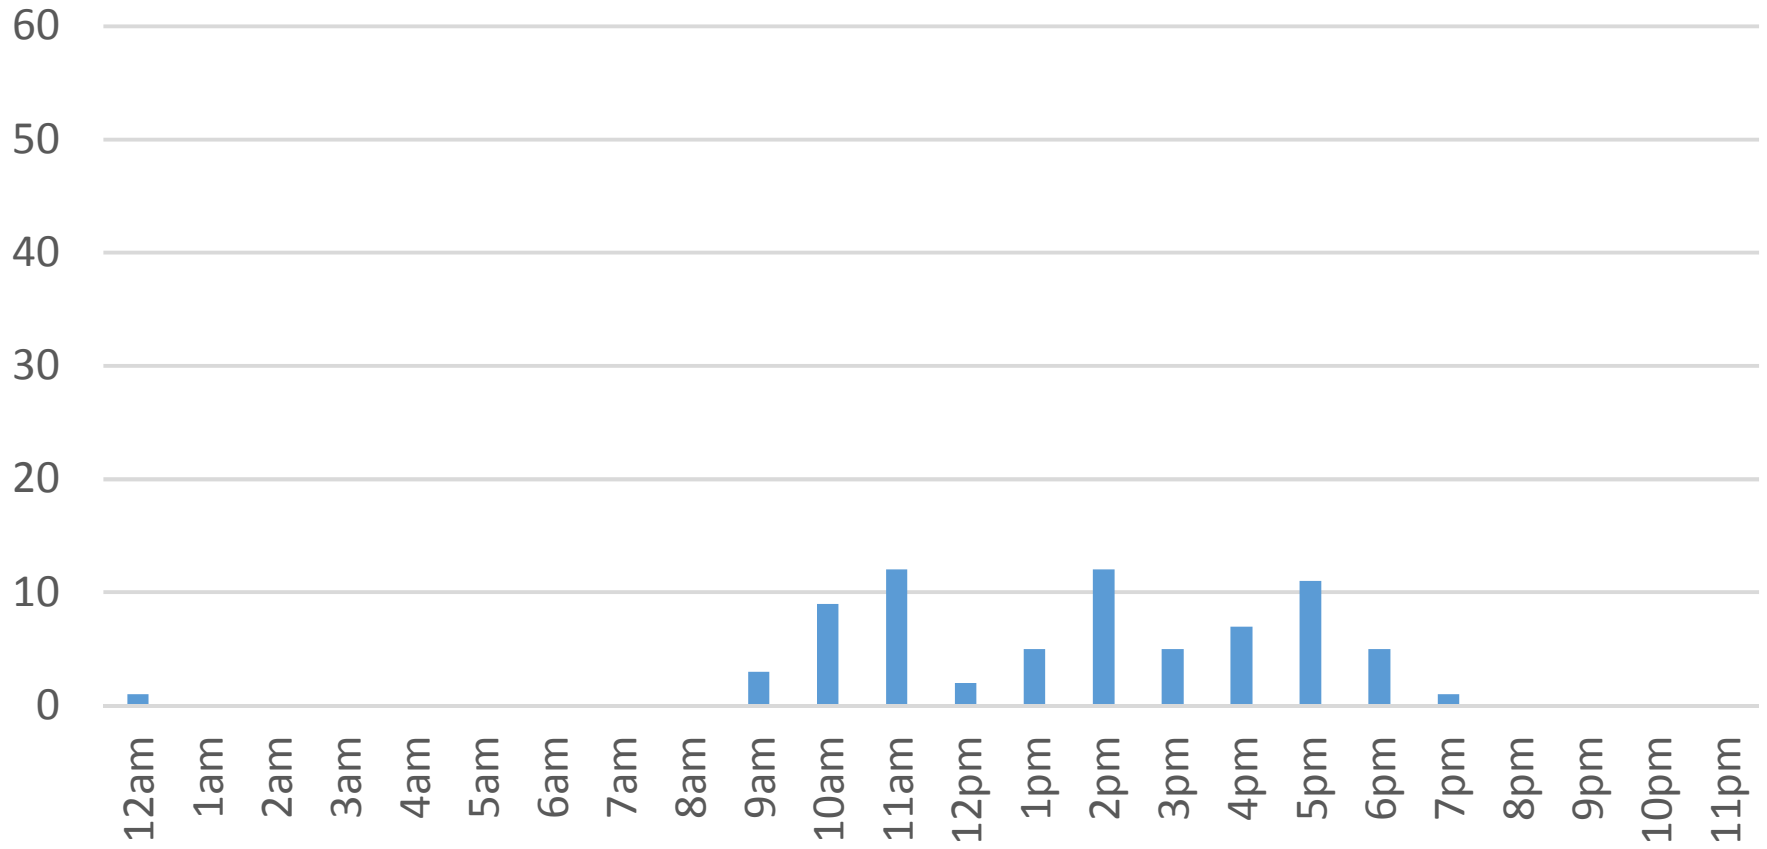

Tuesday, January 17, 2017

Waterfront Trail (ASB)

Wednesday, January 18, 2017

Waterfront Trail (ASB)

Thursday, January 19, 2017

Waterfront Trail (ASB)

Friday, January 20, 2017

Waterfront Trail (ASB)

Saturday, January 21, 2017

Waterfront Trail (ASB)

Sunday, January 22, 2017

Waterfront Trail (ASB)

Monday, January 23, 2017

Waterfront Trail (ASB)

Tuesday, January 24, 2017

Waterfront Trail (ASB)

Wednesday, January 25, 2017

Waterfront Trail (ASB)

Thursday, January 26, 2017

Waterfront Trail (ASB)

Friday, January 27, 2017

Waterfront Trail (ASB)

Saturday, January 28, 2017

Waterfront Trail (ASB)