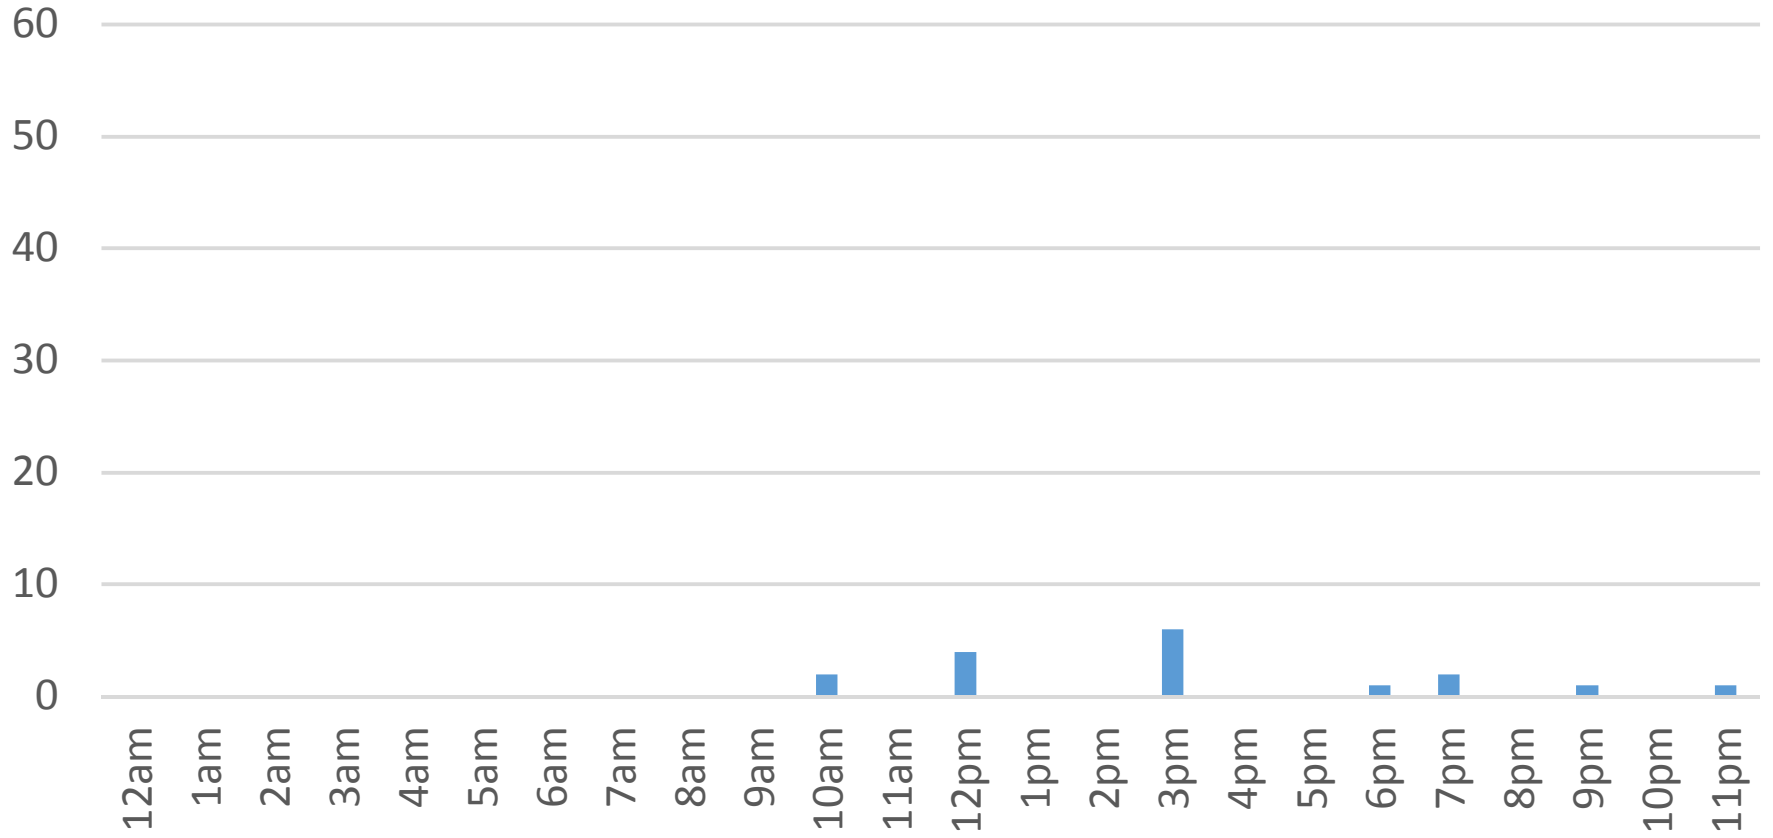

Waterfront Trail (ASB) Data Figures

Daily Average	63
Average Weekend Day	86
Average Weekday	51

Highest Daily Count 130

Busiest Day of the Week Sunday, January 15, 2017

Weekly Profile

Monday	17%
Tuesday	11%
Wednesday	5%
Thursday	8%
Friday	13%
Saturday	24%
Sunday	22%

Total = 1,128 Counts

Waterfront Trail (ASB)

Saturday, January 14, 2017

Waterfront Trail (ASB)

Sunday, January 15, 2017

Waterfront Trail (ASB)

Monday, January 16, 2017

Waterfront Trail (ASB)

Tuesday, January 17, 2017

Waterfront Trail (ASB)

Wednesday, January 18, 2017

Waterfront Trail (ASB)

Thursday, January 19, 2017

Waterfront Trail (ASB)

Friday, January 20, 2017

Waterfront Trail (ASB)

Saturday, January 21, 2017

Waterfront Trail (ASB)

Sunday, January 22, 2017

Waterfront Trail (ASB)

Monday, January 23, 2017

Waterfront Trail (ASB)

Tuesday, January 24, 2017

Waterfront Trail (ASB)