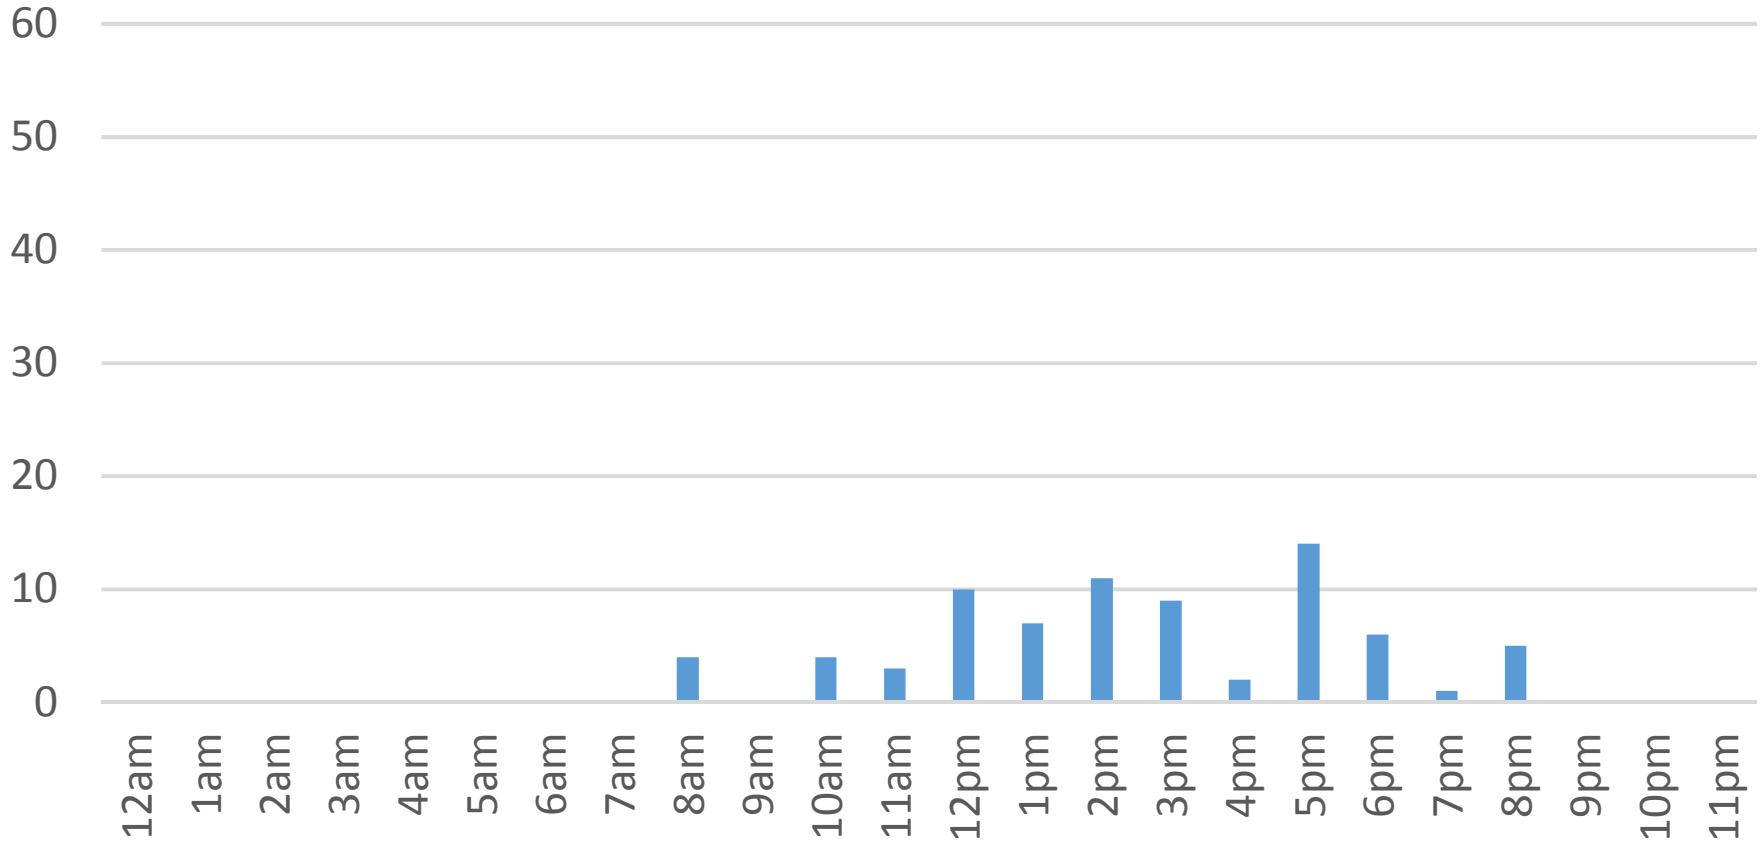

Tuesday, January 17, 2017

Waterfront Trail (ASB)

Wednesday, January 18, 2017

Waterfront Trail (ASB)

Thursday, January 19, 2017

Waterfront Trail (ASB)

Friday, January 20, 2017

Waterfront Trail (ASB)

Saturday, January 21, 2017

Waterfront Trail (ASB)

Sunday, January 22, 2017

Waterfront Trail (ASB)

Monday, January 23, 2017

Waterfront Trail (ASB)

Tuesday, January 24, 2017

Waterfront Trail (ASB)

Wednesday, January 25, 2017

Waterfront Trail (ASB)

Thursday, January 26, 2017

Waterfront Trail (ASB)

Friday, January 27, 2017

Waterfront Trail (ASB)

Saturday, January 28, 2017

Waterfront Trail (ASB)

Sunday, January 29, 2017

Waterfront Trail (ASB)

Monday, January 30, 2017

Waterfront Trail (ASB)

Tuesday, January 31, 2017