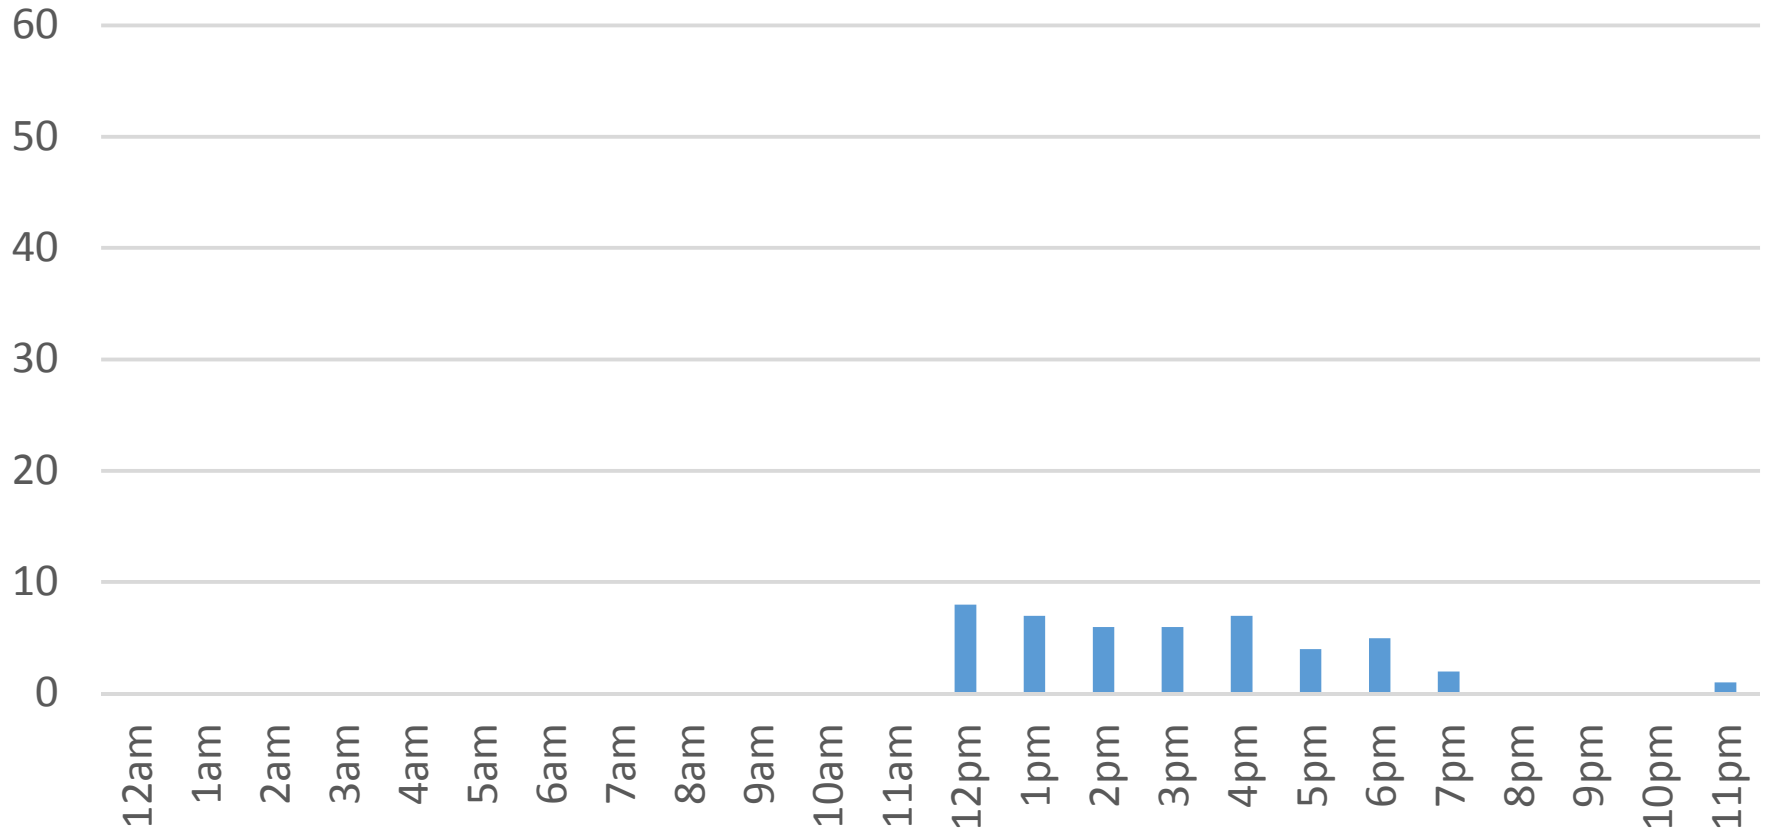

Tuesday, January 17, 2017

Waterfront Trail (ASB)

Wednesday, January 18, 2017

Waterfront Trail (ASB)

Thursday, January 19, 2017

Waterfront Trail (ASB)

Friday, January 20, 2017

Waterfront Trail (ASB)

Saturday, January 21, 2017

Waterfront Trail (ASB)

Sunday, January 22, 2017

Waterfront Trail (ASB)

Monday, January 23, 2017

Waterfront Trail (ASB)

Tuesday, January 24, 2017

Waterfront Trail (ASB)

Wednesday, January 25, 2017

Waterfront Trail (ASB)

Thursday, January 26, 2017

Waterfront Trail (ASB)

Friday, January 27, 2017

Waterfront Trail (ASB)

Saturday, January 28, 2017

Waterfront Trail (ASB)