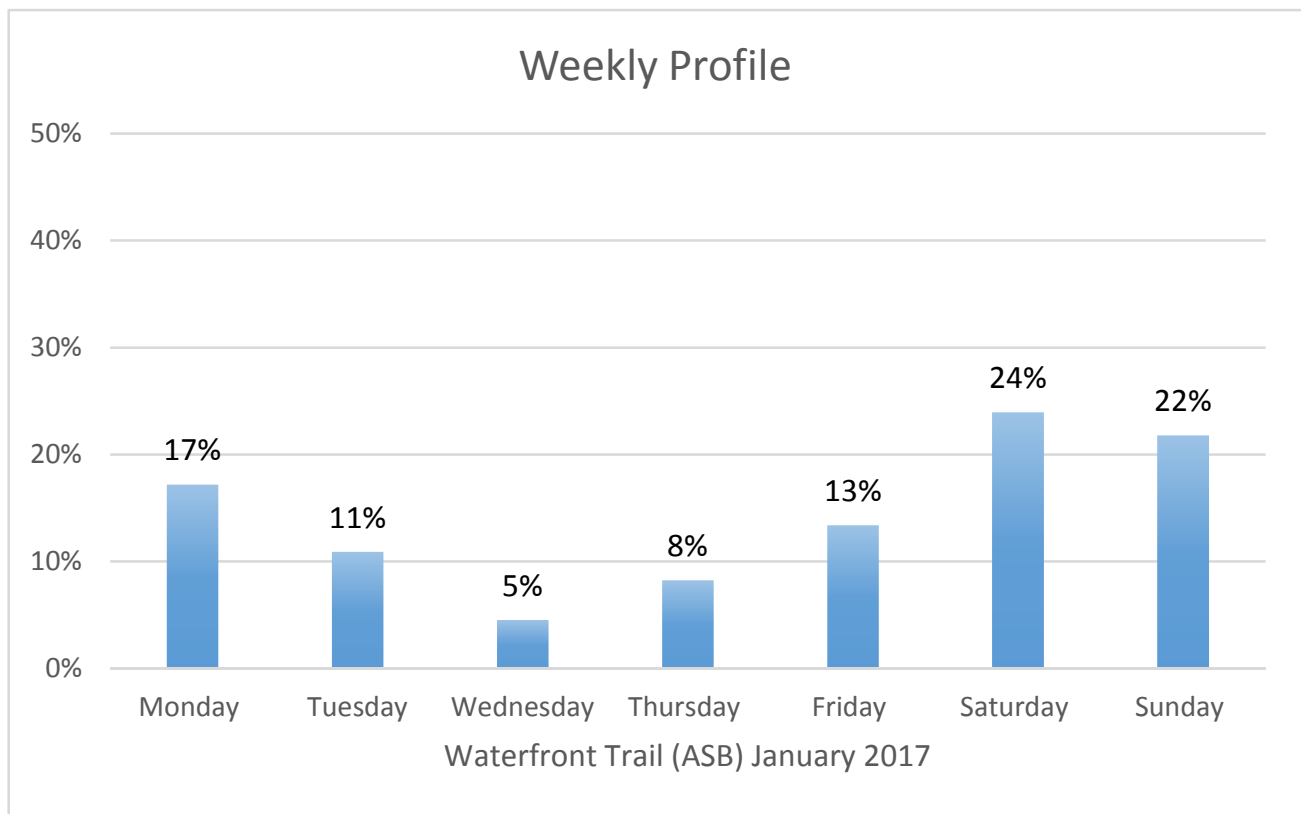

Waterfront Trail (ASB) Data Figures

Daily Average	63
Average Weekend Day	86
Average Weekday	51

Highest Daily Count 130

Busiest Day of the Week Sunday, January 15, 2017

Weekly Profile

Monday	17%
Tuesday	11%
Wednesday	5%
Thursday	8%
Friday	13%
Saturday	24%
Sunday	22%

Total = 1,128 Counts

Waterfront Trail (ASB)

Saturday, January 14, 2017

Waterfront Trail (ASB)

Sunday, January 15, 2017

Waterfront Trail (ASB)

Monday, January 16, 2017

Waterfront Trail (ASB)

Tuesday, January 17, 2017

Waterfront Trail (ASB)

Wednesday, January 18, 2017

Waterfront Trail (ASB)

Thursday, January 19, 2017

Waterfront Trail (ASB)

Friday, January 20, 2017

Waterfront Trail (ASB)

Saturday, January 21, 2017

Waterfront Trail (ASB)

Sunday, January 22, 2017

Waterfront Trail (ASB)

Monday, January 23, 2017

Waterfront Trail (ASB)

Tuesday, January 24, 2017

Waterfront Trail (ASB)