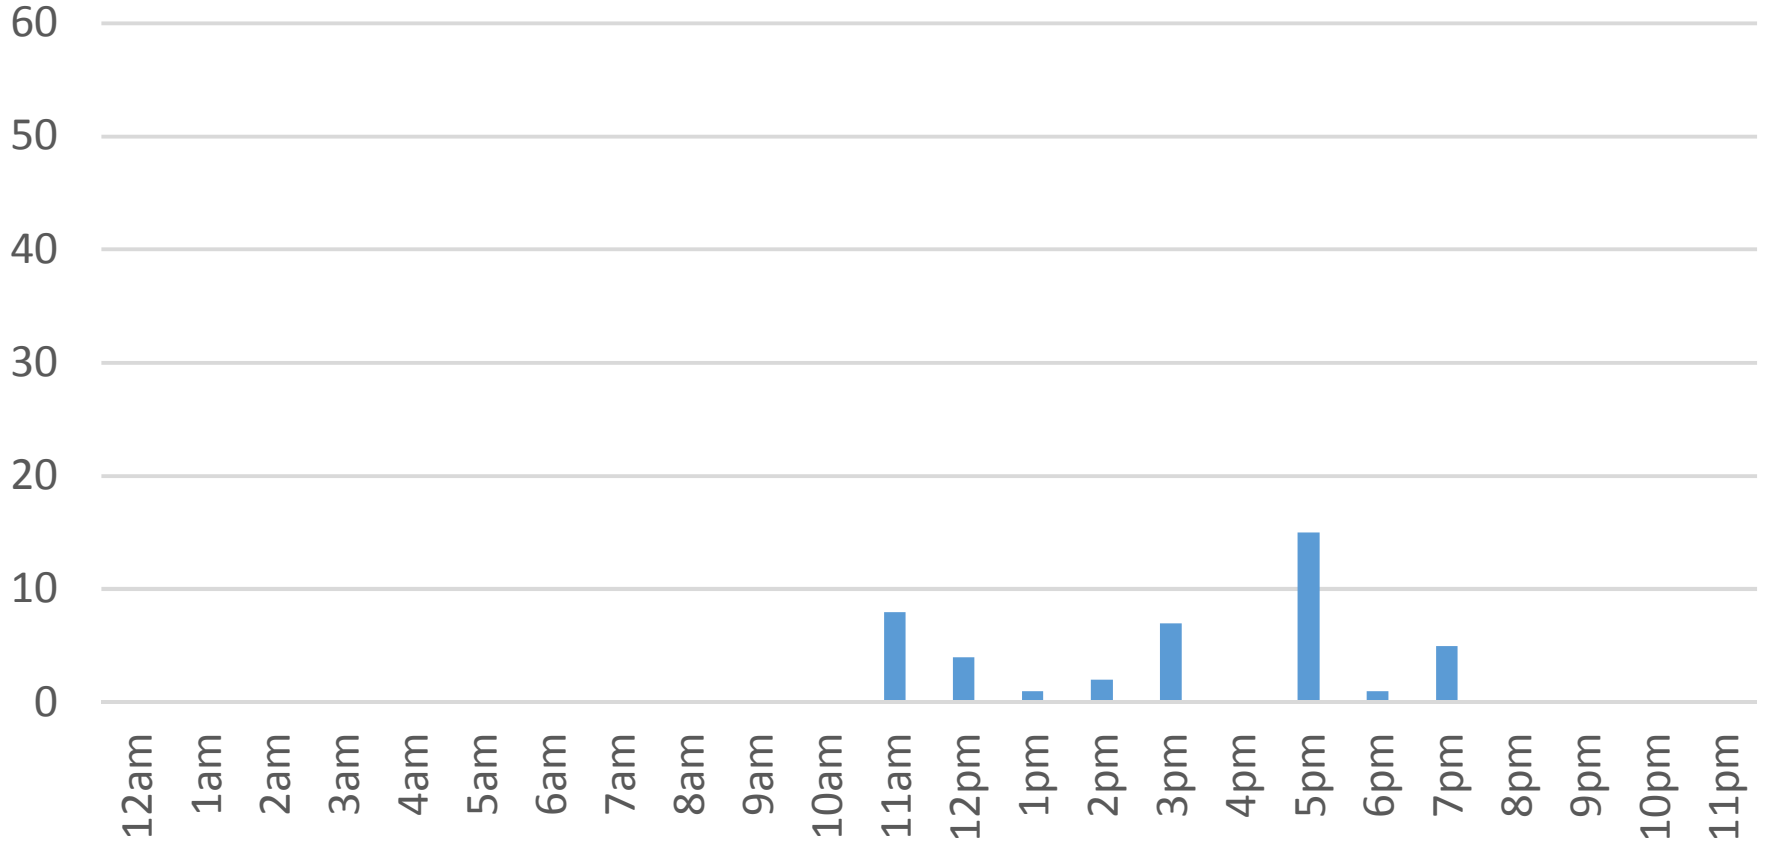

Saturday, January 21, 2017

Waterfront Trail (ASB)

Sunday, January 22, 2017

Waterfront Trail (ASB)

Monday, January 23, 2017

Waterfront Trail (ASB)

Tuesday, January 24, 2017

Waterfront Trail (ASB)

Wednesday, January 25, 2017

Waterfront Trail (ASB)

Thursday, January 26, 2017

Waterfront Trail (ASB)

Friday, January 27, 2017

Waterfront Trail (ASB)

Saturday, January 28, 2017

Waterfront Trail (ASB)

Sunday, January 29, 2017

Waterfront Trail (ASB)

Monday, January 30, 2017

Waterfront Trail (ASB)

Tuesday, January 31, 2017