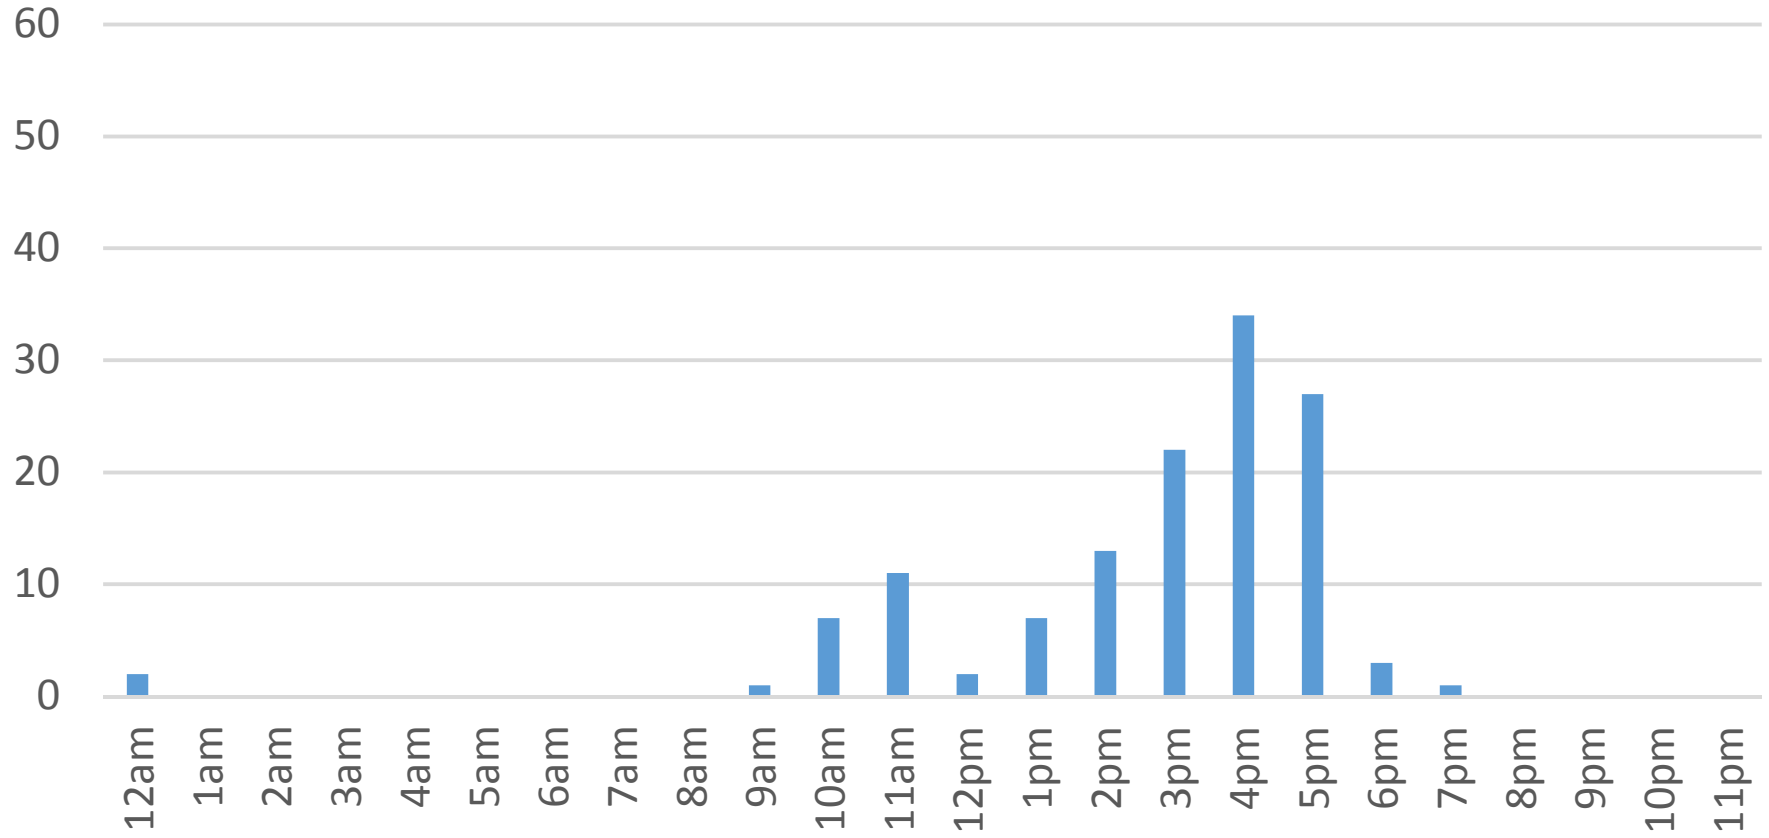

Waterfront Trail (ASB) Data Figures

Daily Average	63
Average Weekend Day	86
Average Weekday	51

Highest Daily Count 130

Busiest Day of the Week Sunday, January 15, 2017

Weekly Profile

Monday	17%
Tuesday	11%
Wednesday	5%
Thursday	8%
Friday	13%
Saturday	24%
Sunday	22%

Total = 1,128 Counts

Waterfront Trail (ASB)

Saturday, January 14, 2017

Waterfront Trail (ASB)

Sunday, January 15, 2017

Waterfront Trail (ASB)

Monday, January 16, 2017

Waterfront Trail (ASB)

Tuesday, January 17, 2017

Waterfront Trail (ASB)

Wednesday, January 18, 2017

Waterfront Trail (ASB)

Thursday, January 19, 2017

Waterfront Trail (ASB)

Friday, January 20, 2017

Waterfront Trail (ASB)

Saturday, January 21, 2017

Waterfront Trail (ASB)

Sunday, January 22, 2017

Waterfront Trail (ASB)

Monday, January 23, 2017

Waterfront Trail (ASB)

Tuesday, January 24, 2017

Waterfront Trail (ASB)