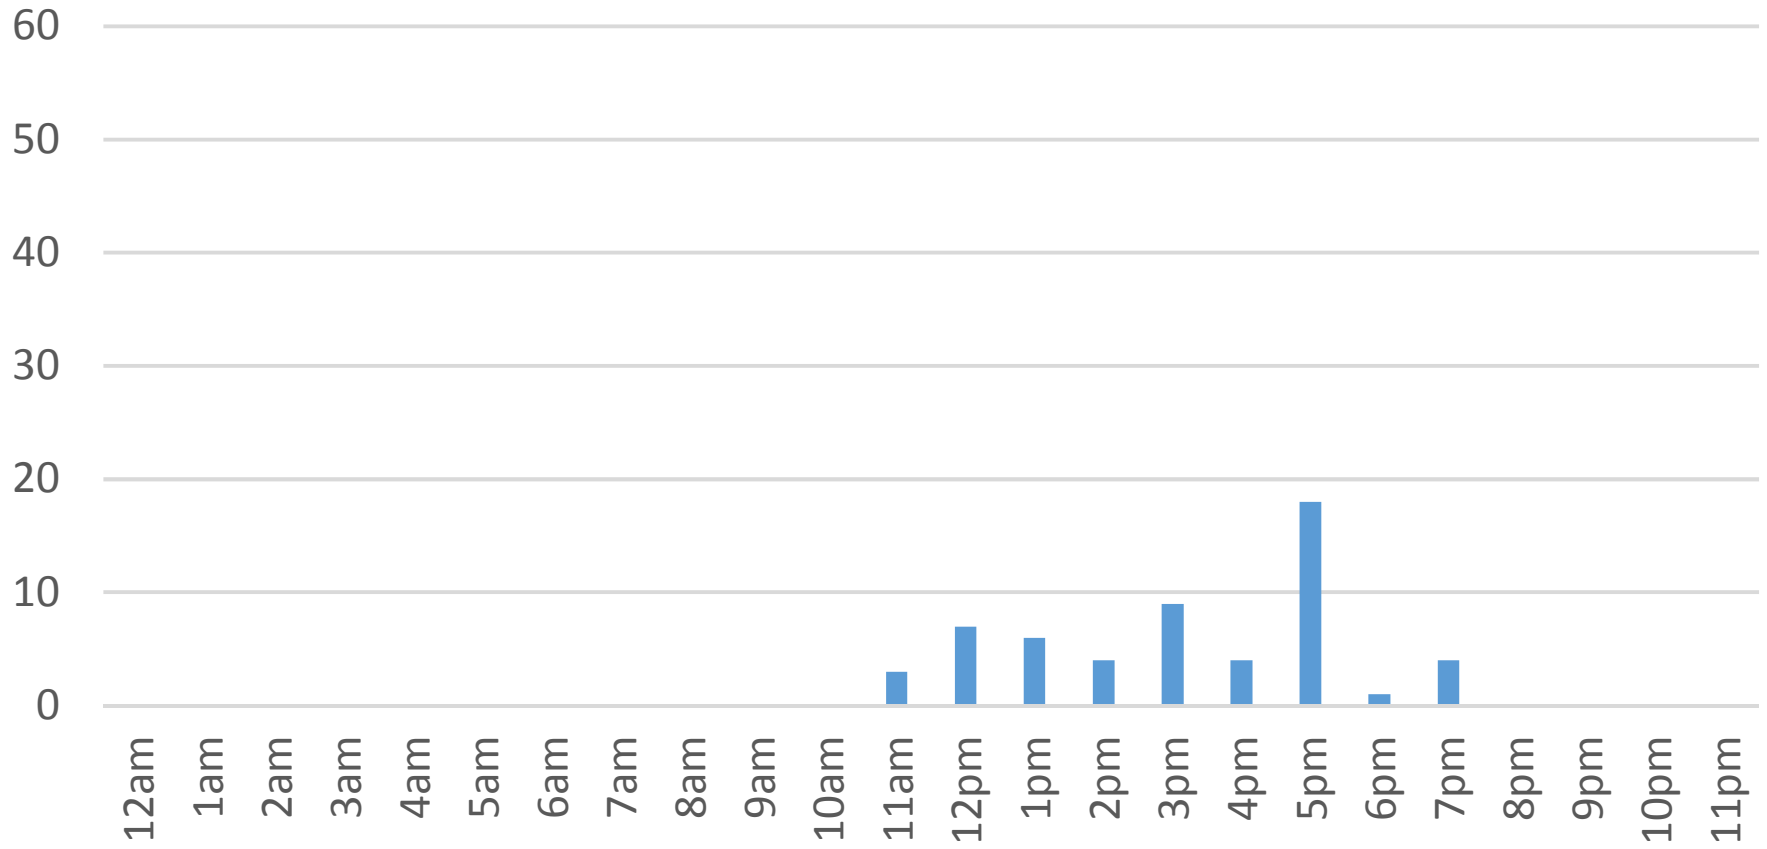

Saturday, January 21, 2017

Waterfront Trail (ASB)

Sunday, January 22, 2017

Waterfront Trail (ASB)

Monday, January 23, 2017

Waterfront Trail (ASB)

Tuesday, January 24, 2017

Waterfront Trail (ASB)

Wednesday, January 25, 2017

Waterfront Trail (ASB)

Thursday, January 26, 2017

Waterfront Trail (ASB)

Friday, January 27, 2017

Waterfront Trail (ASB)

Saturday, January 28, 2017

Waterfront Trail (ASB)

Sunday, January 29, 2017

Waterfront Trail (ASB)

Monday, January 30, 2017

Waterfront Trail (ASB)

Tuesday, January 31, 2017