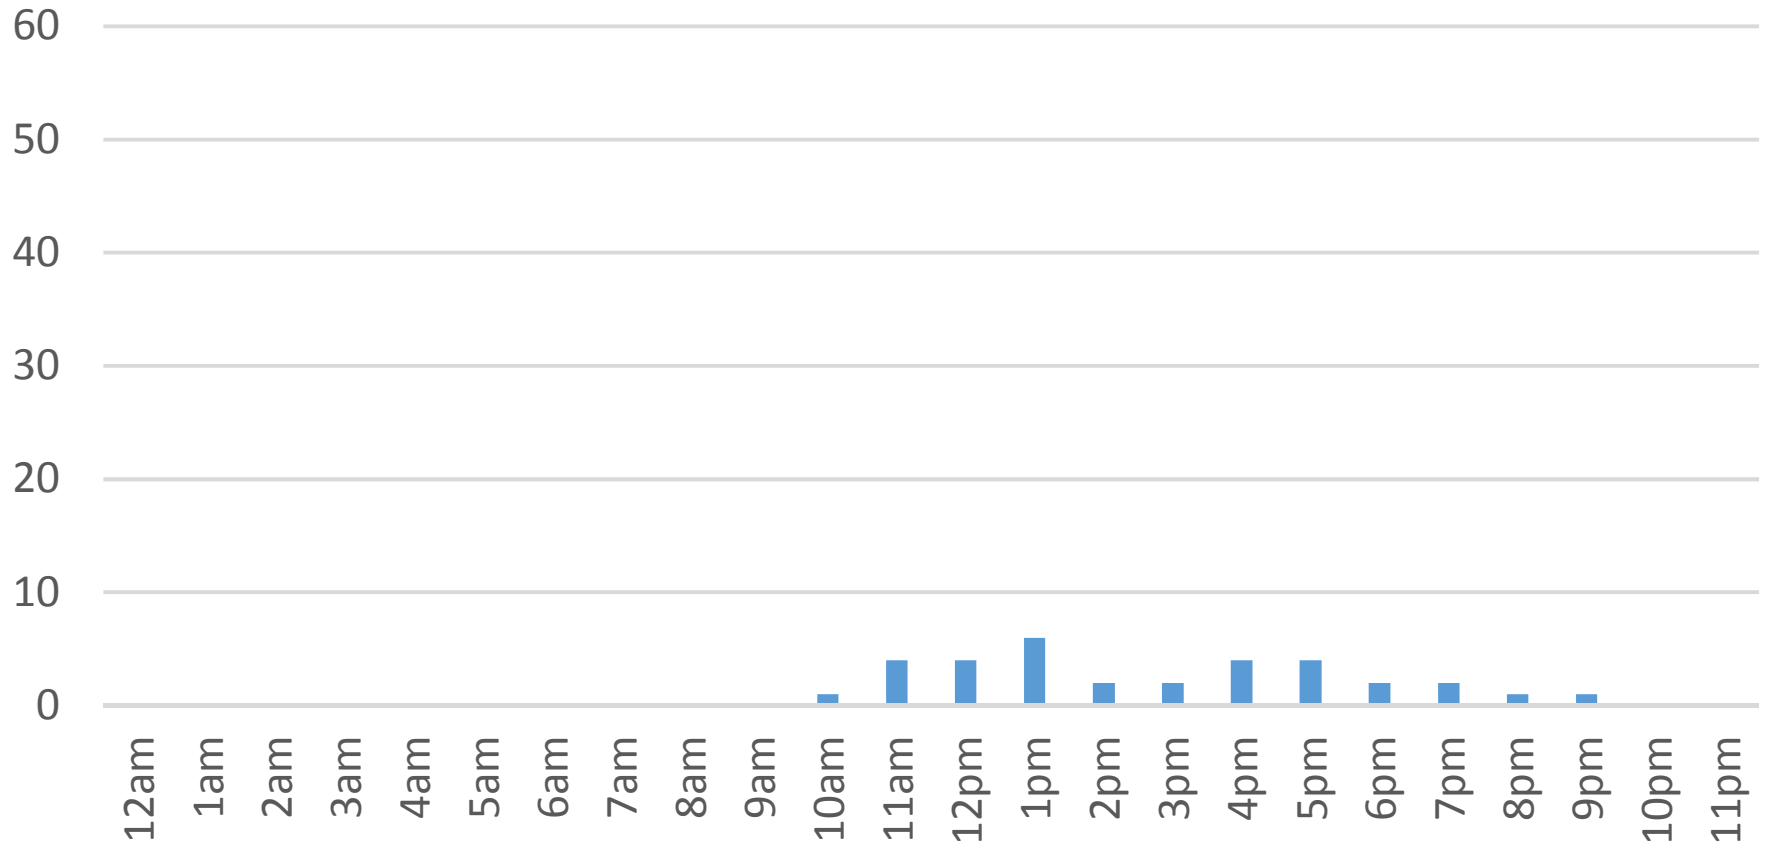

Tuesday, January 17, 2017

Waterfront Trail (ASB)

Wednesday, January 18, 2017

Waterfront Trail (ASB)

Thursday, January 19, 2017

Waterfront Trail (ASB)

Friday, January 20, 2017

Waterfront Trail (ASB)

Saturday, January 21, 2017

Waterfront Trail (ASB)

Sunday, January 22, 2017

Waterfront Trail (ASB)

Monday, January 23, 2017

Waterfront Trail (ASB)

Tuesday, January 24, 2017

Waterfront Trail (ASB)

Wednesday, January 25, 2017

Waterfront Trail (ASB)

Thursday, January 26, 2017

Waterfront Trail (ASB)

Friday, January 27, 2017

Waterfront Trail (ASB)

Saturday, January 28, 2017

Waterfront Trail (ASB)

Sunday, January 29, 2017

Waterfront Trail (ASB)

Monday, January 30, 2017

Waterfront Trail (ASB)

Tuesday, January 31, 2017