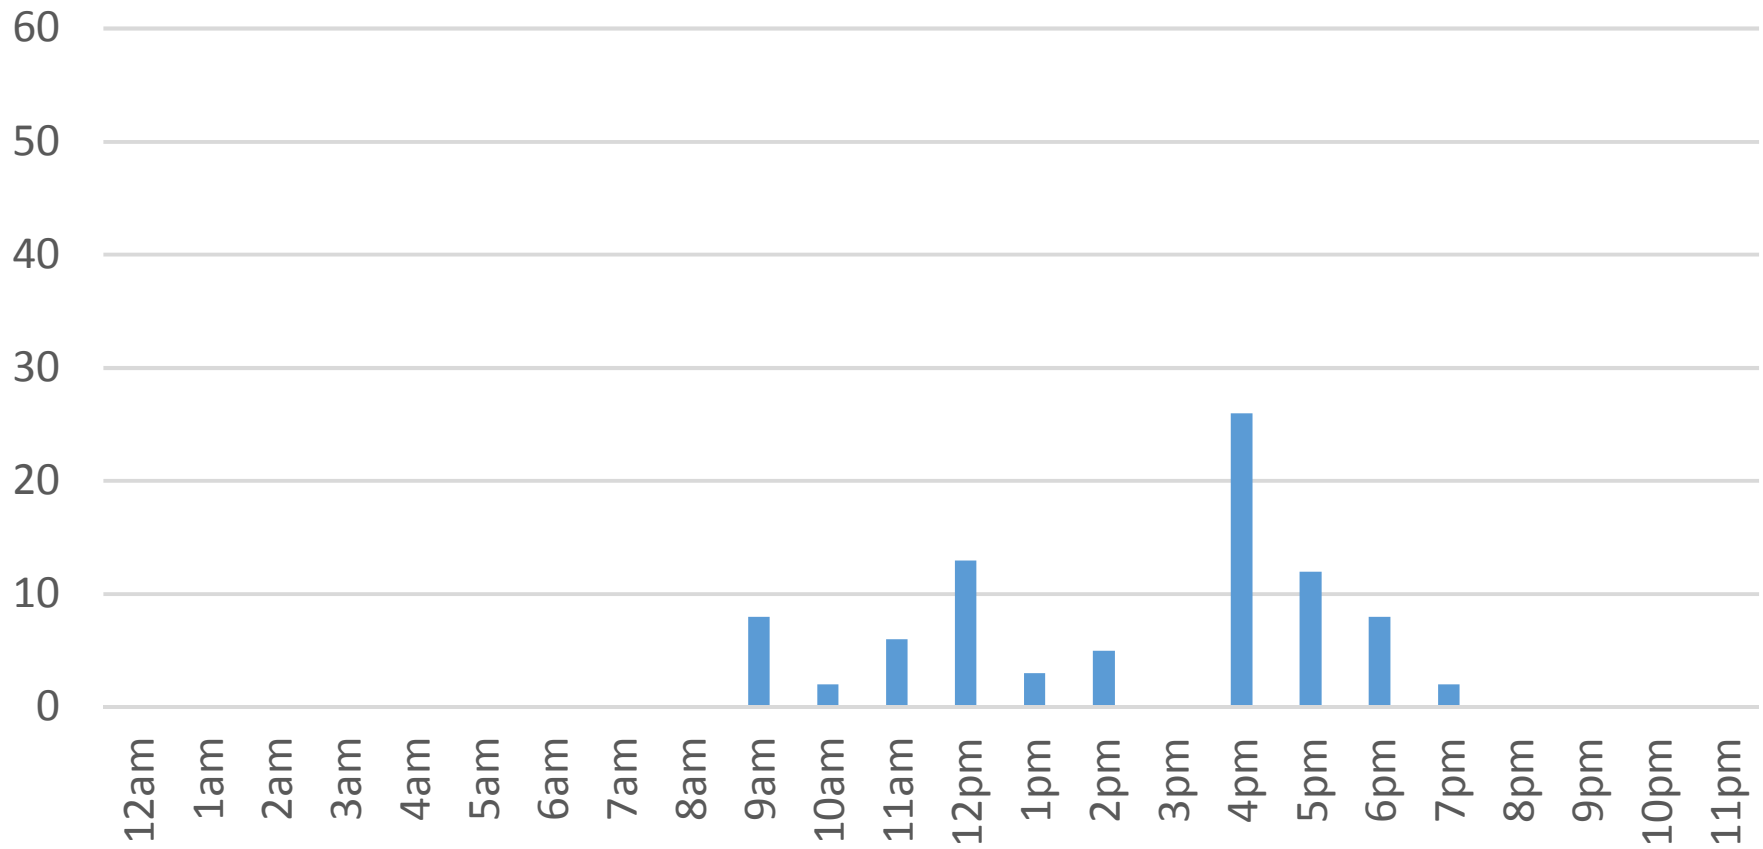

Saturday, January 21, 2017

Waterfront Trail (ASB)

Sunday, January 22, 2017

Waterfront Trail (ASB)

Monday, January 23, 2017

Waterfront Trail (ASB)

Tuesday, January 24, 2017

Waterfront Trail (ASB)

Wednesday, January 25, 2017

Waterfront Trail (ASB)

Thursday, January 26, 2017

Waterfront Trail (ASB)

Friday, January 27, 2017

Waterfront Trail (ASB)

Saturday, January 28, 2017

Waterfront Trail (ASB)

Sunday, January 29, 2017

Waterfront Trail (ASB)

Monday, January 30, 2017

Waterfront Trail (ASB)

Tuesday, January 31, 2017