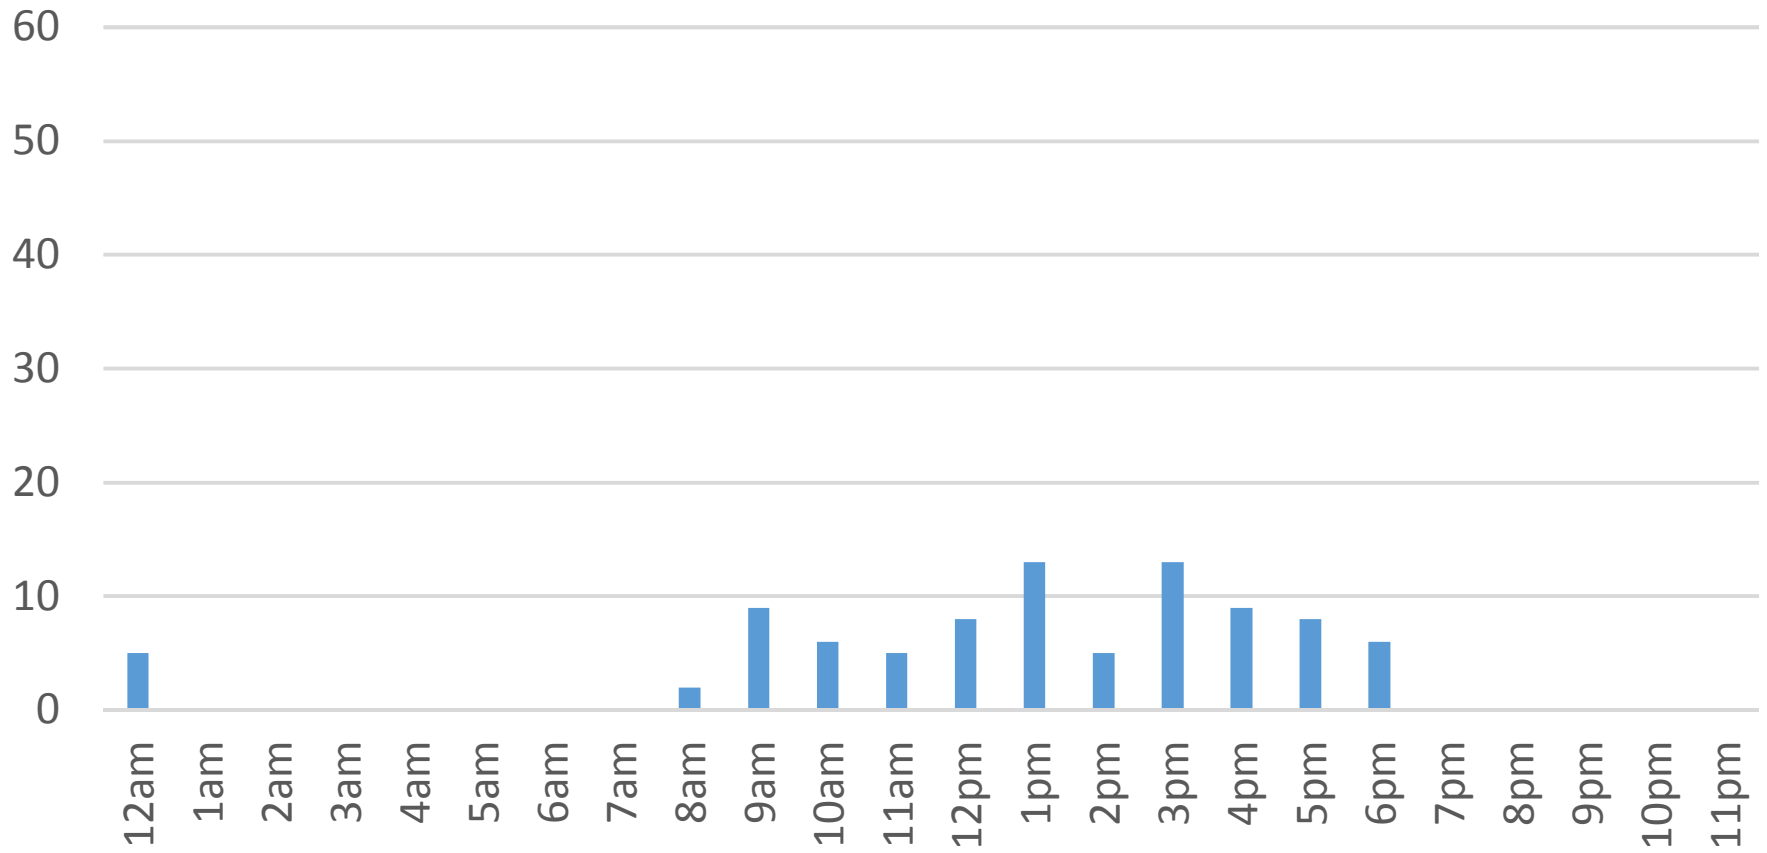

Saturday, January 21, 2017

Waterfront Trail (ASB)

Sunday, January 22, 2017

Waterfront Trail (ASB)

Monday, January 23, 2017

Waterfront Trail (ASB)

Tuesday, January 24, 2017

Waterfront Trail (ASB)

Wednesday, January 25, 2017

Waterfront Trail (ASB)

Thursday, January 26, 2017

Waterfront Trail (ASB)

Friday, January 27, 2017

Waterfront Trail (ASB)

Saturday, January 28, 2017

Waterfront Trail (ASB)

Sunday, January 29, 2017

Waterfront Trail (ASB)

Monday, January 30, 2017

Waterfront Trail (ASB)

Tuesday, January 31, 2017