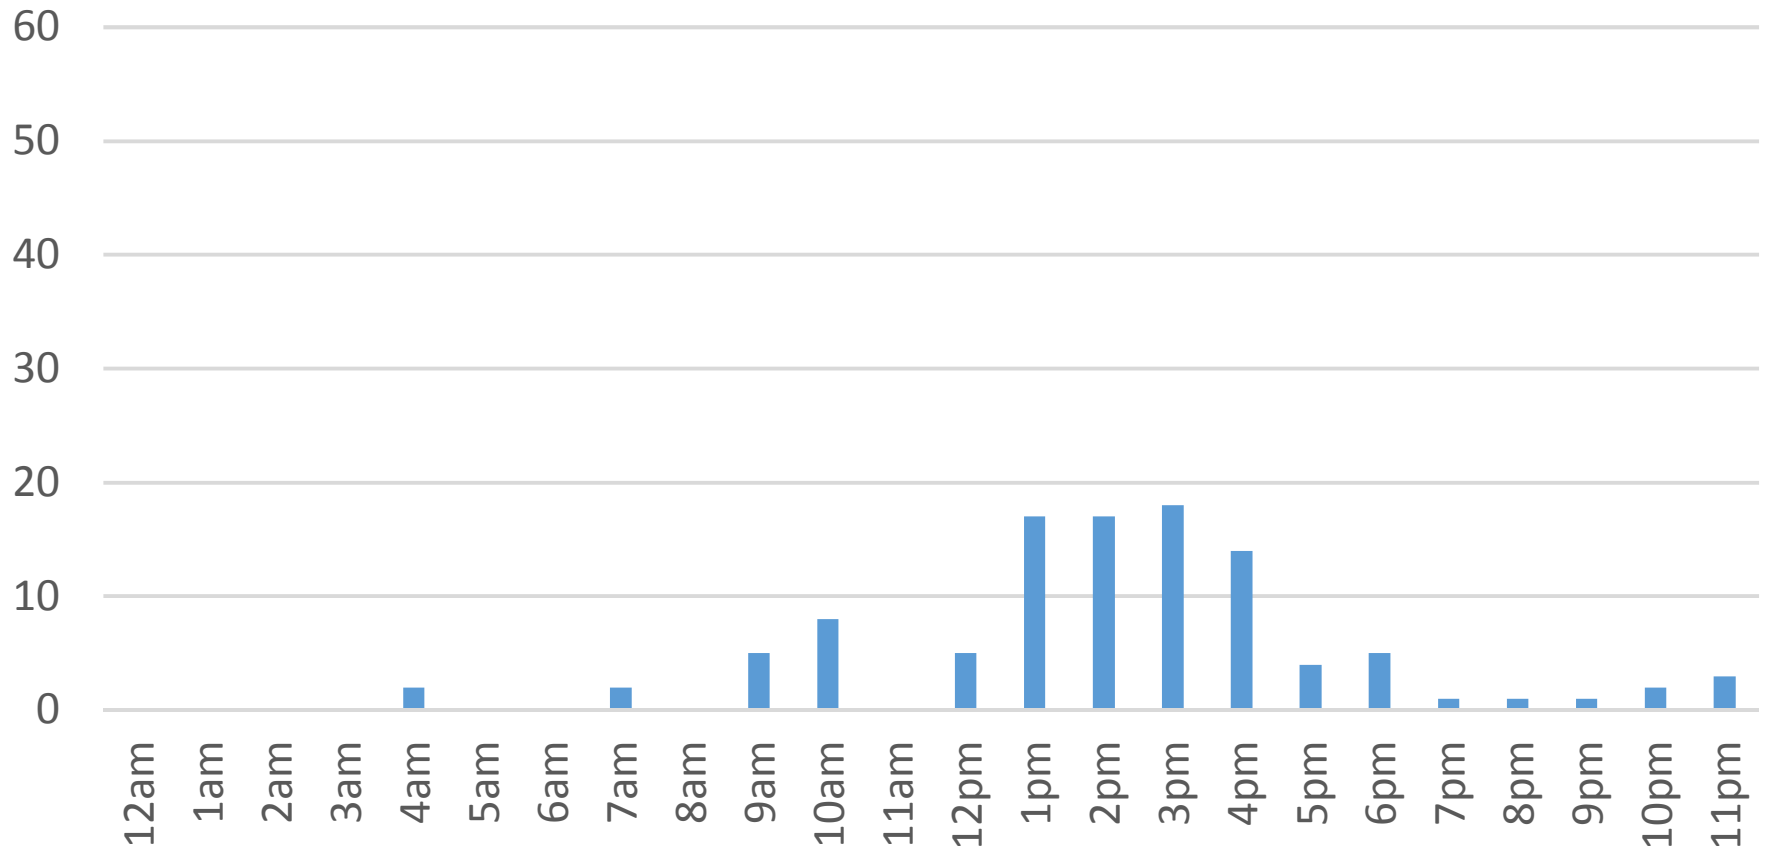

Tuesday, January 17, 2017

Waterfront Trail (ASB)

Wednesday, January 18, 2017

Waterfront Trail (ASB)

Thursday, January 19, 2017

Waterfront Trail (ASB)

Friday, January 20, 2017

Waterfront Trail (ASB)

Saturday, January 21, 2017

Waterfront Trail (ASB)

Sunday, January 22, 2017

Waterfront Trail (ASB)

Monday, January 23, 2017

Waterfront Trail (ASB)

Tuesday, January 24, 2017

Waterfront Trail (ASB)

Wednesday, January 25, 2017

Waterfront Trail (ASB)

Thursday, January 26, 2017

Waterfront Trail (ASB)

Friday, January 27, 2017

Waterfront Trail (ASB)

Saturday, January 28, 2017

Waterfront Trail (ASB)

Sunday, January 29, 2017

Waterfront Trail (ASB)

Monday, January 30, 2017

Waterfront Trail (ASB)

Tuesday, January 31, 2017