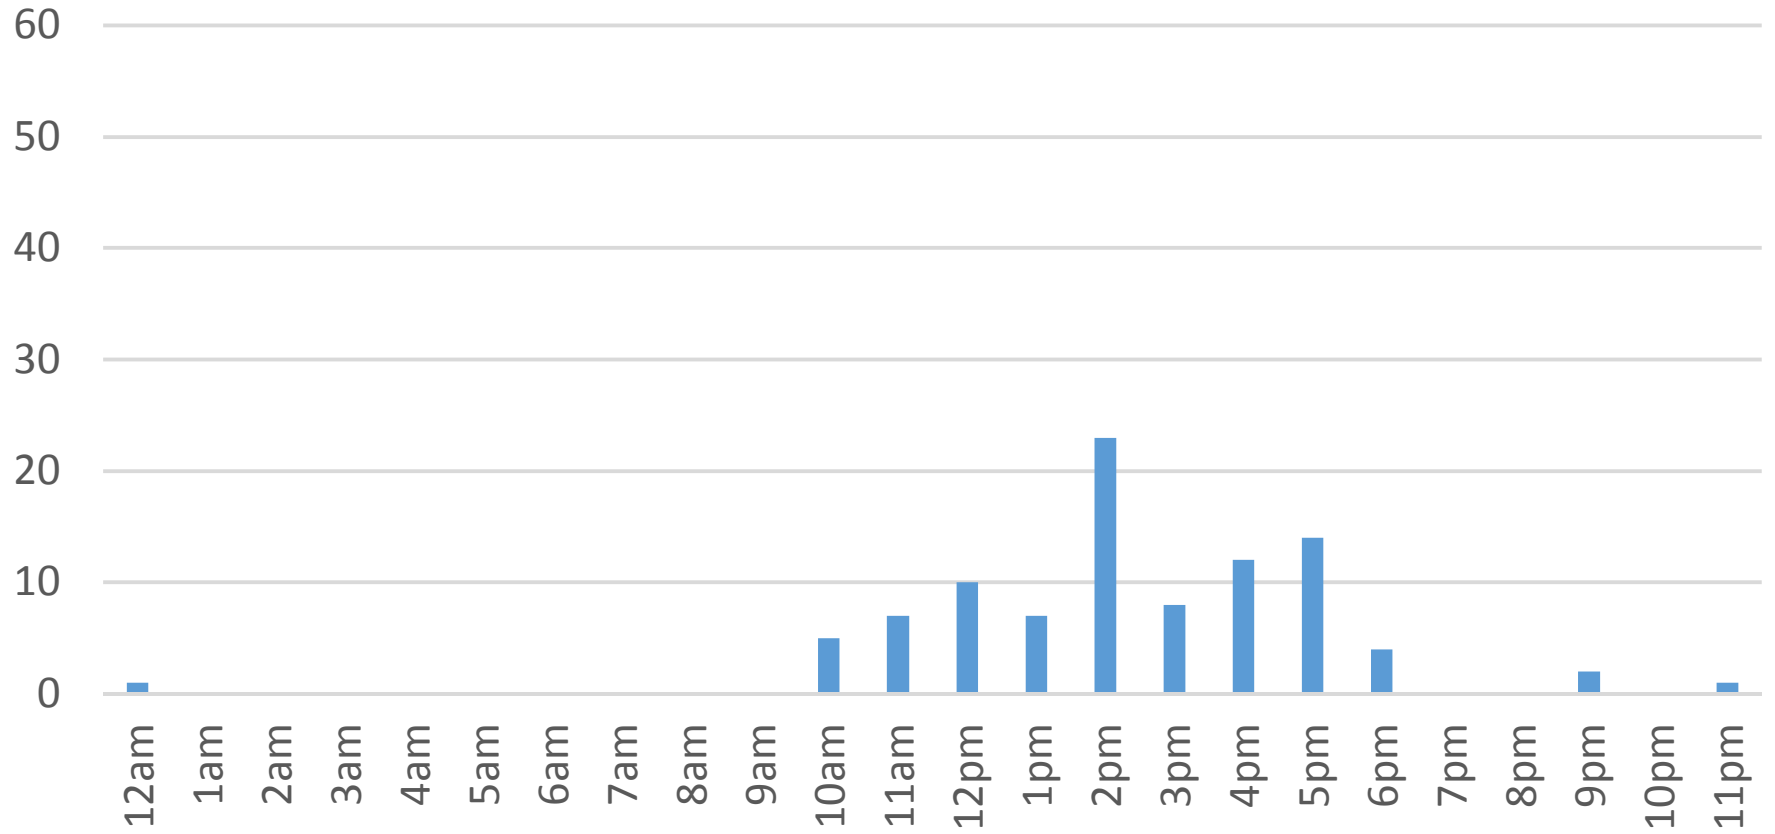

Waterfront Trail (ASB) Data Figures

Daily Average	63
Average Weekend Day	86
Average Weekday	51

Highest Daily Count 130

Busiest Day of the Week Sunday, January 15, 2017

Weekly Profile

Monday	17%
Tuesday	11%
Wednesday	5%
Thursday	8%
Friday	13%
Saturday	24%
Sunday	22%

Tuesday, January 17, 2017

Waterfront Trail (ASB)

Wednesday, January 18, 2017

Waterfront Trail (ASB)

Thursday, January 19, 2017

Waterfront Trail (ASB)

Friday, January 20, 2017

Waterfront Trail (ASB)

Saturday, January 21, 2017

Waterfront Trail (ASB)

Sunday, January 22, 2017

Waterfront Trail (ASB)

Monday, January 23, 2017

Waterfront Trail (ASB)

Tuesday, January 24, 2017

Waterfront Trail (ASB)

Wednesday, January 25, 2017

Waterfront Trail (ASB)

Thursday, January 26, 2017

Waterfront Trail (ASB)

Friday, January 27, 2017

Waterfront Trail (ASB)

Saturday, January 28, 2017

Waterfront Trail (ASB)