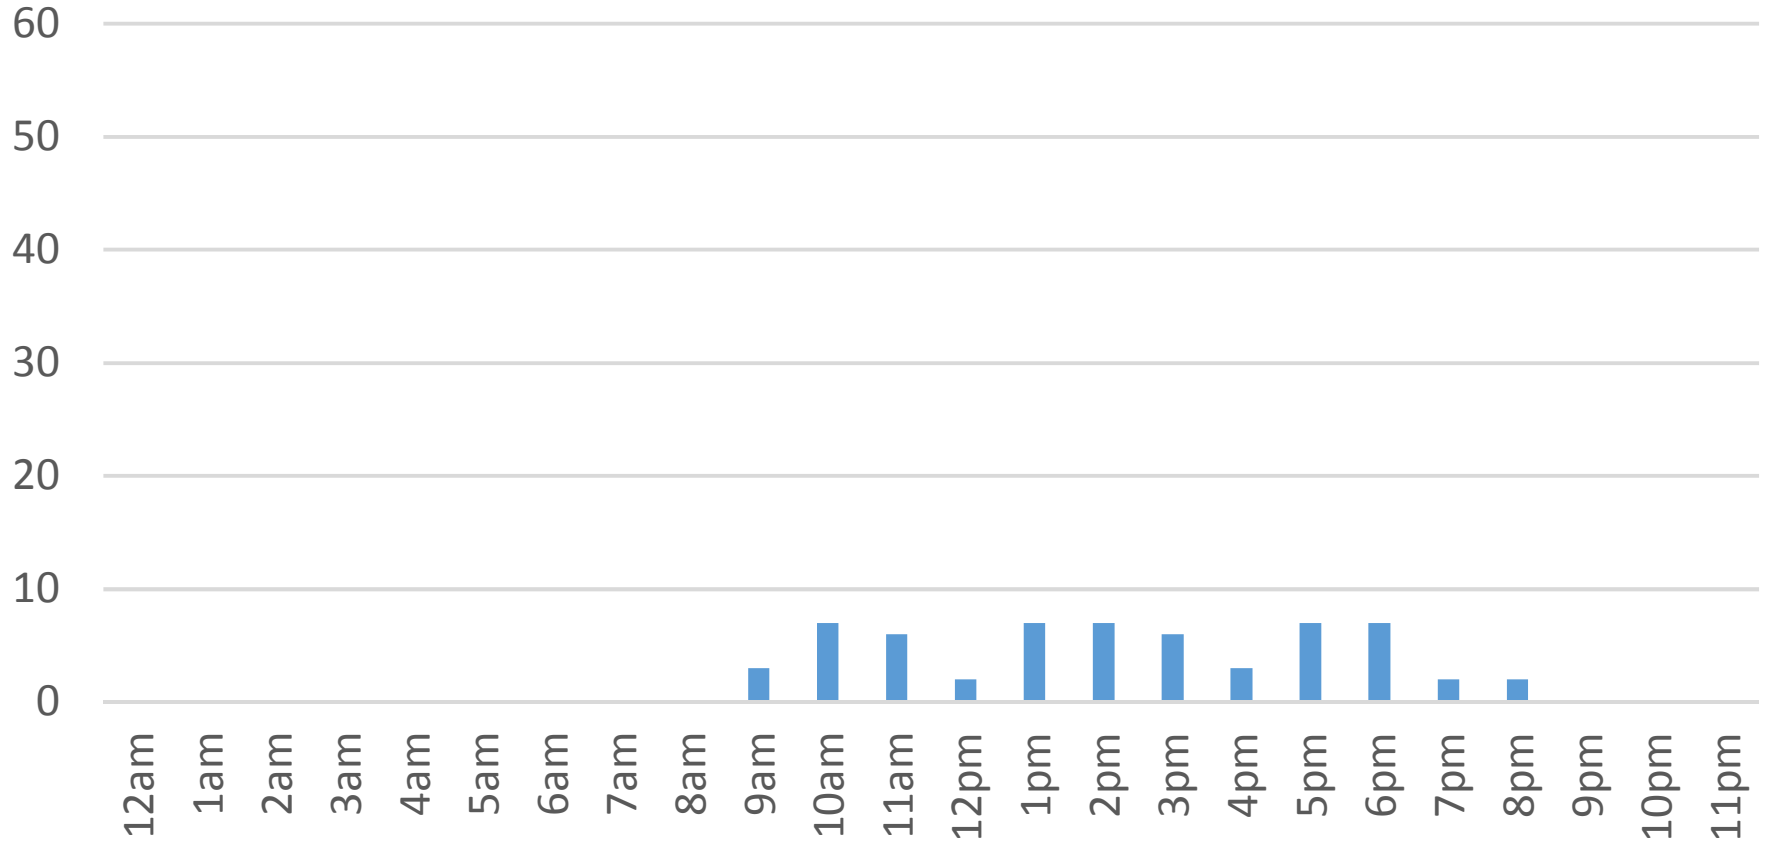

Tuesday, January 17, 2017

Waterfront Trail (ASB)

Wednesday, January 18, 2017

Waterfront Trail (ASB)

Thursday, January 19, 2017

Waterfront Trail (ASB)

Friday, January 20, 2017

Waterfront Trail (ASB)

Saturday, January 21, 2017

Waterfront Trail (ASB)

Sunday, January 22, 2017

Waterfront Trail (ASB)

Monday, January 23, 2017

Waterfront Trail (ASB)

Tuesday, January 24, 2017

Waterfront Trail (ASB)

Wednesday, January 25, 2017

Waterfront Trail (ASB)

Thursday, January 26, 2017

Waterfront Trail (ASB)

Friday, January 27, 2017

Waterfront Trail (ASB)

Saturday, January 28, 2017

Waterfront Trail (ASB)