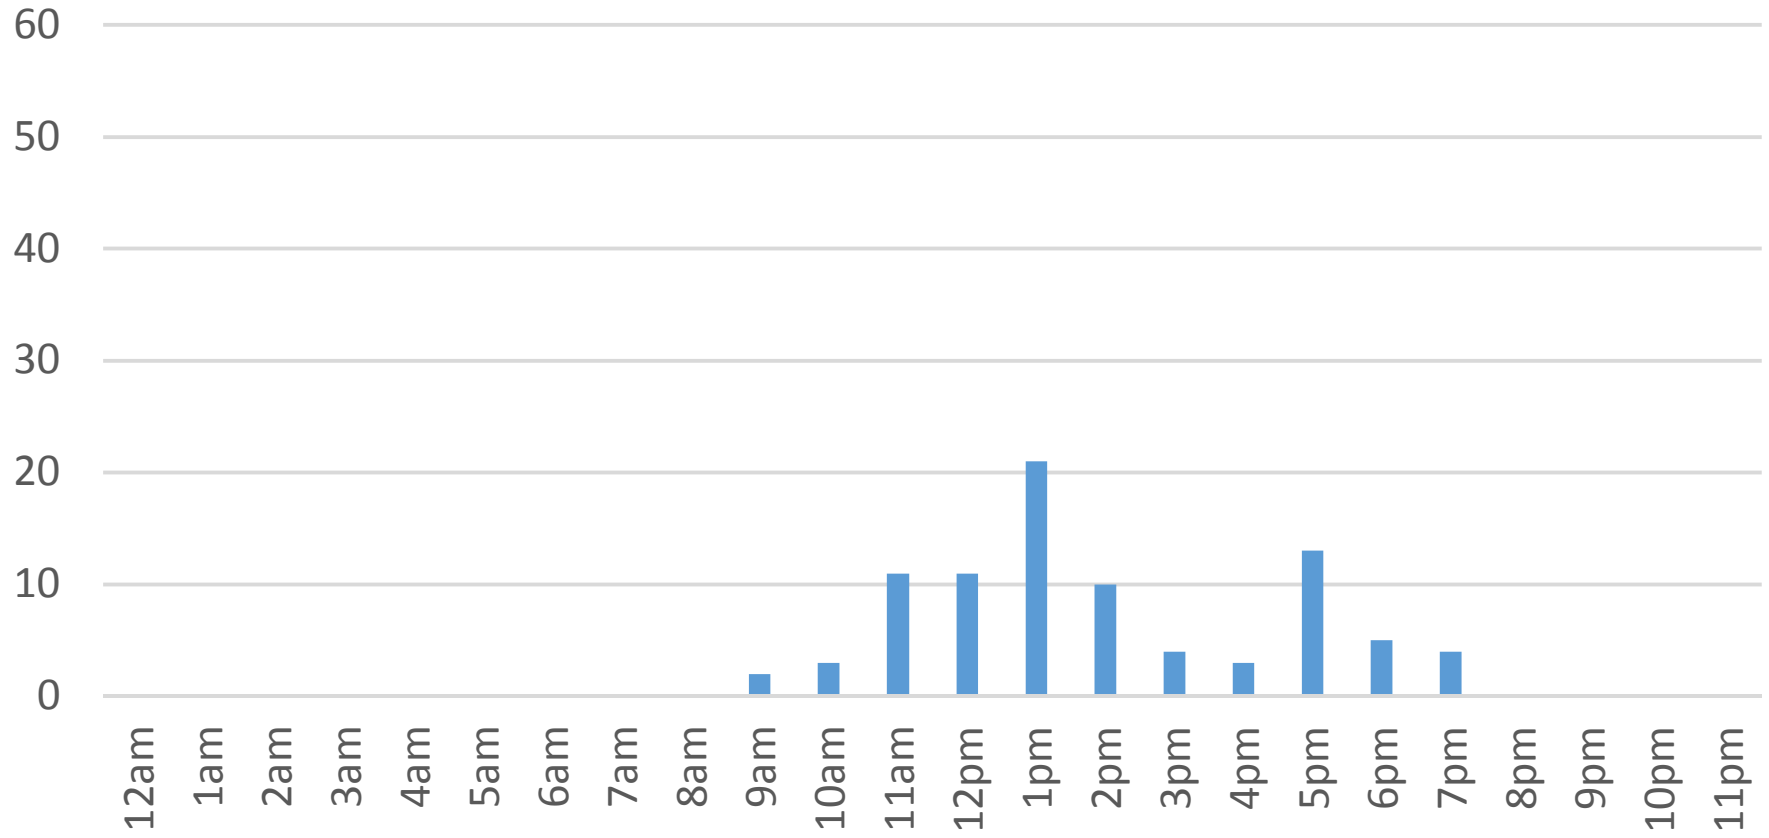

Waterfront Trail (ASB) Data Figures

Daily Average	63
Average Weekend Day	86
Average Weekday	51

Highest Daily Count 130

Busiest Day of the Week Sunday, January 15, 2017

Weekly Profile

Monday	17%
Tuesday	11%
Wednesday	5%
Thursday	8%
Friday	13%
Saturday	24%
Sunday	22%

Total = 1,128 Counts

Waterfront Trail (ASB)

Saturday, January 14, 2017

Waterfront Trail (ASB)

Sunday, January 15, 2017

Waterfront Trail (ASB)

Monday, January 16, 2017

Waterfront Trail (ASB)

Tuesday, January 17, 2017

Waterfront Trail (ASB)

Wednesday, January 18, 2017

Waterfront Trail (ASB)

Thursday, January 19, 2017

Waterfront Trail (ASB)

Friday, January 20, 2017

Waterfront Trail (ASB)

Saturday, January 21, 2017

Waterfront Trail (ASB)

Sunday, January 22, 2017

Waterfront Trail (ASB)

Monday, January 23, 2017

Waterfront Trail (ASB)

Tuesday, January 24, 2017

Waterfront Trail (ASB)