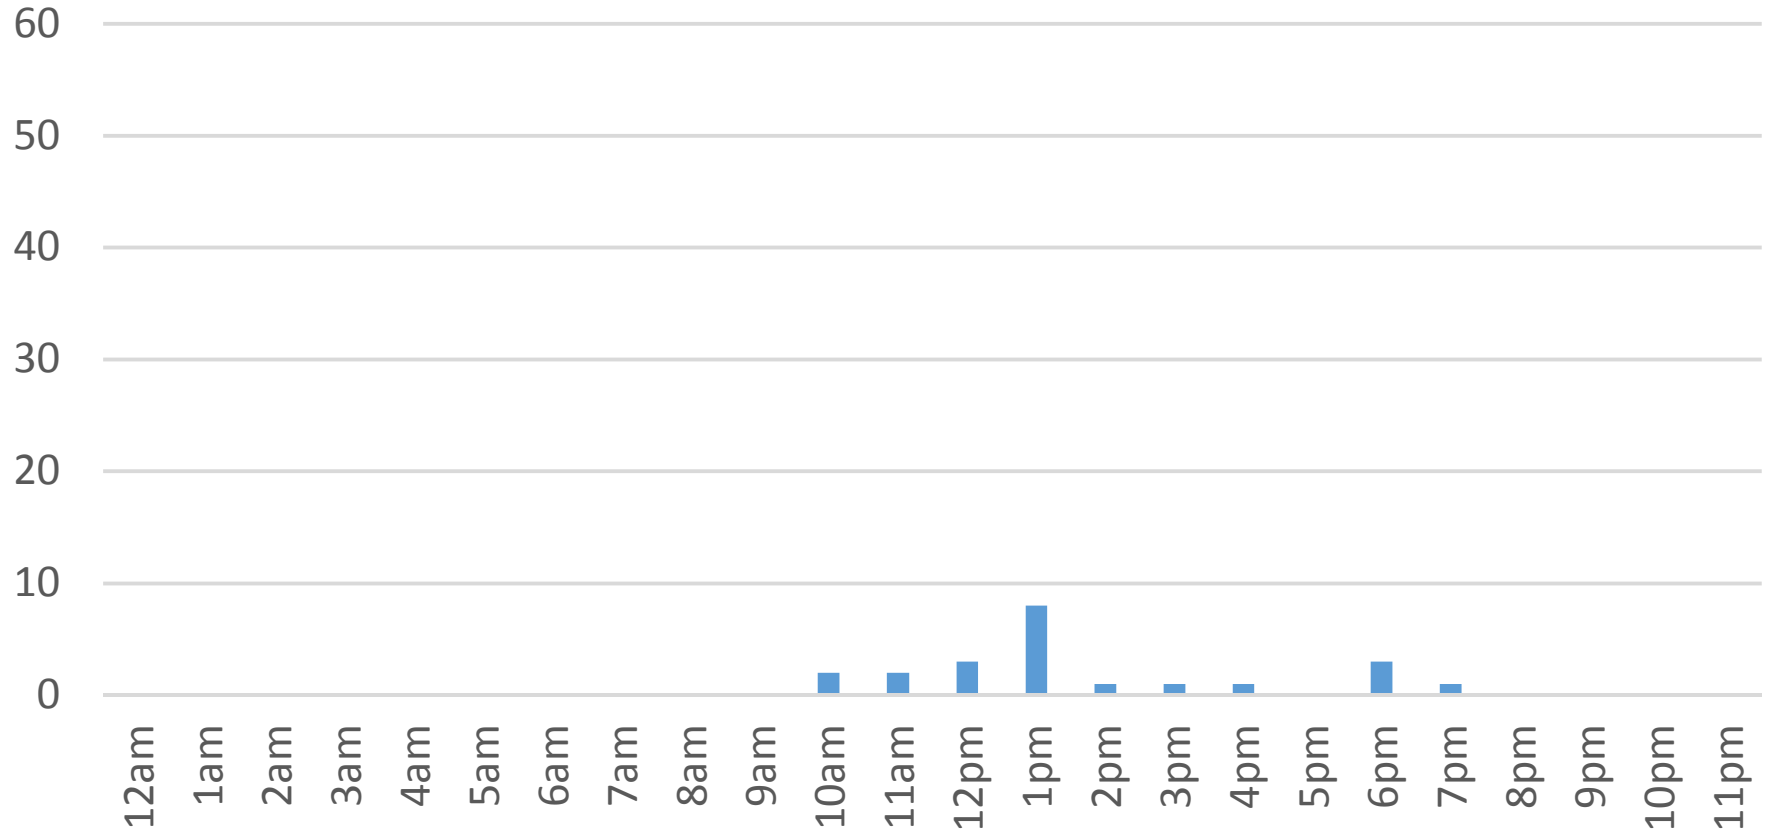

Waterfront Trail (ASB) Data Figures

Daily Average	63
Average Weekend Day	86
Average Weekday	51

Highest Daily Count 130

Busiest Day of the Week Sunday, January 15, 2017

Weekly Profile

Monday	17%
Tuesday	11%
Wednesday	5%
Thursday	8%
Friday	13%
Saturday	24%
Sunday	22%

Total = 1,128 Counts

Waterfront Trail (ASB)

Saturday, January 14, 2017

Waterfront Trail (ASB)

Sunday, January 15, 2017

Waterfront Trail (ASB)

Monday, January 16, 2017

Waterfront Trail (ASB)

Tuesday, January 17, 2017

Waterfront Trail (ASB)

Wednesday, January 18, 2017

Waterfront Trail (ASB)

Thursday, January 19, 2017

Waterfront Trail (ASB)

Friday, January 20, 2017

Waterfront Trail (ASB)

Saturday, January 21, 2017

Waterfront Trail (ASB)

Sunday, January 22, 2017

Waterfront Trail (ASB)

Monday, January 23, 2017

Waterfront Trail (ASB)

Tuesday, January 24, 2017

Waterfront Trail (ASB)