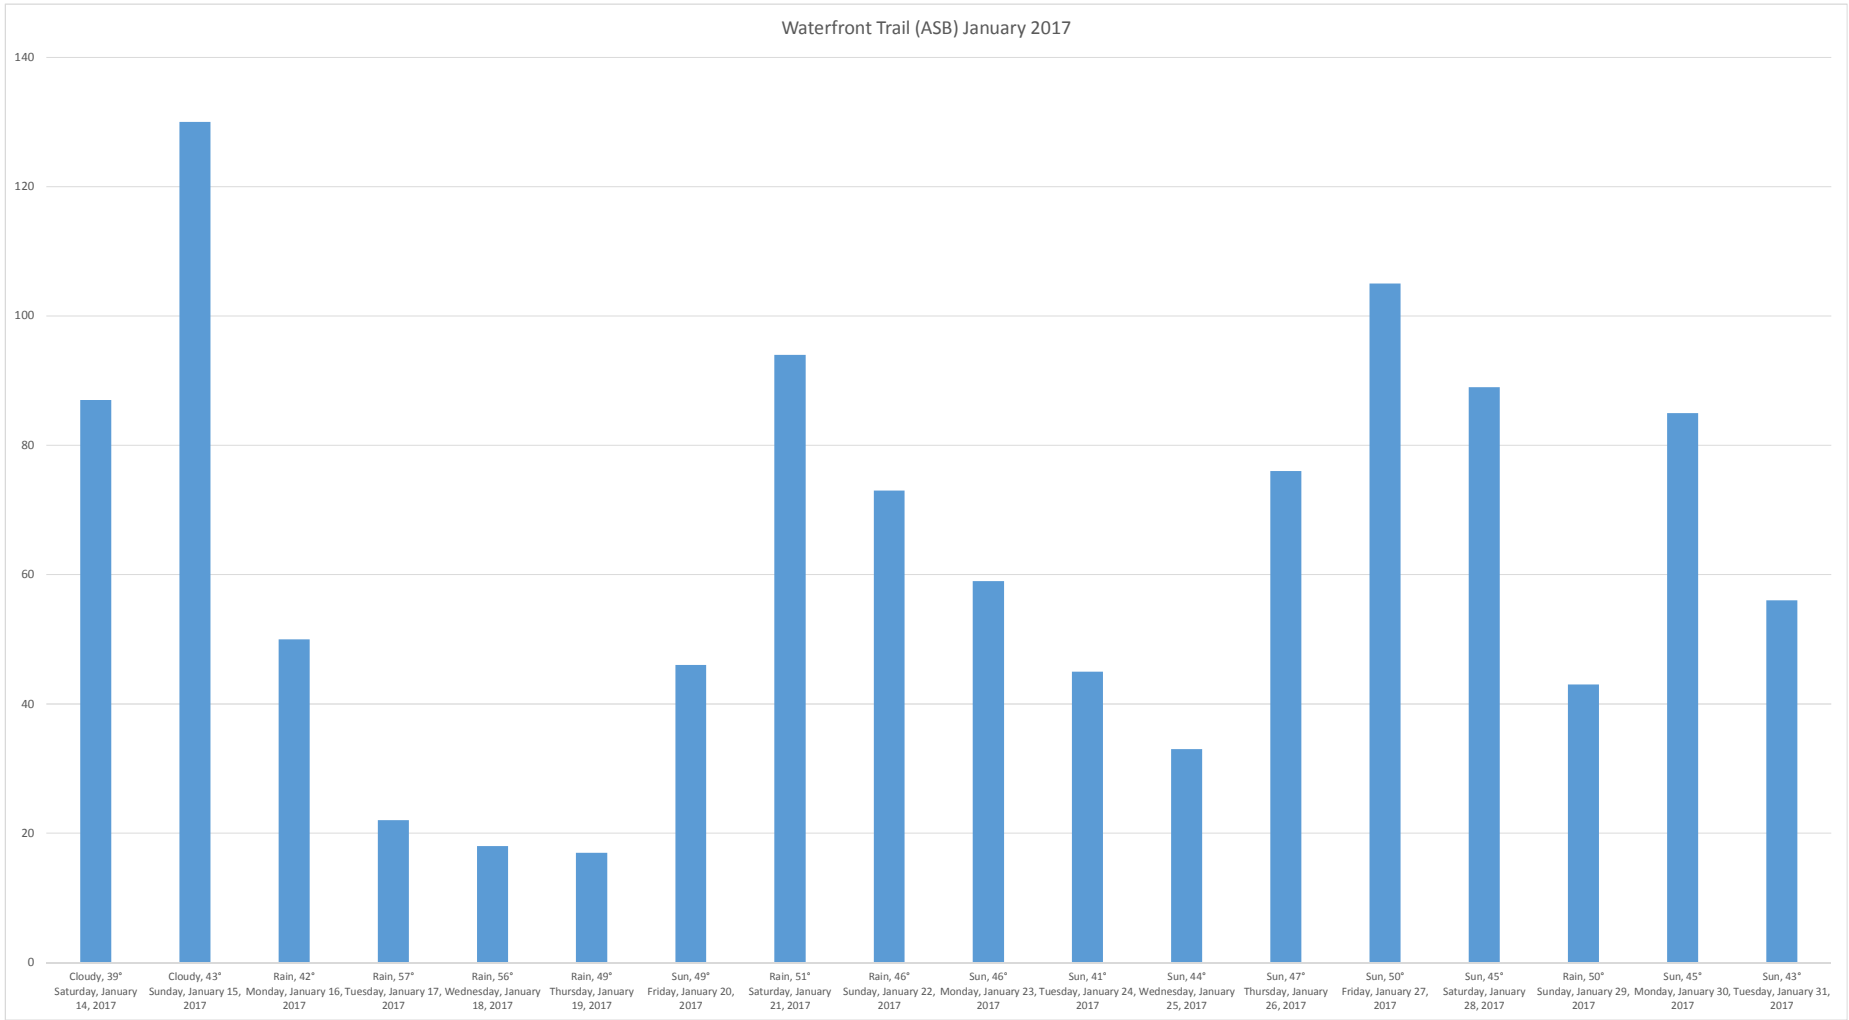

Waterfront Trail (ASB) Data Figures

Daily Average	63
Average Weekend Day	86
Average Weekday	51

Highest Daily Count 130

Busiest Day of the Week Sunday, January 15, 2017

Weekly Profile

Monday	17%
Tuesday	11%
Wednesday	5%
Thursday	8%
Friday	13%
Saturday	24%
Sunday	22%

Total = 1,128 Counts

Waterfront Trail (ASB)

Saturday, January 14, 2017

Waterfront Trail (ASB)

Sunday, January 15, 2017

Waterfront Trail (ASB)

Monday, January 16, 2017

Waterfront Trail (ASB)

Tuesday, January 17, 2017

Waterfront Trail (ASB)

Wednesday, January 18, 2017

Waterfront Trail (ASB)

Thursday, January 19, 2017

Waterfront Trail (ASB)

Friday, January 20, 2017

Waterfront Trail (ASB)

Saturday, January 21, 2017

Waterfront Trail (ASB)

Sunday, January 22, 2017

Waterfront Trail (ASB)

Monday, January 23, 2017

Waterfront Trail (ASB)

Tuesday, January 24, 2017

Waterfront Trail (ASB)