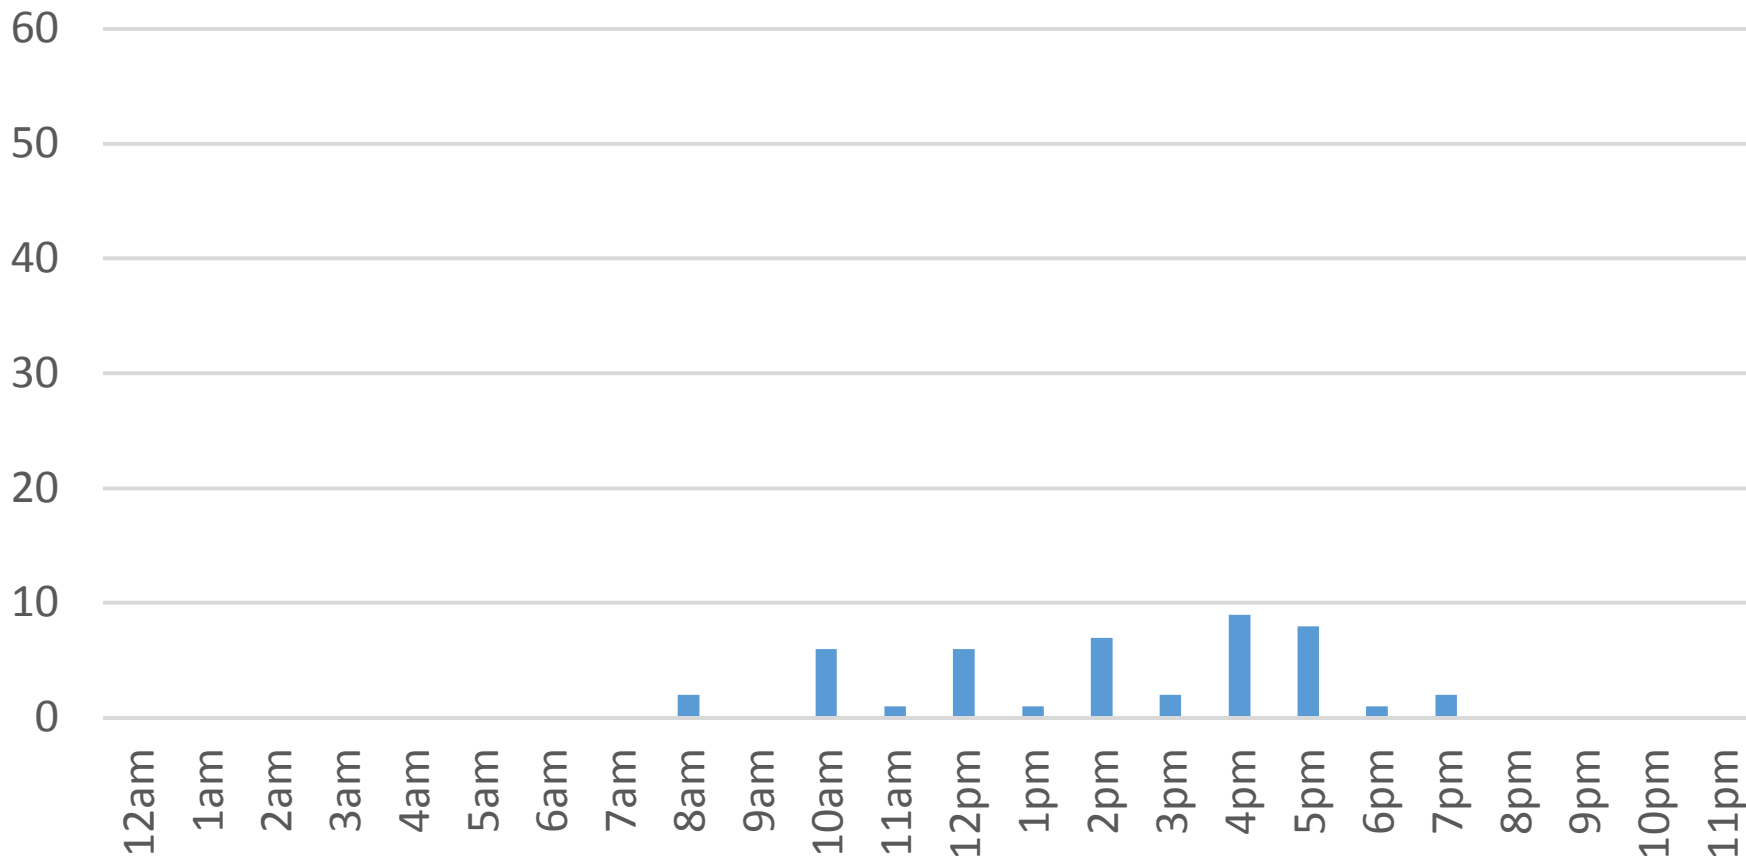

Tuesday, January 17, 2017

Waterfront Trail (ASB)

Wednesday, January 18, 2017

Waterfront Trail (ASB)

Thursday, January 19, 2017

Waterfront Trail (ASB)

Friday, January 20, 2017

Waterfront Trail (ASB)

Saturday, January 21, 2017

Waterfront Trail (ASB)

Sunday, January 22, 2017

Waterfront Trail (ASB)

Monday, January 23, 2017

Waterfront Trail (ASB)

Tuesday, January 24, 2017

Waterfront Trail (ASB)

Wednesday, January 25, 2017

Waterfront Trail (ASB)

Thursday, January 26, 2017

Waterfront Trail (ASB)

Friday, January 27, 2017

Waterfront Trail (ASB)

Saturday, January 28, 2017

Waterfront Trail (ASB)

Sunday, January 29, 2017

Waterfront Trail (ASB)

Monday, January 30, 2017

Waterfront Trail (ASB)

Tuesday, January 31, 2017