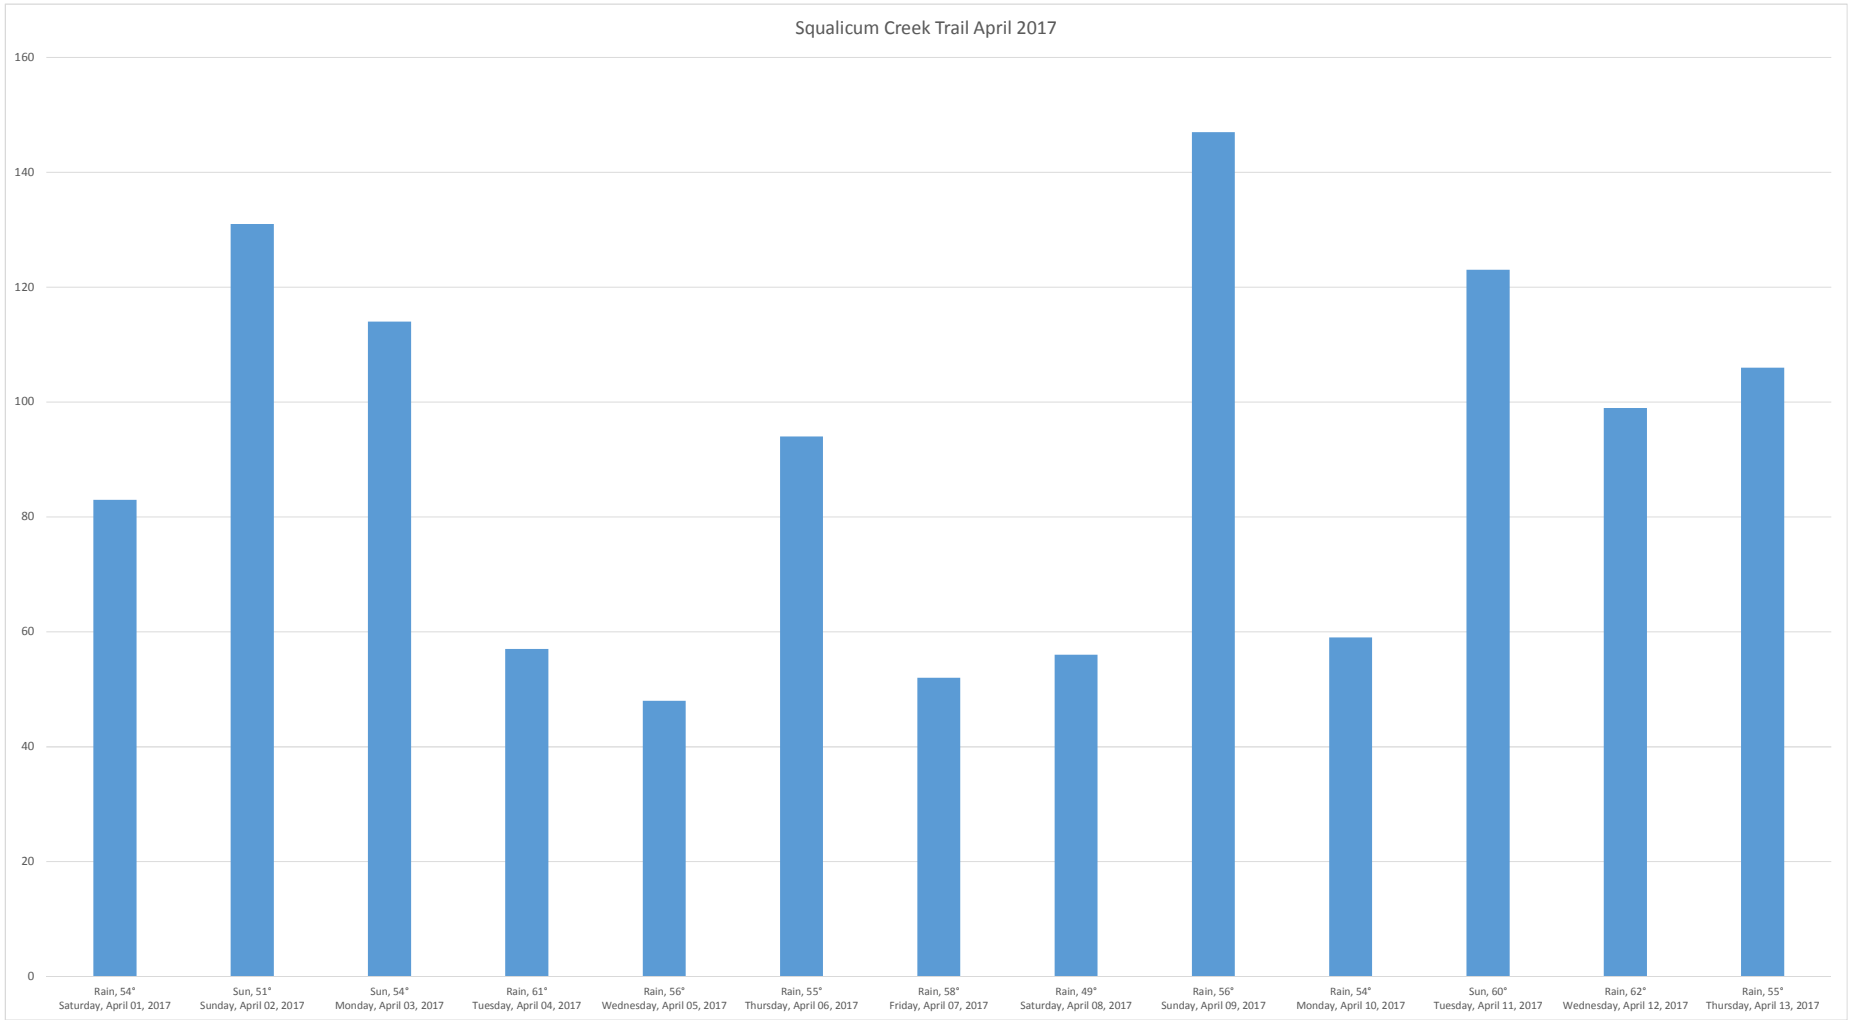

Squalicum Creek Trail Data Figures

Daily Average	90
Average Weekend Day	104
Average Weekday	84
Highest Daily Count	147
Busiest Day of the Week	Sunday, April 09, 2017
Weekly Profile	
Monday	15%
Tuesday	15%
Wednesday	13%
Thursday	17%
Friday	4%
Saturday	12%
Sunday	24%

Total =1,169 Counts

Squalicum Creek Trail Daily Data

Saturday, April 01, 2017

Squalicum Creek Trail Daily Data

Sunday, April 02, 2017

Squalicum Creek Trail Daily Data

Monday, April 03, 2017

Squalicum Creek Trail Daily Data

Tuesday, April 04, 2017

Squalicum Creek Trail Daily Data

Wednesday, April 05, 2017

Squalicum Creek Trail Daily Data

Thursday, April 06, 2017

Squalicum Creek Trail Daily Data

Friday, April 07, 2017

Squalicum Creek Trail Daily Data

Saturday, April 08, 2017

Squalicum Creek Trail Daily Data

Sunday, April 09, 2017

Squalicum Creek Trail Daily Data

Monday, April 10, 2017

Squalicum Creek Trail Daily Data

Tuesday, April 11, 2017

Squalicum Creek Trail Daily Data