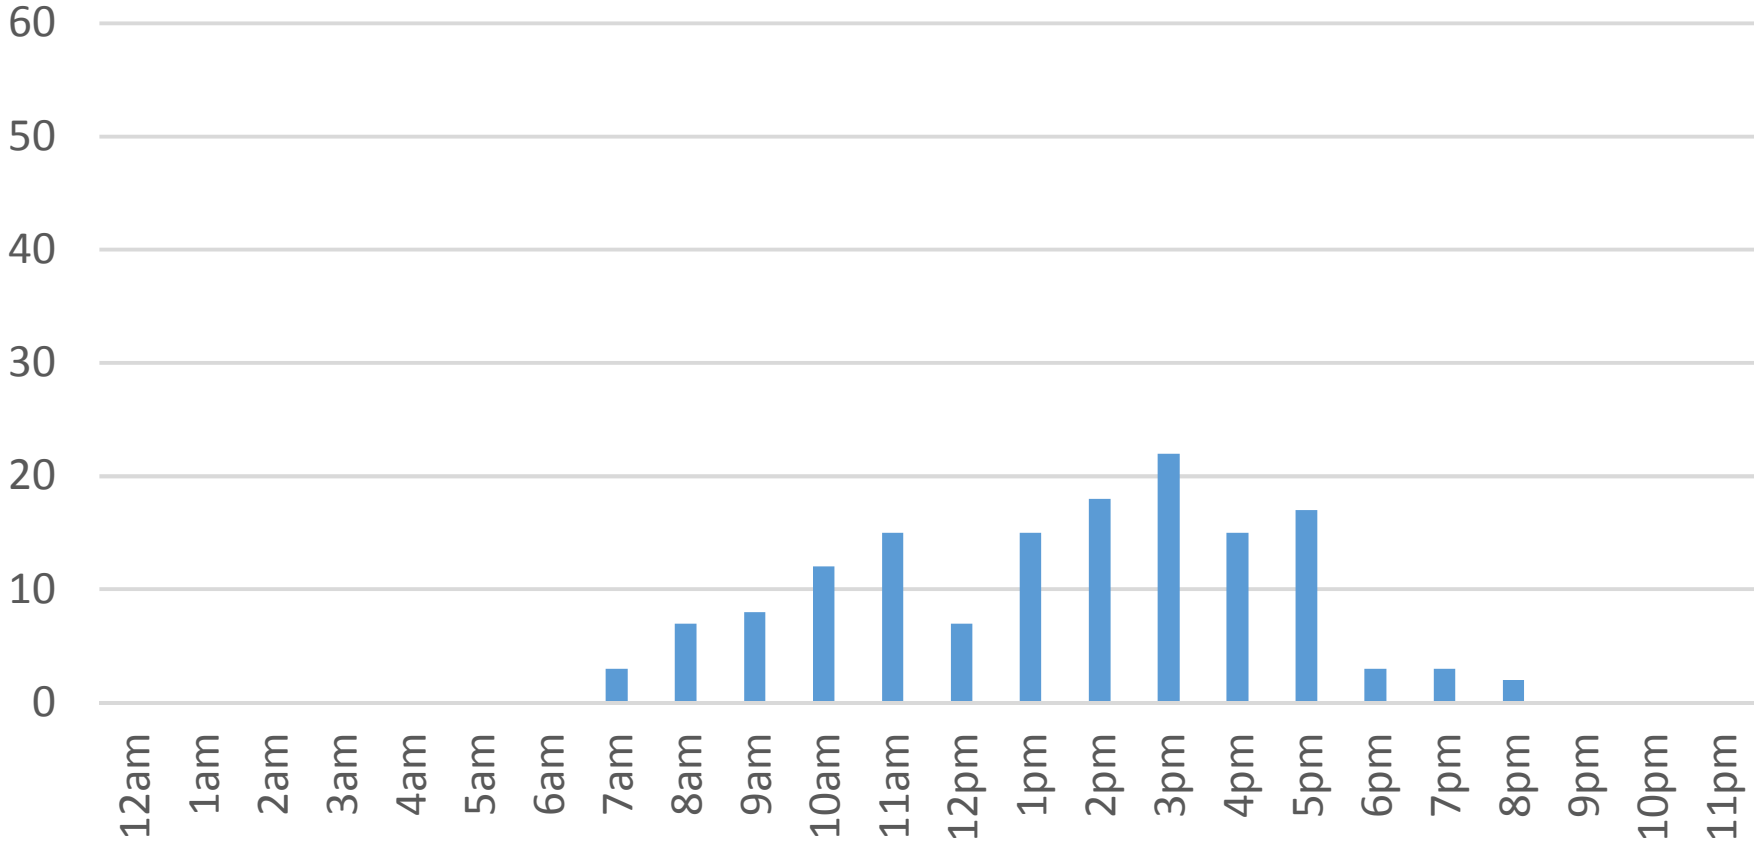

Squalicum Creek Trail Daily Data

Sunday, April 09, 2017