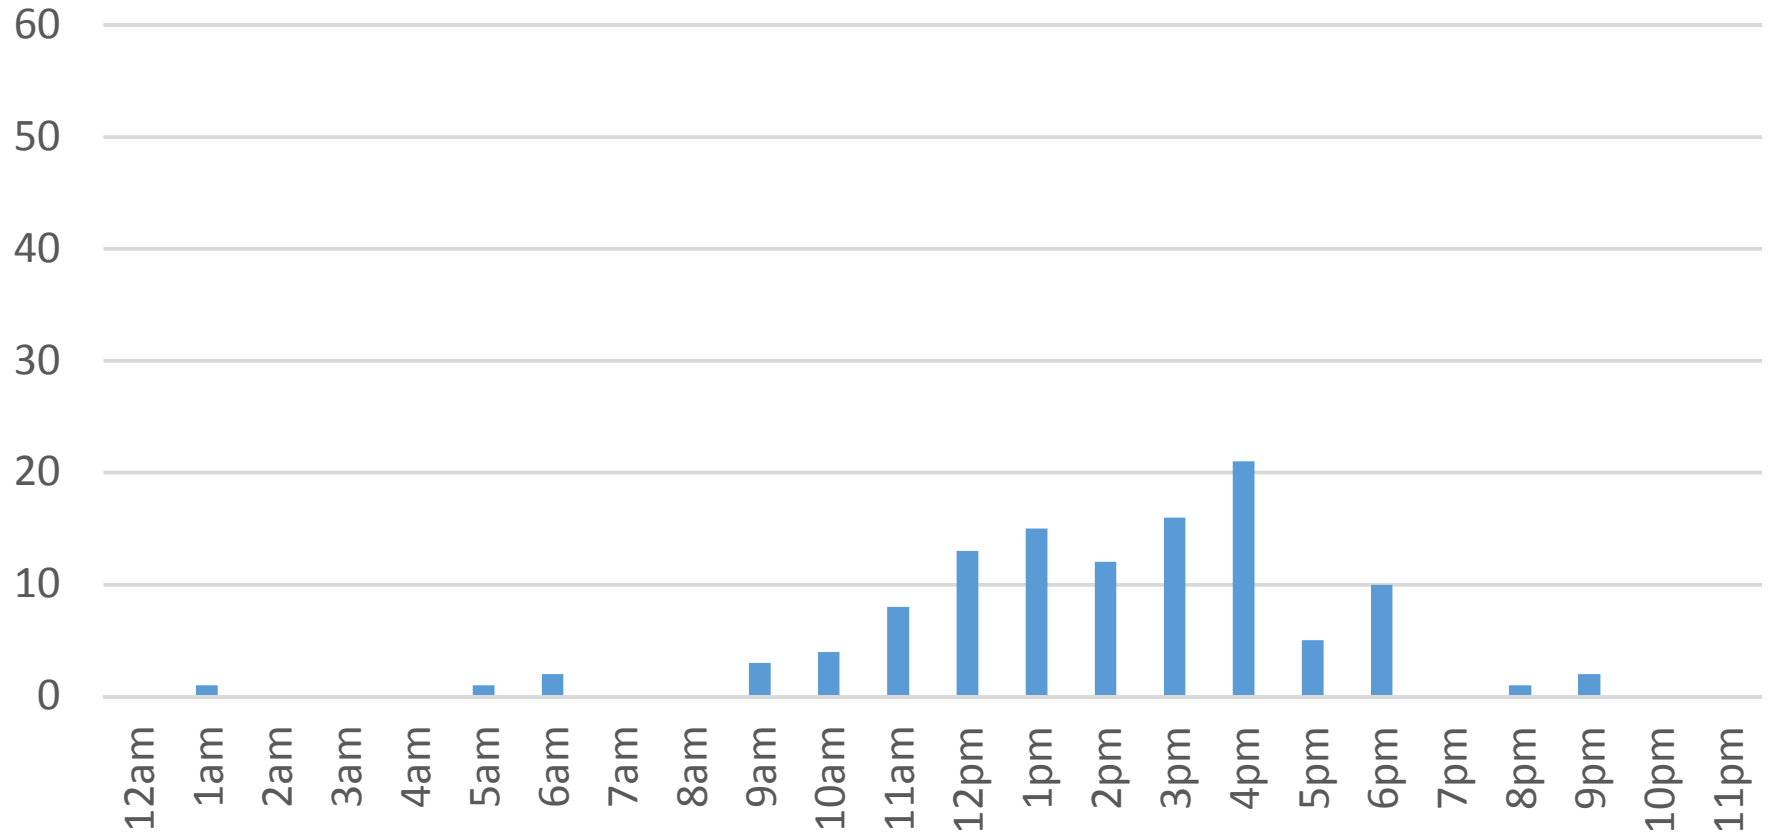

Squalicum Creek Trail Data Figures

Daily Average	90
Average Weekend Day	104
Average Weekday	84
Highest Daily Count	147
Busiest Day of the Week	Sunday, April 09, 2017
Weekly Profile	
Monday	15%
Tuesday	15%
Wednesday	13%
Thursday	17%
Friday	4%
Saturday	12%
Sunday	24%

Total =1,169 Counts

Squalicum Creek Trail Daily Data

Saturday, April 01, 2017

Squalicum Creek Trail Daily Data

Sunday, April 02, 2017

Squalicum Creek Trail Daily Data

Monday, April 03, 2017

Squalicum Creek Trail Daily Data