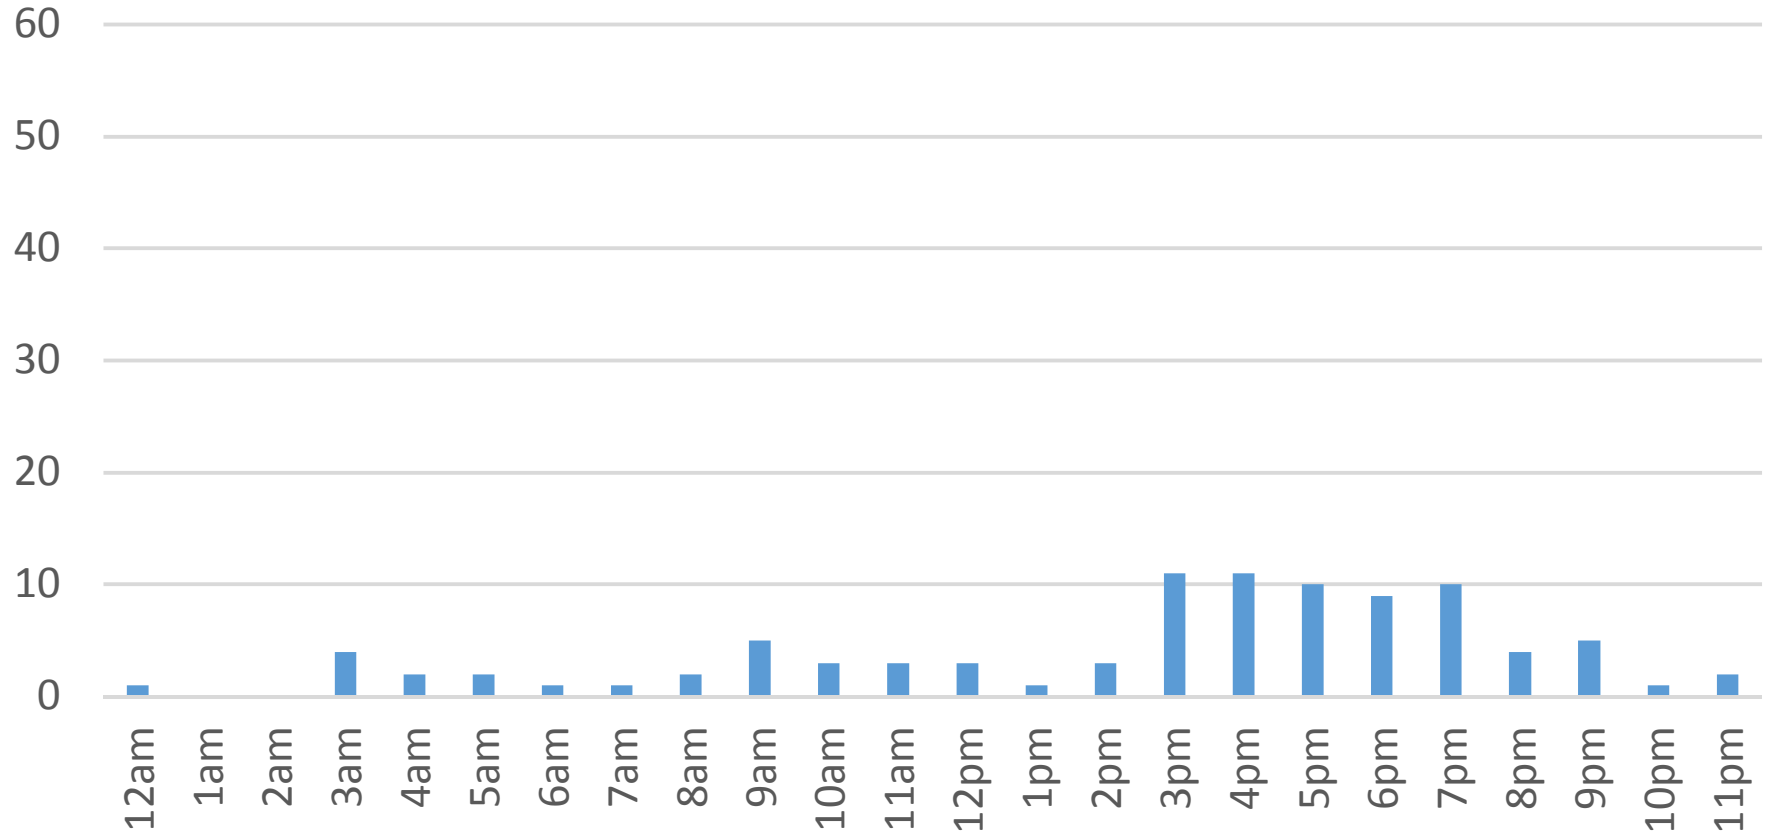

Squalicum Creek Trail Daily Data

Thursday, April 06, 2017