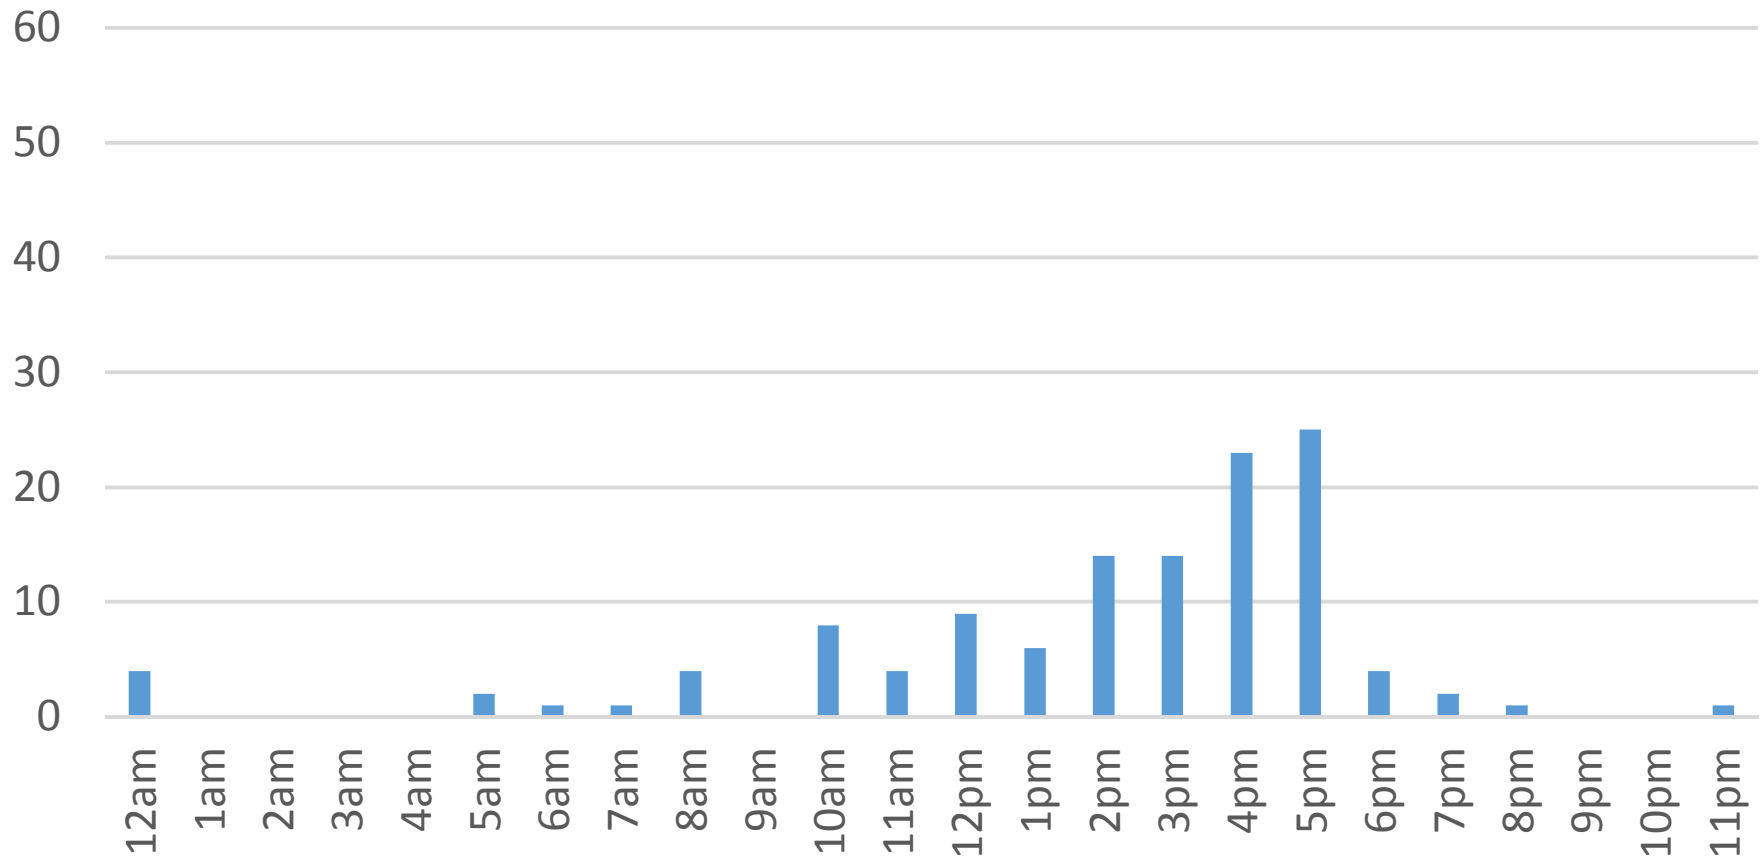

Saturday, April 08, 2017

Squalicum Creek Trail Daily Data

Sunday, April 09, 2017

Squalicum Creek Trail Daily Data

Monday, April 10, 2017

Squalicum Creek Trail Daily Data

Tuesday, April 11, 2017

Squalicum Creek Trail Daily Data