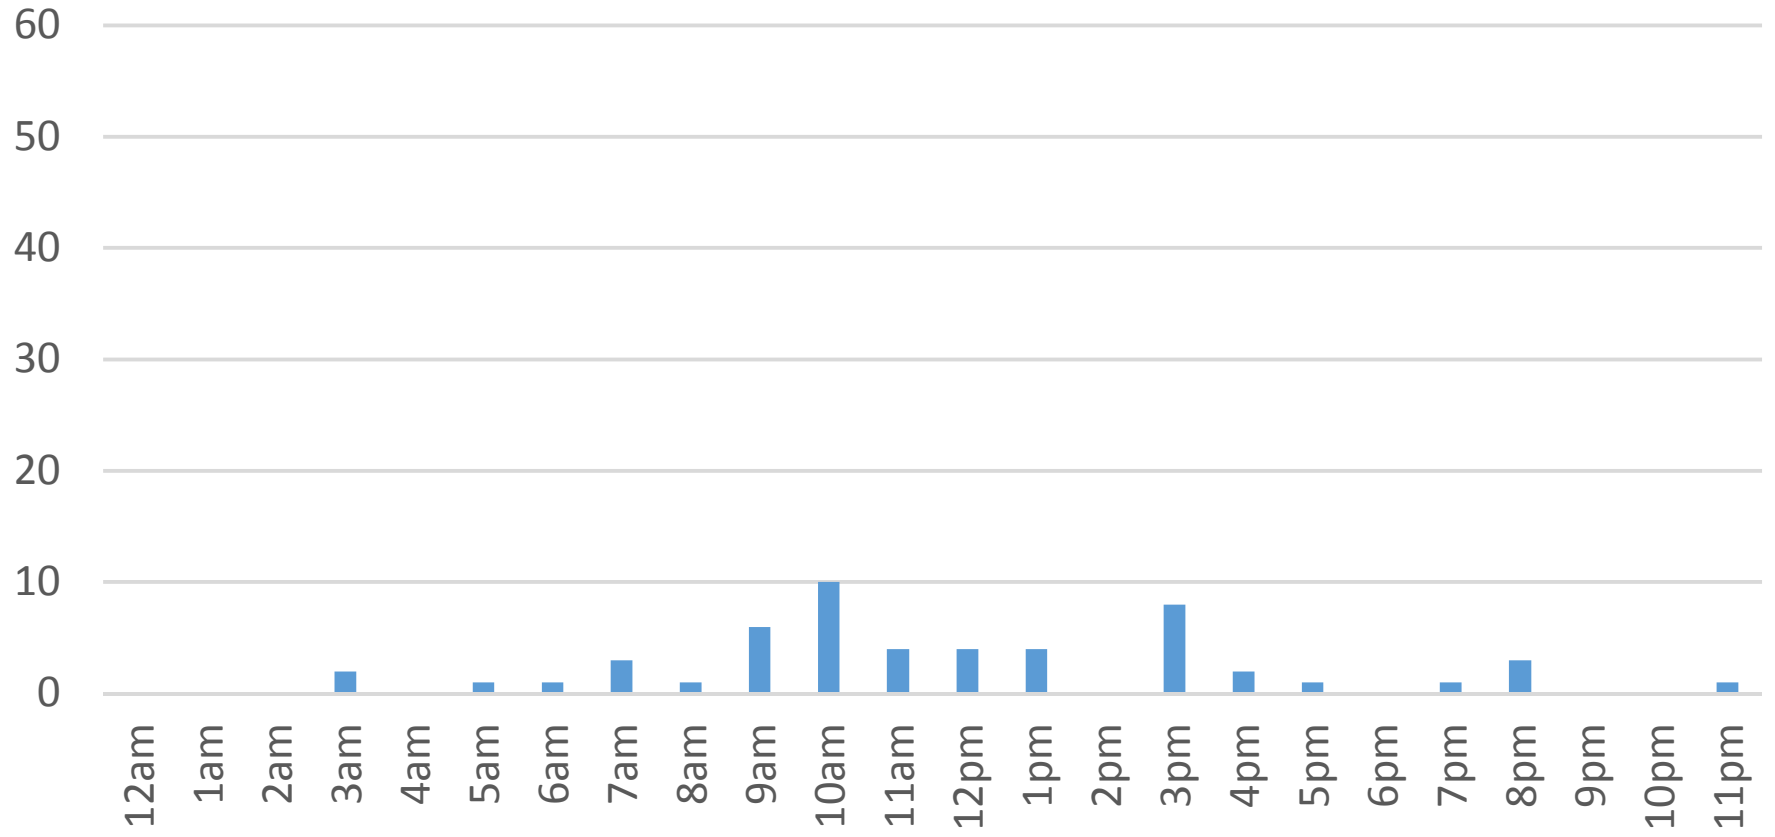

Tuesday, April 04, 2017

Squalicum Creek Trail Daily Data

Wednesday, April 05, 2017

Squalicum Creek Trail Daily Data

Thursday, April 06, 2017

Squalicum Creek Trail Daily Data

Friday, April 07, 2017

Squalicum Creek Trail Daily Data