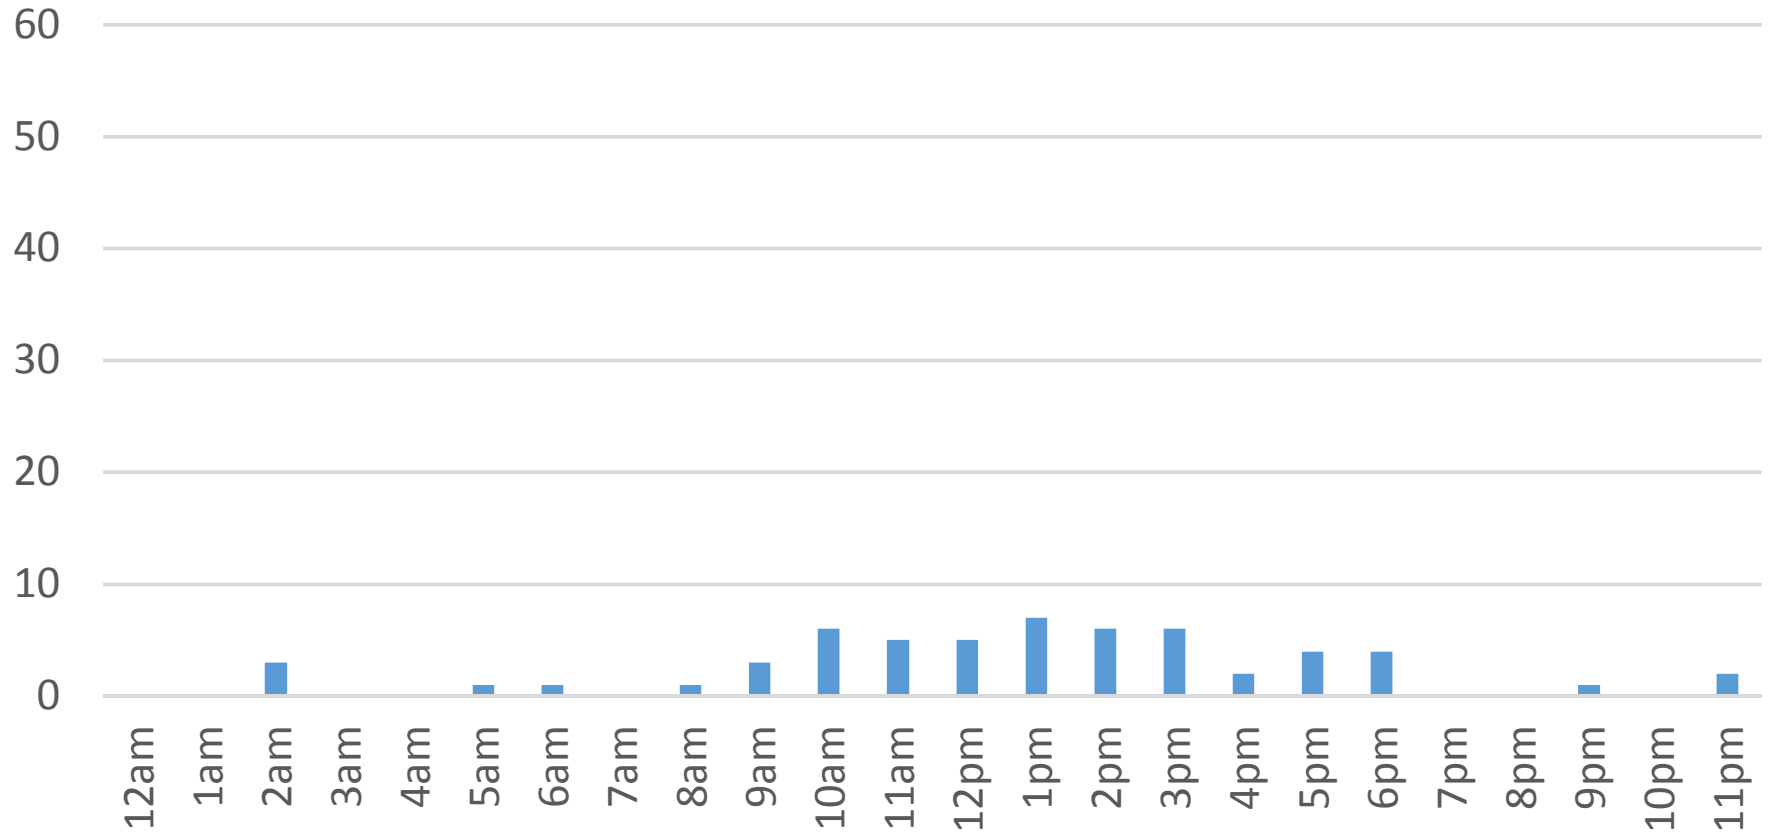

Squalicum Creek Trail Data Figures

Daily Average	90
Average Weekend Day	104
Average Weekday	84
Highest Daily Count	147
Busiest Day of the Week	Sunday, April 09, 2017
Weekly Profile	
Monday	15%
Tuesday	15%
Wednesday	13%
Thursday	17%
Friday	4%
Saturday	12%
Sunday	24%

Total =1,169 Counts

Squalicum Creek Trail Daily Data

Saturday, April 01, 2017

Squalicum Creek Trail Daily Data

Sunday, April 02, 2017

Squalicum Creek Trail Daily Data

Monday, April 03, 2017

Squalicum Creek Trail Daily Data