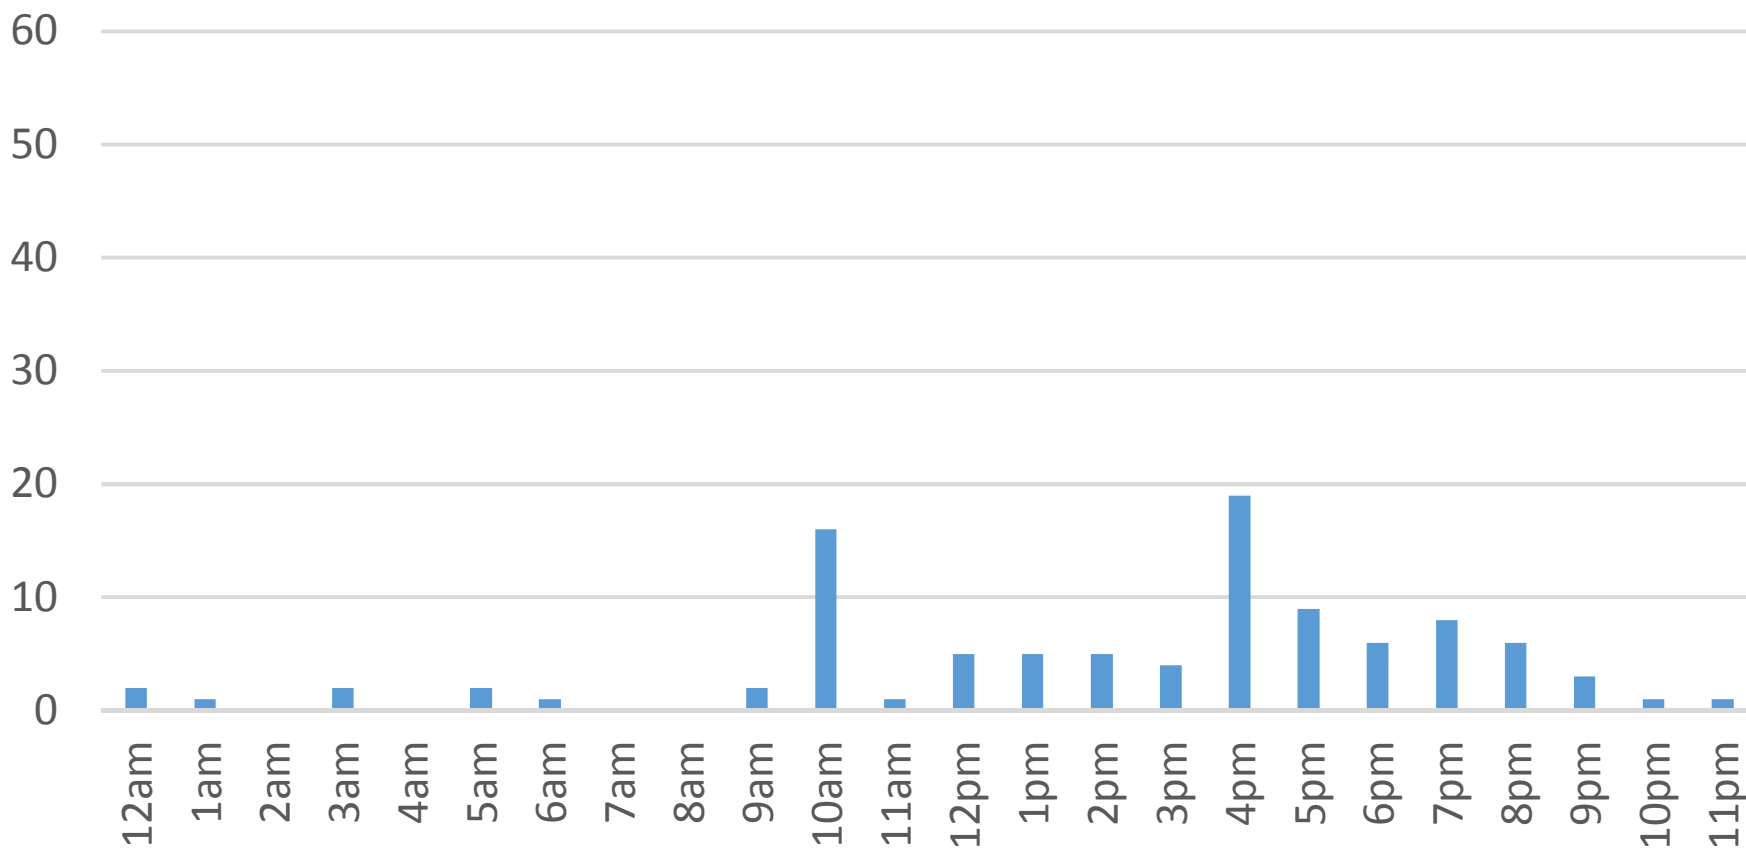

Saturday, April 08, 2017

Squalicum Creek Trail Daily Data

Sunday, April 09, 2017

Squalicum Creek Trail Daily Data

Monday, April 10, 2017

Squalicum Creek Trail Daily Data

Tuesday, April 11, 2017

Squalicum Creek Trail Daily Data