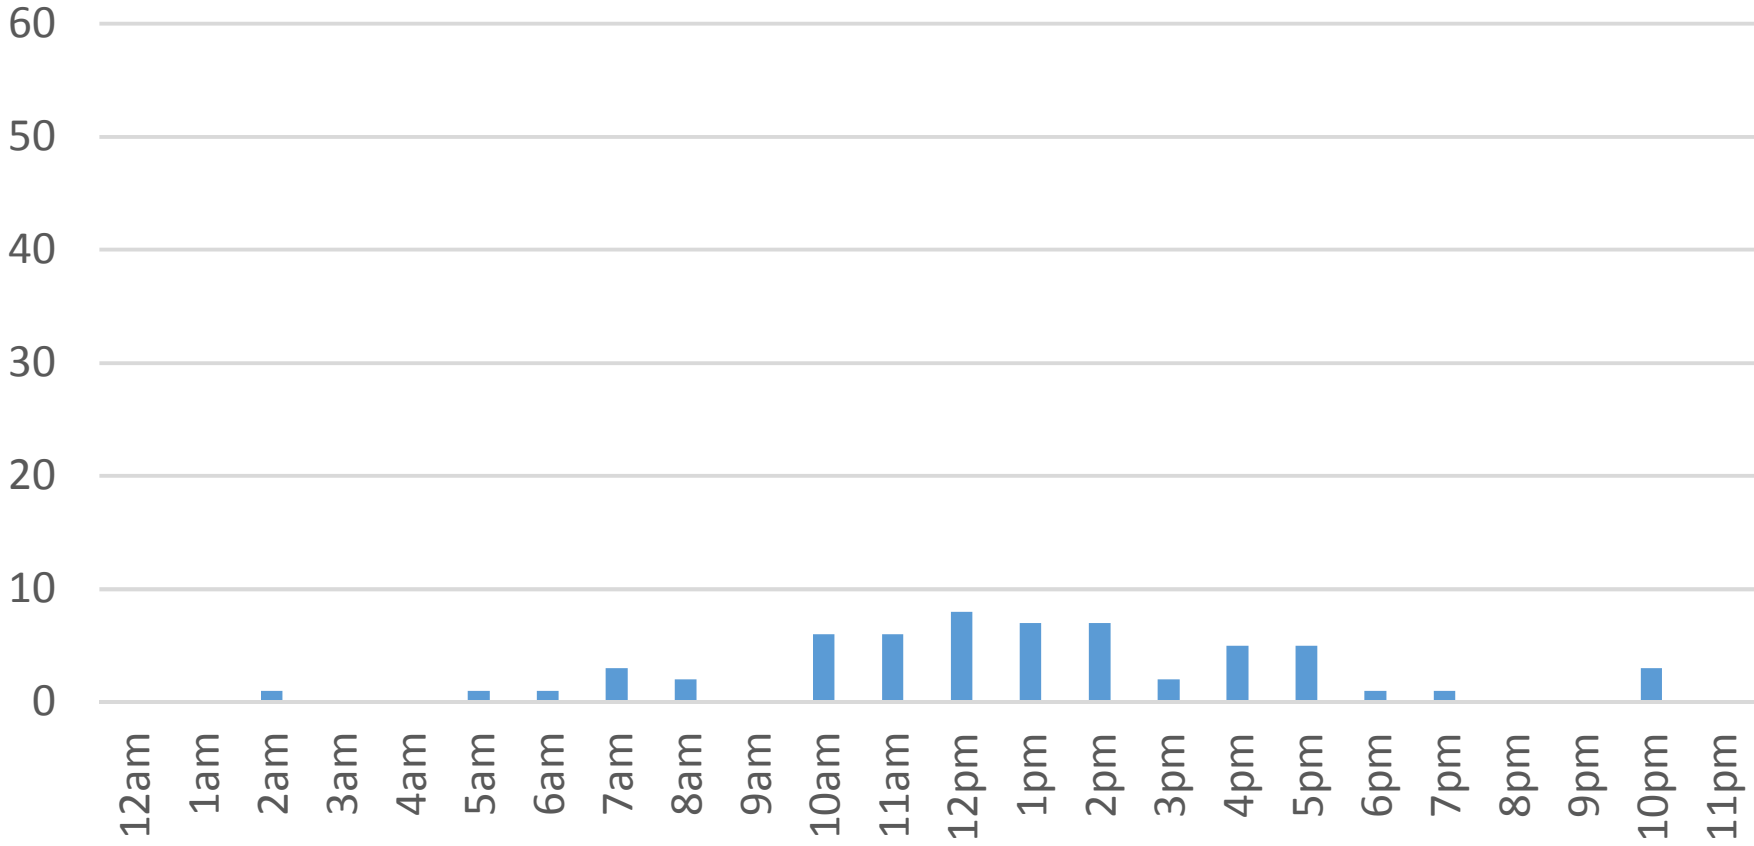

Squalicum Creek Trail Daily Data

Monday, April 10, 2017