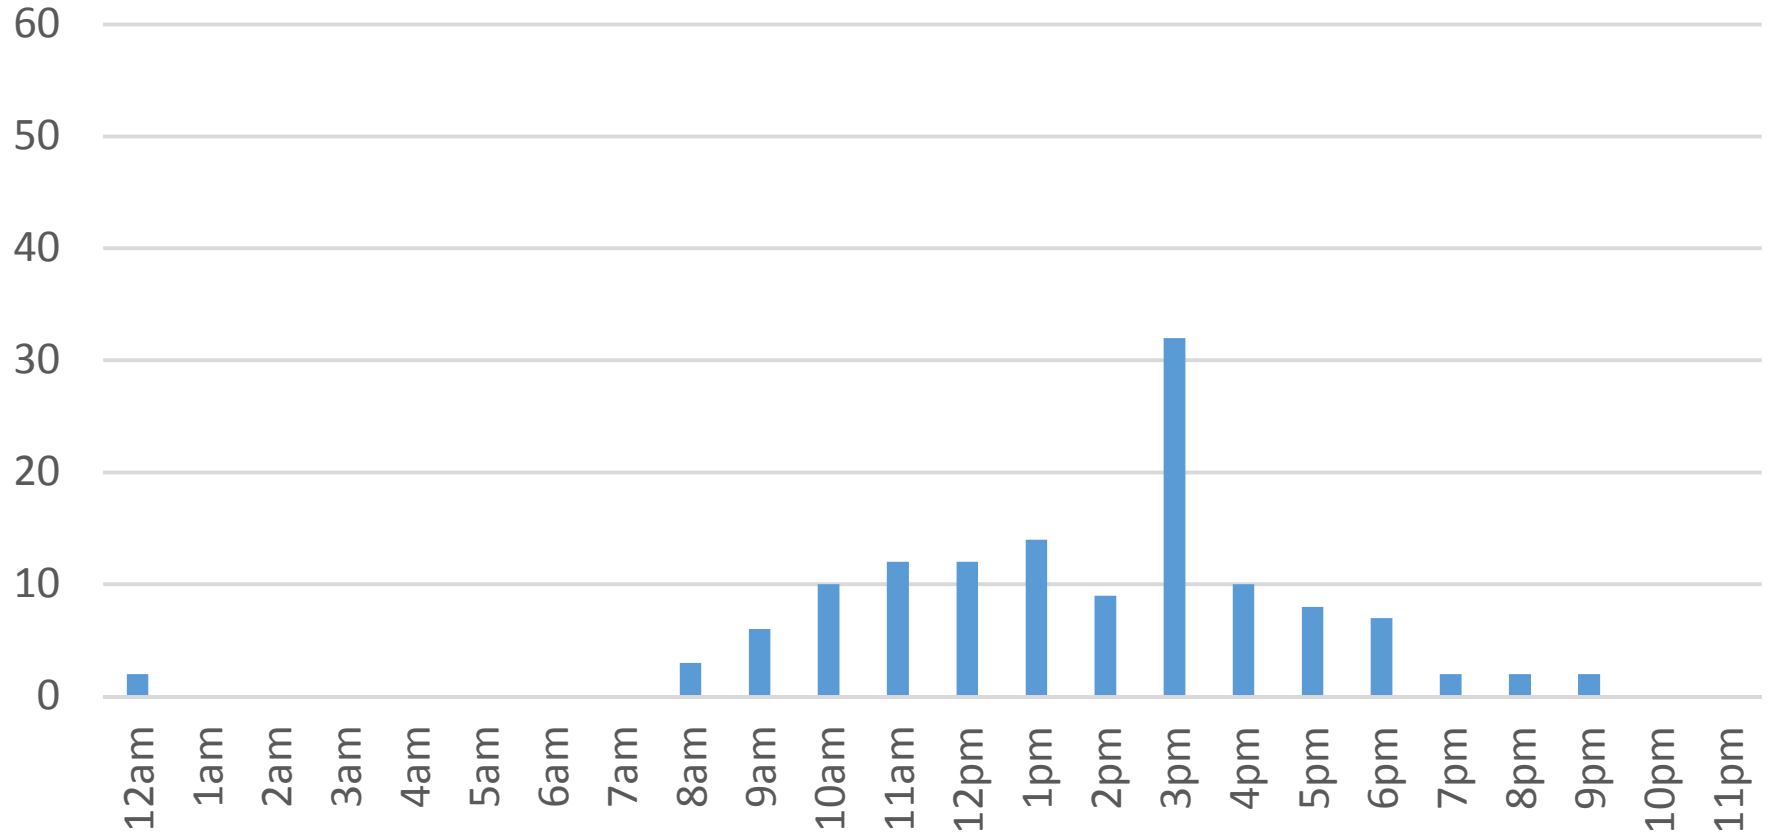

Squalicum Creek Trail Data Figures

Daily Average	90
Average Weekend Day	104
Average Weekday	84
Highest Daily Count	147
Busiest Day of the Week	Sunday, April 09, 2017
Weekly Profile	
Monday	15%
Tuesday	15%
Wednesday	13%
Thursday	17%
Friday	4%
Saturday	12%
Sunday	24%

Total =1,169 Counts

Squalicum Creek Trail Daily Data

Saturday, April 01, 2017

Squalicum Creek Trail Daily Data

Sunday, April 02, 2017

Squalicum Creek Trail Daily Data

Monday, April 03, 2017

Squalicum Creek Trail Daily Data