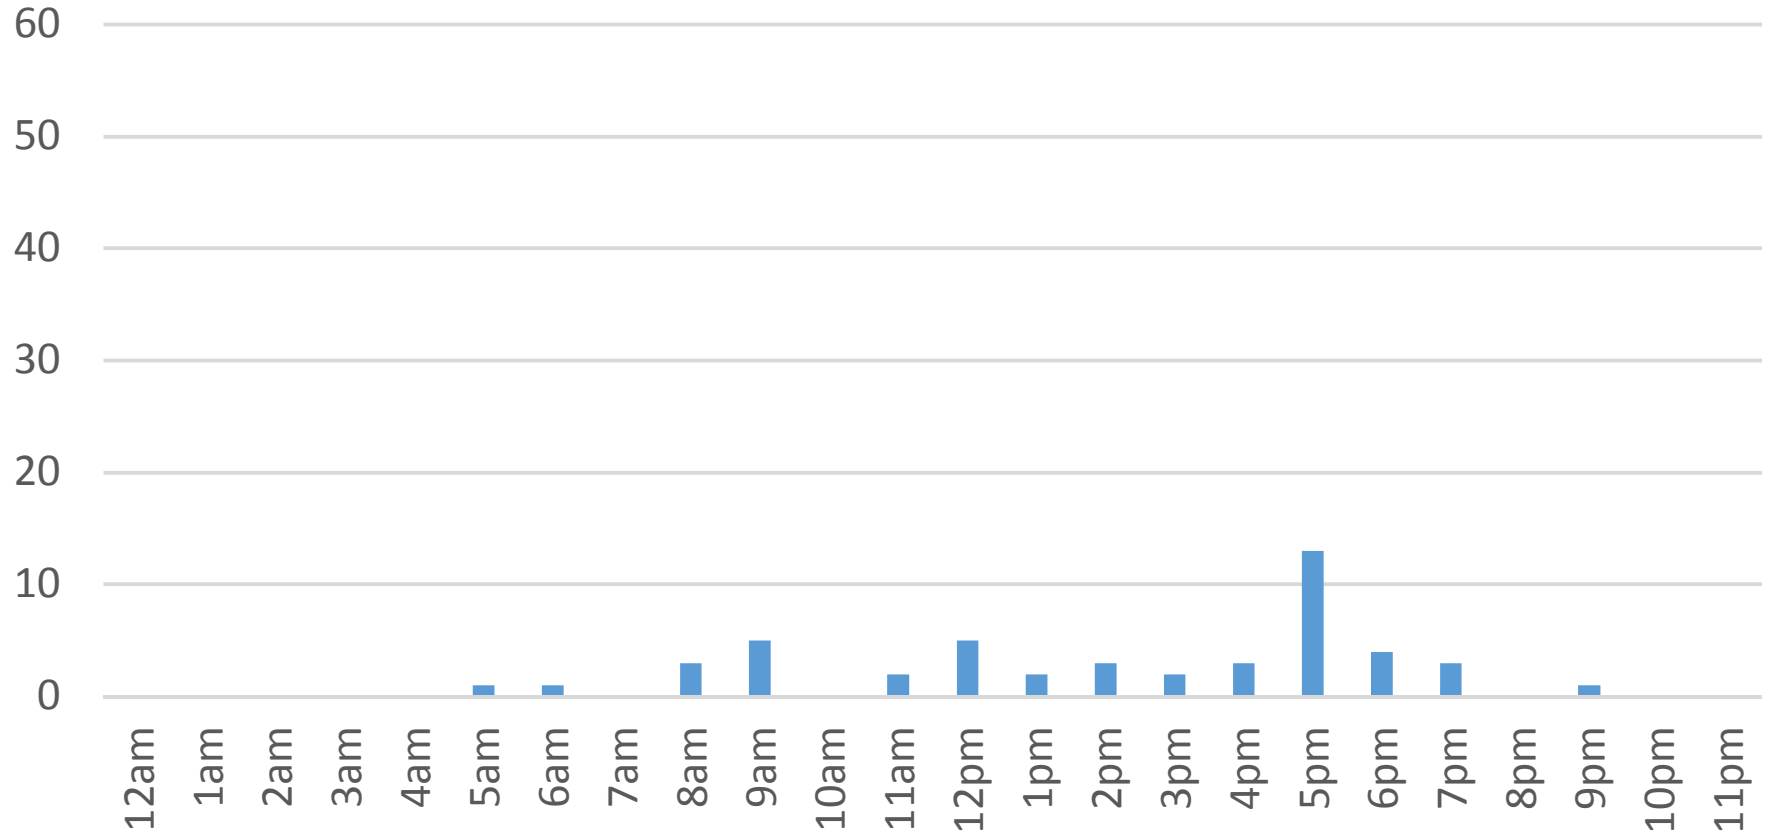

Squalicum Creek Trail Daily Data

Wednesday, April 05, 2017