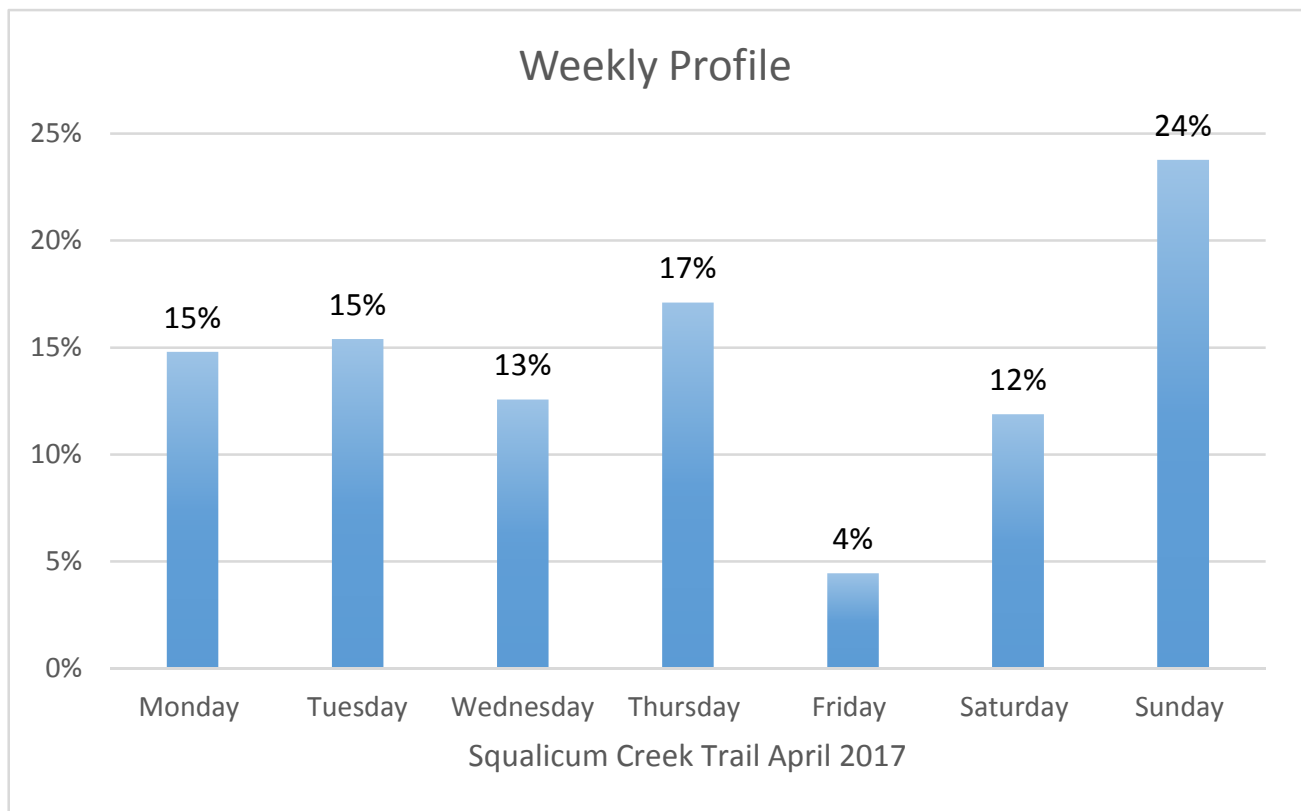

Squalicum Creek Trail Data Figures

Daily Average	90
Average Weekend Day	104
Average Weekday	84
Highest Daily Count	147
Busiest Day of the Week	Sunday, April 09, 2017
Weekly Profile	
Monday	15%
Tuesday	15%
Wednesday	13%
Thursday	17%
Friday	4%
Saturday	12%
Sunday	24%

Total =1,169 Counts

Squalicum Creek Trail Daily Data

Saturday, April 01, 2017

Squalicum Creek Trail Daily Data

Sunday, April 02, 2017

Squalicum Creek Trail Daily Data

Monday, April 03, 2017

Squalicum Creek Trail Daily Data