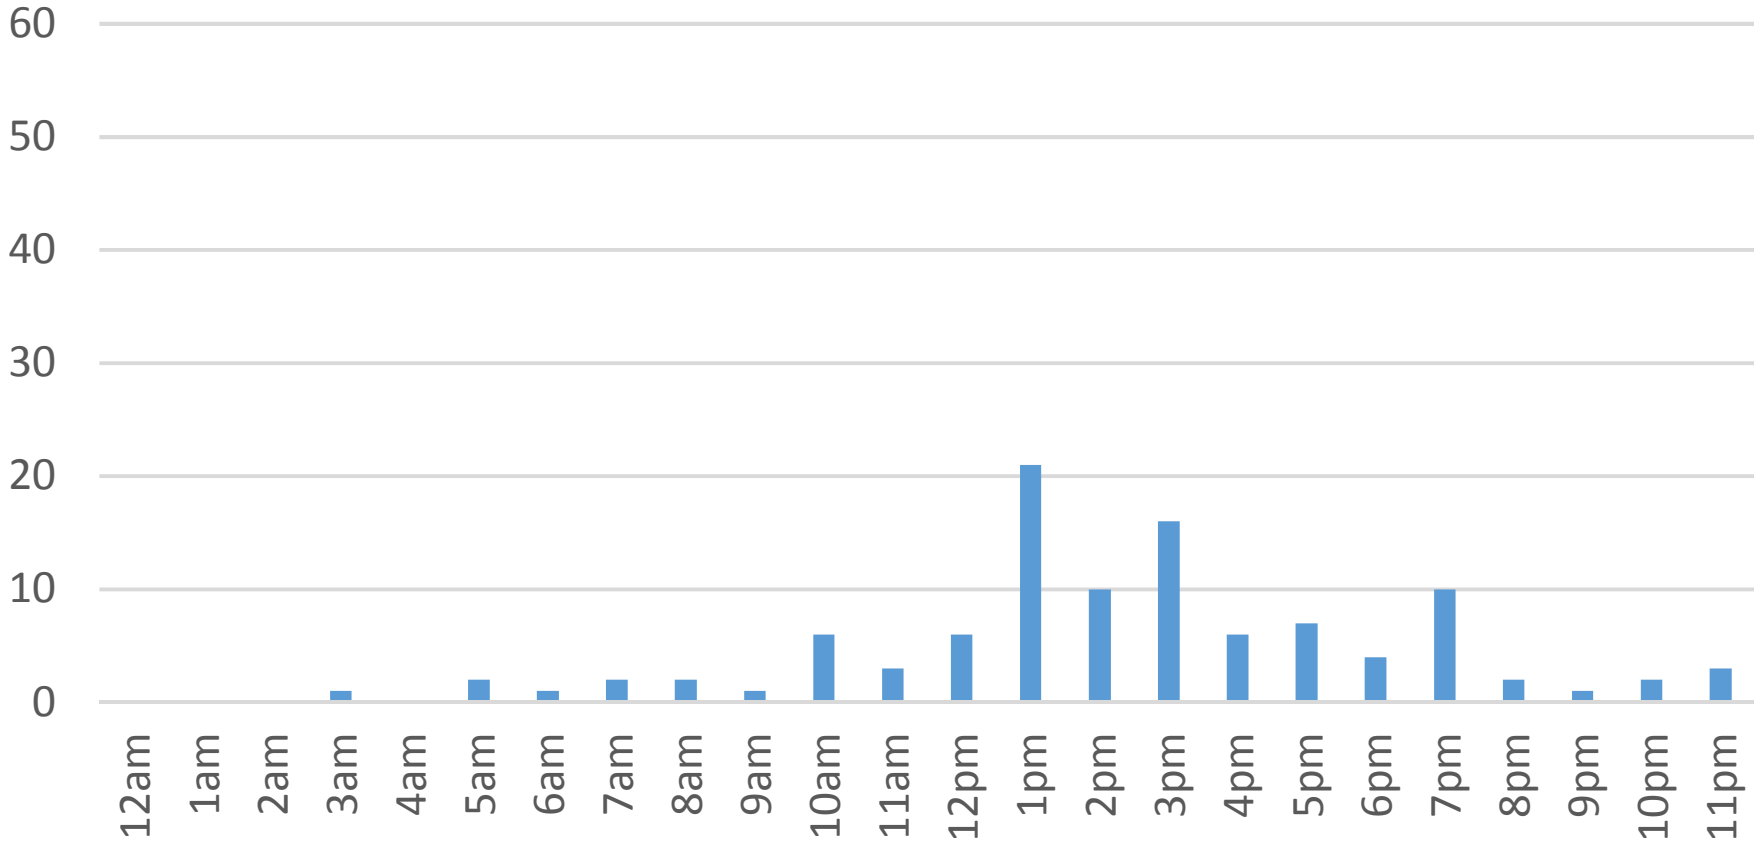

Squalicum Creek Trail Daily Data

Thursday, April 13, 2017