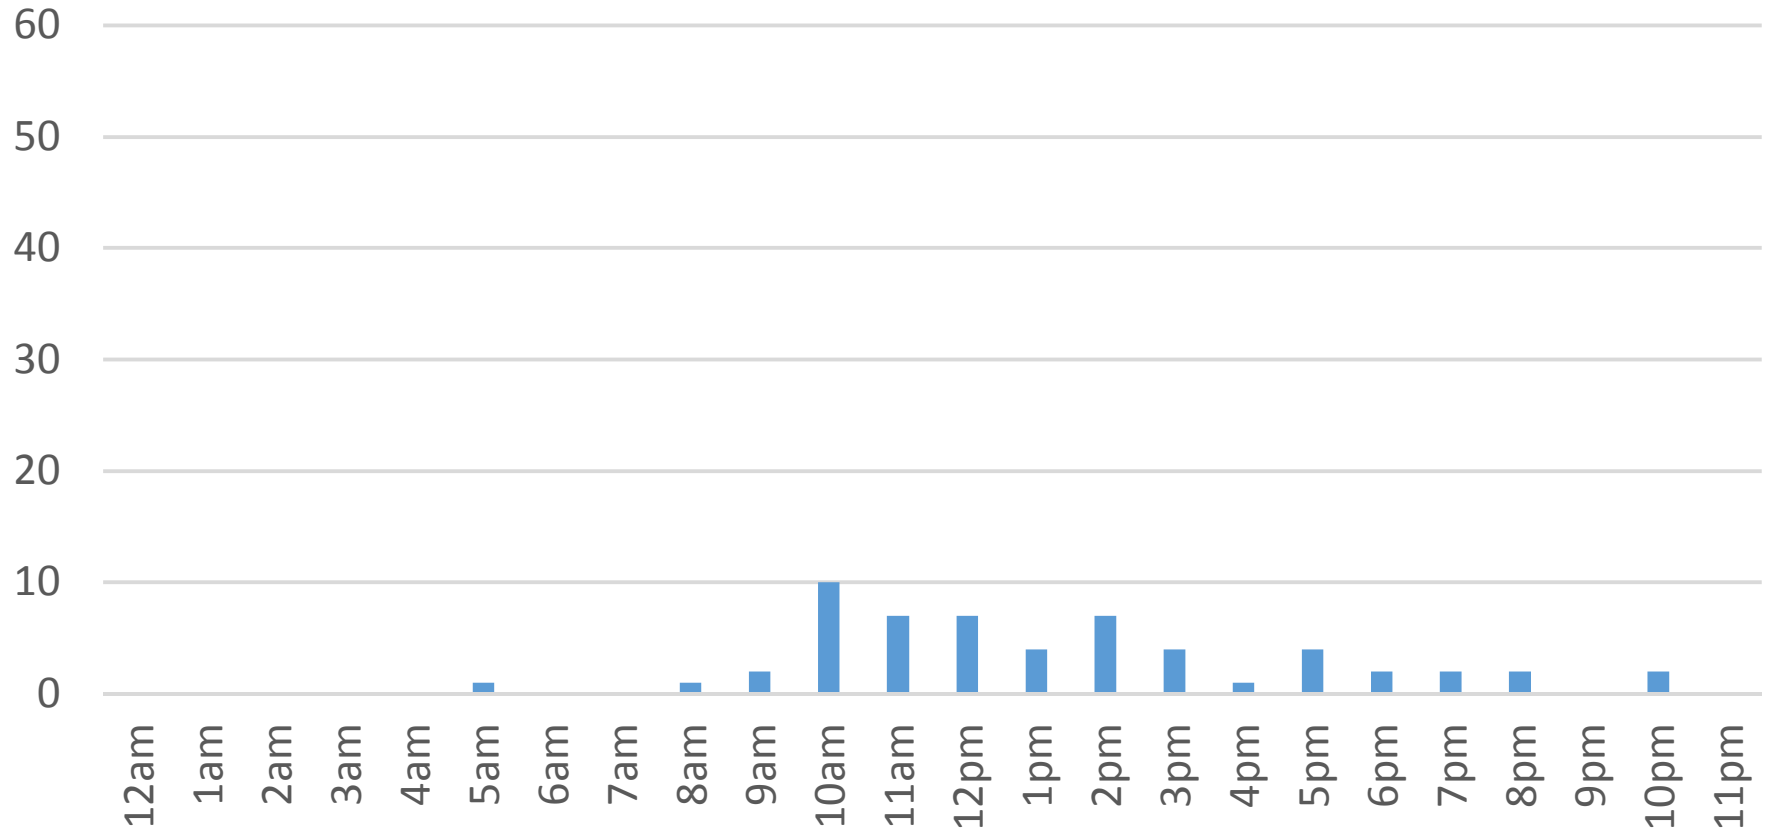

Tuesday, April 04, 2017

Squalicum Creek Trail Daily Data

Wednesday, April 05, 2017

Squalicum Creek Trail Daily Data

Thursday, April 06, 2017

Squalicum Creek Trail Daily Data

Friday, April 07, 2017

Squalicum Creek Trail Daily Data