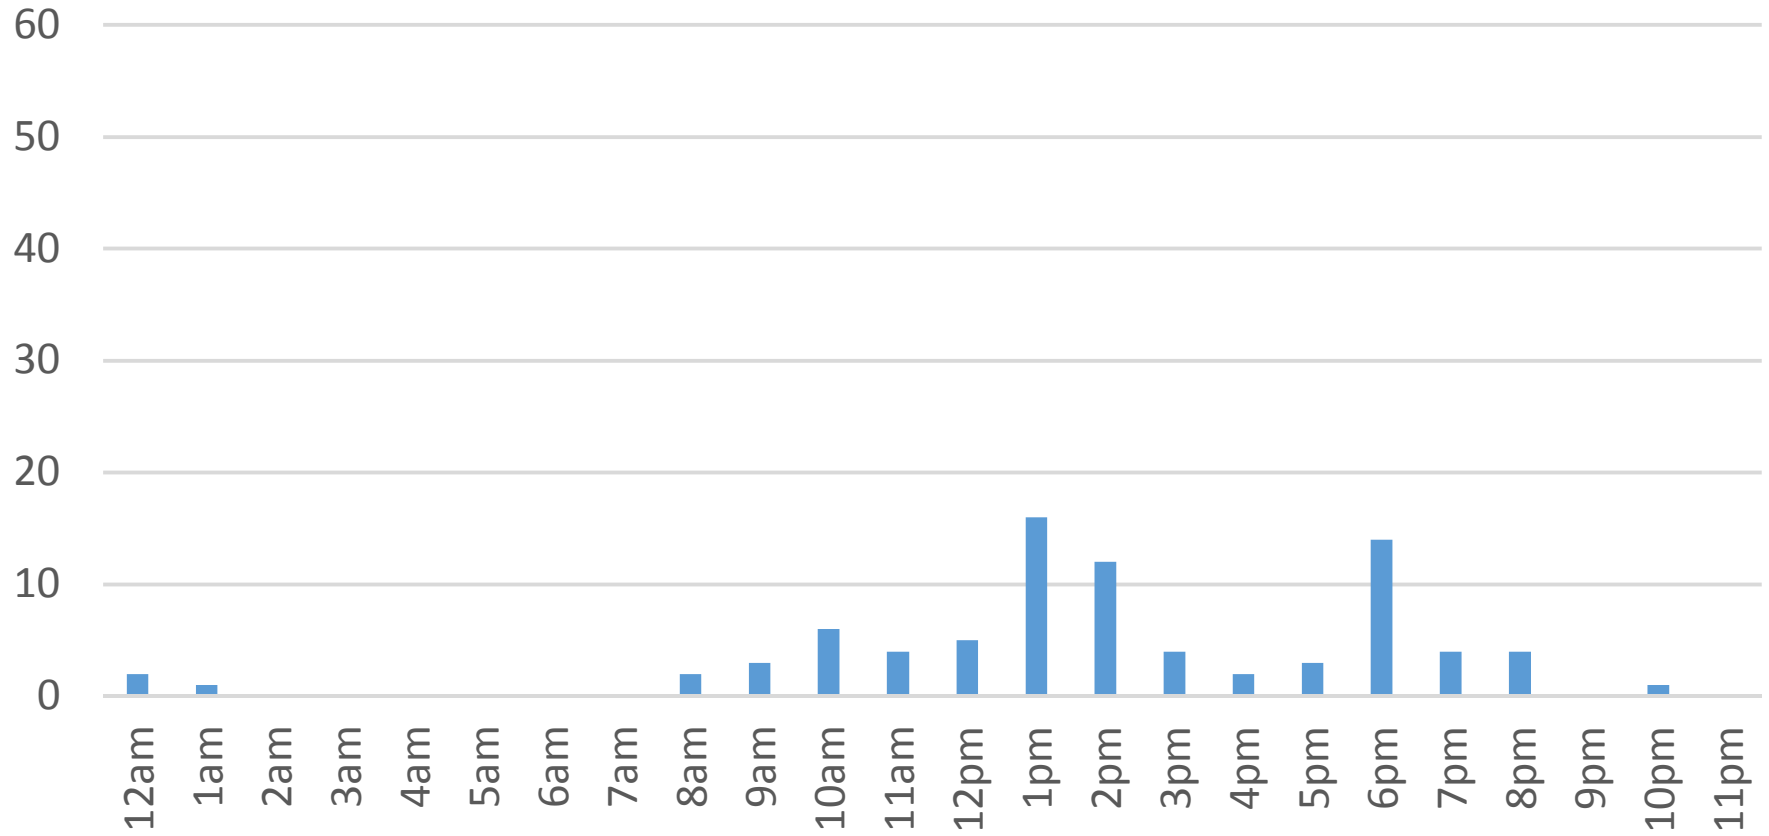

Squalicum Creek Trail Data Figures

Daily Average	90
Average Weekend Day	104
Average Weekday	84
Highest Daily Count	147
Busiest Day of the Week	Sunday, April 09, 2017
Weekly Profile	
Monday	15%
Tuesday	15%
Wednesday	13%
Thursday	17%
Friday	4%
Saturday	12%
Sunday	24%

Total =1,169 Counts

Squalicum Creek Trail Daily Data

Saturday, April 01, 2017

Squalicum Creek Trail Daily Data

Sunday, April 02, 2017

Squalicum Creek Trail Daily Data

Monday, April 03, 2017

Squalicum Creek Trail Daily Data