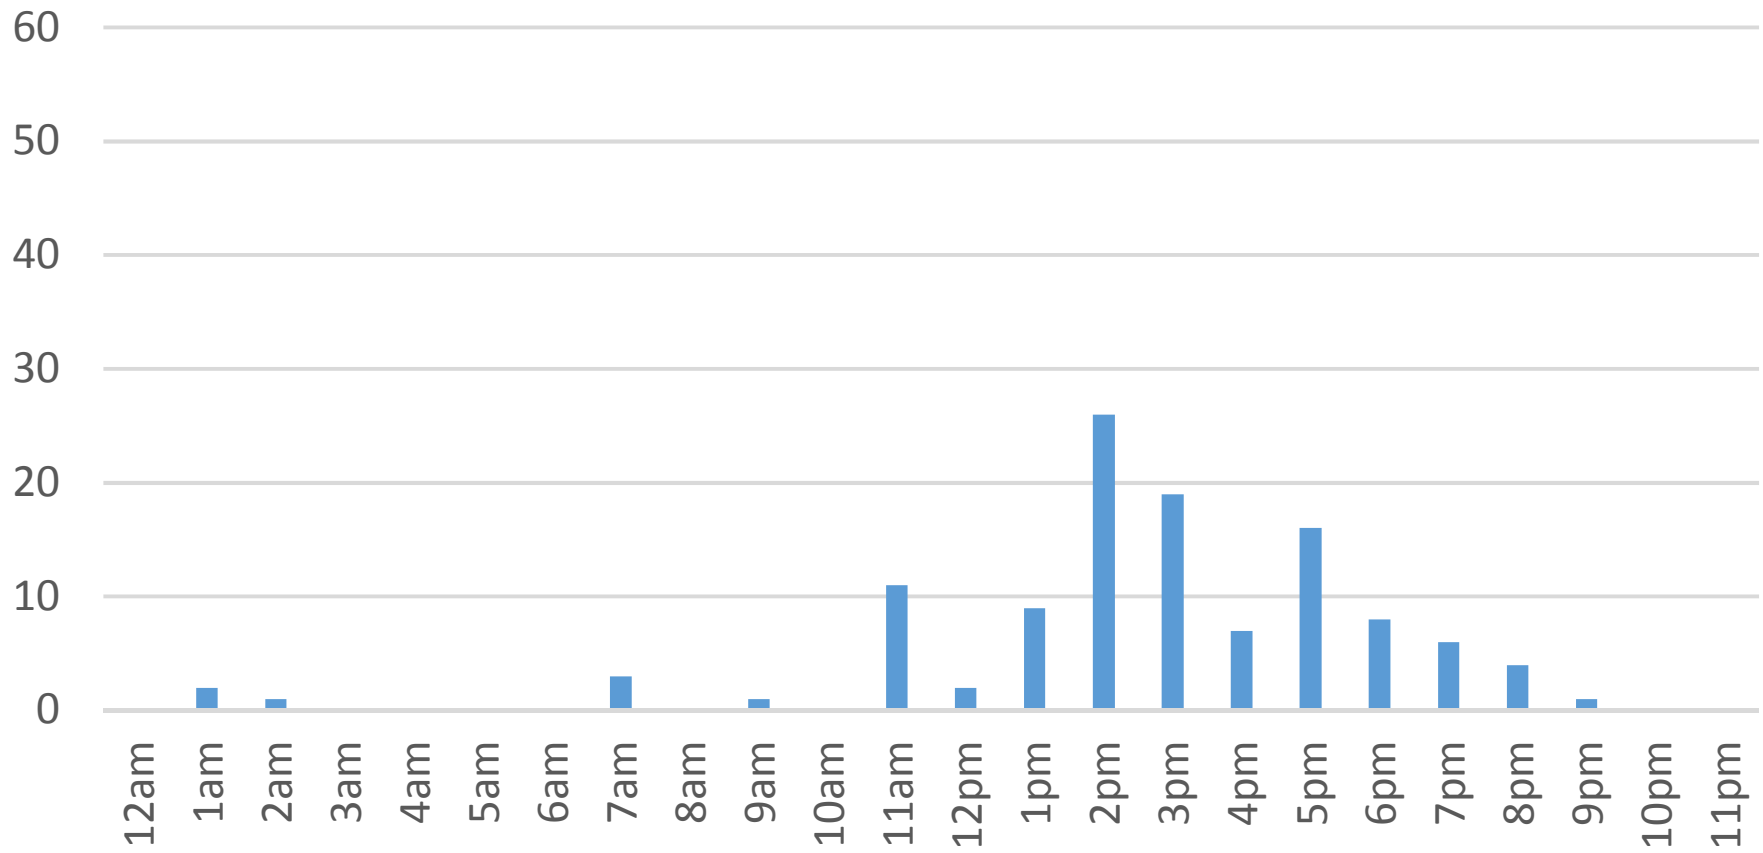

Squalicum Creek Trail Daily Data

Saturday, March 25, 2017