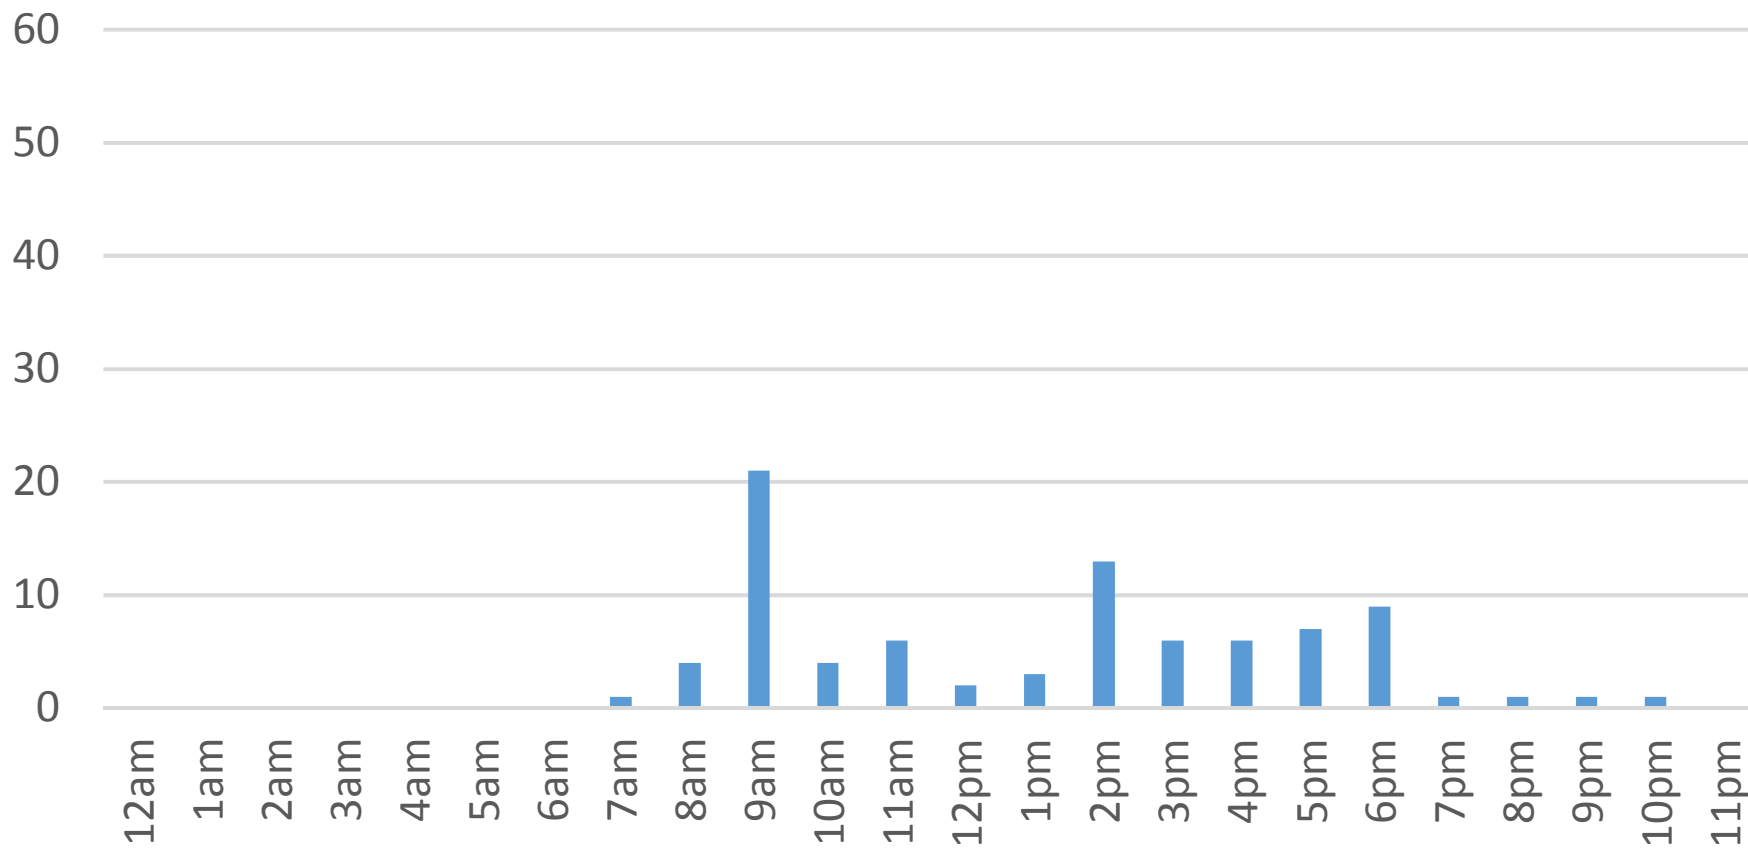

Squalicum Creek Trail Daily Data

Sunday, March 26, 2017