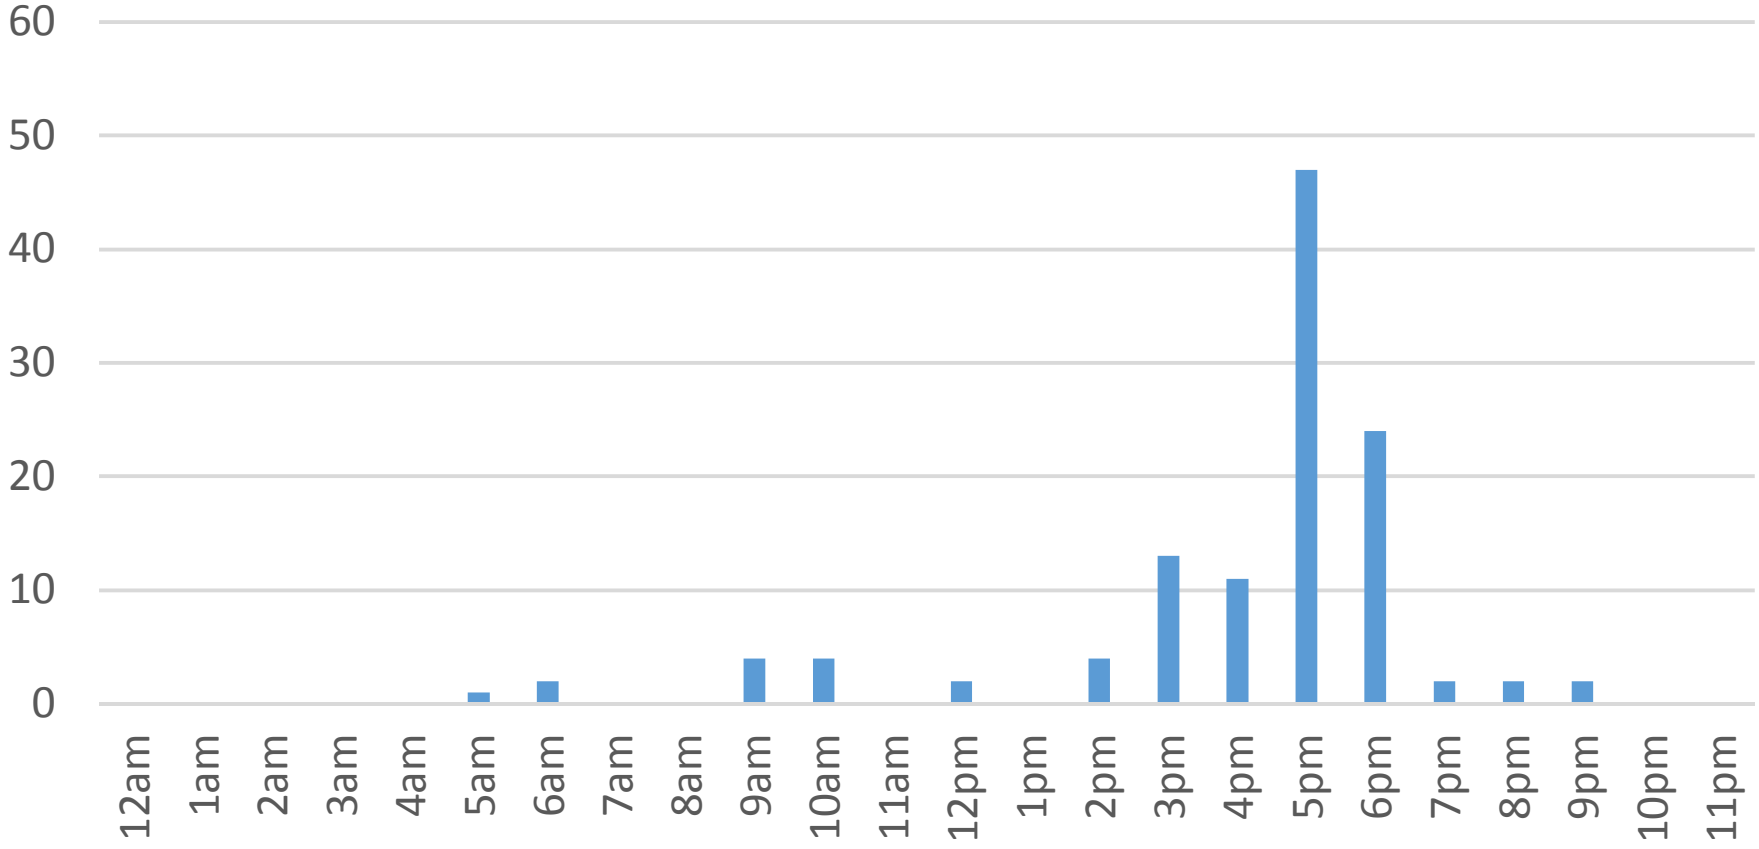

Squalicum Creek Trail Daily Data

Thursday, March 30, 2017