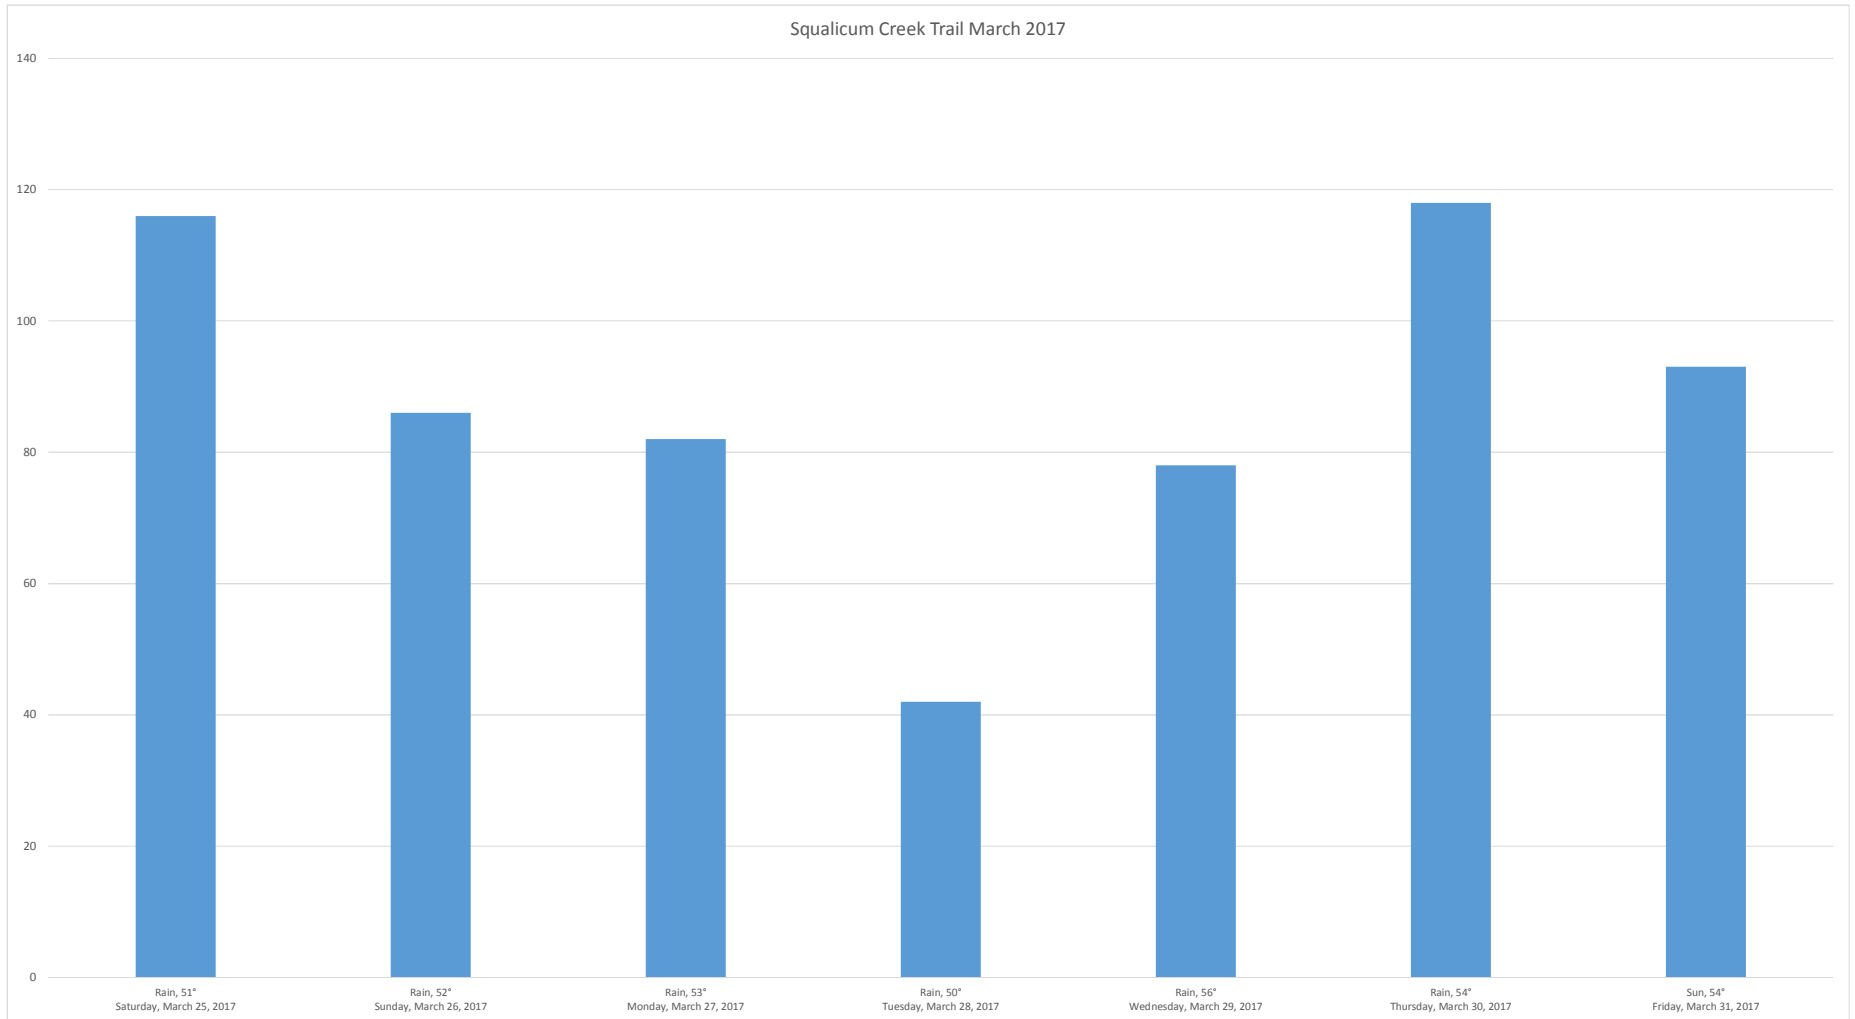

# Squalicum Creek Trail Data Figures

Daily Average	88
Average Weekend Day	101
Average Weekday	83

Highest Daily Count 118

Busiest Day of the Week Thursday, March 30, 2017

## Weekly Profile

Monday	13%
Tuesday	7%
Wednesday	13%
Thursday	19%
Friday	15%
Saturday	19%
Sunday	14%

Total = 615 Counts