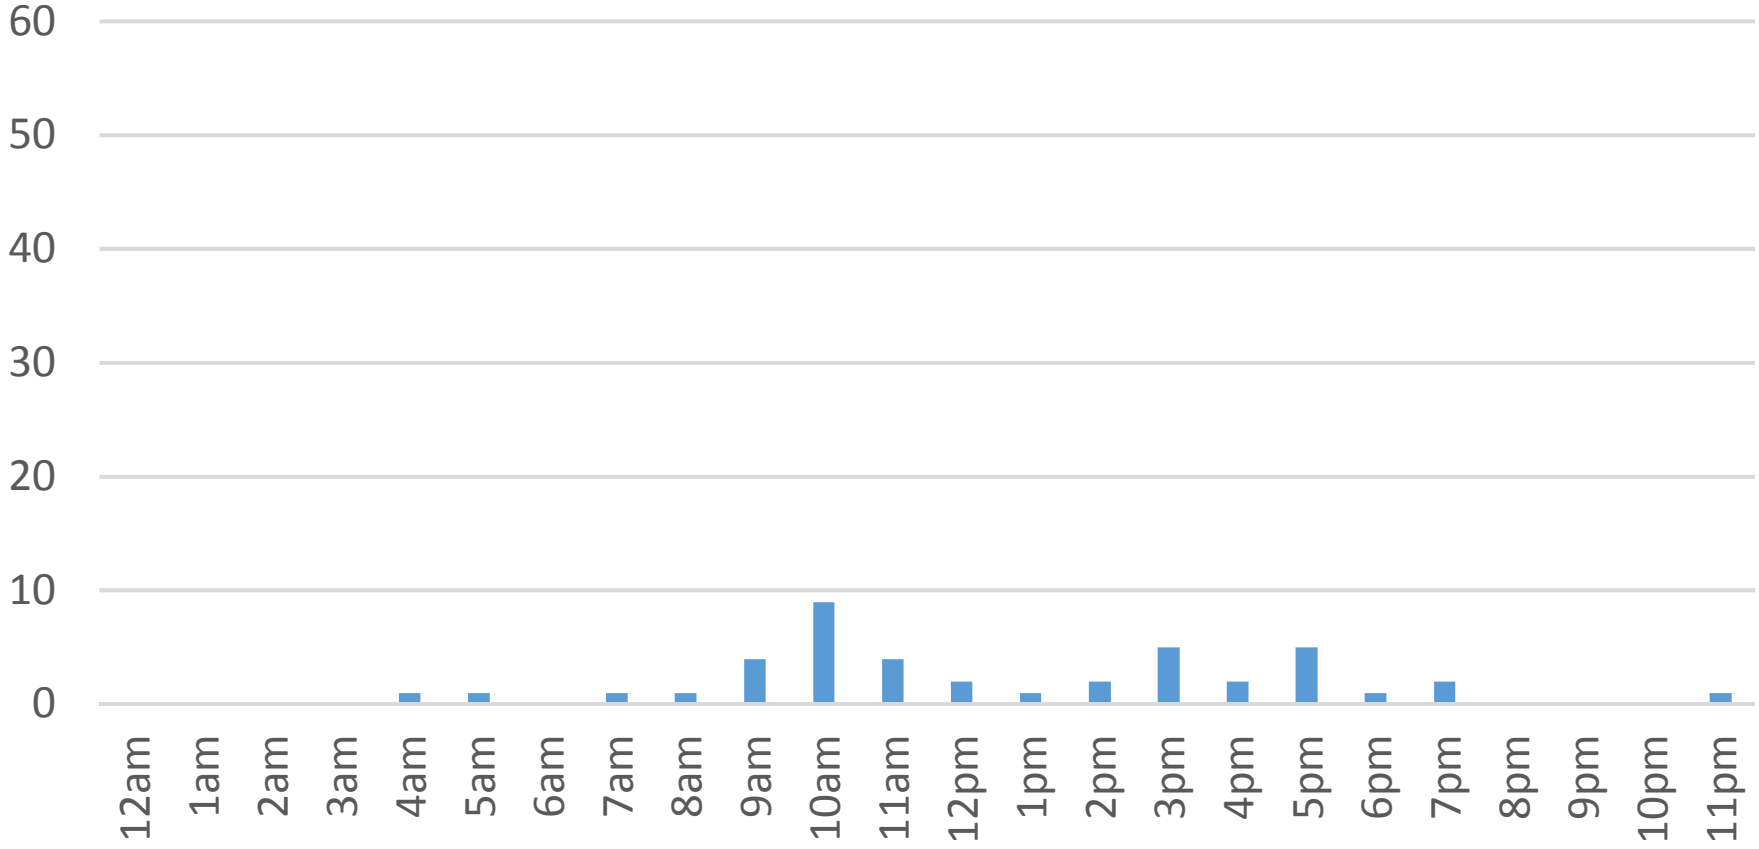

Squalicum Creek Trail Daily Data

Tuesday, March 28, 2017