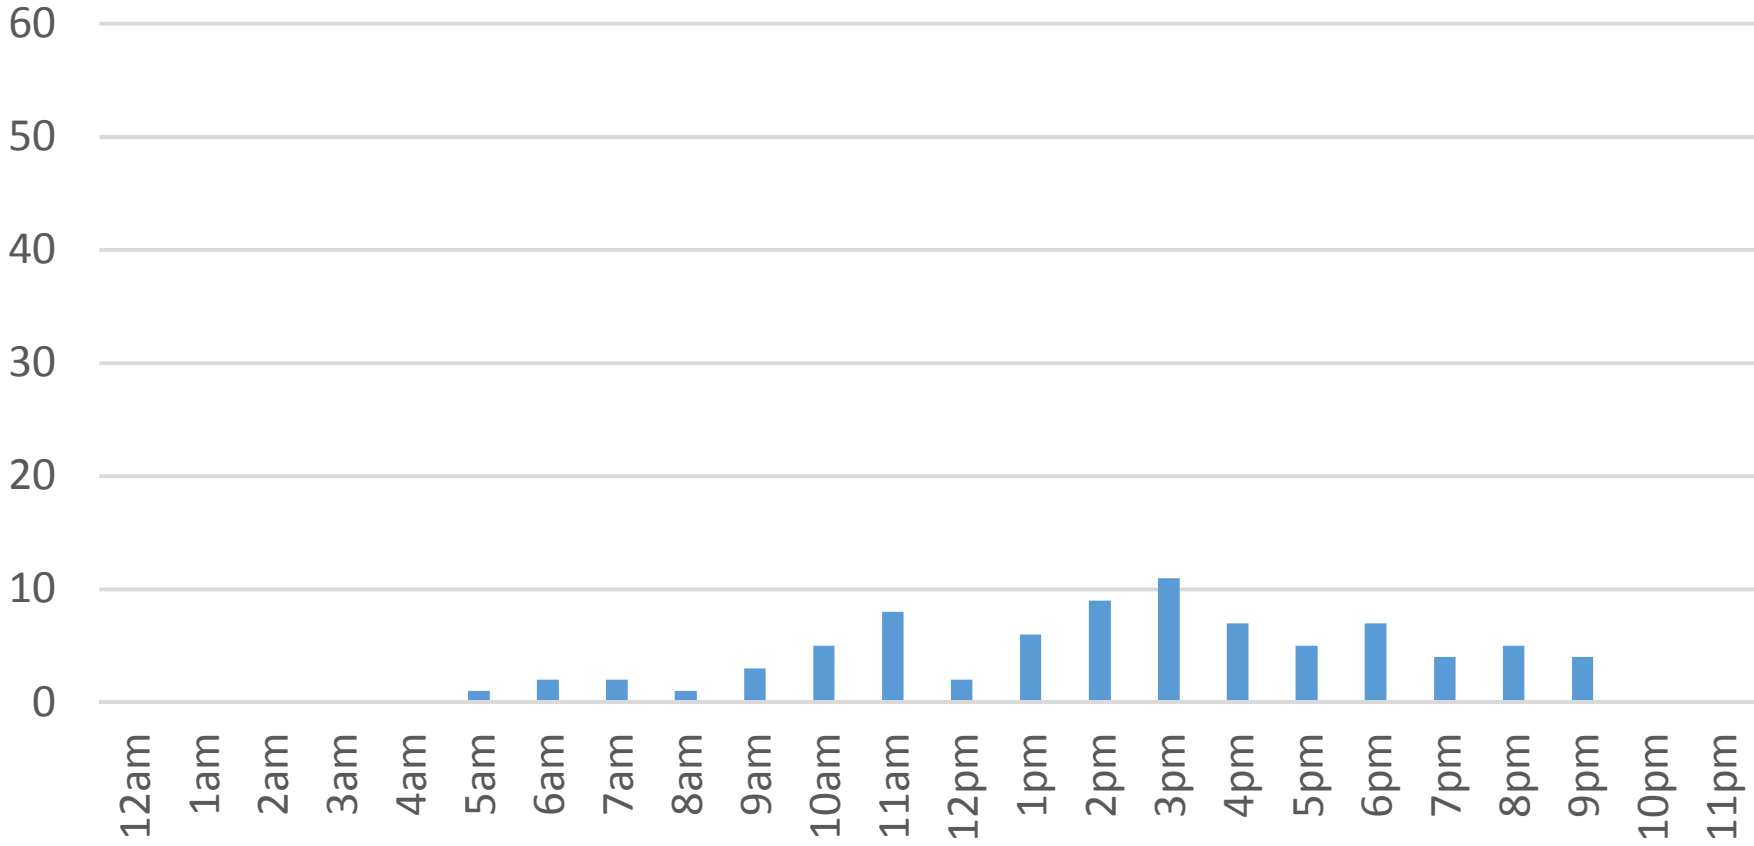

Squalicum Creek Trail Daily Data

Monday, March 27, 2017