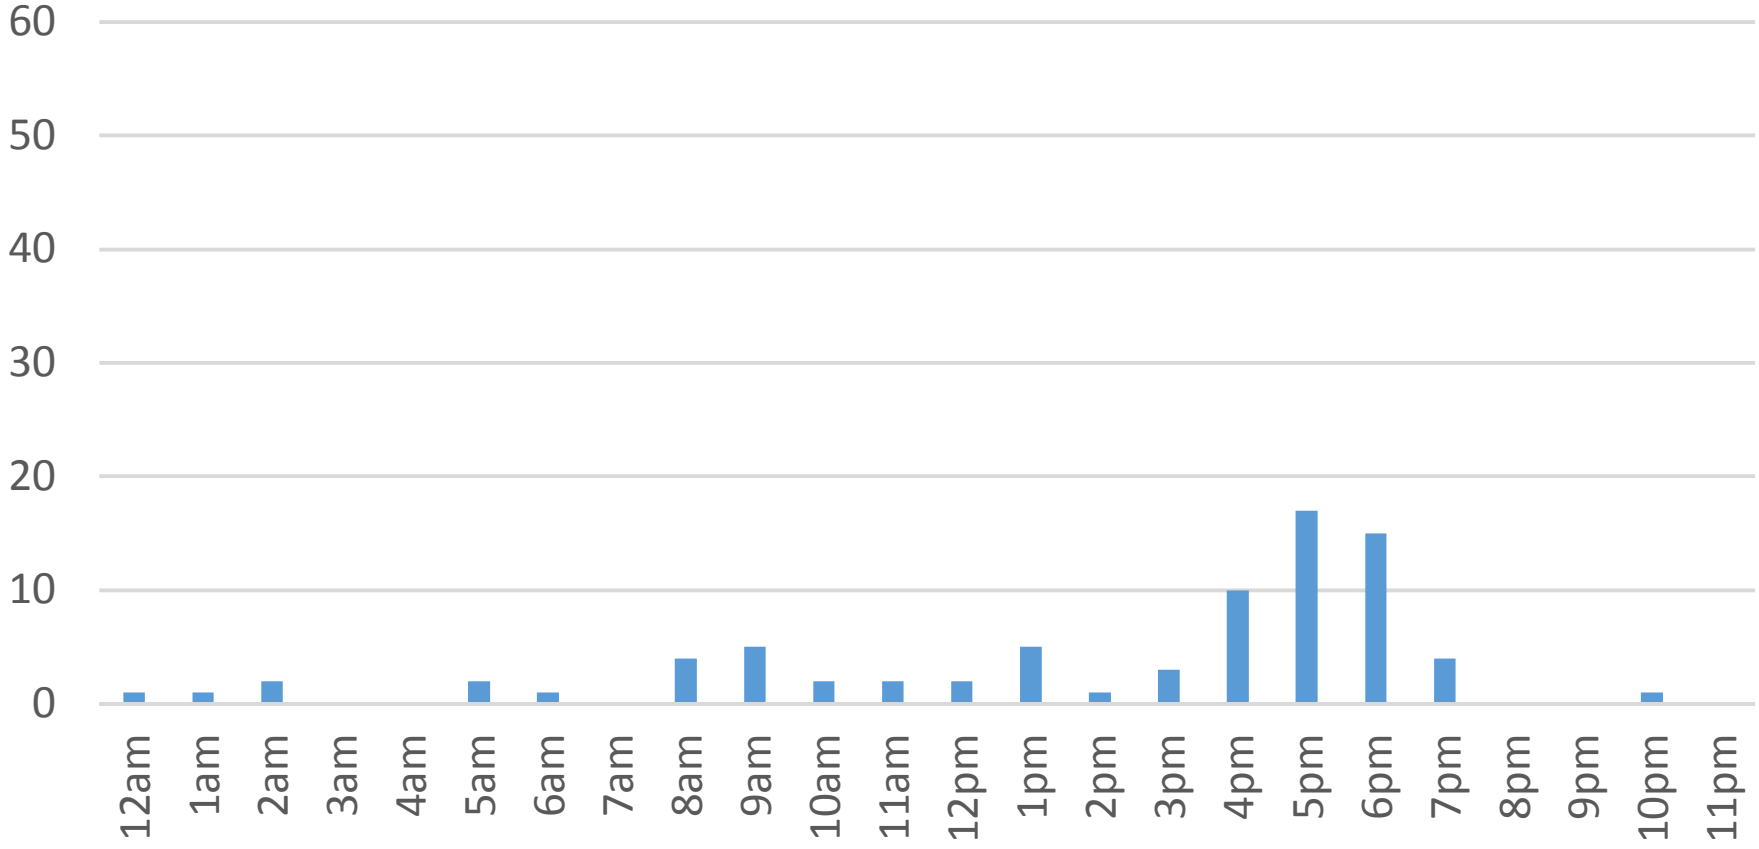

Squalicum Creek Trail Daily Data

Wednesday, March 29, 2017