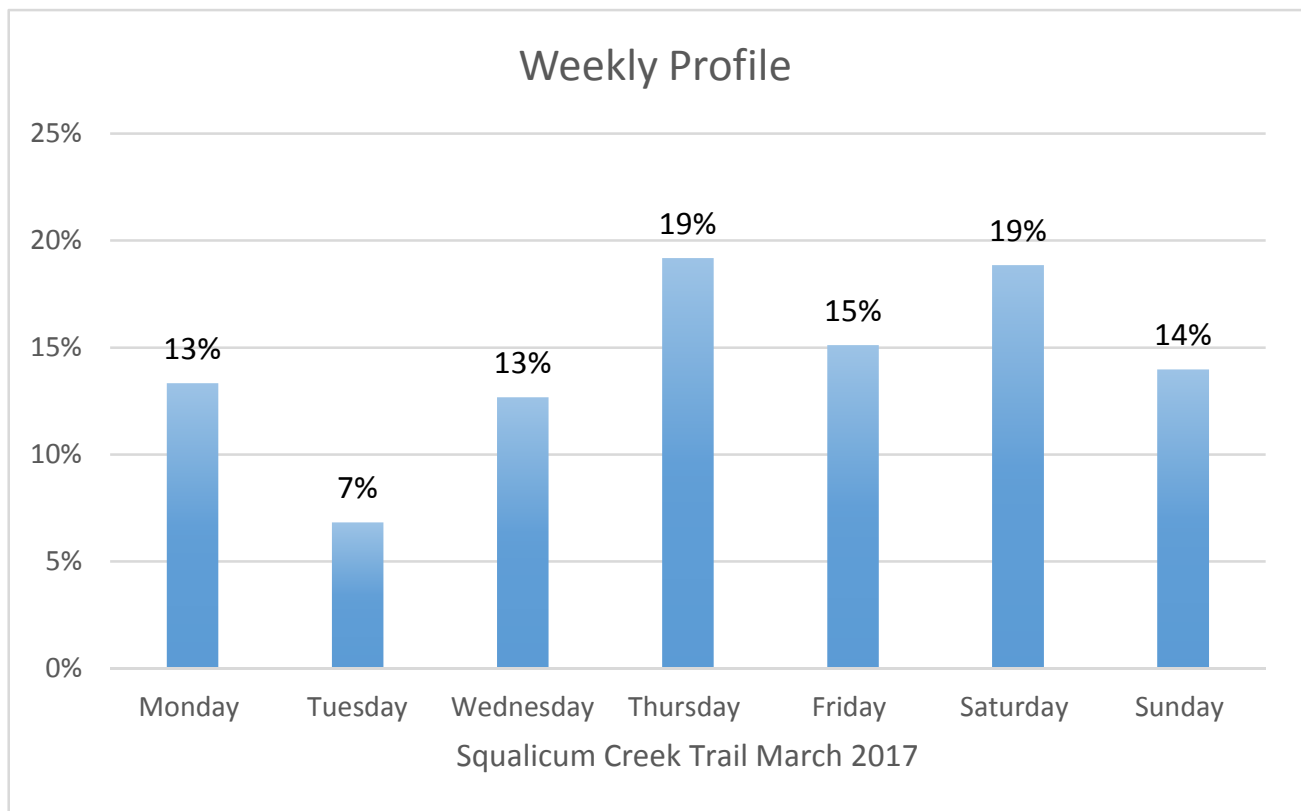

# Squalicum Creek Trail Data Figures

Daily Average	88
Average Weekend Day	101
Average Weekday	83

Highest Daily Count 118

Busiest Day of the Week Thursday, March 30, 2017

## Weekly Profile

Monday	13%
Tuesday	7%
Wednesday	13%
Thursday	19%
Friday	15%
Saturday	19%
Sunday	14%

Total = 615 Counts