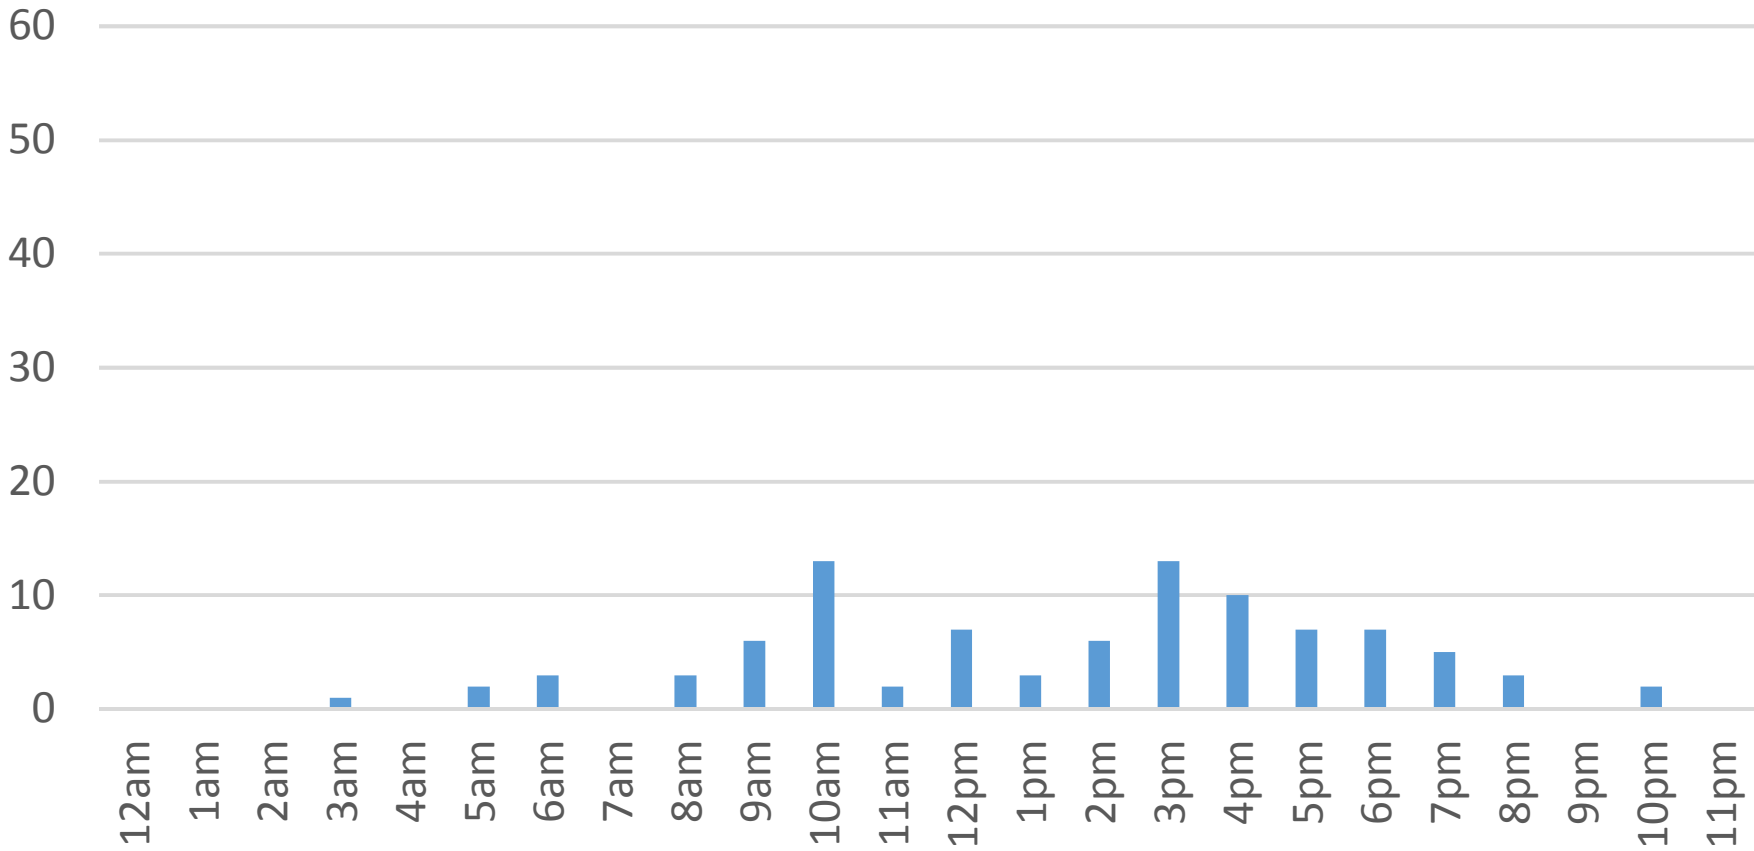

Squalicum Creek Trail Daily Data

Friday, March 31, 2017