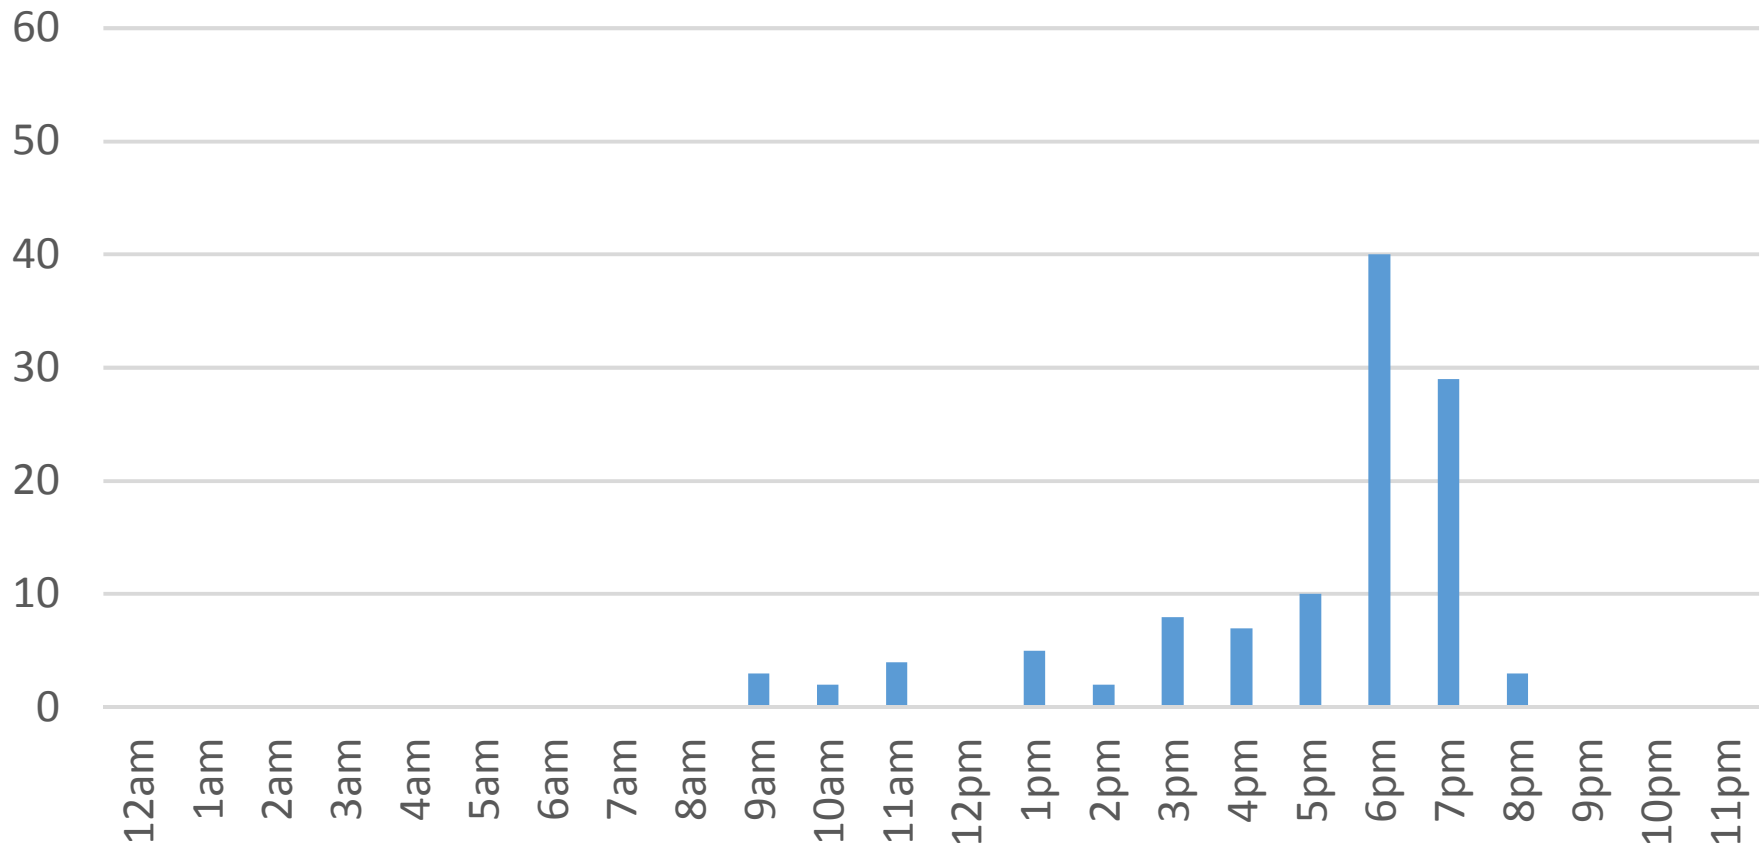

Sunday, February 12, 2017

Locust Beach Trail Daily Data

Monday, February 13, 2017

Locust Beach Trail Daily Data

Tuesday, February 14, 2017

Locust Beach Trail Daily Data

Wednesday, February 15, 2017

Locust Beach Trail Daily Data

Thursday, February 16, 2017

Locust Beach Trail Daily Data

Friday, February 17, 2017

Locust Beach Trail Daily Data

Saturday, February 18, 2017

Locust Beach Trail Daily Data

Sunday, February 19, 2017

Locust Beach Trail Daily Data

Monday, February 20, 2017

Locust Beach Trail Daily Data

Tuesday, February 21, 2017

Locust Beach Trail Daily Data

Wednesday, February 22, 2017

Locust Beach Trail Daily Data

Thursday, February 23, 2017

Locust Beach Trail Daily Data