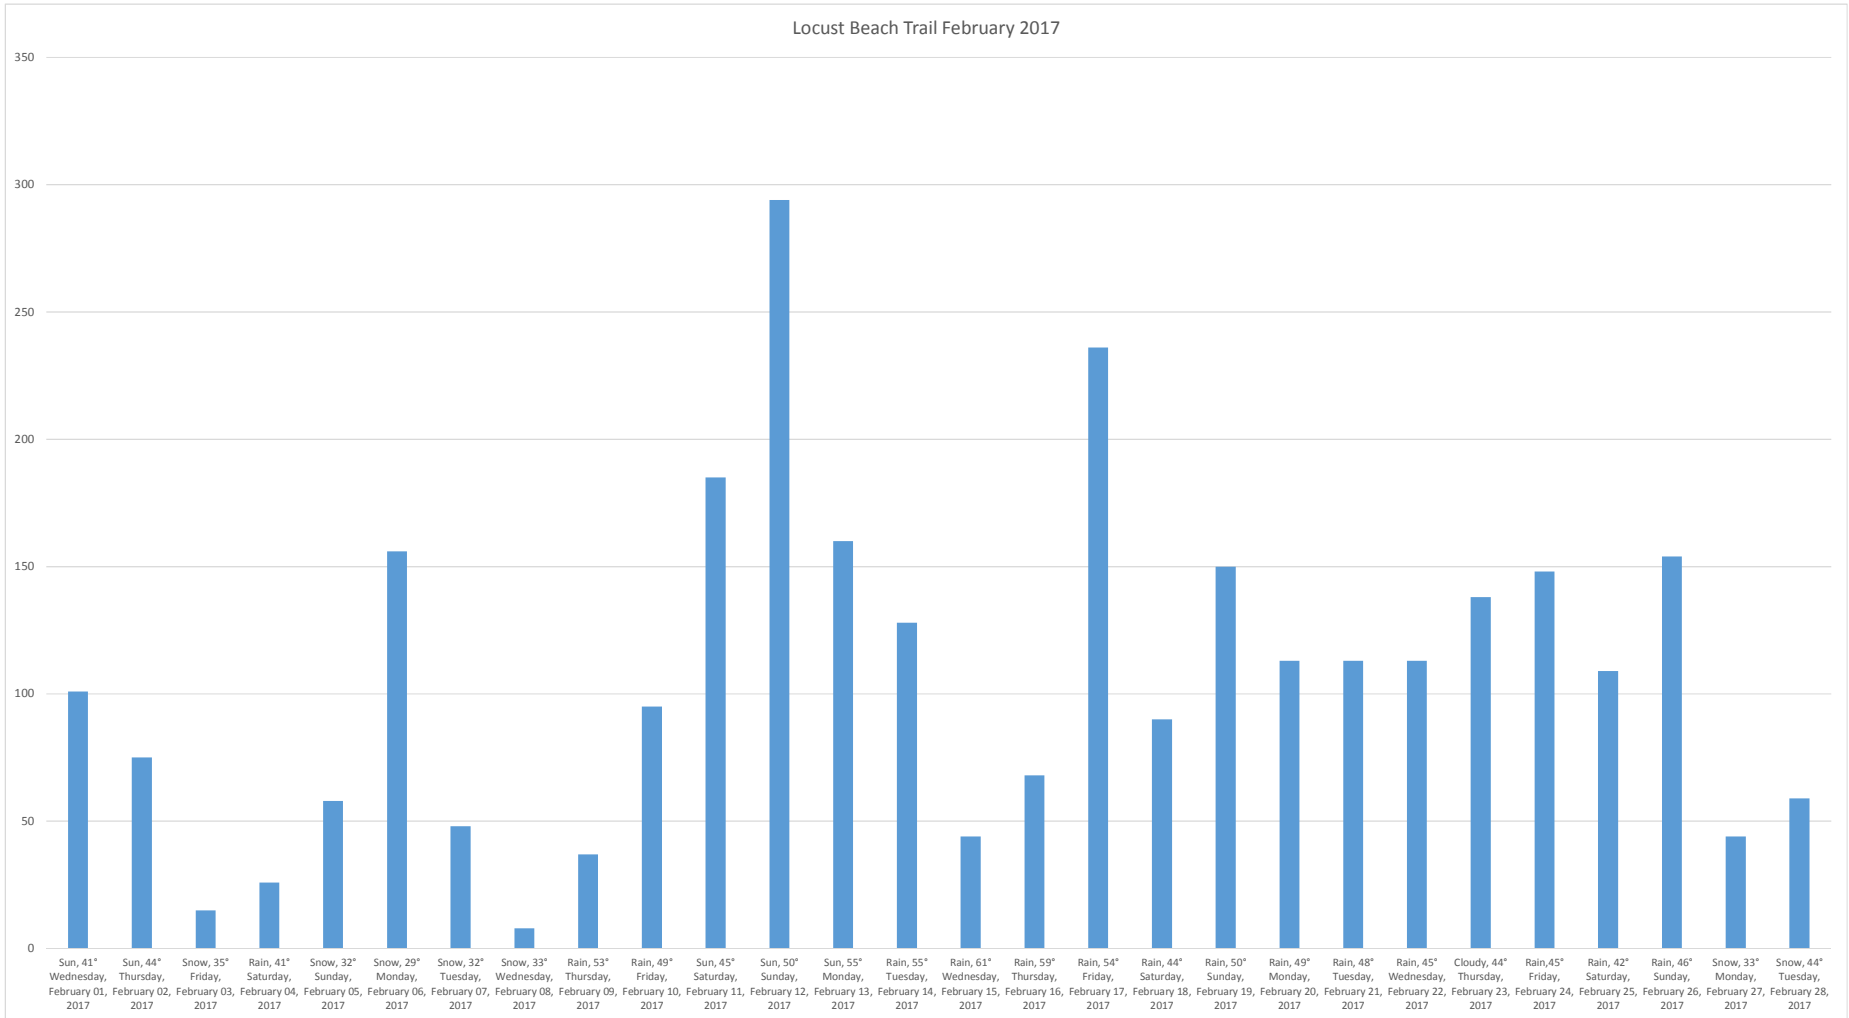

Locust Beach Trail Data Figures

Daily Average	106
Average Weekend Day	133
Average Weekday	95
Highest Daily Count	294
Busiest Day of the Week	Sunday, February 12, 2017
Weekly Profile	
Monday	17%
Tuesday	12%
Wednesday	9%
Thursday	11%
Friday	17%
Saturday	14%
Sunday	23%

Total = 2,864 Counts

Locust Beach Trail Daily Data

Wednesday, February 01, 2017

Locust Beach Trail Daily Data

Thursday, February 02, 2017

Locust Beach Trail Daily Data

Friday, February 03, 2017

Locust Beach Trail Daily Data

Sunday, February 12, 2017

Locust Beach Trail Daily Data

Monday, February 13, 2017

Locust Beach Trail Daily Data

Tuesday, February 14, 2017

Locust Beach Trail Daily Data

Wednesday, February 15, 2017

Locust Beach Trail Daily Data

Thursday, February 16, 2017

Locust Beach Trail Daily Data

Friday, February 17, 2017

Locust Beach Trail Daily Data

Saturday, February 18, 2017

Locust Beach Trail Daily Data

Sunday, February 19, 2017

Locust Beach Trail Daily Data