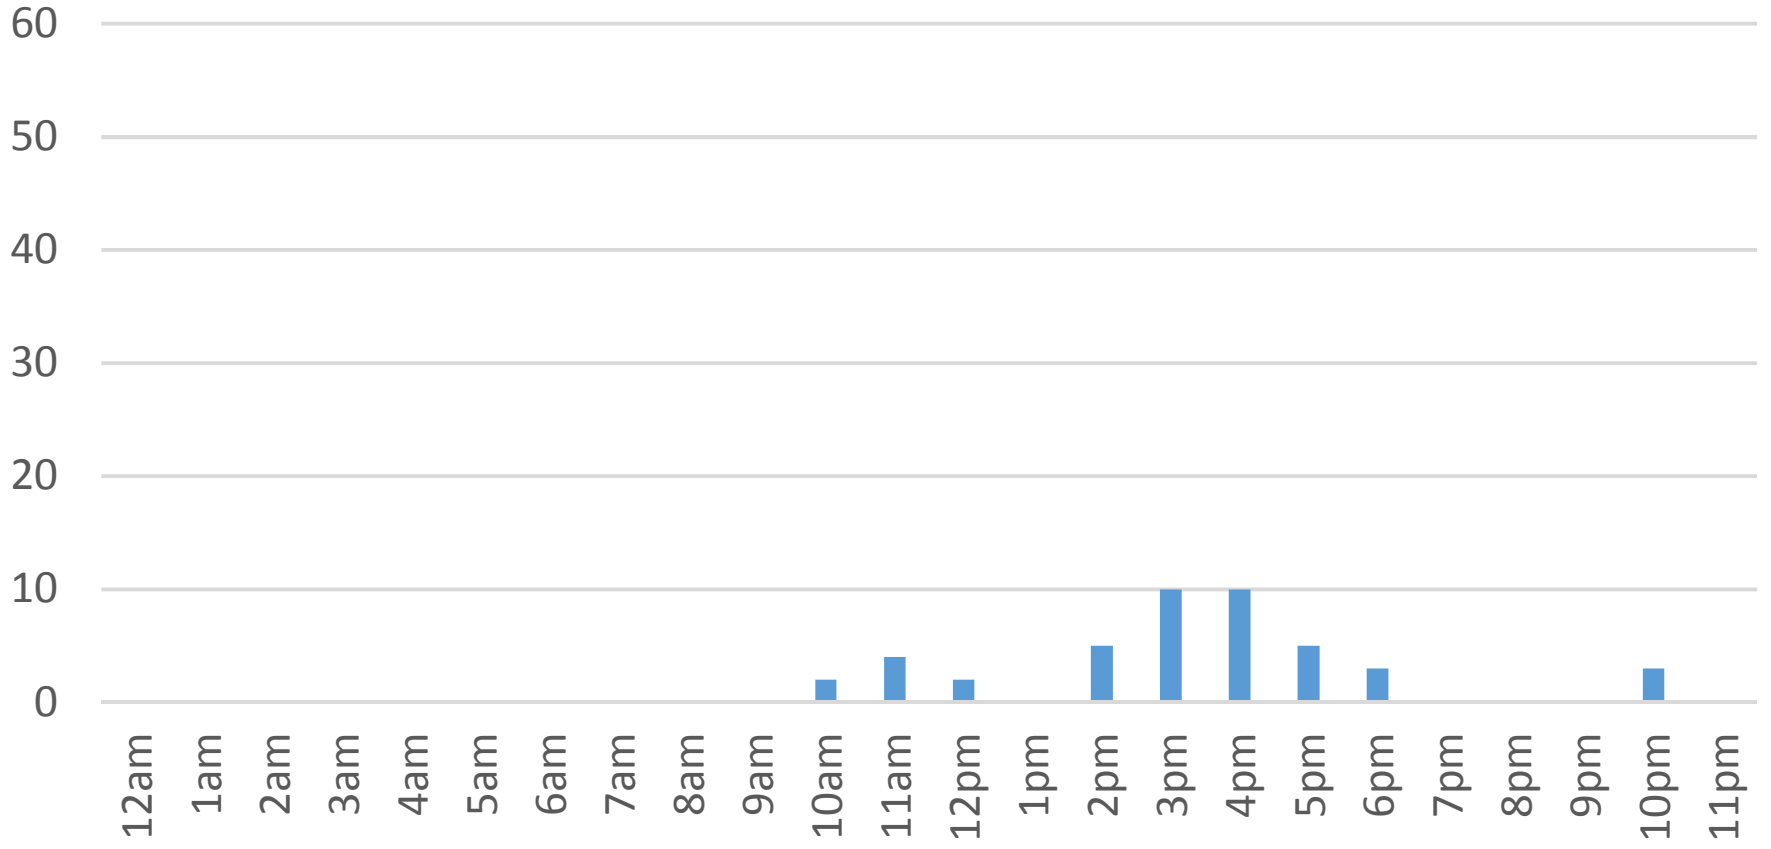

Monday, February 20, 2017

Locust Beach Trail Daily Data

Tuesday, February 21, 2017

Locust Beach Trail Daily Data

Wednesday, February 22, 2017

Locust Beach Trail Daily Data

Thursday, February 23, 2017

Locust Beach Trail Daily Data

Friday, February 24, 2017

Locust Beach Trail Daily Data

Saturday, February 25, 2017

Locust Beach Trail Daily Data

Sunday, February 26, 2017

Locust Beach Trail Daily Data

Monday, February 27, 2017

Locust Beach Trail Daily Data