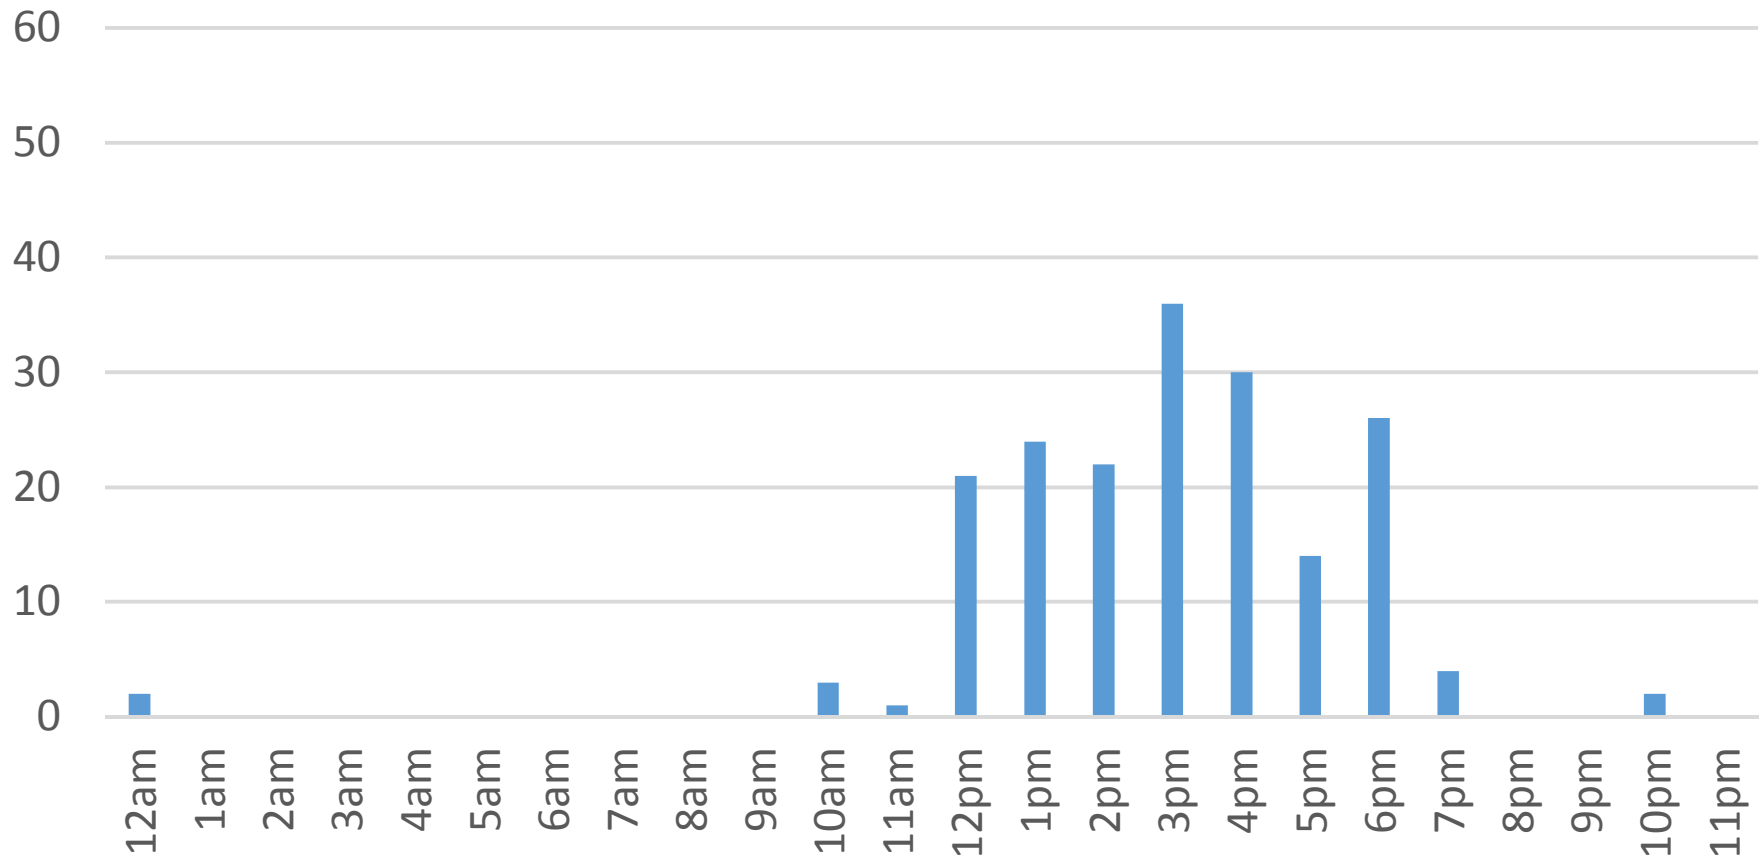

Wednesday, February 08, 2017

Locust Beach Trail Daily Data

Thursday, February 09, 2017

Locust Beach Trail Daily Data

Friday, February 10, 2017

Locust Beach Trail Daily Data

Saturday, February 11, 2017

Locust Beach Trail Daily Data

Sunday, February 12, 2017

Locust Beach Trail Daily Data

Monday, February 13, 2017

Locust Beach Trail Daily Data

Tuesday, February 14, 2017

Locust Beach Trail Daily Data

Wednesday, February 15, 2017

Locust Beach Trail Daily Data