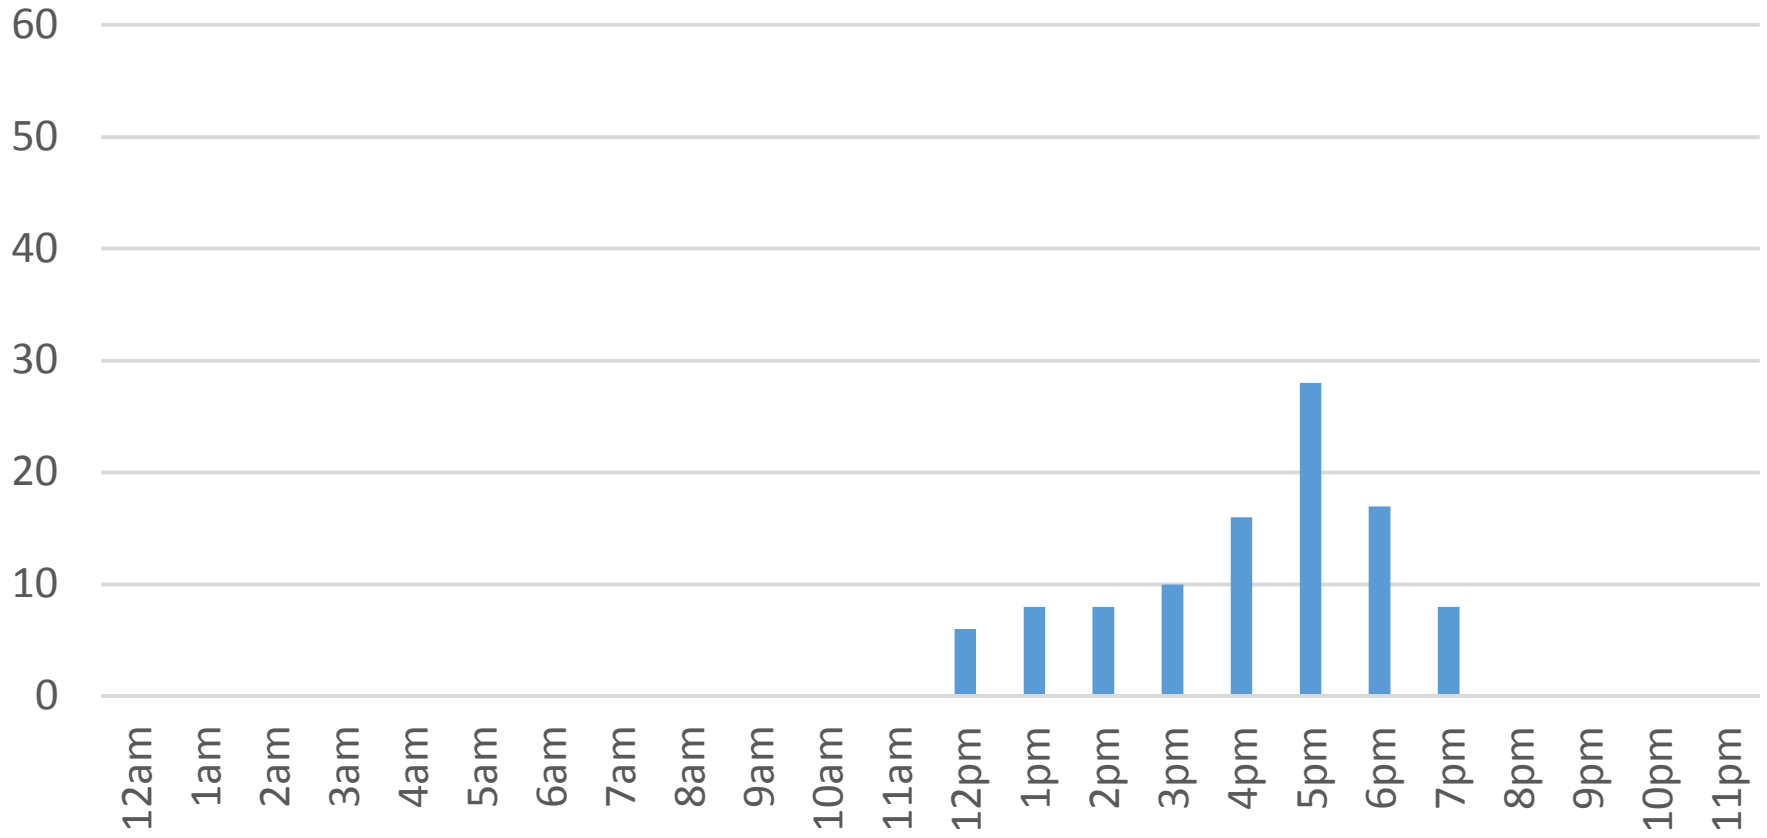

Locust Beach Trail Data Figures

Daily Average	106
Average Weekend Day	133
Average Weekday	95
Highest Daily Count	294
Busiest Day of the Week	Sunday, February 12, 2017
Weekly Profile	
Monday	17%
Tuesday	12%
Wednesday	9%
Thursday	11%
Friday	17%
Saturday	14%
Sunday	23%

Total = 2,864 Counts

Locust Beach Trail Daily Data

Wednesday, February 01, 2017

Locust Beach Trail Daily Data

Thursday, February 02, 2017

Locust Beach Trail Daily Data

Friday, February 03, 2017

Locust Beach Trail Daily Data