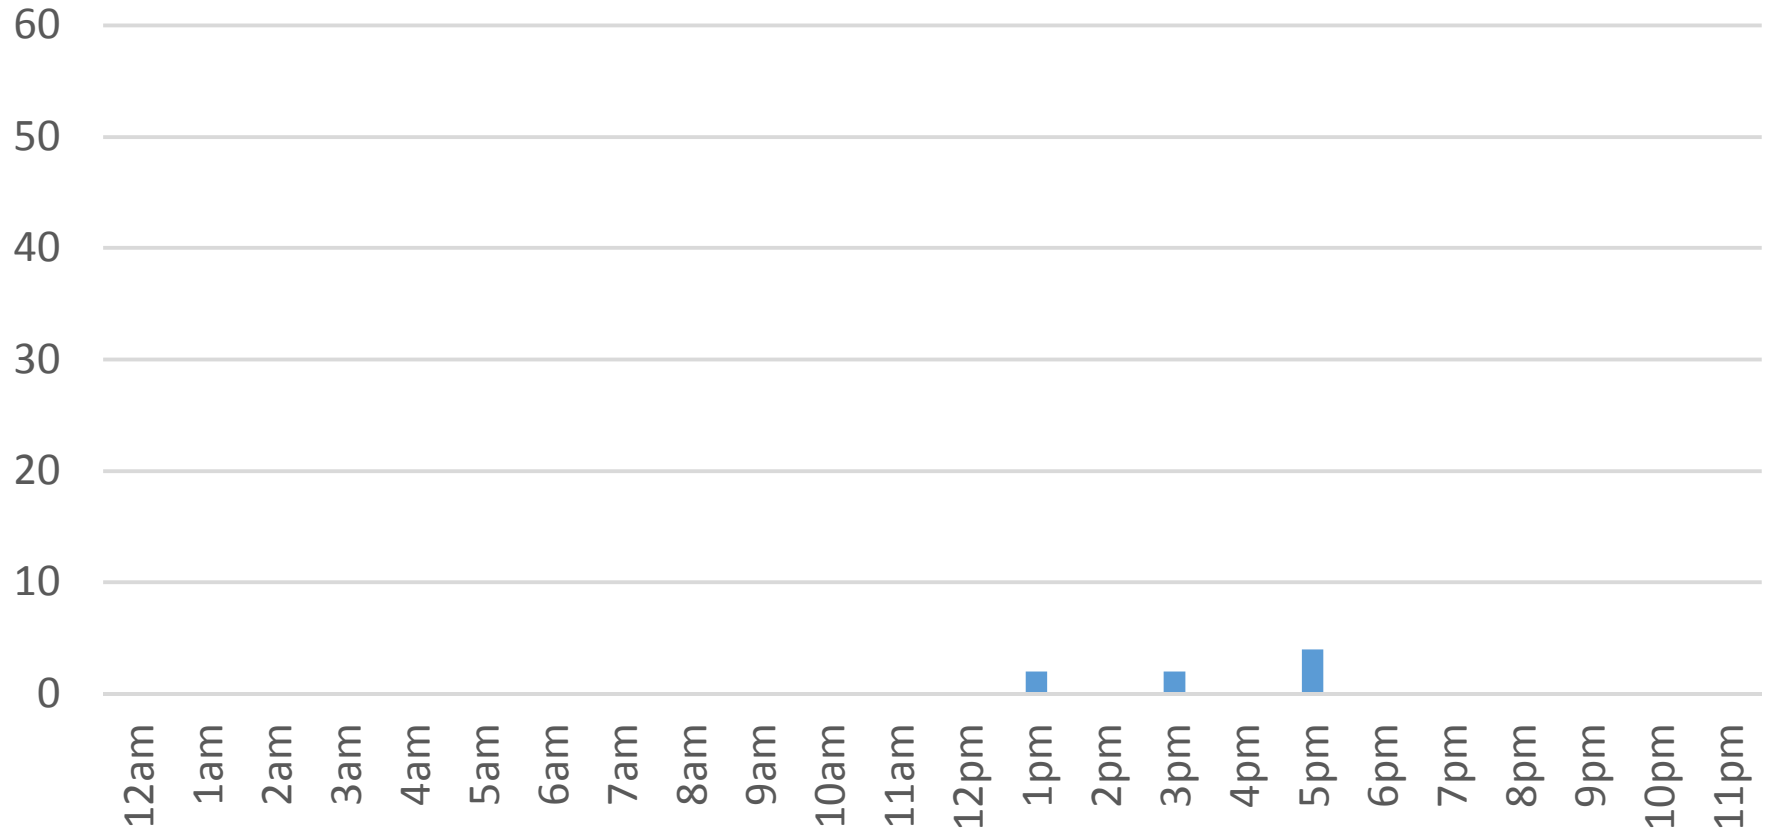

Saturday, February 04, 2017

Locust Beach Trail Daily Data

Sunday, February 05, 2017

Locust Beach Trail Daily Data

Monday, February 06, 2017

Locust Beach Trail Daily Data

Tuesday, February 07, 2017

Locust Beach Trail Daily Data

Wednesday, February 08, 2017

Locust Beach Trail Daily Data

Thursday, February 09, 2017

Locust Beach Trail Daily Data

Friday, February 10, 2017

Locust Beach Trail Daily Data

Saturday, February 11, 2017

Locust Beach Trail Daily Data