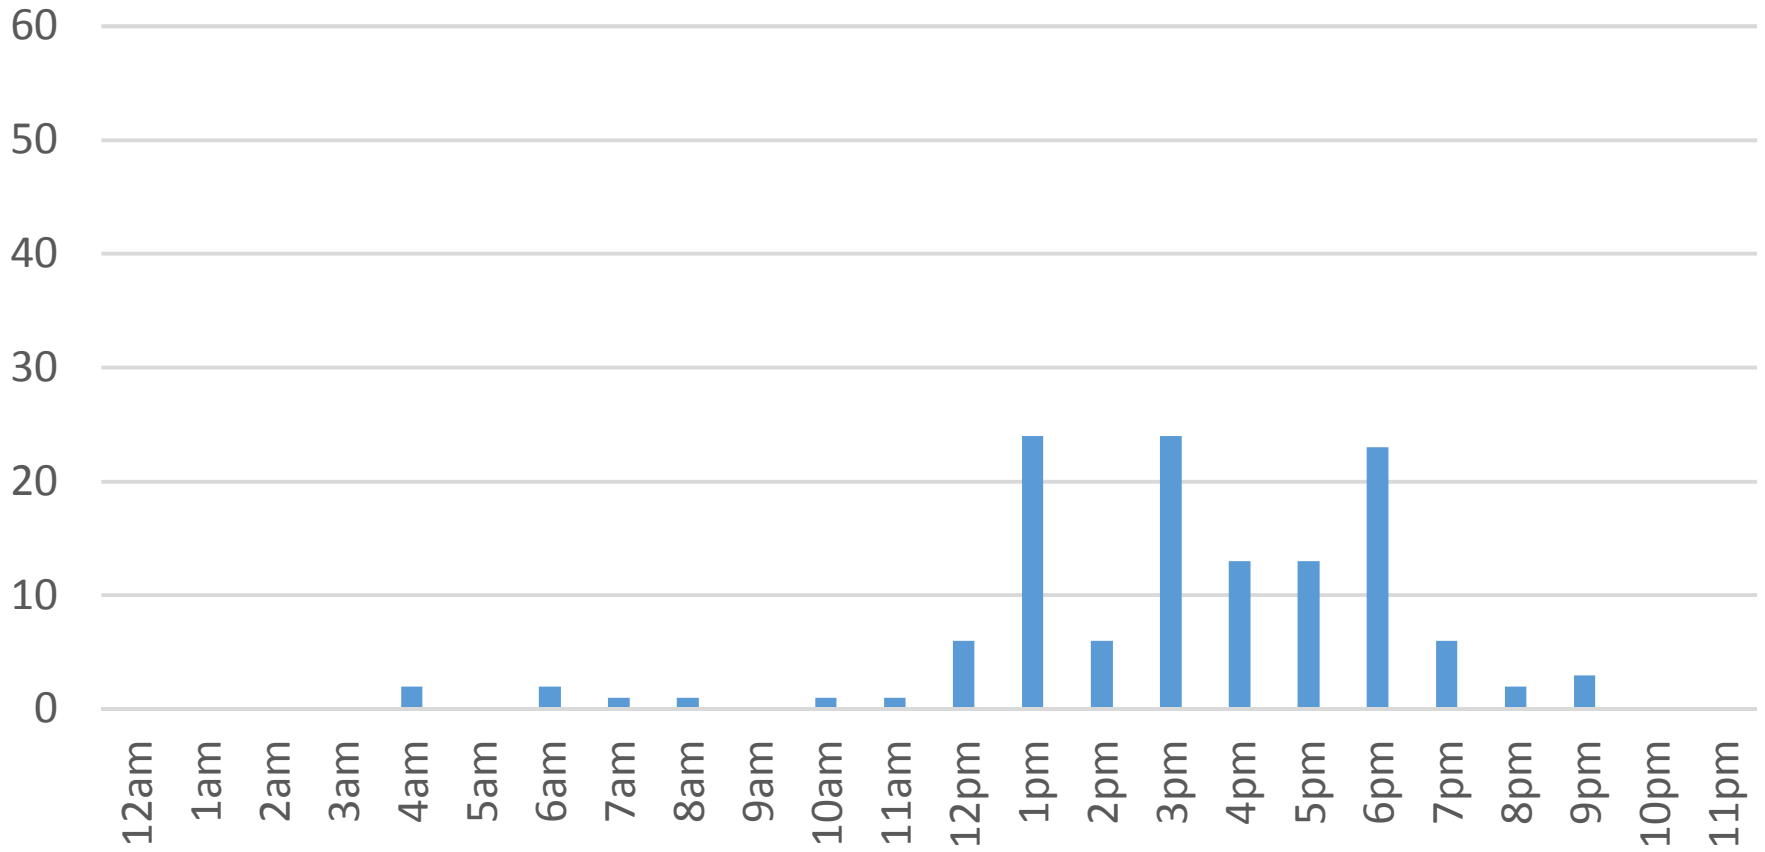

Wednesday, February 08, 2017

Locust Beach Trail Daily Data

Thursday, February 09, 2017

Locust Beach Trail Daily Data

Friday, February 10, 2017

Locust Beach Trail Daily Data

Saturday, February 11, 2017

Locust Beach Trail Daily Data

Sunday, February 12, 2017

Locust Beach Trail Daily Data

Monday, February 13, 2017

Locust Beach Trail Daily Data

Tuesday, February 14, 2017

Locust Beach Trail Daily Data

Wednesday, February 15, 2017

Locust Beach Trail Daily Data