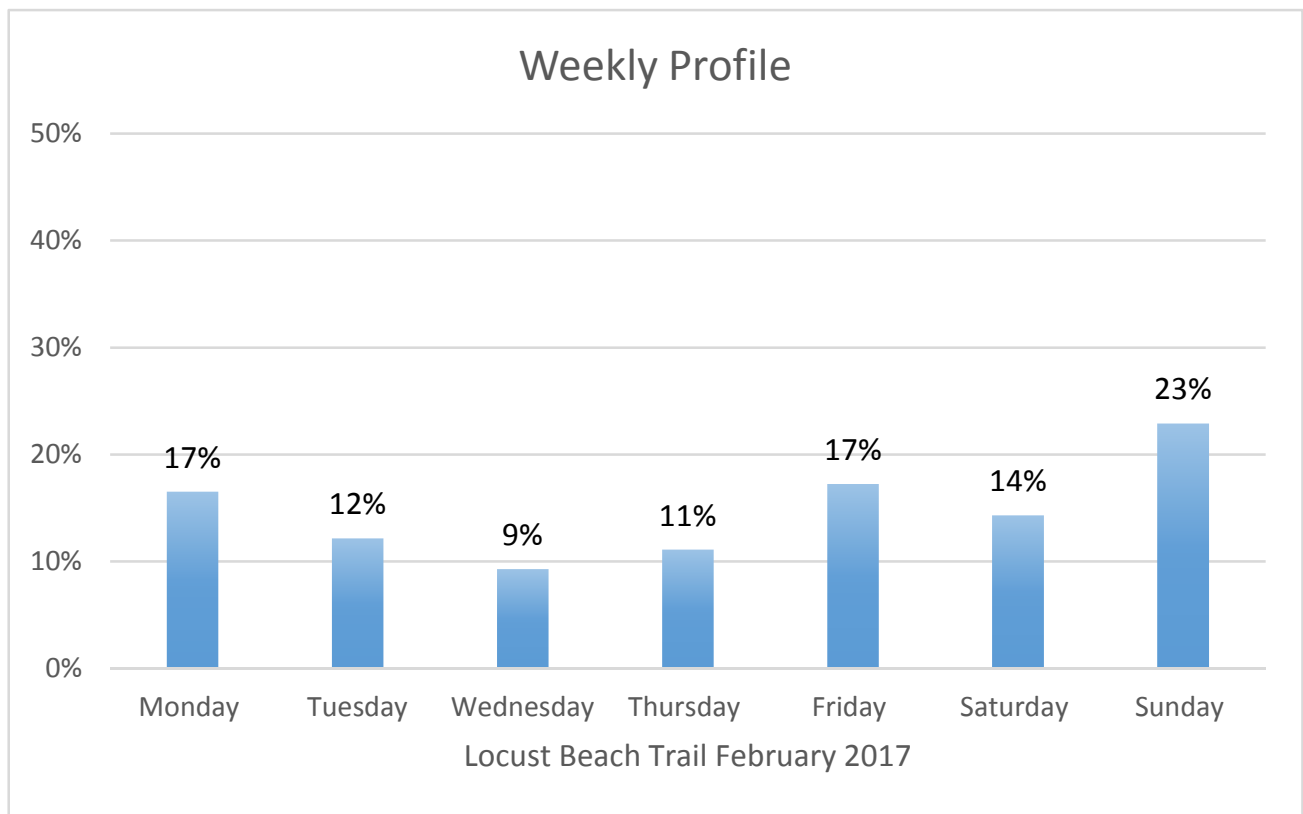

Locust Beach Trail Data Figures

Daily Average	106
Average Weekend Day	133
Average Weekday	95
Highest Daily Count	294
Busiest Day of the Week	Sunday, February 12, 2017
Weekly Profile	
Monday	17%
Tuesday	12%
Wednesday	9%
Thursday	11%
Friday	17%
Saturday	14%
Sunday	23%

Total = 2,864 Counts

Locust Beach Trail Daily Data

Wednesday, February 01, 2017

Locust Beach Trail Daily Data

Thursday, February 02, 2017

Locust Beach Trail Daily Data

Friday, February 03, 2017

Locust Beach Trail Daily Data

Thursday, February 16, 2017

Locust Beach Trail Daily Data

Friday, February 17, 2017

Locust Beach Trail Daily Data

Saturday, February 18, 2017

Locust Beach Trail Daily Data

Sunday, February 19, 2017

Locust Beach Trail Daily Data

Monday, February 20, 2017

Locust Beach Trail Daily Data

Tuesday, February 21, 2017

Locust Beach Trail Daily Data

Wednesday, February 22, 2017

Locust Beach Trail Daily Data

Thursday, February 23, 2017

Locust Beach Trail Daily Data