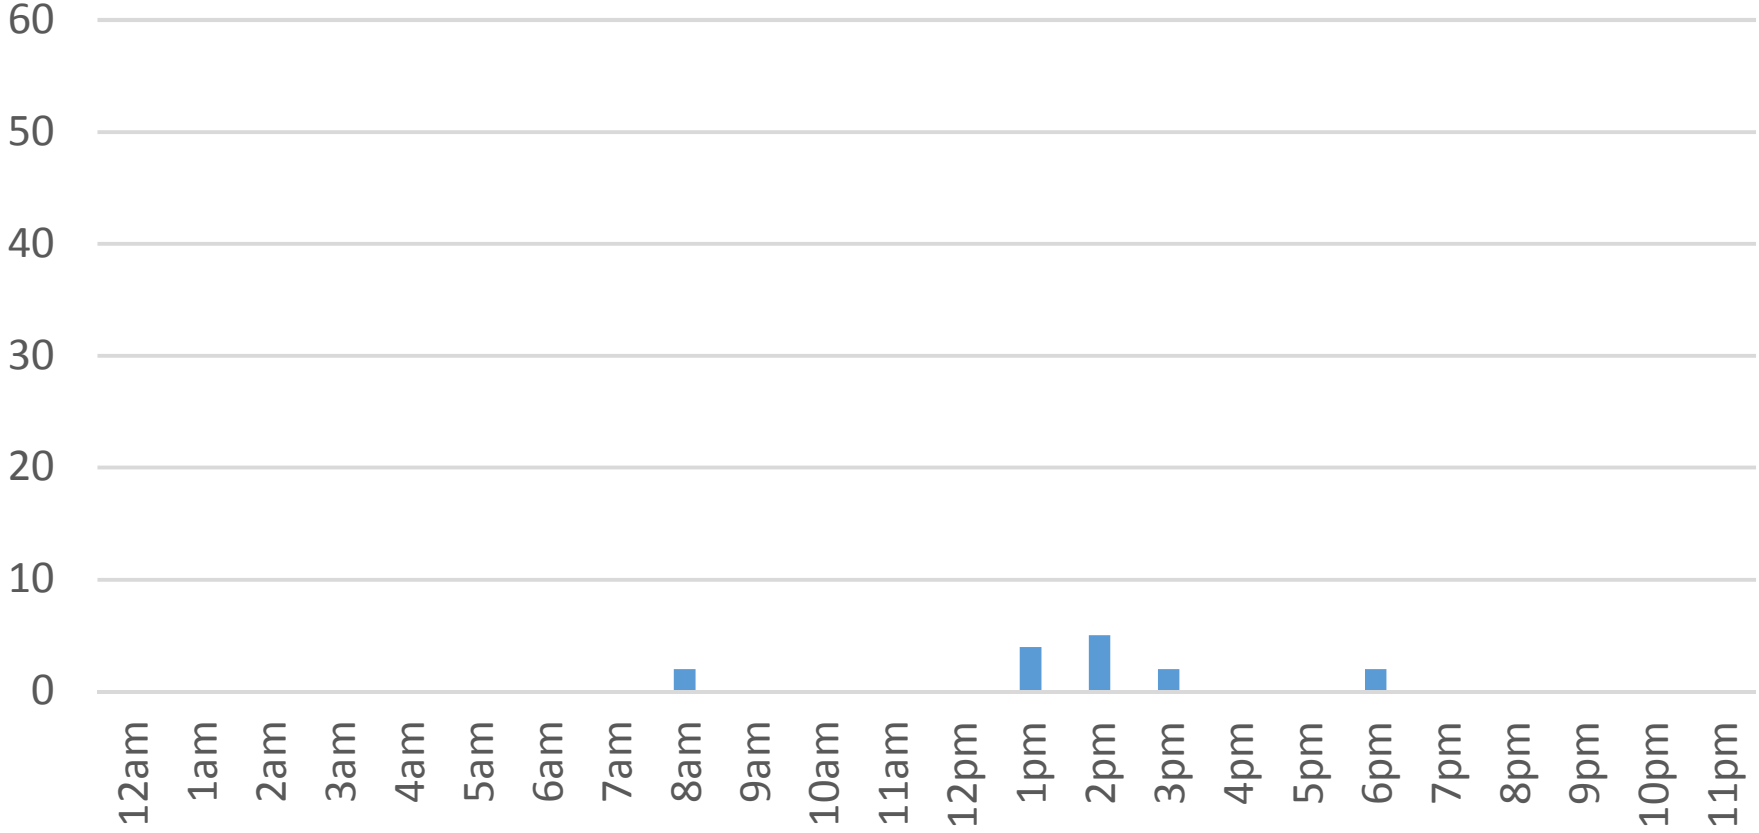

Locust Beach Trail Data Figures

Daily Average	106
Average Weekend Day	133
Average Weekday	95
Highest Daily Count	294
Busiest Day of the Week	Sunday, February 12, 2017
Weekly Profile	
Monday	17%
Tuesday	12%
Wednesday	9%
Thursday	11%
Friday	17%
Saturday	14%
Sunday	23%

Total = 2,864 Counts

Locust Beach Trail Daily Data

Wednesday, February 01, 2017

Locust Beach Trail Daily Data

Thursday, February 02, 2017

Locust Beach Trail Daily Data

Friday, February 03, 2017

Locust Beach Trail Daily Data