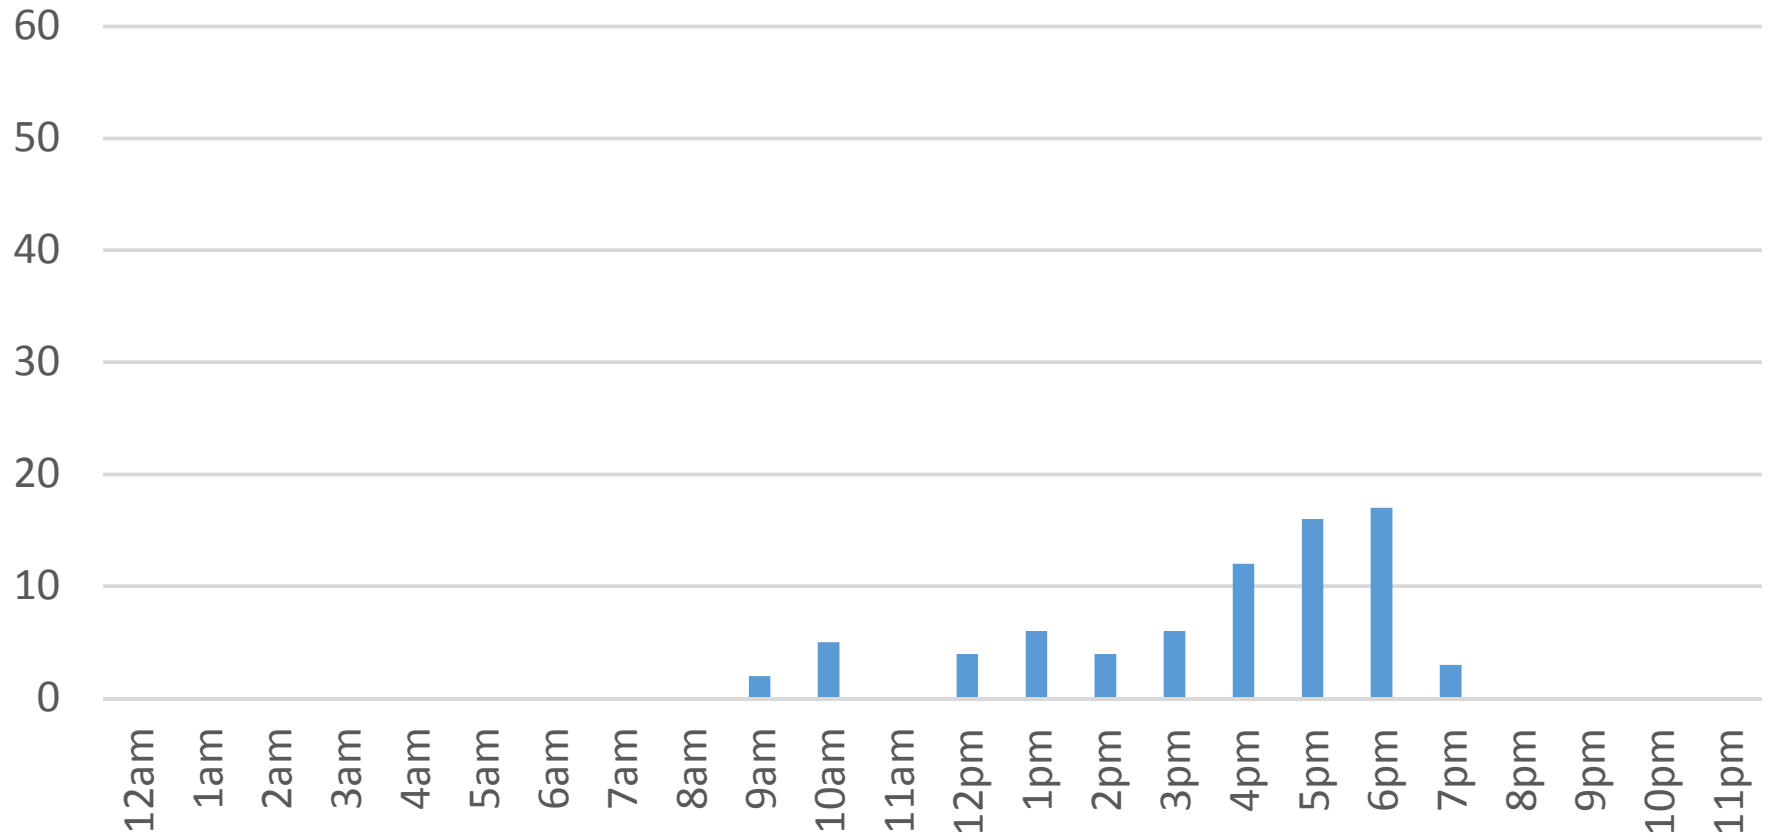

Locust Beach Trail Data Figures

Daily Average	106
Average Weekend Day	133
Average Weekday	95
Highest Daily Count	294
Busiest Day of the Week	Sunday, February 12, 2017
Weekly Profile	
Monday	17%
Tuesday	12%
Wednesday	9%
Thursday	11%
Friday	17%
Saturday	14%
Sunday	23%

Total = 2,864 Counts

Locust Beach Trail Daily Data

Wednesday, February 01, 2017

Locust Beach Trail Daily Data

Thursday, February 02, 2017

Locust Beach Trail Daily Data

Friday, February 03, 2017

Locust Beach Trail Daily Data