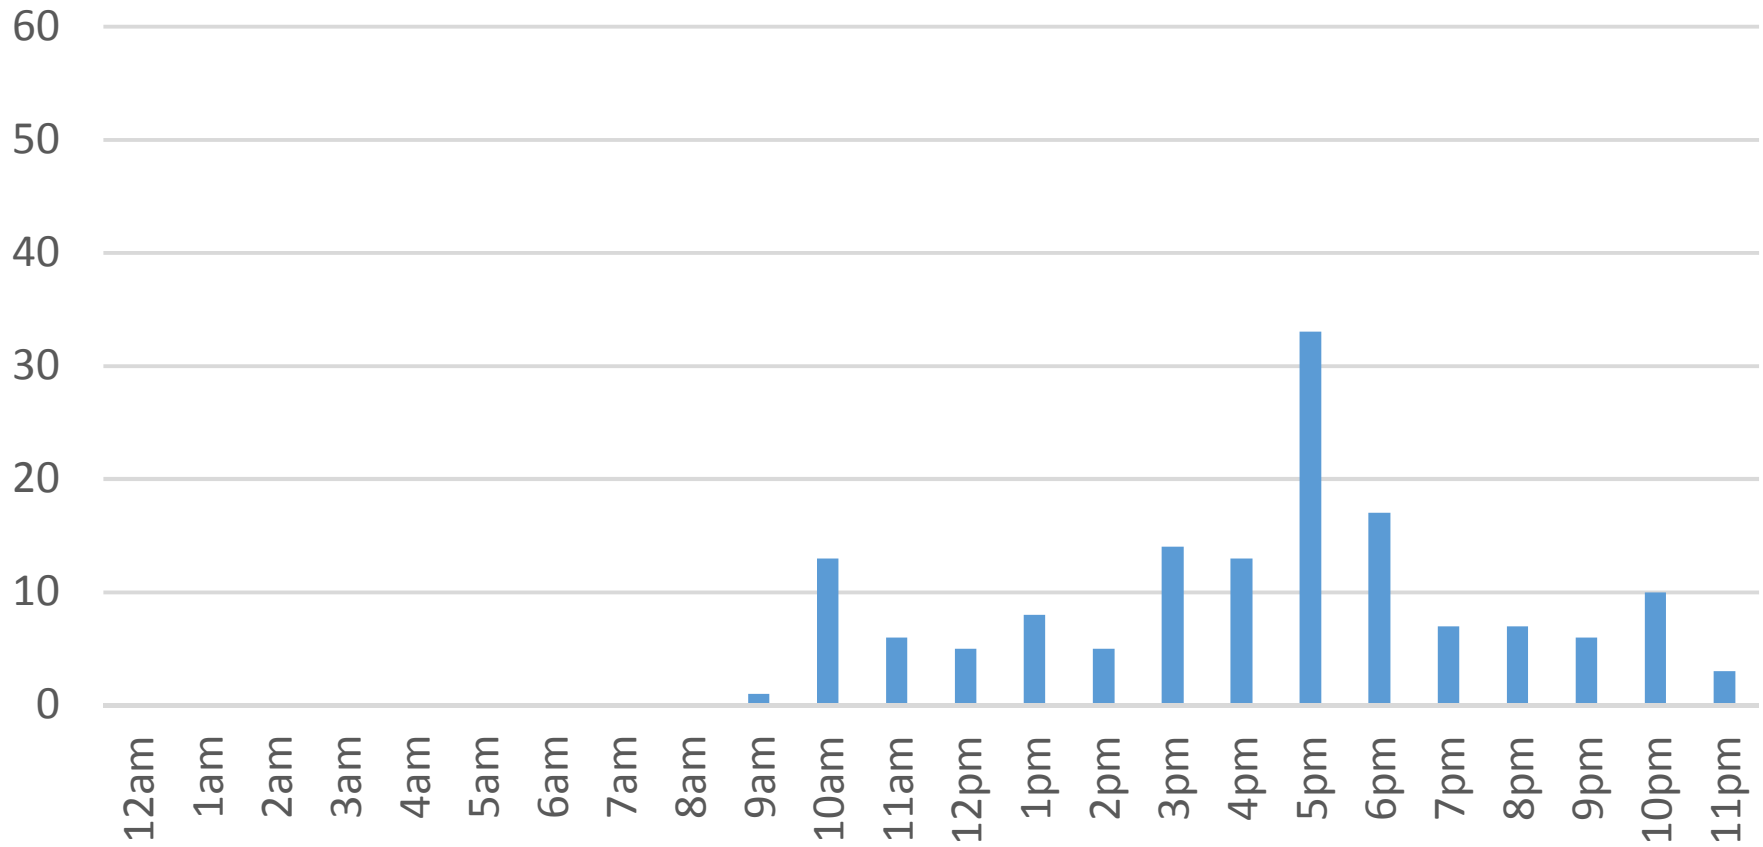

Thursday, February 16, 2017

Locust Beach Trail Daily Data

Friday, February 17, 2017

Locust Beach Trail Daily Data

Saturday, February 18, 2017

Locust Beach Trail Daily Data

Sunday, February 19, 2017

Locust Beach Trail Daily Data

Monday, February 20, 2017

Locust Beach Trail Daily Data

Tuesday, February 21, 2017

Locust Beach Trail Daily Data

Wednesday, February 22, 2017

Locust Beach Trail Daily Data

Thursday, February 23, 2017

Locust Beach Trail Daily Data

Friday, February 24, 2017

Locust Beach Trail Daily Data

Saturday, February 25, 2017

Locust Beach Trail Daily Data

Sunday, February 26, 2017

Locust Beach Trail Daily Data

Monday, February 27, 2017

Locust Beach Trail Daily Data