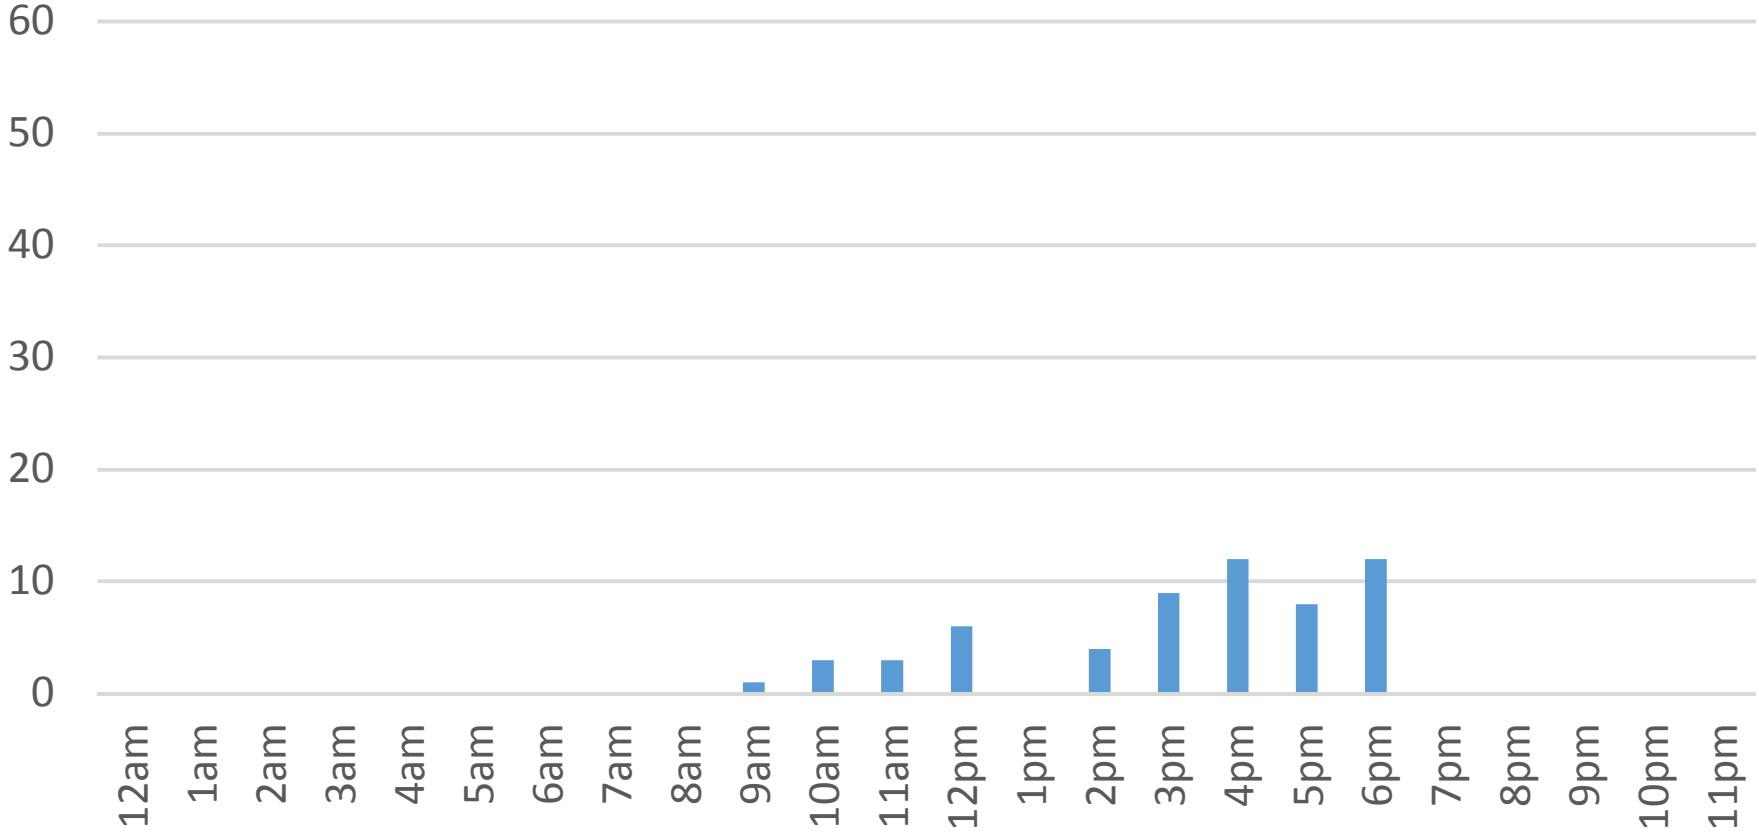

Locust Beach Trail Daily Data

Sunday, February 05, 2017