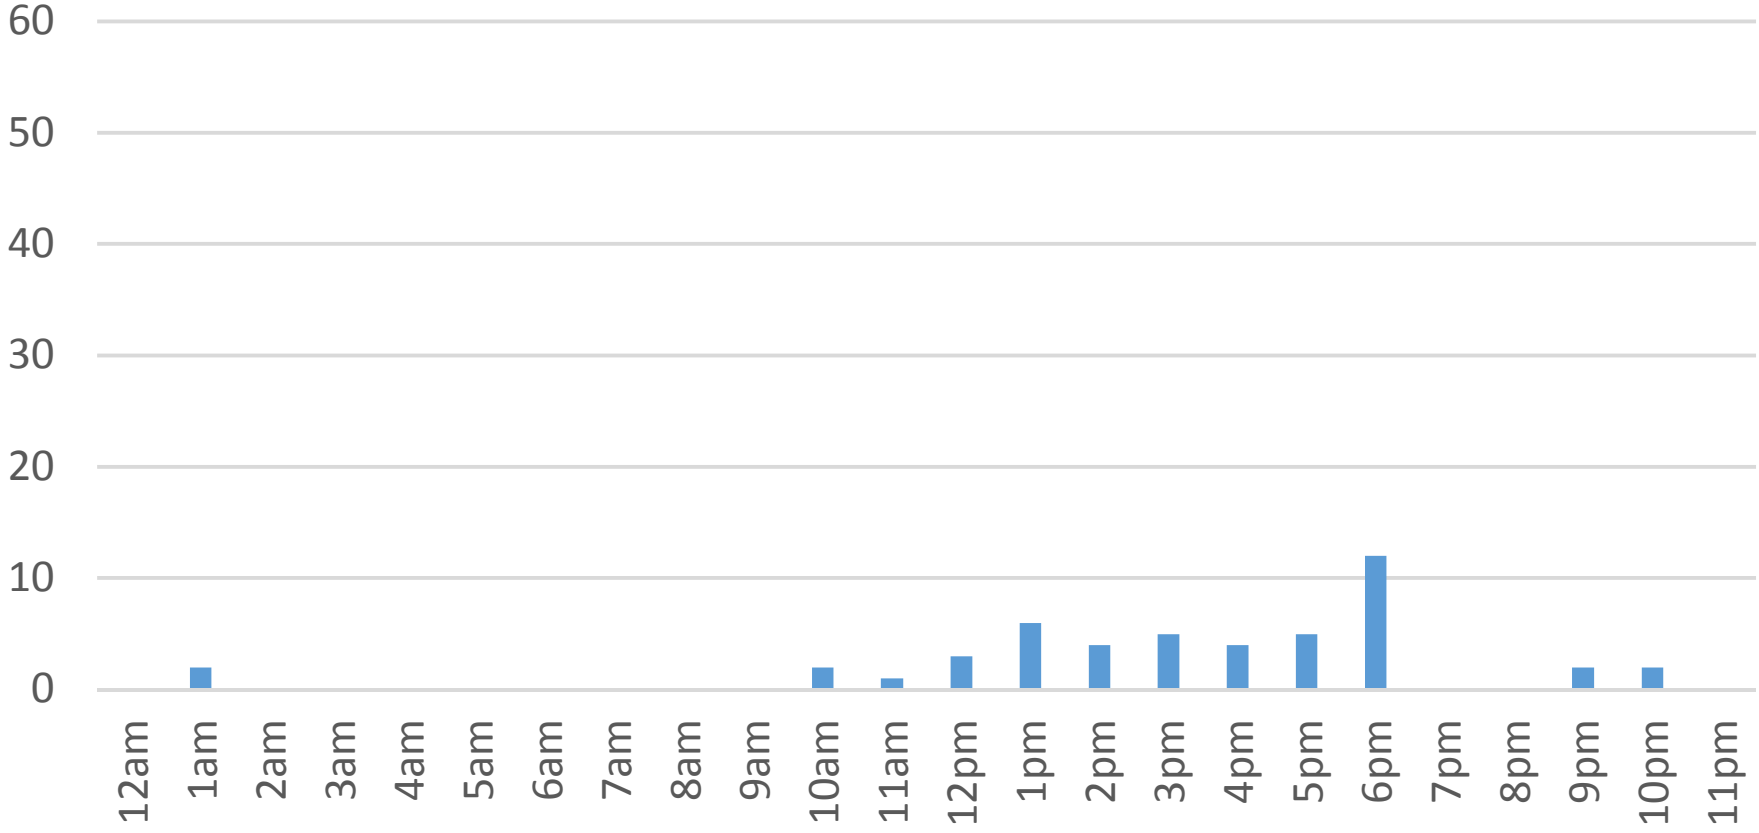

Total = 2,864 Counts

Locust Beach Trail Daily Data

Wednesday, February 01, 2017

Locust Beach Trail Daily Data

Thursday, February 02, 2017

Locust Beach Trail Daily Data

Friday, February 03, 2017

Locust Beach Trail Daily Data

Saturday, February 04, 2017

Locust Beach Trail Daily Data

Sunday, February 05, 2017

Locust Beach Trail Daily Data

Monday, February 06, 2017

Locust Beach Trail Daily Data

Tuesday, February 07, 2017

Locust Beach Trail Daily Data

Wednesday, February 08, 2017

Locust Beach Trail Daily Data

Thursday, February 09, 2017

Locust Beach Trail Daily Data

Friday, February 10, 2017

Locust Beach Trail Daily Data

Saturday, February 11, 2017

Locust Beach Trail Daily Data