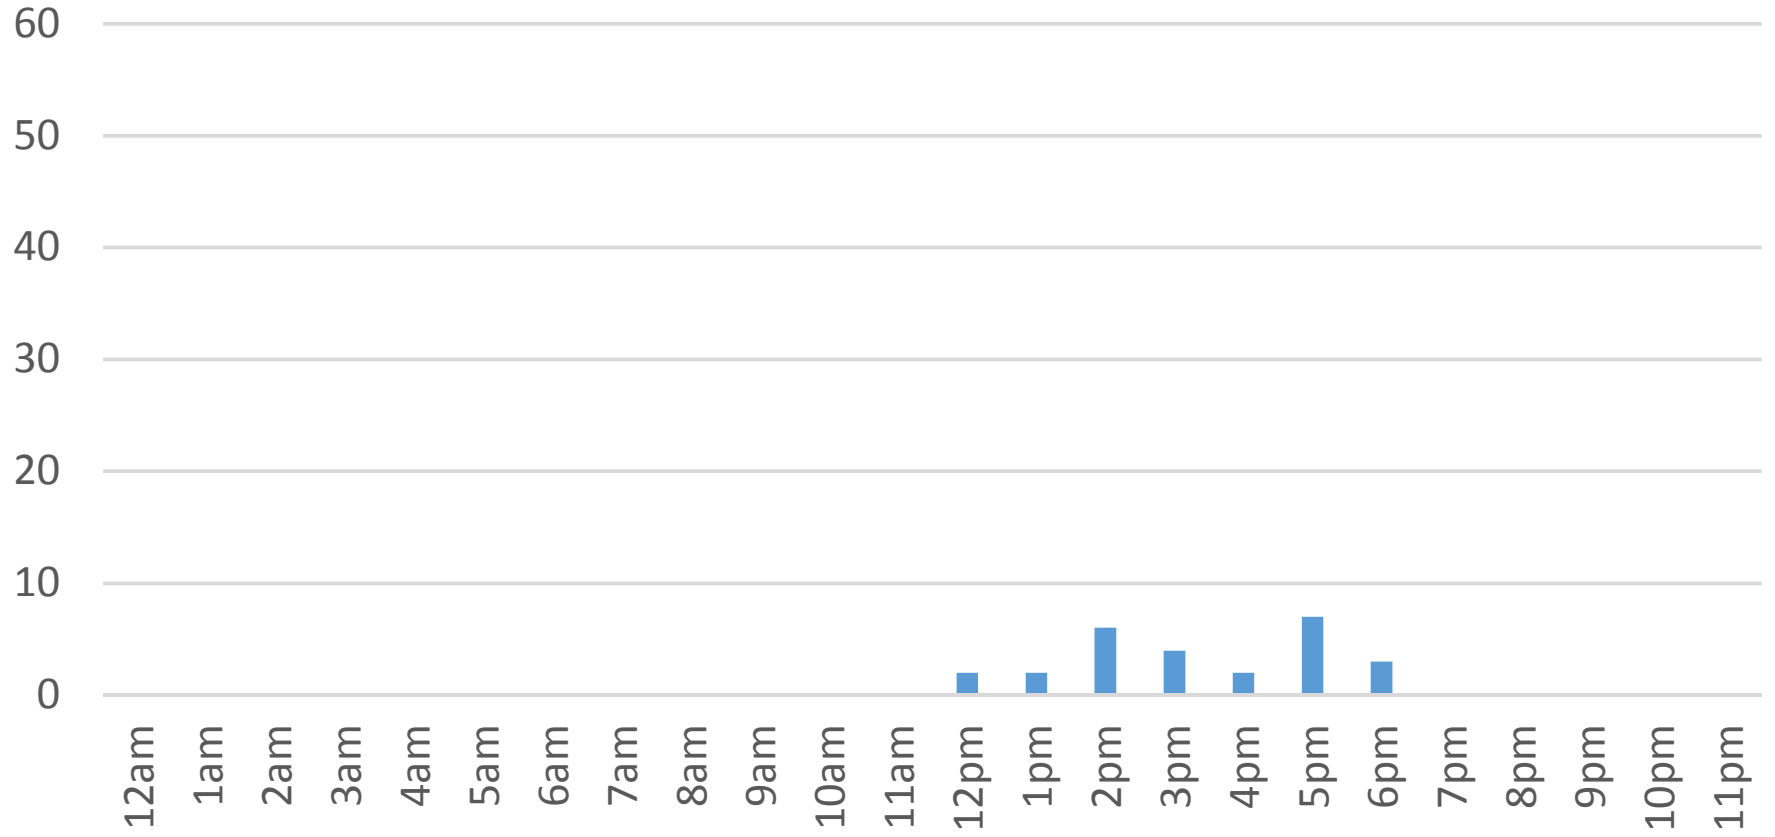

Locust Beach Trail Data Figures

Daily Average	106
Average Weekend Day	133
Average Weekday	95
Highest Daily Count	294
Busiest Day of the Week	Sunday, February 12, 2017
Weekly Profile	
Monday	17%
Tuesday	12%
Wednesday	9%
Thursday	11%
Friday	17%
Saturday	14%
Sunday	23%

Total = 2,864 Counts

Locust Beach Trail Daily Data

Wednesday, February 01, 2017

Locust Beach Trail Daily Data

Thursday, February 02, 2017

Locust Beach Trail Daily Data

Friday, February 03, 2017

Locust Beach Trail Daily Data