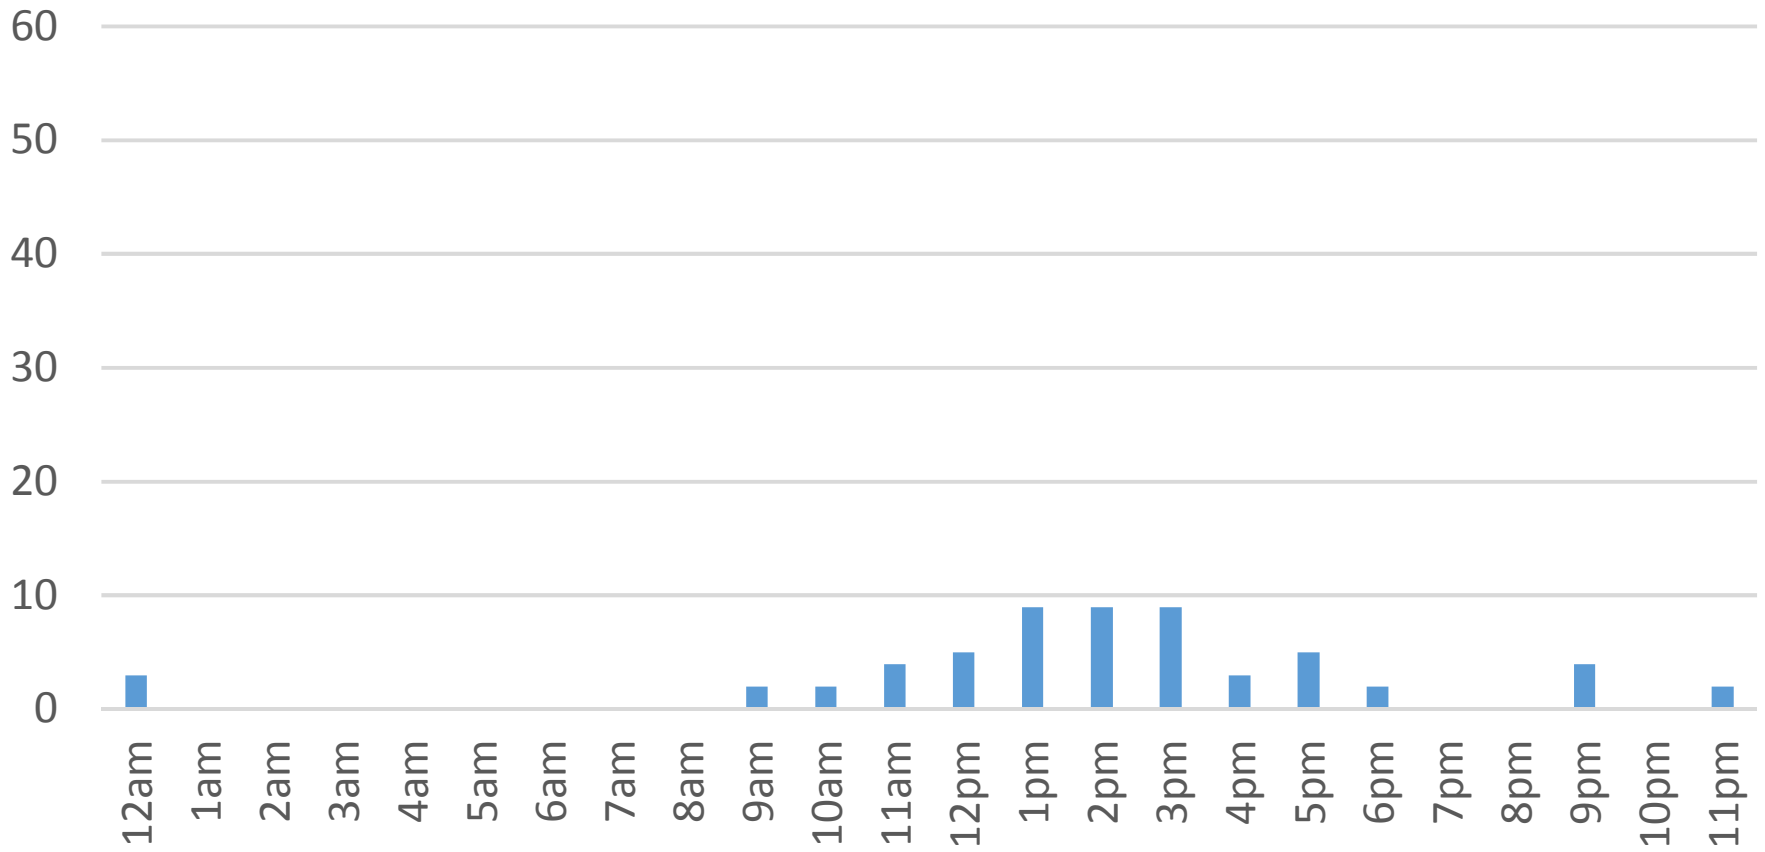

Monday, February 20, 2017

Locust Beach Trail Daily Data

Tuesday, February 21, 2017

Locust Beach Trail Daily Data

Wednesday, February 22, 2017

Locust Beach Trail Daily Data

Thursday, February 23, 2017

Locust Beach Trail Daily Data

Friday, February 24, 2017

Locust Beach Trail Daily Data

Saturday, February 25, 2017

Locust Beach Trail Daily Data

Sunday, February 26, 2017

Locust Beach Trail Daily Data

Monday, February 27, 2017

Locust Beach Trail Daily Data