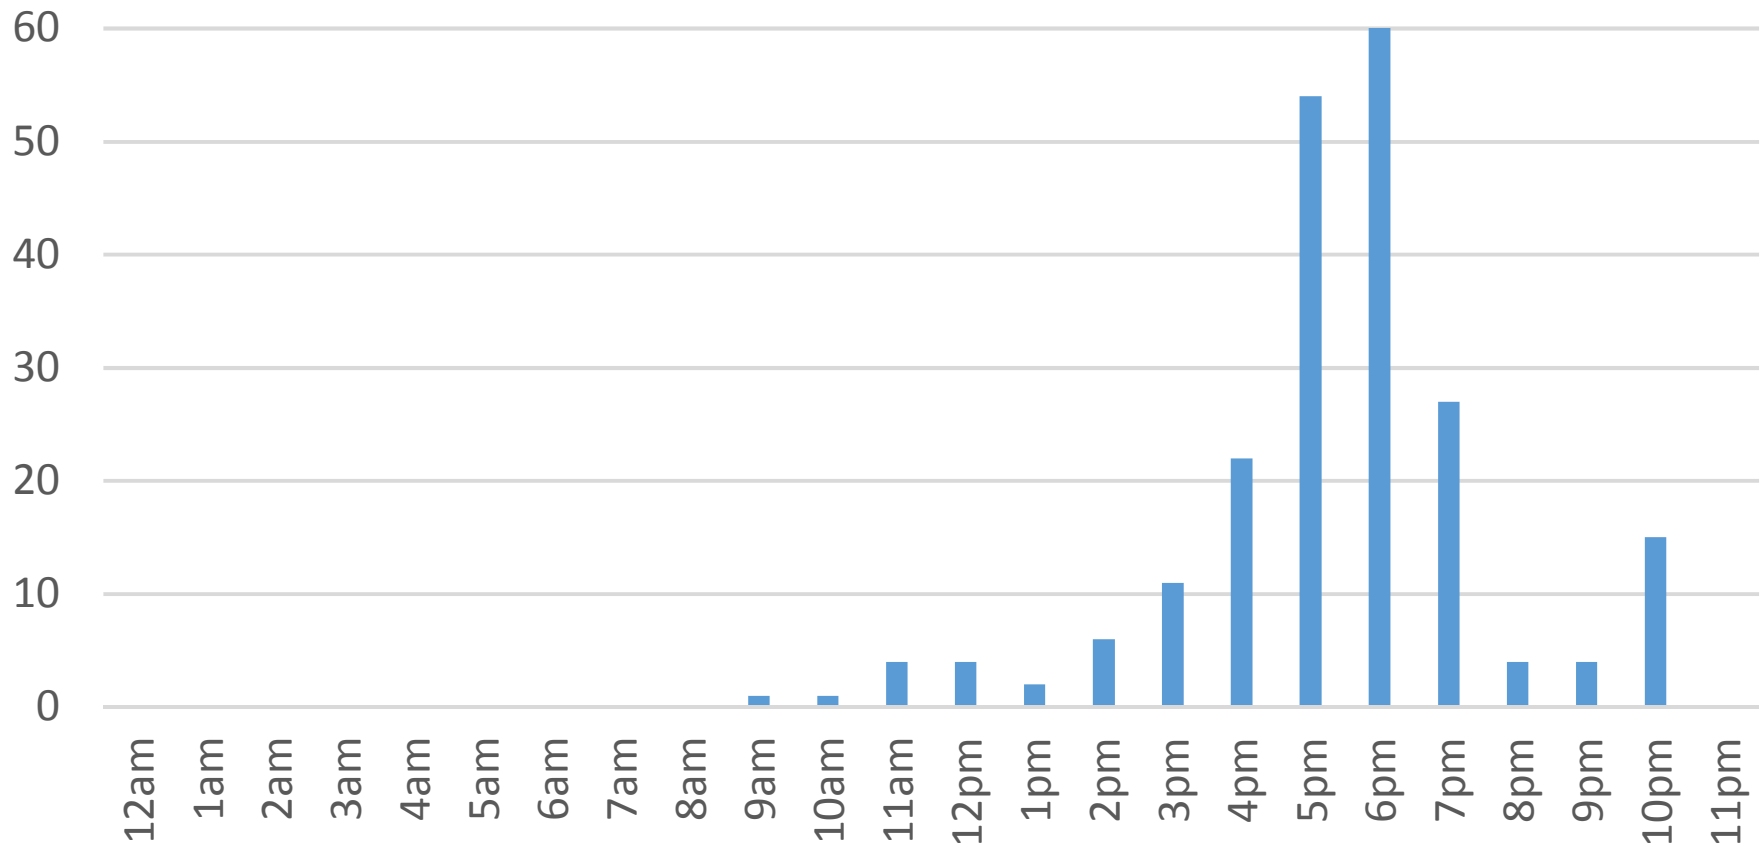

Sunday, February 12, 2017

Locust Beach Trail Daily Data

Monday, February 13, 2017

Locust Beach Trail Daily Data

Tuesday, February 14, 2017

Locust Beach Trail Daily Data

Wednesday, February 15, 2017

Locust Beach Trail Daily Data

Thursday, February 16, 2017

Locust Beach Trail Daily Data

Friday, February 17, 2017

Locust Beach Trail Daily Data

Saturday, February 18, 2017

Locust Beach Trail Daily Data

Sunday, February 19, 2017

Locust Beach Trail Daily Data