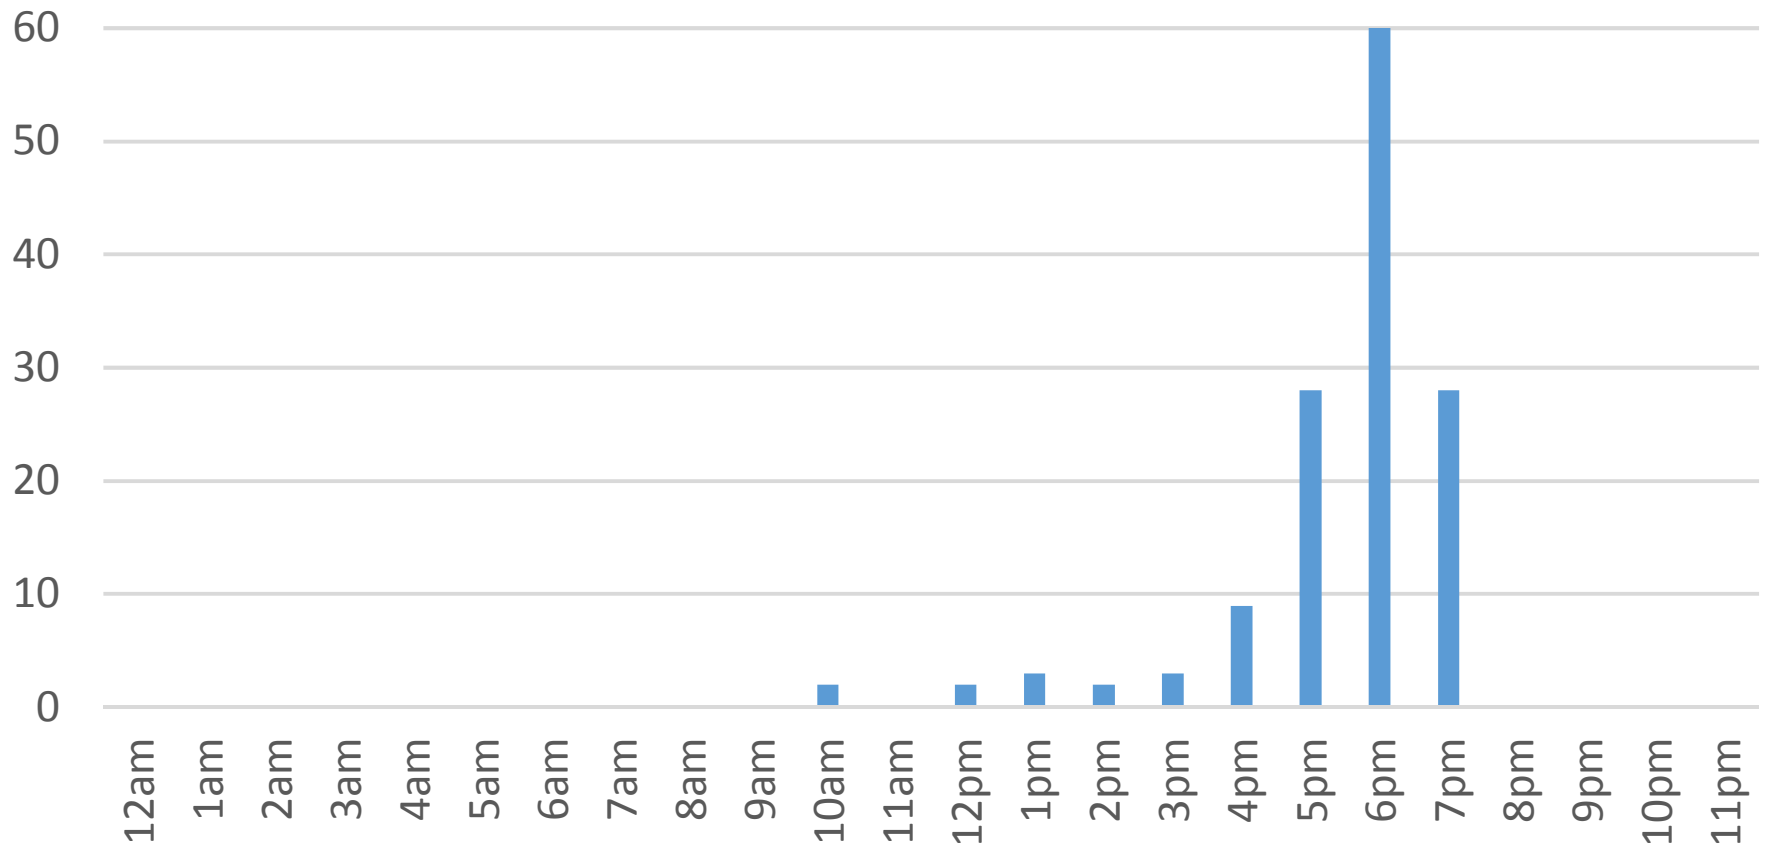

Thursday, February 16, 2017

Locust Beach Trail Daily Data

Friday, February 17, 2017

Locust Beach Trail Daily Data

Saturday, February 18, 2017

Locust Beach Trail Daily Data

Sunday, February 19, 2017

Locust Beach Trail Daily Data

Monday, February 20, 2017

Locust Beach Trail Daily Data

Tuesday, February 21, 2017

Locust Beach Trail Daily Data

Wednesday, February 22, 2017

Locust Beach Trail Daily Data

Thursday, February 23, 2017

Locust Beach Trail Daily Data

Friday, February 24, 2017

Locust Beach Trail Daily Data

Saturday, February 25, 2017

Locust Beach Trail Daily Data

Sunday, February 26, 2017

Locust Beach Trail Daily Data

Monday, February 27, 2017

Locust Beach Trail Daily Data