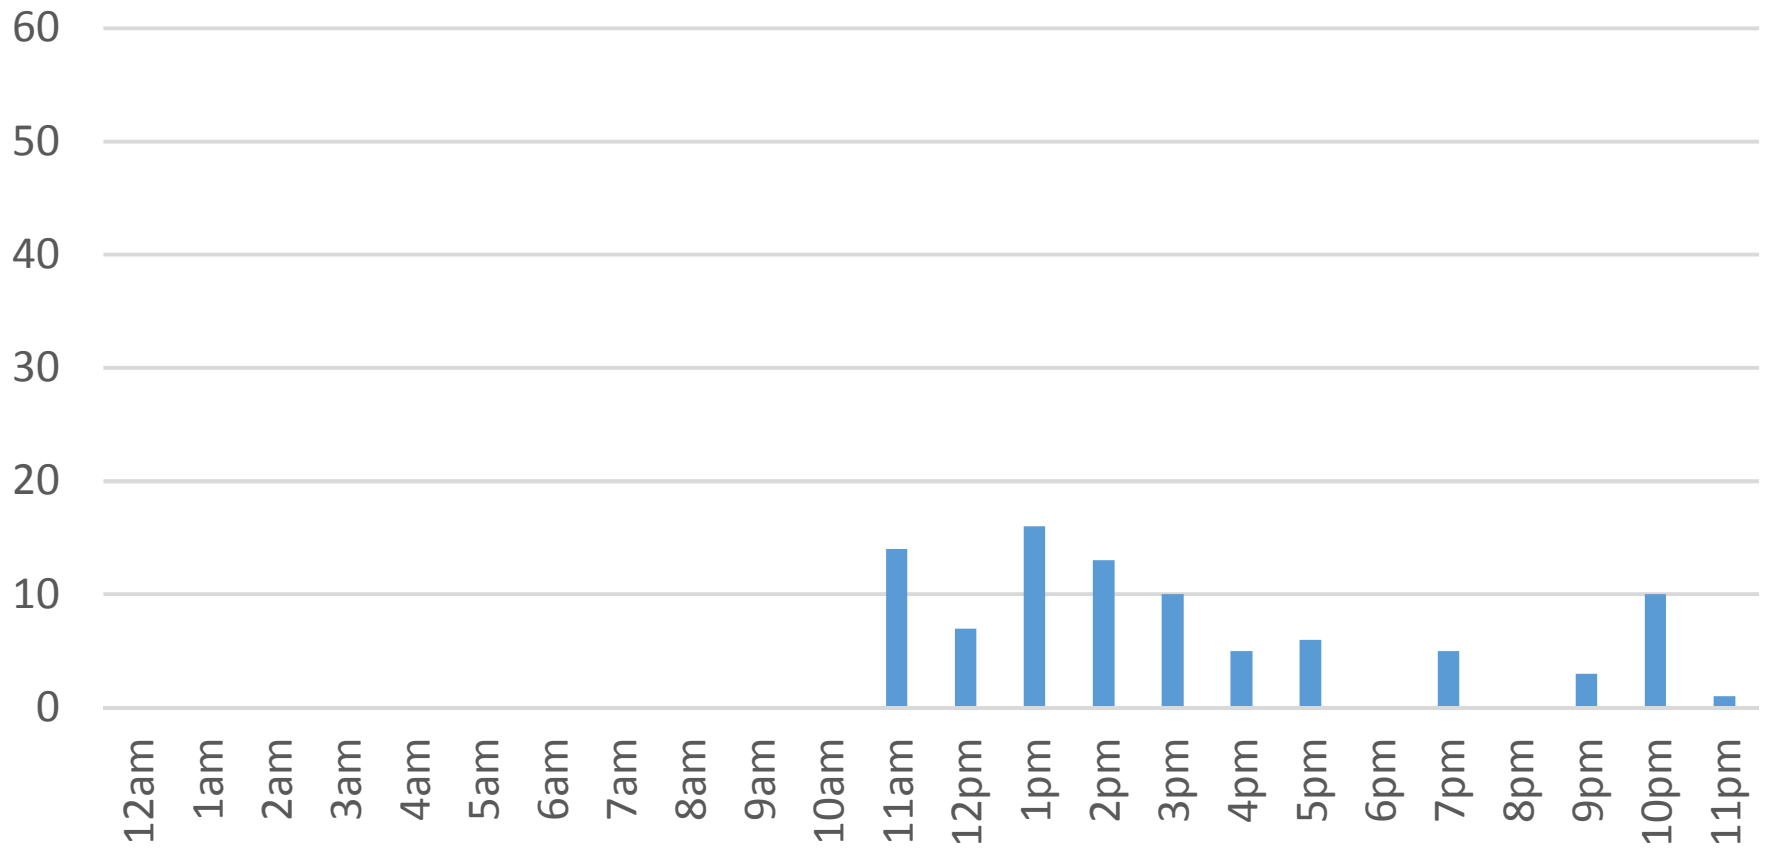

Sunday, February 12, 2017

Locust Beach Trail Daily Data

Monday, February 13, 2017

Locust Beach Trail Daily Data

Tuesday, February 14, 2017

Locust Beach Trail Daily Data

Wednesday, February 15, 2017

Locust Beach Trail Daily Data

Thursday, February 16, 2017

Locust Beach Trail Daily Data

Friday, February 17, 2017

Locust Beach Trail Daily Data

Saturday, February 18, 2017

Locust Beach Trail Daily Data

Sunday, February 19, 2017

Locust Beach Trail Daily Data