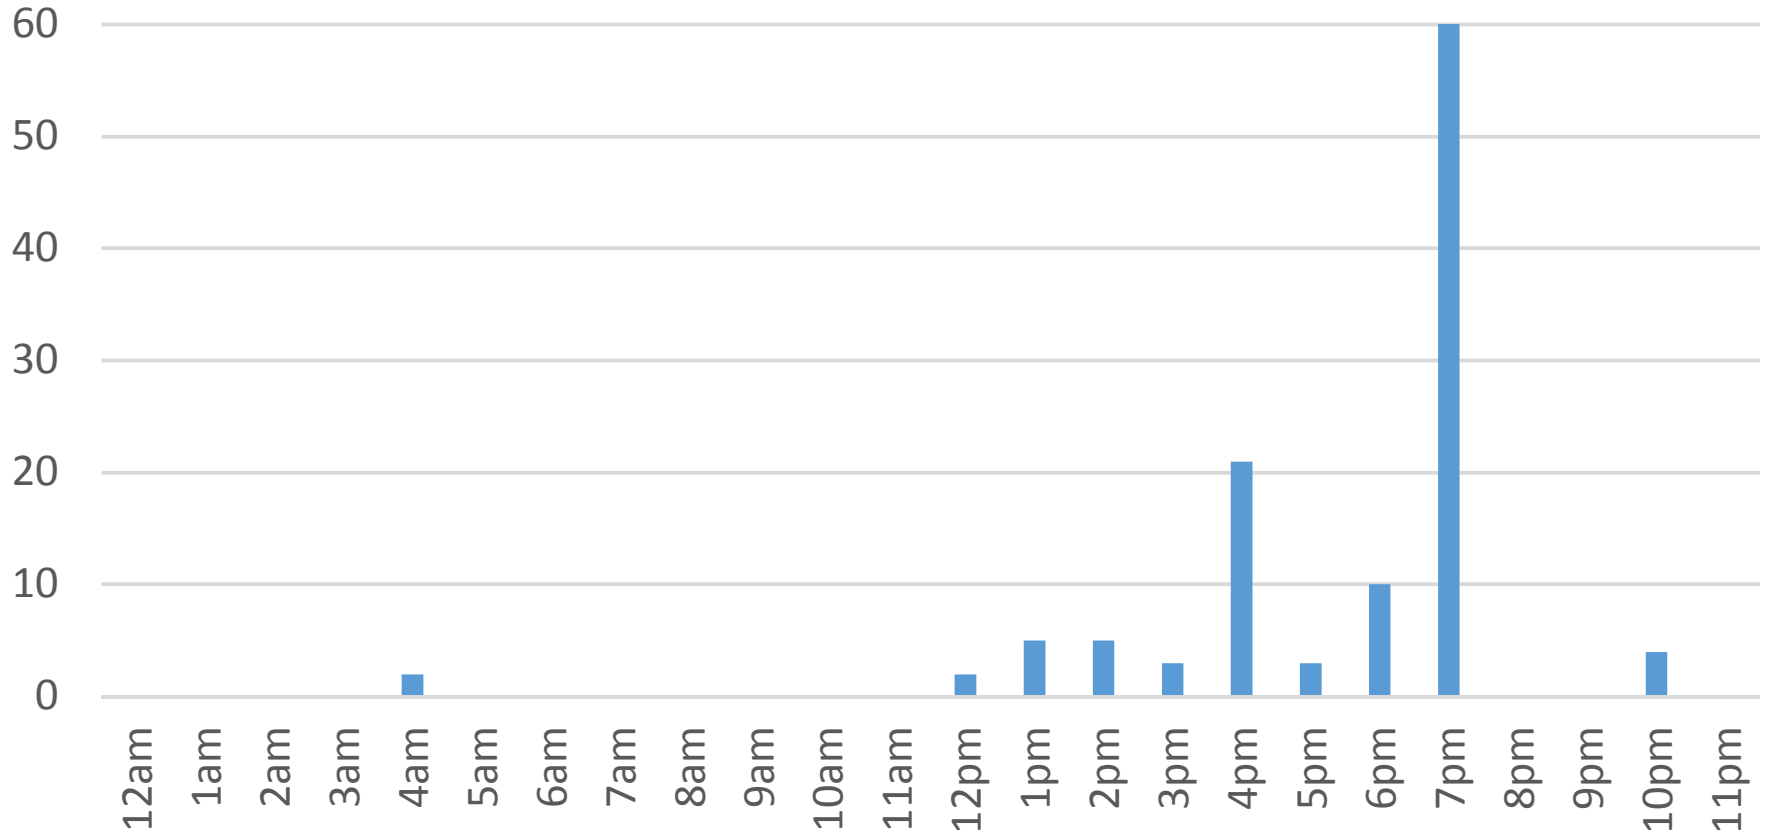

Locust Beach Trail Daily Data

Monday, February 06, 2017