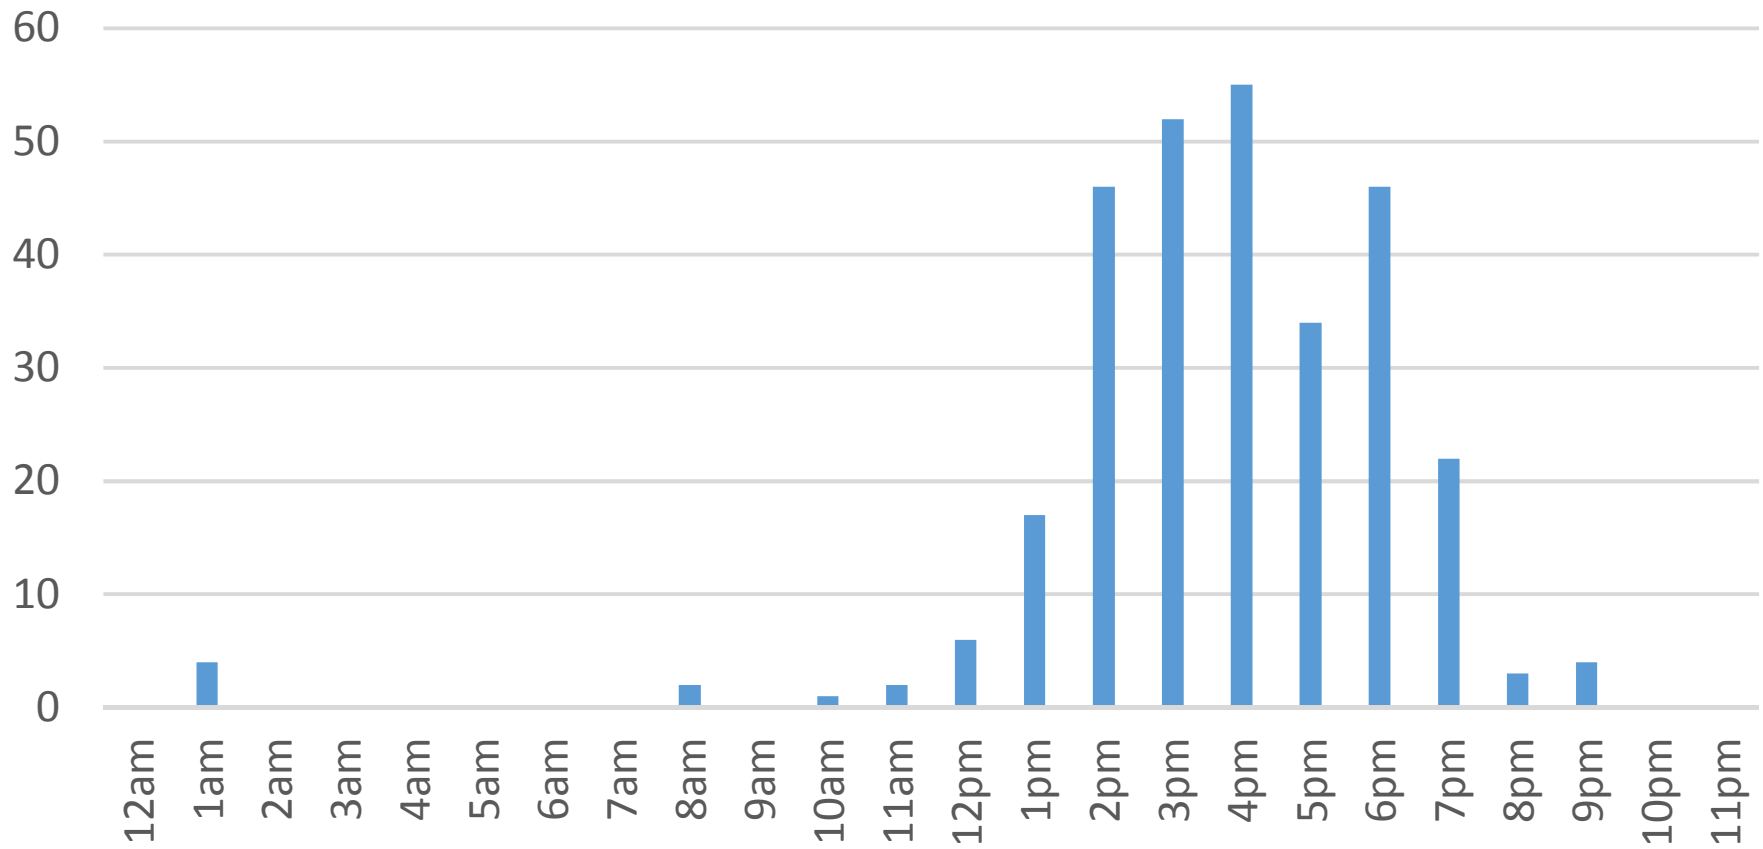

Wednesday, February 08, 2017

Locust Beach Trail Daily Data

Thursday, February 09, 2017

Locust Beach Trail Daily Data

Friday, February 10, 2017

Locust Beach Trail Daily Data

Saturday, February 11, 2017

Locust Beach Trail Daily Data

Sunday, February 12, 2017

Locust Beach Trail Daily Data

Monday, February 13, 2017

Locust Beach Trail Daily Data

Tuesday, February 14, 2017

Locust Beach Trail Daily Data

Wednesday, February 15, 2017

Locust Beach Trail Daily Data