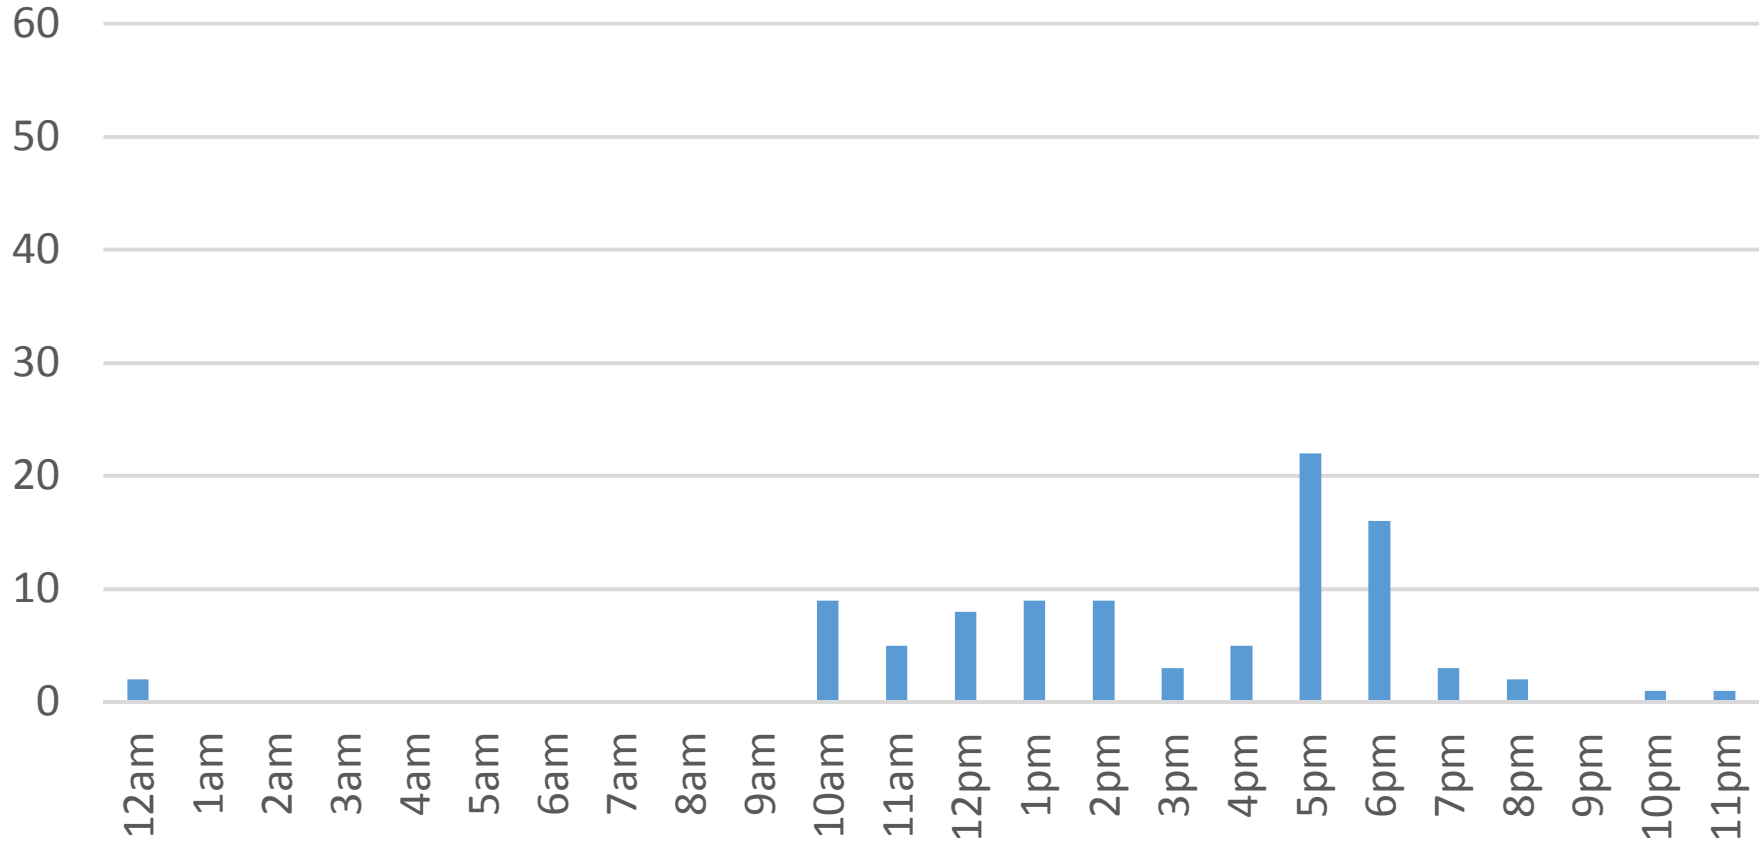

Total = 2,864 Counts

Locust Beach Trail Daily Data

Wednesday, February 01, 2017

Locust Beach Trail Daily Data

Thursday, February 02, 2017

Locust Beach Trail Daily Data

Friday, February 03, 2017

Locust Beach Trail Daily Data

Saturday, February 04, 2017

Locust Beach Trail Daily Data

Sunday, February 05, 2017

Locust Beach Trail Daily Data

Monday, February 06, 2017

Locust Beach Trail Daily Data

Tuesday, February 07, 2017

Locust Beach Trail Daily Data

Wednesday, February 08, 2017

Locust Beach Trail Daily Data

Thursday, February 09, 2017

Locust Beach Trail Daily Data

Friday, February 10, 2017

Locust Beach Trail Daily Data

Saturday, February 11, 2017

Locust Beach Trail Daily Data