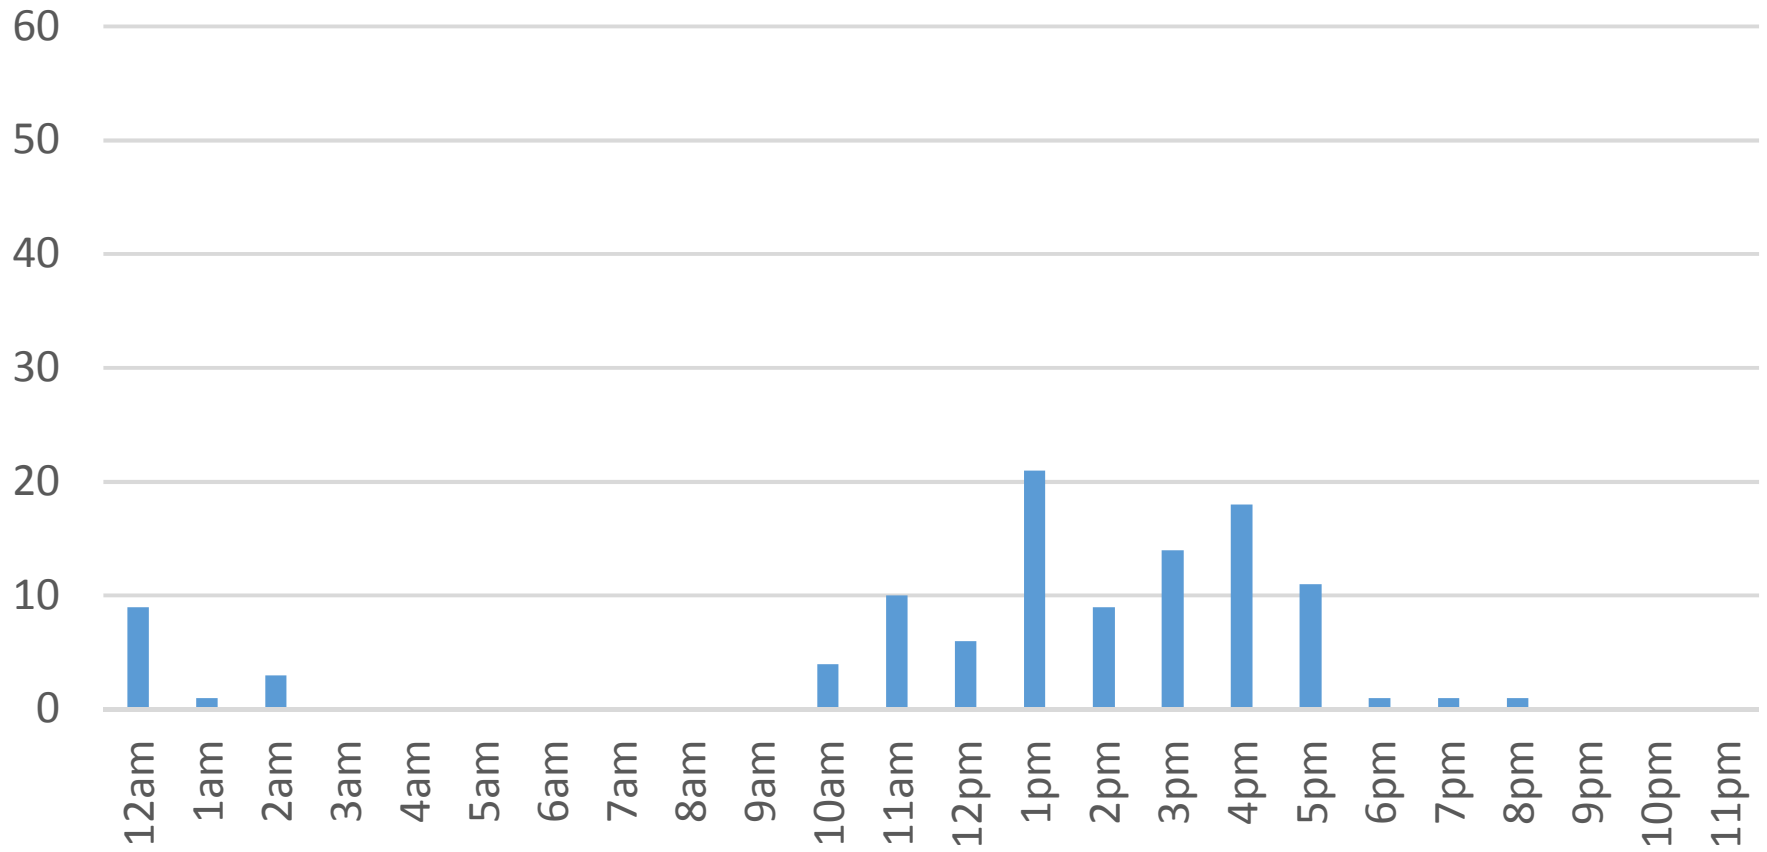

Thursday, February 16, 2017

Locust Beach Trail Daily Data

Friday, February 17, 2017

Locust Beach Trail Daily Data

Saturday, February 18, 2017

Locust Beach Trail Daily Data

Sunday, February 19, 2017

Locust Beach Trail Daily Data

Monday, February 20, 2017

Locust Beach Trail Daily Data

Tuesday, February 21, 2017

Locust Beach Trail Daily Data

Wednesday, February 22, 2017

Locust Beach Trail Daily Data

Thursday, February 23, 2017

Locust Beach Trail Daily Data

Friday, February 24, 2017

Locust Beach Trail Daily Data

Saturday, February 25, 2017

Locust Beach Trail Daily Data

Sunday, February 26, 2017

Locust Beach Trail Daily Data

Monday, February 27, 2017

Locust Beach Trail Daily Data