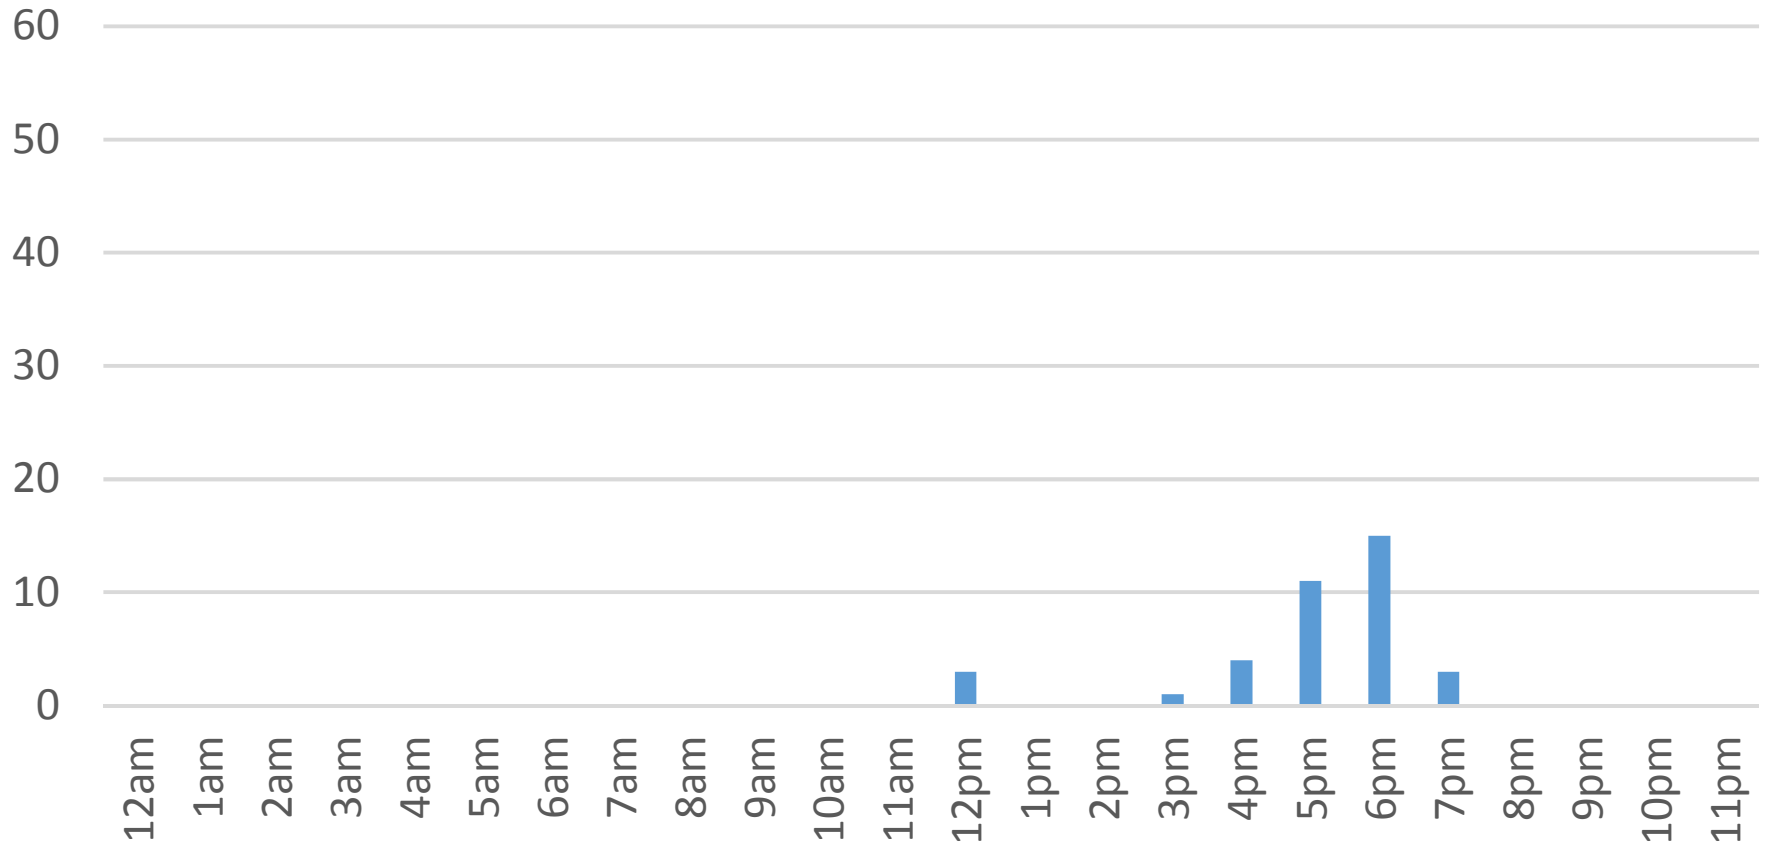

Locust Beach Trail Daily Data

Thursday, February 09, 2017