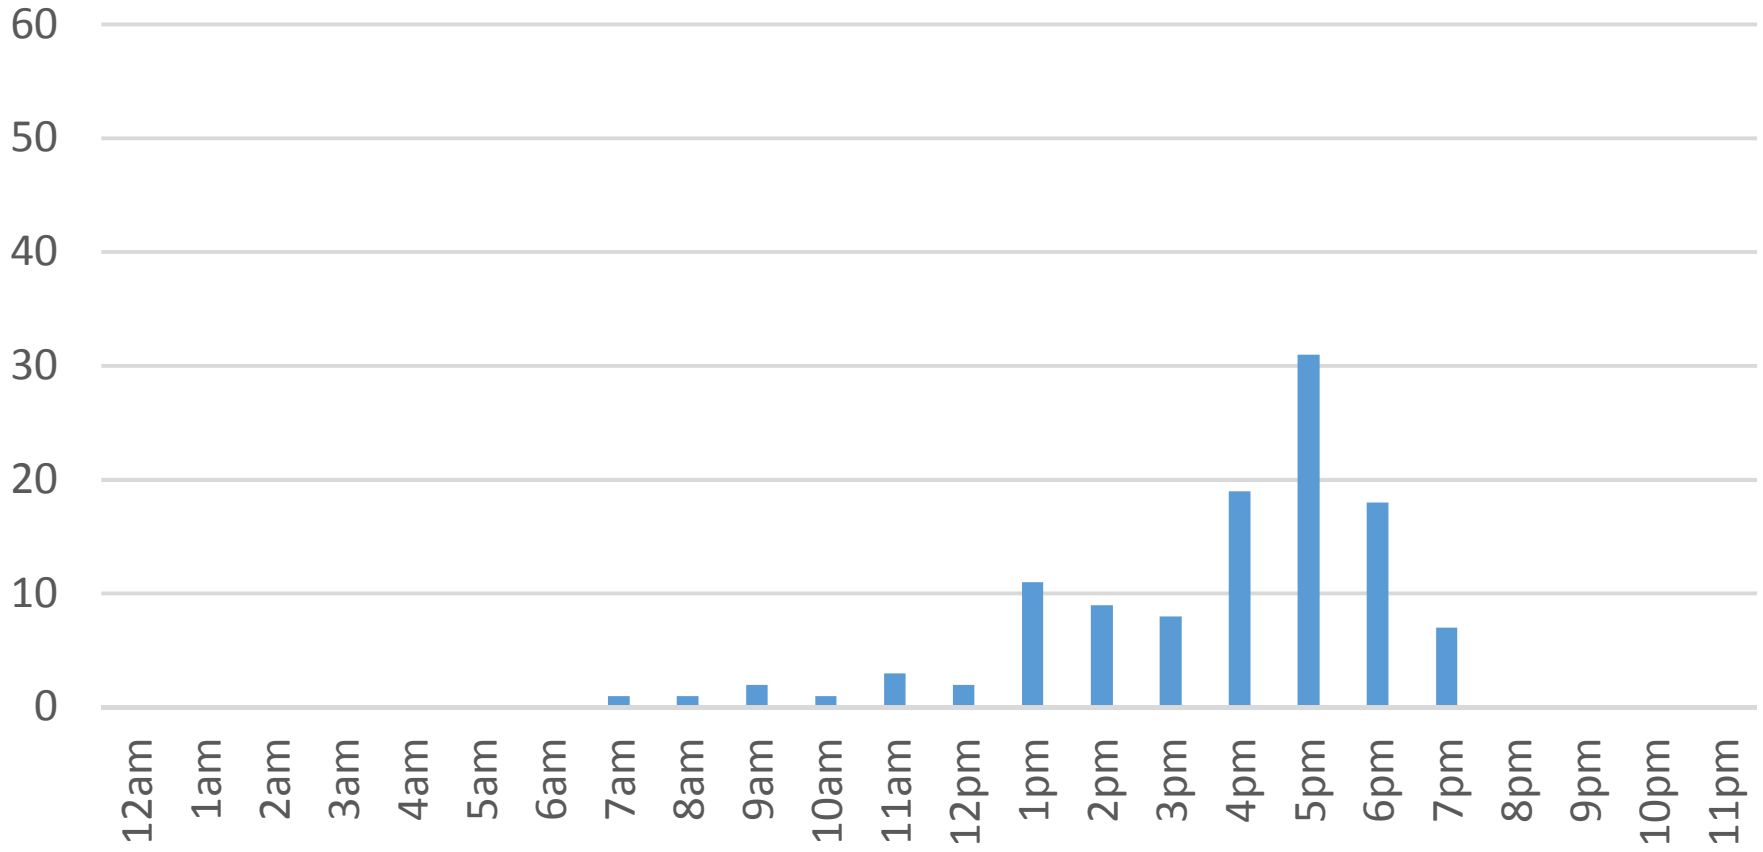

Sunday, February 12, 2017

Locust Beach Trail Daily Data

Monday, February 13, 2017

Locust Beach Trail Daily Data

Tuesday, February 14, 2017

Locust Beach Trail Daily Data

Wednesday, February 15, 2017

Locust Beach Trail Daily Data

Thursday, February 16, 2017

Locust Beach Trail Daily Data

Friday, February 17, 2017

Locust Beach Trail Daily Data

Saturday, February 18, 2017

Locust Beach Trail Daily Data

Sunday, February 19, 2017

Locust Beach Trail Daily Data

Monday, February 20, 2017

Locust Beach Trail Daily Data

Tuesday, February 21, 2017

Locust Beach Trail Daily Data

Wednesday, February 22, 2017

Locust Beach Trail Daily Data

Thursday, February 23, 2017

Locust Beach Trail Daily Data