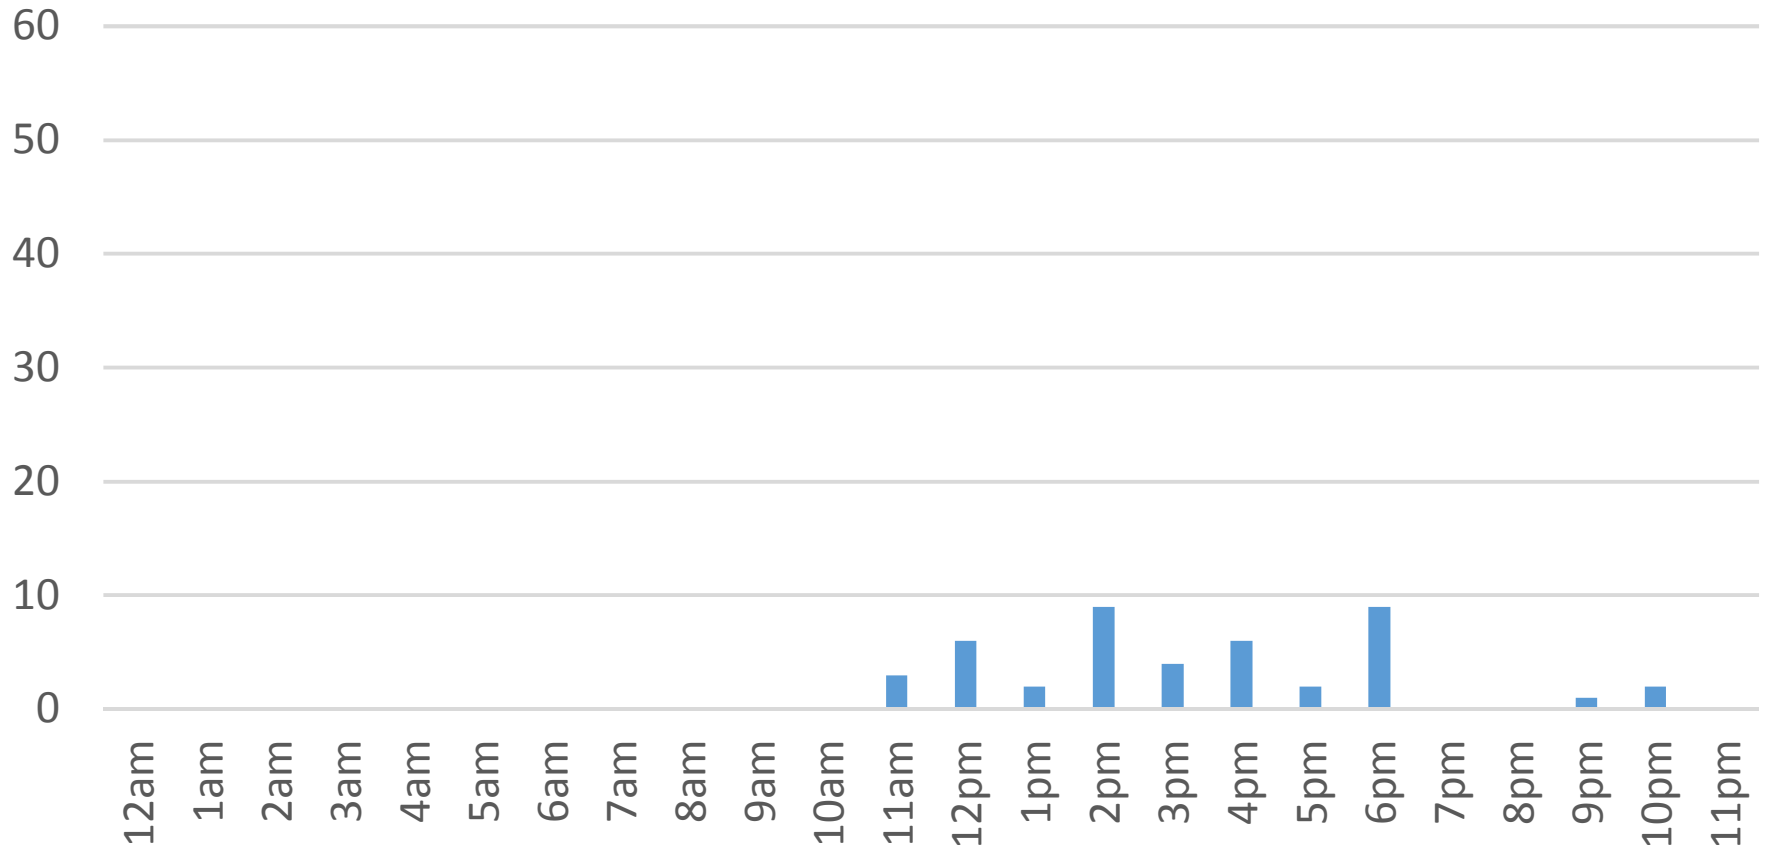

Sunday, February 12, 2017

Locust Beach Trail Daily Data

Monday, February 13, 2017

Locust Beach Trail Daily Data

Tuesday, February 14, 2017

Locust Beach Trail Daily Data

Wednesday, February 15, 2017

Locust Beach Trail Daily Data

Thursday, February 16, 2017

Locust Beach Trail Daily Data

Friday, February 17, 2017

Locust Beach Trail Daily Data

Saturday, February 18, 2017

Locust Beach Trail Daily Data

Sunday, February 19, 2017

Locust Beach Trail Daily Data