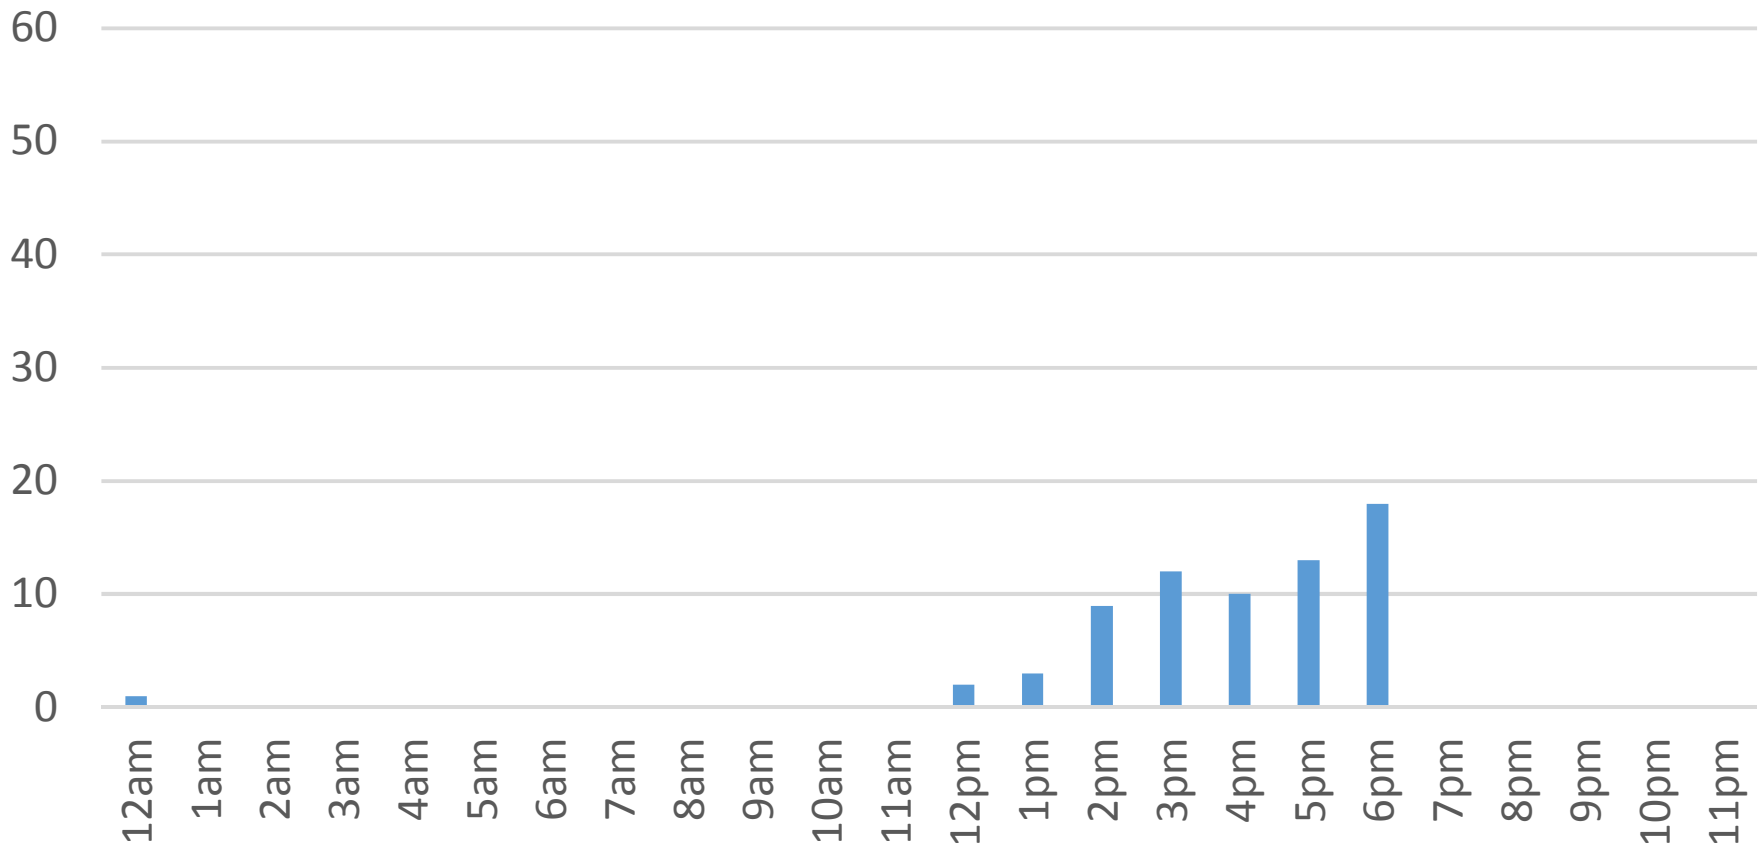

Sunday, February 12, 2017

Locust Beach Trail Daily Data

Monday, February 13, 2017

Locust Beach Trail Daily Data

Tuesday, February 14, 2017

Locust Beach Trail Daily Data

Wednesday, February 15, 2017

Locust Beach Trail Daily Data

Thursday, February 16, 2017

Locust Beach Trail Daily Data

Friday, February 17, 2017

Locust Beach Trail Daily Data

Saturday, February 18, 2017

Locust Beach Trail Daily Data

Sunday, February 19, 2017

Locust Beach Trail Daily Data