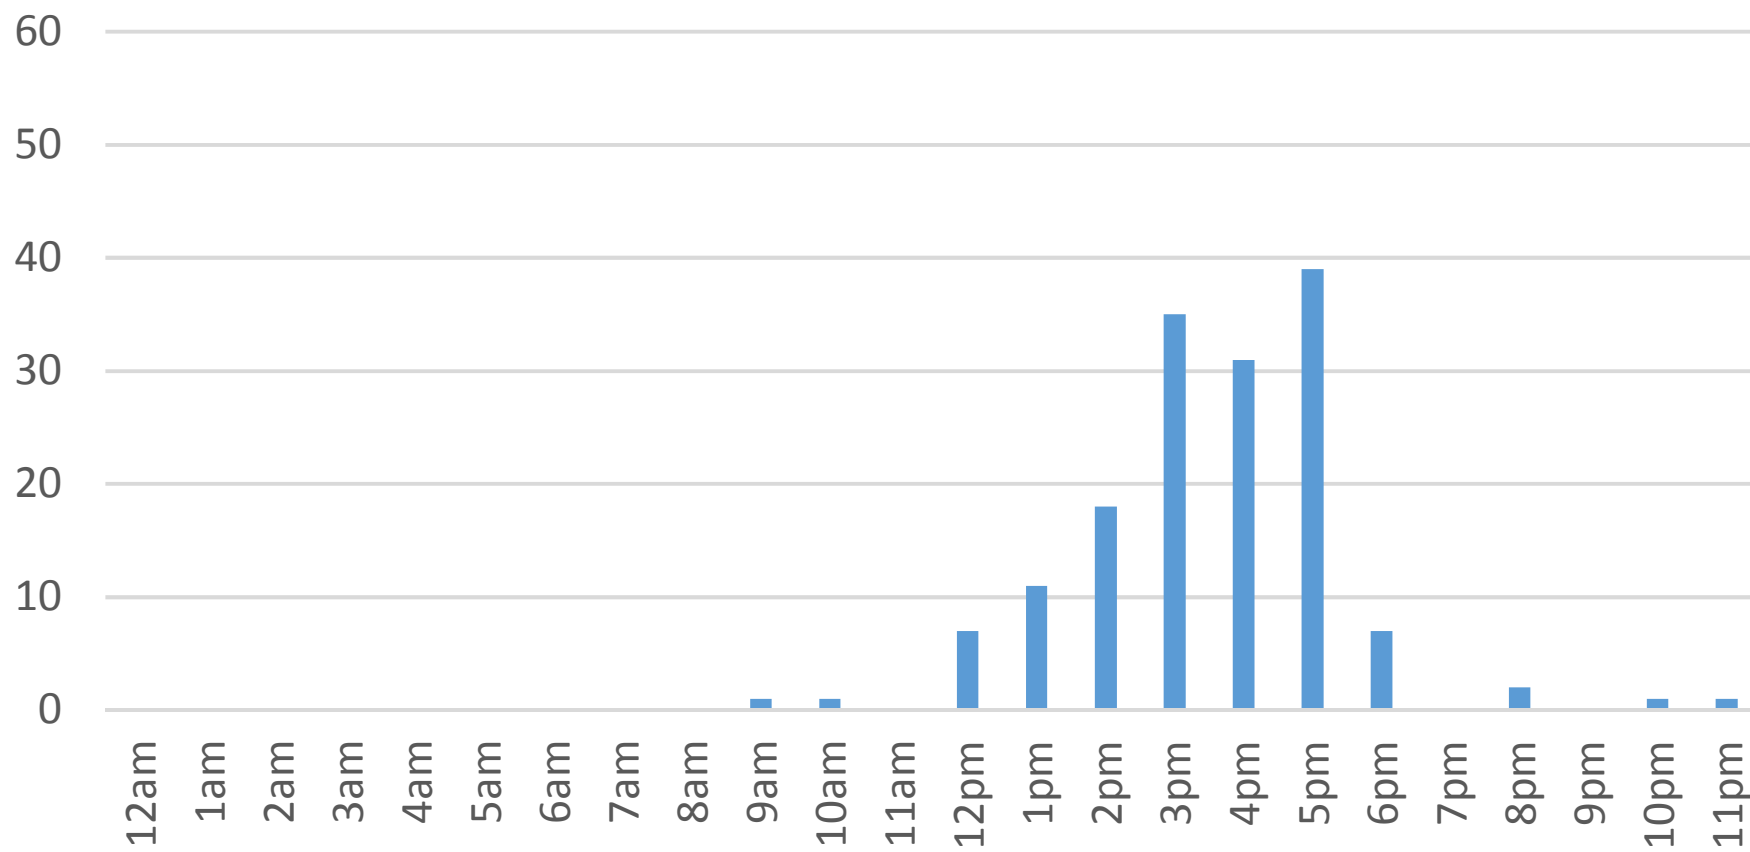

Thursday, February 16, 2017

Locust Beach Trail Daily Data

Friday, February 17, 2017

Locust Beach Trail Daily Data

Saturday, February 18, 2017

Locust Beach Trail Daily Data

Sunday, February 19, 2017

Locust Beach Trail Daily Data

Monday, February 20, 2017

Locust Beach Trail Daily Data

Tuesday, February 21, 2017

Locust Beach Trail Daily Data

Wednesday, February 22, 2017

Locust Beach Trail Daily Data

Thursday, February 23, 2017

Locust Beach Trail Daily Data

Friday, February 24, 2017

Locust Beach Trail Daily Data

Saturday, February 25, 2017

Locust Beach Trail Daily Data

Sunday, February 26, 2017

Locust Beach Trail Daily Data

Monday, February 27, 2017

Locust Beach Trail Daily Data