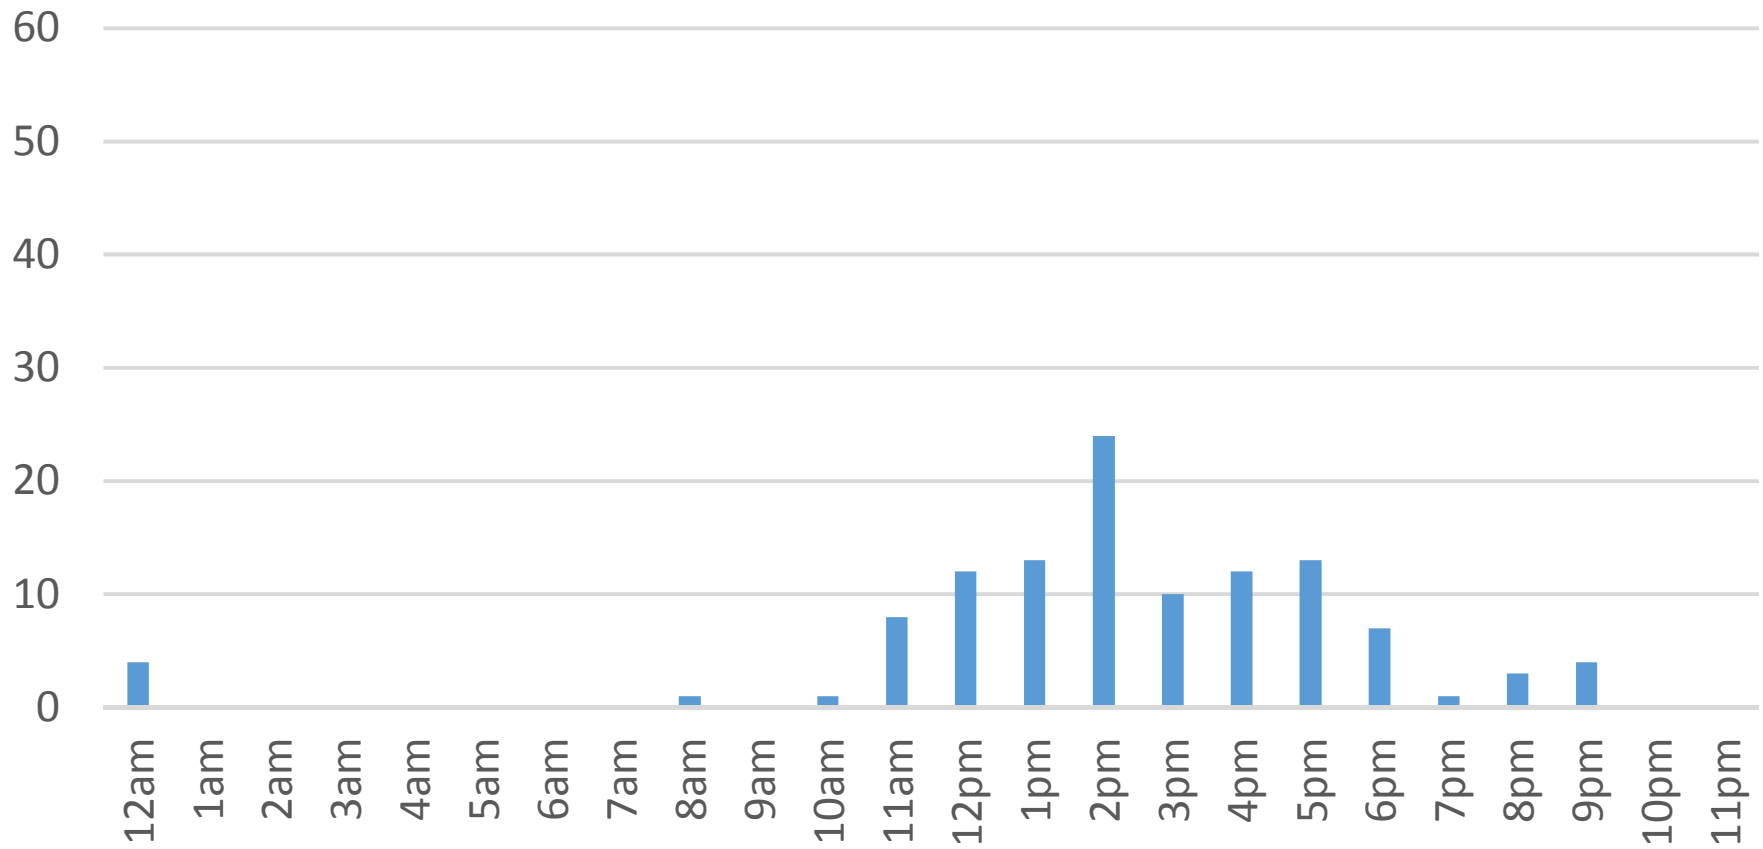

Sunday, February 12, 2017

Locust Beach Trail Daily Data

Monday, February 13, 2017

Locust Beach Trail Daily Data

Tuesday, February 14, 2017

Locust Beach Trail Daily Data

Wednesday, February 15, 2017

Locust Beach Trail Daily Data

Thursday, February 16, 2017

Locust Beach Trail Daily Data

Friday, February 17, 2017

Locust Beach Trail Daily Data

Saturday, February 18, 2017

Locust Beach Trail Daily Data

Sunday, February 19, 2017

Locust Beach Trail Daily Data

Monday, February 20, 2017

Locust Beach Trail Daily Data

Tuesday, February 21, 2017

Locust Beach Trail Daily Data

Wednesday, February 22, 2017

Locust Beach Trail Daily Data

Thursday, February 23, 2017

Locust Beach Trail Daily Data