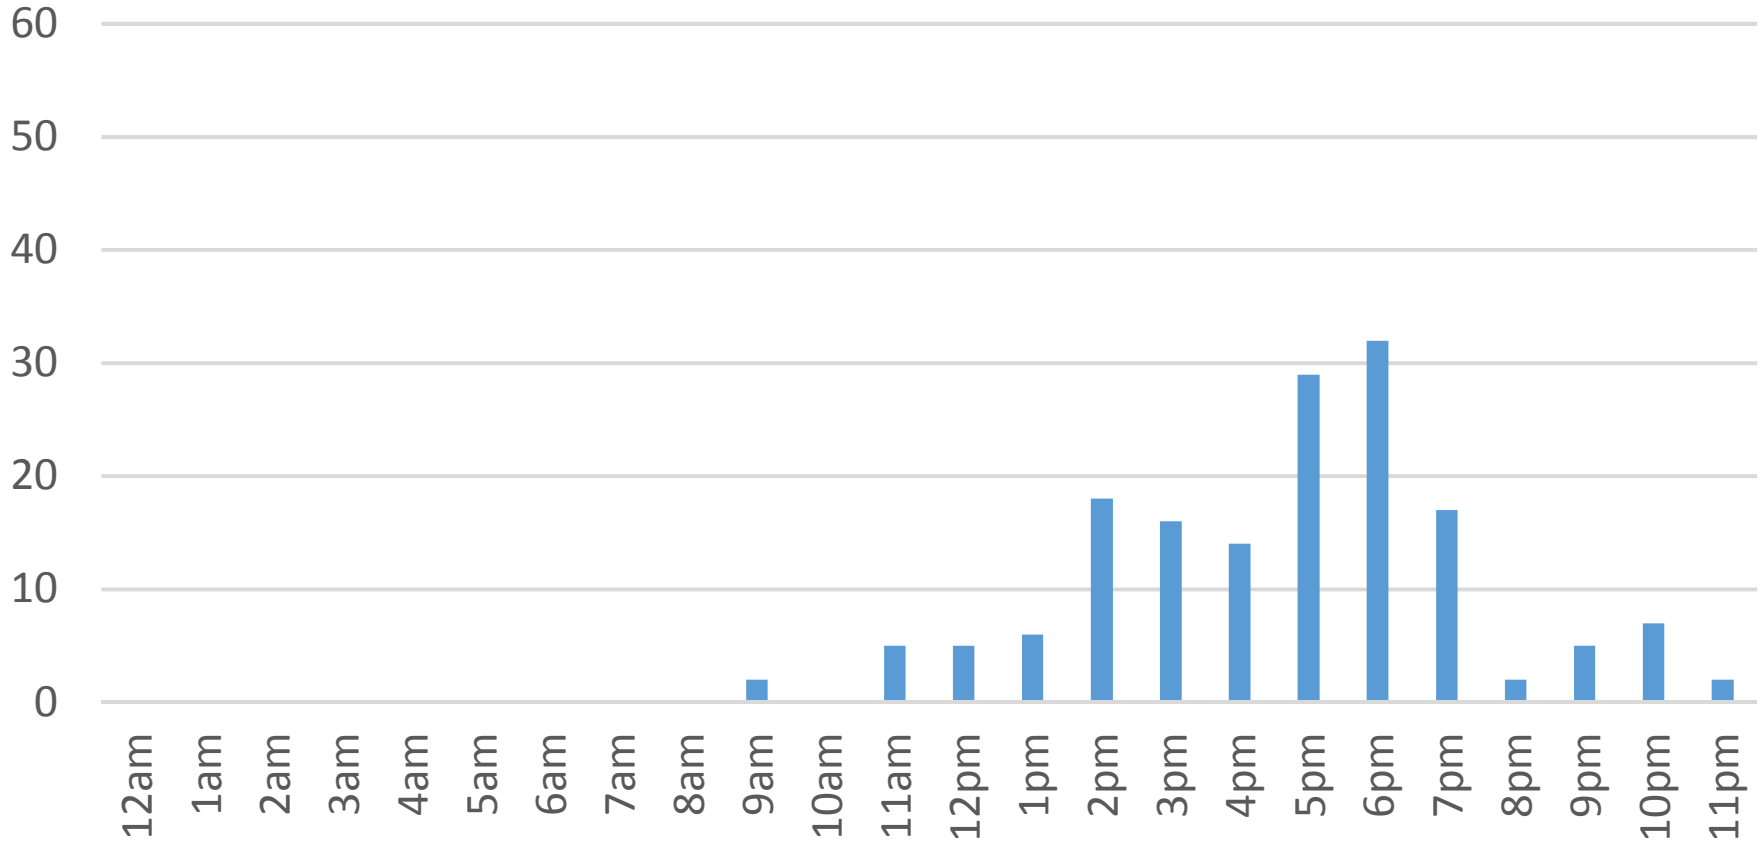

Wednesday, February 08, 2017

Locust Beach Trail Daily Data

Thursday, February 09, 2017

Locust Beach Trail Daily Data

Friday, February 10, 2017

Locust Beach Trail Daily Data

Saturday, February 11, 2017

Locust Beach Trail Daily Data

Sunday, February 12, 2017

Locust Beach Trail Daily Data

Monday, February 13, 2017

Locust Beach Trail Daily Data

Tuesday, February 14, 2017

Locust Beach Trail Daily Data

Wednesday, February 15, 2017

Locust Beach Trail Daily Data