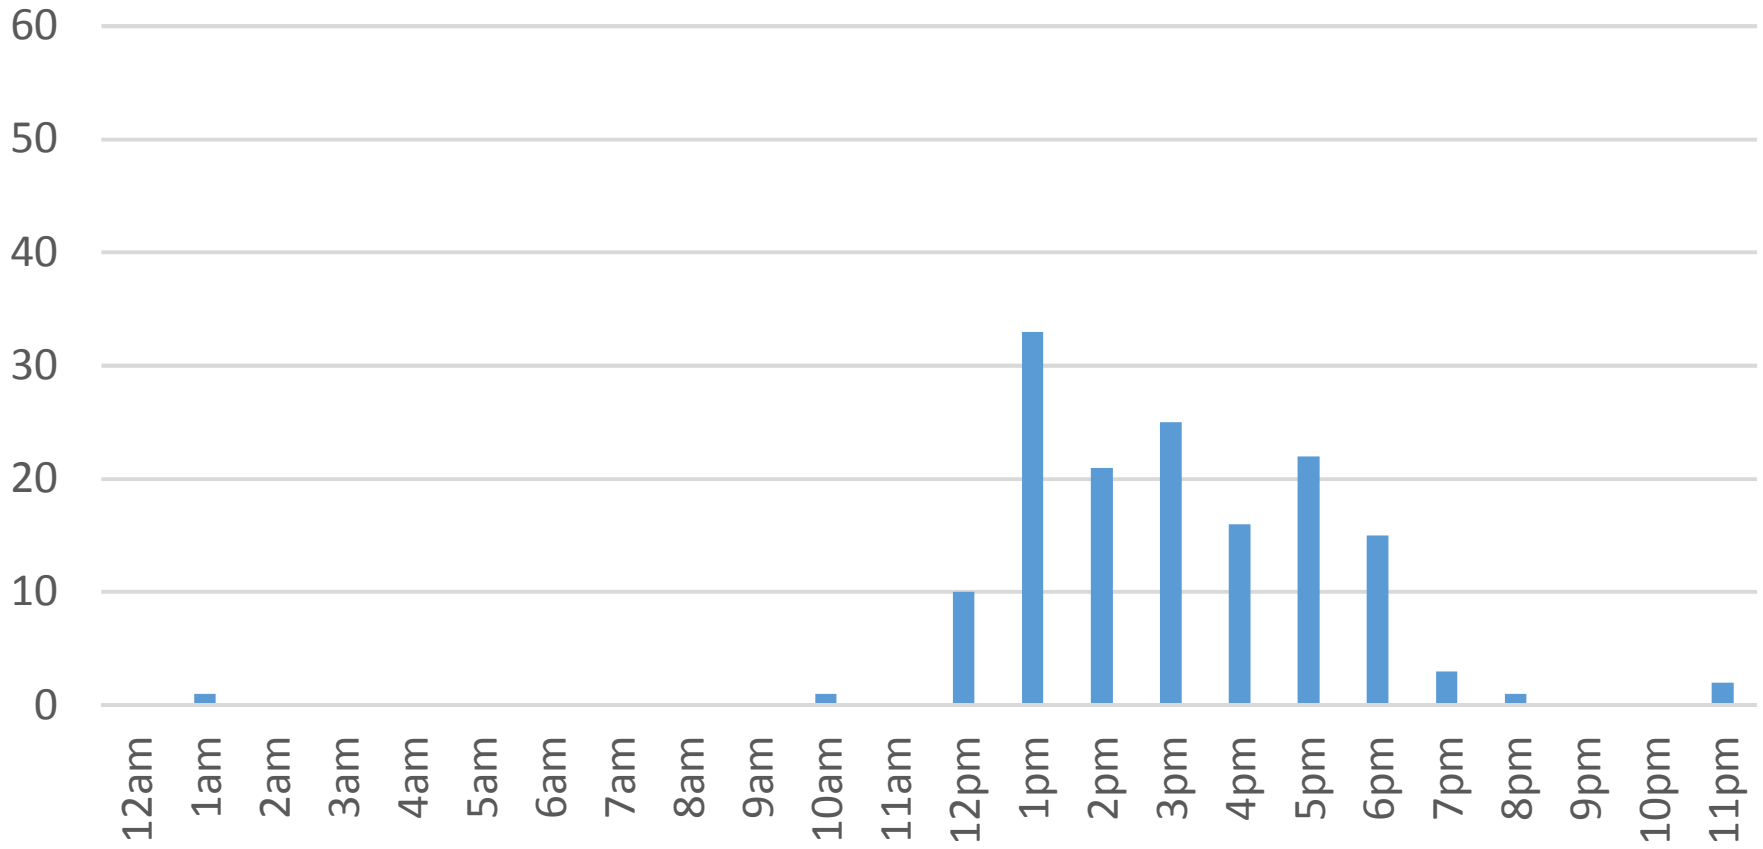

Sunday, February 12, 2017

Locust Beach Trail Daily Data

Monday, February 13, 2017

Locust Beach Trail Daily Data

Tuesday, February 14, 2017

Locust Beach Trail Daily Data

Wednesday, February 15, 2017

Locust Beach Trail Daily Data

Thursday, February 16, 2017

Locust Beach Trail Daily Data

Friday, February 17, 2017

Locust Beach Trail Daily Data

Saturday, February 18, 2017

Locust Beach Trail Daily Data

Sunday, February 19, 2017

Locust Beach Trail Daily Data

Monday, February 20, 2017

Locust Beach Trail Daily Data

Tuesday, February 21, 2017

Locust Beach Trail Daily Data

Wednesday, February 22, 2017

Locust Beach Trail Daily Data

Thursday, February 23, 2017

Locust Beach Trail Daily Data