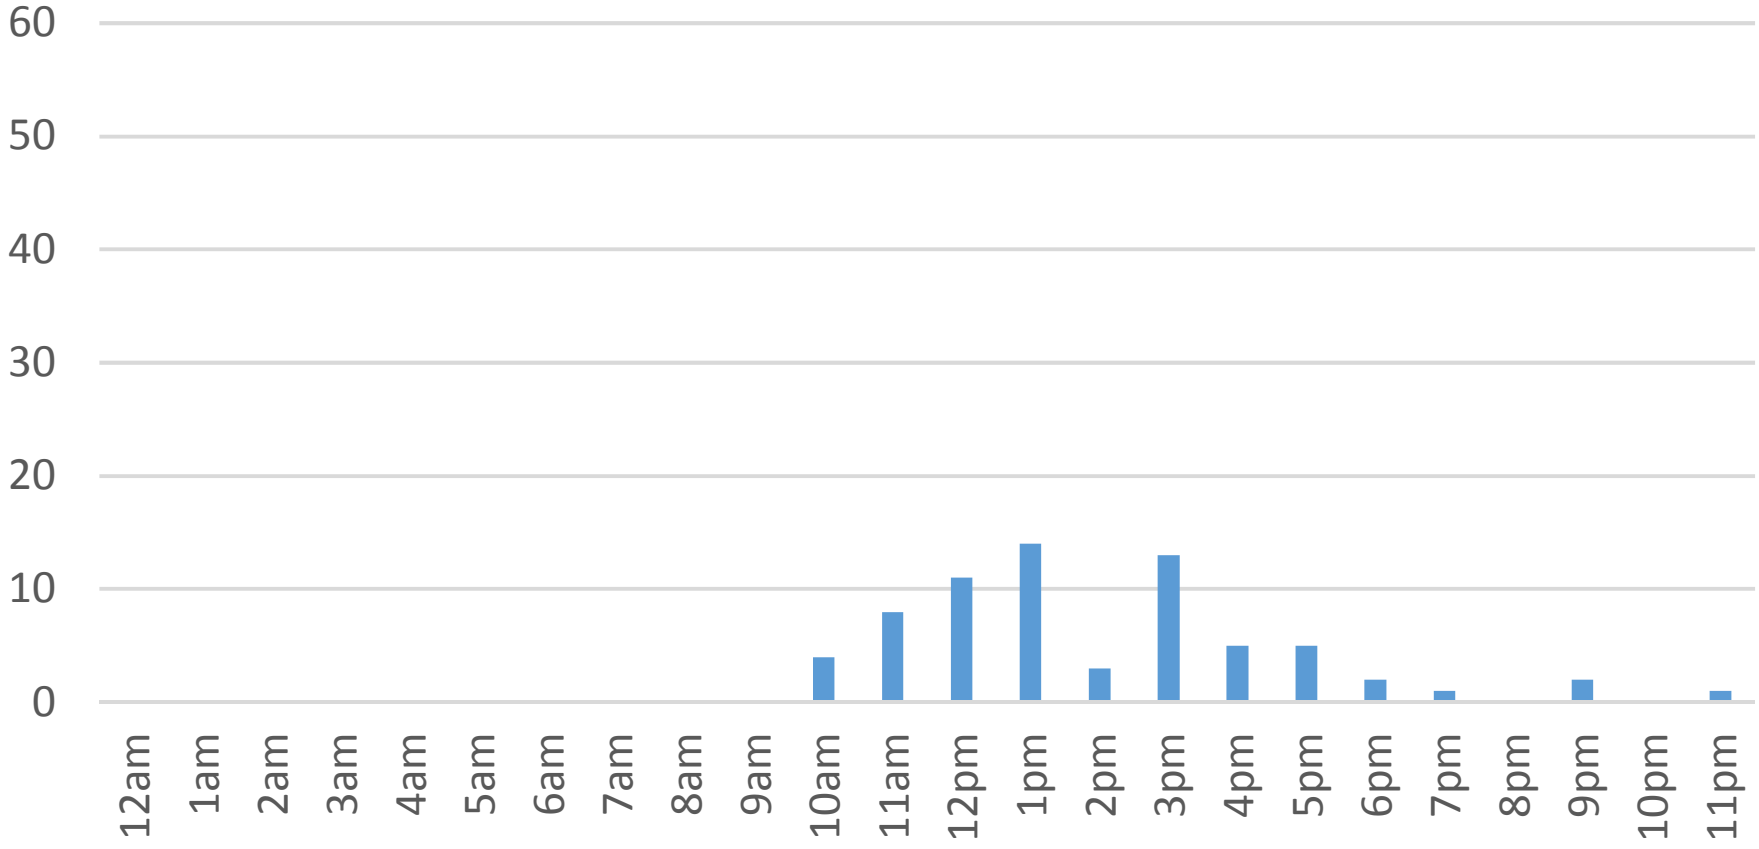

Squalicum Creek Trail Daily Data

Saturday, January 21, 2017