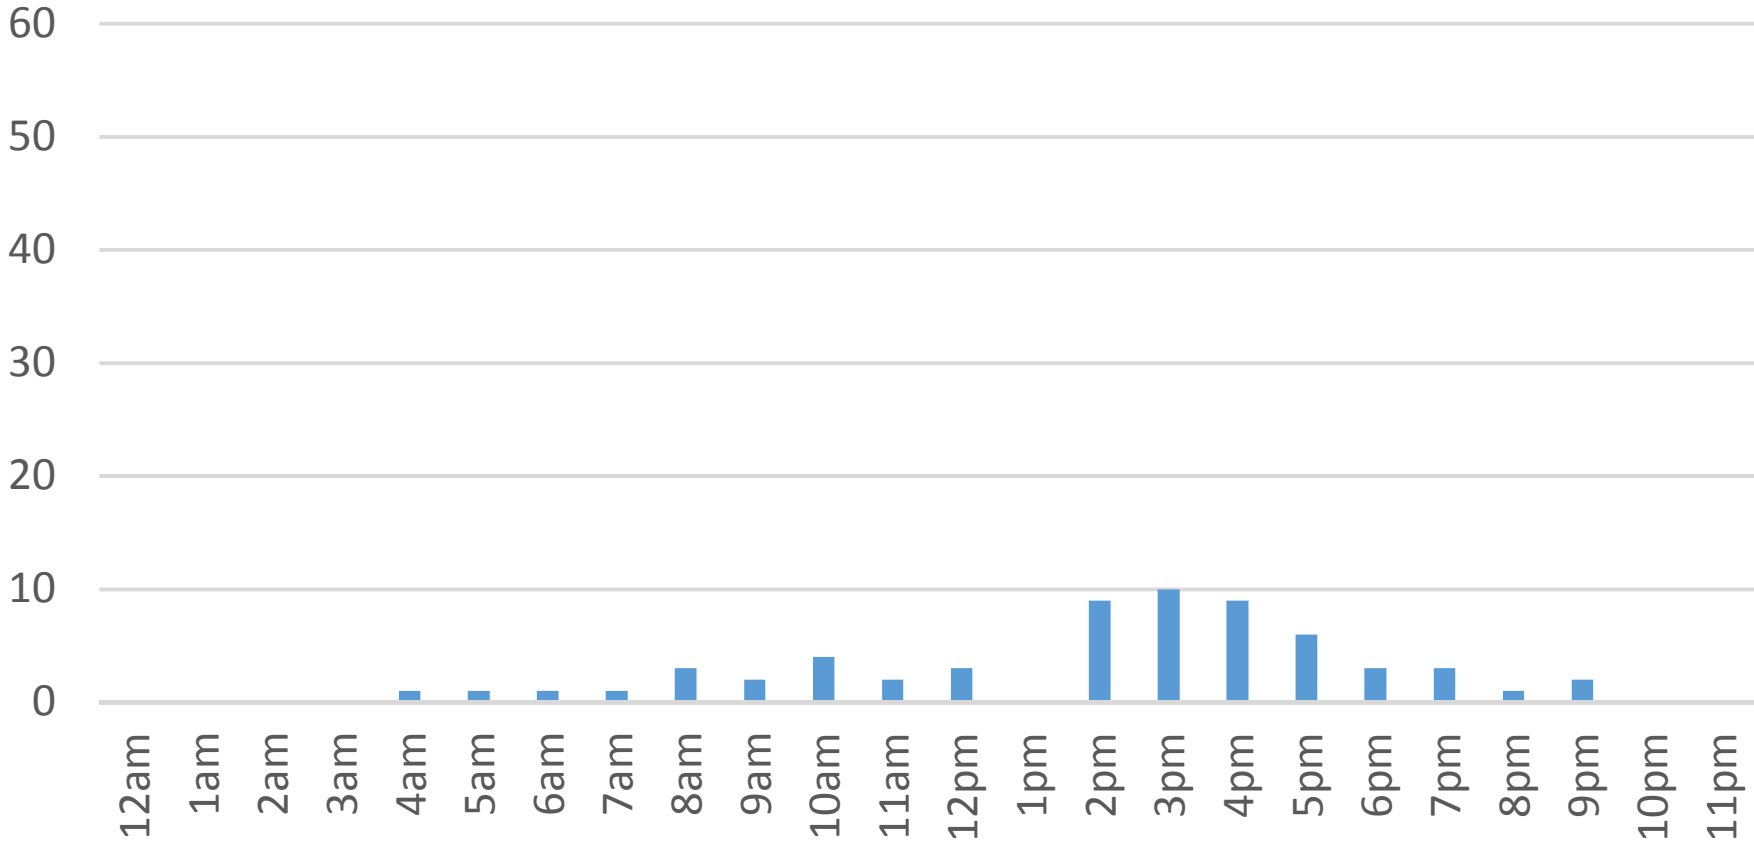

Friday, January 20, 2017

Squalicum Creek Trail Daily Data

Saturday, January 21, 2017

Squalicum Creek Trail Daily Data

Sunday, January 22, 2017

Squalicum Creek Trail Daily Data

Monday, January 23, 2017

Squalicum Creek Trail Daily Data