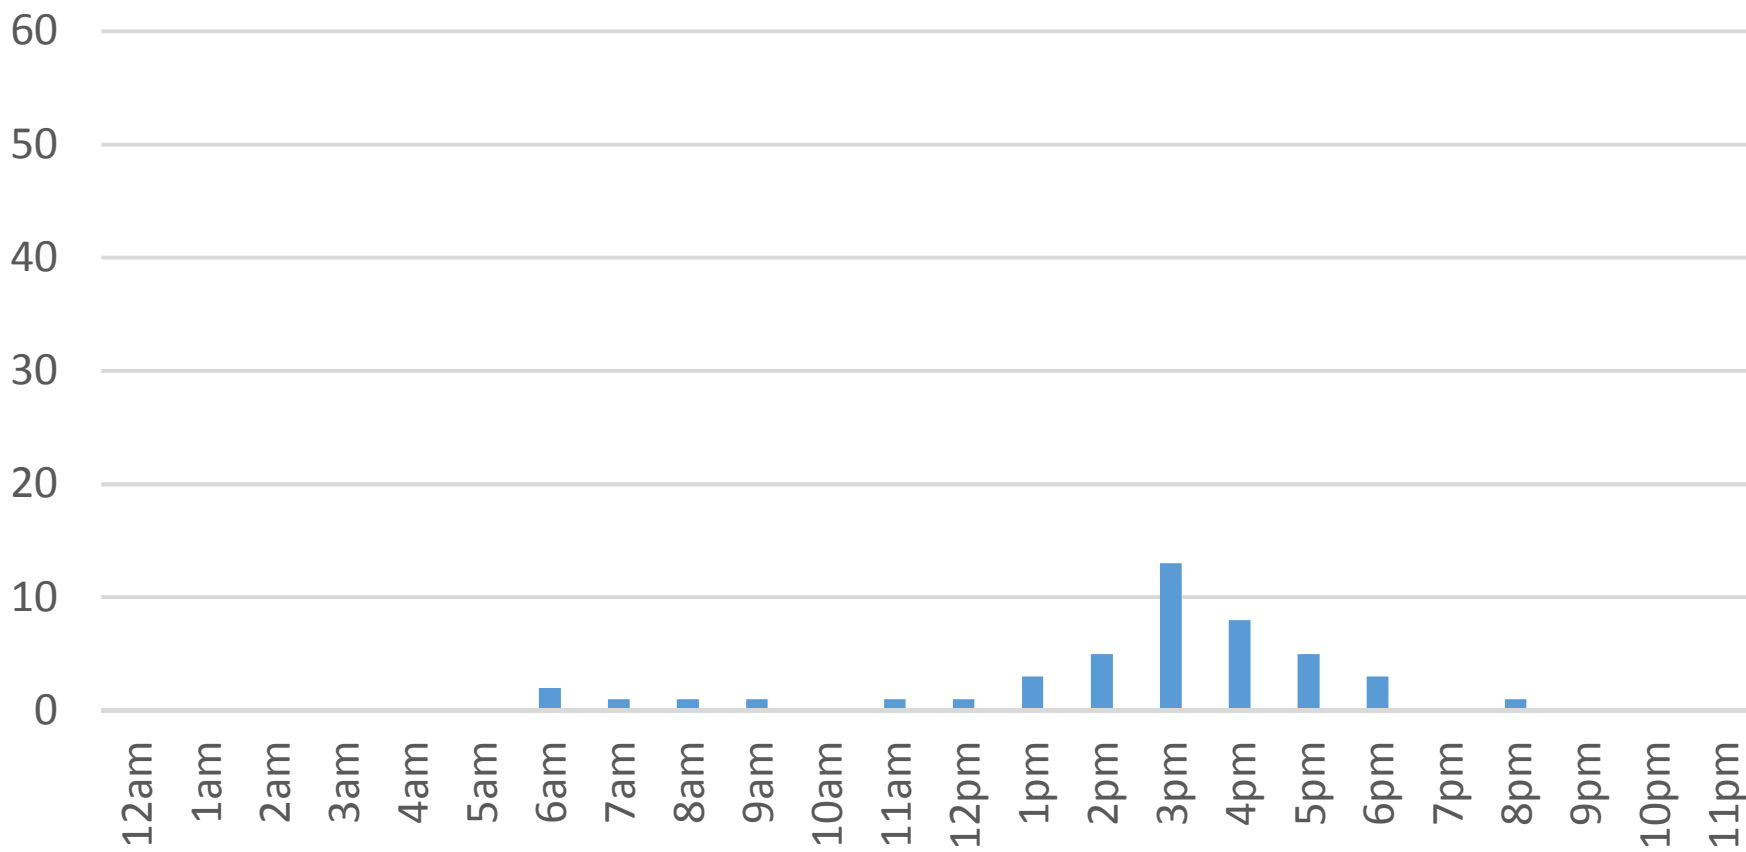

Squalicum Creek Trail Daily Data

Thursday, January 12, 2017