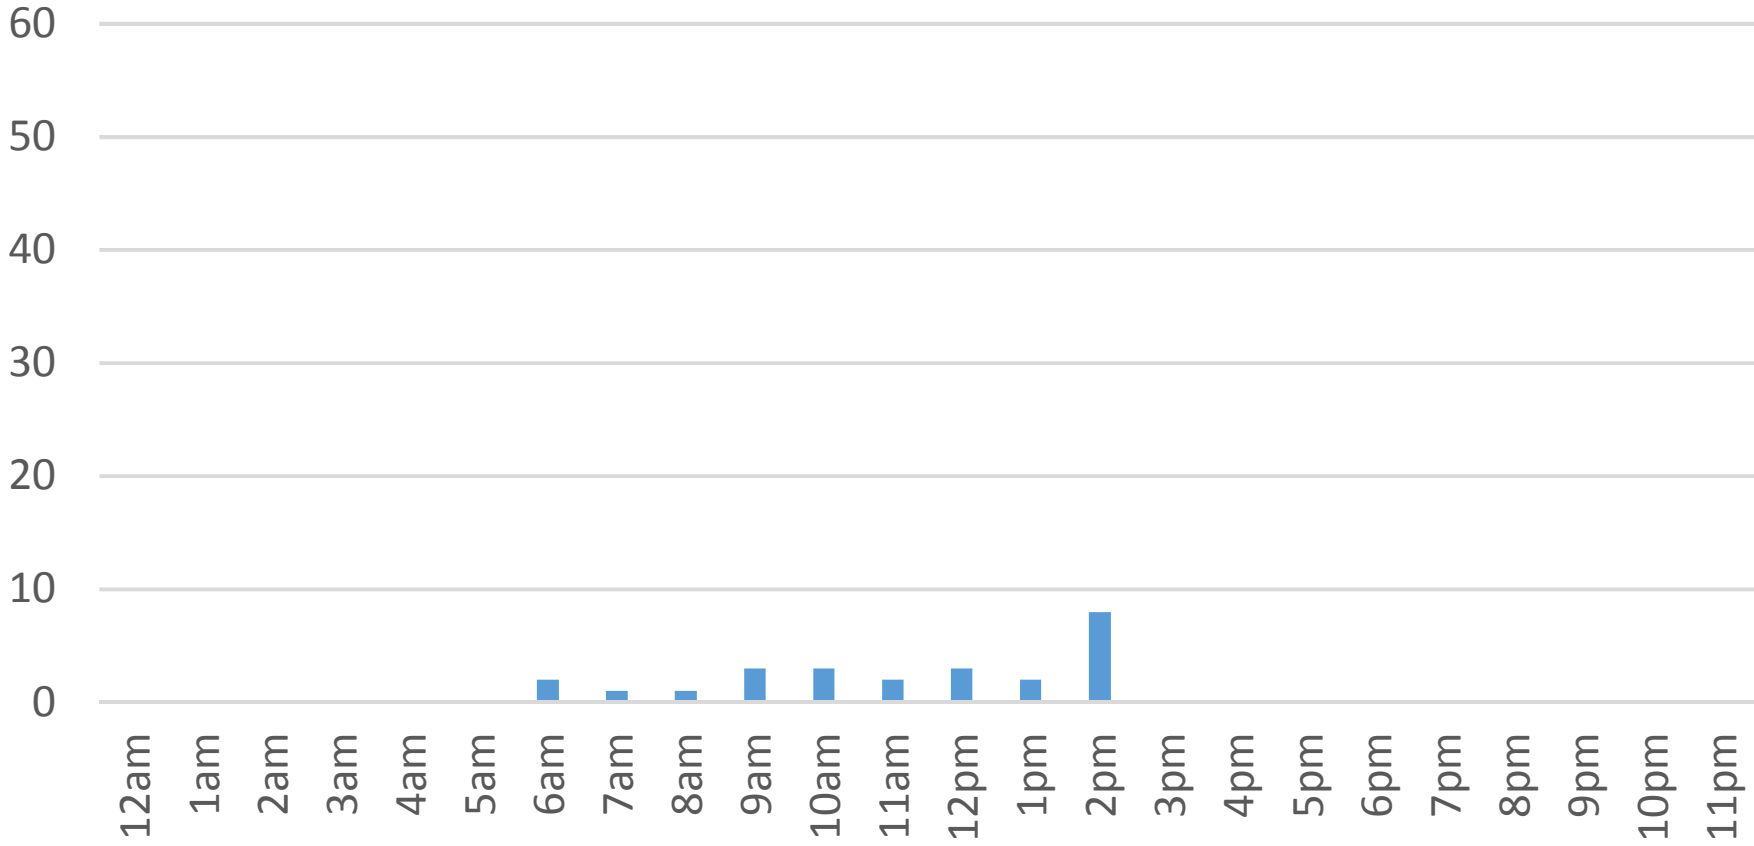

Tuesday, January 10, 2017

Squalicum Creek Trail Daily Data

Wednesday, January 11, 2017

Squalicum Creek Trail Daily Data

Thursday, January 12, 2017

Squalicum Creek Trail Daily Data

Friday, January 13, 2017

Squalicum Creek Trail Daily Data