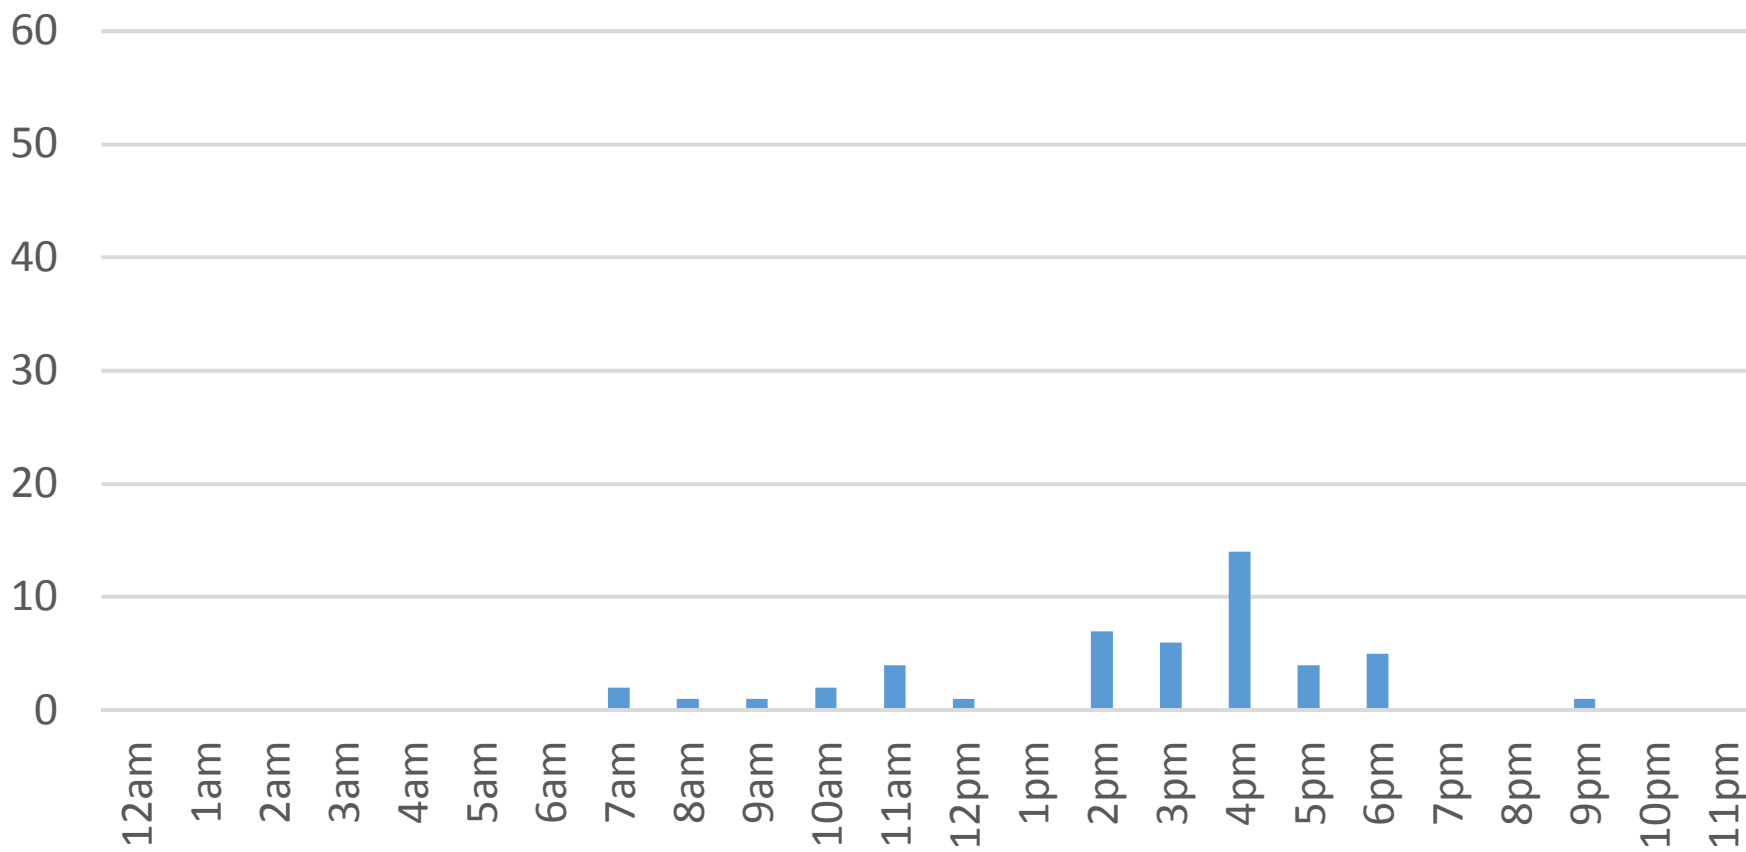

Friday, January 20, 2017

Squalicum Creek Trail Daily Data

Saturday, January 21, 2017

Squalicum Creek Trail Daily Data

Sunday, January 22, 2017

Squalicum Creek Trail Daily Data

Monday, January 23, 2017

Squalicum Creek Trail Daily Data