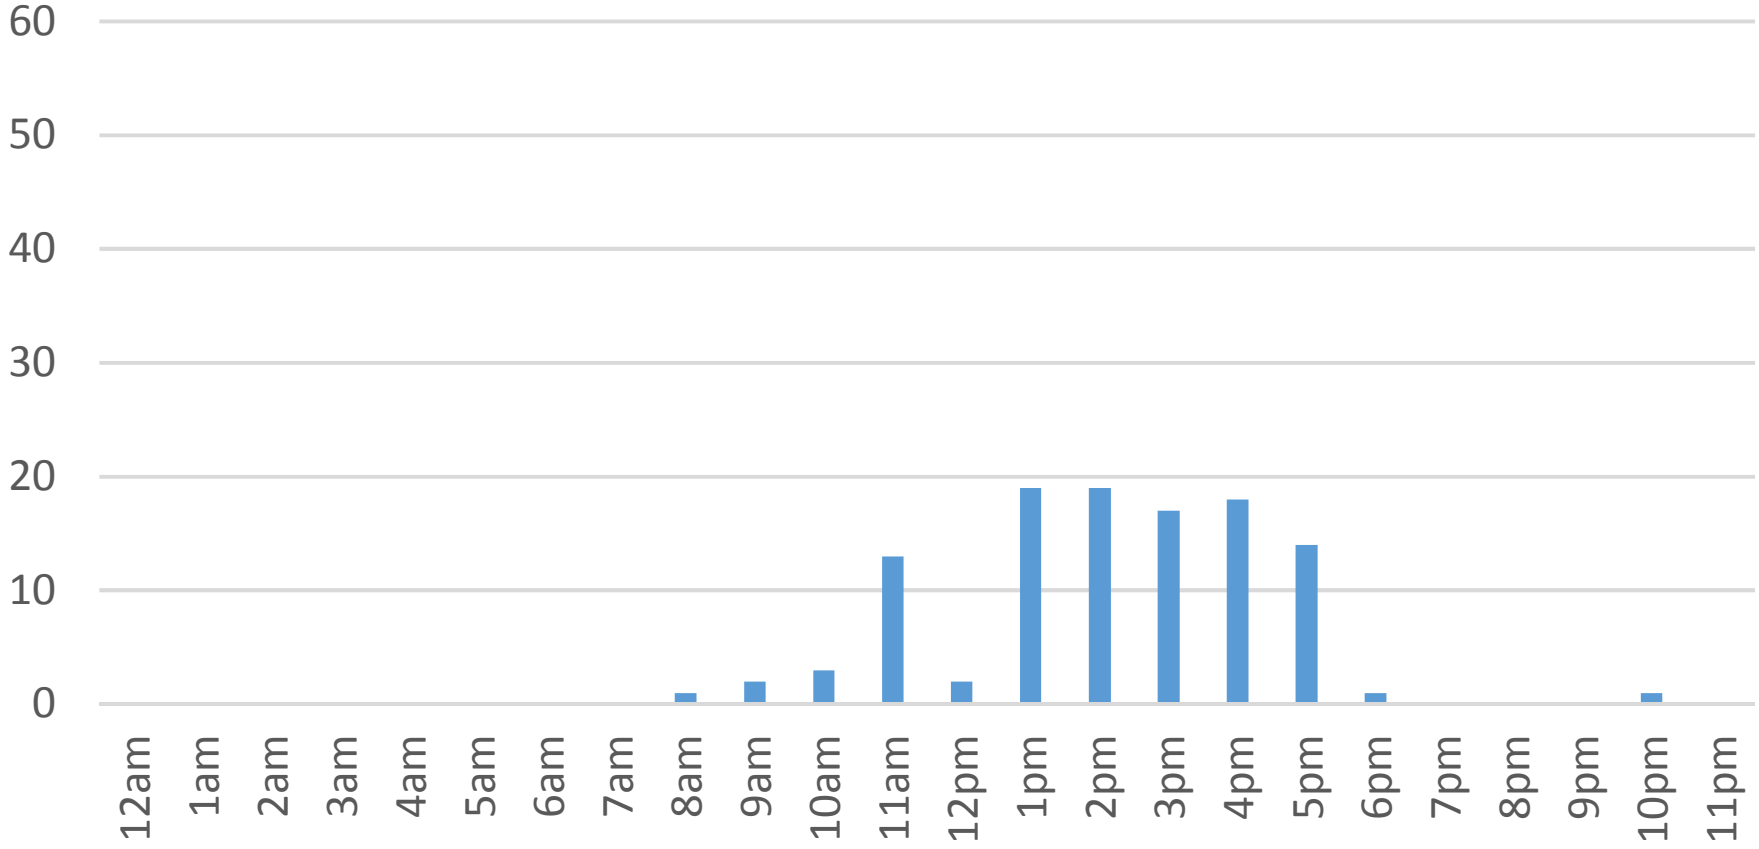

Tuesday, January 24, 2017

Squalicum Creek Trail Daily Data

Wednesday, January 25, 2017

Squalicum Creek Trail Daily Data

Thursday, January 26, 2017

Squalicum Creek Trail Daily Data

Friday, January 27, 2017

Squalicum Creek Trail Daily Data