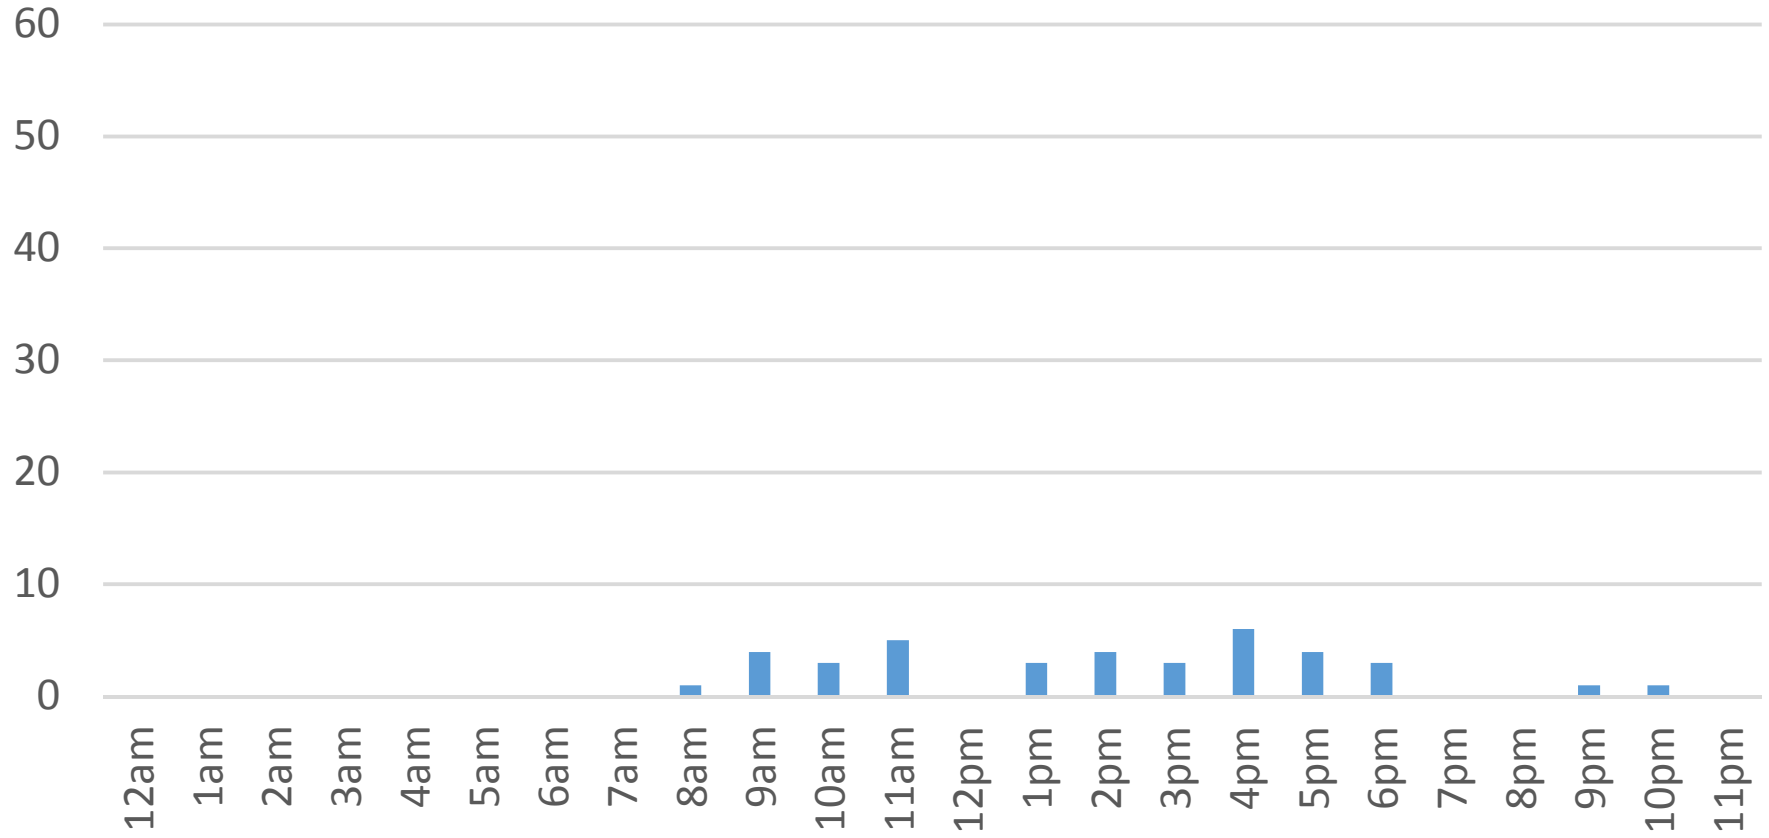

Squalicum Creek Trail Data Figures

Daily Average	38
Average Weekend Day	47
Average Weekday	34

Highest Daily Count 110

Busiest Day of the Week Saturday, January 28, 2017

Weekly Profile

Monday	14%
Tuesday	11%
Wednesday	10%
Thursday	13%
Friday	16%
Saturday	20%
Sunday	16%

Squalicum Creek Trail January 2017

Note:
missing
data
during this
time
period

Total = 1,168 Counts

Squalicum Creek Trail Daily Data

Sunday, January 01, 2017

Squalicum Creek Trail Daily Data

Monday, January 02, 2017