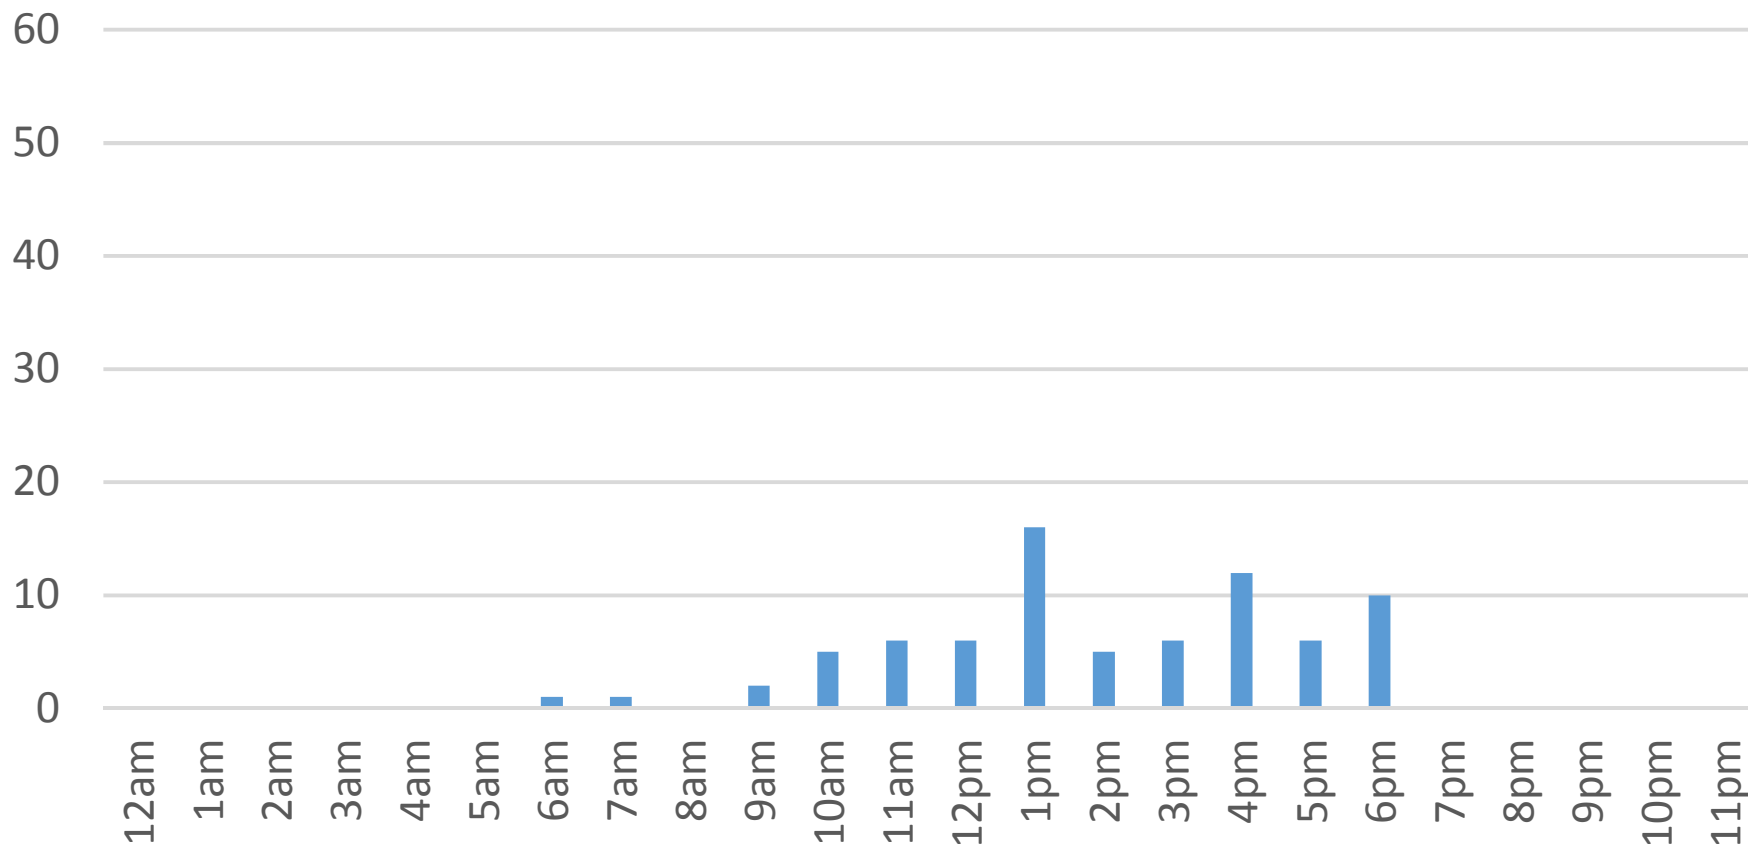

Tuesday, January 24, 2017

Squalicum Creek Trail Daily Data

Wednesday, January 25, 2017

Squalicum Creek Trail Daily Data

Thursday, January 26, 2017

Squalicum Creek Trail Daily Data

Friday, January 27, 2017

Squalicum Creek Trail Daily Data