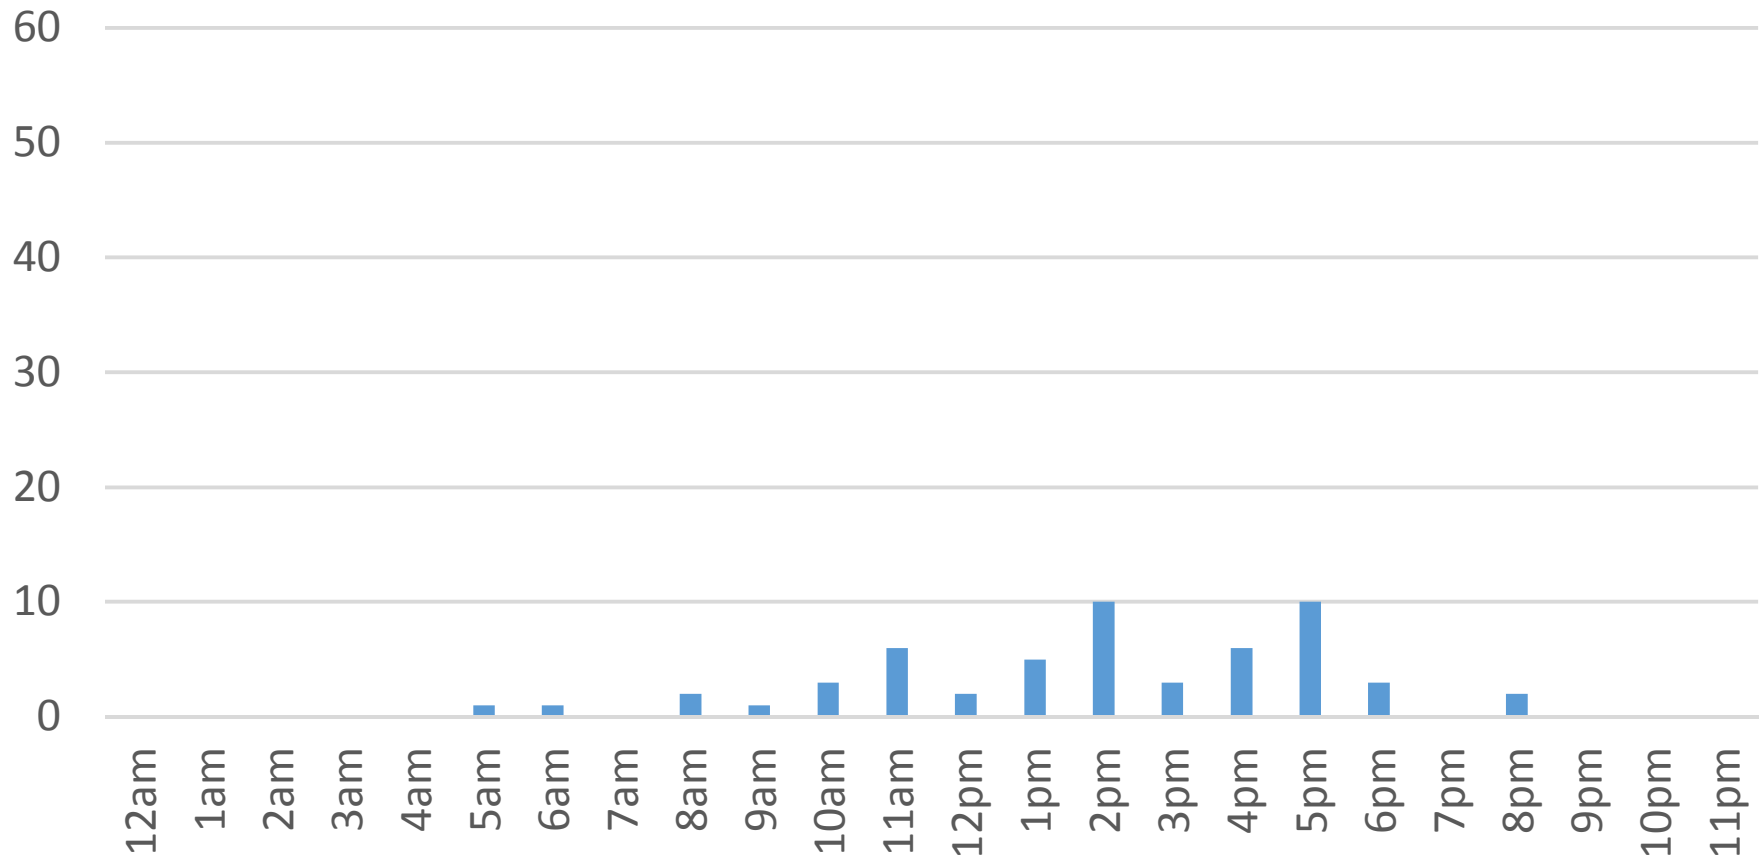

Squalicum Creek Trail Daily Data

Wednesday, January 11, 2017