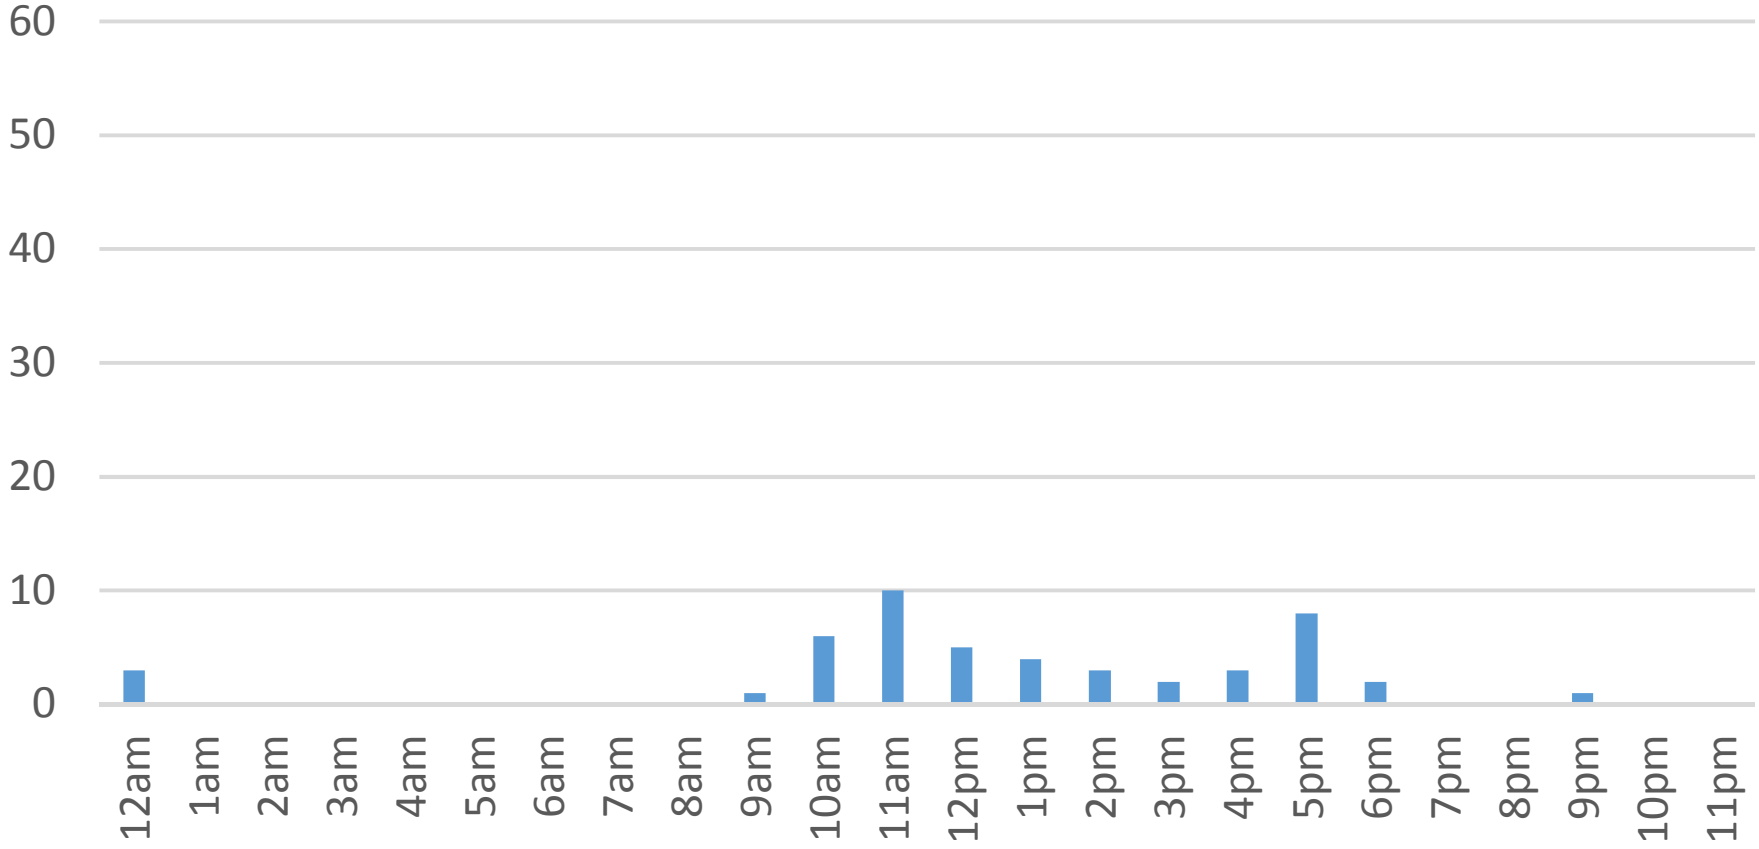

Squalicum Creek Trail Daily Data

Sunday, January 22, 2017