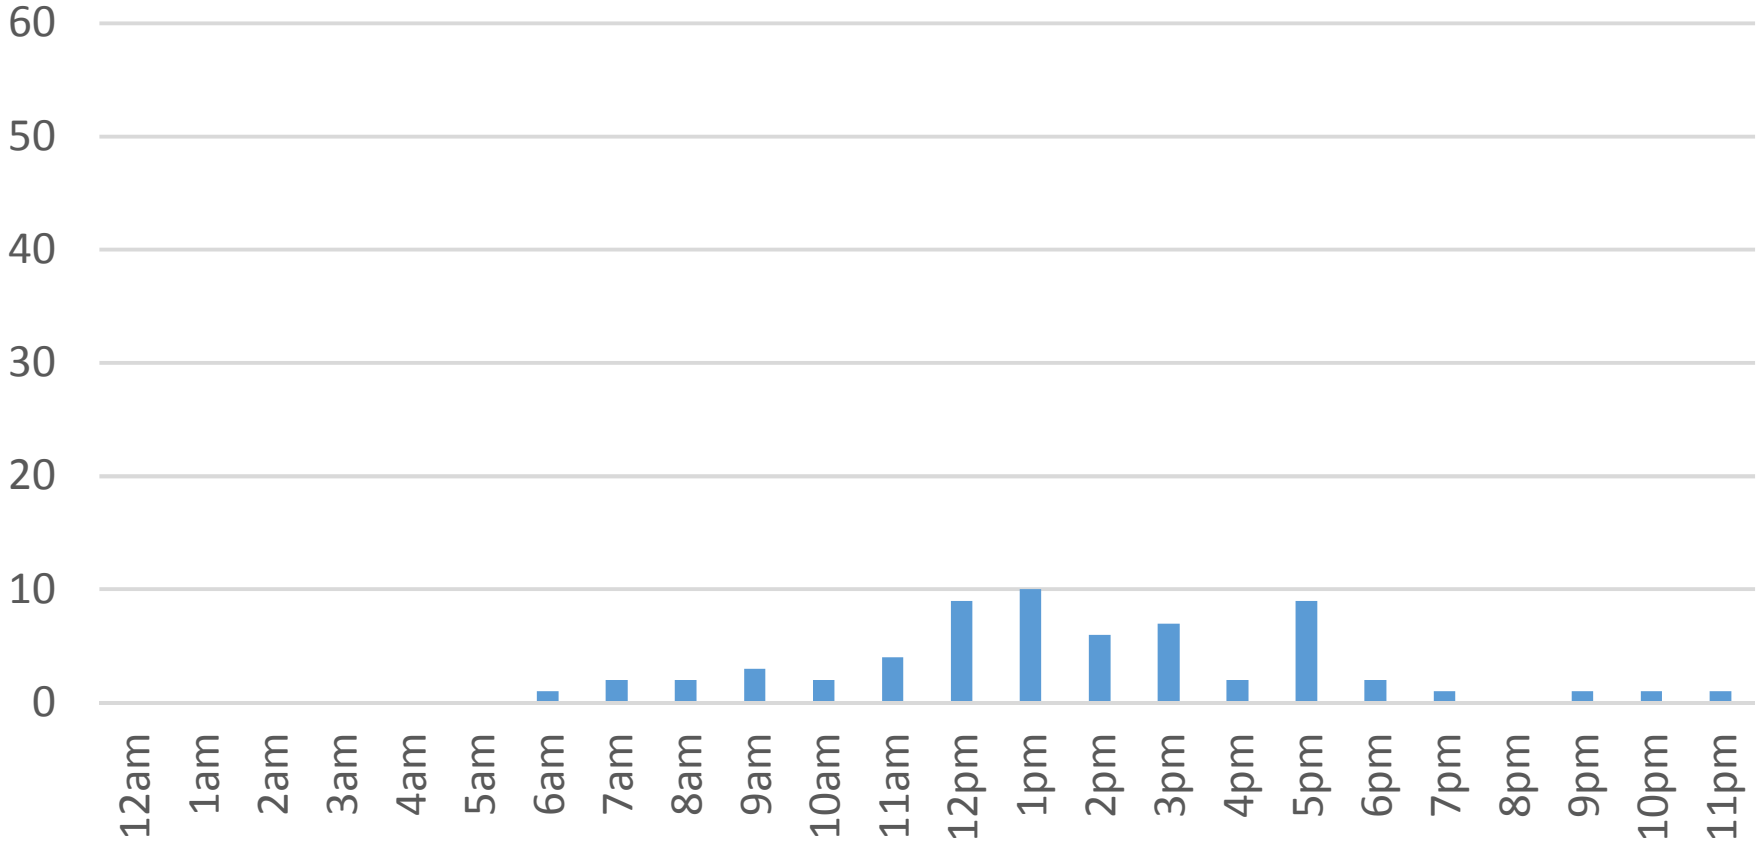

Friday, January 06, 2017

Squalicum Creek Trail Daily Data

Saturday, January 07, 2017

Squalicum Creek Trail Daily Data

Sunday, January 08, 2017

Squalicum Creek Trail Daily Data

Monday, January 09, 2017

Squalicum Creek Trail Daily Data