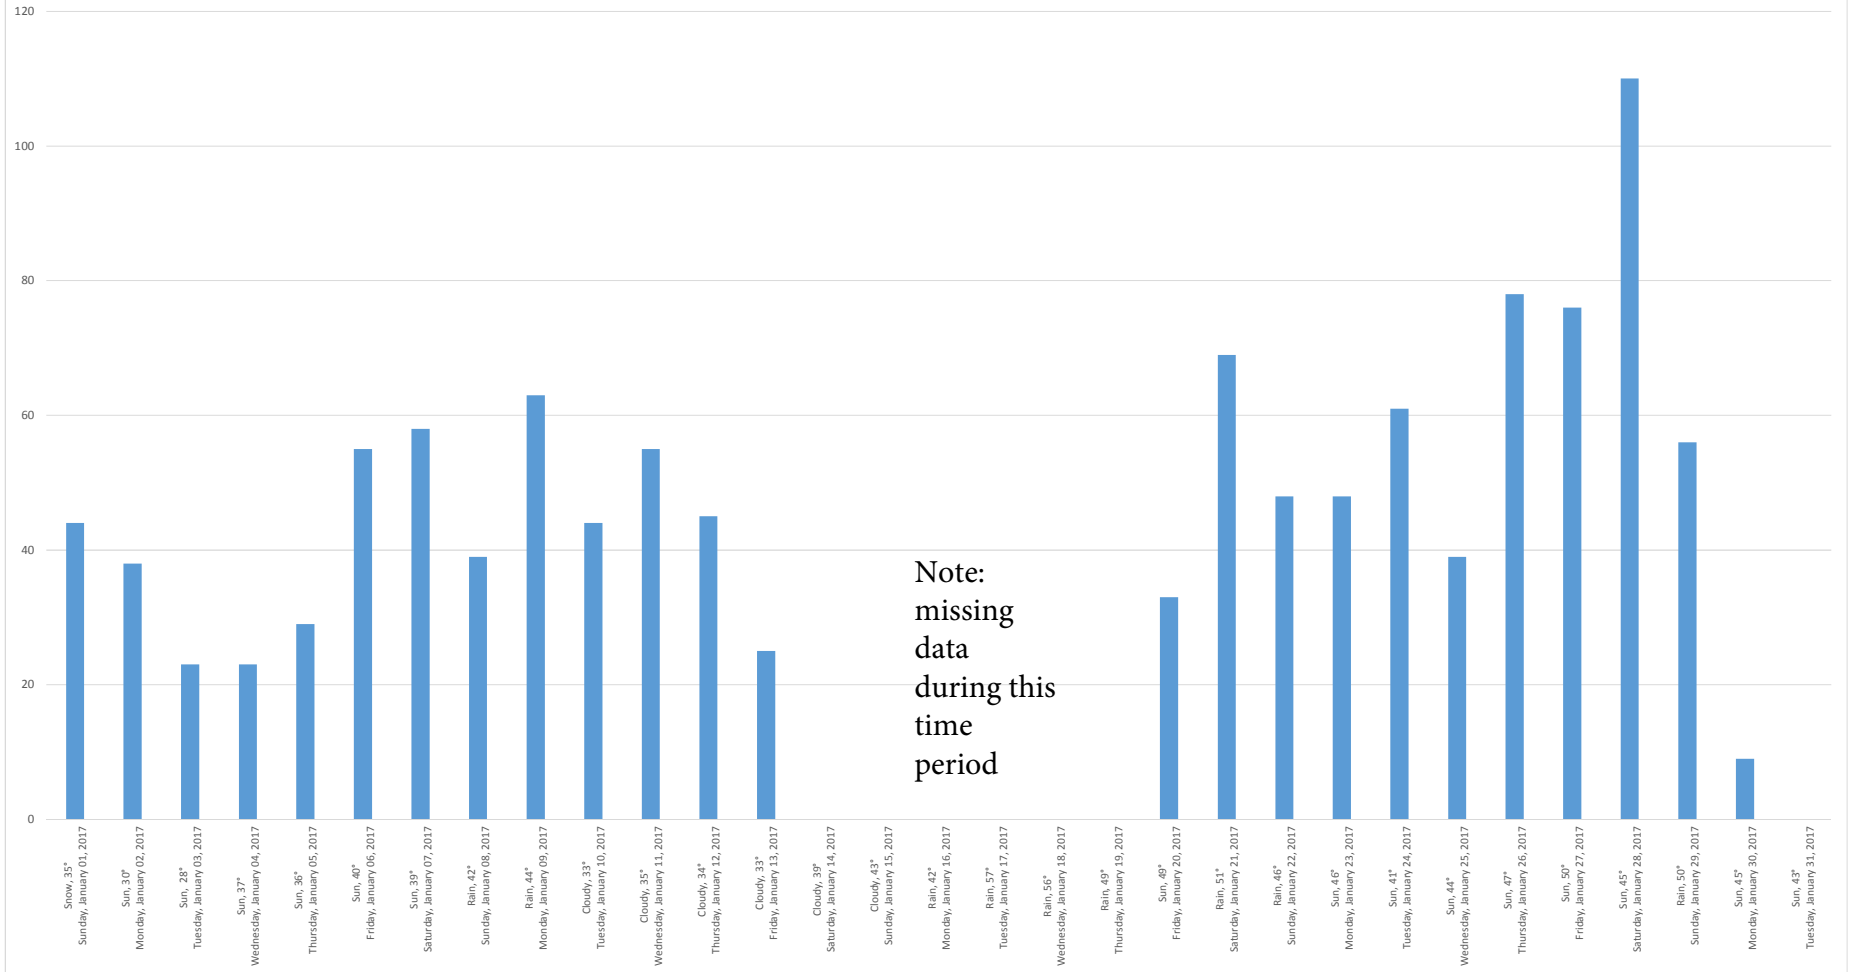

Squalicum Creek Trail Data Figures

Daily Average	38
Average Weekend Day	47
Average Weekday	34

Highest Daily Count 110

Busiest Day of the Week Saturday, January 28, 2017

Weekly Profile

Monday	14%
Tuesday	11%
Wednesday	10%
Thursday	13%
Friday	16%
Saturday	20%
Sunday	16%

Squalicum Creek Trail January 2017

Note:
missing
data
during this
time
period

Total = 1,168 Counts

Squalicum Creek Trail Daily Data

Sunday, January 01, 2017

Squalicum Creek Trail Daily Data

Monday, January 02, 2017