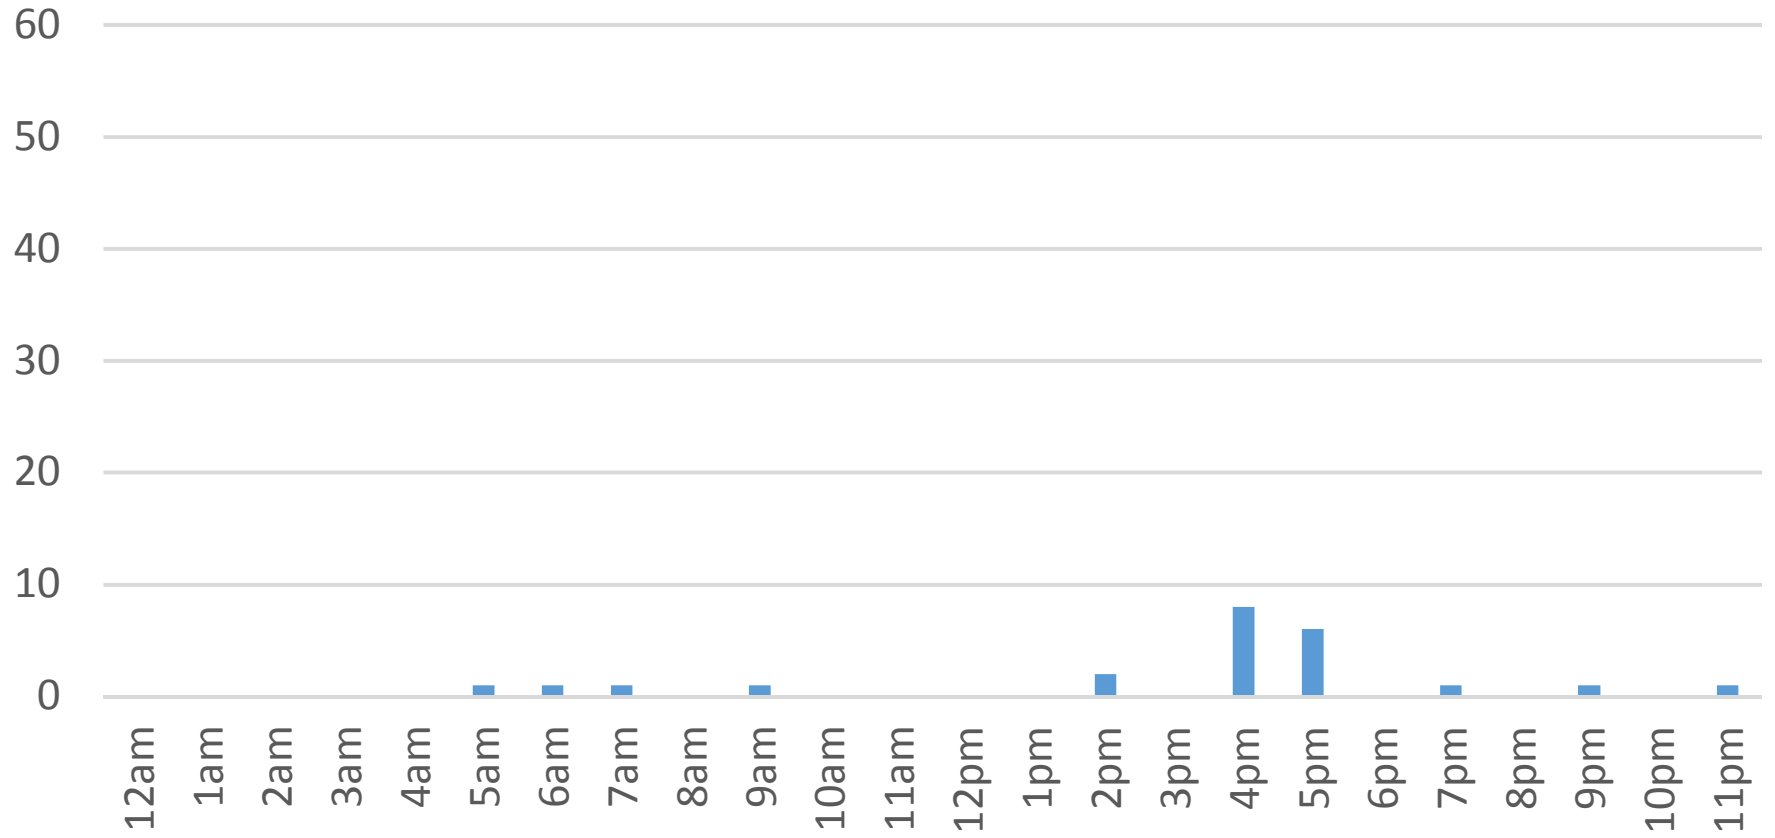

Squalicum Creek Trail Daily Data

Tuesday, January 03, 2017