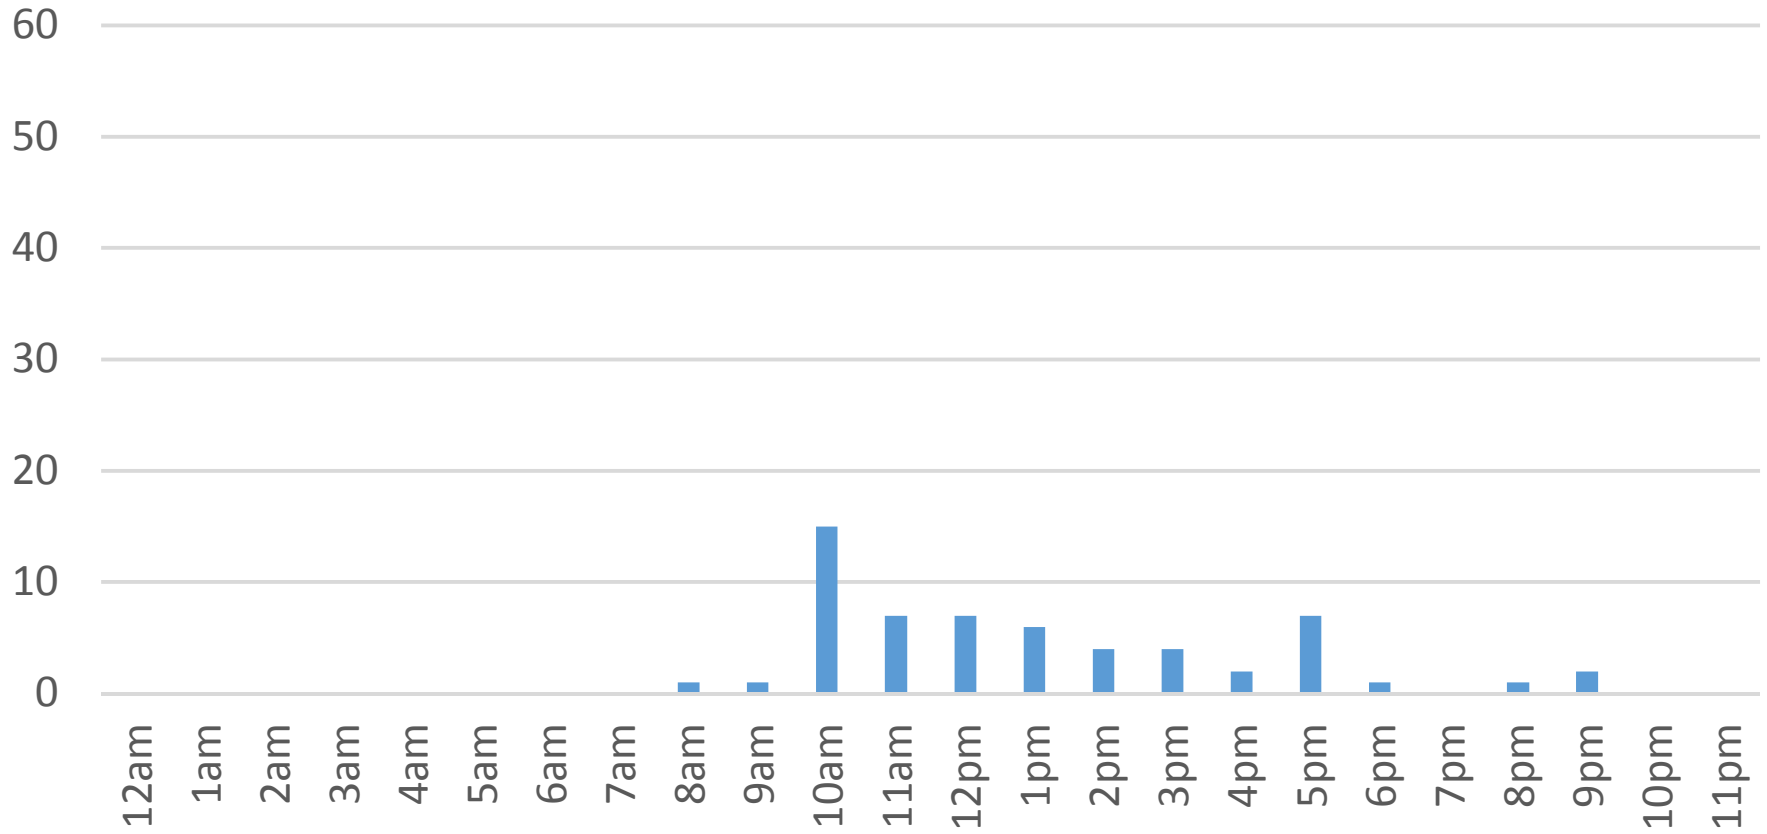

Squalicum Creek Trail Daily Data

Saturday, January 07, 2017