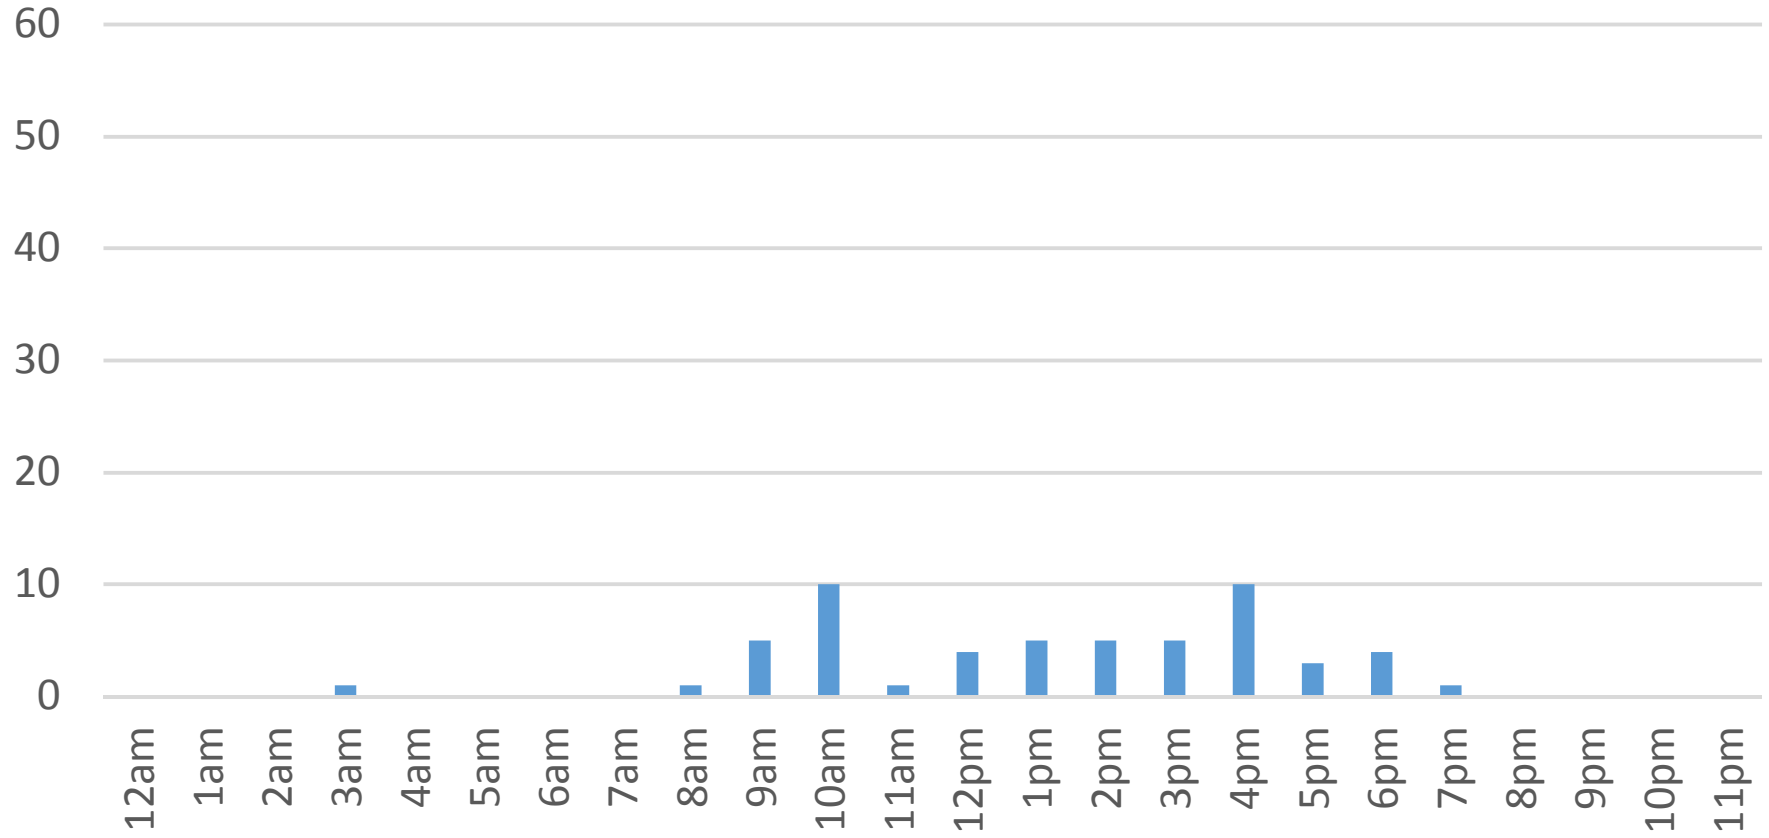

Squalicum Creek Trail January 2017

Note:
missing
data
during this
time
period

Total = 1,168 Counts

Squalicum Creek Trail Daily Data

Sunday, January 01, 2017

Squalicum Creek Trail Daily Data

Monday, January 02, 2017

Squalicum Creek Trail Daily Data

Tuesday, January 03, 2017

Squalicum Creek Trail Daily Data

Wednesday, January 04, 2017

Squalicum Creek Trail Daily Data

Thursday, January 05, 2017

Squalicum Creek Trail Daily Data