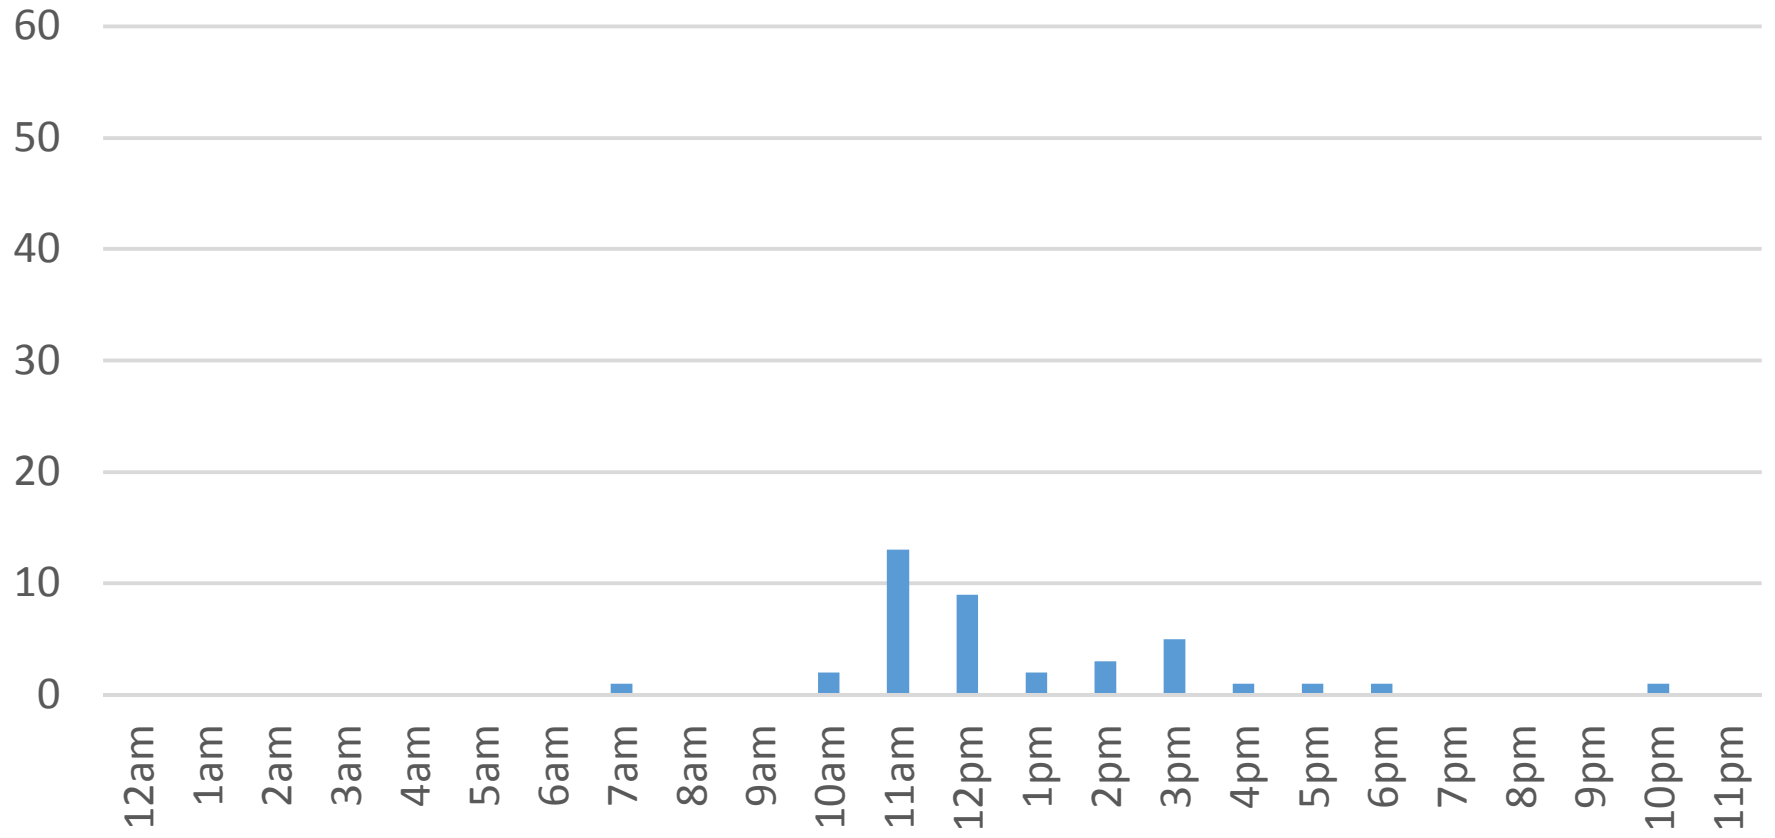

Squalicum Creek Trail Daily Data

Sunday, January 08, 2017