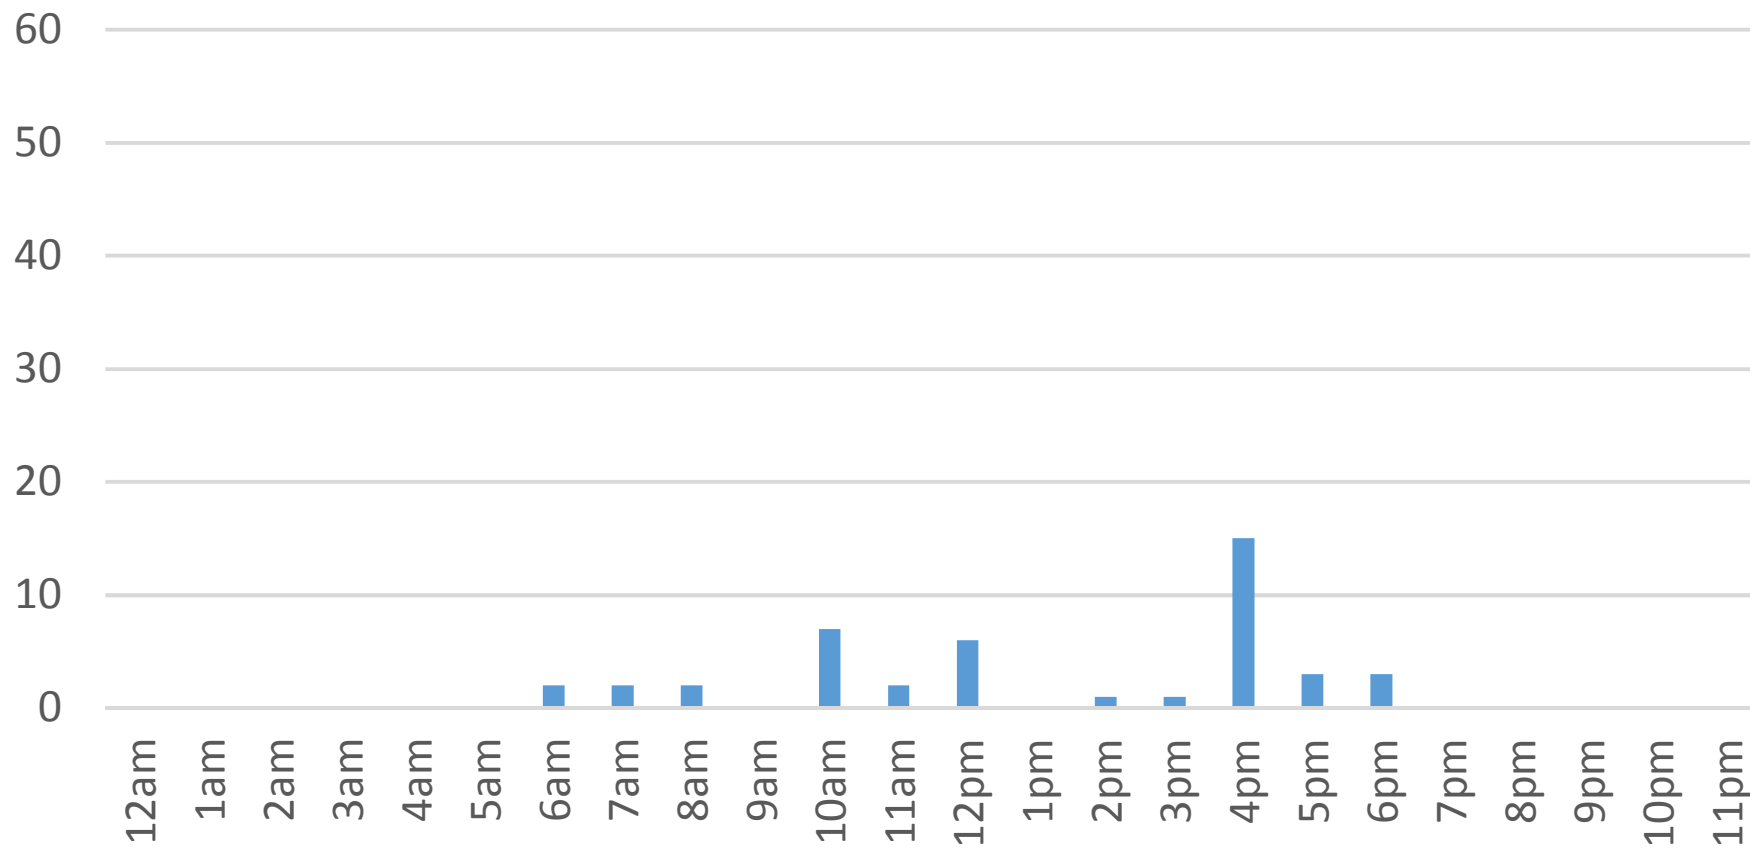

Friday, January 06, 2017

Squalicum Creek Trail Daily Data

Saturday, January 07, 2017

Squalicum Creek Trail Daily Data

Sunday, January 08, 2017

Squalicum Creek Trail Daily Data

Monday, January 09, 2017

Squalicum Creek Trail Daily Data