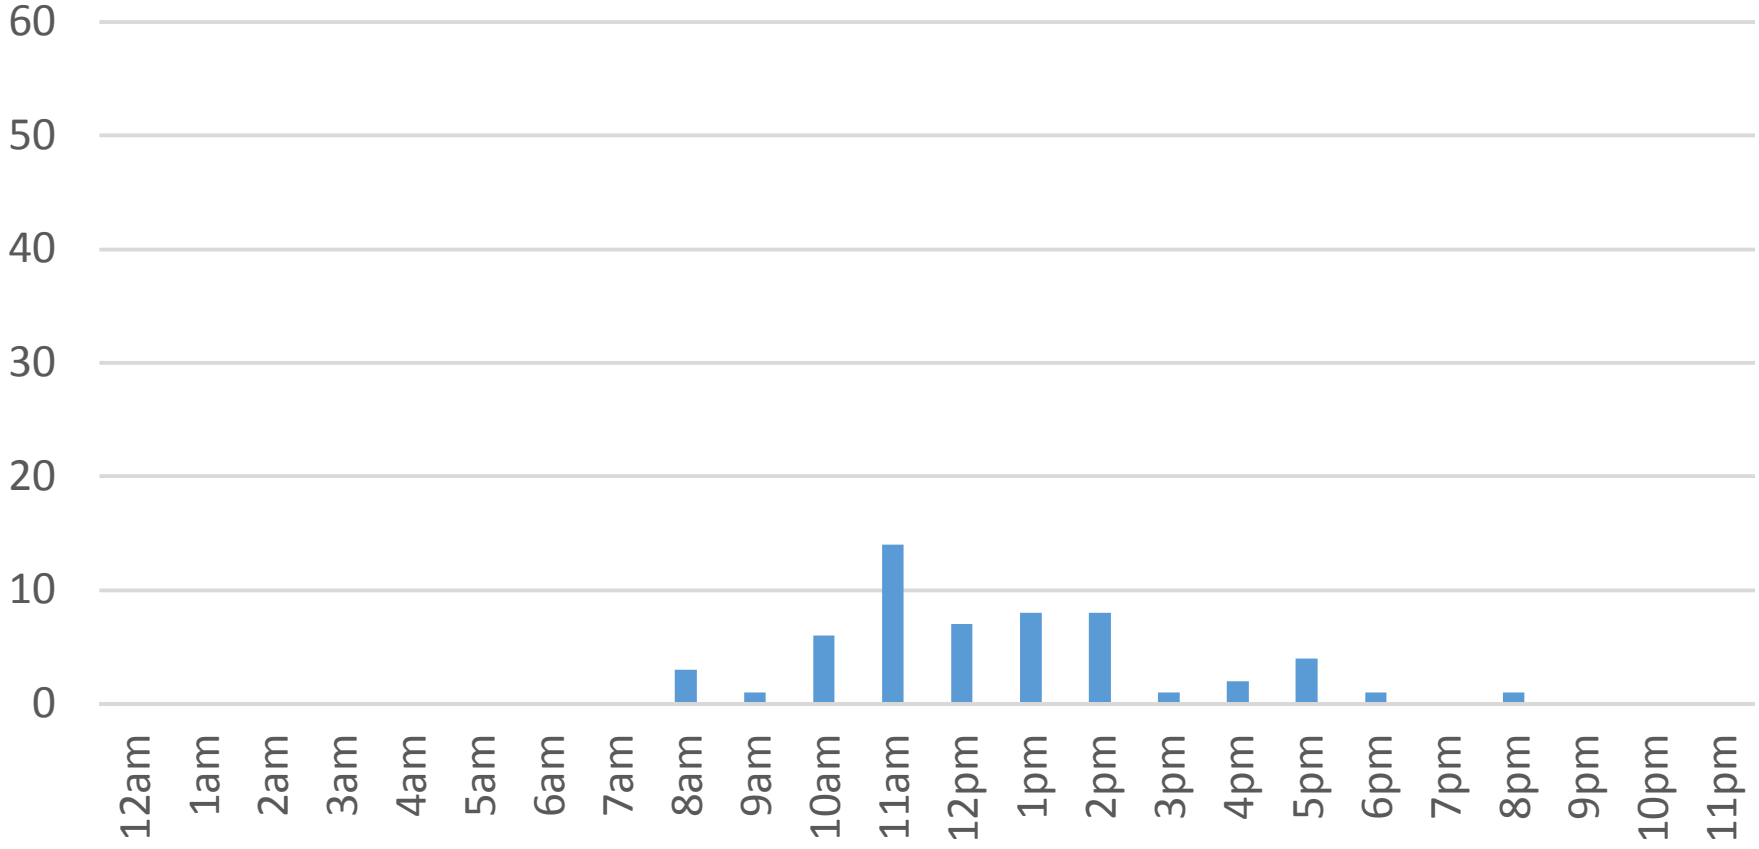

Squalicum Creek Trail Daily Data

Sunday, January 29, 2017