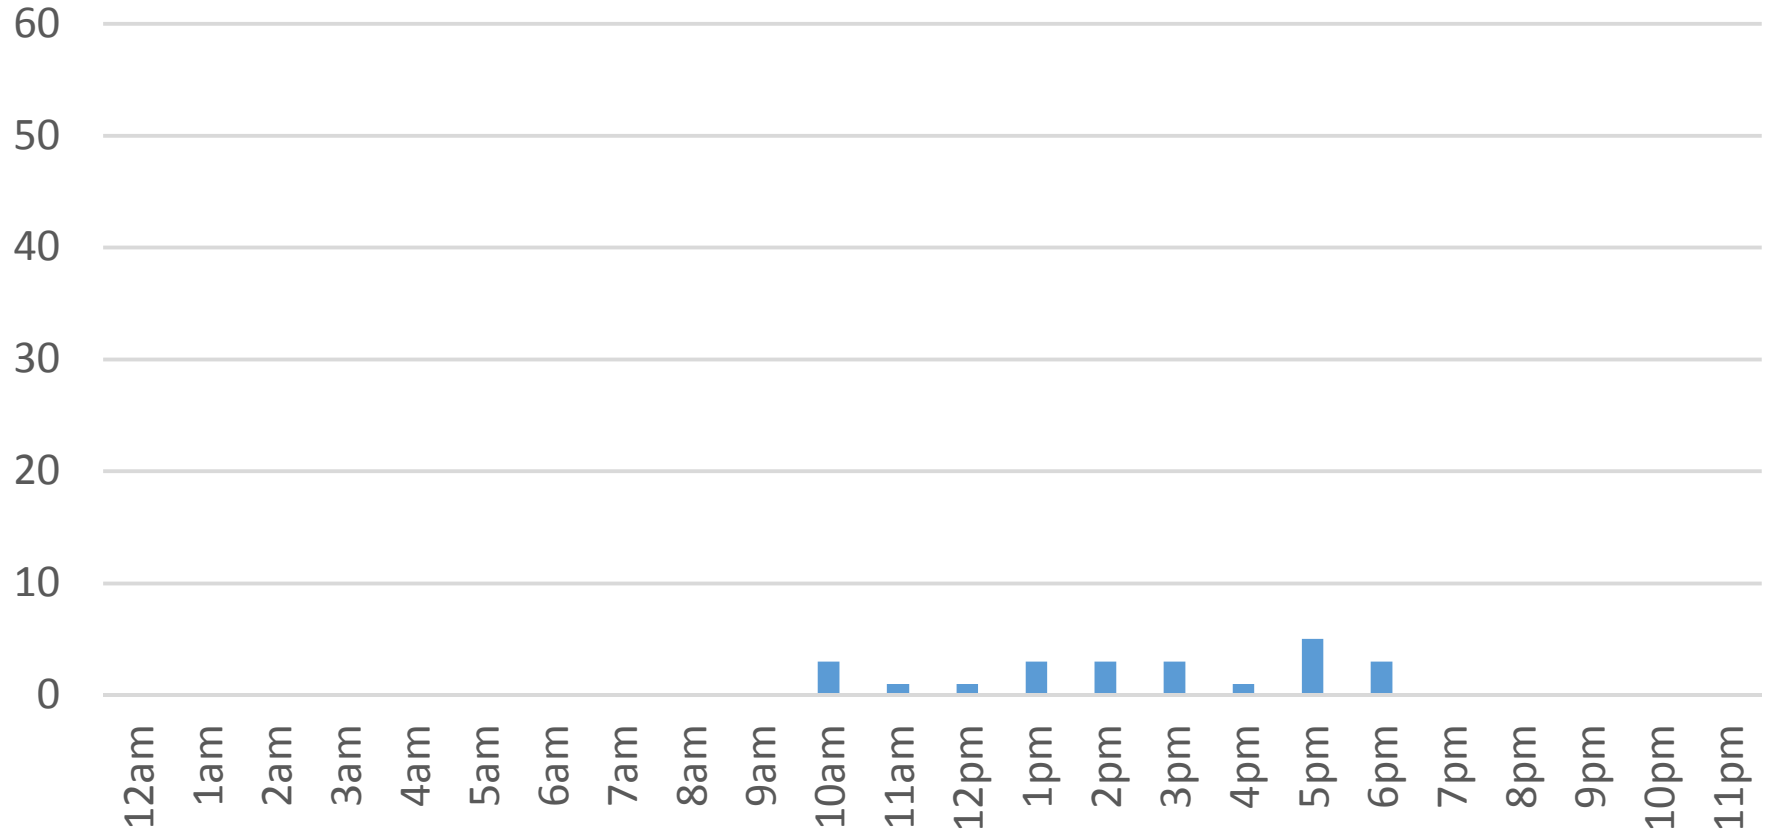

Squalicum Creek Trail Daily Data

Wednesday, January 04, 2017