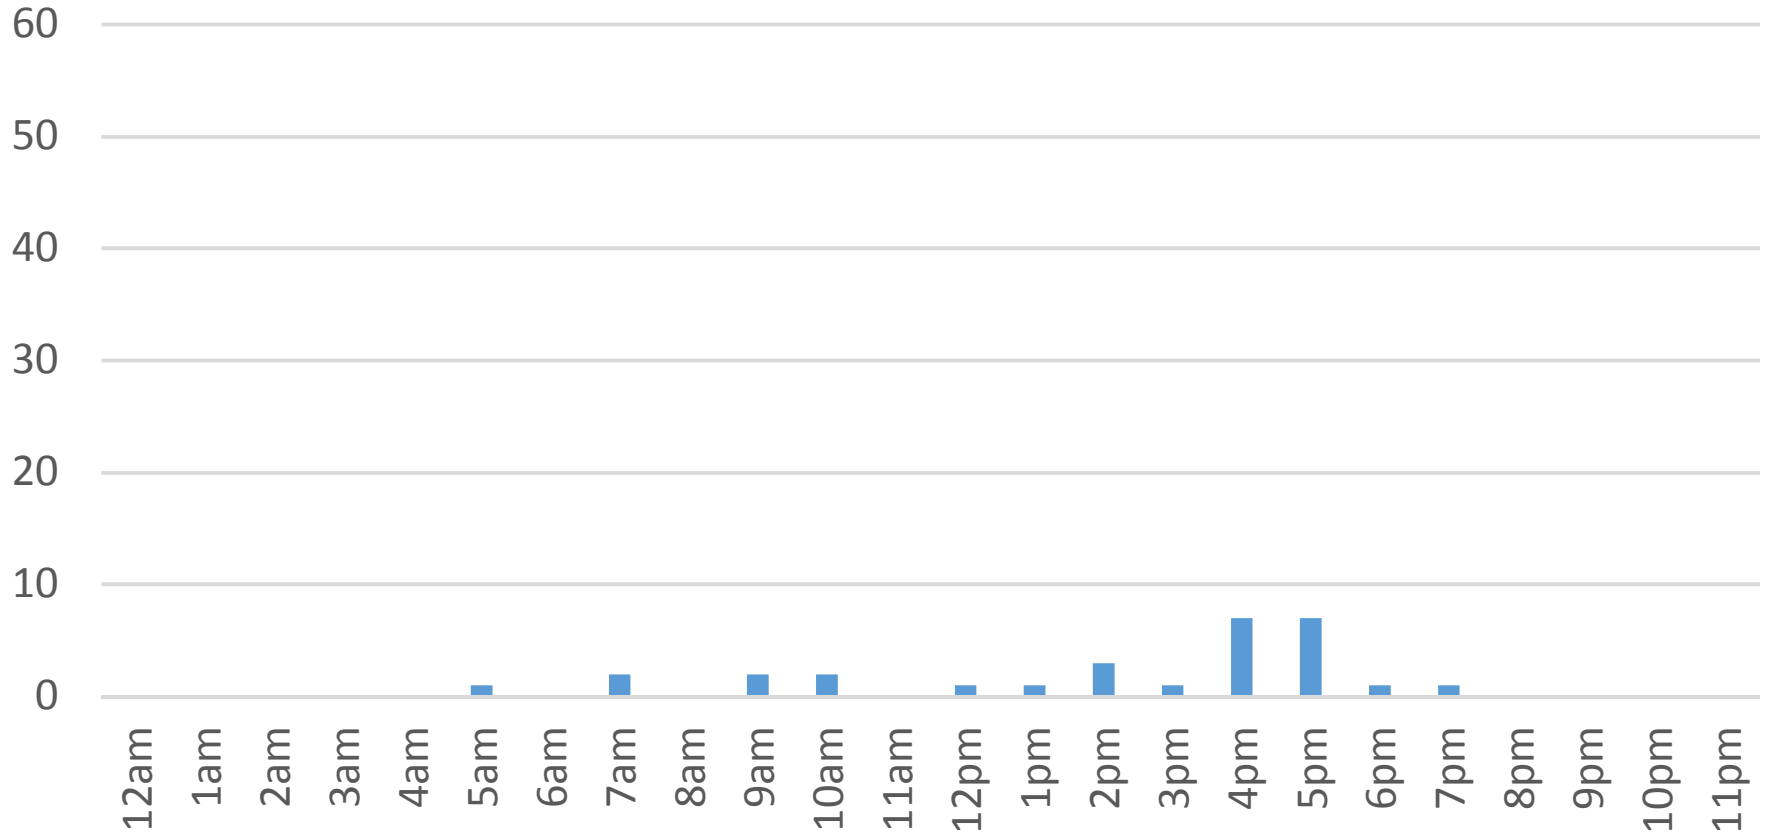

Squalicum Creek Trail January 2017

Note:
missing
data
during this
time
period

Total = 1,168 Counts

Squalicum Creek Trail Daily Data

Sunday, January 01, 2017

Squalicum Creek Trail Daily Data

Monday, January 02, 2017

Squalicum Creek Trail Daily Data

Tuesday, January 03, 2017

Squalicum Creek Trail Daily Data

Wednesday, January 04, 2017

Squalicum Creek Trail Daily Data

Thursday, January 05, 2017

Squalicum Creek Trail Daily Data