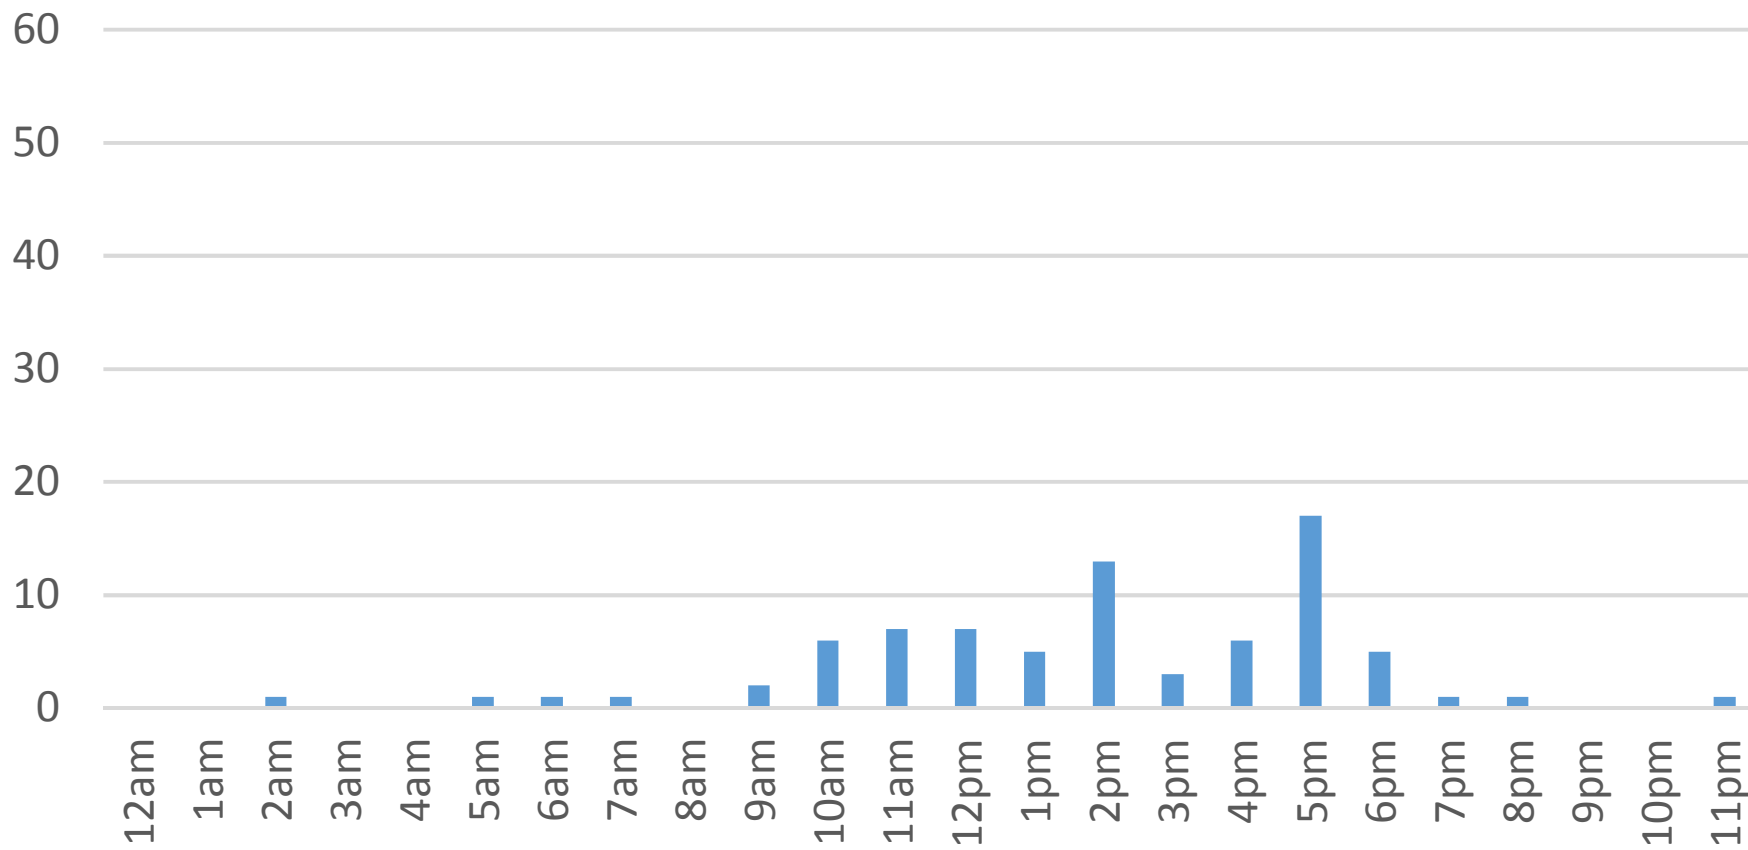

Squalicum Creek Trail Daily Data

Thursday, January 26, 2017