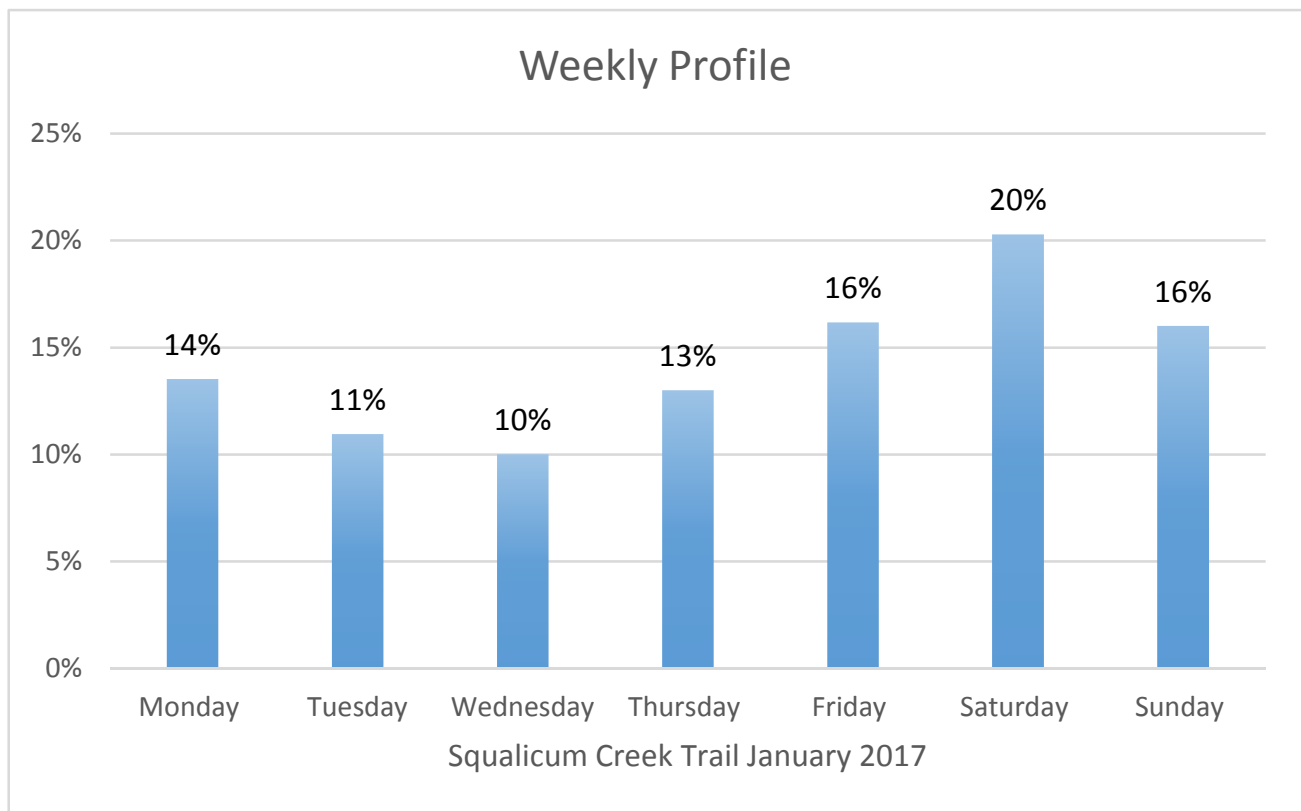

Squalicum Creek Trail Data Figures

Daily Average	38
Average Weekend Day	47
Average Weekday	34

Highest Daily Count 110

Busiest Day of the Week Saturday, January 28, 2017

Weekly Profile

Monday	14%
Tuesday	11%
Wednesday	10%
Thursday	13%
Friday	16%
Saturday	20%
Sunday	16%

Squalicum Creek Trail January 2017

Note:
missing
data
during this
time
period

Total = 1,168 Counts

Squalicum Creek Trail Daily Data

Sunday, January 01, 2017

Squalicum Creek Trail Daily Data

Monday, January 02, 2017