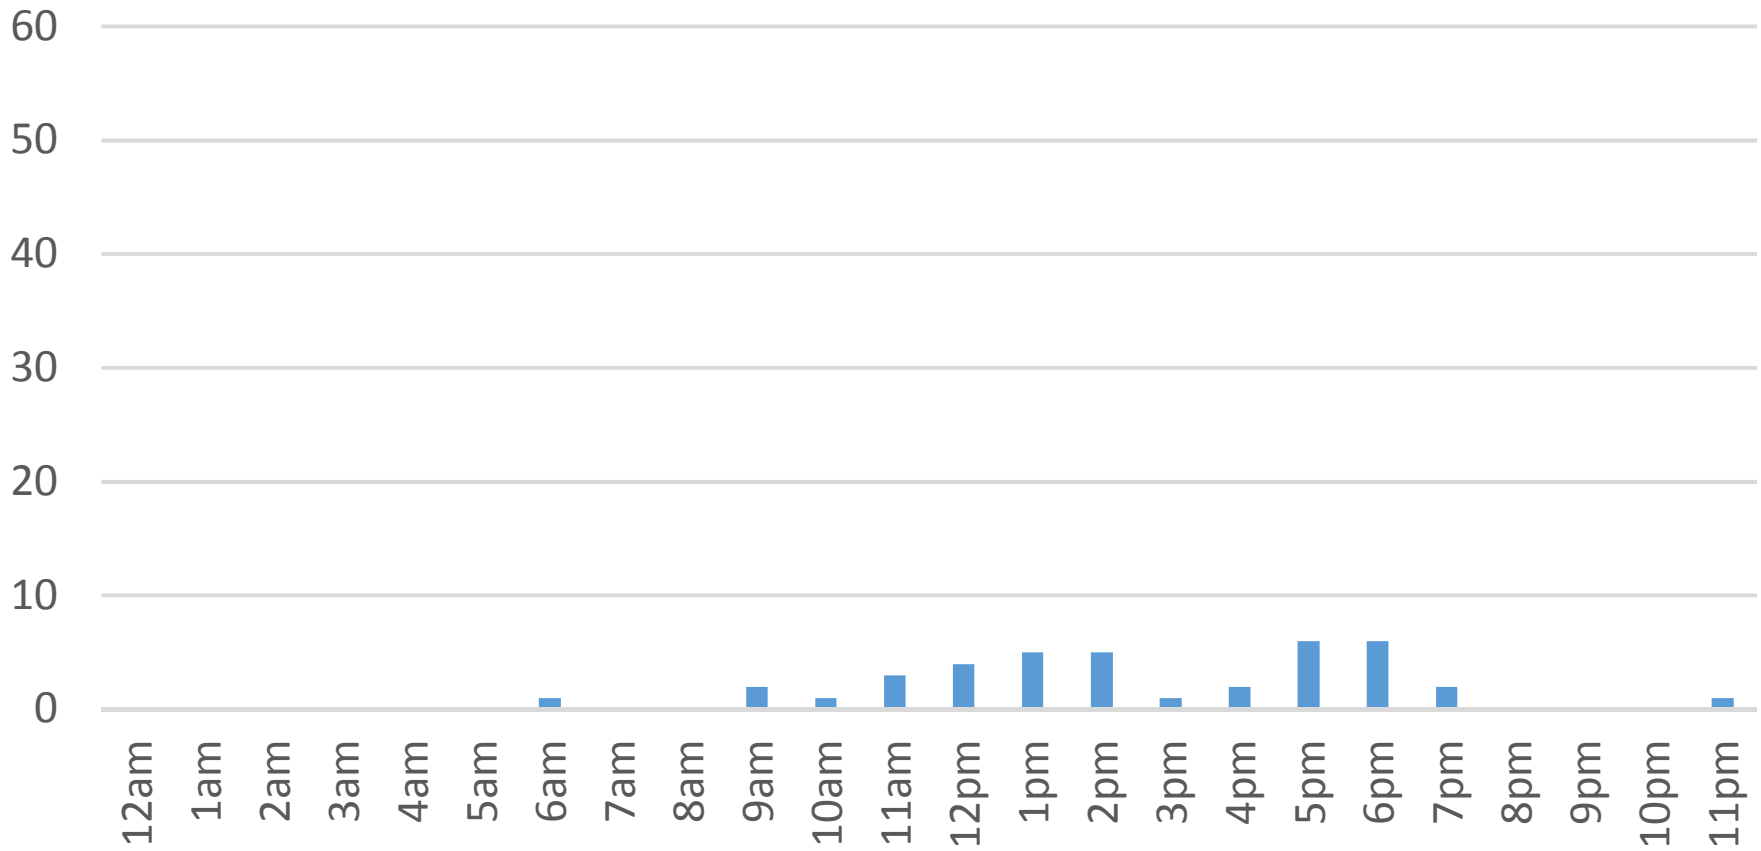

Squalicum Creek Trail Daily Data

Wednesday, January 25, 2017