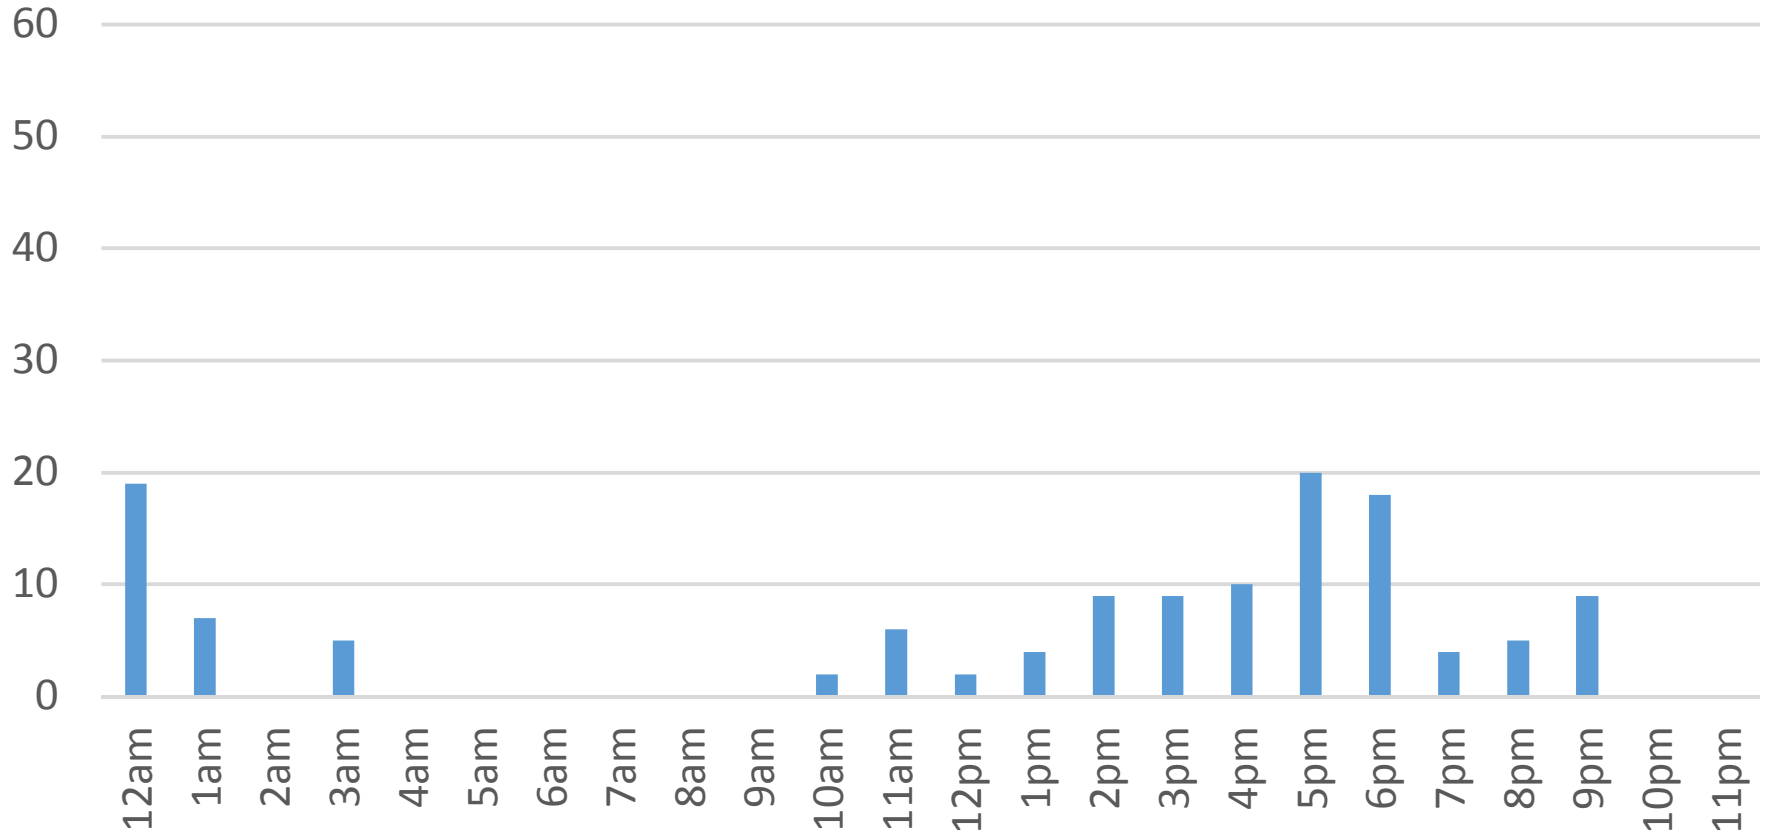

Locust Beach Trail Daily Data

Saturday, January 21, 2017