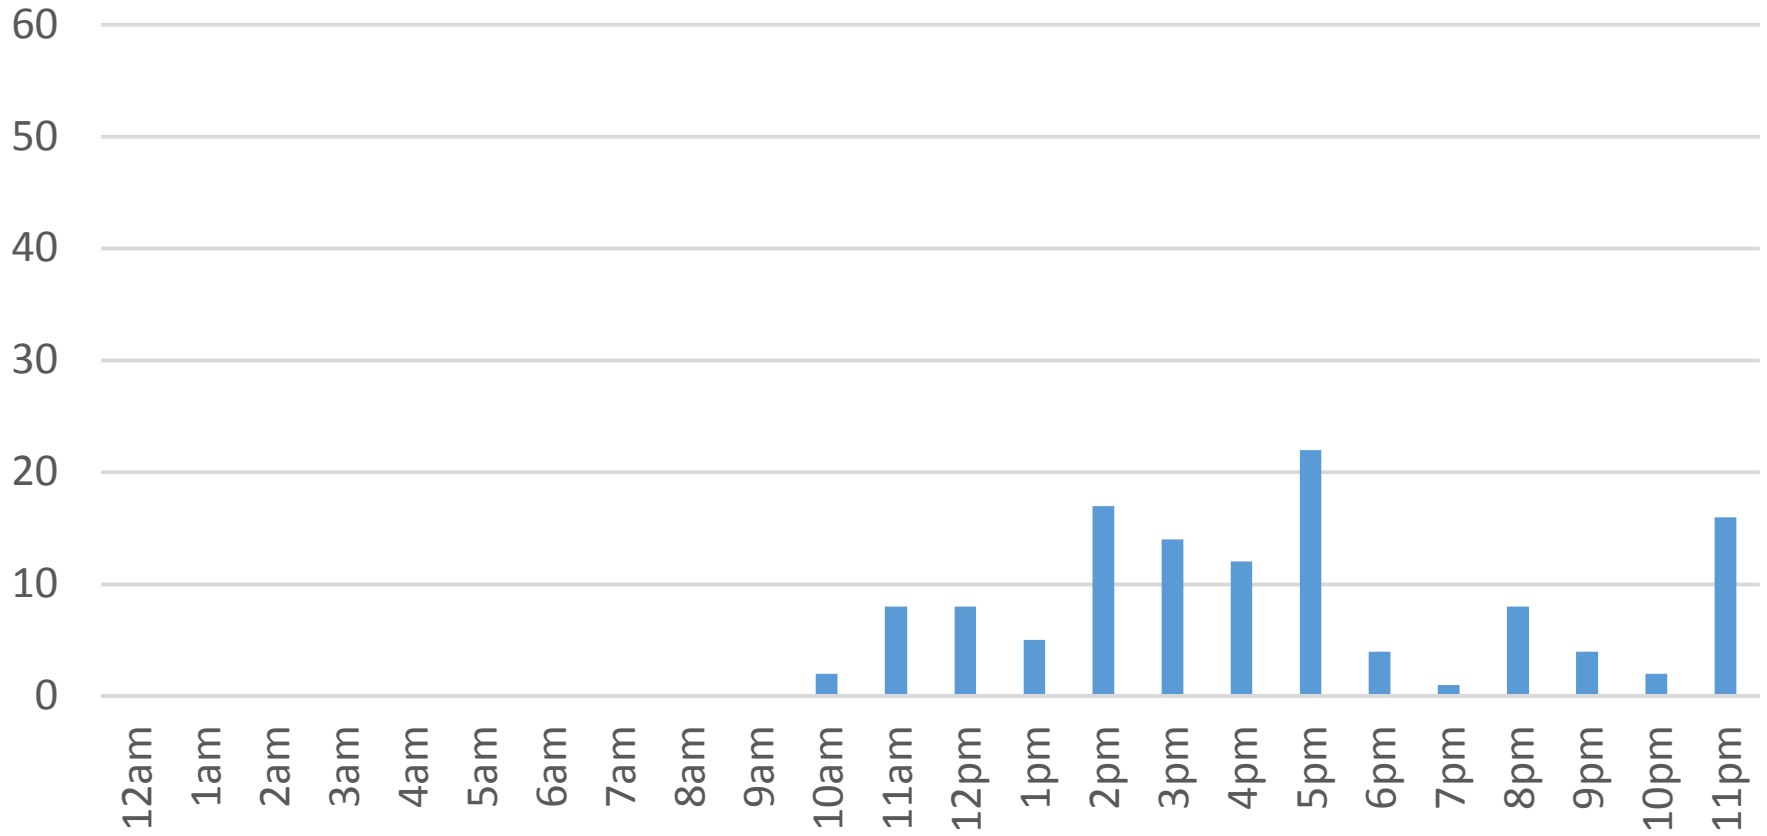

Locust Beach Trail Daily Data

Friday, January 20, 2017