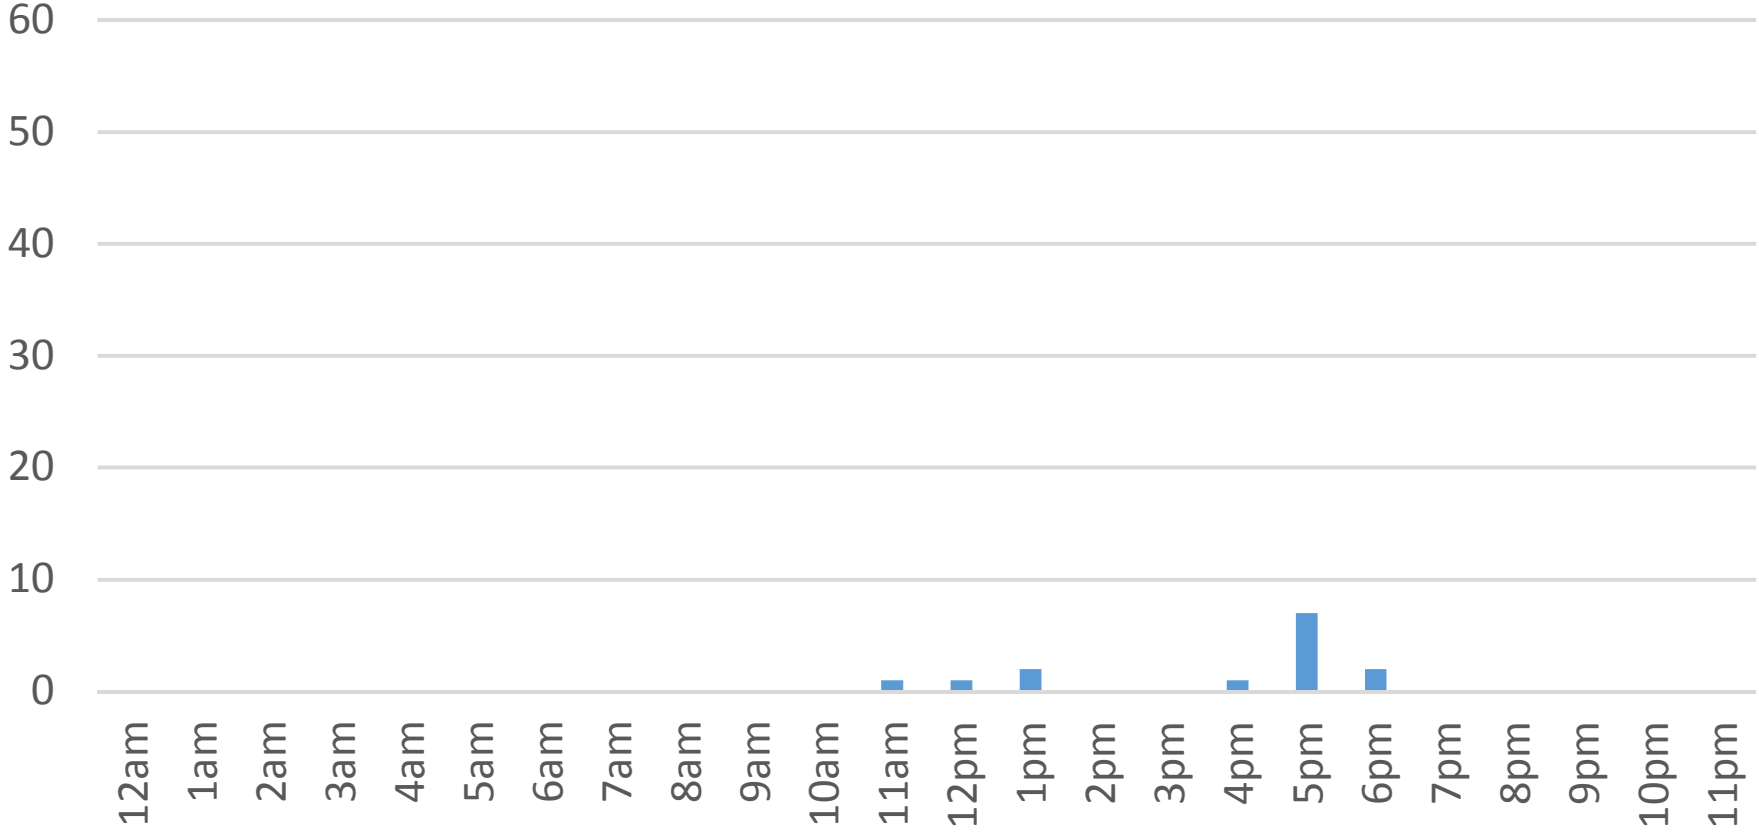

Locust Beach Trail Daily Data

Thursday, January 19, 2017