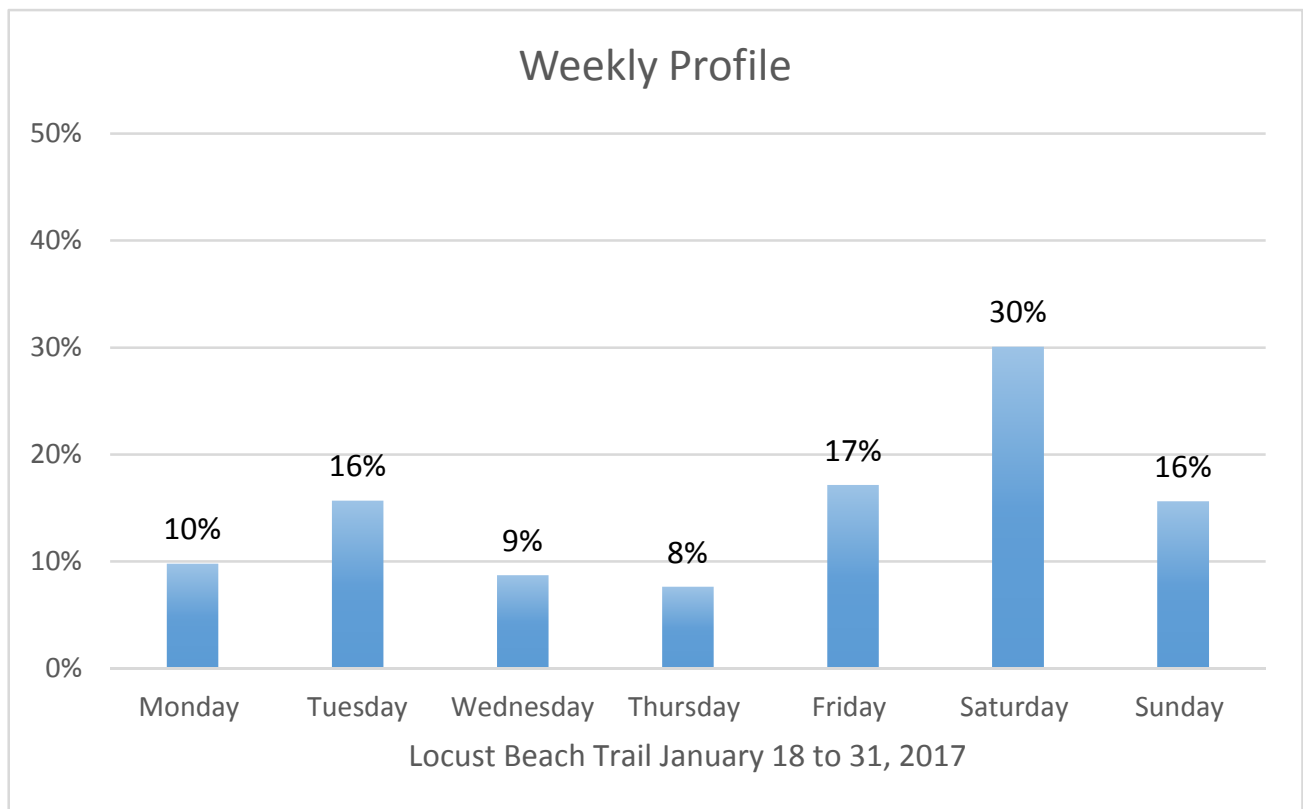

# Locust Beach Trail Data Figures

Daily Average	98
Average Weekend Day	157
Average Weekday	75
Highest Daily Count	285
Busiest Day of the Week	Saturday, January 28, 2017
Weekly Profile	
Monday	10%
Tuesday	16%
Wednesday	9%
Thursday	8%
Friday	17%
Saturday	30%
Sunday	16%