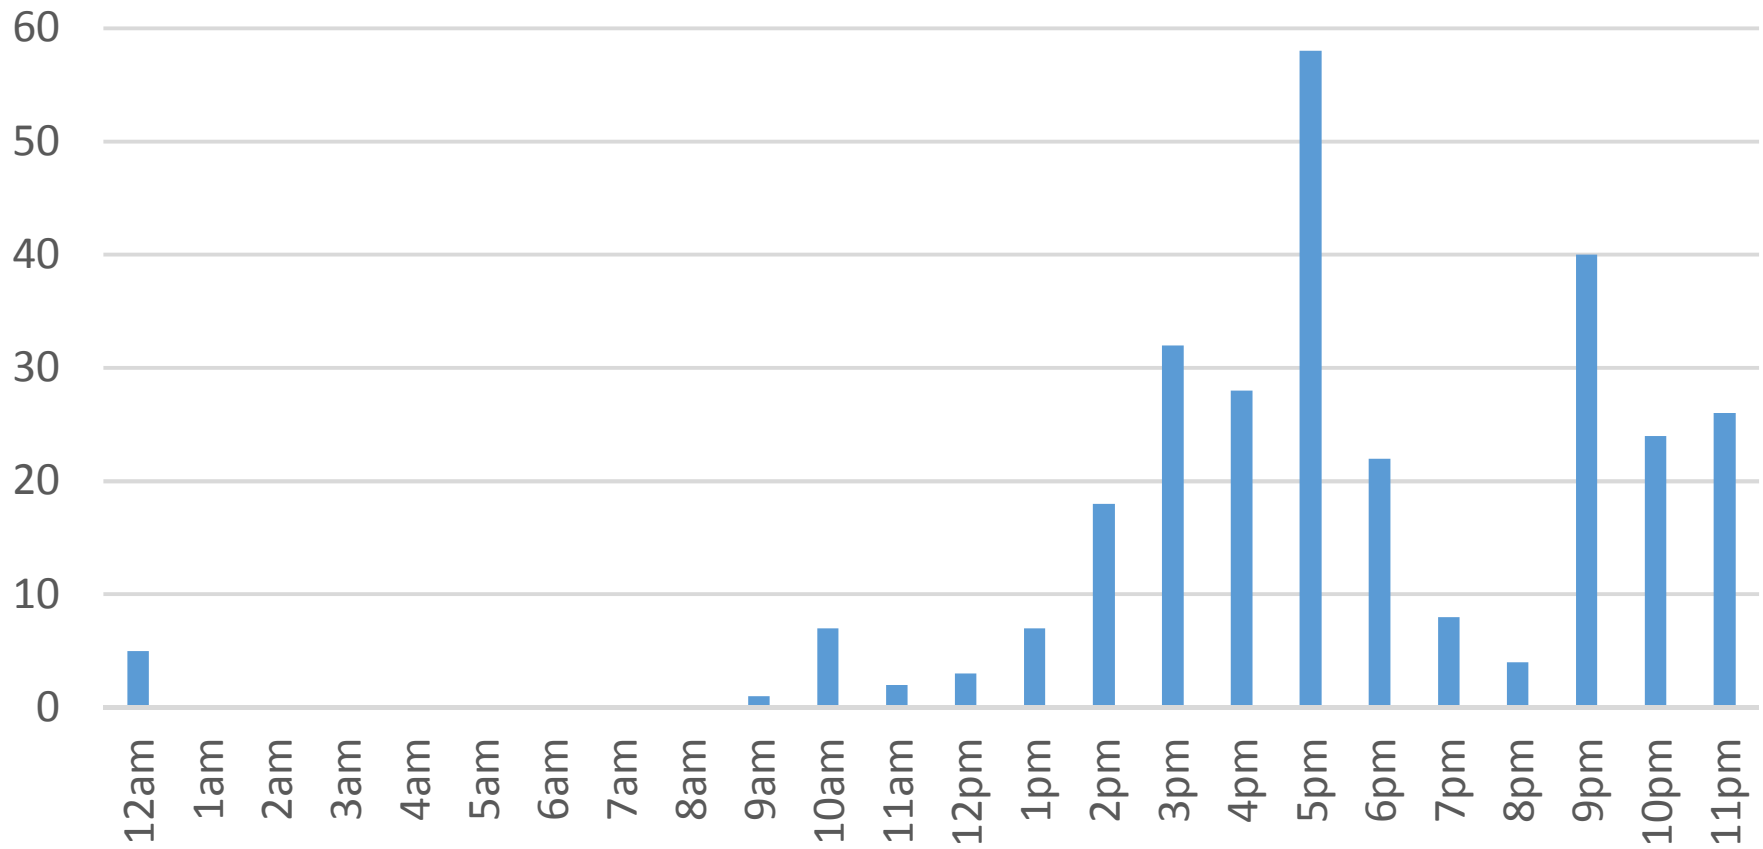

Locust Beach Trail Daily Data

Saturday, January 28, 2017