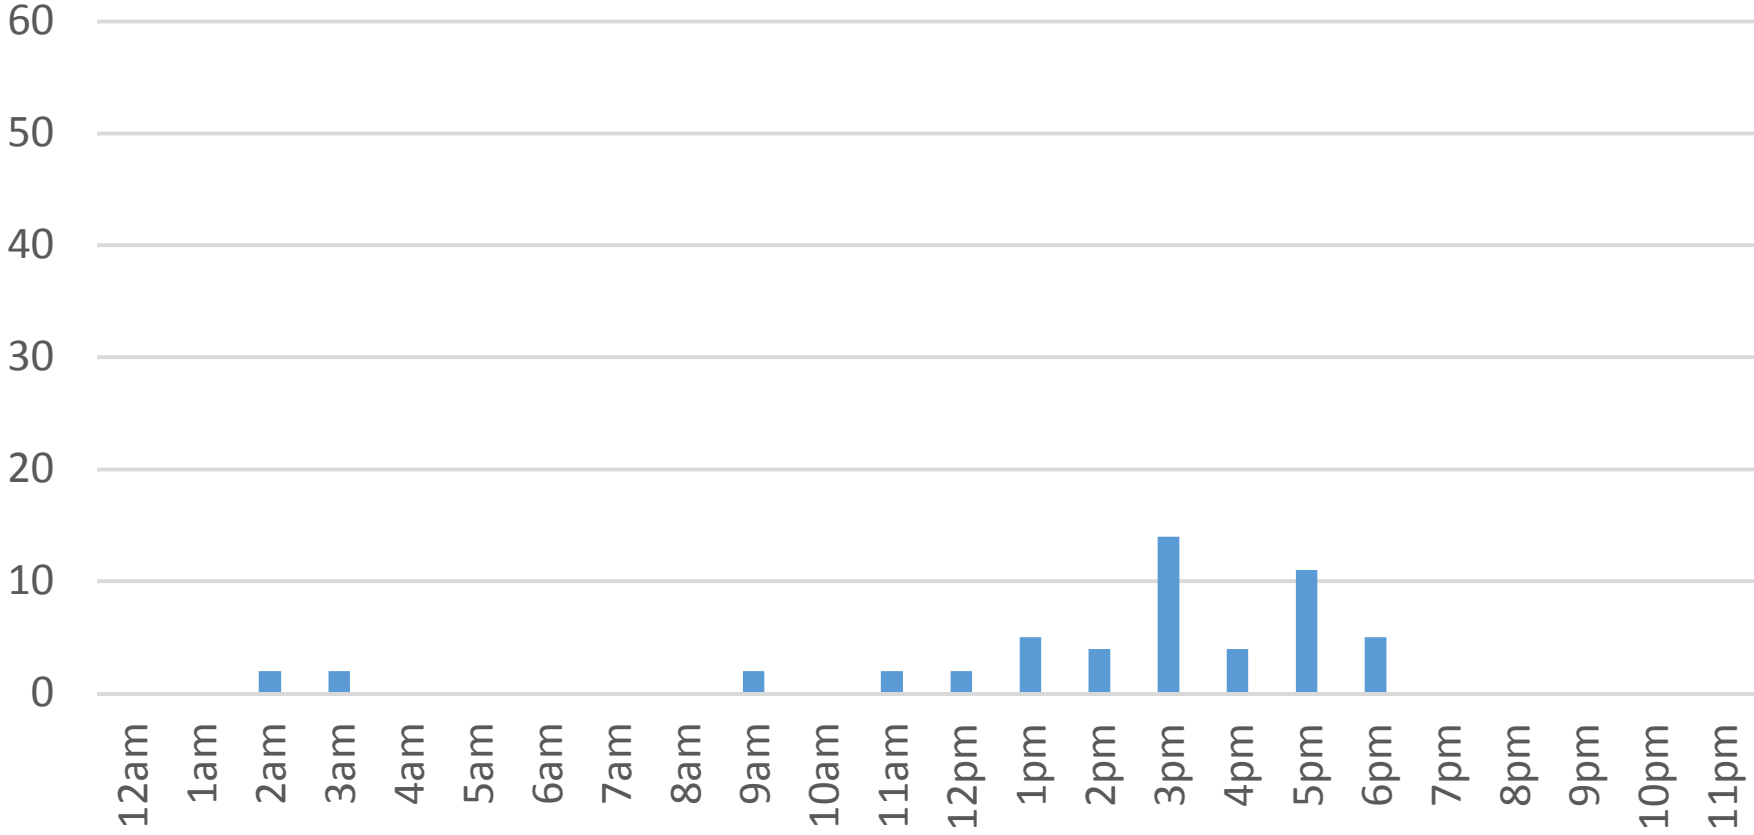

Locust Beach Trail Daily Data

Wednesday, January 18, 2017