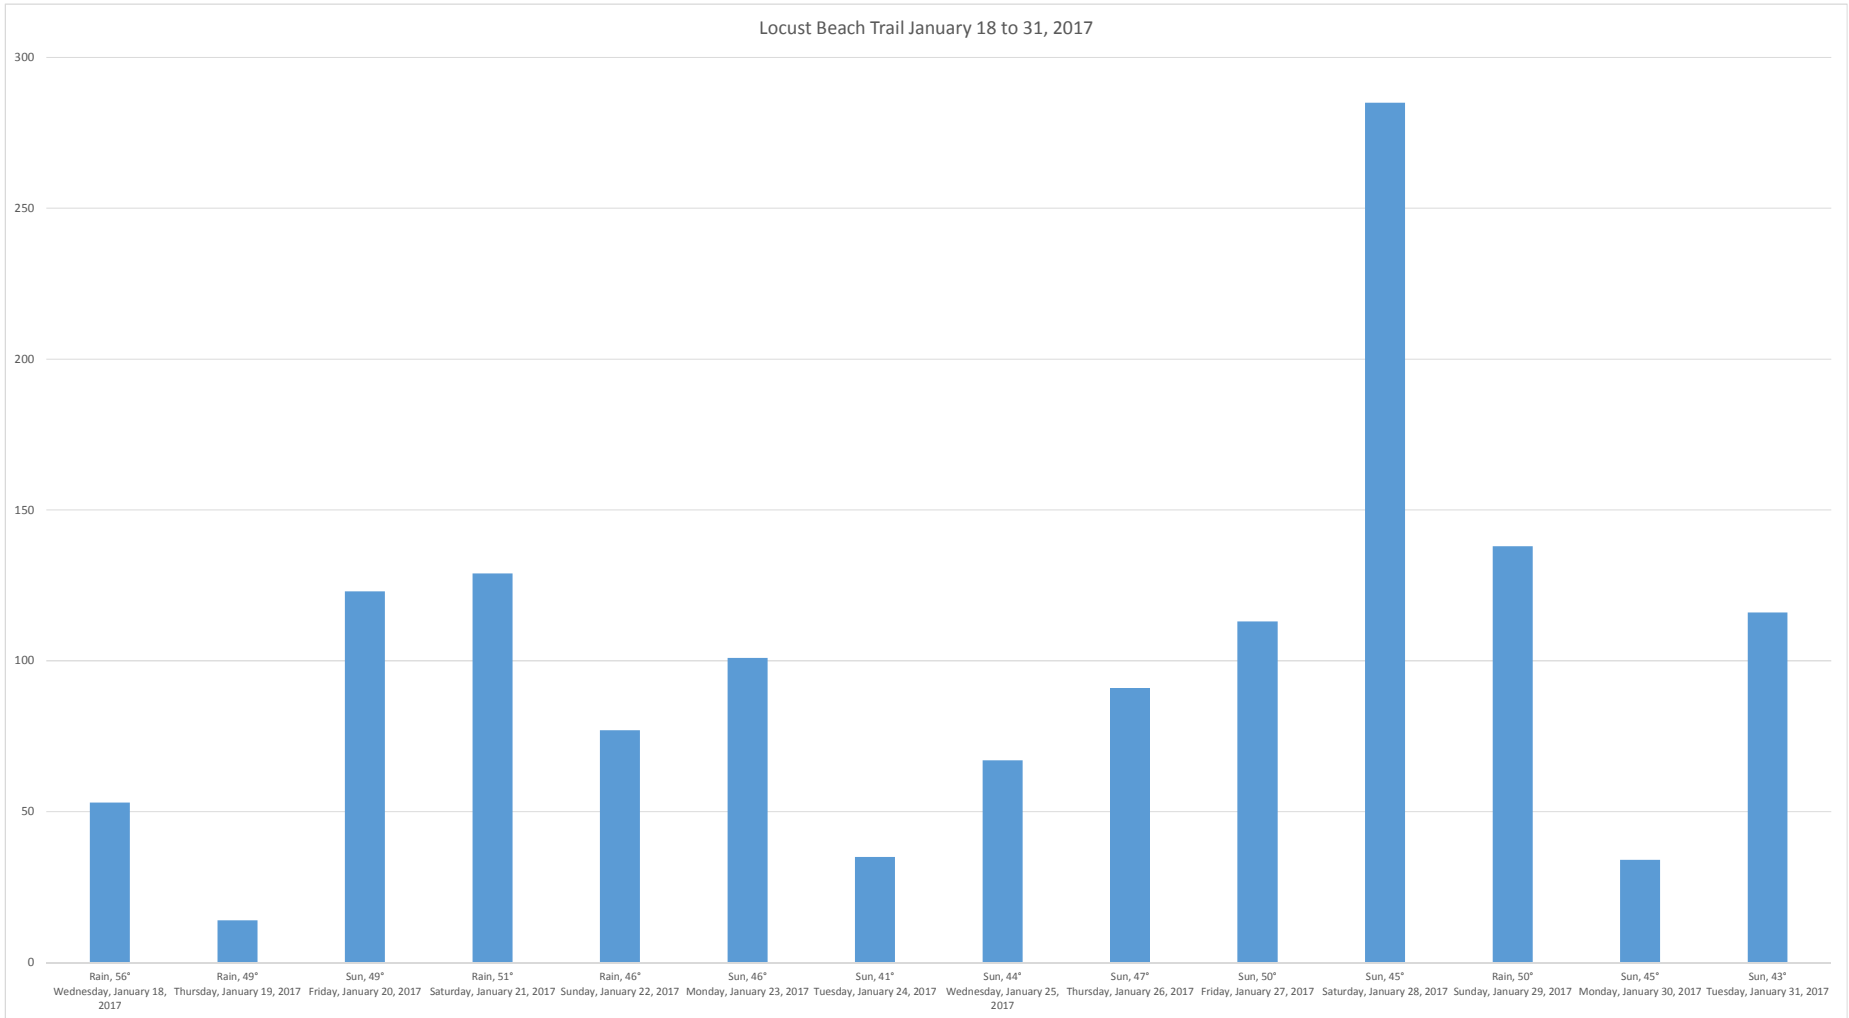

# Locust Beach Trail Data Figures

Daily Average	98
Average Weekend Day	157
Average Weekday	75
Highest Daily Count	285
Busiest Day of the Week	Saturday, January 28, 2017
Weekly Profile	
Monday	10%
Tuesday	16%
Wednesday	9%
Thursday	8%
Friday	17%
Saturday	30%
Sunday	16%