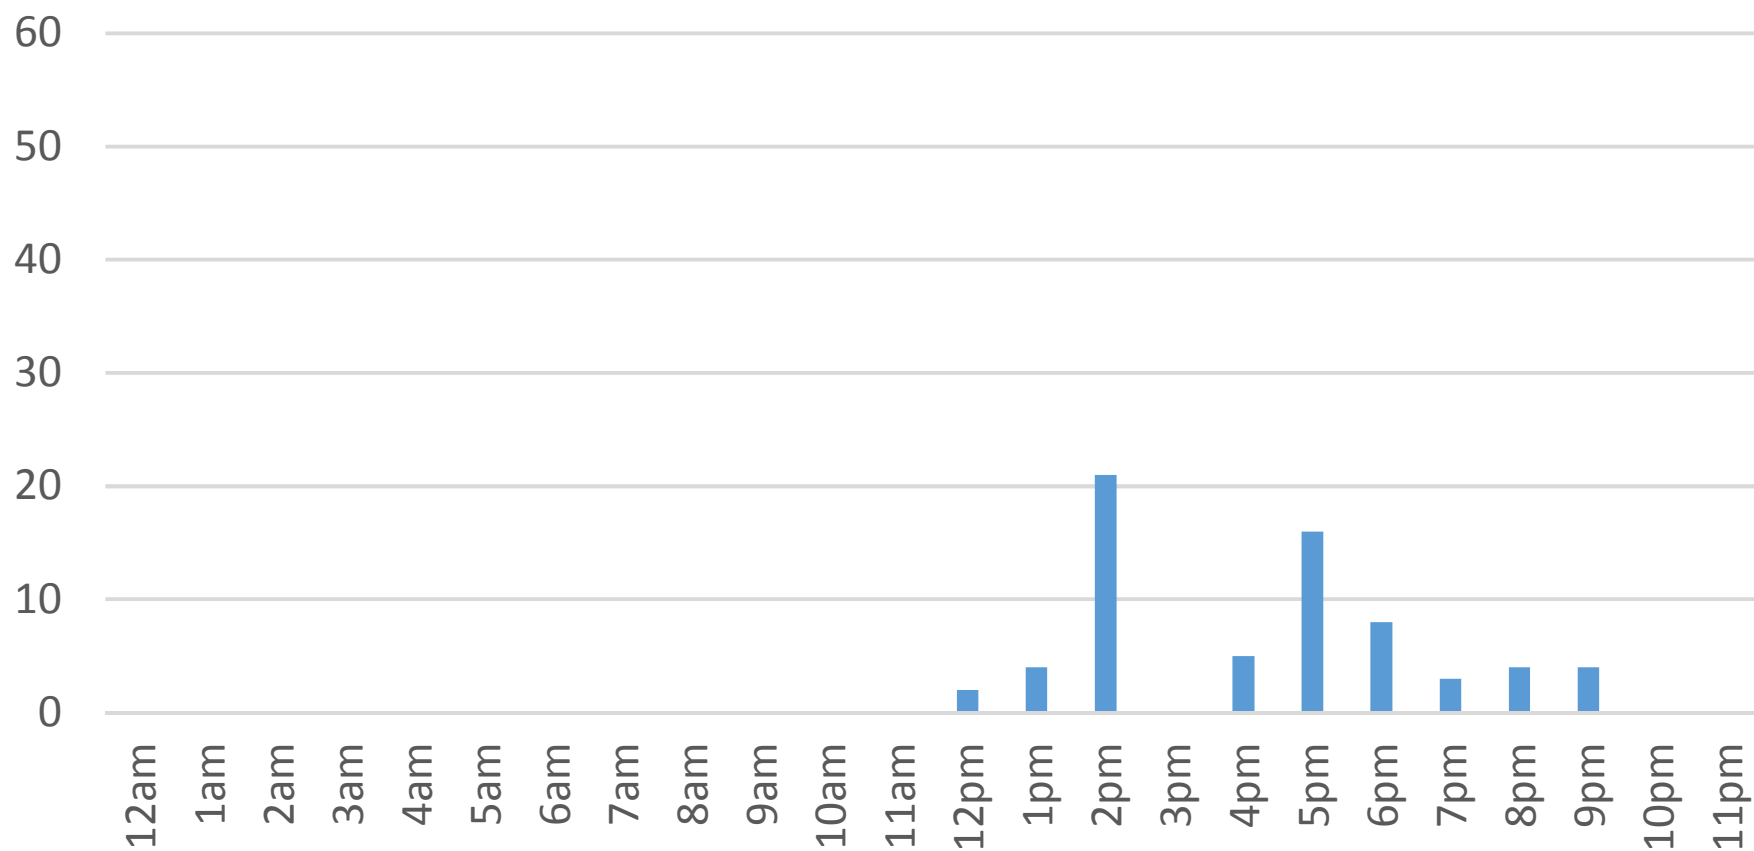

Locust Beach Trail Daily Data

Wednesday, January 25, 2017