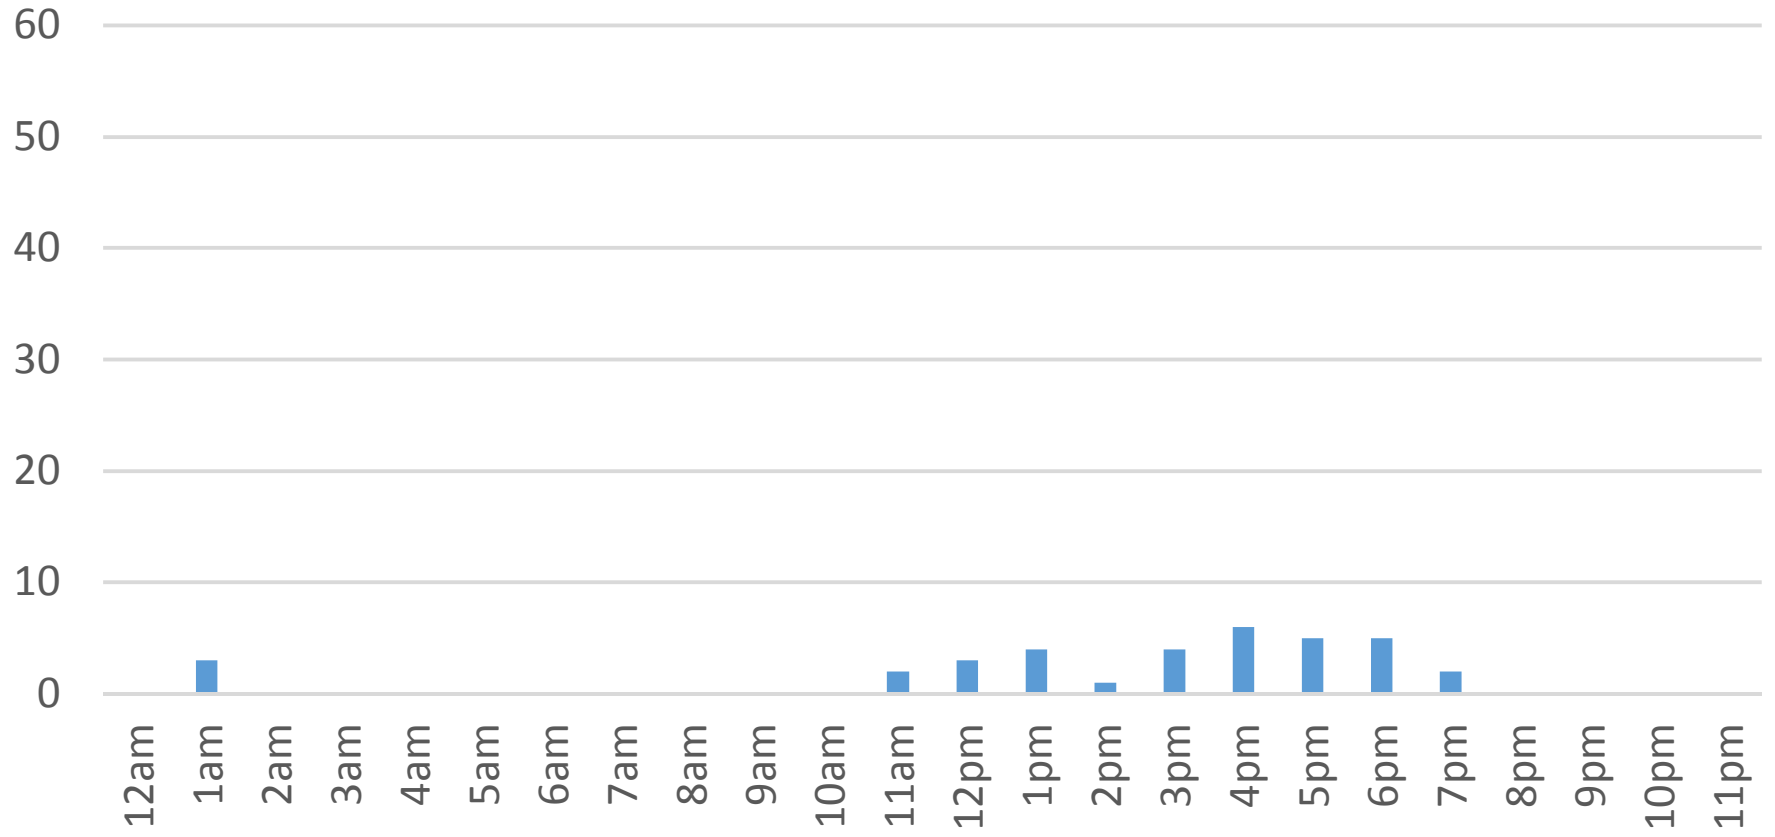

Locust Beach Trail Daily Data

Tuesday, January 24, 2017