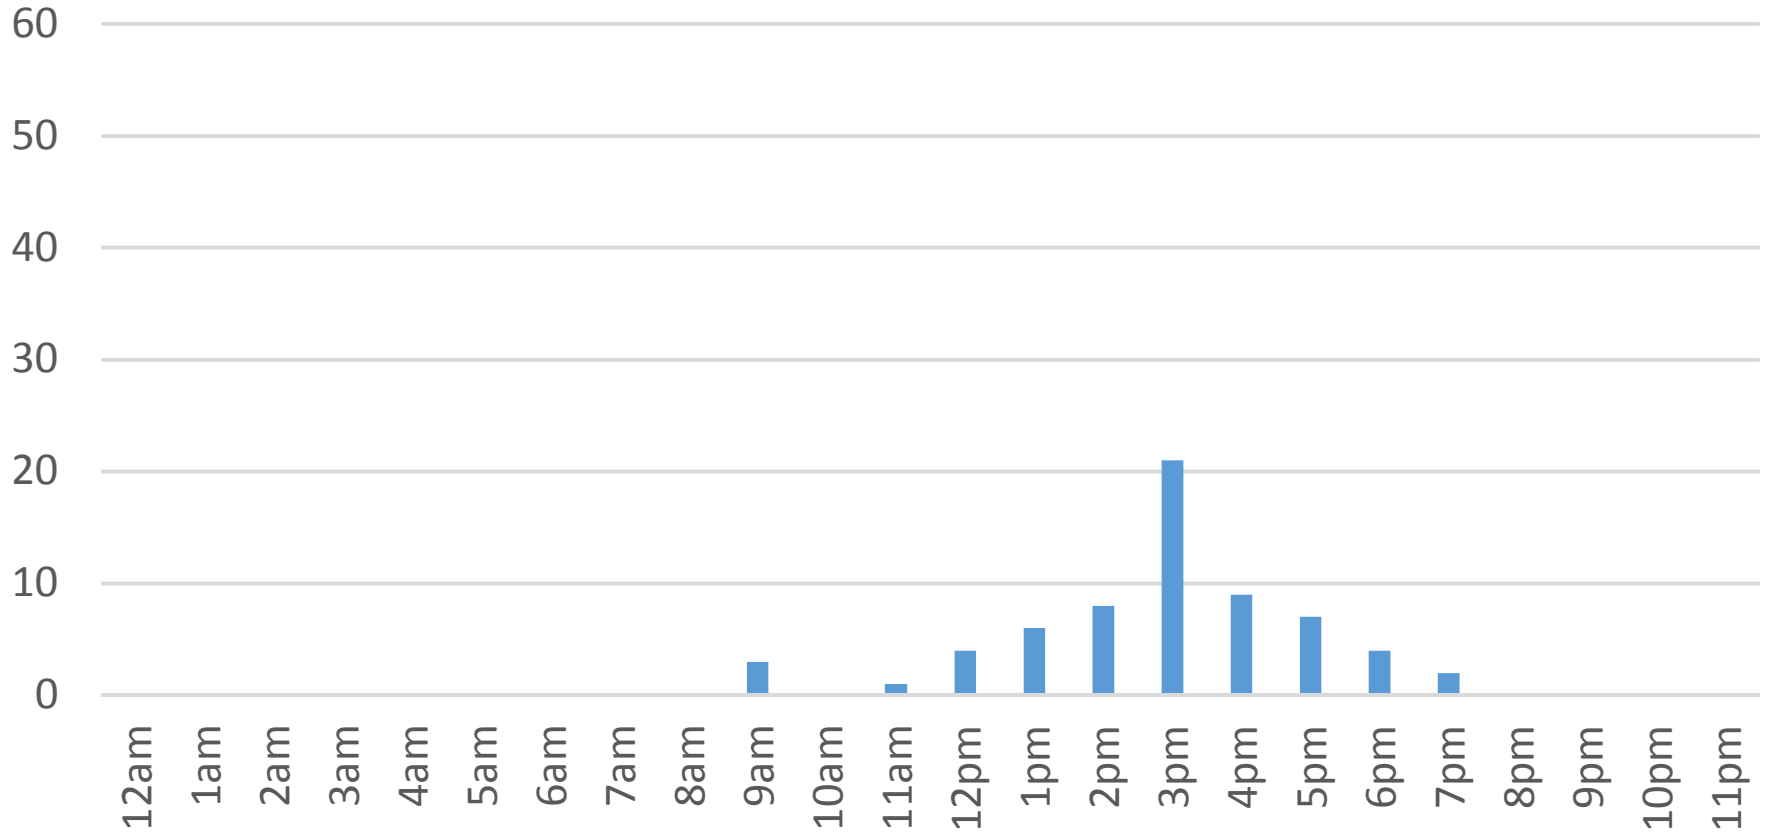

Locust Beach Trail Daily Data

Tuesday, January 17, 2017