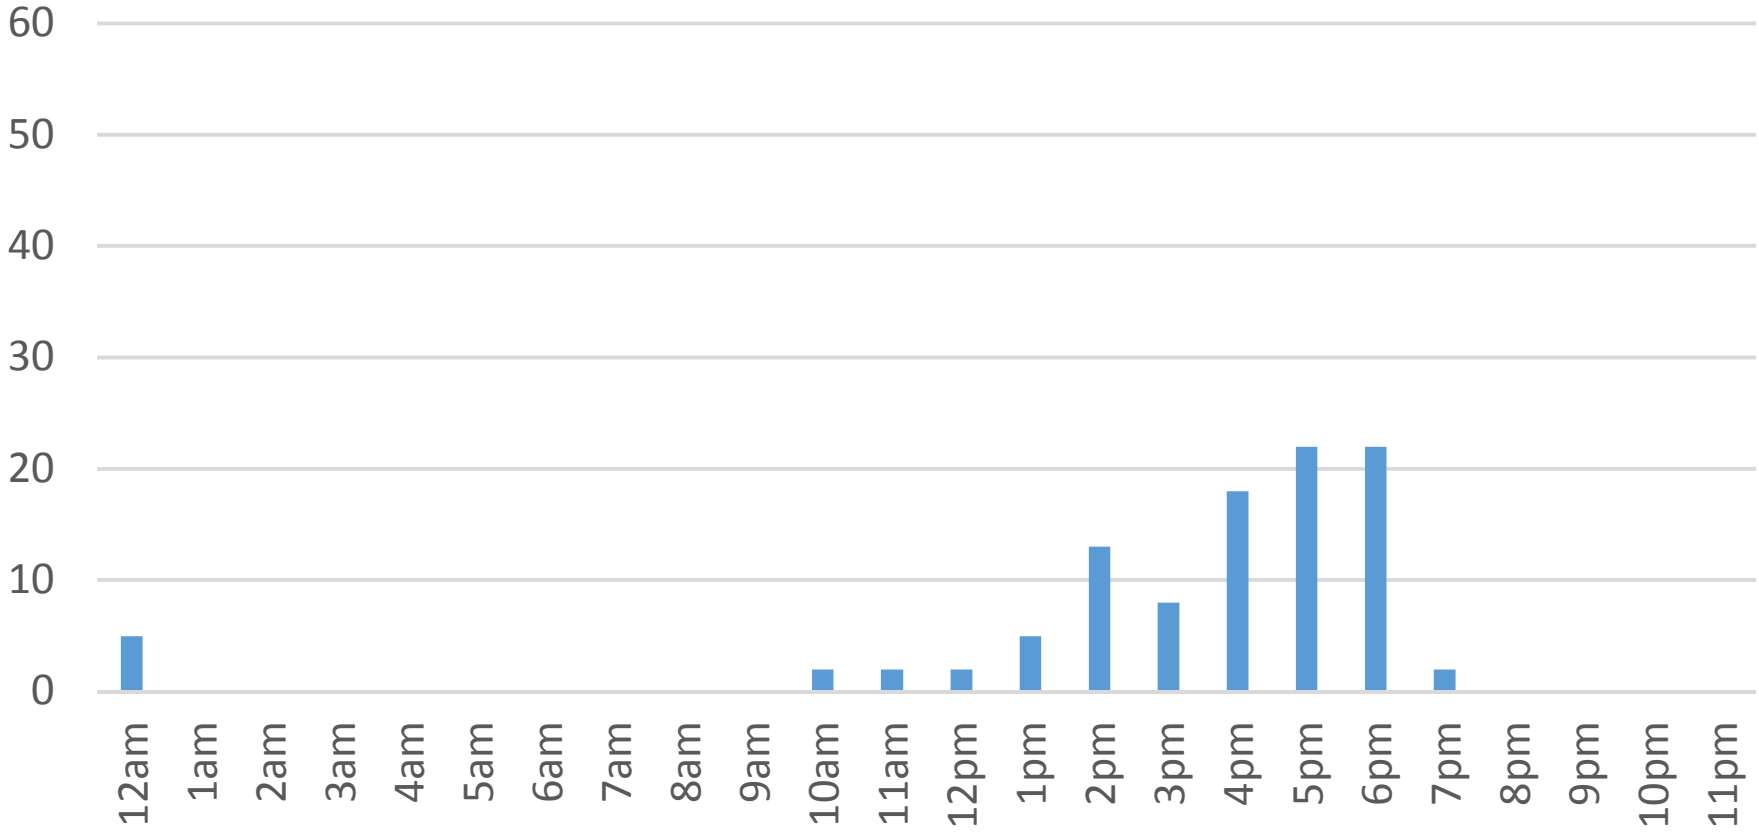

Locust Beach Trail Daily Data

Monday, January 23, 2017