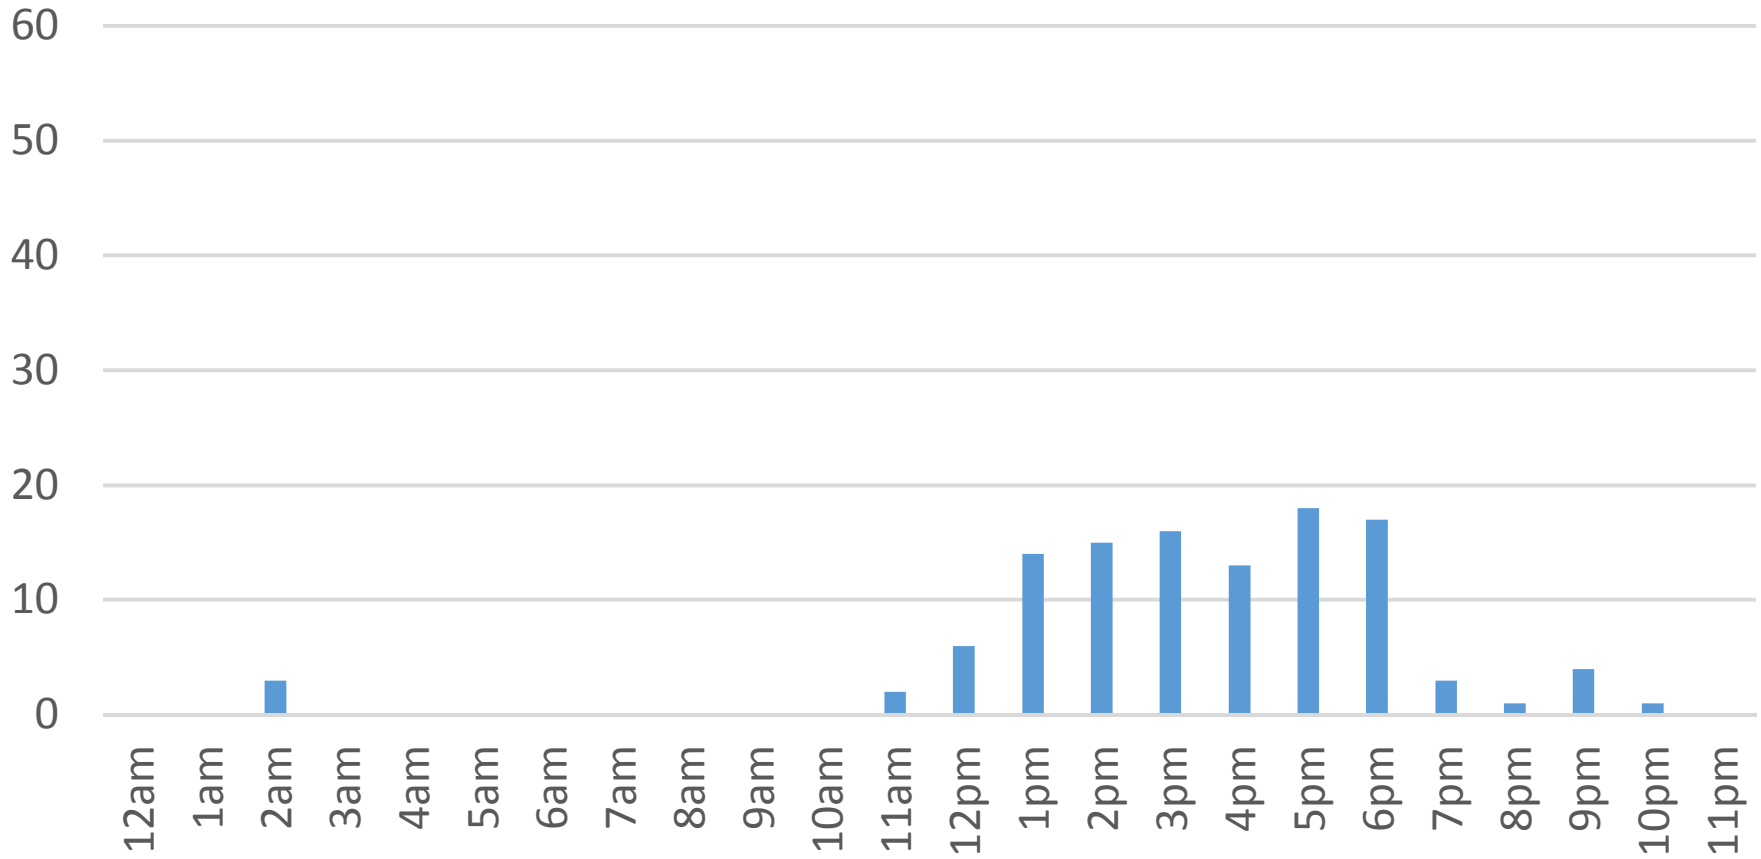

Locust Beach Trail Daily Data

Friday, January 27, 2017