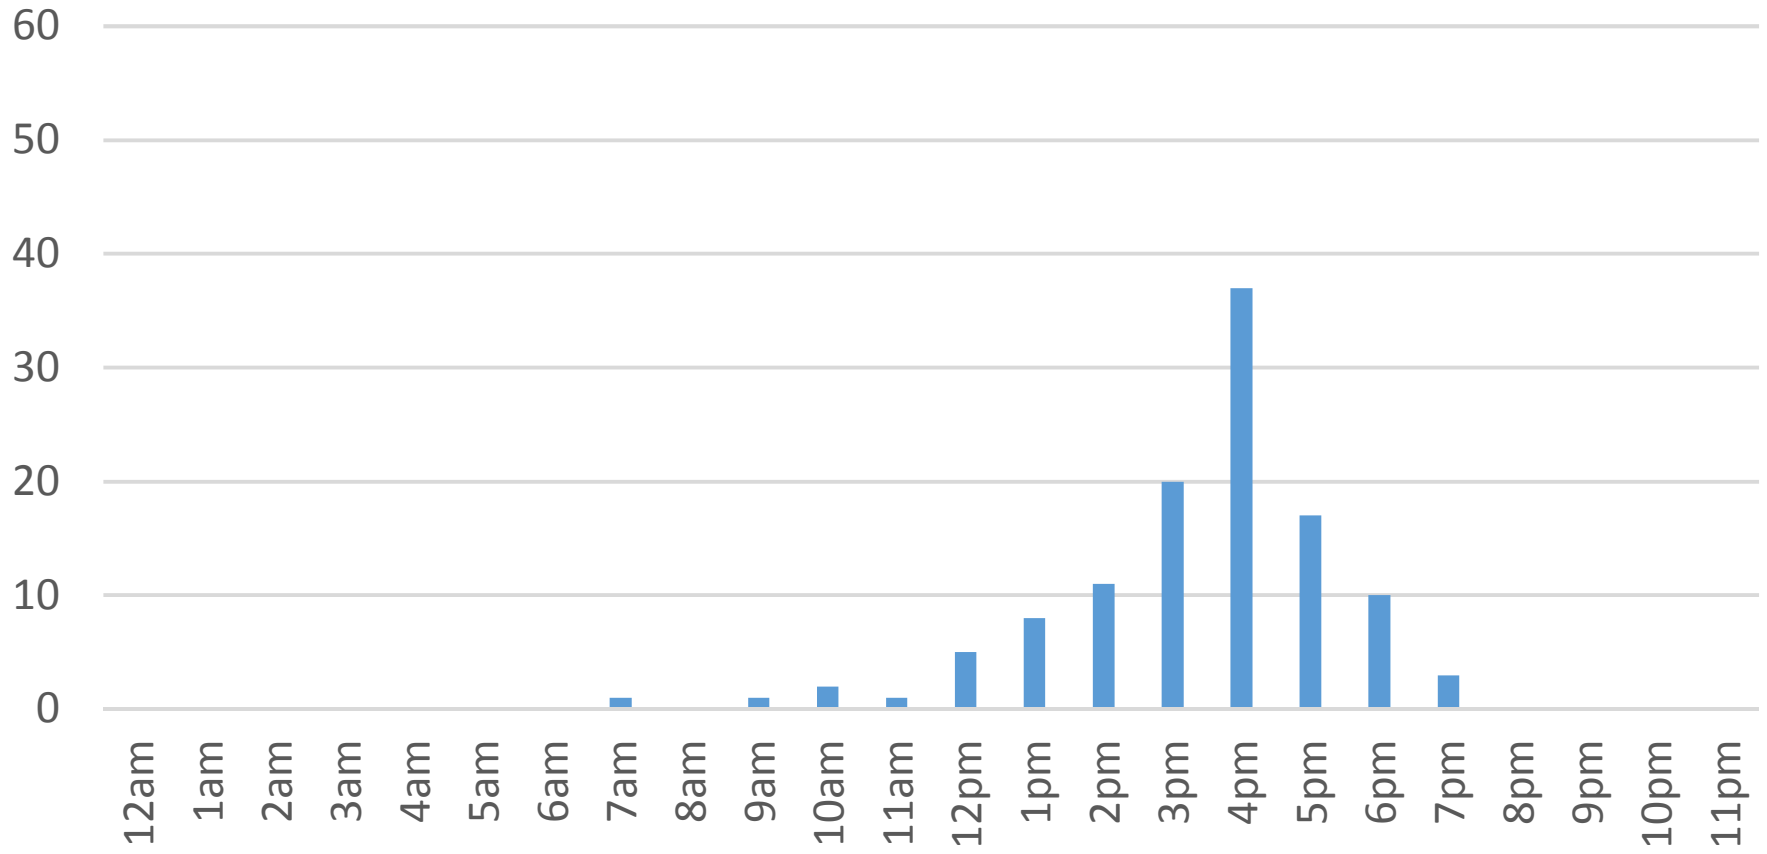

Locust Beach Trail Daily Data

Tuesday, January 31, 2017