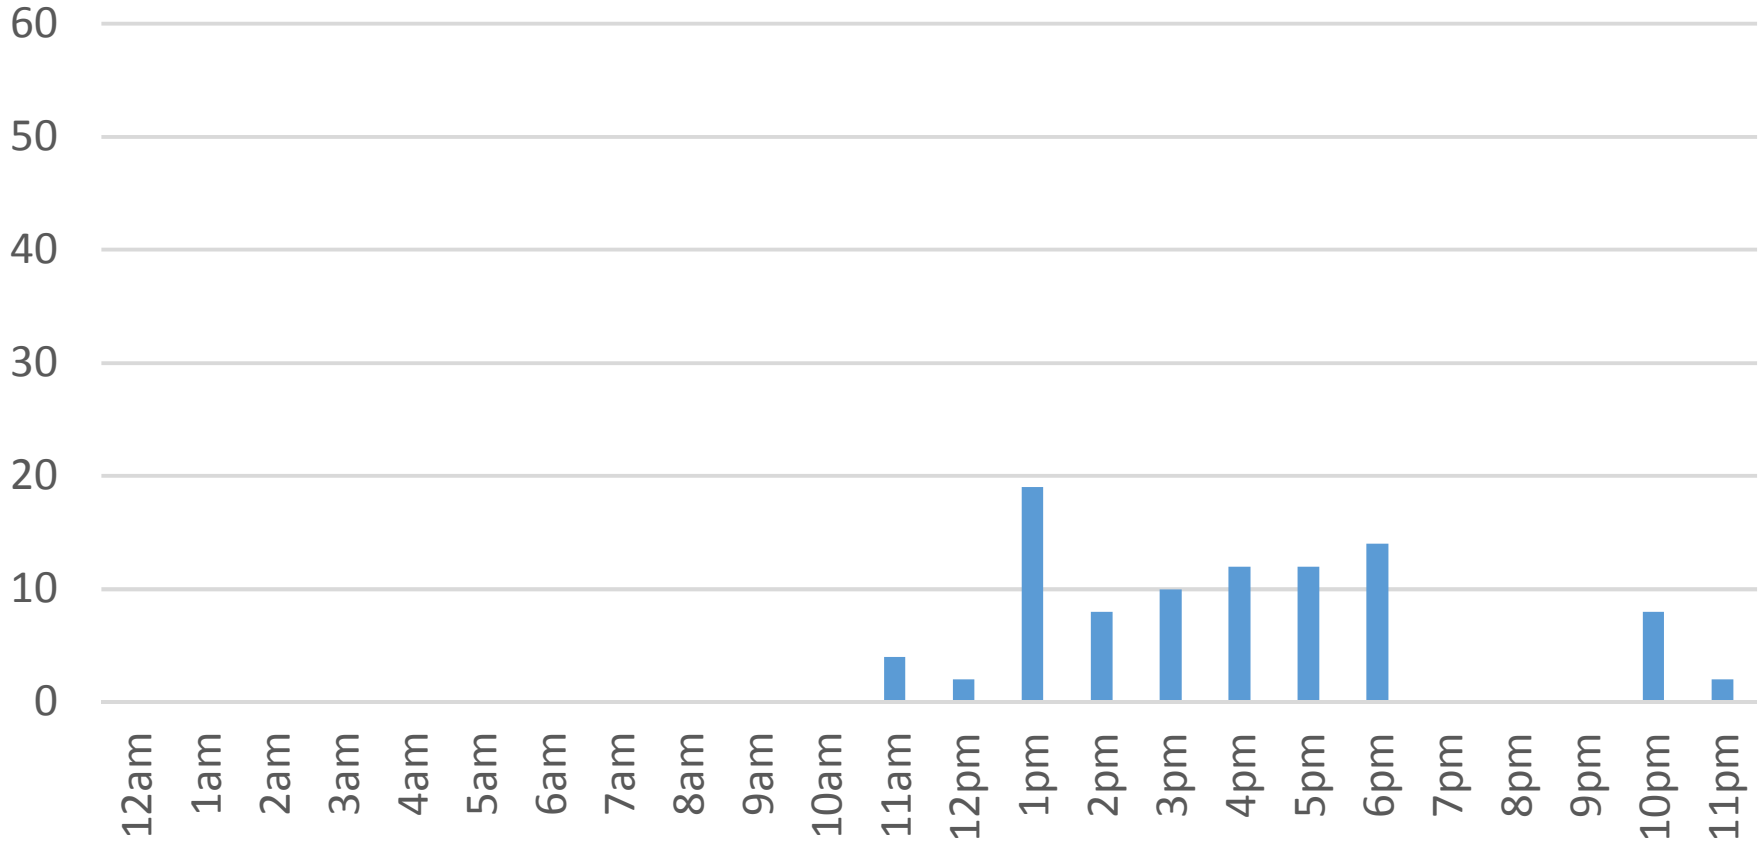

Locust Beach Trail Daily Data

Thursday, January 26, 2017