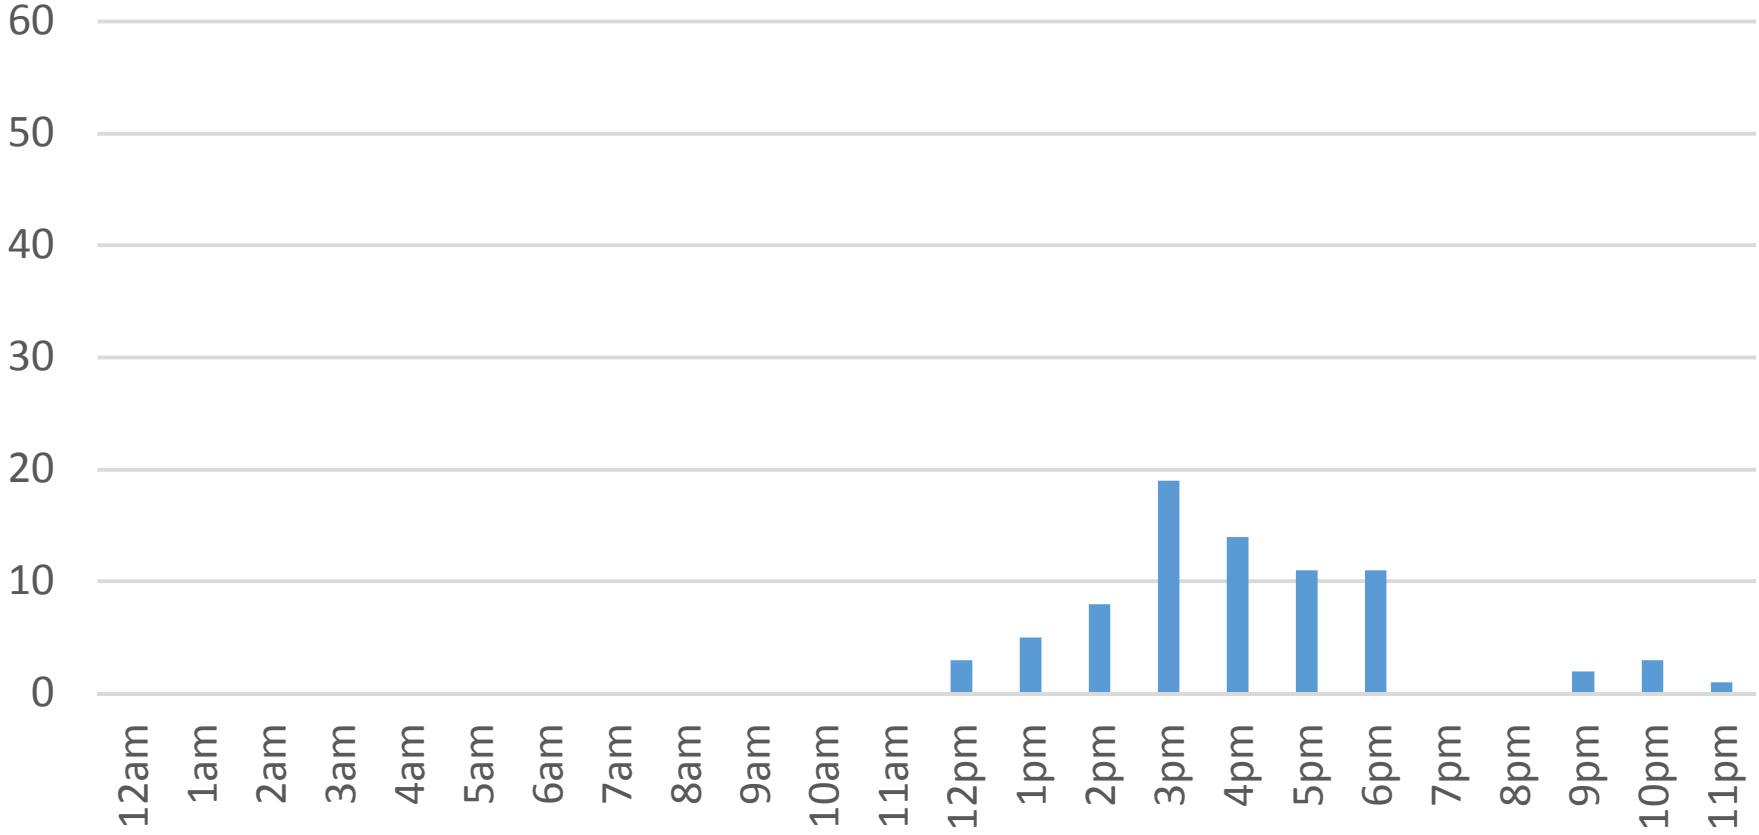

Locust Beach Trail Daily Data

Sunday, January 22, 2017