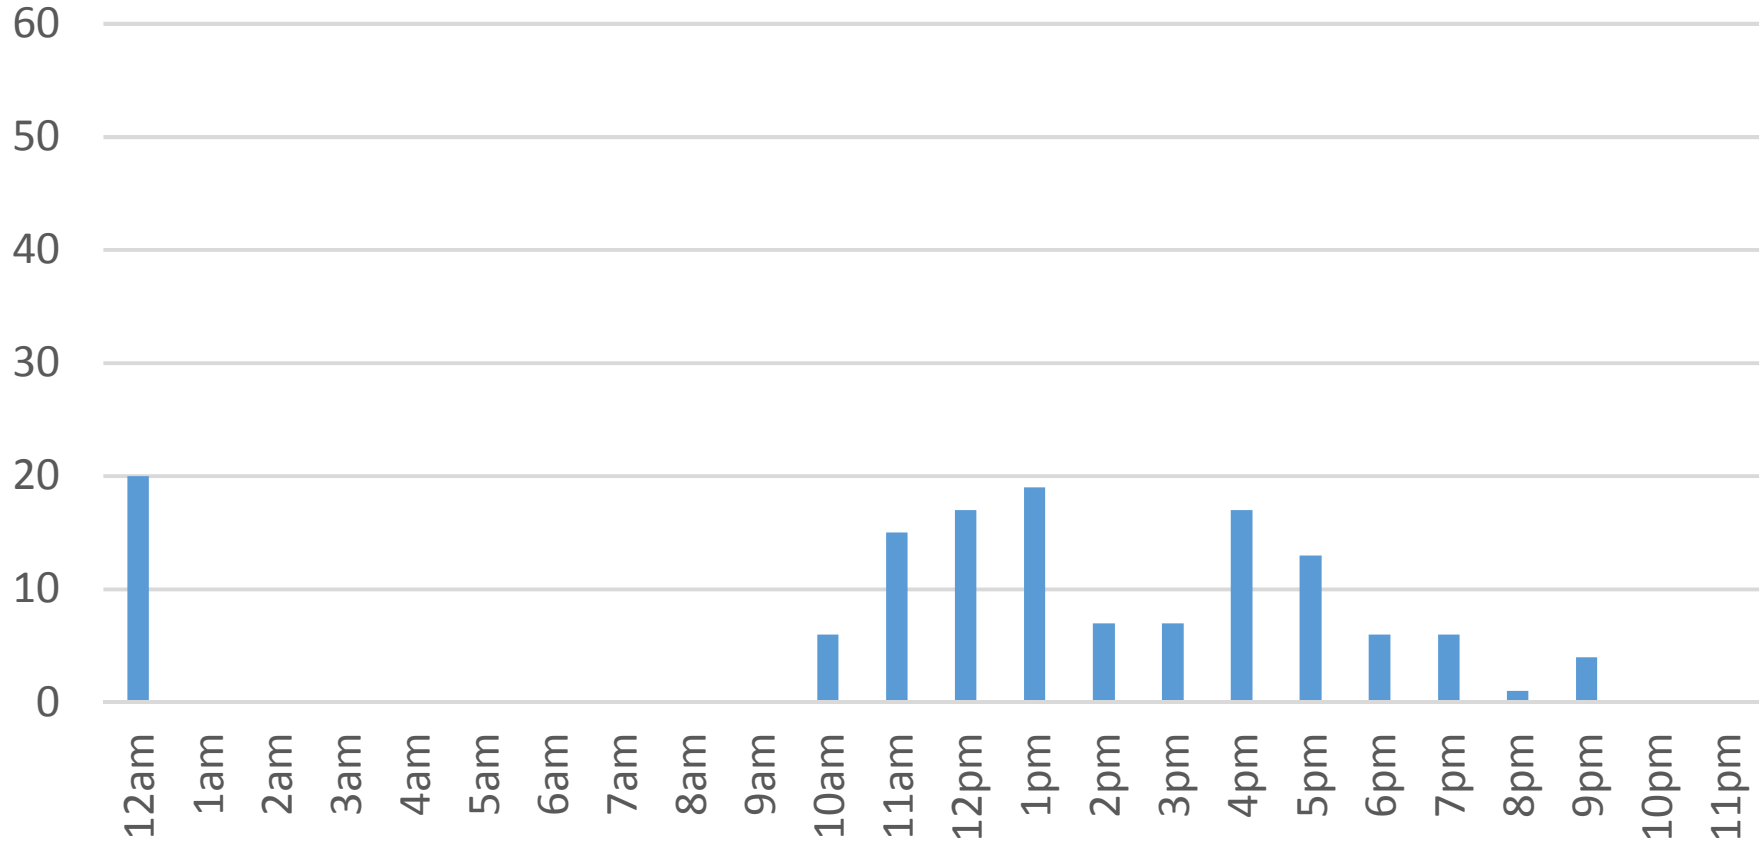

Locust Beach Trail Daily Data

Sunday, January 29, 2017