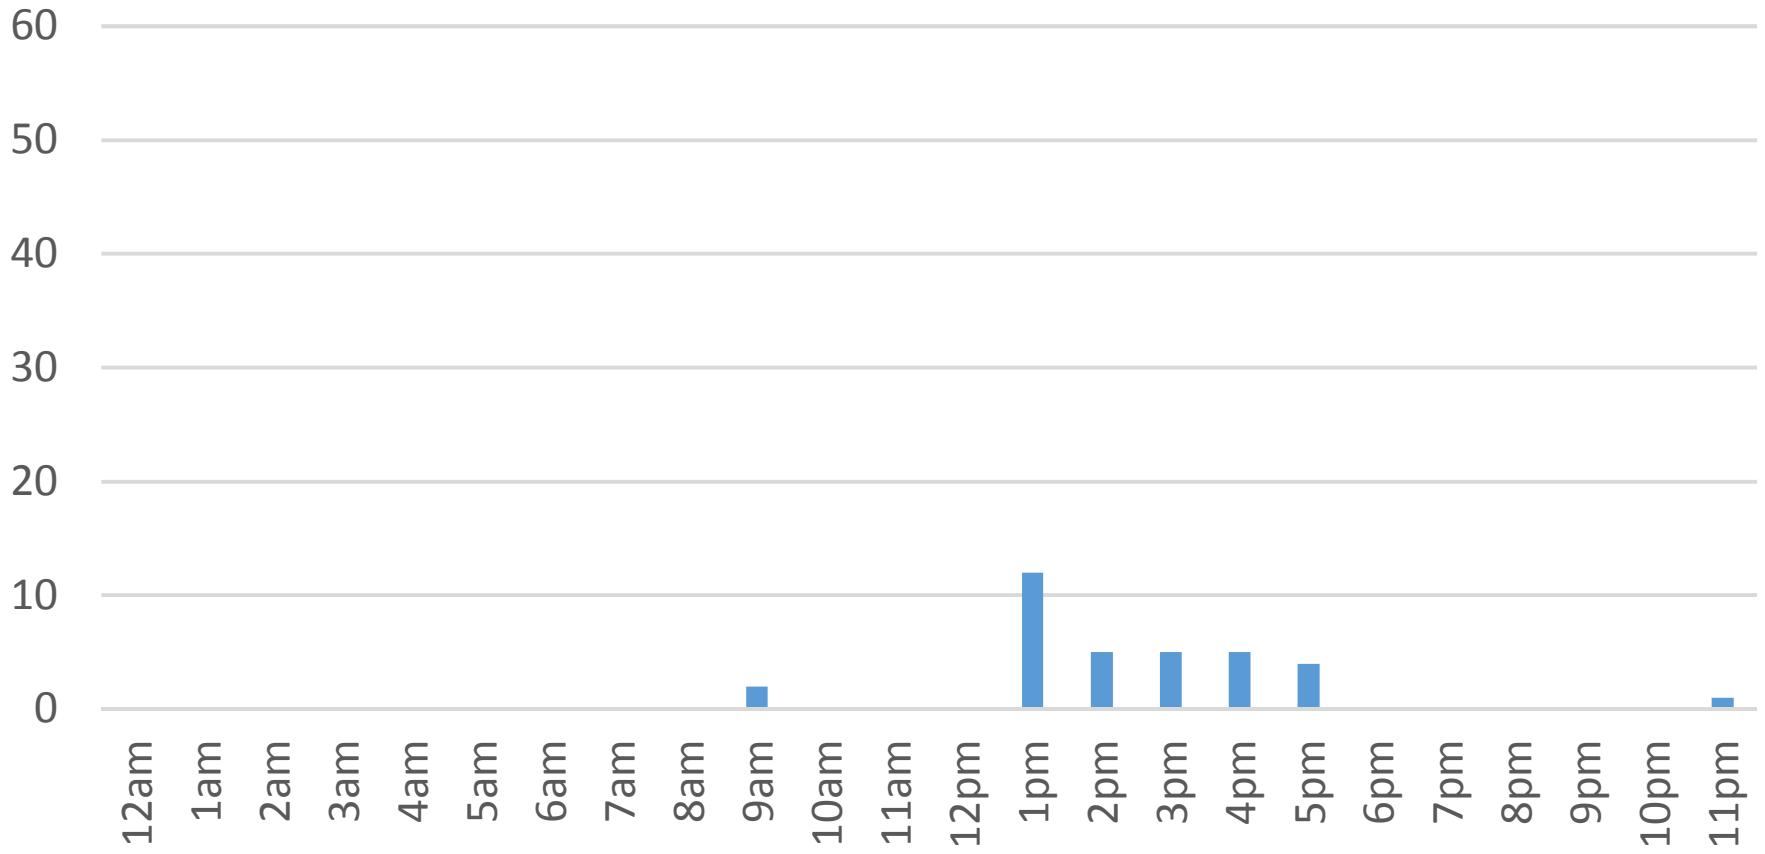

Locust Beach Trail Daily Data

Monday, January 30, 2017